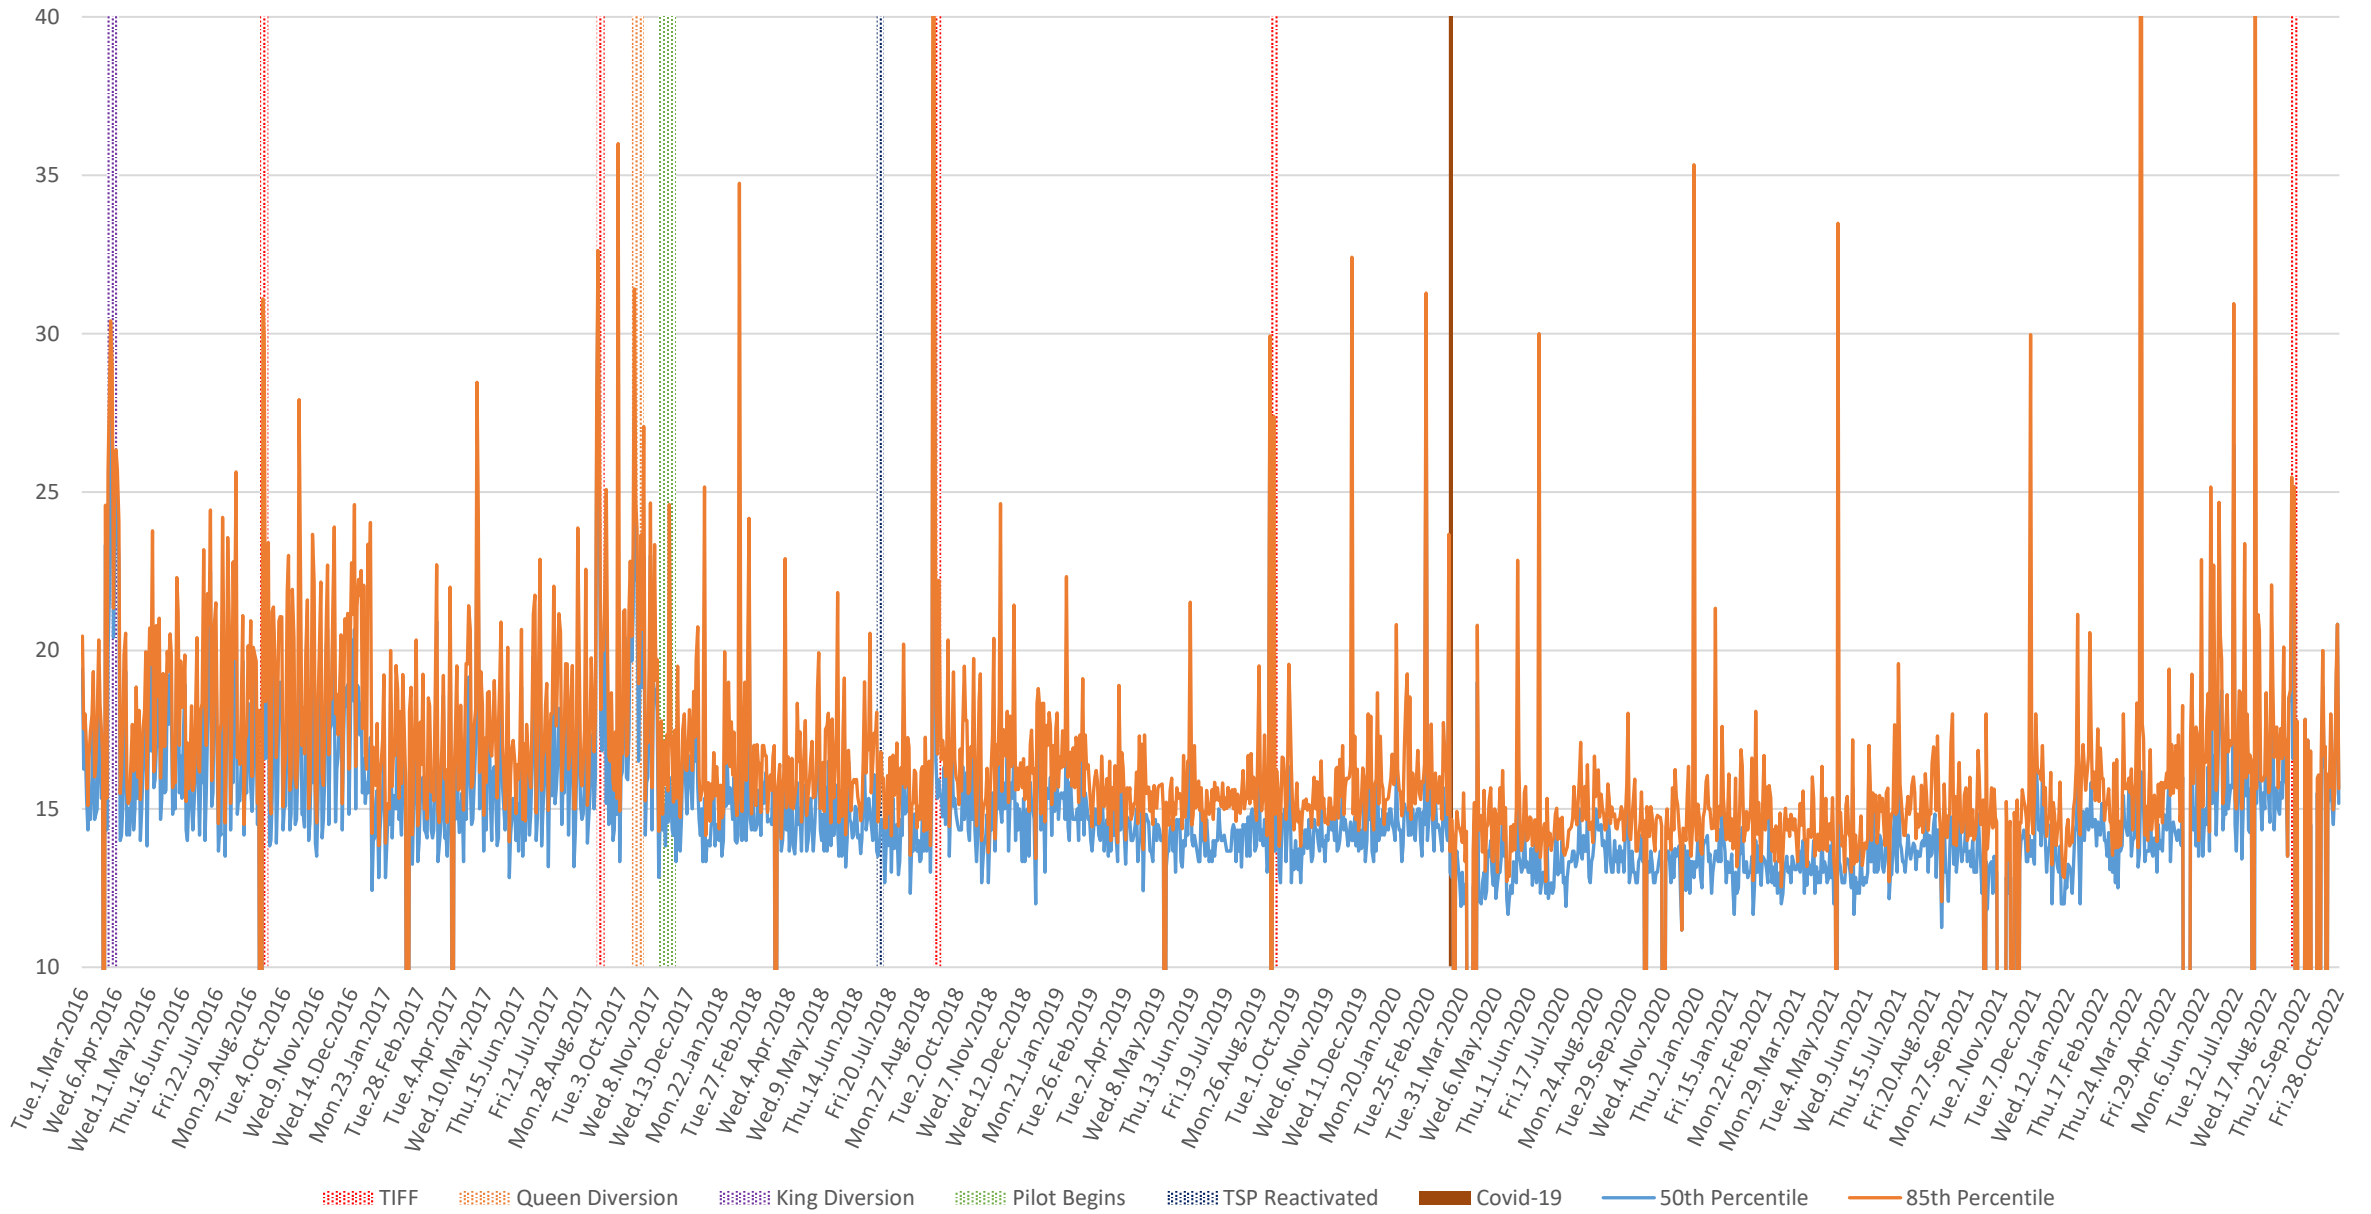

504 King Link Times From Jarvis To Bathurst Westbound 2016-2022 8 to 9 AM

504 King Link Times From Jarvis To Bathurst Westbound 2016-2022 1 to 2 PM

504 King Link Times From Jarvis To Bathurst Westbound 2016-2022 4 to 5 PM

504 King Link Times From Jarvis To Bathurst Westbound 2016-2022 5 to 6 PM

504 King Link Times From Jarvis To Bathurst Westbound 2016-2022 6 to 7 PM

504 King Link Times From Jarvis To Bathurst Westbound 2016-2022 8 to 9 PM

504 King Link Times From Jarvis To Bathurst Westbound 2016-2022 9 to 10 PM

504 King Link Times From Jarvis To Bathurst Westbound 2016-2022 10 to 11 PM