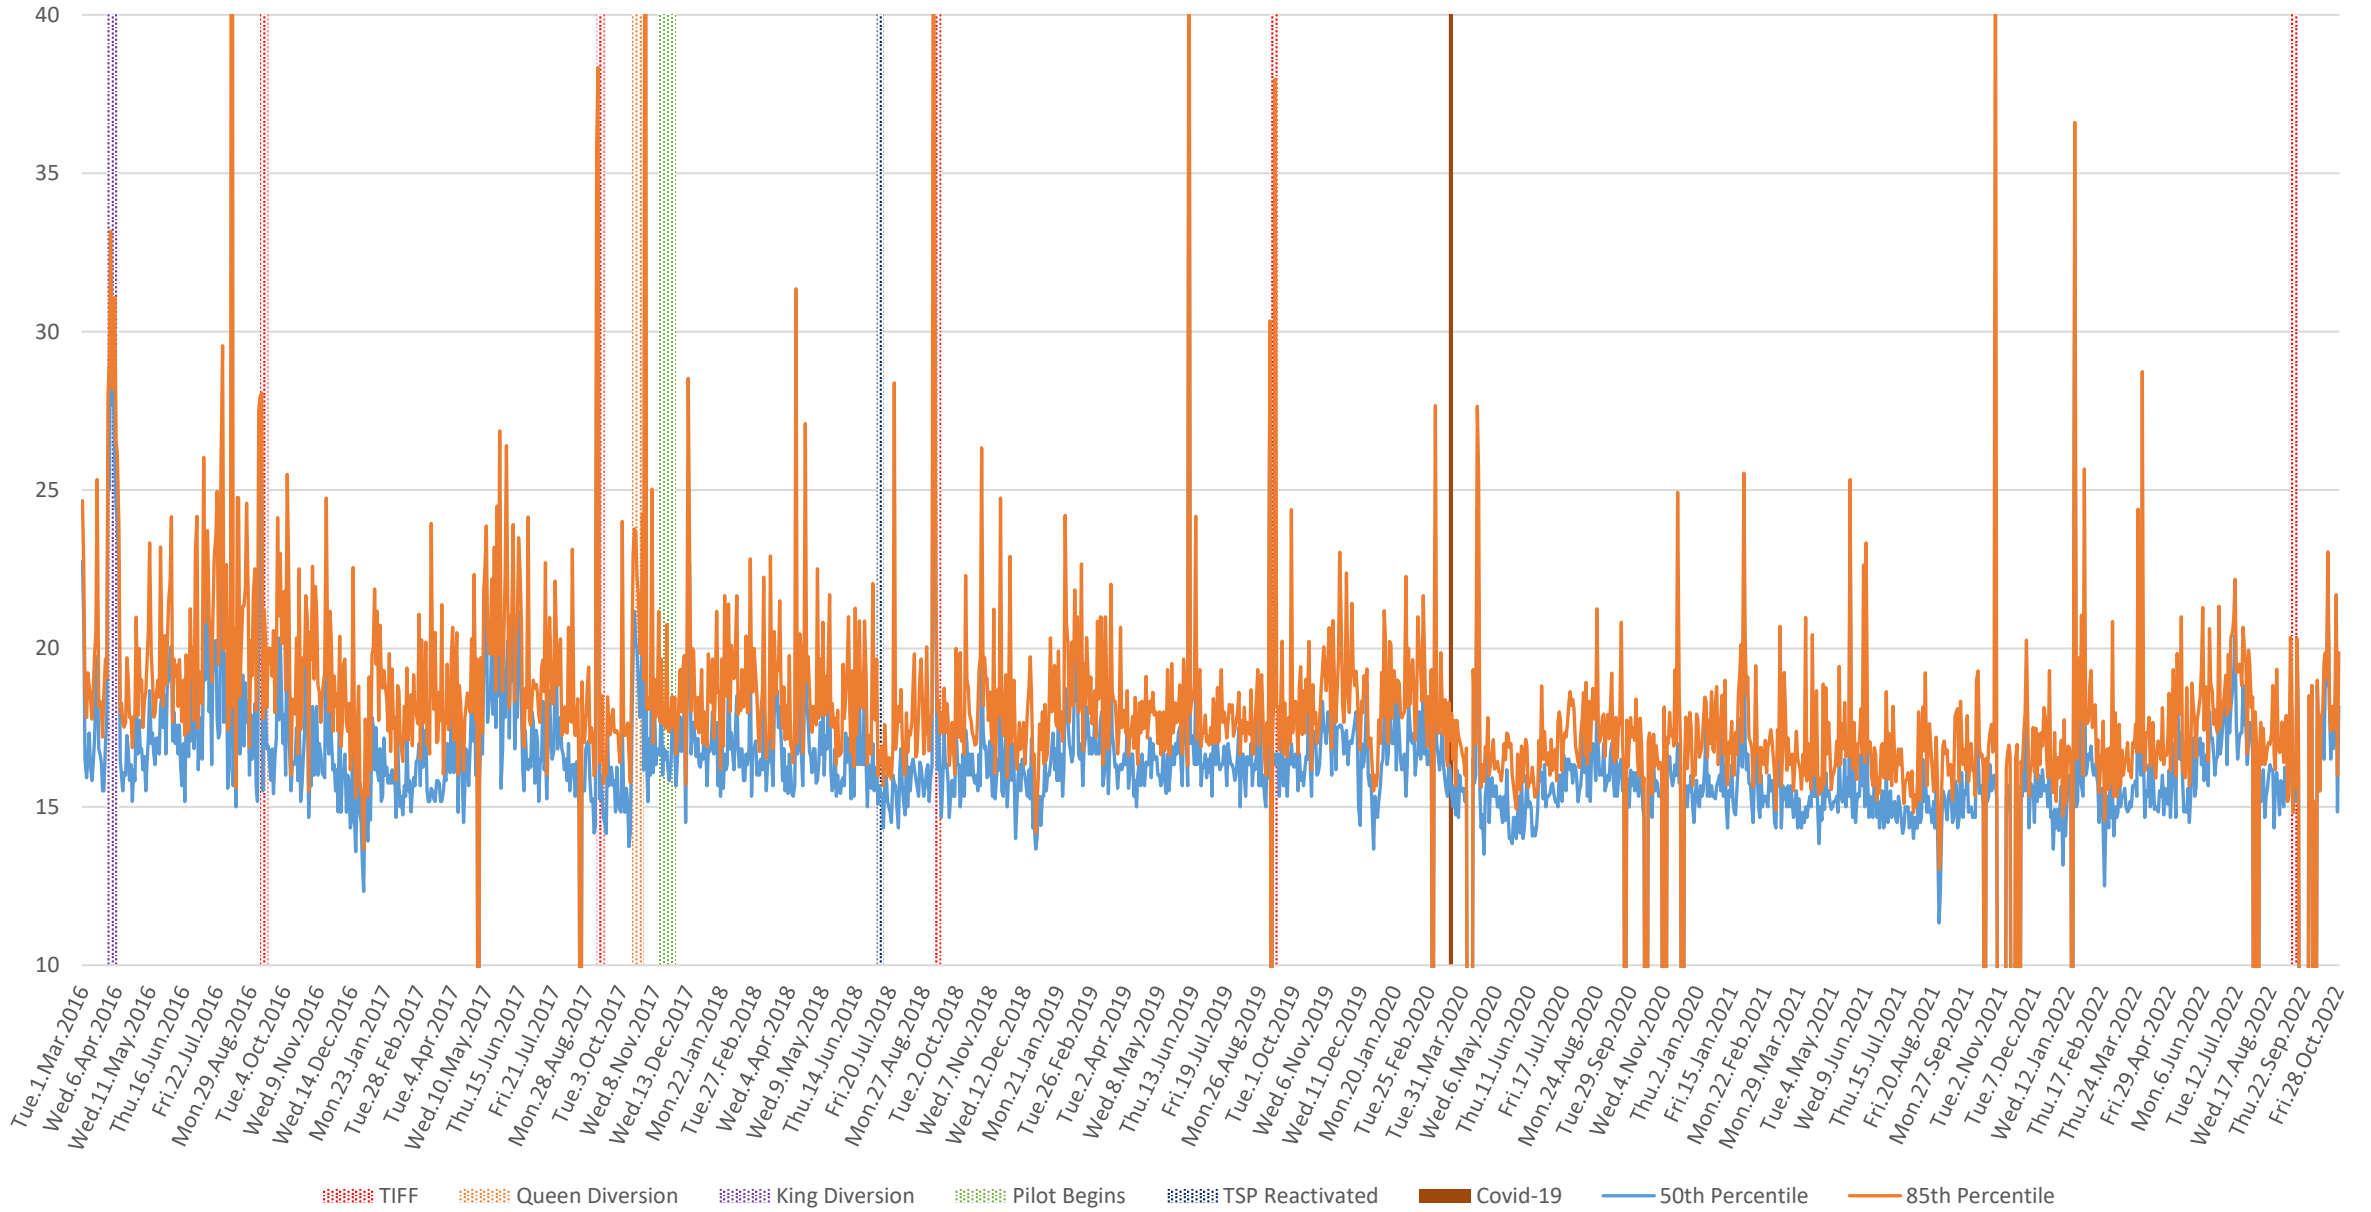

504 King Link Times From Jarvis To Bathurst Westbound 2016-2022 8 to 9 AM

504 King Link Times From Jarvis To Bathurst Westbound 2016-2022 1 to 2 PM

504 King Link Times From Jarvis To Bathurst Westbound 2016-2022 4 to 5 PM

504 King Link Times From Jarvis To Bathurst Westbound 2016-2022 5 to 6 PM

504 King Link Times From Jarvis To Bathurst Westbound 2016-2022 6 to 7 PM

504 King Link Times From Jarvis To Bathurst Westbound 2016-2022 8 to 9 PM

504 King Link Times From Jarvis To Bathurst Westbound 2016-2022 9 to 10 PM

504 King Link Times From Jarvis To Bathurst Westbound 2016-2022 10 to 11 PM