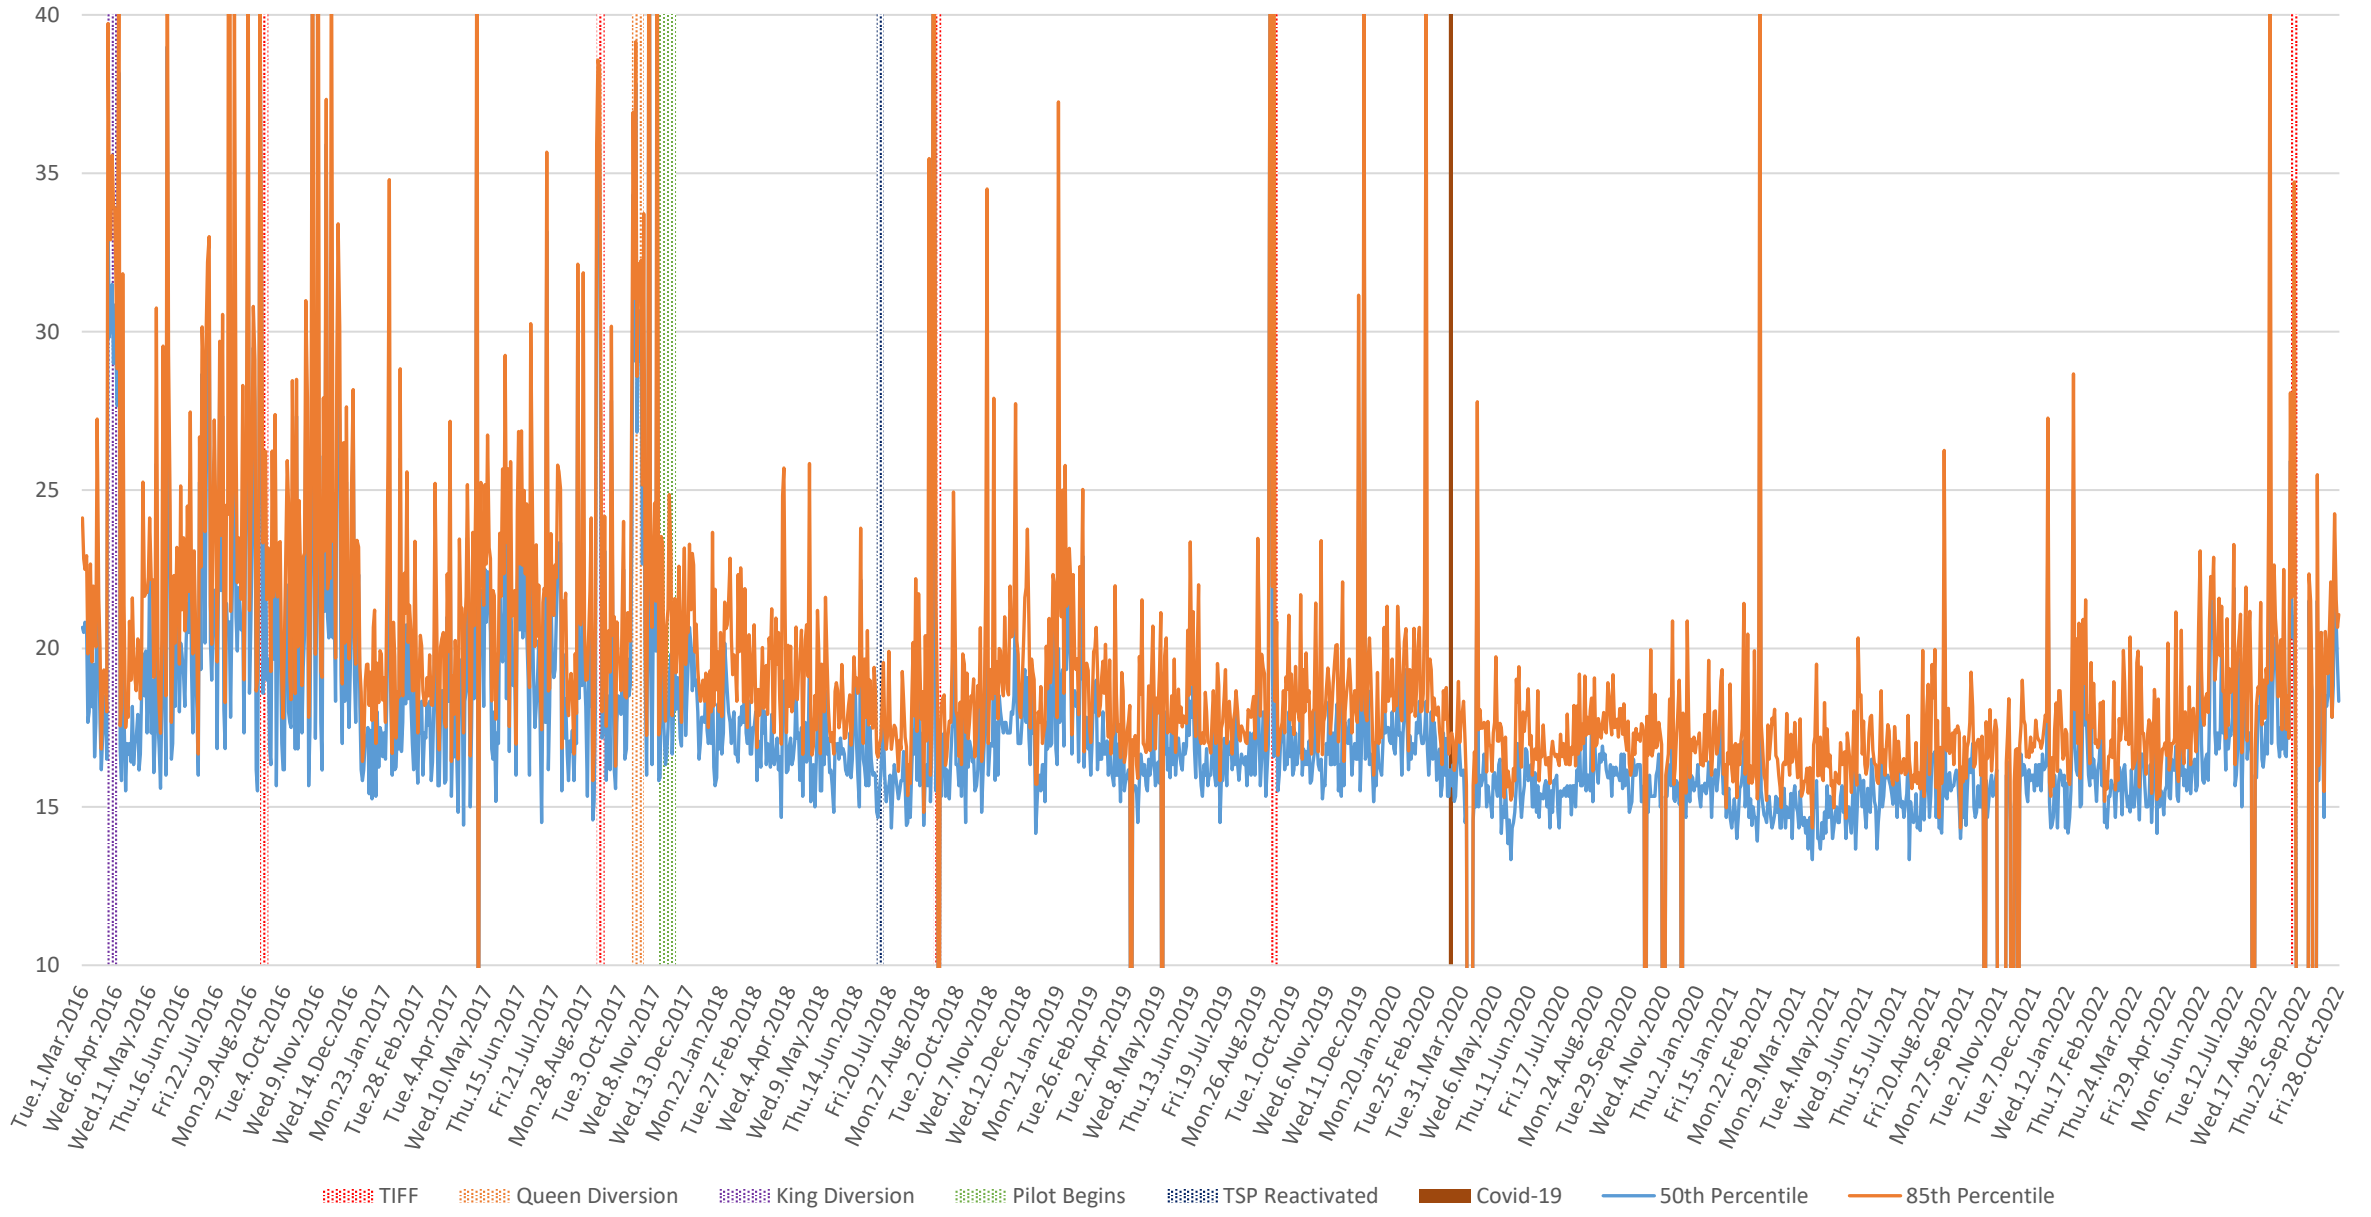

504 King Link Times From Jarvis To Bathurst Westbound 2016-2022 8 to 9 AM

504 King Link Times From Jarvis To Bathurst Westbound 2016-2022 1 to 2 PM

504 King Link Times From Jarvis To Bathurst Westbound 2016-2022 4 to 5 PM

504 King Link Times From Jarvis To Bathurst Westbound 2016-2022 5 to 6 PM

504 King Link Times From Jarvis To Bathurst Westbound 2016-2022 6 to 7 PM

504 King Link Times From Jarvis To Bathurst Westbound 2016-2022 8 to 9 PM

504 King Link Times From Jarvis To Bathurst Westbound 2016-2022 9 to 10 PM

504 King Link Times From Jarvis To Bathurst Westbound 2016-2022 10 to 11 PM