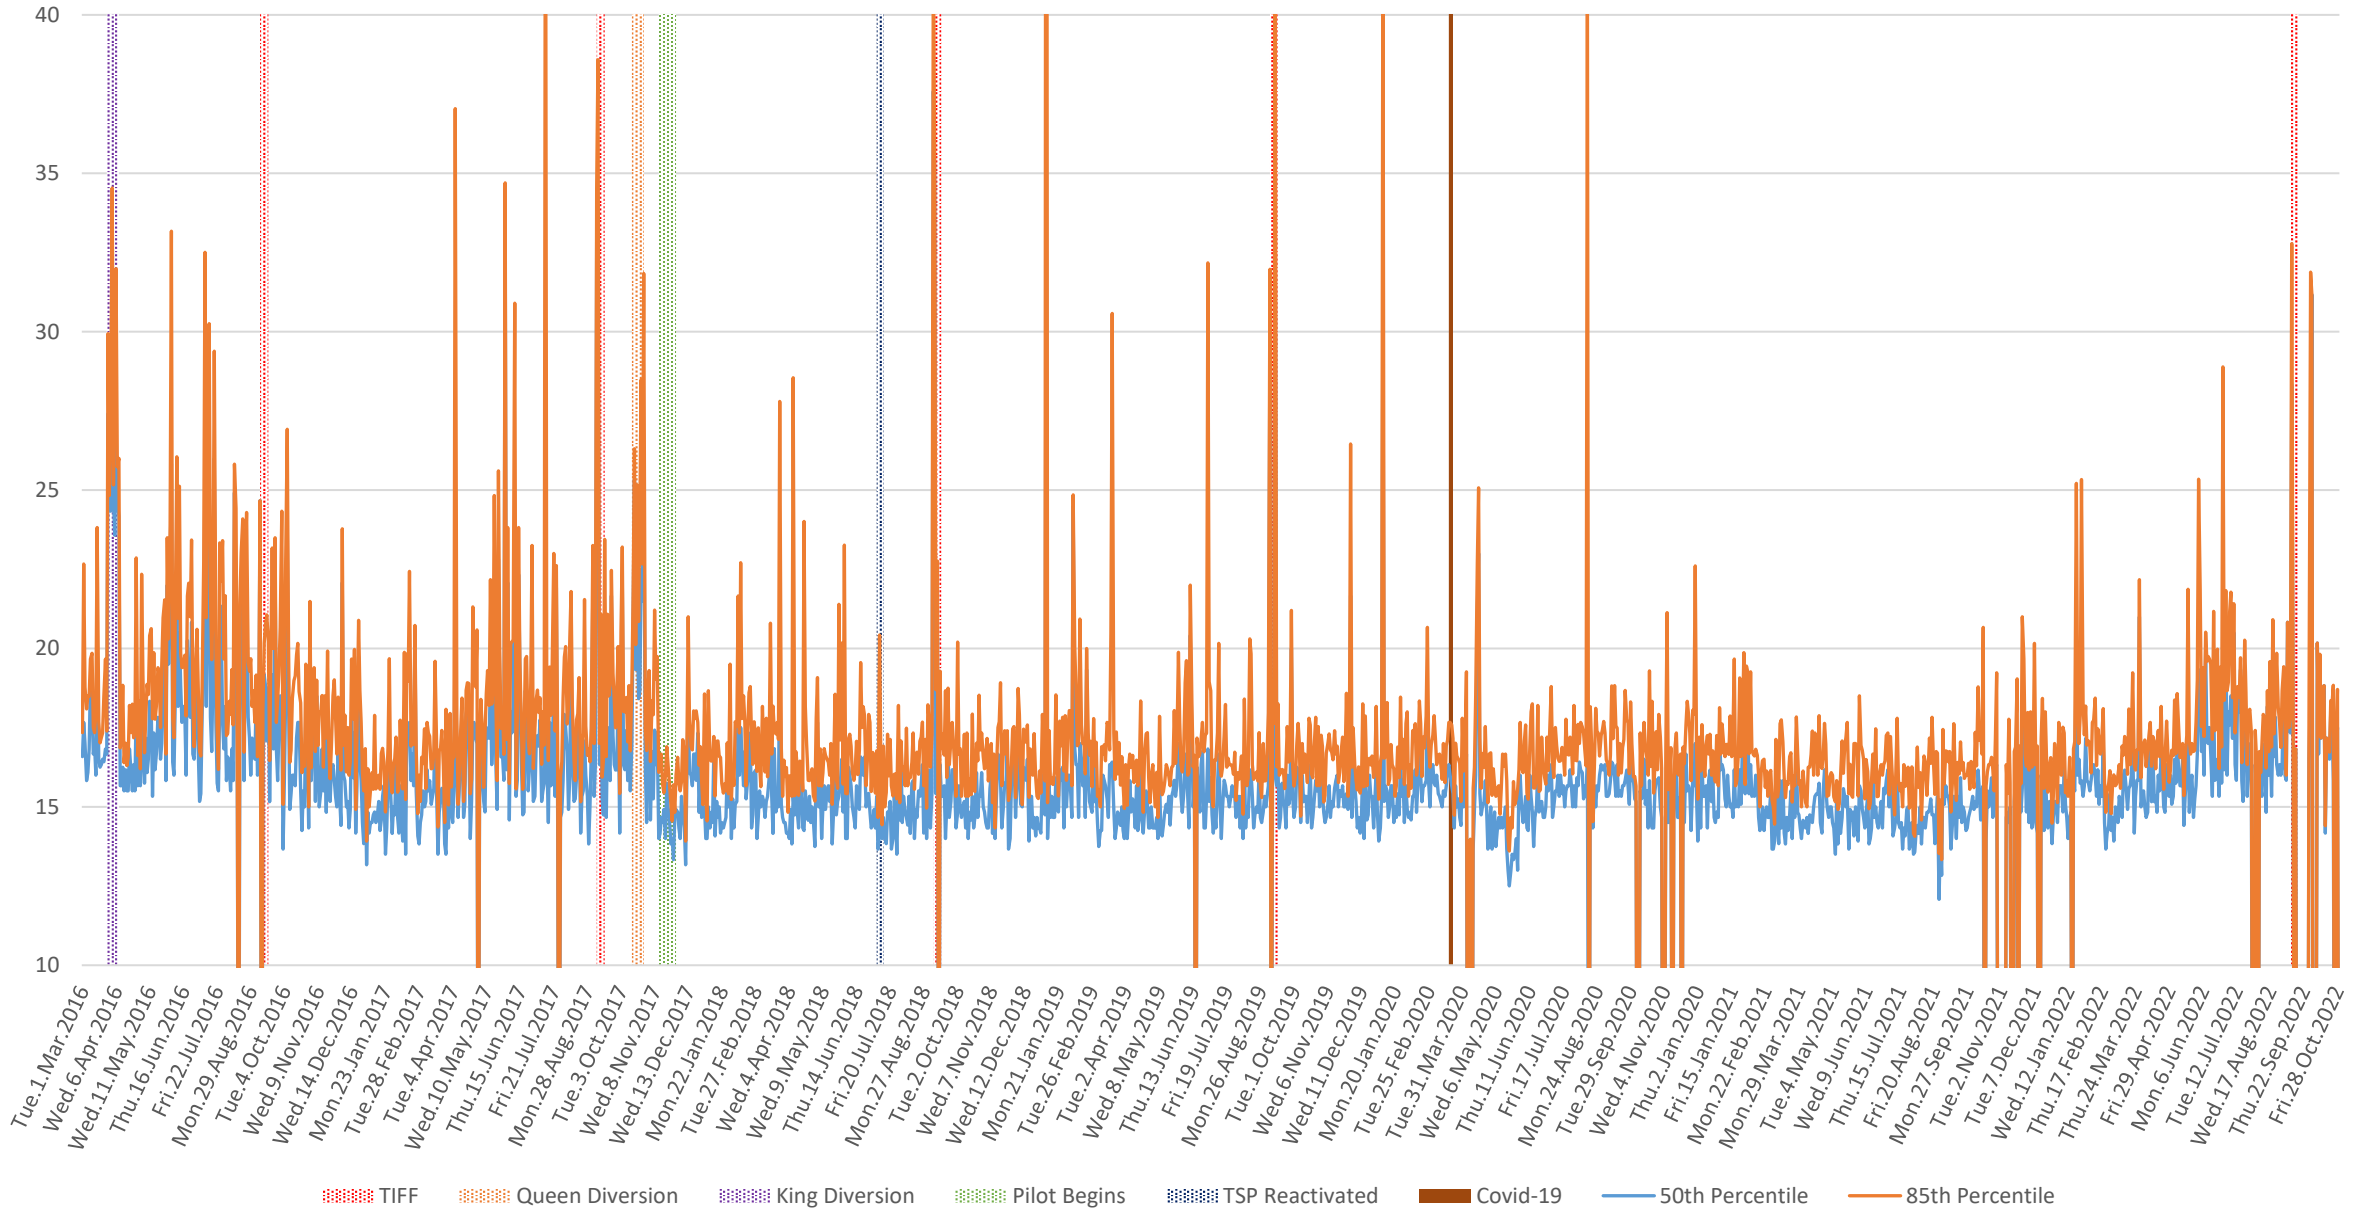

504 King Link Times From Jarvis To Bathurst Westbound 2016-2022 8 to 9 AM

504 King Link Times From Jarvis To Bathurst Westbound 2016-2022 1 to 2 PM

504 King Link Times From Jarvis To Bathurst Westbound 2016-2022 4 to 5 PM

504 King Link Times From Jarvis To Bathurst Westbound 2016-2022 5 to 6 PM

504 King Link Times From Jarvis To Bathurst Westbound 2016-2022 6 to 7 PM

504 King Link Times From Jarvis To Bathurst Westbound 2016-2022 8 to 9 PM

504 King Link Times From Jarvis To Bathurst Westbound 2016-2022 9 to 10 PM

504 King Link Times From Jarvis To Bathurst Westbound 2016-2022 10 to 11 PM