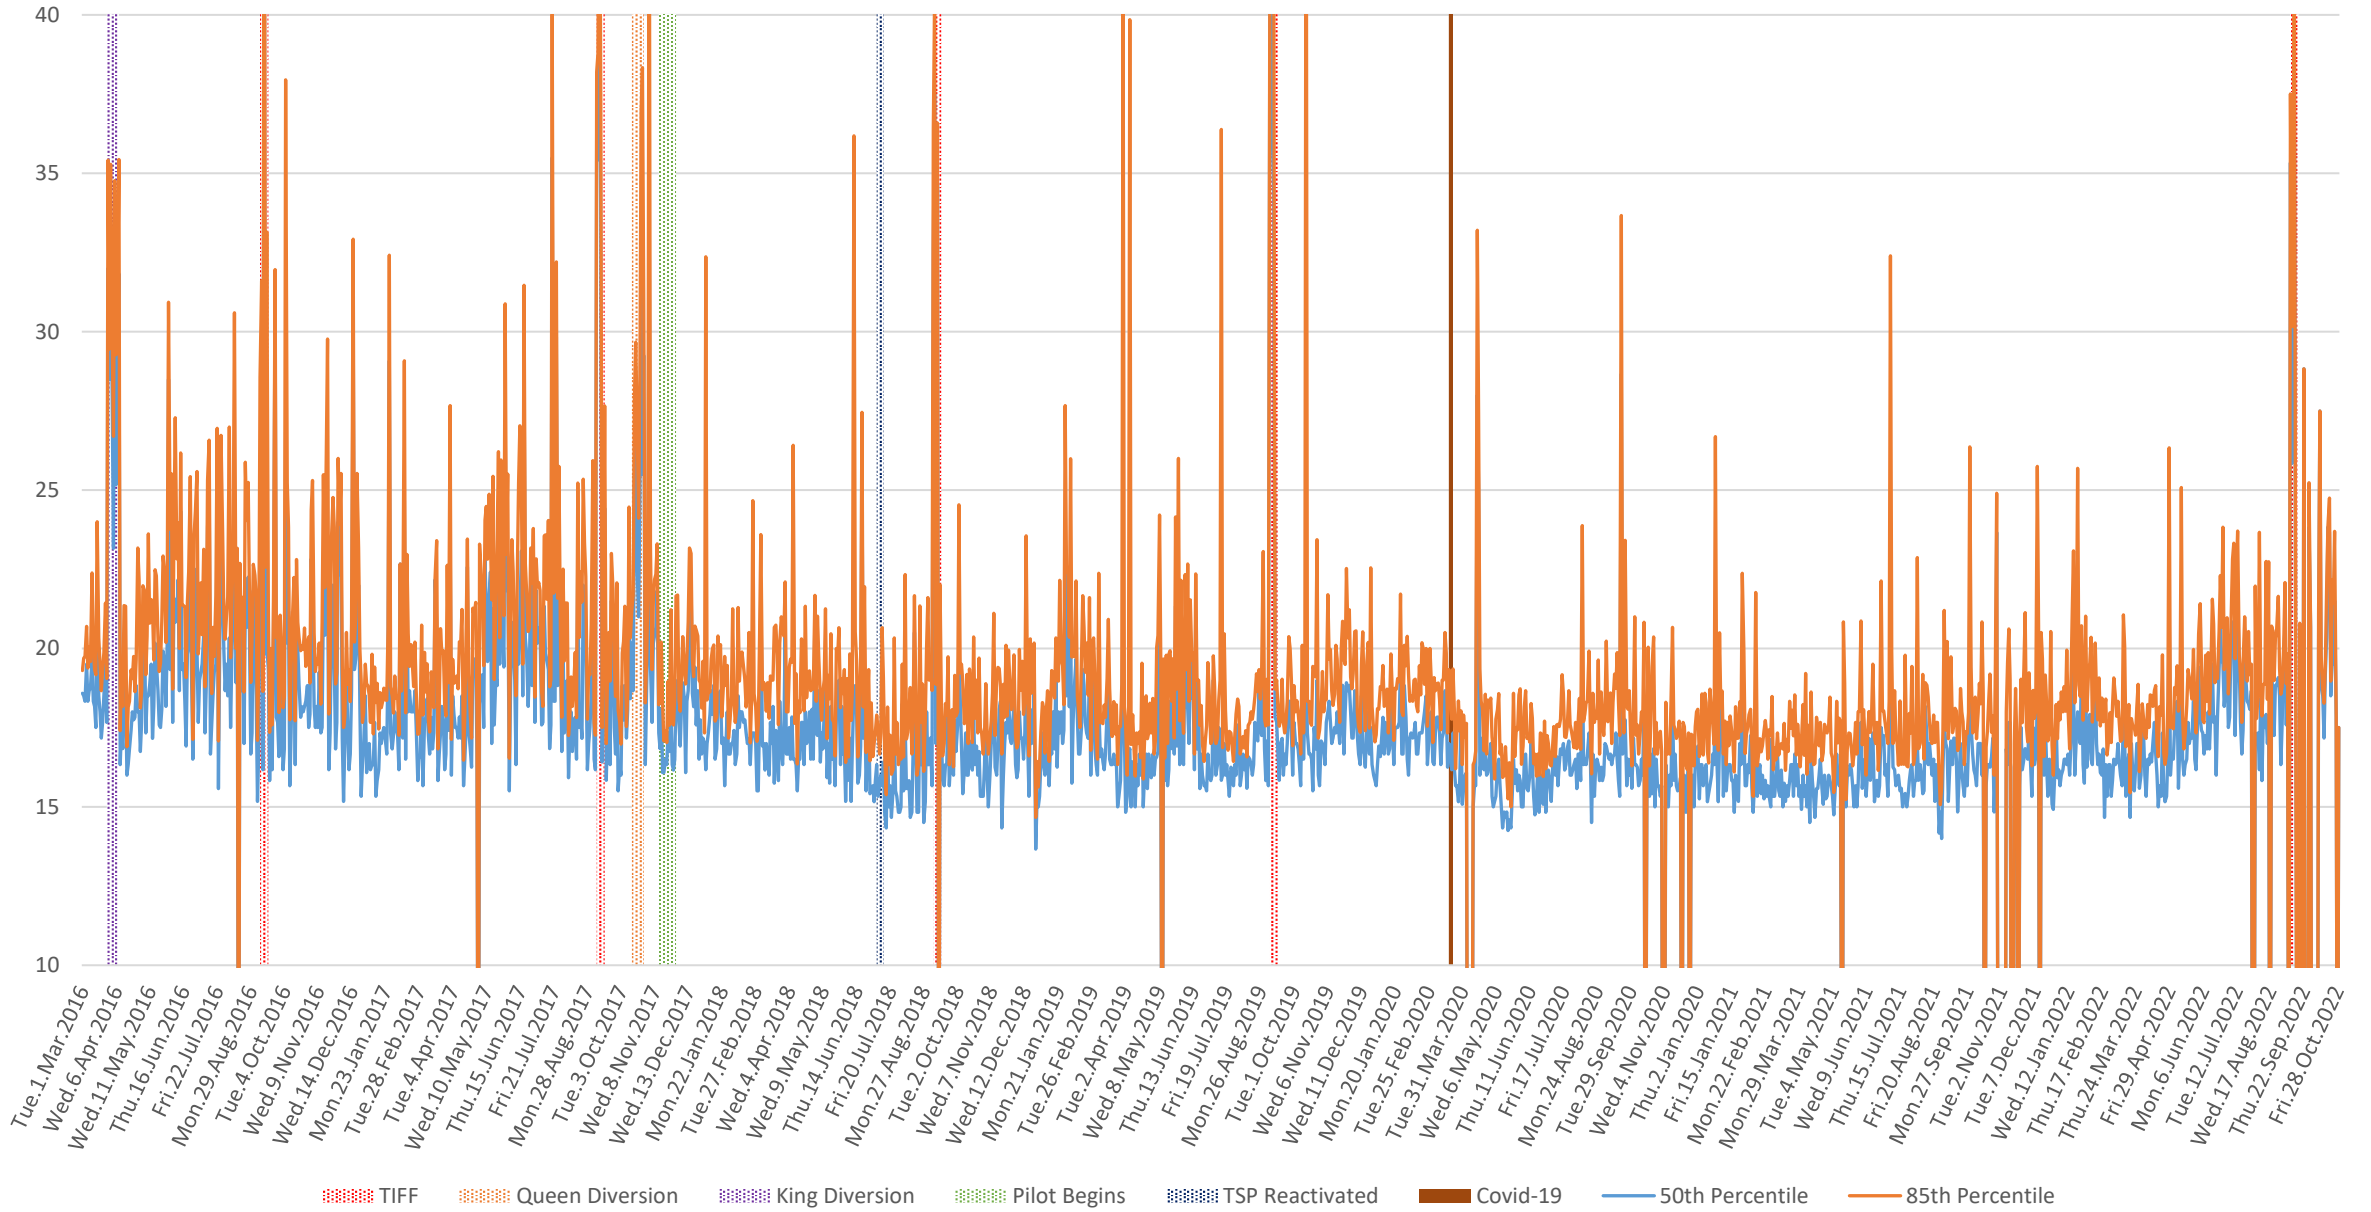

504 King Link Times From Jarvis To Bathurst Westbound 2016-2022 8 to 9 AM

504 King Link Times From Jarvis To Bathurst Westbound 2016-2022 1 to 2 PM

504 King Link Times From Jarvis To Bathurst Westbound 2016-2022 4 to 5 PM

504 King Link Times From Jarvis To Bathurst Westbound 2016-2022 5 to 6 PM

504 King Link Times From Jarvis To Bathurst Westbound 2016-2022 6 to 7 PM

504 King Link Times From Jarvis To Bathurst Westbound 2016-2022 8 to 9 PM

504 King Link Times From Jarvis To Bathurst Westbound 2016-2022 9 to 10 PM

504 King Link Times From Jarvis To Bathurst Westbound 2016-2022 10 to 11 PM