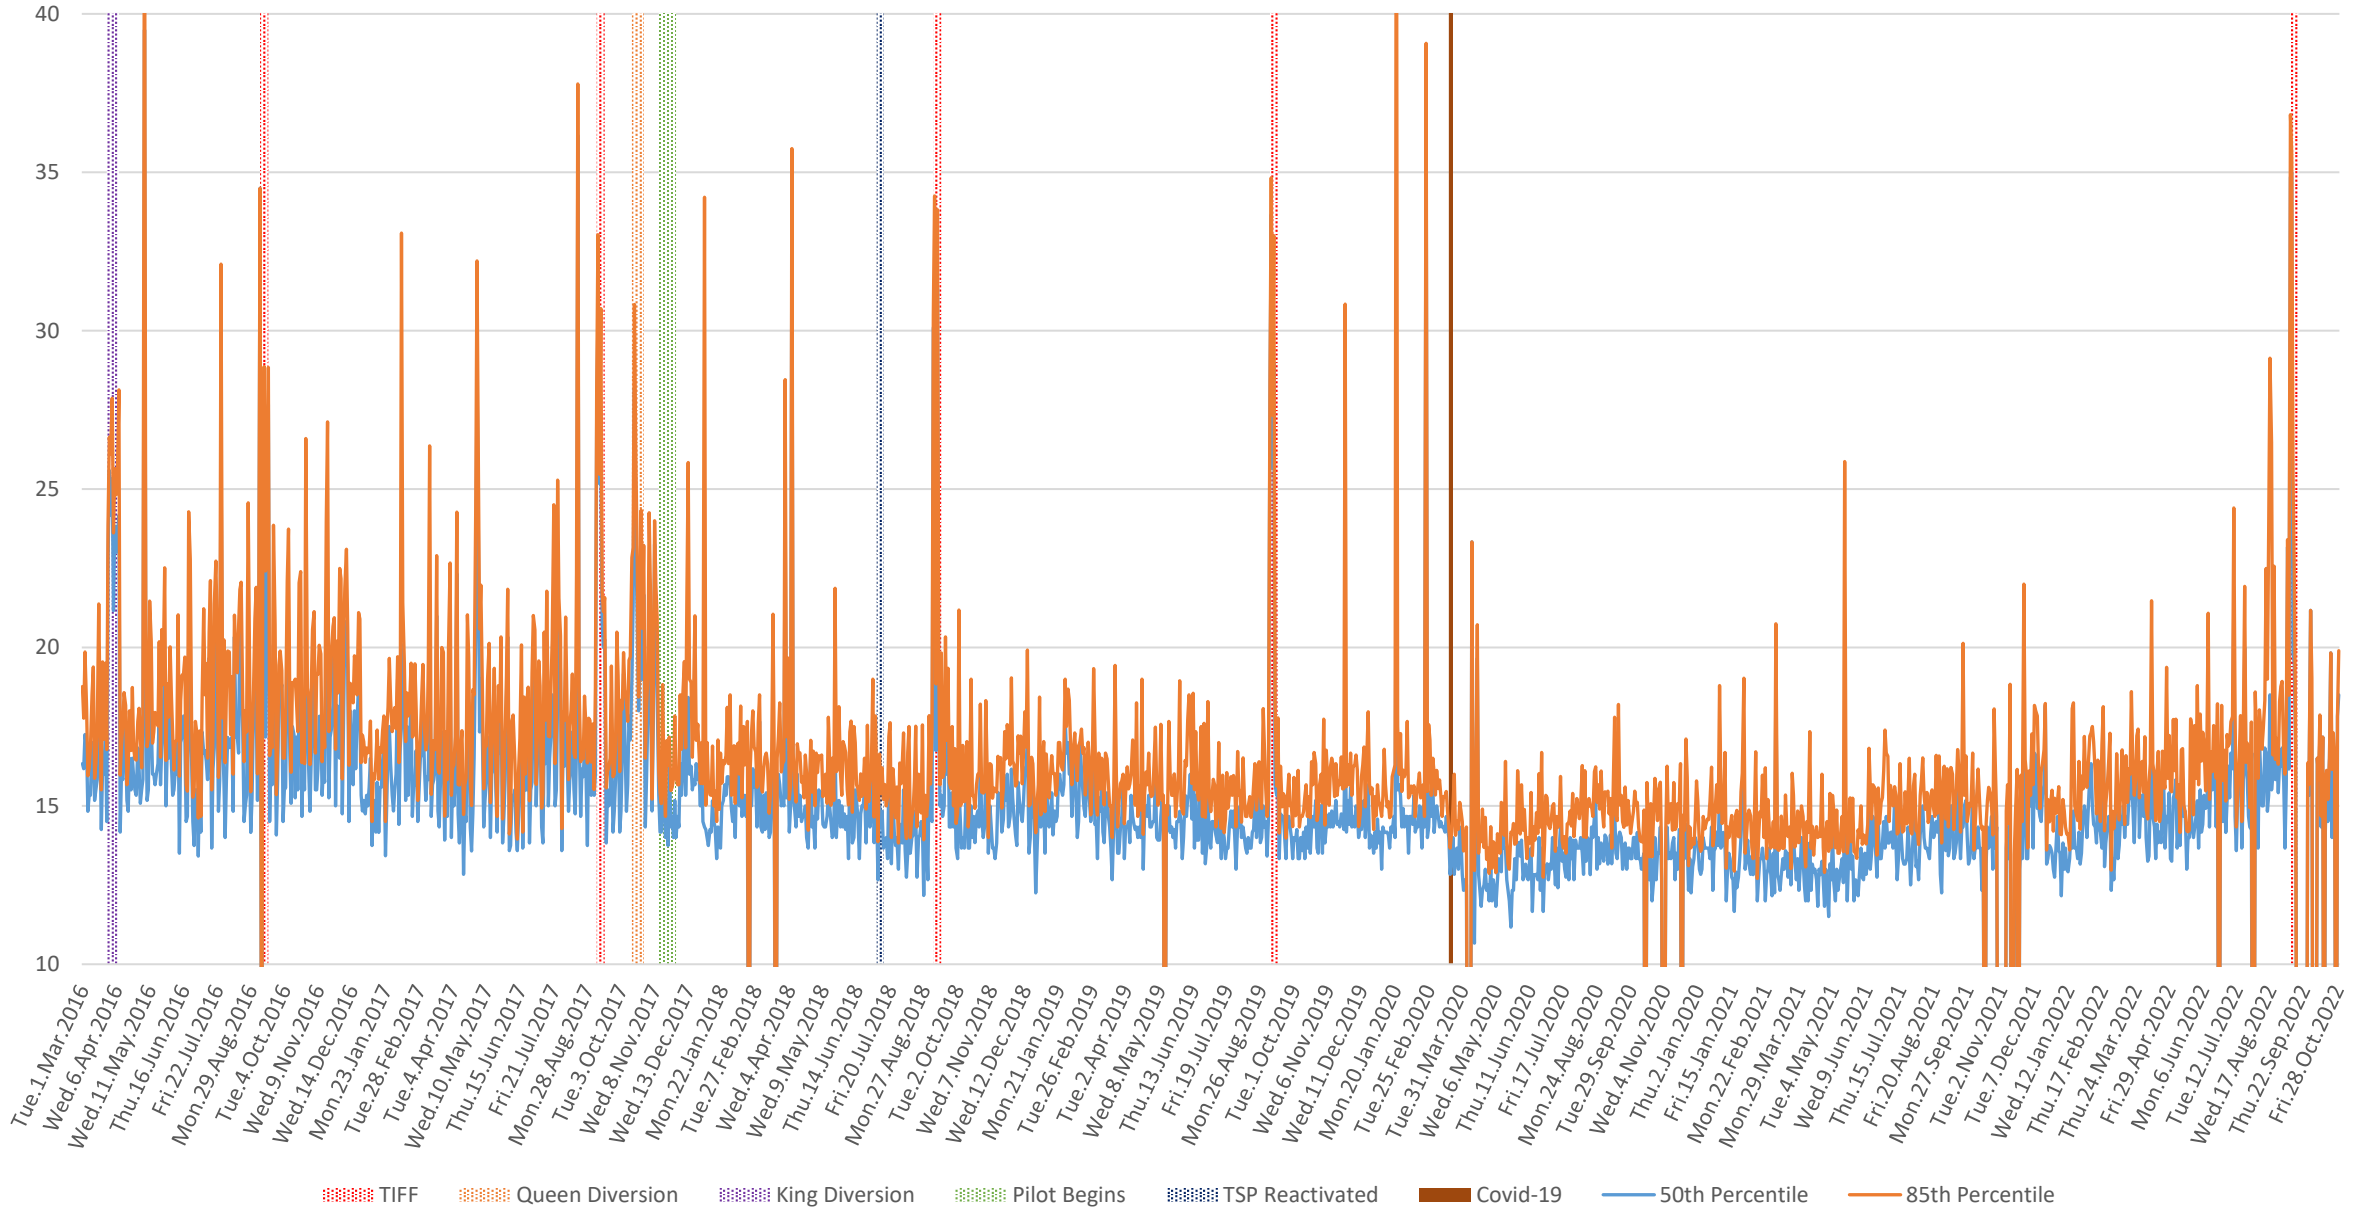

504 King Link Times From Jarvis To Bathurst Westbound 2016-2022 8 to 9 AM

504 King Link Times From Jarvis To Bathurst Westbound 2016-2022 1 to 2 PM

504 King Link Times From Jarvis To Bathurst Westbound 2016-2022 4 to 5 PM

504 King Link Times From Jarvis To Bathurst Westbound 2016-2022 5 to 6 PM

504 King Link Times From Jarvis To Bathurst Westbound 2016-2022 6 to 7 PM

504 King Link Times From Jarvis To Bathurst Westbound 2016-2022 8 to 9 PM

504 King Link Times From Jarvis To Bathurst Westbound 2016-2022 9 to 10 PM

504 King Link Times From Jarvis To Bathurst Westbound 2016-2022 10 to 11 PM