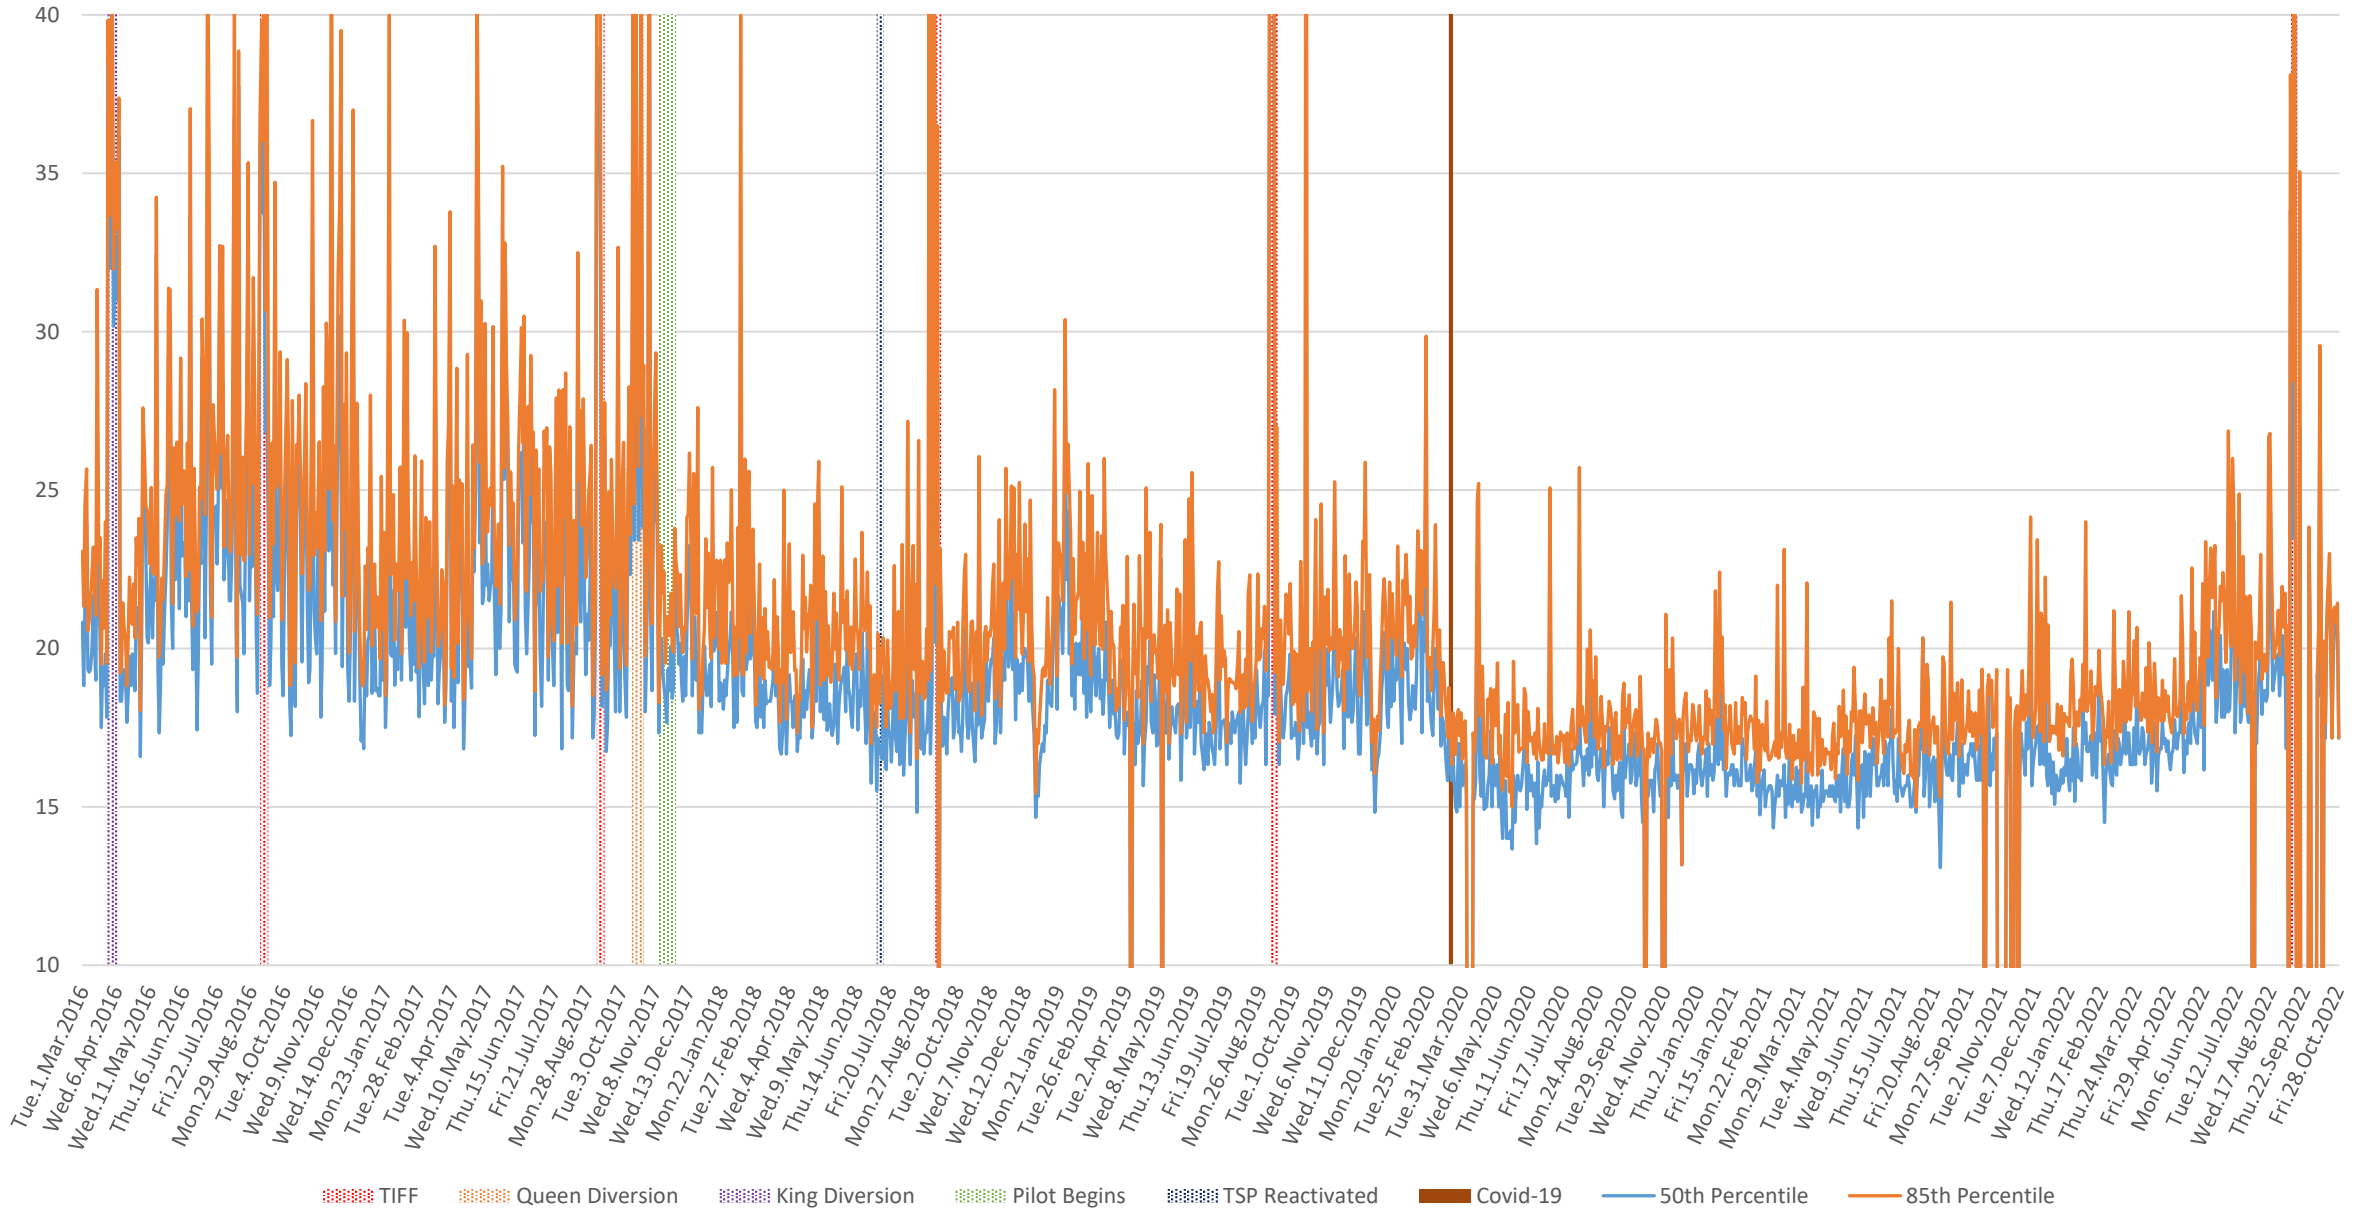

504 King Link Times From Jarvis To Bathurst Westbound 2016-2022 8 to 9 AM

504 King Link Times From Jarvis To Bathurst Westbound 2016-2022 1 to 2 PM

504 King Link Times From Jarvis To Bathurst Westbound 2016-2022 4 to 5 PM

504 King Link Times From Jarvis To Bathurst Westbound 2016-2022 5 to 6 PM

504 King Link Times From Jarvis To Bathurst Westbound 2016-2022 6 to 7 PM

504 King Link Times From Jarvis To Bathurst Westbound 2016-2022 8 to 9 PM

504 King Link Times From Jarvis To Bathurst Westbound 2016-2022 9 to 10 PM

504 King Link Times From Jarvis To Bathurst Westbound 2016-2022 10 to 11 PM