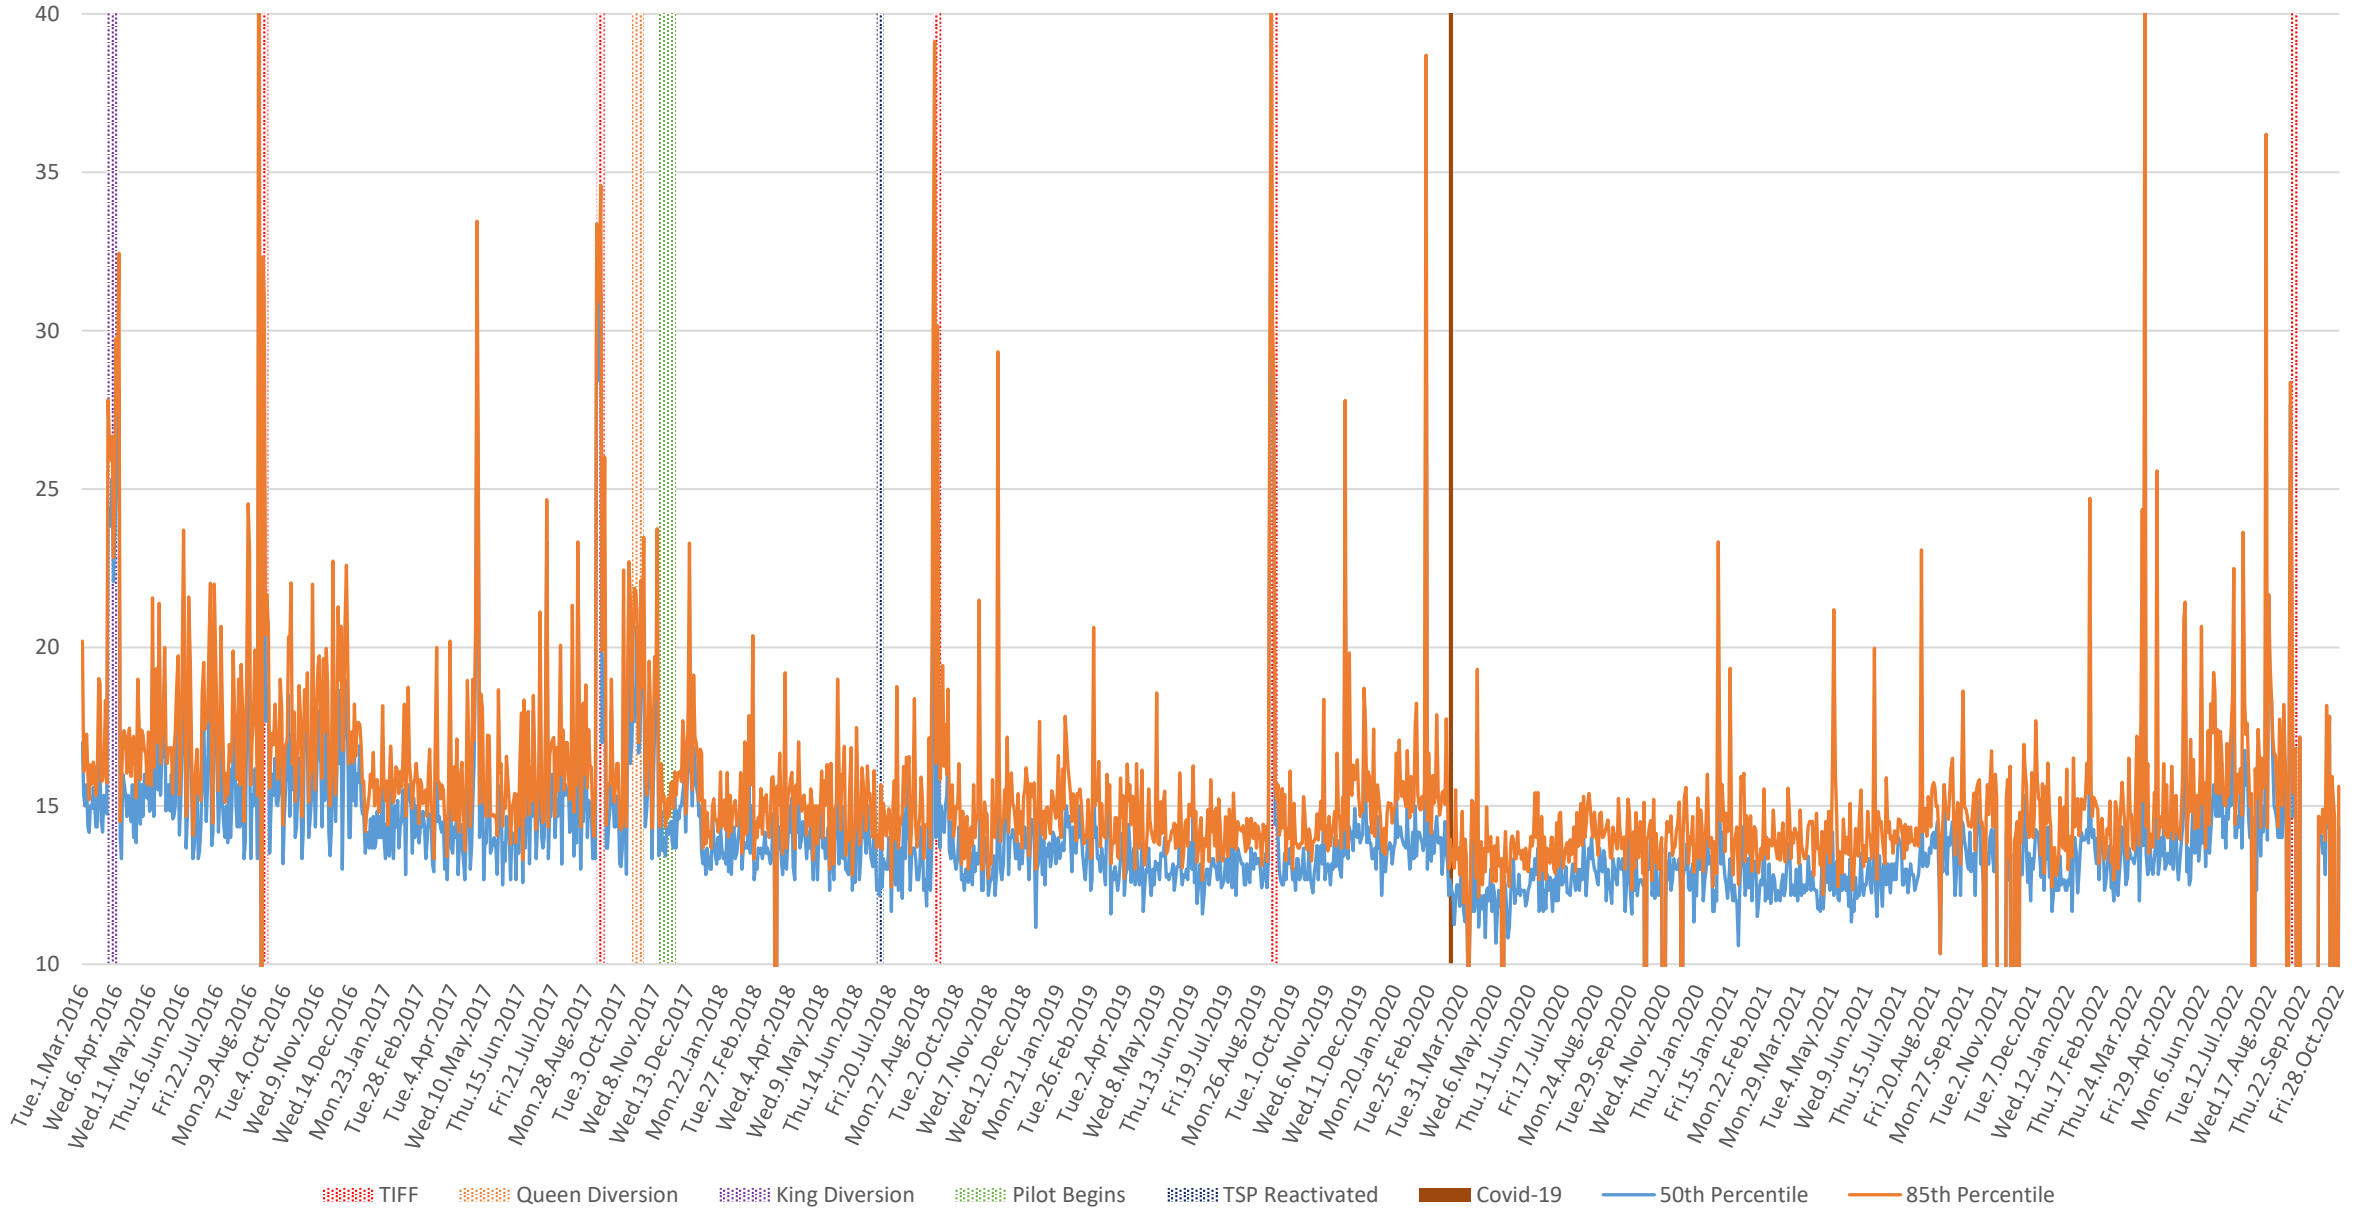

504 King Link Times From Bathurst To Jarvis Eastbound 2016-2022 8 to 9 AM

504 King Link Times From Bathurst To Jarvis Eastbound 2016-2022 1 to 2 PM

504 King Link Times From Bathurst To Jarvis Eastbound 2016-2022 4 to 5 PM

504 King Link Times From Bathurst To Jarvis Eastbound 2016-2022 5 to 6 PM

504 King Link Times From Bathurst To Jarvis Eastbound 2016-2022 6 to 7 PM

504 King Link Times From Bathurst To Jarvis Eastbound 2016-2022 8 to 9 PM

504 King Link Times From Bathurst To Jarvis Eastbound 2016-2022 9 to 10 PM

504 King Link Times From Bathurst To Jarvis Eastbound 2016-2022 10 to 11 PM