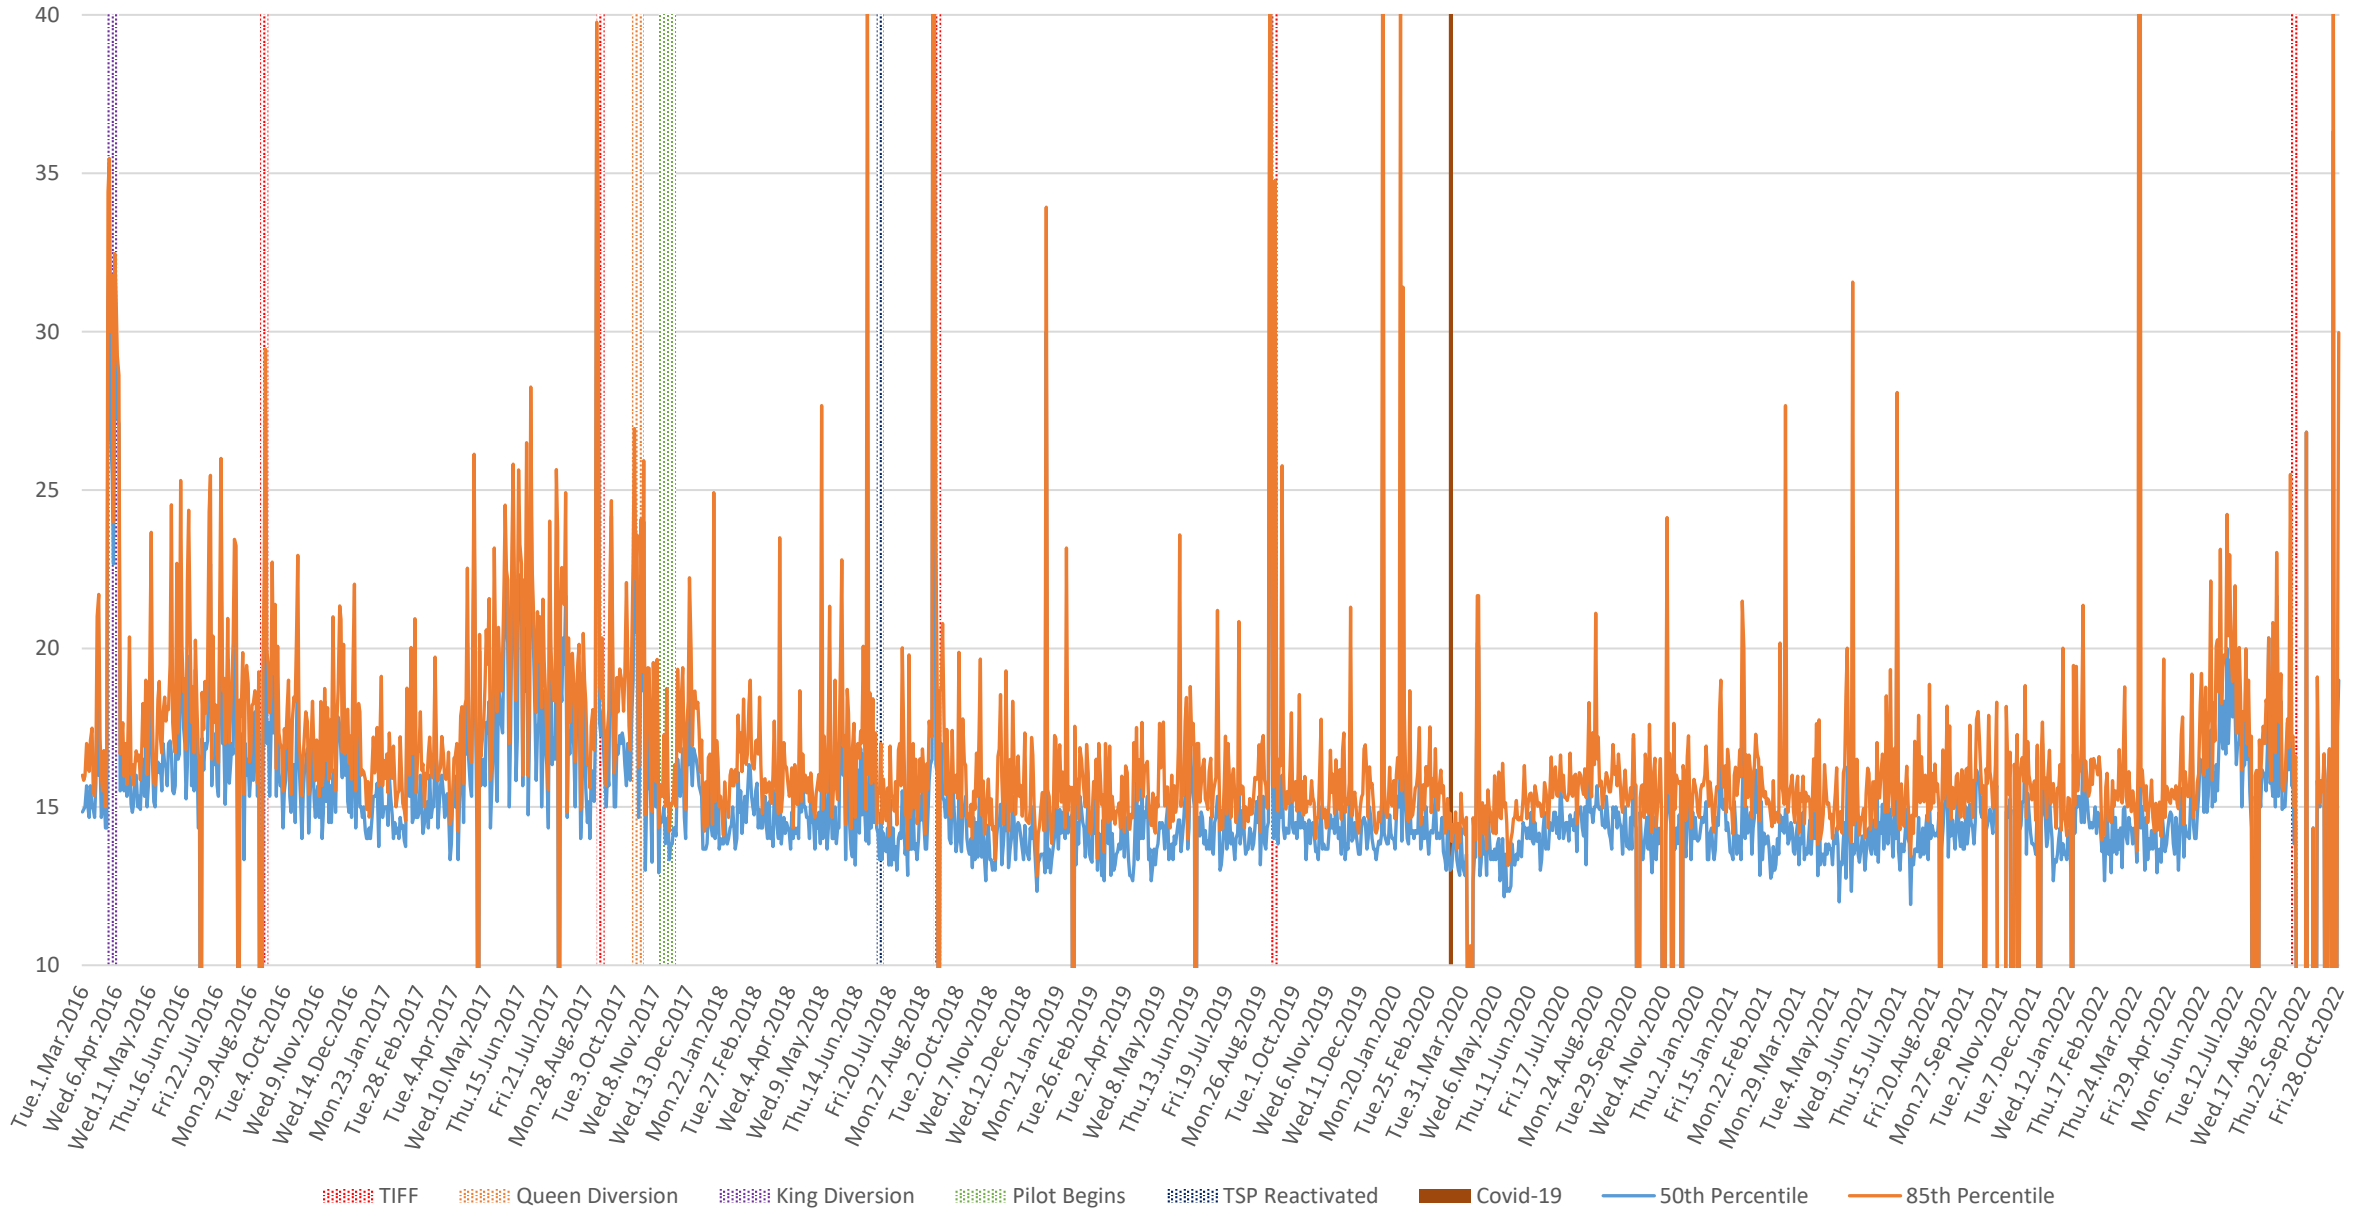

504 King Link Times From Bathurst To Jarvis Eastbound 2016-2022 8 to 9 AM

504 King Link Times From Bathurst To Jarvis Eastbound 2016-2022 1 to 2 PM

504 King Link Times From Bathurst To Jarvis Eastbound 2016-2022 4 to 5 PM

504 King Link Times From Bathurst To Jarvis Eastbound 2016-2022 5 to 6 PM

504 King Link Times From Bathurst To Jarvis Eastbound 2016-2022 6 to 7 PM

504 King Link Times From Bathurst To Jarvis Eastbound 2016-2022 8 to 9 PM

504 King Link Times From Bathurst To Jarvis Eastbound 2016-2022 9 to 10 PM

504 King Link Times From Bathurst To Jarvis Eastbound 2016-2022 10 to 11 PM