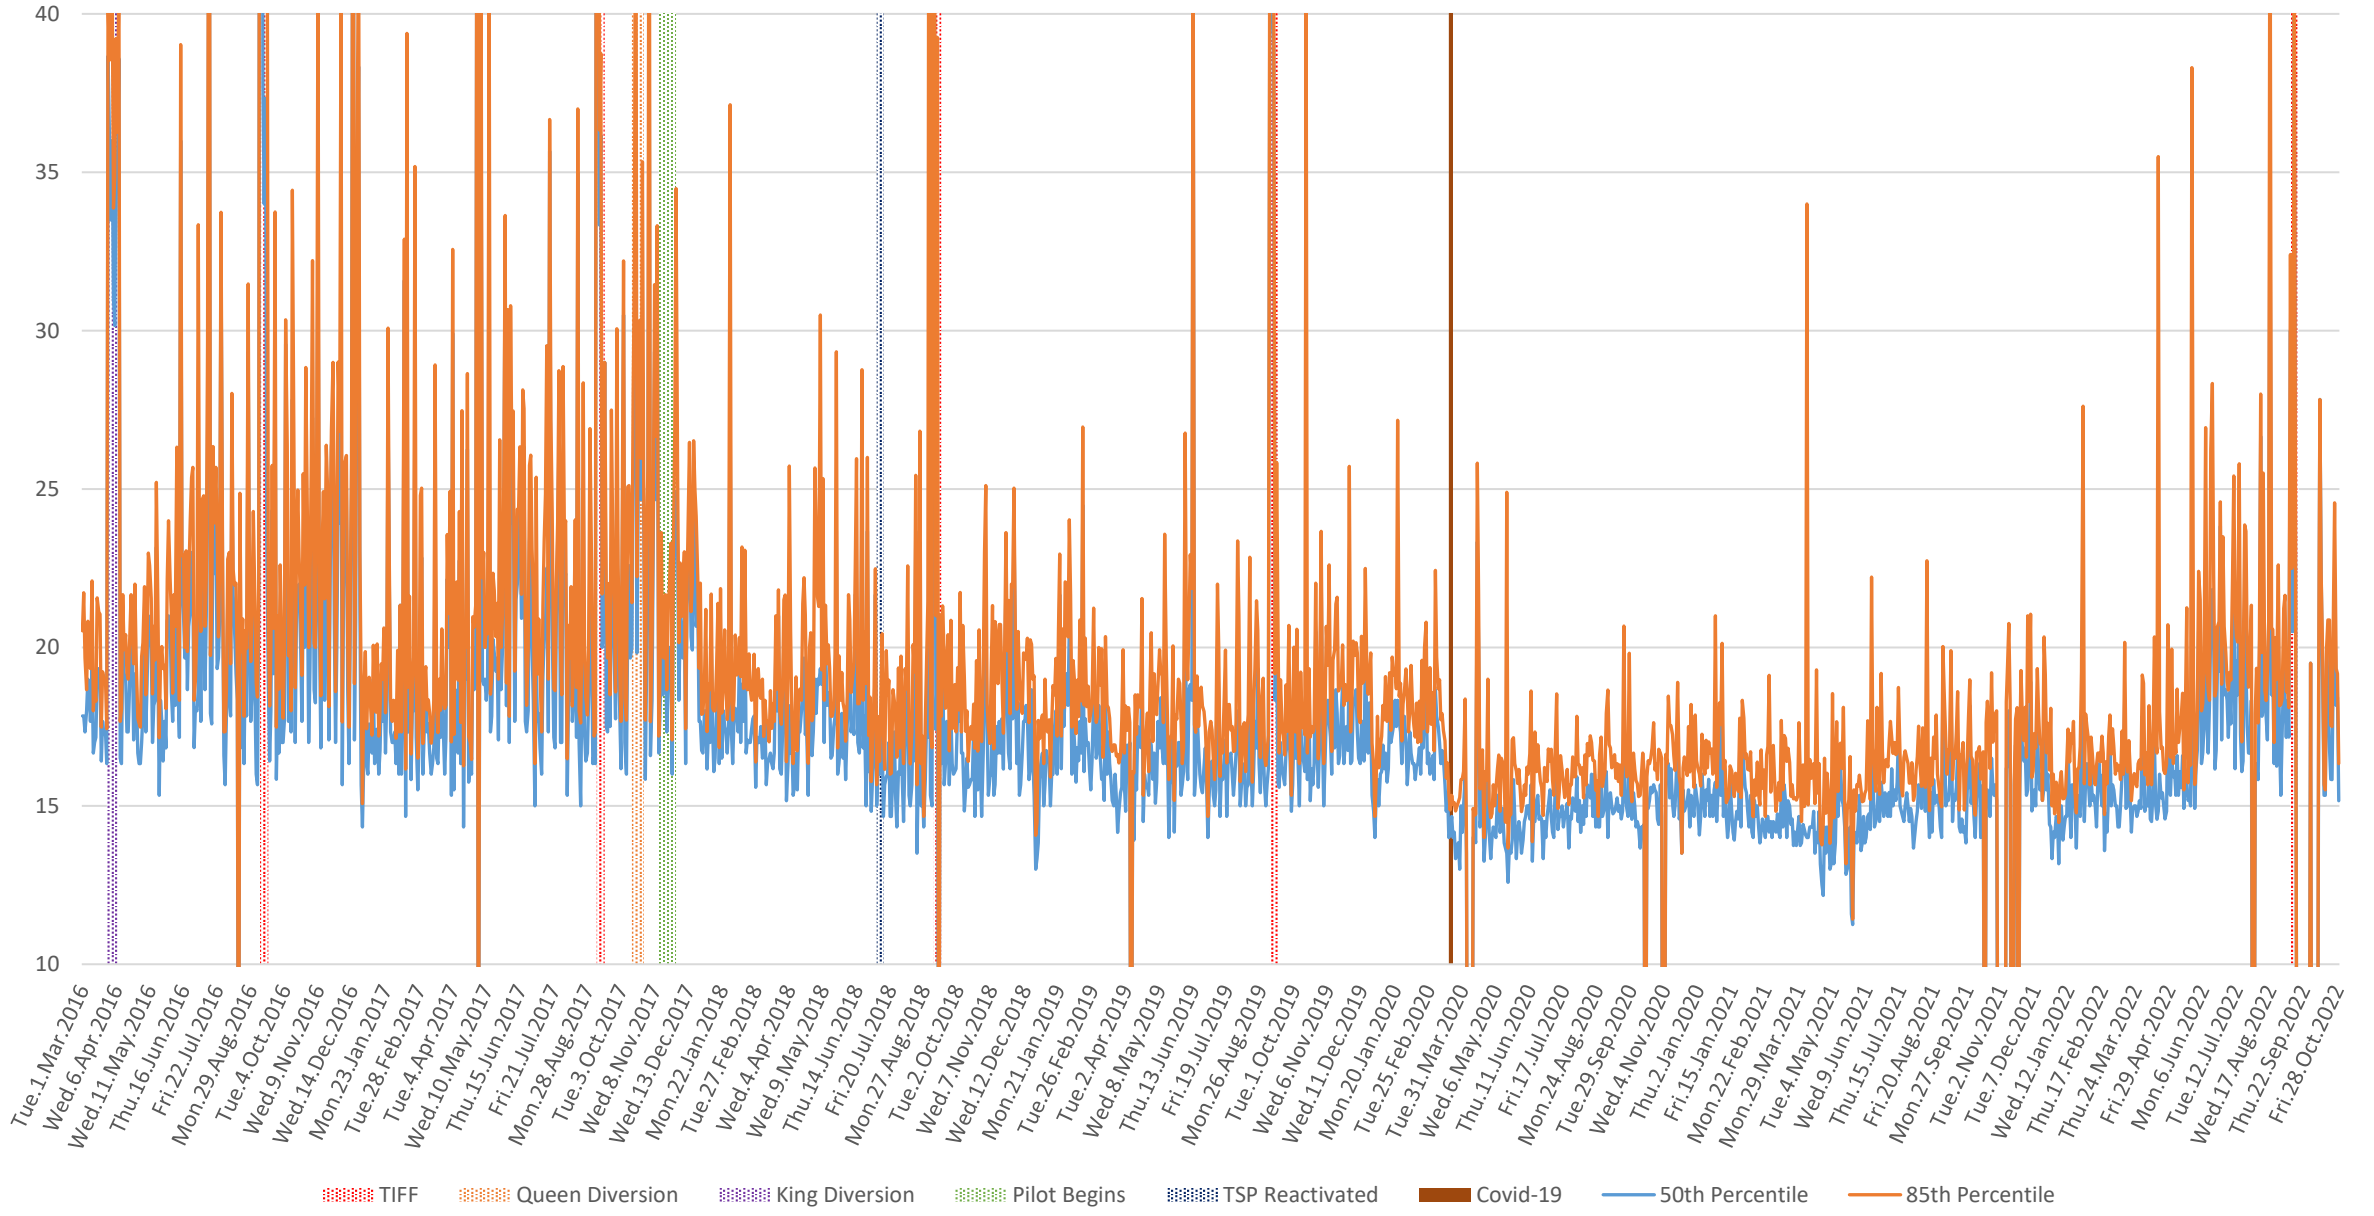

504 King Link Times From Bathurst To Jarvis Eastbound 2016-2022 8 to 9 AM

504 King Link Times From Bathurst To Jarvis Eastbound 2016-2022 1 to 2 PM

504 King Link Times From Bathurst To Jarvis Eastbound 2016-2022 4 to 5 PM

504 King Link Times From Bathurst To Jarvis Eastbound 2016-2022 5 to 6 PM

504 King Link Times From Bathurst To Jarvis Eastbound 2016-2022 6 to 7 PM

504 King Link Times From Bathurst To Jarvis Eastbound 2016-2022 8 to 9 PM

504 King Link Times From Bathurst To Jarvis Eastbound 2016-2022 9 to 10 PM

504 King Link Times From Bathurst To Jarvis Eastbound 2016-2022 10 to 11 PM