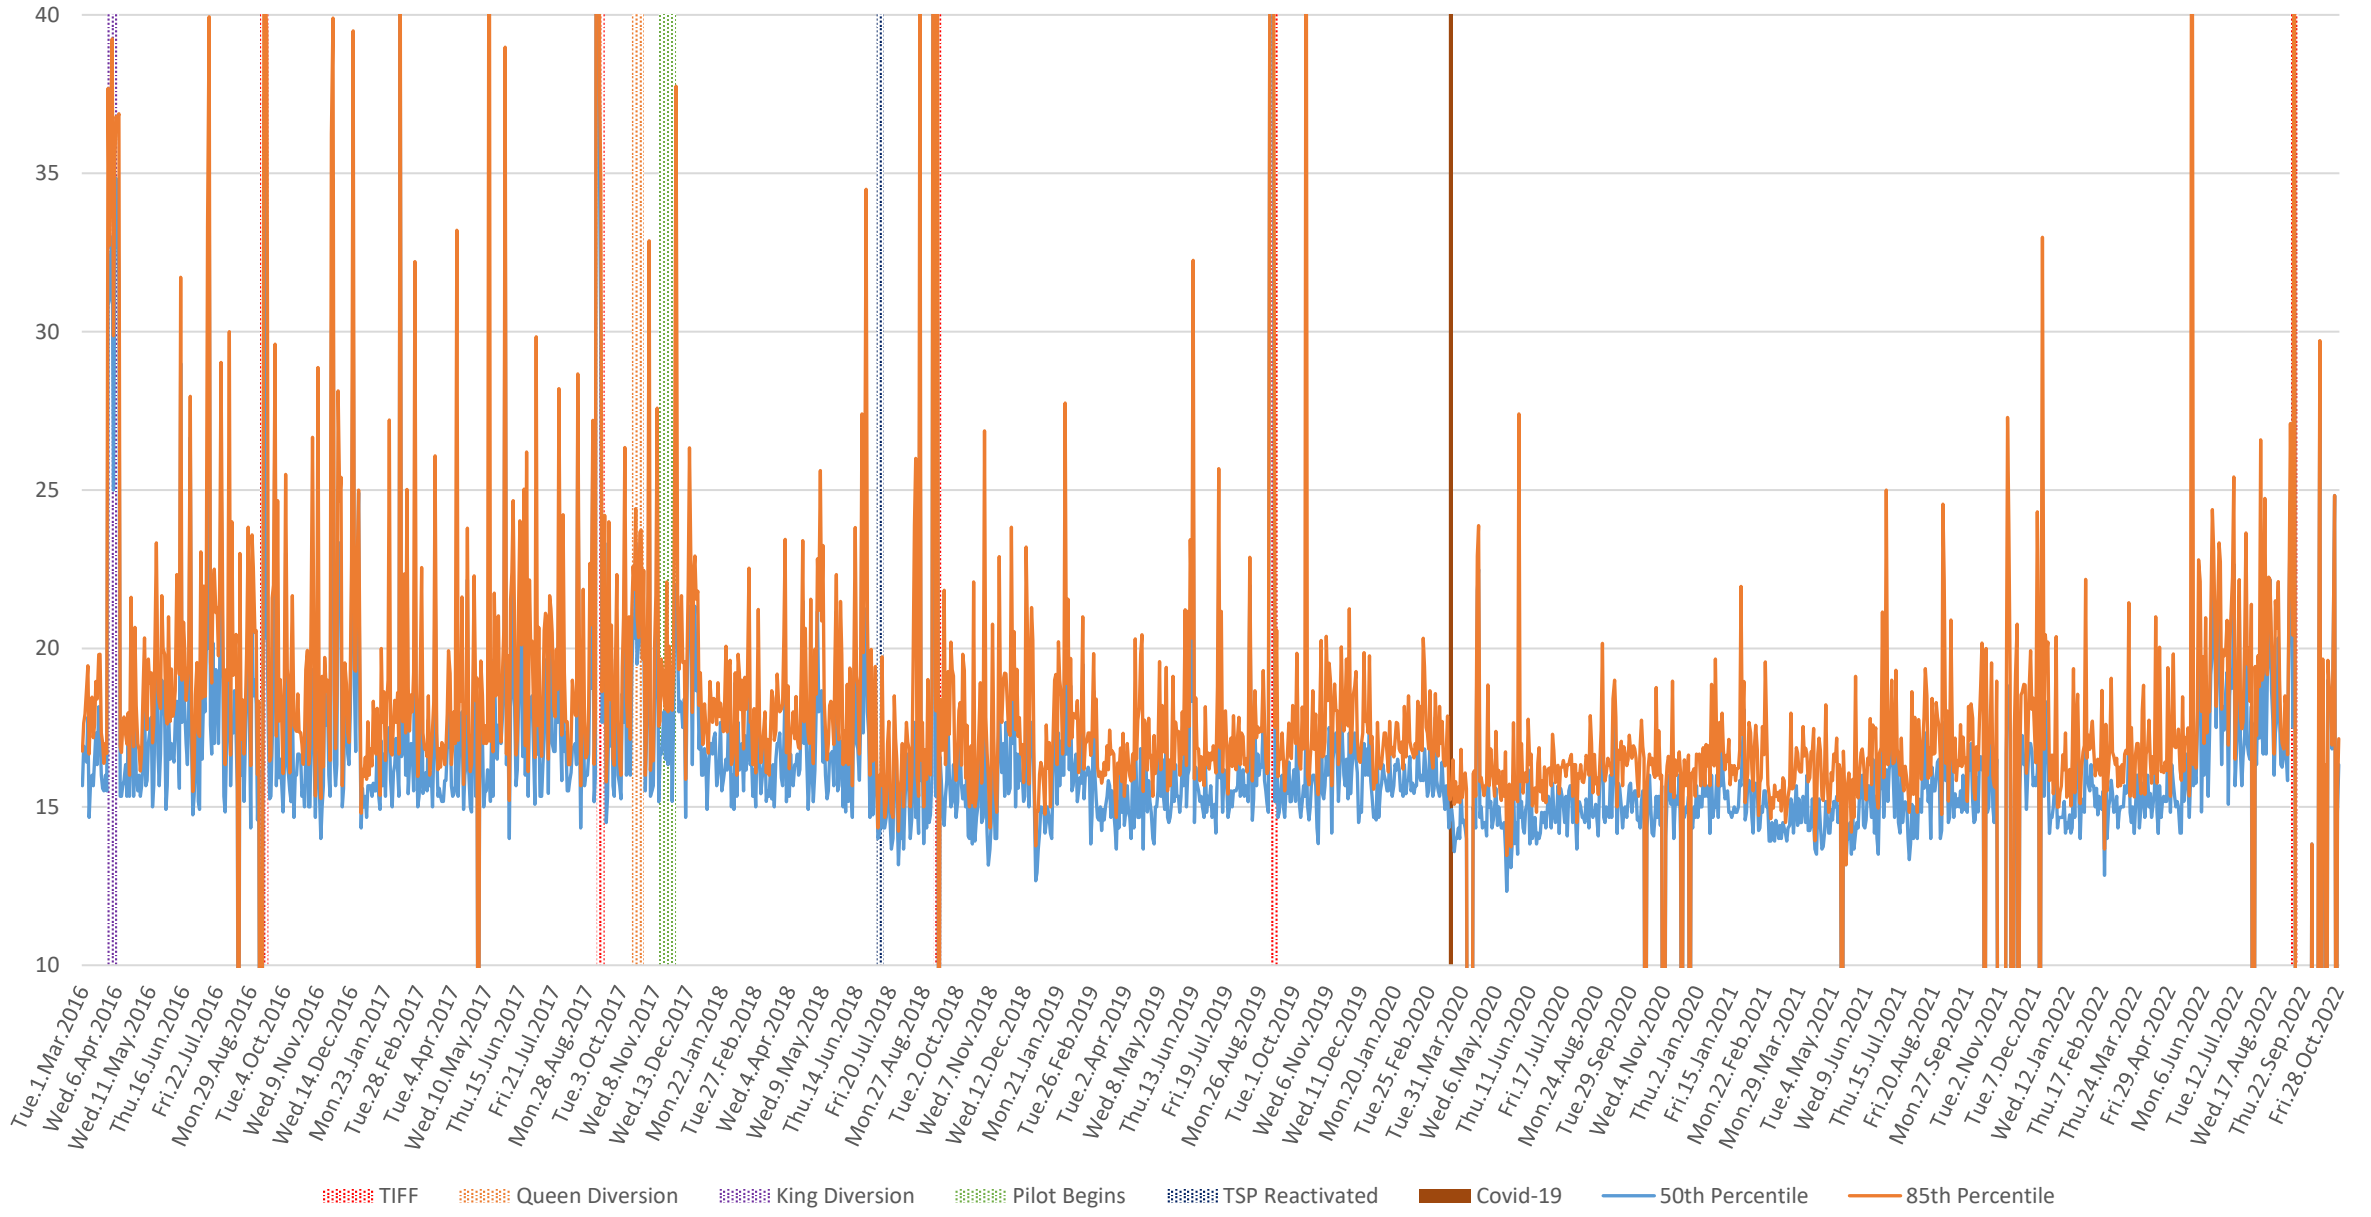

504 King Link Times From Bathurst To Jarvis Eastbound 2016-2022 8 to 9 AM

504 King Link Times From Bathurst To Jarvis Eastbound 2016-2022 1 to 2 PM

504 King Link Times From Bathurst To Jarvis Eastbound 2016-2022 4 to 5 PM

504 King Link Times From Bathurst To Jarvis Eastbound 2016-2022 5 to 6 PM

504 King Link Times From Bathurst To Jarvis Eastbound 2016-2022 6 to 7 PM

504 King Link Times From Bathurst To Jarvis Eastbound 2016-2022 8 to 9 PM

504 King Link Times From Bathurst To Jarvis Eastbound 2016-2022 9 to 10 PM

504 King Link Times From Bathurst To Jarvis Eastbound 2016-2022 10 to 11 PM