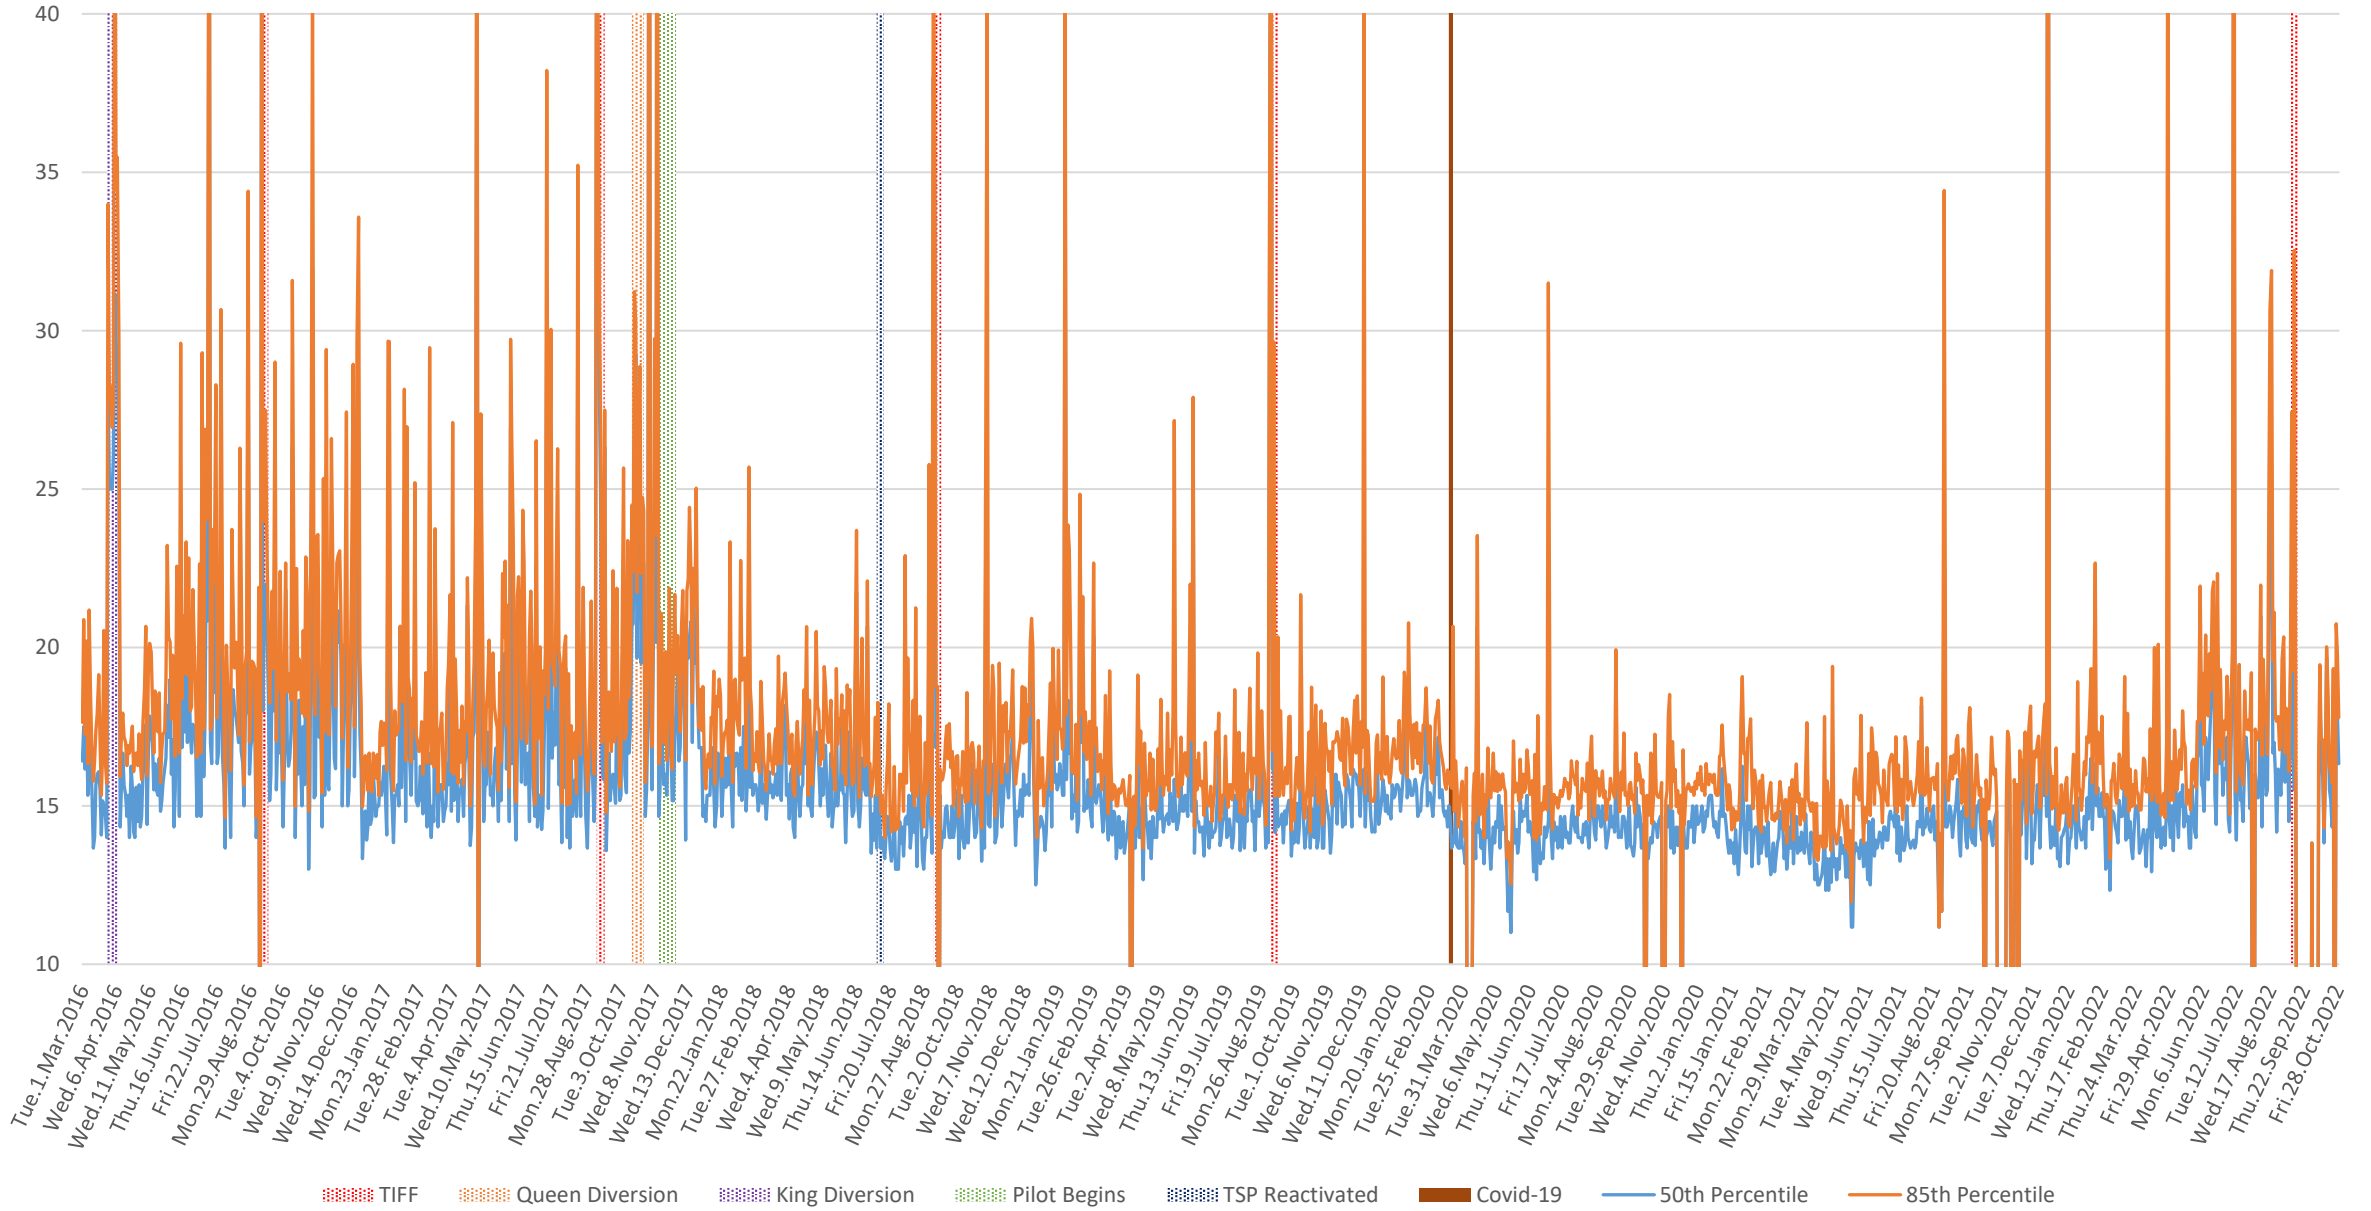

504 King Link Times From Bathurst To Jarvis Eastbound 2016-2022 8 to 9 AM

504 King Link Times From Bathurst To Jarvis Eastbound 2016-2022 1 to 2 PM

504 King Link Times From Bathurst To Jarvis Eastbound 2016-2022 4 to 5 PM

504 King Link Times From Bathurst To Jarvis Eastbound 2016-2022 5 to 6 PM

504 King Link Times From Bathurst To Jarvis Eastbound 2016-2022 6 to 7 PM

504 King Link Times From Bathurst To Jarvis Eastbound 2016-2022 8 to 9 PM

504 King Link Times From Bathurst To Jarvis Eastbound 2016-2022 9 to 10 PM

504 King Link Times From Bathurst To Jarvis Eastbound 2016-2022 10 to 11 PM