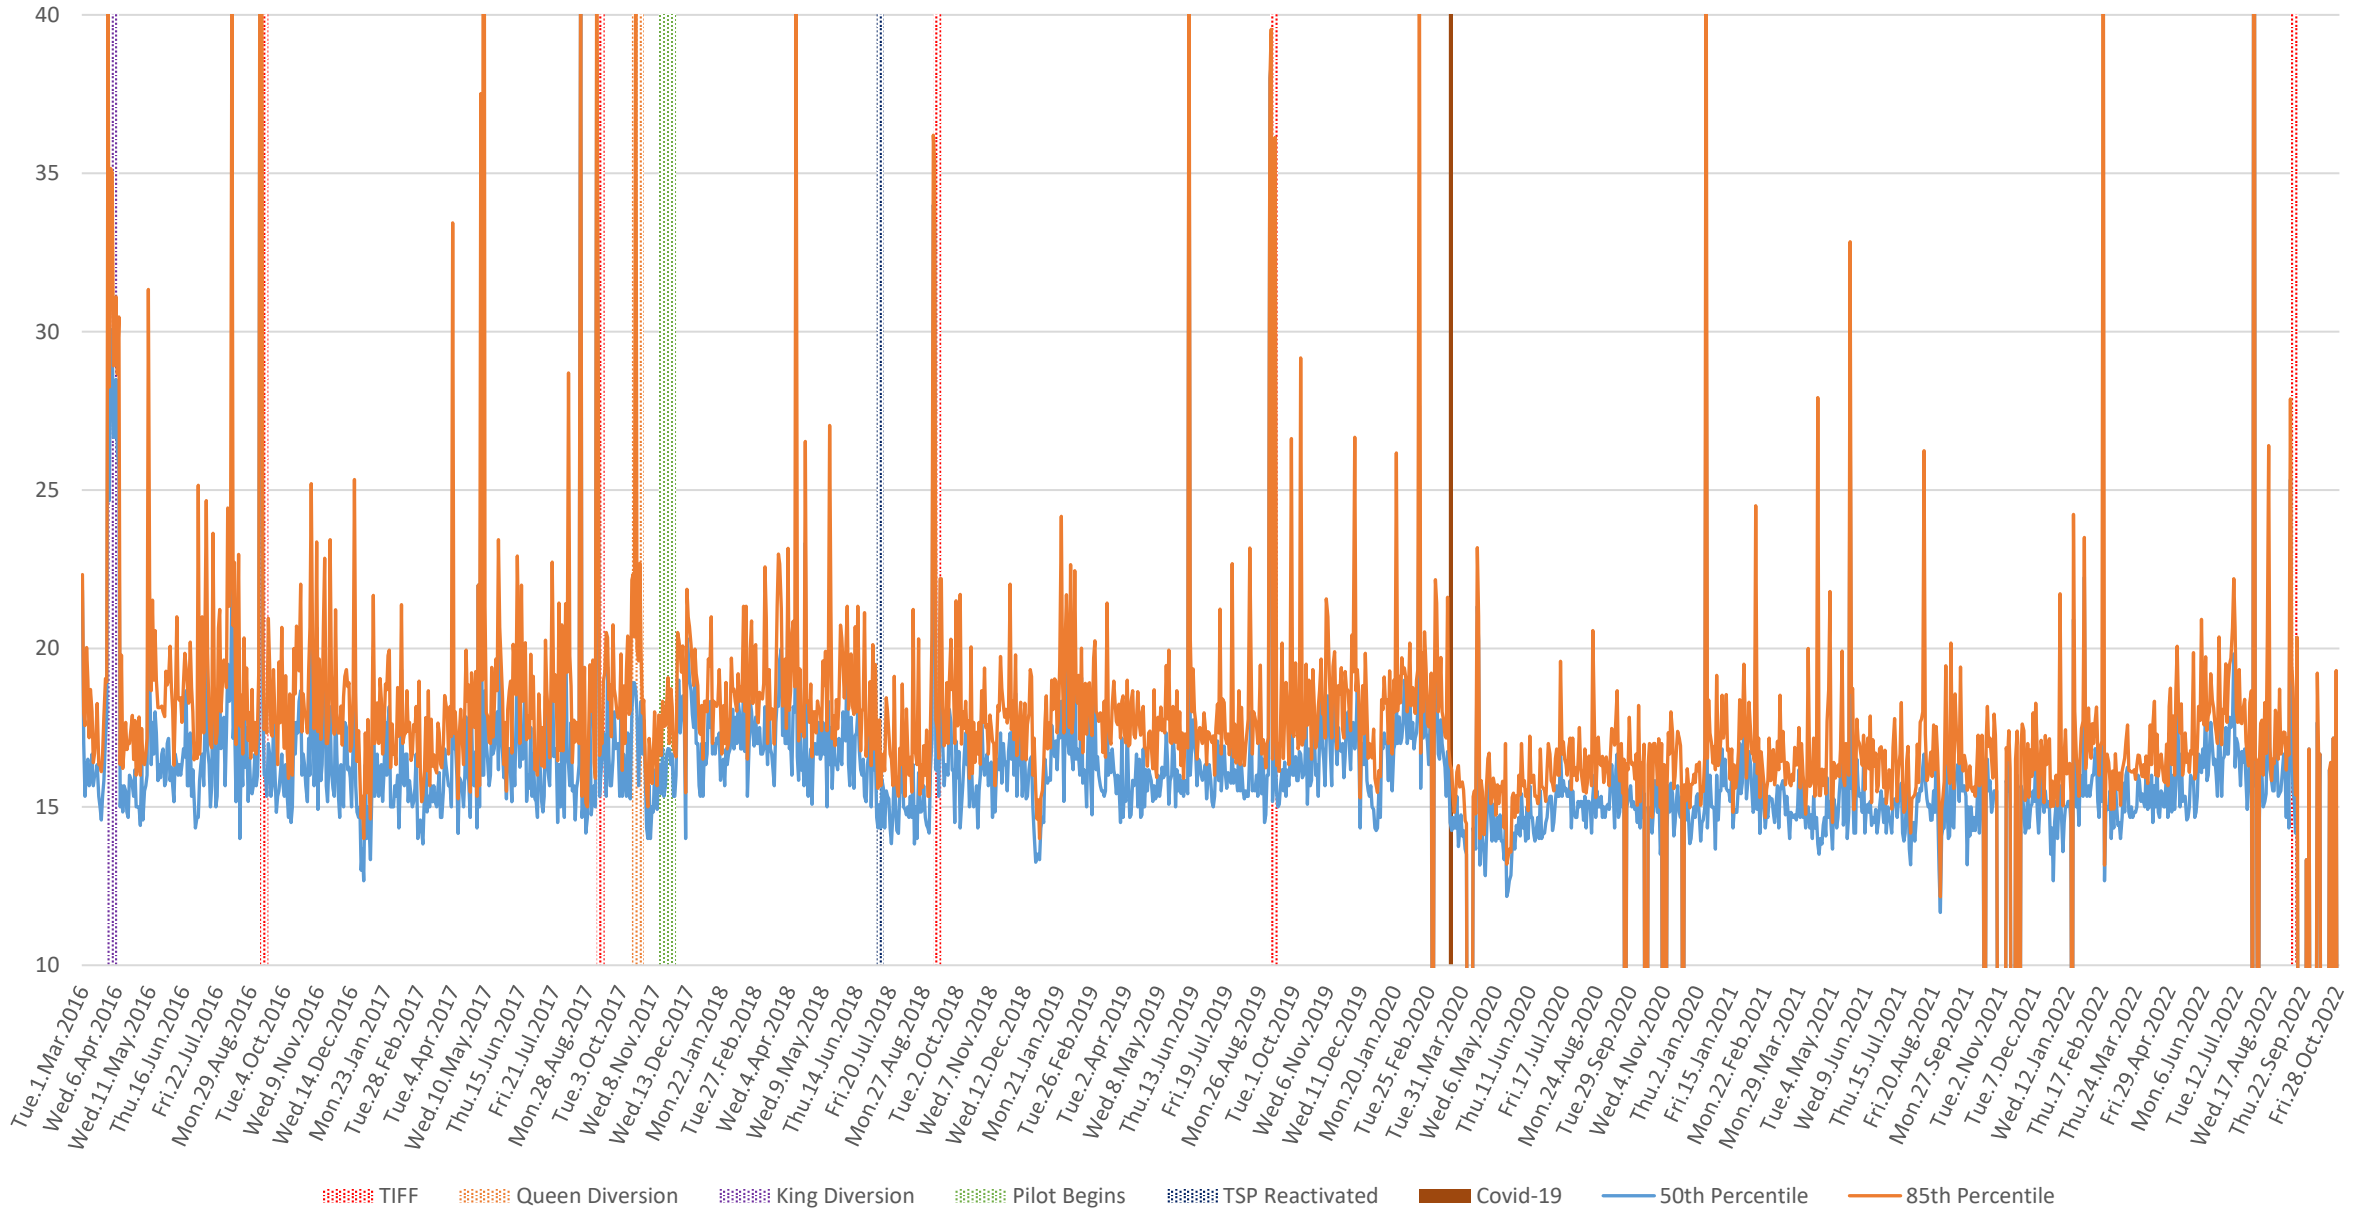

504 King Link Times From Bathurst To Jarvis Eastbound 2016-2022 8 to 9 AM

504 King Link Times From Bathurst To Jarvis Eastbound 2016-2022 1 to 2 PM

504 King Link Times From Bathurst To Jarvis Eastbound 2016-2022 4 to 5 PM

504 King Link Times From Bathurst To Jarvis Eastbound 2016-2022 5 to 6 PM

504 King Link Times From Bathurst To Jarvis Eastbound 2016-2022 6 to 7 PM

504 King Link Times From Bathurst To Jarvis Eastbound 2016-2022 8 to 9 PM

504 King Link Times From Bathurst To Jarvis Eastbound 2016-2022 9 to 10 PM

504 King Link Times From Bathurst To Jarvis Eastbound 2016-2022 10 to 11 PM