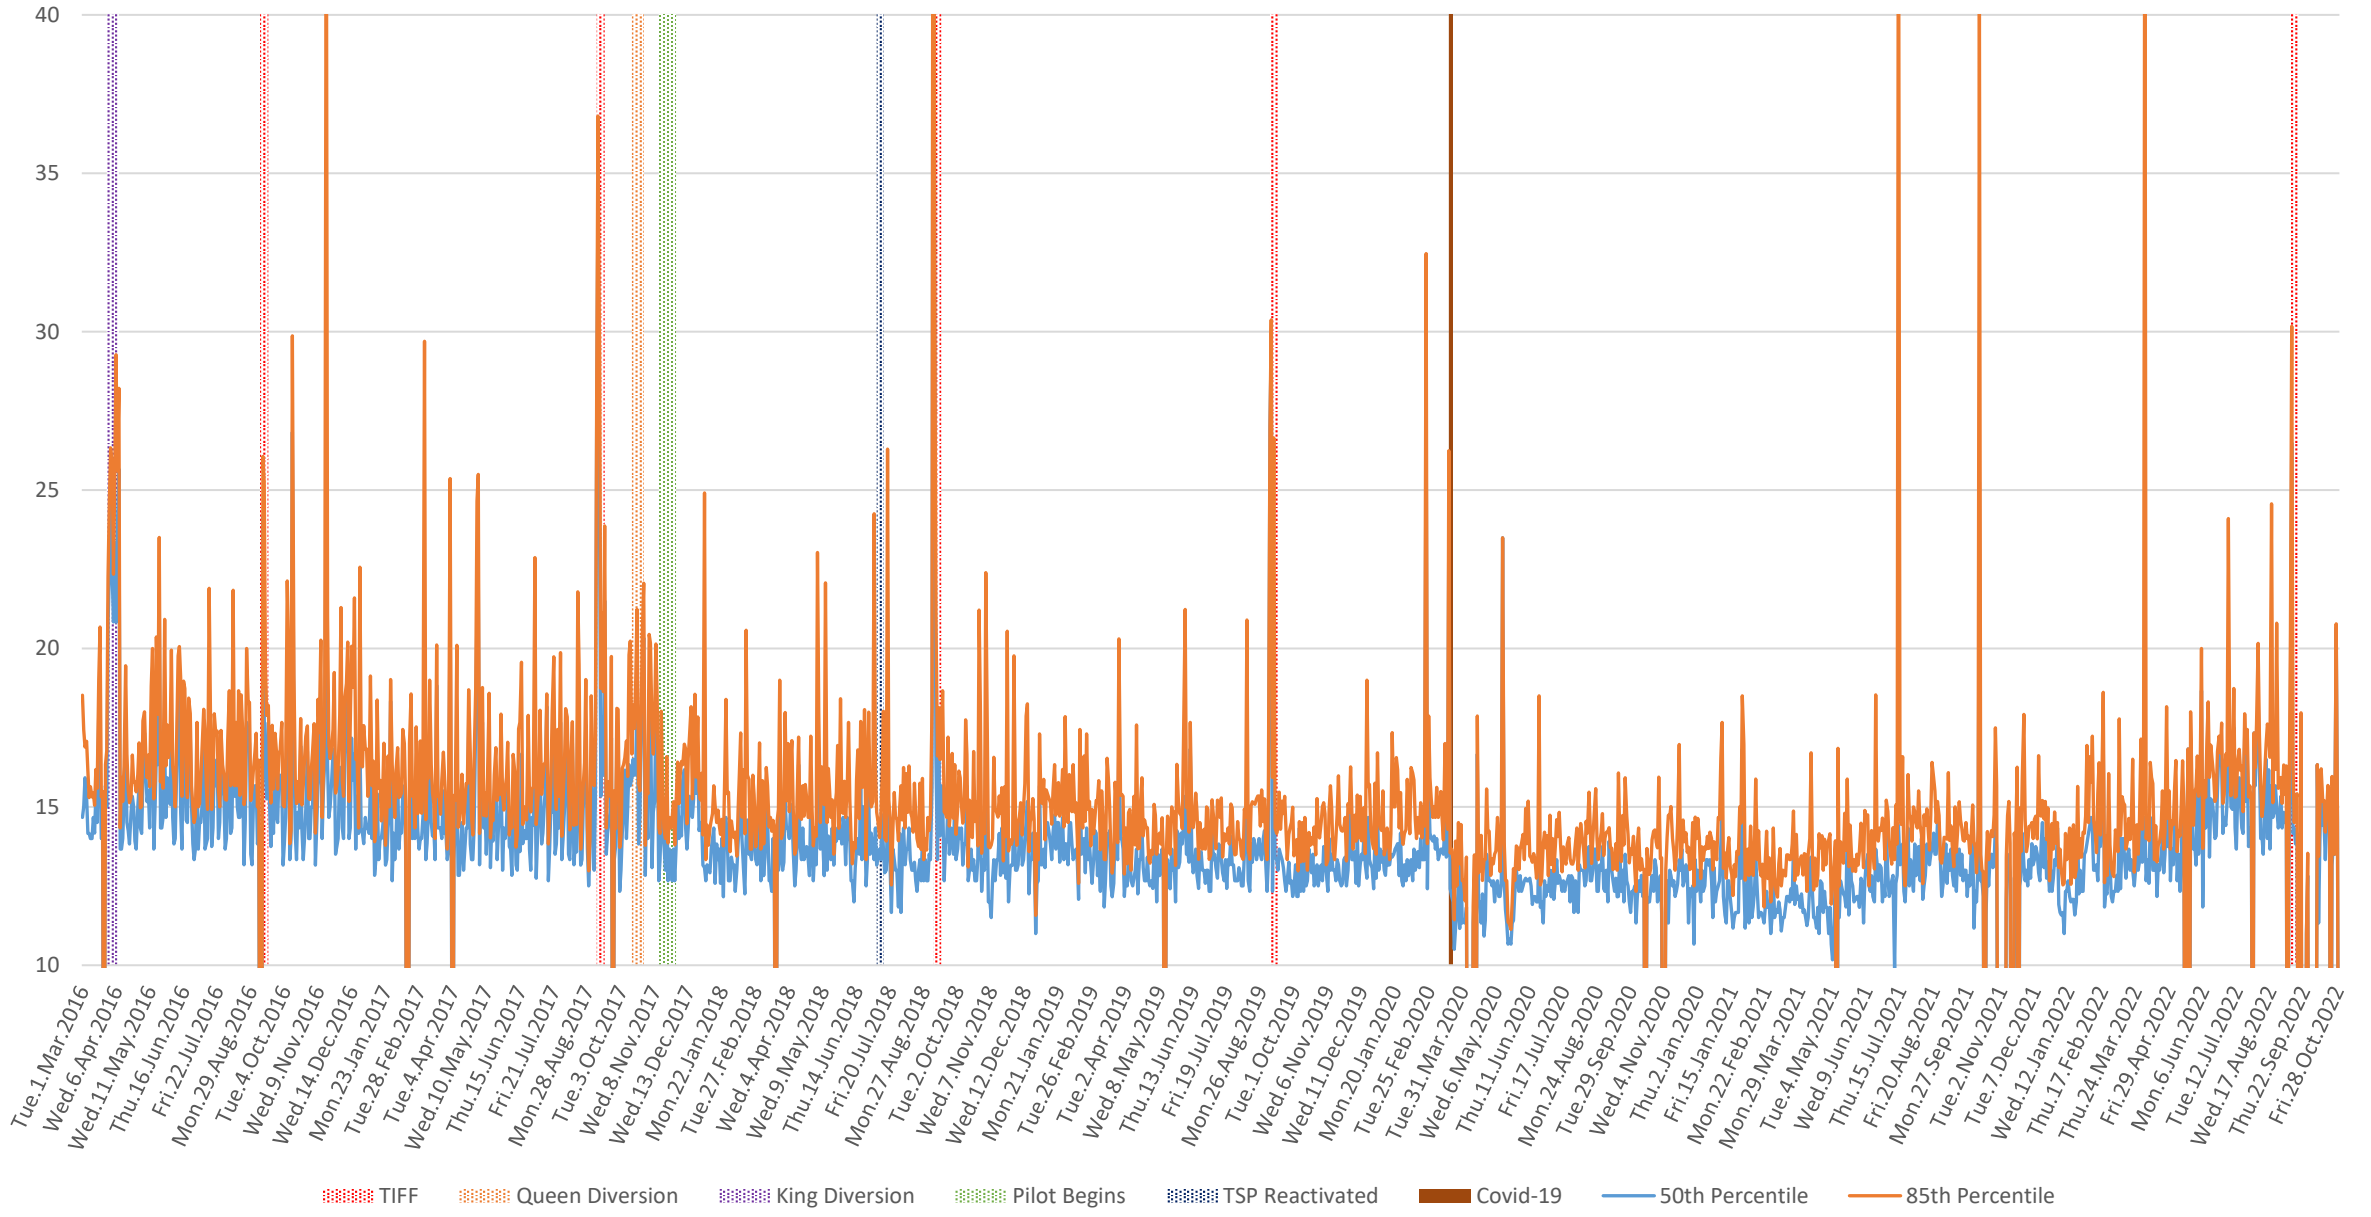

504 King Link Times From Bathurst To Jarvis Eastbound 2016-2022 8 to 9 AM

504 King Link Times From Bathurst To Jarvis Eastbound 2016-2022 1 to 2 PM

504 King Link Times From Bathurst To Jarvis Eastbound 2016-2022 4 to 5 PM

504 King Link Times From Bathurst To Jarvis Eastbound 2016-2022 5 to 6 PM

504 King Link Times From Bathurst To Jarvis Eastbound 2016-2022 6 to 7 PM

504 King Link Times From Bathurst To Jarvis Eastbound 2016-2022 8 to 9 PM

504 King Link Times From Bathurst To Jarvis Eastbound 2016-2022 9 to 10 PM

504 King Link Times From Bathurst To Jarvis Eastbound 2016-2022 10 to 11 PM