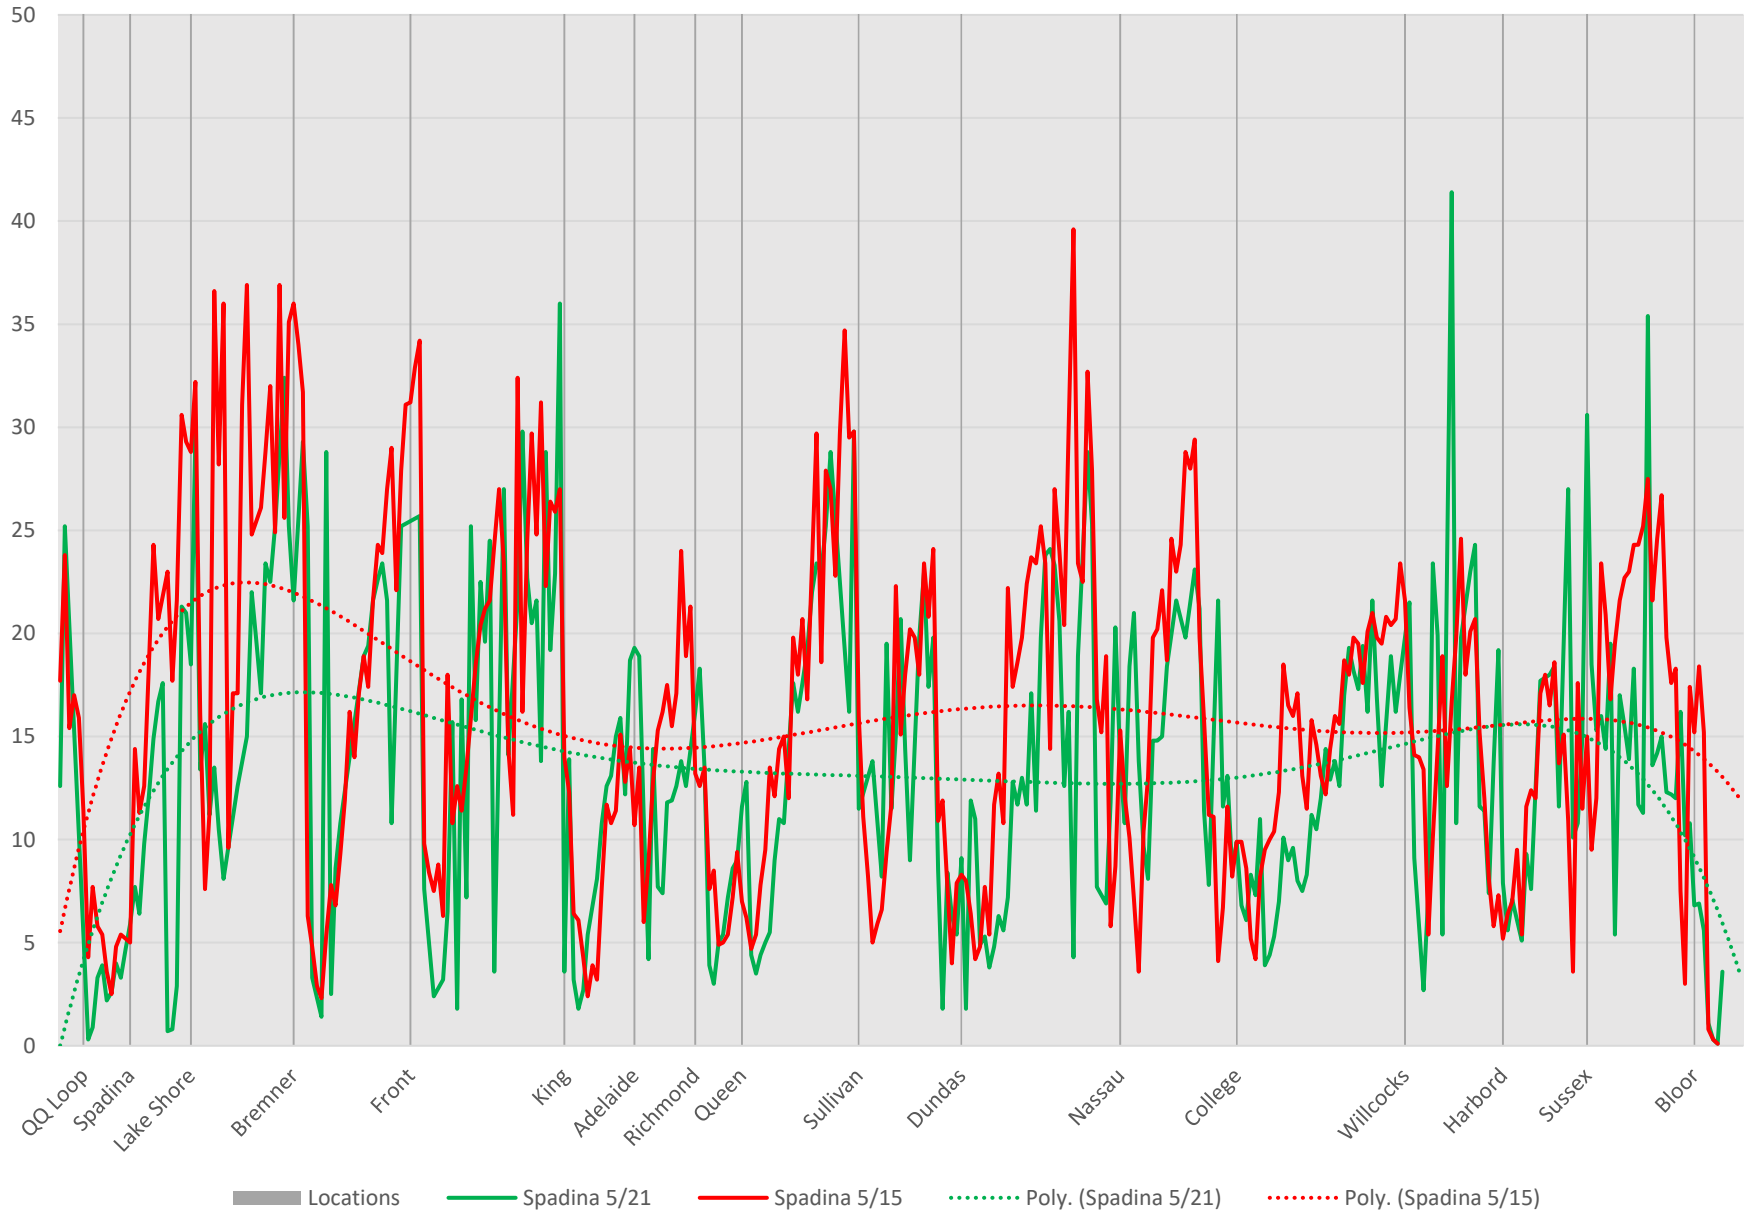

510 Spadina SB May 2021 vs May 2015 1400 to 1500

510 Spadina SB May 2021 vs May 2015 1500 to 1600

510 Spadina SB May 2021 vs May 2015 1600 to 1700

510 Spadina SB May 2021 vs May 2015 1700 to 1800

510 Spadina SB May 2021 vs May 2015 1800 to 1900

510 Spadina SB May 2021 vs May 2015 1900 to 2000

510 Spadina SB May 2021 vs May 2015 2000 to 2100

510 Spadina SB May 2021 vs May 2015 2100 to 2200

510 Spadina SB May 2021 vs May 2015 2200 to 2300

510 Spadina SB May 2021 vs May 2015 2300 to 2400