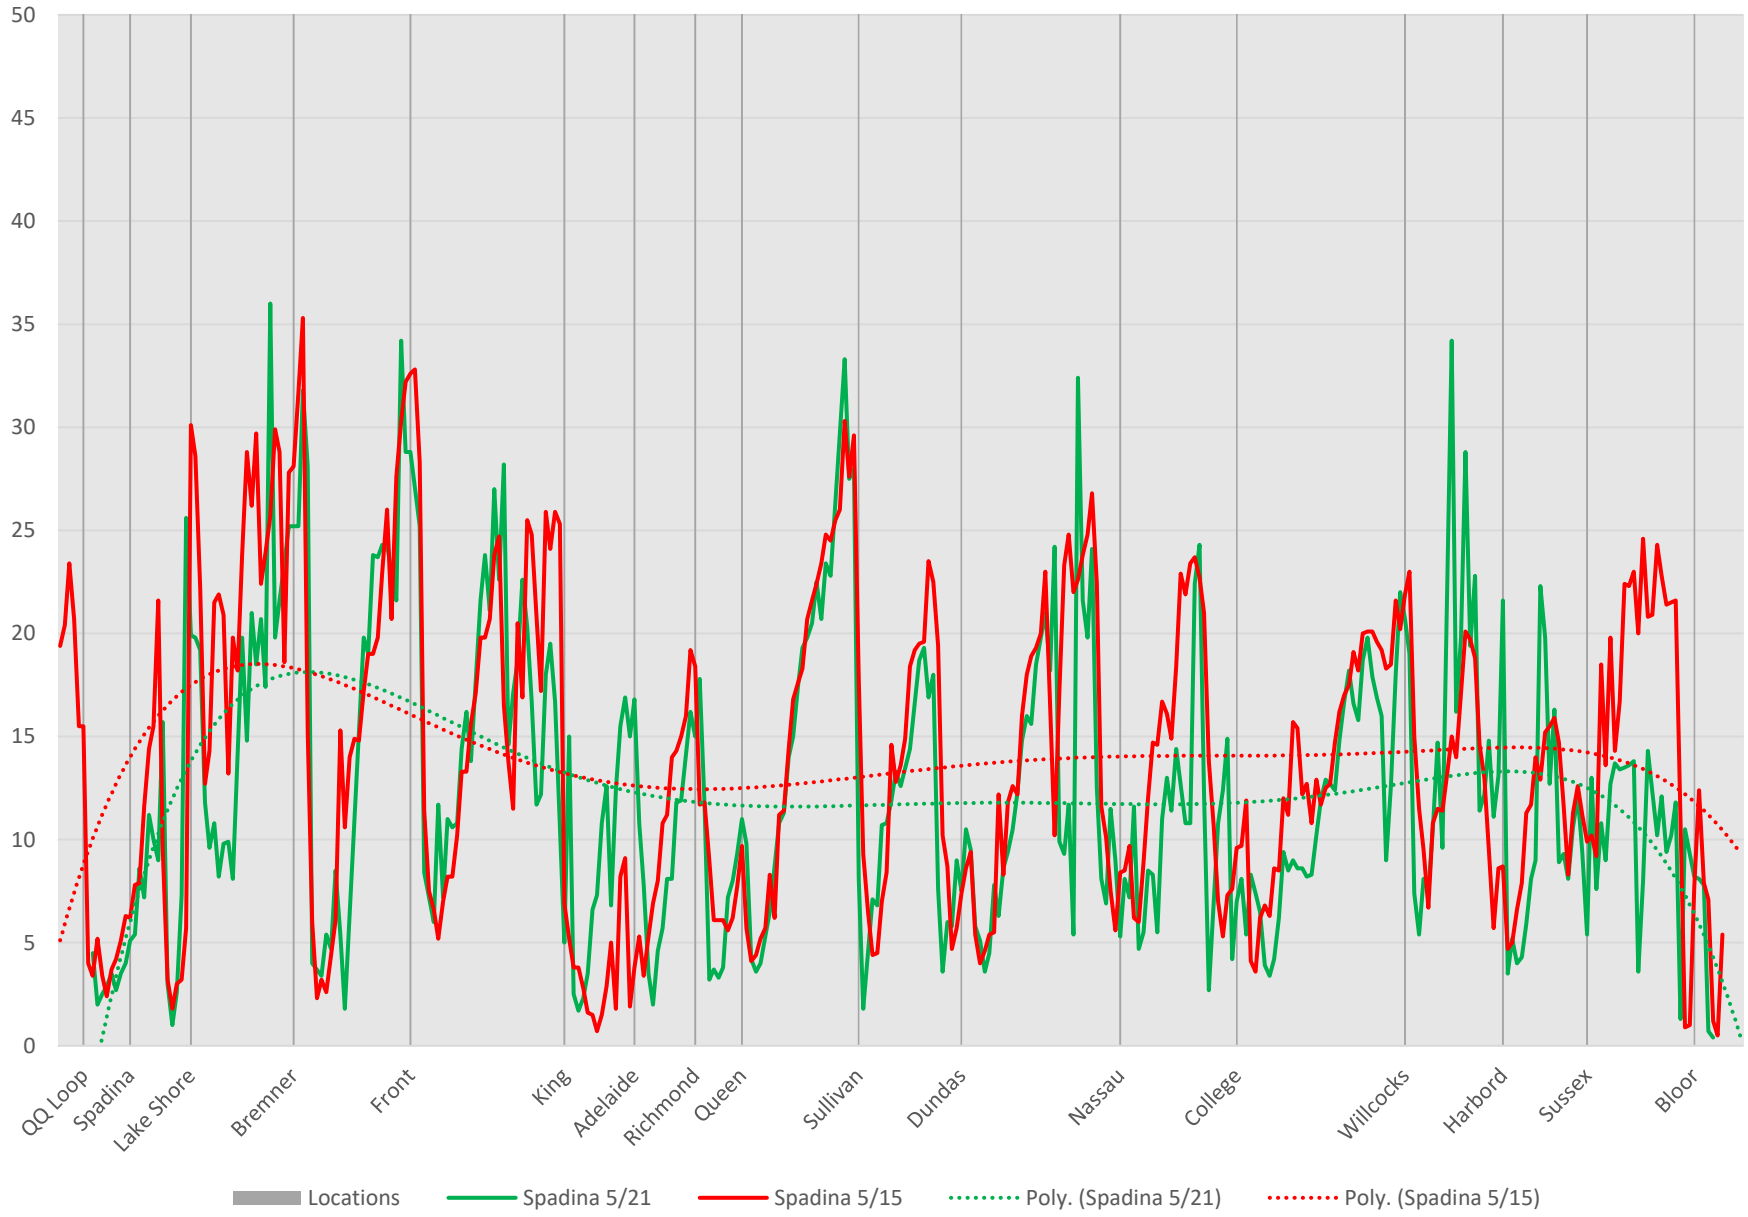

510 Spadina SB May 2021 vs May 2015 900 to 1000

510 Spadina SB May 2021 vs May 2015 1000 to 1100

510 Spadina SB May 2021 vs May 2015 1100 to 1200

510 Spadina SB May 2021 vs May 2015 1200 to 1300

510 Spadina SB May 2021 vs May 2015 1300 to 1400

510 Spadina SB May 2021 vs May 2015 1400 to 1500

510 Spadina SB May 2021 vs May 2015 1500 to 1600

510 Spadina SB May 2021 vs May 2015 1600 to 1700

510 Spadina SB May 2021 vs May 2015 1700 to 1800

510 Spadina SB May 2021 vs May 2015 1800 to 1900

510 Spadina SB May 2021 vs May 2015 1900 to 2000

510 Spadina SB May 2021 vs May 2015 2000 to 2100

510 Spadina SB May 2021 vs May 2015 2100 to 2200

510 Spadina SB May 2021 vs May 2015 2200 to 2300

510 Spadina SB May 2021 vs May 2015 2300 to 2400