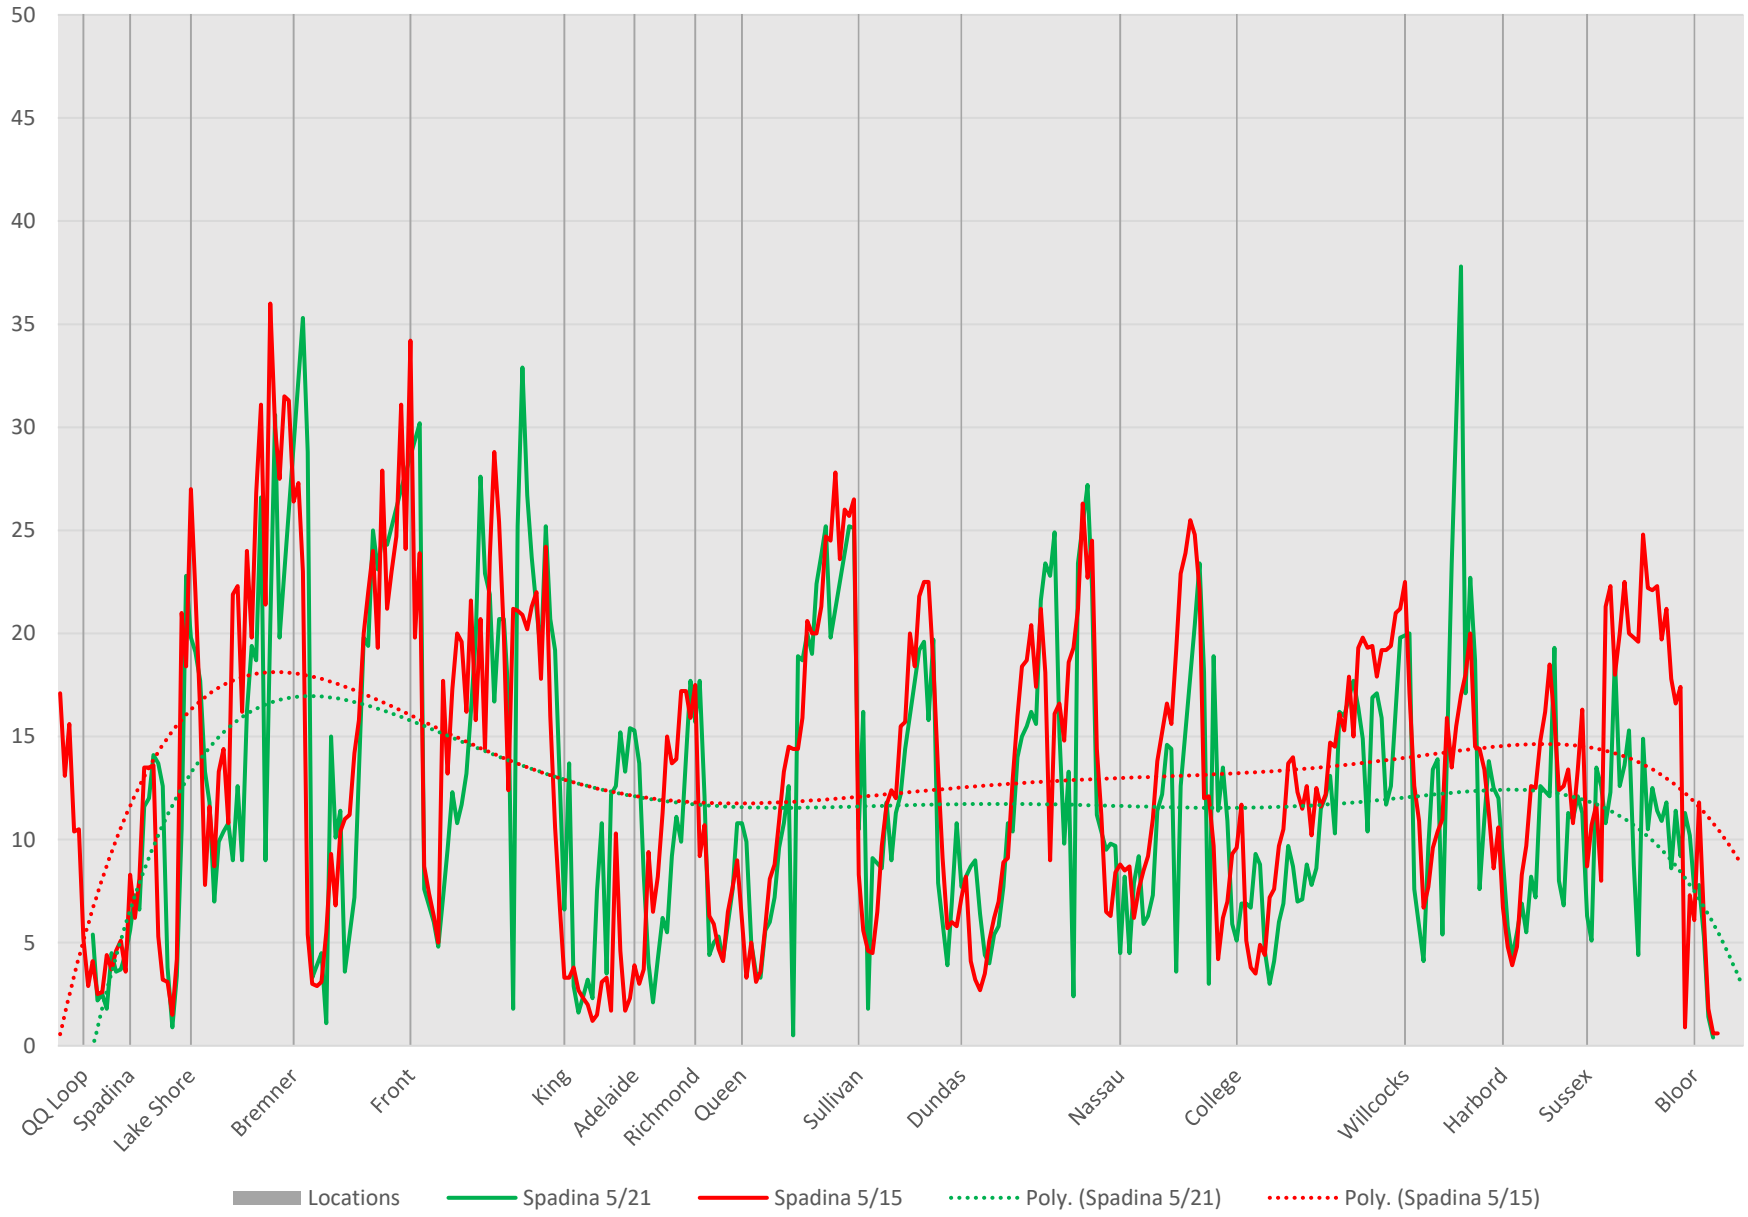

510 Spadina SB May 2021 vs May 2015 600 to 700

510 Spadina SB May 2021 vs May 2015 700 to 800

Locations Spadina 5/21 Spadina 5/15 Poly. (Spadina 5/21) Poly. (Spadina 5/15)

510 Spadina SB May 2021 vs May 2015 800 to 900

510 Spadina SB May 2021 vs May 2015 900 to 1000

510 Spadina SB May 2021 vs May 2015 1000 to 1100

510 Spadina SB May 2021 vs May 2015 1100 to 1200

510 Spadina SB May 2021 vs May 2015 1200 to 1300

510 Spadina SB May 2021 vs May 2015 1300 to 1400

510 Spadina SB May 2021 vs May 2015 1400 to 1500

510 Spadina SB May 2021 vs May 2015 1500 to 1600

510 Spadina SB May 2021 vs May 2015 1600 to 1700

510 Spadina SB May 2021 vs May 2015 1700 to 1800

510 Spadina SB May 2021 vs May 2015 1800 to 1900

510 Spadina SB May 2021 vs May 2015 1900 to 2000

510 Spadina SB May 2021 vs May 2015 2000 to 2100

510 Spadina SB May 2021 vs May 2015 2100 to 2200

510 Spadina SB May 2021 vs May 2015 2200 to 2300

510 Spadina SB May 2021 vs May 2015 2300 to 2400