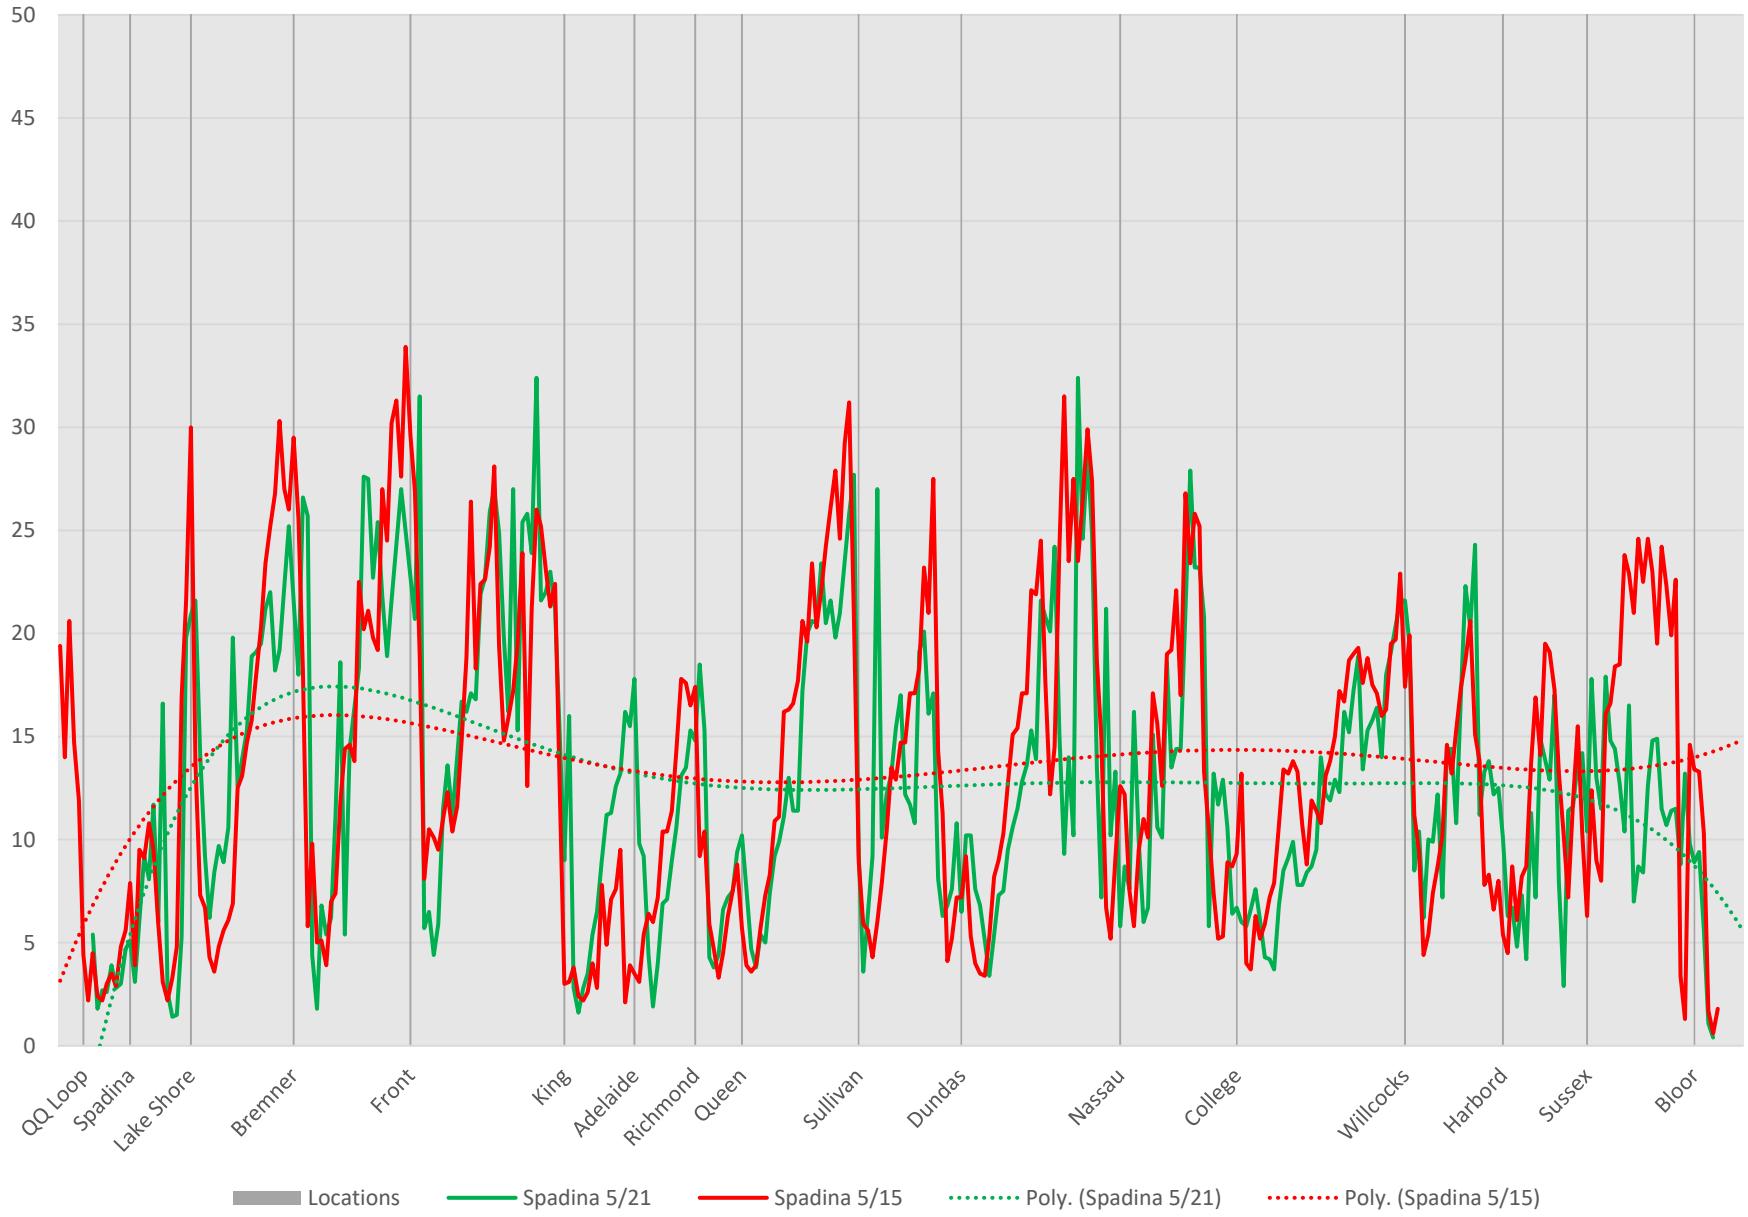

510 Spadina SB May 2021 vs May 2015 600 to 700

510 Spadina SB May 2021 vs May 2015 700 to 800

Locations Spadina 5/21 Spadina 5/15 Poly. (Spadina 5/21) Poly. (Spadina 5/15)

510 Spadina SB May 2021 vs May 2015 800 to 900

510 Spadina SB May 2021 vs May 2015 900 to 1000

510 Spadina SB May 2021 vs May 2015 1000 to 1100

510 Spadina SB May 2021 vs May 2015 1100 to 1200

510 Spadina SB May 2021 vs May 2015 1200 to 1300

510 Spadina SB May 2021 vs May 2015 1300 to 1400

510 Spadina SB May 2021 vs May 2015 1400 to 1500

510 Spadina SB May 2021 vs May 2015 1500 to 1600

510 Spadina SB May 2021 vs May 2015 1600 to 1700

510 Spadina SB May 2021 vs May 2015 1700 to 1800

510 Spadina SB May 2021 vs May 2015 1800 to 1900

510 Spadina SB May 2021 vs May 2015 1900 to 2000

510 Spadina SB May 2021 vs May 2015 2000 to 2100

510 Spadina SB May 2021 vs May 2015 2100 to 2200

510 Spadina SB May 2021 vs May 2015 2200 to 2300

510 Spadina SB May 2021 vs May 2015 2300 to 2400