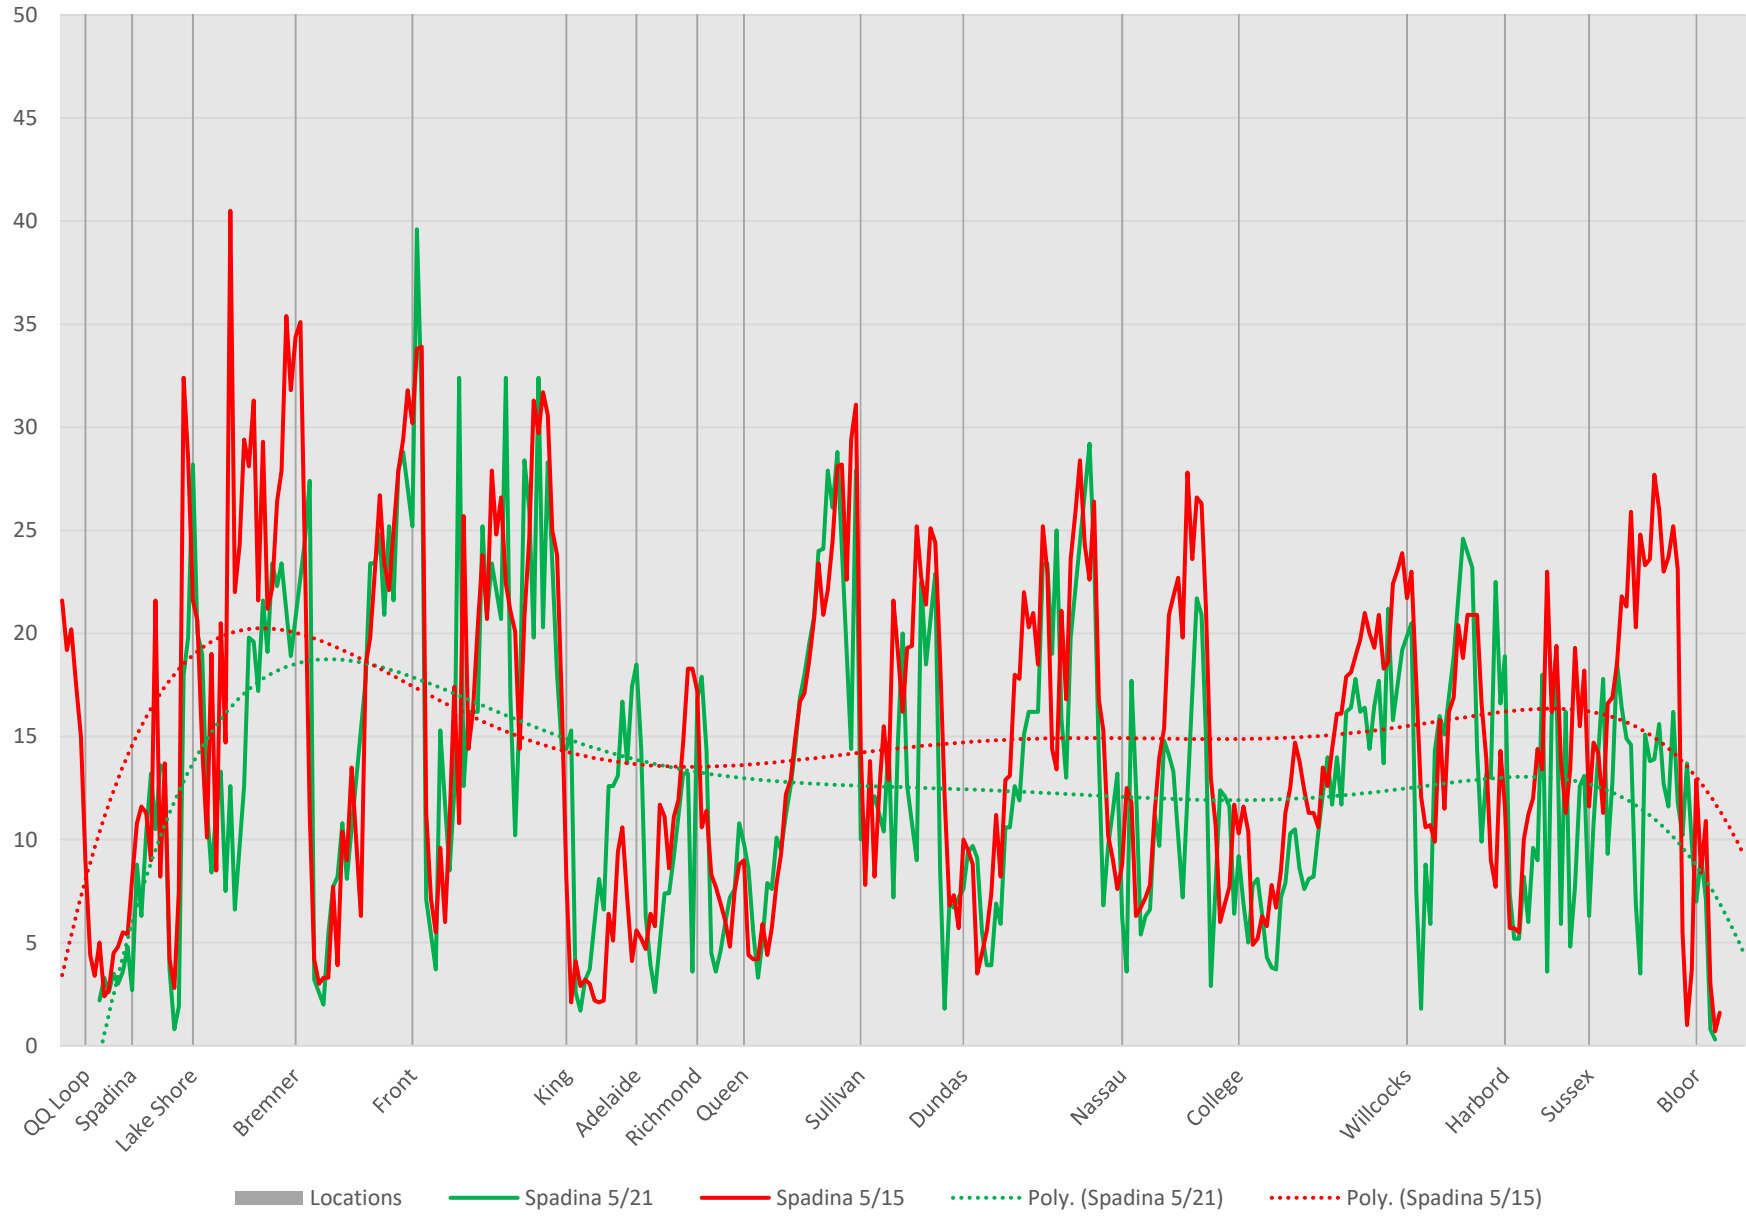

510 Spadina SB May 2021 vs May 2015 900 to 1000

510 Spadina SB May 2021 vs May 2015 1000 to 1100

510 Spadina SB May 2021 vs May 2015 1100 to 1200

510 Spadina SB May 2021 vs May 2015 1200 to 1300

510 Spadina SB May 2021 vs May 2015 1300 to 1400

510 Spadina SB May 2021 vs May 2015 1400 to 1500

510 Spadina SB May 2021 vs May 2015 1500 to 1600

510 Spadina SB May 2021 vs May 2015 1600 to 1700

510 Spadina SB May 2021 vs May 2015 1700 to 1800

510 Spadina SB May 2021 vs May 2015 1800 to 1900

510 Spadina SB May 2021 vs May 2015 1900 to 2000

510 Spadina SB May 2021 vs May 2015 2000 to 2100

510 Spadina SB May 2021 vs May 2015 2100 to 2200

510 Spadina SB May 2021 vs May 2015 2200 to 2300

510 Spadina SB May 2021 vs May 2015 2300 to 2400