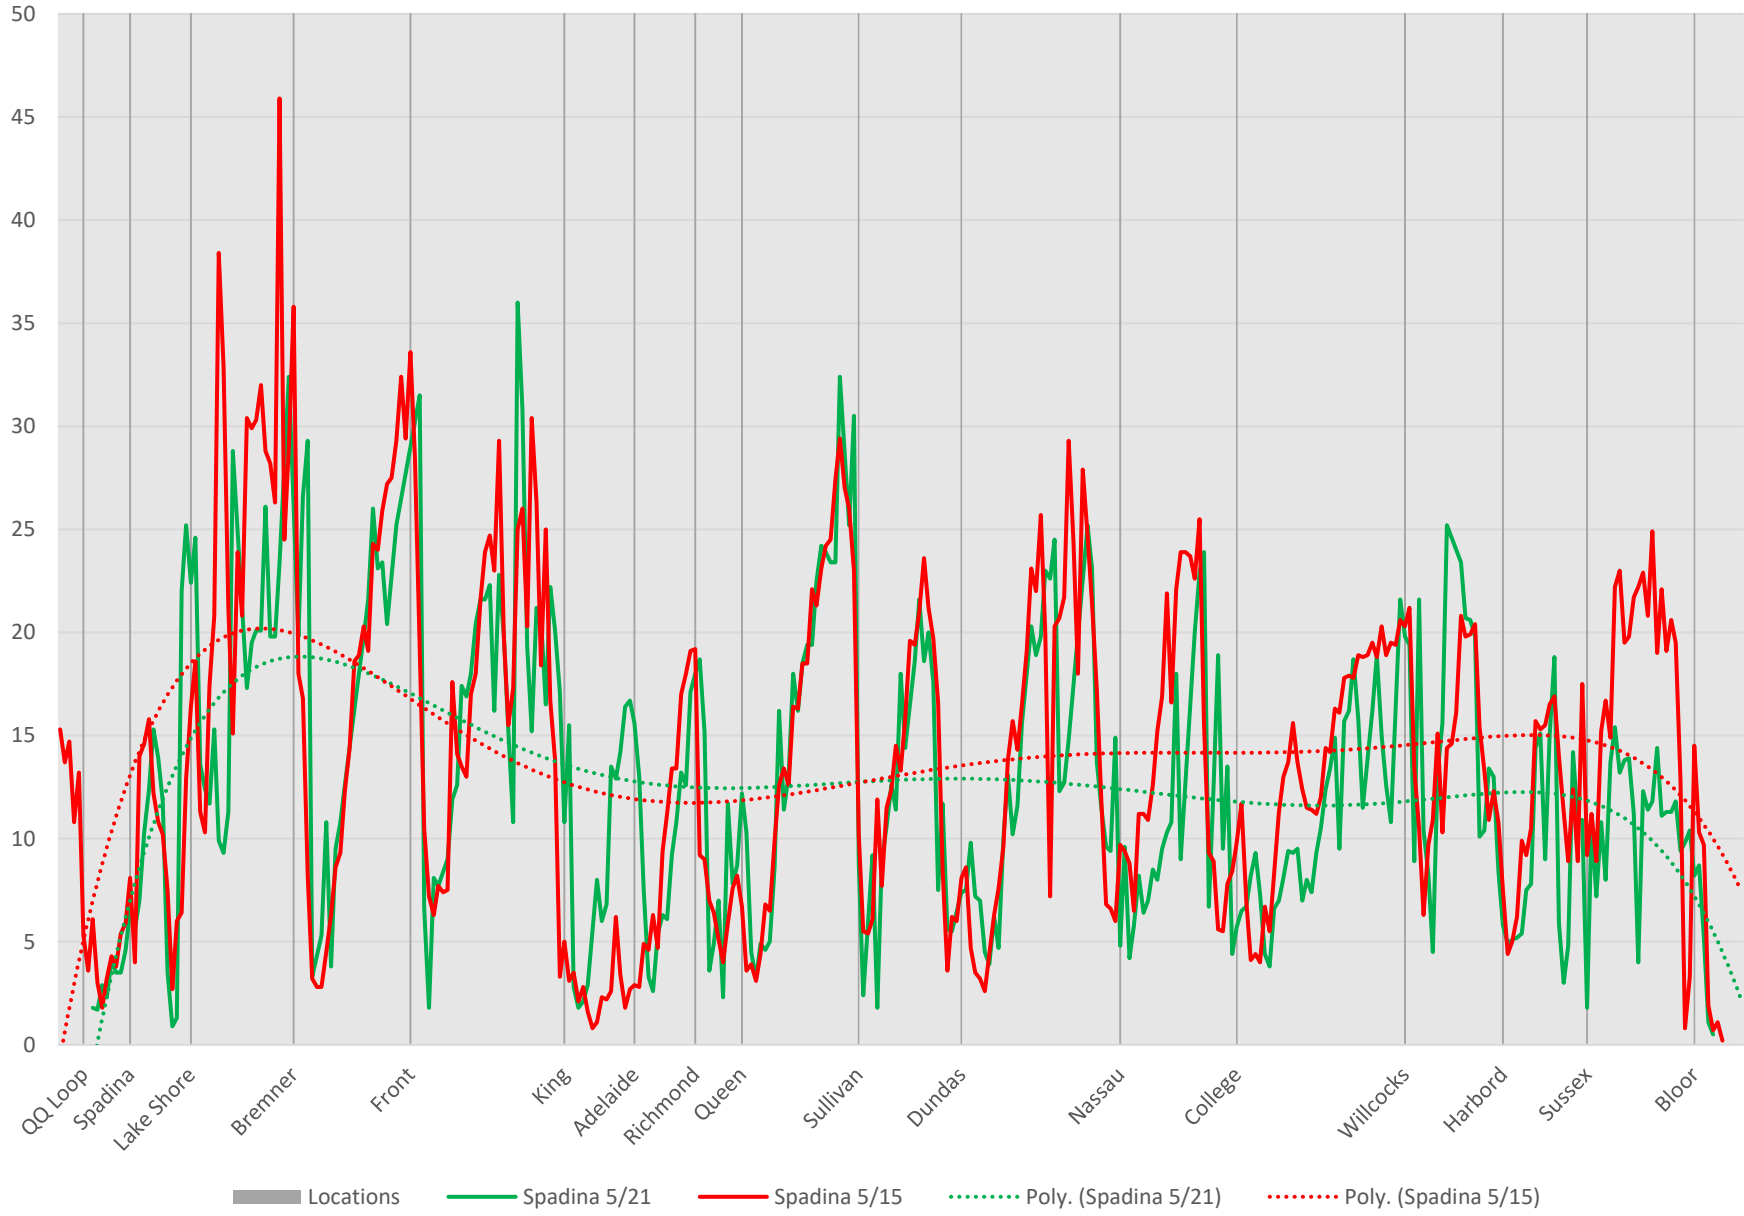

510 Spadina SB May 2021 vs May 2015 600 to 700

510 Spadina SB May 2021 vs May 2015 700 to 800

Locations Spadina 5/21 Spadina 5/15 Poly. (Spadina 5/21) Poly. (Spadina 5/15)

510 Spadina SB May 2021 vs May 2015 800 to 900

510 Spadina SB May 2021 vs May 2015 900 to 1000

510 Spadina SB May 2021 vs May 2015 1000 to 1100

510 Spadina SB May 2021 vs May 2015 1100 to 1200

510 Spadina SB May 2021 vs May 2015 1200 to 1300

510 Spadina SB May 2021 vs May 2015 1300 to 1400

510 Spadina SB May 2021 vs May 2015 1400 to 1500

510 Spadina SB May 2021 vs May 2015 1500 to 1600

510 Spadina SB May 2021 vs May 2015 1600 to 1700

510 Spadina SB May 2021 vs May 2015 1700 to 1800

510 Spadina SB May 2021 vs May 2015 1800 to 1900

510 Spadina SB May 2021 vs May 2015 1900 to 2000

510 Spadina SB May 2021 vs May 2015 2000 to 2100

510 Spadina SB May 2021 vs May 2015 2100 to 2200

510 Spadina SB May 2021 vs May 2015 2200 to 2300

510 Spadina SB May 2021 vs May 2015 2300 to 2400