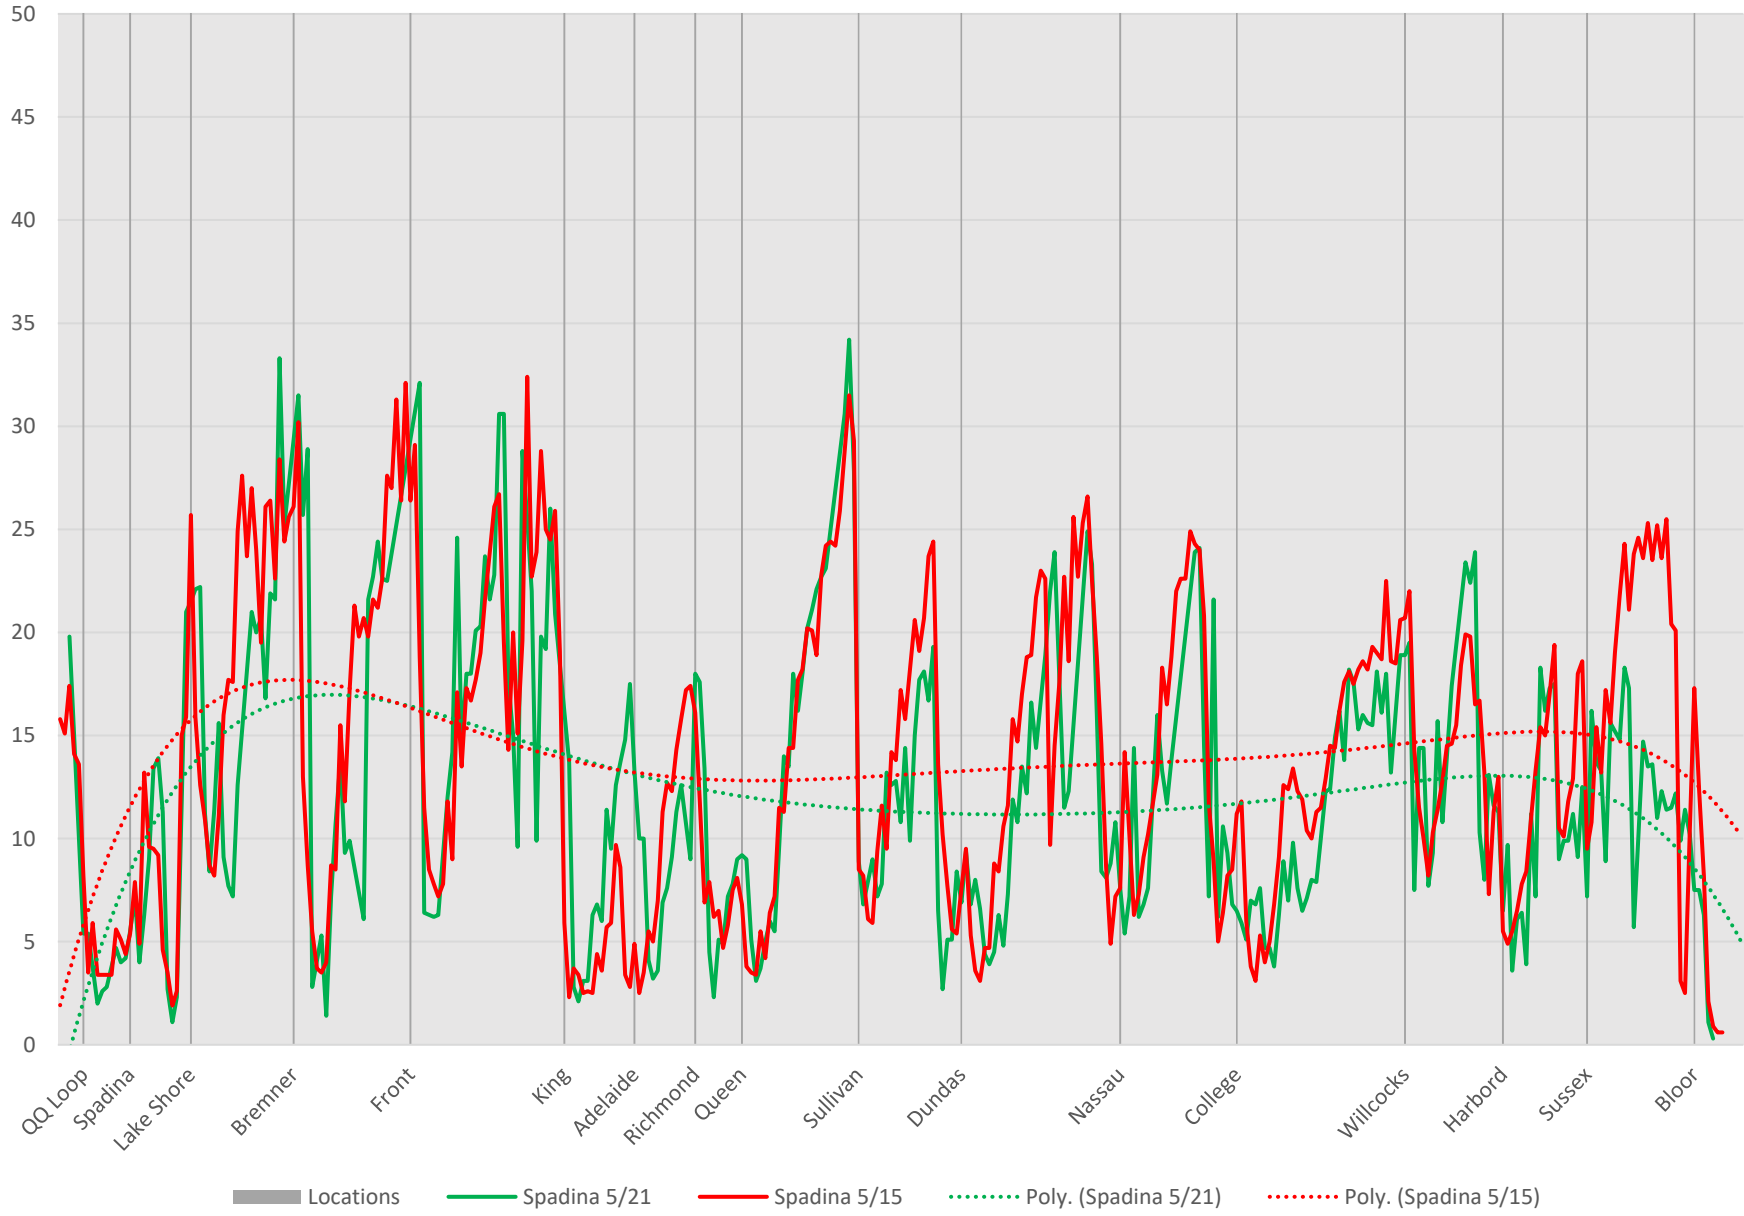

510 Spadina SB May 2021 vs May 2015 600 to 700

510 Spadina SB May 2021 vs May 2015 700 to 800

Locations Spadina 5/21 Spadina 5/15 Poly. (Spadina 5/21) Poly. (Spadina 5/15)

510 Spadina SB May 2021 vs May 2015 800 to 900

510 Spadina SB May 2021 vs May 2015 900 to 1000

510 Spadina SB May 2021 vs May 2015 1000 to 1100

510 Spadina SB May 2021 vs May 2015 1100 to 1200

510 Spadina SB May 2021 vs May 2015 1200 to 1300

510 Spadina SB May 2021 vs May 2015 1300 to 1400

510 Spadina SB May 2021 vs May 2015 1400 to 1500

510 Spadina SB May 2021 vs May 2015 1500 to 1600

510 Spadina SB May 2021 vs May 2015 1600 to 1700

510 Spadina SB May 2021 vs May 2015 1700 to 1800

510 Spadina SB May 2021 vs May 2015 1800 to 1900

510 Spadina SB May 2021 vs May 2015 1900 to 2000

510 Spadina SB May 2021 vs May 2015 2000 to 2100

510 Spadina SB May 2021 vs May 2015 2100 to 2200

510 Spadina SB May 2021 vs May 2015 2200 to 2300

510 Spadina SB May 2021 vs May 2015 2300 to 2400