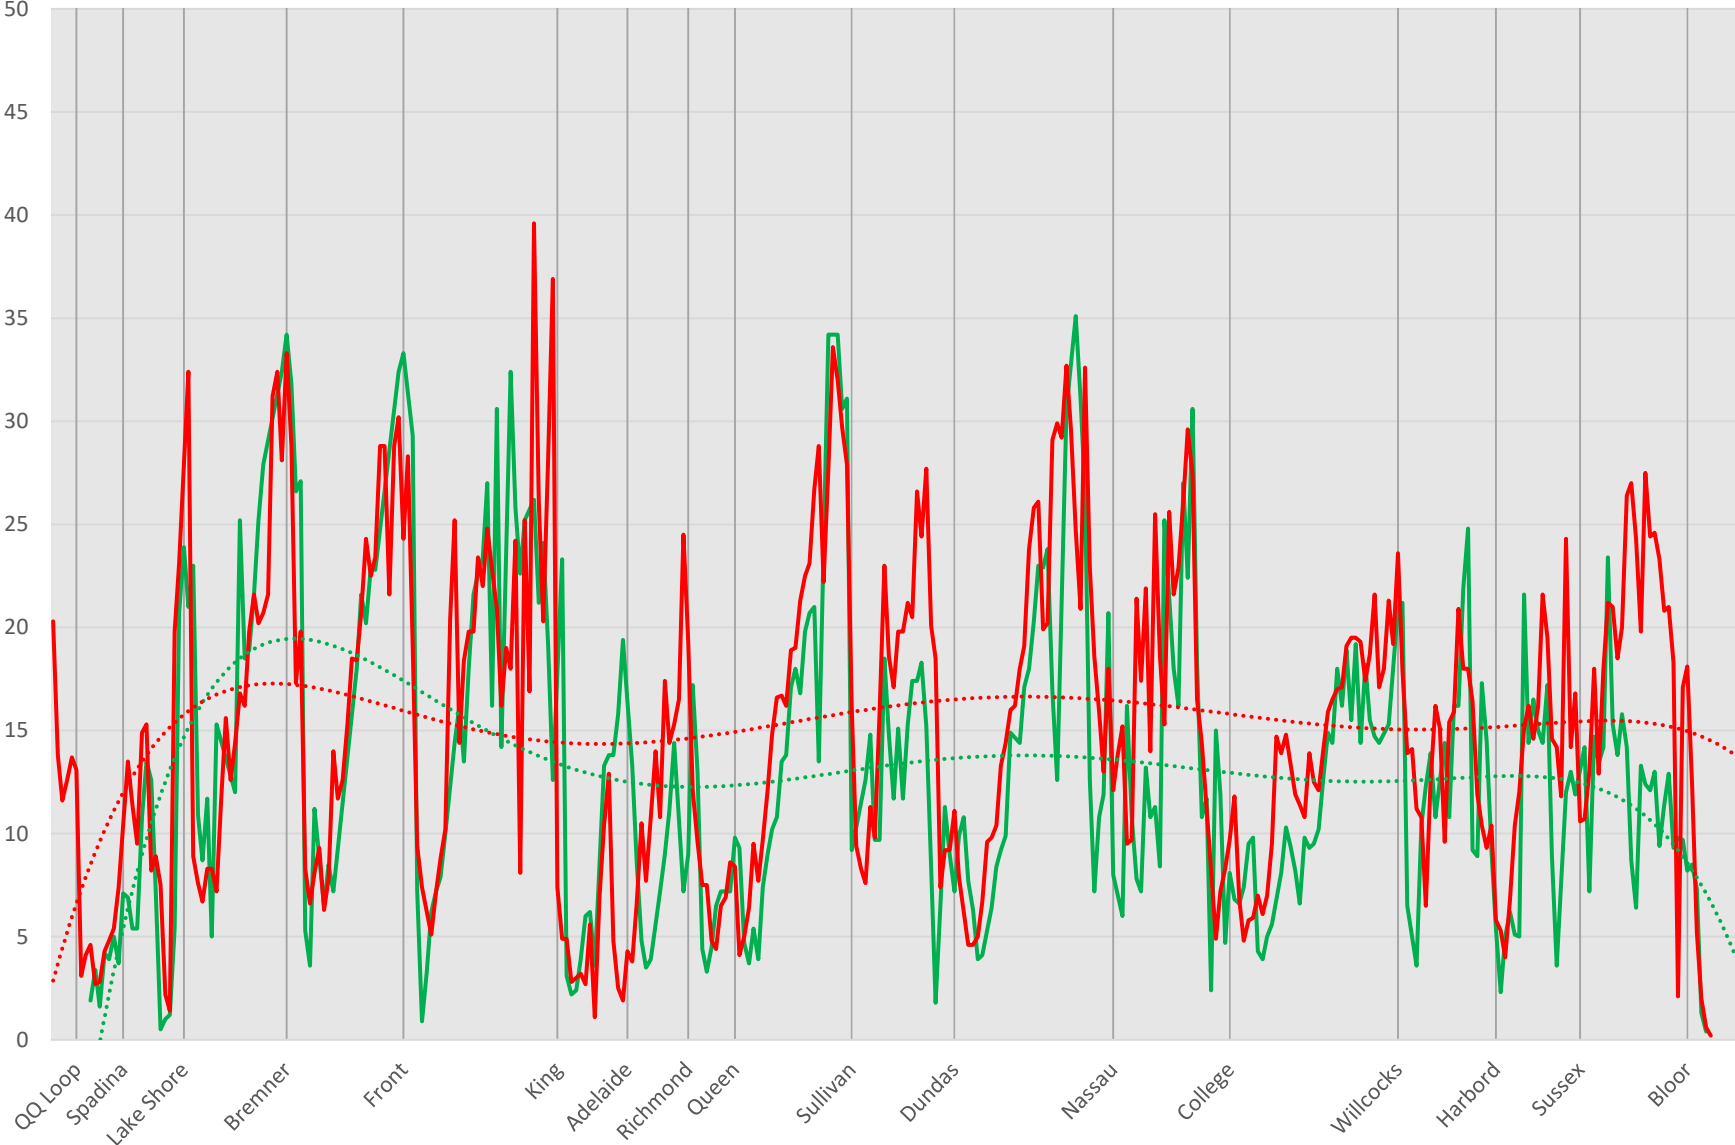

510 Spadina SB May 2021 vs May 2015 600 to 700

510 Spadina SB May 2021 vs May 2015 700 to 800

Locations Spadina 5/21 Spadina 5/15 Poly. (Spadina 5/21) Poly. (Spadina 5/15)

510 Spadina SB May 2021 vs May 2015 800 to 900

510 Spadina SB May 2021 vs May 2015 900 to 1000

510 Spadina SB May 2021 vs May 2015 1000 to 1100

510 Spadina SB May 2021 vs May 2015 1100 to 1200

510 Spadina SB May 2021 vs May 2015 1200 to 1300

510 Spadina SB May 2021 vs May 2015 1300 to 1400

510 Spadina SB May 2021 vs May 2015 1400 to 1500

510 Spadina SB May 2021 vs May 2015 1500 to 1600

510 Spadina SB May 2021 vs May 2015 1600 to 1700

510 Spadina SB May 2021 vs May 2015 1700 to 1800

510 Spadina SB May 2021 vs May 2015 1800 to 1900

510 Spadina SB May 2021 vs May 2015 1900 to 2000

510 Spadina SB May 2021 vs May 2015 2000 to 2100

510 Spadina SB May 2021 vs May 2015 2100 to 2200

510 Spadina SB May 2021 vs May 2015 2200 to 2300

510 Spadina SB May 2021 vs May 2015 2300 to 2400