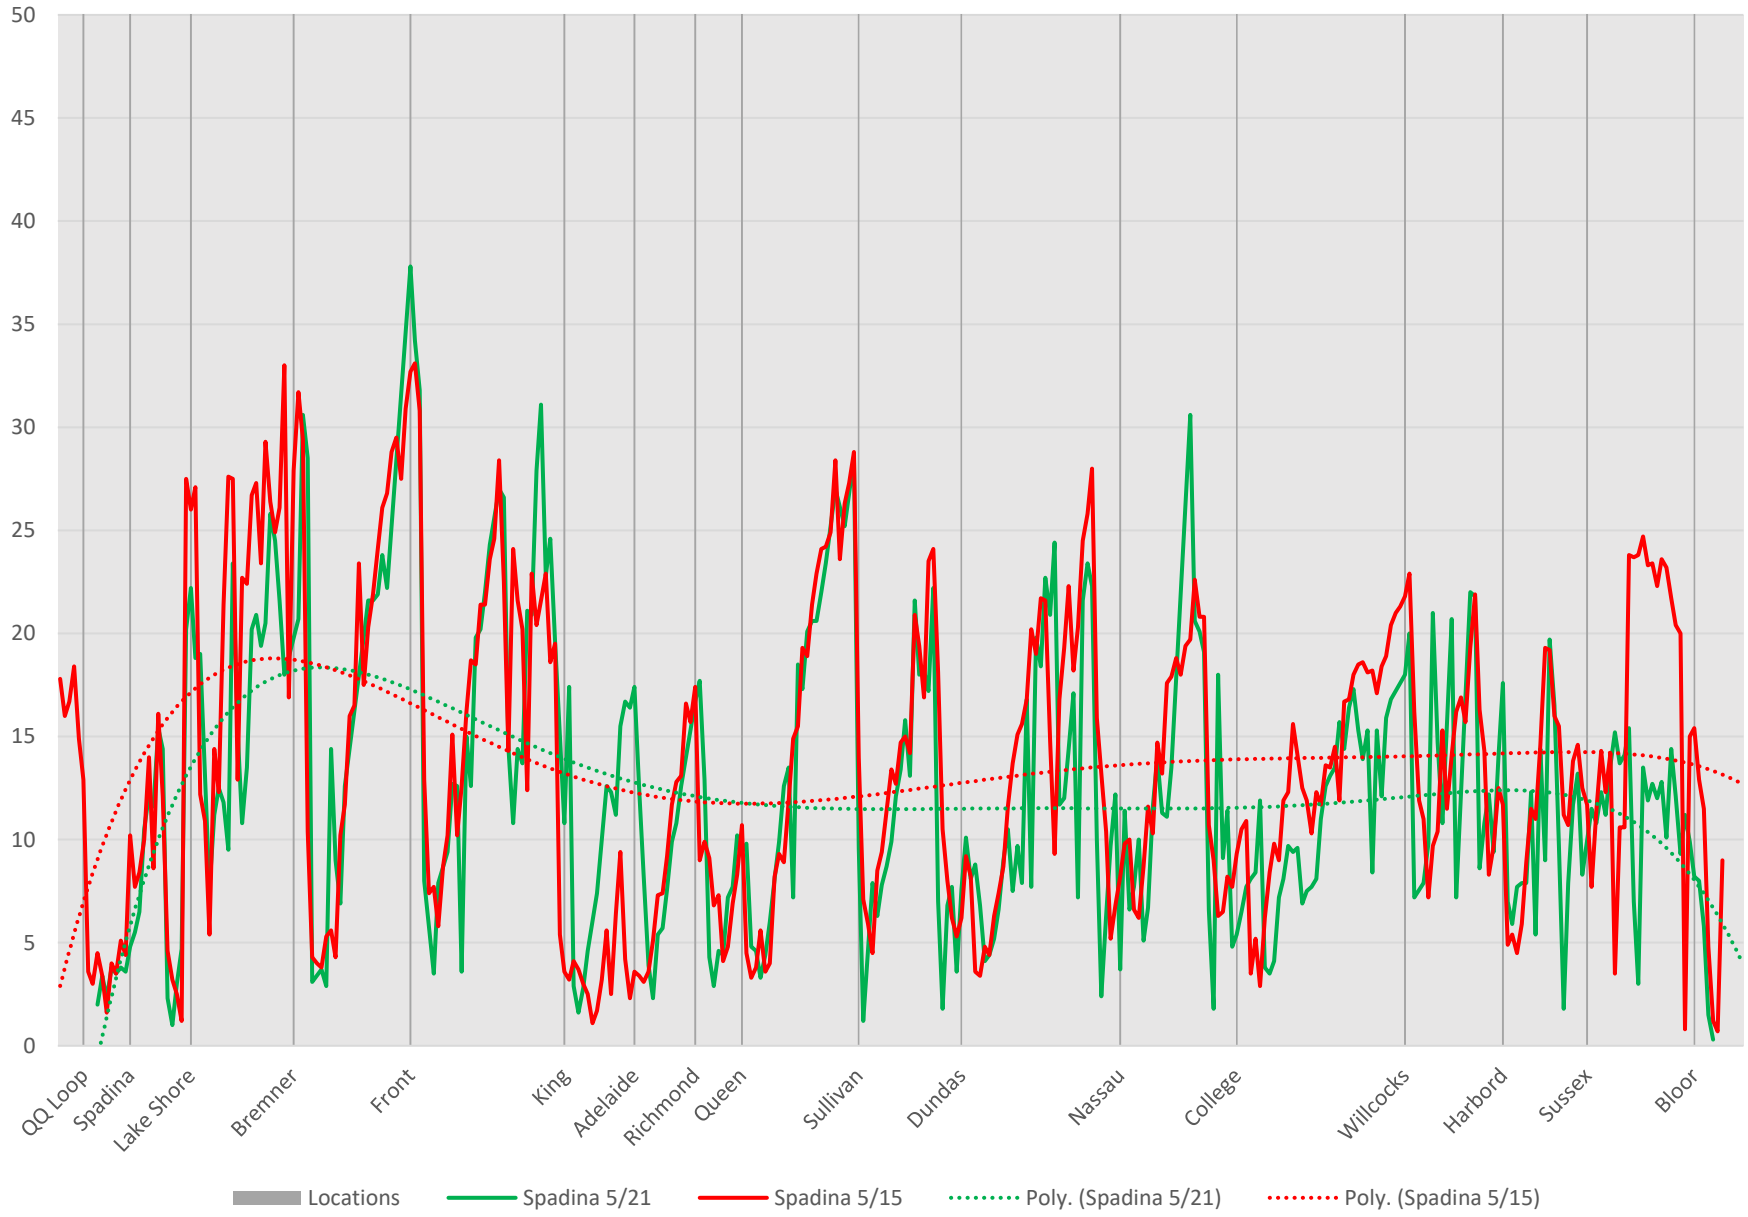

510 Spadina SB May 2021 vs May 2015 600 to 700

510 Spadina SB May 2021 vs May 2015 700 to 800

Locations Spadina 5/21 Spadina 5/15 Poly. (Spadina 5/21) Poly. (Spadina 5/15)

510 Spadina SB May 2021 vs May 2015 800 to 900

510 Spadina SB May 2021 vs May 2015 900 to 1000

510 Spadina SB May 2021 vs May 2015 1000 to 1100

510 Spadina SB May 2021 vs May 2015 1100 to 1200

510 Spadina SB May 2021 vs May 2015 1200 to 1300

510 Spadina SB May 2021 vs May 2015 1300 to 1400

510 Spadina SB May 2021 vs May 2015 1400 to 1500

510 Spadina SB May 2021 vs May 2015 1500 to 1600

510 Spadina SB May 2021 vs May 2015 1600 to 1700

510 Spadina SB May 2021 vs May 2015 1700 to 1800

510 Spadina SB May 2021 vs May 2015 1800 to 1900

510 Spadina SB May 2021 vs May 2015 1900 to 2000

510 Spadina SB May 2021 vs May 2015 2000 to 2100

510 Spadina SB May 2021 vs May 2015 2100 to 2200

510 Spadina SB May 2021 vs May 2015 2200 to 2300

510 Spadina SB May 2021 vs May 2015 2300 to 2400