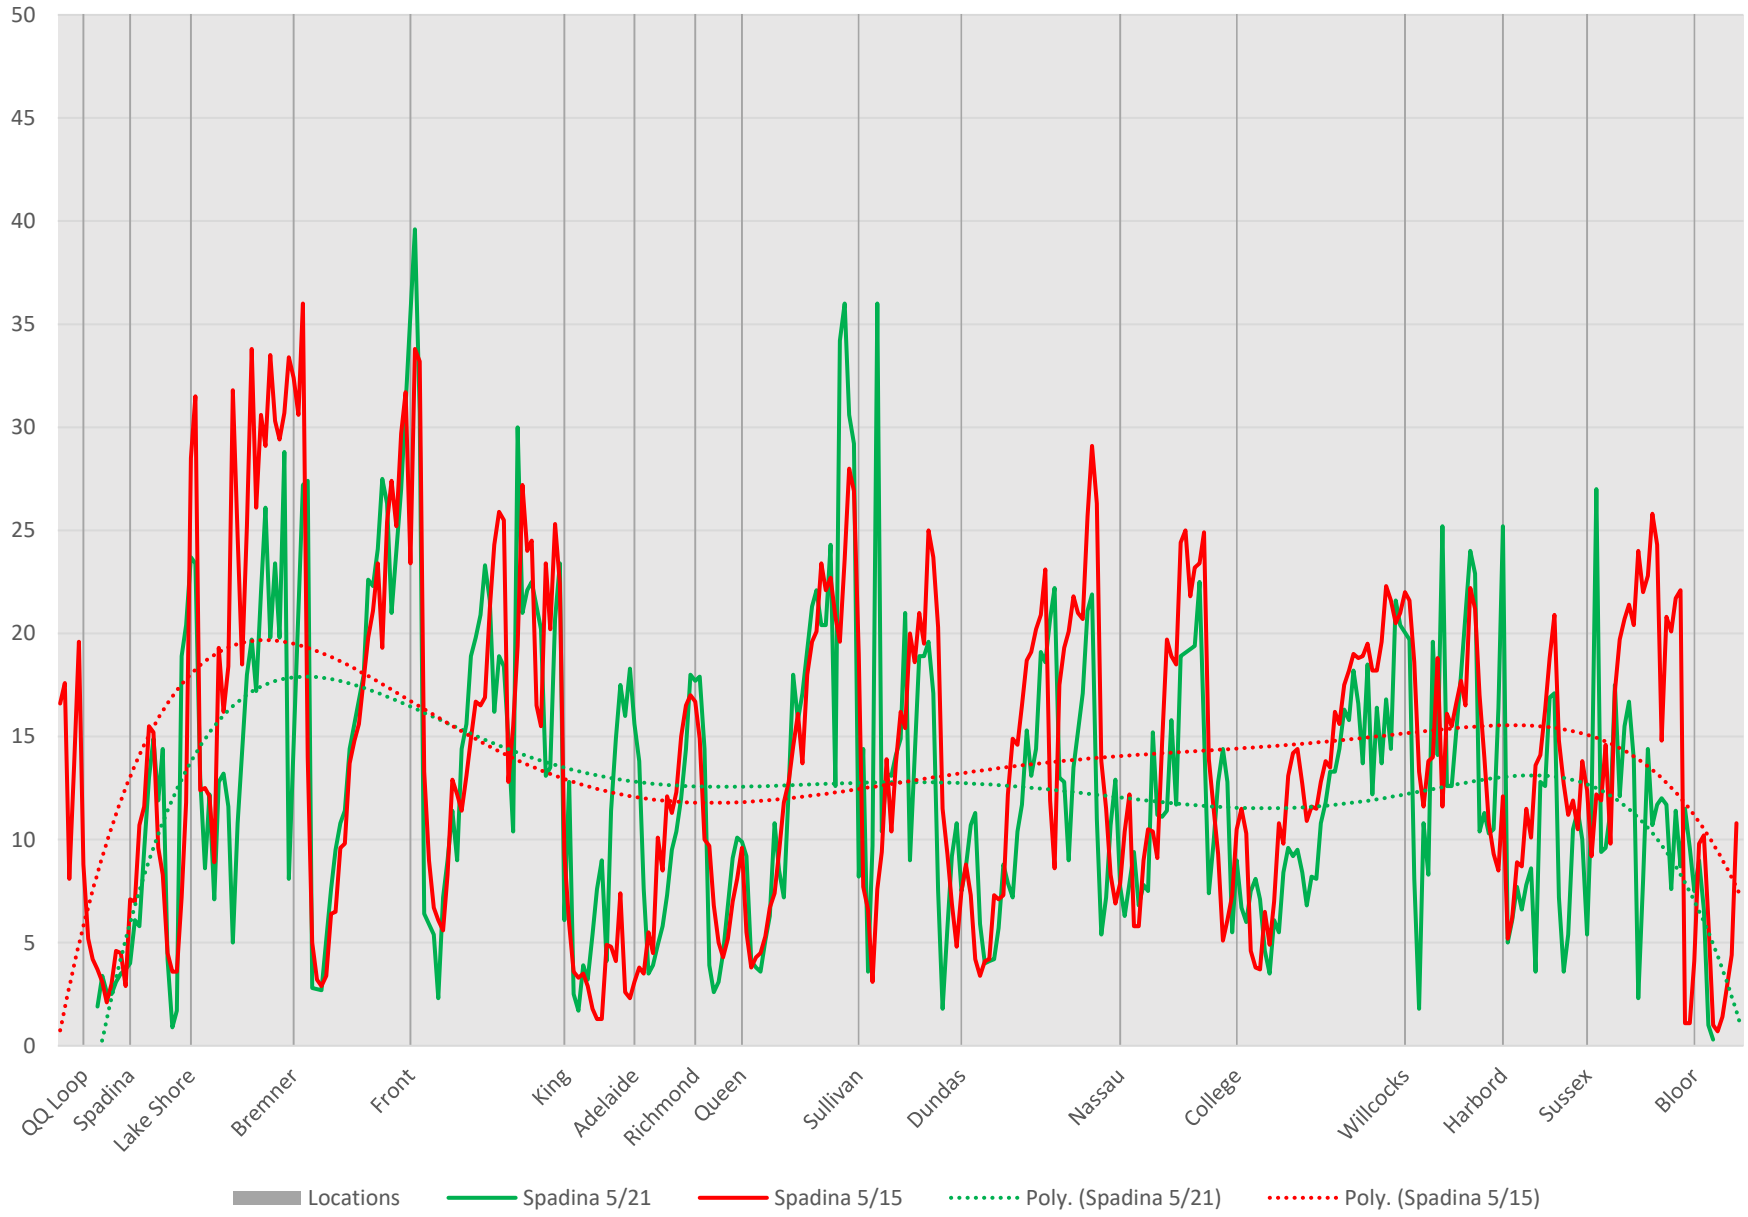

510 Spadina SB May 2021 vs May 2015 900 to 1000

510 Spadina SB May 2021 vs May 2015 1000 to 1100

510 Spadina SB May 2021 vs May 2015 1100 to 1200

510 Spadina SB May 2021 vs May 2015 1200 to 1300

510 Spadina SB May 2021 vs May 2015 1300 to 1400

510 Spadina SB May 2021 vs May 2015 1400 to 1500

510 Spadina SB May 2021 vs May 2015 1500 to 1600

510 Spadina SB May 2021 vs May 2015 1600 to 1700

510 Spadina SB May 2021 vs May 2015 1700 to 1800

510 Spadina SB May 2021 vs May 2015 1800 to 1900

510 Spadina SB May 2021 vs May 2015 1900 to 2000

510 Spadina SB May 2021 vs May 2015 2000 to 2100

510 Spadina SB May 2021 vs May 2015 2100 to 2200

510 Spadina SB May 2021 vs May 2015 2200 to 2300

510 Spadina SB May 2021 vs May 2015 2300 to 2400