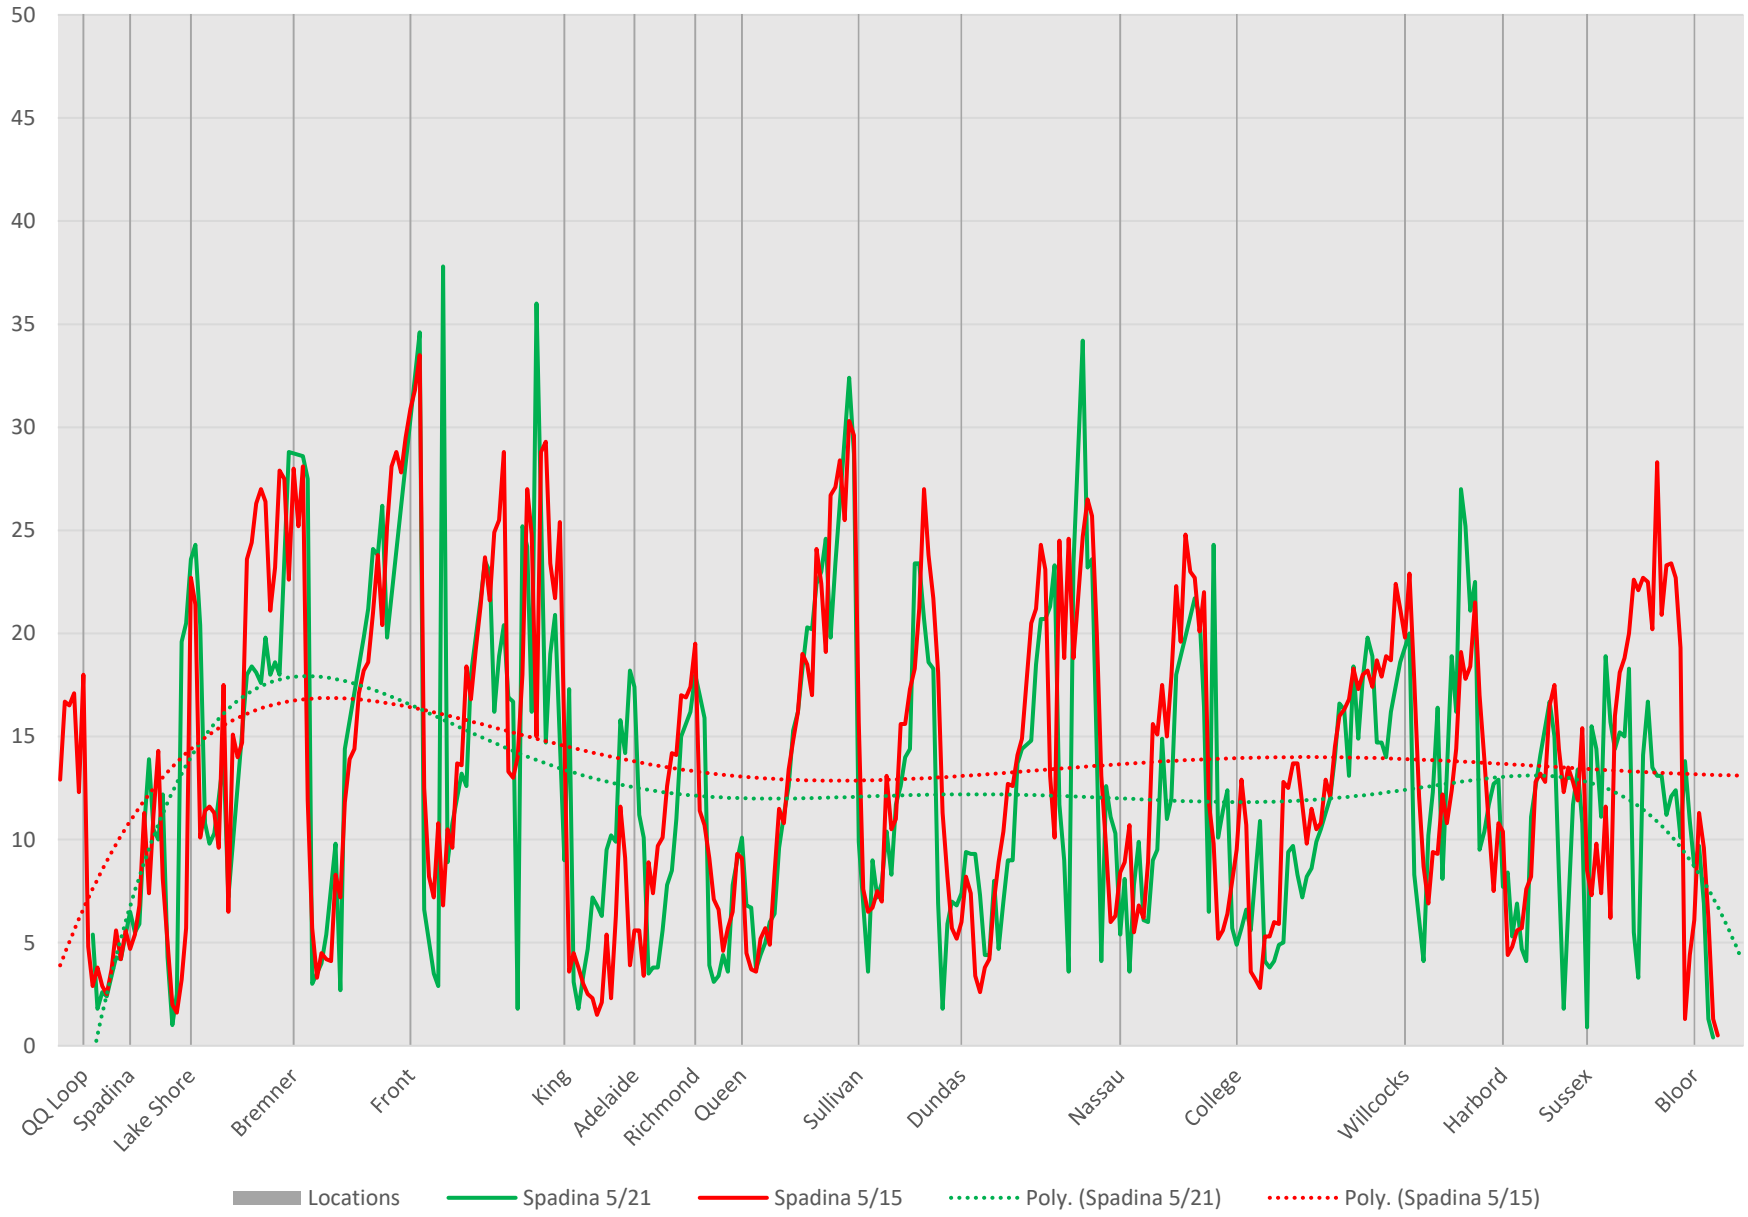

510 Spadina SB May 2021 vs May 2015 600 to 700

510 Spadina SB May 2021 vs May 2015 700 to 800

Locations Spadina 5/21 Spadina 5/15 Poly. (Spadina 5/21) Poly. (Spadina 5/15)

510 Spadina SB May 2021 vs May 2015 800 to 900

510 Spadina SB May 2021 vs May 2015 900 to 1000

510 Spadina SB May 2021 vs May 2015 1000 to 1100

510 Spadina SB May 2021 vs May 2015 1100 to 1200

510 Spadina SB May 2021 vs May 2015 1200 to 1300

510 Spadina SB May 2021 vs May 2015 1300 to 1400

510 Spadina SB May 2021 vs May 2015 1400 to 1500

510 Spadina SB May 2021 vs May 2015 1500 to 1600

510 Spadina SB May 2021 vs May 2015 1600 to 1700

510 Spadina SB May 2021 vs May 2015 1700 to 1800

510 Spadina SB May 2021 vs May 2015 1800 to 1900

510 Spadina SB May 2021 vs May 2015 1900 to 2000

510 Spadina SB May 2021 vs May 2015 2000 to 2100

510 Spadina SB May 2021 vs May 2015 2100 to 2200

510 Spadina SB May 2021 vs May 2015 2200 to 2300

510 Spadina SB May 2021 vs May 2015 2300 to 2400