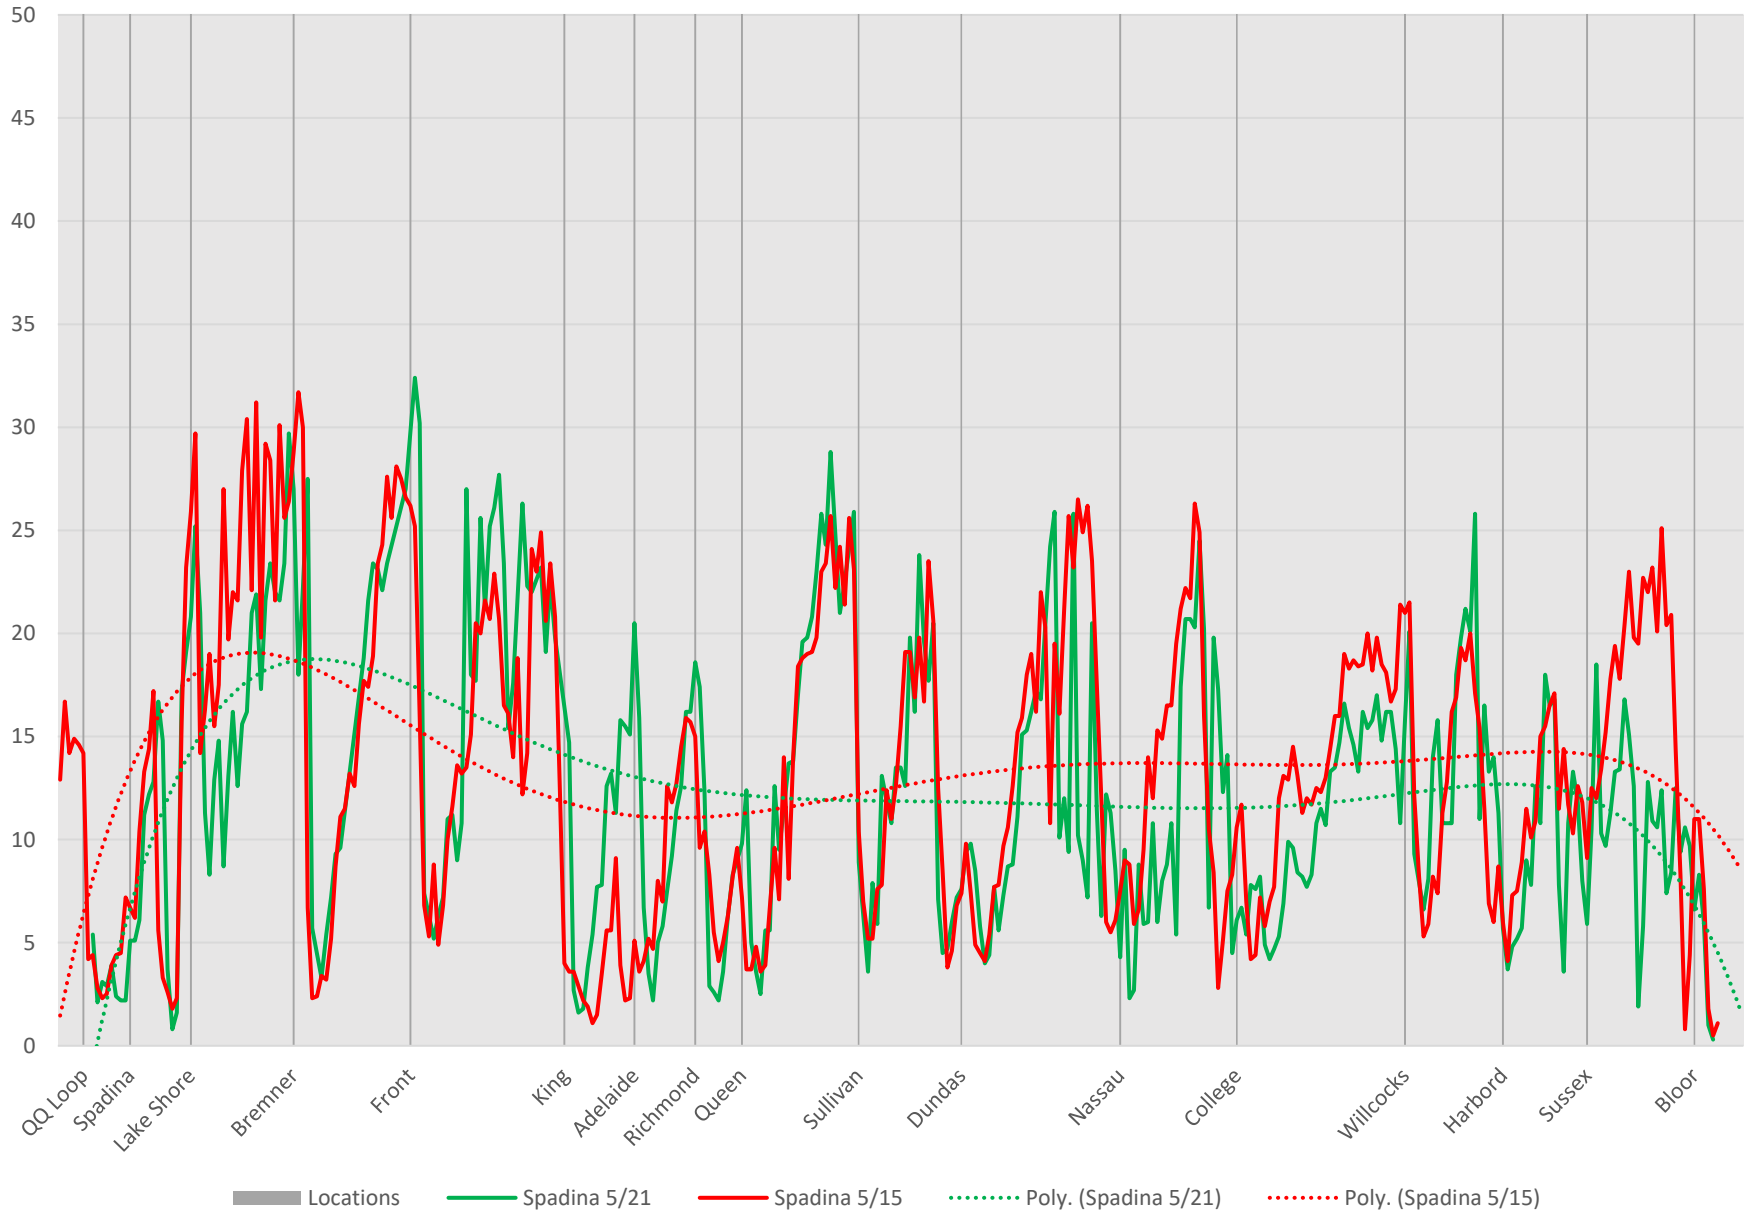

510 Spadina SB May 2021 vs May 2015 600 to 700

510 Spadina SB May 2021 vs May 2015 700 to 800

Locations Spadina 5/21 Spadina 5/15 Poly. (Spadina 5/21) Poly. (Spadina 5/15)

510 Spadina SB May 2021 vs May 2015 800 to 900

510 Spadina SB May 2021 vs May 2015 900 to 1000

510 Spadina SB May 2021 vs May 2015 1000 to 1100

510 Spadina SB May 2021 vs May 2015 1100 to 1200

510 Spadina SB May 2021 vs May 2015 1200 to 1300

510 Spadina SB May 2021 vs May 2015 1300 to 1400

510 Spadina SB May 2021 vs May 2015 1400 to 1500

510 Spadina SB May 2021 vs May 2015 1500 to 1600

510 Spadina SB May 2021 vs May 2015 1600 to 1700

510 Spadina SB May 2021 vs May 2015 1700 to 1800

510 Spadina SB May 2021 vs May 2015 1800 to 1900

510 Spadina SB May 2021 vs May 2015 1900 to 2000

510 Spadina SB May 2021 vs May 2015 2000 to 2100

510 Spadina SB May 2021 vs May 2015 2100 to 2200

510 Spadina SB May 2021 vs May 2015 2200 to 2300

510 Spadina SB May 2021 vs May 2015 2300 to 2400