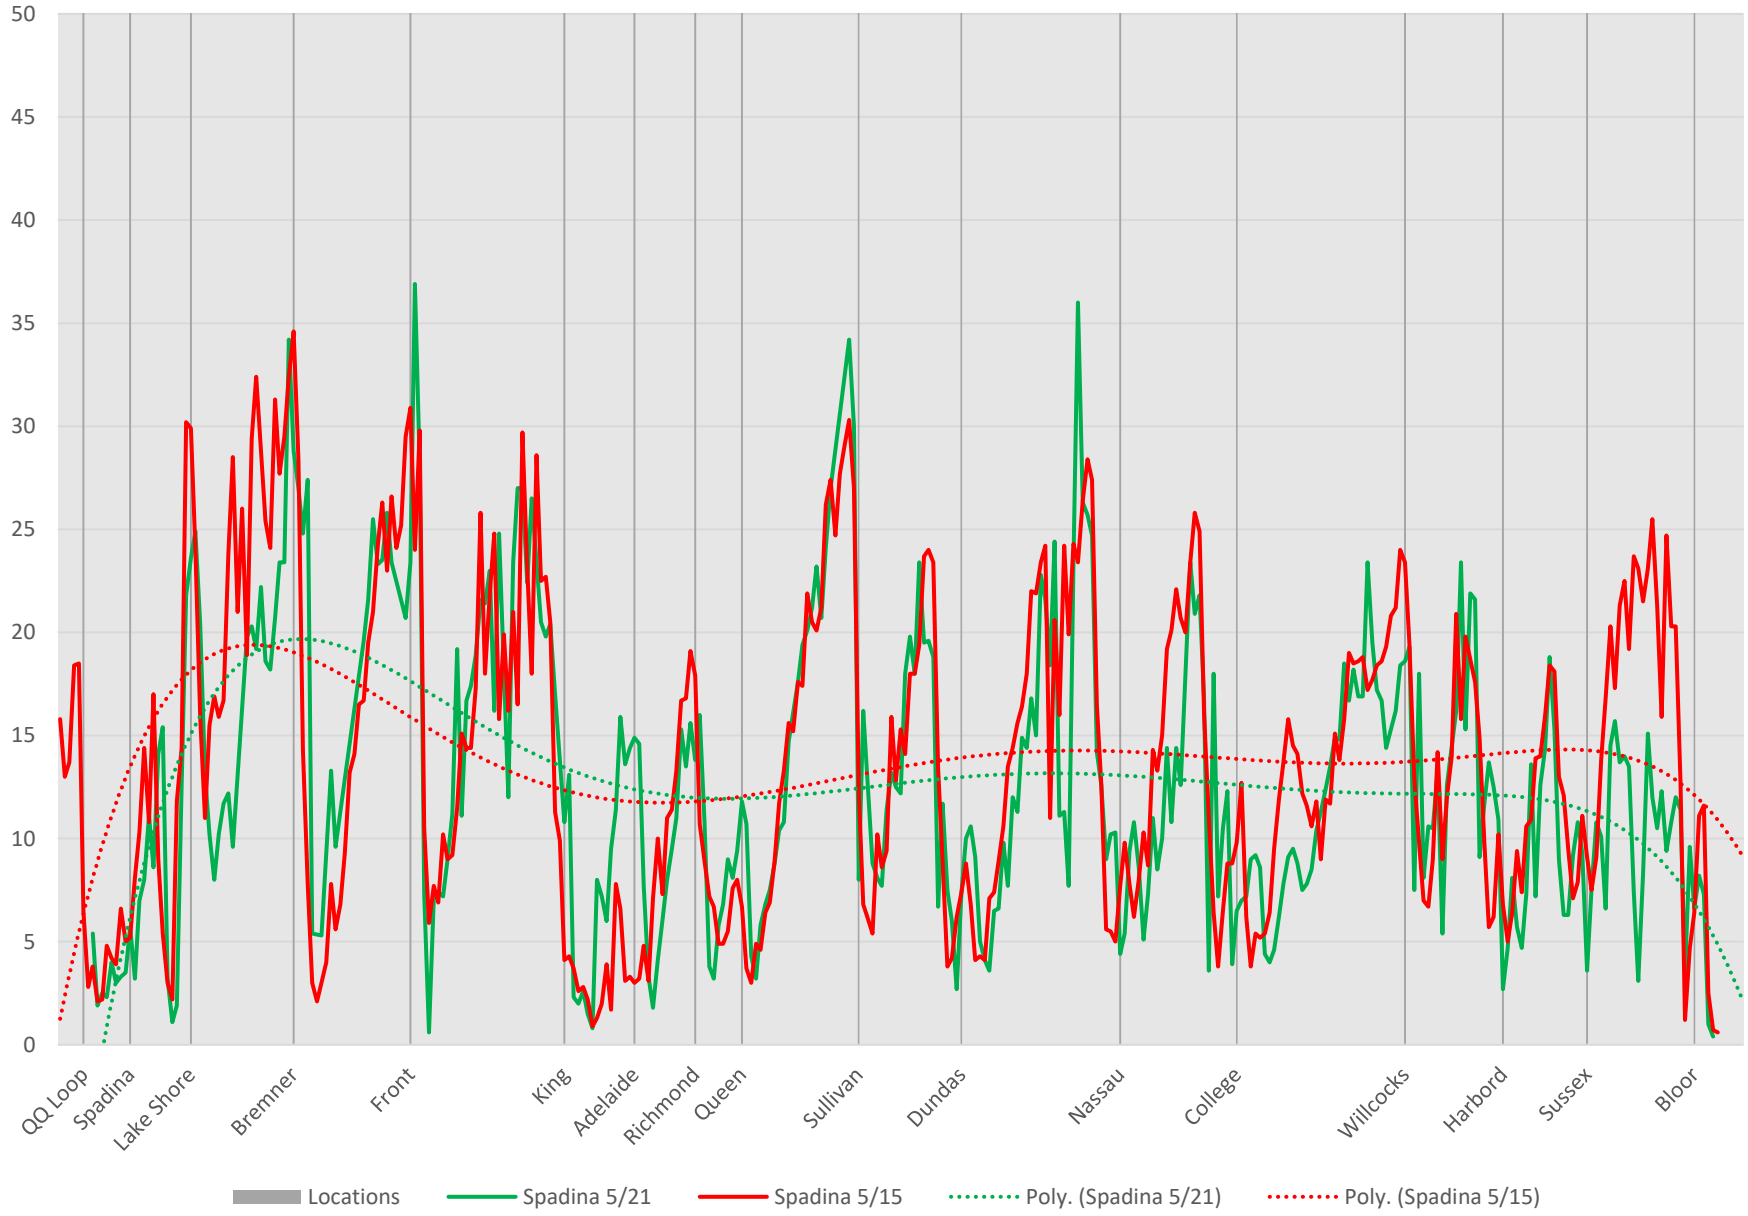

510 Spadina SB May 2021 vs May 2015 600 to 700

510 Spadina SB May 2021 vs May 2015 700 to 800

Locations Spadina 5/21 Spadina 5/15 Poly. (Spadina 5/21) Poly. (Spadina 5/15)

510 Spadina SB May 2021 vs May 2015 800 to 900

510 Spadina SB May 2021 vs May 2015 900 to 1000

510 Spadina SB May 2021 vs May 2015 1000 to 1100

510 Spadina SB May 2021 vs May 2015 1100 to 1200

510 Spadina SB May 2021 vs May 2015 1200 to 1300

510 Spadina SB May 2021 vs May 2015 1300 to 1400

510 Spadina SB May 2021 vs May 2015 1400 to 1500

510 Spadina SB May 2021 vs May 2015 1500 to 1600

510 Spadina SB May 2021 vs May 2015 1600 to 1700

510 Spadina SB May 2021 vs May 2015 1700 to 1800

510 Spadina SB May 2021 vs May 2015 1800 to 1900

510 Spadina SB May 2021 vs May 2015 1900 to 2000

510 Spadina SB May 2021 vs May 2015 2000 to 2100

510 Spadina SB May 2021 vs May 2015 2100 to 2200

510 Spadina SB May 2021 vs May 2015 2200 to 2300

510 Spadina SB May 2021 vs May 2015 2300 to 2400