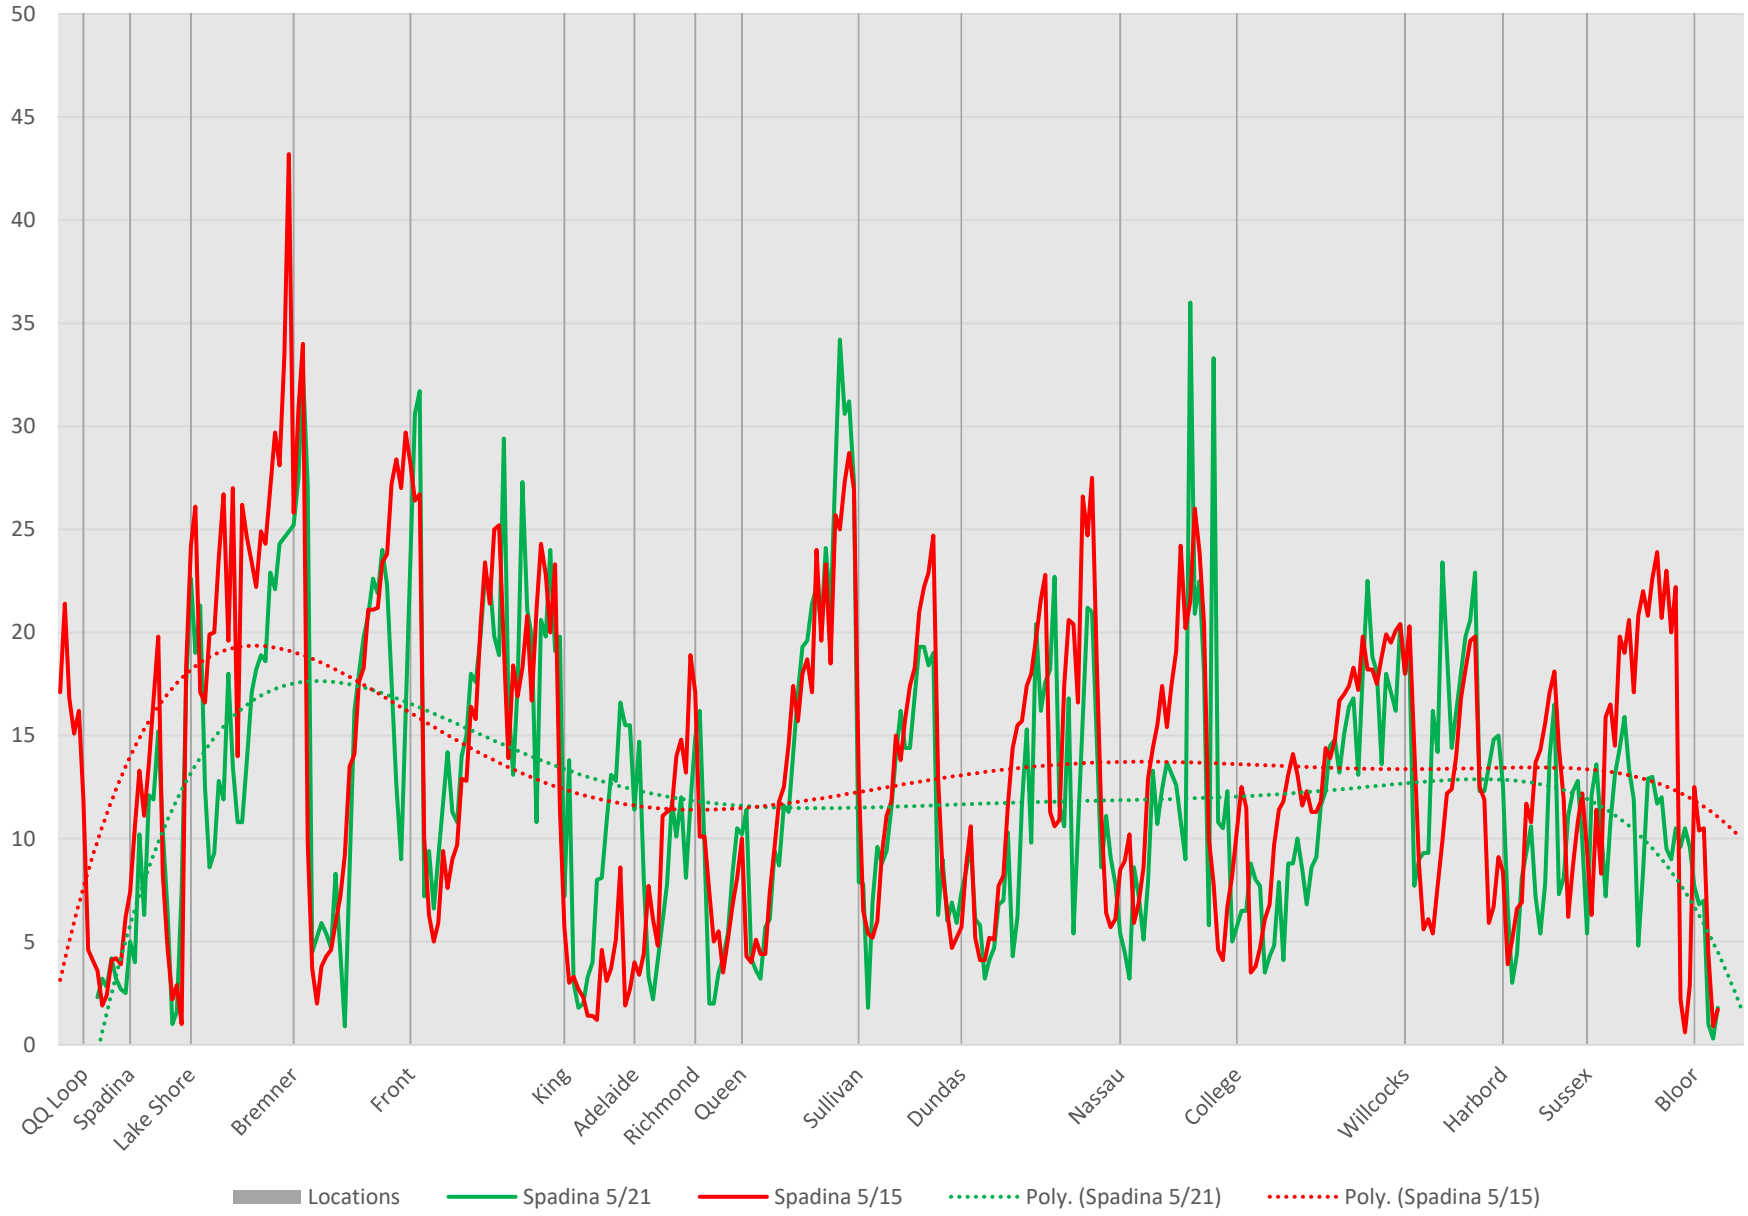

510 Spadina SB May 2021 vs May 2015 900 to 1000

510 Spadina SB May 2021 vs May 2015 1000 to 1100

510 Spadina SB May 2021 vs May 2015 1100 to 1200

510 Spadina SB May 2021 vs May 2015 1200 to 1300

510 Spadina SB May 2021 vs May 2015 1300 to 1400

510 Spadina SB May 2021 vs May 2015 1400 to 1500

510 Spadina SB May 2021 vs May 2015 1500 to 1600

510 Spadina SB May 2021 vs May 2015 1600 to 1700

510 Spadina SB May 2021 vs May 2015 1700 to 1800

510 Spadina SB May 2021 vs May 2015 1800 to 1900

510 Spadina SB May 2021 vs May 2015 1900 to 2000

510 Spadina SB May 2021 vs May 2015 2000 to 2100

510 Spadina SB May 2021 vs May 2015 2100 to 2200

510 Spadina SB May 2021 vs May 2015 2200 to 2300

510 Spadina SB May 2021 vs May 2015 2300 to 2400