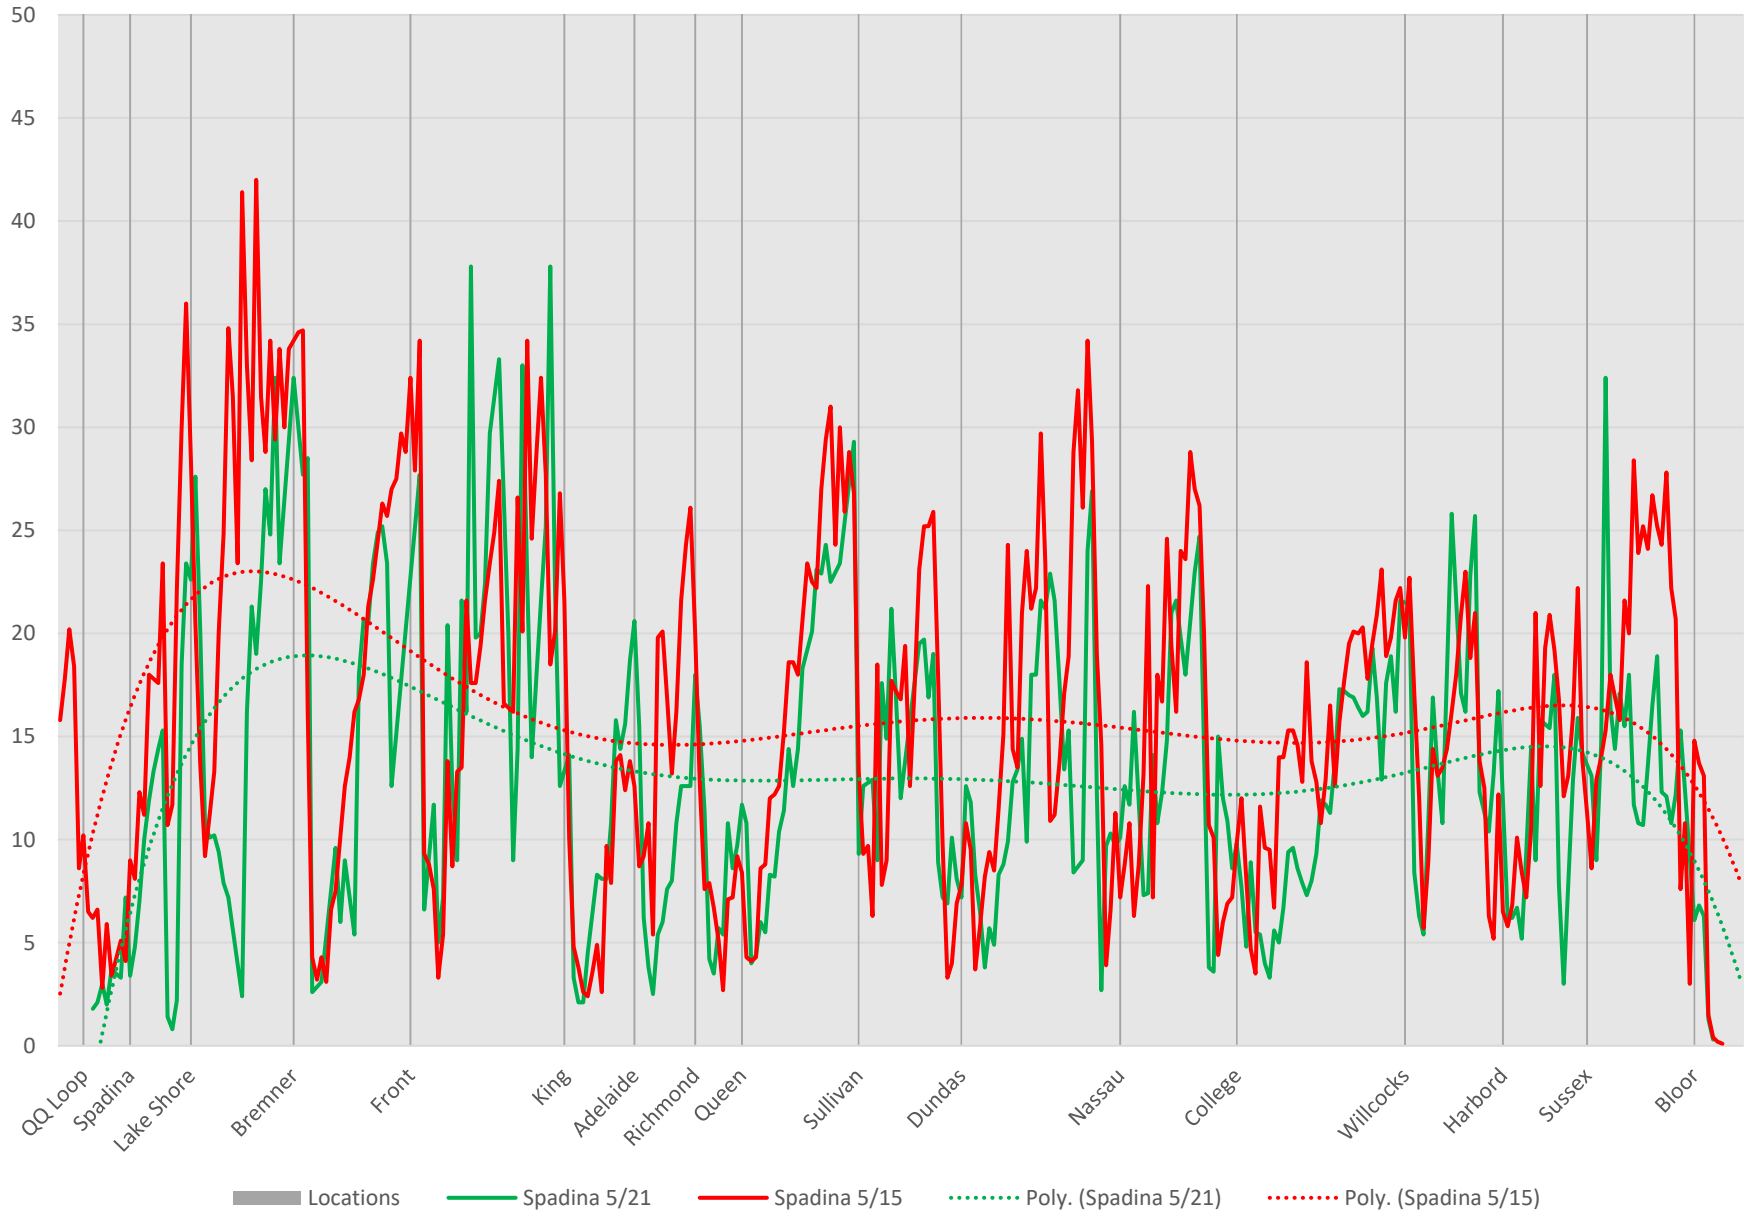

510 Spadina SB May 2021 vs May 2015 900 to 1000

510 Spadina SB May 2021 vs May 2015 1000 to 1100

510 Spadina SB May 2021 vs May 2015 1100 to 1200

510 Spadina SB May 2021 vs May 2015 1200 to 1300

510 Spadina SB May 2021 vs May 2015 1300 to 1400

510 Spadina SB May 2021 vs May 2015 1400 to 1500

510 Spadina SB May 2021 vs May 2015 1500 to 1600

510 Spadina SB May 2021 vs May 2015 1600 to 1700

510 Spadina SB May 2021 vs May 2015 1700 to 1800

510 Spadina SB May 2021 vs May 2015 1800 to 1900

510 Spadina SB May 2021 vs May 2015 1900 to 2000

510 Spadina SB May 2021 vs May 2015 2000 to 2100

510 Spadina SB May 2021 vs May 2015 2100 to 2200

510 Spadina SB May 2021 vs May 2015 2200 to 2300

510 Spadina SB May 2021 vs May 2015 2300 to 2400