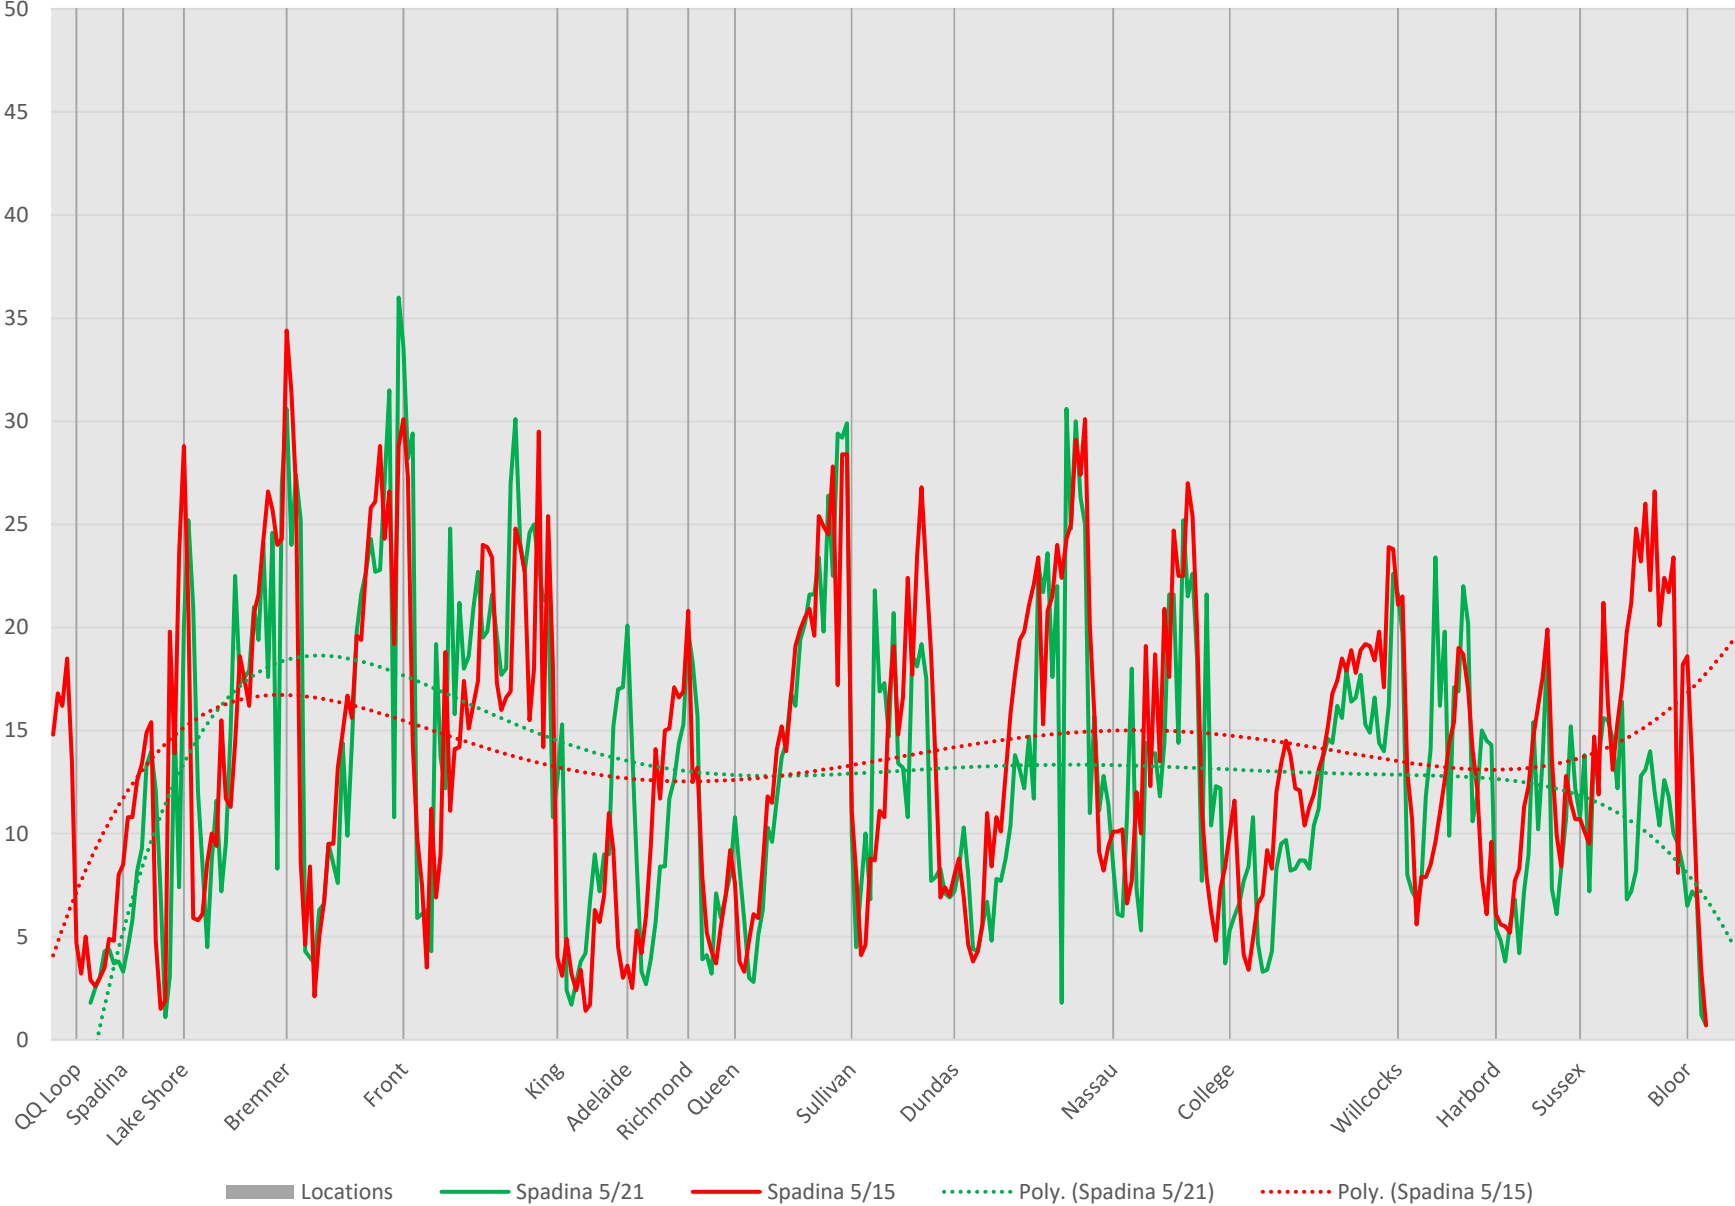

510 Spadina SB May 2021 vs May 2015 600 to 700

510 Spadina SB May 2021 vs May 2015 700 to 800

Locations Spadina 5/21 Spadina 5/15 Poly. (Spadina 5/21) Poly. (Spadina 5/15)

510 Spadina SB May 2021 vs May 2015 800 to 900

510 Spadina SB May 2021 vs May 2015 900 to 1000

510 Spadina SB May 2021 vs May 2015 1000 to 1100

510 Spadina SB May 2021 vs May 2015 1100 to 1200

510 Spadina SB May 2021 vs May 2015 1200 to 1300

510 Spadina SB May 2021 vs May 2015 1300 to 1400

510 Spadina SB May 2021 vs May 2015 1400 to 1500

510 Spadina SB May 2021 vs May 2015 1500 to 1600

510 Spadina SB May 2021 vs May 2015 1600 to 1700

510 Spadina SB May 2021 vs May 2015 1700 to 1800

510 Spadina SB May 2021 vs May 2015 1800 to 1900

510 Spadina SB May 2021 vs May 2015 1900 to 2000

510 Spadina SB May 2021 vs May 2015 2000 to 2100

510 Spadina SB May 2021 vs May 2015 2100 to 2200

510 Spadina SB May 2021 vs May 2015 2200 to 2300

510 Spadina SB May 2021 vs May 2015 2300 to 2400