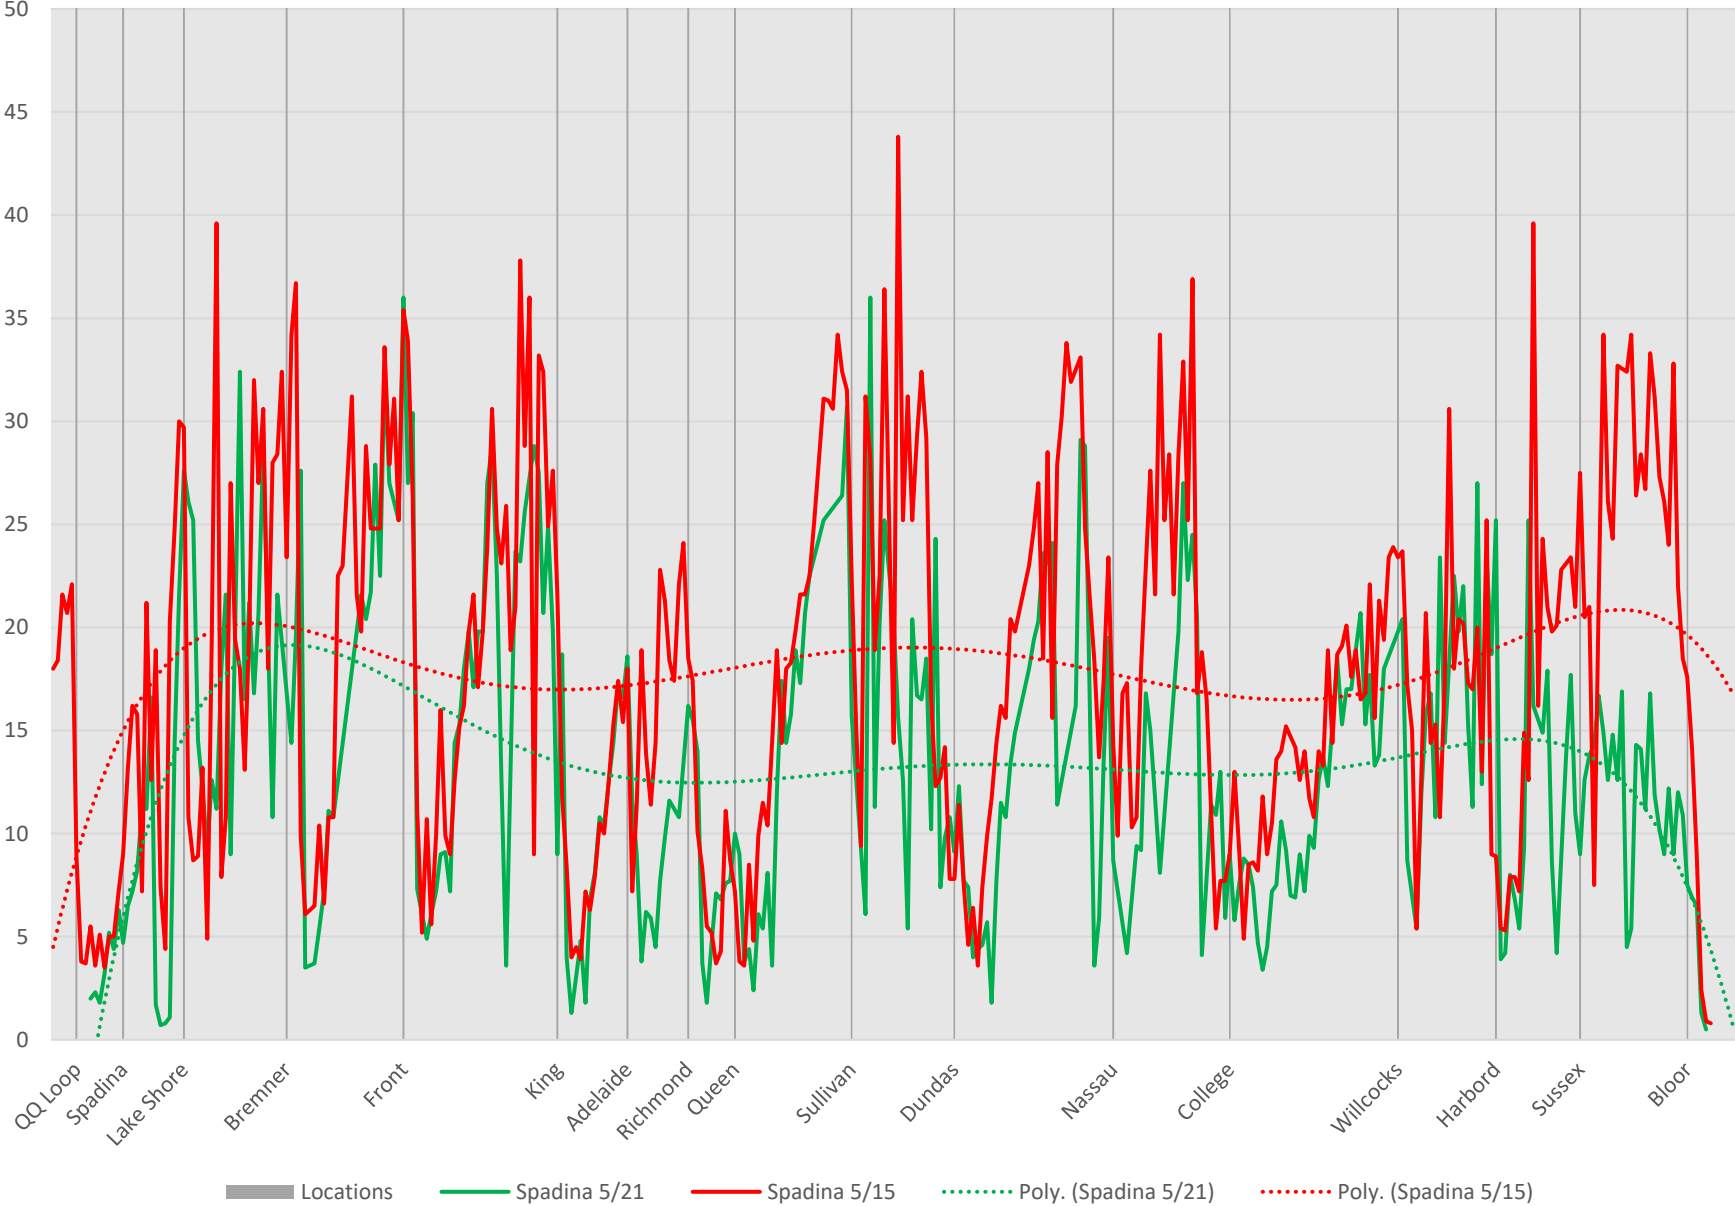

510 Spadina SB May 2021 vs May 2015 600 to 700

510 Spadina SB May 2021 vs May 2015 700 to 800

Locations Spadina 5/21 Spadina 5/15 Poly. (Spadina 5/21) Poly. (Spadina 5/15)

510 Spadina SB May 2021 vs May 2015 800 to 900

510 Spadina SB May 2021 vs May 2015 900 to 1000

510 Spadina SB May 2021 vs May 2015 1000 to 1100

510 Spadina SB May 2021 vs May 2015 1100 to 1200

510 Spadina SB May 2021 vs May 2015 1200 to 1300

510 Spadina SB May 2021 vs May 2015 1300 to 1400

510 Spadina SB May 2021 vs May 2015 1400 to 1500

510 Spadina SB May 2021 vs May 2015 1500 to 1600

510 Spadina SB May 2021 vs May 2015 1600 to 1700

510 Spadina SB May 2021 vs May 2015 1700 to 1800

510 Spadina SB May 2021 vs May 2015 1800 to 1900

510 Spadina SB May 2021 vs May 2015 1900 to 2000

510 Spadina SB May 2021 vs May 2015 2000 to 2100

510 Spadina SB May 2021 vs May 2015 2100 to 2200

510 Spadina SB May 2021 vs May 2015 2200 to 2300

510 Spadina SB May 2021 vs May 2015 2300 to 2400