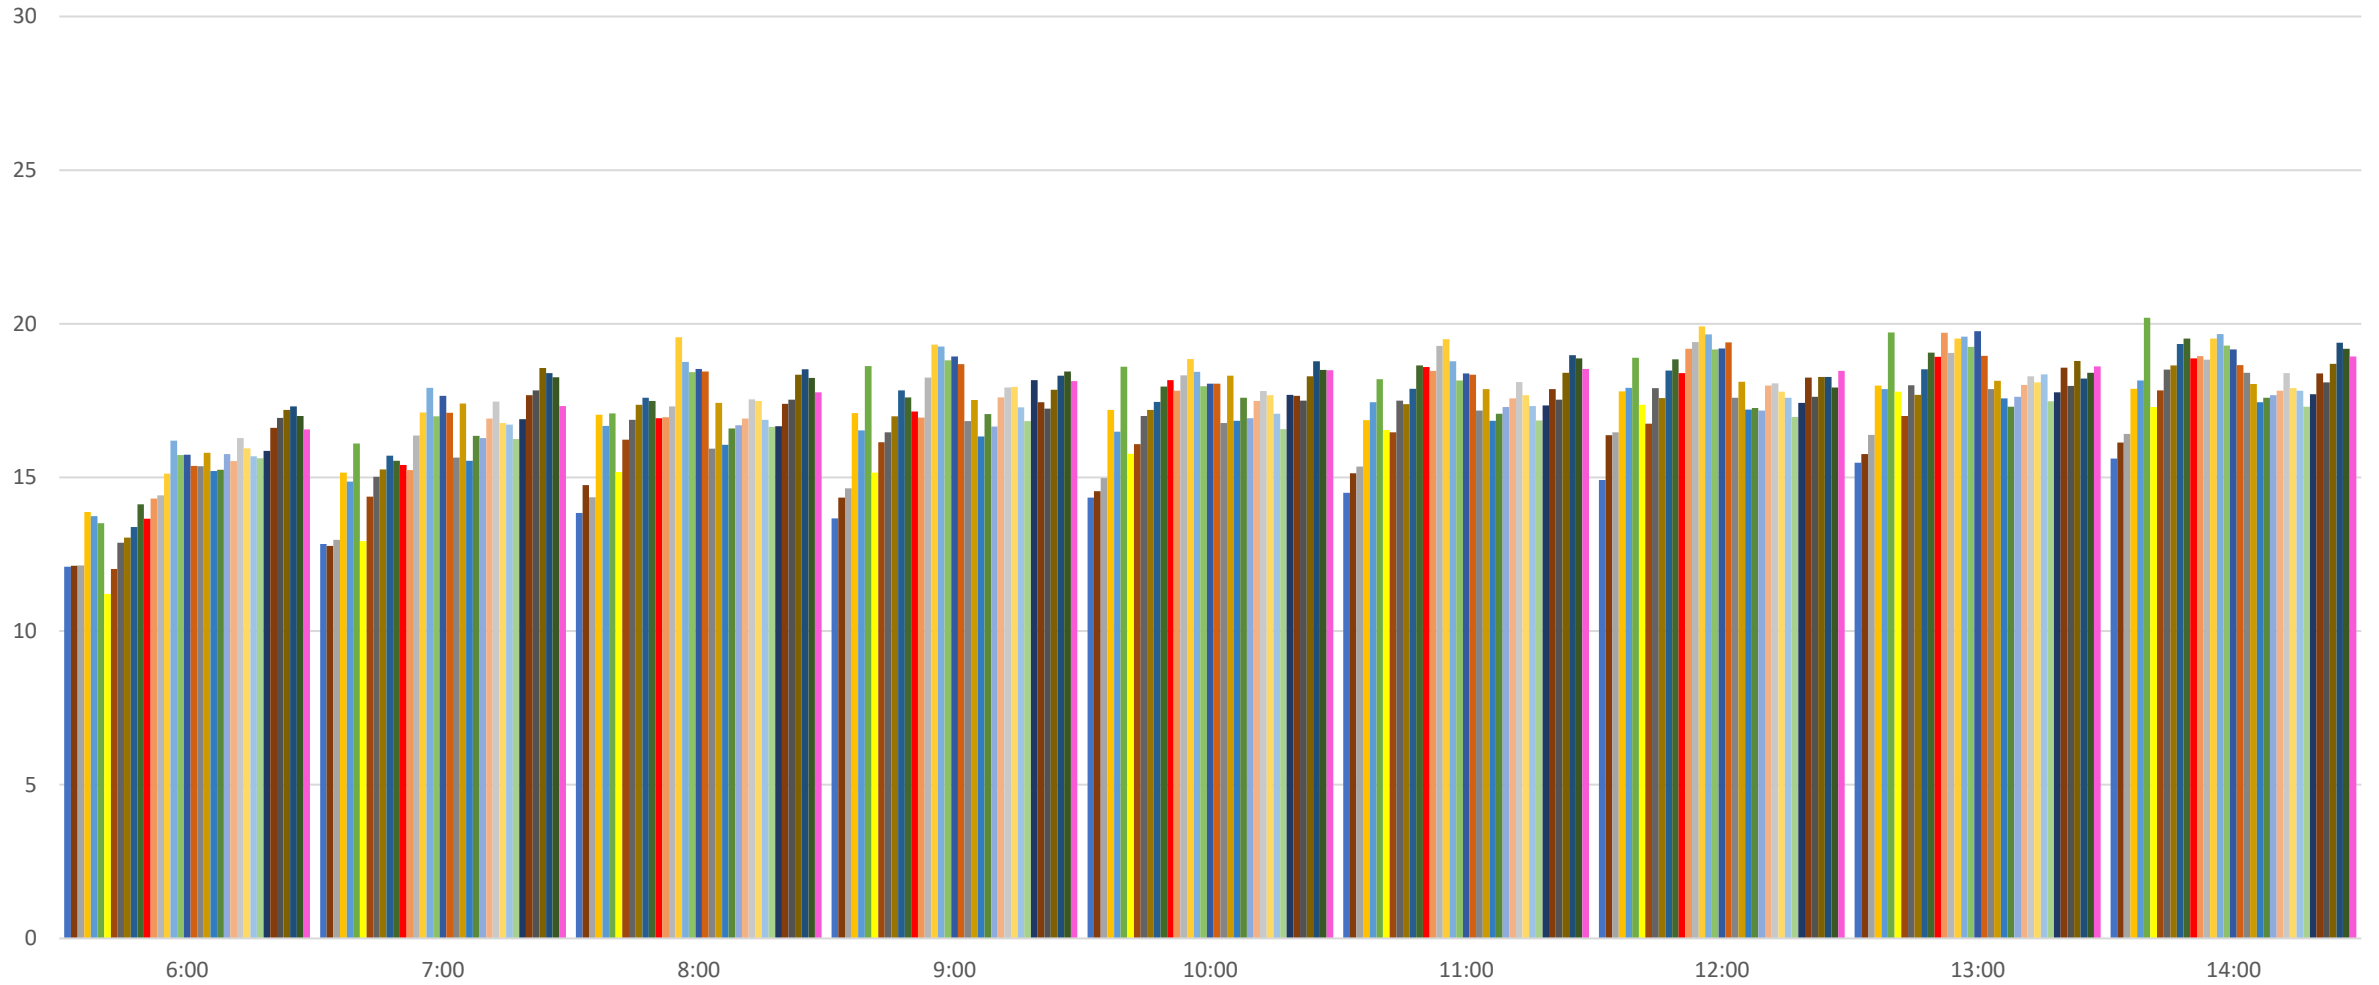

### 510 Spadina Travel Times Front to Bloor Northbound December 2006 to May 2021 Weekdays

- |                |               |                |                |              |                |              |           |             |                |
|----------------|---------------|----------------|----------------|--------------|----------------|--------------|-----------|-------------|----------------|
| December 2006  | February 2010 | June 2011      | September 2014 | October 2014 | November 2014  | May 2015     | June 2015 | July 2015   | August 2015    |
| September 2015 | December 2015 | January 2016   | March 2016     | April 2016   | May 2016       | June 2016    | July 2016 | August 2016 | September 2016 |
| February 2017  | April 2017    | June 2017      | July 2017      | August 2017  | September 2017 | October 2017 | May 2018  | June 2018   | July 2018      |
| August 2018    | August 2019   | September 2019 | October 2019   | March 2021   | April 2021     | May 2021     |           |             |                |

### 510 Spadina Travel Times Front to Bloor Northbound December 2006 to May 2021 Weekdays