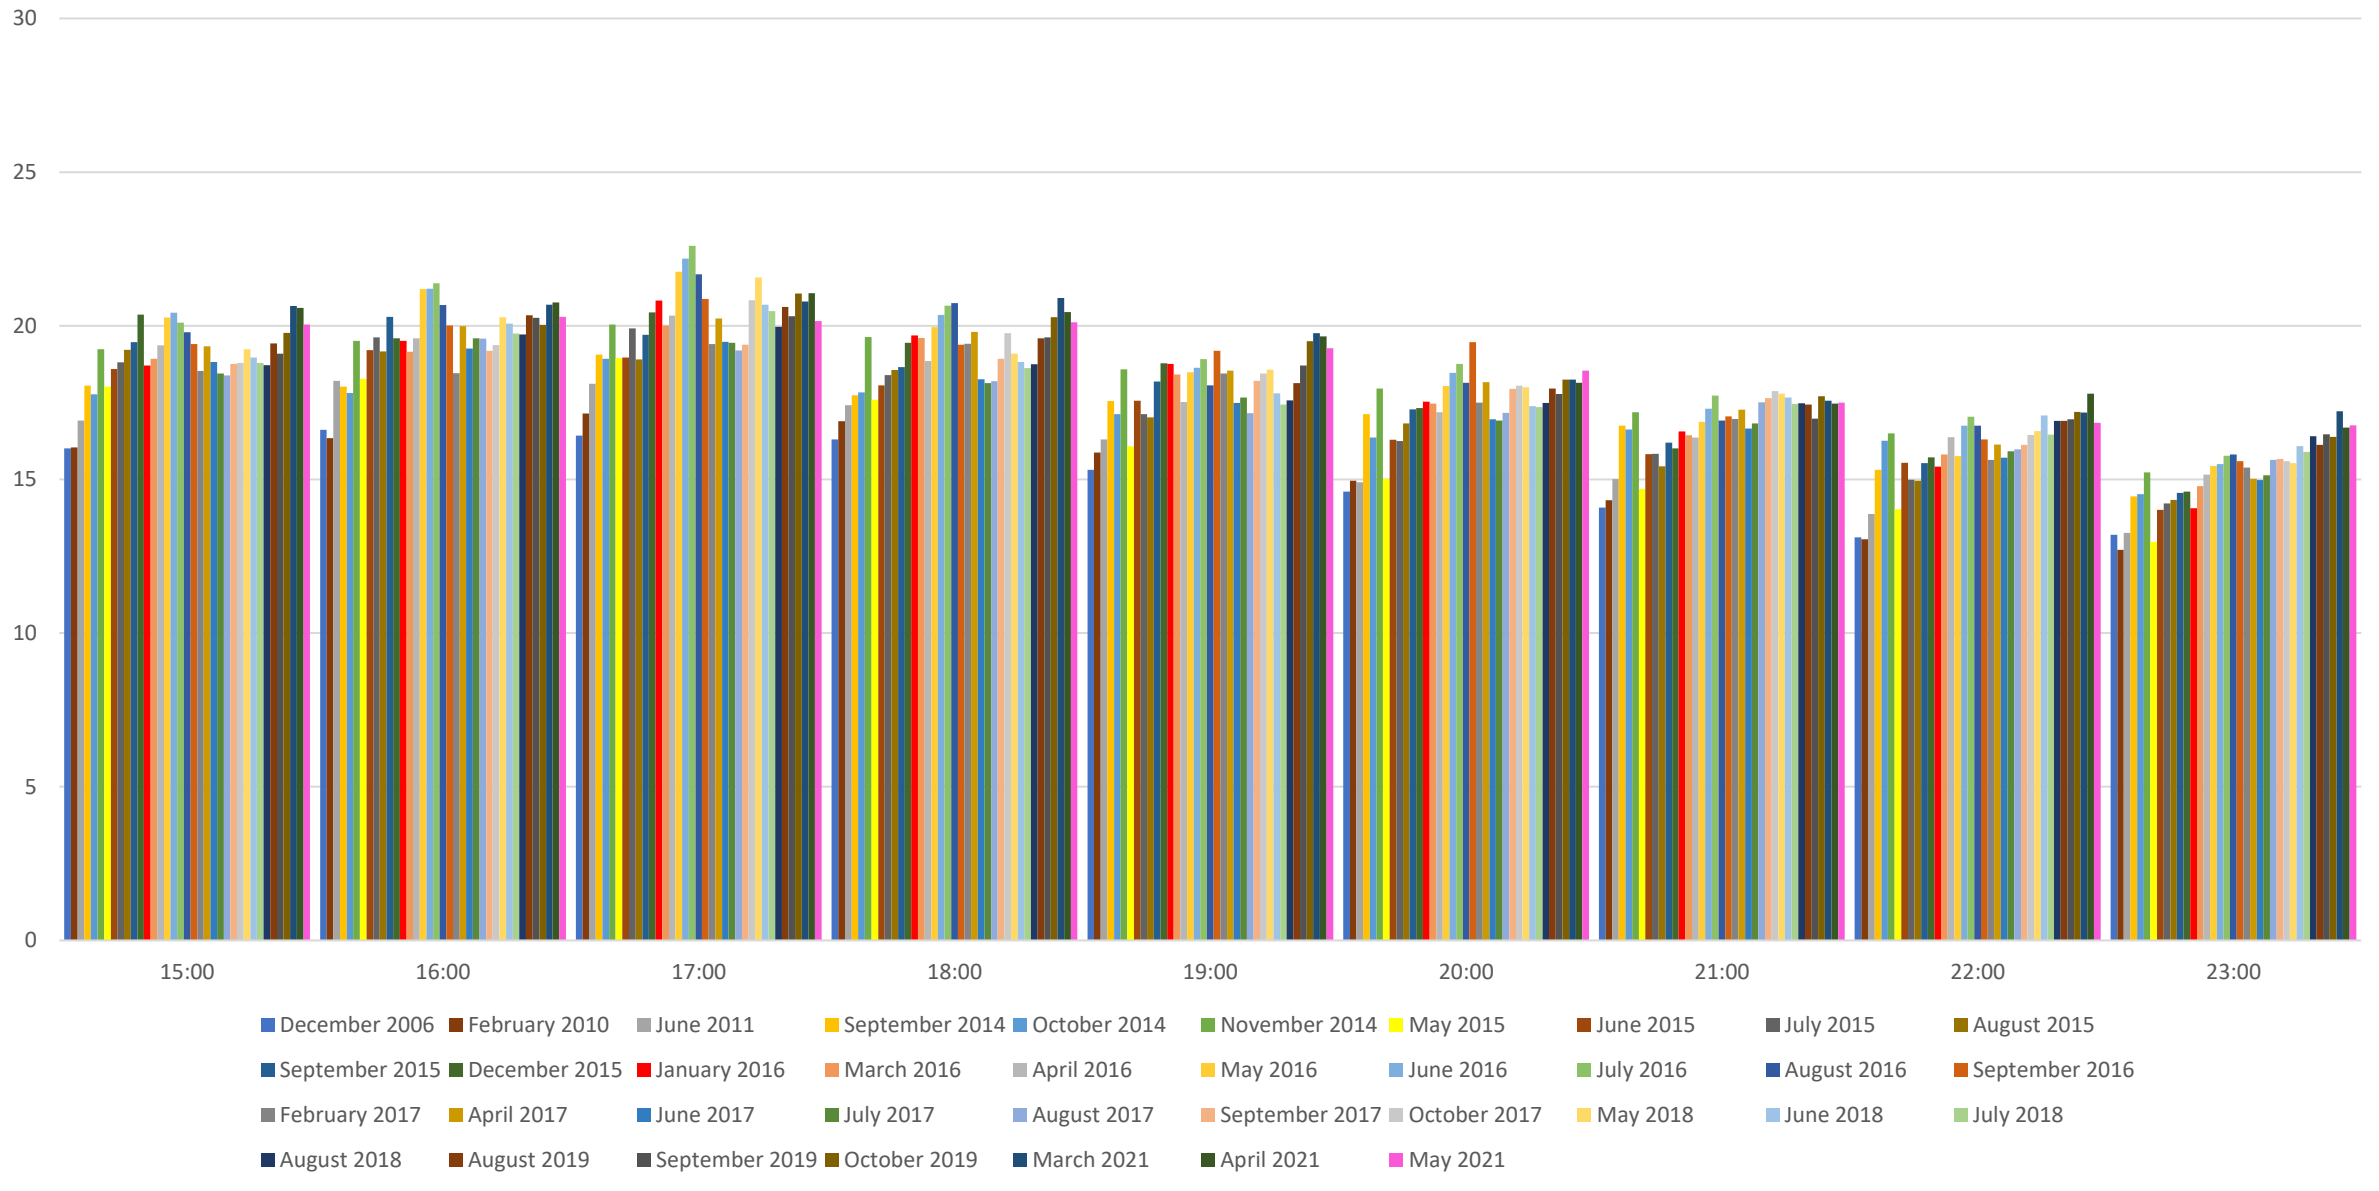

510 Spadina Travel Times Front to Bloor Northbound December 2006 to May 2021 Weekdays