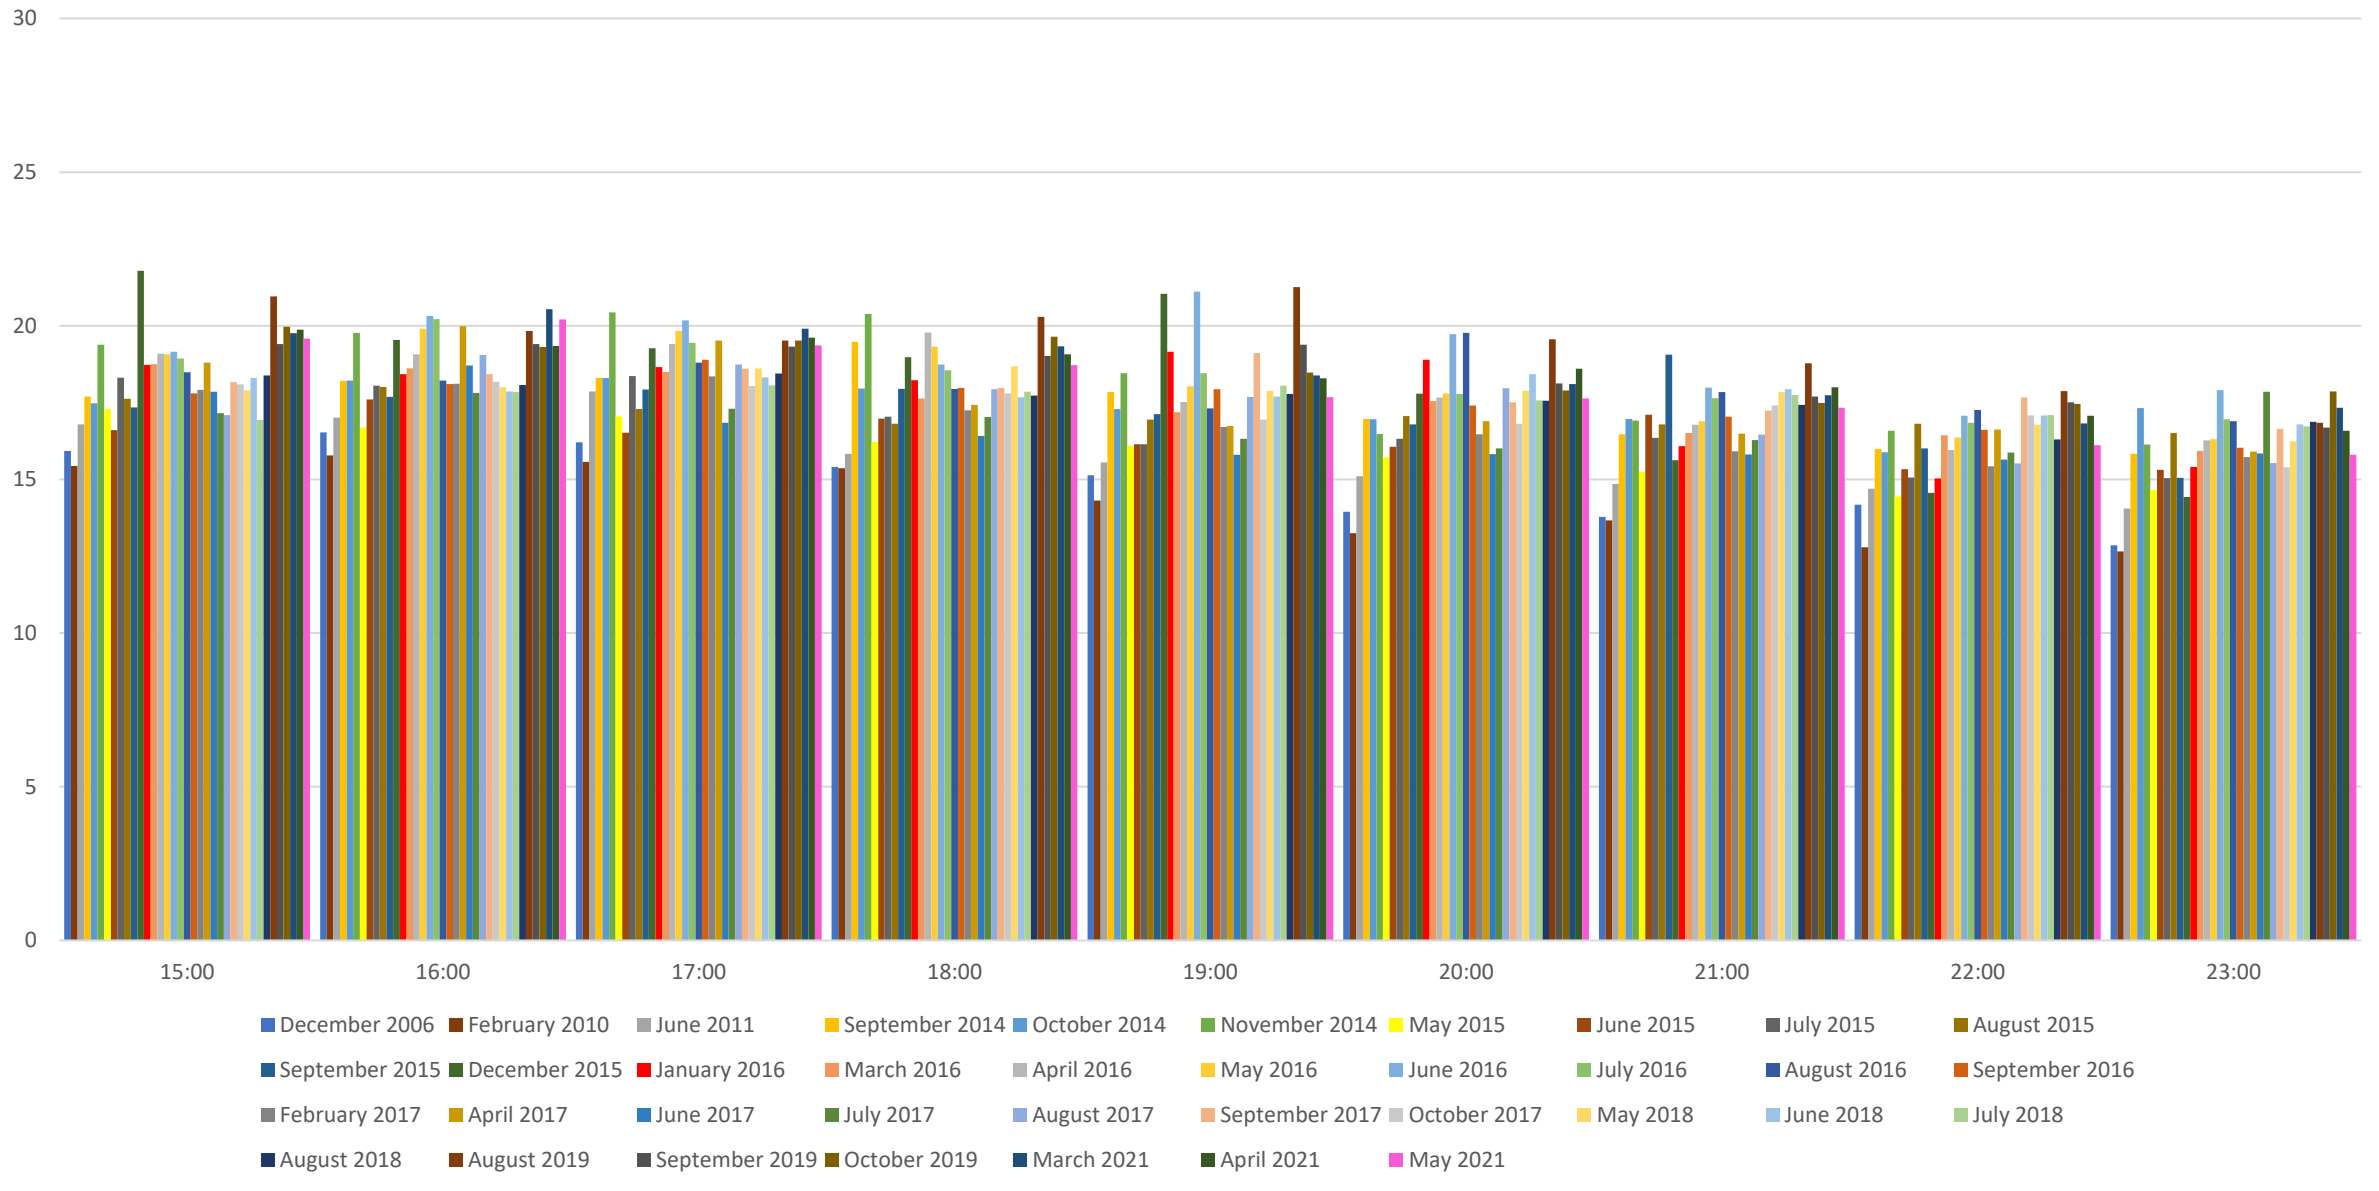

510 Spadina Travel Times Front to Bloor Northbound December 2006 to May 2021 Saturdays