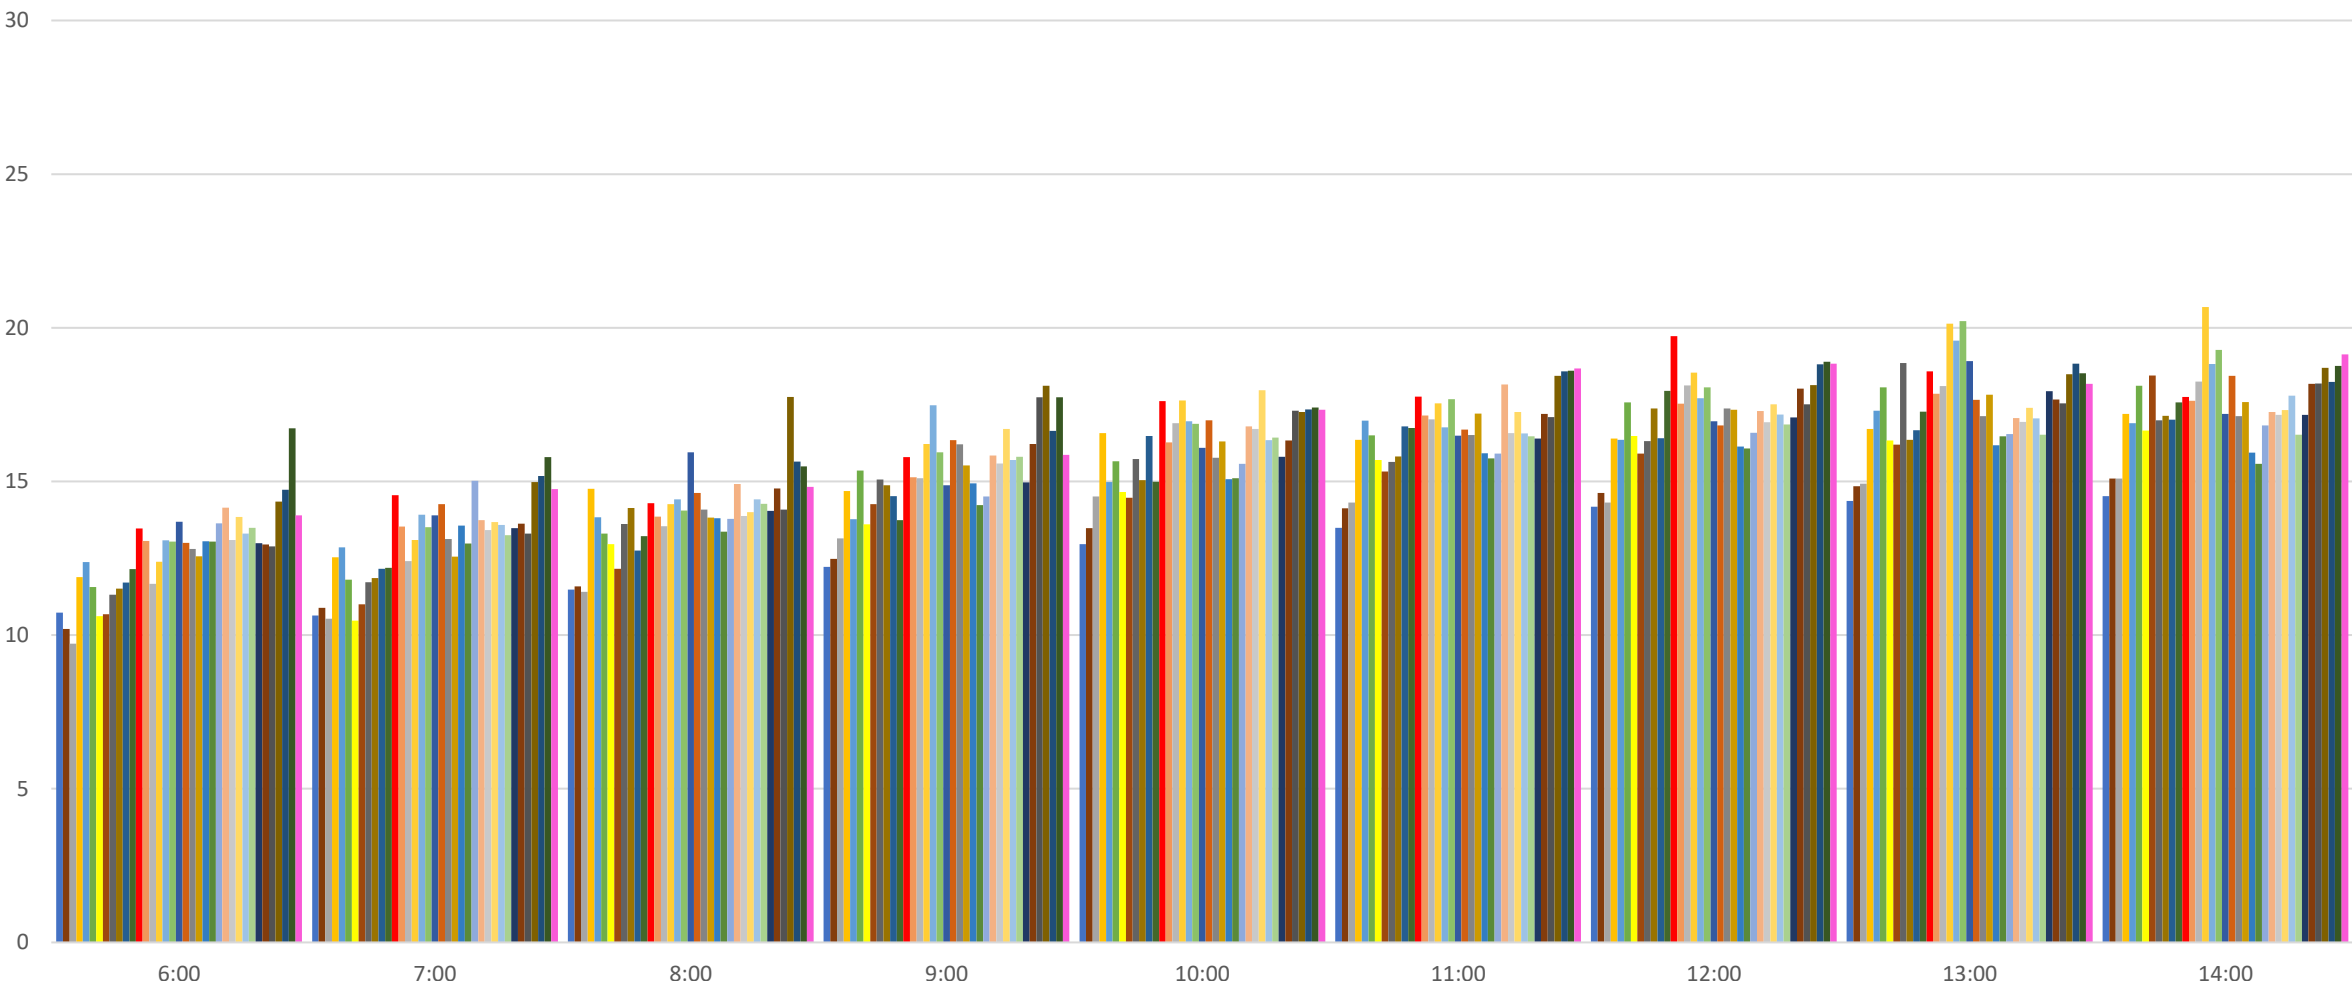

510 Spadina Travel Times Front to Bloor Northbound December 2006 to May 2021 Sundays

December 2006	February 2010	June 2011	September 2014	October 2014	November 2014	May 2015	June 2015	July 2015	August 2015
September 2015	December 2015	January 2016	March 2016	April 2016	May 2016	June 2016	July 2016	August 2016	September 2016
February 2017	April 2017	June 2017	July 2017	August 2017	September 2017	October 2017	May 2018	June 2018	July 2018
August 2018	August 2019	September 2019	October 2019	March 2021	April 2021	May 2021