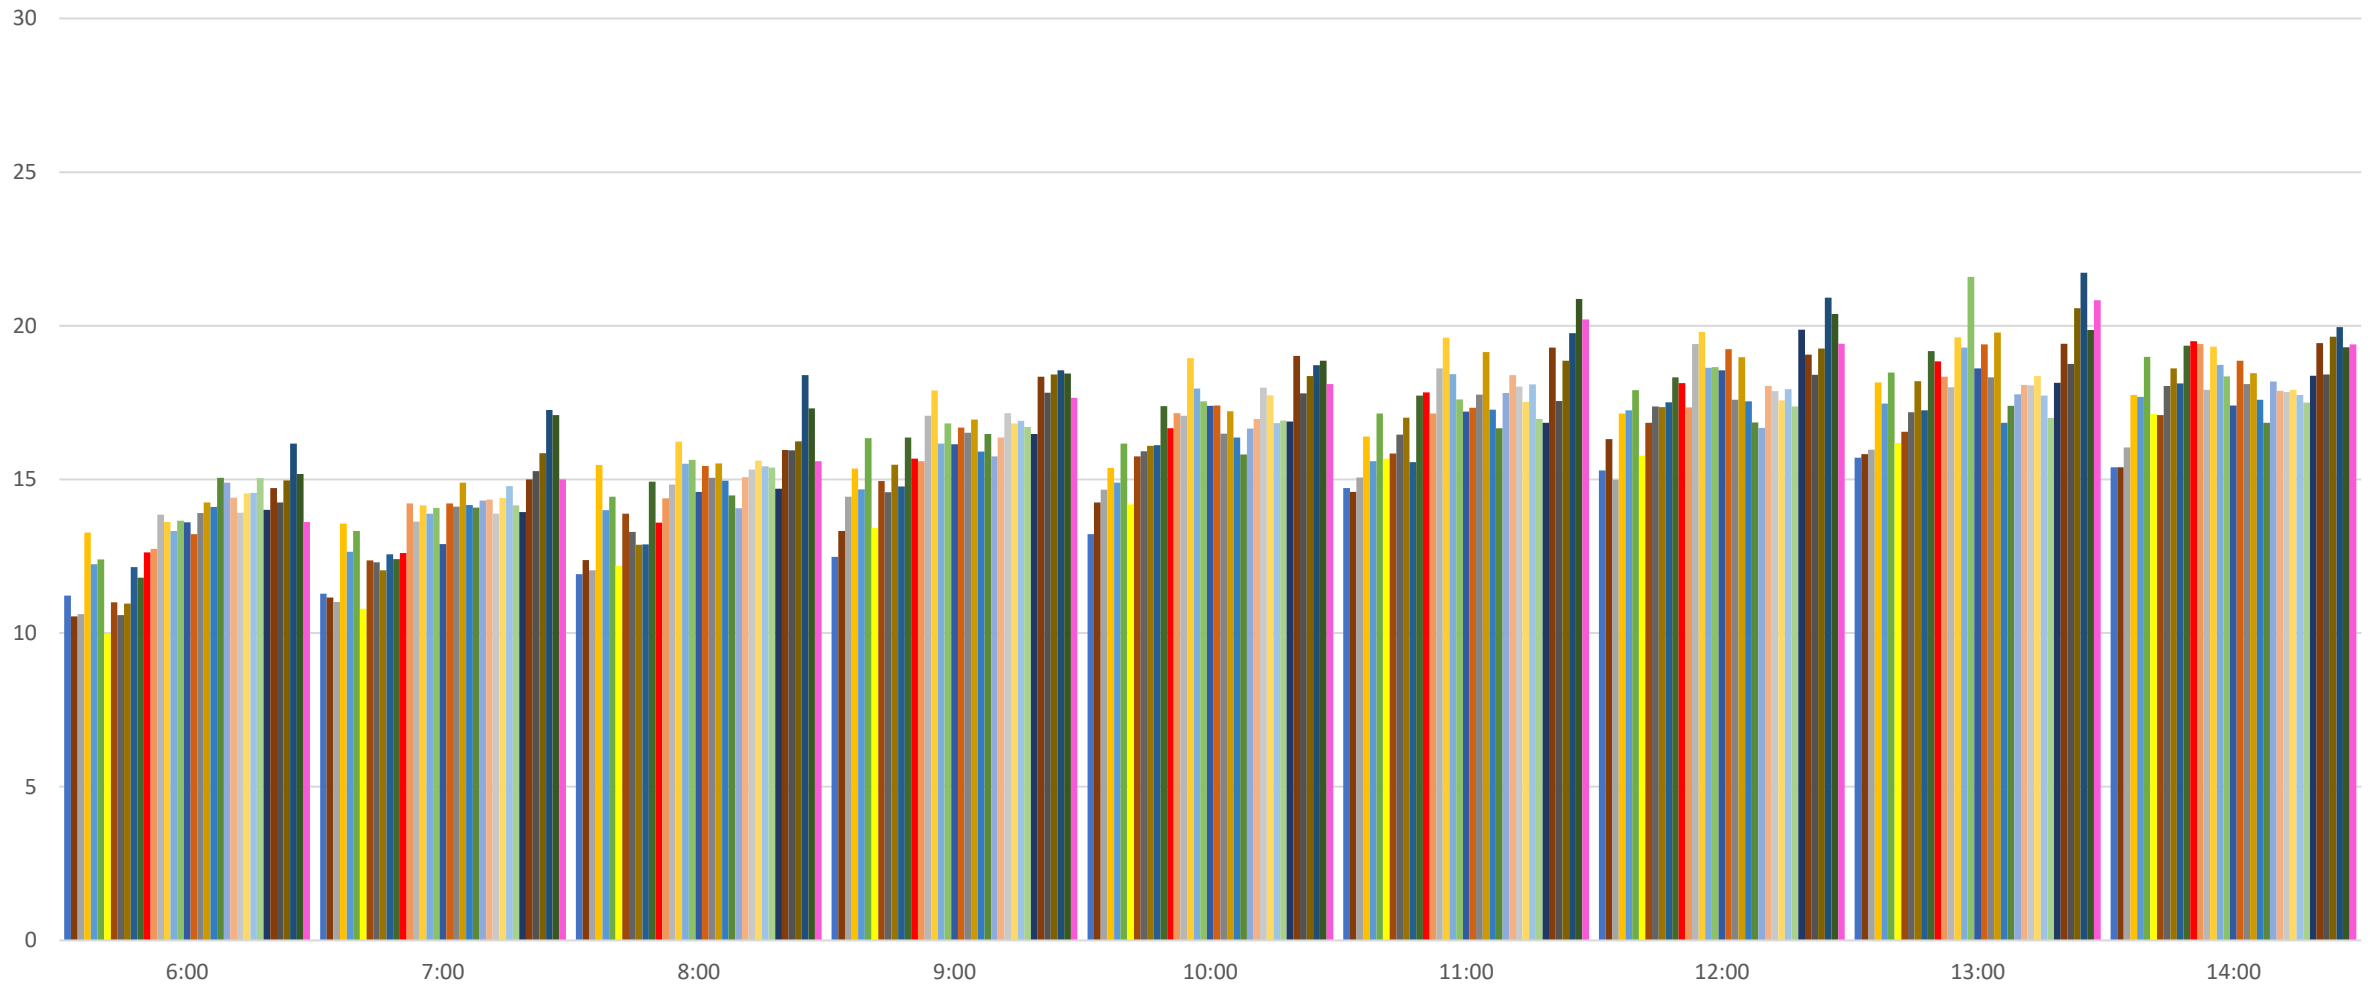

510 Spadina Travel Times Front to Bloor Northbound December 2006 to May 2021 Saturdays

December 2006	February 2010	June 2011	September 2014	October 2014	November 2014	May 2015	June 2015	July 2015	August 2015
September 2015	December 2015	January 2016	March 2016	April 2016	May 2016	June 2016	July 2016	August 2016	September 2016
February 2017	April 2017	June 2017	July 2017	August 2017	September 2017	October 2017	May 2018	June 2018	July 2018
August 2018	August 2019	September 2019	October 2019	March 2021	April 2021	May 2021