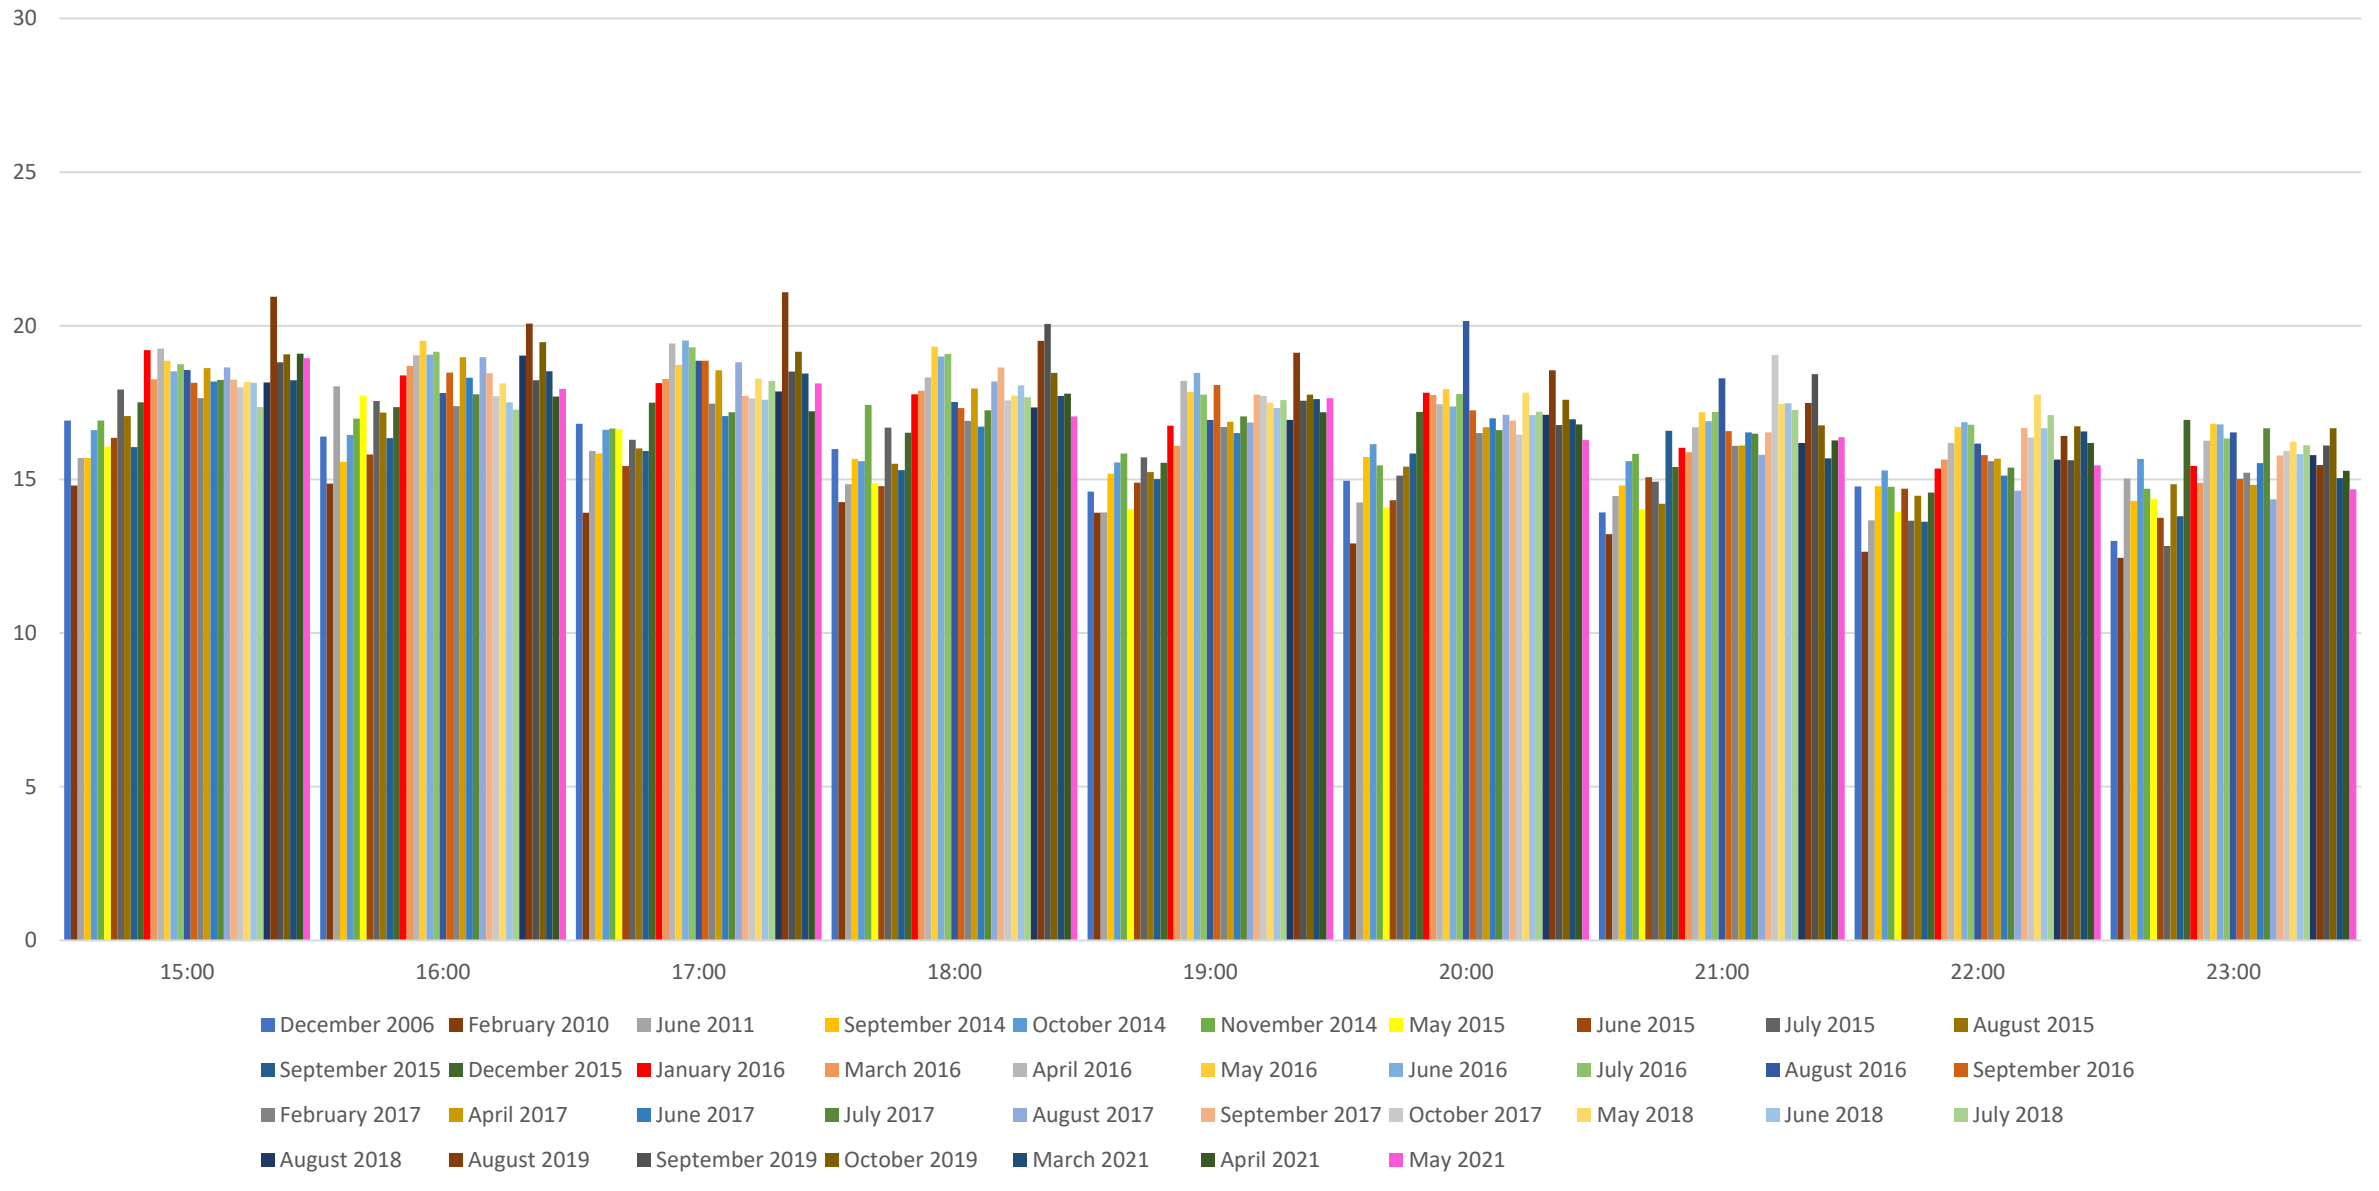

510 Spadina Travel Times Bloor to Front Southbound December 2006 to May 2021 Saturdays