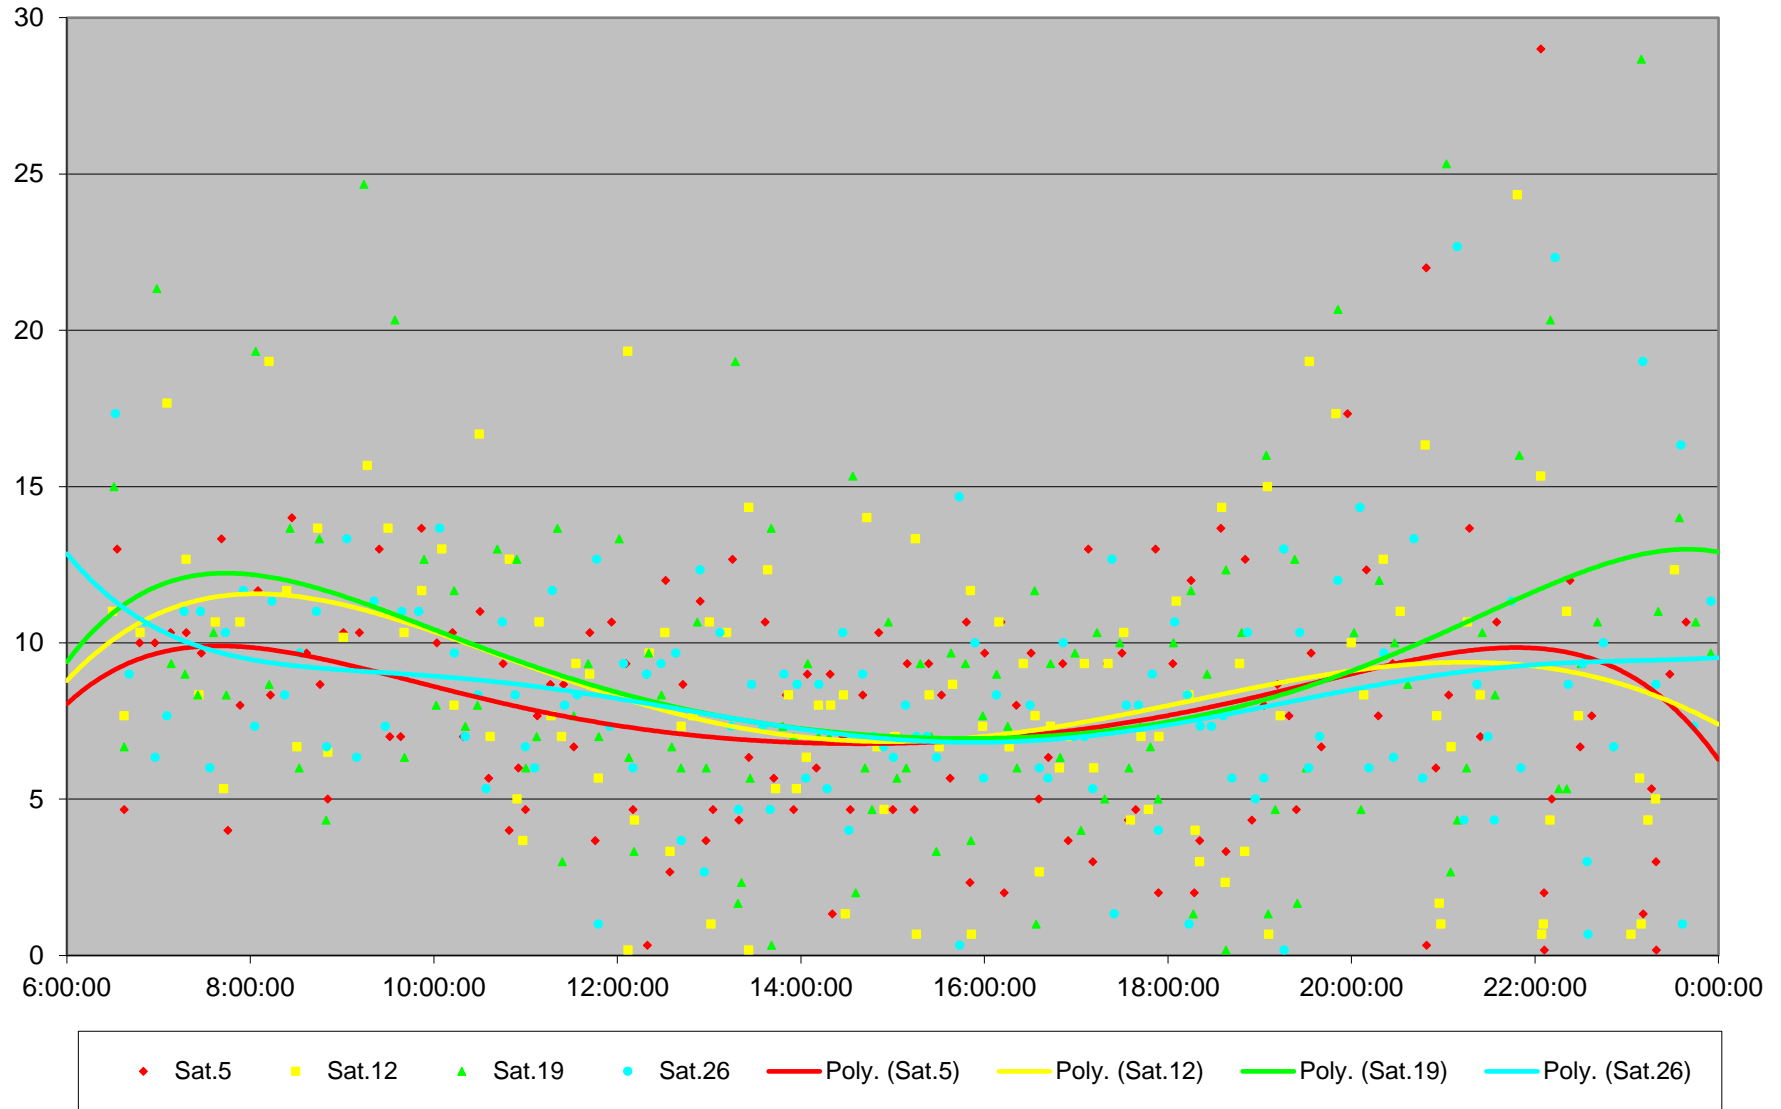

86 Scarborough Headways at Highland Creek Split Westbound June 2021 Weekday Statistics

— Average Week 1 ••••• Std Devn Week 1 — Average Week 2 ••••• Std Devn Week 2 — Average Week 3
••••• Std Devn Week 3 — Average Week 4 ••••• Std Devn Week 4 — Average Week 5 ••••• Std Devn Week 5

Quartiles Week 3

86 Scarborough Headways at Highland Creek Split Westbound June 2021

86 Scarborough Headways at Highland Creek Split Westbound June 2021

Quartiles Week 4

86 Scarborough Headways at Highland Creek Split Westbound June 2021

86 Scarborough Headways at Highland Creek Split Westbound June 2021 Quartiles Week 5

86 Scarborough Headways at Highland Creek Split Westbound June 2021 Saturday Statistics

86 Scarborough Headways at Highland Creek Split Westbound June 2021

86 Scarborough Headways at Highland Creek Split Westbound June 2021

Quartiles Saturdays

86 Scarborough Headways at Highland Creek Split Westbound June 2021 Sunday Statistics

86 Scarborough Headways at Highland Creek Split Westbound June 2021