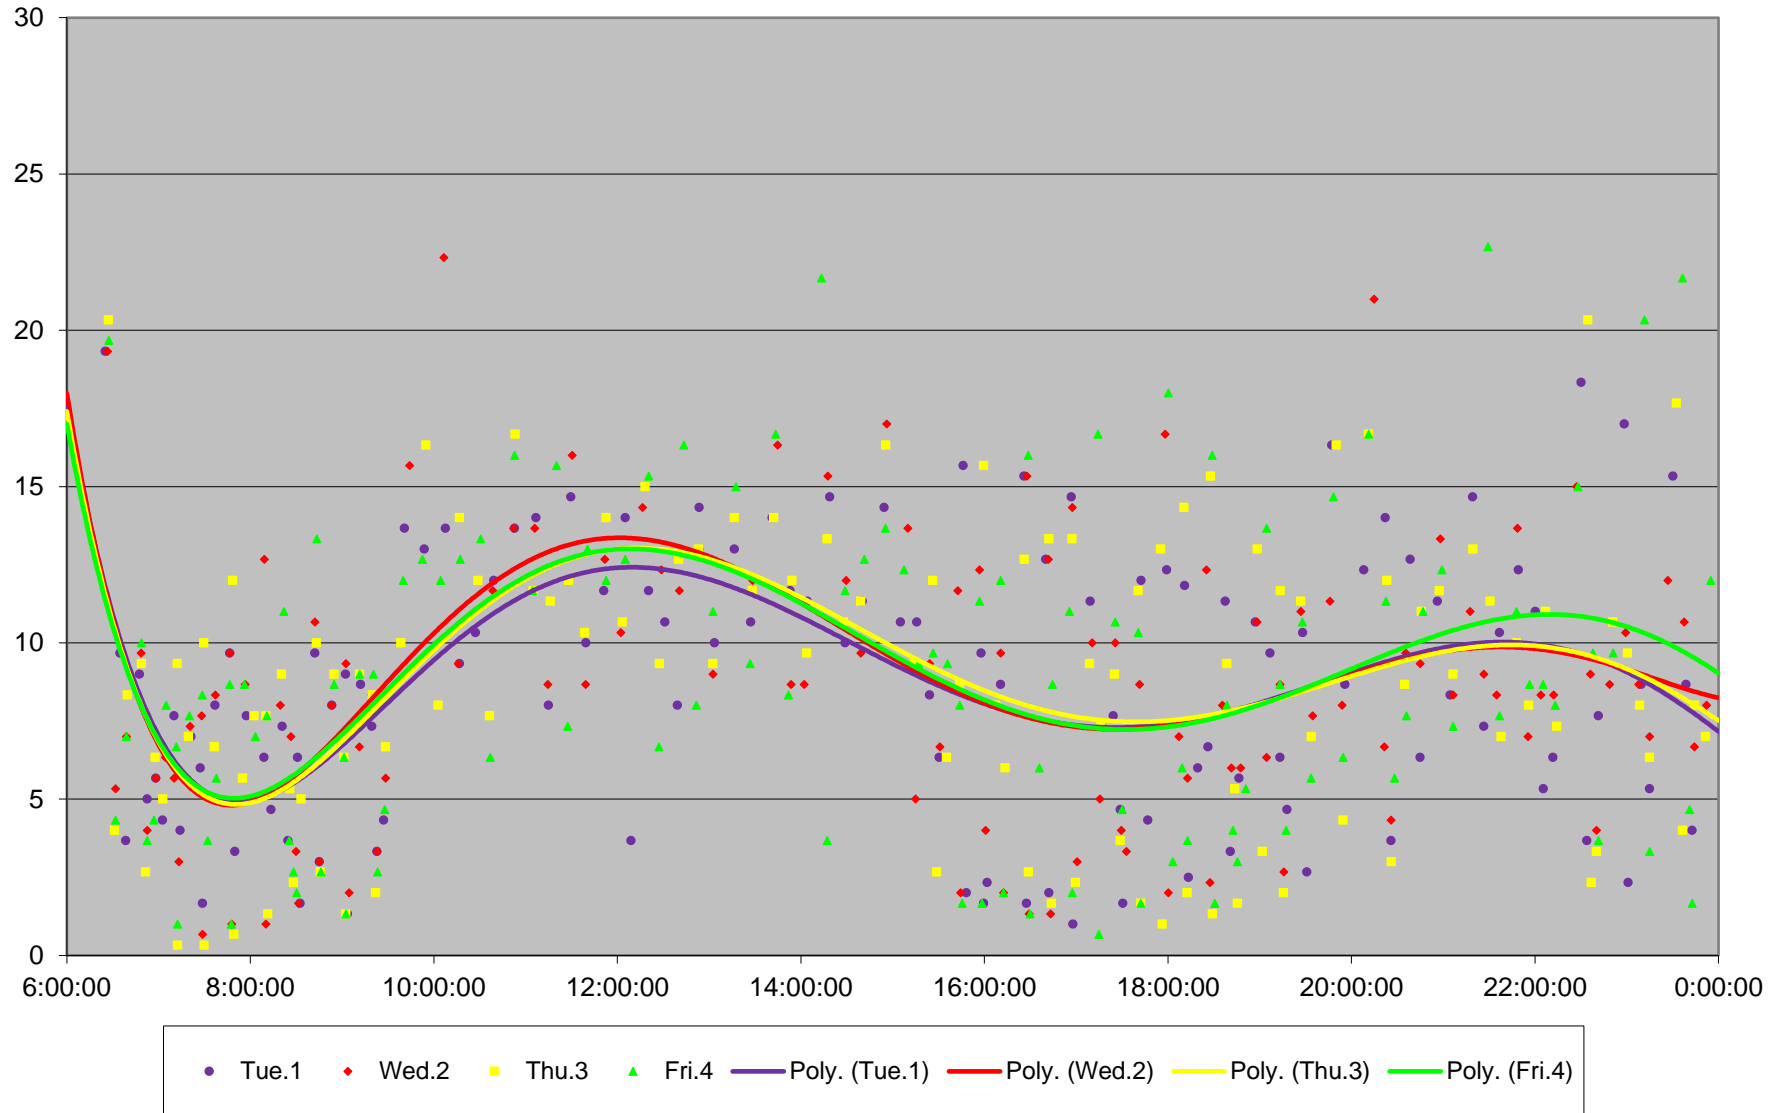

86 Scarborough Headways at Highland Creek Split Westbound June 2021 Weekday Statistics

— Average Week 1 ••••• Std Devn Week 1 — Average Week 2 ••••• Std Devn Week 2 — Average Week 3
••••• Std Devn Week 3 — Average Week 4 ••••• Std Devn Week 4 — Average Week 5 ••••• Std Devn Week 5

86 Scarborough Headways at Highland Creek Split Westbound June 2021

86 Scarborough Headways at Highland Creek Split Westbound June 2021 Quartiles Week 1

86 Scarborough Headways at Highland Creek Split Westbound June 2021

86 Scarborough Headways at Highland Creek Split Westbound June 2021

Quartiles Week 2

86 Scarborough Headways at Highland Creek Split Westbound June 2021

86 Scarborough Headways at Highland Creek Split Westbound June 2021