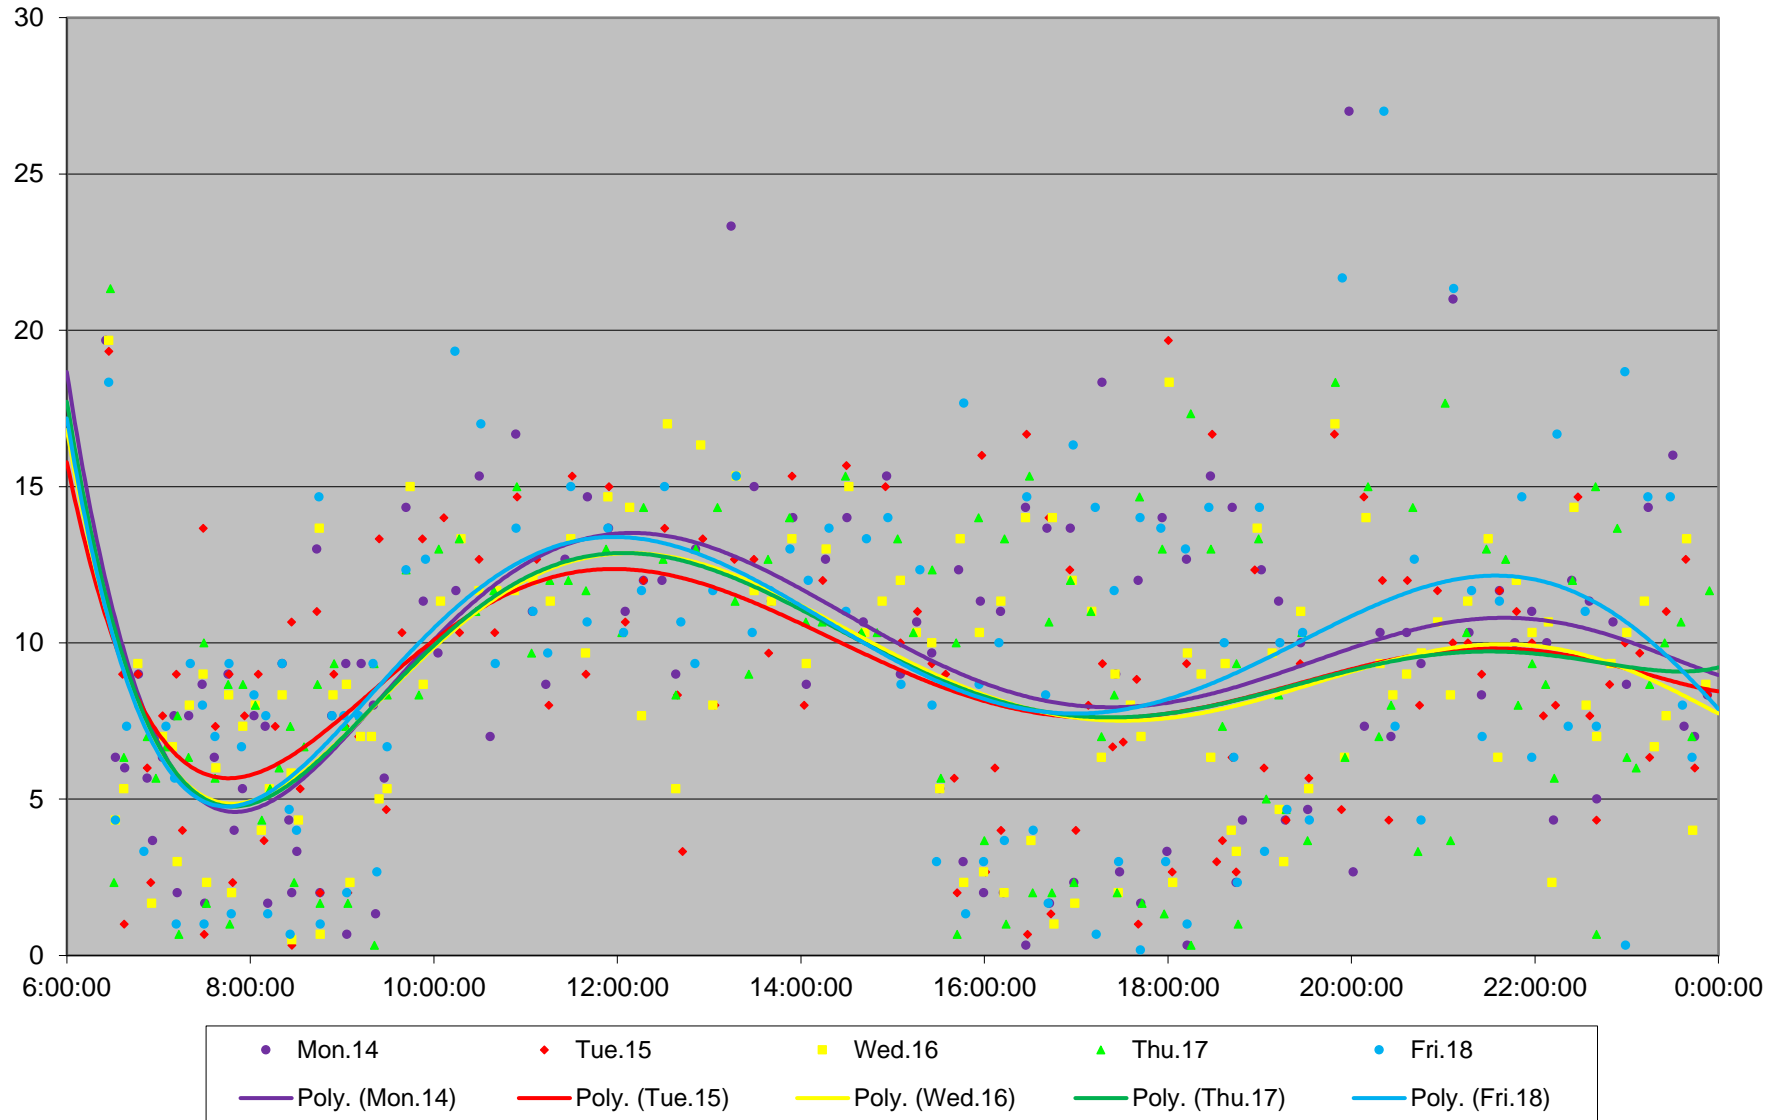

86 Scarborough Headways at Highland Creek Split Westbound June 2021 Weekday Statistics

— Average Week 1 ••••• Std Devn Week 1 — Average Week 2 ••••• Std Devn Week 2 — Average Week 3
••••• Std Devn Week 3 — Average Week 4 ••••• Std Devn Week 4 — Average Week 5 ••••• Std Devn Week 5

86 Scarborough Headways at Highland Creek Split Westbound June 2021

86 Scarborough Headways at Highland Creek Split Westbound June 2021 Quartiles Week 1

86 Scarborough Headways at Highland Creek Split Westbound June 2021

86 Scarborough Headways at Highland Creek Split Westbound June 2021

Quartiles Week 2

86 Scarborough Headways at Highland Creek Split Westbound June 2021

86 Scarborough Headways at Highland Creek Split Westbound June 2021