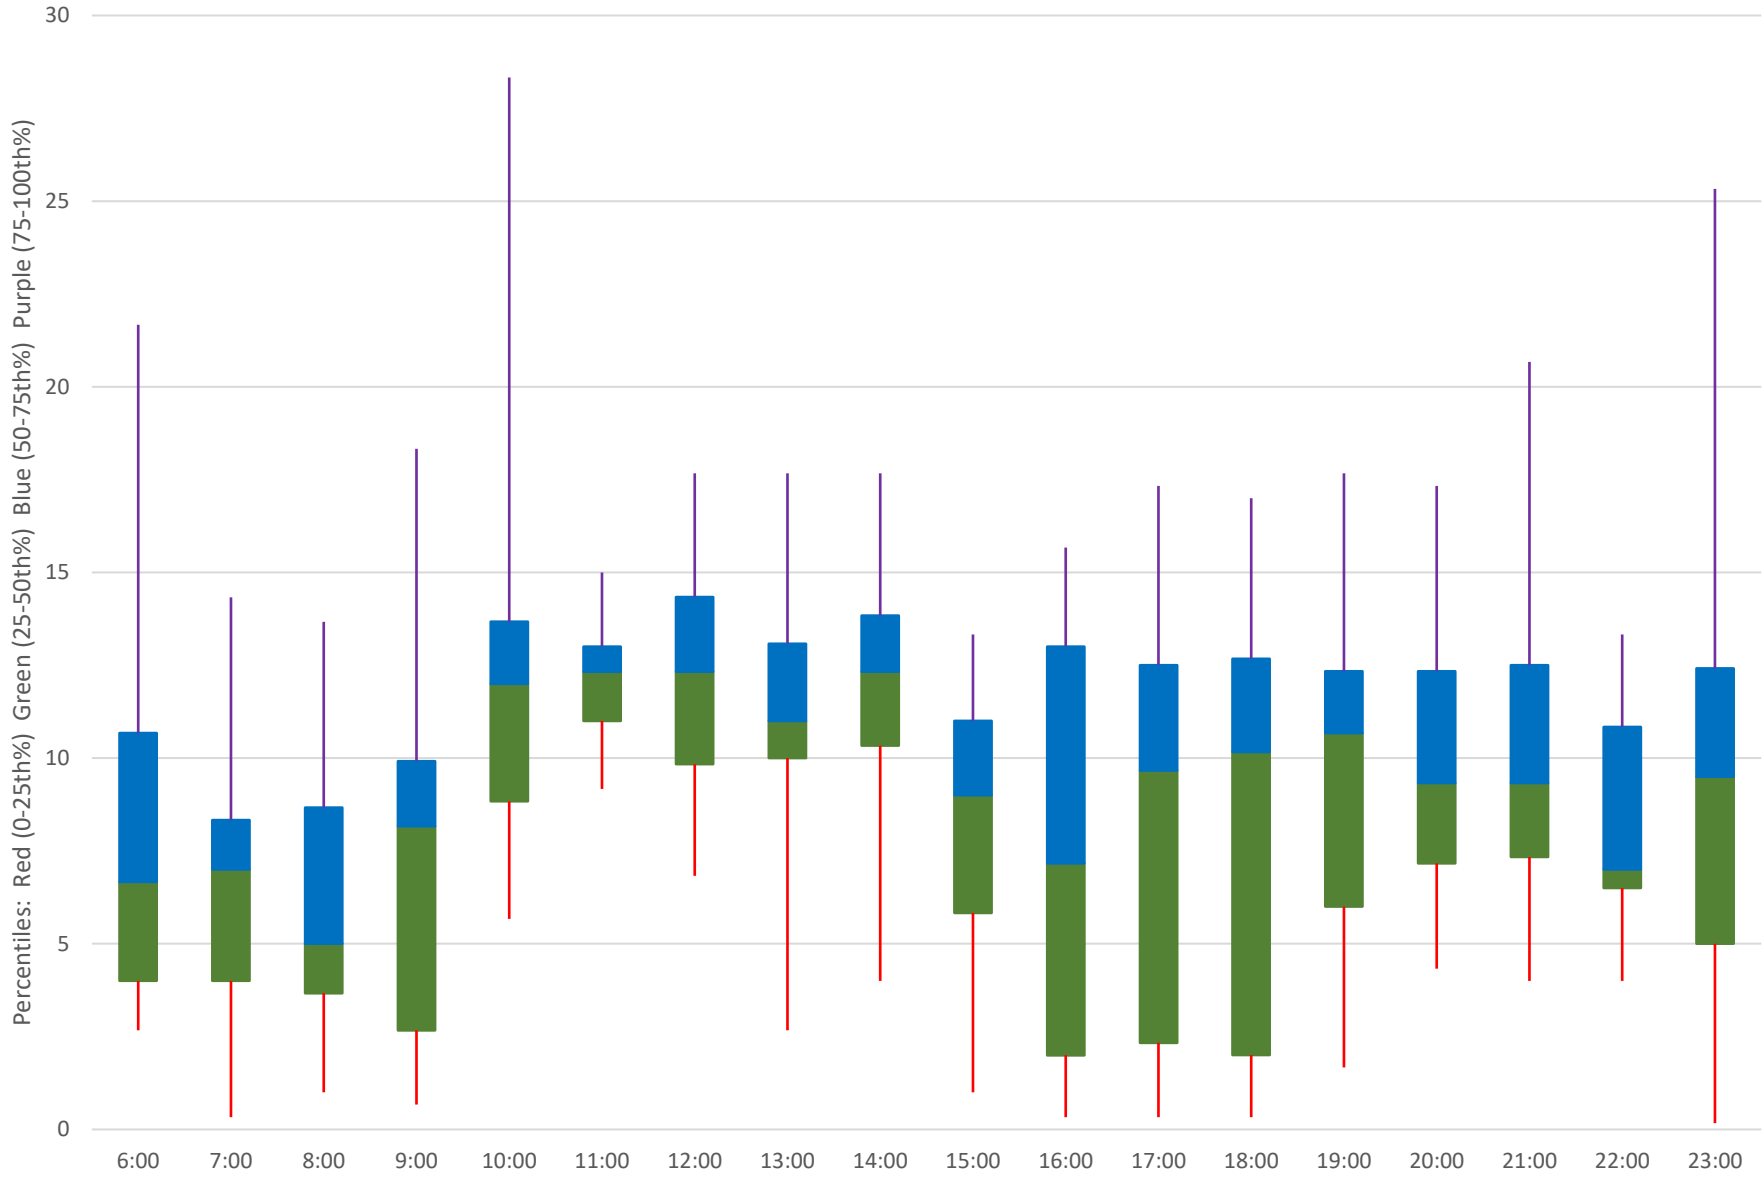

Quartiles Week 3

86 Scarborough Headways at Highland Creek Split Westbound June 2021

86 Scarborough Headways at Highland Creek Split Westbound June 2021

Quartiles Week 4

86 Scarborough Headways at Highland Creek Split Westbound June 2021

86 Scarborough Headways at Highland Creek Split Westbound June 2021 Quartiles Week 5

86 Scarborough Headways at Highland Creek Split Westbound June 2021 Saturday Statistics

86 Scarborough Headways at Highland Creek Split Westbound June 2021