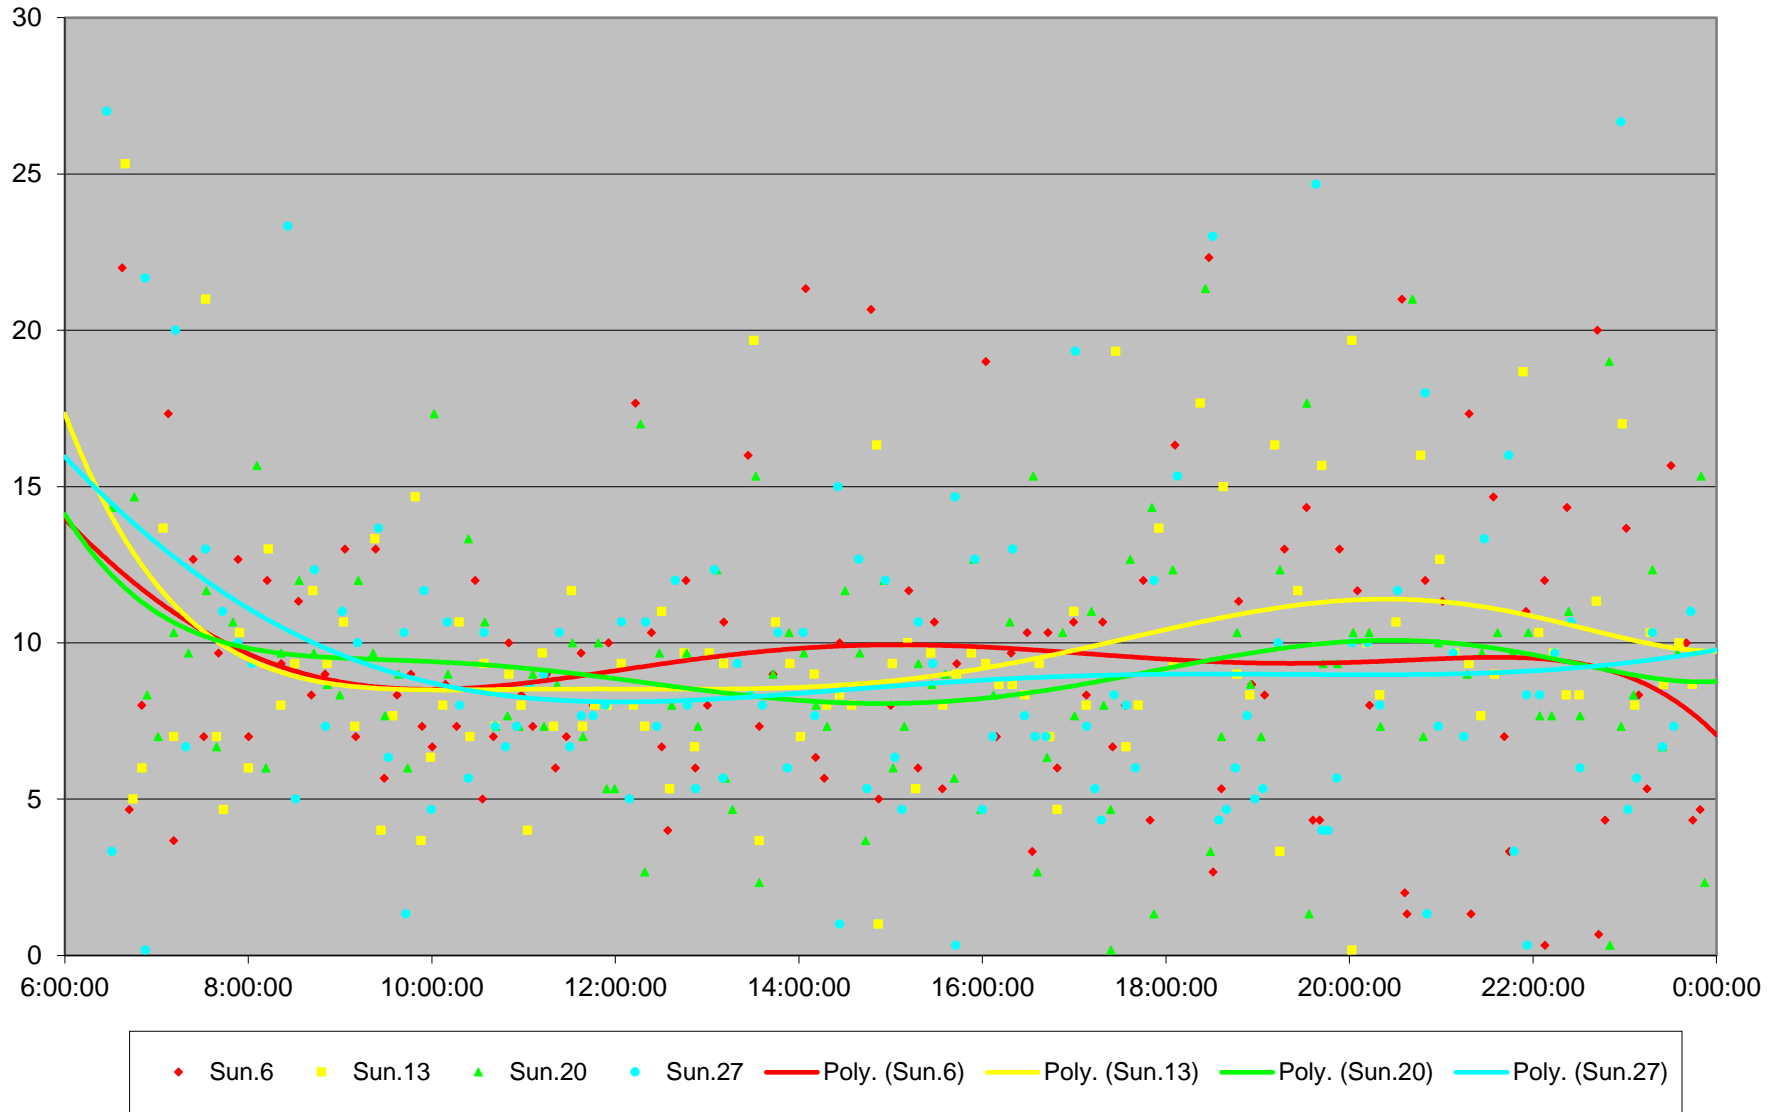

86 Scarborough Headways at Highland Creek Split Westbound June 2021 Quartiles Week 5

86 Scarborough Headways at Highland Creek Split Westbound June 2021 Saturday Statistics

86 Scarborough Headways at Highland Creek Split Westbound June 2021

86 Scarborough Headways at Highland Creek Split Westbound June 2021

Quartiles Saturdays

86 Scarborough Headways at Highland Creek Split Westbound June 2021 Sunday Statistics

86 Scarborough Headways at Highland Creek Split Westbound June 2021

86 Scarborough Headways at Highland Creek Split Westbound June 2021

Quartiles Sundays/Holidays