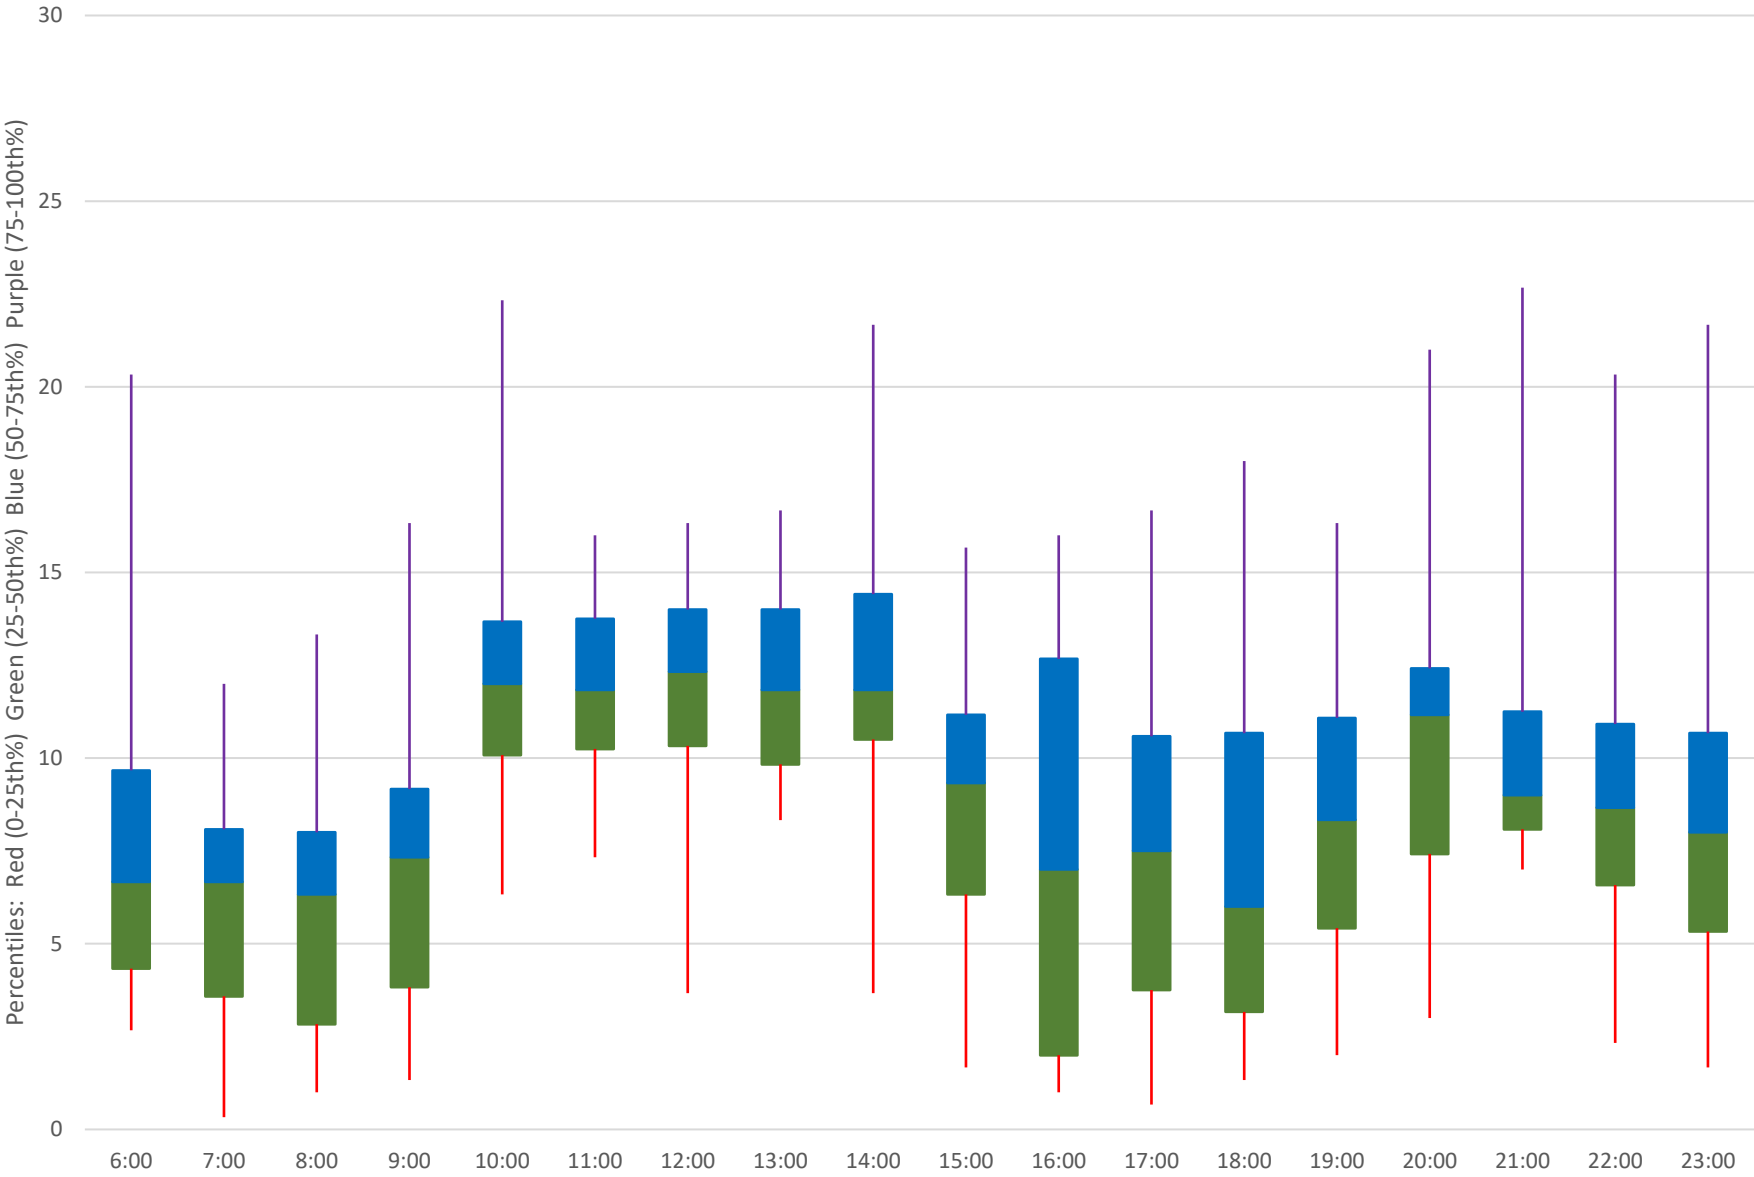

86 Scarborough Headways at Highland Creek Split Westbound June 2021 Weekday Statistics

— Average Week 1 ••••• Std Devn Week 1 — Average Week 2 ••••• Std Devn Week 2 — Average Week 3
••••• Std Devn Week 3 — Average Week 4 ••••• Std Devn Week 4 — Average Week 5 ••••• Std Devn Week 5

86 Scarborough Headways at Highland Creek Split Westbound June 2021

86 Scarborough Headways at Highland Creek Split Westbound June 2021 Quartiles Week 1

86 Scarborough Headways at Highland Creek Split Westbound June 2021

86 Scarborough Headways at Highland Creek Split Westbound June 2021

Quartiles Week 2

86 Scarborough Headways at Highland Creek Split Westbound June 2021

86 Scarborough Headways at Highland Creek Split Westbound June 2021