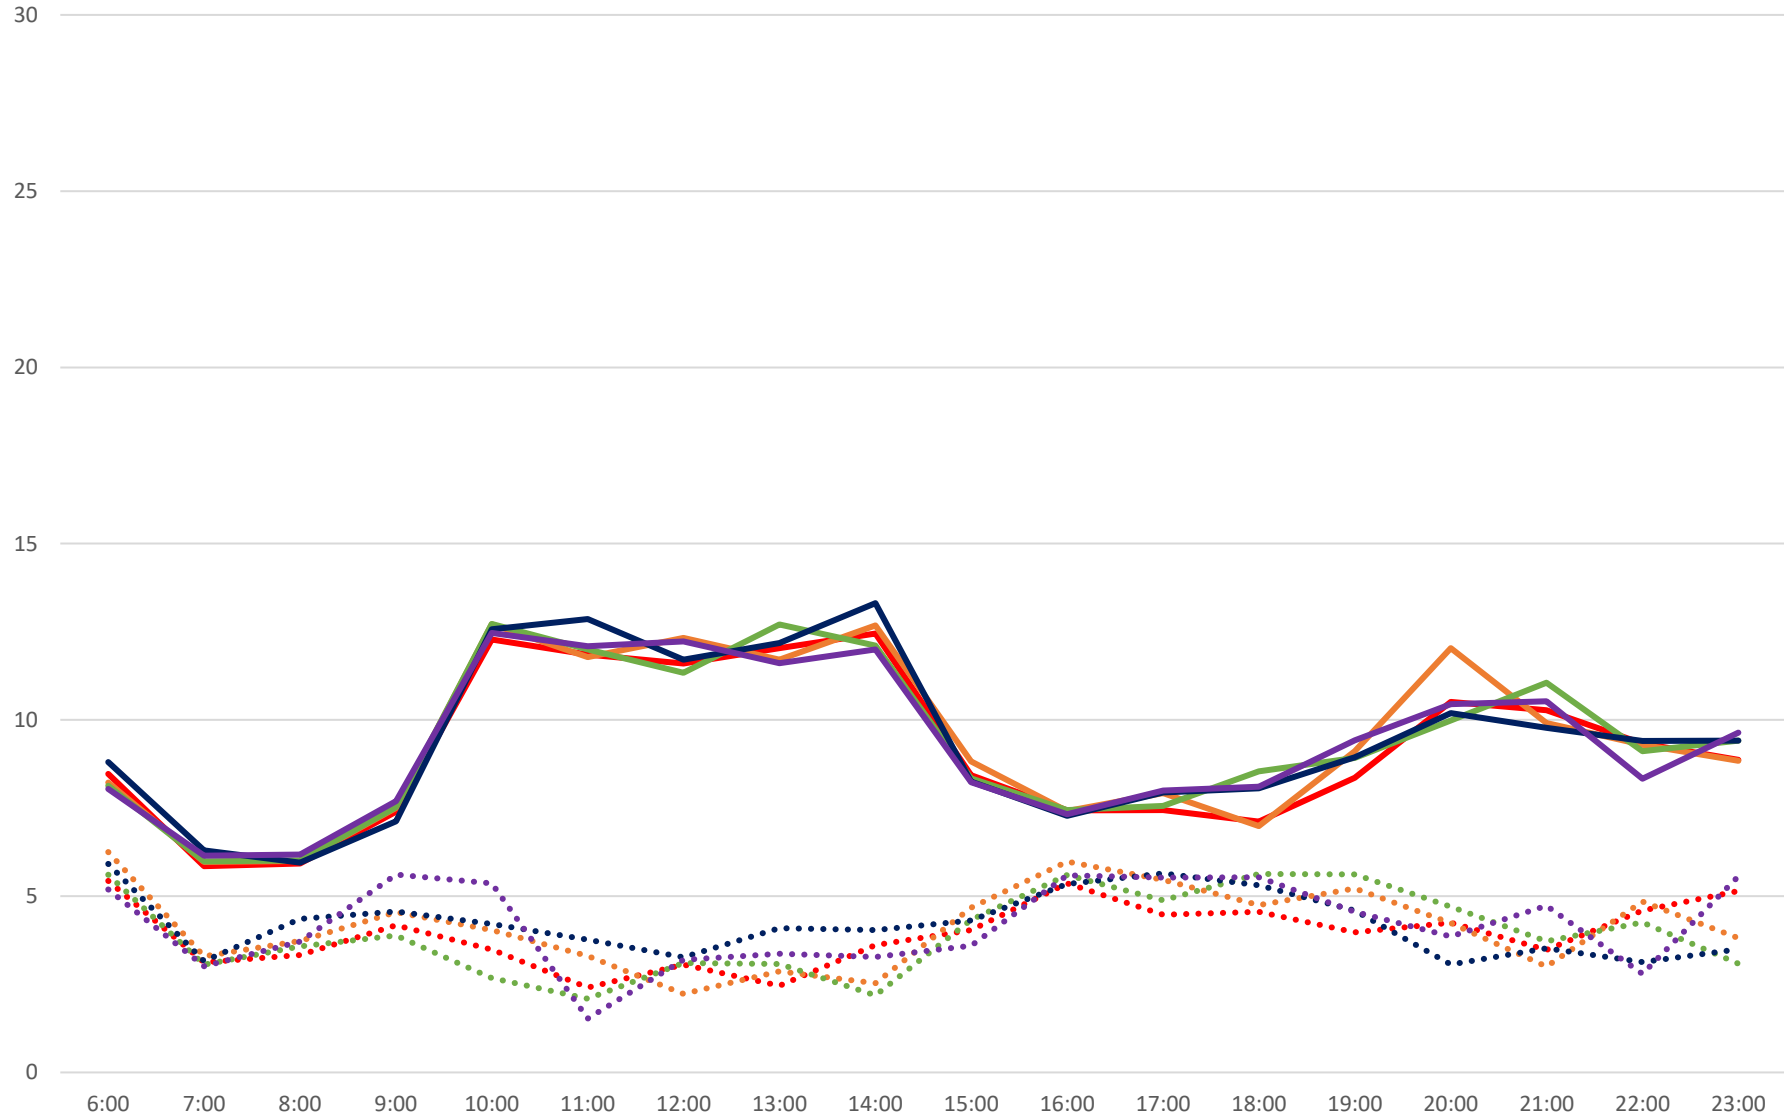

86 Scarborough Headways at Highland Creek Split Westbound June 2021 Weekday Statistics

— Average Week 1 ••••• Std Devn Week 1 — Average Week 2 ••••• Std Devn Week 2 — Average Week 3
••••• Std Devn Week 3 — Average Week 4 ••••• Std Devn Week 4 — Average Week 5 ••••• Std Devn Week 5

86 Scarborough Headways at Highland Creek Split Westbound June 2021

86 Scarborough Headways at Highland Creek Split Westbound June 2021 Quartiles Week 1

86 Scarborough Headways at Highland Creek Split Westbound June 2021

86 Scarborough Headways at Highland Creek Split Westbound June 2021

Quartiles Week 2

86 Scarborough Headways at Highland Creek Split Westbound June 2021

86 Scarborough Headways at Highland Creek Split Westbound June 2021

86 Scarborough Headways at Highland Creek Split Westbound June 2021 Quartiles Week 5

86 Scarborough Headways at Highland Creek Split Westbound June 2021 Saturday Statistics

86 Scarborough Headways at Highland Creek Split Westbound June 2021