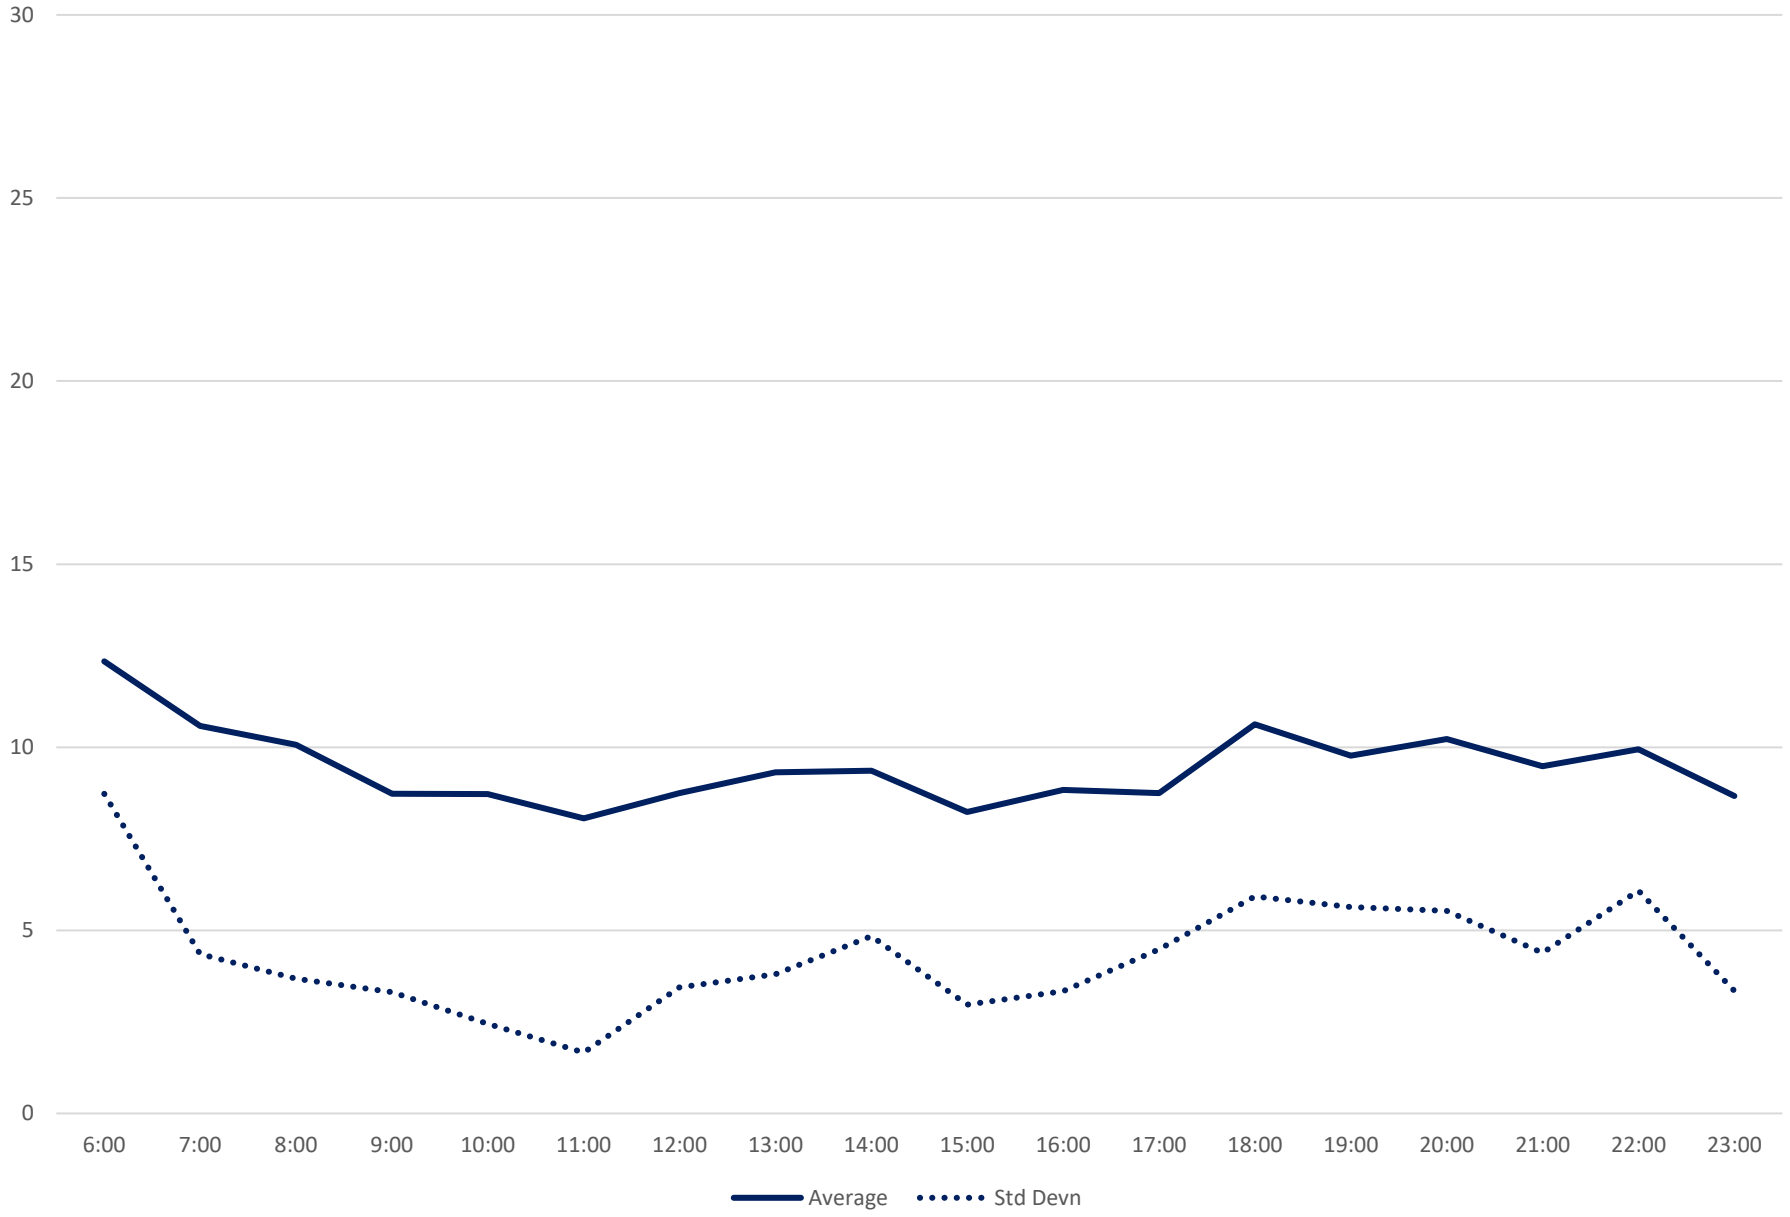

86 Scarborough Headways at Highland Creek Split Westbound June 2021 Quartiles Week 5

86 Scarborough Headways at Highland Creek Split Westbound June 2021 Saturday Statistics

86 Scarborough Headways at Highland Creek Split Westbound June 2021

86 Scarborough Headways at Highland Creek Split Westbound June 2021

Quartiles Saturdays

86 Scarborough Headways at Highland Creek Split Westbound June 2021 Sunday Statistics

86 Scarborough Headways at Highland Creek Split Westbound June 2021

86 Scarborough Headways at Highland Creek Split Westbound June 2021

Quartiles Sundays/Holidays