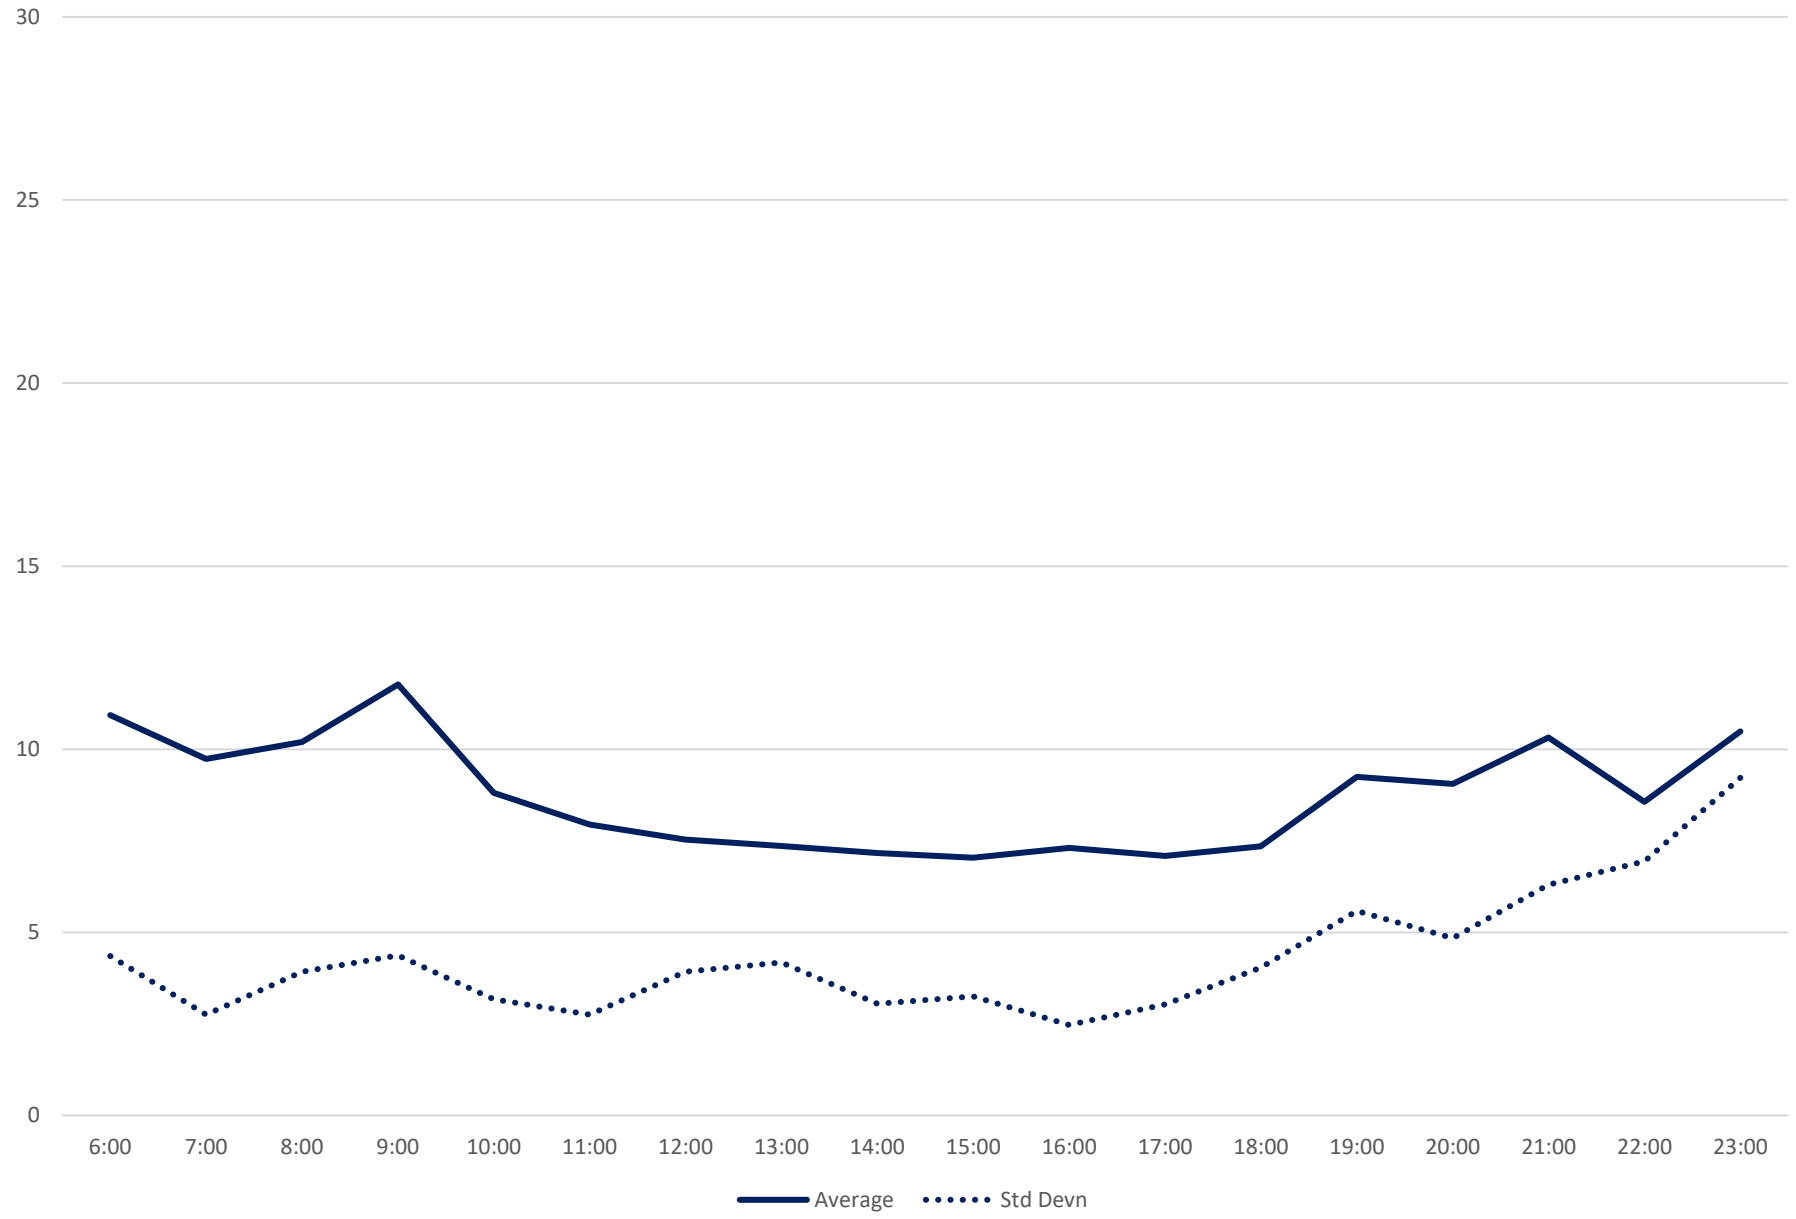

86 Scarborough Headways at Highland Creek Split Westbound June 2021

Quartiles Week 2

86 Scarborough Headways at Highland Creek Split Westbound June 2021

86 Scarborough Headways at Highland Creek Split Westbound June 2021

Quartiles Week 3

86 Scarborough Headways at Highland Creek Split Westbound June 2021

86 Scarborough Headways at Highland Creek Split Westbound June 2021

Quartiles Week 4

86 Scarborough Headways at Highland Creek Split Westbound June 2021

86 Scarborough Headways at Highland Creek Split Westbound June 2021 Quartiles Week 5

86 Scarborough Headways at Highland Creek Split Westbound June 2021 Saturday Statistics

86 Scarborough Headways at Highland Creek Split Westbound June 2021

86 Scarborough Headways at Highland Creek Split Westbound June 2021

Quartiles Saturdays

86 Scarborough Headways at Highland Creek Split Westbound June 2021 Sunday Statistics

86 Scarborough Headways at Highland Creek Split Westbound June 2021