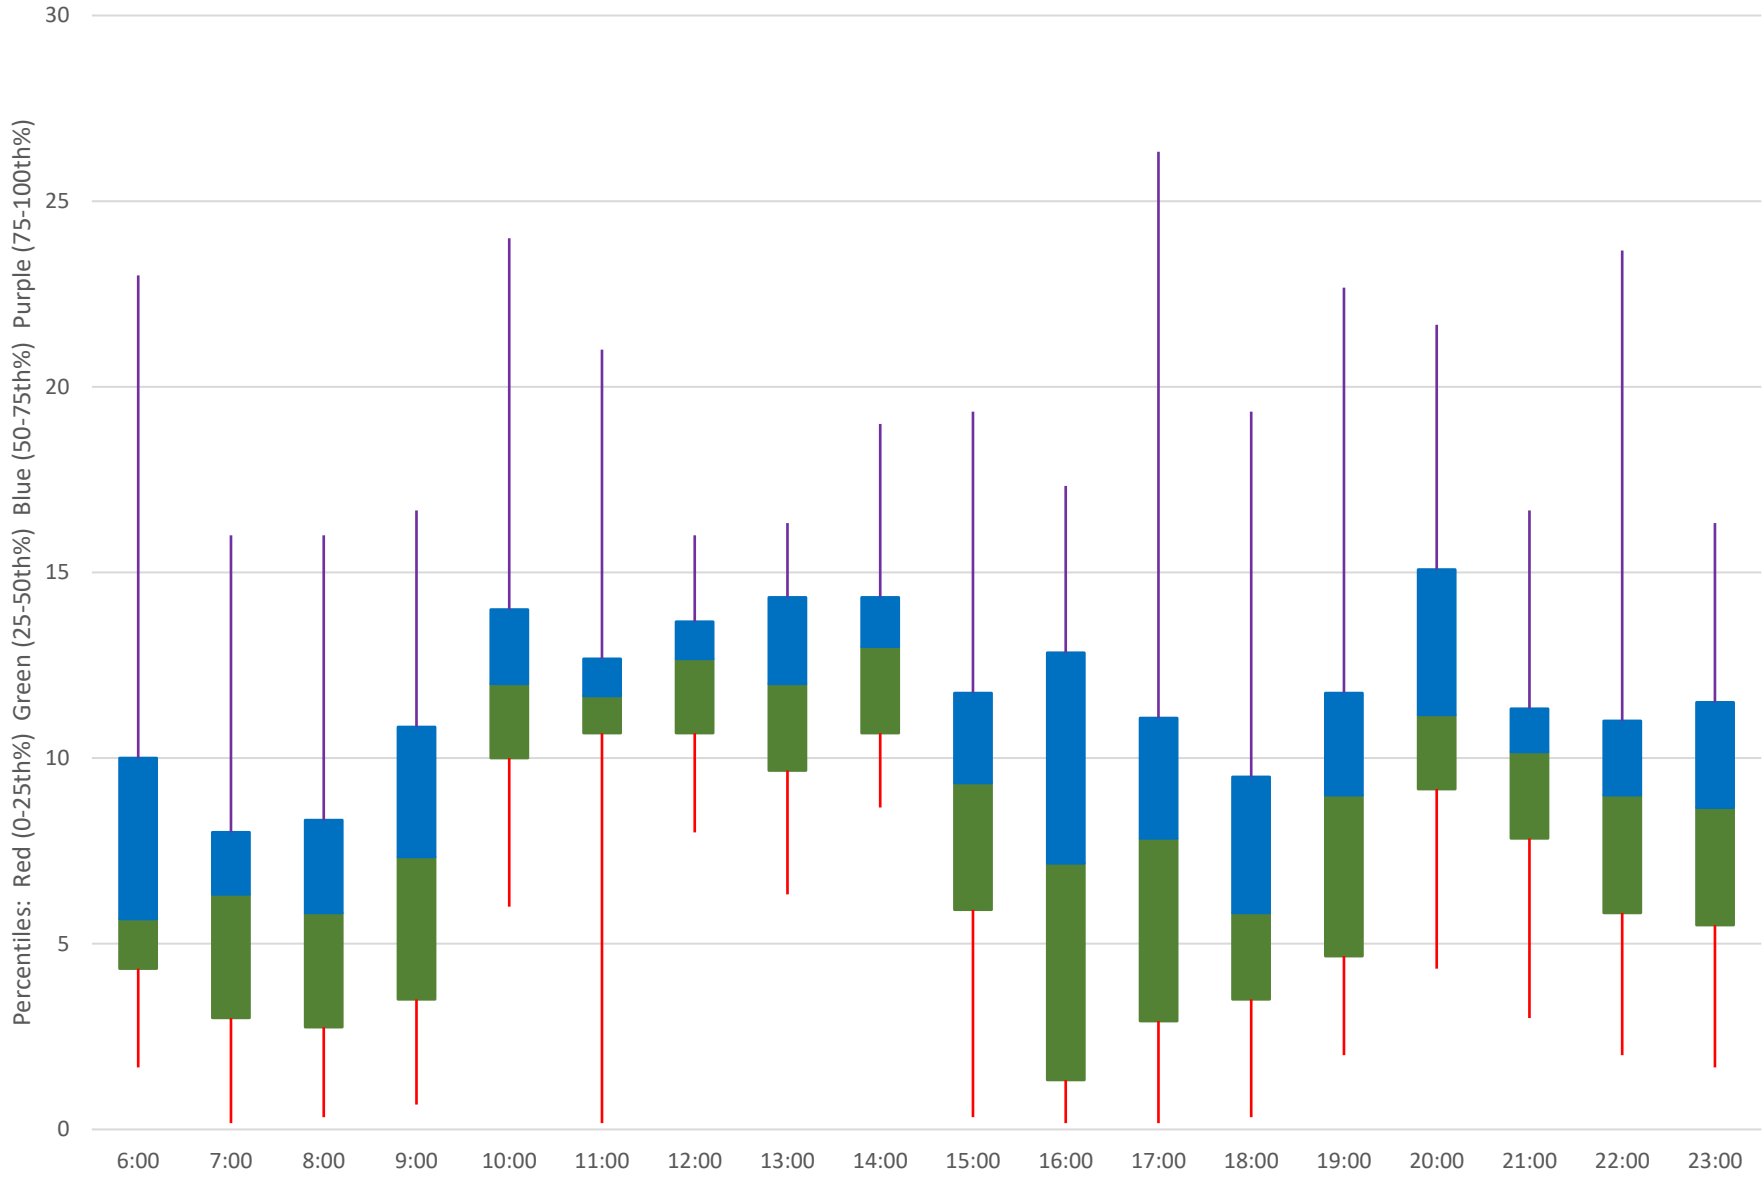

86 Scarborough Headways at Highland Creek Split Westbound June 2021 Weekday Statistics

— Average Week 1 ••••• Std Devn Week 1 — Average Week 2 ••••• Std Devn Week 2 — Average Week 3
••••• Std Devn Week 3 — Average Week 4 ••••• Std Devn Week 4 — Average Week 5 ••••• Std Devn Week 5

86 Scarborough Headways at Highland Creek Split Westbound June 2021

86 Scarborough Headways at Highland Creek Split Westbound June 2021 Quartiles Week 1

86 Scarborough Headways at Highland Creek Split Westbound June 2021

86 Scarborough Headways at Highland Creek Split Westbound June 2021

Quartiles Week 2

86 Scarborough Headways at Highland Creek Split Westbound June 2021

86 Scarborough Headways at Highland Creek Split Westbound June 2021