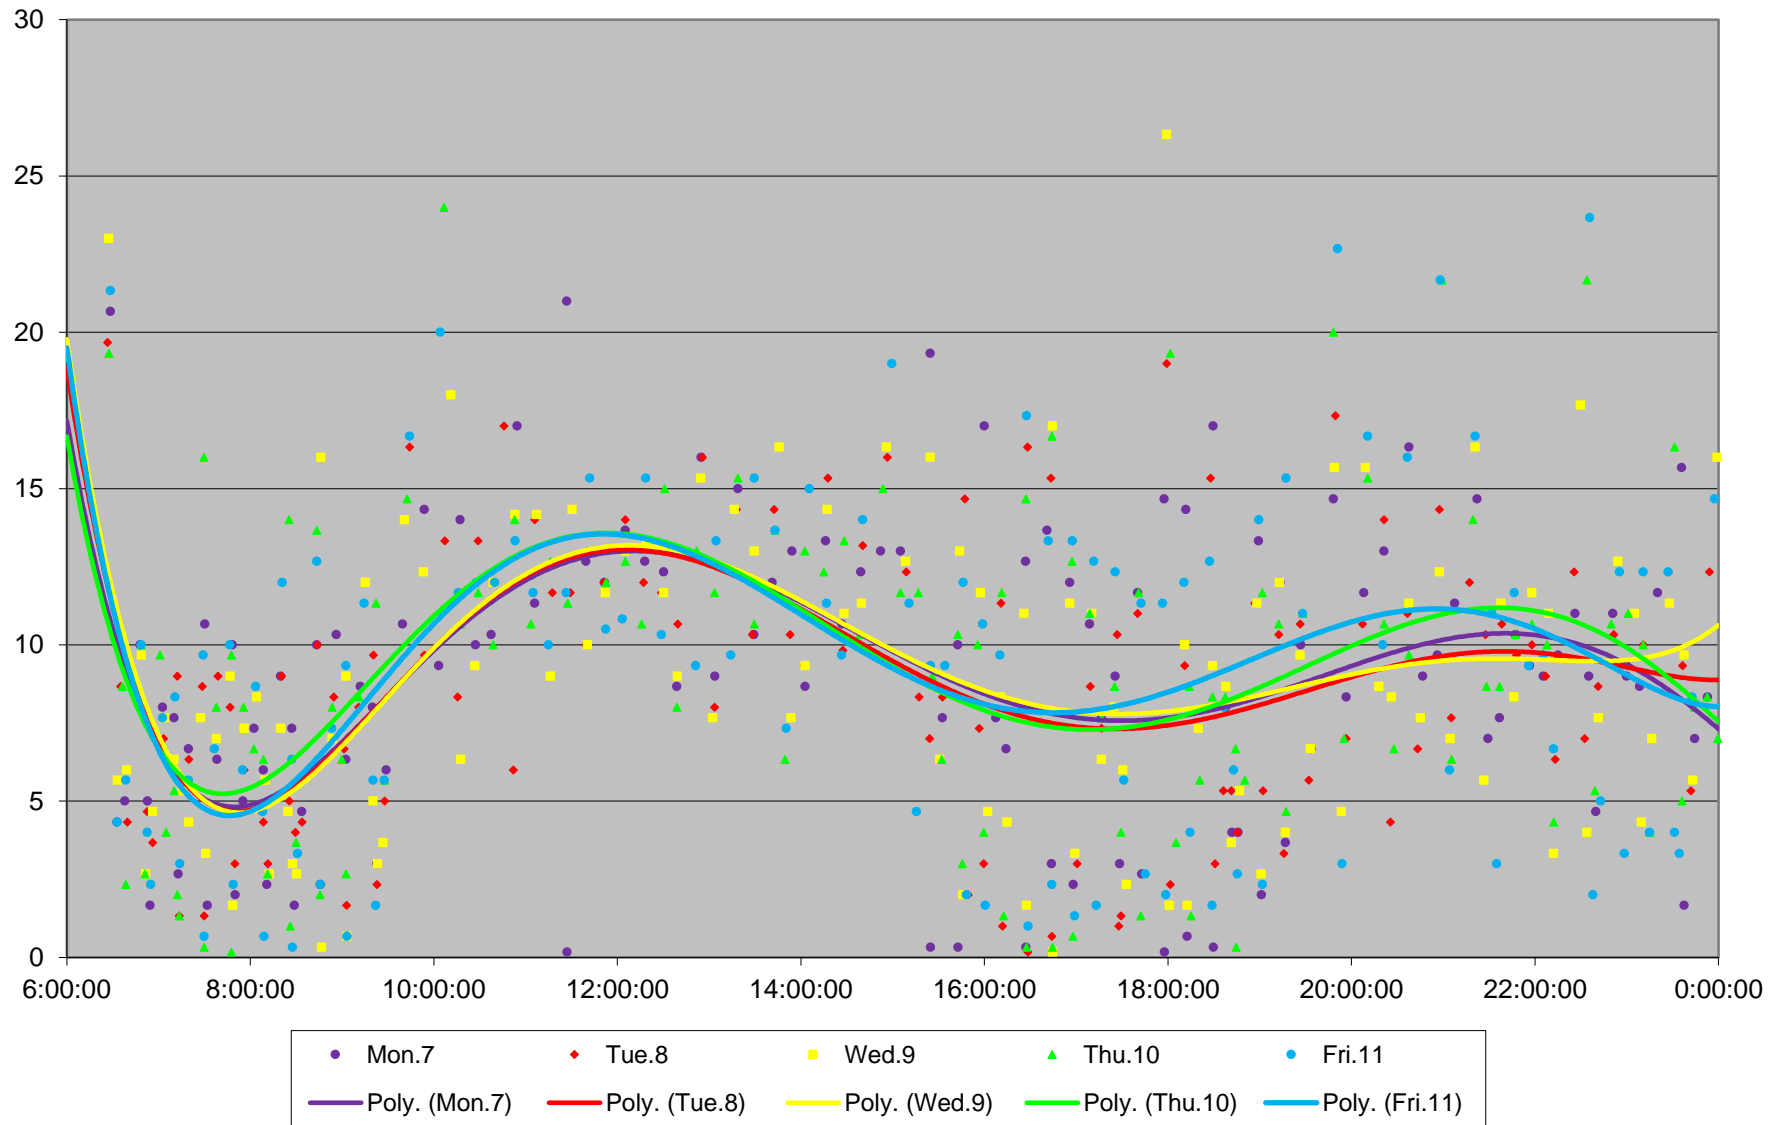

86 Scarborough Headways at Highland Creek Split Westbound June 2021 Weekday Statistics

— Average Week 1 ••••• Std Devn Week 1 — Average Week 2 ••••• Std Devn Week 2 — Average Week 3
••••• Std Devn Week 3 — Average Week 4 ••••• Std Devn Week 4 — Average Week 5 ••••• Std Devn Week 5

86 Scarborough Headways at Highland Creek Split Westbound June 2021

86 Scarborough Headways at Highland Creek Split Westbound June 2021 Quartiles Week 1

86 Scarborough Headways at Highland Creek Split Westbound June 2021

86 Scarborough Headways at Highland Creek Split Westbound June 2021

Quartiles Week 2

86 Scarborough Headways at Highland Creek Split Westbound June 2021

86 Scarborough Headways at Highland Creek Split Westbound June 2021