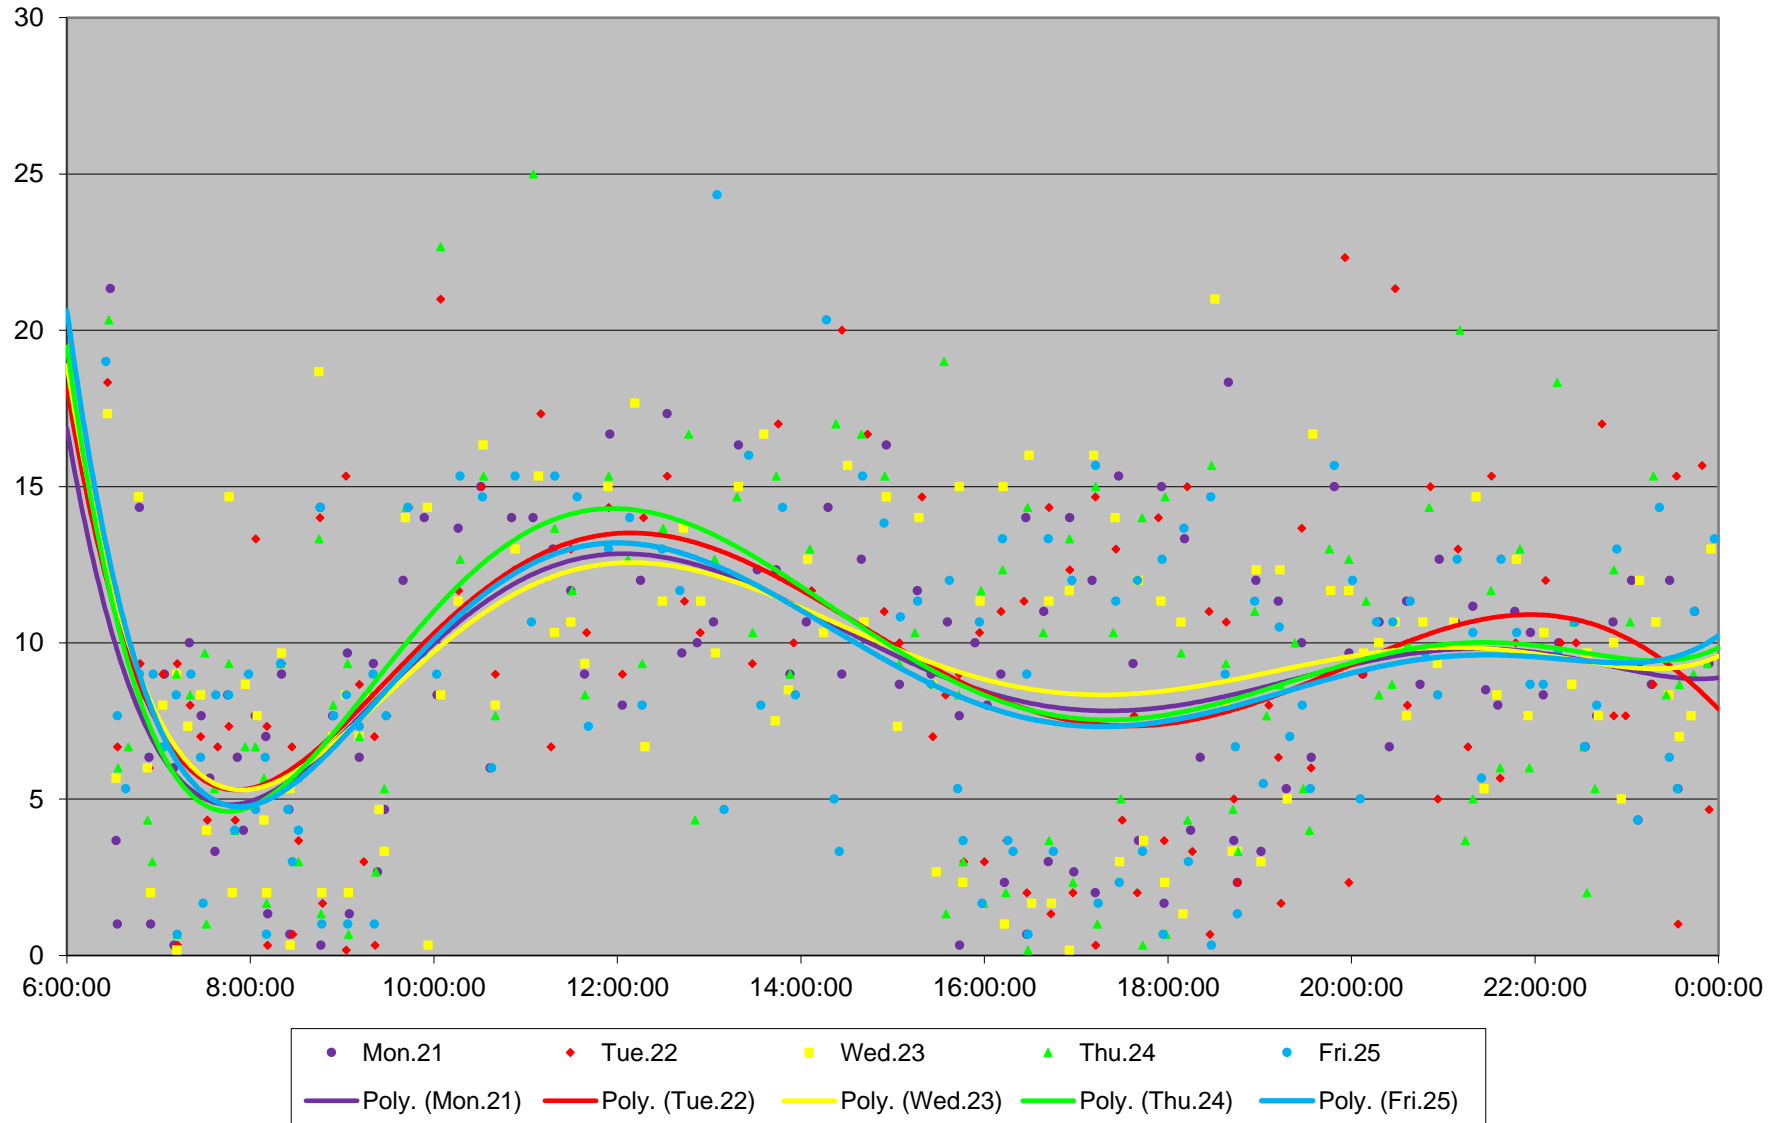

86 Scarborough Headways at Highland Creek Split Westbound June 2021