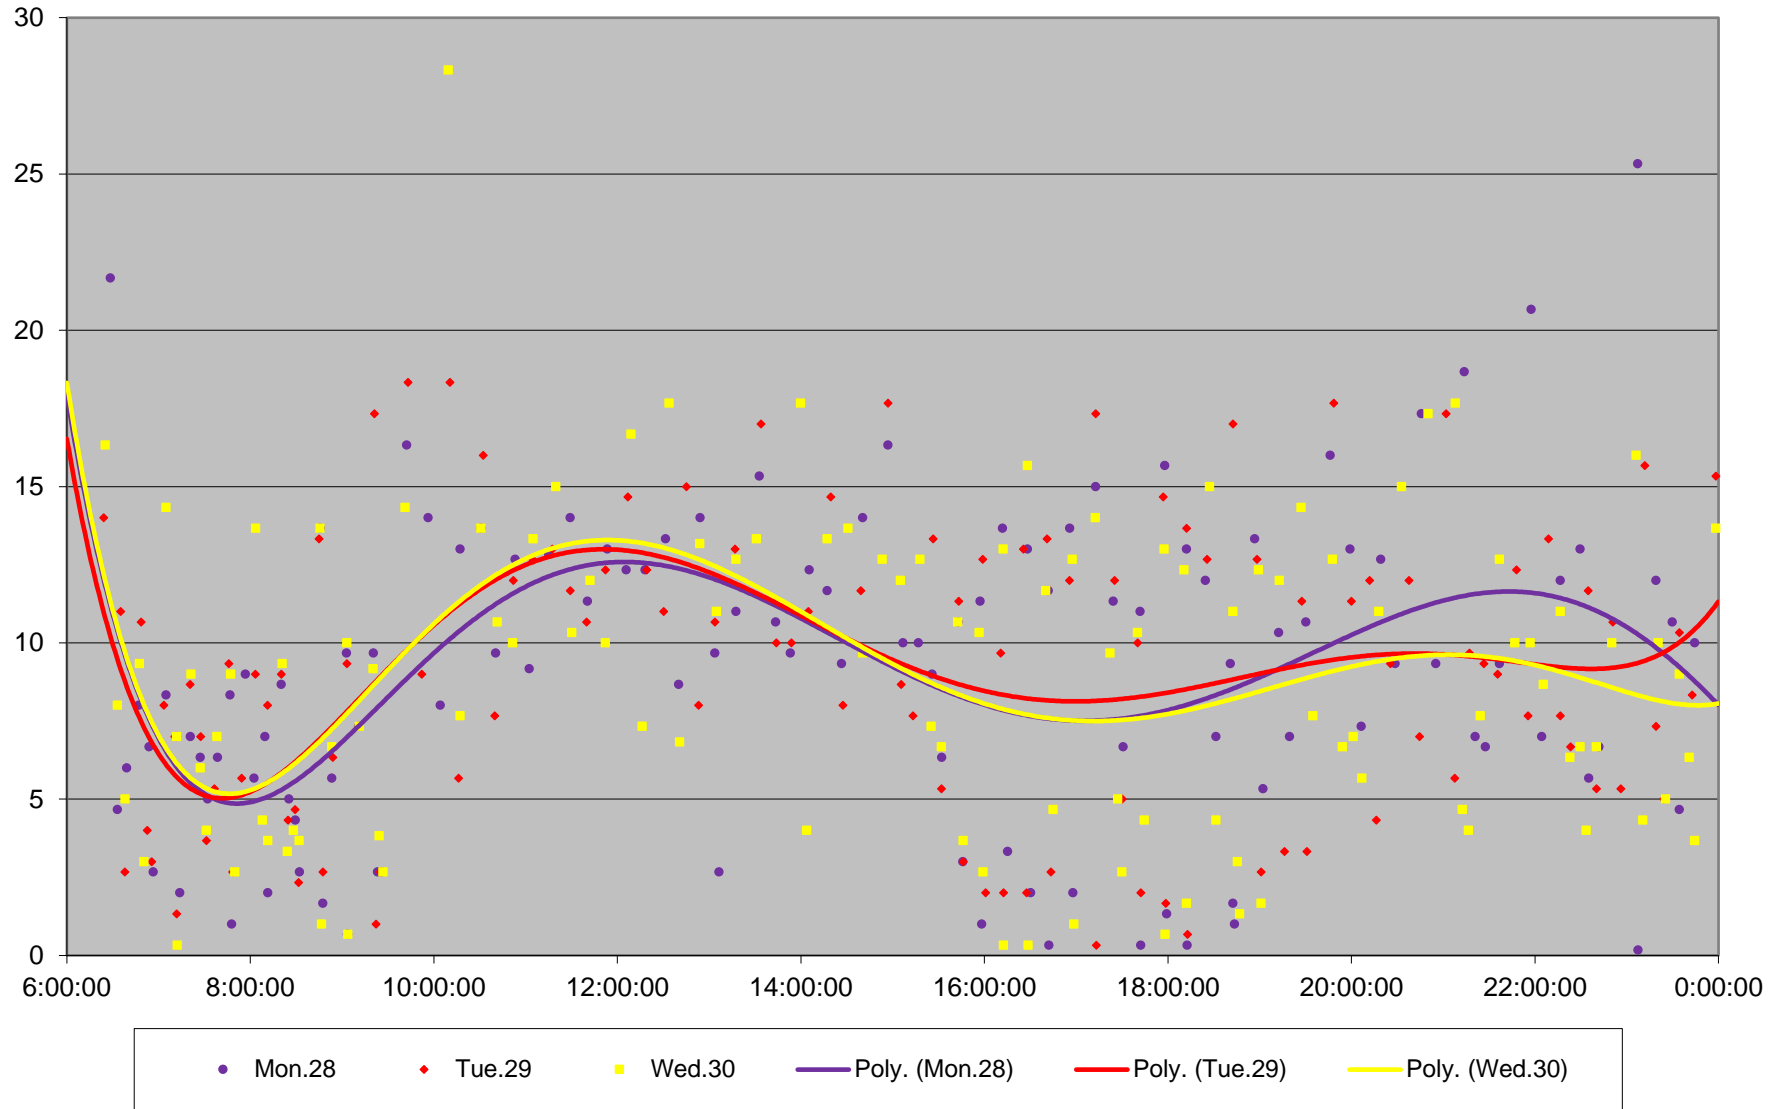

Quartiles Week 3

86 Scarborough Headways at Highland Creek Split Westbound June 2021

86 Scarborough Headways at Highland Creek Split Westbound June 2021

Quartiles Week 4

86 Scarborough Headways at Highland Creek Split Westbound June 2021

86 Scarborough Headways at Highland Creek Split Westbound June 2021 Quartiles Week 5

86 Scarborough Headways at Highland Creek Split Westbound June 2021 Saturday Statistics

86 Scarborough Headways at Highland Creek Split Westbound June 2021