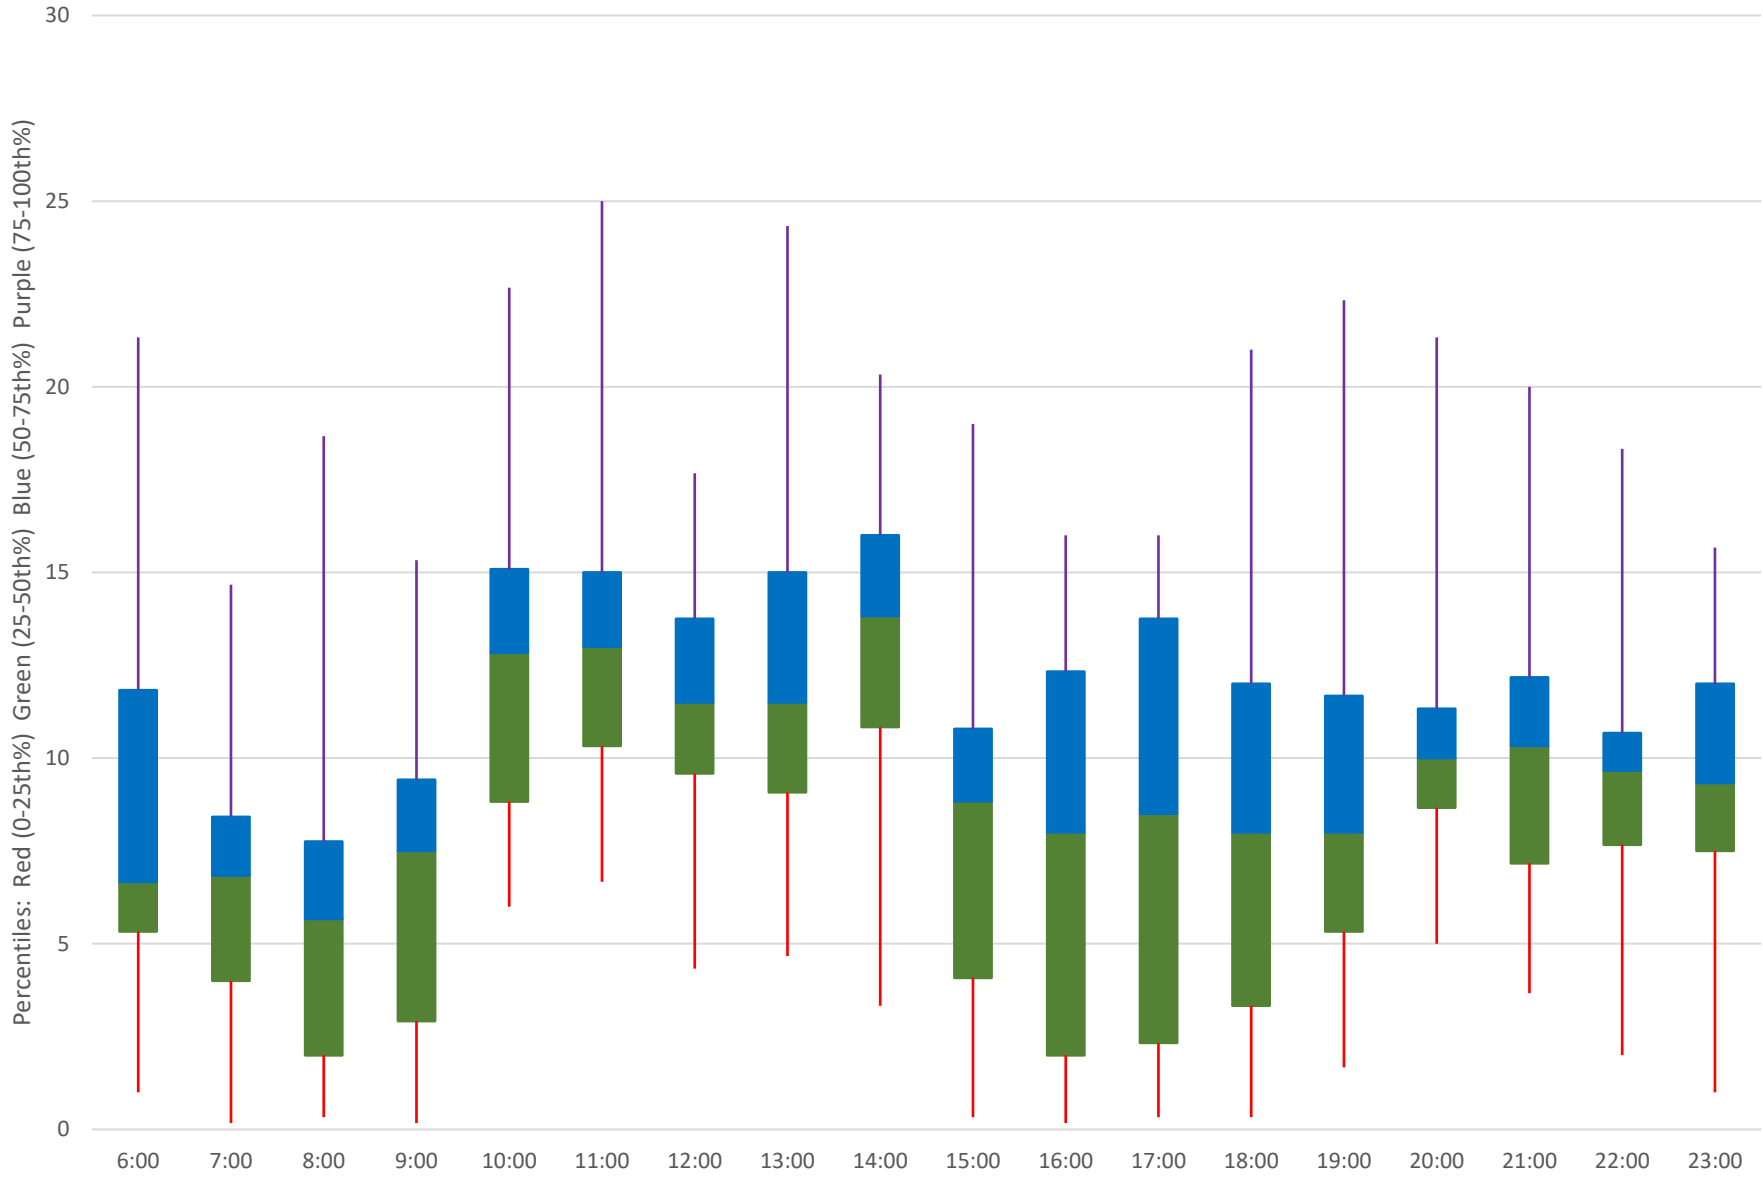

Quartiles Week 3

86 Scarborough Headways at Highland Creek Split Westbound June 2021

86 Scarborough Headways at Highland Creek Split Westbound June 2021

Quartiles Week 4

86 Scarborough Headways at Highland Creek Split Westbound June 2021

86 Scarborough Headways at Highland Creek Split Westbound June 2021 Quartiles Week 5

86 Scarborough Headways at Highland Creek Split Westbound June 2021 Saturday Statistics

86 Scarborough Headways at Highland Creek Split Westbound June 2021

86 Scarborough Headways at Highland Creek Split Westbound June 2021

Quartiles Saturdays

86 Scarborough Headways at Highland Creek Split Westbound June 2021 Sunday Statistics

86 Scarborough Headways at Highland Creek Split Westbound June 2021