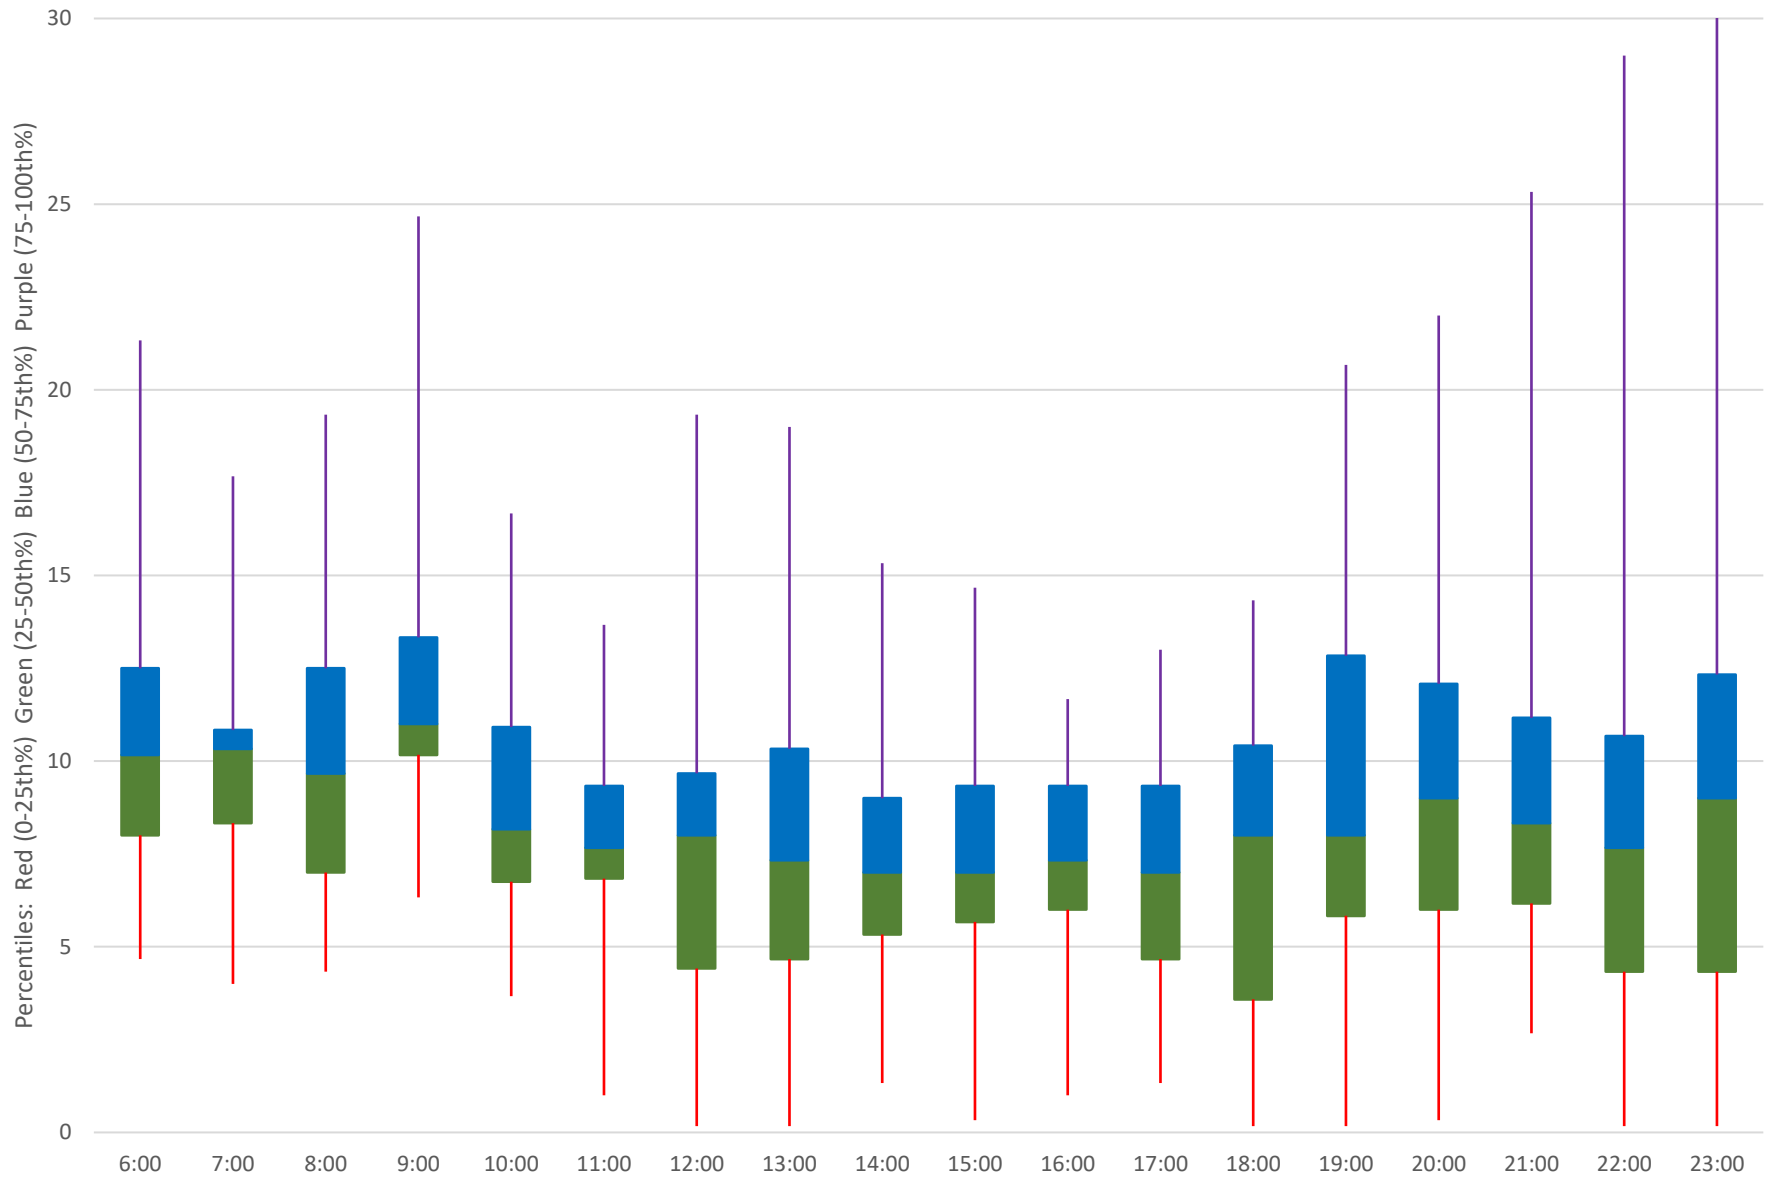

86 Scarborough Headways at Highland Creek Split Westbound June 2021 Quartiles Week 5

86 Scarborough Headways at Highland Creek Split Westbound June 2021 Saturday Statistics

86 Scarborough Headways at Highland Creek Split Westbound June 2021

86 Scarborough Headways at Highland Creek Split Westbound June 2021

Quartiles Saturdays

86 Scarborough Headways at Highland Creek Split Westbound June 2021 Sunday Statistics

86 Scarborough Headways at Highland Creek Split Westbound June 2021