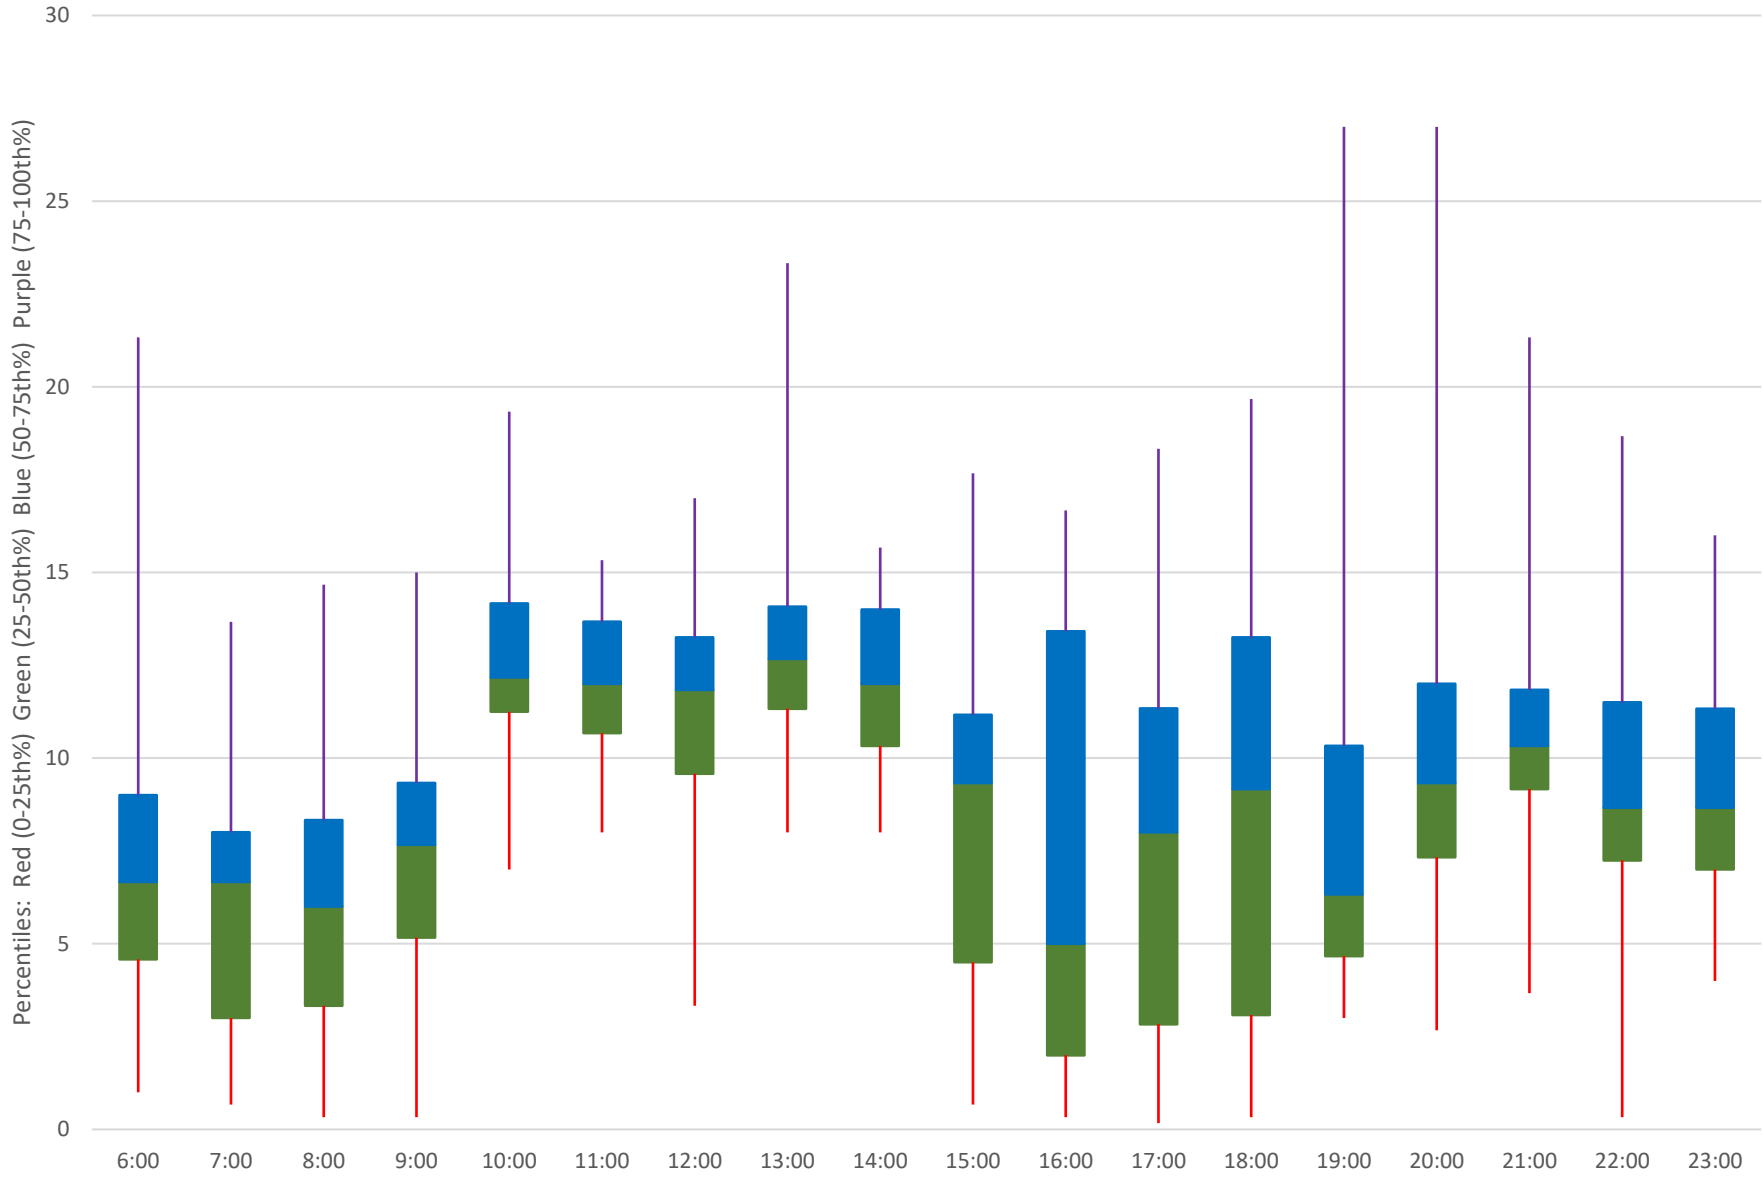

86 Scarborough Headways at Highland Creek Split Westbound June 2021

Quartiles Week 3