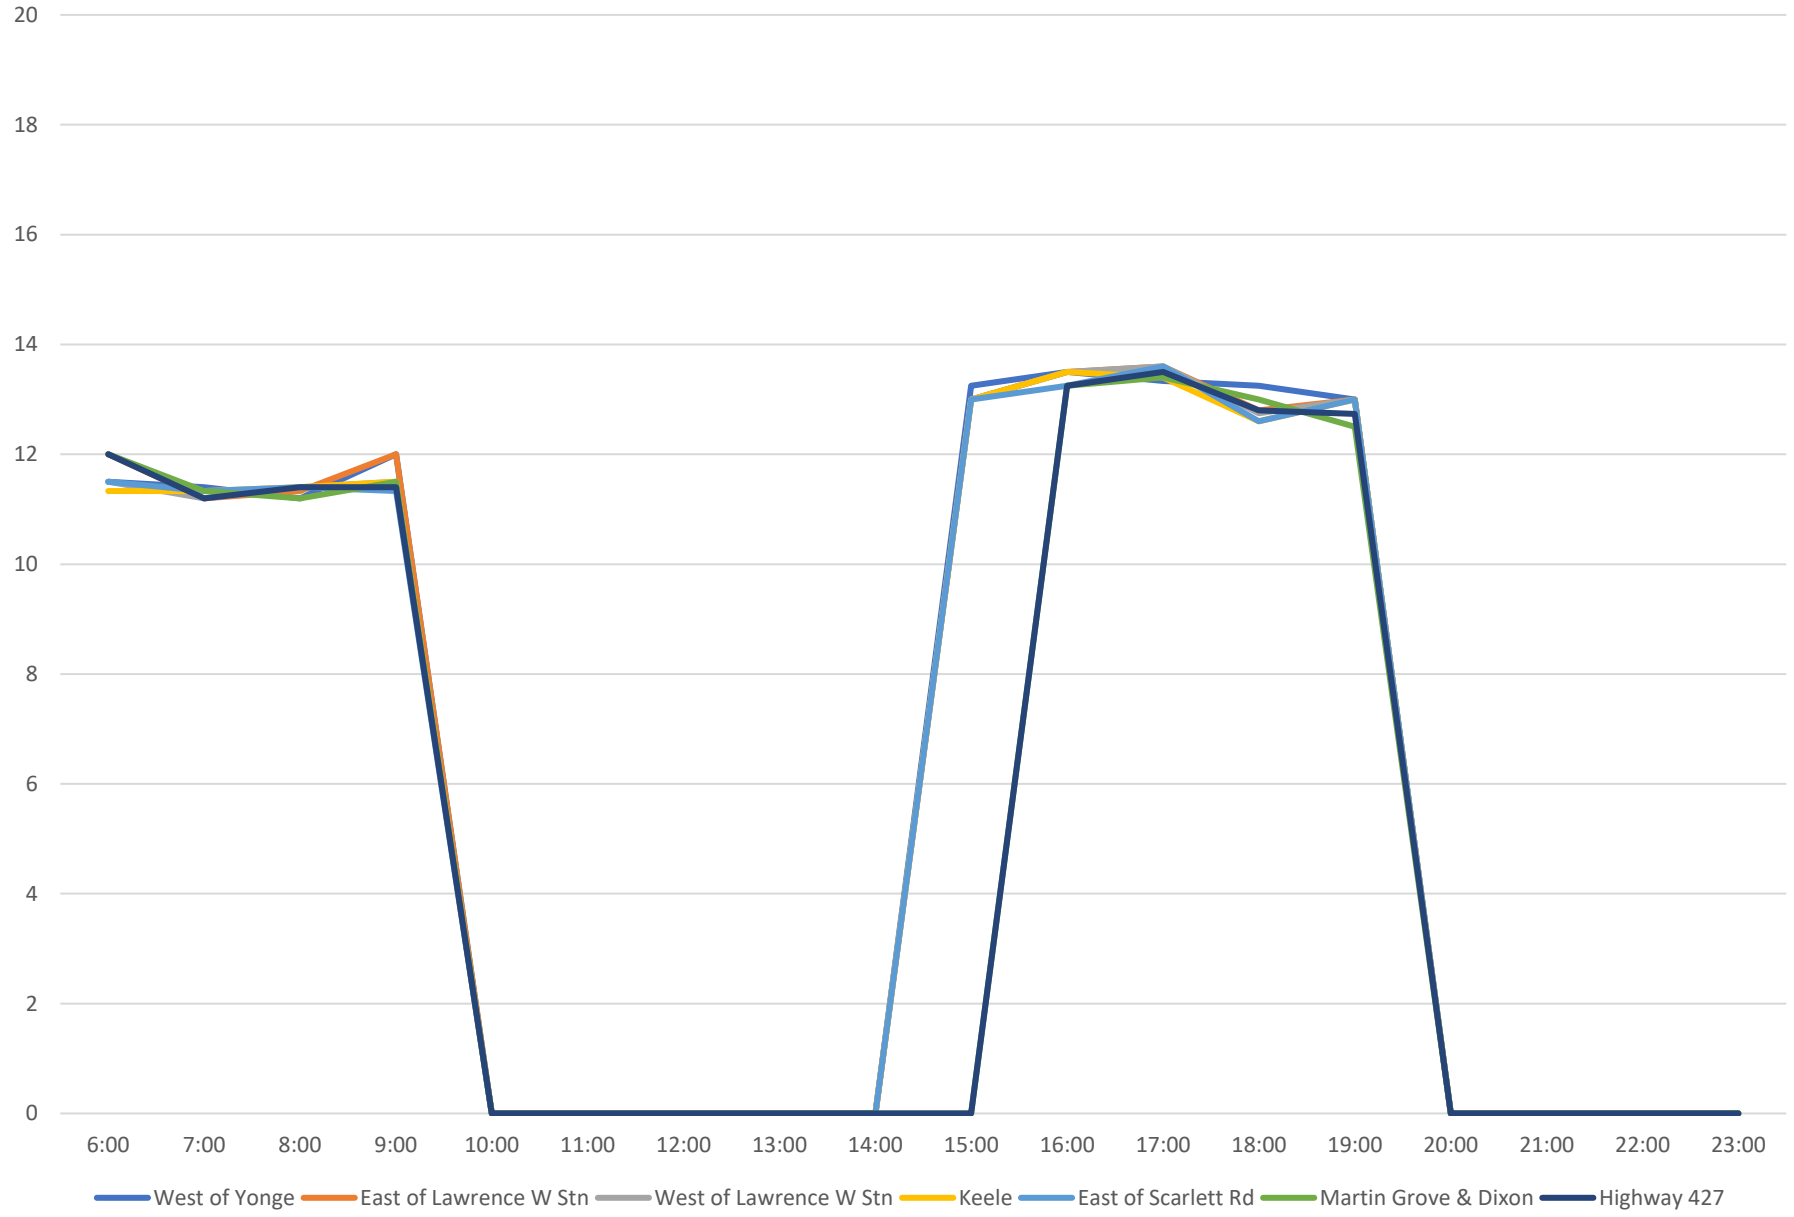

952 Lawrence West Express Scheduled Headway Westbound April 2021 Week 1

952 Lawrence West Express Percent of Headways Bunched Westbound April 2021 Week 1

952 Lawrence West Express Percent of Headways Under Std Westbound April 2021 Week 1

952 Lawrence West Express Percent of Headways Within Std Westbound April 2021 Week 1

952 Lawrence West Express Percent of Headways Over Std Westbound April 2021 Week 1

952 Lawrence West Express Percent of Headways Gapped Westbound April 2021 Week 1

952 Lawrence West Express Headway Distribution Westbound April 2021 Week 1