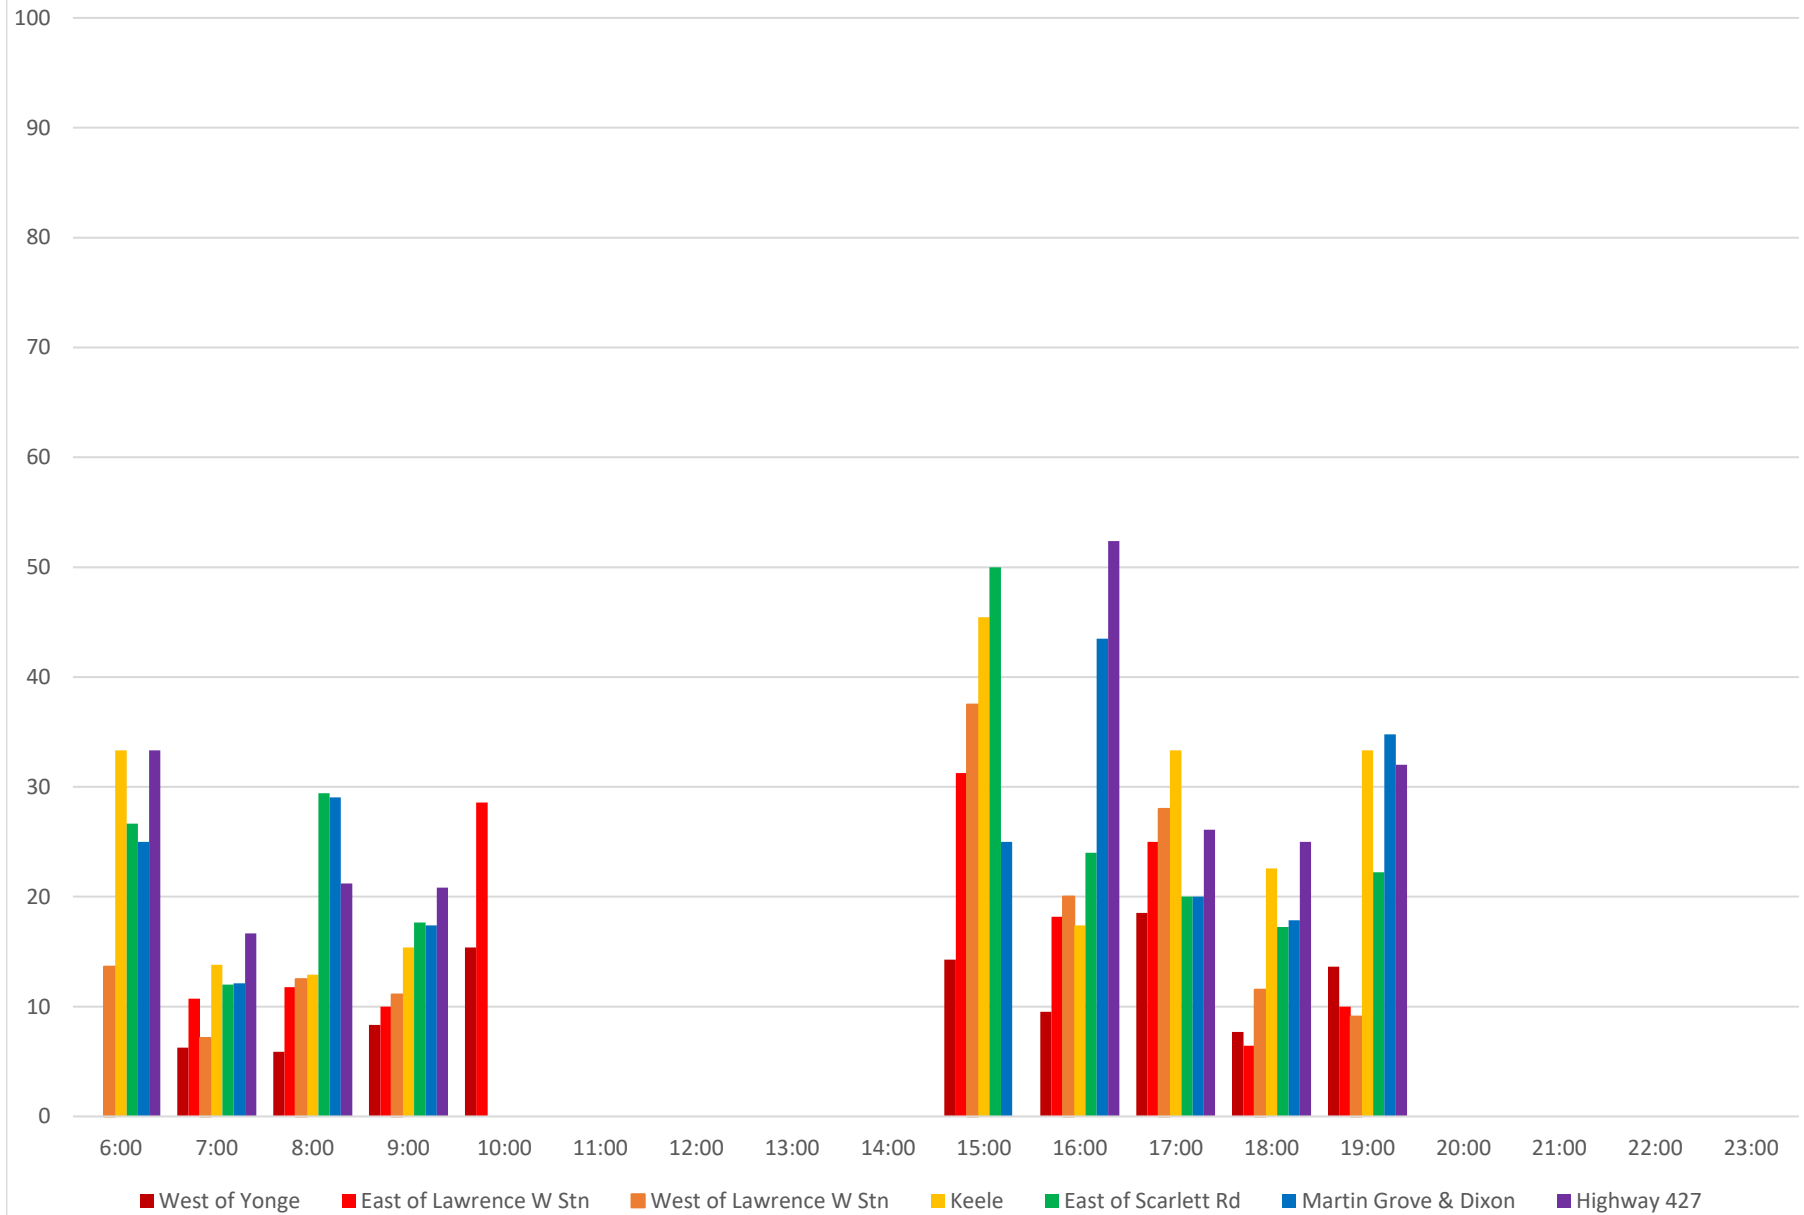

952 Lawrence West Express Scheduled Headway Westbound April 2021 Week 1

952 Lawrence West Express Percent of Headways Bunched Westbound April 2021 Week 1

952 Lawrence West Express Percent of Headways Under Std Westbound April 2021 Week 1

952 Lawrence West Express Percent of Headways Within Std Westbound April 2021 Week 1

952 Lawrence West Express Percent of Headways Over Std Westbound April 2021 Week 1

952 Lawrence West Express Percent of Headways Gapped Westbound April 2021 Week 1

952 Lawrence West Express Headway Distribution Westbound April 2021 Week 1