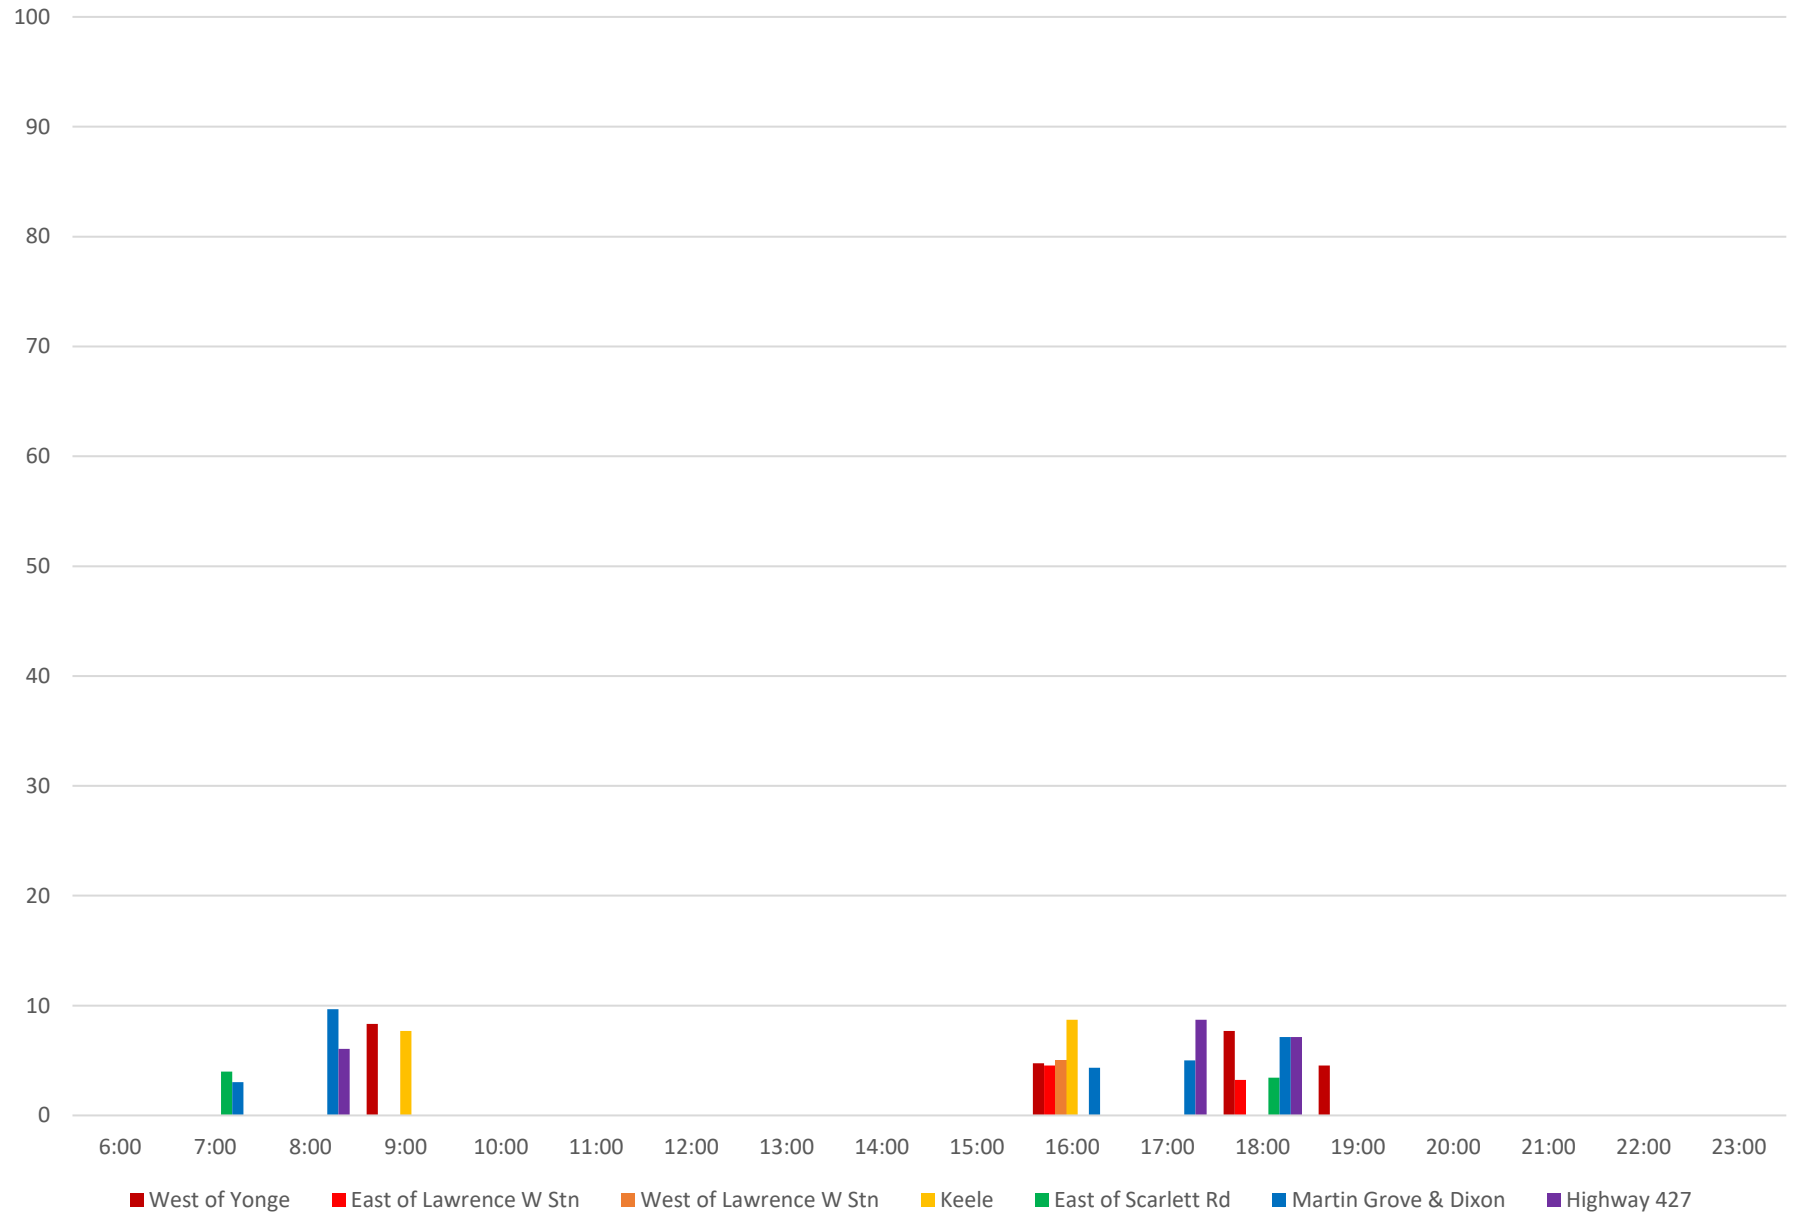

952 Lawrence West Express Scheduled Headway Westbound April 2021 Week 1

952 Lawrence West Express Percent of Headways Bunched Westbound April 2021 Week 1

952 Lawrence West Express Percent of Headways Under Std Westbound April 2021 Week 1

952 Lawrence West Express Percent of Headways Within Std Westbound April 2021 Week 1

952 Lawrence West Express Percent of Headways Over Std Westbound April 2021 Week 1

952 Lawrence West Express Percent of Headways Gapped Westbound April 2021 Week 1

952 Lawrence West Express Headway Distribution Westbound April 2021 Week 1