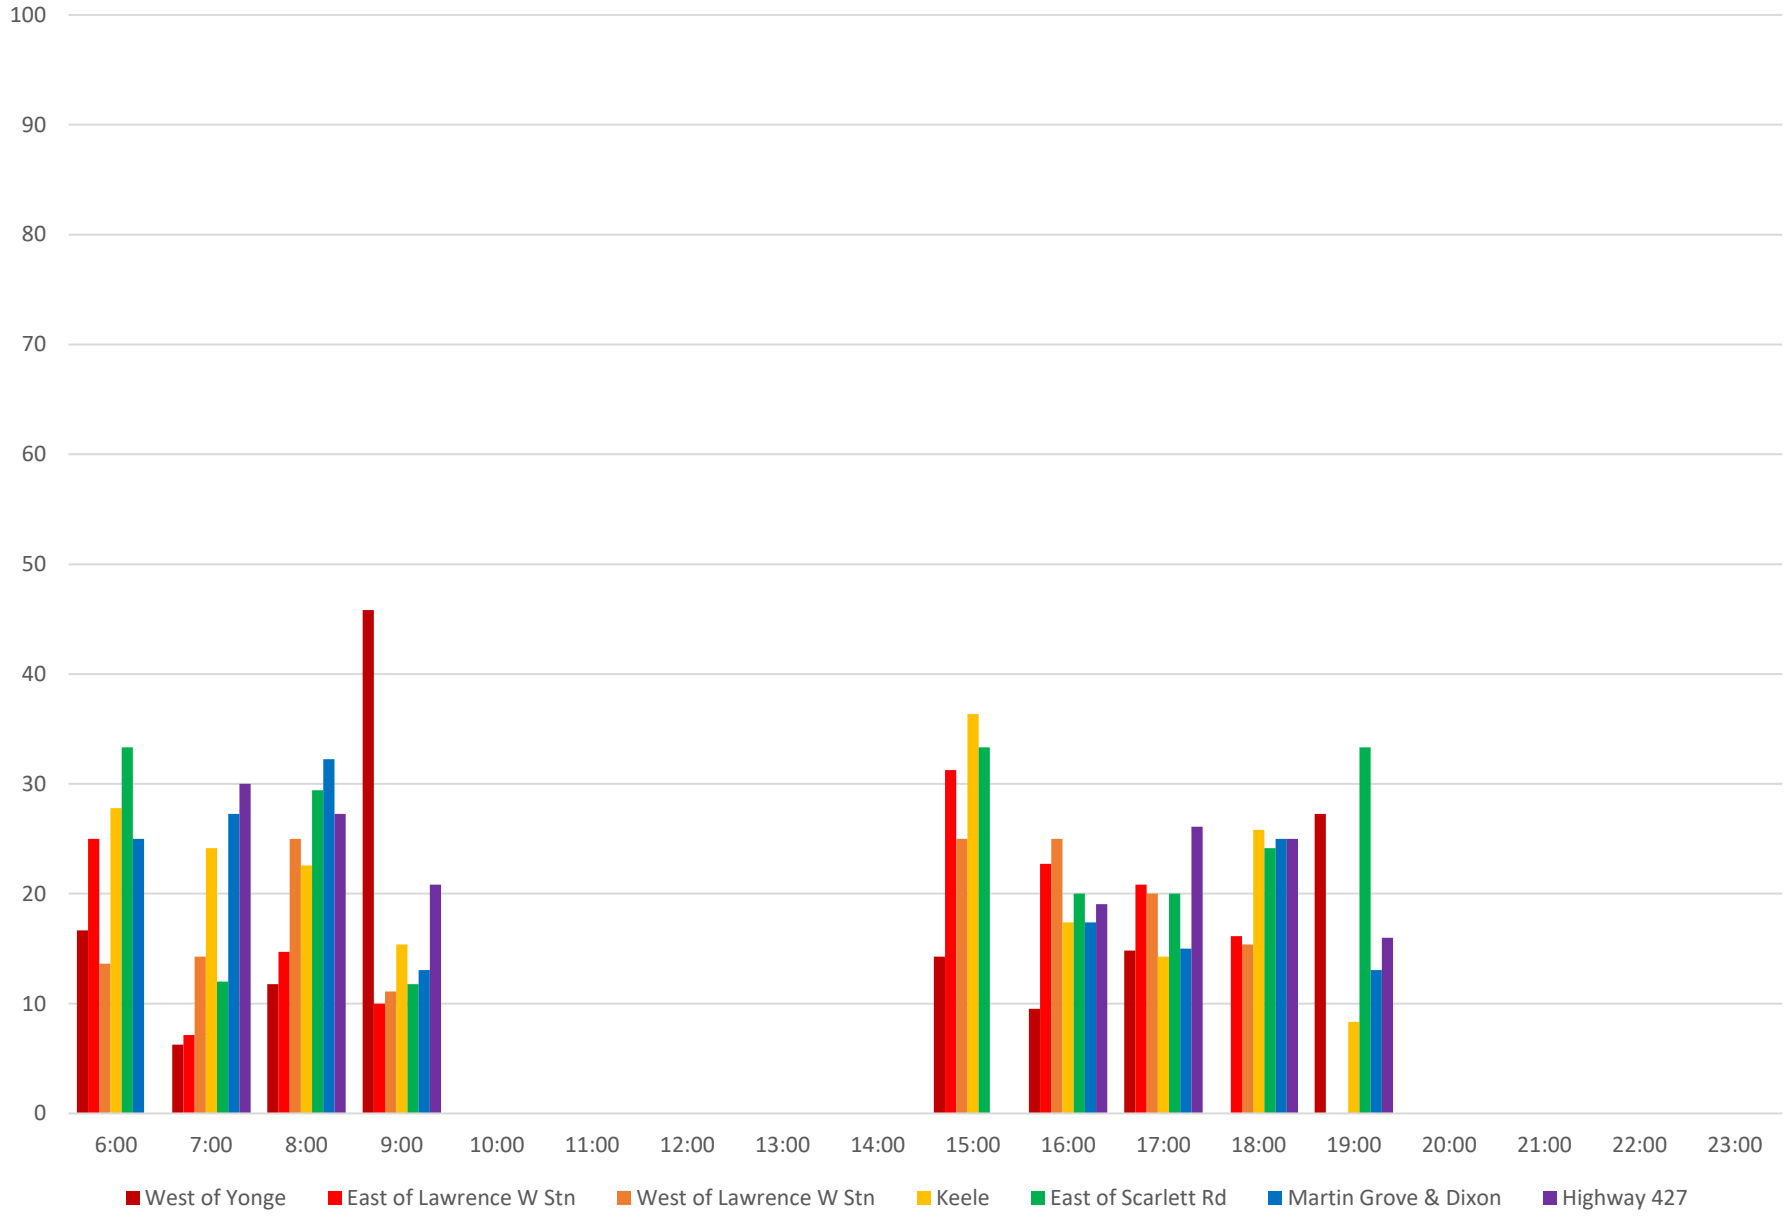

952 Lawrence West Express Scheduled Headway Westbound April 2021 Week 1

952 Lawrence West Express Percent of Headways Bunched Westbound April 2021 Week 1

952 Lawrence West Express Percent of Headways Under Std Westbound April 2021 Week 1

952 Lawrence West Express Percent of Headways Within Std Westbound April 2021 Week 1

952 Lawrence West Express Percent of Headways Over Std Westbound April 2021 Week 1

952 Lawrence West Express Percent of Headways Gapped Westbound April 2021 Week 1

952 Lawrence West Express Headway Distribution Westbound April 2021 Week 1