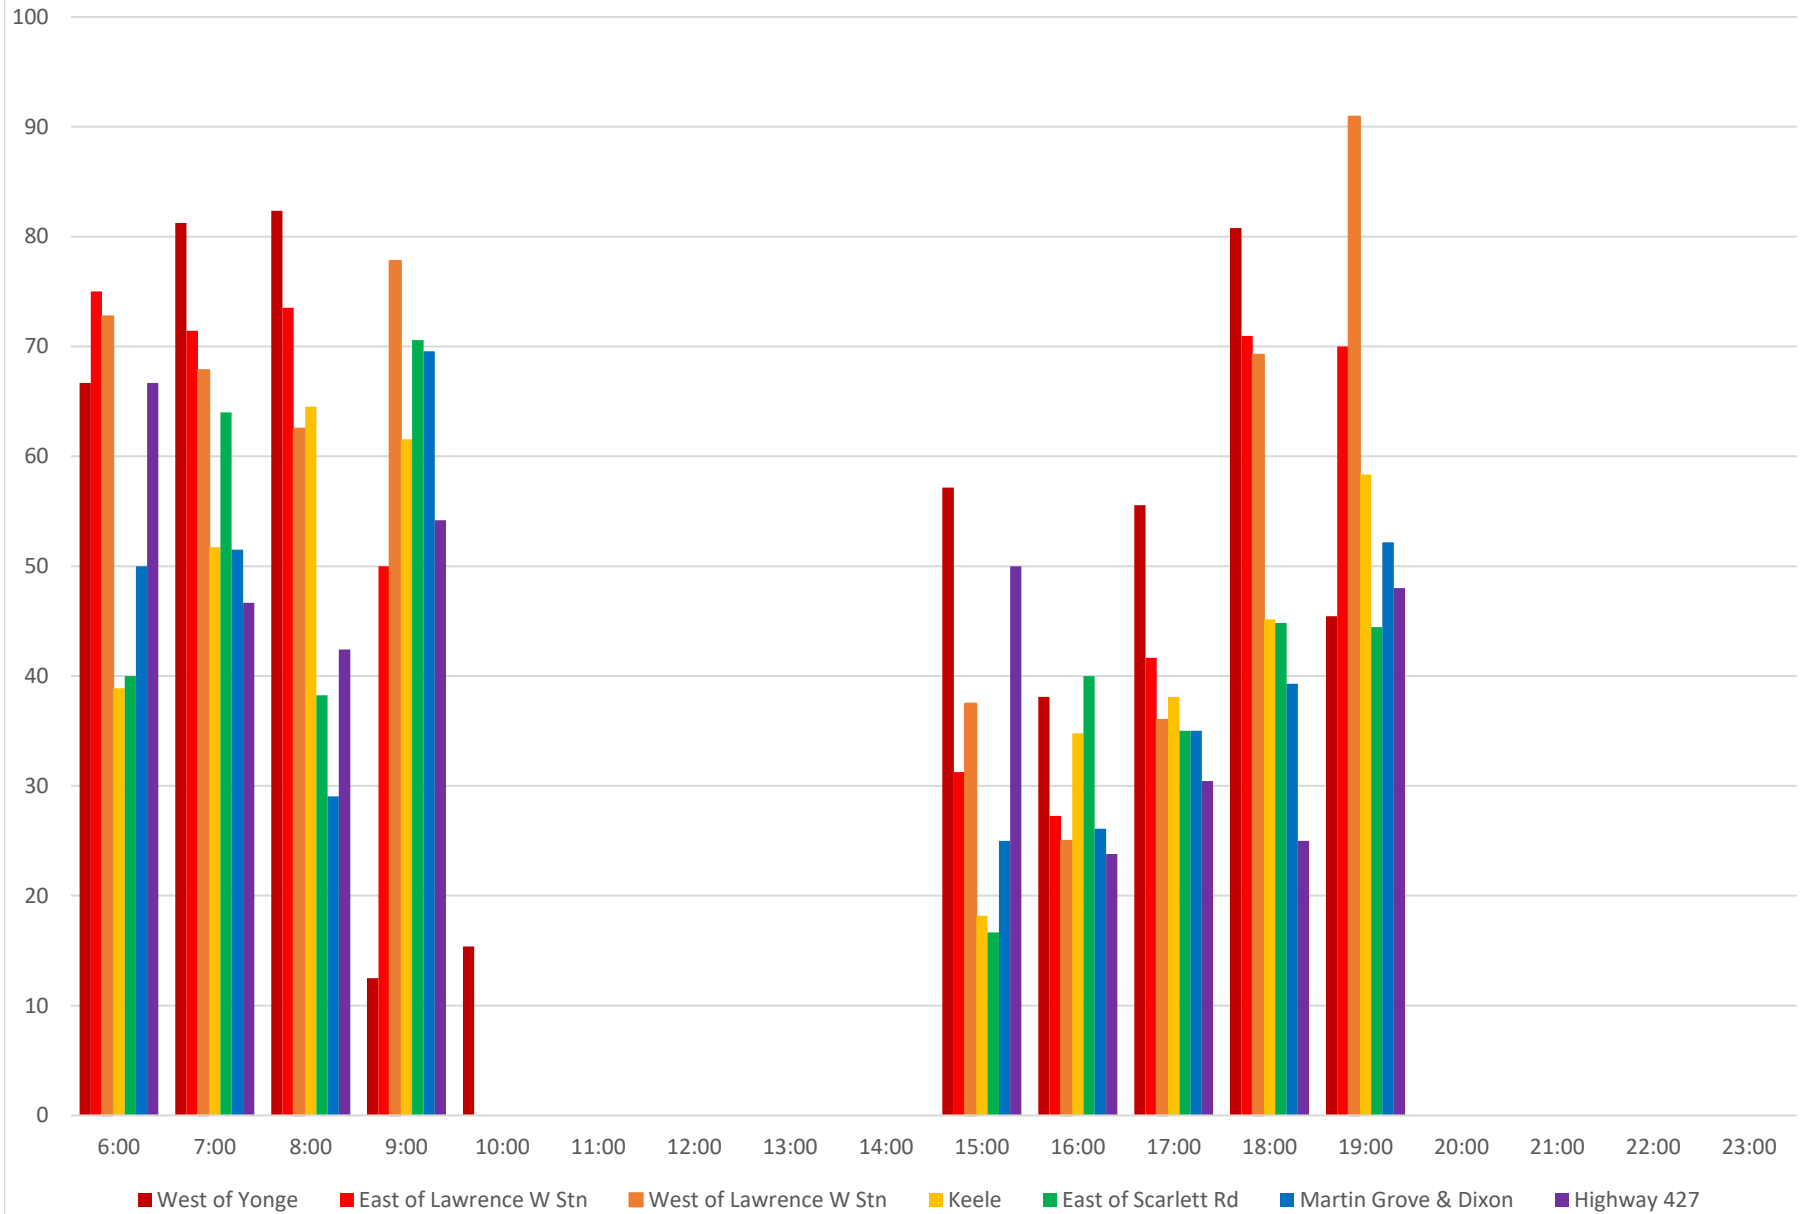

952 Lawrence West Express Scheduled Headway Westbound April 2021 Week 1

952 Lawrence West Express Percent of Headways Bunched Westbound April 2021 Week 1

952 Lawrence West Express Percent of Headways Under Std Westbound April 2021 Week 1

952 Lawrence West Express Percent of Headways Within Std Westbound April 2021 Week 1

952 Lawrence West Express Percent of Headways Over Std Westbound April 2021 Week 1

952 Lawrence West Express Percent of Headways Gapped Westbound April 2021 Week 1

952 Lawrence West Express Headway Distribution Westbound April 2021 Week 1