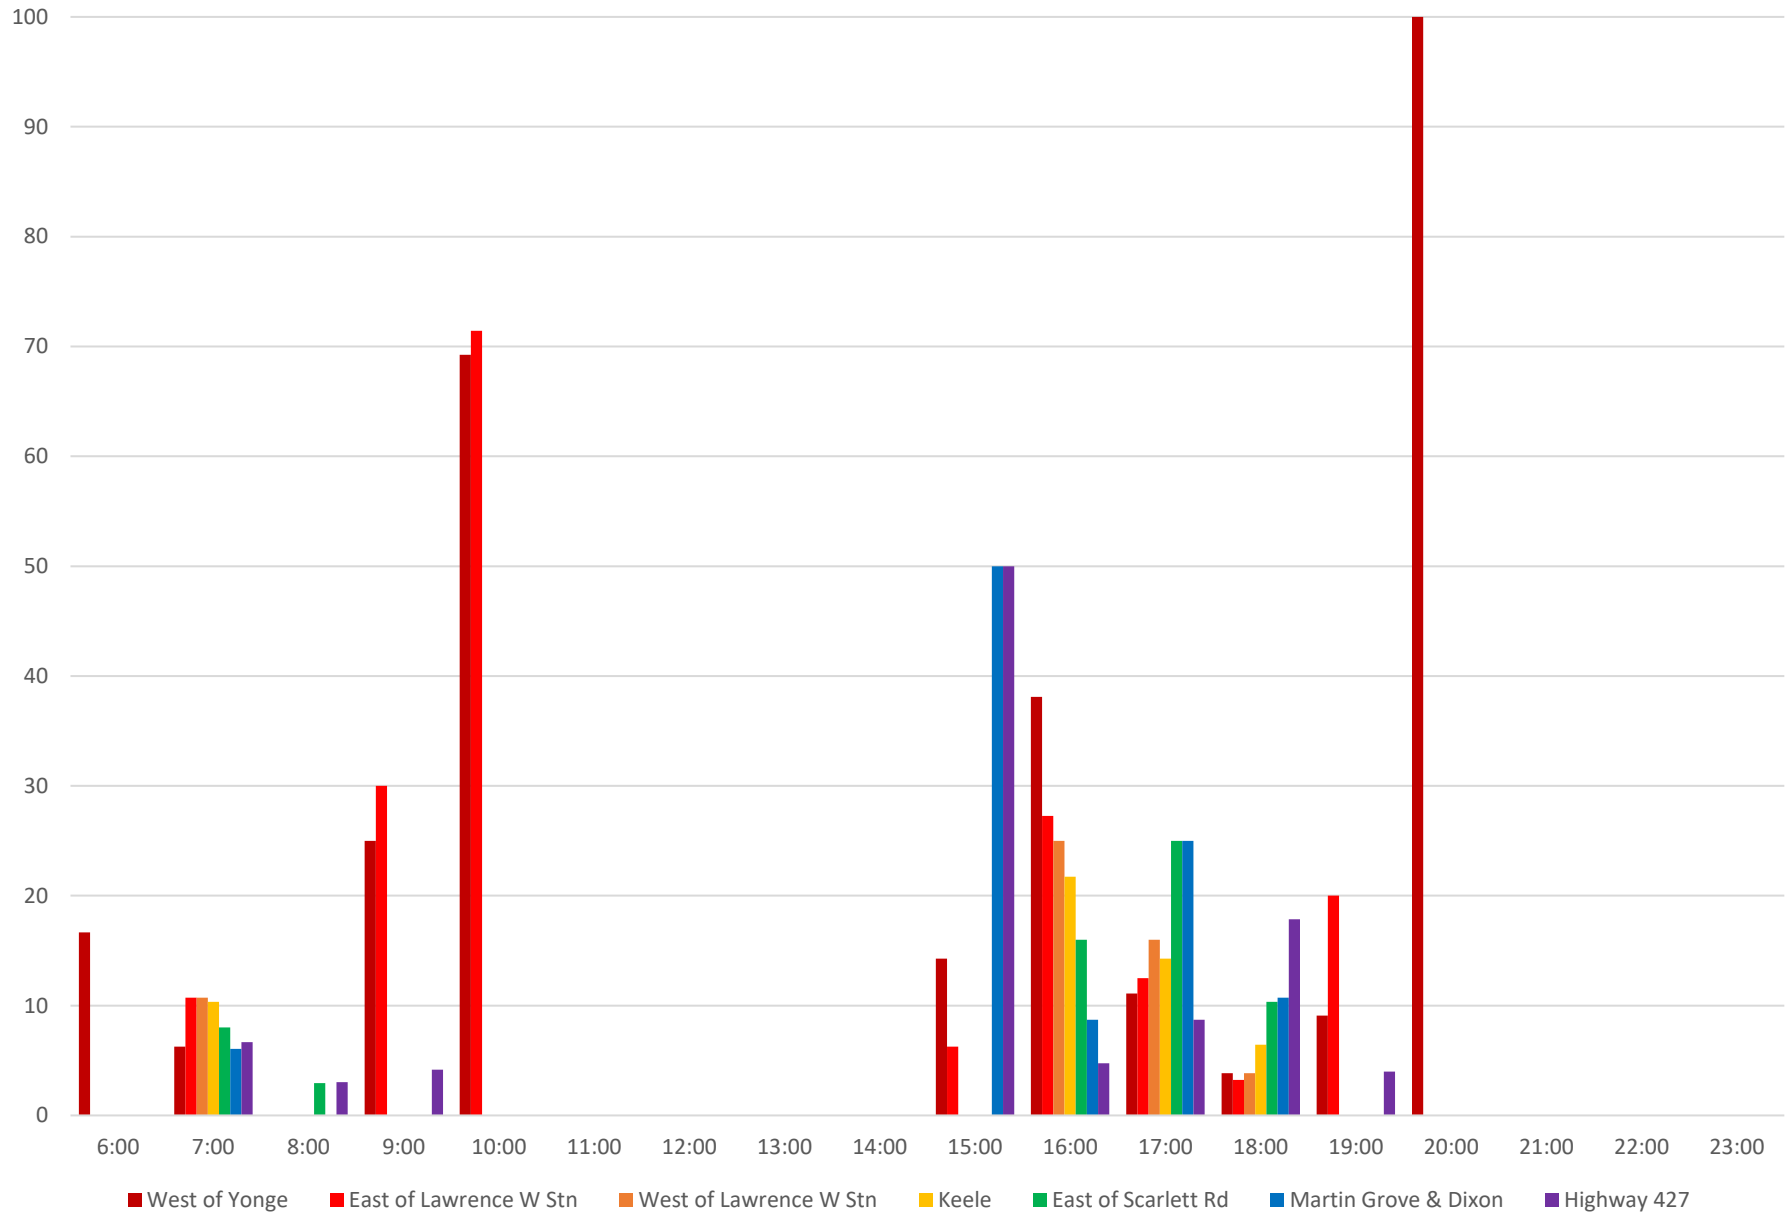

952 Lawrence West Express Scheduled Headway Westbound April 2021 Week 1

952 Lawrence West Express Percent of Headways Bunched Westbound April 2021 Week 1

952 Lawrence West Express Percent of Headways Under Std Westbound April 2021 Week 1

952 Lawrence West Express Percent of Headways Within Std Westbound April 2021 Week 1

952 Lawrence West Express Percent of Headways Over Std Westbound April 2021 Week 1

952 Lawrence West Express Percent of Headways Gapped Westbound April 2021 Week 1

952 Lawrence West Express Headway Distribution Westbound April 2021 Week 1