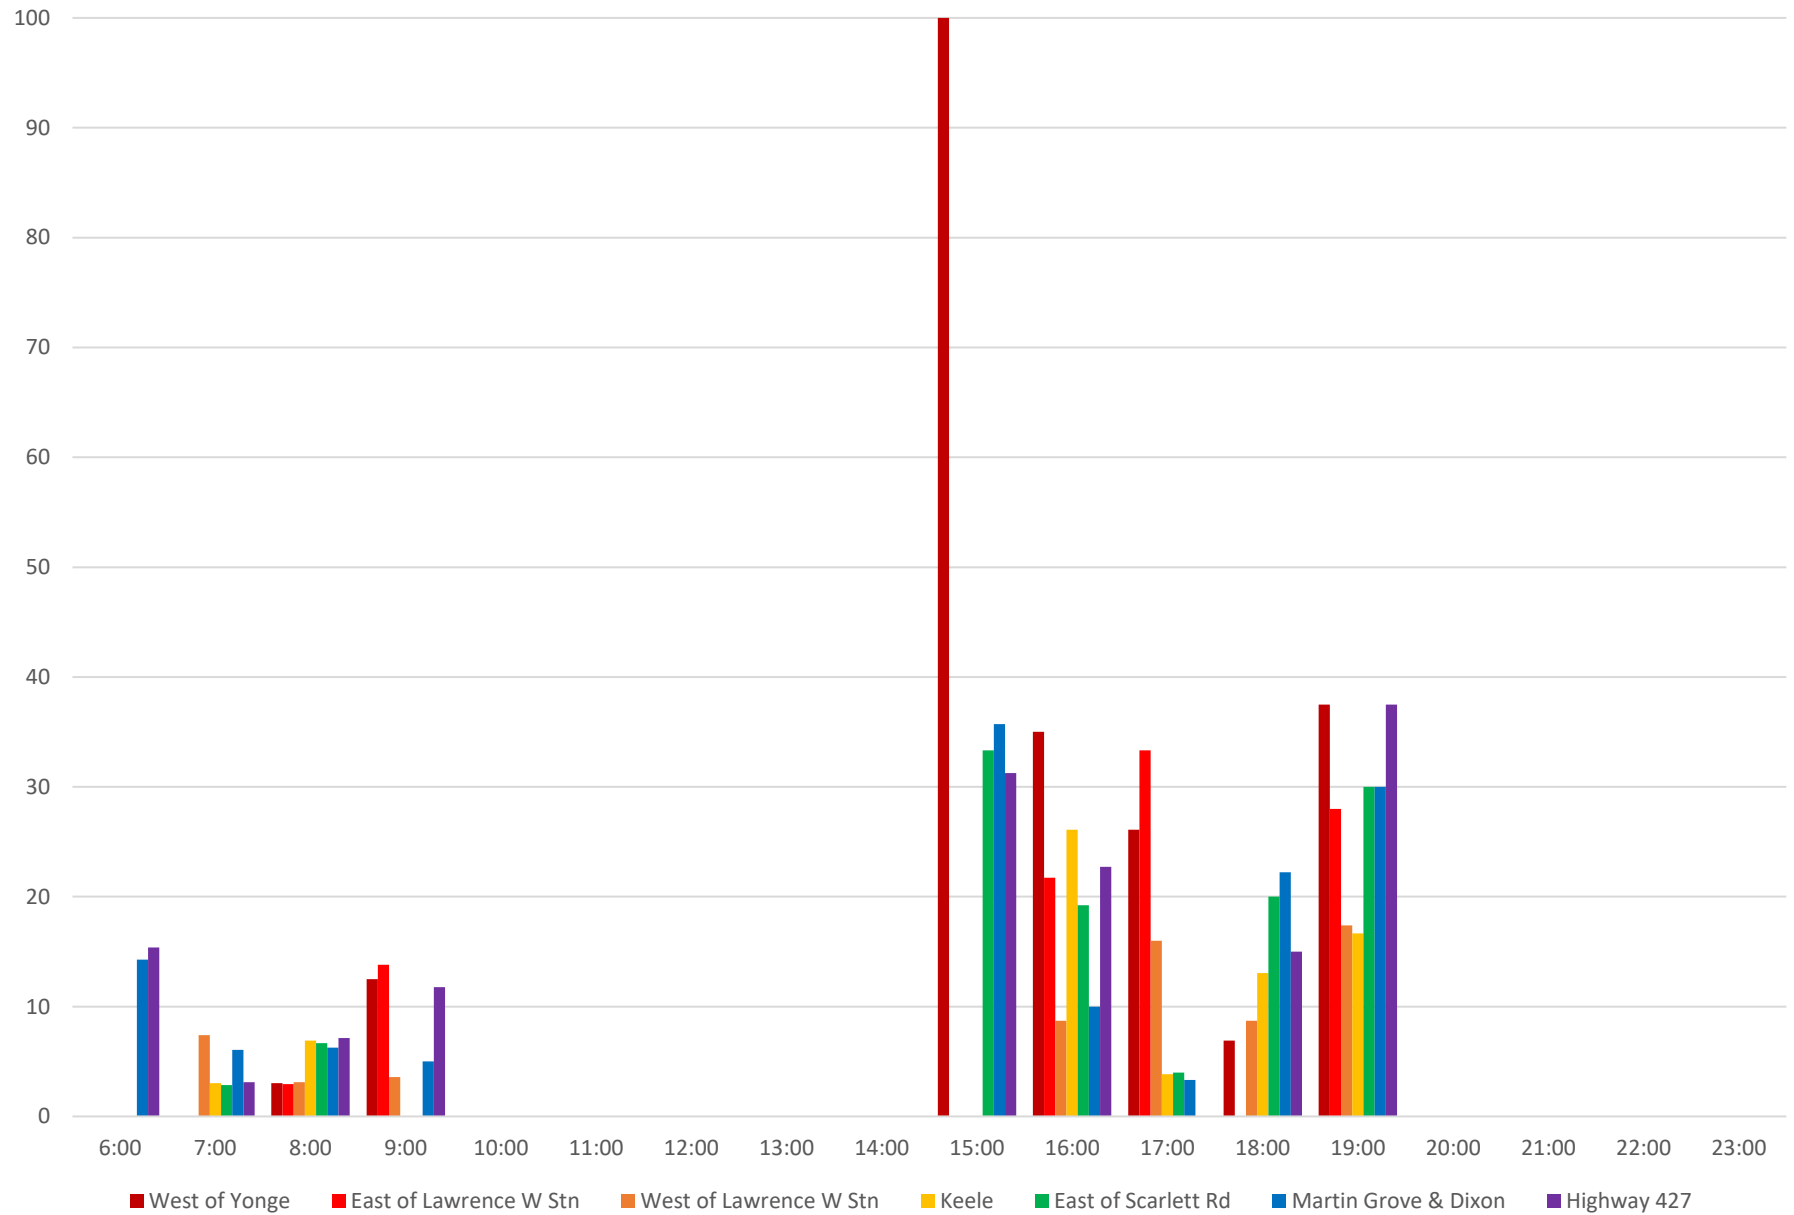

952 Lawrence West Express Percent of Headways Bunched Eastbound April 2021 Week 1

952 Lawrence West Express Percent of Headways Under Std Eastbound April 2021 Week 1

952 Lawrence West Express Percent of Headways Within Std Eastbound April 2021 Week 1

952 Lawrence West Express Percent of Headways Over Std Eastbound April 2021 Week 1

952 Lawrence West Express Percent of Headways Gapped Eastbound April 2021 Week 1

952 Lawrence West Express Headway Distribution Eastbound April 2021 Week 1