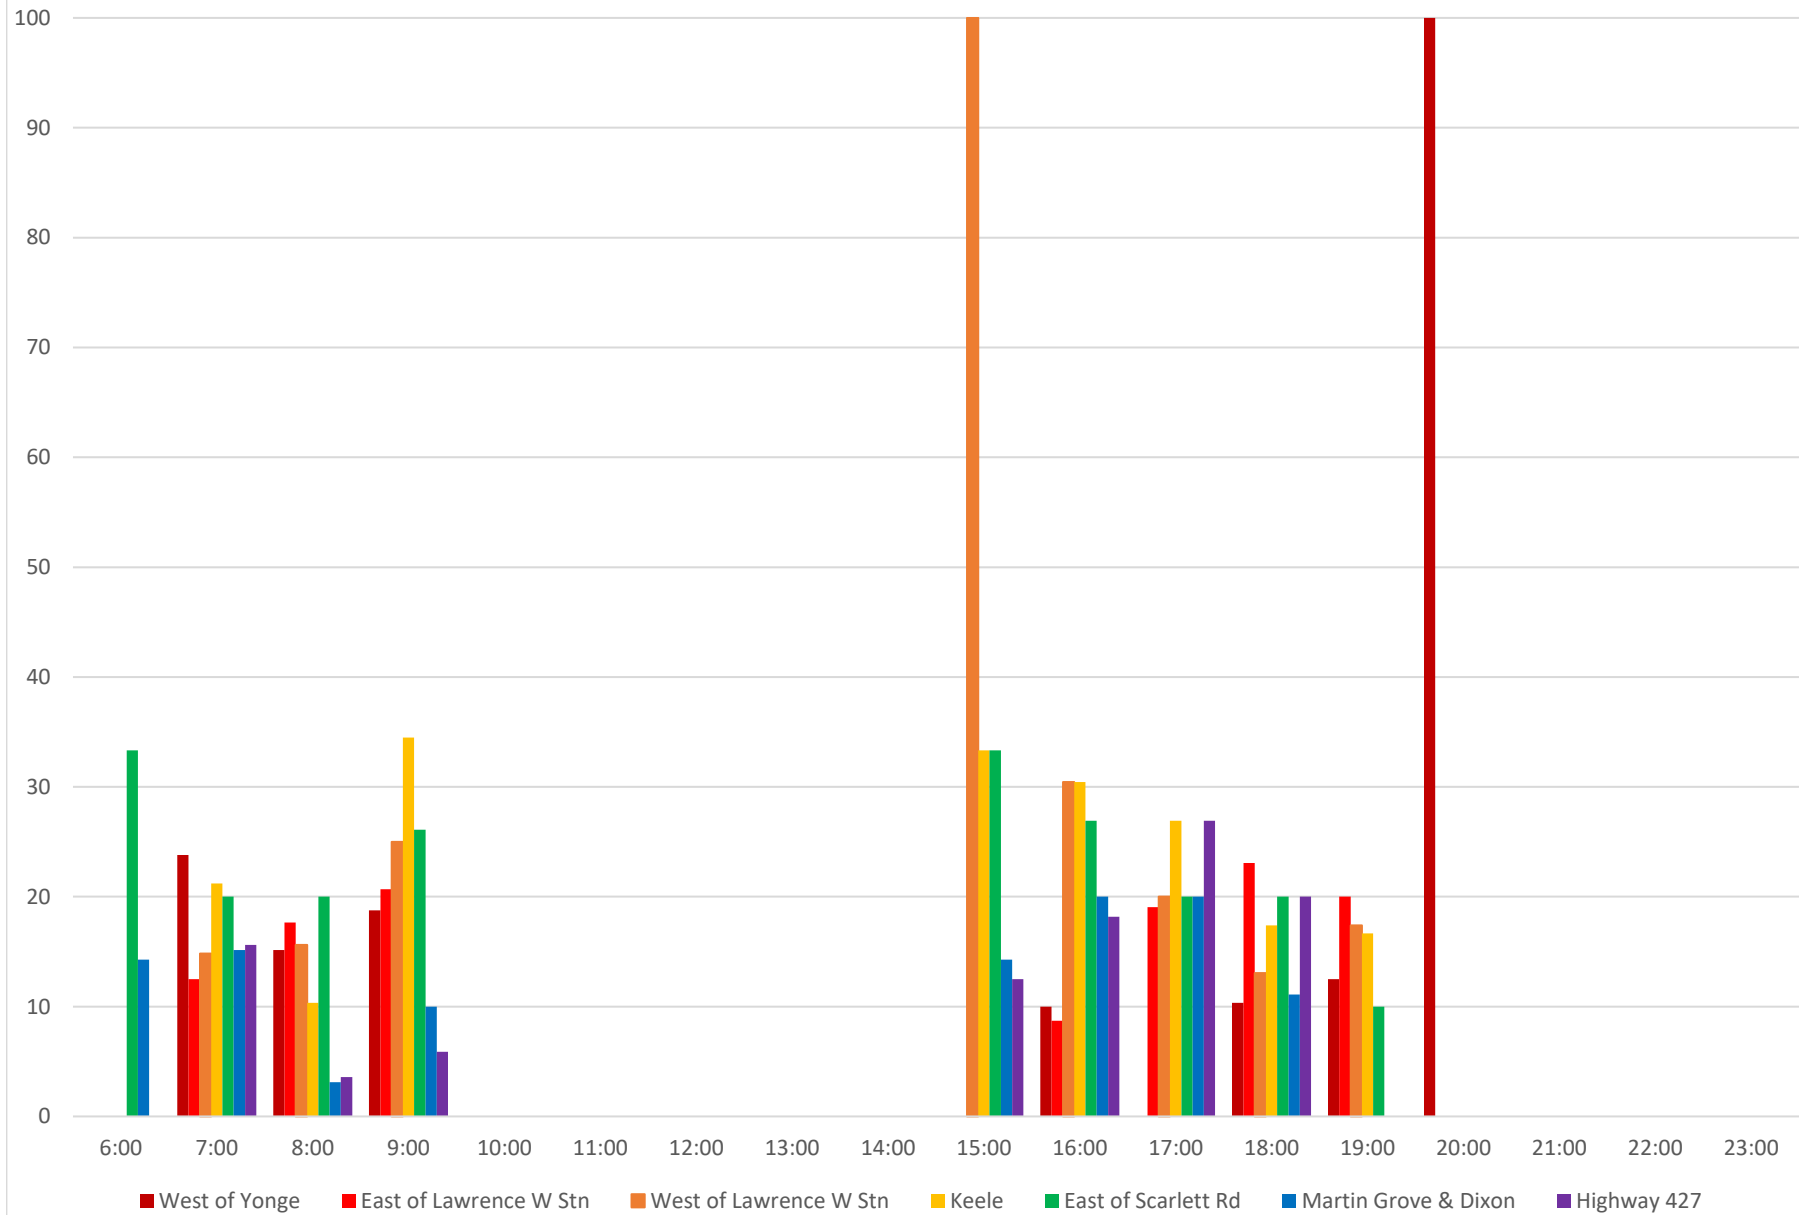

952 Lawrence West Express Percent of Headways Bunched Eastbound April 2021 Week 1

952 Lawrence West Express Percent of Headways Under Std Eastbound April 2021 Week 1

952 Lawrence West Express Percent of Headways Within Std Eastbound April 2021 Week 1

952 Lawrence West Express Percent of Headways Over Std Eastbound April 2021 Week 1

952 Lawrence West Express Percent of Headways Gapped Eastbound April 2021 Week 1

952 Lawrence West Express Headway Distribution Eastbound April 2021 Week 1