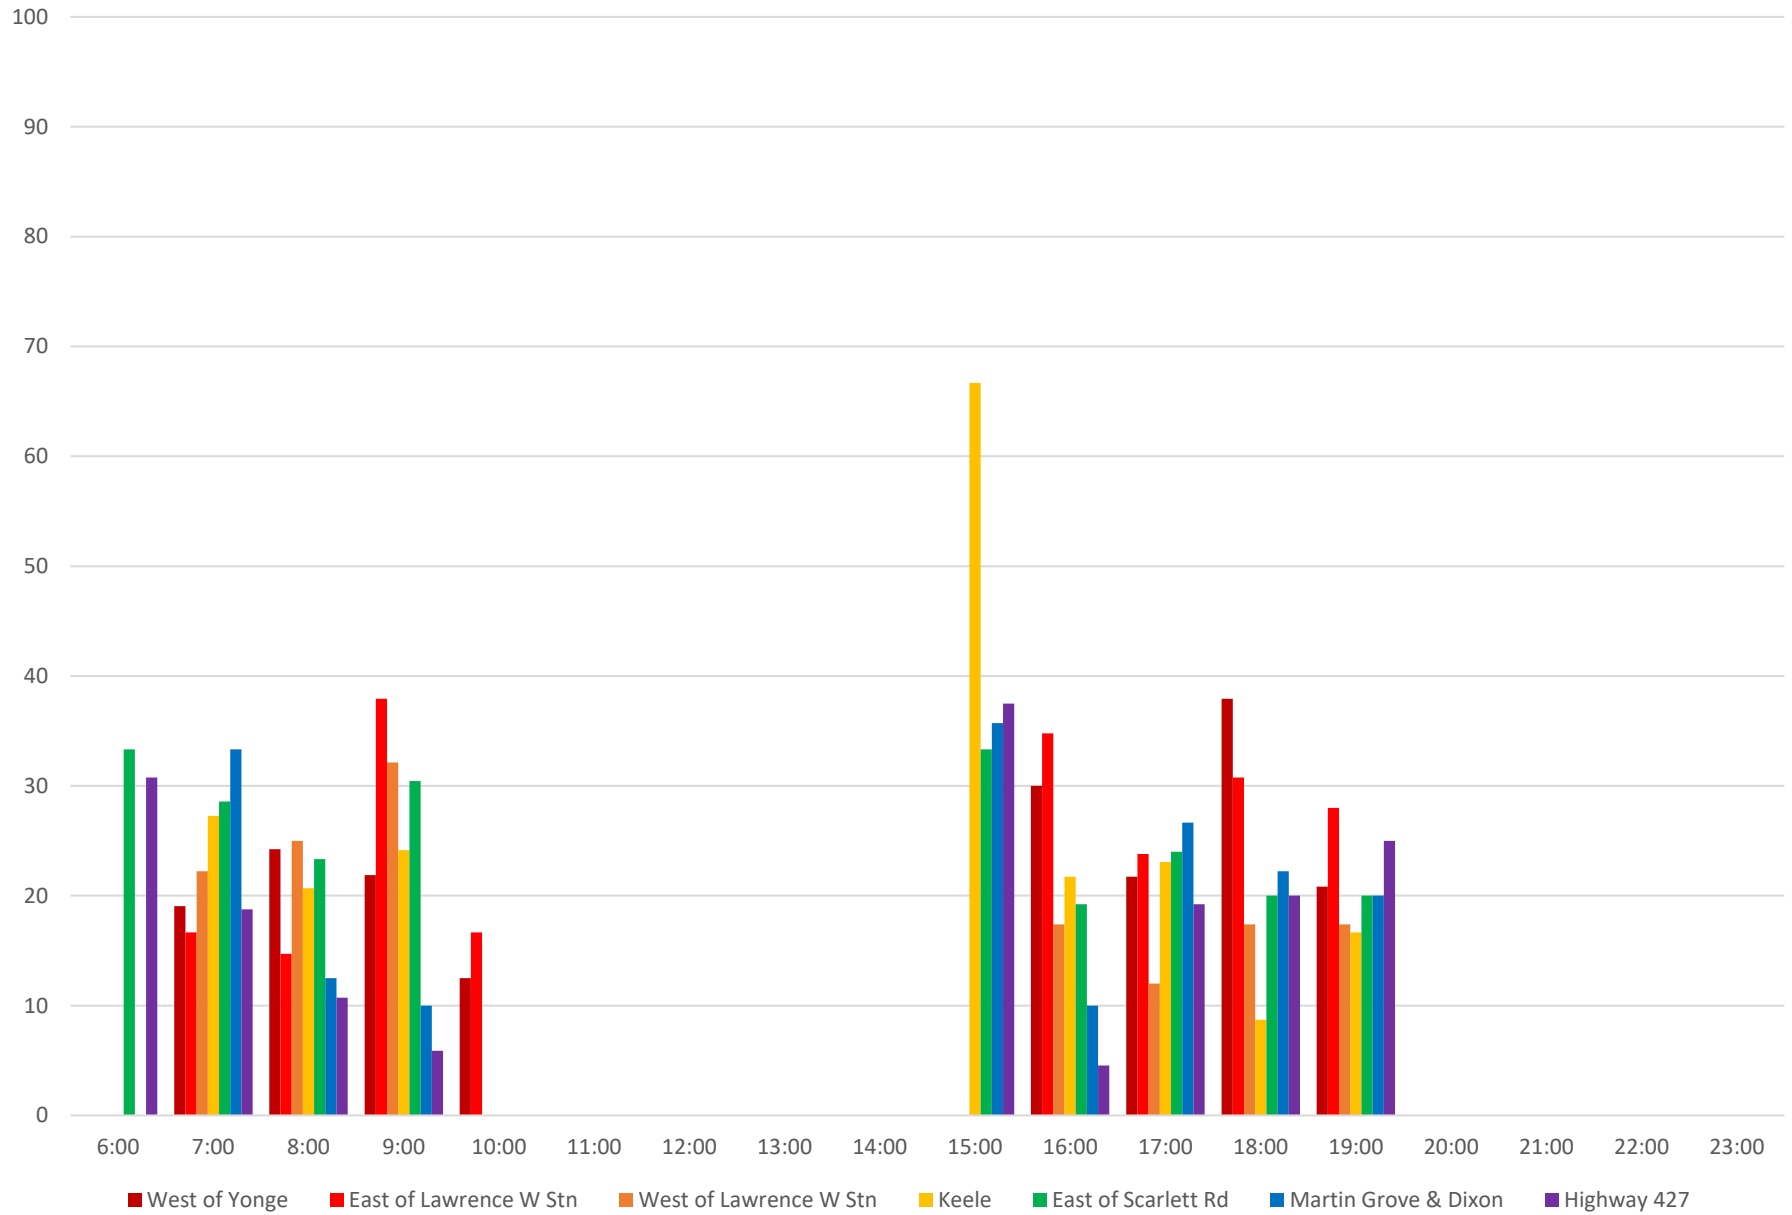

952 Lawrence West Express Percent of Headways Bunched Eastbound April 2021 Week 1

952 Lawrence West Express Percent of Headways Under Std Eastbound April 2021 Week 1

952 Lawrence West Express Percent of Headways Within Std Eastbound April 2021 Week 1

952 Lawrence West Express Percent of Headways Over Std Eastbound April 2021 Week 1

952 Lawrence West Express Percent of Headways Gapped Eastbound April 2021 Week 1

952 Lawrence West Express Headway Distribution Eastbound April 2021 Week 1