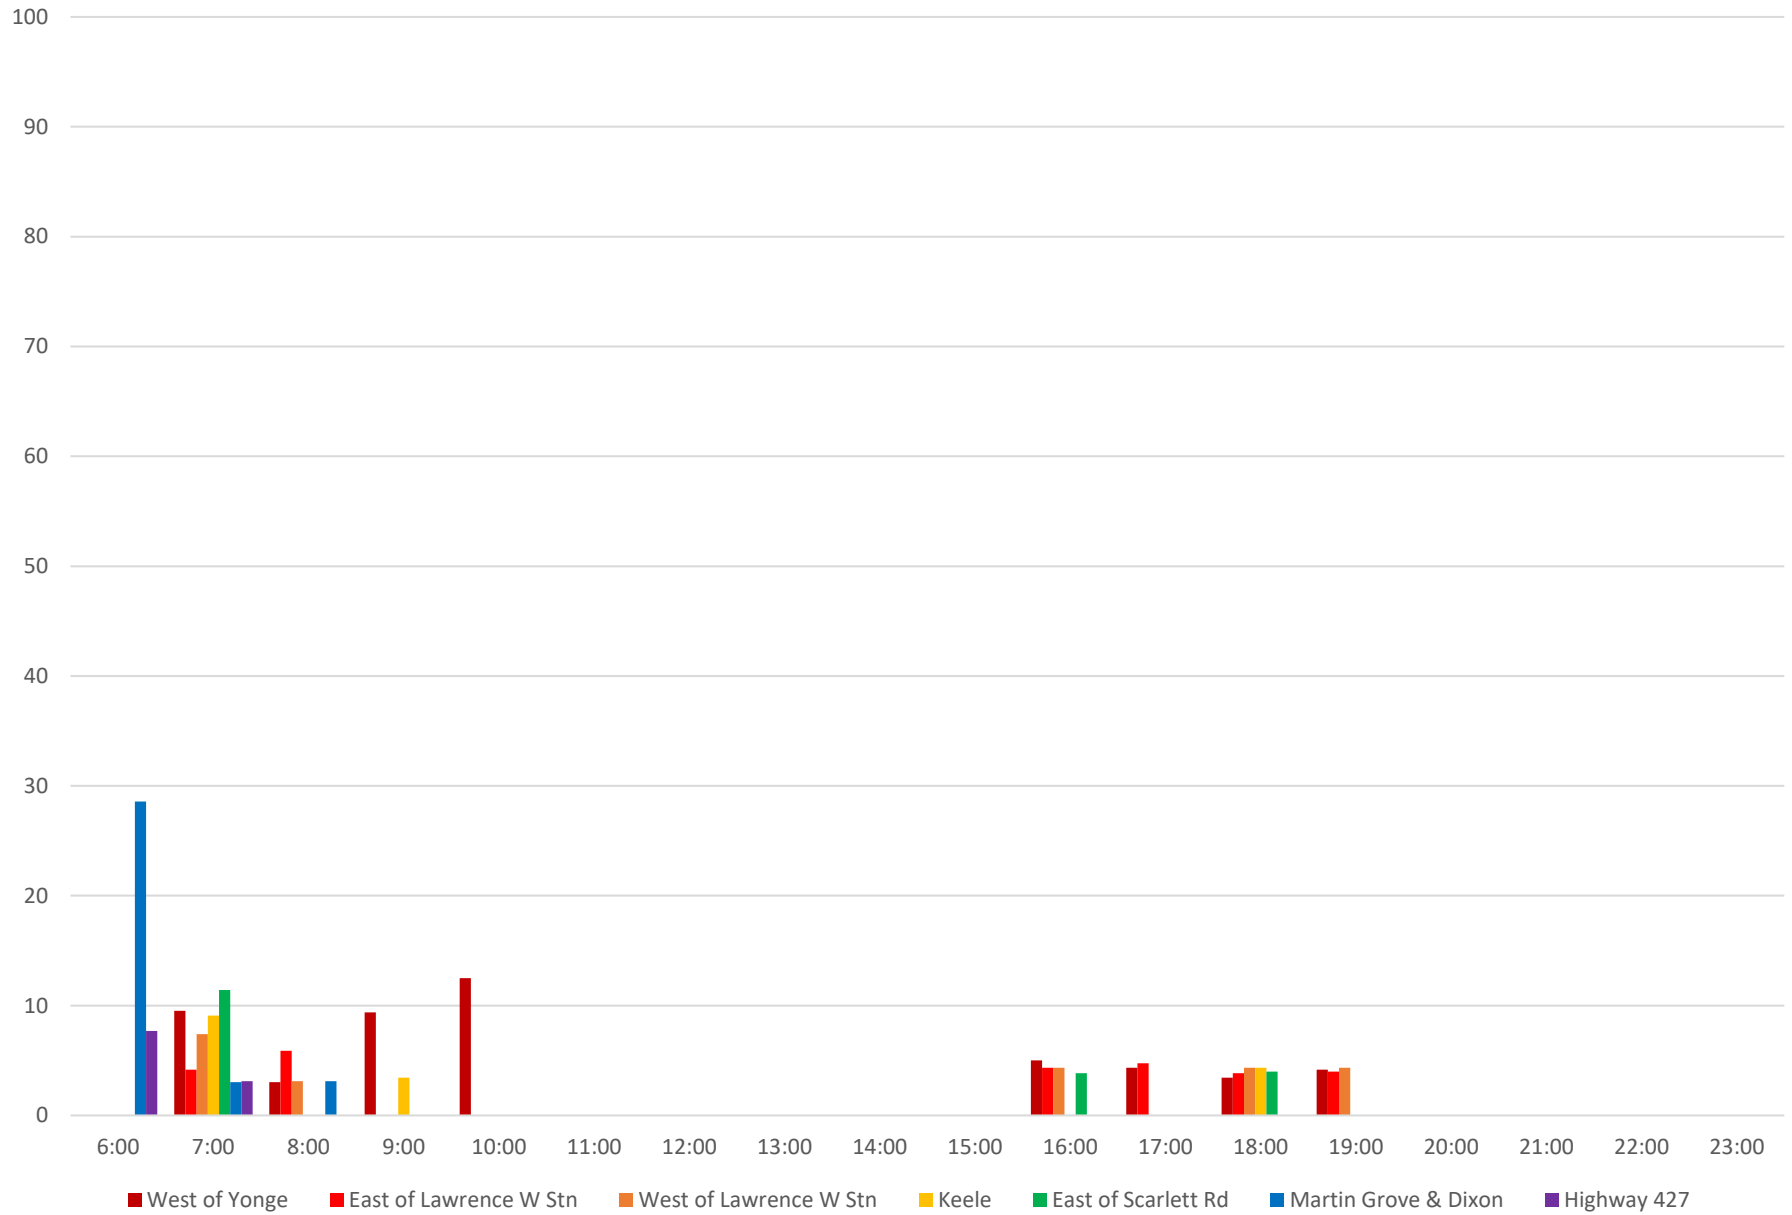

952 Lawrence West Express Percent of Headways Bunched Eastbound April 2021 Week 1

952 Lawrence West Express Percent of Headways Under Std Eastbound April 2021 Week 1

952 Lawrence West Express Percent of Headways Within Std Eastbound April 2021 Week 1

952 Lawrence West Express Percent of Headways Over Std Eastbound April 2021 Week 1

952 Lawrence West Express Percent of Headways Gapped Eastbound April 2021 Week 1

952 Lawrence West Express Headway Distribution Eastbound April 2021 Week 1