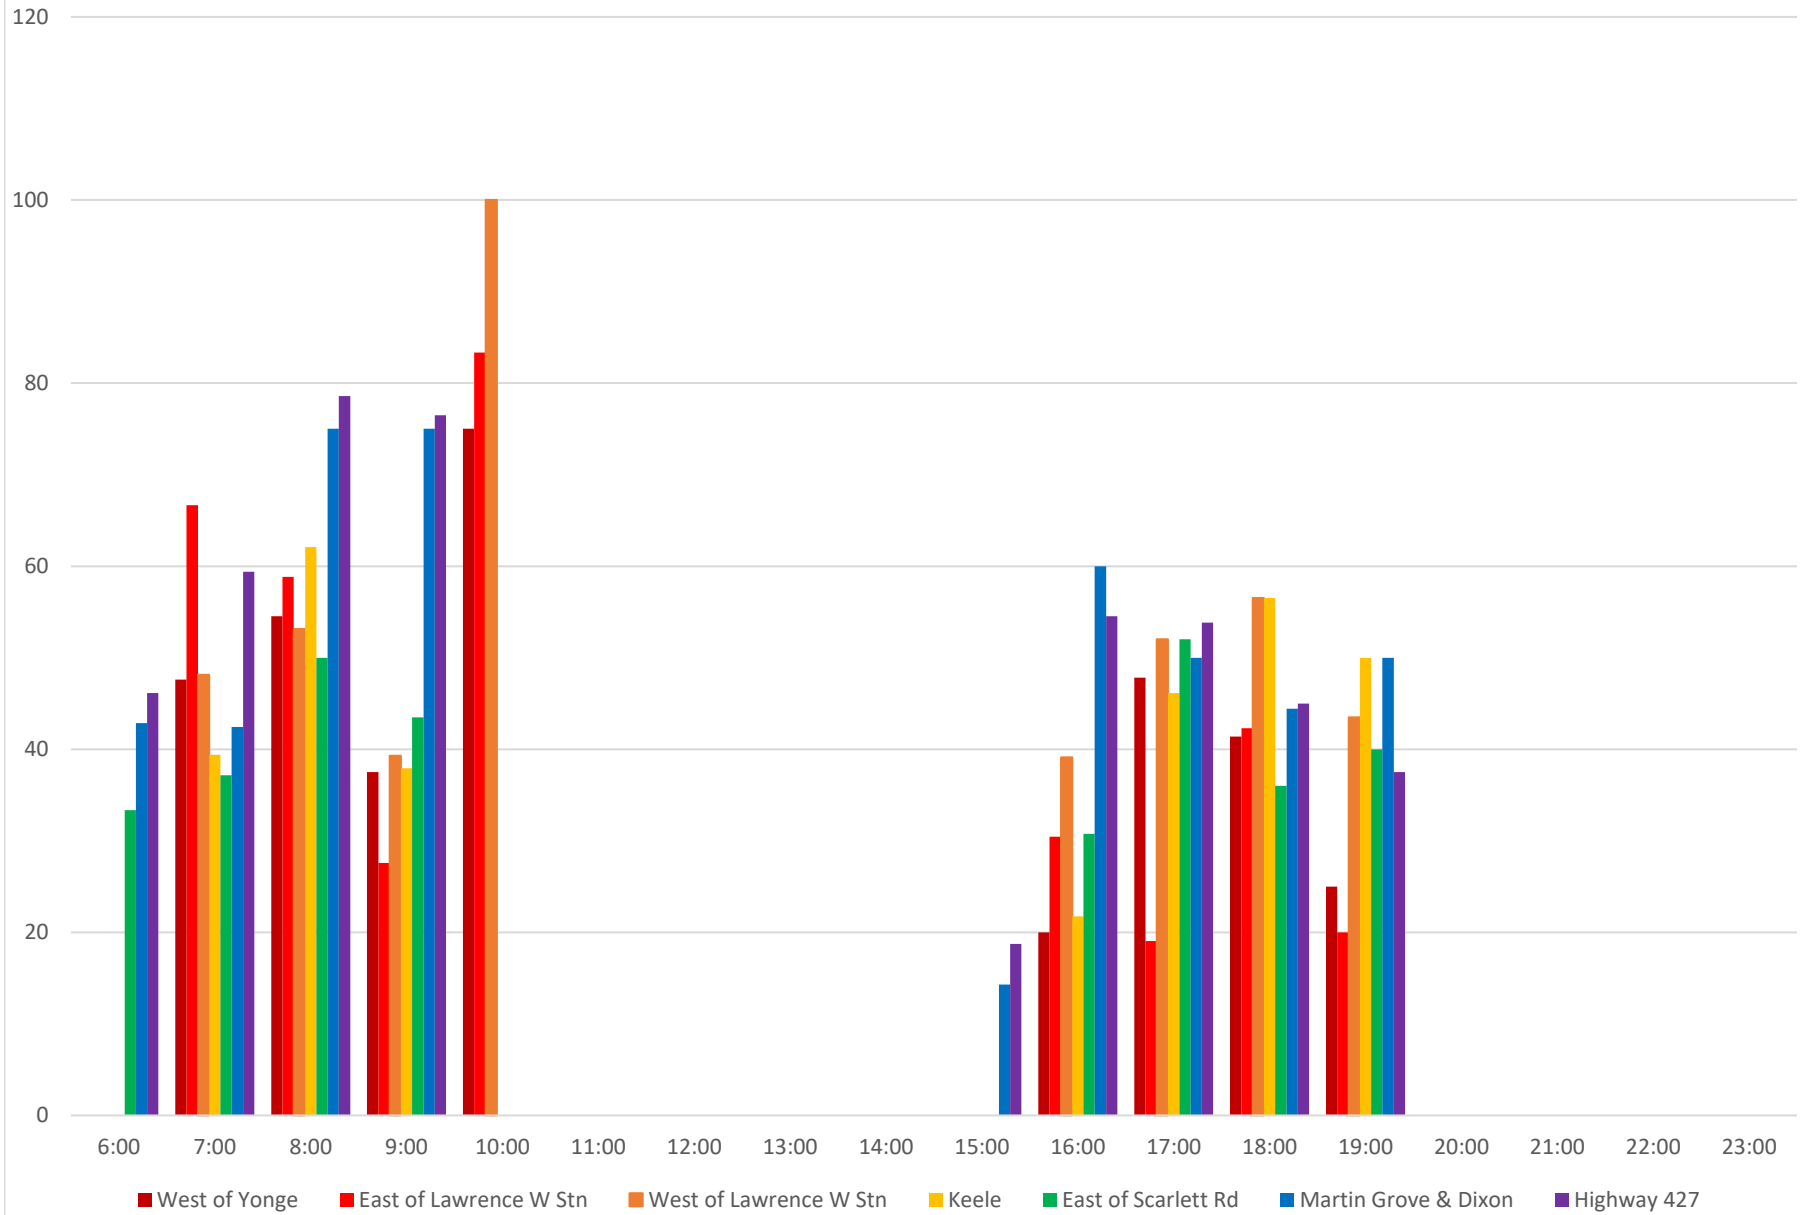

952 Lawrence West Express Percent of Headways Bunched Eastbound April 2021 Week 1

952 Lawrence West Express Percent of Headways Under Std Eastbound April 2021 Week 1

952 Lawrence West Express Percent of Headways Within Std Eastbound April 2021 Week 1

952 Lawrence West Express Percent of Headways Over Std Eastbound April 2021 Week 1

952 Lawrence West Express Percent of Headways Gapped Eastbound April 2021 Week 1

952 Lawrence West Express Headway Distribution Eastbound April 2021 Week 1