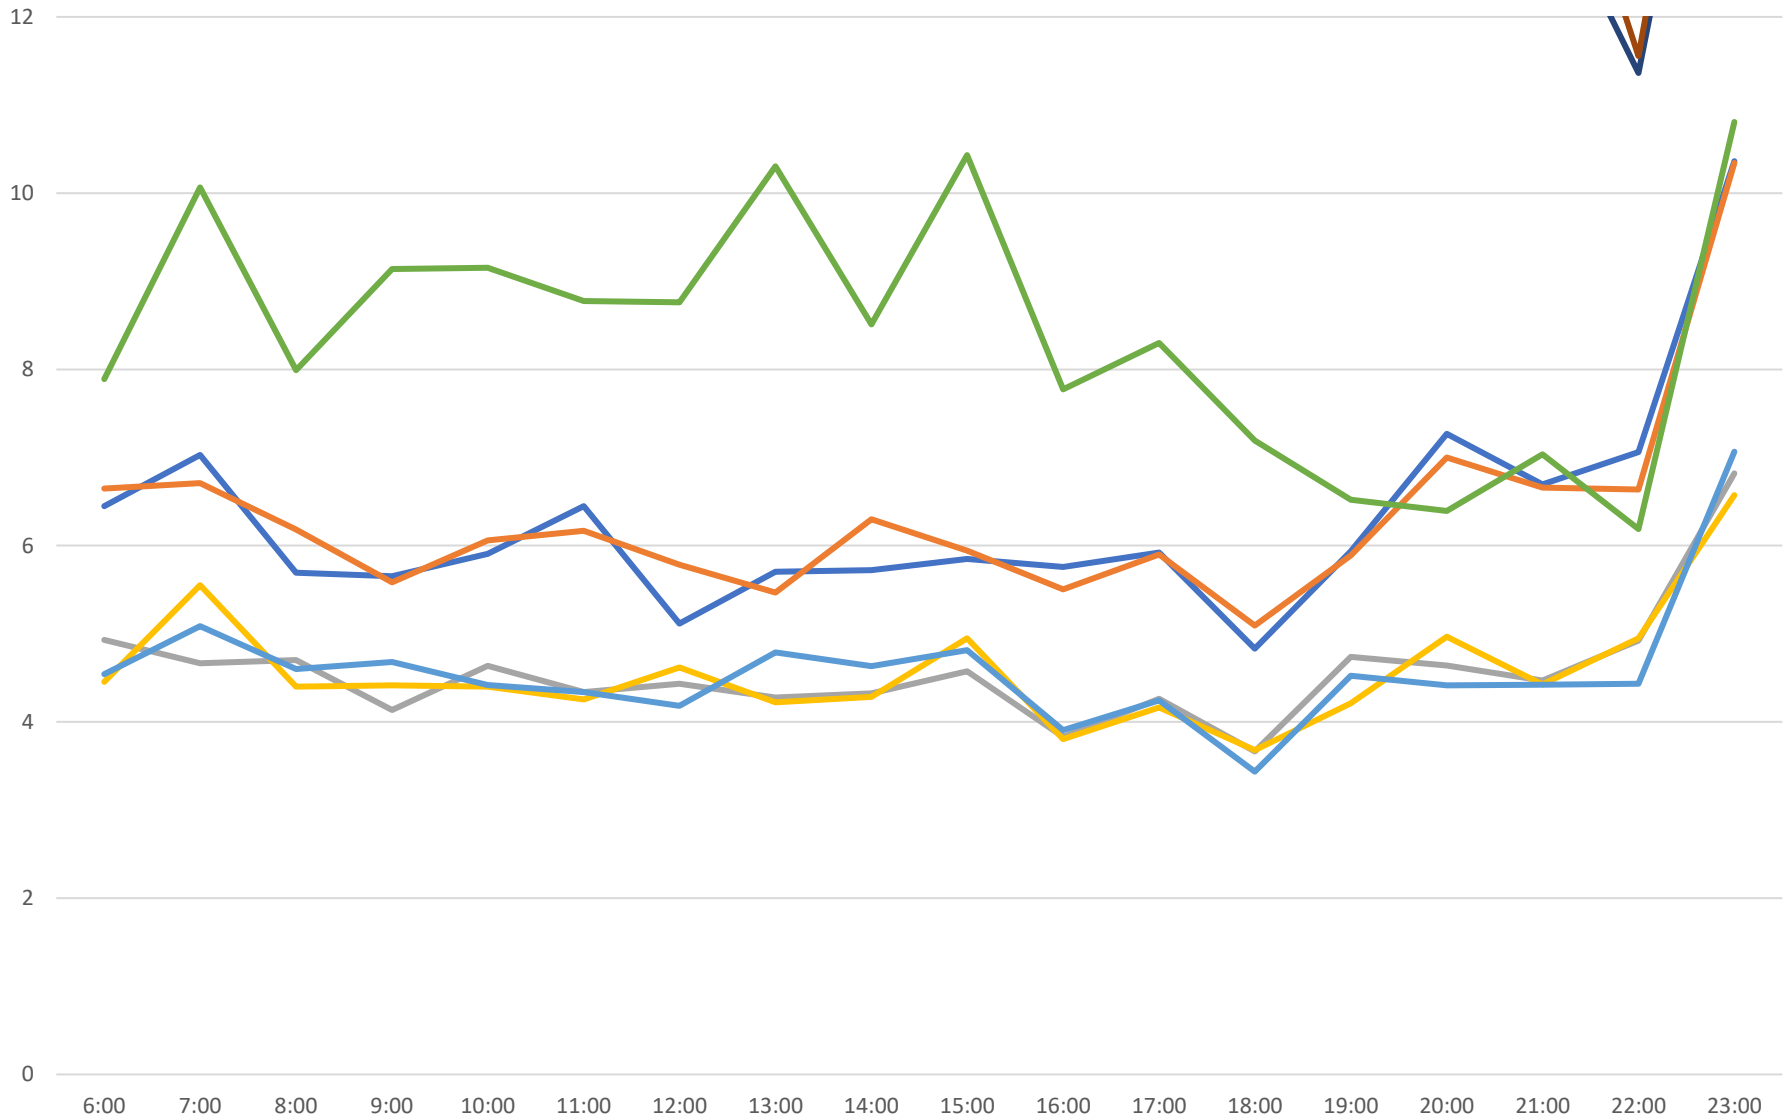

52 Lawrence West Scheduled Headway Westbound April 2021 Week 1

- West of Yonge
- East of Lawrence W Stn
- West of Lawrence W Stn
- Keele
- East of Scarlett Rd
- Martin Grove & Dixon
- Airport Rd & American
- S of Westwood Mall
- The Westway & Islington

52 Lawrence West Average Headway Westbound April 2021 Week 1

52 Lawrence West Percent of Headways Bunched Westbound April 2021 Week 1

52 Lawrence West Percent of Headways Under Std Westbound April 2021 Week 1

52 Lawrence West Percent of Headways Within Std Westbound April 2021 Week 1

52 Lawrence West Percent of Headways Over Std Westbound April 2021 Week 1

52 Lawrence West Percent of Headways Gapped Westbound April 2021 Week 1

52 Lawrence West Percent of Headways Bunched Westbound April 2021 Saturdays

52 Lawrence West Percent of Headways Under Std Westbound April 2021 Saturdays

52 Lawrence West Percent of Headways Within Std Westbound April 2021 Saturdays