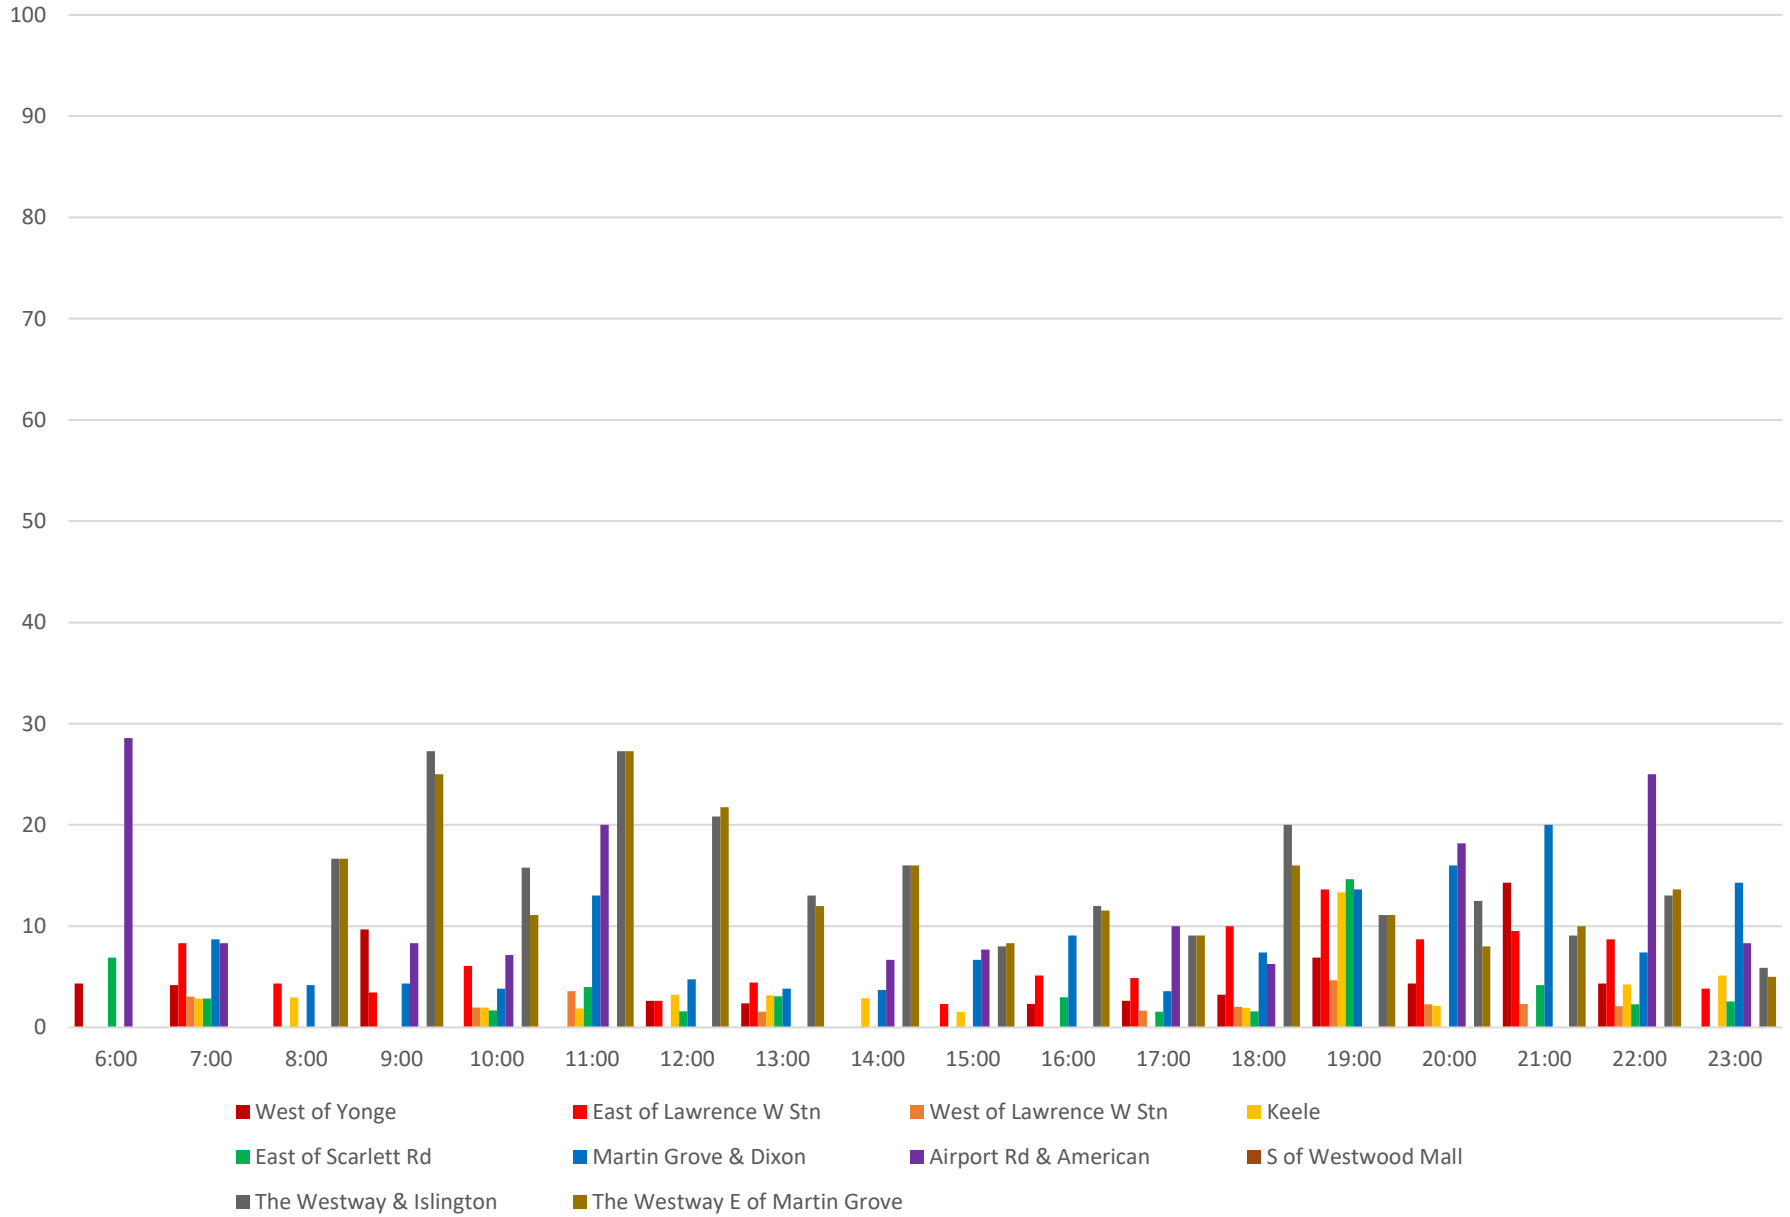

52 Lawrence West Percent of Headways Bunched Westbound April 2021 Saturdays

52 Lawrence West Percent of Headways Under Std Westbound April 2021 Saturdays

52 Lawrence West Percent of Headways Within Std Westbound April 2021 Saturdays

52 Lawrence West Percent of Headways Over Std Westbound April 2021 Saturdays

52 Lawrence West Percent of Headways Gapped Westbound April 2021 Saturdays

52 Lawrence West Headway Distribution Westbound April 2021 Saturdays