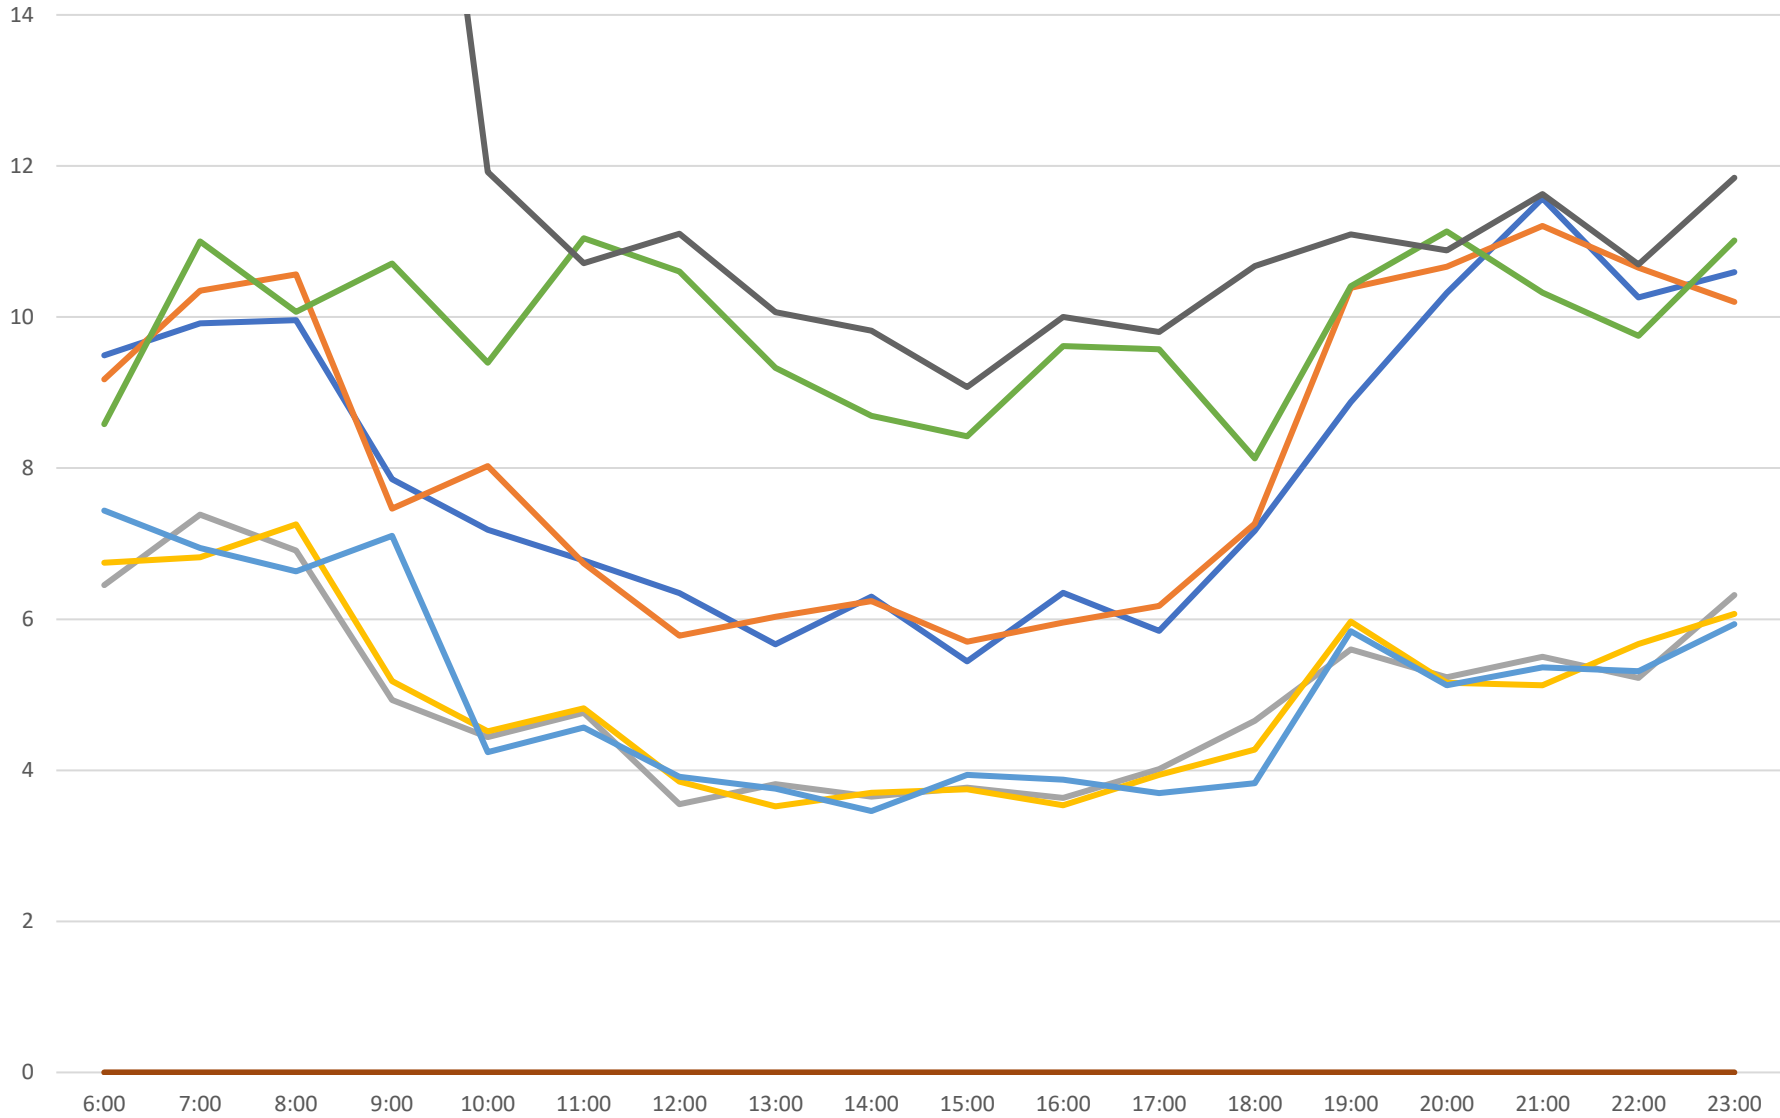

52 Lawrence West Average Headway Westbound April 2021 Saturdays

- West of Yonge
  — East of Lawrence W Stn
  — West of Lawrence W Stn
  — Keele
  — East of Scarlett Rd
- Martin Grove & Dixon
  — Airport Rd & American
  — S of Westwood Mall
  — The Westway & Islington