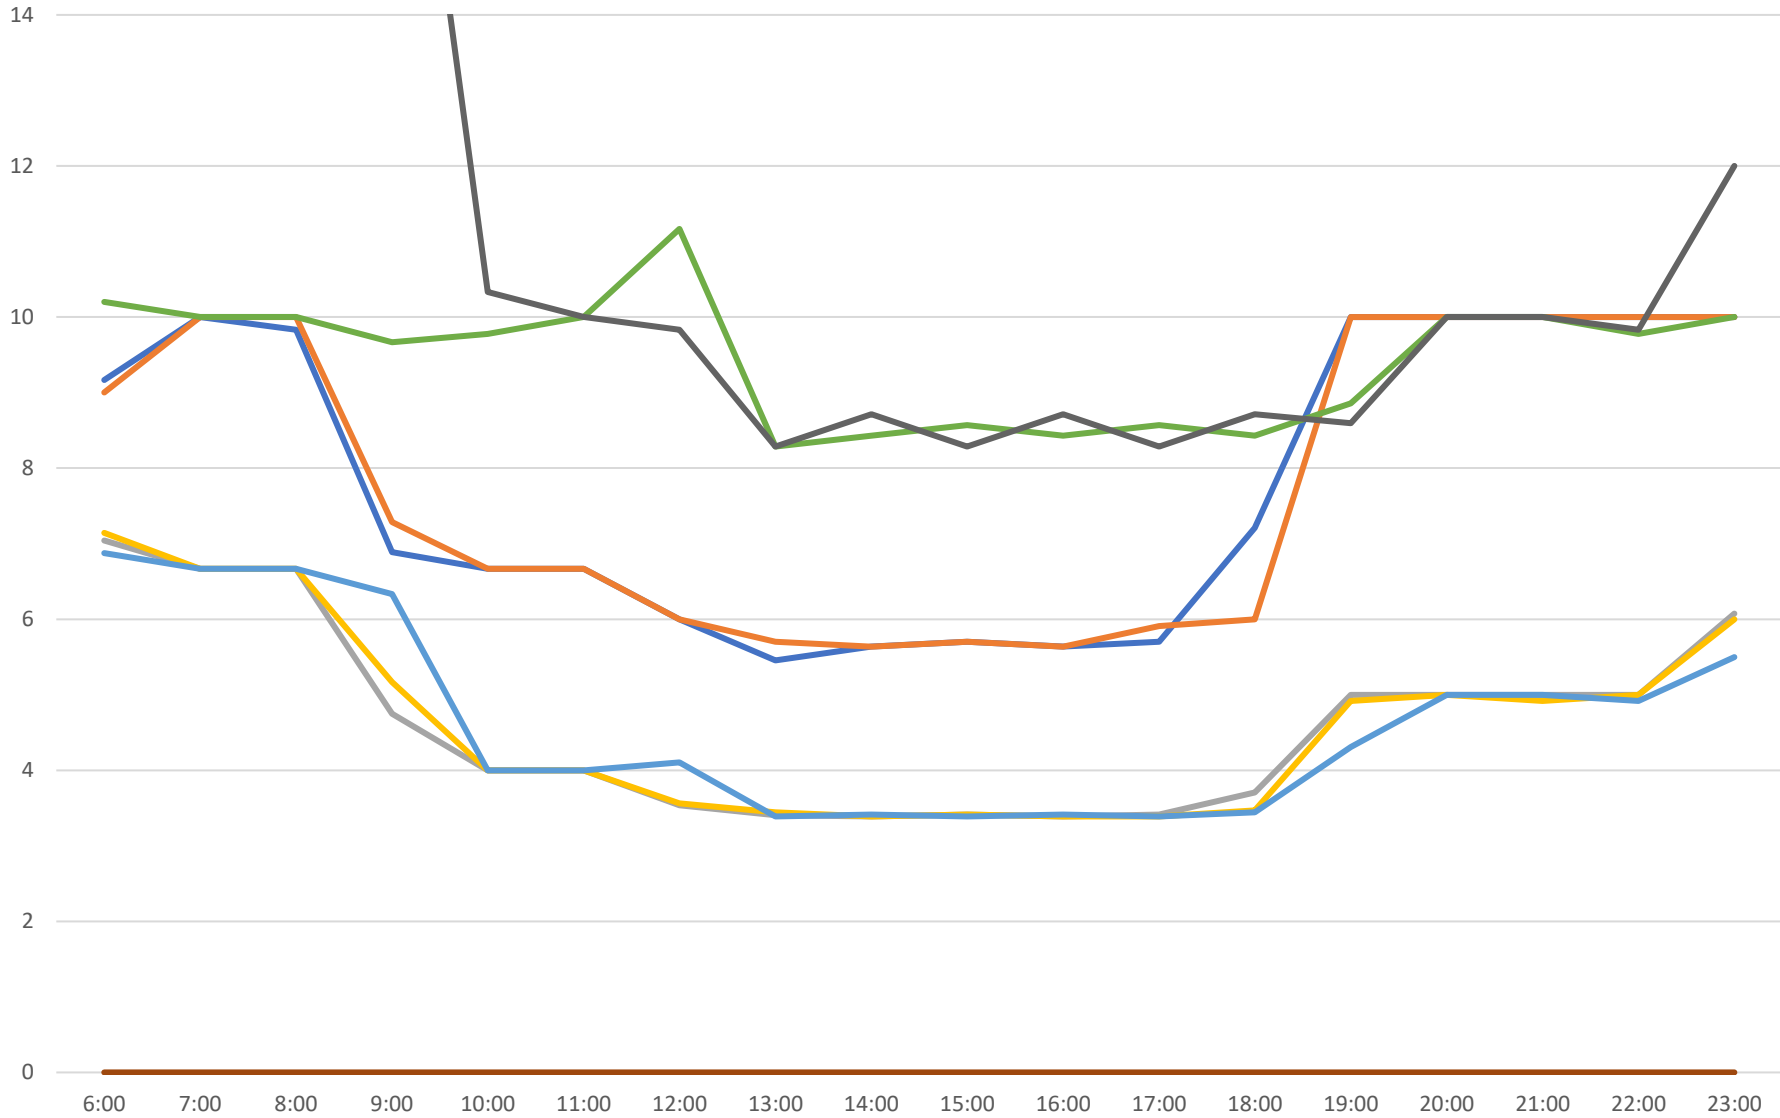

52 Lawrence West Scheduled Headway Westbound April 2021 Saturdays

- West of Yonge
  — East of Lawrence W Stn
  — West of Lawrence W Stn
  — Keele
  — East of Scarlett Rd
- Martin Grove & Dixon
  — Airport Rd & American
  — S of Westwood Mall
  — The Westway & Islington