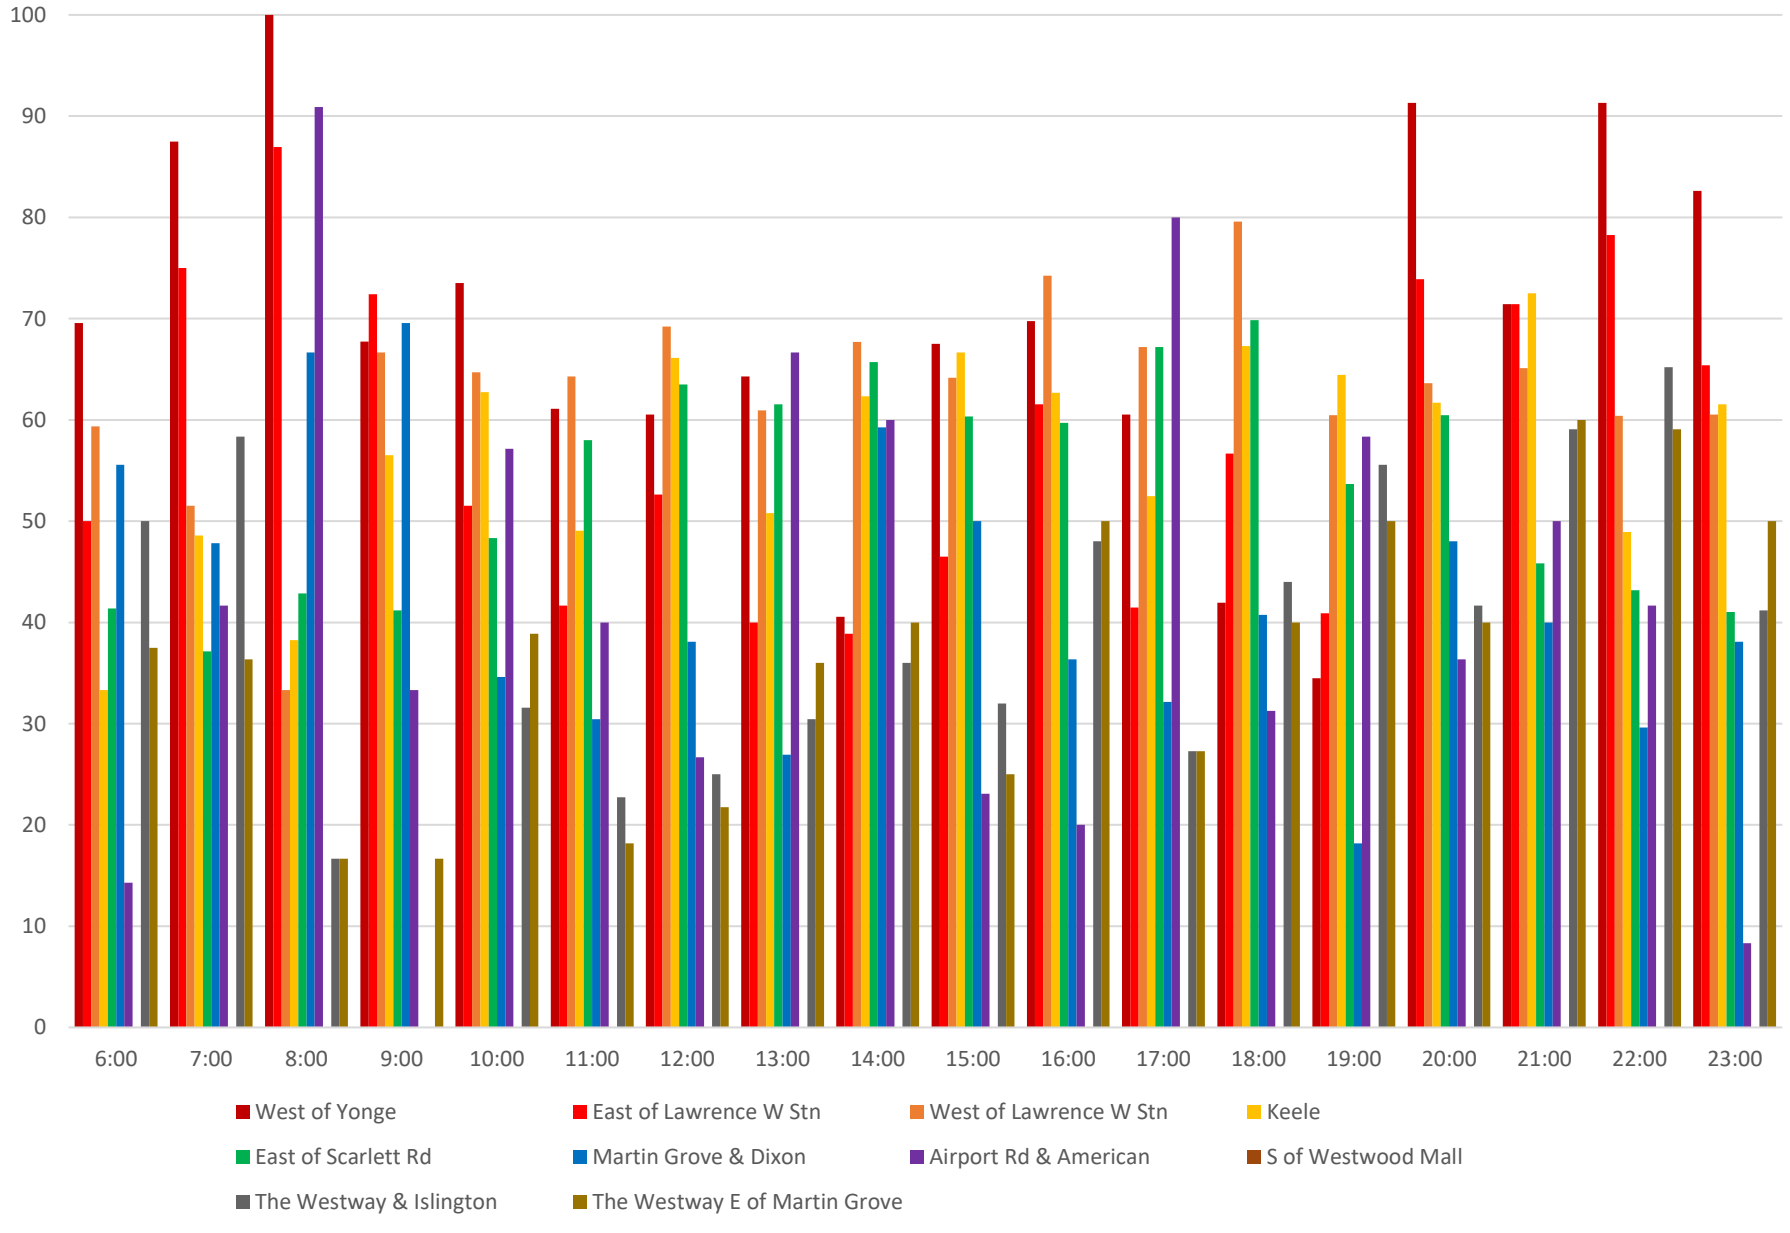

52 Lawrence West Percent of Headways Within Std Westbound April 2021 Week 1

52 Lawrence West Percent of Headways Over Std Westbound April 2021 Week 1

52 Lawrence West Percent of Headways Gapped Westbound April 2021 Week 1

52 Lawrence West Average Headway Westbound April 2021 Saturdays

- West of Yonge
 — East of Lawrence W Stn
 — West of Lawrence W Stn
 — Keele
 — East of Scarlett Rd
- Martin Grove & Dixon
 — Airport Rd & American
 — S of Westwood Mall
 — The Westway & Islington

52 Lawrence West Percent of Headways Bunched Westbound April 2021 Saturdays

52 Lawrence West Percent of Headways Under Std Westbound April 2021 Saturdays

52 Lawrence West Percent of Headways Within Std Westbound April 2021 Saturdays

52 Lawrence West Percent of Headways Over Std Westbound April 2021 Saturdays

52 Lawrence West Percent of Headways Gapped Westbound April 2021 Saturdays

52 Lawrence West Headway Distribution Westbound April 2021 Saturdays