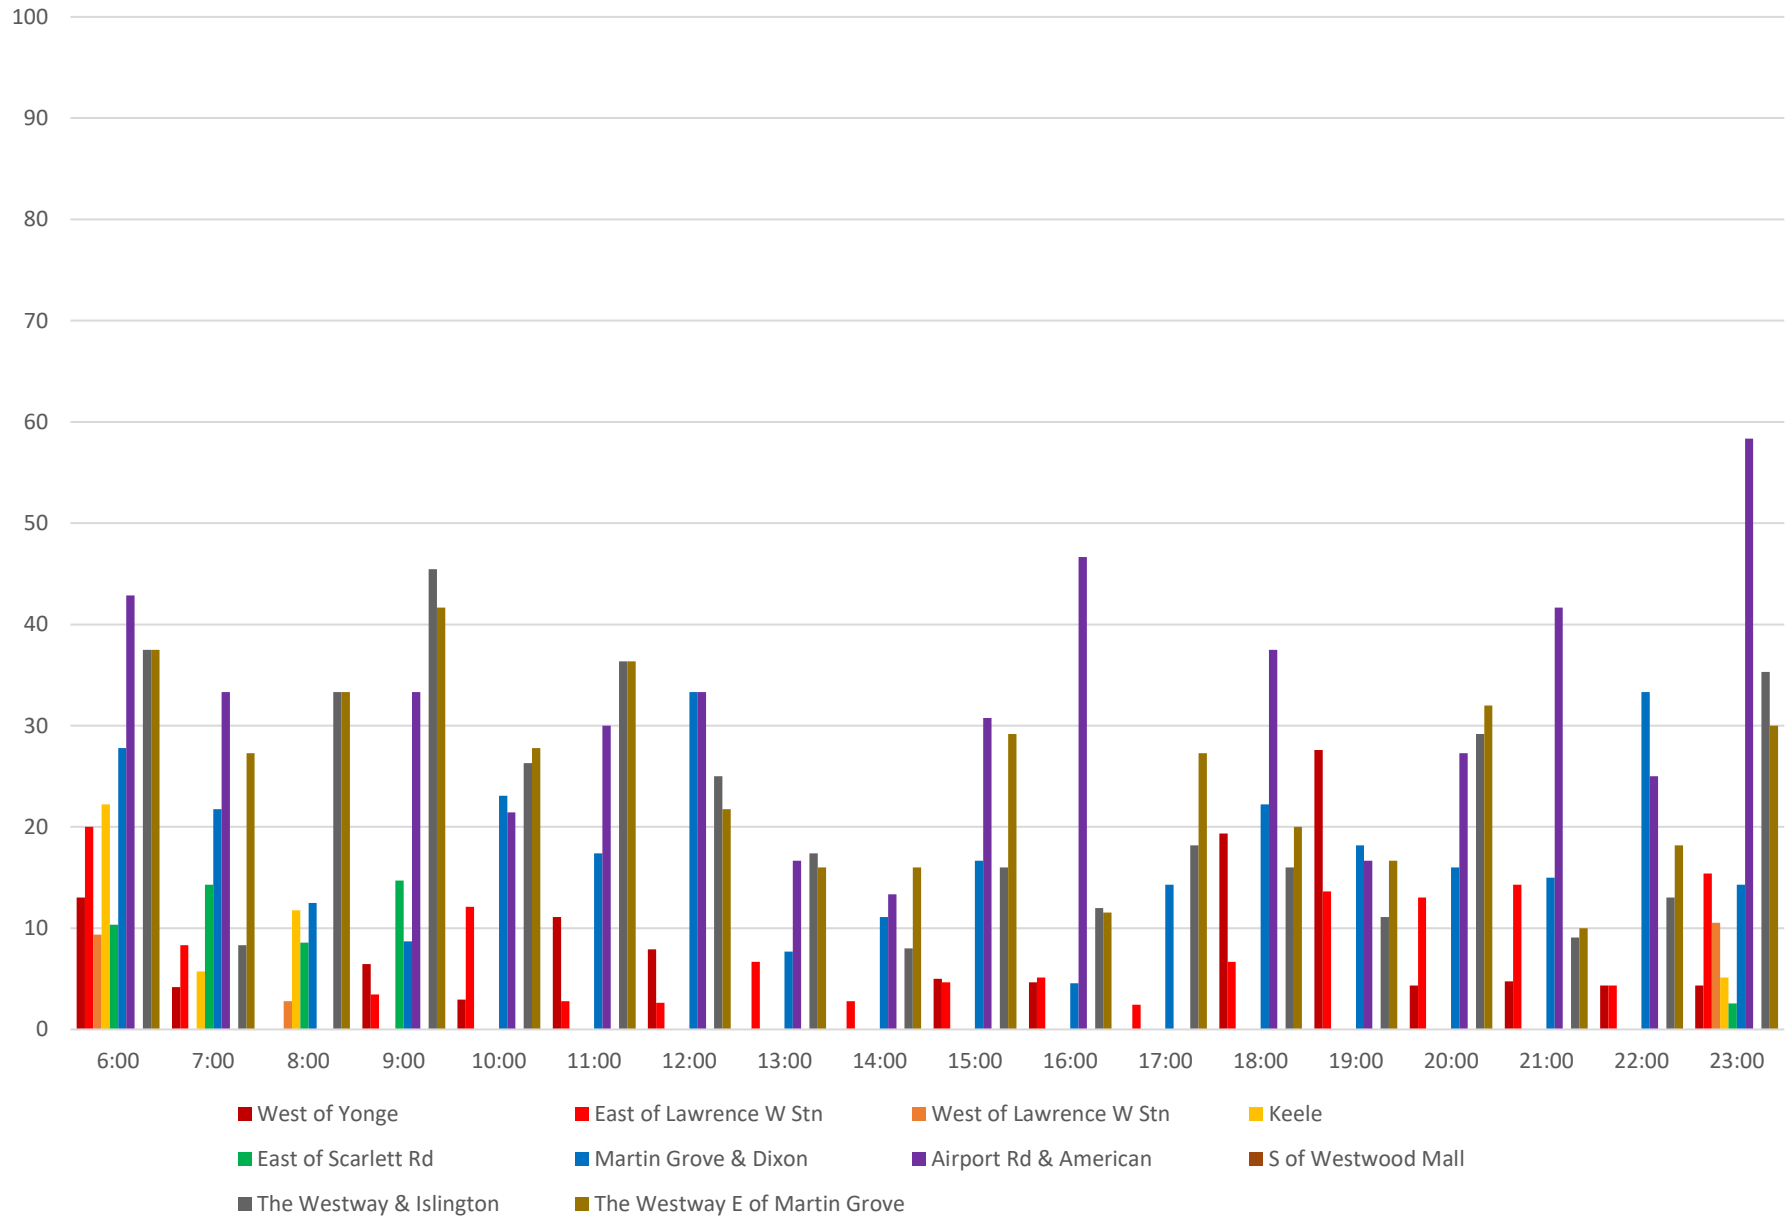

52 Lawrence West Percent of Headways Within Std Westbound April 2021 Week 1

52 Lawrence West Percent of Headways Over Std Westbound April 2021 Week 1

52 Lawrence West Percent of Headways Gapped Westbound April 2021 Week 1

52 Lawrence West Average Headway Westbound April 2021 Saturdays

- West of Yonge
 — East of Lawrence W Stn
 — West of Lawrence W Stn
 — Keele
 — East of Scarlett Rd
- Martin Grove & Dixon
 — Airport Rd & American
 — S of Westwood Mall
 — The Westway & Islington

52 Lawrence West Percent of Headways Bunched Westbound April 2021 Saturdays

52 Lawrence West Percent of Headways Under Std Westbound April 2021 Saturdays

52 Lawrence West Percent of Headways Within Std Westbound April 2021 Saturdays

52 Lawrence West Percent of Headways Over Std Westbound April 2021 Saturdays

52 Lawrence West Percent of Headways Gapped Westbound April 2021 Saturdays

52 Lawrence West Headway Distribution Westbound April 2021 Saturdays