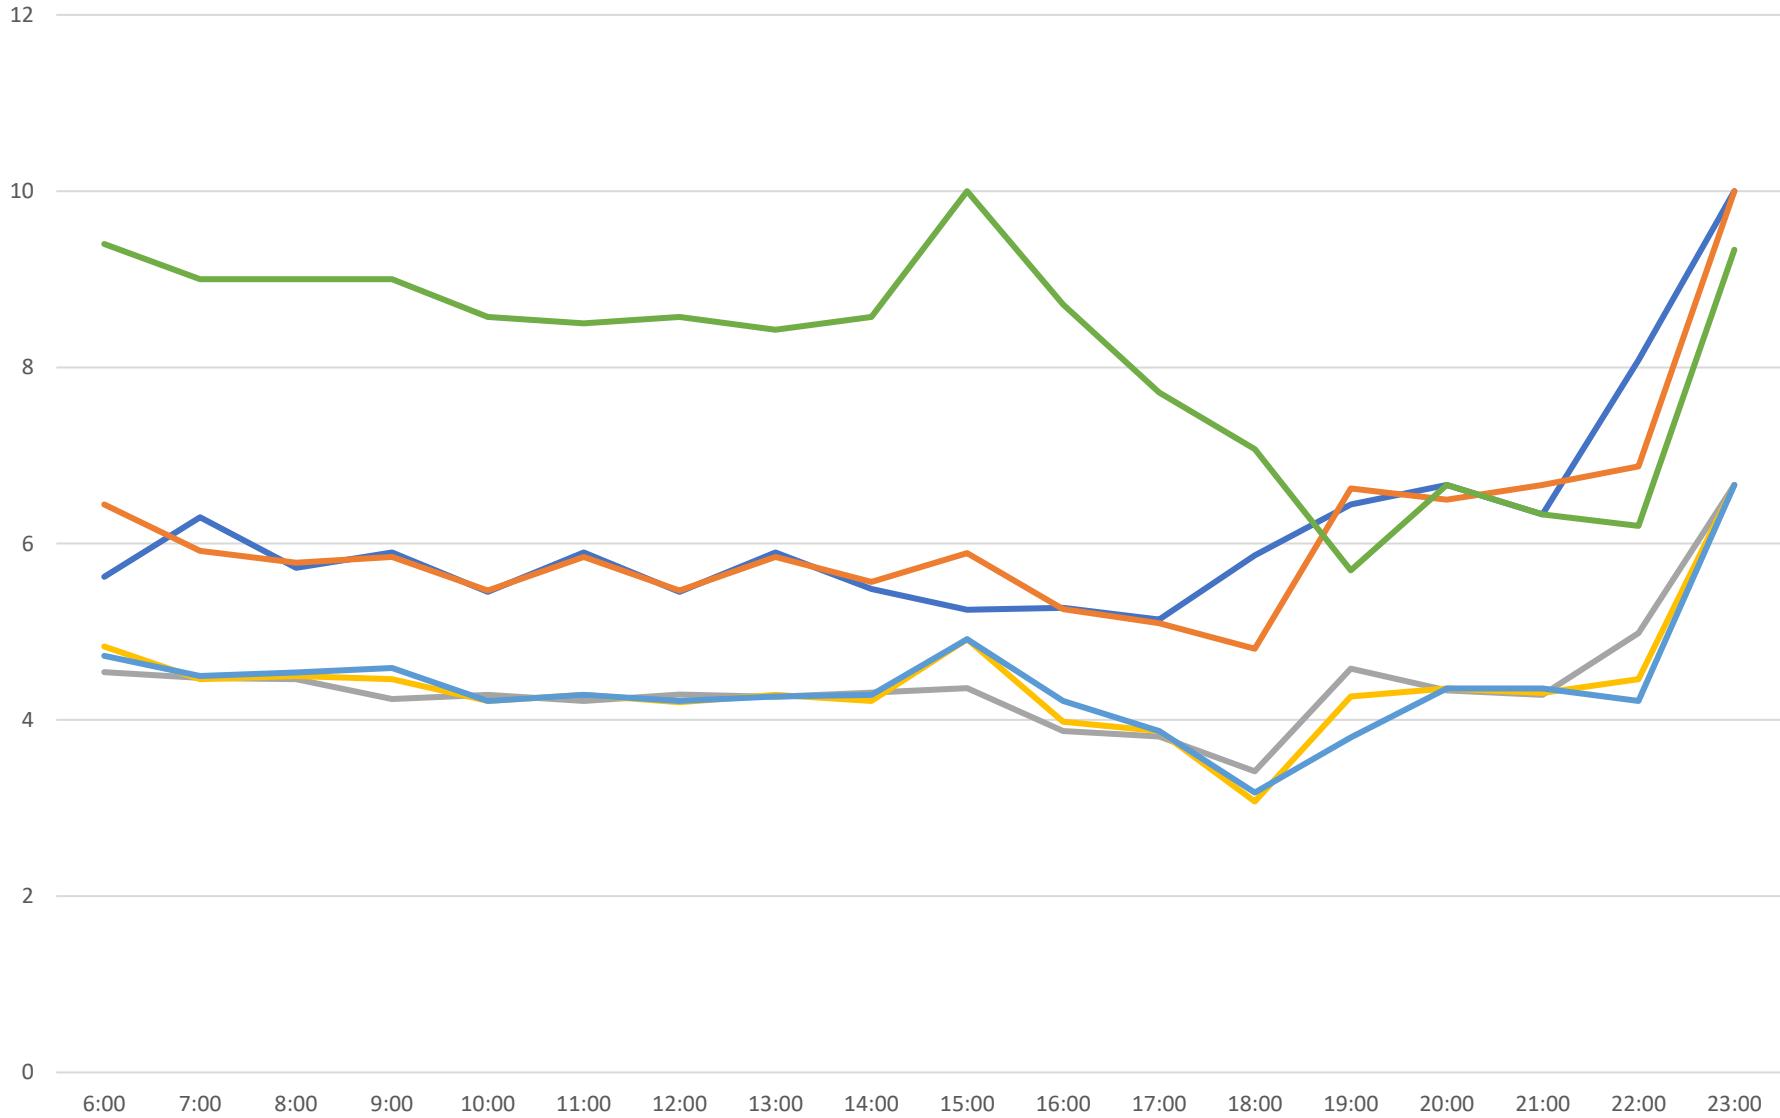

52 Lawrence West Scheduled Headway Westbound April 2021 Week 1

- West of Yonge
- East of Lawrence W Stn
- West of Lawrence W Stn
- Keele
- East of Scarlett Rd
- Martin Grove & Dixon
- Airport Rd & American
- S of Westwood Mall
- The Westway & Islington

52 Lawrence West Average Headway Westbound April 2021 Week 1

52 Lawrence West Percent of Headways Bunched Westbound April 2021 Week 1

52 Lawrence West Percent of Headways Under Std Westbound April 2021 Week 1

52 Lawrence West Percent of Headways Within Std Westbound April 2021 Week 1

52 Lawrence West Percent of Headways Over Std Westbound April 2021 Week 1

52 Lawrence West Percent of Headways Gapped Westbound April 2021 Week 1

52 Lawrence West Percent of Headways Bunched Westbound April 2021 Saturdays

52 Lawrence West Percent of Headways Under Std Westbound April 2021 Saturdays

52 Lawrence West Percent of Headways Within Std Westbound April 2021 Saturdays