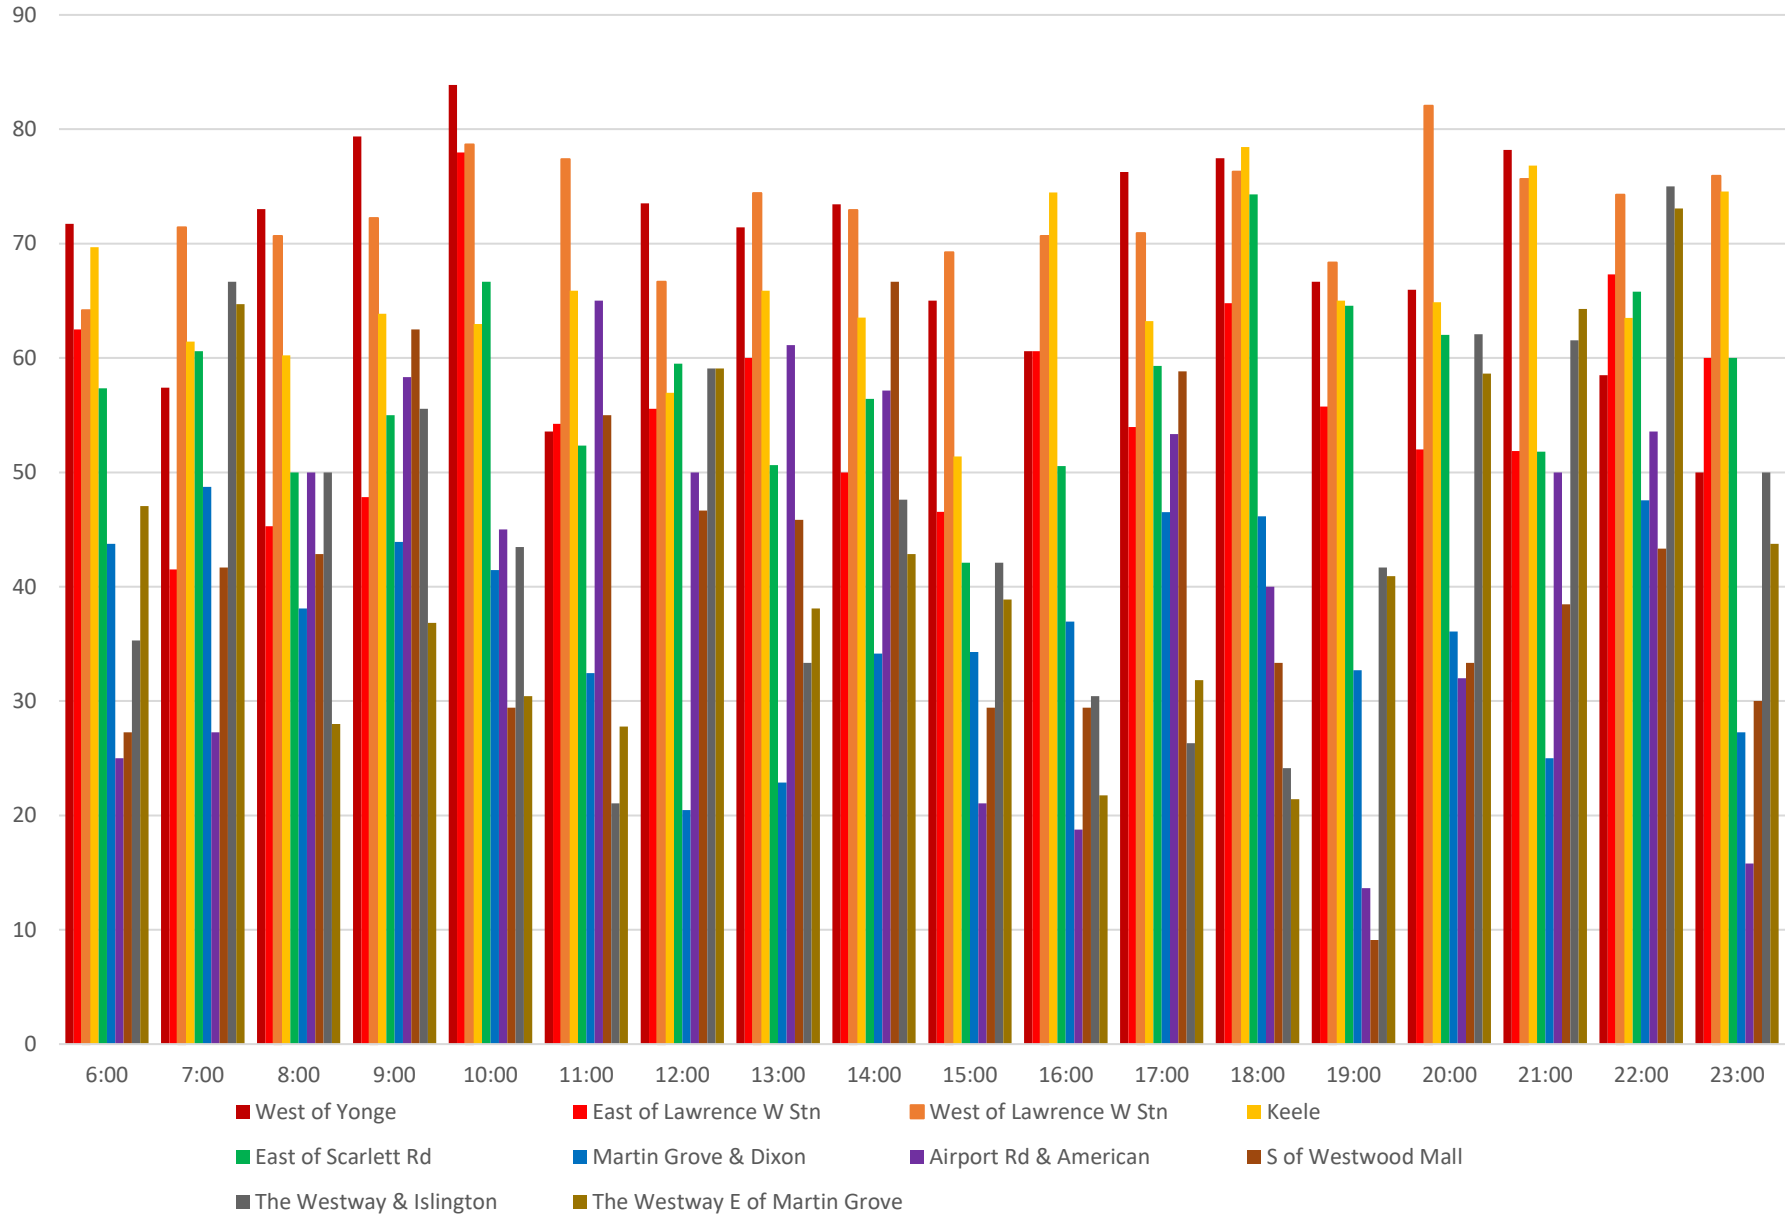

52 Lawrence West Average Headway Westbound April 2021 Week 1

52 Lawrence West Percent of Headways Bunched Westbound April 2021 Week 1

52 Lawrence West Percent of Headways Under Std Westbound April 2021 Week 1

52 Lawrence West Percent of Headways Within Std Westbound April 2021 Week 1

52 Lawrence West Percent of Headways Over Std Westbound April 2021 Week 1

52 Lawrence West Percent of Headways Gapped Westbound April 2021 Week 1

52 Lawrence West Percent of Headways Bunched Westbound April 2021 Saturdays

52 Lawrence West Percent of Headways Under Std Westbound April 2021 Saturdays

52 Lawrence West Percent of Headways Within Std Westbound April 2021 Saturdays

52 Lawrence West Percent of Headways Over Std Westbound April 2021 Saturdays

52 Lawrence West Percent of Headways Gapped Westbound April 2021 Saturdays

52 Lawrence West Headway Distribution Westbound April 2021 Saturdays