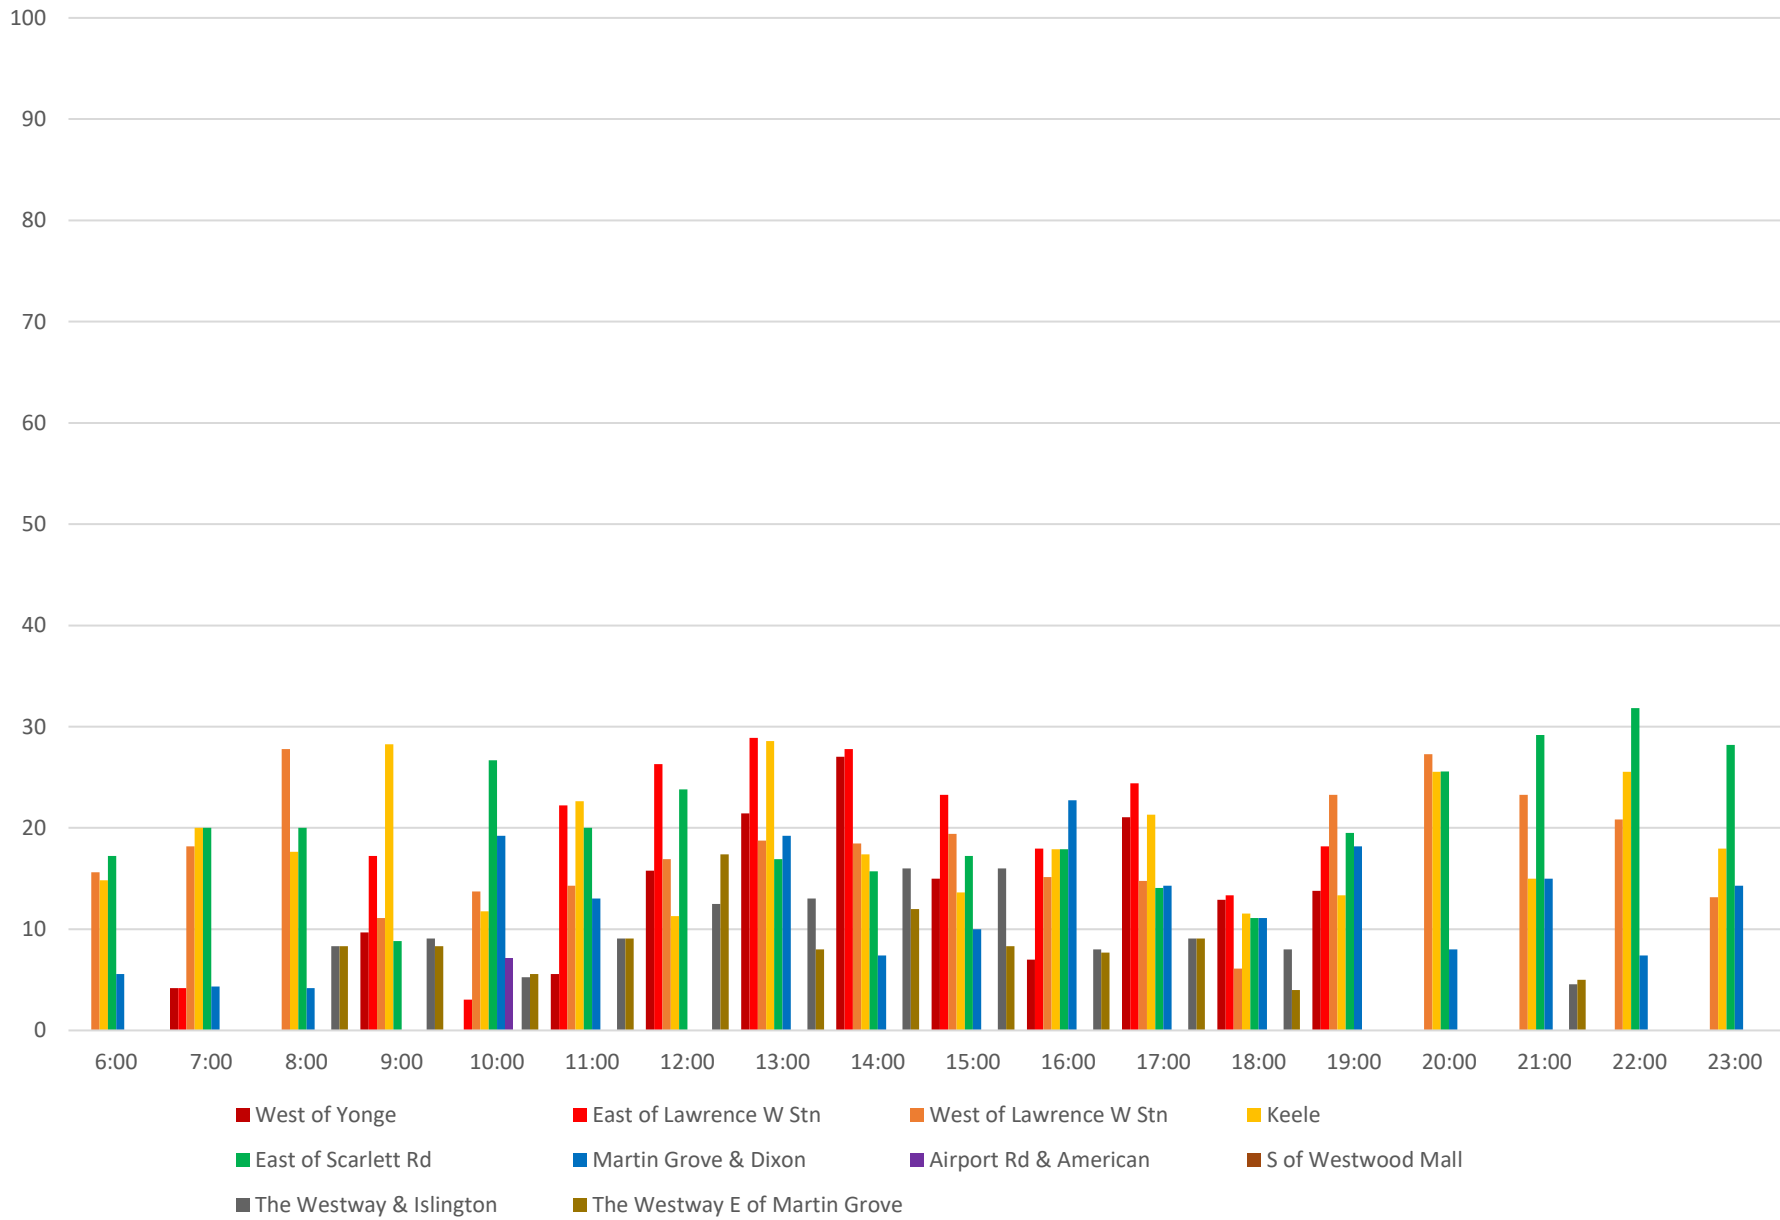

52 Lawrence West Percent of Headways Within Std Westbound April 2021 Week 1

52 Lawrence West Percent of Headways Over Std Westbound April 2021 Week 1

52 Lawrence West Percent of Headways Gapped Westbound April 2021 Week 1

52 Lawrence West Headway Distribution Westbound April 2021 Week 1

52 Lawrence West Headway Distribution Westbound April 2021 Week 1

52 Lawrence West Scheduled Headway Westbound April 2021 Saturdays

- West of Yonge
 — East of Lawrence W Stn
 — West of Lawrence W Stn
 — Keele
 — East of Scarlett Rd
- Martin Grove & Dixon
 — Airport Rd & American
 — S of Westwood Mall
 — The Westway & Islington

52 Lawrence West Percent of Headways Bunched Westbound April 2021 Saturdays

52 Lawrence West Percent of Headways Under Std Westbound April 2021 Saturdays

52 Lawrence West Percent of Headways Within Std Westbound April 2021 Saturdays

52 Lawrence West Percent of Headways Over Std Westbound April 2021 Saturdays

52 Lawrence West Percent of Headways Gapped Westbound April 2021 Saturdays

52 Lawrence West Headway Distribution Westbound April 2021 Saturdays