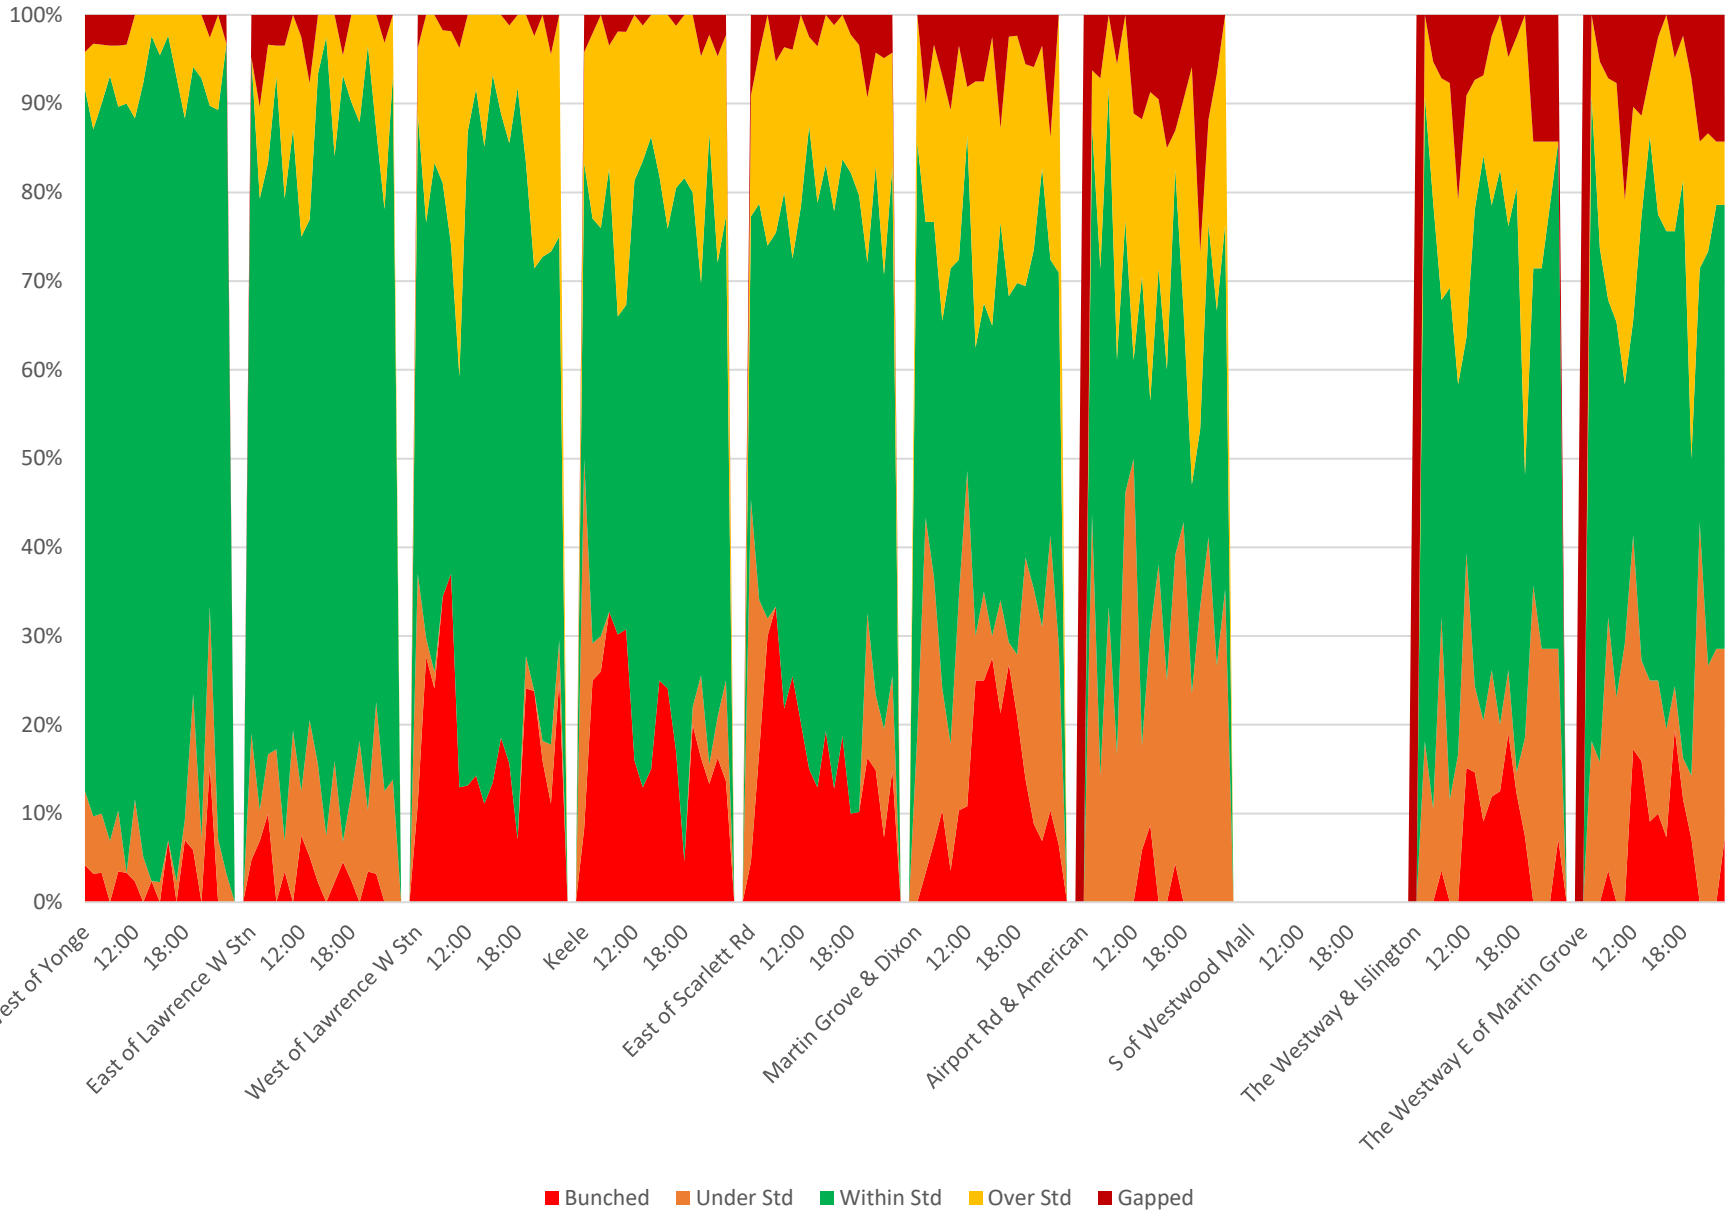

52 Lawrence West Percent of Headways Over Std Westbound April 2021 Saturdays

52 Lawrence West Percent of Headways Gapped Westbound April 2021 Saturdays

52 Lawrence West Headway Distribution Westbound April 2021 Saturdays

52 Lawrence West Percent of Headways Bunched Westbound April 2021 Sundays

52 Lawrence West Percent of Headways Under Std Westbound April 2021 Sundays

52 Lawrence West Percent of Headways Within Std Westbound April 2021 Sundays

52 Lawrence West Percent of Headways Over Std Westbound April 2021 Sundays

52 Lawrence West Percent of Headways Gapped Westbound April 2021 Sundays

52 Lawrence West Headway Distribution Westbound April 2021 Sundays