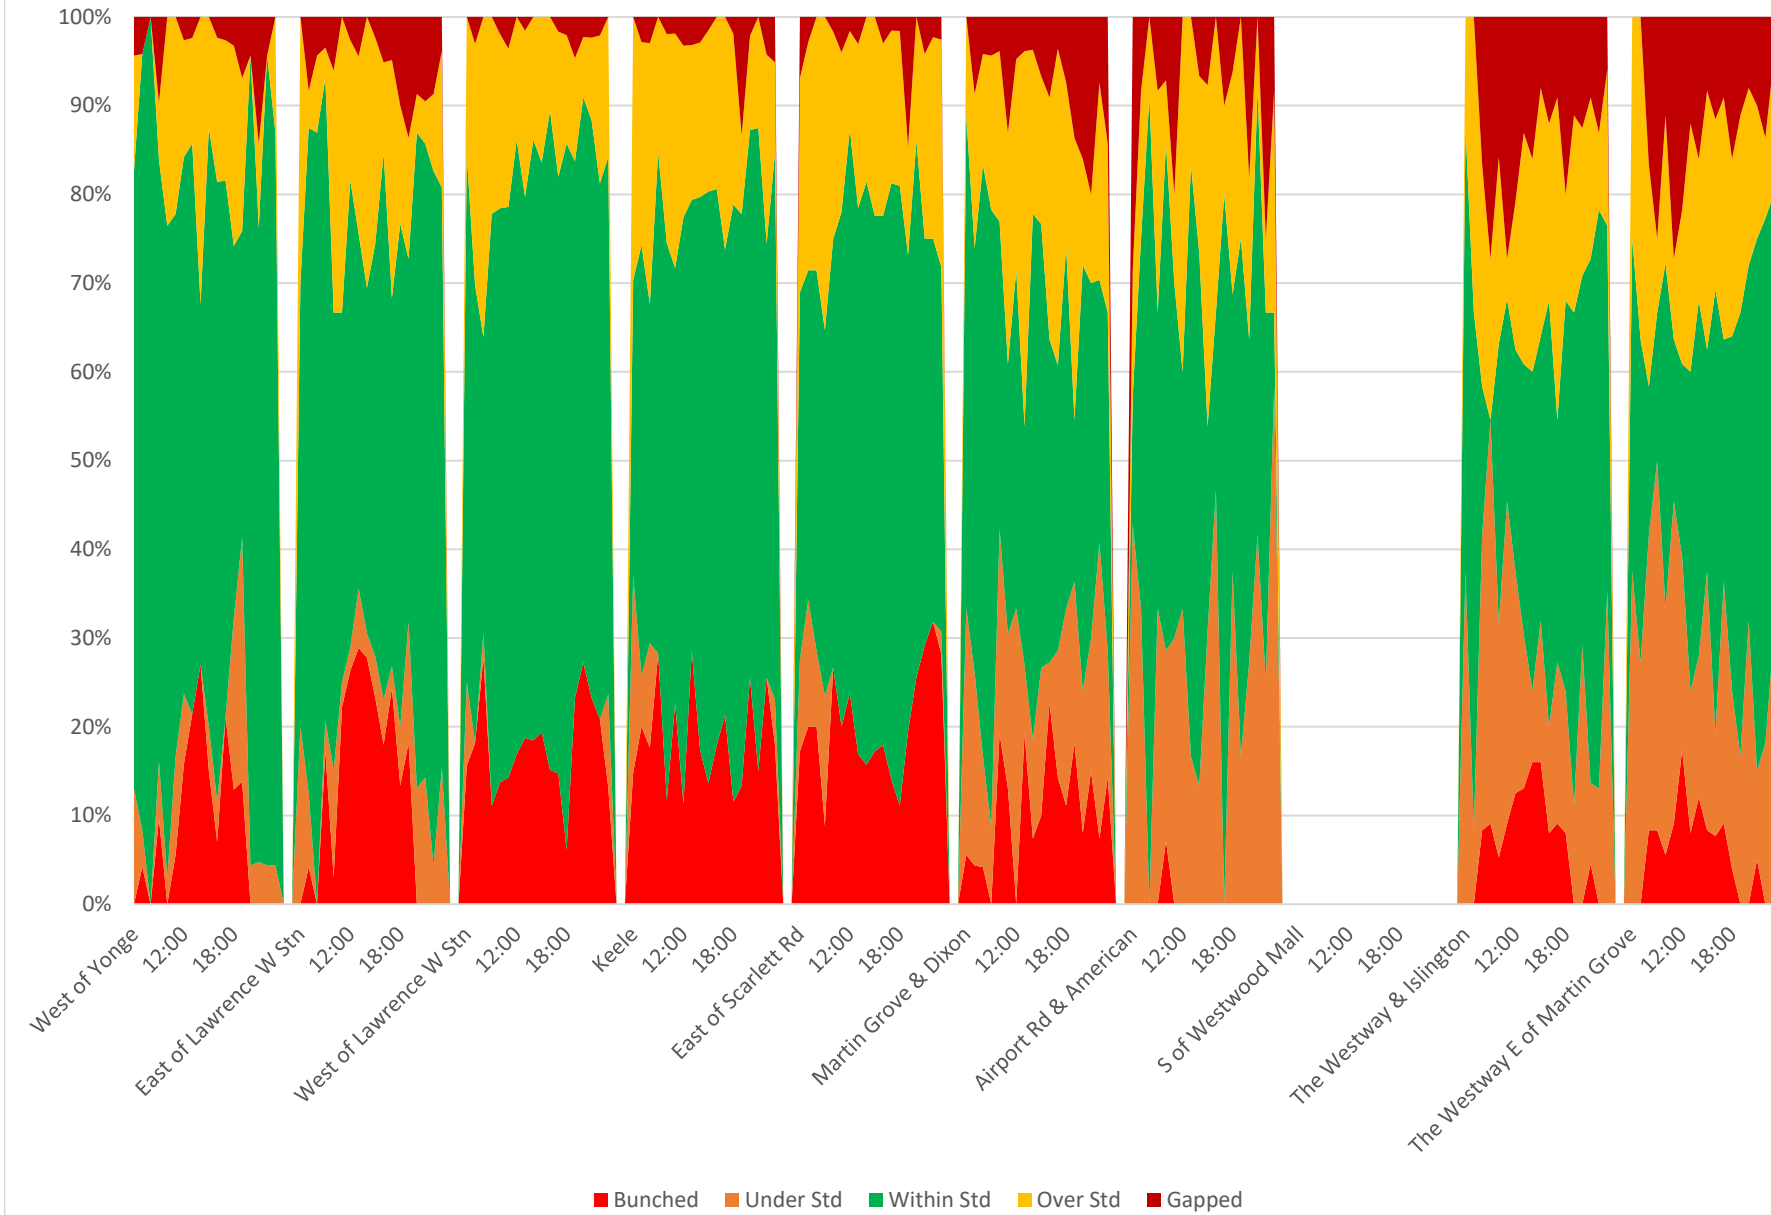

52 Lawrence West Percent of Headways Bunched Westbound April 2021 Saturdays

52 Lawrence West Percent of Headways Under Std Westbound April 2021 Saturdays

52 Lawrence West Percent of Headways Within Std Westbound April 2021 Saturdays

52 Lawrence West Percent of Headways Over Std Westbound April 2021 Saturdays

52 Lawrence West Percent of Headways Gapped Westbound April 2021 Saturdays

52 Lawrence West Headway Distribution Westbound April 2021 Saturdays