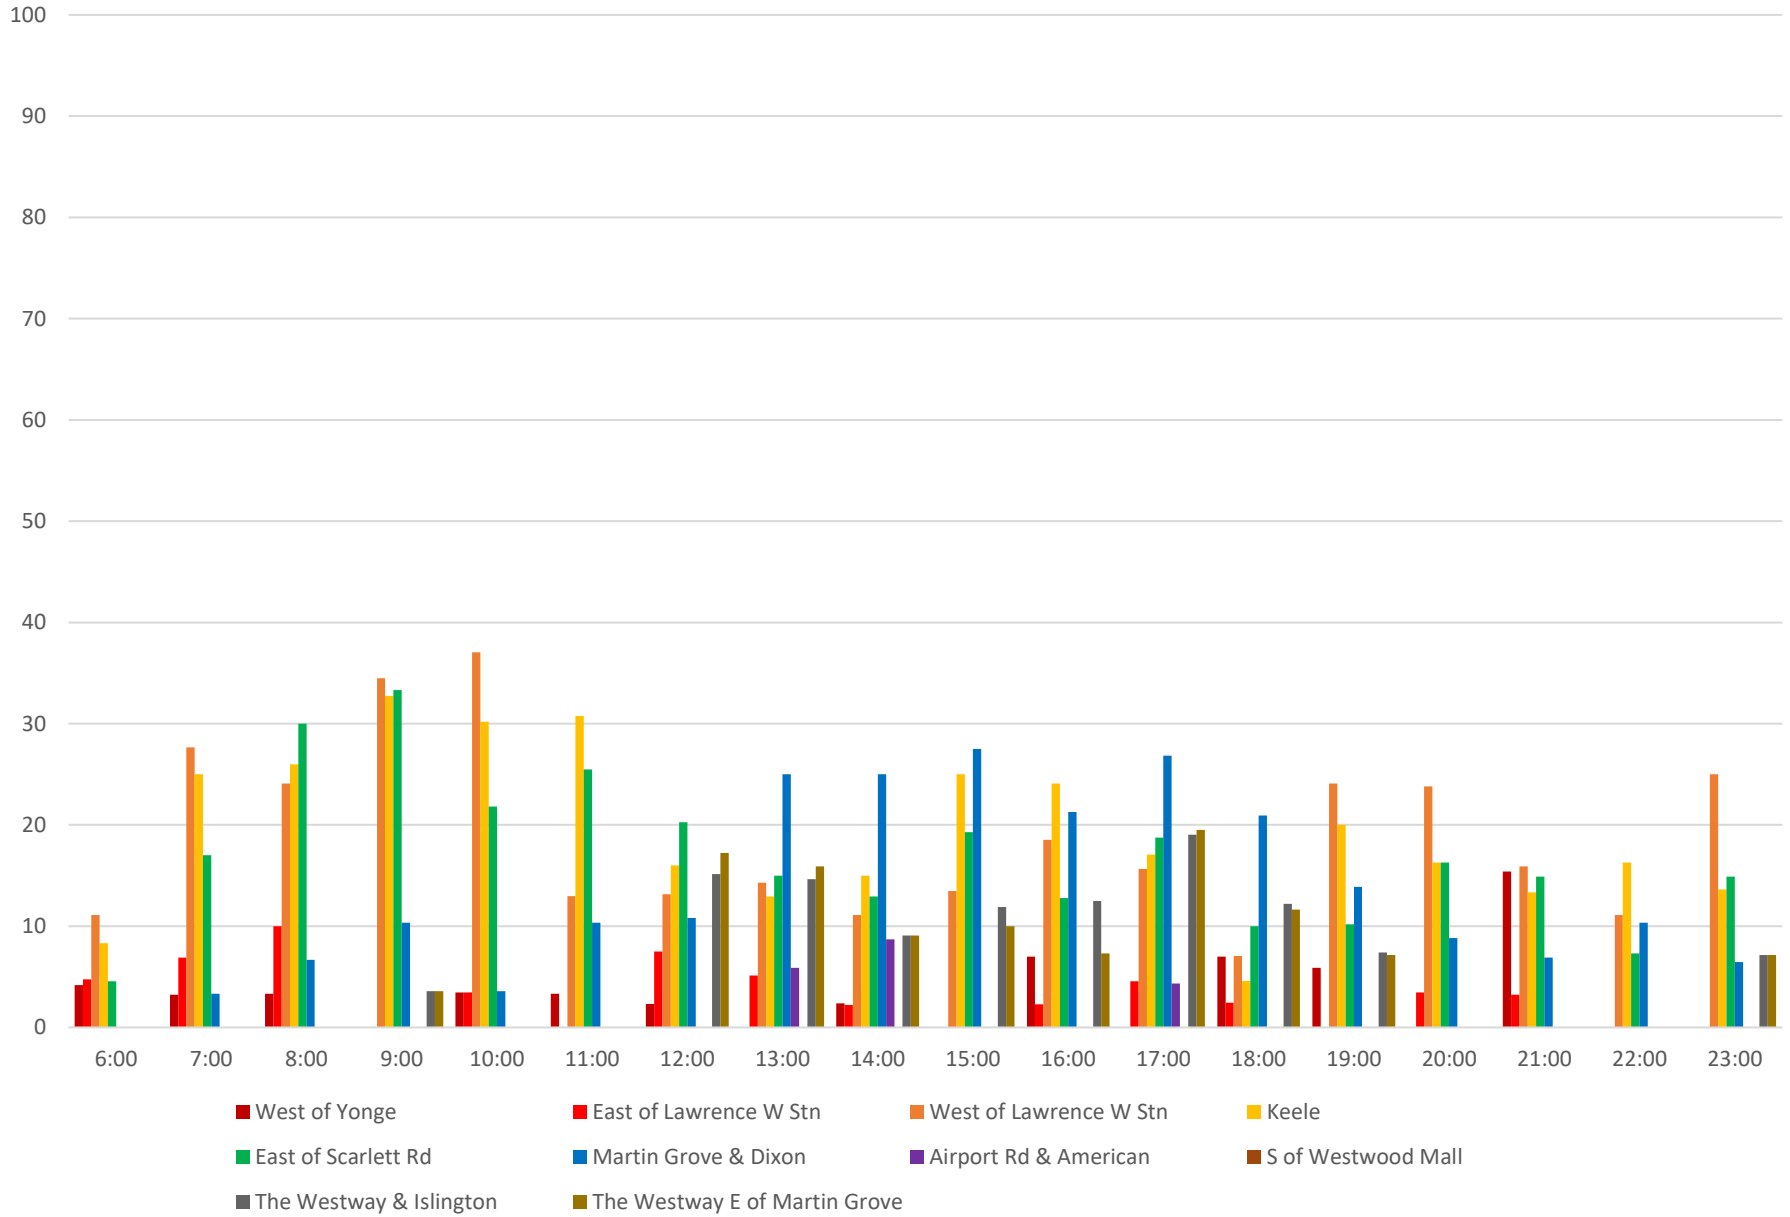

52 Lawrence West Percent of Headways Over Std Westbound April 2021 Saturdays

52 Lawrence West Percent of Headways Gapped Westbound April 2021 Saturdays

52 Lawrence West Headway Distribution Westbound April 2021 Saturdays

52 Lawrence West Headway Distribution Westbound April 2021 Saturdays

52 Lawrence West Scheduled Headway Westbound April 2021 Sundays

52 Lawrence West Average Headway Westbound April 2021 Sundays

- West of Yonge
- East of Lawrence W Stn
- West of Lawrence W Stn
- Keele
- East of Scarlett Rd
- Martin Grove & Dixon
- Airport Rd & American
- S of Westwood Mall
- The Westway & Islington

52 Lawrence West Percent of Headways Bunched Westbound April 2021 Sundays

52 Lawrence West Percent of Headways Under Std Westbound April 2021 Sundays

52 Lawrence West Percent of Headways Within Std Westbound April 2021 Sundays

52 Lawrence West Percent of Headways Over Std Westbound April 2021 Sundays

52 Lawrence West Percent of Headways Gapped Westbound April 2021 Sundays

52 Lawrence West Headway Distribution Westbound April 2021 Sundays