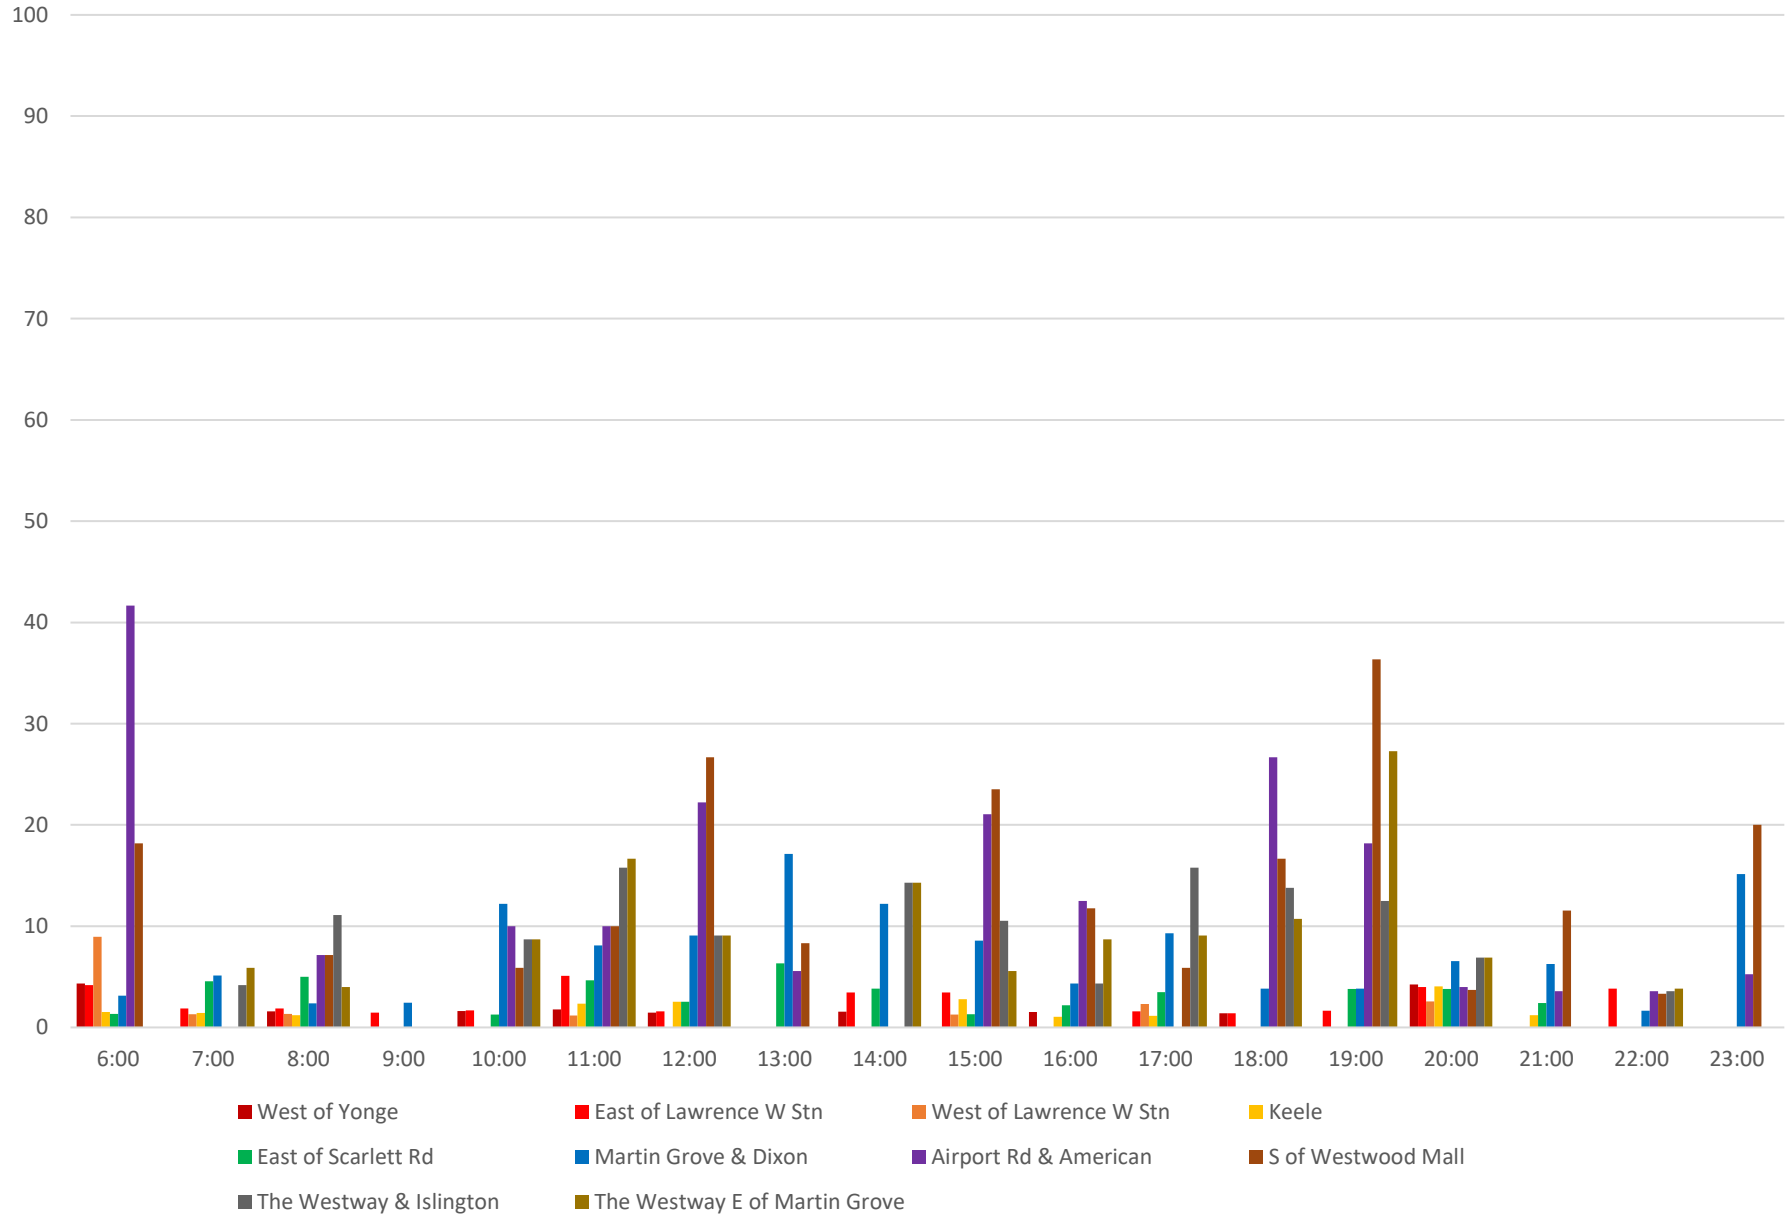

52 Lawrence West Average Headway Westbound April 2021 Week 1

52 Lawrence West Percent of Headways Bunched Westbound April 2021 Week 1

52 Lawrence West Percent of Headways Under Std Westbound April 2021 Week 1

52 Lawrence West Percent of Headways Within Std Westbound April 2021 Week 1

52 Lawrence West Percent of Headways Over Std Westbound April 2021 Week 1

52 Lawrence West Percent of Headways Gapped Westbound April 2021 Week 1

52 Lawrence West Percent of Headways Bunched Westbound April 2021 Saturdays

52 Lawrence West Percent of Headways Under Std Westbound April 2021 Saturdays

52 Lawrence West Percent of Headways Within Std Westbound April 2021 Saturdays