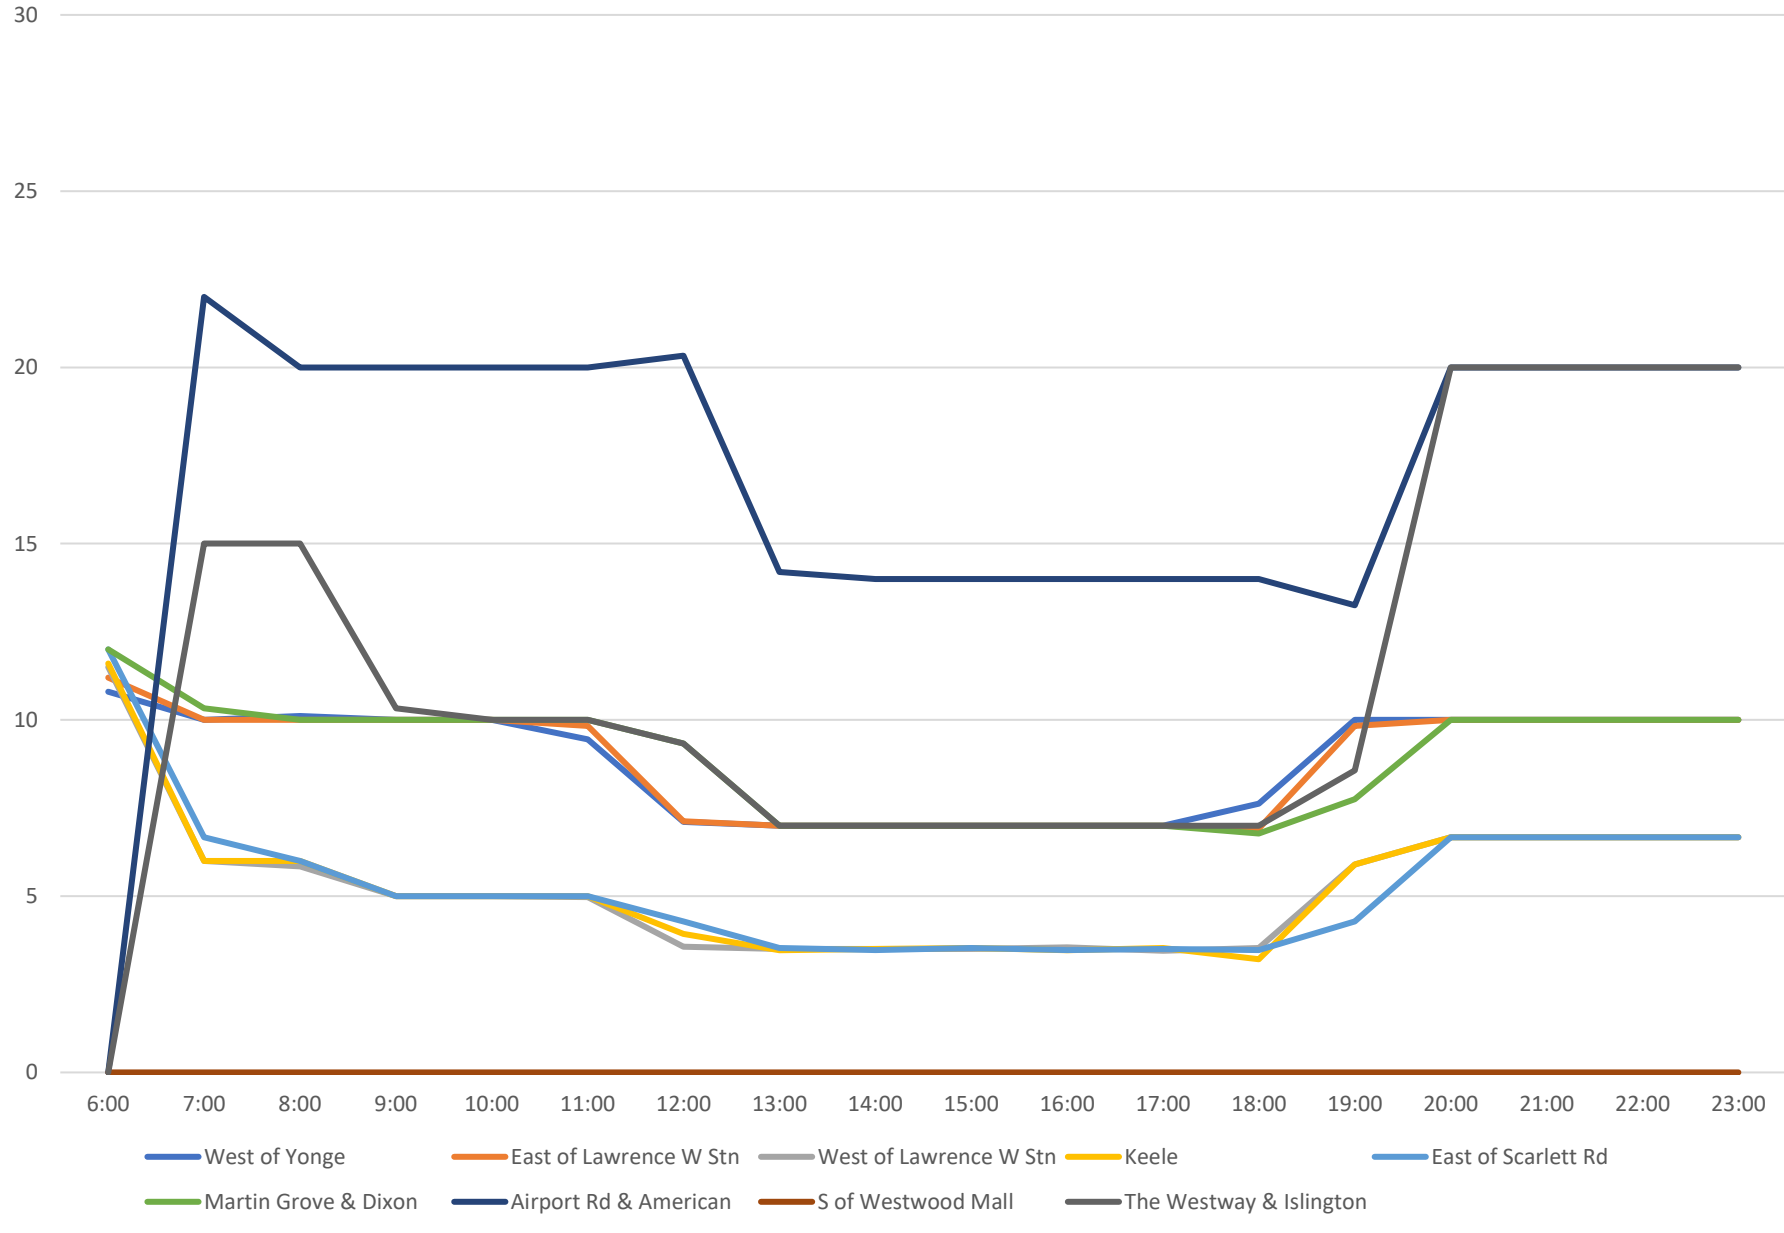

52 Lawrence West Percent of Headways Bunched Westbound April 2021 Saturdays

52 Lawrence West Percent of Headways Under Std Westbound April 2021 Saturdays

52 Lawrence West Percent of Headways Within Std Westbound April 2021 Saturdays

52 Lawrence West Percent of Headways Over Std Westbound April 2021 Saturdays

52 Lawrence West Percent of Headways Gapped Westbound April 2021 Saturdays

52 Lawrence West Headway Distribution Westbound April 2021 Saturdays

52 Lawrence West Headway Distribution Westbound April 2021 Saturdays

52 Lawrence West Scheduled Headway Westbound April 2021 Sundays

52 Lawrence West Average Headway Westbound April 2021 Sundays

- West of Yonge
- East of Lawrence W Stn
- West of Lawrence W Stn
- Keele
- East of Scarlett Rd
- Martin Grove & Dixon
- Airport Rd & American
- S of Westwood Mall
- The Westway & Islington

52 Lawrence West Percent of Headways Bunched Westbound April 2021 Sundays

52 Lawrence West Percent of Headways Under Std Westbound April 2021 Sundays

52 Lawrence West Percent of Headways Within Std Westbound April 2021 Sundays