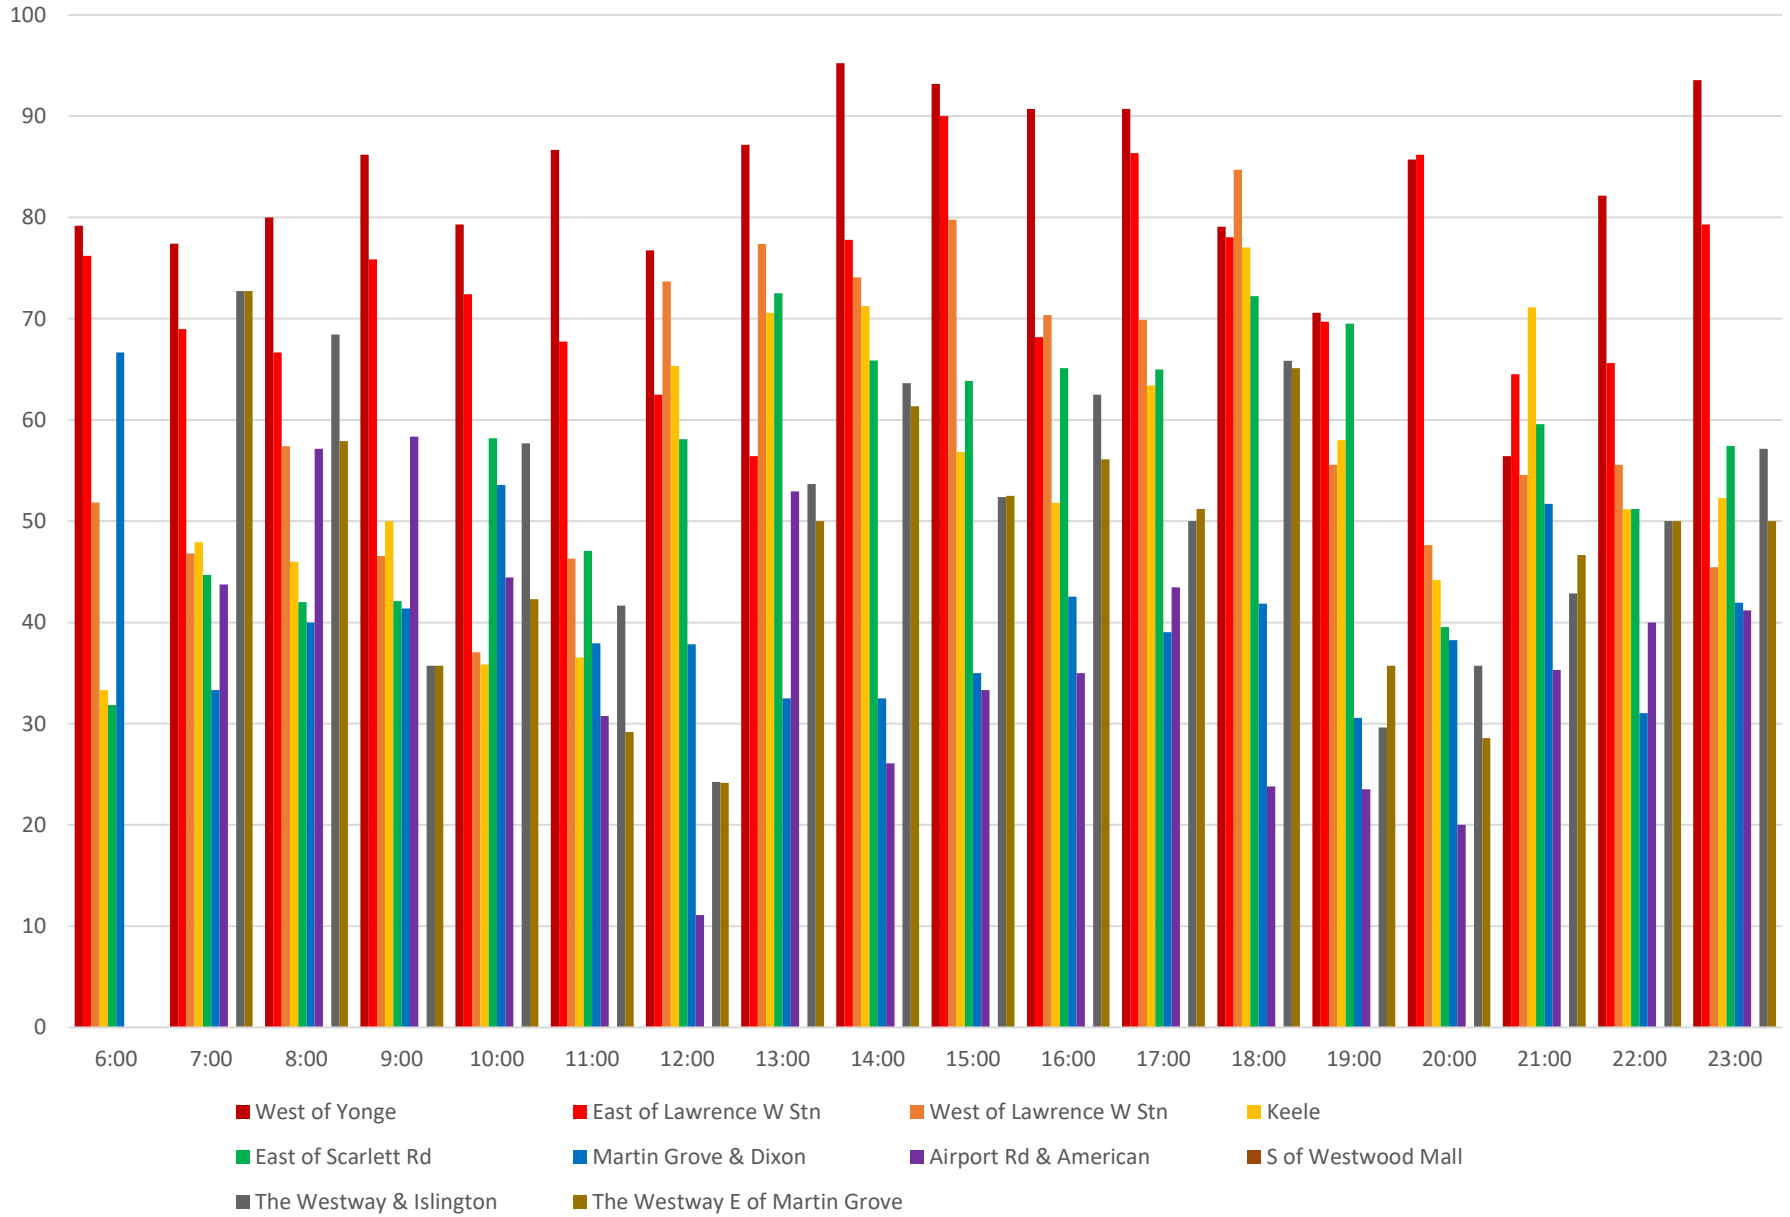

52 Lawrence West Percent of Headways Over Std Westbound April 2021 Saturdays

52 Lawrence West Percent of Headways Gapped Westbound April 2021 Saturdays

52 Lawrence West Headway Distribution Westbound April 2021 Saturdays

52 Lawrence West Headway Distribution Westbound April 2021 Saturdays

52 Lawrence West Scheduled Headway Westbound April 2021 Sundays

52 Lawrence West Average Headway Westbound April 2021 Sundays

- West of Yonge
- East of Lawrence W Stn
- West of Lawrence W Stn
- Keele
- East of Scarlett Rd
- Martin Grove & Dixon
- Airport Rd & American
- S of Westwood Mall
- The Westway & Islington

52 Lawrence West Percent of Headways Bunched Westbound April 2021 Sundays

52 Lawrence West Percent of Headways Under Std Westbound April 2021 Sundays

52 Lawrence West Percent of Headways Within Std Westbound April 2021 Sundays

52 Lawrence West Percent of Headways Over Std Westbound April 2021 Sundays

52 Lawrence West Percent of Headways Gapped Westbound April 2021 Sundays

52 Lawrence West Headway Distribution Westbound April 2021 Sundays