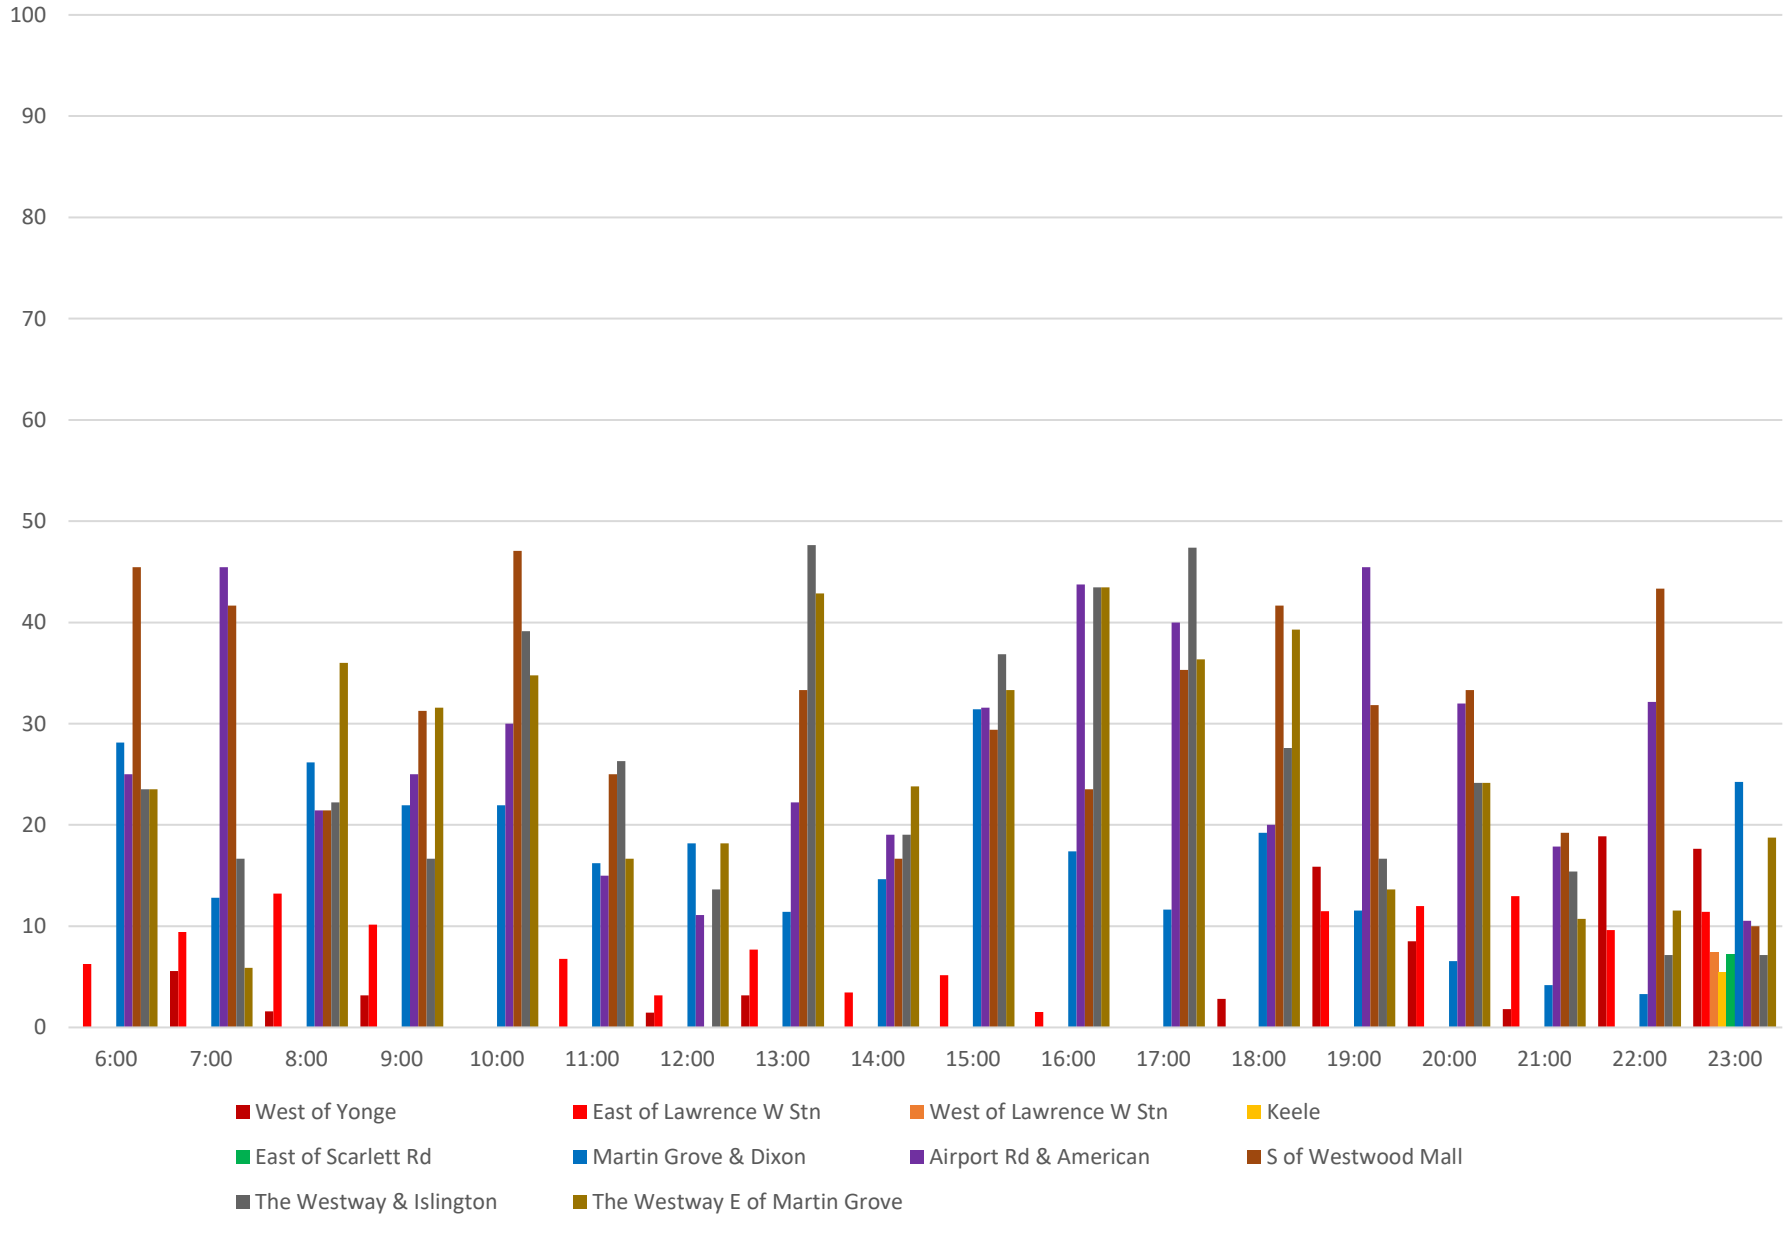

52 Lawrence West Scheduled Headway Westbound April 2021 Week 1

- West of Yonge
- East of Lawrence W Stn
- West of Lawrence W Stn
- Keele
- East of Scarlett Rd
- Martin Grove & Dixon
- Airport Rd & American
- S of Westwood Mall
- The Westway & Islington

52 Lawrence West Average Headway Westbound April 2021 Week 1

52 Lawrence West Percent of Headways Bunched Westbound April 2021 Week 1

52 Lawrence West Percent of Headways Under Std Westbound April 2021 Week 1

52 Lawrence West Percent of Headways Within Std Westbound April 2021 Week 1

52 Lawrence West Percent of Headways Over Std Westbound April 2021 Week 1

52 Lawrence West Percent of Headways Gapped Westbound April 2021 Week 1

52 Lawrence West Percent of Headways Bunched Westbound April 2021 Saturdays

52 Lawrence West Percent of Headways Under Std Westbound April 2021 Saturdays

52 Lawrence West Percent of Headways Within Std Westbound April 2021 Saturdays