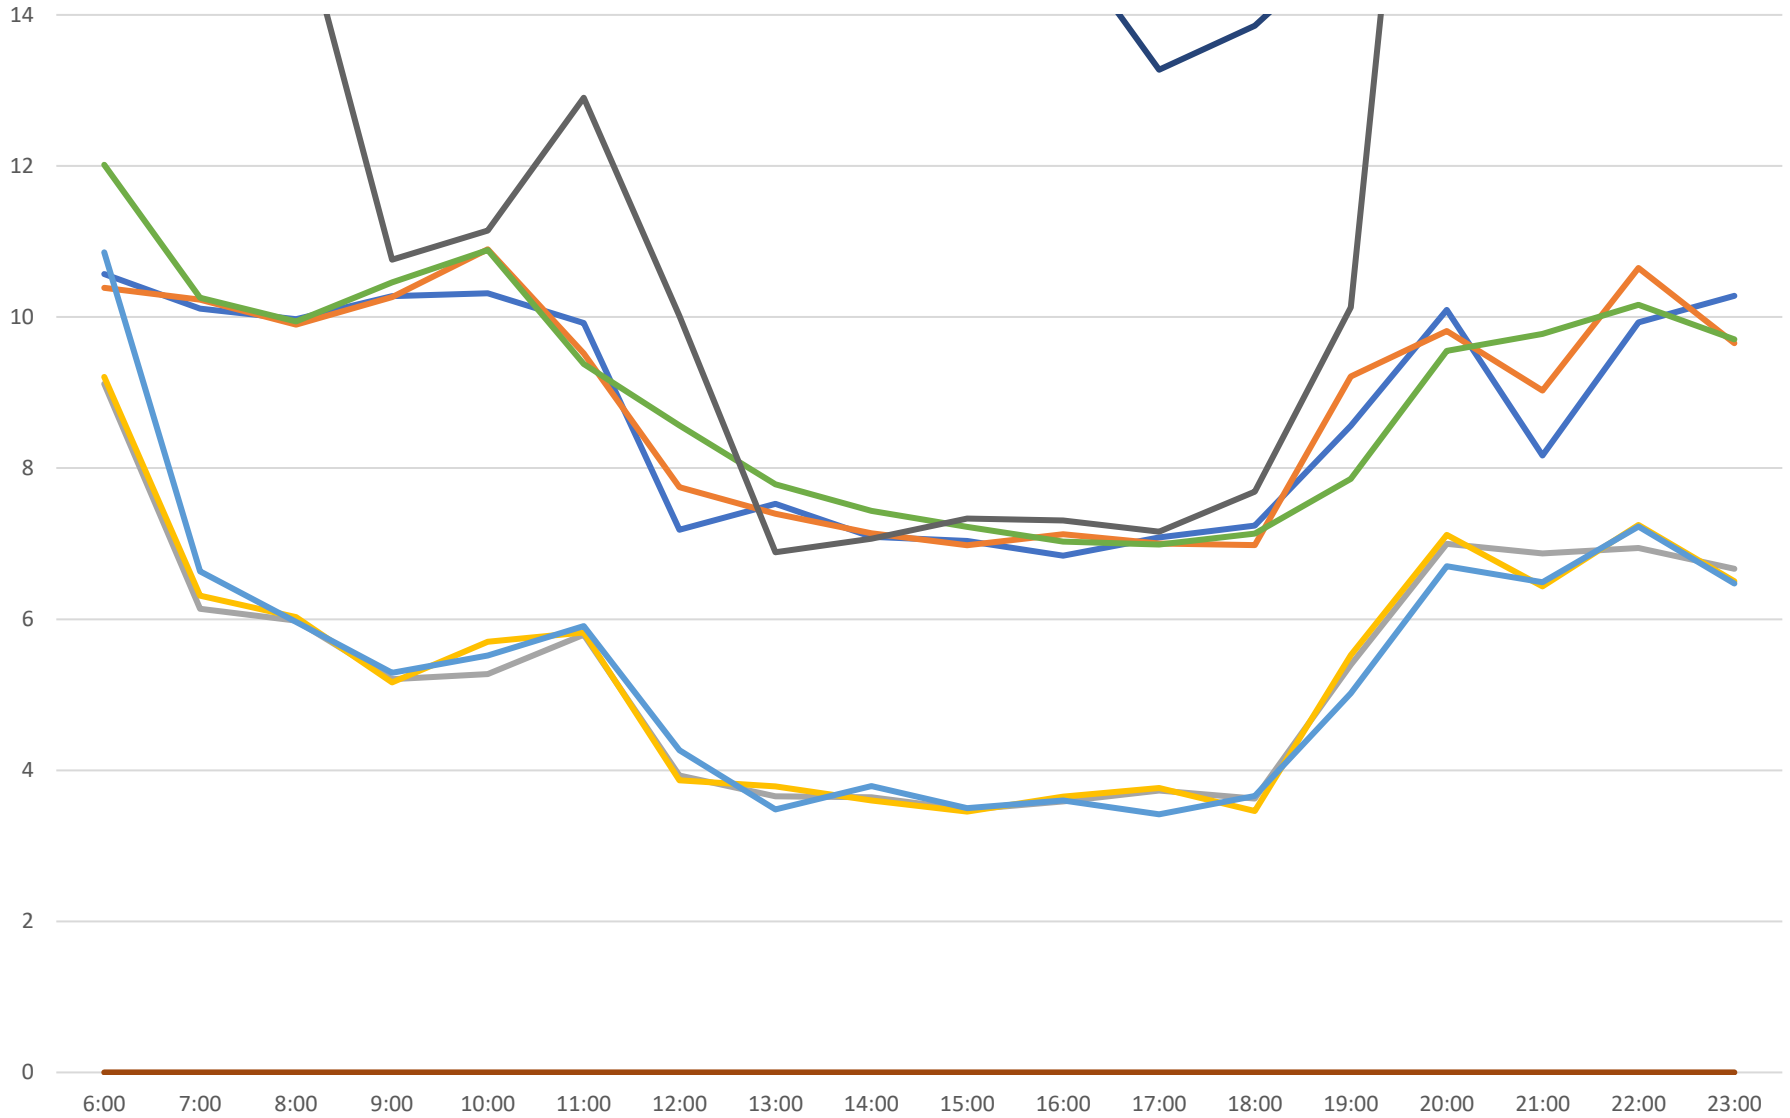

52 Lawrence West Percent of Headways Bunched Westbound April 2021 Saturdays

52 Lawrence West Percent of Headways Under Std Westbound April 2021 Saturdays

52 Lawrence West Percent of Headways Within Std Westbound April 2021 Saturdays

52 Lawrence West Percent of Headways Over Std Westbound April 2021 Saturdays

52 Lawrence West Percent of Headways Gapped Westbound April 2021 Saturdays

52 Lawrence West Headway Distribution Westbound April 2021 Saturdays

52 Lawrence West Headway Distribution Westbound April 2021 Saturdays

52 Lawrence West Scheduled Headway Westbound April 2021 Sundays

52 Lawrence West Average Headway Westbound April 2021 Sundays

- West of Yonge
- East of Lawrence W Stn
- West of Lawrence W Stn
- Keele
- East of Scarlett Rd
- Martin Grove & Dixon
- Airport Rd & American
- S of Westwood Mall
- The Westway & Islington

52 Lawrence West Percent of Headways Bunched Westbound April 2021 Sundays

52 Lawrence West Percent of Headways Under Std Westbound April 2021 Sundays

52 Lawrence West Percent of Headways Within Std Westbound April 2021 Sundays