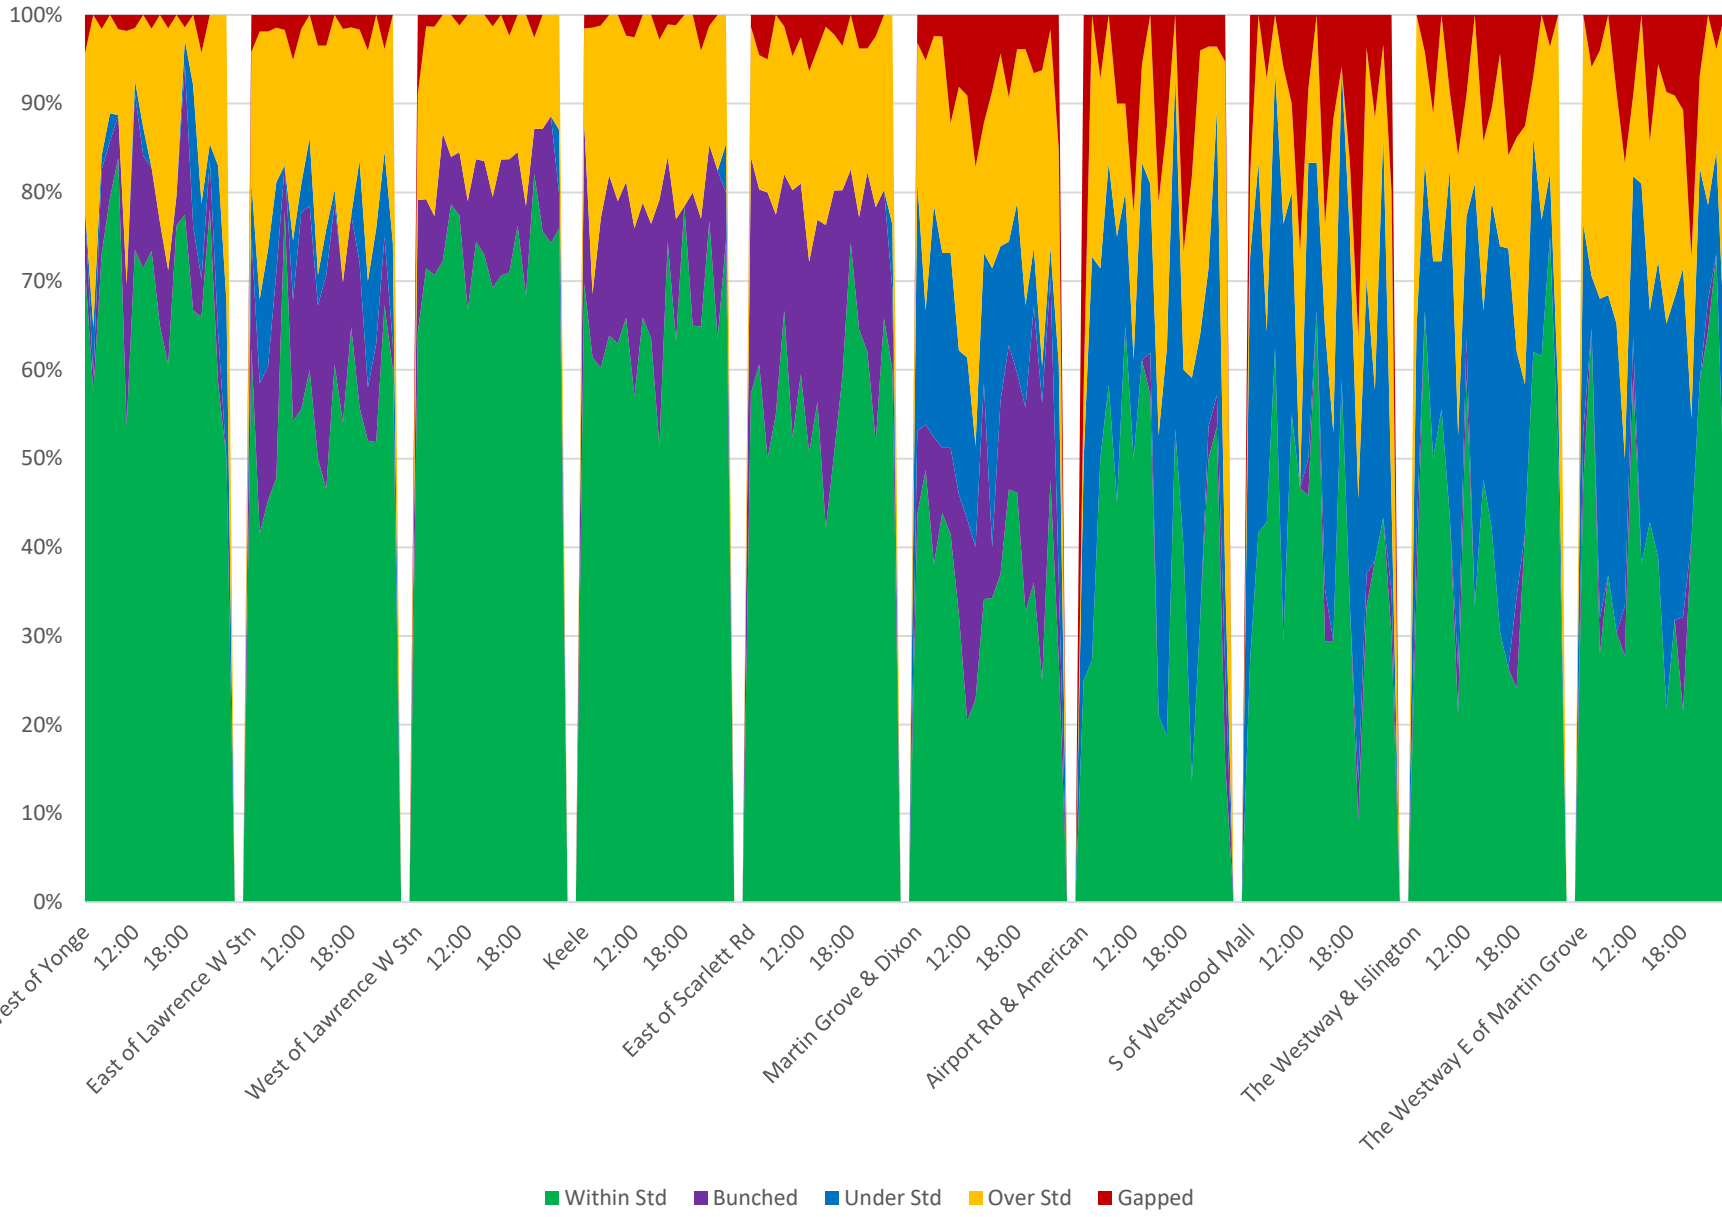

52 Lawrence West Average Headway Westbound April 2021 Week 1

52 Lawrence West Percent of Headways Bunched Westbound April 2021 Week 1

52 Lawrence West Percent of Headways Under Std Westbound April 2021 Week 1

52 Lawrence West Percent of Headways Within Std Westbound April 2021 Week 1

52 Lawrence West Percent of Headways Over Std Westbound April 2021 Week 1

52 Lawrence West Percent of Headways Gapped Westbound April 2021 Week 1

52 Lawrence West Headway Distribution Westbound April 2021 Week 1

52 Lawrence West Headway Distribution Westbound April 2021 Week 1

52 Lawrence West Scheduled Headway Westbound April 2021 Saturdays

- West of Yonge
 — East of Lawrence W Stn
 — West of Lawrence W Stn
 — Keele
 — East of Scarlett Rd
- Martin Grove & Dixon
 — Airport Rd & American
 — S of Westwood Mall
 — The Westway & Islington

52 Lawrence West Percent of Headways Bunched Westbound April 2021 Saturdays

52 Lawrence West Percent of Headways Under Std Westbound April 2021 Saturdays

52 Lawrence West Percent of Headways Within Std Westbound April 2021 Saturdays