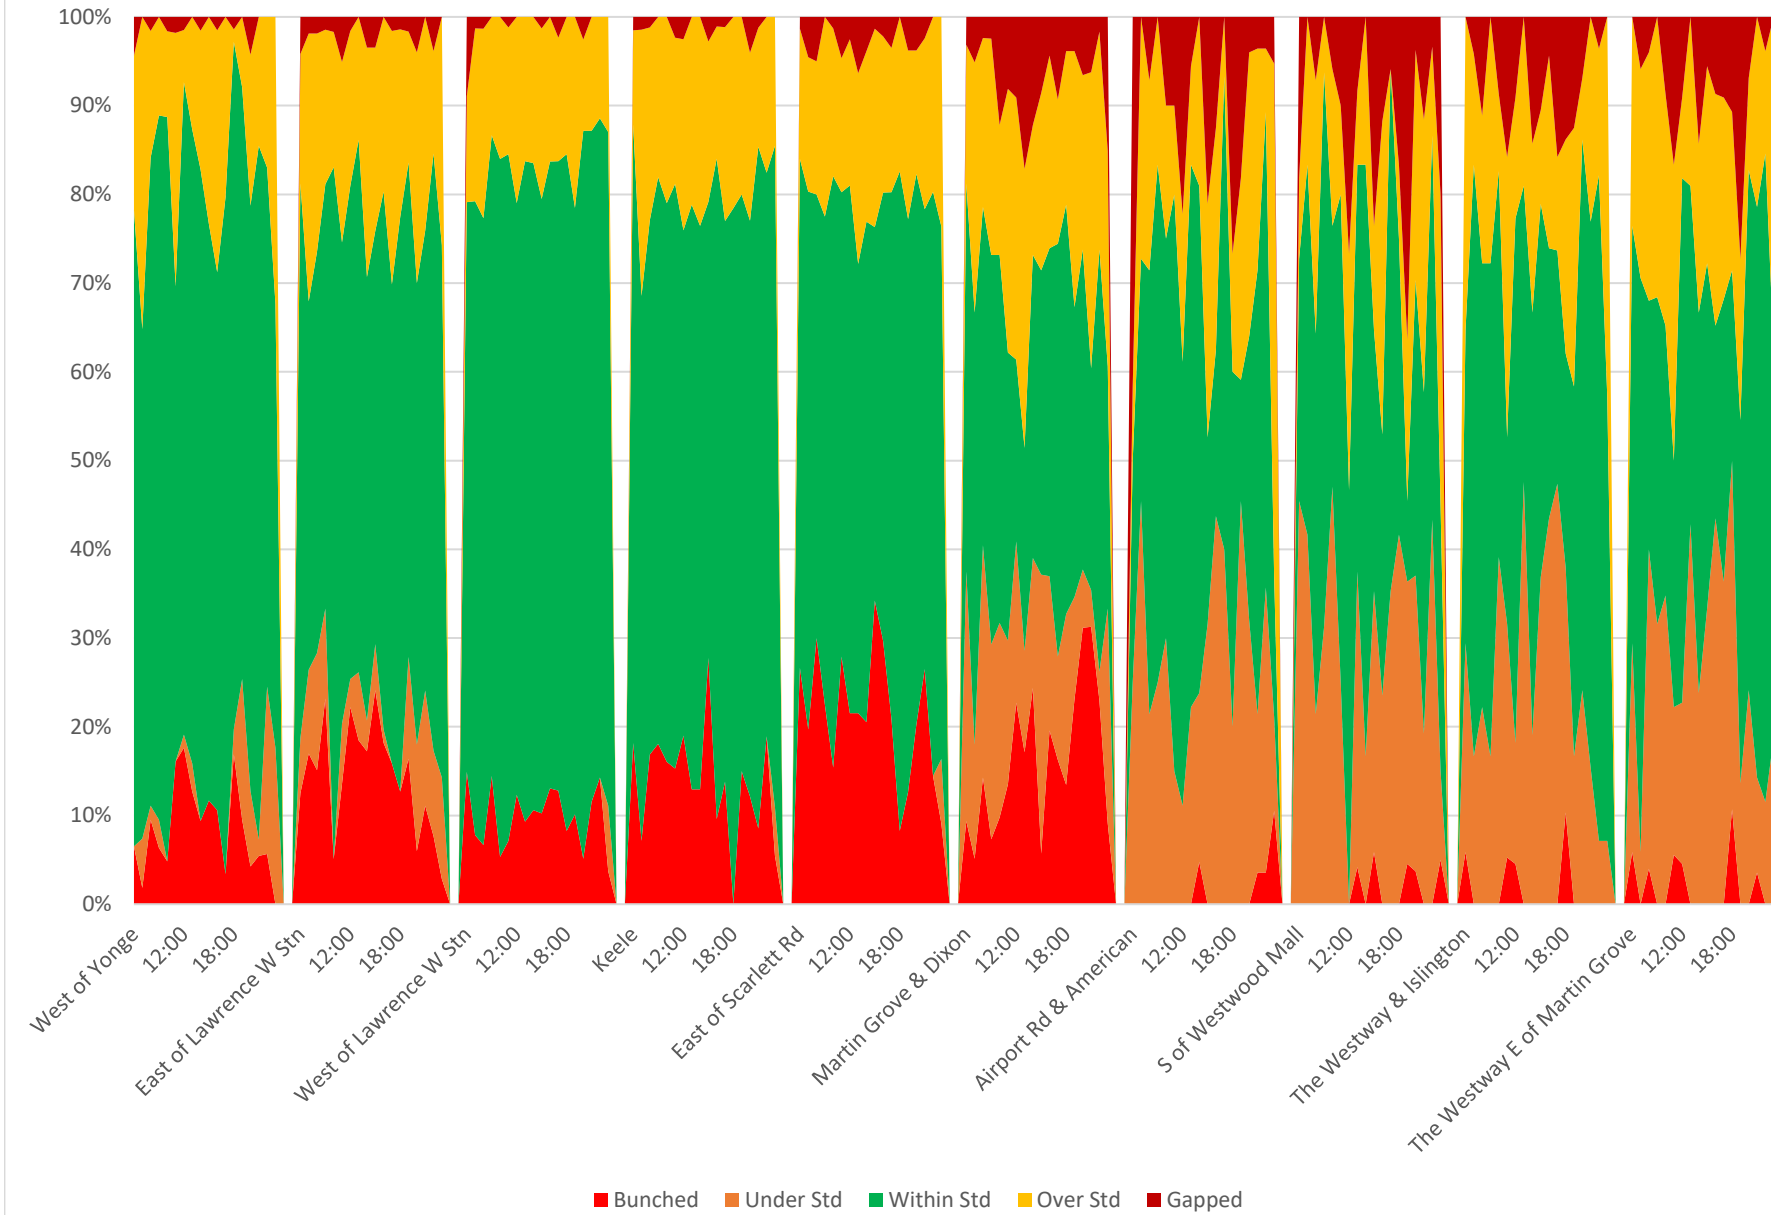

52 Lawrence West Average Headway Westbound April 2021 Week 1

52 Lawrence West Percent of Headways Bunched Westbound April 2021 Week 1

52 Lawrence West Percent of Headways Under Std Westbound April 2021 Week 1

52 Lawrence West Percent of Headways Within Std Westbound April 2021 Week 1

52 Lawrence West Percent of Headways Over Std Westbound April 2021 Week 1

52 Lawrence West Percent of Headways Gapped Westbound April 2021 Week 1

52 Lawrence West Headway Distribution Westbound April 2021 Week 1

52 Lawrence West Headway Distribution Westbound April 2021 Week 1

52 Lawrence West Scheduled Headway Westbound April 2021 Saturdays

- West of Yonge
 — East of Lawrence W Stn
 — West of Lawrence W Stn
 — Keele
 — East of Scarlett Rd
- Martin Grove & Dixon
 — Airport Rd & American
 — S of Westwood Mall
 — The Westway & Islington

52 Lawrence West Percent of Headways Bunched Westbound April 2021 Saturdays

52 Lawrence West Percent of Headways Under Std Westbound April 2021 Saturdays

52 Lawrence West Percent of Headways Within Std Westbound April 2021 Saturdays