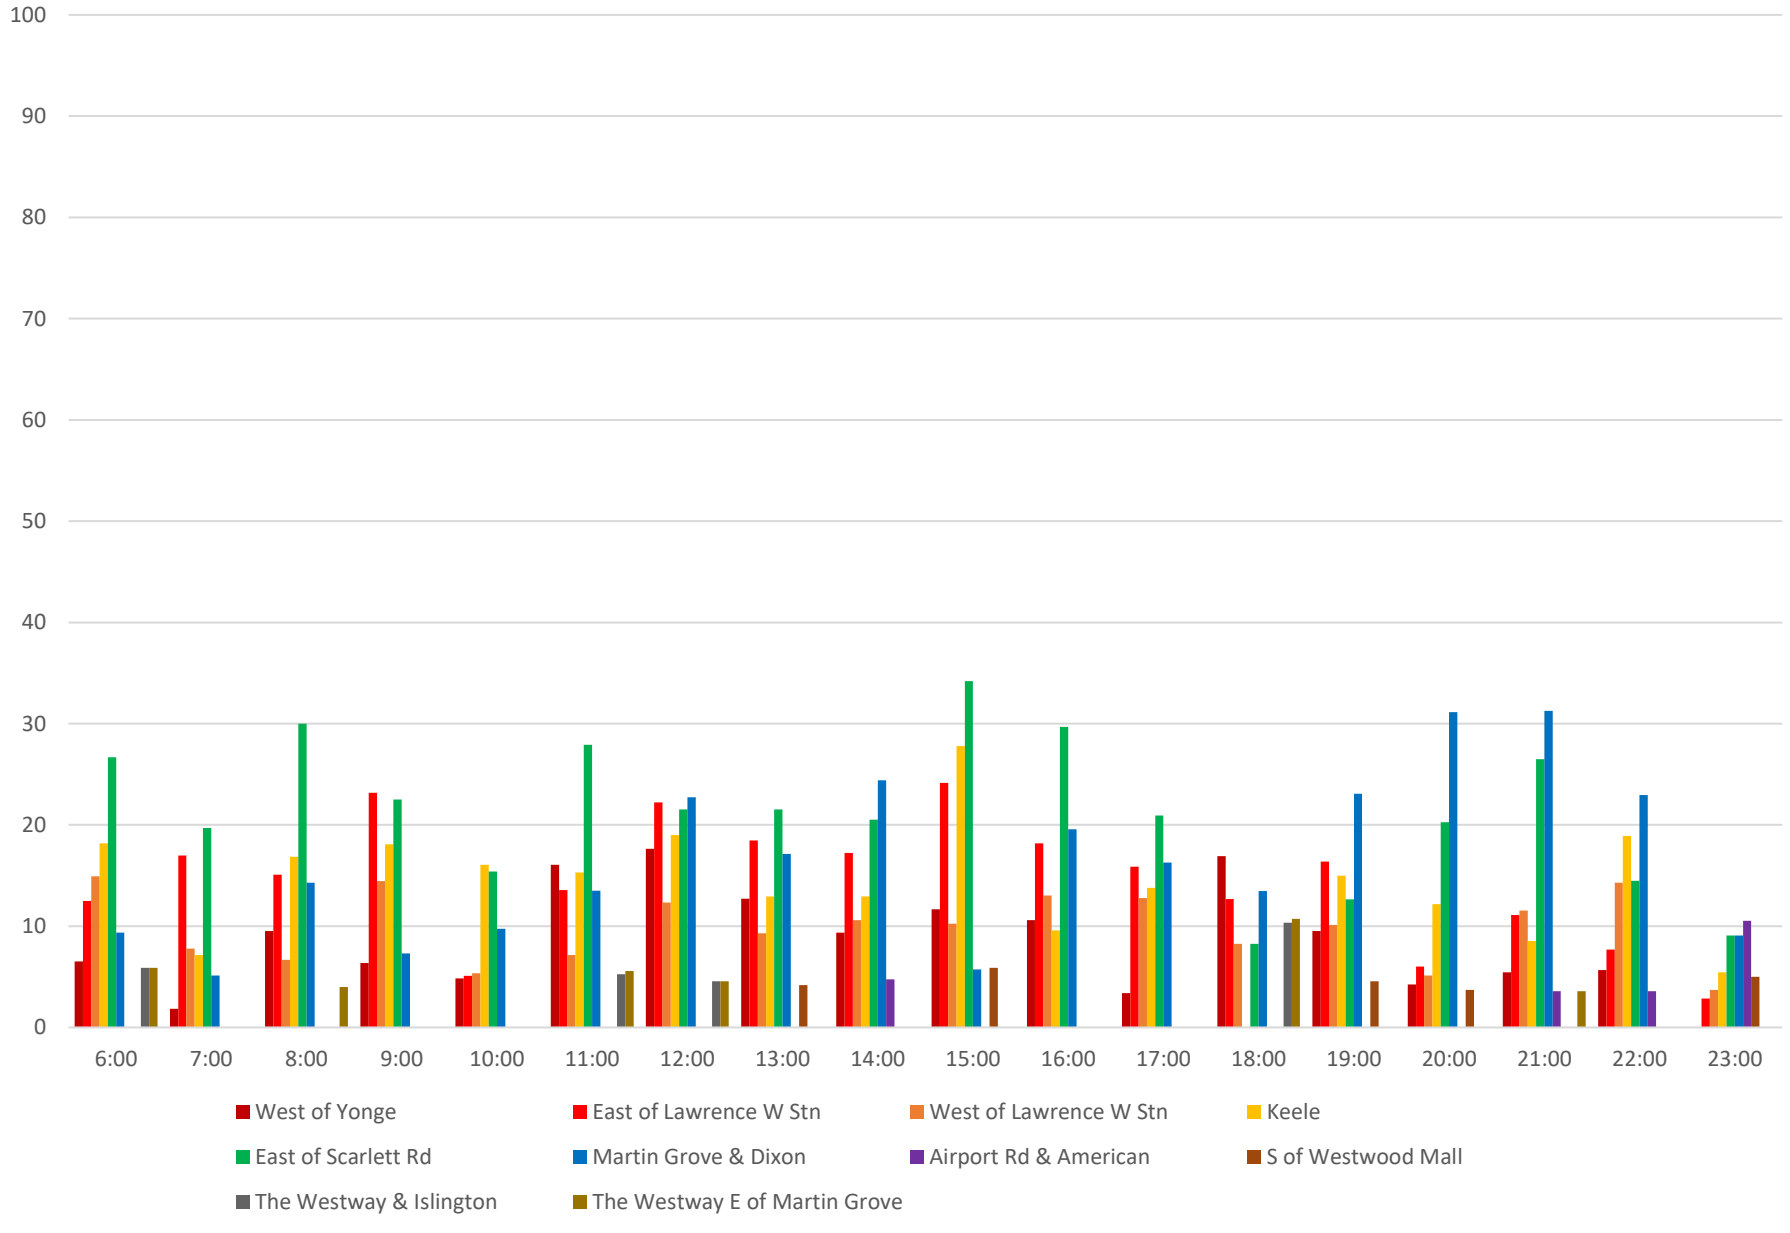

52 Lawrence West Average Headway Westbound April 2021 Week 1

52 Lawrence West Percent of Headways Bunched Westbound April 2021 Week 1

52 Lawrence West Percent of Headways Under Std Westbound April 2021 Week 1

52 Lawrence West Percent of Headways Within Std Westbound April 2021 Week 1

52 Lawrence West Percent of Headways Over Std Westbound April 2021 Week 1

52 Lawrence West Percent of Headways Gapped Westbound April 2021 Week 1

52 Lawrence West Percent of Headways Bunched Westbound April 2021 Saturdays

52 Lawrence West Percent of Headways Under Std Westbound April 2021 Saturdays

52 Lawrence West Percent of Headways Within Std Westbound April 2021 Saturdays

52 Lawrence West Headway Distribution Westbound April 2021 Sundays