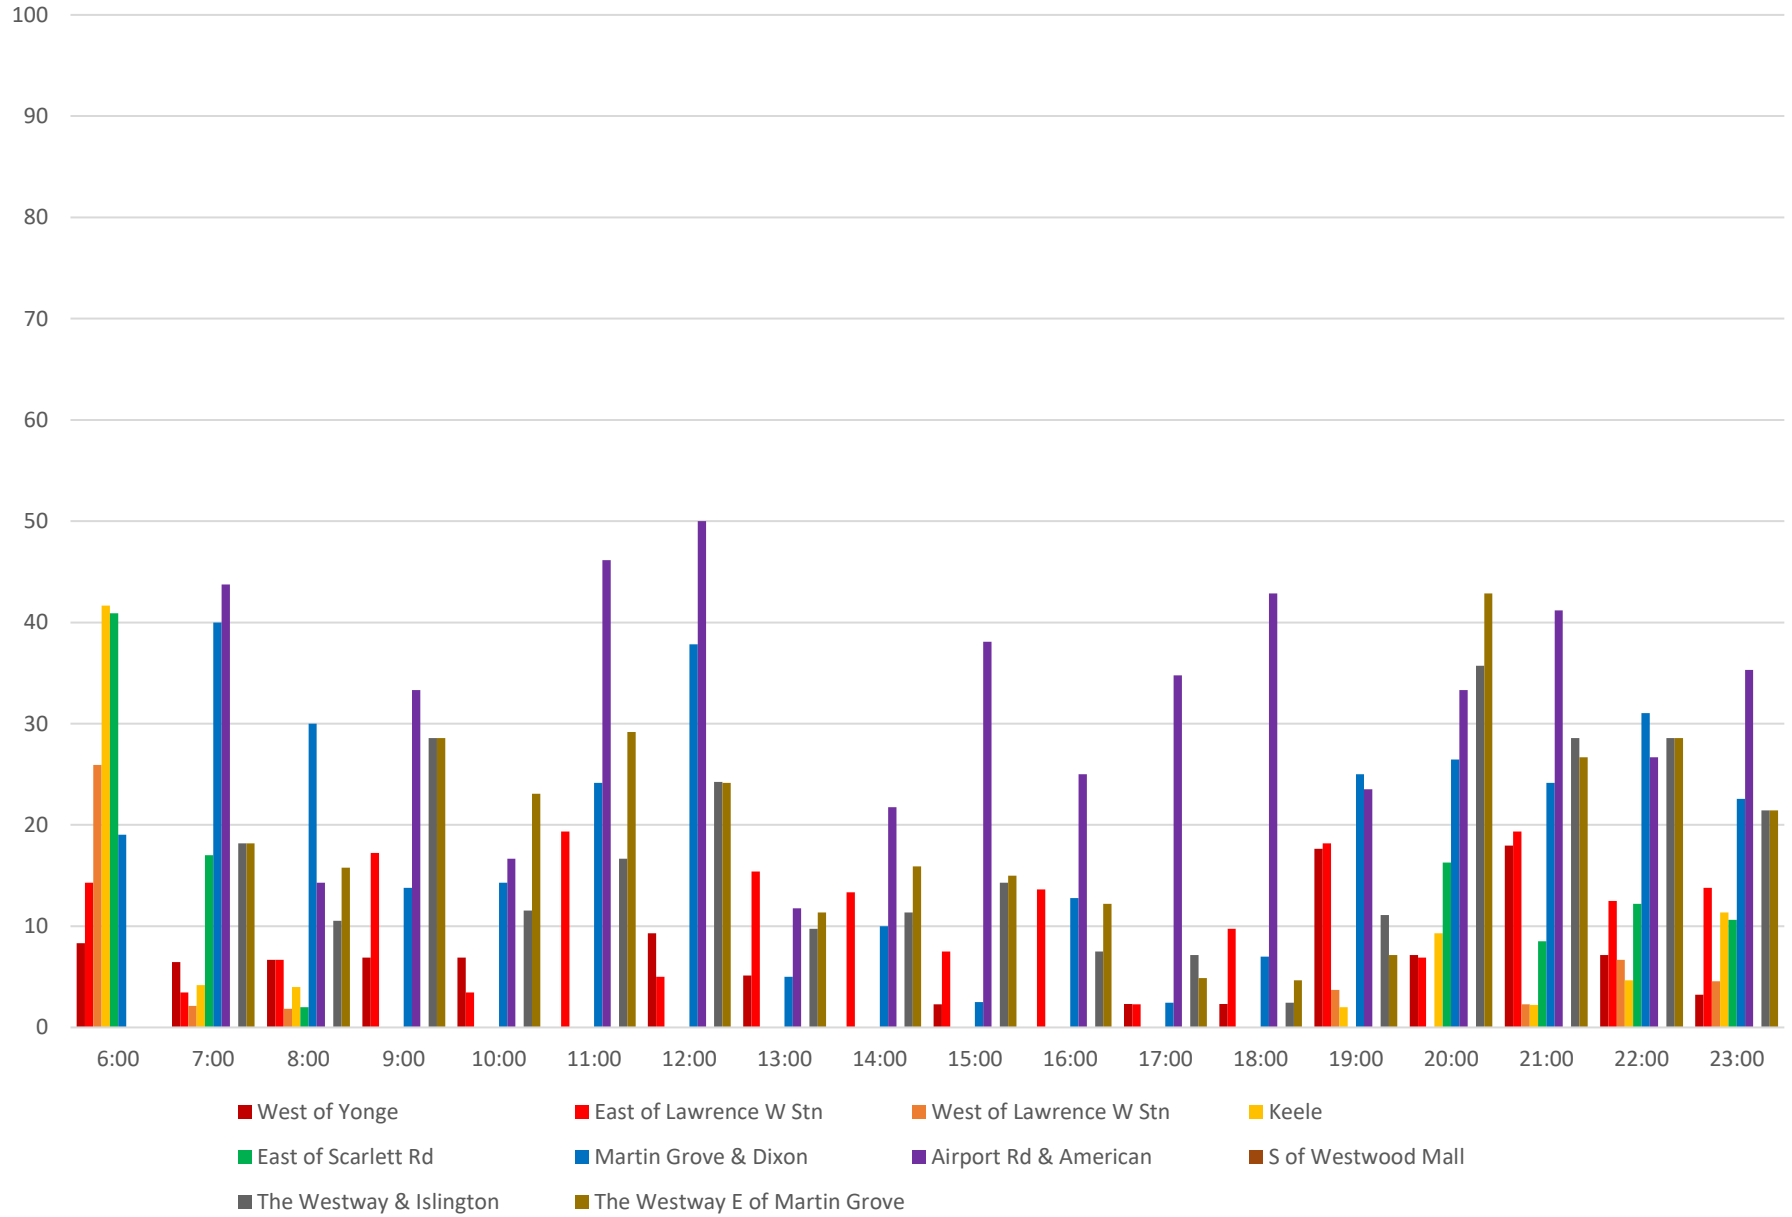

52 Lawrence West Percent of Headways Over Std Westbound April 2021 Saturdays

52 Lawrence West Percent of Headways Gapped Westbound April 2021 Saturdays

52 Lawrence West Headway Distribution Westbound April 2021 Saturdays

52 Lawrence West Headway Distribution Westbound April 2021 Saturdays

52 Lawrence West Scheduled Headway Westbound April 2021 Sundays

52 Lawrence West Average Headway Westbound April 2021 Sundays

- West of Yonge
- East of Lawrence W Stn
- West of Lawrence W Stn
- Keele
- East of Scarlett Rd
- Martin Grove & Dixon
- Airport Rd & American
- S of Westwood Mall
- The Westway & Islington

52 Lawrence West Percent of Headways Bunched Westbound April 2021 Sundays

52 Lawrence West Percent of Headways Under Std Westbound April 2021 Sundays

52 Lawrence West Percent of Headways Within Std Westbound April 2021 Sundays

52 Lawrence West Percent of Headways Over Std Westbound April 2021 Sundays

52 Lawrence West Percent of Headways Gapped Westbound April 2021 Sundays

52 Lawrence West Headway Distribution Westbound April 2021 Sundays