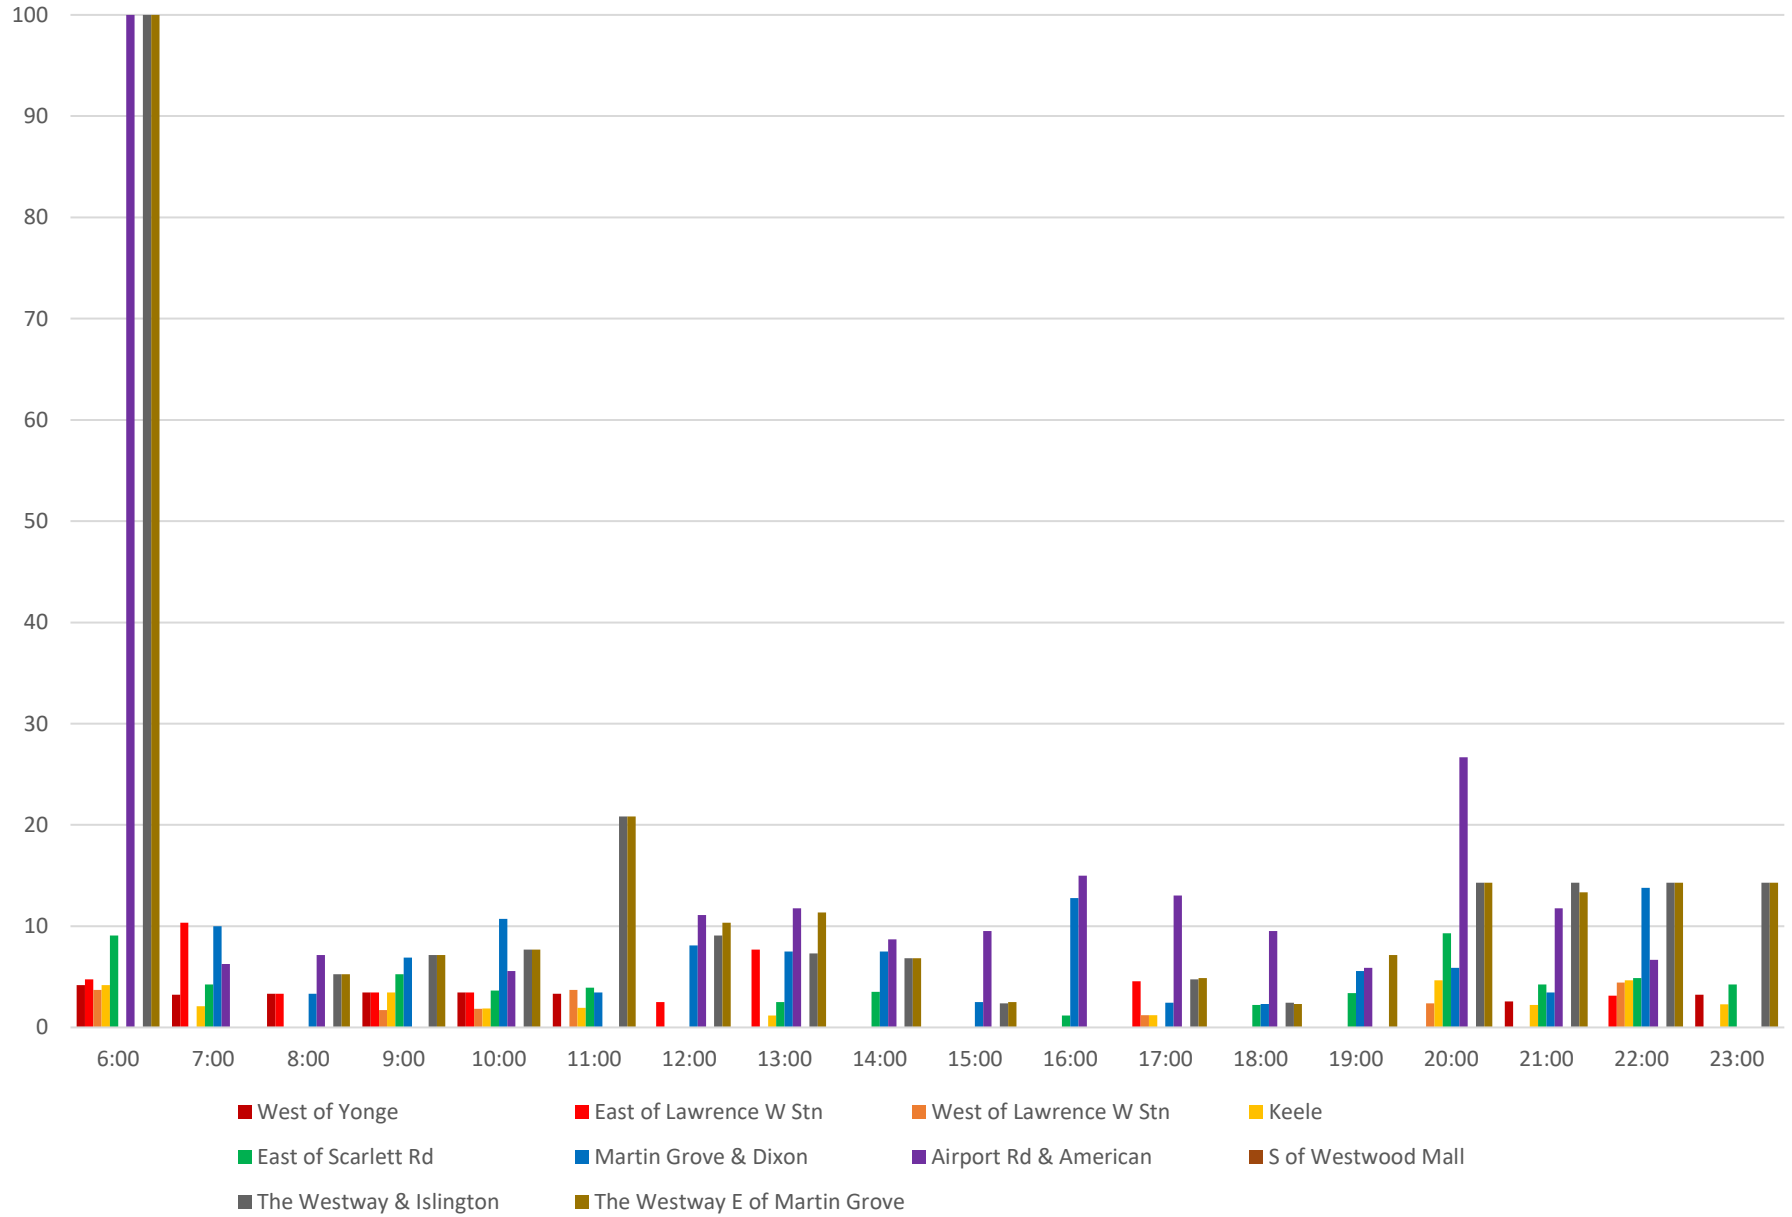

52 Lawrence West Headway Distribution Westbound April 2021 Saturdays

52 Lawrence West Scheduled Headway Westbound April 2021 Sundays

52 Lawrence West Average Headway Westbound April 2021 Sundays

- West of Yonge
- East of Lawrence W Stn
- West of Lawrence W Stn
- Keele
- East of Scarlett Rd
- Martin Grove & Dixon
- Airport Rd & American
- S of Westwood Mall
- The Westway & Islington

52 Lawrence West Percent of Headways Bunched Westbound April 2021 Sundays

52 Lawrence West Percent of Headways Under Std Westbound April 2021 Sundays

52 Lawrence West Percent of Headways Within Std Westbound April 2021 Sundays

52 Lawrence West Percent of Headways Over Std Westbound April 2021 Sundays

52 Lawrence West Percent of Headways Gapped Westbound April 2021 Sundays

52 Lawrence West Headway Distribution Westbound April 2021 Sundays