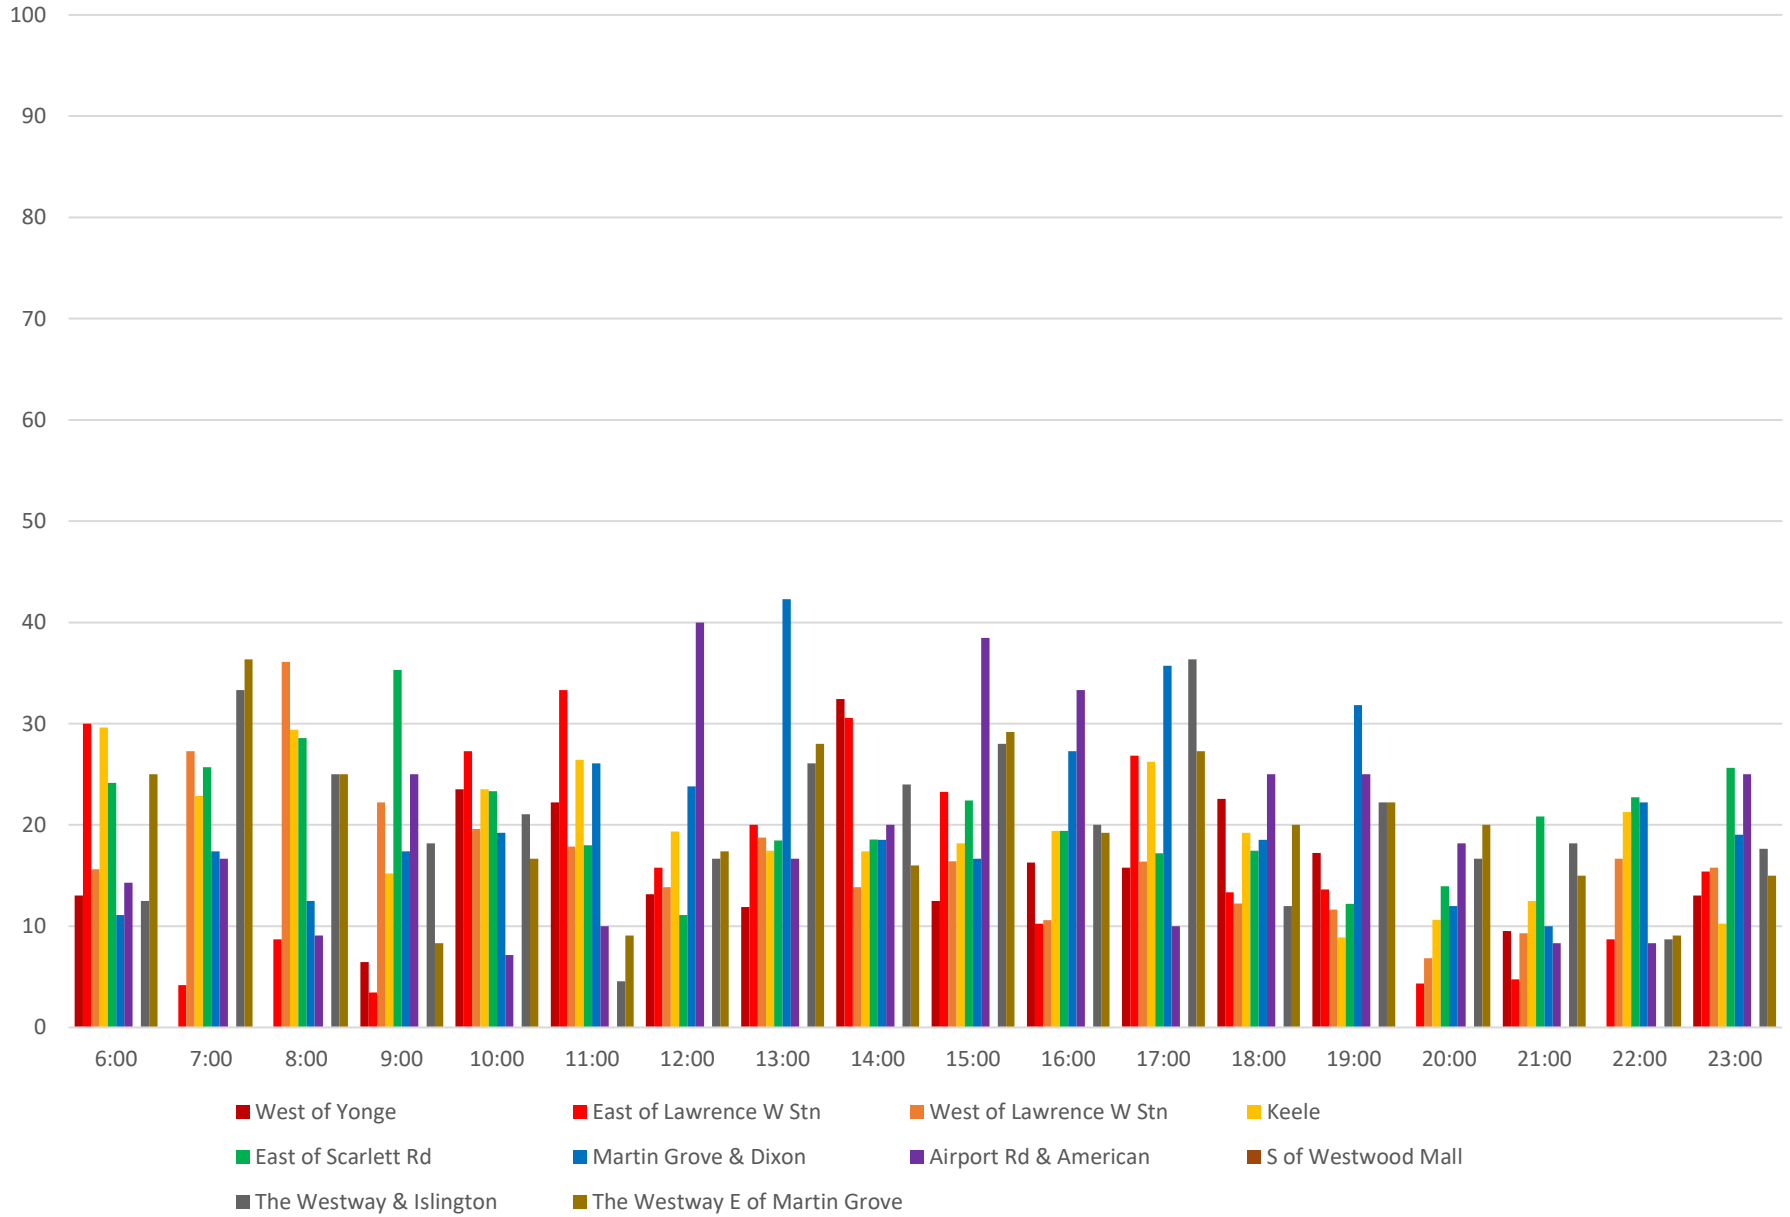

52 Lawrence West Percent of Headways Bunched Westbound April 2021 Saturdays

52 Lawrence West Percent of Headways Under Std Westbound April 2021 Saturdays

52 Lawrence West Percent of Headways Within Std Westbound April 2021 Saturdays

52 Lawrence West Percent of Headways Over Std Westbound April 2021 Saturdays

52 Lawrence West Percent of Headways Gapped Westbound April 2021 Saturdays

52 Lawrence West Headway Distribution Westbound April 2021 Saturdays

52 Lawrence West Headway Distribution Westbound April 2021 Saturdays

52 Lawrence West Scheduled Headway Westbound April 2021 Sundays

52 Lawrence West Average Headway Westbound April 2021 Sundays

- West of Yonge
- East of Lawrence W Stn
- West of Lawrence W Stn
- Keele
- East of Scarlett Rd
- Martin Grove & Dixon
- Airport Rd & American
- S of Westwood Mall
- The Westway & Islington