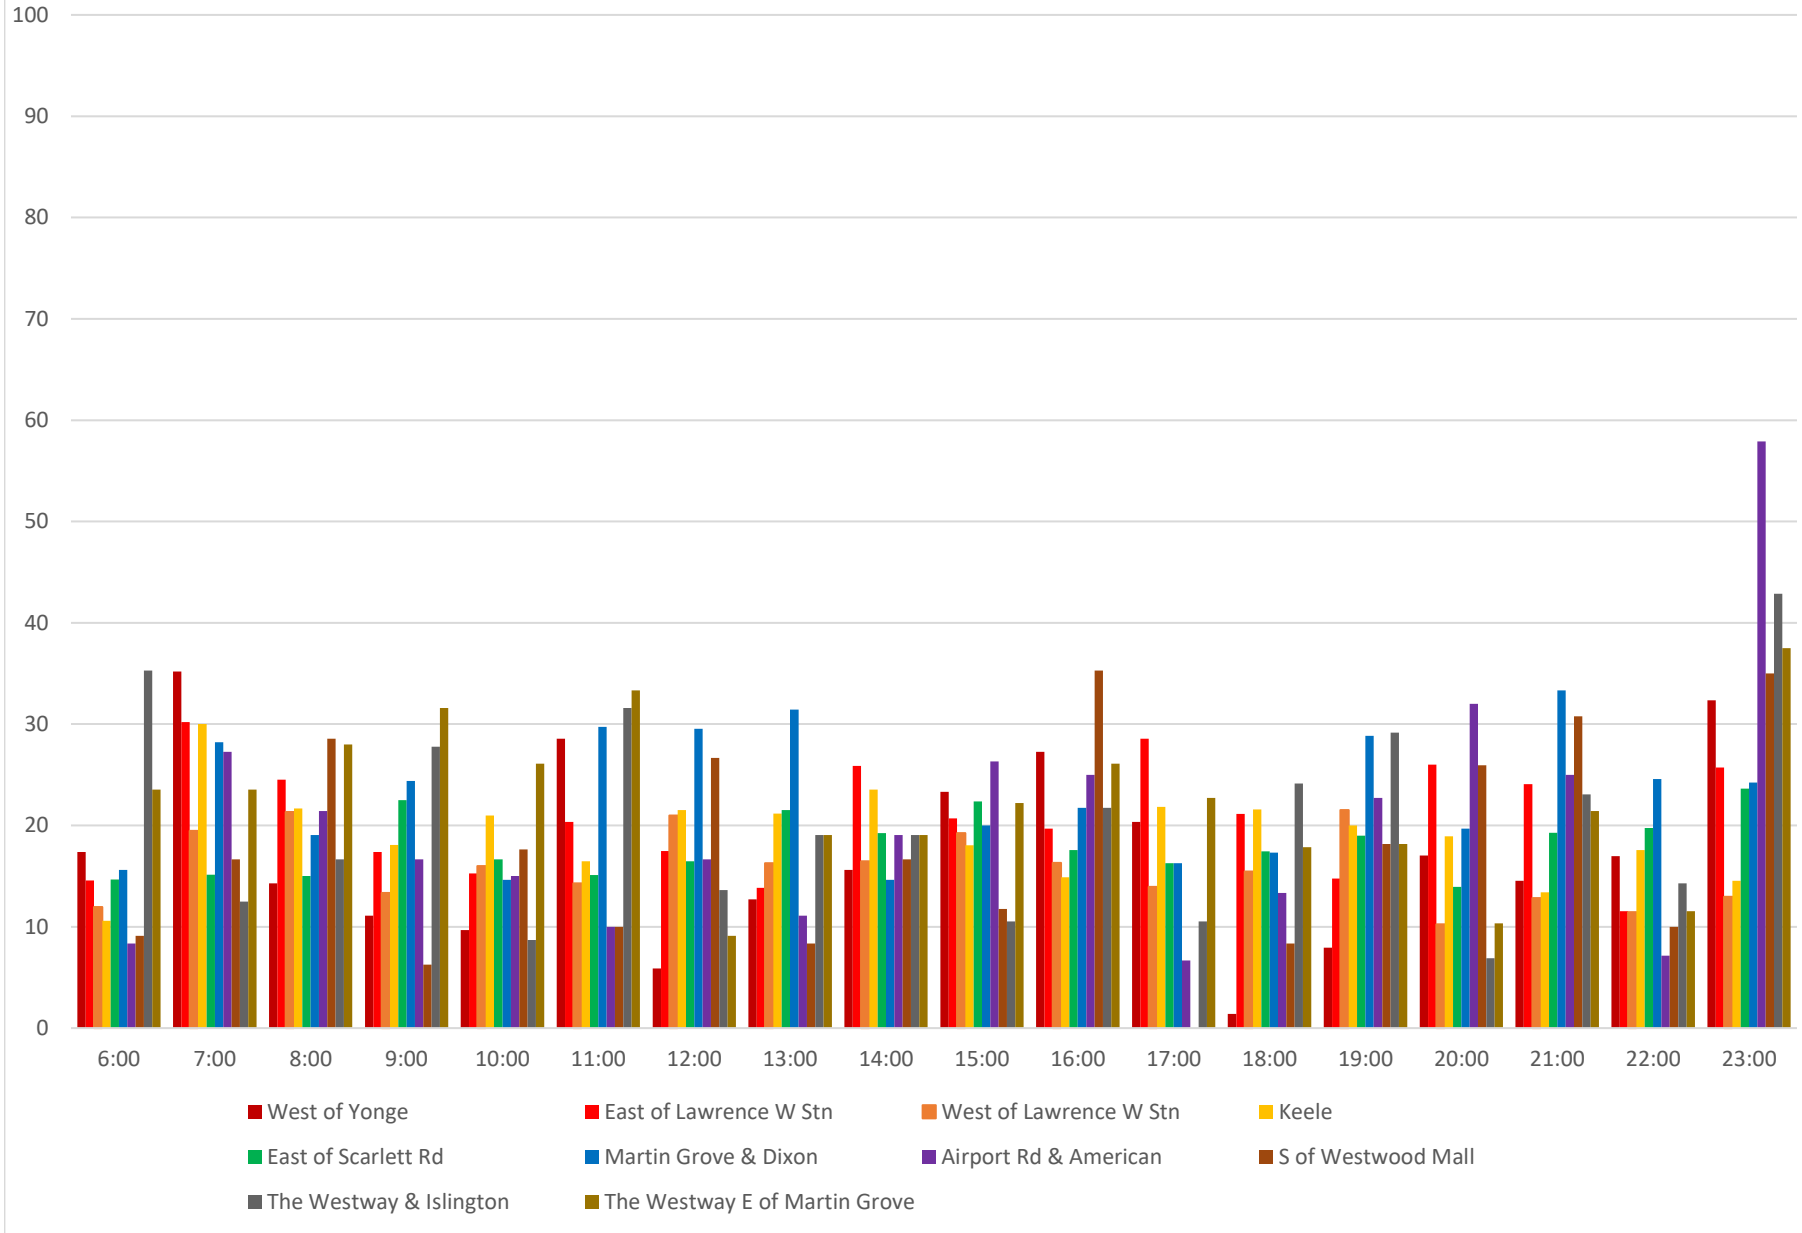

52 Lawrence West Average Headway Westbound April 2021 Week 1

52 Lawrence West Percent of Headways Bunched Westbound April 2021 Week 1

52 Lawrence West Percent of Headways Under Std Westbound April 2021 Week 1

52 Lawrence West Percent of Headways Within Std Westbound April 2021 Week 1

52 Lawrence West Percent of Headways Over Std Westbound April 2021 Week 1

52 Lawrence West Percent of Headways Gapped Westbound April 2021 Week 1

52 Lawrence West Percent of Headways Bunched Westbound April 2021 Saturdays

52 Lawrence West Percent of Headways Under Std Westbound April 2021 Saturdays

52 Lawrence West Percent of Headways Within Std Westbound April 2021 Saturdays

52 Lawrence West Percent of Headways Over Std Westbound April 2021 Saturdays

52 Lawrence West Percent of Headways Gapped Westbound April 2021 Saturdays

52 Lawrence West Headway Distribution Westbound April 2021 Saturdays