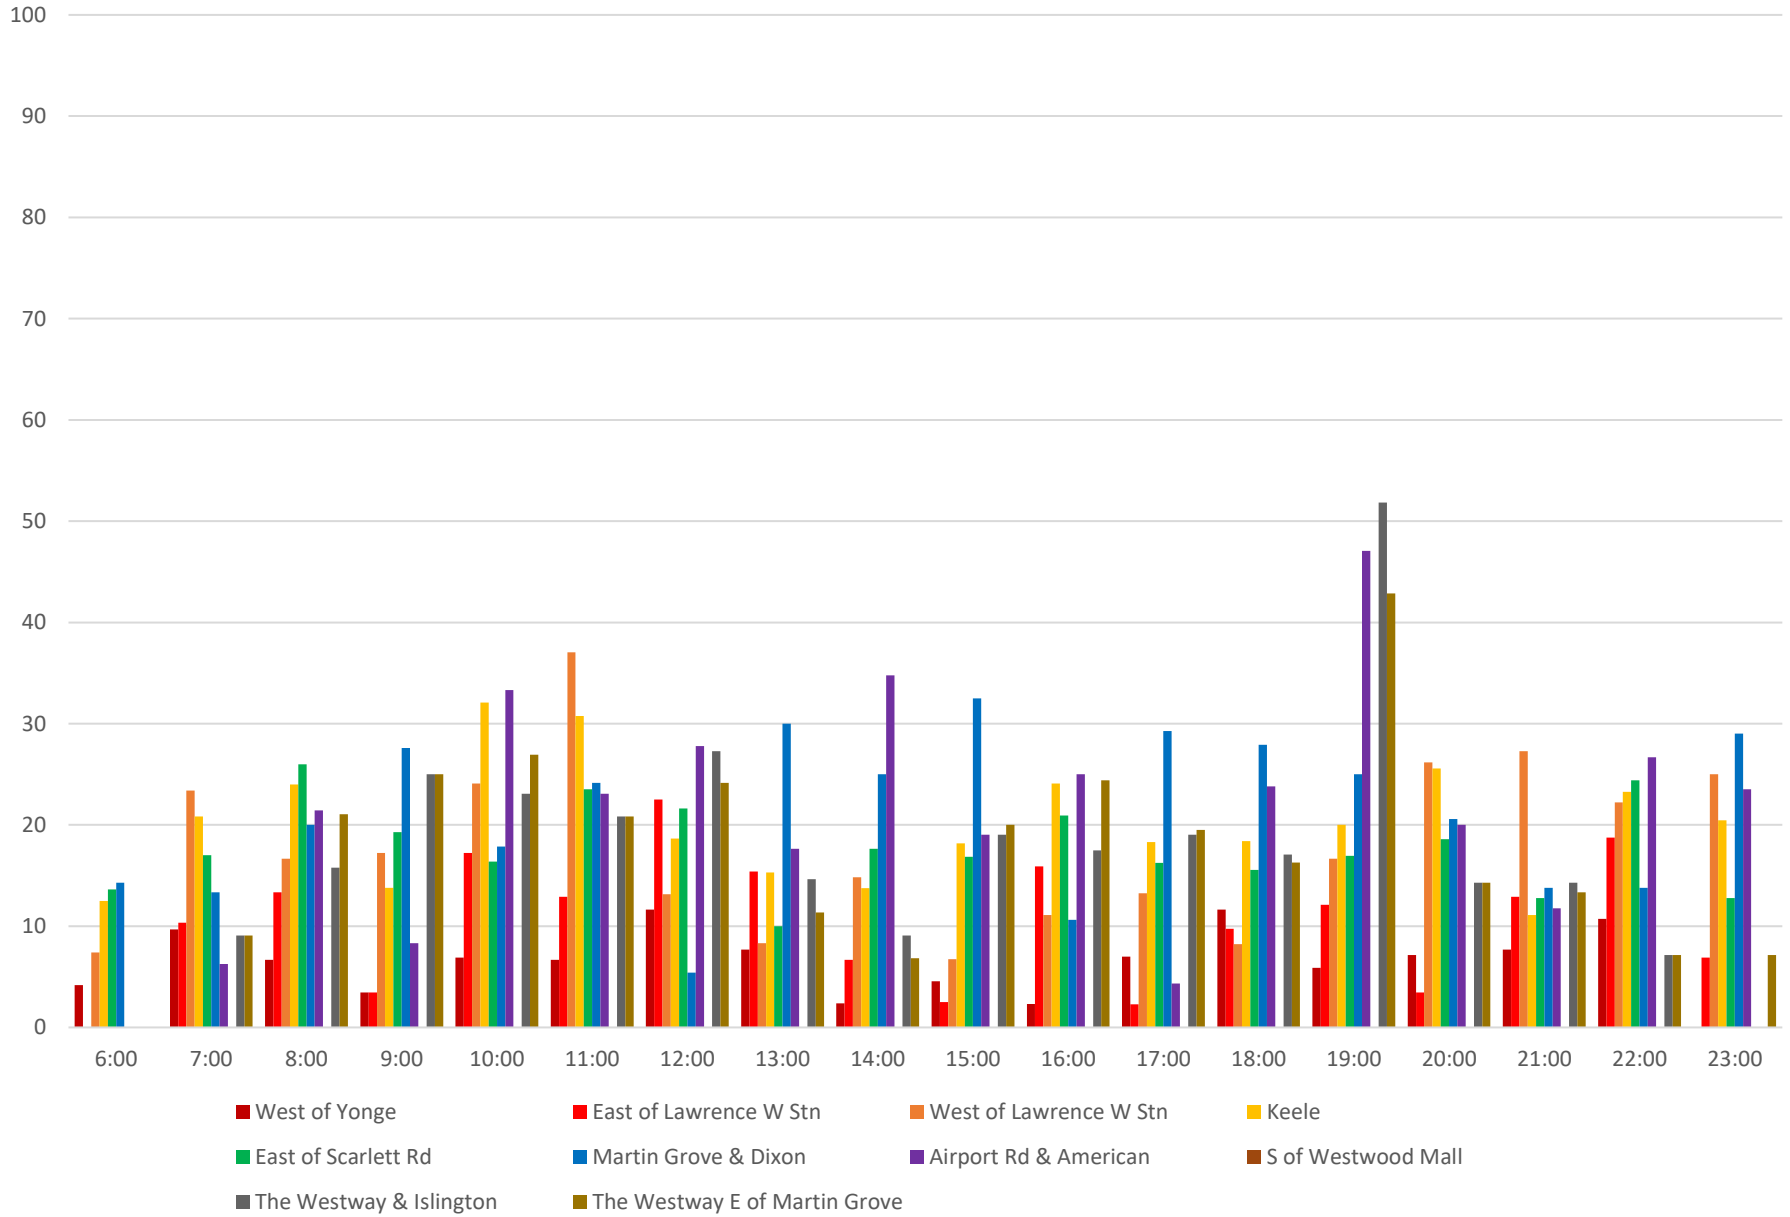

52 Lawrence West Percent of Headways Over Std Westbound April 2021 Saturdays

52 Lawrence West Percent of Headways Gapped Westbound April 2021 Saturdays

52 Lawrence West Headway Distribution Westbound April 2021 Saturdays

52 Lawrence West Headway Distribution Westbound April 2021 Saturdays

52 Lawrence West Scheduled Headway Westbound April 2021 Sundays

52 Lawrence West Average Headway Westbound April 2021 Sundays

- West of Yonge
- East of Lawrence W Stn
- West of Lawrence W Stn
- Keele
- East of Scarlett Rd
- Martin Grove & Dixon
- Airport Rd & American
- S of Westwood Mall
- The Westway & Islington

52 Lawrence West Percent of Headways Bunched Westbound April 2021 Sundays

52 Lawrence West Percent of Headways Under Std Westbound April 2021 Sundays

52 Lawrence West Percent of Headways Within Std Westbound April 2021 Sundays

52 Lawrence West Percent of Headways Over Std Westbound April 2021 Sundays

52 Lawrence West Percent of Headways Gapped Westbound April 2021 Sundays

52 Lawrence West Headway Distribution Westbound April 2021 Sundays