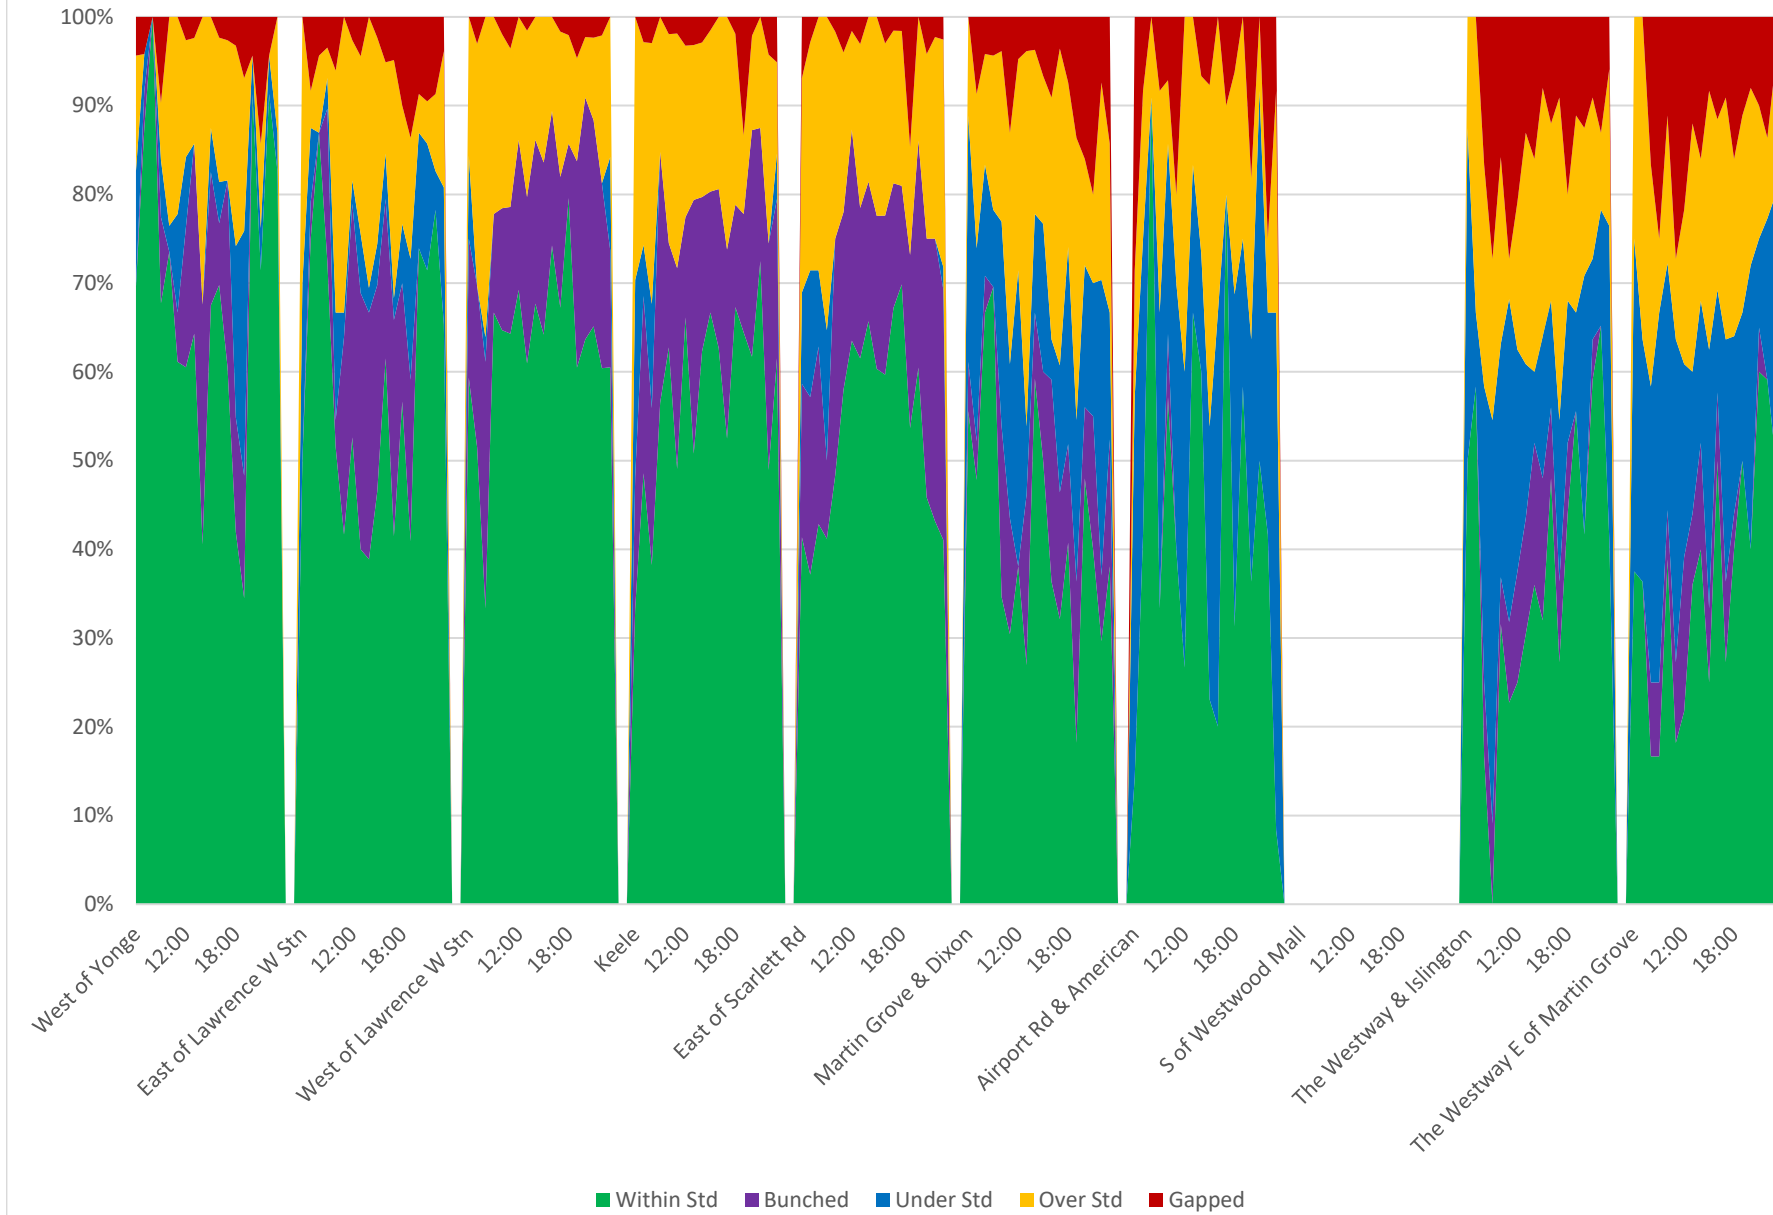

52 Lawrence West Percent of Headways Bunched Westbound April 2021 Saturdays

52 Lawrence West Percent of Headways Under Std Westbound April 2021 Saturdays

52 Lawrence West Percent of Headways Within Std Westbound April 2021 Saturdays

52 Lawrence West Percent of Headways Over Std Westbound April 2021 Saturdays

52 Lawrence West Percent of Headways Gapped Westbound April 2021 Saturdays

52 Lawrence West Headway Distribution Westbound April 2021 Saturdays

52 Lawrence West Headway Distribution Westbound April 2021 Saturdays

52 Lawrence West Scheduled Headway Westbound April 2021 Sundays

52 Lawrence West Average Headway Westbound April 2021 Sundays

- West of Yonge
- East of Lawrence W Stn
- West of Lawrence W Stn
- Keele
- East of Scarlett Rd
- Martin Grove & Dixon
- Airport Rd & American
- S of Westwood Mall
- The Westway & Islington

52 Lawrence West Percent of Headways Bunched Westbound April 2021 Sundays

52 Lawrence West Percent of Headways Under Std Westbound April 2021 Sundays

52 Lawrence West Percent of Headways Within Std Westbound April 2021 Sundays