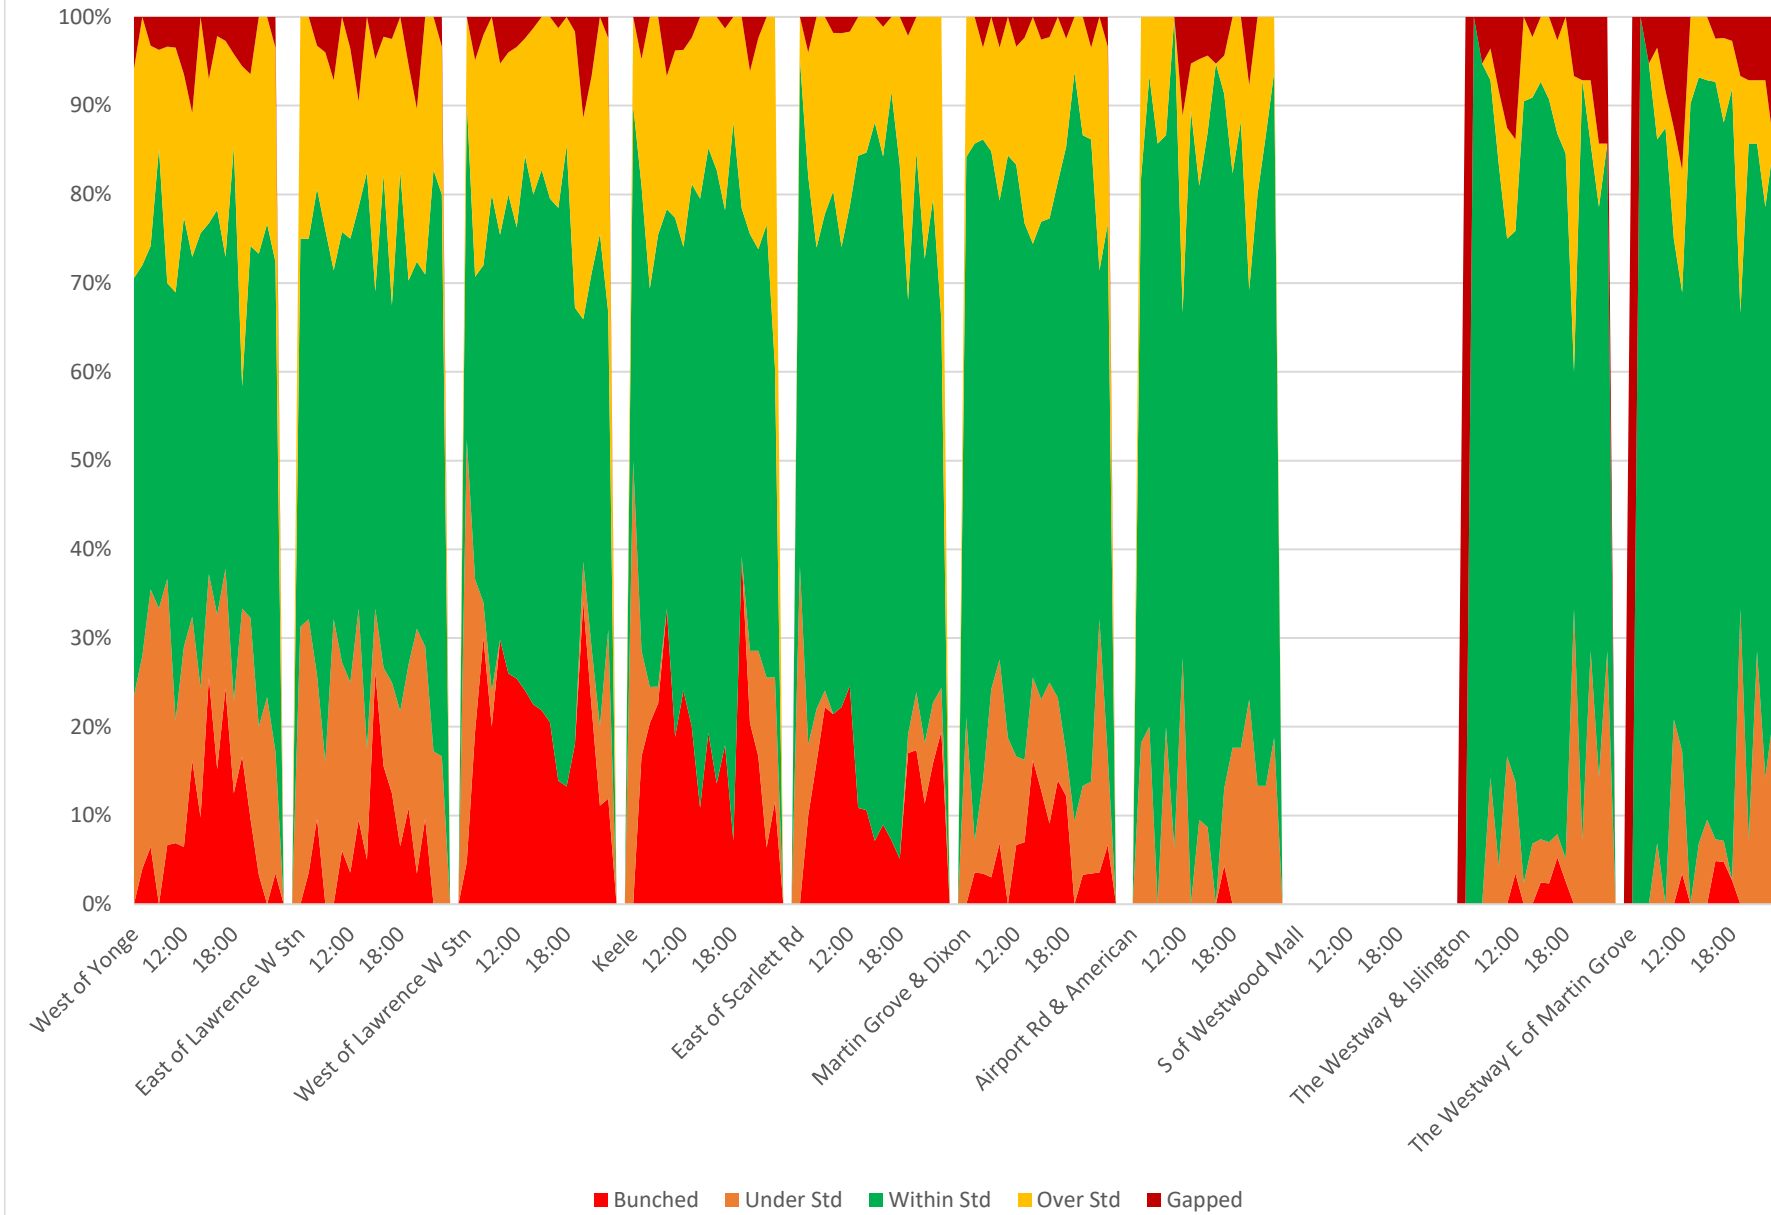

52 Lawrence West Percent of Headways Within Std Eastbound April 2021 Saturdays

52 Lawrence West Percent of Headways Over Std Eastbound April 2021 Saturdays

52 Lawrence West Percent of Headways Gapped Eastbound April 2021 Saturdays

52 Lawrence West Headway Distribution Eastbound April 2021 Saturdays

52 Lawrence West Headway Distribution Eastbound April 2021 Saturdays

52 Lawrence West Scheduled Headway Eastbound April 2021 Sundays

52 Lawrence West Average Headway Eastbound April 2021 Sundays

52 Lawrence West Percent of Headways Under Std Eastbound April 2021 Sundays

52 Lawrence West Percent of Headways Within Std Eastbound April 2021 Sundays

52 Lawrence West Percent of Headways Over Std Eastbound April 2021 Sundays

52 Lawrence West Percent of Headways Gapped Eastbound April 2021 Sundays

52 Lawrence West Headway Distribution Eastbound April 2021 Sundays

52 Lawrence West Headway Distribution Eastbound April 2021 Sundays