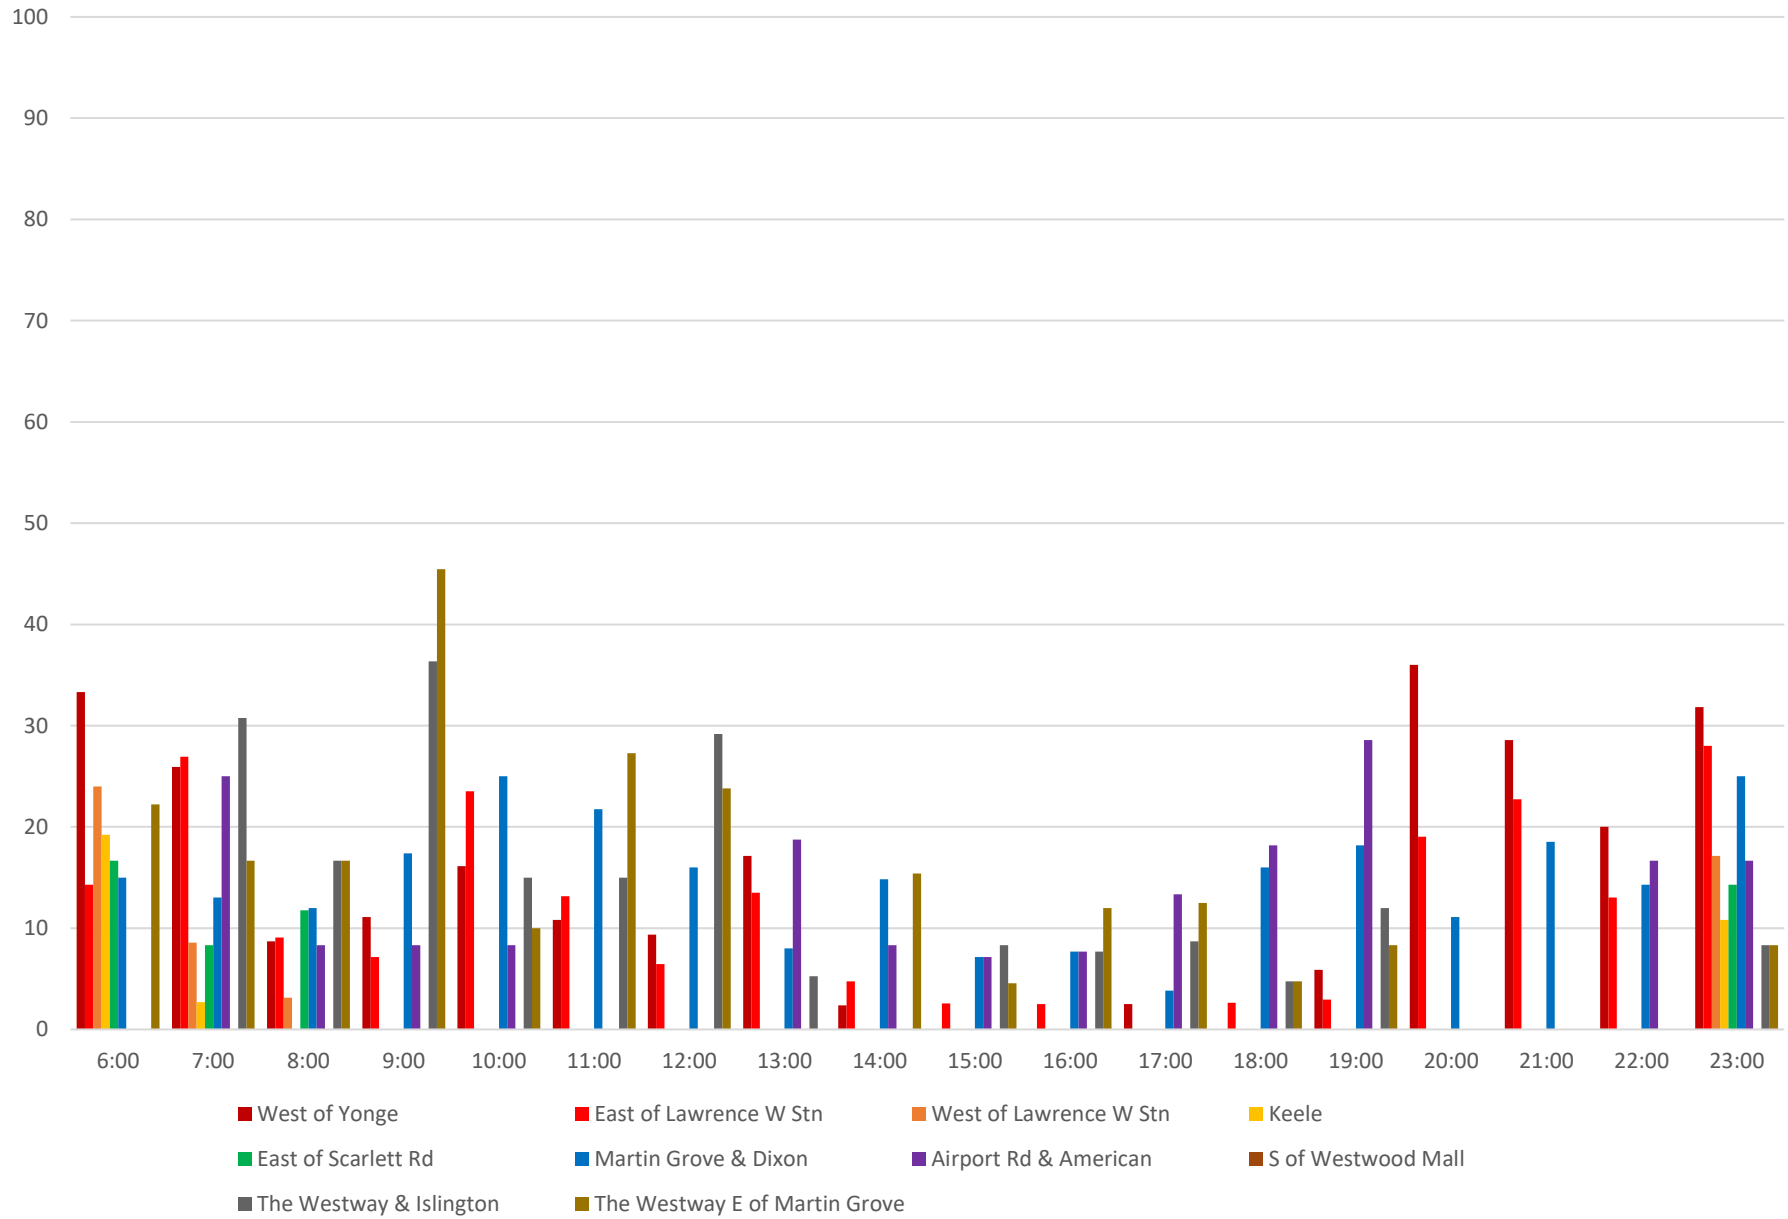

52 Lawrence West Percent of Headways Within Std Eastbound April 2021 Week 1

52 Lawrence West Percent of Headways Over Std Eastbound April 2021 Week 1

52 Lawrence West Percent of Headways Gapped Eastbound April 2021 Week 1

52 Lawrence West Headway Distribution Eastbound April 2021 Week 1

52 Lawrence West Headway Distribution Eastbound April 2021 Week 1

52 Lawrence West Scheduled Headway Eastbound April 2021 Saturdays

- West of Yonge
 — East of Lawrence W Stn
 — West of Lawrence W Stn
 — Keele
 — East of Scarlett Rd
- Martin Grove & Dixon
 — Airport Rd & American
 — S of Westwood Mall
 — The Westway & Islington

52 Lawrence West Average Headway Eastbound April 2021 Saturdays

52 Lawrence West Percent of Headways Bunched Eastbound April 2021 Saturdays

52 Lawrence West Percent of Headways Under Std Eastbound April 2021 Saturdays

52 Lawrence West Percent of Headways Within Std Eastbound April 2021 Saturdays

52 Lawrence West Percent of Headways Over Std Eastbound April 2021 Saturdays

52 Lawrence West Percent of Headways Gapped Eastbound April 2021 Saturdays