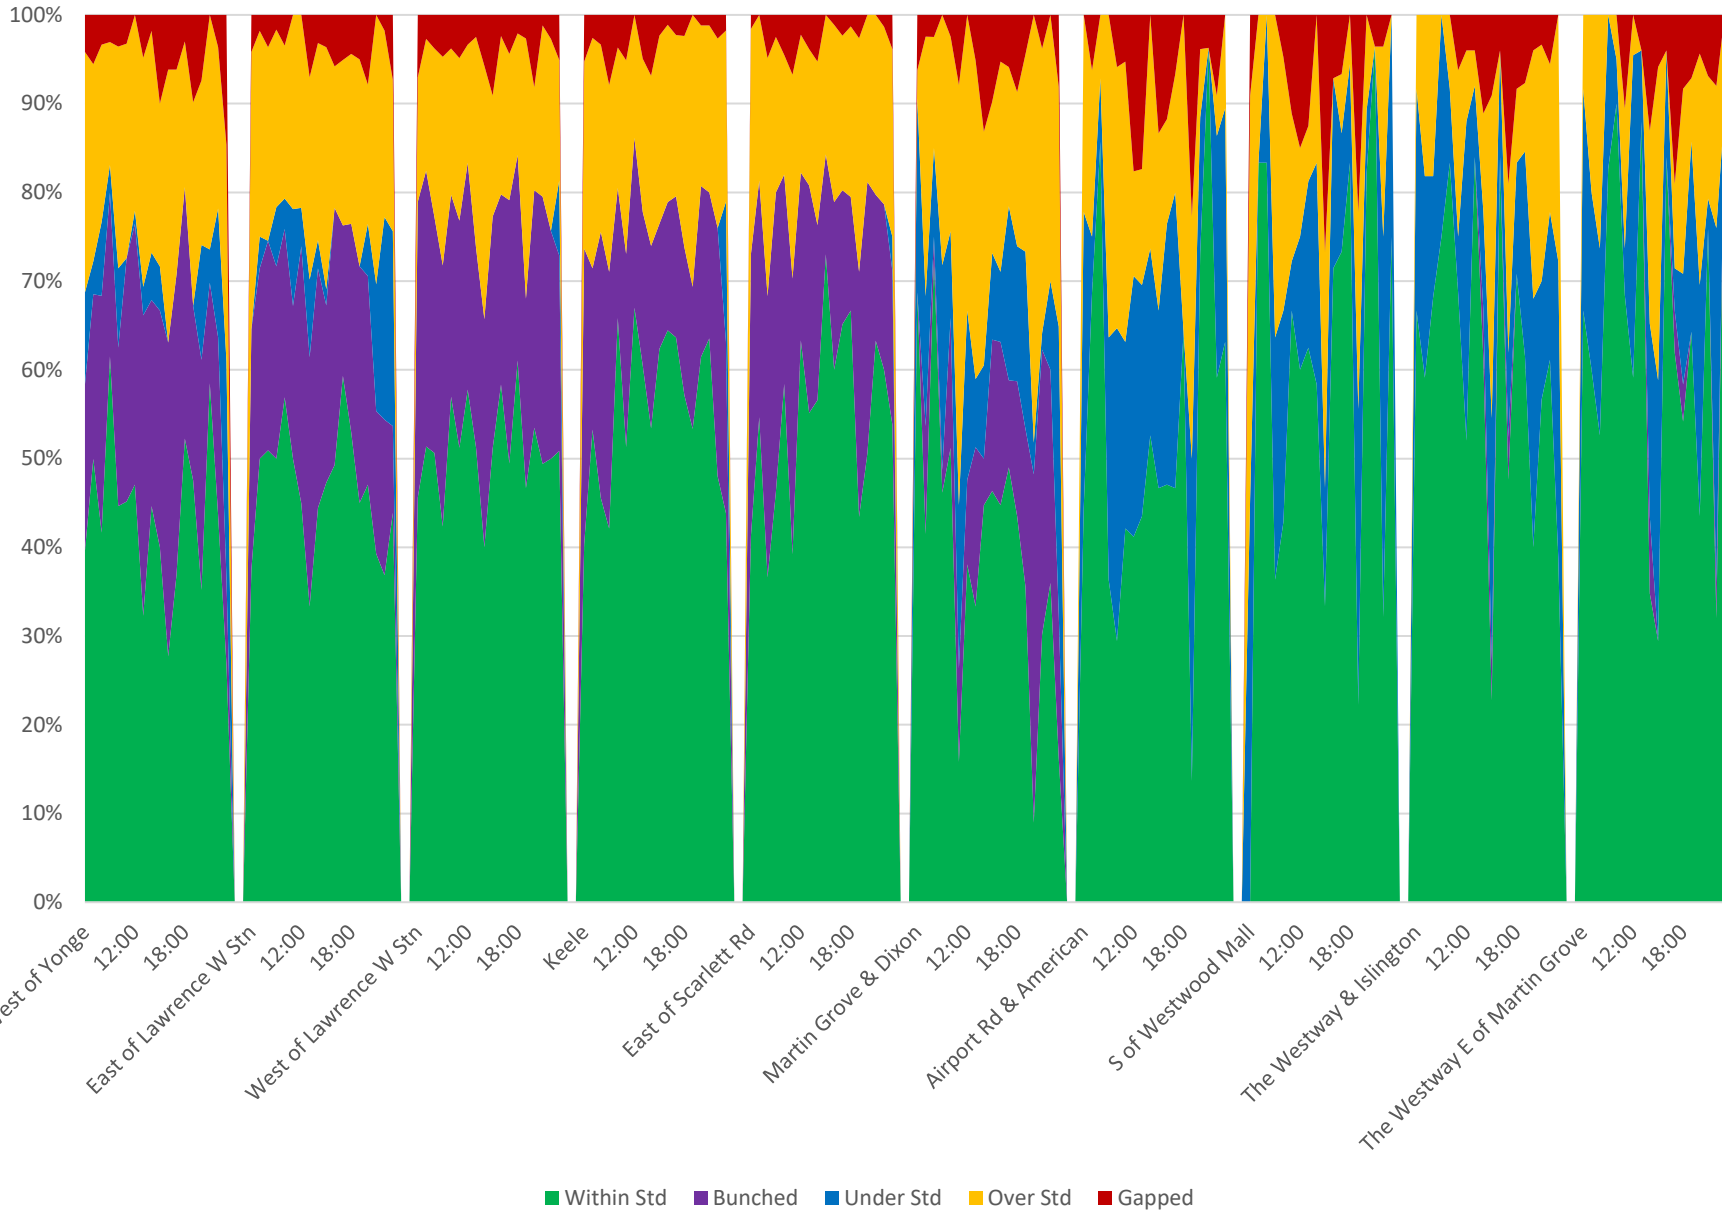

52 Lawrence West Headway Distribution Eastbound April 2021 Week 1