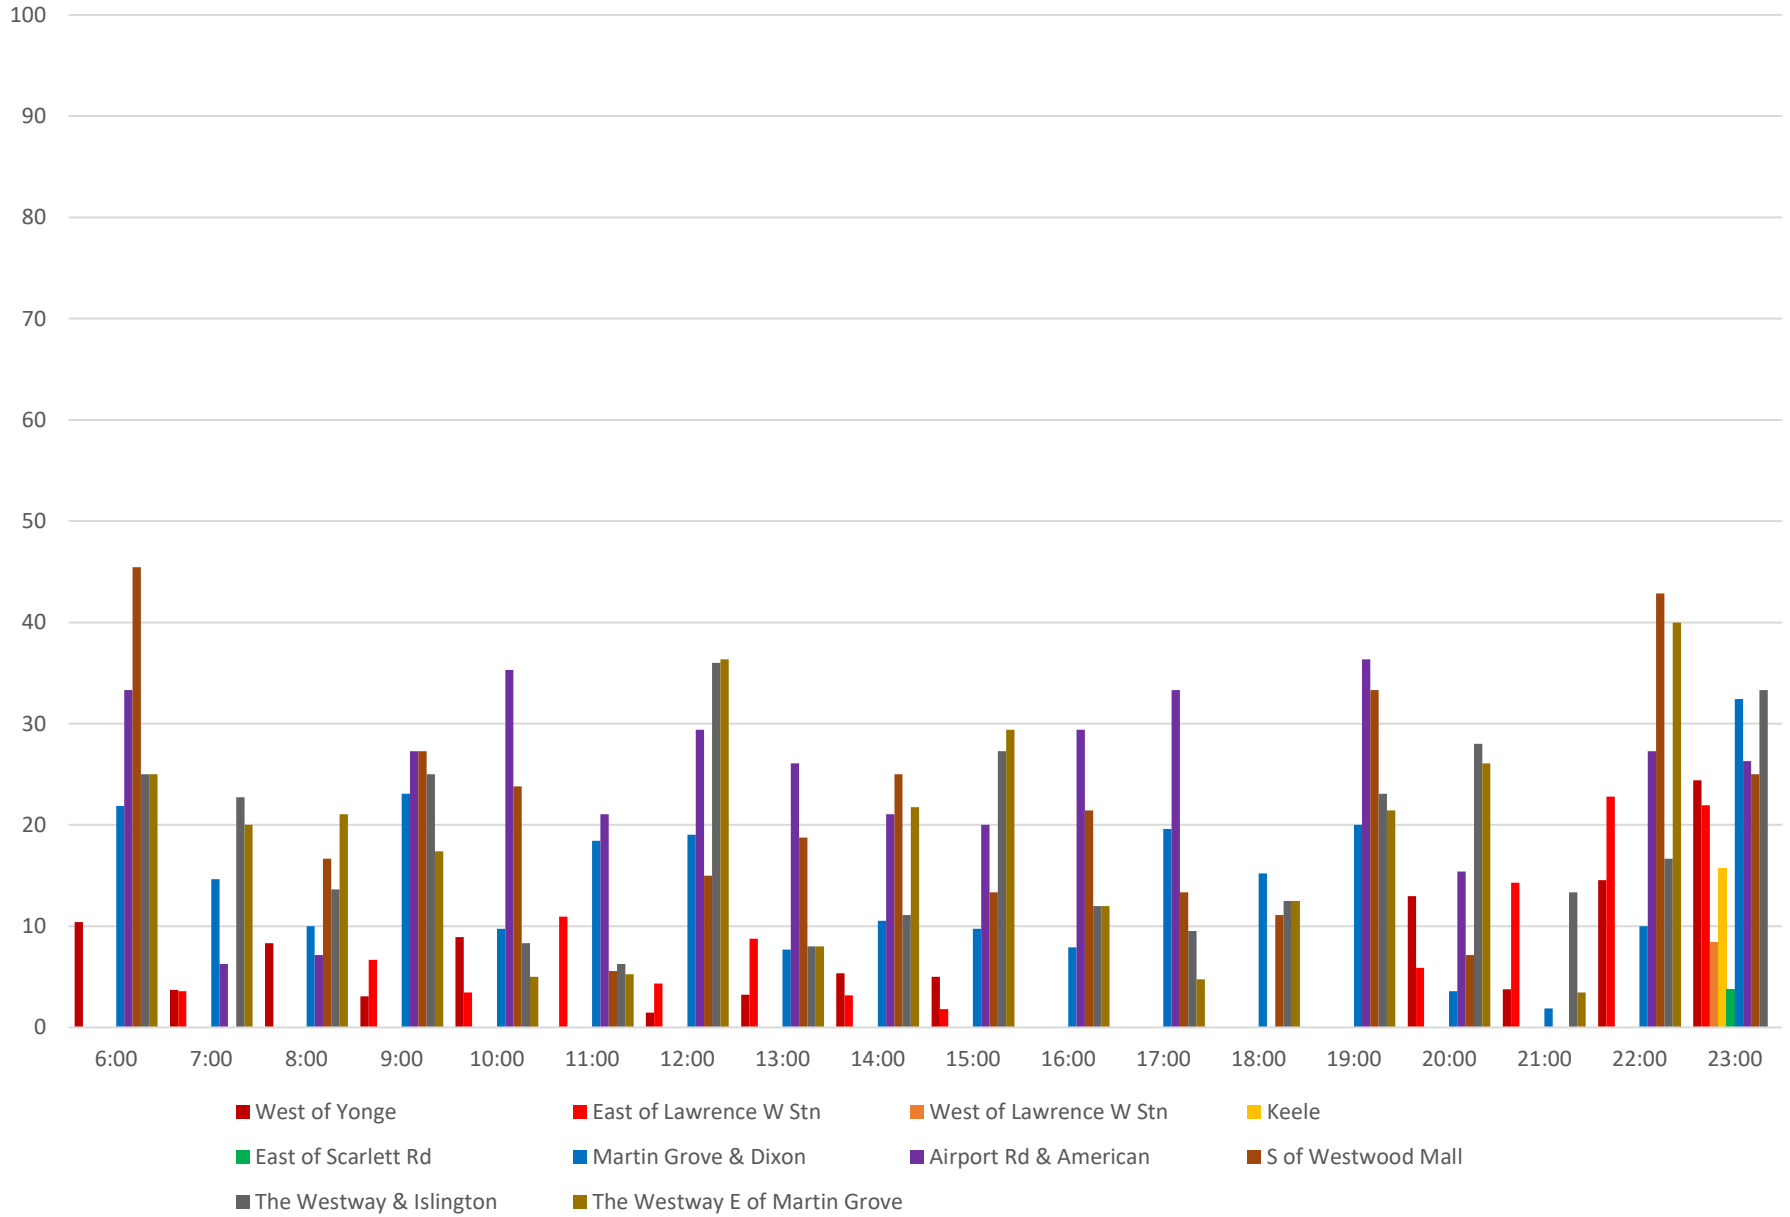

52 Lawrence West Scheduled Headway Eastbound April 2021 Week 1

52 Lawrence West Average Headway Eastbound April 2021 Week 1

52 Lawrence West Percent of Headways Bunched Eastbound April 2021 Week 1

52 Lawrence West Percent of Headways Under Std Eastbound April 2021 Week 1

52 Lawrence West Percent of Headways Within Std Eastbound April 2021 Week 1

52 Lawrence West Percent of Headways Over Std Eastbound April 2021 Week 1

52 Lawrence West Percent of Headways Gapped Eastbound April 2021 Week 1

52 Lawrence West Average Headway Eastbound April 2021 Saturdays

52 Lawrence West Percent of Headways Bunched Eastbound April 2021 Saturdays

52 Lawrence West Percent of Headways Under Std Eastbound April 2021 Saturdays

52 Lawrence West Percent of Headways Within Std Eastbound April 2021 Saturdays

52 Lawrence West Percent of Headways Over Std Eastbound April 2021 Saturdays

52 Lawrence West Percent of Headways Gapped Eastbound April 2021 Saturdays