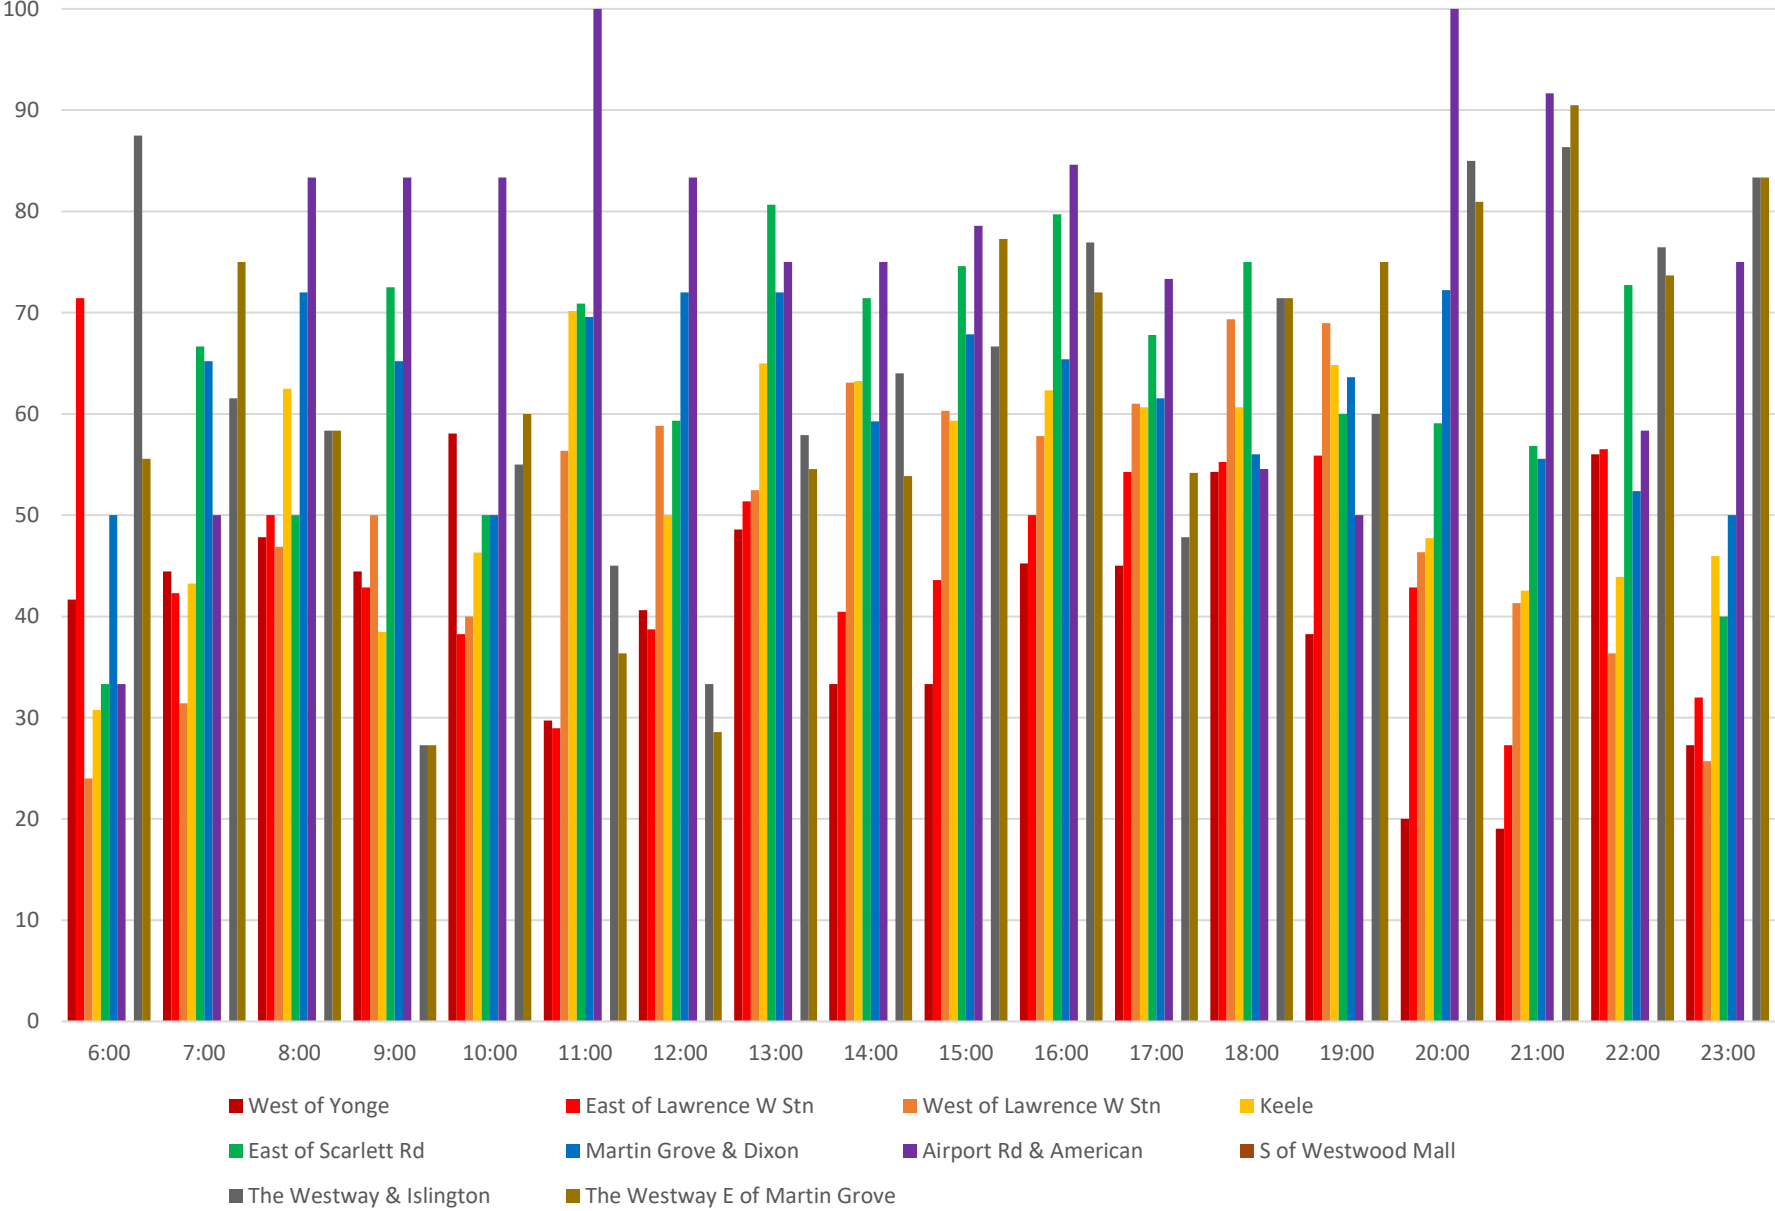

52 Lawrence West Percent of Headways Within Std Eastbound April 2021 Week 1

52 Lawrence West Percent of Headways Over Std Eastbound April 2021 Week 1

52 Lawrence West Percent of Headways Gapped Eastbound April 2021 Week 1

52 Lawrence West Average Headway Eastbound April 2021 Saturdays

52 Lawrence West Percent of Headways Bunched Eastbound April 2021 Saturdays

52 Lawrence West Percent of Headways Under Std Eastbound April 2021 Saturdays

52 Lawrence West Percent of Headways Within Std Eastbound April 2021 Saturdays

52 Lawrence West Percent of Headways Over Std Eastbound April 2021 Saturdays

52 Lawrence West Percent of Headways Gapped Eastbound April 2021 Saturdays

52 Lawrence West Headway Distribution Eastbound April 2021 Saturdays

52 Lawrence West Headway Distribution Eastbound April 2021 Saturdays

52 Lawrence West Scheduled Headway Eastbound April 2021 Sundays

52 Lawrence West Average Headway Eastbound April 2021 Sundays