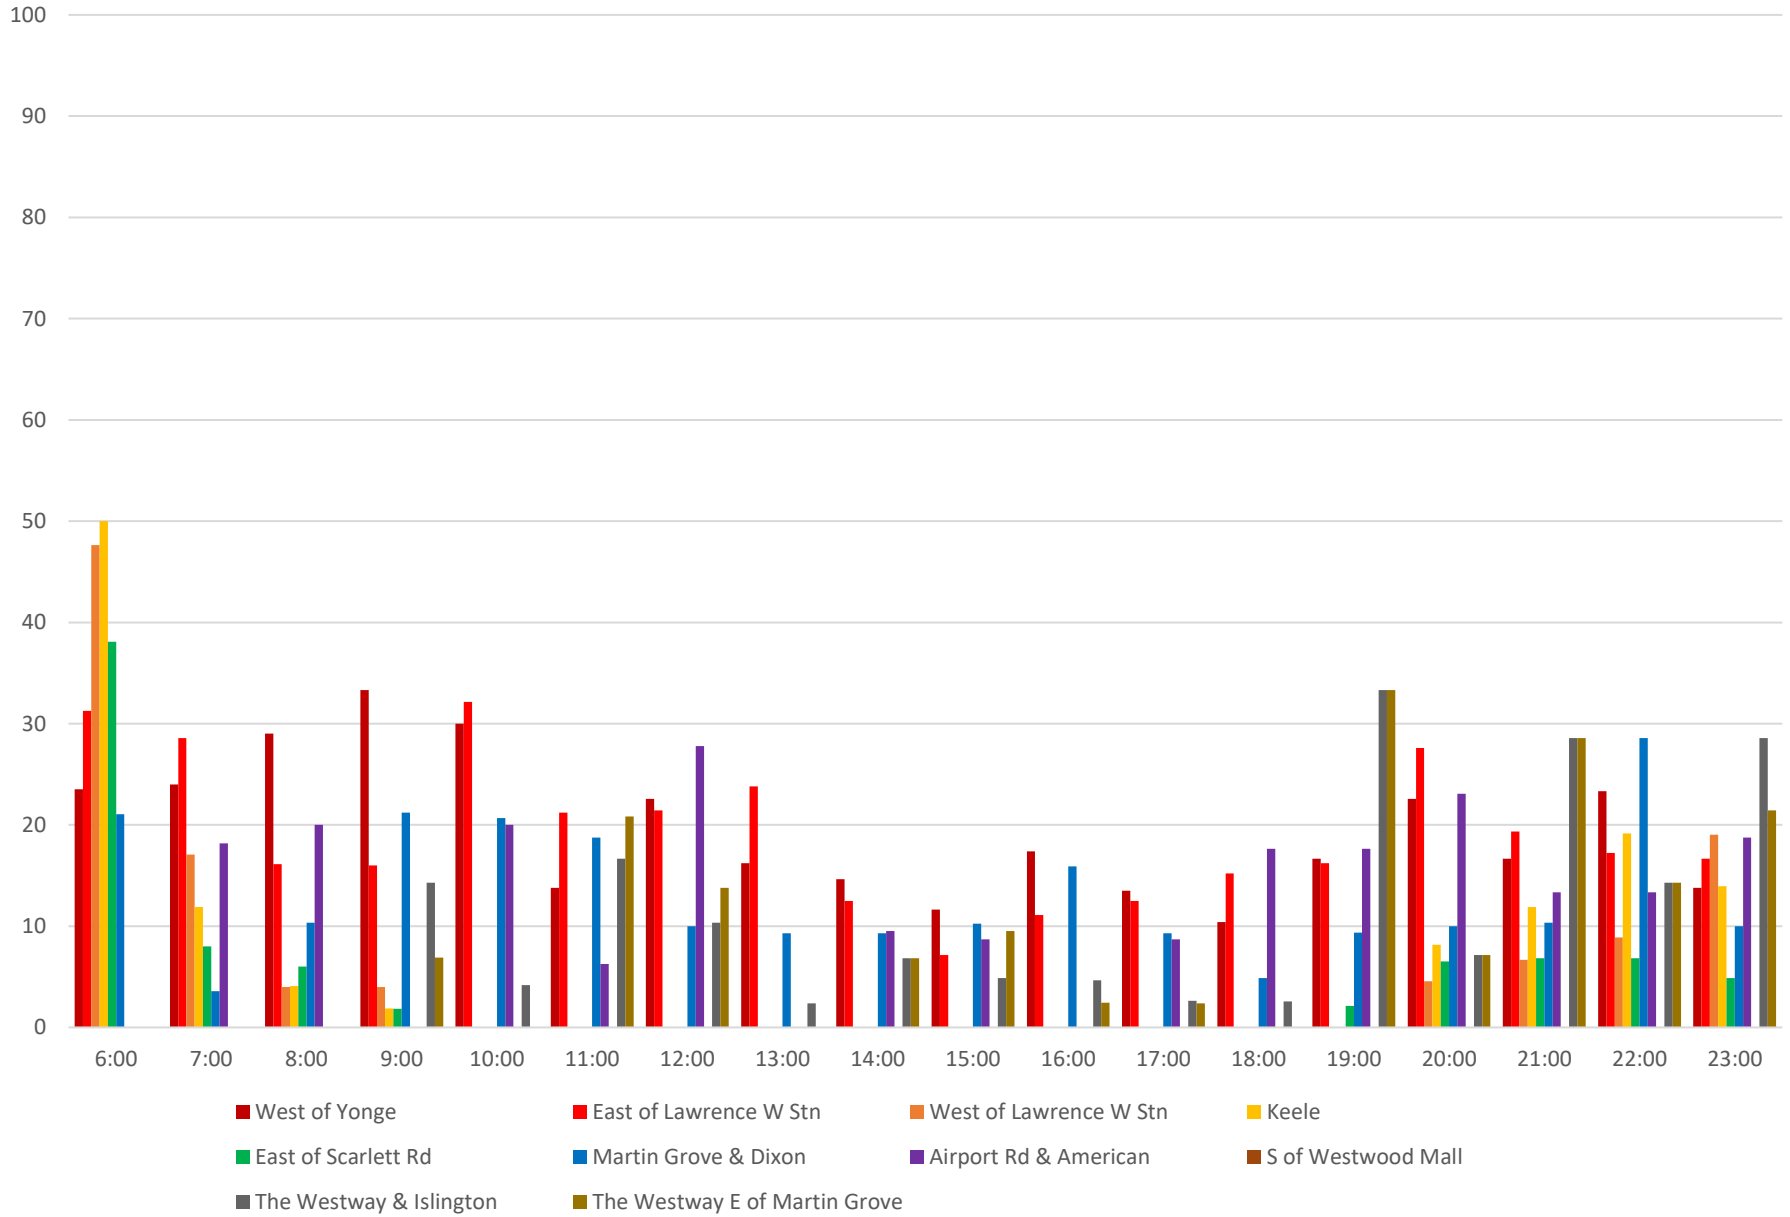

52 Lawrence West Percent of Headways Within Std Eastbound April 2021 Saturdays

52 Lawrence West Percent of Headways Over Std Eastbound April 2021 Saturdays

52 Lawrence West Percent of Headways Gapped Eastbound April 2021 Saturdays

52 Lawrence West Headway Distribution Eastbound April 2021 Saturdays

52 Lawrence West Headway Distribution Eastbound April 2021 Saturdays

52 Lawrence West Scheduled Headway Eastbound April 2021 Sundays

52 Lawrence West Average Headway Eastbound April 2021 Sundays

- West of Yonge
- East of Lawrence W Stn
- West of Lawrence W Stn
- Keele
- East of Scarlett Rd
- Martin Grove & Dixon
- Airport Rd & American
- S of Westwood Mall
- The Westway & Islington

52 Lawrence West Percent of Headways Bunched Eastbound April 2021 Sundays

52 Lawrence West Percent of Headways Under Std Eastbound April 2021 Sundays

52 Lawrence West Percent of Headways Within Std Eastbound April 2021 Sundays

52 Lawrence West Percent of Headways Over Std Eastbound April 2021 Sundays