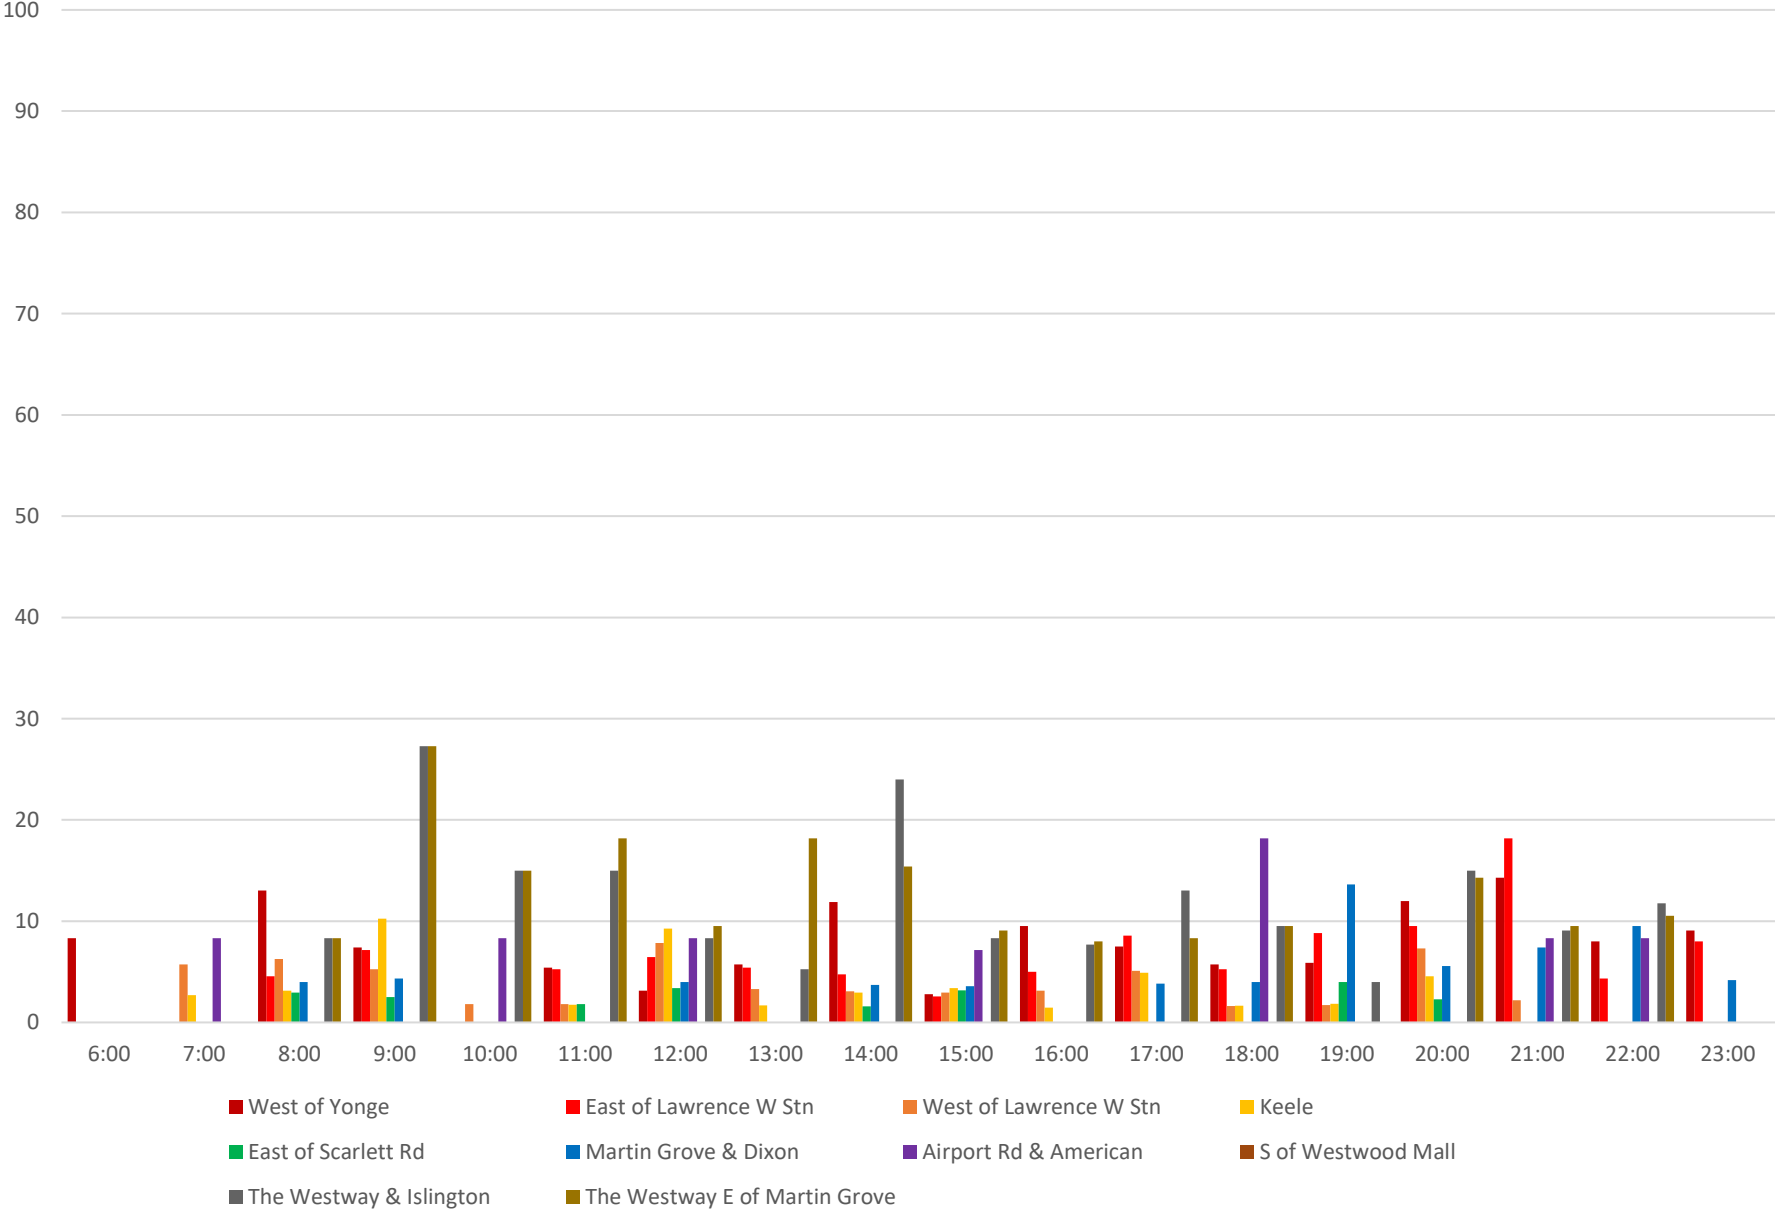

52 Lawrence West Percent of Headways Within Std Eastbound April 2021 Week 1

52 Lawrence West Percent of Headways Over Std Eastbound April 2021 Week 1

52 Lawrence West Percent of Headways Gapped Eastbound April 2021 Week 1

52 Lawrence West Average Headway Eastbound April 2021 Saturdays

52 Lawrence West Percent of Headways Bunched Eastbound April 2021 Saturdays

52 Lawrence West Percent of Headways Under Std Eastbound April 2021 Saturdays

52 Lawrence West Percent of Headways Within Std Eastbound April 2021 Saturdays

52 Lawrence West Percent of Headways Over Std Eastbound April 2021 Saturdays

52 Lawrence West Percent of Headways Gapped Eastbound April 2021 Saturdays

52 Lawrence West Headway Distribution Eastbound April 2021 Saturdays

52 Lawrence West Headway Distribution Eastbound April 2021 Saturdays

52 Lawrence West Scheduled Headway Eastbound April 2021 Sundays

52 Lawrence West Average Headway Eastbound April 2021 Sundays