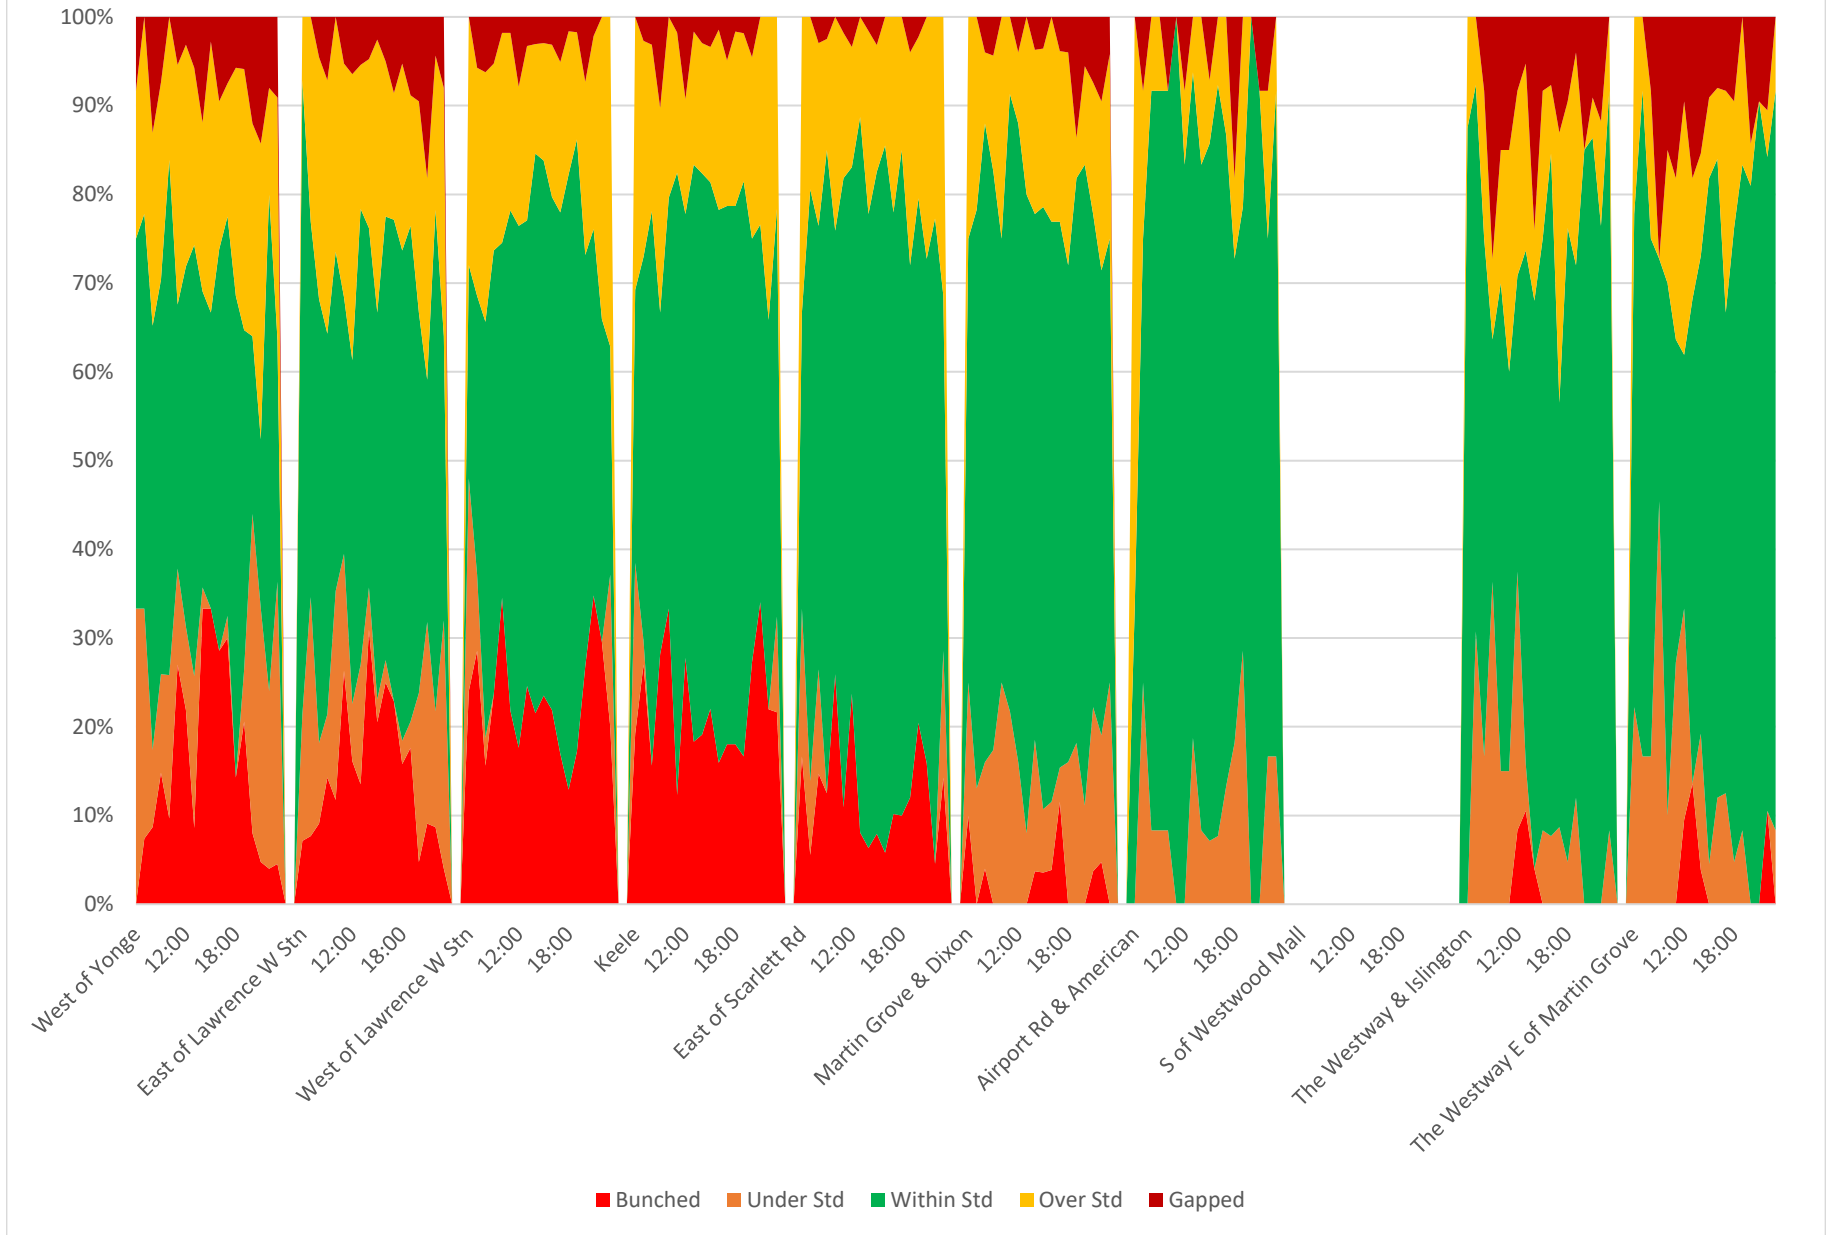

52 Lawrence West Average Headway Eastbound April 2021 Saturdays

52 Lawrence West Percent of Headways Bunched Eastbound April 2021 Saturdays

52 Lawrence West Percent of Headways Under Std Eastbound April 2021 Saturdays

52 Lawrence West Percent of Headways Within Std Eastbound April 2021 Saturdays

52 Lawrence West Percent of Headways Over Std Eastbound April 2021 Saturdays

52 Lawrence West Percent of Headways Gapped Eastbound April 2021 Saturdays

52 Lawrence West Headway Distribution Eastbound April 2021 Saturdays

52 Lawrence West Headway Distribution Eastbound April 2021 Saturdays

52 Lawrence West Scheduled Headway Eastbound April 2021 Sundays

52 Lawrence West Average Headway Eastbound April 2021 Sundays

52 Lawrence West Percent of Headways Under Std Eastbound April 2021 Sundays

52 Lawrence West Percent of Headways Within Std Eastbound April 2021 Sundays

52 Lawrence West Percent of Headways Over Std Eastbound April 2021 Sundays