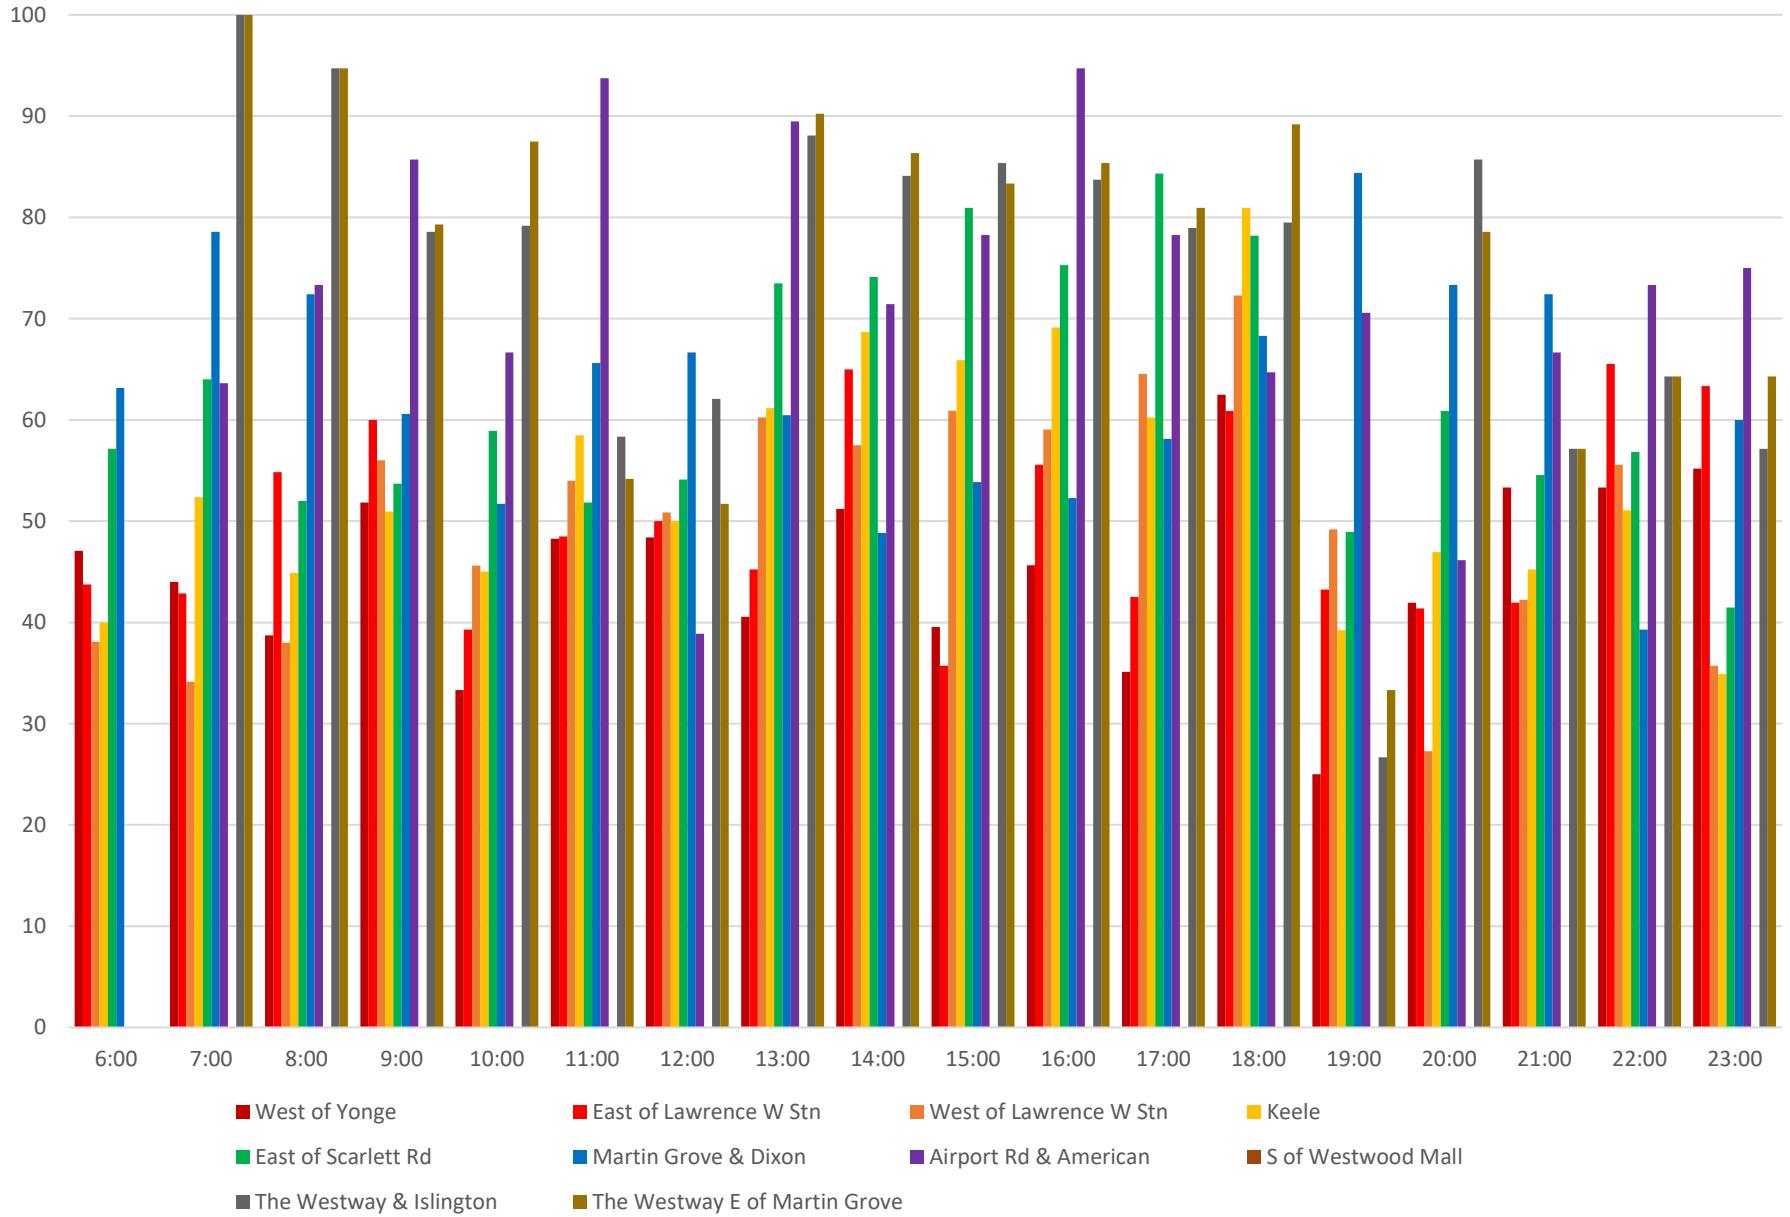

52 Lawrence West Headway Distribution Eastbound April 2021 Saturdays

52 Lawrence West Headway Distribution Eastbound April 2021 Saturdays

52 Lawrence West Scheduled Headway Eastbound April 2021 Sundays

52 Lawrence West Average Headway Eastbound April 2021 Sundays

- West of Yonge
- East of Lawrence W Stn
- West of Lawrence W Stn
- Keele
- East of Scarlett Rd
- Martin Grove & Dixon
- Airport Rd & American
- S of Westwood Mall
- The Westway & Islington

52 Lawrence West Percent of Headways Bunched Eastbound April 2021 Sundays

52 Lawrence West Percent of Headways Under Std Eastbound April 2021 Sundays

52 Lawrence West Percent of Headways Within Std Eastbound April 2021 Sundays

52 Lawrence West Percent of Headways Over Std Eastbound April 2021 Sundays

52 Lawrence West Percent of Headways Gapped Eastbound April 2021 Sundays

52 Lawrence West Headway Distribution Eastbound April 2021 Sundays

52 Lawrence West Headway Distribution Eastbound April 2021 Sundays