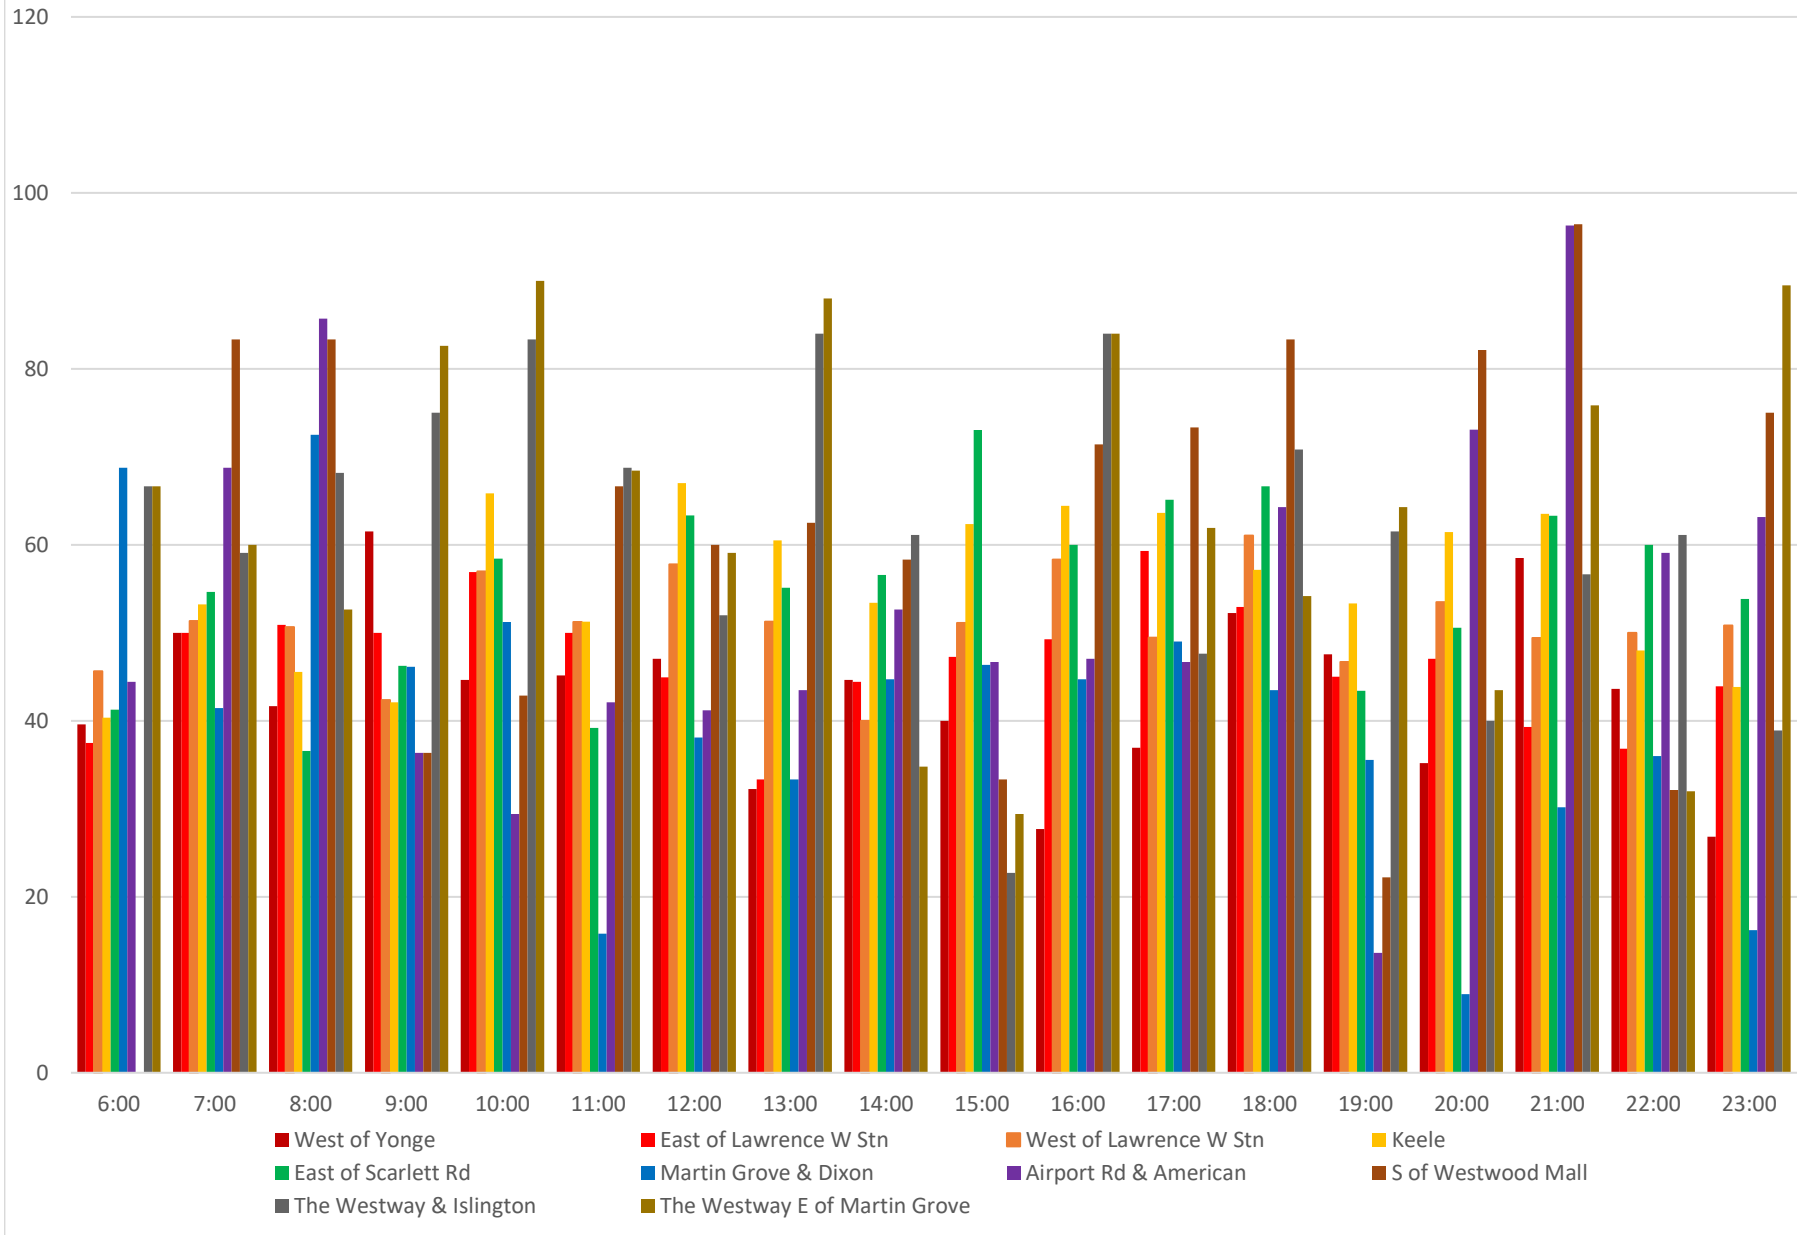

52 Lawrence West Scheduled Headway Eastbound April 2021 Week 1

52 Lawrence West Average Headway Eastbound April 2021 Week 1

52 Lawrence West Percent of Headways Bunched Eastbound April 2021 Week 1

52 Lawrence West Percent of Headways Under Std Eastbound April 2021 Week 1

52 Lawrence West Percent of Headways Within Std Eastbound April 2021 Week 1

52 Lawrence West Percent of Headways Over Std Eastbound April 2021 Week 1

52 Lawrence West Percent of Headways Gapped Eastbound April 2021 Week 1

52 Lawrence West Average Headway Eastbound April 2021 Saturdays

52 Lawrence West Percent of Headways Bunched Eastbound April 2021 Saturdays

52 Lawrence West Percent of Headways Under Std Eastbound April 2021 Saturdays

52 Lawrence West Percent of Headways Within Std Eastbound April 2021 Saturdays

52 Lawrence West Percent of Headways Over Std Eastbound April 2021 Saturdays

52 Lawrence West Percent of Headways Gapped Eastbound April 2021 Saturdays