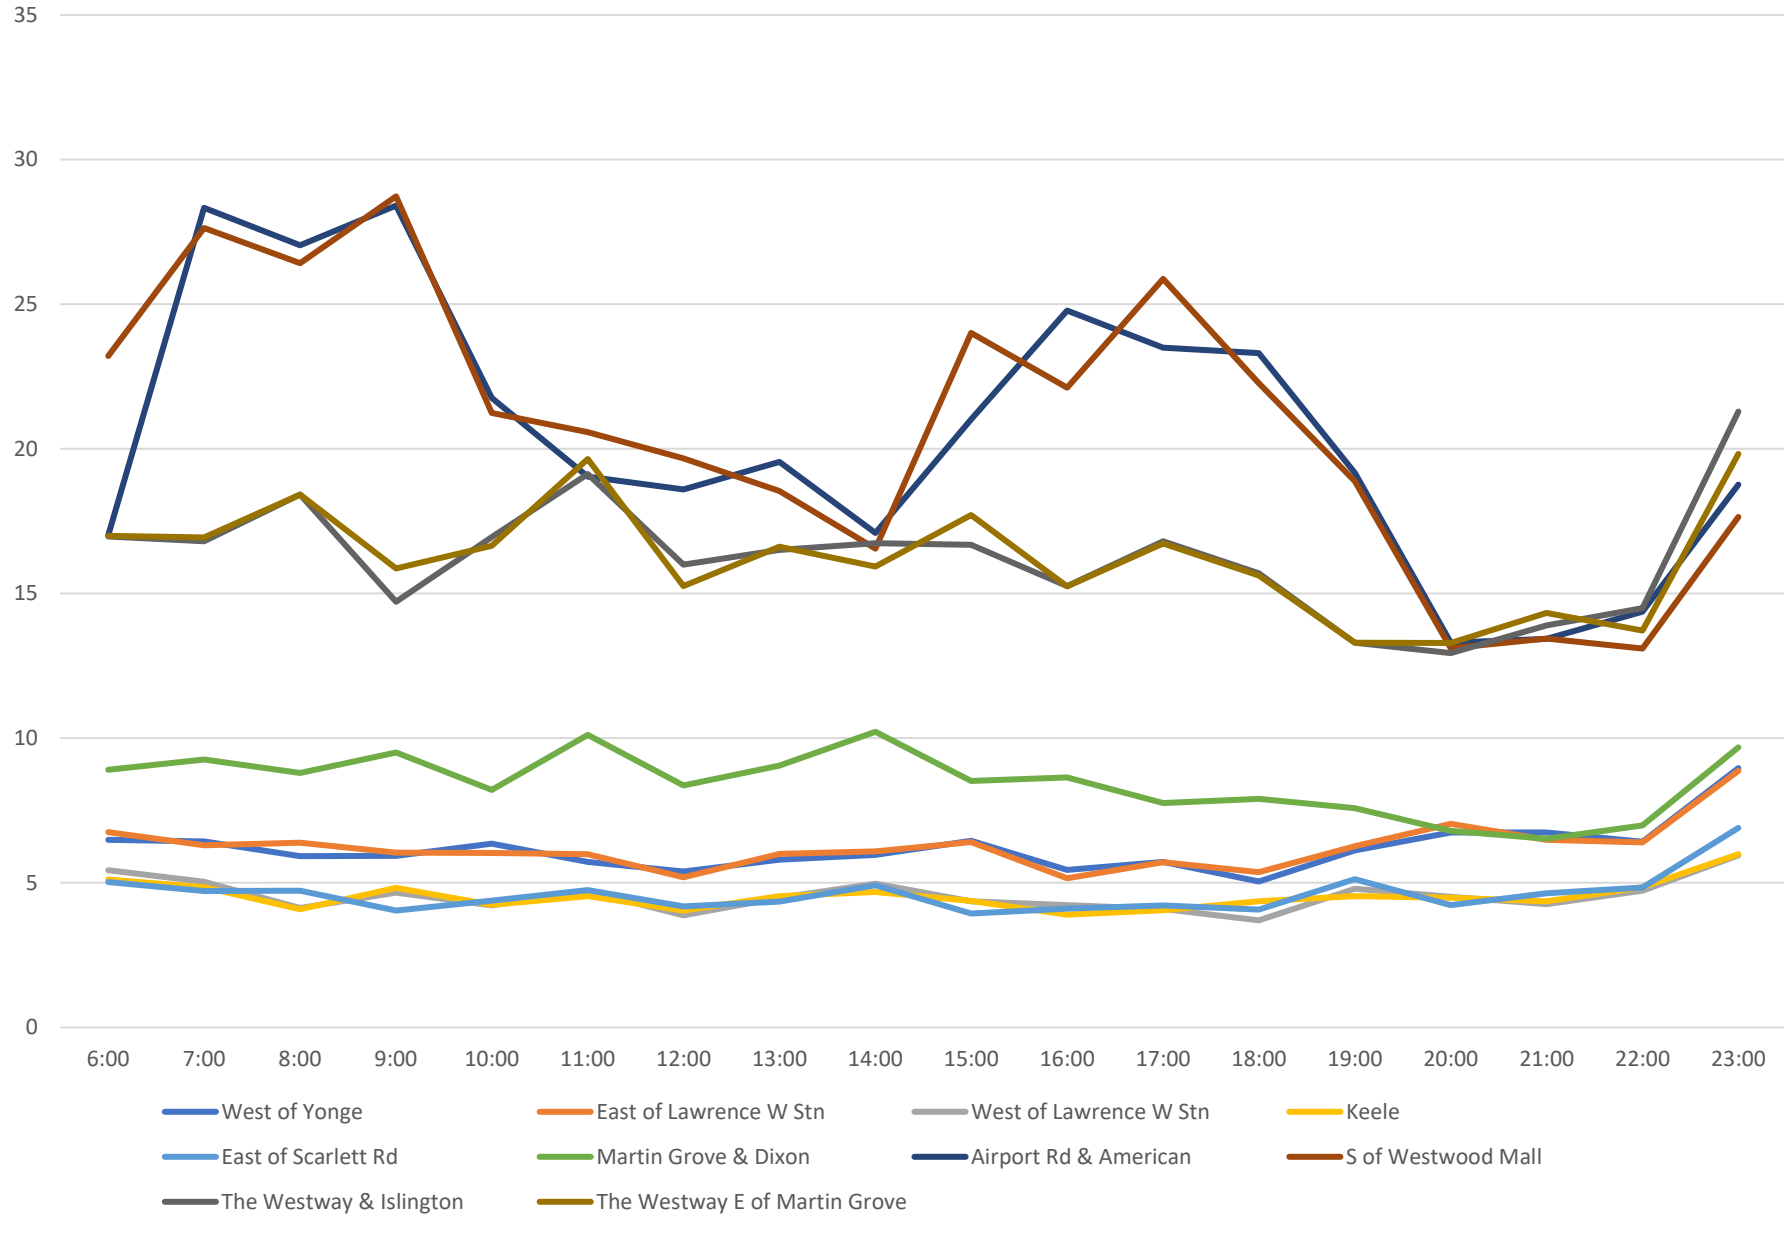

52 Lawrence West Scheduled Headway Eastbound April 2021 Week 1

52 Lawrence West Average Headway Eastbound April 2021 Week 1

52 Lawrence West Percent of Headways Bunched Eastbound April 2021 Week 1

52 Lawrence West Percent of Headways Under Std Eastbound April 2021 Week 1

52 Lawrence West Percent of Headways Within Std Eastbound April 2021 Week 1

52 Lawrence West Percent of Headways Over Std Eastbound April 2021 Week 1

52 Lawrence West Percent of Headways Gapped Eastbound April 2021 Week 1

52 Lawrence West Average Headway Eastbound April 2021 Saturdays

52 Lawrence West Percent of Headways Bunched Eastbound April 2021 Saturdays

52 Lawrence West Percent of Headways Under Std Eastbound April 2021 Saturdays

52 Lawrence West Percent of Headways Within Std Eastbound April 2021 Saturdays

52 Lawrence West Percent of Headways Over Std Eastbound April 2021 Saturdays

52 Lawrence West Percent of Headways Gapped Eastbound April 2021 Saturdays