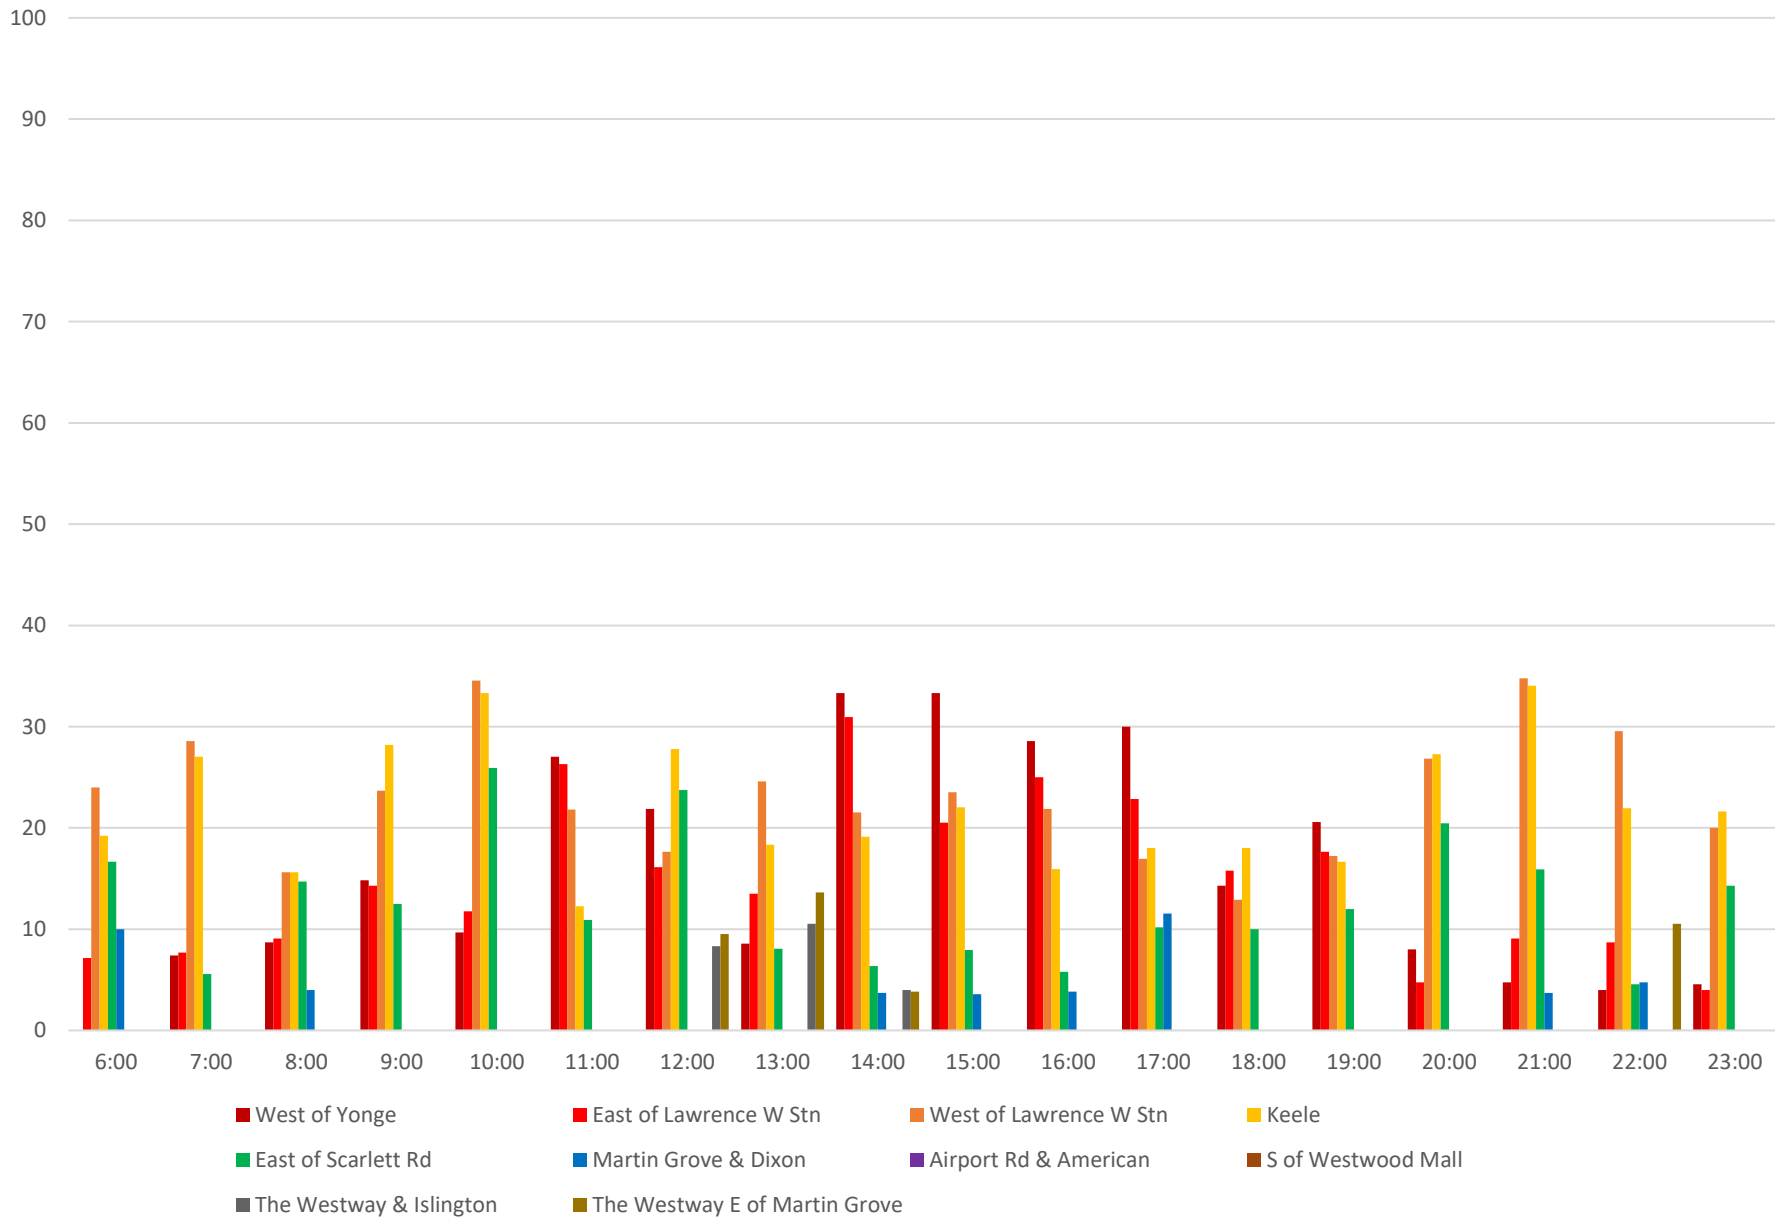

52 Lawrence West Percent of Headways Within Std Eastbound April 2021 Week 1

52 Lawrence West Percent of Headways Over Std Eastbound April 2021 Week 1

52 Lawrence West Percent of Headways Gapped Eastbound April 2021 Week 1

52 Lawrence West Headway Distribution Eastbound April 2021 Week 1

52 Lawrence West Headway Distribution Eastbound April 2021 Week 1

52 Lawrence West Scheduled Headway Eastbound April 2021 Saturdays

- West of Yonge
 — East of Lawrence W Stn
 — West of Lawrence W Stn
 — Keele
 — East of Scarlett Rd
- Martin Grove & Dixon
 — Airport Rd & American
 — S of Westwood Mall
 — The Westway & Islington

52 Lawrence West Average Headway Eastbound April 2021 Saturdays

52 Lawrence West Percent of Headways Bunched Eastbound April 2021 Saturdays

52 Lawrence West Percent of Headways Under Std Eastbound April 2021 Saturdays

52 Lawrence West Percent of Headways Within Std Eastbound April 2021 Saturdays

52 Lawrence West Percent of Headways Over Std Eastbound April 2021 Saturdays

52 Lawrence West Percent of Headways Gapped Eastbound April 2021 Saturdays