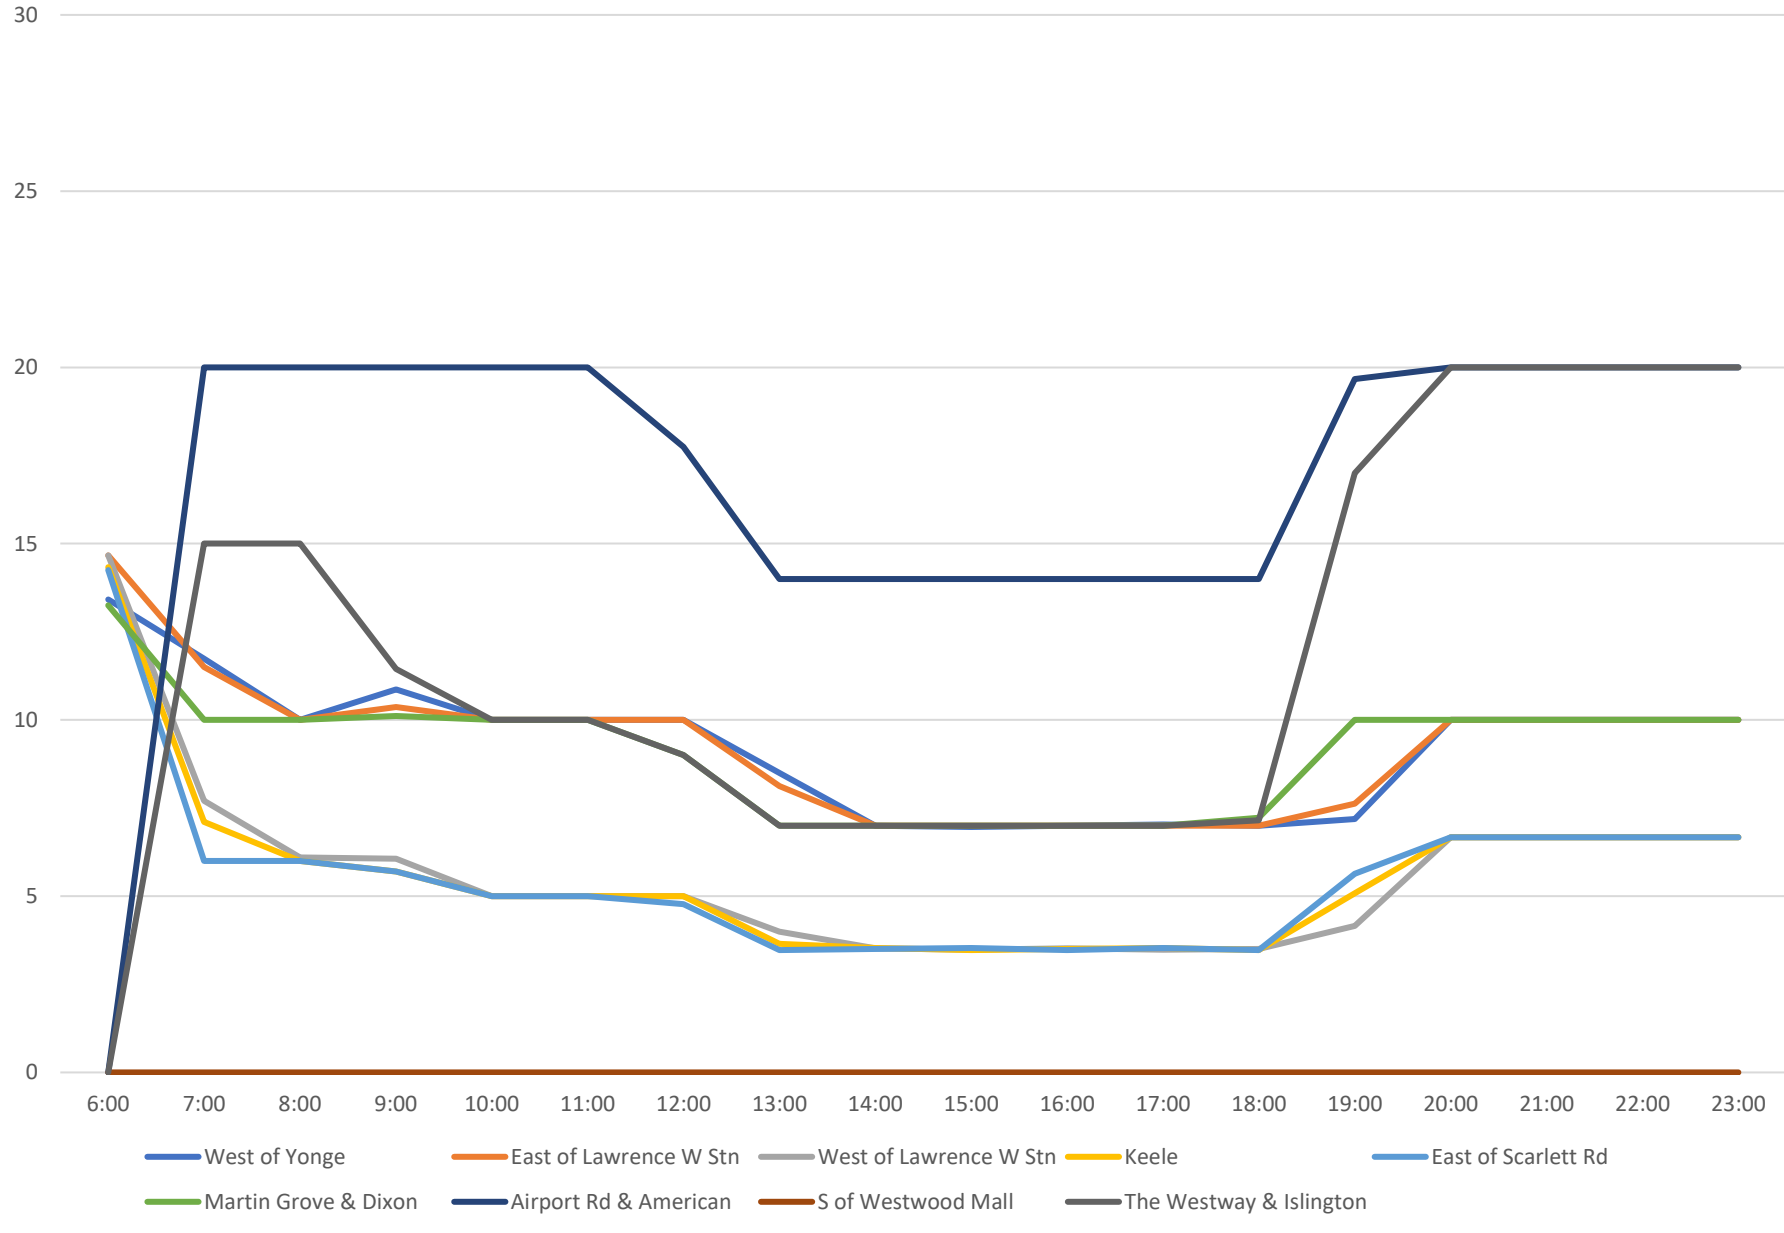

52 Lawrence West Average Headway Eastbound April 2021 Saturdays

52 Lawrence West Percent of Headways Bunched Eastbound April 2021 Saturdays

52 Lawrence West Percent of Headways Under Std Eastbound April 2021 Saturdays

52 Lawrence West Percent of Headways Within Std Eastbound April 2021 Saturdays

52 Lawrence West Percent of Headways Over Std Eastbound April 2021 Saturdays

52 Lawrence West Percent of Headways Gapped Eastbound April 2021 Saturdays

52 Lawrence West Headway Distribution Eastbound April 2021 Saturdays

52 Lawrence West Headway Distribution Eastbound April 2021 Saturdays

52 Lawrence West Scheduled Headway Eastbound April 2021 Sundays

52 Lawrence West Average Headway Eastbound April 2021 Sundays

52 Lawrence West Percent of Headways Under Std Eastbound April 2021 Sundays

52 Lawrence West Percent of Headways Within Std Eastbound April 2021 Sundays

52 Lawrence West Percent of Headways Over Std Eastbound April 2021 Sundays