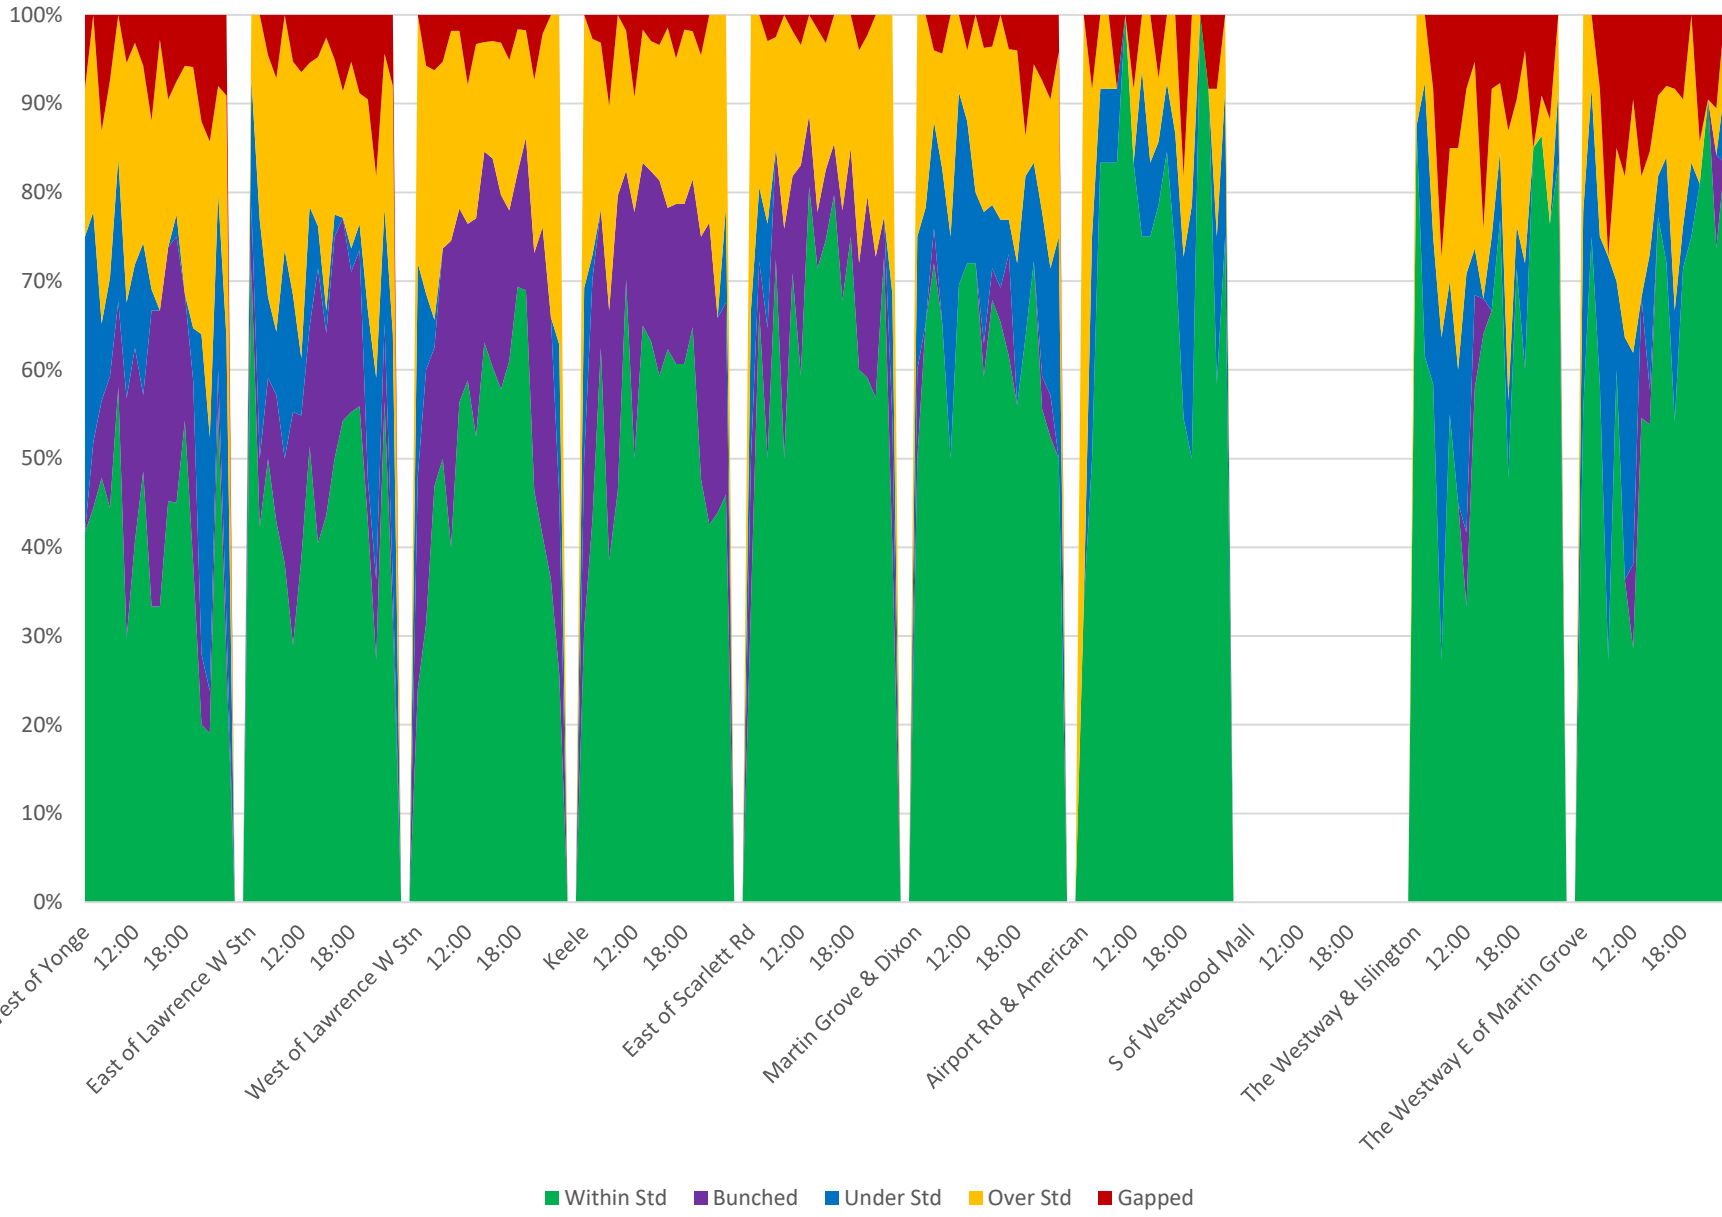

52 Lawrence West Average Headway Eastbound April 2021 Saturdays

52 Lawrence West Percent of Headways Bunched Eastbound April 2021 Saturdays

52 Lawrence West Percent of Headways Under Std Eastbound April 2021 Saturdays

52 Lawrence West Percent of Headways Within Std Eastbound April 2021 Saturdays

52 Lawrence West Percent of Headways Over Std Eastbound April 2021 Saturdays

52 Lawrence West Percent of Headways Gapped Eastbound April 2021 Saturdays

52 Lawrence West Headway Distribution Eastbound April 2021 Saturdays

52 Lawrence West Headway Distribution Eastbound April 2021 Saturdays

52 Lawrence West Scheduled Headway Eastbound April 2021 Sundays

52 Lawrence West Average Headway Eastbound April 2021 Sundays

52 Lawrence West Percent of Headways Under Std Eastbound April 2021 Sundays

52 Lawrence West Percent of Headways Within Std Eastbound April 2021 Sundays

52 Lawrence West Percent of Headways Over Std Eastbound April 2021 Sundays