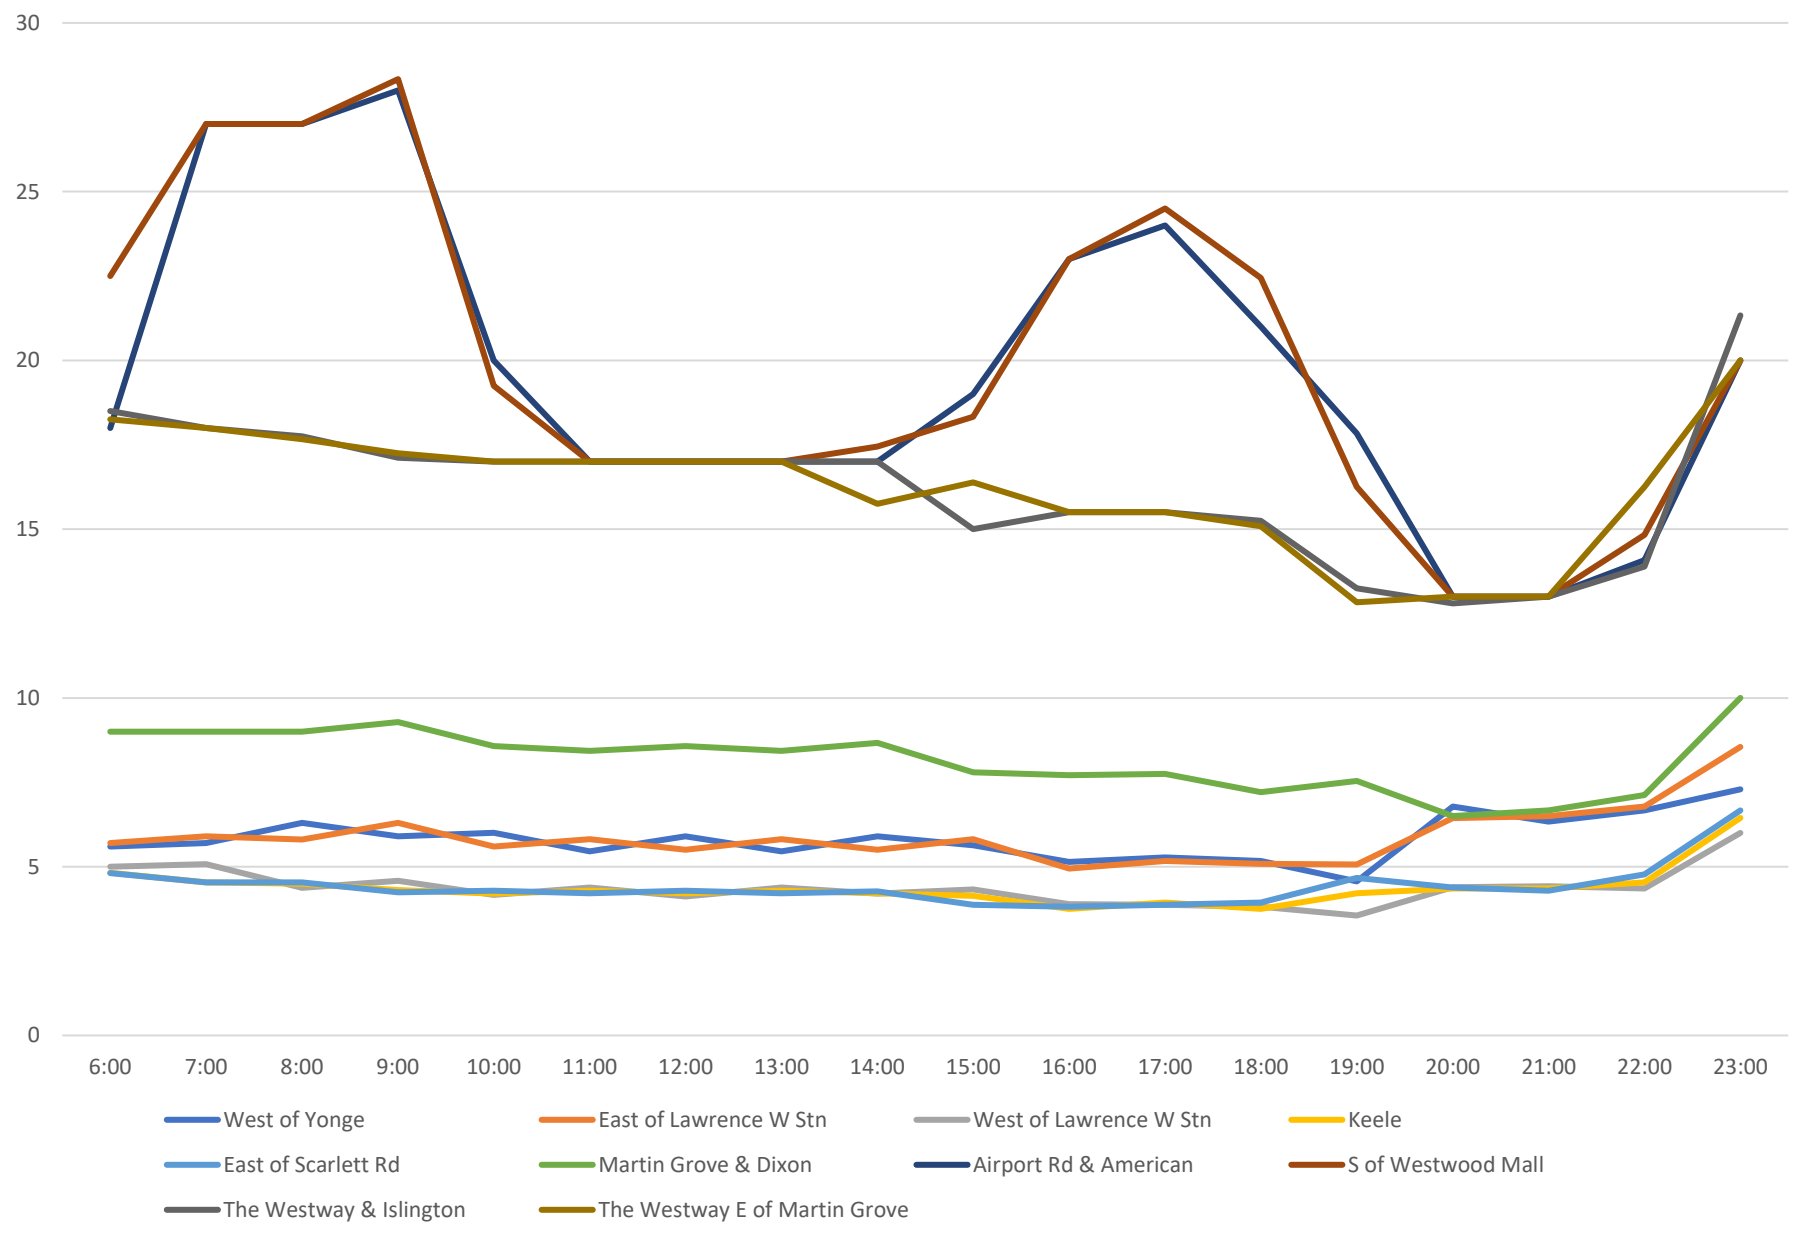

52 Lawrence West Scheduled Headway Eastbound April 2021 Week 1

52 Lawrence West Average Headway Eastbound April 2021 Week 1

52 Lawrence West Percent of Headways Bunched Eastbound April 2021 Week 1

52 Lawrence West Percent of Headways Under Std Eastbound April 2021 Week 1

52 Lawrence West Percent of Headways Within Std Eastbound April 2021 Week 1

52 Lawrence West Percent of Headways Over Std Eastbound April 2021 Week 1

52 Lawrence West Percent of Headways Gapped Eastbound April 2021 Week 1

52 Lawrence West Average Headway Eastbound April 2021 Saturdays

52 Lawrence West Percent of Headways Bunched Eastbound April 2021 Saturdays

52 Lawrence West Percent of Headways Under Std Eastbound April 2021 Saturdays

52 Lawrence West Percent of Headways Within Std Eastbound April 2021 Saturdays

52 Lawrence West Percent of Headways Over Std Eastbound April 2021 Saturdays

52 Lawrence West Percent of Headways Gapped Eastbound April 2021 Saturdays