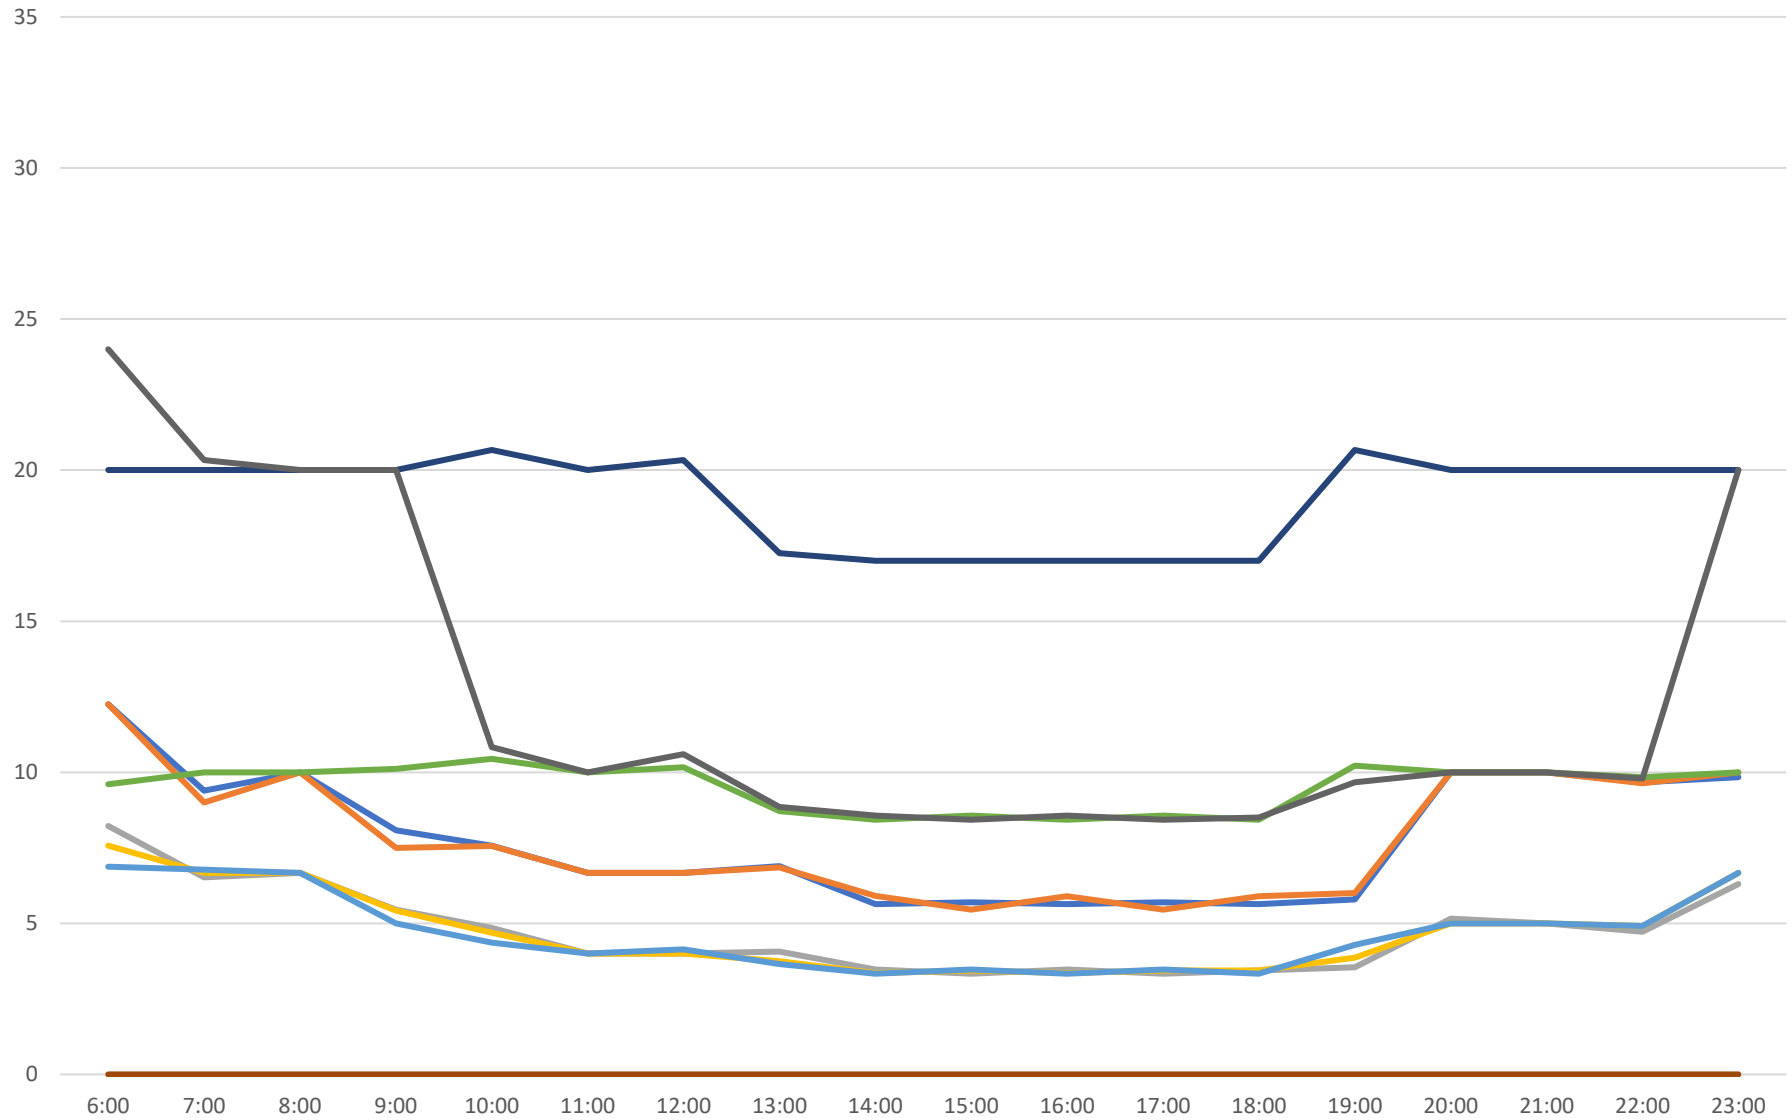

52 Lawrence West Scheduled Headway Eastbound April 2021 Saturdays

- West of Yonge
  — East of Lawrence W Stn
  — West of Lawrence W Stn
  — Keele
  — East of Scarlett Rd
- Martin Grove & Dixon
  — Airport Rd & American
  — S of Westwood Mall
  — The Westway & Islington