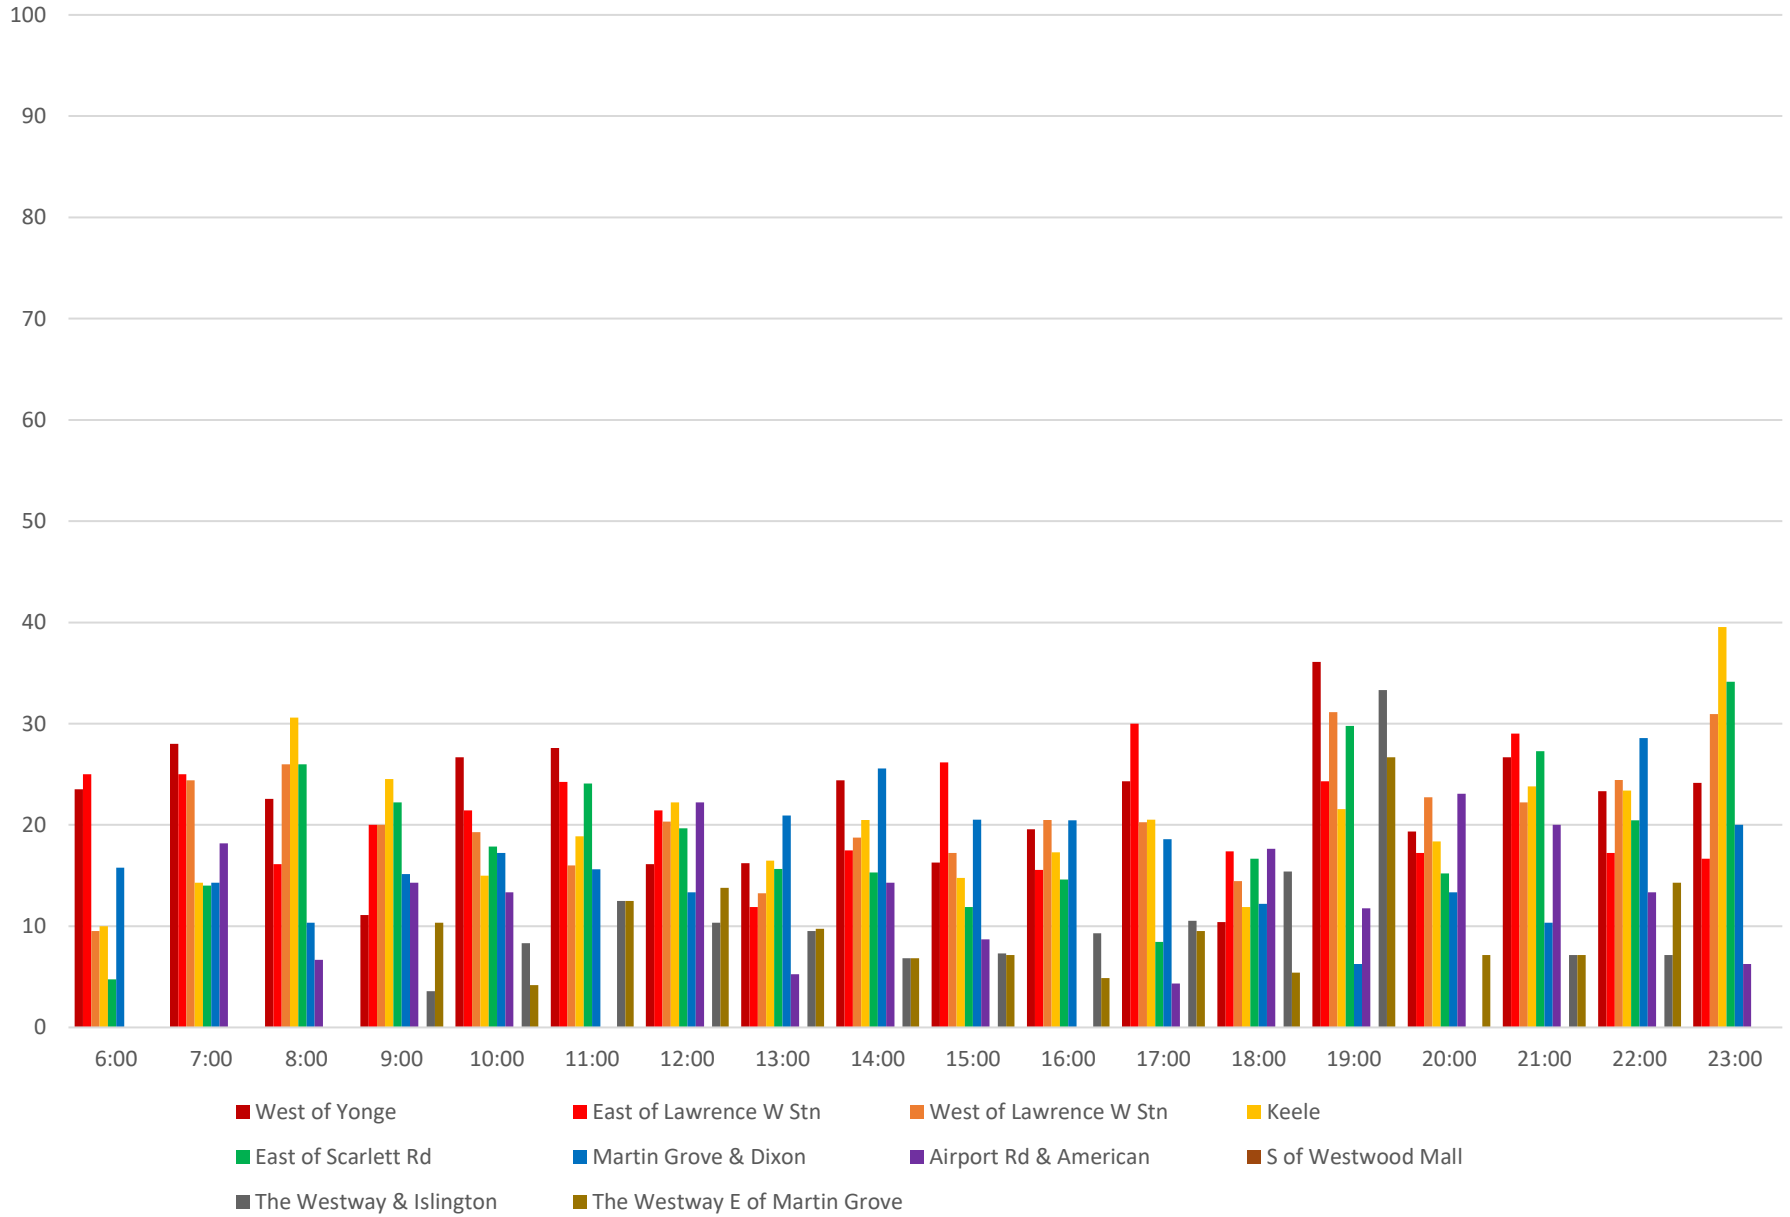

52 Lawrence West Headway Distribution Eastbound April 2021 Saturdays

52 Lawrence West Headway Distribution Eastbound April 2021 Saturdays

52 Lawrence West Scheduled Headway Eastbound April 2021 Sundays

52 Lawrence West Average Headway Eastbound April 2021 Sundays

- West of Yonge
- East of Lawrence W Stn
- West of Lawrence W Stn
- Keele
- East of Scarlett Rd
- Martin Grove & Dixon
- Airport Rd & American
- S of Westwood Mall
- The Westway & Islington

52 Lawrence West Percent of Headways Bunched Eastbound April 2021 Sundays

52 Lawrence West Percent of Headways Under Std Eastbound April 2021 Sundays

52 Lawrence West Percent of Headways Within Std Eastbound April 2021 Sundays

52 Lawrence West Percent of Headways Over Std Eastbound April 2021 Sundays

52 Lawrence West Percent of Headways Gapped Eastbound April 2021 Sundays

52 Lawrence West Headway Distribution Eastbound April 2021 Sundays

52 Lawrence West Headway Distribution Eastbound April 2021 Sundays