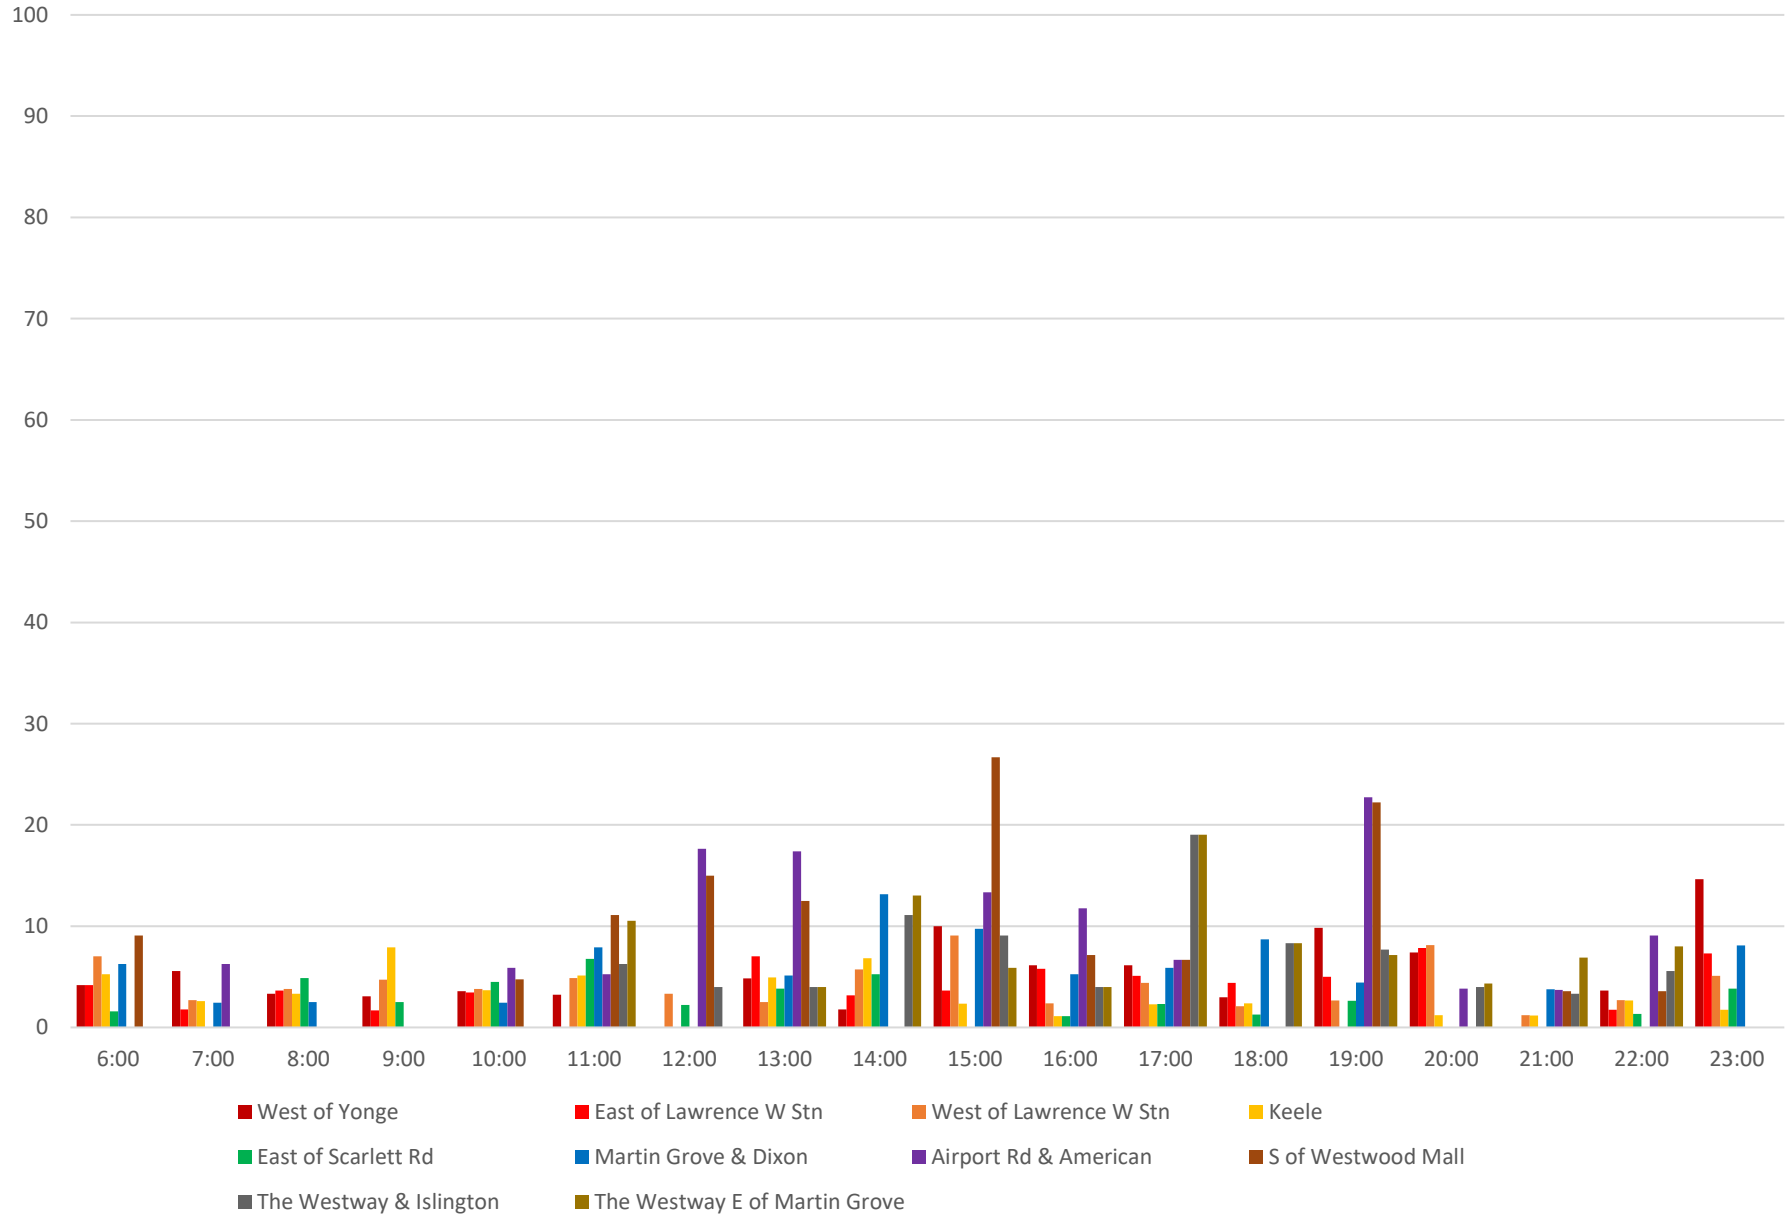

52 Lawrence West Scheduled Headway Eastbound April 2021 Week 1

52 Lawrence West Average Headway Eastbound April 2021 Week 1

52 Lawrence West Percent of Headways Bunched Eastbound April 2021 Week 1

52 Lawrence West Percent of Headways Under Std Eastbound April 2021 Week 1

52 Lawrence West Percent of Headways Within Std Eastbound April 2021 Week 1

52 Lawrence West Percent of Headways Over Std Eastbound April 2021 Week 1

52 Lawrence West Percent of Headways Gapped Eastbound April 2021 Week 1

52 Lawrence West Average Headway Eastbound April 2021 Saturdays

52 Lawrence West Percent of Headways Bunched Eastbound April 2021 Saturdays

52 Lawrence West Percent of Headways Under Std Eastbound April 2021 Saturdays

52 Lawrence West Percent of Headways Within Std Eastbound April 2021 Saturdays

52 Lawrence West Percent of Headways Over Std Eastbound April 2021 Saturdays

52 Lawrence West Percent of Headways Gapped Eastbound April 2021 Saturdays