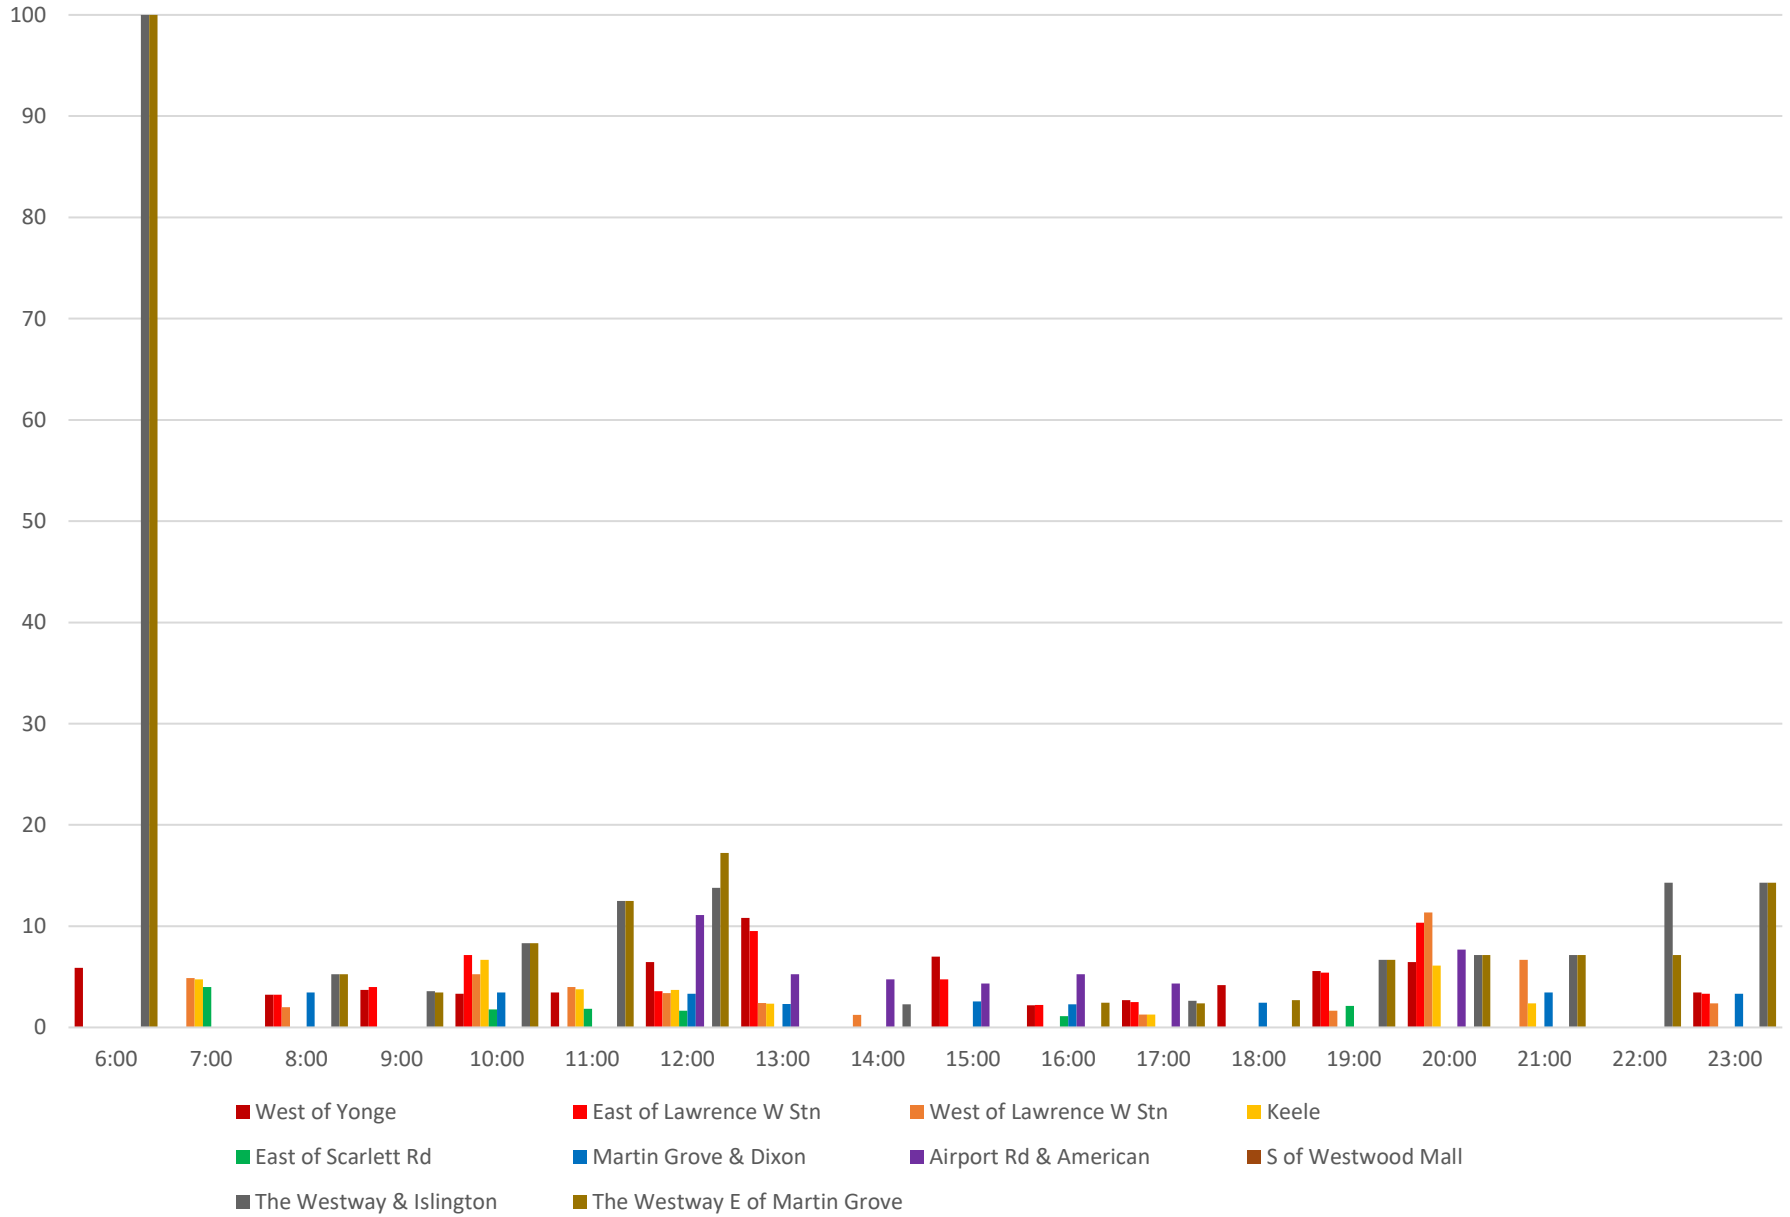

52 Lawrence West Headway Distribution Eastbound April 2021 Saturdays

52 Lawrence West Headway Distribution Eastbound April 2021 Saturdays

52 Lawrence West Scheduled Headway Eastbound April 2021 Sundays

52 Lawrence West Average Headway Eastbound April 2021 Sundays

- West of Yonge
- East of Lawrence W Stn
- West of Lawrence W Stn
- Keele
- East of Scarlett Rd
- Martin Grove & Dixon
- Airport Rd & American
- S of Westwood Mall
- The Westway & Islington

52 Lawrence West Percent of Headways Bunched Eastbound April 2021 Sundays

52 Lawrence West Percent of Headways Under Std Eastbound April 2021 Sundays

52 Lawrence West Percent of Headways Within Std Eastbound April 2021 Sundays

52 Lawrence West Percent of Headways Over Std Eastbound April 2021 Sundays

52 Lawrence West Percent of Headways Gapped Eastbound April 2021 Sundays

52 Lawrence West Headway Distribution Eastbound April 2021 Sundays

52 Lawrence West Headway Distribution Eastbound April 2021 Sundays