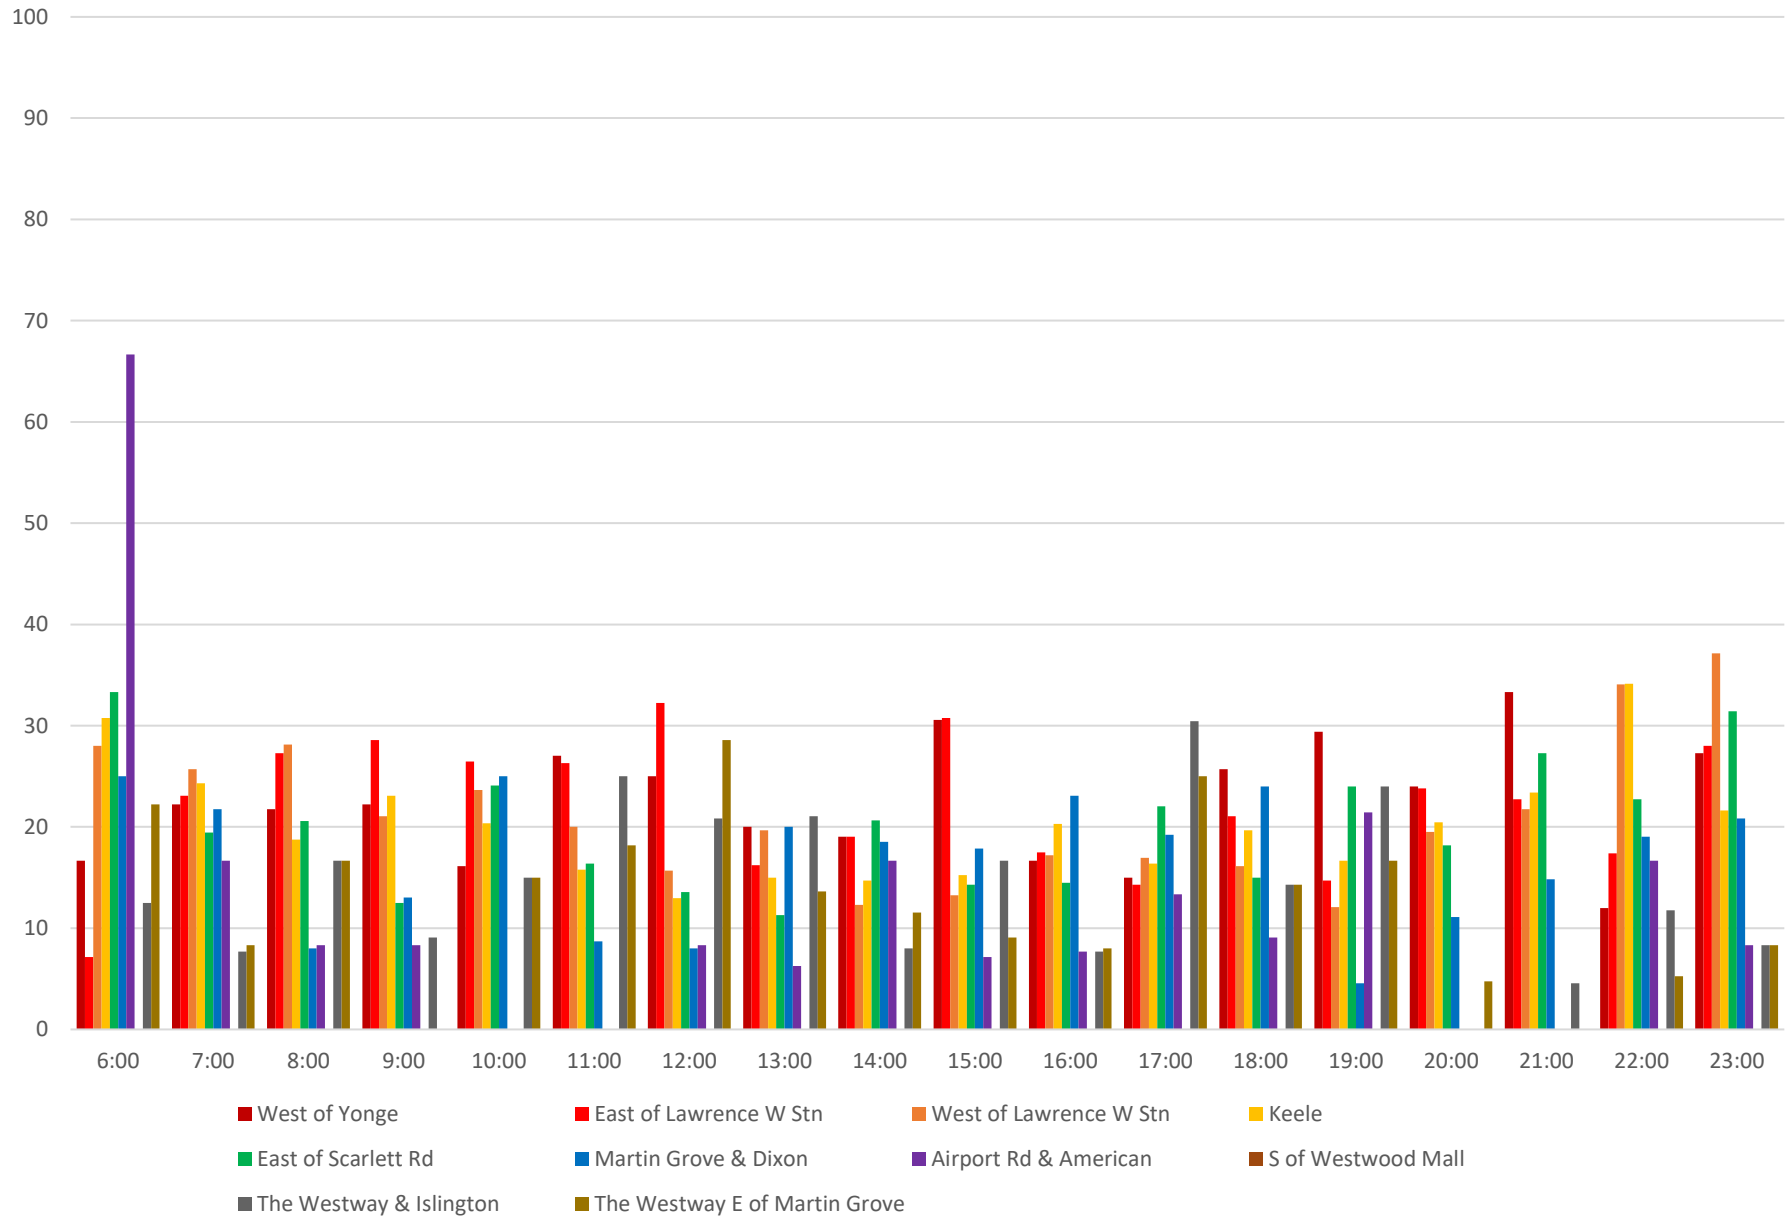

52 Lawrence West Percent of Headways Within Std Eastbound April 2021 Week 1

52 Lawrence West Percent of Headways Over Std Eastbound April 2021 Week 1

52 Lawrence West Percent of Headways Gapped Eastbound April 2021 Week 1

52 Lawrence West Average Headway Eastbound April 2021 Saturdays

52 Lawrence West Percent of Headways Bunched Eastbound April 2021 Saturdays

52 Lawrence West Percent of Headways Under Std Eastbound April 2021 Saturdays

52 Lawrence West Percent of Headways Within Std Eastbound April 2021 Saturdays

52 Lawrence West Percent of Headways Over Std Eastbound April 2021 Saturdays

52 Lawrence West Percent of Headways Gapped Eastbound April 2021 Saturdays

52 Lawrence West Headway Distribution Eastbound April 2021 Saturdays

52 Lawrence West Headway Distribution Eastbound April 2021 Saturdays

52 Lawrence West Scheduled Headway Eastbound April 2021 Sundays

52 Lawrence West Average Headway Eastbound April 2021 Sundays