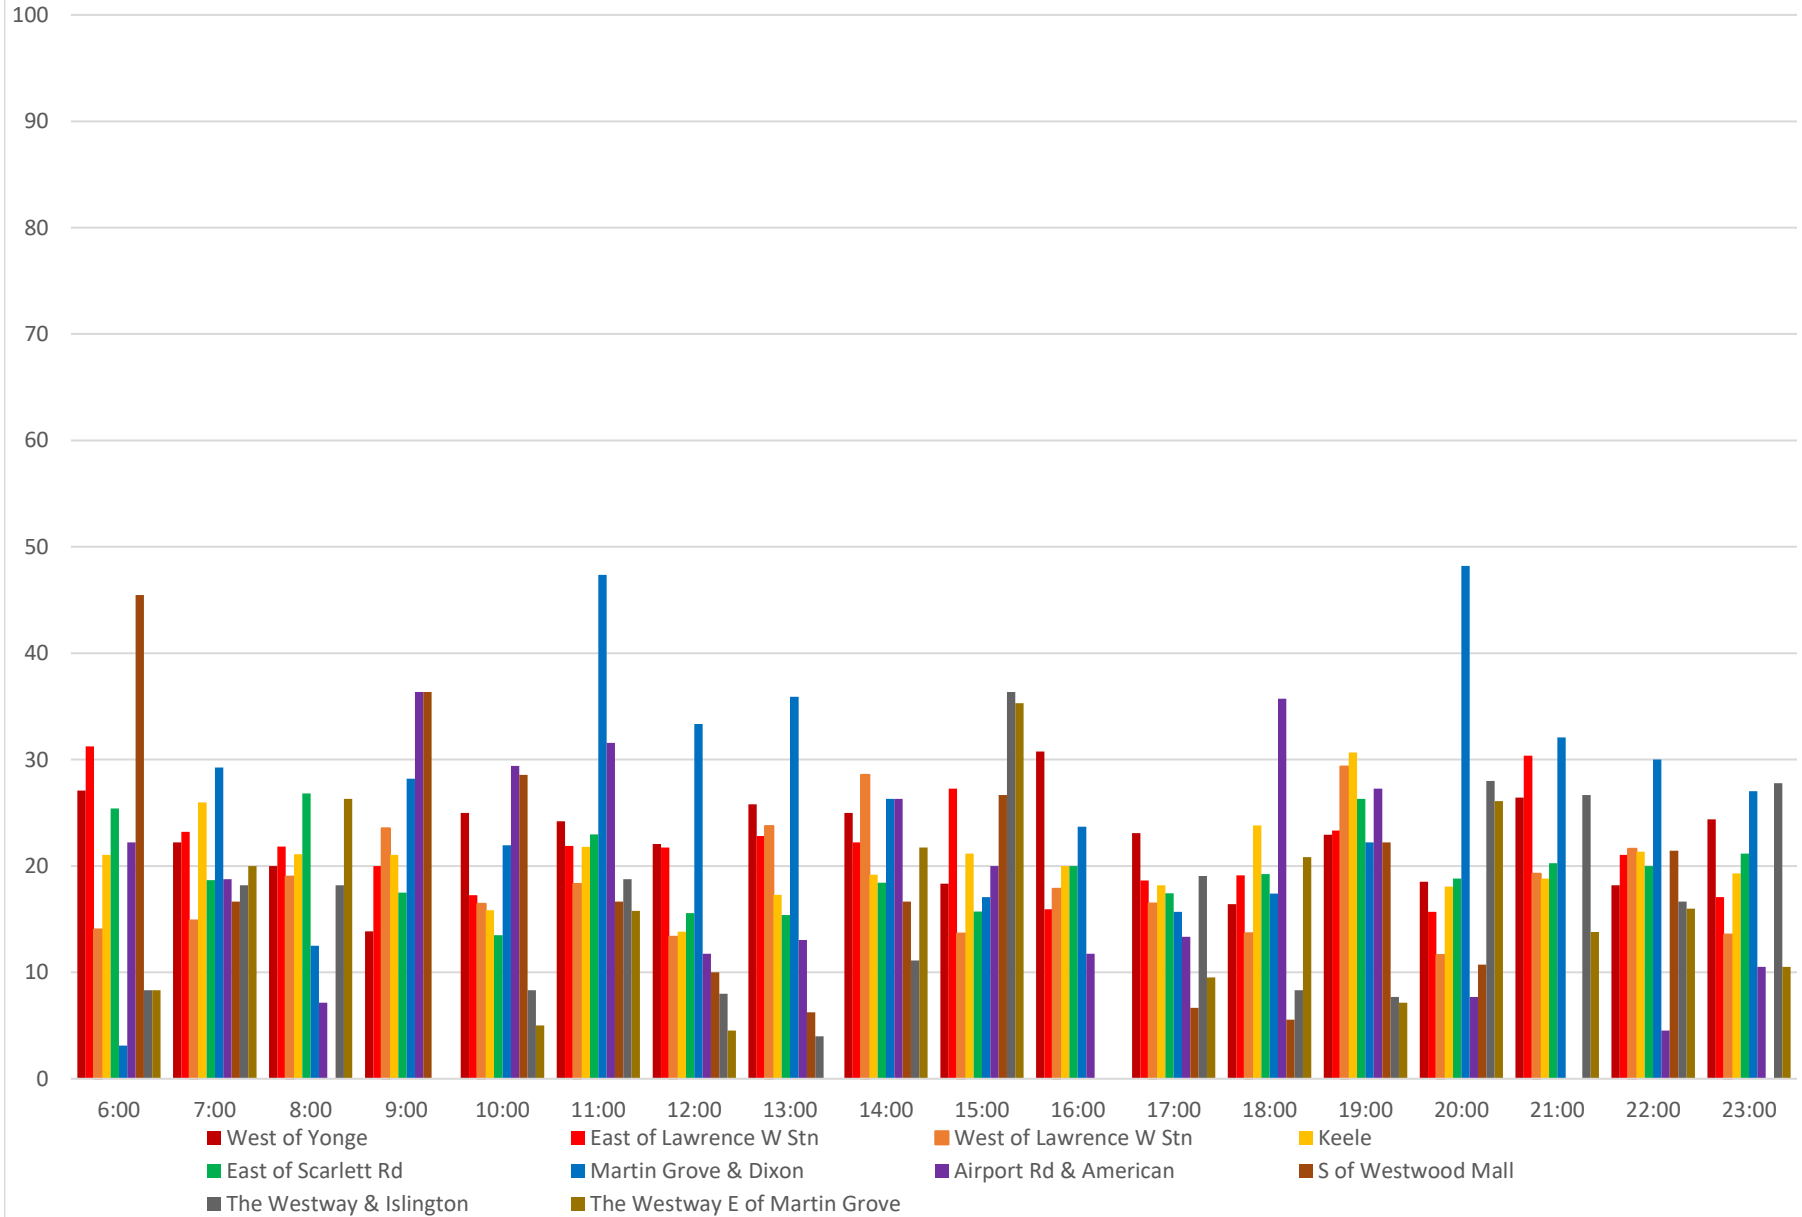

52 Lawrence West Scheduled Headway Eastbound April 2021 Week 1

52 Lawrence West Average Headway Eastbound April 2021 Week 1

52 Lawrence West Percent of Headways Bunched Eastbound April 2021 Week 1

52 Lawrence West Percent of Headways Under Std Eastbound April 2021 Week 1

52 Lawrence West Percent of Headways Within Std Eastbound April 2021 Week 1

52 Lawrence West Percent of Headways Over Std Eastbound April 2021 Week 1

52 Lawrence West Percent of Headways Gapped Eastbound April 2021 Week 1

52 Lawrence West Average Headway Eastbound April 2021 Saturdays

52 Lawrence West Percent of Headways Bunched Eastbound April 2021 Saturdays

52 Lawrence West Percent of Headways Under Std Eastbound April 2021 Saturdays

52 Lawrence West Percent of Headways Within Std Eastbound April 2021 Saturdays

52 Lawrence West Percent of Headways Over Std Eastbound April 2021 Saturdays

52 Lawrence West Percent of Headways Gapped Eastbound April 2021 Saturdays