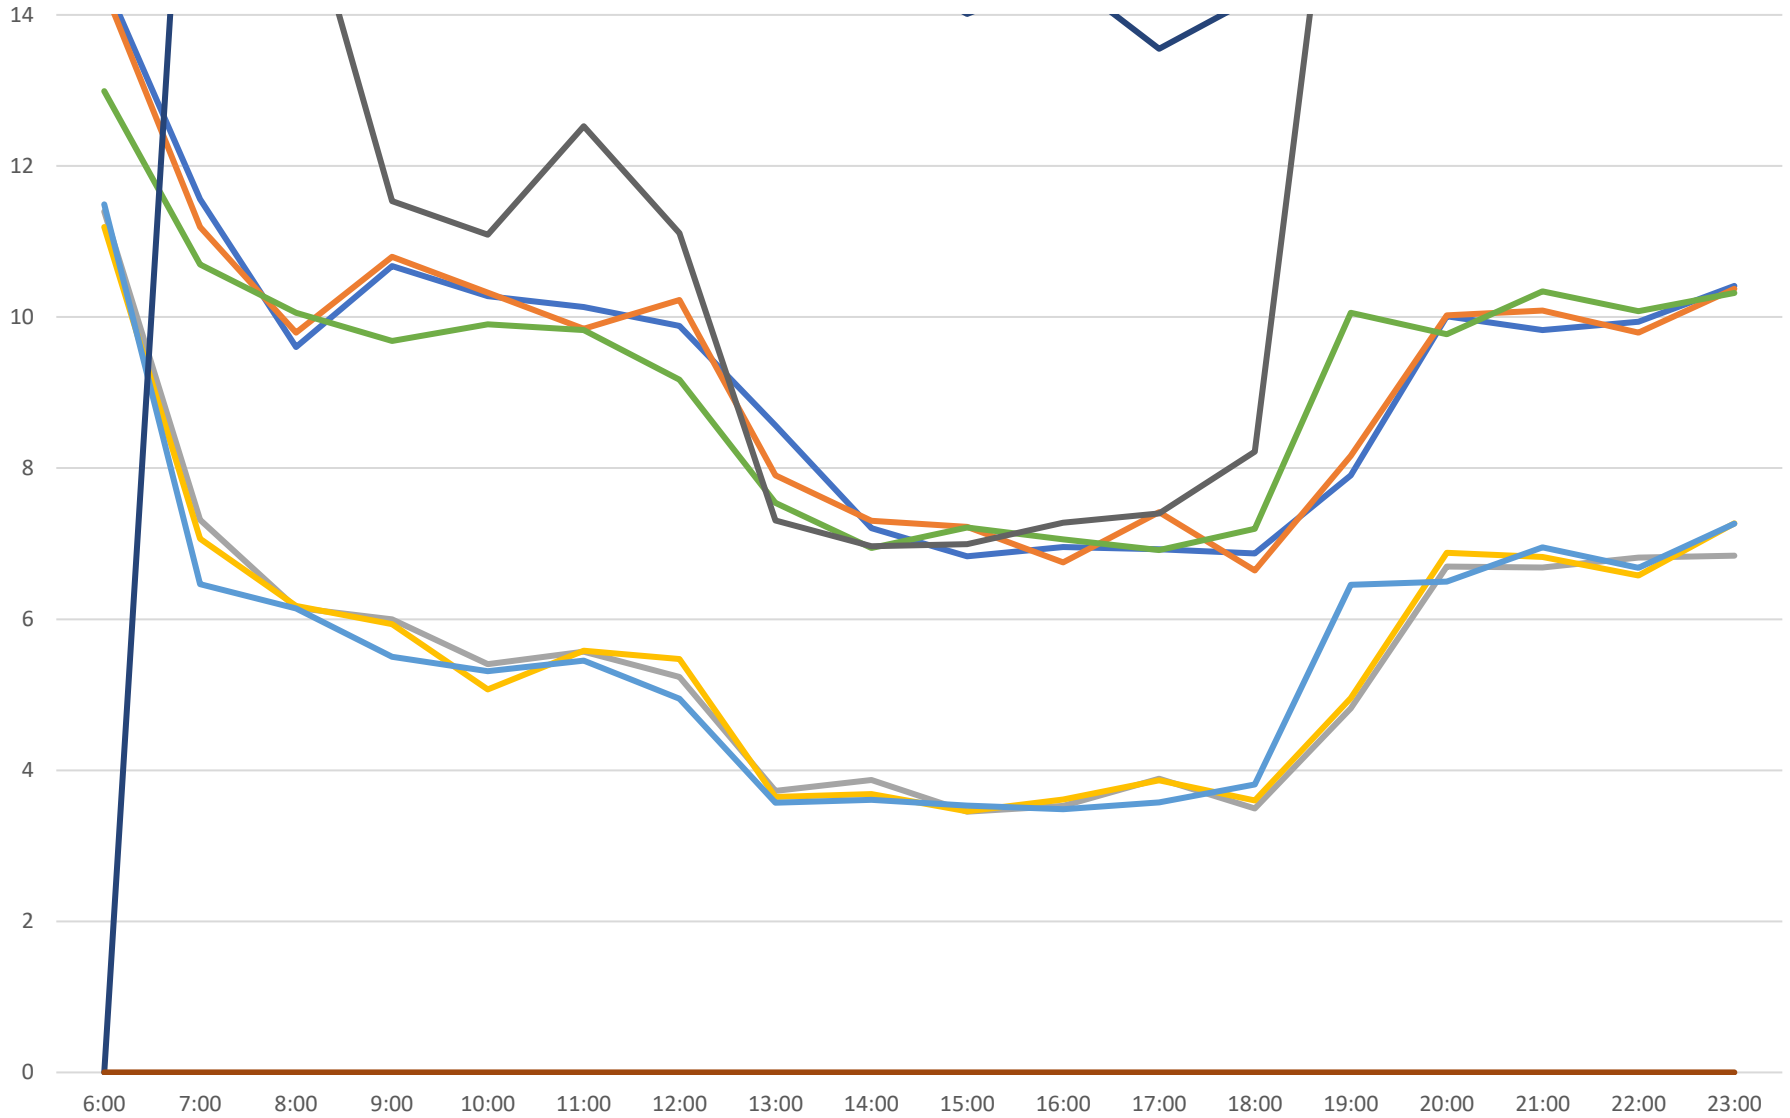

52 Lawrence West Percent of Headways Within Std Eastbound April 2021 Saturdays

52 Lawrence West Percent of Headways Over Std Eastbound April 2021 Saturdays

52 Lawrence West Percent of Headways Gapped Eastbound April 2021 Saturdays

52 Lawrence West Headway Distribution Eastbound April 2021 Saturdays

52 Lawrence West Headway Distribution Eastbound April 2021 Saturdays

52 Lawrence West Scheduled Headway Eastbound April 2021 Sundays

52 Lawrence West Average Headway Eastbound April 2021 Sundays

- West of Yonge
- East of Lawrence W Stn
- West of Lawrence W Stn
- Keele
- East of Scarlett Rd
- Martin Grove & Dixon
- Airport Rd & American
- S of Westwood Mall
- The Westway & Islington

52 Lawrence West Percent of Headways Bunched Eastbound April 2021 Sundays

52 Lawrence West Percent of Headways Under Std Eastbound April 2021 Sundays

52 Lawrence West Percent of Headways Within Std Eastbound April 2021 Sundays

52 Lawrence West Percent of Headways Over Std Eastbound April 2021 Sundays