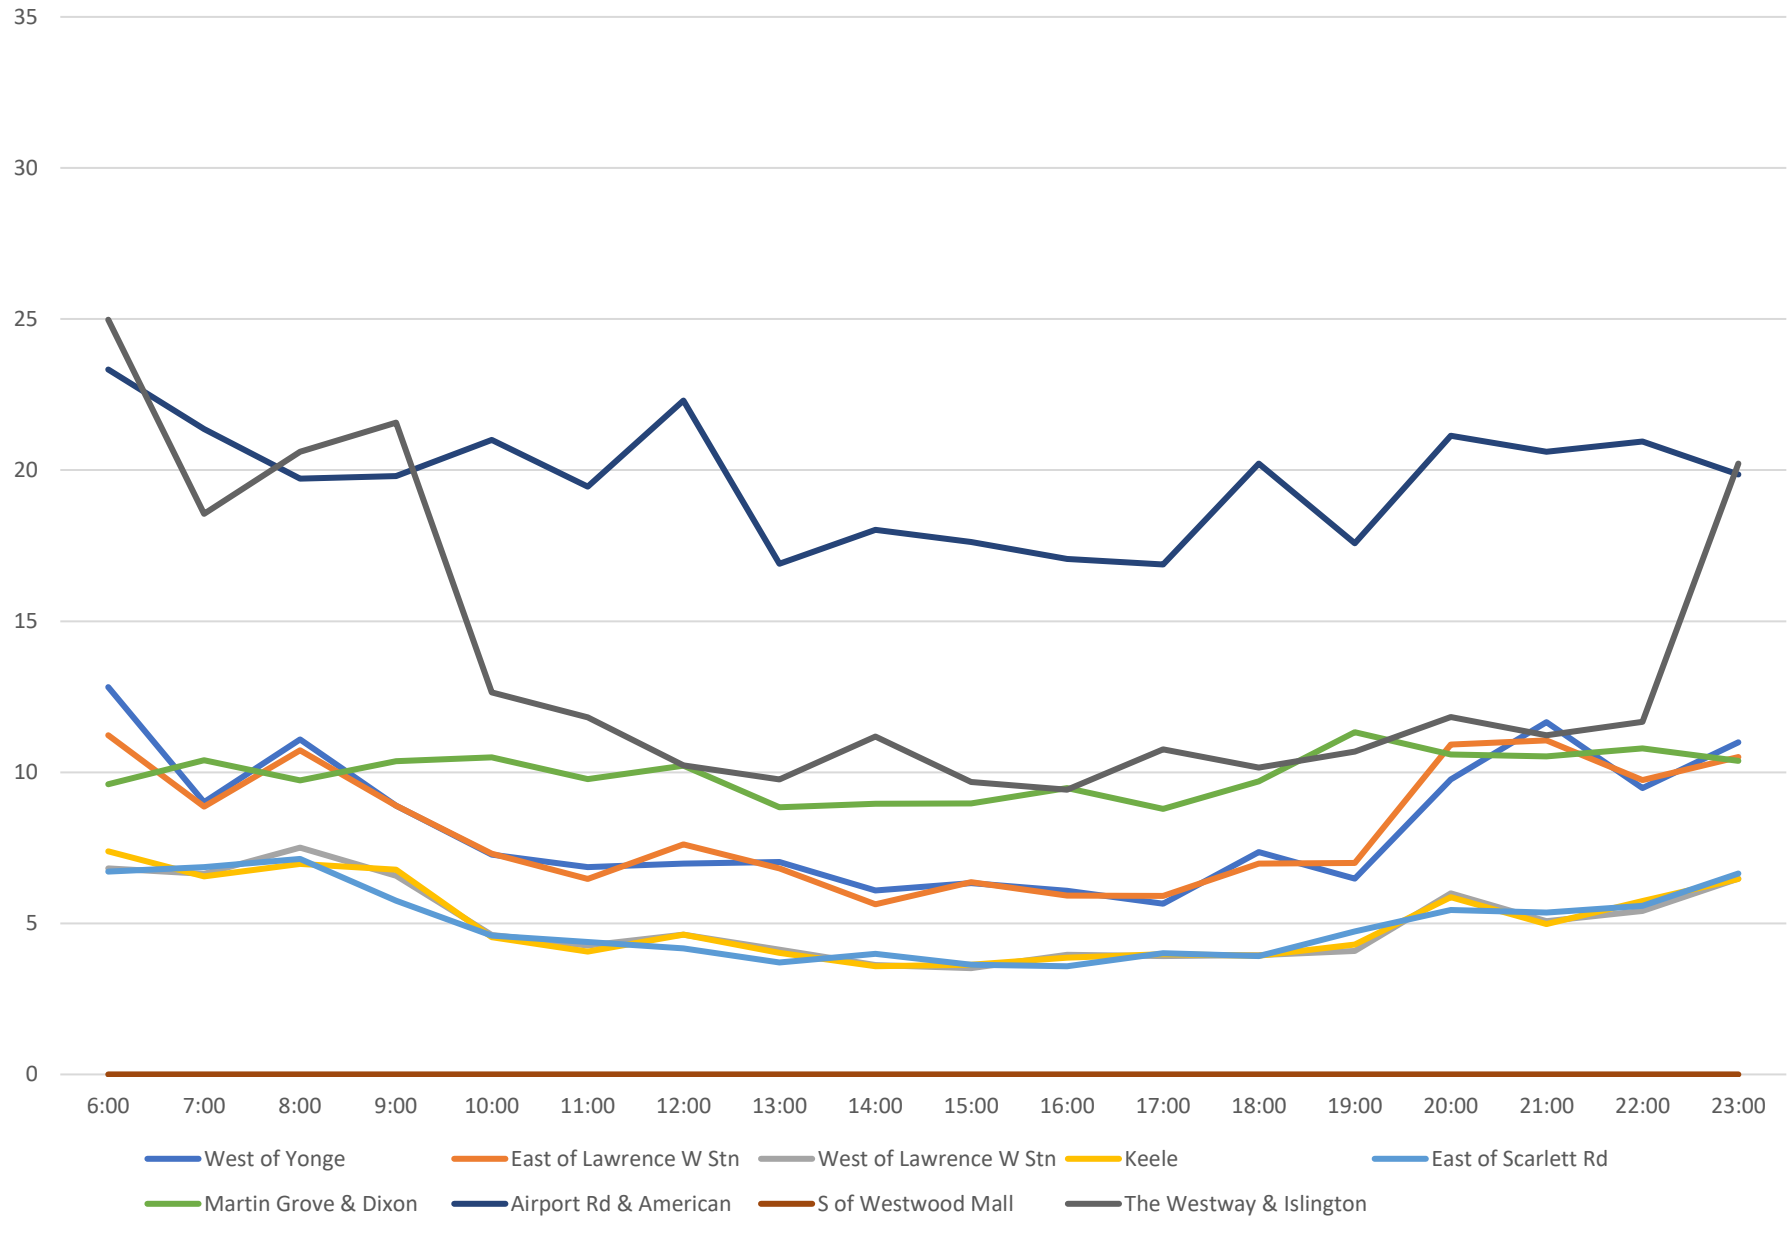

52 Lawrence West Scheduled Headway Eastbound April 2021 Week 1

52 Lawrence West Average Headway Eastbound April 2021 Week 1

52 Lawrence West Percent of Headways Bunched Eastbound April 2021 Week 1

52 Lawrence West Percent of Headways Under Std Eastbound April 2021 Week 1

52 Lawrence West Percent of Headways Within Std Eastbound April 2021 Week 1

52 Lawrence West Percent of Headways Over Std Eastbound April 2021 Week 1

52 Lawrence West Percent of Headways Gapped Eastbound April 2021 Week 1

52 Lawrence West Average Headway Eastbound April 2021 Saturdays

52 Lawrence West Percent of Headways Bunched Eastbound April 2021 Saturdays

52 Lawrence West Percent of Headways Under Std Eastbound April 2021 Saturdays

52 Lawrence West Percent of Headways Within Std Eastbound April 2021 Saturdays

52 Lawrence West Percent of Headways Over Std Eastbound April 2021 Saturdays

52 Lawrence West Percent of Headways Gapped Eastbound April 2021 Saturdays