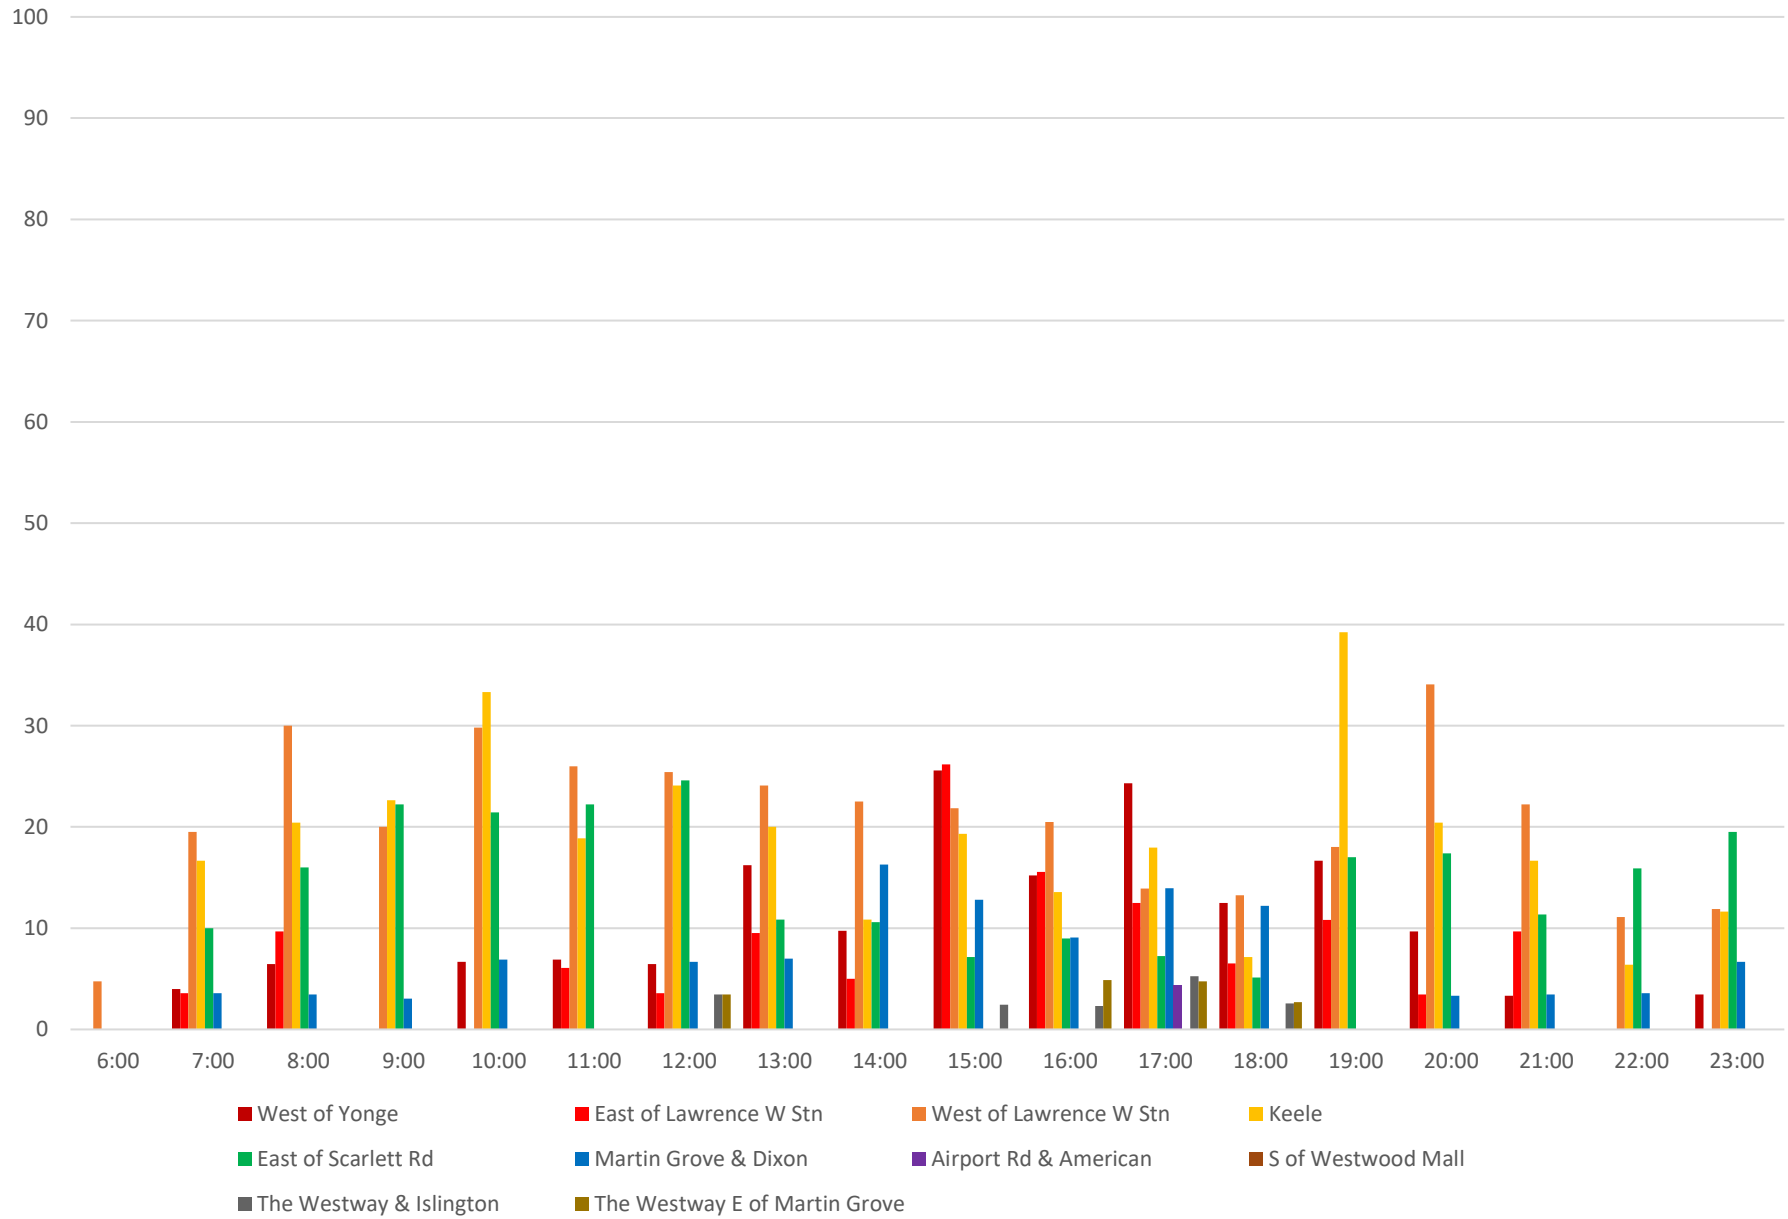

52 Lawrence West Percent of Headways Within Std Eastbound April 2021 Saturdays

52 Lawrence West Percent of Headways Over Std Eastbound April 2021 Saturdays

52 Lawrence West Percent of Headways Gapped Eastbound April 2021 Saturdays

52 Lawrence West Headway Distribution Eastbound April 2021 Saturdays

52 Lawrence West Headway Distribution Eastbound April 2021 Saturdays

52 Lawrence West Scheduled Headway Eastbound April 2021 Sundays

52 Lawrence West Average Headway Eastbound April 2021 Sundays

- West of Yonge
- East of Lawrence W Stn
- West of Lawrence W Stn
- Keele
- East of Scarlett Rd
- Martin Grove & Dixon
- Airport Rd & American
- S of Westwood Mall
- The Westway & Islington

52 Lawrence West Percent of Headways Bunched Eastbound April 2021 Sundays

52 Lawrence West Percent of Headways Under Std Eastbound April 2021 Sundays

52 Lawrence West Percent of Headways Within Std Eastbound April 2021 Sundays

52 Lawrence West Percent of Headways Over Std Eastbound April 2021 Sundays