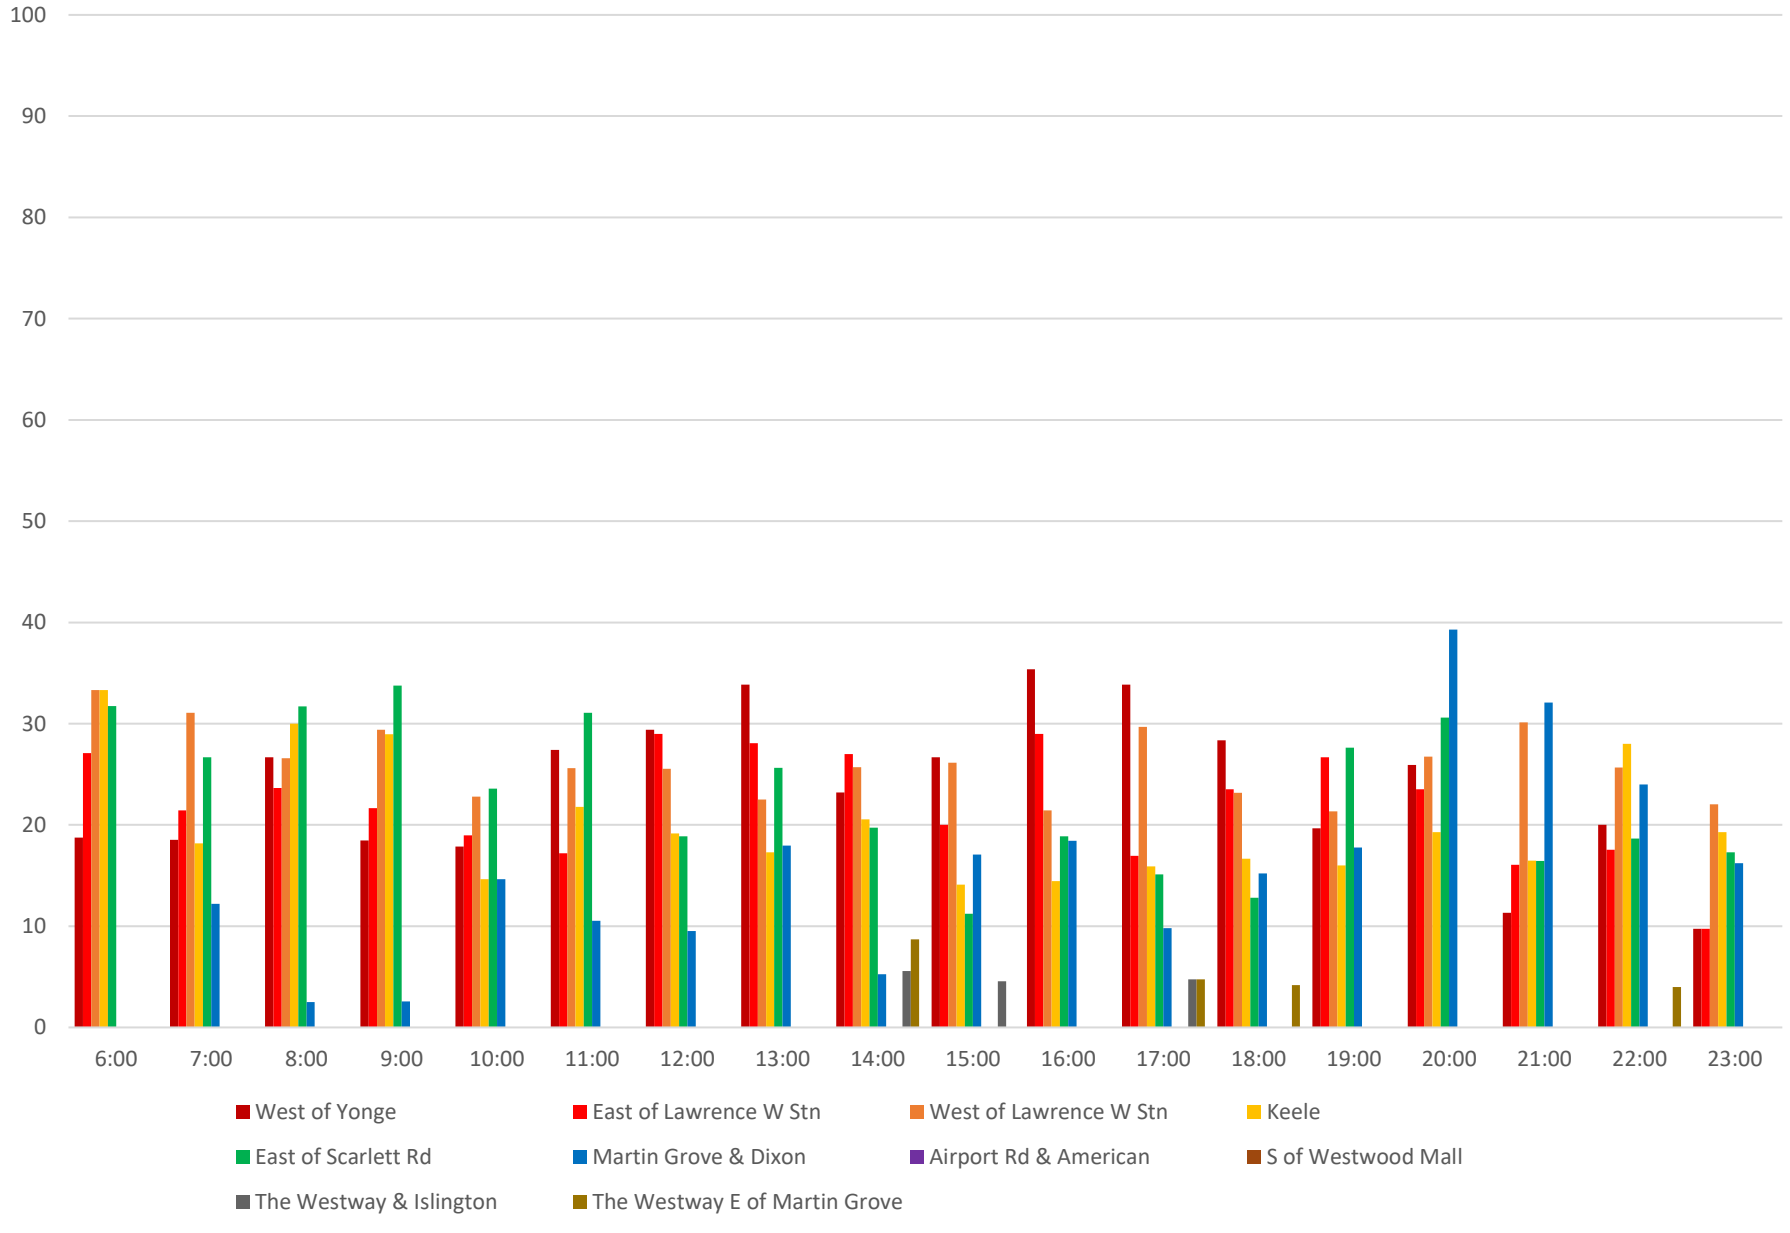

52 Lawrence West Scheduled Headway Eastbound April 2021 Week 1

52 Lawrence West Average Headway Eastbound April 2021 Week 1

52 Lawrence West Percent of Headways Bunched Eastbound April 2021 Week 1

52 Lawrence West Percent of Headways Under Std Eastbound April 2021 Week 1

52 Lawrence West Percent of Headways Within Std Eastbound April 2021 Week 1

52 Lawrence West Percent of Headways Over Std Eastbound April 2021 Week 1

52 Lawrence West Percent of Headways Gapped Eastbound April 2021 Week 1

52 Lawrence West Average Headway Eastbound April 2021 Saturdays

52 Lawrence West Percent of Headways Bunched Eastbound April 2021 Saturdays

52 Lawrence West Percent of Headways Under Std Eastbound April 2021 Saturdays

52 Lawrence West Percent of Headways Within Std Eastbound April 2021 Saturdays

52 Lawrence West Percent of Headways Over Std Eastbound April 2021 Saturdays

52 Lawrence West Percent of Headways Gapped Eastbound April 2021 Saturdays