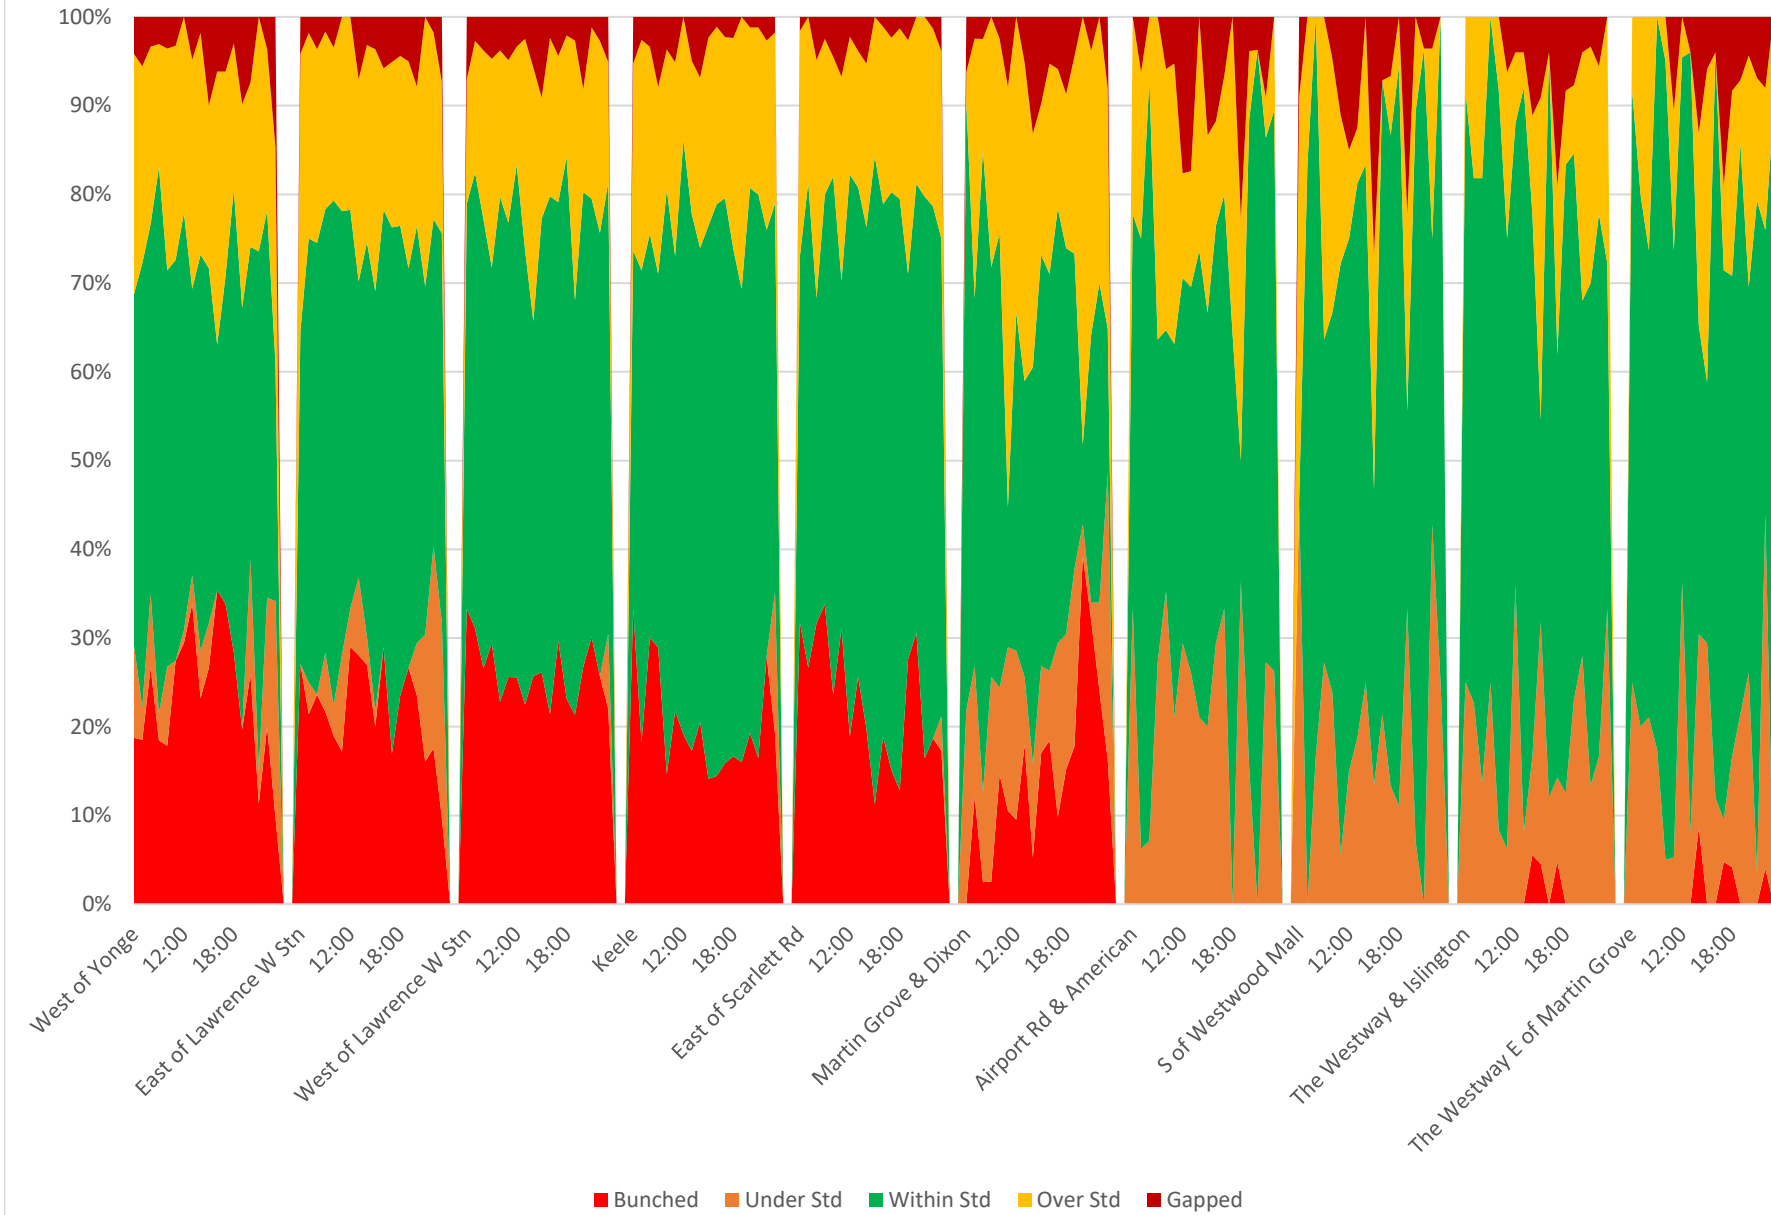

52 Lawrence West Headway Distribution Eastbound April 2021 Week 1