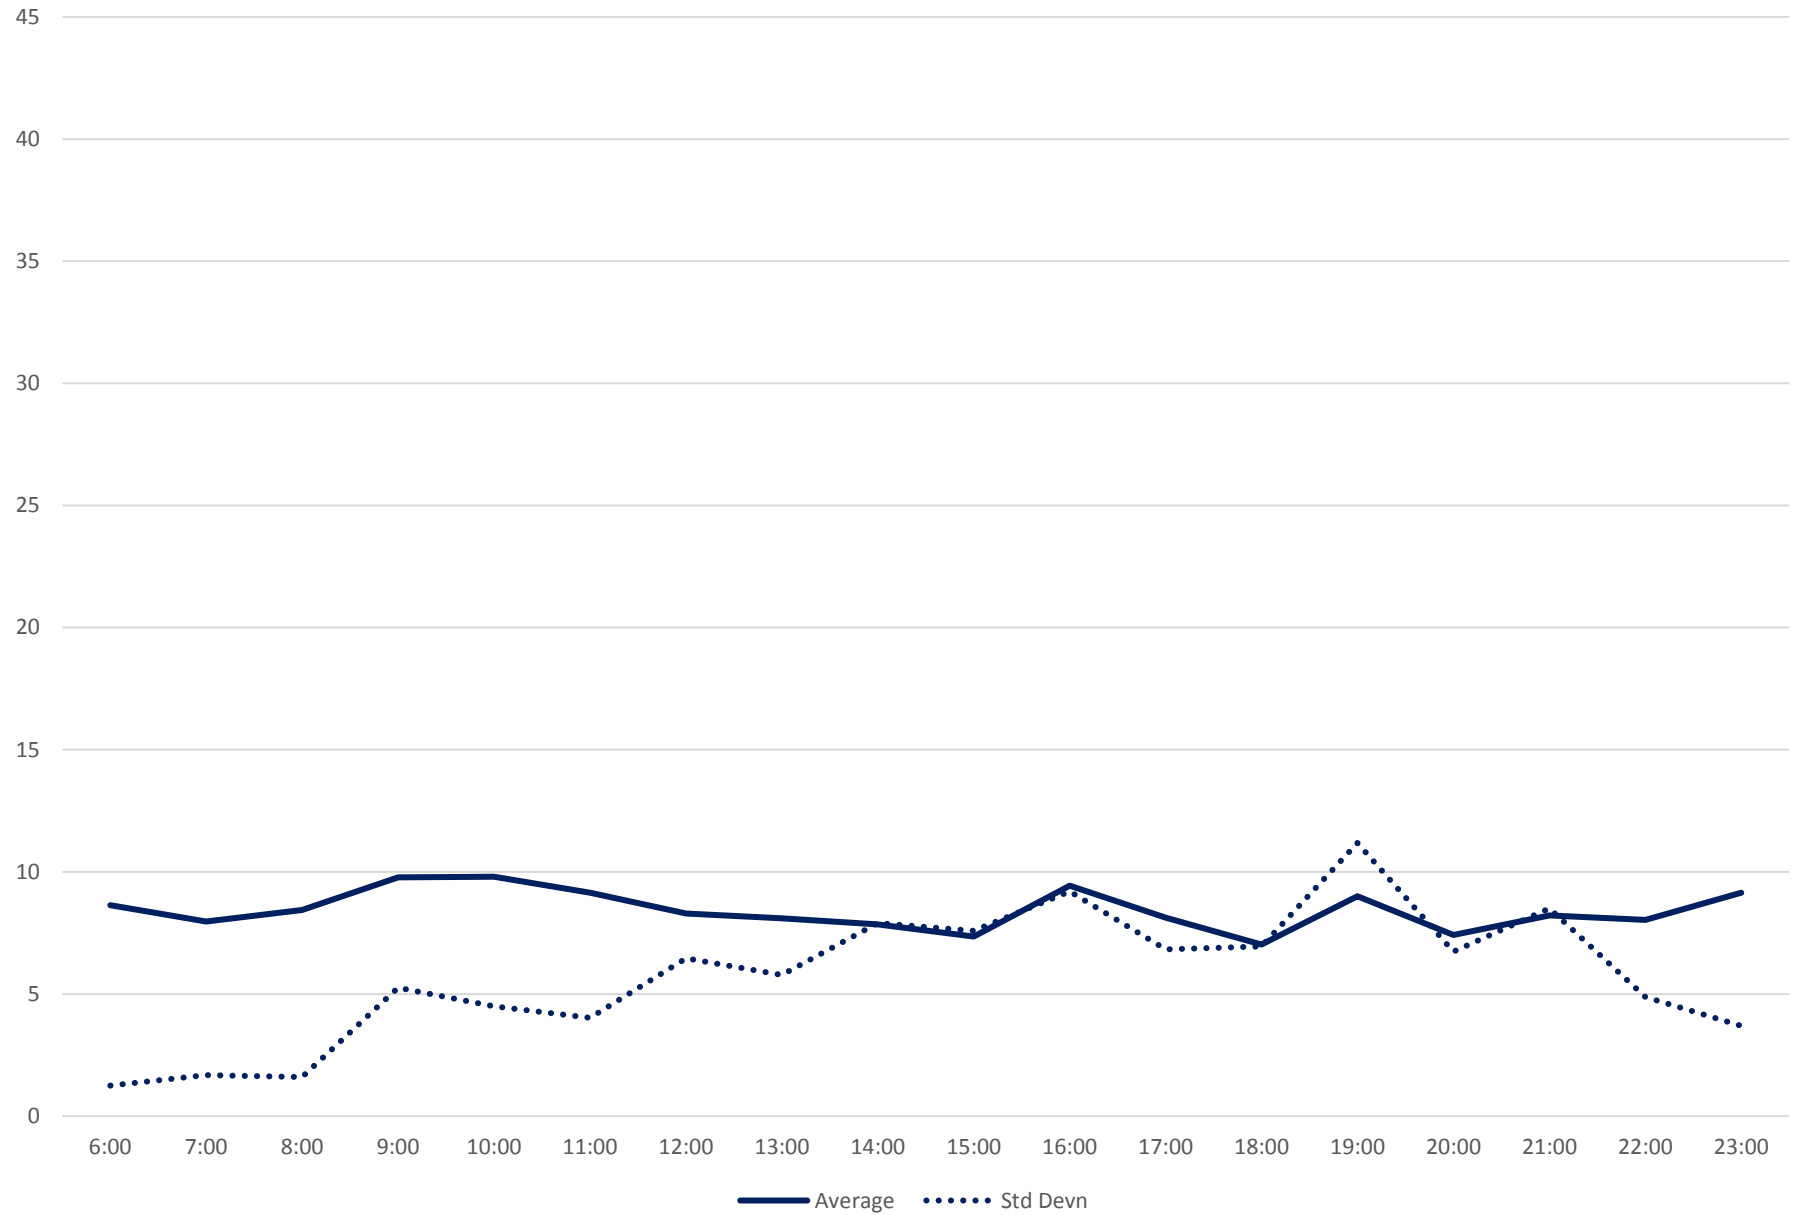

35 Jane Headways at N of Jane Stn Northbound September 2020 Saturday Statistics

35 Jane Headways at N of Jane Stn Northbound September 2020

35 Jane Headways at N of Jane Stn Northbound September 2020 Quartiles Saturdays