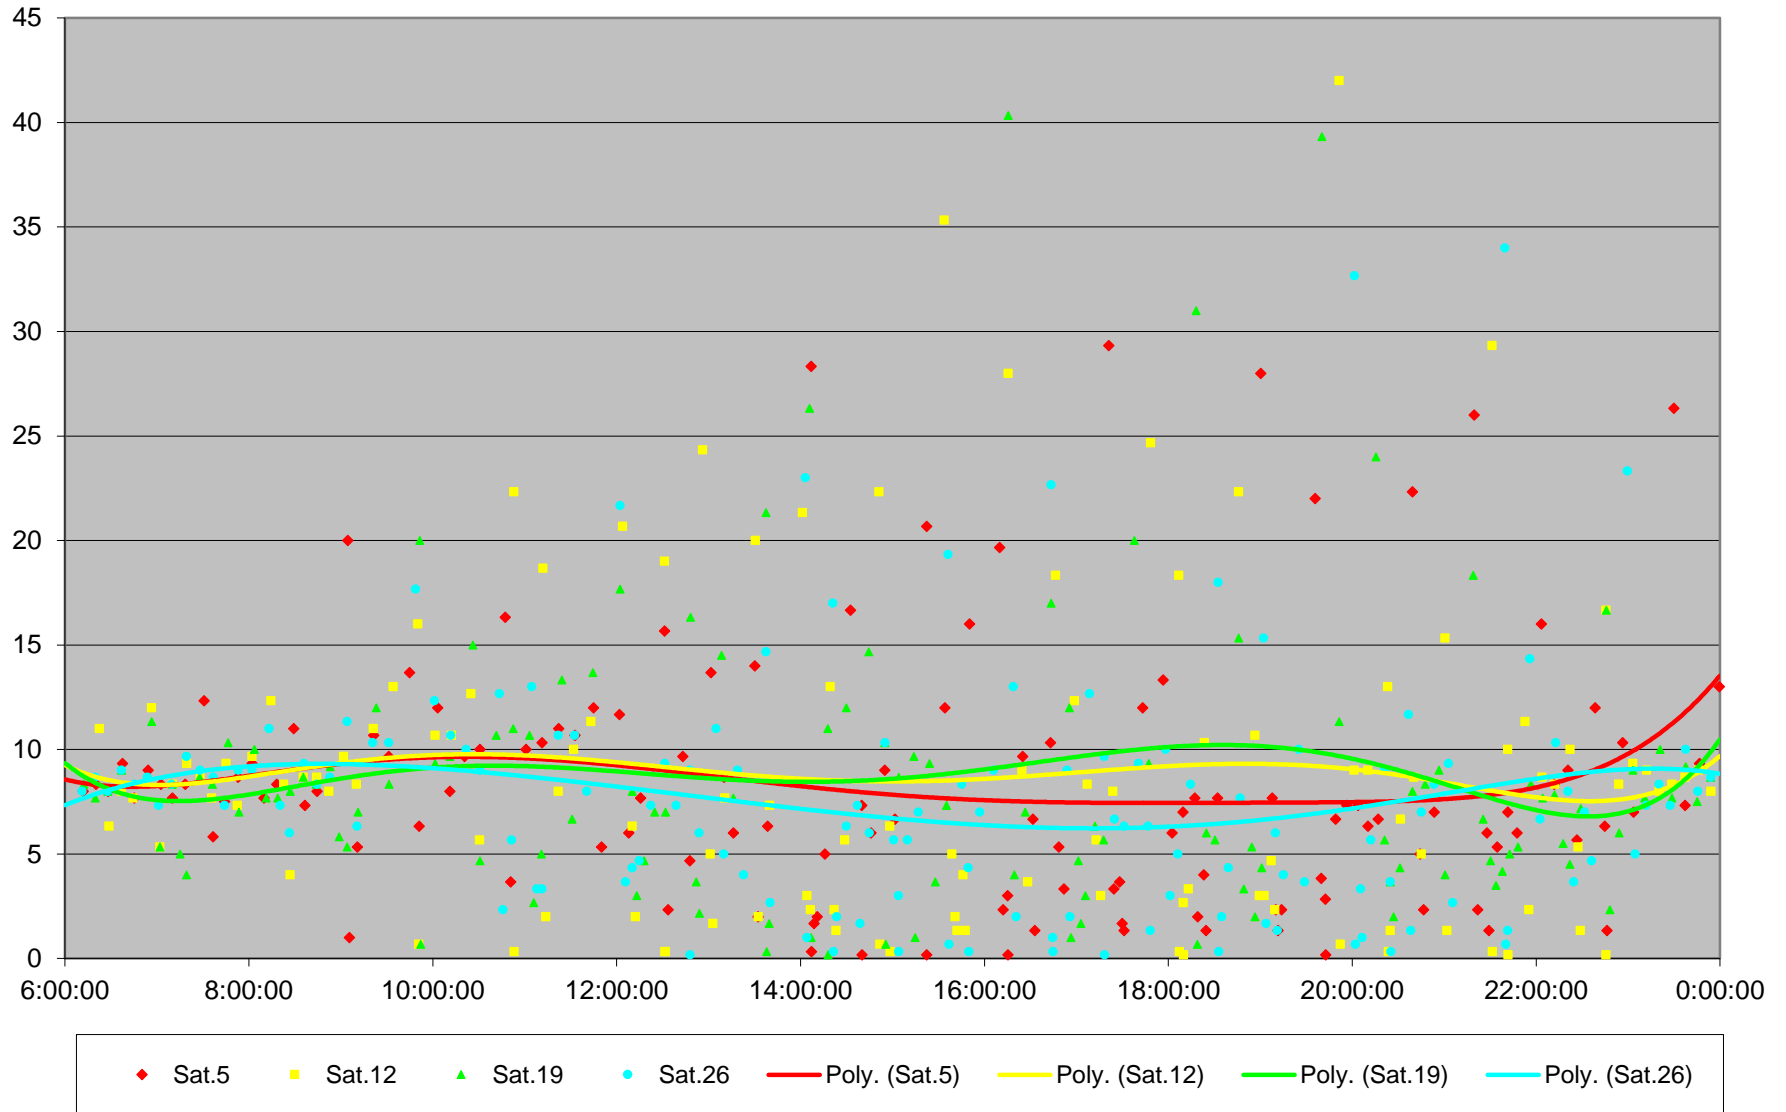

35 Jane Headways at N of Jane Stn Northbound September 2020 Saturday Statistics

35 Jane Headways at N of Jane Stn Northbound September 2020

35 Jane Headways at N of Jane Stn Northbound September 2020 Quartiles Saturdays