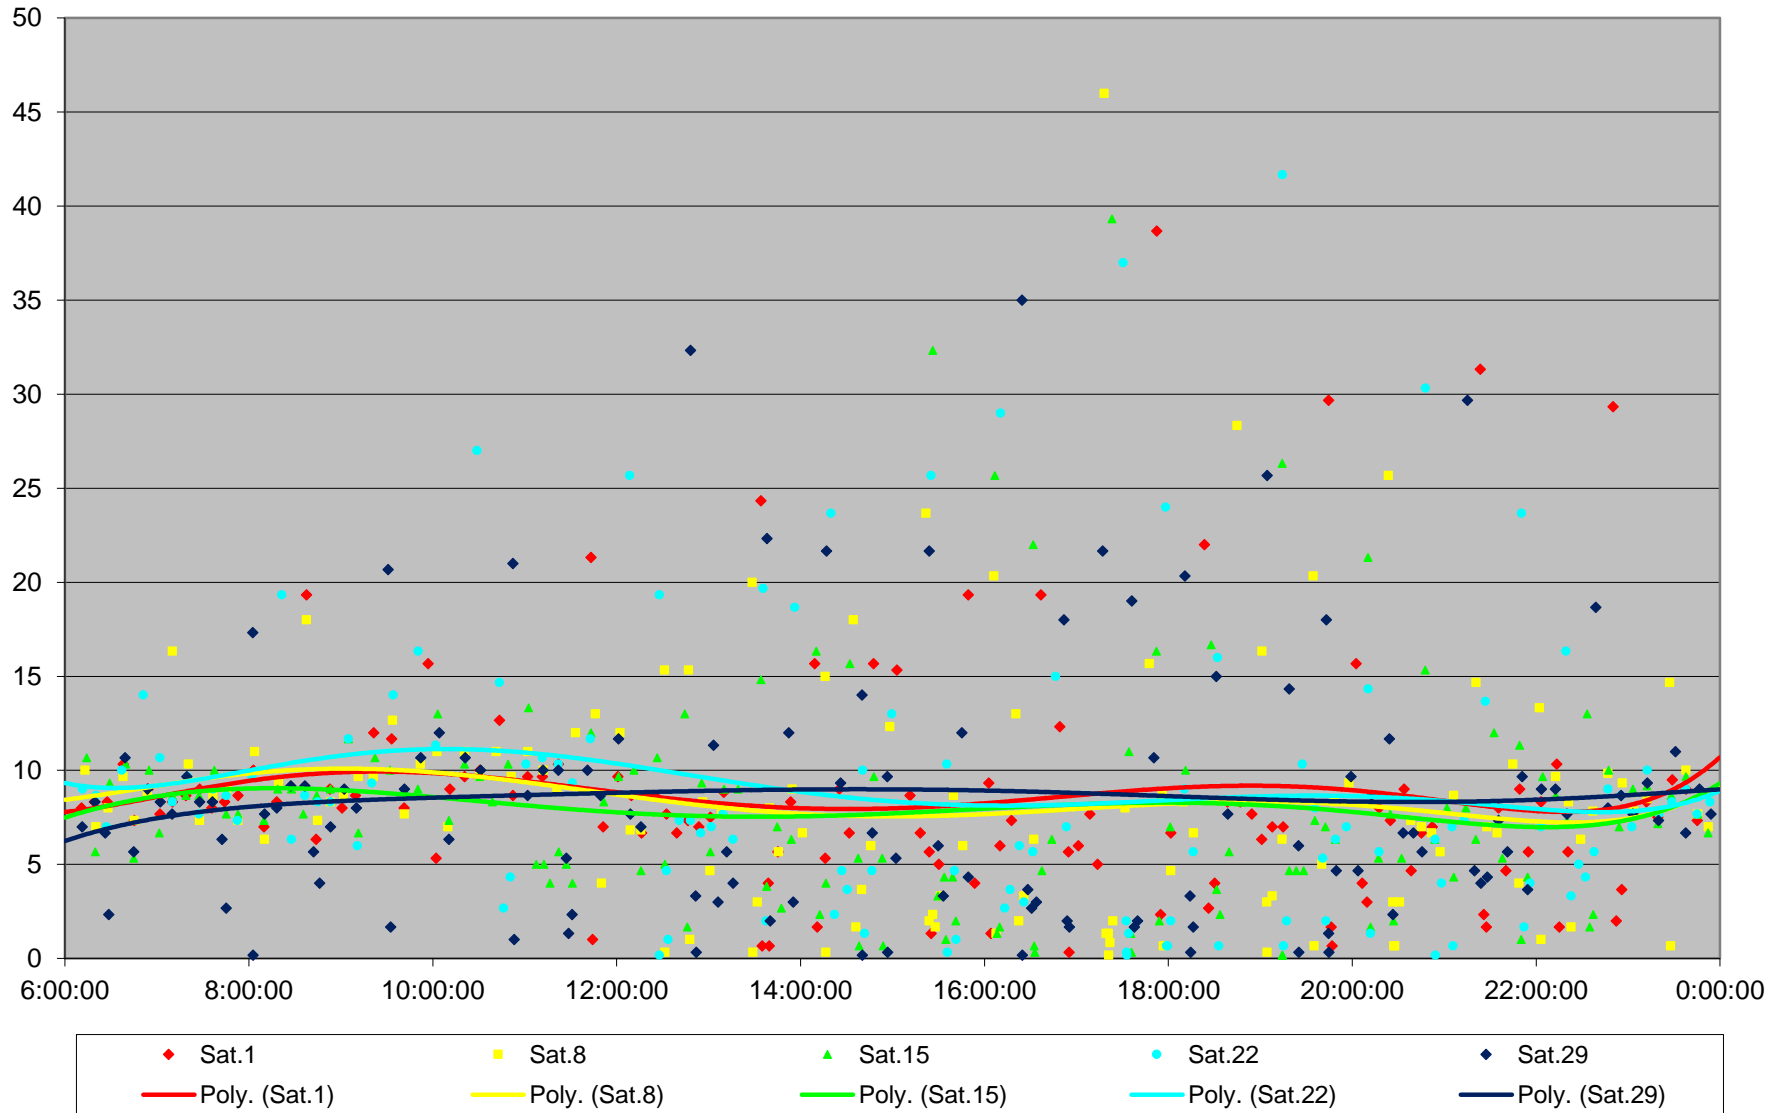

35 Jane Headways at N of Jane Stn Northbound August 2020 Saturday Statistics

35 Jane Headways at N of Jane Stn Northbound August 2020

35 Jane Headways at N of Jane Stn Northbound August 2020 Quartiles Saturdays