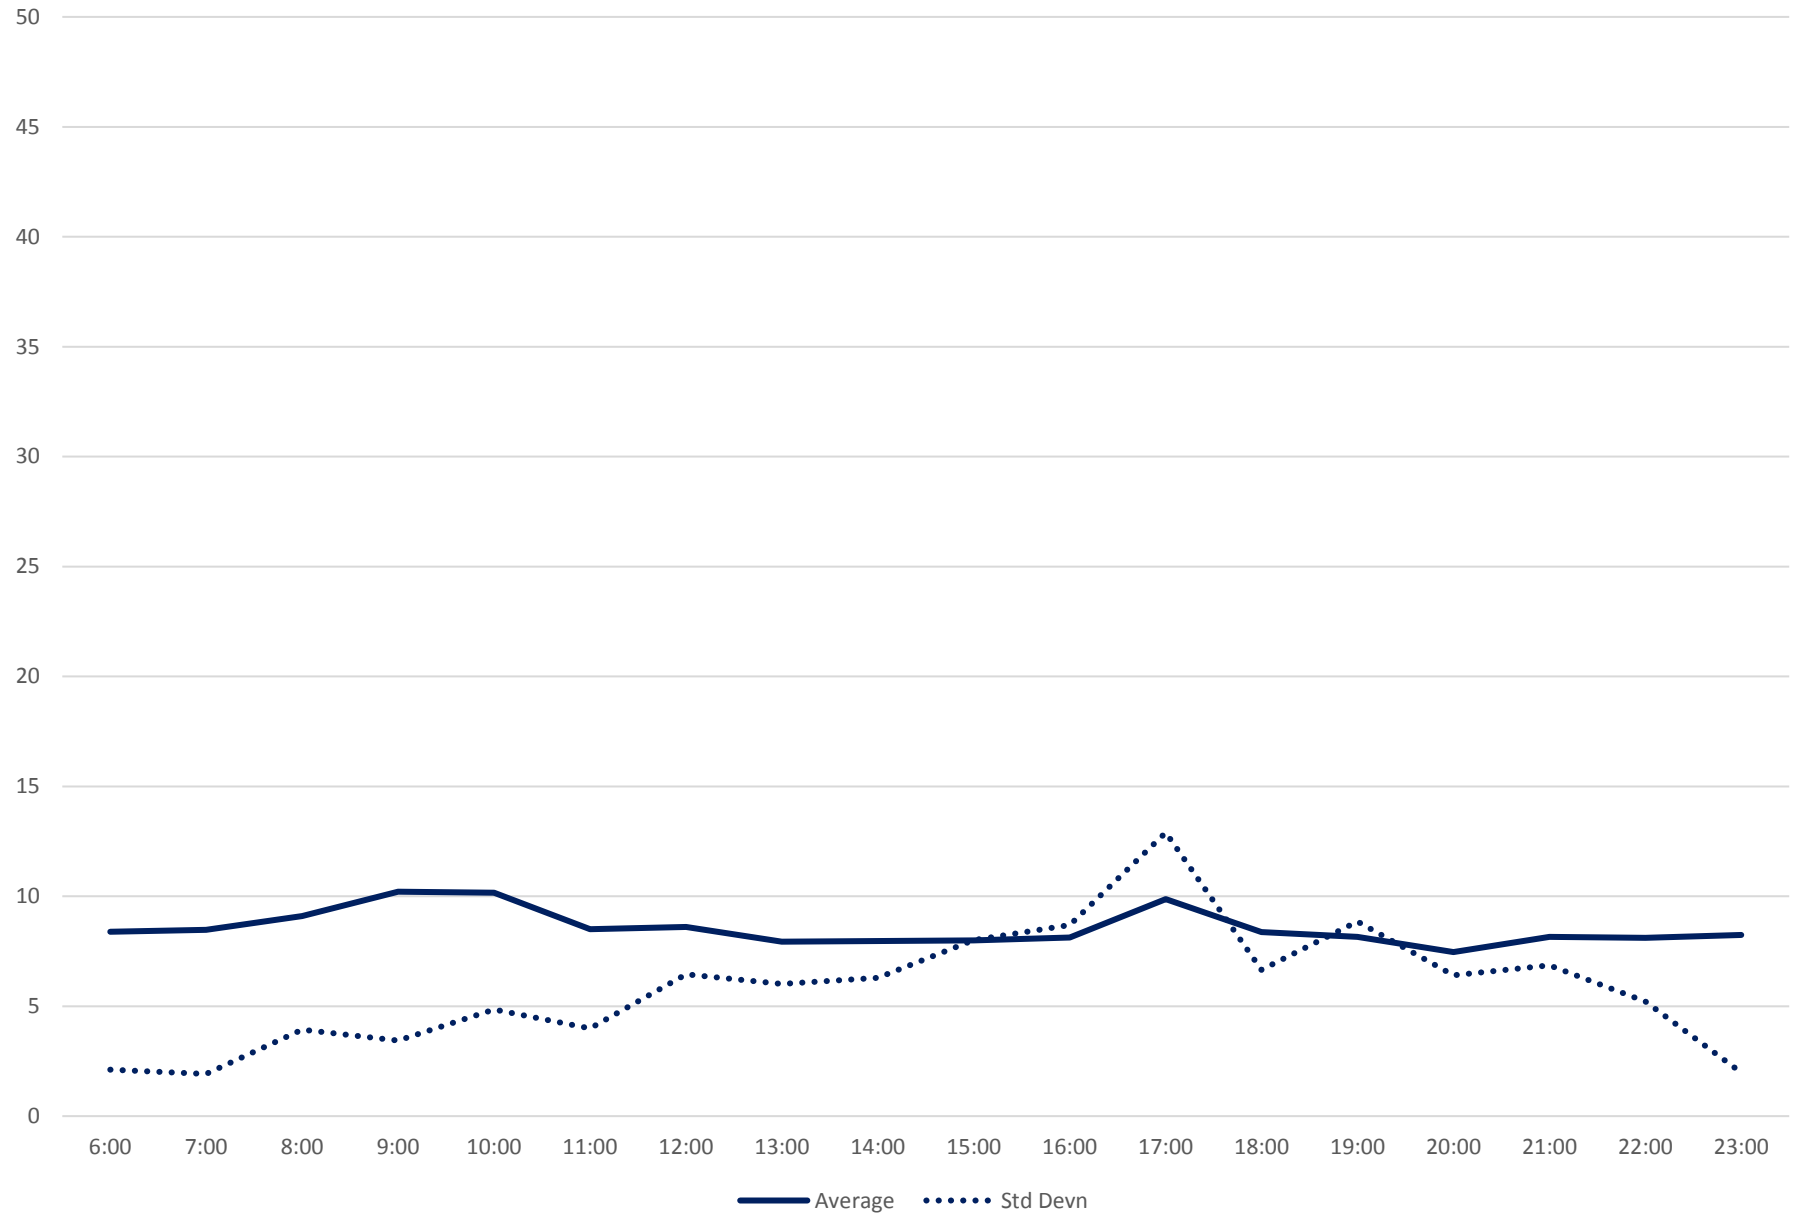

35 Jane Headways at N of Jane Stn Northbound August 2020 Saturday Statistics

35 Jane Headways at N of Jane Stn Northbound August 2020

35 Jane Headways at N of Jane Stn Northbound August 2020 Quartiles Saturdays