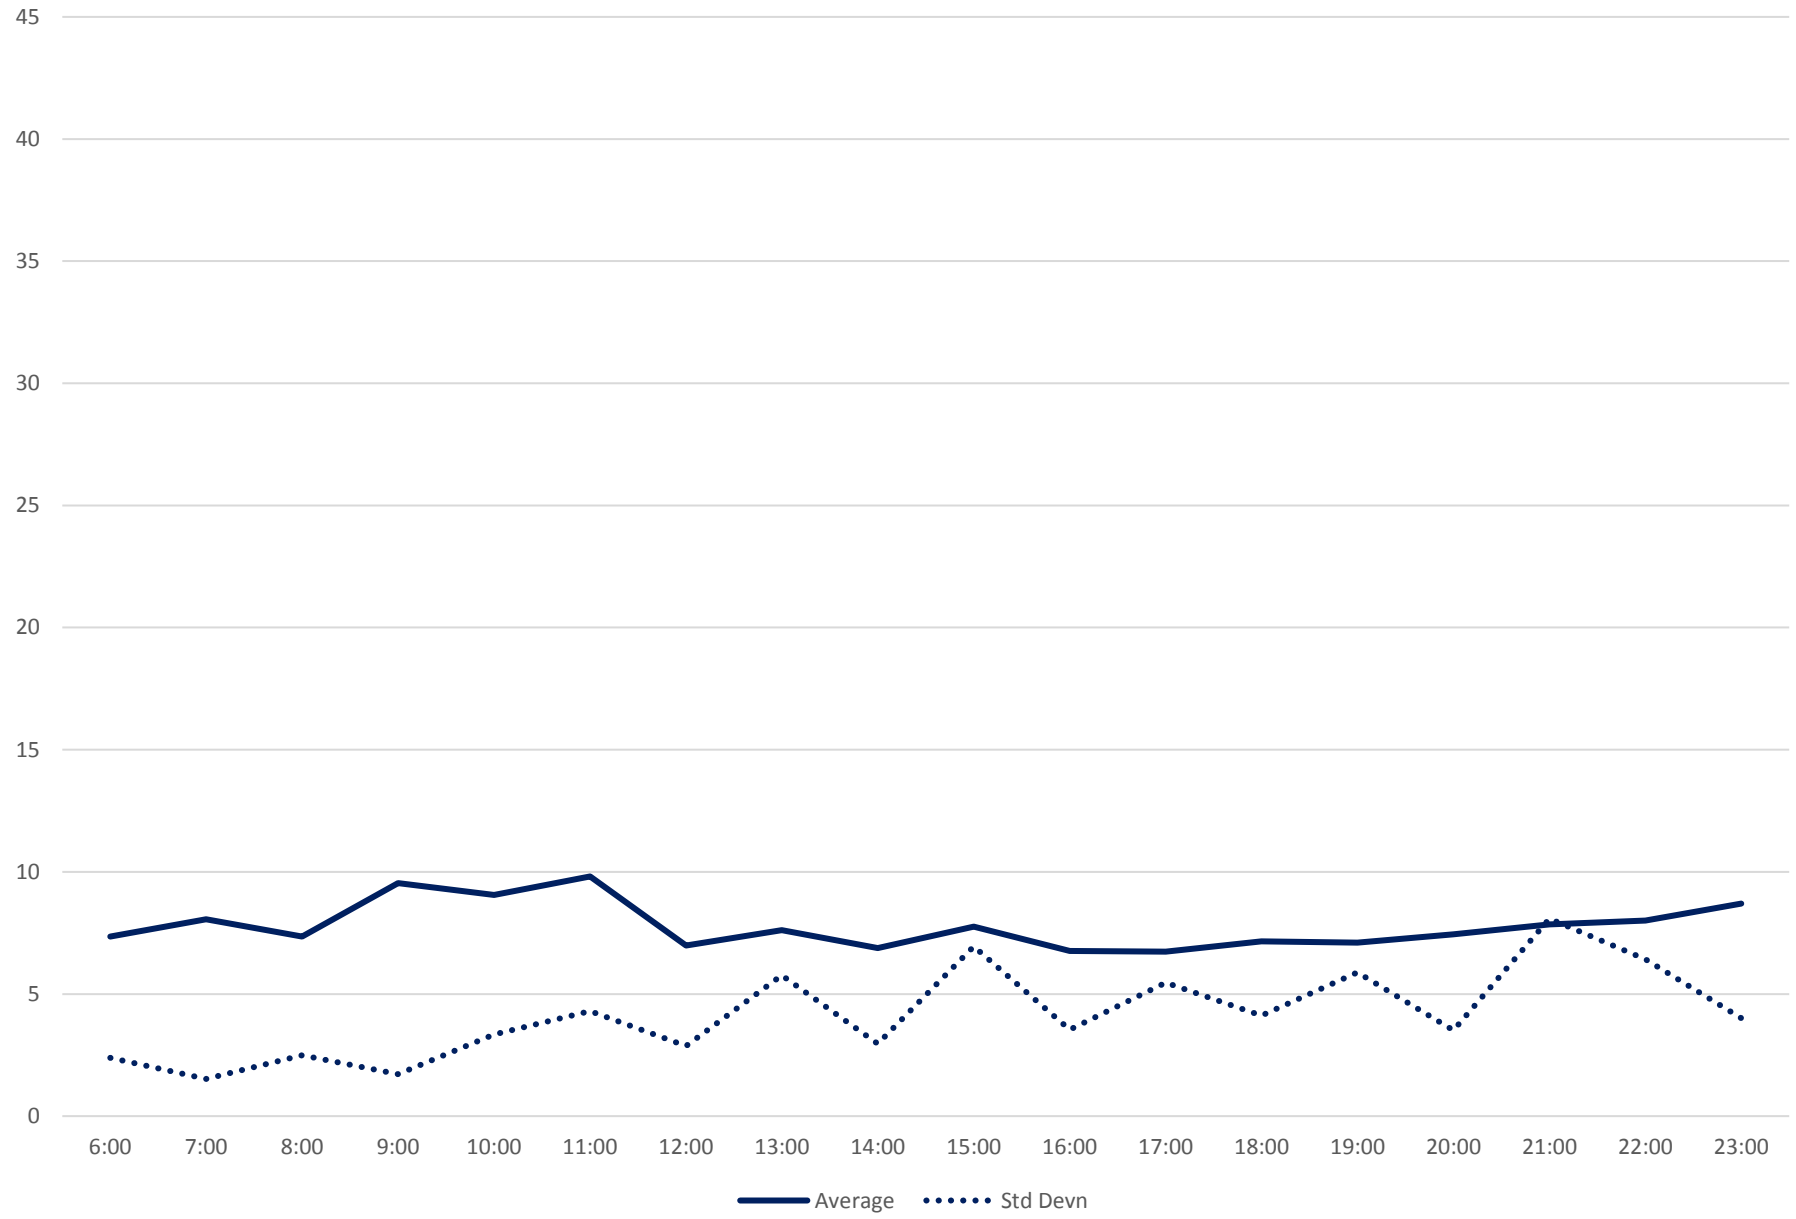

35 Jane Headways at N of Jane Stn Northbound July 2020 Saturday Statistics

35 Jane Headways at N of Jane Stn Northbound July 2020

35 Jane Headways at N of Jane Stn Northbound July 2020

Quartiles Saturdays