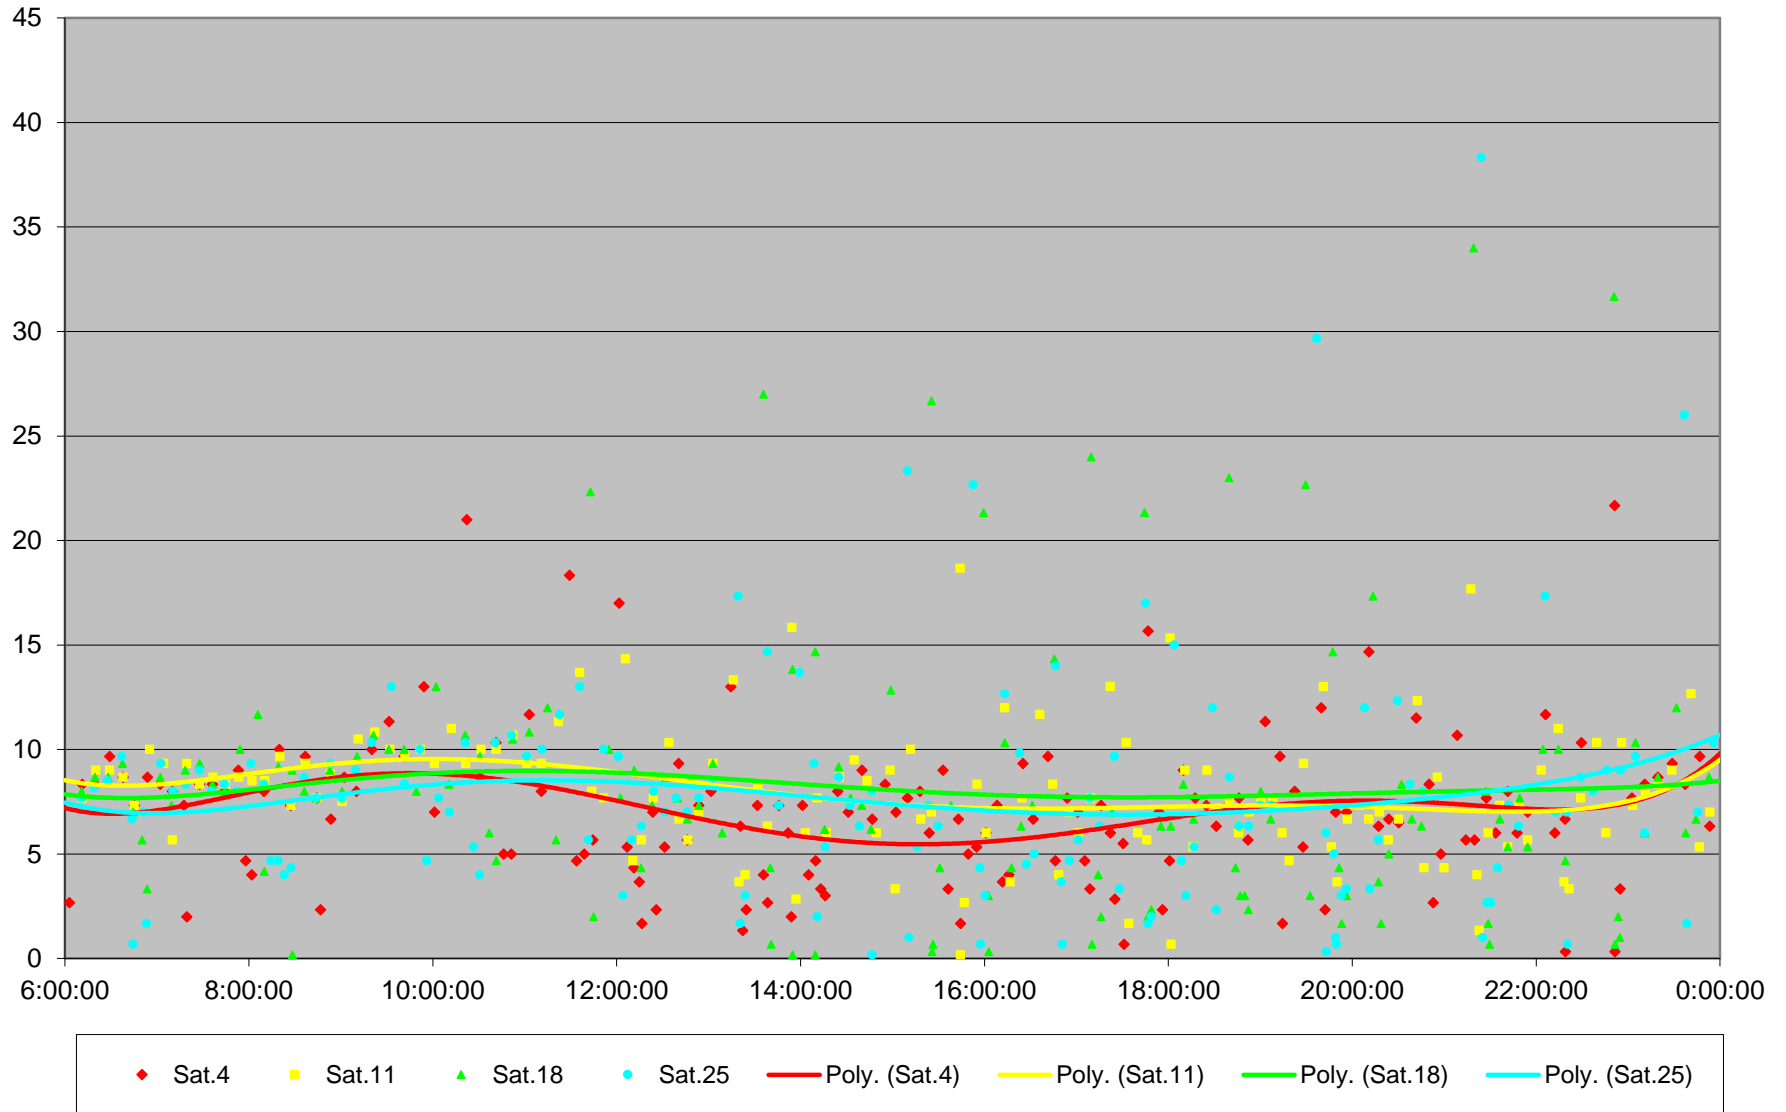

35 Jane Headways at N of Jane Stn Northbound July 2020 Saturday Statistics

35 Jane Headways at N of Jane Stn Northbound July 2020

35 Jane Headways at N of Jane Stn Northbound July 2020

Quartiles Saturdays