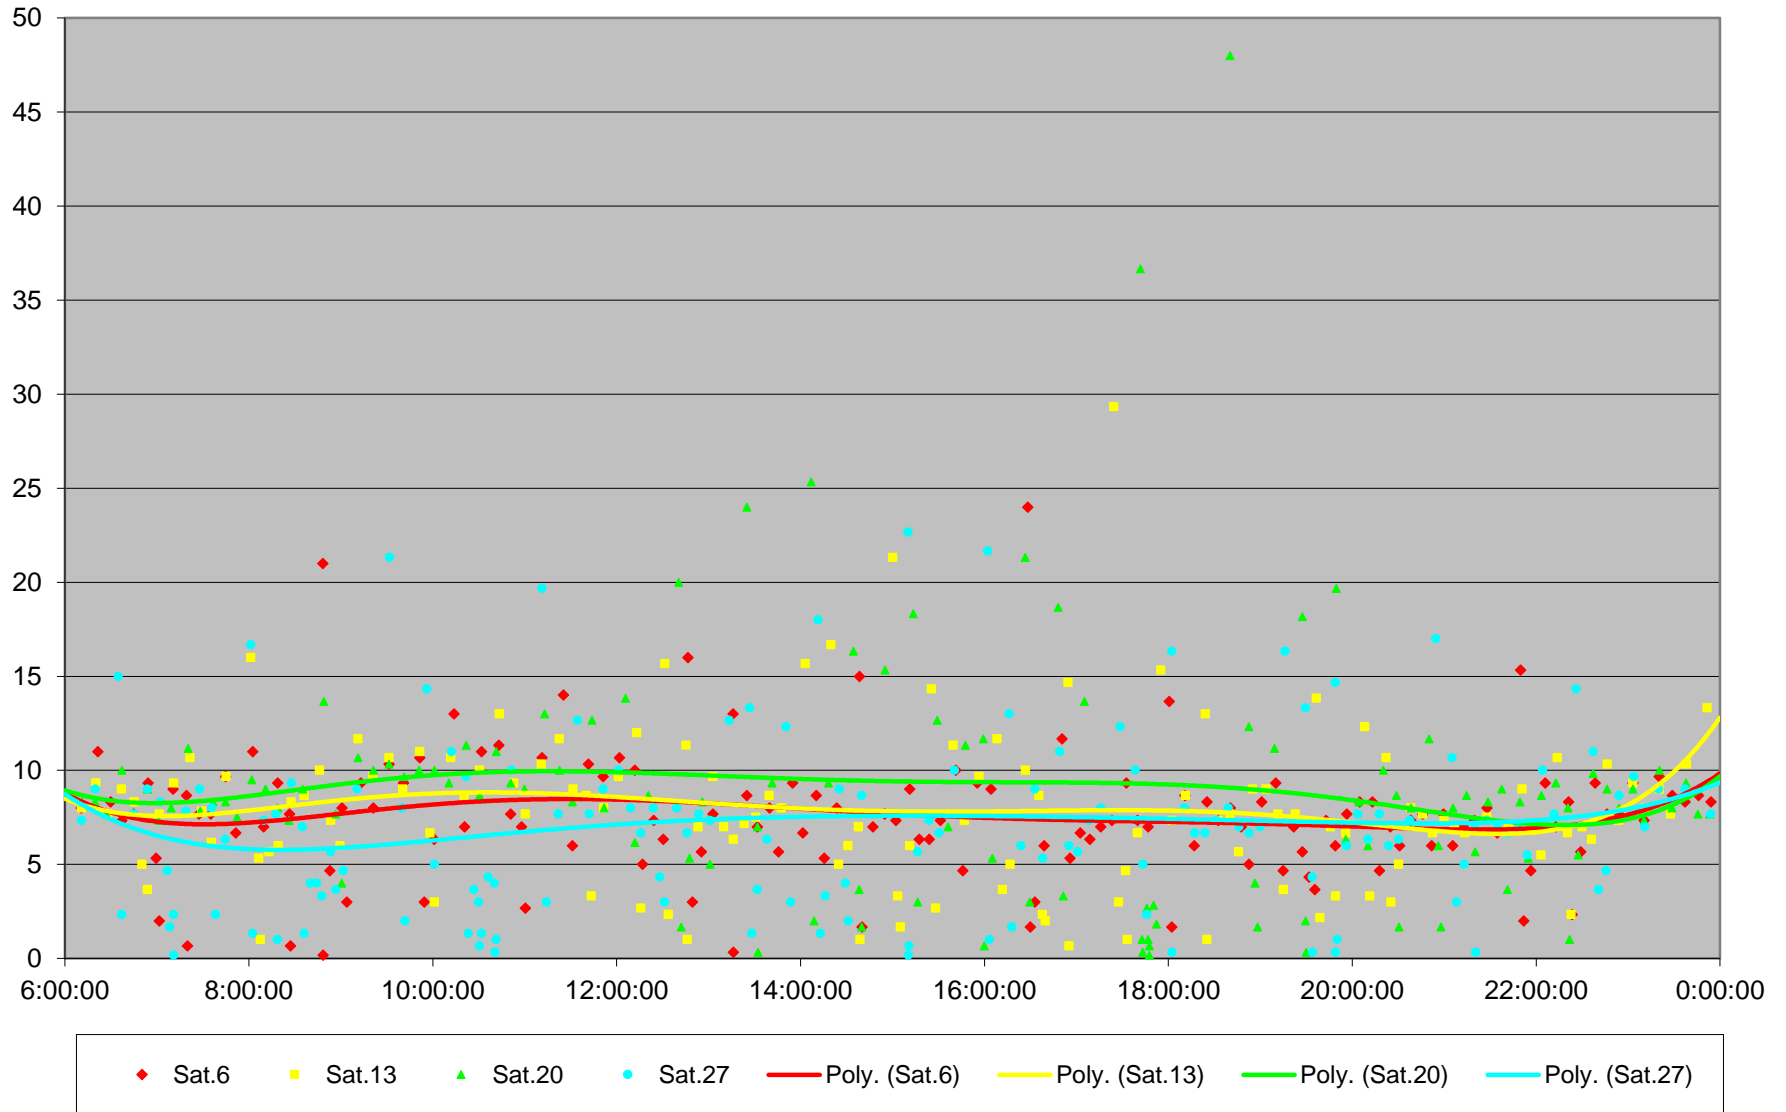

35 Jane Headways at N of Jane Stn Northbound June 2020 Saturday Statistics

35 Jane Headways at N of Jane Stn Northbound June 2020

35 Jane Headways at N of Jane Stn Northbound June 2020 Quartiles Saturdays