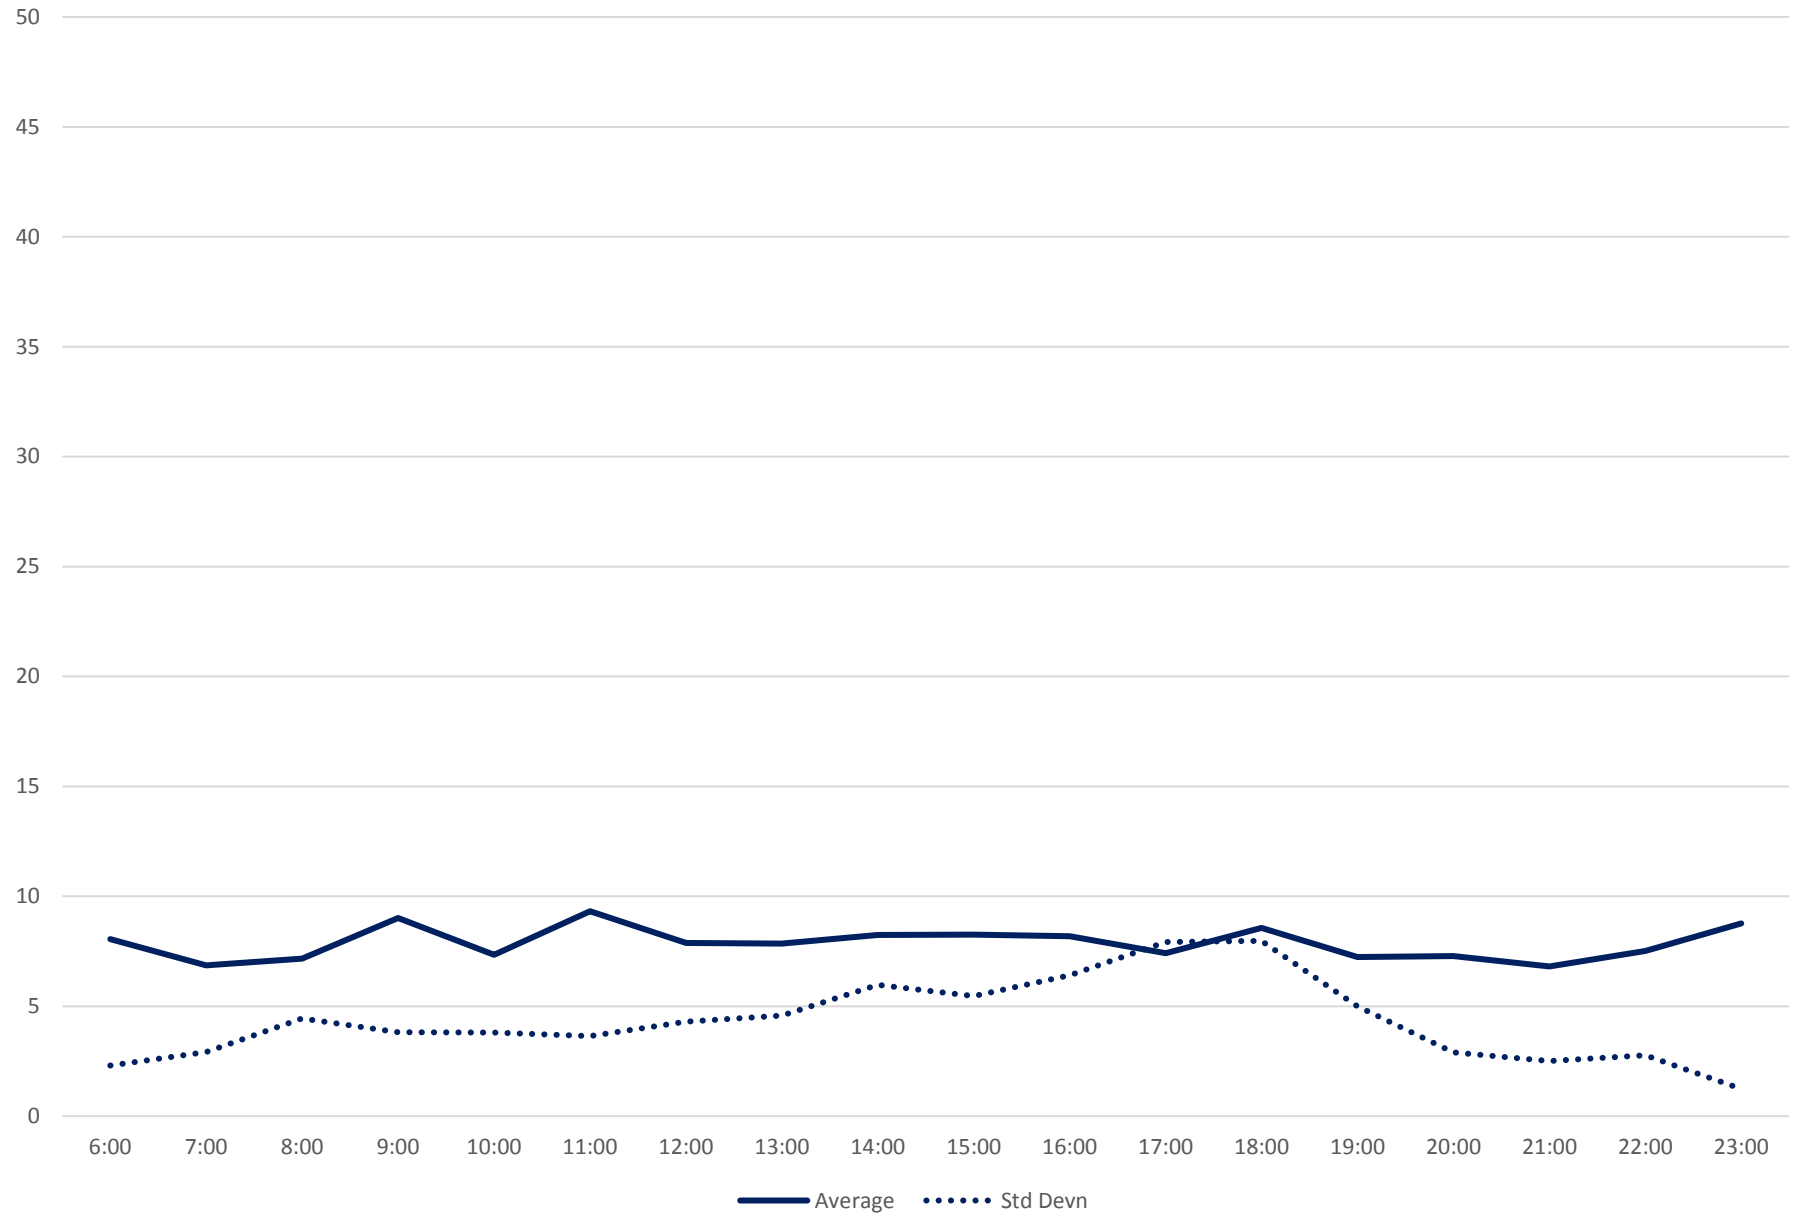

35 Jane Headways at N of Jane Stn Northbound June 2020 Saturday Statistics

35 Jane Headways at N of Jane Stn Northbound June 2020

35 Jane Headways at N of Jane Stn Northbound June 2020 Quartiles Saturdays