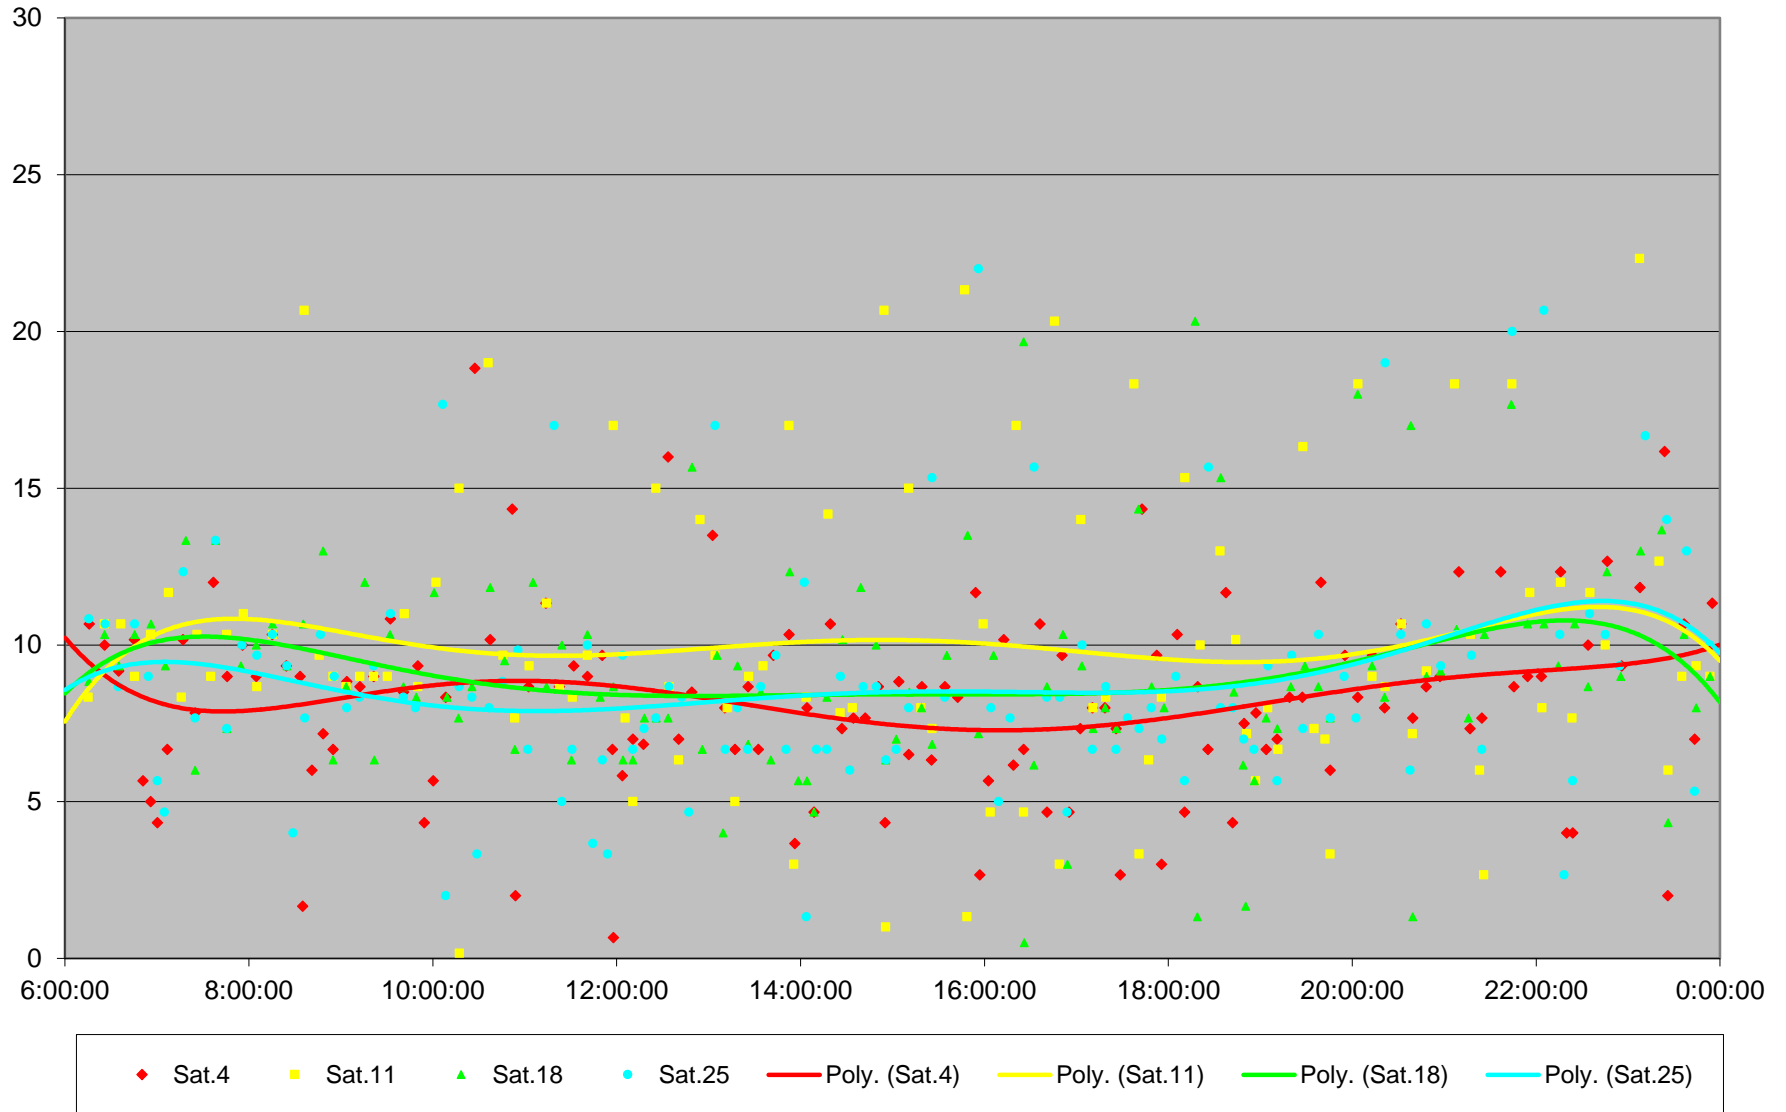

7 Bathurst Bus Headways at S of Steeles Southbound July 2020

7 Bathurst Bus Headways at S of Steeles Southbound July 2020 Quartiles Week 4

7 Bathurst Bus Headways at S of Steeles Southbound July 2020

7 Bathurst Bus Headways at S of Steeles Southbound July 2020 Quartiles Week 5

7 Bathurst Bus Headways at S of Steeles Southbound July 2020 Saturday Statistics

7 Bathurst Bus Headways at S of Steeles Southbound July 2020

7 Bathurst Bus Headways at S of Steeles Southbound July 2020