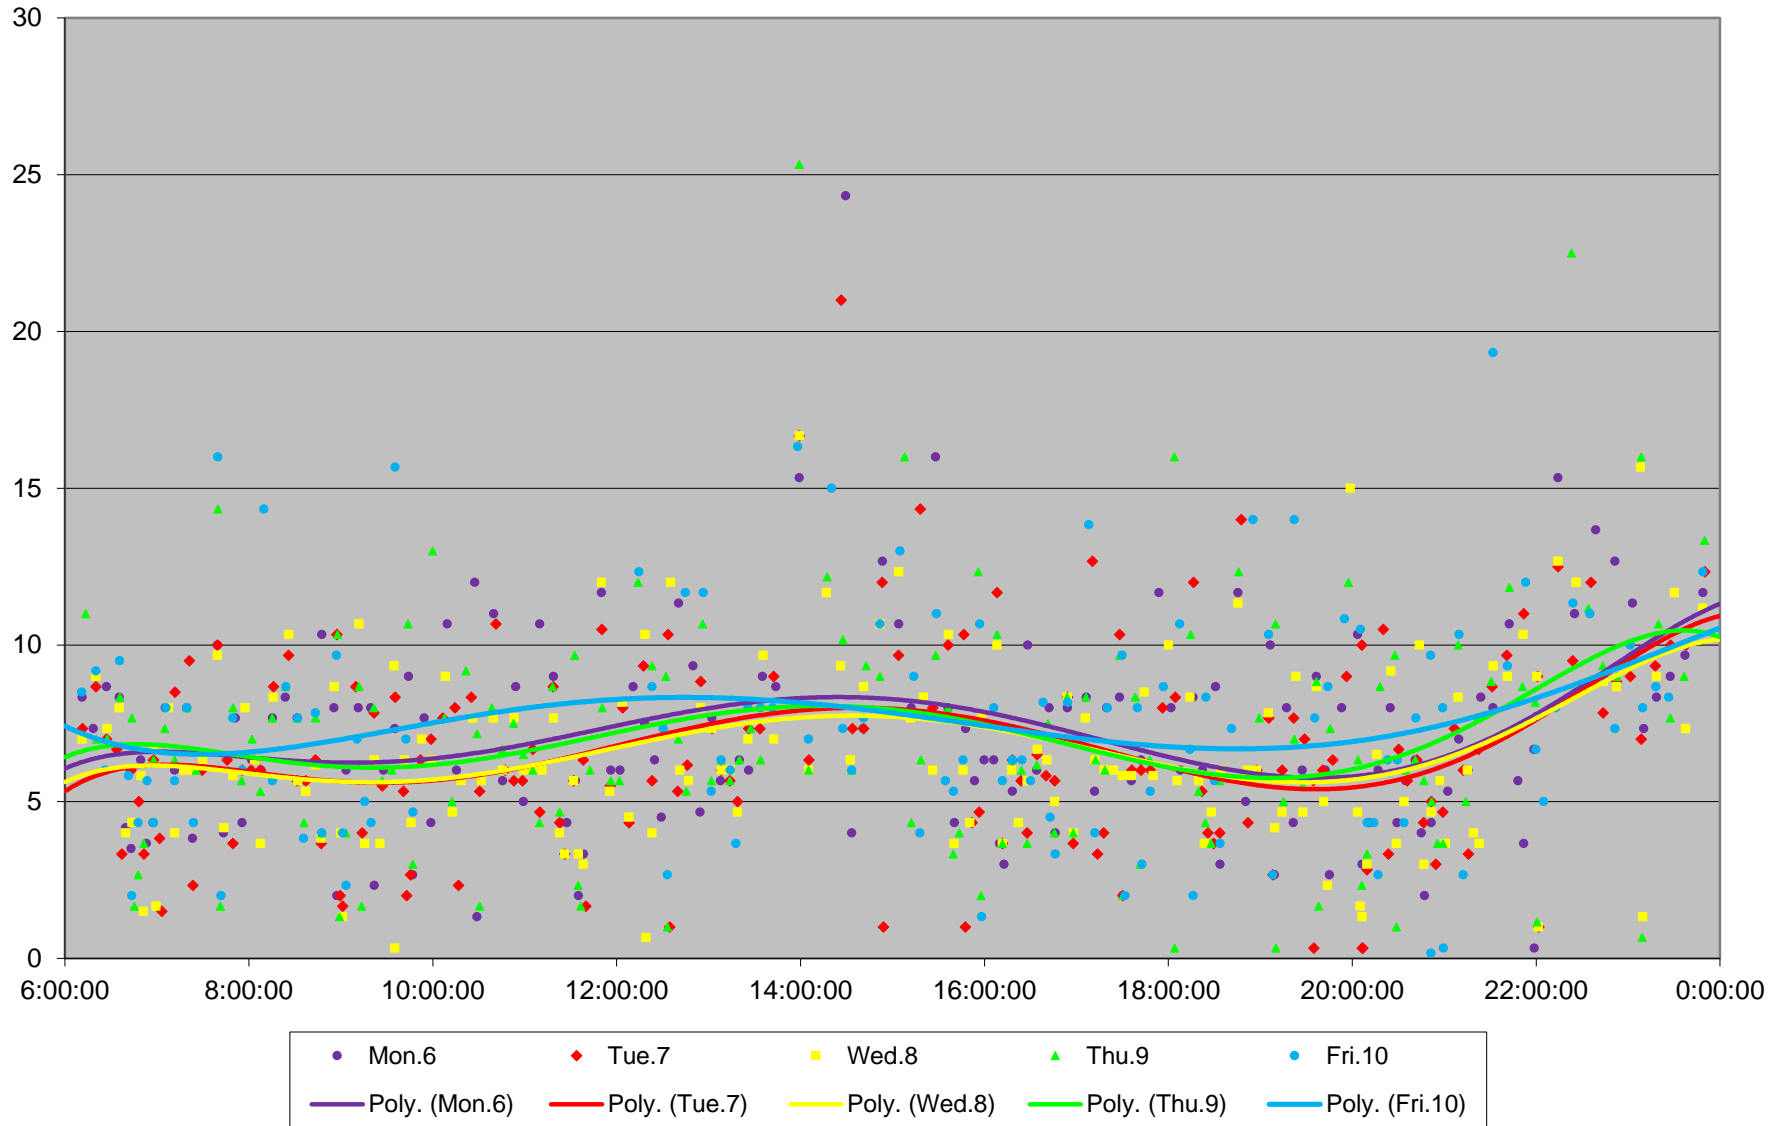

7 Bathurst Bus Headways at S of Steeles Southbound July 2020 Weekday Statistics

7 Bathurst Bus Headways at S of Steeles Southbound July 2020

7 Bathurst Bus Headways at S of Steeles Southbound July 2020 Quartiles Week 1

7 Bathurst Bus Headways at S of Steeles Southbound July 2020

7 Bathurst Bus Headways at S of Steeles Southbound July 2020 Quartiles Week 2

7 Bathurst Bus Headways at S of Steeles Southbound July 2020

7 Bathurst Bus Headways at S of Steeles Southbound July 2020 Quartiles Week 3

7 Bathurst Bus Headways at S of Steeles Southbound July 2020

7 Bathurst Bus Headways at S of Steeles Southbound July 2020 Quartiles Week 4

7 Bathurst Bus Headways at S of Steeles Southbound July 2020

7 Bathurst Bus Headways at S of Steeles Southbound July 2020 Quartiles Week 5

7 Bathurst Bus Headways at S of Steeles Southbound July 2020 Saturday Statistics

7 Bathurst Bus Headways at S of Steeles Southbound July 2020

7 Bathurst Bus Headways at S of Steeles Southbound July 2020