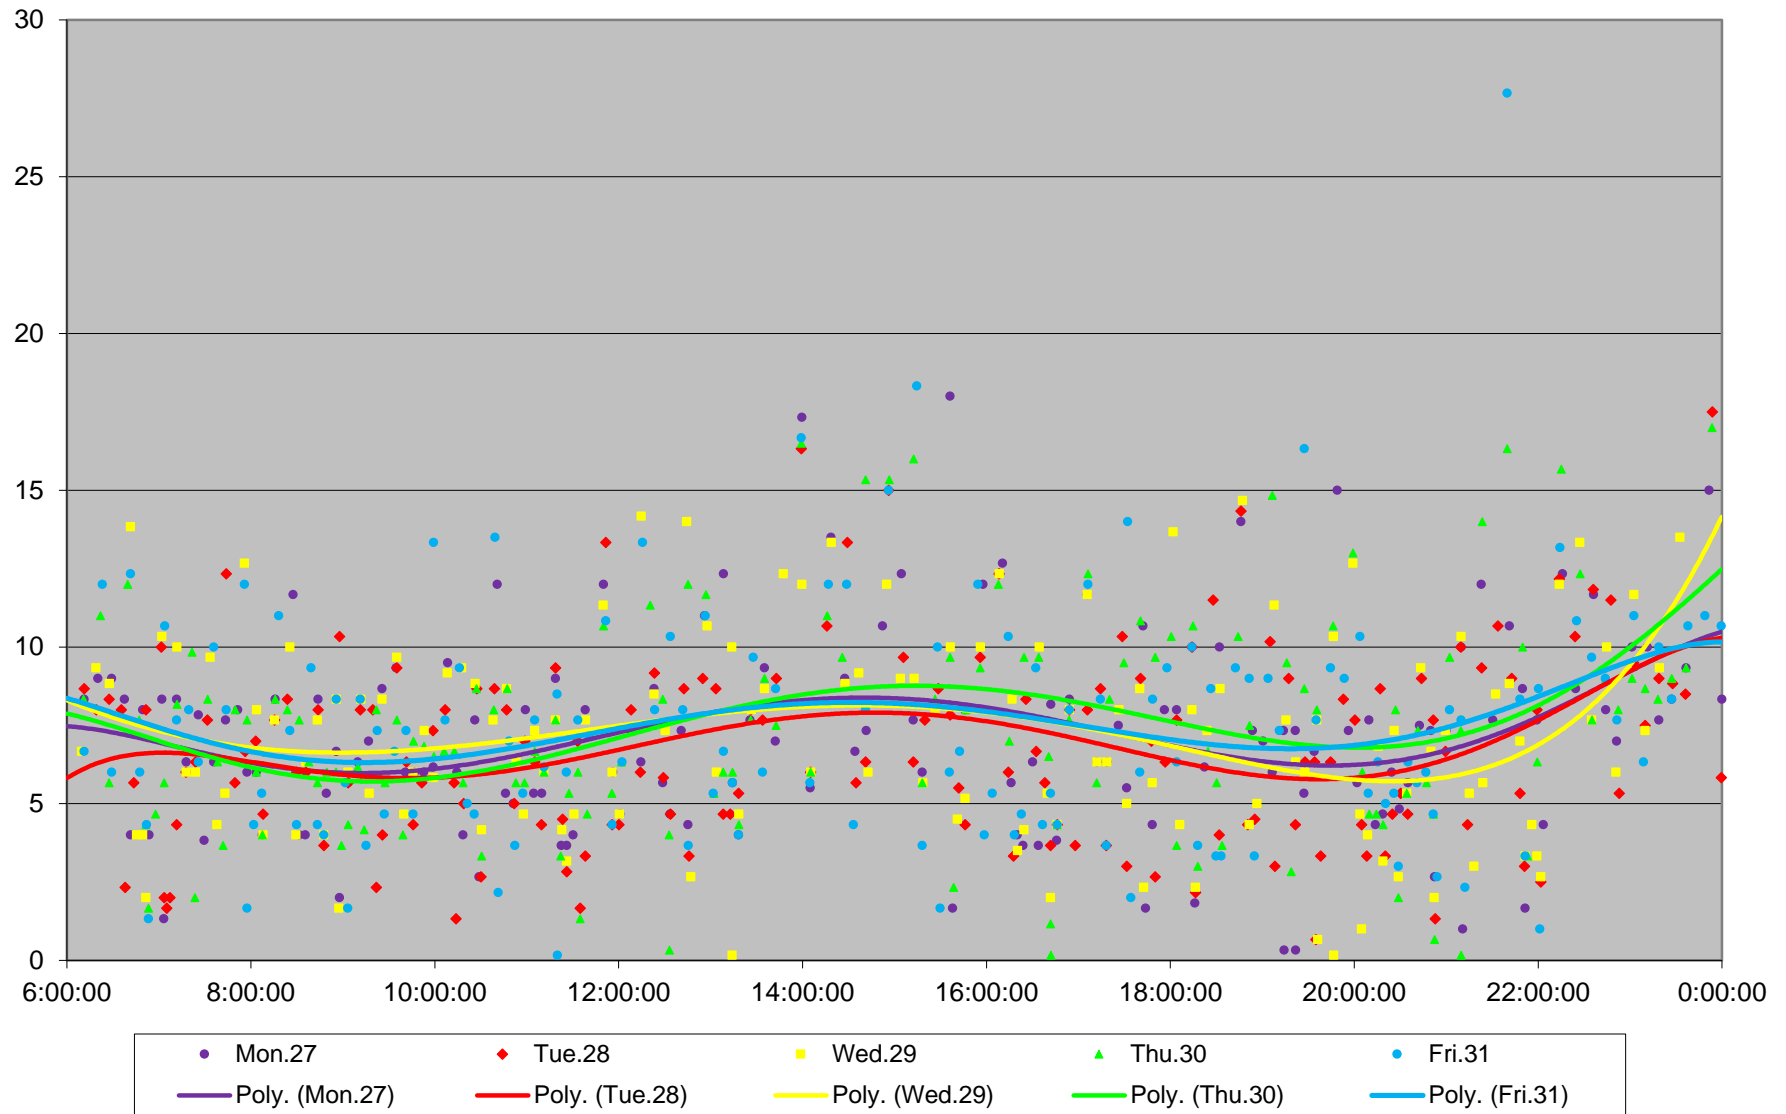

7 Bathurst Bus Headways at S of Steeles Southbound July 2020 Weekday Statistics

7 Bathurst Bus Headways at S of Steeles Southbound July 2020

7 Bathurst Bus Headways at S of Steeles Southbound July 2020 Quartiles Week 1

7 Bathurst Bus Headways at S of Steeles Southbound July 2020

7 Bathurst Bus Headways at S of Steeles Southbound July 2020 Quartiles Week 2

7 Bathurst Bus Headways at S of Steeles Southbound July 2020

7 Bathurst Bus Headways at S of Steeles Southbound July 2020 Quartiles Week 3

7 Bathurst Bus Headways at S of Steeles Southbound July 2020

7 Bathurst Bus Headways at S of Steeles Southbound July 2020 Quartiles Week 4

7 Bathurst Bus Headways at S of Steeles Southbound July 2020

7 Bathurst Bus Headways at S of Steeles Southbound July 2020 Quartiles Week 5