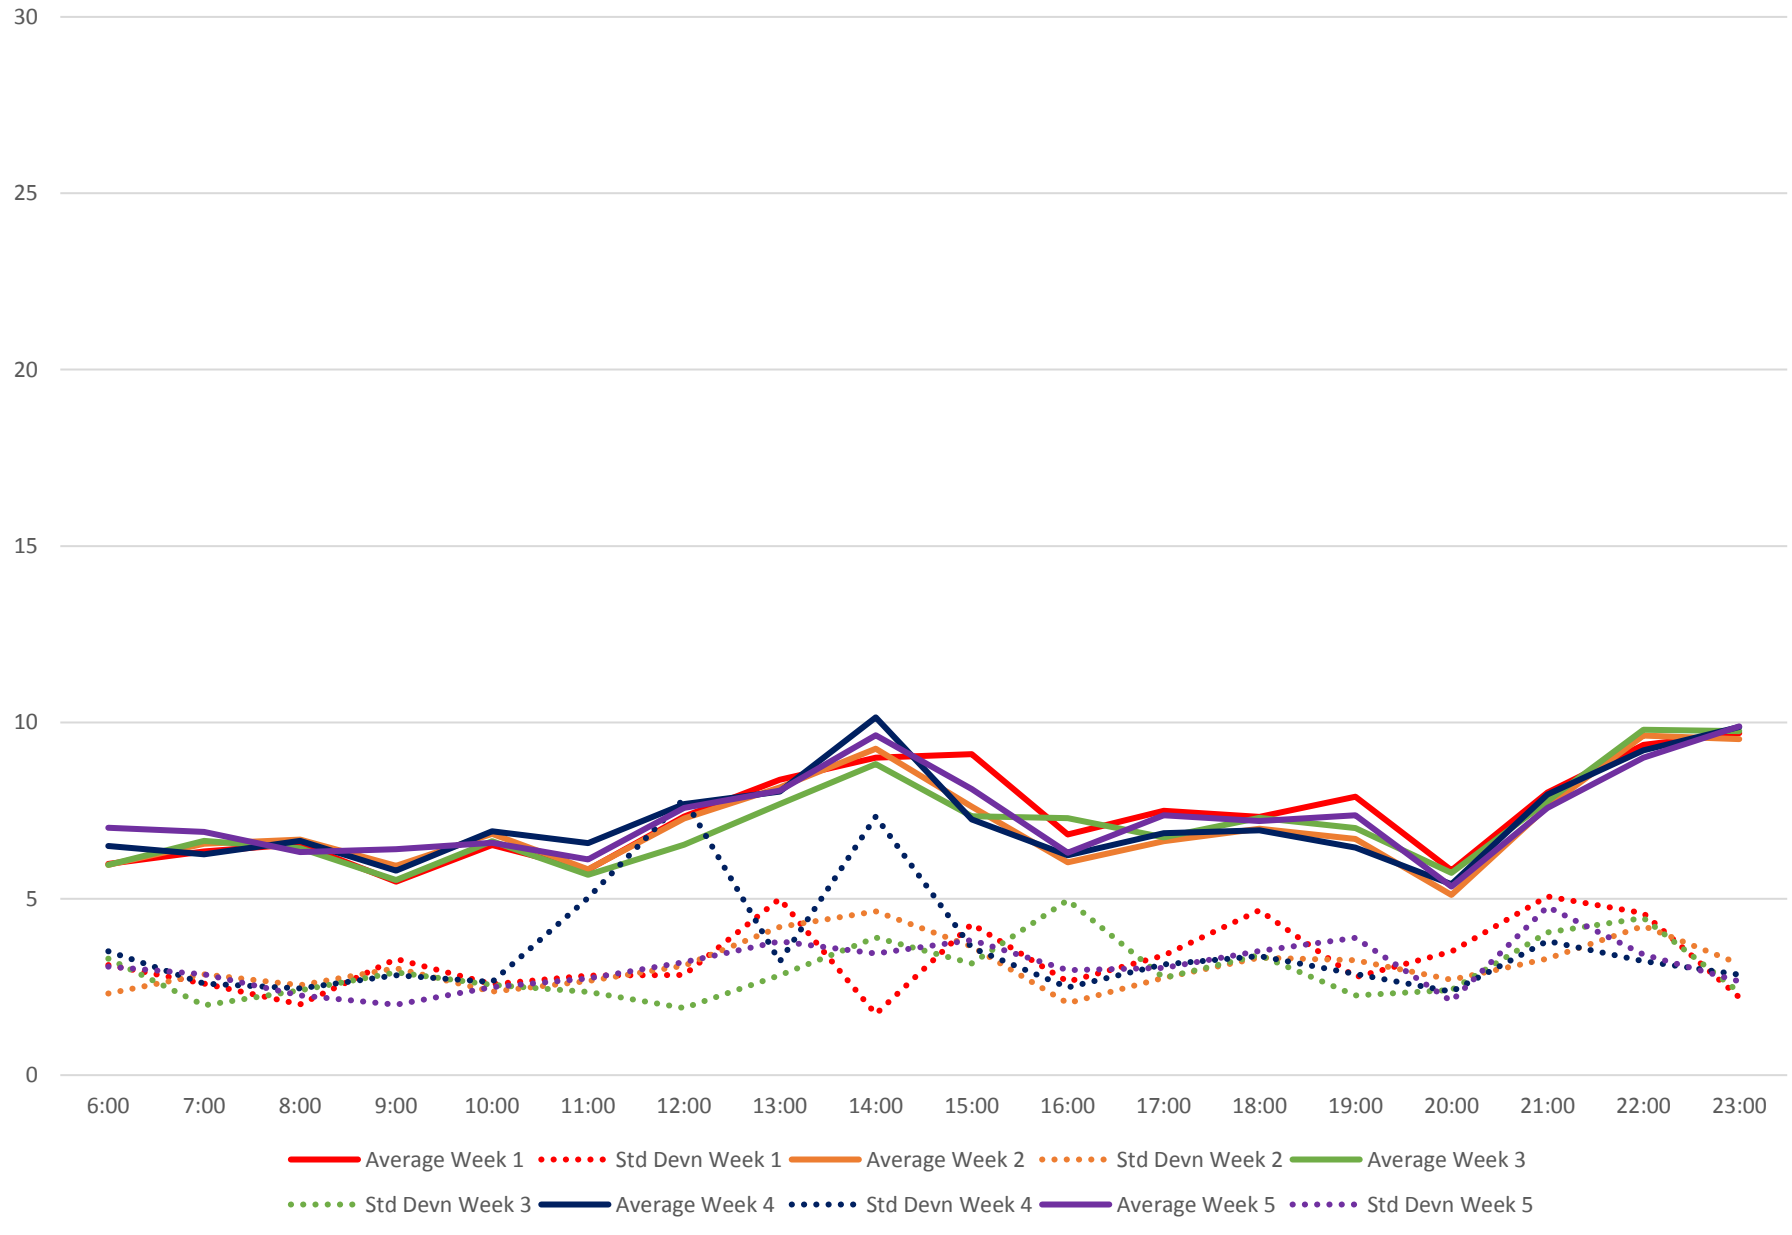

7 Bathurst Bus Headways at S of Steeles Southbound July 2020 Weekday Statistics

7 Bathurst Bus Headways at S of Steeles Southbound July 2020

7 Bathurst Bus Headways at S of Steeles Southbound July 2020 Quartiles Week 1

7 Bathurst Bus Headways at S of Steeles Southbound July 2020

7 Bathurst Bus Headways at S of Steeles Southbound July 2020 Quartiles Week 2

7 Bathurst Bus Headways at S of Steeles Southbound July 2020

7 Bathurst Bus Headways at S of Steeles Southbound July 2020 Quartiles Week 3

7 Bathurst Bus Headways at S of Steeles Southbound July 2020

7 Bathurst Bus Headways at S of Steeles Southbound July 2020 Quartiles Week 4

7 Bathurst Bus Headways at S of Steeles Southbound July 2020

7 Bathurst Bus Headways at S of Steeles Southbound July 2020 Quartiles Week 5

7 Bathurst Bus Headways at S of Steeles Southbound July 2020 Saturday Statistics

7 Bathurst Bus Headways at S of Steeles Southbound July 2020

7 Bathurst Bus Headways at S of Steeles Southbound July 2020