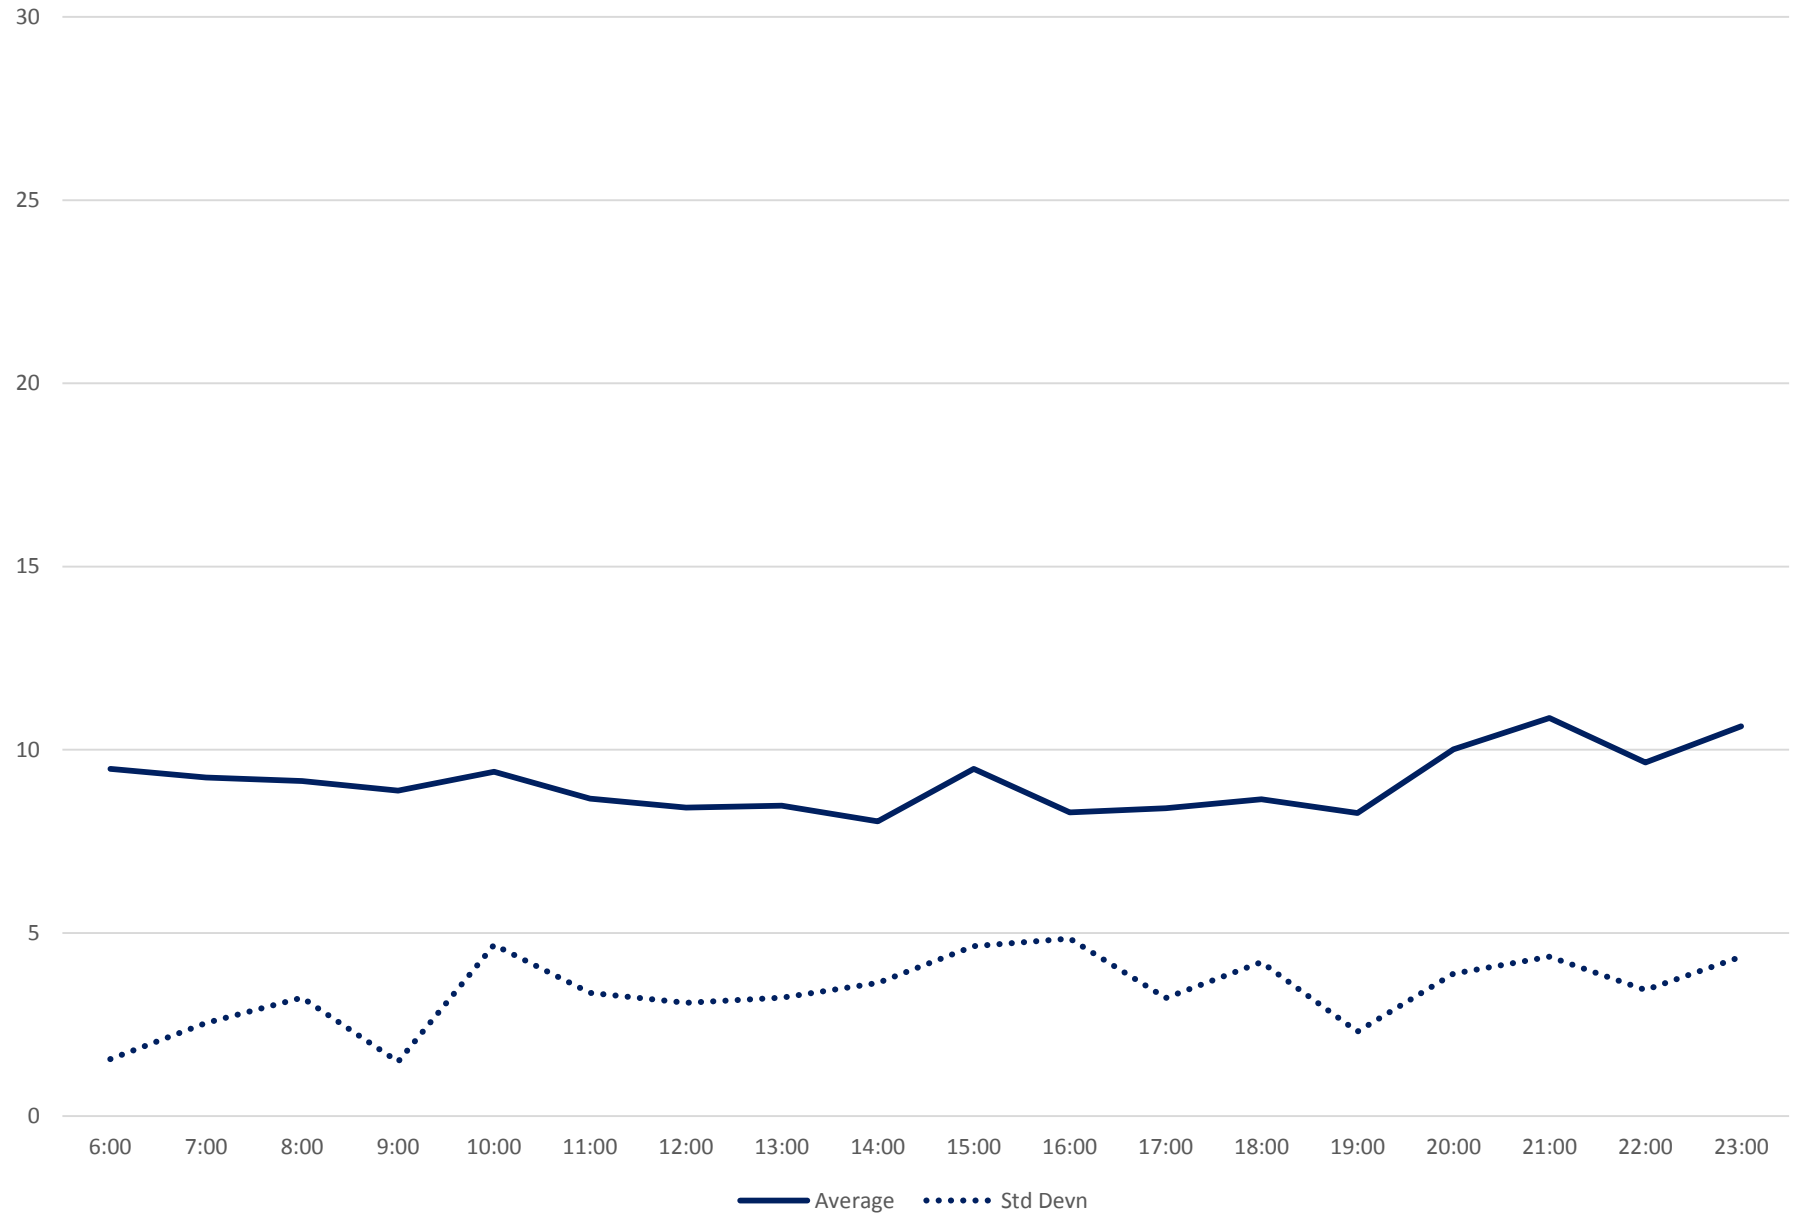

7 Bathurst Bus Headways at S of Steeles Southbound July 2020

7 Bathurst Bus Headways at S of Steeles Southbound July 2020 Quartiles Week 4

7 Bathurst Bus Headways at S of Steeles Southbound July 2020

7 Bathurst Bus Headways at S of Steeles Southbound July 2020 Quartiles Week 5

7 Bathurst Bus Headways at S of Steeles Southbound July 2020 Saturday Statistics

7 Bathurst Bus Headways at S of Steeles Southbound July 2020

7 Bathurst Bus Headways at S of Steeles Southbound July 2020

Quartiles Saturdays

7 Bathurst Bus Headways at S of Steeles Southbound July 2020 Sunday Statistics

7 Bathurst Bus Headways at S of Steeles Southbound July 2020

7 Bathurst Bus Headways at S of Steeles Southbound July 2020 Quartiles Sundays/Holidays