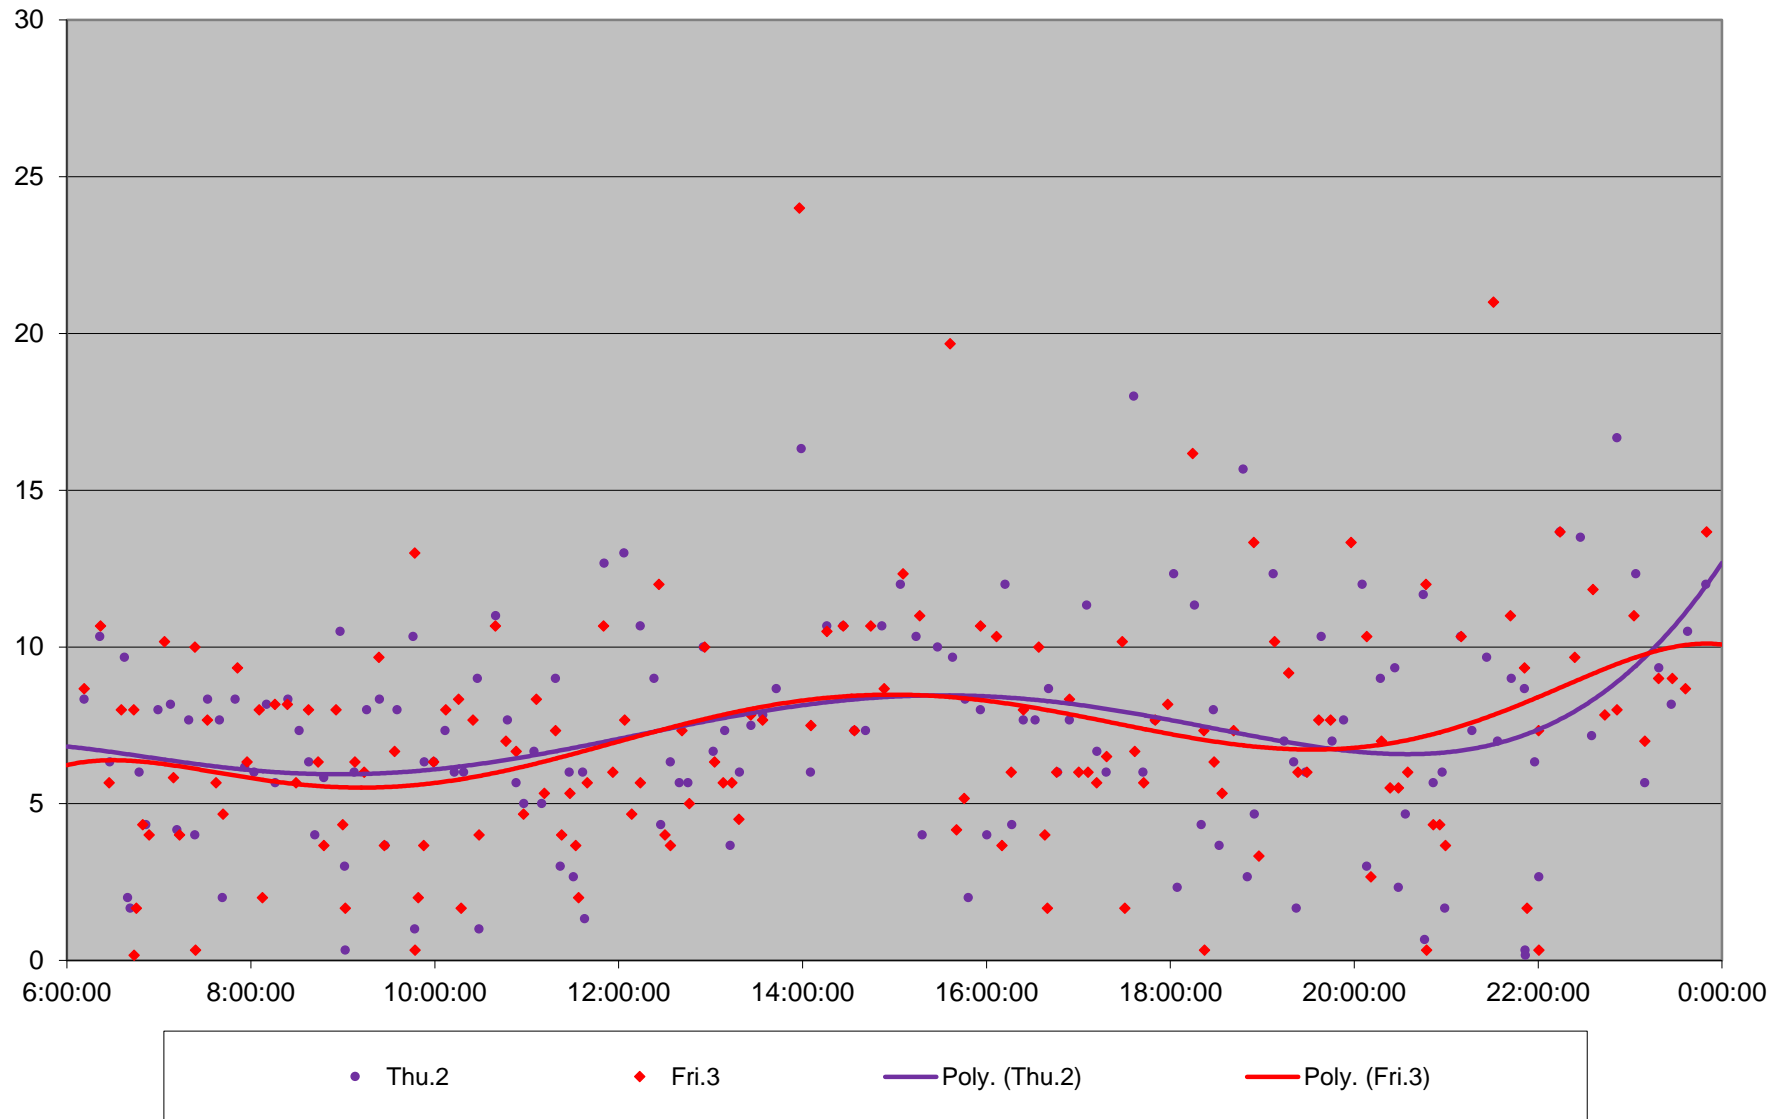

7 Bathurst Bus Headways at S of Steeles Southbound July 2020 Weekday Statistics

7 Bathurst Bus Headways at S of Steeles Southbound July 2020

7 Bathurst Bus Headways at S of Steeles Southbound July 2020 Quartiles Week 1

7 Bathurst Bus Headways at S of Steeles Southbound July 2020

7 Bathurst Bus Headways at S of Steeles Southbound July 2020 Quartiles Week 2

7 Bathurst Bus Headways at S of Steeles Southbound July 2020

7 Bathurst Bus Headways at S of Steeles Southbound July 2020 Quartiles Week 3

7 Bathurst Bus Headways at S of Steeles Southbound July 2020

7 Bathurst Bus Headways at S of Steeles Southbound July 2020 Quartiles Week 4

7 Bathurst Bus Headways at S of Steeles Southbound July 2020

7 Bathurst Bus Headways at S of Steeles Southbound July 2020 Quartiles Week 5

7 Bathurst Bus Headways at S of Steeles Southbound July 2020 Saturday Statistics

7 Bathurst Bus Headways at S of Steeles Southbound July 2020

7 Bathurst Bus Headways at S of Steeles Southbound July 2020