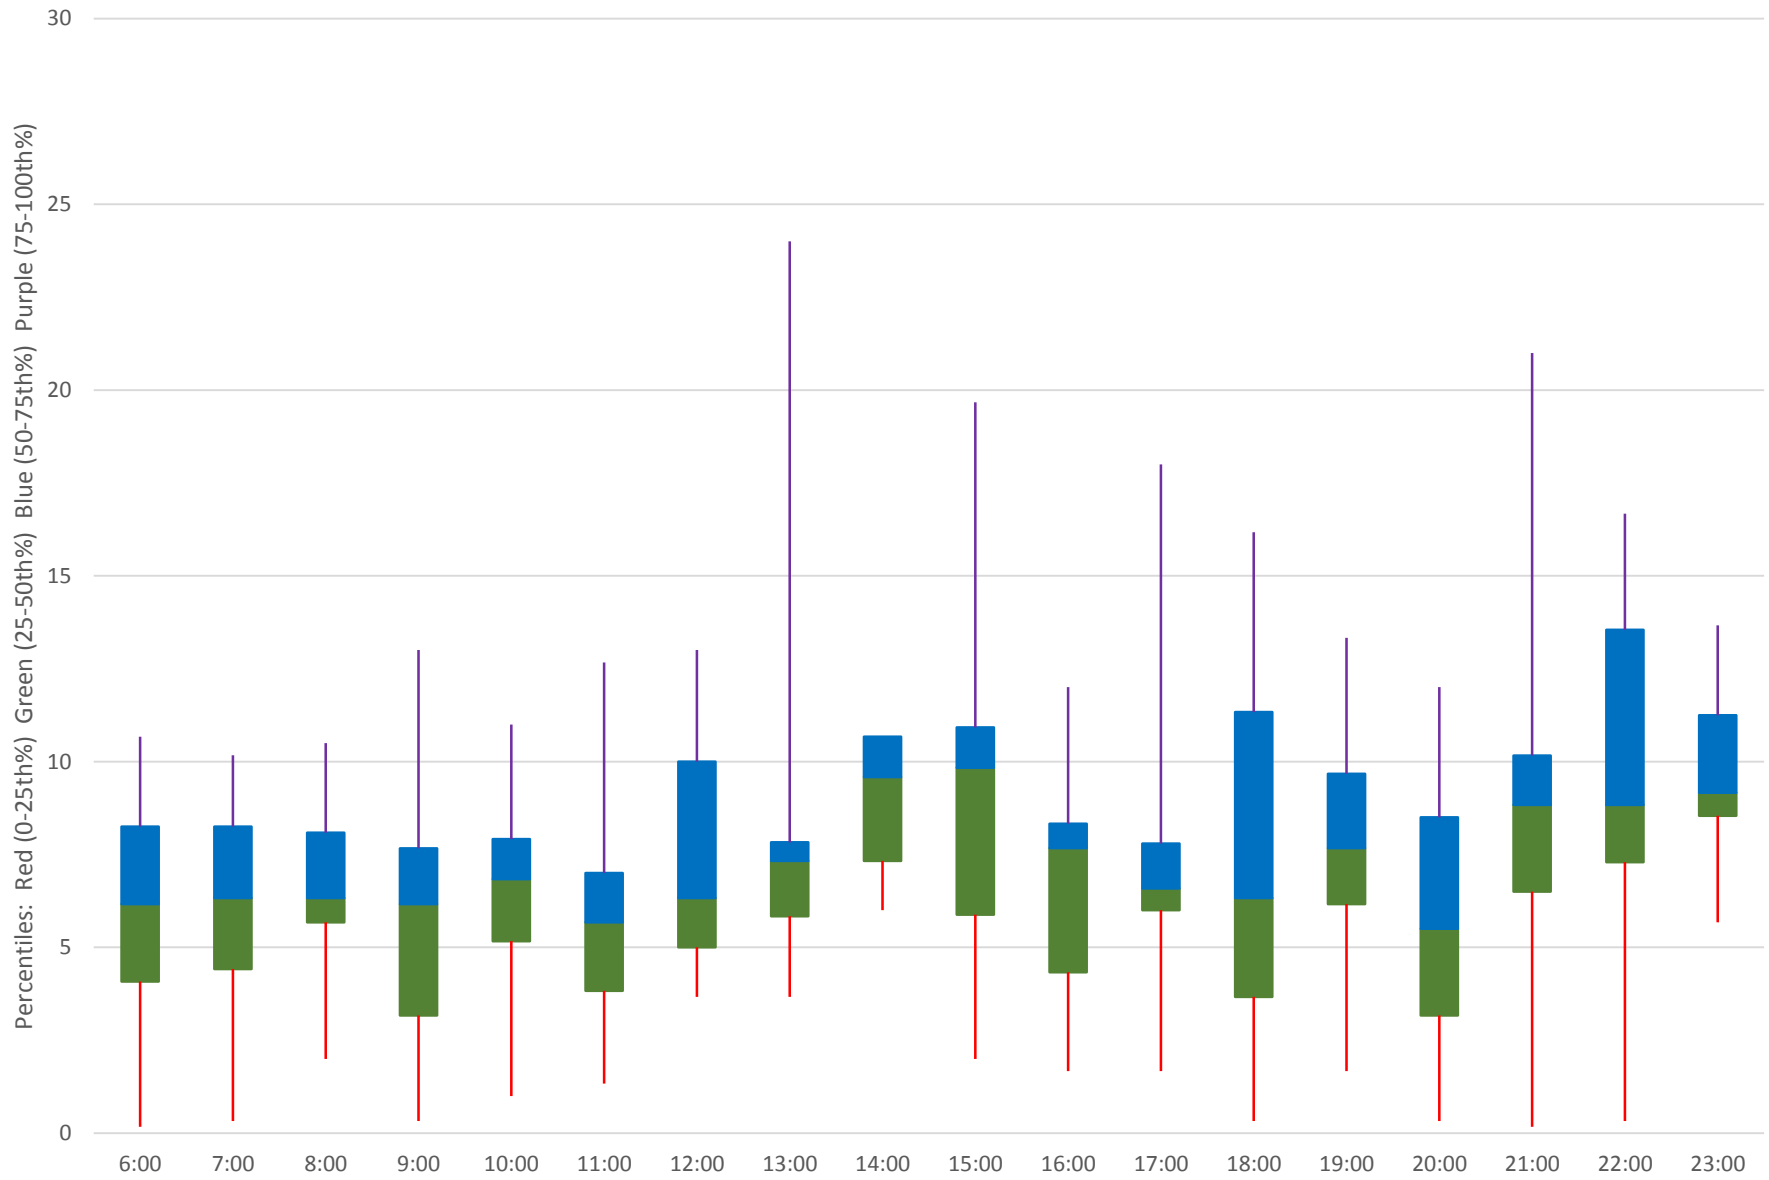

7 Bathurst Bus Headways at S of Steeles Southbound July 2020 Weekday Statistics

7 Bathurst Bus Headways at S of Steeles Southbound July 2020

7 Bathurst Bus Headways at S of Steeles Southbound July 2020 Quartiles Week 1

7 Bathurst Bus Headways at S of Steeles Southbound July 2020

7 Bathurst Bus Headways at S of Steeles Southbound July 2020 Quartiles Week 2

7 Bathurst Bus Headways at S of Steeles Southbound July 2020

7 Bathurst Bus Headways at S of Steeles Southbound July 2020 Quartiles Week 3