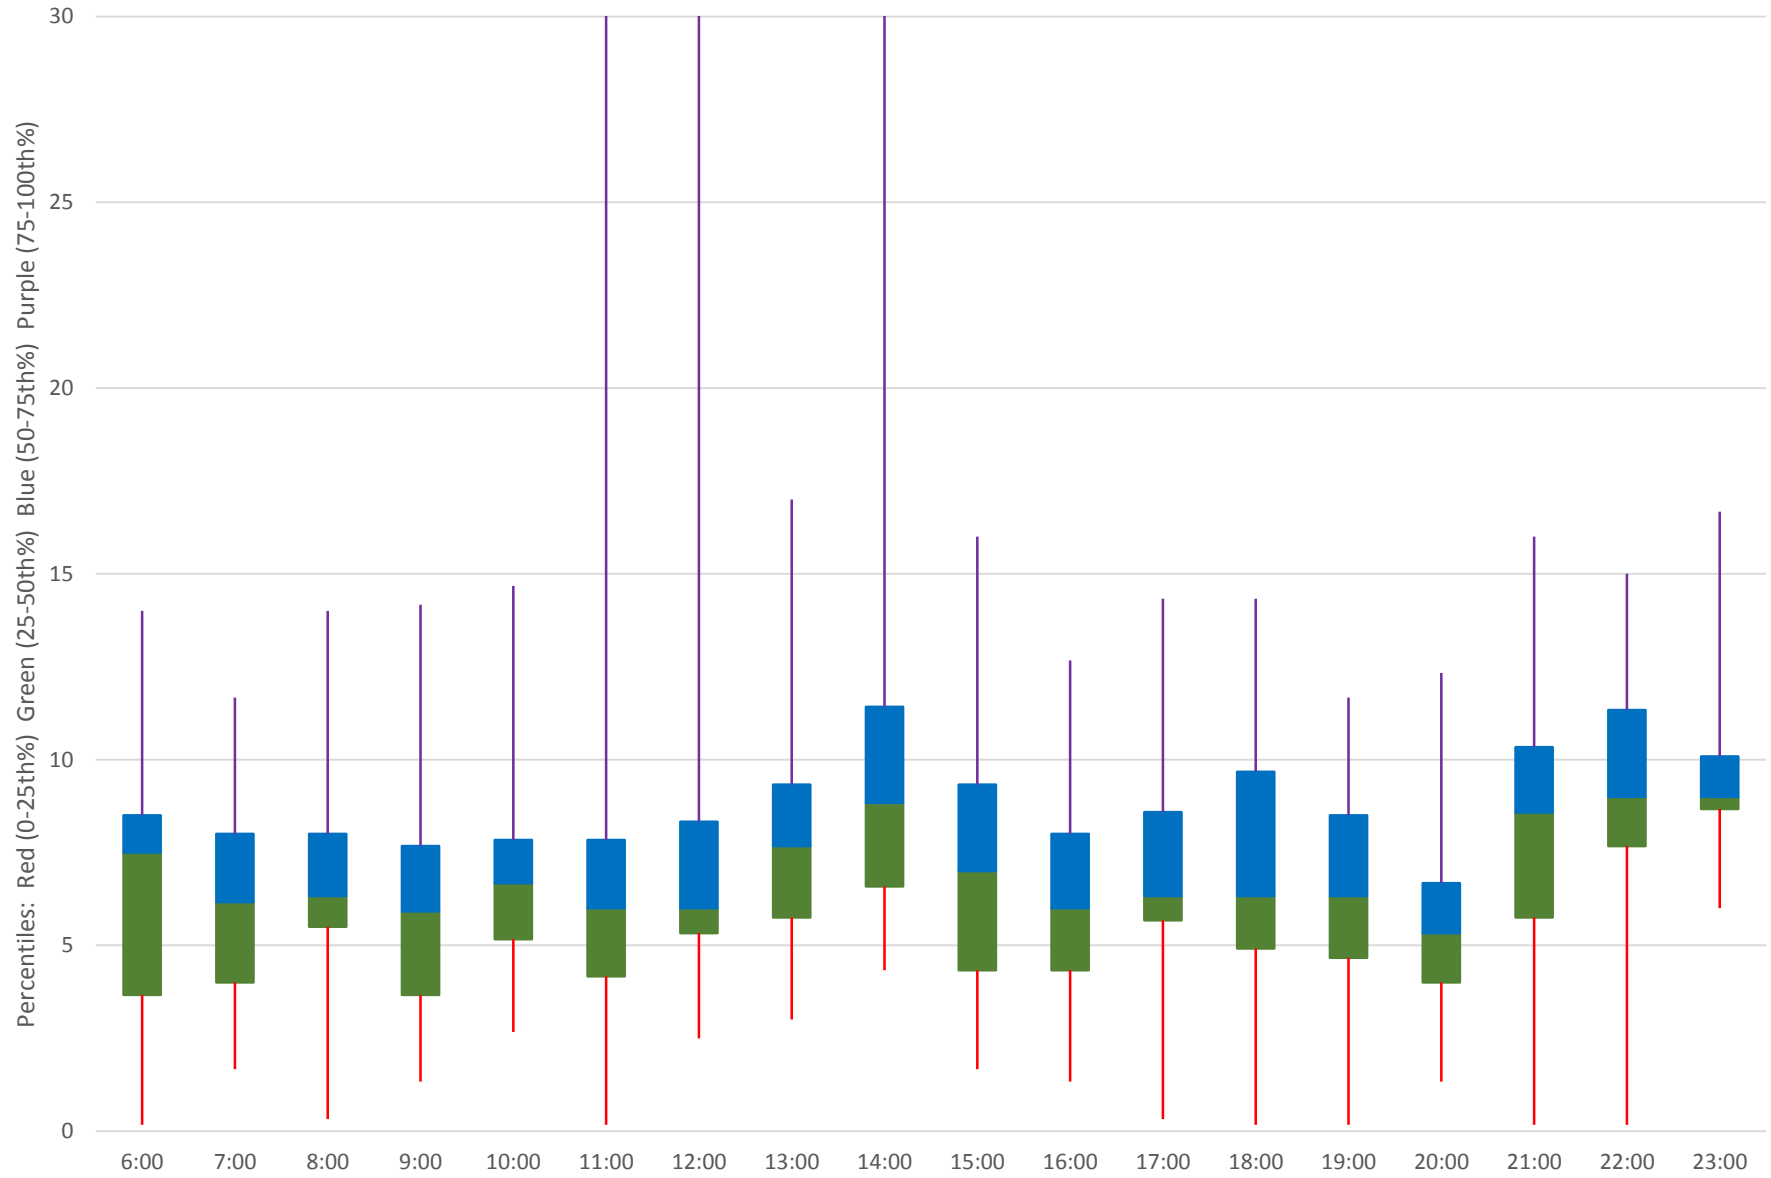

7 Bathurst Bus Headways at S of Steeles Southbound July 2020 Quartiles Week 4