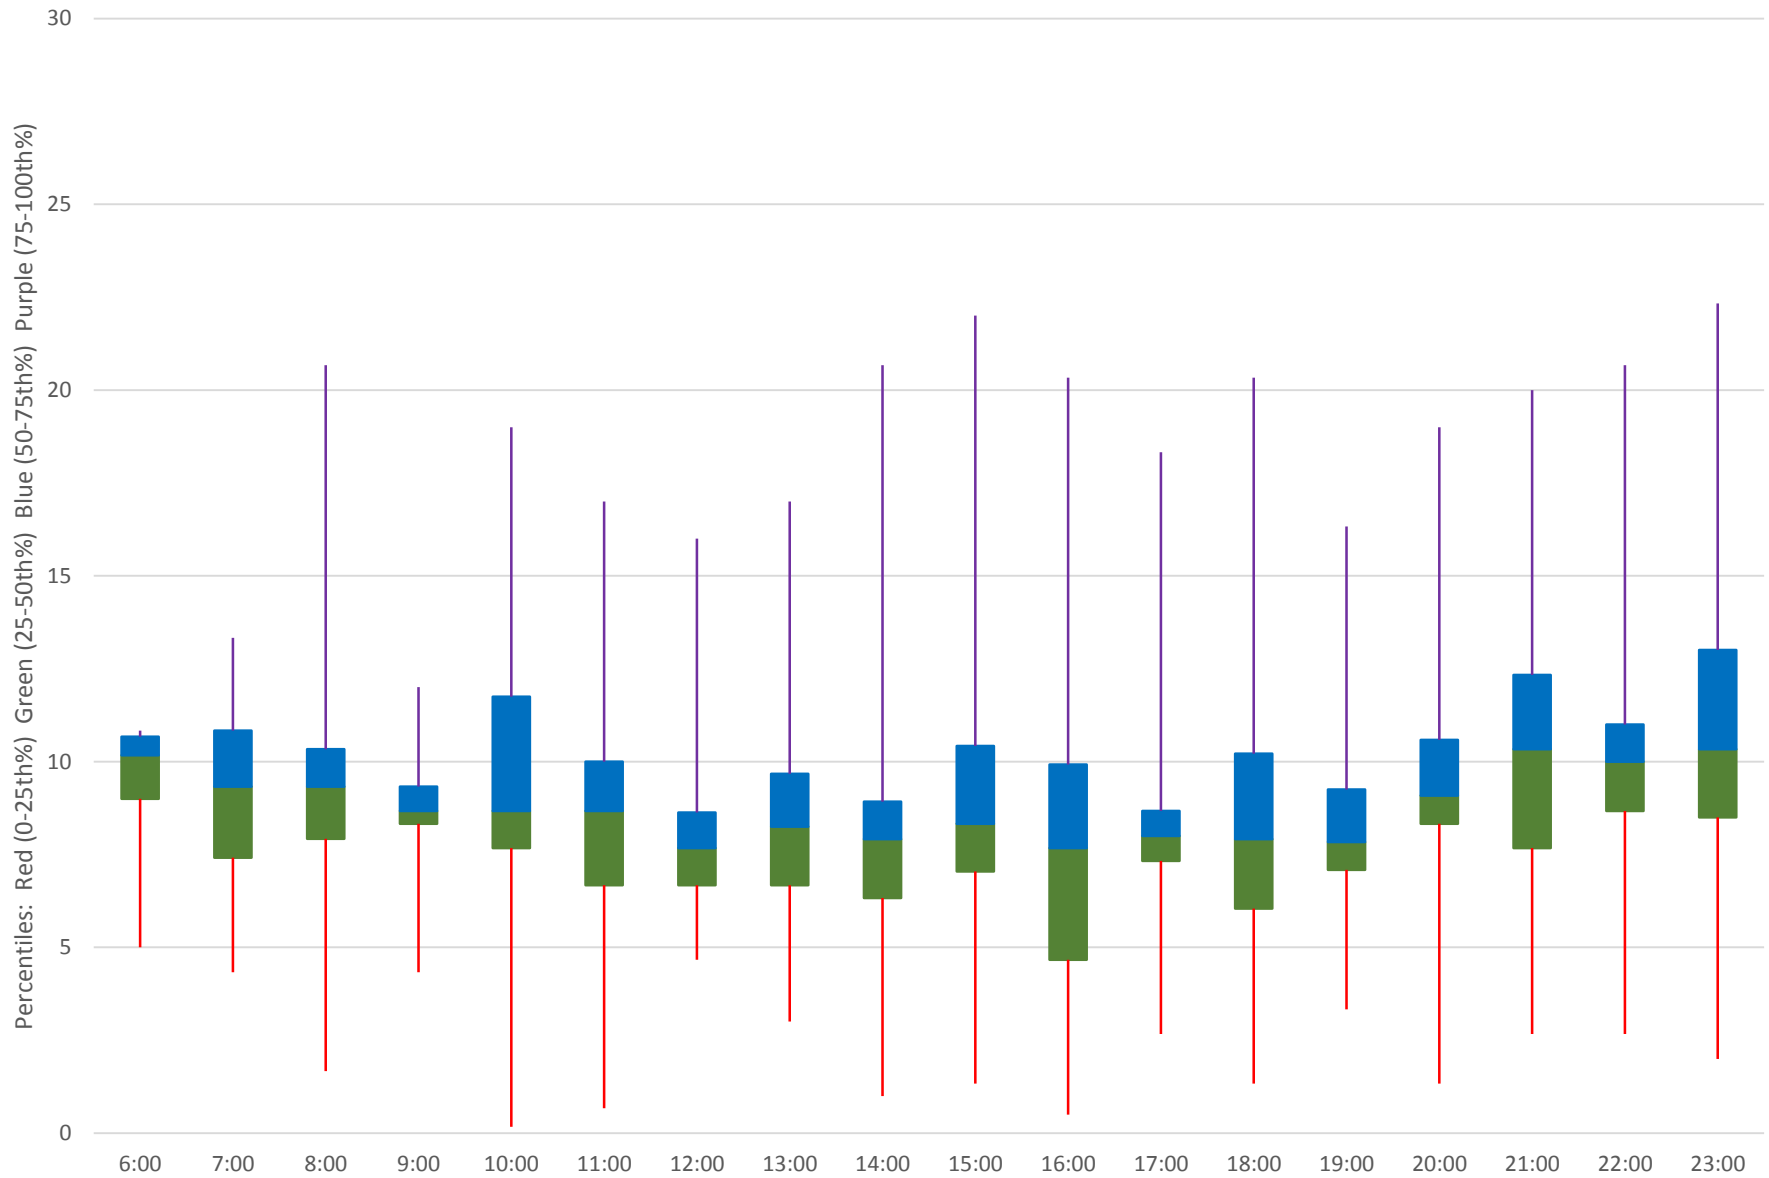

7 Bathurst Bus Headways at S of Steeles Southbound July 2020 Saturday Statistics

7 Bathurst Bus Headways at S of Steeles Southbound July 2020

7 Bathurst Bus Headways at S of Steeles Southbound July 2020

Quartiles Saturdays

7 Bathurst Bus Headways at S of Steeles Southbound July 2020 Sunday Statistics

7 Bathurst Bus Headways at S of Steeles Southbound July 2020

7 Bathurst Bus Headways at S of Steeles Southbound July 2020 Quartiles Sundays/Holidays