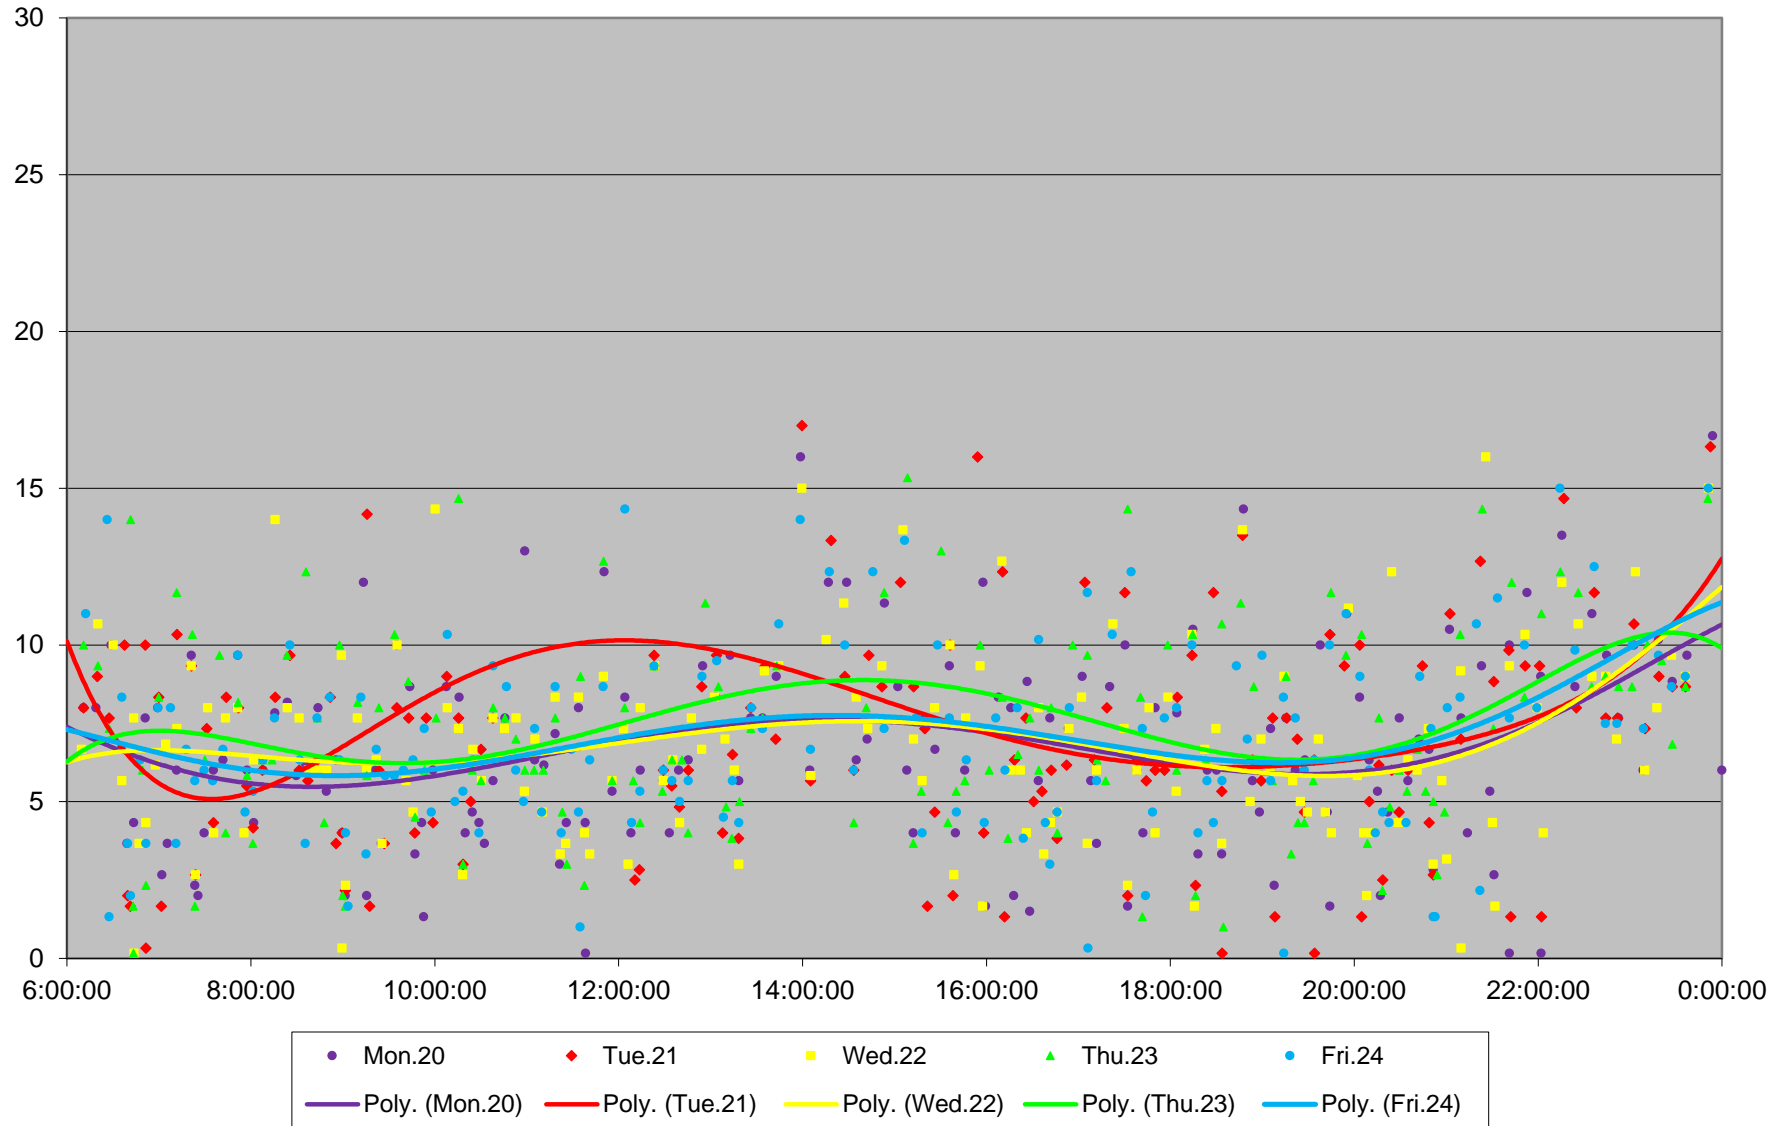

7 Bathurst Bus Headways at S of Steeles Southbound July 2020 Weekday Statistics

7 Bathurst Bus Headways at S of Steeles Southbound July 2020

7 Bathurst Bus Headways at S of Steeles Southbound July 2020 Quartiles Week 1

7 Bathurst Bus Headways at S of Steeles Southbound July 2020

7 Bathurst Bus Headways at S of Steeles Southbound July 2020 Quartiles Week 2

7 Bathurst Bus Headways at S of Steeles Southbound July 2020

7 Bathurst Bus Headways at S of Steeles Southbound July 2020 Quartiles Week 3

7 Bathurst Bus Headways at S of Steeles Southbound July 2020

7 Bathurst Bus Headways at S of Steeles Southbound July 2020 Quartiles Week 4

7 Bathurst Bus Headways at S of Steeles Southbound July 2020

7 Bathurst Bus Headways at S of Steeles Southbound July 2020 Quartiles Week 5

7 Bathurst Bus Headways at S of Steeles Southbound July 2020 Saturday Statistics

7 Bathurst Bus Headways at S of Steeles Southbound July 2020

7 Bathurst Bus Headways at S of Steeles Southbound July 2020