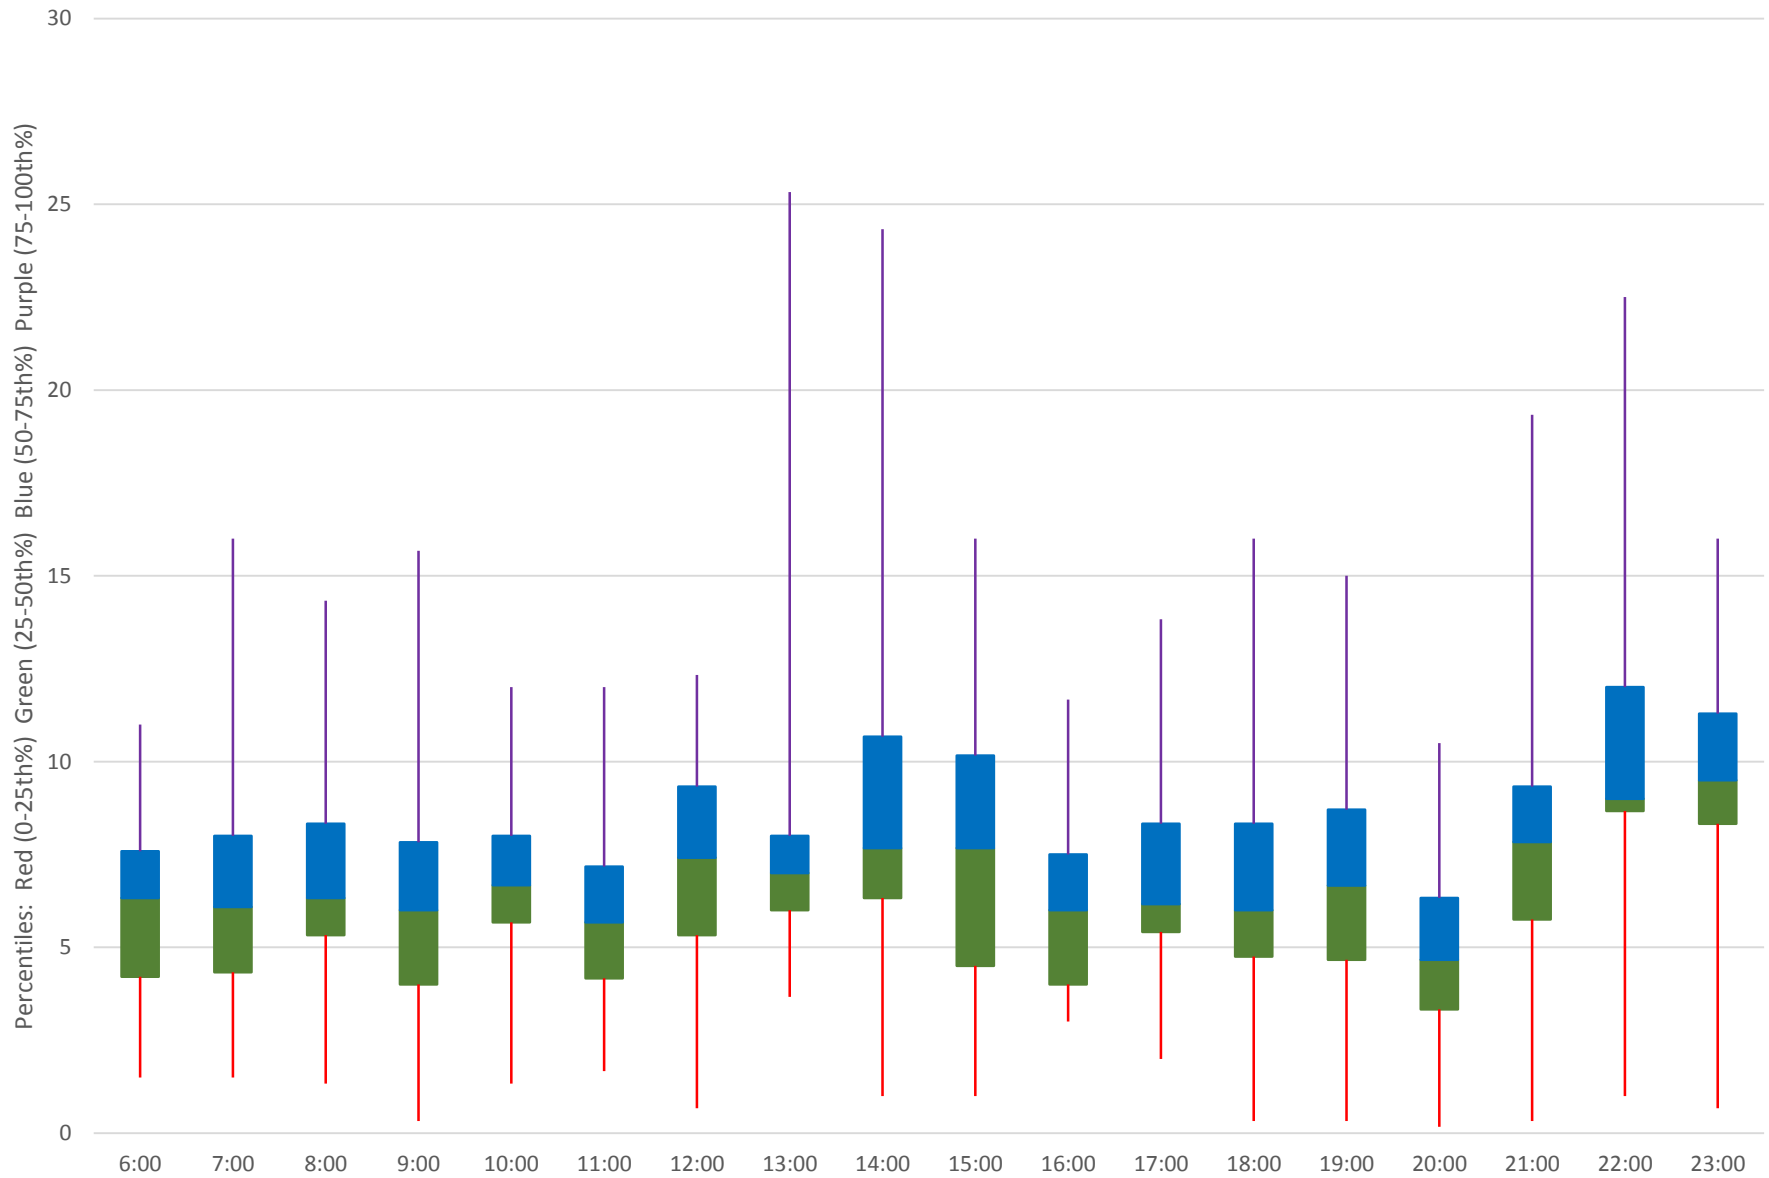

7 Bathurst Bus Headways at S of Steeles Southbound July 2020 Weekday Statistics

7 Bathurst Bus Headways at S of Steeles Southbound July 2020

7 Bathurst Bus Headways at S of Steeles Southbound July 2020 Quartiles Week 1

7 Bathurst Bus Headways at S of Steeles Southbound July 2020

7 Bathurst Bus Headways at S of Steeles Southbound July 2020 Quartiles Week 2

7 Bathurst Bus Headways at S of Steeles Southbound July 2020

7 Bathurst Bus Headways at S of Steeles Southbound July 2020 Quartiles Week 3

7 Bathurst Bus Headways at S of Steeles Southbound July 2020 Saturday Statistics

7 Bathurst Bus Headways at S of Steeles Southbound July 2020

7 Bathurst Bus Headways at S of Steeles Southbound July 2020