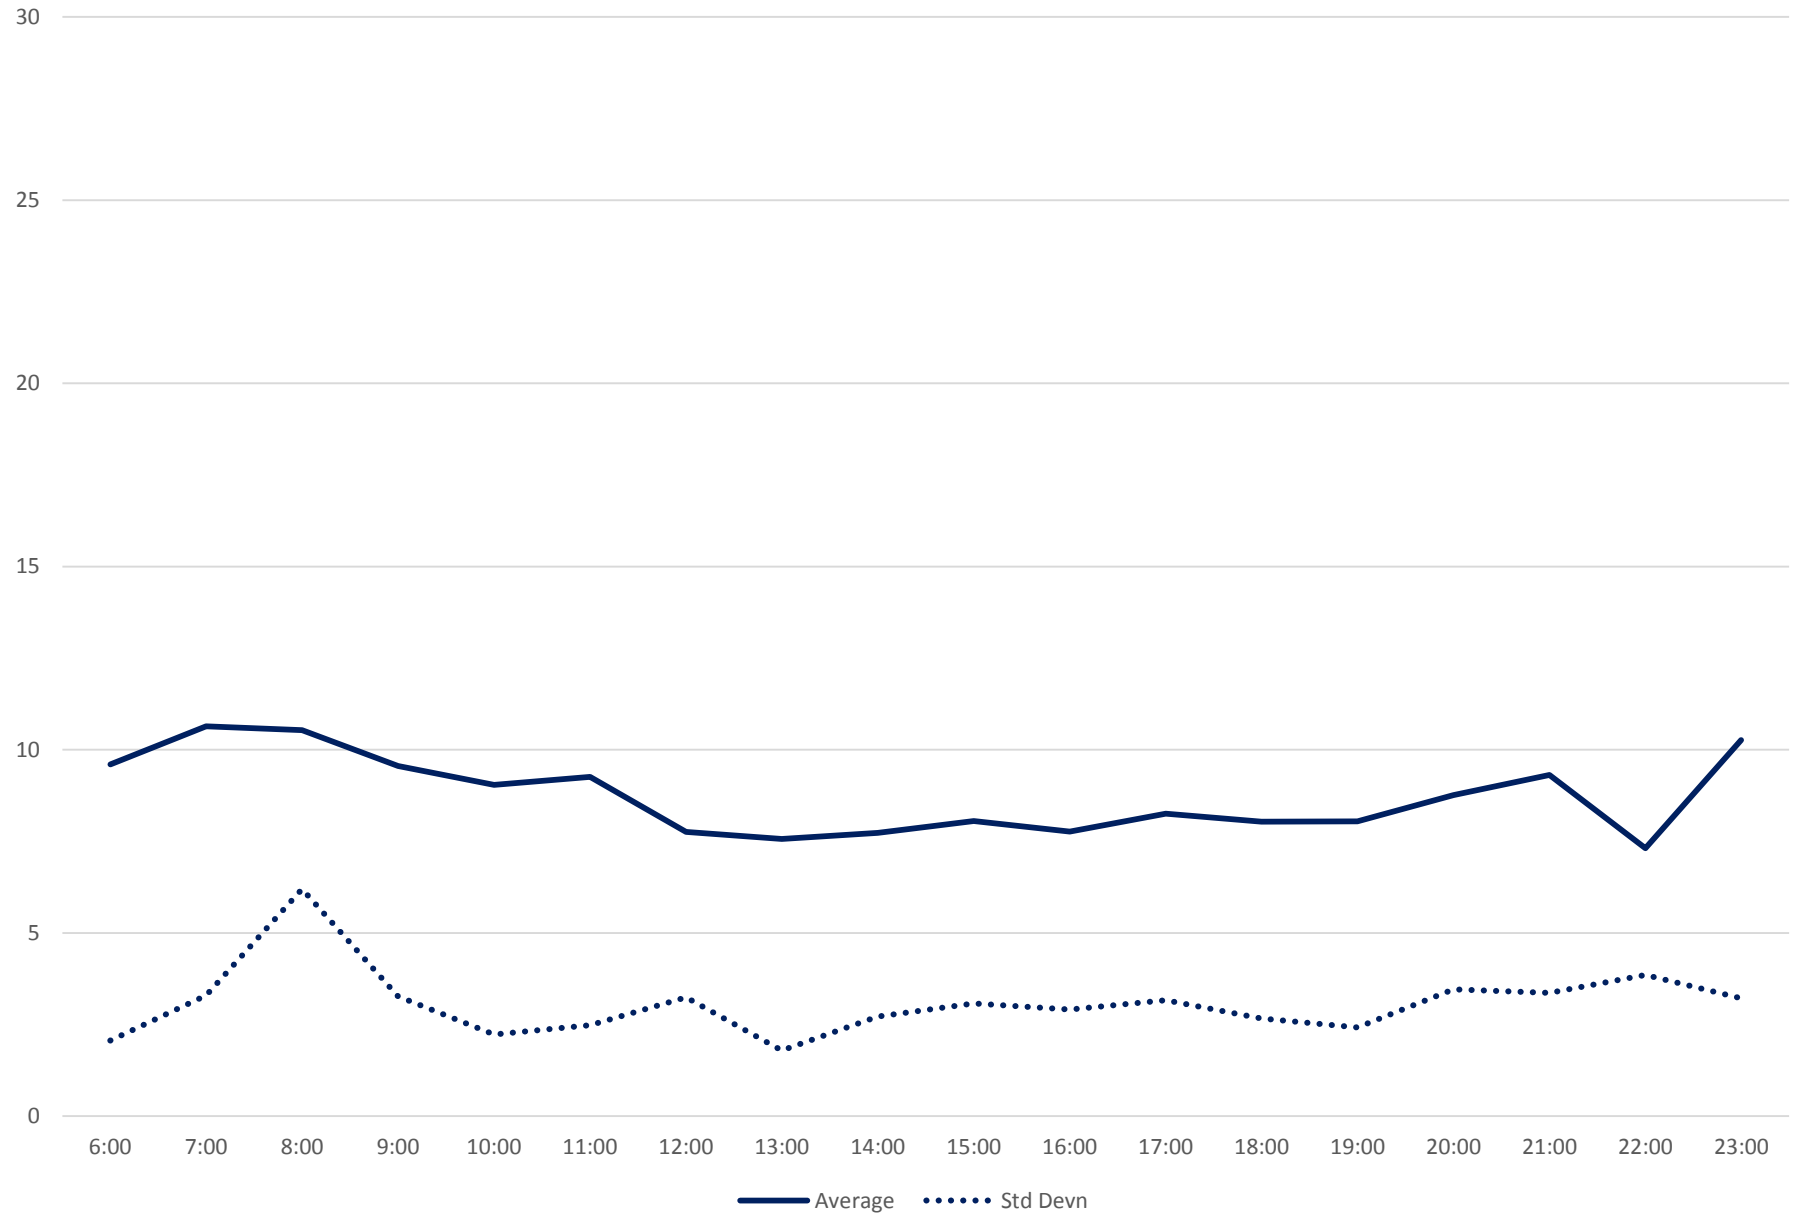

7 Bathurst Bus Headways at S of Steeles Southbound July 2020

7 Bathurst Bus Headways at S of Steeles Southbound July 2020 Quartiles Week 4

7 Bathurst Bus Headways at S of Steeles Southbound July 2020

7 Bathurst Bus Headways at S of Steeles Southbound July 2020 Quartiles Week 5

7 Bathurst Bus Headways at S of Steeles Southbound July 2020 Saturday Statistics

7 Bathurst Bus Headways at S of Steeles Southbound July 2020

7 Bathurst Bus Headways at S of Steeles Southbound July 2020

Quartiles Saturdays

7 Bathurst Bus Headways at S of Steeles Southbound July 2020 Sunday Statistics

7 Bathurst Bus Headways at S of Steeles Southbound July 2020

7 Bathurst Bus Headways at S of Steeles Southbound July 2020 Quartiles Sundays/Holidays