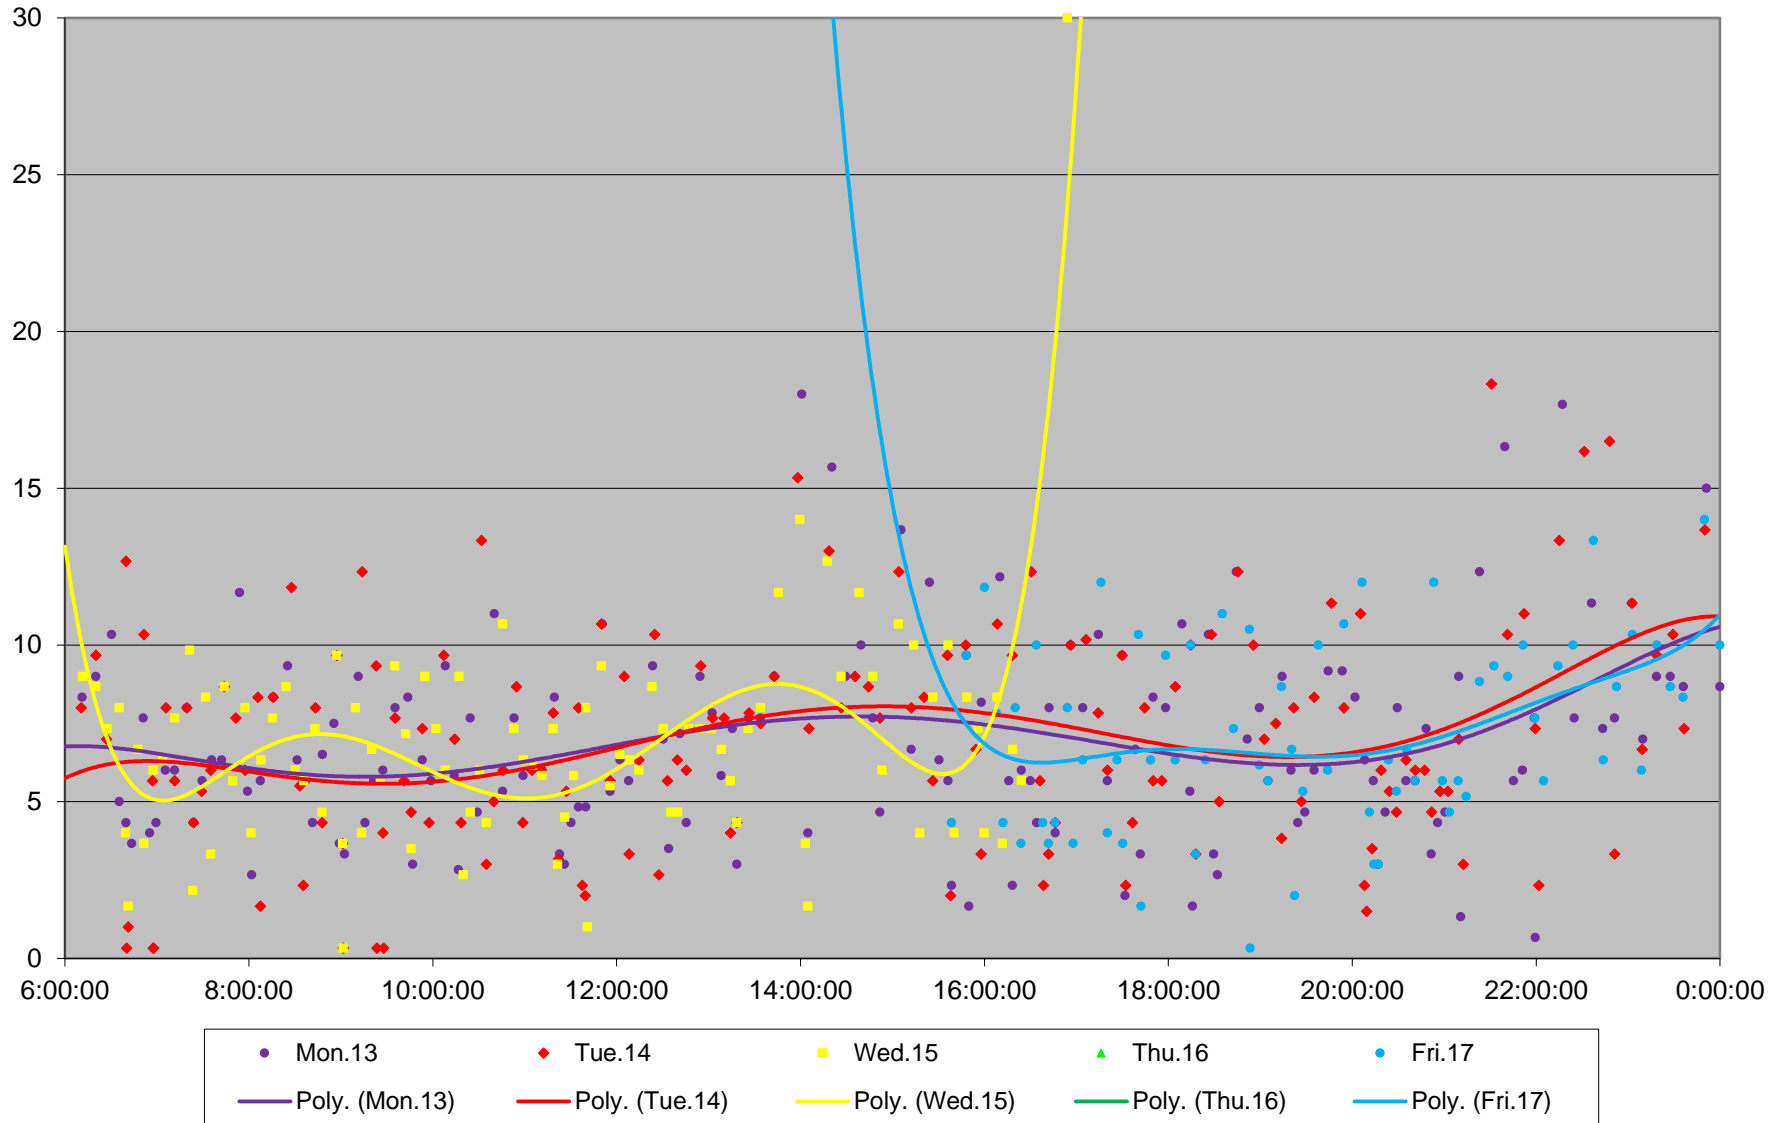

7 Bathurst Bus Headways at S of Steeles Southbound July 2020 Weekday Statistics

7 Bathurst Bus Headways at S of Steeles Southbound July 2020

7 Bathurst Bus Headways at S of Steeles Southbound July 2020 Quartiles Week 1

7 Bathurst Bus Headways at S of Steeles Southbound July 2020

7 Bathurst Bus Headways at S of Steeles Southbound July 2020 Quartiles Week 2

7 Bathurst Bus Headways at S of Steeles Southbound July 2020

7 Bathurst Bus Headways at S of Steeles Southbound July 2020 Quartiles Week 3