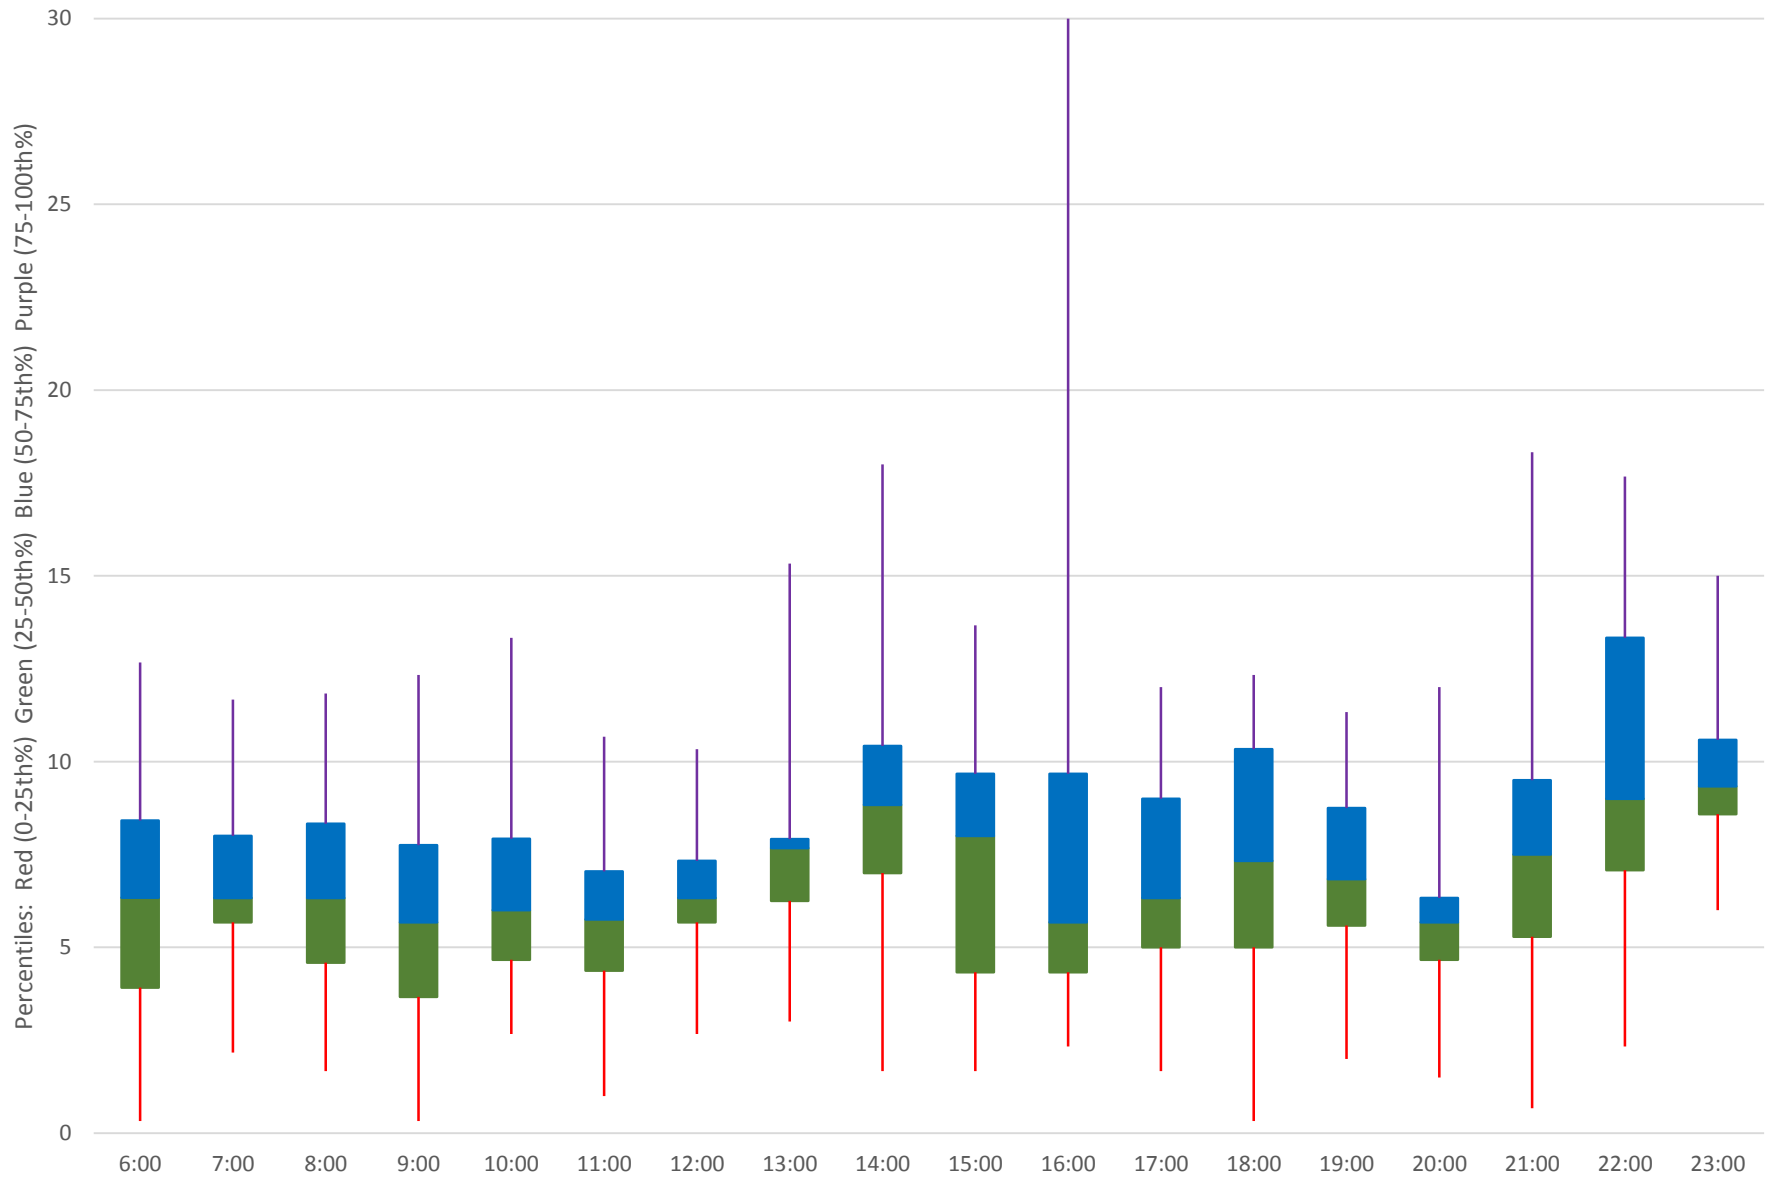

7 Bathurst Bus Headways at S of Steeles Southbound July 2020

7 Bathurst Bus Headways at S of Steeles Southbound July 2020 Quartiles Week 2

7 Bathurst Bus Headways at S of Steeles Southbound July 2020

7 Bathurst Bus Headways at S of Steeles Southbound July 2020 Quartiles Week 3