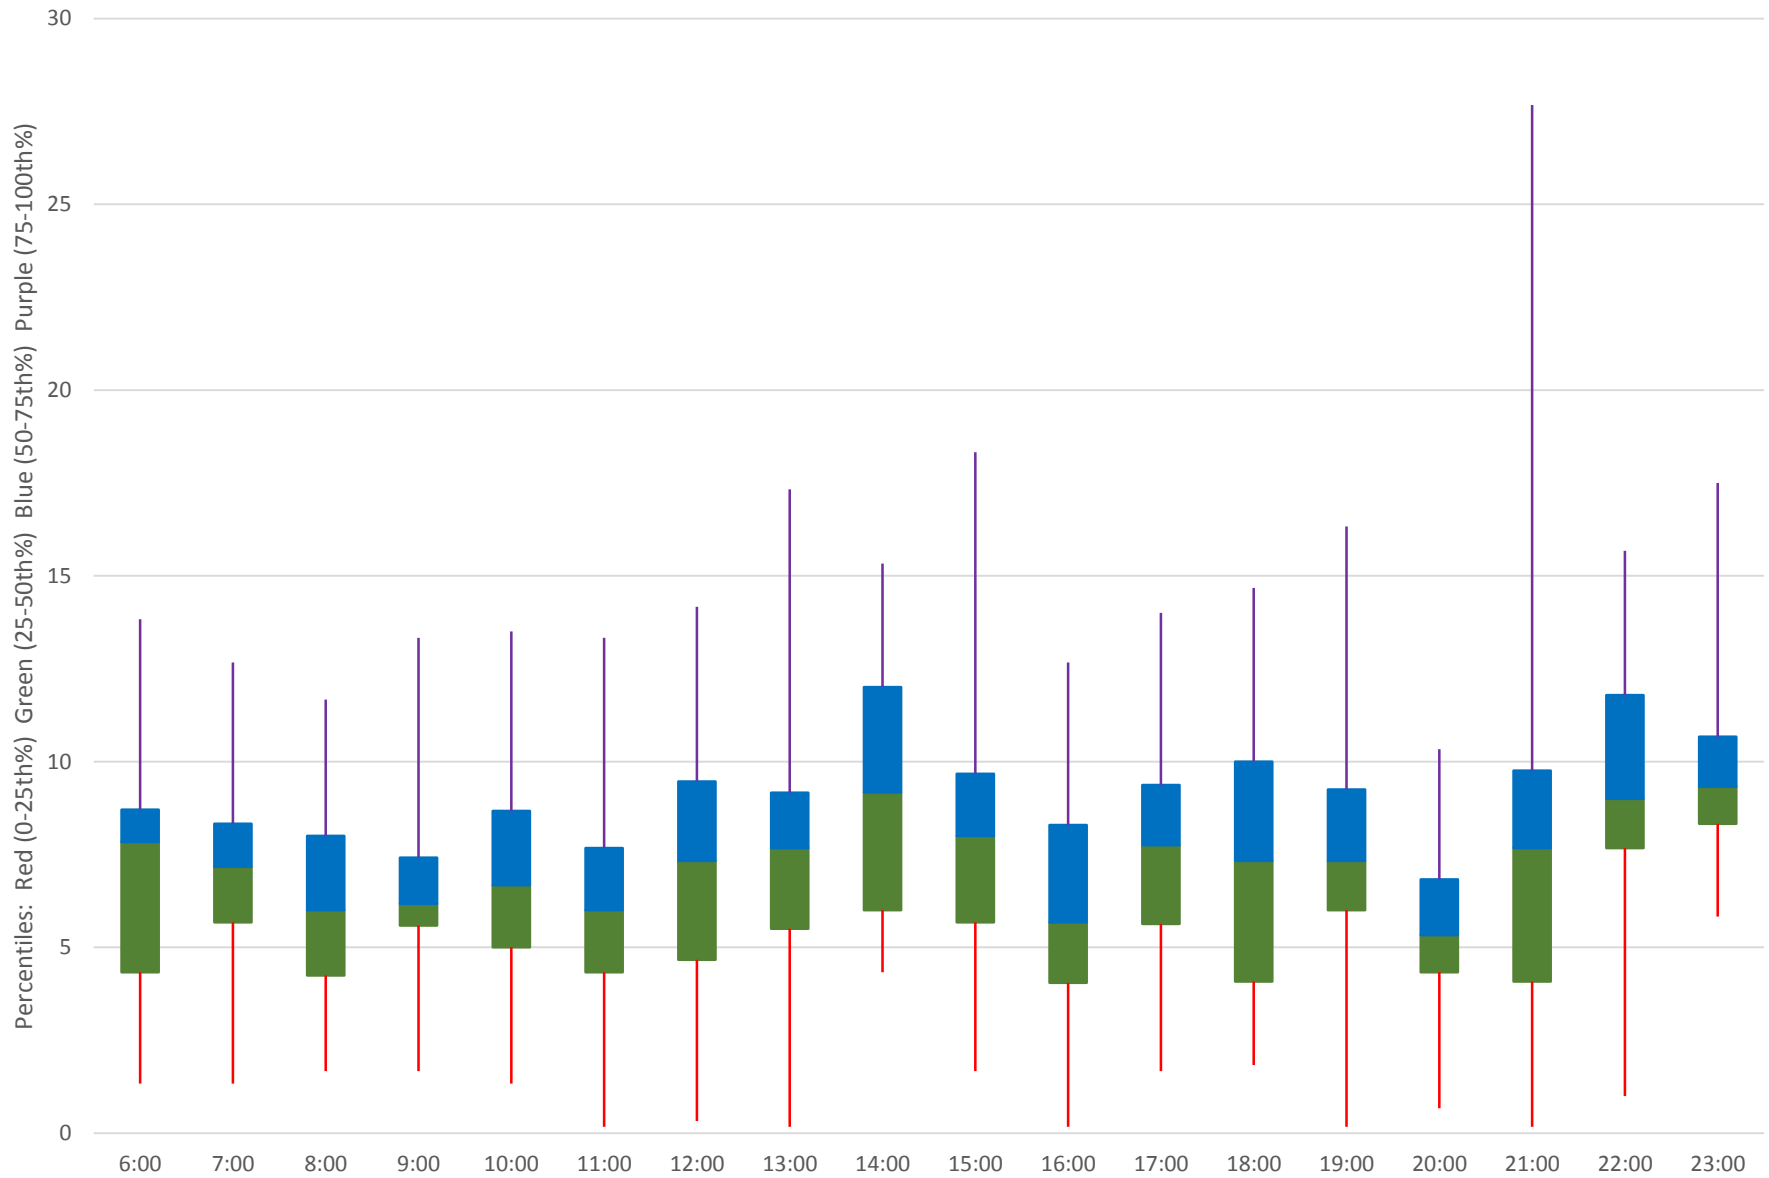

7 Bathurst Bus Headways at S of Steeles Southbound July 2020

7 Bathurst Bus Headways at S of Steeles Southbound July 2020 Quartiles Week 4

7 Bathurst Bus Headways at S of Steeles Southbound July 2020

7 Bathurst Bus Headways at S of Steeles Southbound July 2020 Quartiles Week 5

7 Bathurst Bus Headways at S of Steeles Southbound July 2020 Saturday Statistics

7 Bathurst Bus Headways at S of Steeles Southbound July 2020

7 Bathurst Bus Headways at S of Steeles Southbound July 2020