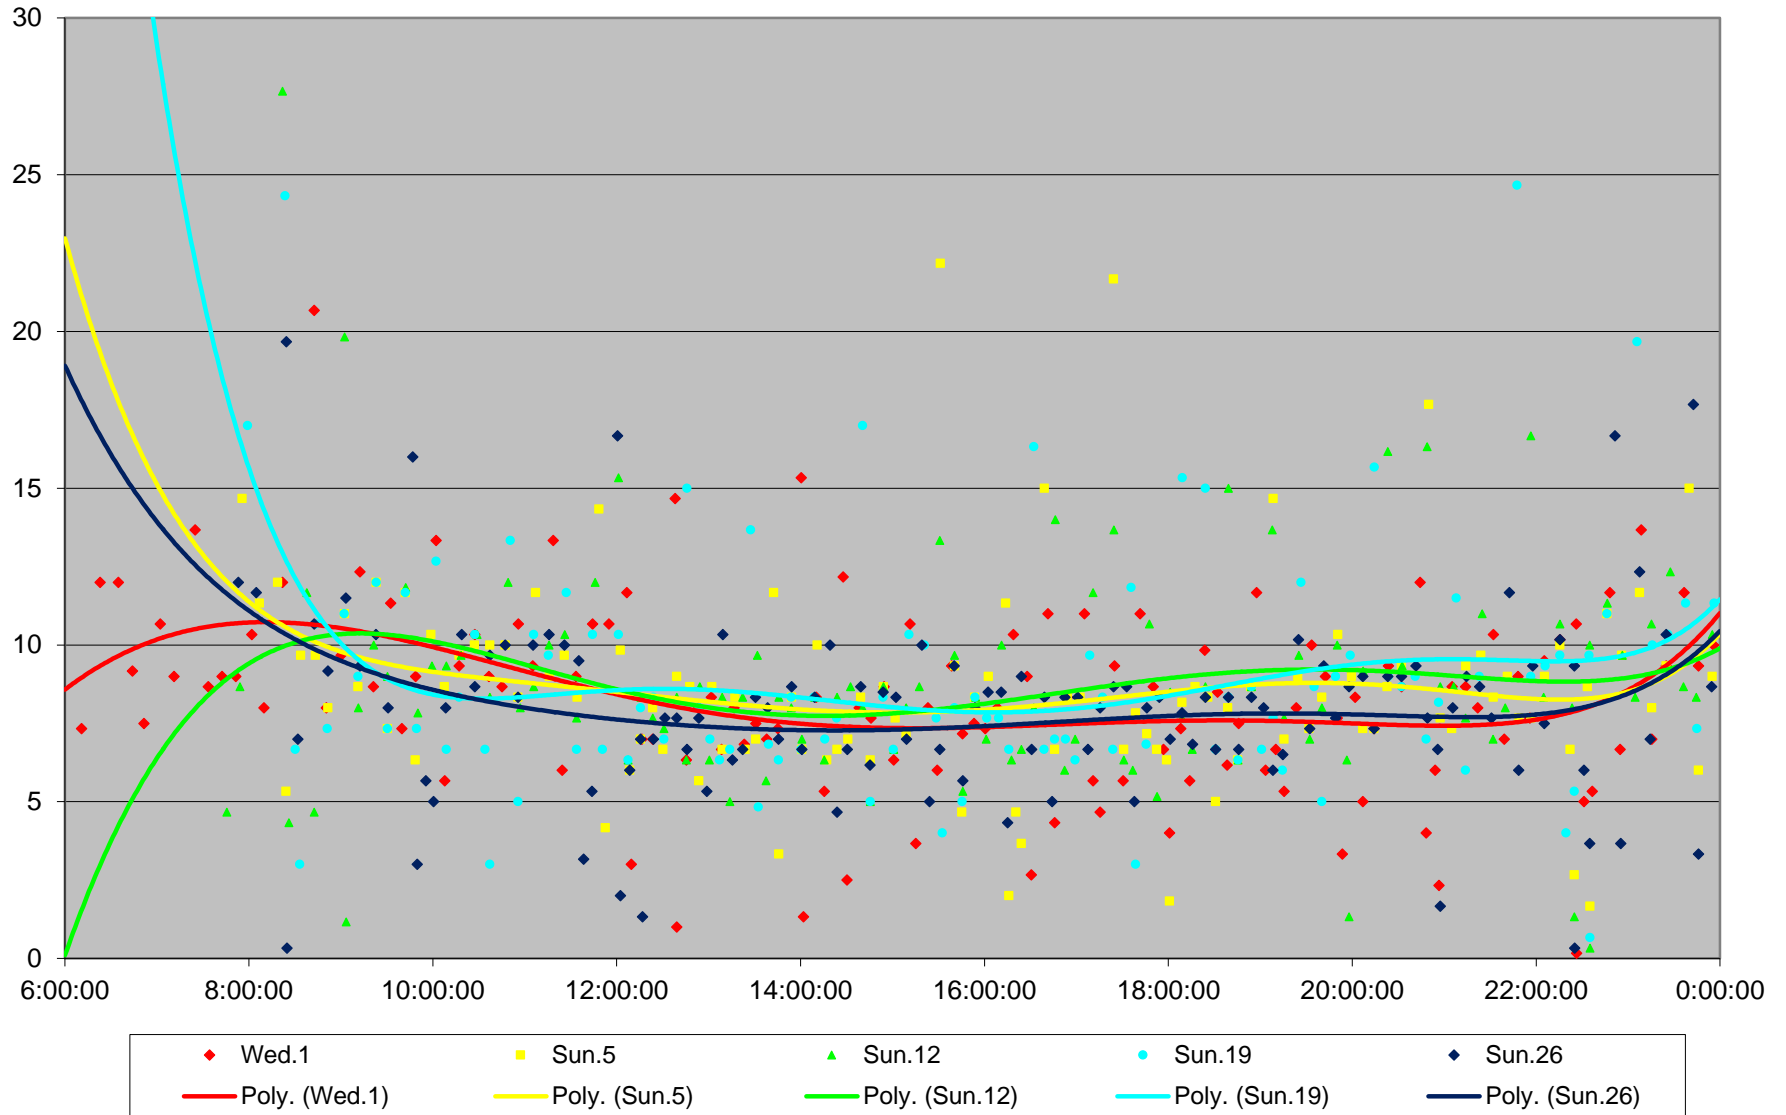

7 Bathurst Bus Headways at S of Steeles Southbound July 2020 Saturday Statistics

7 Bathurst Bus Headways at S of Steeles Southbound July 2020

7 Bathurst Bus Headways at S of Steeles Southbound July 2020

Quartiles Saturdays

7 Bathurst Bus Headways at S of Steeles Southbound July 2020 Sunday Statistics

7 Bathurst Bus Headways at S of Steeles Southbound July 2020

7 Bathurst Bus Headways at S of Steeles Southbound July 2020 Quartiles Sundays/Holidays