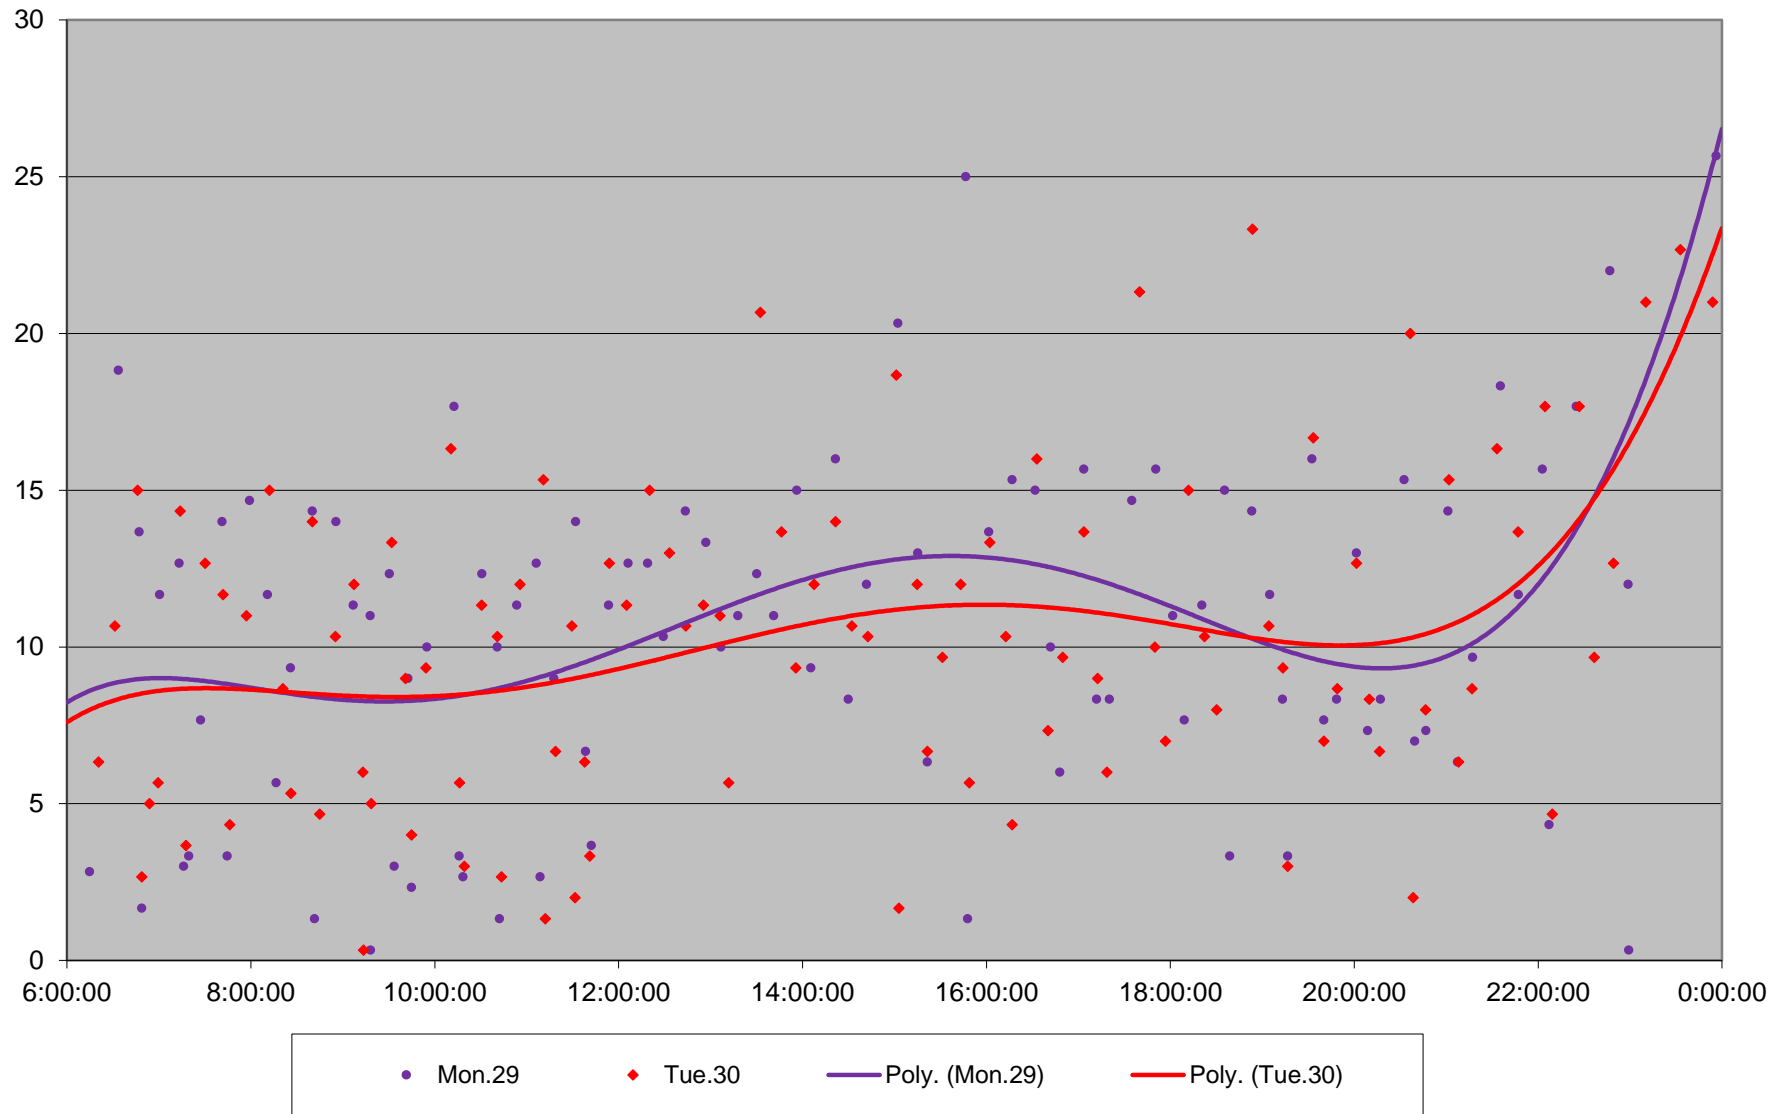

Quartiles Week 3

41 Keele Headways at SE of Pioneer Village Stn Southbound June 2020

41 Keele Headways at SE of Pioneer Village Stn Southbound June 2020

Quartiles Week 4

41 Keele Headways at SE of Pioneer Village Stn Southbound June 2020