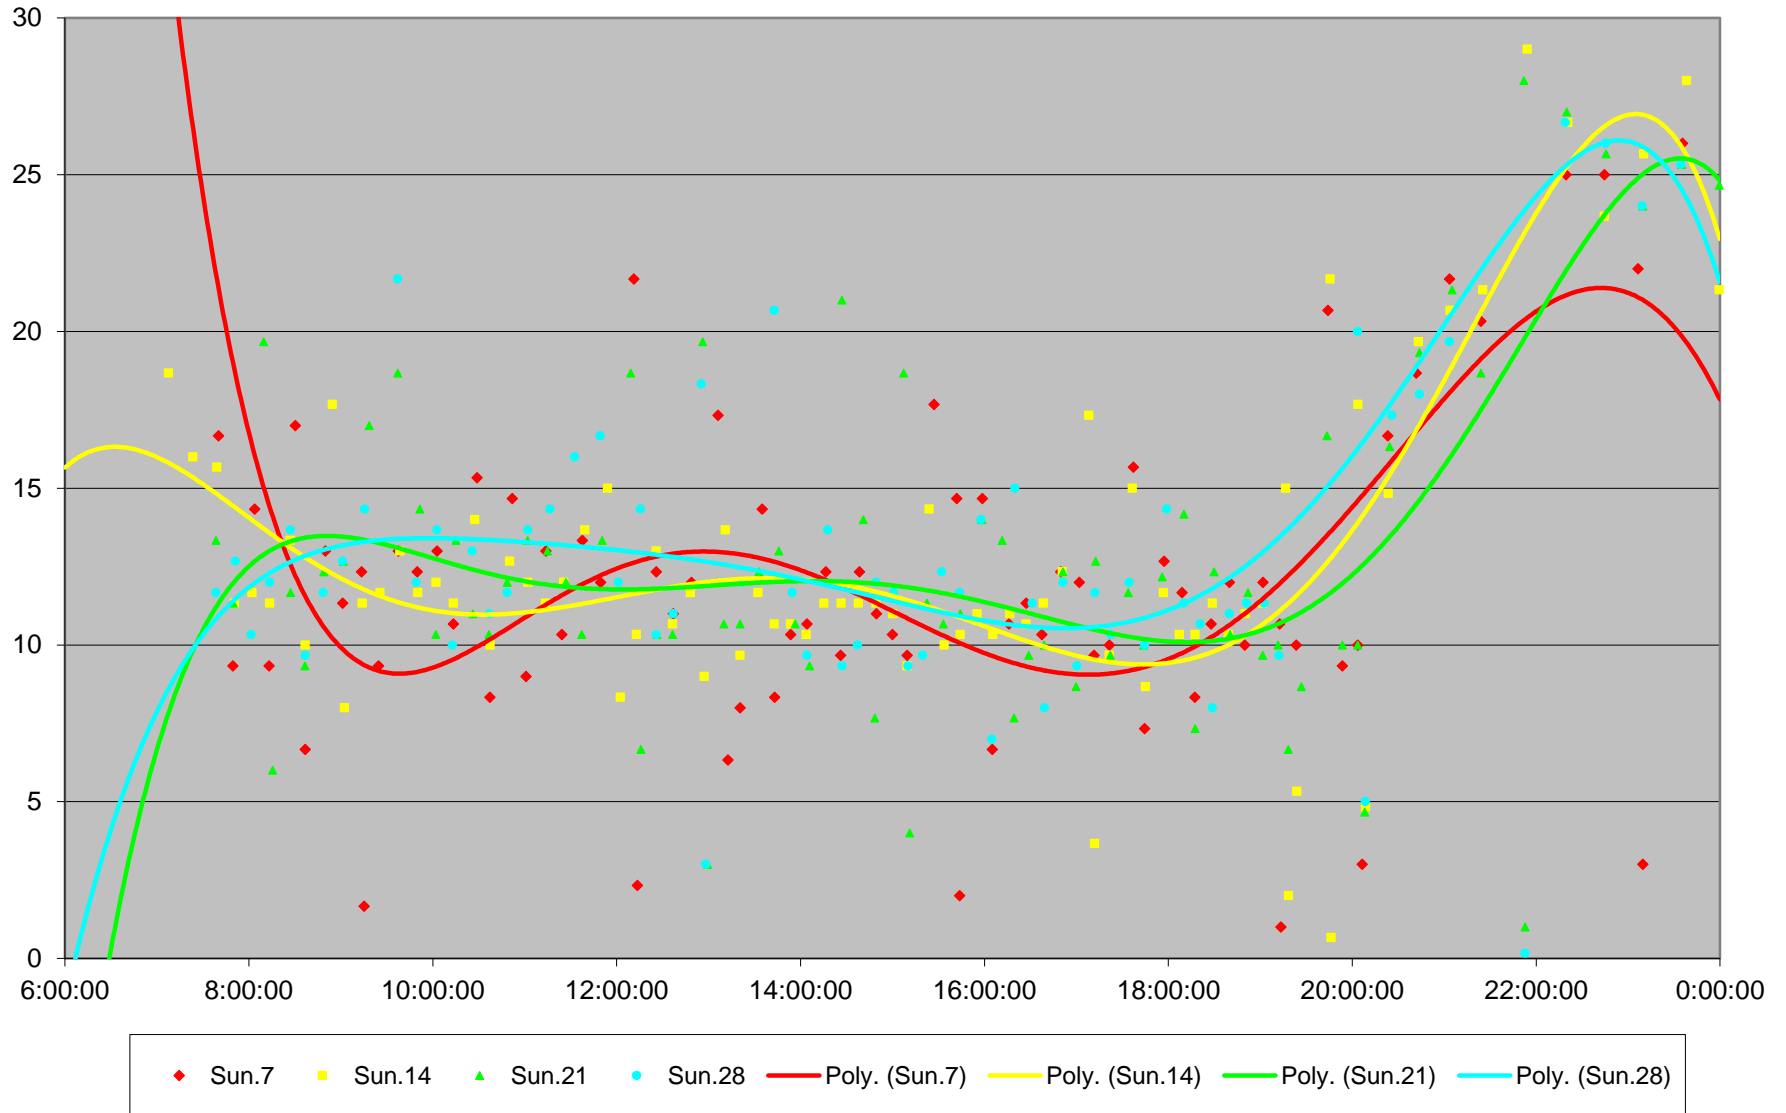

41 Keele Headways at SE of Pioneer Village Stn Southbound June 2020 Weekday Statistics

— Average Week 1
 ⋯ Std Devn Week 1
 — Average Week 2
 ⋯ Std Devn Week 2
 — Average Week 3
 ⋯ Std Devn Week 3
 — Average Week 4
 ⋯ Std Devn Week 4
 — Average Week 5
 ⋯ Std Devn Week 5

41 Keele Headways at SE of Pioneer Village Stn Southbound June 2020

Quartiles Saturdays

41 Keele Headways at SE of Pioneer Village Stn Southbound June 2020 Sunday Statistics

41 Keele Headways at SE of Pioneer Village Stn Southbound June 2020