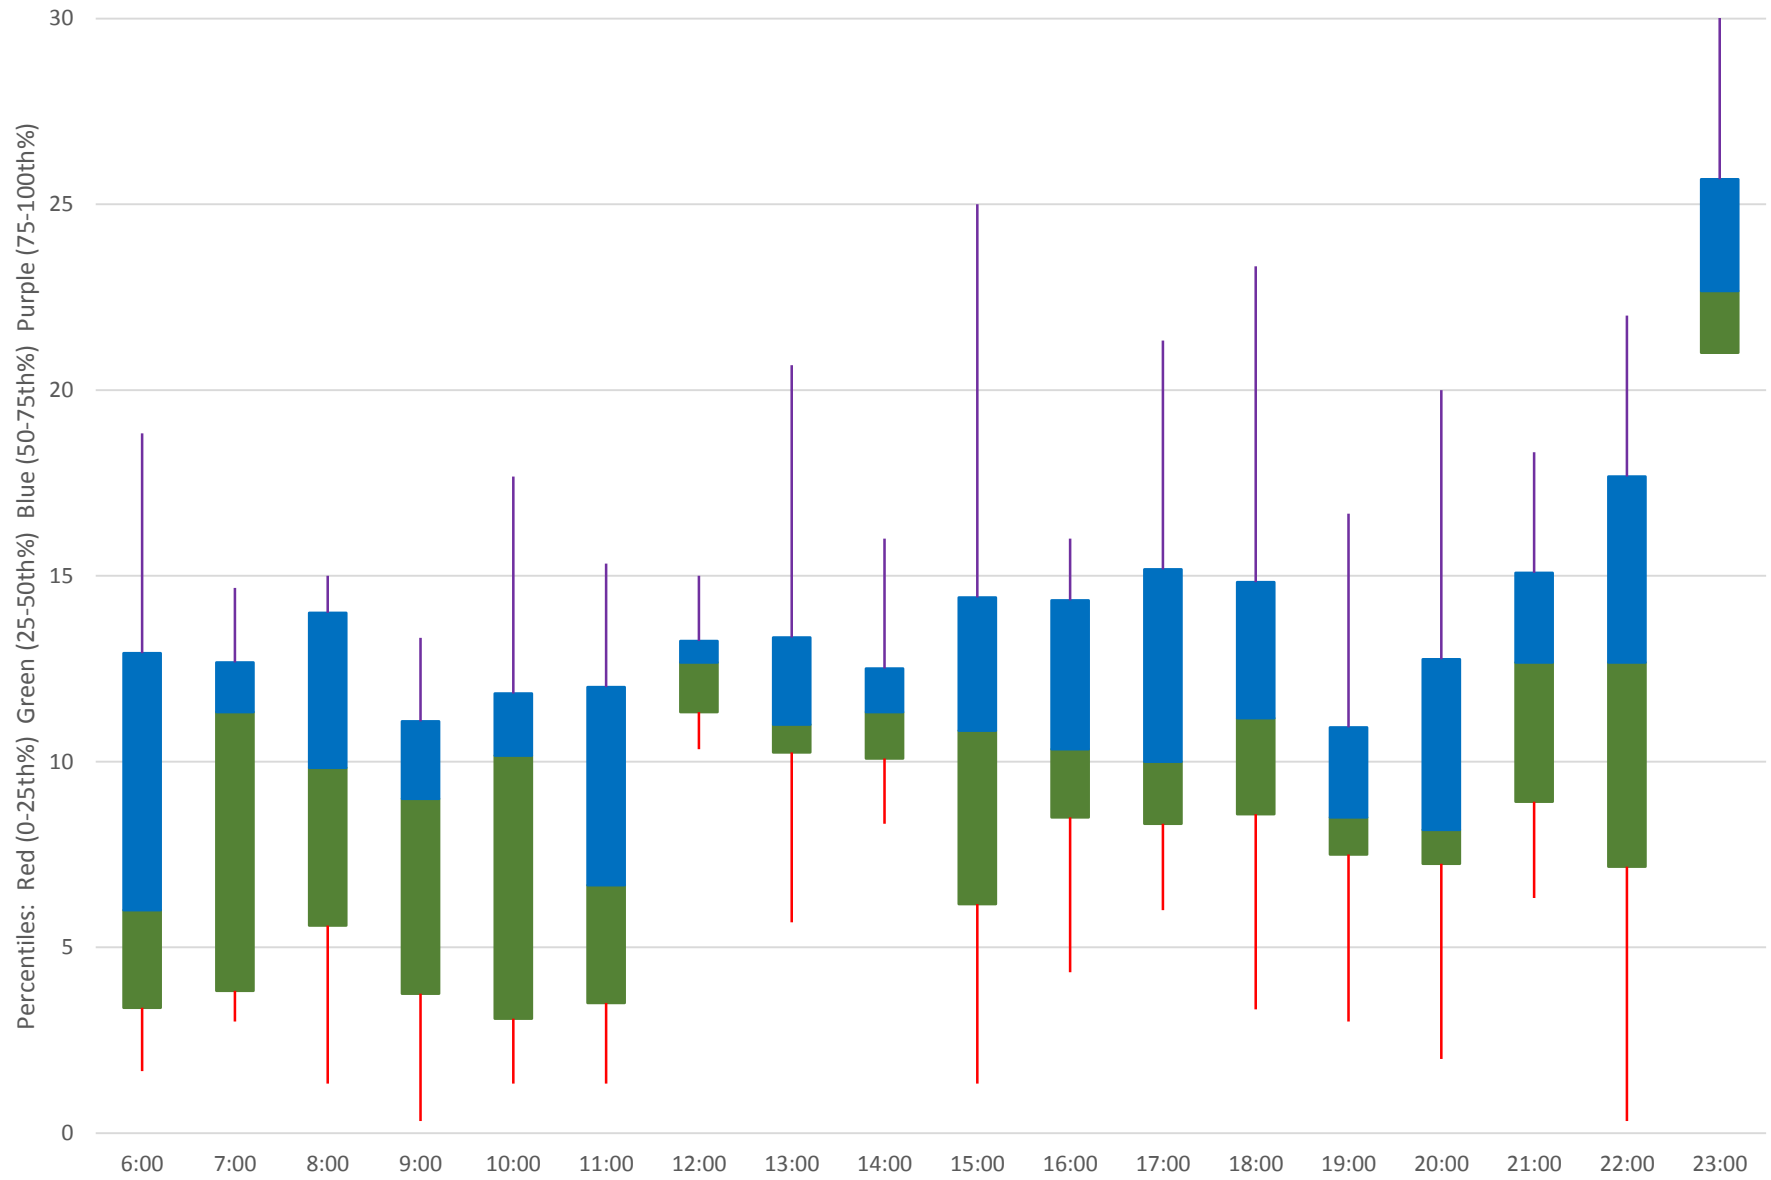

41 Keele Headways at SE of Pioneer Village Stn Southbound June 2020

Quartiles Week 5