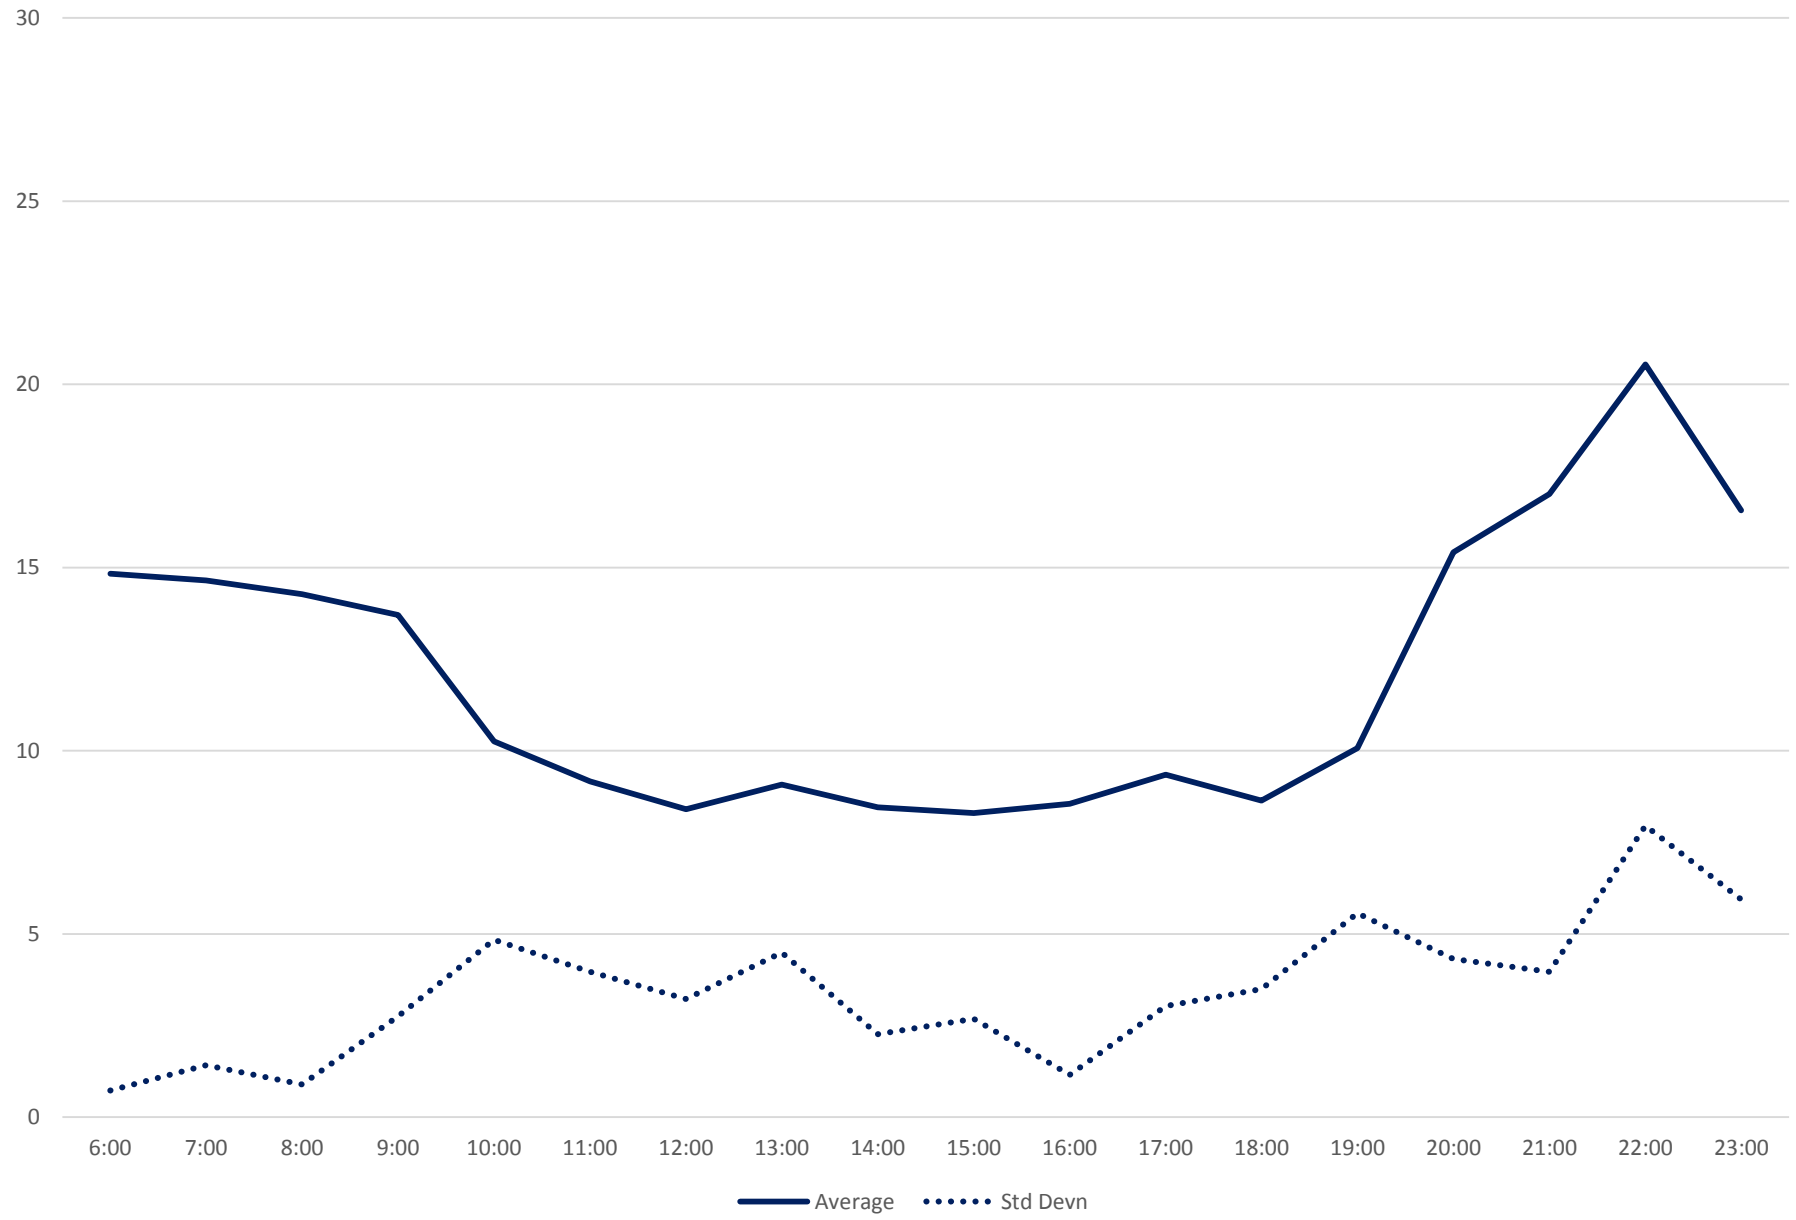

Quartiles Week 3

41 Keele Headways at SE of Pioneer Village Stn Southbound June 2020

41 Keele Headways at SE of Pioneer Village Stn Southbound June 2020

Quartiles Week 4

41 Keele Headways at SE of Pioneer Village Stn Southbound June 2020

41 Keele Headways at SE of Pioneer Village Stn Southbound June 2020

Quartiles Week 5

41 Keele Headways at SE of Pioneer Village Stn Southbound June 2020 Saturday Statistics

41 Keele Headways at SE of Pioneer Village Stn Southbound June 2020