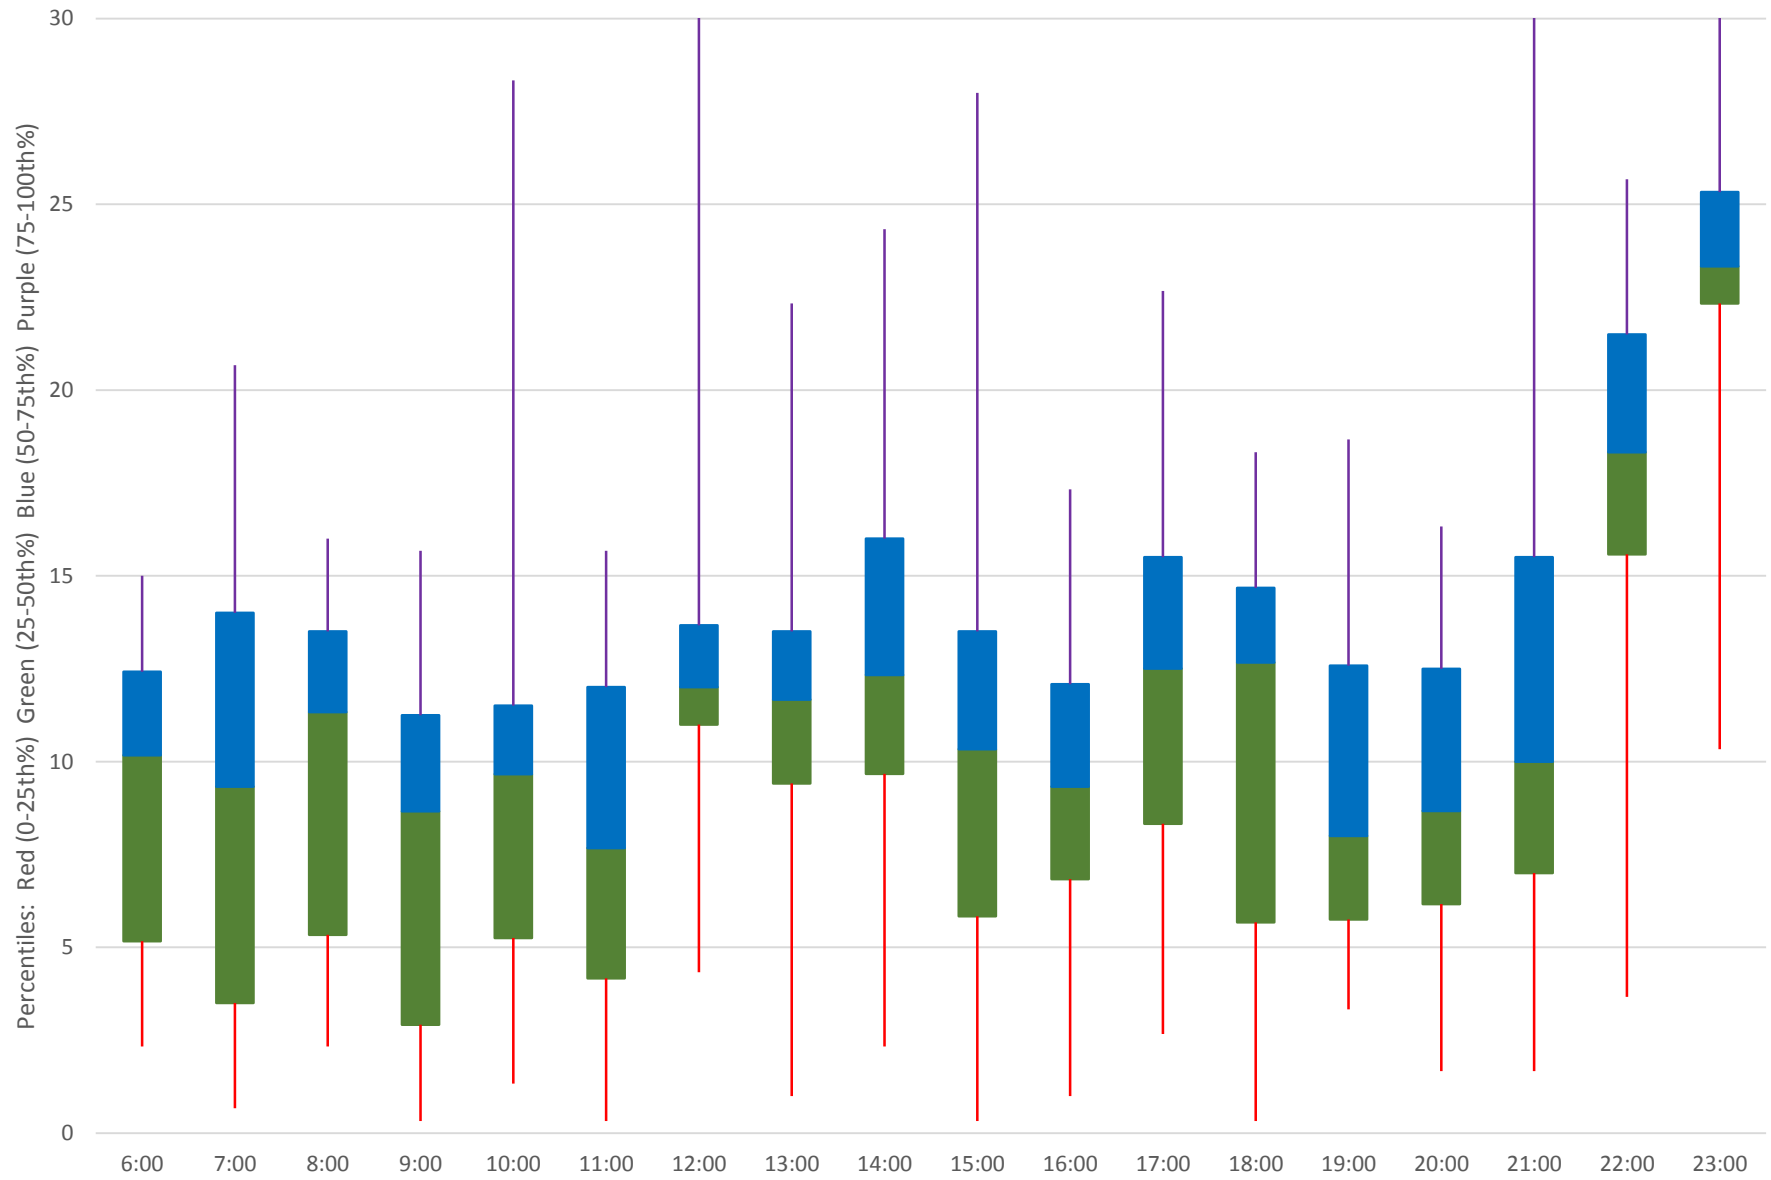

Quartiles Week 3

41 Keele Headways at SE of Pioneer Village Stn Southbound June 2020

41 Keele Headways at SE of Pioneer Village Stn Southbound June 2020

Quartiles Week 4

41 Keele Headways at SE of Pioneer Village Stn Southbound June 2020