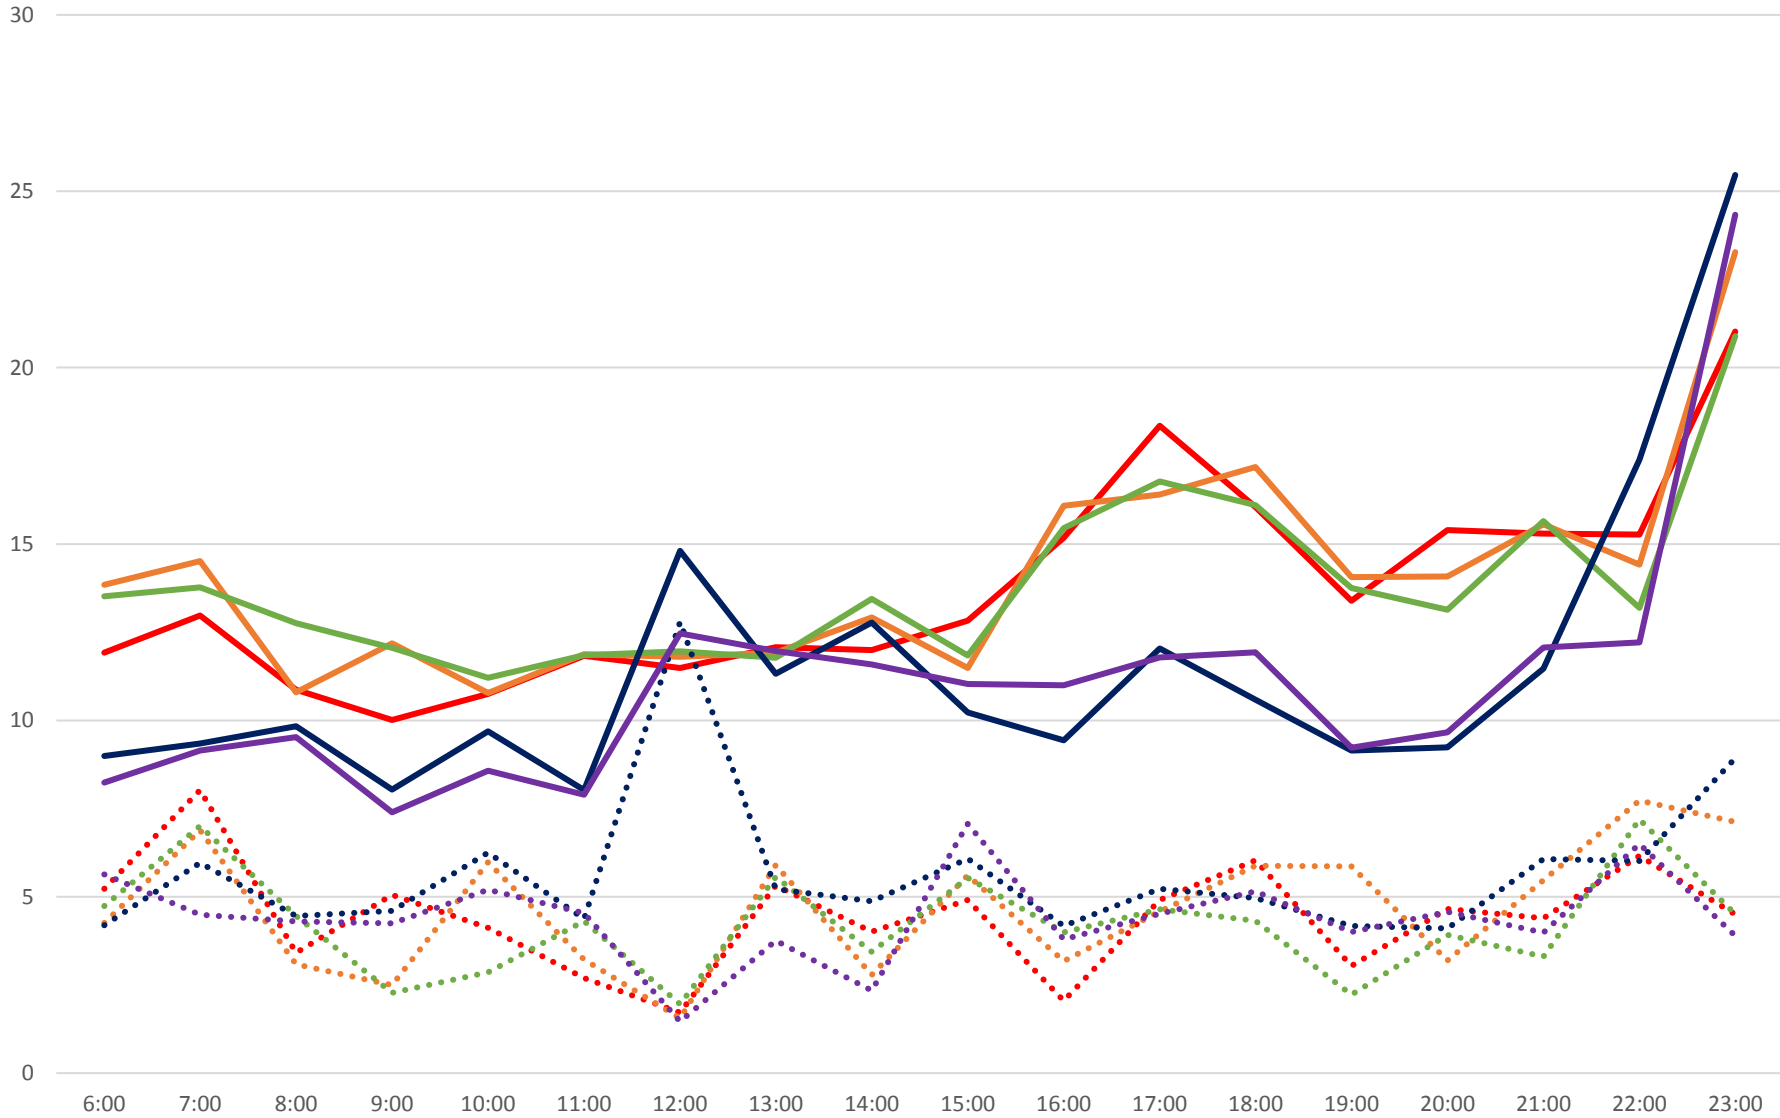

41 Keele Headways at SE of Pioneer Village Stn Southbound June 2020 Weekday Statistics

— Average Week 1
 ⋯ Std Devn Week 1
 — Average Week 2
 ⋯ Std Devn Week 2
 — Average Week 3
 ⋯ Std Devn Week 3
 — Average Week 4
 ⋯ Std Devn Week 4
 — Average Week 5
 ⋯ Std Devn Week 5

41 Keele Headways at SE of Pioneer Village Stn Southbound June 2020

41 Keele Headways at SE of Pioneer Village Stn Southbound June 2020 Quartiles Week 1

41 Keele Headways at SE of Pioneer Village Stn Southbound June 2020