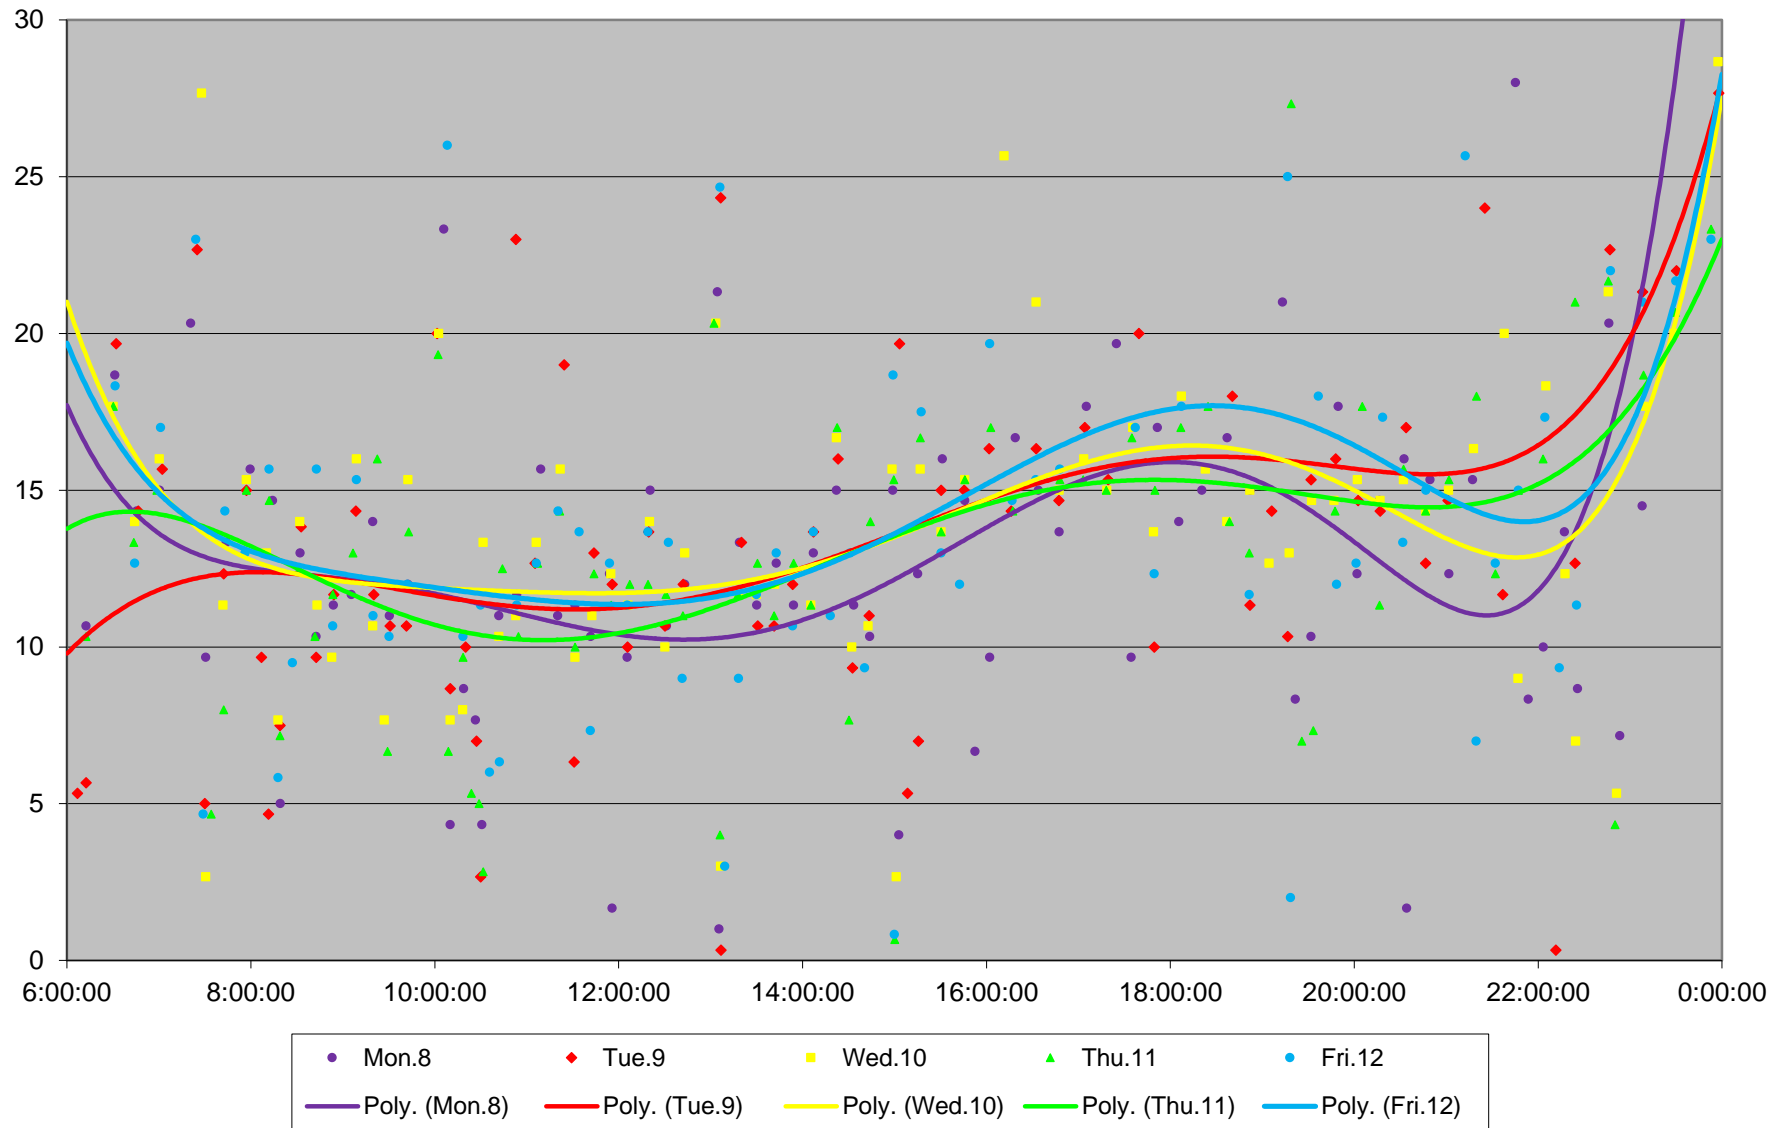

41 Keele Headways at SE of Pioneer Village Stn Southbound June 2020 Weekday Statistics

— Average Week 1
 ⋯ Std Devn Week 1
 — Average Week 2
 ⋯ Std Devn Week 2
 — Average Week 3
 ⋯ Std Devn Week 3
 — Average Week 4
 ⋯ Std Devn Week 4
 — Average Week 5
 ⋯ Std Devn Week 5

41 Keele Headways at SE of Pioneer Village Stn Southbound June 2020

41 Keele Headways at SE of Pioneer Village Stn Southbound June 2020 Quartiles Week 1

41 Keele Headways at SE of Pioneer Village Stn Southbound June 2020