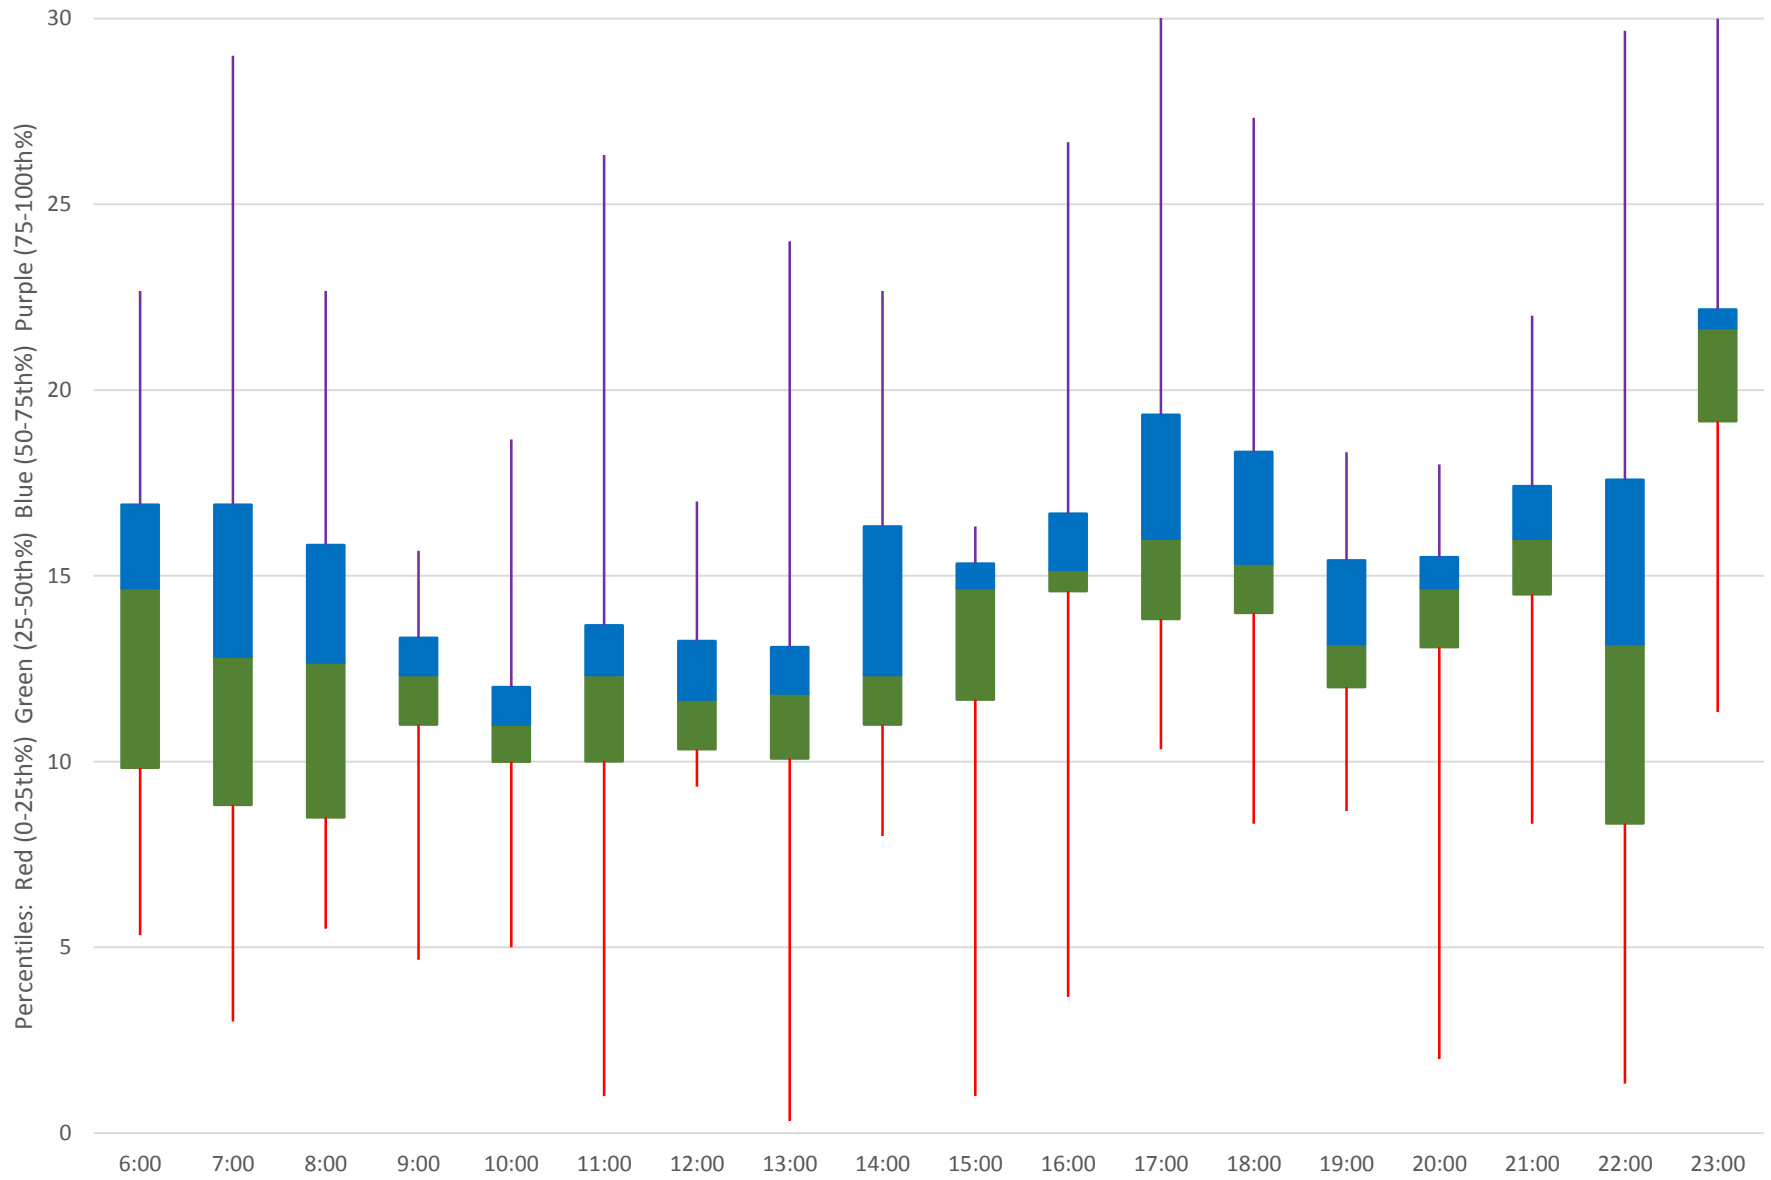

41 Keele Headways at SE of Pioneer Village Stn Southbound June 2020

Quartiles Week 3