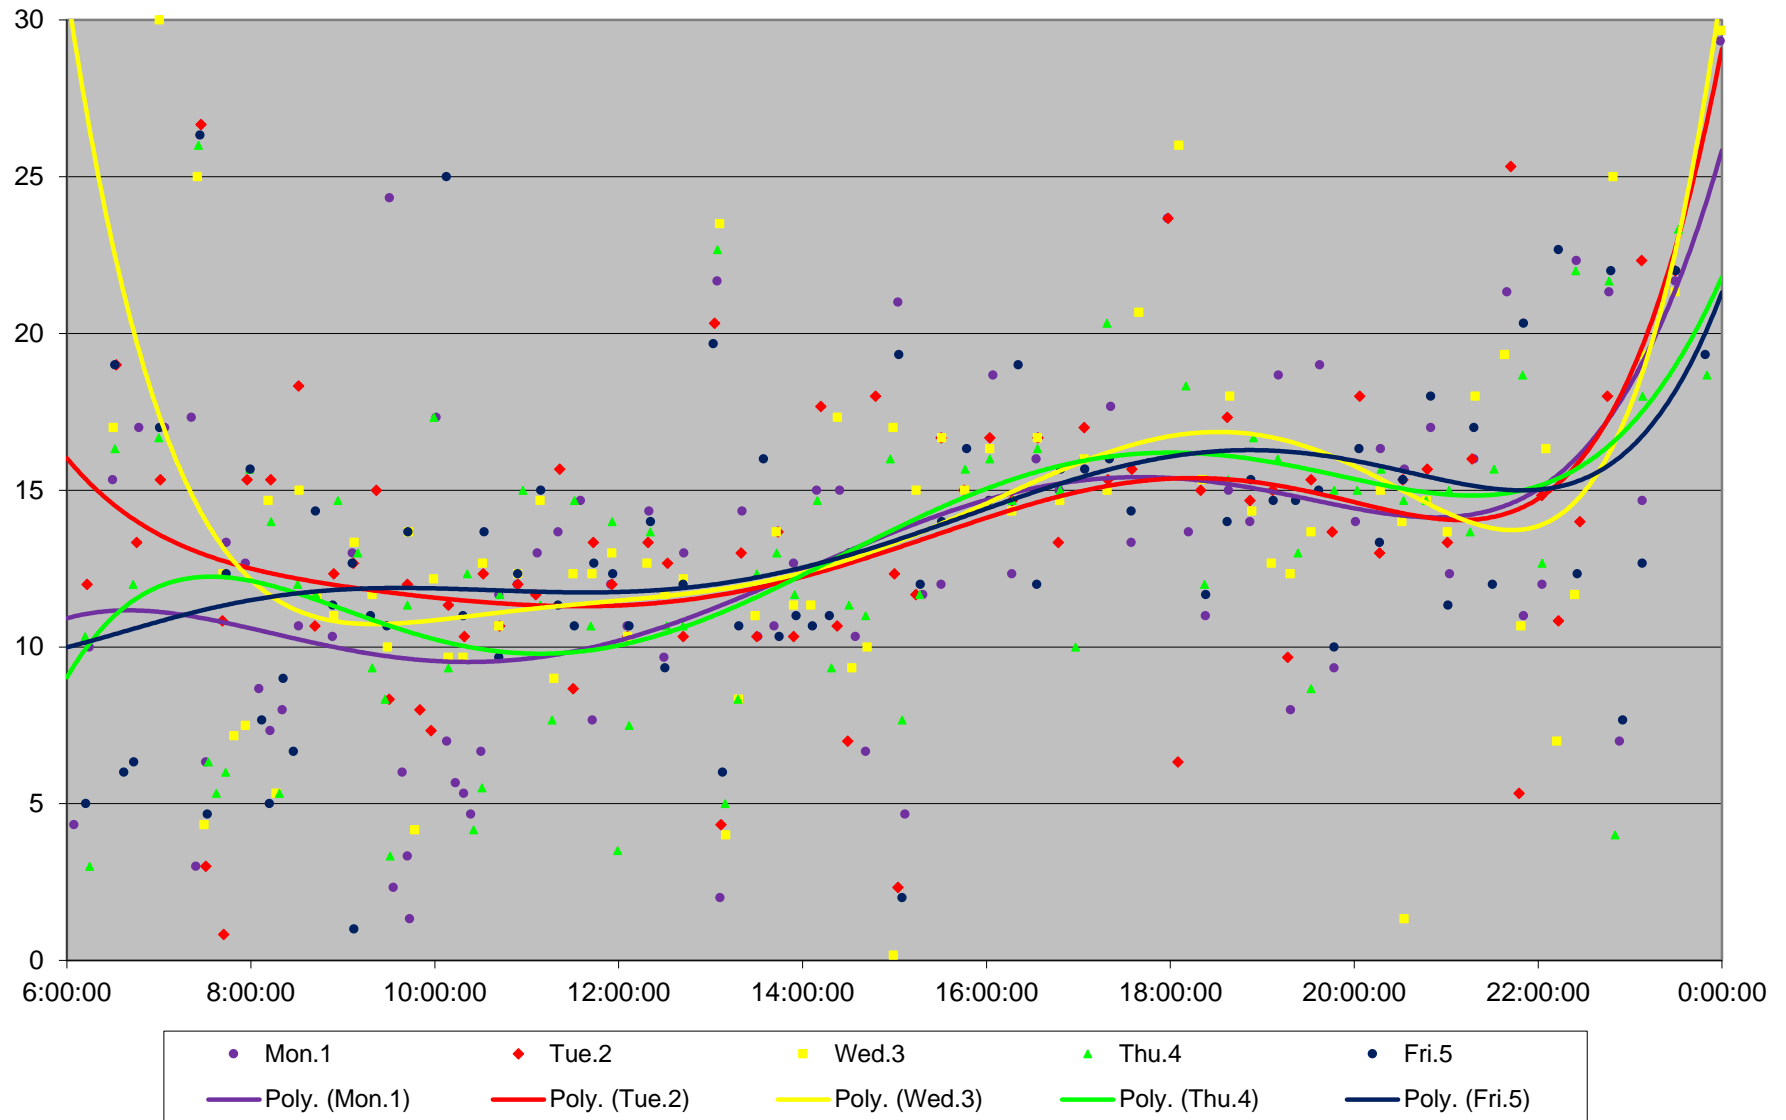

41 Keele Headways at SE of Pioneer Village Stn Southbound June 2020 Weekday Statistics

— Average Week 1
 ⋯ Std Devn Week 1
 — Average Week 2
 ⋯ Std Devn Week 2
 — Average Week 3
 ⋯ Std Devn Week 3
 — Average Week 4
 ⋯ Std Devn Week 4
 — Average Week 5
 ⋯ Std Devn Week 5

41 Keele Headways at SE of Pioneer Village Stn Southbound June 2020

41 Keele Headways at SE of Pioneer Village Stn Southbound June 2020 Quartiles Week 1

41 Keele Headways at SE of Pioneer Village Stn Southbound June 2020