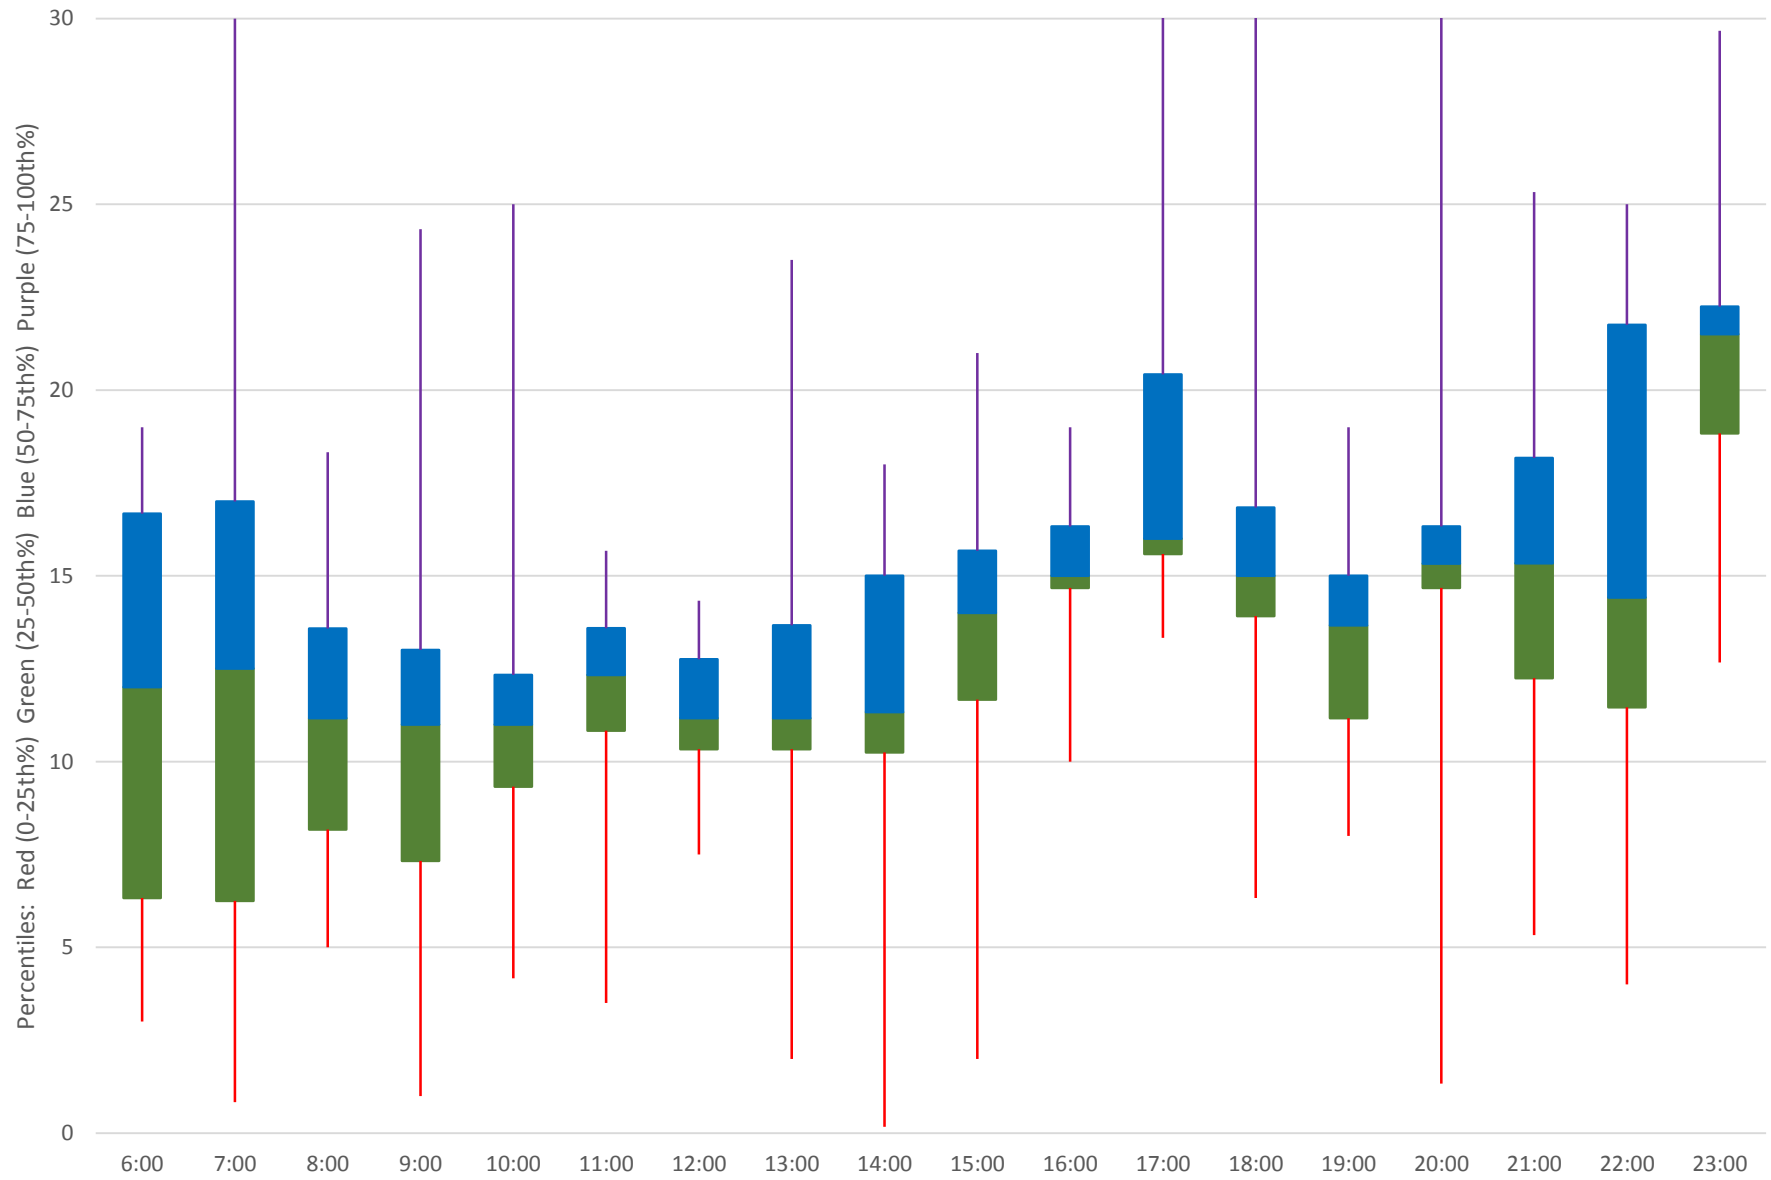

41 Keele Headways at SE of Pioneer Village Stn Southbound June 2020 Quartiles Week 1