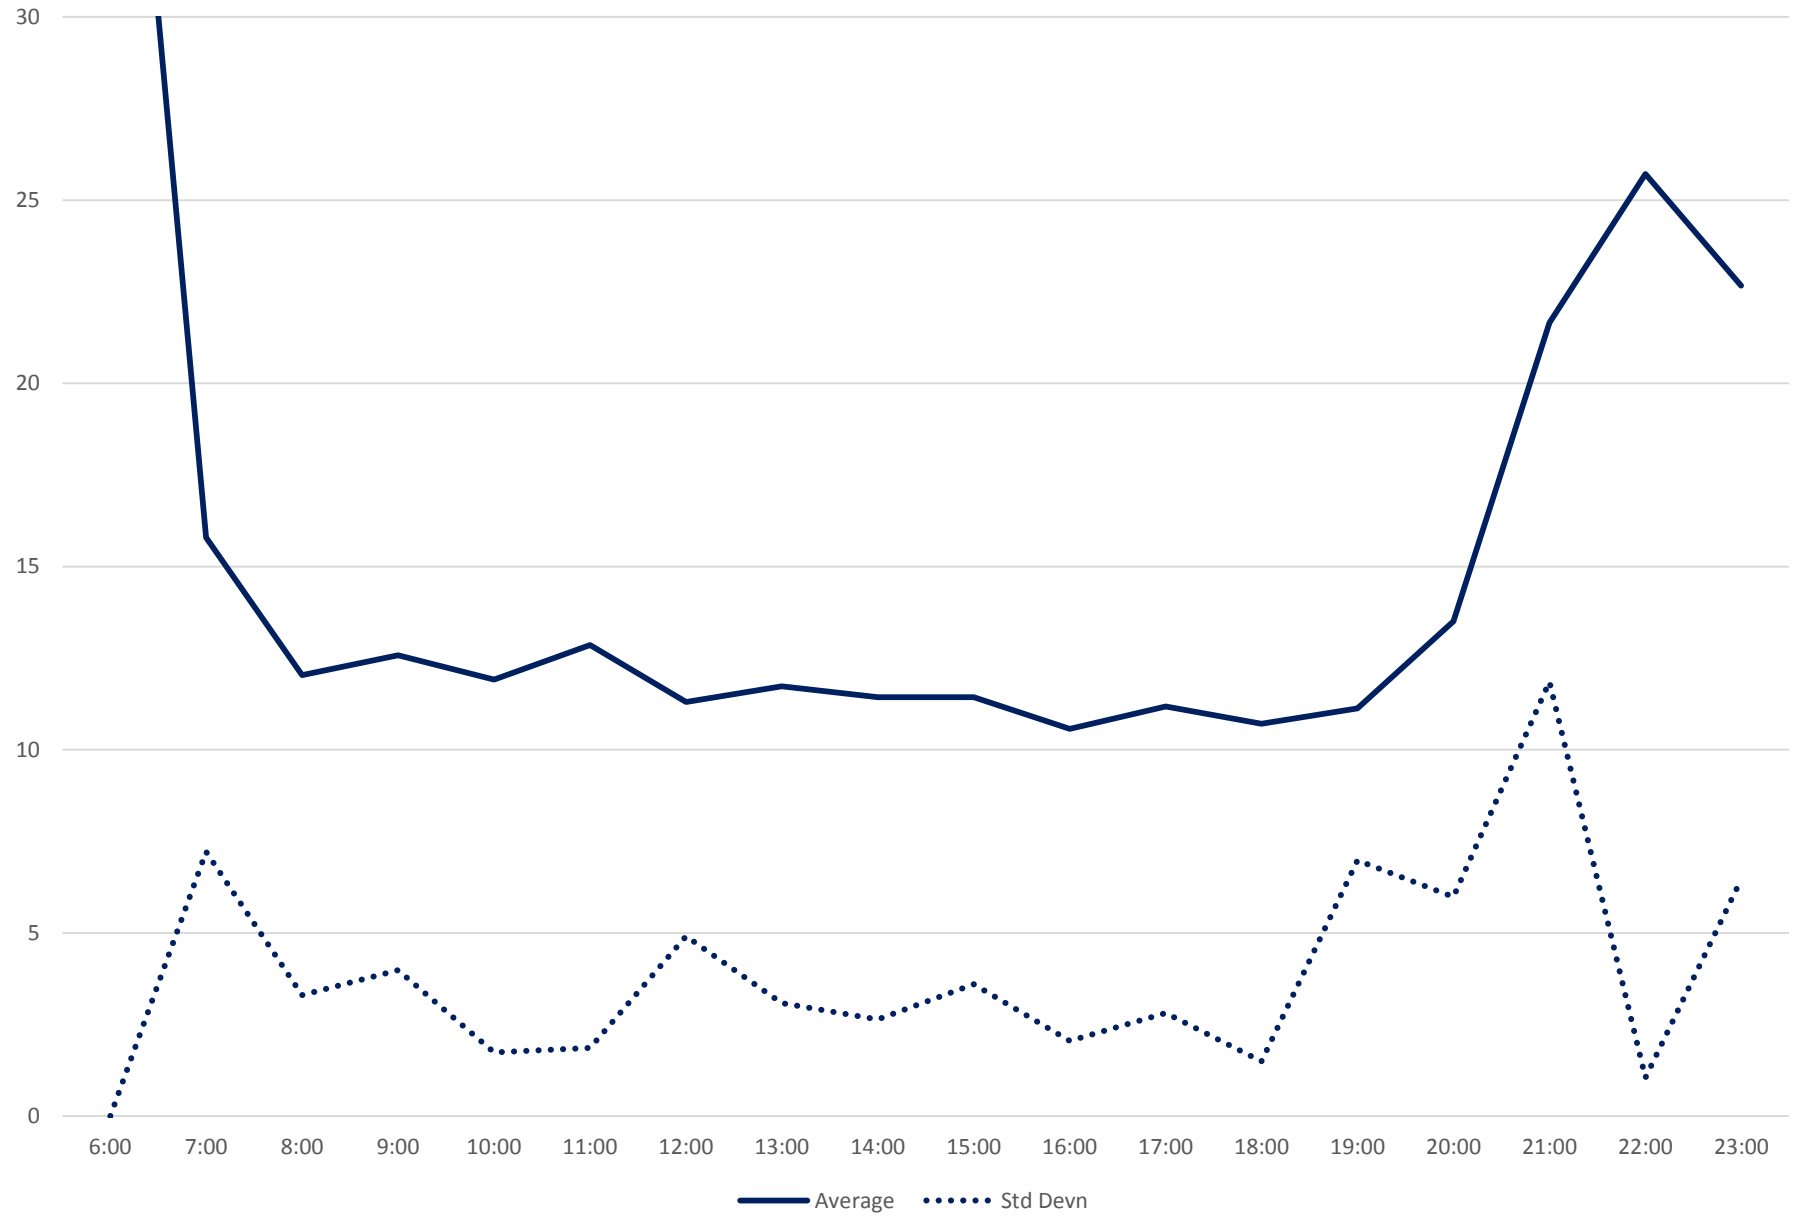

41 Keele Headways at SE of Pioneer Village Stn Southbound June 2020

Quartiles Week 5

41 Keele Headways at SE of Pioneer Village Stn Southbound June 2020 Saturday Statistics

41 Keele Headways at SE of Pioneer Village Stn Southbound June 2020

41 Keele Headways at SE of Pioneer Village Stn Southbound June 2020

Quartiles Saturdays

41 Keele Headways at SE of Pioneer Village Stn Southbound June 2020 Sunday Statistics

41 Keele Headways at SE of Pioneer Village Stn Southbound June 2020