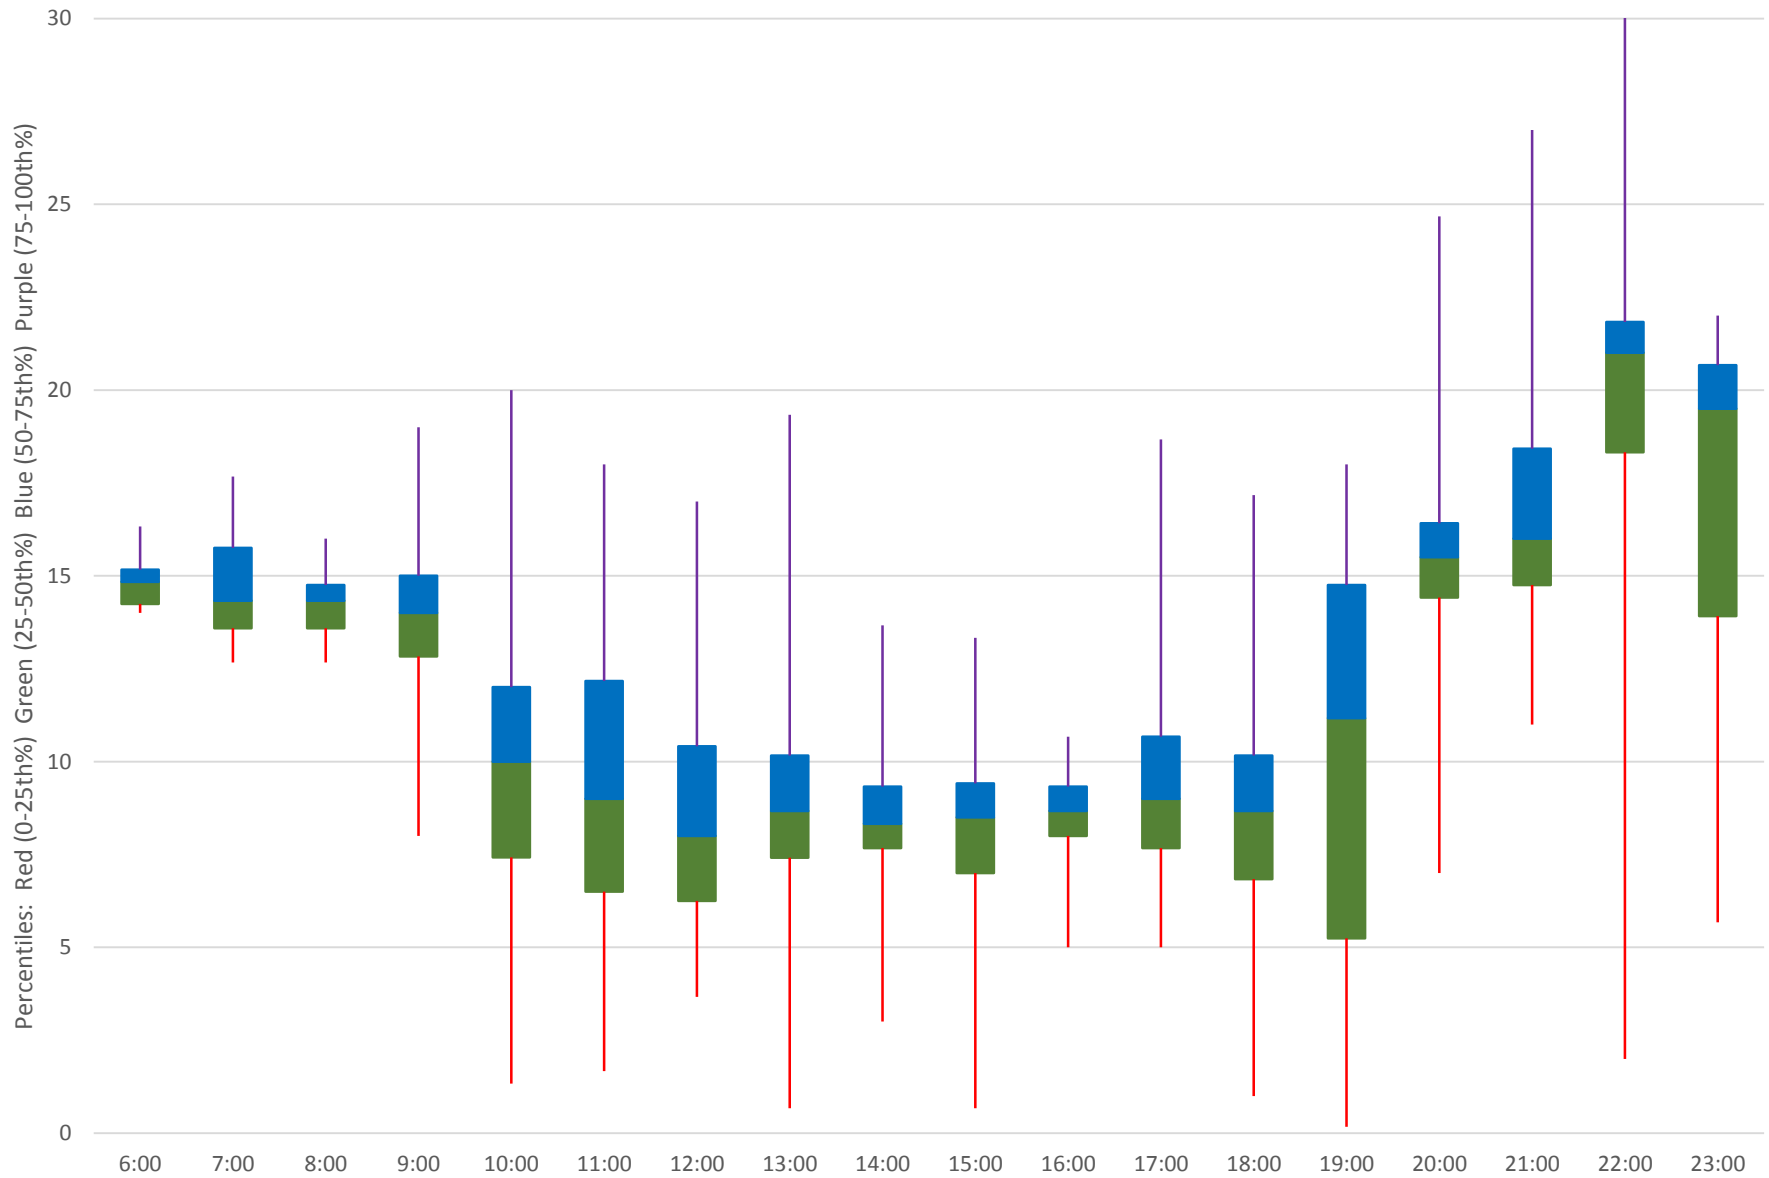

41 Keele Headways at SE of Pioneer Village Stn Southbound June 2020

Quartiles Saturdays