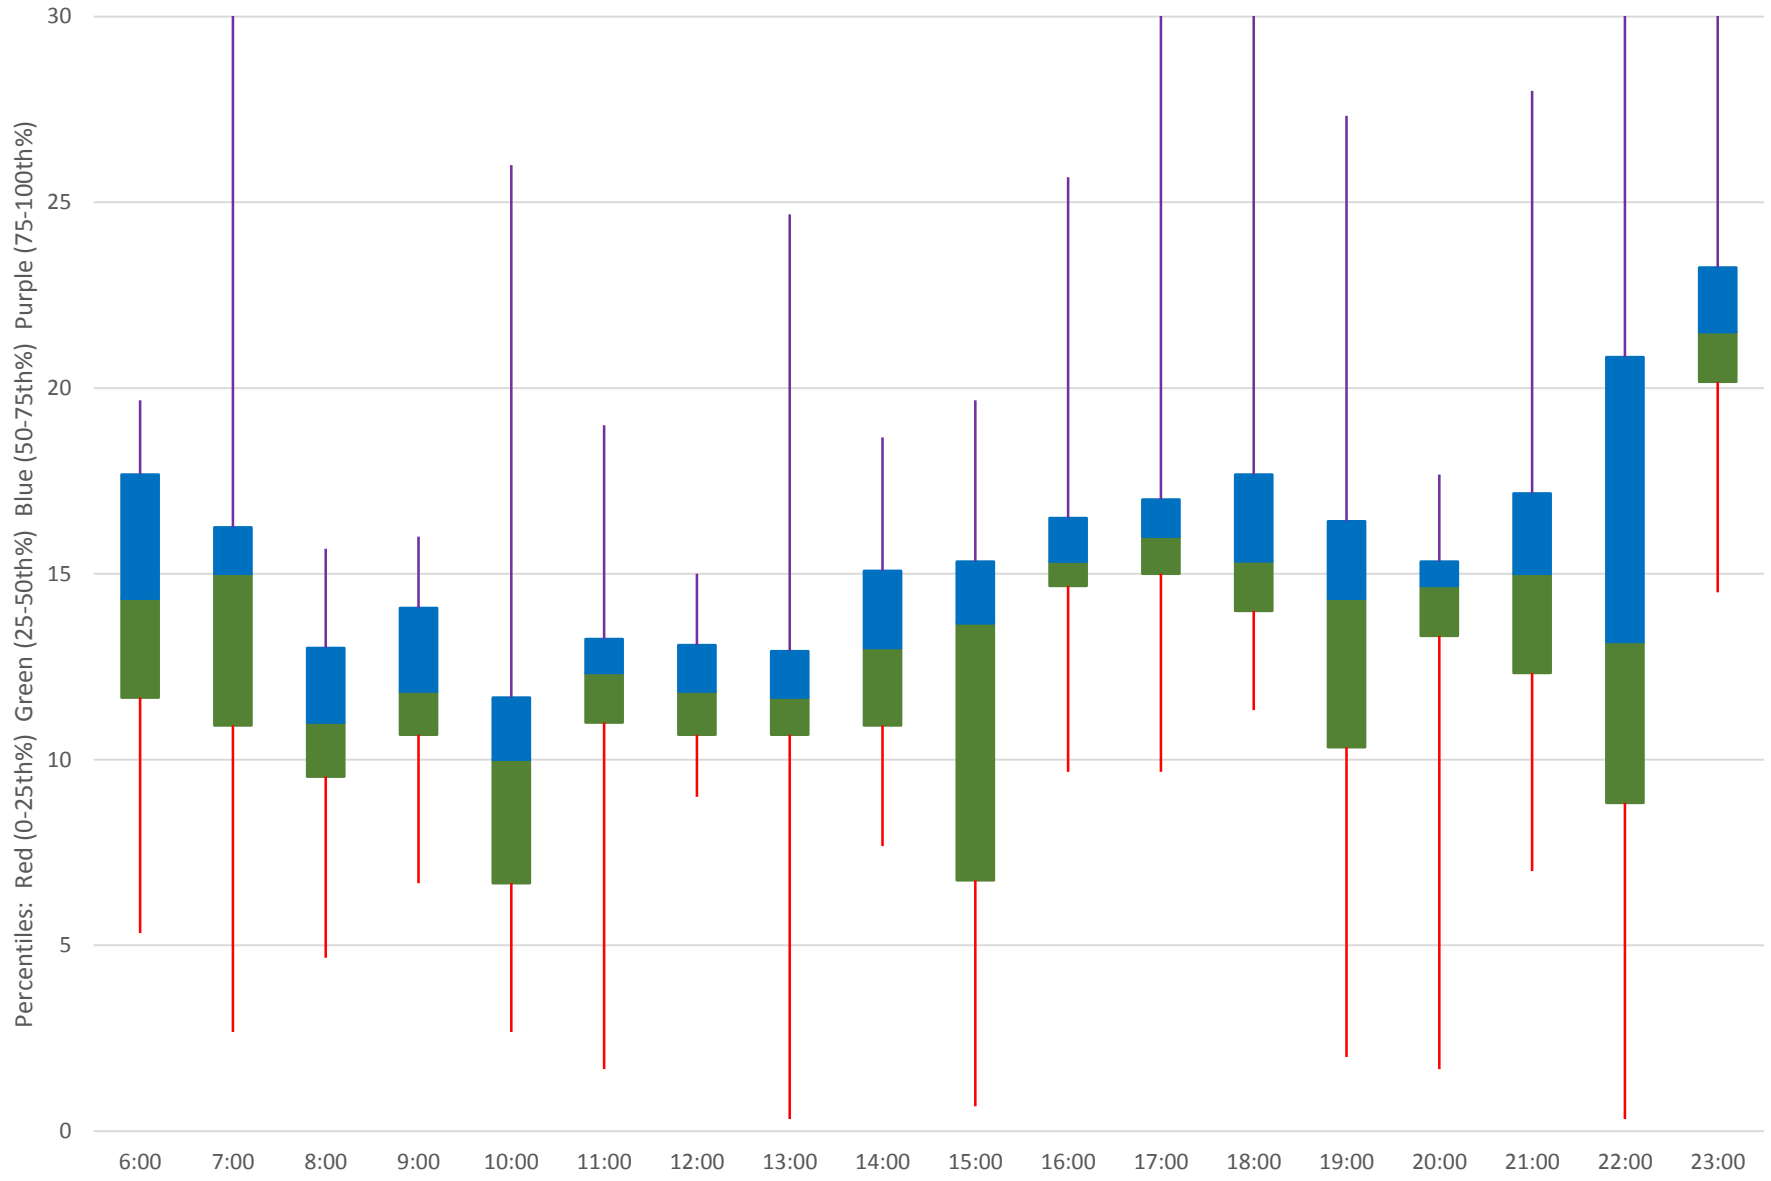

41 Keele Headways at SE of Pioneer Village Stn Southbound June 2020

Quartiles Week 2