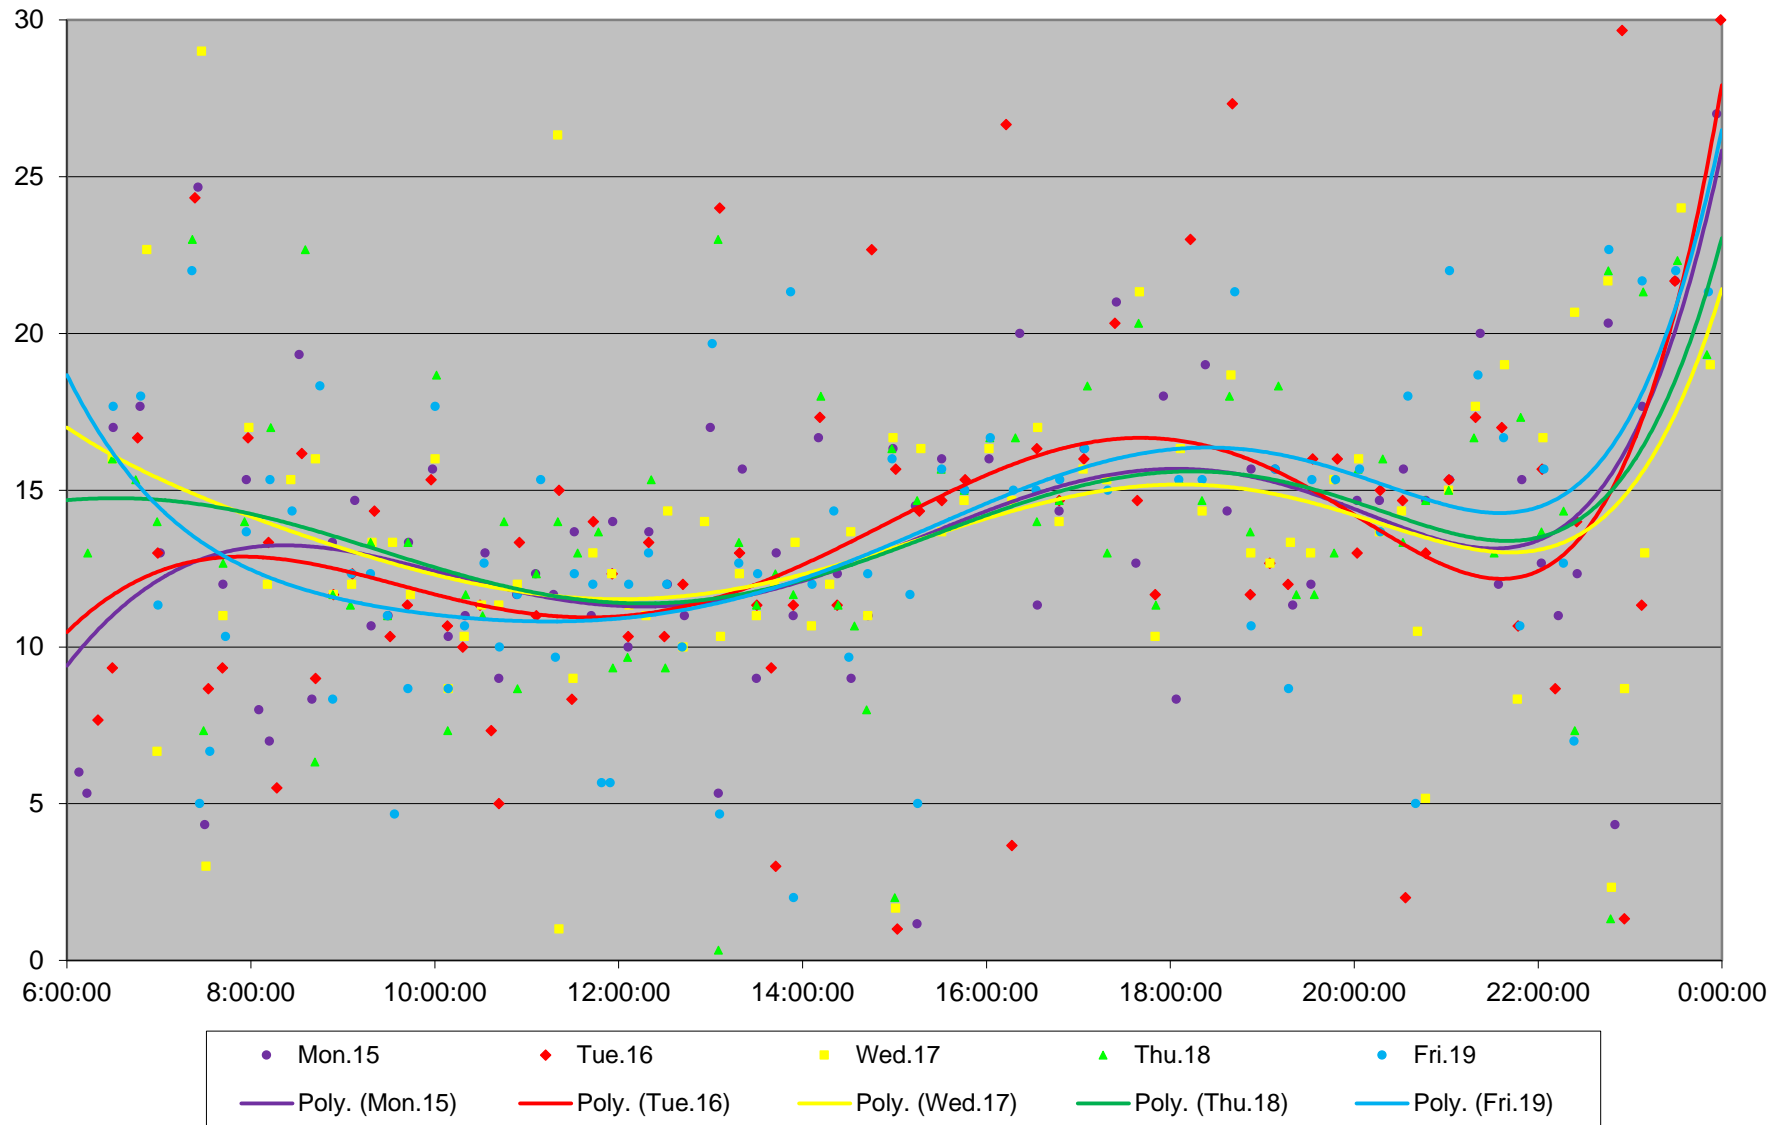

41 Keele Headways at SE of Pioneer Village Stn Southbound June 2020