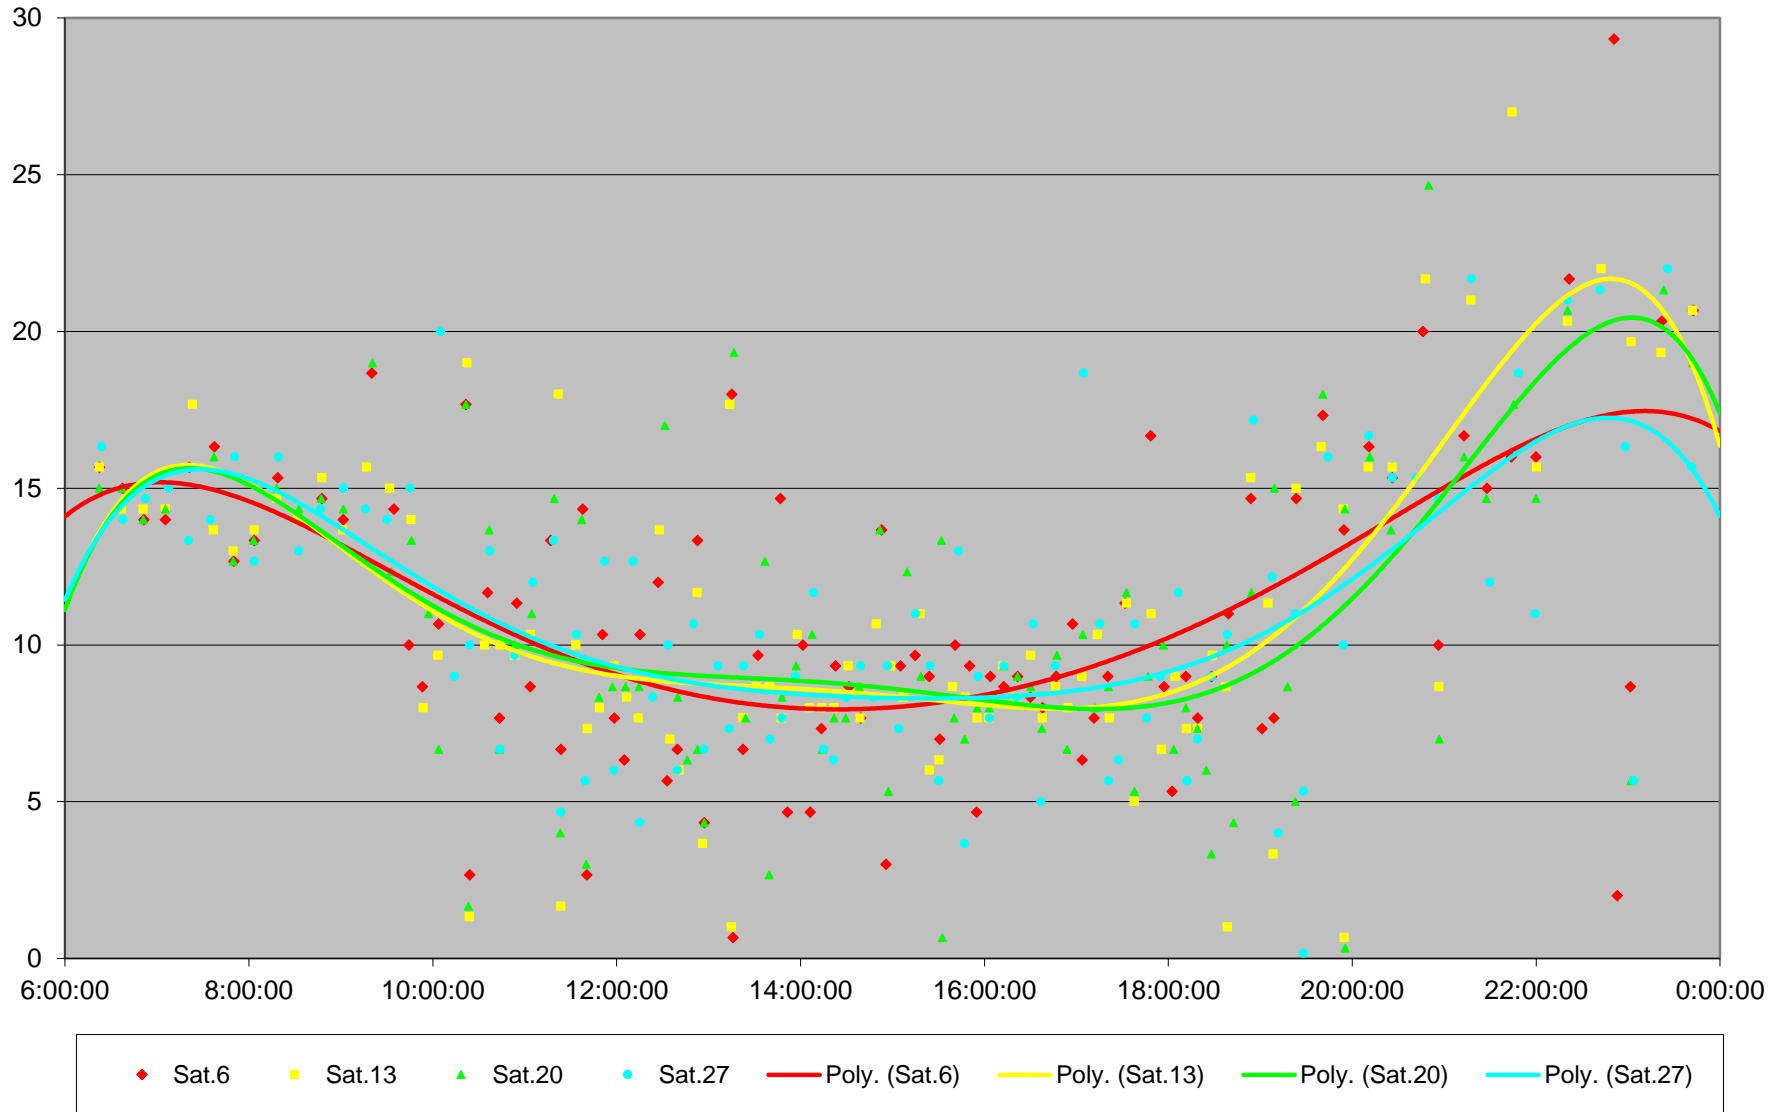

41 Keele Headways at SE of Pioneer Village Stn Southbound June 2020 Weekday Statistics

— Average Week 1
 ⋯ Std Devn Week 1
 — Average Week 2
 ⋯ Std Devn Week 2
 — Average Week 3
 ⋯ Std Devn Week 3
 — Average Week 4
 ⋯ Std Devn Week 4
 — Average Week 5
 ⋯ Std Devn Week 5

41 Keele Headways at SE of Pioneer Village Stn Southbound June 2020

Quartiles Week 5

41 Keele Headways at SE of Pioneer Village Stn Southbound June 2020 Saturday Statistics

41 Keele Headways at SE of Pioneer Village Stn Southbound June 2020