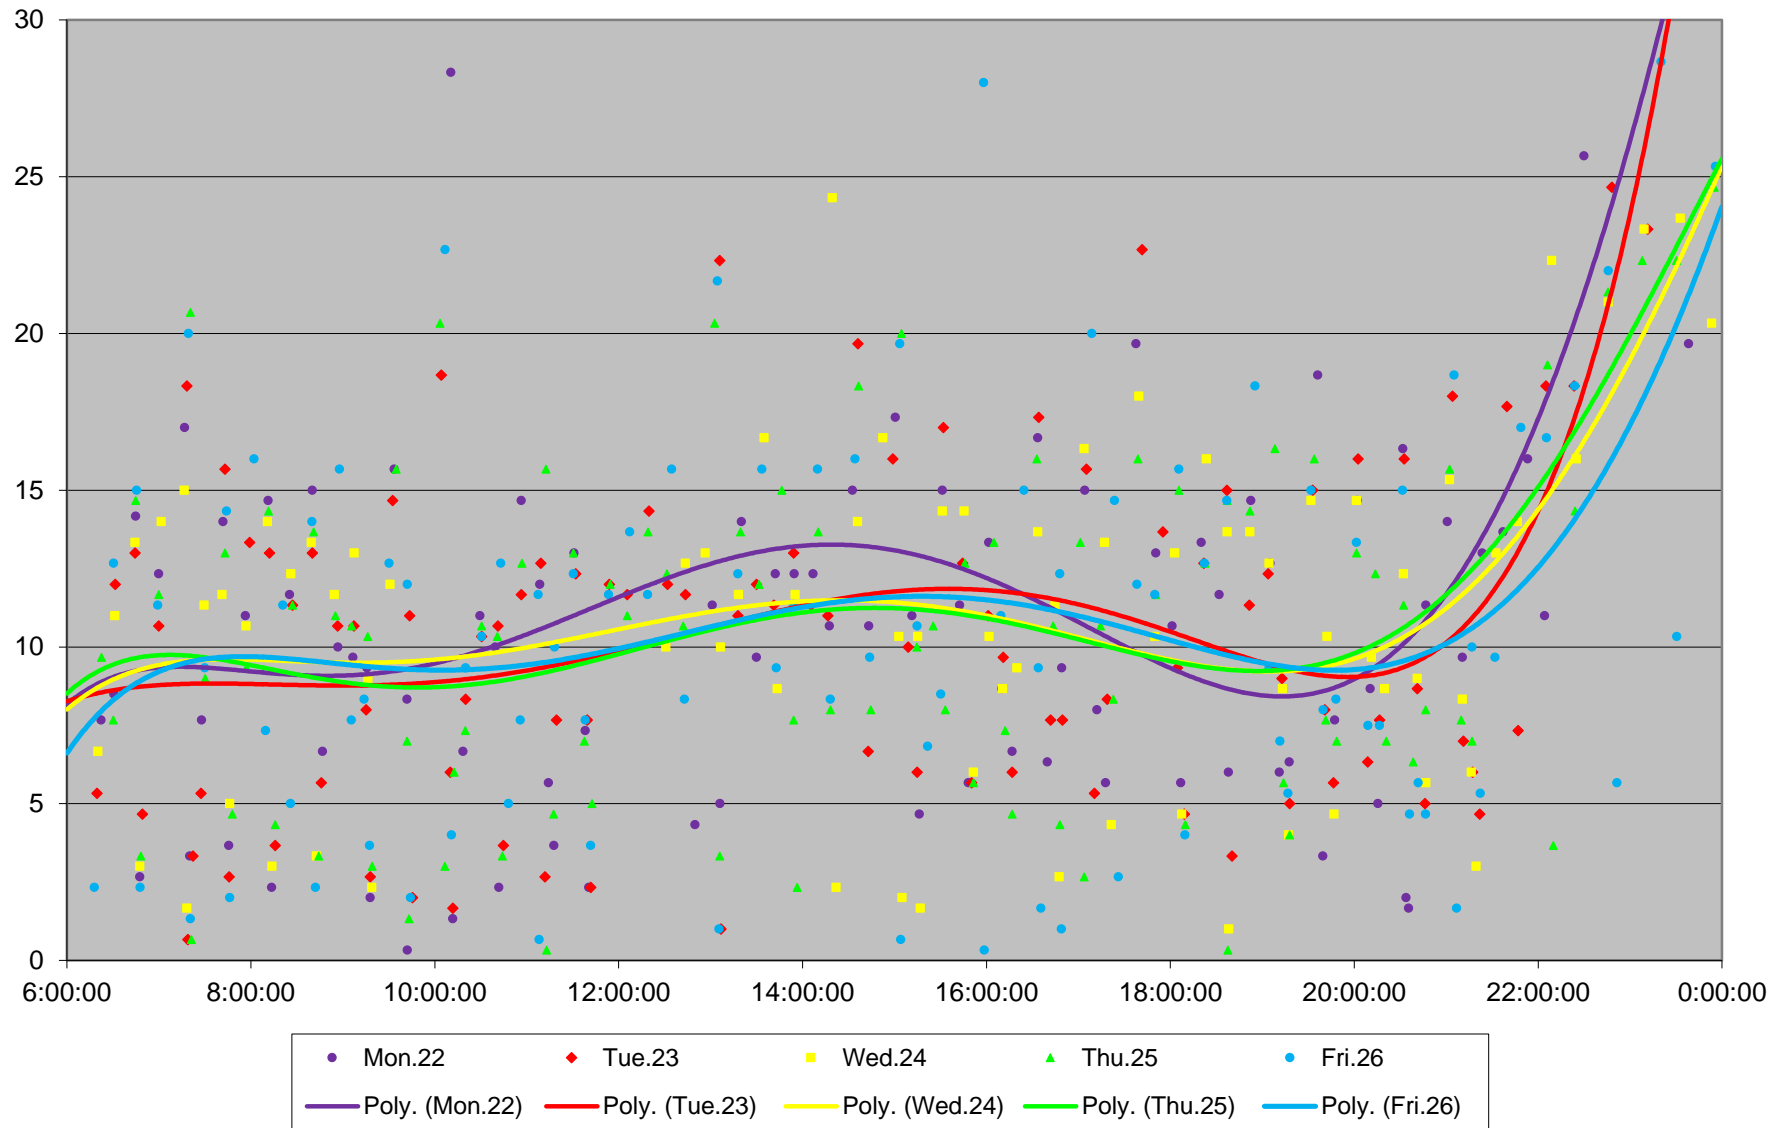

41 Keele Headways at SE of Pioneer Village Stn Southbound June 2020