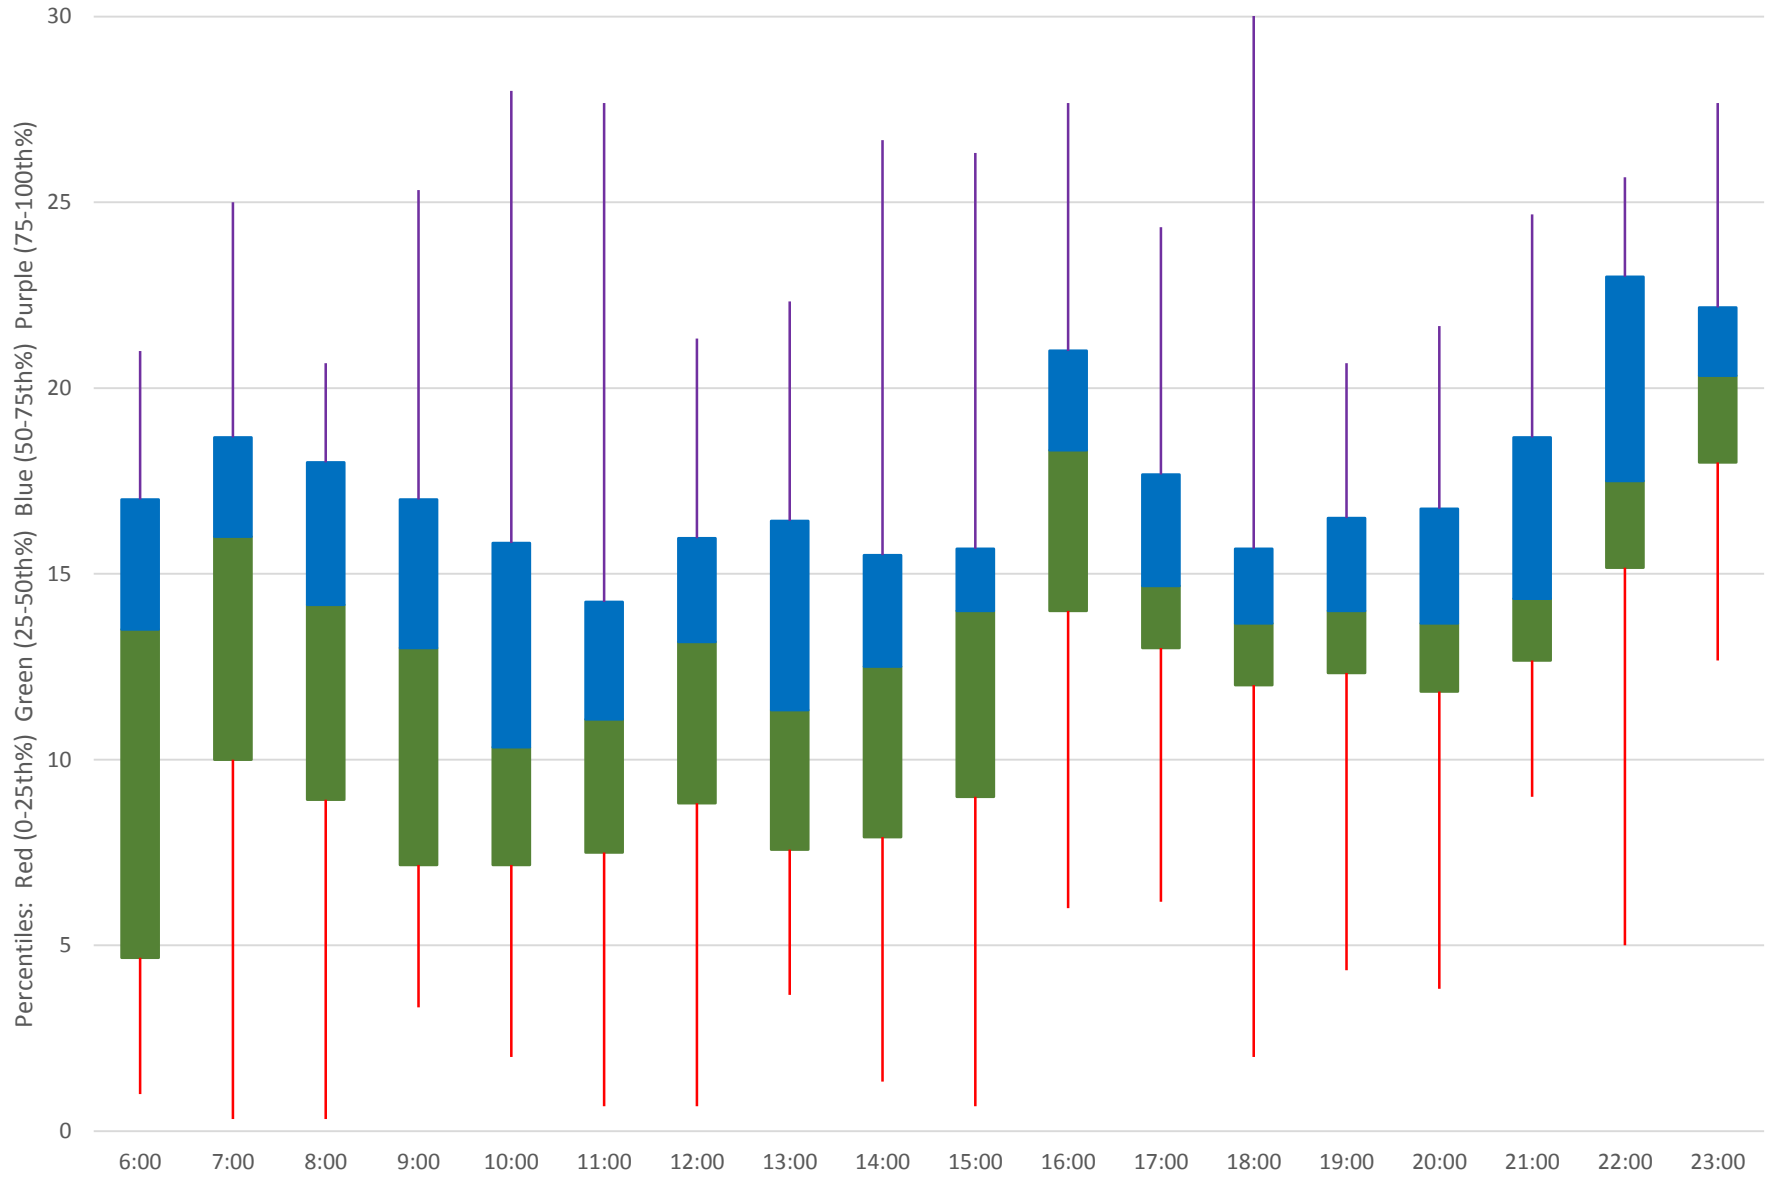

41 Keele Headways at N of Lawrence Southbound June 2020 Quartiles Week 3