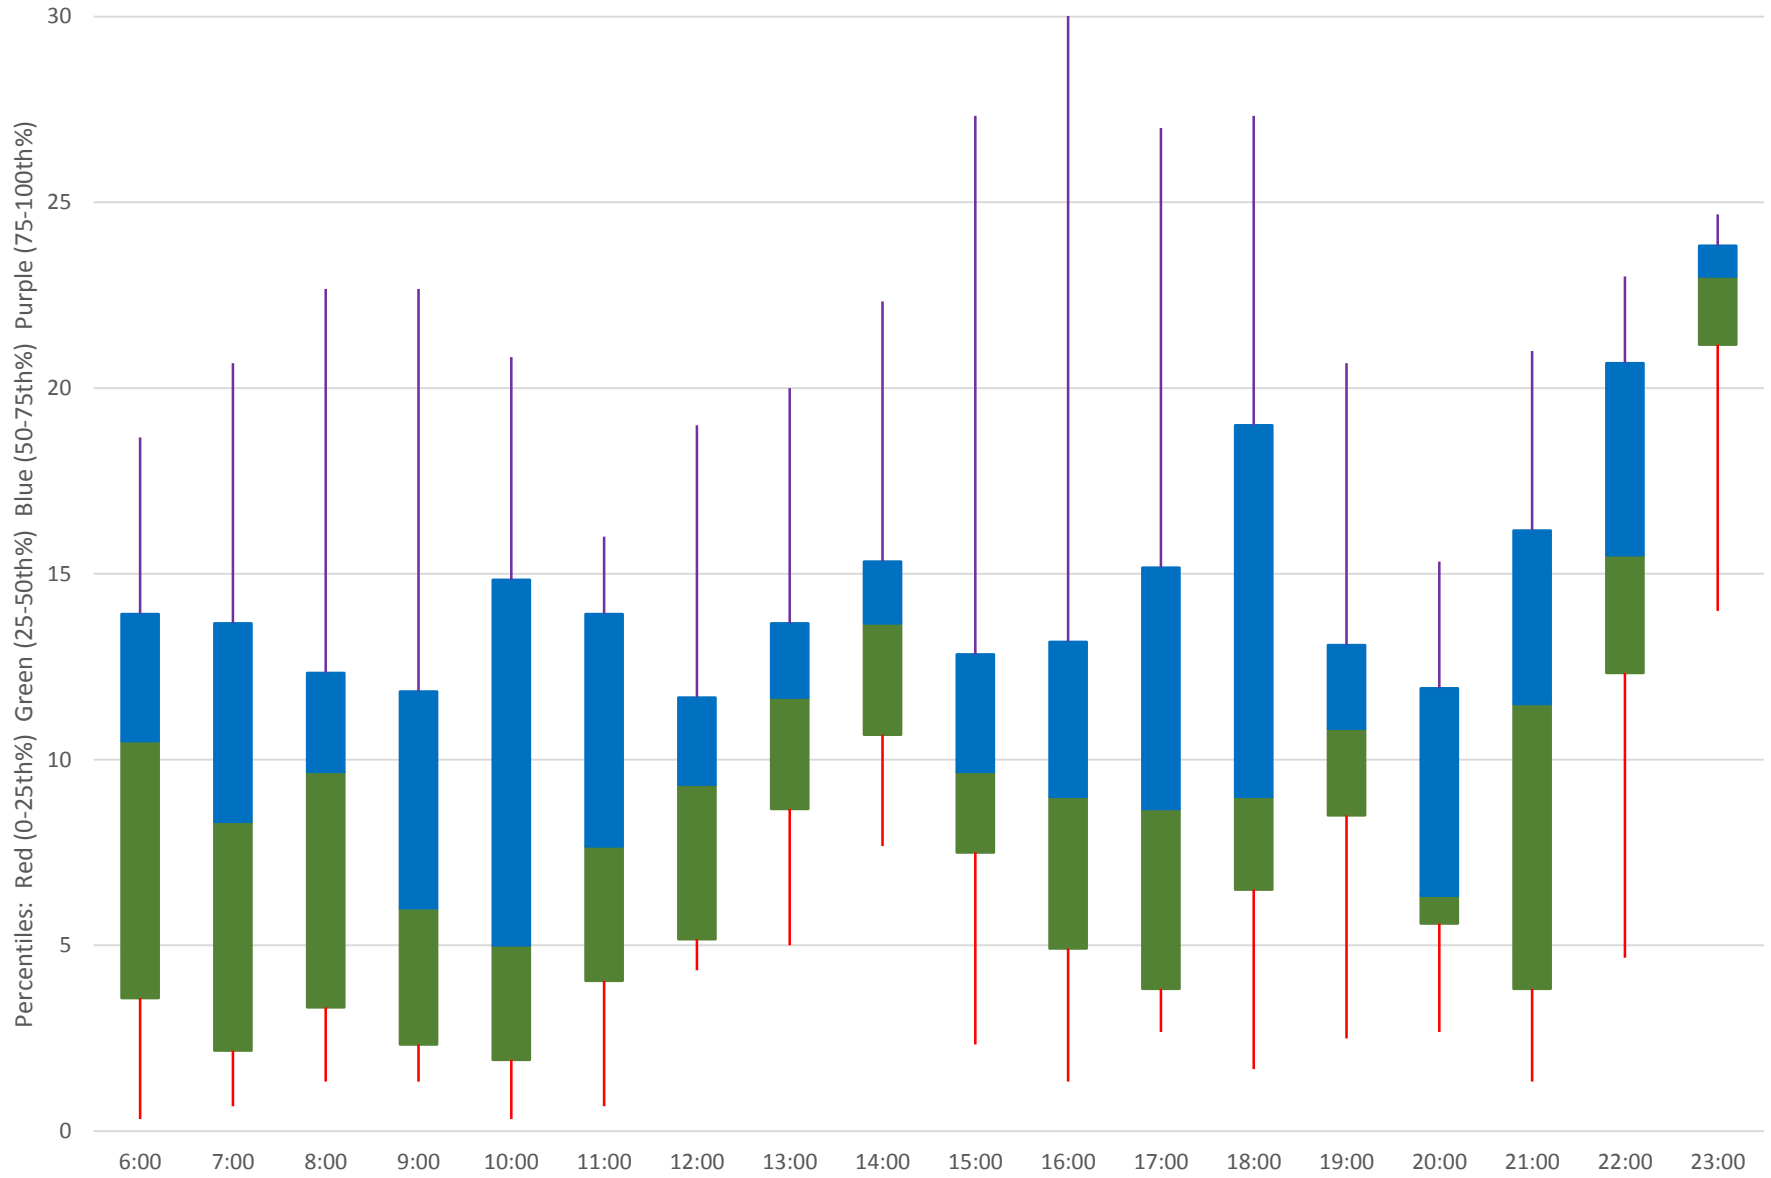

41 Keele Headways at N of Lawrence Southbound June 2020 Weekday Statistics

— Average Week 1 Std Devn Week 1 — Average Week 2 Std Devn Week 2 — Average Week 3
..... Std Devn Week 3 — Average Week 4 Std Devn Week 4 — Average Week 5 Std Devn Week 5

41 Keele Headways at N of Lawrence Southbound June 2020

41 Keele Headways at N of Lawrence Southbound June 2020 Quartiles Week 3

41 Keele Headways at N of Lawrence Southbound June 2020

41 Keele Headways at N of Lawrence Southbound June 2020 Quartiles Week 4

41 Keele Headways at N of Lawrence Southbound June 2020

41 Keele Headways at N of Lawrence Southbound June 2020 Quartiles Week 5

41 Keele Headways at N of Lawrence Southbound June 2020 Saturday Statistics