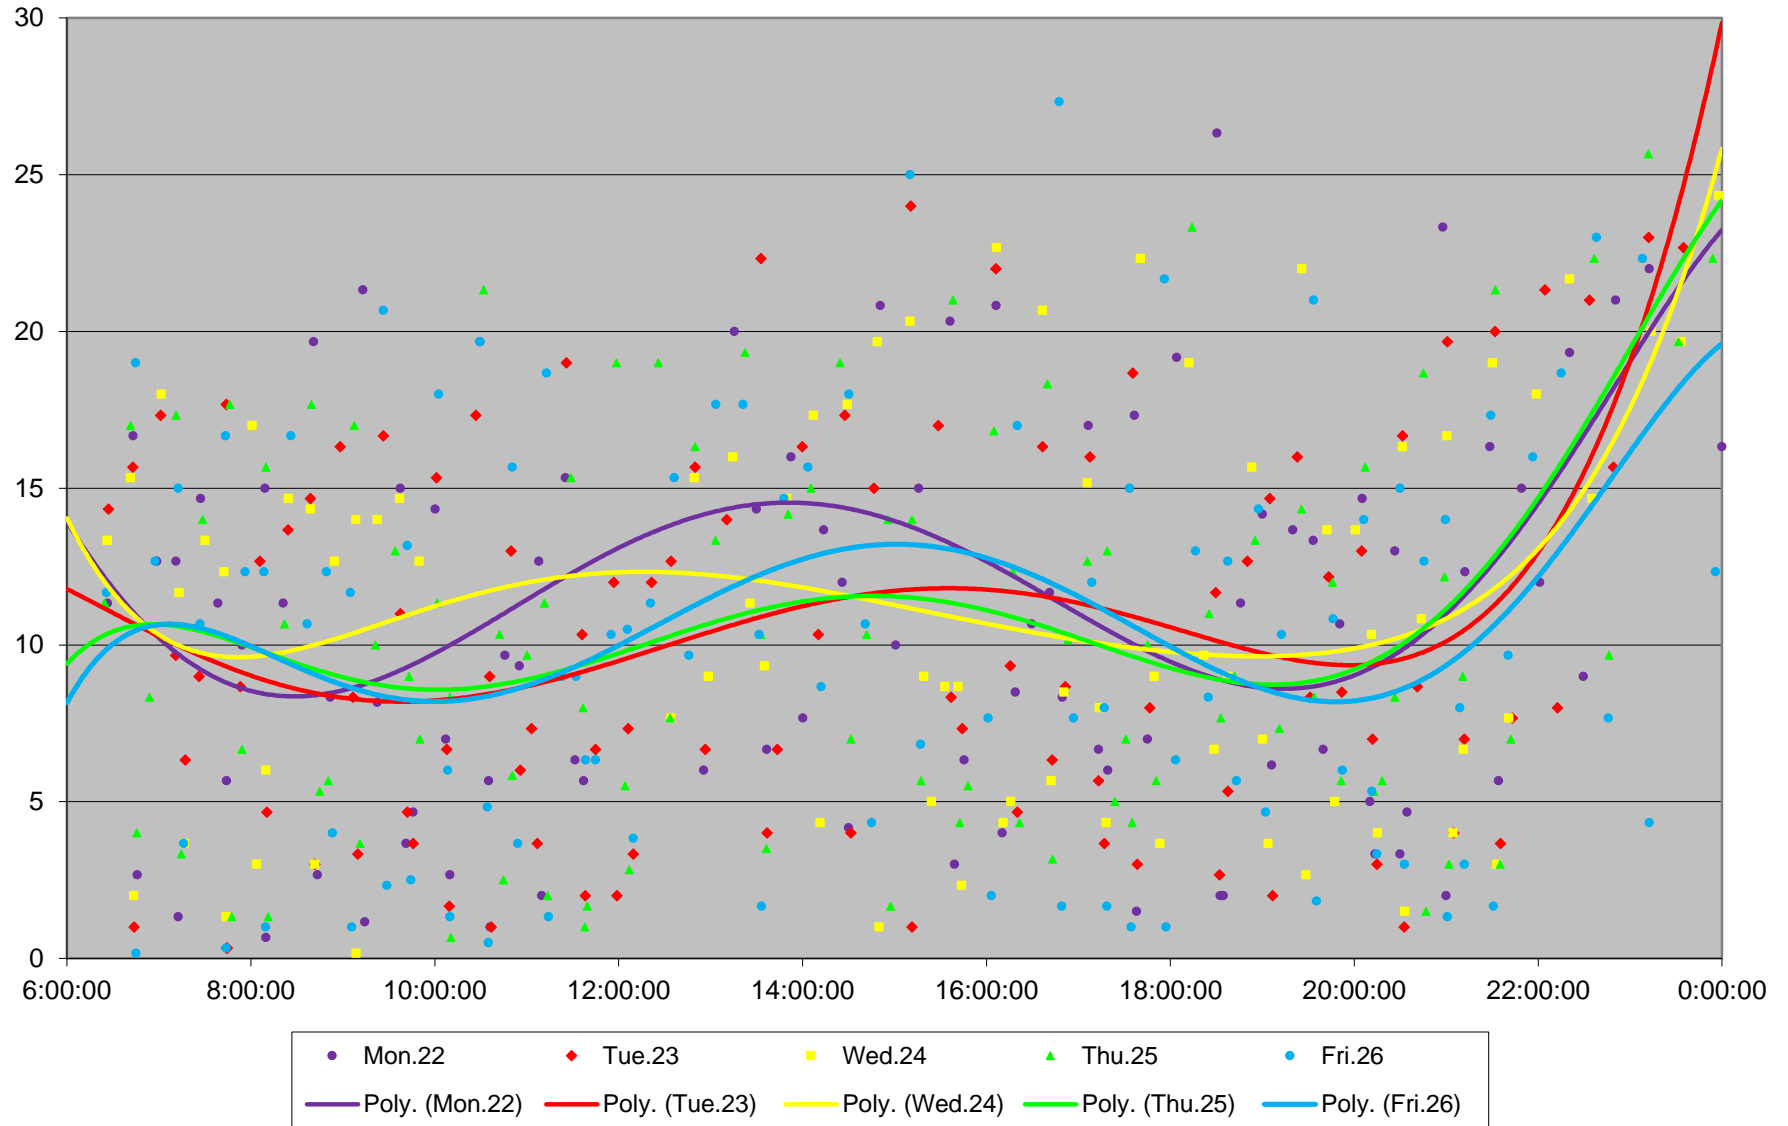

41 Keele Headways at N of Lawrence Southbound June 2020