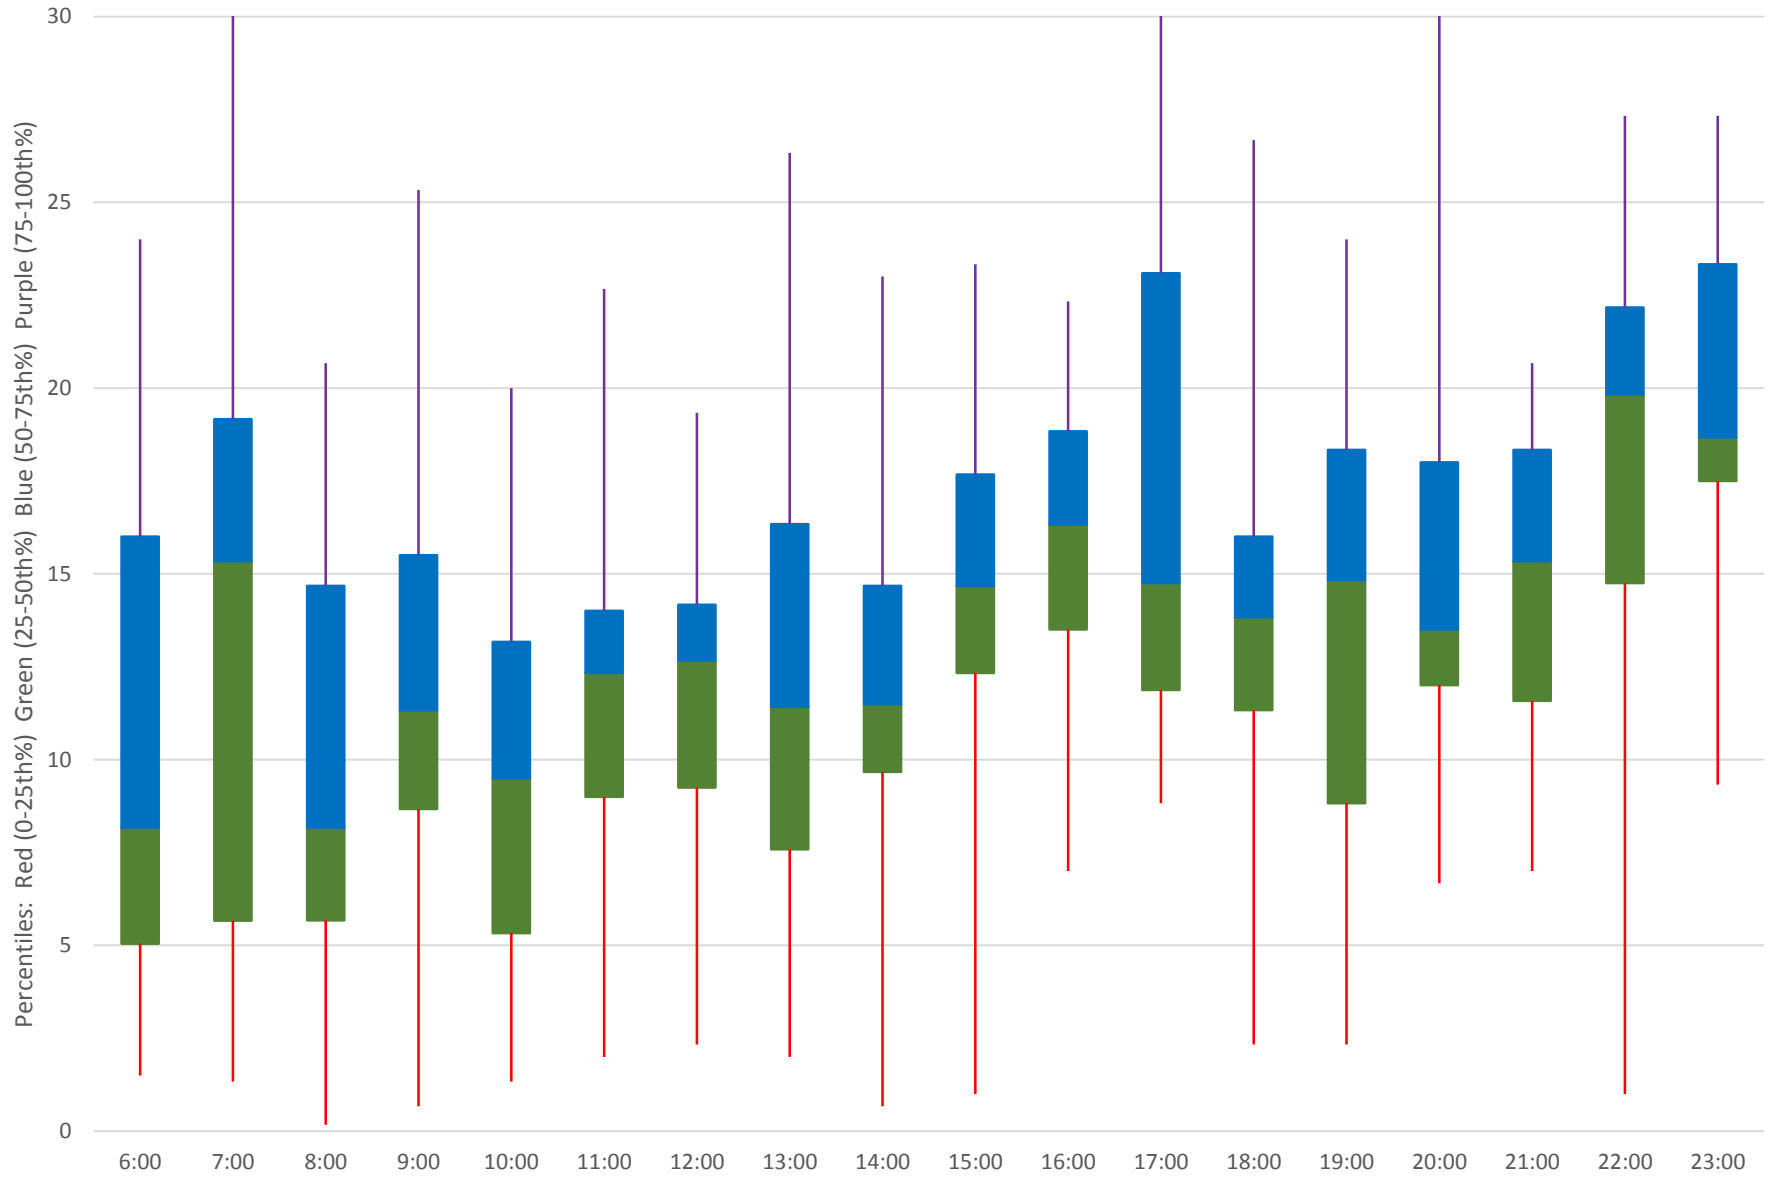

41 Keele Headways at N of Lawrence Southbound June 2020 Weekday Statistics

— Average Week 1 Std Devn Week 1 — Average Week 2 Std Devn Week 2 — Average Week 3
..... Std Devn Week 3 — Average Week 4 Std Devn Week 4 — Average Week 5 Std Devn Week 5

41 Keele Headways at N of Lawrence Southbound June 2020

41 Keele Headways at N of Lawrence Southbound June 2020 Quartiles Week 1

41 Keele Headways at N of Lawrence Southbound June 2020

41 Keele Headways at N of Lawrence Southbound June 2020 Quartiles Week 2

41 Keele Headways at N of Lawrence Southbound June 2020

41 Keele Headways at N of Lawrence Southbound June 2020 Quartiles Week 5

41 Keele Headways at N of Lawrence Southbound June 2020 Saturday Statistics

41 Keele Headways at N of Lawrence Southbound June 2020 Quartiles Saturdays

41 Keele Headways at N of Lawrence Southbound June 2020 Sunday Statistics

41 Keele Headways at N of Lawrence Southbound June 2020
Quartiles Sundays/Holidays