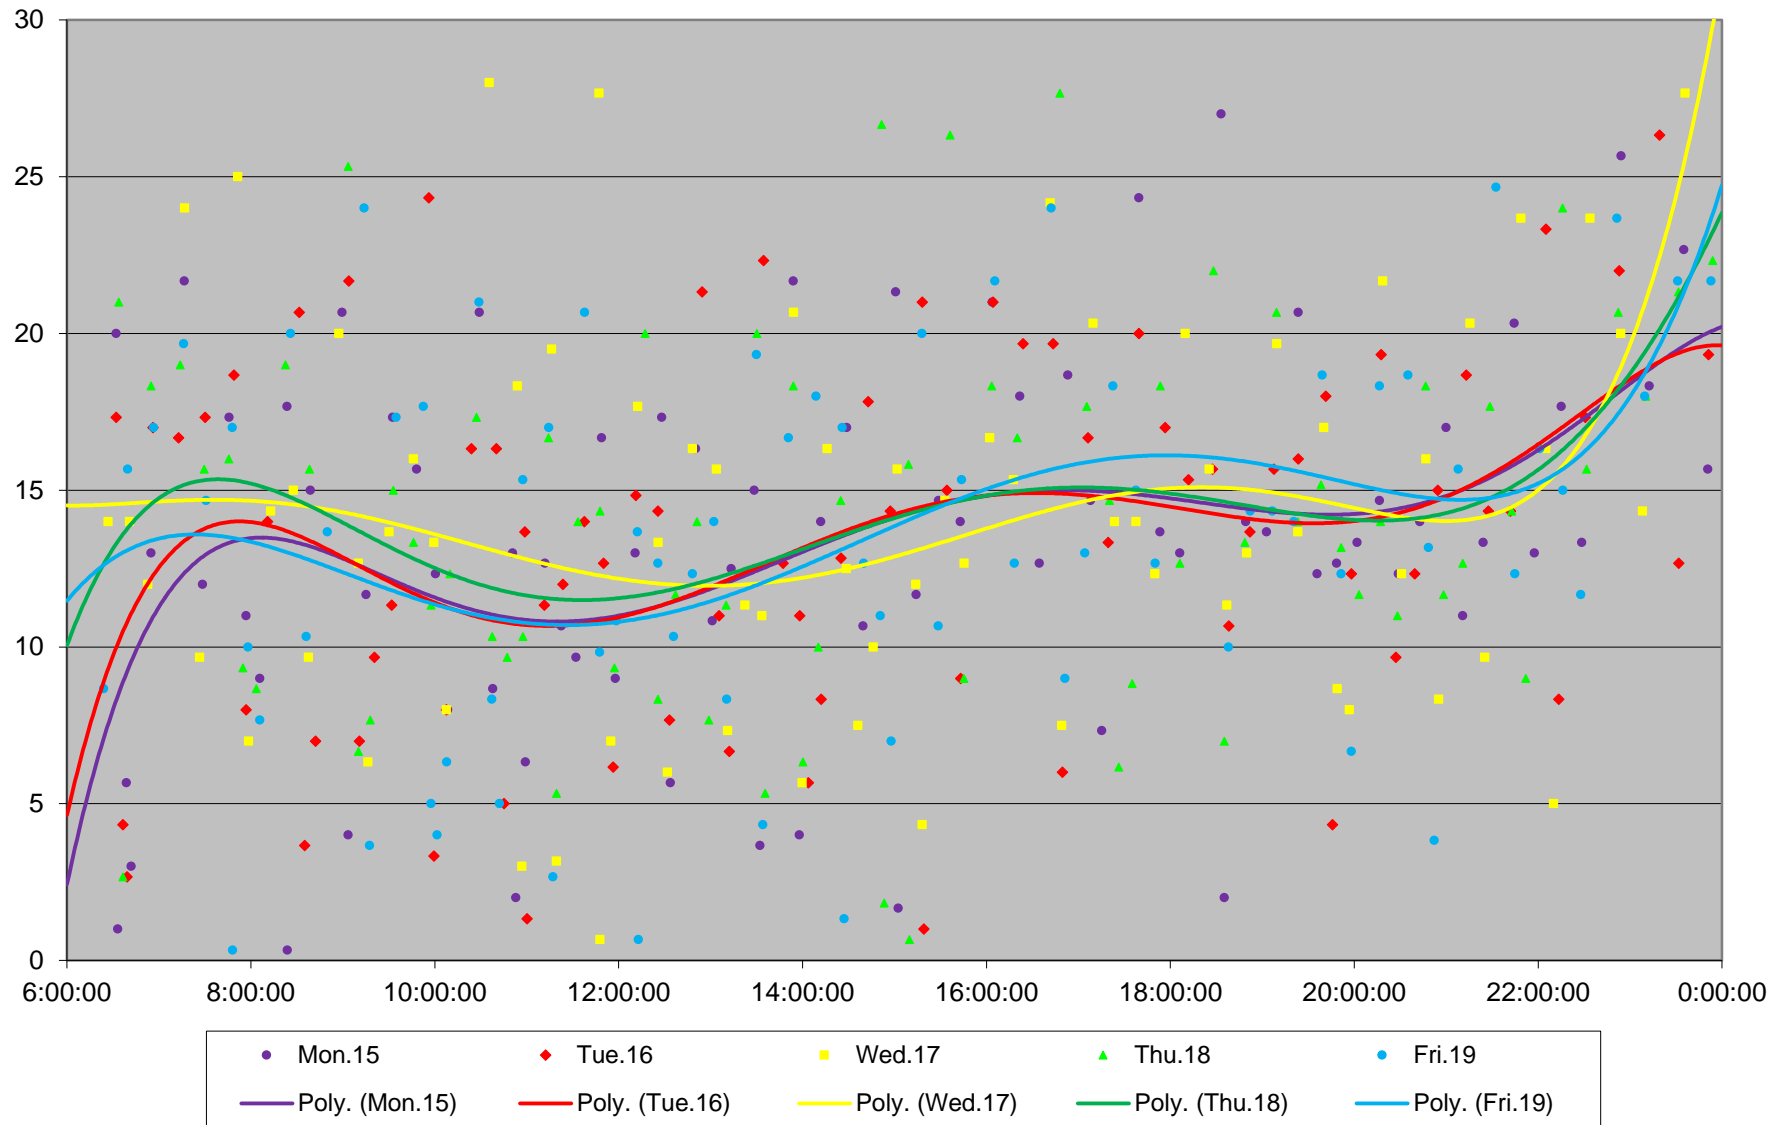

41 Keele Headways at N of Lawrence Southbound June 2020