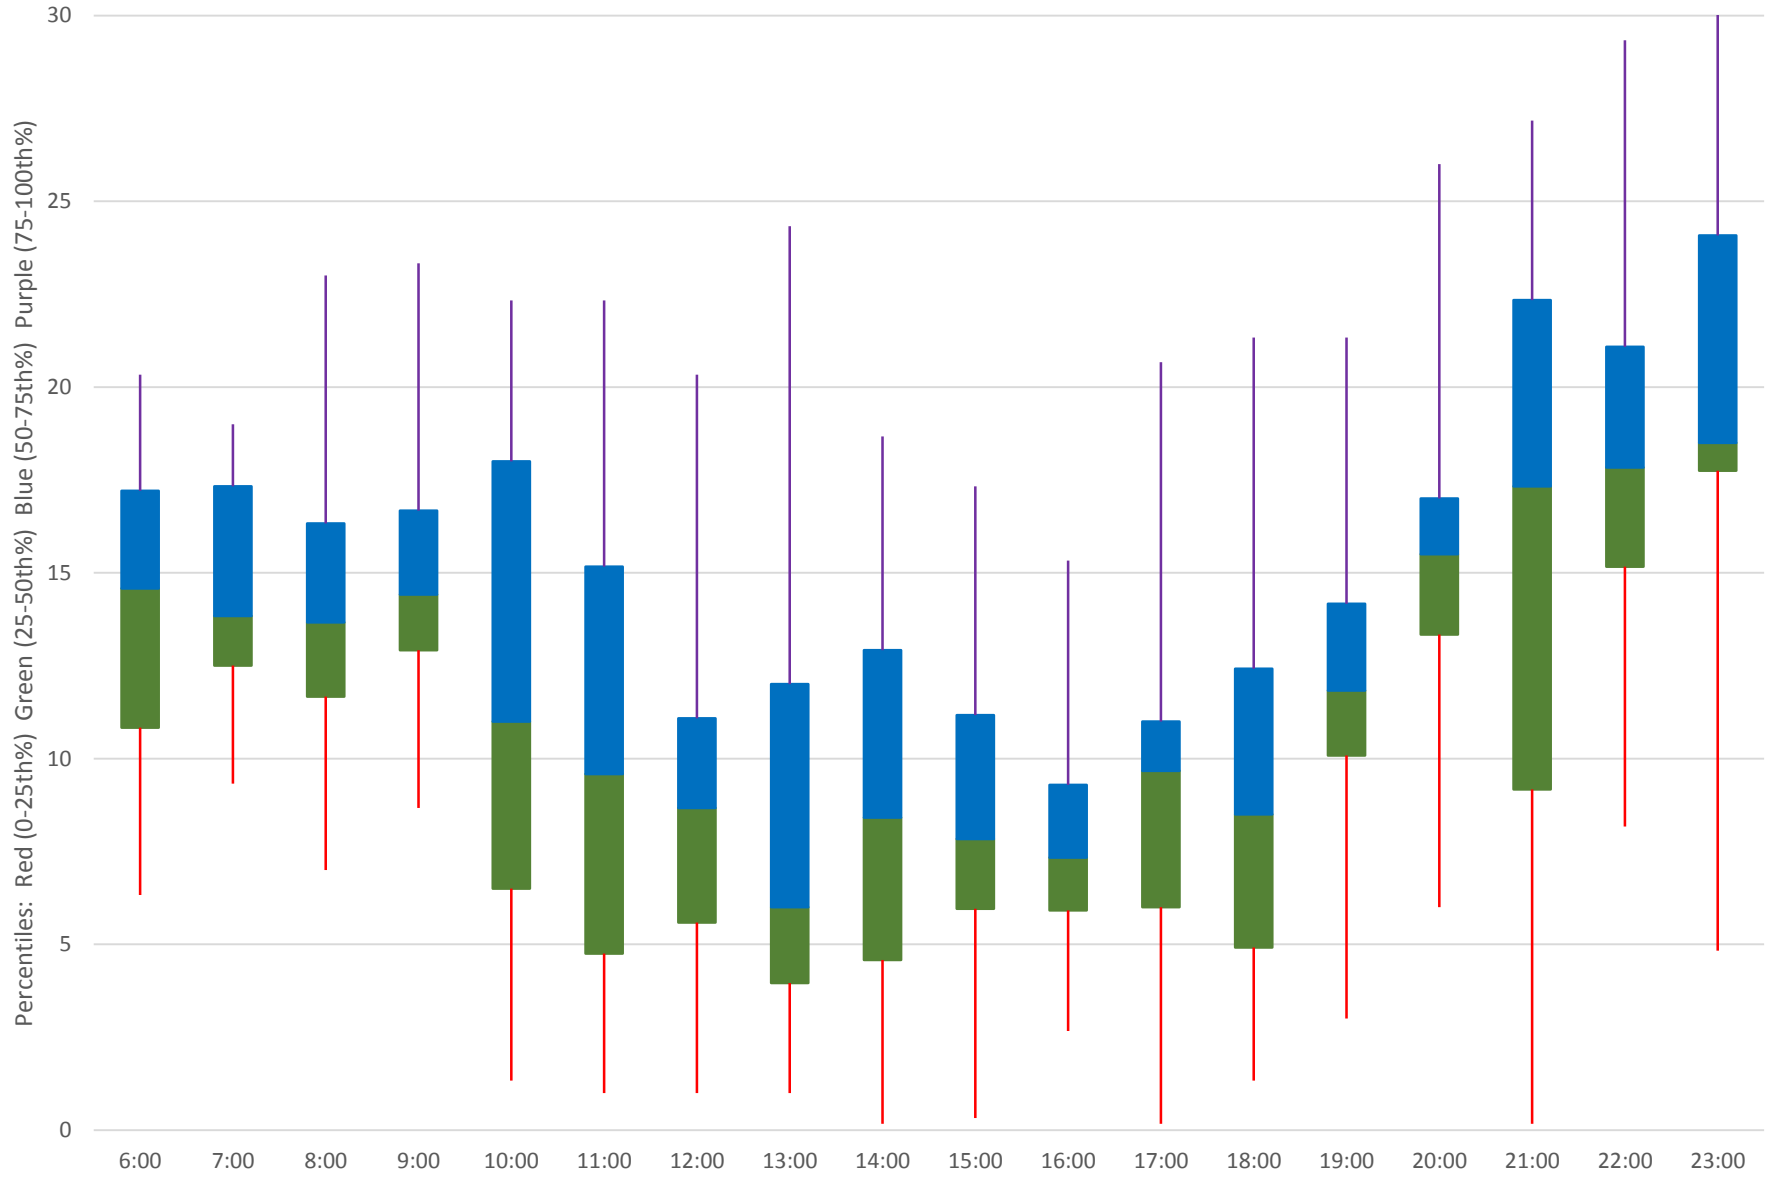

41 Keele Headways at N of Lawrence Southbound June 2020

41 Keele Headways at N of Lawrence Southbound June 2020 Quartiles Week 5

41 Keele Headways at N of Lawrence Southbound June 2020 Saturday Statistics

41 Keele Headways at N of Lawrence Southbound June 2020 Quartiles Saturdays

41 Keele Headways at N of Lawrence Southbound June 2020 Sunday Statistics

41 Keele Headways at N of Lawrence Southbound June 2020
Quartiles Sundays/Holidays