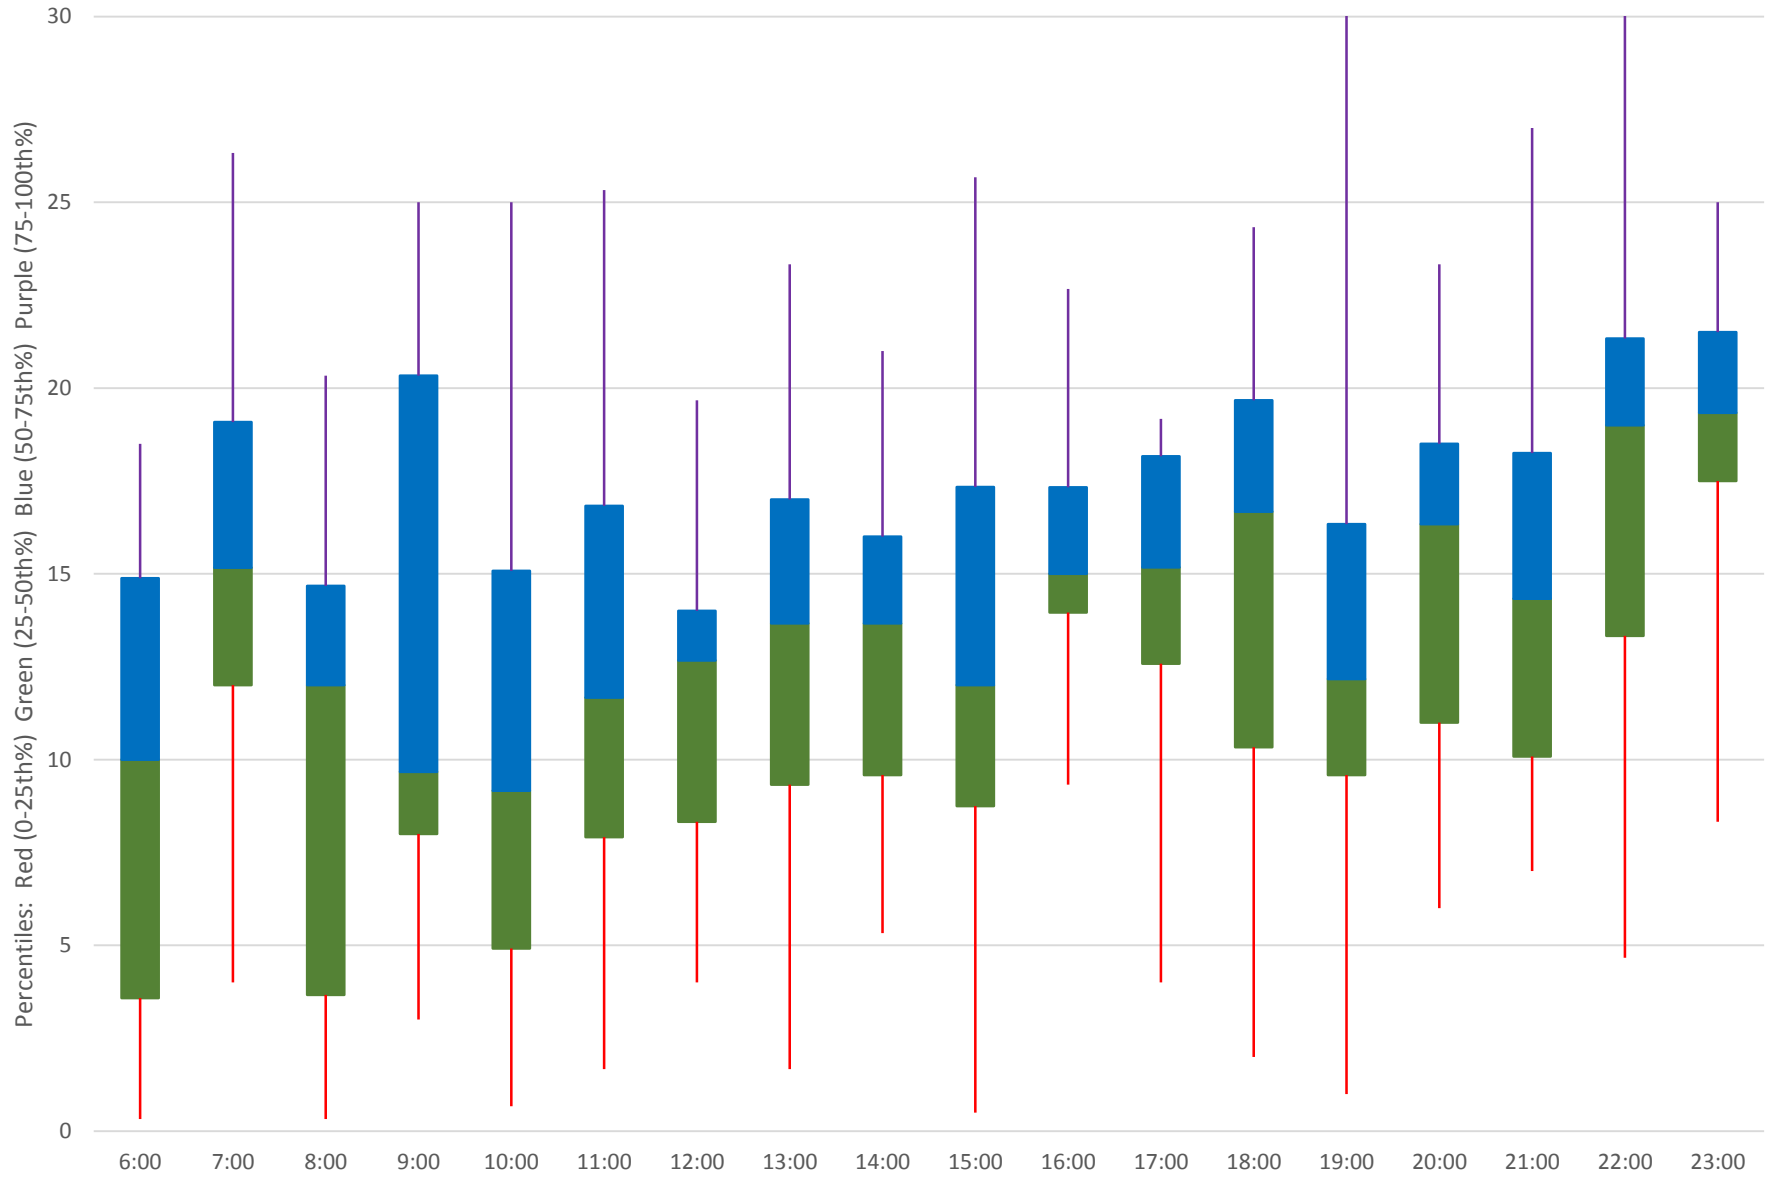

41 Keele Headways at N of Lawrence Southbound June 2020 Weekday Statistics

— Average Week 1 Std Devn Week 1 — Average Week 2 Std Devn Week 2 — Average Week 3
..... Std Devn Week 3 — Average Week 4 Std Devn Week 4 — Average Week 5 Std Devn Week 5

41 Keele Headways at N of Lawrence Southbound June 2020

41 Keele Headways at N of Lawrence Southbound June 2020 Quartiles Week 1

41 Keele Headways at N of Lawrence Southbound June 2020

41 Keele Headways at N of Lawrence Southbound June 2020 Quartiles Week 2

41 Keele Headways at N of Lawrence Southbound June 2020

41 Keele Headways at N of Lawrence Southbound June 2020 Quartiles Week 5

41 Keele Headways at N of Lawrence Southbound June 2020 Saturday Statistics