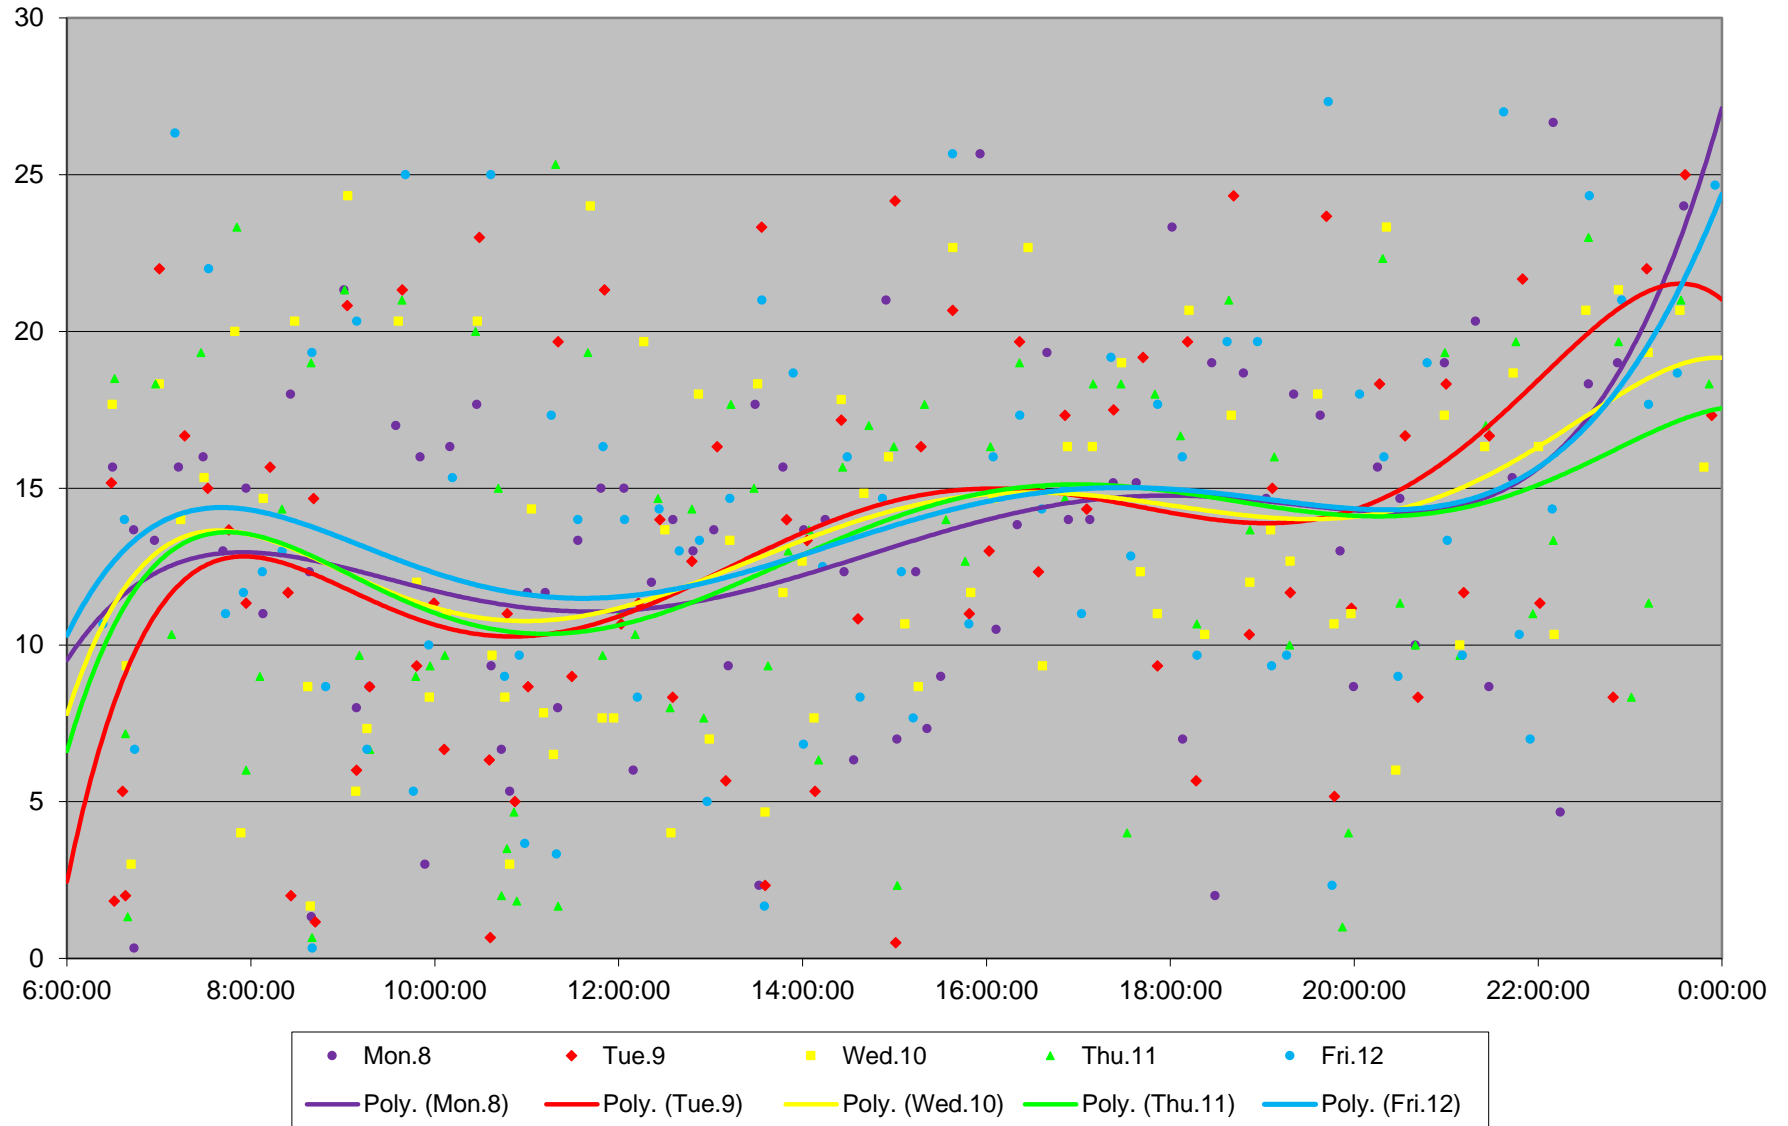

41 Keele Headways at N of Lawrence Southbound June 2020 Weekday Statistics

— Average Week 1 Std Devn Week 1 — Average Week 2 Std Devn Week 2 — Average Week 3
..... Std Devn Week 3 — Average Week 4 Std Devn Week 4 — Average Week 5 Std Devn Week 5

41 Keele Headways at N of Lawrence Southbound June 2020

41 Keele Headways at N of Lawrence Southbound June 2020 Quartiles Week 1

41 Keele Headways at N of Lawrence Southbound June 2020

41 Keele Headways at N of Lawrence Southbound June 2020 Quartiles Week 2

41 Keele Headways at N of Lawrence Southbound June 2020

41 Keele Headways at N of Lawrence Southbound June 2020 Quartiles Week 5

41 Keele Headways at N of Lawrence Southbound June 2020 Saturday Statistics

41 Keele Headways at N of Lawrence Southbound June 2020 Quartiles Saturdays

41 Keele Headways at N of Lawrence Southbound June 2020 Sunday Statistics

41 Keele Headways at N of Lawrence Southbound June 2020
Quartiles Sundays/Holidays