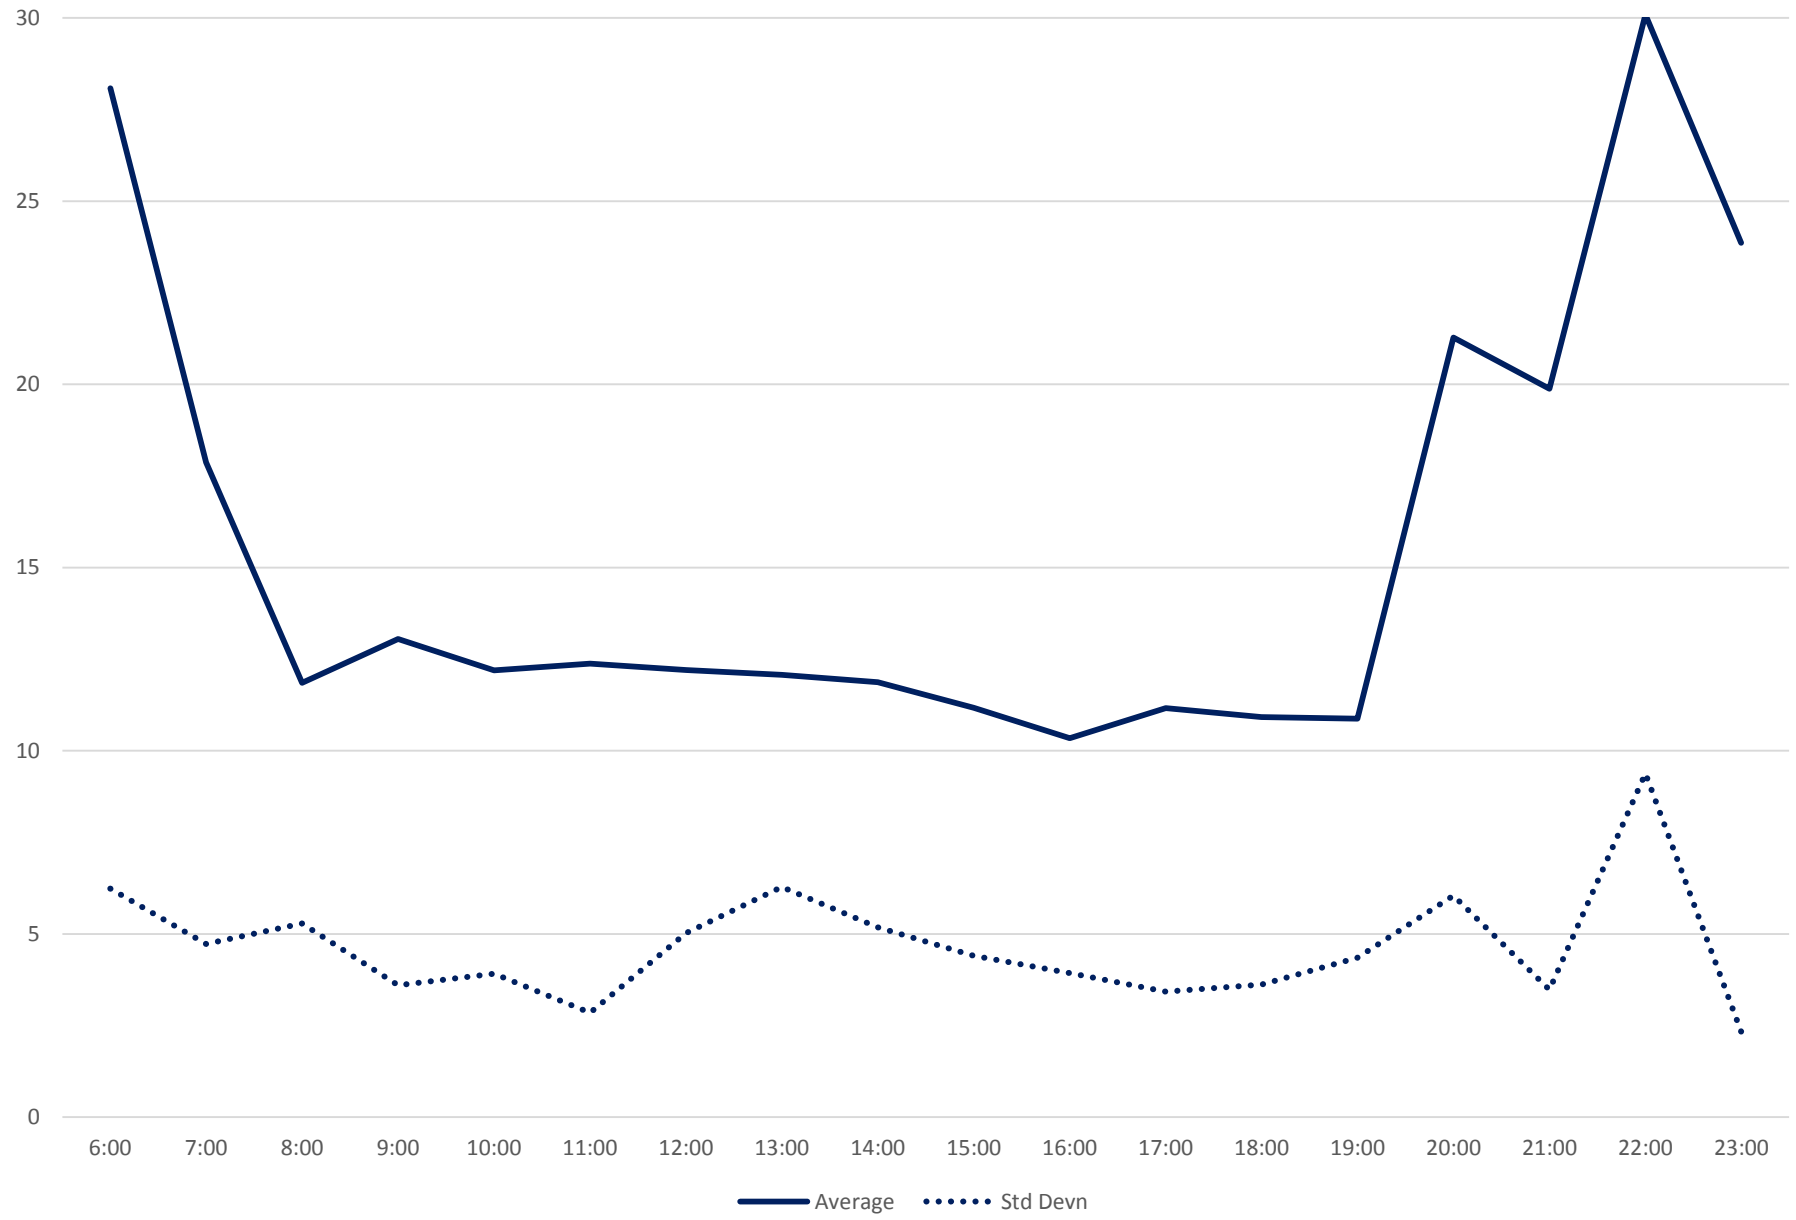

41 Keele Headways at N of Lawrence Southbound June 2020

41 Keele Headways at N of Lawrence Southbound June 2020 Quartiles Week 5

41 Keele Headways at N of Lawrence Southbound June 2020 Saturday Statistics

41 Keele Headways at N of Lawrence Southbound June 2020 Quartiles Saturdays

41 Keele Headways at N of Lawrence Southbound June 2020 Sunday Statistics

41 Keele Headways at N of Lawrence Southbound June 2020
Quartiles Sundays/Holidays