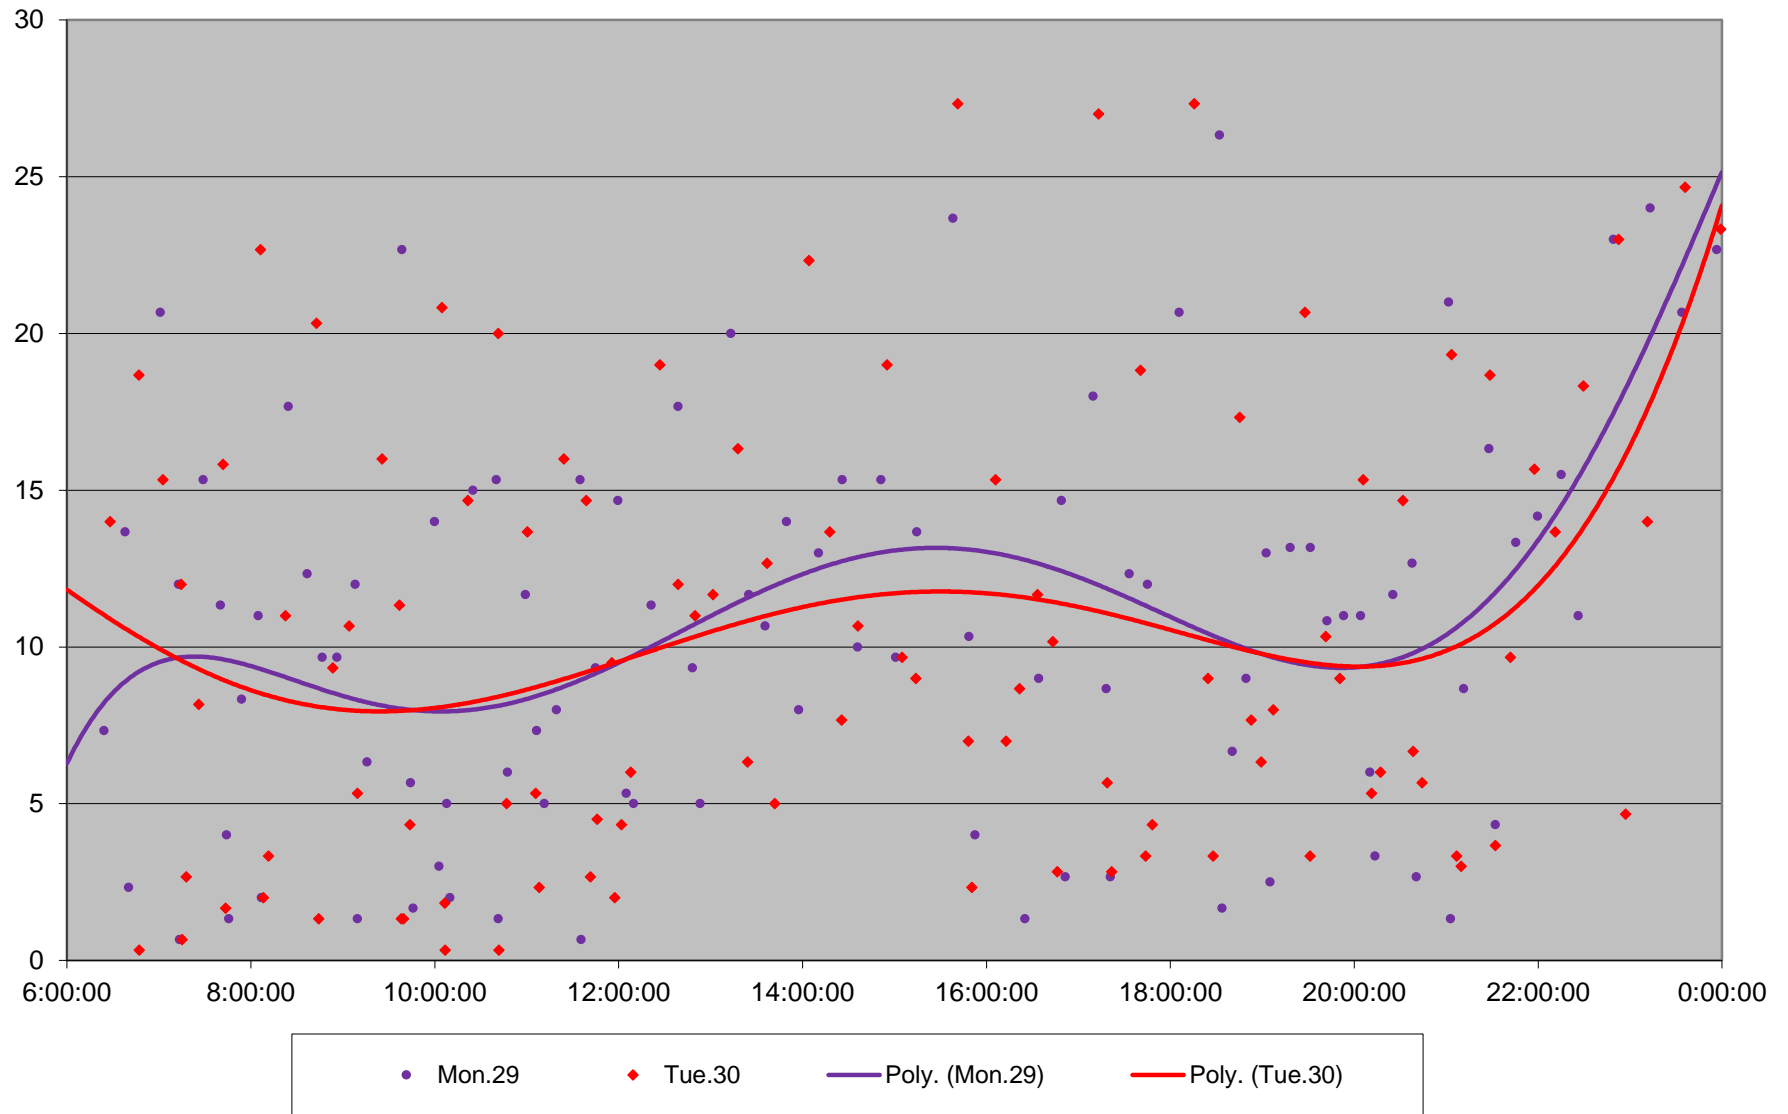

41 Keele Headways at N of Lawrence Southbound June 2020 Weekday Statistics

— Average Week 1 Std Devn Week 1 — Average Week 2 Std Devn Week 2 — Average Week 3
..... Std Devn Week 3 — Average Week 4 Std Devn Week 4 — Average Week 5 Std Devn Week 5

41 Keele Headways at N of Lawrence Southbound June 2020

41 Keele Headways at N of Lawrence Southbound June 2020 Quartiles Week 3

41 Keele Headways at N of Lawrence Southbound June 2020

41 Keele Headways at N of Lawrence Southbound June 2020 Quartiles Week 4

41 Keele Headways at N of Lawrence Southbound June 2020

41 Keele Headways at N of Lawrence Southbound June 2020 Quartiles Week 5

41 Keele Headways at N of Lawrence Southbound June 2020 Saturday Statistics