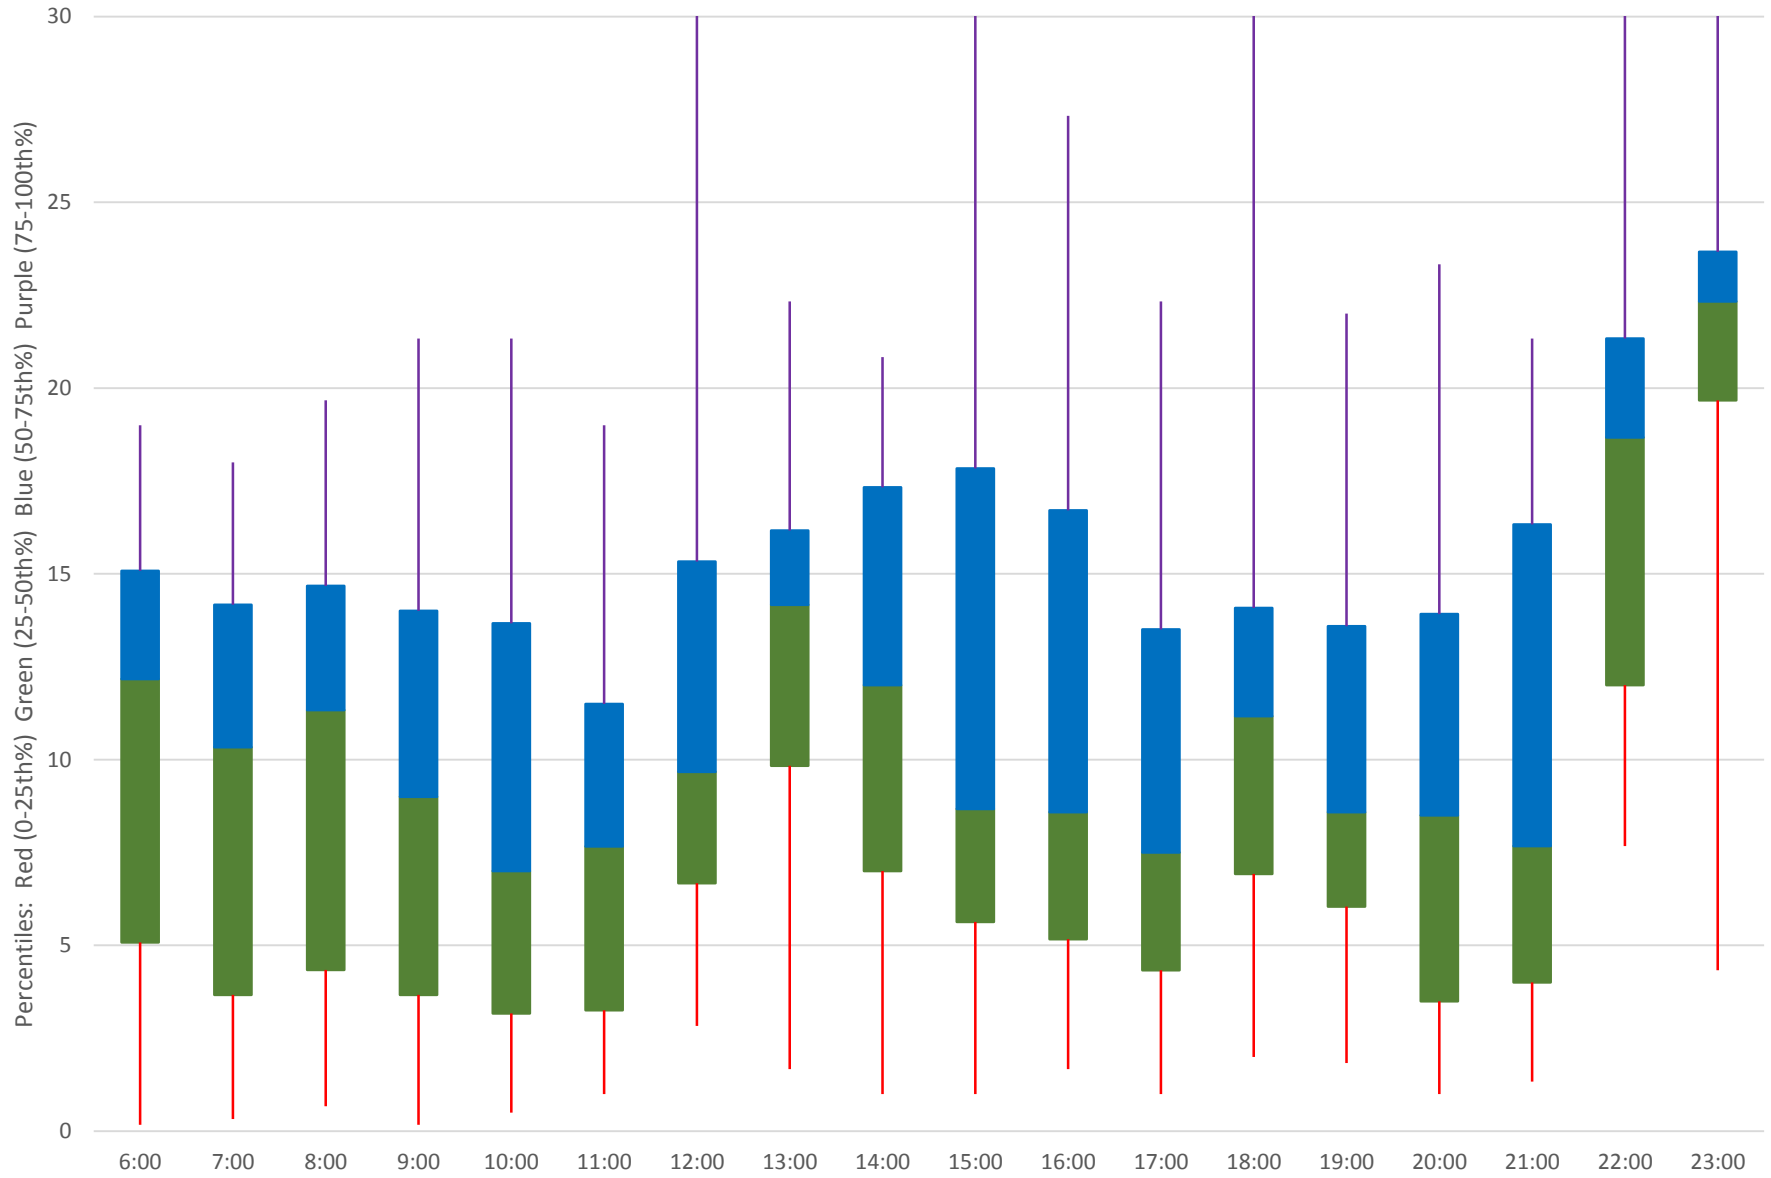

41 Keele Headways at N of Lawrence Southbound June 2020 Weekday Statistics

— Average Week 1 Std Devn Week 1 — Average Week 2 Std Devn Week 2 — Average Week 3
..... Std Devn Week 3 — Average Week 4 Std Devn Week 4 — Average Week 5 Std Devn Week 5

41 Keele Headways at N of Lawrence Southbound June 2020

41 Keele Headways at N of Lawrence Southbound June 2020 Quartiles Week 3

41 Keele Headways at N of Lawrence Southbound June 2020

41 Keele Headways at N of Lawrence Southbound June 2020 Quartiles Week 4

41 Keele Headways at N of Lawrence Southbound June 2020

41 Keele Headways at N of Lawrence Southbound June 2020 Quartiles Week 5

41 Keele Headways at N of Lawrence Southbound June 2020 Saturday Statistics