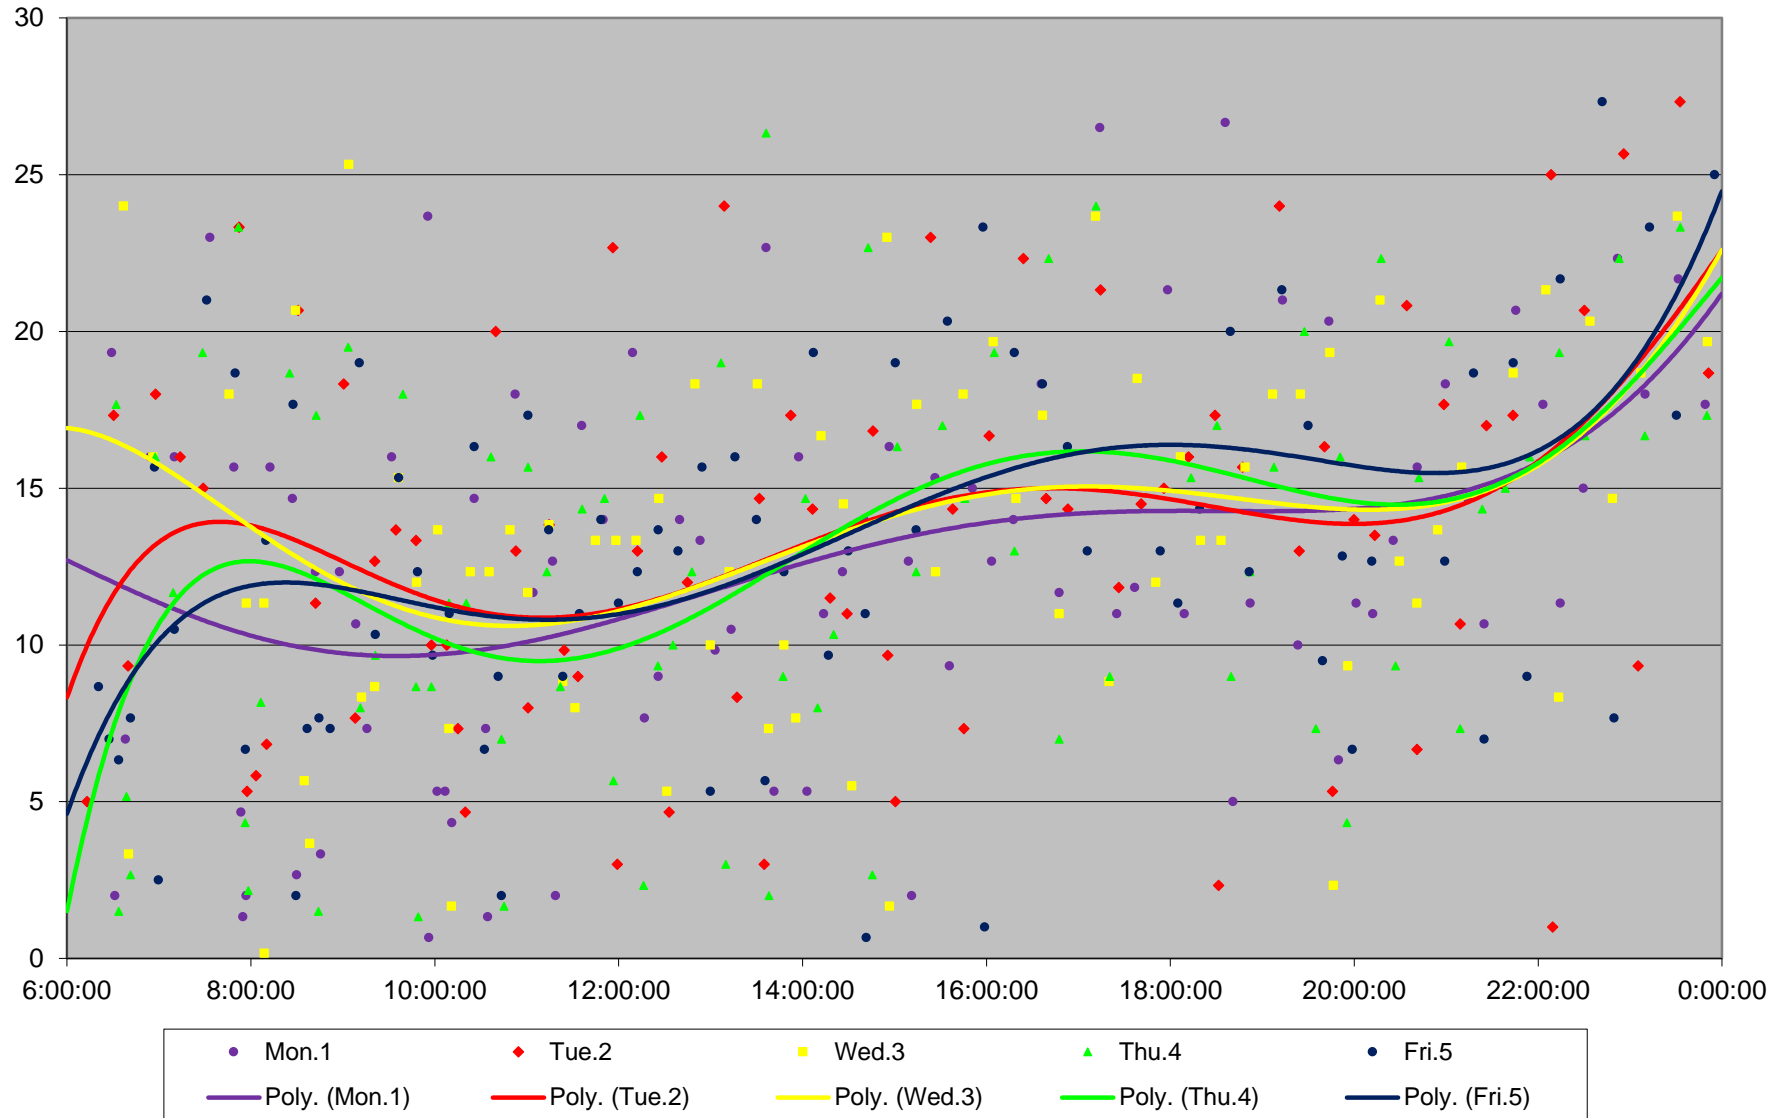

41 Keele Headways at N of Lawrence Southbound June 2020 Weekday Statistics

— Average Week 1 Std Devn Week 1 — Average Week 2 Std Devn Week 2 — Average Week 3
..... Std Devn Week 3 — Average Week 4 Std Devn Week 4 — Average Week 5 Std Devn Week 5

41 Keele Headways at N of Lawrence Southbound June 2020

41 Keele Headways at N of Lawrence Southbound June 2020 Quartiles Week 1

41 Keele Headways at N of Lawrence Southbound June 2020

41 Keele Headways at N of Lawrence Southbound June 2020 Quartiles Week 2

41 Keele Headways at N of Lawrence Southbound June 2020

41 Keele Headways at N of Lawrence Southbound June 2020 Quartiles Week 5

41 Keele Headways at N of Lawrence Southbound June 2020 Saturday Statistics

41 Keele Headways at N of Lawrence Southbound June 2020 Quartiles Saturdays

41 Keele Headways at N of Lawrence Southbound June 2020 Sunday Statistics

41 Keele Headways at N of Lawrence Southbound June 2020
Quartiles Sundays/Holidays