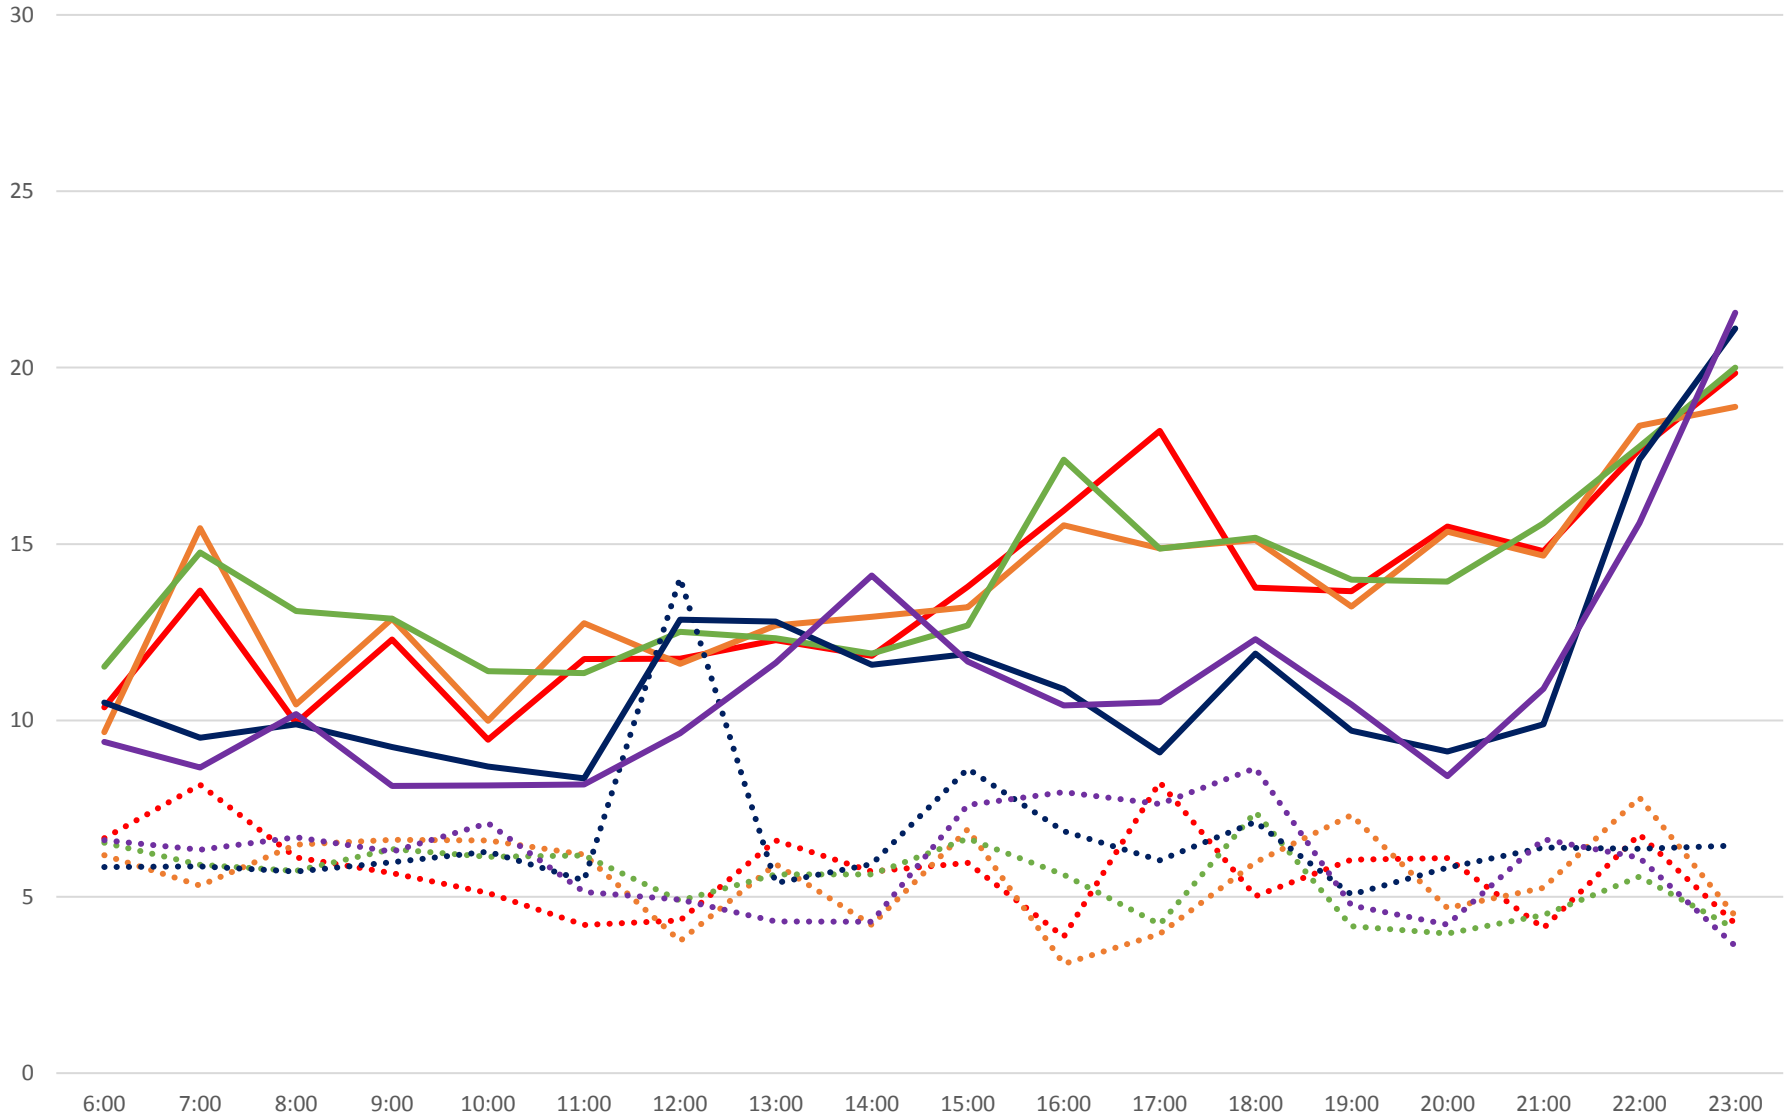

41 Keele Headways at N of Lawrence Southbound June 2020 Weekday Statistics

— Average Week 1 Std Devn Week 1 — Average Week 2 Std Devn Week 2 — Average Week 3
..... Std Devn Week 3 — Average Week 4 Std Devn Week 4 — Average Week 5 Std Devn Week 5

41 Keele Headways at N of Lawrence Southbound June 2020

41 Keele Headways at N of Lawrence Southbound June 2020 Quartiles Week 1

41 Keele Headways at N of Lawrence Southbound June 2020

41 Keele Headways at N of Lawrence Southbound June 2020 Quartiles Week 2

41 Keele Headways at N of Lawrence Southbound June 2020

41 Keele Headways at N of Lawrence Southbound June 2020 Quartiles Week 5

41 Keele Headways at N of Lawrence Southbound June 2020 Saturday Statistics

41 Keele Headways at N of Lawrence Southbound June 2020 Quartiles Saturdays

41 Keele Headways at N of Lawrence Southbound June 2020 Sunday Statistics

41 Keele Headways at N of Lawrence Southbound June 2020
Quartiles Sundays/Holidays