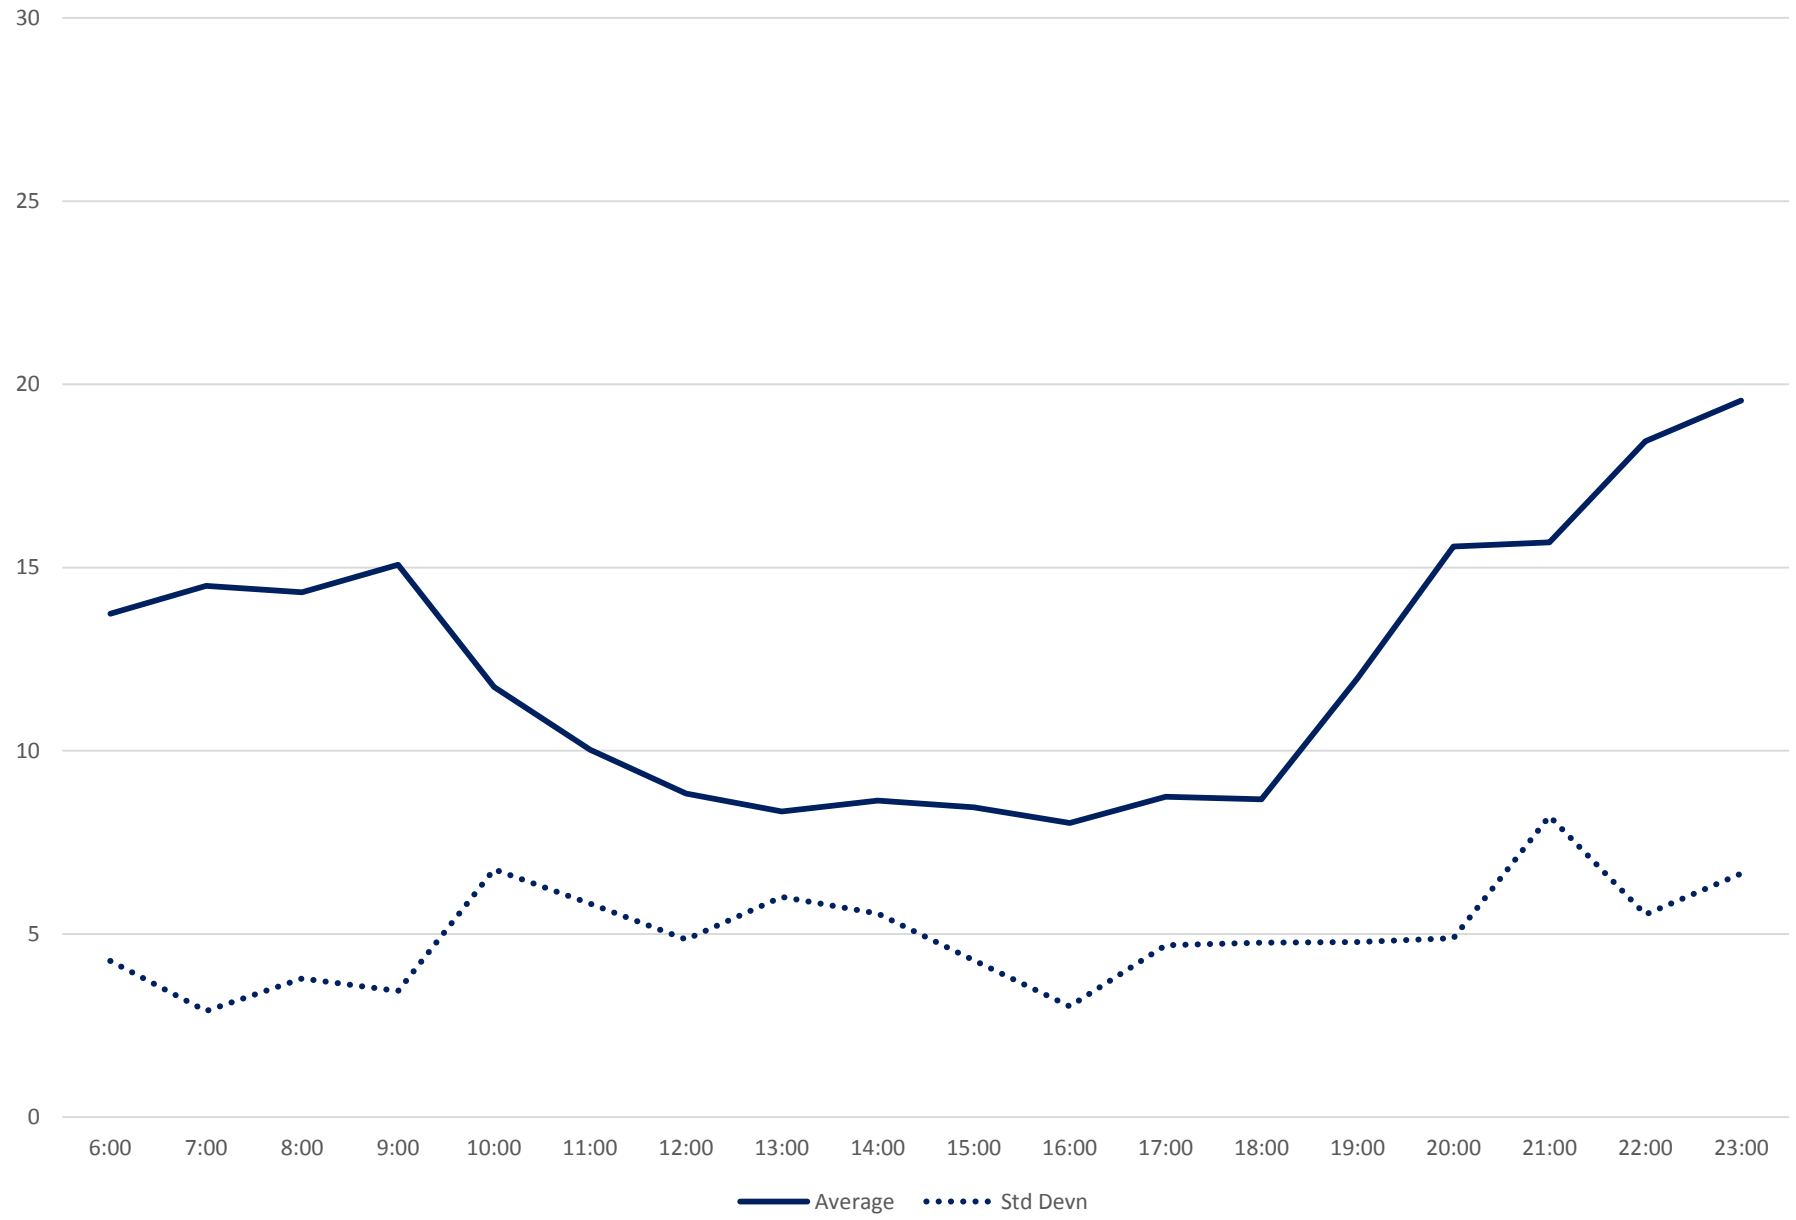

41 Keele Headways at N of Lawrence Southbound June 2020 Weekday Statistics

— Average Week 1 Std Devn Week 1 — Average Week 2 Std Devn Week 2 — Average Week 3
..... Std Devn Week 3 — Average Week 4 Std Devn Week 4 — Average Week 5 Std Devn Week 5

41 Keele Headways at N of Lawrence Southbound June 2020

41 Keele Headways at N of Lawrence Southbound June 2020 Quartiles Week 3

41 Keele Headways at N of Lawrence Southbound June 2020

41 Keele Headways at N of Lawrence Southbound June 2020 Quartiles Week 4

41 Keele Headways at N of Lawrence Southbound June 2020

41 Keele Headways at N of Lawrence Southbound June 2020 Quartiles Week 5

41 Keele Headways at N of Lawrence Southbound June 2020 Saturday Statistics

41 Keele Headways at N of Lawrence Southbound June 2020 Quartiles Saturdays

41 Keele Headways at N of Lawrence Southbound June 2020 Sunday Statistics

41 Keele Headways at N of Lawrence Southbound June 2020
Quartiles Sundays/Holidays