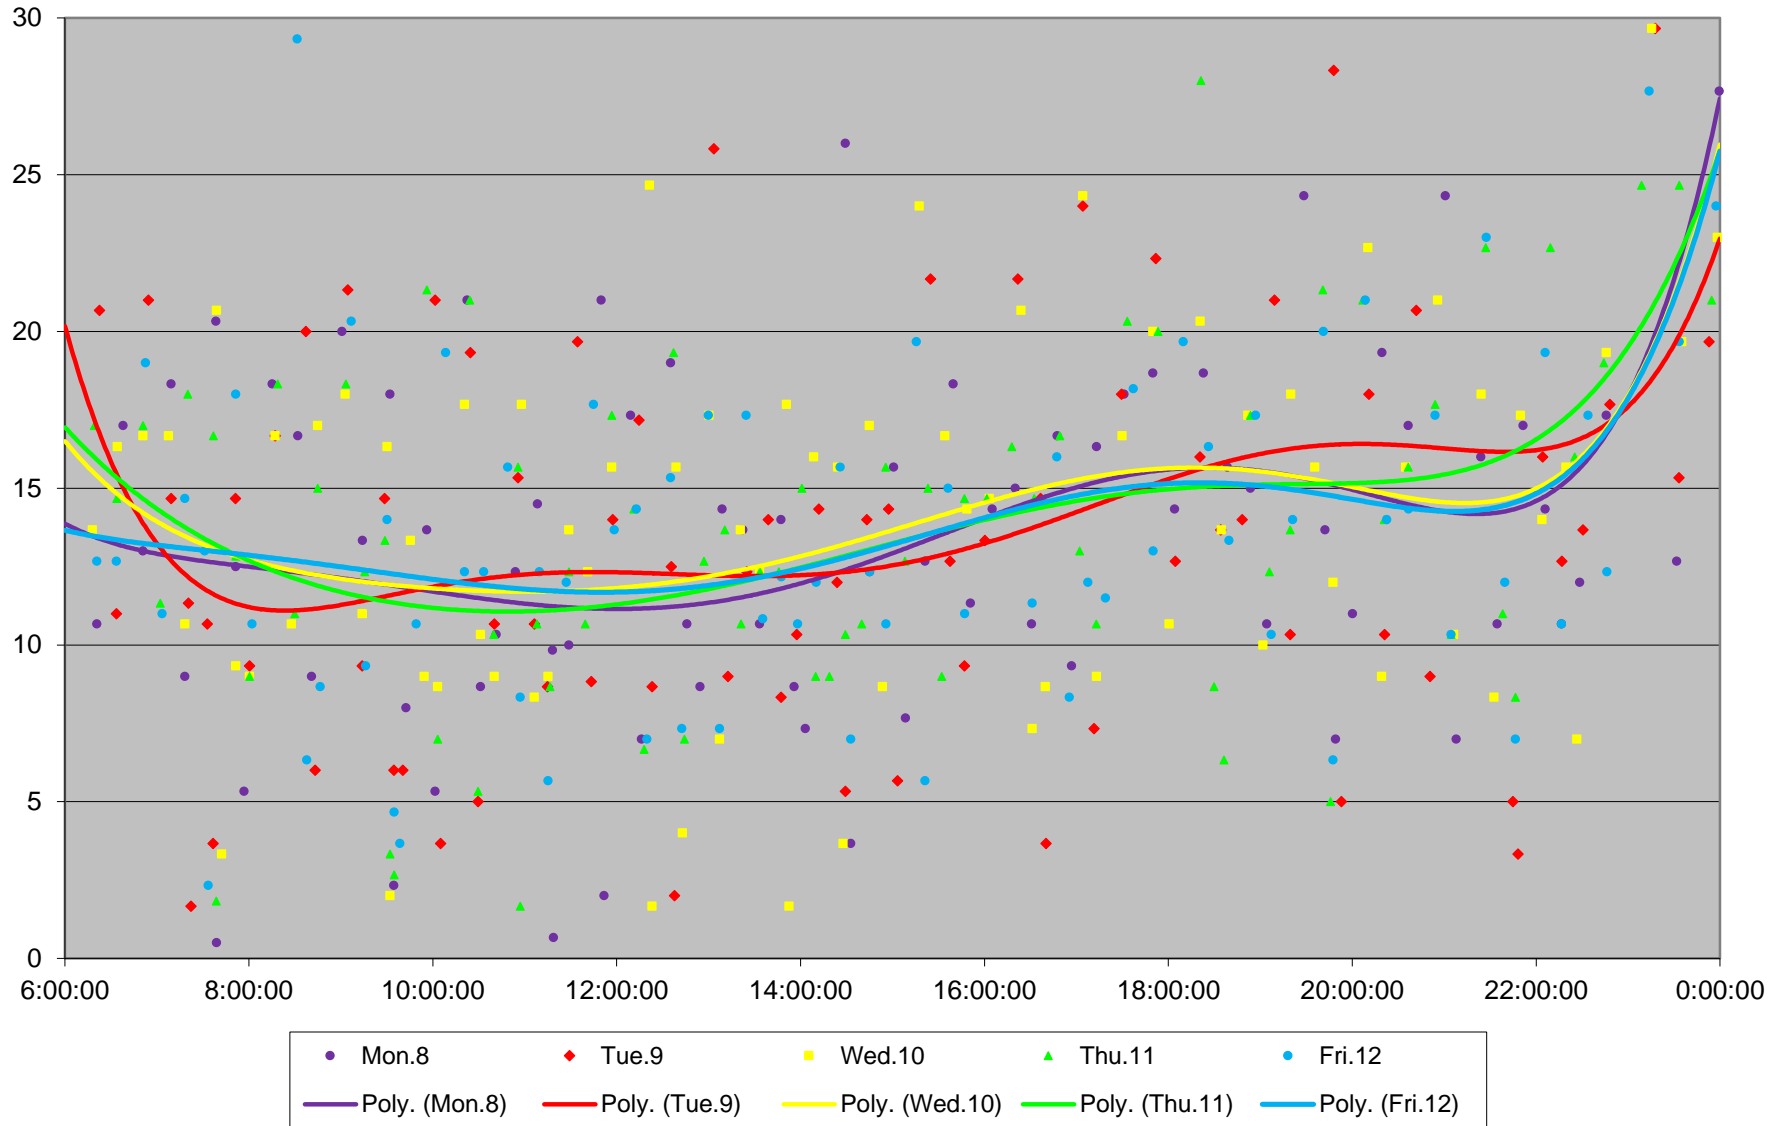

41 Keele Headways at N of Lawrence Northbound June 2020 Weekday Statistics

41 Keele Headways at N of Lawrence Northbound June 2020

41 Keele Headways at N of Lawrence Northbound June 2020 Quartiles Week 1

41 Keele Headways at N of Lawrence Northbound June 2020

41 Keele Headways at N of Lawrence Northbound June 2020
Quartiles Week 2

41 Keele Headways at N of Lawrence Northbound June 2020

41 Keele Headways at N of Lawrence Northbound June 2020
Quartiles Week 3

41 Keele Headways at N of Lawrence Northbound June 2020 Saturday Statistics

41 Keele Headways at N of Lawrence Northbound June 2020

41 Keele Headways at N of Lawrence Northbound June 2020 Quartiles Saturdays

41 Keele Headways at N of Lawrence Northbound June 2020 Sunday Statistics

41 Keele Headways at N of Lawrence Northbound June 2020

41 Keele Headways at N of Lawrence Northbound June 2020
Quartiles Sundays/Holidays