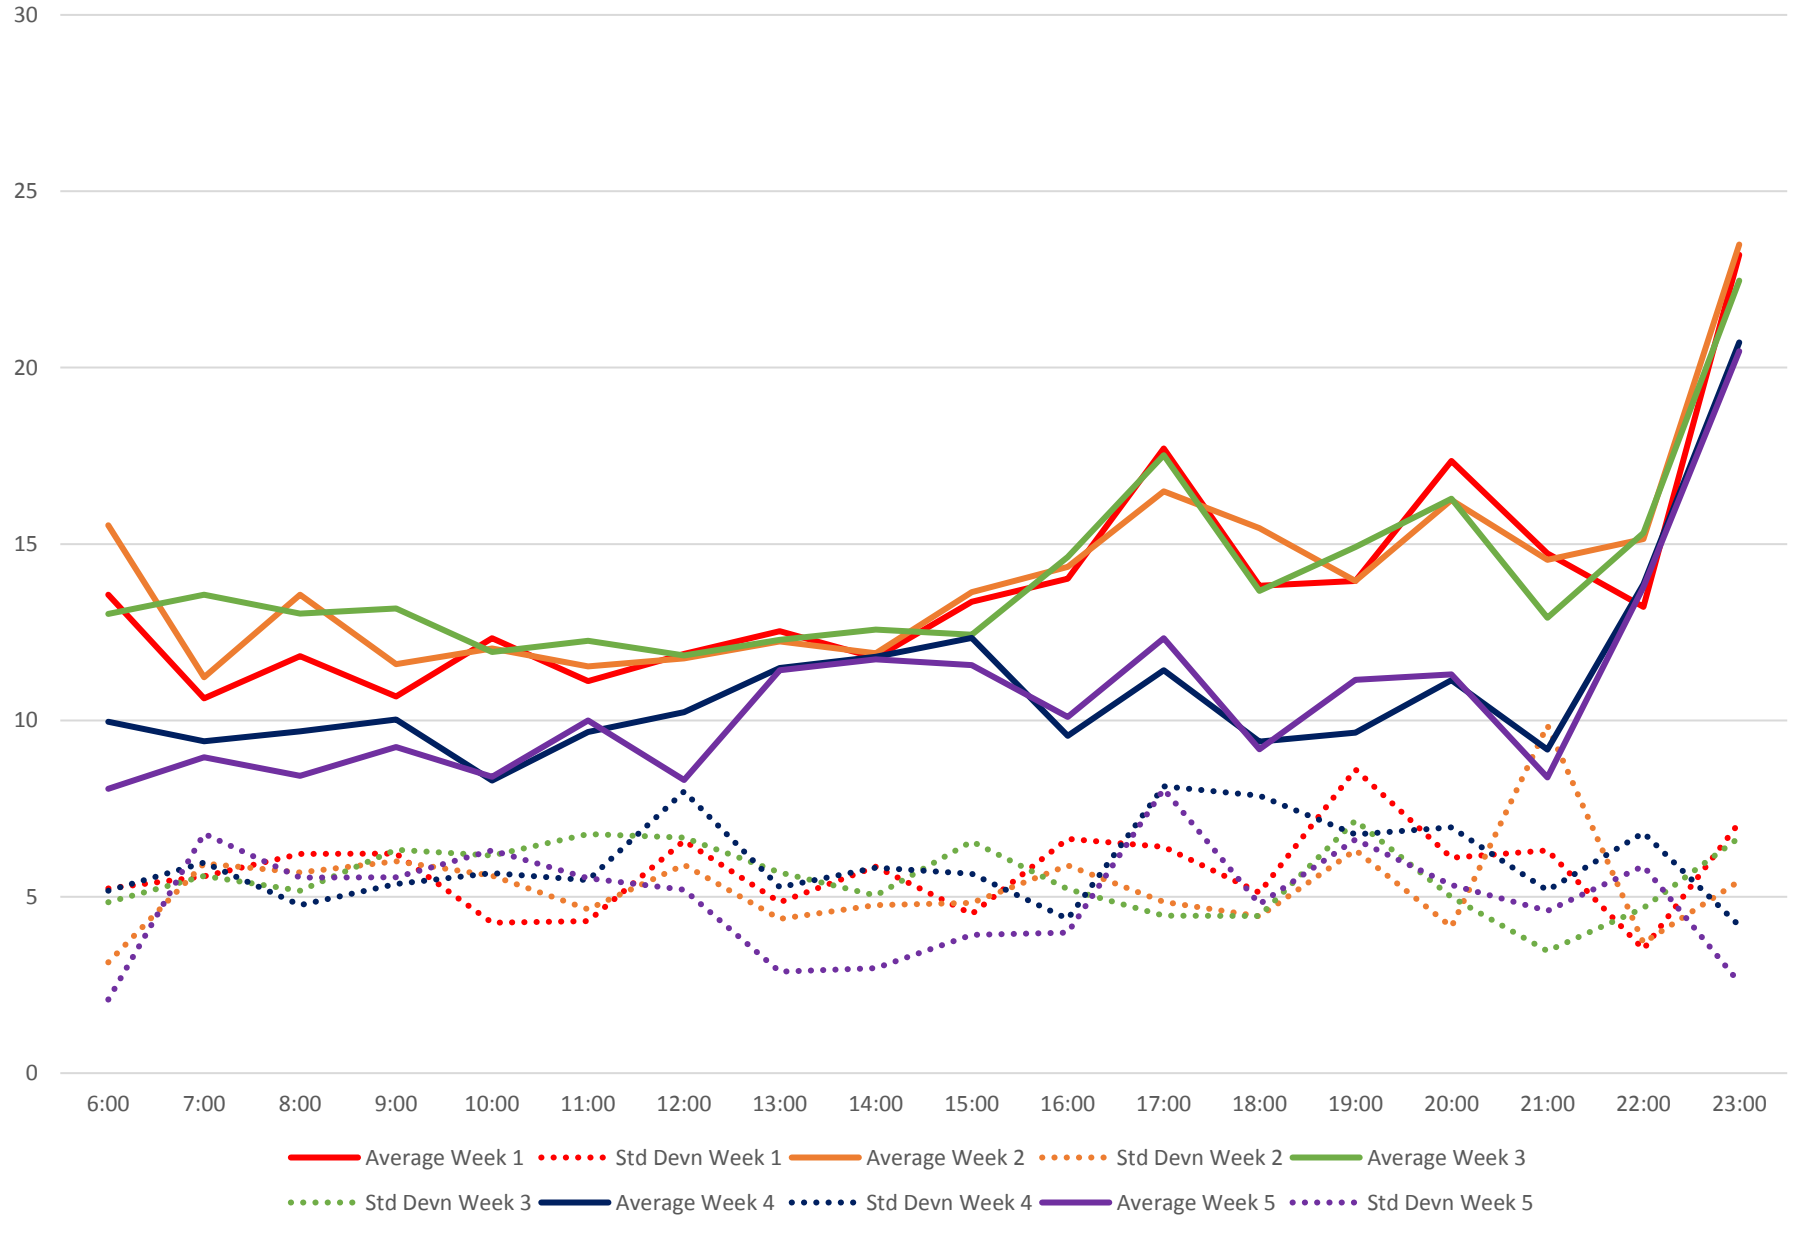

41 Keele Headways at N of Lawrence Northbound June 2020 Weekday Statistics

41 Keele Headways at N of Lawrence Northbound June 2020

41 Keele Headways at N of Lawrence Northbound June 2020 Quartiles Week 1

41 Keele Headways at N of Lawrence Northbound June 2020

41 Keele Headways at N of Lawrence Northbound June 2020
Quartiles Week 2

41 Keele Headways at N of Lawrence Northbound June 2020

41 Keele Headways at N of Lawrence Northbound June 2020
Quartiles Week 3

41 Keele Headways at N of Lawrence Northbound June 2020 Saturday Statistics

41 Keele Headways at N of Lawrence Northbound June 2020

41 Keele Headways at N of Lawrence Northbound June 2020 Quartiles Saturdays

41 Keele Headways at N of Lawrence Northbound June 2020 Sunday Statistics

41 Keele Headways at N of Lawrence Northbound June 2020

41 Keele Headways at N of Lawrence Northbound June 2020
Quartiles Sundays/Holidays