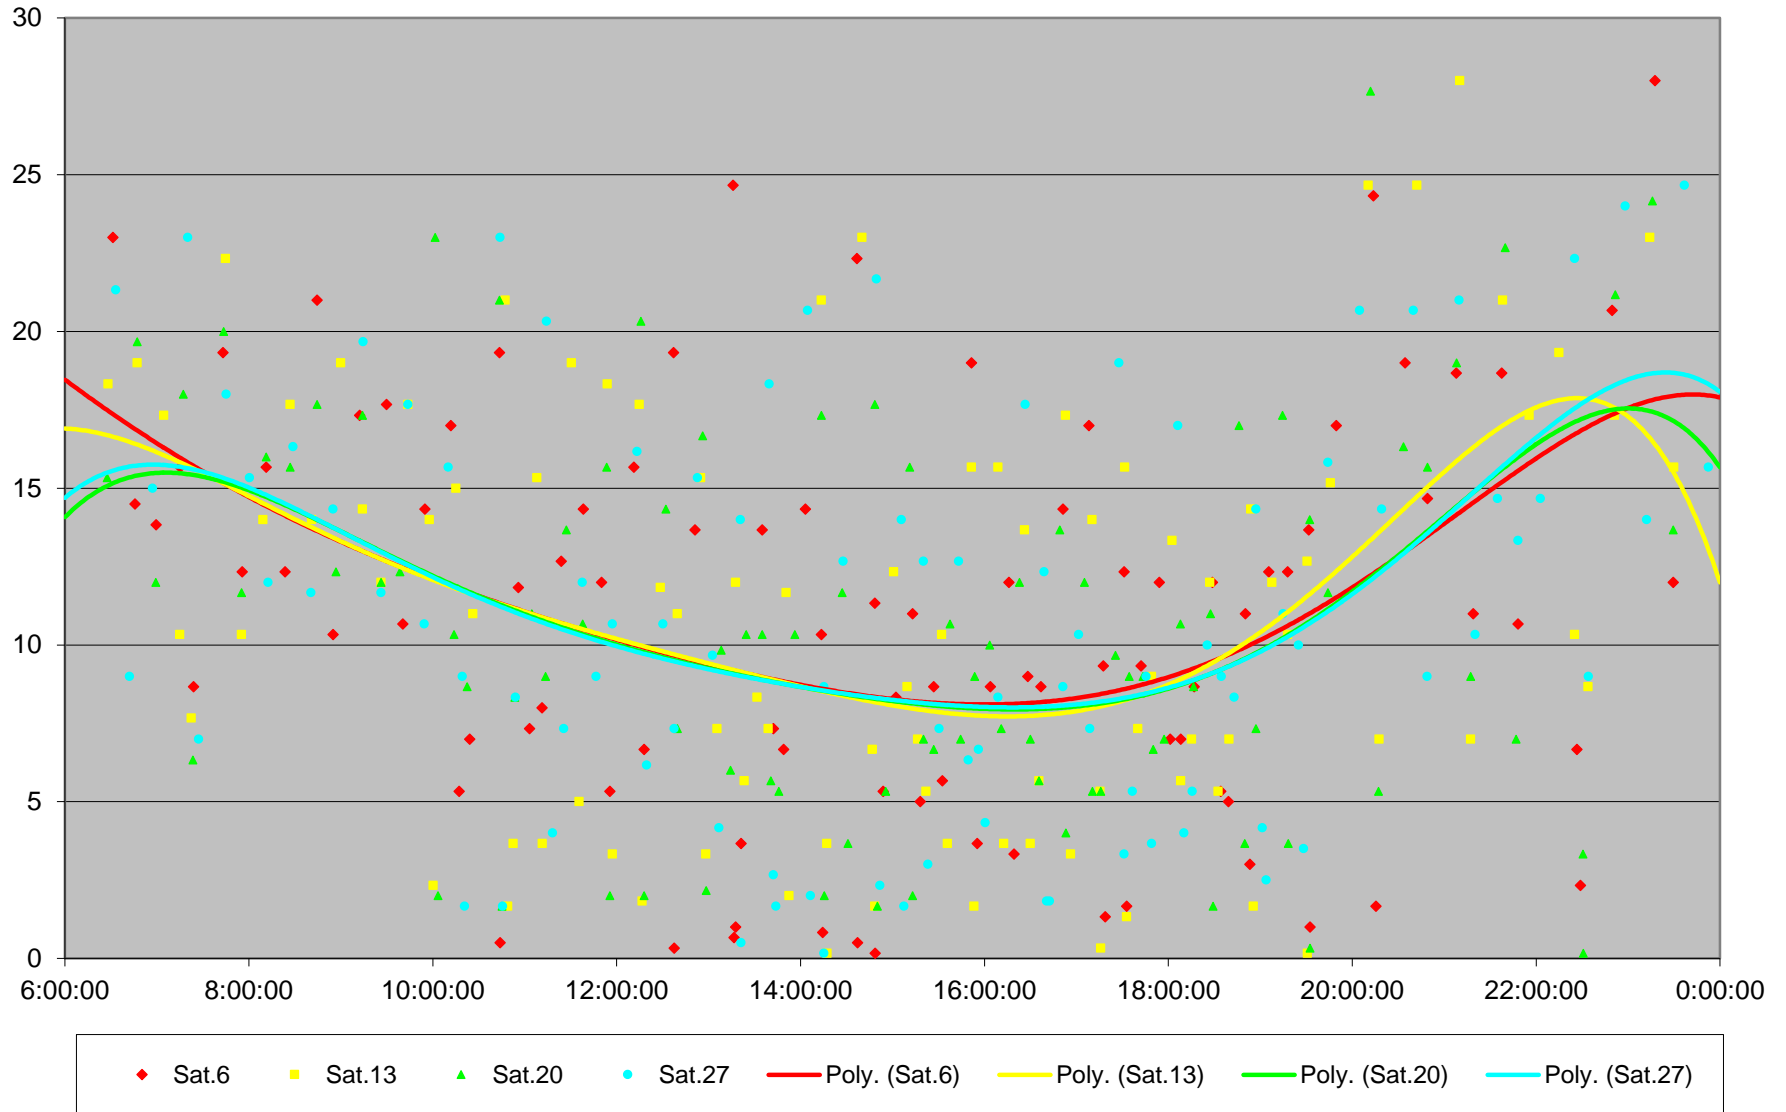

41 Keele Headways at N of Lawrence Northbound June 2020

41 Keele Headways at N of Lawrence Northbound June 2020 Quartiles Week 4

41 Keele Headways at N of Lawrence Northbound June 2020

41 Keele Headways at N of Lawrence Northbound June 2020 Quartiles Week 5

41 Keele Headways at N of Lawrence Northbound June 2020 Saturday Statistics

41 Keele Headways at N of Lawrence Northbound June 2020

41 Keele Headways at N of Lawrence Northbound June 2020 Quartiles Saturdays

41 Keele Headways at N of Lawrence Northbound June 2020 Sunday Statistics

41 Keele Headways at N of Lawrence Northbound June 2020

41 Keele Headways at N of Lawrence Northbound June 2020
Quartiles Sundays/Holidays