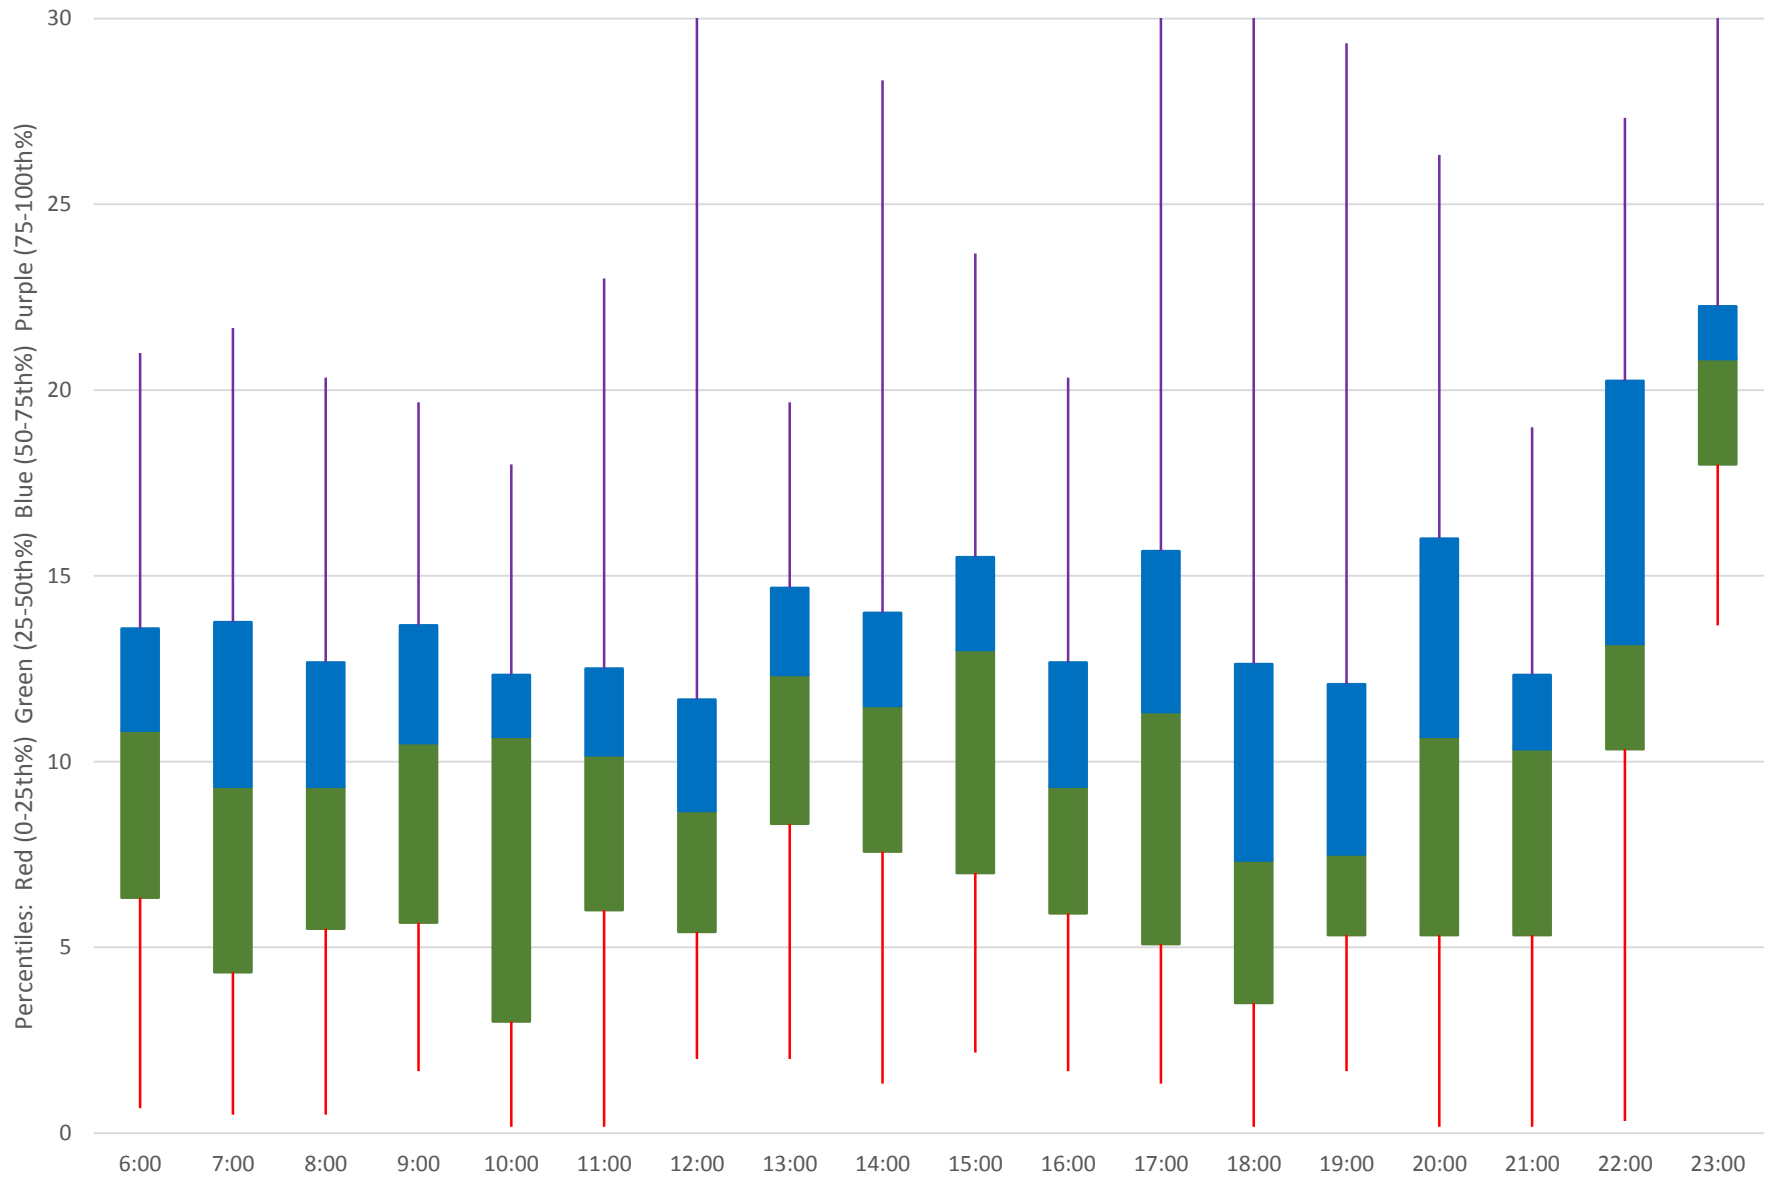

41 Keele Headways at N of Lawrence Northbound June 2020

41 Keele Headways at N of Lawrence Northbound June 2020 Quartiles Week 4