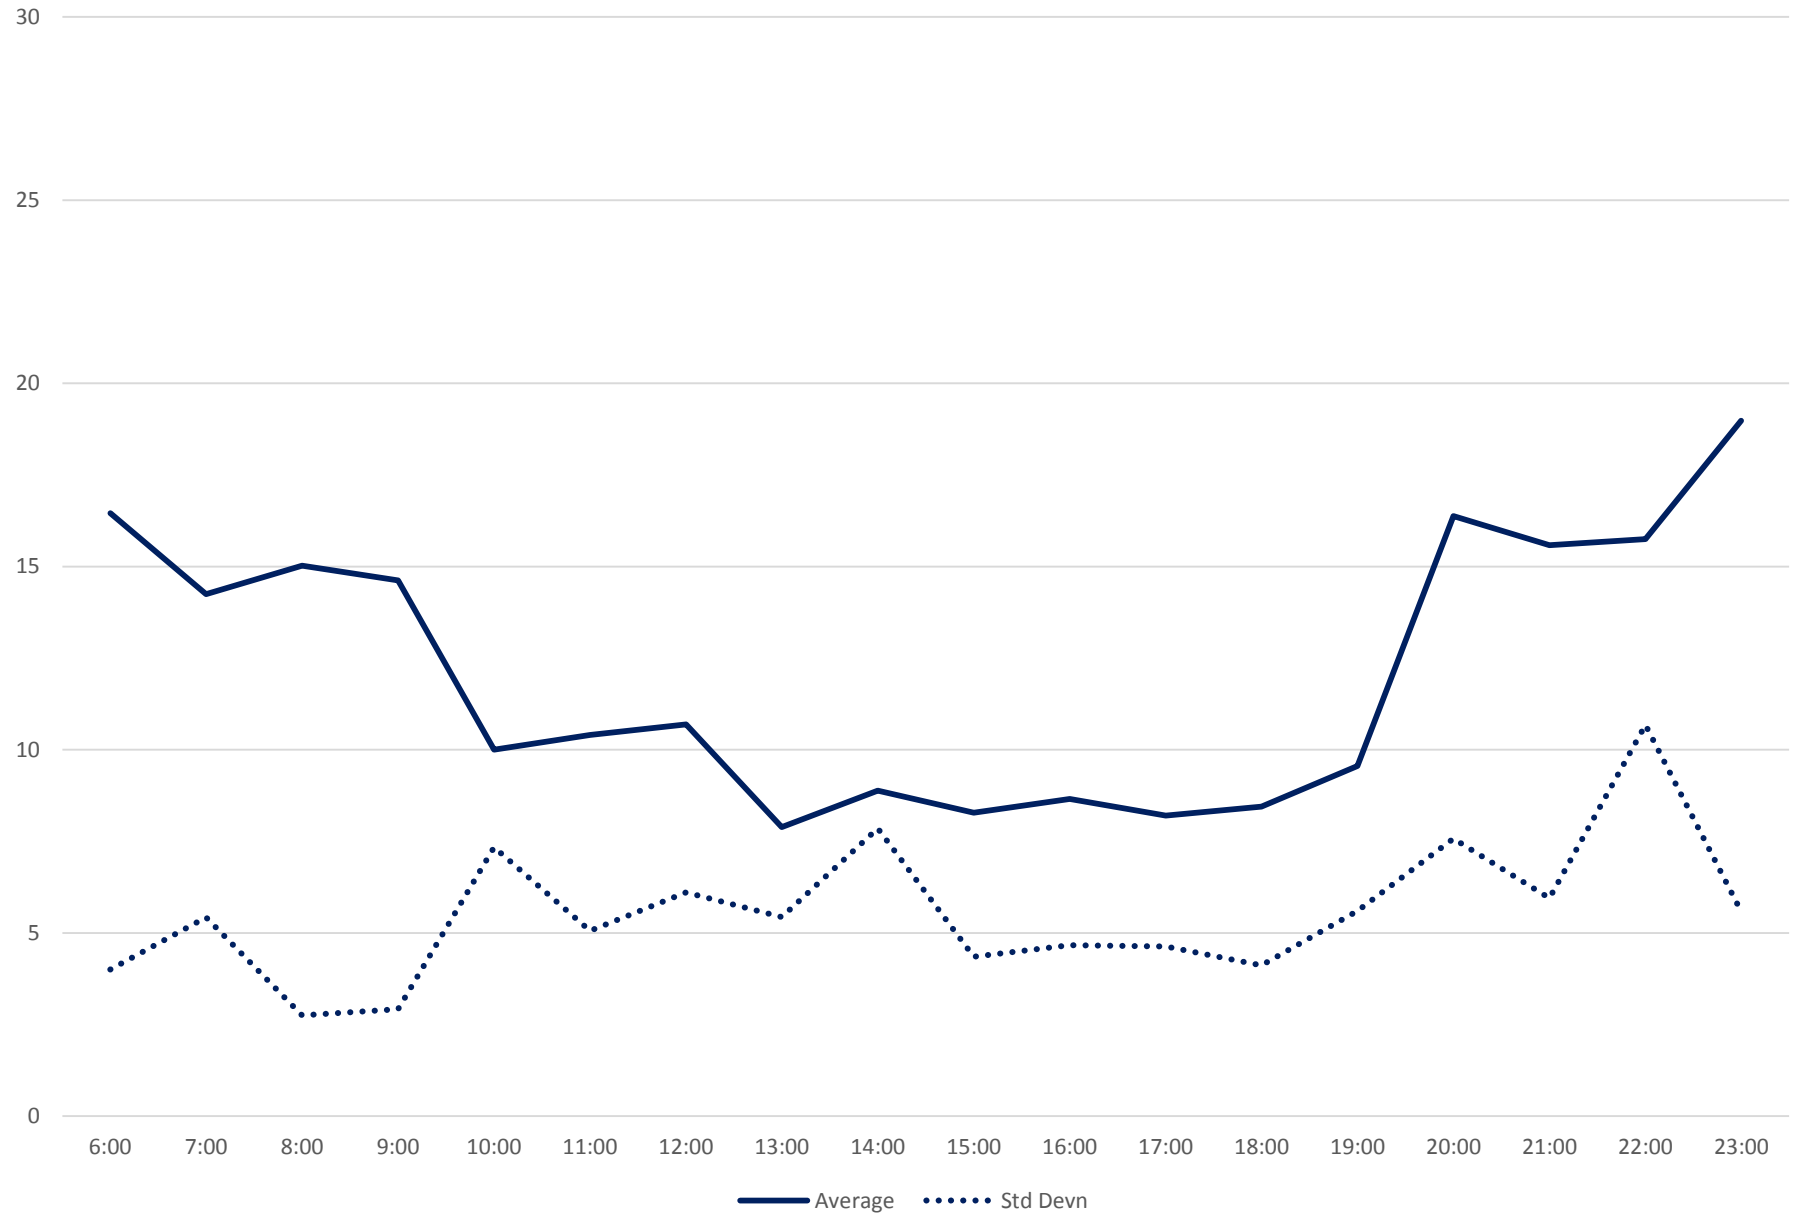

41 Keele Headways at N of Lawrence Northbound June 2020

41 Keele Headways at N of Lawrence Northbound June 2020 Quartiles Week 4

41 Keele Headways at N of Lawrence Northbound June 2020

41 Keele Headways at N of Lawrence Northbound June 2020 Quartiles Week 5

41 Keele Headways at N of Lawrence Northbound June 2020 Saturday Statistics

41 Keele Headways at N of Lawrence Northbound June 2020

41 Keele Headways at N of Lawrence Northbound June 2020 Quartiles Saturdays

41 Keele Headways at N of Lawrence Northbound June 2020 Sunday Statistics

41 Keele Headways at N of Lawrence Northbound June 2020

41 Keele Headways at N of Lawrence Northbound June 2020
Quartiles Sundays/Holidays