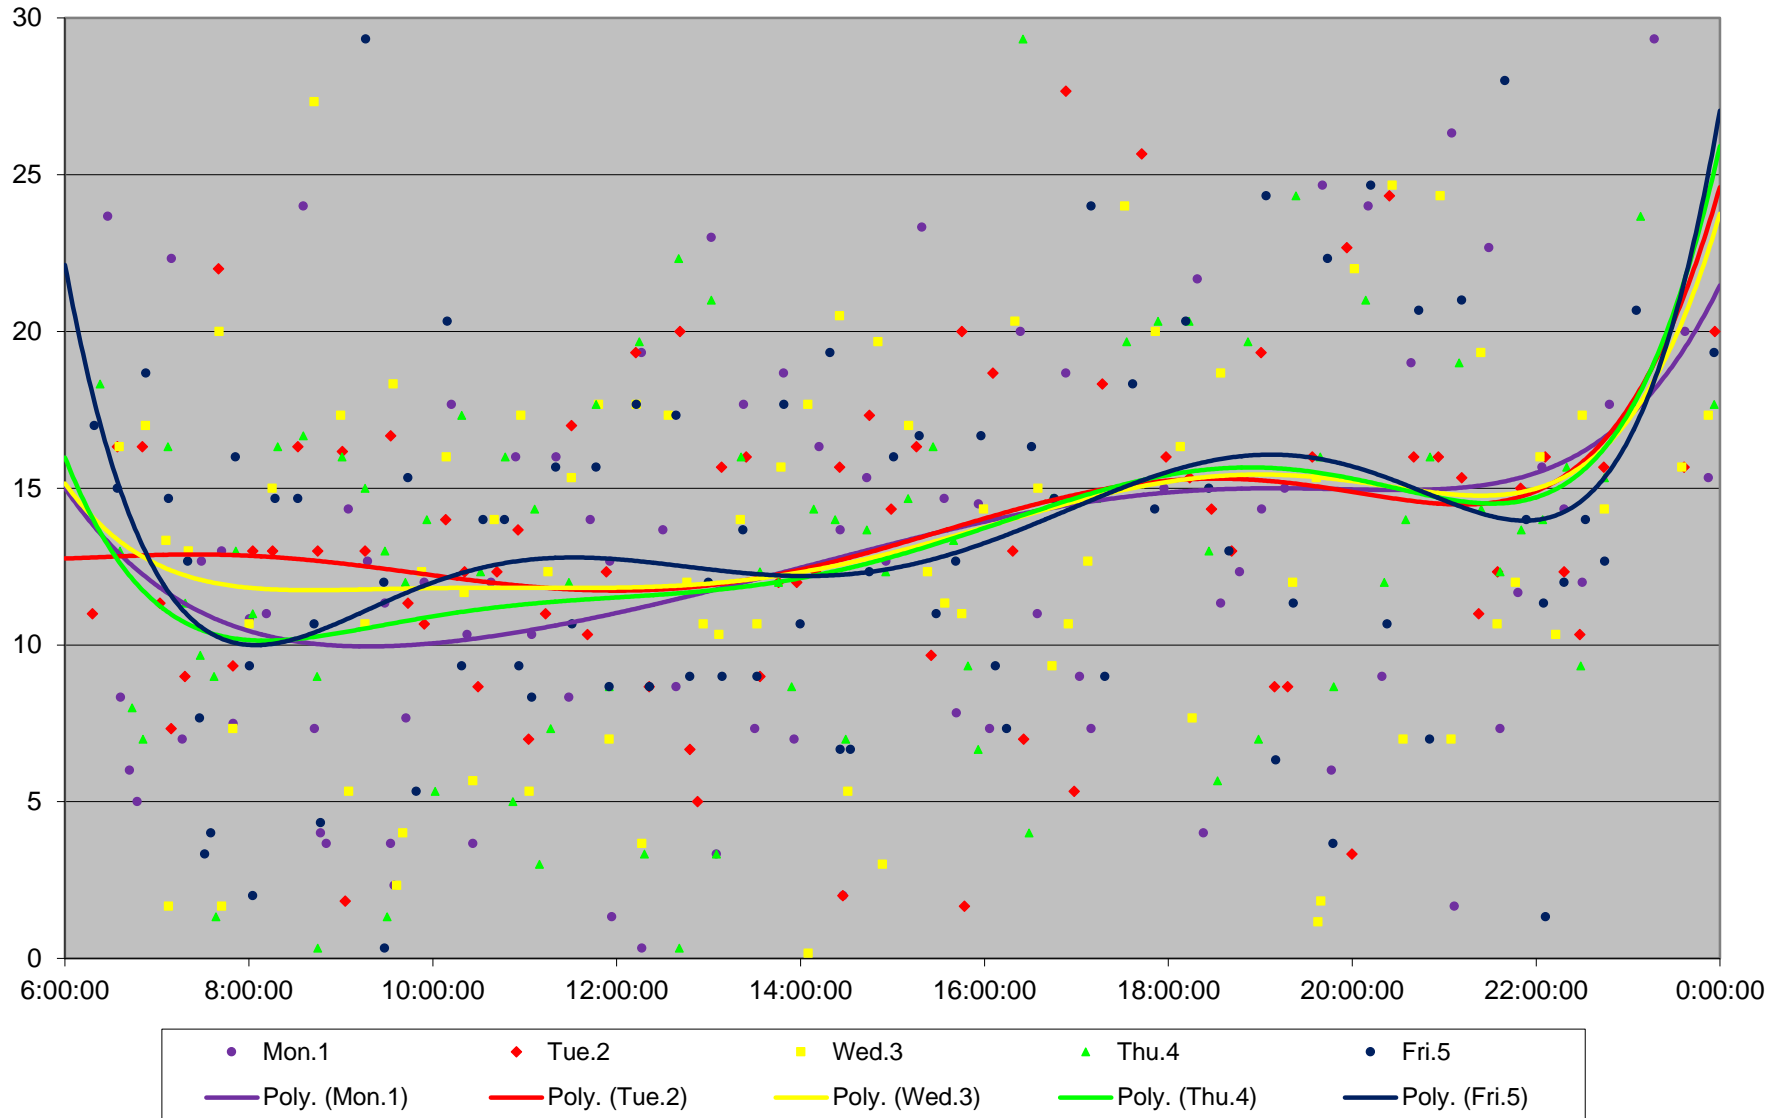

41 Keele Headways at N of Lawrence Northbound June 2020 Weekday Statistics

41 Keele Headways at N of Lawrence Northbound June 2020

41 Keele Headways at N of Lawrence Northbound June 2020 Quartiles Week 1

41 Keele Headways at N of Lawrence Northbound June 2020

41 Keele Headways at N of Lawrence Northbound June 2020
Quartiles Week 2

41 Keele Headways at N of Lawrence Northbound June 2020

41 Keele Headways at N of Lawrence Northbound June 2020
Quartiles Week 3

41 Keele Headways at N of Lawrence Northbound June 2020 Saturday Statistics

41 Keele Headways at N of Lawrence Northbound June 2020

41 Keele Headways at N of Lawrence Northbound June 2020 Quartiles Saturdays

41 Keele Headways at N of Lawrence Northbound June 2020 Sunday Statistics

41 Keele Headways at N of Lawrence Northbound June 2020

41 Keele Headways at N of Lawrence Northbound June 2020
Quartiles Sundays/Holidays