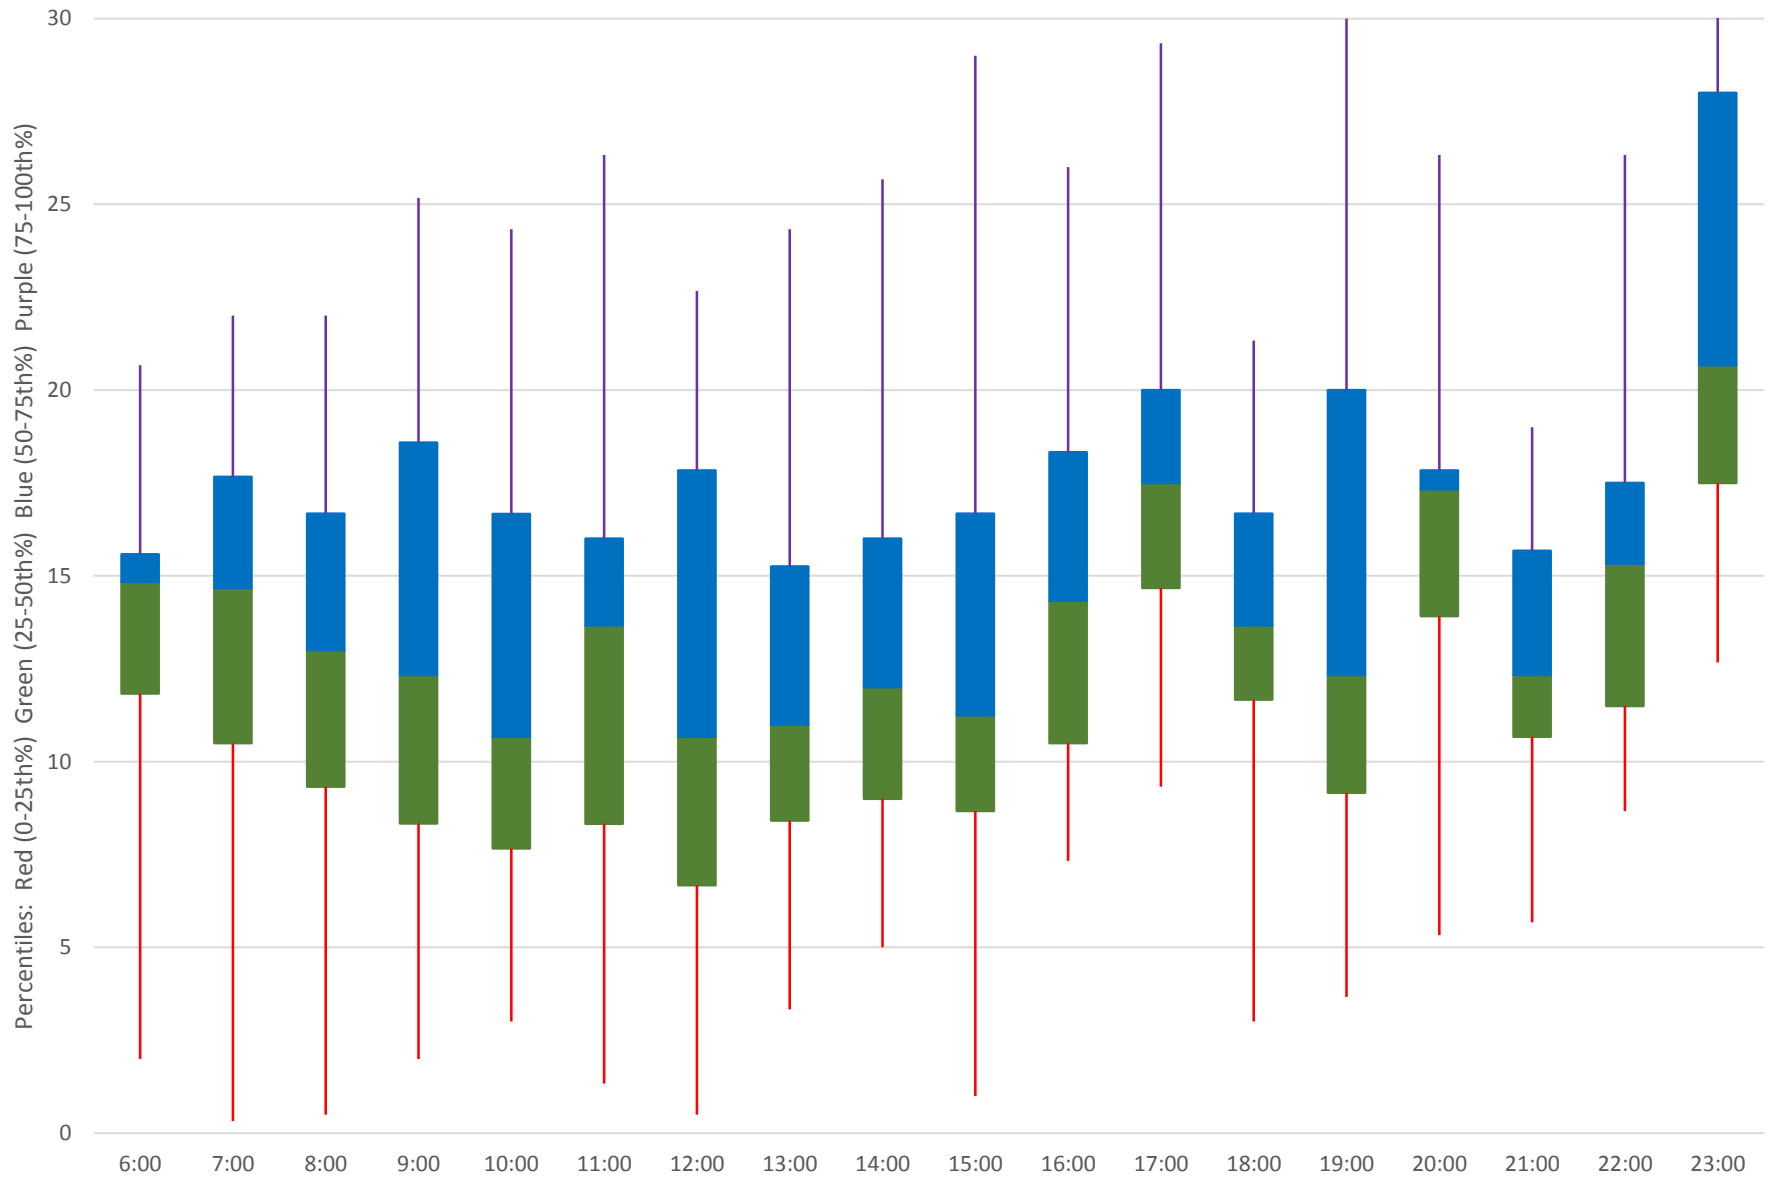

41 Keele Headways at N of Lawrence Northbound June 2020