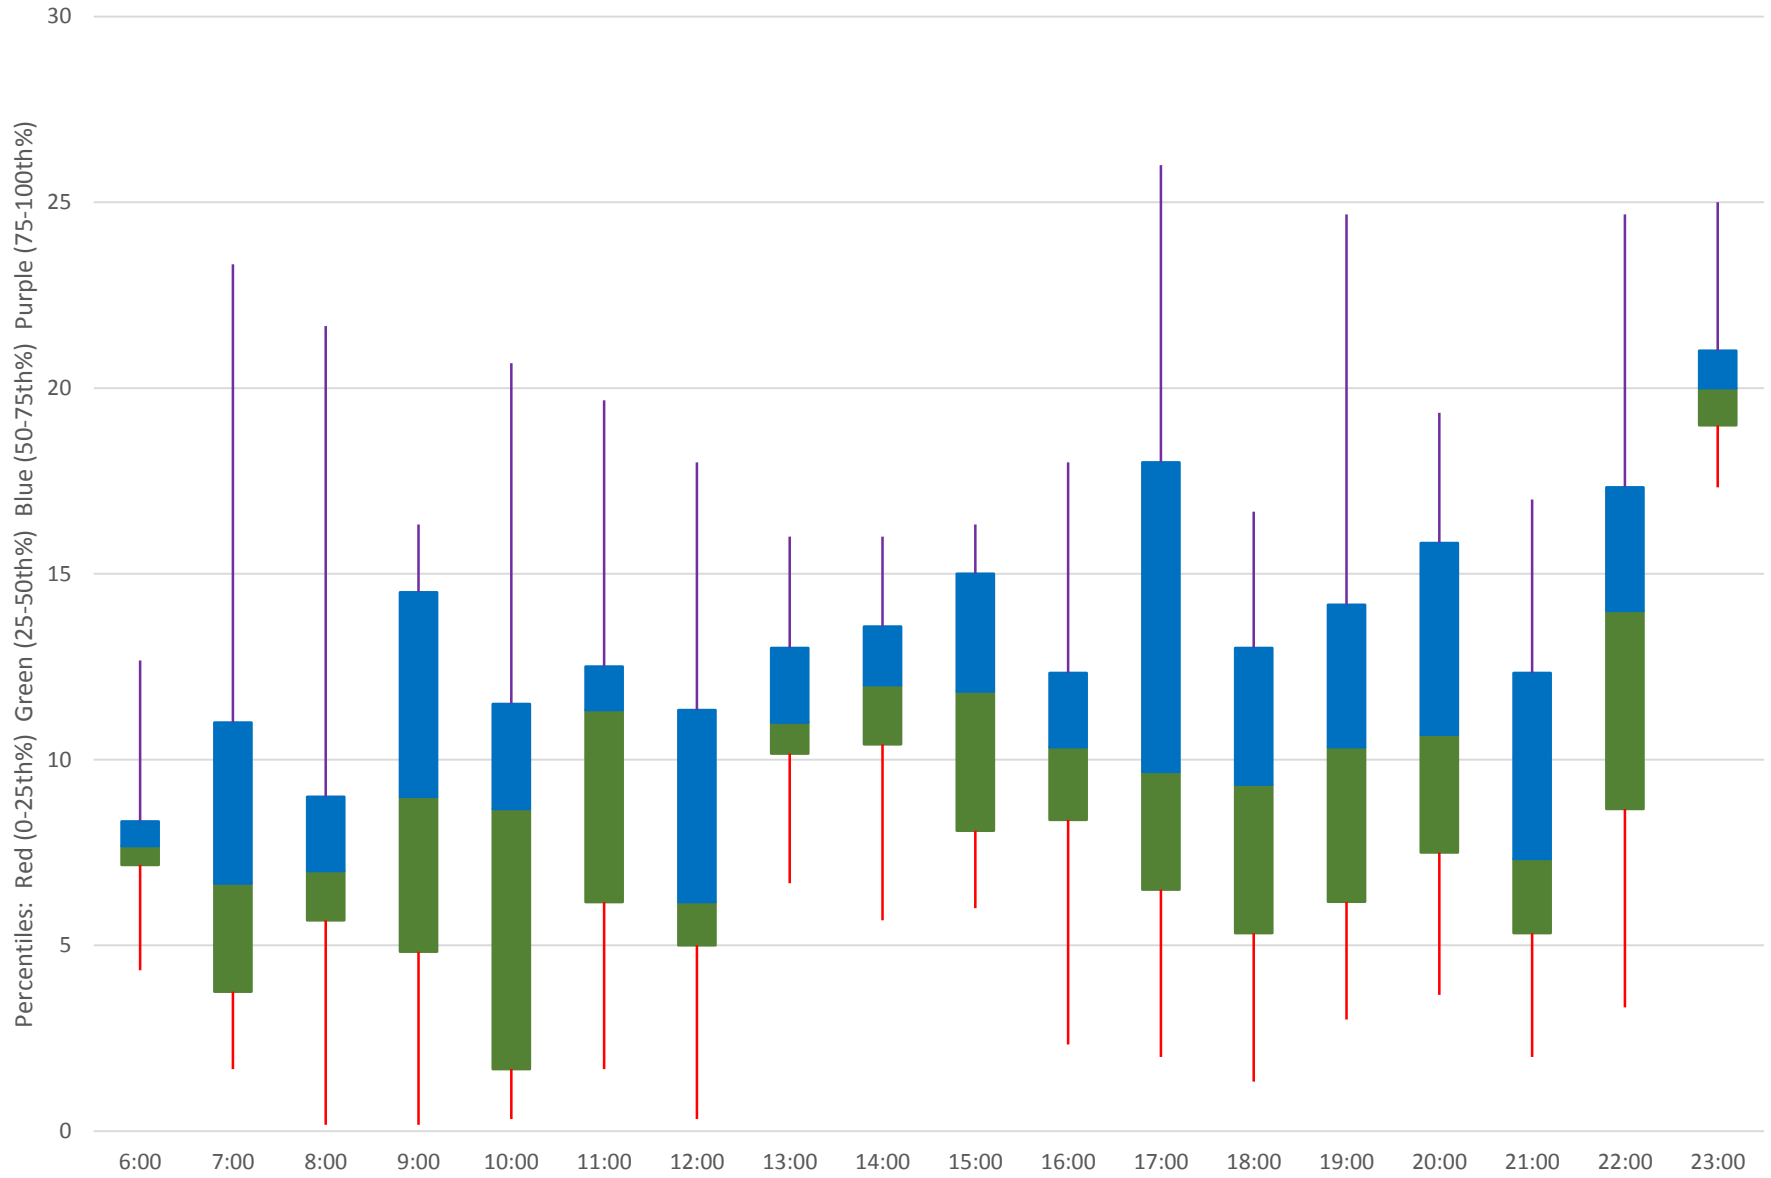

41 Keele Headways at N of Lawrence Northbound June 2020

41 Keele Headways at N of Lawrence Northbound June 2020 Quartiles Week 4

41 Keele Headways at N of Lawrence Northbound June 2020

41 Keele Headways at N of Lawrence Northbound June 2020 Quartiles Week 5

41 Keele Headways at N of Lawrence Northbound June 2020 Saturday Statistics

41 Keele Headways at N of Lawrence Northbound June 2020

41 Keele Headways at N of Lawrence Northbound June 2020 Quartiles Saturdays

41 Keele Headways at N of Lawrence Northbound June 2020 Sunday Statistics

41 Keele Headways at N of Lawrence Northbound June 2020

41 Keele Headways at N of Lawrence Northbound June 2020
Quartiles Sundays/Holidays