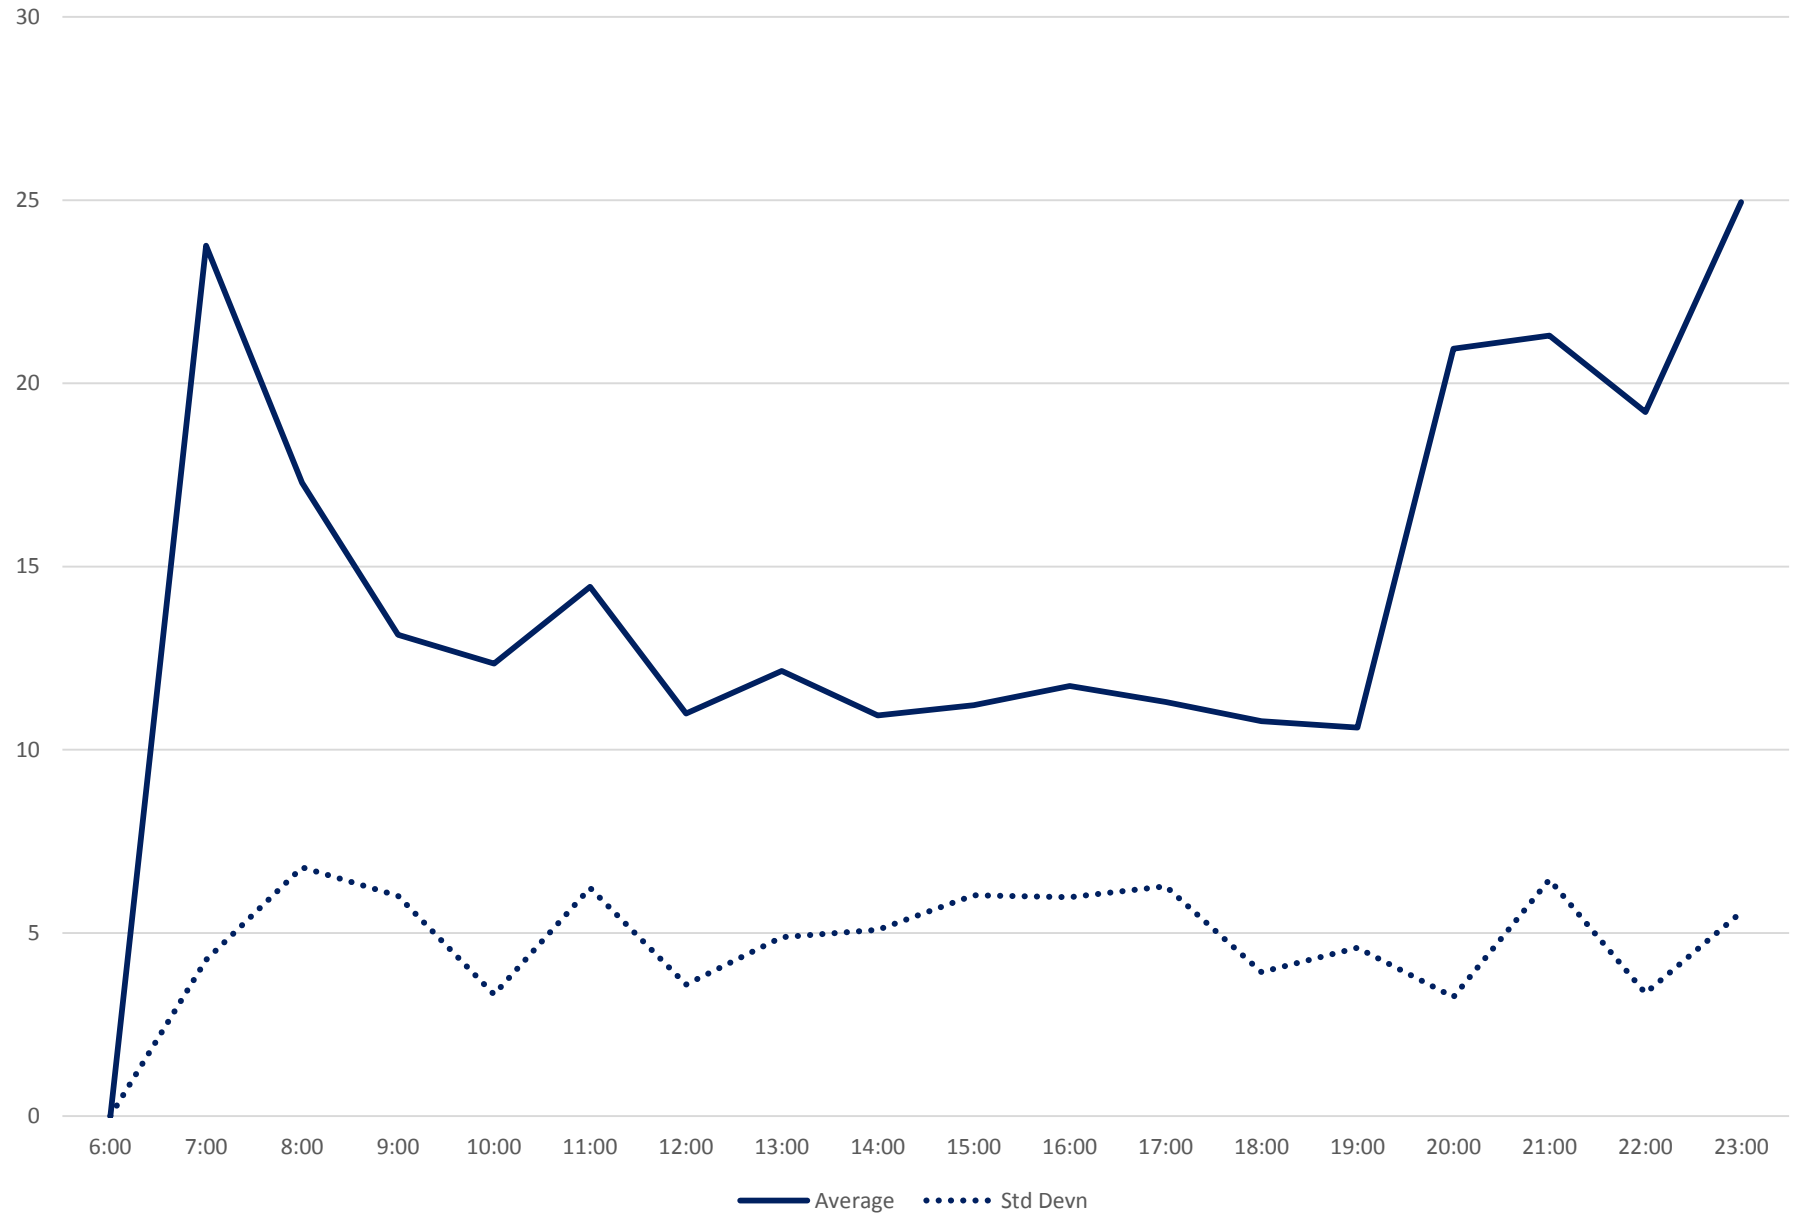

41 Keele Headways at N of Lawrence Northbound June 2020 Saturday Statistics

41 Keele Headways at N of Lawrence Northbound June 2020

41 Keele Headways at N of Lawrence Northbound June 2020 Quartiles Saturdays

41 Keele Headways at N of Lawrence Northbound June 2020 Sunday Statistics

41 Keele Headways at N of Lawrence Northbound June 2020

41 Keele Headways at N of Lawrence Northbound June 2020
Quartiles Sundays/Holidays