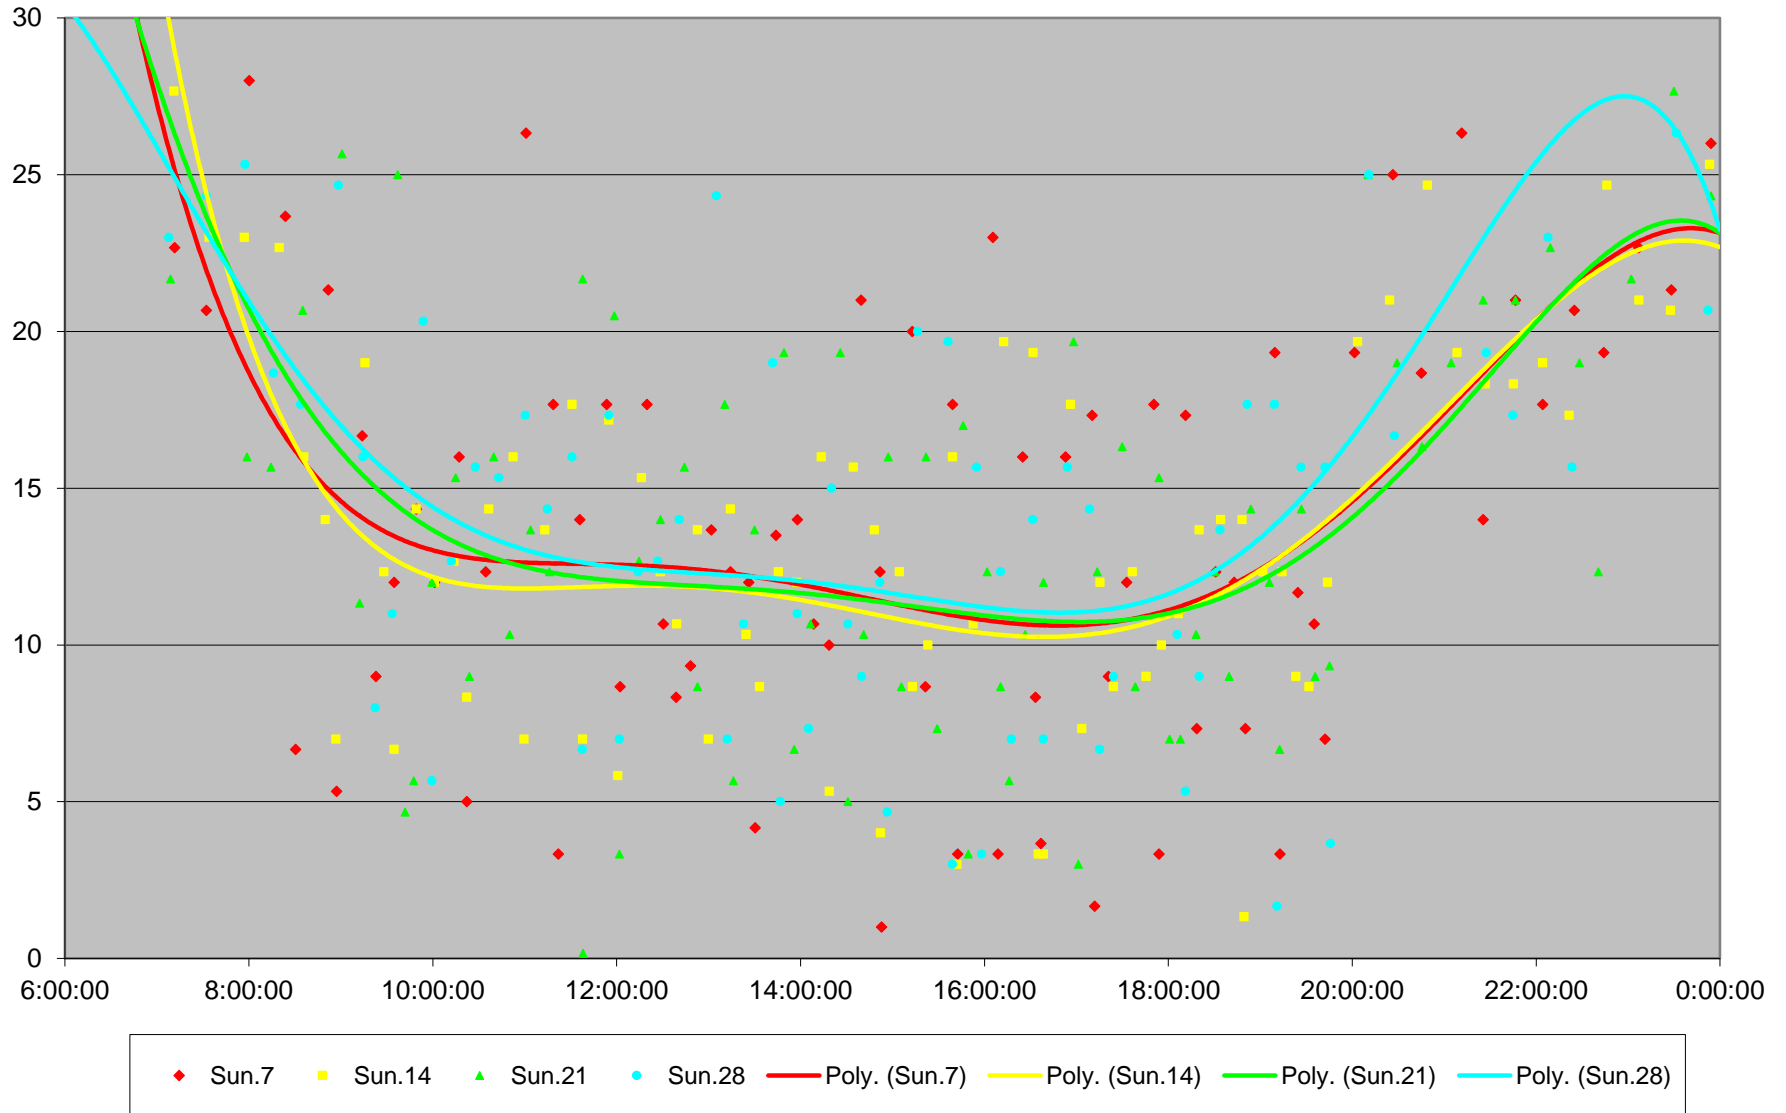

41 Keele Headways at N of Lawrence Northbound June 2020 Saturday Statistics

41 Keele Headways at N of Lawrence Northbound June 2020

41 Keele Headways at N of Lawrence Northbound June 2020 Quartiles Saturdays

41 Keele Headways at N of Lawrence Northbound June 2020 Sunday Statistics

41 Keele Headways at N of Lawrence Northbound June 2020

41 Keele Headways at N of Lawrence Northbound June 2020
Quartiles Sundays/Holidays