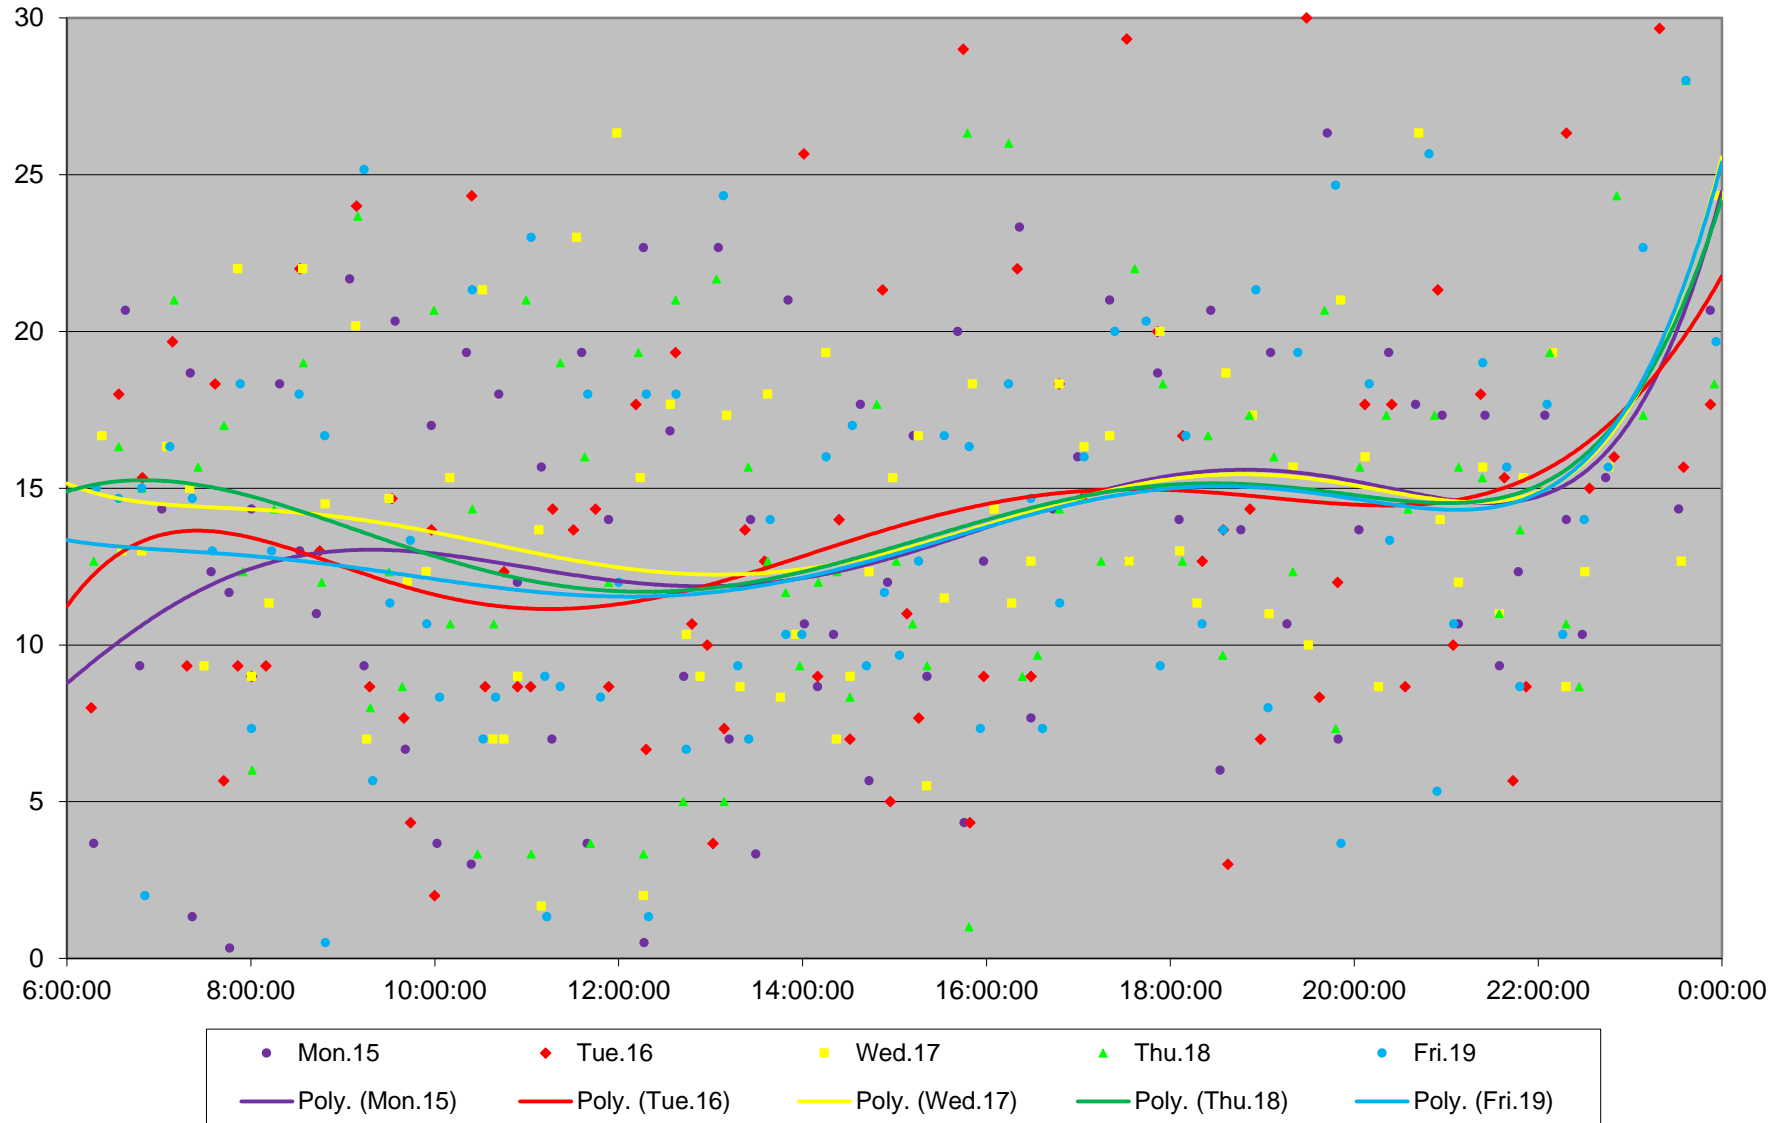

41 Keele Headways at N of Lawrence Northbound June 2020 Weekday Statistics

41 Keele Headways at N of Lawrence Northbound June 2020

41 Keele Headways at N of Lawrence Northbound June 2020 Quartiles Week 1

41 Keele Headways at N of Lawrence Northbound June 2020

41 Keele Headways at N of Lawrence Northbound June 2020
Quartiles Week 2

41 Keele Headways at N of Lawrence Northbound June 2020

41 Keele Headways at N of Lawrence Northbound June 2020
Quartiles Week 3

41 Keele Headways at N of Lawrence Northbound June 2020 Saturday Statistics

41 Keele Headways at N of Lawrence Northbound June 2020

41 Keele Headways at N of Lawrence Northbound June 2020 Quartiles Saturdays

41 Keele Headways at N of Lawrence Northbound June 2020 Sunday Statistics

41 Keele Headways at N of Lawrence Northbound June 2020

41 Keele Headways at N of Lawrence Northbound June 2020
Quartiles Sundays/Holidays