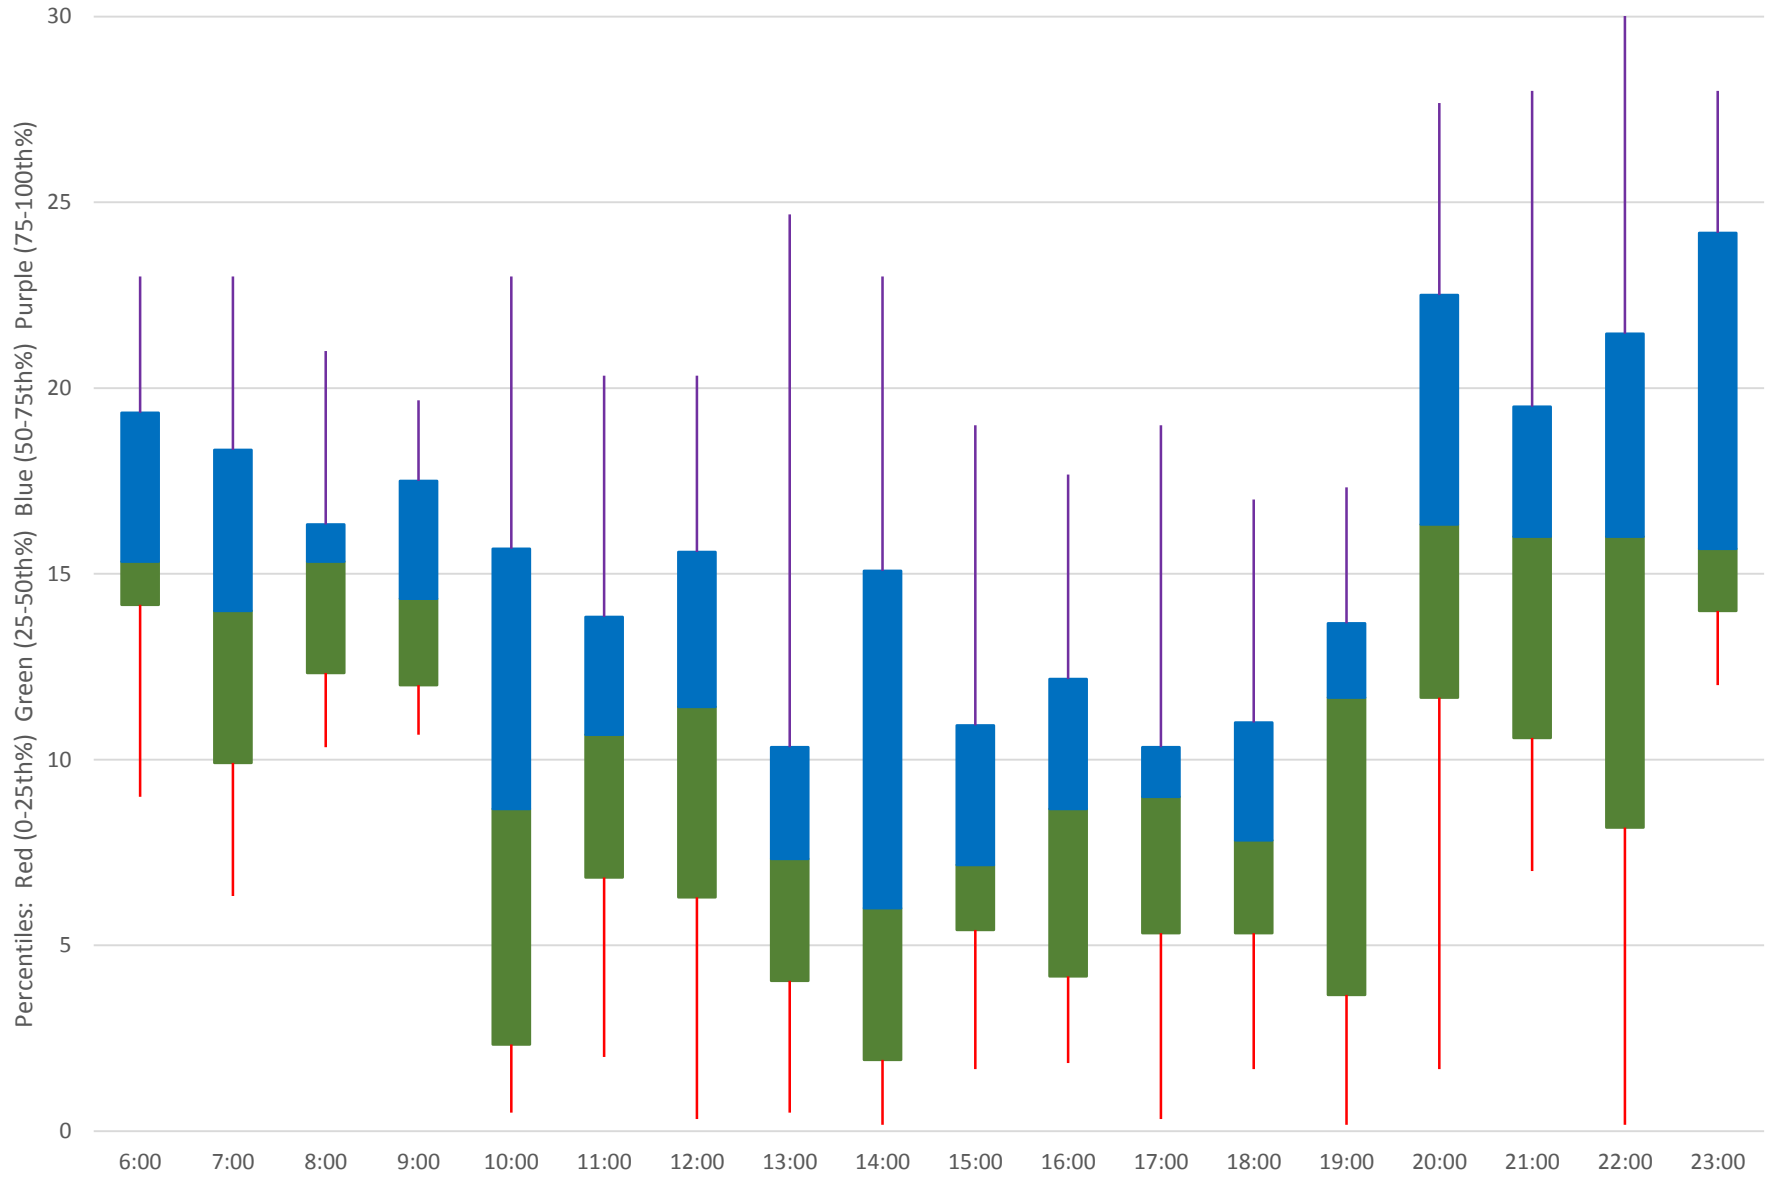

41 Keele Headways at N of Lawrence Northbound June 2020

41 Keele Headways at N of Lawrence Northbound June 2020 Quartiles Week 4

41 Keele Headways at N of Lawrence Northbound June 2020

41 Keele Headways at N of Lawrence Northbound June 2020 Quartiles Week 5

41 Keele Headways at N of Lawrence Northbound June 2020 Saturday Statistics

41 Keele Headways at N of Lawrence Northbound June 2020

41 Keele Headways at N of Lawrence Northbound June 2020 Quartiles Saturdays

41 Keele Headways at N of Lawrence Northbound June 2020 Sunday Statistics

41 Keele Headways at N of Lawrence Northbound June 2020

41 Keele Headways at N of Lawrence Northbound June 2020
Quartiles Sundays/Holidays