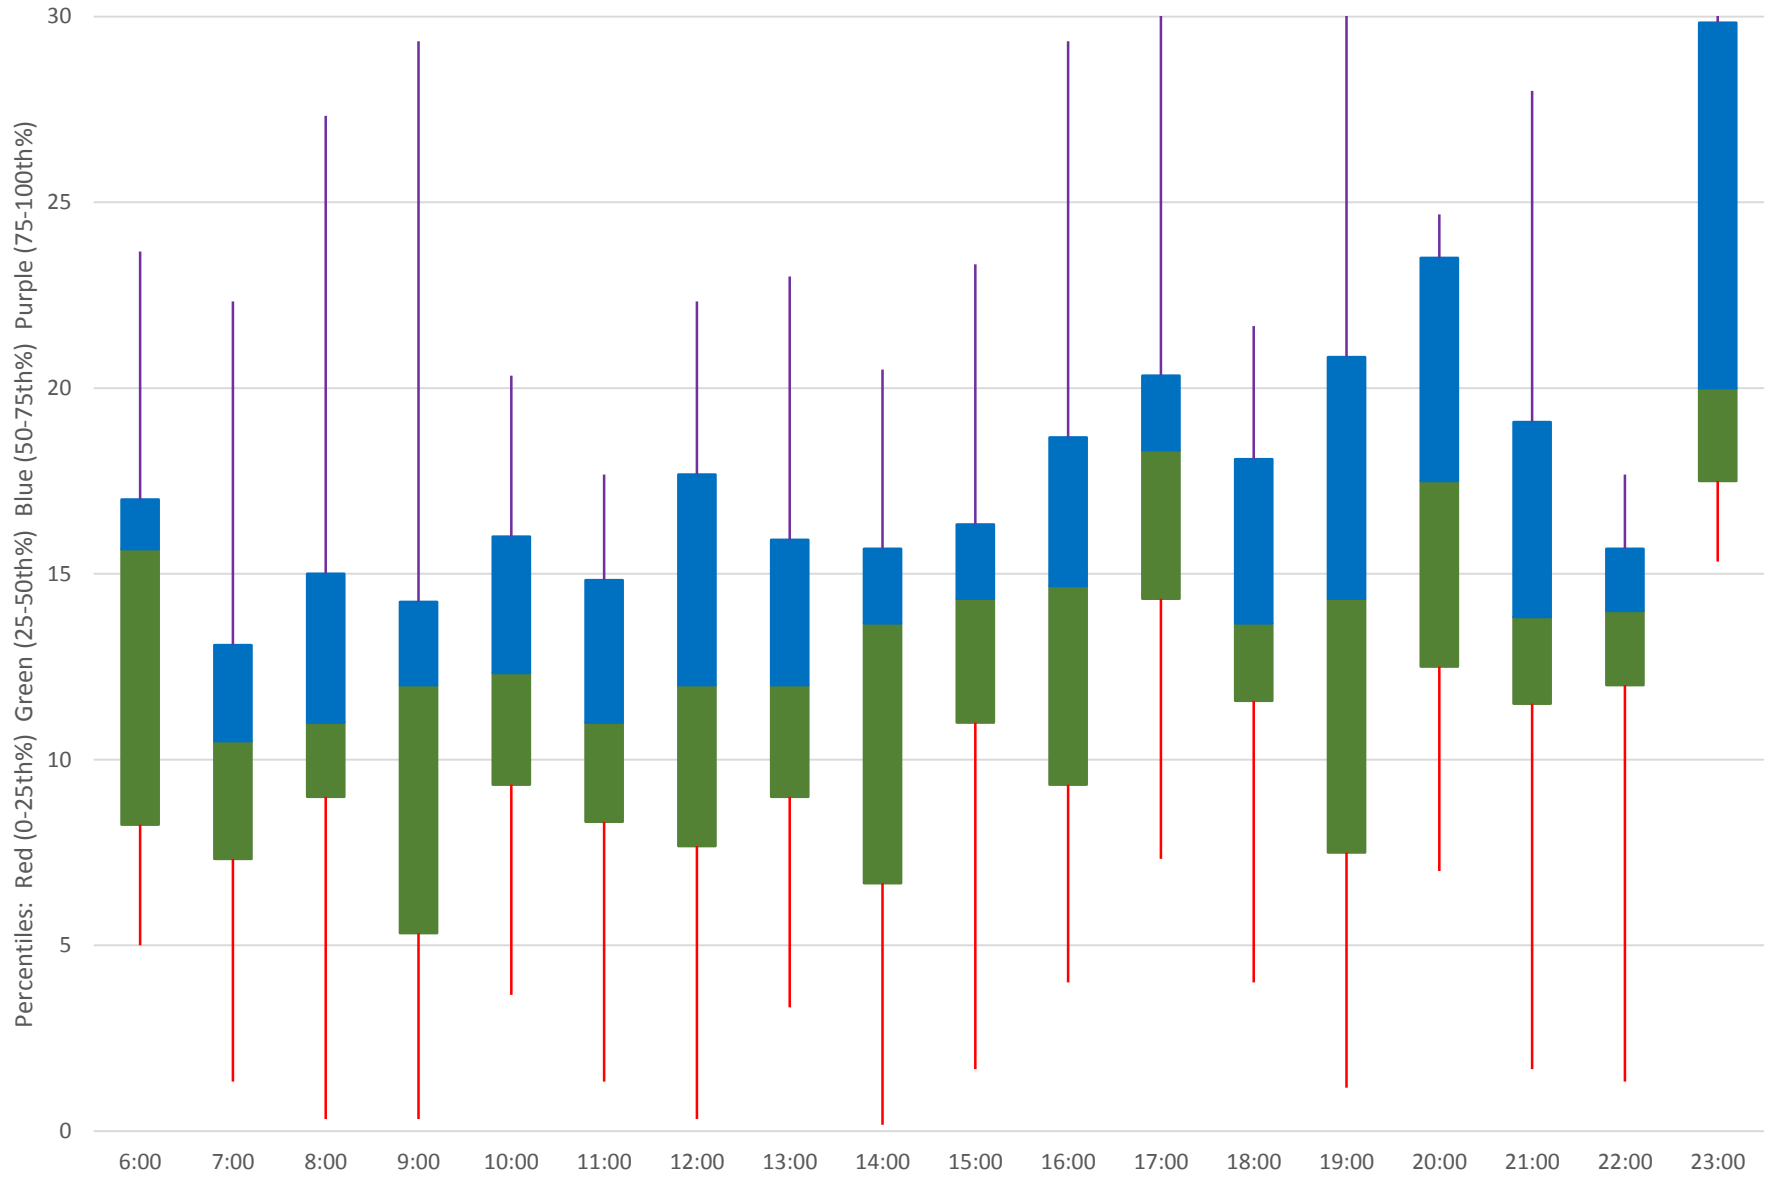

41 Keele Headways at N of Lawrence Northbound June 2020 Weekday Statistics

41 Keele Headways at N of Lawrence Northbound June 2020

41 Keele Headways at N of Lawrence Northbound June 2020 Quartiles Week 1

41 Keele Headways at N of Lawrence Northbound June 2020

41 Keele Headways at N of Lawrence Northbound June 2020
Quartiles Week 2

41 Keele Headways at N of Lawrence Northbound June 2020

41 Keele Headways at N of Lawrence Northbound June 2020
Quartiles Week 3

41 Keele Headways at N of Lawrence Northbound June 2020 Saturday Statistics

41 Keele Headways at N of Lawrence Northbound June 2020

41 Keele Headways at N of Lawrence Northbound June 2020 Quartiles Saturdays

41 Keele Headways at N of Lawrence Northbound June 2020 Sunday Statistics

41 Keele Headways at N of Lawrence Northbound June 2020

41 Keele Headways at N of Lawrence Northbound June 2020
Quartiles Sundays/Holidays