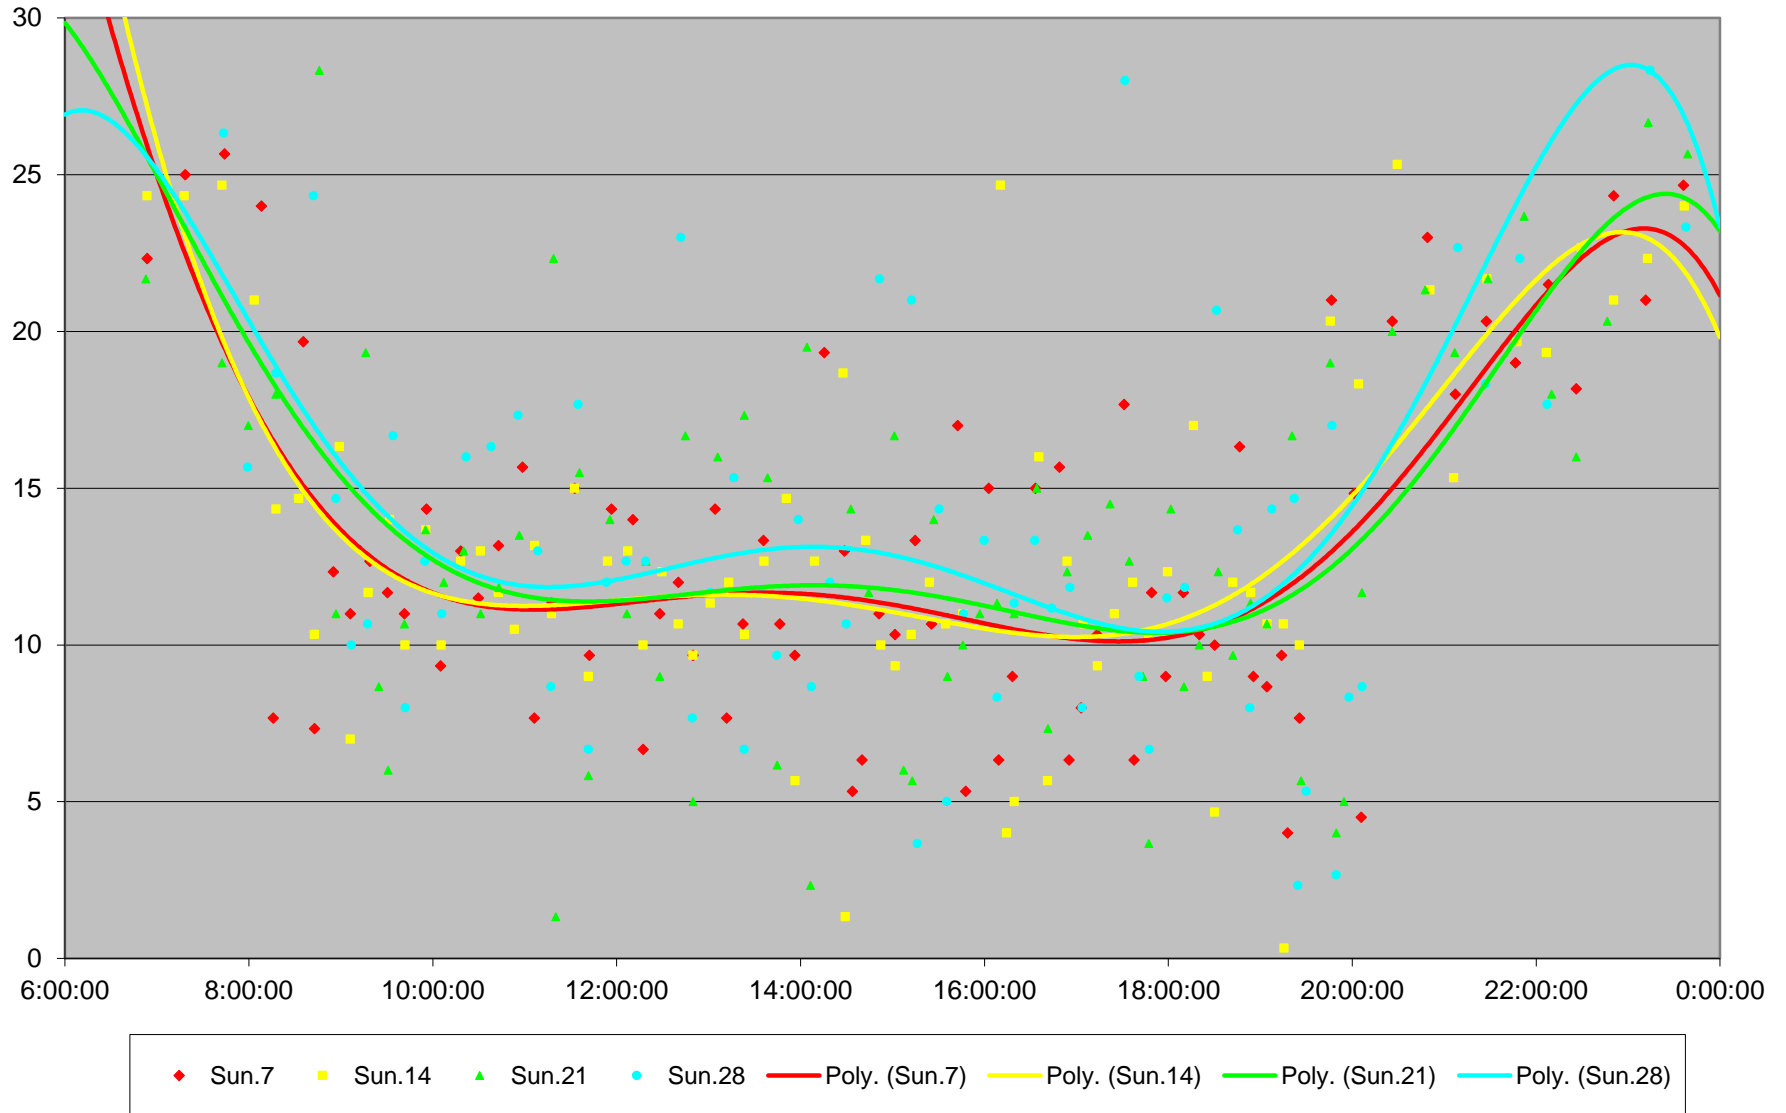

41 Keele Headways at N of Keele Stn Northbound June 2020 Saturday Statistics

41 Keele Headways at N of Keele Stn Northbound June 2020

41 Keele Headways at N of Keele Stn Northbound June 2020 Quartiles Saturdays

41 Keele Headways at N of Keele Stn Northbound June 2020 Sunday Statistics

41 Keele Headways at N of Keele Stn Northbound June 2020

41 Keele Headways at N of Keele Stn Northbound June 2020

Quartiles Sundays/Holidays