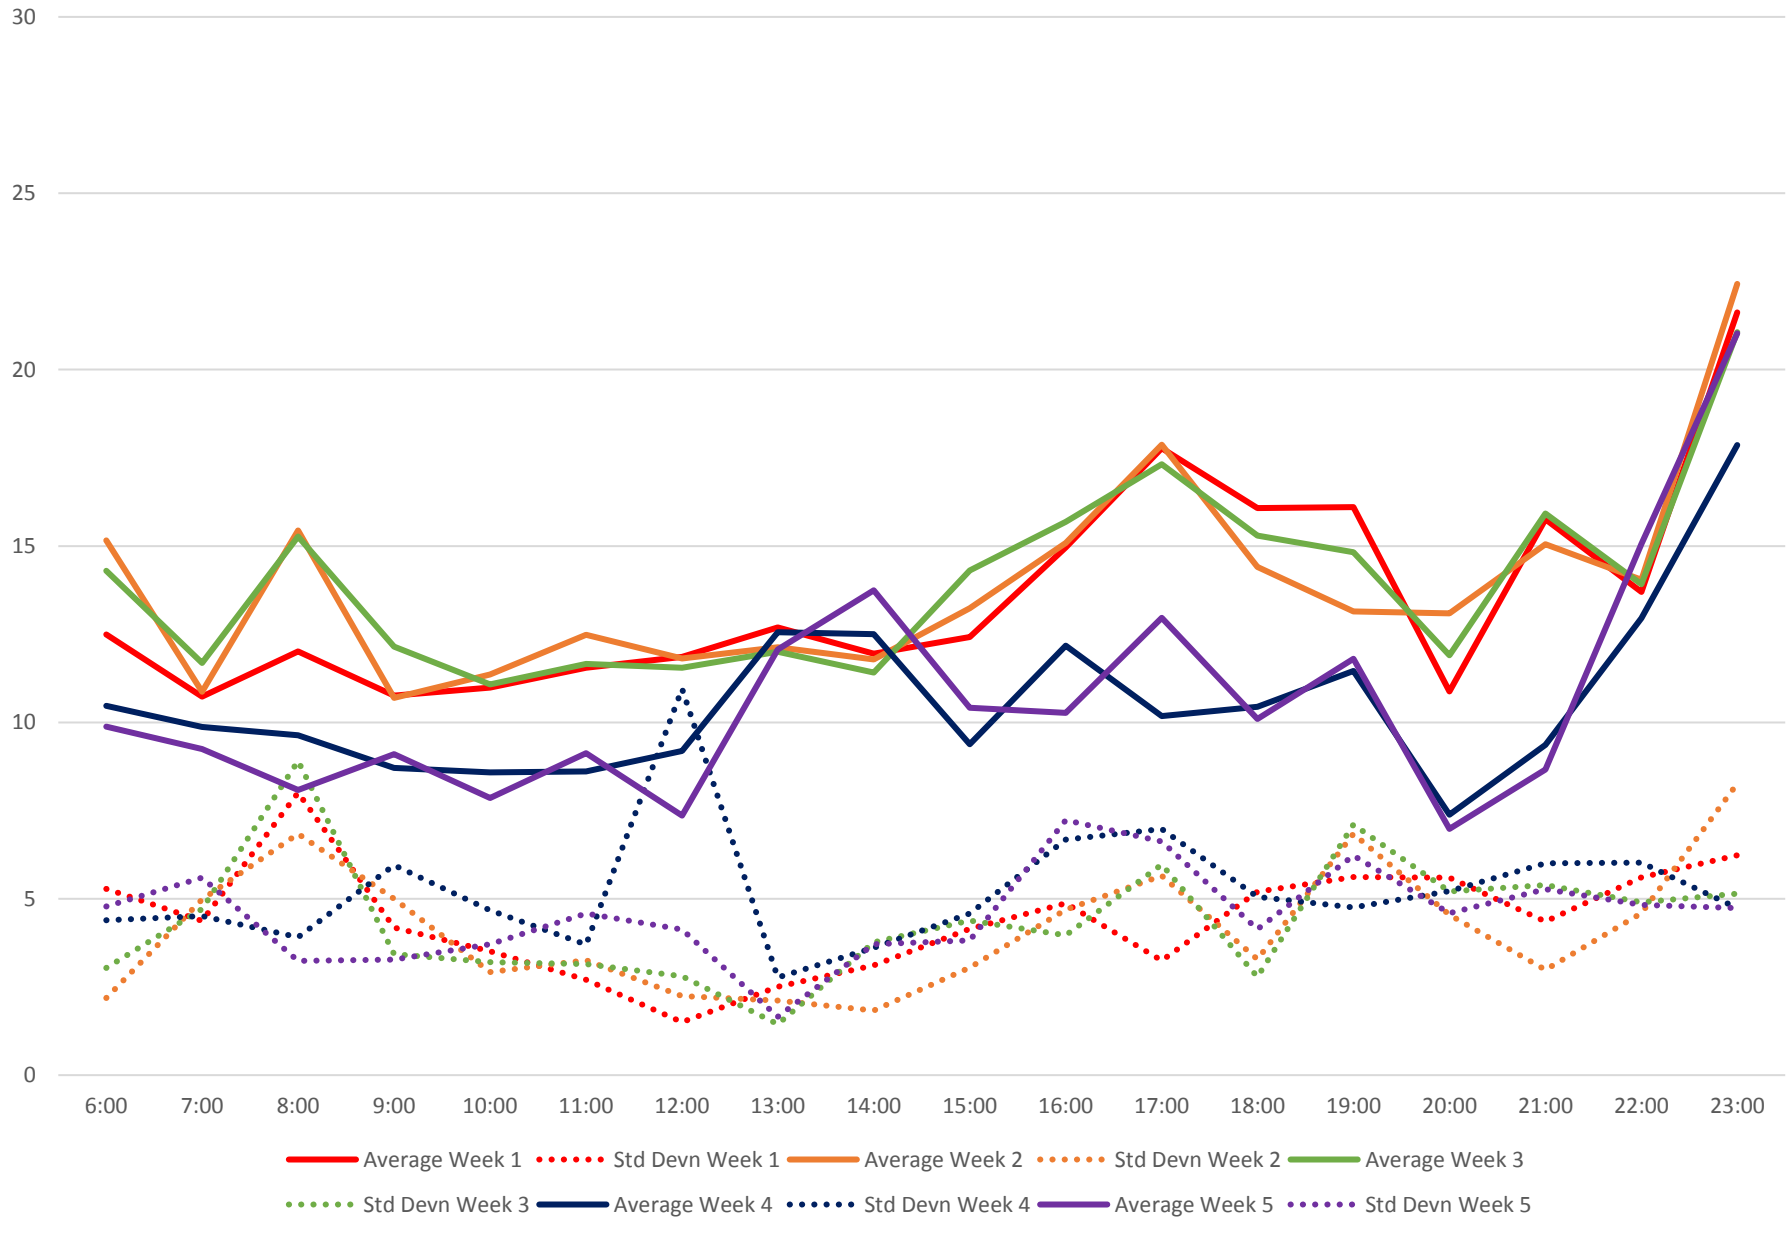

41 Keele Headways at N of Keele Stn Northbound June 2020 Weekday Statistics

41 Keele Headways at N of Keele Stn Northbound June 2020

41 Keele Headways at N of Keele Stn Northbound June 2020
Quartiles Week 1

41 Keele Headways at N of Keele Stn Northbound June 2020

41 Keele Headways at N of Keele Stn Northbound June 2020 Quartiles Week 2

41 Keele Headways at N of Keele Stn Northbound June 2020

41 Keele Headways at N of Keele Stn Northbound June 2020 Quartiles Week 3

41 Keele Headways at N of Keele Stn Northbound June 2020 Saturday Statistics

41 Keele Headways at N of Keele Stn Northbound June 2020

41 Keele Headways at N of Keele Stn Northbound June 2020 Quartiles Saturdays

41 Keele Headways at N of Keele Stn Northbound June 2020 Sunday Statistics

41 Keele Headways at N of Keele Stn Northbound June 2020

41 Keele Headways at N of Keele Stn Northbound June 2020

Quartiles Sundays/Holidays