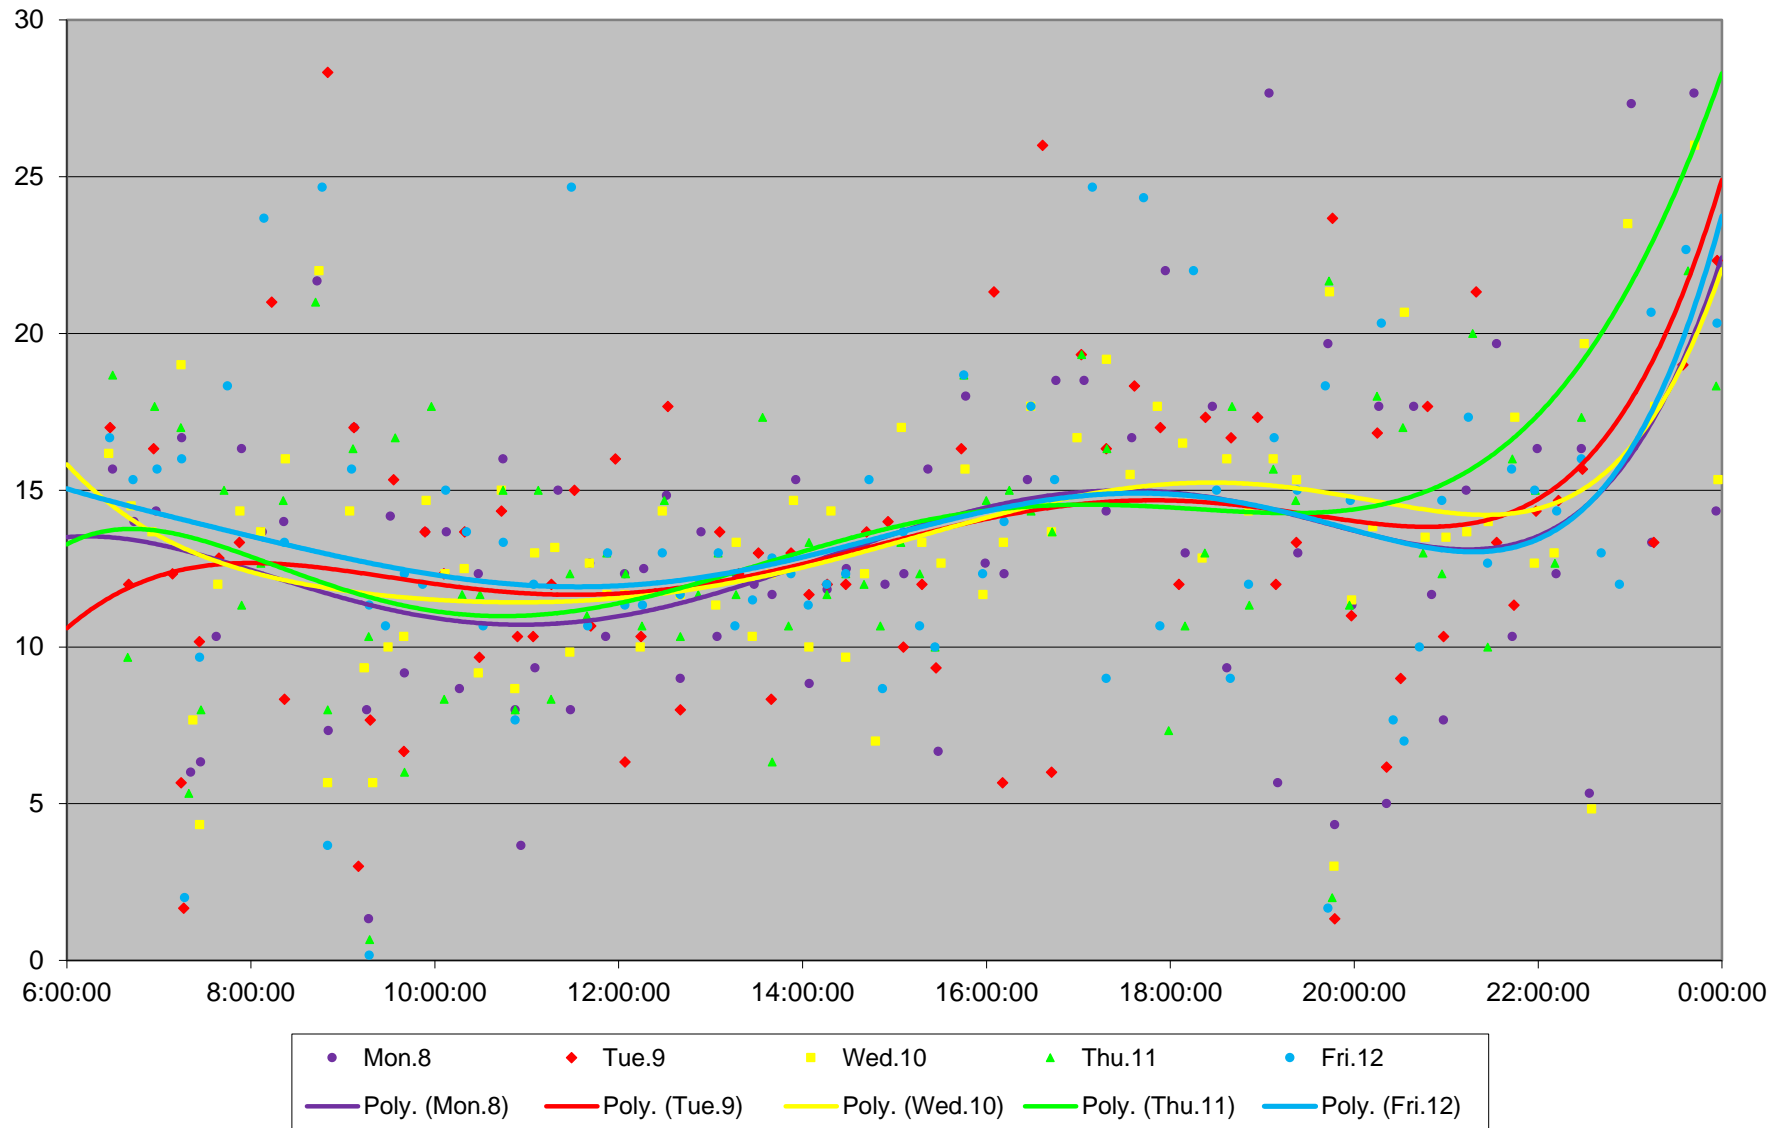

41 Keele Headways at N of Keele Stn Northbound June 2020