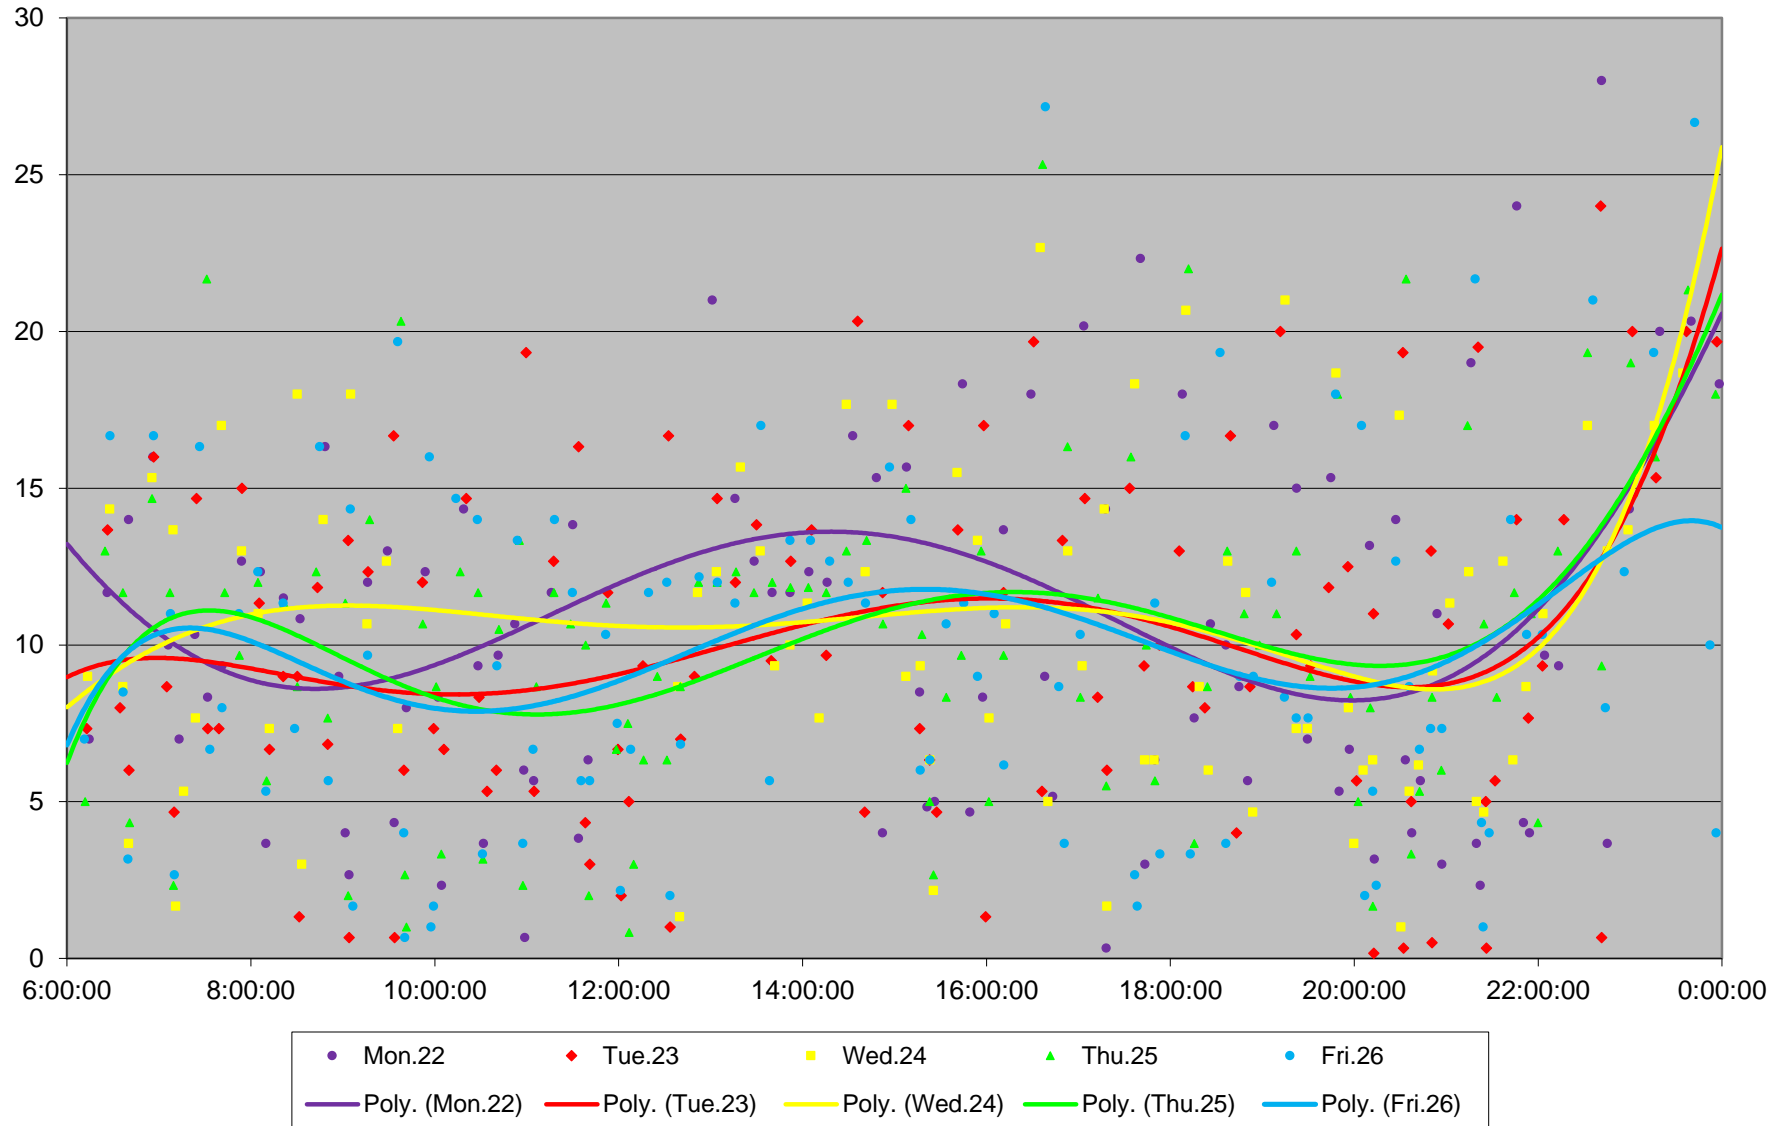

41 Keele Headways at N of Keele Stn Northbound June 2020