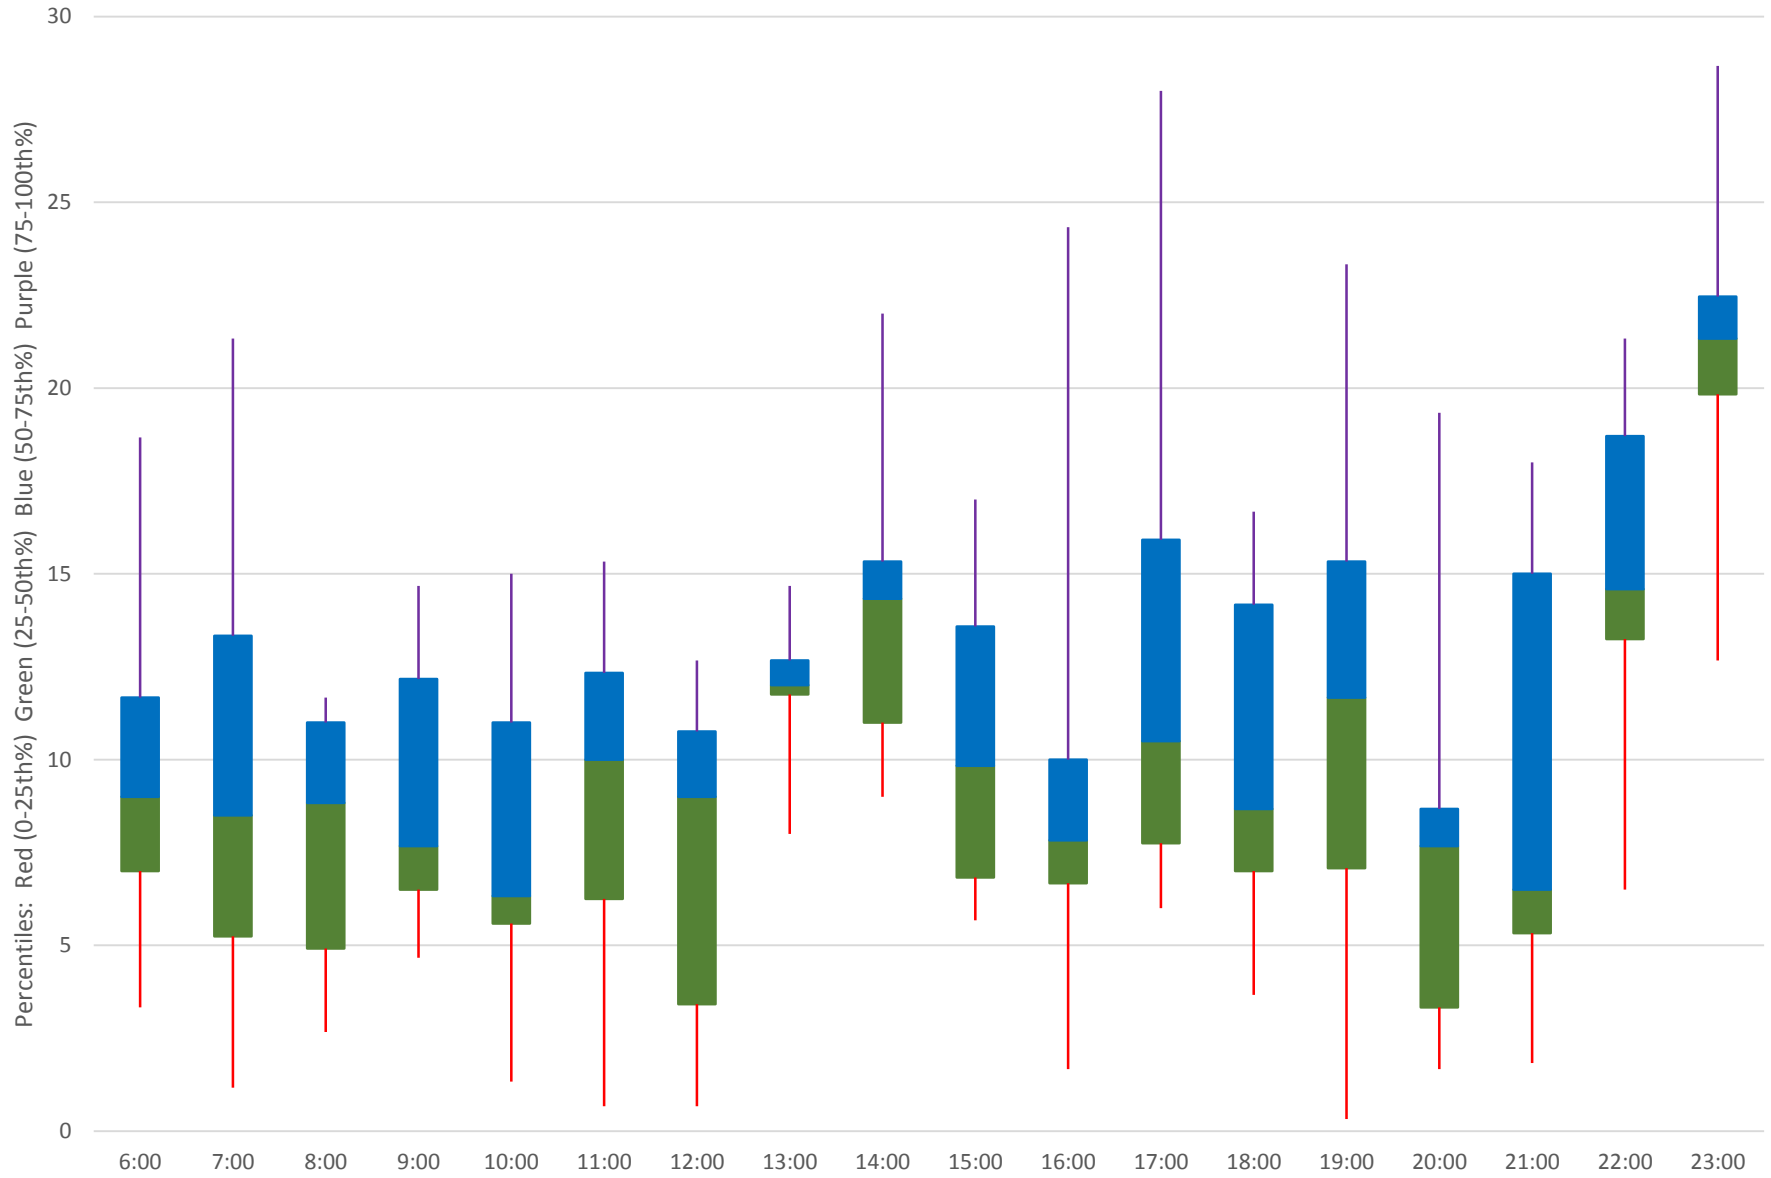

41 Keele Headways at N of Keele Stn Northbound June 2020 Saturday Statistics

41 Keele Headways at N of Keele Stn Northbound June 2020

41 Keele Headways at N of Keele Stn Northbound June 2020 Quartiles Saturdays