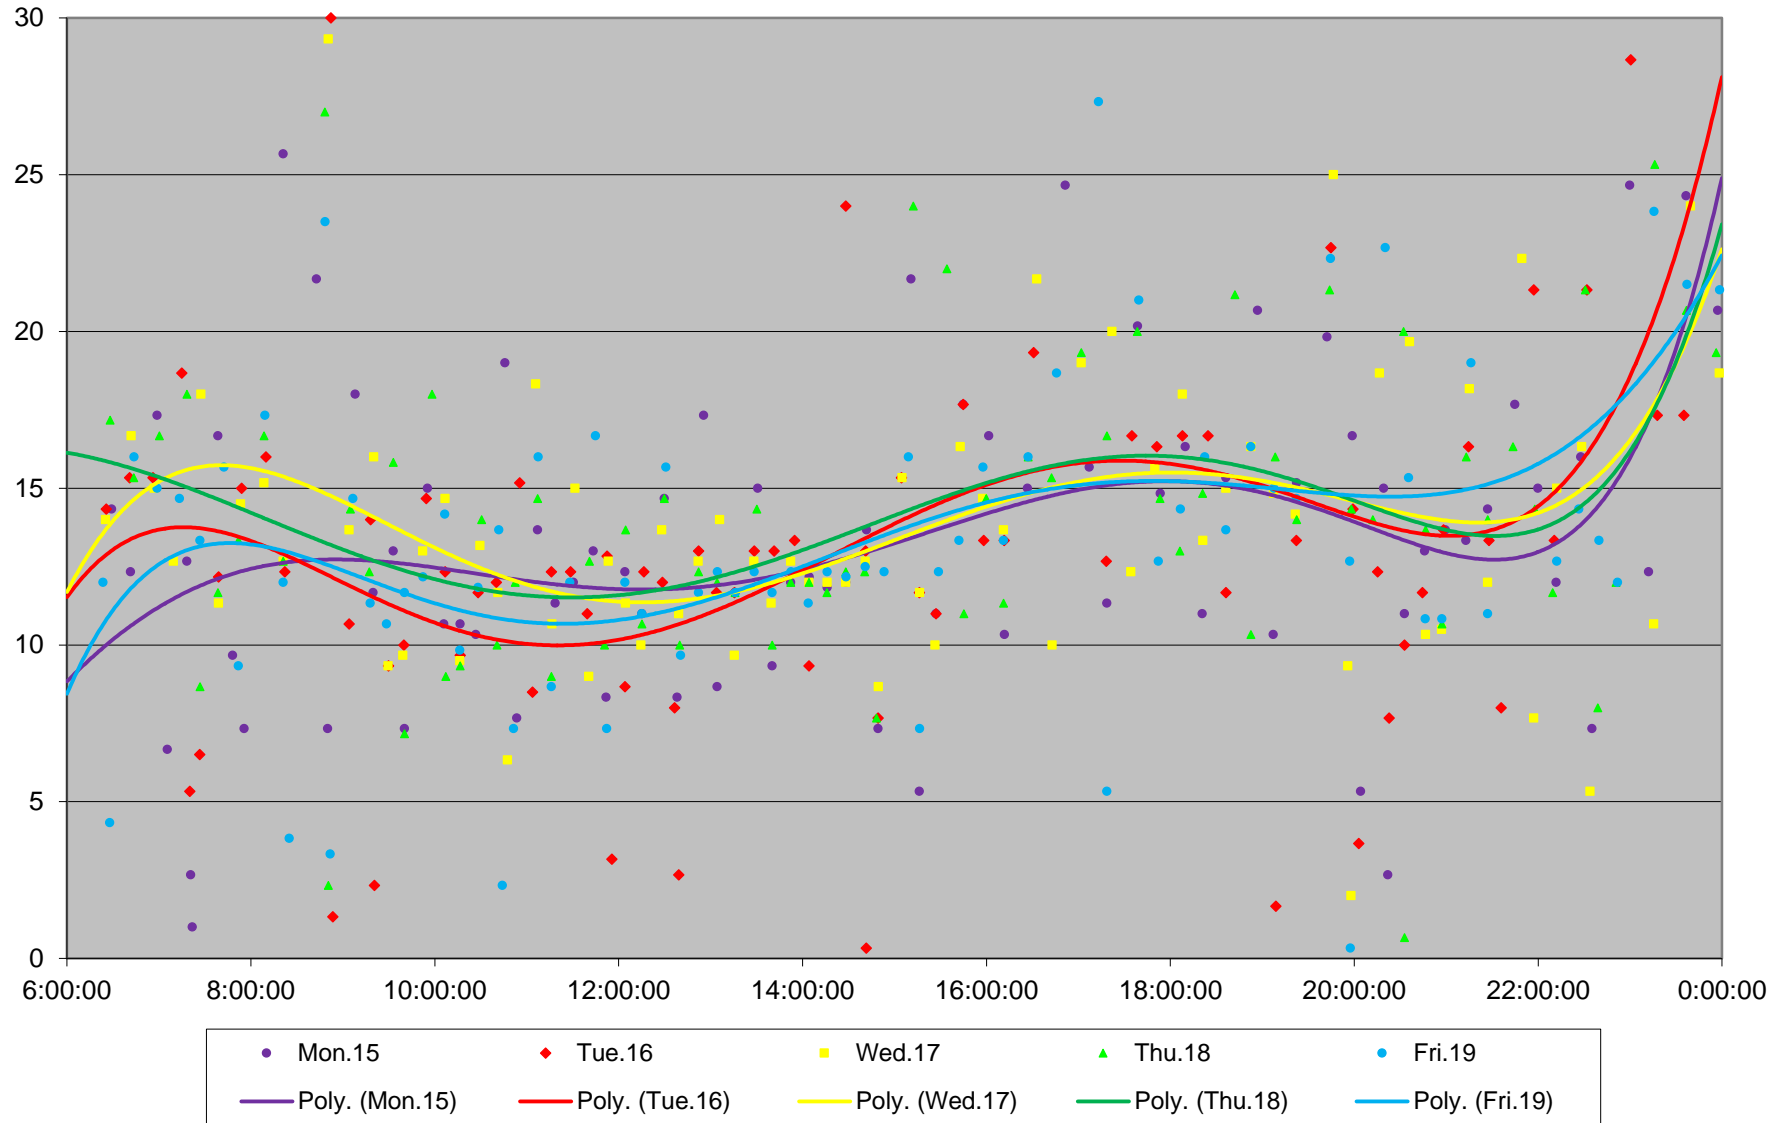

41 Keele Headways at N of Keele Stn Northbound June 2020