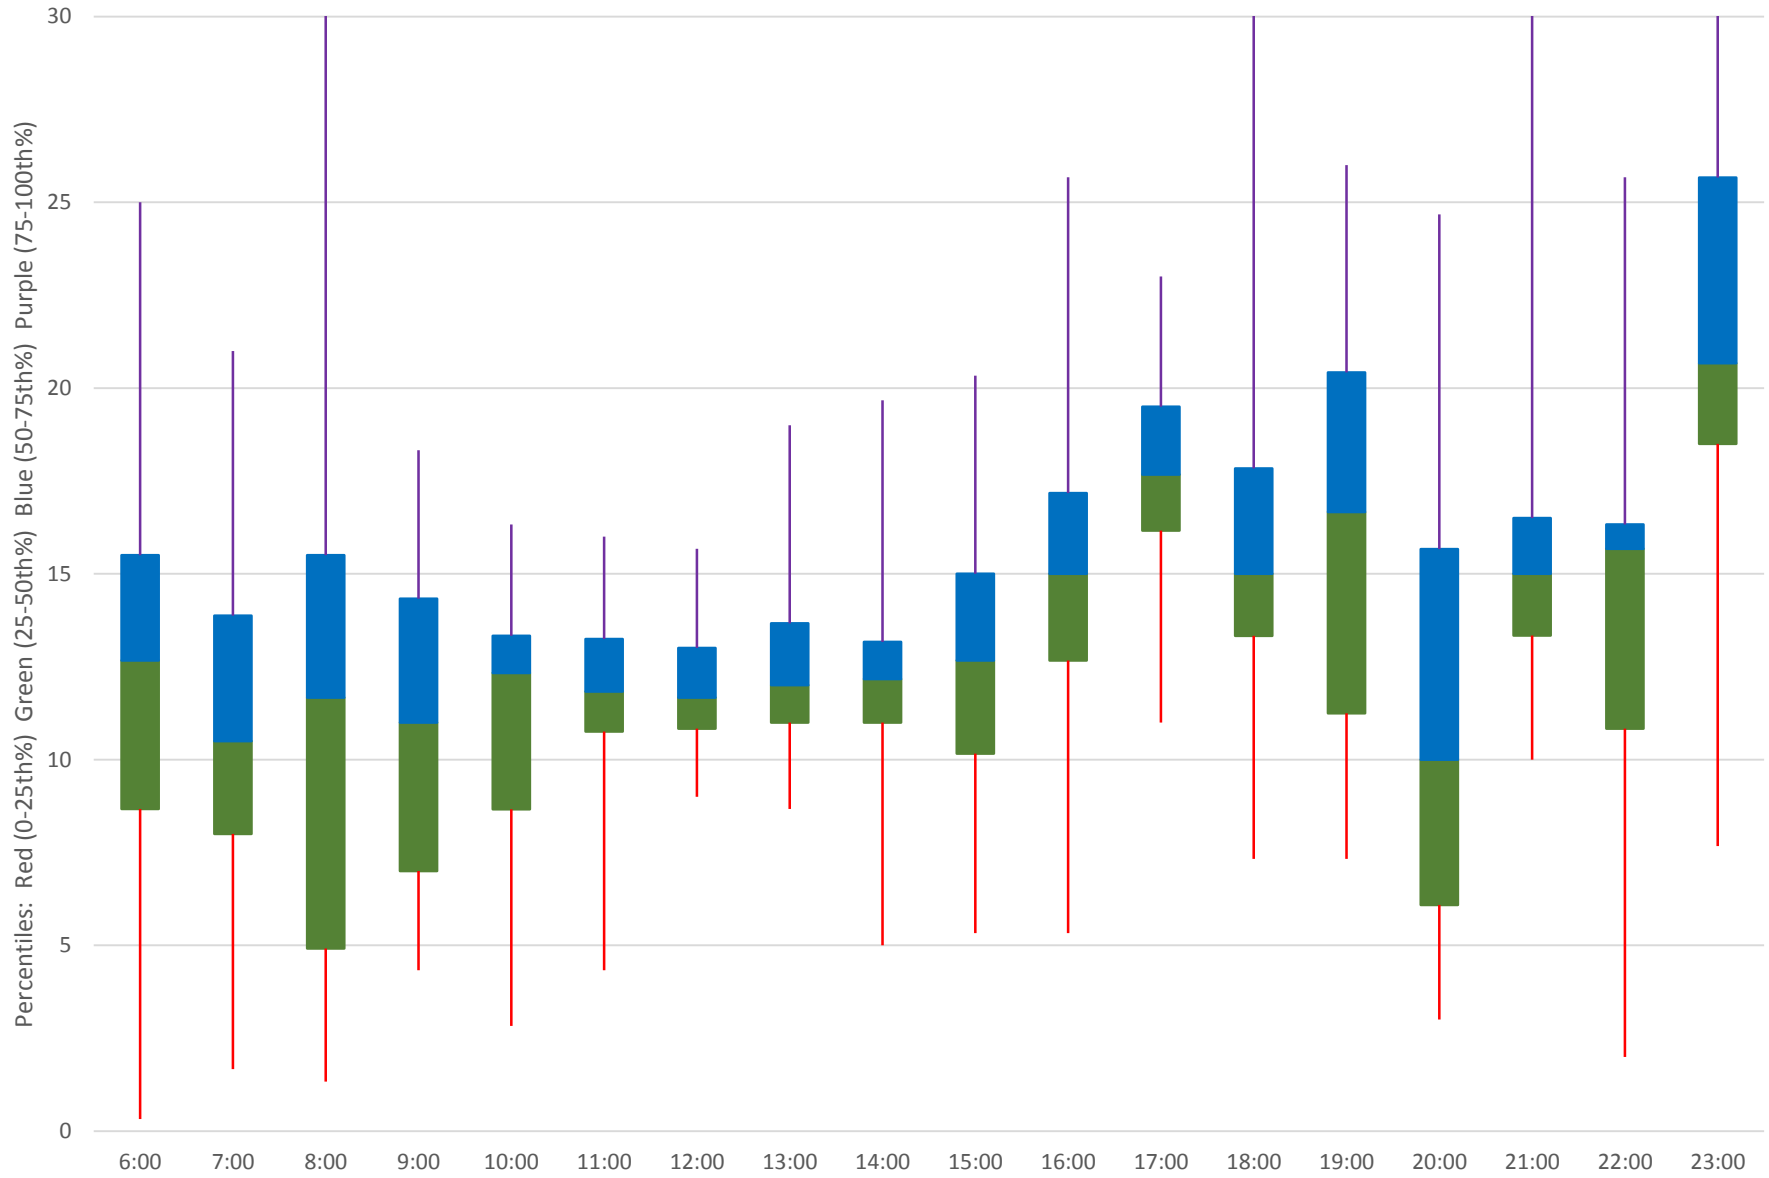

41 Keele Headways at N of Keele Stn Northbound June 2020 Weekday Statistics

41 Keele Headways at N of Keele Stn Northbound June 2020

41 Keele Headways at N of Keele Stn Northbound June 2020
Quartiles Week 1