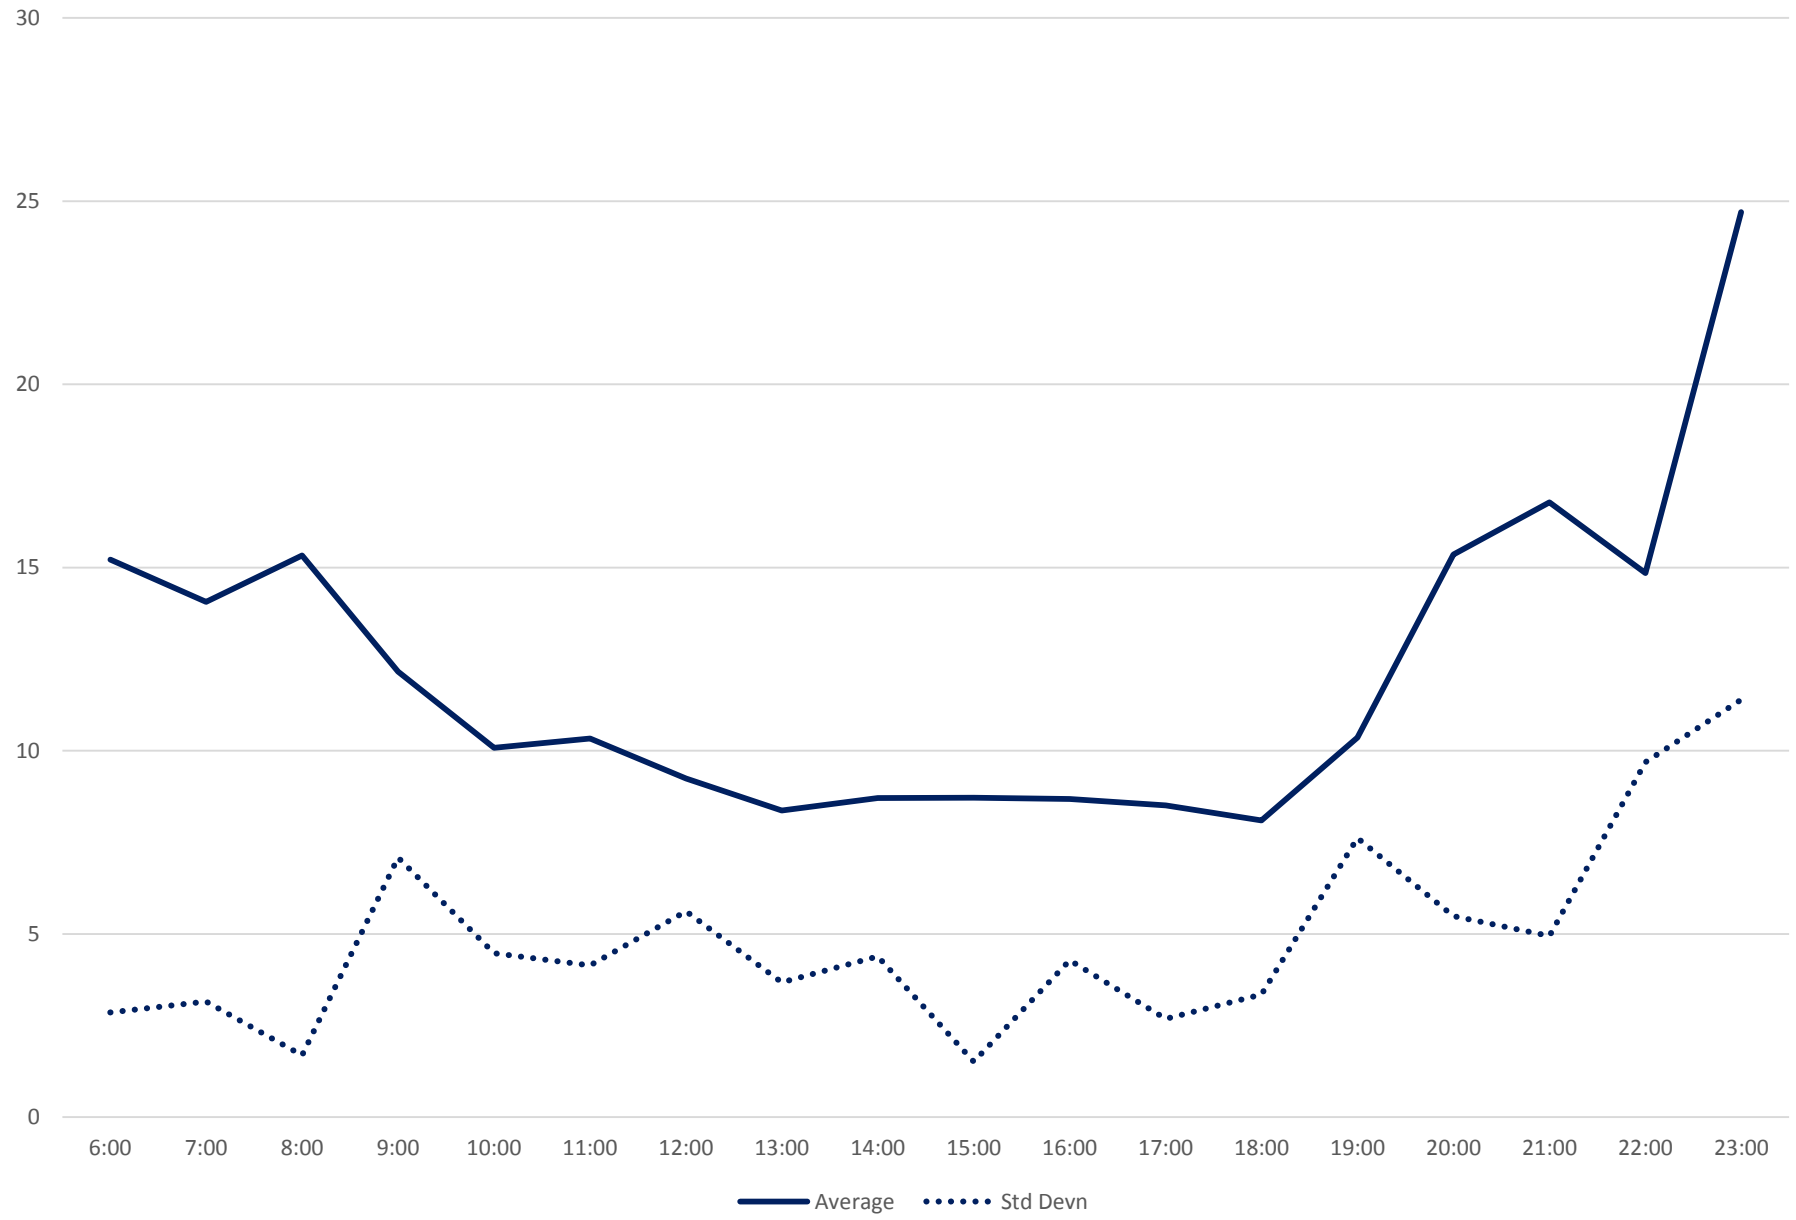

41 Keele Headways at N of Keele Stn Northbound June 2020

41 Keele Headways at N of Keele Stn Northbound June 2020 Quartiles Week 4

41 Keele Headways at N of Keele Stn Northbound June 2020

41 Keele Headways at N of Keele Stn Northbound June 2020 Quartiles Week 5

41 Keele Headways at N of Keele Stn Northbound June 2020 Saturday Statistics

41 Keele Headways at N of Keele Stn Northbound June 2020

41 Keele Headways at N of Keele Stn Northbound June 2020 Quartiles Saturdays

41 Keele Headways at N of Keele Stn Northbound June 2020 Sunday Statistics

41 Keele Headways at N of Keele Stn Northbound June 2020

41 Keele Headways at N of Keele Stn Northbound June 2020

Quartiles Sundays/Holidays