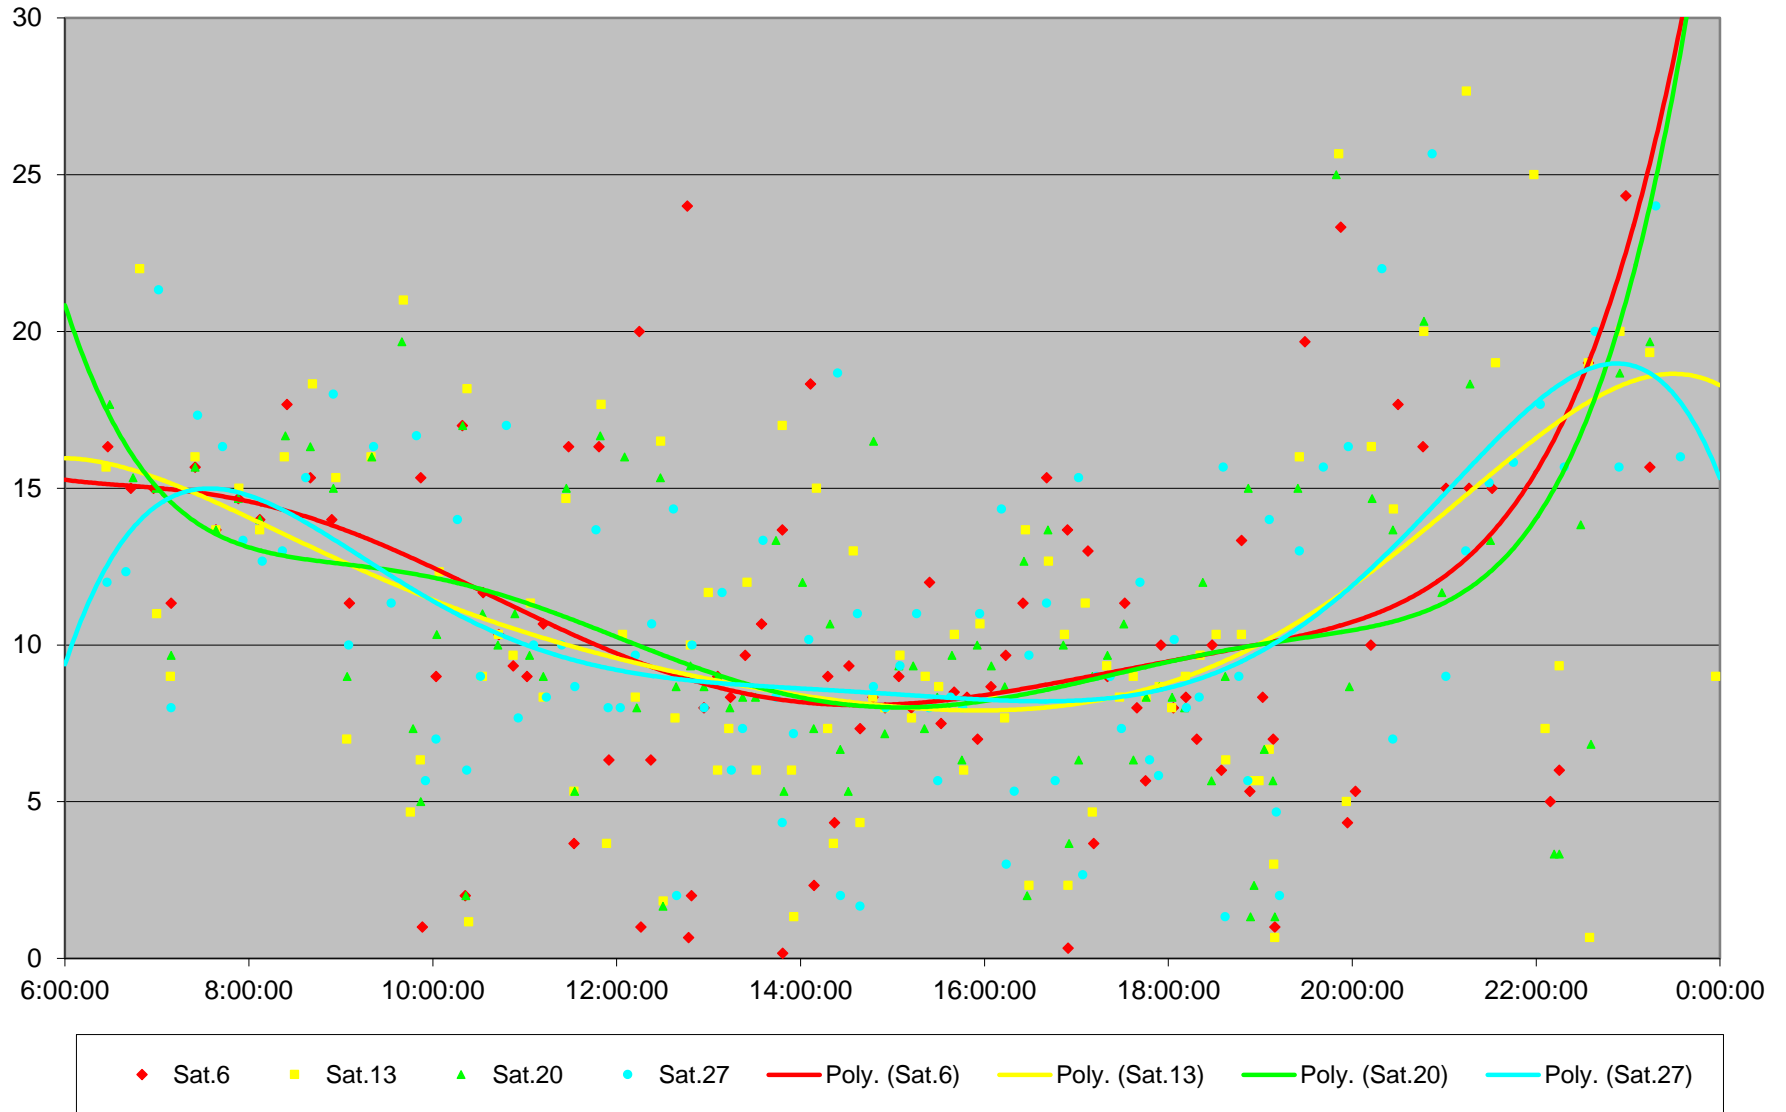

41 Keele Headways at N of Keele Stn Northbound June 2020 Saturday Statistics

41 Keele Headways at N of Keele Stn Northbound June 2020

41 Keele Headways at N of Keele Stn Northbound June 2020 Quartiles Saturdays