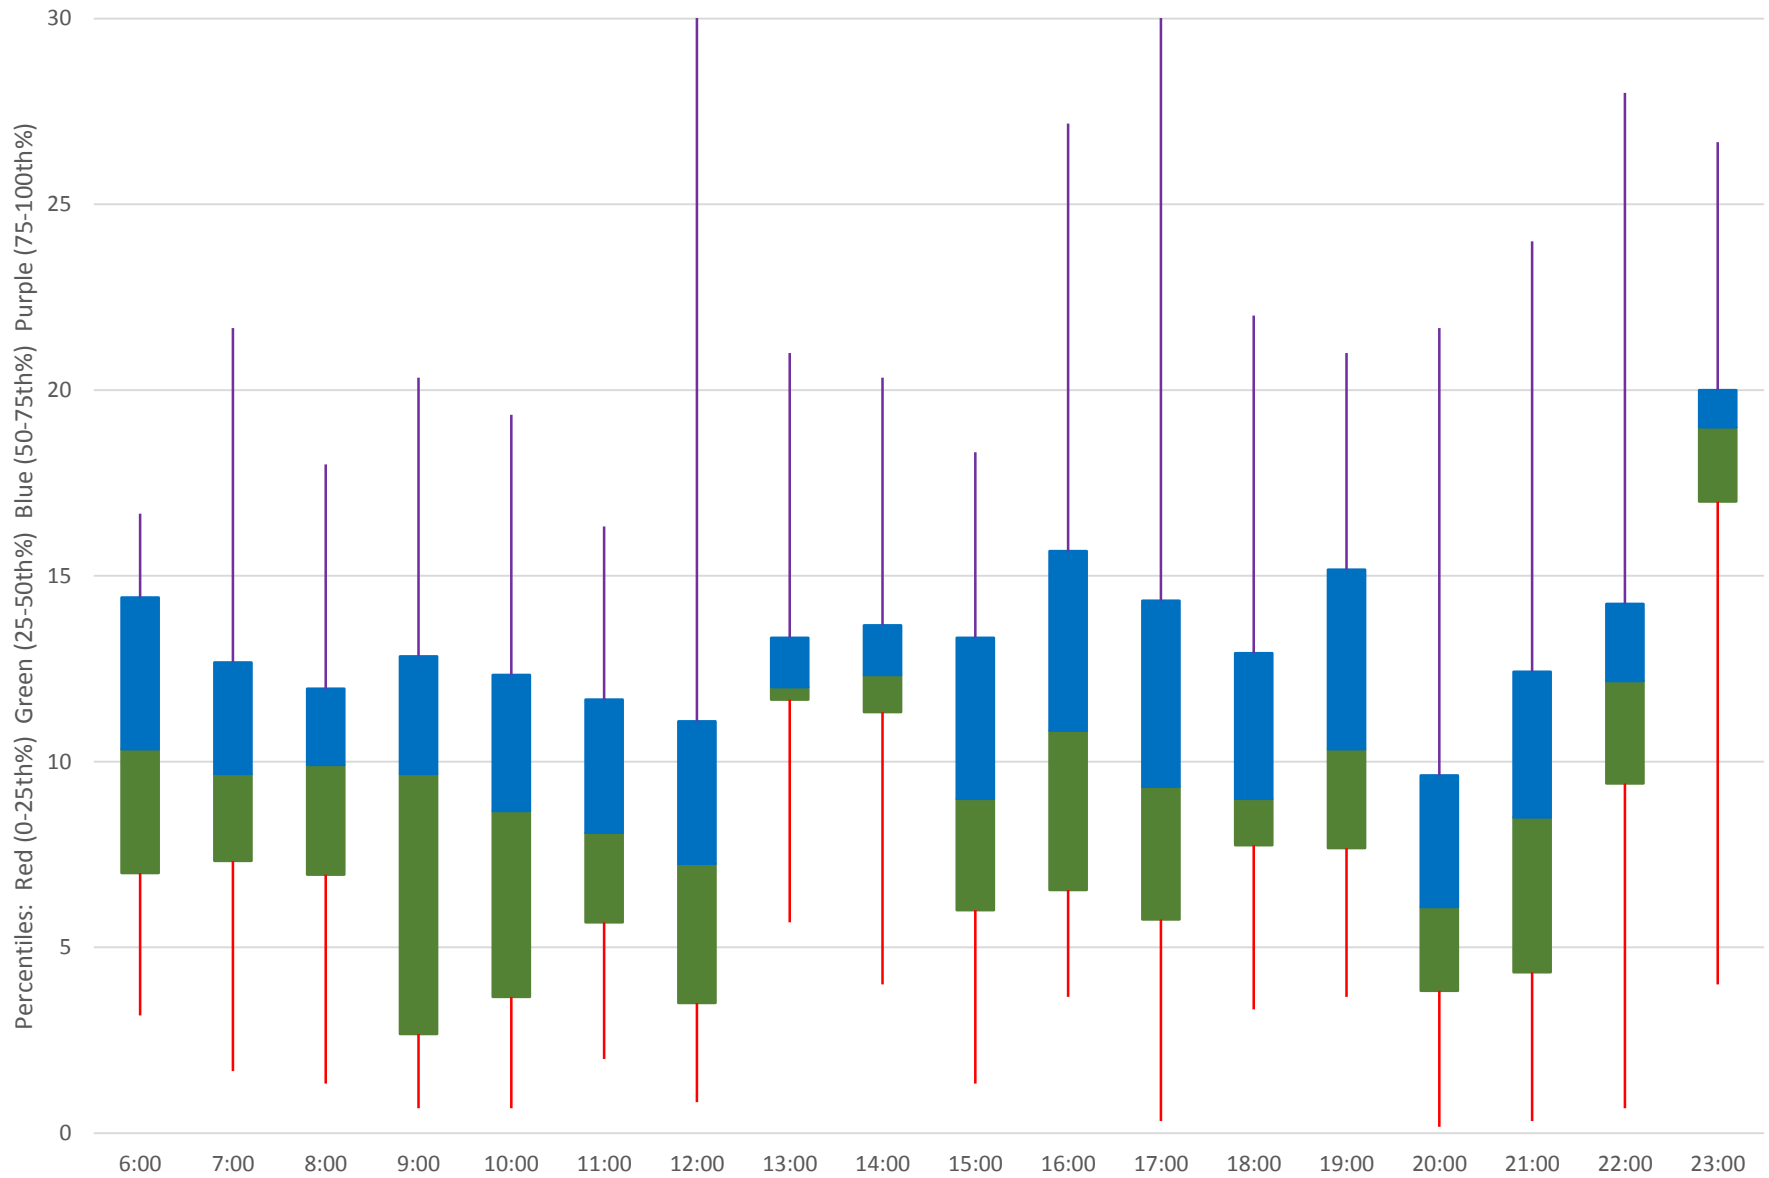

41 Keele Headways at N of Keele Stn Northbound June 2020 Quartiles Week 4