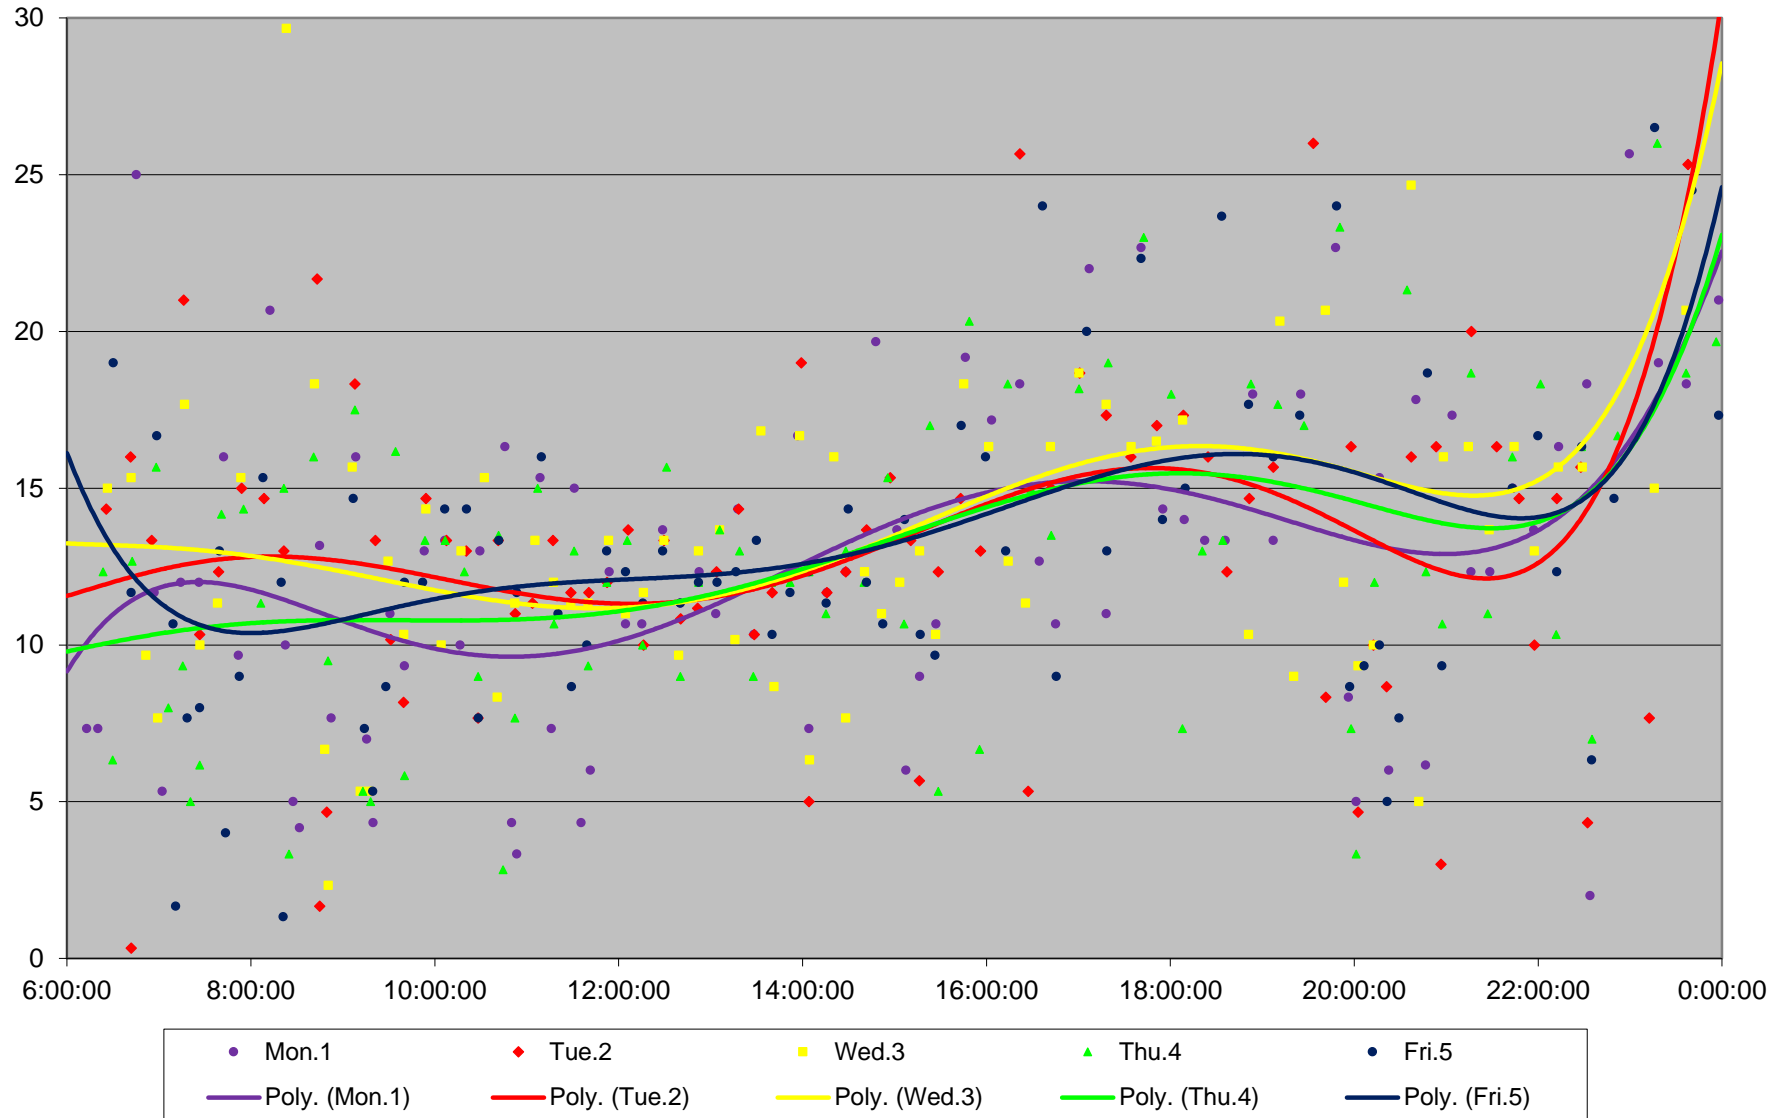

41 Keele Headways at N of Keele Stn Northbound June 2020 Weekday Statistics

41 Keele Headways at N of Keele Stn Northbound June 2020

41 Keele Headways at N of Keele Stn Northbound June 2020
Quartiles Week 1