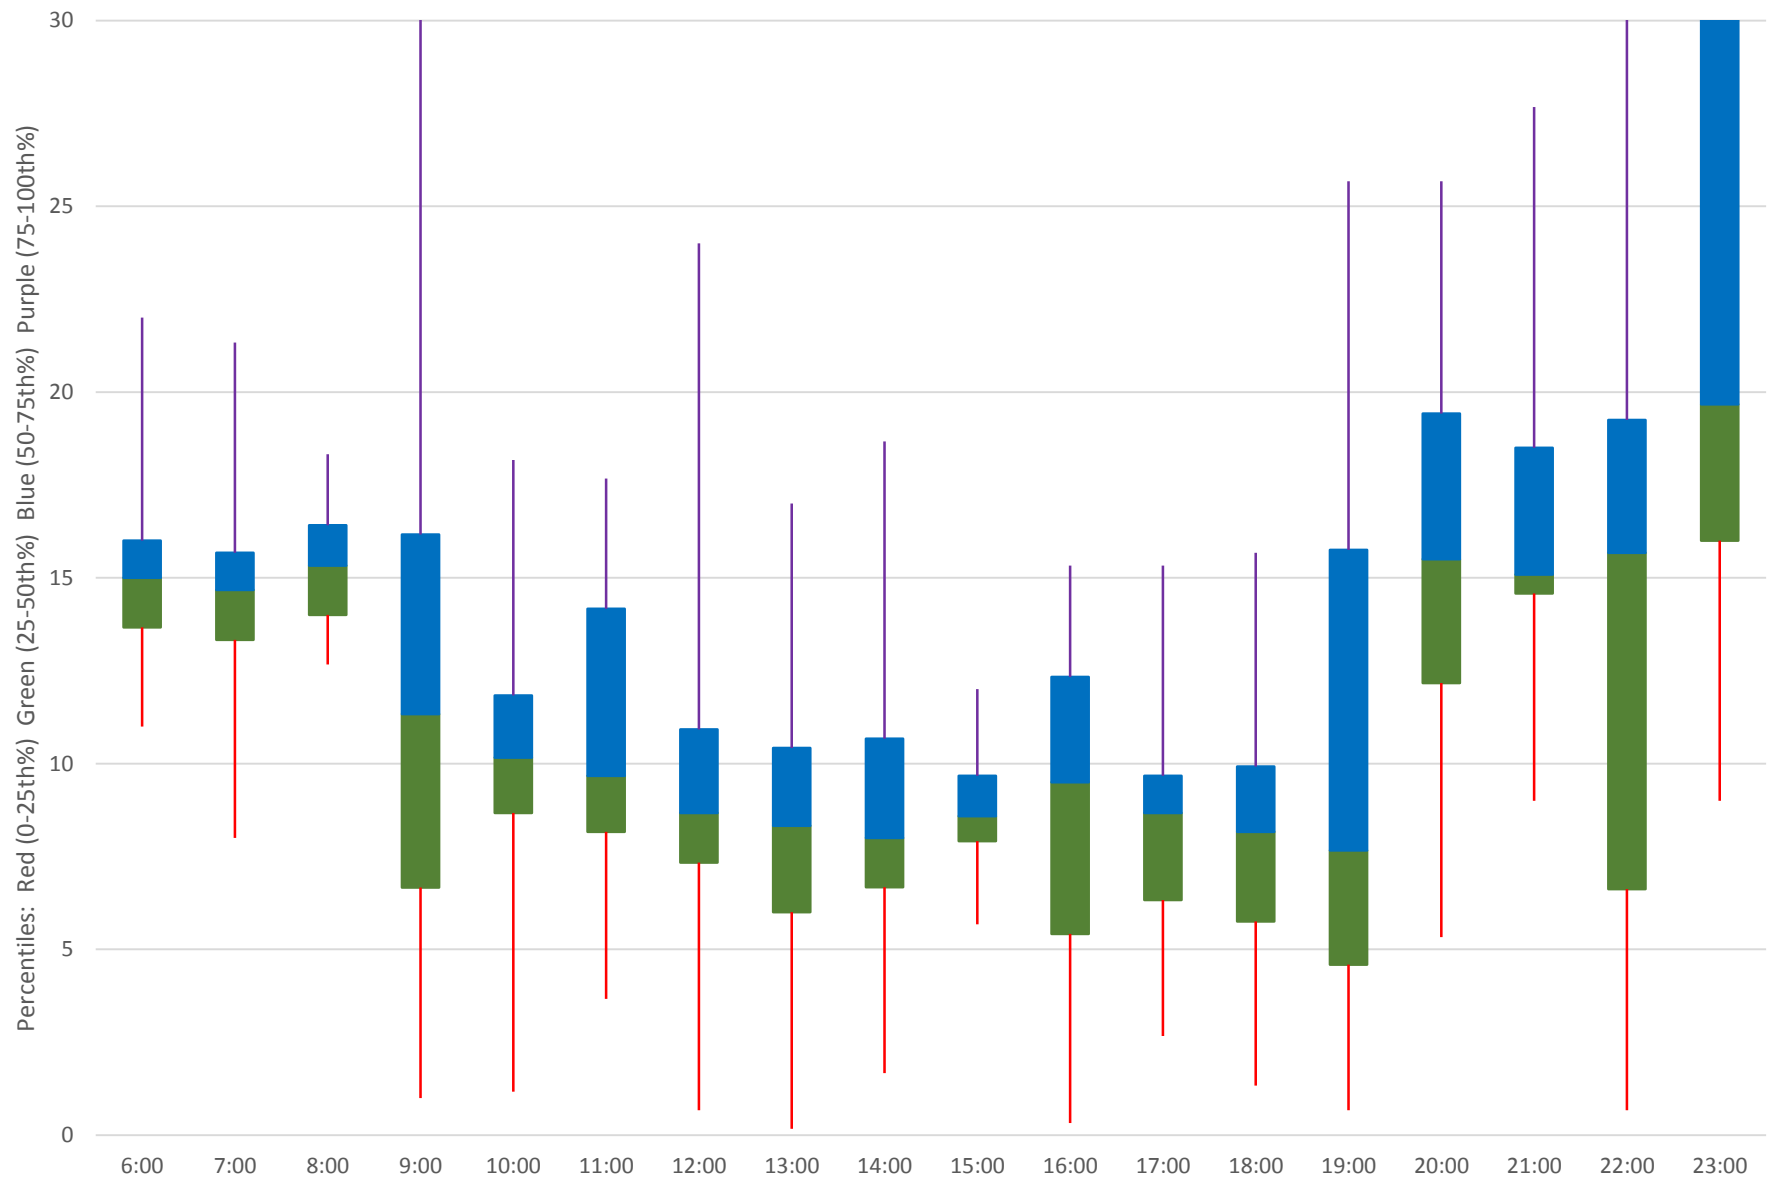

41 Keele Headways at N of Keele Stn Northbound June 2020 Saturday Statistics

41 Keele Headways at N of Keele Stn Northbound June 2020

41 Keele Headways at N of Keele Stn Northbound June 2020 Quartiles Saturdays