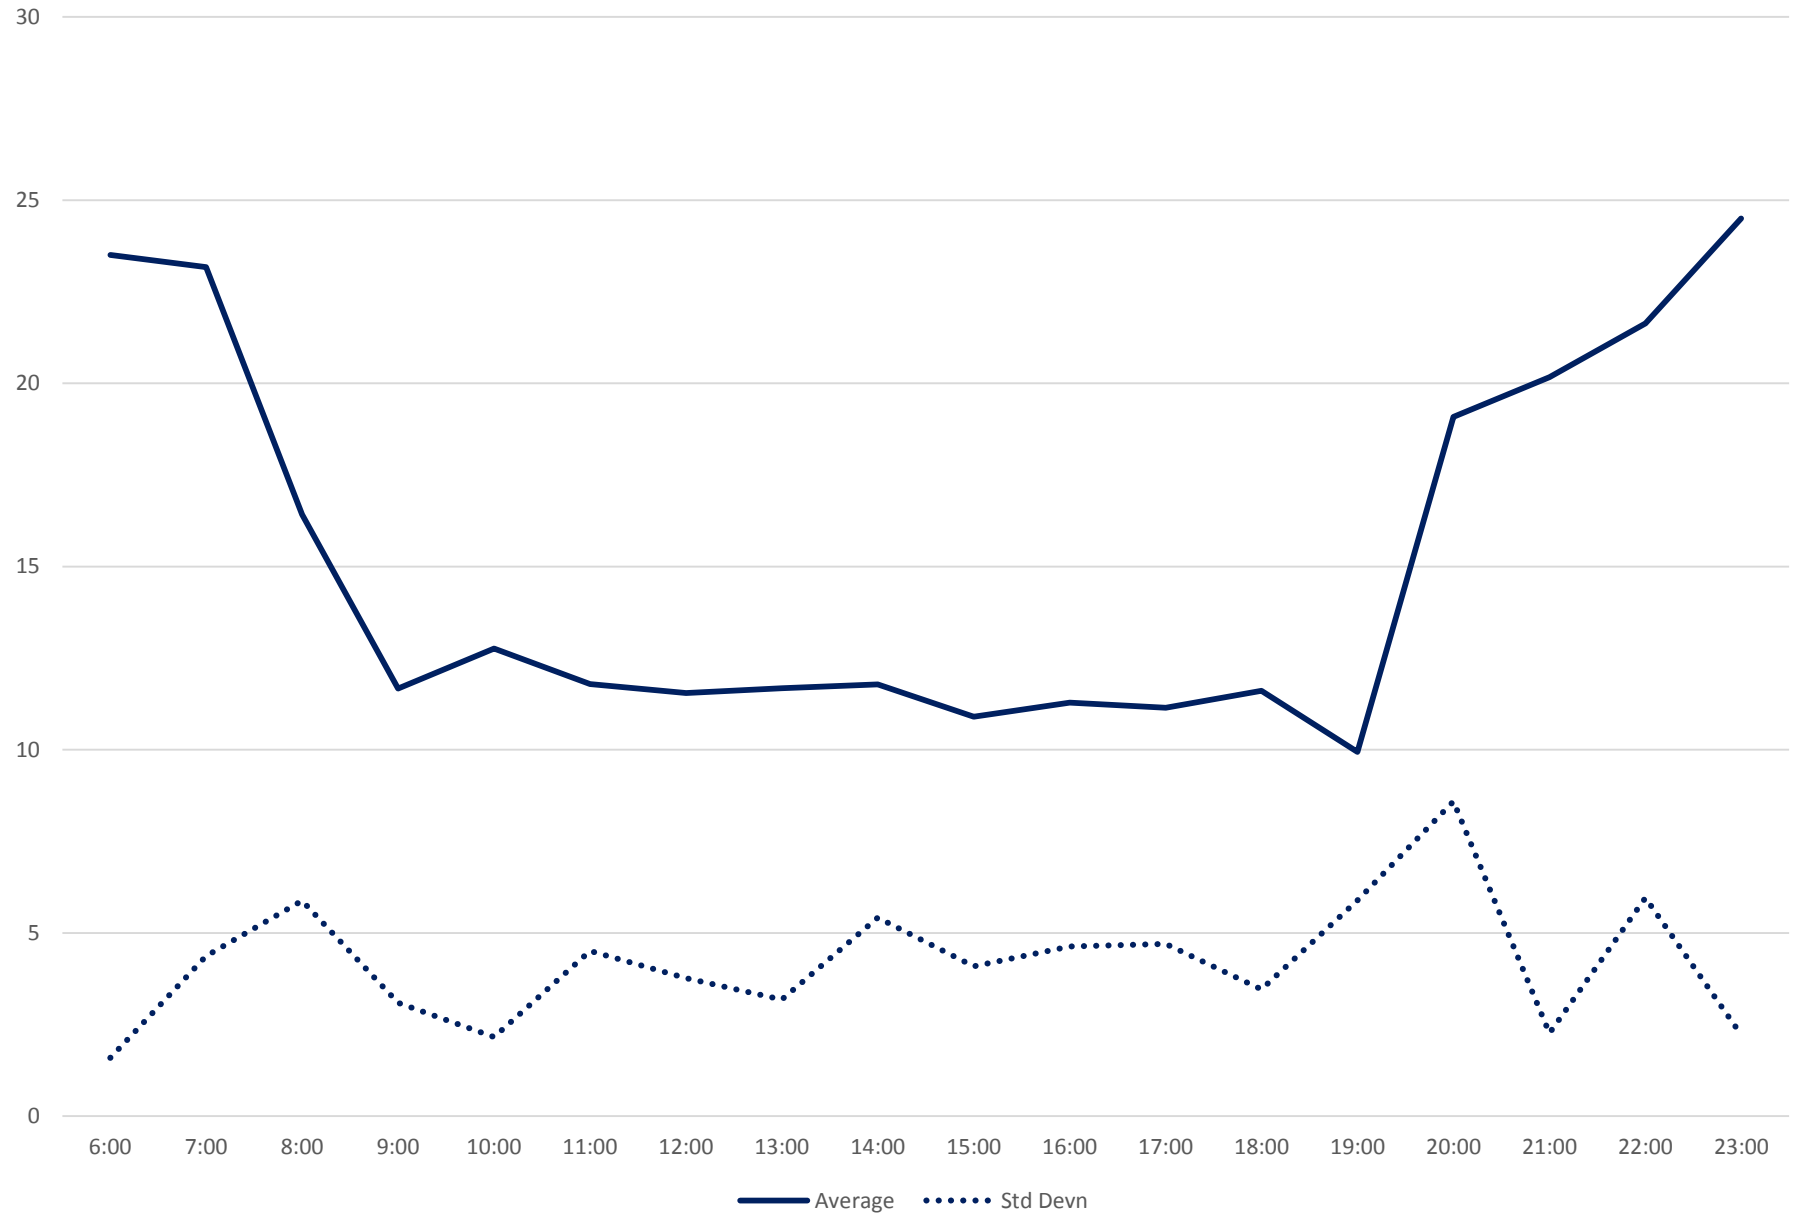

41 Keele Headways at N of Keele Stn Northbound June 2020 Saturday Statistics

41 Keele Headways at N of Keele Stn Northbound June 2020

41 Keele Headways at N of Keele Stn Northbound June 2020 Quartiles Saturdays

41 Keele Headways at N of Keele Stn Northbound June 2020 Sunday Statistics

41 Keele Headways at N of Keele Stn Northbound June 2020

41 Keele Headways at N of Keele Stn Northbound June 2020

Quartiles Sundays/Holidays