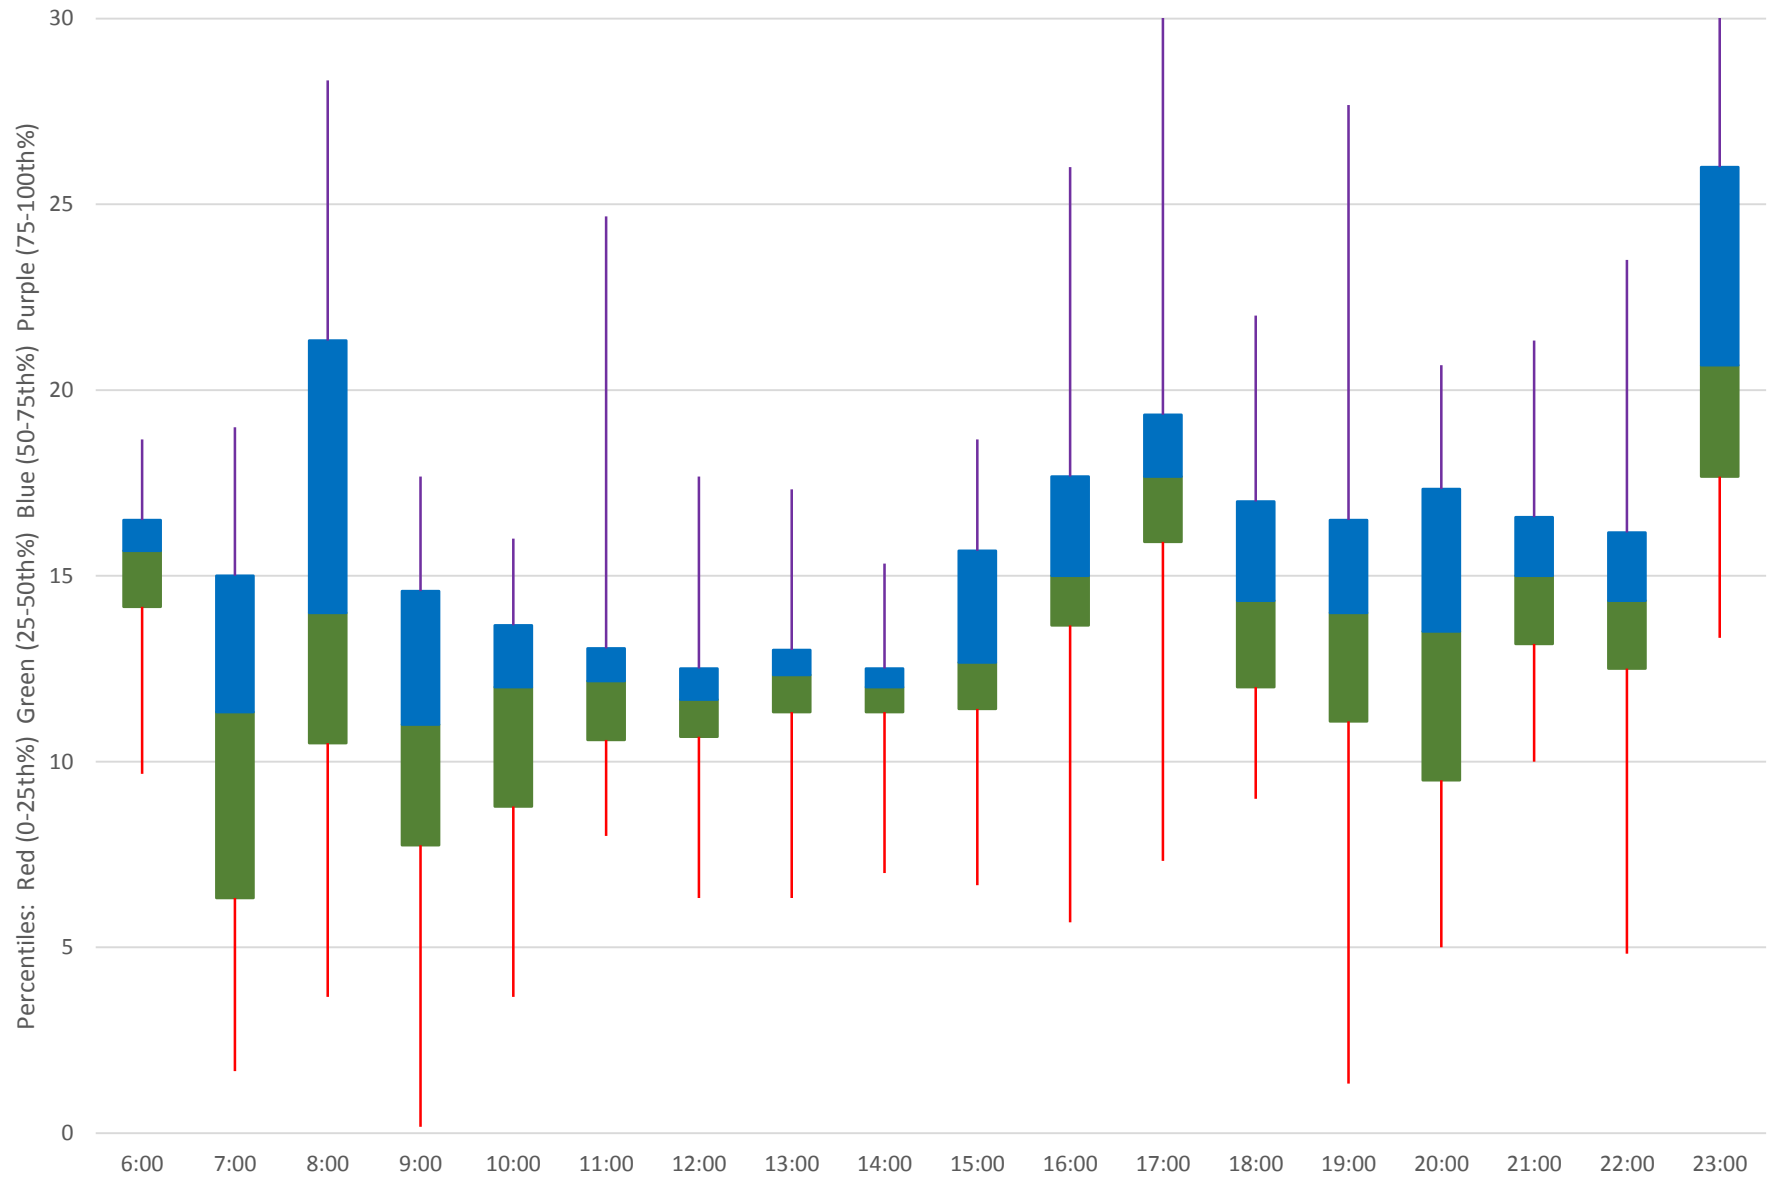

41 Keele Headways at N of Keele Stn Northbound June 2020 Quartiles Week 2