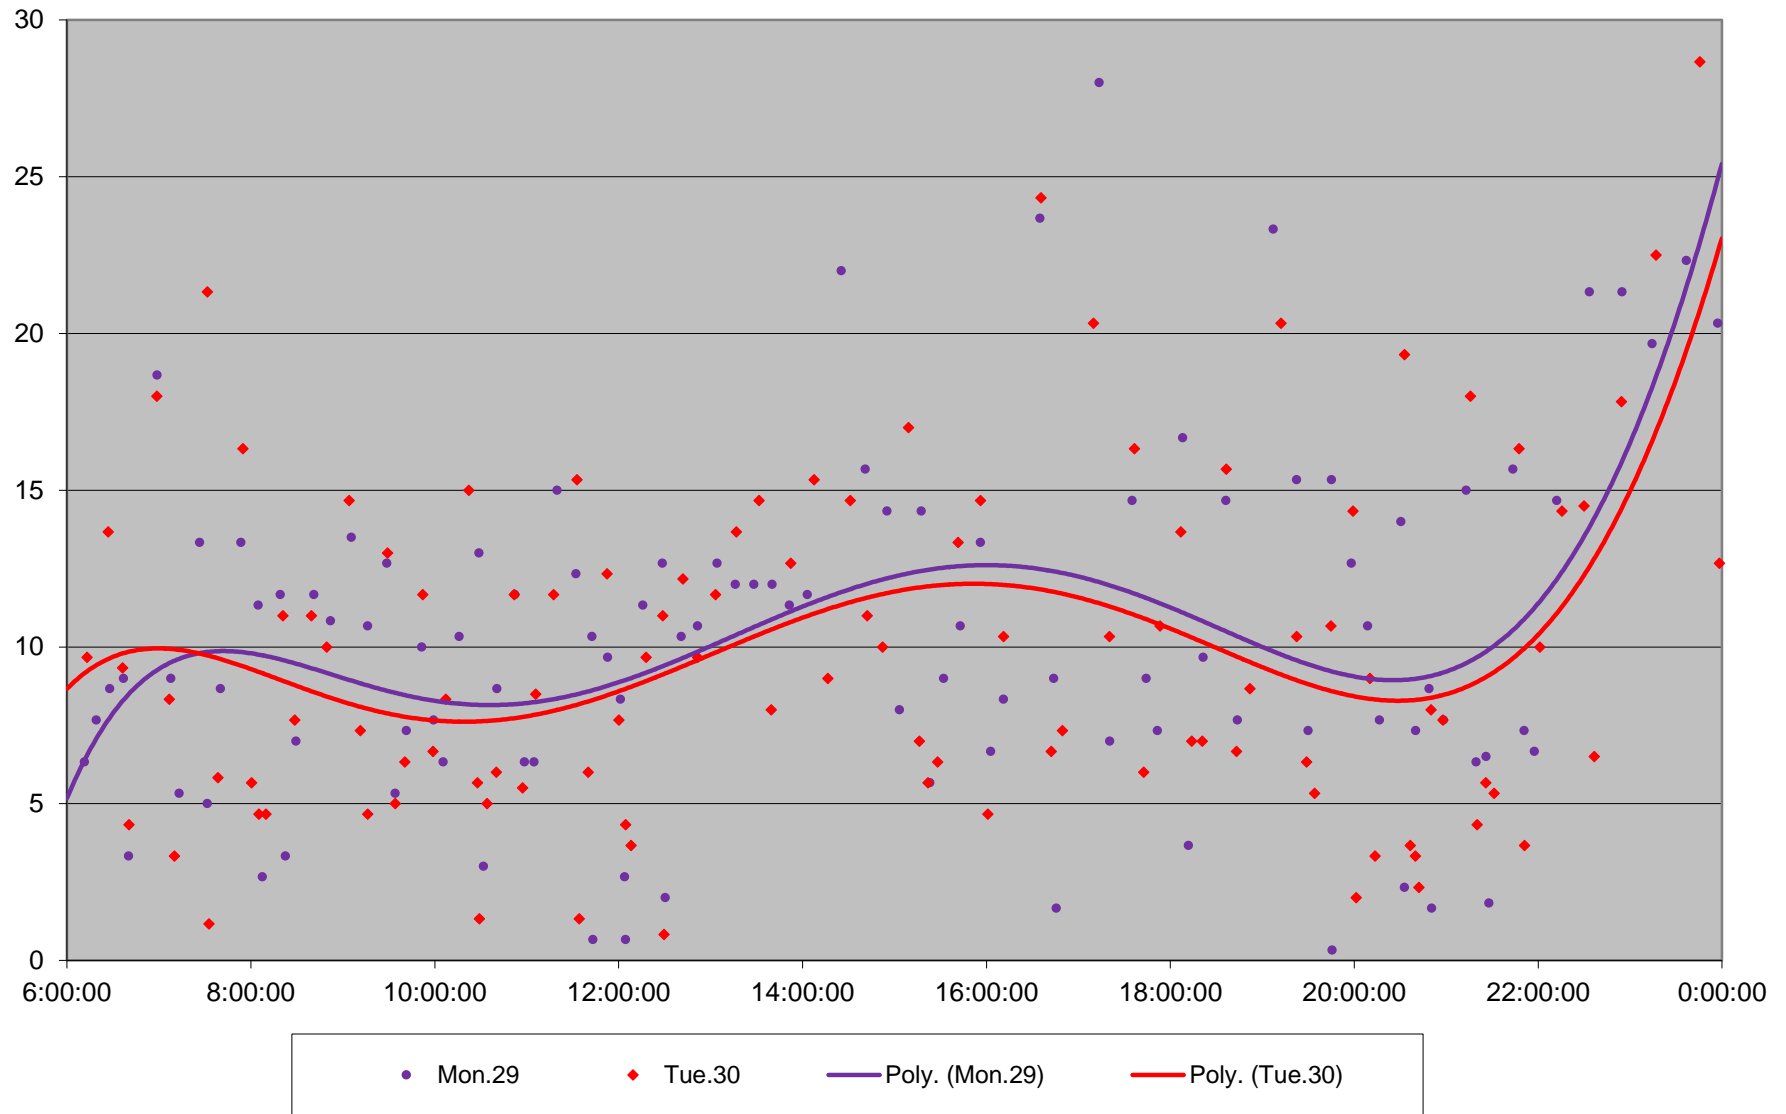

41 Keele Headways at N of Keele Stn Northbound June 2020