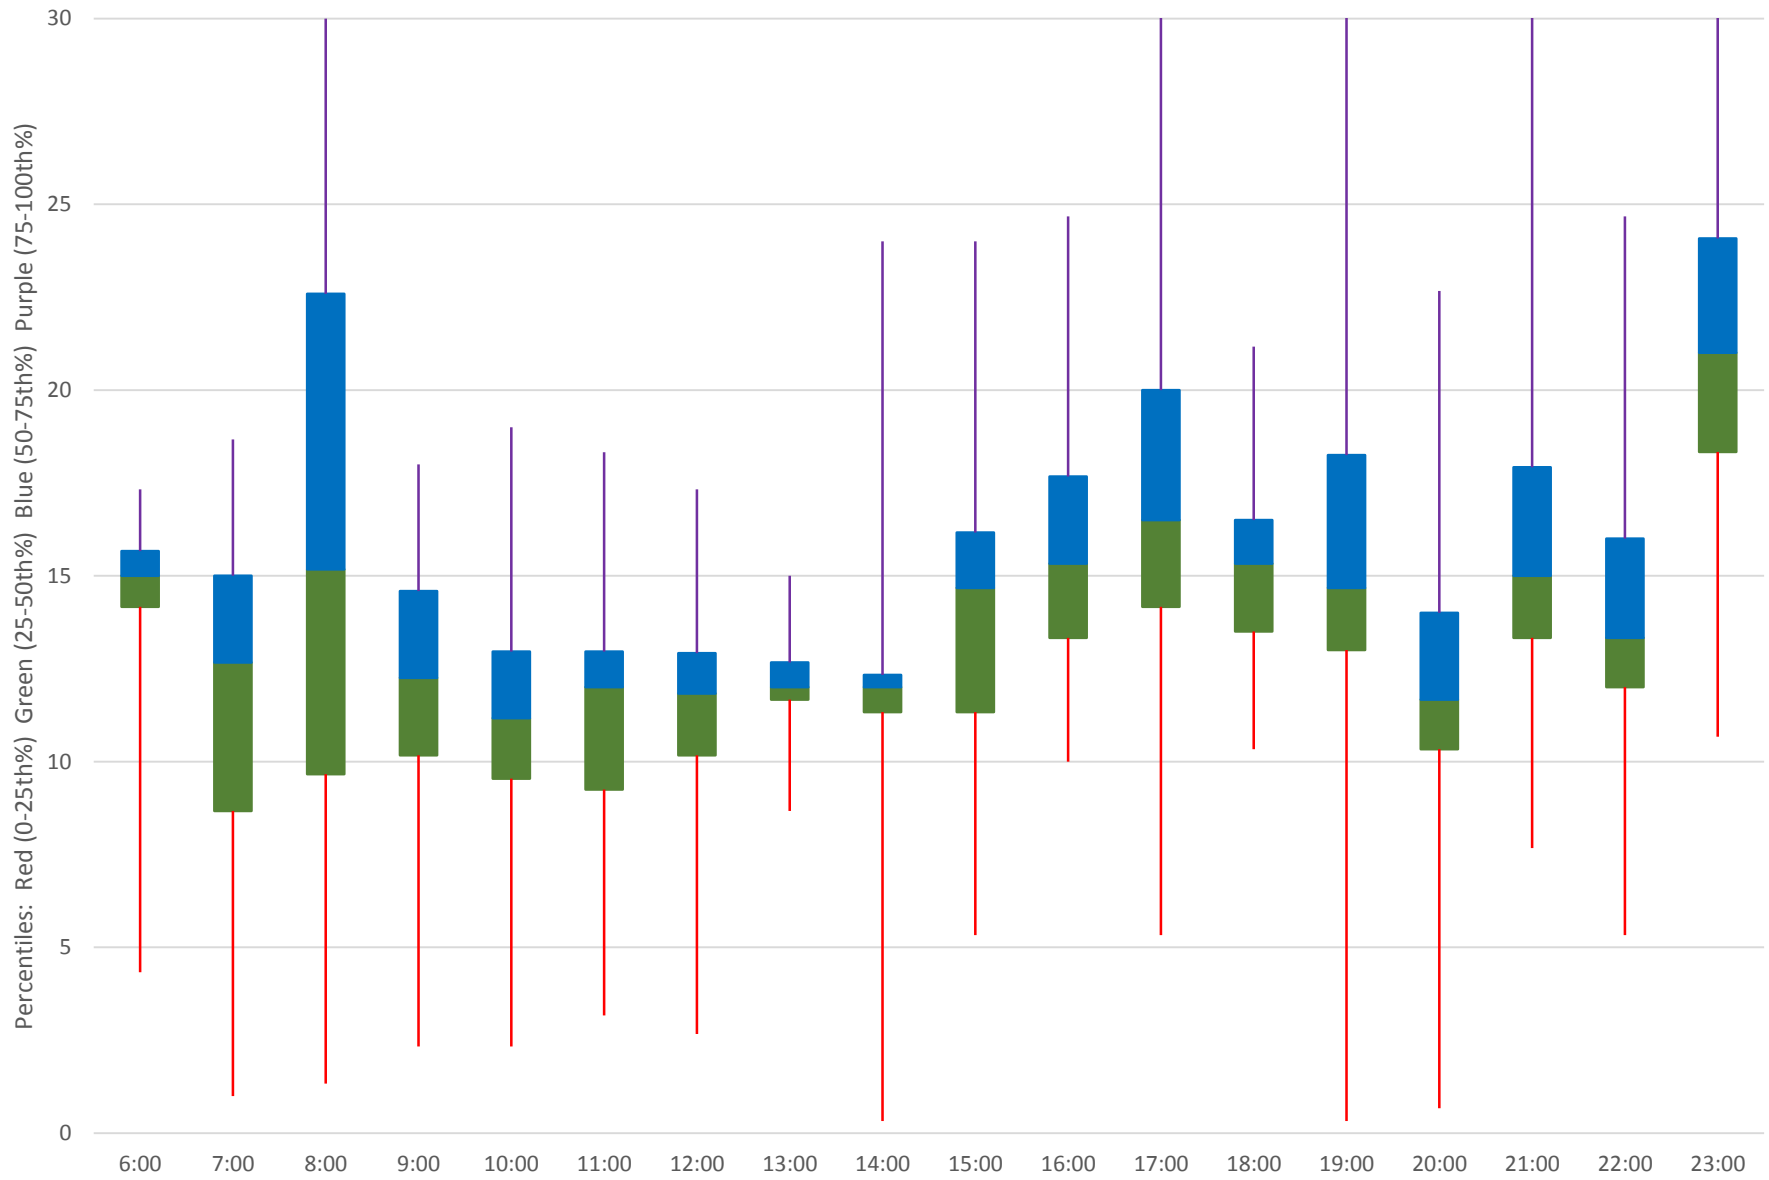

41 Keele Headways at N of Keele Stn Northbound June 2020

41 Keele Headways at N of Keele Stn Northbound June 2020 Quartiles Week 2

41 Keele Headways at N of Keele Stn Northbound June 2020

41 Keele Headways at N of Keele Stn Northbound June 2020 Quartiles Week 3