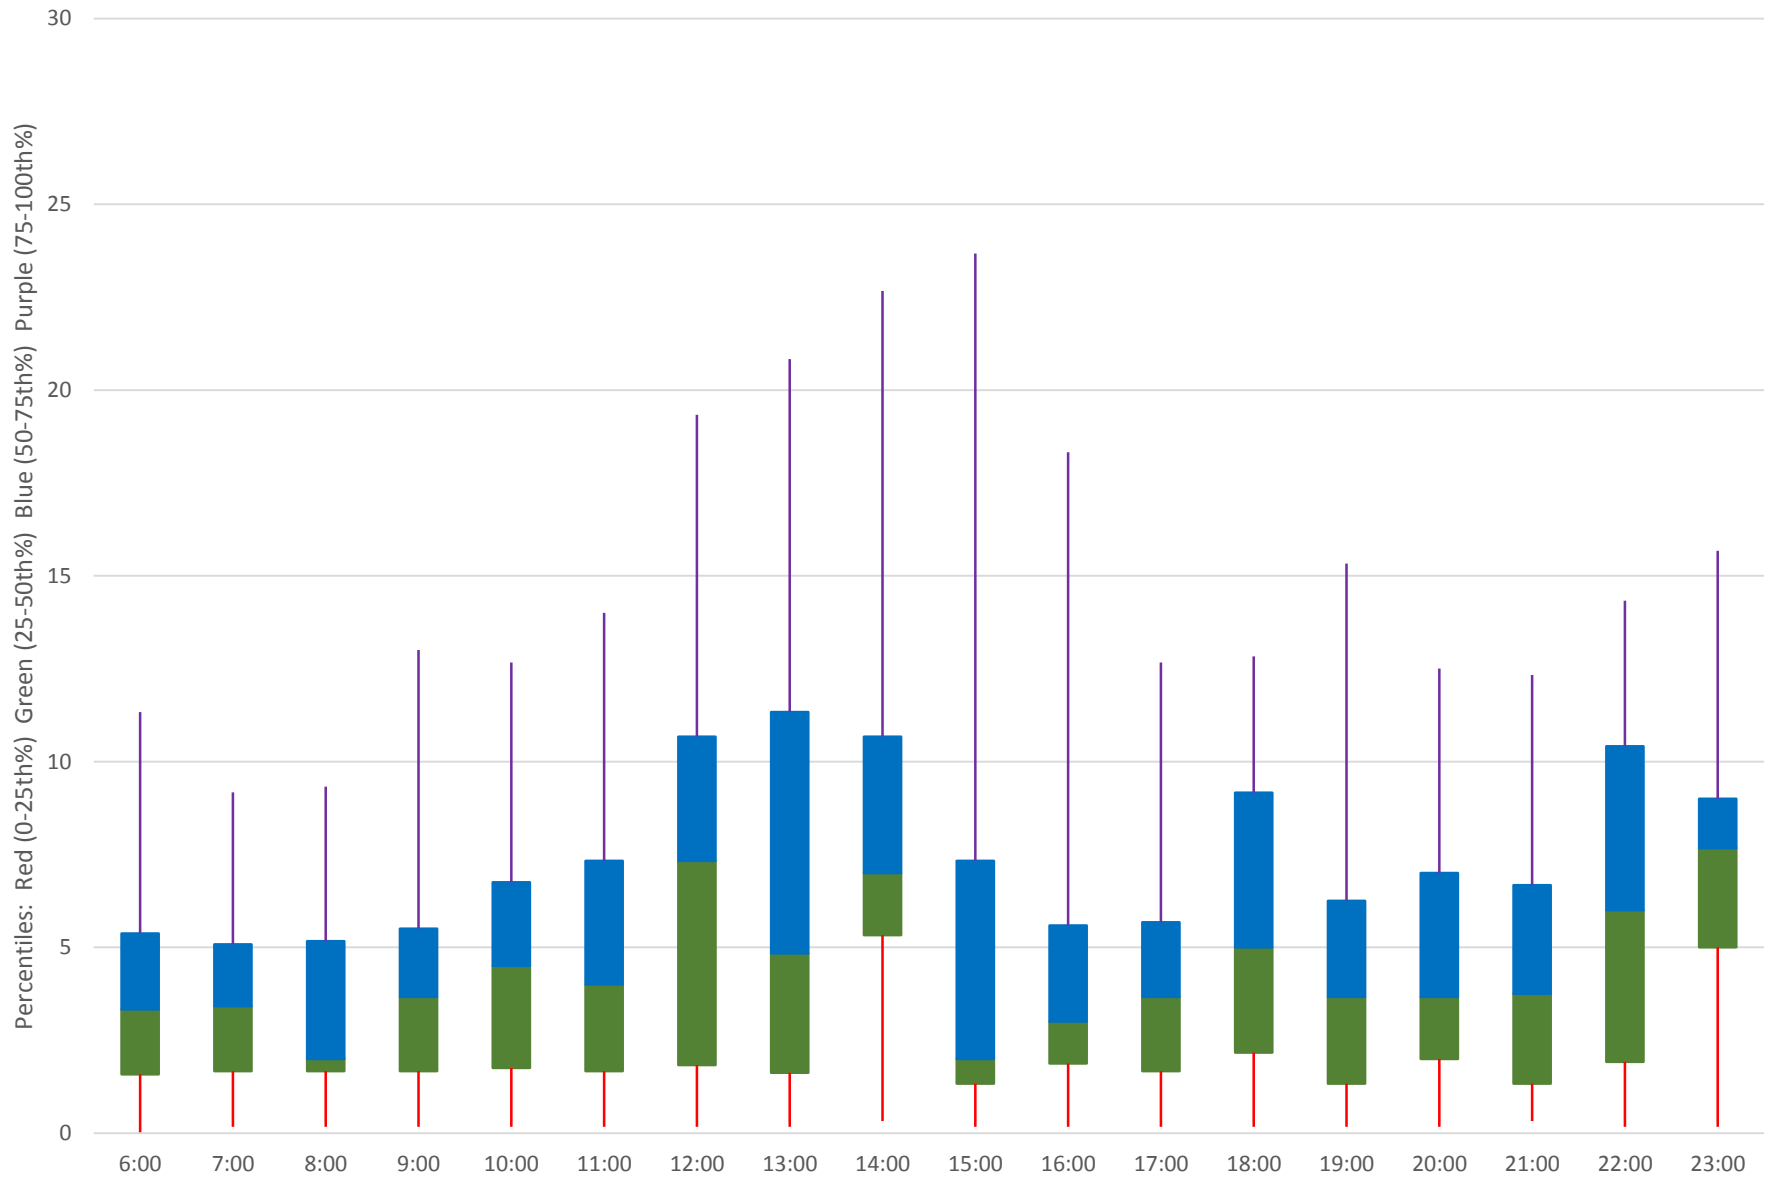

35 Jane Headways at Wilson Southbound July 2020 Weekday Statistics

### 35 Jane Headways at Wilson Southbound July 2020

# 35 Jane Headways at Wilson Southbound July 2020