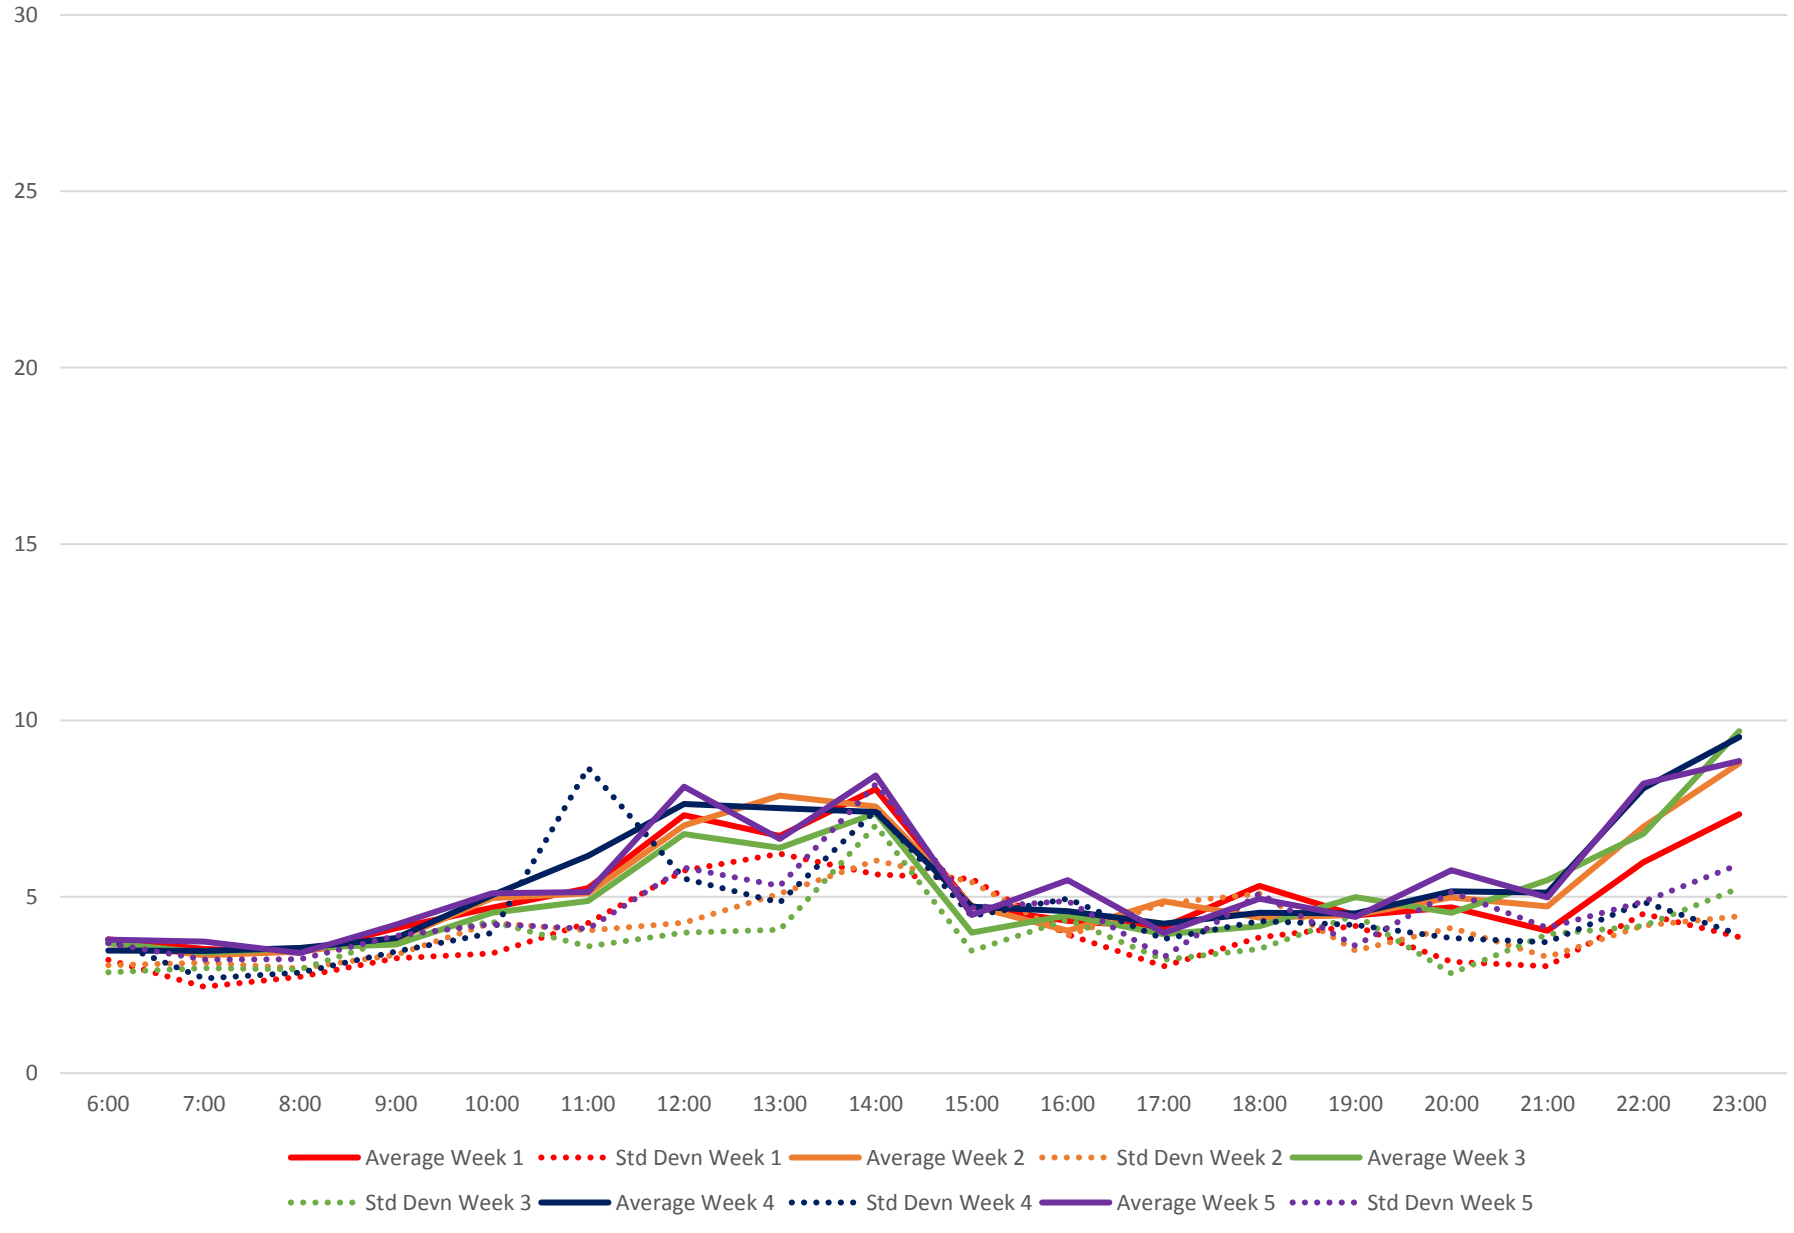

35 Jane Headways at Wilson Southbound July 2020 Weekday Statistics

### 35 Jane Headways at Wilson Southbound July 2020

# 35 Jane Headways at Wilson Southbound July 2020