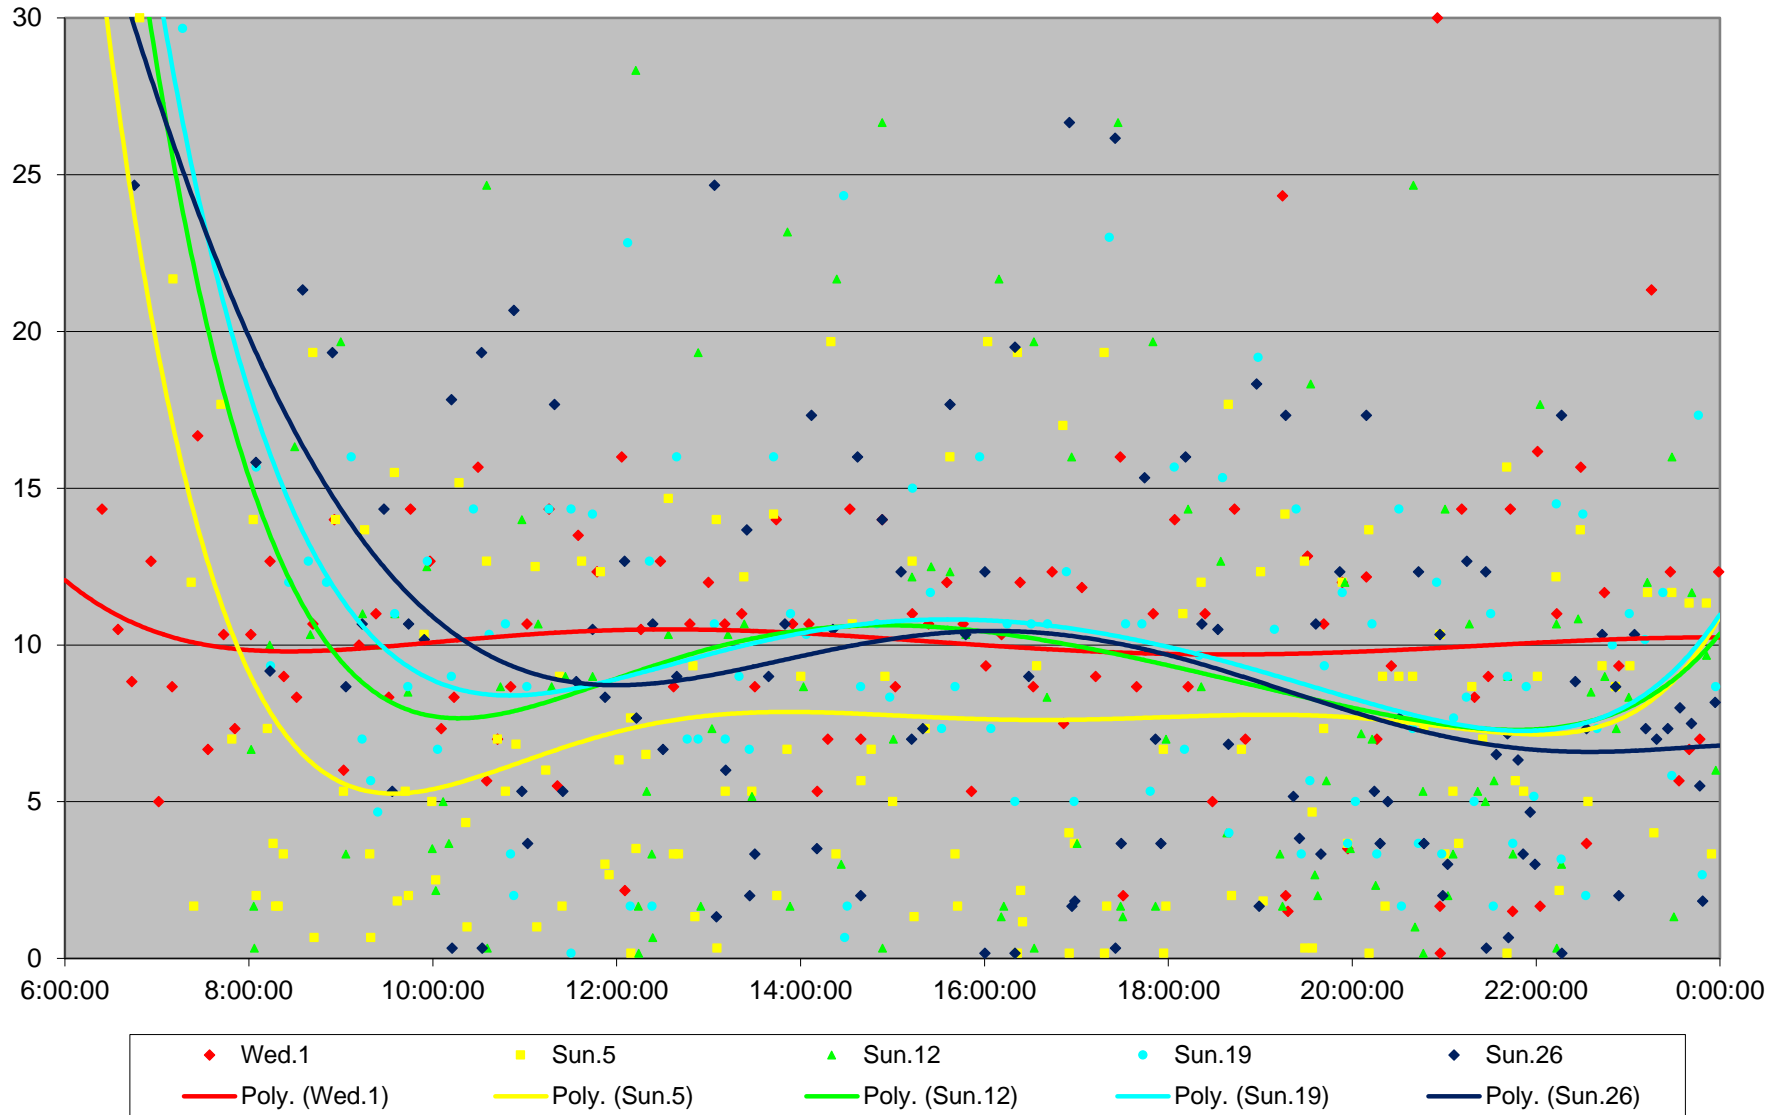

35 Jane Headways at Wilson Southbound July 2020