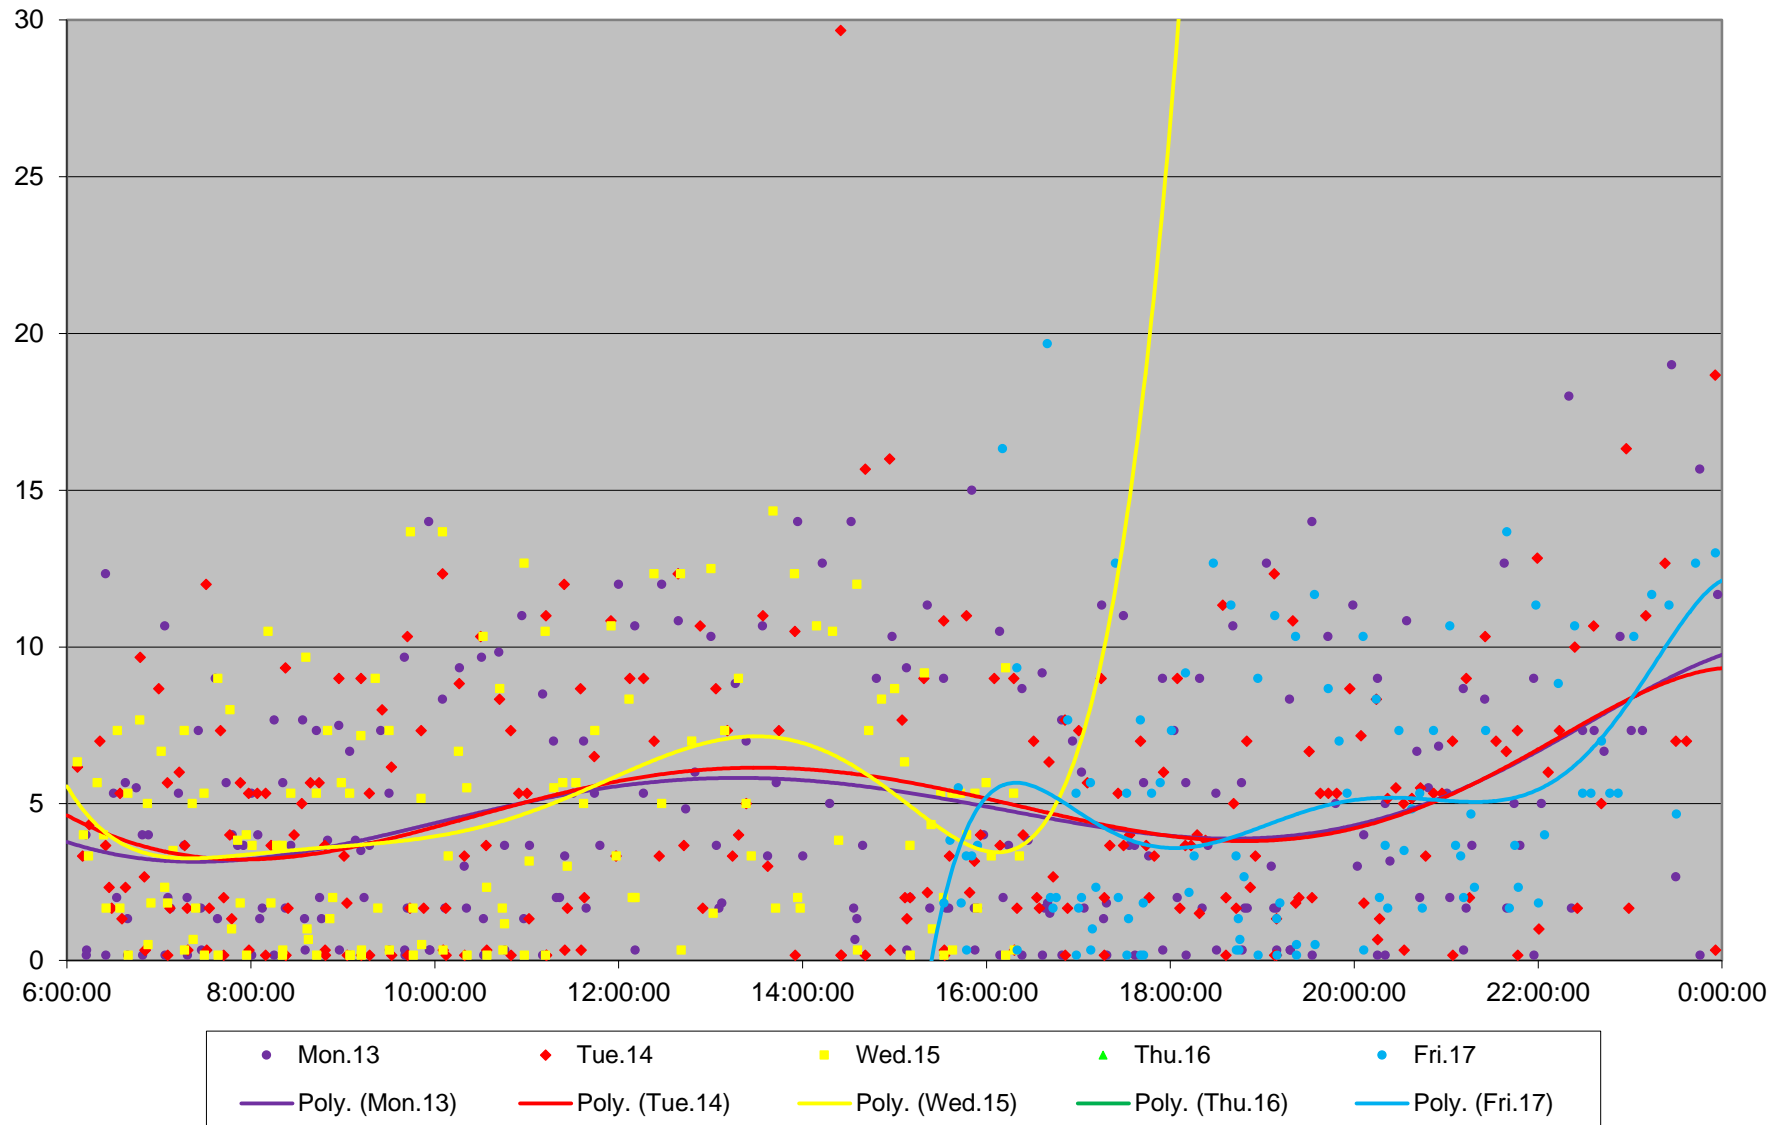

35 Jane Headways at Wilson Southbound July 2020