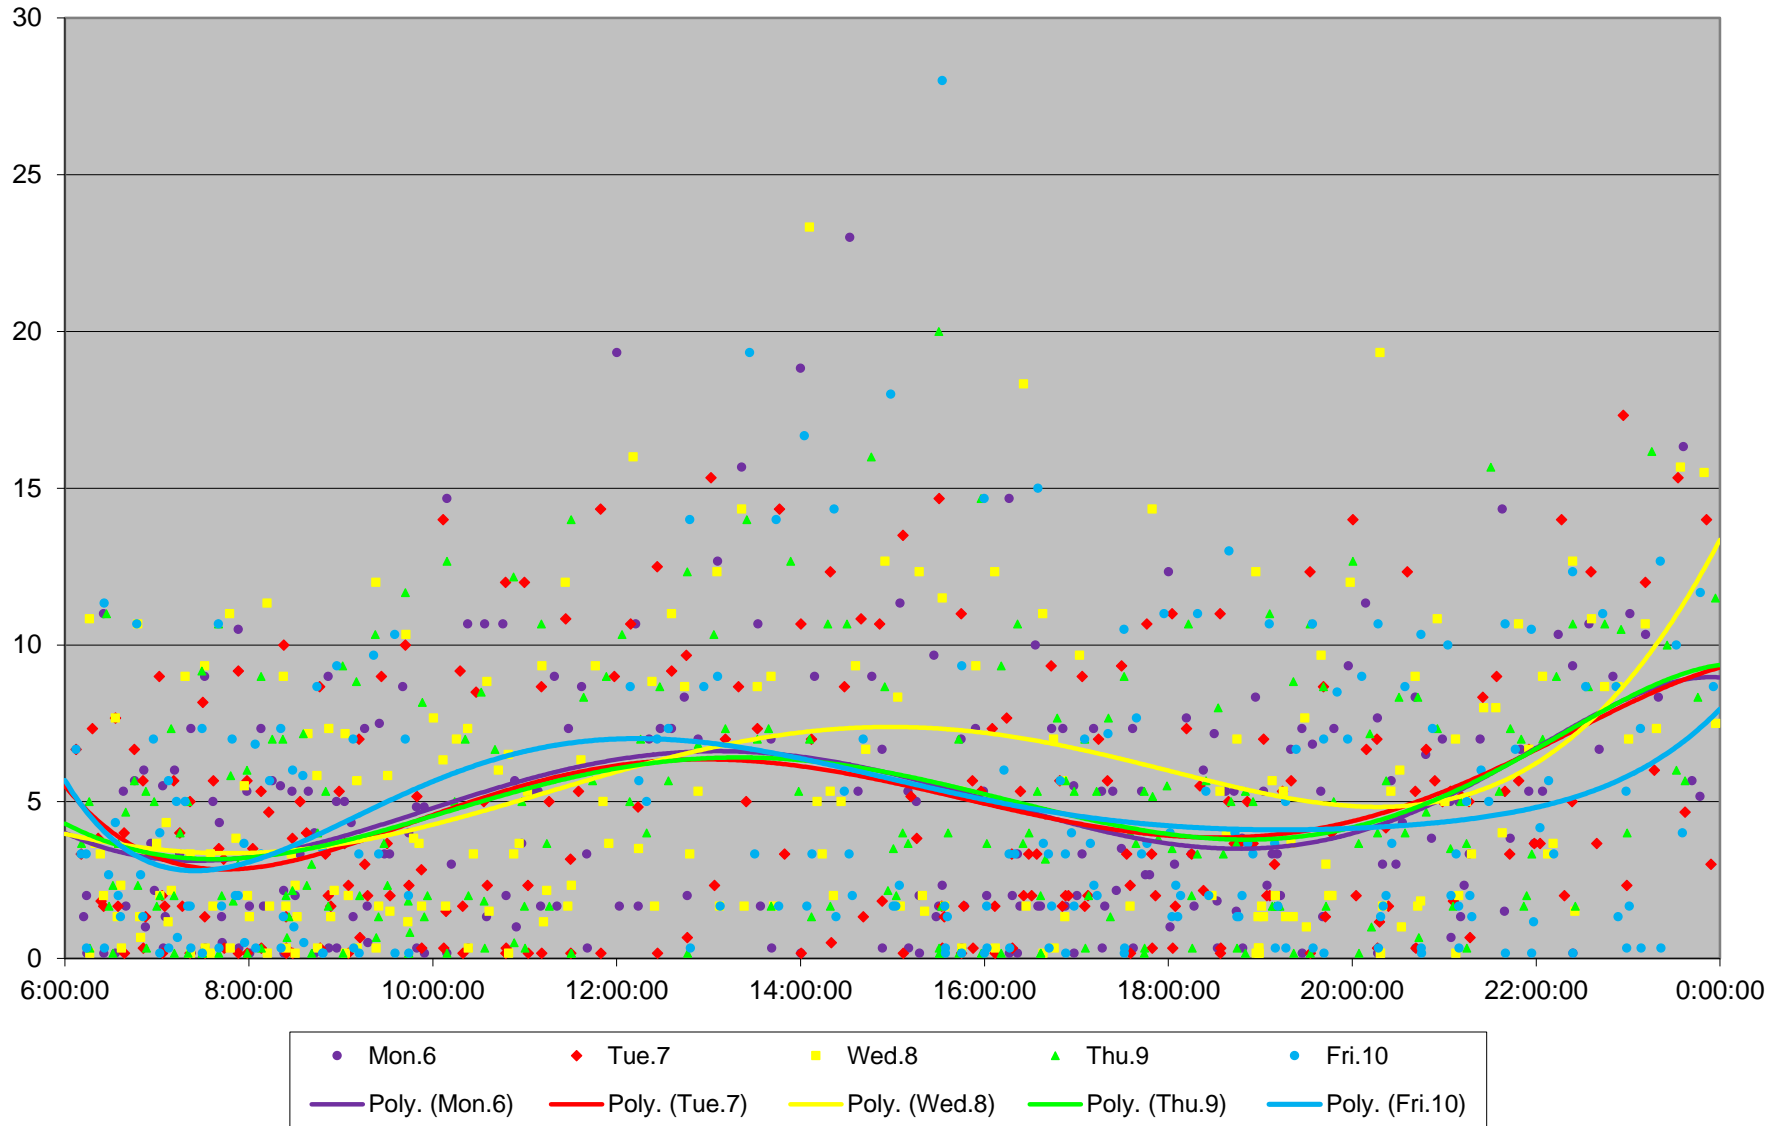

35 Jane Headways at Wilson Southbound July 2020