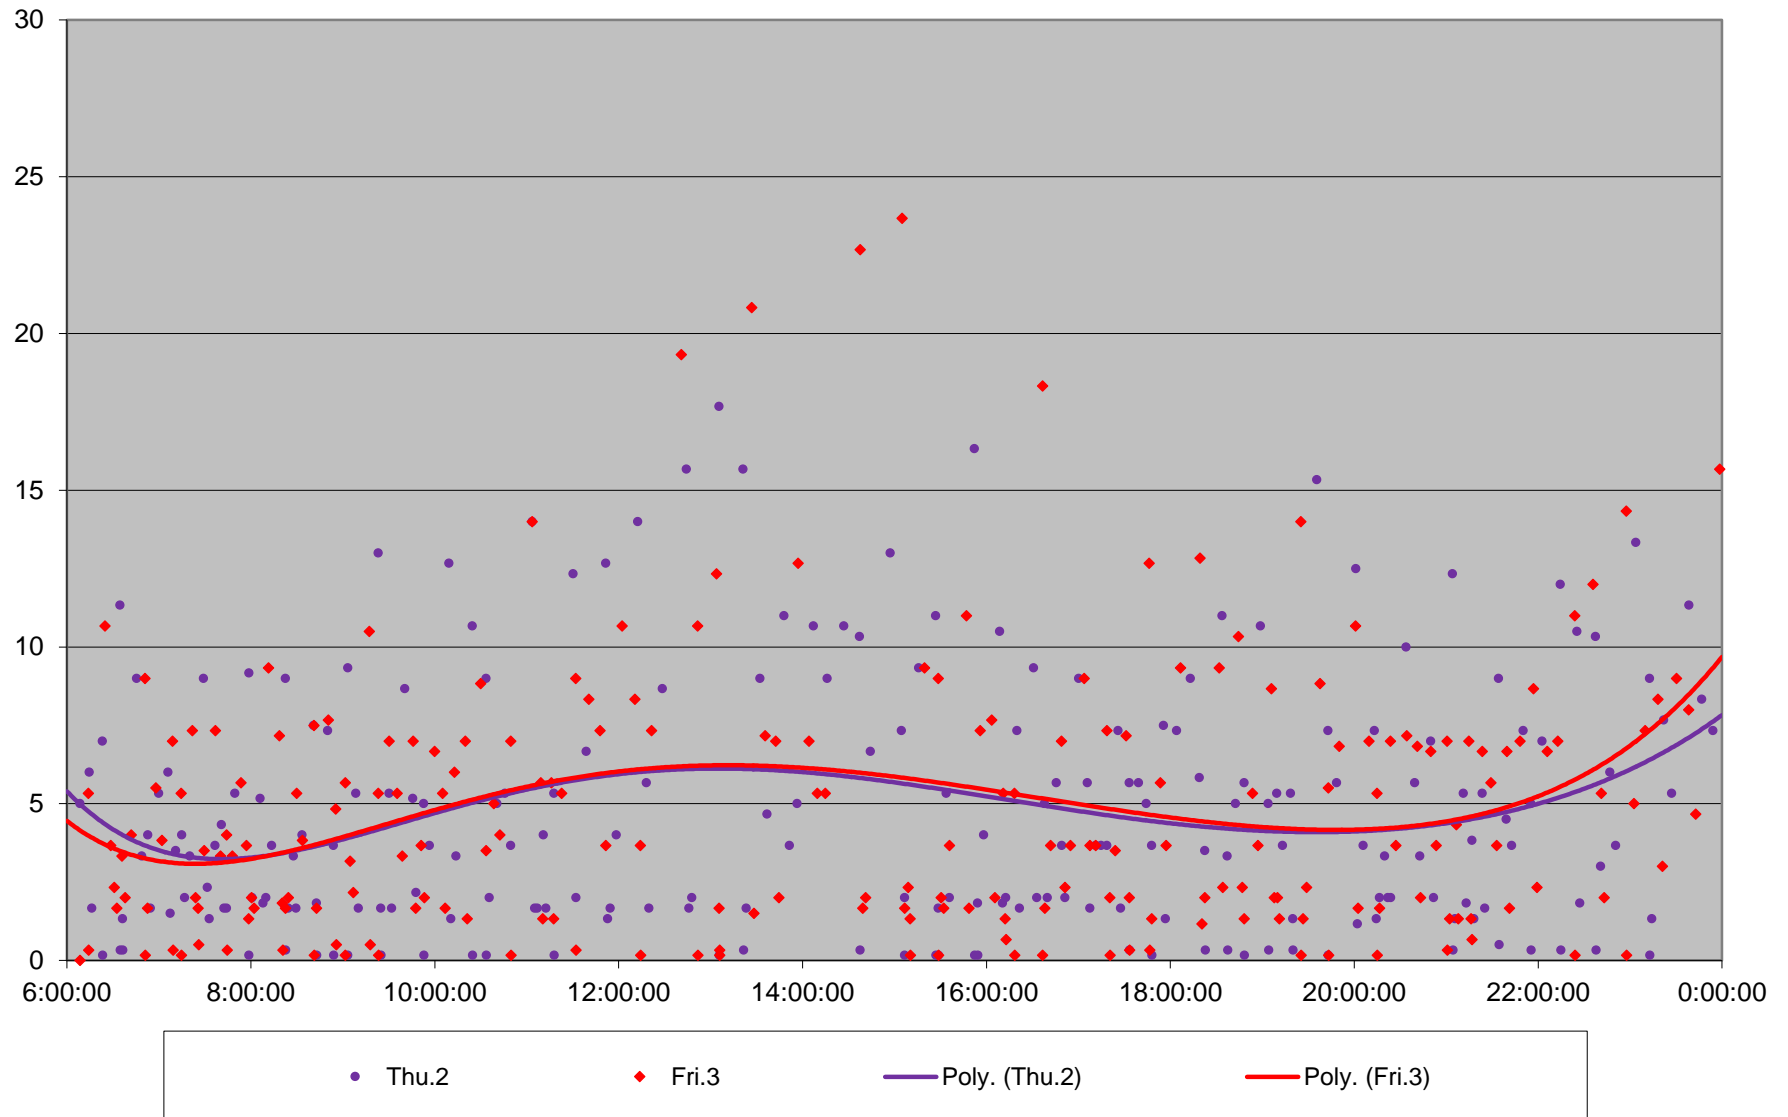

35 Jane Headways at Wilson Southbound July 2020 Weekday Statistics

### 35 Jane Headways at Wilson Southbound July 2020