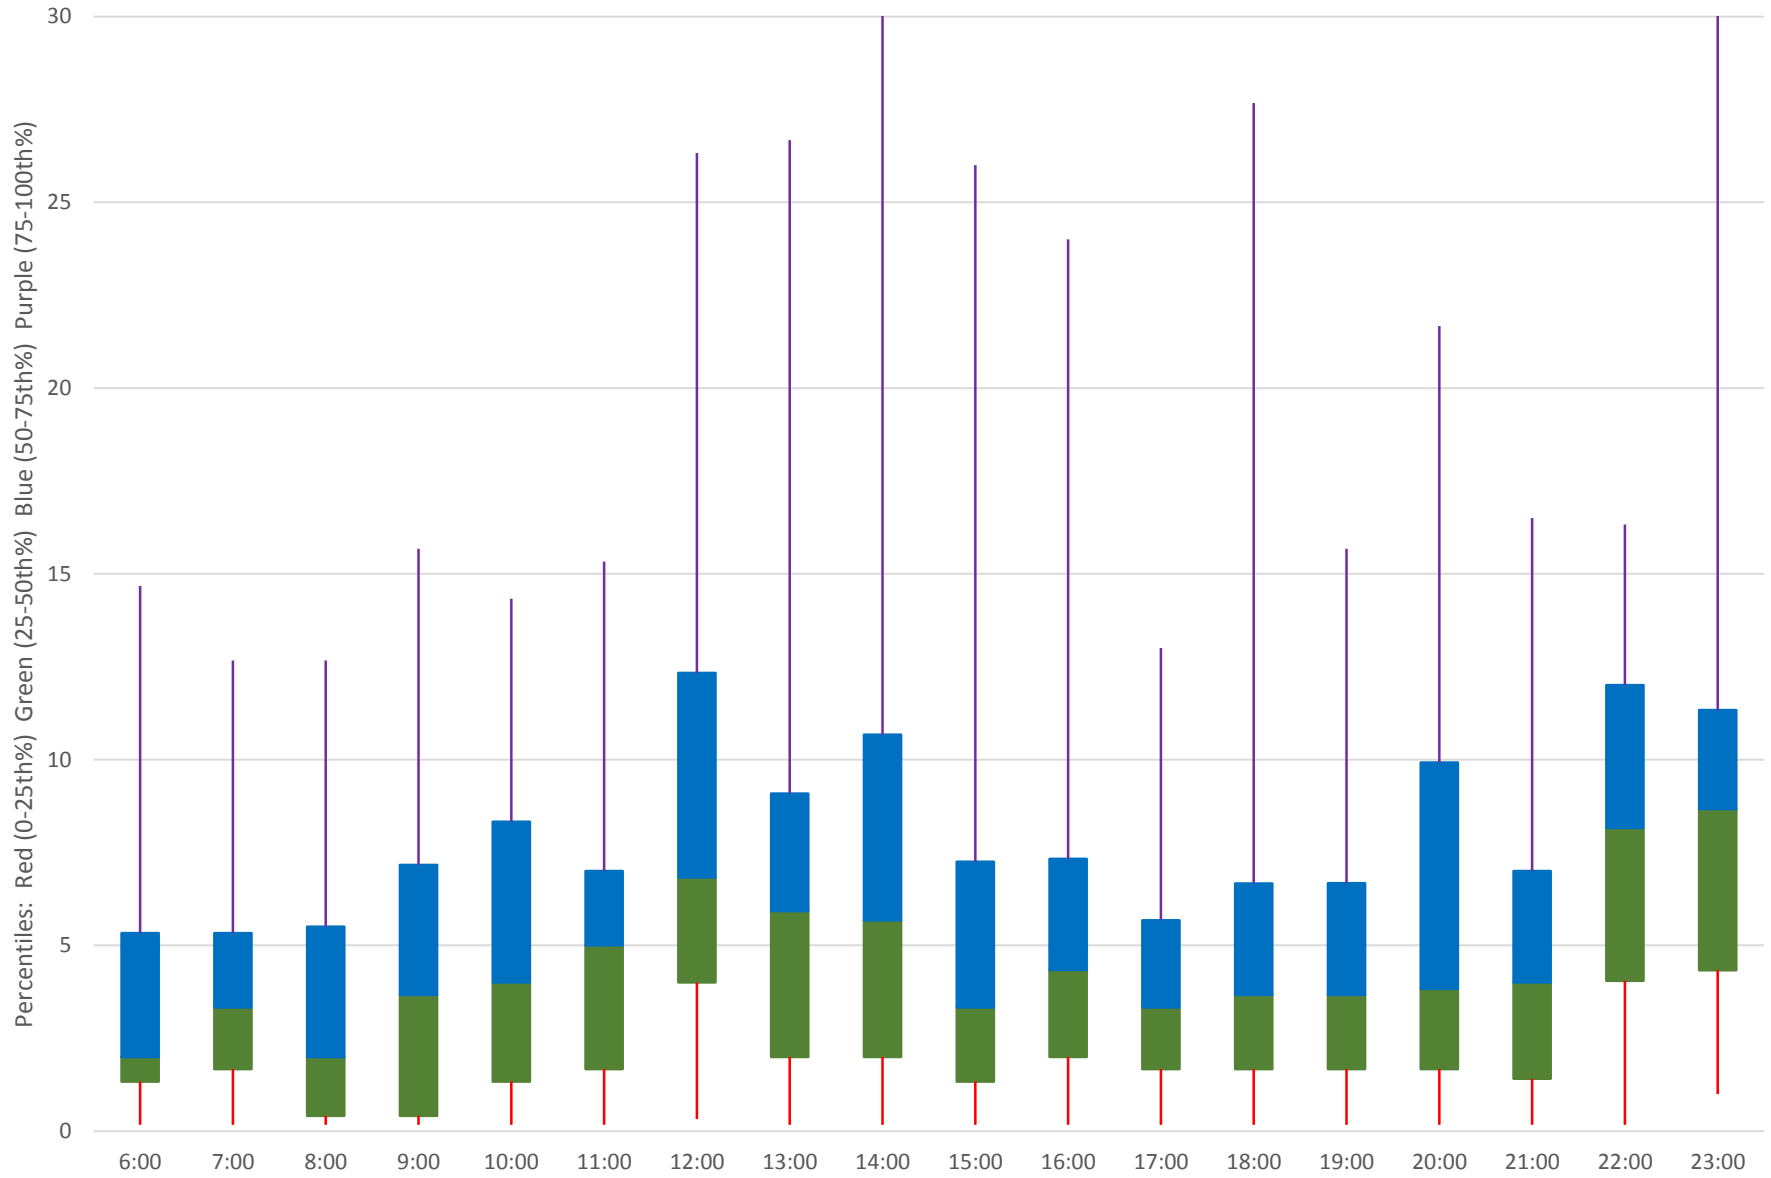

35 Jane Headways at Wilson Southbound July 2020 Saturday Statistics

35 Jane Headways at Wilson Southbound July 2020

Quartiles Week 5