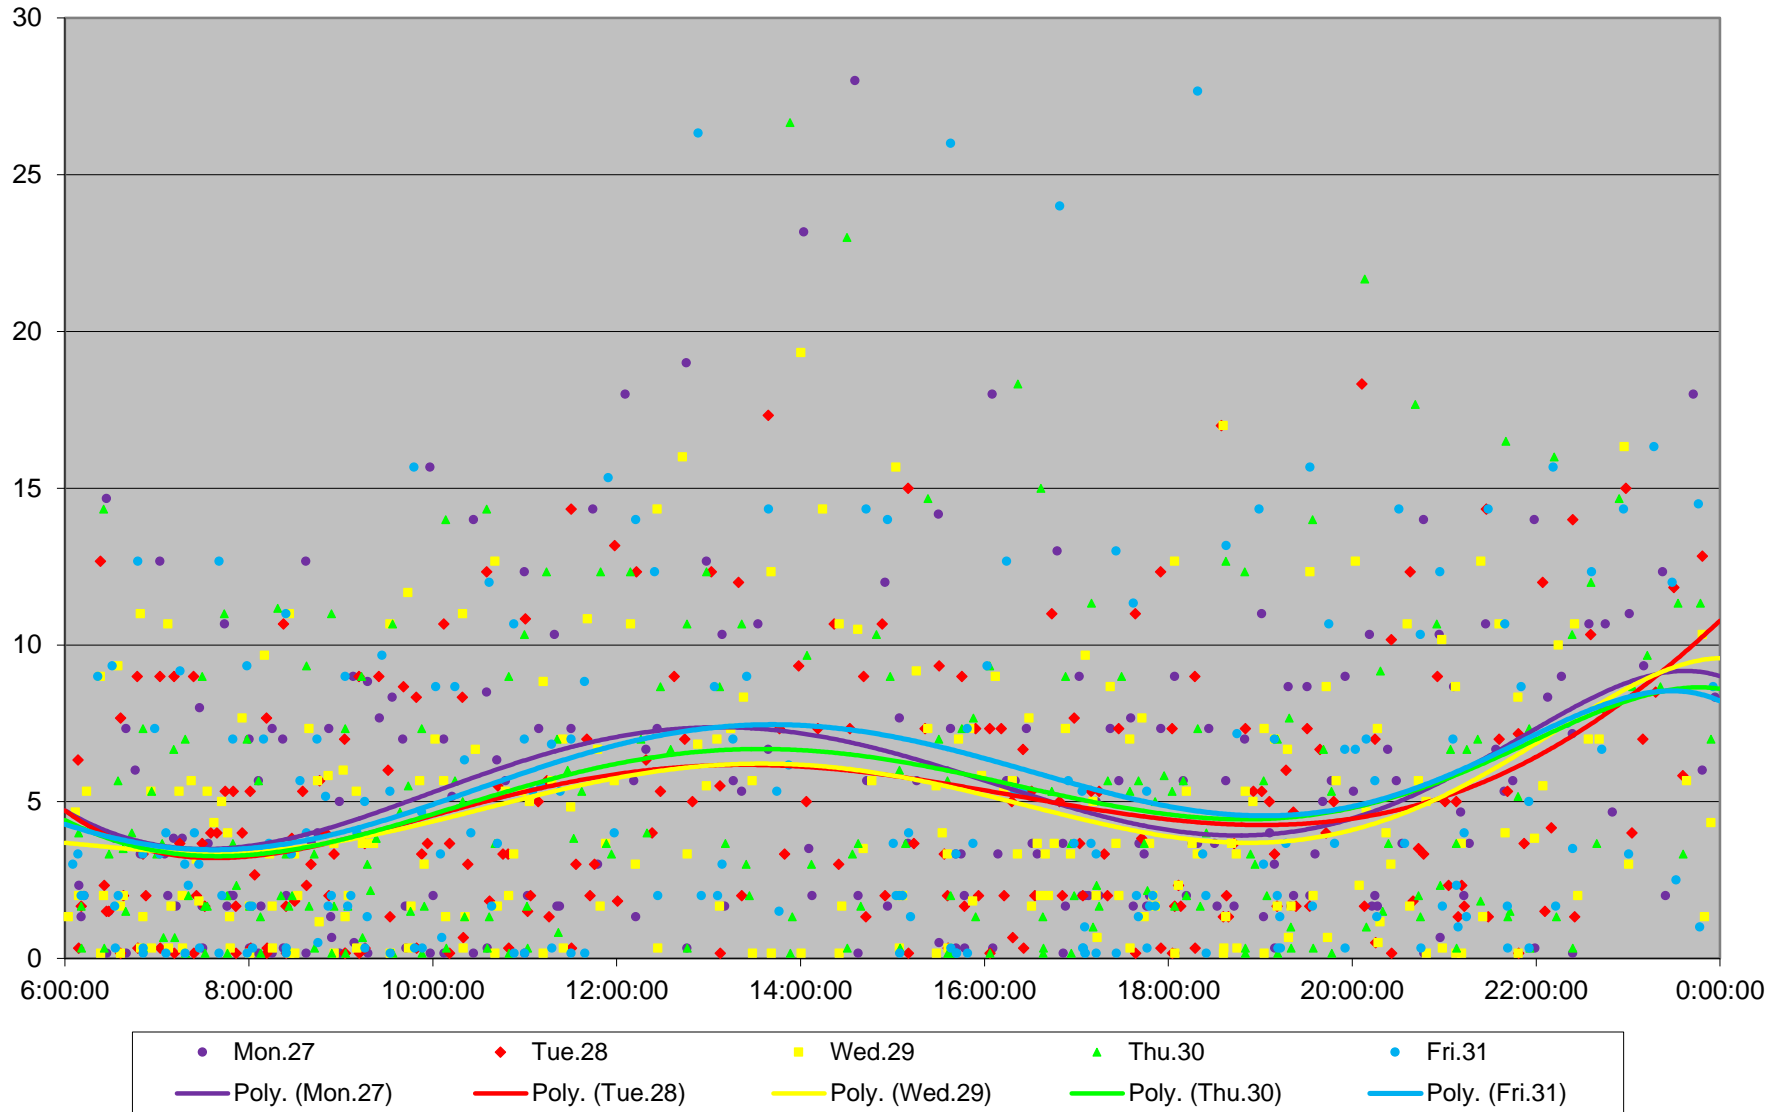

35 Jane Headways at Wilson Southbound July 2020