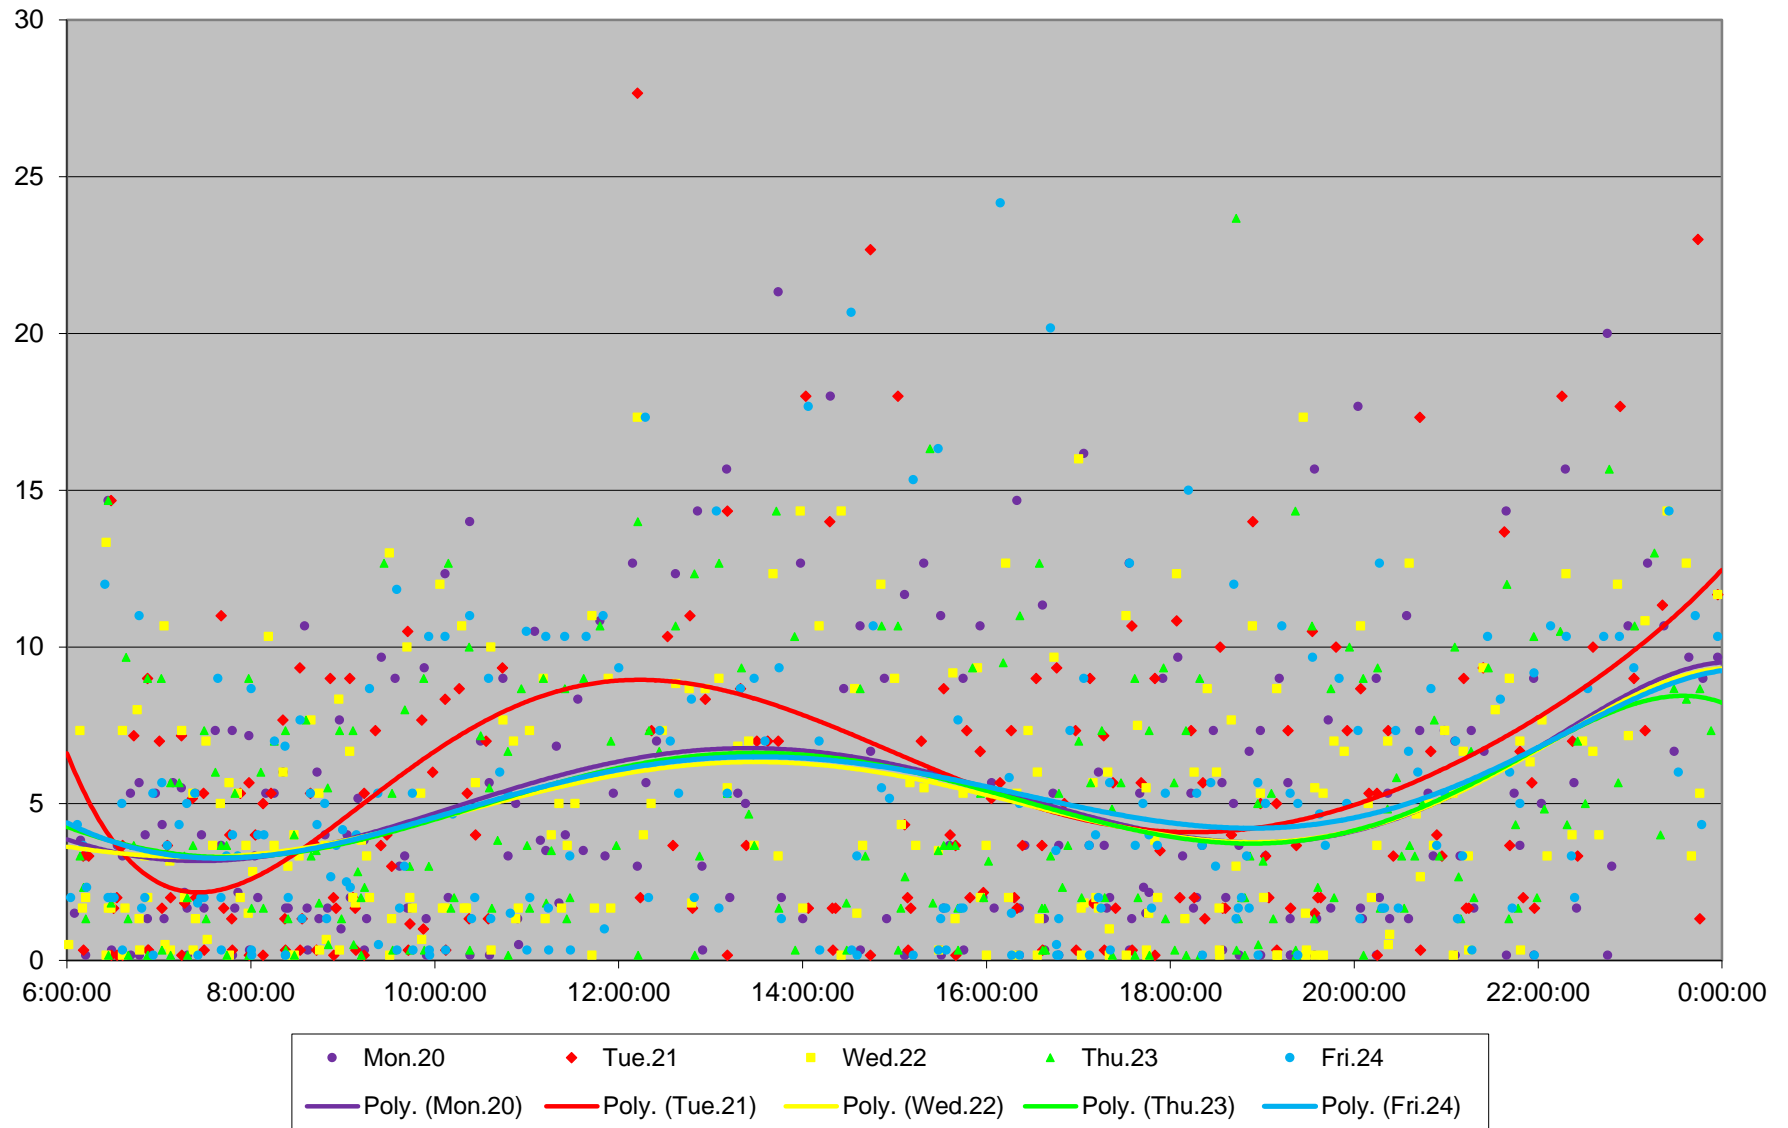

35 Jane Headways at Wilson Southbound July 2020