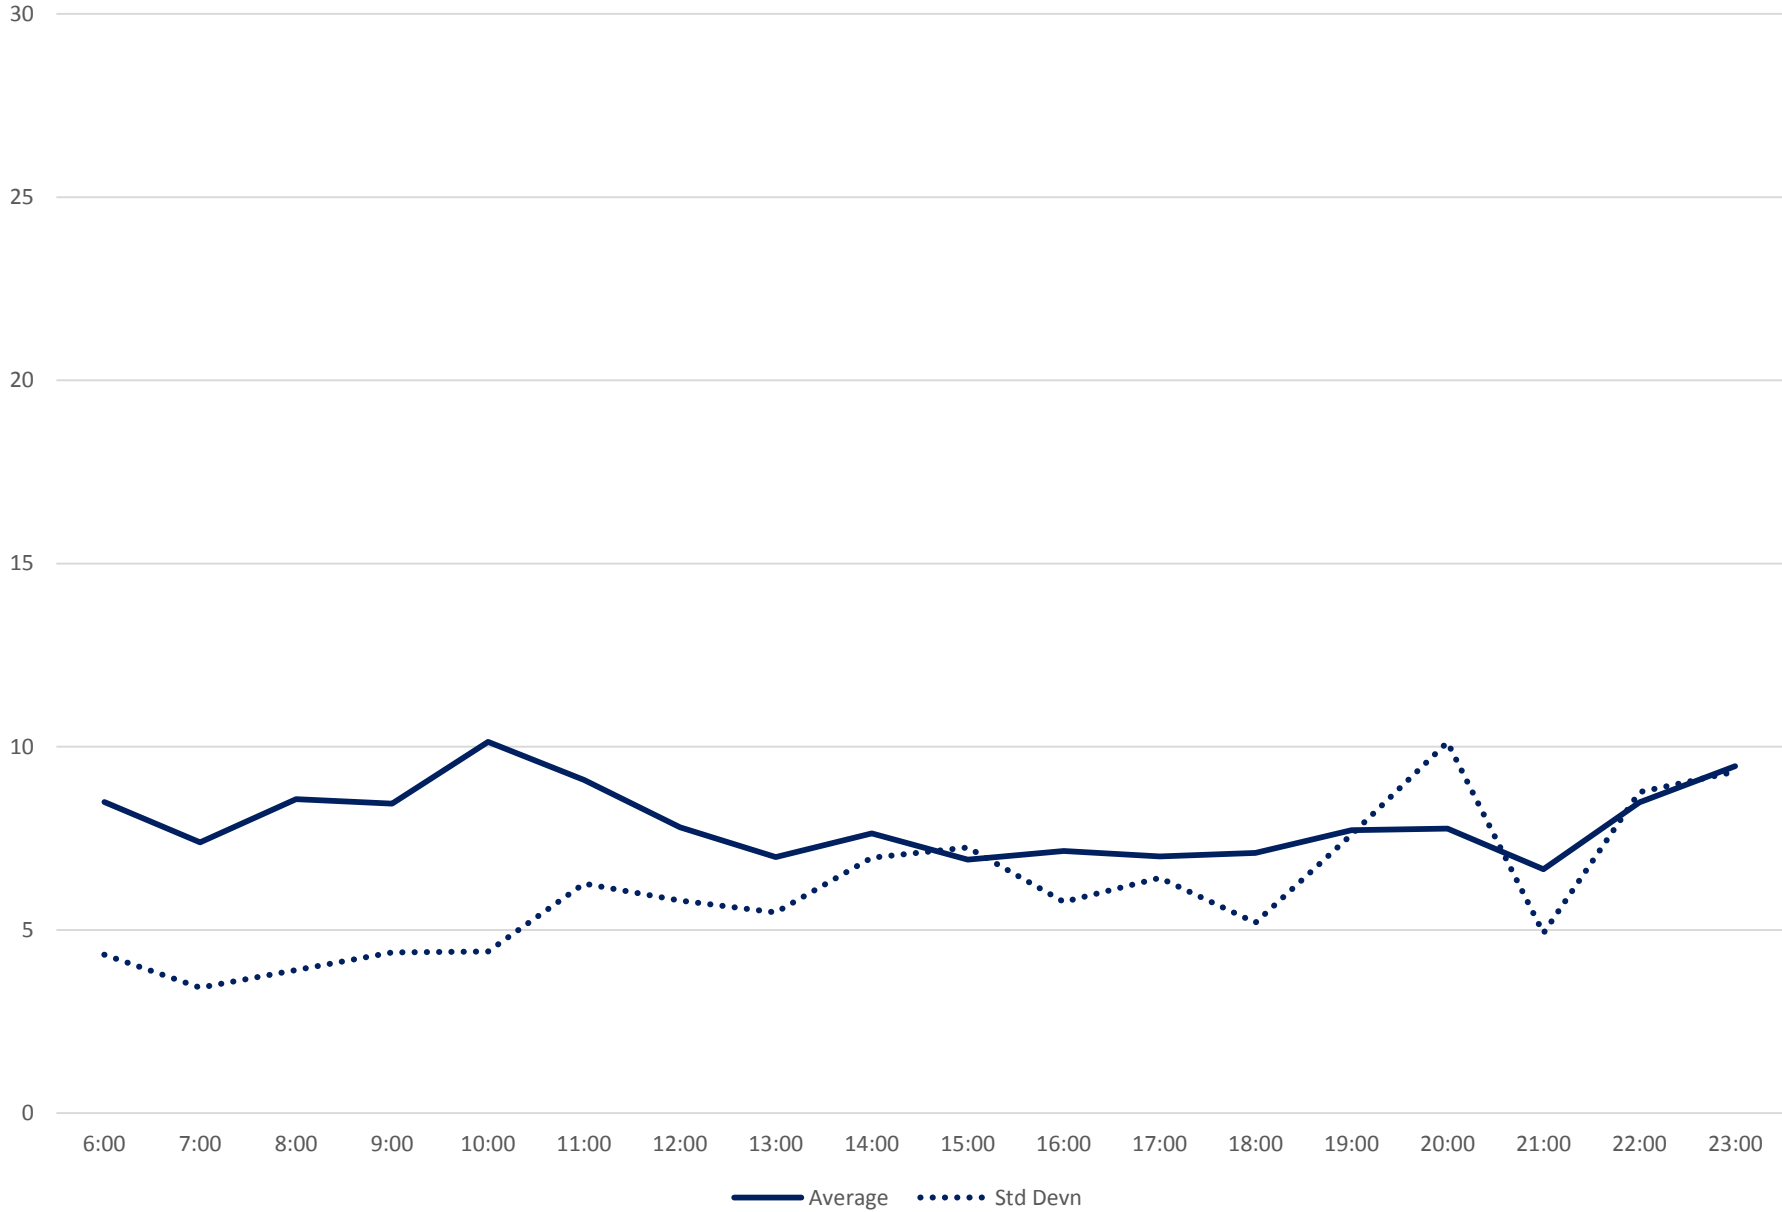

### 35 Jane Headways at Wilson Southbound July 2020

# 35 Jane Headways at Wilson Southbound July 2020