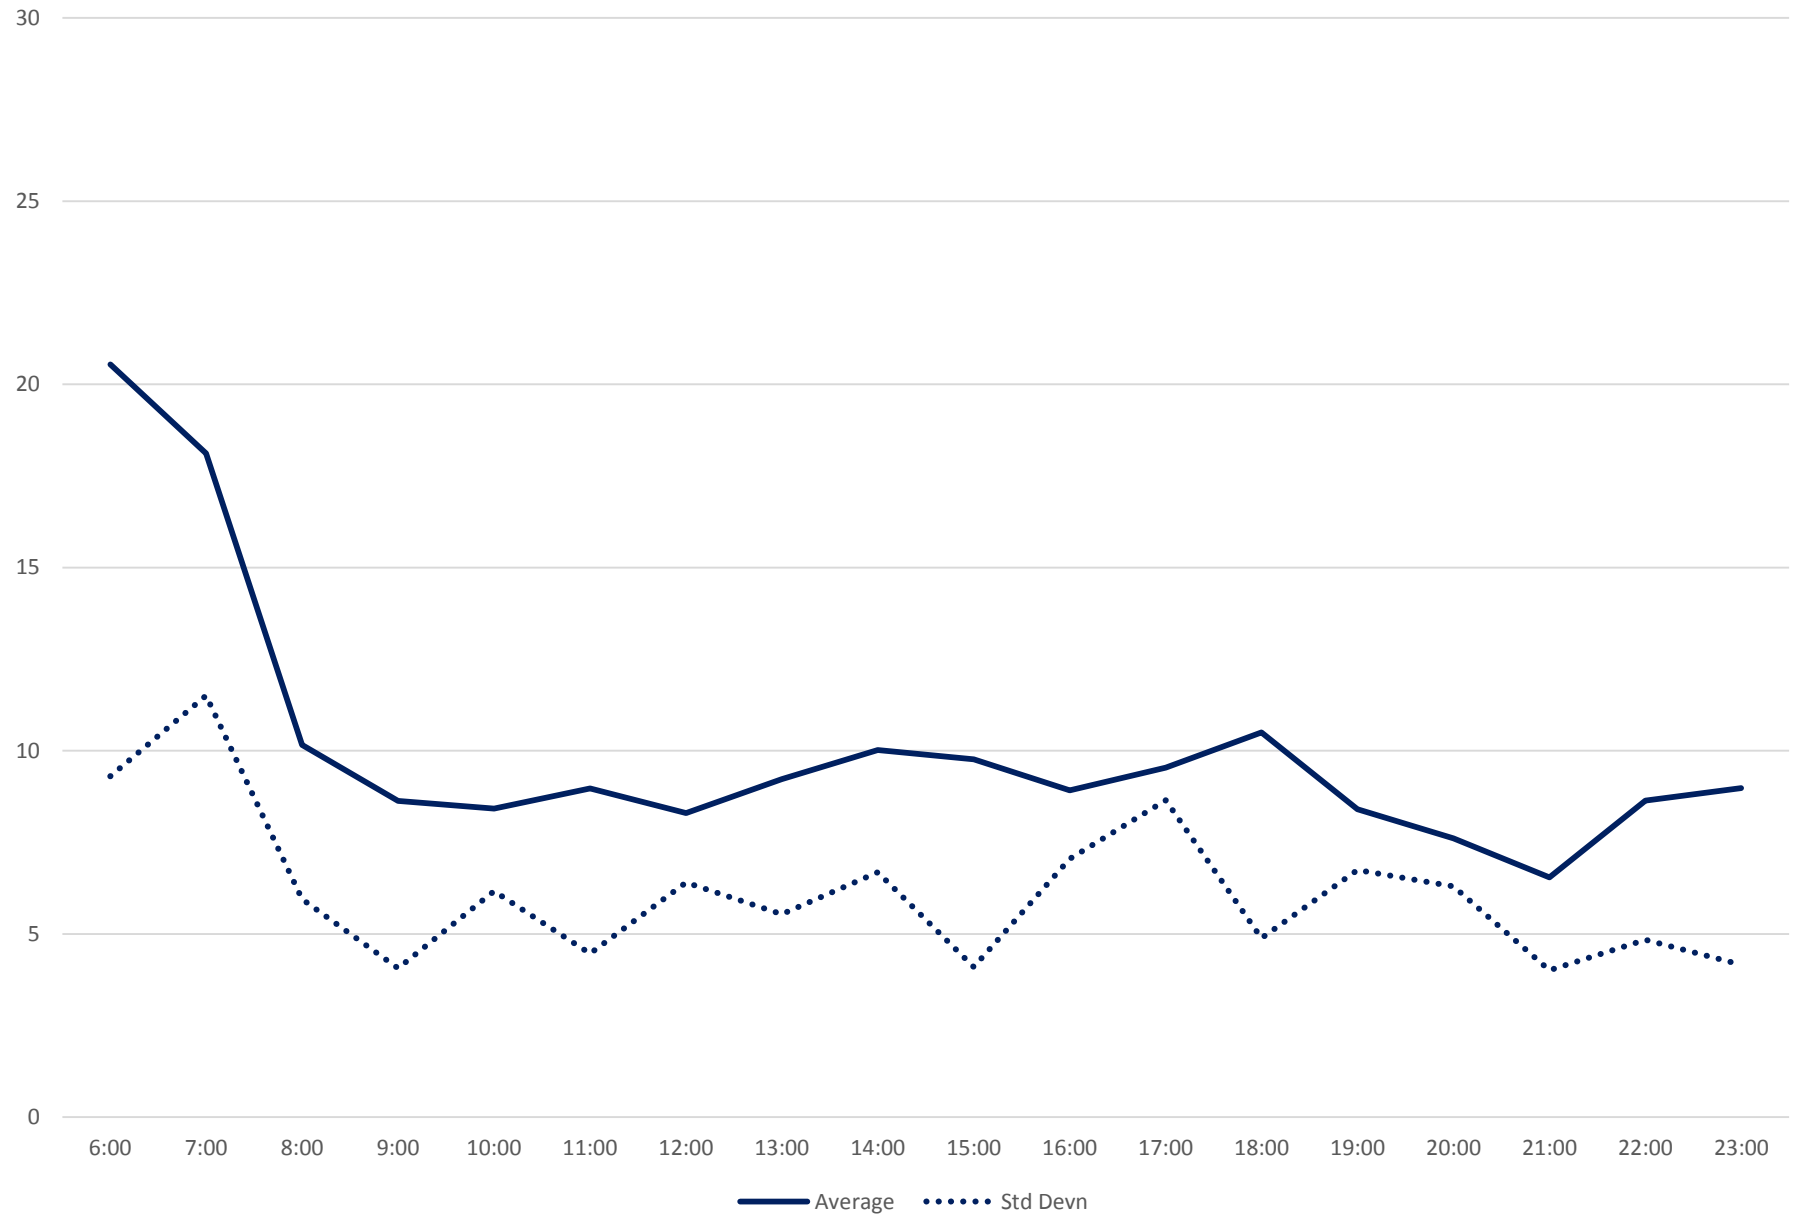

# 35 Jane Headways at Wilson Southbound July 2020

## Quartiles Week 5

35 Jane Headways at Wilson Southbound July 2020 Saturday Statistics

### 35 Jane Headways at Wilson Southbound July 2020

### 35 Jane Headways at Wilson Southbound July 2020 Quartiles Saturdays

35 Jane Headways at Wilson Southbound July 2020 Sunday Statistics