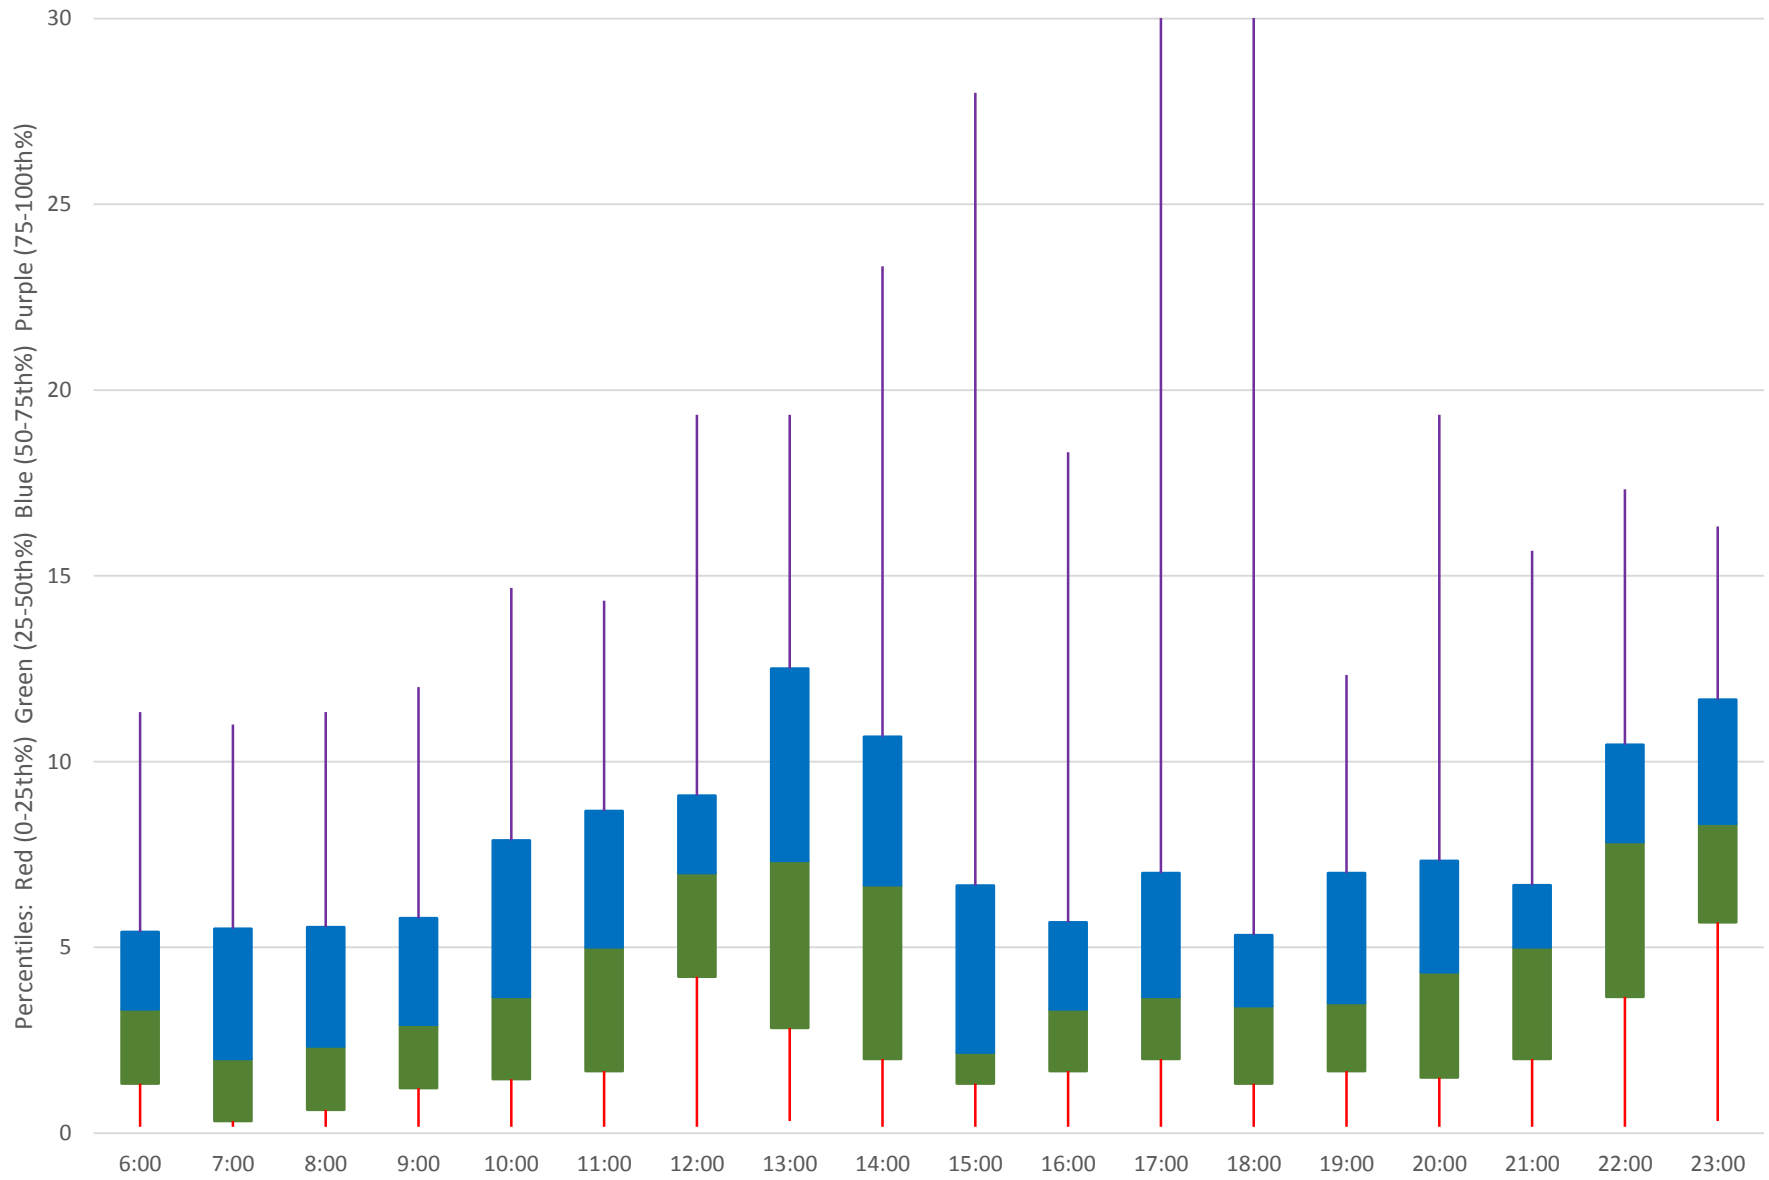

35 Jane Headways at Wilson Southbound July 2020 Quartiles Week 2