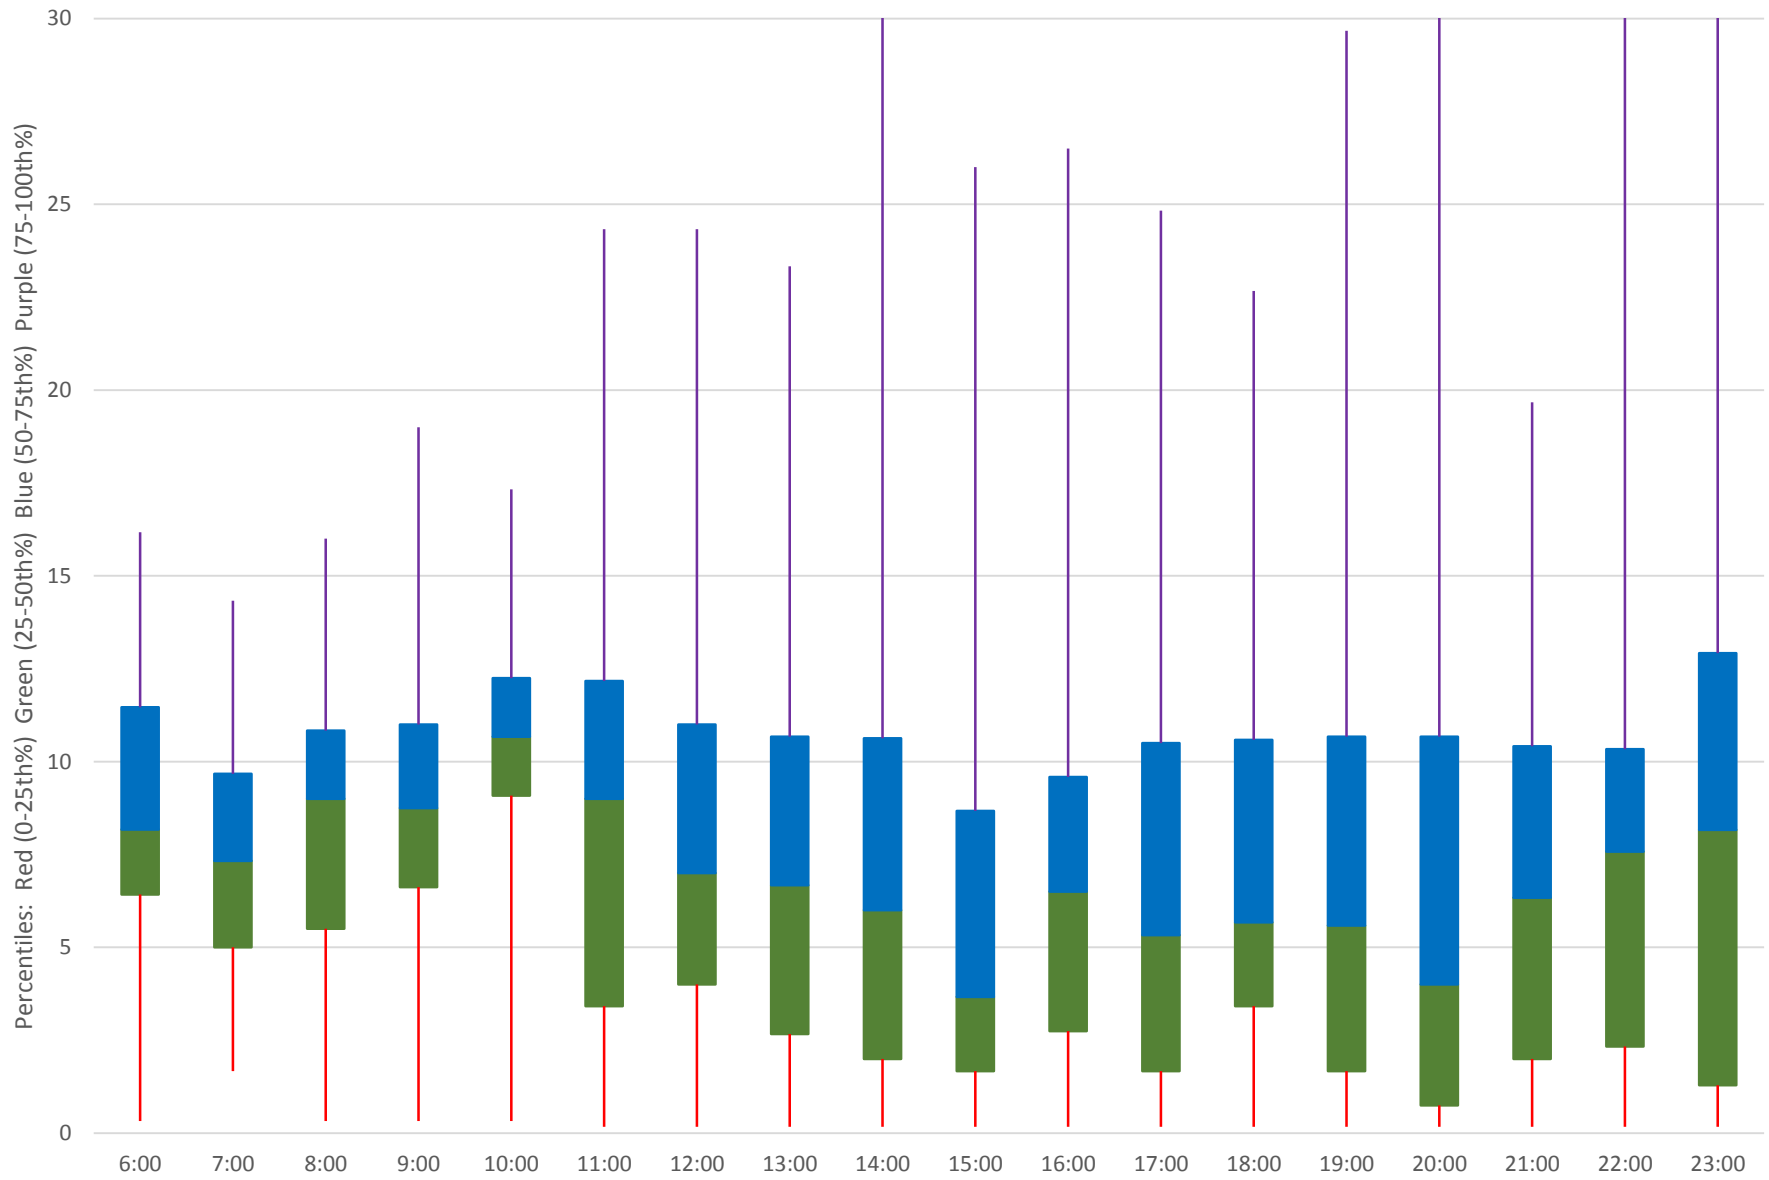

# 35 Jane Headways at Wilson Southbound July 2020

## Quartiles Week 5

35 Jane Headways at Wilson Southbound July 2020 Saturday Statistics

### 35 Jane Headways at Wilson Southbound July 2020

### 35 Jane Headways at Wilson Southbound July 2020 Quartiles Saturdays

35 Jane Headways at Wilson Southbound July 2020 Sunday Statistics