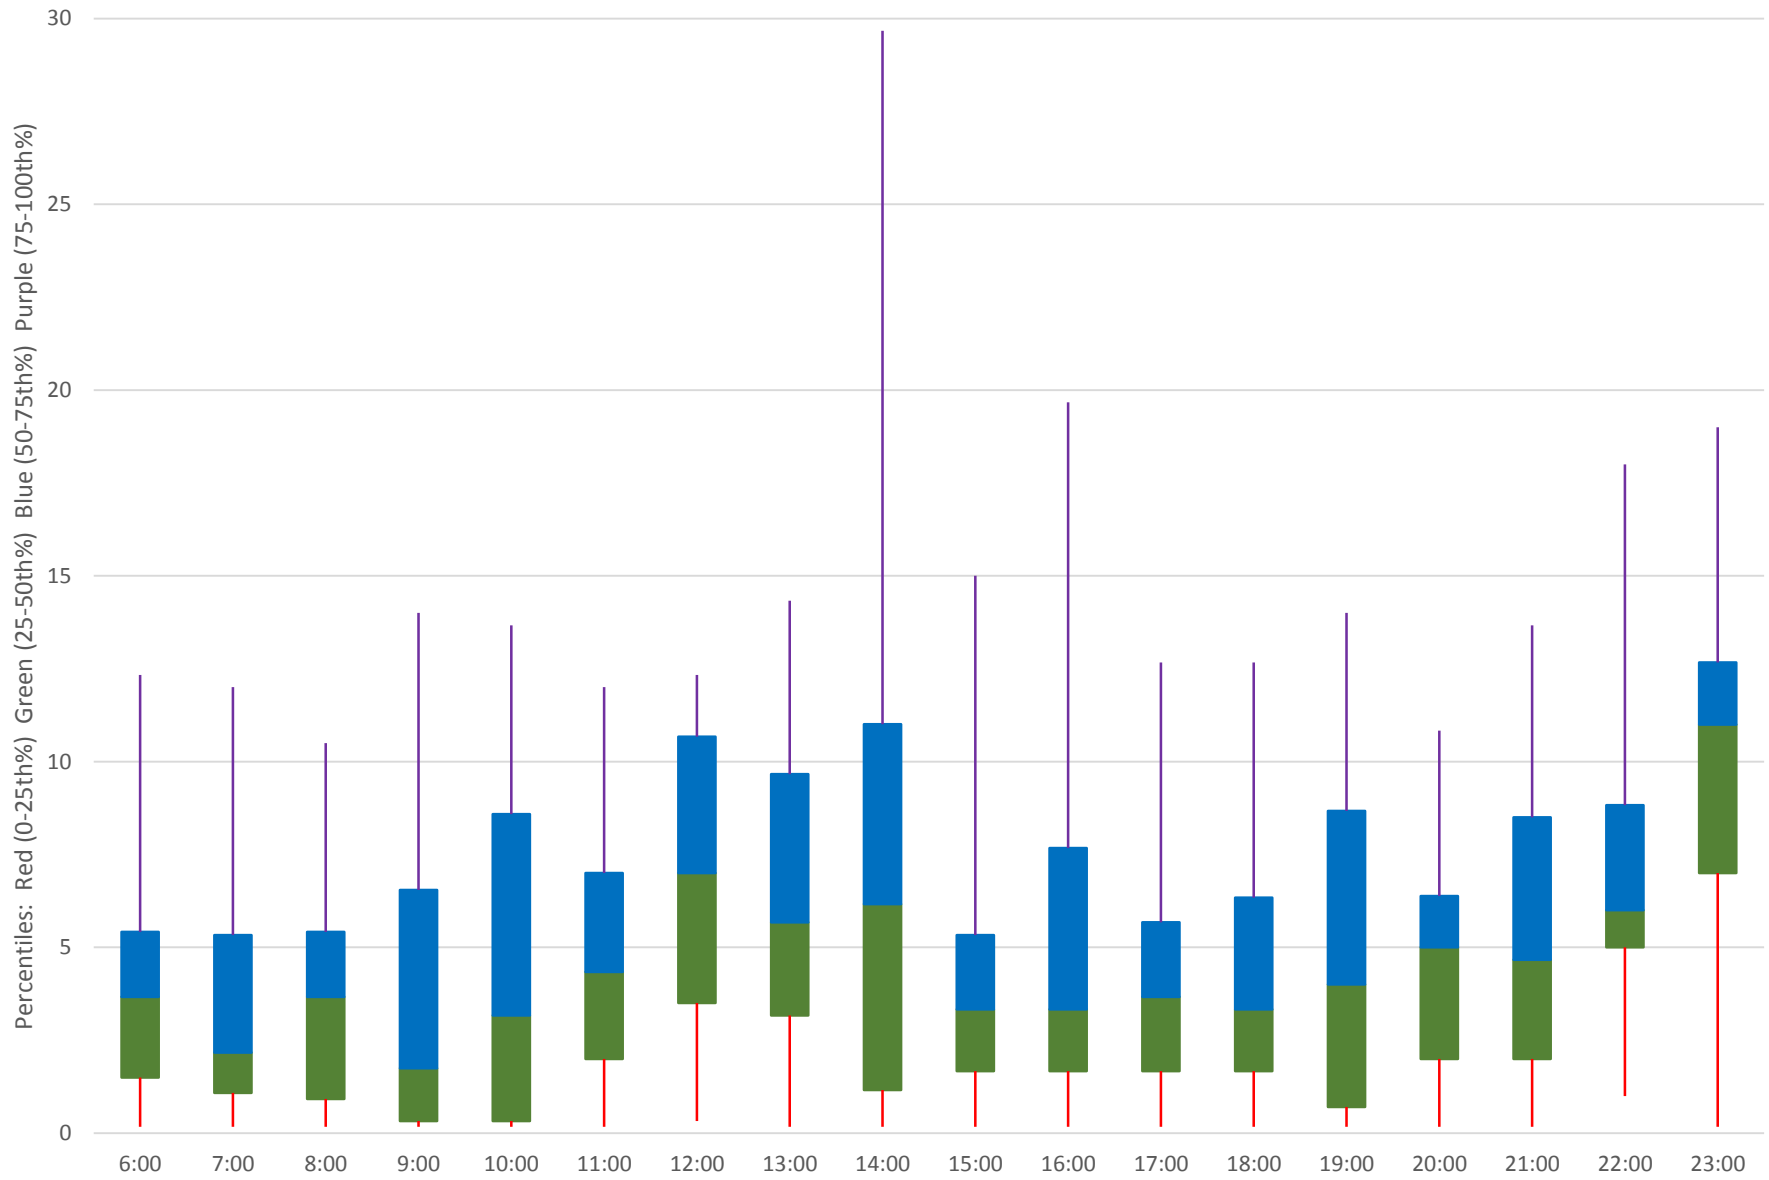

35 Jane Headways at Wilson Southbound July 2020 Quartiles Week 3