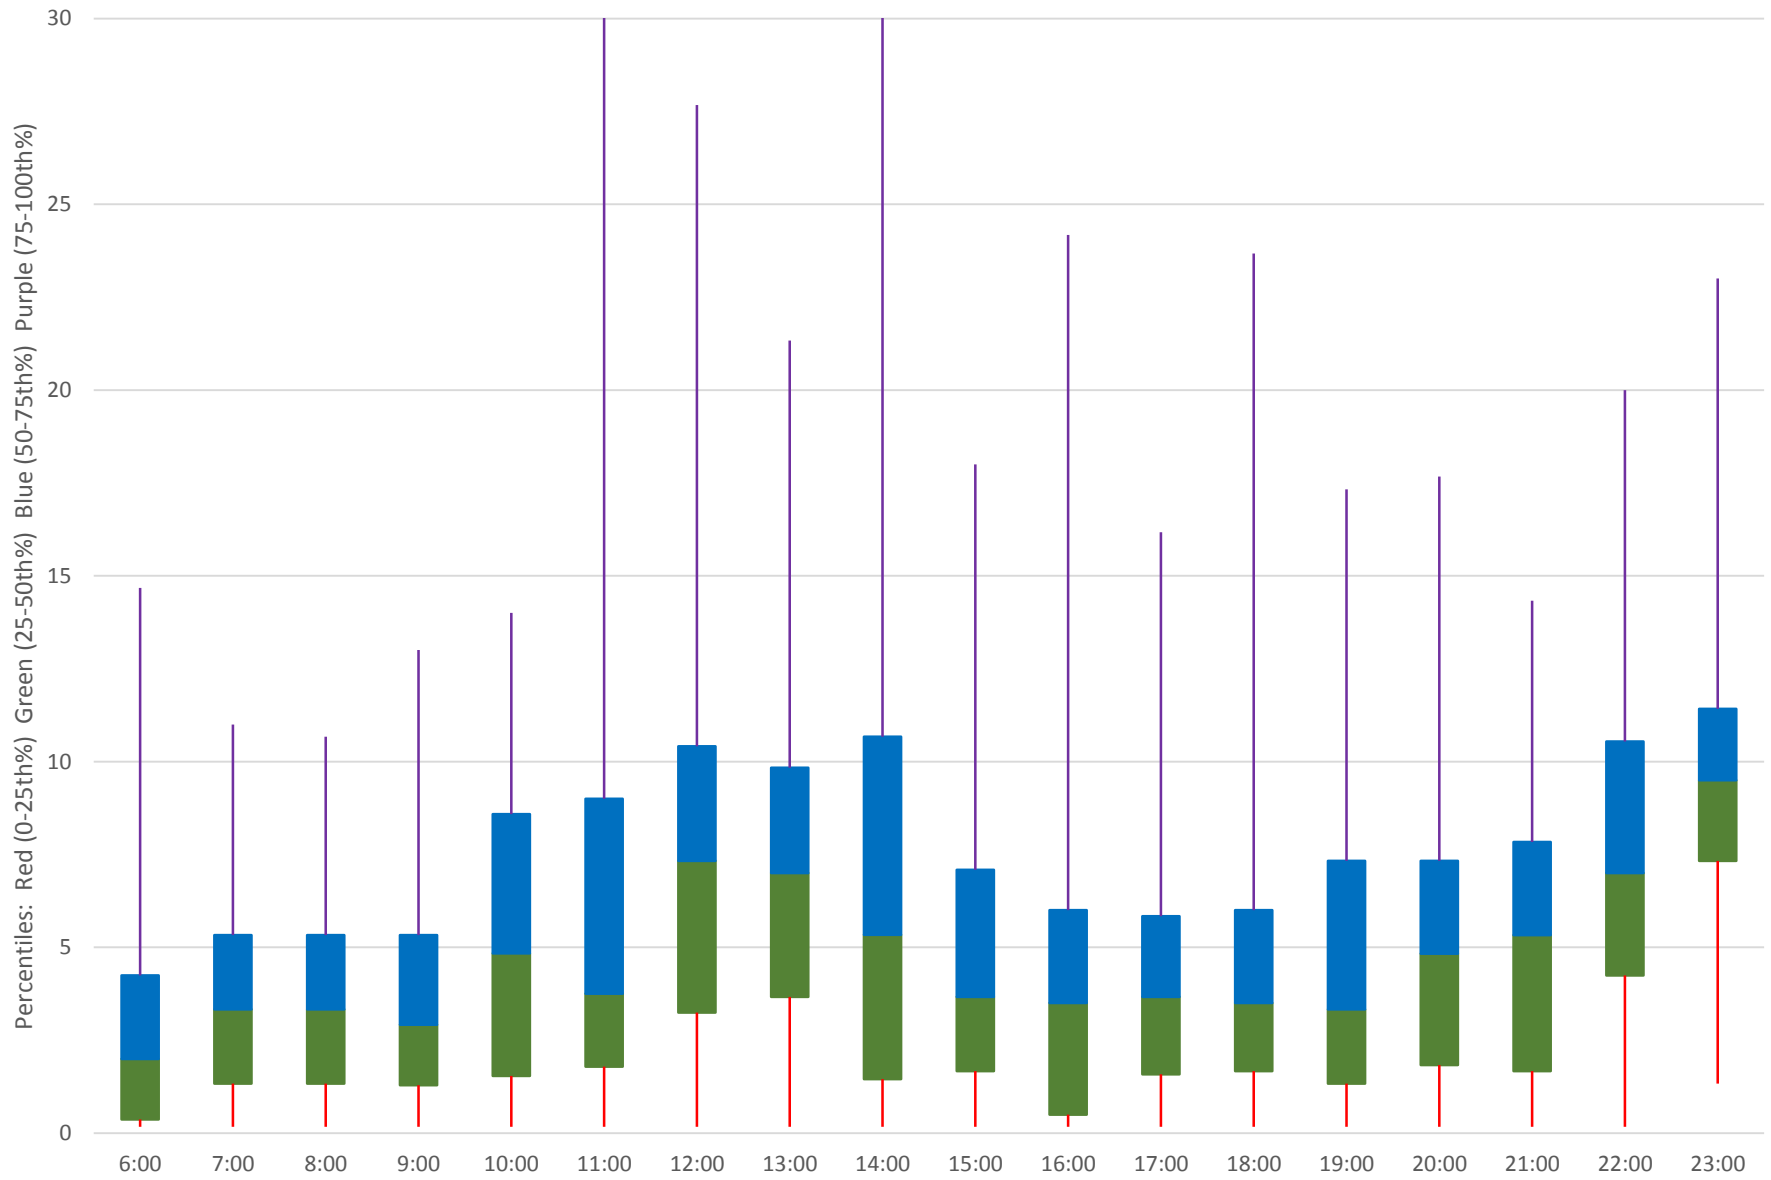

35 Jane Headways at Wilson Southbound July 2020 Quartiles Week 4