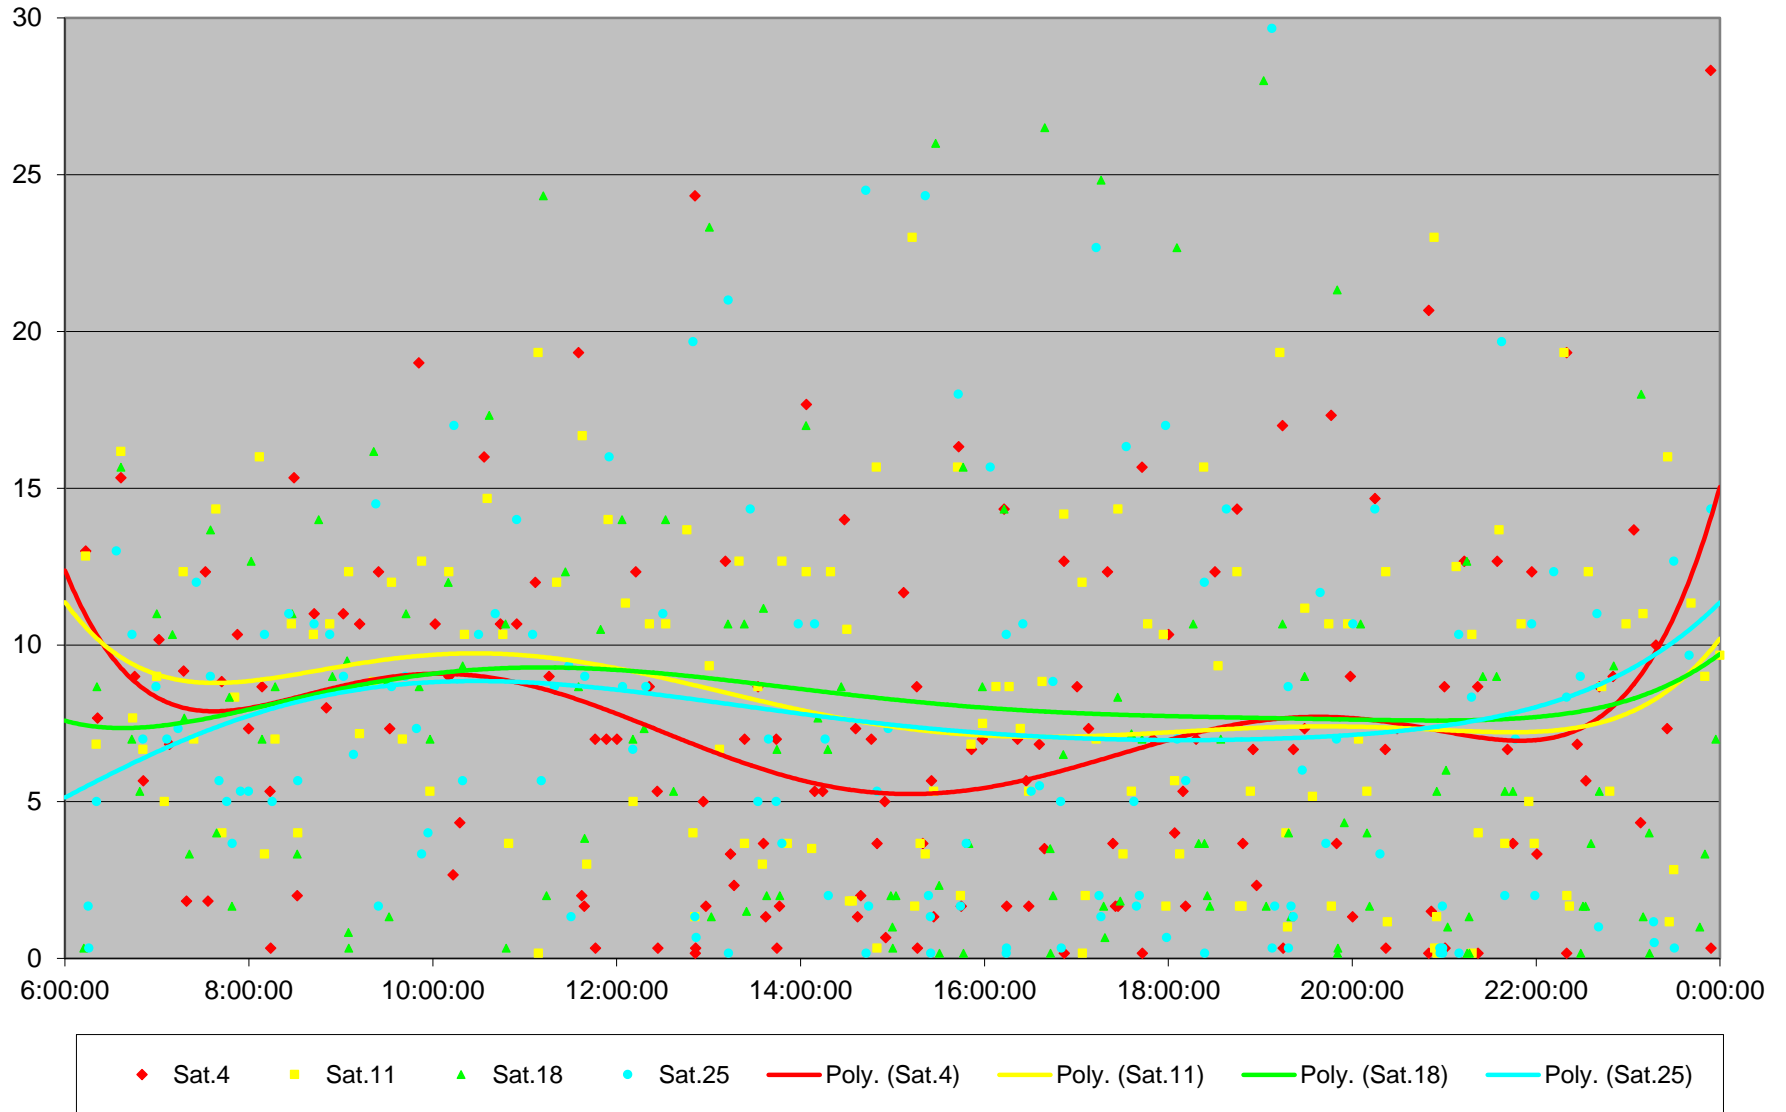

### 35 Jane Headways at Wilson Southbound July 2020

# 35 Jane Headways at Wilson Southbound July 2020

## Quartiles Week 5

35 Jane Headways at Wilson Southbound July 2020 Saturday Statistics