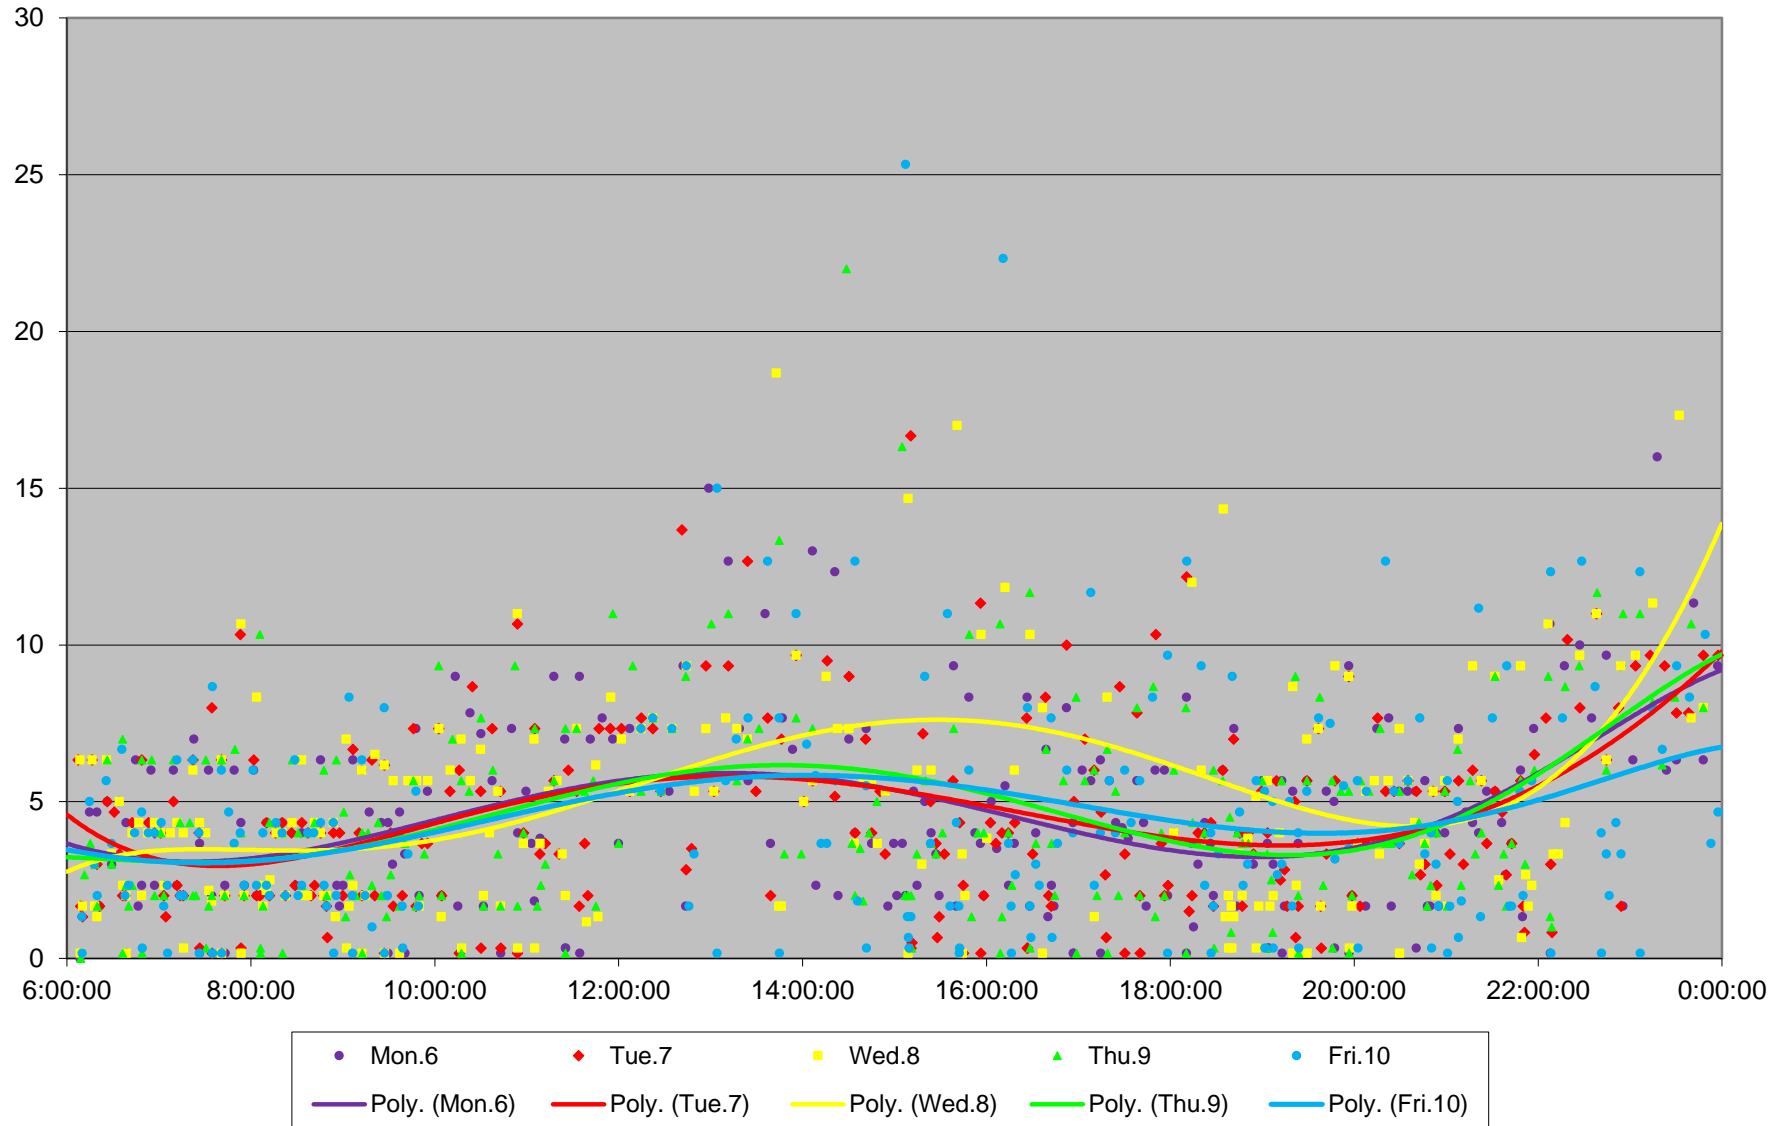

35 Jane Headways at Pioneer Village Stn Southbound July 2020 Weekday Statistics

35 Jane Headways at Pioneer Village Stn Southbound July 2020

35 Jane Headways at Pioneer Village Stn Southbound July 2020

Quartiles Week 1

35 Jane Headways at Pioneer Village Stn Southbound July 2020

35 Jane Headways at Pioneer Village Stn Southbound July 2020 Quartiles Week 2

35 Jane Headways at Pioneer Village Stn Southbound July 2020

35 Jane Headways at Pioneer Village Stn Southbound July 2020 Quartiles Week 3