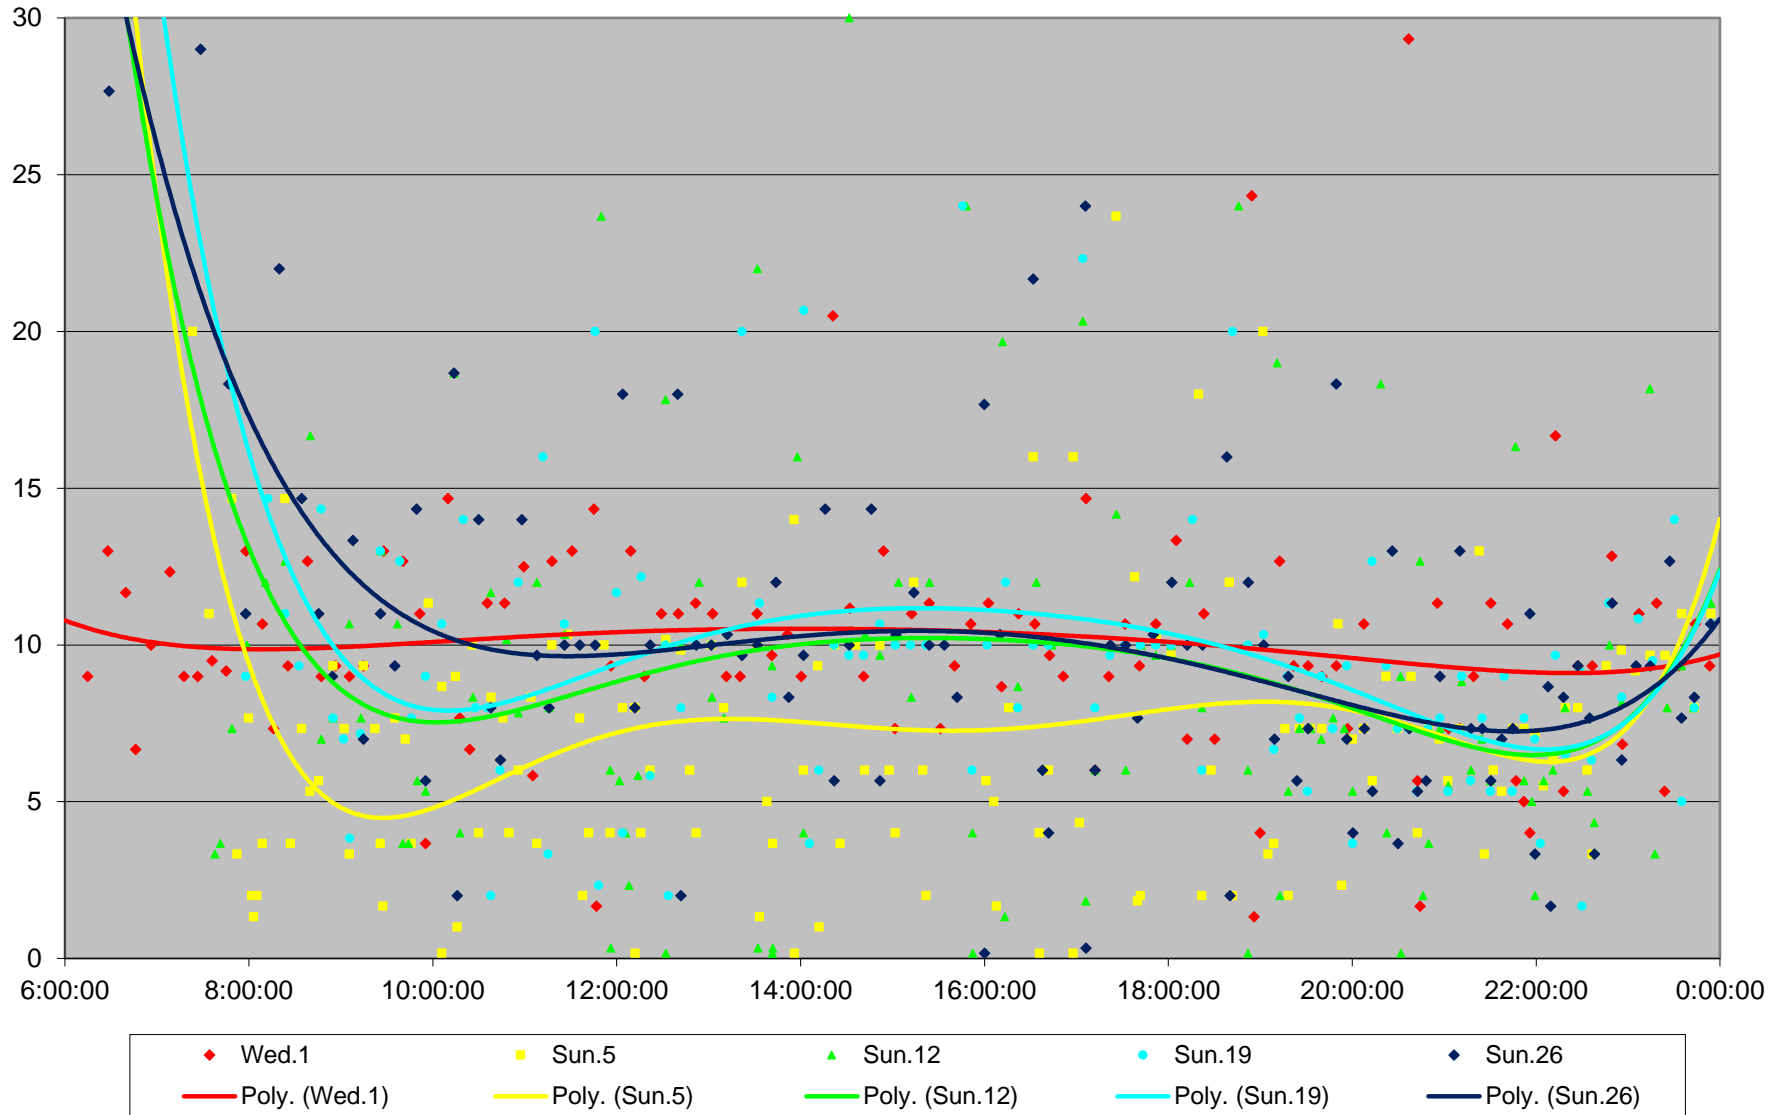

35 Jane Headways at Pioneer Village Stn Southbound July 2020