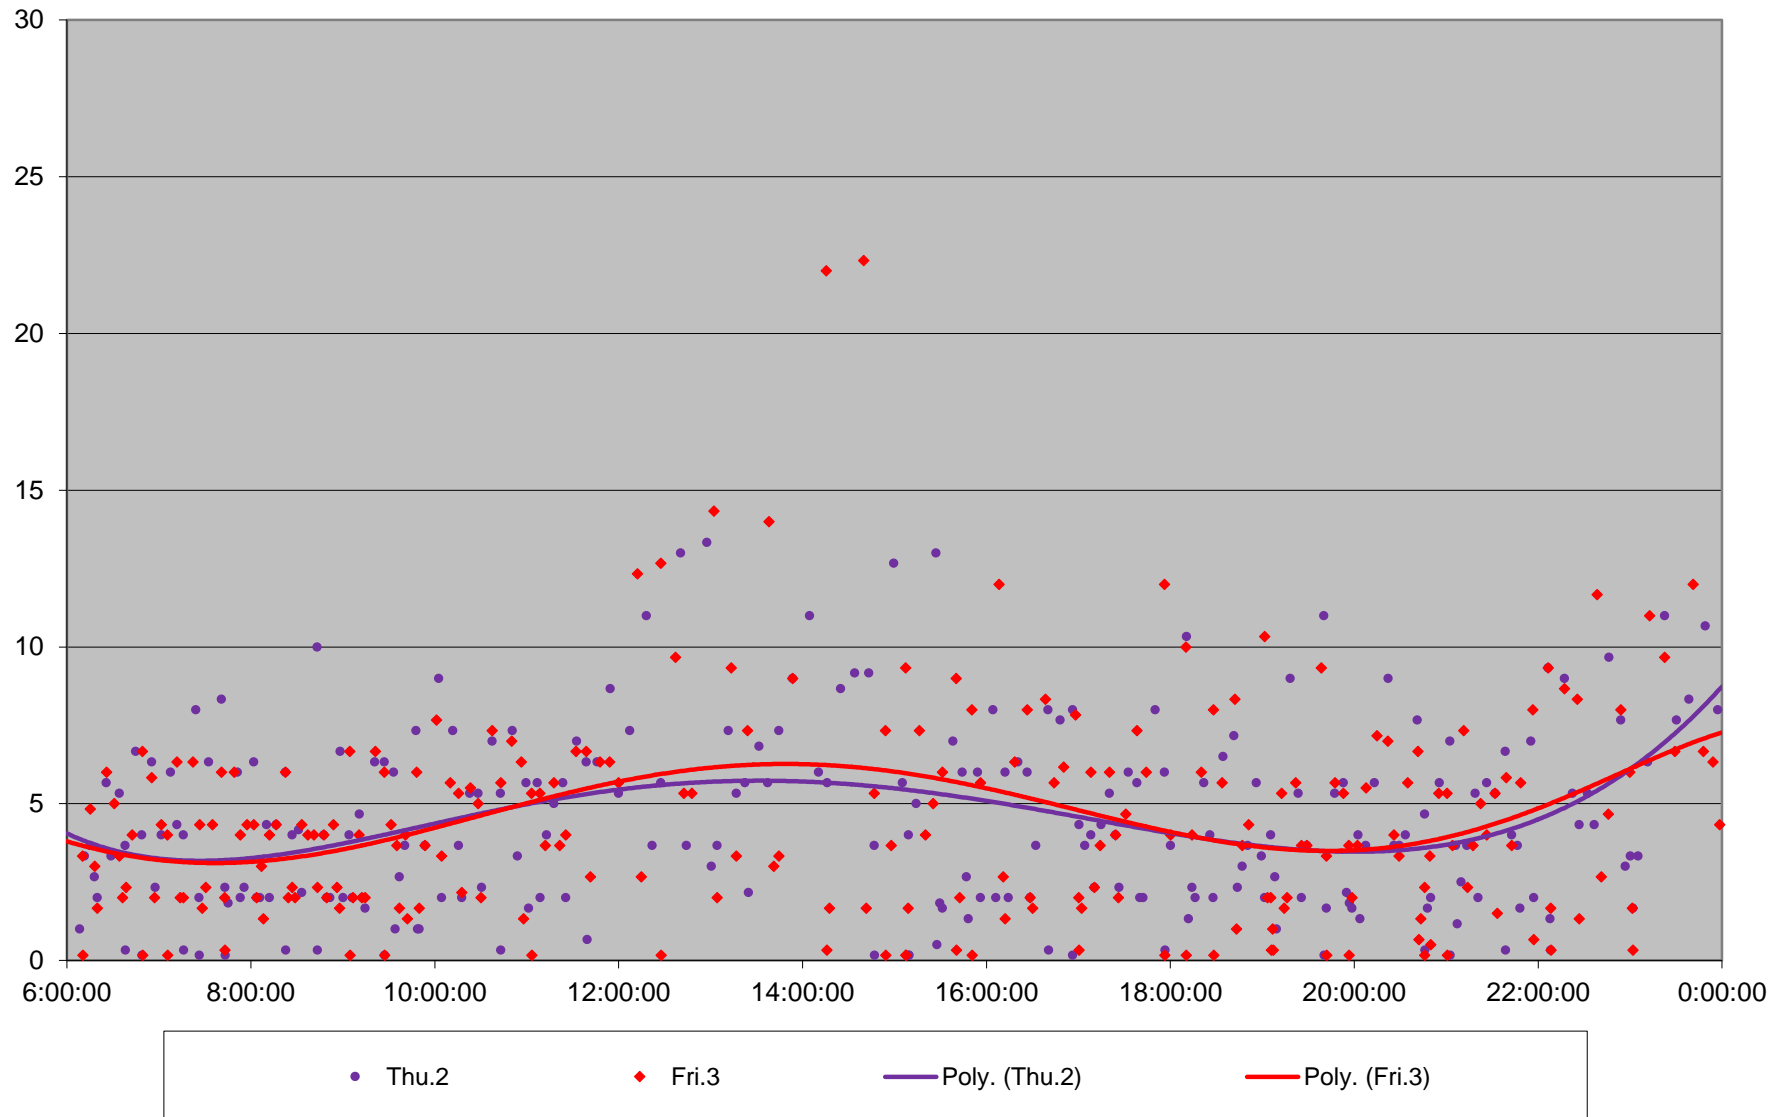

35 Jane Headways at Pioneer Village Stn Southbound July 2020 Weekday Statistics

35 Jane Headways at Pioneer Village Stn Southbound July 2020

35 Jane Headways at Pioneer Village Stn Southbound July 2020

Quartiles Week 1

35 Jane Headways at Pioneer Village Stn Southbound July 2020

35 Jane Headways at Pioneer Village Stn Southbound July 2020 Quartiles Week 2

35 Jane Headways at Pioneer Village Stn Southbound July 2020

35 Jane Headways at Pioneer Village Stn Southbound July 2020 Quartiles Week 3