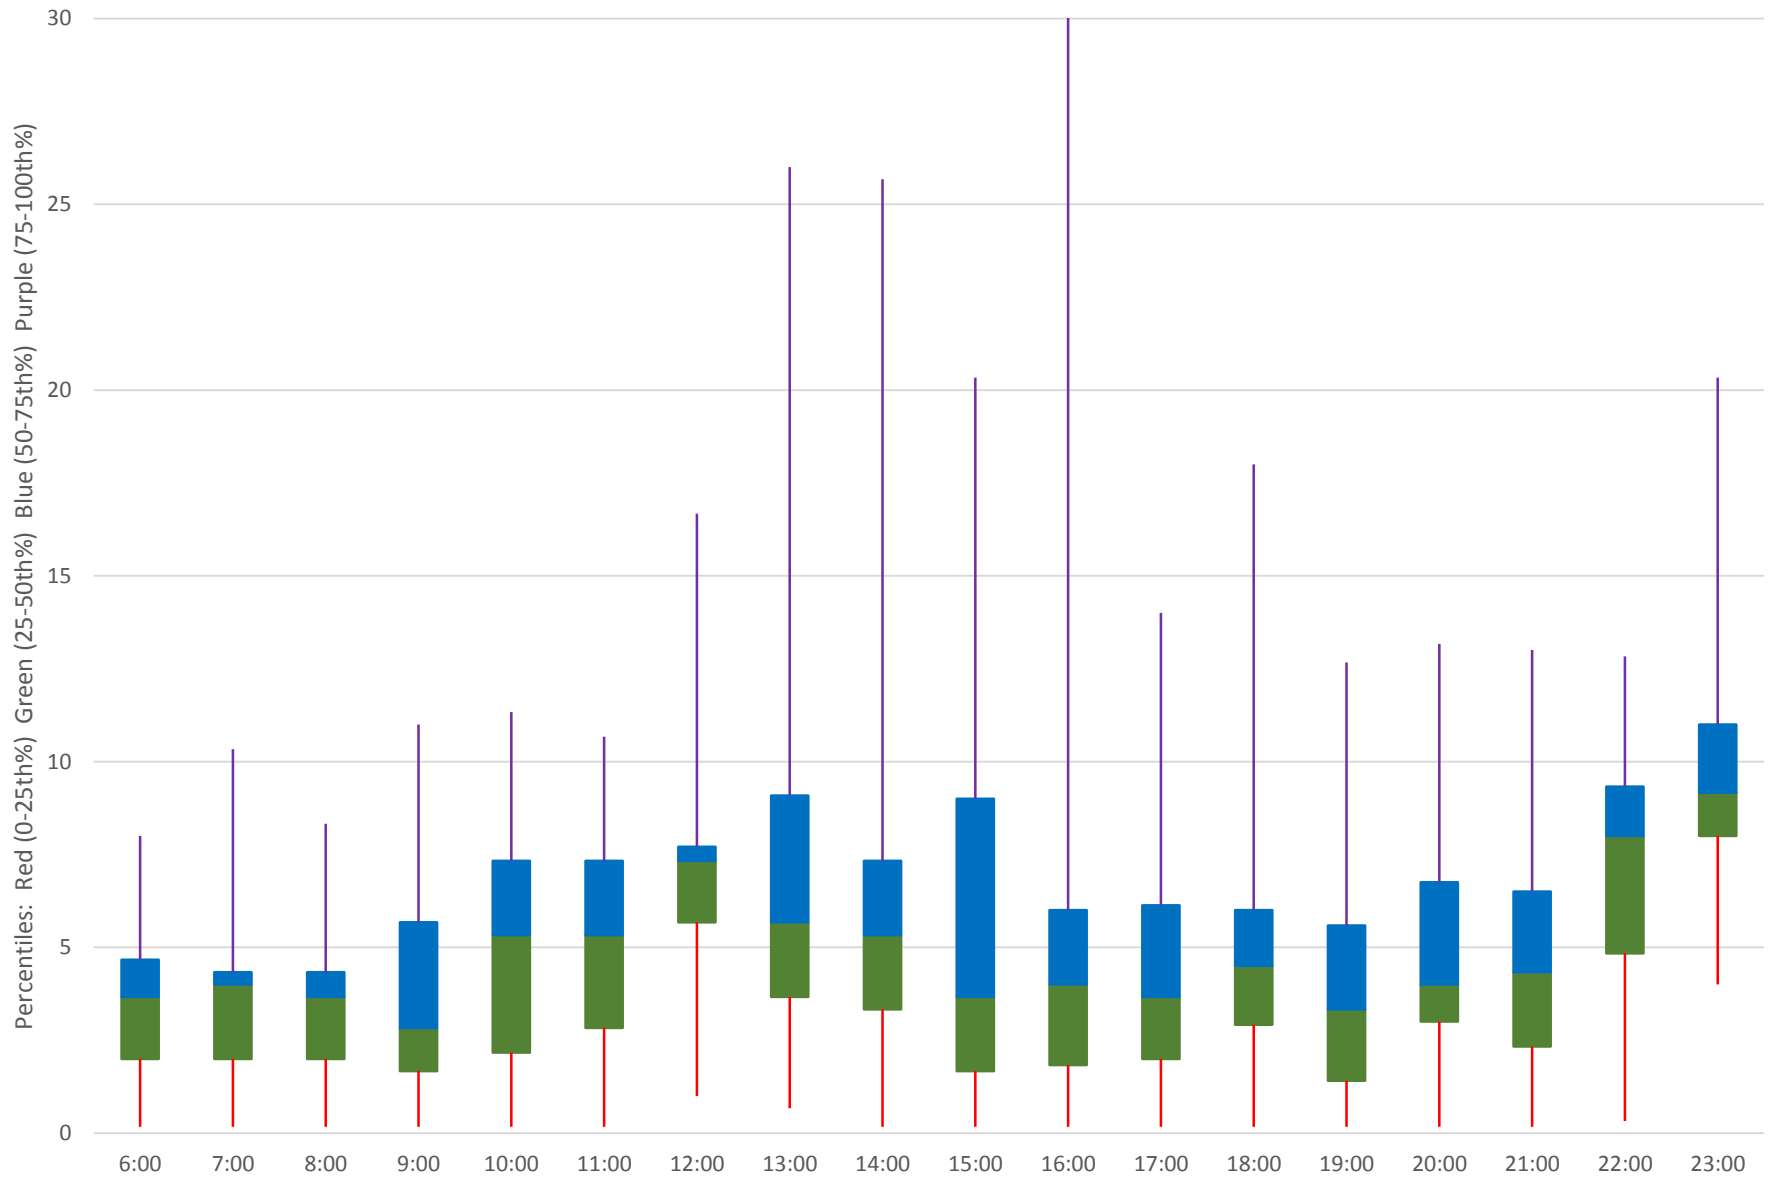

35 Jane Headways at Pioneer Village Stn Southbound July 2020

35 Jane Headways at Pioneer Village Stn Southbound July 2020 Quartiles Week 4

35 Jane Headways at Pioneer Village Stn Southbound July 2020

35 Jane Headways at Pioneer Village Stn Southbound July 2020

Quartiles Week 5

35 Jane Headways at Pioneer Village Stn Southbound July 2020 Saturday Statistics

35 Jane Headways at Pioneer Village Stn Southbound July 2020

Quartiles Saturdays

35 Jane Headways at Pioneer Village Stn Southbound July 2020 Sunday Statistics