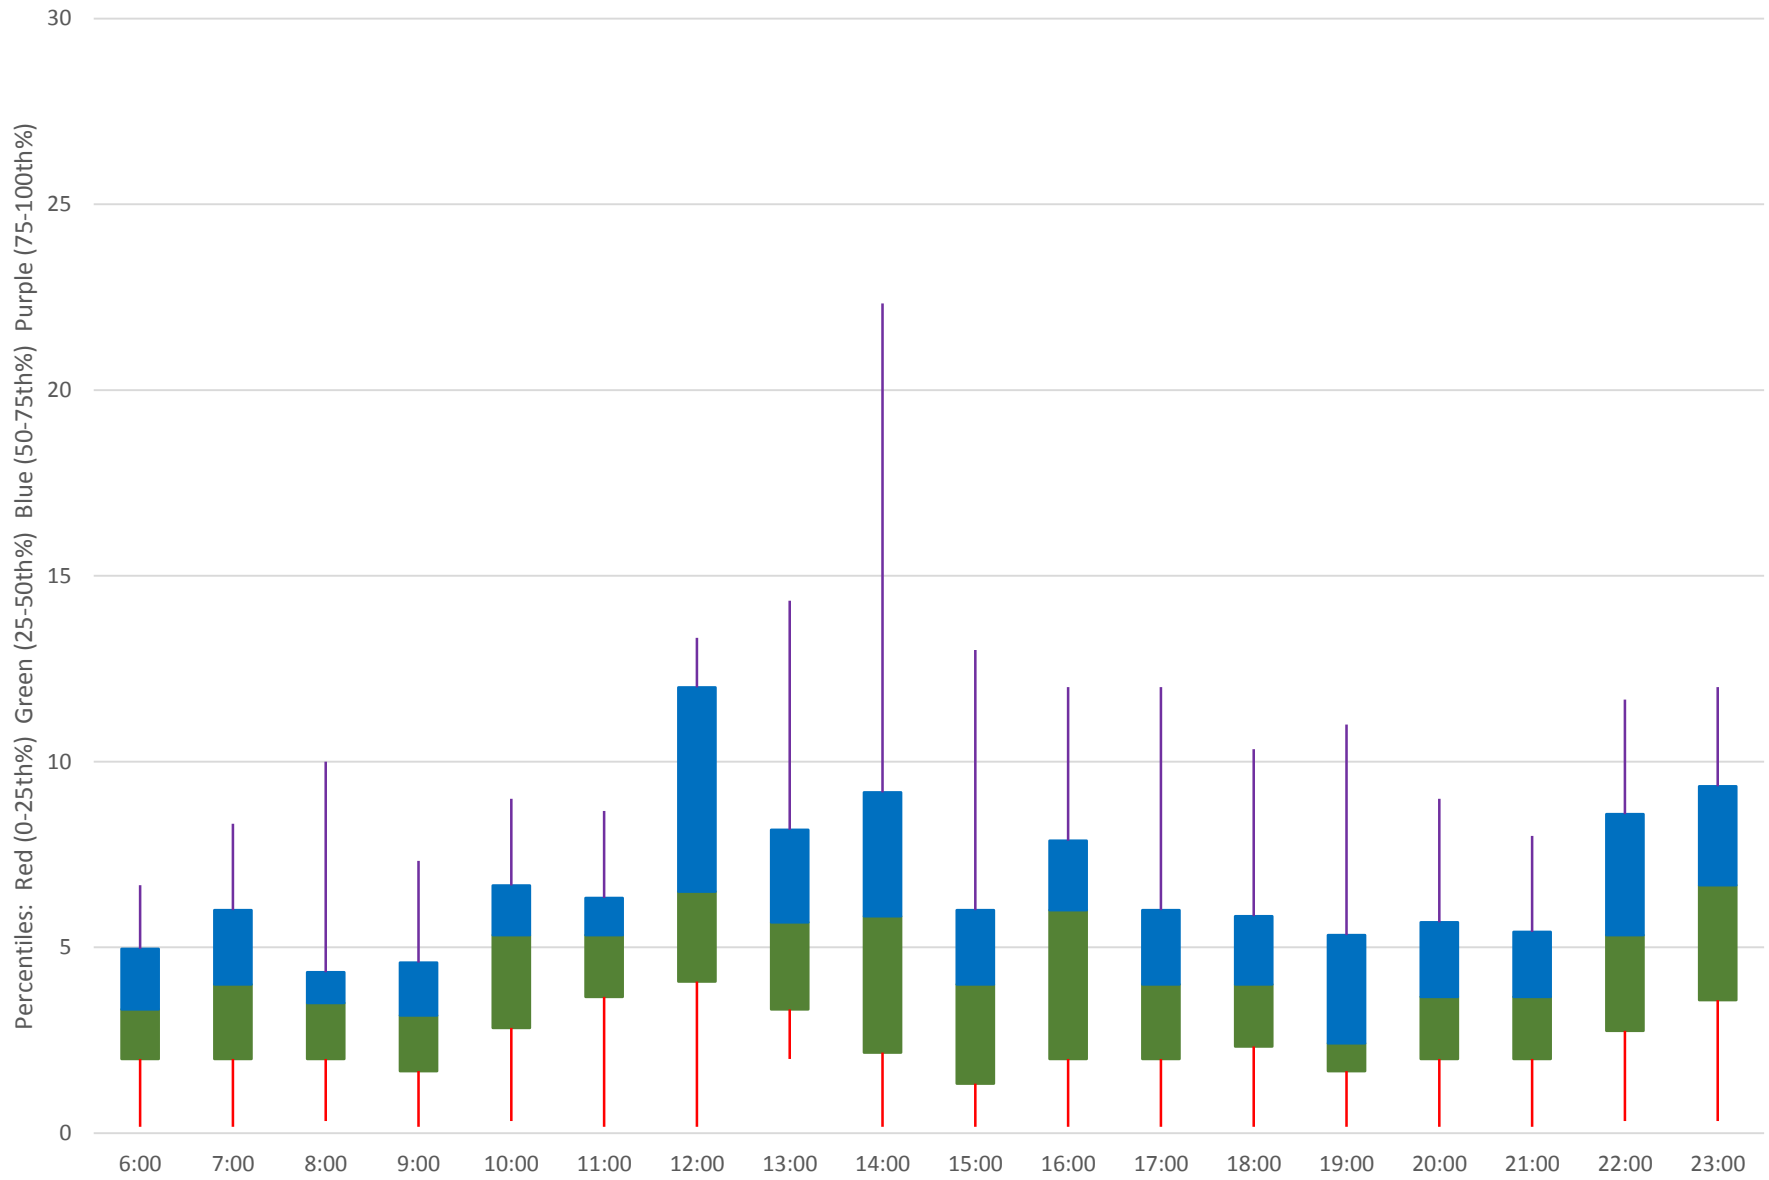

35 Jane Headways at Pioneer Village Stn Southbound July 2020 Weekday Statistics

35 Jane Headways at Pioneer Village Stn Southbound July 2020

35 Jane Headways at Pioneer Village Stn Southbound July 2020

Quartiles Week 1

35 Jane Headways at Pioneer Village Stn Southbound July 2020

35 Jane Headways at Pioneer Village Stn Southbound July 2020 Quartiles Week 2

35 Jane Headways at Pioneer Village Stn Southbound July 2020

35 Jane Headways at Pioneer Village Stn Southbound July 2020 Quartiles Week 3

35 Jane Headways at Pioneer Village Stn Southbound July 2020

35 Jane Headways at Pioneer Village Stn Southbound July 2020 Quartiles Week 4

35 Jane Headways at Pioneer Village Stn Southbound July 2020

35 Jane Headways at Pioneer Village Stn Southbound July 2020

Quartiles Week 5

35 Jane Headways at Pioneer Village Stn Southbound July 2020 Saturday Statistics

35 Jane Headways at Pioneer Village Stn Southbound July 2020

Quartiles Saturdays

35 Jane Headways at Pioneer Village Stn Southbound July 2020 Sunday Statistics