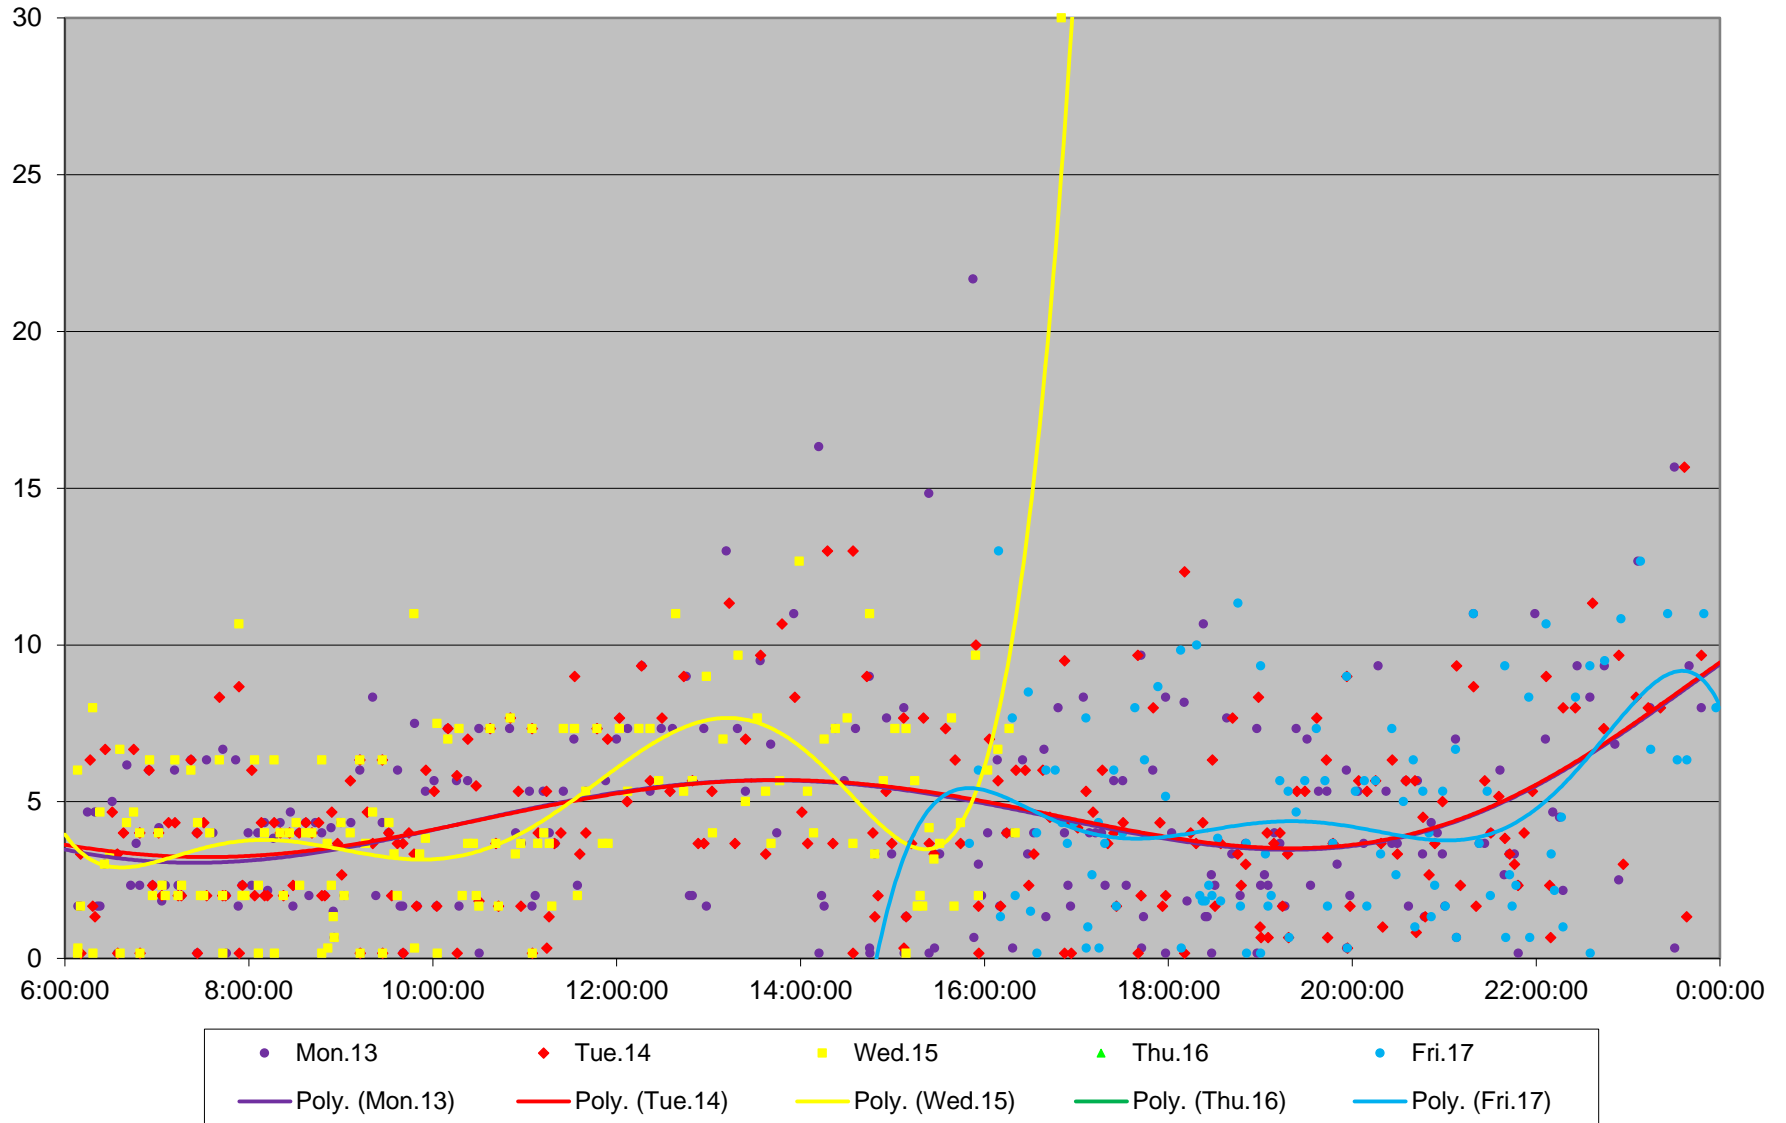

35 Jane Headways at Pioneer Village Stn Southbound July 2020 Weekday Statistics

35 Jane Headways at Pioneer Village Stn Southbound July 2020

35 Jane Headways at Pioneer Village Stn Southbound July 2020

Quartiles Week 1

35 Jane Headways at Pioneer Village Stn Southbound July 2020

35 Jane Headways at Pioneer Village Stn Southbound July 2020 Quartiles Week 2

35 Jane Headways at Pioneer Village Stn Southbound July 2020

35 Jane Headways at Pioneer Village Stn Southbound July 2020 Quartiles Week 3