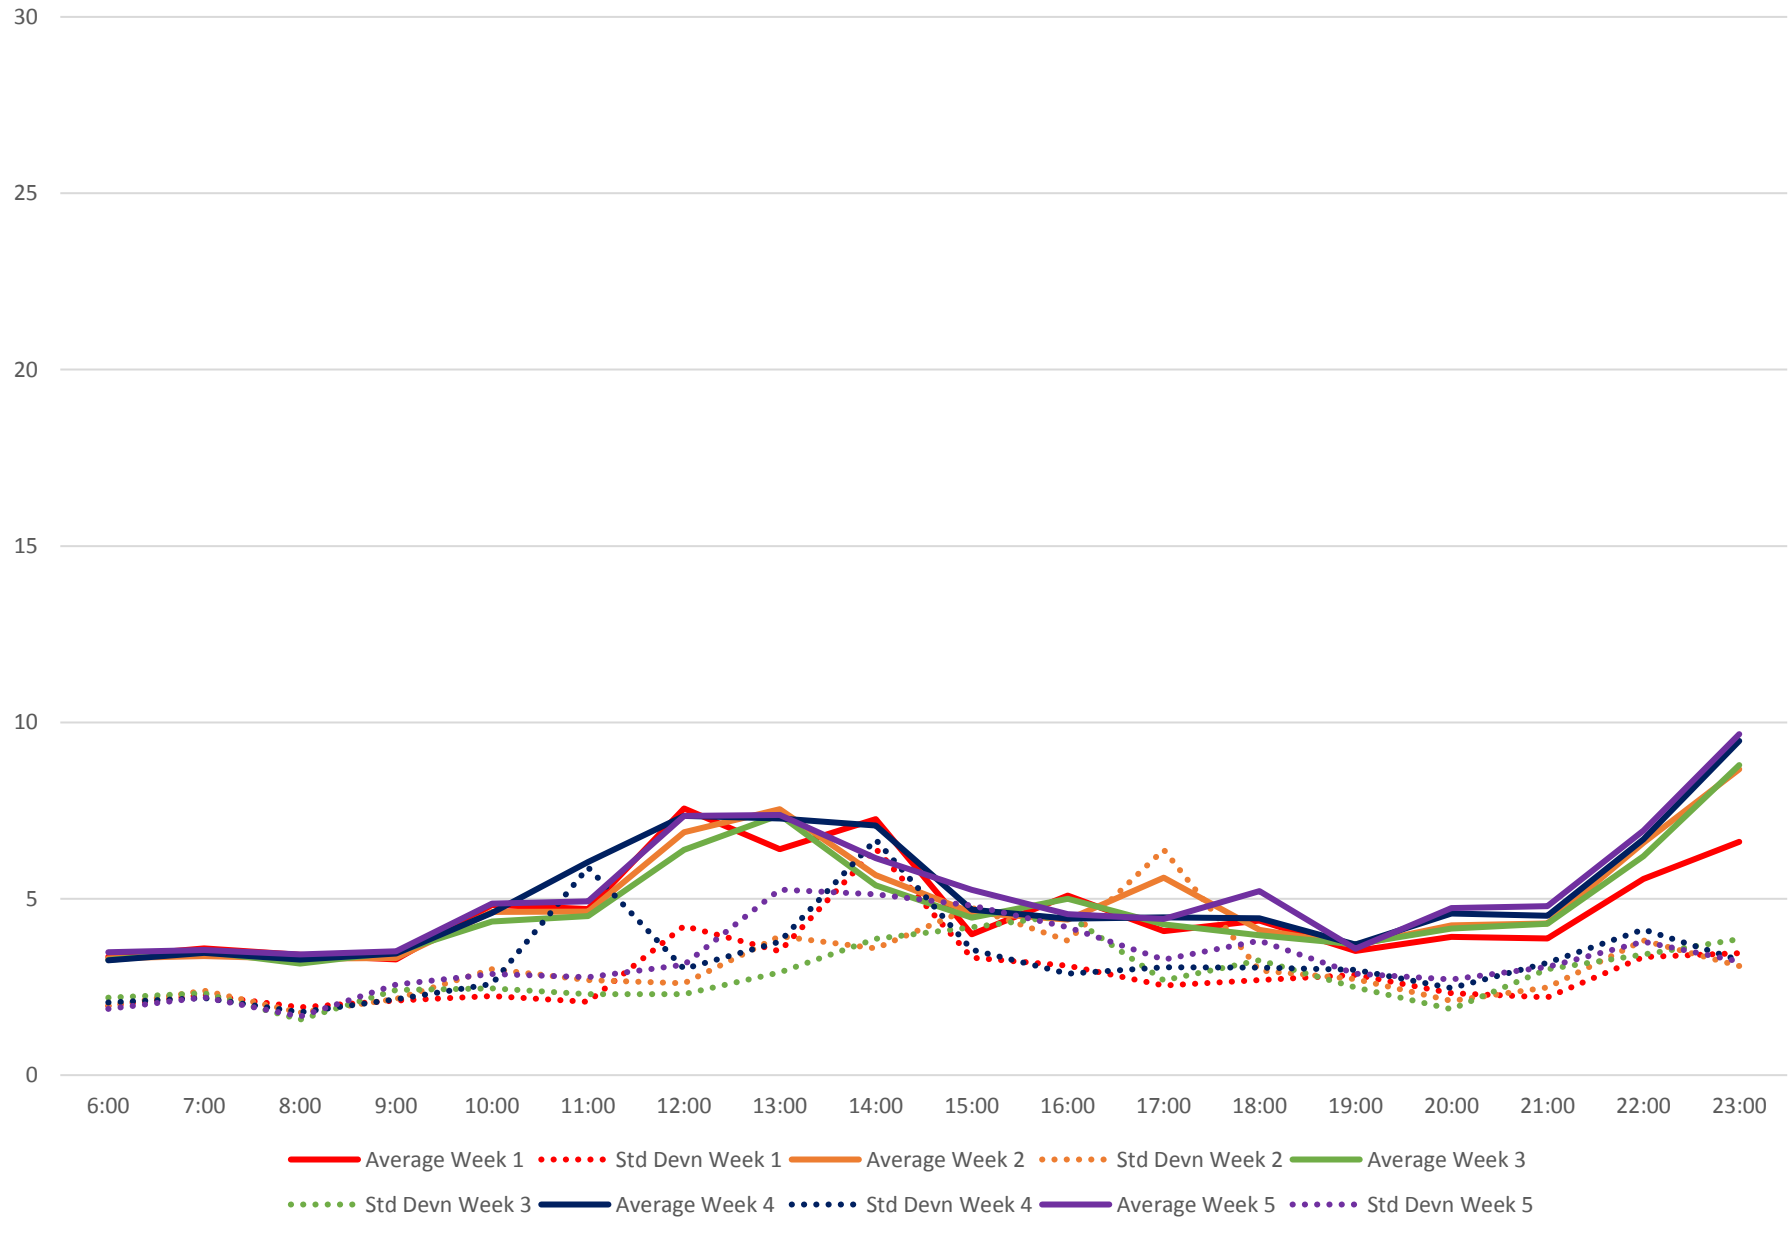

35 Jane Headways at Pioneer Village Stn Southbound July 2020 Weekday Statistics

35 Jane Headways at Pioneer Village Stn Southbound July 2020

35 Jane Headways at Pioneer Village Stn Southbound July 2020

Quartiles Week 1

35 Jane Headways at Pioneer Village Stn Southbound July 2020

35 Jane Headways at Pioneer Village Stn Southbound July 2020 Quartiles Week 2

35 Jane Headways at Pioneer Village Stn Southbound July 2020

35 Jane Headways at Pioneer Village Stn Southbound July 2020 Quartiles Week 3

35 Jane Headways at Pioneer Village Stn Southbound July 2020

35 Jane Headways at Pioneer Village Stn Southbound July 2020 Quartiles Week 4

35 Jane Headways at Pioneer Village Stn Southbound July 2020

35 Jane Headways at Pioneer Village Stn Southbound July 2020

Quartiles Week 5

35 Jane Headways at Pioneer Village Stn Southbound July 2020 Saturday Statistics

35 Jane Headways at Pioneer Village Stn Southbound July 2020

Quartiles Saturdays

35 Jane Headways at Pioneer Village Stn Southbound July 2020 Sunday Statistics