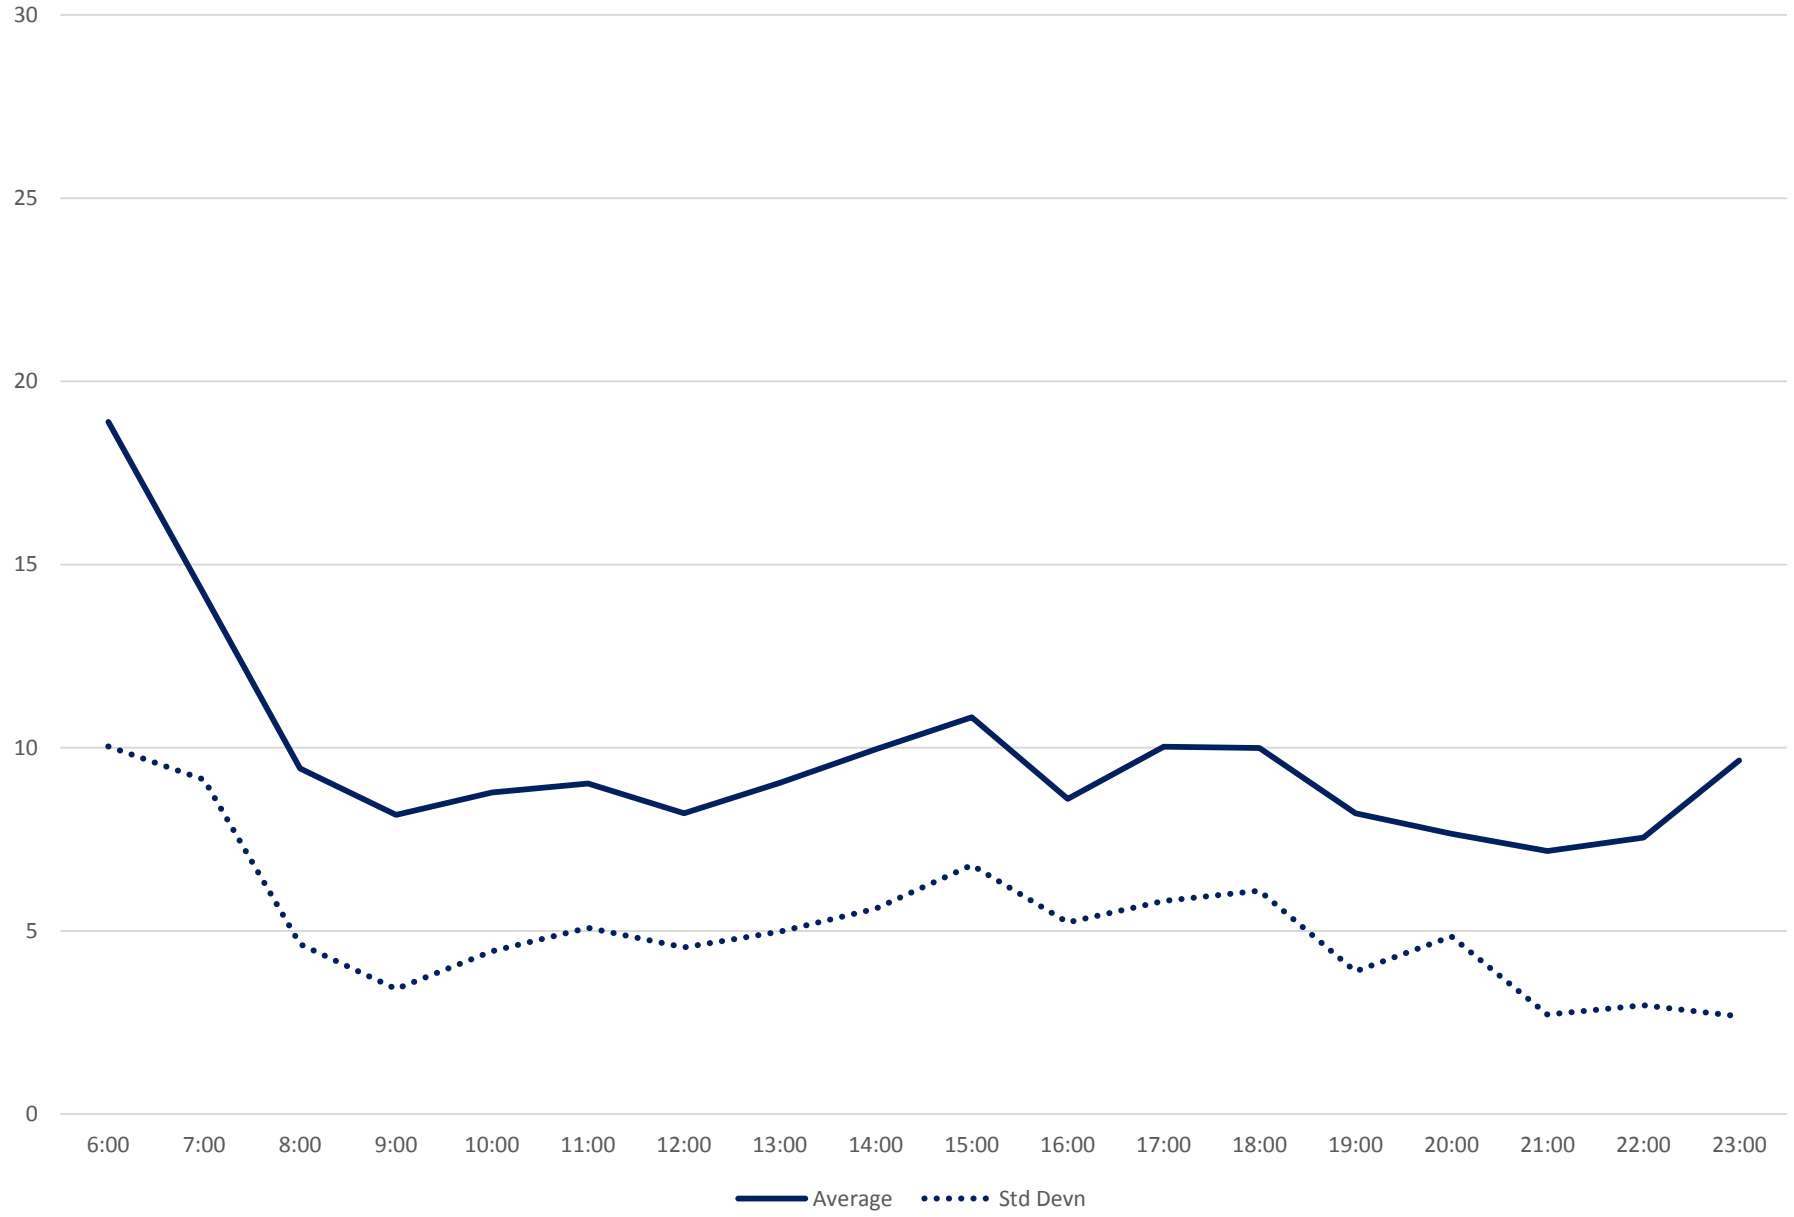

35 Jane Headways at Pioneer Village Stn Southbound July 2020

35 Jane Headways at Pioneer Village Stn Southbound July 2020 Quartiles Week 4

35 Jane Headways at Pioneer Village Stn Southbound July 2020

35 Jane Headways at Pioneer Village Stn Southbound July 2020

Quartiles Week 5

35 Jane Headways at Pioneer Village Stn Southbound July 2020 Saturday Statistics

35 Jane Headways at Pioneer Village Stn Southbound July 2020

Quartiles Saturdays

35 Jane Headways at Pioneer Village Stn Southbound July 2020 Sunday Statistics

35 Jane Headways at Pioneer Village Stn Southbound July 2020

35 Jane Headways at Pioneer Village Stn Southbound July 2020 Quartiles Sundays/Holidays