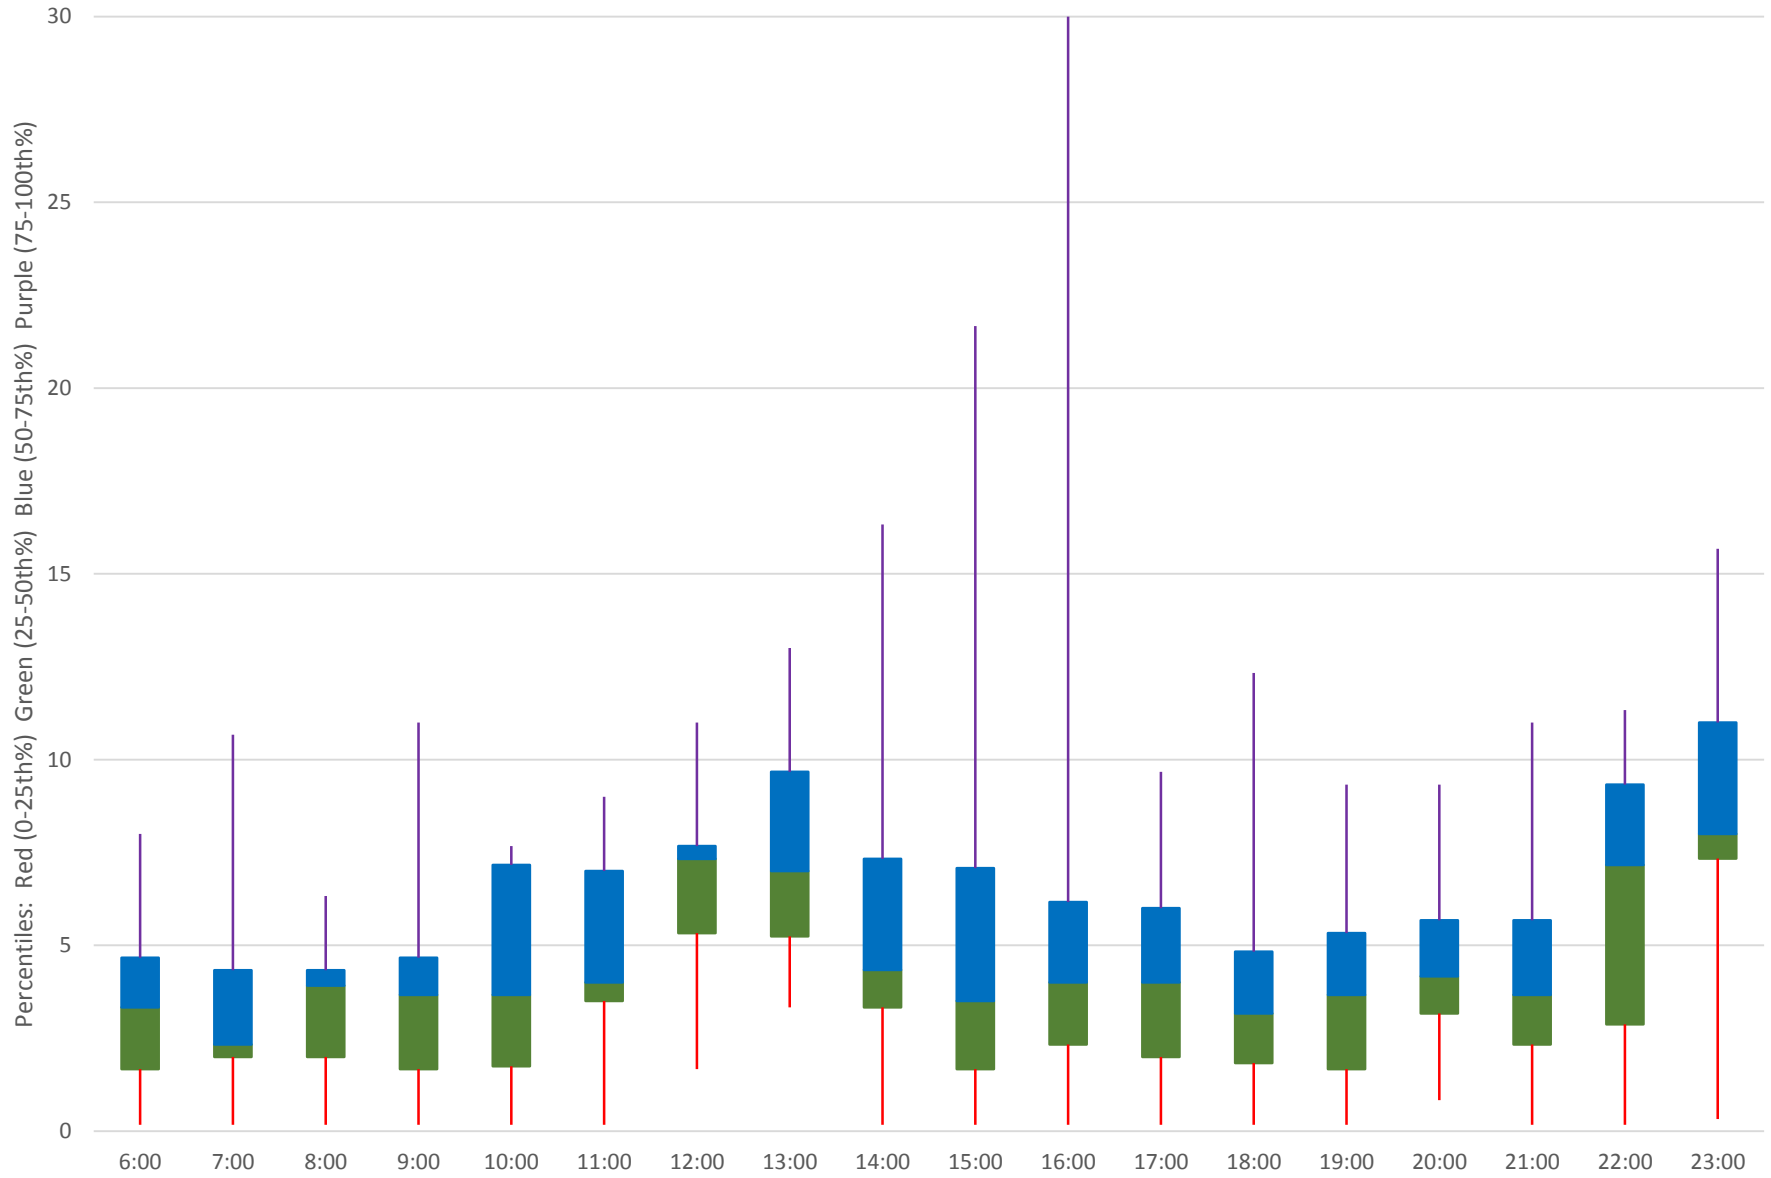

35 Jane Headways at Pioneer Village Stn Southbound July 2020 Weekday Statistics

35 Jane Headways at Pioneer Village Stn Southbound July 2020

35 Jane Headways at Pioneer Village Stn Southbound July 2020

Quartiles Week 1

35 Jane Headways at Pioneer Village Stn Southbound July 2020

35 Jane Headways at Pioneer Village Stn Southbound July 2020 Quartiles Week 2

35 Jane Headways at Pioneer Village Stn Southbound July 2020

35 Jane Headways at Pioneer Village Stn Southbound July 2020 Quartiles Week 3

35 Jane Headways at Pioneer Village Stn Southbound July 2020

35 Jane Headways at Pioneer Village Stn Southbound July 2020 Quartiles Week 4

35 Jane Headways at Pioneer Village Stn Southbound July 2020

35 Jane Headways at Pioneer Village Stn Southbound July 2020