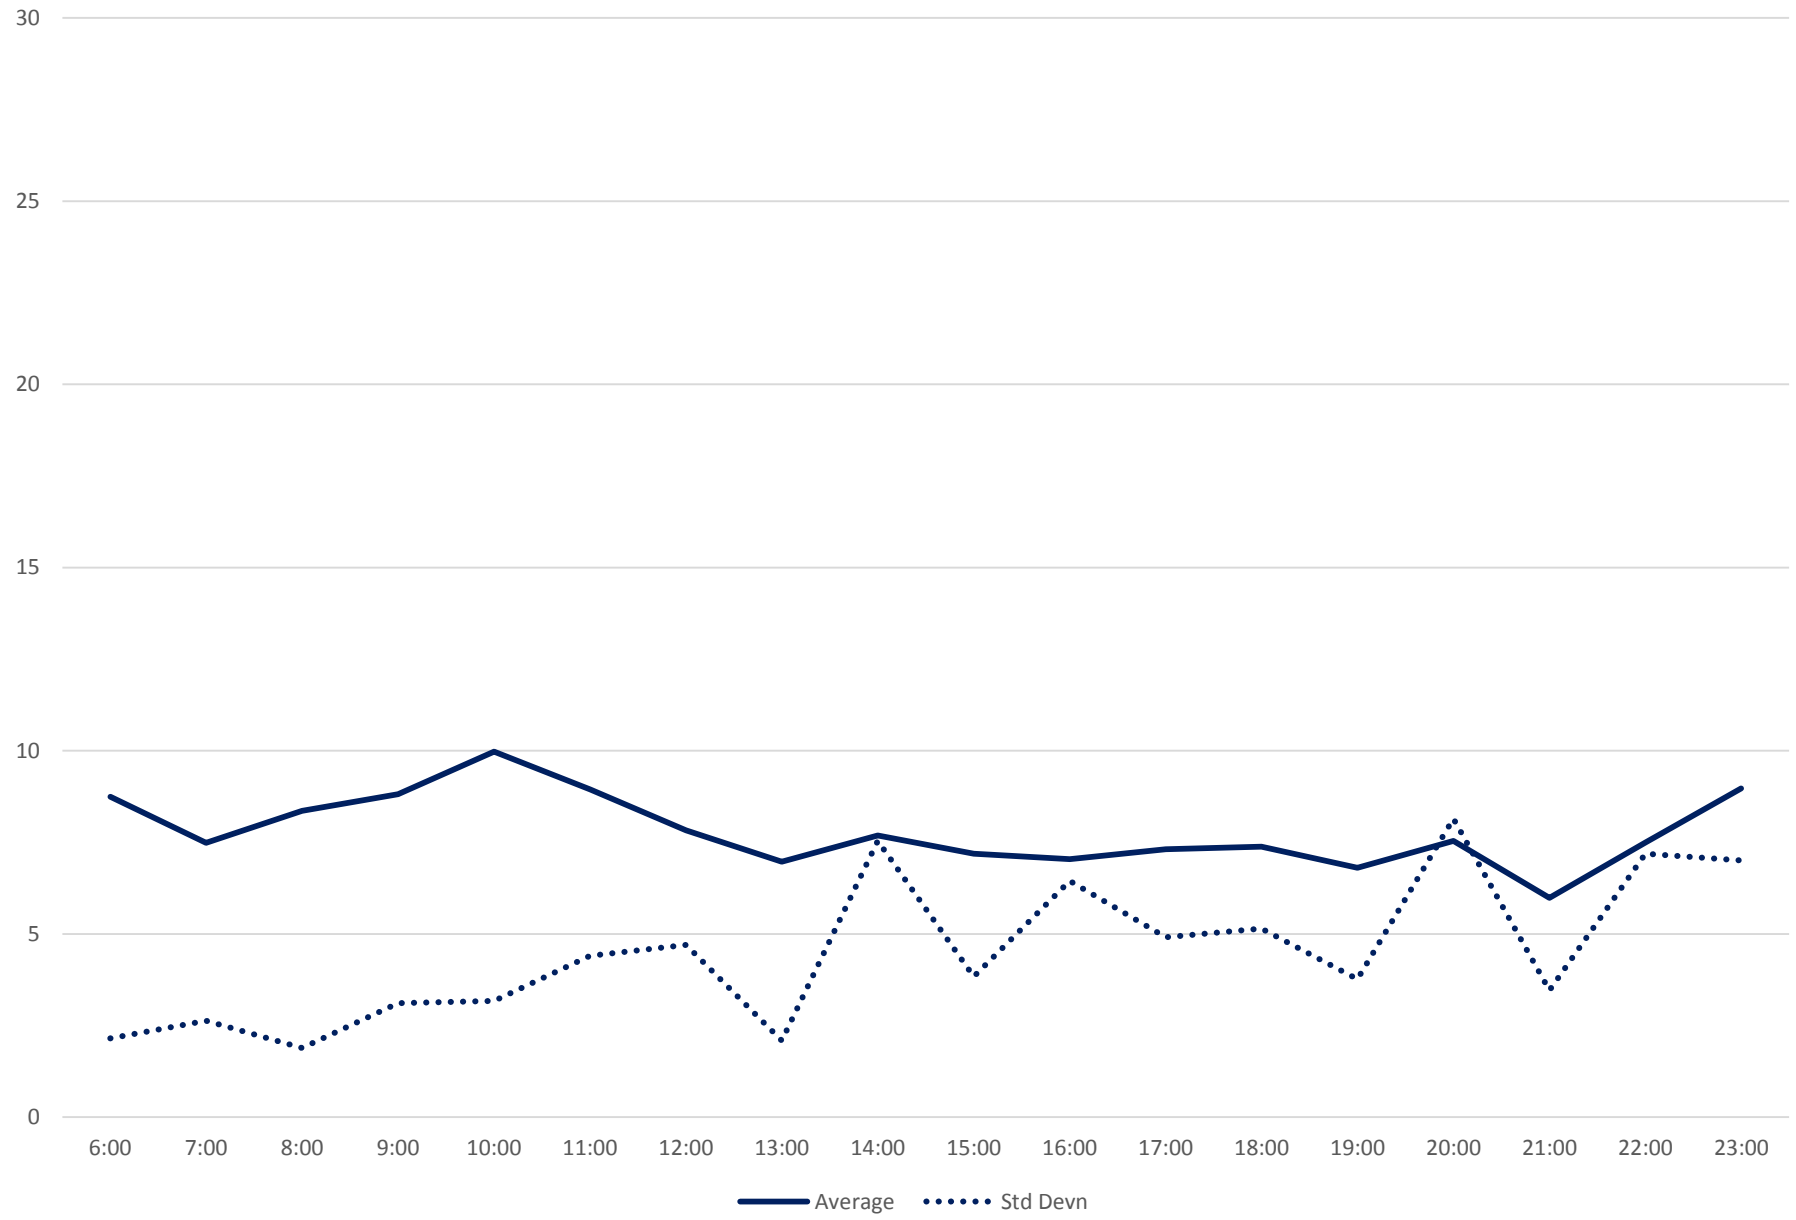

35 Jane Headways at Pioneer Village Stn Southbound July 2020 Weekday Statistics

35 Jane Headways at Pioneer Village Stn Southbound July 2020

35 Jane Headways at Pioneer Village Stn Southbound July 2020

Quartiles Week 1

35 Jane Headways at Pioneer Village Stn Southbound July 2020

35 Jane Headways at Pioneer Village Stn Southbound July 2020 Quartiles Week 2

35 Jane Headways at Pioneer Village Stn Southbound July 2020

35 Jane Headways at Pioneer Village Stn Southbound July 2020 Quartiles Week 3

35 Jane Headways at Pioneer Village Stn Southbound July 2020

35 Jane Headways at Pioneer Village Stn Southbound July 2020 Quartiles Week 4

35 Jane Headways at Pioneer Village Stn Southbound July 2020

35 Jane Headways at Pioneer Village Stn Southbound July 2020

Quartiles Week 5

35 Jane Headways at Pioneer Village Stn Southbound July 2020 Saturday Statistics

35 Jane Headways at Pioneer Village Stn Southbound July 2020

Quartiles Saturdays

35 Jane Headways at Pioneer Village Stn Southbound July 2020 Sunday Statistics