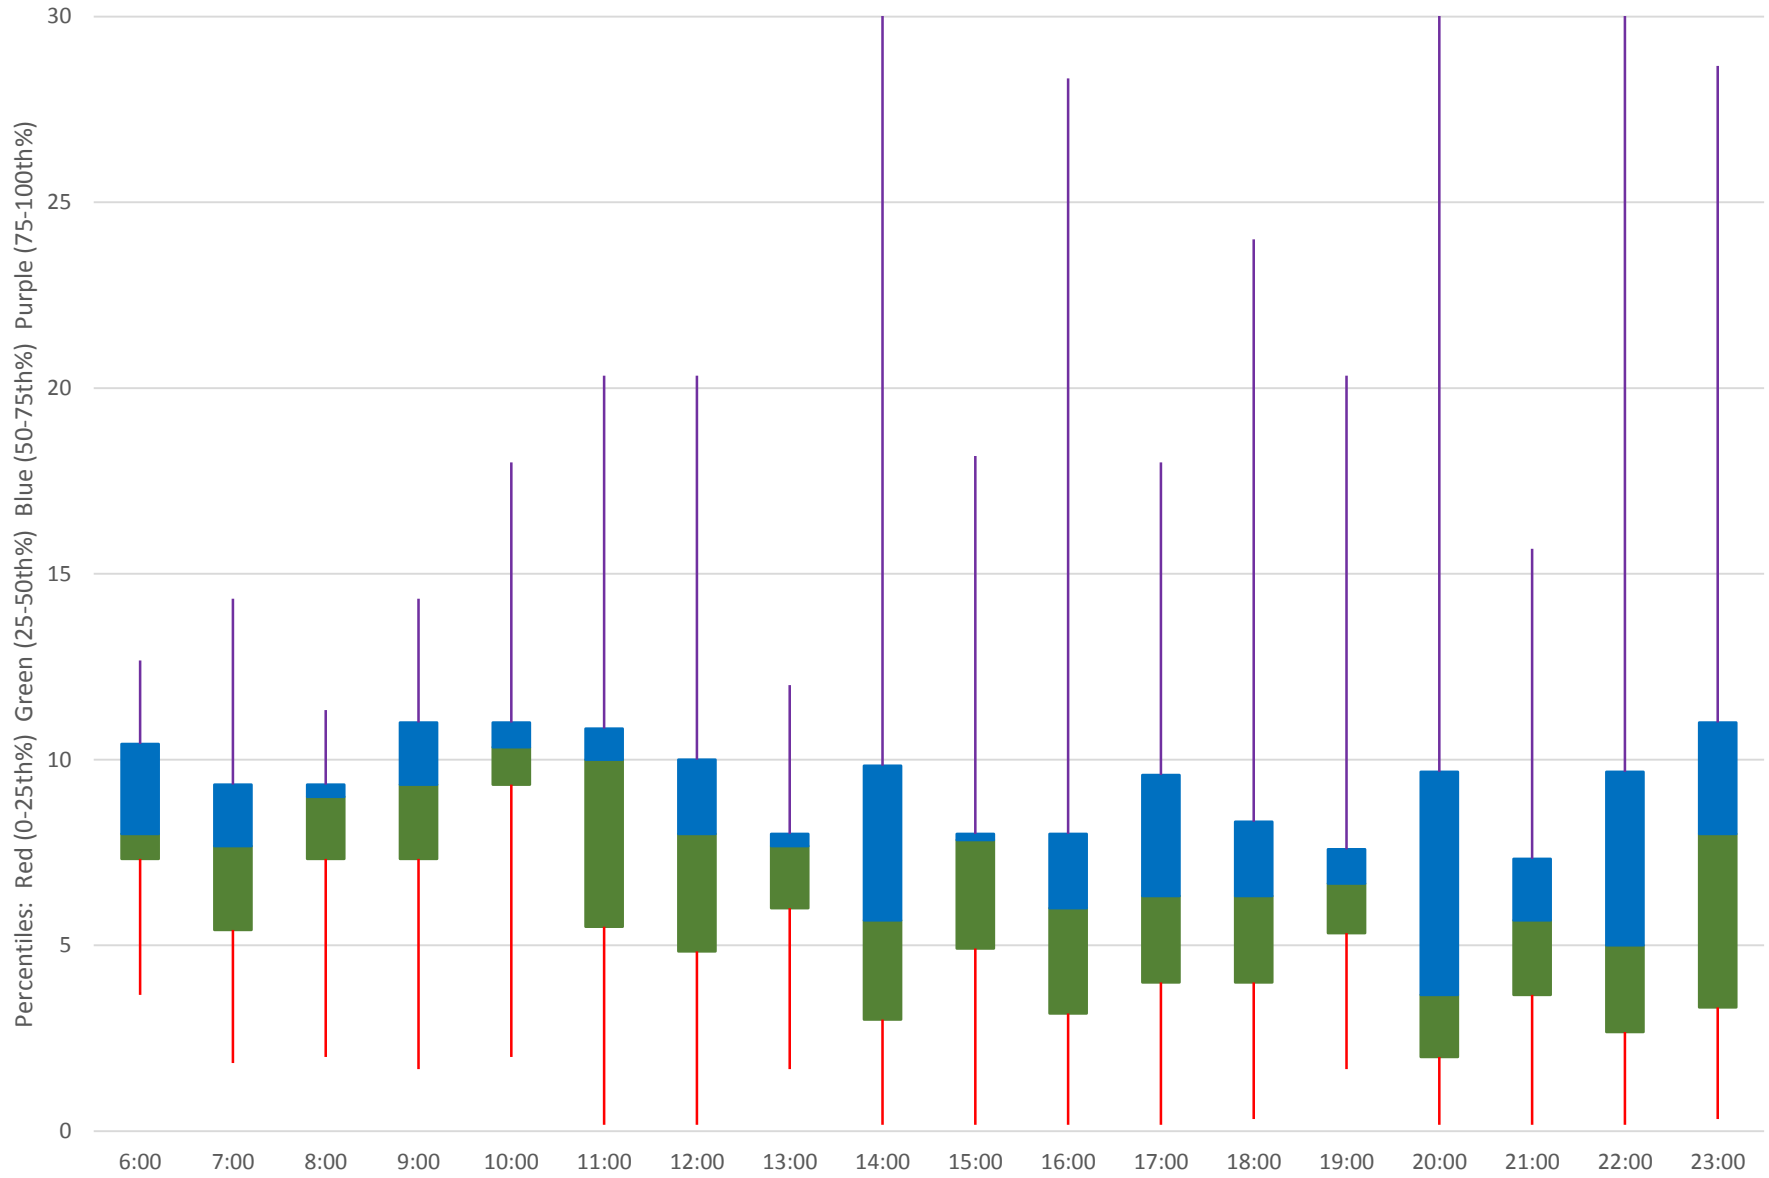

Quartiles Week 5

35 Jane Headways at Pioneer Village Stn Southbound July 2020 Saturday Statistics

35 Jane Headways at Pioneer Village Stn Southbound July 2020

Quartiles Saturdays

35 Jane Headways at Pioneer Village Stn Southbound July 2020 Sunday Statistics