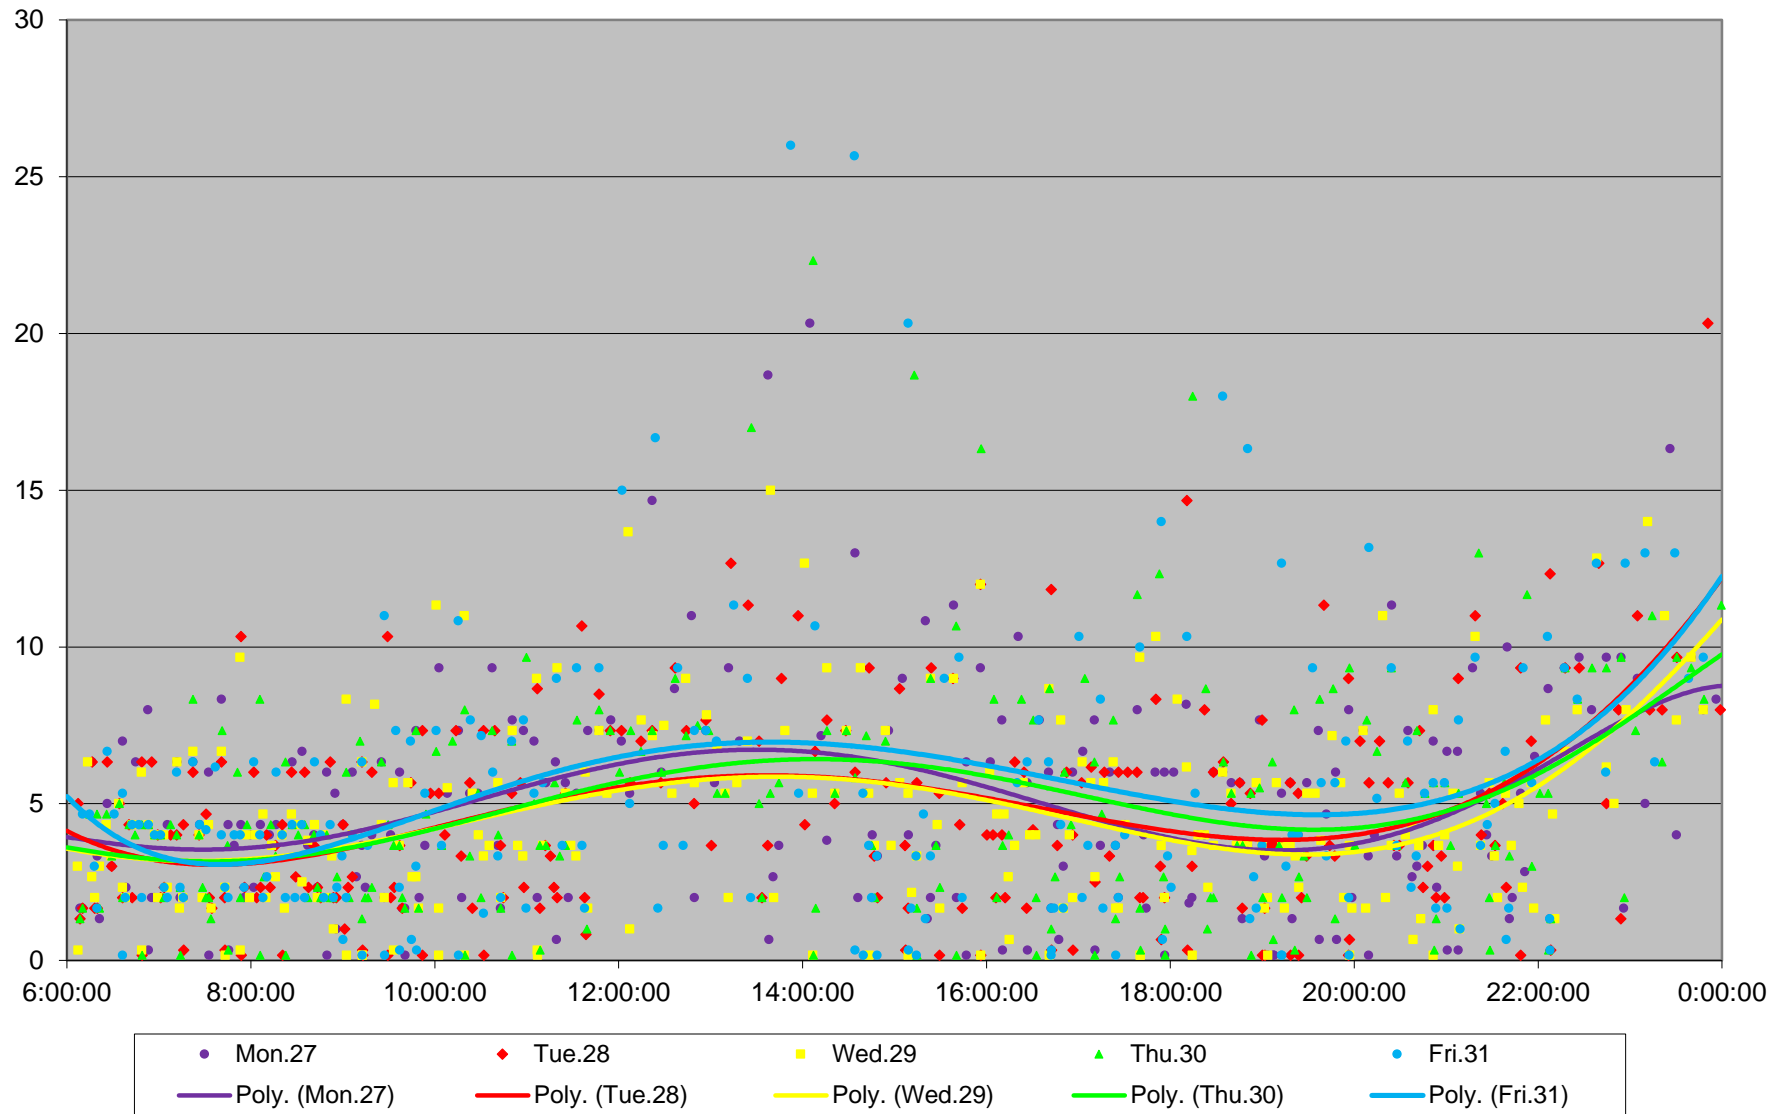

35 Jane Headways at Pioneer Village Stn Southbound July 2020 Weekday Statistics

35 Jane Headways at Pioneer Village Stn Southbound July 2020

35 Jane Headways at Pioneer Village Stn Southbound July 2020

Quartiles Week 1

35 Jane Headways at Pioneer Village Stn Southbound July 2020

35 Jane Headways at Pioneer Village Stn Southbound July 2020 Quartiles Week 2

35 Jane Headways at Pioneer Village Stn Southbound July 2020

35 Jane Headways at Pioneer Village Stn Southbound July 2020 Quartiles Week 3

35 Jane Headways at Pioneer Village Stn Southbound July 2020

35 Jane Headways at Pioneer Village Stn Southbound July 2020 Quartiles Week 4

35 Jane Headways at Pioneer Village Stn Southbound July 2020

35 Jane Headways at Pioneer Village Stn Southbound July 2020