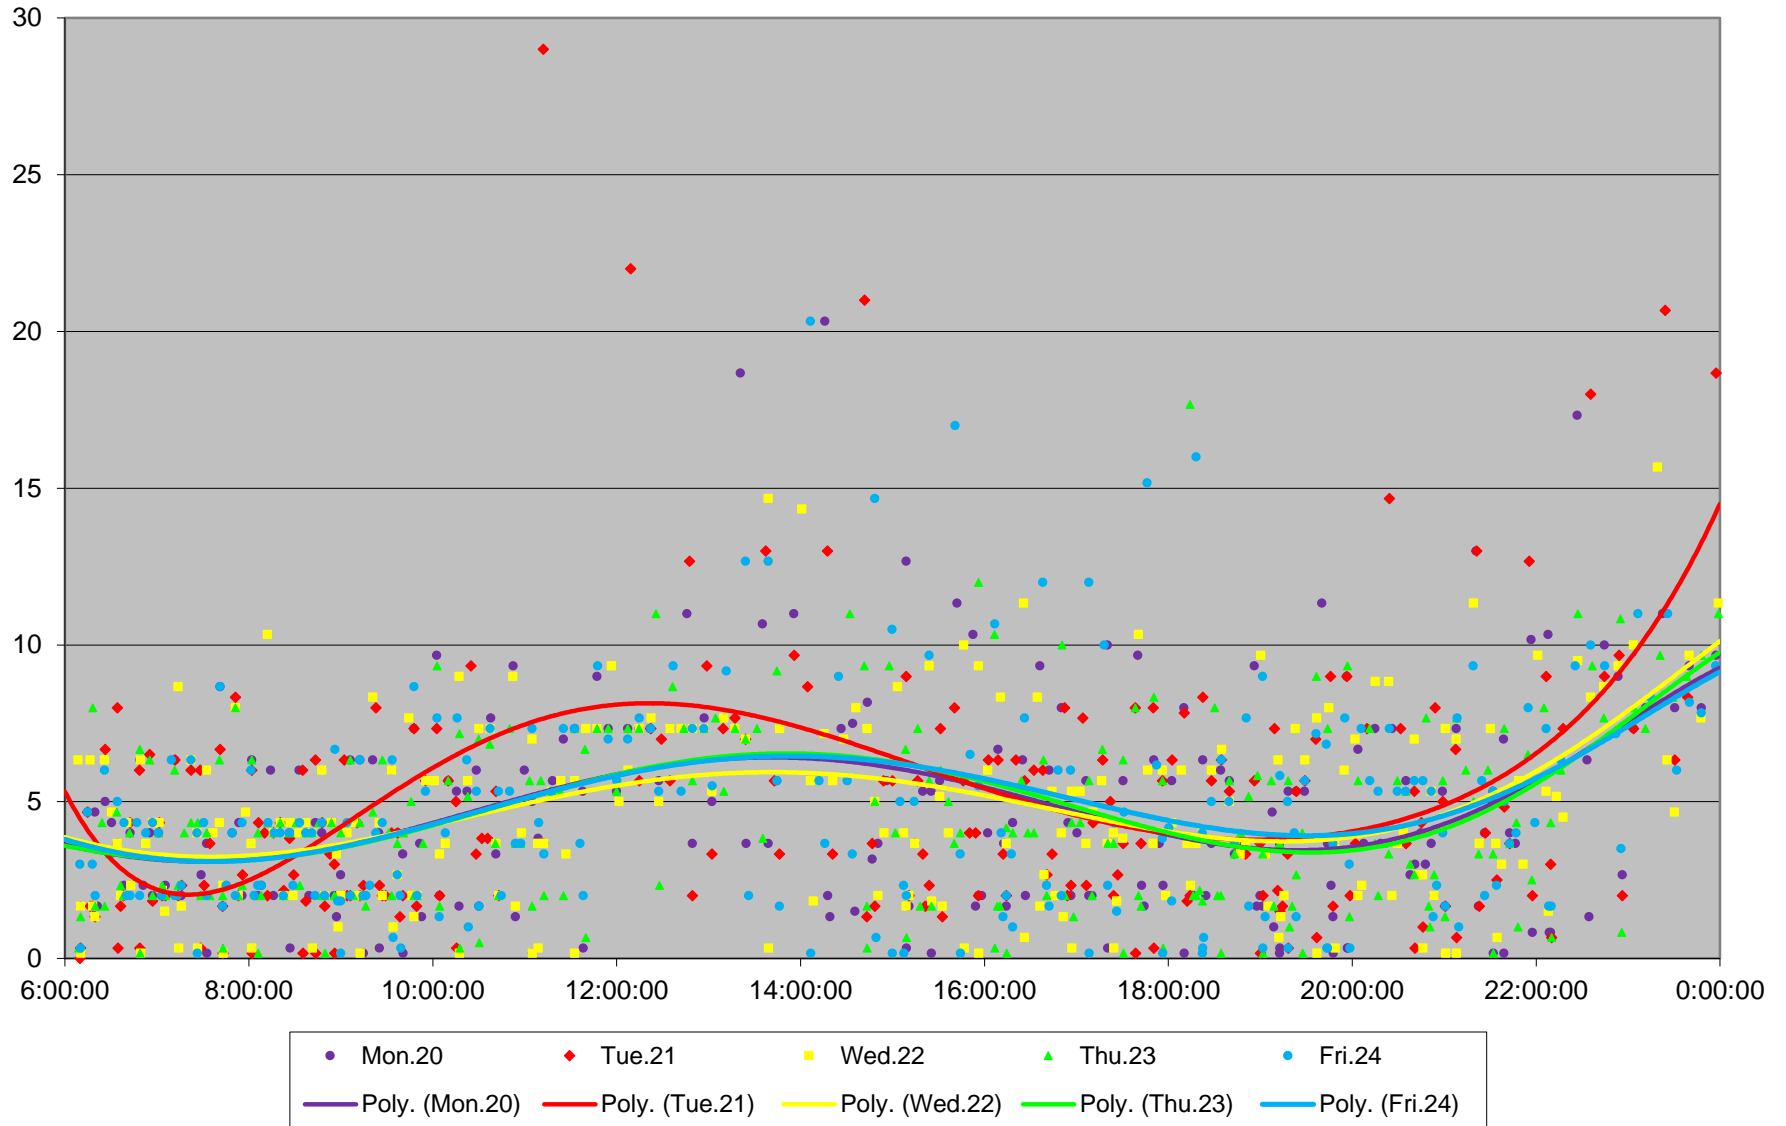

35 Jane Headways at Pioneer Village Stn Southbound July 2020 Weekday Statistics

35 Jane Headways at Pioneer Village Stn Southbound July 2020

35 Jane Headways at Pioneer Village Stn Southbound July 2020

Quartiles Week 1

35 Jane Headways at Pioneer Village Stn Southbound July 2020

35 Jane Headways at Pioneer Village Stn Southbound July 2020 Quartiles Week 2

35 Jane Headways at Pioneer Village Stn Southbound July 2020

35 Jane Headways at Pioneer Village Stn Southbound July 2020 Quartiles Week 3

35 Jane Headways at Pioneer Village Stn Southbound July 2020

35 Jane Headways at Pioneer Village Stn Southbound July 2020 Quartiles Week 4

35 Jane Headways at Pioneer Village Stn Southbound July 2020

35 Jane Headways at Pioneer Village Stn Southbound July 2020