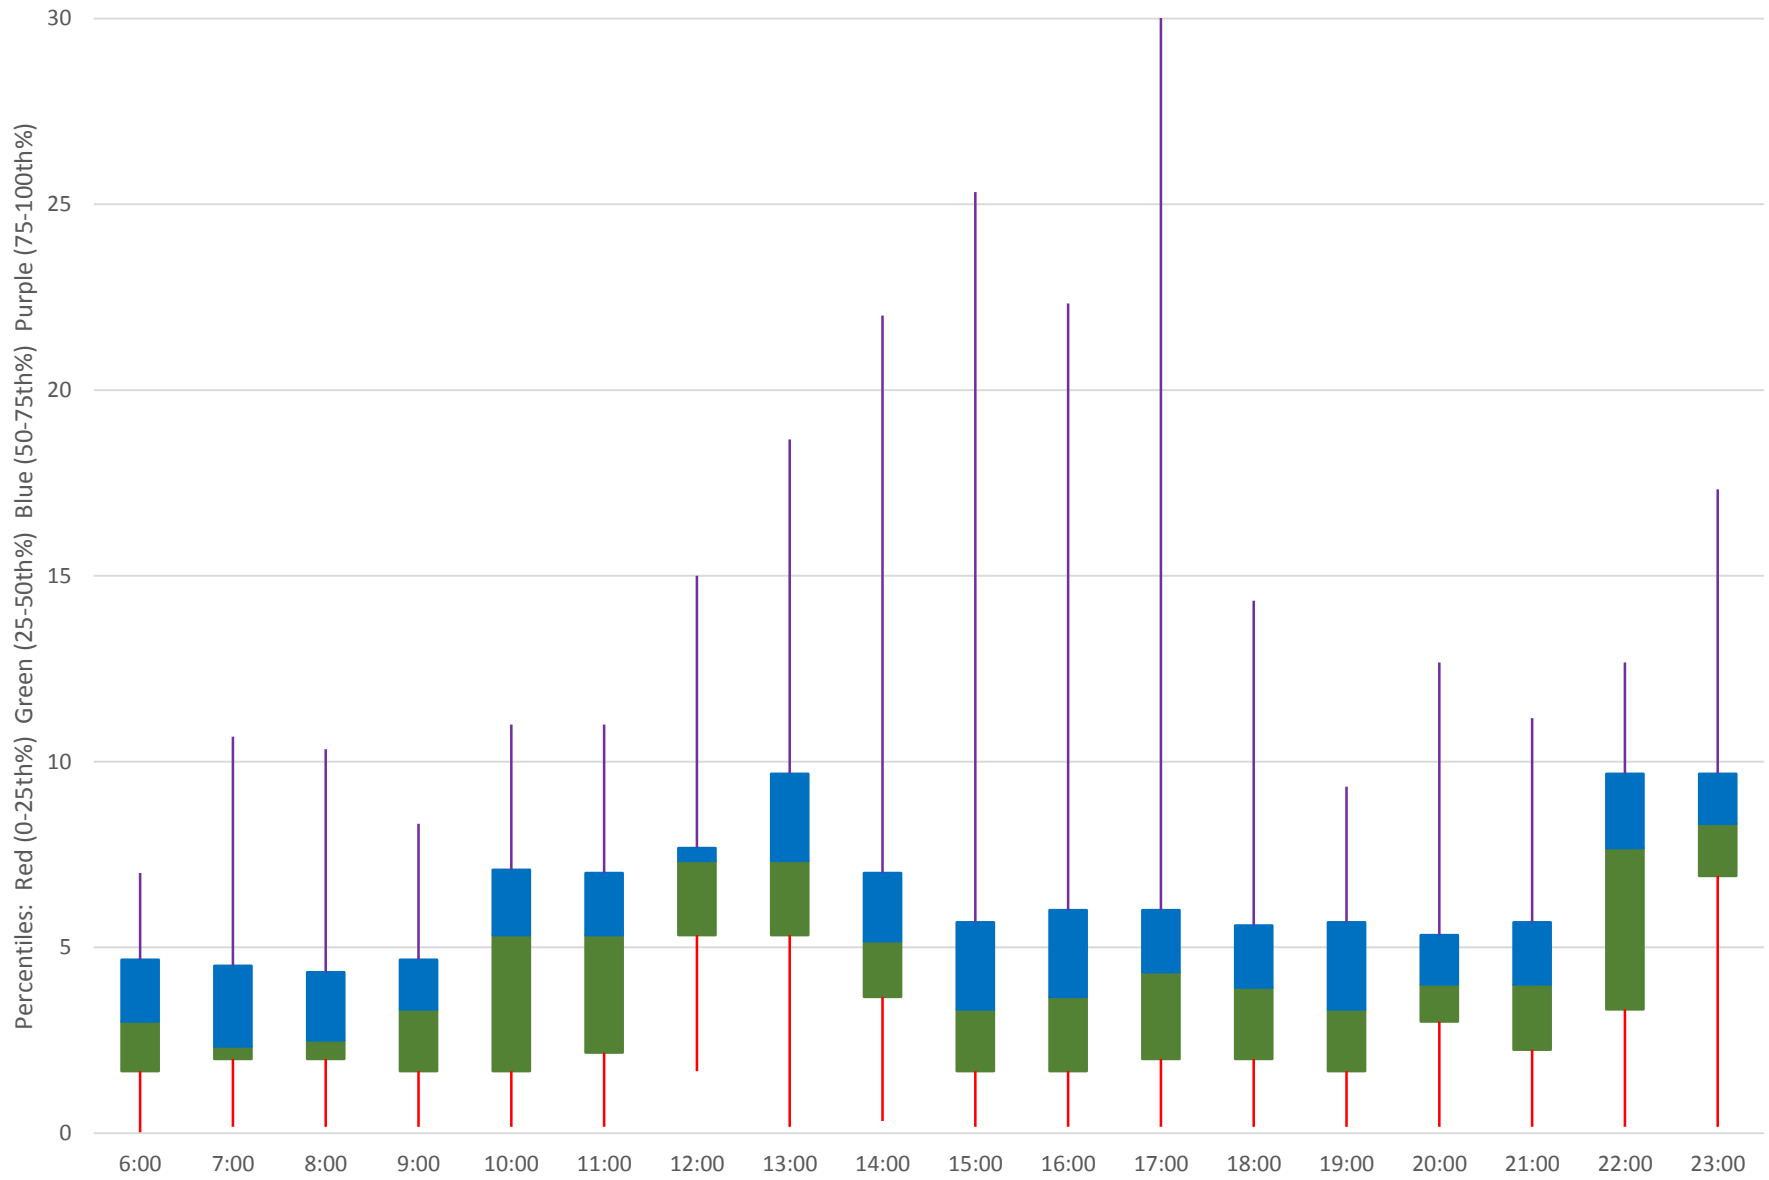

35 Jane Headways at Pioneer Village Stn Southbound July 2020 Weekday Statistics

35 Jane Headways at Pioneer Village Stn Southbound July 2020

35 Jane Headways at Pioneer Village Stn Southbound July 2020

Quartiles Week 1

35 Jane Headways at Pioneer Village Stn Southbound July 2020

35 Jane Headways at Pioneer Village Stn Southbound July 2020 Quartiles Week 2

35 Jane Headways at Pioneer Village Stn Southbound July 2020

35 Jane Headways at Pioneer Village Stn Southbound July 2020 Quartiles Week 3

35 Jane Headways at Pioneer Village Stn Southbound July 2020

35 Jane Headways at Pioneer Village Stn Southbound July 2020 Quartiles Week 4

35 Jane Headways at Pioneer Village Stn Southbound July 2020

35 Jane Headways at Pioneer Village Stn Southbound July 2020