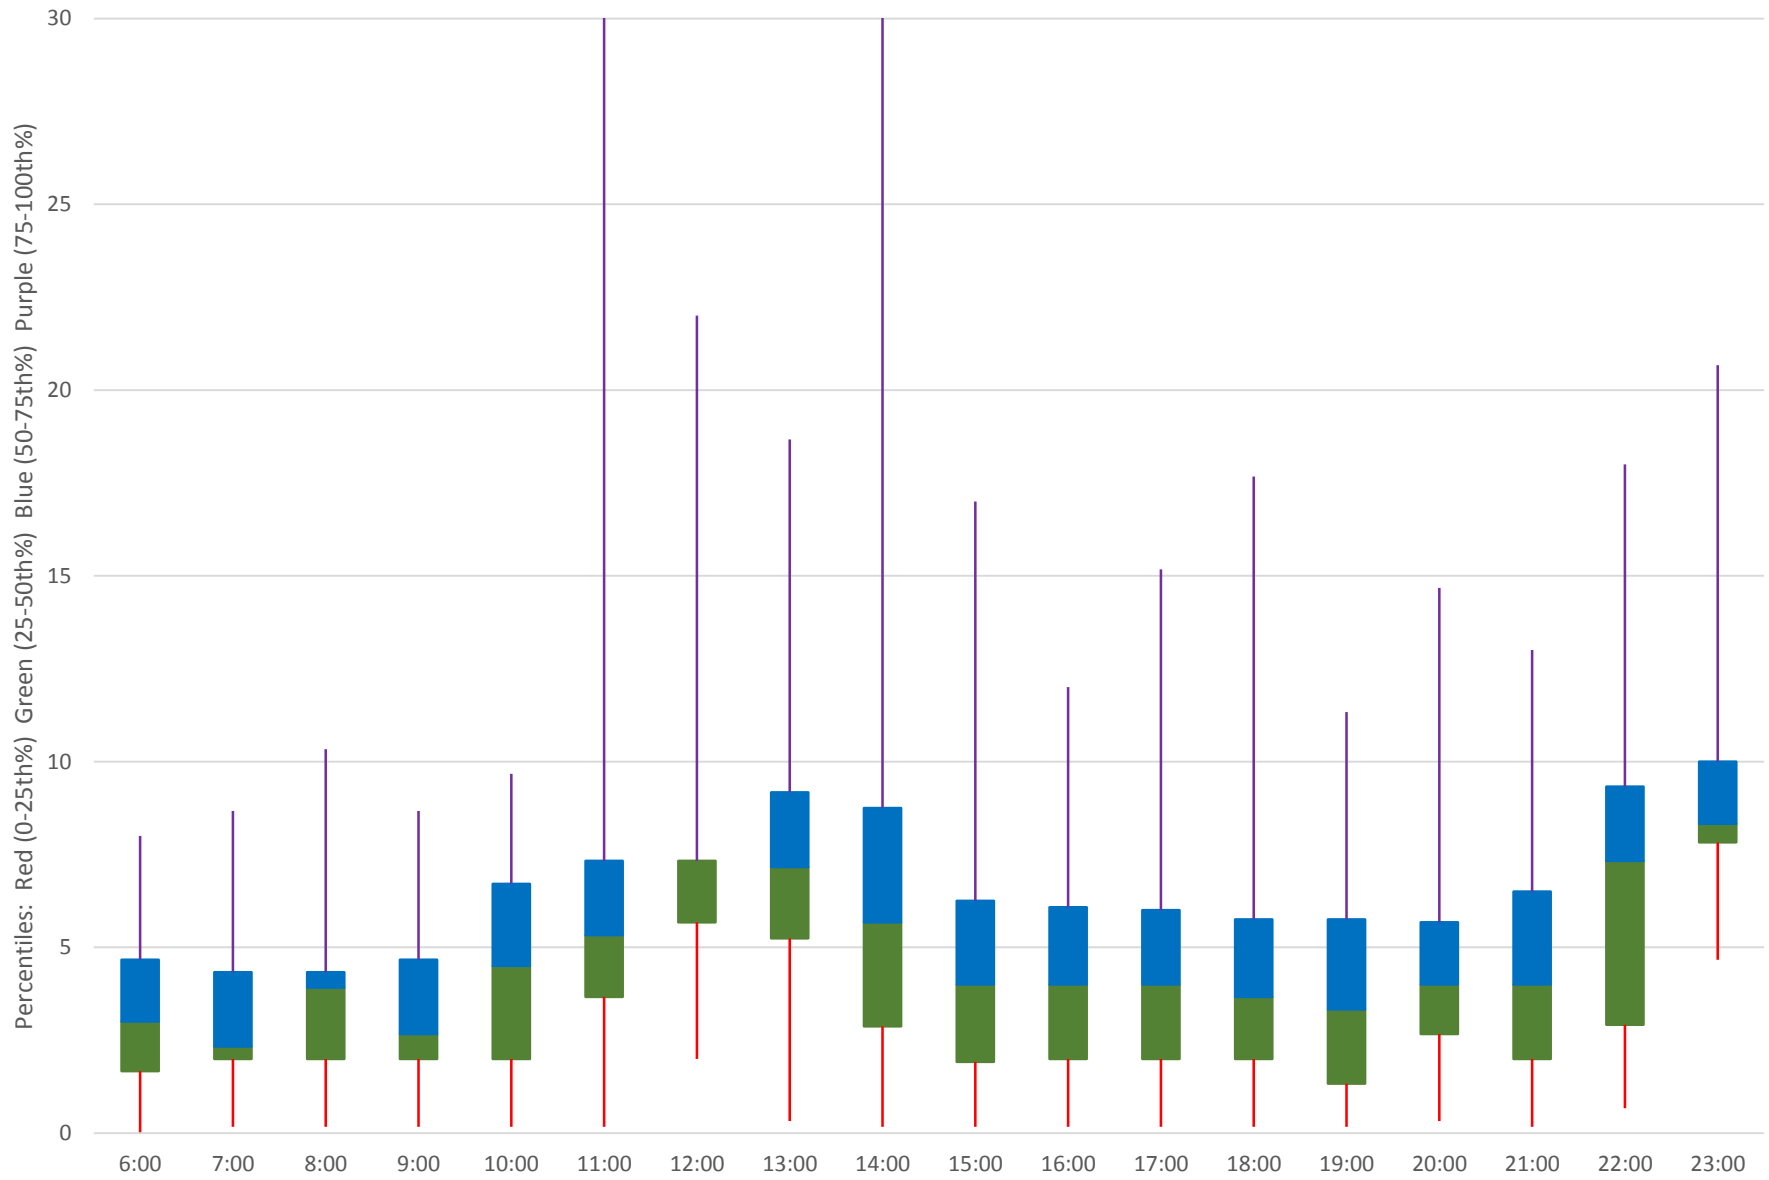

35 Jane Headways at Pioneer Village Stn Southbound July 2020 Weekday Statistics

35 Jane Headways at Pioneer Village Stn Southbound July 2020

35 Jane Headways at Pioneer Village Stn Southbound July 2020

Quartiles Week 1

35 Jane Headways at Pioneer Village Stn Southbound July 2020

35 Jane Headways at Pioneer Village Stn Southbound July 2020 Quartiles Week 2

35 Jane Headways at Pioneer Village Stn Southbound July 2020

35 Jane Headways at Pioneer Village Stn Southbound July 2020 Quartiles Week 3

35 Jane Headways at Pioneer Village Stn Southbound July 2020

35 Jane Headways at Pioneer Village Stn Southbound July 2020 Quartiles Week 4

35 Jane Headways at Pioneer Village Stn Southbound July 2020

35 Jane Headways at Pioneer Village Stn Southbound July 2020