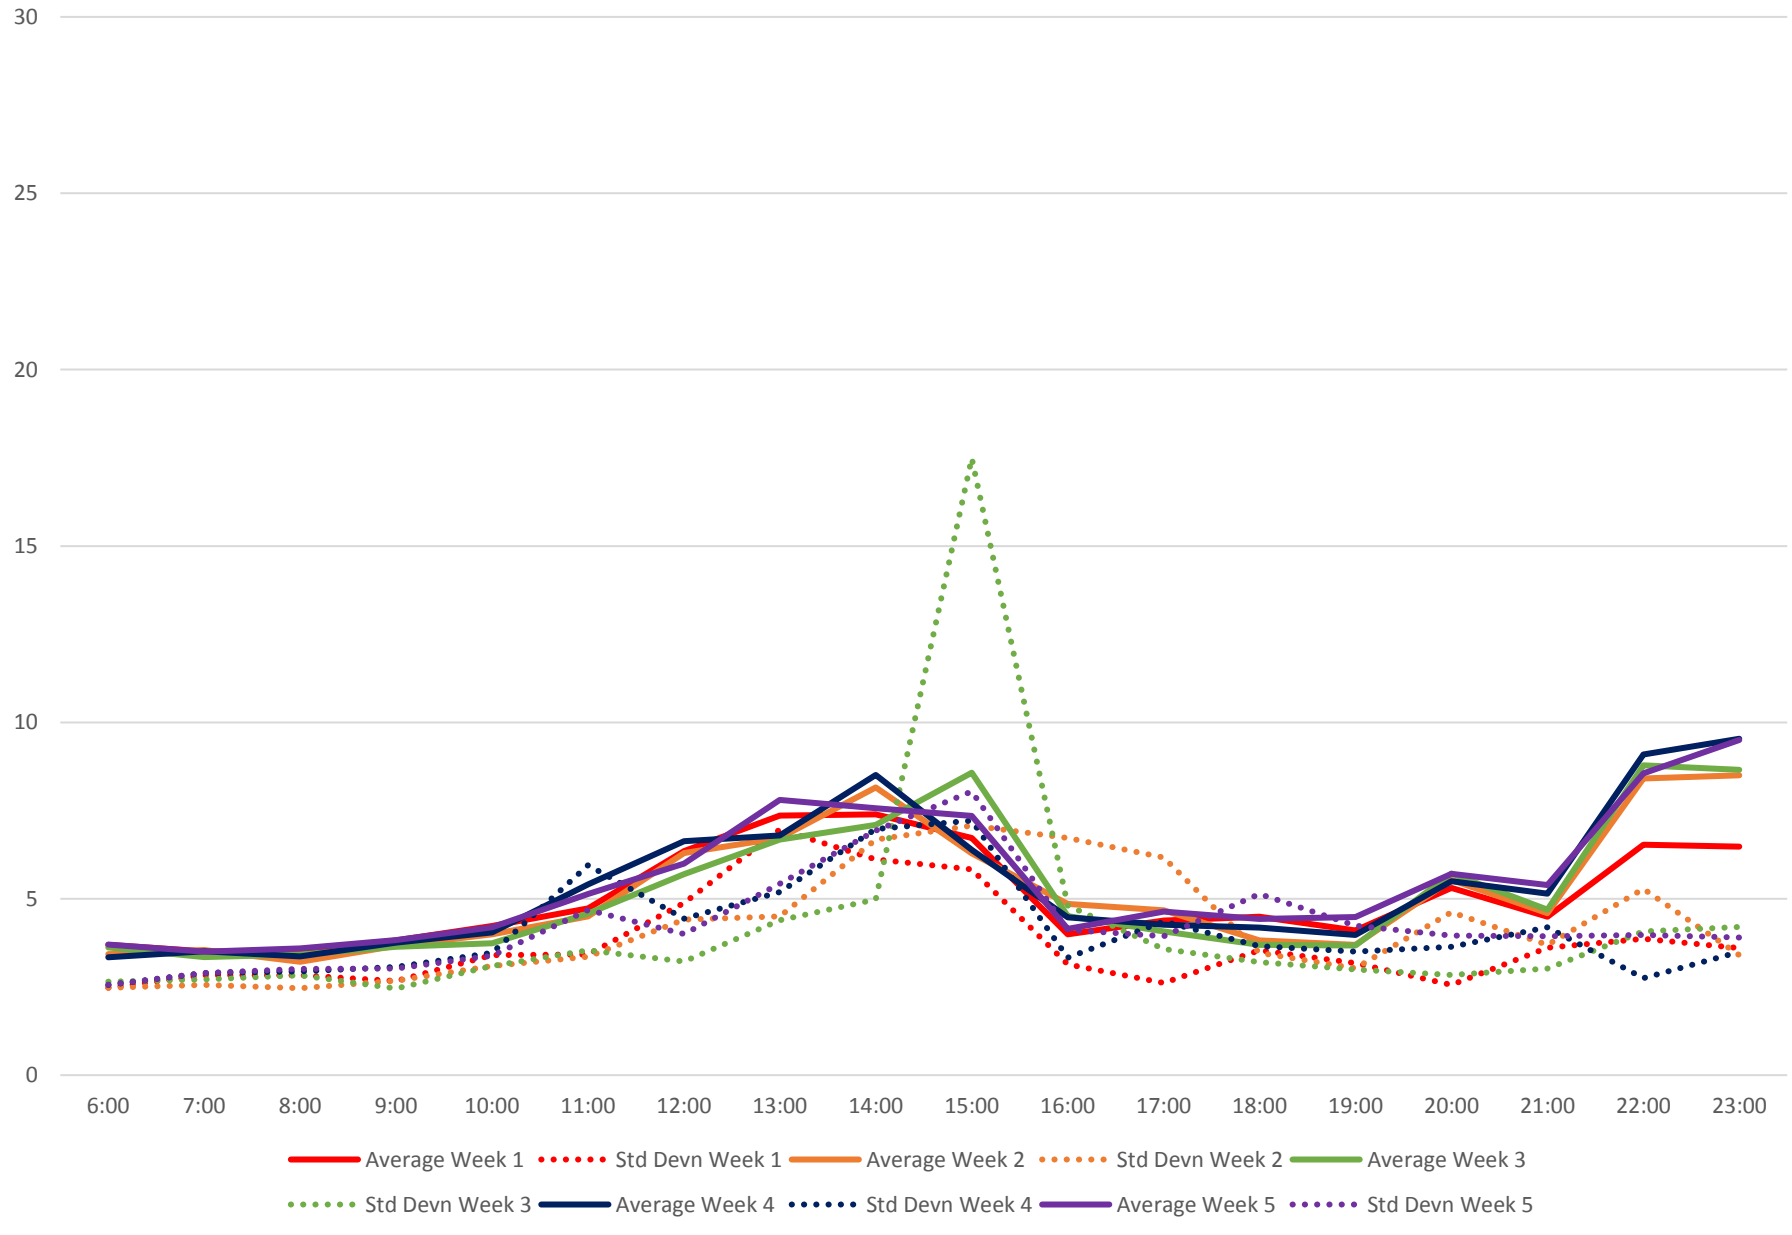

35 Jane Headways at Wilson Northbound July 2020 Weekday Statistics

35 Jane Headways at Wilson Northbound July 2020

35 Jane Headways at Wilson Northbound July 2020

Quartiles Week 1

35 Jane Headways at Wilson Northbound July 2020

35 Jane Headways at Wilson Northbound July 2020

Quartiles Week 2

35 Jane Headways at Wilson Northbound July 2020

35 Jane Headways at Wilson Northbound July 2020 Quartiles Week 3

35 Jane Headways at Wilson Northbound July 2020

35 Jane Headways at Wilson Northbound July 2020 Quartiles Week 4

35 Jane Headways at Wilson Northbound July 2020

35 Jane Headways at Wilson Northbound July 2020

Quartiles Week 5

35 Jane Headways at Wilson Northbound July 2020 Saturday Statistics

35 Jane Headways at Wilson Northbound July 2020

35 Jane Headways at Wilson Northbound July 2020 Quartiles Saturdays

35 Jane Headways at Wilson Northbound July 2020 Sunday Statistics

35 Jane Headways at Wilson Northbound July 2020