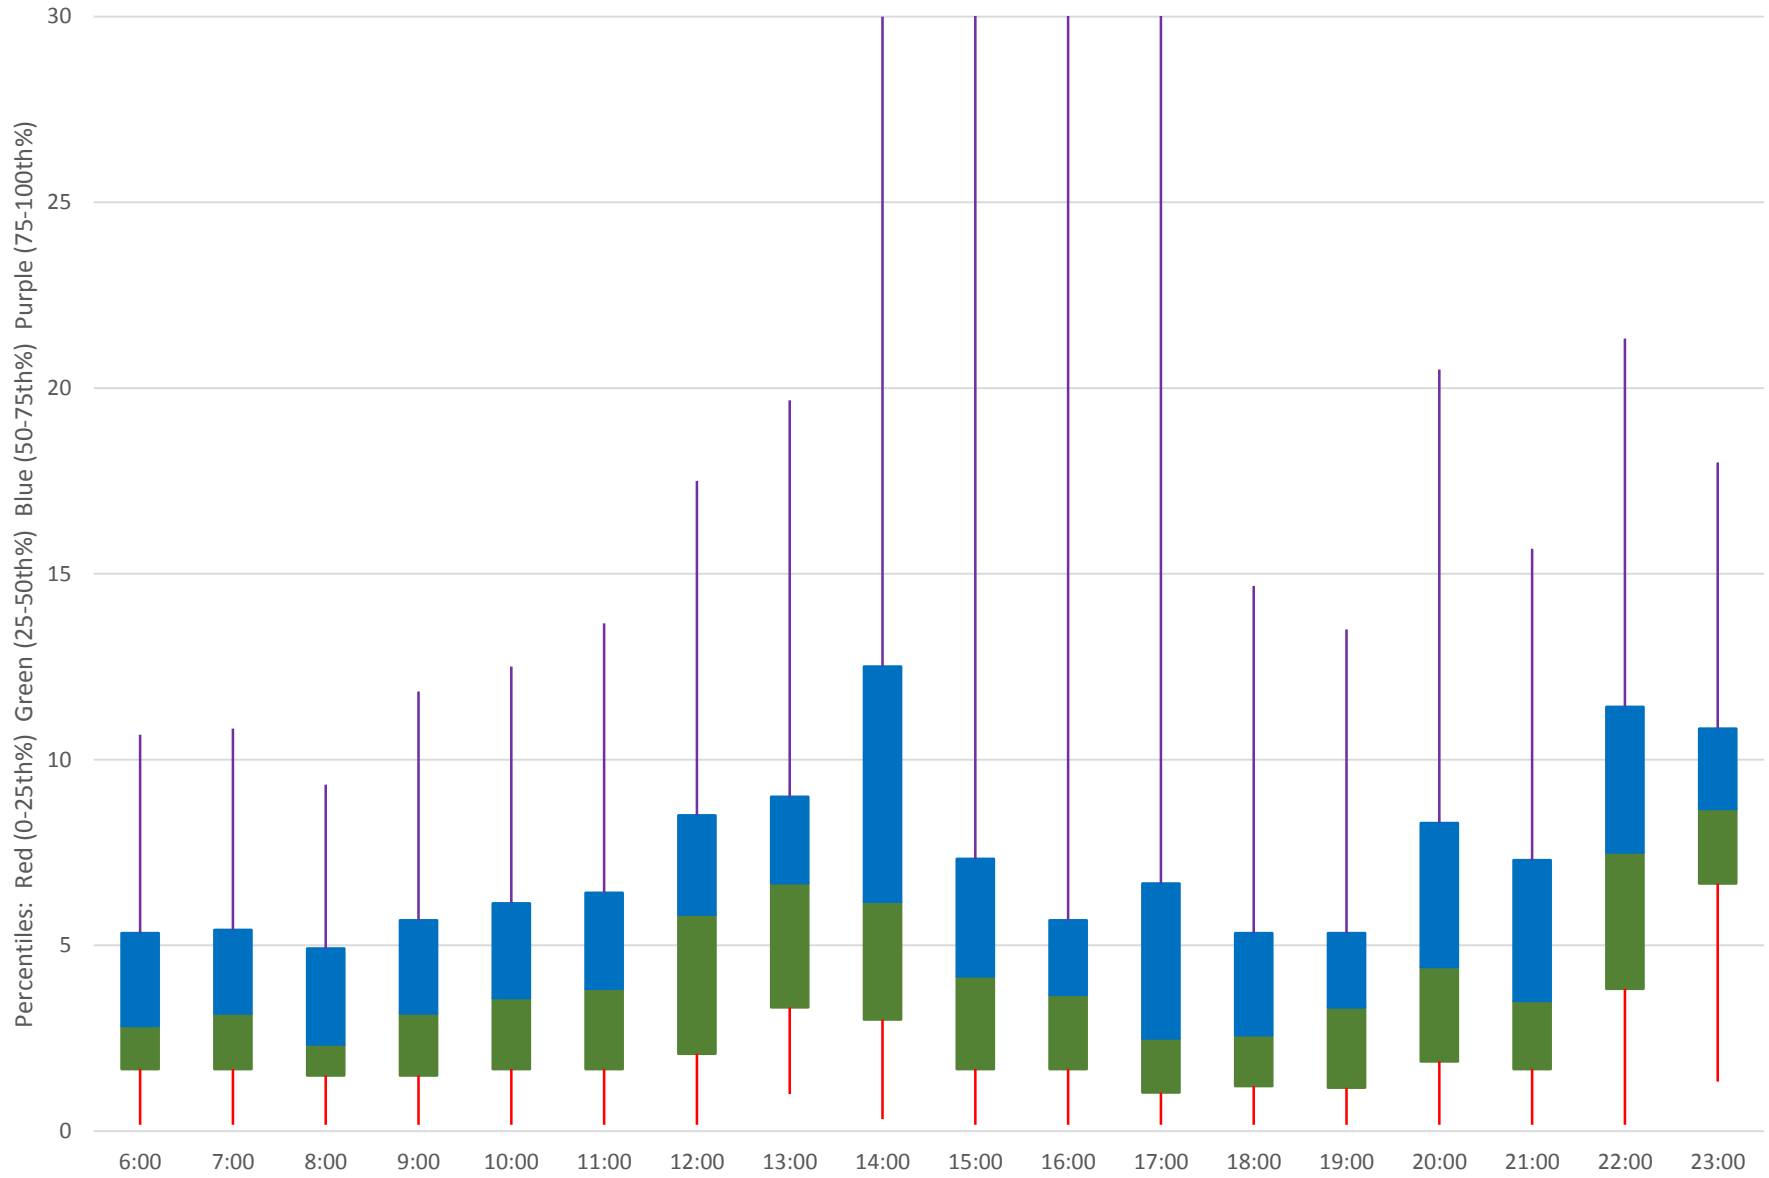

35 Jane Headways at Wilson Northbound July 2020 Weekday Statistics

35 Jane Headways at Wilson Northbound July 2020

35 Jane Headways at Wilson Northbound July 2020

Quartiles Week 1

35 Jane Headways at Wilson Northbound July 2020

35 Jane Headways at Wilson Northbound July 2020

Quartiles Week 2

35 Jane Headways at Wilson Northbound July 2020

35 Jane Headways at Wilson Northbound July 2020 Quartiles Week 3

35 Jane Headways at Wilson Northbound July 2020

35 Jane Headways at Wilson Northbound July 2020

35 Jane Headways at Wilson Northbound July 2020 Quartiles Saturdays

35 Jane Headways at Wilson Northbound July 2020 Sunday Statistics

35 Jane Headways at Wilson Northbound July 2020

35 Jane Headways at Wilson Northbound July 2020 Quartiles Sundays/Holidays