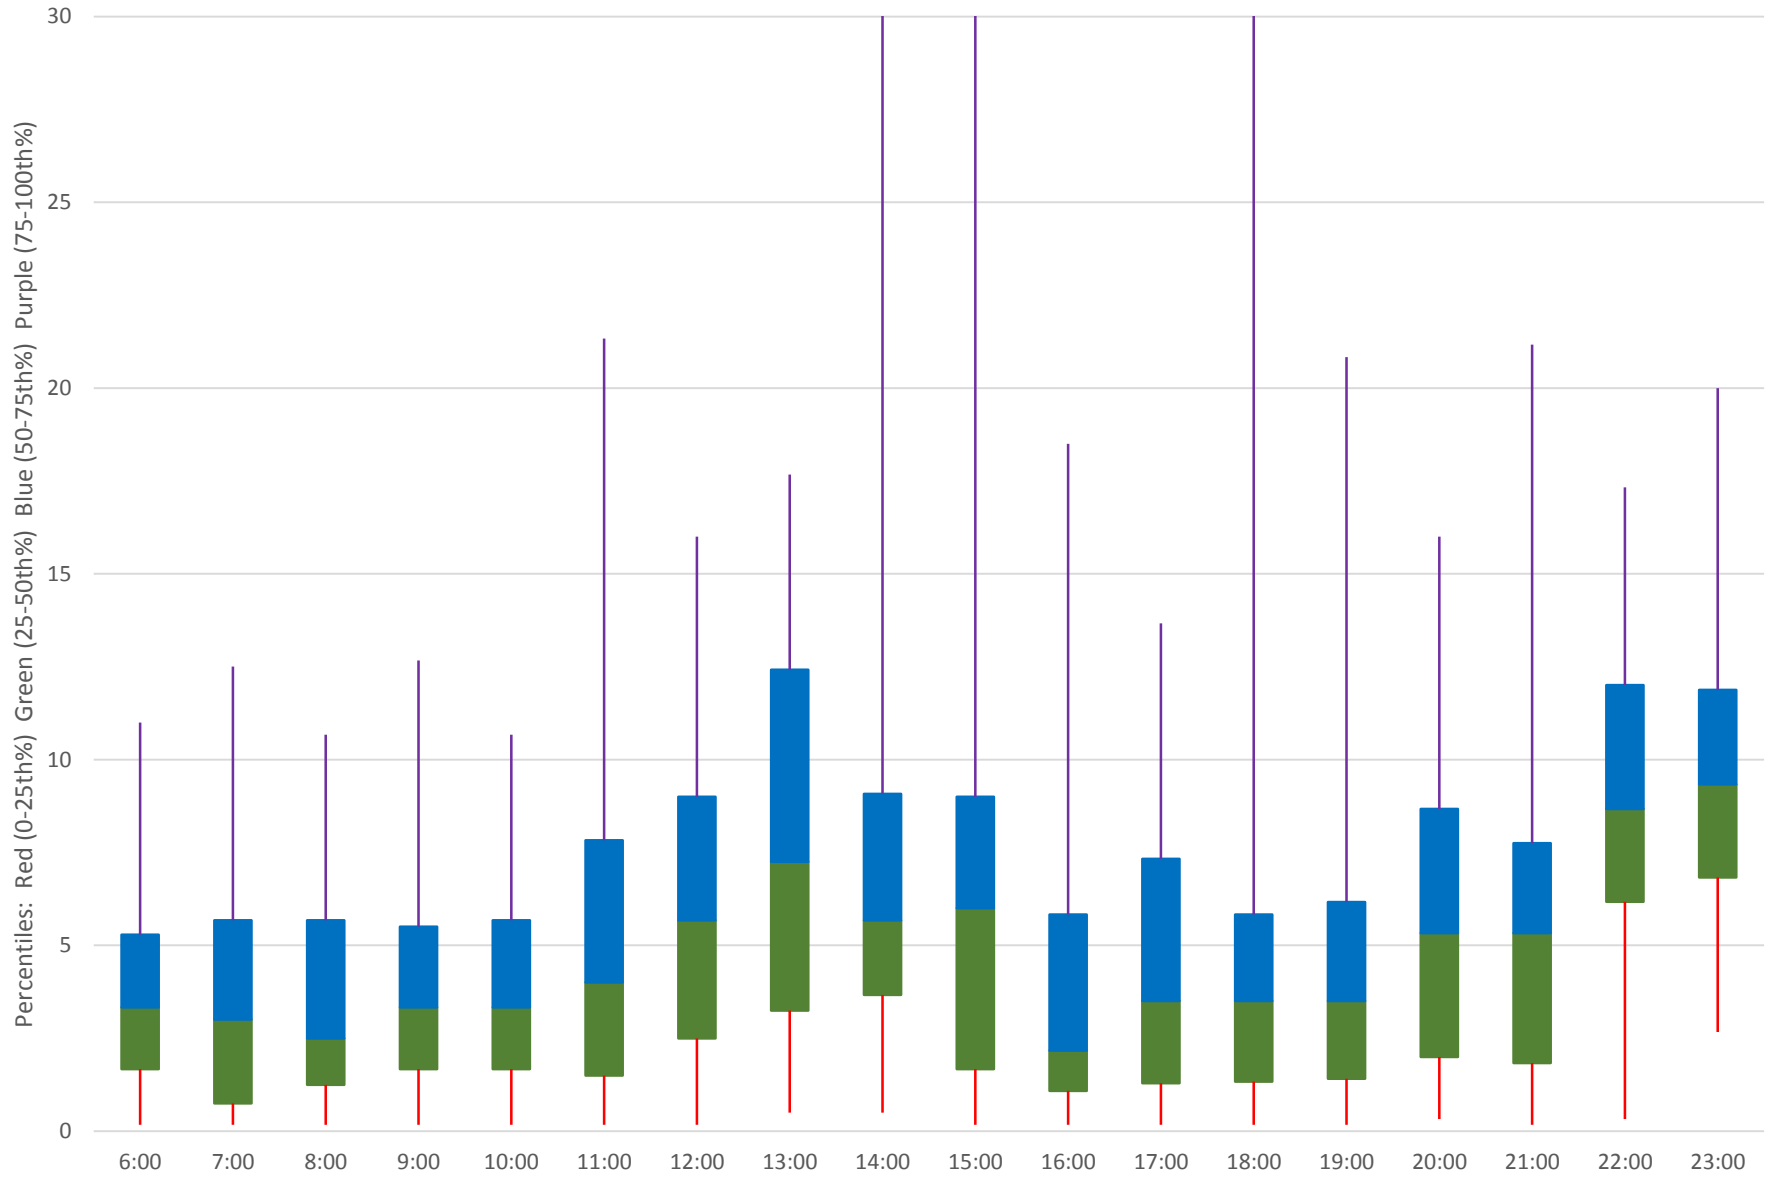

35 Jane Headways at Wilson Northbound July 2020 Quartiles Week 4

35 Jane Headways at Wilson Northbound July 2020

35 Jane Headways at Wilson Northbound July 2020

Quartiles Week 5

35 Jane Headways at Wilson Northbound July 2020 Saturday Statistics

35 Jane Headways at Wilson Northbound July 2020

35 Jane Headways at Wilson Northbound July 2020 Quartiles Saturdays

35 Jane Headways at Wilson Northbound July 2020 Sunday Statistics

35 Jane Headways at Wilson Northbound July 2020

35 Jane Headways at Wilson Northbound July 2020 Quartiles Sundays/Holidays