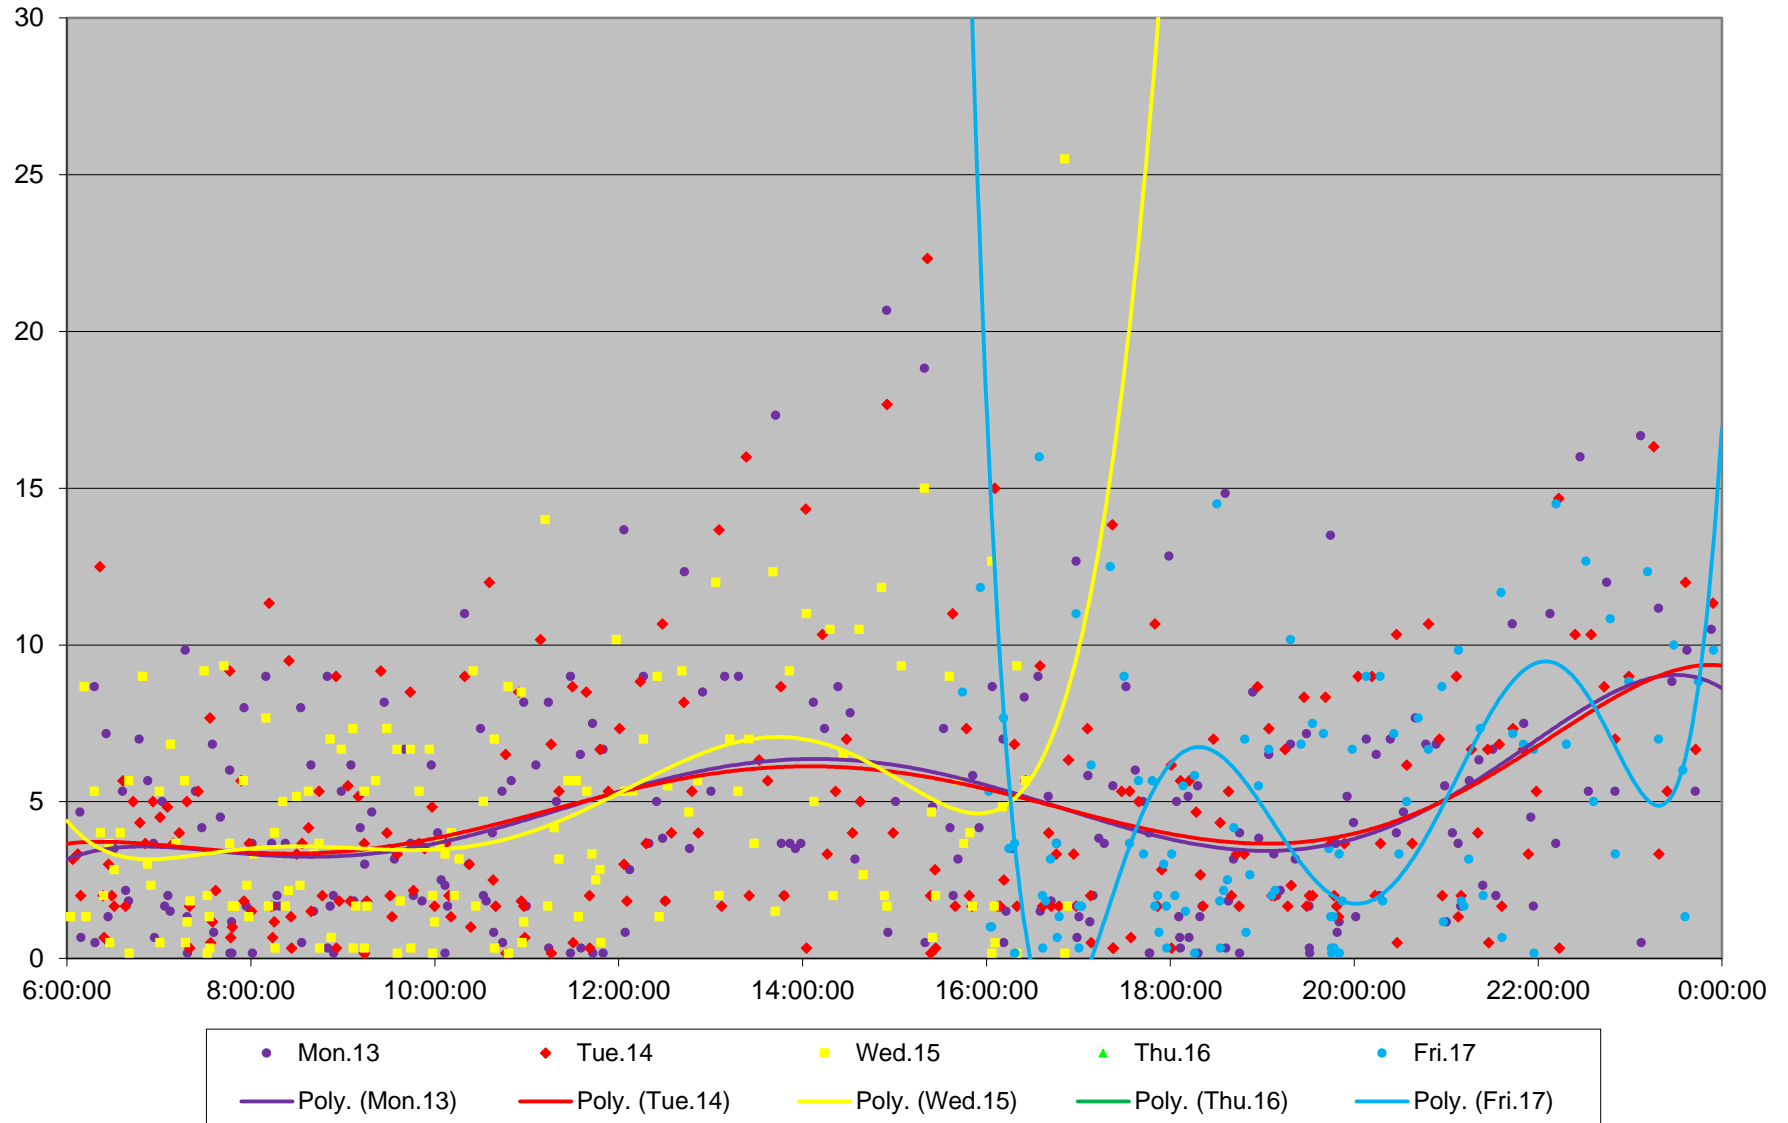

35 Jane Headways at Wilson Northbound July 2020 Weekday Statistics

35 Jane Headways at Wilson Northbound July 2020

35 Jane Headways at Wilson Northbound July 2020

Quartiles Week 1

35 Jane Headways at Wilson Northbound July 2020

35 Jane Headways at Wilson Northbound July 2020

Quartiles Week 2

35 Jane Headways at Wilson Northbound July 2020

35 Jane Headways at Wilson Northbound July 2020 Quartiles Week 3

35 Jane Headways at Wilson Northbound July 2020

35 Jane Headways at Wilson Northbound July 2020 Quartiles Week 4

35 Jane Headways at Wilson Northbound July 2020

35 Jane Headways at Wilson Northbound July 2020

Quartiles Week 5

35 Jane Headways at Wilson Northbound July 2020 Saturday Statistics

35 Jane Headways at Wilson Northbound July 2020

35 Jane Headways at Wilson Northbound July 2020 Quartiles Saturdays

35 Jane Headways at Wilson Northbound July 2020 Sunday Statistics

35 Jane Headways at Wilson Northbound July 2020