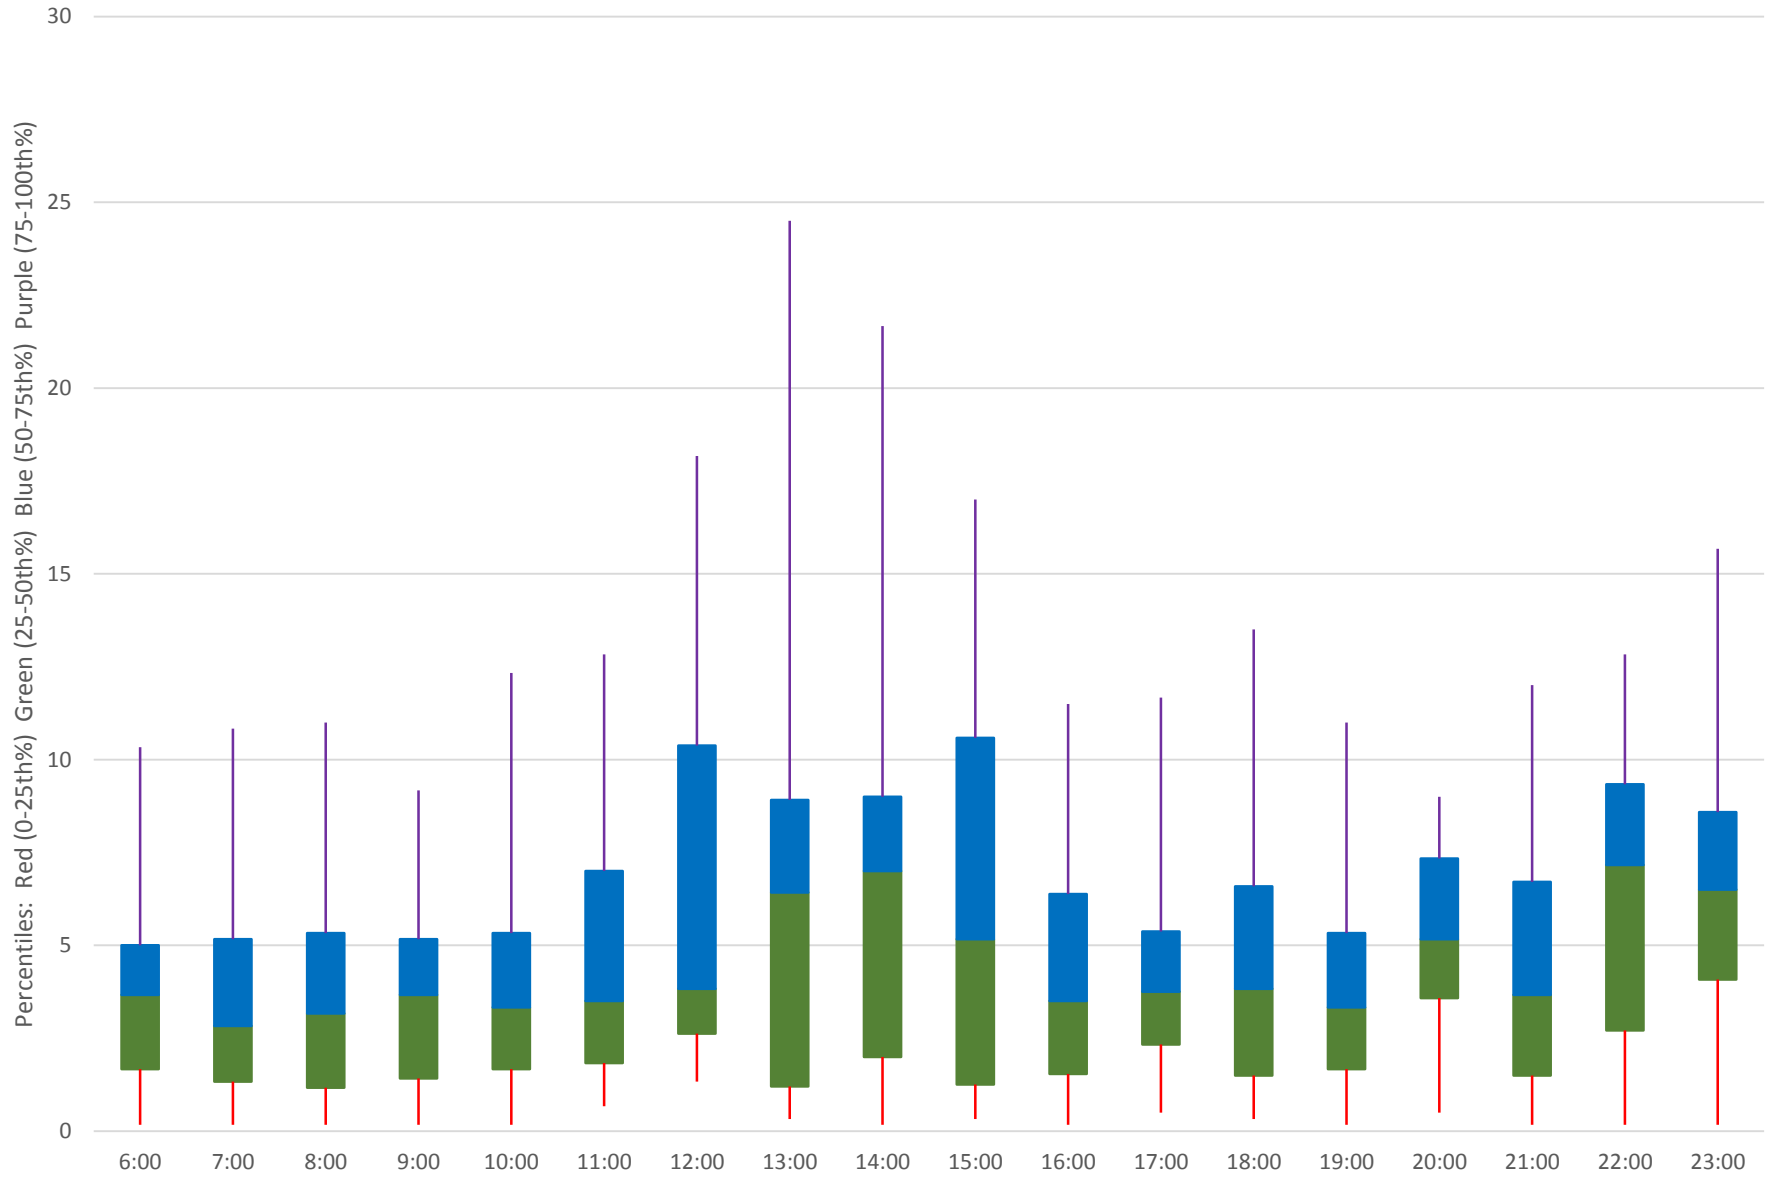

35 Jane Headways at Wilson Northbound July 2020 Weekday Statistics

35 Jane Headways at Wilson Northbound July 2020

35 Jane Headways at Wilson Northbound July 2020

Quartiles Week 1

35 Jane Headways at Wilson Northbound July 2020

35 Jane Headways at Wilson Northbound July 2020

Quartiles Week 2

35 Jane Headways at Wilson Northbound July 2020

35 Jane Headways at Wilson Northbound July 2020 Quartiles Week 3

35 Jane Headways at Wilson Northbound July 2020

35 Jane Headways at Wilson Northbound July 2020

35 Jane Headways at Wilson Northbound July 2020 Quartiles Saturdays

35 Jane Headways at Wilson Northbound July 2020 Sunday Statistics

35 Jane Headways at Wilson Northbound July 2020

35 Jane Headways at Wilson Northbound July 2020 Quartiles Sundays/Holidays