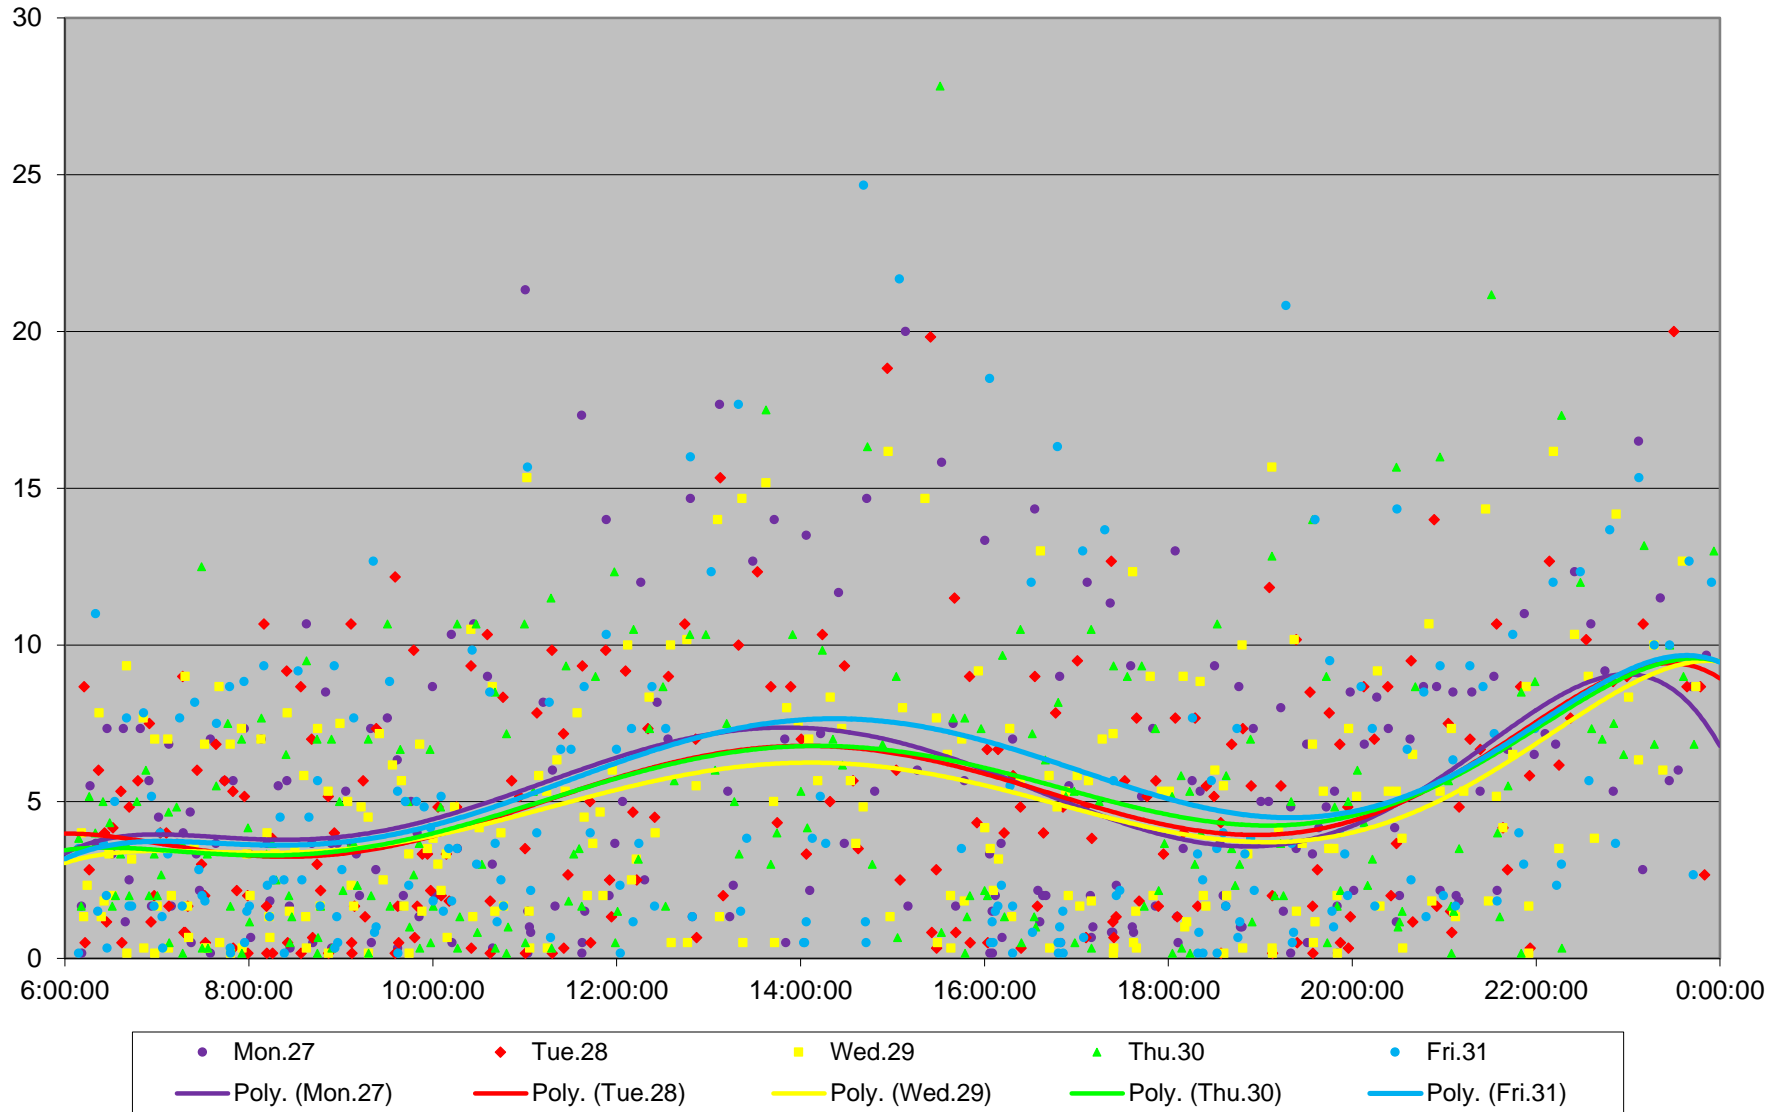

35 Jane Headways at Wilson Northbound July 2020 Weekday Statistics

35 Jane Headways at Wilson Northbound July 2020

35 Jane Headways at Wilson Northbound July 2020

Quartiles Week 1

35 Jane Headways at Wilson Northbound July 2020

35 Jane Headways at Wilson Northbound July 2020

Quartiles Week 2

35 Jane Headways at Wilson Northbound July 2020

35 Jane Headways at Wilson Northbound July 2020 Quartiles Week 3

35 Jane Headways at Wilson Northbound July 2020

35 Jane Headways at Wilson Northbound July 2020 Quartiles Week 4

35 Jane Headways at Wilson Northbound July 2020

35 Jane Headways at Wilson Northbound July 2020

Quartiles Week 5

35 Jane Headways at Wilson Northbound July 2020 Saturday Statistics

35 Jane Headways at Wilson Northbound July 2020

35 Jane Headways at Wilson Northbound July 2020 Quartiles Saturdays

35 Jane Headways at Wilson Northbound July 2020 Sunday Statistics

35 Jane Headways at Wilson Northbound July 2020