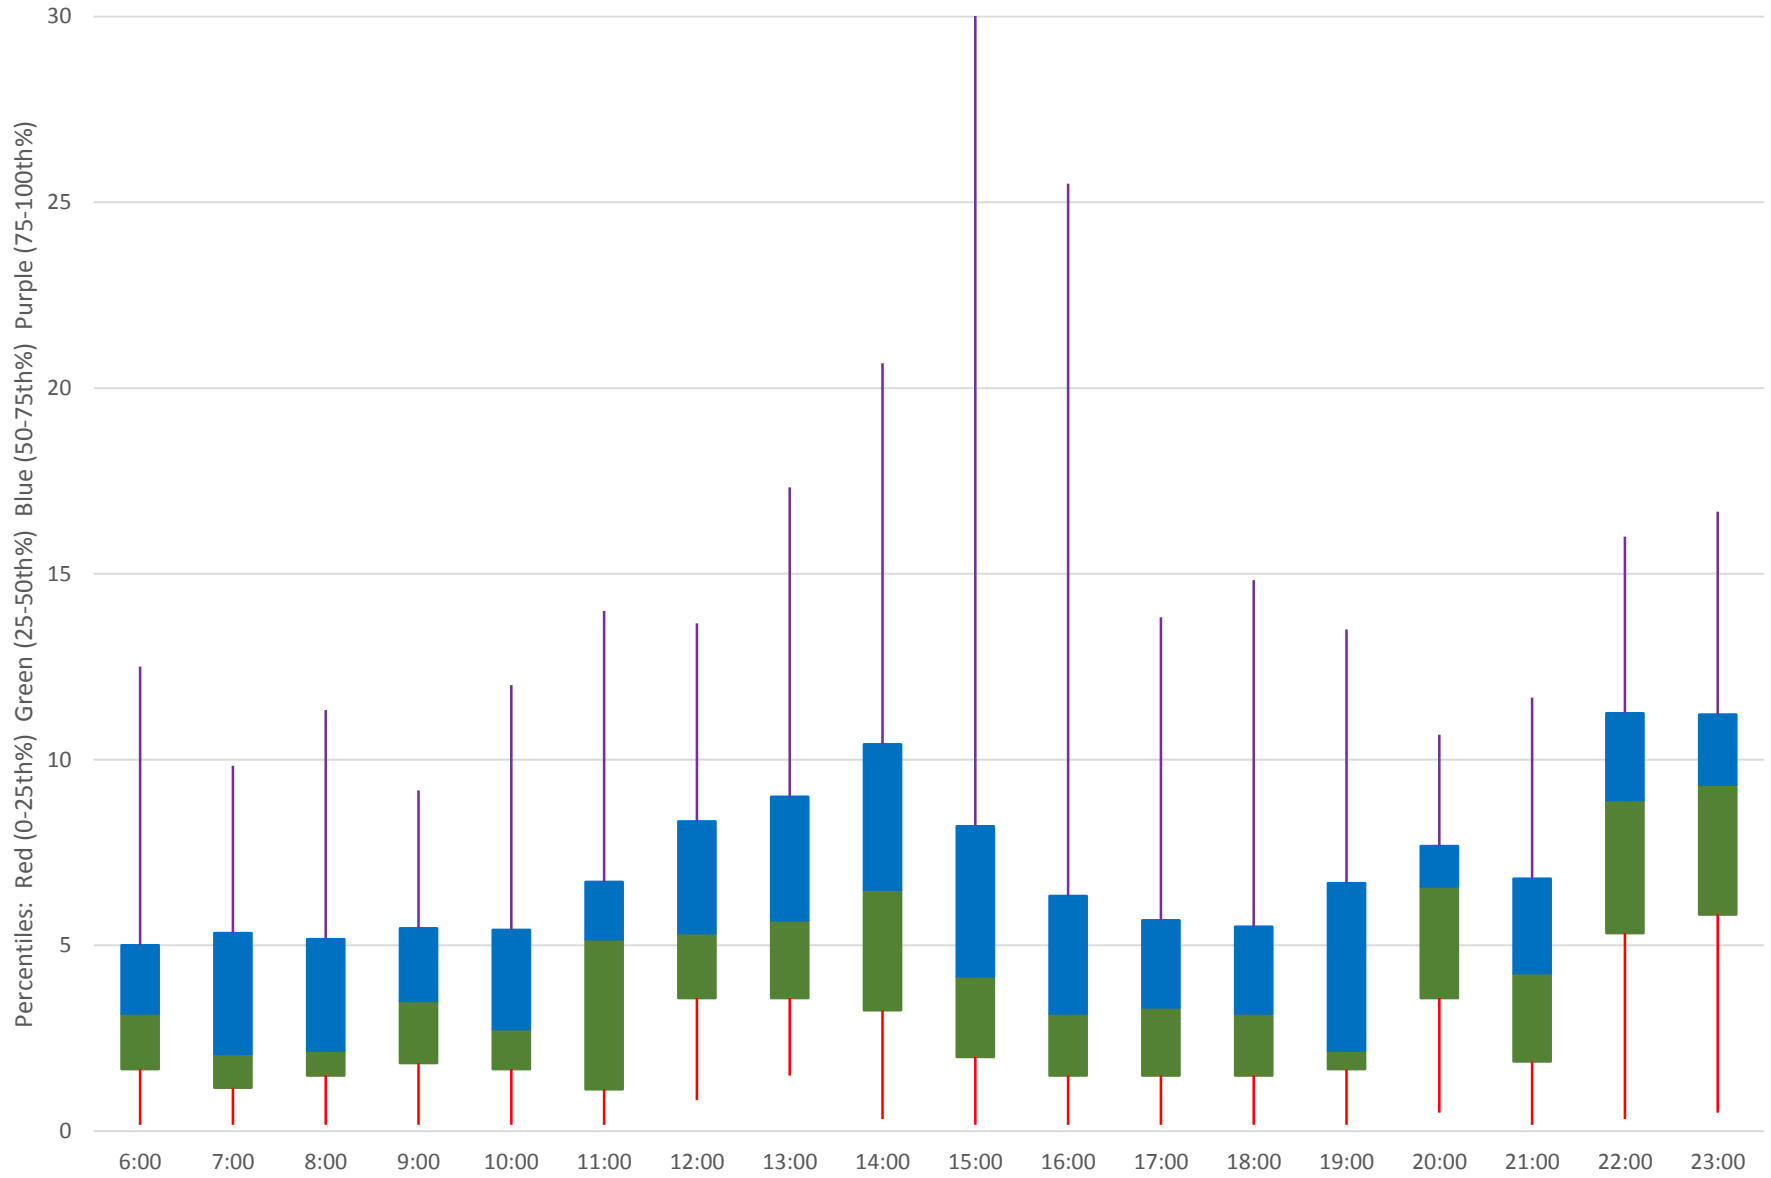

35 Jane Headways at Wilson Northbound July 2020 Weekday Statistics

35 Jane Headways at Wilson Northbound July 2020

35 Jane Headways at Wilson Northbound July 2020

Quartiles Week 1

35 Jane Headways at Wilson Northbound July 2020

35 Jane Headways at Wilson Northbound July 2020

Quartiles Week 2

35 Jane Headways at Wilson Northbound July 2020

35 Jane Headways at Wilson Northbound July 2020 Quartiles Week 3

35 Jane Headways at Wilson Northbound July 2020

35 Jane Headways at Wilson Northbound July 2020 Quartiles Week 4

35 Jane Headways at Wilson Northbound July 2020

35 Jane Headways at Wilson Northbound July 2020

Quartiles Week 5

35 Jane Headways at Wilson Northbound July 2020 Saturday Statistics

35 Jane Headways at Wilson Northbound July 2020

35 Jane Headways at Wilson Northbound July 2020 Quartiles Saturdays

35 Jane Headways at Wilson Northbound July 2020 Sunday Statistics

35 Jane Headways at Wilson Northbound July 2020