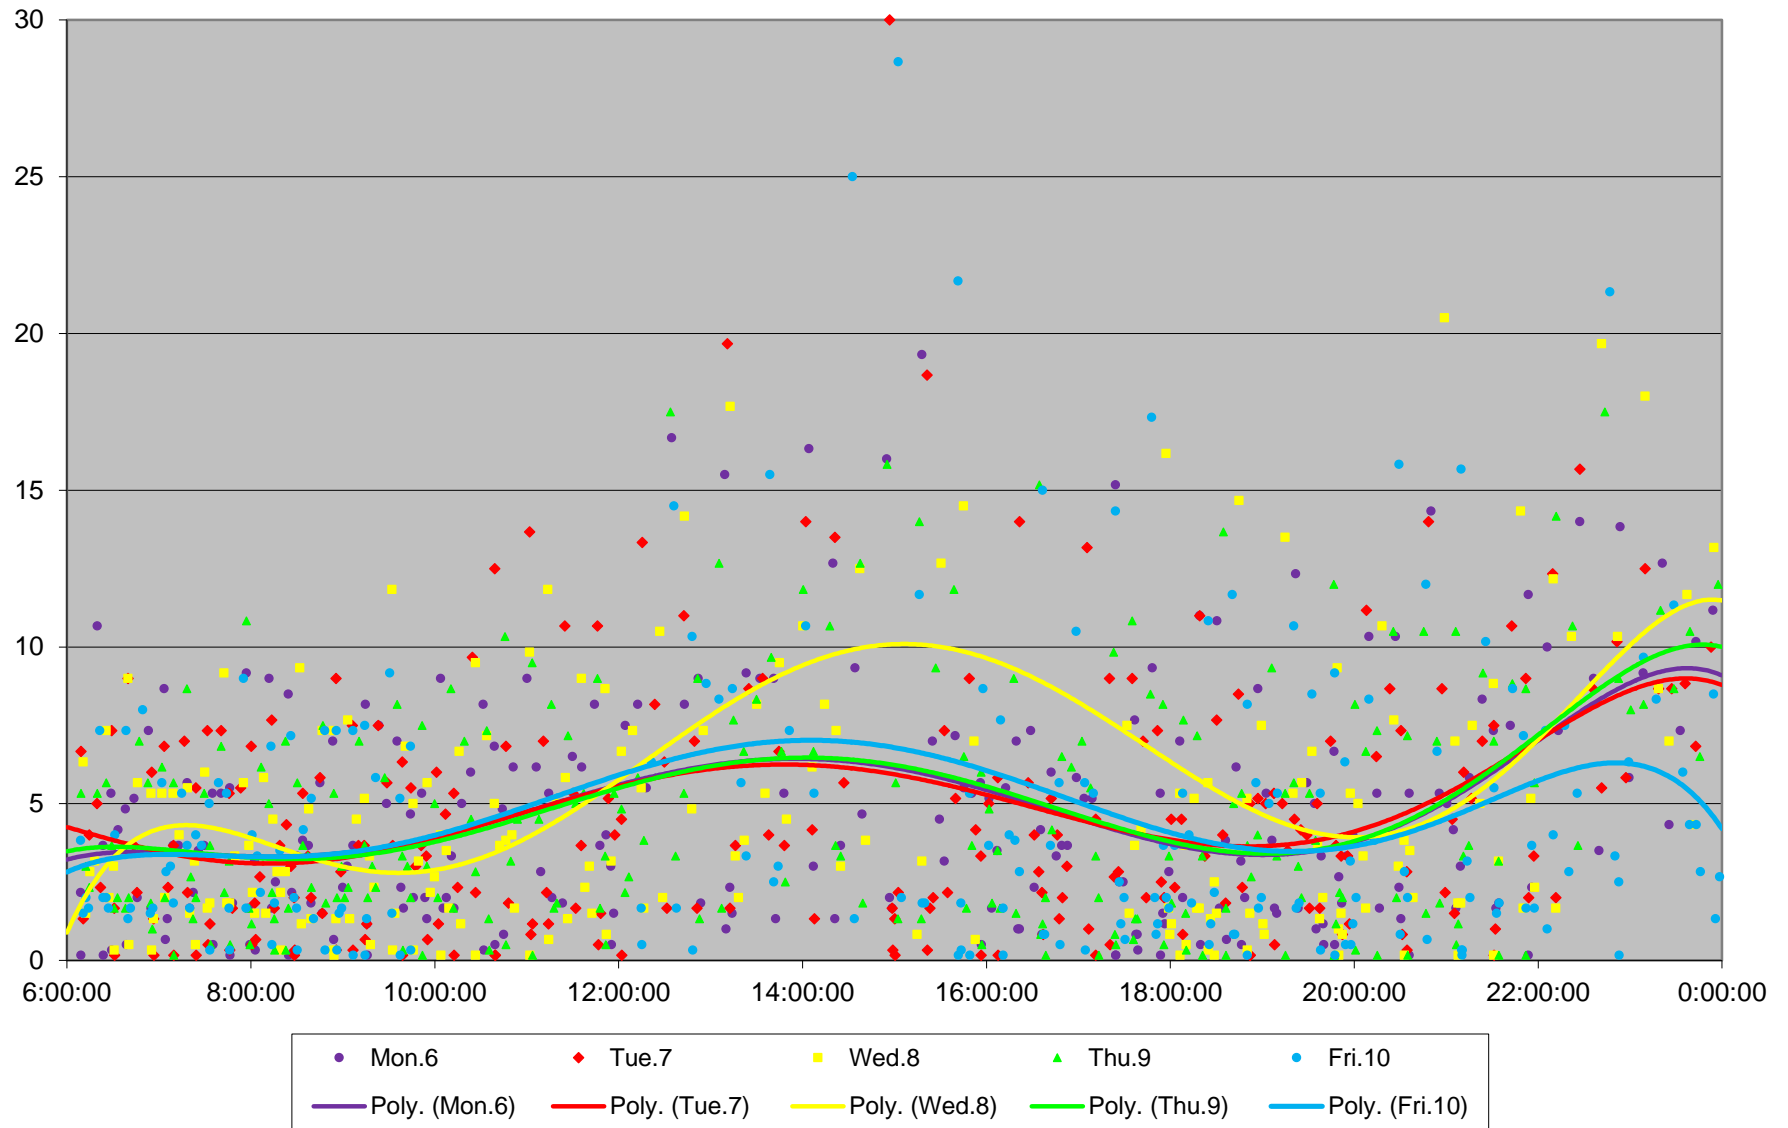

35 Jane Headways at Wilson Northbound July 2020 Weekday Statistics

35 Jane Headways at Wilson Northbound July 2020

35 Jane Headways at Wilson Northbound July 2020

Quartiles Week 1

35 Jane Headways at Wilson Northbound July 2020

35 Jane Headways at Wilson Northbound July 2020

Quartiles Week 2

35 Jane Headways at Wilson Northbound July 2020

35 Jane Headways at Wilson Northbound July 2020 Quartiles Week 3

35 Jane Headways at Wilson Northbound July 2020

35 Jane Headways at Wilson Northbound July 2020 Quartiles Week 4

35 Jane Headways at Wilson Northbound July 2020

35 Jane Headways at Wilson Northbound July 2020

Quartiles Week 5

35 Jane Headways at Wilson Northbound July 2020 Saturday Statistics

35 Jane Headways at Wilson Northbound July 2020

35 Jane Headways at Wilson Northbound July 2020 Quartiles Saturdays

35 Jane Headways at Wilson Northbound July 2020 Sunday Statistics

35 Jane Headways at Wilson Northbound July 2020