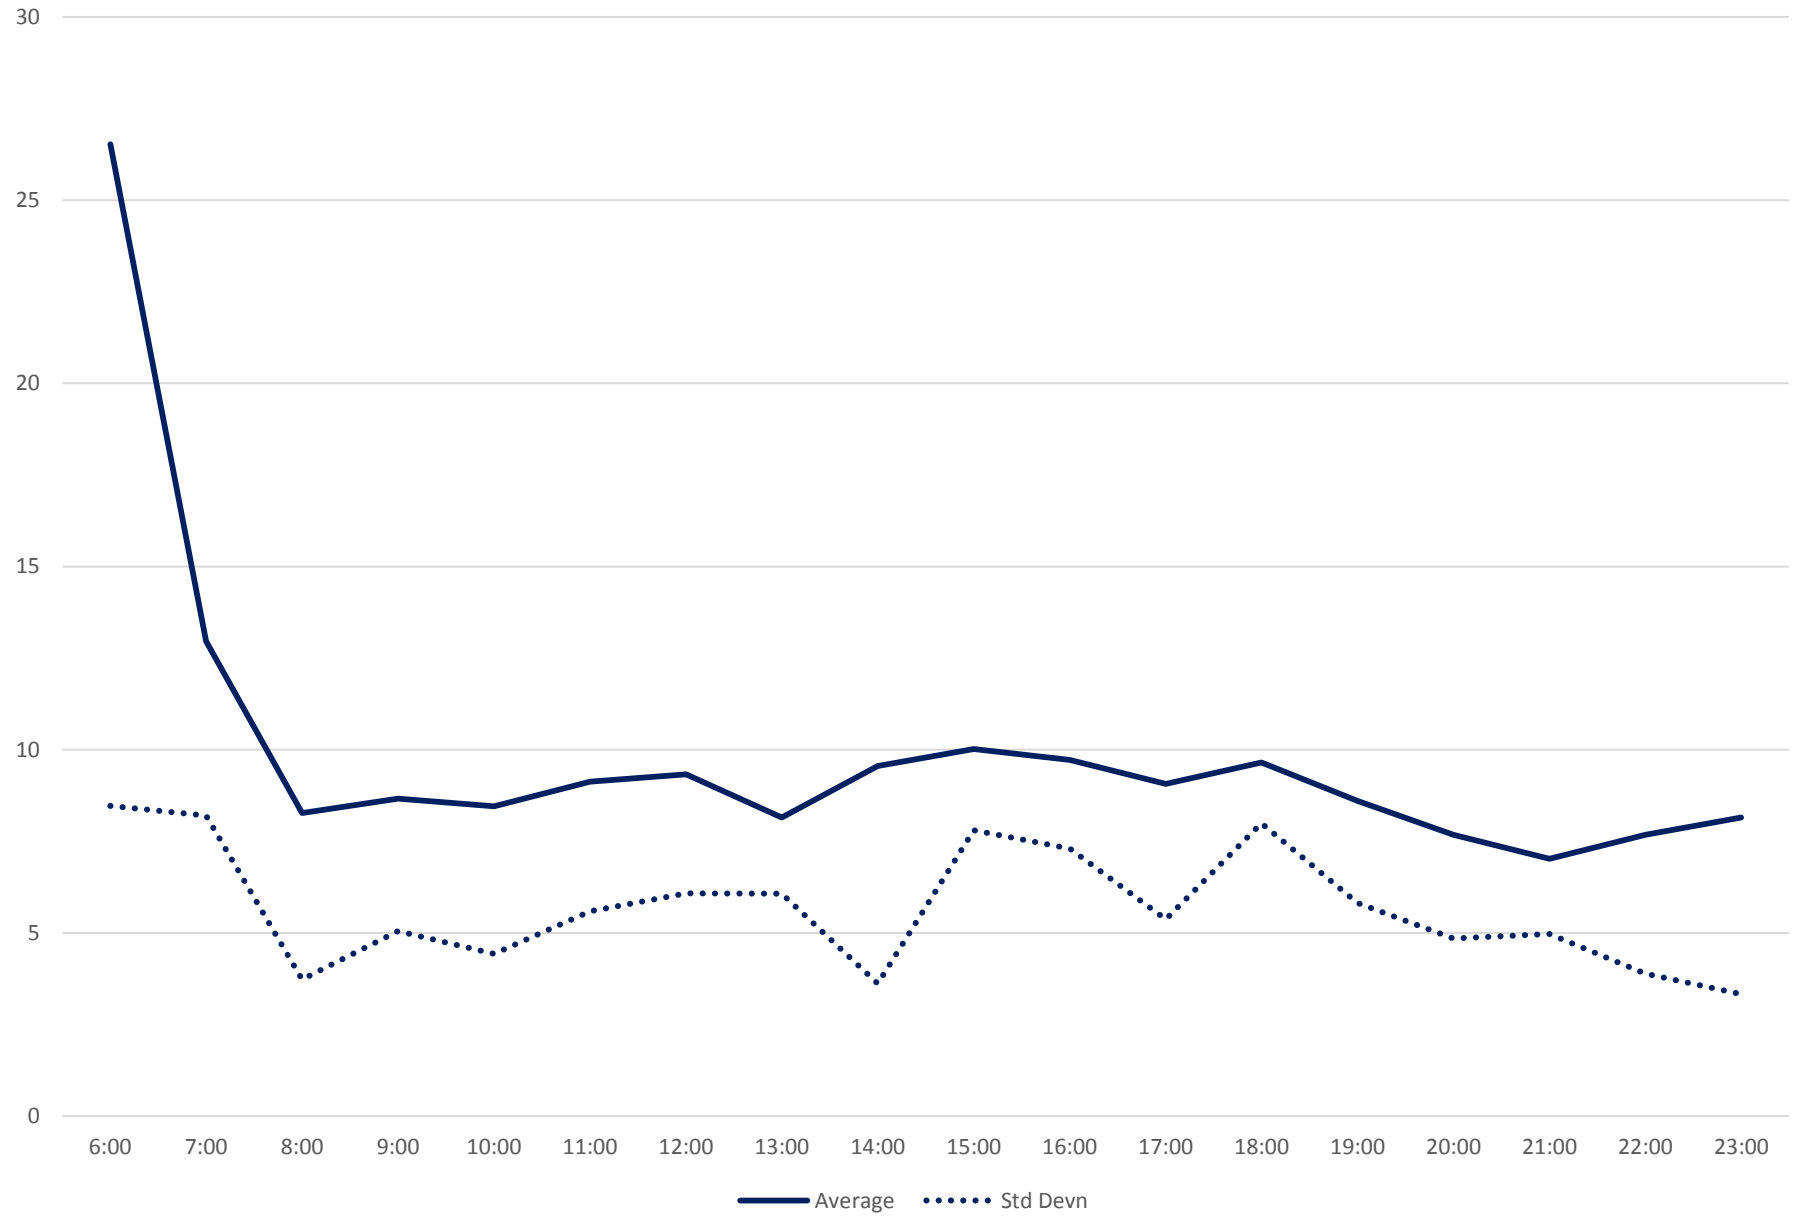

35 Jane Headways at Wilson Northbound July 2020 Weekday Statistics

35 Jane Headways at Wilson Northbound July 2020

35 Jane Headways at Wilson Northbound July 2020

Quartiles Week 1

35 Jane Headways at Wilson Northbound July 2020

35 Jane Headways at Wilson Northbound July 2020 Quartiles Week 4

35 Jane Headways at Wilson Northbound July 2020

35 Jane Headways at Wilson Northbound July 2020

Quartiles Week 5

35 Jane Headways at Wilson Northbound July 2020 Saturday Statistics

35 Jane Headways at Wilson Northbound July 2020

35 Jane Headways at Wilson Northbound July 2020 Quartiles Saturdays

35 Jane Headways at Wilson Northbound July 2020 Sunday Statistics

35 Jane Headways at Wilson Northbound July 2020

35 Jane Headways at Wilson Northbound July 2020 Quartiles Sundays/Holidays