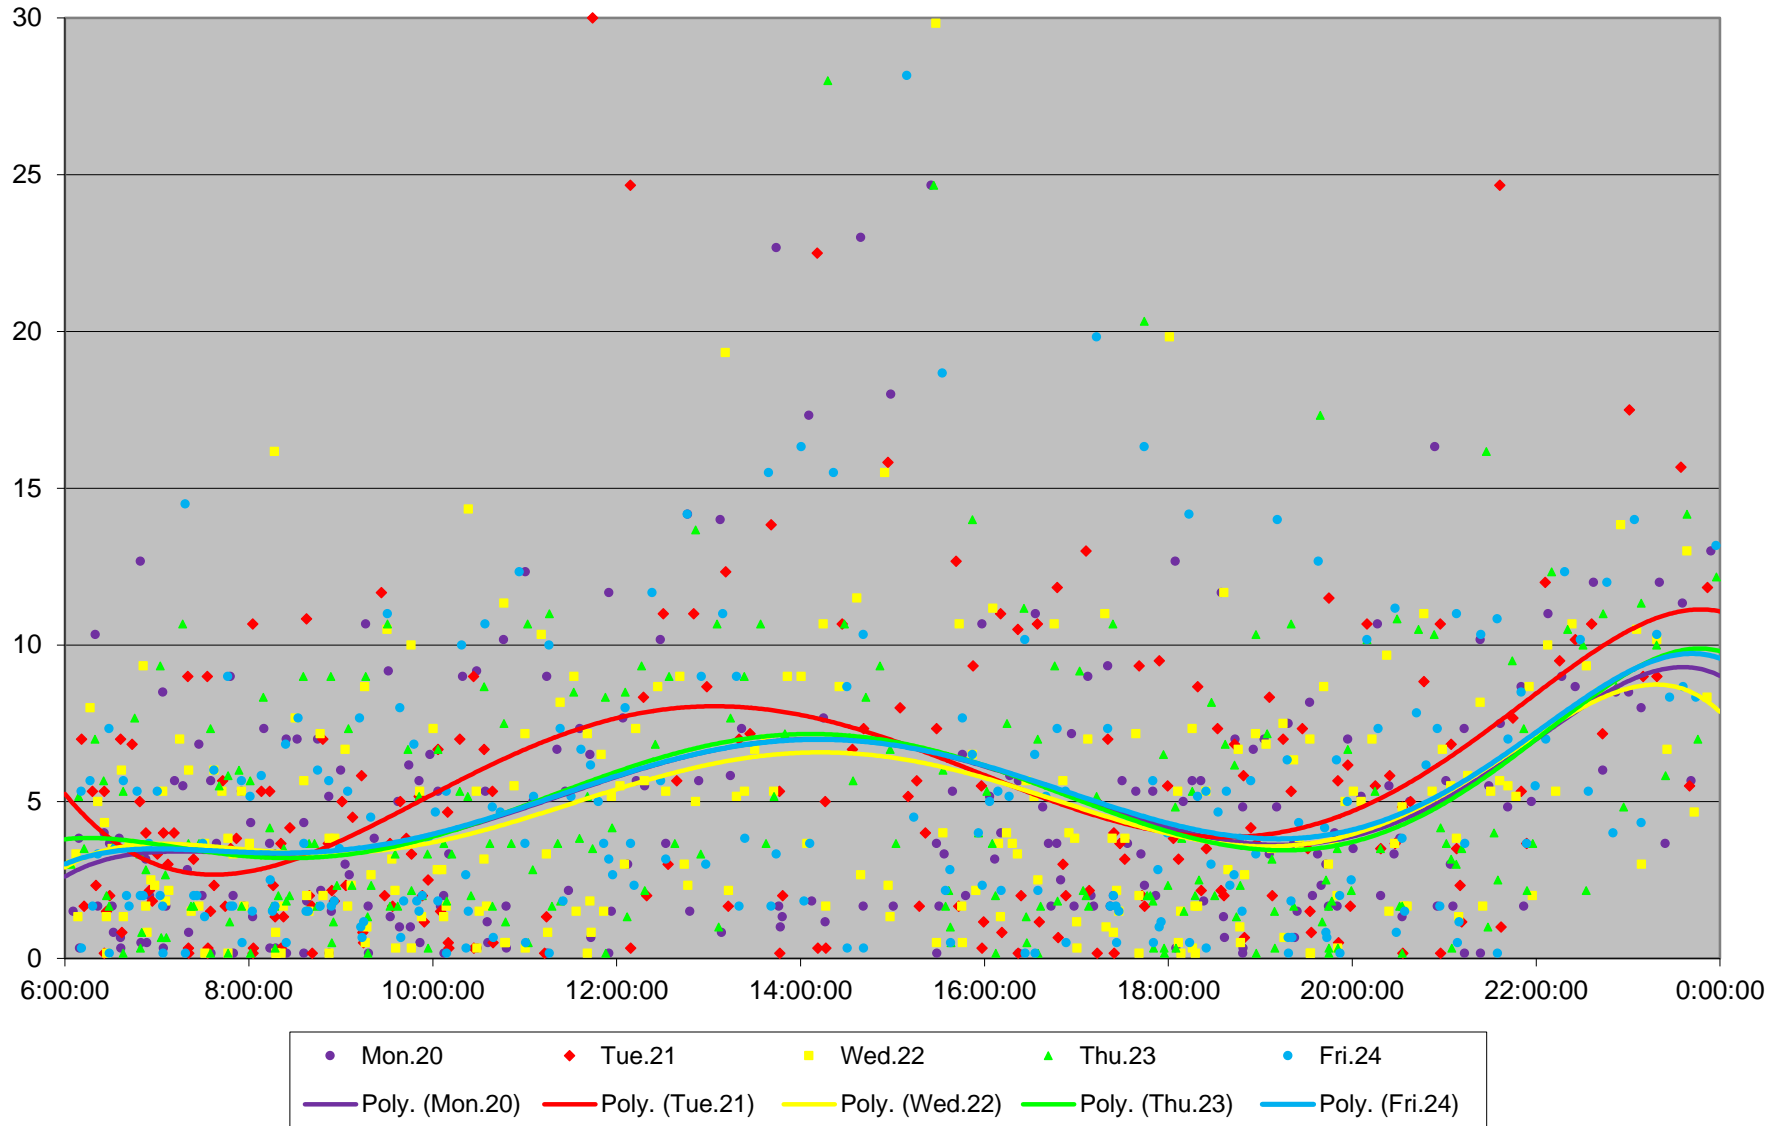

35 Jane Headways at Wilson Northbound July 2020 Weekday Statistics

35 Jane Headways at Wilson Northbound July 2020

35 Jane Headways at Wilson Northbound July 2020

Quartiles Week 1

35 Jane Headways at Wilson Northbound July 2020

35 Jane Headways at Wilson Northbound July 2020

Quartiles Week 2

35 Jane Headways at Wilson Northbound July 2020

35 Jane Headways at Wilson Northbound July 2020 Quartiles Week 3

35 Jane Headways at Wilson Northbound July 2020

35 Jane Headways at Wilson Northbound July 2020 Quartiles Week 4

35 Jane Headways at Wilson Northbound July 2020

35 Jane Headways at Wilson Northbound July 2020

Quartiles Week 5

35 Jane Headways at Wilson Northbound July 2020 Saturday Statistics

35 Jane Headways at Wilson Northbound July 2020

35 Jane Headways at Wilson Northbound July 2020 Quartiles Saturdays

35 Jane Headways at Wilson Northbound July 2020 Sunday Statistics

35 Jane Headways at Wilson Northbound July 2020