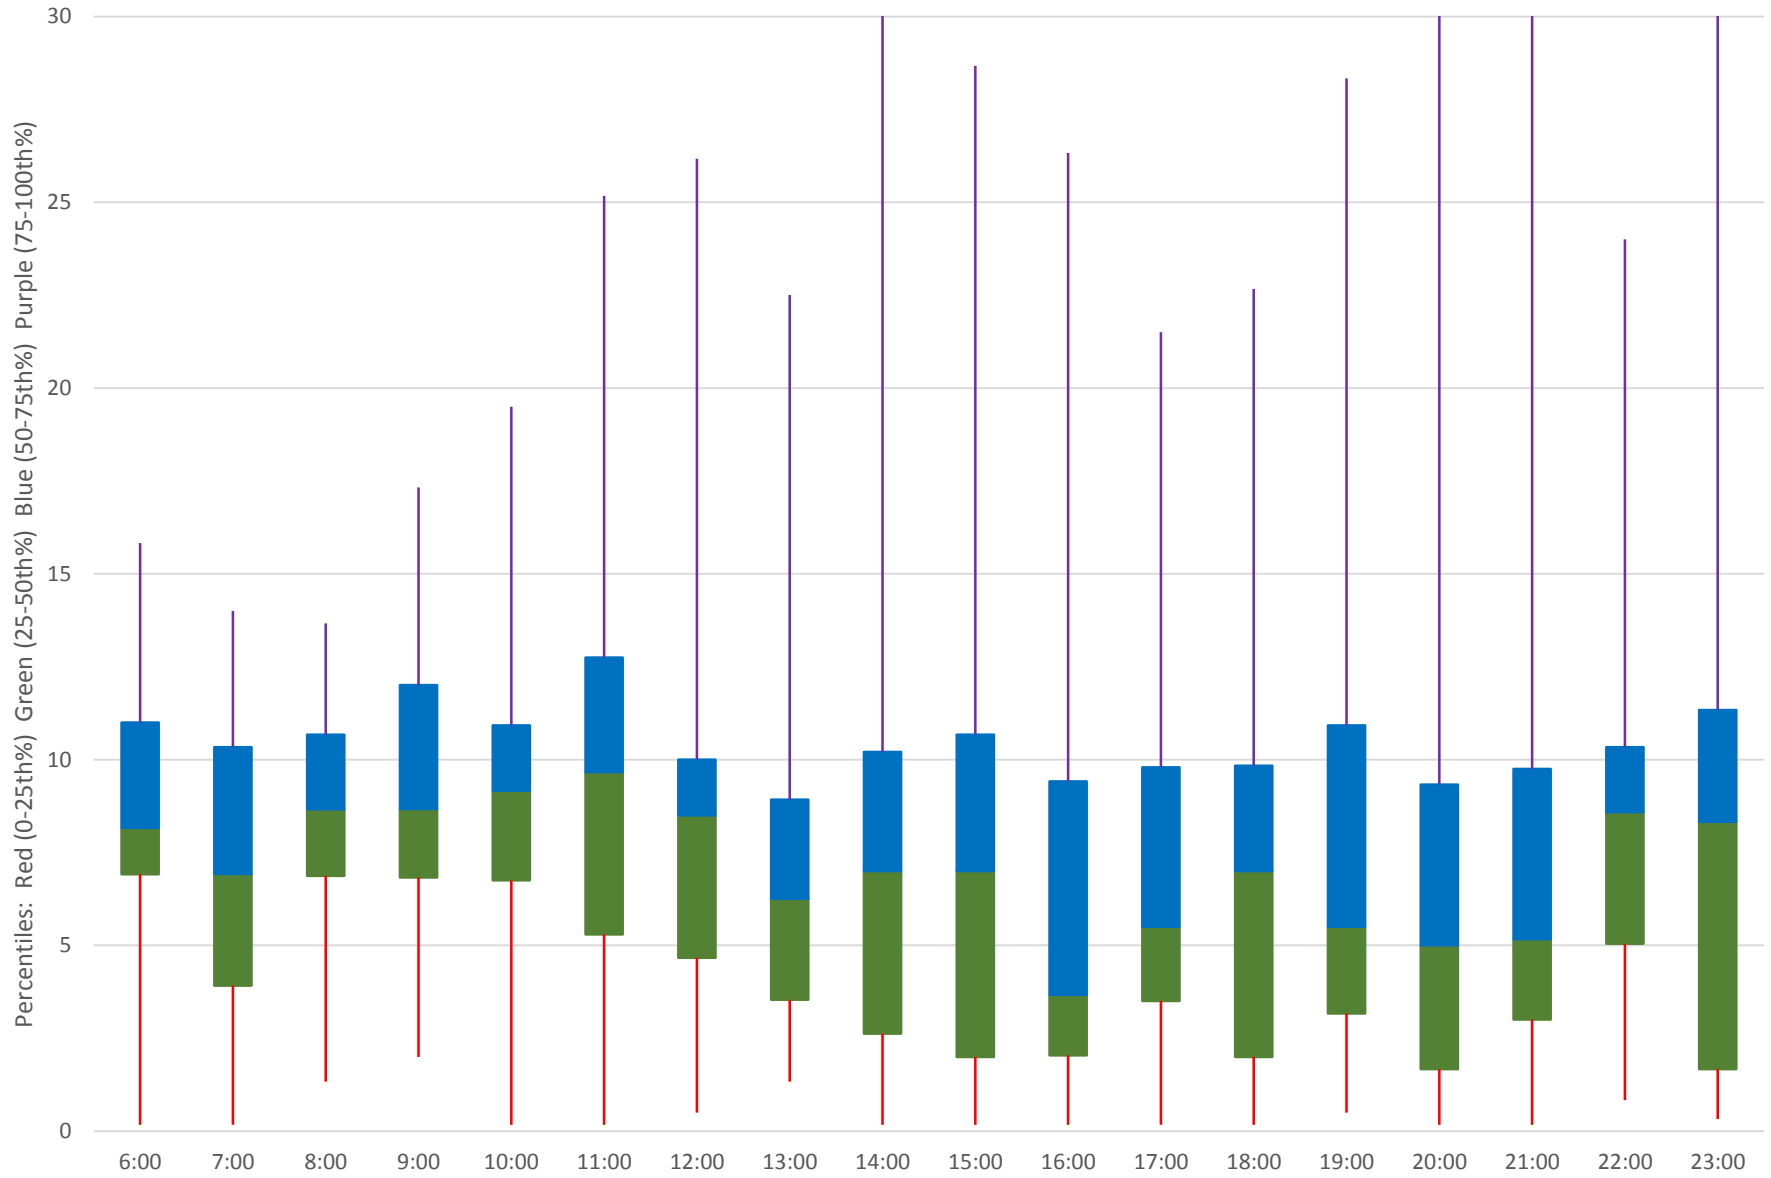

35 Jane Headways at Wilson Northbound July 2020 Quartiles Week 4

35 Jane Headways at Wilson Northbound July 2020

35 Jane Headways at Wilson Northbound July 2020

Quartiles Week 5

35 Jane Headways at Wilson Northbound July 2020 Saturday Statistics

35 Jane Headways at Wilson Northbound July 2020

35 Jane Headways at Wilson Northbound July 2020 Quartiles Saturdays

35 Jane Headways at Wilson Northbound July 2020 Sunday Statistics

35 Jane Headways at Wilson Northbound July 2020

35 Jane Headways at Wilson Northbound July 2020 Quartiles Sundays/Holidays