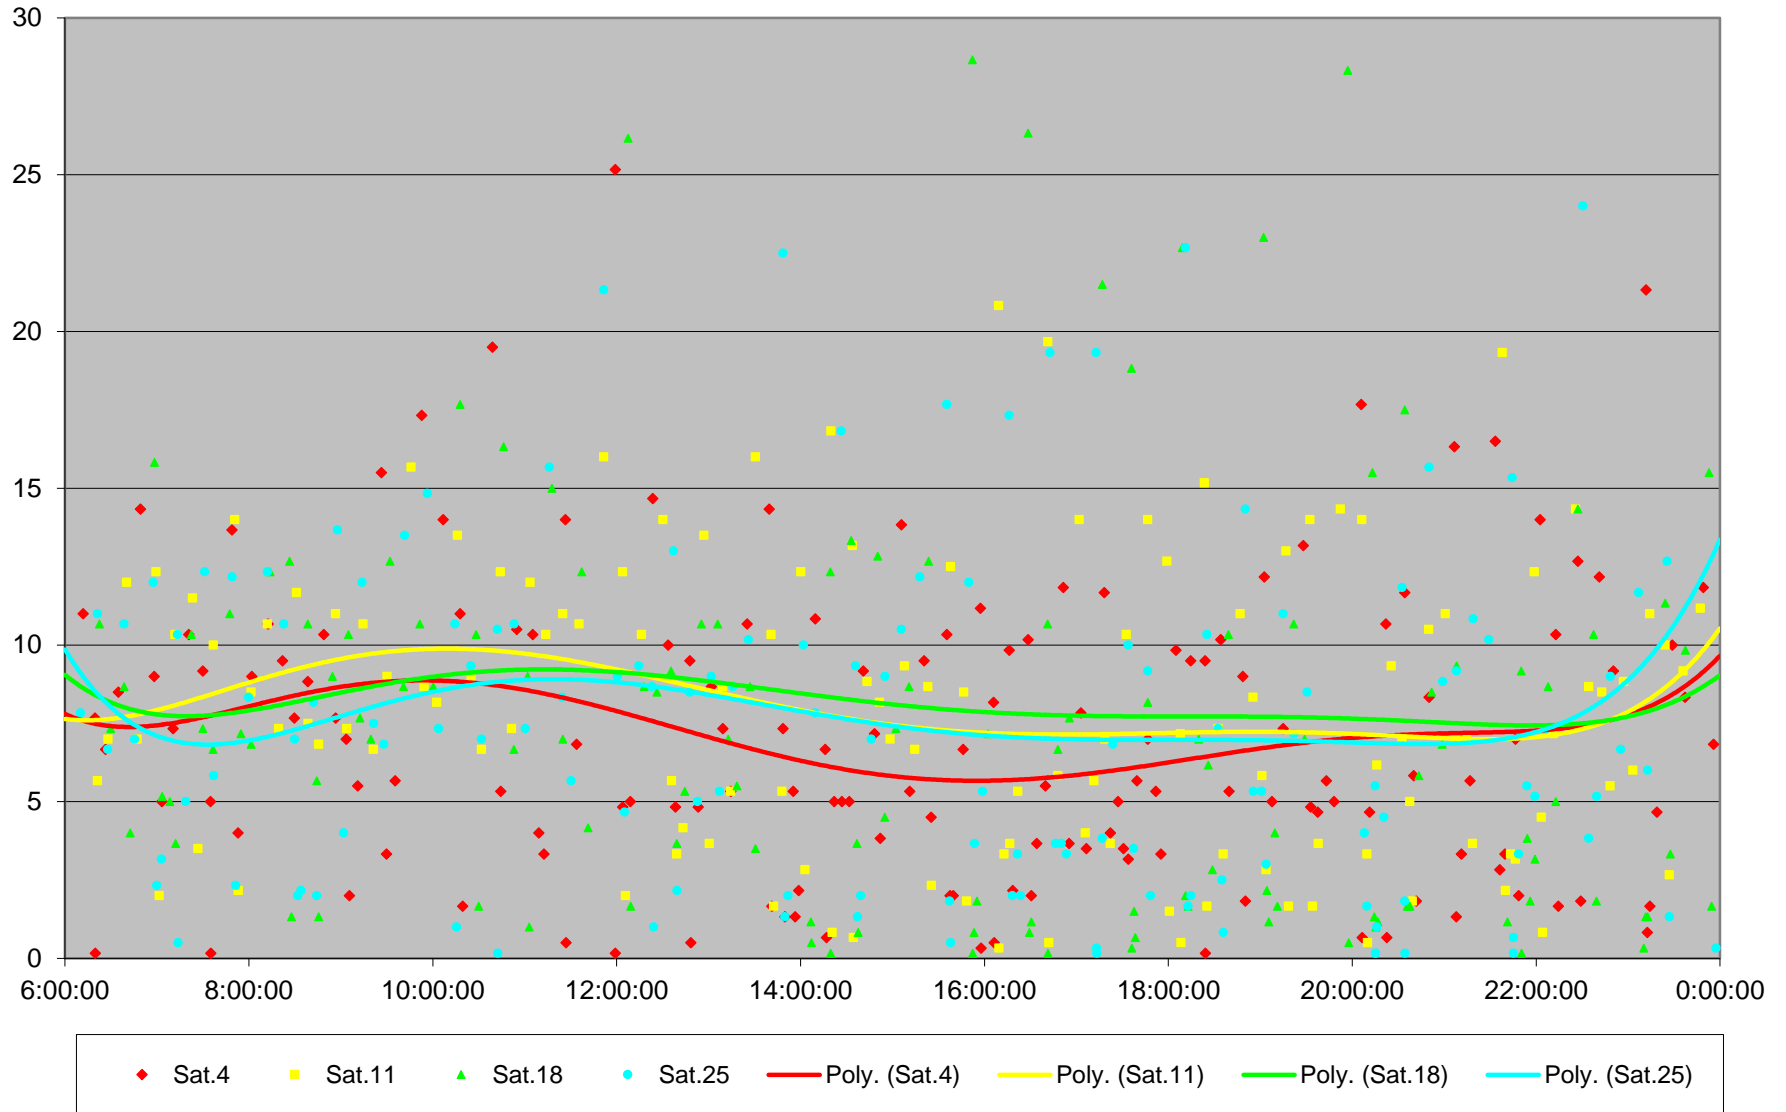

35 Jane Headways at Wilson Northbound July 2020 Weekday Statistics

35 Jane Headways at Wilson Northbound July 2020

35 Jane Headways at Wilson Northbound July 2020

Quartiles Week 1

35 Jane Headways at Wilson Northbound July 2020

35 Jane Headways at Wilson Northbound July 2020 Quartiles Week 4

35 Jane Headways at Wilson Northbound July 2020

35 Jane Headways at Wilson Northbound July 2020

Quartiles Week 5

35 Jane Headways at Wilson Northbound July 2020 Saturday Statistics

35 Jane Headways at Wilson Northbound July 2020

35 Jane Headways at Wilson Northbound July 2020 Quartiles Saturdays

35 Jane Headways at Wilson Northbound July 2020 Sunday Statistics

35 Jane Headways at Wilson Northbound July 2020

35 Jane Headways at Wilson Northbound July 2020 Quartiles Sundays/Holidays