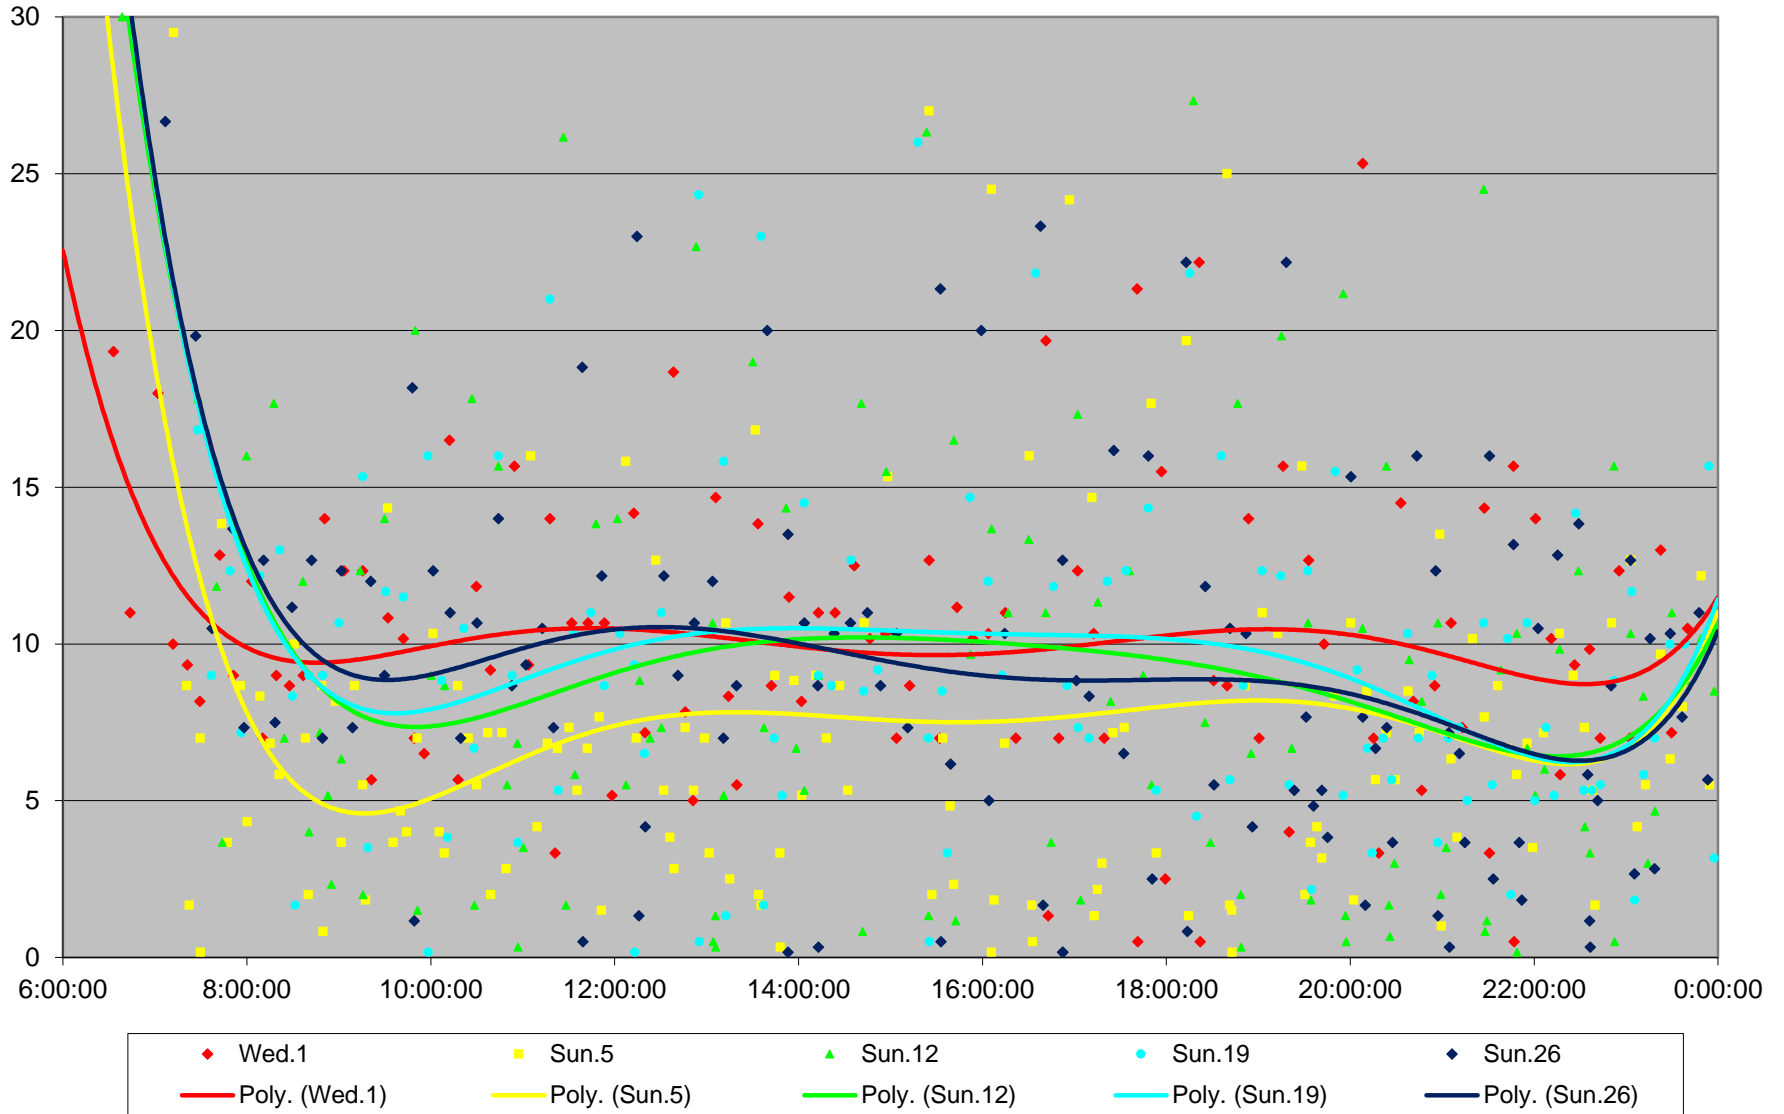

35 Jane Headways at Wilson Northbound July 2020

35 Jane Headways at Wilson Northbound July 2020 Quartiles Saturdays

35 Jane Headways at Wilson Northbound July 2020 Sunday Statistics

35 Jane Headways at Wilson Northbound July 2020

35 Jane Headways at Wilson Northbound July 2020 Quartiles Sundays/Holidays