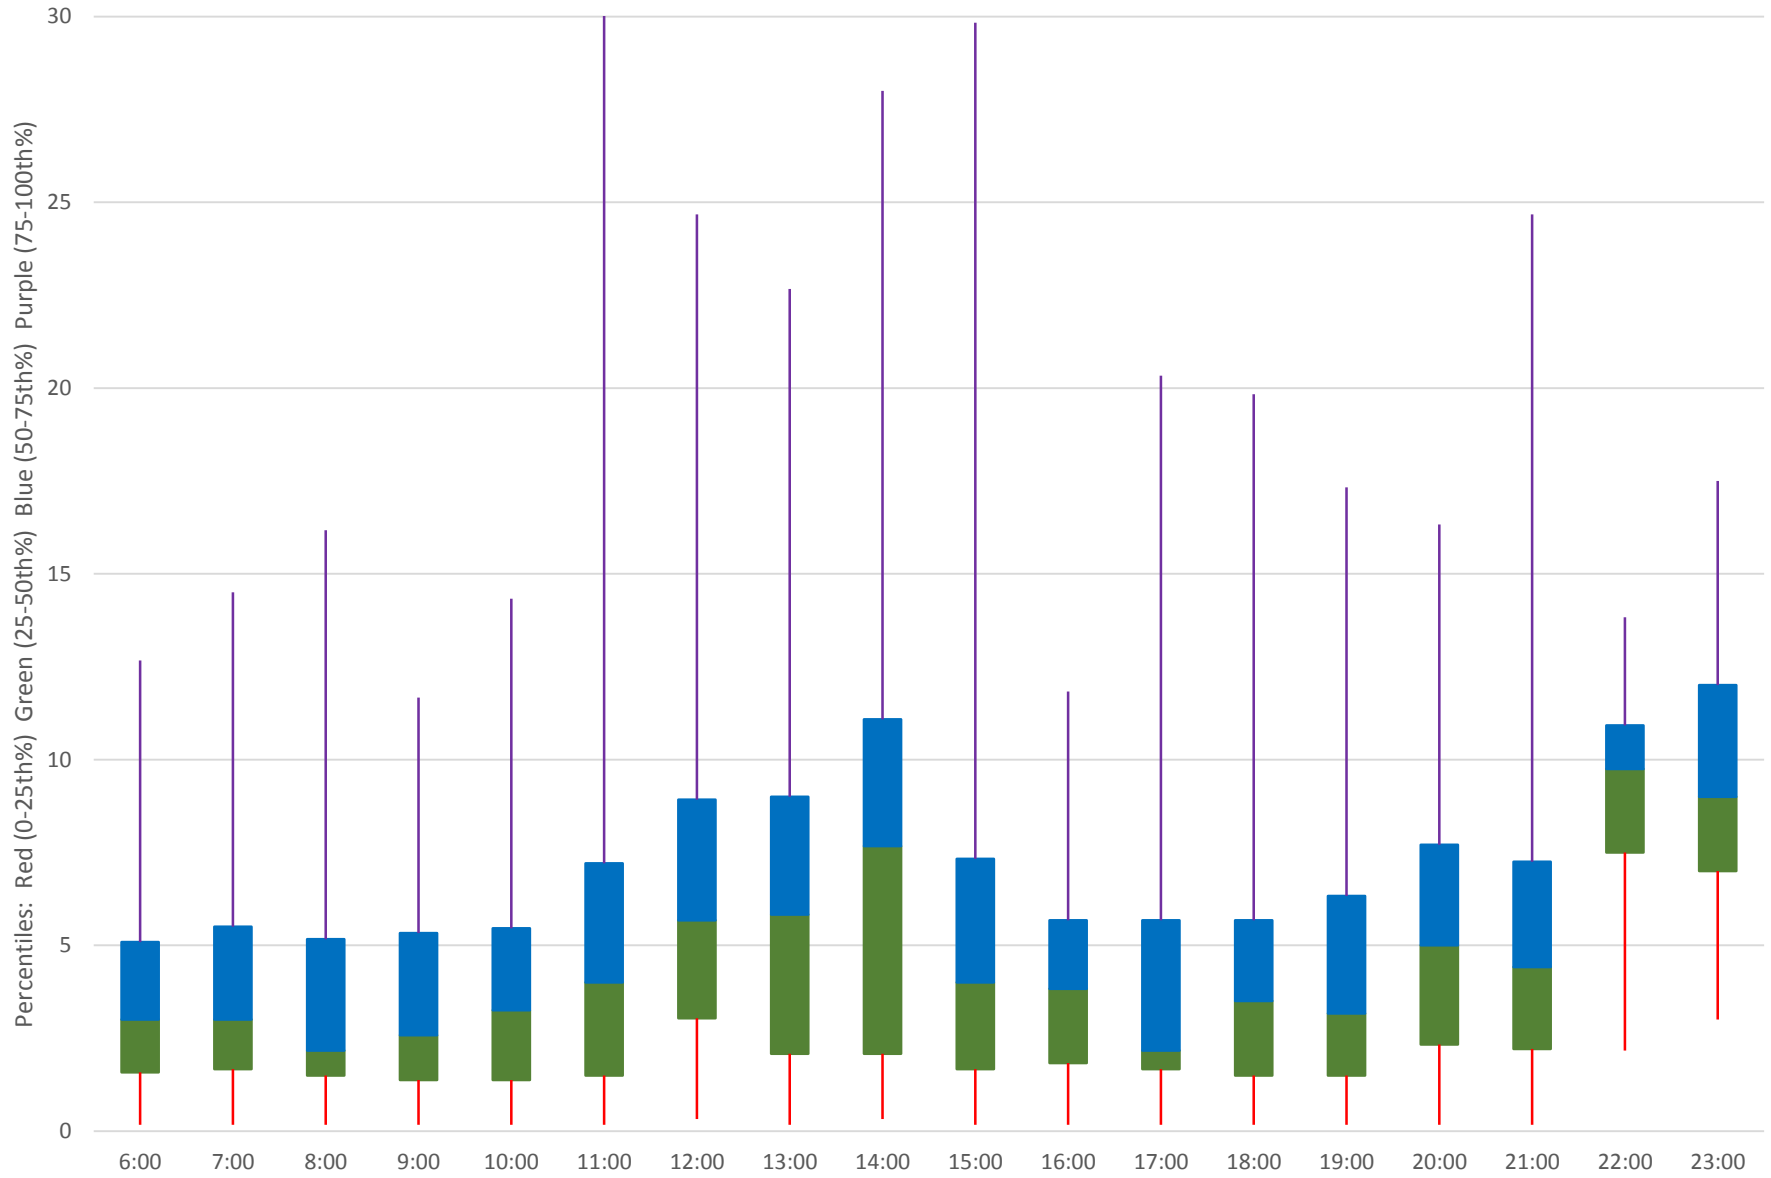

35 Jane Headways at Wilson Northbound July 2020 Weekday Statistics

35 Jane Headways at Wilson Northbound July 2020

35 Jane Headways at Wilson Northbound July 2020

Quartiles Week 1

35 Jane Headways at Wilson Northbound July 2020

35 Jane Headways at Wilson Northbound July 2020

Quartiles Week 2

35 Jane Headways at Wilson Northbound July 2020

35 Jane Headways at Wilson Northbound July 2020 Quartiles Week 3

35 Jane Headways at Wilson Northbound July 2020

35 Jane Headways at Wilson Northbound July 2020 Quartiles Week 4

35 Jane Headways at Wilson Northbound July 2020

35 Jane Headways at Wilson Northbound July 2020

Quartiles Week 5

35 Jane Headways at Wilson Northbound July 2020 Saturday Statistics

35 Jane Headways at Wilson Northbound July 2020

35 Jane Headways at Wilson Northbound July 2020 Quartiles Saturdays

35 Jane Headways at Wilson Northbound July 2020 Sunday Statistics

35 Jane Headways at Wilson Northbound July 2020