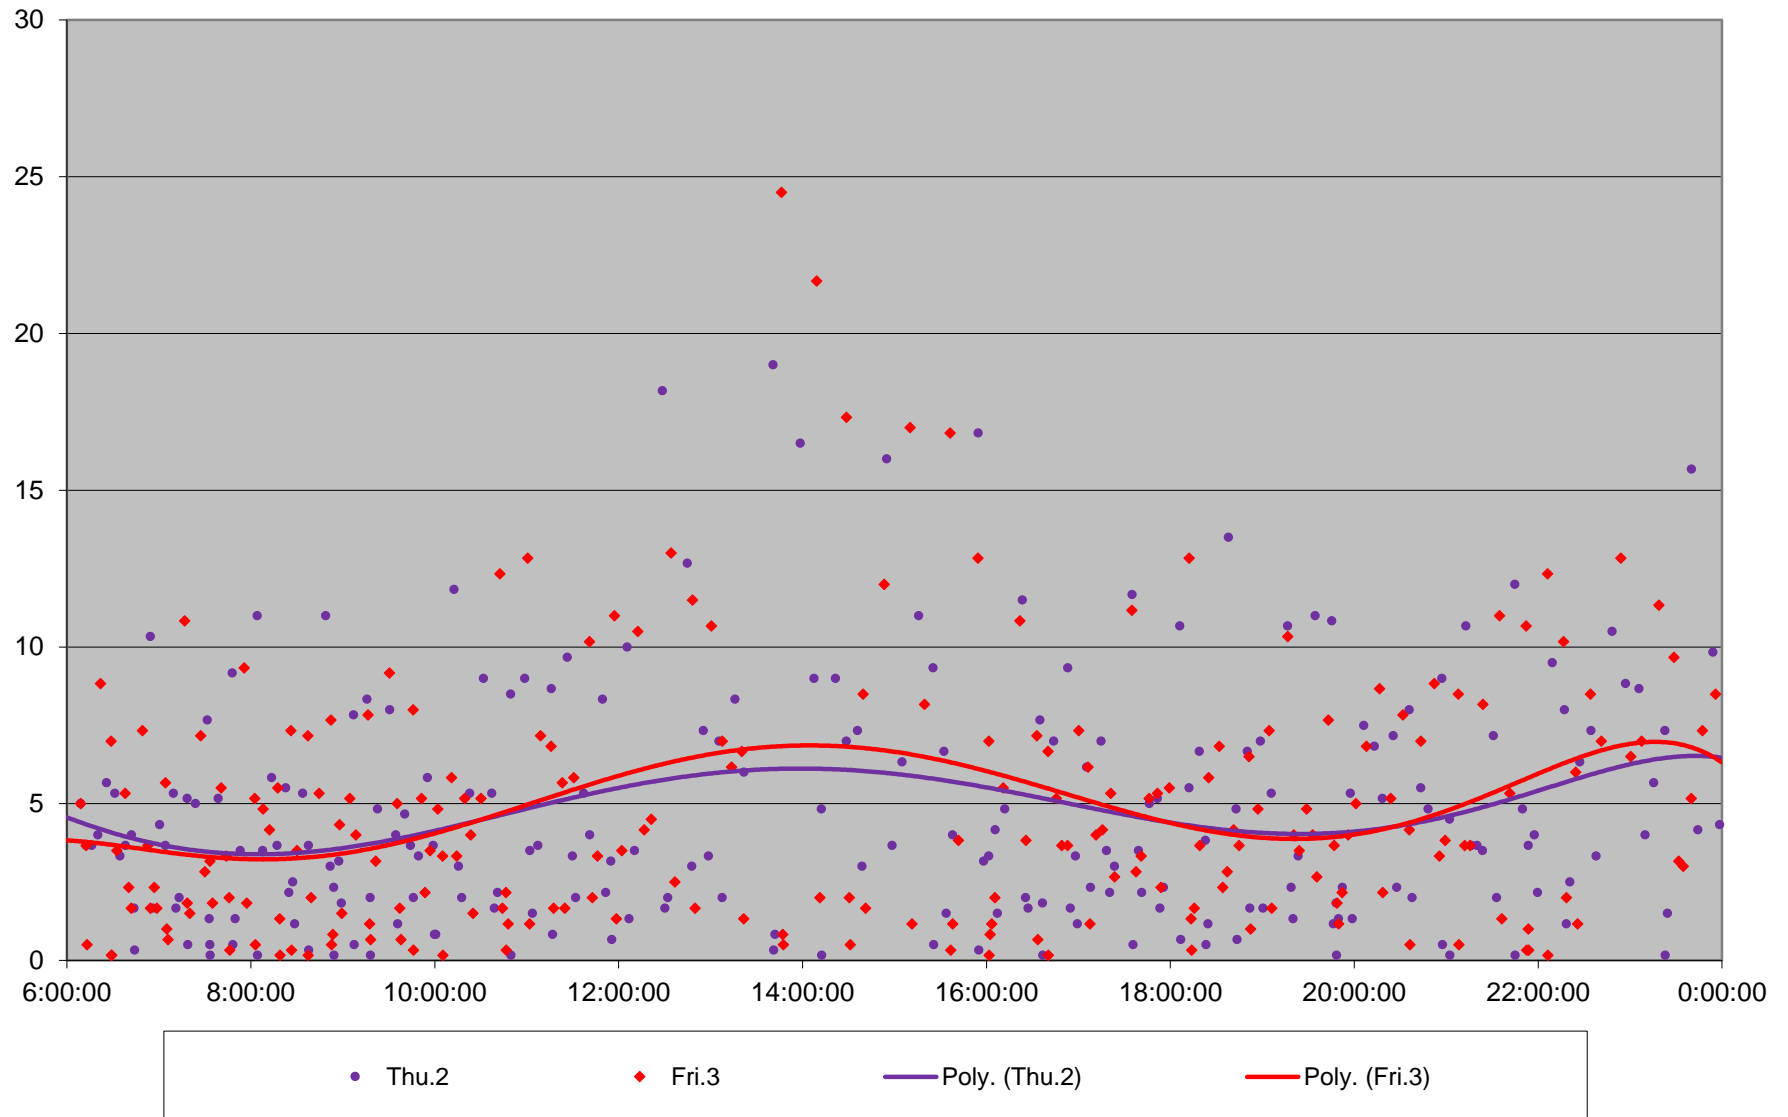

35 Jane Headways at Wilson Northbound July 2020 Weekday Statistics

35 Jane Headways at Wilson Northbound July 2020

35 Jane Headways at Wilson Northbound July 2020

Quartiles Week 1

35 Jane Headways at Wilson Northbound July 2020

35 Jane Headways at Wilson Northbound July 2020

Quartiles Week 2

35 Jane Headways at Wilson Northbound July 2020

35 Jane Headways at Wilson Northbound July 2020 Quartiles Week 3

35 Jane Headways at Wilson Northbound July 2020

35 Jane Headways at Wilson Northbound July 2020 Quartiles Week 4

35 Jane Headways at Wilson Northbound July 2020

35 Jane Headways at Wilson Northbound July 2020

Quartiles Week 5

35 Jane Headways at Wilson Northbound July 2020 Saturday Statistics

35 Jane Headways at Wilson Northbound July 2020

35 Jane Headways at Wilson Northbound July 2020 Quartiles Saturdays

35 Jane Headways at Wilson Northbound July 2020 Sunday Statistics

35 Jane Headways at Wilson Northbound July 2020