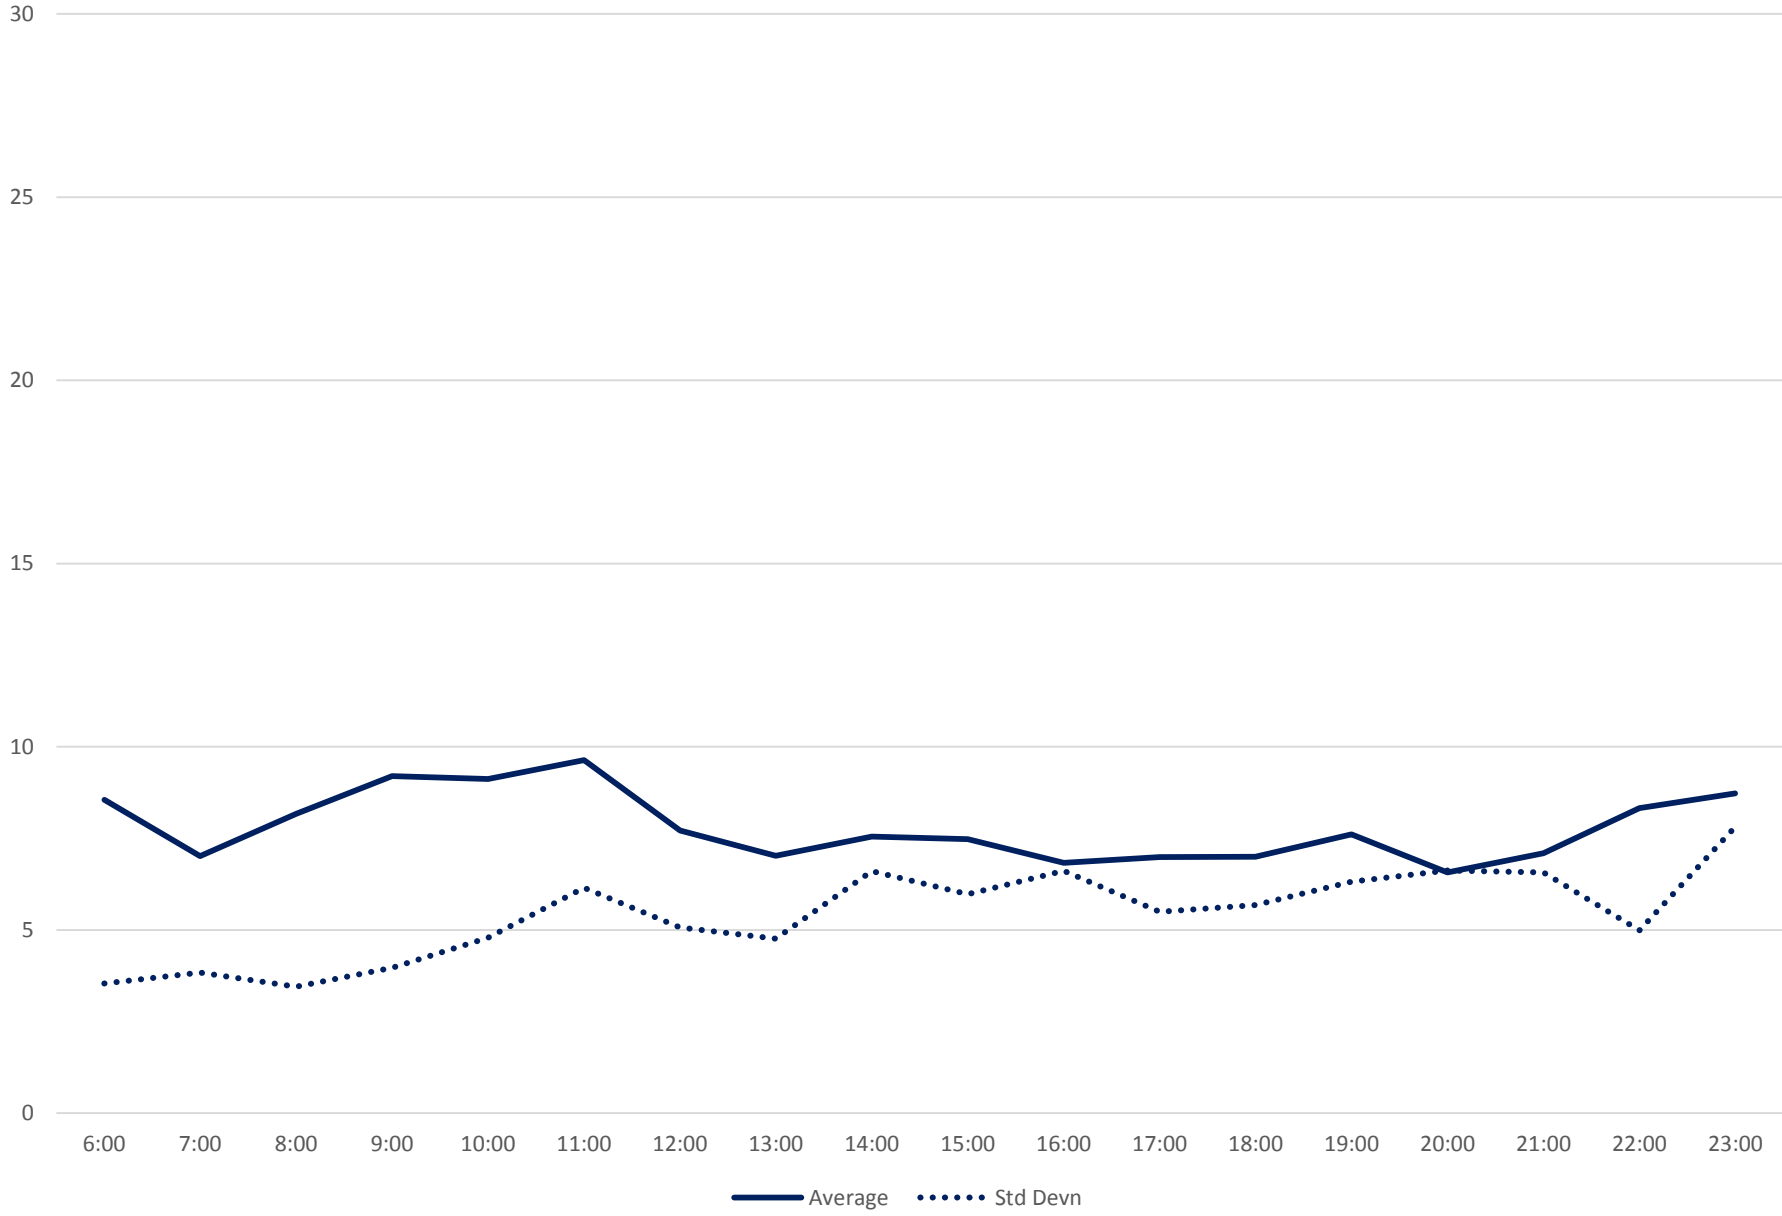

35 Jane Headways at Wilson Northbound July 2020 Weekday Statistics

35 Jane Headways at Wilson Northbound July 2020

35 Jane Headways at Wilson Northbound July 2020

Quartiles Week 1

35 Jane Headways at Wilson Northbound July 2020

35 Jane Headways at Wilson Northbound July 2020 Quartiles Week 4

35 Jane Headways at Wilson Northbound July 2020

35 Jane Headways at Wilson Northbound July 2020

Quartiles Week 5

35 Jane Headways at Wilson Northbound July 2020 Saturday Statistics

35 Jane Headways at Wilson Northbound July 2020

35 Jane Headways at Wilson Northbound July 2020 Quartiles Saturdays

35 Jane Headways at Wilson Northbound July 2020 Sunday Statistics

35 Jane Headways at Wilson Northbound July 2020

35 Jane Headways at Wilson Northbound July 2020 Quartiles Sundays/Holidays