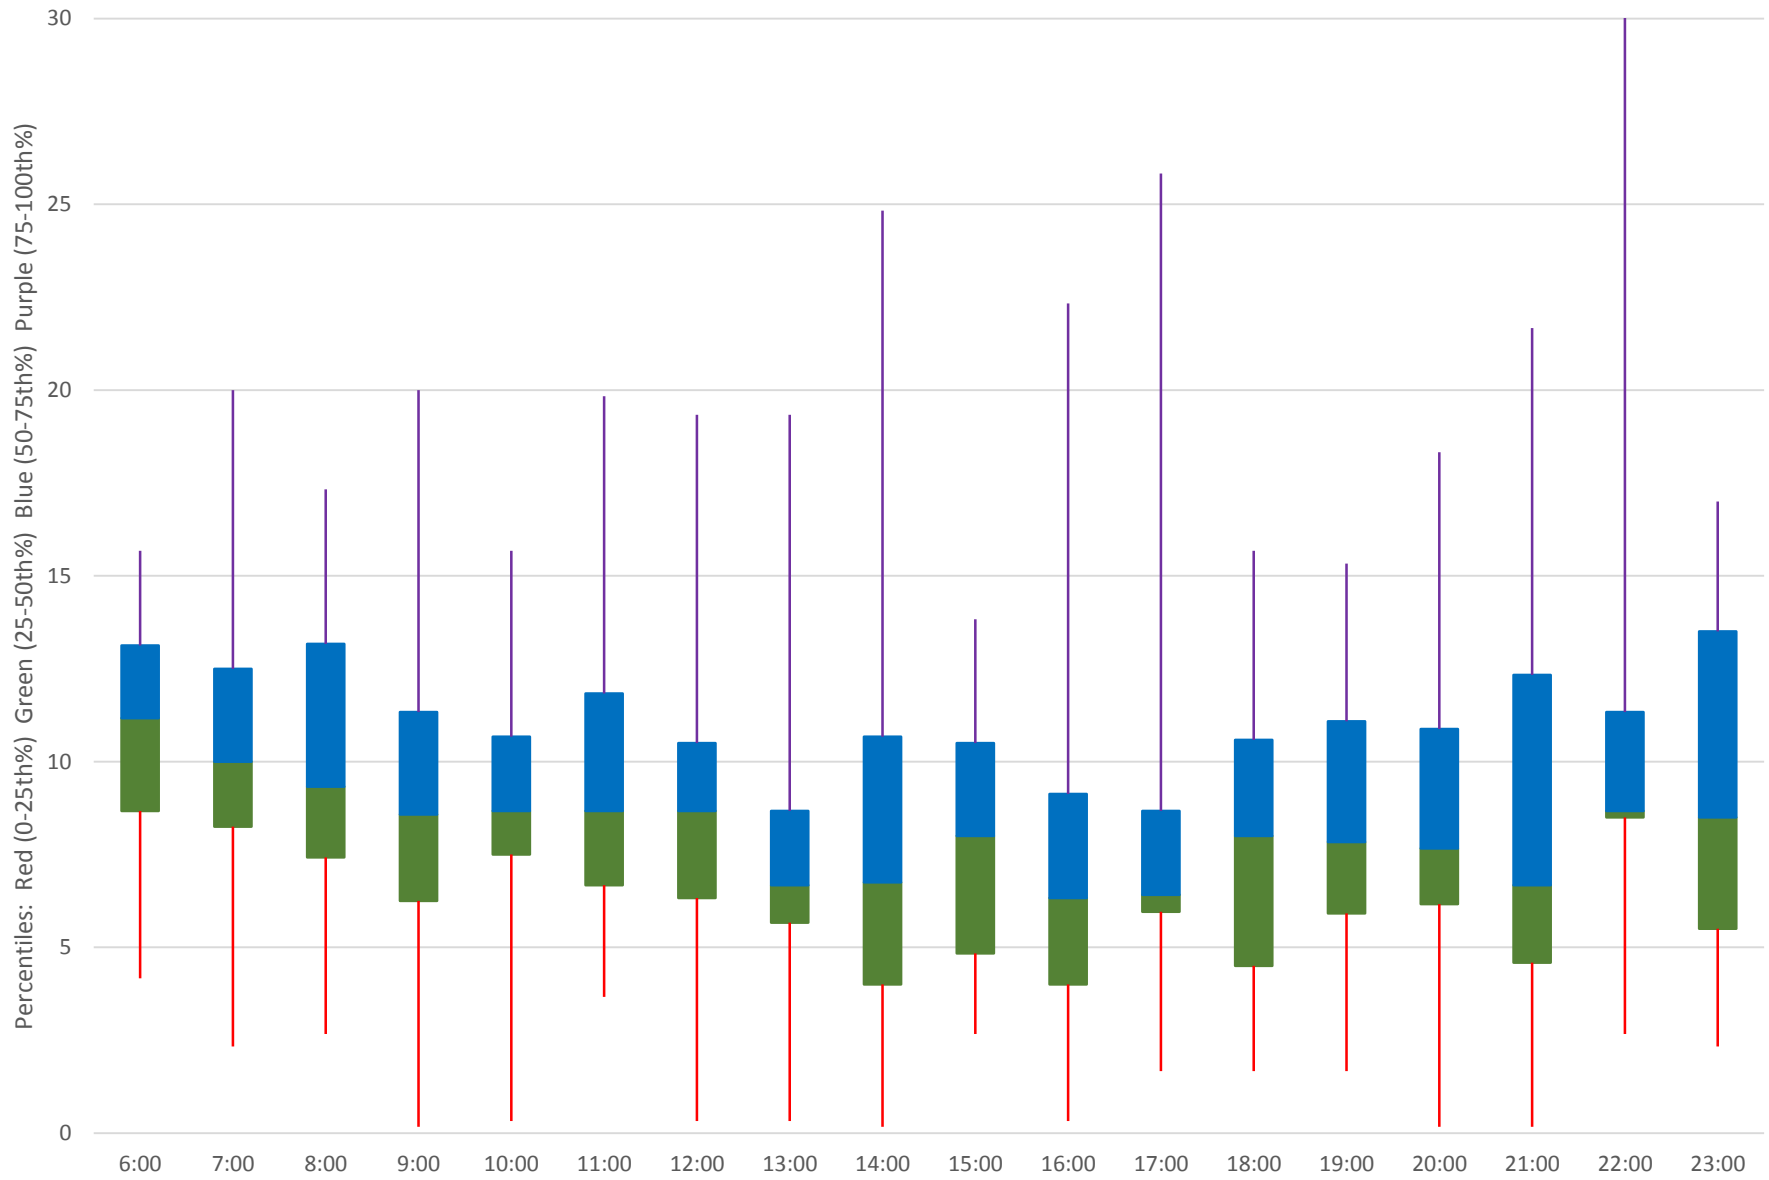

25 Don Mills Headways at York Mills Southbound June 2020 Sunday Statistics

25 Don Mills Headways at York Mills Southbound June 2020

Quartiles Saturdays