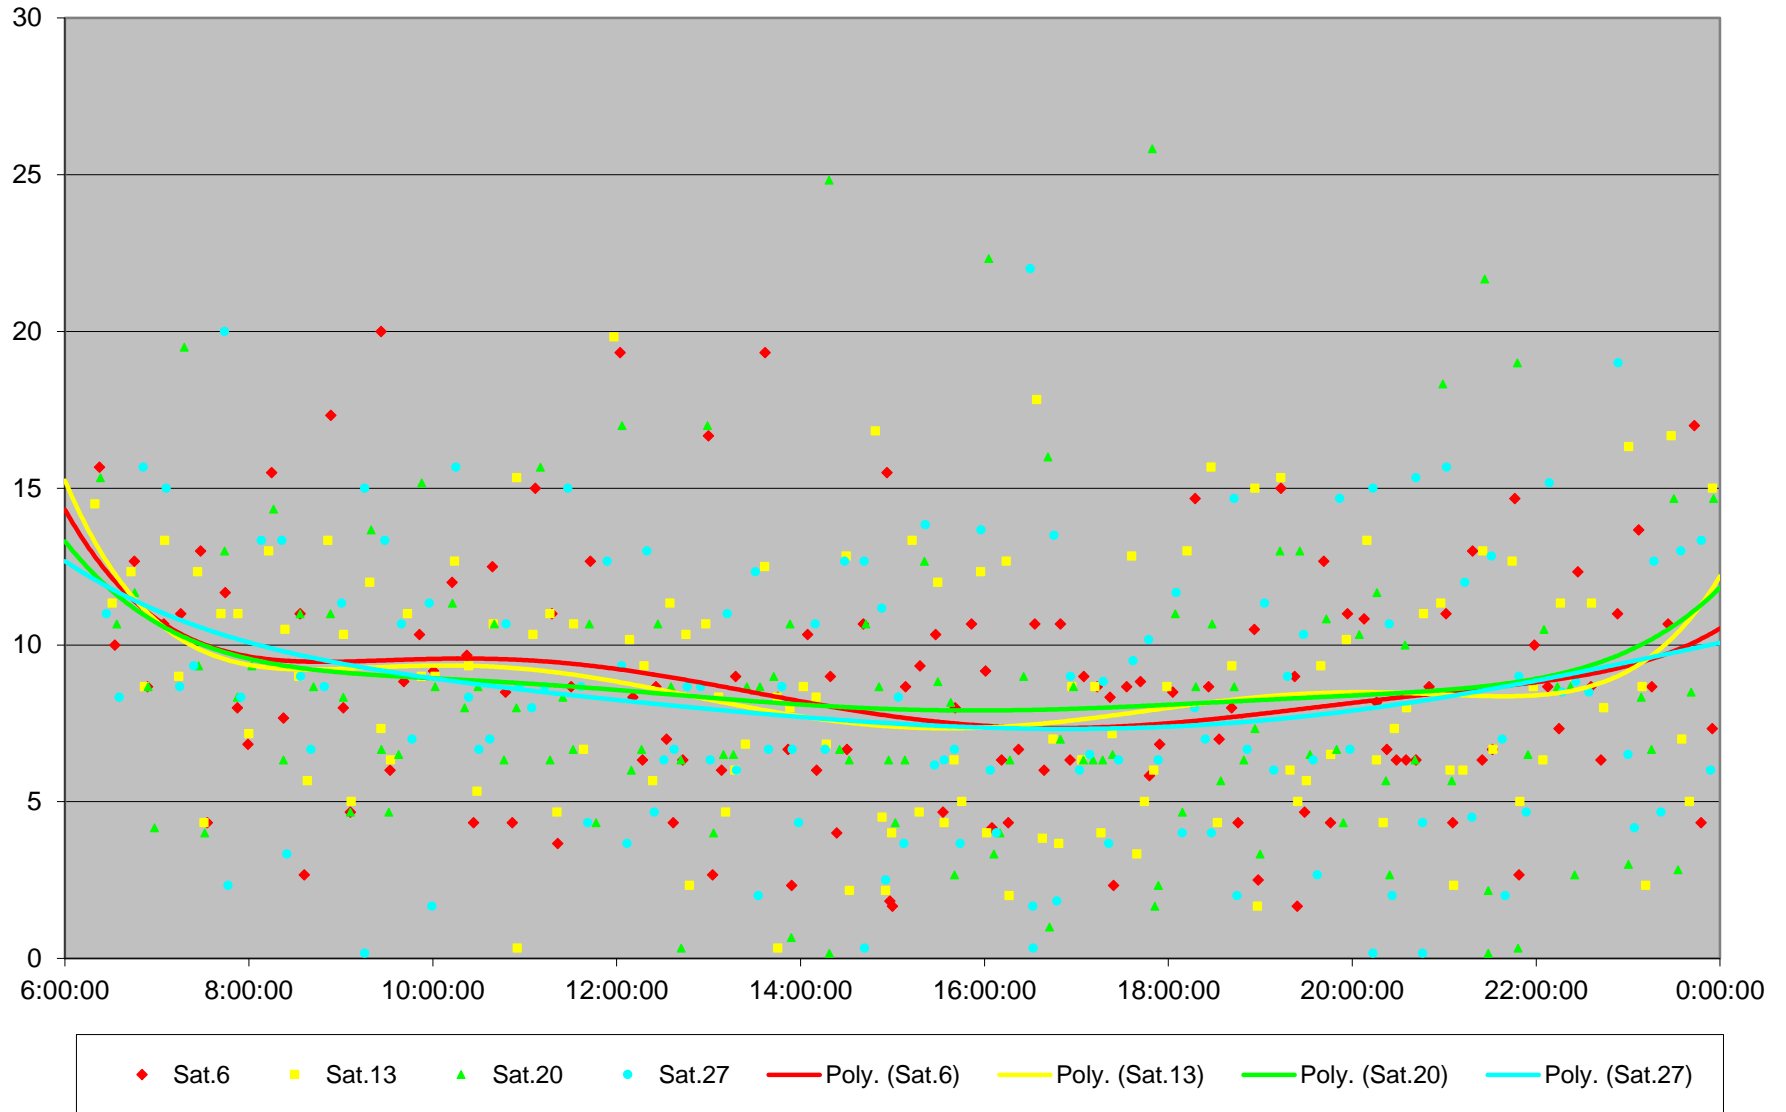

25 Don Mills Headways at York Mills Southbound June 2020