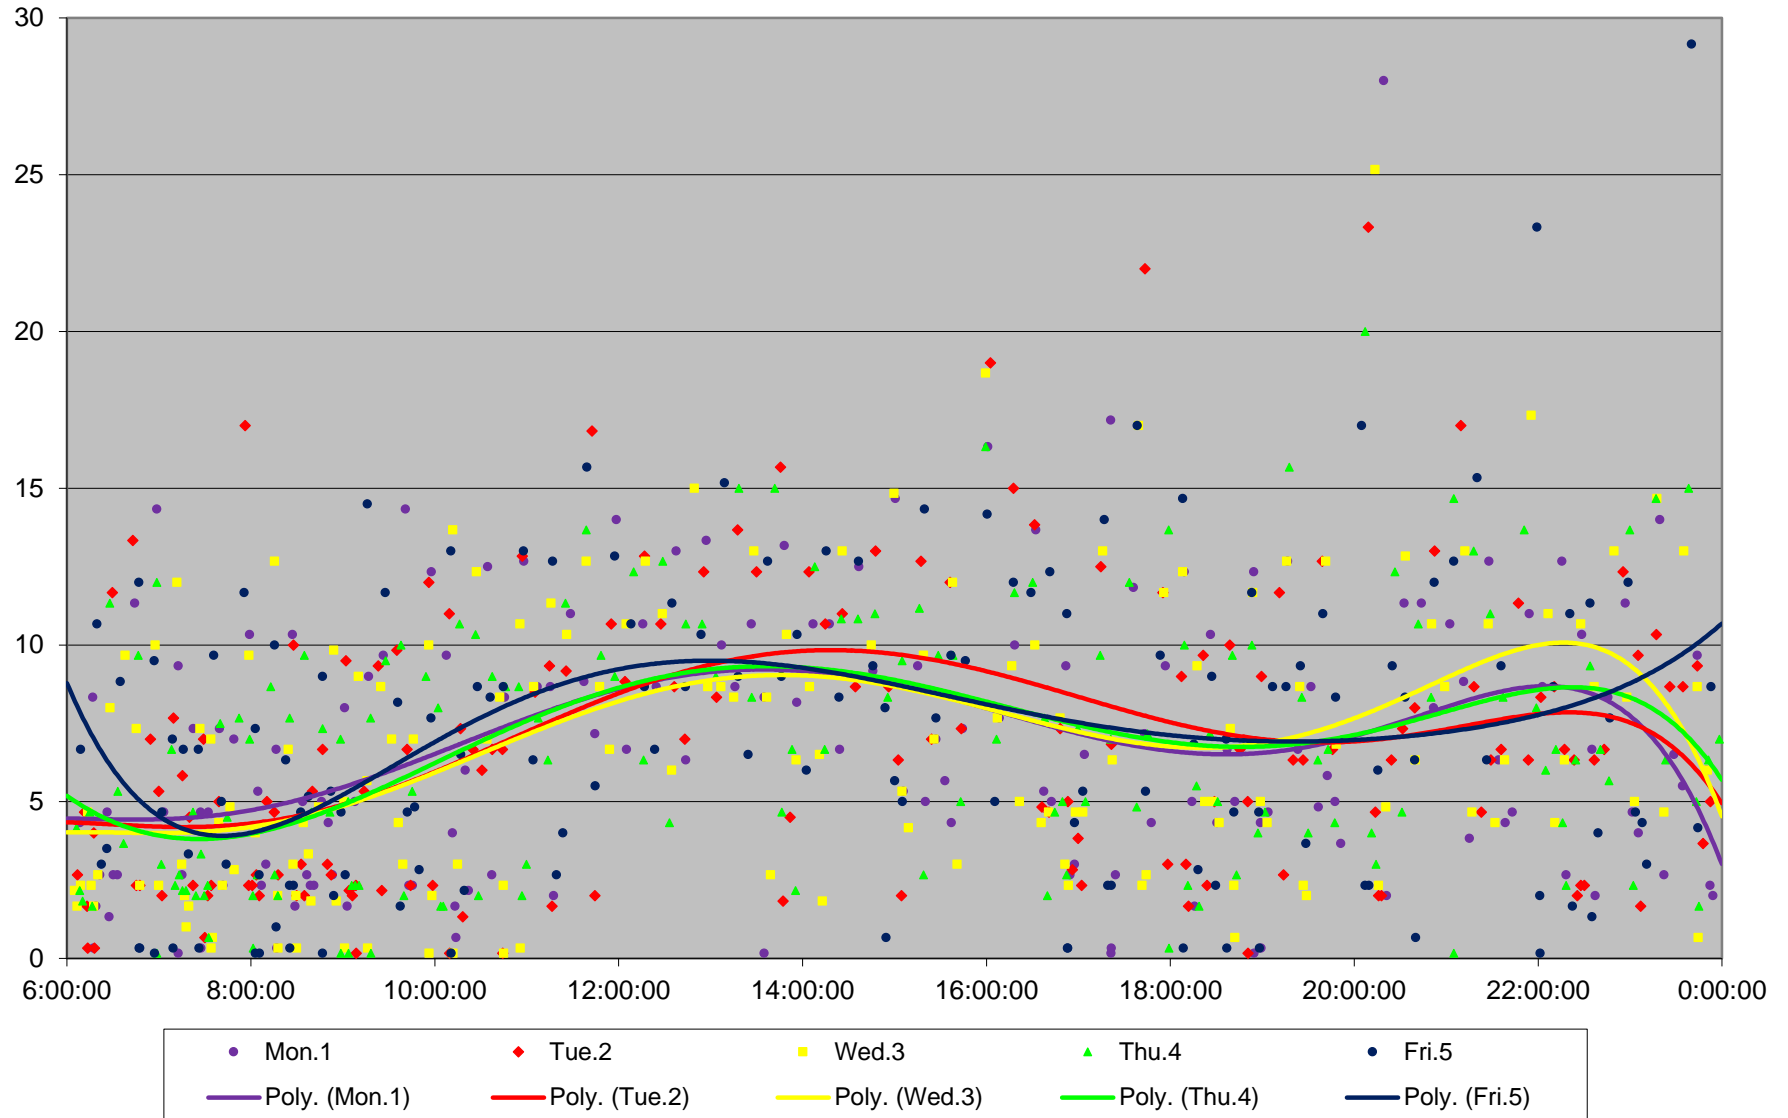

25 Don Mills Headways at York Mills Southbound June 2020