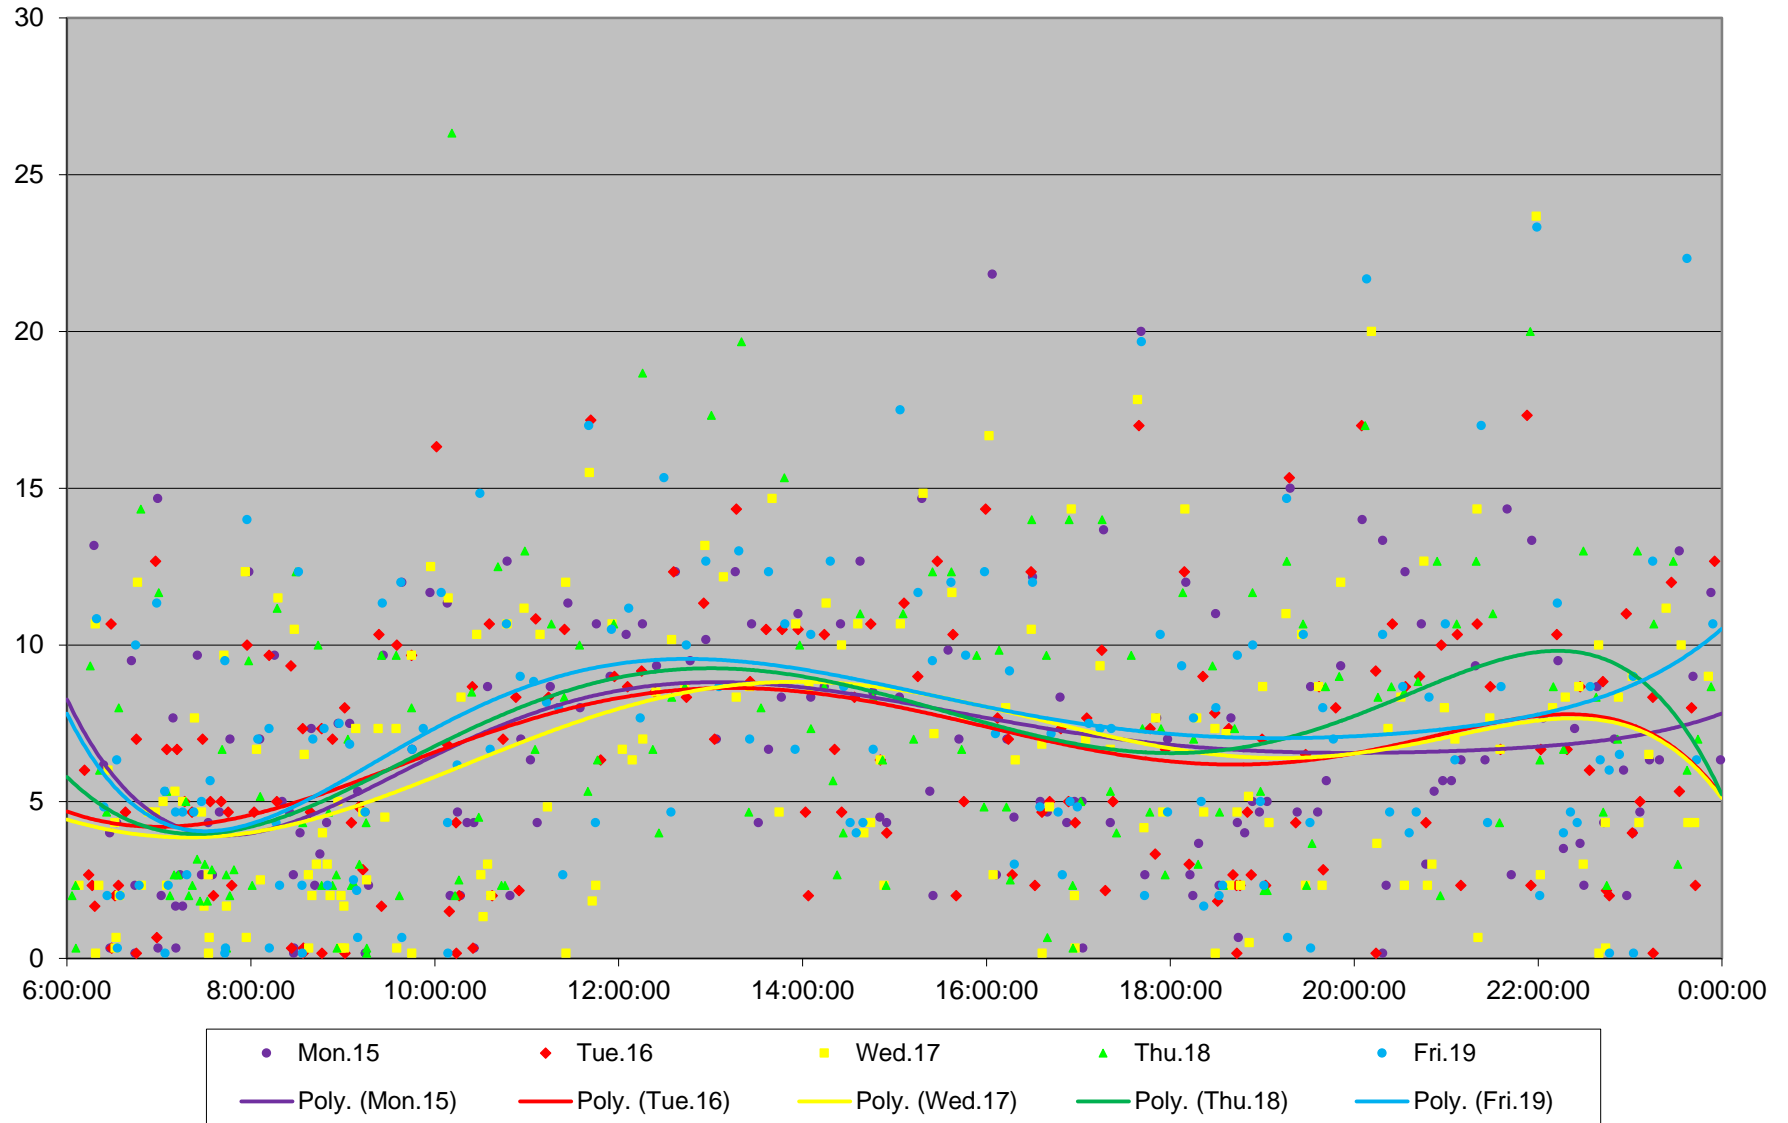

25 Don Mills Headways at York Mills Southbound June 2020