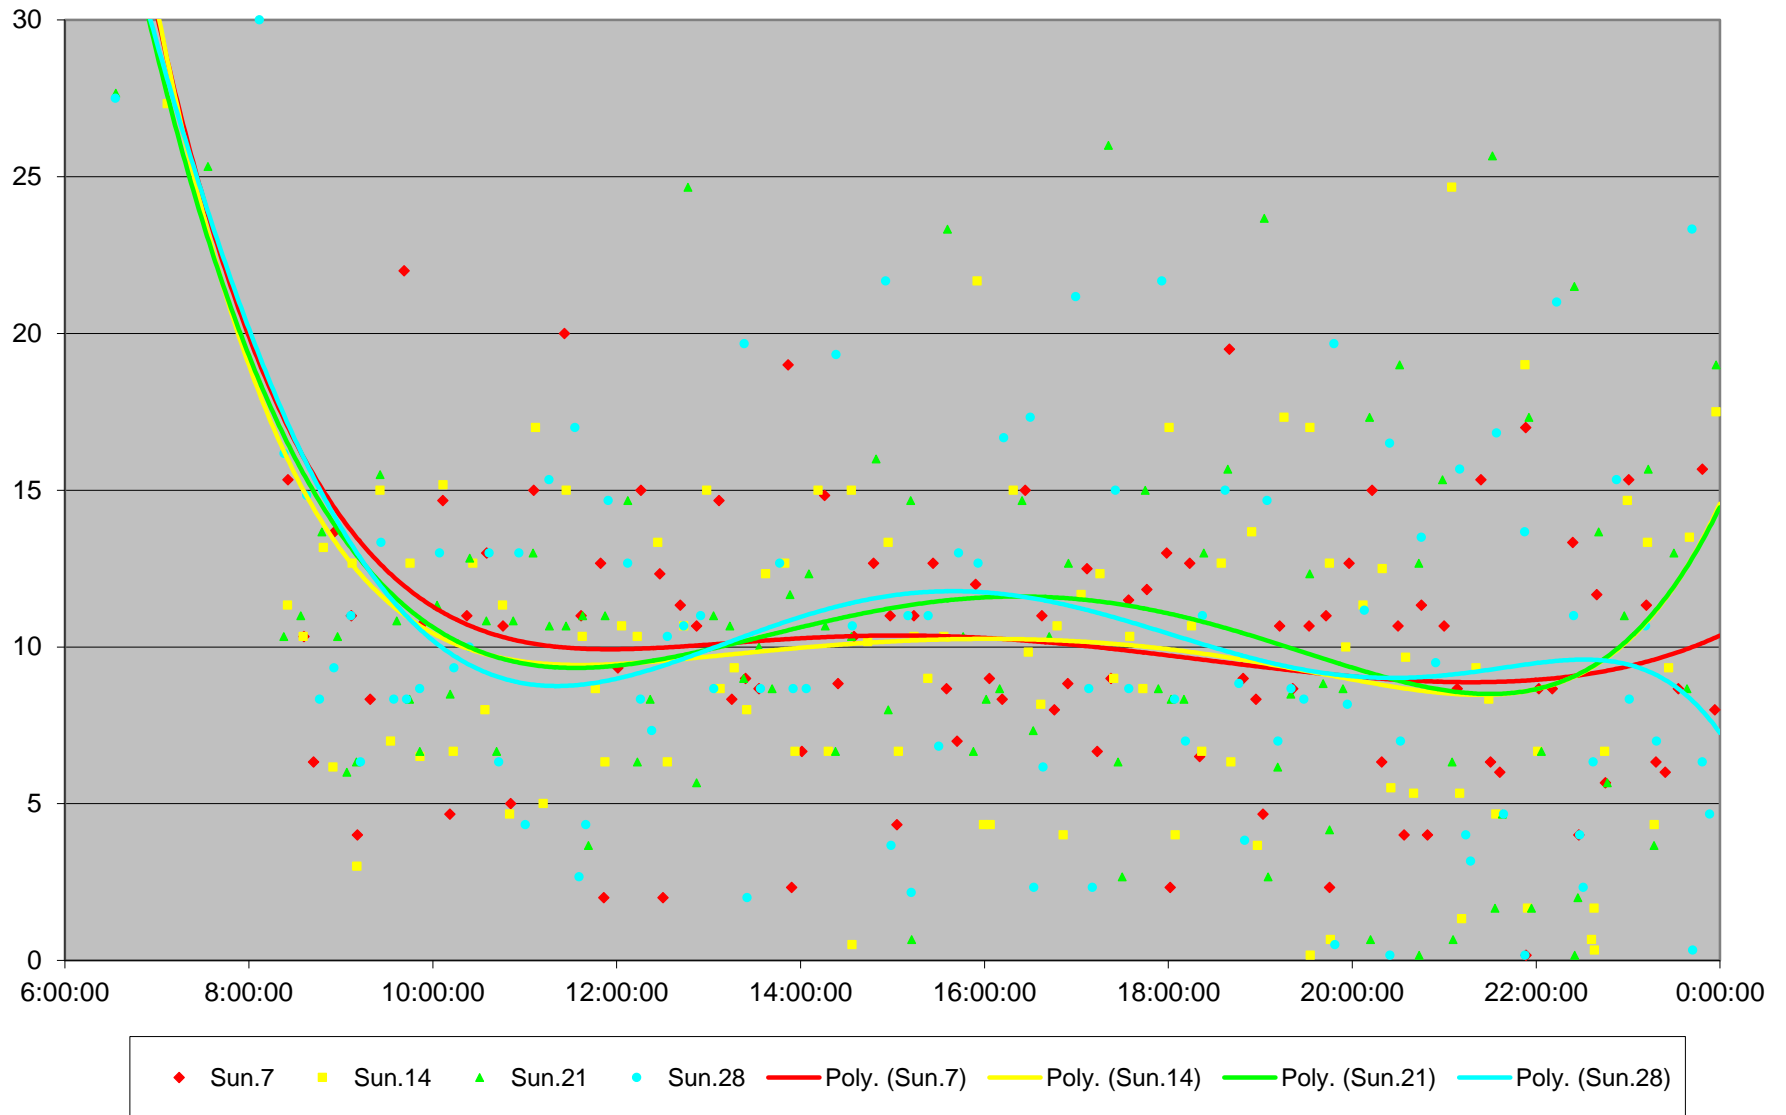

# 25 Don Mills Headways at York Mills Southbound June 2020

## Quartiles Saturdays

25 Don Mills Headways at York Mills Southbound June 2020 Sunday Statistics

25 Don Mills Headways at York Mills Southbound June 2020