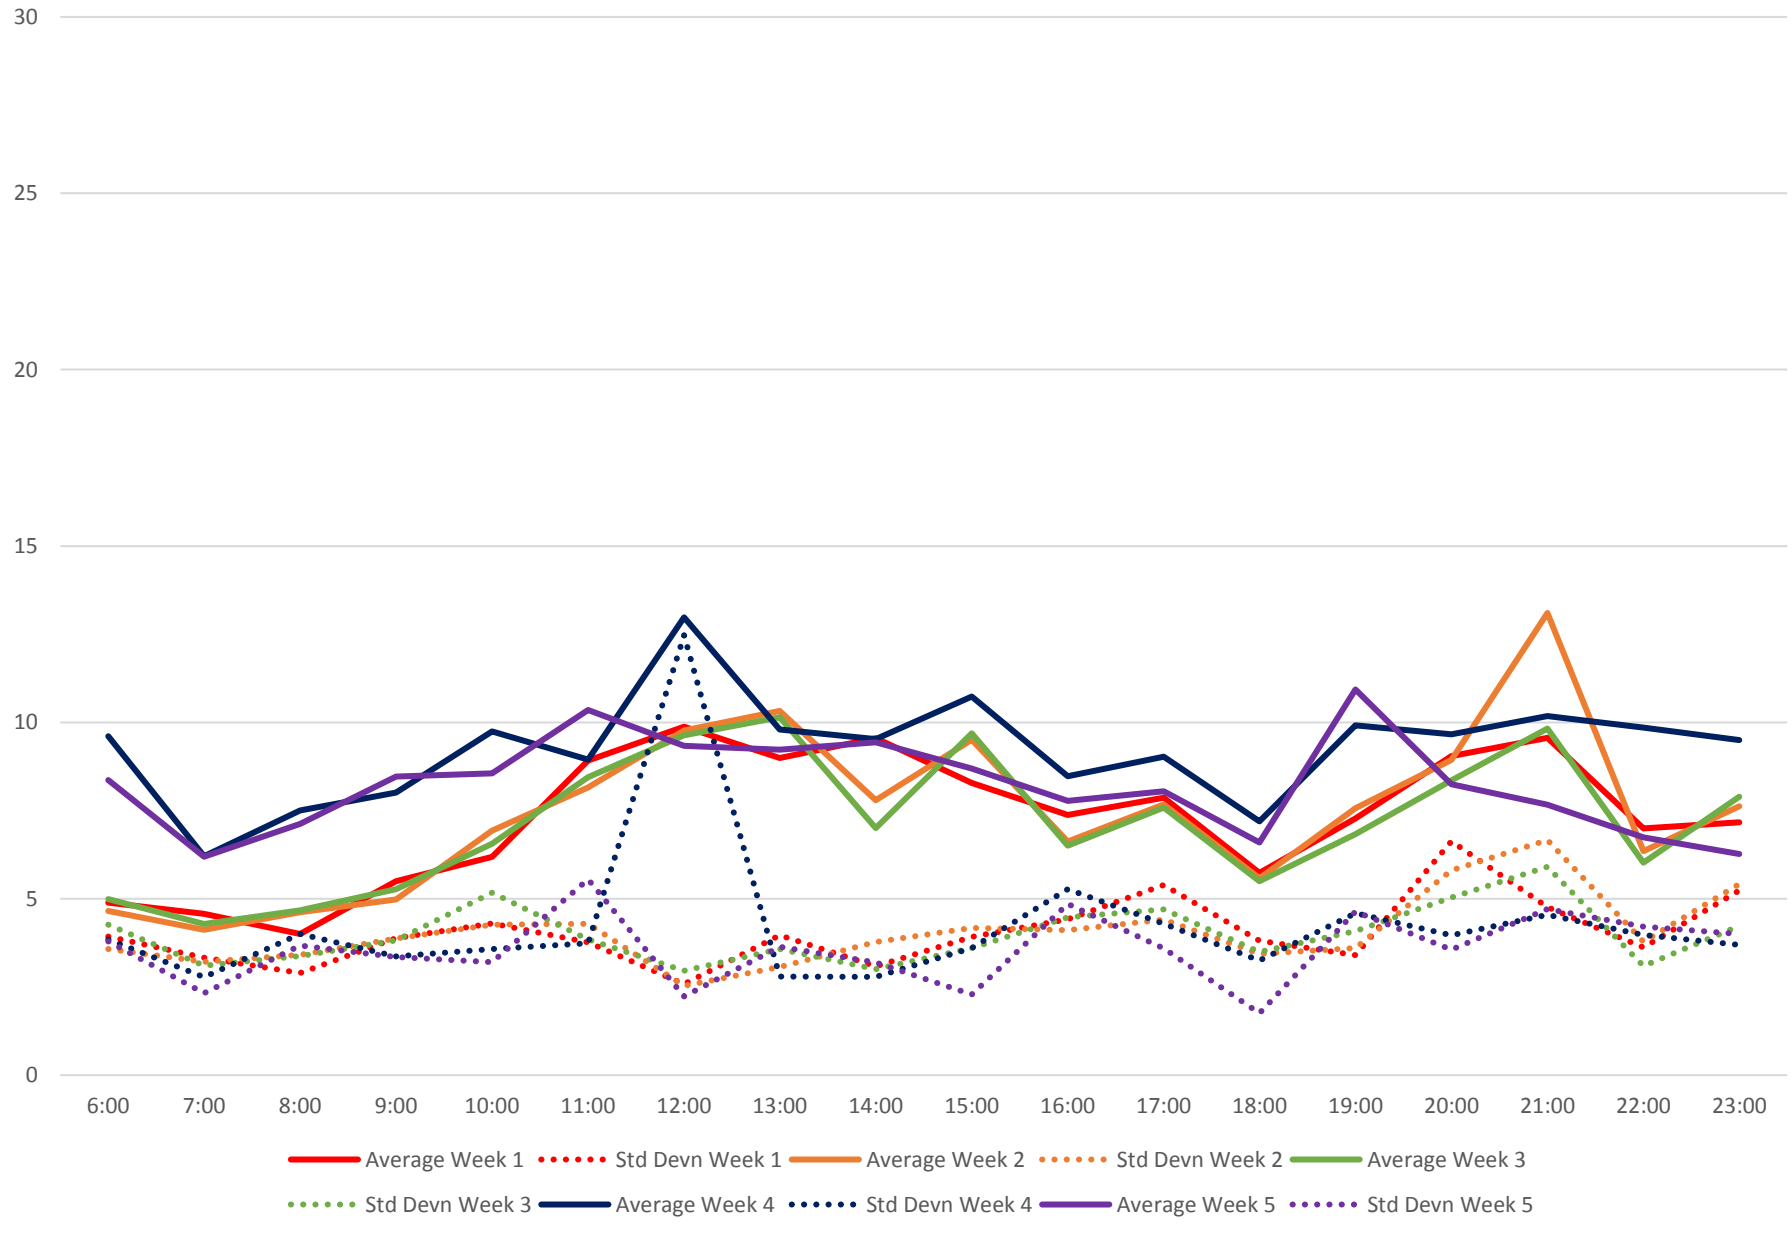

25 Don Mills Headways at York Mills Southbound June 2020 Weekday Statistics

### 25 Don Mills Headways at York Mills Southbound June 2020