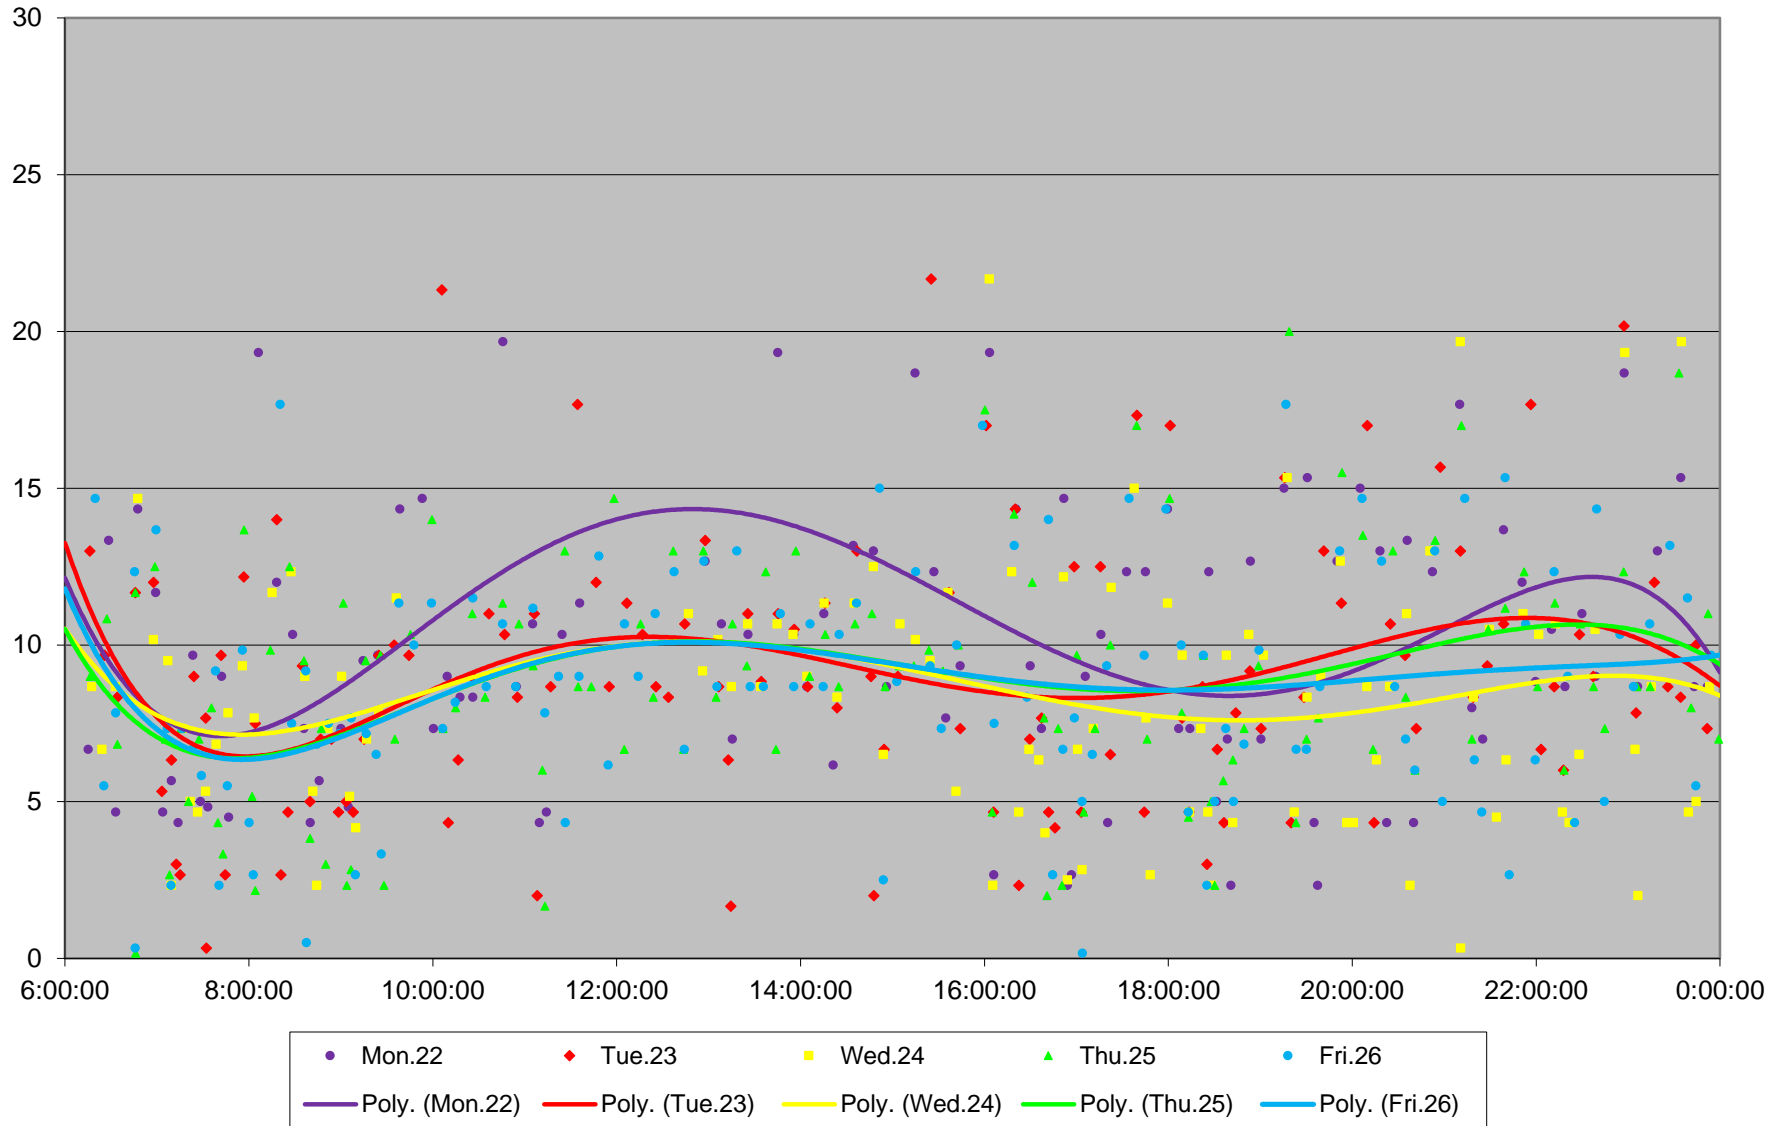

25 Don Mills Headways at York Mills Southbound June 2020