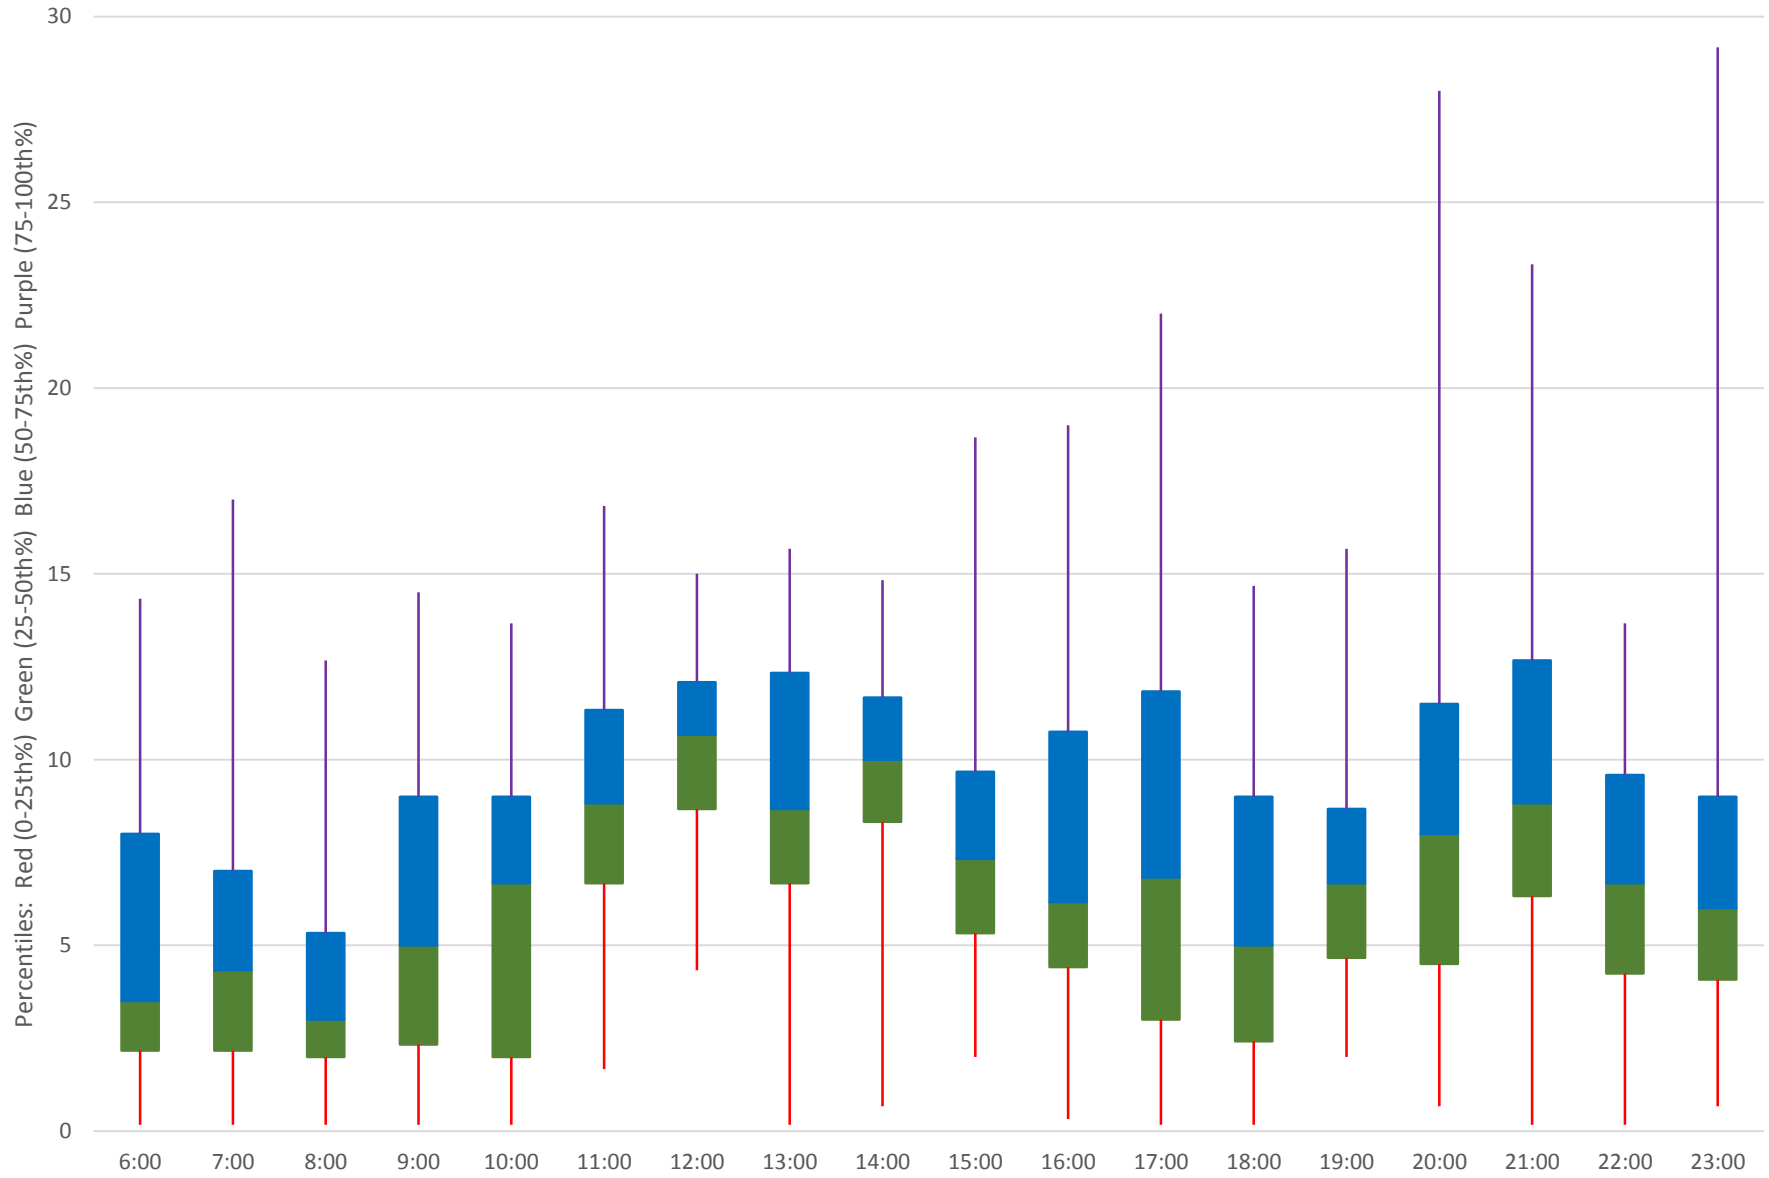

25 Don Mills Headways at York Mills Southbound June 2020

Quartiles Week 1