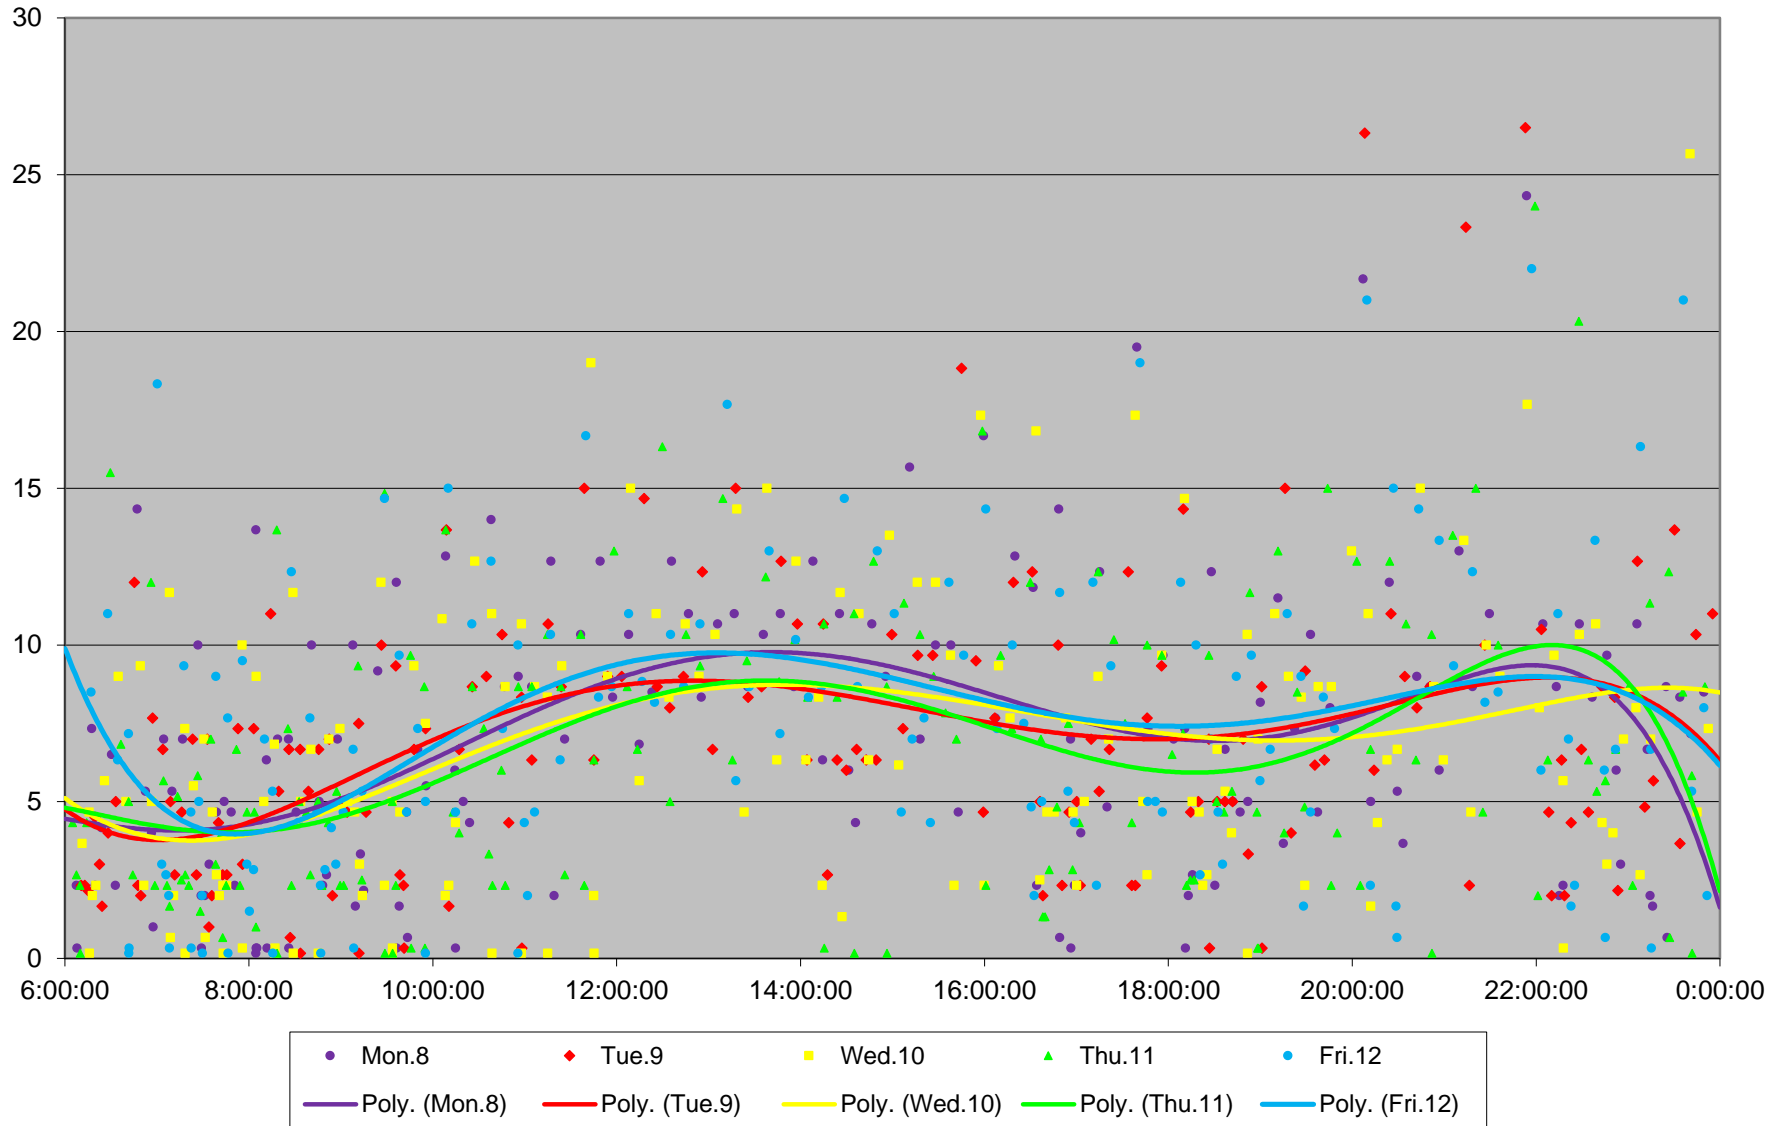

25 Don Mills Headways at York Mills Southbound June 2020