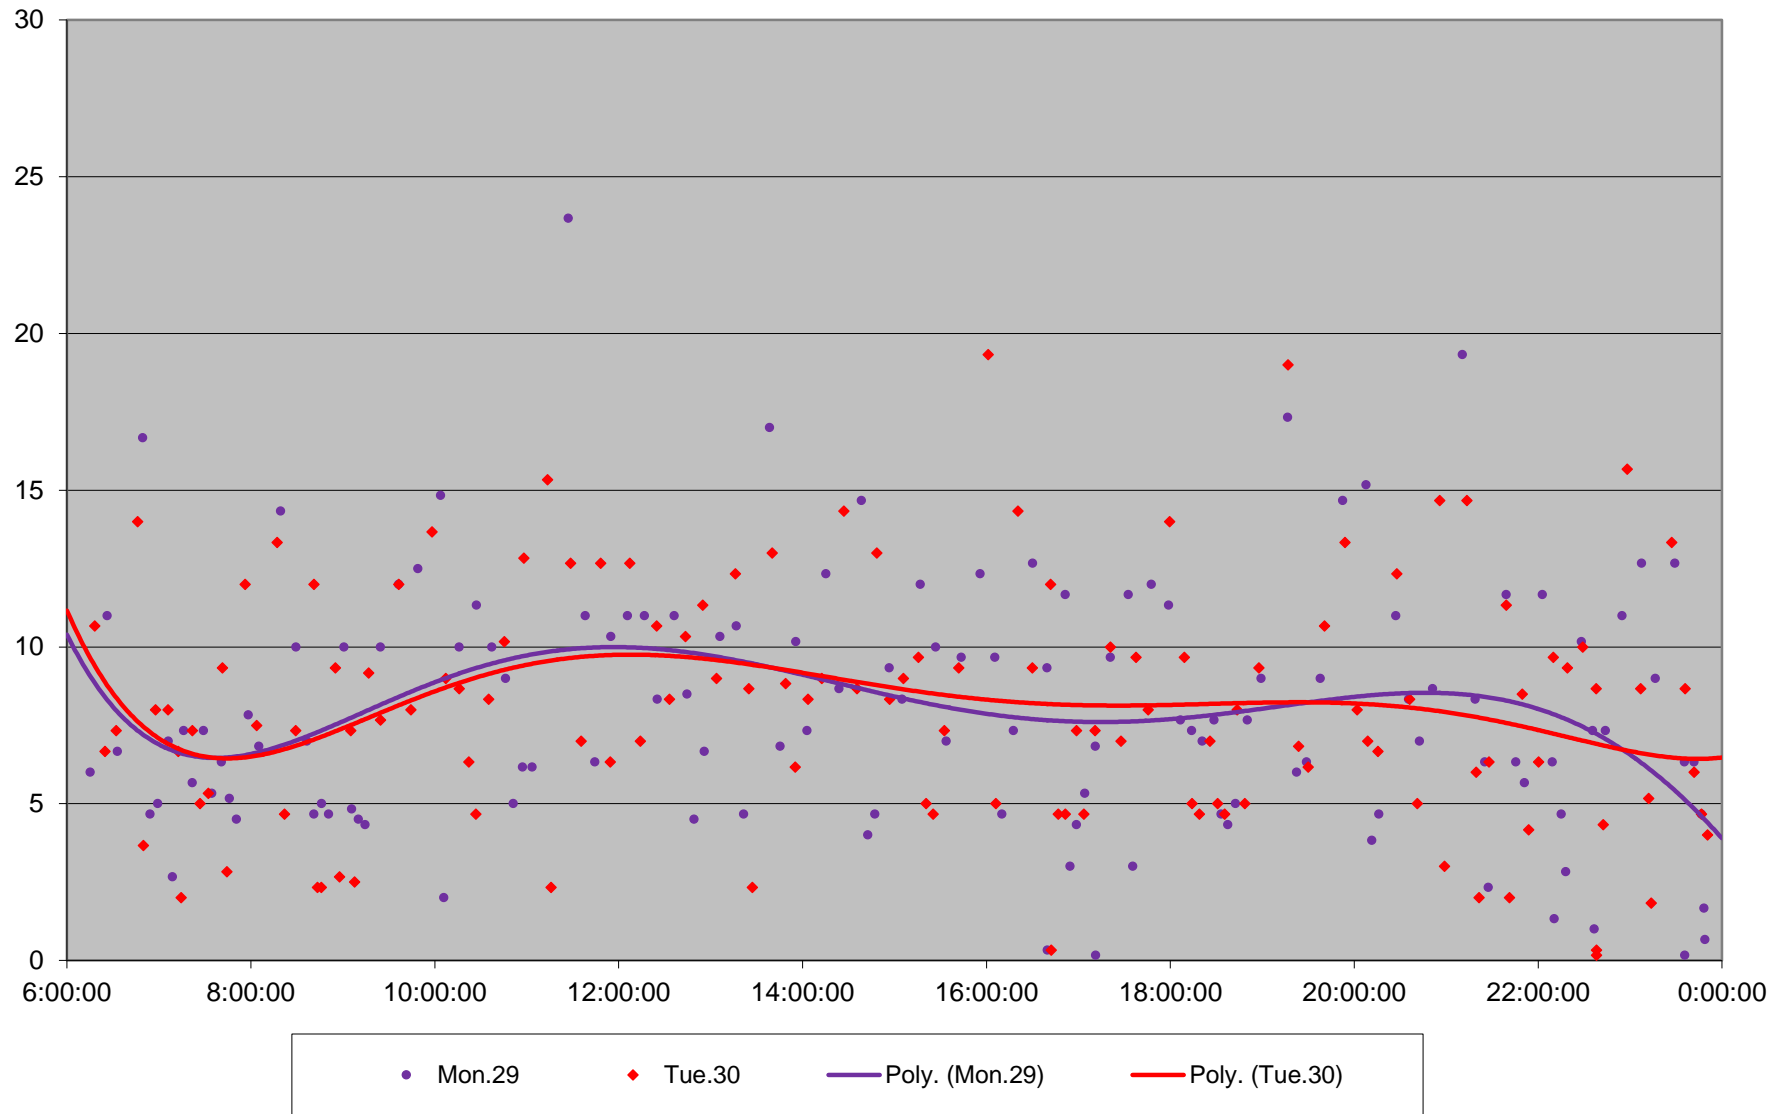

25 Don Mills Headways at York Mills Southbound June 2020