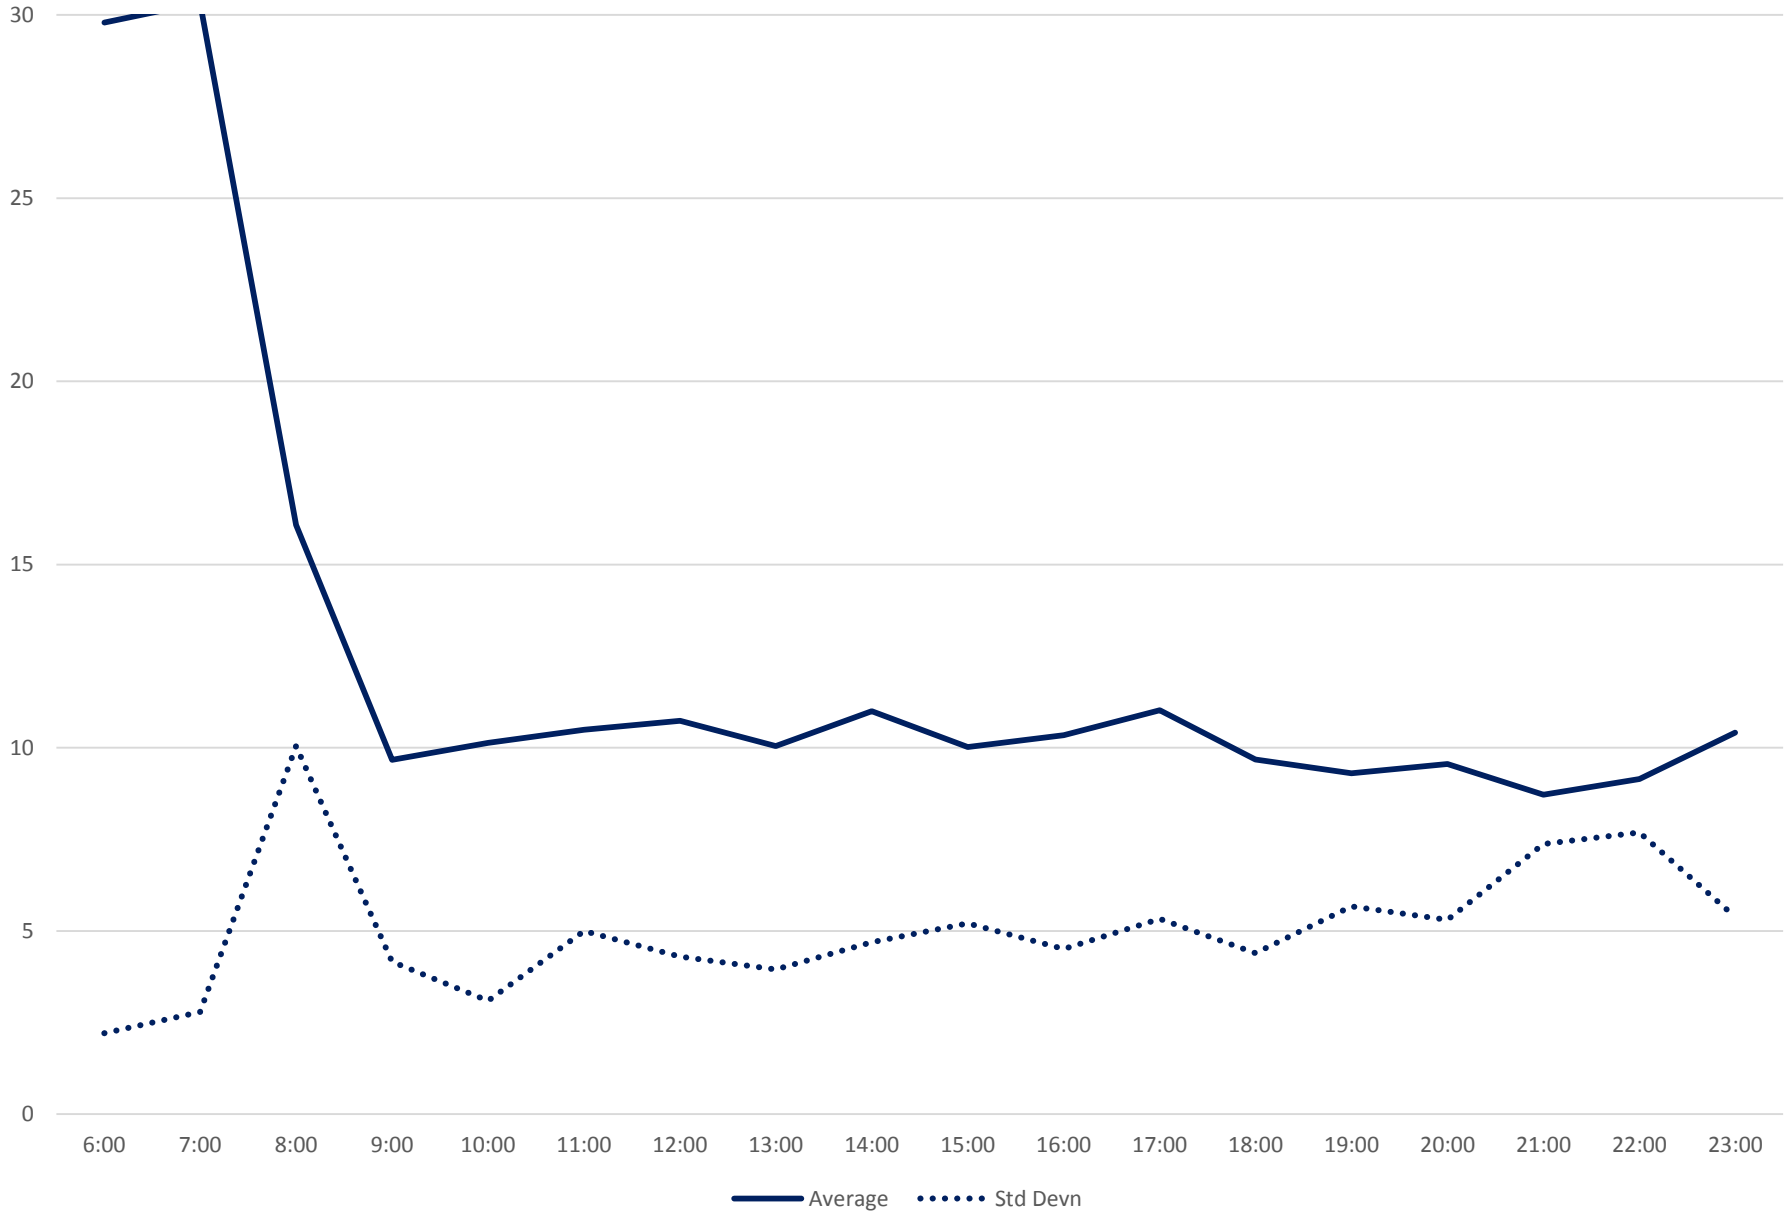

25 Don Mills Headways at York Mills Southbound June 2020