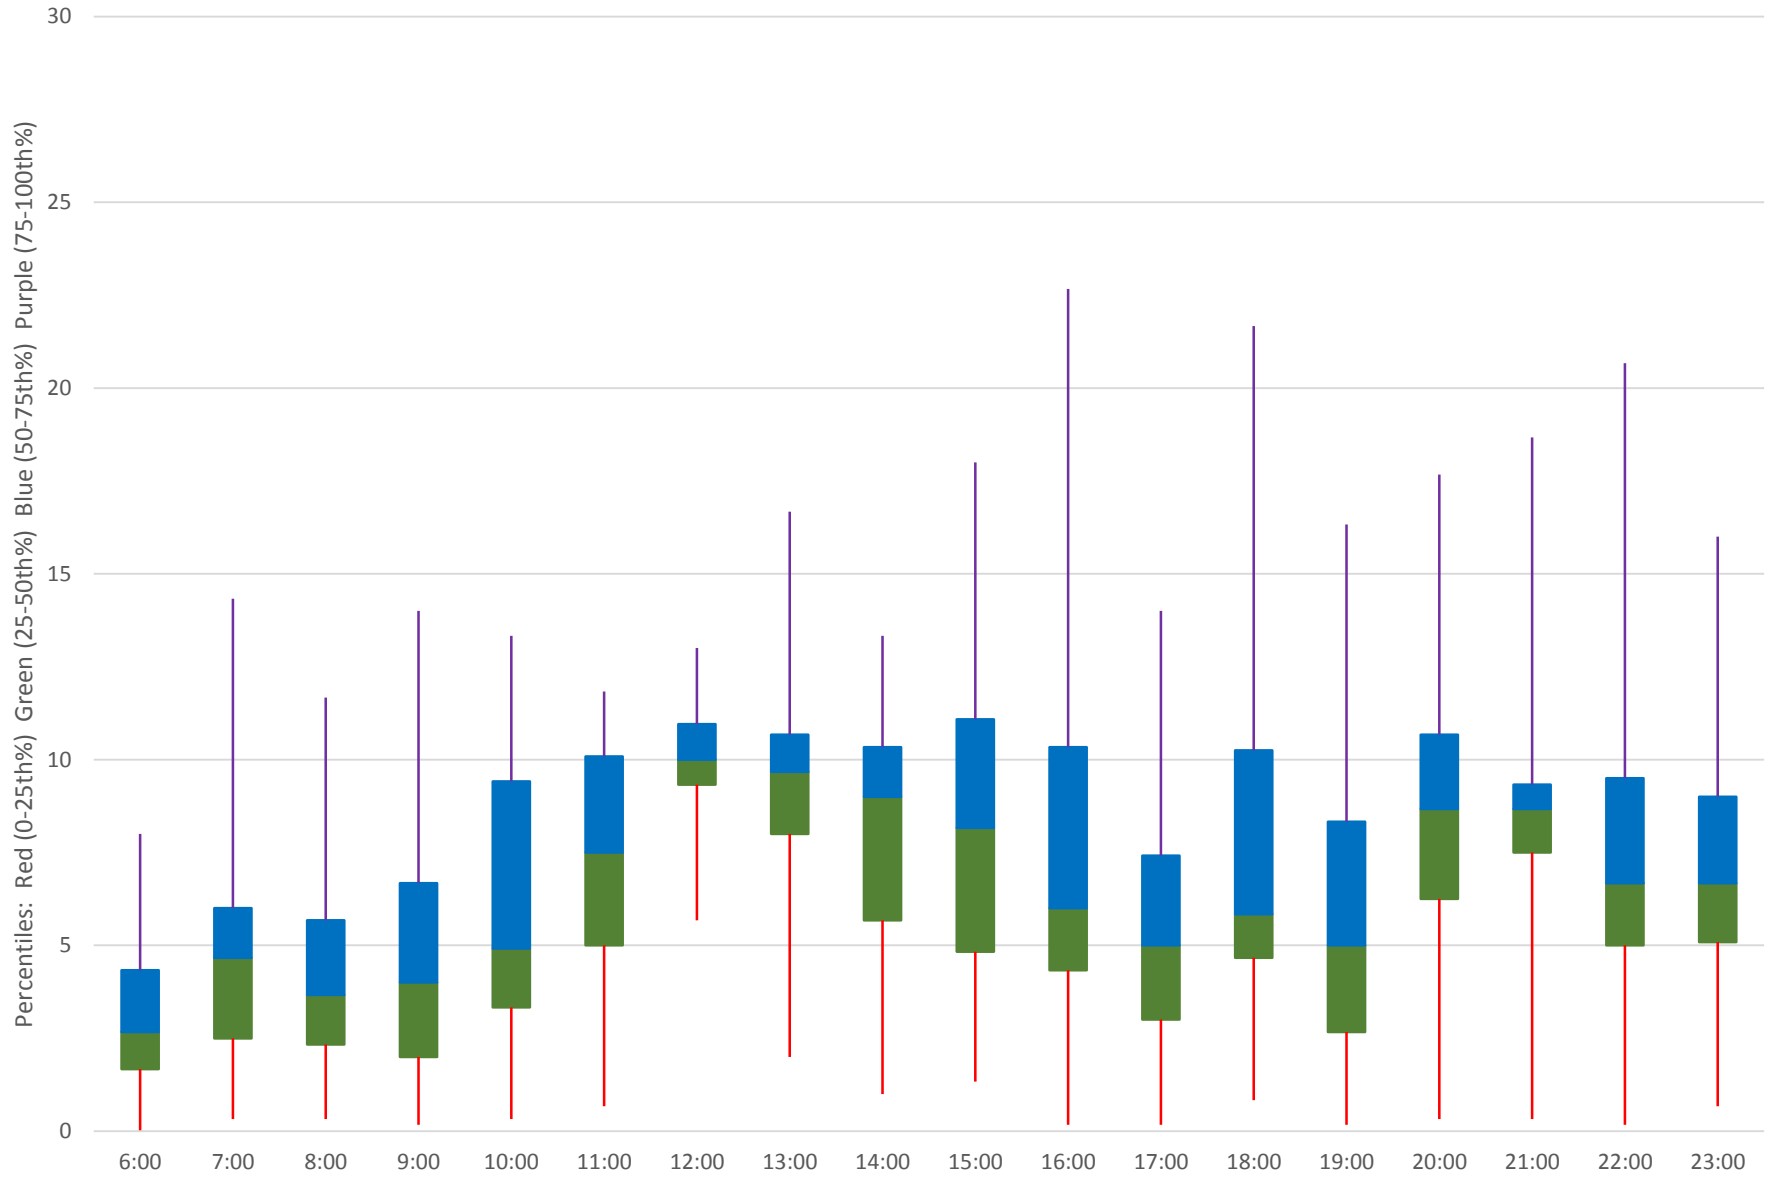

25 Don Mills Headways at North of Pape Stn Northbound June 2020

Quartiles Week 1