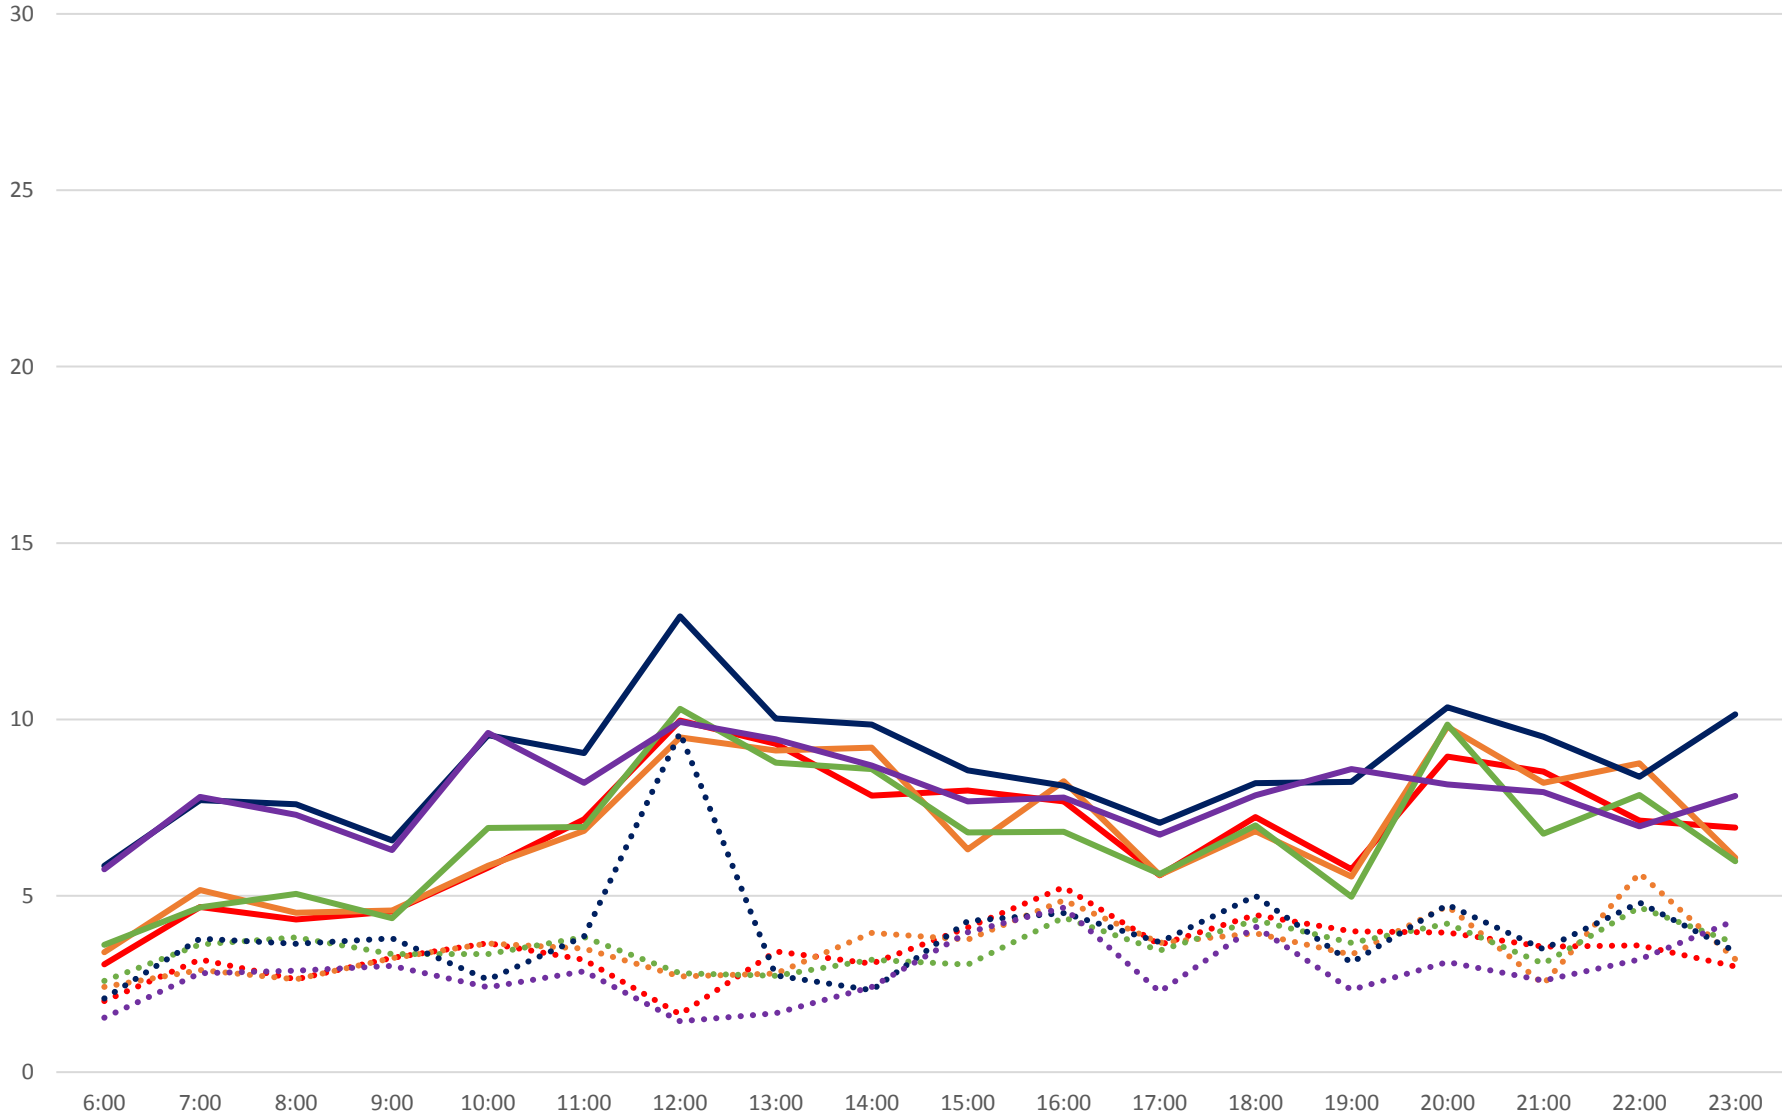

25 Don Mills Headways at North of Pape Stn Northbound June 2020 Weekday Statistics

Average Week 1   Std Devn Week 1   Average Week 2   Std Devn Week 2   Average Week 3  
Std Devn Week 3   Average Week 4   Std Devn Week 4   Average Week 5   Std Devn Week 5