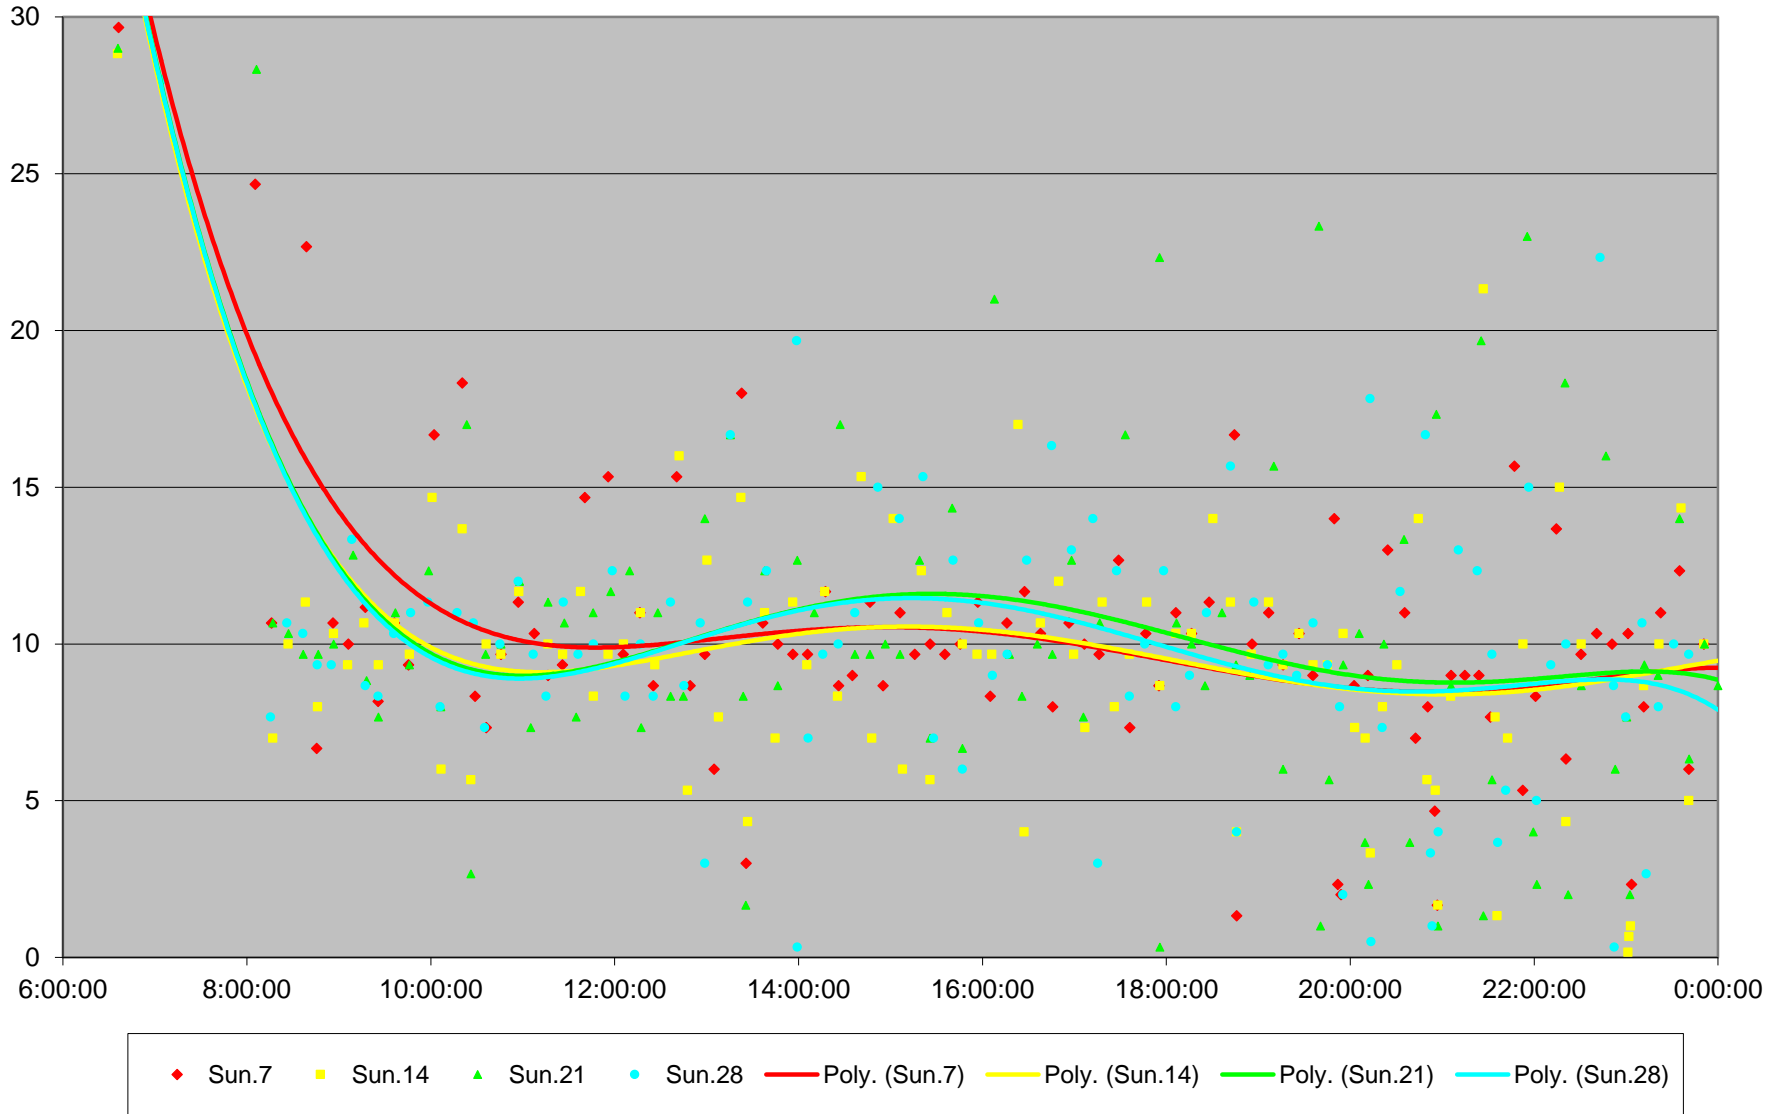

## Quartiles Saturdays

25 Don Mills Headways at North of Pape Stn Northbound June 2020 Sunday Statistics

25 Don Mills Headways at North of Pape Stn Northbound June 2020