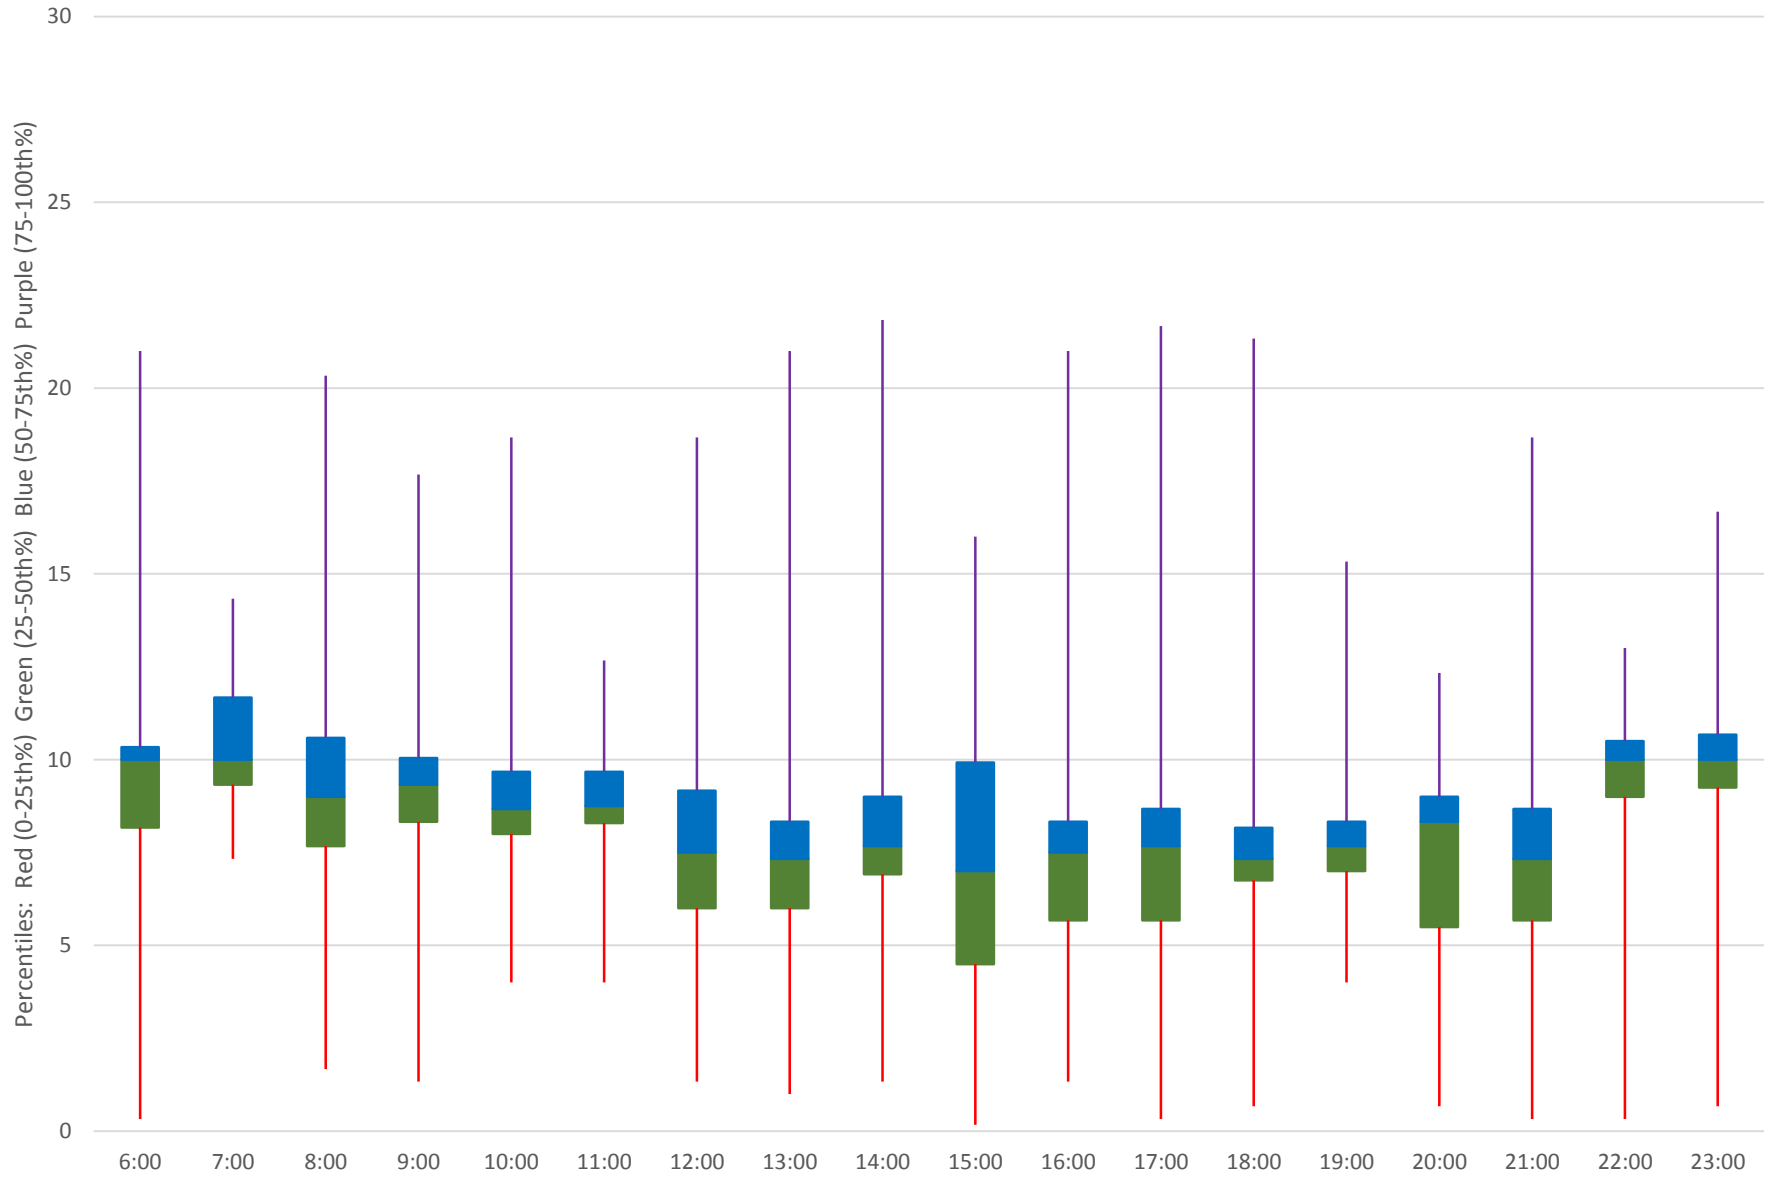

25 Don Mills Headways at North of Pape Stn Northbound June 2020

Quartiles Saturdays