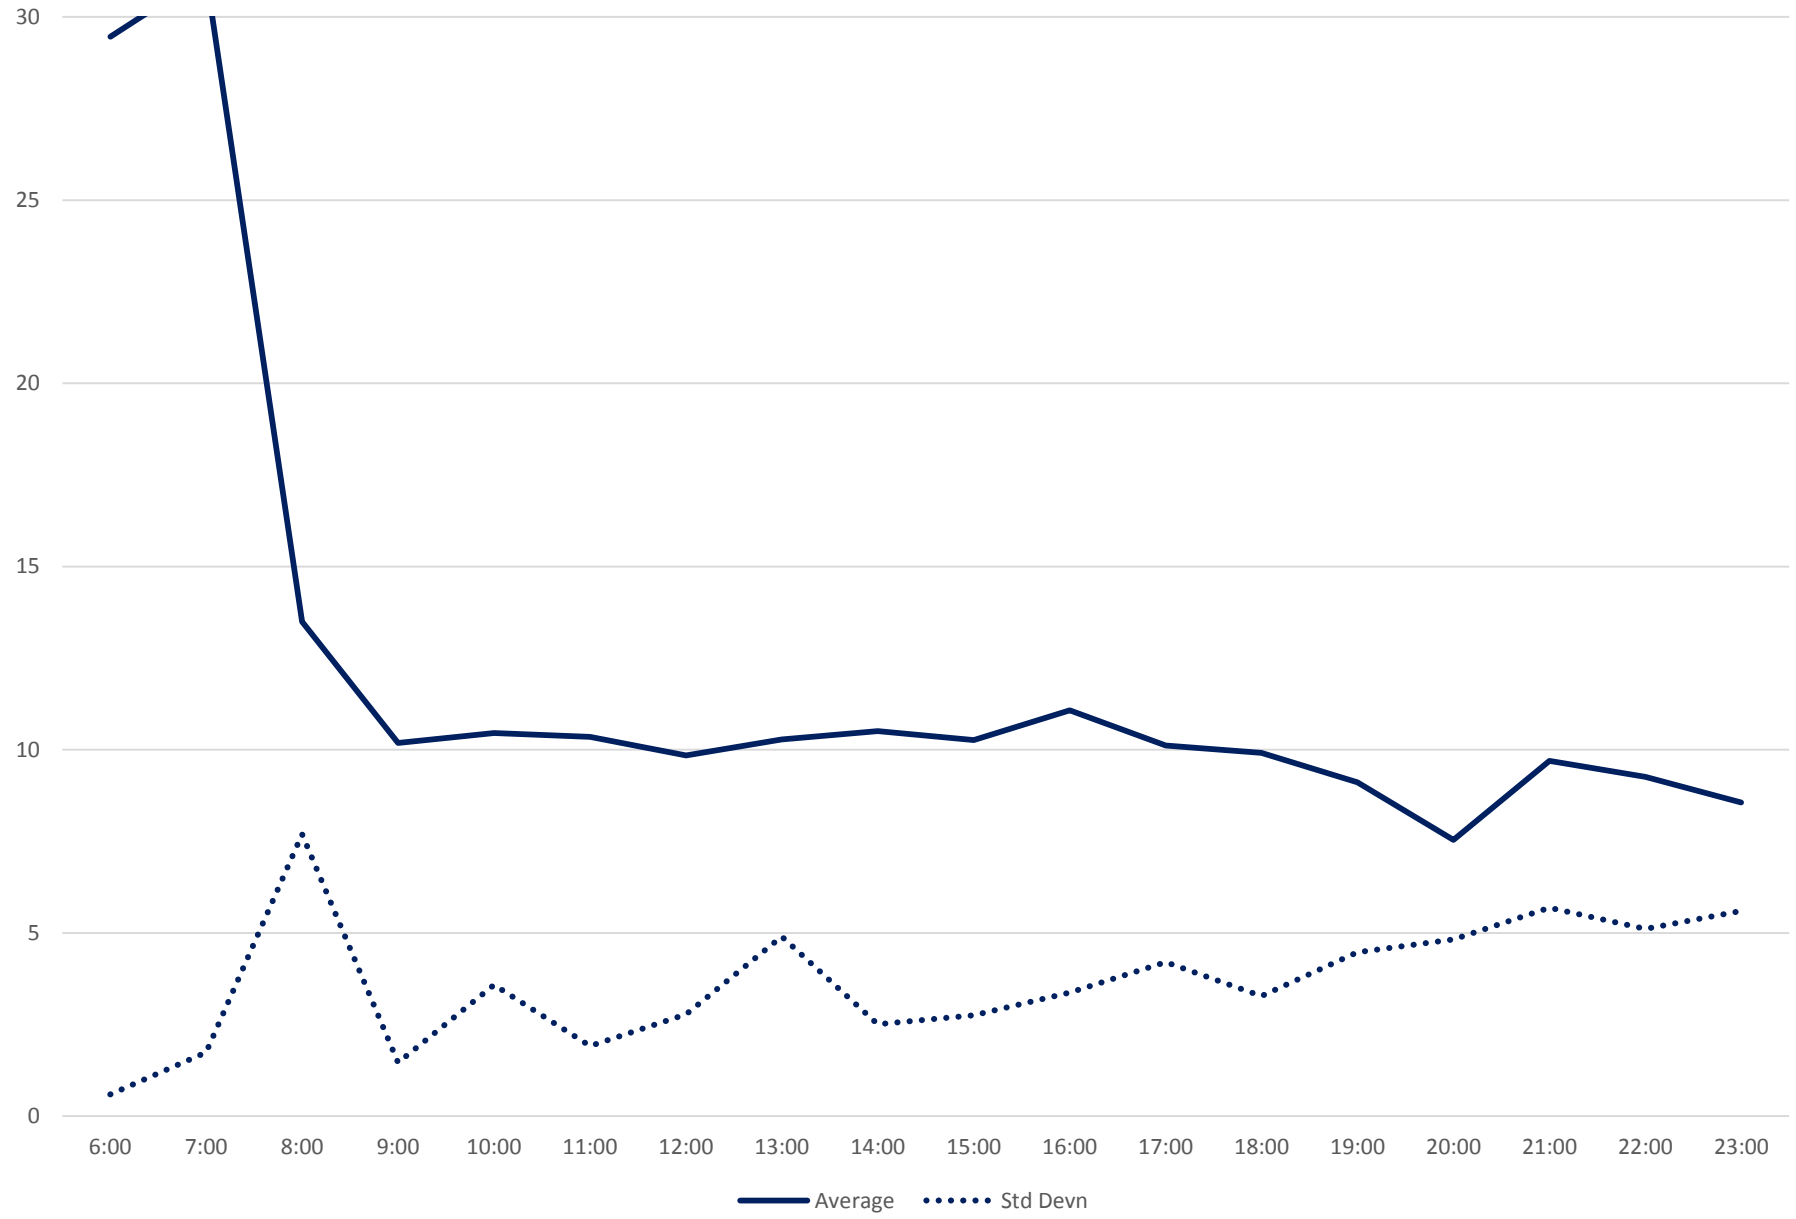

25 Don Mills Headways at North of Pape Stn Northbound June 2020 Sunday Statistics