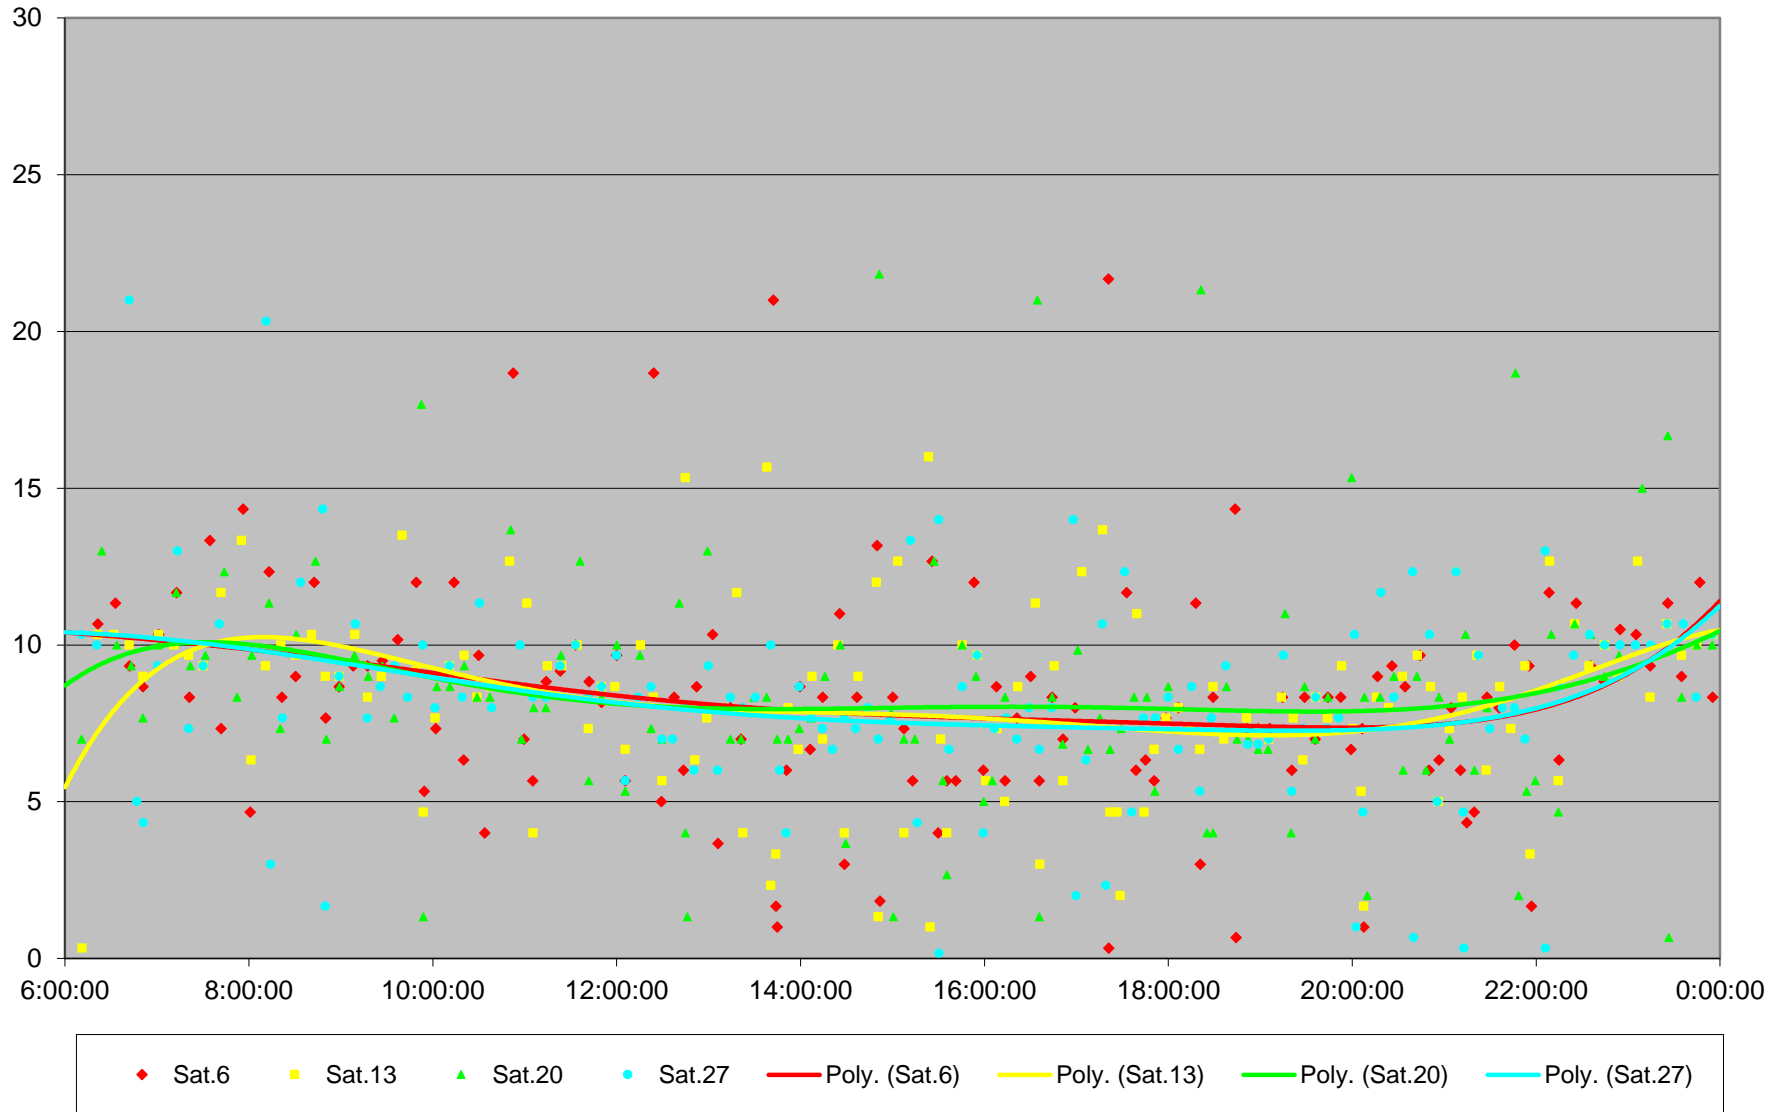

25 Don Mills Headways at North of Pape Stn Northbound June 2020