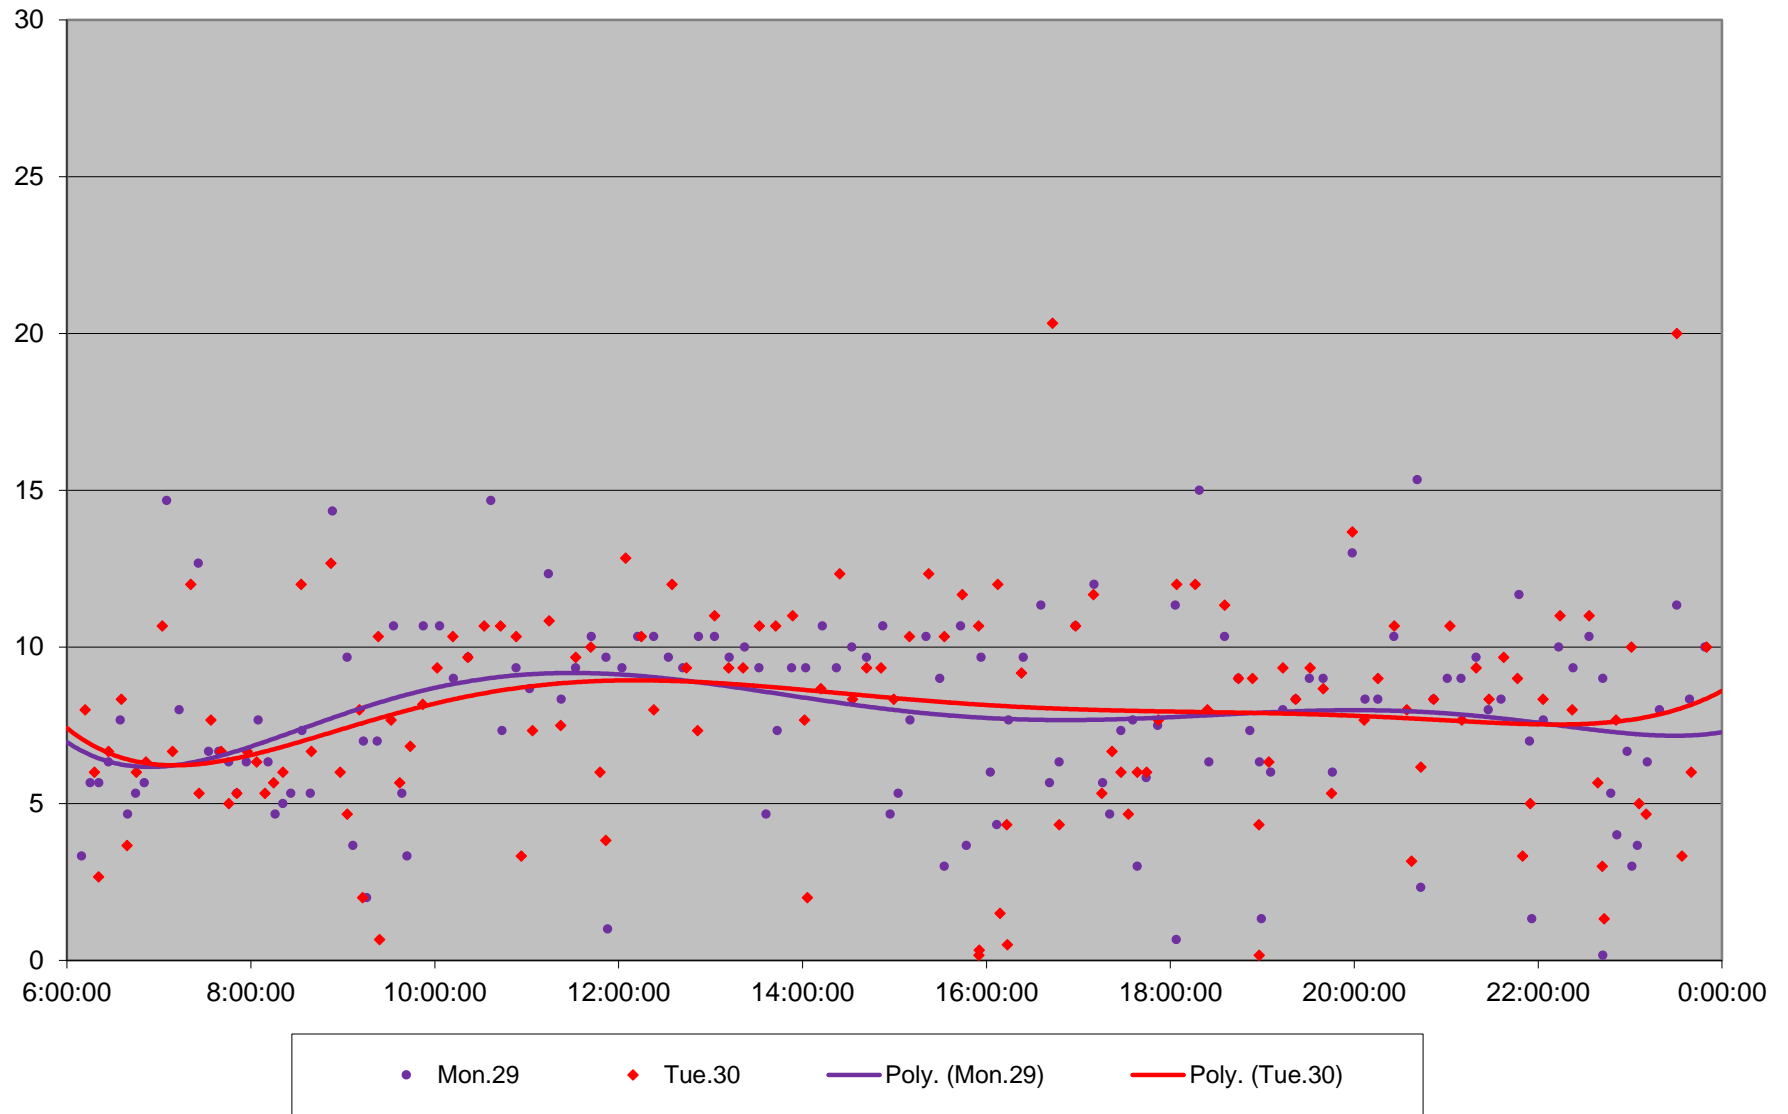

25 Don Mills Headways at North of Pape Stn Northbound June 2020