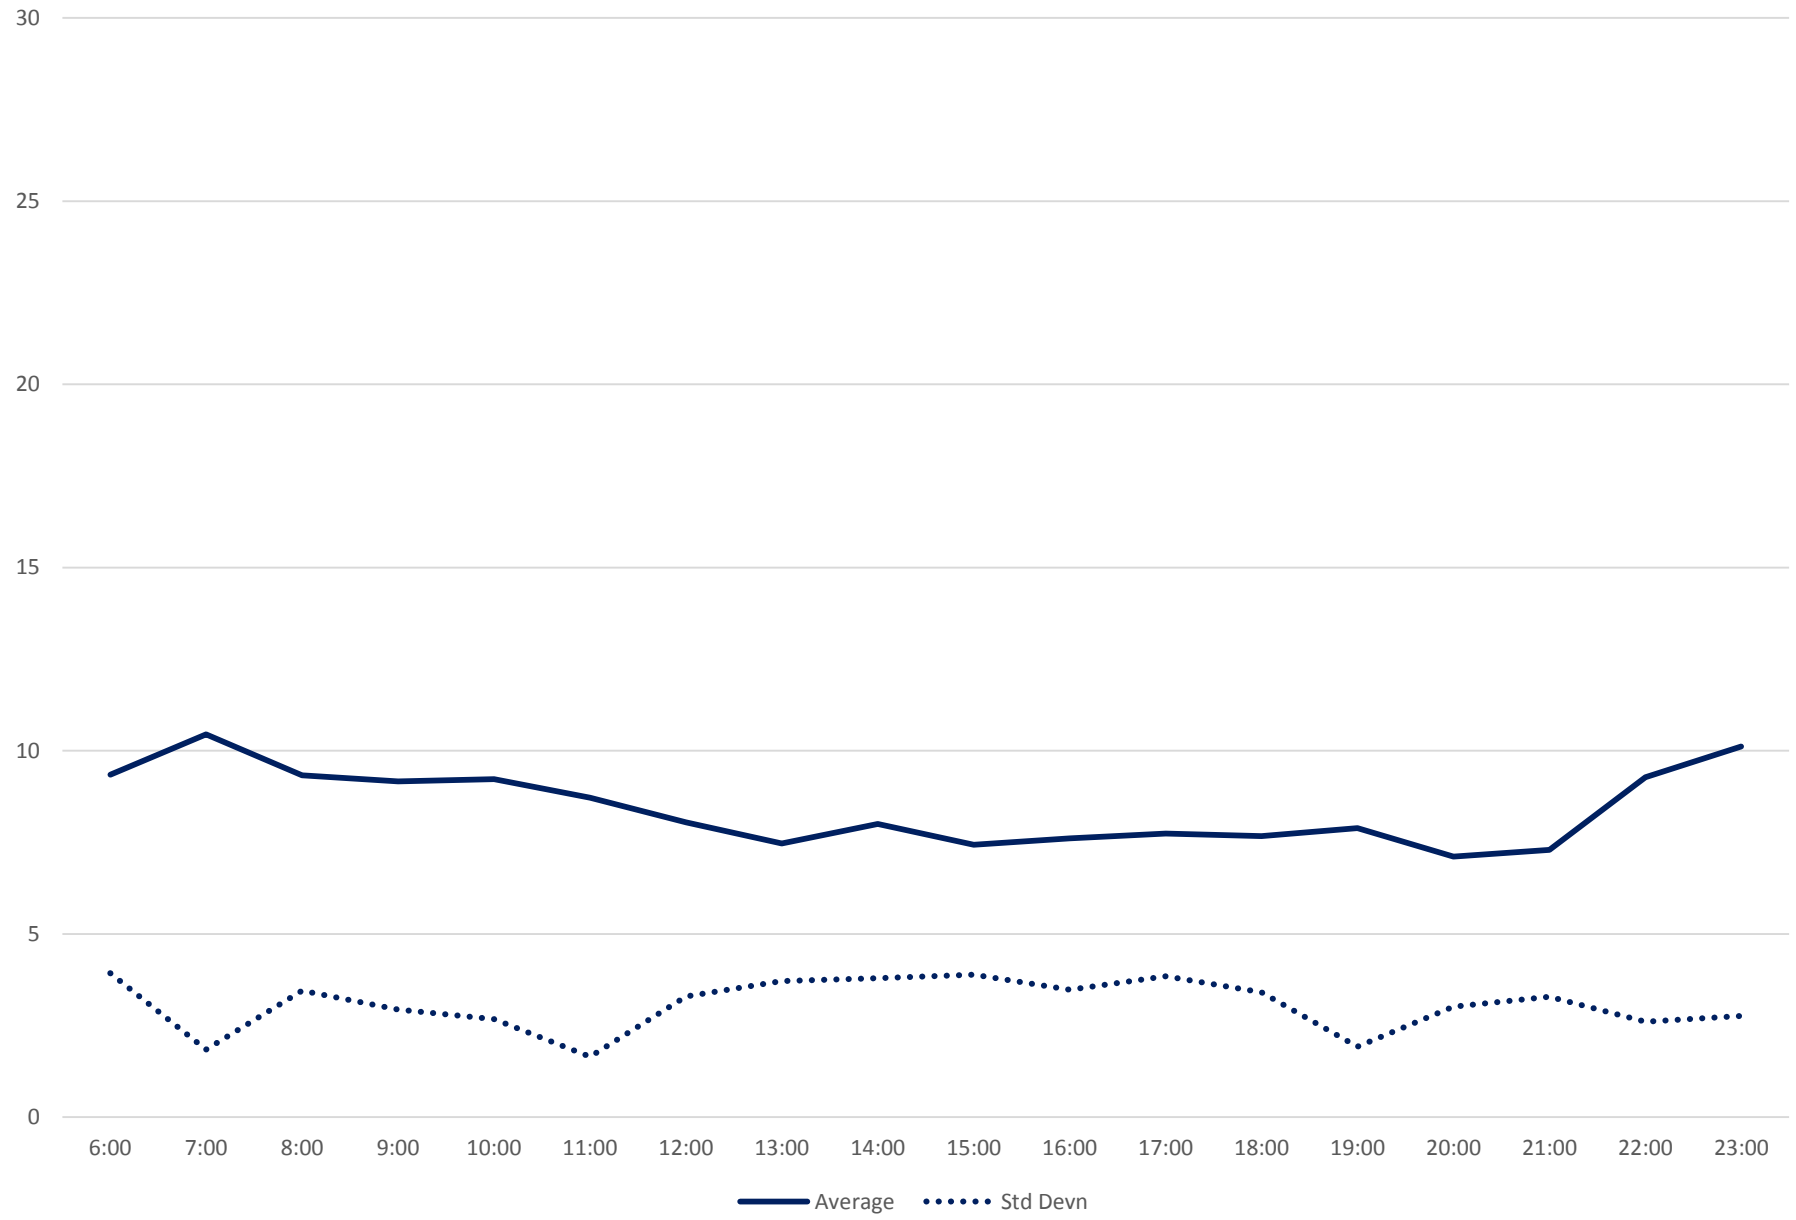

25 Don Mills Headways at North of Pape Stn Northbound June 2020 Saturday Statistics