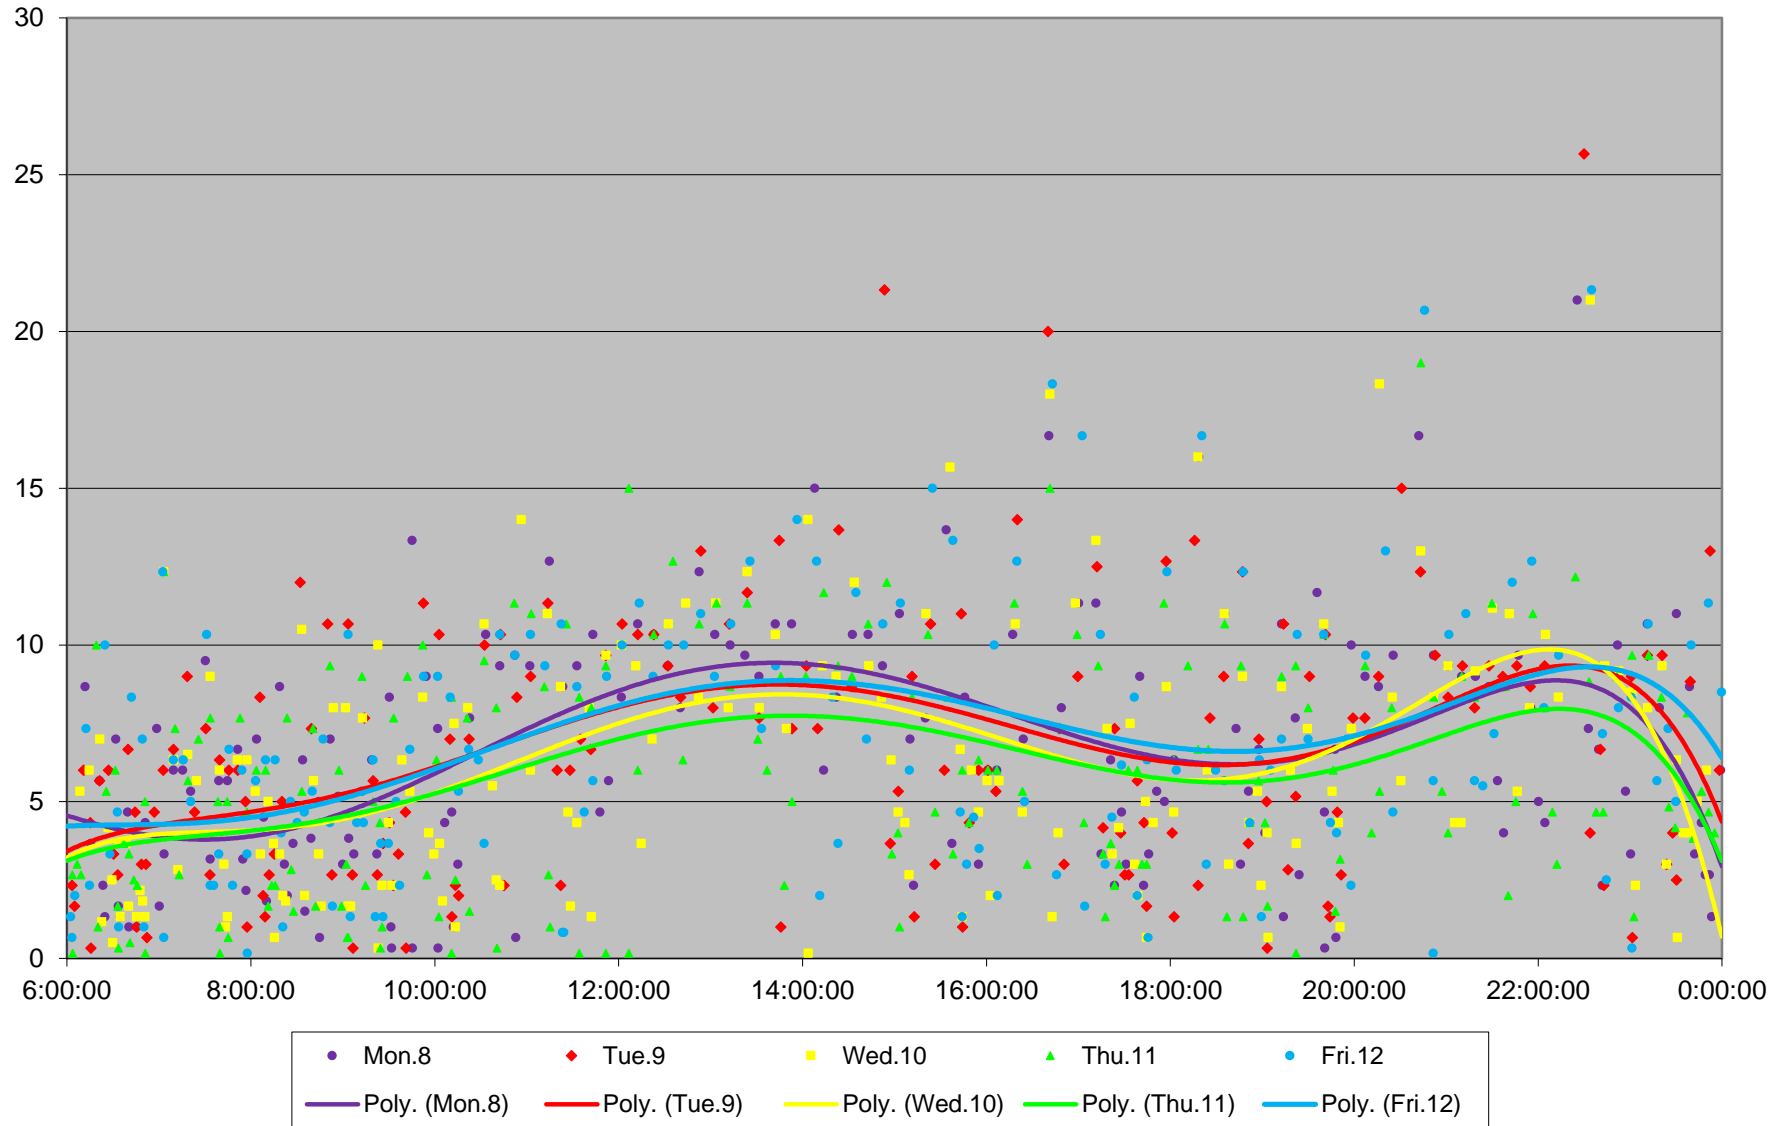

25 Don Mills Headways at North of Pape Stn Northbound June 2020