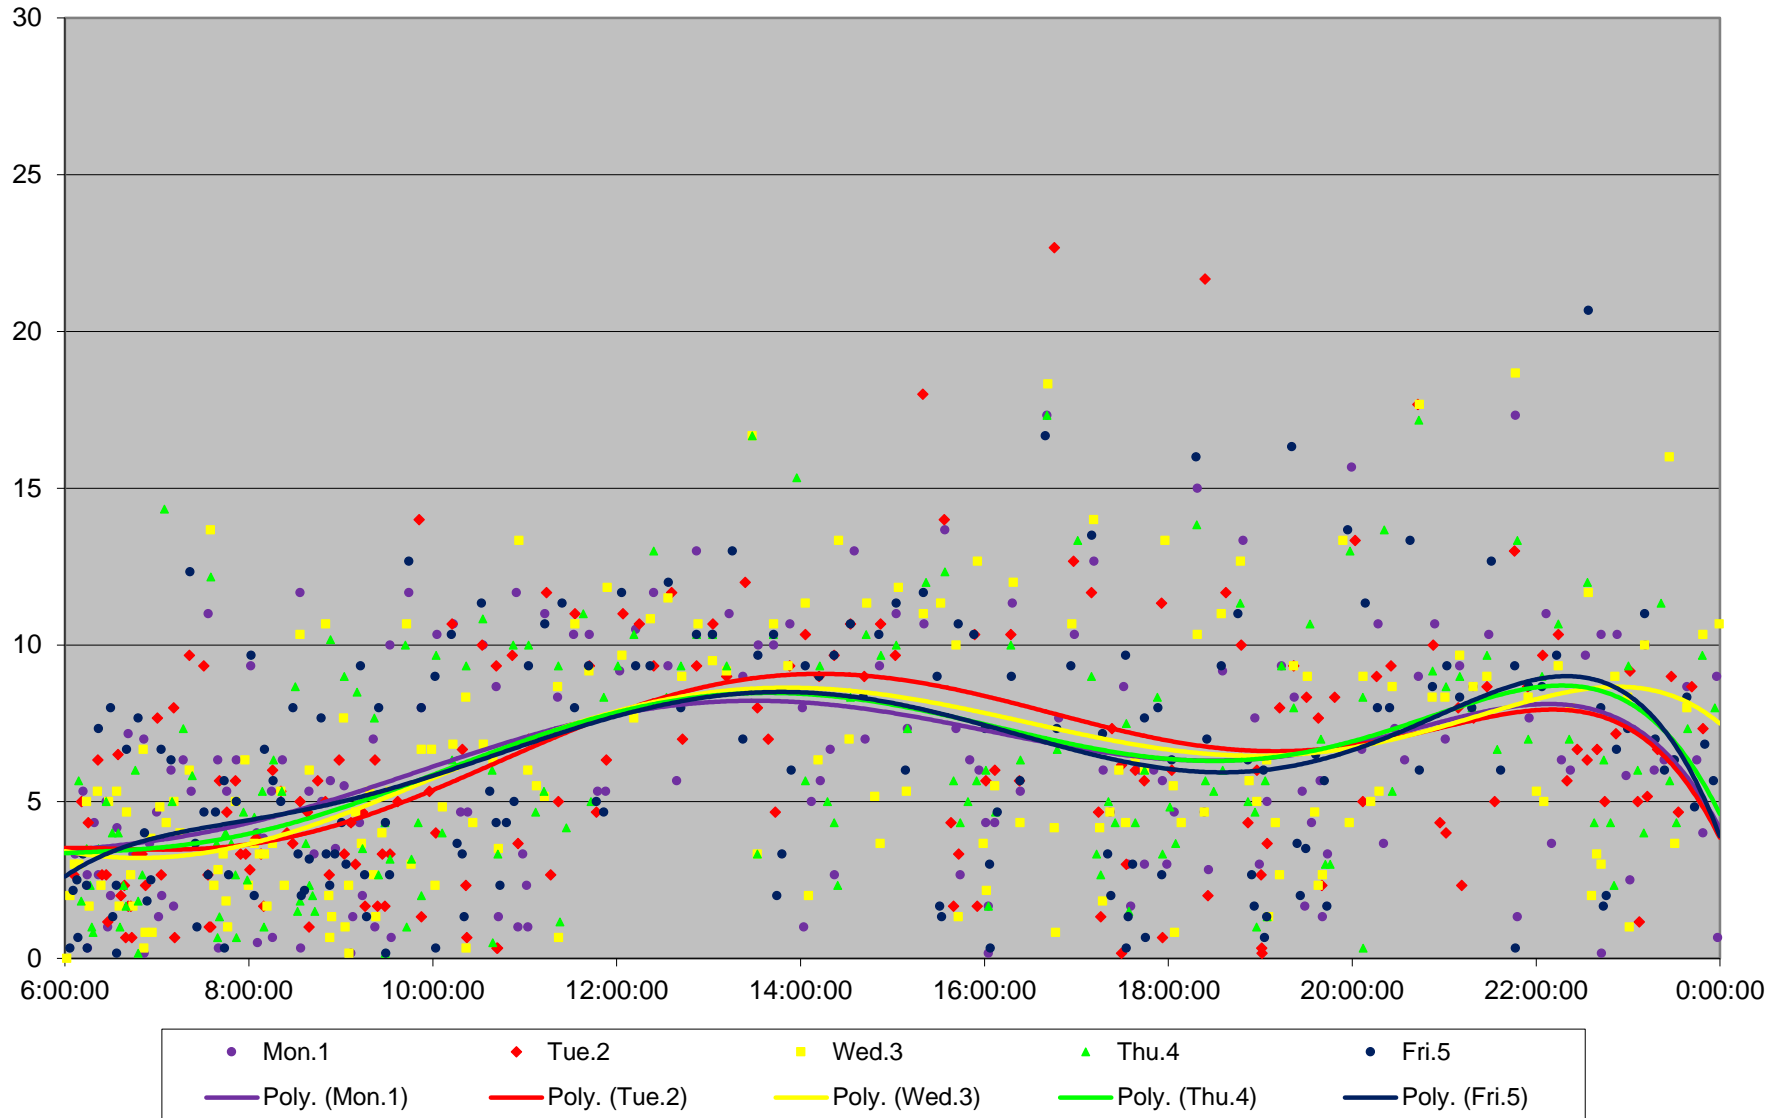

25 Don Mills Headways at North of Pape Stn Northbound June 2020