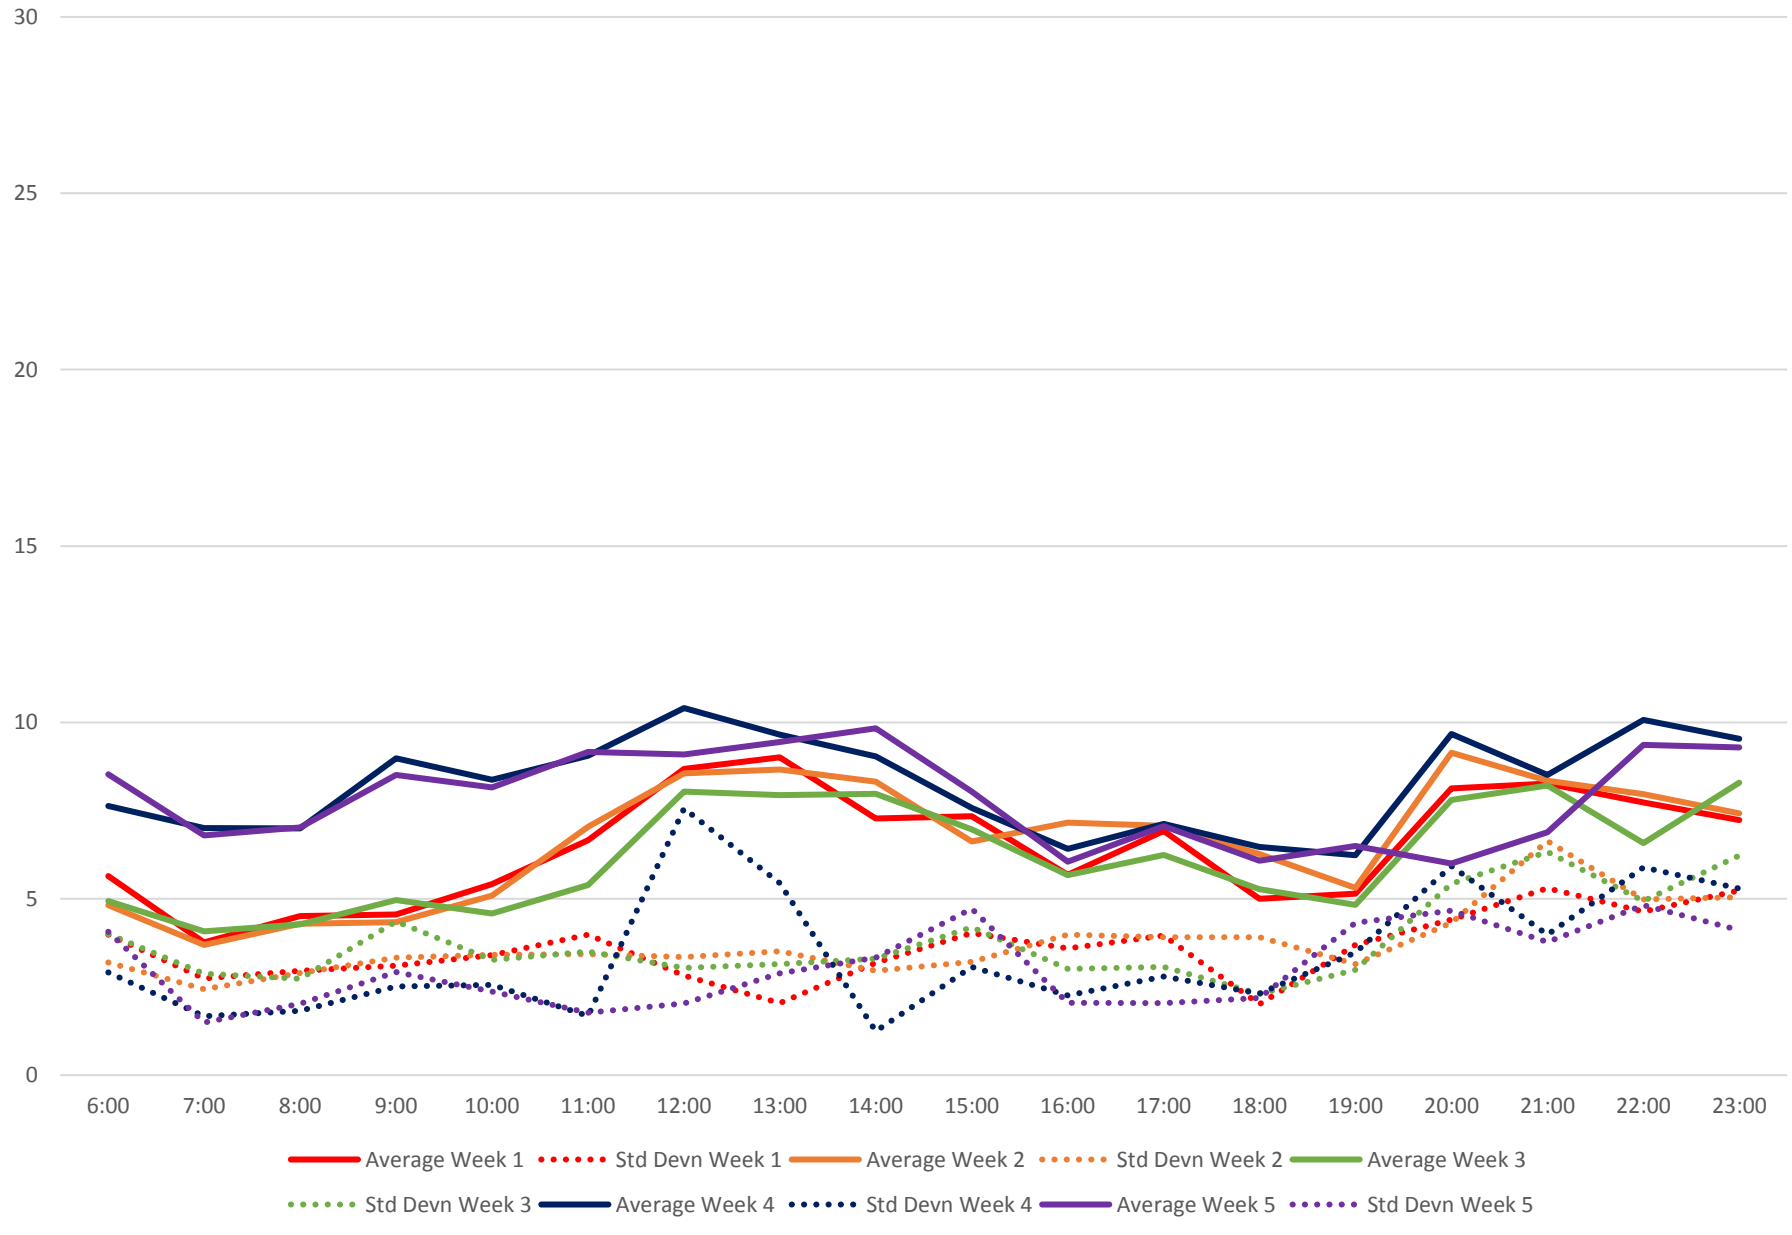

25 Don Mills Headways at North of Don Mills Stn Northbound June 2020 Weekday Statistics

25 Don Mills Headways at North of Don Mills Stn Northbound June 2020

25 Don Mills Headways at North of Don Mills Stn Northbound June 2020

Quartiles Week 1

25 Don Mills Headways at North of Don Mills Stn Northbound June 2020

25 Don Mills Headways at North of Don Mills Stn Northbound June 2020

Quartiles Week 2

25 Don Mills Headways at North of Don Mills Stn Northbound June 2020

25 Don Mills Headways at North of Don Mills Stn Northbound June 2020

Quartiles Week 3

25 Don Mills Headways at North of Don Mills Stn Northbound June 2020

25 Don Mills Headways at North of Don Mills Stn Northbound June 2020

25 Don Mills Headways at North of Don Mills Stn Northbound June 2020

25 Don Mills Headways at North of Don Mills Stn Northbound June 2020

Quartiles Saturdays

25 Don Mills Headways at North of Don Mills Stn Northbound June 2020 Sunday Statistics