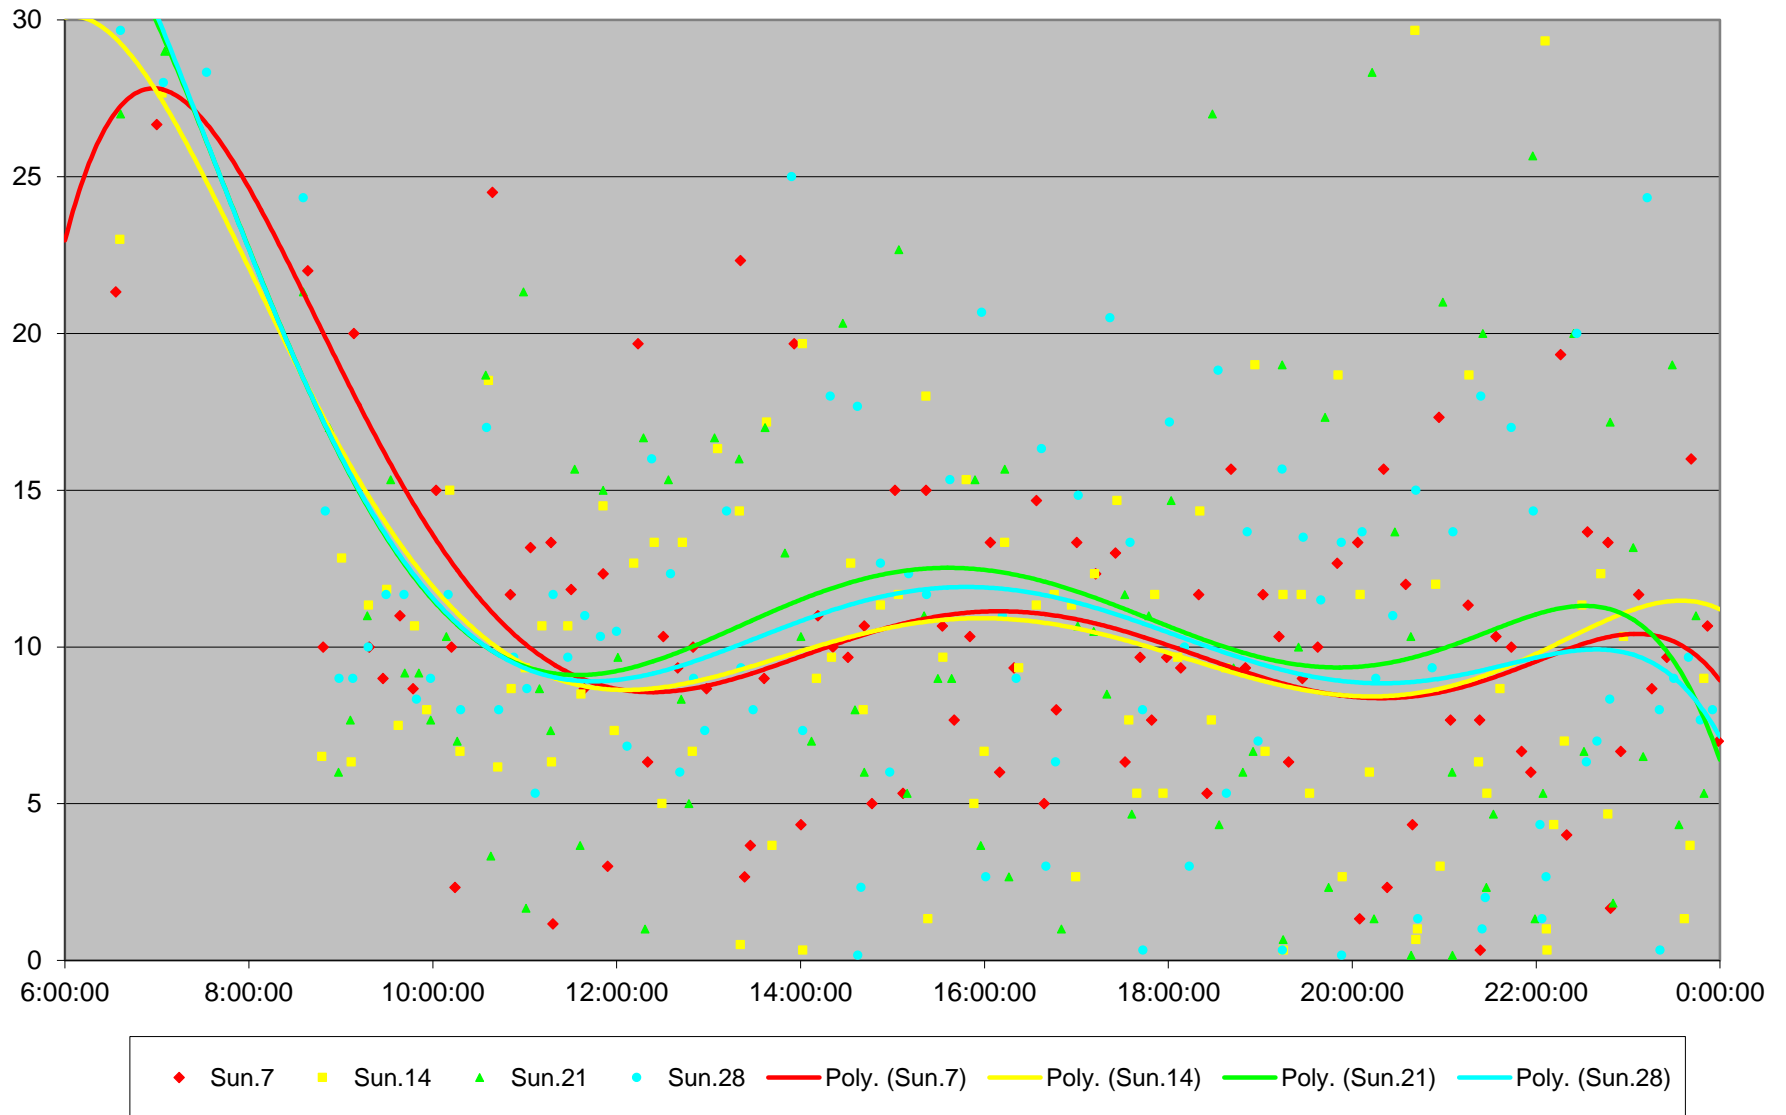

25 Don Mills Headways at North of Don Mills Stn Northbound June 2020
Quartiles Sundays/Holidays