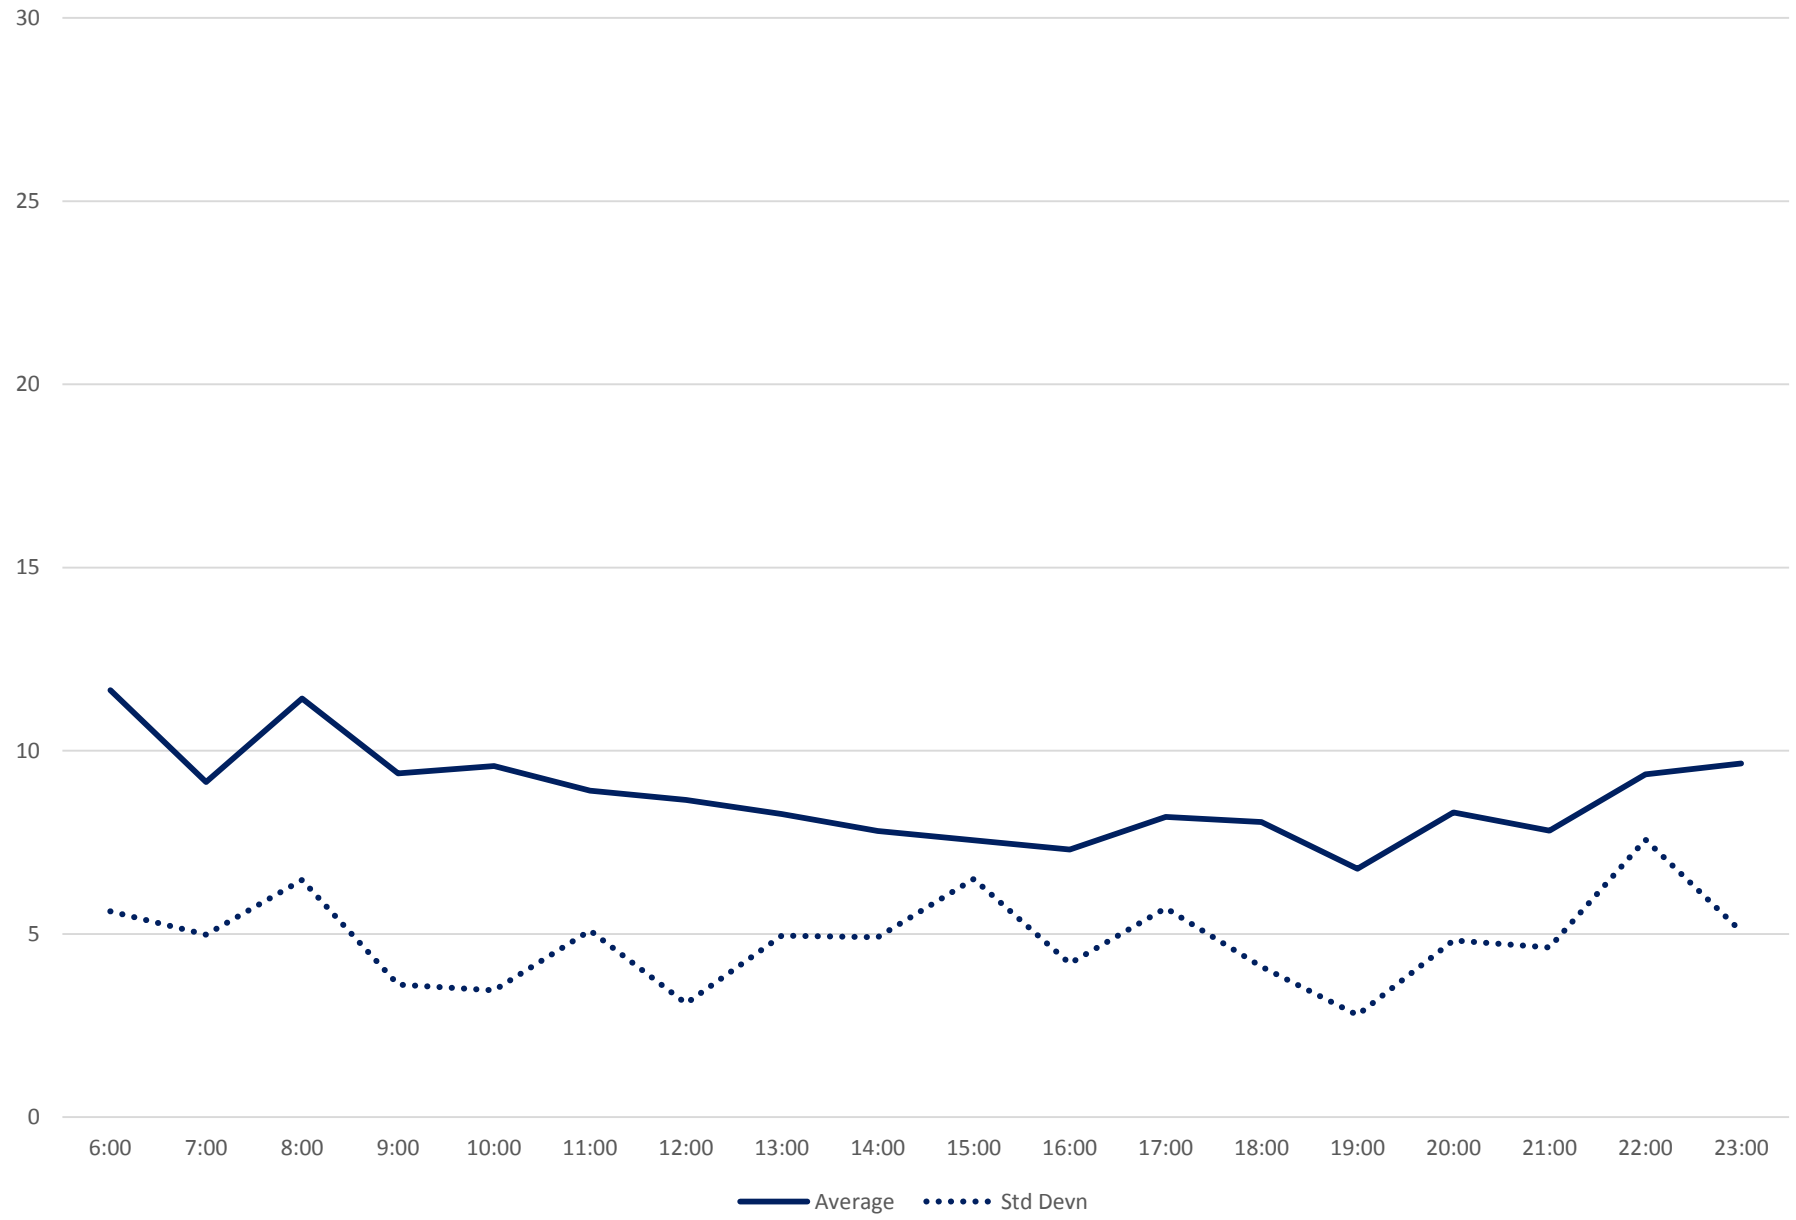

Quartiles Week 4

25 Don Mills Headways at North of Don Mills Stn Northbound June 2020

25 Don Mills Headways at North of Don Mills Stn Northbound June 2020

Quartiles Week 5

25 Don Mills Headways at North of Don Mills Stn Northbound June 2020 Saturday Statistics

25 Don Mills Headways at North of Don Mills Stn Northbound June 2020

25 Don Mills Headways at North of Don Mills Stn Northbound June 2020

Quartiles Saturdays

25 Don Mills Headways at North of Don Mills Stn Northbound June 2020 Sunday Statistics

25 Don Mills Headways at North of Don Mills Stn Northbound June 2020

25 Don Mills Headways at North of Don Mills Stn Northbound June 2020
Quartiles Sundays/Holidays