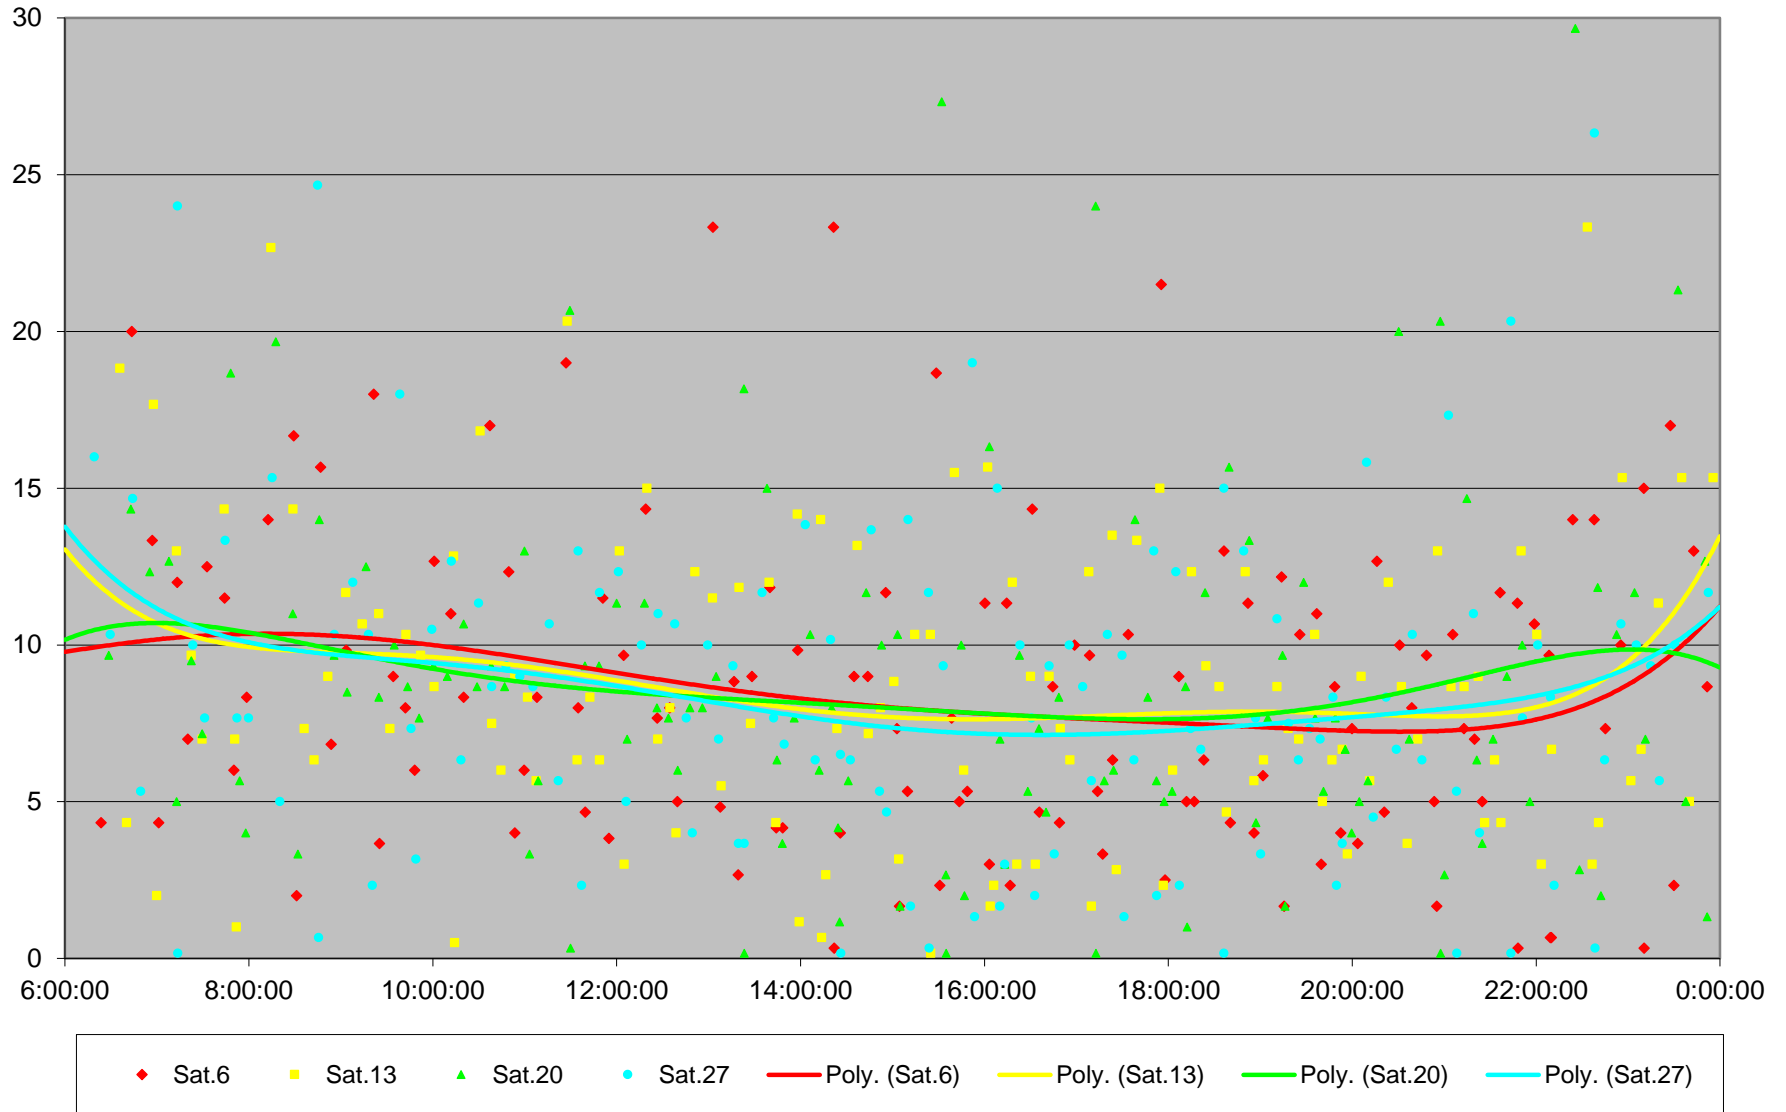

Quartiles Week 4

25 Don Mills Headways at North of Don Mills Stn Northbound June 2020

25 Don Mills Headways at North of Don Mills Stn Northbound June 2020

Quartiles Week 5

25 Don Mills Headways at North of Don Mills Stn Northbound June 2020 Saturday Statistics

25 Don Mills Headways at North of Don Mills Stn Northbound June 2020

25 Don Mills Headways at North of Don Mills Stn Northbound June 2020

Quartiles Saturdays

25 Don Mills Headways at North of Don Mills Stn Northbound June 2020 Sunday Statistics