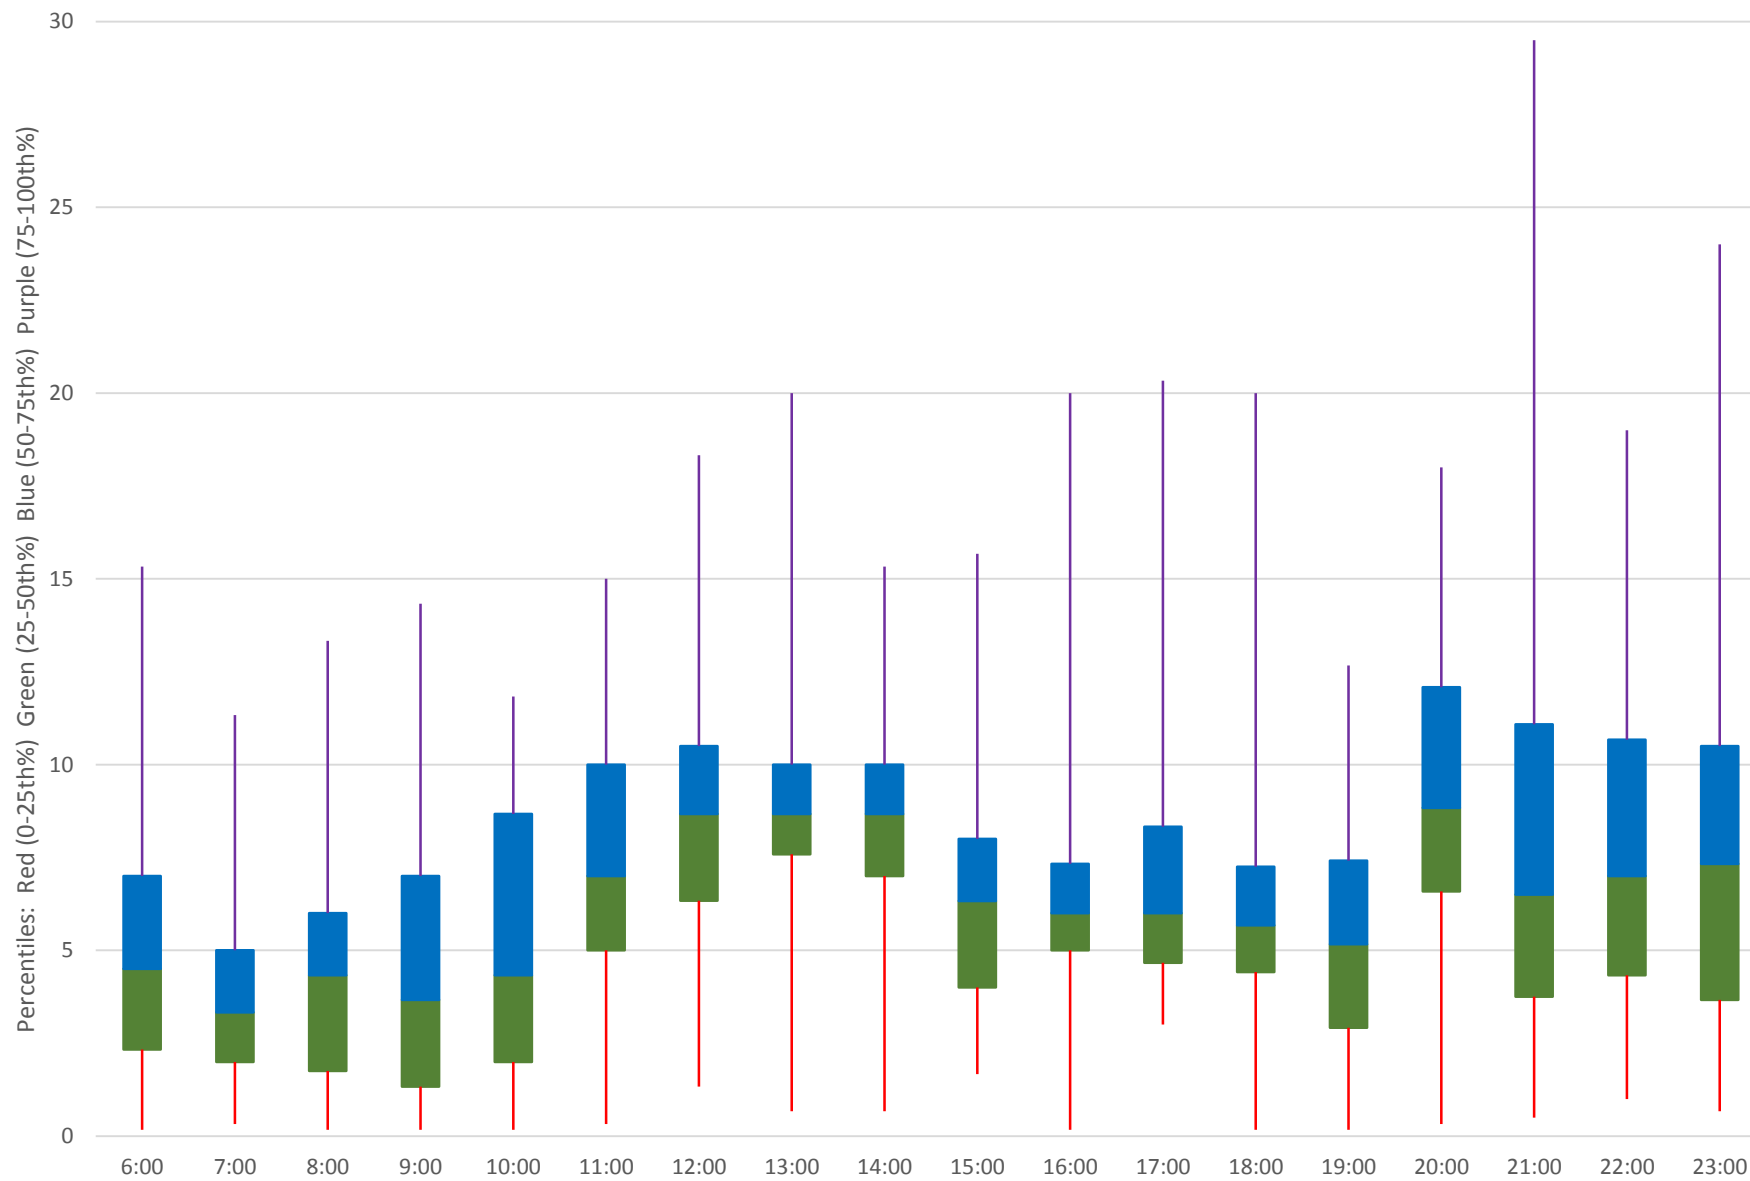

Quartiles Week 1

25 Don Mills Headways at North of Don Mills Stn Northbound June 2020

25 Don Mills Headways at North of Don Mills Stn Northbound June 2020

Quartiles Week 2

25 Don Mills Headways at North of Don Mills Stn Northbound June 2020