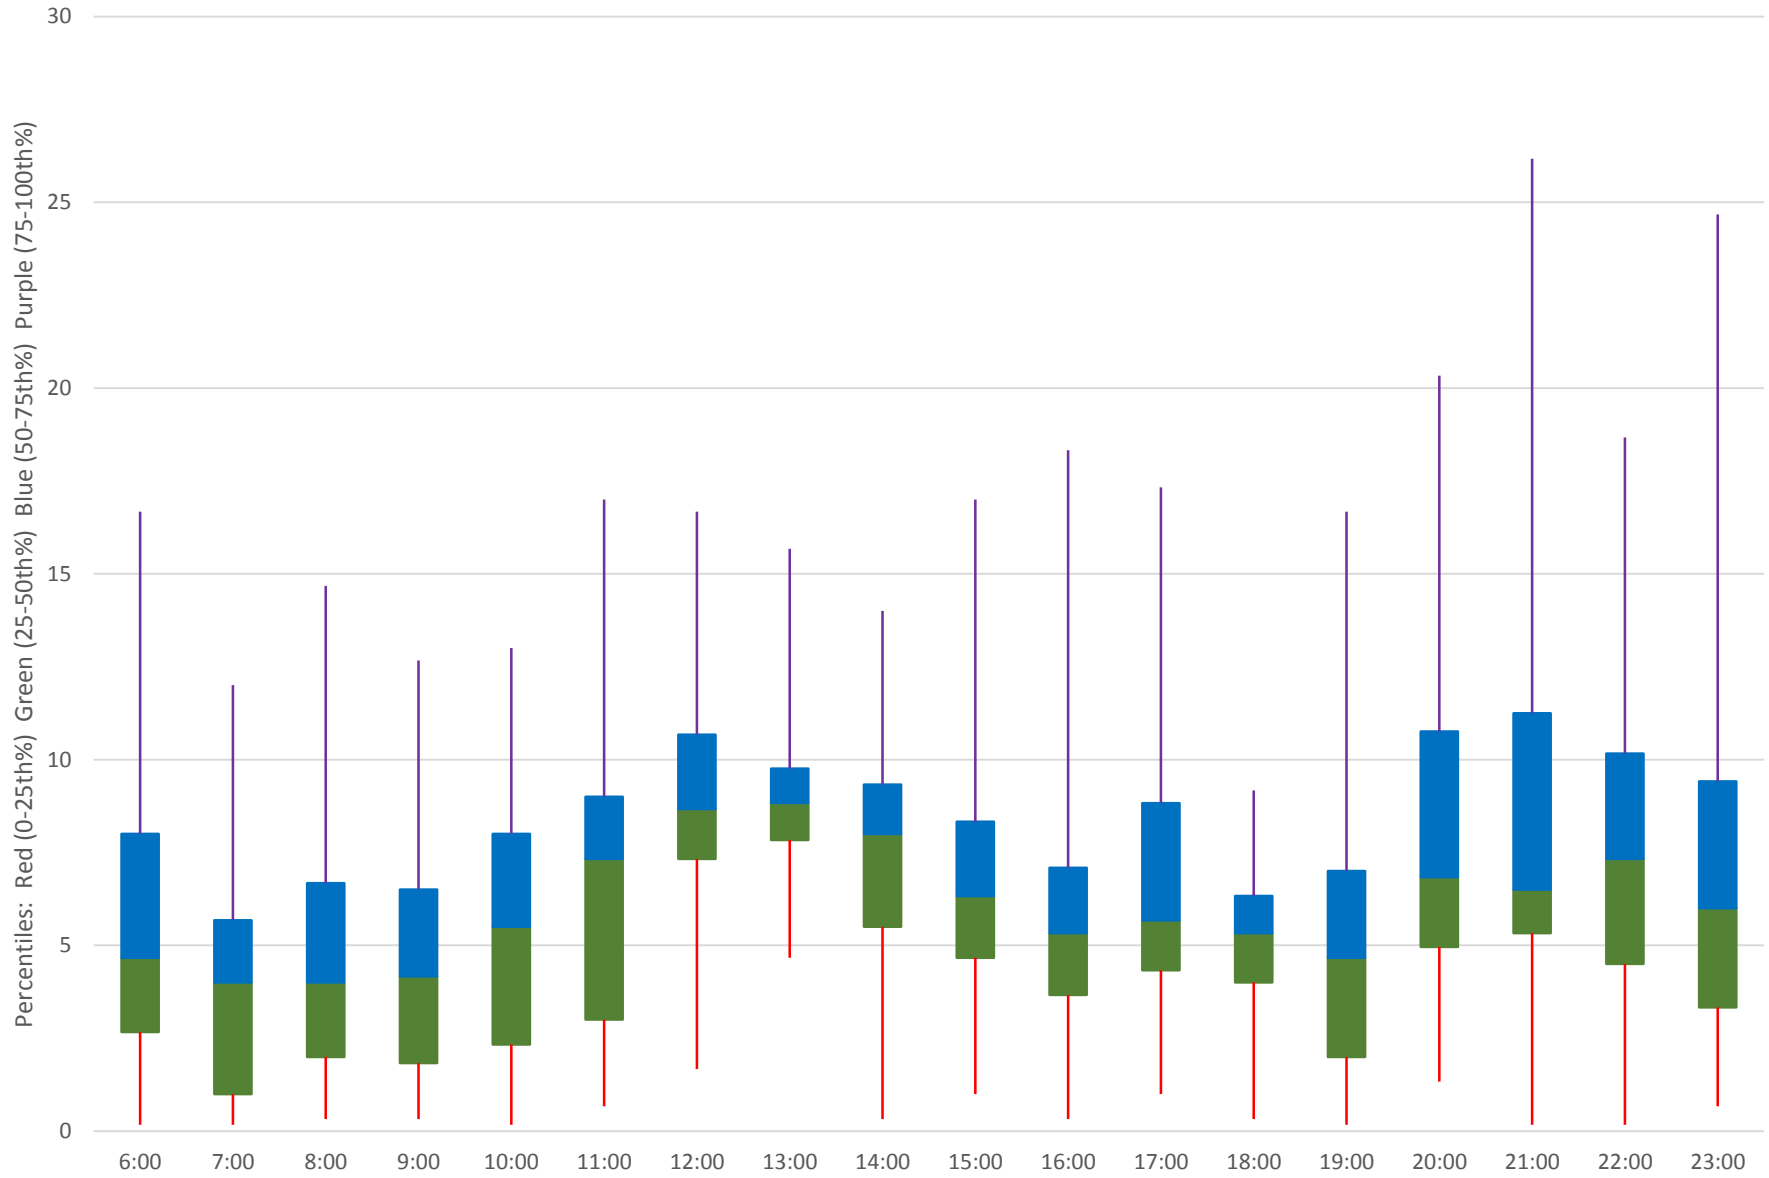

25 Don Mills Headways at North of Don Mills Stn Northbound June 2020

25 Don Mills Headways at North of Don Mills Stn Northbound June 2020

Quartiles Week 1