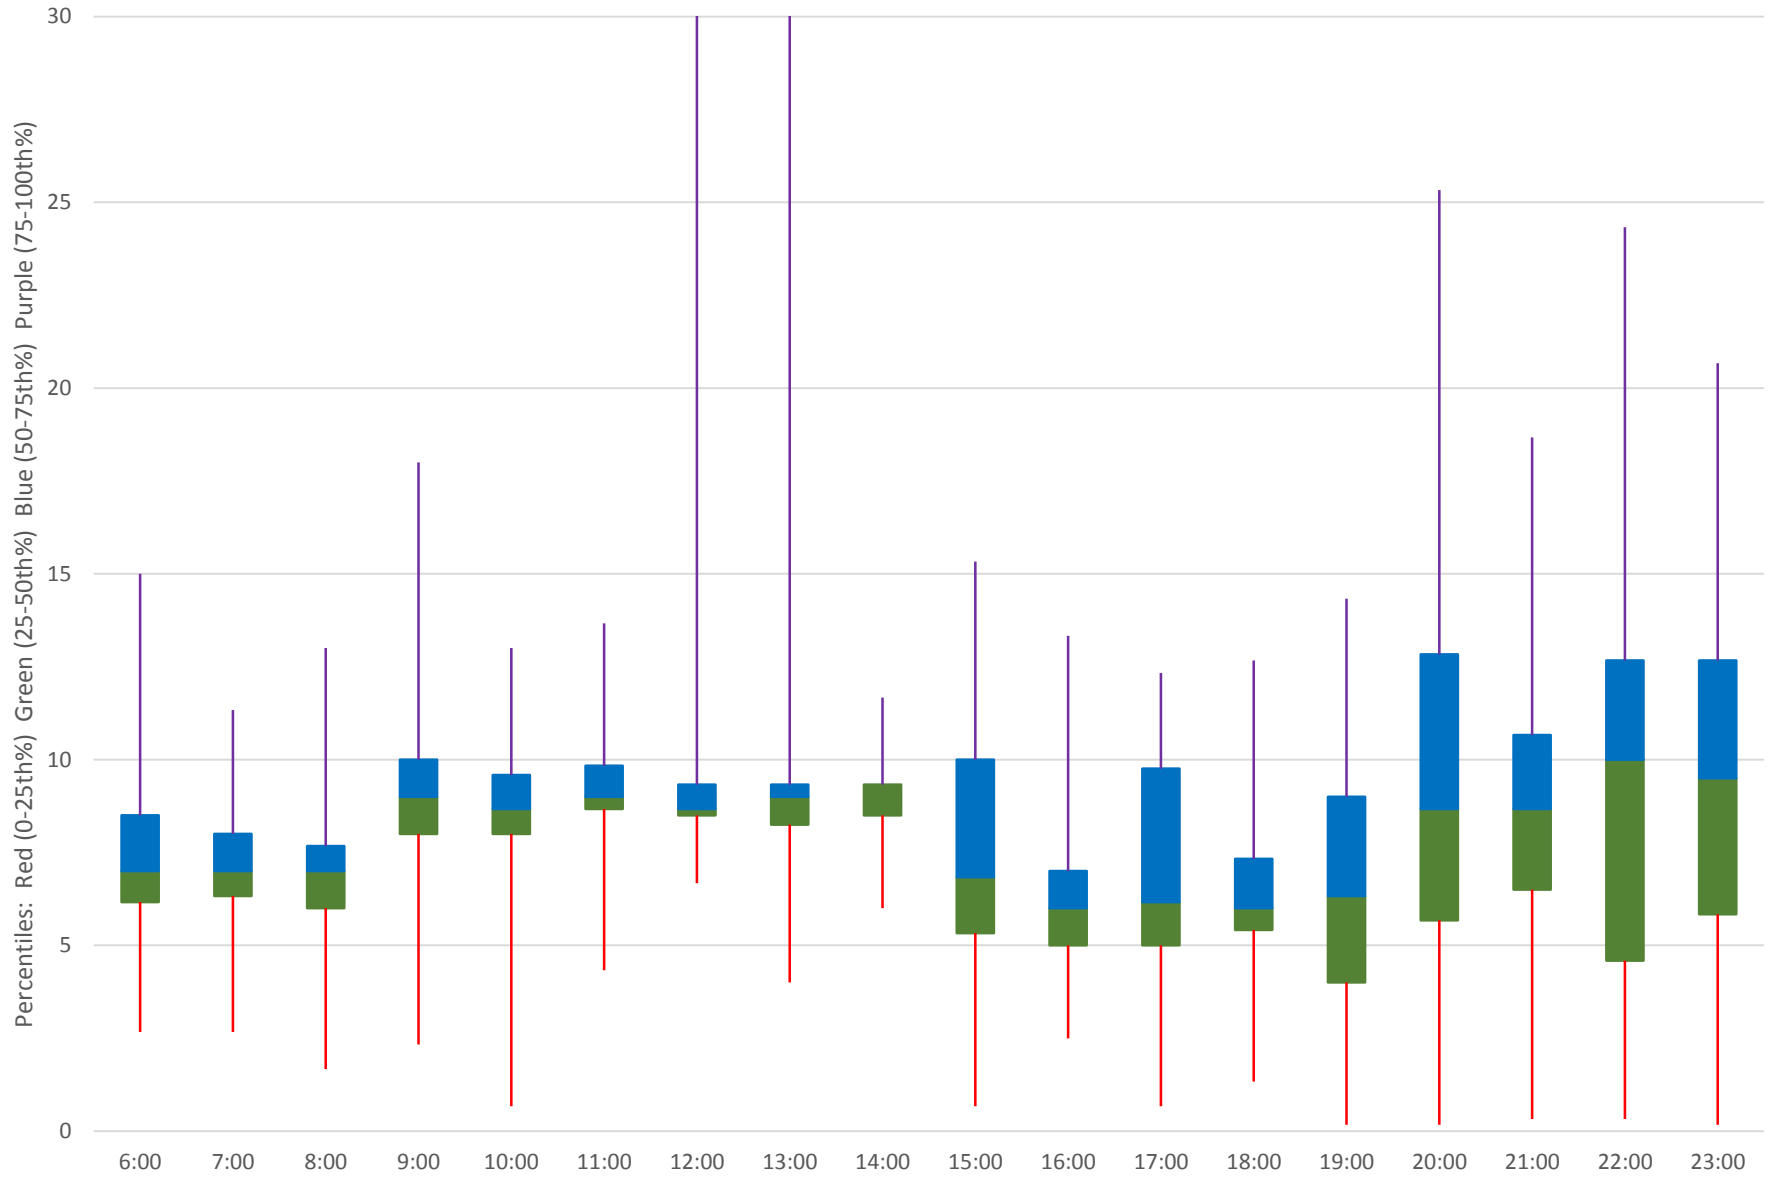

25 Don Mills Headways at North of Don Mills Stn Northbound June 2020

25 Don Mills Headways at North of Don Mills Stn Northbound June 2020

Quartiles Week 4