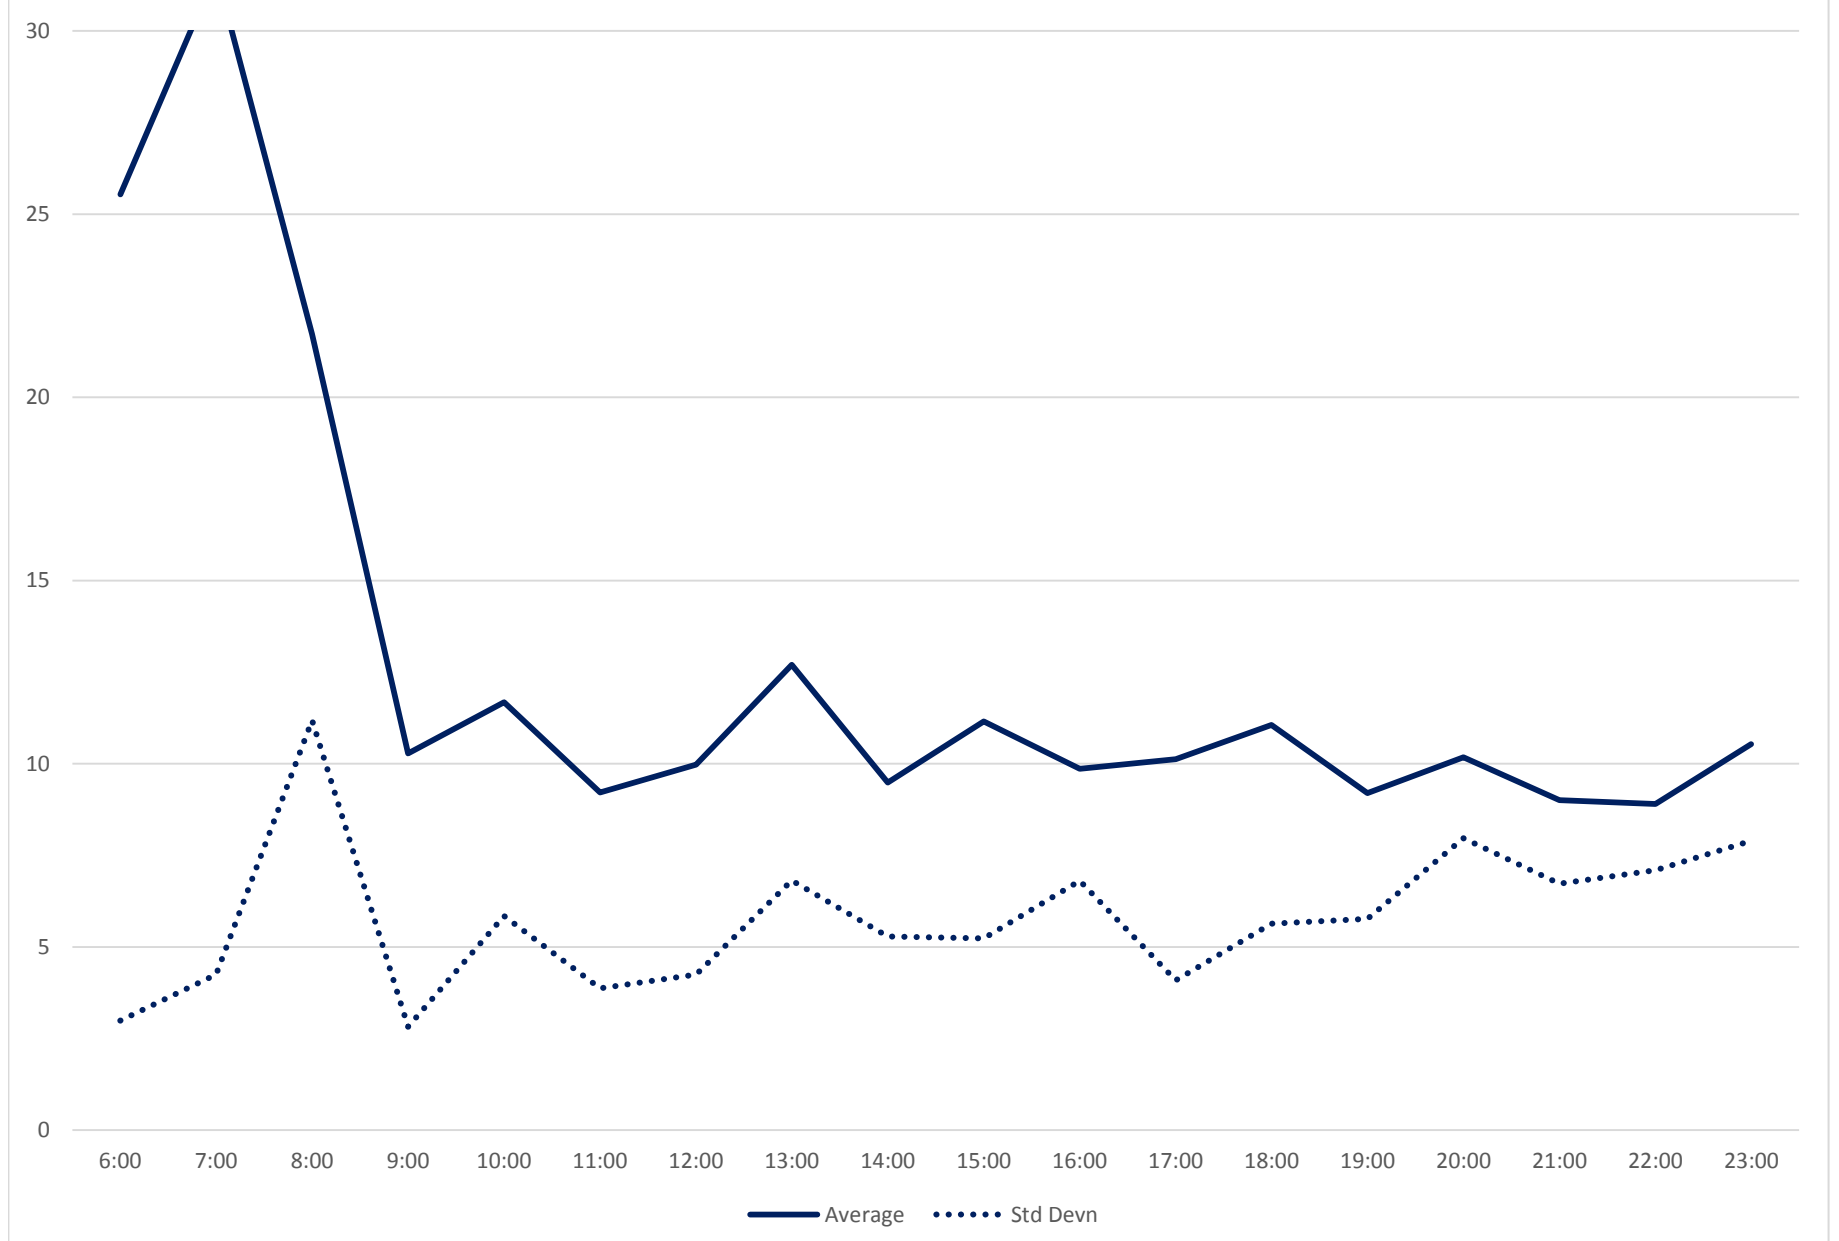

Quartiles Week 4

25 Don Mills Headways at North of Don Mills Stn Northbound June 2020

25 Don Mills Headways at North of Don Mills Stn Northbound June 2020

Quartiles Week 5

25 Don Mills Headways at North of Don Mills Stn Northbound June 2020 Saturday Statistics

25 Don Mills Headways at North of Don Mills Stn Northbound June 2020

25 Don Mills Headways at North of Don Mills Stn Northbound June 2020

Quartiles Saturdays

25 Don Mills Headways at North of Don Mills Stn Northbound June 2020 Sunday Statistics

25 Don Mills Headways at North of Don Mills Stn Northbound June 2020

25 Don Mills Headways at North of Don Mills Stn Northbound June 2020
Quartiles Sundays/Holidays