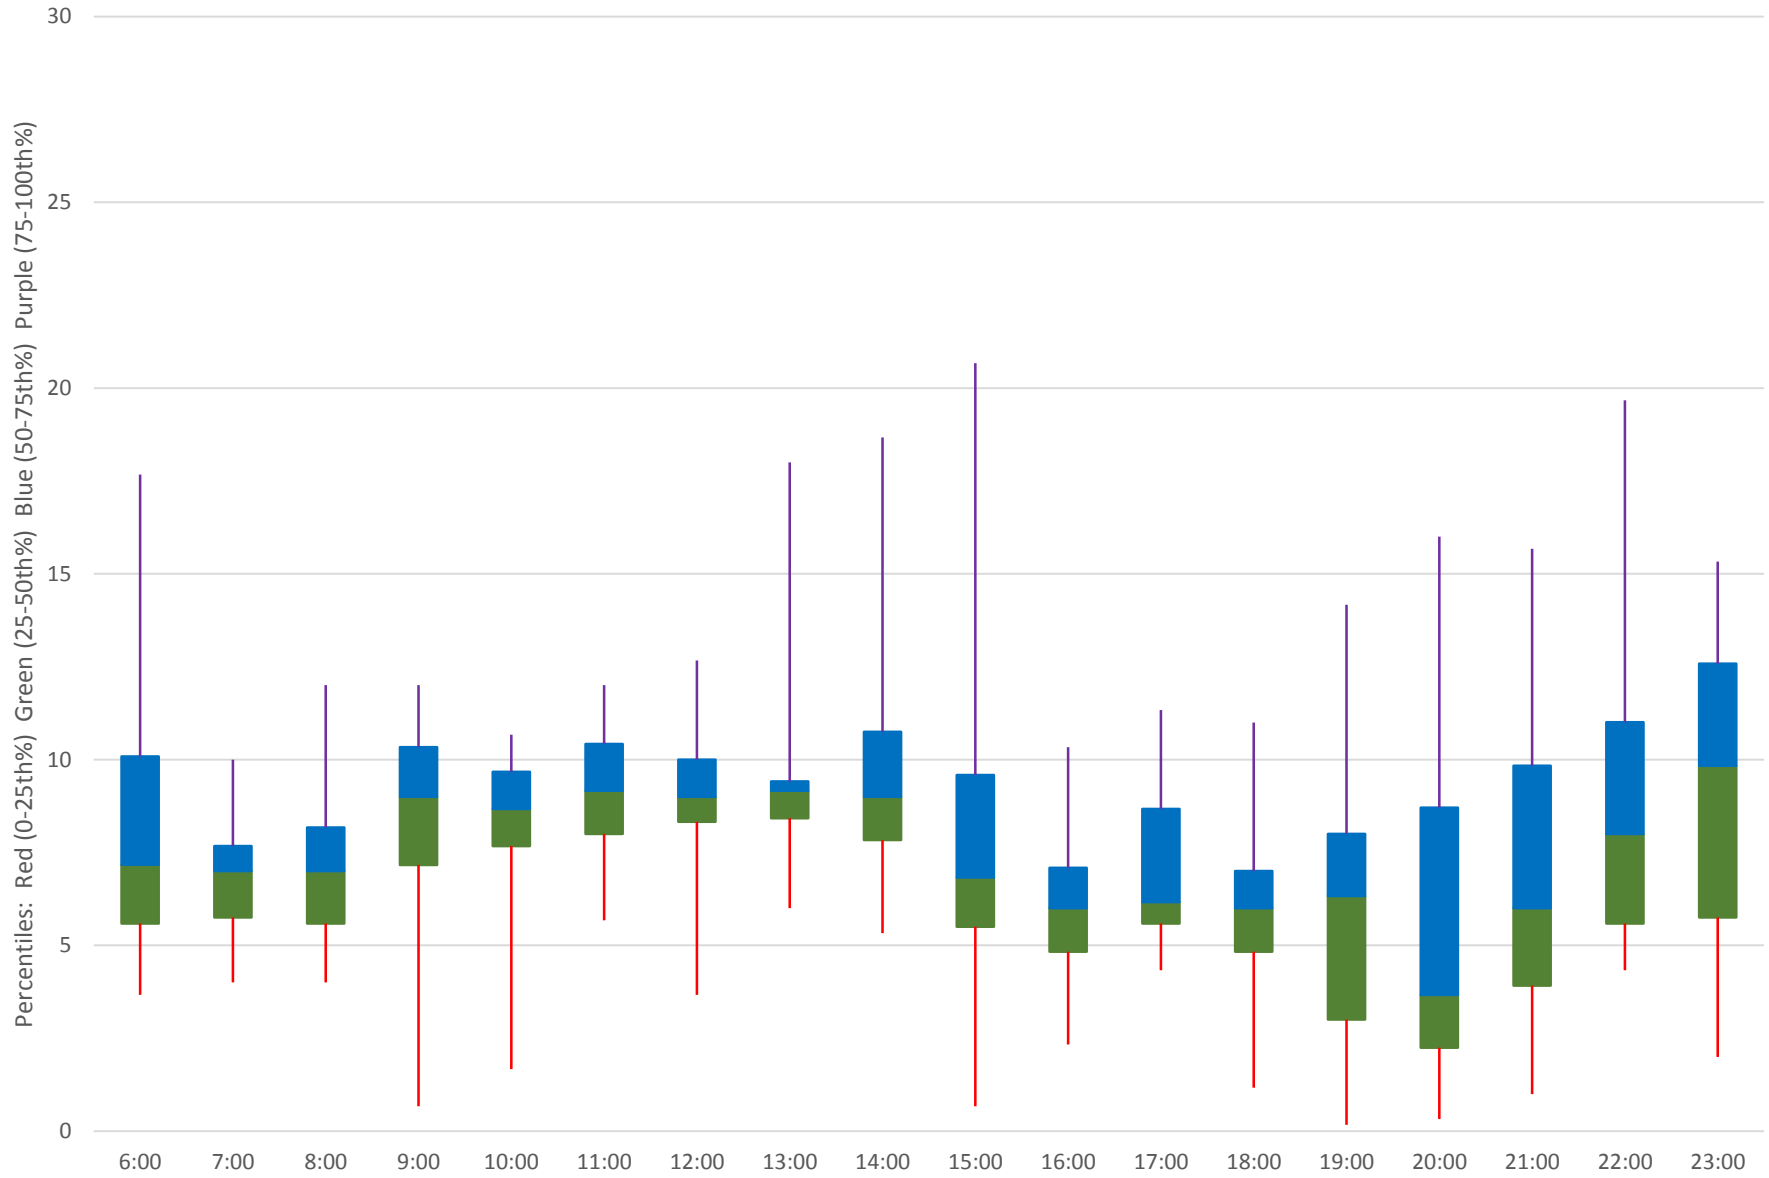

25 Don Mills Headways at North of Don Mills Stn Northbound June 2020 Saturday Statistics

25 Don Mills Headways at North of Don Mills Stn Northbound June 2020

Quartiles Week 5