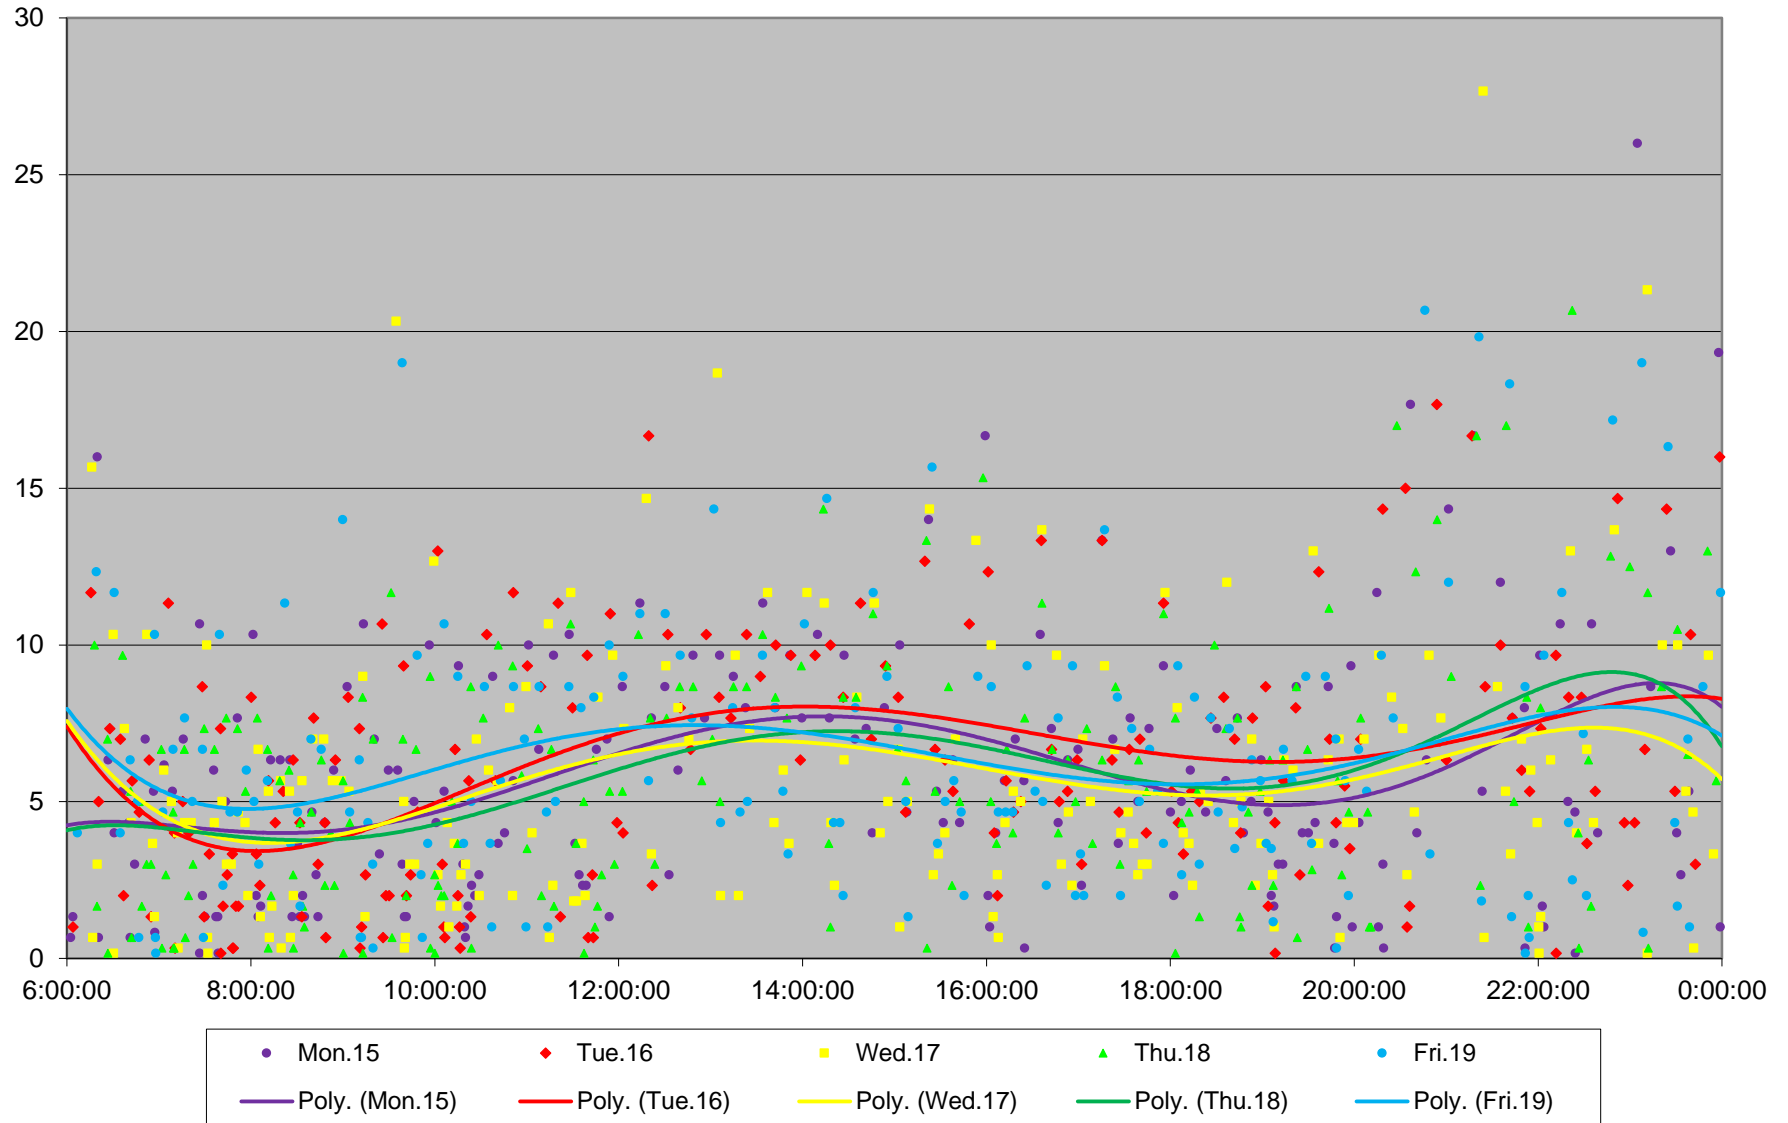

Quartiles Week 1

25 Don Mills Headways at North of Don Mills Stn Northbound June 2020

25 Don Mills Headways at North of Don Mills Stn Northbound June 2020

Quartiles Week 2

25 Don Mills Headways at North of Don Mills Stn Northbound June 2020