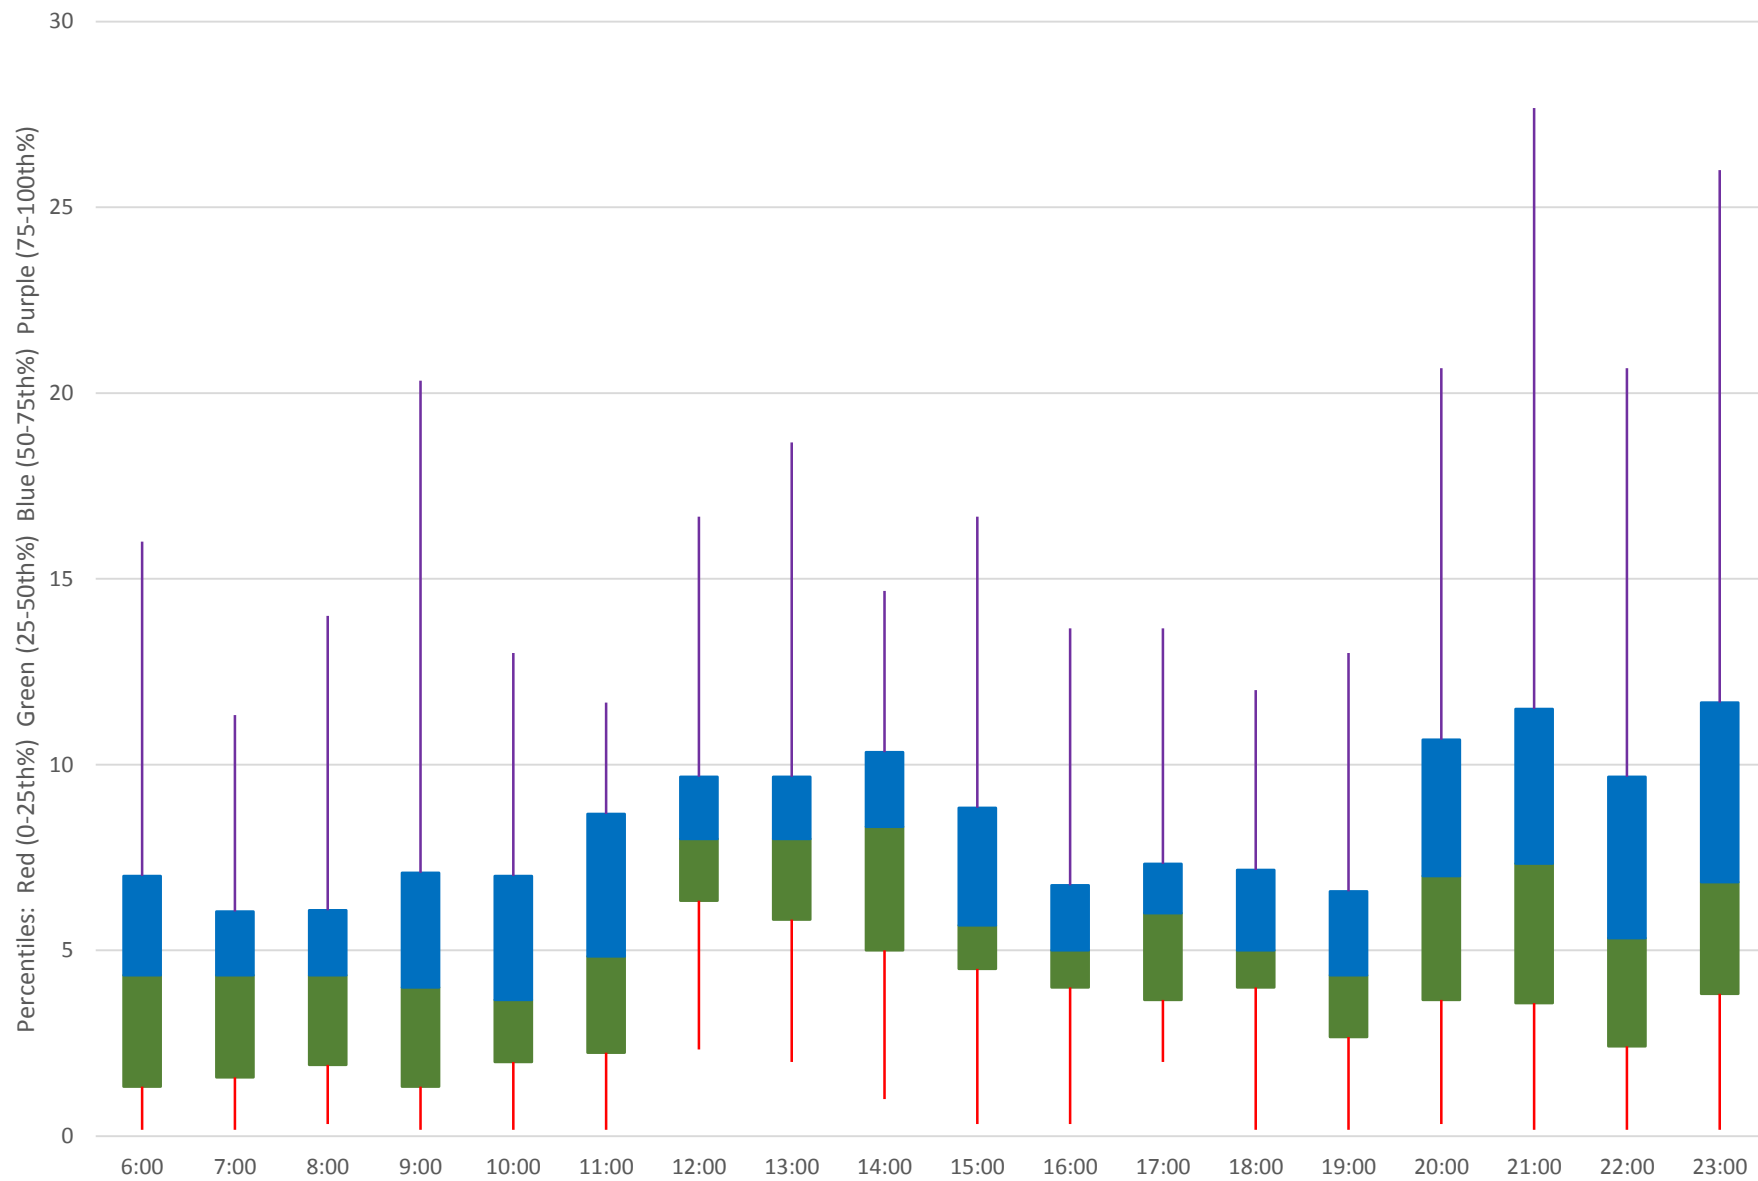

25 Don Mills Headways at North of Don Mills Stn Northbound June 2020

Quartiles Week 3