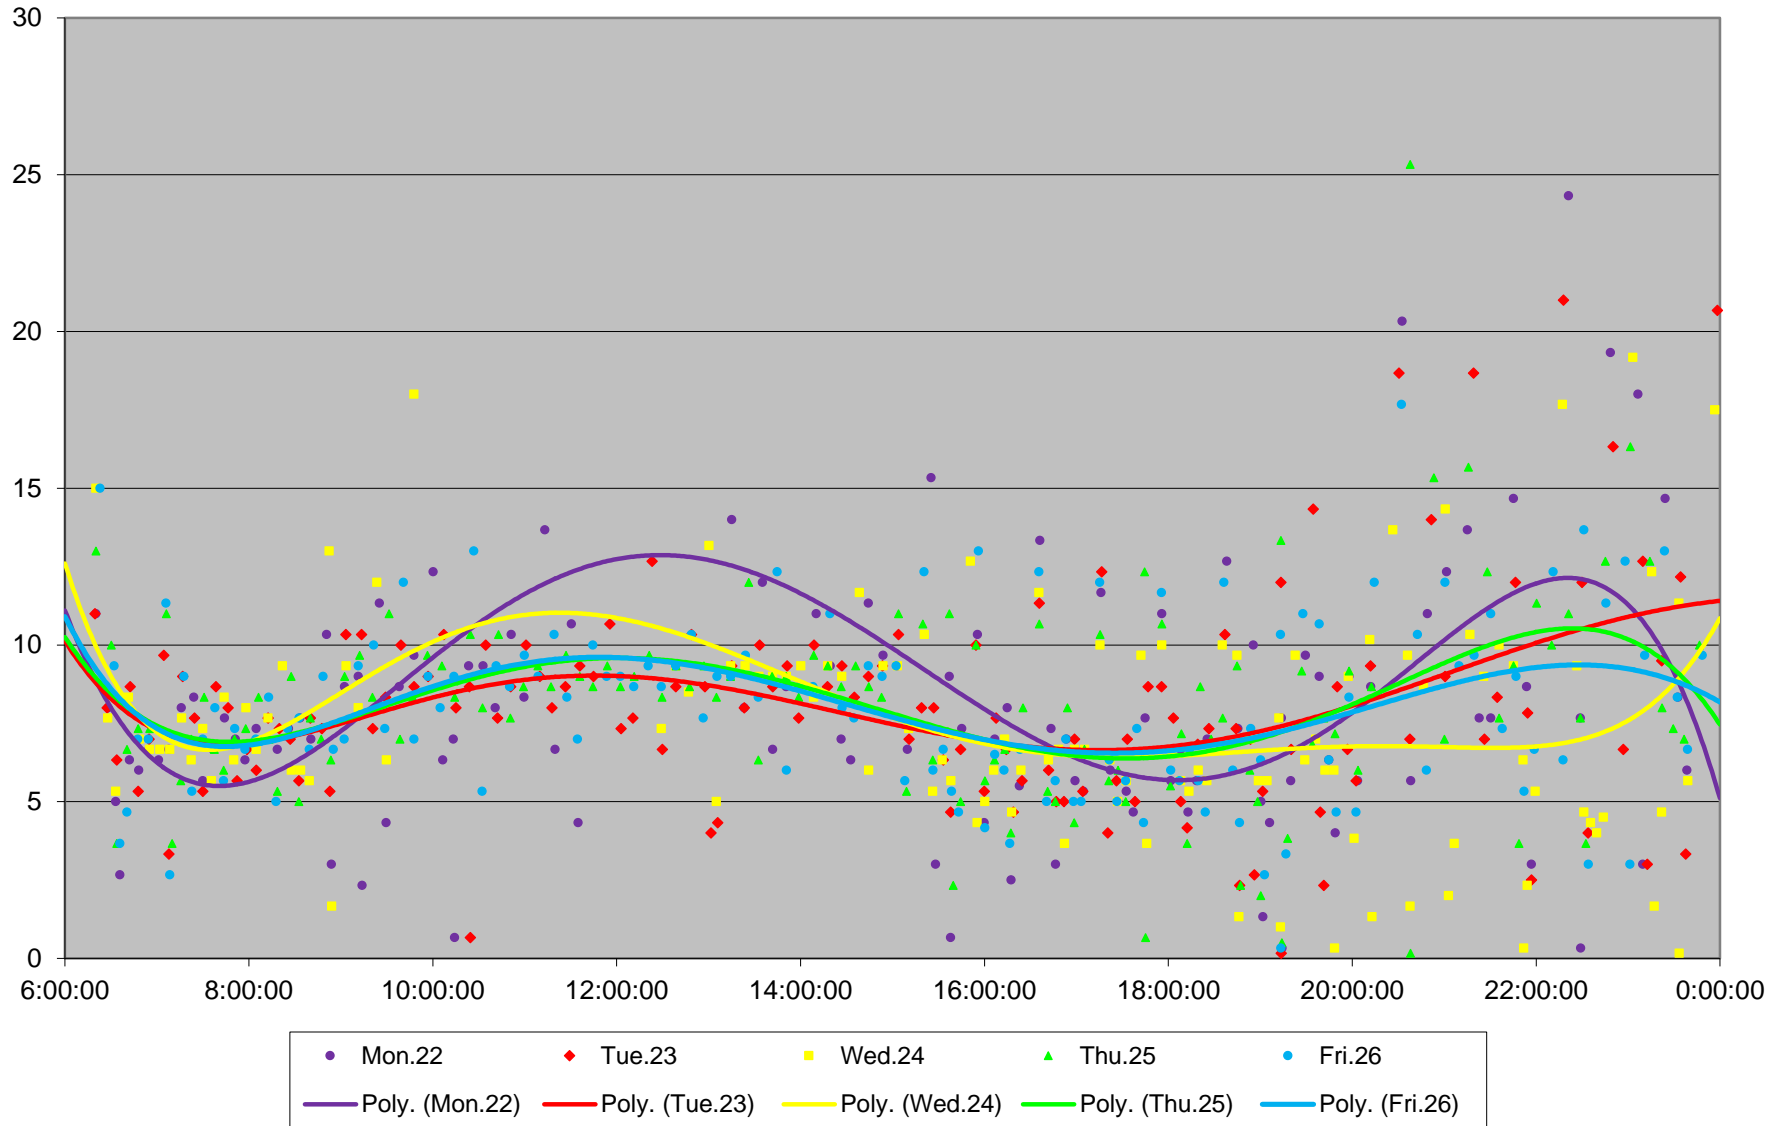

25 Don Mills Headways at North of Don Mills Stn Northbound June 2020