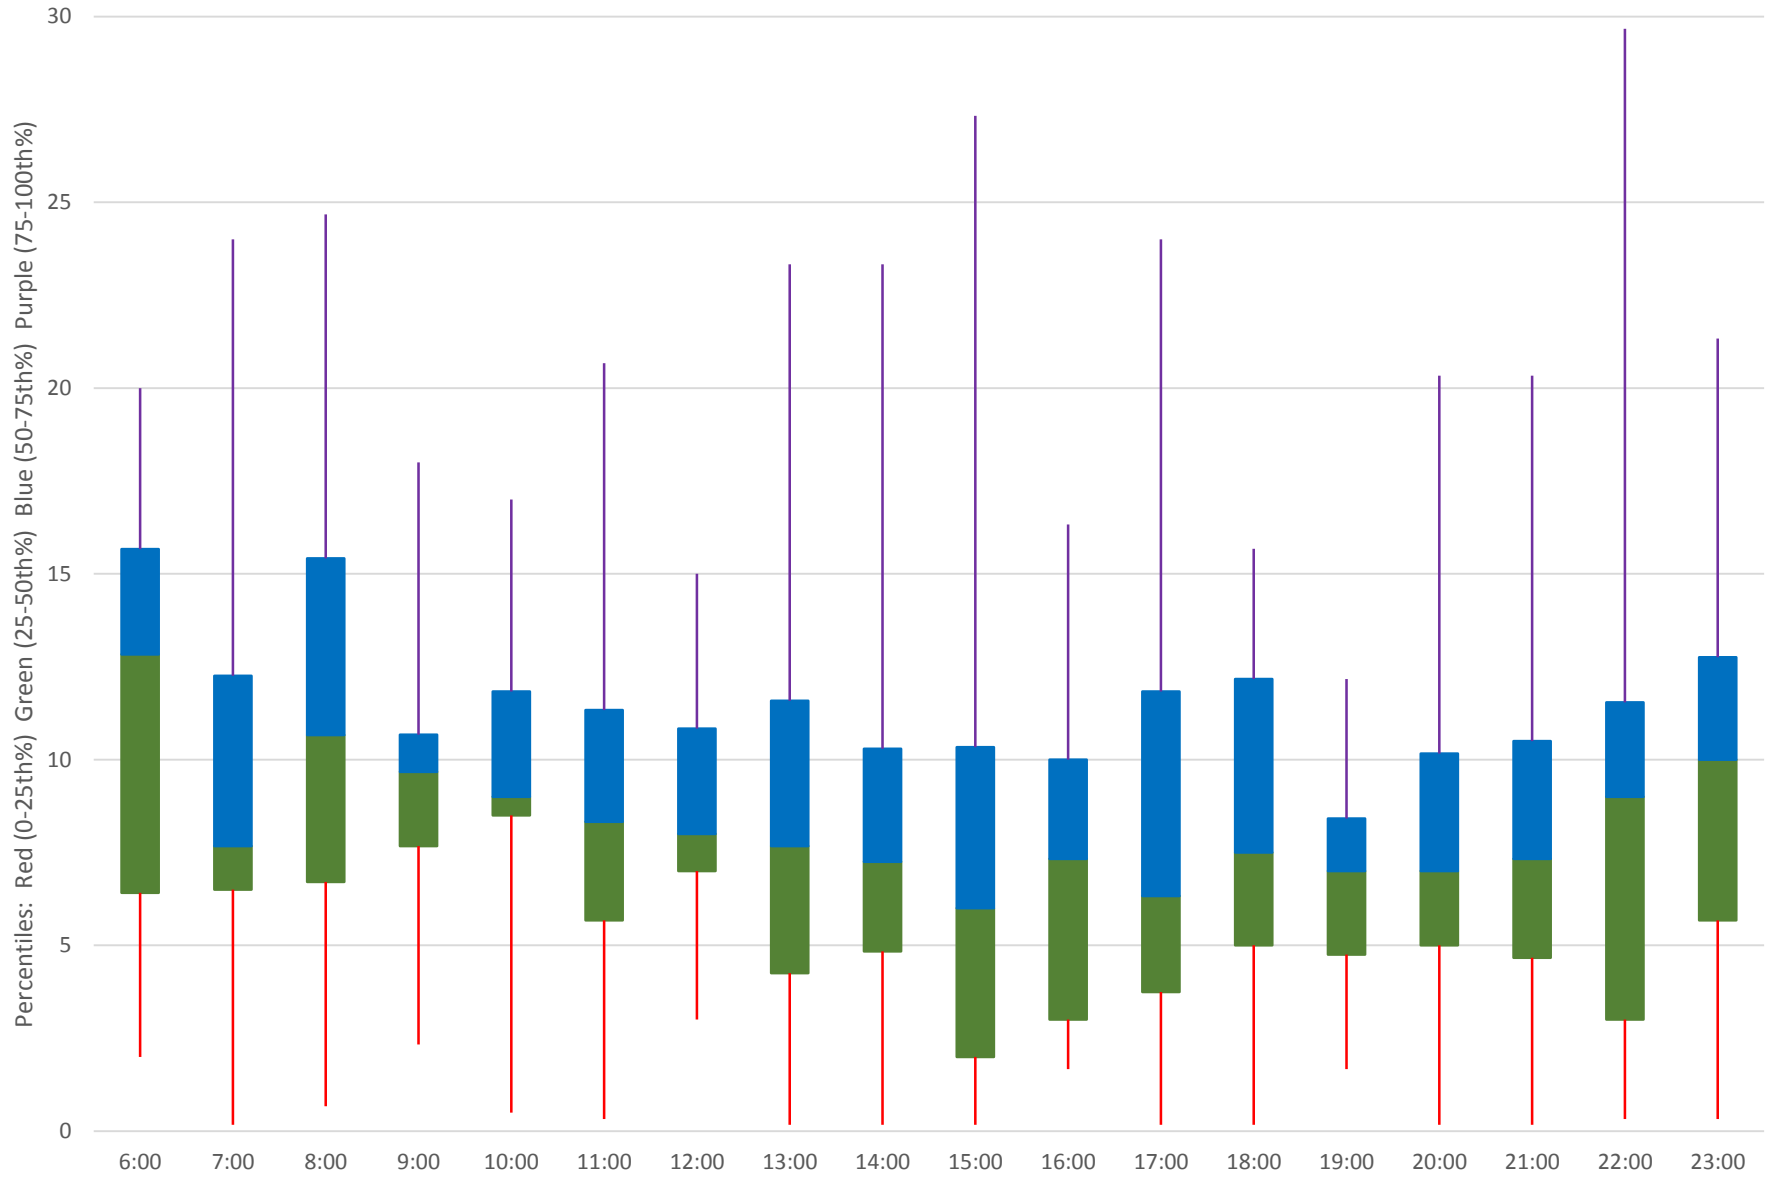

25 Don Mills Headways at North of Don Mills Stn Northbound June 2020

25 Don Mills Headways at North of Don Mills Stn Northbound June 2020

Quartiles Saturdays

25 Don Mills Headways at North of Don Mills Stn Northbound June 2020 Sunday Statistics