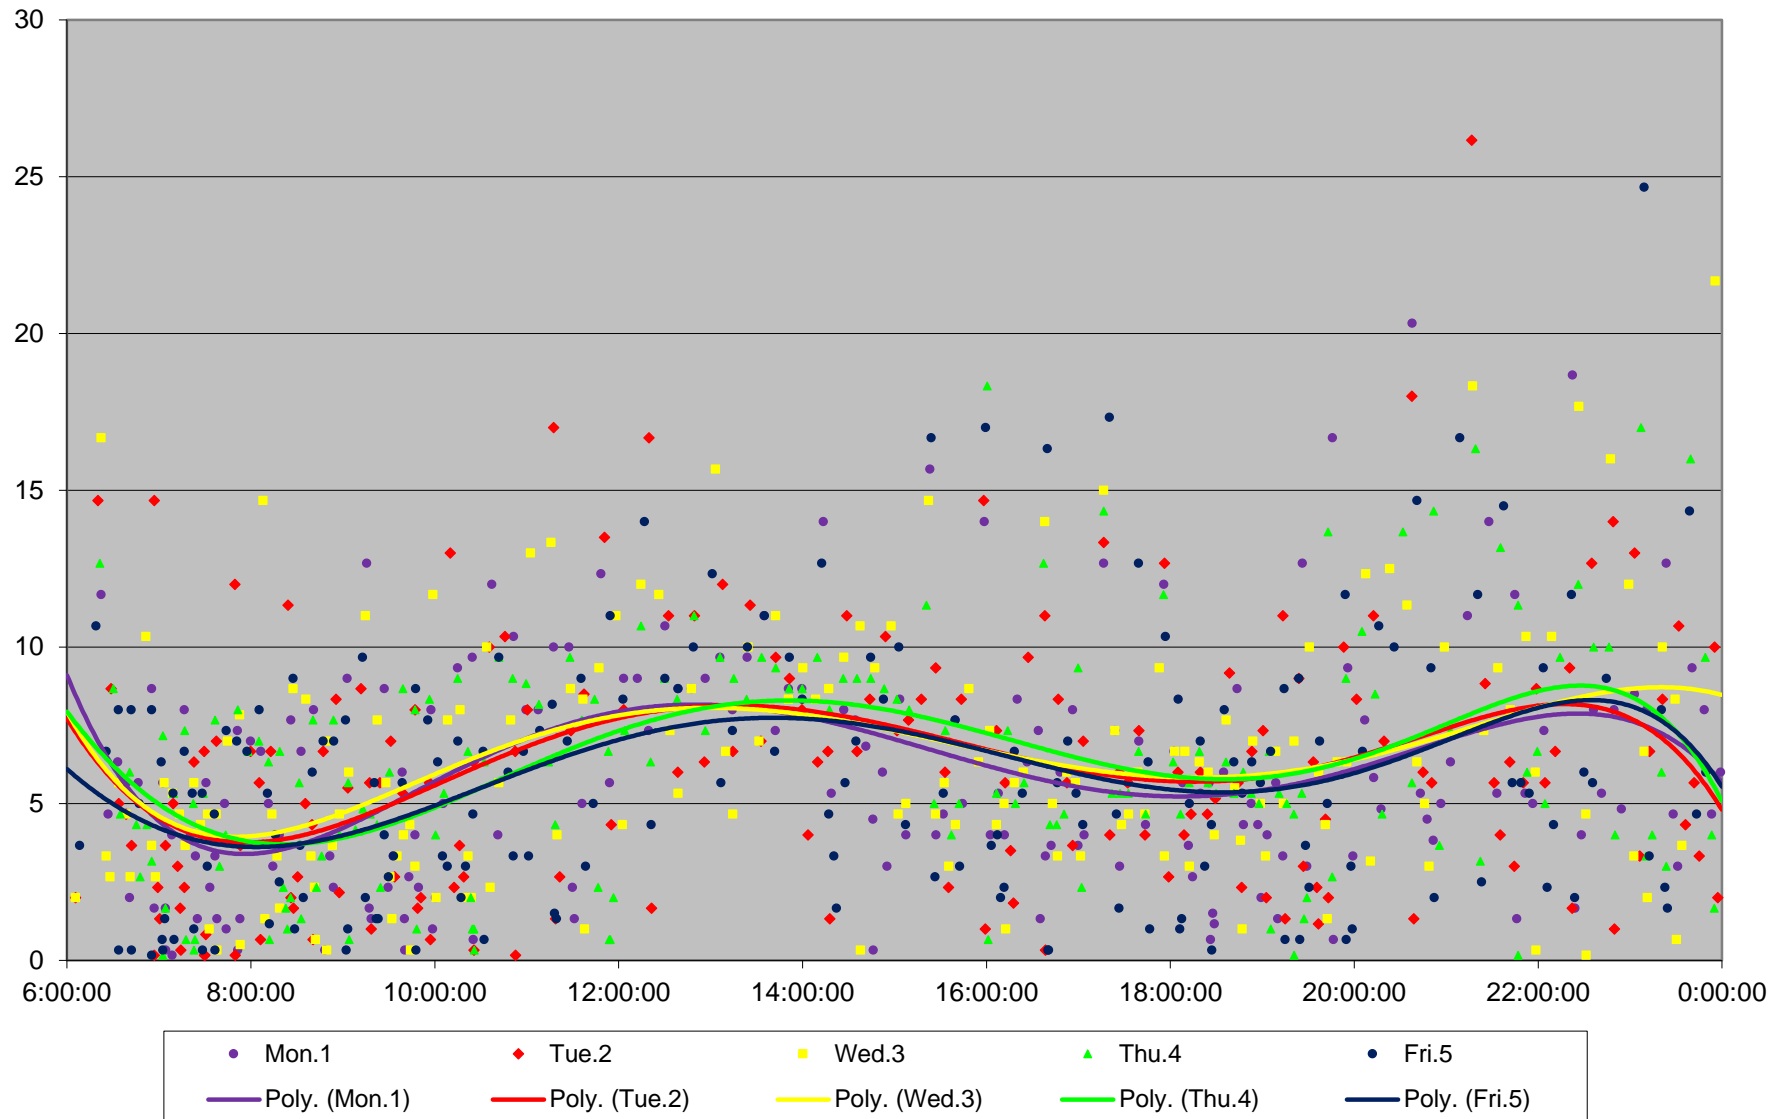

25 Don Mills Headways at North of Don Mills Stn Northbound June 2020 Weekday Statistics

25 Don Mills Headways at North of Don Mills Stn Northbound June 2020

25 Don Mills Headways at North of Don Mills Stn Northbound June 2020