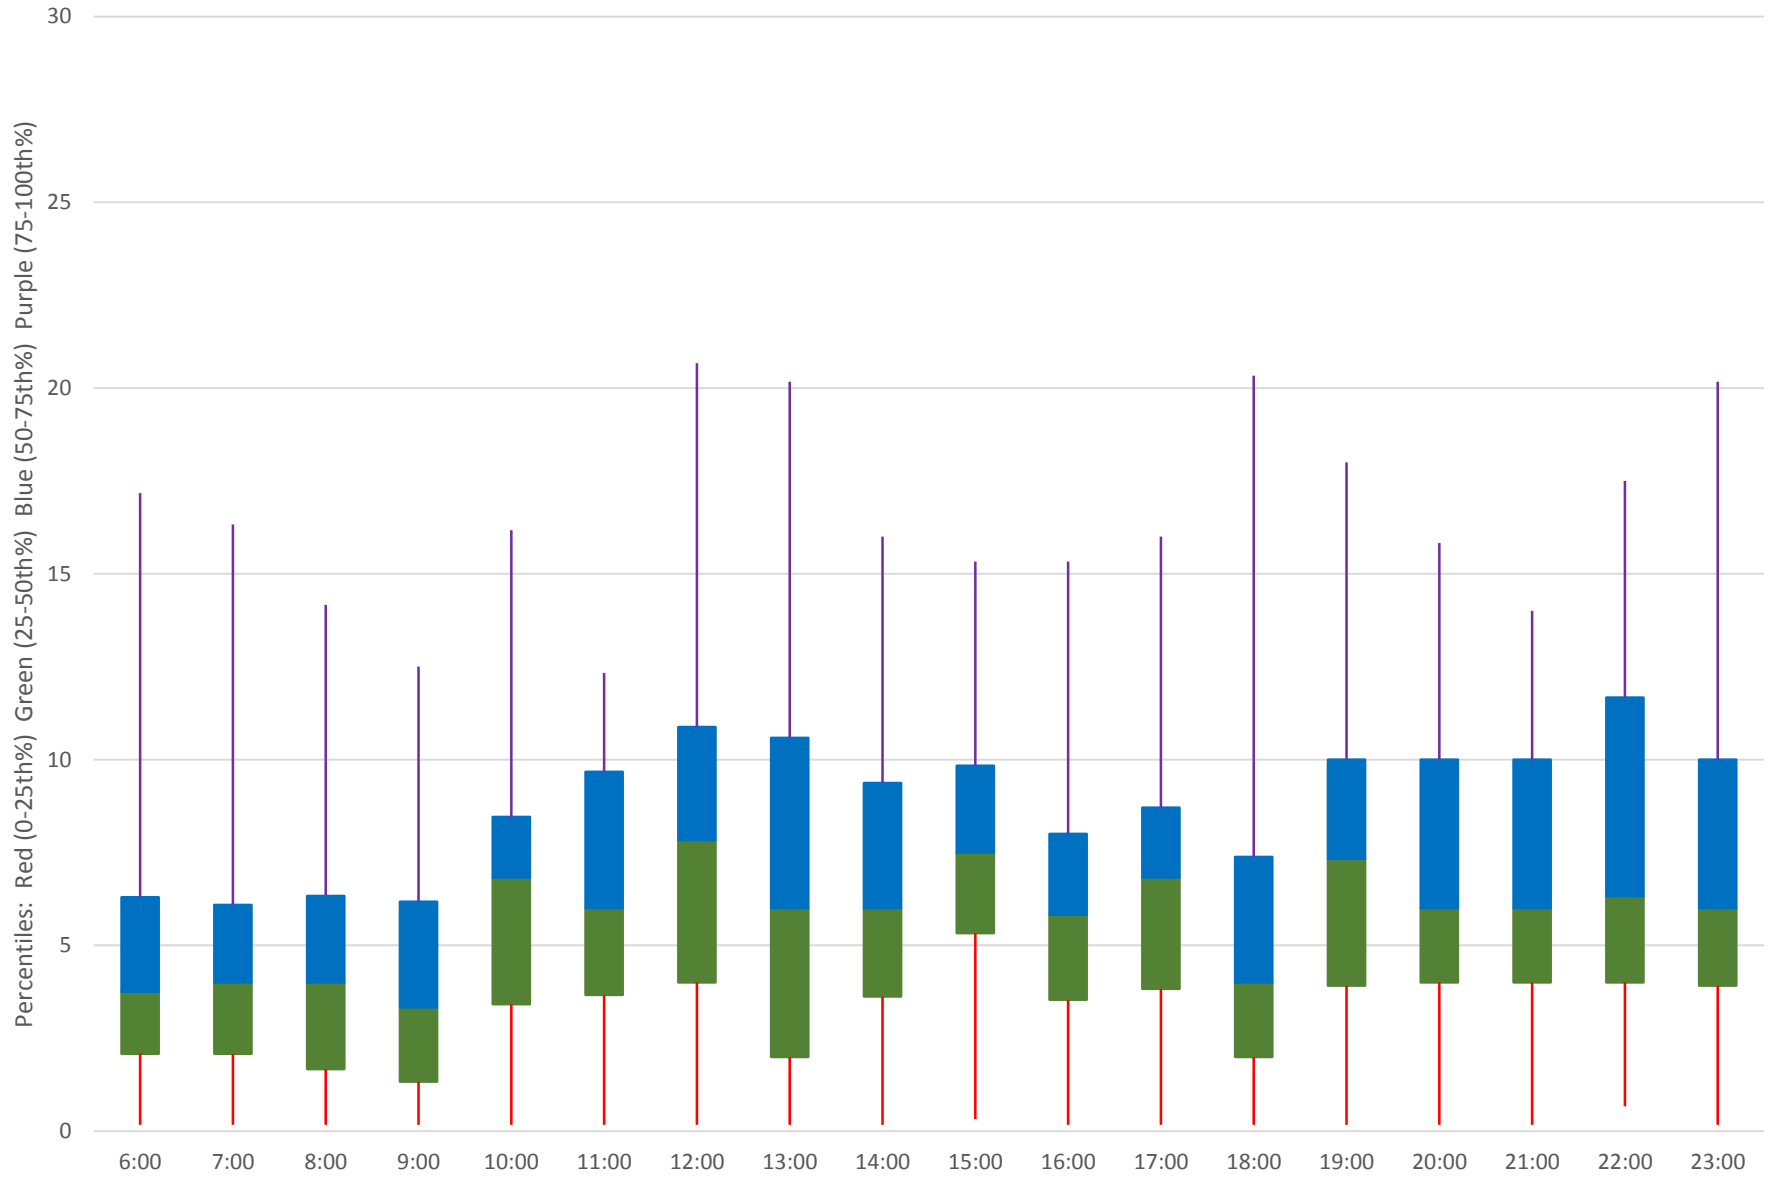

24 Victoria Park Headways at Ellesmere Southbound June 2020 Weekday Statistics

24 Victoria Park Headways at Ellesmere Southbound June 2020

24 Victoria Park Headways at Ellesmere Southbound June 2020

Quartiles Week 1

24 Victoria Park Headways at Ellesmere Southbound June 2020

24 Victoria Park Headways at Ellesmere Southbound June 2020

Quartiles Week 2

24 Victoria Park Headways at Ellesmere Southbound June 2020

24 Victoria Park Headways at Ellesmere Southbound June 2020

24 Victoria Park Headways at Ellesmere Southbound June 2020

Quartiles Week 5

24 Victoria Park Headways at Ellesmere Southbound June 2020 Saturday Statistics

24 Victoria Park Headways at Ellesmere Southbound June 2020

24 Victoria Park Headways at Ellesmere Southbound June 2020

Quartiles Saturdays

24 Victoria Park Headways at Ellesmere Southbound June 2020 Sunday Statistics

24 Victoria Park Headways at Ellesmere Southbound June 2020