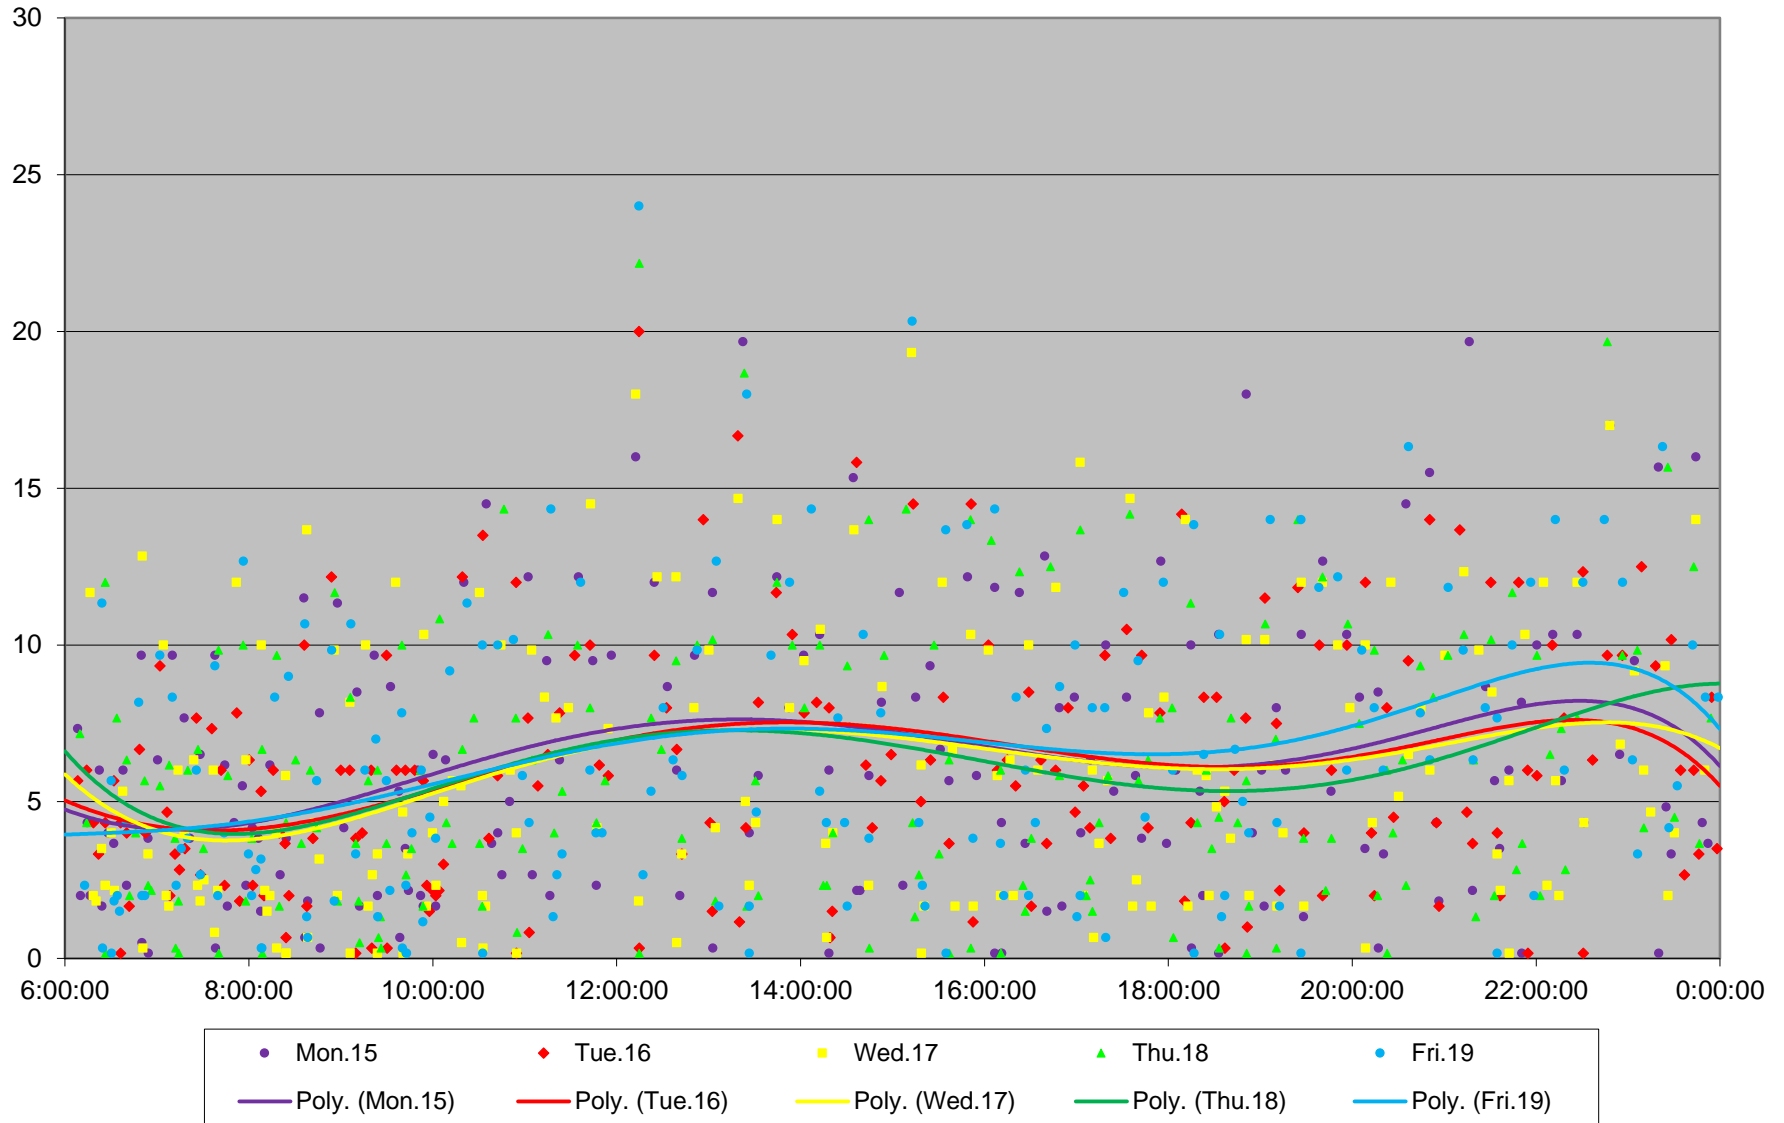

24 Victoria Park Headways at Ellesmere Southbound June 2020

24 Victoria Park Headways at Ellesmere Southbound June 2020

Quartiles Week 2

24 Victoria Park Headways at Ellesmere Southbound June 2020

24 Victoria Park Headways at Ellesmere Southbound June 2020

Quartiles Week 3

24 Victoria Park Headways at Ellesmere Southbound June 2020

24 Victoria Park Headways at Ellesmere Southbound June 2020

Quartiles Week 4

24 Victoria Park Headways at Ellesmere Southbound June 2020

24 Victoria Park Headways at Ellesmere Southbound June 2020

Quartiles Week 5

24 Victoria Park Headways at Ellesmere Southbound June 2020 Saturday Statistics

24 Victoria Park Headways at Ellesmere Southbound June 2020

24 Victoria Park Headways at Ellesmere Southbound June 2020

Quartiles Saturdays

24 Victoria Park Headways at Ellesmere Southbound June 2020 Sunday Statistics

24 Victoria Park Headways at Ellesmere Southbound June 2020