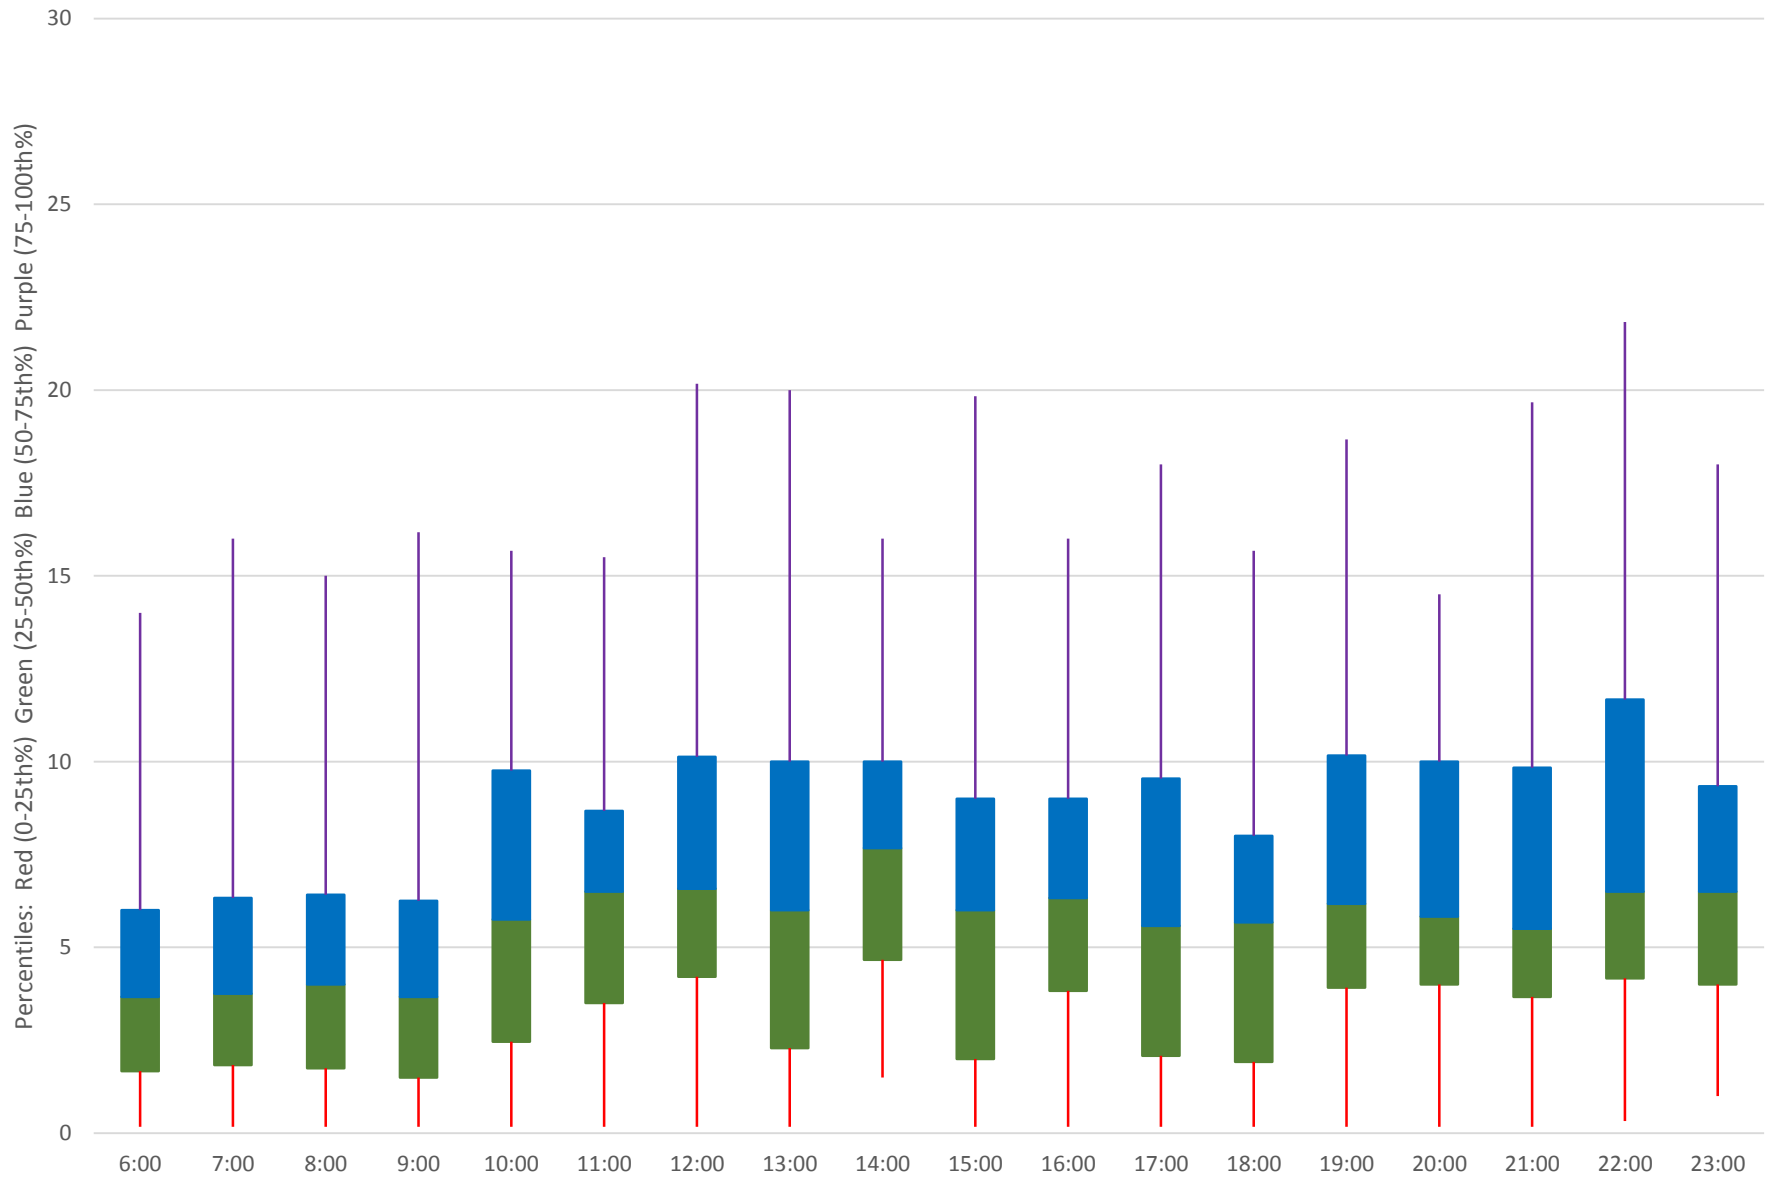

24 Victoria Park Headways at Ellesmere Southbound June 2020 Weekday Statistics

24 Victoria Park Headways at Ellesmere Southbound June 2020

24 Victoria Park Headways at Ellesmere Southbound June 2020

Quartiles Week 1

24 Victoria Park Headways at Ellesmere Southbound June 2020

24 Victoria Park Headways at Ellesmere Southbound June 2020

Quartiles Week 2

24 Victoria Park Headways at Ellesmere Southbound June 2020

24 Victoria Park Headways at Ellesmere Southbound June 2020

24 Victoria Park Headways at Ellesmere Southbound June 2020

Quartiles Week 5

24 Victoria Park Headways at Ellesmere Southbound June 2020 Saturday Statistics

24 Victoria Park Headways at Ellesmere Southbound June 2020

24 Victoria Park Headways at Ellesmere Southbound June 2020

Quartiles Saturdays

24 Victoria Park Headways at Ellesmere Southbound June 2020 Sunday Statistics

24 Victoria Park Headways at Ellesmere Southbound June 2020