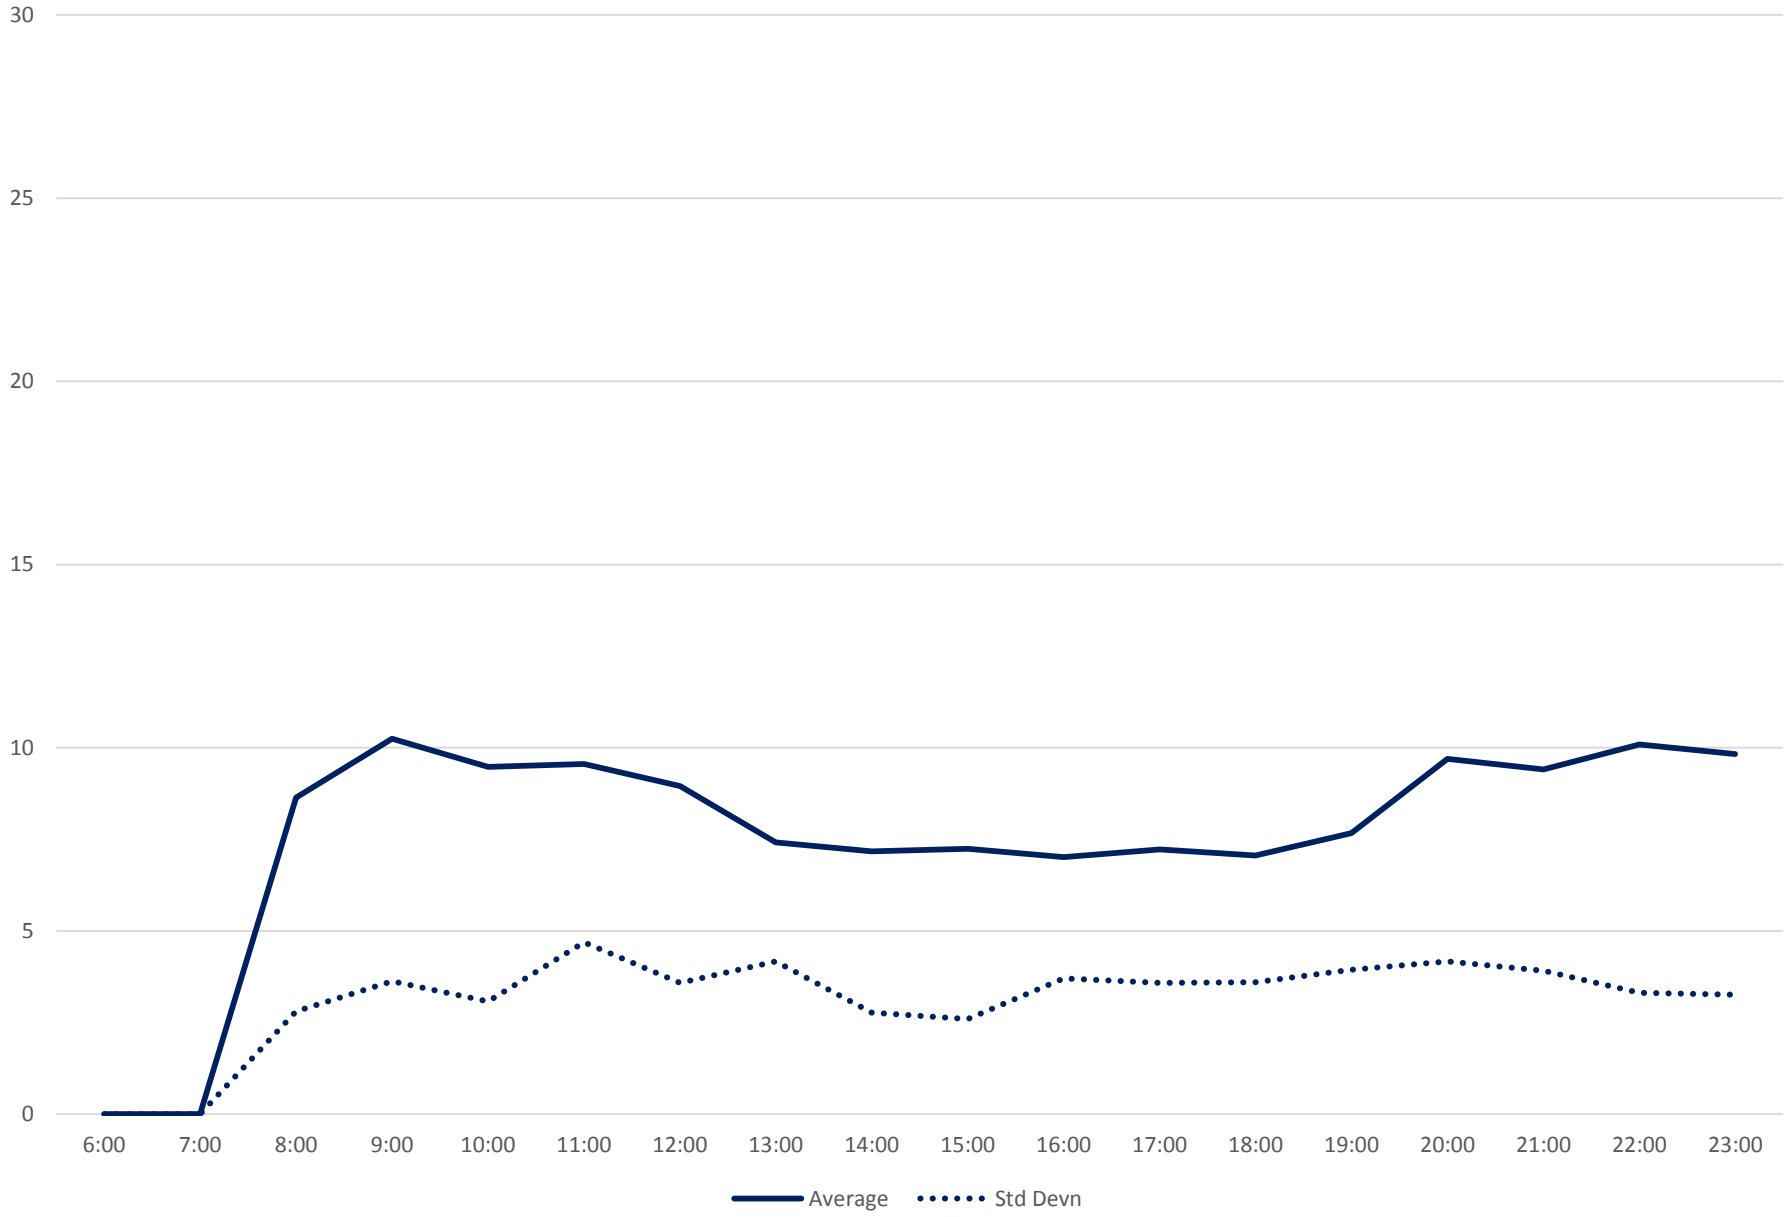

24 Victoria Park Headways at Ellesmere Southbound June 2020

Quartiles Week 5

24 Victoria Park Headways at Ellesmere Southbound June 2020 Saturday Statistics

24 Victoria Park Headways at Ellesmere Southbound June 2020

24 Victoria Park Headways at Ellesmere Southbound June 2020

Quartiles Saturdays

24 Victoria Park Headways at Ellesmere Southbound June 2020 Sunday Statistics

24 Victoria Park Headways at Ellesmere Southbound June 2020