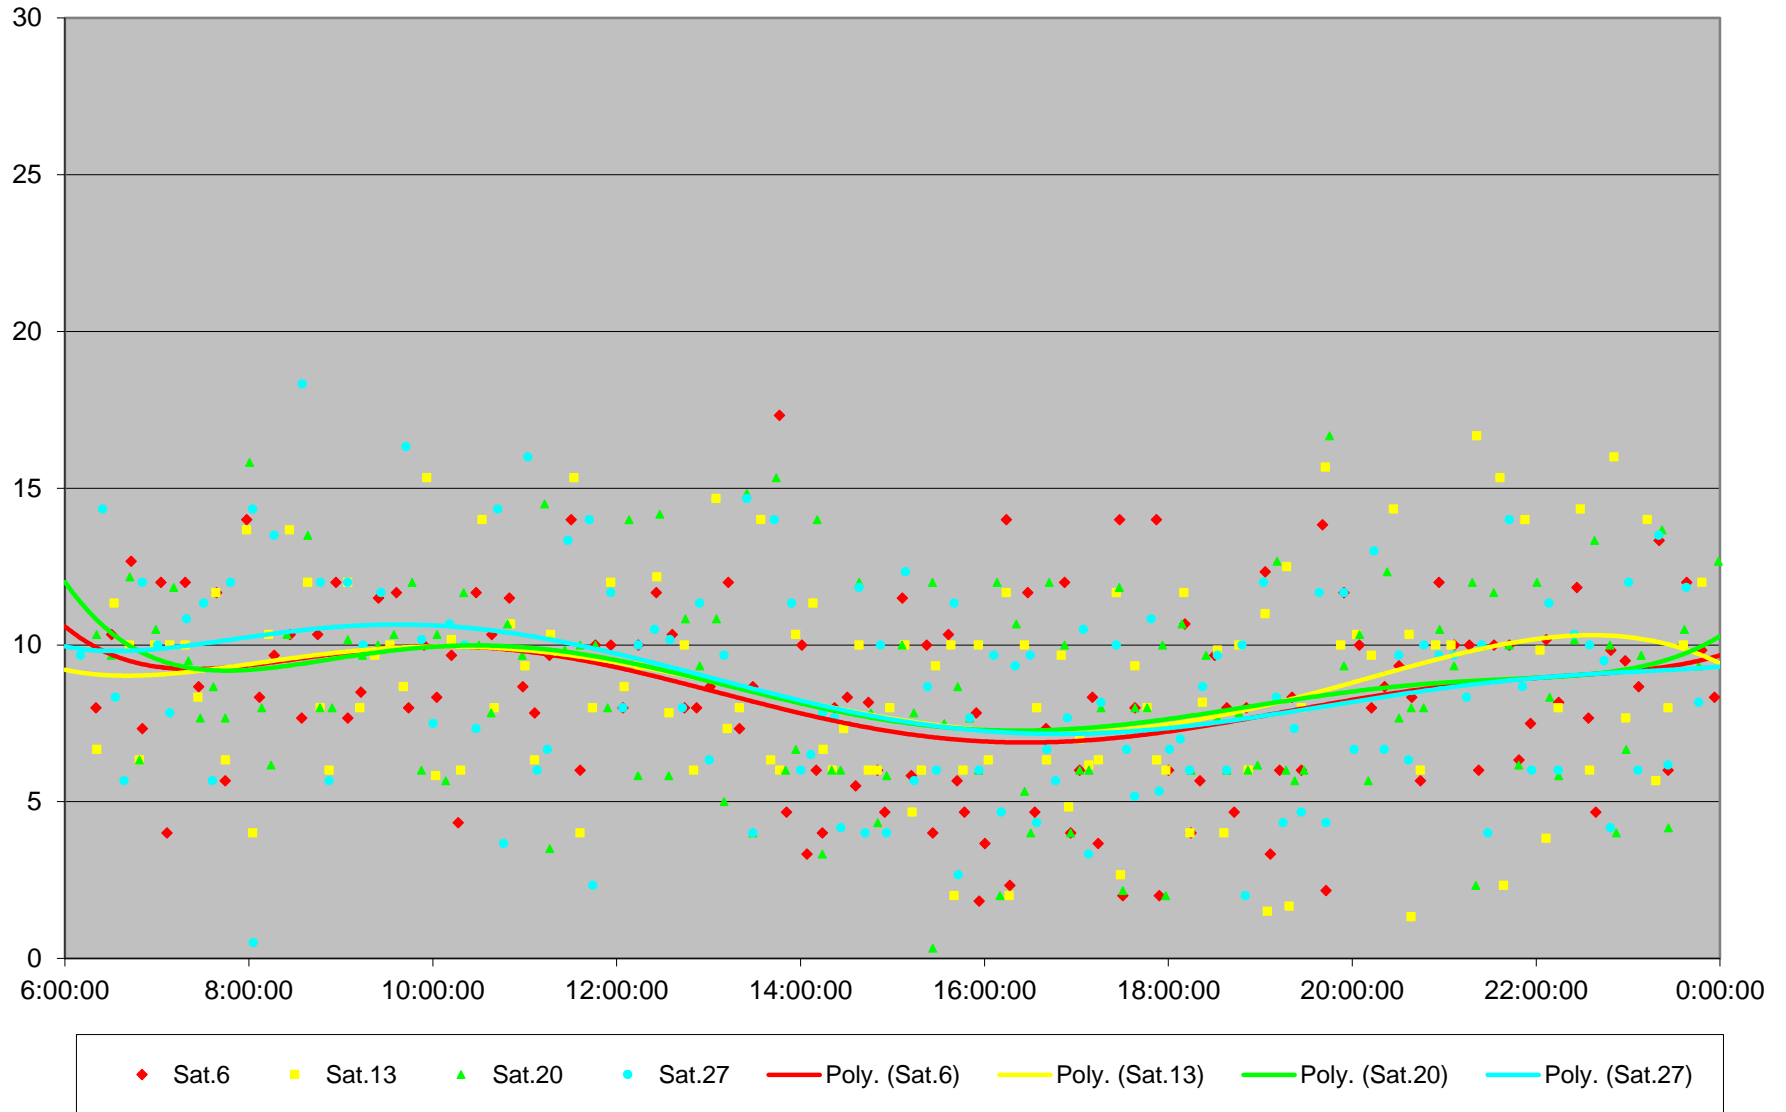

24 Victoria Park Headways at Ellesmere Southbound June 2020

Quartiles Week 5

24 Victoria Park Headways at Ellesmere Southbound June 2020 Saturday Statistics

24 Victoria Park Headways at Ellesmere Southbound June 2020

24 Victoria Park Headways at Ellesmere Southbound June 2020

Quartiles Saturdays

24 Victoria Park Headways at Ellesmere Southbound June 2020 Sunday Statistics

24 Victoria Park Headways at Ellesmere Southbound June 2020