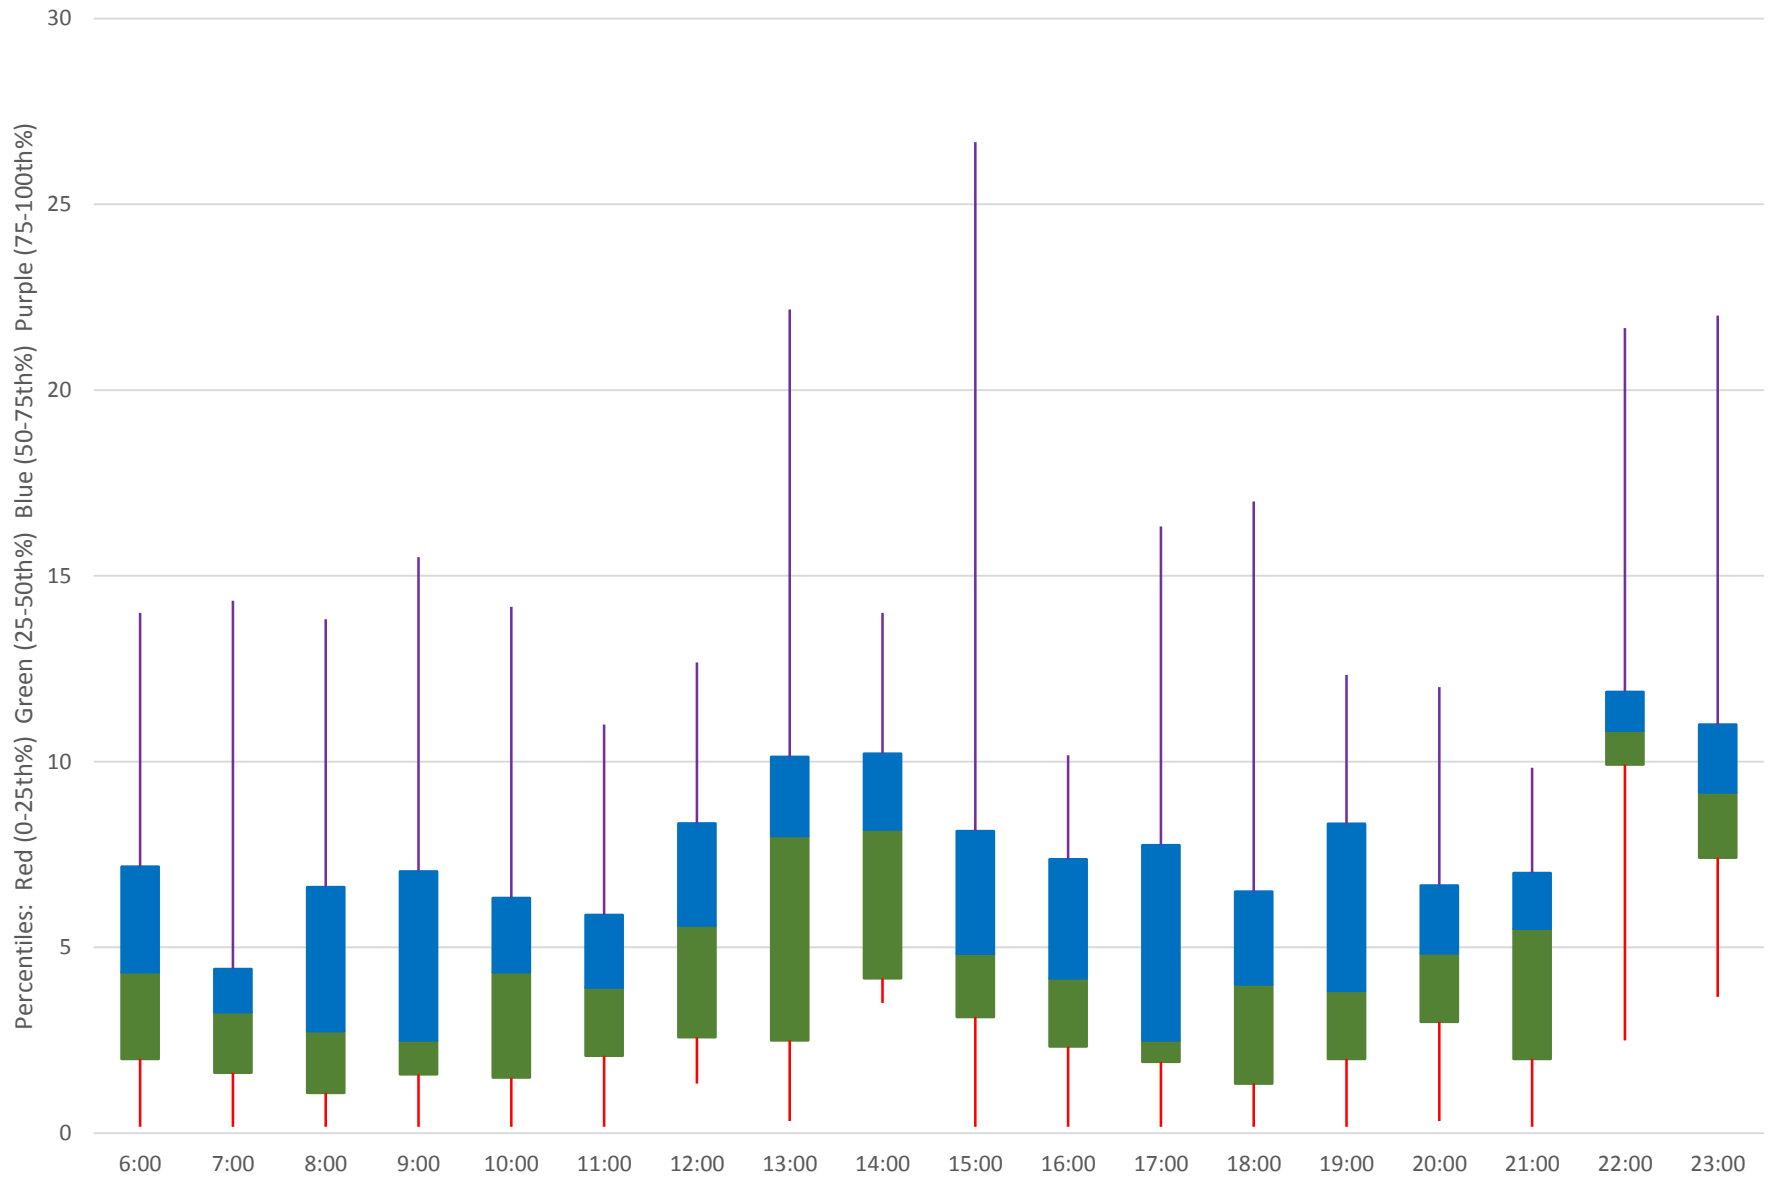

24 Victoria Park Headways at Ellesmere Southbound June 2020

Quartiles Week 5

24 Victoria Park Headways at Ellesmere Southbound June 2020 Saturday Statistics

24 Victoria Park Headways at Ellesmere Southbound June 2020

24 Victoria Park Headways at Ellesmere Southbound June 2020

Quartiles Saturdays

24 Victoria Park Headways at Ellesmere Southbound June 2020 Sunday Statistics

24 Victoria Park Headways at Ellesmere Southbound June 2020