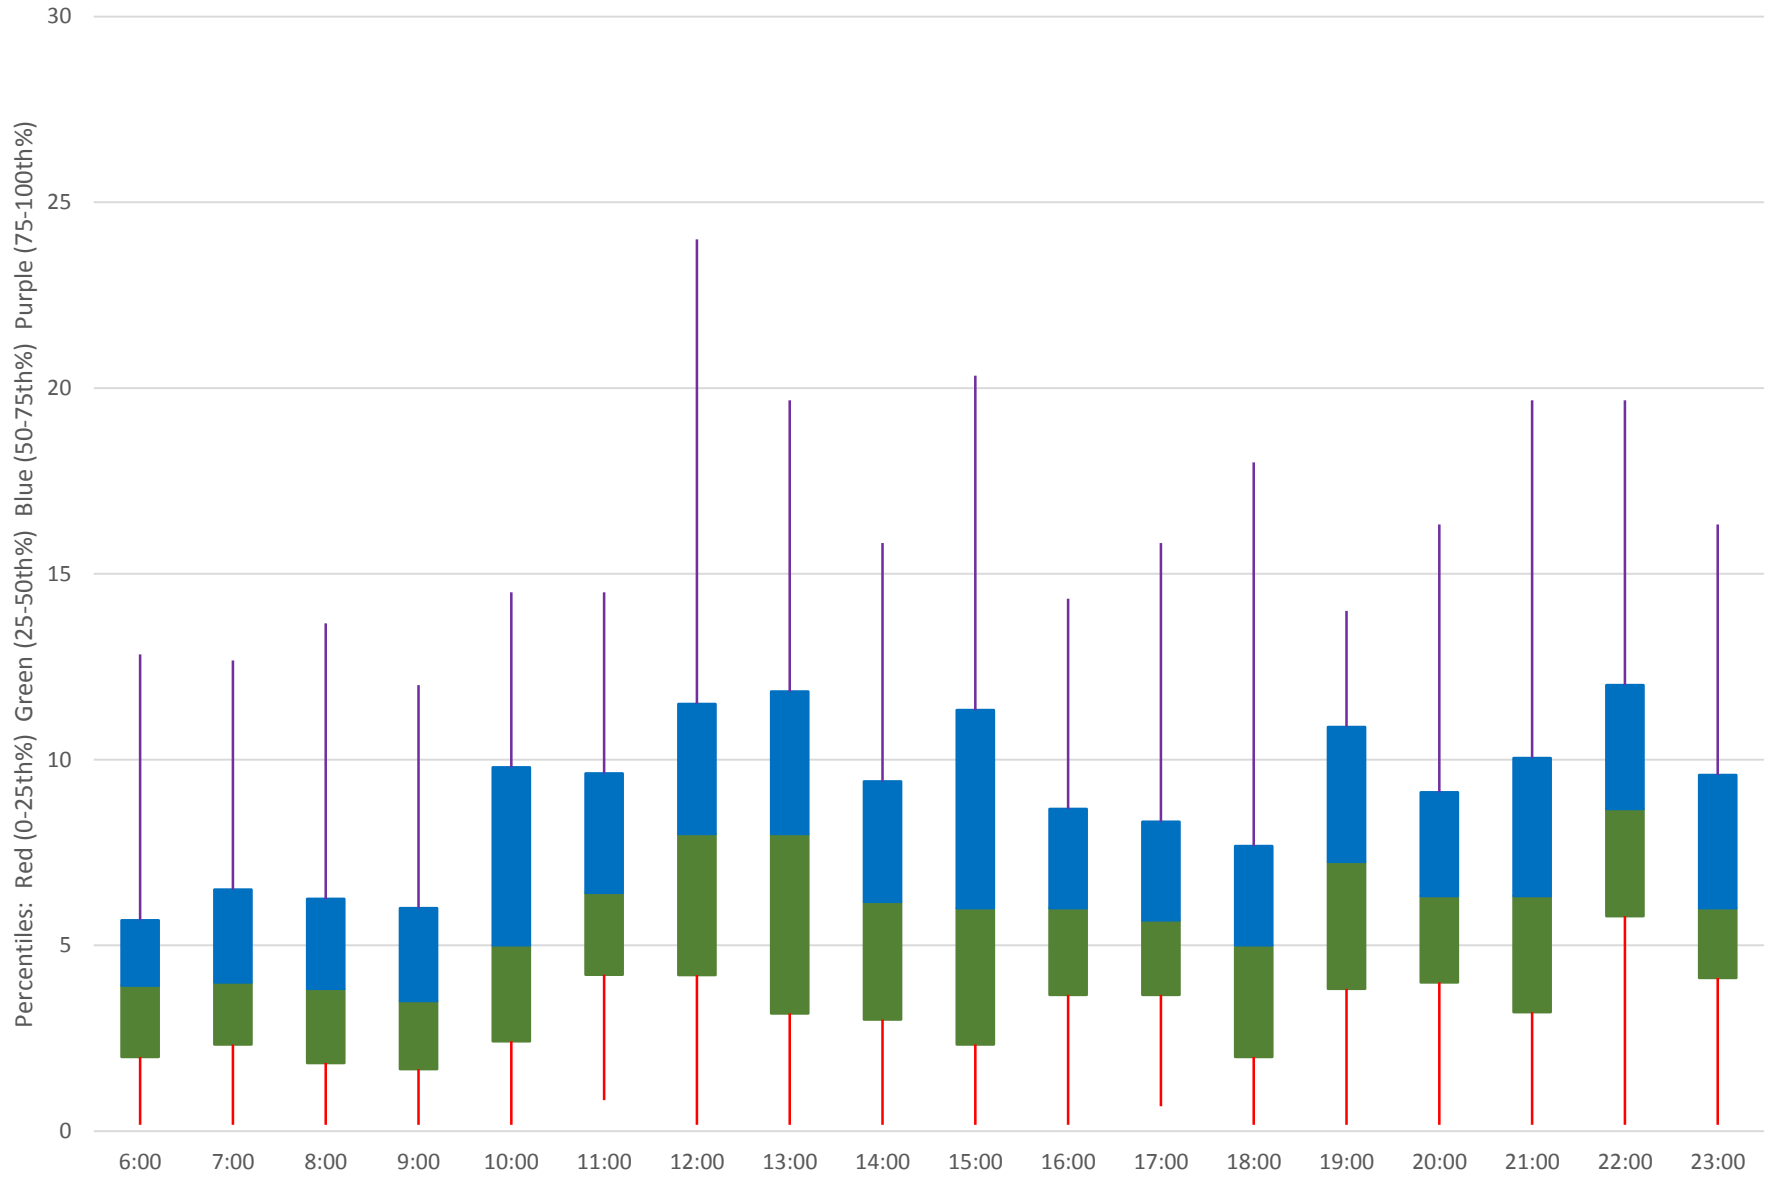

24 Victoria Park Headways at Ellesmere Southbound June 2020

Quartiles Week 3