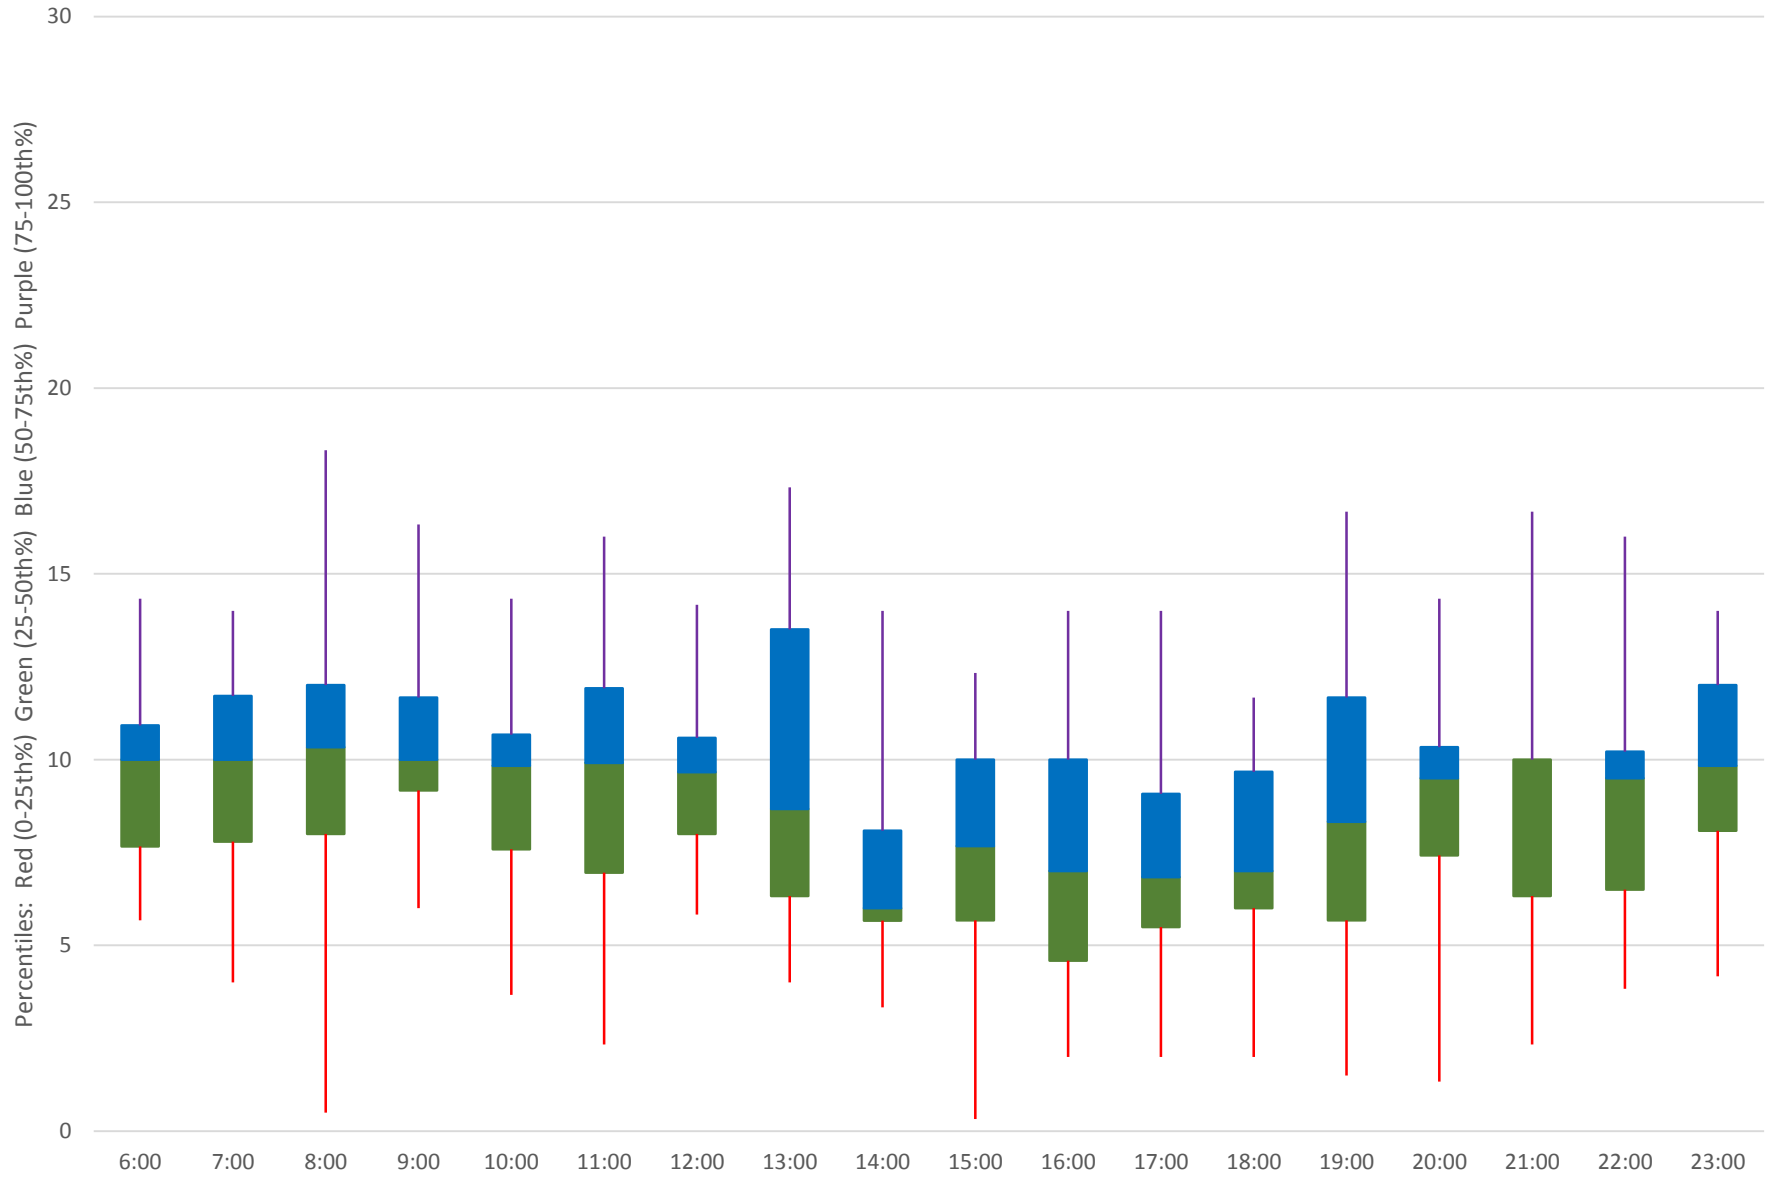

24 Victoria Park Headways at Ellesmere Southbound June 2020

Quartiles Week 5

24 Victoria Park Headways at Ellesmere Southbound June 2020 Saturday Statistics

24 Victoria Park Headways at Ellesmere Southbound June 2020

24 Victoria Park Headways at Ellesmere Southbound June 2020

Quartiles Saturdays

24 Victoria Park Headways at Ellesmere Southbound June 2020 Sunday Statistics

24 Victoria Park Headways at Ellesmere Southbound June 2020