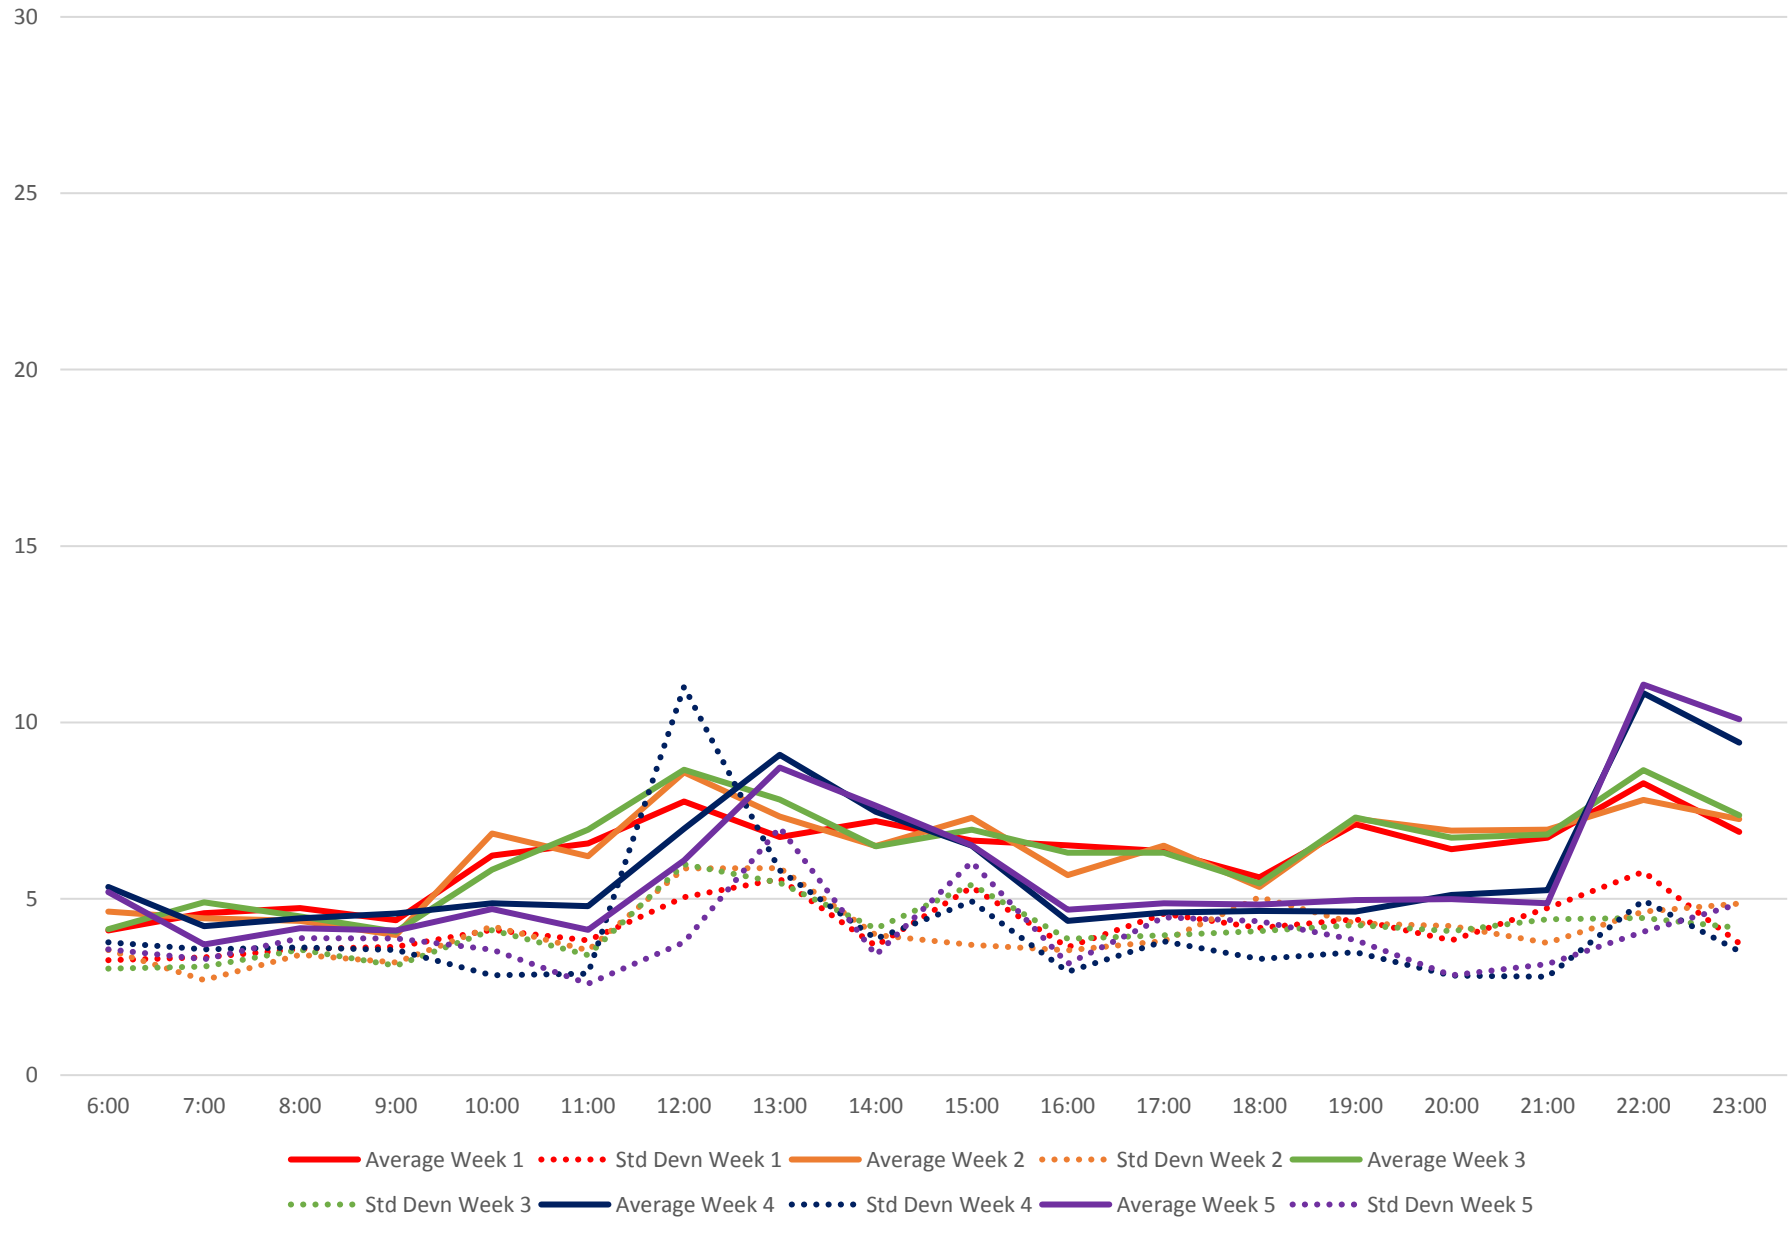

24 Victoria Park Headways at Ellesmere Southbound June 2020 Weekday Statistics

24 Victoria Park Headways at Ellesmere Southbound June 2020

24 Victoria Park Headways at Ellesmere Southbound June 2020

Quartiles Week 1

24 Victoria Park Headways at Ellesmere Southbound June 2020

24 Victoria Park Headways at Ellesmere Southbound June 2020

Quartiles Week 2

24 Victoria Park Headways at Ellesmere Southbound June 2020

24 Victoria Park Headways at Ellesmere Southbound June 2020

24 Victoria Park Headways at Ellesmere Southbound June 2020

Quartiles Week 5

24 Victoria Park Headways at Ellesmere Southbound June 2020 Saturday Statistics

24 Victoria Park Headways at Ellesmere Southbound June 2020

24 Victoria Park Headways at Ellesmere Southbound June 2020

Quartiles Saturdays

24 Victoria Park Headways at Ellesmere Southbound June 2020 Sunday Statistics

24 Victoria Park Headways at Ellesmere Southbound June 2020