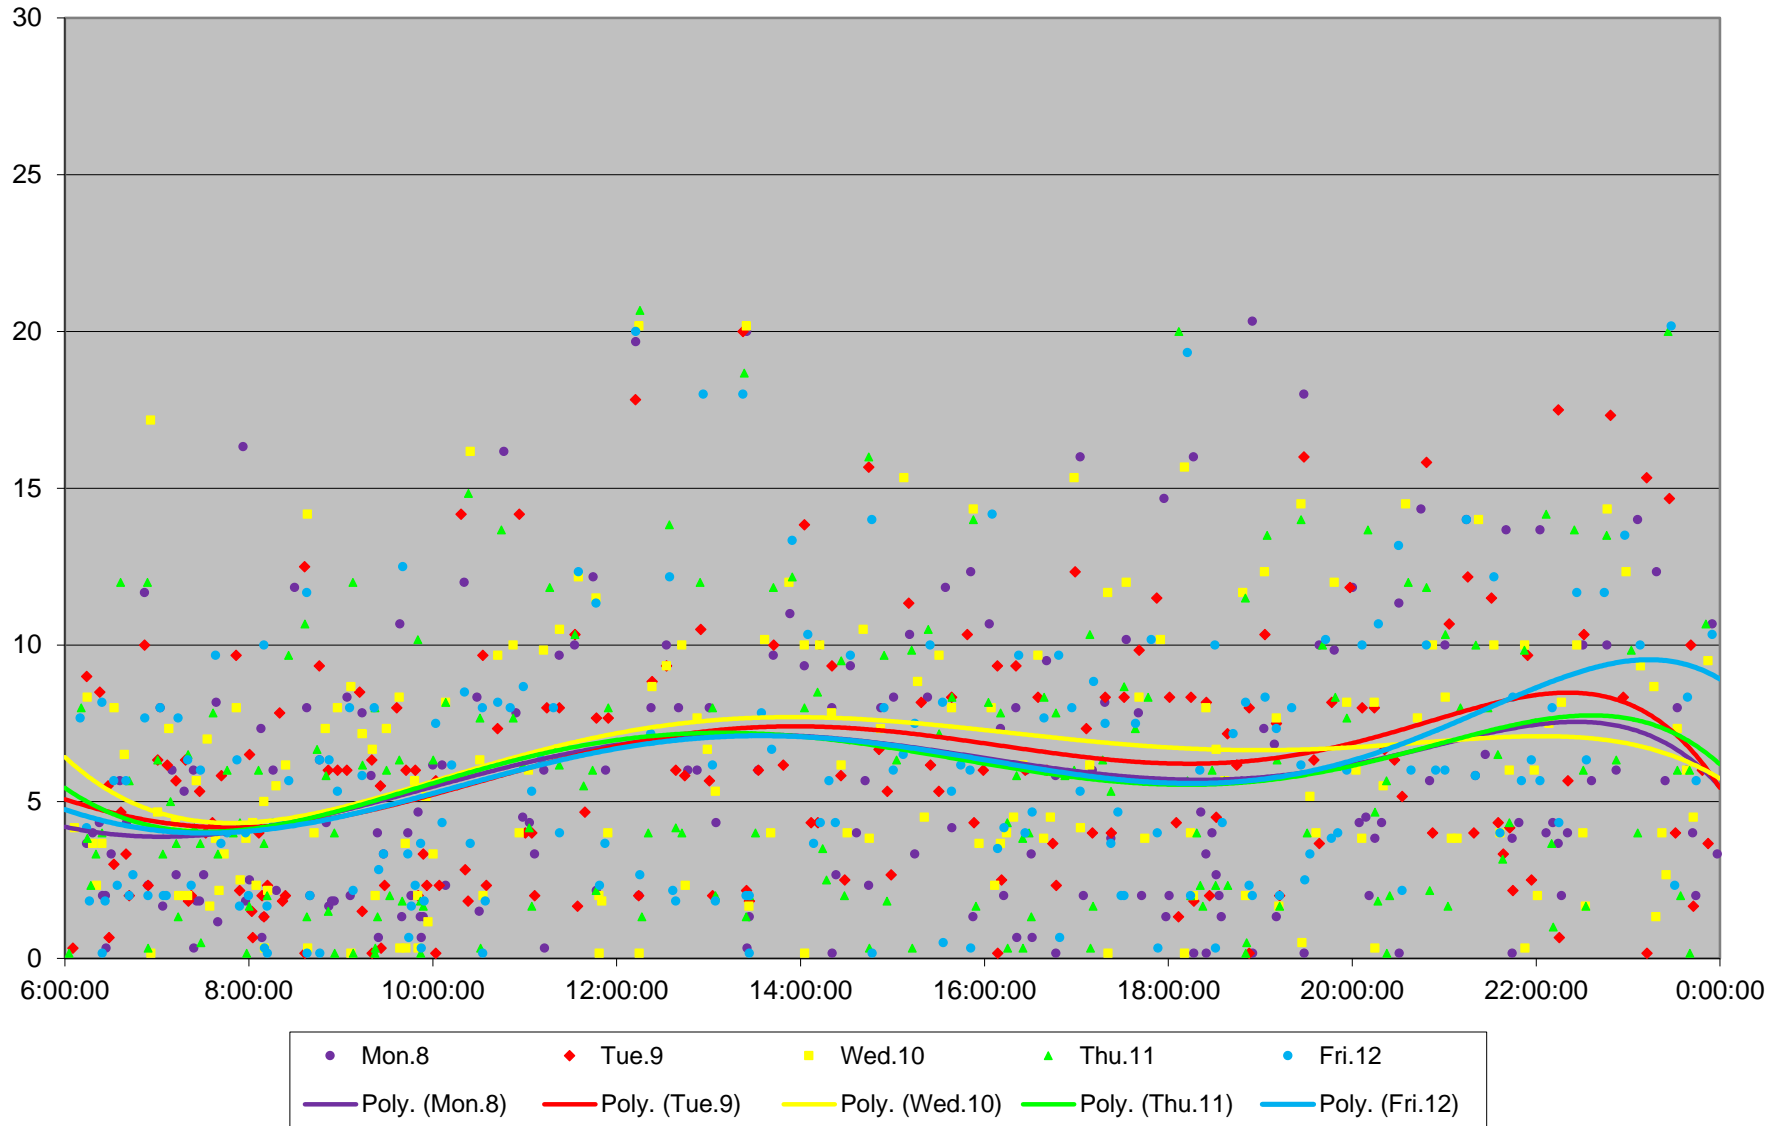

24 Victoria Park Headways at Ellesmere Southbound June 2020 Weekday Statistics

24 Victoria Park Headways at Ellesmere Southbound June 2020

24 Victoria Park Headways at Ellesmere Southbound June 2020

Quartiles Week 1

24 Victoria Park Headways at Ellesmere Southbound June 2020

24 Victoria Park Headways at Ellesmere Southbound June 2020

Quartiles Week 2

24 Victoria Park Headways at Ellesmere Southbound June 2020

24 Victoria Park Headways at Ellesmere Southbound June 2020

24 Victoria Park Headways at Ellesmere Southbound June 2020

Quartiles Week 5

24 Victoria Park Headways at Ellesmere Southbound June 2020 Saturday Statistics

24 Victoria Park Headways at Ellesmere Southbound June 2020

24 Victoria Park Headways at Ellesmere Southbound June 2020

Quartiles Saturdays

24 Victoria Park Headways at Ellesmere Southbound June 2020 Sunday Statistics

24 Victoria Park Headways at Ellesmere Southbound June 2020