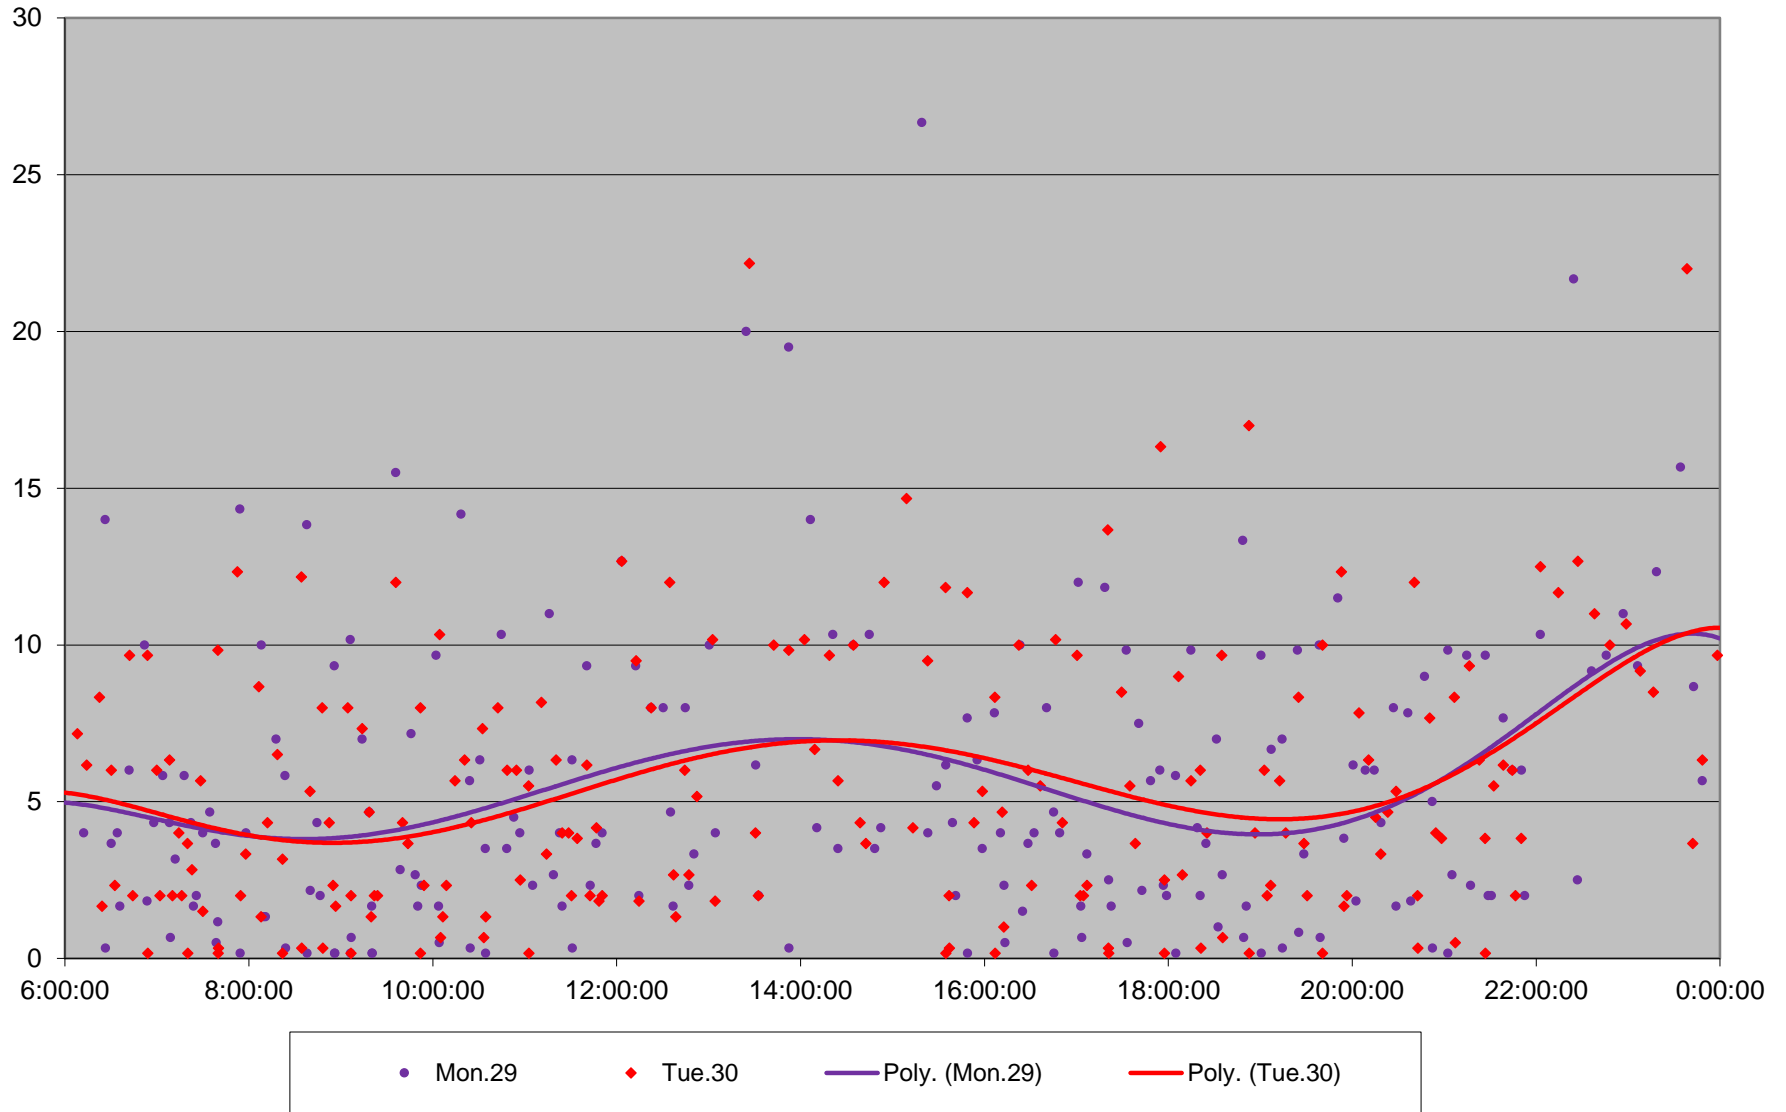

Quartiles Week 3

24 Victoria Park Headways at Ellesmere Southbound June 2020

24 Victoria Park Headways at Ellesmere Southbound June 2020

Quartiles Week 4

24 Victoria Park Headways at Ellesmere Southbound June 2020

24 Victoria Park Headways at Ellesmere Southbound June 2020

Quartiles Week 5

24 Victoria Park Headways at Ellesmere Southbound June 2020 Saturday Statistics

24 Victoria Park Headways at Ellesmere Southbound June 2020

24 Victoria Park Headways at Ellesmere Southbound June 2020

Quartiles Saturdays

24 Victoria Park Headways at Ellesmere Southbound June 2020 Sunday Statistics

24 Victoria Park Headways at Ellesmere Southbound June 2020