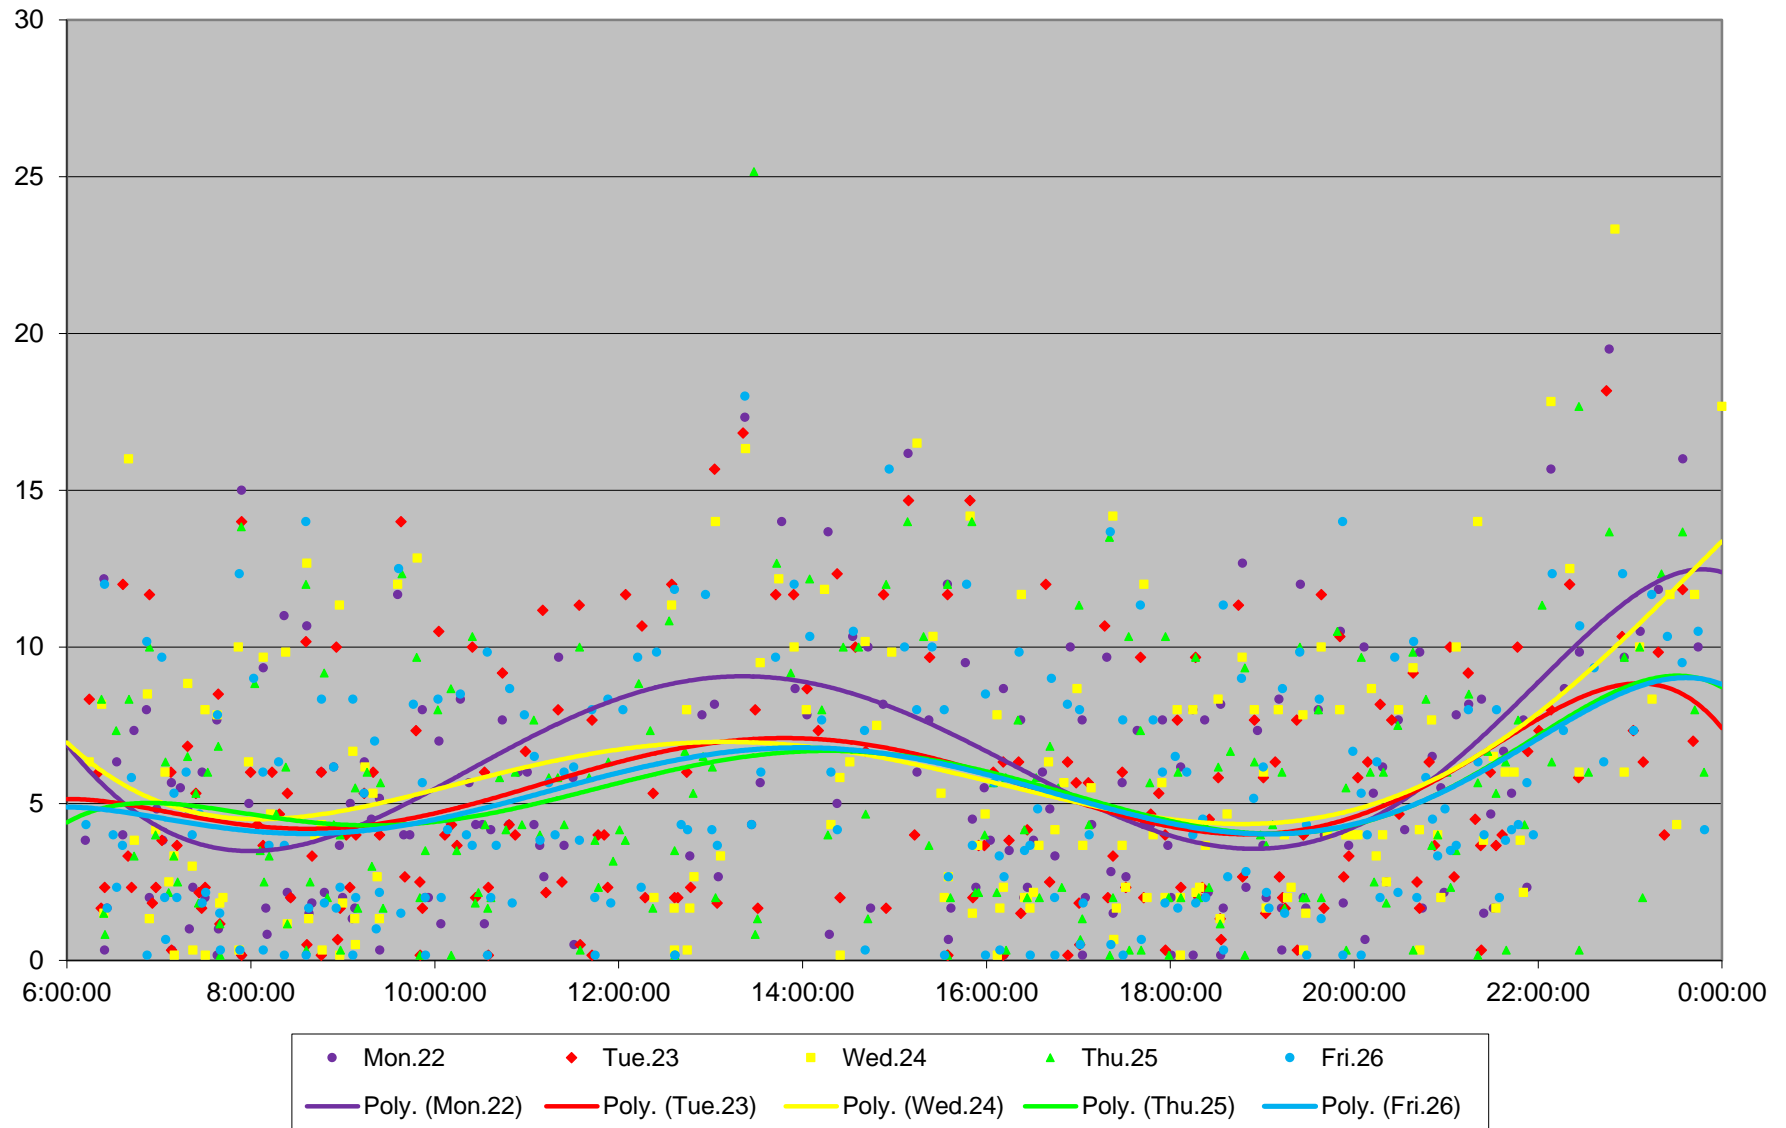

24 Victoria Park Headways at Ellesmere Southbound June 2020