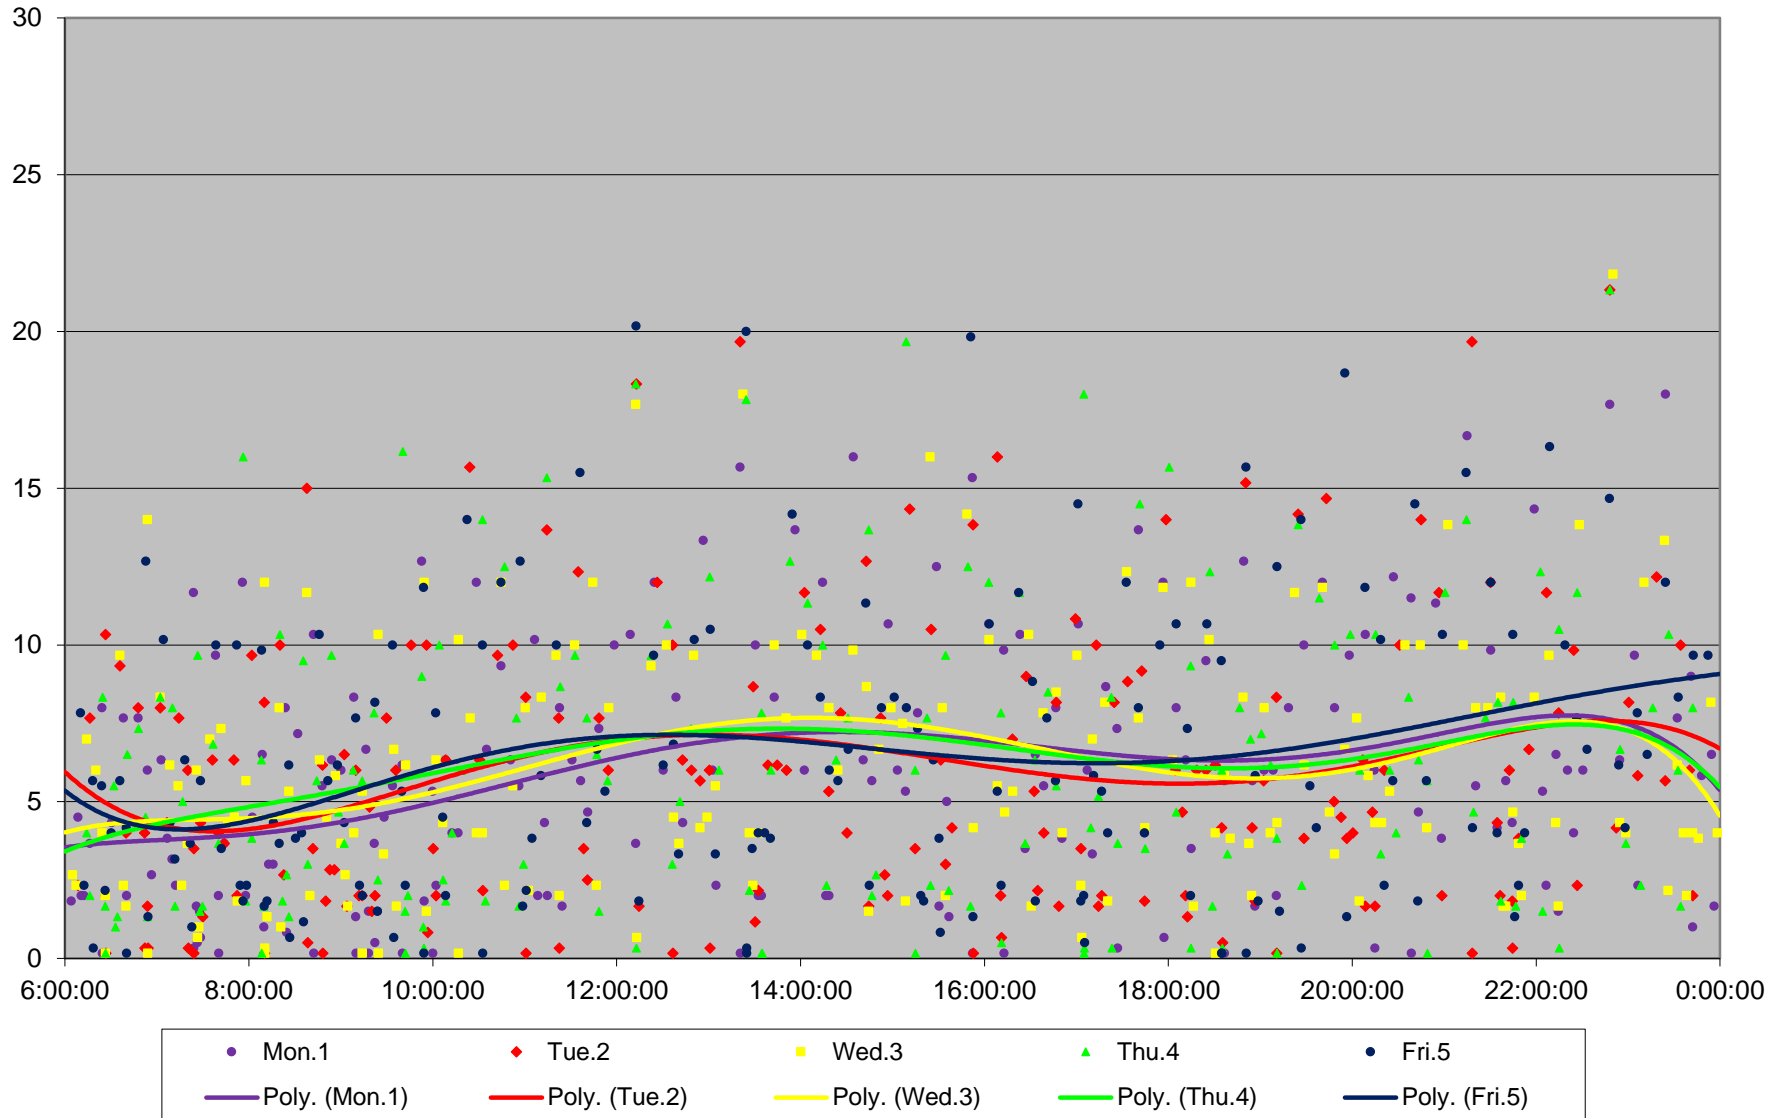

24 Victoria Park Headways at Ellesmere Southbound June 2020 Weekday Statistics

24 Victoria Park Headways at Ellesmere Southbound June 2020

24 Victoria Park Headways at Ellesmere Southbound June 2020

Quartiles Week 1

24 Victoria Park Headways at Ellesmere Southbound June 2020

24 Victoria Park Headways at Ellesmere Southbound June 2020

Quartiles Week 2

24 Victoria Park Headways at Ellesmere Southbound June 2020

24 Victoria Park Headways at Ellesmere Southbound June 2020

24 Victoria Park Headways at Ellesmere Southbound June 2020

Quartiles Week 5

24 Victoria Park Headways at Ellesmere Southbound June 2020 Saturday Statistics

24 Victoria Park Headways at Ellesmere Southbound June 2020

24 Victoria Park Headways at Ellesmere Southbound June 2020

Quartiles Saturdays

24 Victoria Park Headways at Ellesmere Southbound June 2020 Sunday Statistics

24 Victoria Park Headways at Ellesmere Southbound June 2020