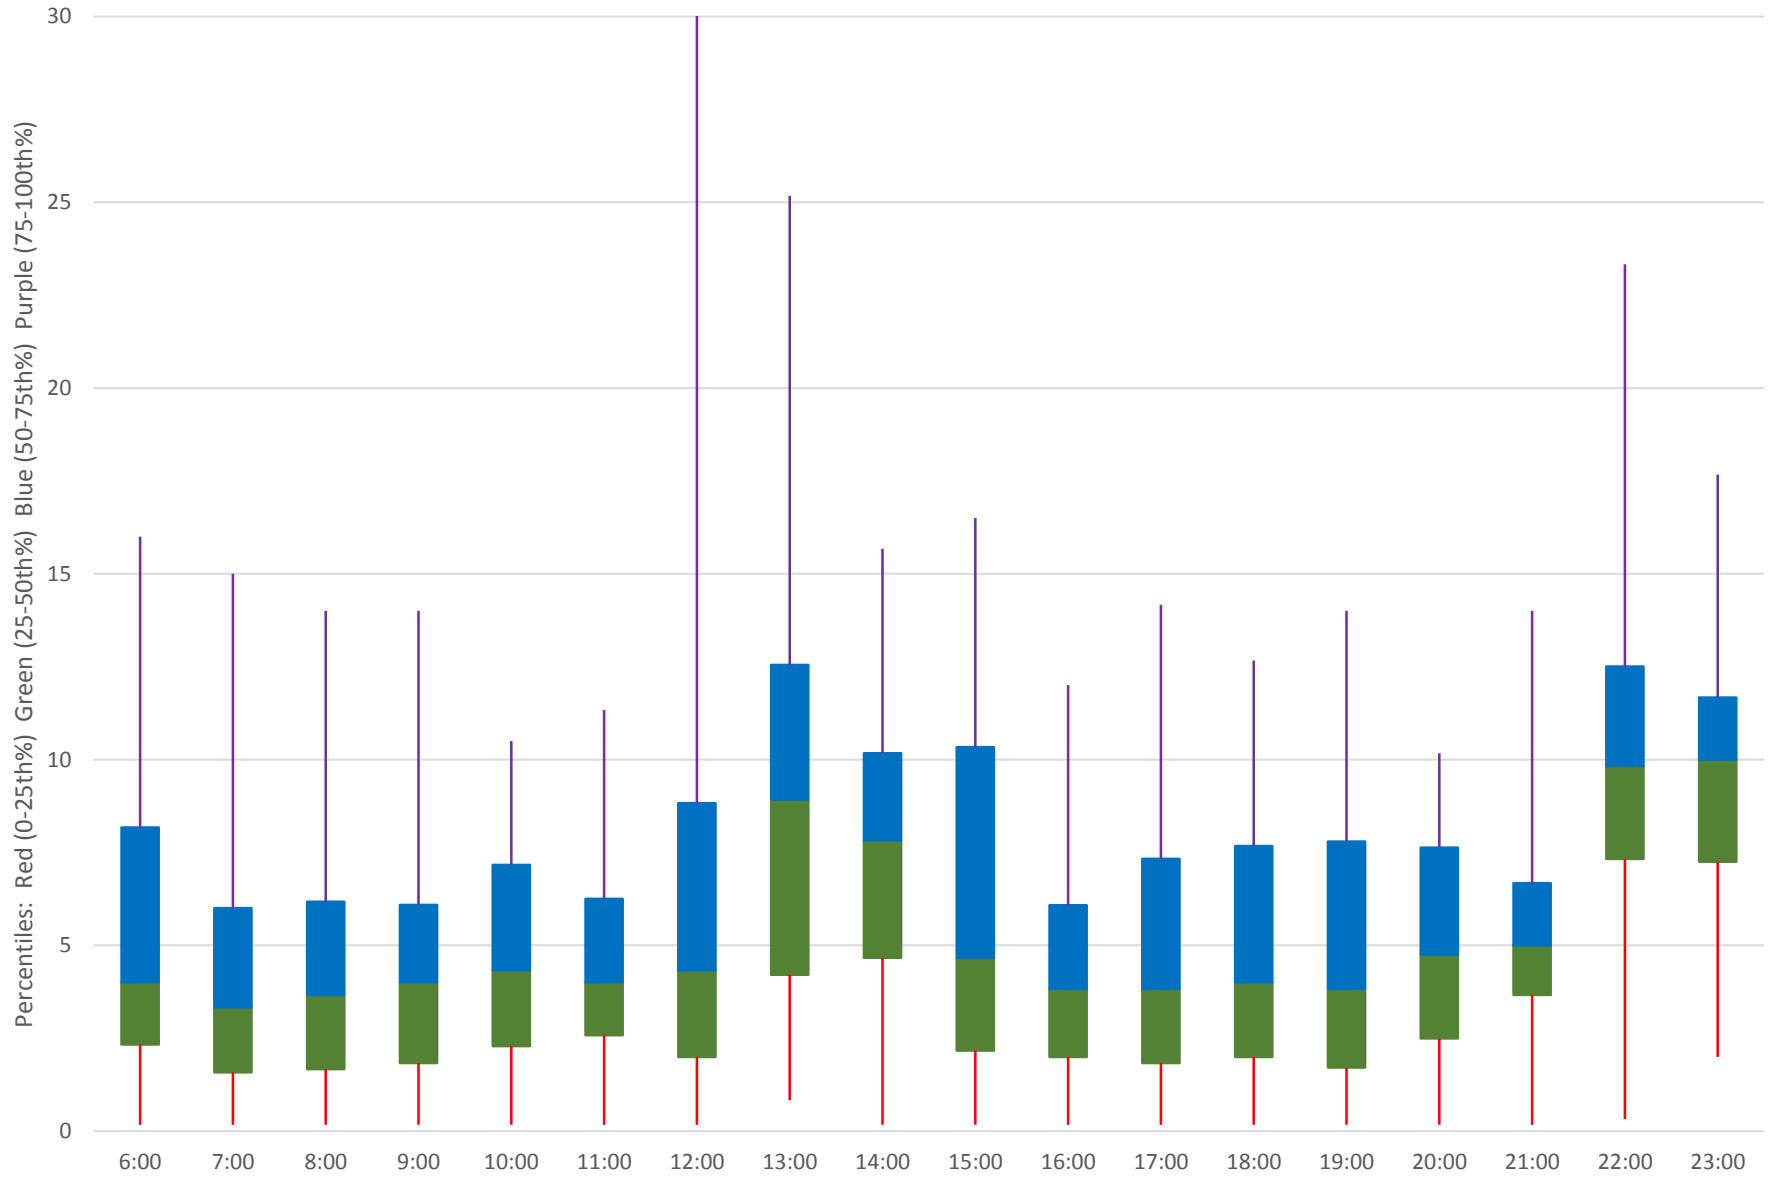

Quartiles Week 3

24 Victoria Park Headways at Ellesmere Southbound June 2020

24 Victoria Park Headways at Ellesmere Southbound June 2020

Quartiles Week 4

24 Victoria Park Headways at Ellesmere Southbound June 2020

24 Victoria Park Headways at Ellesmere Southbound June 2020

Quartiles Week 5

24 Victoria Park Headways at Ellesmere Southbound June 2020 Saturday Statistics

24 Victoria Park Headways at Ellesmere Southbound June 2020

24 Victoria Park Headways at Ellesmere Southbound June 2020

Quartiles Saturdays

24 Victoria Park Headways at Ellesmere Southbound June 2020 Sunday Statistics

24 Victoria Park Headways at Ellesmere Southbound June 2020