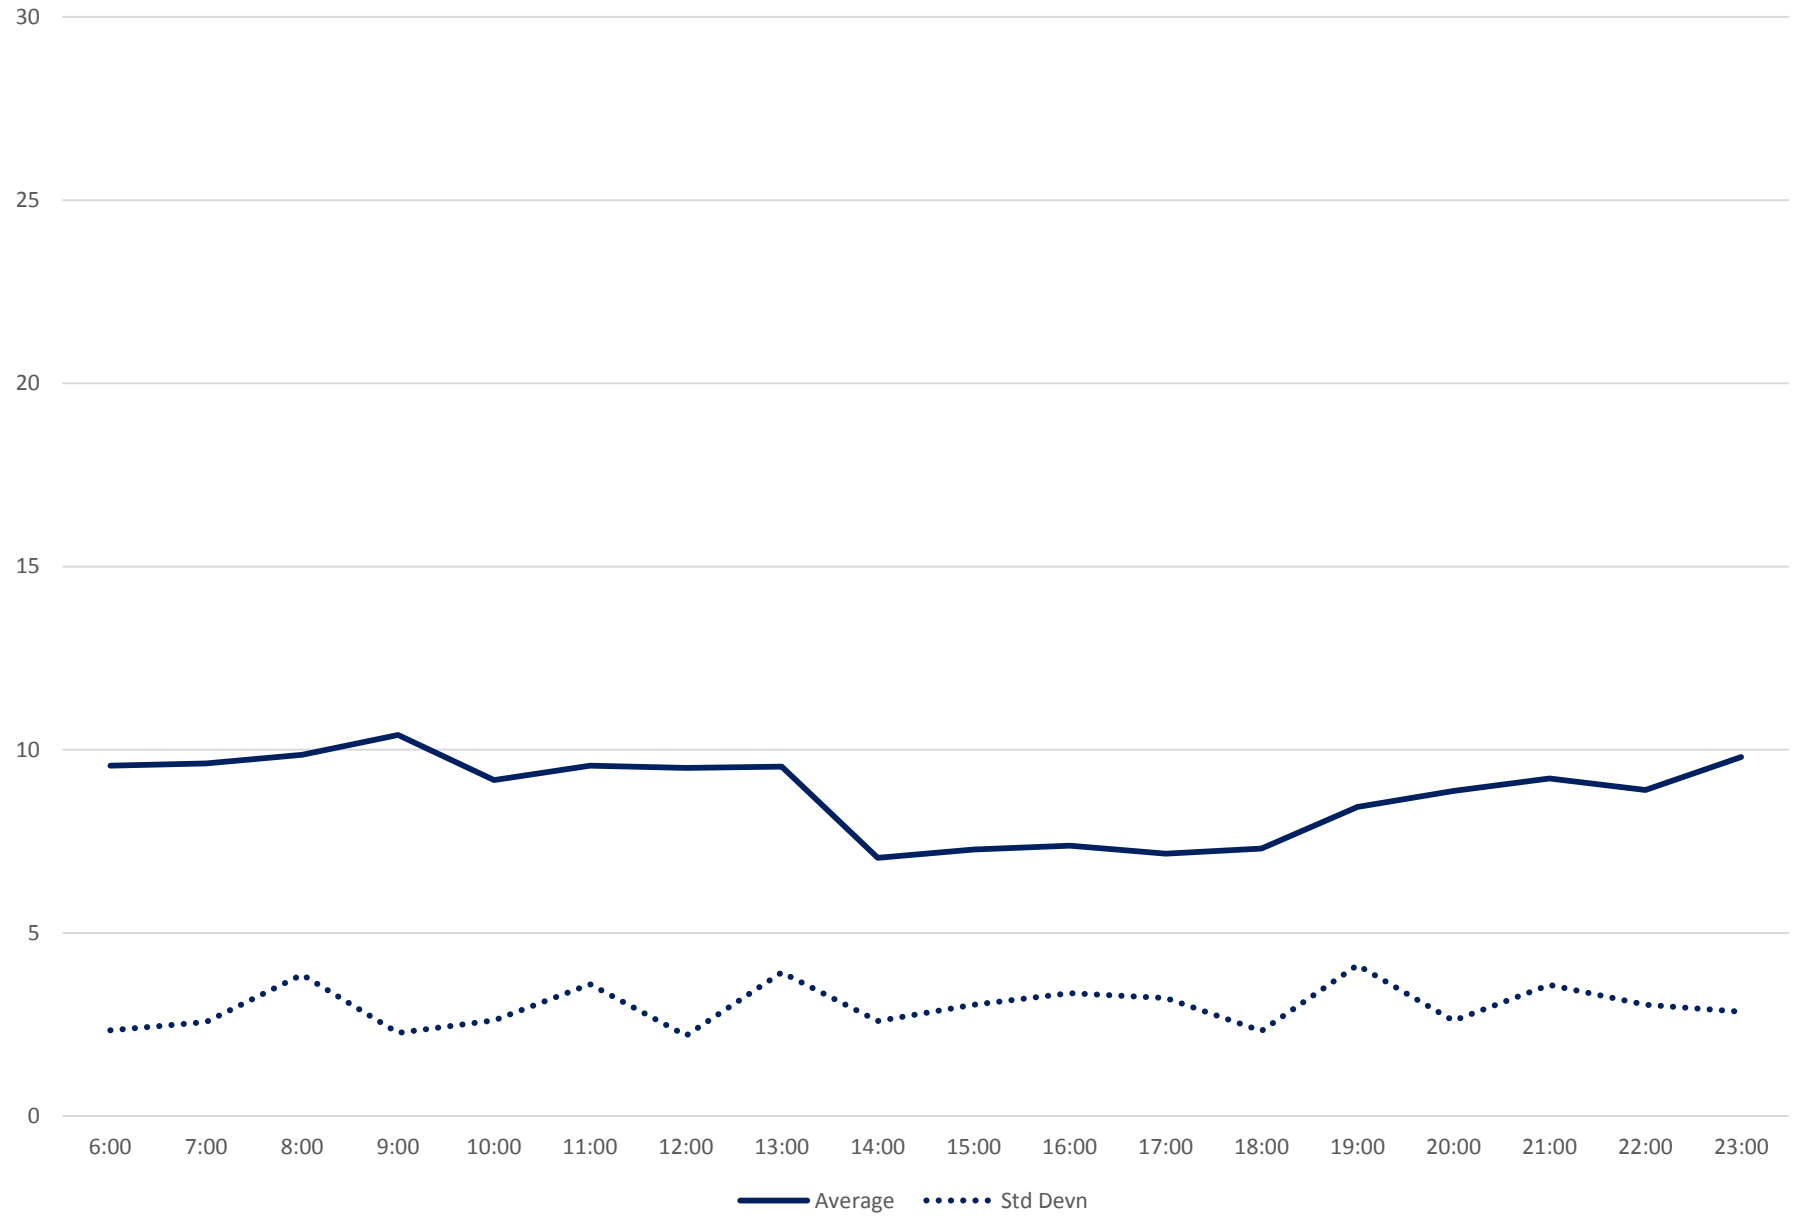

Quartiles Week 3

24 Victoria Park Headways at Ellesmere Southbound June 2020

24 Victoria Park Headways at Ellesmere Southbound June 2020

Quartiles Week 4

24 Victoria Park Headways at Ellesmere Southbound June 2020

24 Victoria Park Headways at Ellesmere Southbound June 2020

Quartiles Week 5

24 Victoria Park Headways at Ellesmere Southbound June 2020 Saturday Statistics

24 Victoria Park Headways at Ellesmere Southbound June 2020

24 Victoria Park Headways at Ellesmere Southbound June 2020

Quartiles Saturdays

24 Victoria Park Headways at Ellesmere Southbound June 2020 Sunday Statistics

24 Victoria Park Headways at Ellesmere Southbound June 2020