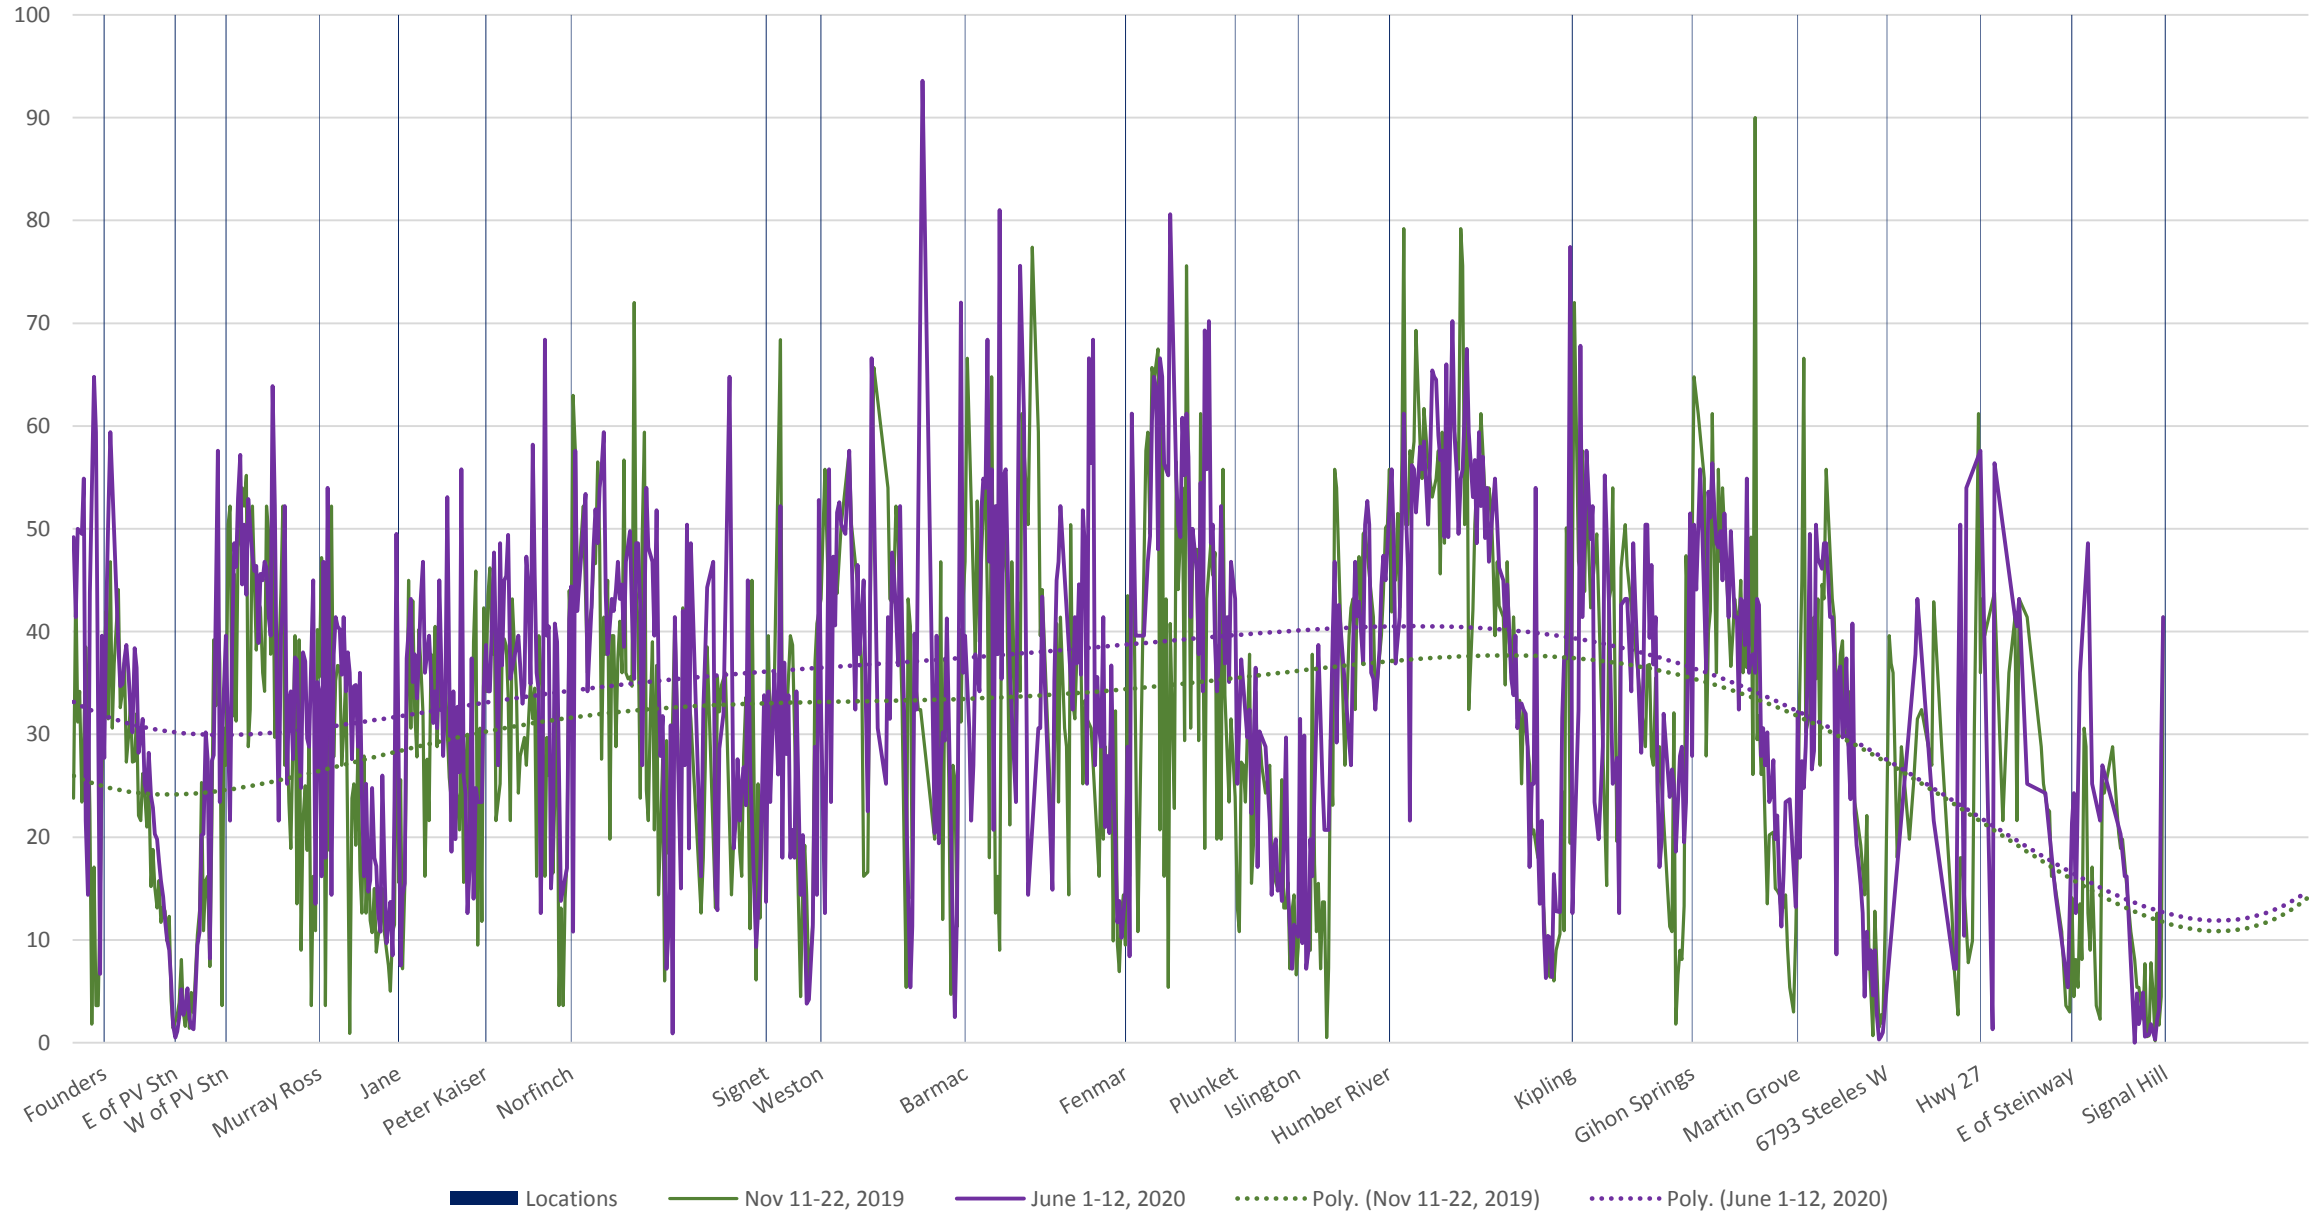

60 Steeles West Westbound Nov 2019 vs June 2020 Average Speed 900 to 1000

60 Steeles West Westbound Nov 2019 vs June 2020 Average Speed 1000 to 1100

60 Steeles West Westbound Nov 2019 vs June 2020 Average Speed 1100 to 1200

60 Steeles West Westbound Nov 2019 vs June 2020 Average Speed 1200 to 1300

60 Steeles West Westbound Nov 2019 vs June 2020 Average Speed 1300 to 1400

60 Steeles West Westbound Nov 2019 vs June 2020 Average Speed 1400 to 1500

60 Steeles West Westbound Nov 2019 vs June 2020 Average Speed 1500 to 1600

60 Steeles West Westbound Nov 2019 vs June 2020 Average Speed 1600 to 1700

60 Steeles West Westbound Nov 2019 vs June 2020 Average Speed 1700 to 1800

60 Steeles West Westbound Nov 2019 vs June 2020 Average Speed 1800 to 1900

60 Steeles West Westbound Nov 2019 vs June 2020 Average Speed 1900 to 2000

60 Steeles West Westbound Nov 2019 vs June 2020 Average Speed 2000 to 2100