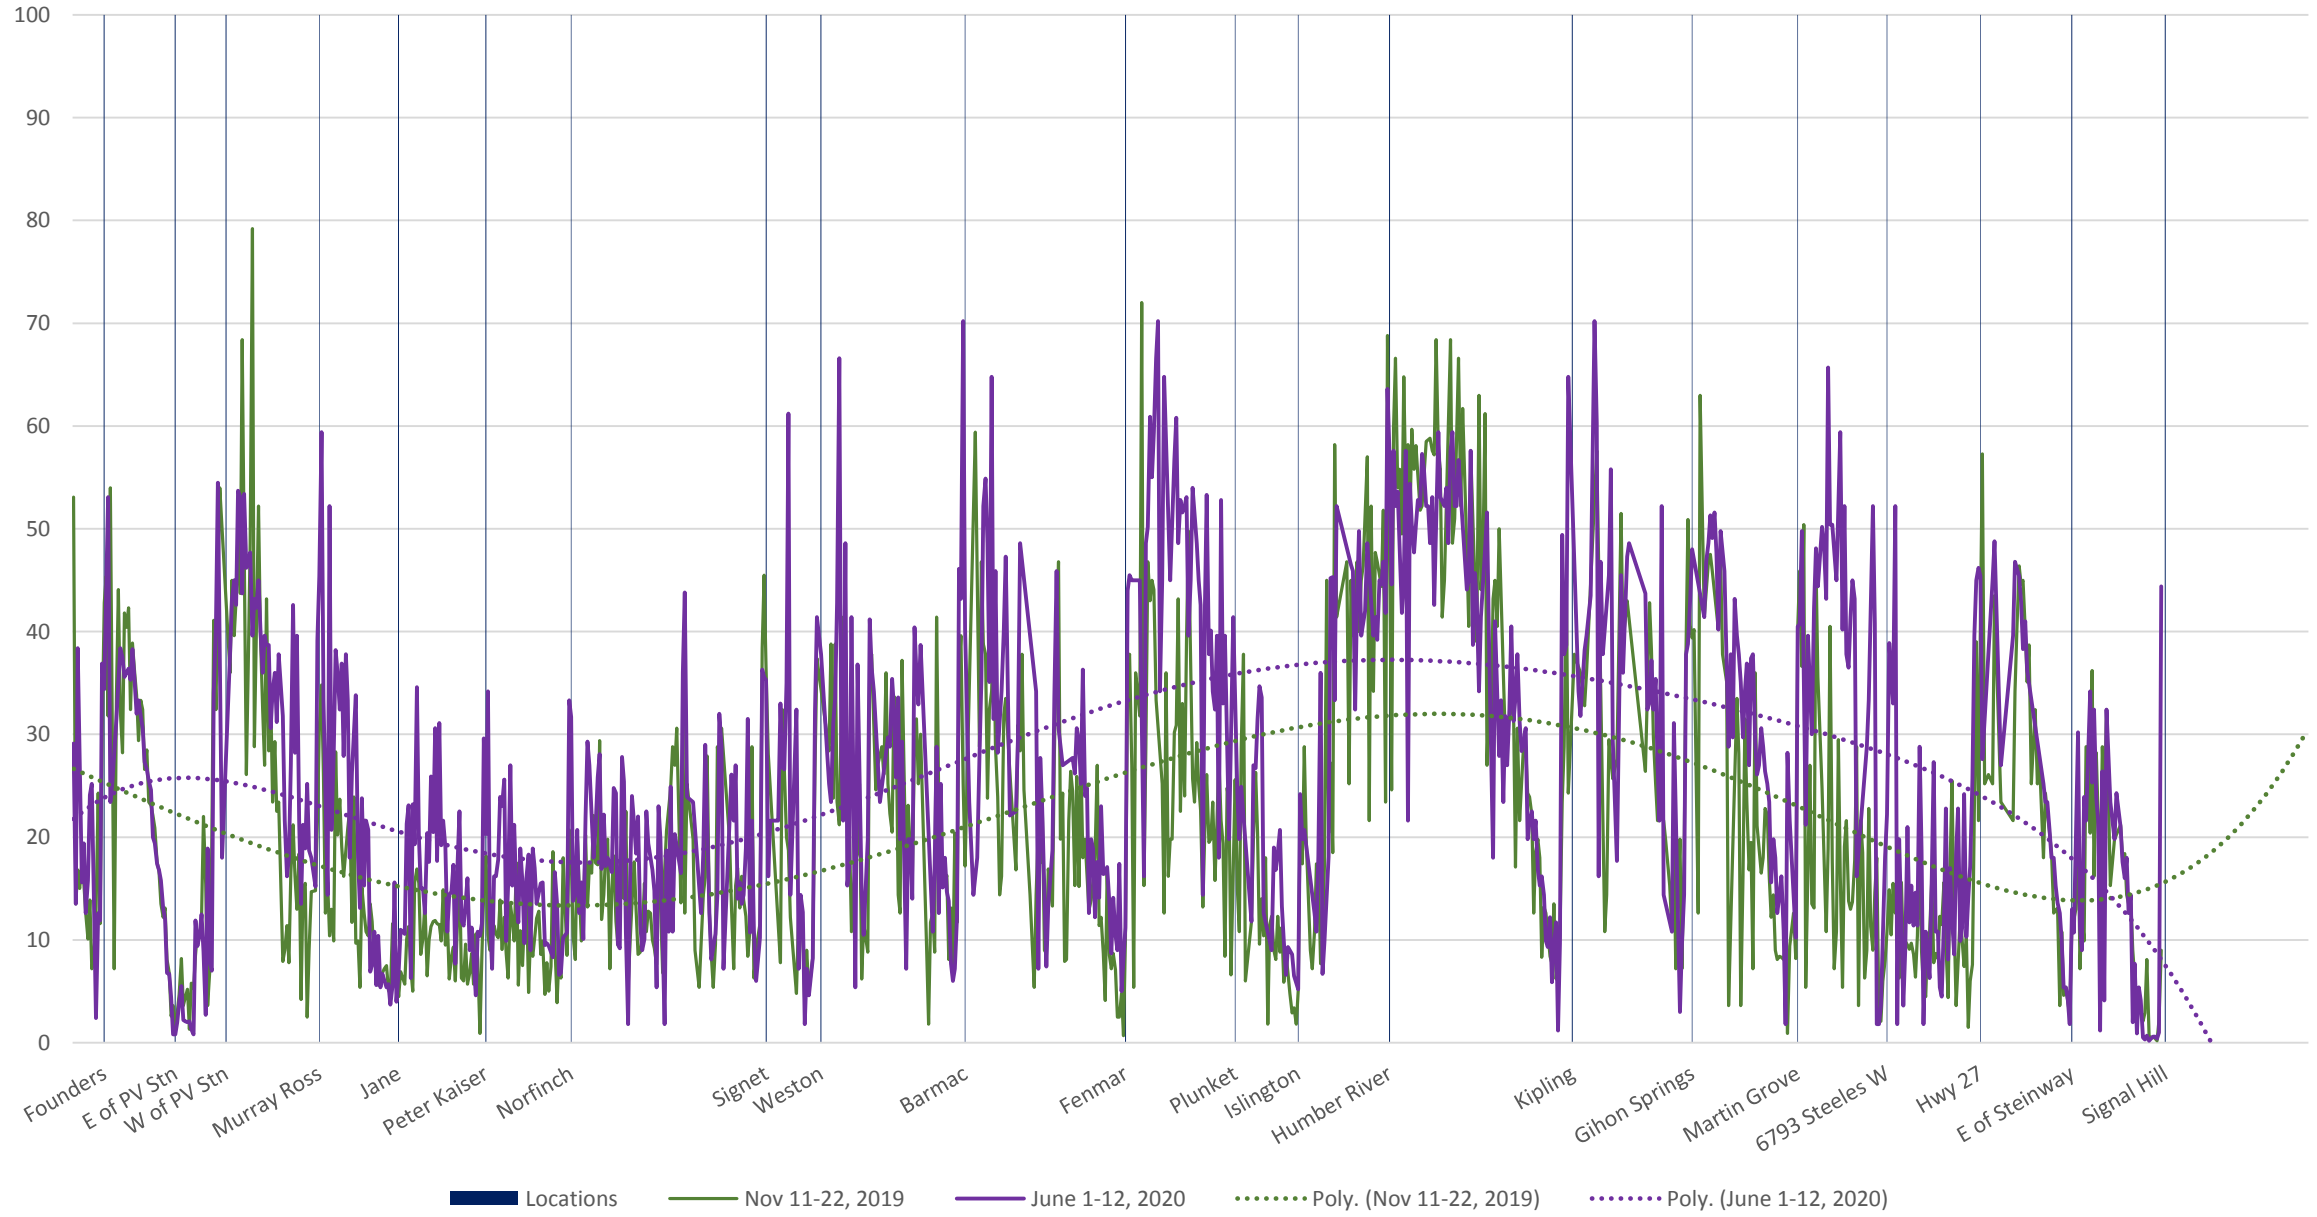

60 Steeles West Westbound Nov 2019 vs June 2020 Average Speed 900 to 1000

60 Steeles West Westbound Nov 2019 vs June 2020 Average Speed 1000 to 1100

60 Steeles West Westbound Nov 2019 vs June 2020 Average Speed 1100 to 1200

60 Steeles West Westbound Nov 2019 vs June 2020 Average Speed 1200 to 1300

60 Steeles West Westbound Nov 2019 vs June 2020 Average Speed 1300 to 1400

60 Steeles West Westbound Nov 2019 vs June 2020 Average Speed 1400 to 1500

60 Steeles West Westbound Nov 2019 vs June 2020 Average Speed 1500 to 1600

60 Steeles West Westbound Nov 2019 vs June 2020 Average Speed 1600 to 1700

60 Steeles West Westbound Nov 2019 vs June 2020 Average Speed 1700 to 1800

60 Steeles West Westbound Nov 2019 vs June 2020 Average Speed 1800 to 1900

60 Steeles West Westbound Nov 2019 vs June 2020 Average Speed 1900 to 2000

60 Steeles West Westbound Nov 2019 vs June 2020 Average Speed 2000 to 2100