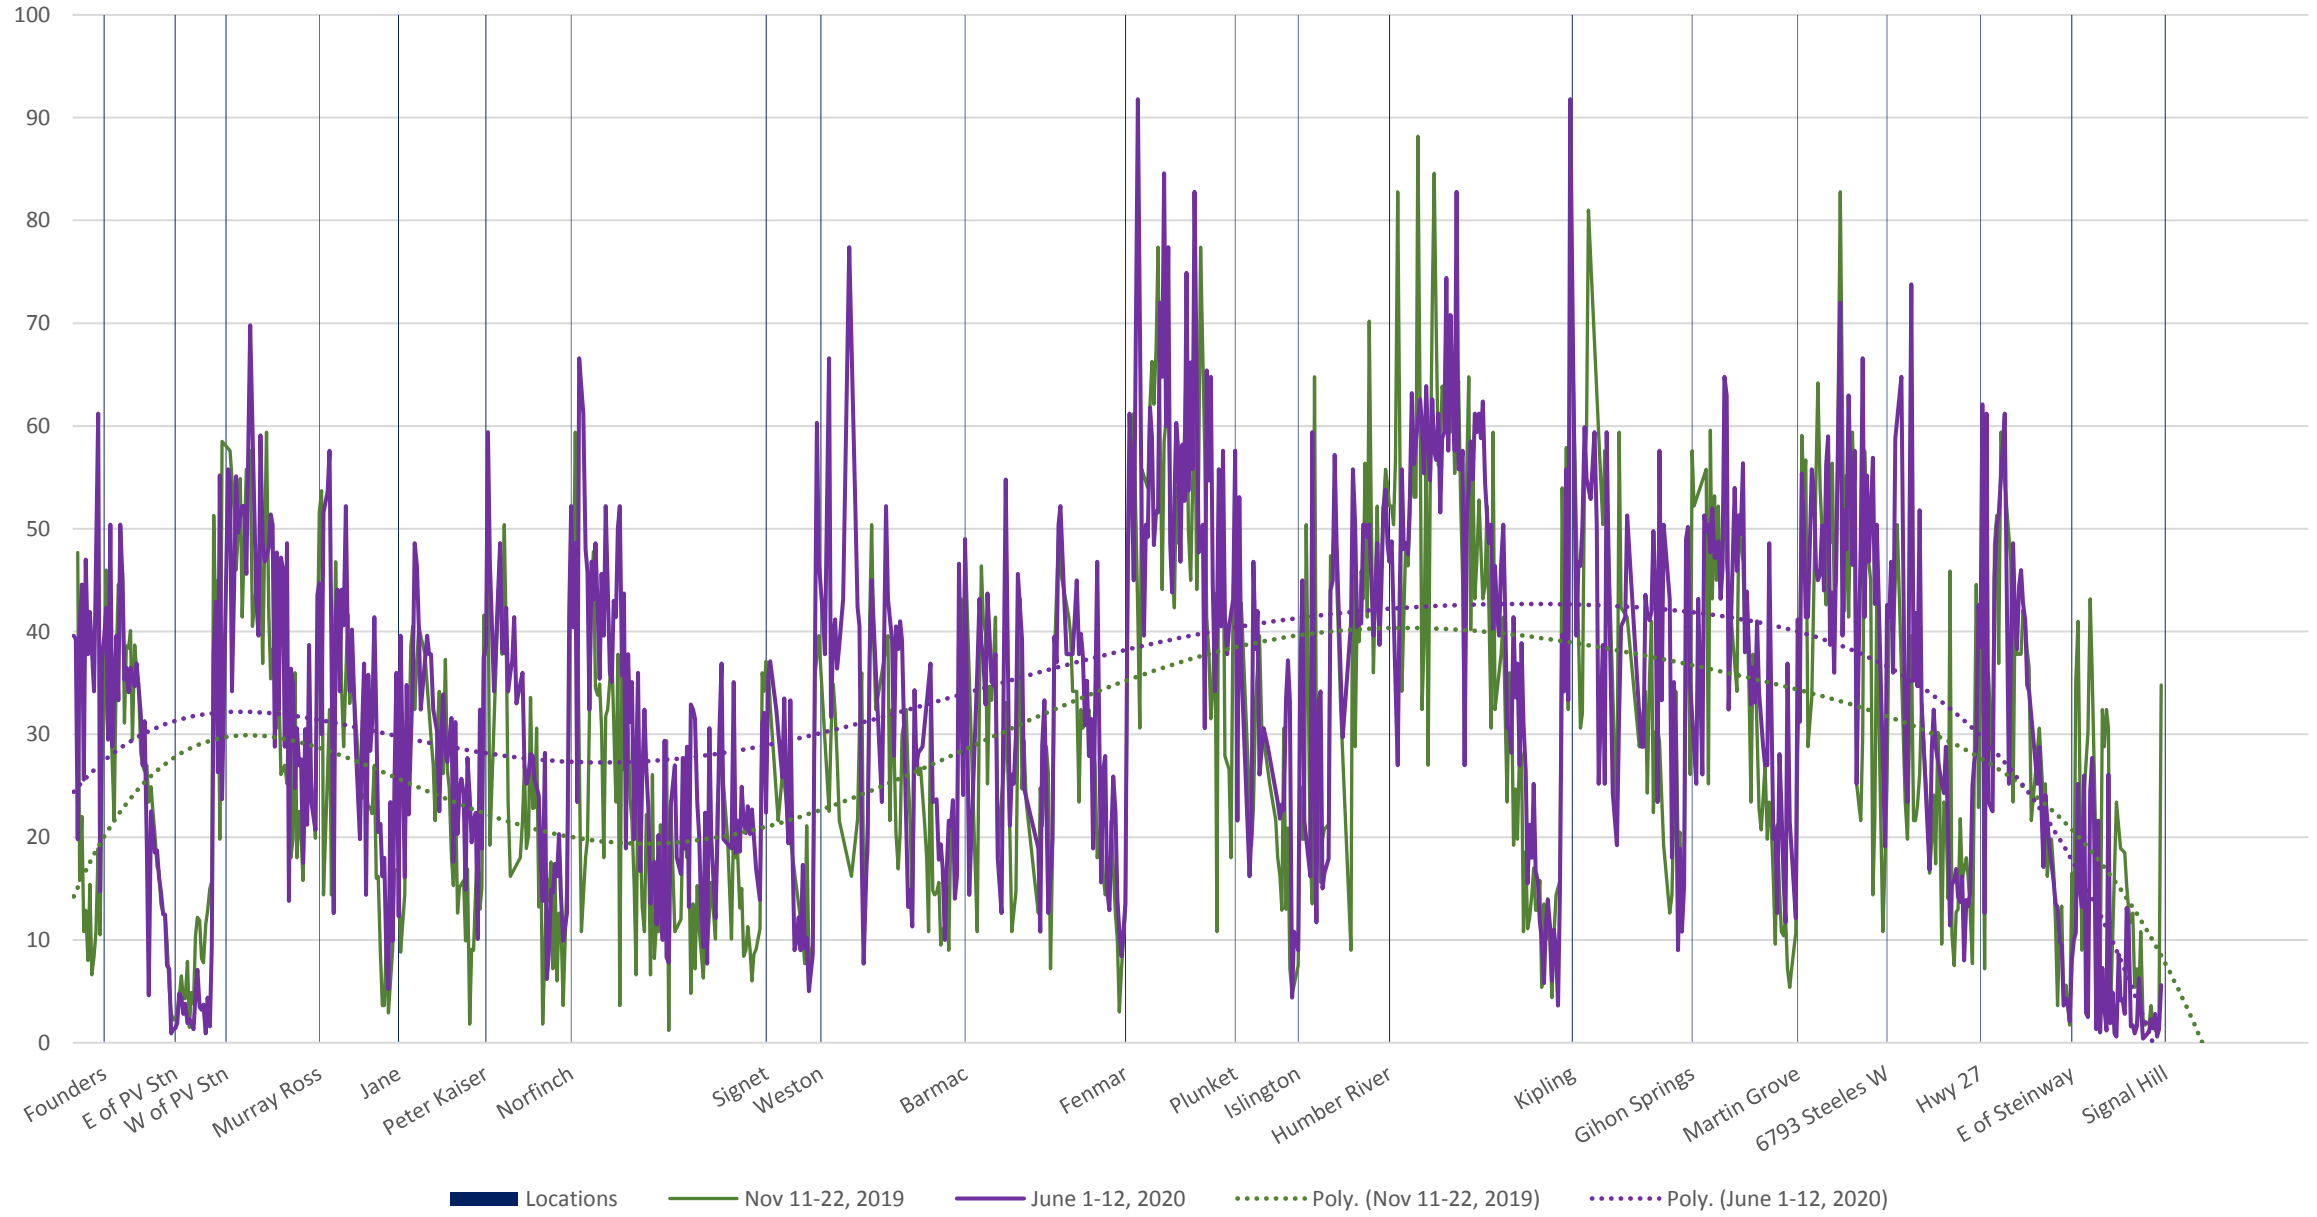

60 Steeles West Westbound Nov 2019 vs June 2020 Average Speed 600 to 700

60 Steeles West Westbound Nov 2019 vs June 2020 Average Speed 700 to 800

60 Steeles West Westbound Nov 2019 vs June 2020 Average Speed 800 to 900

60 Steeles West Westbound Nov 2019 vs June 2020 Average Speed 900 to 1000

60 Steeles West Westbound Nov 2019 vs June 2020 Average Speed 1000 to 1100

60 Steeles West Westbound Nov 2019 vs June 2020 Average Speed 1100 to 1200

60 Steeles West Westbound Nov 2019 vs June 2020 Average Speed 1200 to 1300

60 Steeles West Westbound Nov 2019 vs June 2020 Average Speed 1300 to 1400

60 Steeles West Westbound Nov 2019 vs June 2020 Average Speed 1400 to 1500

60 Steeles West Westbound Nov 2019 vs June 2020 Average Speed 1500 to 1600

60 Steeles West Westbound Nov 2019 vs June 2020 Average Speed 1600 to 1700

60 Steeles West Westbound Nov 2019 vs June 2020 Average Speed 1700 to 1800