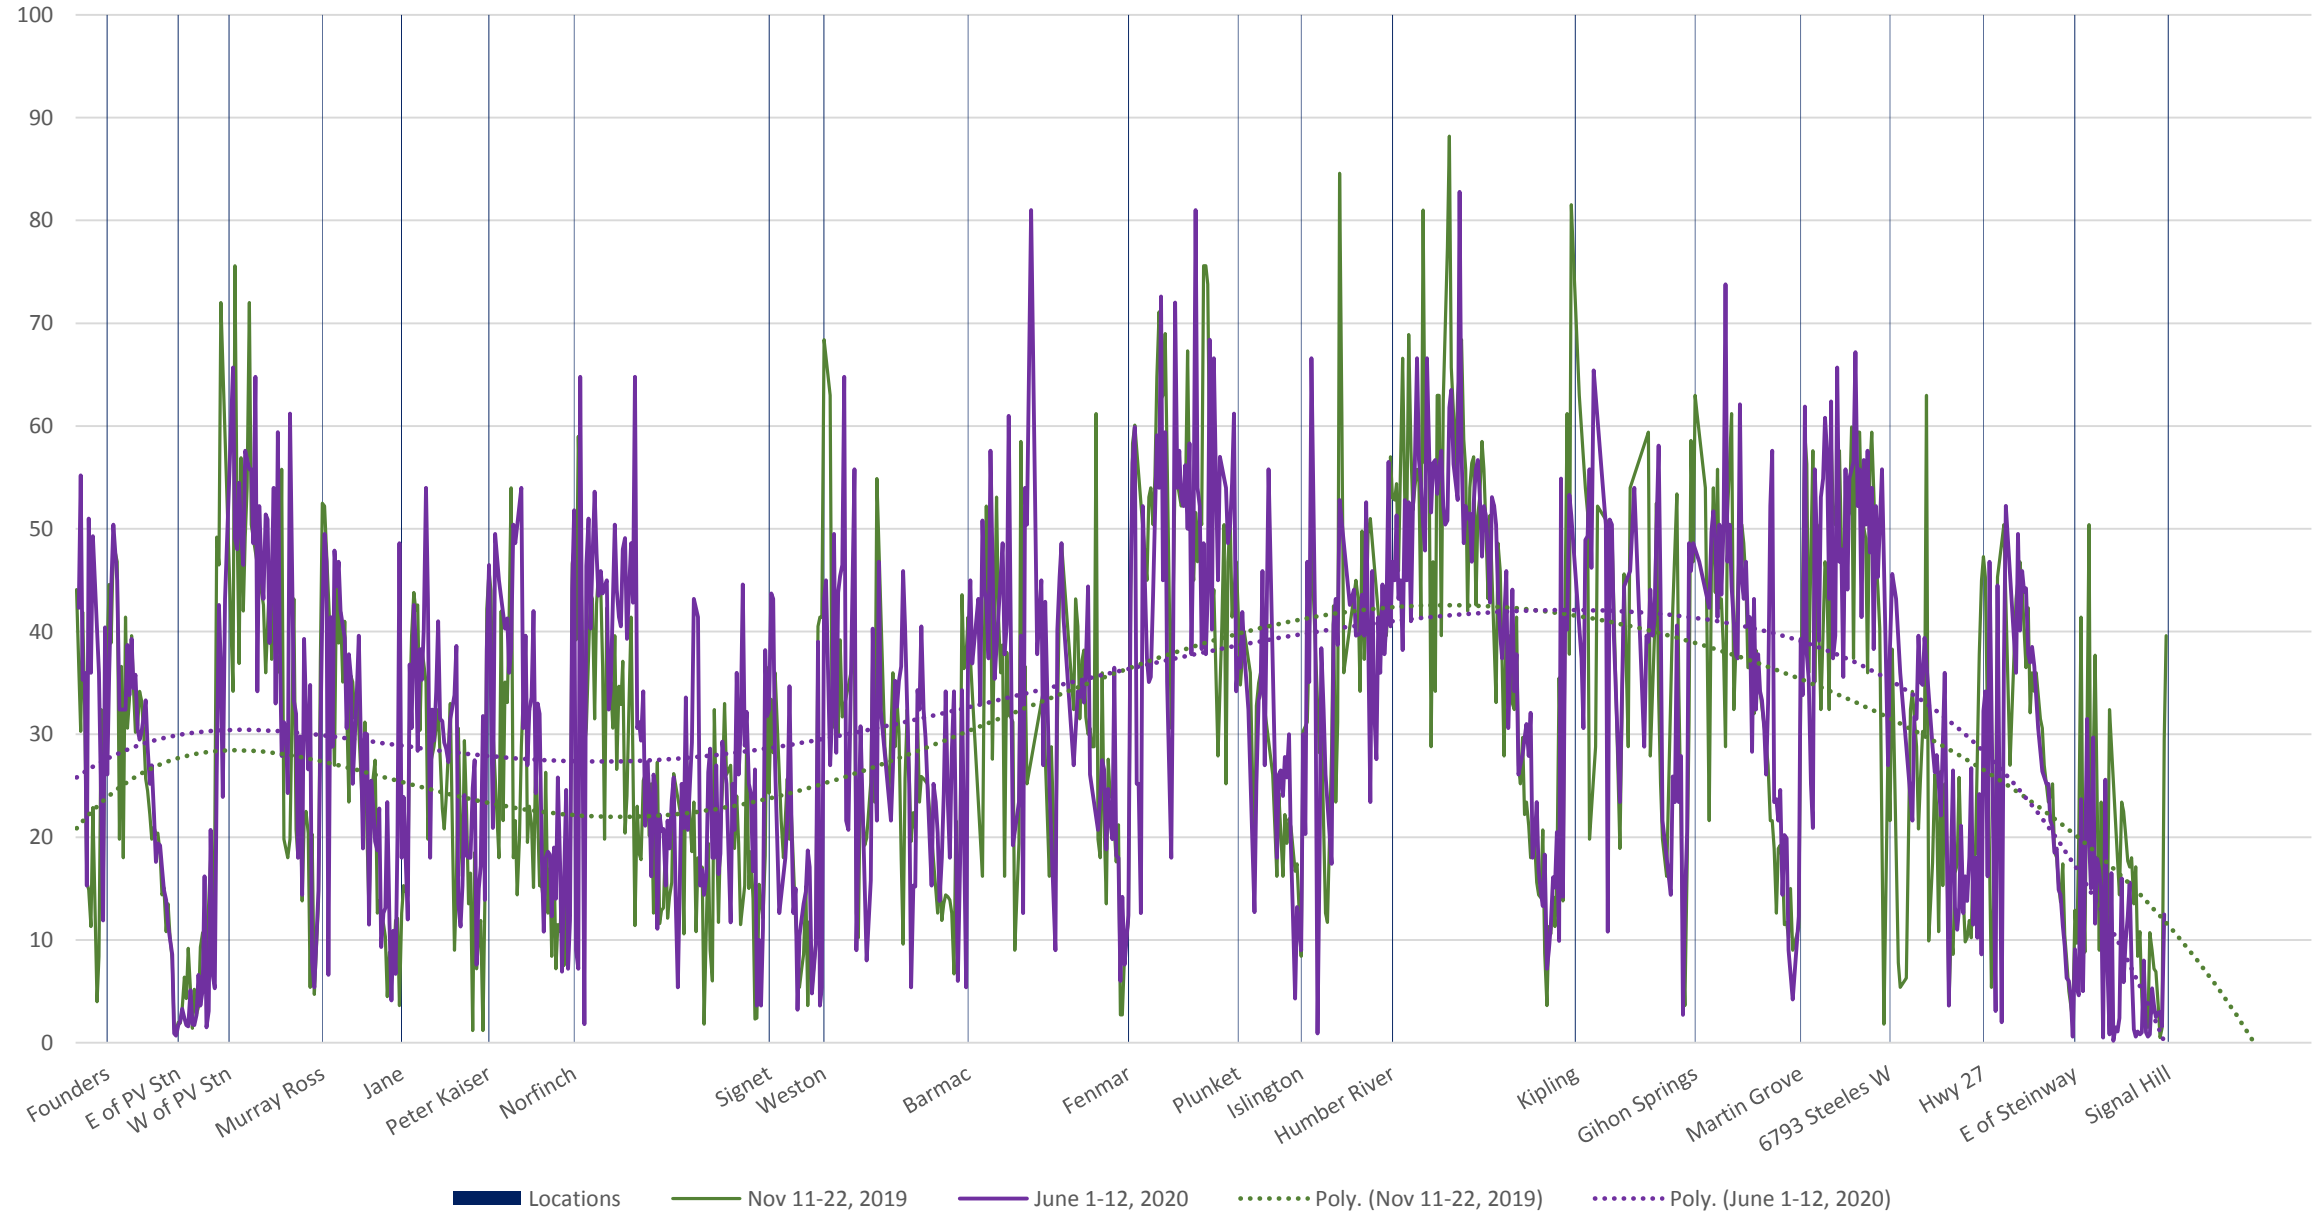

60 Steeles West Westbound Nov 2019 vs June 2020 Average Speed 600 to 700

60 Steeles West Westbound Nov 2019 vs June 2020 Average Speed 700 to 800

60 Steeles West Westbound Nov 2019 vs June 2020 Average Speed 800 to 900

60 Steeles West Westbound Nov 2019 vs June 2020 Average Speed 900 to 1000

60 Steeles West Westbound Nov 2019 vs June 2020 Average Speed 1000 to 1100

60 Steeles West Westbound Nov 2019 vs June 2020 Average Speed 1100 to 1200

60 Steeles West Westbound Nov 2019 vs June 2020 Average Speed 1200 to 1300

60 Steeles West Westbound Nov 2019 vs June 2020 Average Speed 1300 to 1400

60 Steeles West Westbound Nov 2019 vs June 2020 Average Speed 1400 to 1500

60 Steeles West Westbound Nov 2019 vs June 2020 Average Speed 1500 to 1600

60 Steeles West Westbound Nov 2019 vs June 2020 Average Speed 1600 to 1700

60 Steeles West Westbound Nov 2019 vs June 2020 Average Speed 1700 to 1800