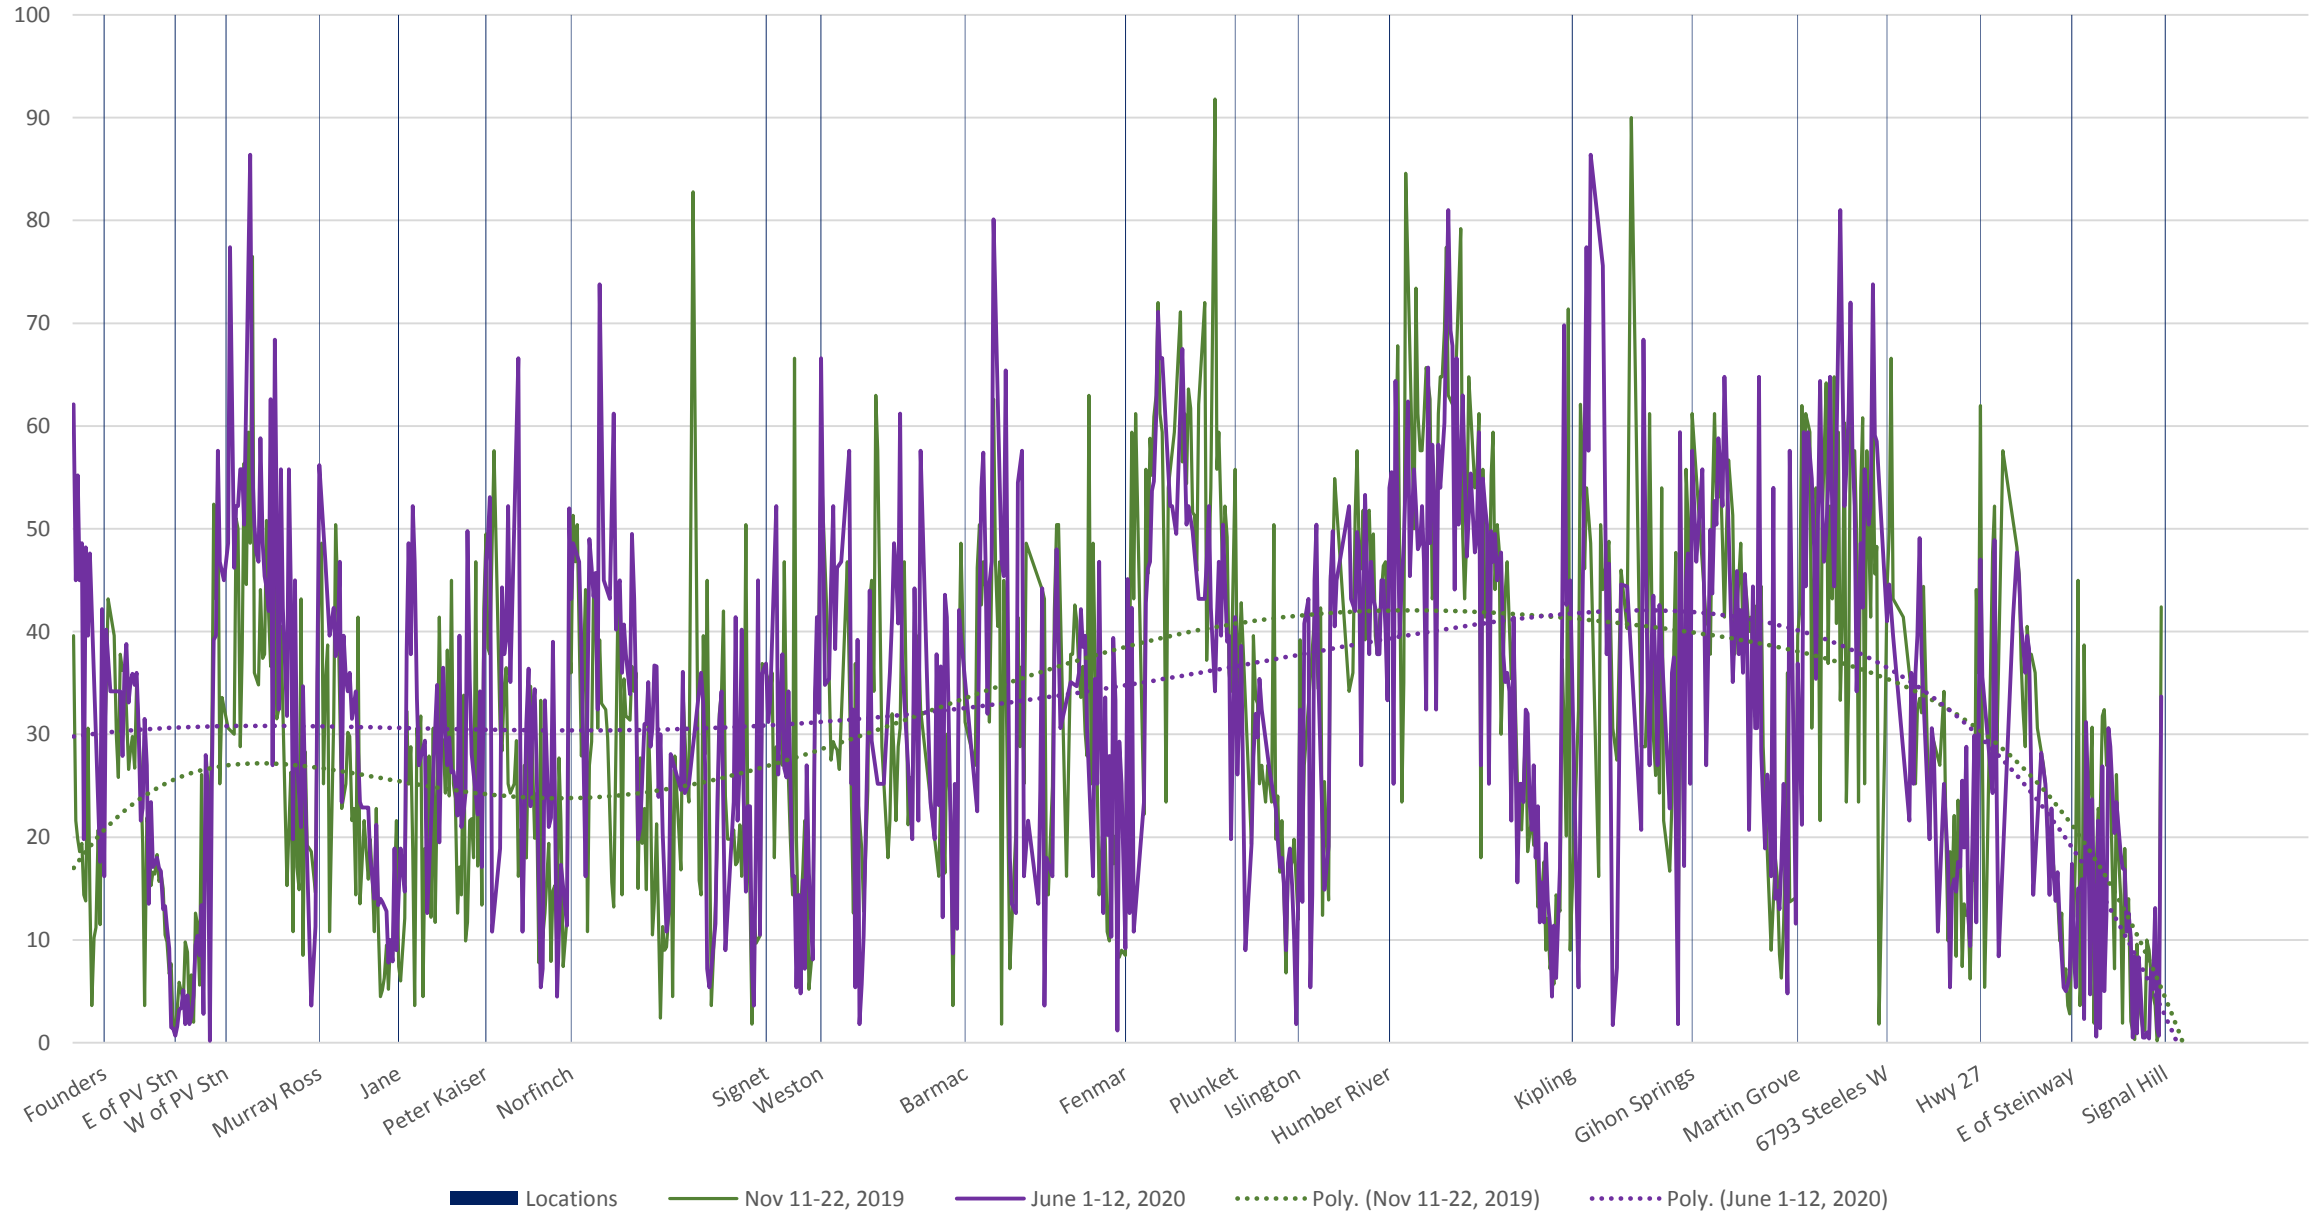

60 Steeles West Westbound Nov 2019 vs June 2020 Average Speed 600 to 700

60 Steeles West Westbound Nov 2019 vs June 2020 Average Speed 700 to 800

60 Steeles West Westbound Nov 2019 vs June 2020 Average Speed 800 to 900

60 Steeles West Westbound Nov 2019 vs June 2020 Average Speed 900 to 1000

60 Steeles West Westbound Nov 2019 vs June 2020 Average Speed 1000 to 1100

60 Steeles West Westbound Nov 2019 vs June 2020 Average Speed 1100 to 1200

60 Steeles West Westbound Nov 2019 vs June 2020 Average Speed 1200 to 1300

60 Steeles West Westbound Nov 2019 vs June 2020 Average Speed 1300 to 1400

60 Steeles West Westbound Nov 2019 vs June 2020 Average Speed 1400 to 1500

60 Steeles West Westbound Nov 2019 vs June 2020 Average Speed 1500 to 1600

60 Steeles West Westbound Nov 2019 vs June 2020 Average Speed 1600 to 1700

60 Steeles West Westbound Nov 2019 vs June 2020 Average Speed 1700 to 1800