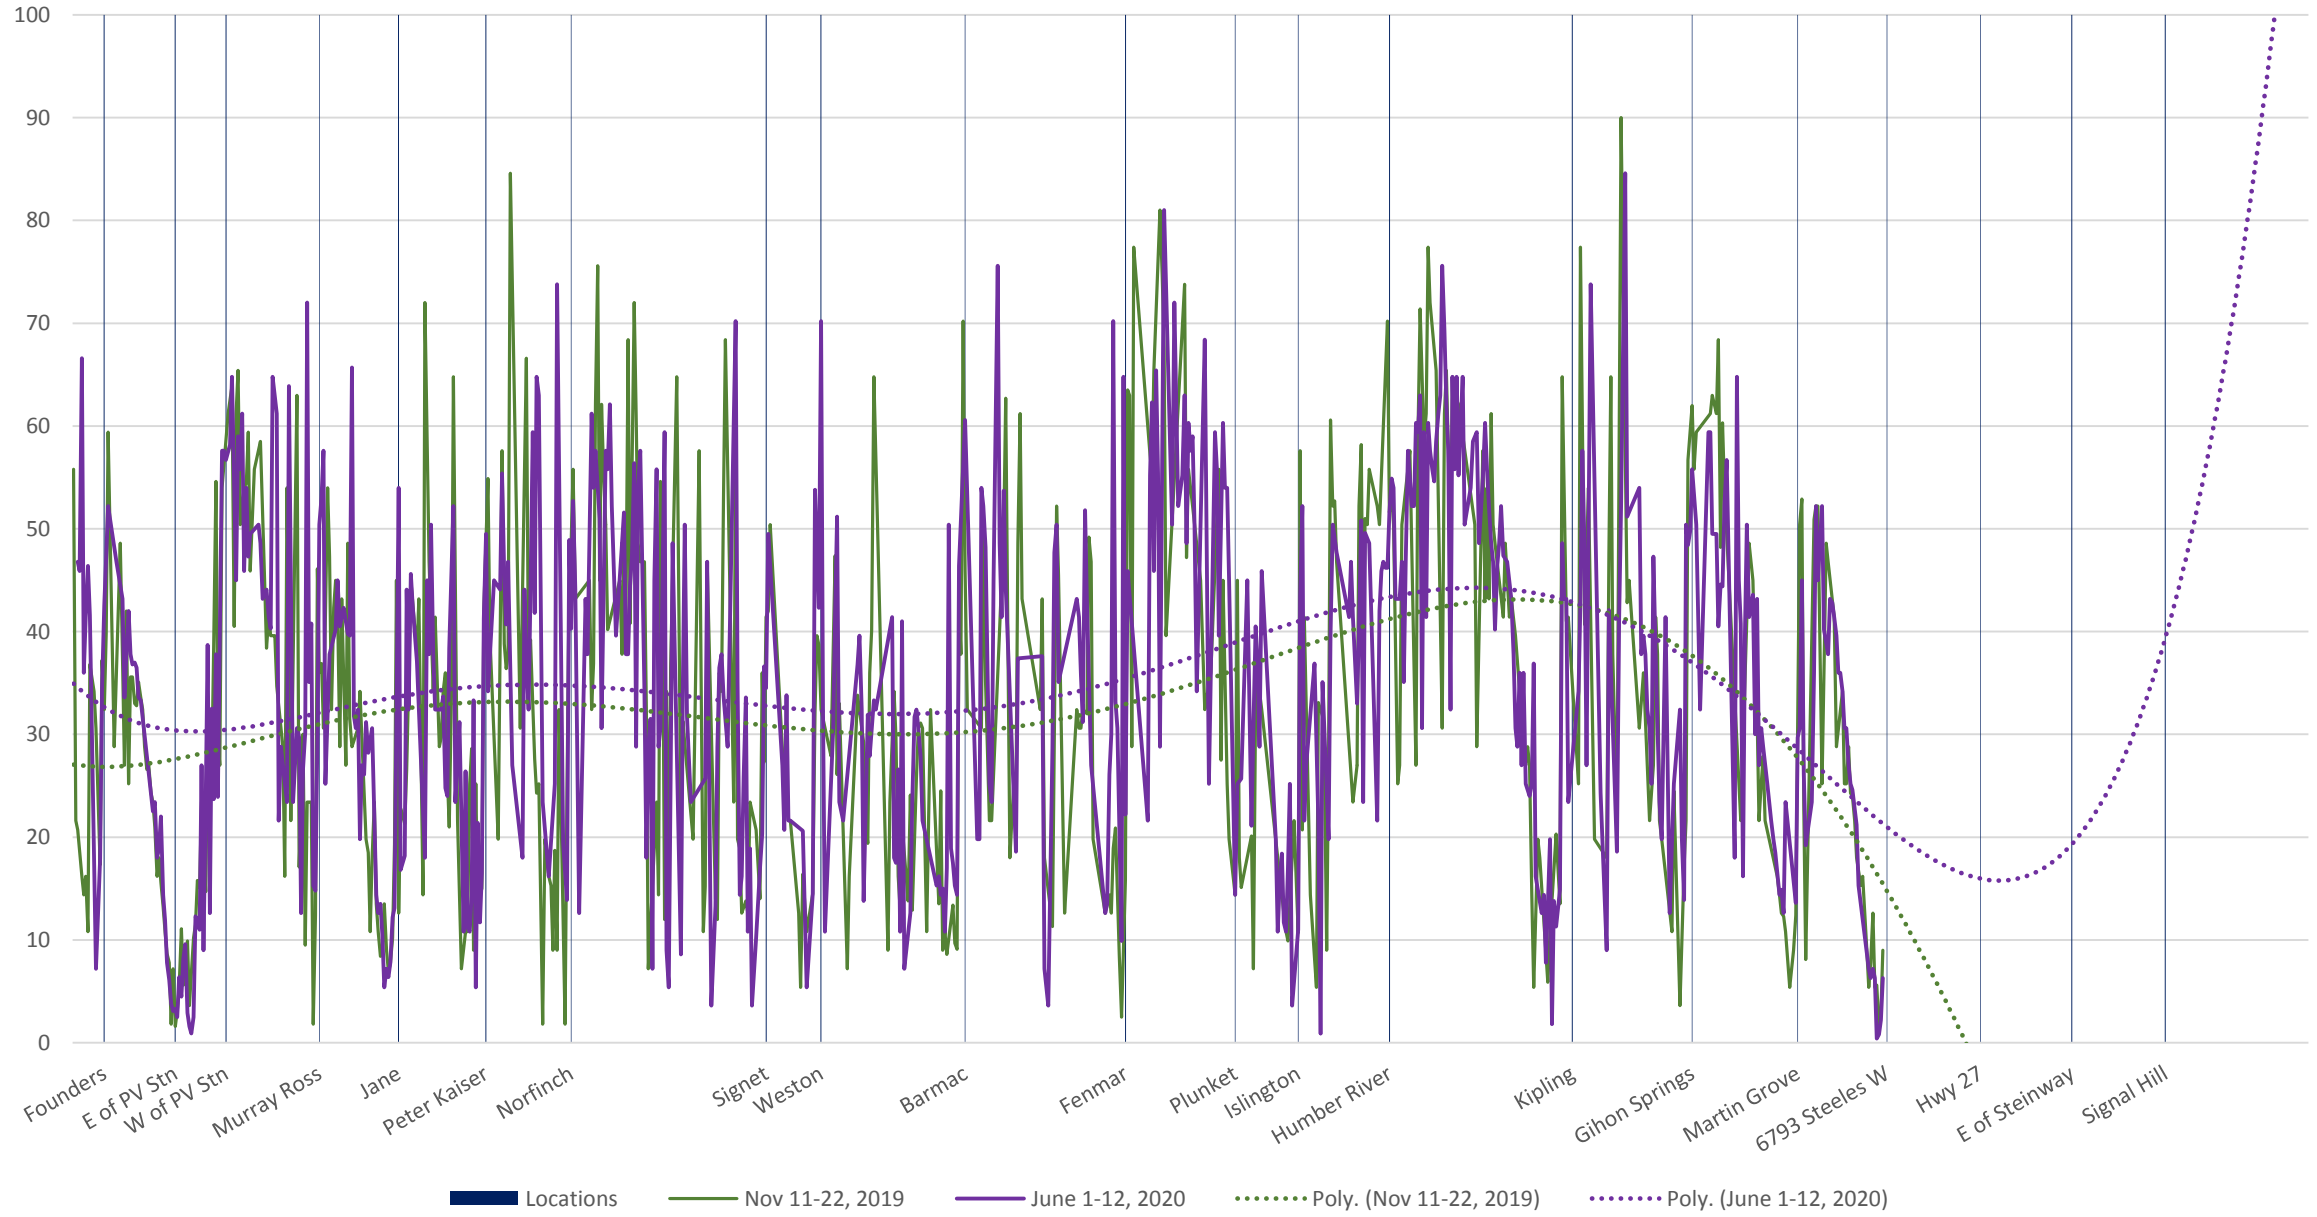

60 Steeles West Westbound Nov 2019 vs June 2020 Average Speed 1200 to 1300

60 Steeles West Westbound Nov 2019 vs June 2020 Average Speed 1300 to 1400

60 Steeles West Westbound Nov 2019 vs June 2020 Average Speed 1400 to 1500

60 Steeles West Westbound Nov 2019 vs June 2020 Average Speed 1500 to 1600

60 Steeles West Westbound Nov 2019 vs June 2020 Average Speed 1600 to 1700

60 Steeles West Westbound Nov 2019 vs June 2020 Average Speed 1700 to 1800

60 Steeles West Westbound Nov 2019 vs June 2020 Average Speed 1800 to 1900

60 Steeles West Westbound Nov 2019 vs June 2020 Average Speed 1900 to 2000

60 Steeles West Westbound Nov 2019 vs June 2020 Average Speed 2000 to 2100

60 Steeles West Westbound Nov 2019 vs June 2020 Average Speed 2100 to 2200

60 Steeles West Westbound Nov 2019 vs June 2020 Average Speed 2200 to 2300

60 Steeles West Westbound Nov 2019 vs June 2020 Average Speed 2300 to 2400