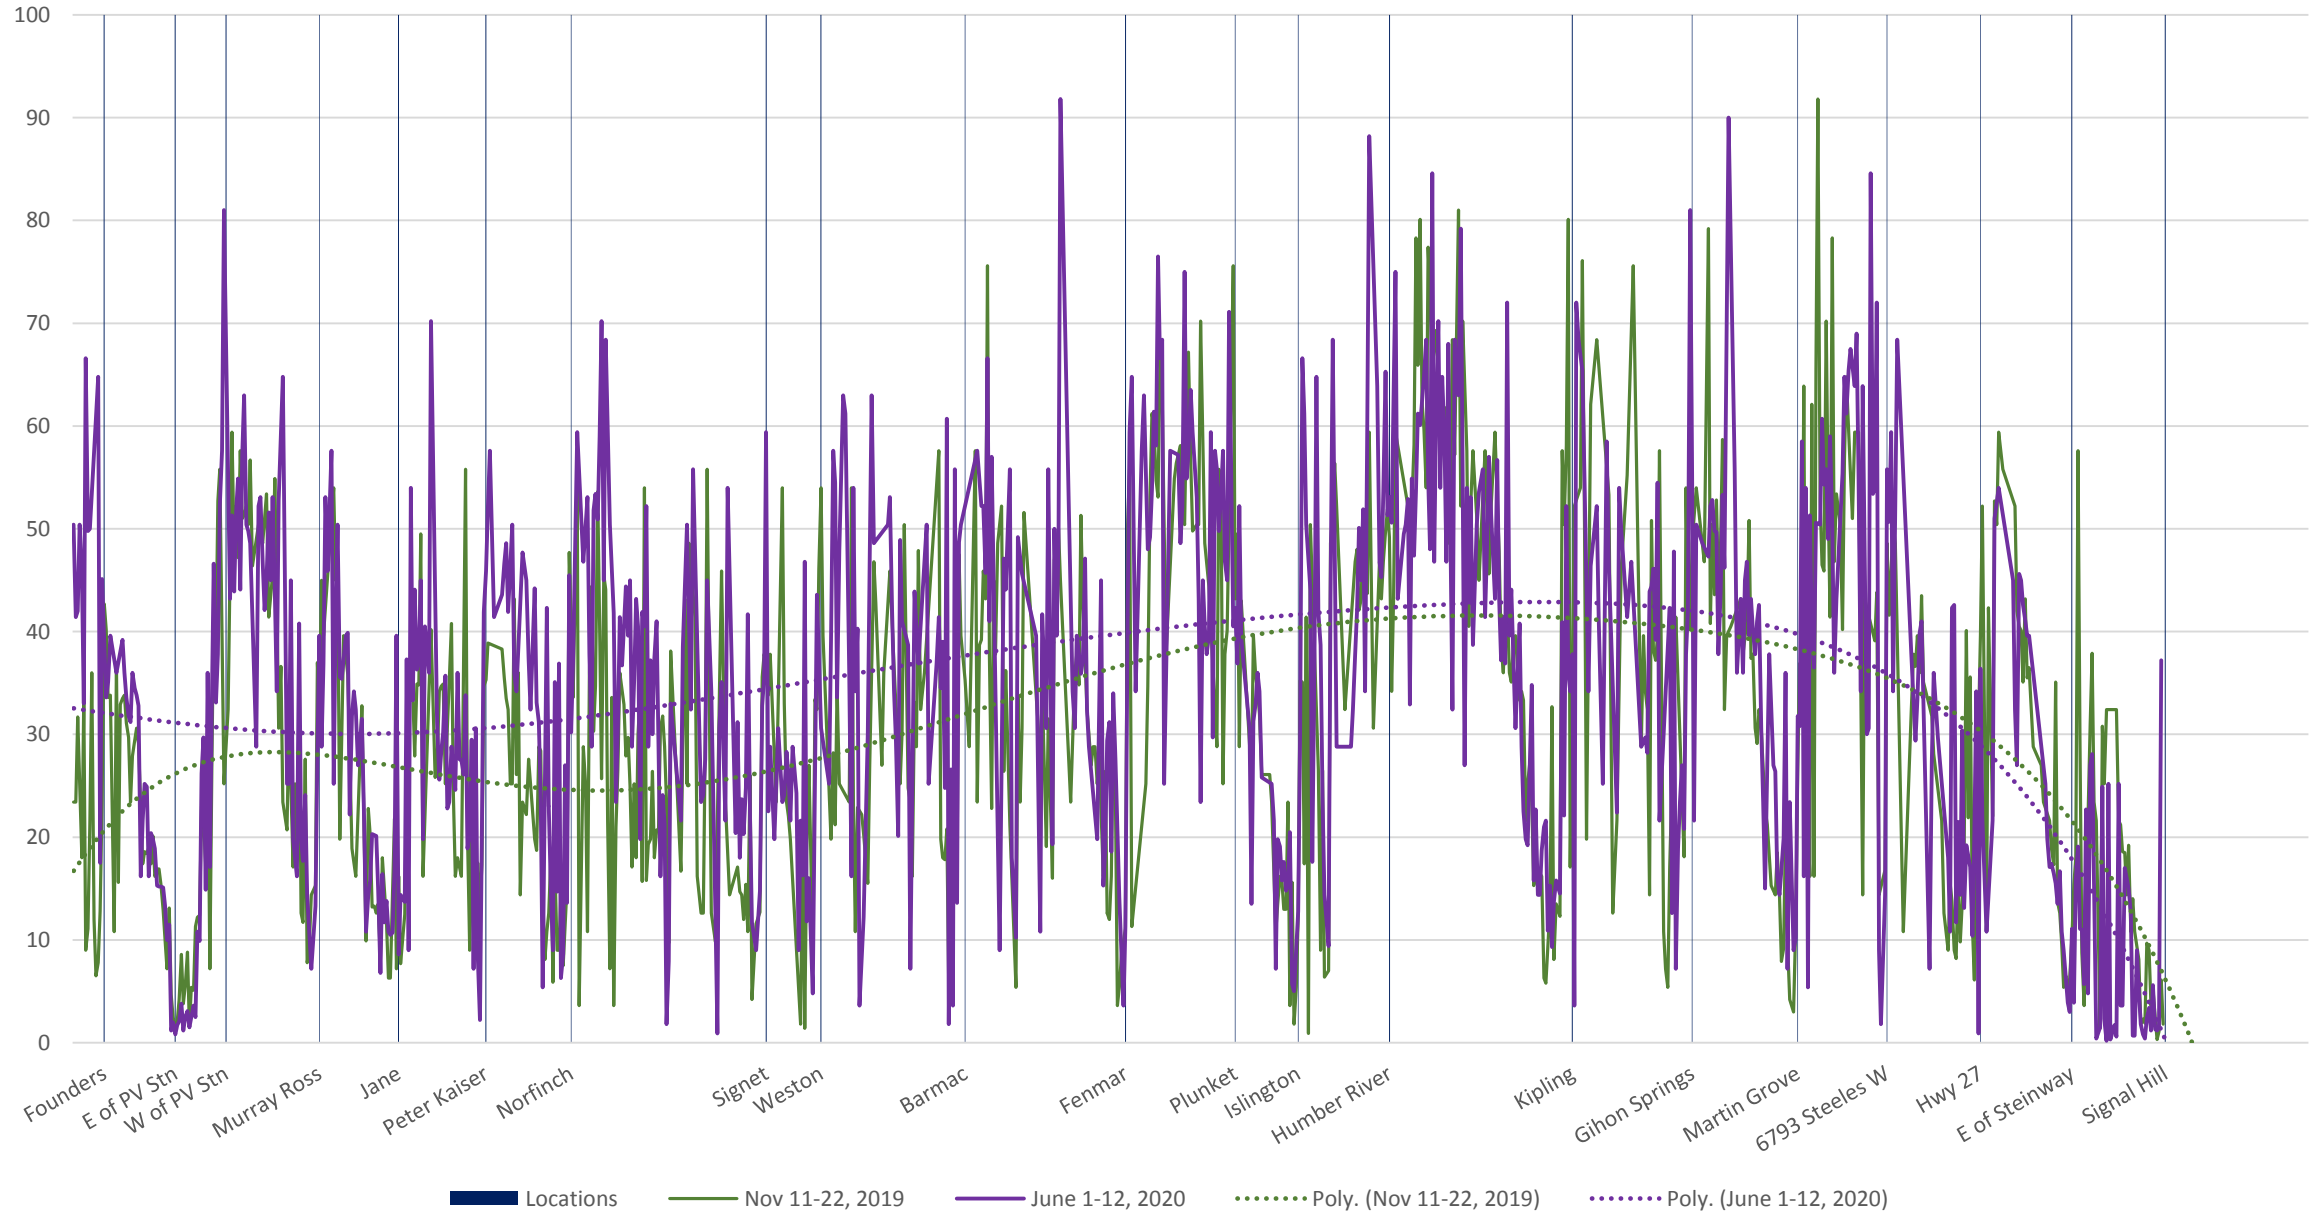

60 Steeles West Westbound Nov 2019 vs June 2020 Average Speed 600 to 700

60 Steeles West Westbound Nov 2019 vs June 2020 Average Speed 700 to 800

60 Steeles West Westbound Nov 2019 vs June 2020 Average Speed 800 to 900

60 Steeles West Westbound Nov 2019 vs June 2020 Average Speed 900 to 1000

60 Steeles West Westbound Nov 2019 vs June 2020 Average Speed 1000 to 1100

60 Steeles West Westbound Nov 2019 vs June 2020 Average Speed 1100 to 1200

60 Steeles West Westbound Nov 2019 vs June 2020 Average Speed 1200 to 1300

60 Steeles West Westbound Nov 2019 vs June 2020 Average Speed 1300 to 1400

60 Steeles West Westbound Nov 2019 vs June 2020 Average Speed 1400 to 1500

60 Steeles West Westbound Nov 2019 vs June 2020 Average Speed 1500 to 1600

60 Steeles West Westbound Nov 2019 vs June 2020 Average Speed 1600 to 1700

60 Steeles West Westbound Nov 2019 vs June 2020 Average Speed 1700 to 1800