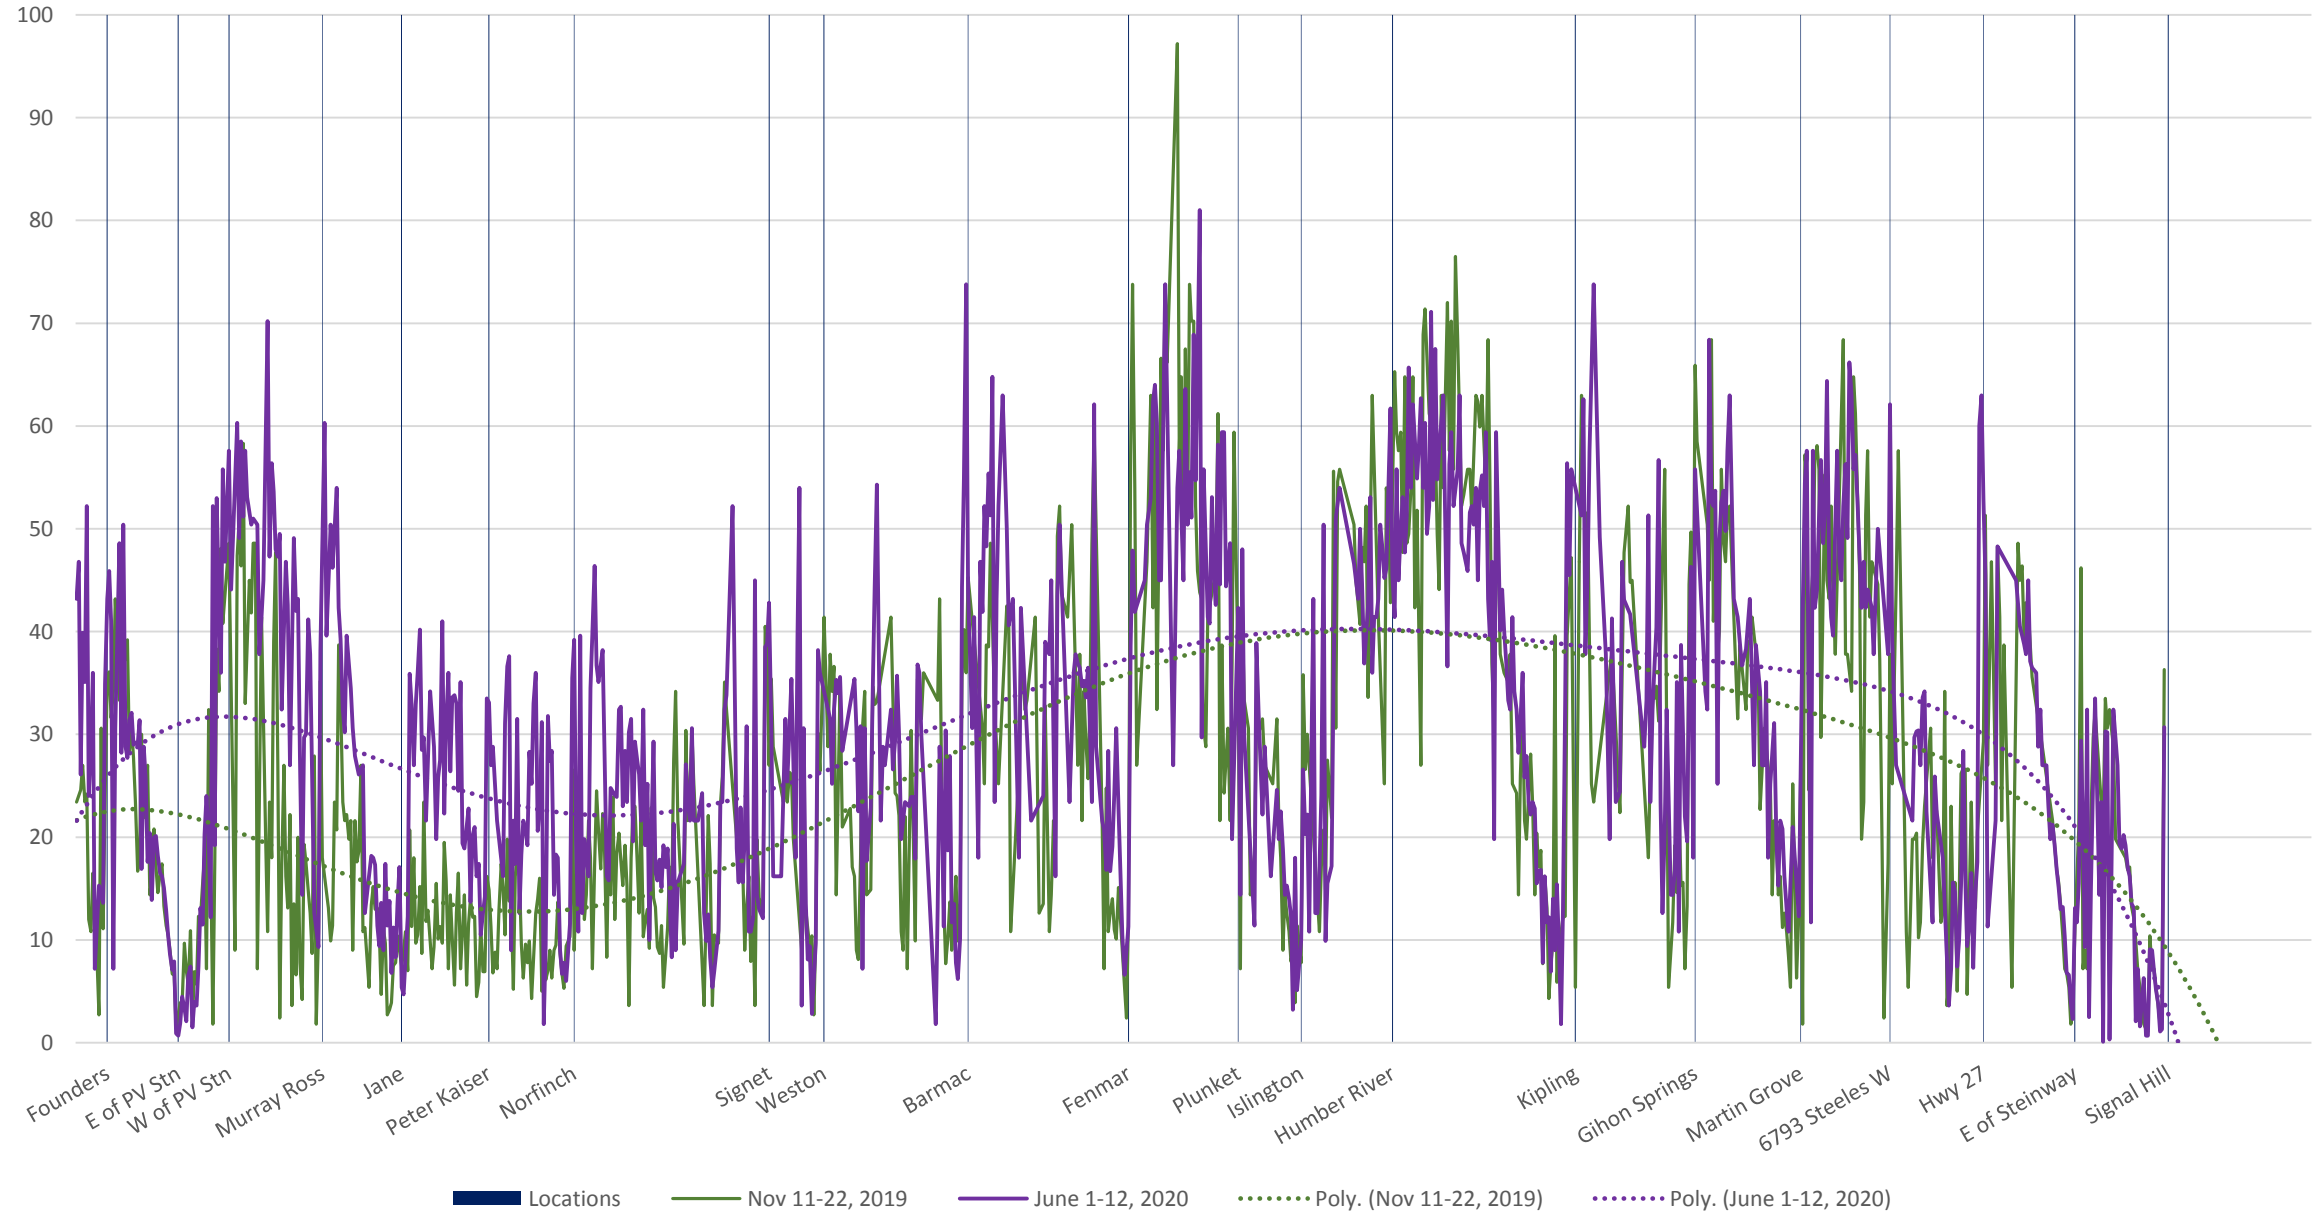

60 Steeles West Westbound Nov 2019 vs June 2020 Average Speed 900 to 1000

60 Steeles West Westbound Nov 2019 vs June 2020 Average Speed 1000 to 1100

60 Steeles West Westbound Nov 2019 vs June 2020 Average Speed 1100 to 1200

60 Steeles West Westbound Nov 2019 vs June 2020 Average Speed 1200 to 1300

60 Steeles West Westbound Nov 2019 vs June 2020 Average Speed 1300 to 1400

60 Steeles West Westbound Nov 2019 vs June 2020 Average Speed 1400 to 1500

60 Steeles West Westbound Nov 2019 vs June 2020 Average Speed 1500 to 1600

60 Steeles West Westbound Nov 2019 vs June 2020 Average Speed 1600 to 1700

60 Steeles West Westbound Nov 2019 vs June 2020 Average Speed 1700 to 1800

60 Steeles West Westbound Nov 2019 vs June 2020 Average Speed 1800 to 1900

60 Steeles West Westbound Nov 2019 vs June 2020 Average Speed 1900 to 2000

60 Steeles West Westbound Nov 2019 vs June 2020 Average Speed 2000 to 2100