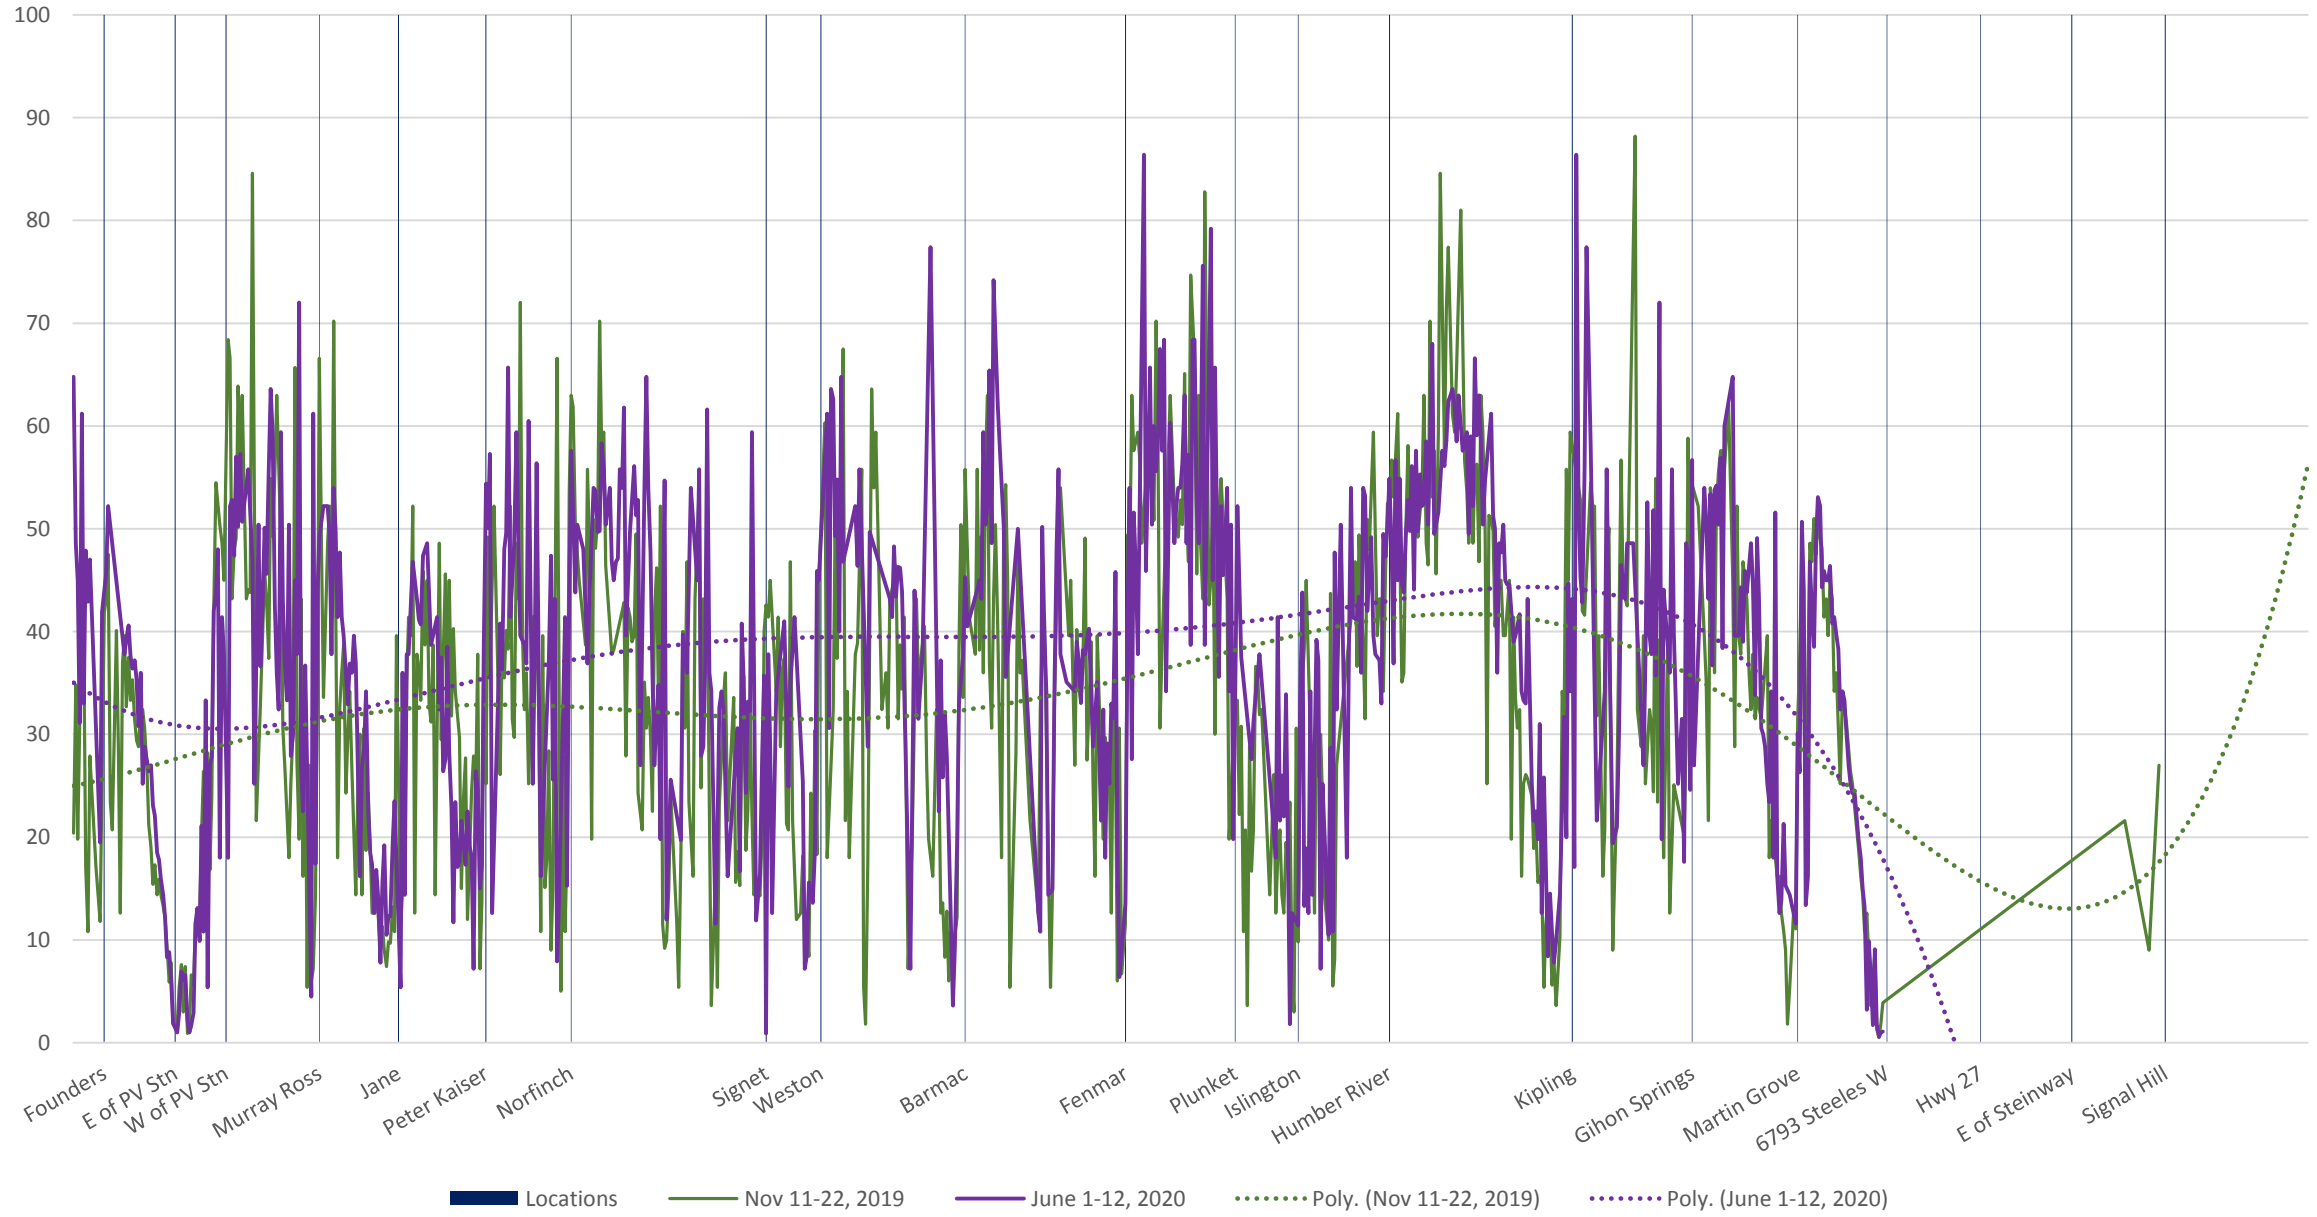

60 Steeles West Westbound Nov 2019 vs June 2020 Average Speed 900 to 1000

60 Steeles West Westbound Nov 2019 vs June 2020 Average Speed 1000 to 1100

60 Steeles West Westbound Nov 2019 vs June 2020 Average Speed 1100 to 1200

60 Steeles West Westbound Nov 2019 vs June 2020 Average Speed 1200 to 1300

60 Steeles West Westbound Nov 2019 vs June 2020 Average Speed 1300 to 1400

60 Steeles West Westbound Nov 2019 vs June 2020 Average Speed 1400 to 1500

60 Steeles West Westbound Nov 2019 vs June 2020 Average Speed 1500 to 1600

60 Steeles West Westbound Nov 2019 vs June 2020 Average Speed 1600 to 1700

60 Steeles West Westbound Nov 2019 vs June 2020 Average Speed 1700 to 1800

60 Steeles West Westbound Nov 2019 vs June 2020 Average Speed 1800 to 1900

60 Steeles West Westbound Nov 2019 vs June 2020 Average Speed 1900 to 2000

60 Steeles West Westbound Nov 2019 vs June 2020 Average Speed 2000 to 2100