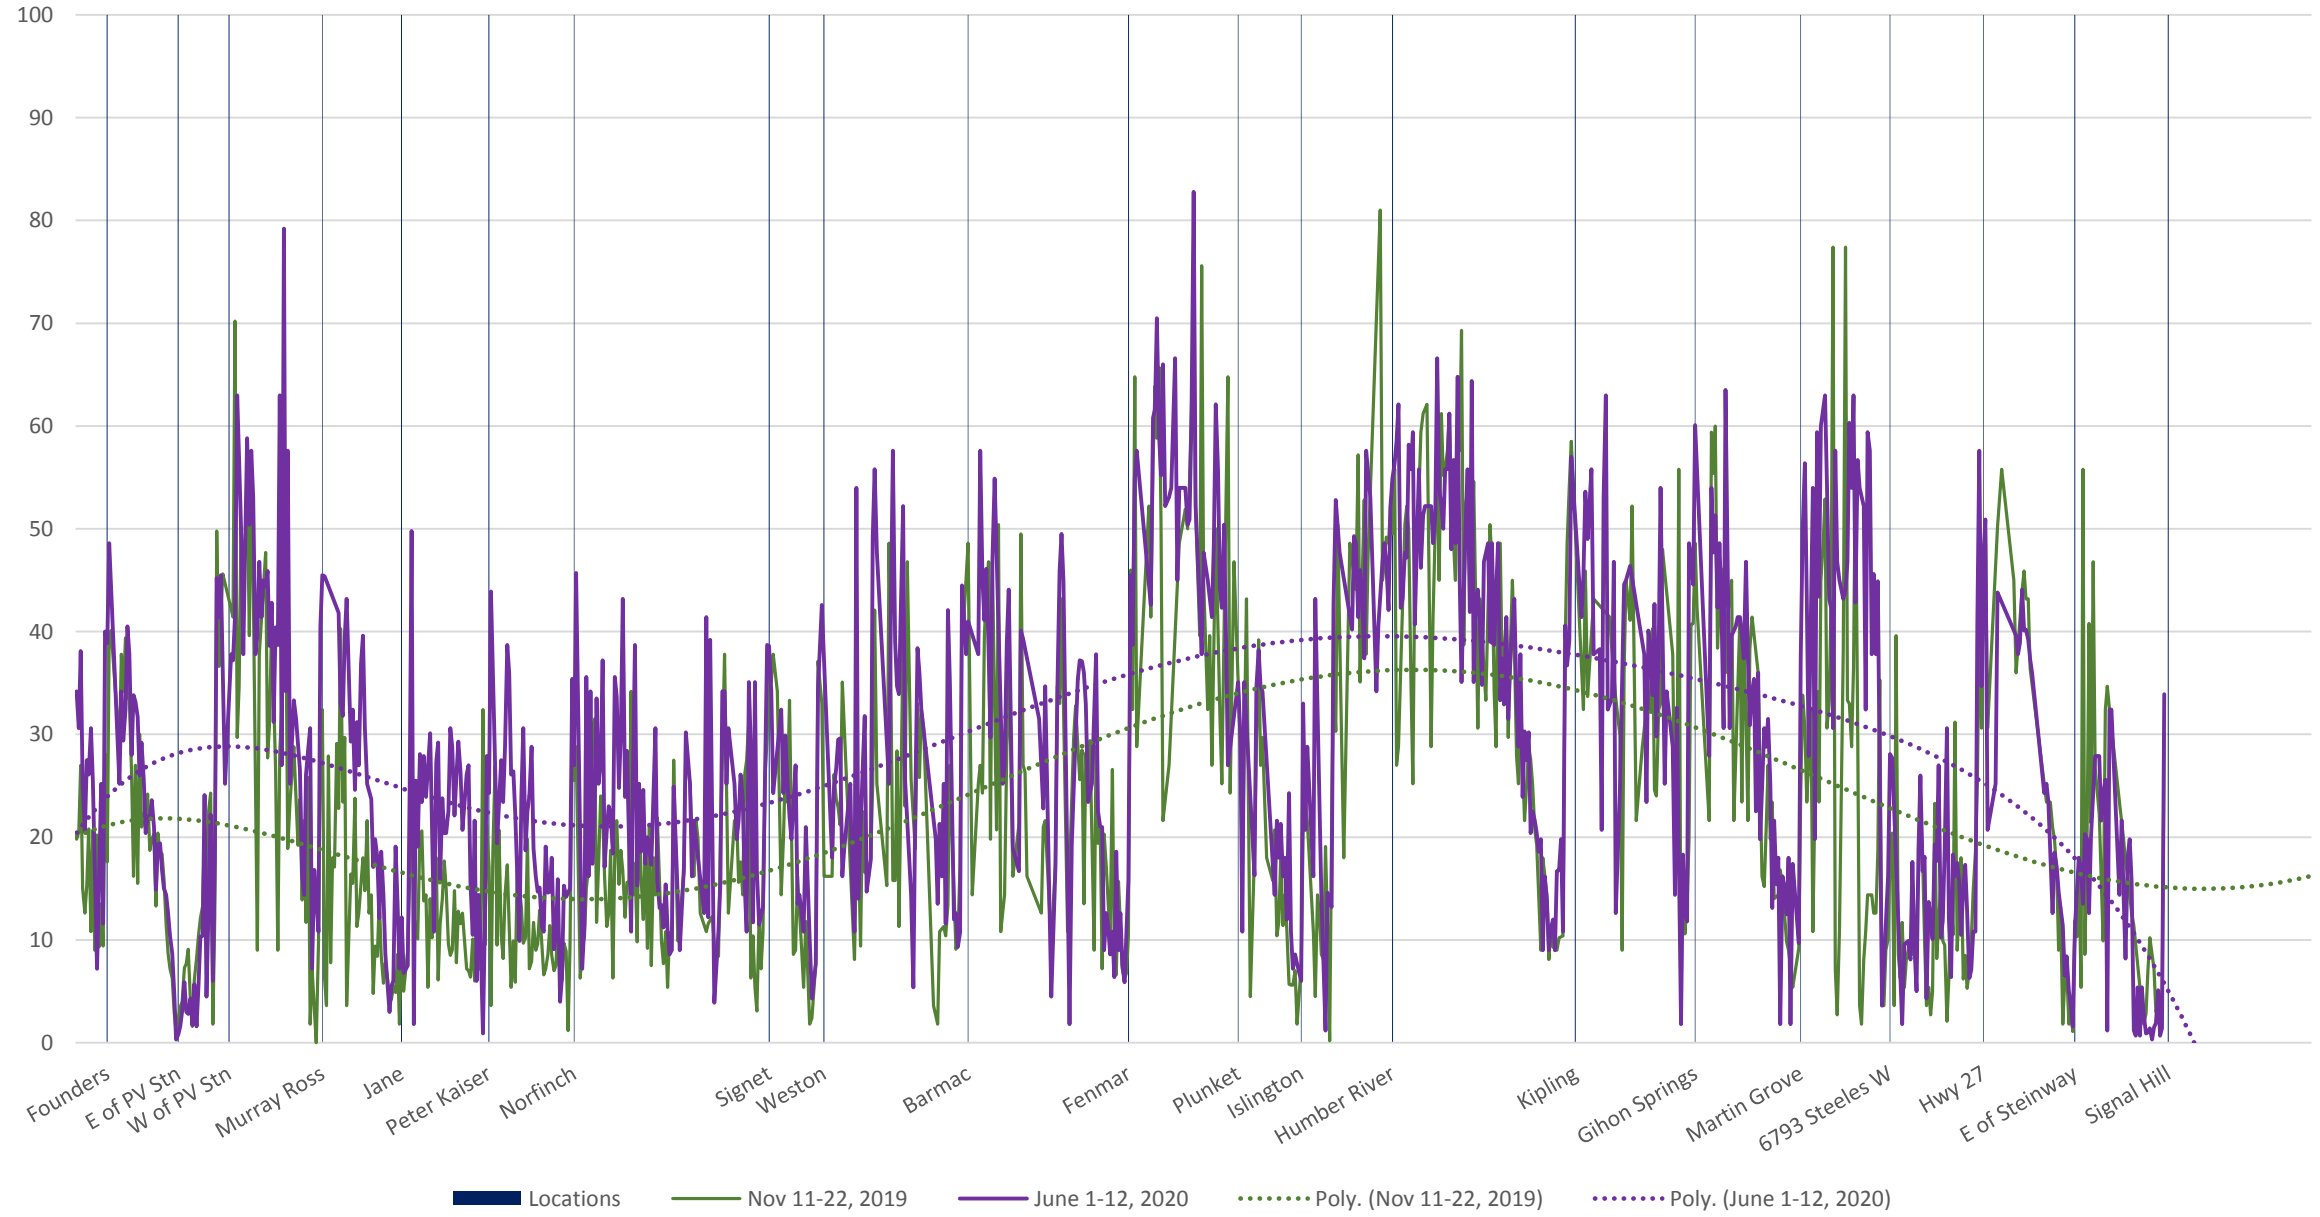

60 Steeles West Westbound Nov 2019 vs June 2020 Average Speed 900 to 1000

60 Steeles West Westbound Nov 2019 vs June 2020 Average Speed 1000 to 1100

60 Steeles West Westbound Nov 2019 vs June 2020 Average Speed 1100 to 1200

60 Steeles West Westbound Nov 2019 vs June 2020 Average Speed 1200 to 1300

60 Steeles West Westbound Nov 2019 vs June 2020 Average Speed 1300 to 1400

60 Steeles West Westbound Nov 2019 vs June 2020 Average Speed 1400 to 1500

60 Steeles West Westbound Nov 2019 vs June 2020 Average Speed 1500 to 1600

60 Steeles West Westbound Nov 2019 vs June 2020 Average Speed 1600 to 1700

60 Steeles West Westbound Nov 2019 vs June 2020 Average Speed 1700 to 1800

60 Steeles West Westbound Nov 2019 vs June 2020 Average Speed 1800 to 1900

60 Steeles West Westbound Nov 2019 vs June 2020 Average Speed 1900 to 2000

60 Steeles West Westbound Nov 2019 vs June 2020 Average Speed 2000 to 2100