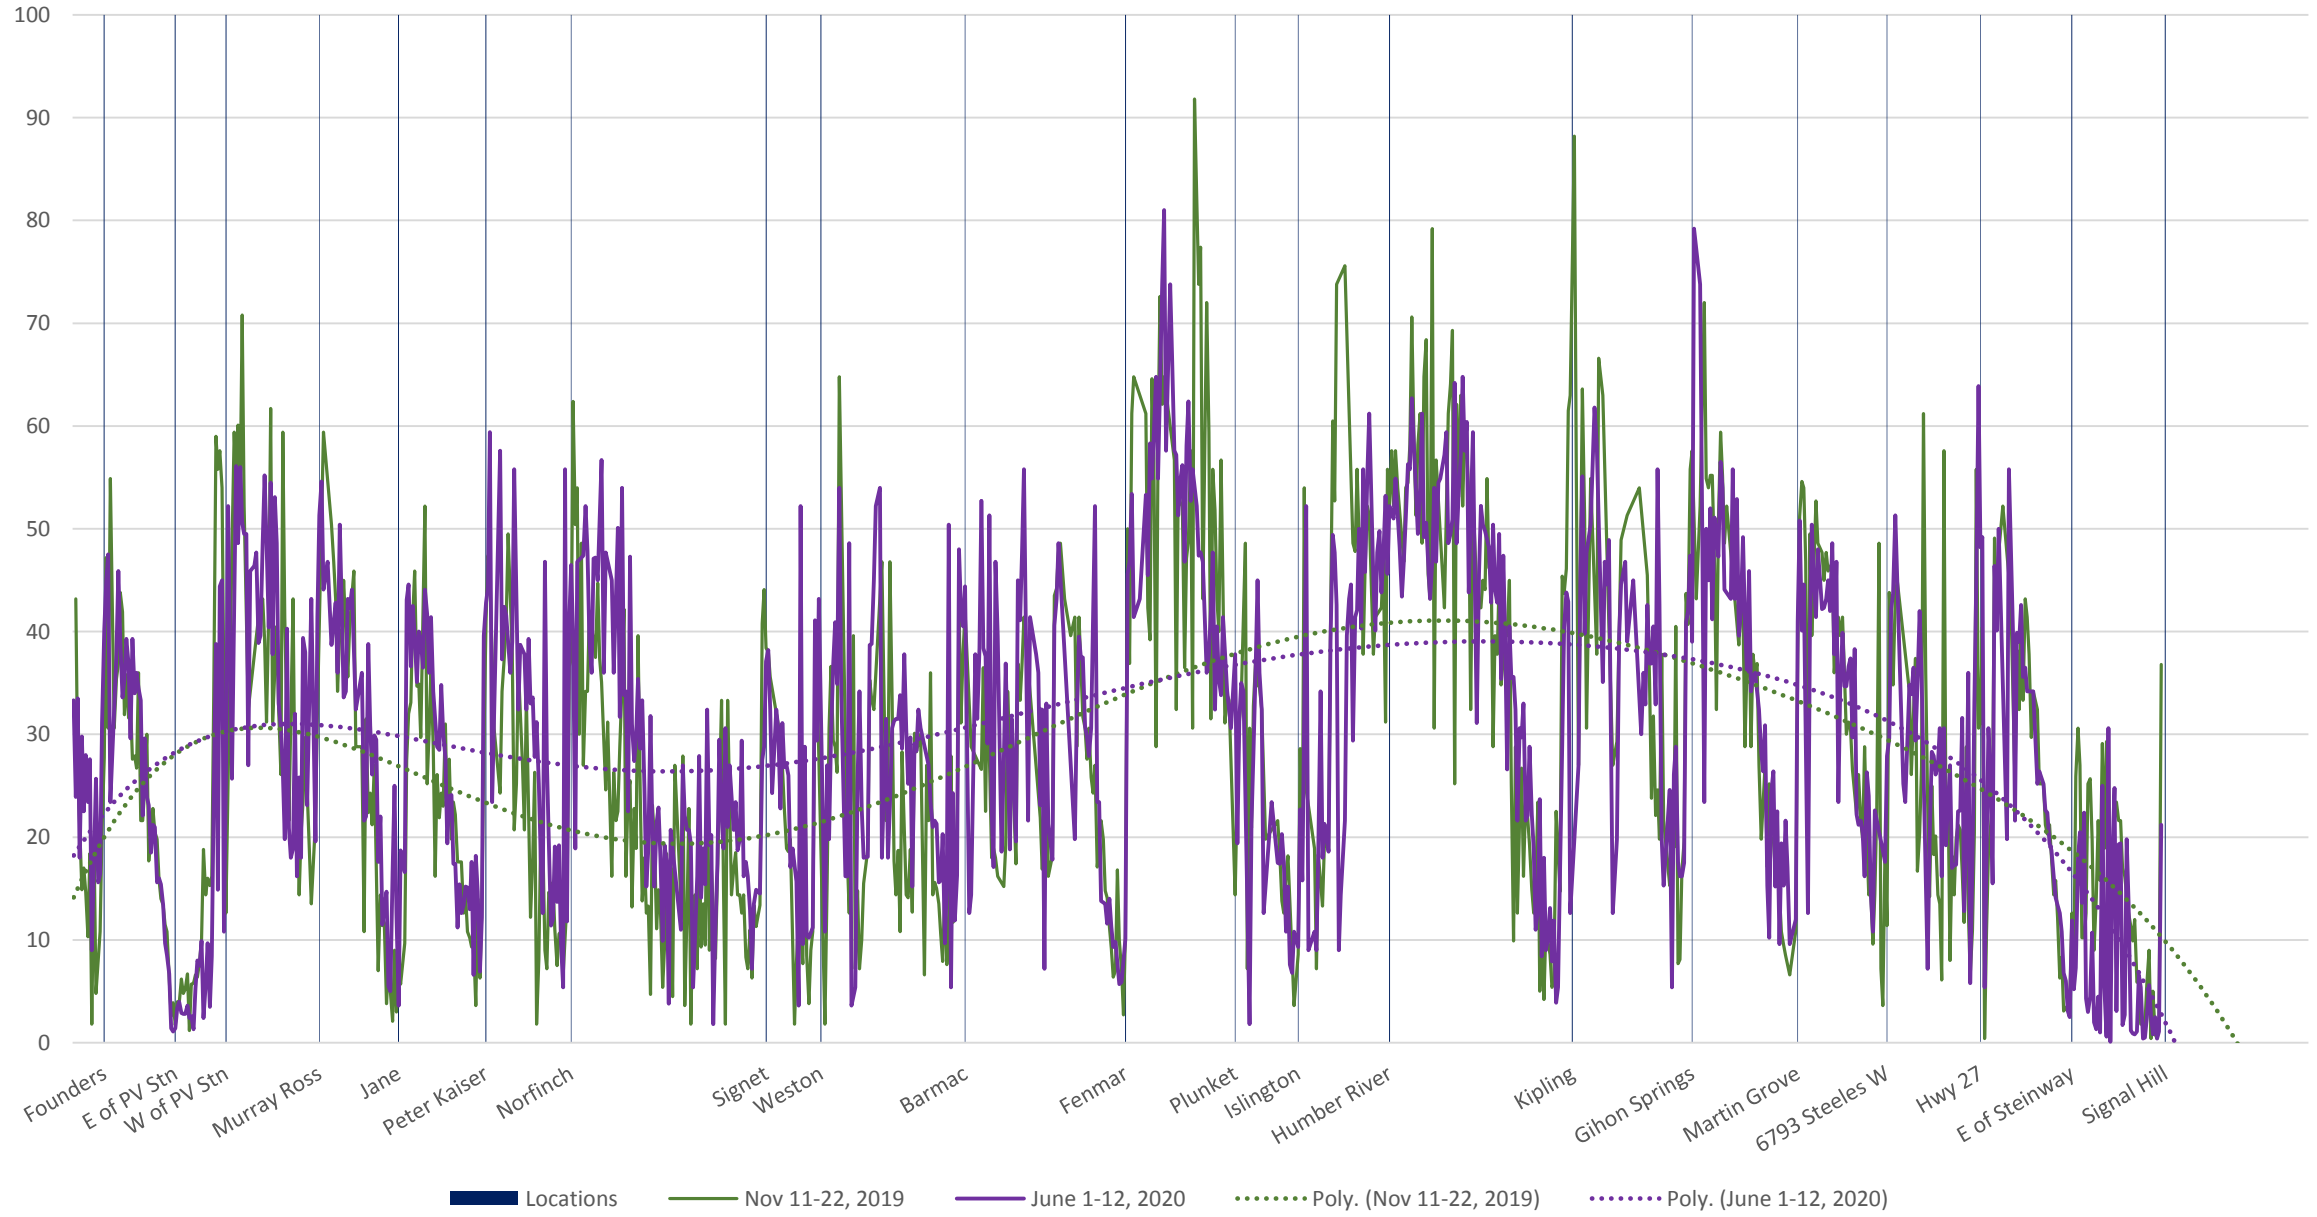

60 Steeles West Westbound Nov 2019 vs June 2020 Average Speed 600 to 700

60 Steeles West Westbound Nov 2019 vs June 2020 Average Speed 700 to 800

60 Steeles West Westbound Nov 2019 vs June 2020 Average Speed 800 to 900

60 Steeles West Westbound Nov 2019 vs June 2020 Average Speed 900 to 1000

60 Steeles West Westbound Nov 2019 vs June 2020 Average Speed 1000 to 1100

60 Steeles West Westbound Nov 2019 vs June 2020 Average Speed 1100 to 1200

60 Steeles West Westbound Nov 2019 vs June 2020 Average Speed 1200 to 1300

60 Steeles West Westbound Nov 2019 vs June 2020 Average Speed 1300 to 1400

60 Steeles West Westbound Nov 2019 vs June 2020 Average Speed 1400 to 1500

60 Steeles West Westbound Nov 2019 vs June 2020 Average Speed 1500 to 1600

60 Steeles West Westbound Nov 2019 vs June 2020 Average Speed 1600 to 1700

60 Steeles West Westbound Nov 2019 vs June 2020 Average Speed 1700 to 1800