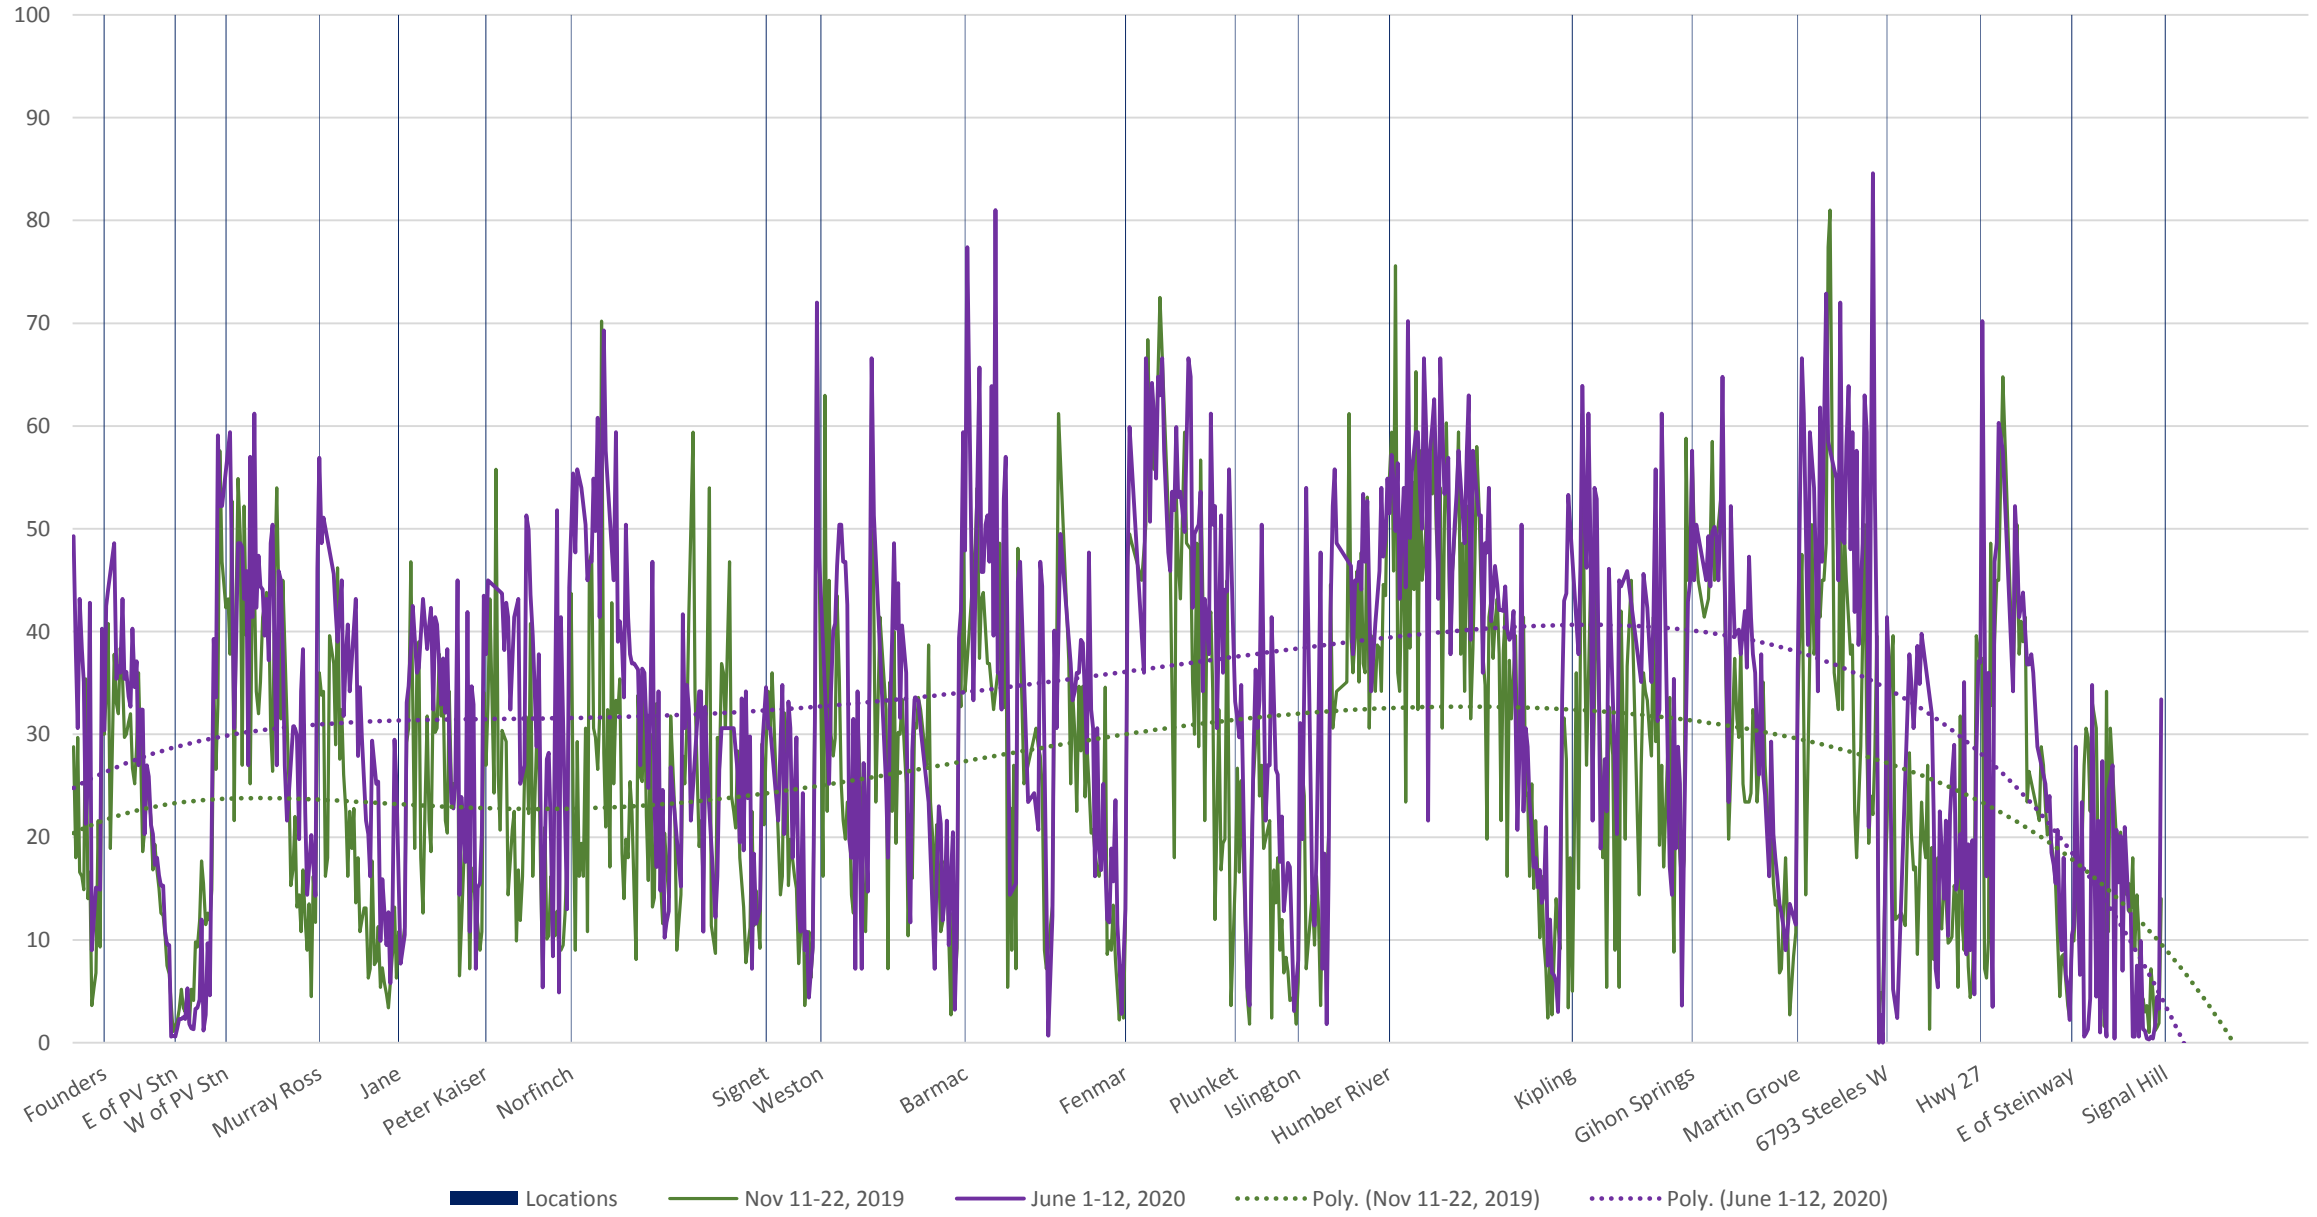

60 Steeles West Westbound Nov 2019 vs June 2020 Average Speed 900 to 1000

60 Steeles West Westbound Nov 2019 vs June 2020 Average Speed 1000 to 1100

60 Steeles West Westbound Nov 2019 vs June 2020 Average Speed 1100 to 1200

60 Steeles West Westbound Nov 2019 vs June 2020 Average Speed 1200 to 1300

60 Steeles West Westbound Nov 2019 vs June 2020 Average Speed 1300 to 1400

60 Steeles West Westbound Nov 2019 vs June 2020 Average Speed 1400 to 1500

60 Steeles West Westbound Nov 2019 vs June 2020 Average Speed 1500 to 1600

60 Steeles West Westbound Nov 2019 vs June 2020 Average Speed 1600 to 1700

60 Steeles West Westbound Nov 2019 vs June 2020 Average Speed 1700 to 1800

60 Steeles West Westbound Nov 2019 vs June 2020 Average Speed 1800 to 1900

60 Steeles West Westbound Nov 2019 vs June 2020 Average Speed 1900 to 2000

60 Steeles West Westbound Nov 2019 vs June 2020 Average Speed 2000 to 2100