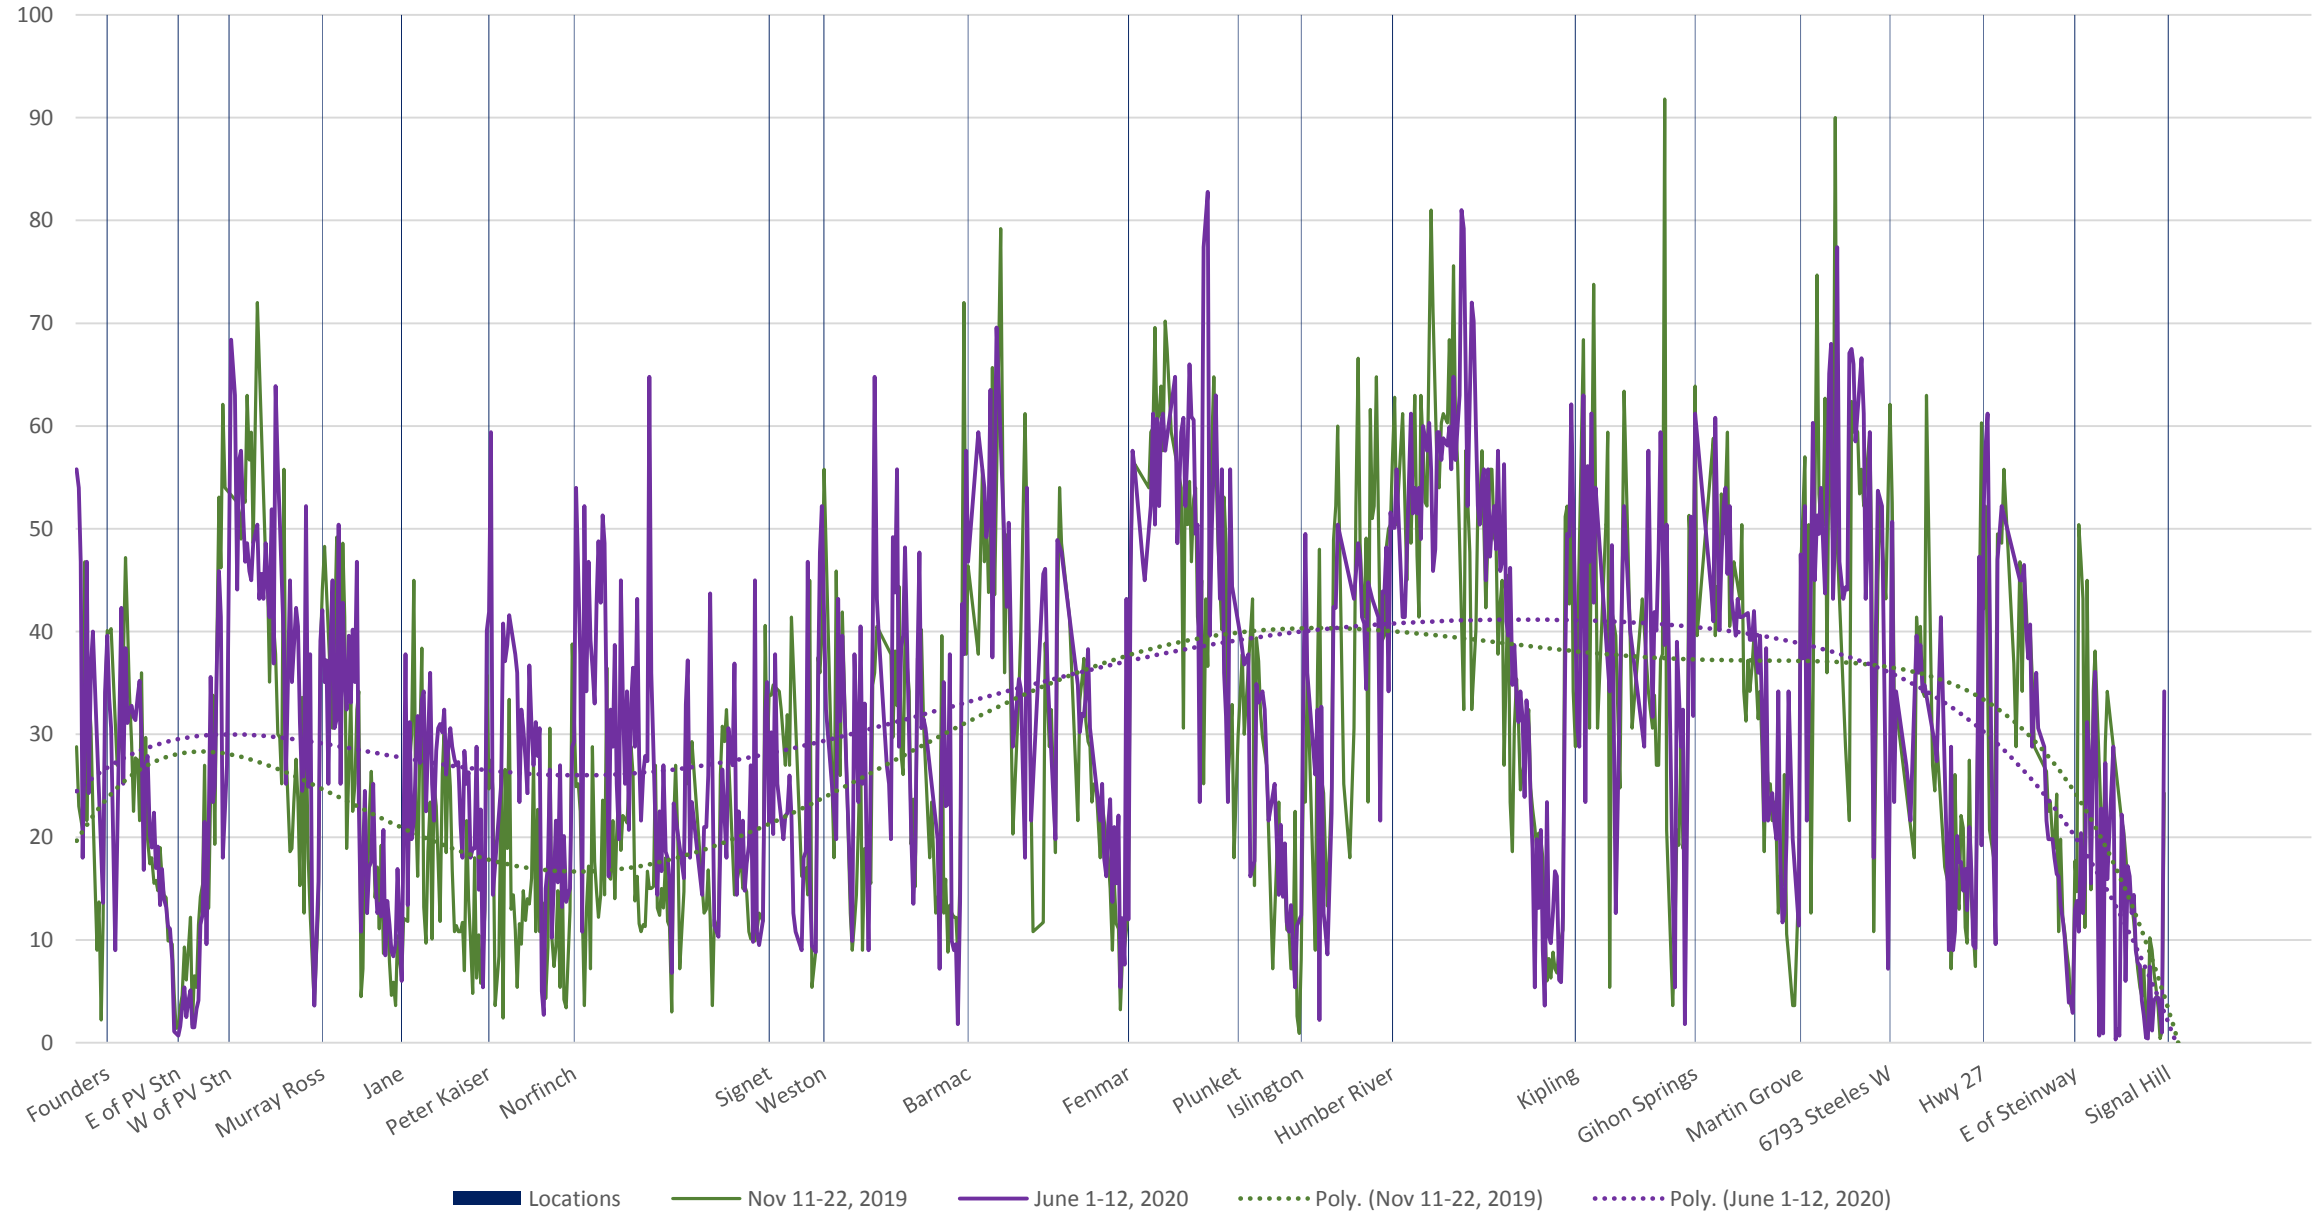

60 Steeles West Westbound Nov 2019 vs June 2020 Average Speed 600 to 700

60 Steeles West Westbound Nov 2019 vs June 2020 Average Speed 700 to 800

60 Steeles West Westbound Nov 2019 vs June 2020 Average Speed 800 to 900

60 Steeles West Westbound Nov 2019 vs June 2020 Average Speed 900 to 1000

60 Steeles West Westbound Nov 2019 vs June 2020 Average Speed 1000 to 1100

60 Steeles West Westbound Nov 2019 vs June 2020 Average Speed 1100 to 1200

60 Steeles West Westbound Nov 2019 vs June 2020 Average Speed 1200 to 1300

60 Steeles West Westbound Nov 2019 vs June 2020 Average Speed 1300 to 1400

60 Steeles West Westbound Nov 2019 vs June 2020 Average Speed 1400 to 1500

60 Steeles West Westbound Nov 2019 vs June 2020 Average Speed 1500 to 1600

60 Steeles West Westbound Nov 2019 vs June 2020 Average Speed 1600 to 1700

60 Steeles West Westbound Nov 2019 vs June 2020 Average Speed 1700 to 1800