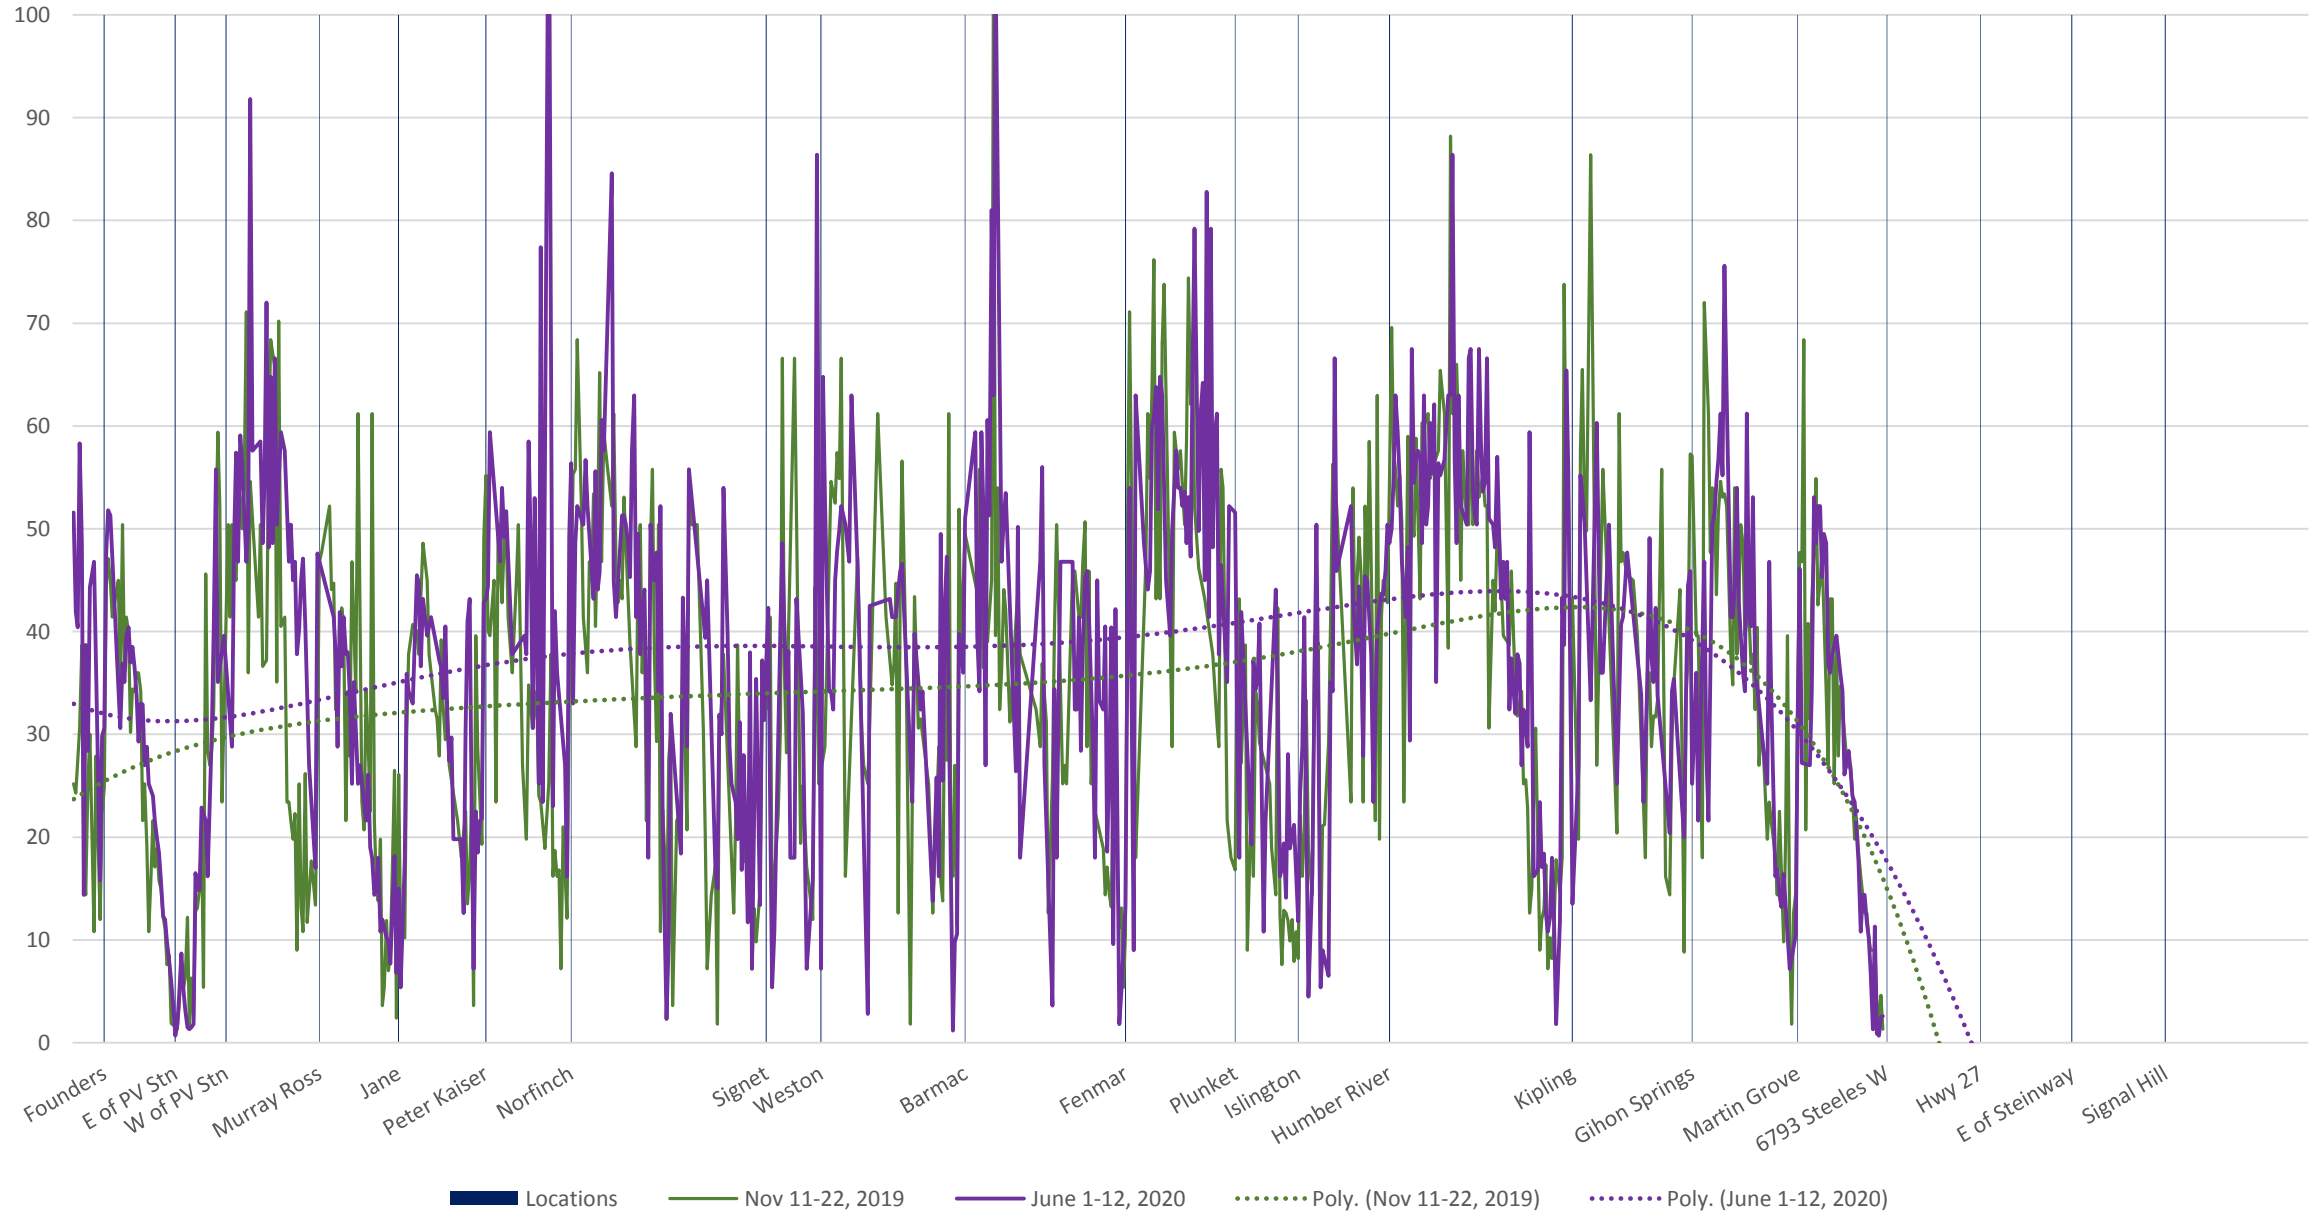

60 Steeles West Westbound Nov 2019 vs June 2020 Average Speed 1200 to 1300

60 Steeles West Westbound Nov 2019 vs June 2020 Average Speed 1300 to 1400

60 Steeles West Westbound Nov 2019 vs June 2020 Average Speed 1400 to 1500

60 Steeles West Westbound Nov 2019 vs June 2020 Average Speed 1500 to 1600

60 Steeles West Westbound Nov 2019 vs June 2020 Average Speed 1600 to 1700

60 Steeles West Westbound Nov 2019 vs June 2020 Average Speed 1700 to 1800

60 Steeles West Westbound Nov 2019 vs June 2020 Average Speed 1800 to 1900

60 Steeles West Westbound Nov 2019 vs June 2020 Average Speed 1900 to 2000

60 Steeles West Westbound Nov 2019 vs June 2020 Average Speed 2000 to 2100

60 Steeles West Westbound Nov 2019 vs June 2020 Average Speed 2100 to 2200

60 Steeles West Westbound Nov 2019 vs June 2020 Average Speed 2200 to 2300

60 Steeles West Westbound Nov 2019 vs June 2020 Average Speed 2300 to 2400