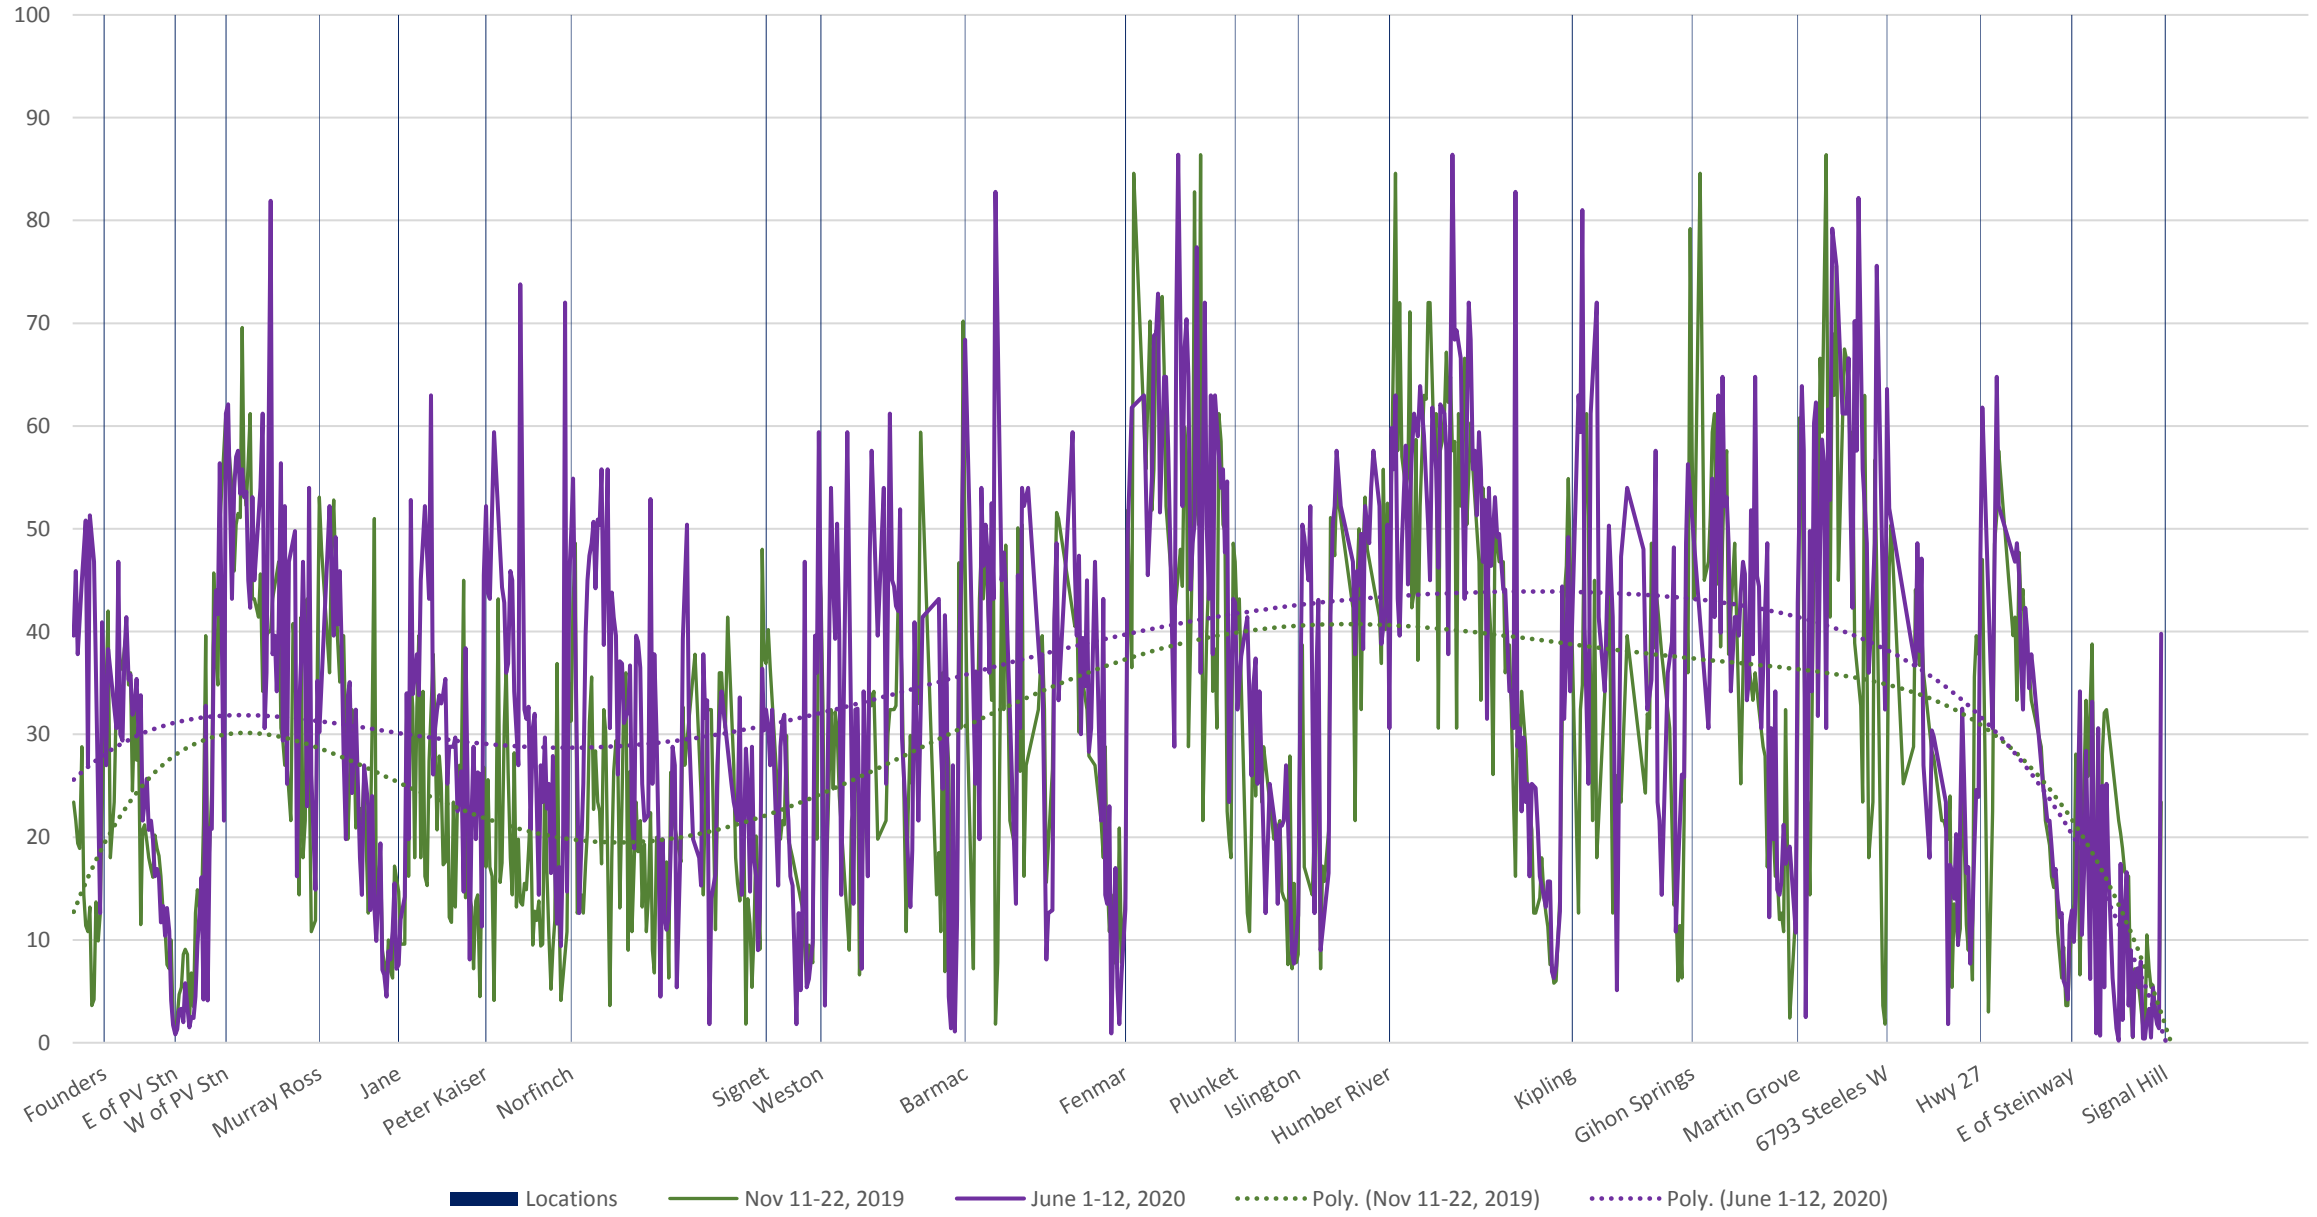

60 Steeles West Westbound Nov 2019 vs June 2020 Average Speed 600 to 700

60 Steeles West Westbound Nov 2019 vs June 2020 Average Speed 700 to 800

60 Steeles West Westbound Nov 2019 vs June 2020 Average Speed 800 to 900

60 Steeles West Westbound Nov 2019 vs June 2020 Average Speed 900 to 1000

60 Steeles West Westbound Nov 2019 vs June 2020 Average Speed 1000 to 1100

60 Steeles West Westbound Nov 2019 vs June 2020 Average Speed 1100 to 1200

60 Steeles West Westbound Nov 2019 vs June 2020 Average Speed 1200 to 1300

60 Steeles West Westbound Nov 2019 vs June 2020 Average Speed 1300 to 1400

60 Steeles West Westbound Nov 2019 vs June 2020 Average Speed 1400 to 1500

60 Steeles West Westbound Nov 2019 vs June 2020 Average Speed 1500 to 1600

60 Steeles West Westbound Nov 2019 vs June 2020 Average Speed 1600 to 1700

60 Steeles West Westbound Nov 2019 vs June 2020 Average Speed 1700 to 1800