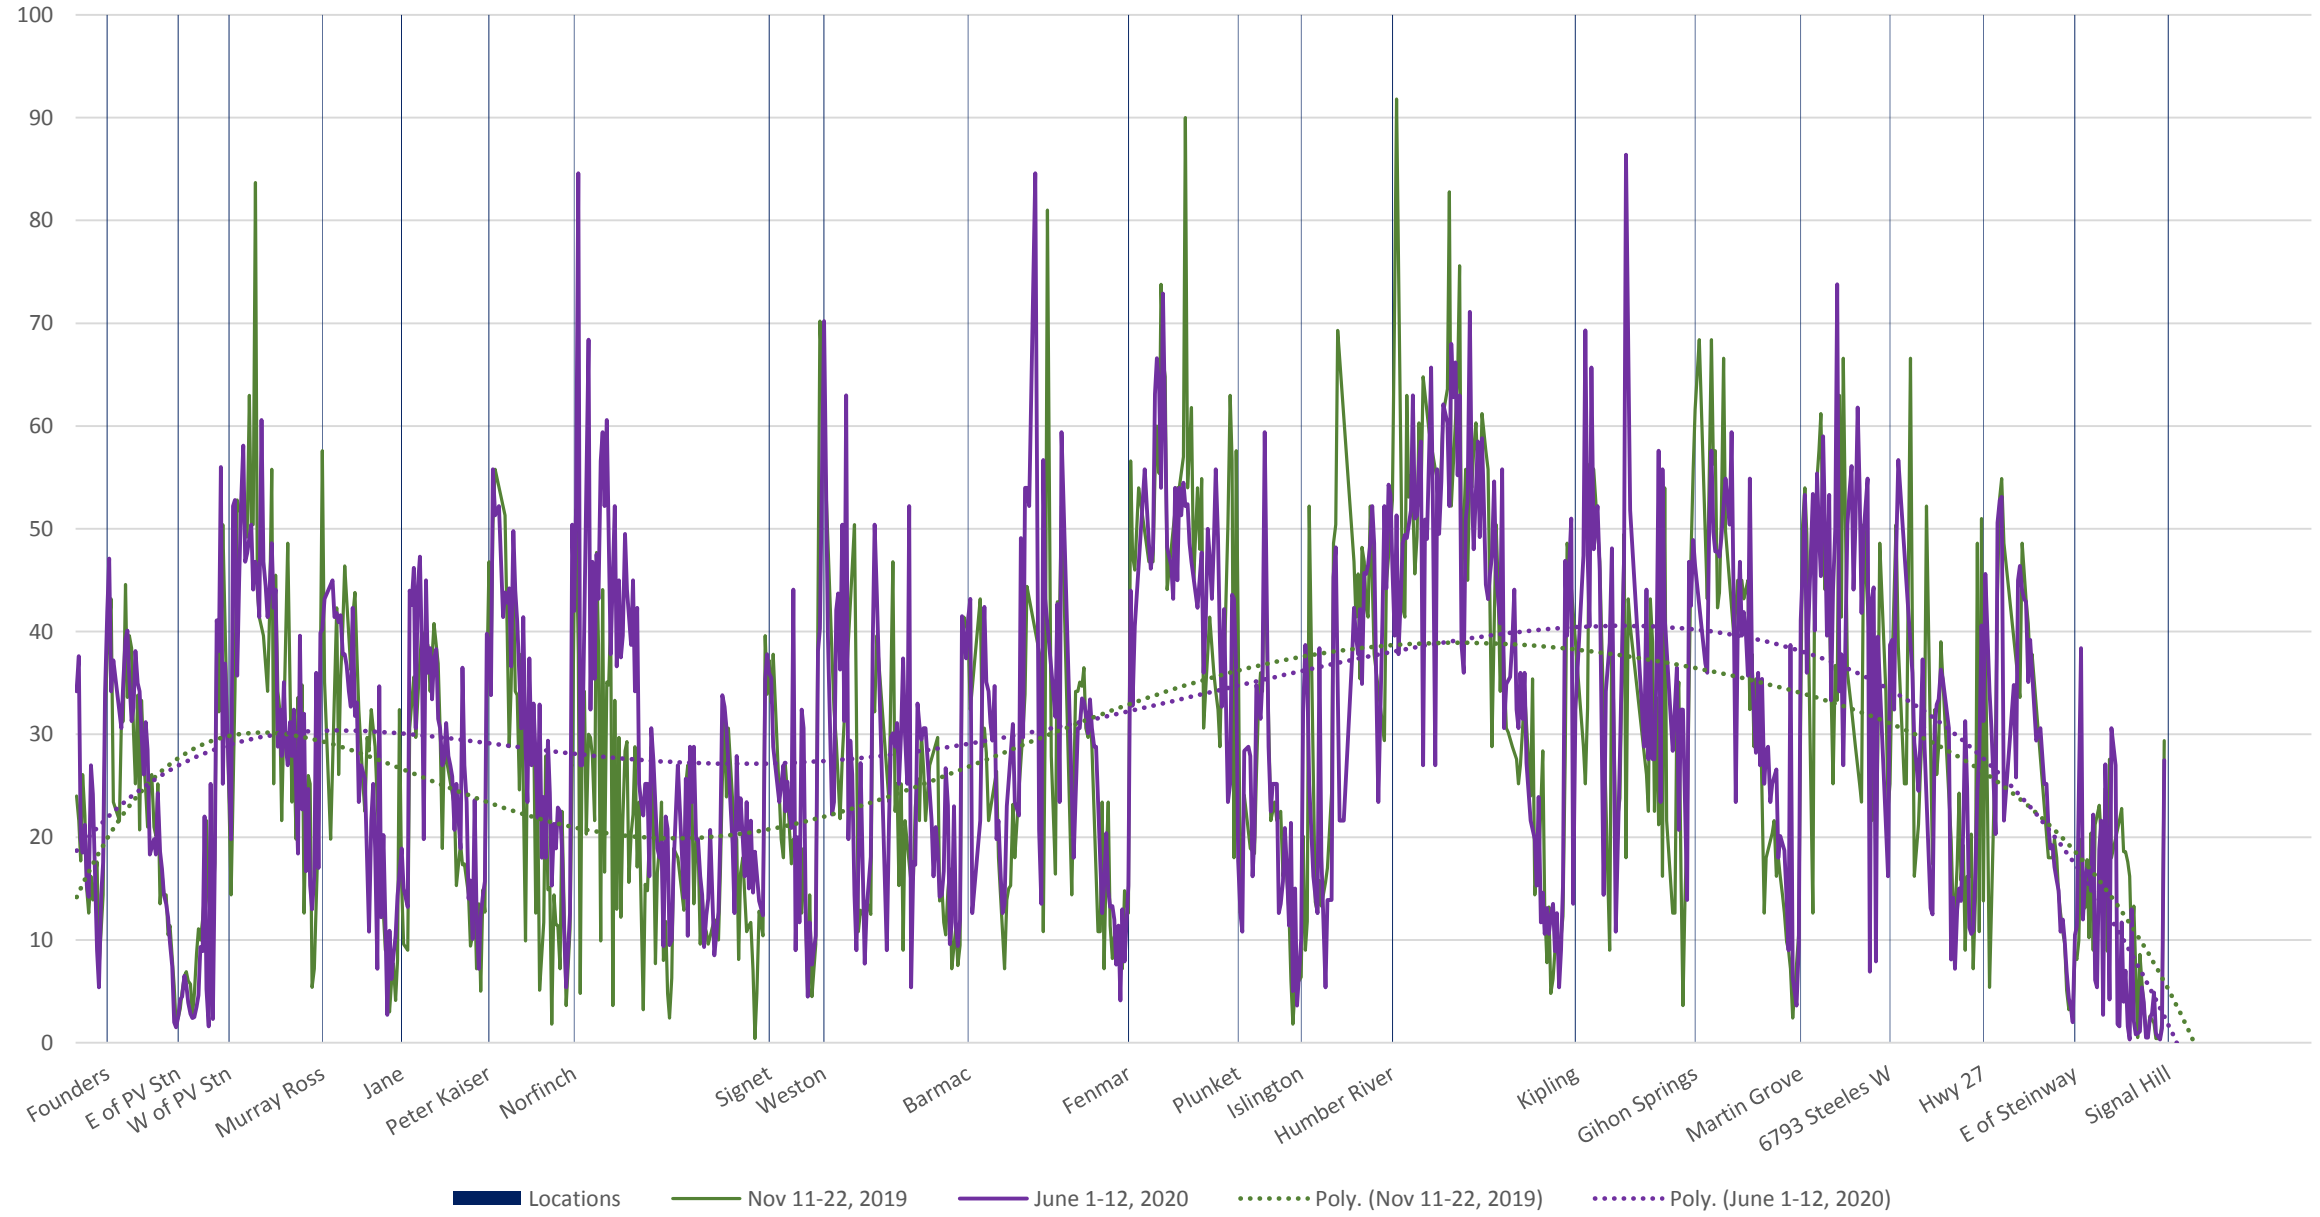

60 Steeles West Westbound Nov 2019 vs June 2020 Average Speed 600 to 700

60 Steeles West Westbound Nov 2019 vs June 2020 Average Speed 700 to 800

60 Steeles West Westbound Nov 2019 vs June 2020 Average Speed 800 to 900

60 Steeles West Westbound Nov 2019 vs June 2020 Average Speed 900 to 1000

60 Steeles West Westbound Nov 2019 vs June 2020 Average Speed 1000 to 1100

60 Steeles West Westbound Nov 2019 vs June 2020 Average Speed 1100 to 1200

60 Steeles West Westbound Nov 2019 vs June 2020 Average Speed 1200 to 1300

60 Steeles West Westbound Nov 2019 vs June 2020 Average Speed 1300 to 1400

60 Steeles West Westbound Nov 2019 vs June 2020 Average Speed 1400 to 1500

60 Steeles West Westbound Nov 2019 vs June 2020 Average Speed 1500 to 1600

60 Steeles West Westbound Nov 2019 vs June 2020 Average Speed 1600 to 1700

60 Steeles West Westbound Nov 2019 vs June 2020 Average Speed 1700 to 1800