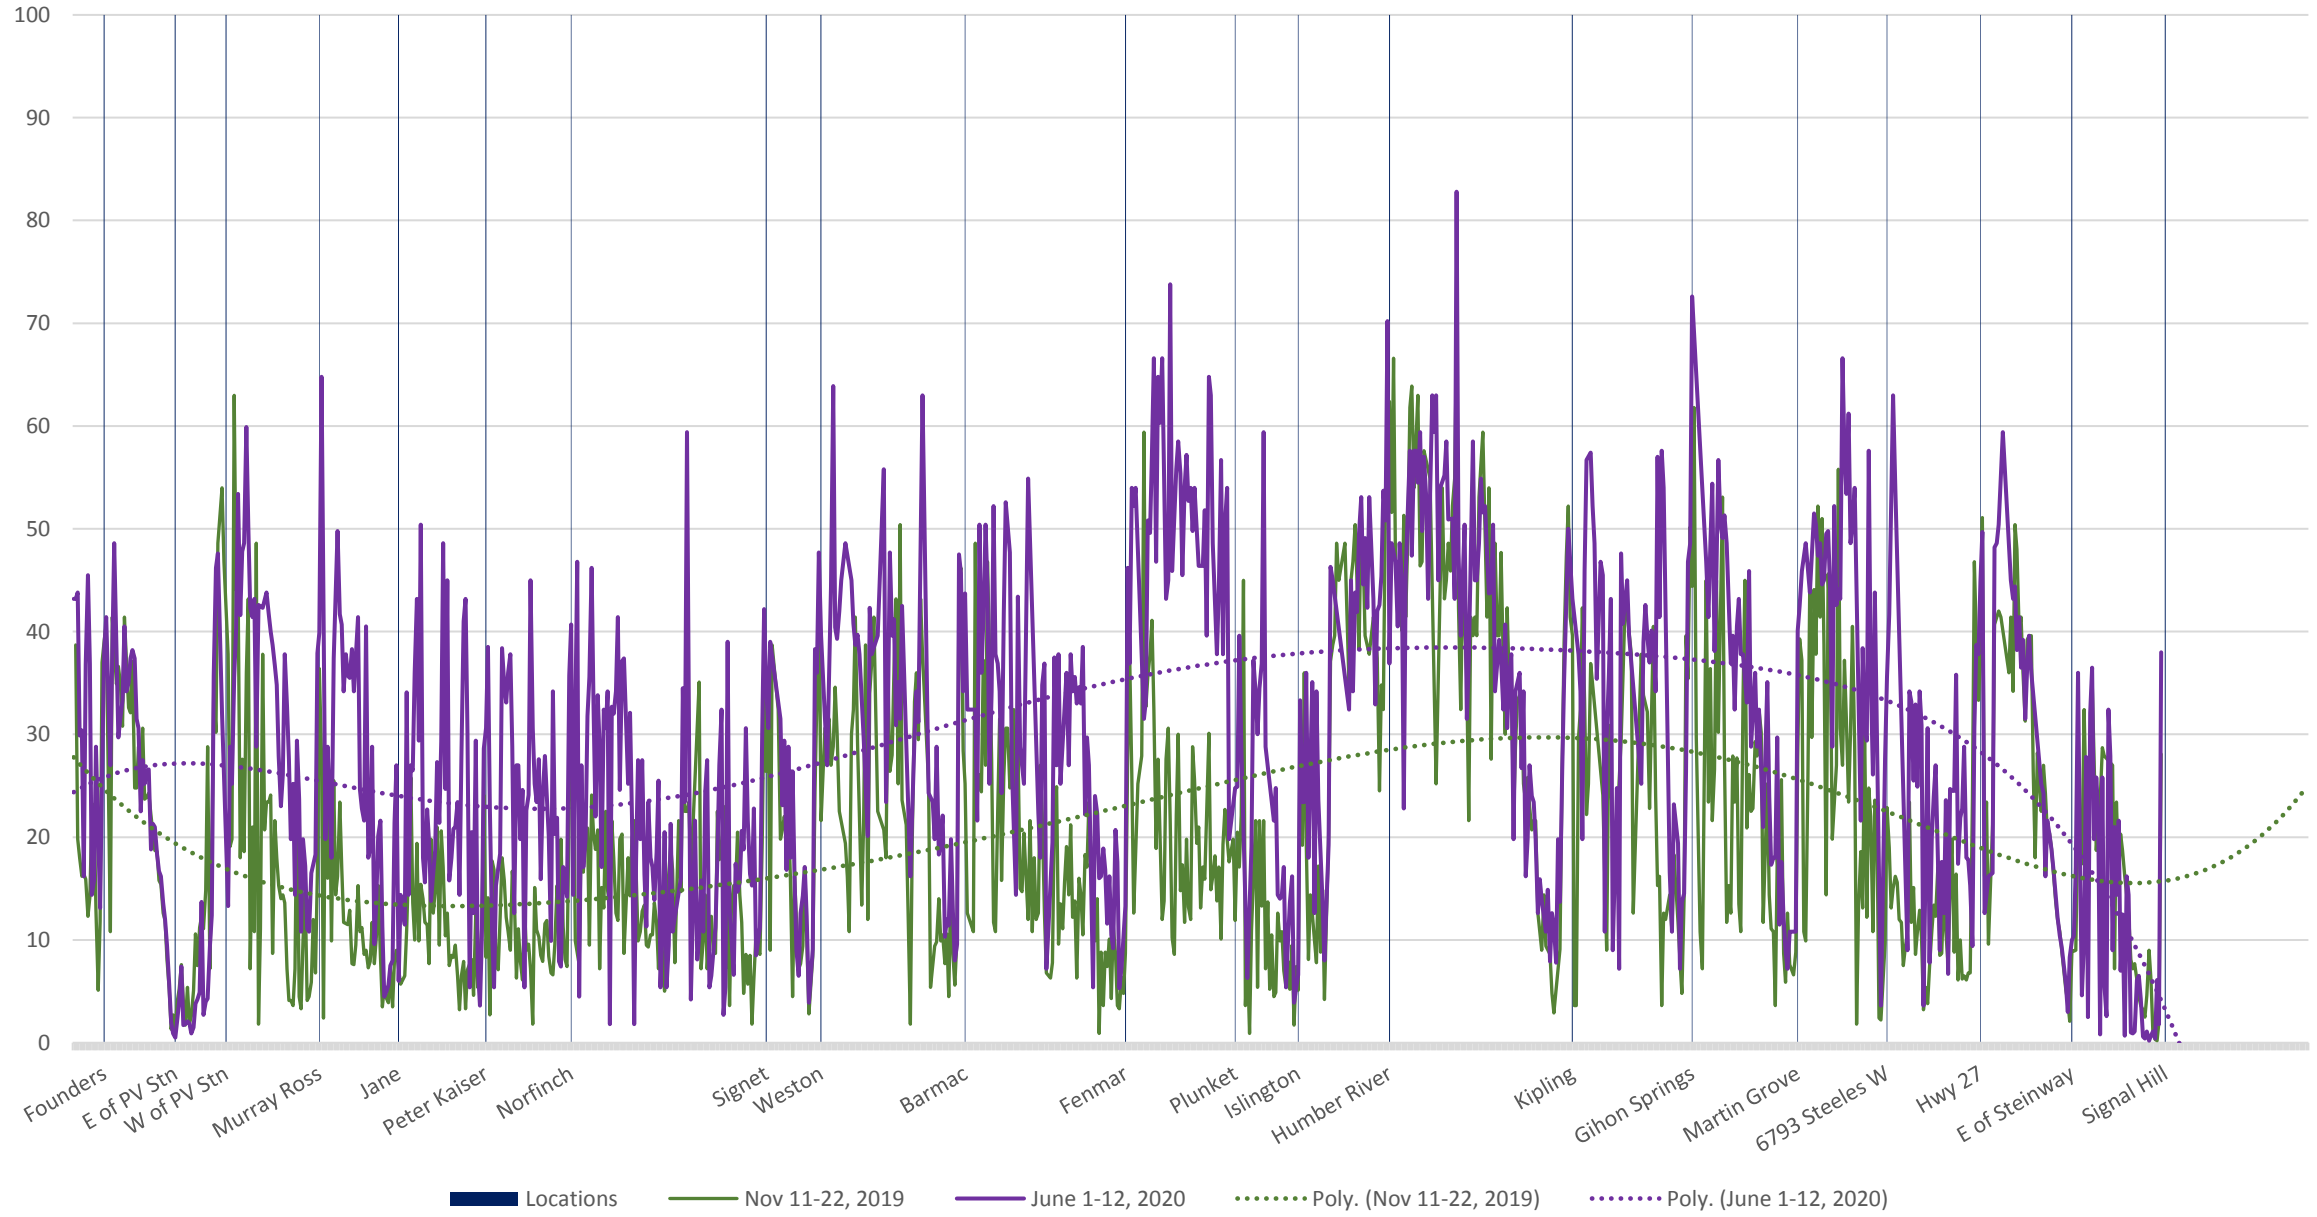

60 Steeles West Westbound Nov 2019 vs June 2020 Average Speed 900 to 1000

60 Steeles West Westbound Nov 2019 vs June 2020 Average Speed 1000 to 1100

60 Steeles West Westbound Nov 2019 vs June 2020 Average Speed 1100 to 1200

60 Steeles West Westbound Nov 2019 vs June 2020 Average Speed 1200 to 1300

60 Steeles West Westbound Nov 2019 vs June 2020 Average Speed 1300 to 1400

60 Steeles West Westbound Nov 2019 vs June 2020 Average Speed 1400 to 1500

60 Steeles West Westbound Nov 2019 vs June 2020 Average Speed 1500 to 1600

60 Steeles West Westbound Nov 2019 vs June 2020 Average Speed 1600 to 1700

60 Steeles West Westbound Nov 2019 vs June 2020 Average Speed 1700 to 1800

60 Steeles West Westbound Nov 2019 vs June 2020 Average Speed 1800 to 1900

60 Steeles West Westbound Nov 2019 vs June 2020 Average Speed 1900 to 2000

60 Steeles West Westbound Nov 2019 vs June 2020 Average Speed 2000 to 2100