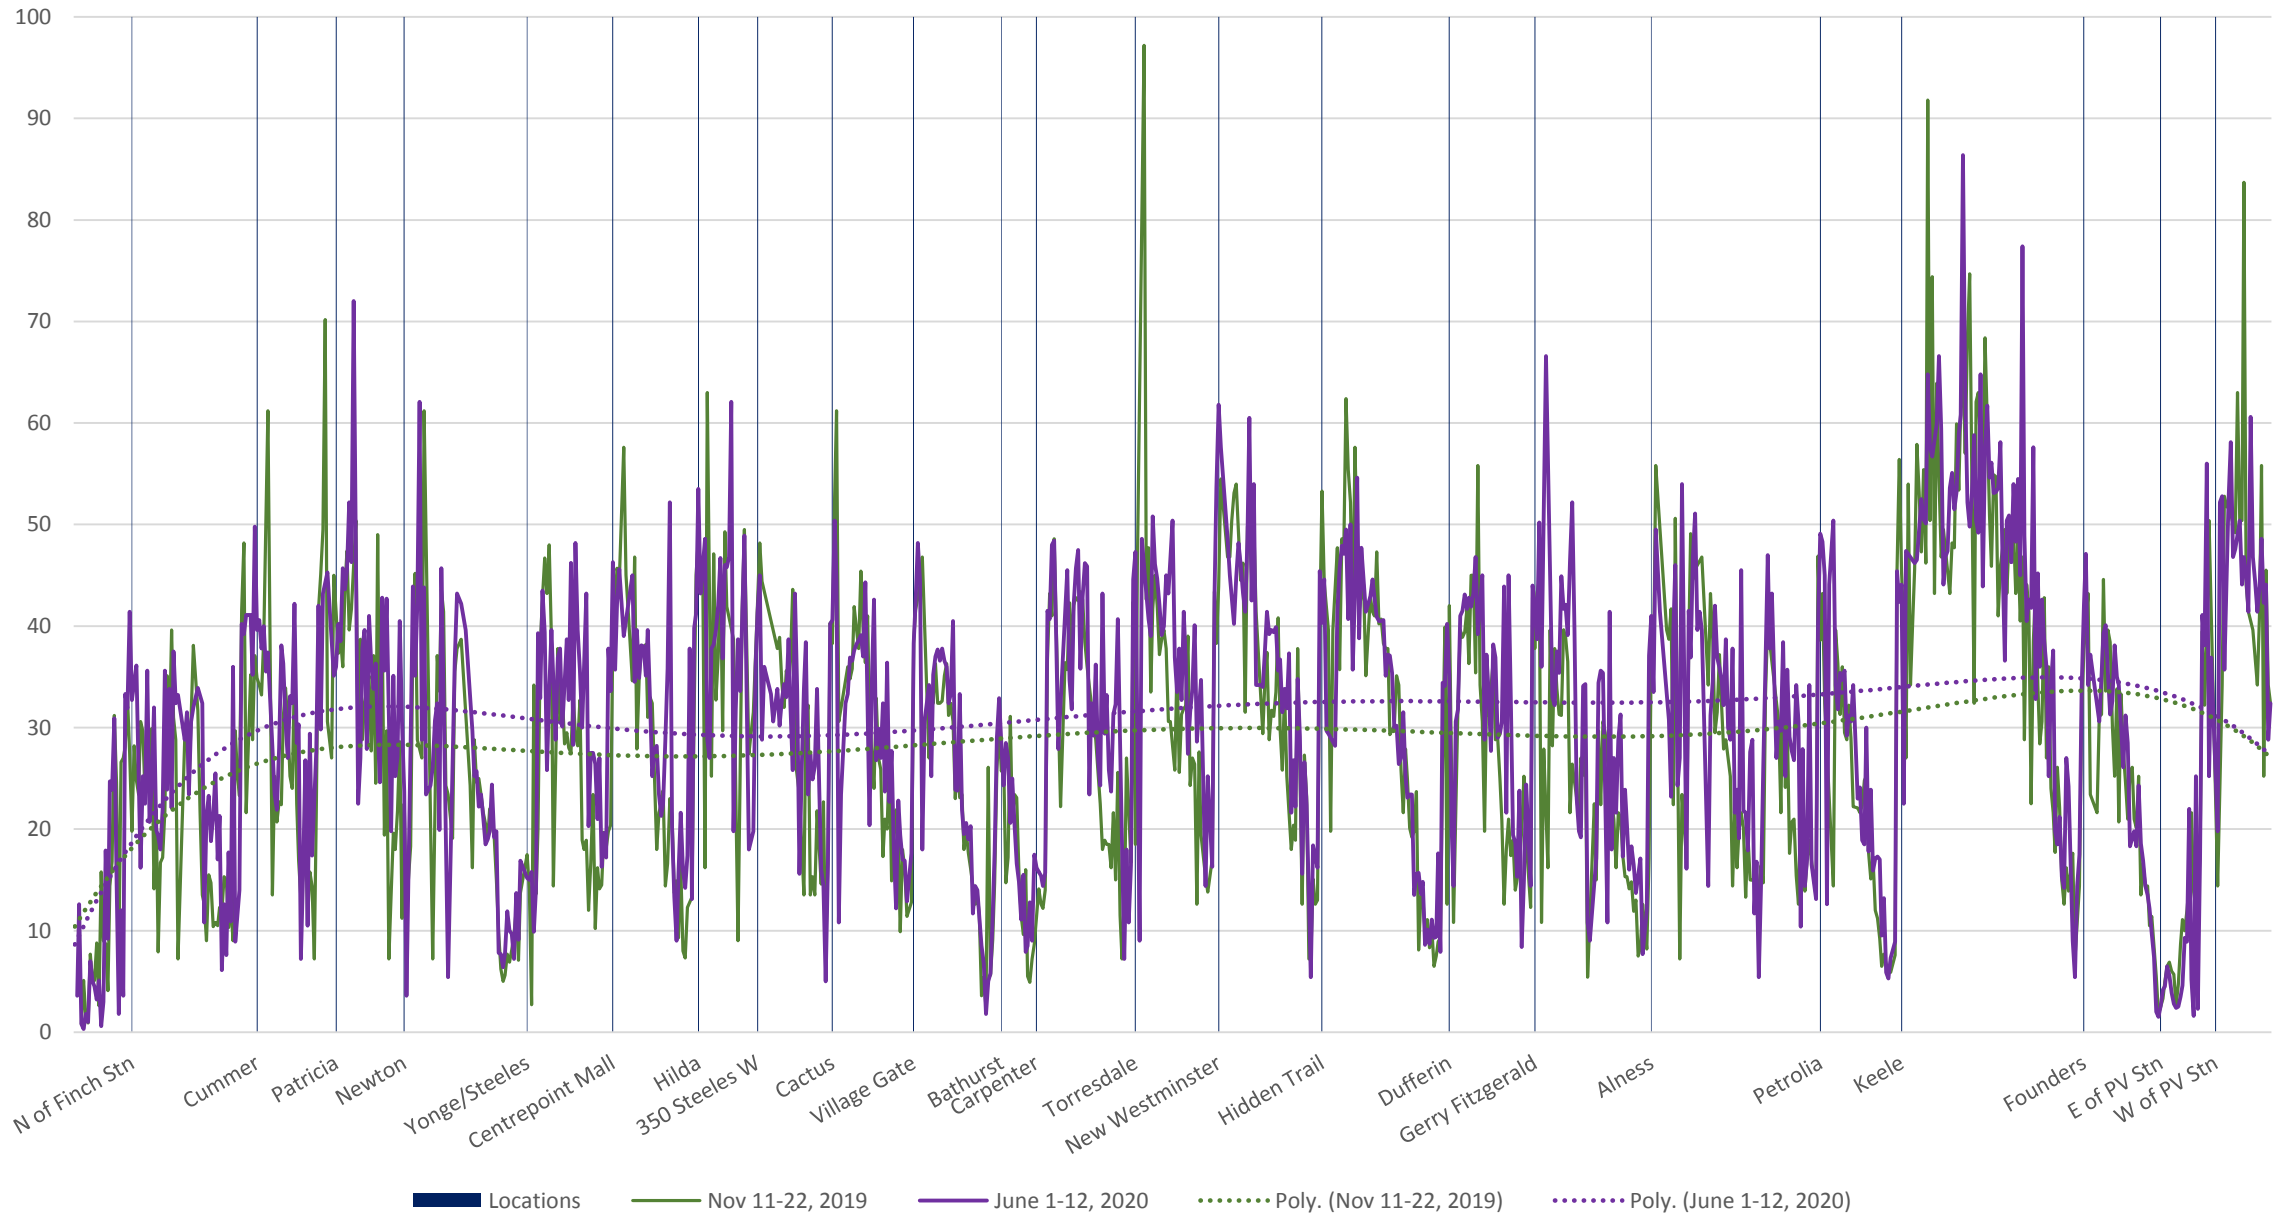

60 Steeles West Westbound Nov 2019 vs June 2020 Average Speed 600 to 700

60 Steeles West Westbound Nov 2019 vs June 2020 Average Speed 700 to 800

60 Steeles West Westbound Nov 2019 vs June 2020 Average Speed 800 to 900

60 Steeles West Westbound Nov 2019 vs June 2020 Average Speed 900 to 1000

60 Steeles West Westbound Nov 2019 vs June 2020 Average Speed 1000 to 1100

60 Steeles West Westbound Nov 2019 vs June 2020 Average Speed 1100 to 1200

█ Locations — Nov 11-22, 2019 — June 1-12, 2020 Poly. (Nov 11-22, 2019) Poly. (June 1-12, 2020)

60 Steeles West Westbound Nov 2019 vs June 2020 Average Speed 1200 to 1300

60 Steeles West Westbound Nov 2019 vs June 2020 Average Speed 1300 to 1400

60 Steeles West Westbound Nov 2019 vs June 2020 Average Speed 2300 to 2400