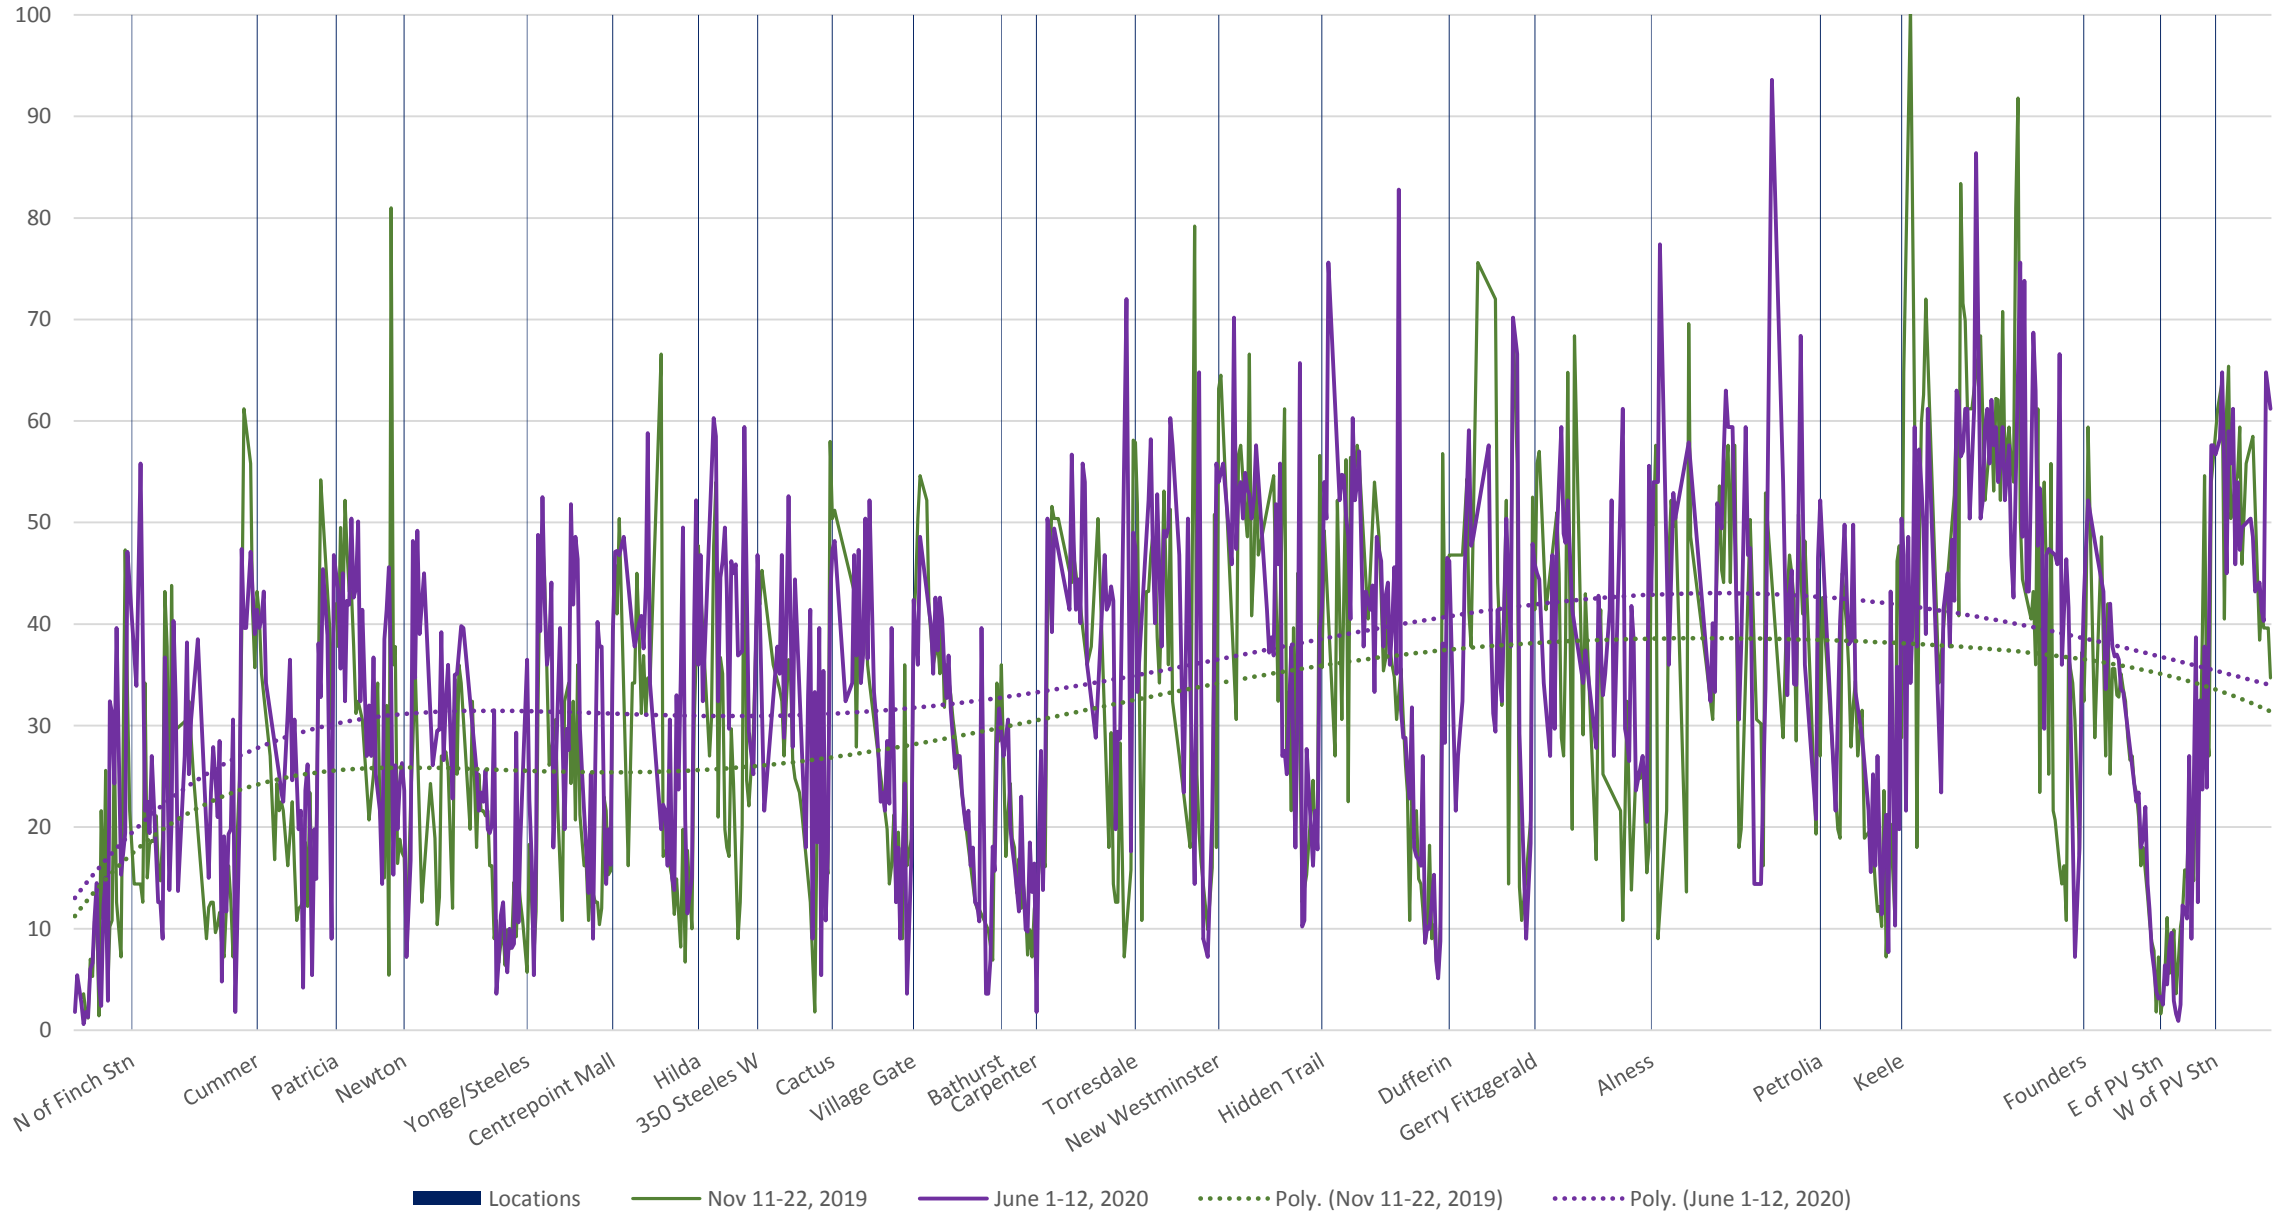

60 Steeles West Westbound Nov 2019 vs June 2020 Average Speed 1400 to 1500

60 Steeles West Westbound Nov 2019 vs June 2020 Average Speed 1500 to 1600

60 Steeles West Westbound Nov 2019 vs June 2020 Average Speed 1600 to 1700

60 Steeles West Westbound Nov 2019 vs June 2020 Average Speed 1700 to 1800

60 Steeles West Westbound Nov 2019 vs June 2020 Average Speed 1800 to 1900

60 Steeles West Westbound Nov 2019 vs June 2020 Average Speed 1900 to 2000

60 Steeles West Westbound Nov 2019 vs June 2020 Average Speed 2000 to 2100

60 Steeles West Westbound Nov 2019 vs June 2020 Average Speed 2100 to 2200

60 Steeles West Westbound Nov 2019 vs June 2020 Average Speed 2200 to 2300

60 Steeles West Westbound Nov 2019 vs June 2020 Average Speed 2300 to 2400