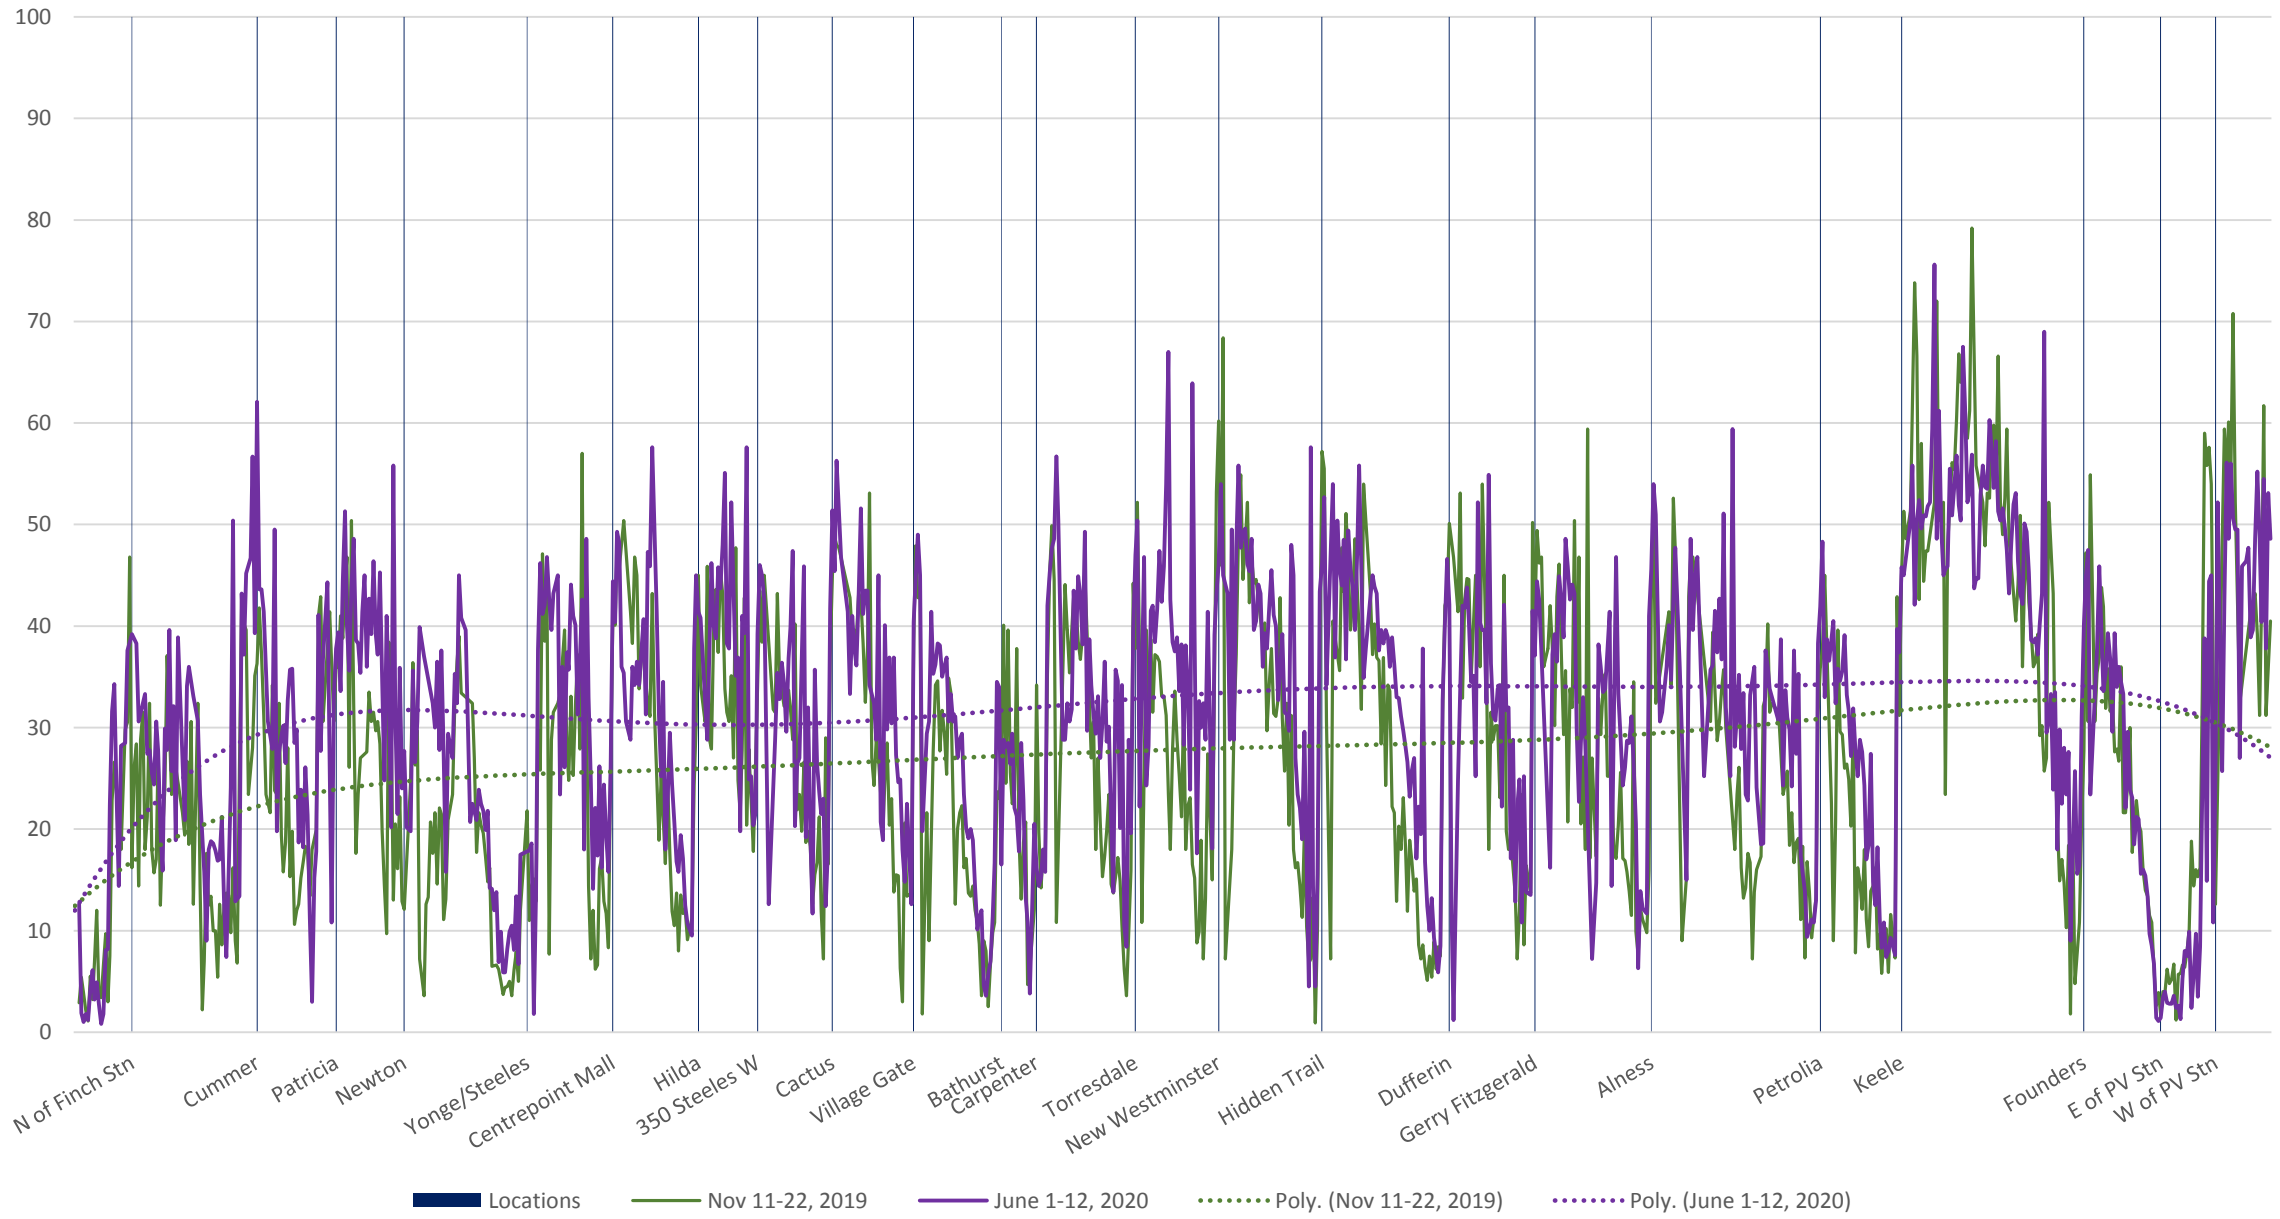

60 Steeles West Westbound Nov 2019 vs June 2020 Average Speed 600 to 700

60 Steeles West Westbound Nov 2019 vs June 2020 Average Speed 700 to 800

60 Steeles West Westbound Nov 2019 vs June 2020 Average Speed 800 to 900

60 Steeles West Westbound Nov 2019 vs June 2020 Average Speed 900 to 1000

60 Steeles West Westbound Nov 2019 vs June 2020 Average Speed 1000 to 1100

60 Steeles West Westbound Nov 2019 vs June 2020 Average Speed 1100 to 1200

█ Locations — Nov 11-22, 2019 — June 1-12, 2020 Poly. (Nov 11-22, 2019) Poly. (June 1-12, 2020)

60 Steeles West Westbound Nov 2019 vs June 2020 Average Speed 1200 to 1300

60 Steeles West Westbound Nov 2019 vs June 2020 Average Speed 1300 to 1400

60 Steeles West Westbound Nov 2019 vs June 2020 Average Speed 2300 to 2400