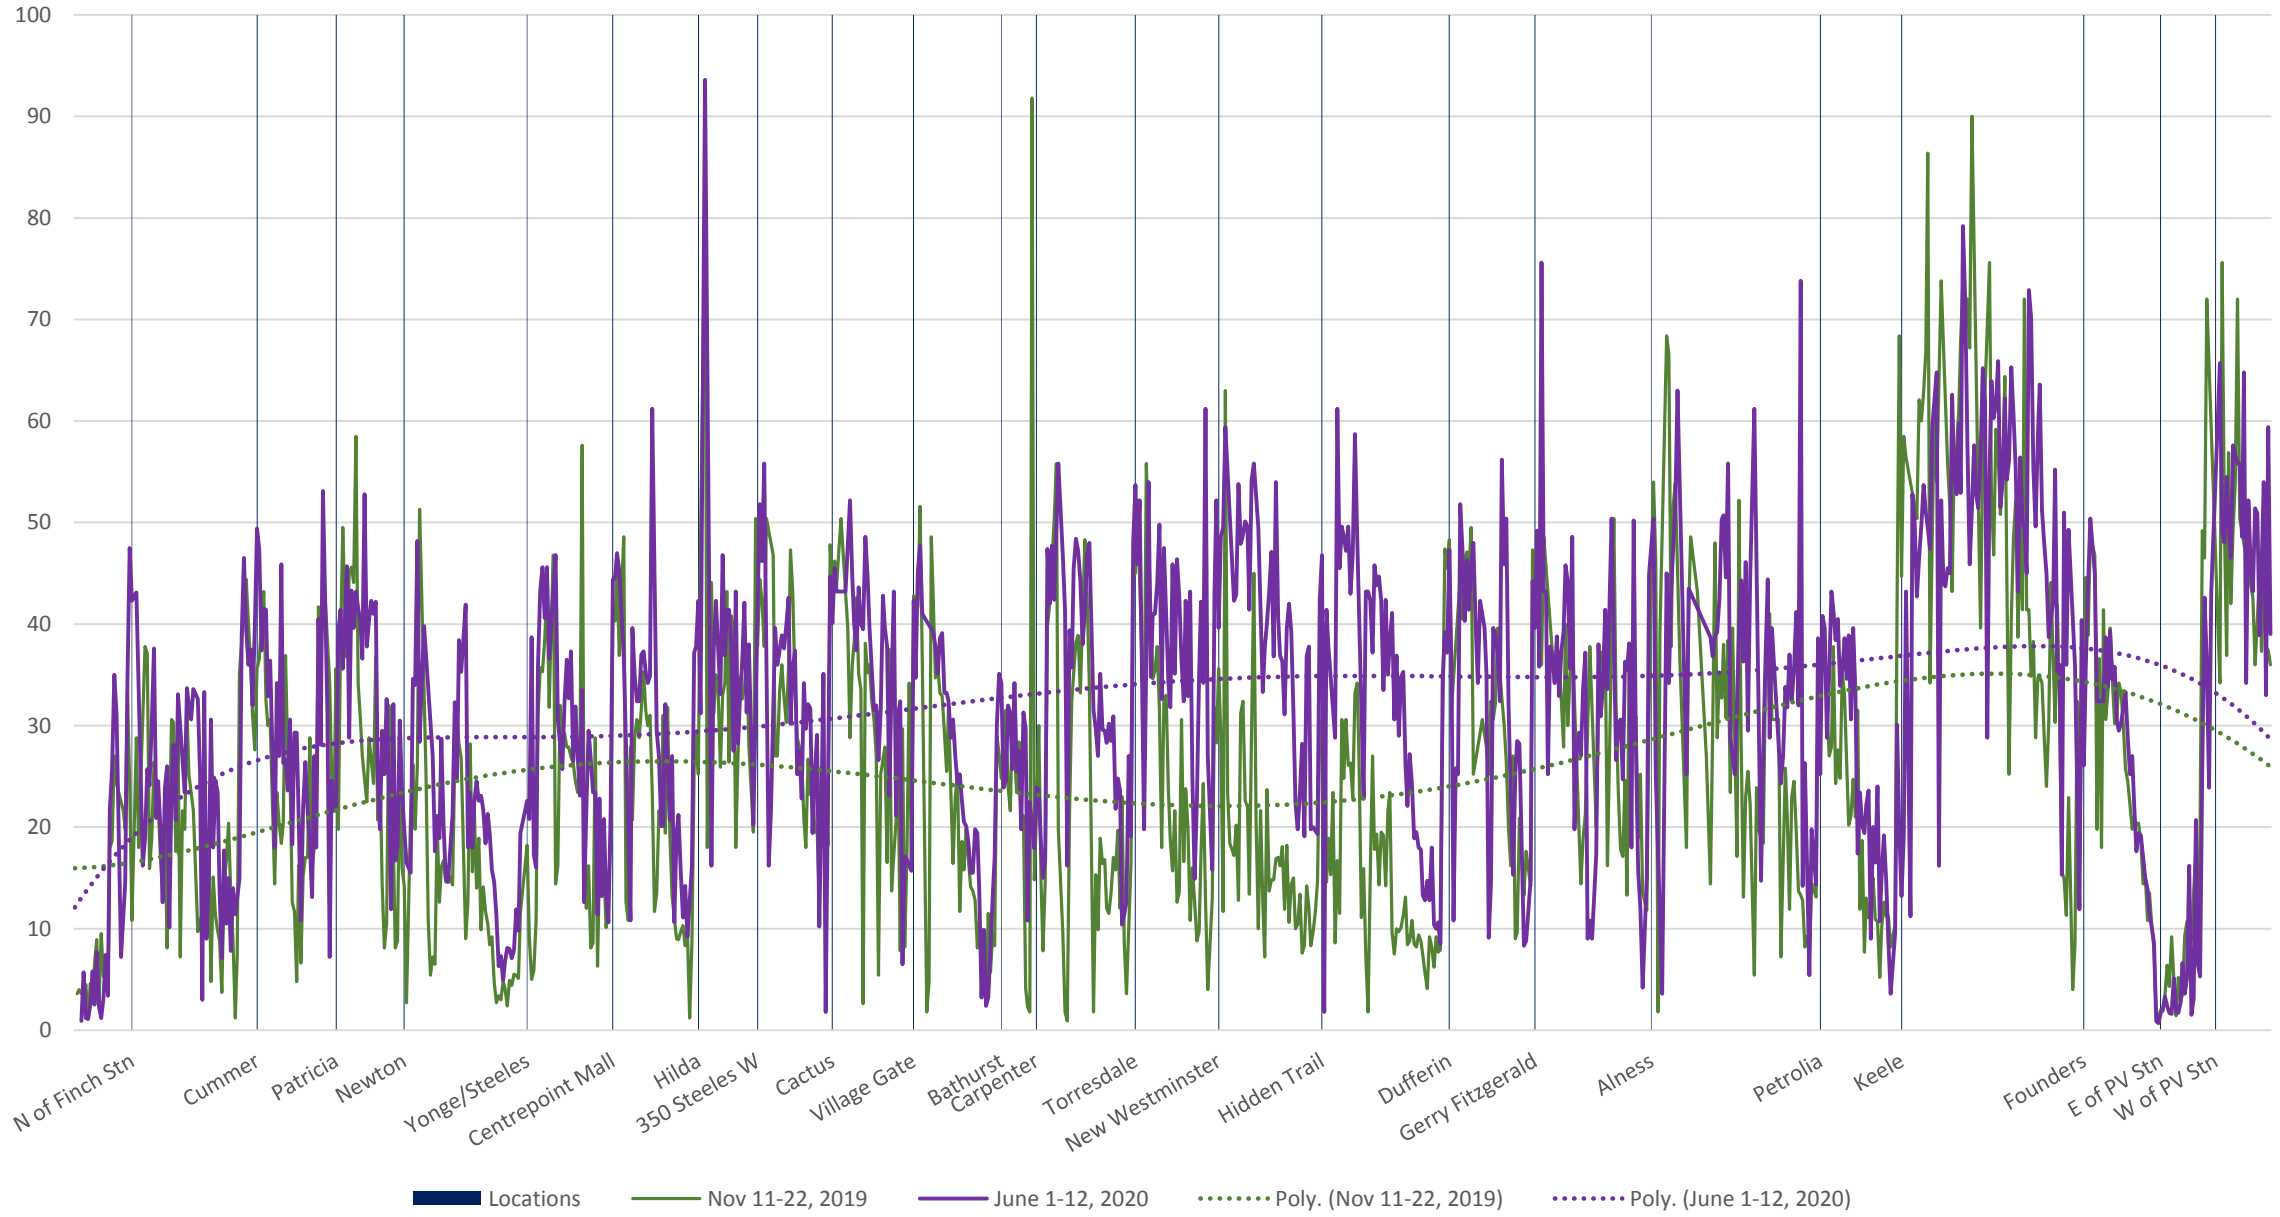

60 Steeles West Westbound Nov 2019 vs June 2020 Average Speed 600 to 700

60 Steeles West Westbound Nov 2019 vs June 2020 Average Speed 700 to 800

60 Steeles West Westbound Nov 2019 vs June 2020 Average Speed 800 to 900

60 Steeles West Westbound Nov 2019 vs June 2020 Average Speed 900 to 1000

60 Steeles West Westbound Nov 2019 vs June 2020 Average Speed 1000 to 1100

60 Steeles West Westbound Nov 2019 vs June 2020 Average Speed 1100 to 1200

█ Locations — Nov 11-22, 2019 — June 1-12, 2020 Poly. (Nov 11-22, 2019) Poly. (June 1-12, 2020)

60 Steeles West Westbound Nov 2019 vs June 2020 Average Speed 1200 to 1300

60 Steeles West Westbound Nov 2019 vs June 2020 Average Speed 1300 to 1400

60 Steeles West Westbound Nov 2019 vs June 2020 Average Speed 2300 to 2400