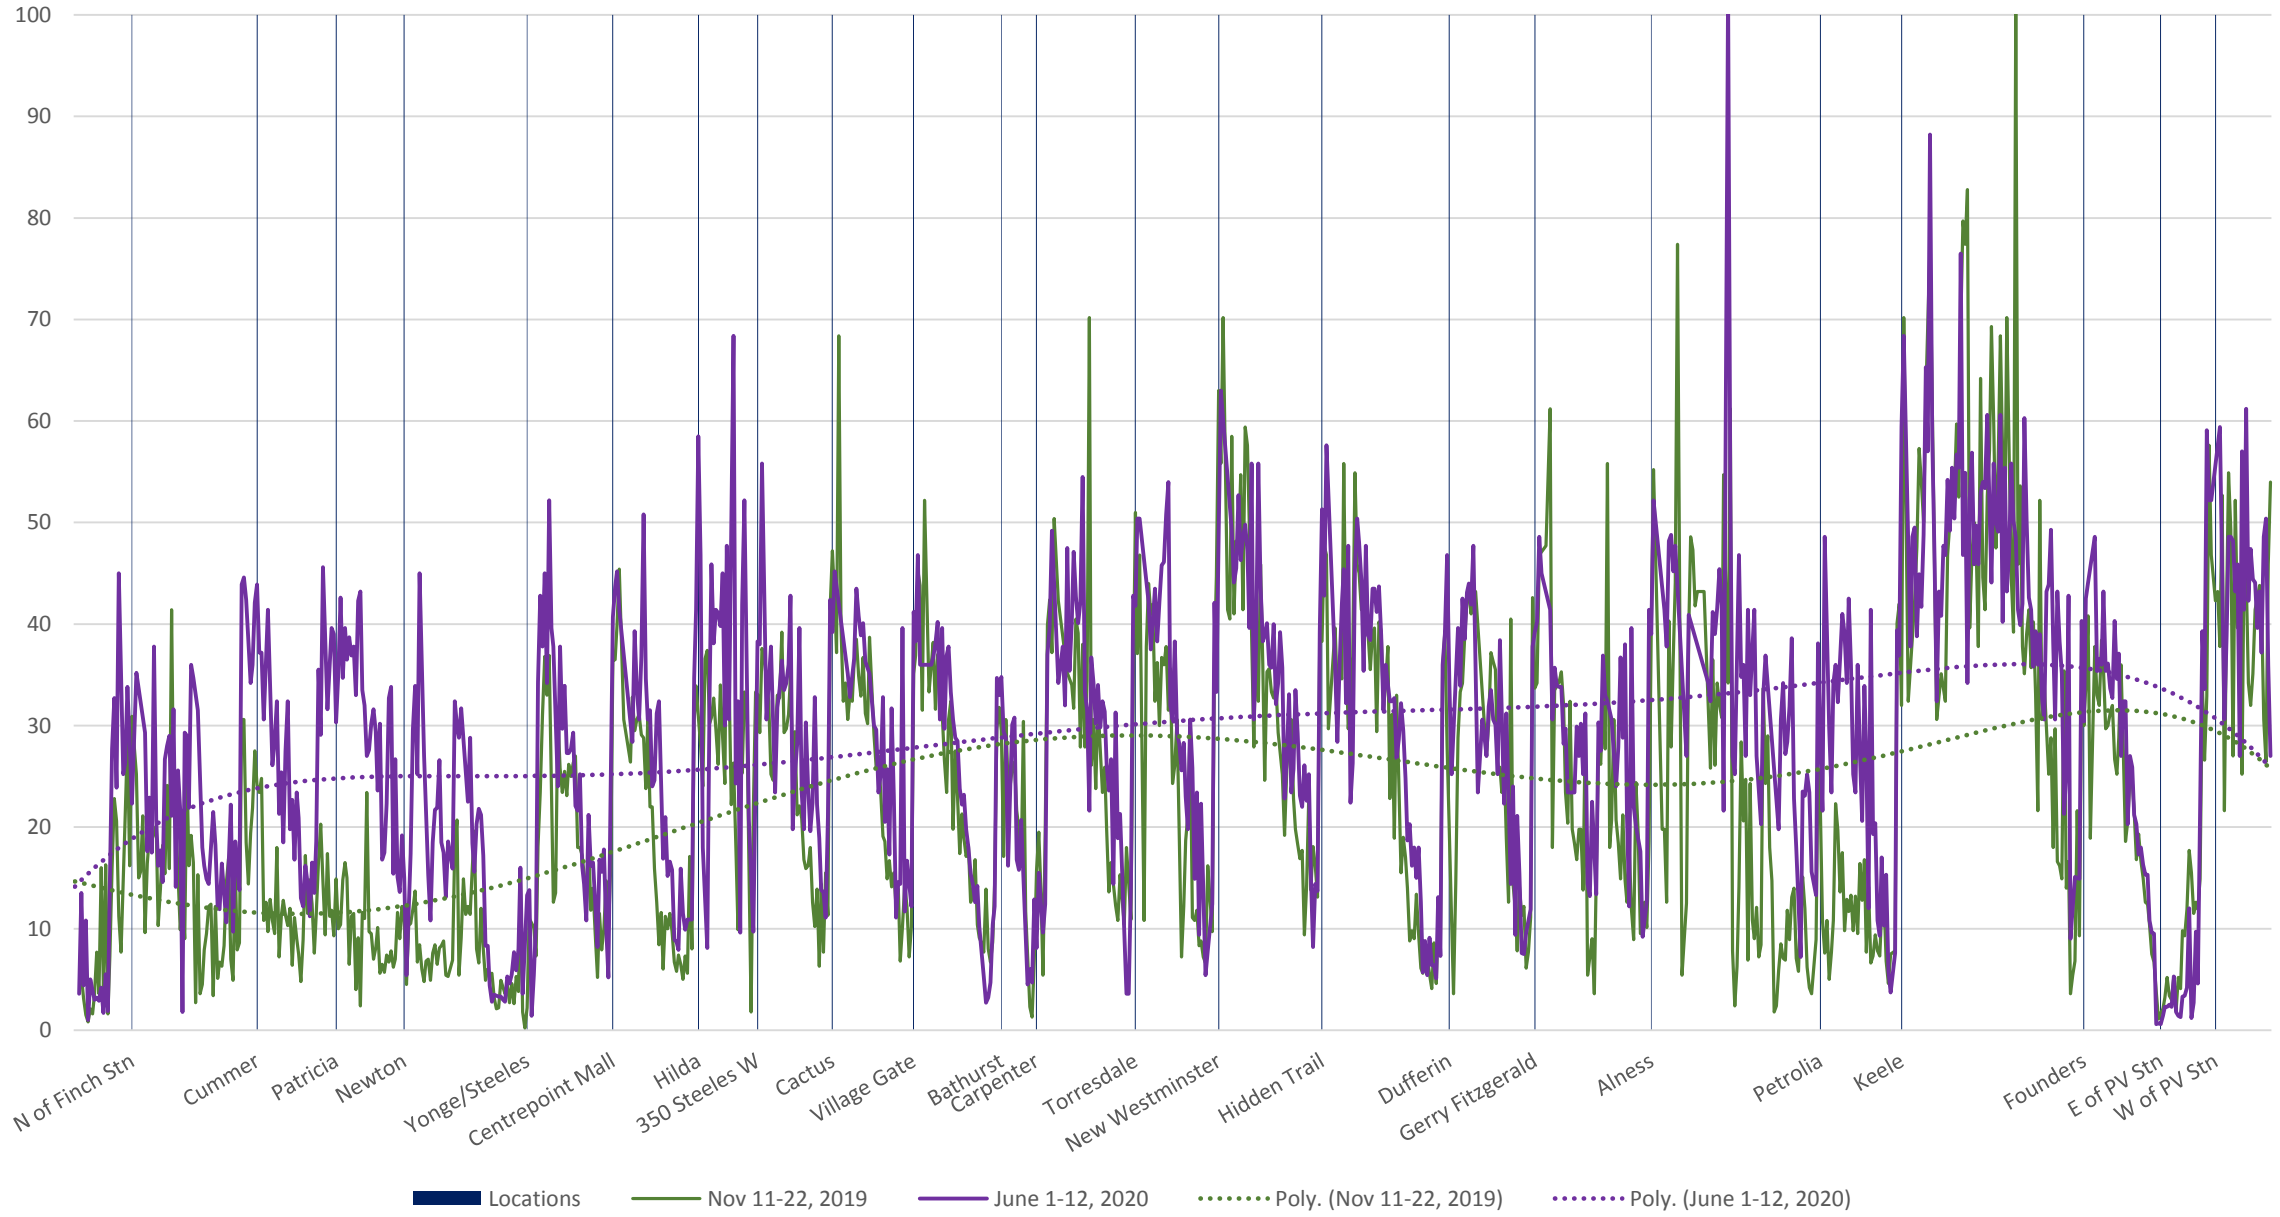

█ Locations — Nov 11-22, 2019 — June 1-12, 2020 Poly. (Nov 11-22, 2019) Poly. (June 1-12, 2020)

60 Steeles West Westbound Nov 2019 vs June 2020 Average Speed 1200 to 1300

60 Steeles West Westbound Nov 2019 vs June 2020 Average Speed 1300 to 1400

60 Steeles West Westbound Nov 2019 vs June 2020 Average Speed 1400 to 1500

60 Steeles West Westbound Nov 2019 vs June 2020 Average Speed 1500 to 1600

60 Steeles West Westbound Nov 2019 vs June 2020 Average Speed 1600 to 1700

60 Steeles West Westbound Nov 2019 vs June 2020 Average Speed 1700 to 1800

60 Steeles West Westbound Nov 2019 vs June 2020 Average Speed 1800 to 1900

60 Steeles West Westbound Nov 2019 vs June 2020 Average Speed 1900 to 2000

60 Steeles West Westbound Nov 2019 vs June 2020 Average Speed 2300 to 2400