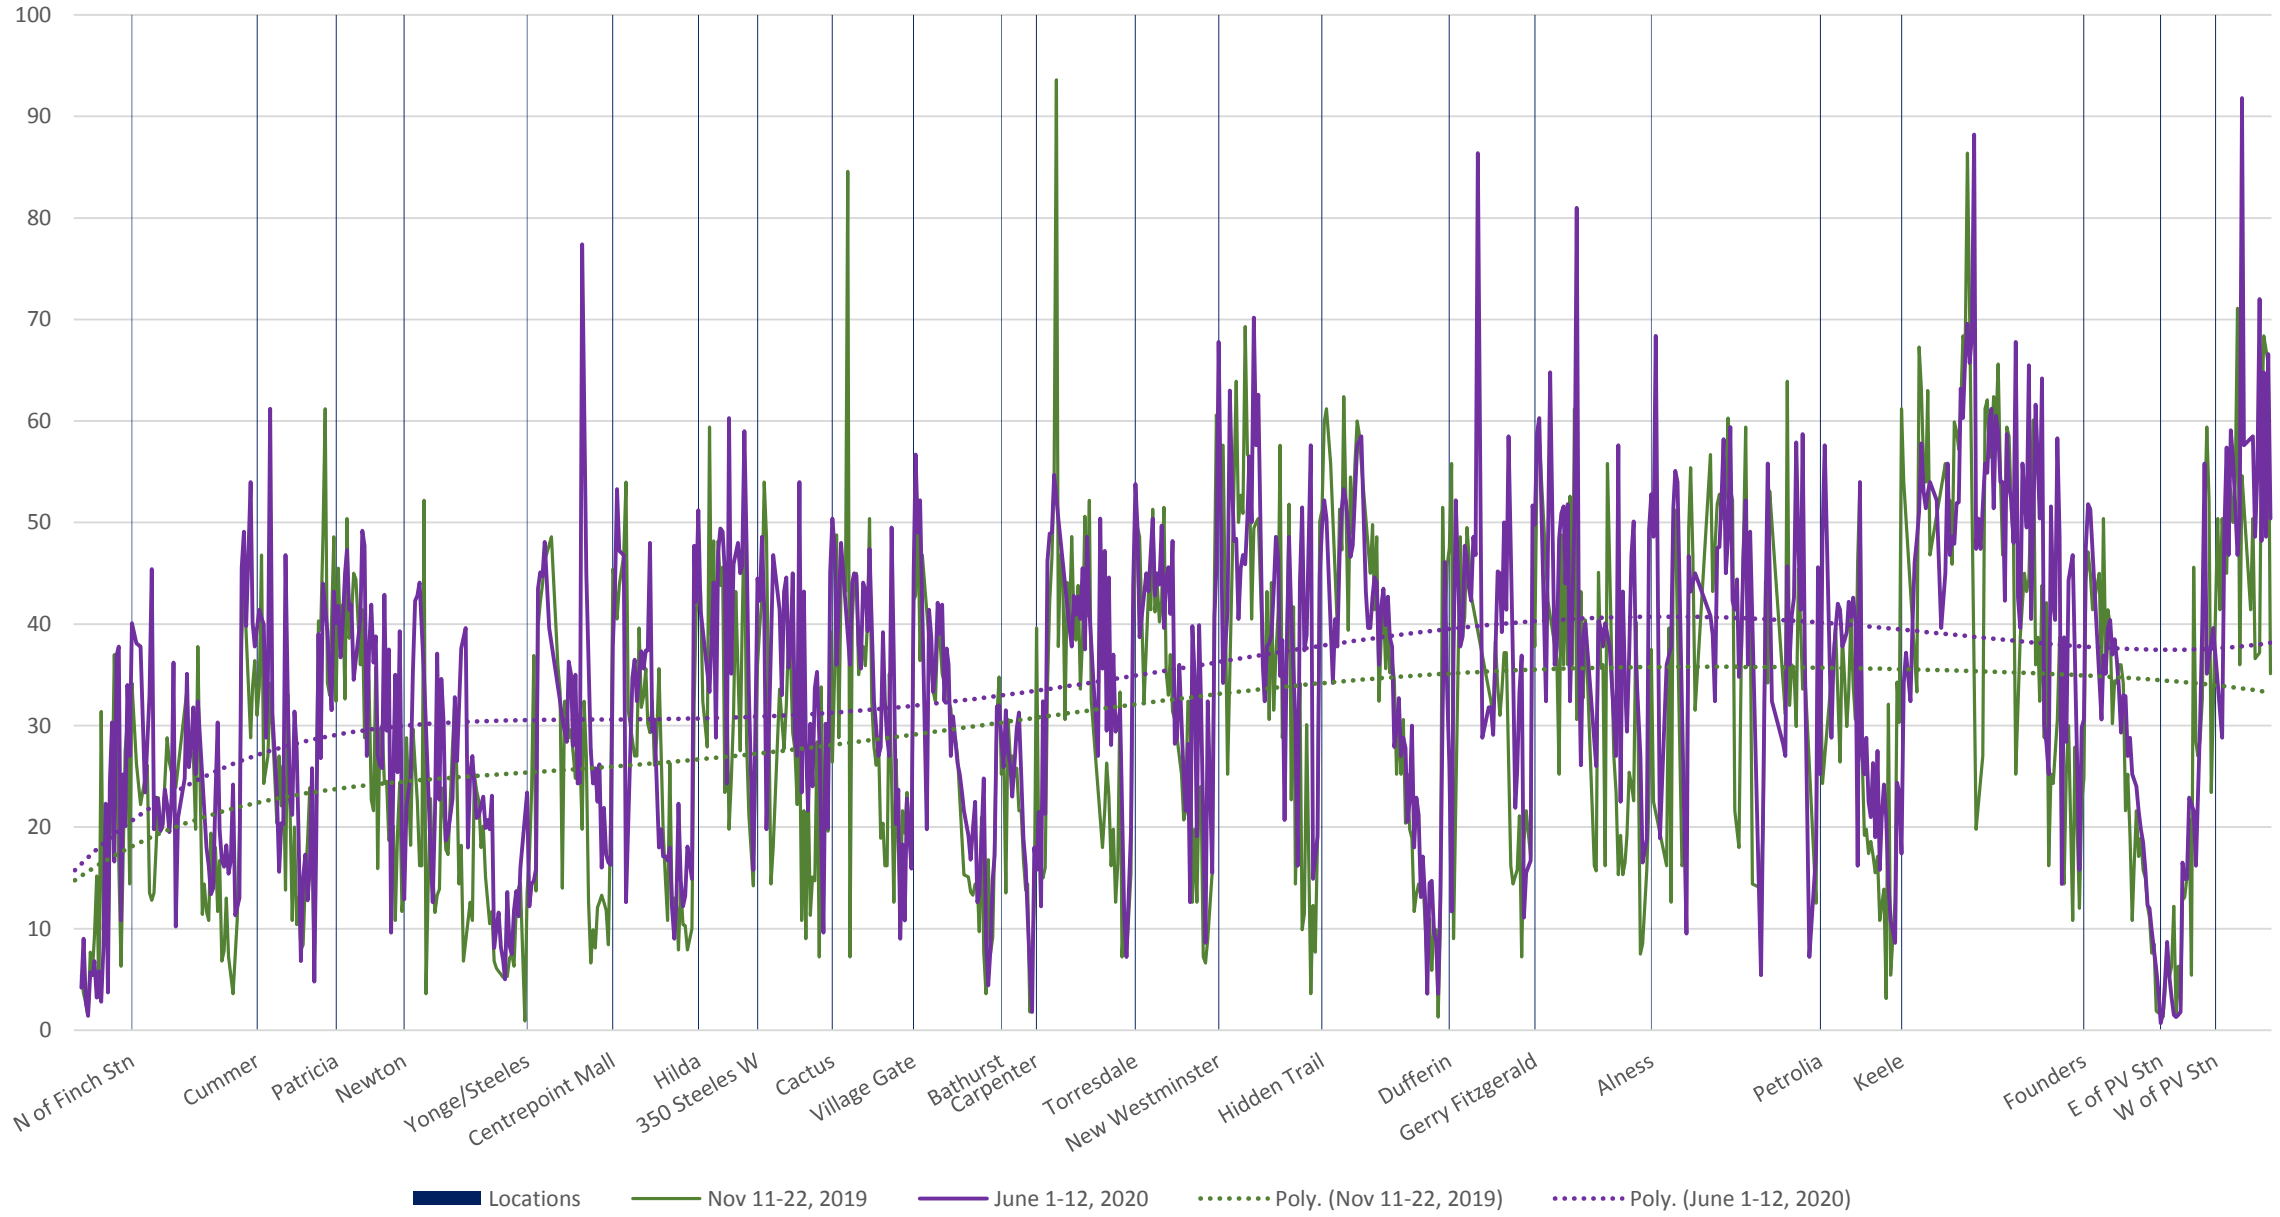

60 Steeles West Westbound Nov 2019 vs June 2020 Average Speed 1400 to 1500

60 Steeles West Westbound Nov 2019 vs June 2020 Average Speed 1500 to 1600

60 Steeles West Westbound Nov 2019 vs June 2020 Average Speed 1600 to 1700

60 Steeles West Westbound Nov 2019 vs June 2020 Average Speed 1700 to 1800

60 Steeles West Westbound Nov 2019 vs June 2020 Average Speed 1800 to 1900

60 Steeles West Westbound Nov 2019 vs June 2020 Average Speed 1900 to 2000

60 Steeles West Westbound Nov 2019 vs June 2020 Average Speed 2000 to 2100

60 Steeles West Westbound Nov 2019 vs June 2020 Average Speed 2100 to 2200

60 Steeles West Westbound Nov 2019 vs June 2020 Average Speed 2200 to 2300

60 Steeles West Westbound Nov 2019 vs June 2020 Average Speed 2300 to 2400