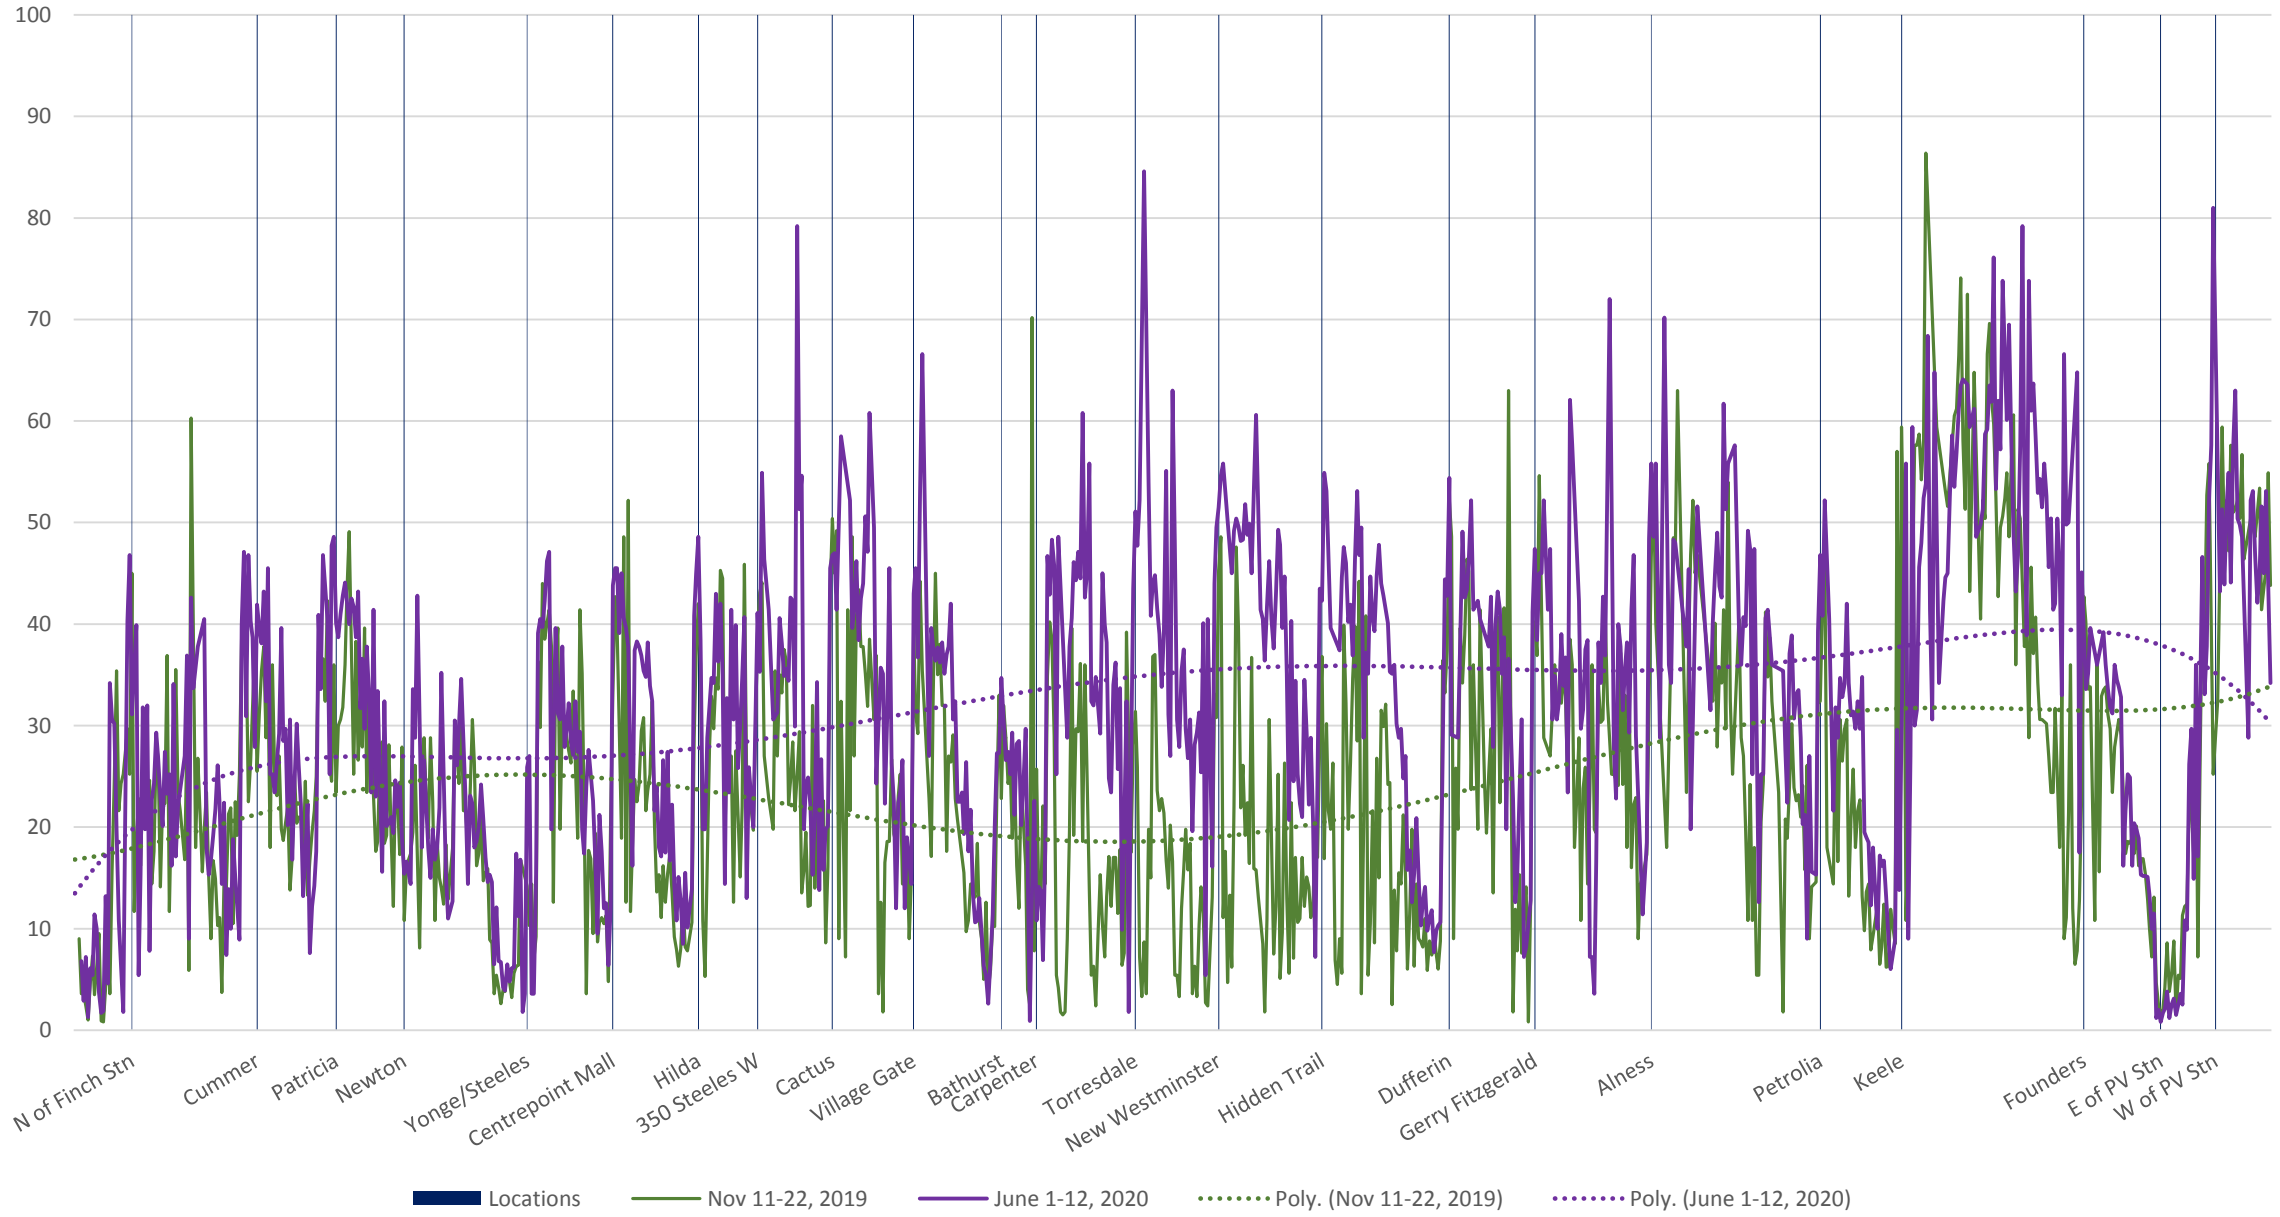

60 Steeles West Westbound Nov 2019 vs June 2020 Average Speed 600 to 700

60 Steeles West Westbound Nov 2019 vs June 2020 Average Speed 700 to 800

60 Steeles West Westbound Nov 2019 vs June 2020 Average Speed 800 to 900

60 Steeles West Westbound Nov 2019 vs June 2020 Average Speed 900 to 1000

60 Steeles West Westbound Nov 2019 vs June 2020 Average Speed 1000 to 1100

60 Steeles West Westbound Nov 2019 vs June 2020 Average Speed 1100 to 1200

█ Locations — Nov 11-22, 2019 — June 1-12, 2020 Poly. (Nov 11-22, 2019) Poly. (June 1-12, 2020)

60 Steeles West Westbound Nov 2019 vs June 2020 Average Speed 1200 to 1300

60 Steeles West Westbound Nov 2019 vs June 2020 Average Speed 1300 to 1400

60 Steeles West Westbound Nov 2019 vs June 2020 Average Speed 2300 to 2400