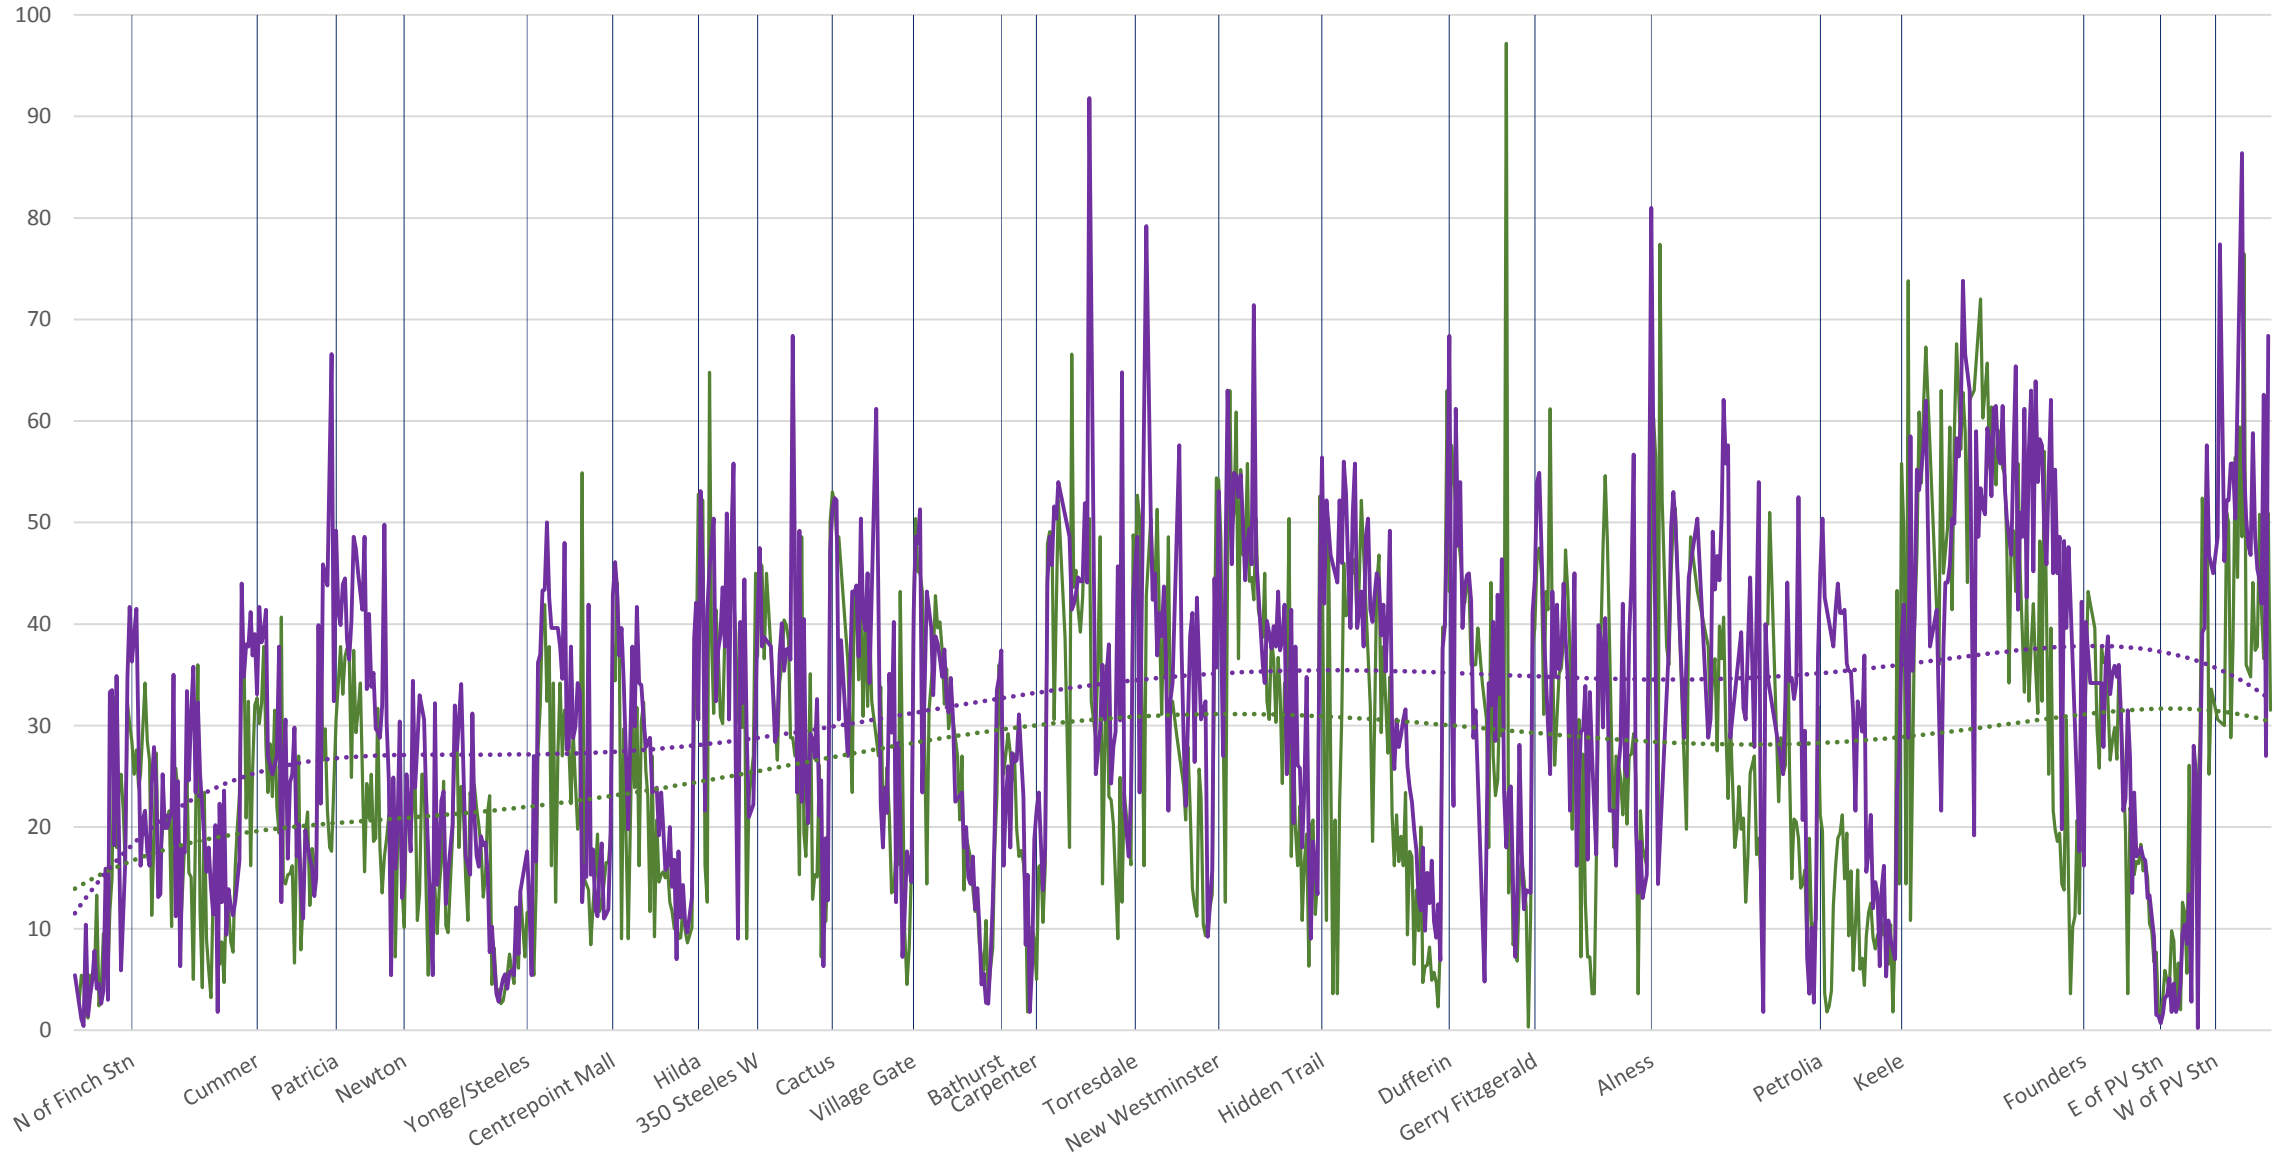

60 Steeles West Westbound Nov 2019 vs June 2020 Average Speed 600 to 700

60 Steeles West Westbound Nov 2019 vs June 2020 Average Speed 700 to 800

60 Steeles West Westbound Nov 2019 vs June 2020 Average Speed 800 to 900

60 Steeles West Westbound Nov 2019 vs June 2020 Average Speed 900 to 1000

60 Steeles West Westbound Nov 2019 vs June 2020 Average Speed 1000 to 1100

60 Steeles West Westbound Nov 2019 vs June 2020 Average Speed 1100 to 1200

█ Locations — Nov 11-22, 2019 — June 1-12, 2020 Poly. (Nov 11-22, 2019) Poly. (June 1-12, 2020)

60 Steeles West Westbound Nov 2019 vs June 2020 Average Speed 1200 to 1300

60 Steeles West Westbound Nov 2019 vs June 2020 Average Speed 1300 to 1400

60 Steeles West Westbound Nov 2019 vs June 2020 Average Speed 2300 to 2400