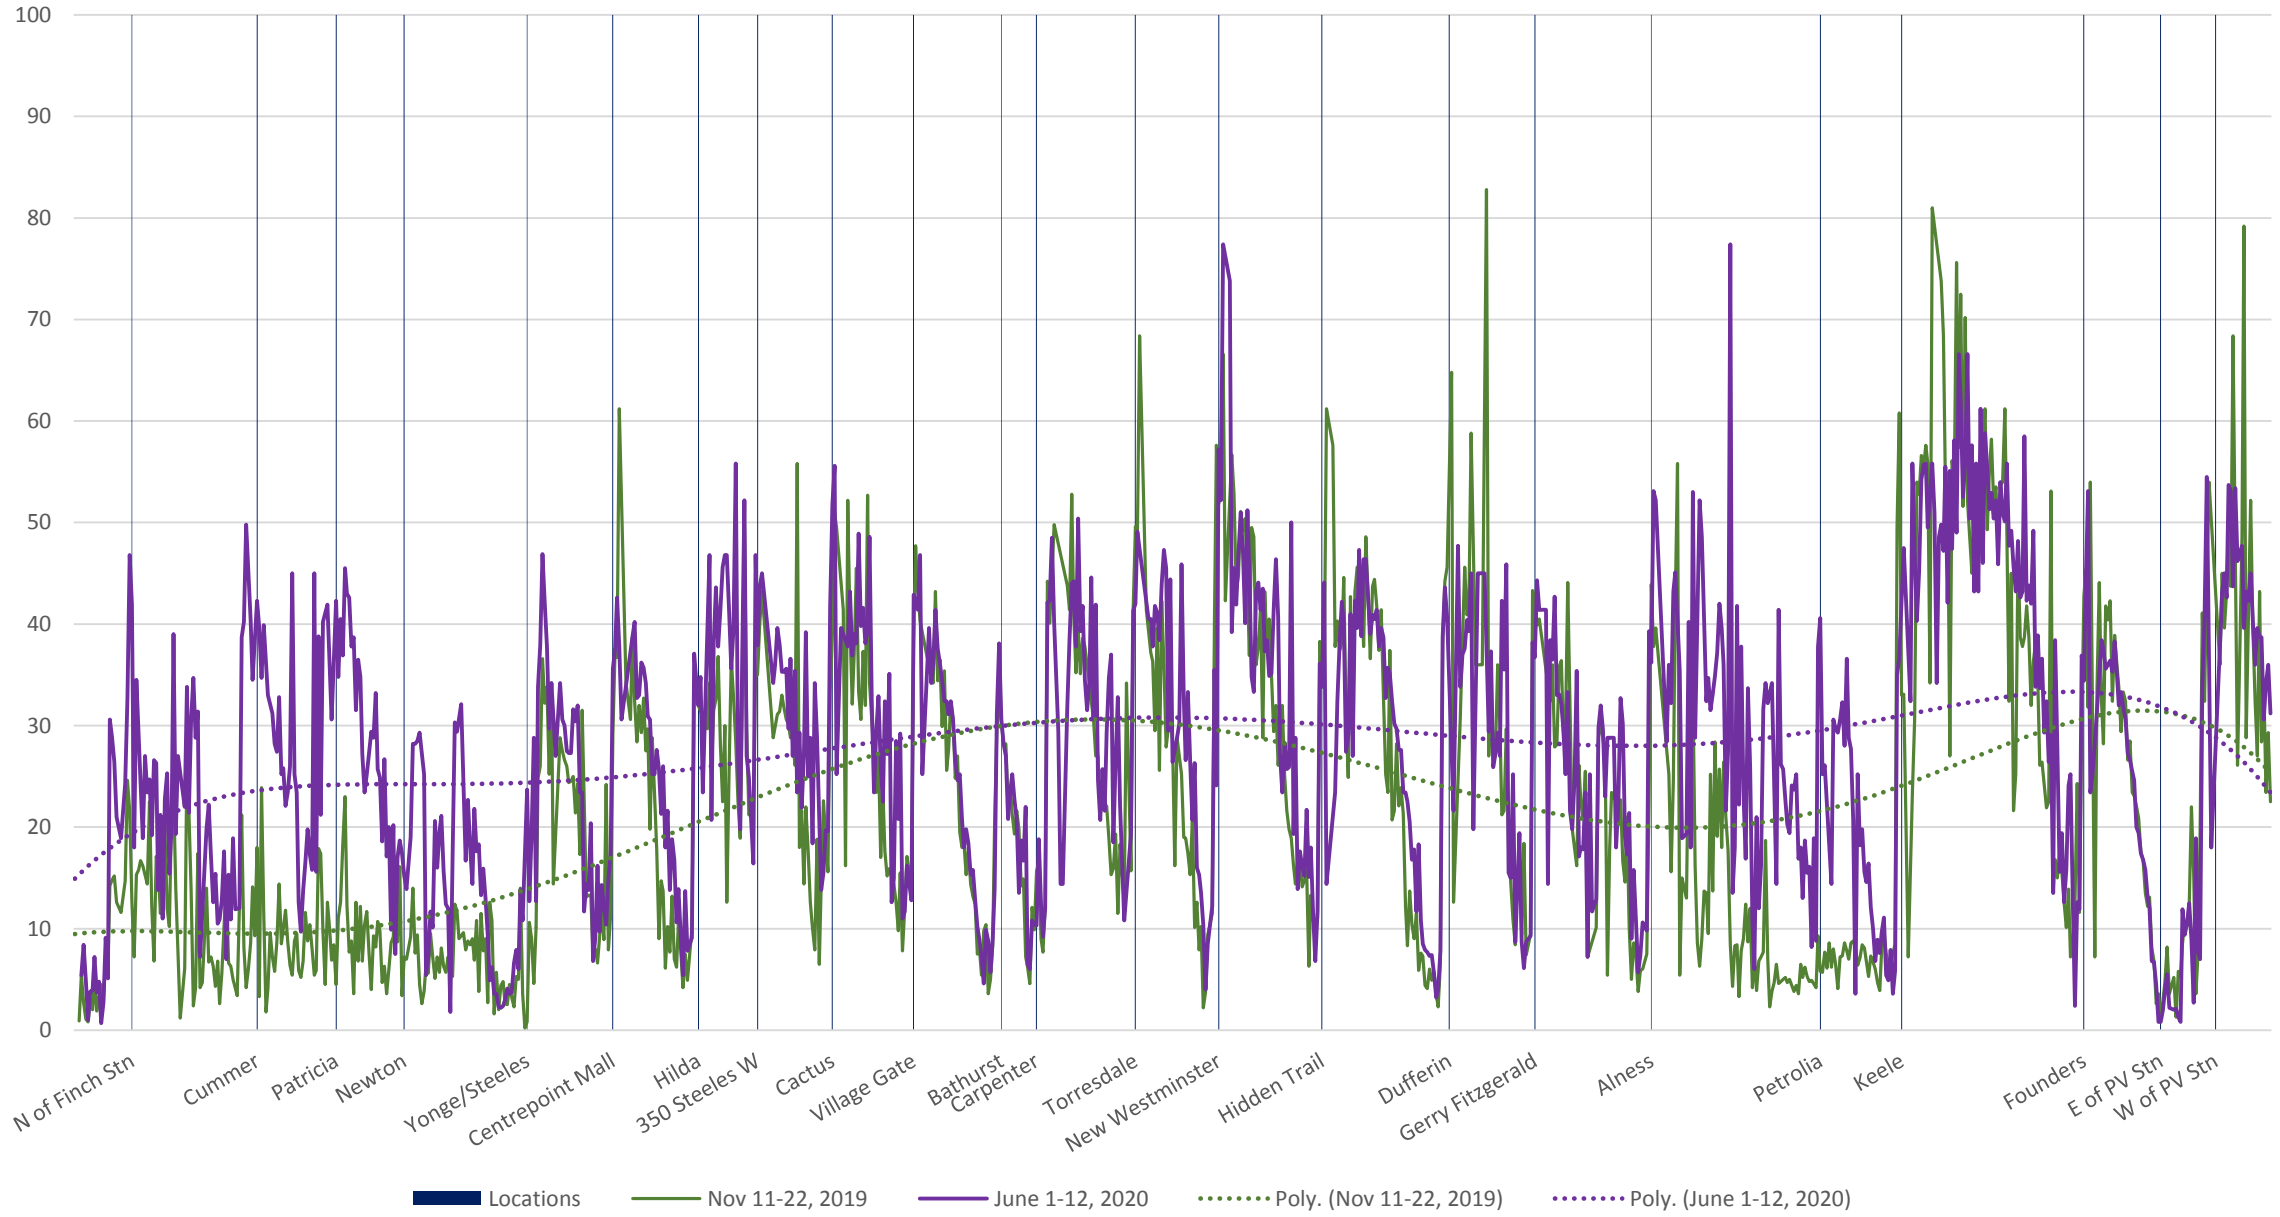

60 Steeles West Westbound Nov 2019 vs June 2020 Average Speed 600 to 700

60 Steeles West Westbound Nov 2019 vs June 2020 Average Speed 700 to 800

60 Steeles West Westbound Nov 2019 vs June 2020 Average Speed 800 to 900

60 Steeles West Westbound Nov 2019 vs June 2020 Average Speed 900 to 1000

60 Steeles West Westbound Nov 2019 vs June 2020 Average Speed 1000 to 1100

60 Steeles West Westbound Nov 2019 vs June 2020 Average Speed 1100 to 1200

█ Locations — Nov 11-22, 2019 — June 1-12, 2020 Poly. (Nov 11-22, 2019) Poly. (June 1-12, 2020)

60 Steeles West Westbound Nov 2019 vs June 2020 Average Speed 1200 to 1300

60 Steeles West Westbound Nov 2019 vs June 2020 Average Speed 1300 to 1400

60 Steeles West Westbound Nov 2019 vs June 2020 Average Speed 1400 to 1500

60 Steeles West Westbound Nov 2019 vs June 2020 Average Speed 1500 to 1600

60 Steeles West Westbound Nov 2019 vs June 2020 Average Speed 1600 to 1700