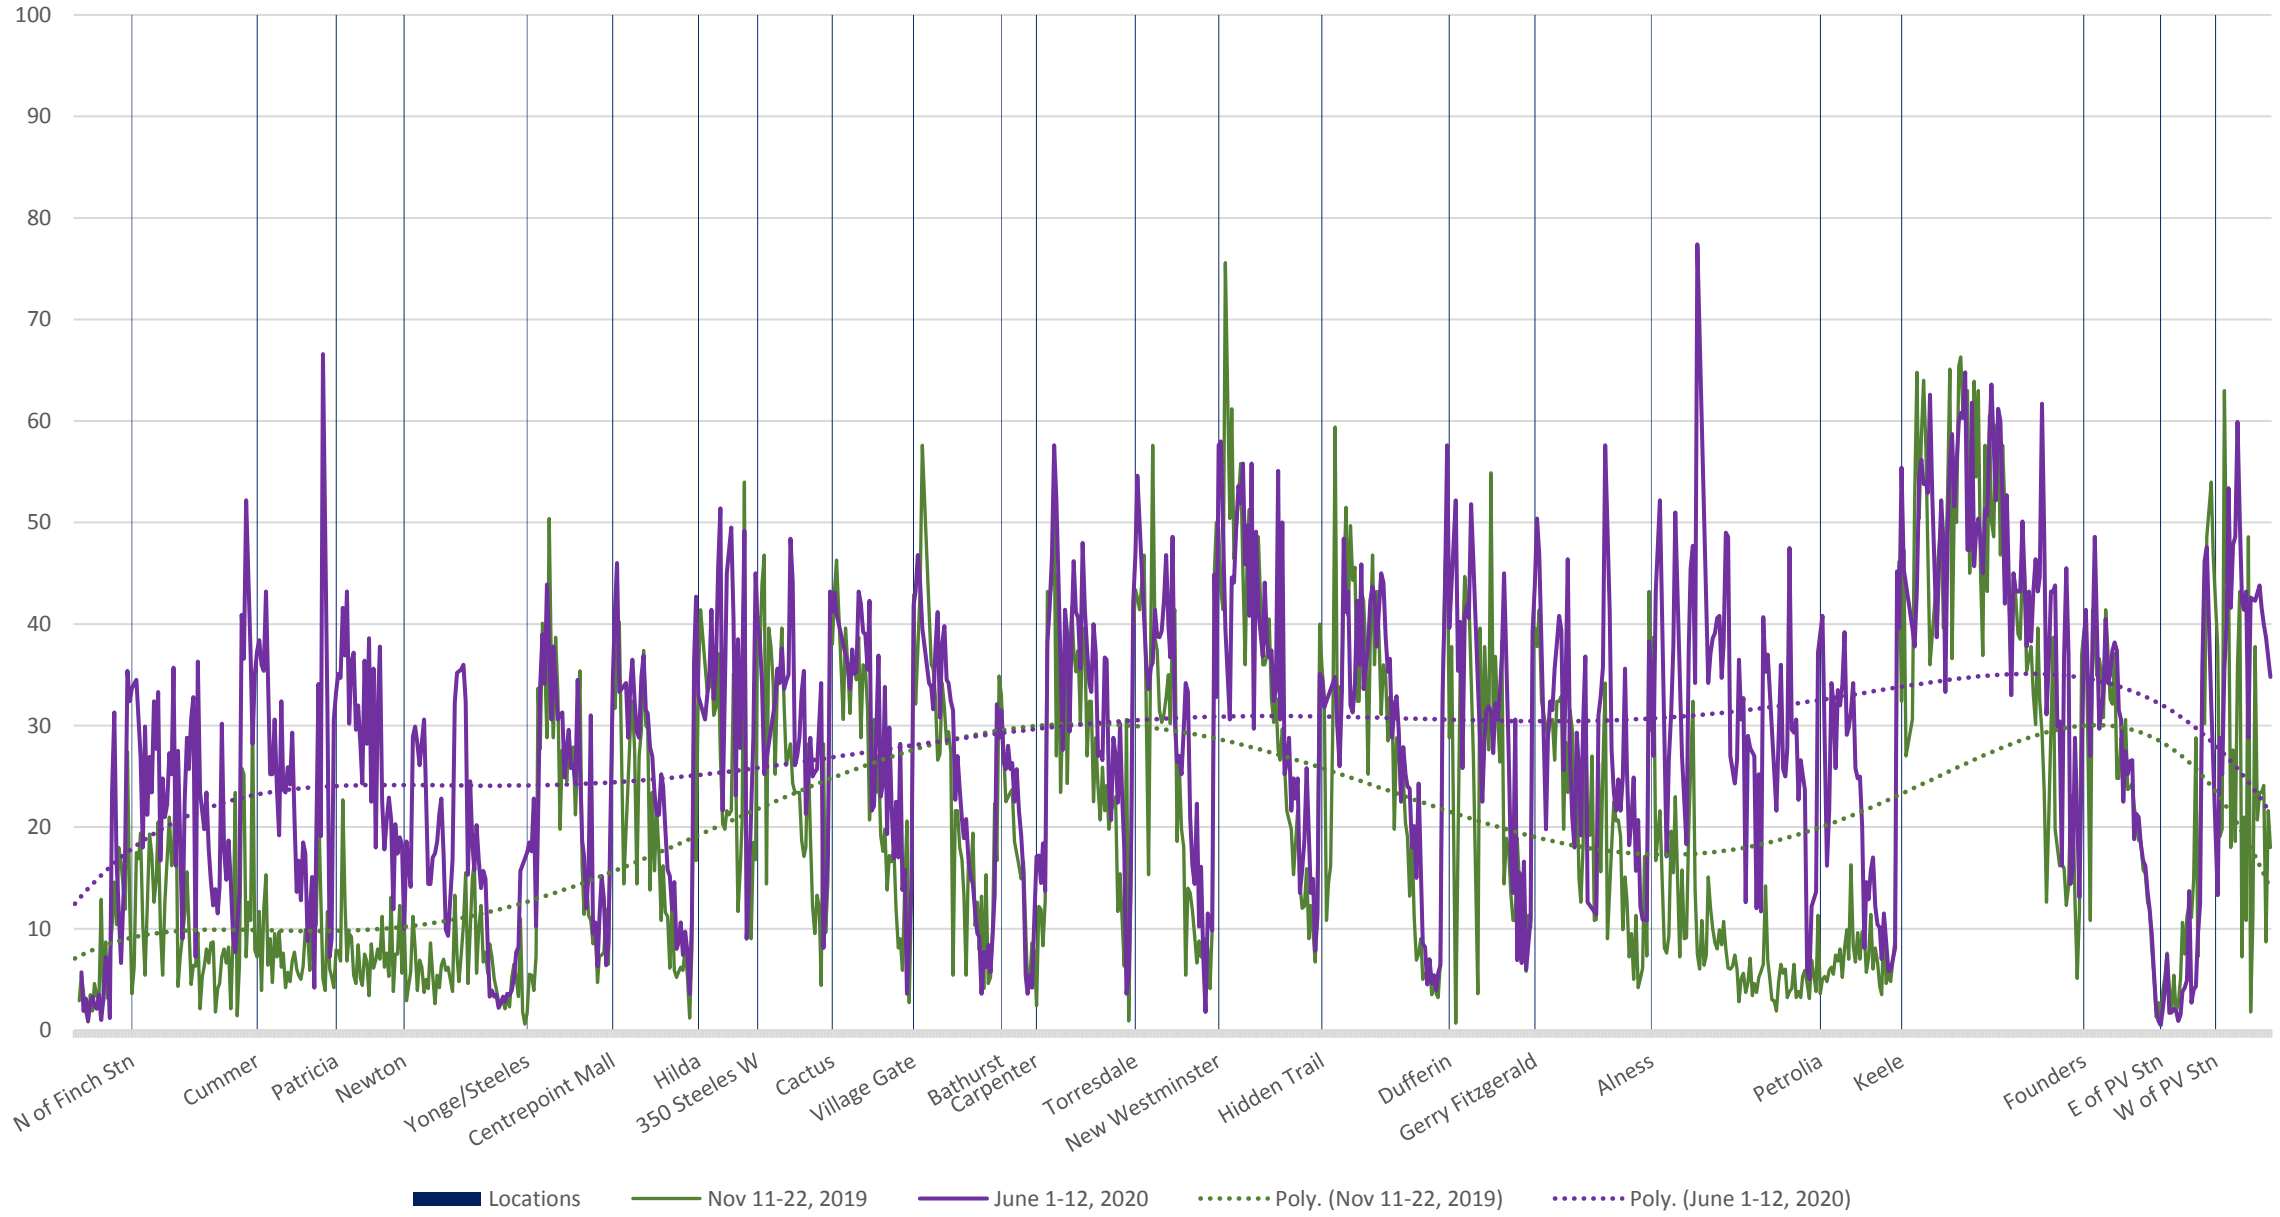

█ Locations — Nov 11-22, 2019 — June 1-12, 2020 Poly. (Nov 11-22, 2019) Poly. (June 1-12, 2020)

60 Steeles West Westbound Nov 2019 vs June 2020 Average Speed 1200 to 1300

60 Steeles West Westbound Nov 2019 vs June 2020 Average Speed 1300 to 1400

60 Steeles West Westbound Nov 2019 vs June 2020 Average Speed 1400 to 1500

60 Steeles West Westbound Nov 2019 vs June 2020 Average Speed 1500 to 1600

60 Steeles West Westbound Nov 2019 vs June 2020 Average Speed 1600 to 1700

60 Steeles West Westbound Nov 2019 vs June 2020 Average Speed 1700 to 1800

60 Steeles West Westbound Nov 2019 vs June 2020 Average Speed 1800 to 1900

60 Steeles West Westbound Nov 2019 vs June 2020 Average Speed 1900 to 2000

60 Steeles West Westbound Nov 2019 vs June 2020 Average Speed 2300 to 2400