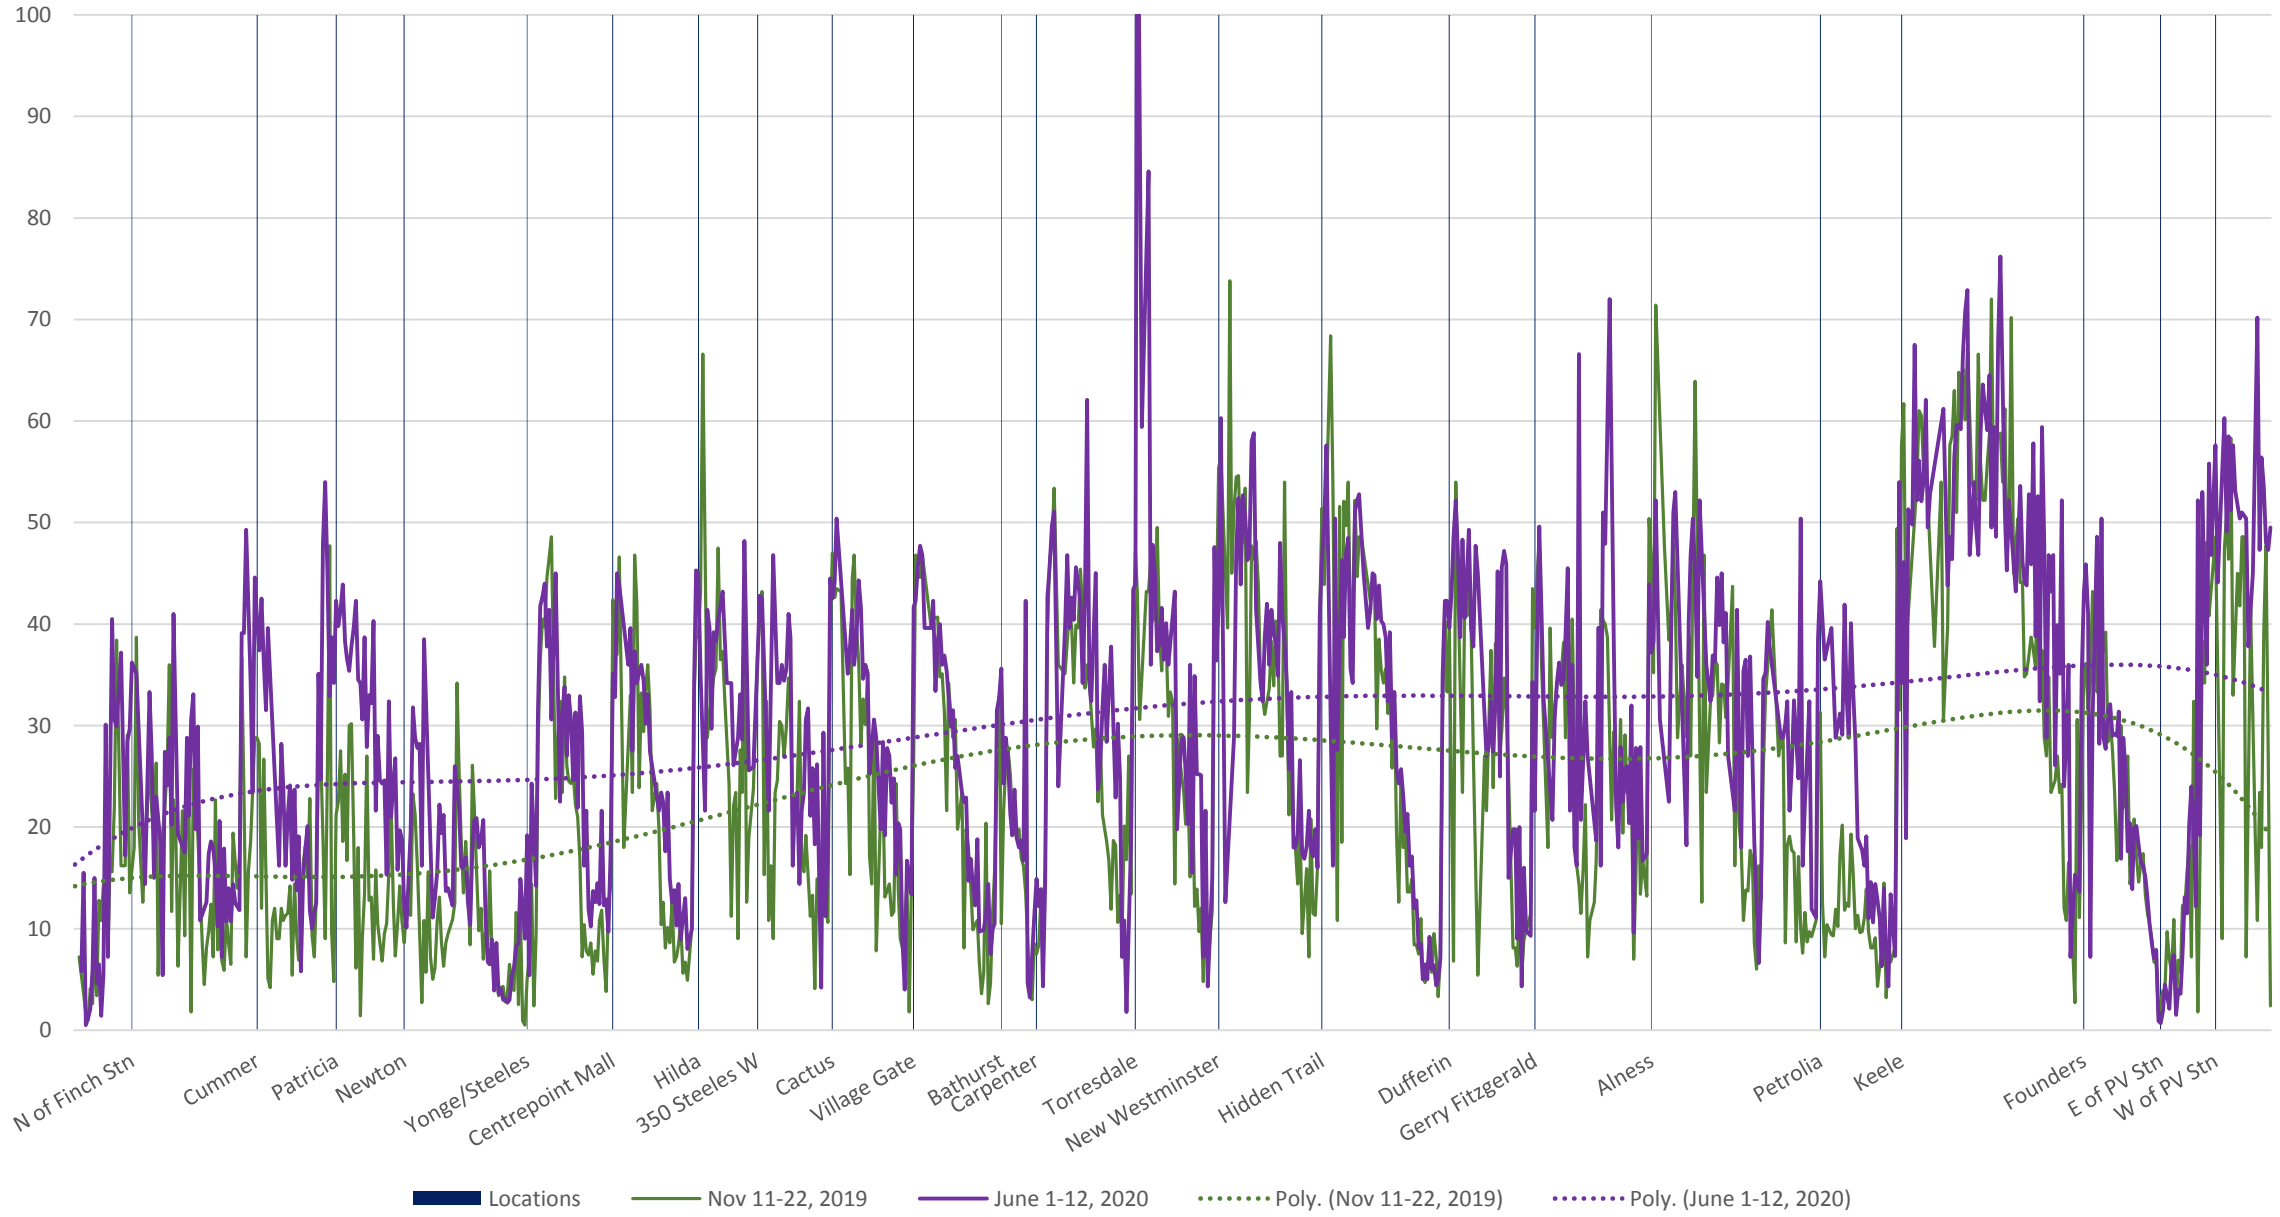

60 Steeles West Westbound Nov 2019 vs June 2020 Average Speed 600 to 700

60 Steeles West Westbound Nov 2019 vs June 2020 Average Speed 700 to 800

60 Steeles West Westbound Nov 2019 vs June 2020 Average Speed 800 to 900

60 Steeles West Westbound Nov 2019 vs June 2020 Average Speed 900 to 1000

60 Steeles West Westbound Nov 2019 vs June 2020 Average Speed 1000 to 1100

60 Steeles West Westbound Nov 2019 vs June 2020 Average Speed 1100 to 1200

█ Locations — Nov 11-22, 2019 — June 1-12, 2020 Poly. (Nov 11-22, 2019) Poly. (June 1-12, 2020)

60 Steeles West Westbound Nov 2019 vs June 2020 Average Speed 1200 to 1300

60 Steeles West Westbound Nov 2019 vs June 2020 Average Speed 1300 to 1400

60 Steeles West Westbound Nov 2019 vs June 2020 Average Speed 1400 to 1500

60 Steeles West Westbound Nov 2019 vs June 2020 Average Speed 1500 to 1600

60 Steeles West Westbound Nov 2019 vs June 2020 Average Speed 1600 to 1700