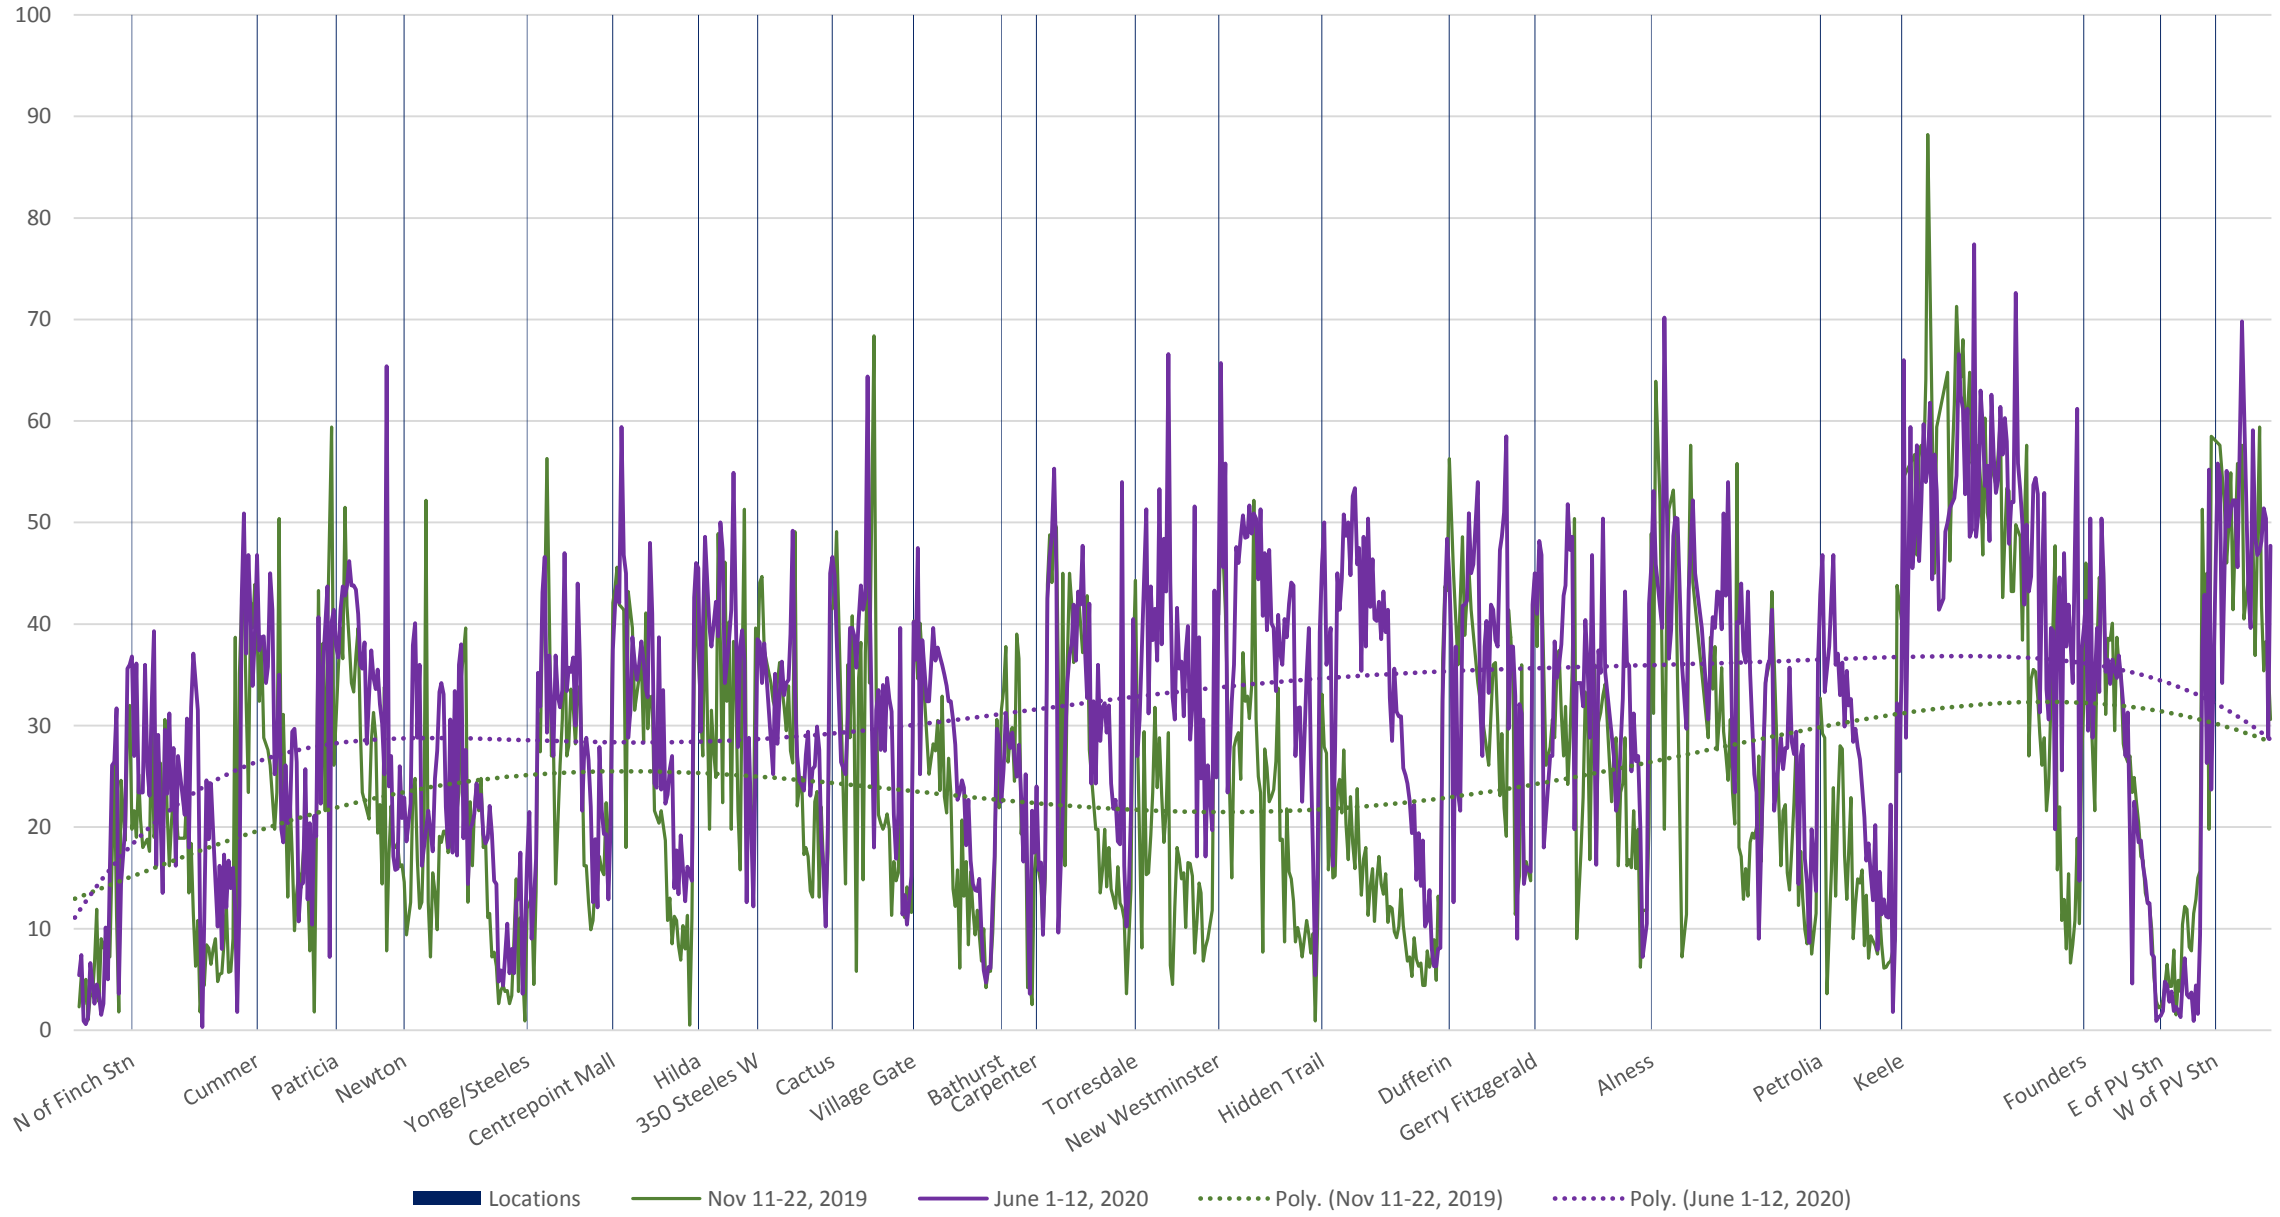

60 Steeles West Westbound Nov 2019 vs June 2020 Average Speed 600 to 700

60 Steeles West Westbound Nov 2019 vs June 2020 Average Speed 700 to 800

60 Steeles West Westbound Nov 2019 vs June 2020 Average Speed 800 to 900

60 Steeles West Westbound Nov 2019 vs June 2020 Average Speed 900 to 1000

60 Steeles West Westbound Nov 2019 vs June 2020 Average Speed 1000 to 1100

60 Steeles West Westbound Nov 2019 vs June 2020 Average Speed 1100 to 1200

█ Locations — Nov 11-22, 2019 — June 1-12, 2020 Poly. (Nov 11-22, 2019) Poly. (June 1-12, 2020)

60 Steeles West Westbound Nov 2019 vs June 2020 Average Speed 1200 to 1300

60 Steeles West Westbound Nov 2019 vs June 2020 Average Speed 1300 to 1400

60 Steeles West Westbound Nov 2019 vs June 2020 Average Speed 2300 to 2400