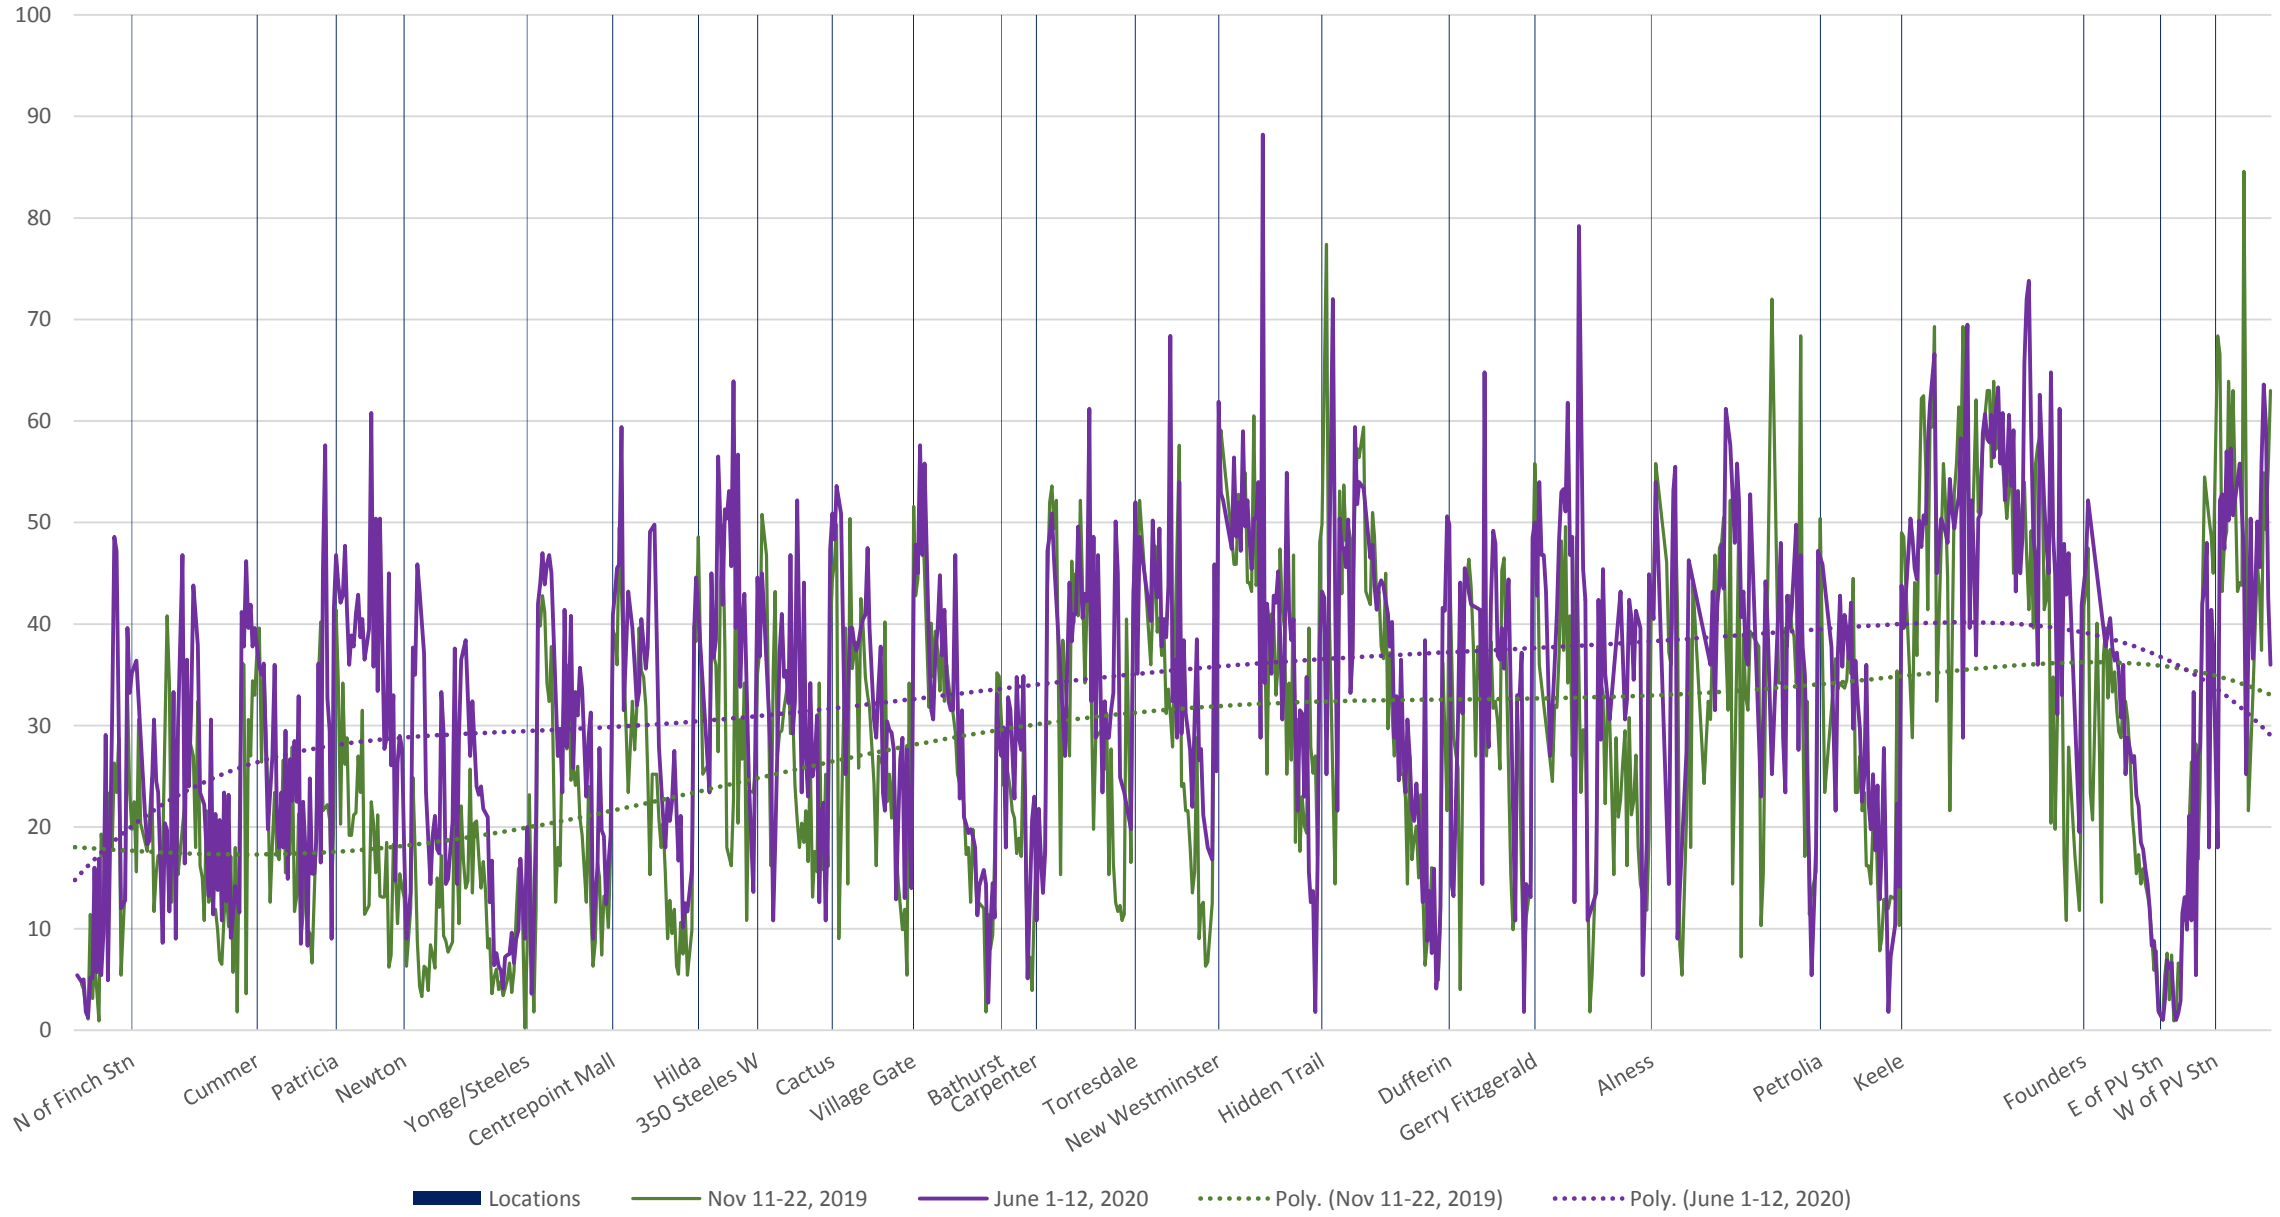

60 Steeles West Westbound Nov 2019 vs June 2020 Average Speed 1400 to 1500

60 Steeles West Westbound Nov 2019 vs June 2020 Average Speed 1500 to 1600

60 Steeles West Westbound Nov 2019 vs June 2020 Average Speed 1600 to 1700

60 Steeles West Westbound Nov 2019 vs June 2020 Average Speed 1700 to 1800

60 Steeles West Westbound Nov 2019 vs June 2020 Average Speed 1800 to 1900

60 Steeles West Westbound Nov 2019 vs June 2020 Average Speed 1900 to 2000

60 Steeles West Westbound Nov 2019 vs June 2020 Average Speed 2000 to 2100

60 Steeles West Westbound Nov 2019 vs June 2020 Average Speed 2100 to 2200

60 Steeles West Westbound Nov 2019 vs June 2020 Average Speed 2200 to 2300

60 Steeles West Westbound Nov 2019 vs June 2020 Average Speed 2300 to 2400