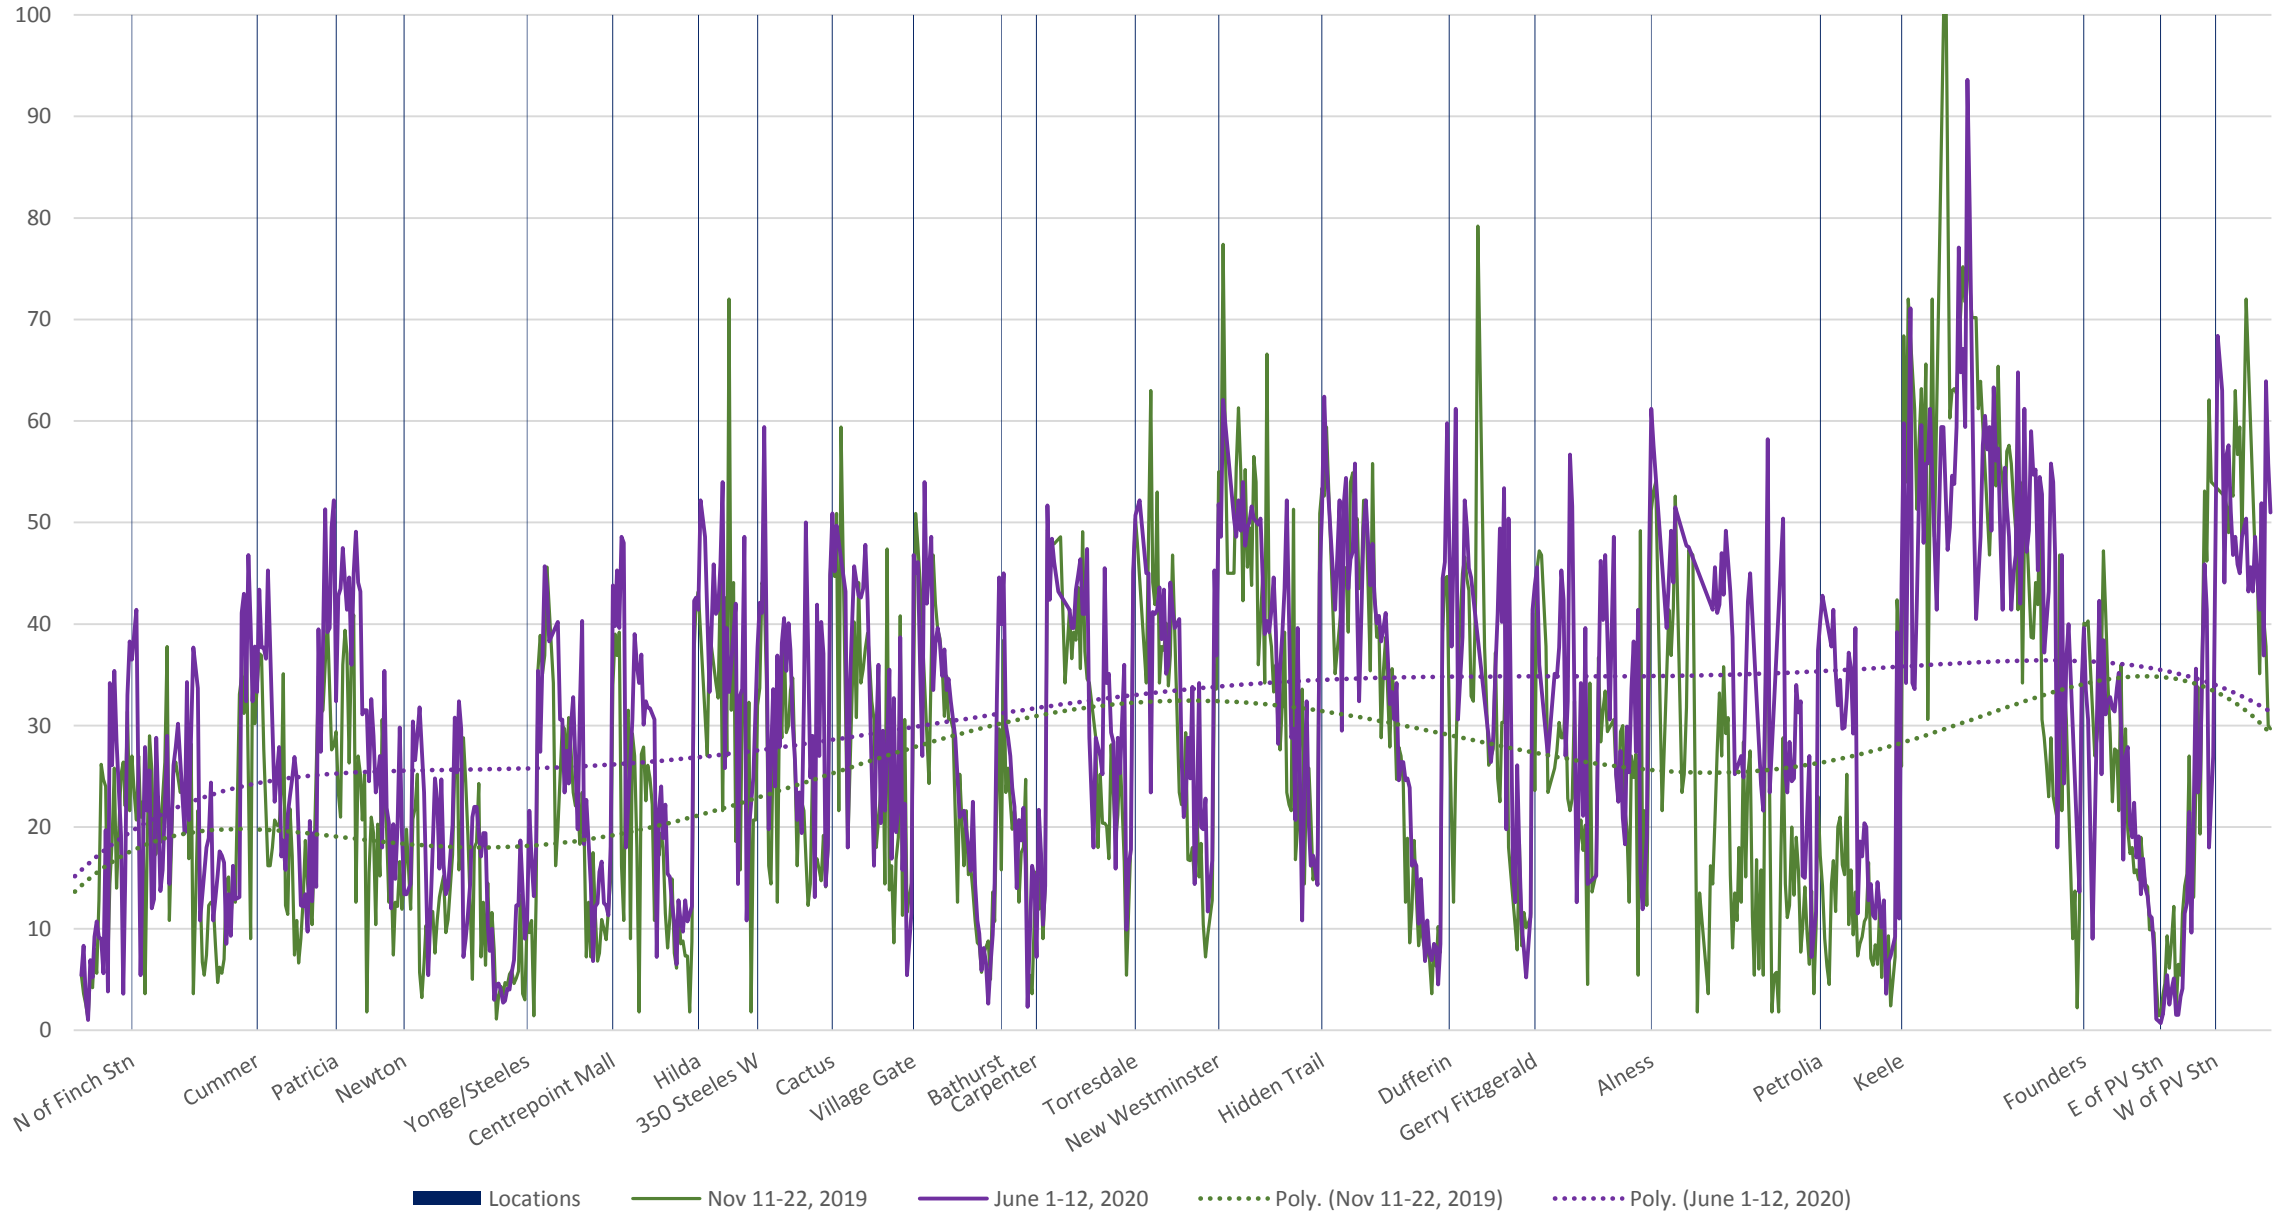

60 Steeles West Westbound Nov 2019 vs June 2020 Average Speed 600 to 700

60 Steeles West Westbound Nov 2019 vs June 2020 Average Speed 700 to 800

60 Steeles West Westbound Nov 2019 vs June 2020 Average Speed 800 to 900

60 Steeles West Westbound Nov 2019 vs June 2020 Average Speed 900 to 1000

60 Steeles West Westbound Nov 2019 vs June 2020 Average Speed 1000 to 1100

60 Steeles West Westbound Nov 2019 vs June 2020 Average Speed 1100 to 1200

█ Locations — Nov 11-22, 2019 — June 1-12, 2020 Poly. (Nov 11-22, 2019) Poly. (June 1-12, 2020)

60 Steeles West Westbound Nov 2019 vs June 2020 Average Speed 1200 to 1300

60 Steeles West Westbound Nov 2019 vs June 2020 Average Speed 1300 to 1400

60 Steeles West Westbound Nov 2019 vs June 2020 Average Speed 1400 to 1500

60 Steeles West Westbound Nov 2019 vs June 2020 Average Speed 1500 to 1600

60 Steeles West Westbound Nov 2019 vs June 2020 Average Speed 1600 to 1700