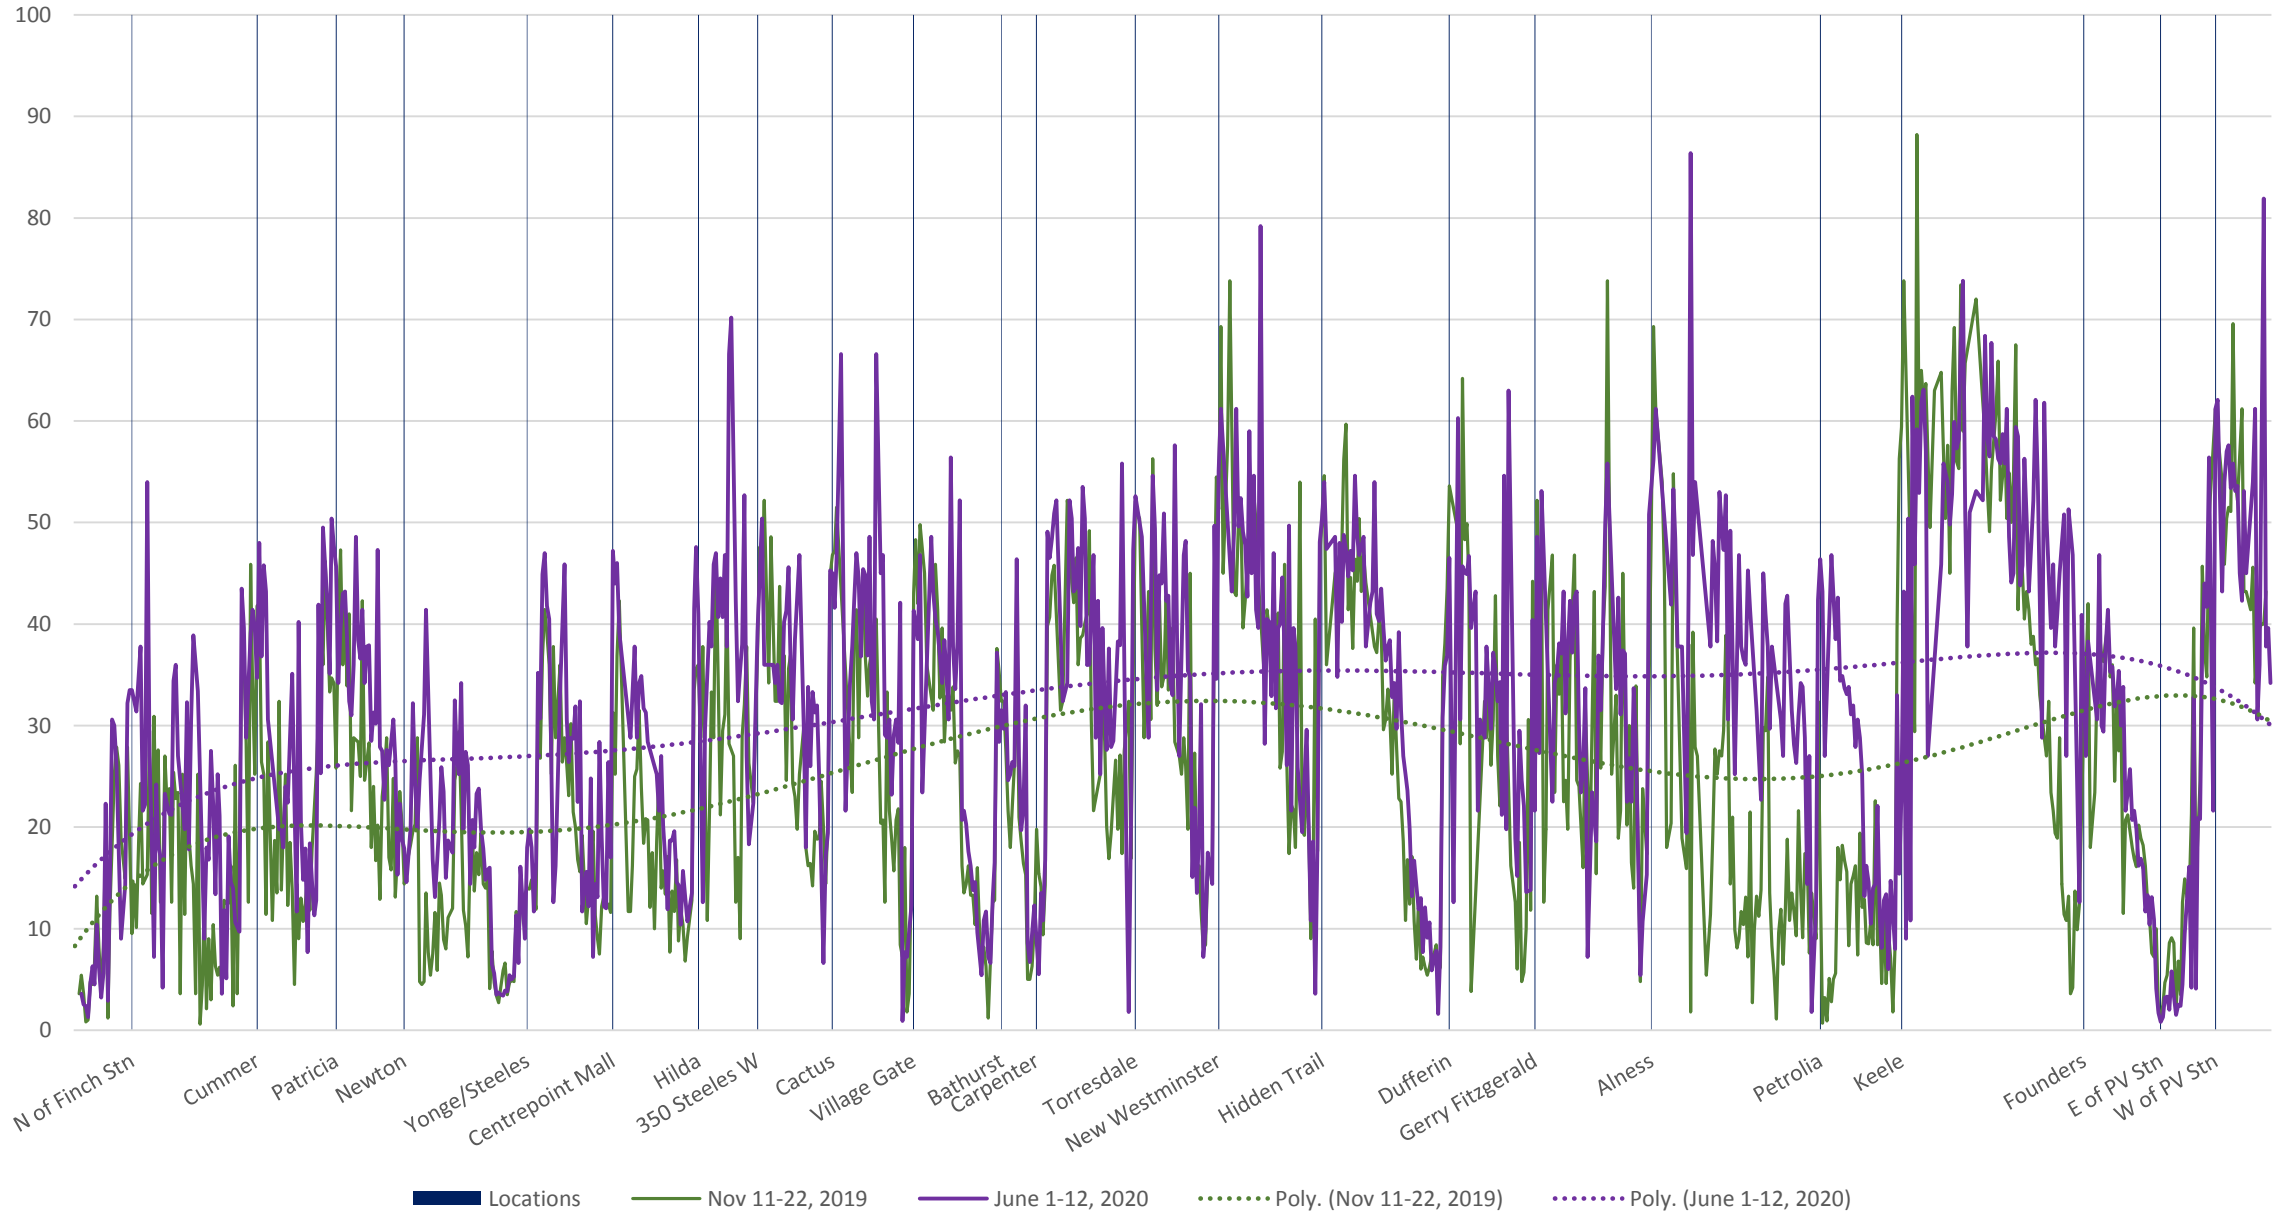

60 Steeles West Westbound Nov 2019 vs June 2020 Average Speed 600 to 700

60 Steeles West Westbound Nov 2019 vs June 2020 Average Speed 700 to 800

60 Steeles West Westbound Nov 2019 vs June 2020 Average Speed 800 to 900

60 Steeles West Westbound Nov 2019 vs June 2020 Average Speed 900 to 1000

60 Steeles West Westbound Nov 2019 vs June 2020 Average Speed 1000 to 1100

60 Steeles West Westbound Nov 2019 vs June 2020 Average Speed 1100 to 1200

█ Locations — Nov 11-22, 2019 — June 1-12, 2020 Poly. (Nov 11-22, 2019) Poly. (June 1-12, 2020)

60 Steeles West Westbound Nov 2019 vs June 2020 Average Speed 1200 to 1300

60 Steeles West Westbound Nov 2019 vs June 2020 Average Speed 1300 to 1400

60 Steeles West Westbound Nov 2019 vs June 2020 Average Speed 1400 to 1500

60 Steeles West Westbound Nov 2019 vs June 2020 Average Speed 1500 to 1600

60 Steeles West Westbound Nov 2019 vs June 2020 Average Speed 1600 to 1700