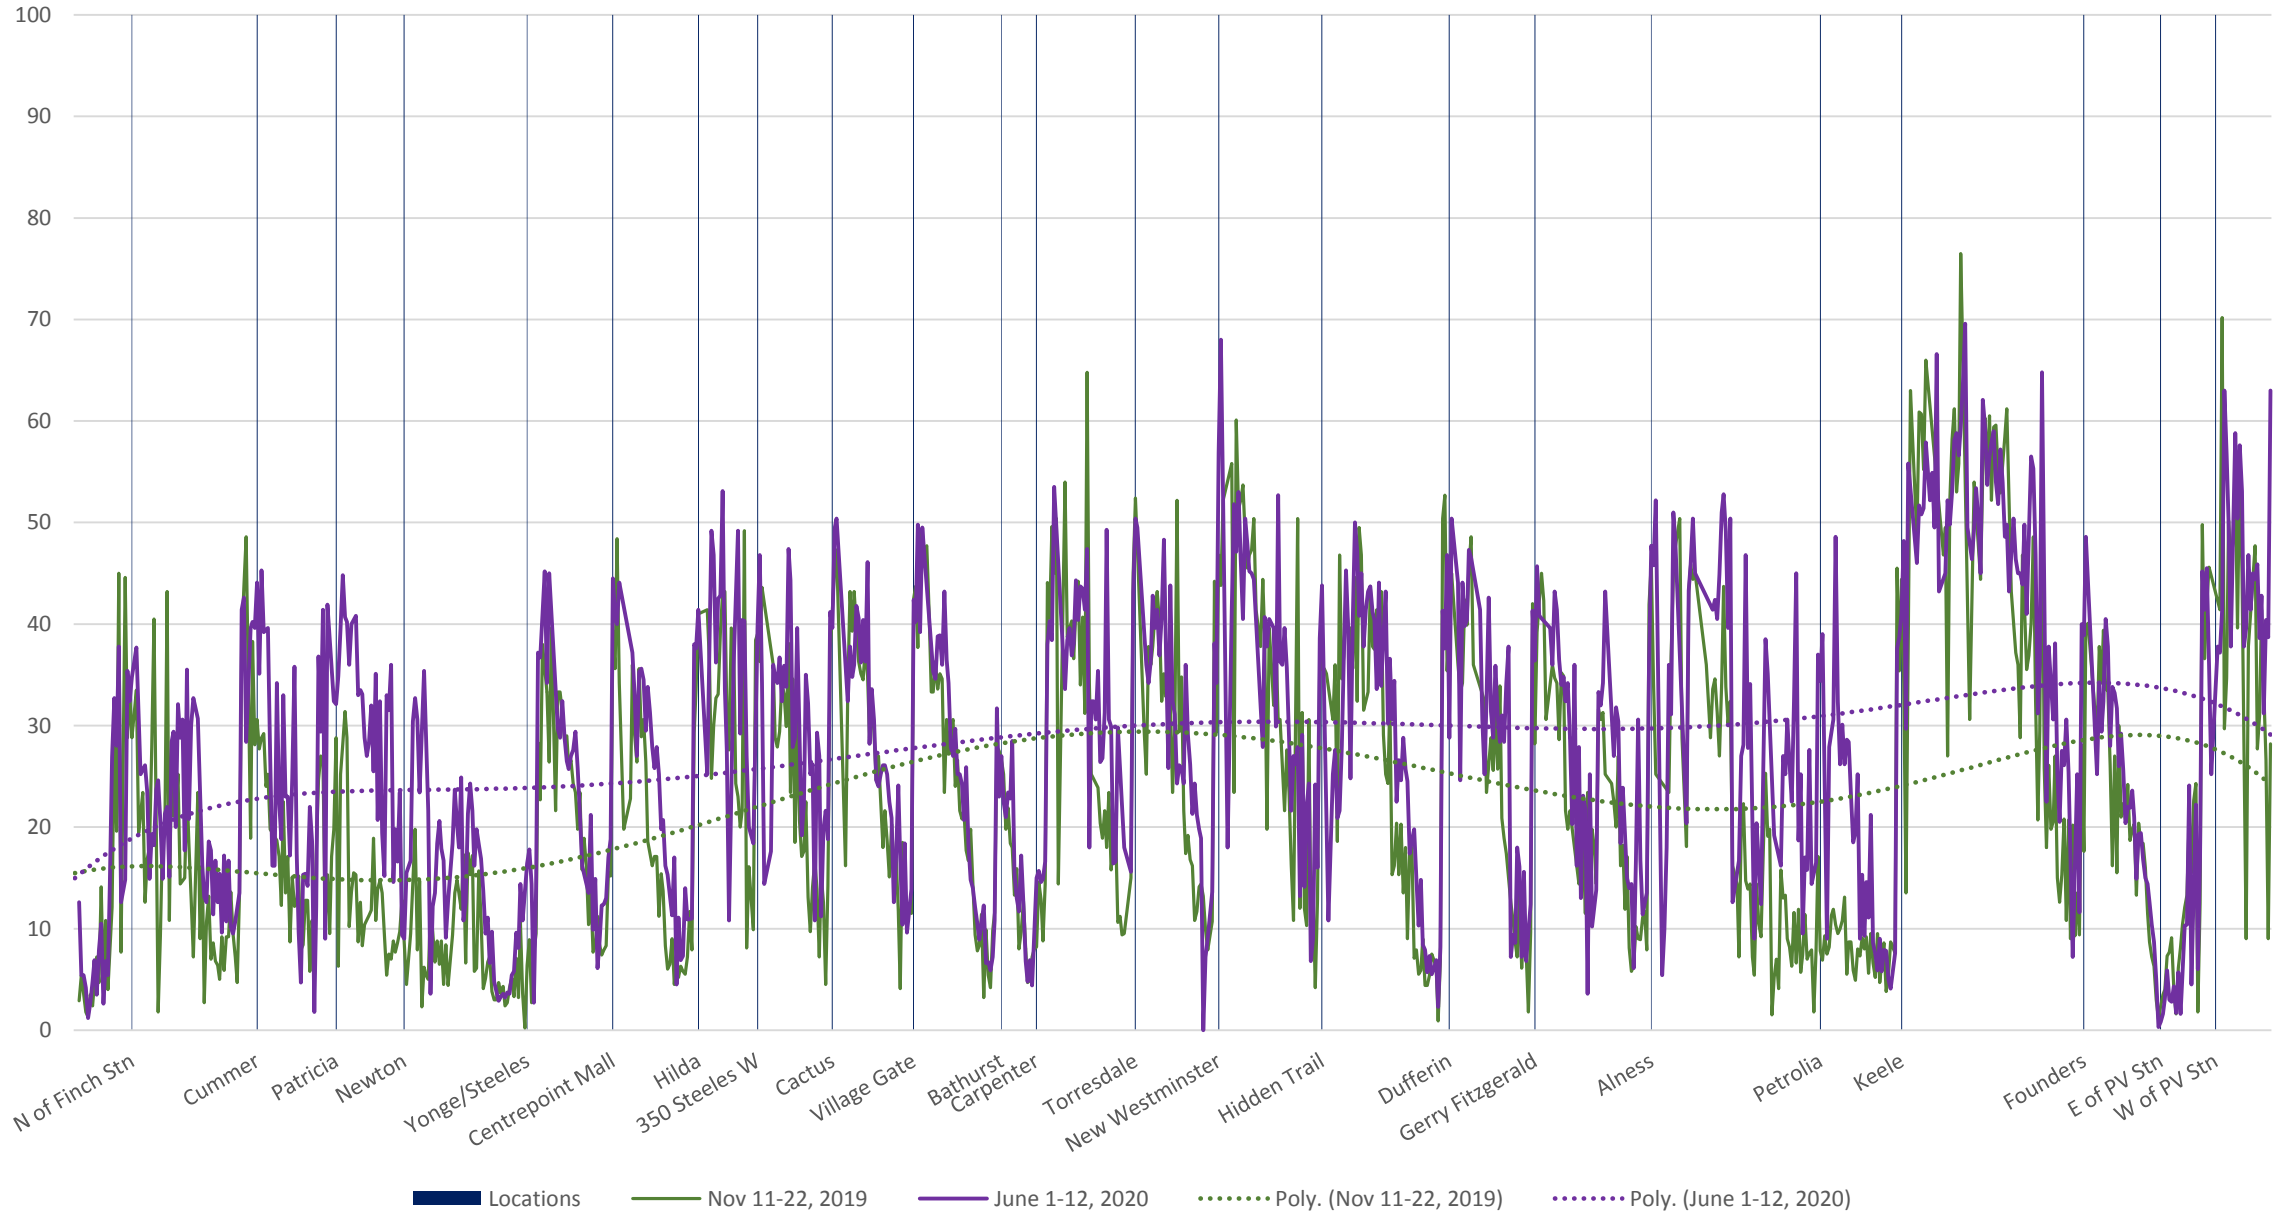

60 Steeles West Westbound Nov 2019 vs June 2020 Average Speed 600 to 700

60 Steeles West Westbound Nov 2019 vs June 2020 Average Speed 700 to 800

60 Steeles West Westbound Nov 2019 vs June 2020 Average Speed 800 to 900

60 Steeles West Westbound Nov 2019 vs June 2020 Average Speed 900 to 1000

60 Steeles West Westbound Nov 2019 vs June 2020 Average Speed 1000 to 1100

60 Steeles West Westbound Nov 2019 vs June 2020 Average Speed 1100 to 1200

█ Locations — Nov 11-22, 2019 — June 1-12, 2020 Poly. (Nov 11-22, 2019) Poly. (June 1-12, 2020)

60 Steeles West Westbound Nov 2019 vs June 2020 Average Speed 1200 to 1300

60 Steeles West Westbound Nov 2019 vs June 2020 Average Speed 1300 to 1400

60 Steeles West Westbound Nov 2019 vs June 2020 Average Speed 1400 to 1500

60 Steeles West Westbound Nov 2019 vs June 2020 Average Speed 1500 to 1600

60 Steeles West Westbound Nov 2019 vs June 2020 Average Speed 1600 to 1700