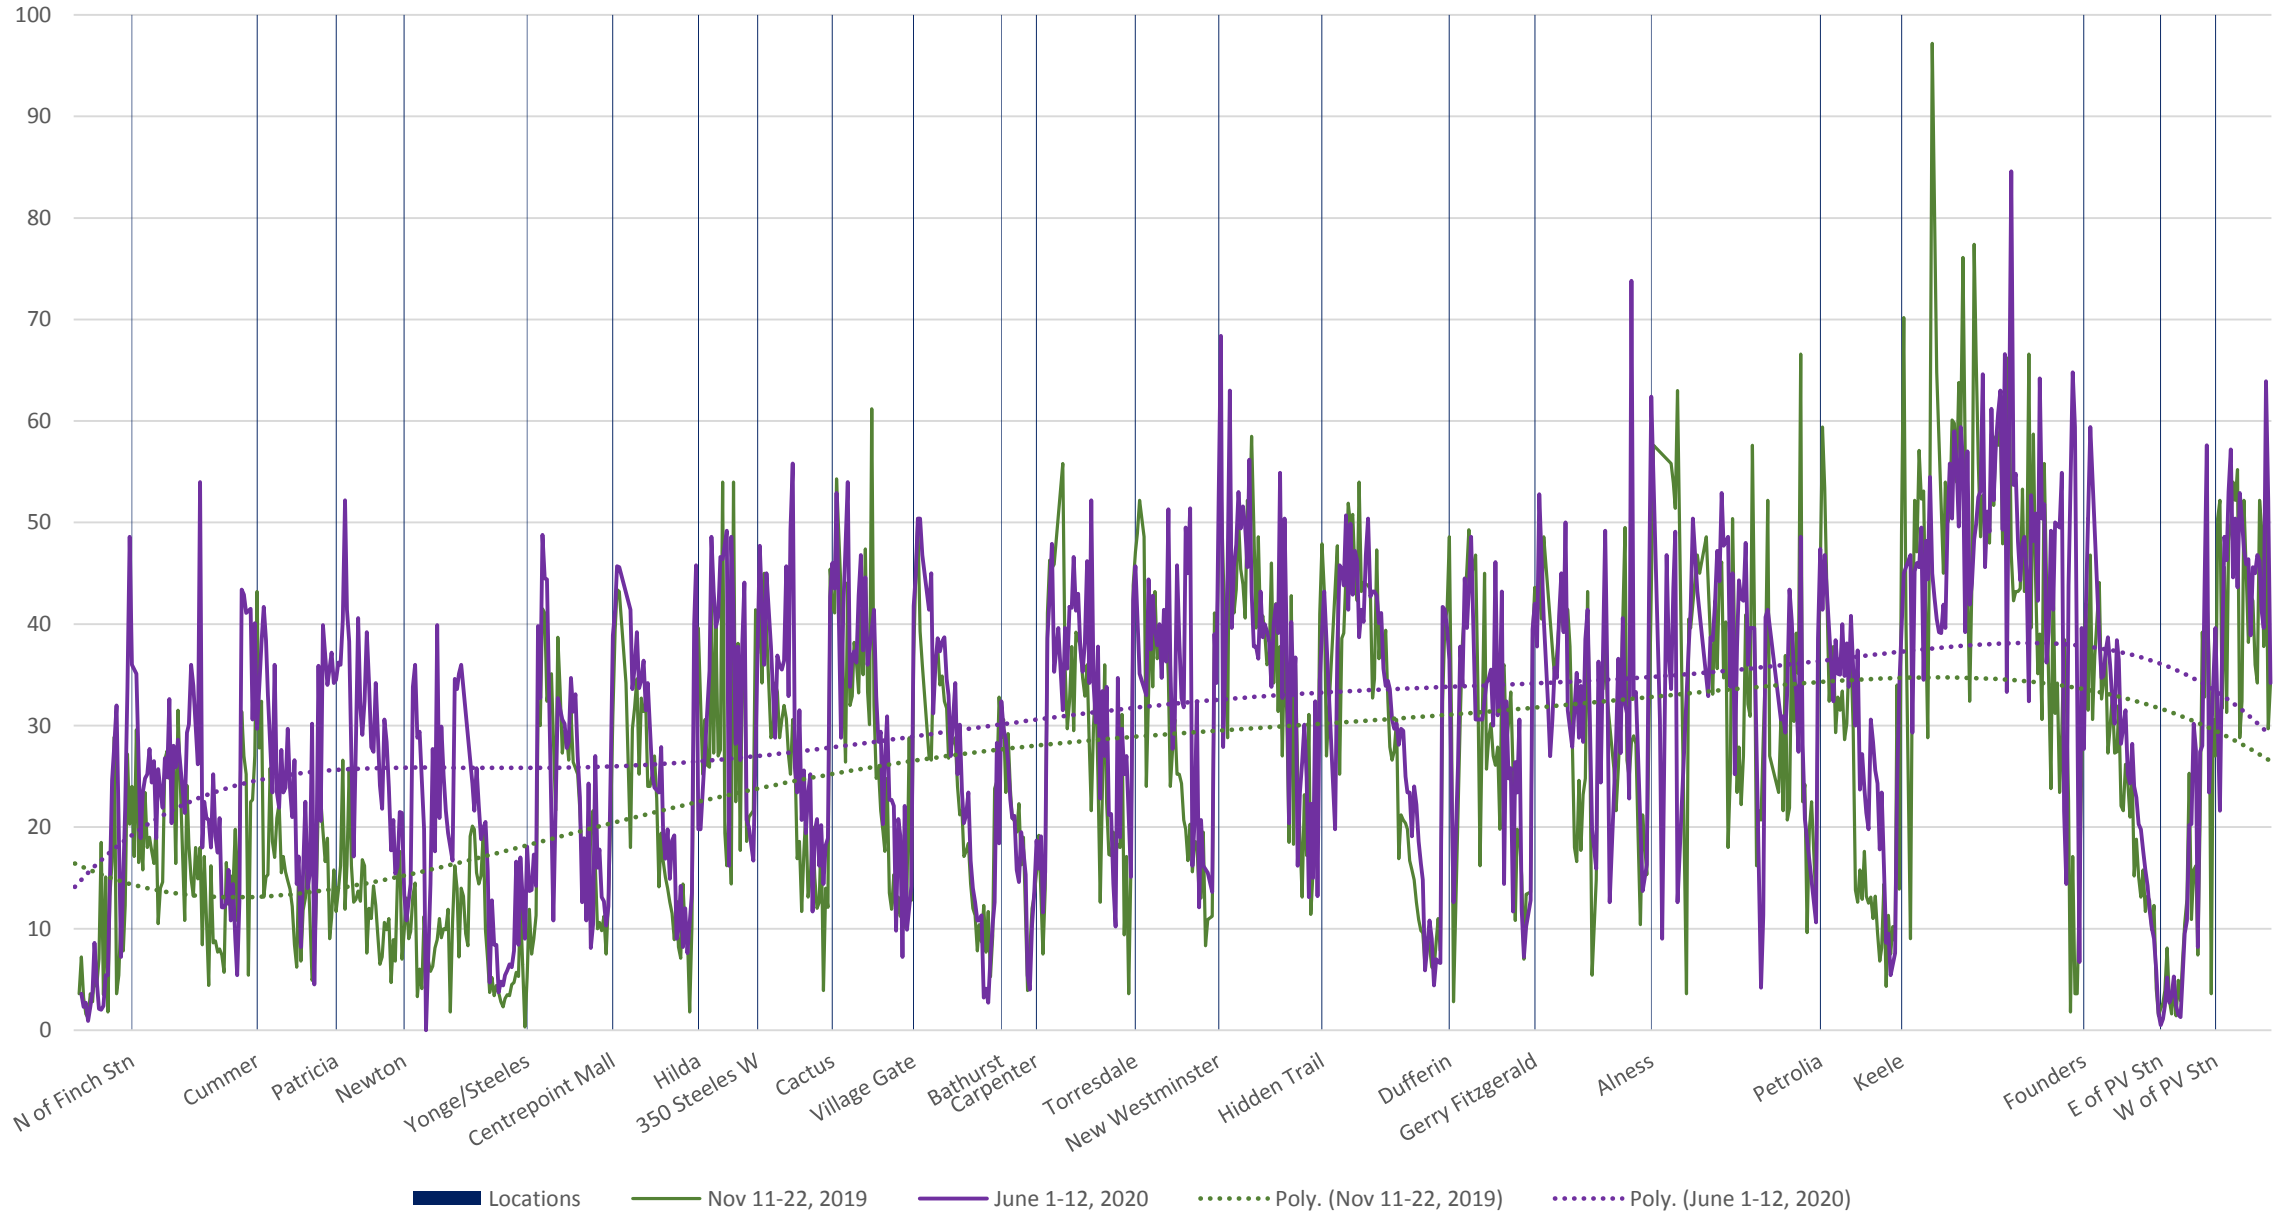

█ Locations — Nov 11-22, 2019 — June 1-12, 2020 Poly. (Nov 11-22, 2019) Poly. (June 1-12, 2020)

60 Steeles West Westbound Nov 2019 vs June 2020 Average Speed 1200 to 1300

60 Steeles West Westbound Nov 2019 vs June 2020 Average Speed 1300 to 1400

60 Steeles West Westbound Nov 2019 vs June 2020 Average Speed 1400 to 1500

60 Steeles West Westbound Nov 2019 vs June 2020 Average Speed 1500 to 1600

60 Steeles West Westbound Nov 2019 vs June 2020 Average Speed 1600 to 1700

60 Steeles West Westbound Nov 2019 vs June 2020 Average Speed 1700 to 1800

60 Steeles West Westbound Nov 2019 vs June 2020 Average Speed 1800 to 1900

60 Steeles West Westbound Nov 2019 vs June 2020 Average Speed 1900 to 2000

60 Steeles West Westbound Nov 2019 vs June 2020 Average Speed 2300 to 2400