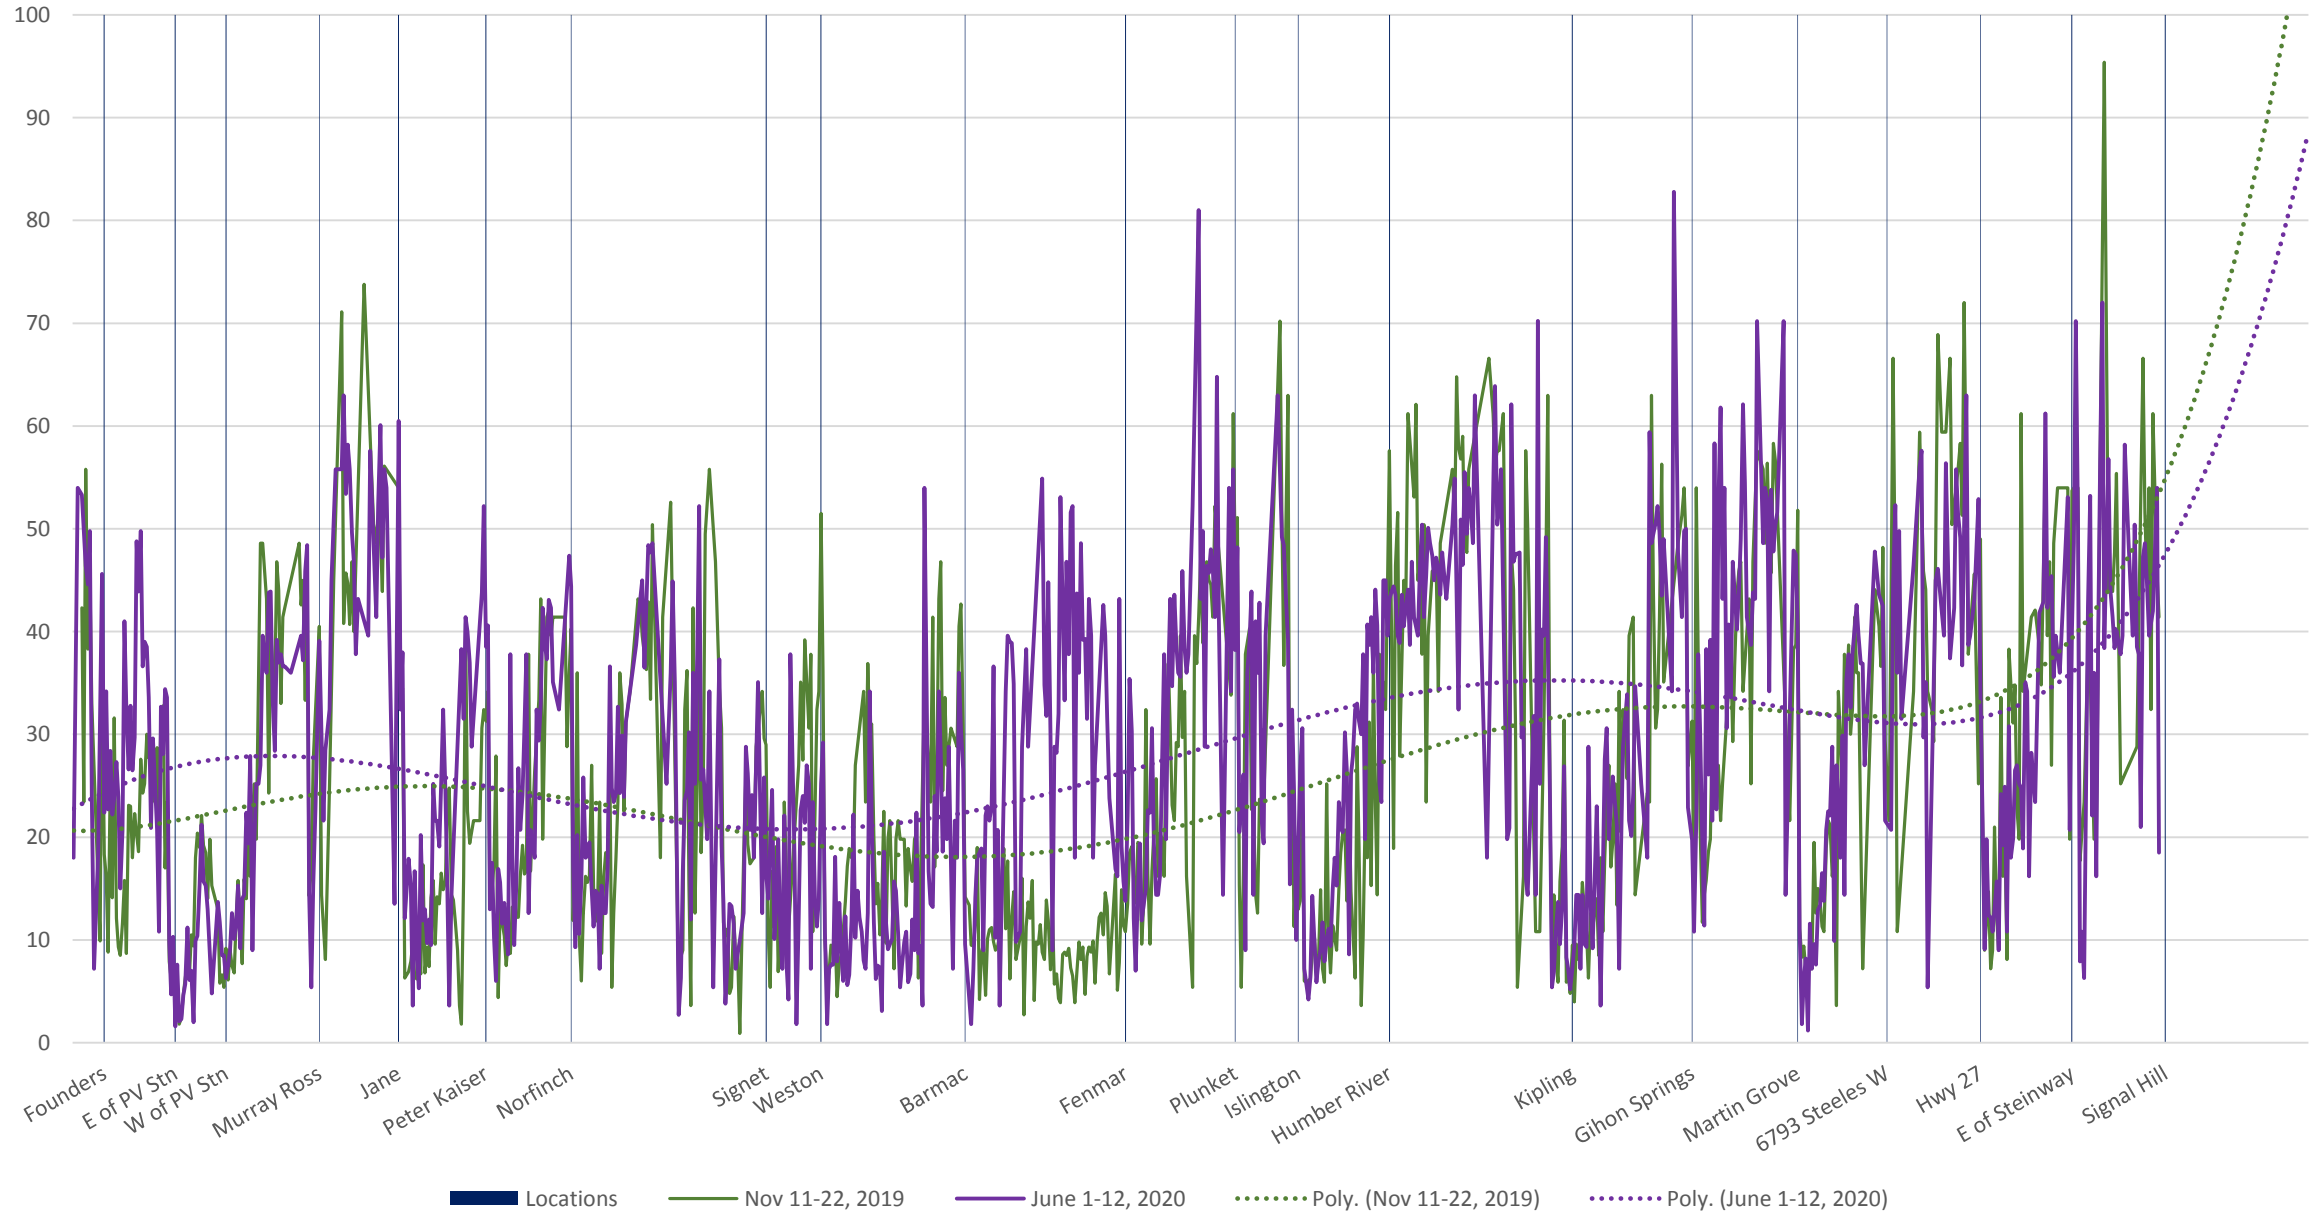

60 Steeles West Eastbound Nov 2019 vs June 2020 Average Speed 900 to 1000

60 Steeles West Eastbound Nov 2019 vs June 2020 Average Speed 1000 to 1100

60 Steeles West Eastbound Nov 2019 vs June 2020 Average Speed 1100 to 1200

60 Steeles West Eastbound Nov 2019 vs June 2020 Average Speed 1200 to 1300

60 Steeles West Eastbound Nov 2019 vs June 2020 Average Speed 1300 to 1400

60 Steeles West Eastbound Nov 2019 vs June 2020 Average Speed 1400 to 1500

60 Steeles West Eastbound Nov 2019 vs June 2020 Average Speed 1500 to 1600

60 Steeles West Eastbound Nov 2019 vs June 2020 Average Speed 1600 to 1700

60 Steeles West Eastbound Nov 2019 vs June 2020 Average Speed 1700 to 1800

60 Steeles West Eastbound Nov 2019 vs June 2020 Average Speed 1800 to 1900

60 Steeles West Eastbound Nov 2019 vs June 2020 Average Speed 1900 to 2000

60 Steeles West Eastbound Nov 2019 vs June 2020 Average Speed 2000 to 2100