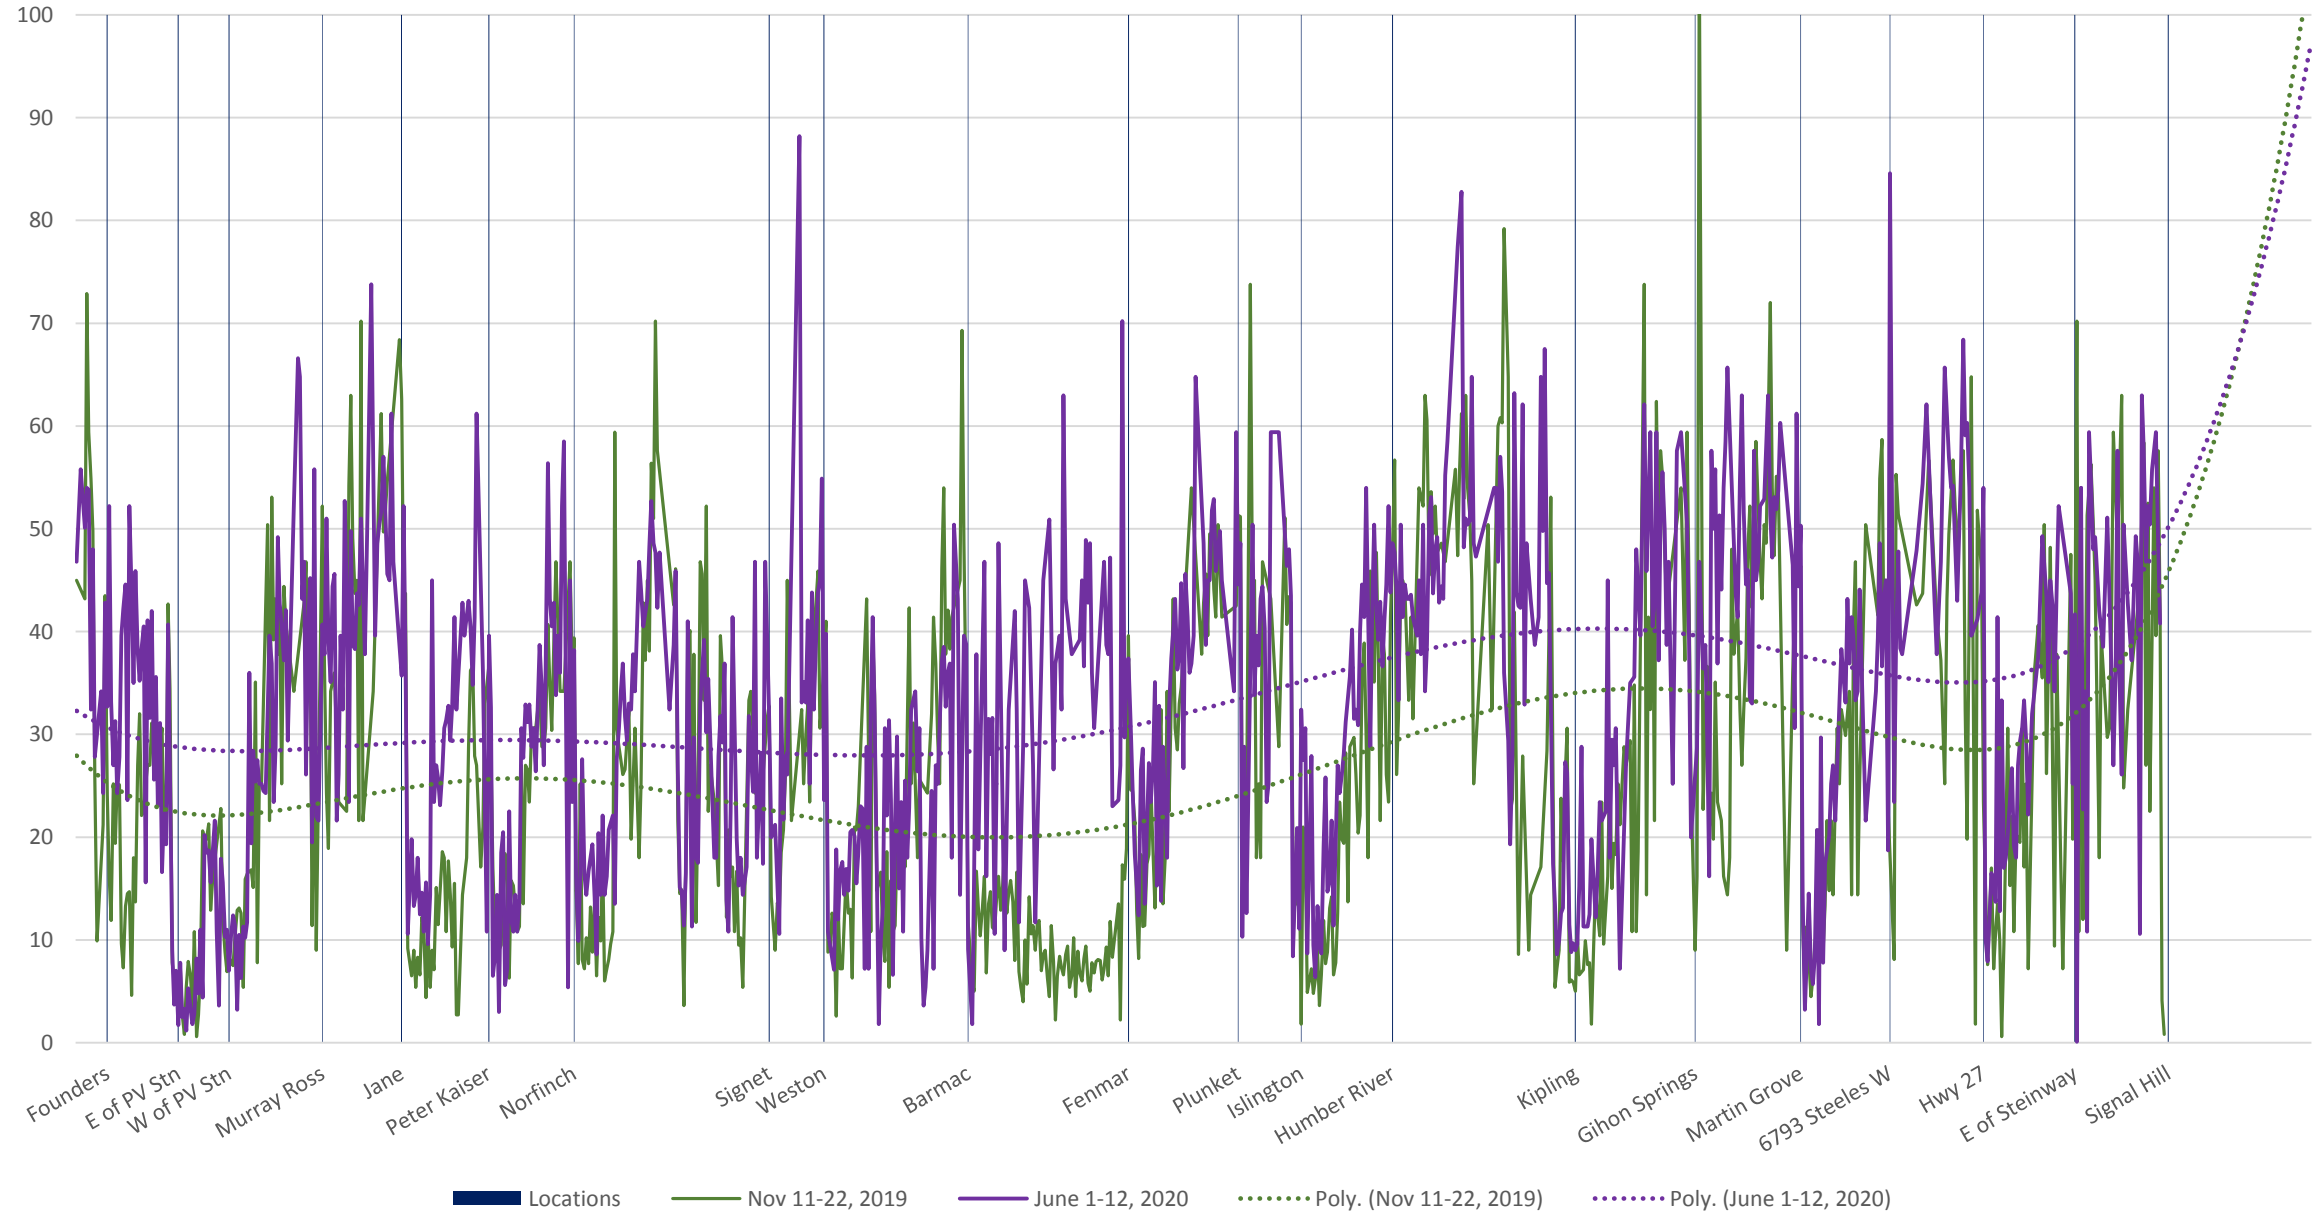

60 Steeles West Eastbound Nov 2019 vs June 2020 Average Speed 600 to 700

60 Steeles West Eastbound Nov 2019 vs June 2020 Average Speed 700 to 800

60 Steeles West Eastbound Nov 2019 vs June 2020 Average Speed 800 to 900

60 Steeles West Eastbound Nov 2019 vs June 2020 Average Speed 900 to 1000

60 Steeles West Eastbound Nov 2019 vs June 2020 Average Speed 1000 to 1100

60 Steeles West Eastbound Nov 2019 vs June 2020 Average Speed 1100 to 1200

60 Steeles West Eastbound Nov 2019 vs June 2020 Average Speed 1200 to 1300

60 Steeles West Eastbound Nov 2019 vs June 2020 Average Speed 1300 to 1400

60 Steeles West Eastbound Nov 2019 vs June 2020 Average Speed 1400 to 1500

60 Steeles West Eastbound Nov 2019 vs June 2020 Average Speed 1500 to 1600

60 Steeles West Eastbound Nov 2019 vs June 2020 Average Speed 1600 to 1700

60 Steeles West Eastbound Nov 2019 vs June 2020 Average Speed 1700 to 1800