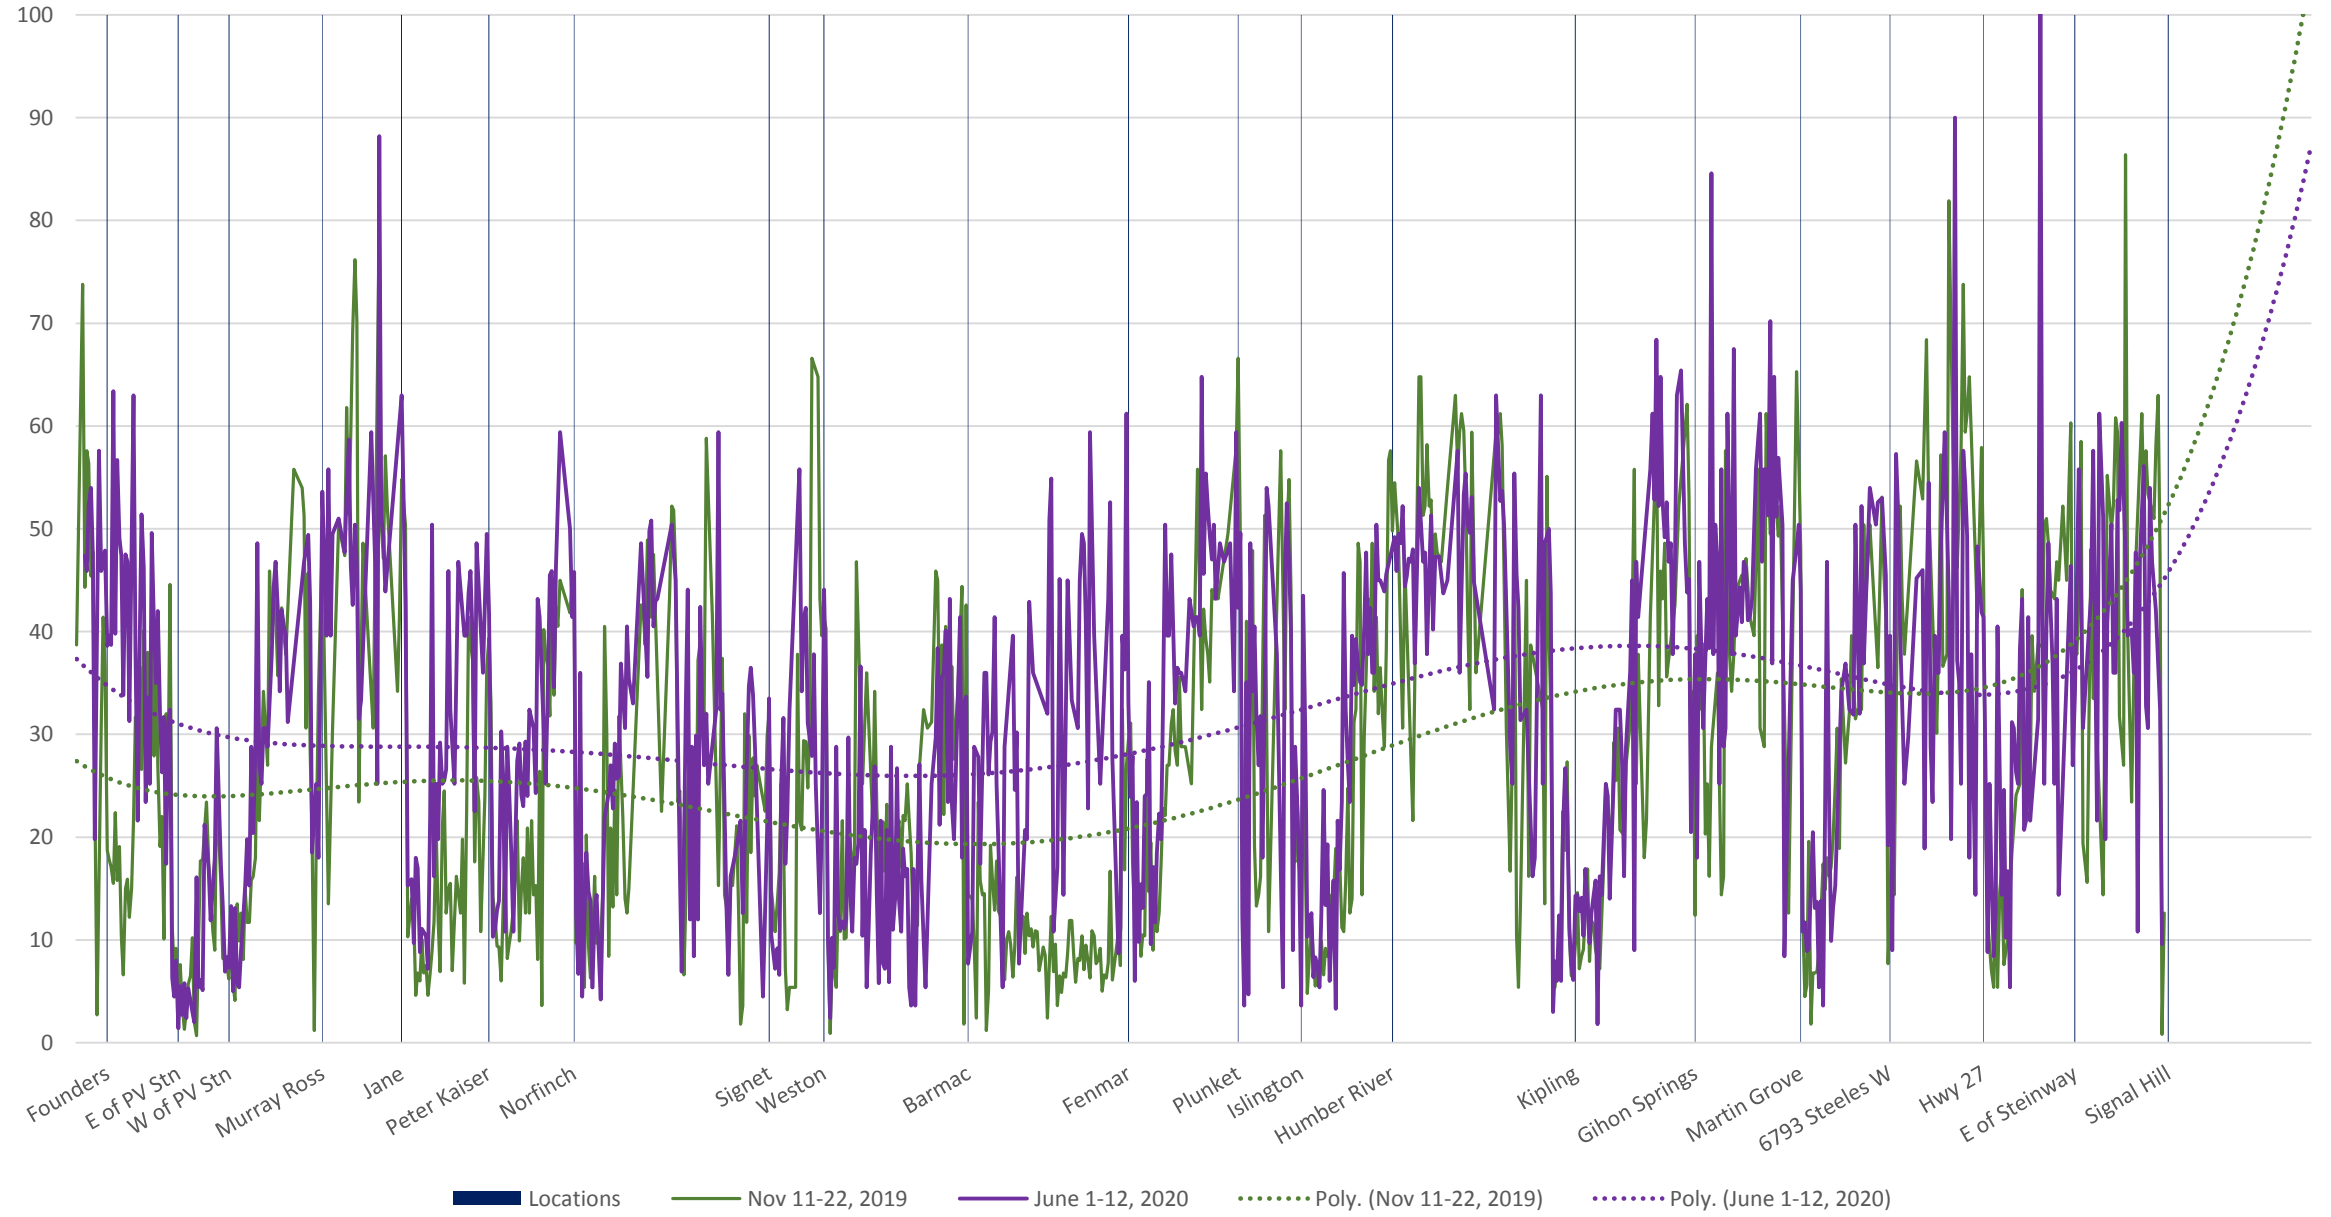

60 Steeles West Eastbound Nov 2019 vs June 2020 Average Speed 600 to 700

60 Steeles West Eastbound Nov 2019 vs June 2020 Average Speed 700 to 800

60 Steeles West Eastbound Nov 2019 vs June 2020 Average Speed 800 to 900

60 Steeles West Eastbound Nov 2019 vs June 2020 Average Speed 900 to 1000

60 Steeles West Eastbound Nov 2019 vs June 2020 Average Speed 1000 to 1100

60 Steeles West Eastbound Nov 2019 vs June 2020 Average Speed 1100 to 1200

60 Steeles West Eastbound Nov 2019 vs June 2020 Average Speed 1200 to 1300

60 Steeles West Eastbound Nov 2019 vs June 2020 Average Speed 1300 to 1400

60 Steeles West Eastbound Nov 2019 vs June 2020 Average Speed 1400 to 1500

60 Steeles West Eastbound Nov 2019 vs June 2020 Average Speed 1500 to 1600

60 Steeles West Eastbound Nov 2019 vs June 2020 Average Speed 1600 to 1700

60 Steeles West Eastbound Nov 2019 vs June 2020 Average Speed 1700 to 1800