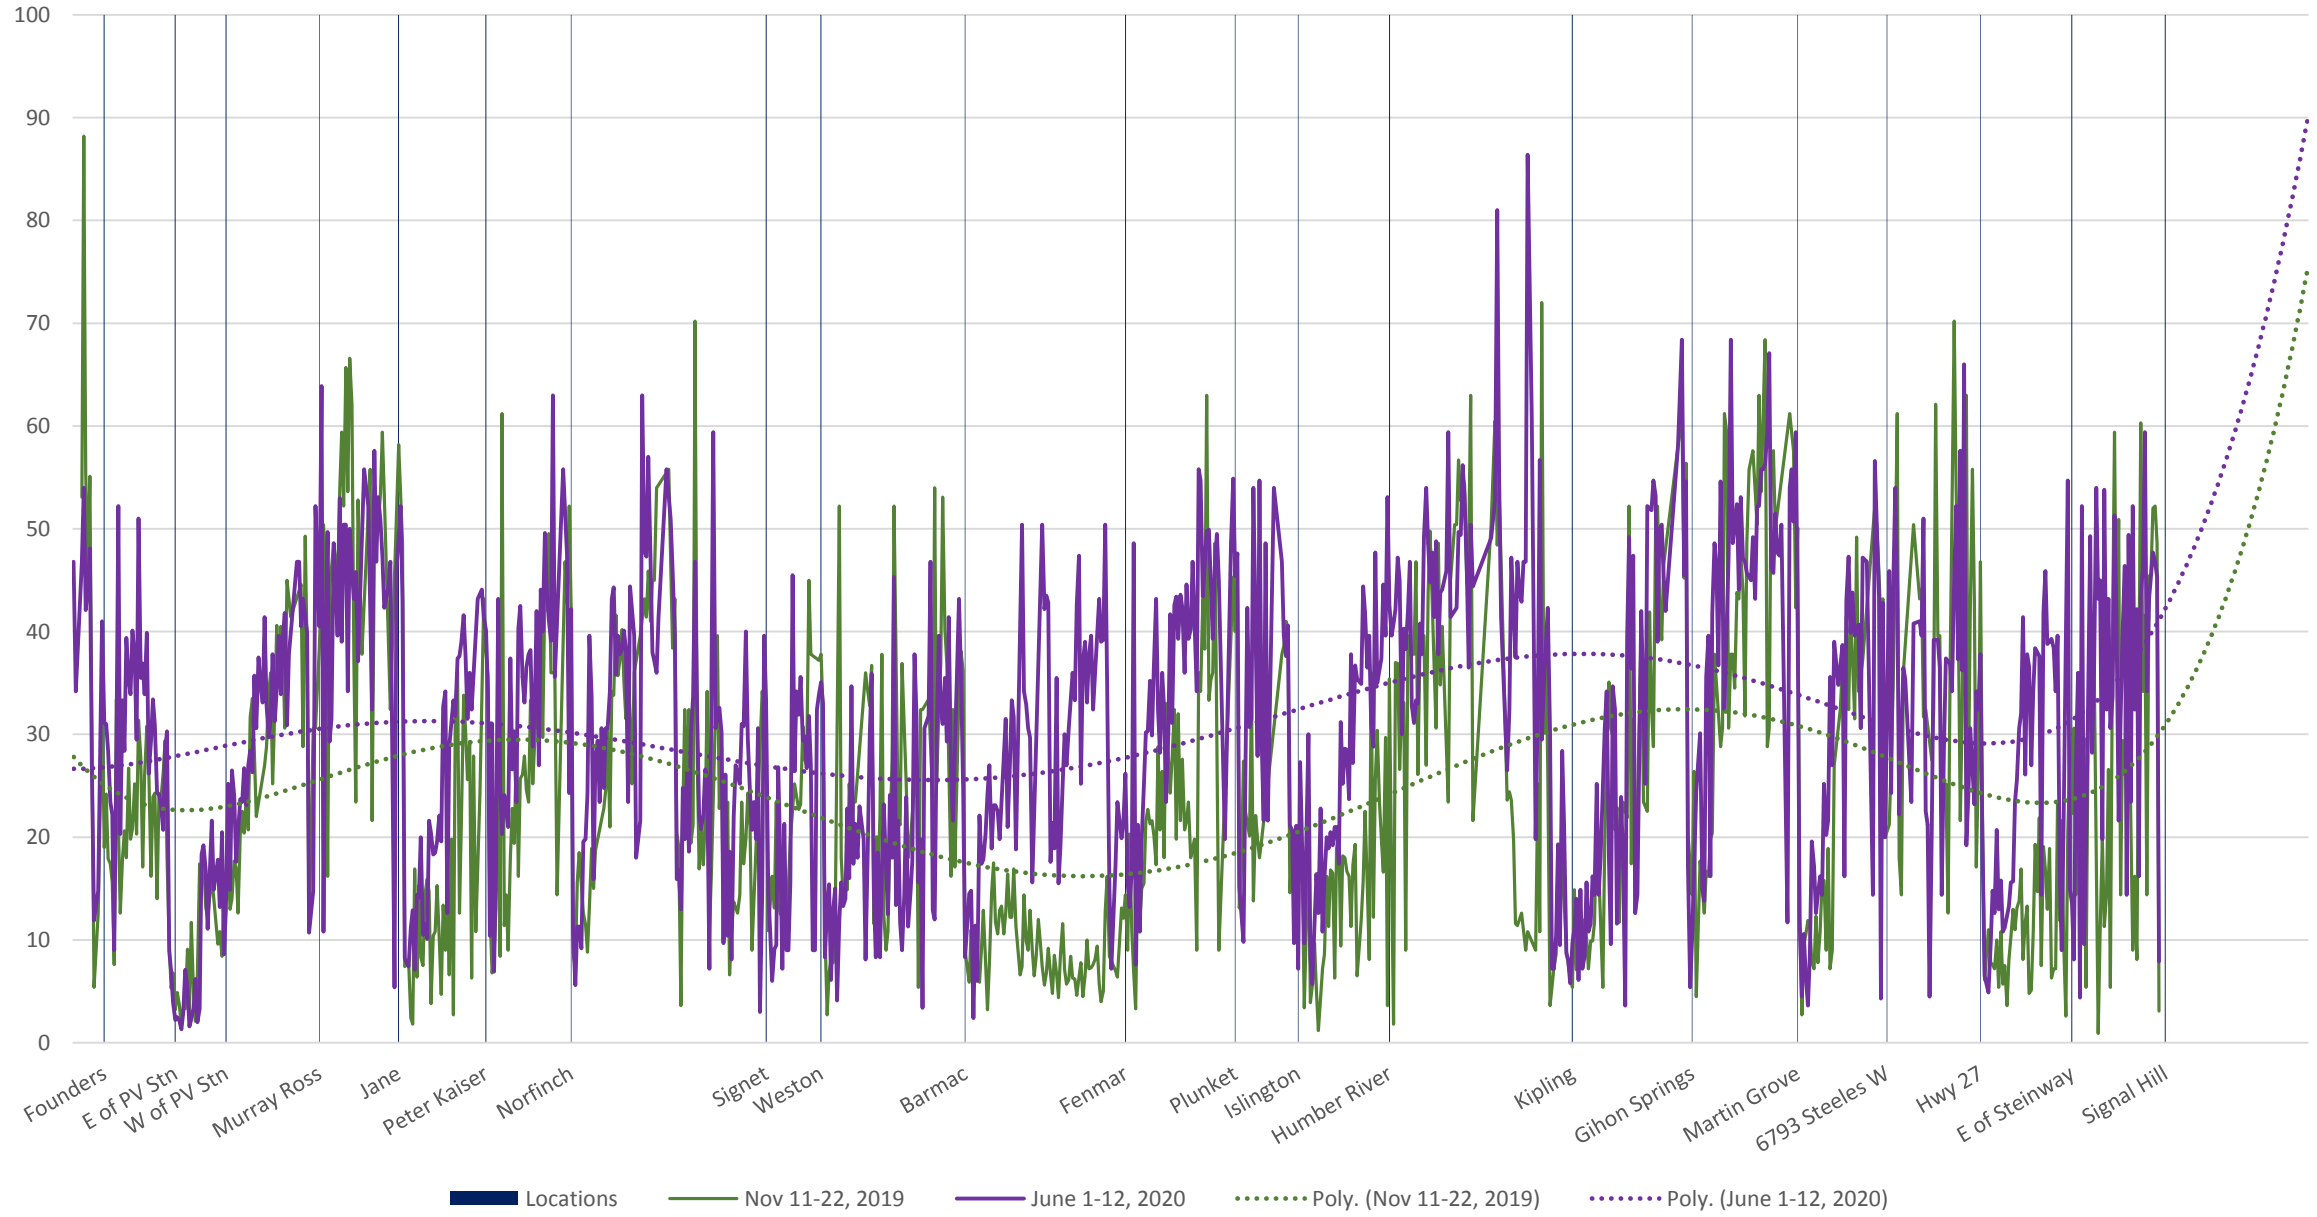

60 Steeles West Eastbound Nov 2019 vs June 2020 Average Speed 600 to 700

60 Steeles West Eastbound Nov 2019 vs June 2020 Average Speed 700 to 800

60 Steeles West Eastbound Nov 2019 vs June 2020 Average Speed 800 to 900

60 Steeles West Eastbound Nov 2019 vs June 2020 Average Speed 900 to 1000

60 Steeles West Eastbound Nov 2019 vs June 2020 Average Speed 1000 to 1100

60 Steeles West Eastbound Nov 2019 vs June 2020 Average Speed 1100 to 1200

60 Steeles West Eastbound Nov 2019 vs June 2020 Average Speed 1200 to 1300

60 Steeles West Eastbound Nov 2019 vs June 2020 Average Speed 1300 to 1400

60 Steeles West Eastbound Nov 2019 vs June 2020 Average Speed 1400 to 1500

60 Steeles West Eastbound Nov 2019 vs June 2020 Average Speed 1500 to 1600

60 Steeles West Eastbound Nov 2019 vs June 2020 Average Speed 1600 to 1700

60 Steeles West Eastbound Nov 2019 vs June 2020 Average Speed 1700 to 1800