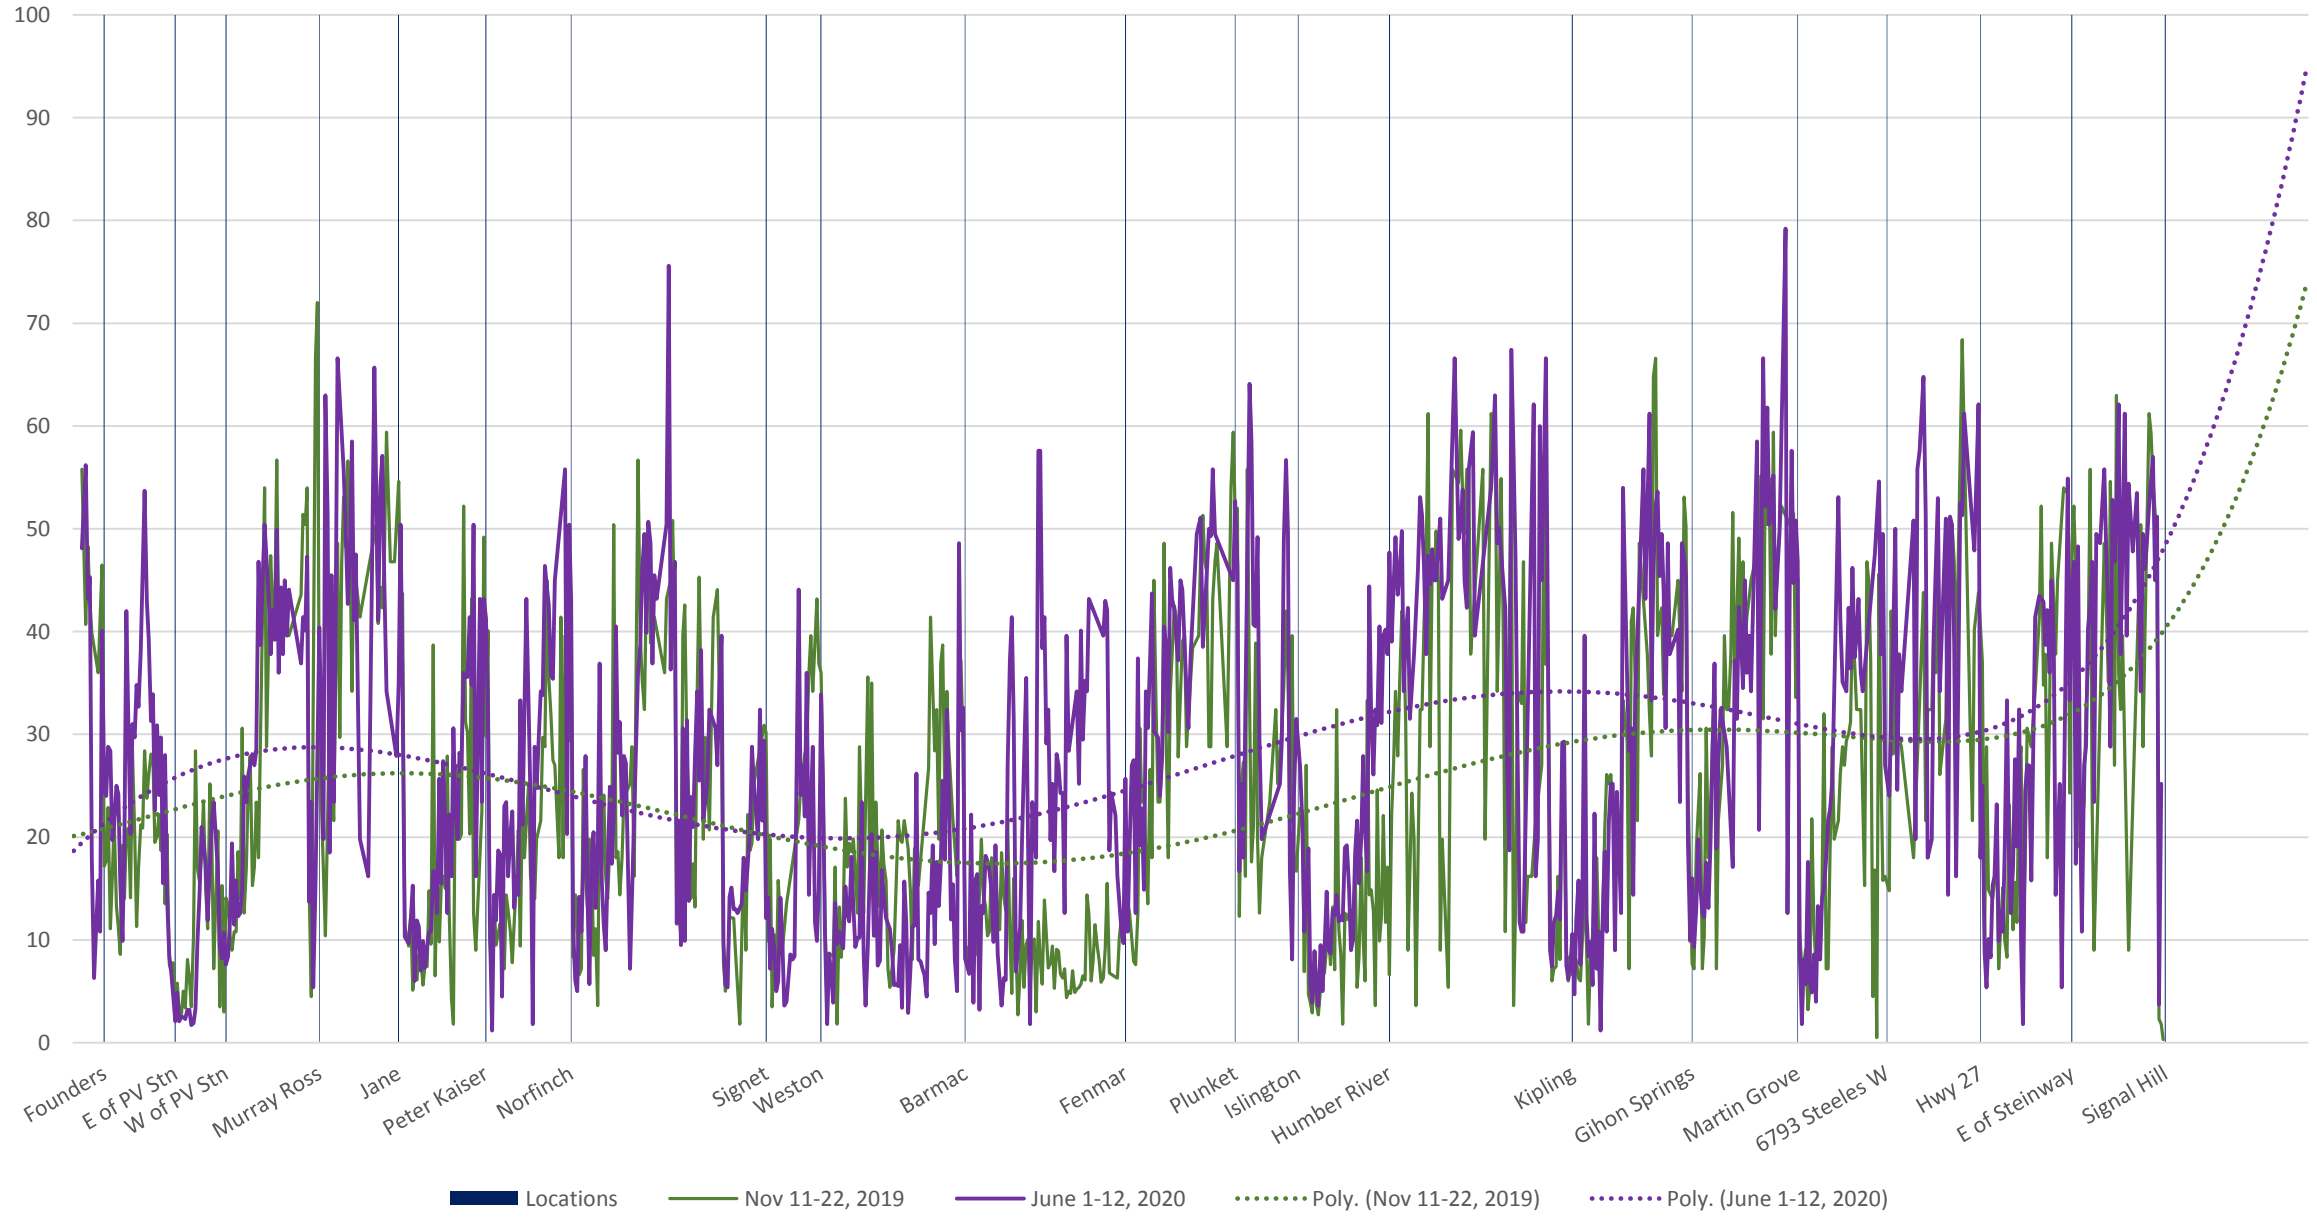

60 Steeles West Eastbound Nov 2019 vs June 2020 Average Speed 900 to 1000

60 Steeles West Eastbound Nov 2019 vs June 2020 Average Speed 1000 to 1100

60 Steeles West Eastbound Nov 2019 vs June 2020 Average Speed 1100 to 1200

60 Steeles West Eastbound Nov 2019 vs June 2020 Average Speed 1200 to 1300

60 Steeles West Eastbound Nov 2019 vs June 2020 Average Speed 1300 to 1400

60 Steeles West Eastbound Nov 2019 vs June 2020 Average Speed 1400 to 1500

60 Steeles West Eastbound Nov 2019 vs June 2020 Average Speed 1500 to 1600

60 Steeles West Eastbound Nov 2019 vs June 2020 Average Speed 1600 to 1700

60 Steeles West Eastbound Nov 2019 vs June 2020 Average Speed 1700 to 1800

60 Steeles West Eastbound Nov 2019 vs June 2020 Average Speed 1800 to 1900

60 Steeles West Eastbound Nov 2019 vs June 2020 Average Speed 1900 to 2000

60 Steeles West Eastbound Nov 2019 vs June 2020 Average Speed 2000 to 2100