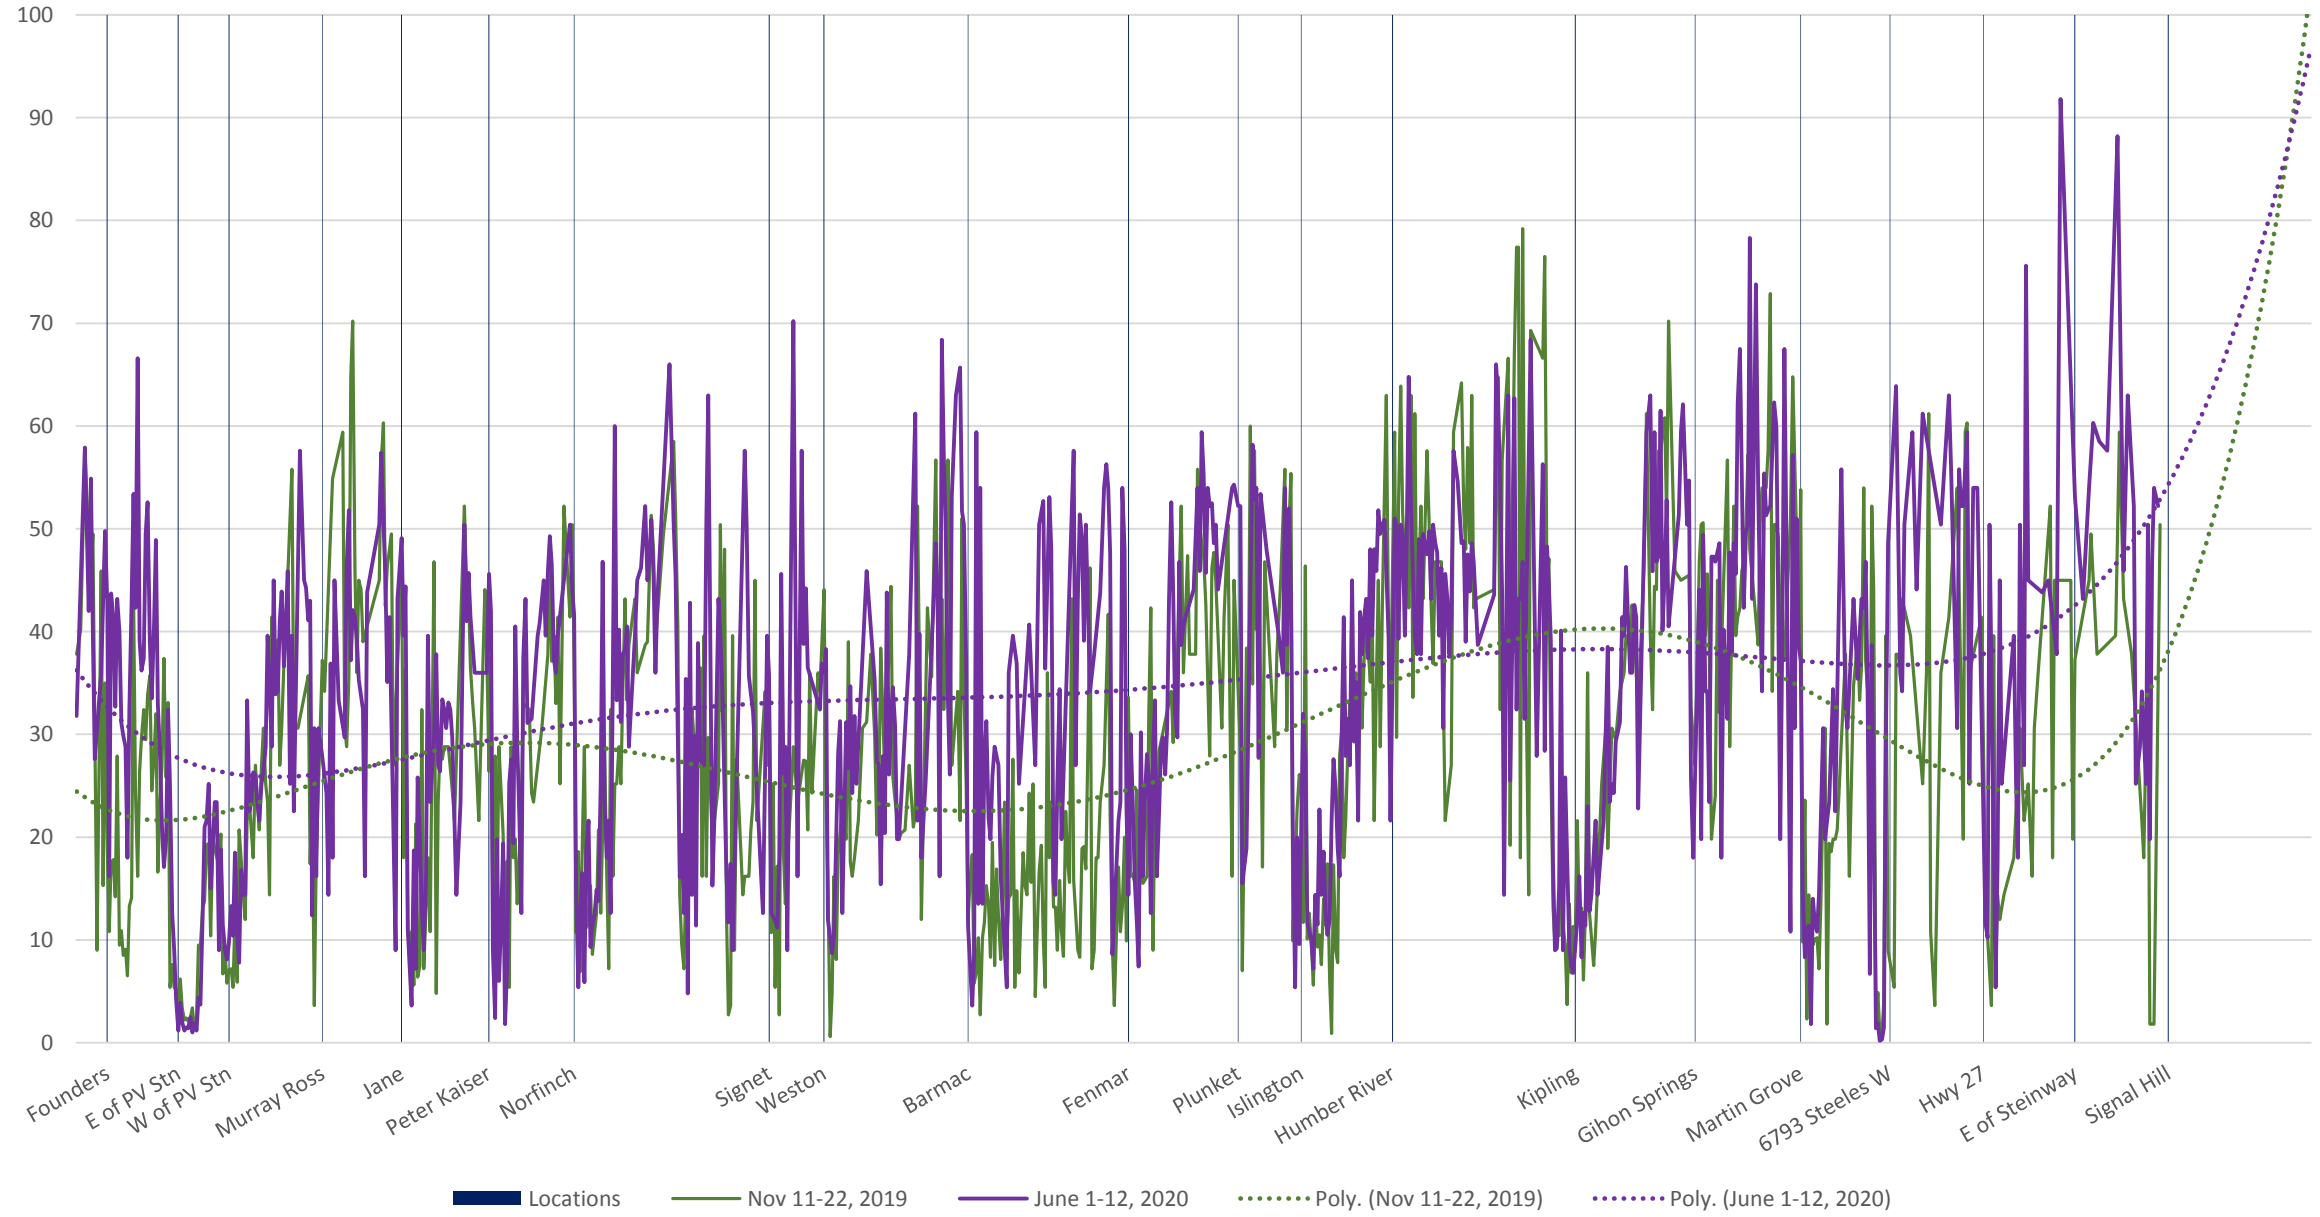

60 Steeles West Eastbound Nov 2019 vs June 2020 Average Speed 900 to 1000

60 Steeles West Eastbound Nov 2019 vs June 2020 Average Speed 1000 to 1100

60 Steeles West Eastbound Nov 2019 vs June 2020 Average Speed 1100 to 1200

60 Steeles West Eastbound Nov 2019 vs June 2020 Average Speed 1200 to 1300

60 Steeles West Eastbound Nov 2019 vs June 2020 Average Speed 1300 to 1400

60 Steeles West Eastbound Nov 2019 vs June 2020 Average Speed 1400 to 1500

60 Steeles West Eastbound Nov 2019 vs June 2020 Average Speed 1500 to 1600

60 Steeles West Eastbound Nov 2019 vs June 2020 Average Speed 1600 to 1700

60 Steeles West Eastbound Nov 2019 vs June 2020 Average Speed 1700 to 1800

60 Steeles West Eastbound Nov 2019 vs June 2020 Average Speed 1800 to 1900

60 Steeles West Eastbound Nov 2019 vs June 2020 Average Speed 1900 to 2000

60 Steeles West Eastbound Nov 2019 vs June 2020 Average Speed 2000 to 2100