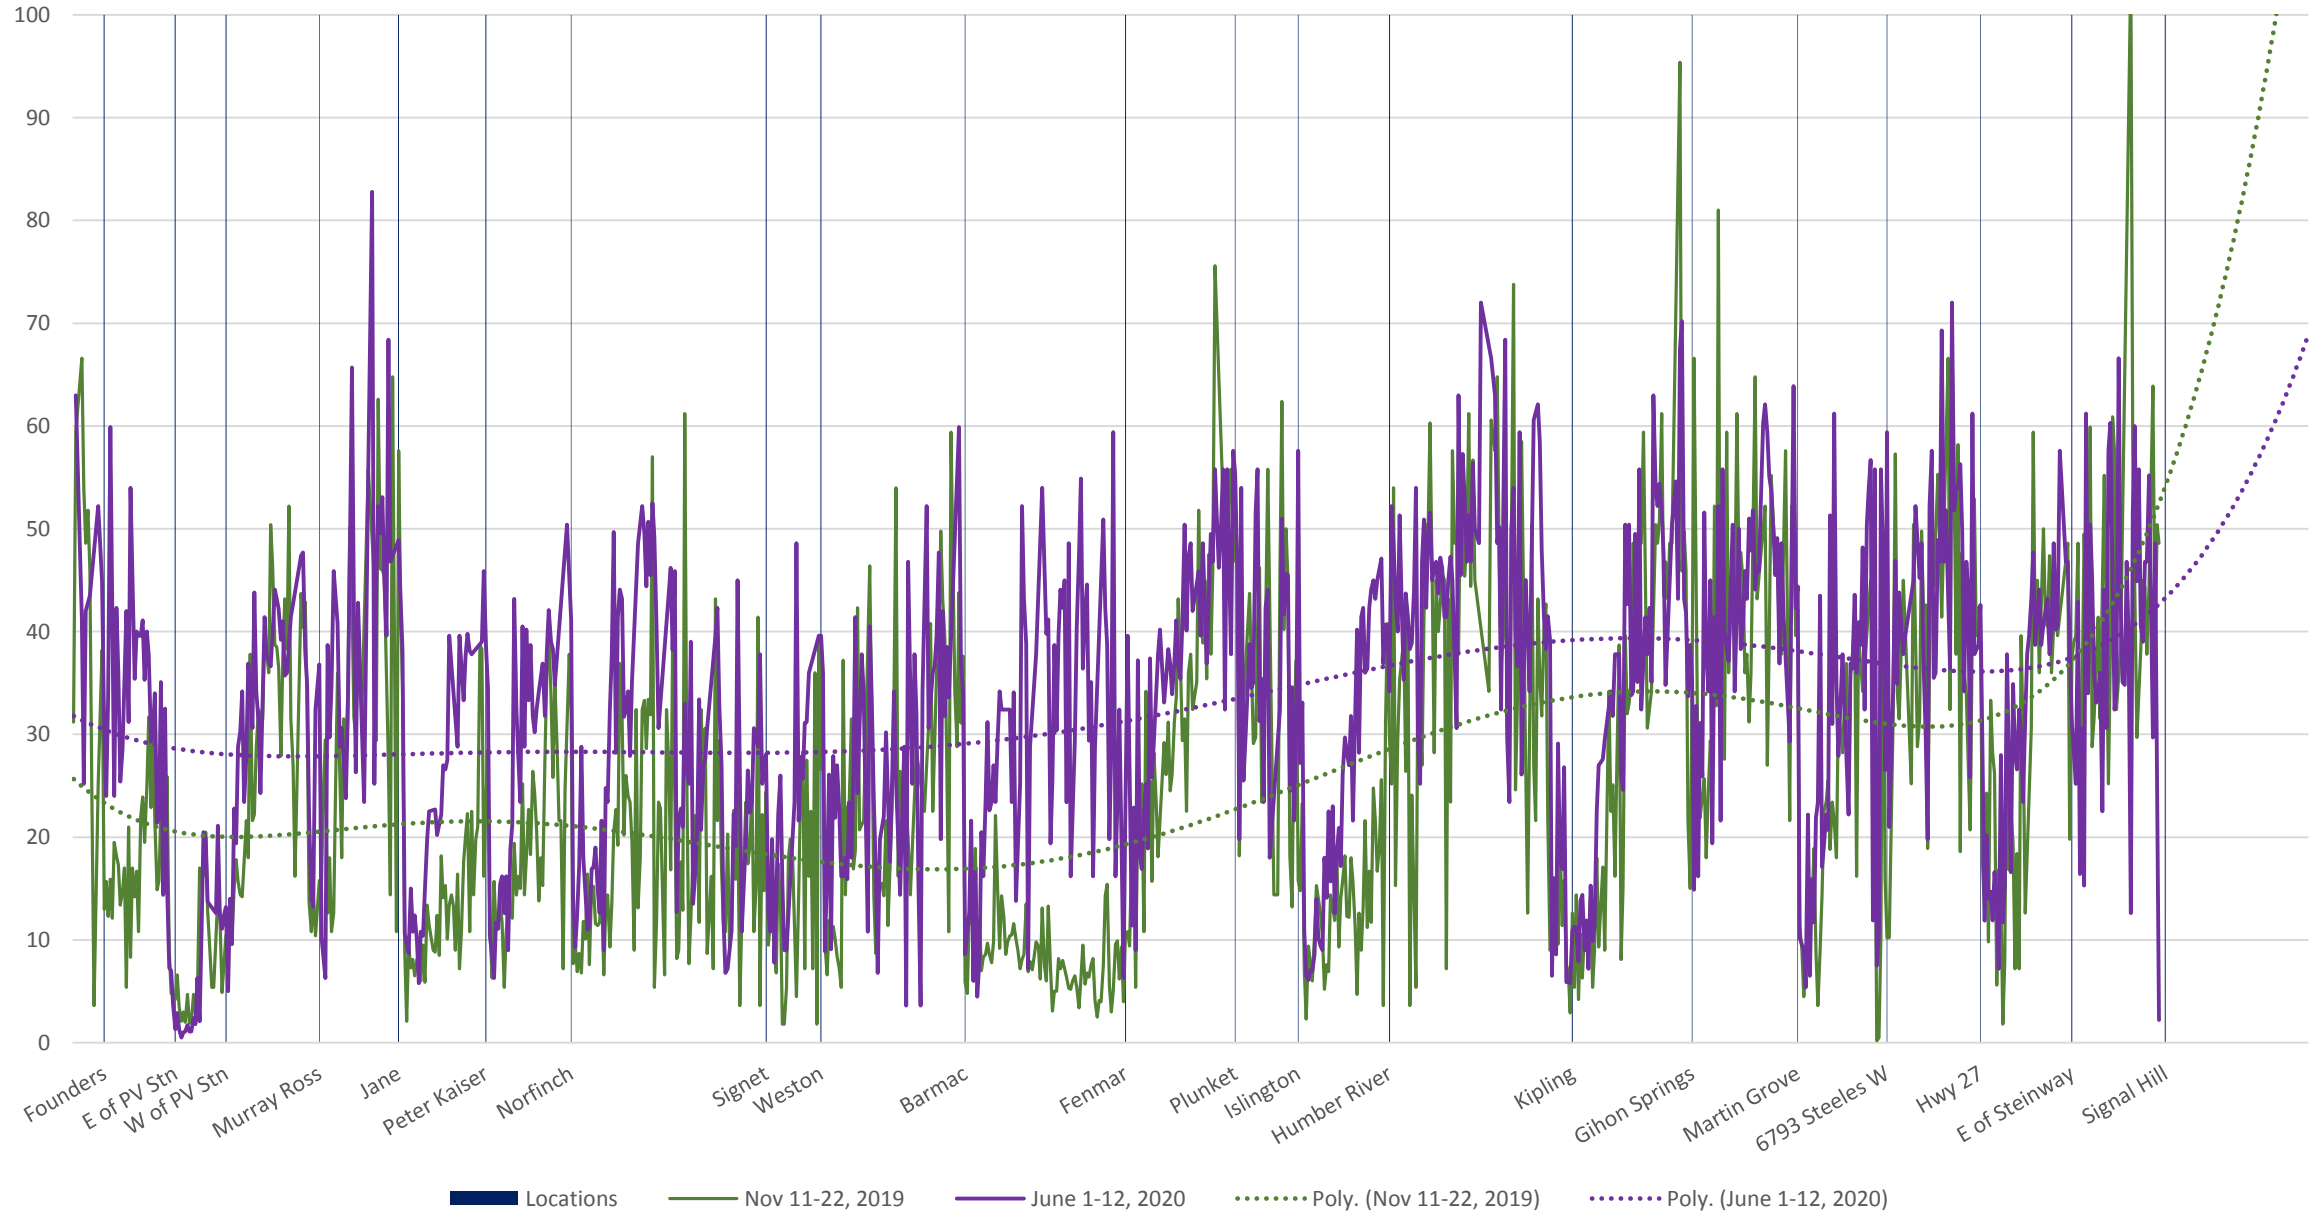

60 Steeles West Eastbound Nov 2019 vs June 2020 Average Speed 1200 to 1300

60 Steeles West Eastbound Nov 2019 vs June 2020 Average Speed 1300 to 1400

60 Steeles West Eastbound Nov 2019 vs June 2020 Average Speed 1400 to 1500

60 Steeles West Eastbound Nov 2019 vs June 2020 Average Speed 1500 to 1600

60 Steeles West Eastbound Nov 2019 vs June 2020 Average Speed 1600 to 1700

60 Steeles West Eastbound Nov 2019 vs June 2020 Average Speed 1700 to 1800

60 Steeles West Eastbound Nov 2019 vs June 2020 Average Speed 1800 to 1900

60 Steeles West Eastbound Nov 2019 vs June 2020 Average Speed 1900 to 2000

60 Steeles West Eastbound Nov 2019 vs June 2020 Average Speed 2000 to 2100

60 Steeles West Eastbound Nov 2019 vs June 2020 Average Speed 2100 to 2200

60 Steeles West Eastbound Nov 2019 vs June 2020 Average Speed 2200 to 2300

60 Steeles West Eastbound Nov 2019 vs June 2020 Average Speed 2300 to 2400