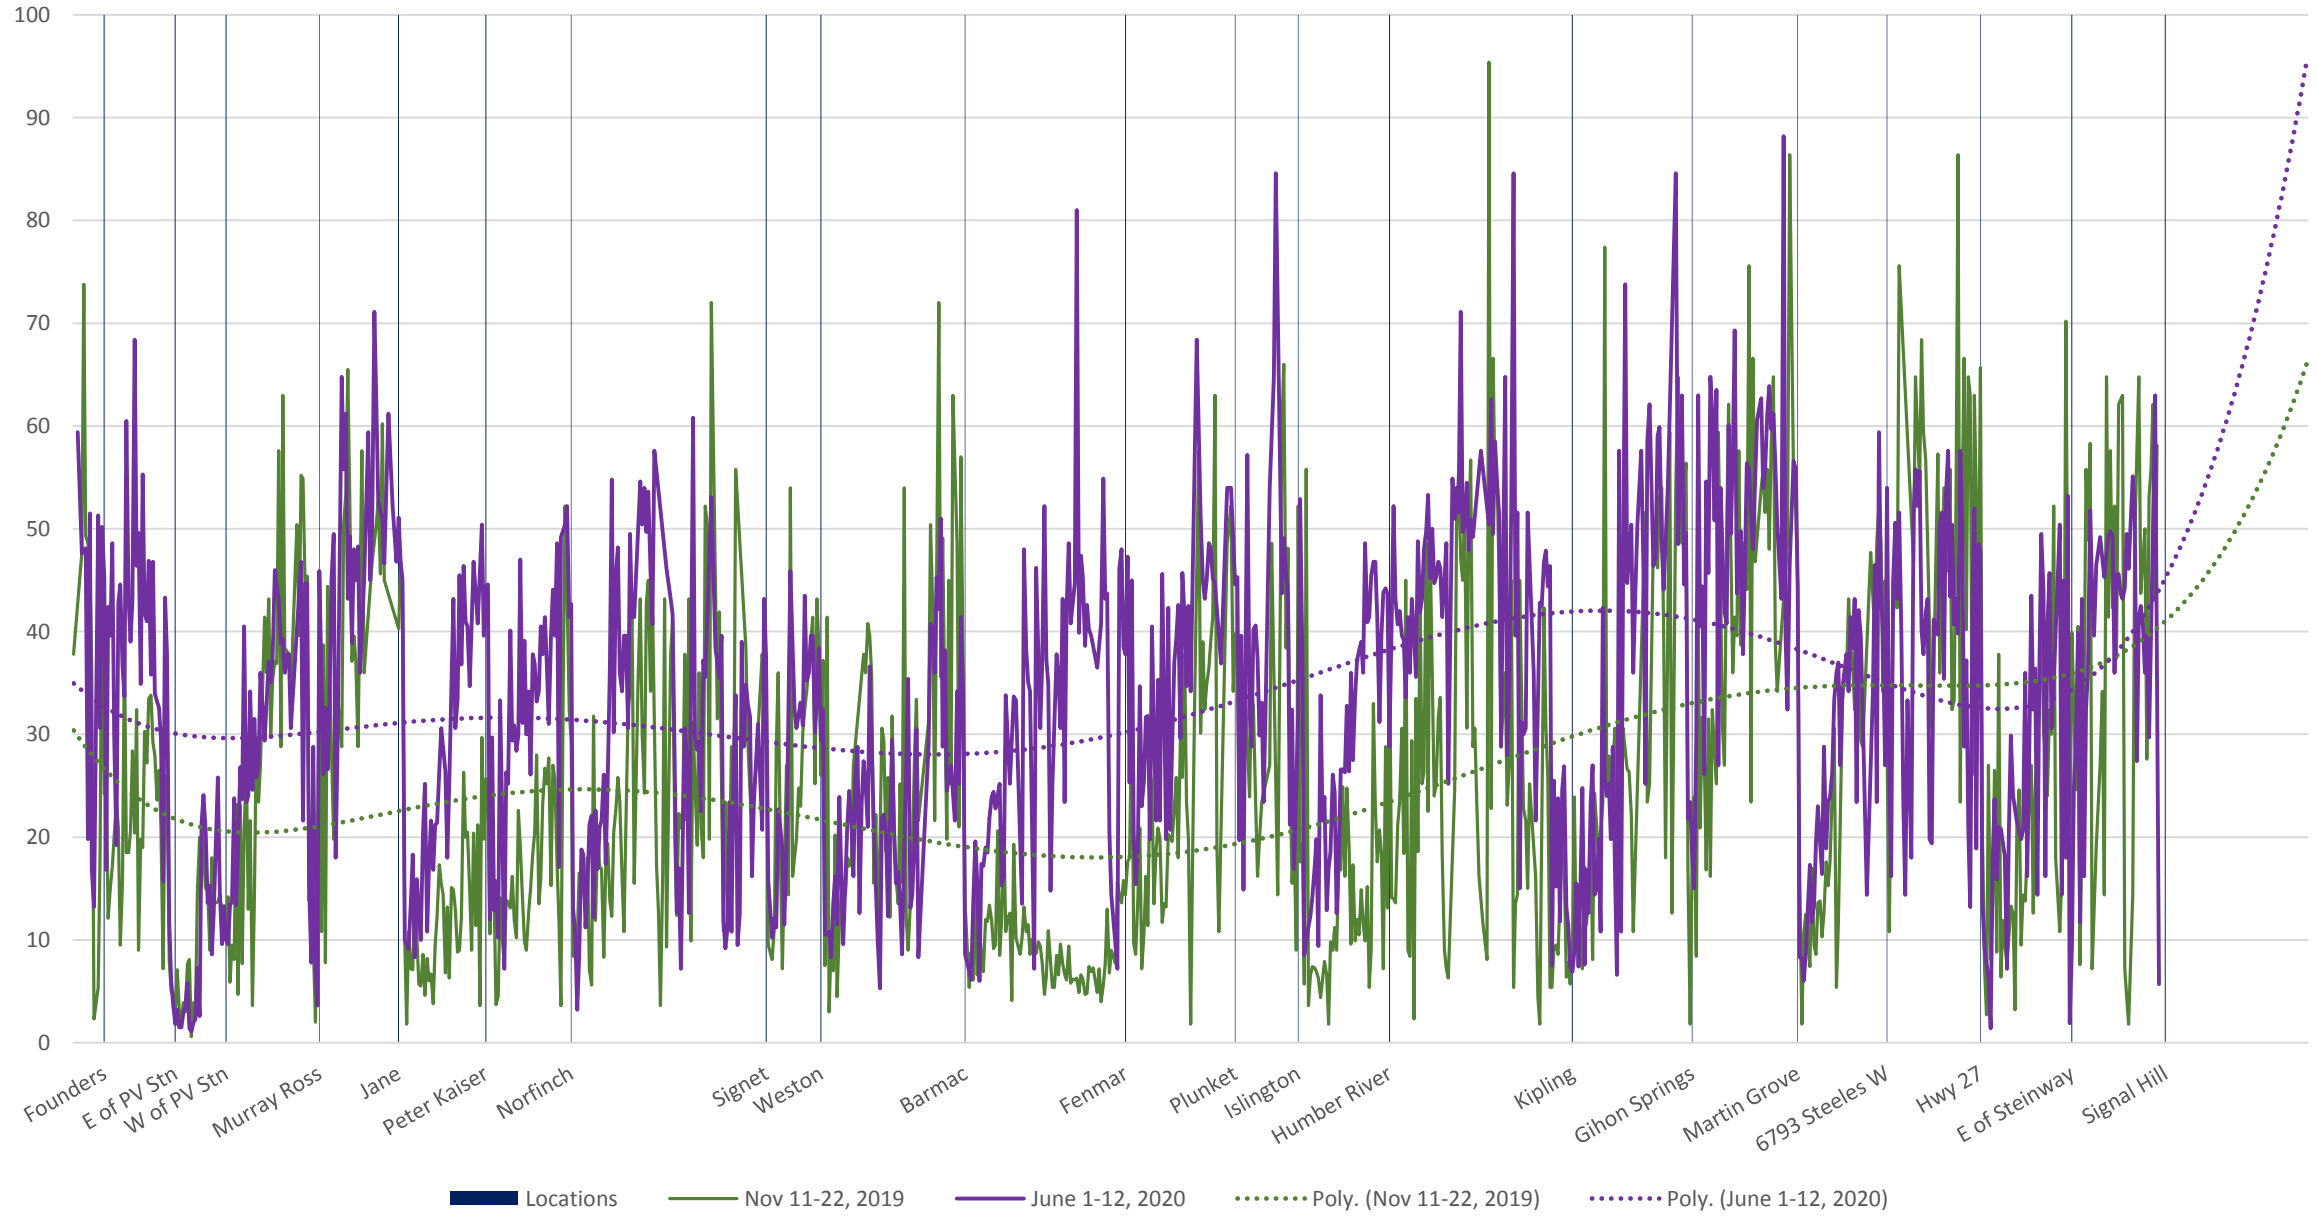

60 Steeles West Eastbound Nov 2019 vs June 2020 Average Speed 600 to 700

60 Steeles West Eastbound Nov 2019 vs June 2020 Average Speed 700 to 800

60 Steeles West Eastbound Nov 2019 vs June 2020 Average Speed 800 to 900

60 Steeles West Eastbound Nov 2019 vs June 2020 Average Speed 900 to 1000

60 Steeles West Eastbound Nov 2019 vs June 2020 Average Speed 1000 to 1100

60 Steeles West Eastbound Nov 2019 vs June 2020 Average Speed 1100 to 1200

60 Steeles West Eastbound Nov 2019 vs June 2020 Average Speed 1200 to 1300

60 Steeles West Eastbound Nov 2019 vs June 2020 Average Speed 1300 to 1400

60 Steeles West Eastbound Nov 2019 vs June 2020 Average Speed 1400 to 1500

60 Steeles West Eastbound Nov 2019 vs June 2020 Average Speed 1500 to 1600

60 Steeles West Eastbound Nov 2019 vs June 2020 Average Speed 1600 to 1700

60 Steeles West Eastbound Nov 2019 vs June 2020 Average Speed 1700 to 1800