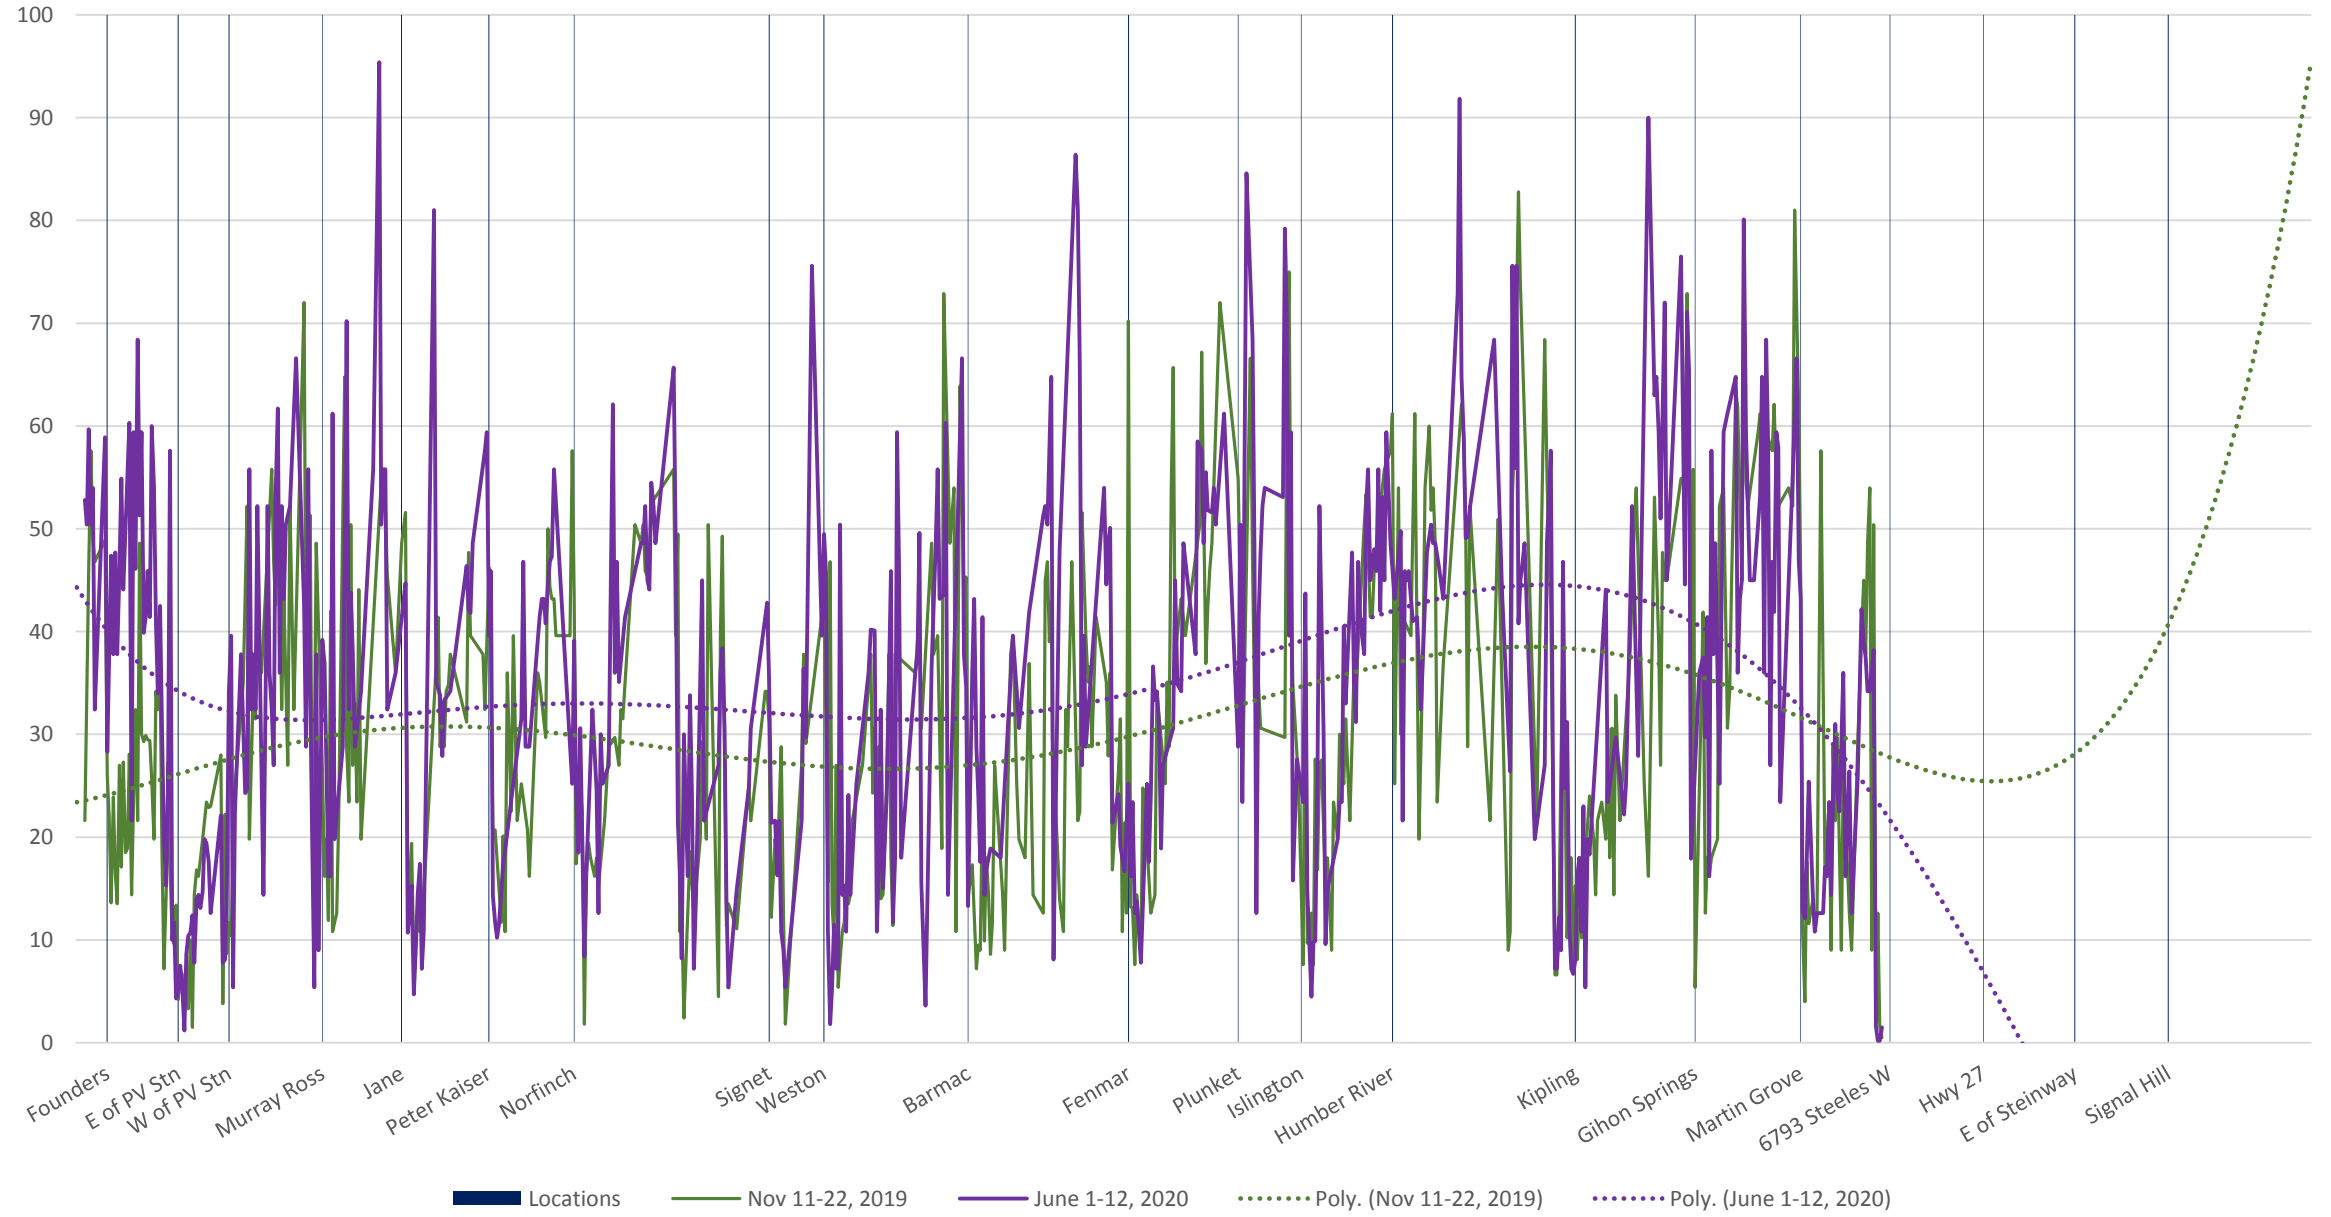

60 Steeles West Eastbound Nov 2019 vs June 2020 Average Speed 1200 to 1300

60 Steeles West Eastbound Nov 2019 vs June 2020 Average Speed 1300 to 1400

60 Steeles West Eastbound Nov 2019 vs June 2020 Average Speed 1400 to 1500

60 Steeles West Eastbound Nov 2019 vs June 2020 Average Speed 1500 to 1600

60 Steeles West Eastbound Nov 2019 vs June 2020 Average Speed 1600 to 1700

60 Steeles West Eastbound Nov 2019 vs June 2020 Average Speed 1700 to 1800

60 Steeles West Eastbound Nov 2019 vs June 2020 Average Speed 1800 to 1900

60 Steeles West Eastbound Nov 2019 vs June 2020 Average Speed 1900 to 2000

60 Steeles West Eastbound Nov 2019 vs June 2020 Average Speed 2000 to 2100

60 Steeles West Eastbound Nov 2019 vs June 2020 Average Speed 2100 to 2200

60 Steeles West Eastbound Nov 2019 vs June 2020 Average Speed 2200 to 2300

60 Steeles West Eastbound Nov 2019 vs June 2020 Average Speed 2300 to 2400