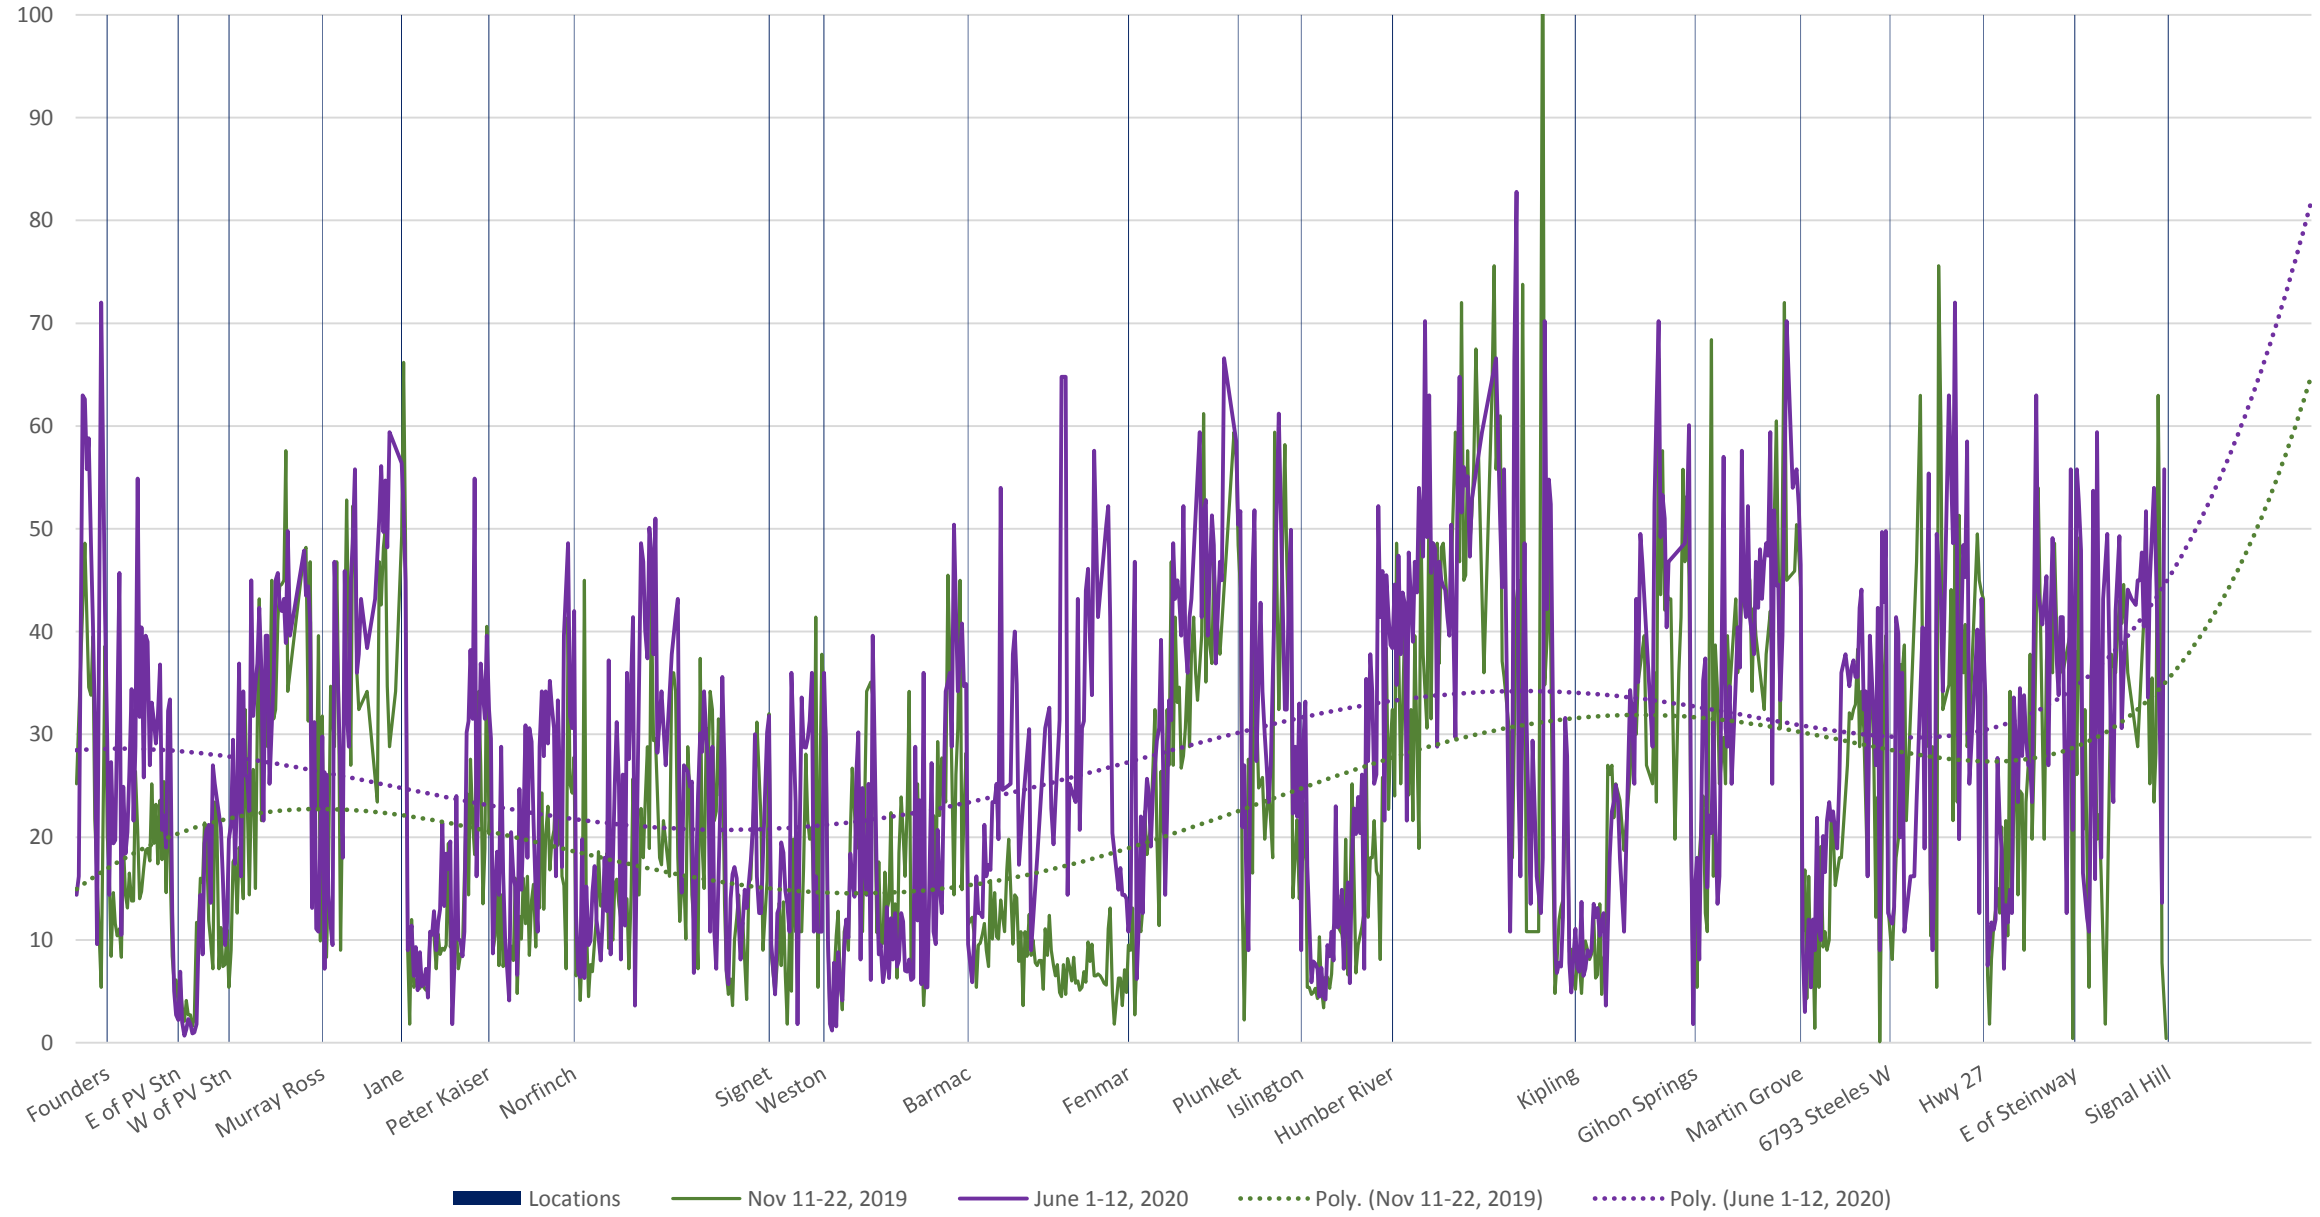

60 Steeles West Eastbound Nov 2019 vs June 2020 Average Speed 900 to 1000

60 Steeles West Eastbound Nov 2019 vs June 2020 Average Speed 1000 to 1100

60 Steeles West Eastbound Nov 2019 vs June 2020 Average Speed 1100 to 1200

60 Steeles West Eastbound Nov 2019 vs June 2020 Average Speed 1200 to 1300

60 Steeles West Eastbound Nov 2019 vs June 2020 Average Speed 1300 to 1400

60 Steeles West Eastbound Nov 2019 vs June 2020 Average Speed 1400 to 1500

60 Steeles West Eastbound Nov 2019 vs June 2020 Average Speed 1500 to 1600

60 Steeles West Eastbound Nov 2019 vs June 2020 Average Speed 1600 to 1700

60 Steeles West Eastbound Nov 2019 vs June 2020 Average Speed 1700 to 1800

60 Steeles West Eastbound Nov 2019 vs June 2020 Average Speed 1800 to 1900

60 Steeles West Eastbound Nov 2019 vs June 2020 Average Speed 1900 to 2000

60 Steeles West Eastbound Nov 2019 vs June 2020 Average Speed 2000 to 2100