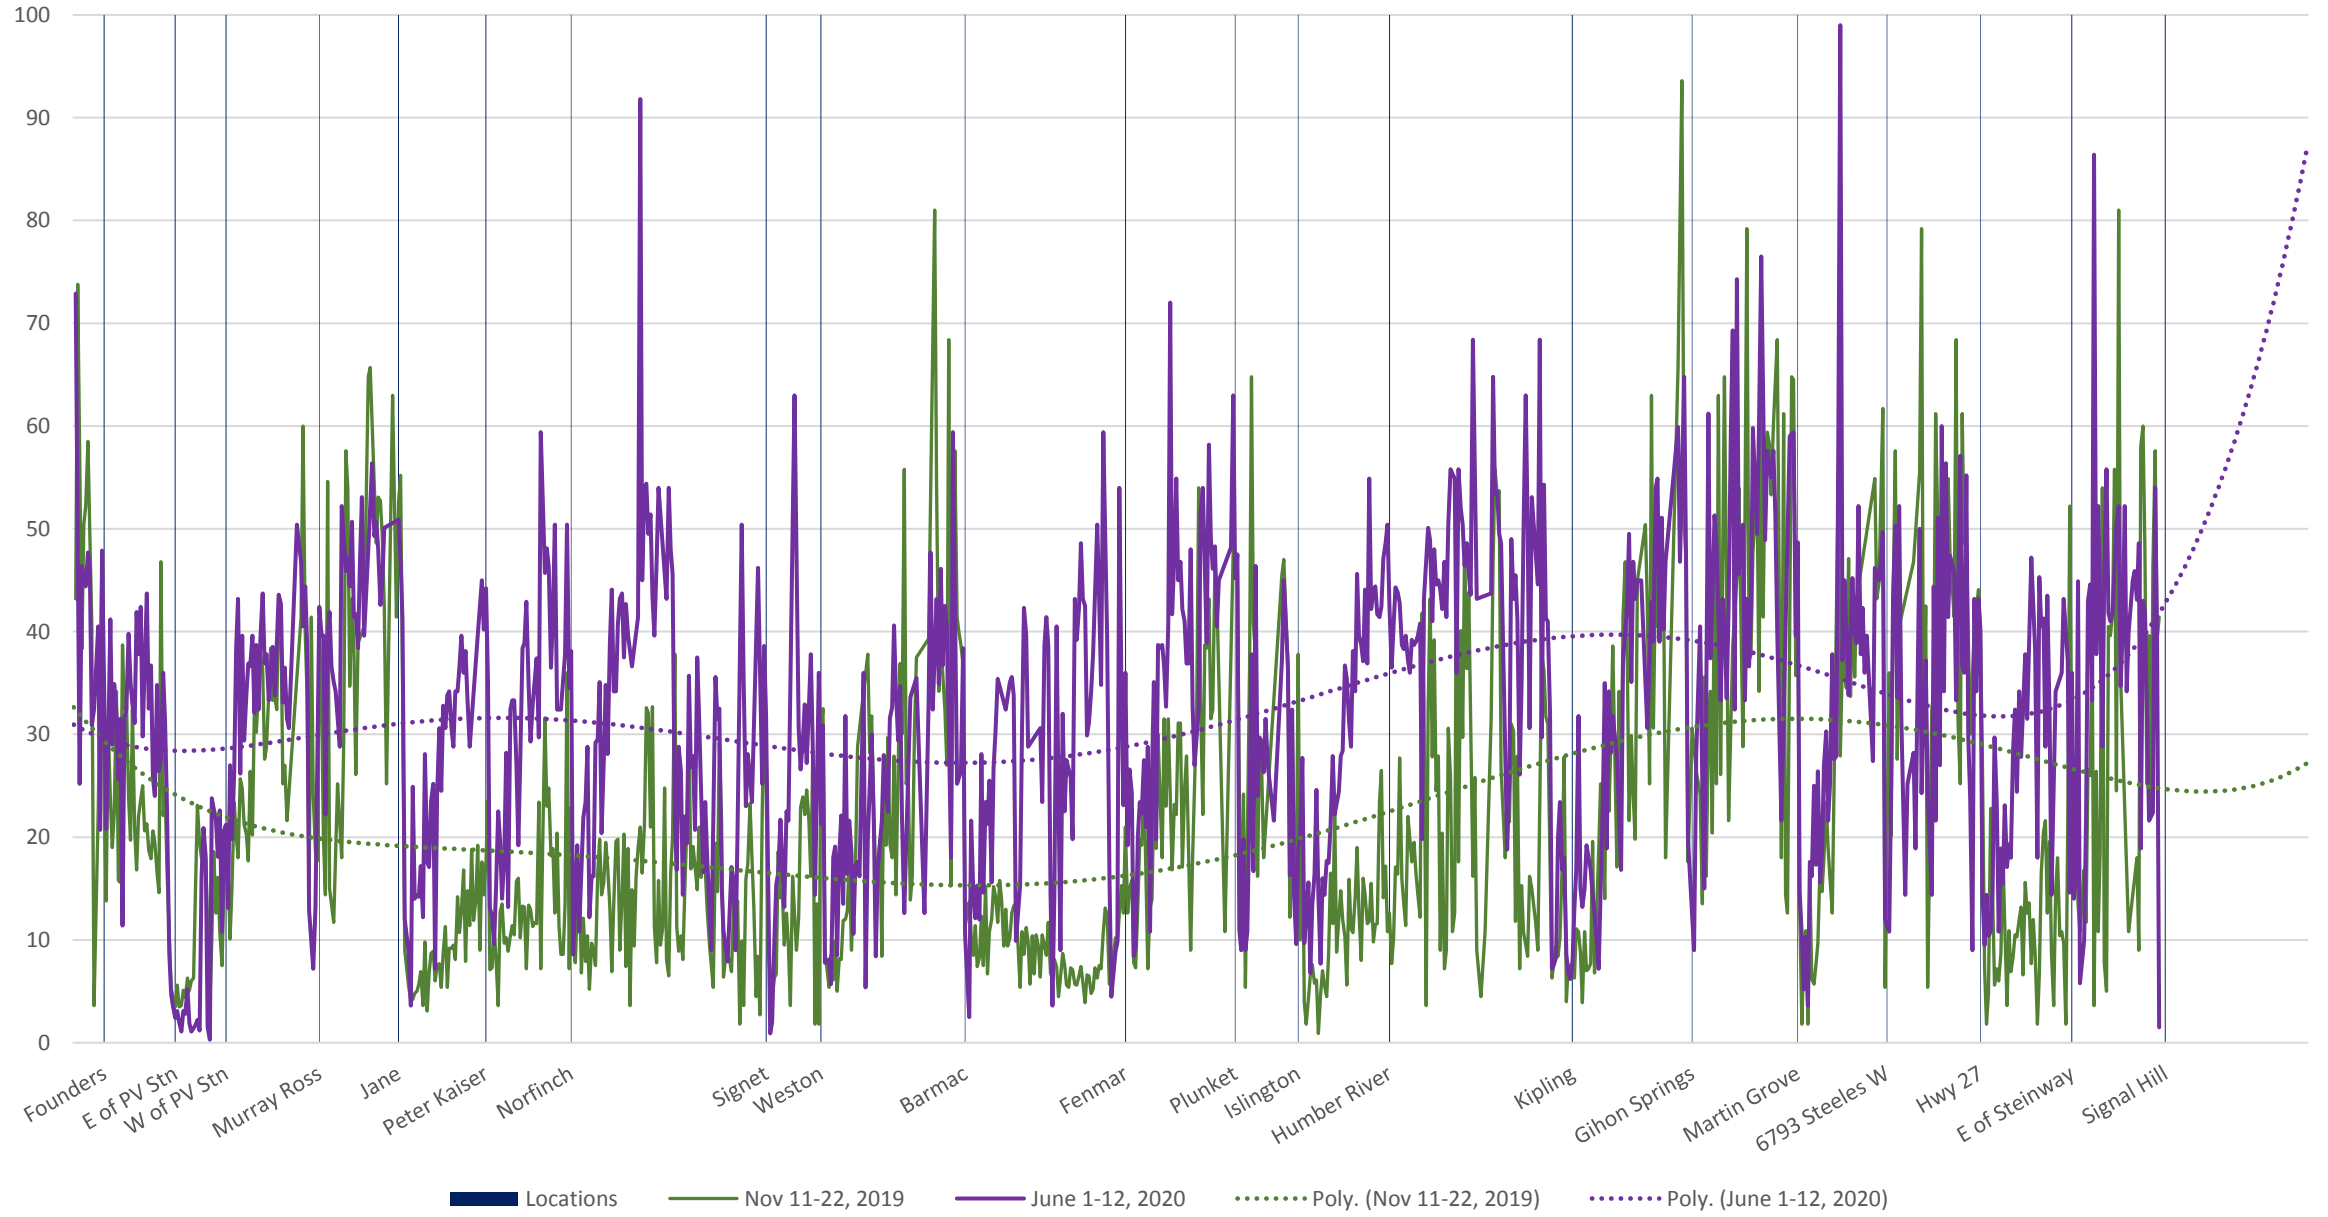

60 Steeles West Eastbound Nov 2019 vs June 2020 Average Speed 600 to 700

60 Steeles West Eastbound Nov 2019 vs June 2020 Average Speed 700 to 800

60 Steeles West Eastbound Nov 2019 vs June 2020 Average Speed 800 to 900

60 Steeles West Eastbound Nov 2019 vs June 2020 Average Speed 900 to 1000

60 Steeles West Eastbound Nov 2019 vs June 2020 Average Speed 1000 to 1100

60 Steeles West Eastbound Nov 2019 vs June 2020 Average Speed 1100 to 1200

60 Steeles West Eastbound Nov 2019 vs June 2020 Average Speed 1200 to 1300

60 Steeles West Eastbound Nov 2019 vs June 2020 Average Speed 1300 to 1400

60 Steeles West Eastbound Nov 2019 vs June 2020 Average Speed 1400 to 1500

60 Steeles West Eastbound Nov 2019 vs June 2020 Average Speed 1500 to 1600

60 Steeles West Eastbound Nov 2019 vs June 2020 Average Speed 1600 to 1700

60 Steeles West Eastbound Nov 2019 vs June 2020 Average Speed 1700 to 1800