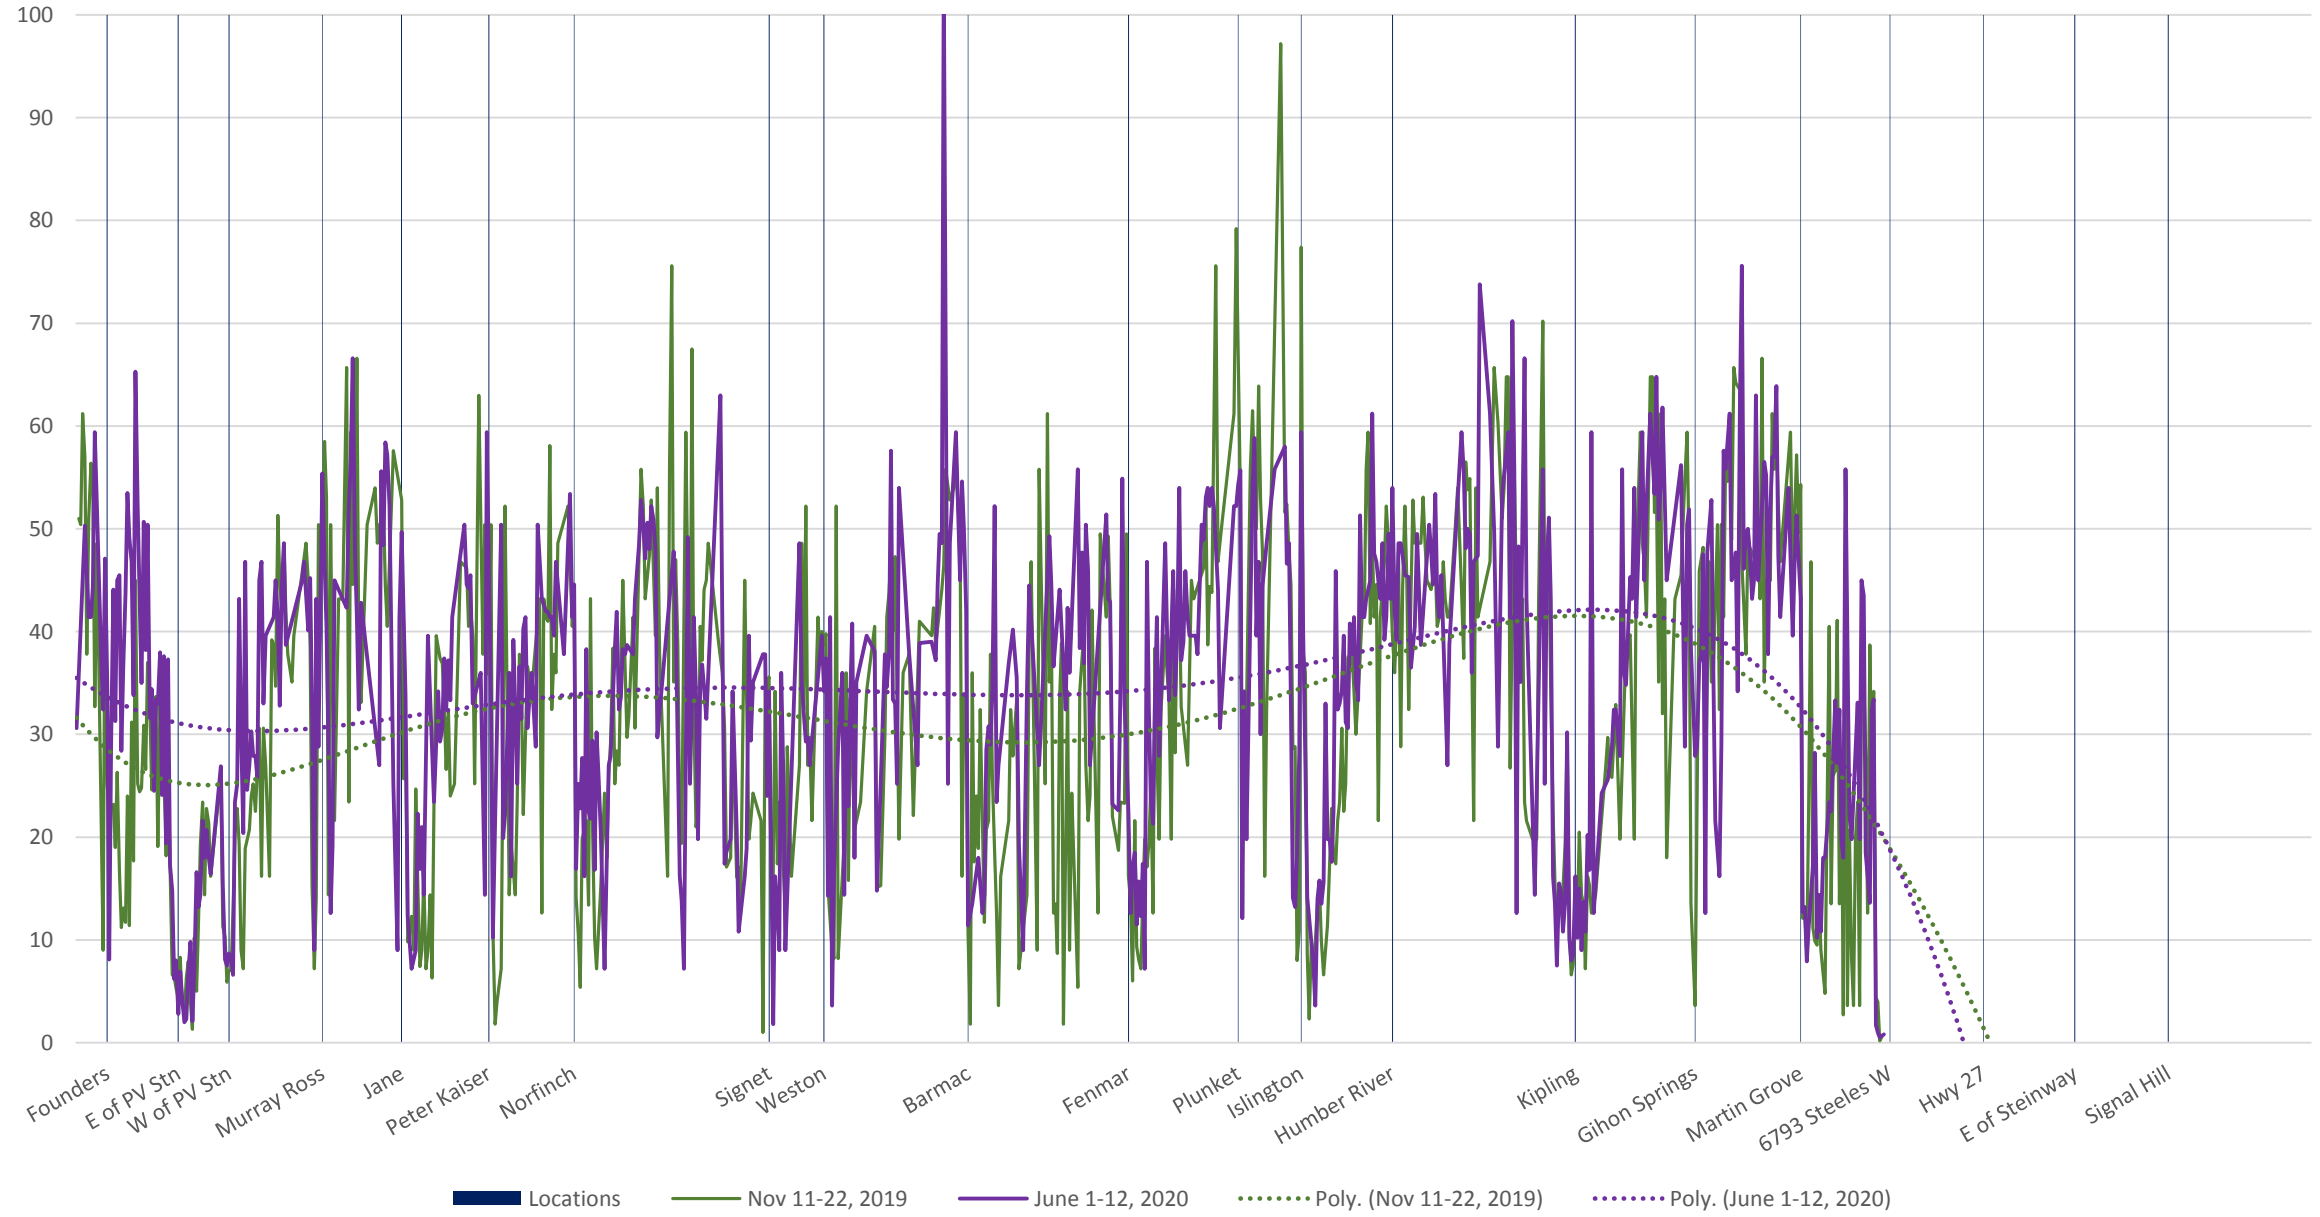

60 Steeles West Eastbound Nov 2019 vs June 2020 Average Speed 1200 to 1300

60 Steeles West Eastbound Nov 2019 vs June 2020 Average Speed 1300 to 1400

60 Steeles West Eastbound Nov 2019 vs June 2020 Average Speed 1400 to 1500

60 Steeles West Eastbound Nov 2019 vs June 2020 Average Speed 1500 to 1600

60 Steeles West Eastbound Nov 2019 vs June 2020 Average Speed 1600 to 1700

60 Steeles West Eastbound Nov 2019 vs June 2020 Average Speed 1700 to 1800

60 Steeles West Eastbound Nov 2019 vs June 2020 Average Speed 1800 to 1900

60 Steeles West Eastbound Nov 2019 vs June 2020 Average Speed 1900 to 2000

60 Steeles West Eastbound Nov 2019 vs June 2020 Average Speed 2000 to 2100

60 Steeles West Eastbound Nov 2019 vs June 2020 Average Speed 2100 to 2200

60 Steeles West Eastbound Nov 2019 vs June 2020 Average Speed 2200 to 2300

60 Steeles West Eastbound Nov 2019 vs June 2020 Average Speed 2300 to 2400