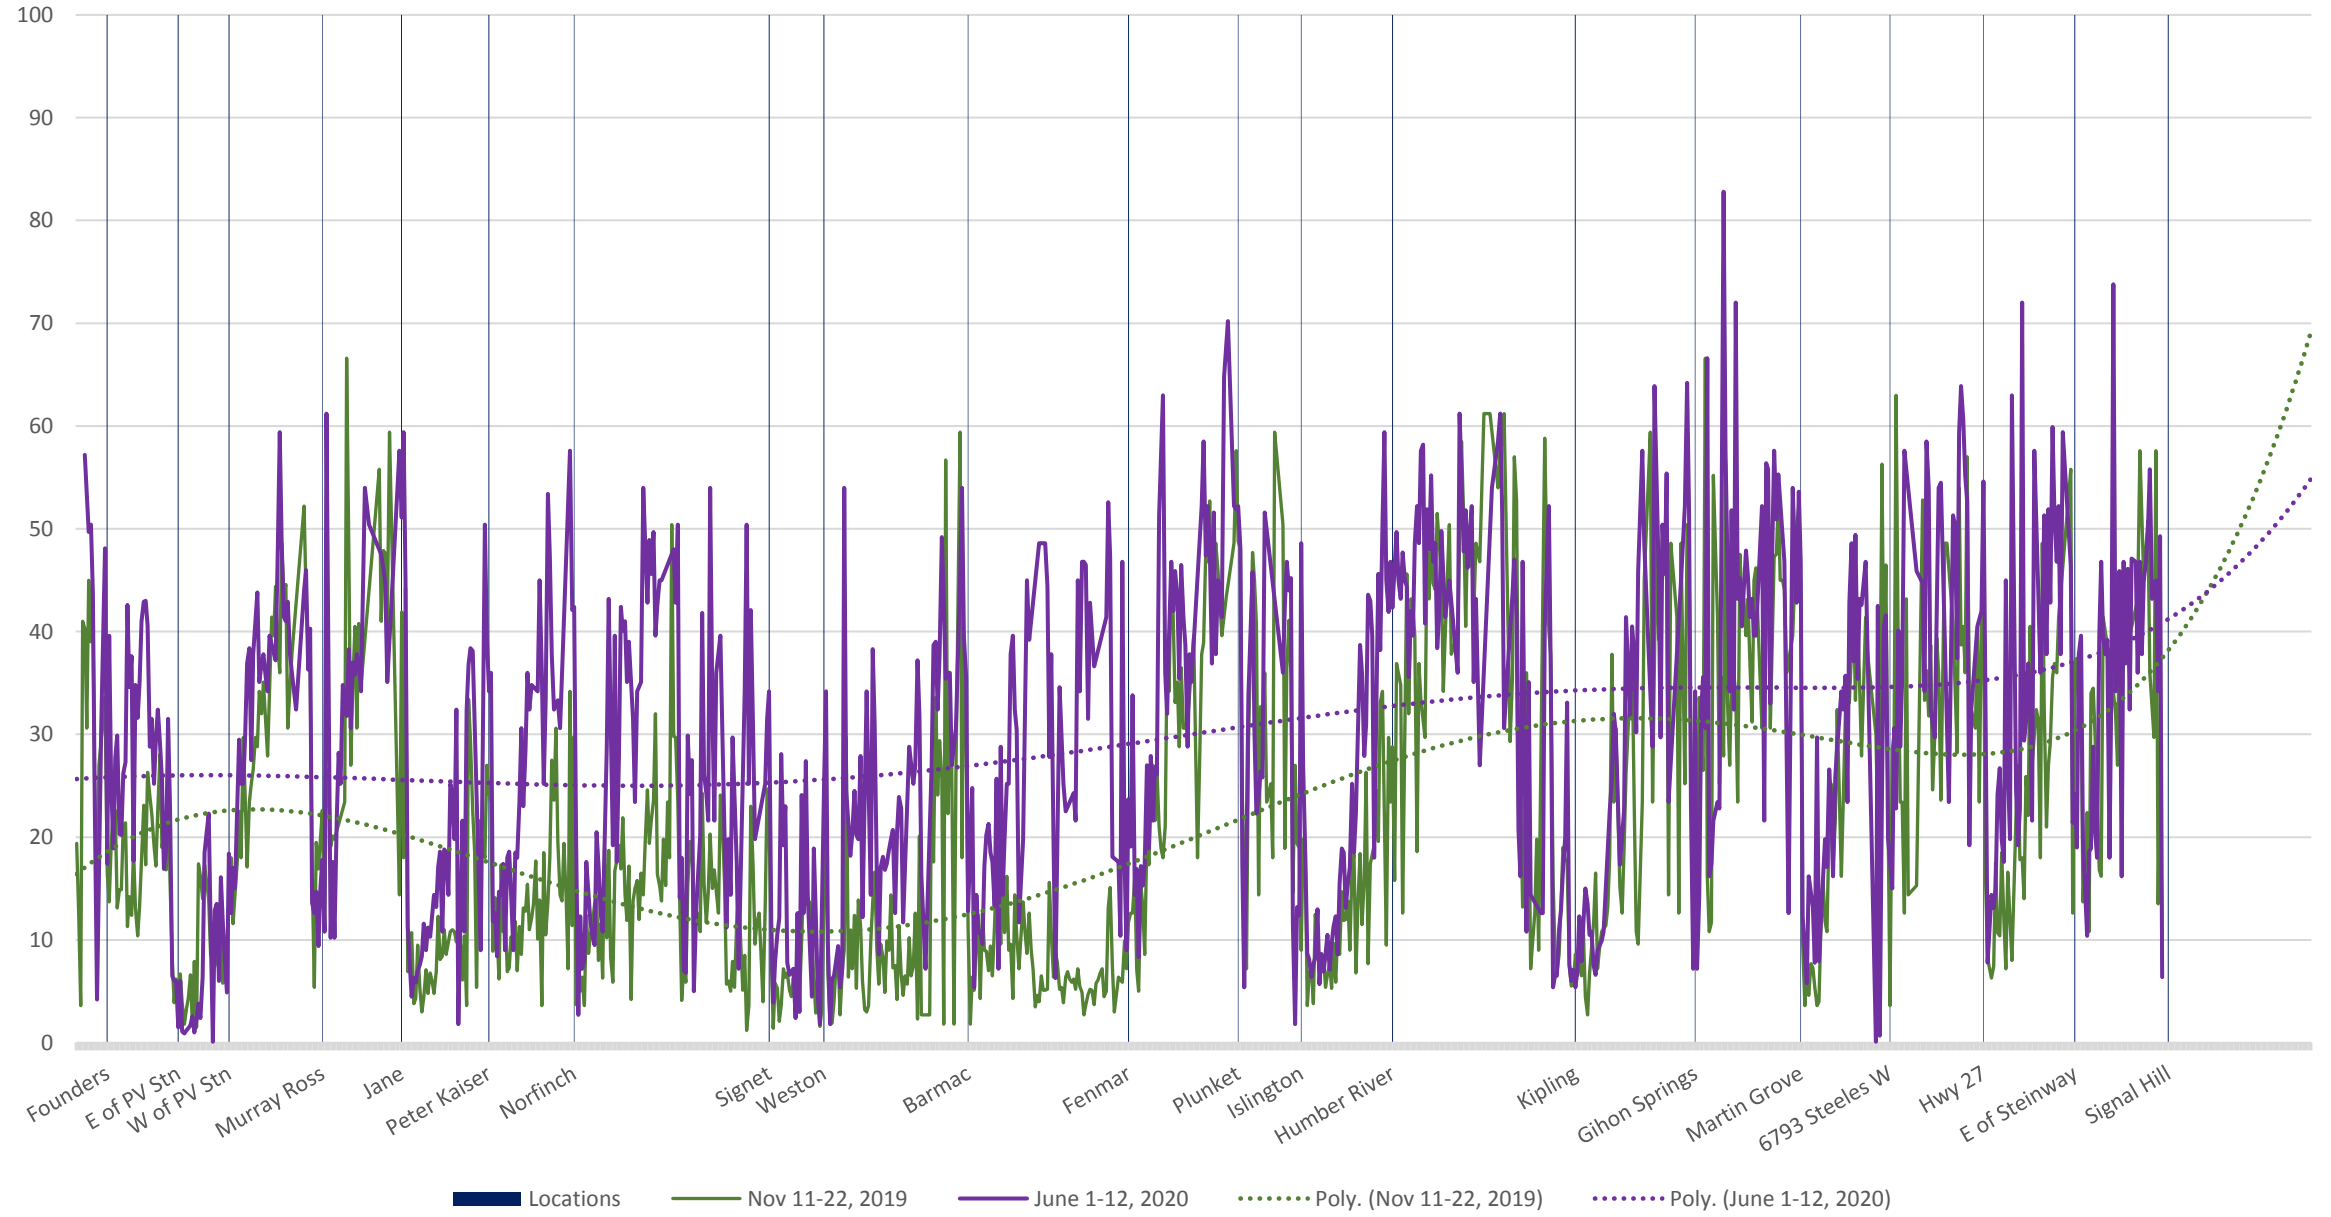

60 Steeles West Eastbound Nov 2019 vs June 2020 Average Speed 900 to 1000

60 Steeles West Eastbound Nov 2019 vs June 2020 Average Speed 1000 to 1100

60 Steeles West Eastbound Nov 2019 vs June 2020 Average Speed 1100 to 1200

60 Steeles West Eastbound Nov 2019 vs June 2020 Average Speed 1200 to 1300

60 Steeles West Eastbound Nov 2019 vs June 2020 Average Speed 1300 to 1400

60 Steeles West Eastbound Nov 2019 vs June 2020 Average Speed 1400 to 1500

60 Steeles West Eastbound Nov 2019 vs June 2020 Average Speed 1500 to 1600

60 Steeles West Eastbound Nov 2019 vs June 2020 Average Speed 1600 to 1700

60 Steeles West Eastbound Nov 2019 vs June 2020 Average Speed 1700 to 1800

60 Steeles West Eastbound Nov 2019 vs June 2020 Average Speed 1800 to 1900

60 Steeles West Eastbound Nov 2019 vs June 2020 Average Speed 1900 to 2000

60 Steeles West Eastbound Nov 2019 vs June 2020 Average Speed 2000 to 2100