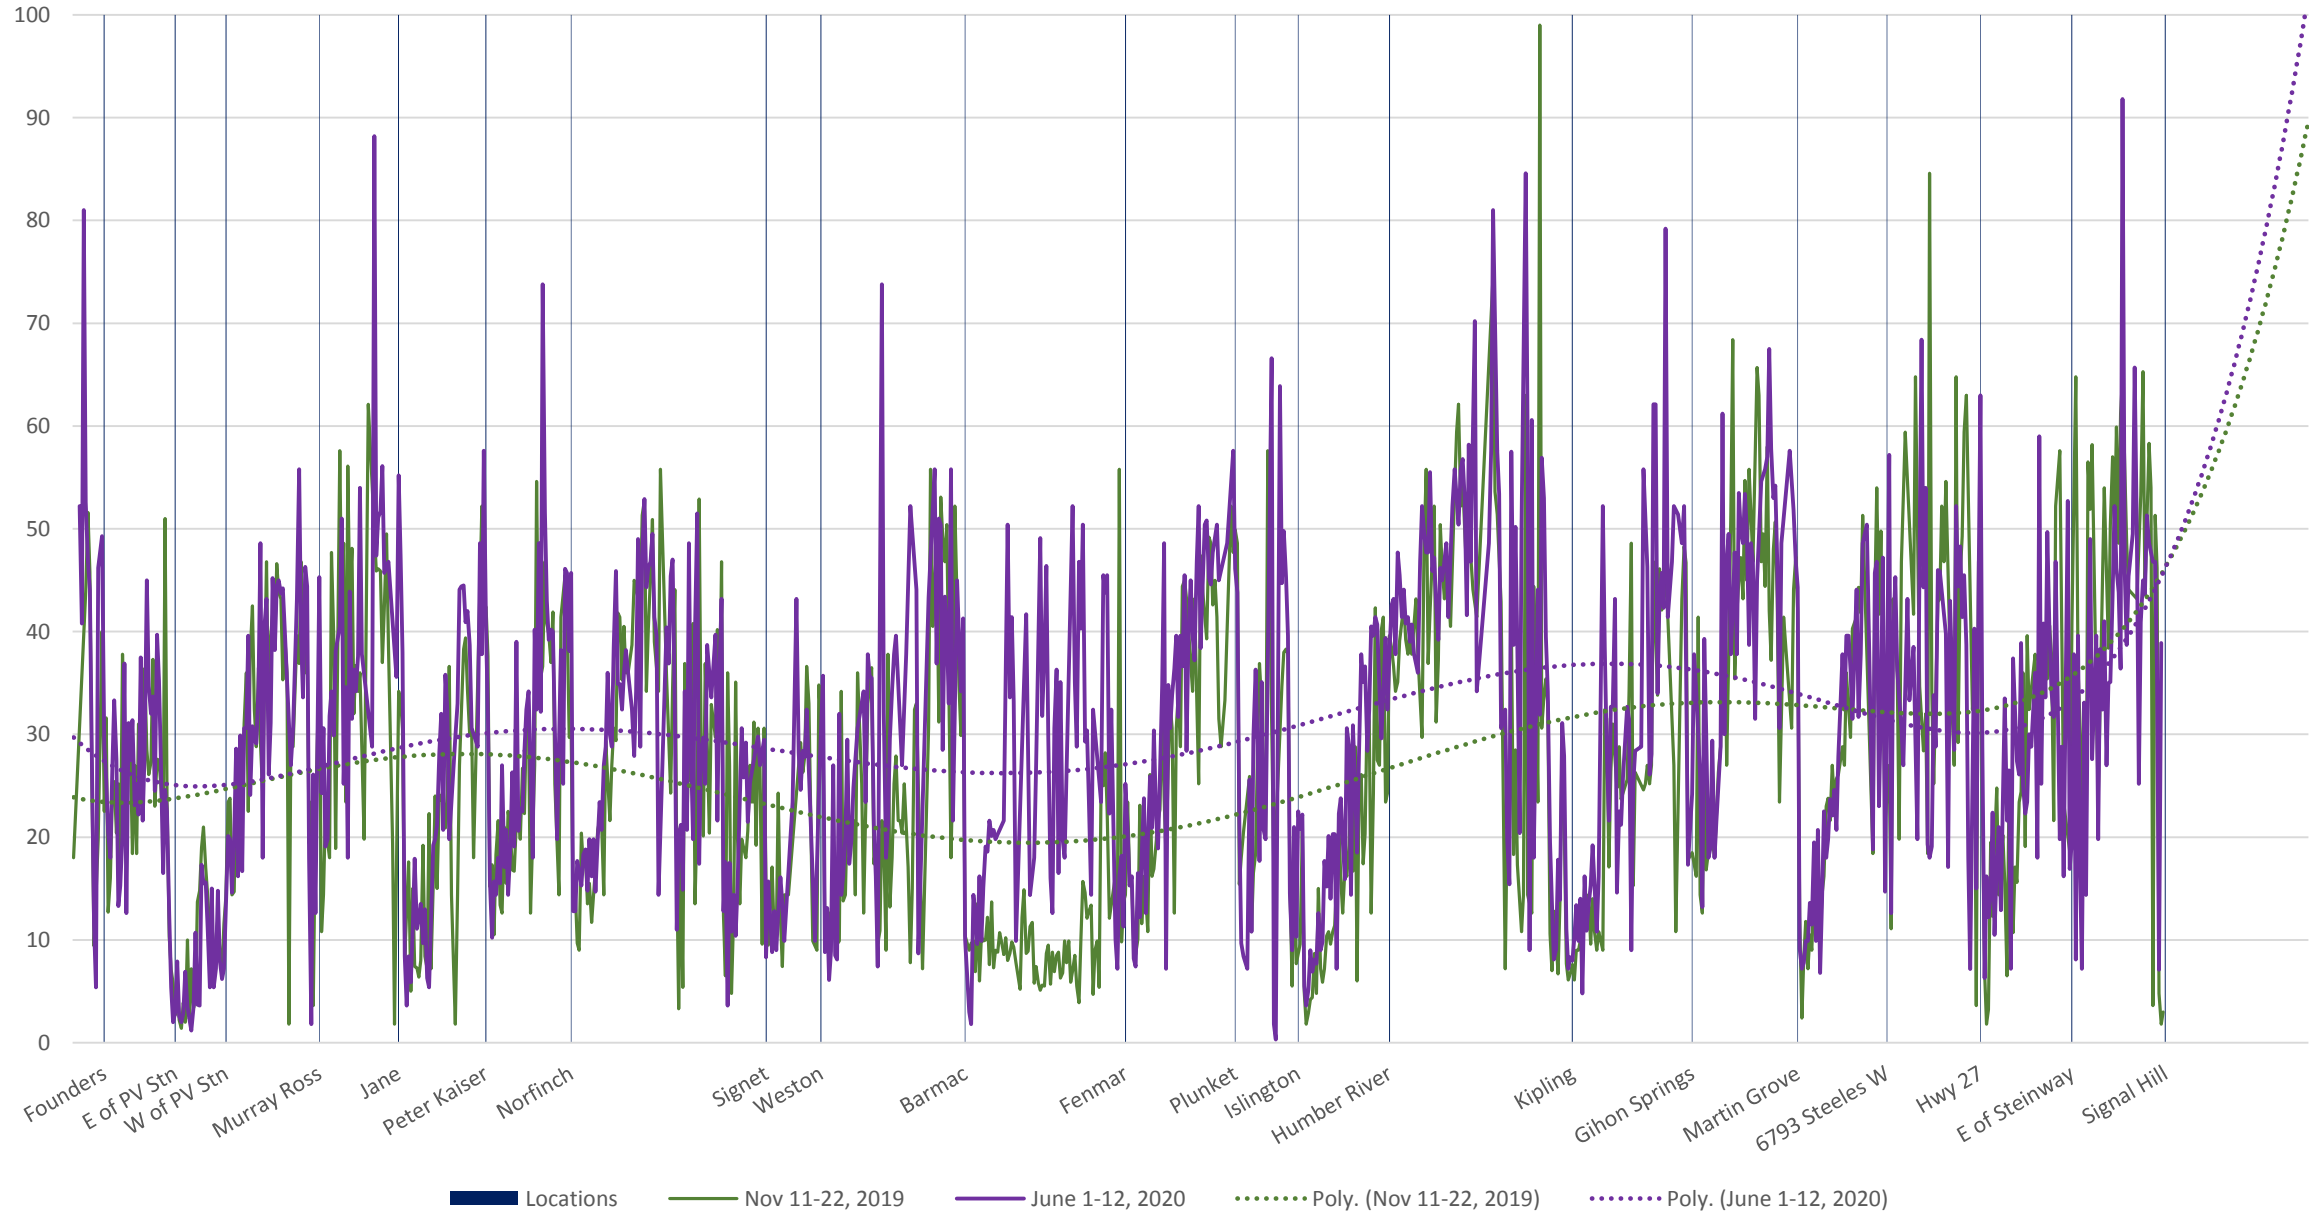

60 Steeles West Eastbound Nov 2019 vs June 2020 Average Speed 600 to 700

60 Steeles West Eastbound Nov 2019 vs June 2020 Average Speed 700 to 800

60 Steeles West Eastbound Nov 2019 vs June 2020 Average Speed 800 to 900

60 Steeles West Eastbound Nov 2019 vs June 2020 Average Speed 900 to 1000

60 Steeles West Eastbound Nov 2019 vs June 2020 Average Speed 1000 to 1100

60 Steeles West Eastbound Nov 2019 vs June 2020 Average Speed 1100 to 1200

60 Steeles West Eastbound Nov 2019 vs June 2020 Average Speed 1200 to 1300

60 Steeles West Eastbound Nov 2019 vs June 2020 Average Speed 1300 to 1400

60 Steeles West Eastbound Nov 2019 vs June 2020 Average Speed 1400 to 1500

60 Steeles West Eastbound Nov 2019 vs June 2020 Average Speed 1500 to 1600

60 Steeles West Eastbound Nov 2019 vs June 2020 Average Speed 1600 to 1700

60 Steeles West Eastbound Nov 2019 vs June 2020 Average Speed 1700 to 1800