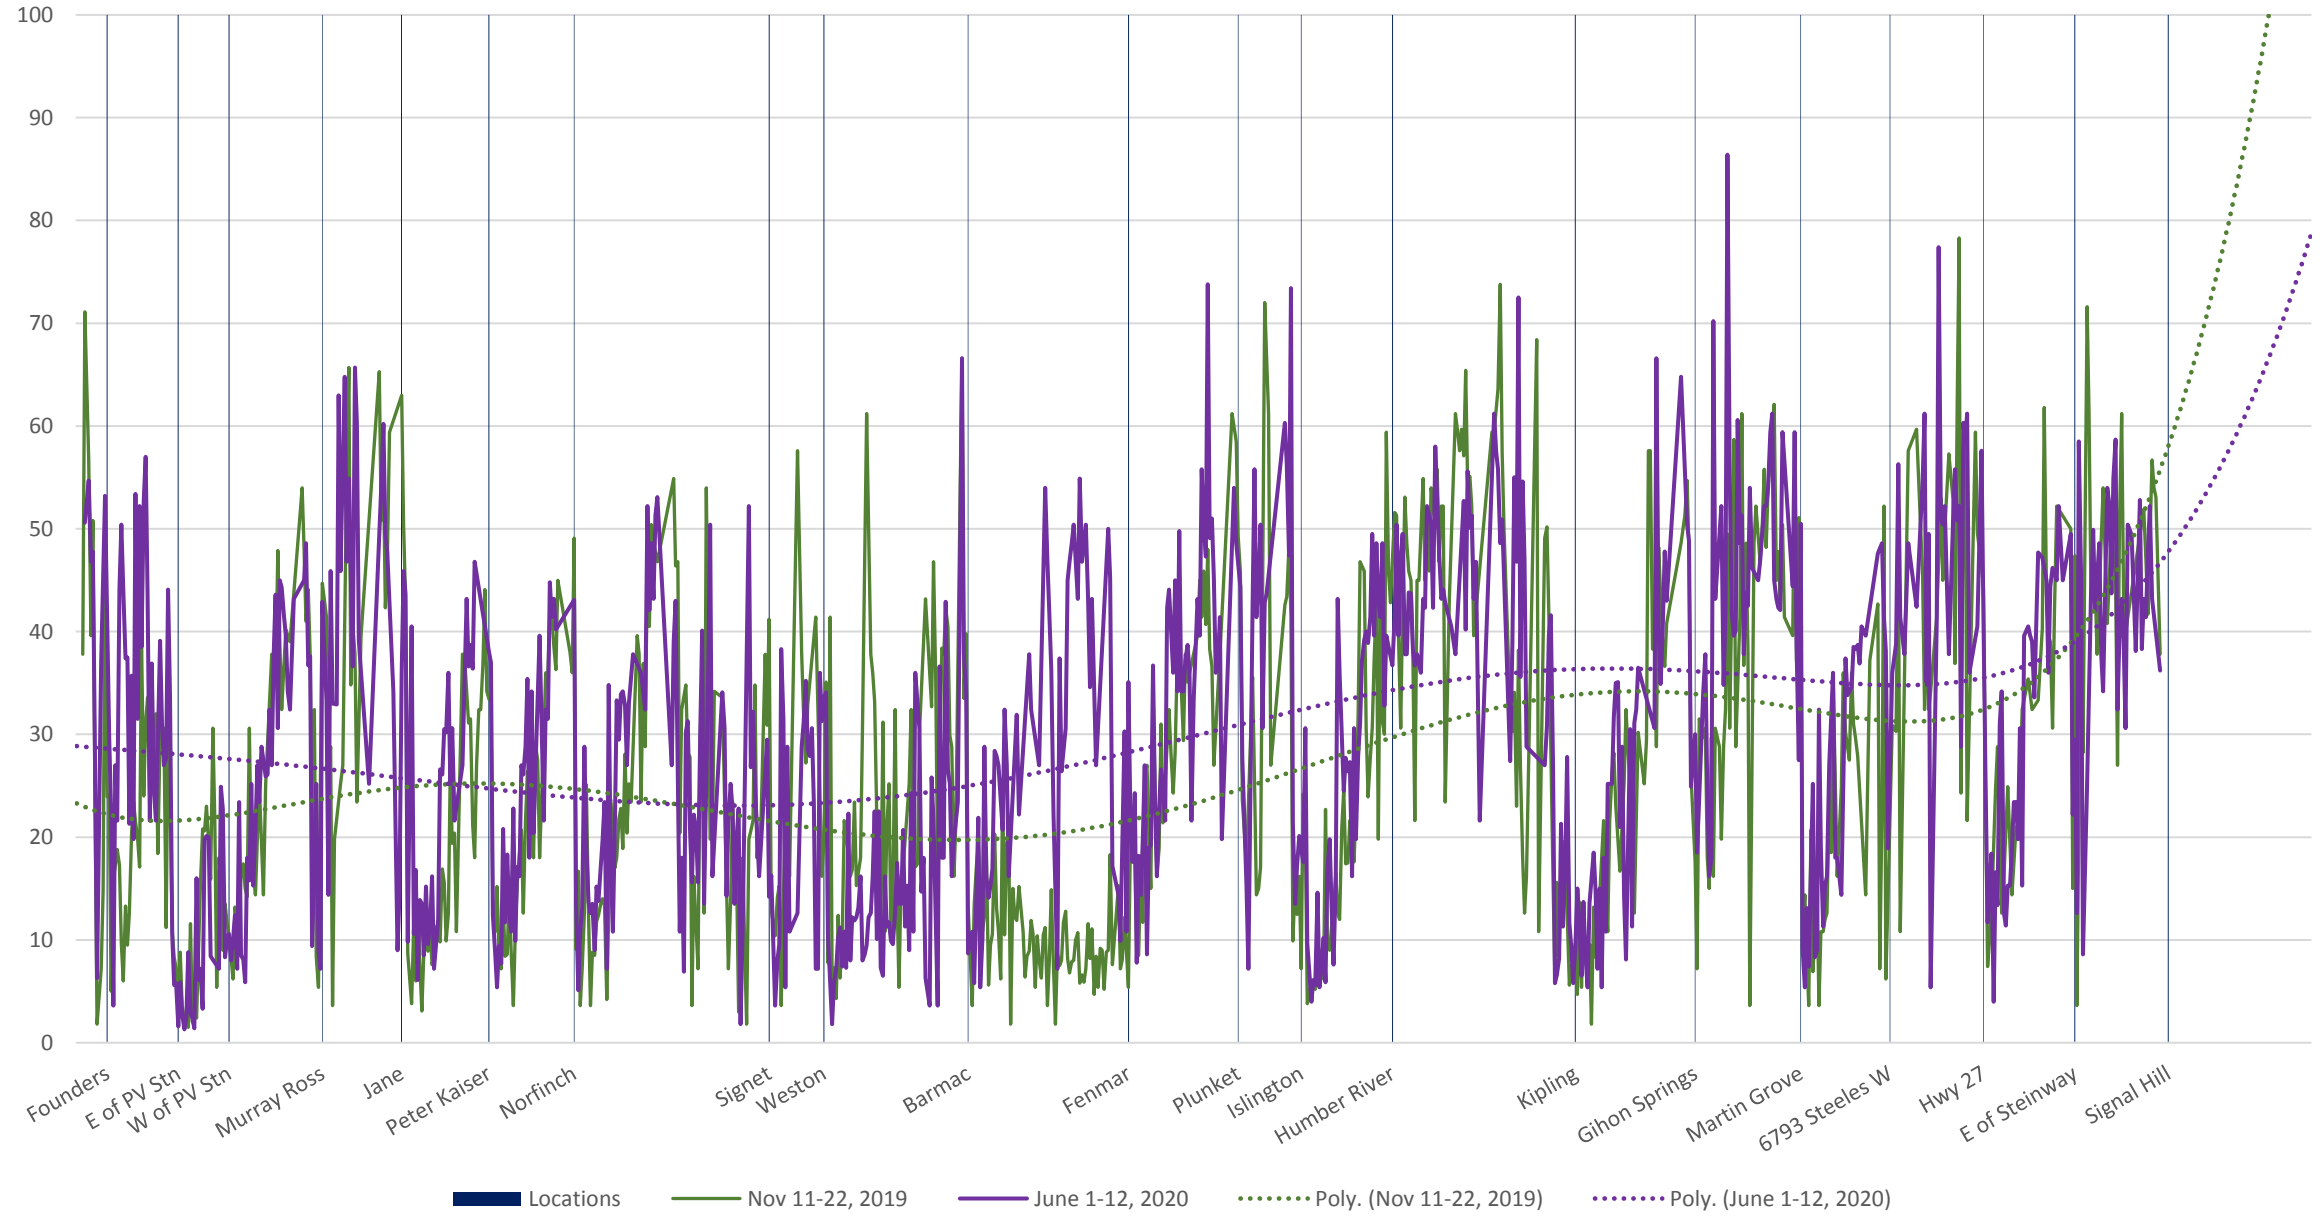

60 Steeles West Eastbound Nov 2019 vs June 2020 Average Speed 600 to 700

60 Steeles West Eastbound Nov 2019 vs June 2020 Average Speed 700 to 800

60 Steeles West Eastbound Nov 2019 vs June 2020 Average Speed 800 to 900

60 Steeles West Eastbound Nov 2019 vs June 2020 Average Speed 900 to 1000

60 Steeles West Eastbound Nov 2019 vs June 2020 Average Speed 1000 to 1100

60 Steeles West Eastbound Nov 2019 vs June 2020 Average Speed 1100 to 1200

60 Steeles West Eastbound Nov 2019 vs June 2020 Average Speed 1200 to 1300

60 Steeles West Eastbound Nov 2019 vs June 2020 Average Speed 1300 to 1400

60 Steeles West Eastbound Nov 2019 vs June 2020 Average Speed 1400 to 1500

60 Steeles West Eastbound Nov 2019 vs June 2020 Average Speed 1500 to 1600

60 Steeles West Eastbound Nov 2019 vs June 2020 Average Speed 1600 to 1700

60 Steeles West Eastbound Nov 2019 vs June 2020 Average Speed 1700 to 1800