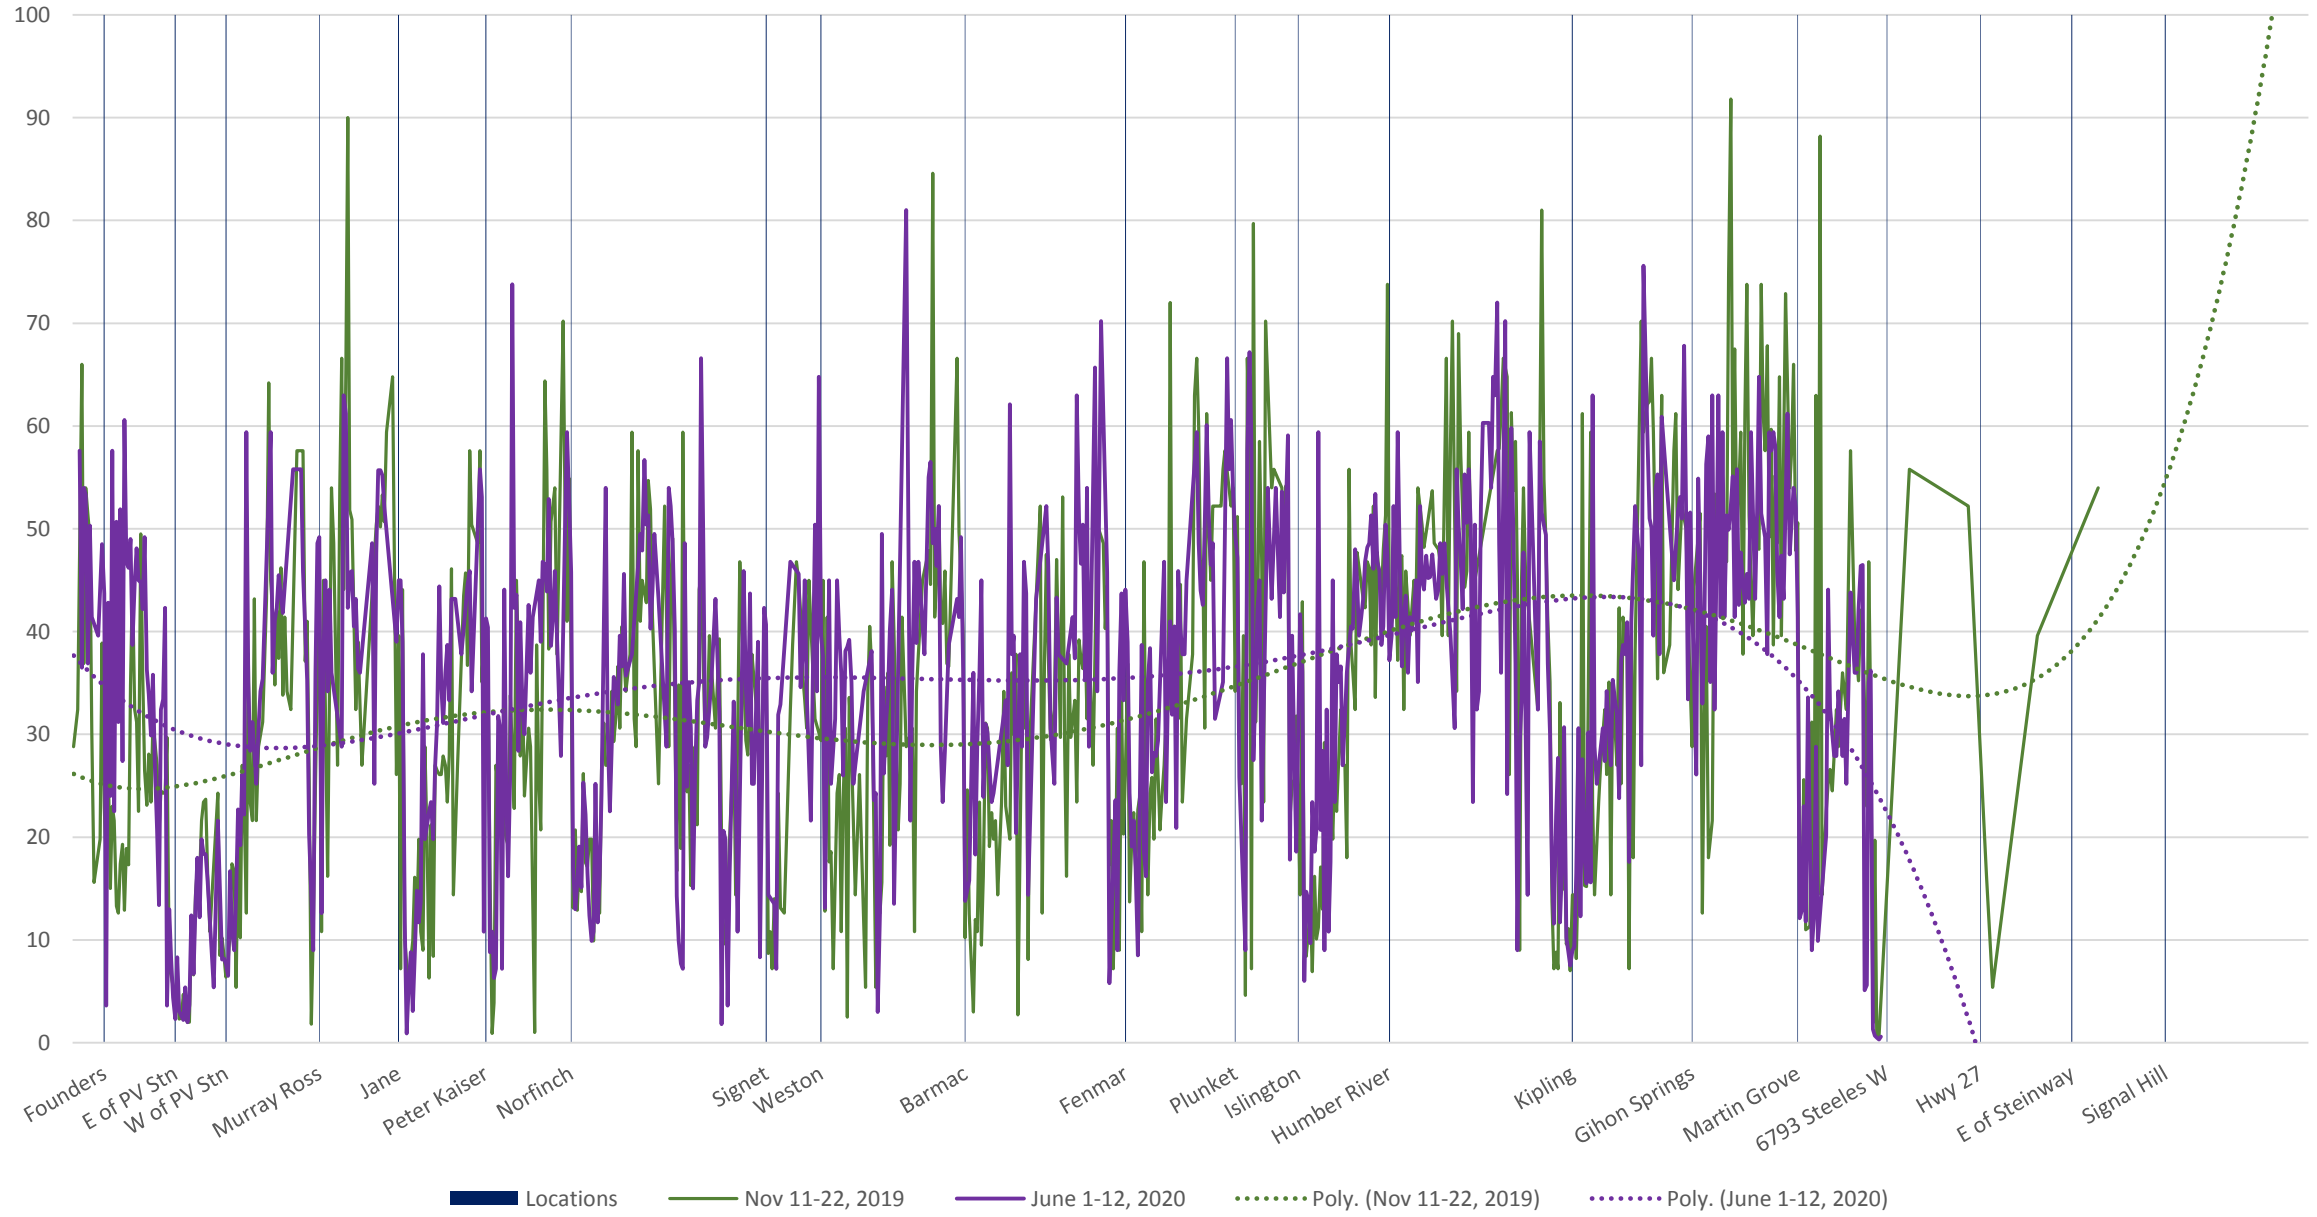

60 Steeles West Eastbound Nov 2019 vs June 2020 Average Speed 1200 to 1300

60 Steeles West Eastbound Nov 2019 vs June 2020 Average Speed 1300 to 1400

60 Steeles West Eastbound Nov 2019 vs June 2020 Average Speed 1400 to 1500

60 Steeles West Eastbound Nov 2019 vs June 2020 Average Speed 1500 to 1600

60 Steeles West Eastbound Nov 2019 vs June 2020 Average Speed 1600 to 1700

60 Steeles West Eastbound Nov 2019 vs June 2020 Average Speed 1700 to 1800

60 Steeles West Eastbound Nov 2019 vs June 2020 Average Speed 1800 to 1900

60 Steeles West Eastbound Nov 2019 vs June 2020 Average Speed 1900 to 2000

60 Steeles West Eastbound Nov 2019 vs June 2020 Average Speed 2000 to 2100

60 Steeles West Eastbound Nov 2019 vs June 2020 Average Speed 2100 to 2200

60 Steeles West Eastbound Nov 2019 vs June 2020 Average Speed 2200 to 2300

60 Steeles West Eastbound Nov 2019 vs June 2020 Average Speed 2300 to 2400