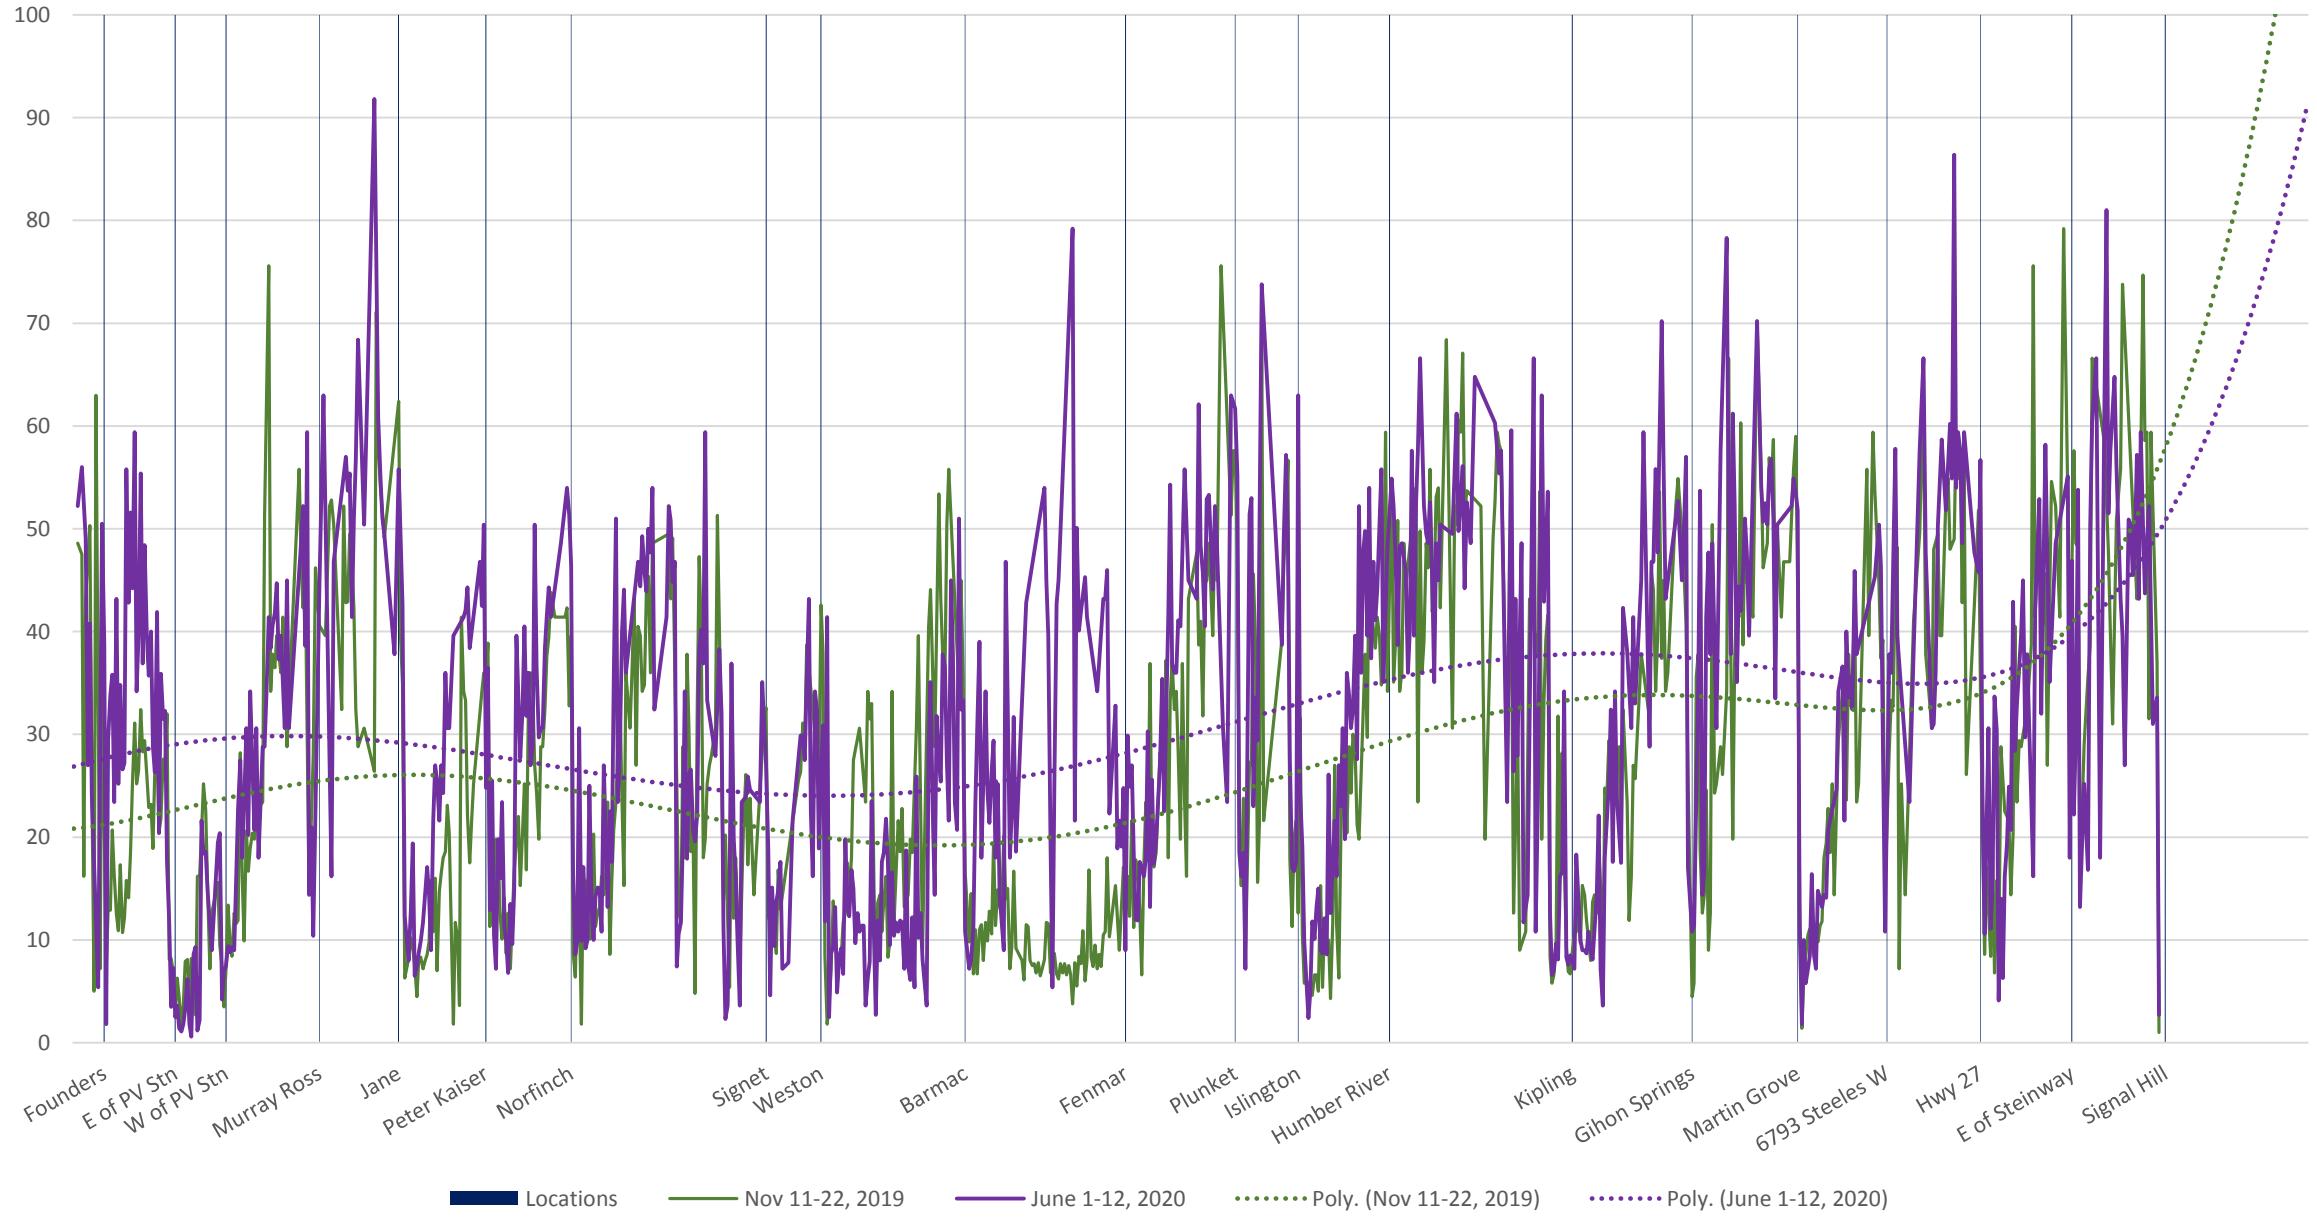

60 Steeles West Eastbound Nov 2019 vs June 2020 Average Speed 600 to 700

60 Steeles West Eastbound Nov 2019 vs June 2020 Average Speed 700 to 800

60 Steeles West Eastbound Nov 2019 vs June 2020 Average Speed 800 to 900

60 Steeles West Eastbound Nov 2019 vs June 2020 Average Speed 900 to 1000

60 Steeles West Eastbound Nov 2019 vs June 2020 Average Speed 1000 to 1100

60 Steeles West Eastbound Nov 2019 vs June 2020 Average Speed 1100 to 1200

60 Steeles West Eastbound Nov 2019 vs June 2020 Average Speed 1200 to 1300

60 Steeles West Eastbound Nov 2019 vs June 2020 Average Speed 1300 to 1400

60 Steeles West Eastbound Nov 2019 vs June 2020 Average Speed 1400 to 1500

60 Steeles West Eastbound Nov 2019 vs June 2020 Average Speed 1500 to 1600

60 Steeles West Eastbound Nov 2019 vs June 2020 Average Speed 1600 to 1700

60 Steeles West Eastbound Nov 2019 vs June 2020 Average Speed 1700 to 1800