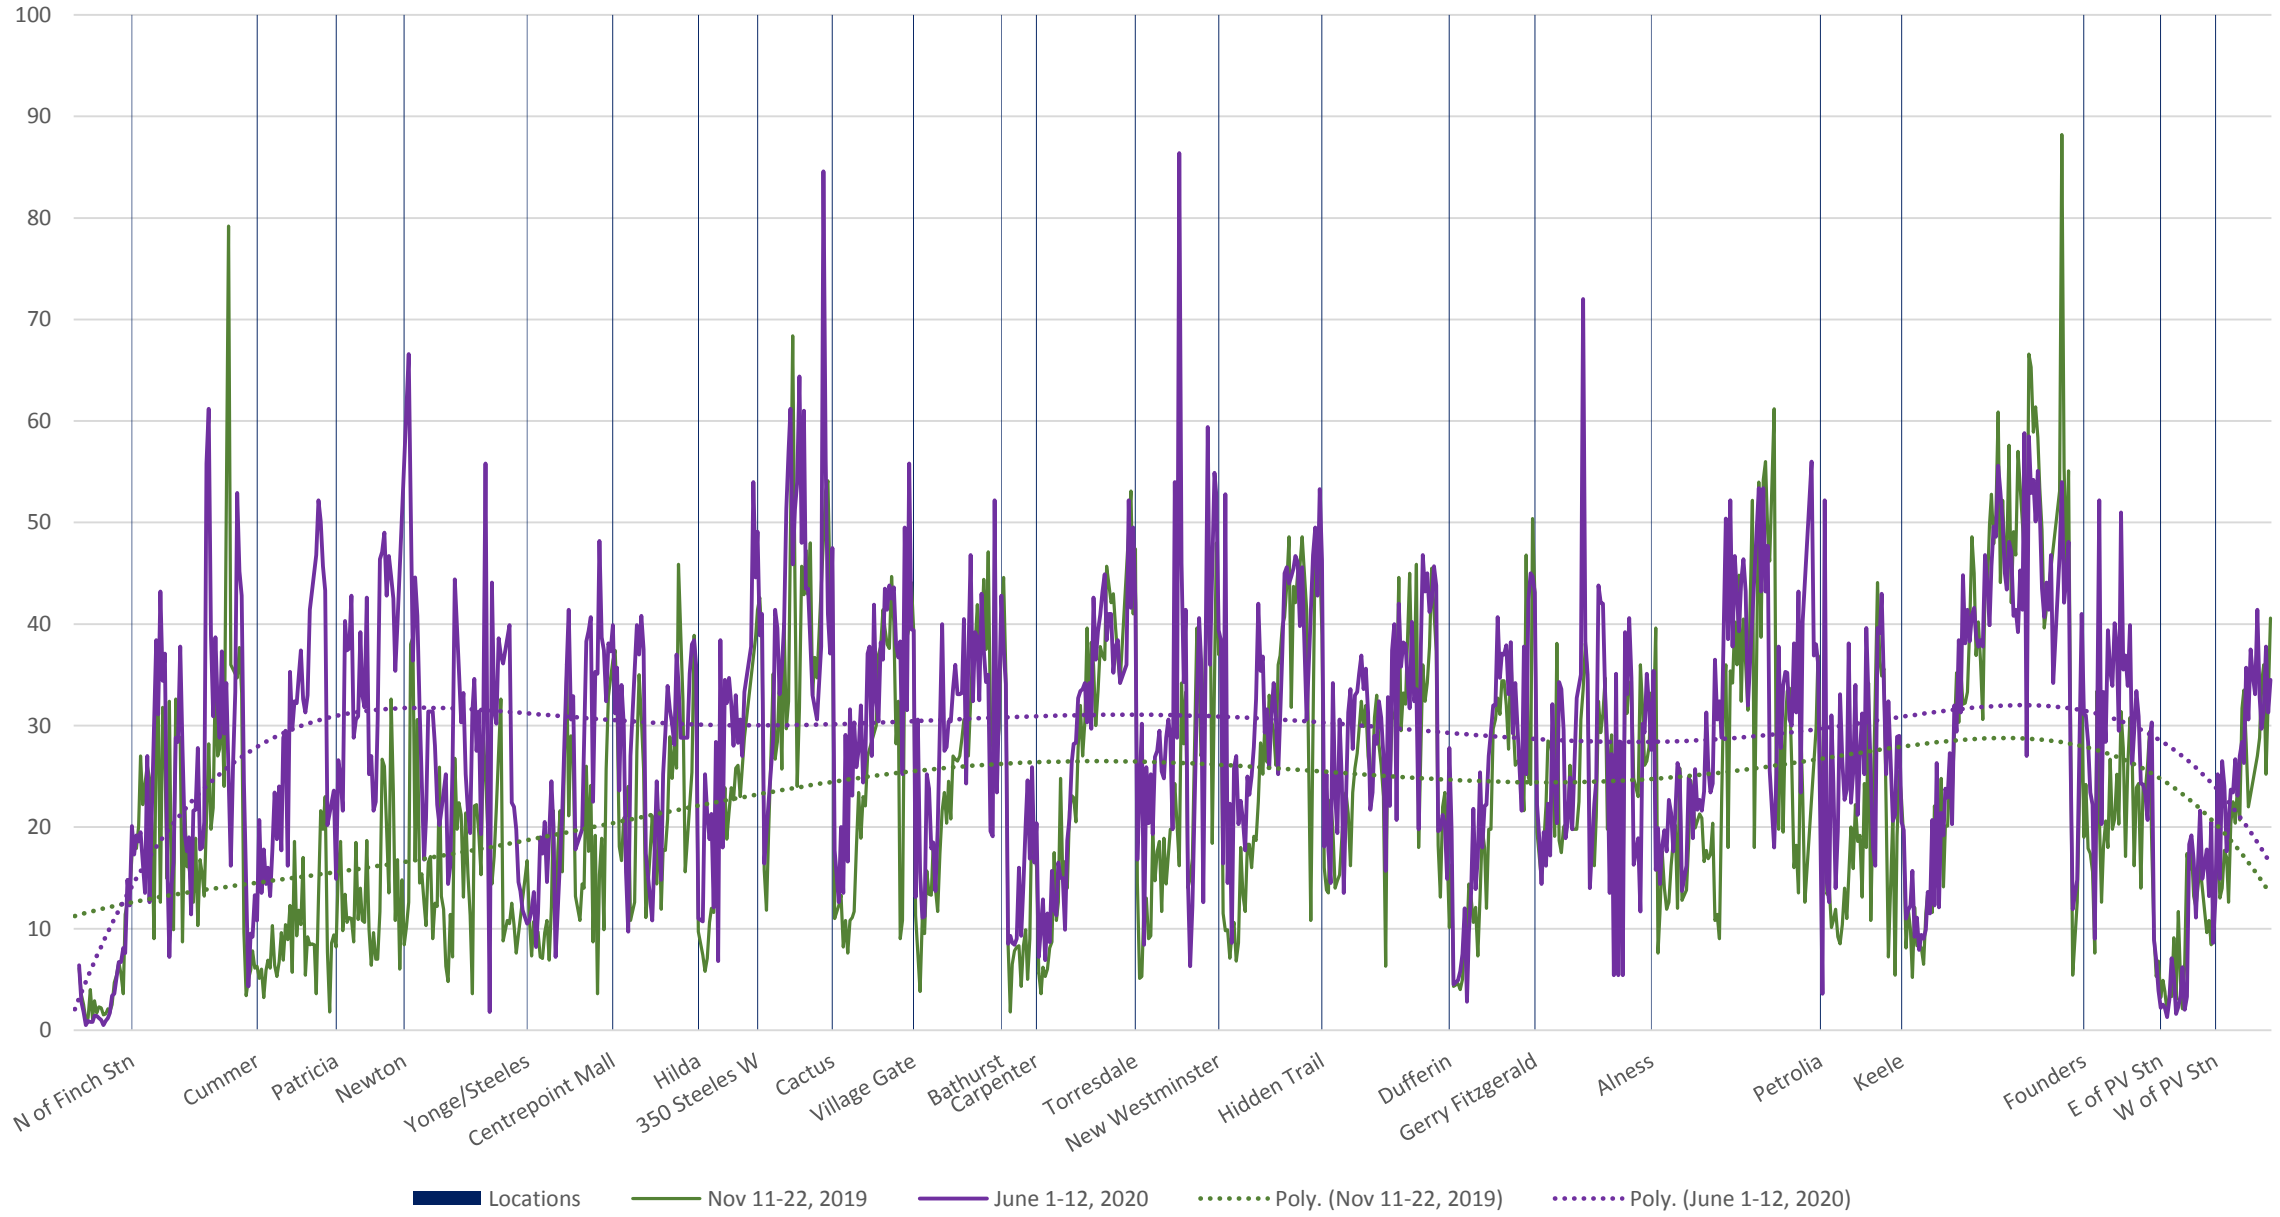

60 Steeles West Eastbound Nov 2019 vs June 2020 Average Speed 600 to 700

60 Steeles West Eastbound Nov 2019 vs June 2020 Average Speed 700 to 800

60 Steeles West Eastbound Nov 2019 vs June 2020 Average Speed 800 to 900

60 Steeles West Eastbound Nov 2019 vs June 2020 Average Speed 900 to 1000

60 Steeles West Eastbound Nov 2019 vs June 2020 Average Speed 1000 to 1100

60 Steeles West Eastbound Nov 2019 vs June 2020 Average Speed 1100 to 1200

60 Steeles West Eastbound Nov 2019 vs June 2020 Average Speed 1200 to 1300

60 Steeles West Eastbound Nov 2019 vs June 2020 Average Speed 1300 to 1400

60 Steeles West Eastbound Nov 2019 vs June 2020 Average Speed 1400 to 1500

60 Steeles West Eastbound Nov 2019 vs June 2020 Average Speed 1500 to 1600

60 Steeles West Eastbound Nov 2019 vs June 2020 Average Speed 1600 to 1700

60 Steeles West Eastbound Nov 2019 vs June 2020 Average Speed 1700 to 1800