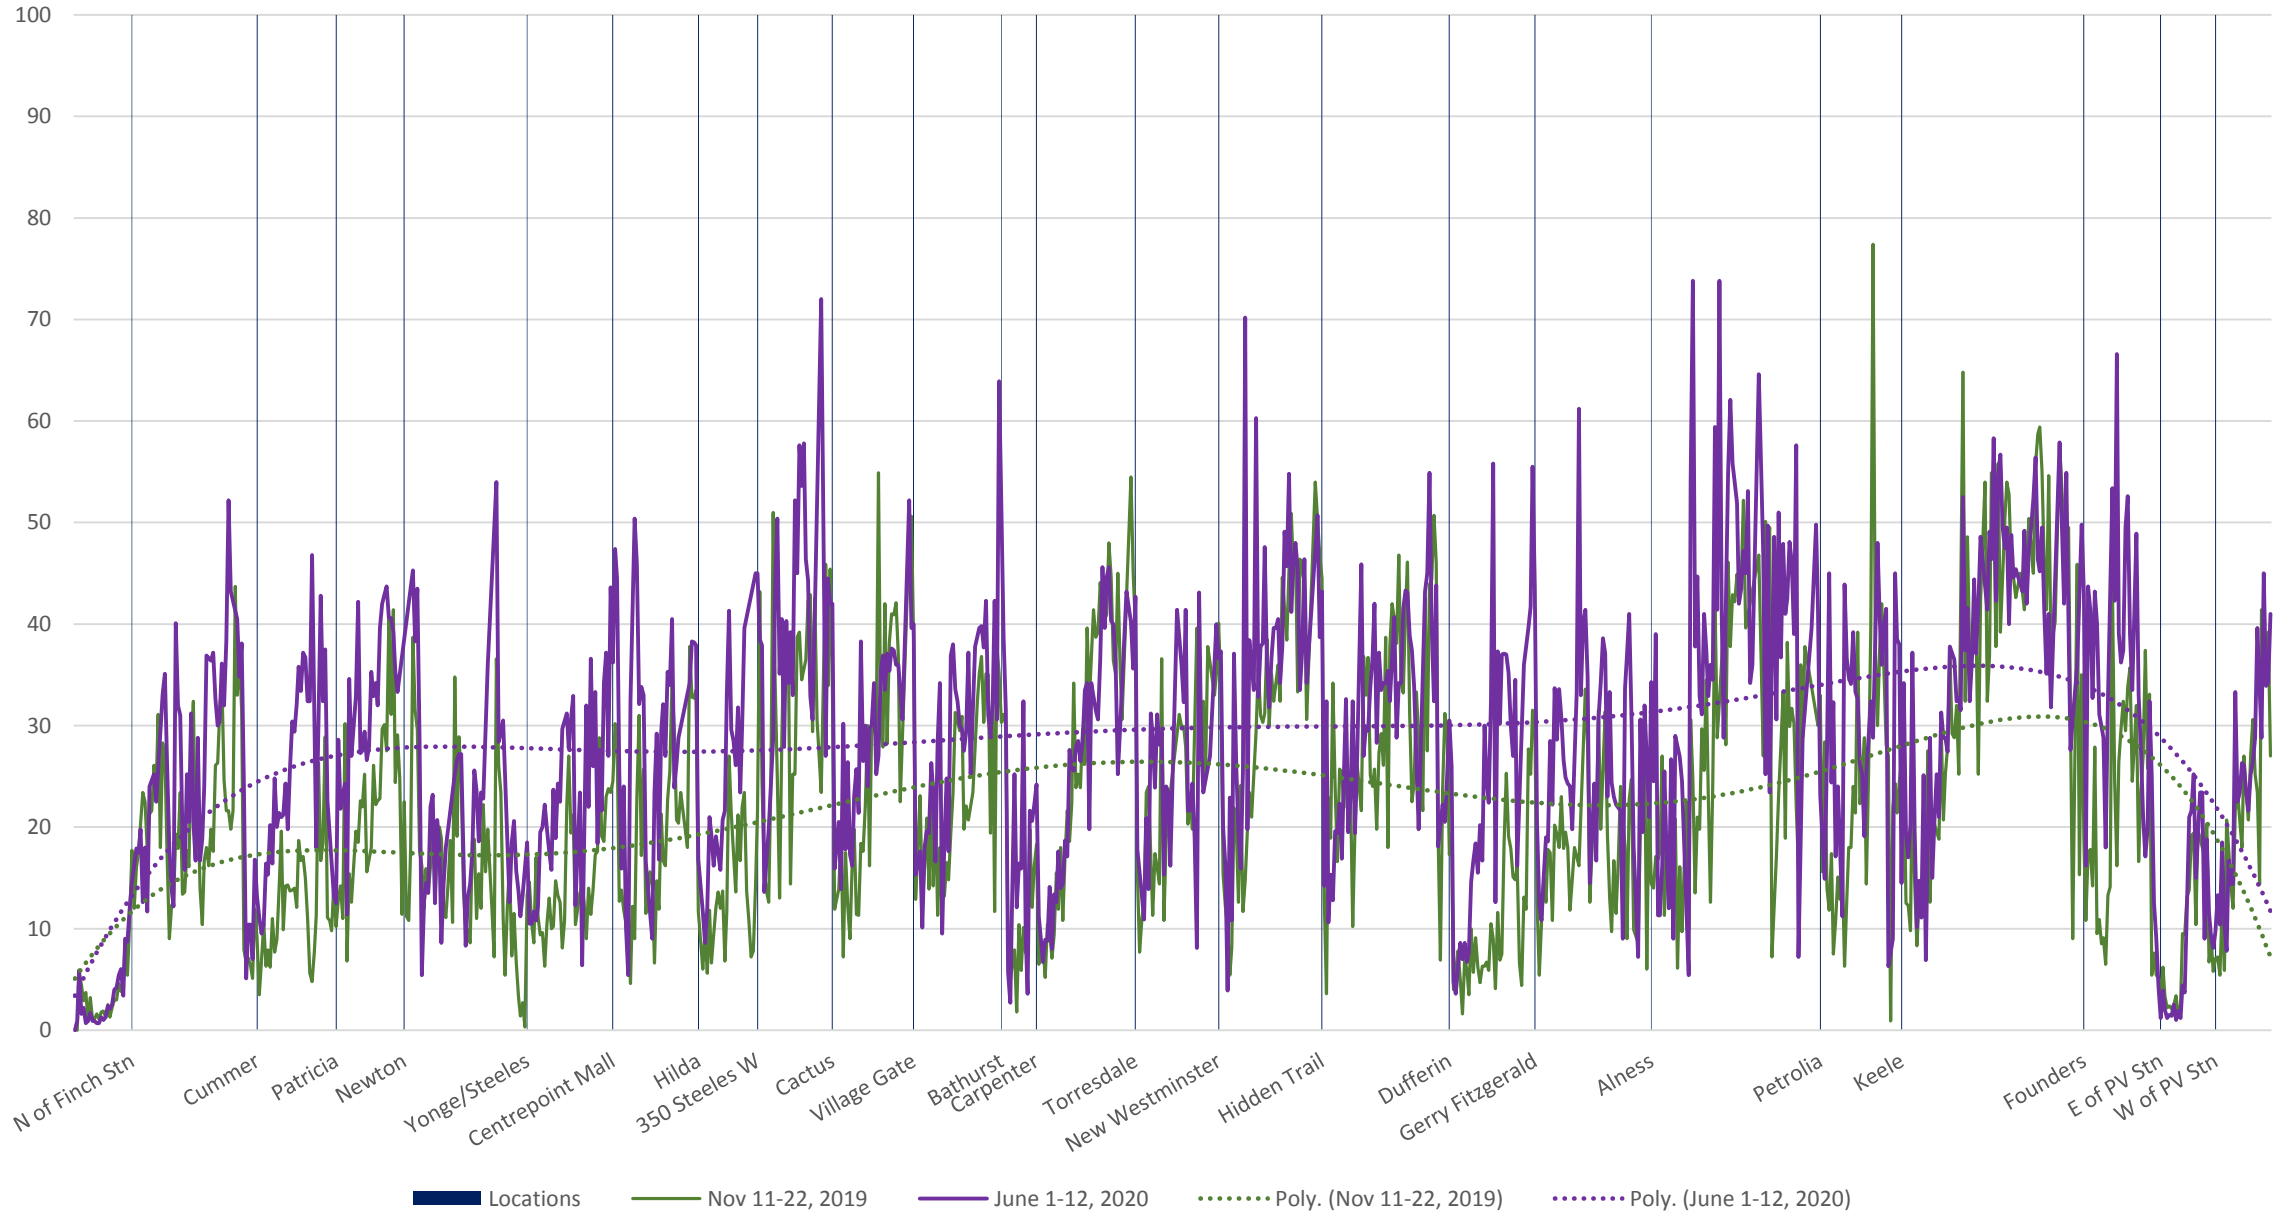

60 Steeles West Eastbound Nov 2019 vs June 2020 Average Speed 900 to 1000

60 Steeles West Eastbound Nov 2019 vs June 2020 Average Speed 1000 to 1100

60 Steeles West Eastbound Nov 2019 vs June 2020 Average Speed 1100 to 1200

60 Steeles West Eastbound Nov 2019 vs June 2020 Average Speed 1200 to 1300

60 Steeles West Eastbound Nov 2019 vs June 2020 Average Speed 1300 to 1400

60 Steeles West Eastbound Nov 2019 vs June 2020 Average Speed 1400 to 1500

60 Steeles West Eastbound Nov 2019 vs June 2020 Average Speed 1500 to 1600

60 Steeles West Eastbound Nov 2019 vs June 2020 Average Speed 1600 to 1700

60 Steeles West Eastbound Nov 2019 vs June 2020 Average Speed 1700 to 1800

60 Steeles West Eastbound Nov 2019 vs June 2020 Average Speed 1800 to 1900

60 Steeles West Eastbound Nov 2019 vs June 2020 Average Speed 1900 to 2000

60 Steeles West Eastbound Nov 2019 vs June 2020 Average Speed 2000 to 2100