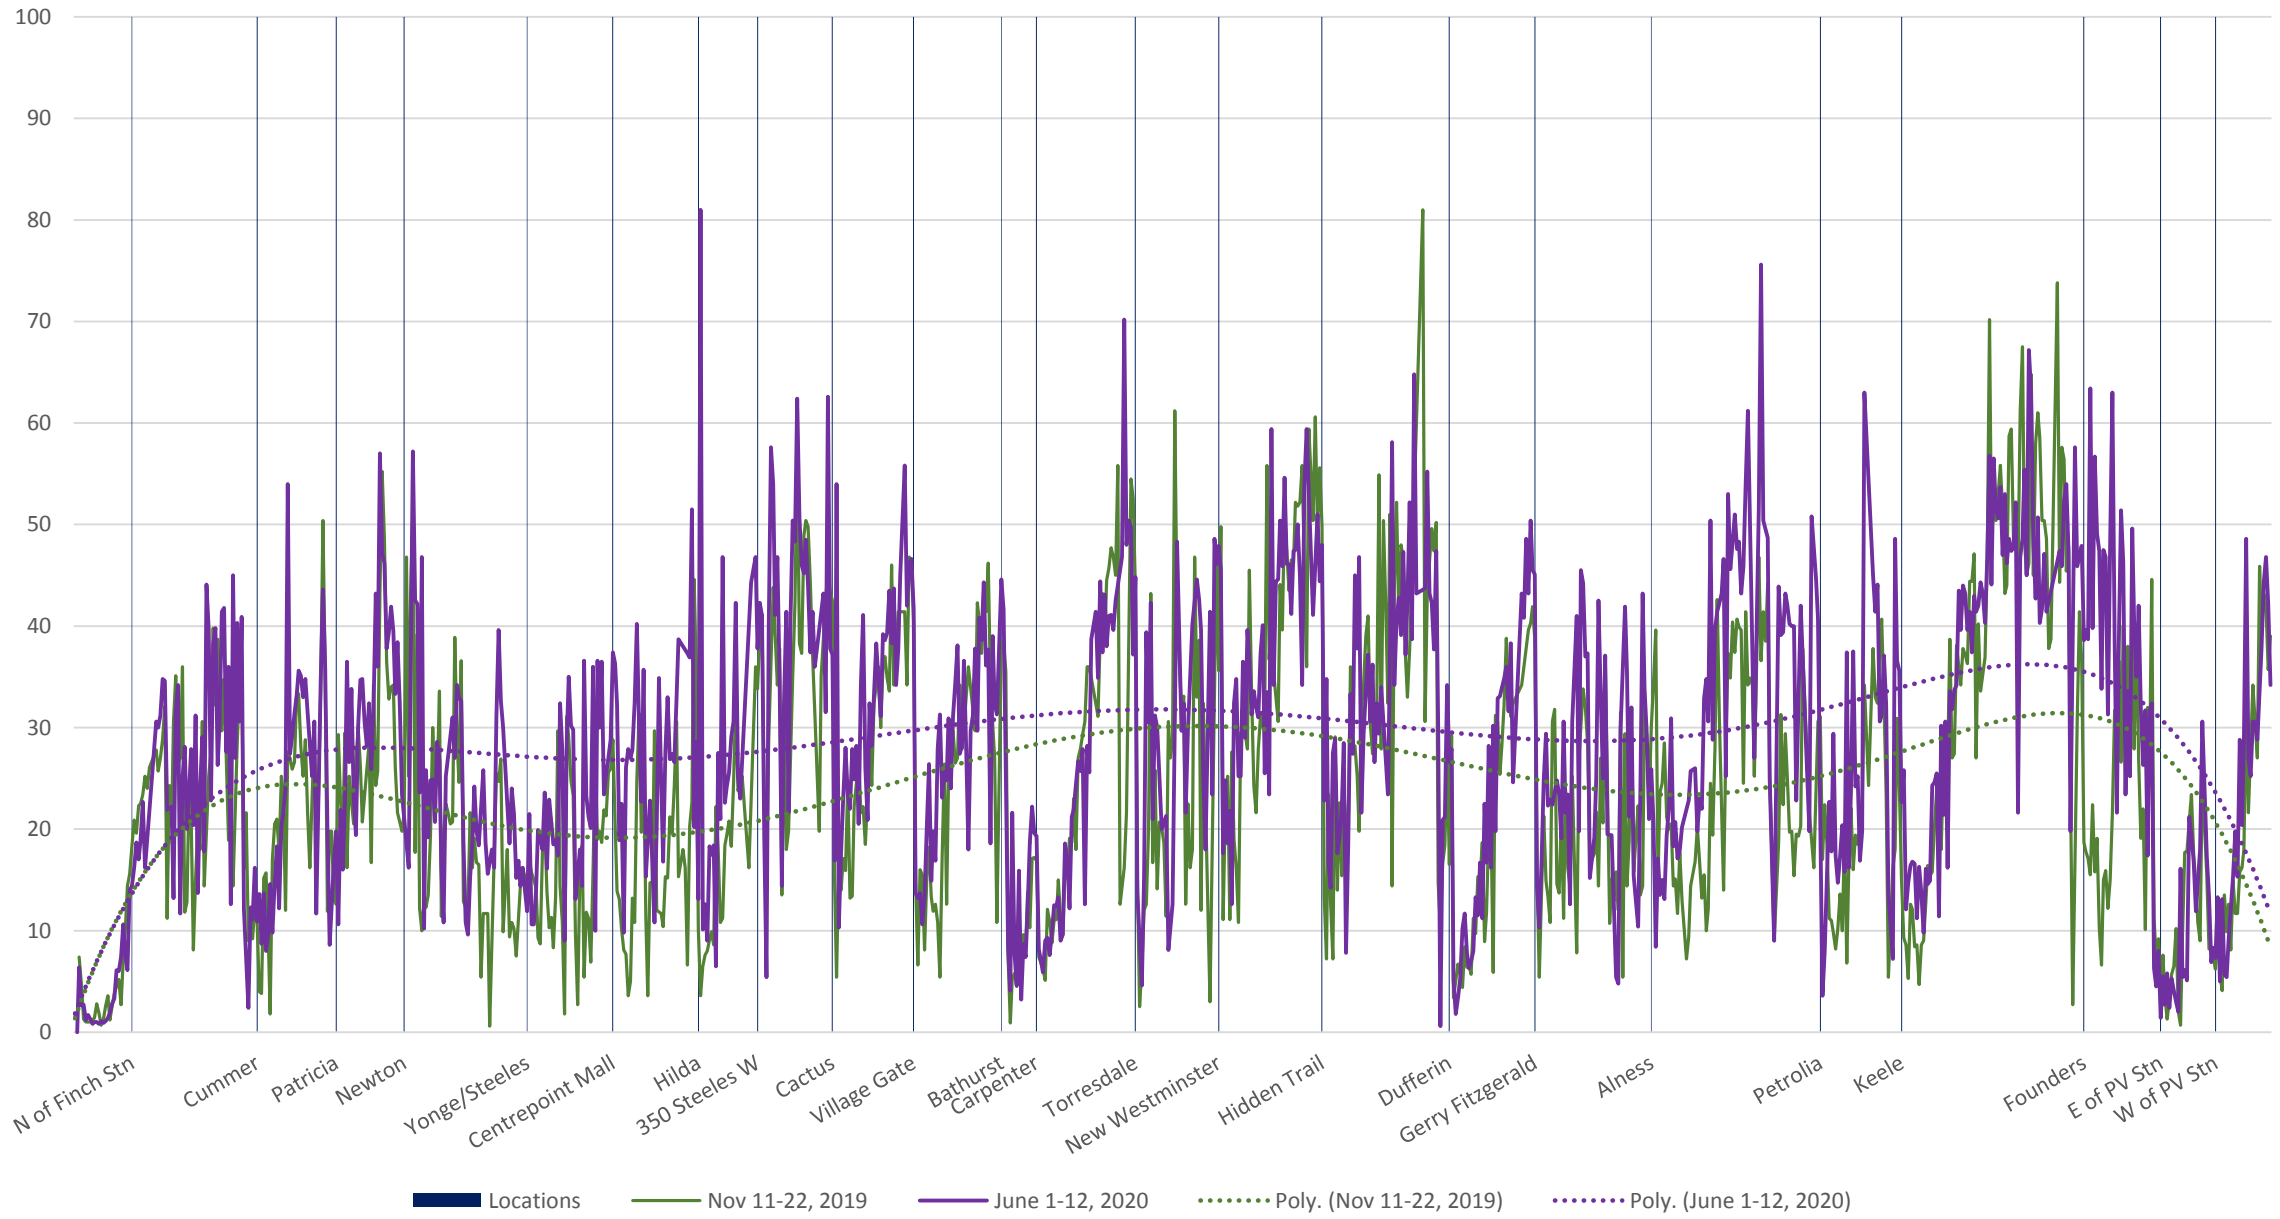

60 Steeles West Eastbound Nov 2019 vs June 2020 Average Speed 600 to 700

60 Steeles West Eastbound Nov 2019 vs June 2020 Average Speed 700 to 800

60 Steeles West Eastbound Nov 2019 vs June 2020 Average Speed 800 to 900

60 Steeles West Eastbound Nov 2019 vs June 2020 Average Speed 900 to 1000

60 Steeles West Eastbound Nov 2019 vs June 2020 Average Speed 1000 to 1100

60 Steeles West Eastbound Nov 2019 vs June 2020 Average Speed 1100 to 1200

60 Steeles West Eastbound Nov 2019 vs June 2020 Average Speed 1200 to 1300

60 Steeles West Eastbound Nov 2019 vs June 2020 Average Speed 1300 to 1400

60 Steeles West Eastbound Nov 2019 vs June 2020 Average Speed 1400 to 1500

60 Steeles West Eastbound Nov 2019 vs June 2020 Average Speed 1500 to 1600

60 Steeles West Eastbound Nov 2019 vs June 2020 Average Speed 1600 to 1700

60 Steeles West Eastbound Nov 2019 vs June 2020 Average Speed 1700 to 1800