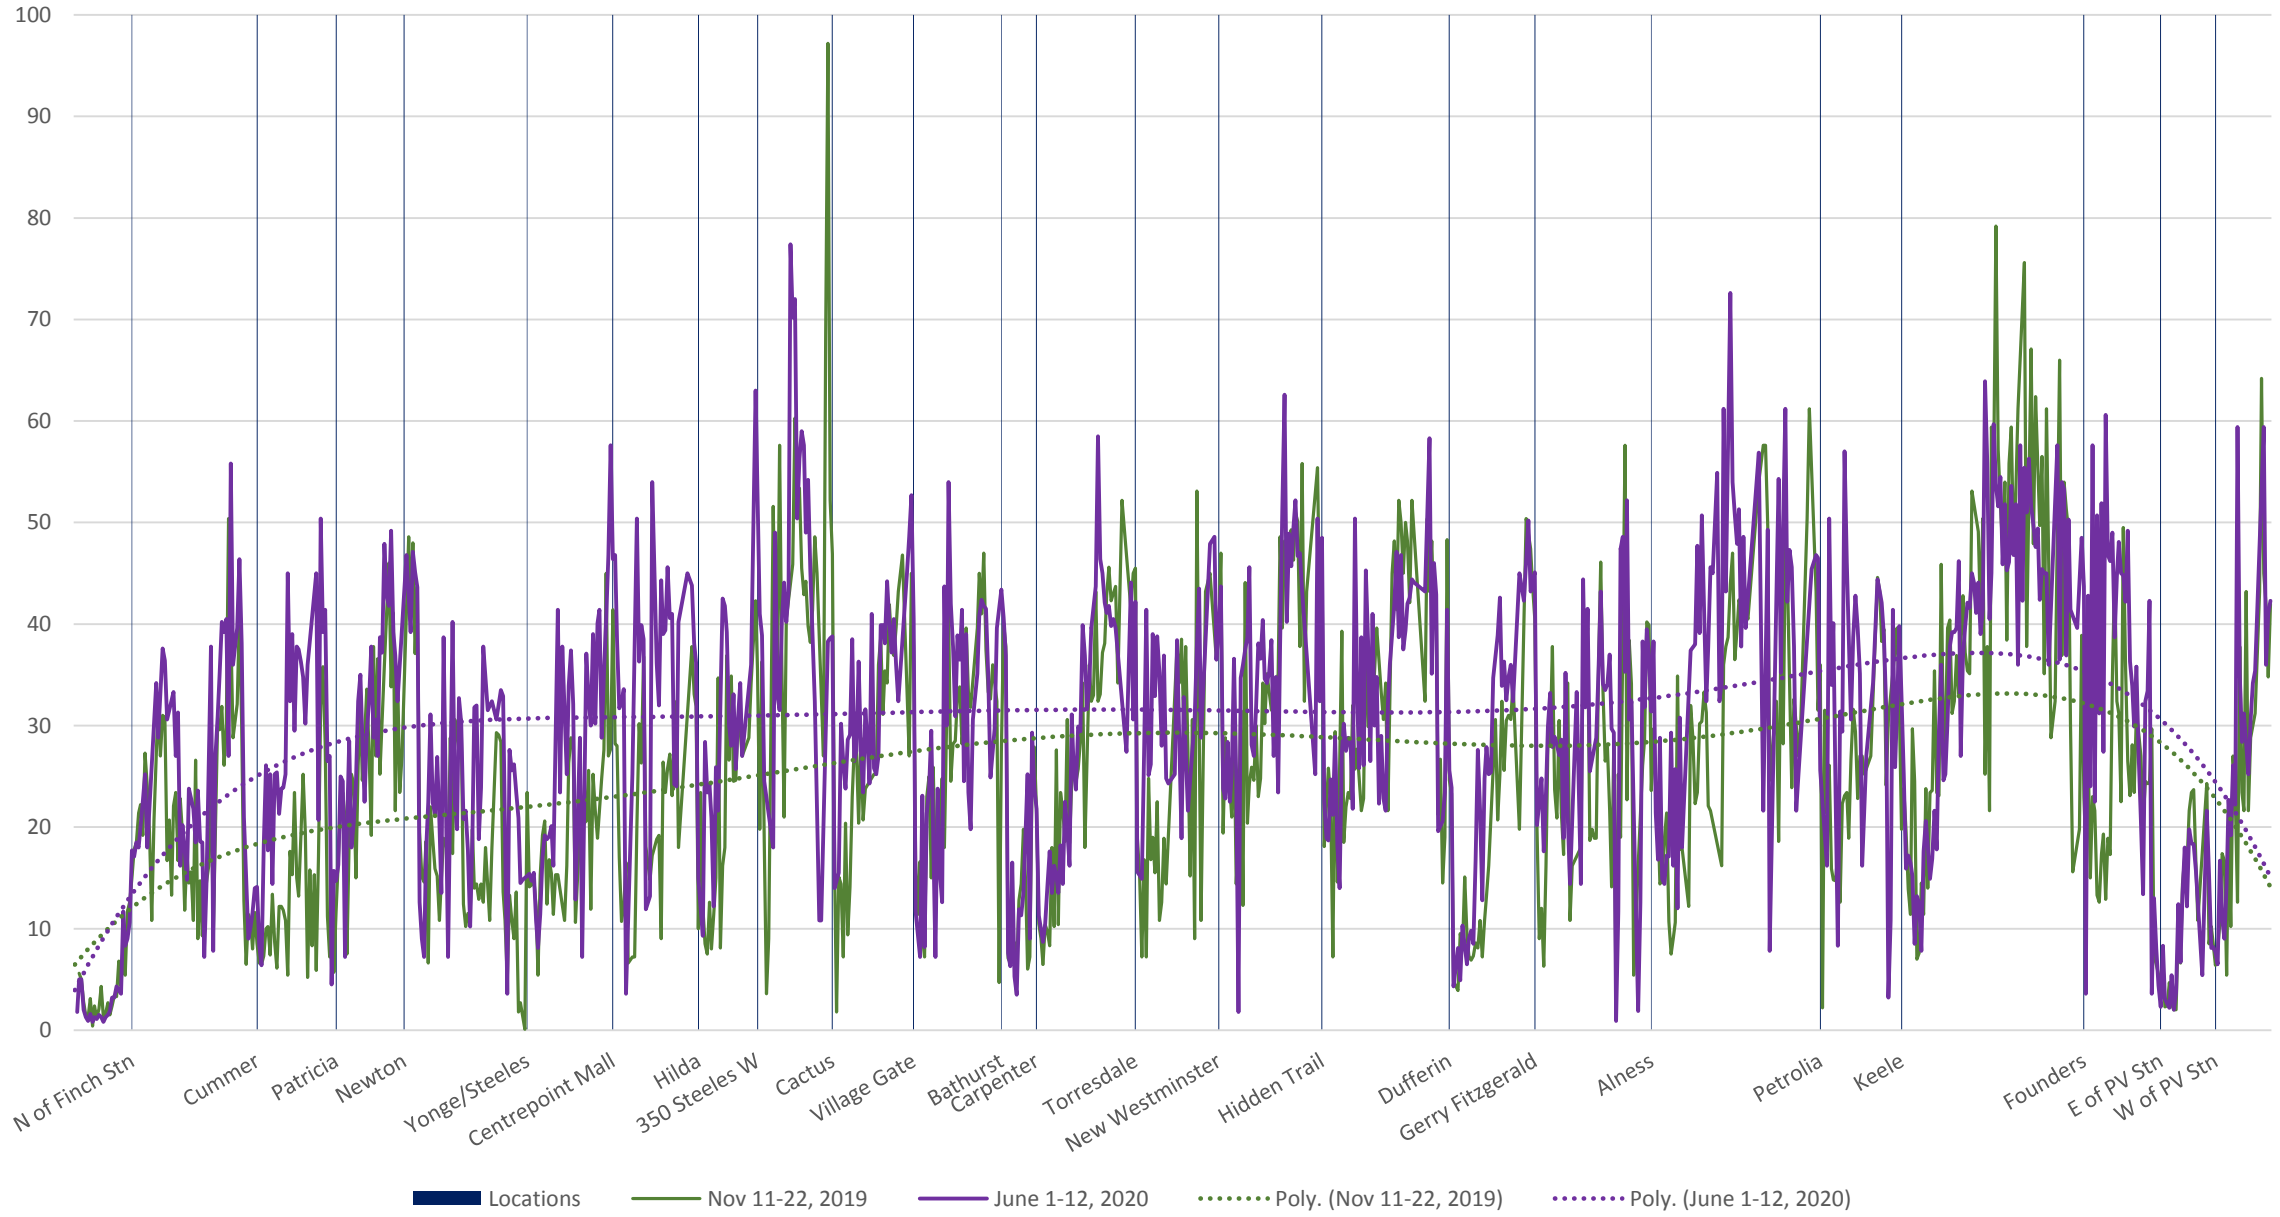

60 Steeles West Eastbound Nov 2019 vs June 2020 Average Speed 900 to 1000

60 Steeles West Eastbound Nov 2019 vs June 2020 Average Speed 1000 to 1100

60 Steeles West Eastbound Nov 2019 vs June 2020 Average Speed 1100 to 1200

60 Steeles West Eastbound Nov 2019 vs June 2020 Average Speed 1200 to 1300

60 Steeles West Eastbound Nov 2019 vs June 2020 Average Speed 1300 to 1400

60 Steeles West Eastbound Nov 2019 vs June 2020 Average Speed 1400 to 1500

60 Steeles West Eastbound Nov 2019 vs June 2020 Average Speed 1500 to 1600

60 Steeles West Eastbound Nov 2019 vs June 2020 Average Speed 1600 to 1700

60 Steeles West Eastbound Nov 2019 vs June 2020 Average Speed 1700 to 1800

60 Steeles West Eastbound Nov 2019 vs June 2020 Average Speed 1800 to 1900

60 Steeles West Eastbound Nov 2019 vs June 2020 Average Speed 1900 to 2000

60 Steeles West Eastbound Nov 2019 vs June 2020 Average Speed 2000 to 2100