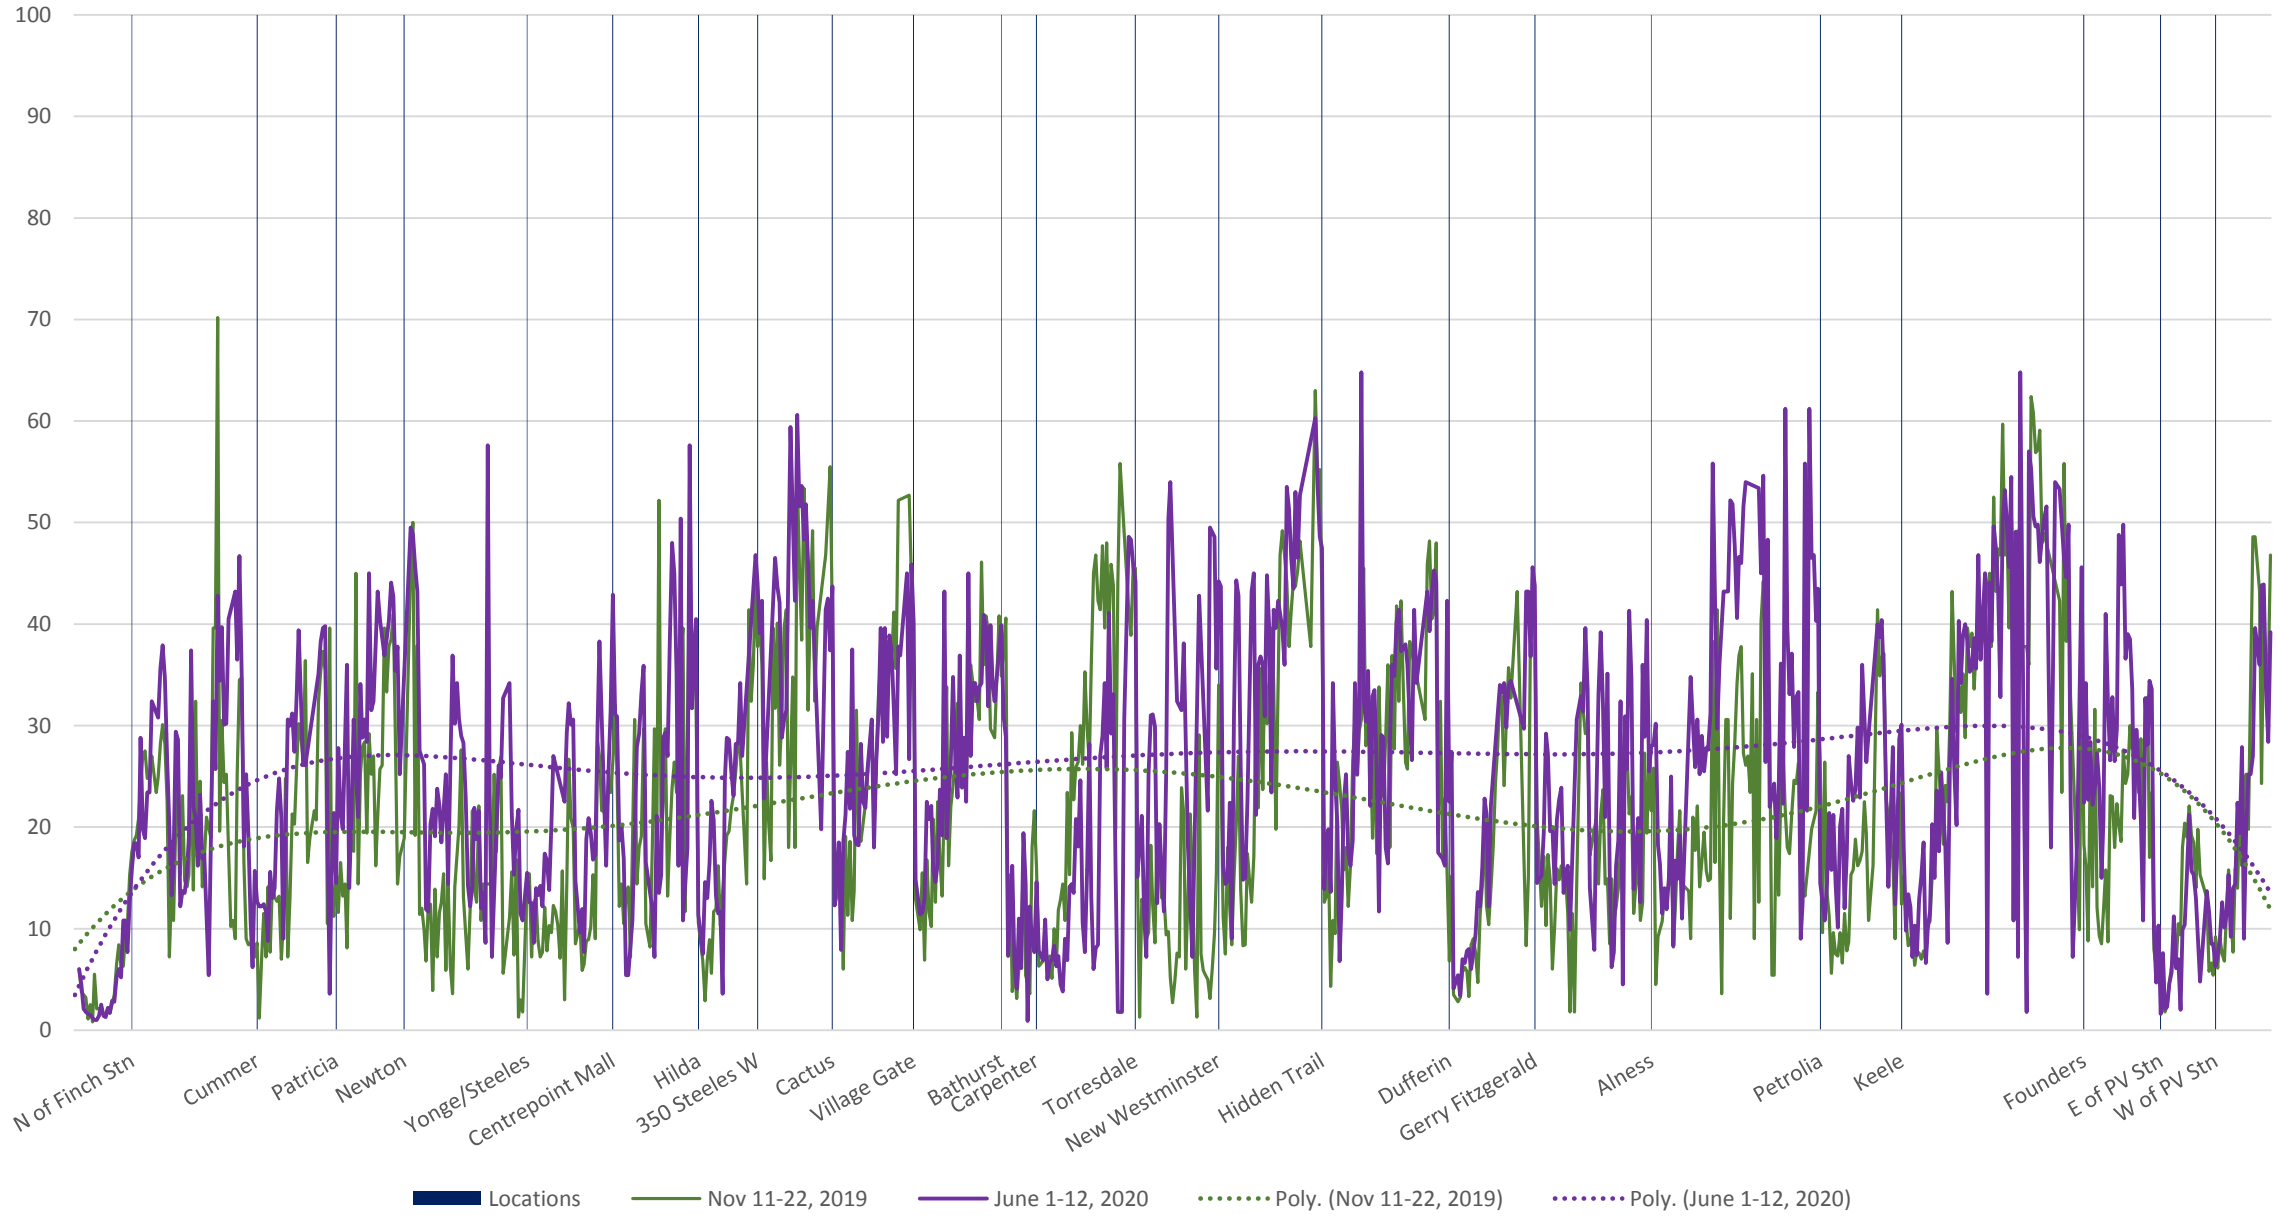

60 Steeles West Eastbound Nov 2019 vs June 2020 Average Speed 900 to 1000

60 Steeles West Eastbound Nov 2019 vs June 2020 Average Speed 1000 to 1100

60 Steeles West Eastbound Nov 2019 vs June 2020 Average Speed 1100 to 1200

60 Steeles West Eastbound Nov 2019 vs June 2020 Average Speed 1200 to 1300

60 Steeles West Eastbound Nov 2019 vs June 2020 Average Speed 1300 to 1400

60 Steeles West Eastbound Nov 2019 vs June 2020 Average Speed 1400 to 1500

60 Steeles West Eastbound Nov 2019 vs June 2020 Average Speed 1500 to 1600

60 Steeles West Eastbound Nov 2019 vs June 2020 Average Speed 1600 to 1700

60 Steeles West Eastbound Nov 2019 vs June 2020 Average Speed 1700 to 1800

60 Steeles West Eastbound Nov 2019 vs June 2020 Average Speed 1800 to 1900

60 Steeles West Eastbound Nov 2019 vs June 2020 Average Speed 1900 to 2000

60 Steeles West Eastbound Nov 2019 vs June 2020 Average Speed 2000 to 2100