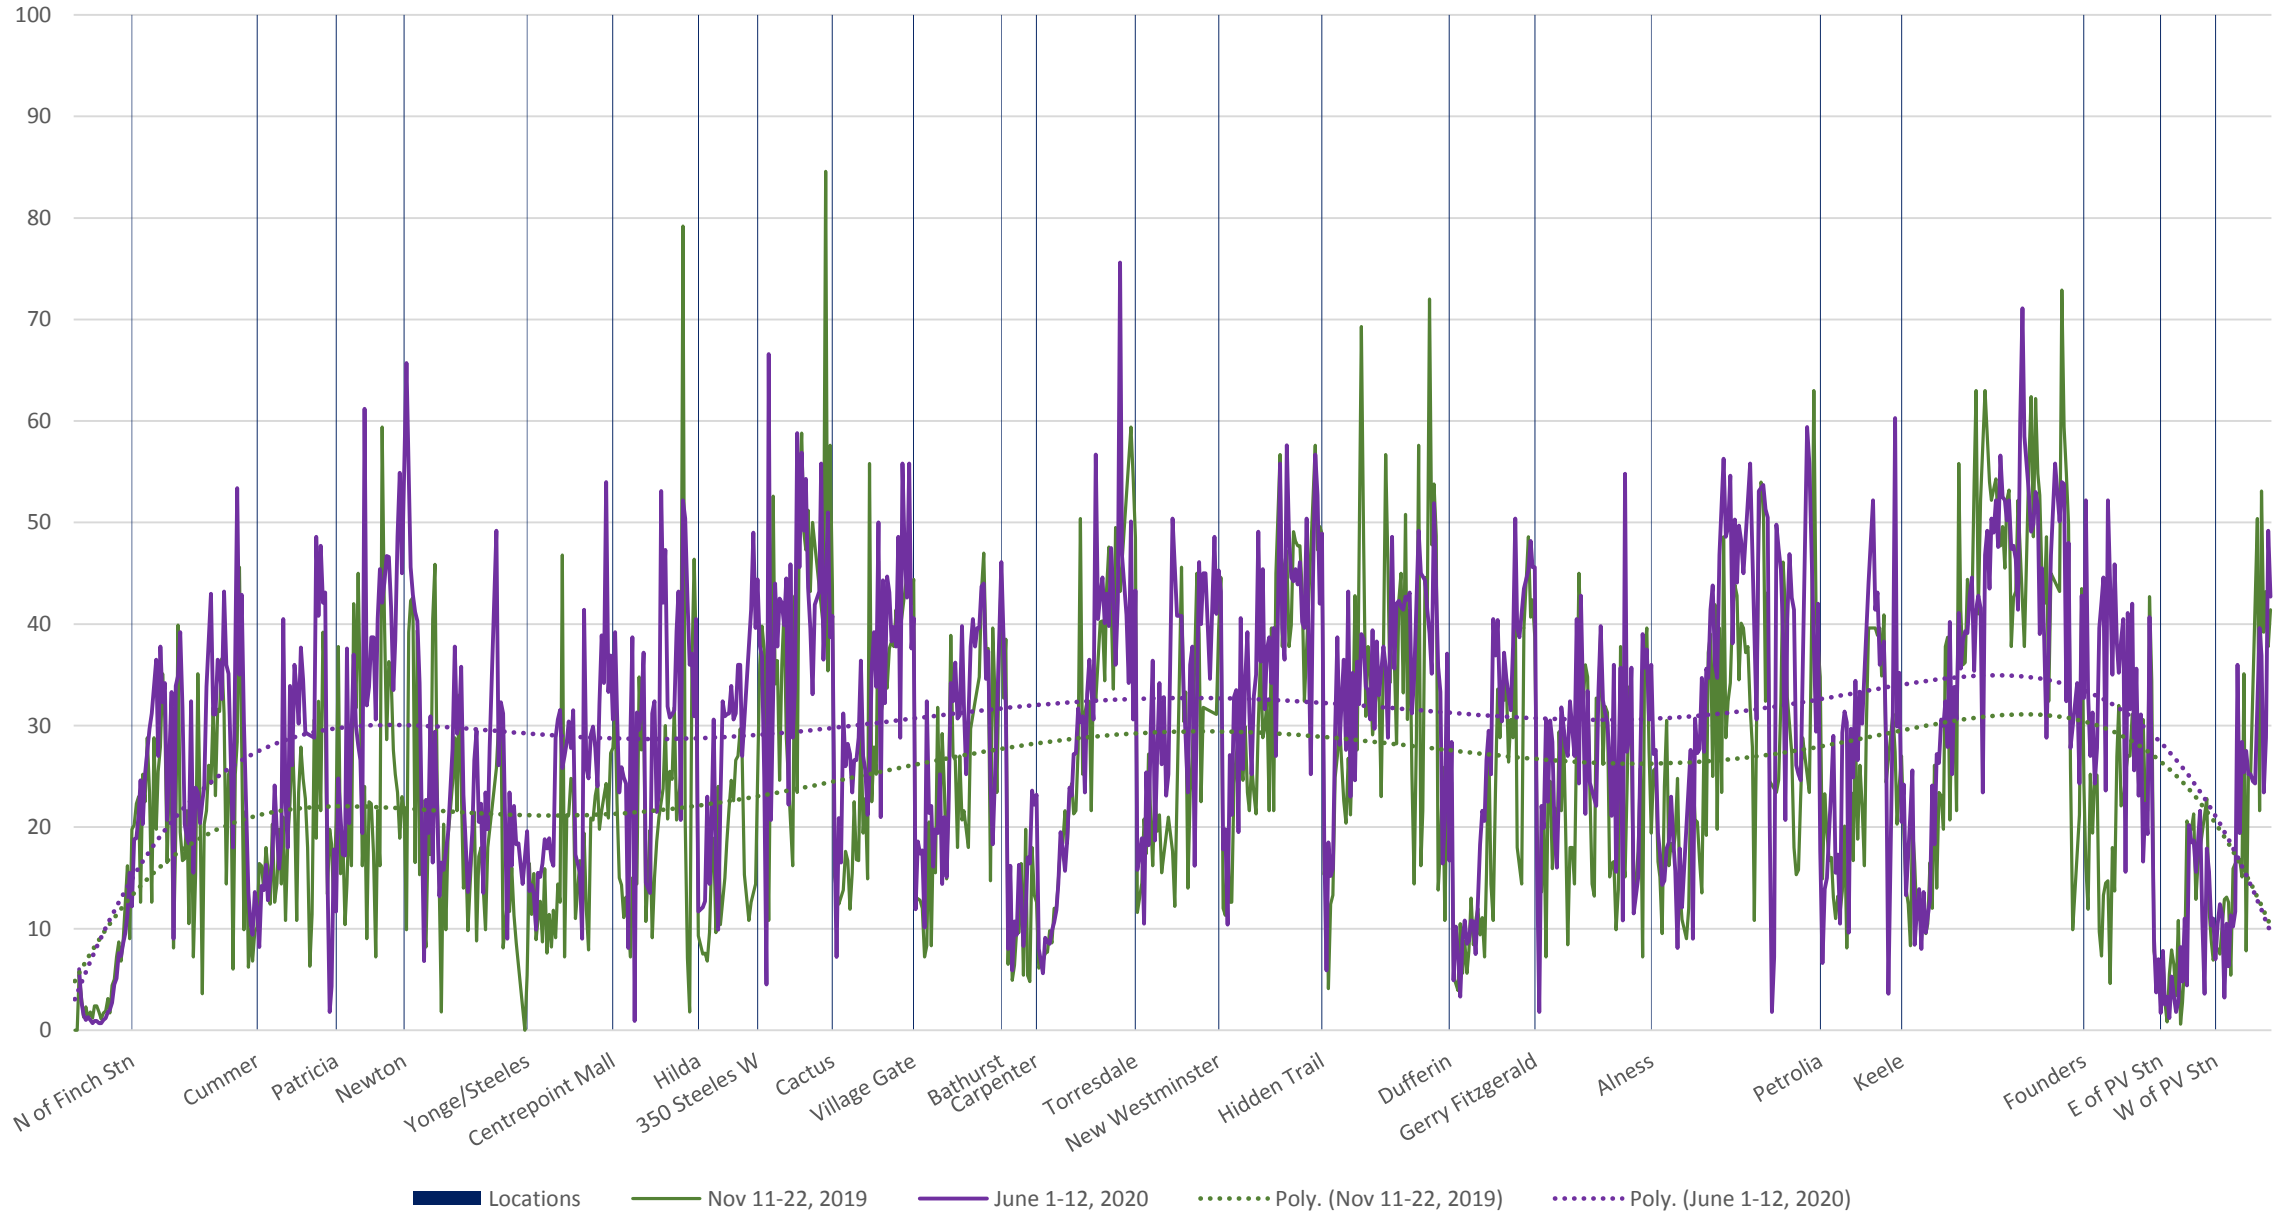

60 Steeles West Eastbound Nov 2019 vs June 2020 Average Speed 600 to 700

60 Steeles West Eastbound Nov 2019 vs June 2020 Average Speed 700 to 800

60 Steeles West Eastbound Nov 2019 vs June 2020 Average Speed 800 to 900

60 Steeles West Eastbound Nov 2019 vs June 2020 Average Speed 900 to 1000

60 Steeles West Eastbound Nov 2019 vs June 2020 Average Speed 1000 to 1100

60 Steeles West Eastbound Nov 2019 vs June 2020 Average Speed 1100 to 1200

60 Steeles West Eastbound Nov 2019 vs June 2020 Average Speed 1200 to 1300

60 Steeles West Eastbound Nov 2019 vs June 2020 Average Speed 1300 to 1400

60 Steeles West Eastbound Nov 2019 vs June 2020 Average Speed 1400 to 1500

60 Steeles West Eastbound Nov 2019 vs June 2020 Average Speed 1500 to 1600

60 Steeles West Eastbound Nov 2019 vs June 2020 Average Speed 1600 to 1700

60 Steeles West Eastbound Nov 2019 vs June 2020 Average Speed 1700 to 1800