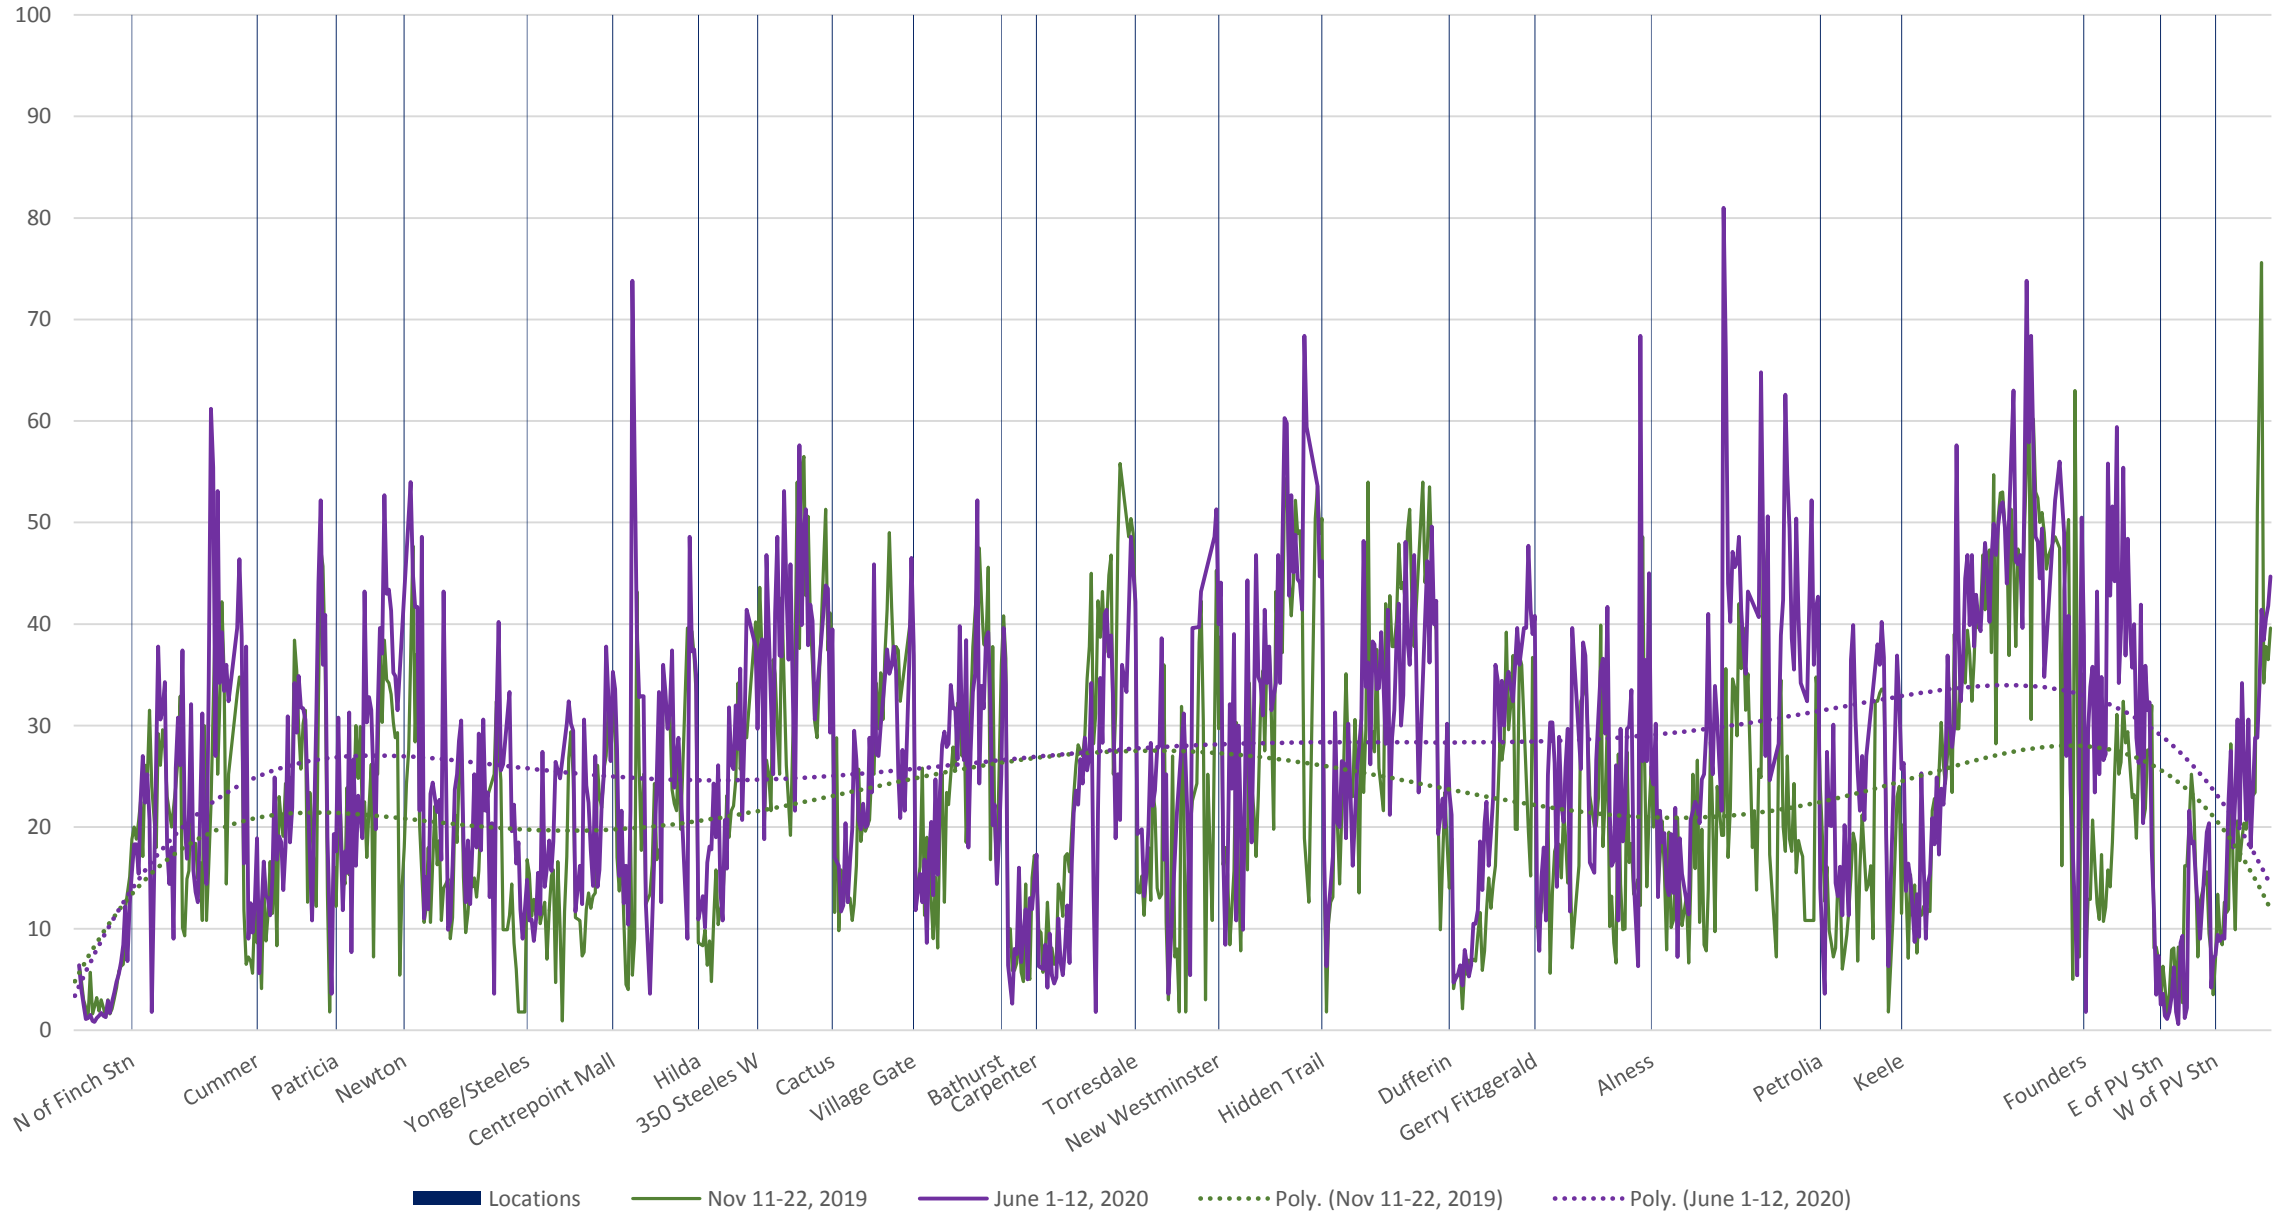

60 Steeles West Eastbound Nov 2019 vs June 2020 Average Speed 600 to 700

60 Steeles West Eastbound Nov 2019 vs June 2020 Average Speed 700 to 800

60 Steeles West Eastbound Nov 2019 vs June 2020 Average Speed 800 to 900

60 Steeles West Eastbound Nov 2019 vs June 2020 Average Speed 900 to 1000

60 Steeles West Eastbound Nov 2019 vs June 2020 Average Speed 1000 to 1100

60 Steeles West Eastbound Nov 2019 vs June 2020 Average Speed 1100 to 1200

60 Steeles West Eastbound Nov 2019 vs June 2020 Average Speed 1200 to 1300

60 Steeles West Eastbound Nov 2019 vs June 2020 Average Speed 1300 to 1400

60 Steeles West Eastbound Nov 2019 vs June 2020 Average Speed 1400 to 1500

60 Steeles West Eastbound Nov 2019 vs June 2020 Average Speed 1500 to 1600

60 Steeles West Eastbound Nov 2019 vs June 2020 Average Speed 1600 to 1700

60 Steeles West Eastbound Nov 2019 vs June 2020 Average Speed 1700 to 1800