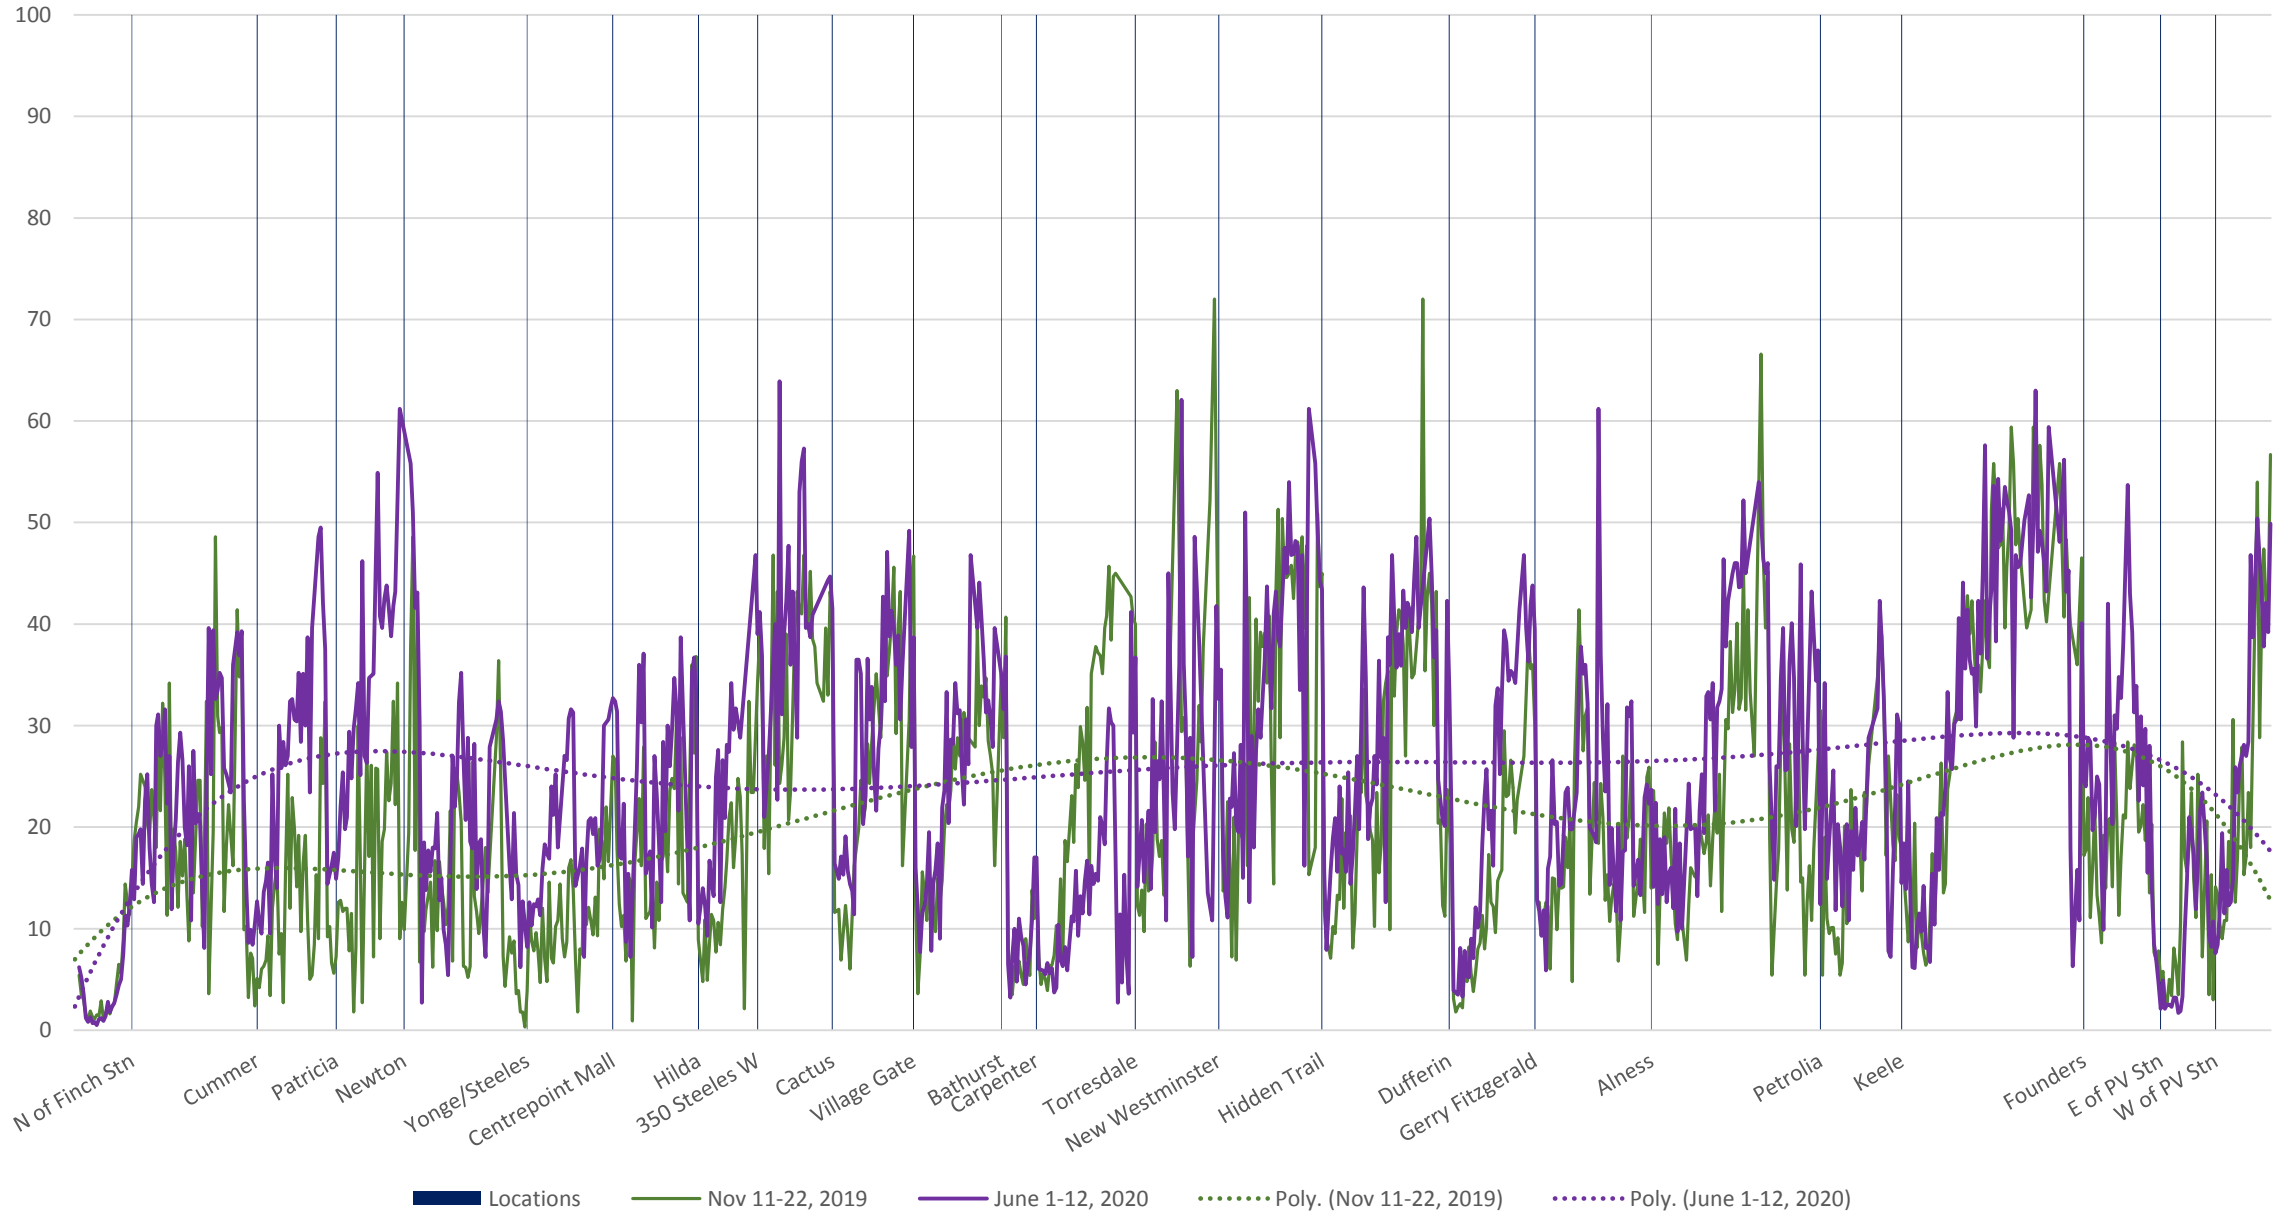

60 Steeles West Eastbound Nov 2019 vs June 2020 Average Speed 900 to 1000

60 Steeles West Eastbound Nov 2019 vs June 2020 Average Speed 1000 to 1100

60 Steeles West Eastbound Nov 2019 vs June 2020 Average Speed 1100 to 1200

60 Steeles West Eastbound Nov 2019 vs June 2020 Average Speed 1200 to 1300

60 Steeles West Eastbound Nov 2019 vs June 2020 Average Speed 1300 to 1400

60 Steeles West Eastbound Nov 2019 vs June 2020 Average Speed 1400 to 1500

60 Steeles West Eastbound Nov 2019 vs June 2020 Average Speed 1500 to 1600

60 Steeles West Eastbound Nov 2019 vs June 2020 Average Speed 1600 to 1700

60 Steeles West Eastbound Nov 2019 vs June 2020 Average Speed 1700 to 1800

60 Steeles West Eastbound Nov 2019 vs June 2020 Average Speed 1800 to 1900

60 Steeles West Eastbound Nov 2019 vs June 2020 Average Speed 1900 to 2000

60 Steeles West Eastbound Nov 2019 vs June 2020 Average Speed 2000 to 2100