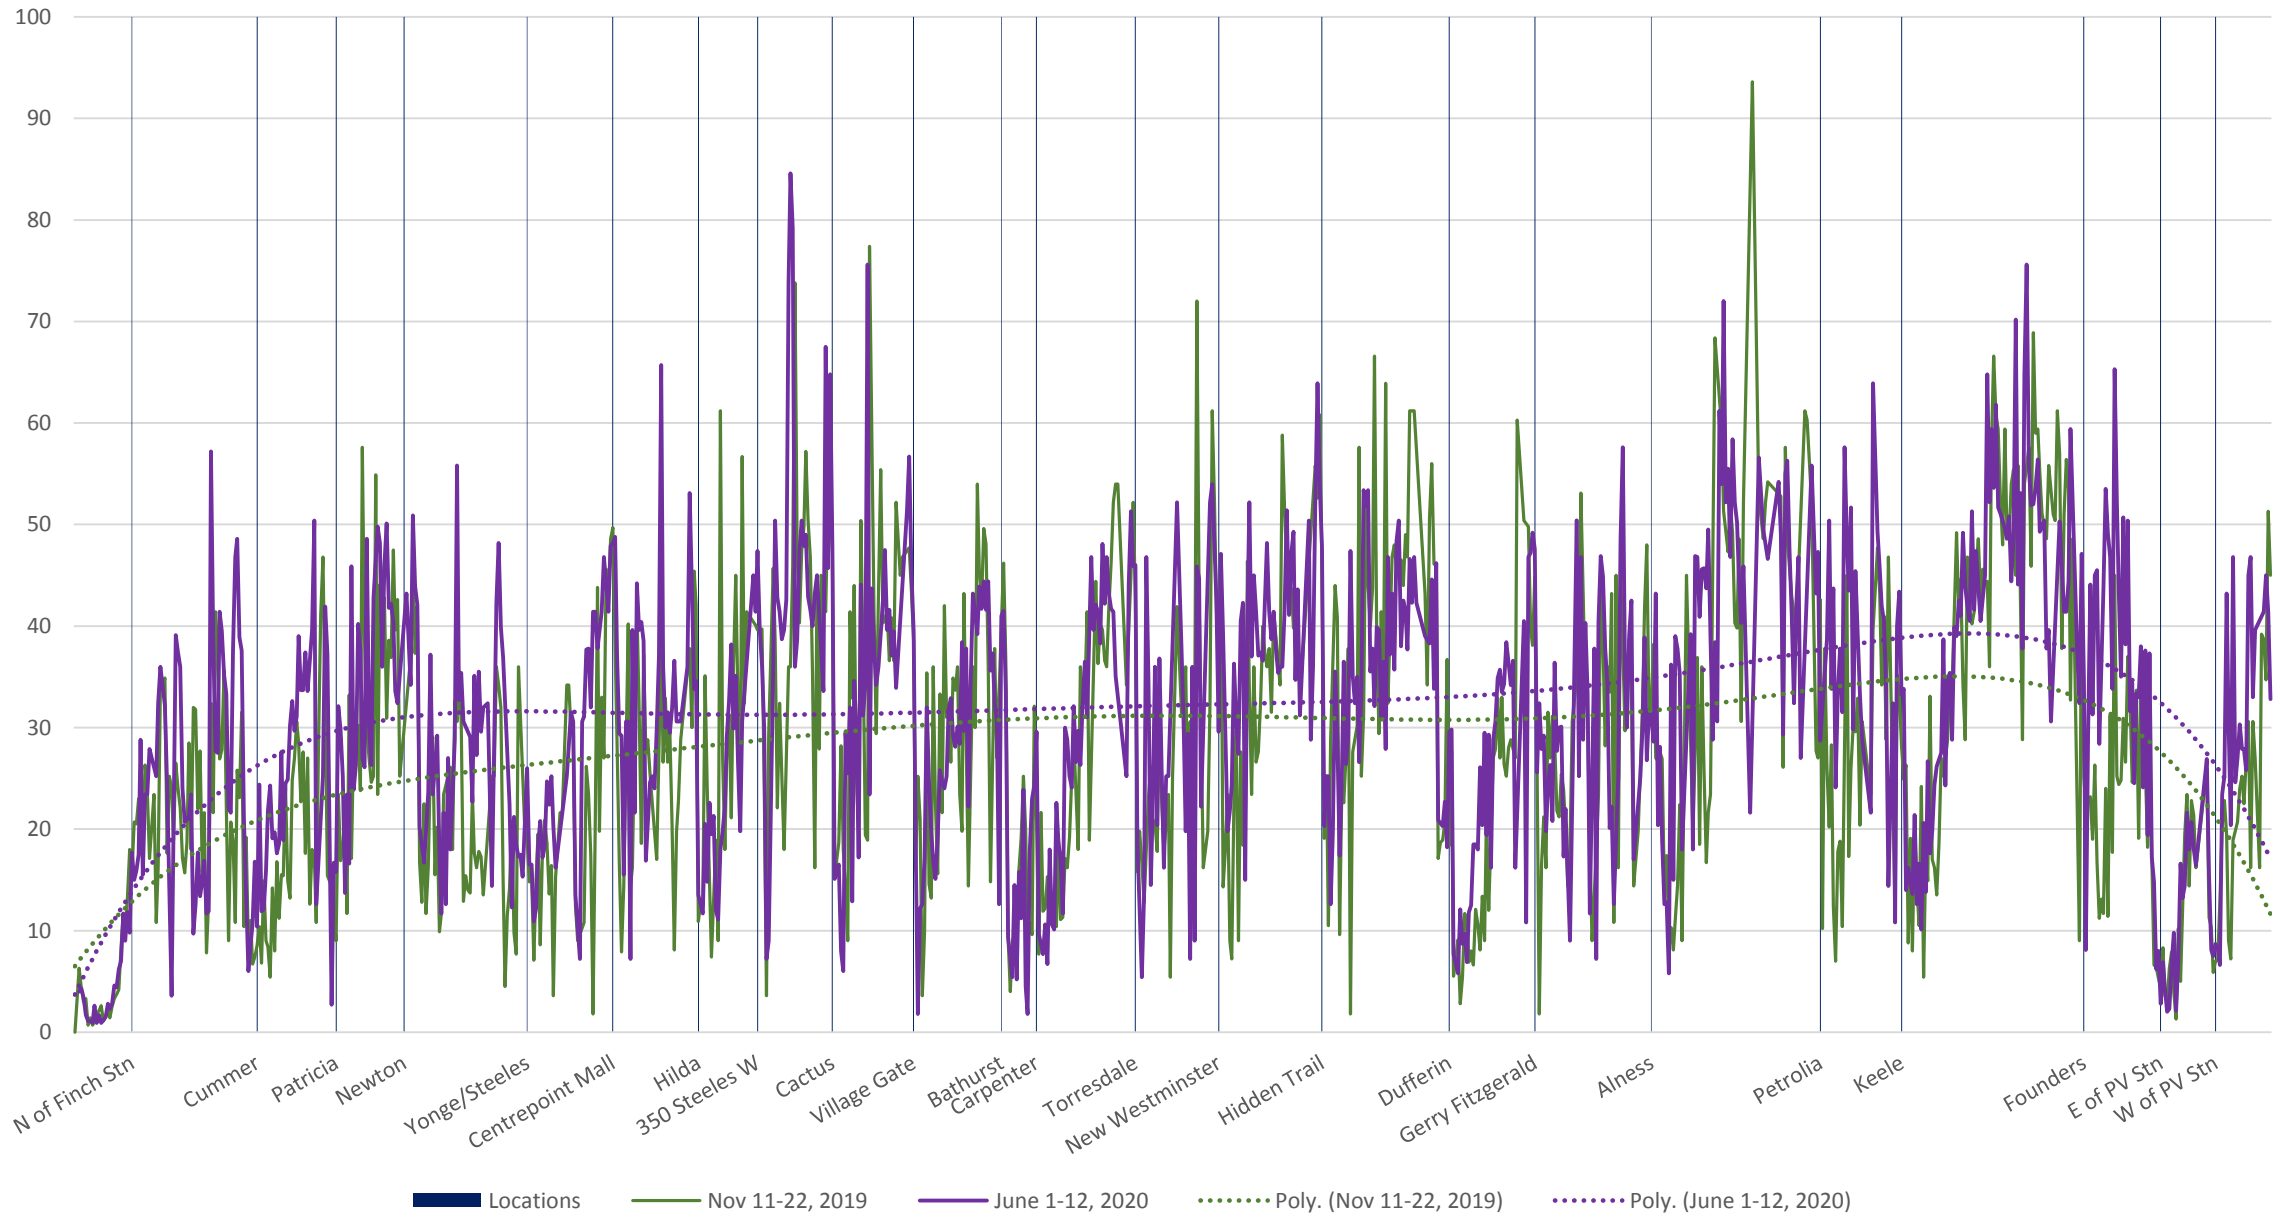

60 Steeles West Eastbound Nov 2019 vs June 2020 Average Speed 1200 to 1300

60 Steeles West Eastbound Nov 2019 vs June 2020 Average Speed 1300 to 1400

60 Steeles West Eastbound Nov 2019 vs June 2020 Average Speed 1400 to 1500

60 Steeles West Eastbound Nov 2019 vs June 2020 Average Speed 1500 to 1600

60 Steeles West Eastbound Nov 2019 vs June 2020 Average Speed 1600 to 1700

60 Steeles West Eastbound Nov 2019 vs June 2020 Average Speed 1700 to 1800

60 Steeles West Eastbound Nov 2019 vs June 2020 Average Speed 1800 to 1900

60 Steeles West Eastbound Nov 2019 vs June 2020 Average Speed 1900 to 2000

60 Steeles West Eastbound Nov 2019 vs June 2020 Average Speed 2000 to 2100

60 Steeles West Eastbound Nov 2019 vs June 2020 Average Speed 2100 to 2200

60 Steeles West Eastbound Nov 2019 vs June 2020 Average Speed 2200 to 2300

60 Steeles West Eastbound Nov 2019 vs June 2020 Average Speed 2300 to 2400