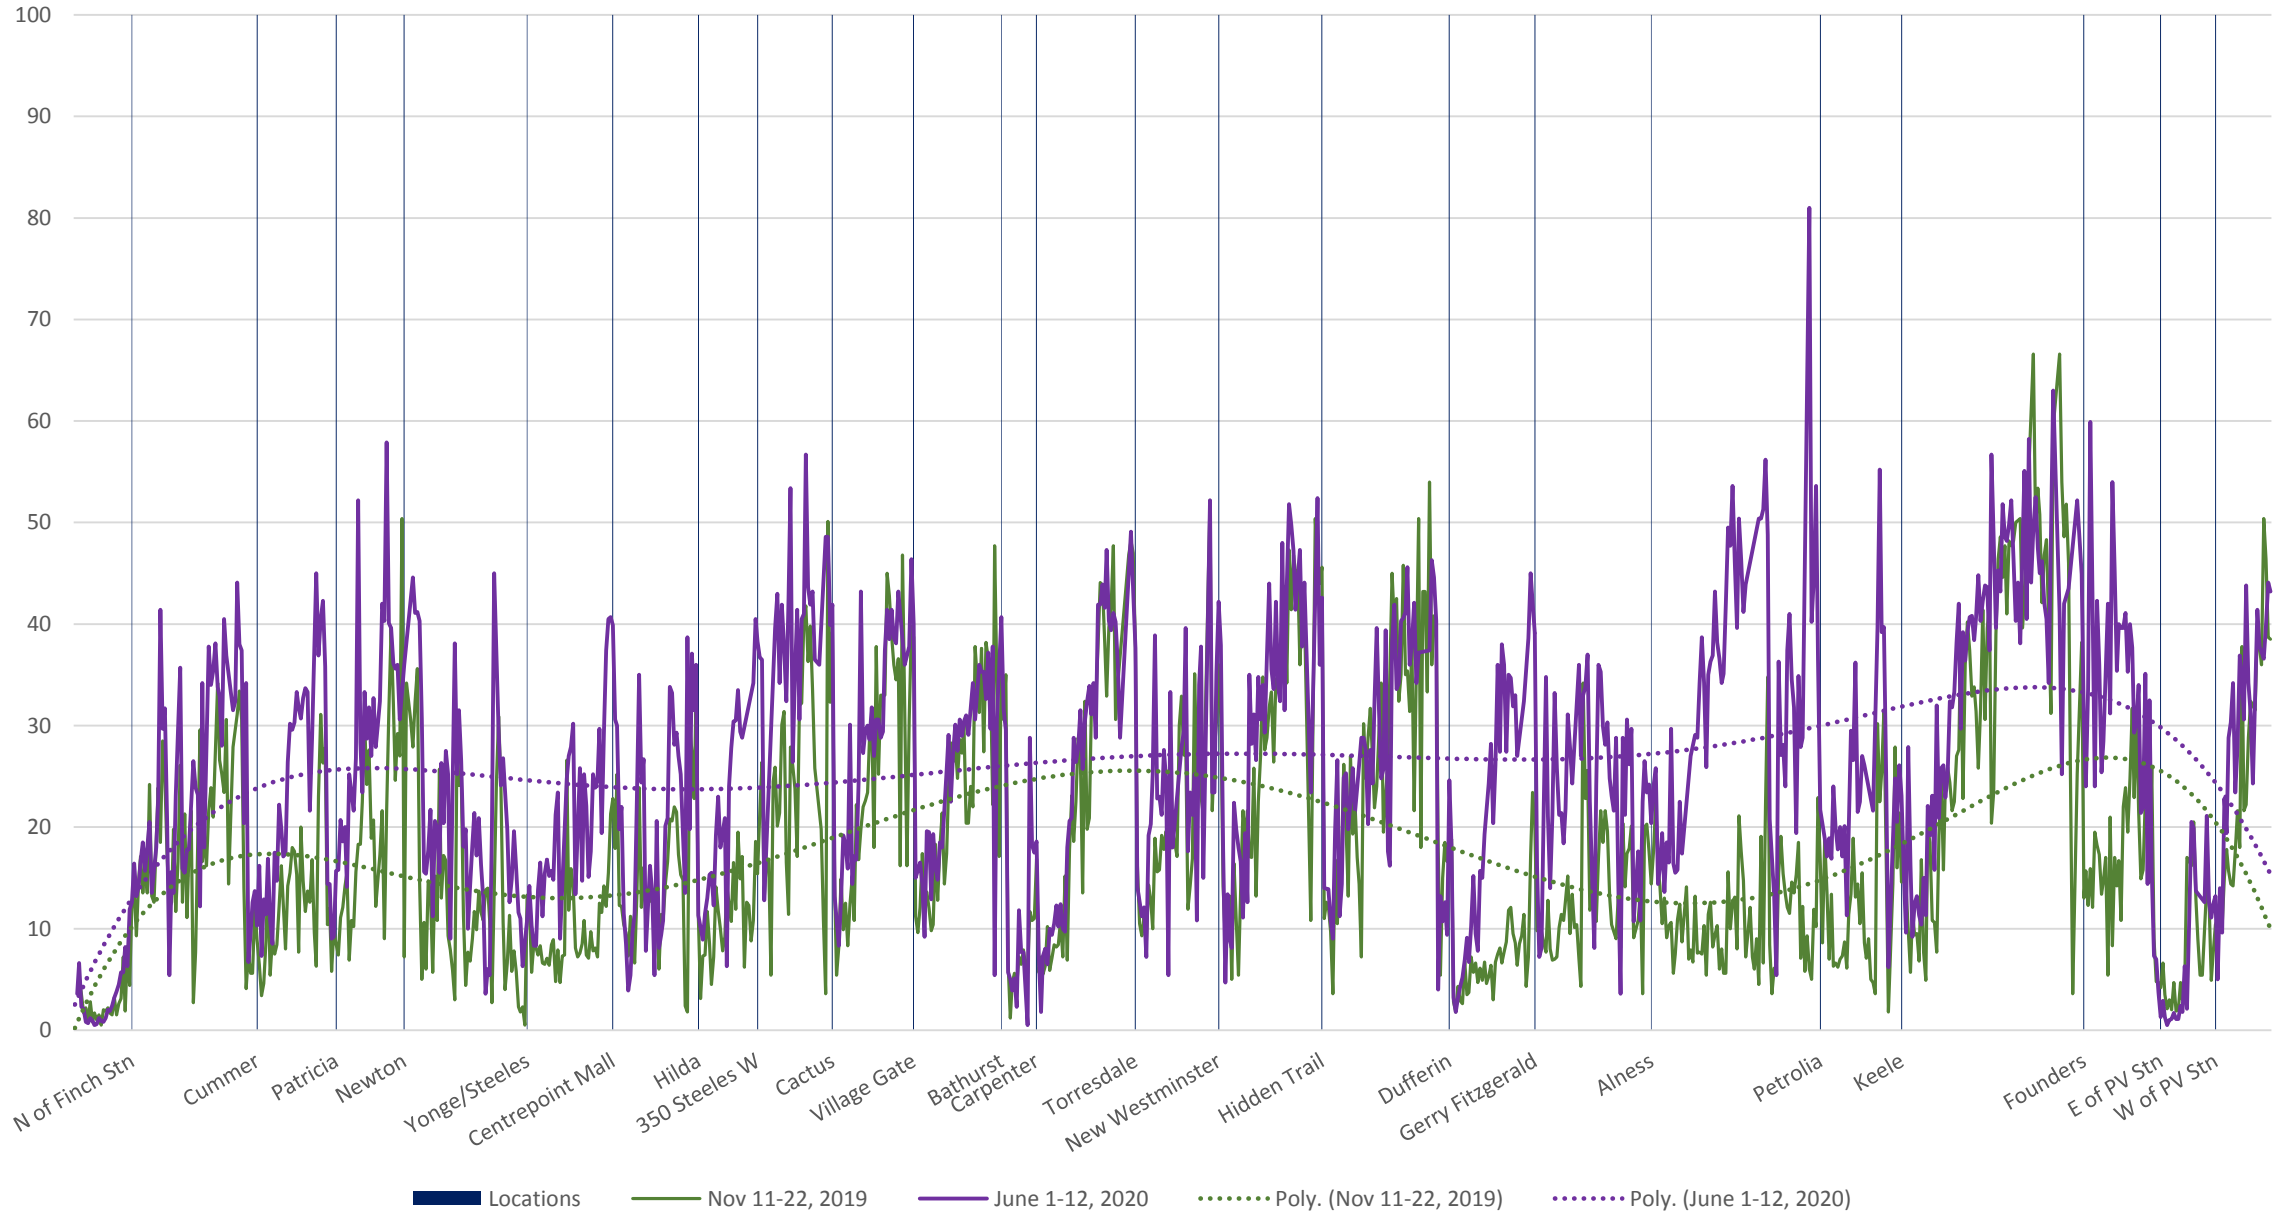

60 Steeles West Eastbound Nov 2019 vs June 2020 Average Speed 1200 to 1300

60 Steeles West Eastbound Nov 2019 vs June 2020 Average Speed 1300 to 1400

60 Steeles West Eastbound Nov 2019 vs June 2020 Average Speed 1400 to 1500

60 Steeles West Eastbound Nov 2019 vs June 2020 Average Speed 1500 to 1600

60 Steeles West Eastbound Nov 2019 vs June 2020 Average Speed 1600 to 1700

60 Steeles West Eastbound Nov 2019 vs June 2020 Average Speed 1700 to 1800

60 Steeles West Eastbound Nov 2019 vs June 2020 Average Speed 1800 to 1900

60 Steeles West Eastbound Nov 2019 vs June 2020 Average Speed 1900 to 2000

60 Steeles West Eastbound Nov 2019 vs June 2020 Average Speed 2000 to 2100

60 Steeles West Eastbound Nov 2019 vs June 2020 Average Speed 2100 to 2200

60 Steeles West Eastbound Nov 2019 vs June 2020 Average Speed 2200 to 2300

60 Steeles West Eastbound Nov 2019 vs June 2020 Average Speed 2300 to 2400