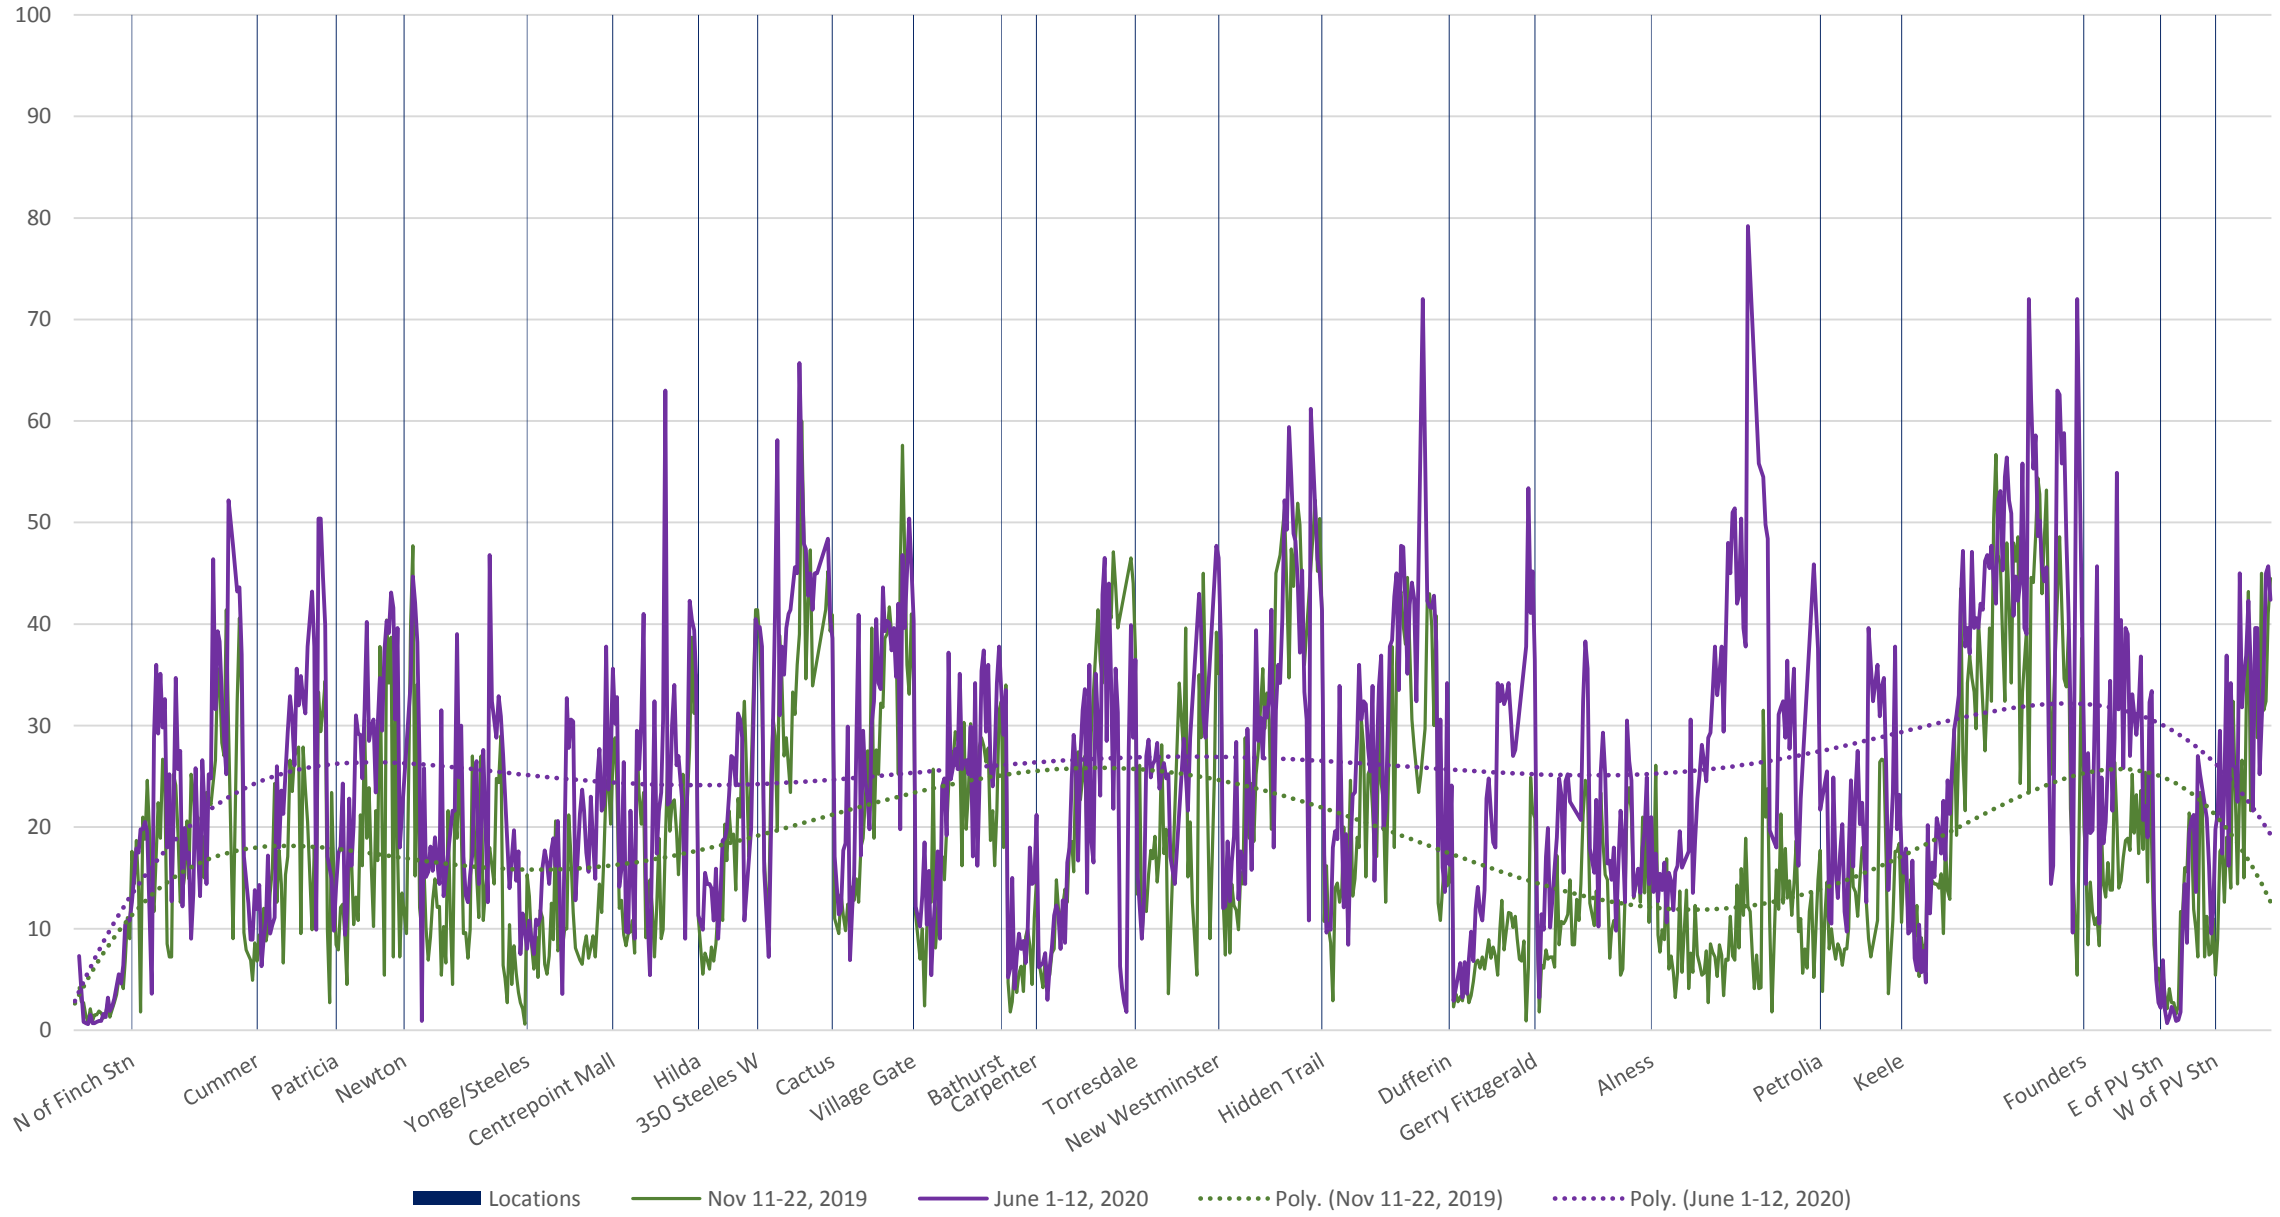

60 Steeles West Eastbound Nov 2019 vs June 2020 Average Speed 900 to 1000

60 Steeles West Eastbound Nov 2019 vs June 2020 Average Speed 1000 to 1100

60 Steeles West Eastbound Nov 2019 vs June 2020 Average Speed 1100 to 1200

60 Steeles West Eastbound Nov 2019 vs June 2020 Average Speed 1200 to 1300

60 Steeles West Eastbound Nov 2019 vs June 2020 Average Speed 1300 to 1400

60 Steeles West Eastbound Nov 2019 vs June 2020 Average Speed 1400 to 1500

60 Steeles West Eastbound Nov 2019 vs June 2020 Average Speed 1500 to 1600

60 Steeles West Eastbound Nov 2019 vs June 2020 Average Speed 1600 to 1700

60 Steeles West Eastbound Nov 2019 vs June 2020 Average Speed 1700 to 1800

60 Steeles West Eastbound Nov 2019 vs June 2020 Average Speed 1800 to 1900

60 Steeles West Eastbound Nov 2019 vs June 2020 Average Speed 1900 to 2000

60 Steeles West Eastbound Nov 2019 vs June 2020 Average Speed 2000 to 2100