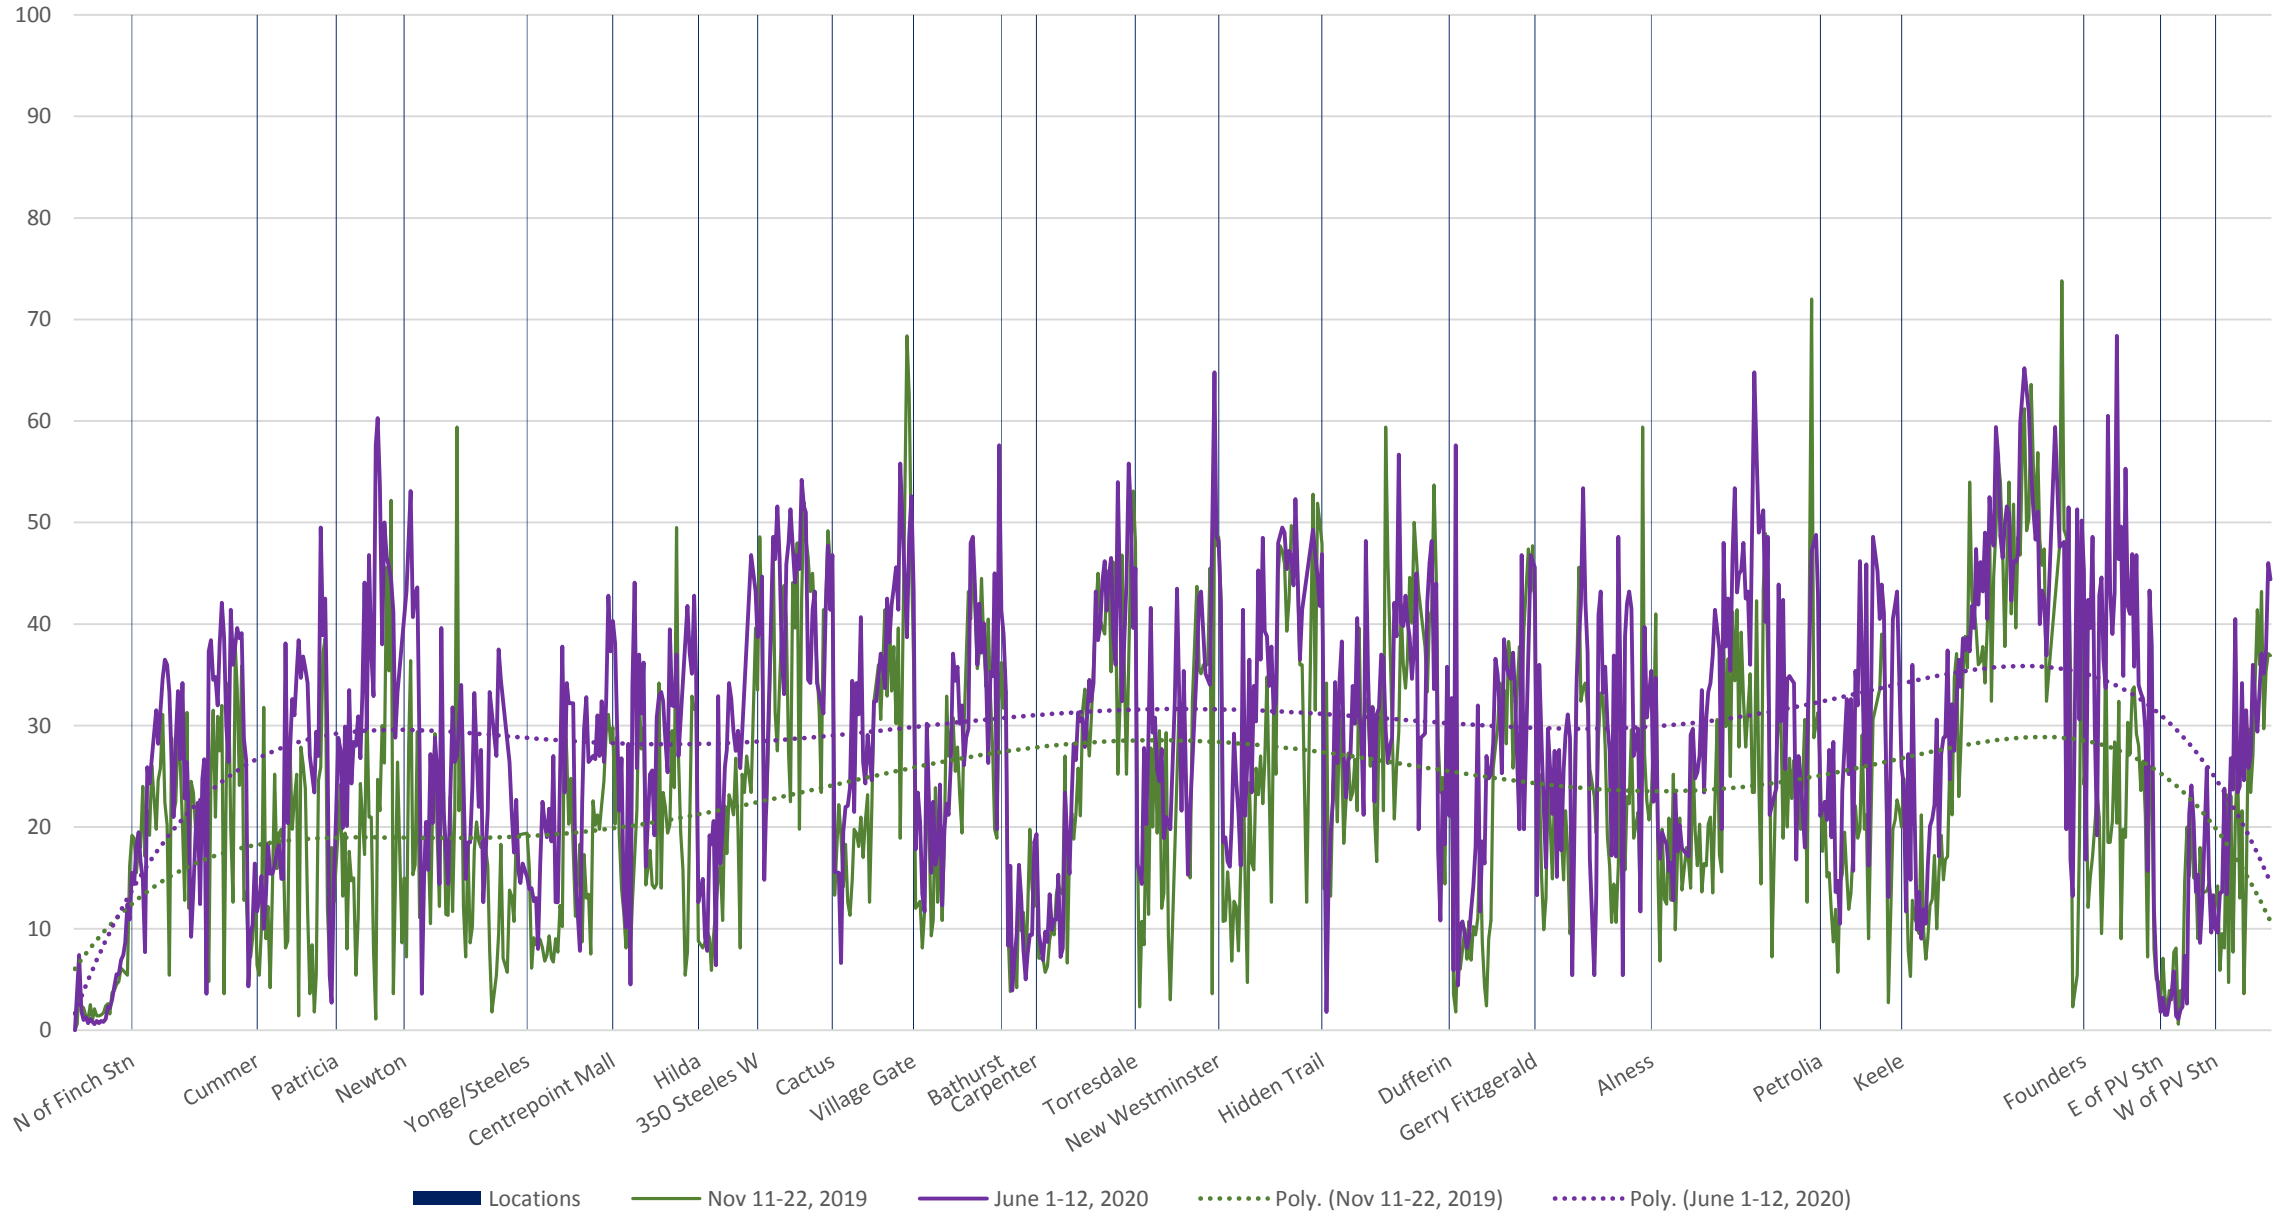

60 Steeles West Eastbound Nov 2019 vs June 2020 Average Speed 600 to 700

60 Steeles West Eastbound Nov 2019 vs June 2020 Average Speed 700 to 800

60 Steeles West Eastbound Nov 2019 vs June 2020 Average Speed 800 to 900

60 Steeles West Eastbound Nov 2019 vs June 2020 Average Speed 900 to 1000

60 Steeles West Eastbound Nov 2019 vs June 2020 Average Speed 1000 to 1100

60 Steeles West Eastbound Nov 2019 vs June 2020 Average Speed 1100 to 1200

60 Steeles West Eastbound Nov 2019 vs June 2020 Average Speed 1200 to 1300

60 Steeles West Eastbound Nov 2019 vs June 2020 Average Speed 1300 to 1400

60 Steeles West Eastbound Nov 2019 vs June 2020 Average Speed 1400 to 1500

60 Steeles West Eastbound Nov 2019 vs June 2020 Average Speed 1500 to 1600

60 Steeles West Eastbound Nov 2019 vs June 2020 Average Speed 1600 to 1700

60 Steeles West Eastbound Nov 2019 vs June 2020 Average Speed 1700 to 1800