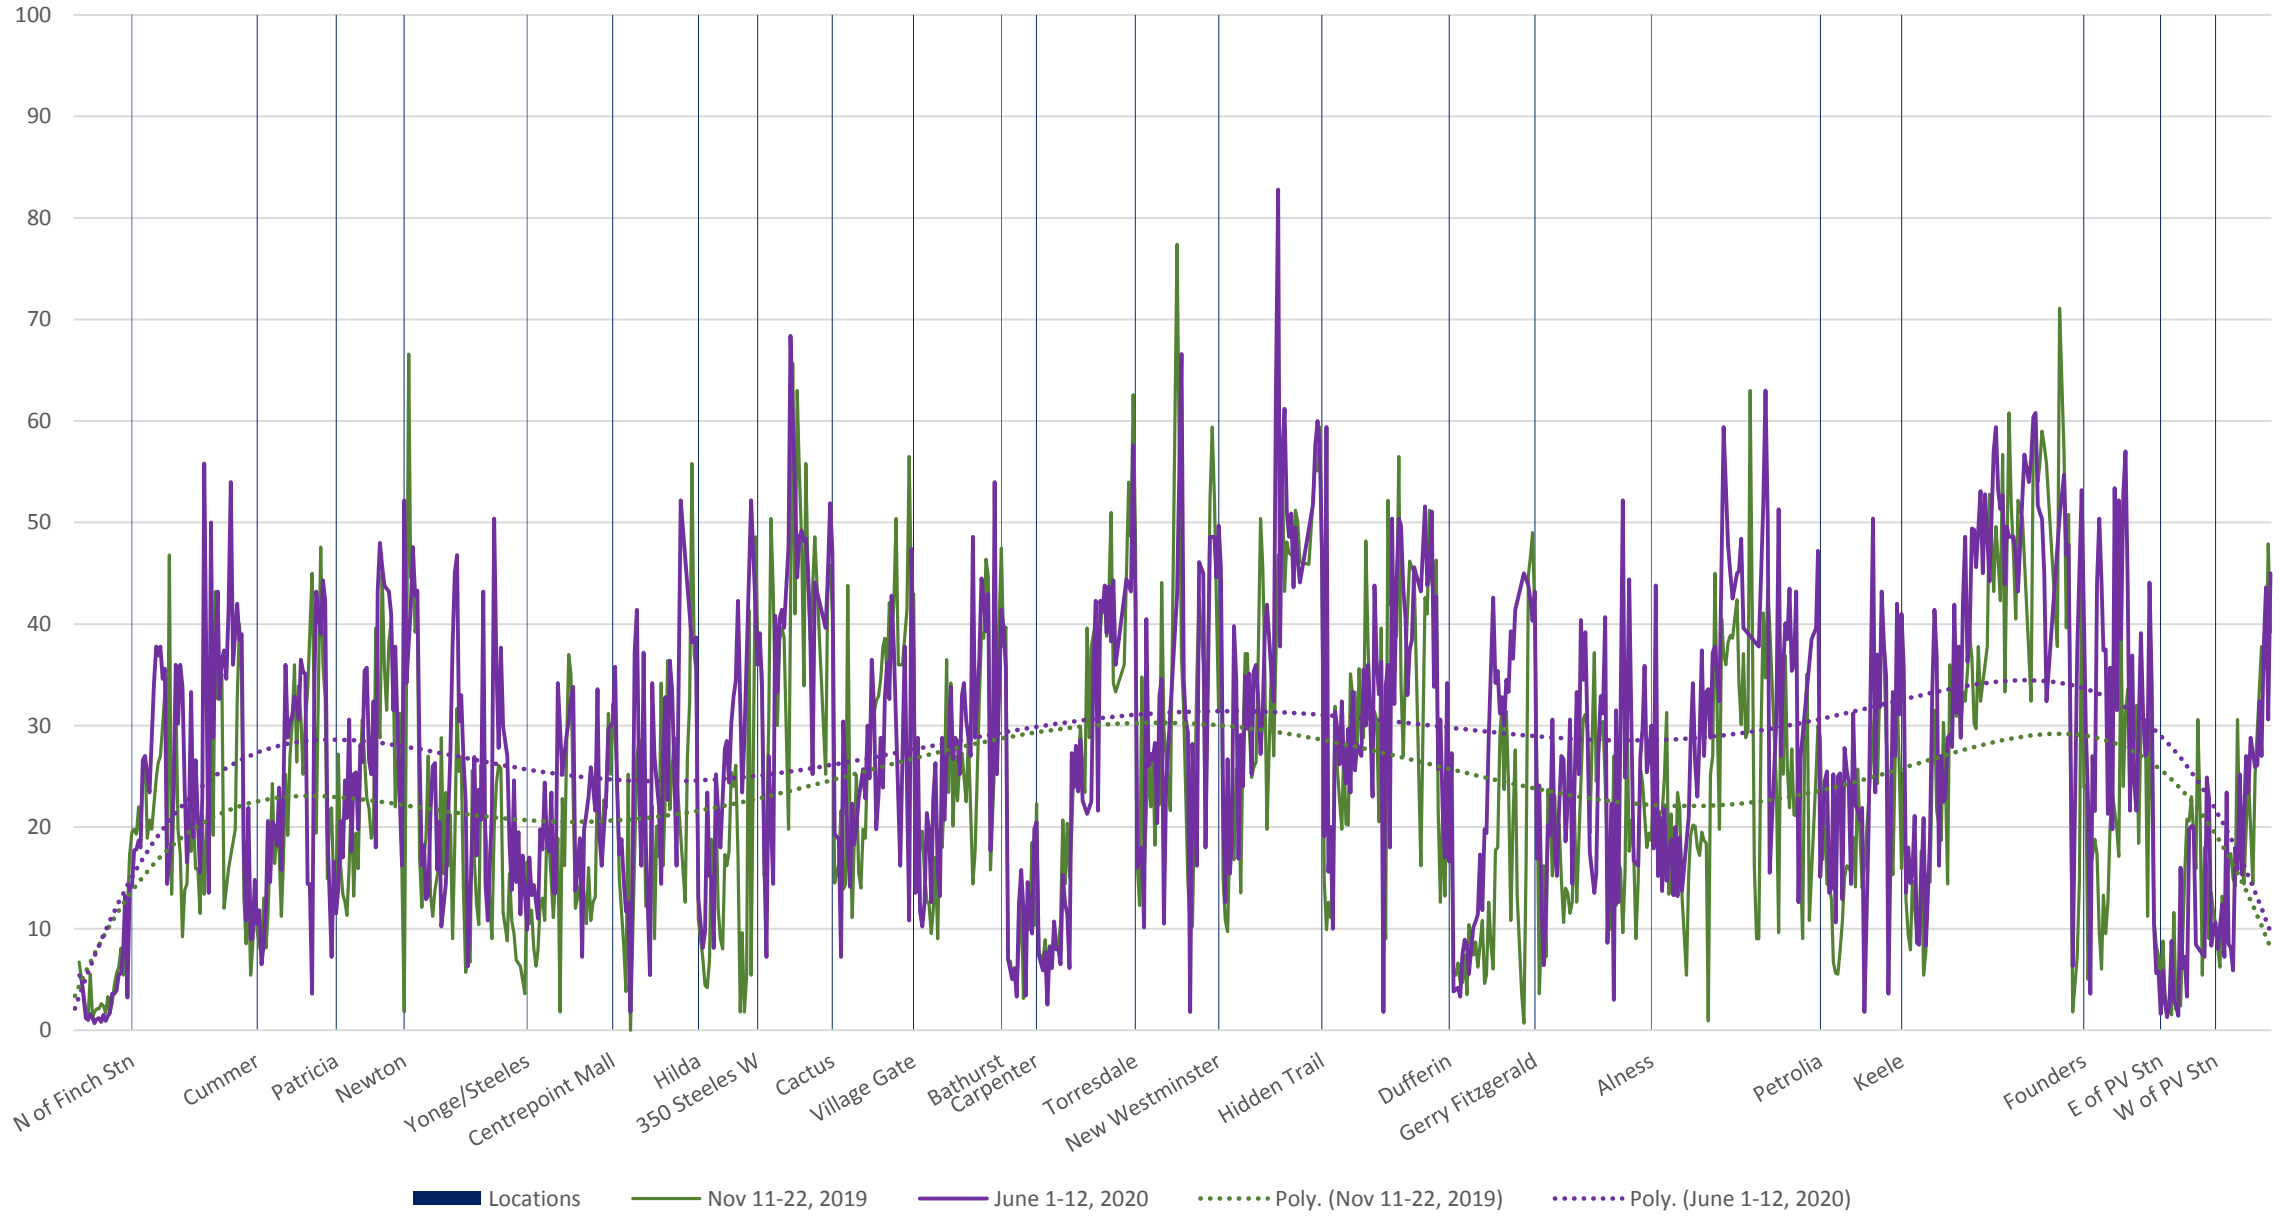

60 Steeles West Eastbound Nov 2019 vs June 2020 Average Speed 600 to 700

60 Steeles West Eastbound Nov 2019 vs June 2020 Average Speed 700 to 800

60 Steeles West Eastbound Nov 2019 vs June 2020 Average Speed 800 to 900

60 Steeles West Eastbound Nov 2019 vs June 2020 Average Speed 900 to 1000

60 Steeles West Eastbound Nov 2019 vs June 2020 Average Speed 1000 to 1100

60 Steeles West Eastbound Nov 2019 vs June 2020 Average Speed 1100 to 1200

60 Steeles West Eastbound Nov 2019 vs June 2020 Average Speed 1200 to 1300

60 Steeles West Eastbound Nov 2019 vs June 2020 Average Speed 1300 to 1400

60 Steeles West Eastbound Nov 2019 vs June 2020 Average Speed 1400 to 1500

60 Steeles West Eastbound Nov 2019 vs June 2020 Average Speed 1500 to 1600

60 Steeles West Eastbound Nov 2019 vs June 2020 Average Speed 1600 to 1700

60 Steeles West Eastbound Nov 2019 vs June 2020 Average Speed 1700 to 1800