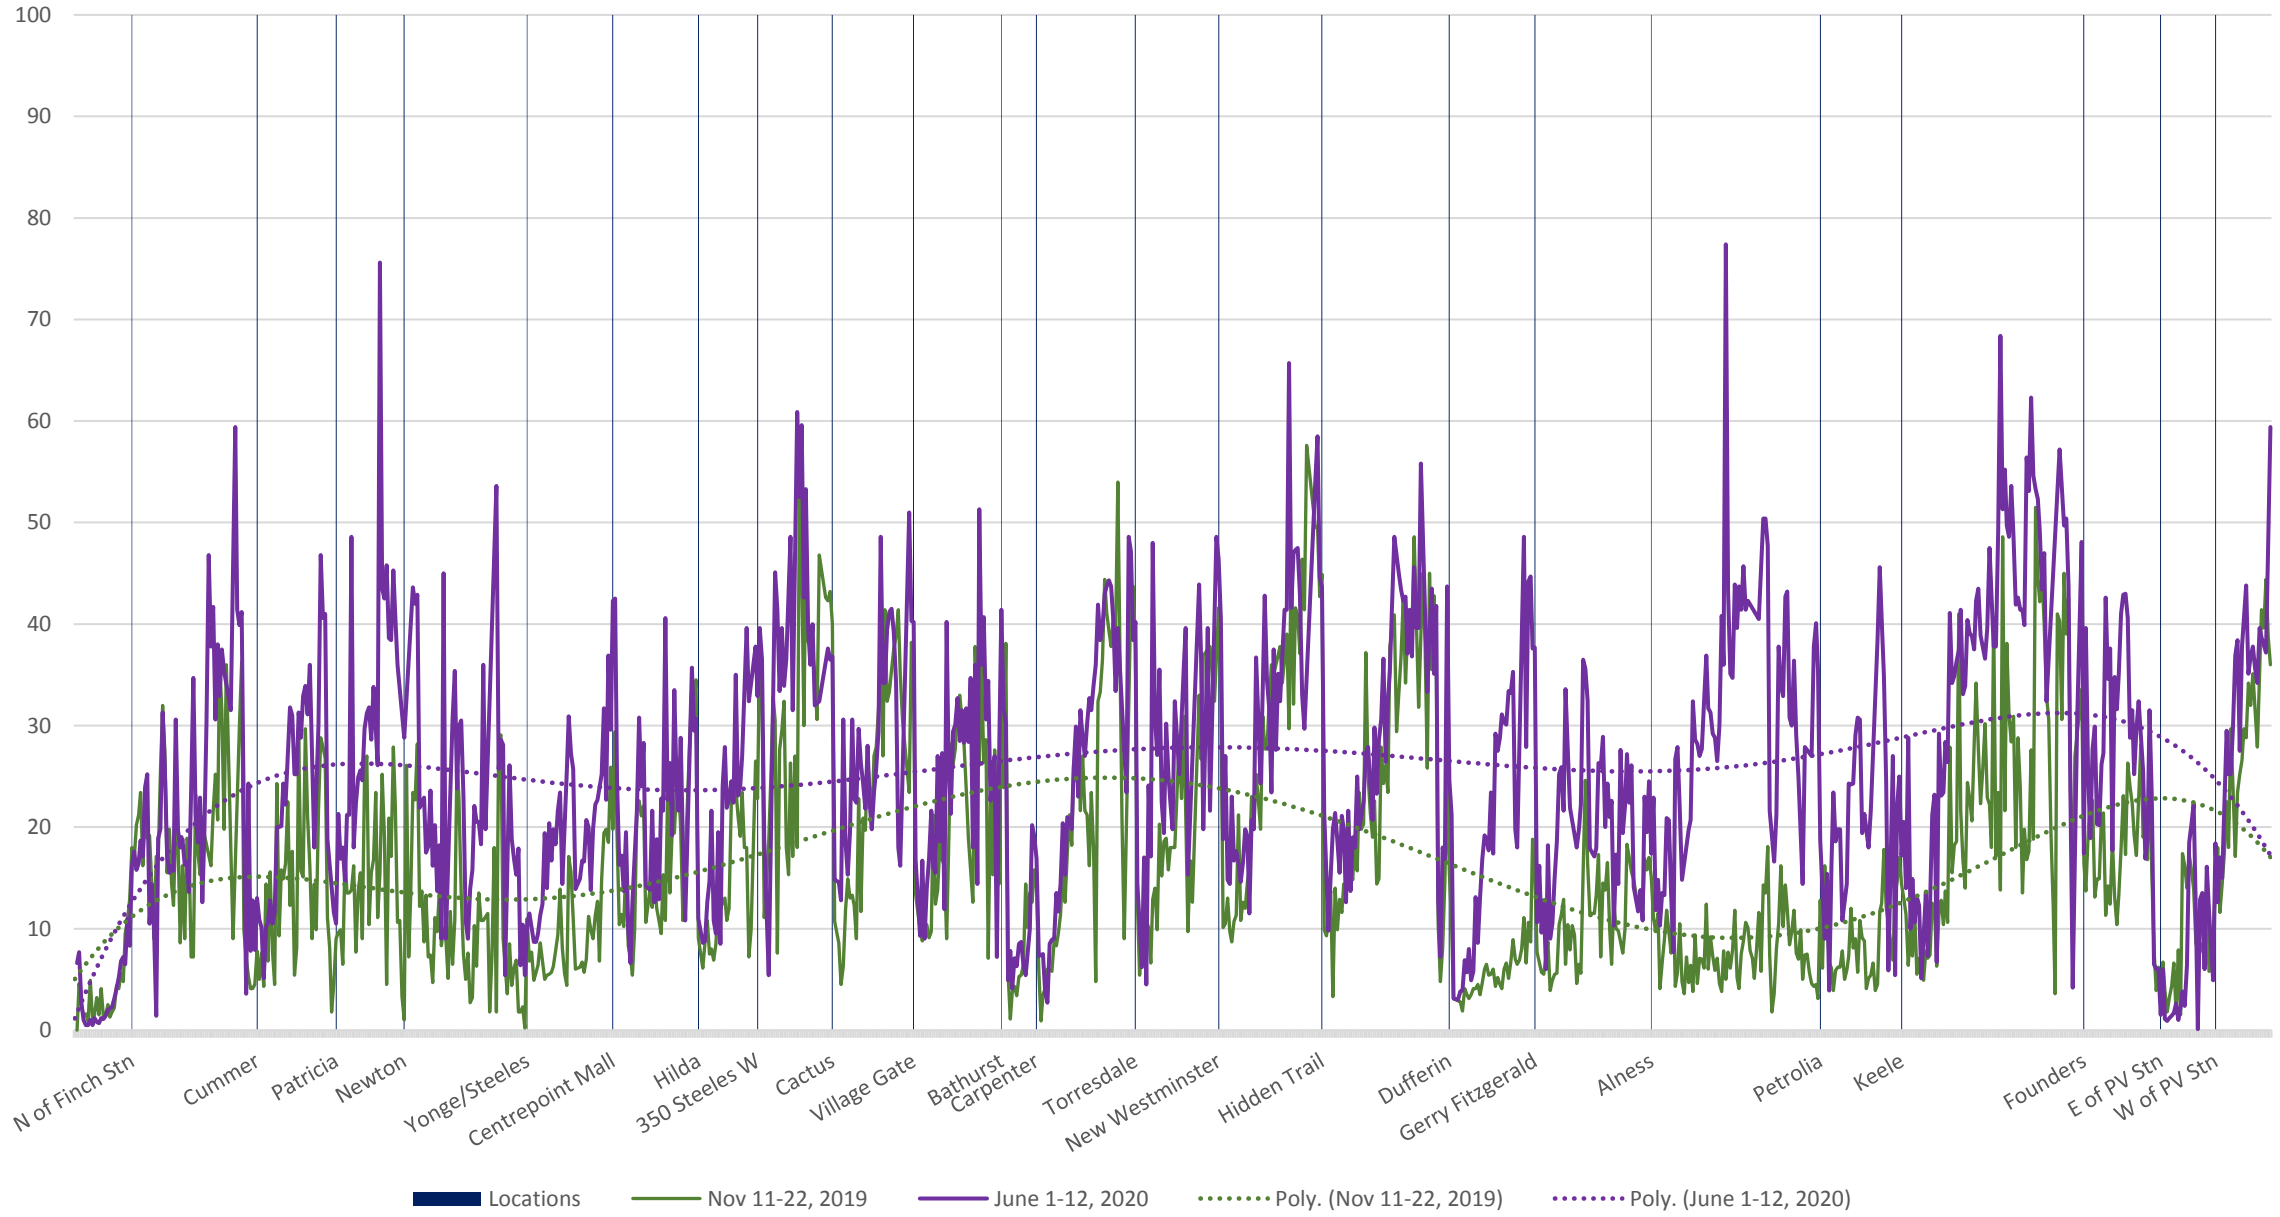

60 Steeles West Eastbound Nov 2019 vs June 2020 Average Speed 900 to 1000

60 Steeles West Eastbound Nov 2019 vs June 2020 Average Speed 1000 to 1100

60 Steeles West Eastbound Nov 2019 vs June 2020 Average Speed 1100 to 1200

60 Steeles West Eastbound Nov 2019 vs June 2020 Average Speed 1200 to 1300

60 Steeles West Eastbound Nov 2019 vs June 2020 Average Speed 1300 to 1400

60 Steeles West Eastbound Nov 2019 vs June 2020 Average Speed 1400 to 1500

60 Steeles West Eastbound Nov 2019 vs June 2020 Average Speed 1500 to 1600

60 Steeles West Eastbound Nov 2019 vs June 2020 Average Speed 1600 to 1700

60 Steeles West Eastbound Nov 2019 vs June 2020 Average Speed 1700 to 1800

60 Steeles West Eastbound Nov 2019 vs June 2020 Average Speed 1800 to 1900

60 Steeles West Eastbound Nov 2019 vs June 2020 Average Speed 1900 to 2000

60 Steeles West Eastbound Nov 2019 vs June 2020 Average Speed 2000 to 2100