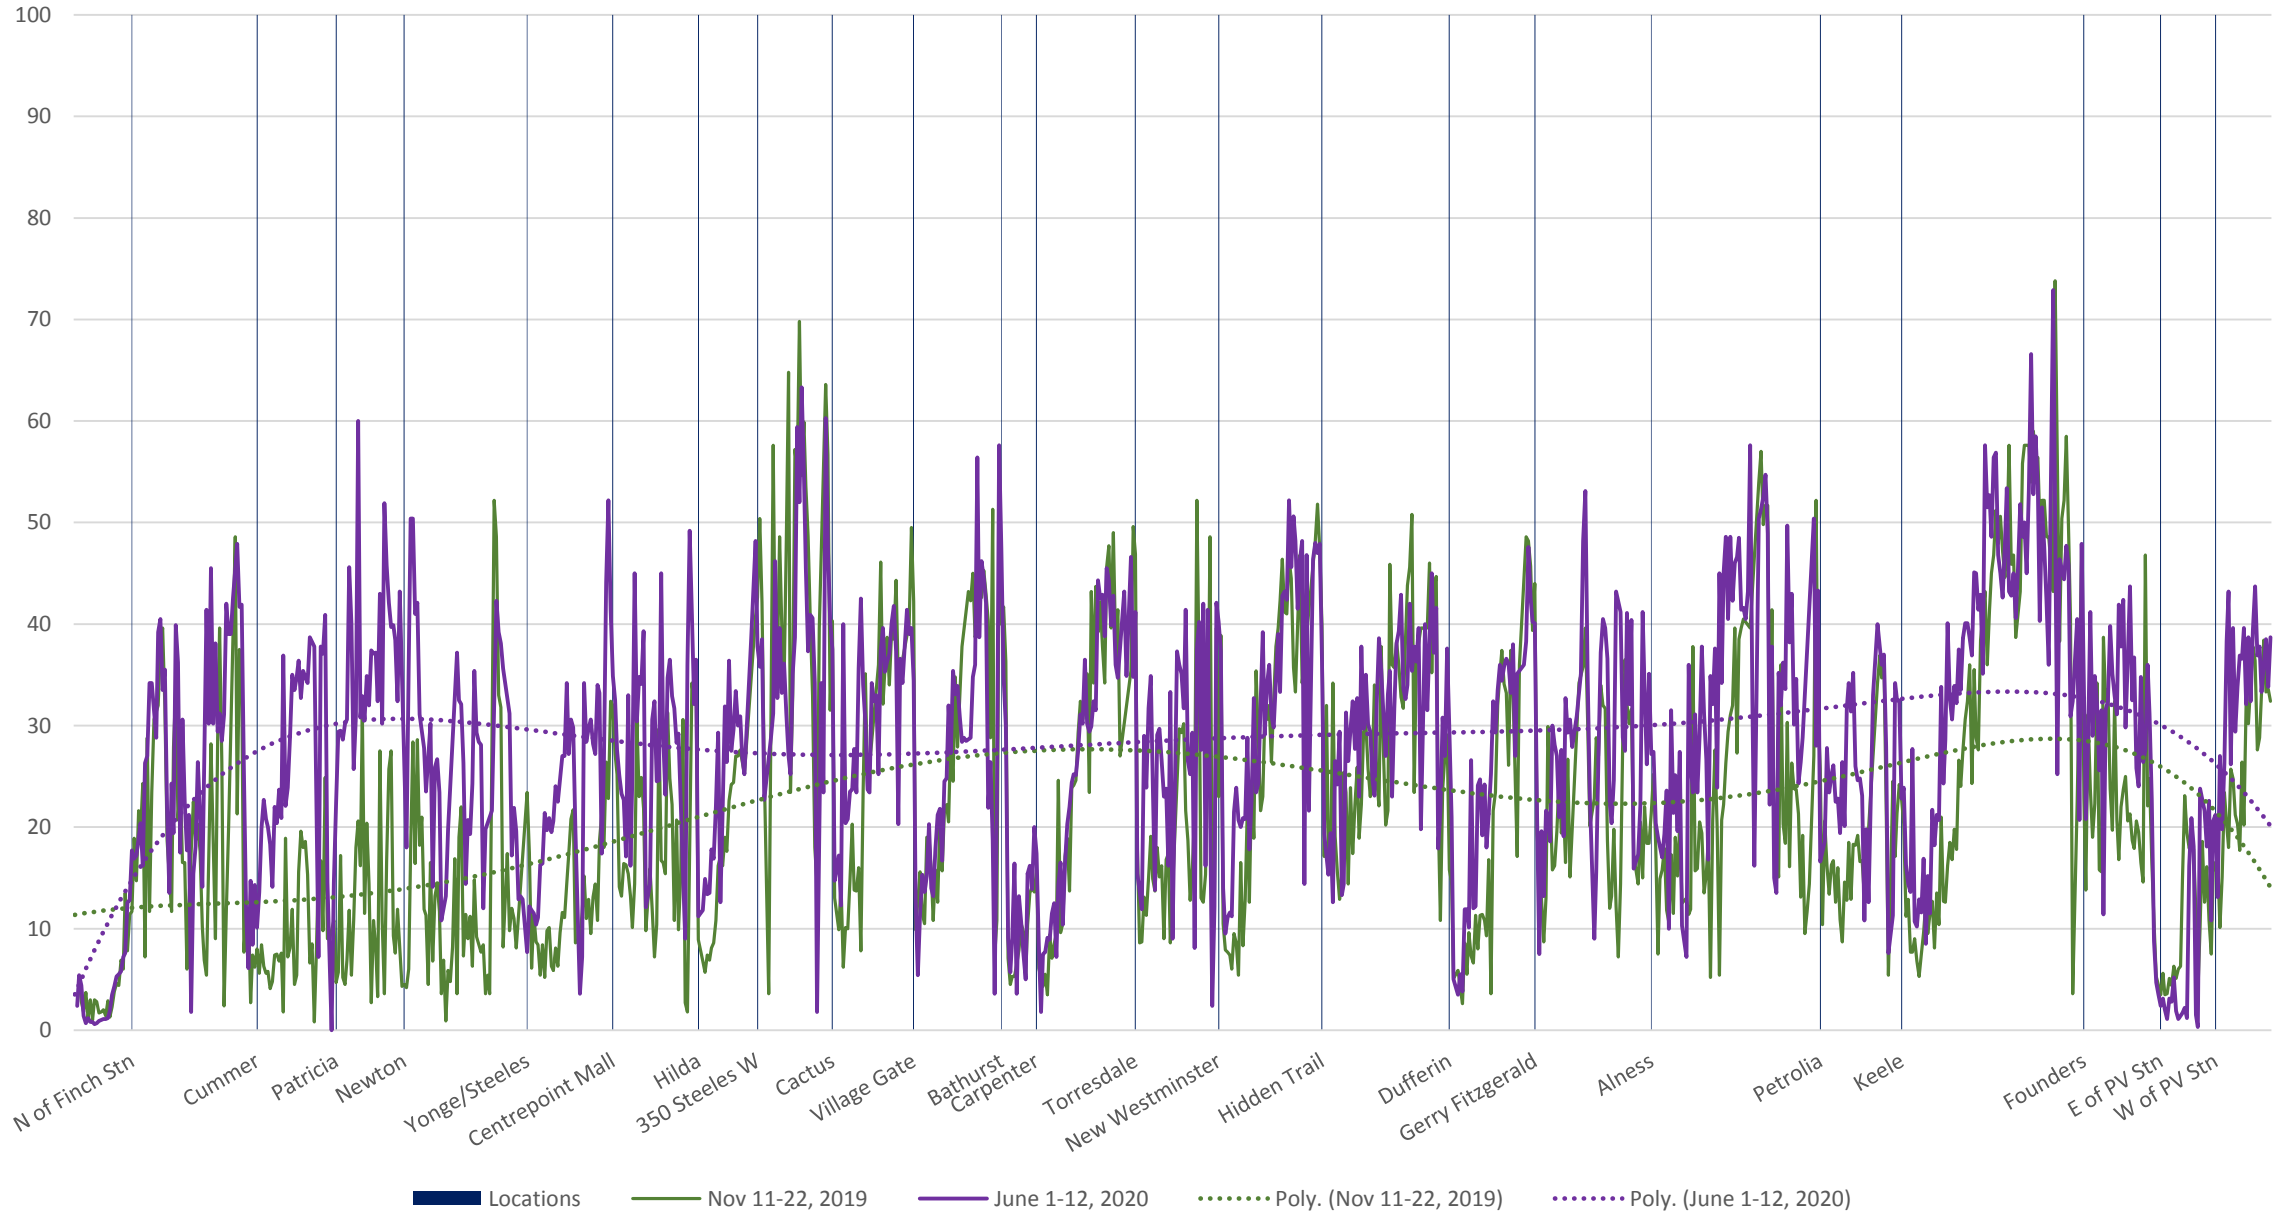

60 Steeles West Eastbound Nov 2019 vs June 2020 Average Speed 600 to 700

60 Steeles West Eastbound Nov 2019 vs June 2020 Average Speed 700 to 800

60 Steeles West Eastbound Nov 2019 vs June 2020 Average Speed 800 to 900

60 Steeles West Eastbound Nov 2019 vs June 2020 Average Speed 900 to 1000

60 Steeles West Eastbound Nov 2019 vs June 2020 Average Speed 1000 to 1100

60 Steeles West Eastbound Nov 2019 vs June 2020 Average Speed 1100 to 1200

60 Steeles West Eastbound Nov 2019 vs June 2020 Average Speed 1200 to 1300

60 Steeles West Eastbound Nov 2019 vs June 2020 Average Speed 1300 to 1400

60 Steeles West Eastbound Nov 2019 vs June 2020 Average Speed 1400 to 1500

60 Steeles West Eastbound Nov 2019 vs June 2020 Average Speed 1500 to 1600

60 Steeles West Eastbound Nov 2019 vs June 2020 Average Speed 1600 to 1700

60 Steeles West Eastbound Nov 2019 vs June 2020 Average Speed 1700 to 1800