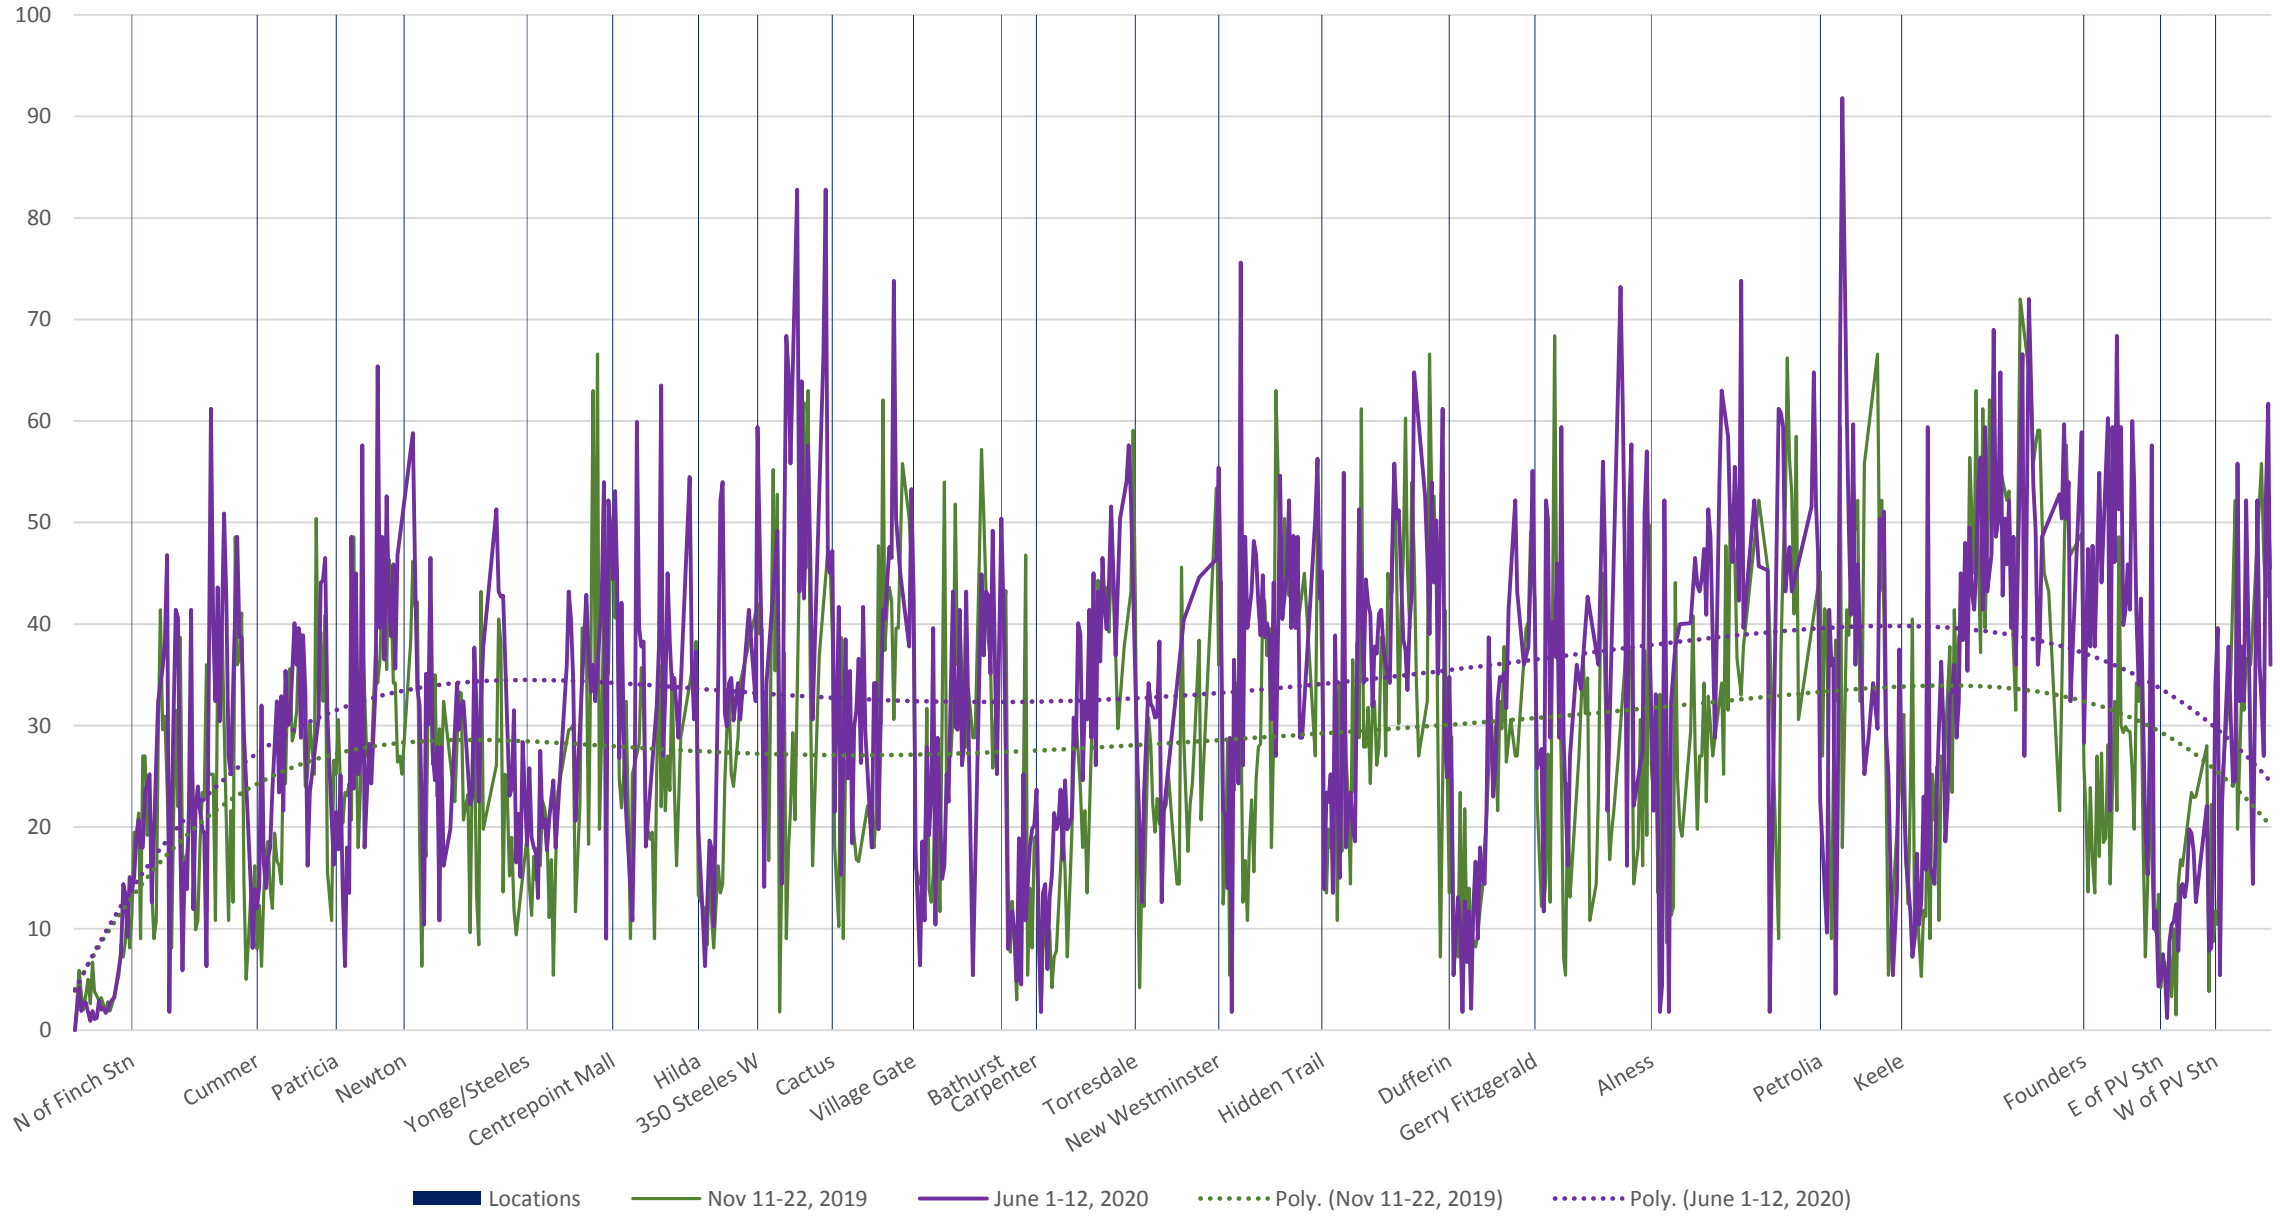

60 Steeles West Eastbound Nov 2019 vs June 2020 Average Speed 1200 to 1300

60 Steeles West Eastbound Nov 2019 vs June 2020 Average Speed 1300 to 1400

60 Steeles West Eastbound Nov 2019 vs June 2020 Average Speed 1400 to 1500

60 Steeles West Eastbound Nov 2019 vs June 2020 Average Speed 1500 to 1600

60 Steeles West Eastbound Nov 2019 vs June 2020 Average Speed 1600 to 1700

60 Steeles West Eastbound Nov 2019 vs June 2020 Average Speed 1700 to 1800

60 Steeles West Eastbound Nov 2019 vs June 2020 Average Speed 1800 to 1900

60 Steeles West Eastbound Nov 2019 vs June 2020 Average Speed 1900 to 2000

60 Steeles West Eastbound Nov 2019 vs June 2020 Average Speed 2000 to 2100

60 Steeles West Eastbound Nov 2019 vs June 2020 Average Speed 2100 to 2200

60 Steeles West Eastbound Nov 2019 vs June 2020 Average Speed 2200 to 2300

60 Steeles West Eastbound Nov 2019 vs June 2020 Average Speed 2300 to 2400