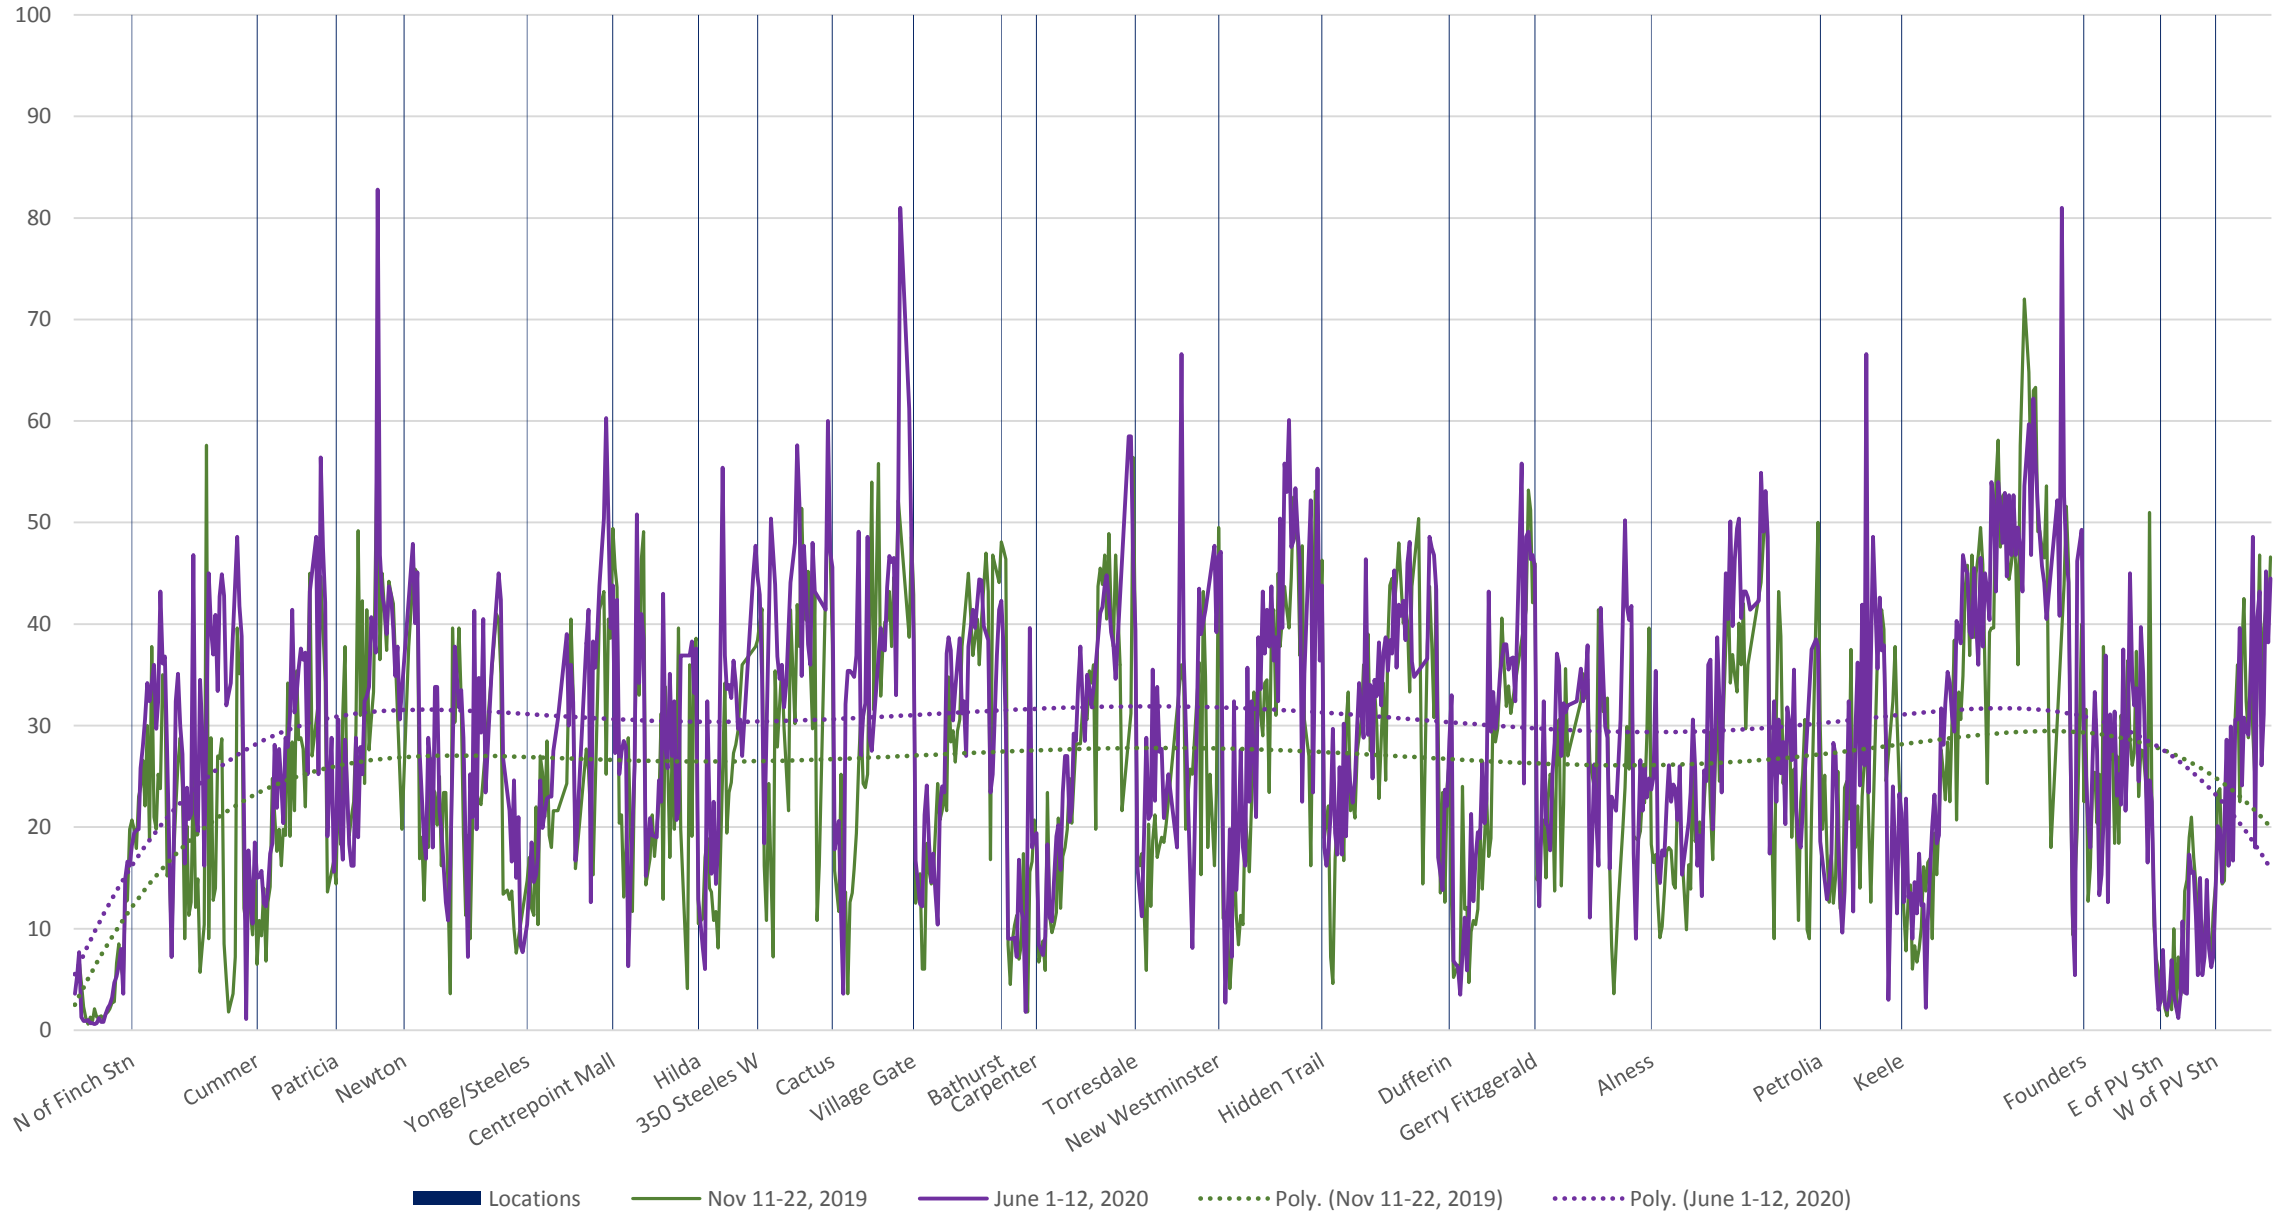

60 Steeles West Eastbound Nov 2019 vs June 2020 Average Speed 600 to 700

60 Steeles West Eastbound Nov 2019 vs June 2020 Average Speed 700 to 800

60 Steeles West Eastbound Nov 2019 vs June 2020 Average Speed 800 to 900

60 Steeles West Eastbound Nov 2019 vs June 2020 Average Speed 900 to 1000

60 Steeles West Eastbound Nov 2019 vs June 2020 Average Speed 1000 to 1100

60 Steeles West Eastbound Nov 2019 vs June 2020 Average Speed 1100 to 1200

60 Steeles West Eastbound Nov 2019 vs June 2020 Average Speed 1200 to 1300

60 Steeles West Eastbound Nov 2019 vs June 2020 Average Speed 1300 to 1400

60 Steeles West Eastbound Nov 2019 vs June 2020 Average Speed 1400 to 1500

60 Steeles West Eastbound Nov 2019 vs June 2020 Average Speed 1500 to 1600

60 Steeles West Eastbound Nov 2019 vs June 2020 Average Speed 1600 to 1700

60 Steeles West Eastbound Nov 2019 vs June 2020 Average Speed 1700 to 1800