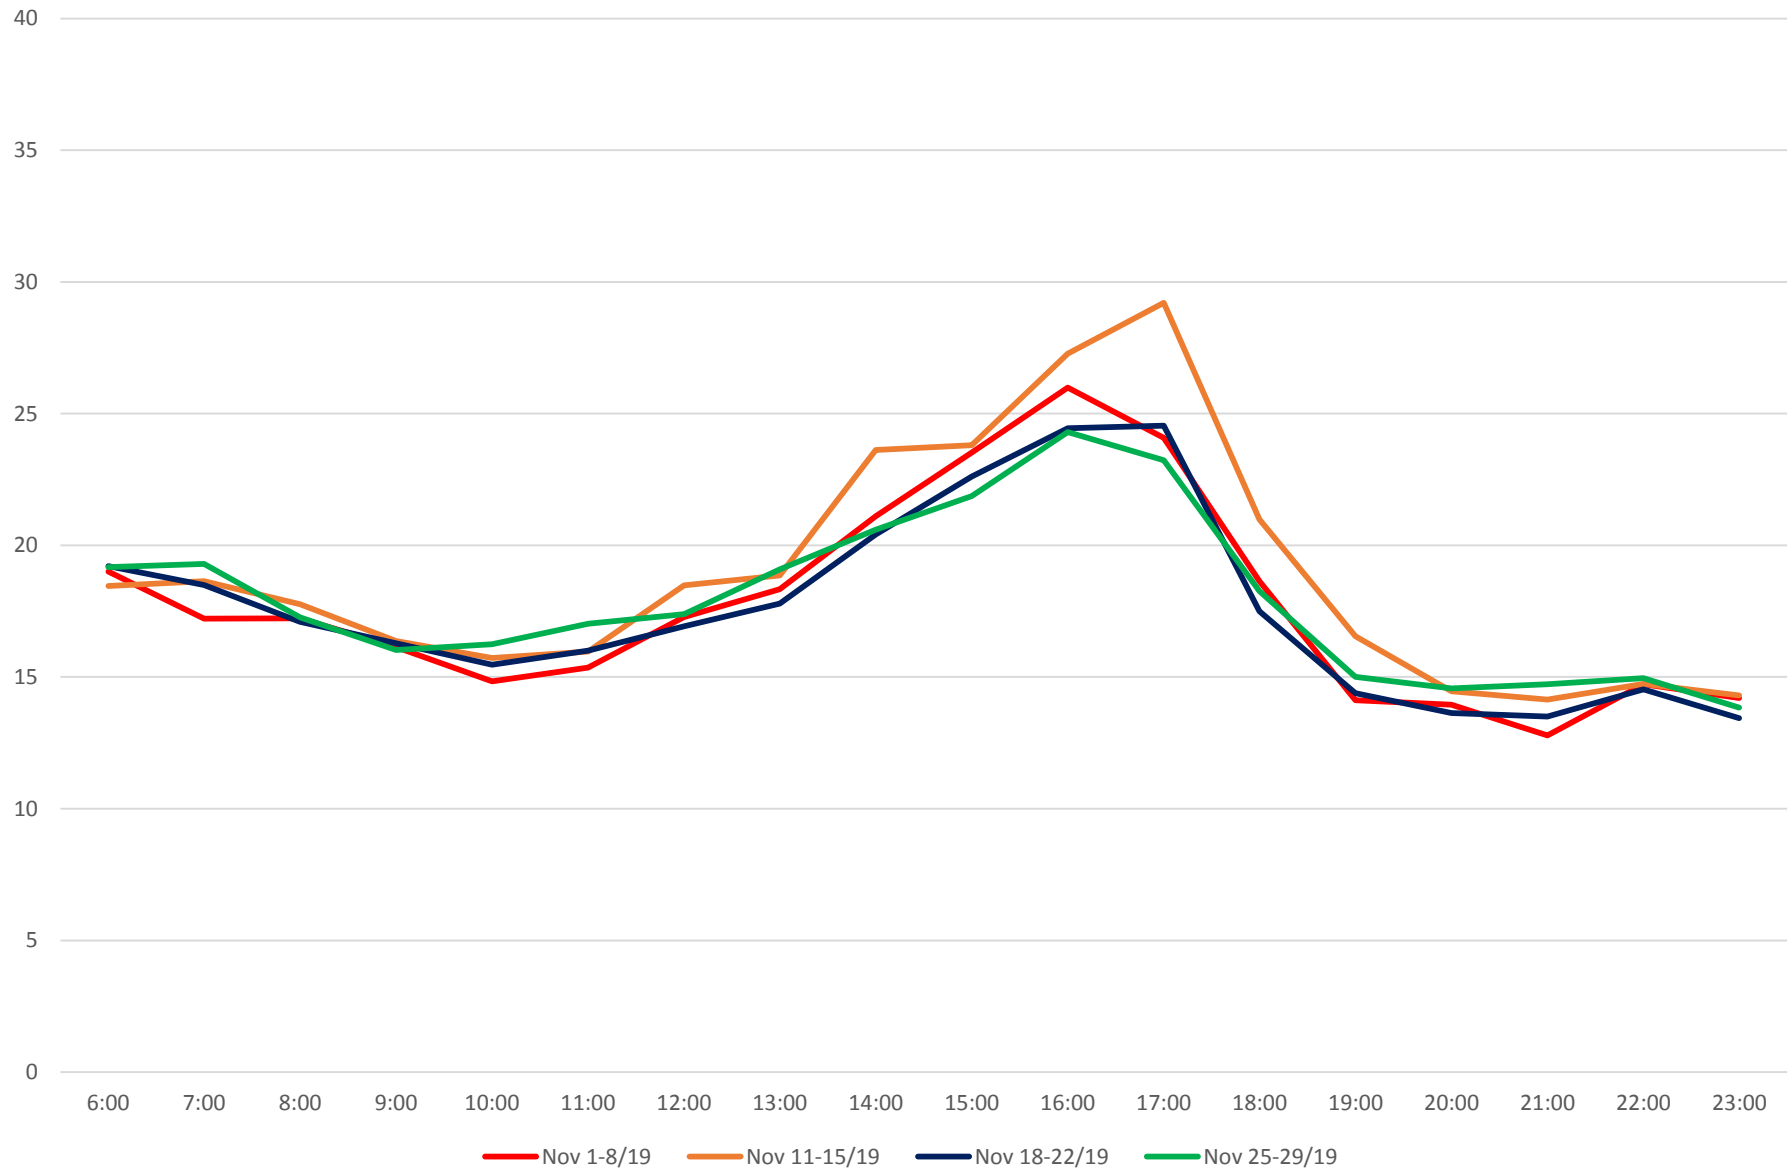

60 Steeles West Weekday Travel Times Westbound  
From W of Pioneer Village Stn to Kipling  
2018 to 2020 By Month

60 Steeles West Saturday Travel Times Westbound  
From W of Pioneer Village Stn to Kipling  
2018 to 2020 By Month

— April 2018 — November 2019 — June 2020

60 Steeles West Sunday Travel Times Westbound  
From W of Pioneer Village Stn to Kipling  
2018 to 2020 By Month

60 Steeles West April 2018 Travel Times Westbound  
From W of Pioneer Village Stn to Kipling

60 Steeles West November 2019 Travel Times Westbound  
From W of Pioneer Village Stn to Kipling

### 60 Steeles West June 2020 Travel Times Westbound From W of Pioneer Village Stn to Kipling