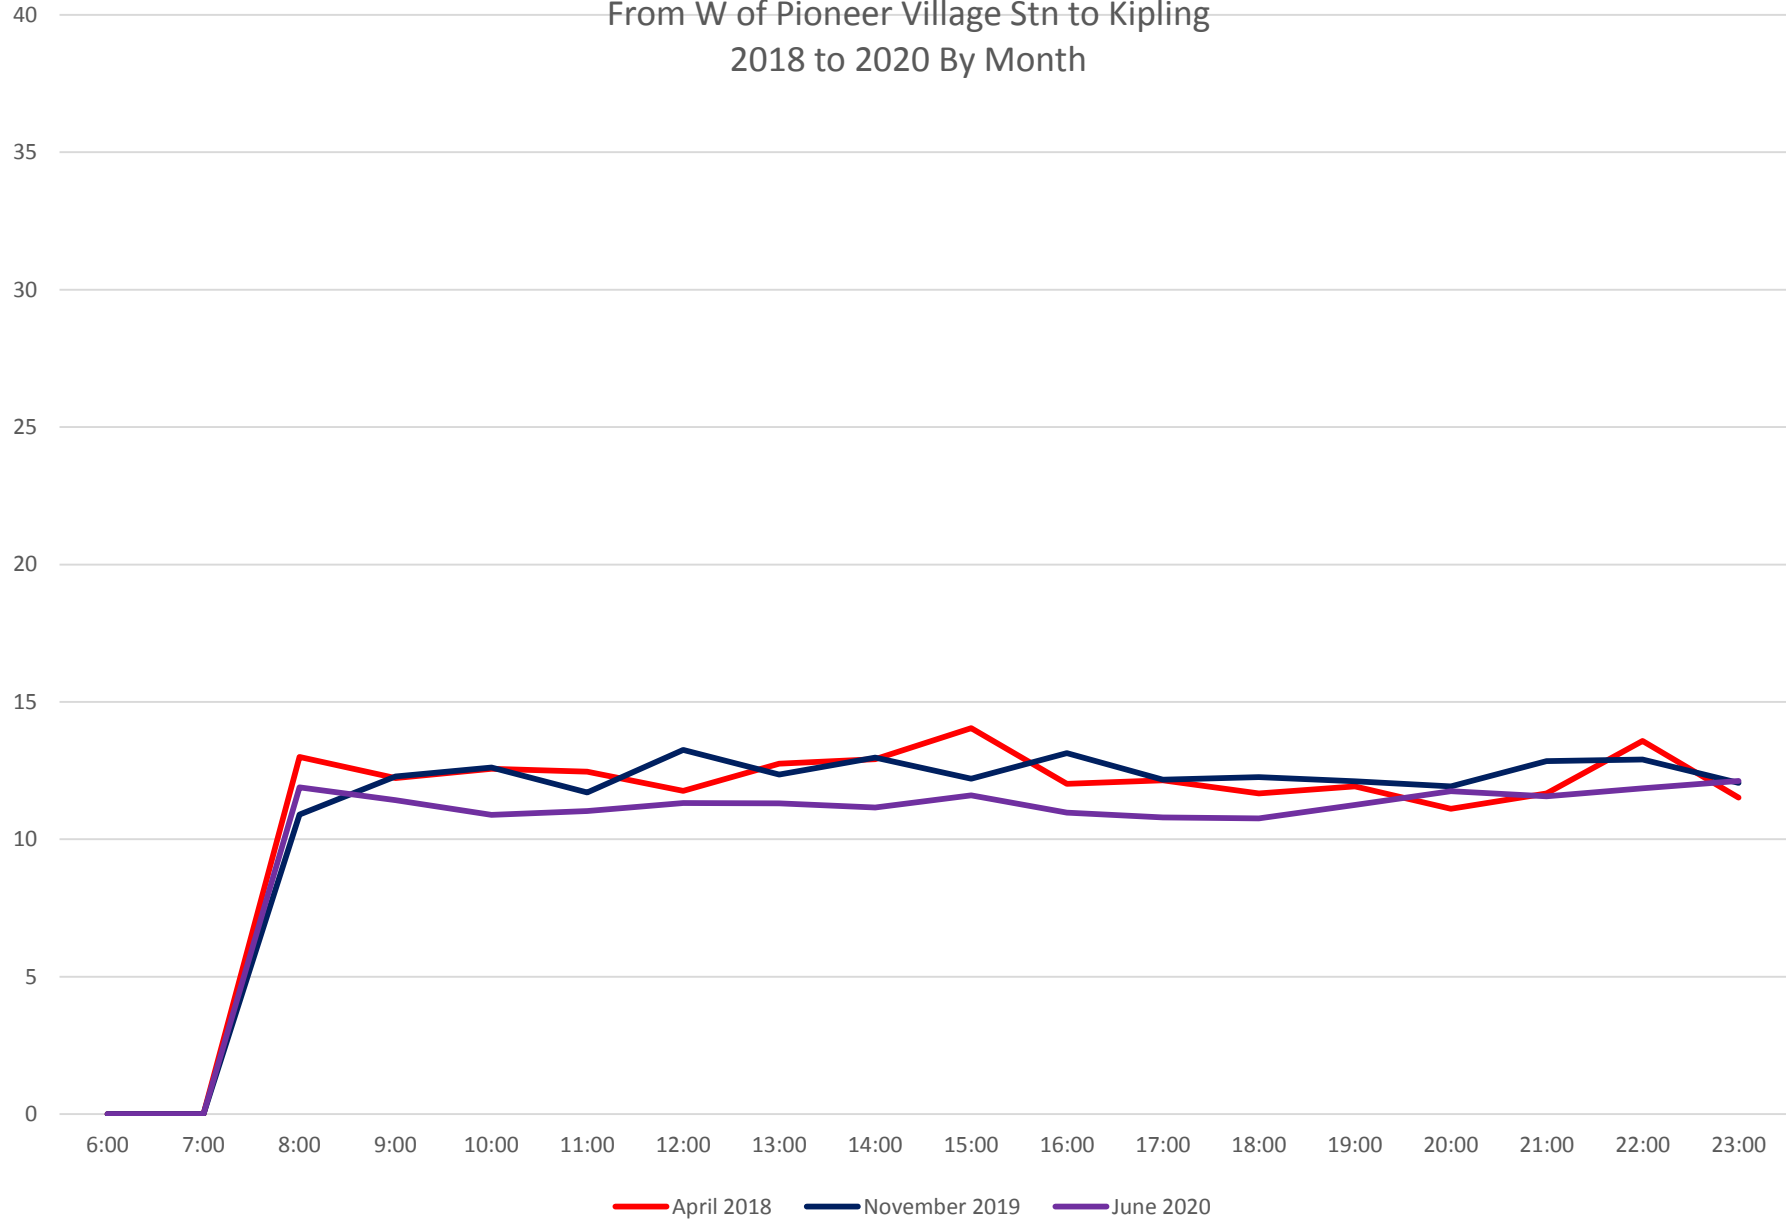

60 Steeles West Weekday Travel Times Westbound  
From W of Pioneer Village Stn to Kipling  
2018 to 2020 By Month

60 Steeles West Saturday Travel Times Westbound  
From W of Pioneer Village Stn to Kipling  
2018 to 2020 By Month

— April 2018 — November 2019 — June 2020

60 Steeles West Sunday Travel Times Westbound  
From W of Pioneer Village Stn to Kipling  
2018 to 2020 By Month

60 Steeles West April 2018 Travel Times Westbound  
From W of Pioneer Village Stn to Kipling

60 Steeles West November 2019 Travel Times Westbound  
From W of Pioneer Village Stn to Kipling

### 60 Steeles West June 2020 Travel Times Westbound From W of Pioneer Village Stn to Kipling