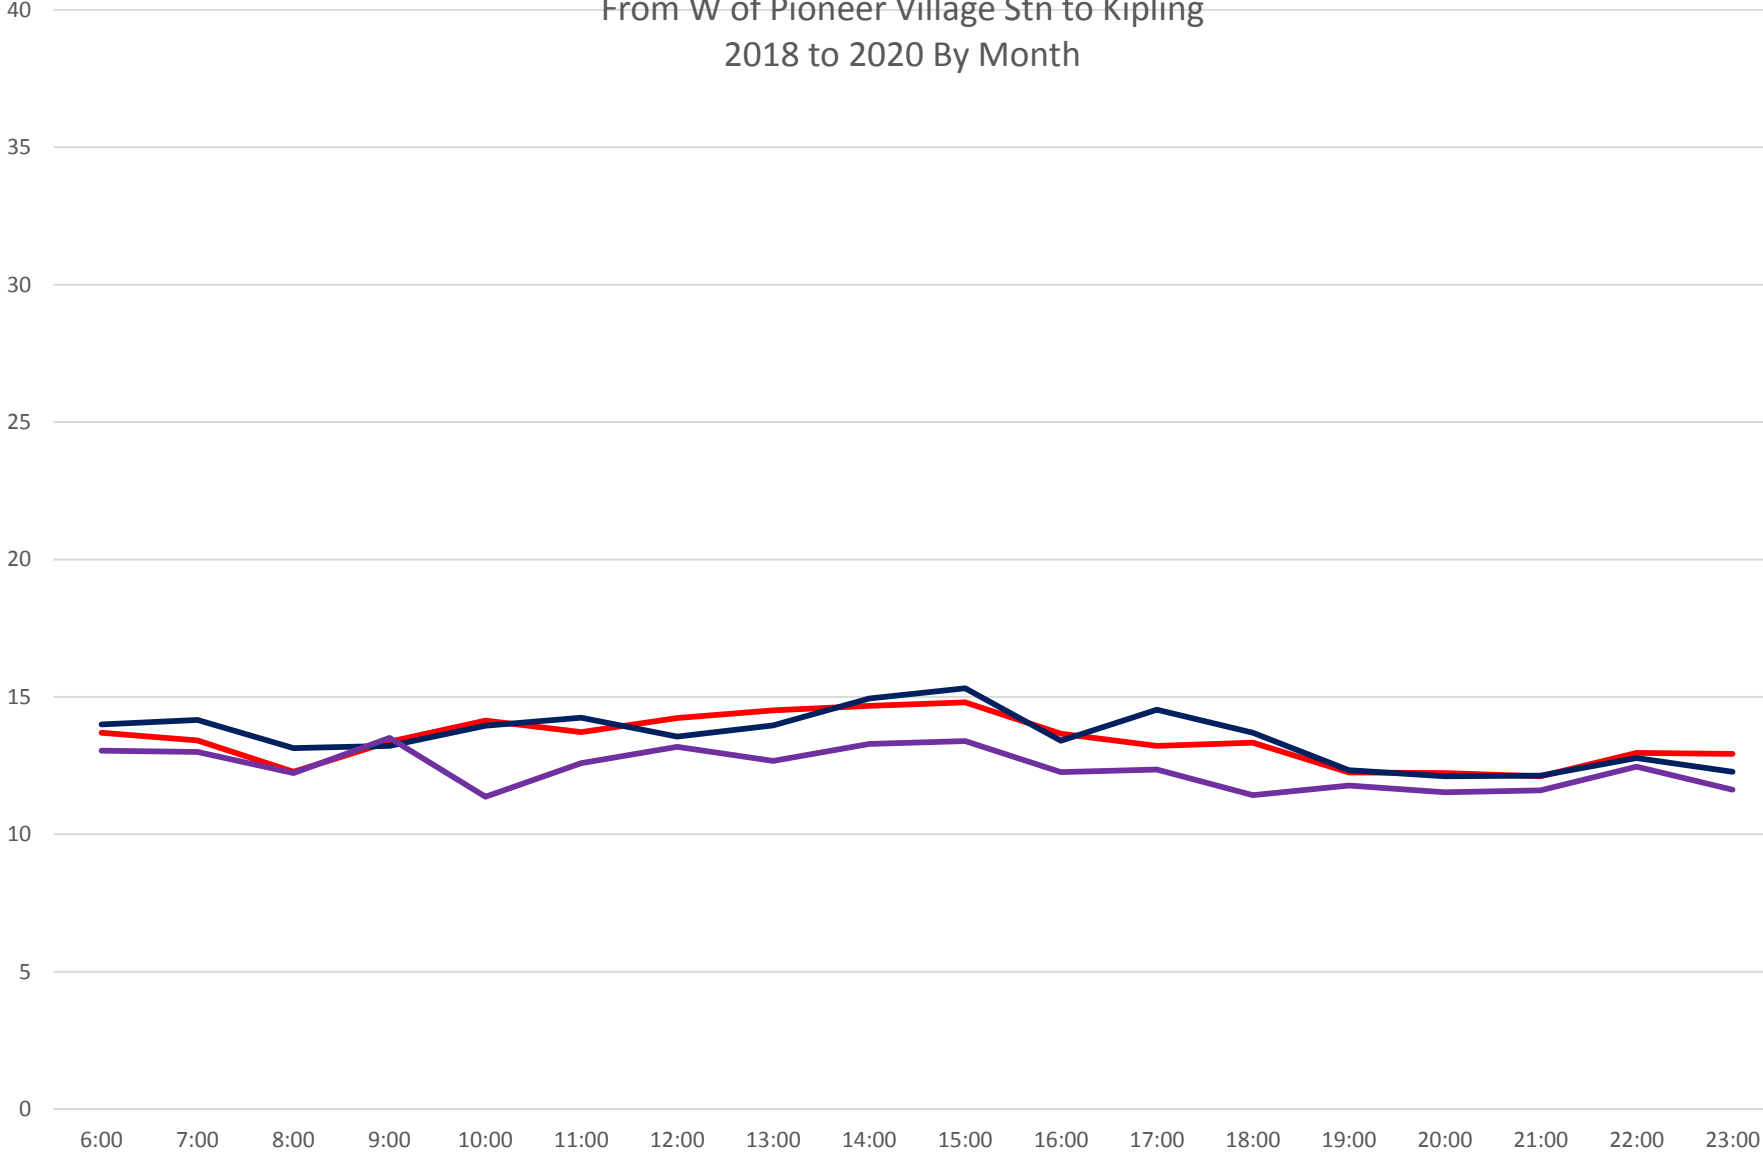

60 Steeles West Weekday Travel Times Westbound  
From W of Pioneer Village Stn to Kipling  
2018 to 2020 By Month

60 Steeles West Saturday Travel Times Westbound  
From W of Pioneer Village Stn to Kipling  
2018 to 2020 By Month

— April 2018 — November 2019 — June 2020

60 Steeles West Sunday Travel Times Westbound  
From W of Pioneer Village Stn to Kipling  
2018 to 2020 By Month

60 Steeles West April 2018 Travel Times Westbound  
From W of Pioneer Village Stn to Kipling