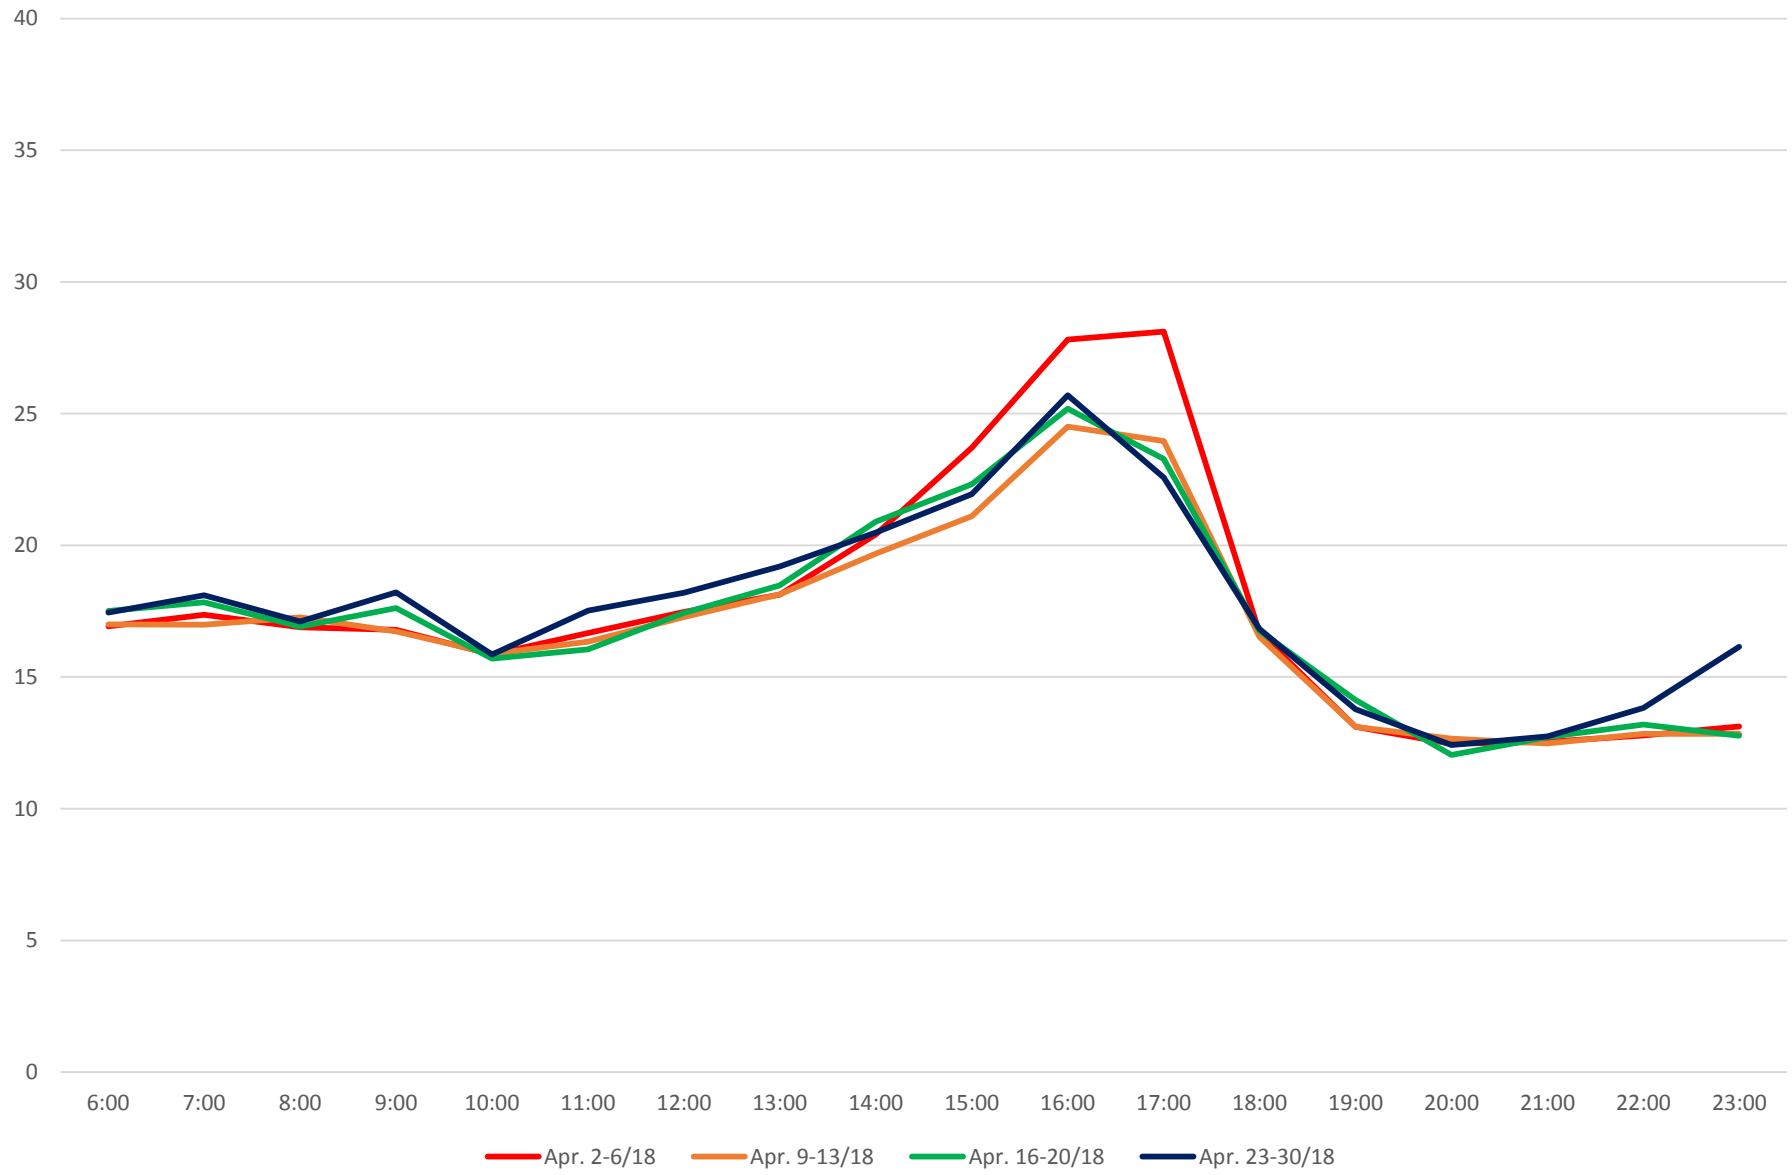

60 Steeles West Weekday Travel Times Westbound  
From W of Pioneer Village Stn to Kipling  
2018 to 2020 By Month

60 Steeles West Saturday Travel Times Westbound  
From W of Pioneer Village Stn to Kipling  
2018 to 2020 By Month

— April 2018 — November 2019 — June 2020

60 Steeles West Sunday Travel Times Westbound  
From W of Pioneer Village Stn to Kipling  
2018 to 2020 By Month

60 Steeles West April 2018 Travel Times Westbound  
From W of Pioneer Village Stn to Kipling

60 Steeles West November 2019 Travel Times Westbound  
From W of Pioneer Village Stn to Kipling

### 60 Steeles West June 2020 Travel Times Westbound From W of Pioneer Village Stn to Kipling