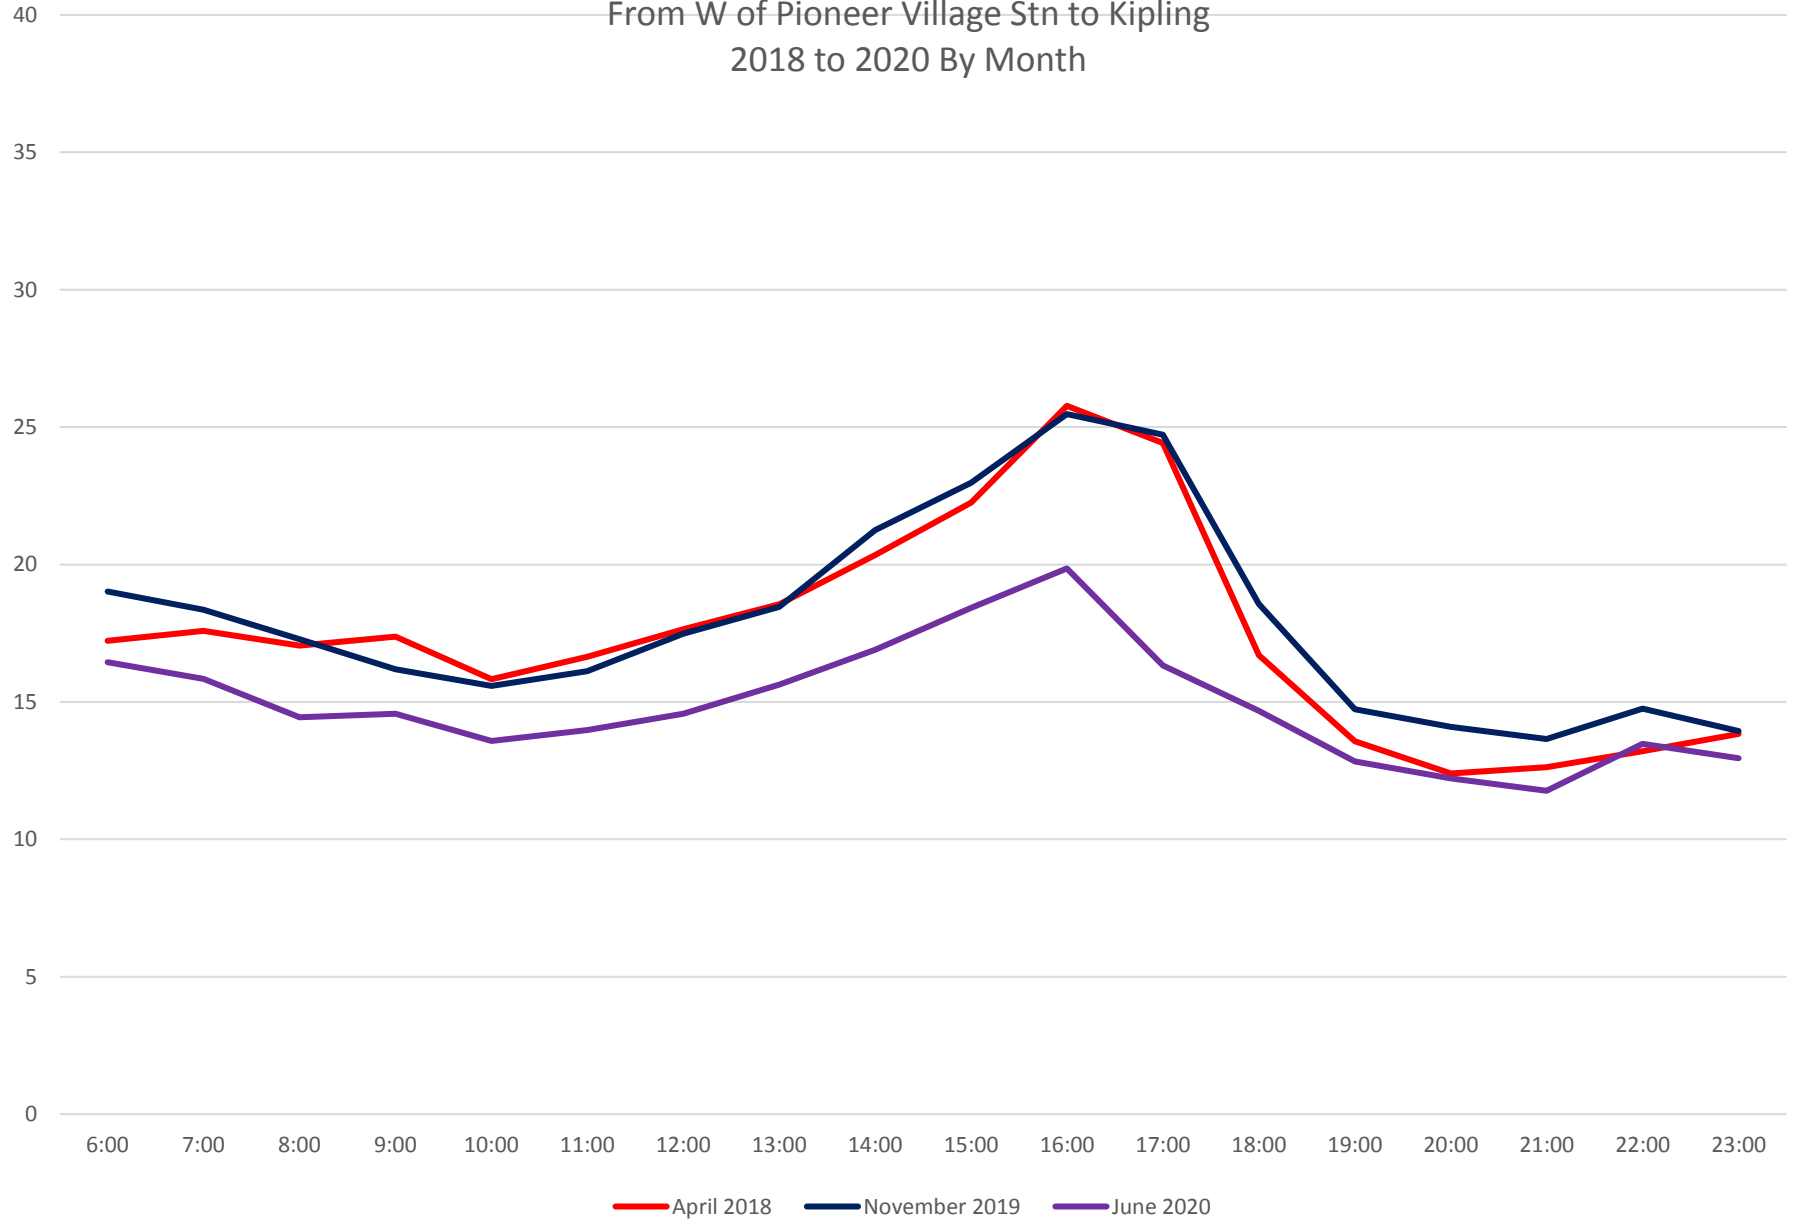

60 Steeles West Weekday Travel Times Westbound  
From W of Pioneer Village Stn to Kipling  
2018 to 2020 By Month

60 Steeles West Saturday Travel Times Westbound  
From W of Pioneer Village Stn to Kipling  
2018 to 2020 By Month

— April 2018 — November 2019 — June 2020

60 Steeles West Sunday Travel Times Westbound  
From W of Pioneer Village Stn to Kipling  
2018 to 2020 By Month

60 Steeles West April 2018 Travel Times Westbound  
From W of Pioneer Village Stn to Kipling

60 Steeles West November 2019 Travel Times Westbound  
From W of Pioneer Village Stn to Kipling

### 60 Steeles West June 2020 Travel Times Westbound From W of Pioneer Village Stn to Kipling