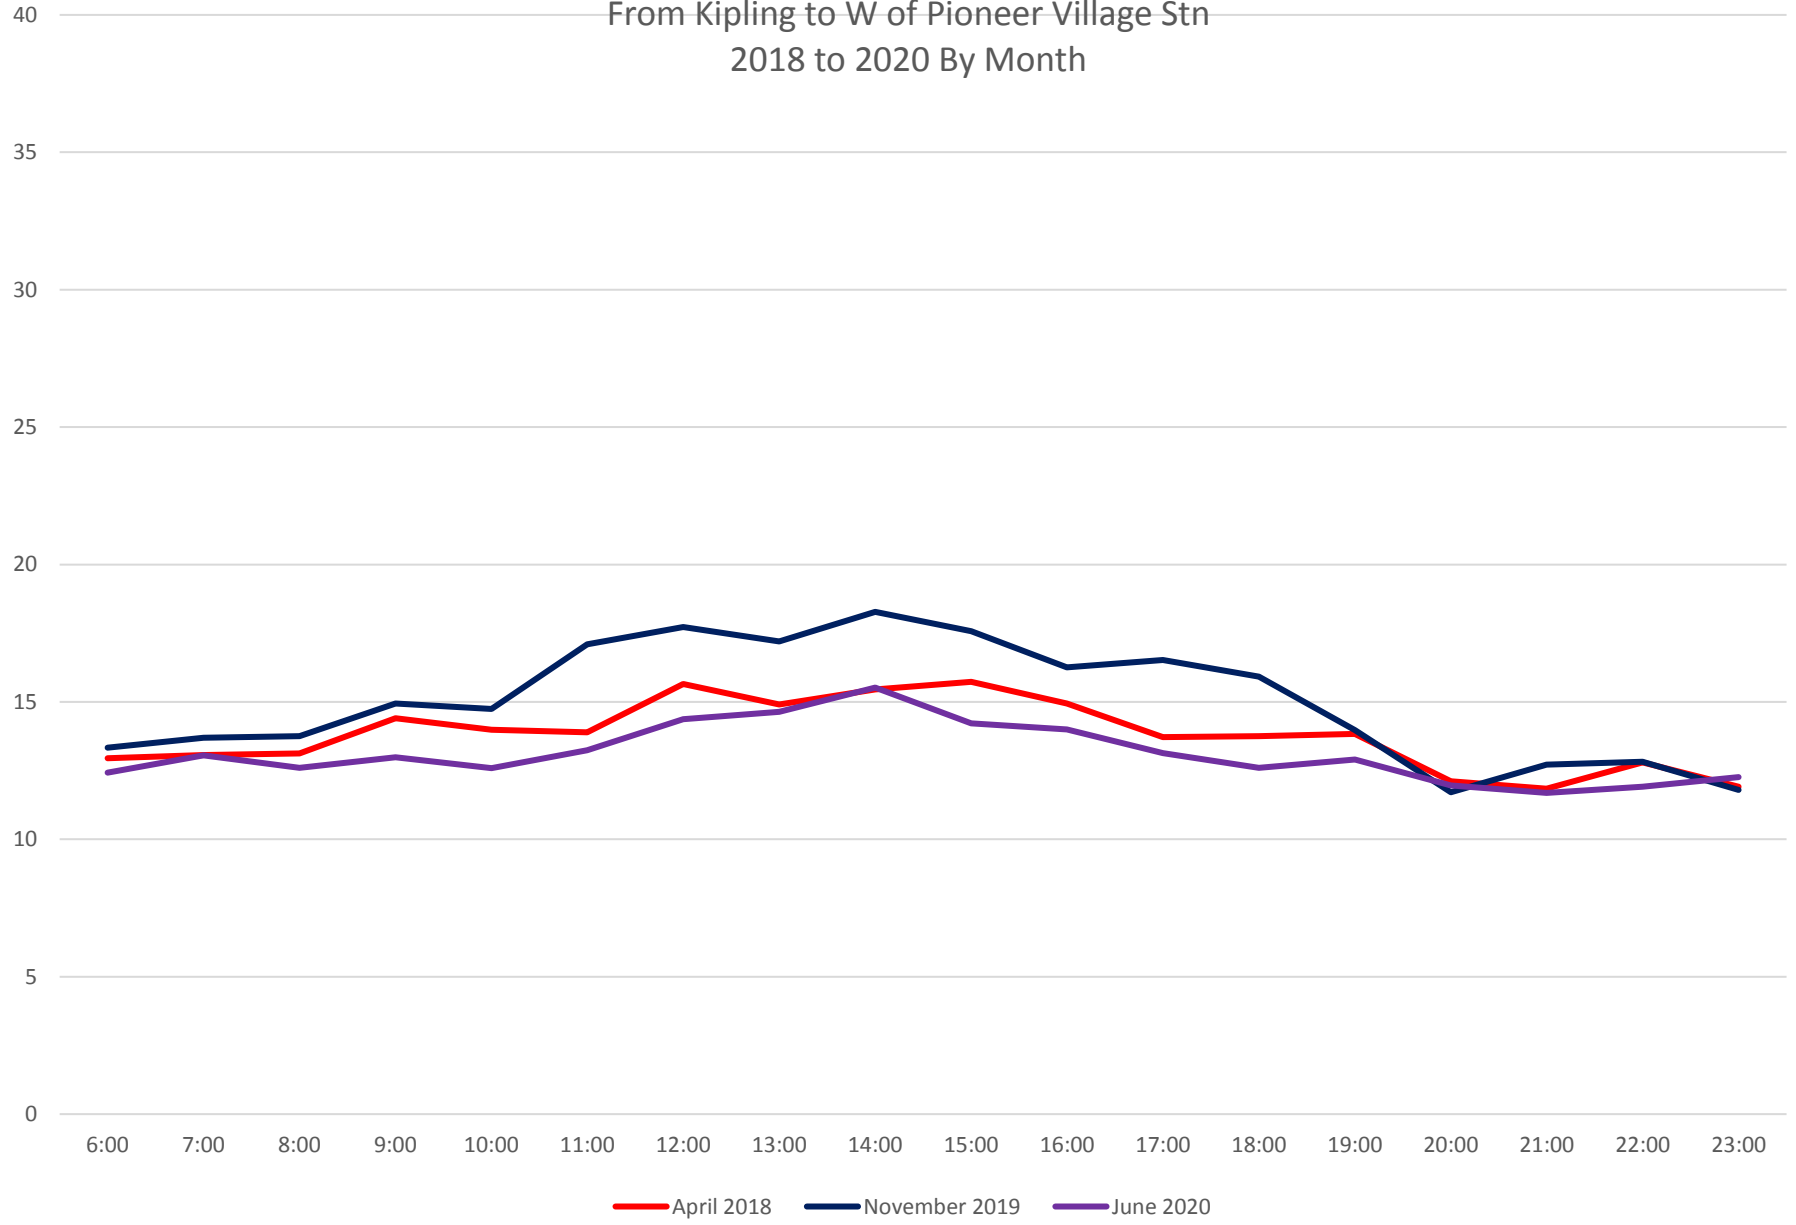

60 Steeles West Weekday Travel Times Eastbound
From Kipling to W of Pioneer Village Stn
2018 to 2020 By Month

60 Steeles West Saturday Travel Times Eastbound
From Kipling to W of Pioneer Village Stn
2018 to 2020 By Month

60 Steeles West Sunday Travel Times Eastbound
From Kipling to W of Pioneer Village Stn
2018 to 2020 By Month

60 Steeles West April 2018 Travel Times Eastbound
From Kipling to W of Pioneer Village Stn

60 Steeles West November 2019 Travel Times Eastbound
From Kipling to W of Pioneer Village Stn

60 Steeles West June 2020 Travel Times Eastbound
From Kipling to W of Pioneer Village Stn