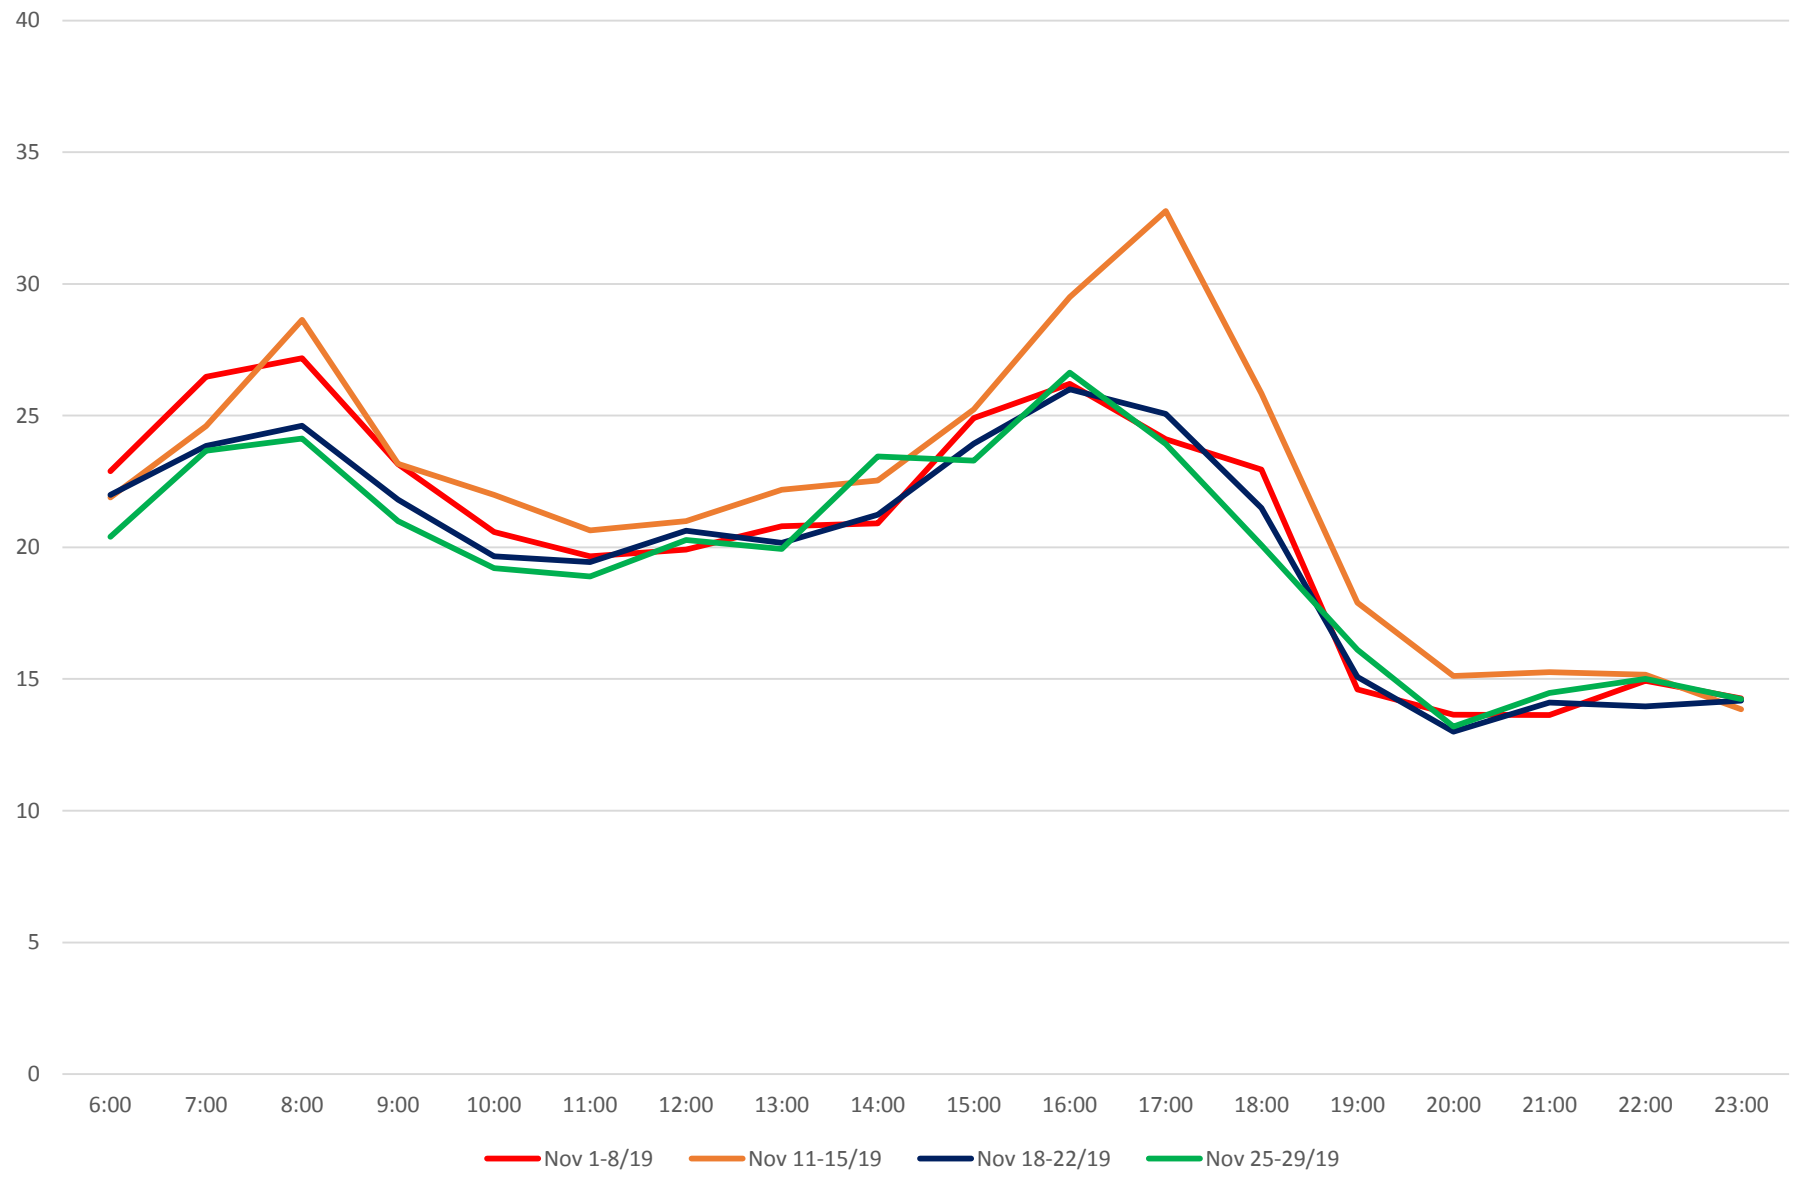

60 Steeles West Weekday Travel Times Eastbound
From Kipling to W of Pioneer Village Stn
2018 to 2020 By Month

60 Steeles West Saturday Travel Times Eastbound
From Kipling to W of Pioneer Village Stn
2018 to 2020 By Month

60 Steeles West Sunday Travel Times Eastbound
From Kipling to W of Pioneer Village Stn
2018 to 2020 By Month

60 Steeles West April 2018 Travel Times Eastbound
From Kipling to W of Pioneer Village Stn

60 Steeles West November 2019 Travel Times Eastbound
From Kipling to W of Pioneer Village Stn

60 Steeles West June 2020 Travel Times Eastbound
From Kipling to W of Pioneer Village Stn