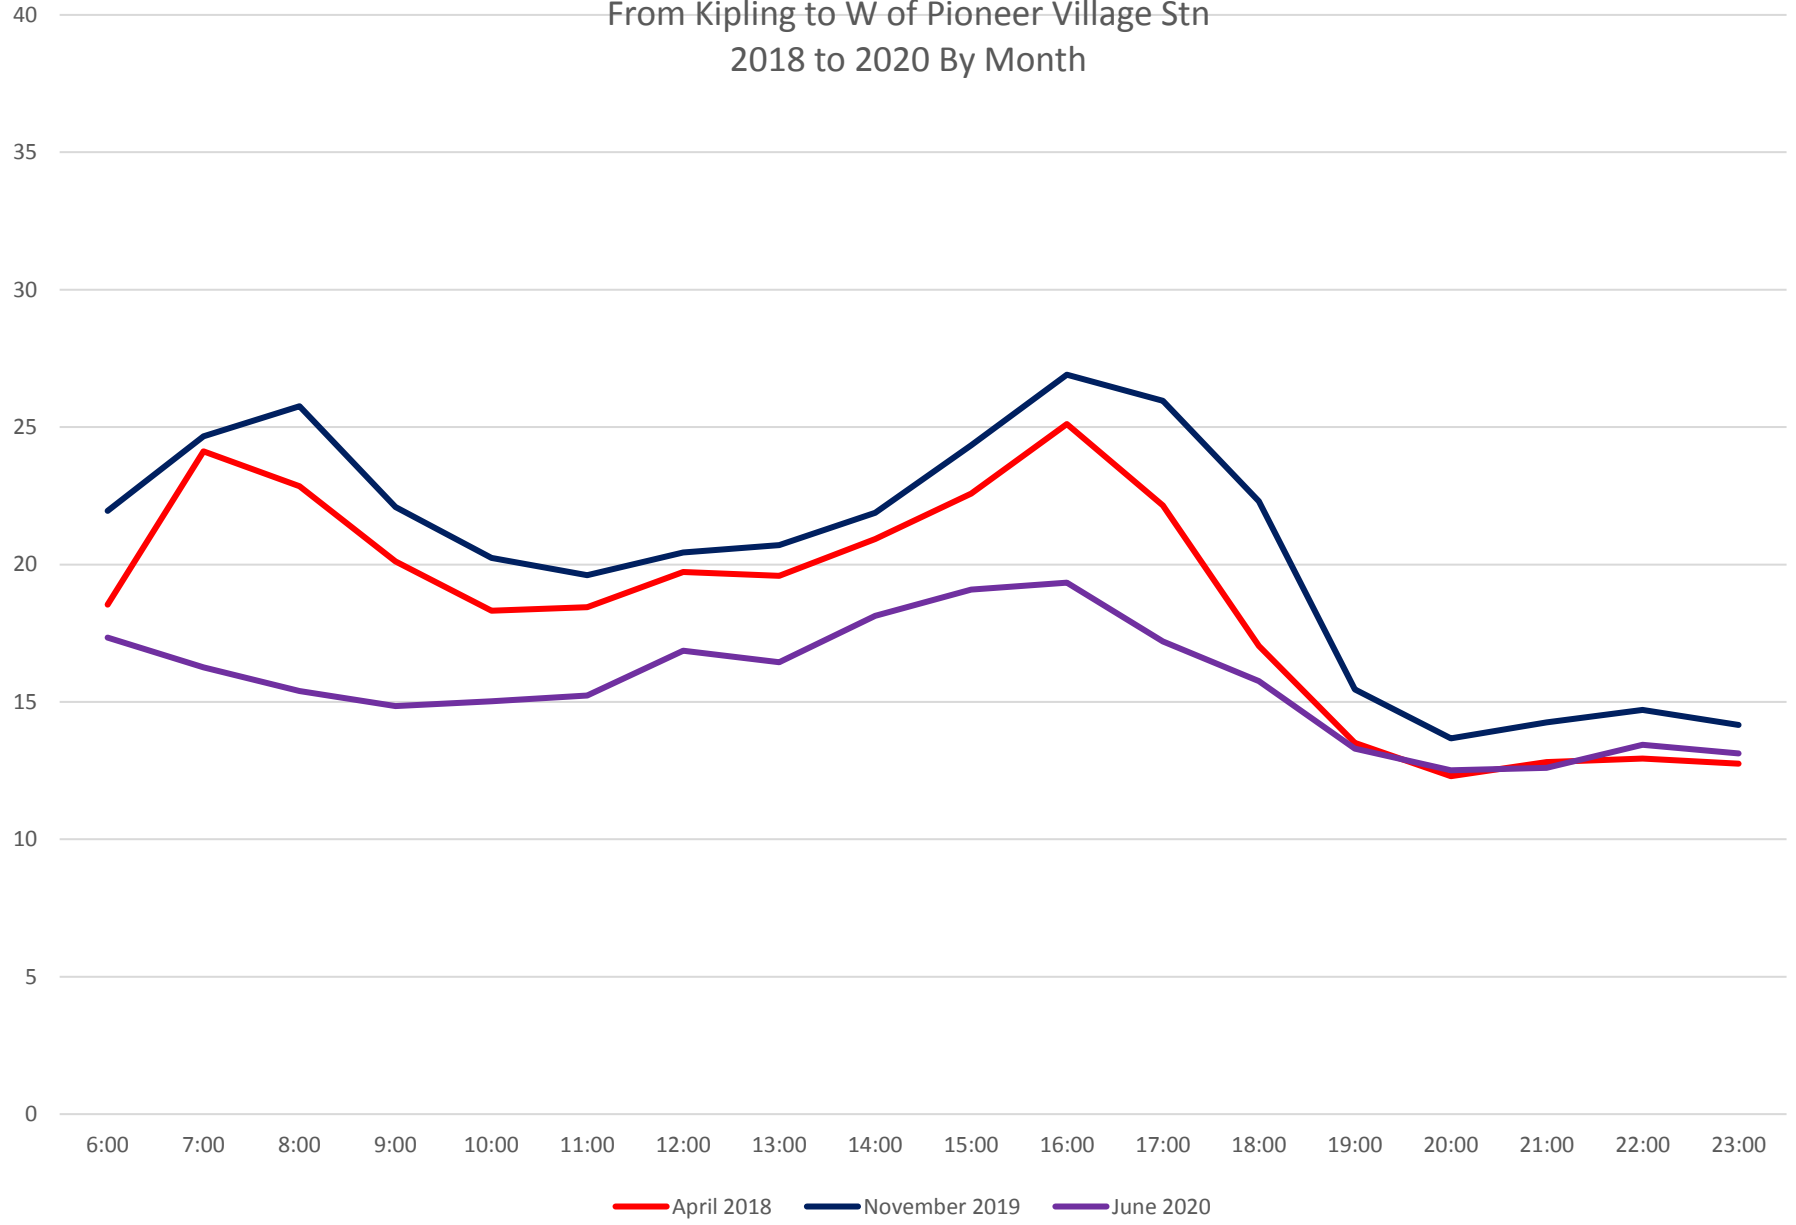

60 Steeles West Weekday Travel Times Eastbound
From Kipling to W of Pioneer Village Stn
2018 to 2020 By Month

60 Steeles West Saturday Travel Times Eastbound
From Kipling to W of Pioneer Village Stn
2018 to 2020 By Month

60 Steeles West Sunday Travel Times Eastbound
From Kipling to W of Pioneer Village Stn
2018 to 2020 By Month

60 Steeles West April 2018 Travel Times Eastbound
From Kipling to W of Pioneer Village Stn

60 Steeles West November 2019 Travel Times Eastbound
From Kipling to W of Pioneer Village Stn

60 Steeles West June 2020 Travel Times Eastbound
From Kipling to W of Pioneer Village Stn