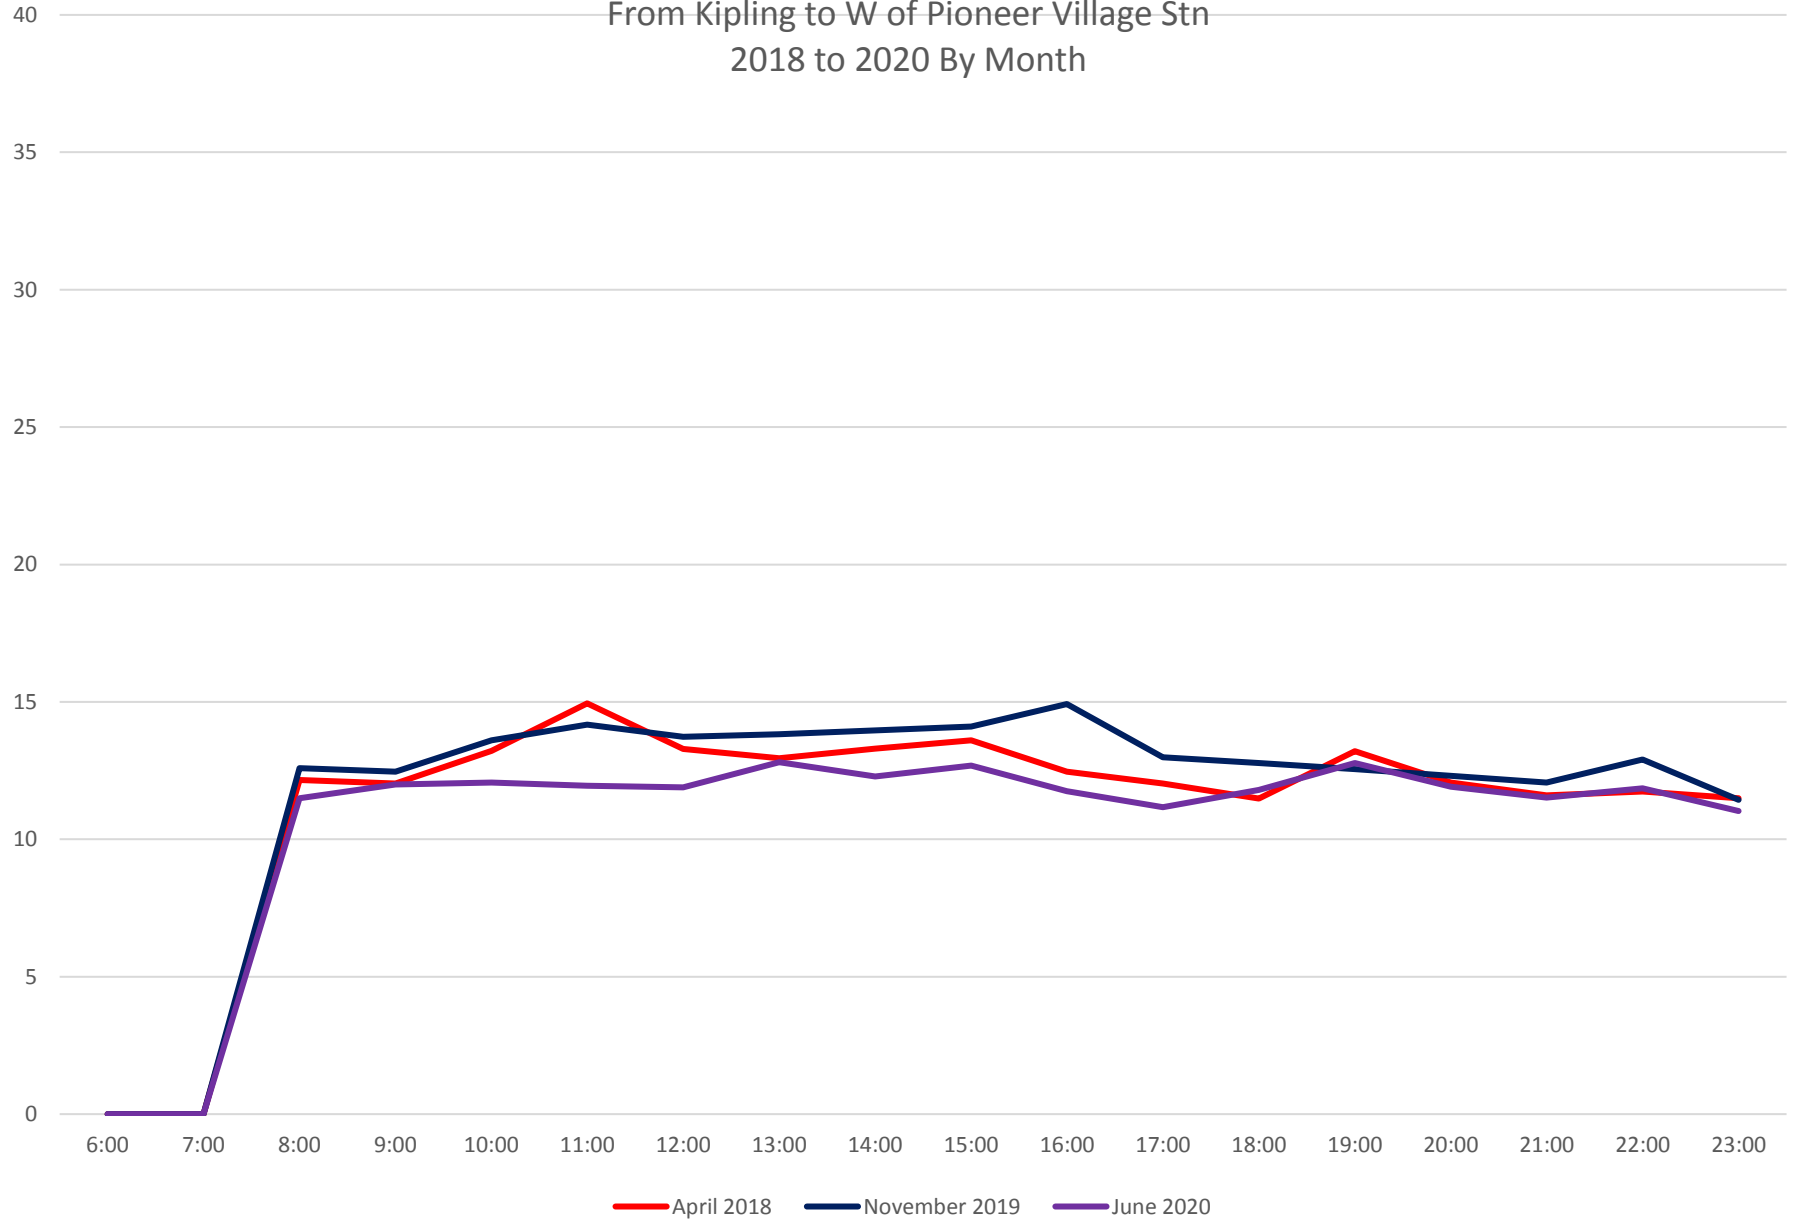

60 Steeles West Weekday Travel Times Eastbound
From Kipling to W of Pioneer Village Stn
2018 to 2020 By Month

60 Steeles West Saturday Travel Times Eastbound
From Kipling to W of Pioneer Village Stn
2018 to 2020 By Month

60 Steeles West Sunday Travel Times Eastbound
From Kipling to W of Pioneer Village Stn
2018 to 2020 By Month

60 Steeles West April 2018 Travel Times Eastbound
From Kipling to W of Pioneer Village Stn

60 Steeles West November 2019 Travel Times Eastbound
From Kipling to W of Pioneer Village Stn

60 Steeles West June 2020 Travel Times Eastbound
From Kipling to W of Pioneer Village Stn