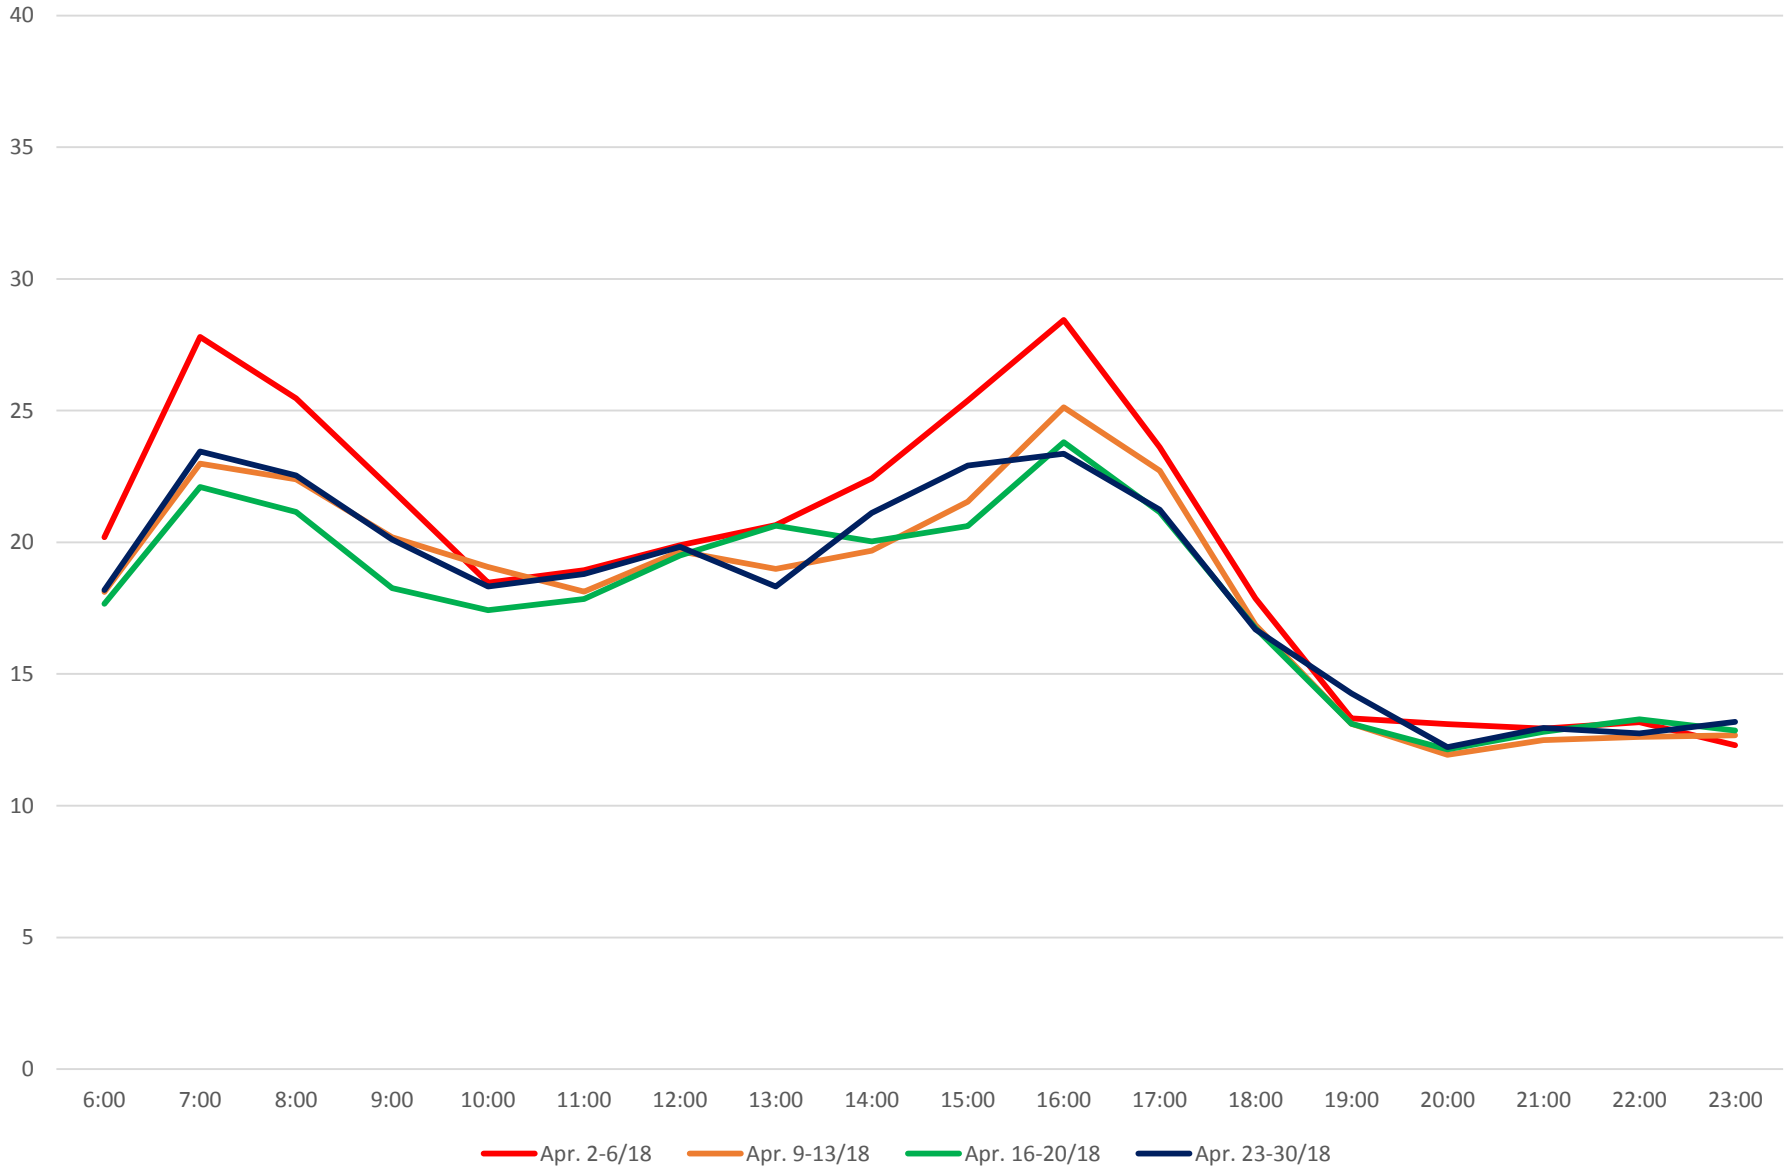

60 Steeles West Weekday Travel Times Eastbound
From Kipling to W of Pioneer Village Stn
2018 to 2020 By Month

60 Steeles West Saturday Travel Times Eastbound
From Kipling to W of Pioneer Village Stn
2018 to 2020 By Month

60 Steeles West Sunday Travel Times Eastbound
From Kipling to W of Pioneer Village Stn
2018 to 2020 By Month

60 Steeles West April 2018 Travel Times Eastbound
From Kipling to W of Pioneer Village Stn

60 Steeles West November 2019 Travel Times Eastbound
From Kipling to W of Pioneer Village Stn

60 Steeles West June 2020 Travel Times Eastbound
From Kipling to W of Pioneer Village Stn