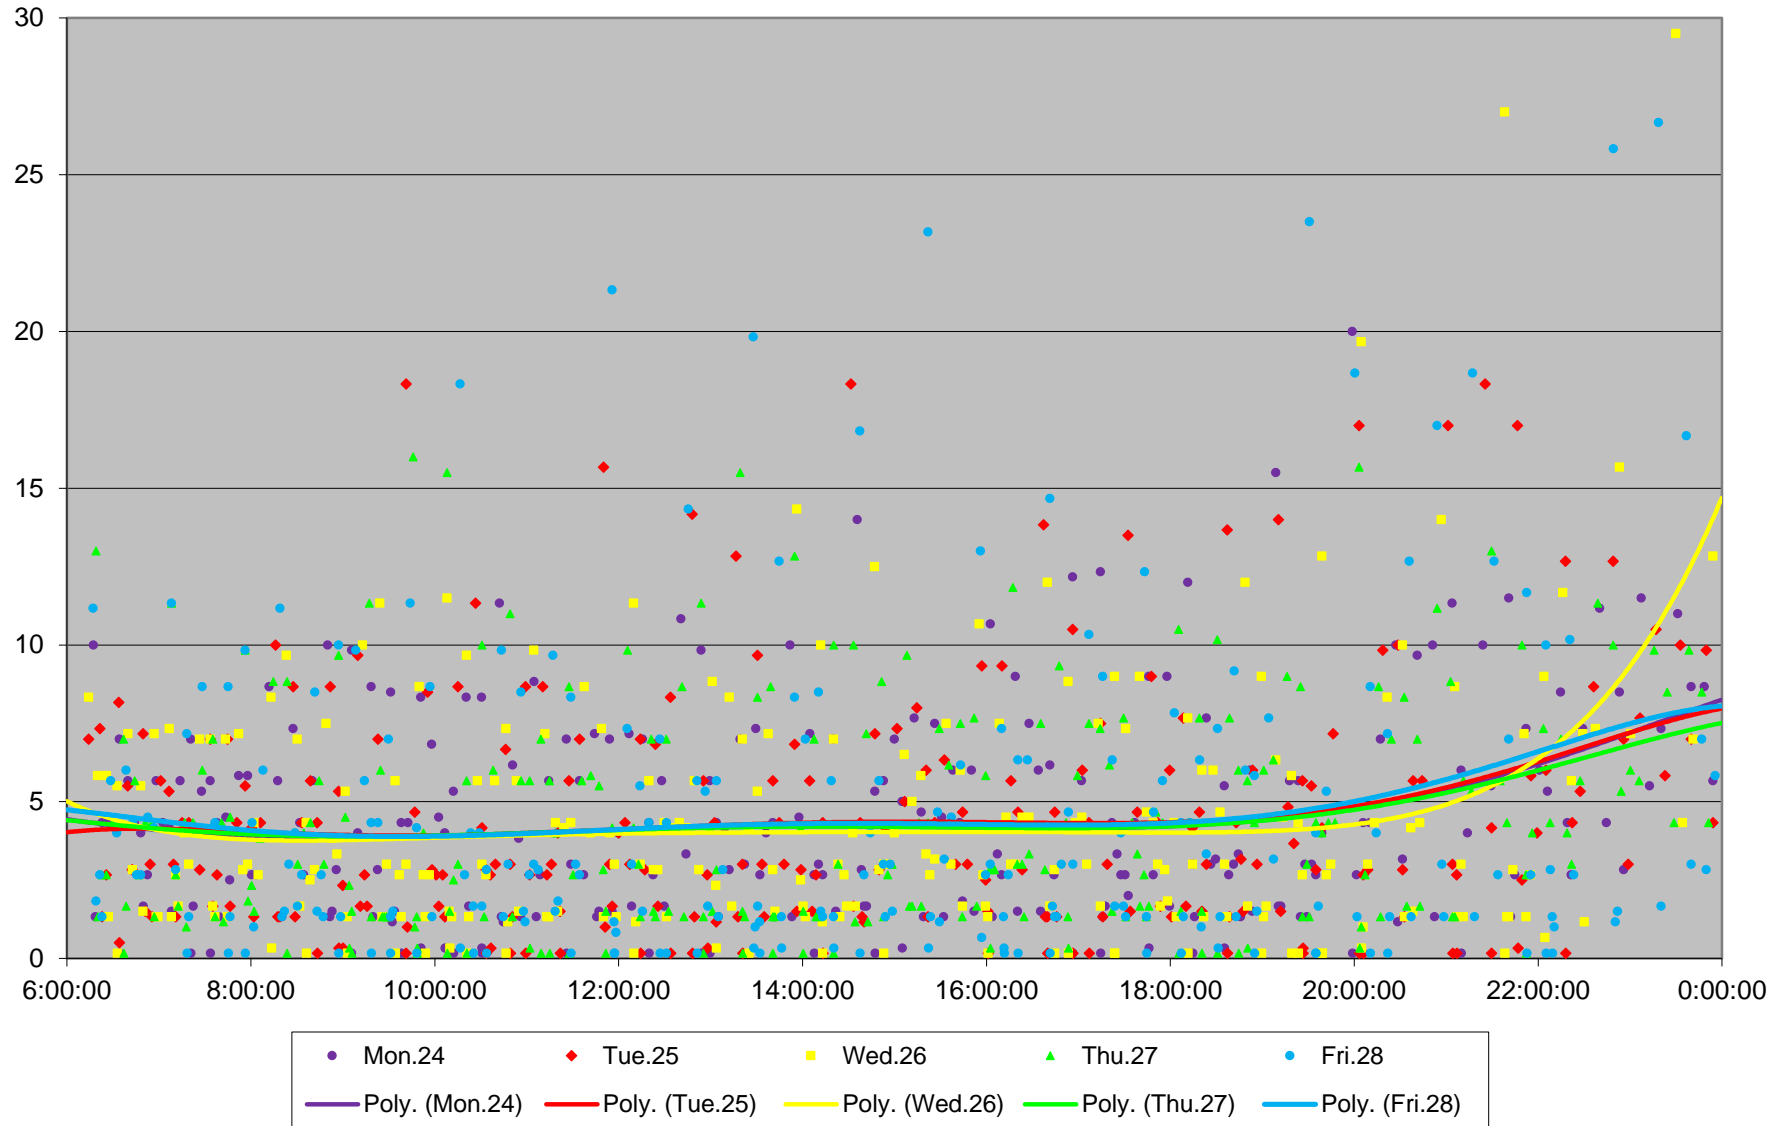

505 Dundas Headways at Yonge Westbound February 2020

505 Dundas Headways at Yonge Westbound February 2020

505 Dundas Headways at Yonge Westbound February 2020

505 Dundas Headways at Yonge Westbound February 2020

505 Dundas Headways at Yonge Westbound February 2020

505 Dundas Headways at Yonge Westbound February 2020

505 Dundas Headways at Yonge Westbound February 2020 Weekday Statistics

505 Dundas Headways at Yonge Westbound February 2020 Weekday Statistics

505 Dundas Headways at Yonge Westbound February 2020

Quartiles Weekday

505 Dundas Headways at Yonge Westbound February 2020

Quartiles Week 1

505 Dundas Headways at Yonge Westbound February 2020

Quartiles Week 2

505 Dundas Headways at Yonge Westbound February 2020

Quartiles Week 3

505 Dundas Headways at Yonge Westbound February 2020

Quartiles Week 4

505 Dundas Headways at Yonge Westbound February 2020 Saturday Statistics