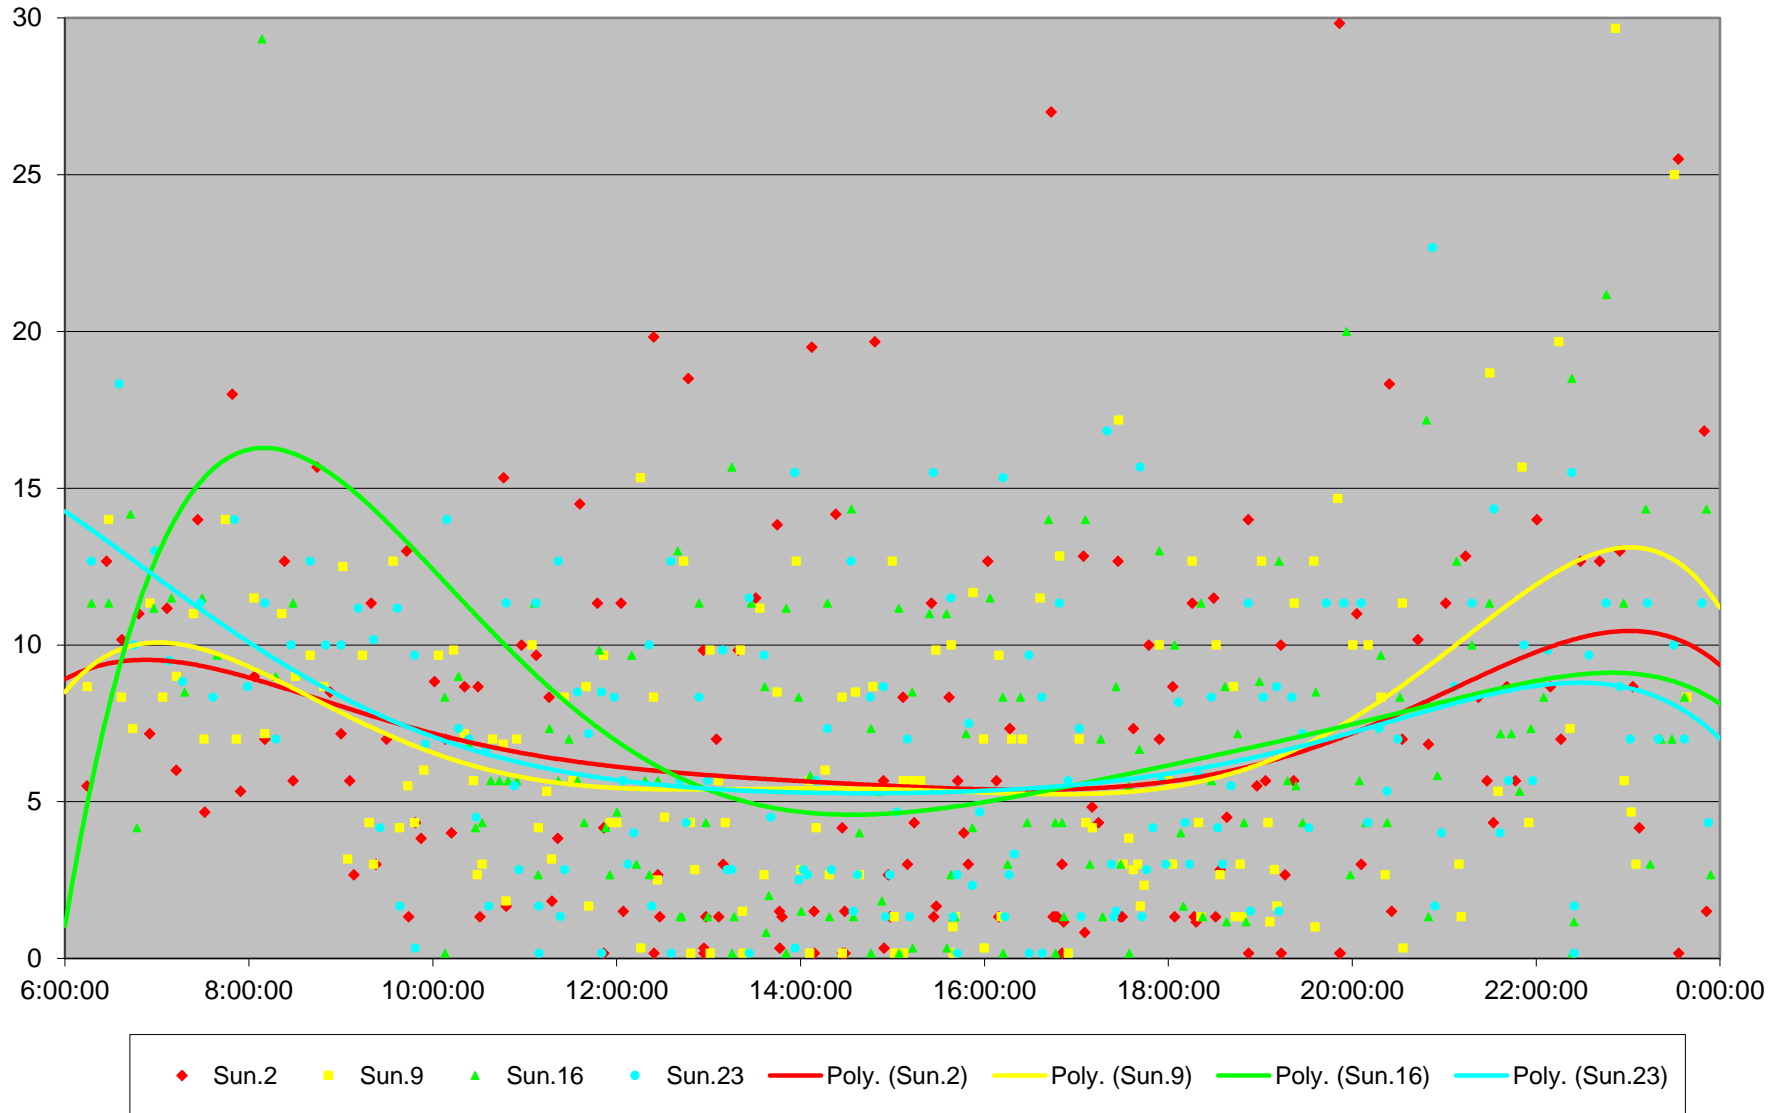

505 Dundas Headways at Yonge Westbound February 2020

505 Dundas Headways at Yonge Westbound February 2020

505 Dundas Headways at Yonge Westbound February 2020

505 Dundas Headways at Yonge Westbound February 2020

505 Dundas Headways at Yonge Westbound February 2020

505 Dundas Headways at Yonge Westbound February 2020

505 Dundas Headways at Yonge Westbound February 2020 Weekday Statistics

505 Dundas Headways at Yonge Westbound February 2020 Weekday Statistics

505 Dundas Headways at Yonge Westbound February 2020

Quartiles Weekday

505 Dundas Headways at Yonge Westbound February 2020

Quartiles Week 1

505 Dundas Headways at Yonge Westbound February 2020

Quartiles Week 2

505 Dundas Headways at Yonge Westbound February 2020

Quartiles Week 3

505 Dundas Headways at Yonge Westbound February 2020

Quartiles Week 4

505 Dundas Headways at Yonge Westbound February 2020 Saturday Statistics