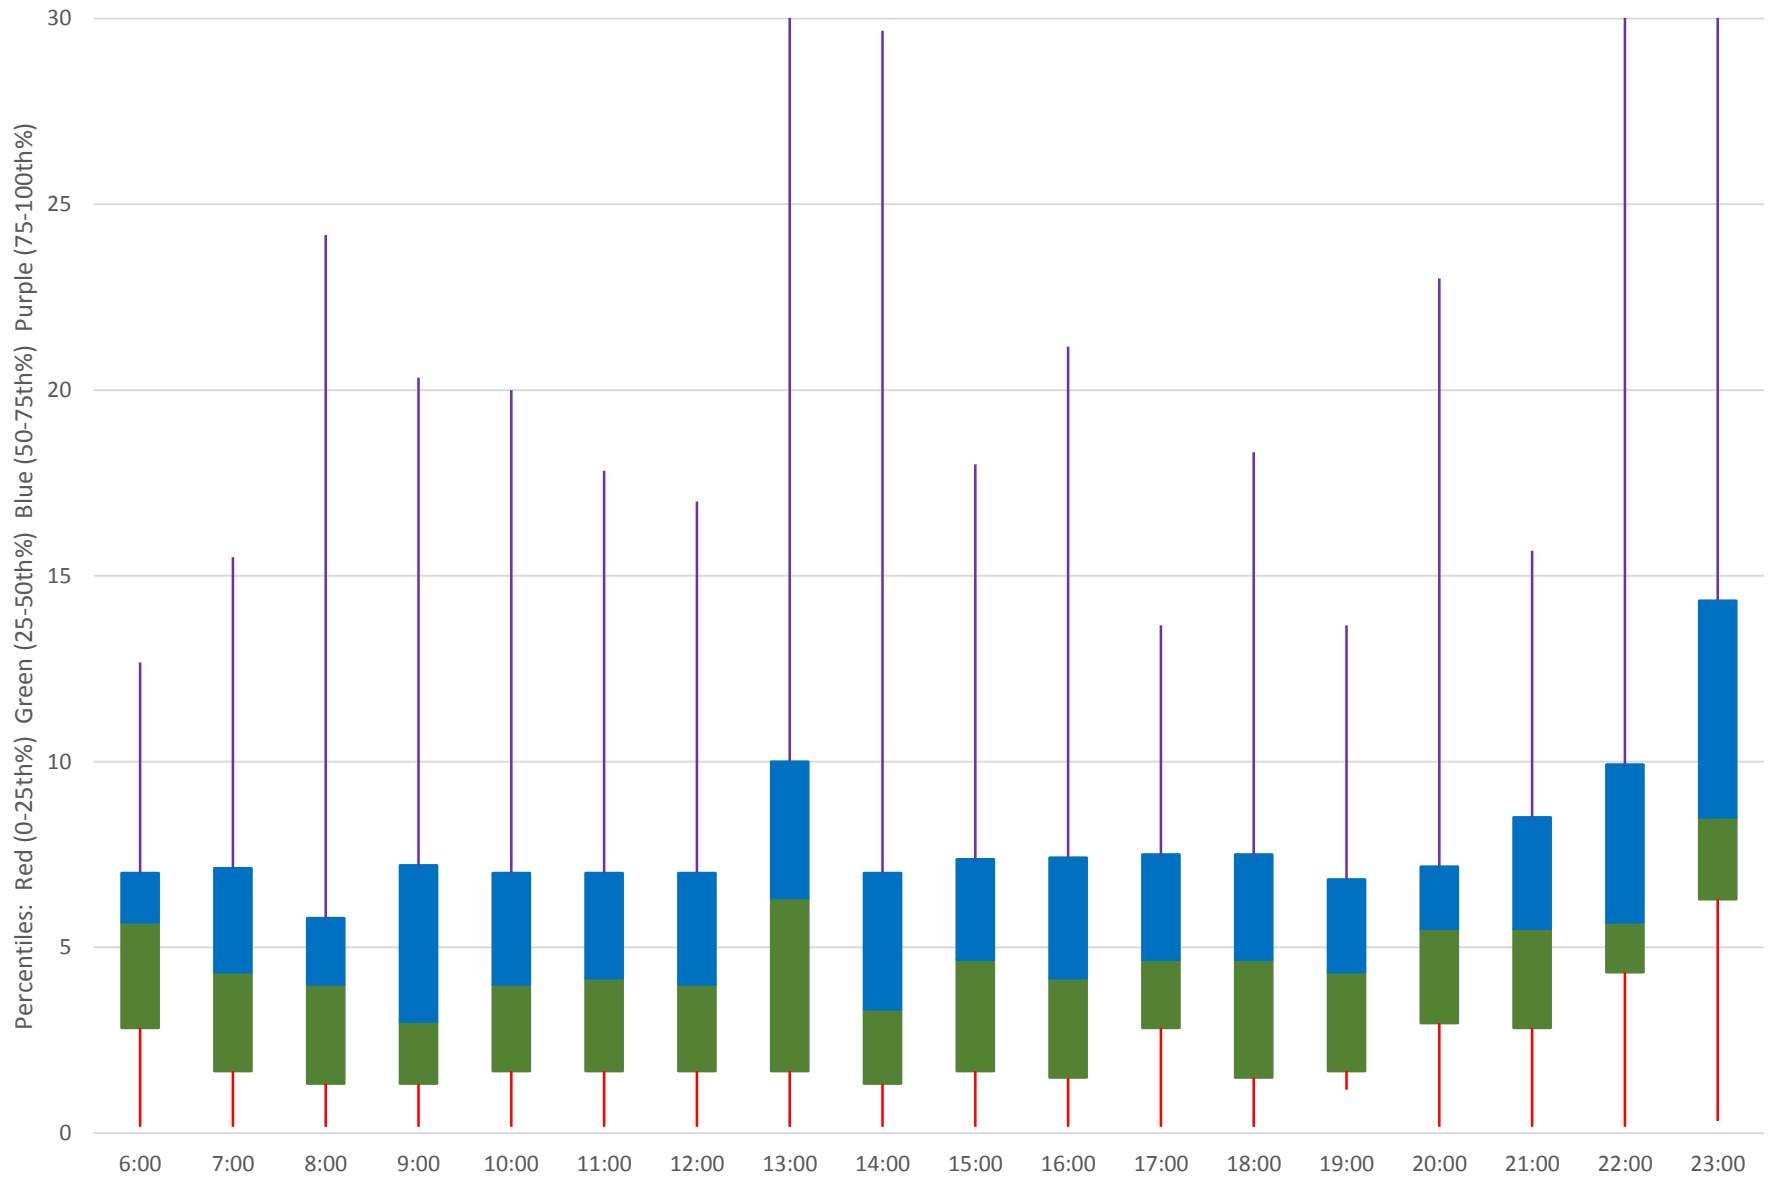

505 Dundas Headways at Yonge Westbound February 2020

505 Dundas Headways at Yonge Westbound February 2020

505 Dundas Headways at Yonge Westbound February 2020 Weekday Statistics

505 Dundas Headways at Yonge Westbound February 2020 Weekday Statistics

505 Dundas Headways at Yonge Westbound February 2020

Quartiles Weekday

505 Dundas Headways at Yonge Westbound February 2020

Quartiles Week 1

505 Dundas Headways at Yonge Westbound February 2020

Quartiles Week 2