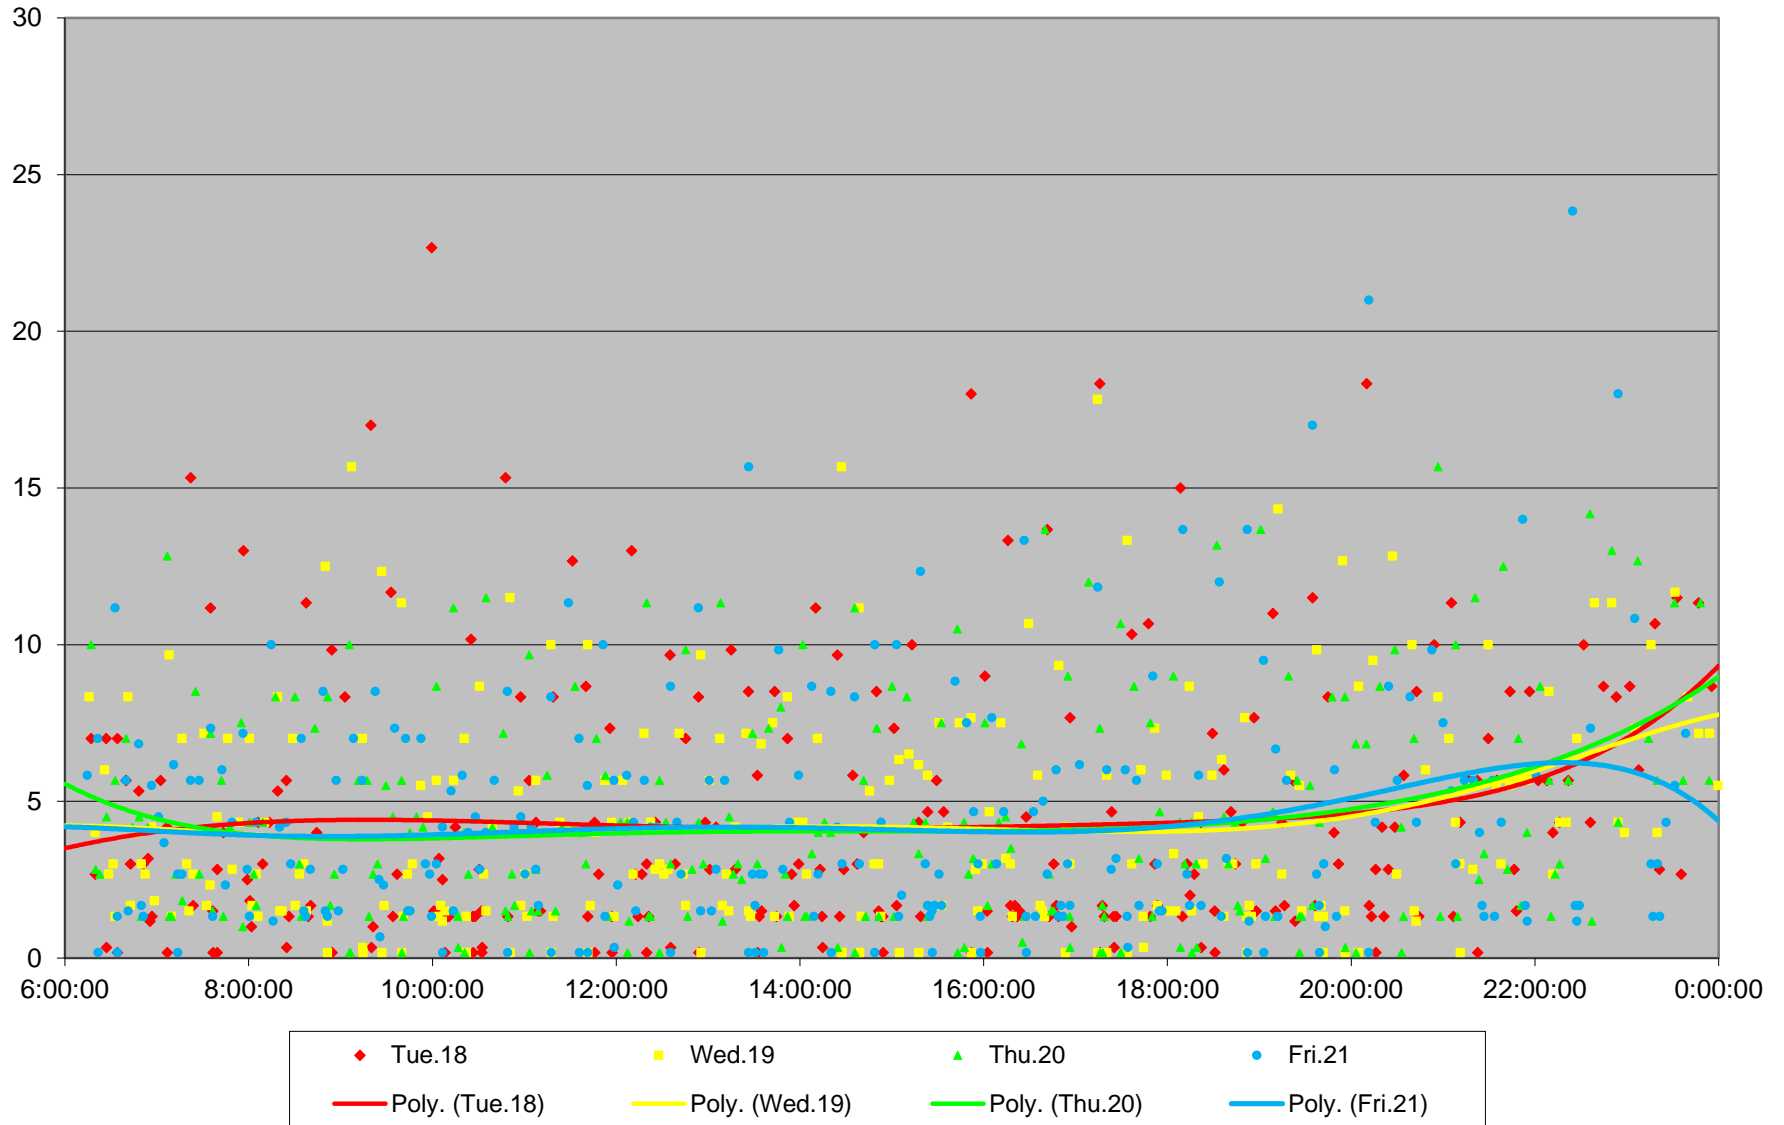

505 Dundas Headways at Yonge Westbound February 2020

505 Dundas Headways at Yonge Westbound February 2020

505 Dundas Headways at Yonge Westbound February 2020

505 Dundas Headways at Yonge Westbound February 2020

505 Dundas Headways at Yonge Westbound February 2020

505 Dundas Headways at Yonge Westbound February 2020

505 Dundas Headways at Yonge Westbound February 2020 Weekday Statistics

505 Dundas Headways at Yonge Westbound February 2020 Weekday Statistics

505 Dundas Headways at Yonge Westbound February 2020

Quartiles Weekday

505 Dundas Headways at Yonge Westbound February 2020

Quartiles Week 1

505 Dundas Headways at Yonge Westbound February 2020

Quartiles Week 2