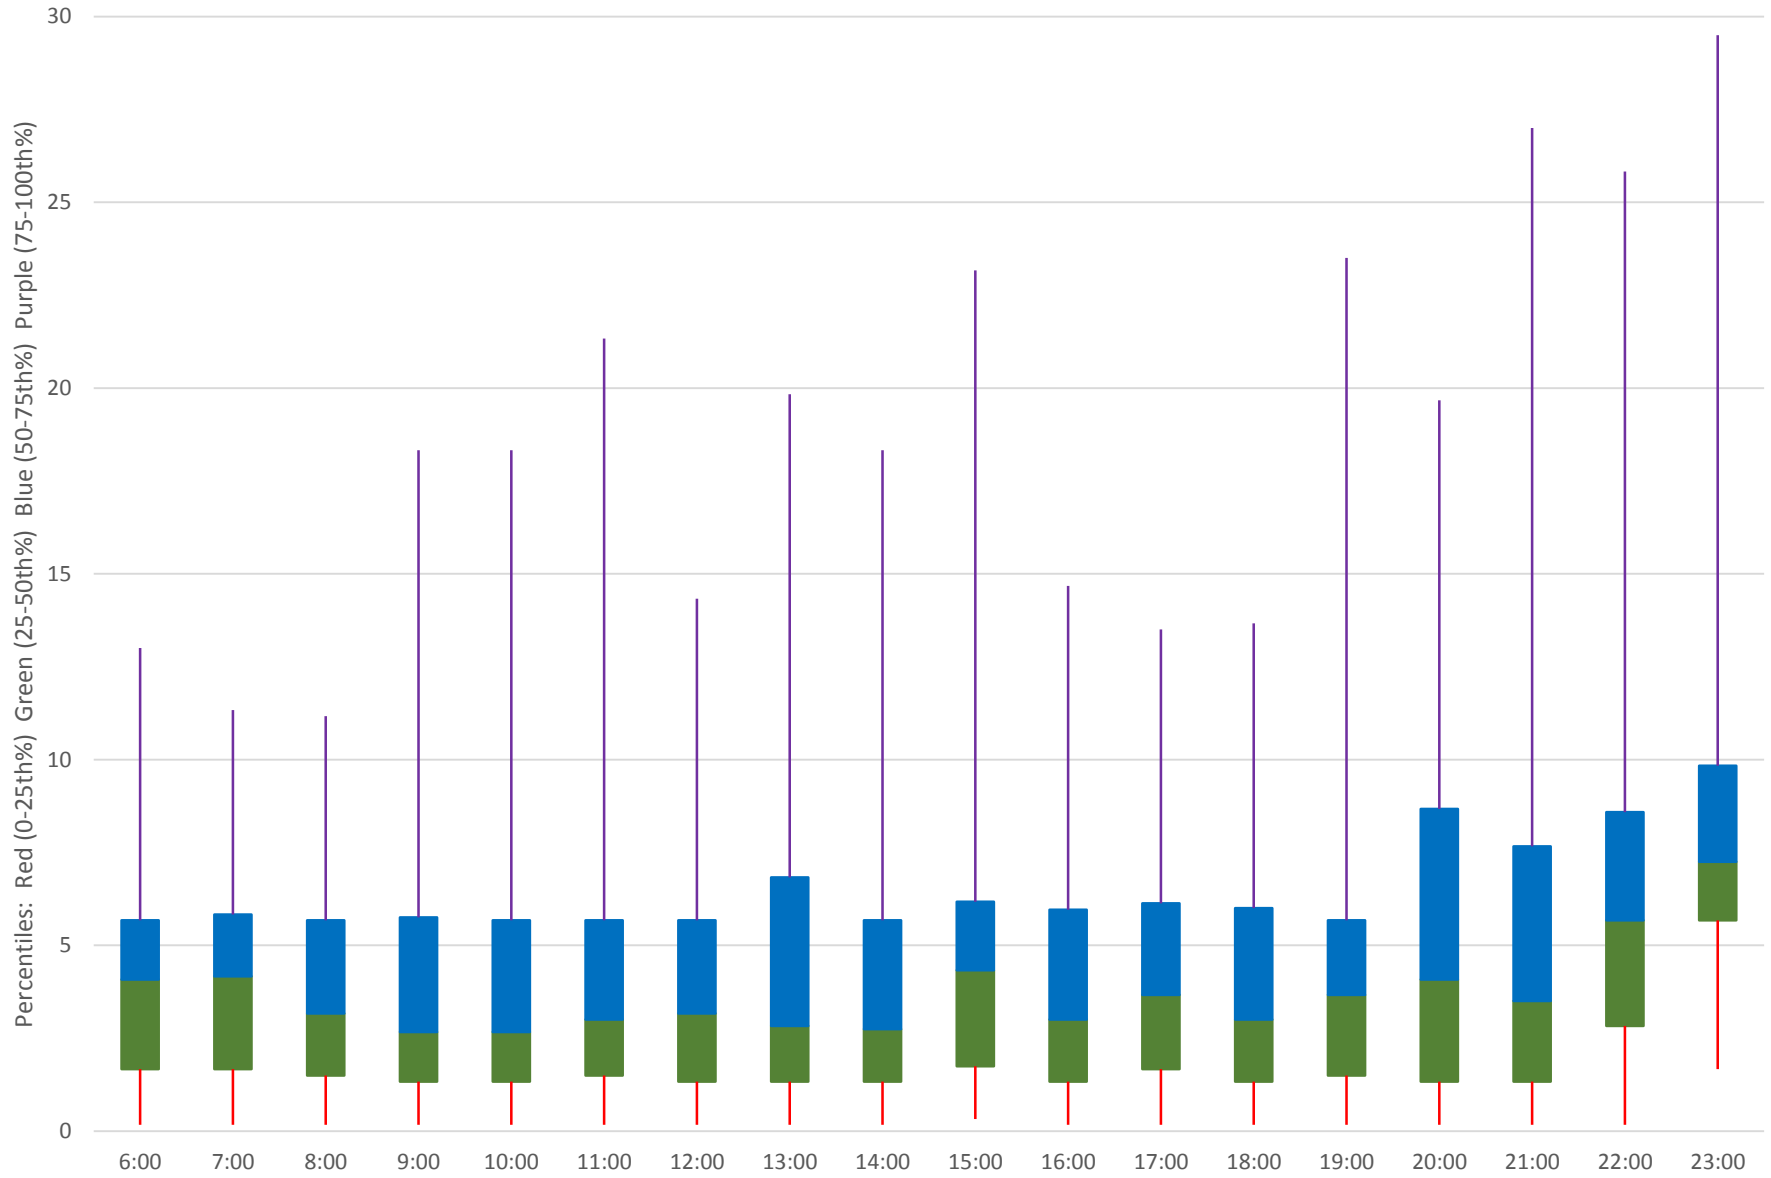

505 Dundas Headways at Yonge Westbound February 2020

Quartiles Weekday

505 Dundas Headways at Yonge Westbound February 2020

Quartiles Week 1

505 Dundas Headways at Yonge Westbound February 2020

Quartiles Week 2

505 Dundas Headways at Yonge Westbound February 2020

Quartiles Week 3

505 Dundas Headways at Yonge Westbound February 2020

Quartiles Week 4

505 Dundas Headways at Yonge Westbound February 2020 Saturday Statistics