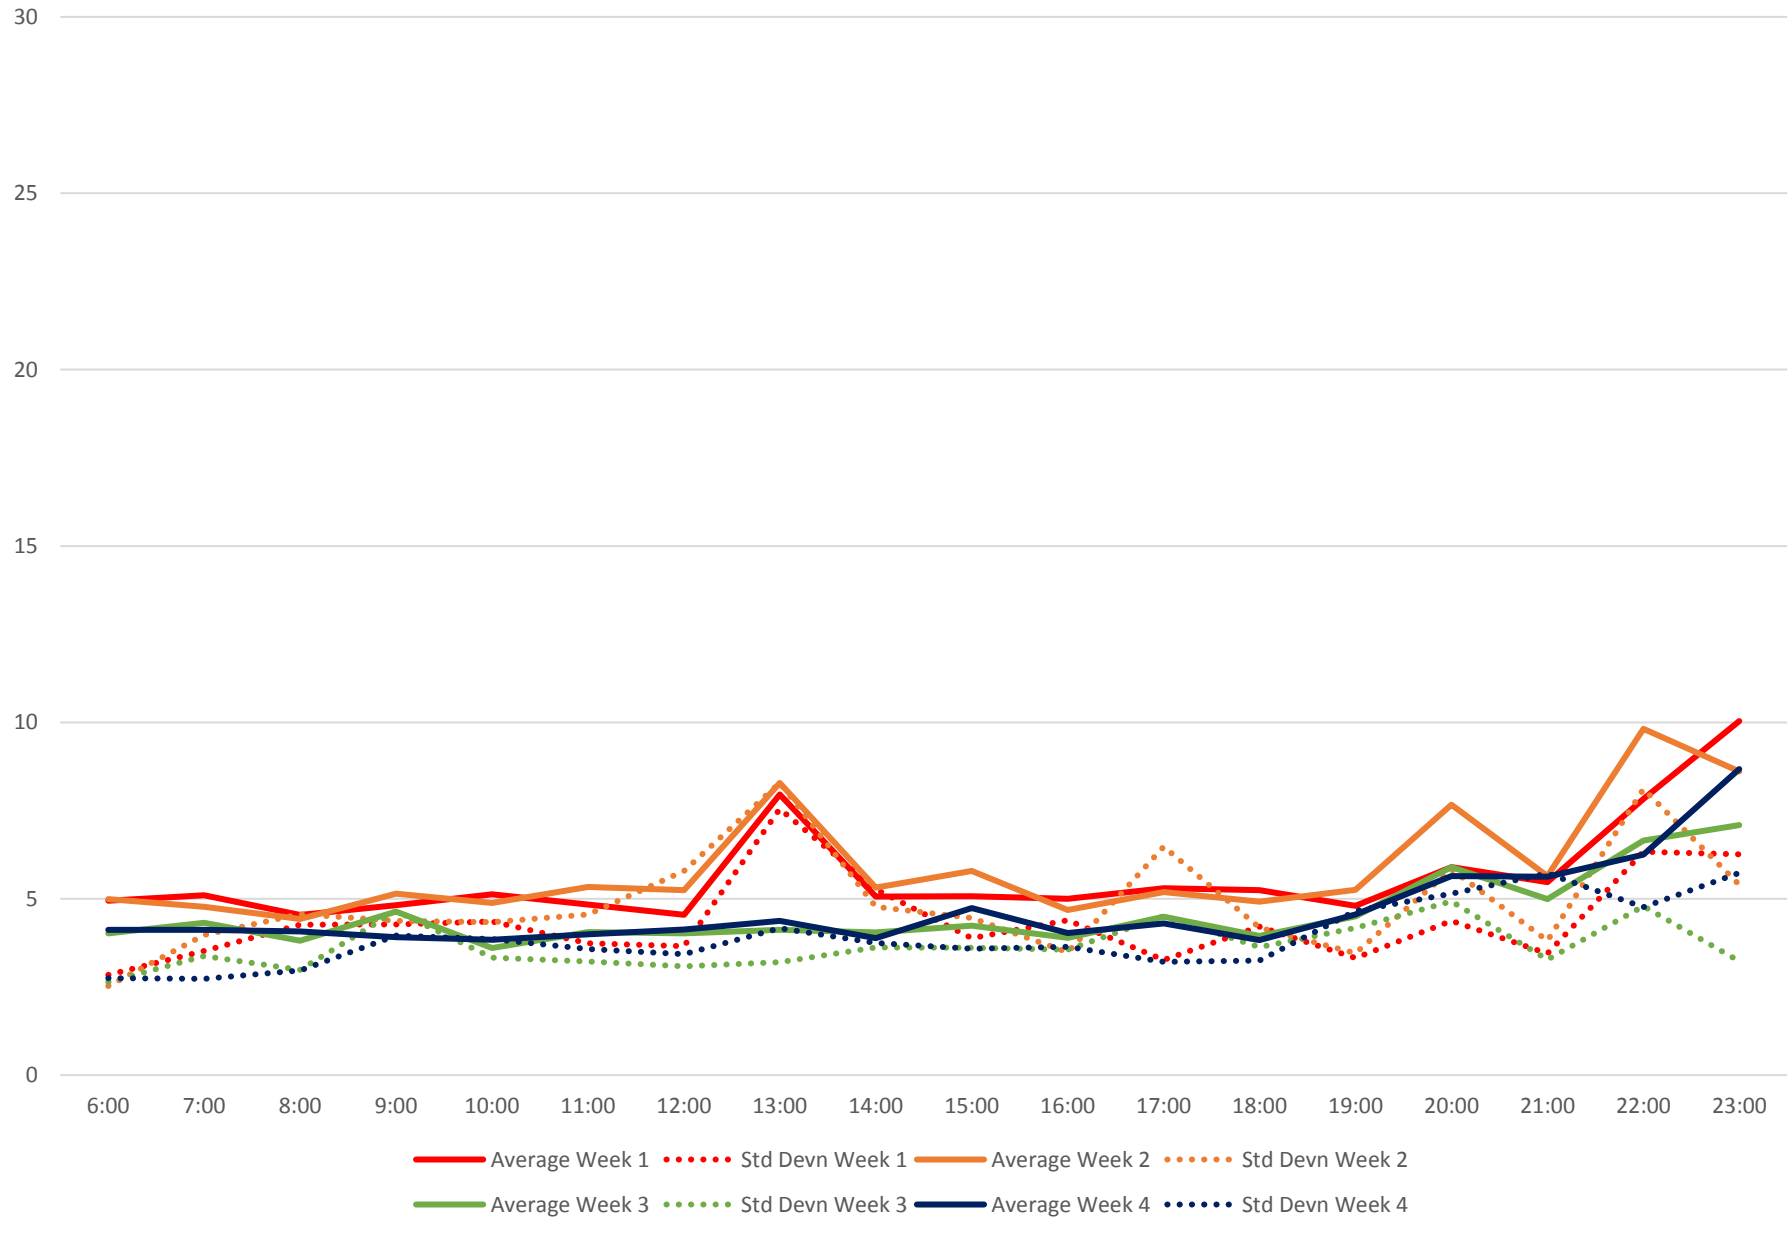

505 Dundas Headways at Yonge Westbound February 2020

505 Dundas Headways at Yonge Westbound February 2020

505 Dundas Headways at Yonge Westbound February 2020

505 Dundas Headways at Yonge Westbound February 2020

505 Dundas Headways at Yonge Westbound February 2020

505 Dundas Headways at Yonge Westbound February 2020

505 Dundas Headways at Yonge Westbound February 2020 Weekday Statistics

505 Dundas Headways at Yonge Westbound February 2020 Weekday Statistics

505 Dundas Headways at Yonge Westbound February 2020

Quartiles Weekday

505 Dundas Headways at Yonge Westbound February 2020

Quartiles Week 1

505 Dundas Headways at Yonge Westbound February 2020

Quartiles Week 2

505 Dundas Headways at Yonge Westbound February 2020

Quartiles Week 3

505 Dundas Headways at Yonge Westbound February 2020

Quartiles Week 4

505 Dundas Headways at Yonge Westbound February 2020 Saturday Statistics