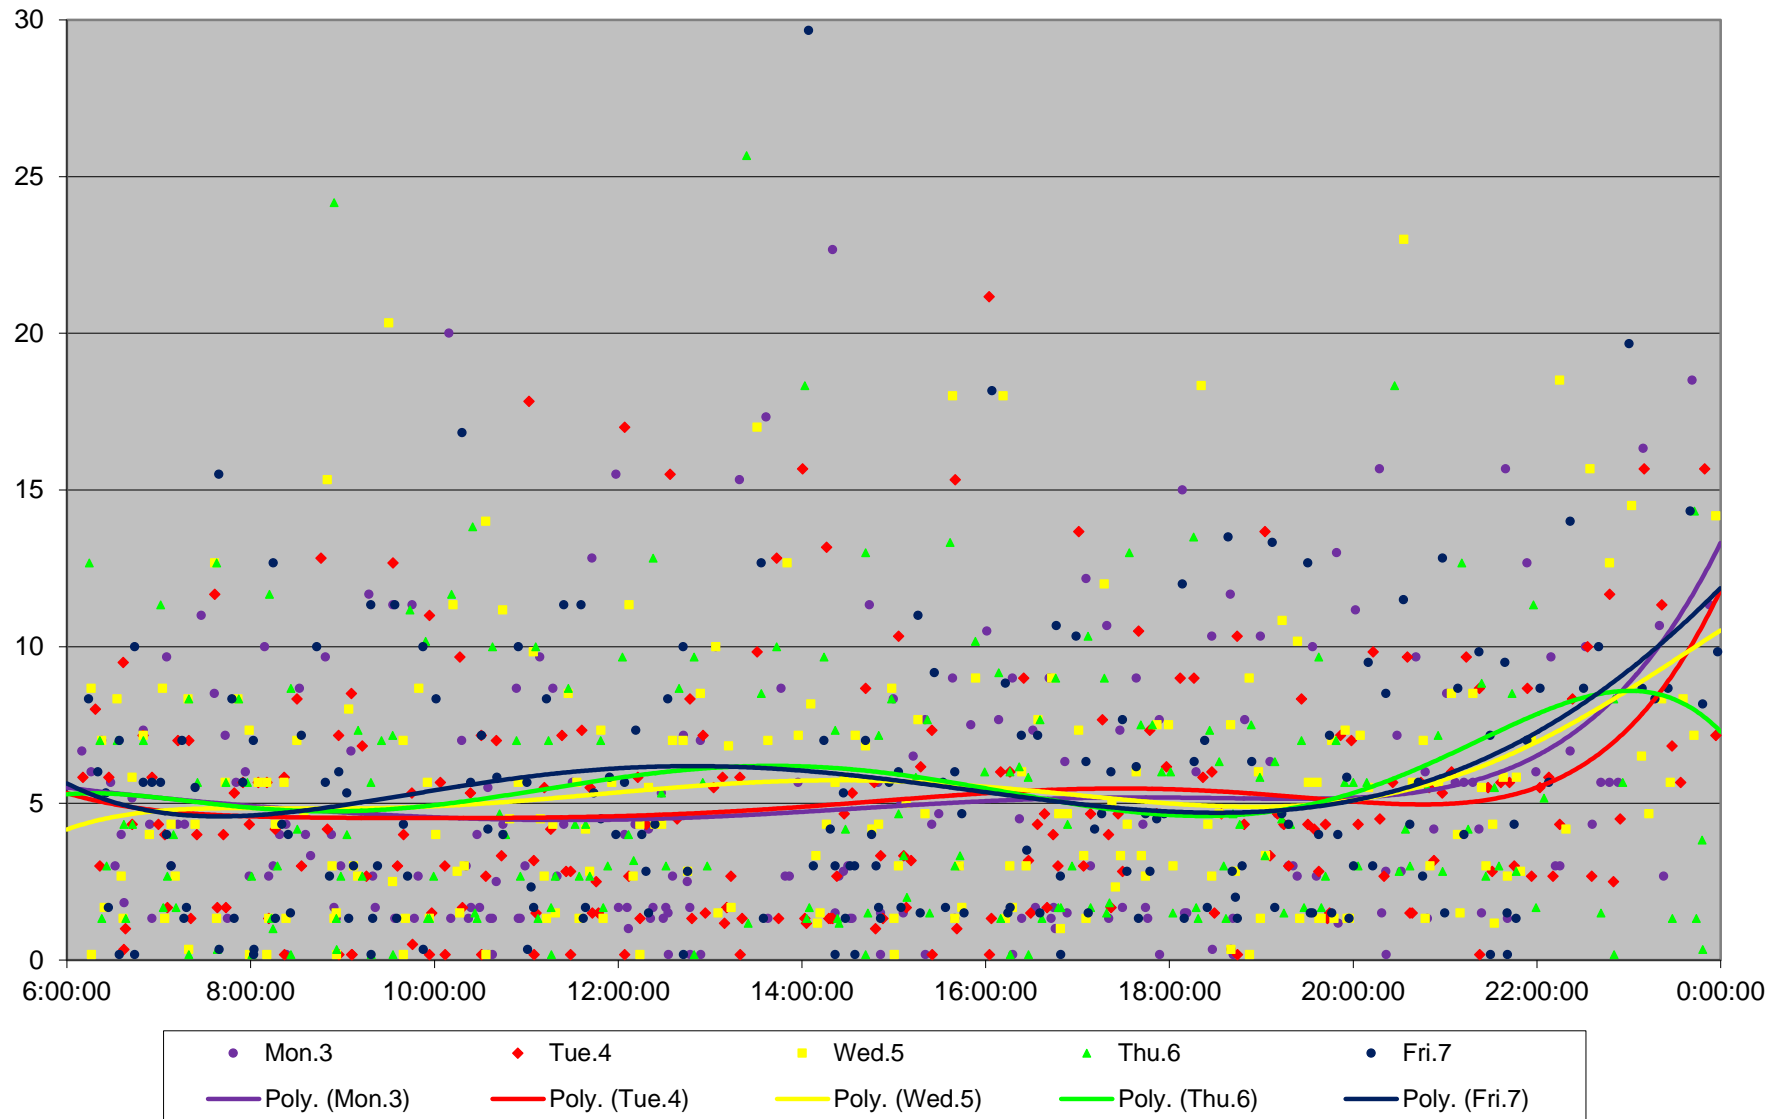

505 Dundas Headways at Yonge Westbound February 2020

505 Dundas Headways at Yonge Westbound February 2020

505 Dundas Headways at Yonge Westbound February 2020

505 Dundas Headways at Yonge Westbound February 2020

505 Dundas Headways at Yonge Westbound February 2020

505 Dundas Headways at Yonge Westbound February 2020

505 Dundas Headways at Yonge Westbound February 2020 Weekday Statistics

505 Dundas Headways at Yonge Westbound February 2020 Weekday Statistics

505 Dundas Headways at Yonge Westbound February 2020

Quartiles Weekday

505 Dundas Headways at Yonge Westbound February 2020

Quartiles Week 1

505 Dundas Headways at Yonge Westbound February 2020

Quartiles Week 2