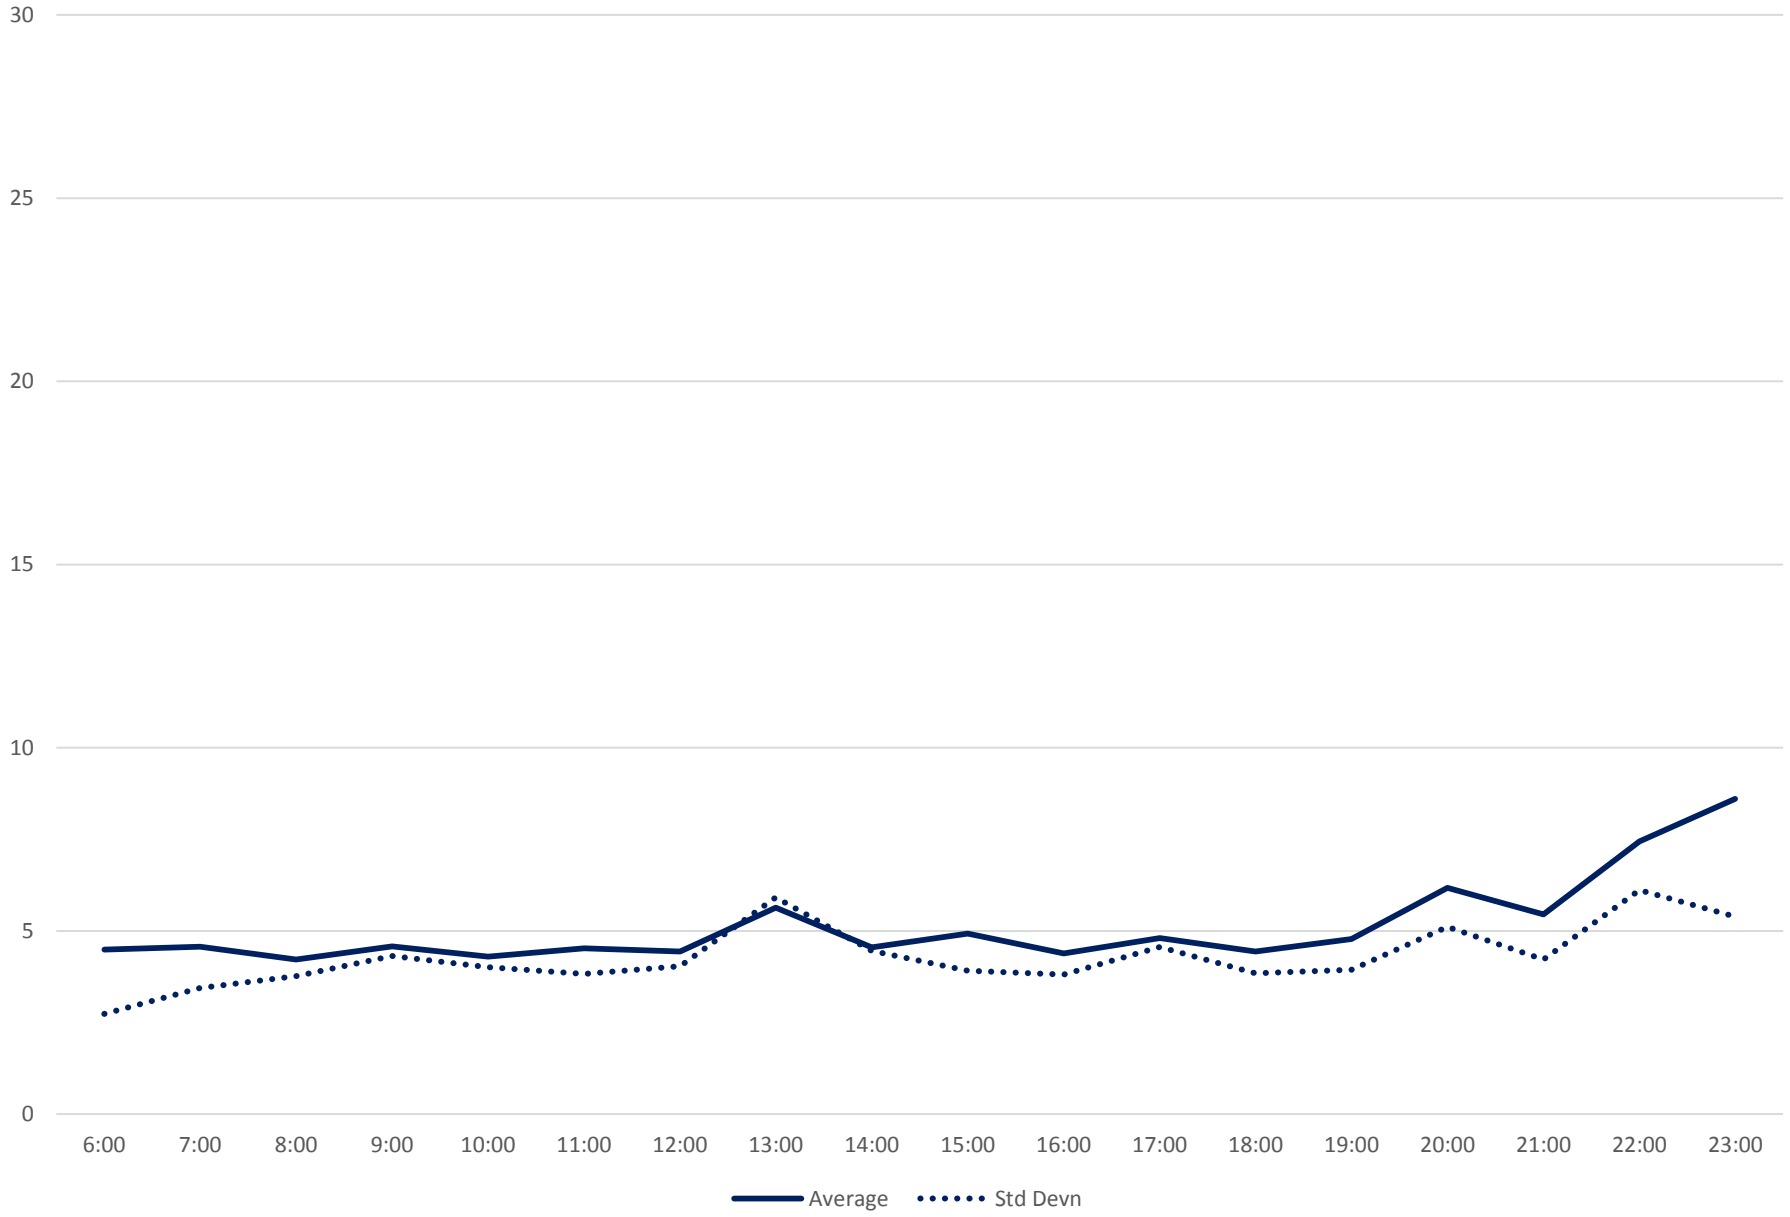

505 Dundas Headways at Yonge Westbound February 2020

505 Dundas Headways at Yonge Westbound February 2020

505 Dundas Headways at Yonge Westbound February 2020

505 Dundas Headways at Yonge Westbound February 2020

505 Dundas Headways at Yonge Westbound February 2020

505 Dundas Headways at Yonge Westbound February 2020

505 Dundas Headways at Yonge Westbound February 2020 Weekday Statistics

505 Dundas Headways at Yonge Westbound February 2020 Weekday Statistics

505 Dundas Headways at Yonge Westbound February 2020

Quartiles Weekday

505 Dundas Headways at Yonge Westbound February 2020

Quartiles Week 1

505 Dundas Headways at Yonge Westbound February 2020

Quartiles Week 2

505 Dundas Headways at Yonge Westbound February 2020

Quartiles Week 3

505 Dundas Headways at Yonge Westbound February 2020

Quartiles Week 4

505 Dundas Headways at Yonge Westbound February 2020 Saturday Statistics