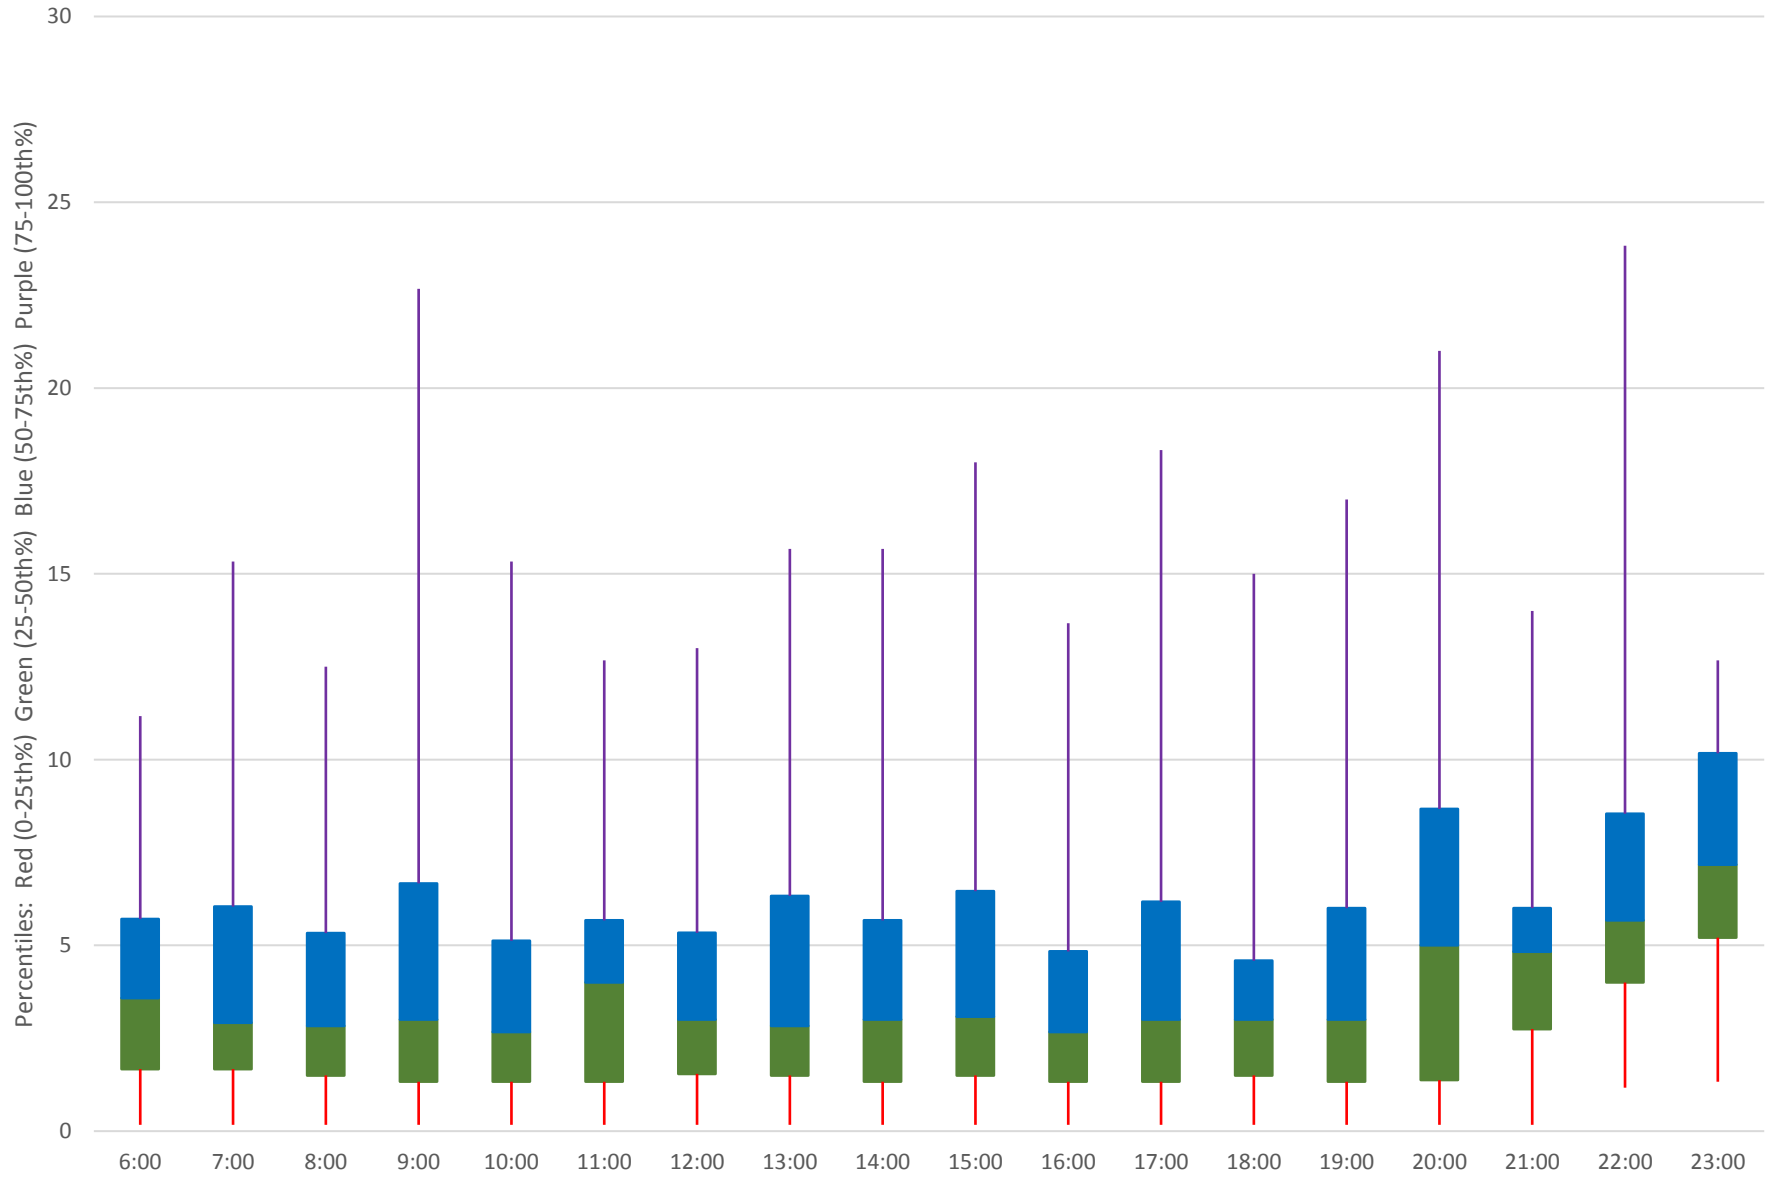

505 Dundas Headways at Yonge Westbound February 2020

Quartiles Week 3