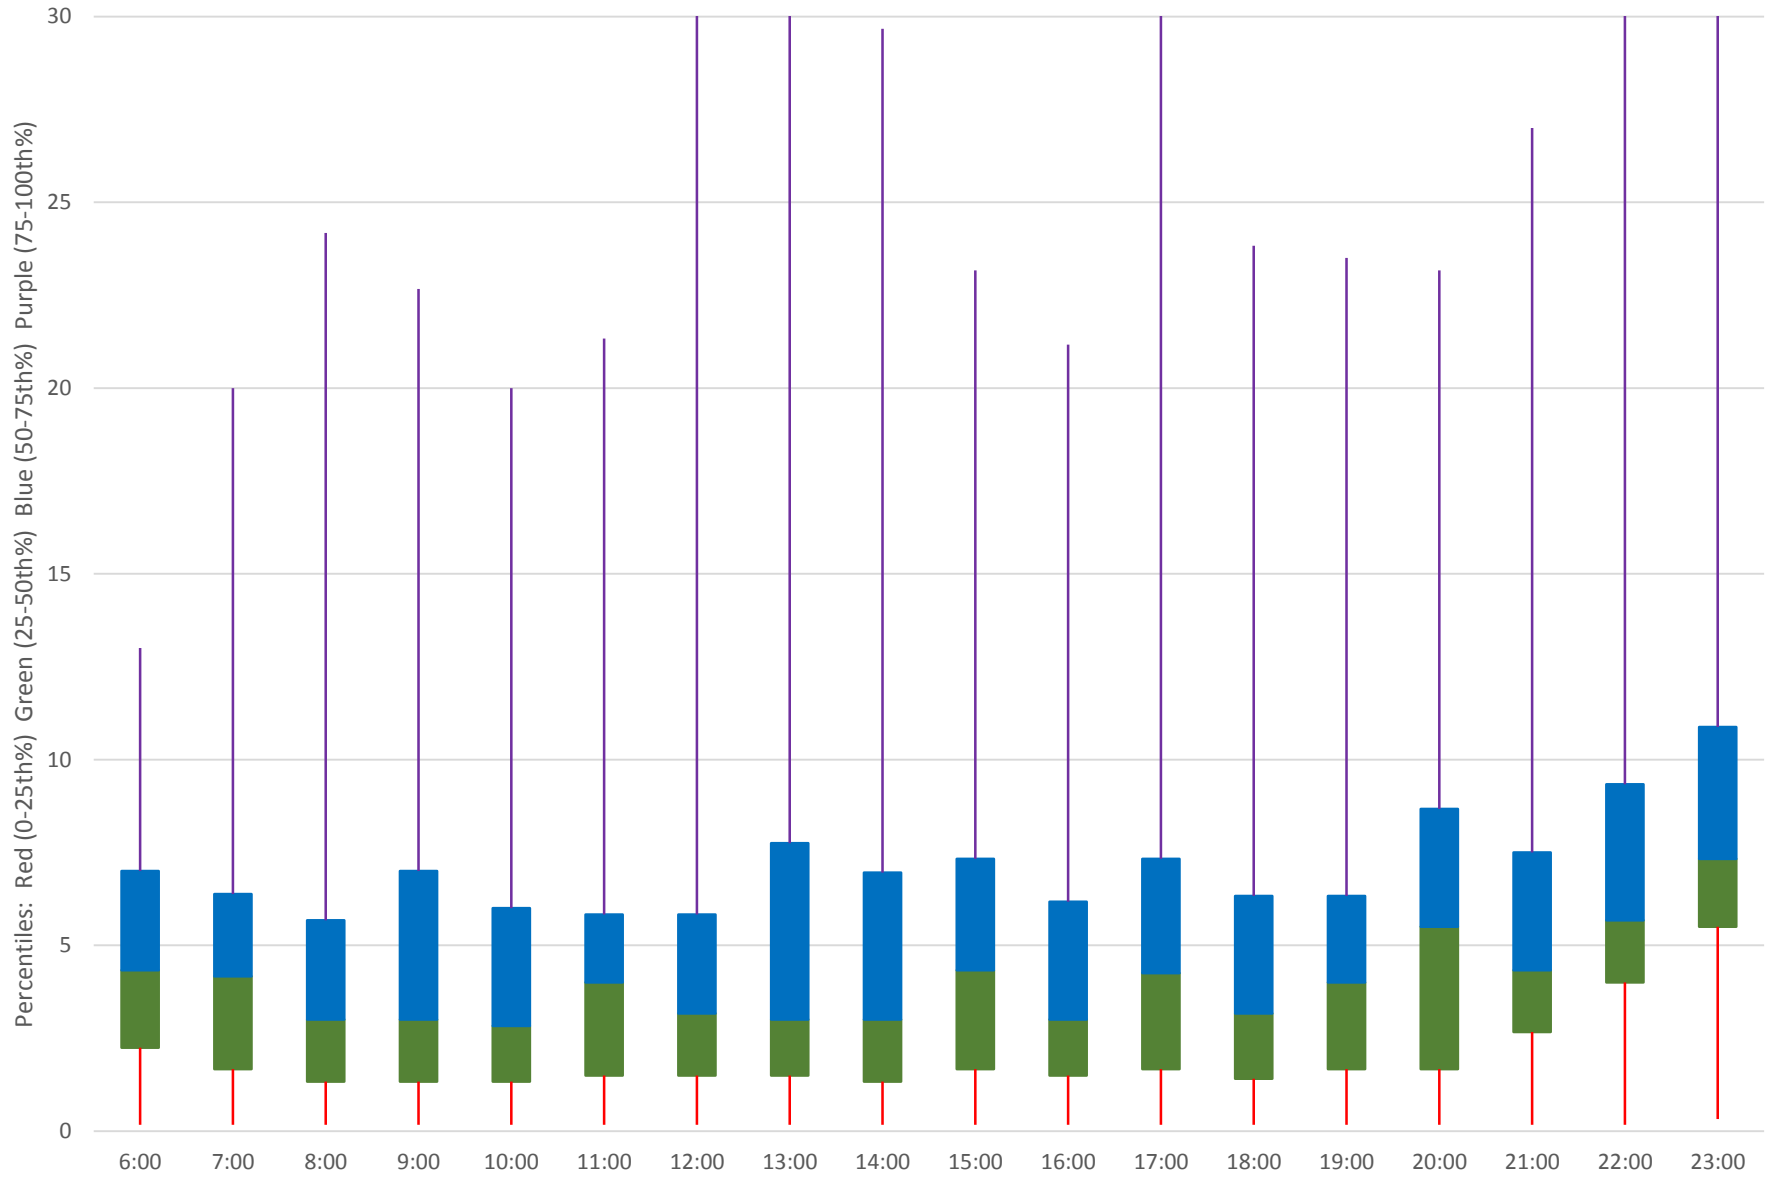

505 Dundas Headways at Yonge Westbound February 2020

Quartiles Weekday