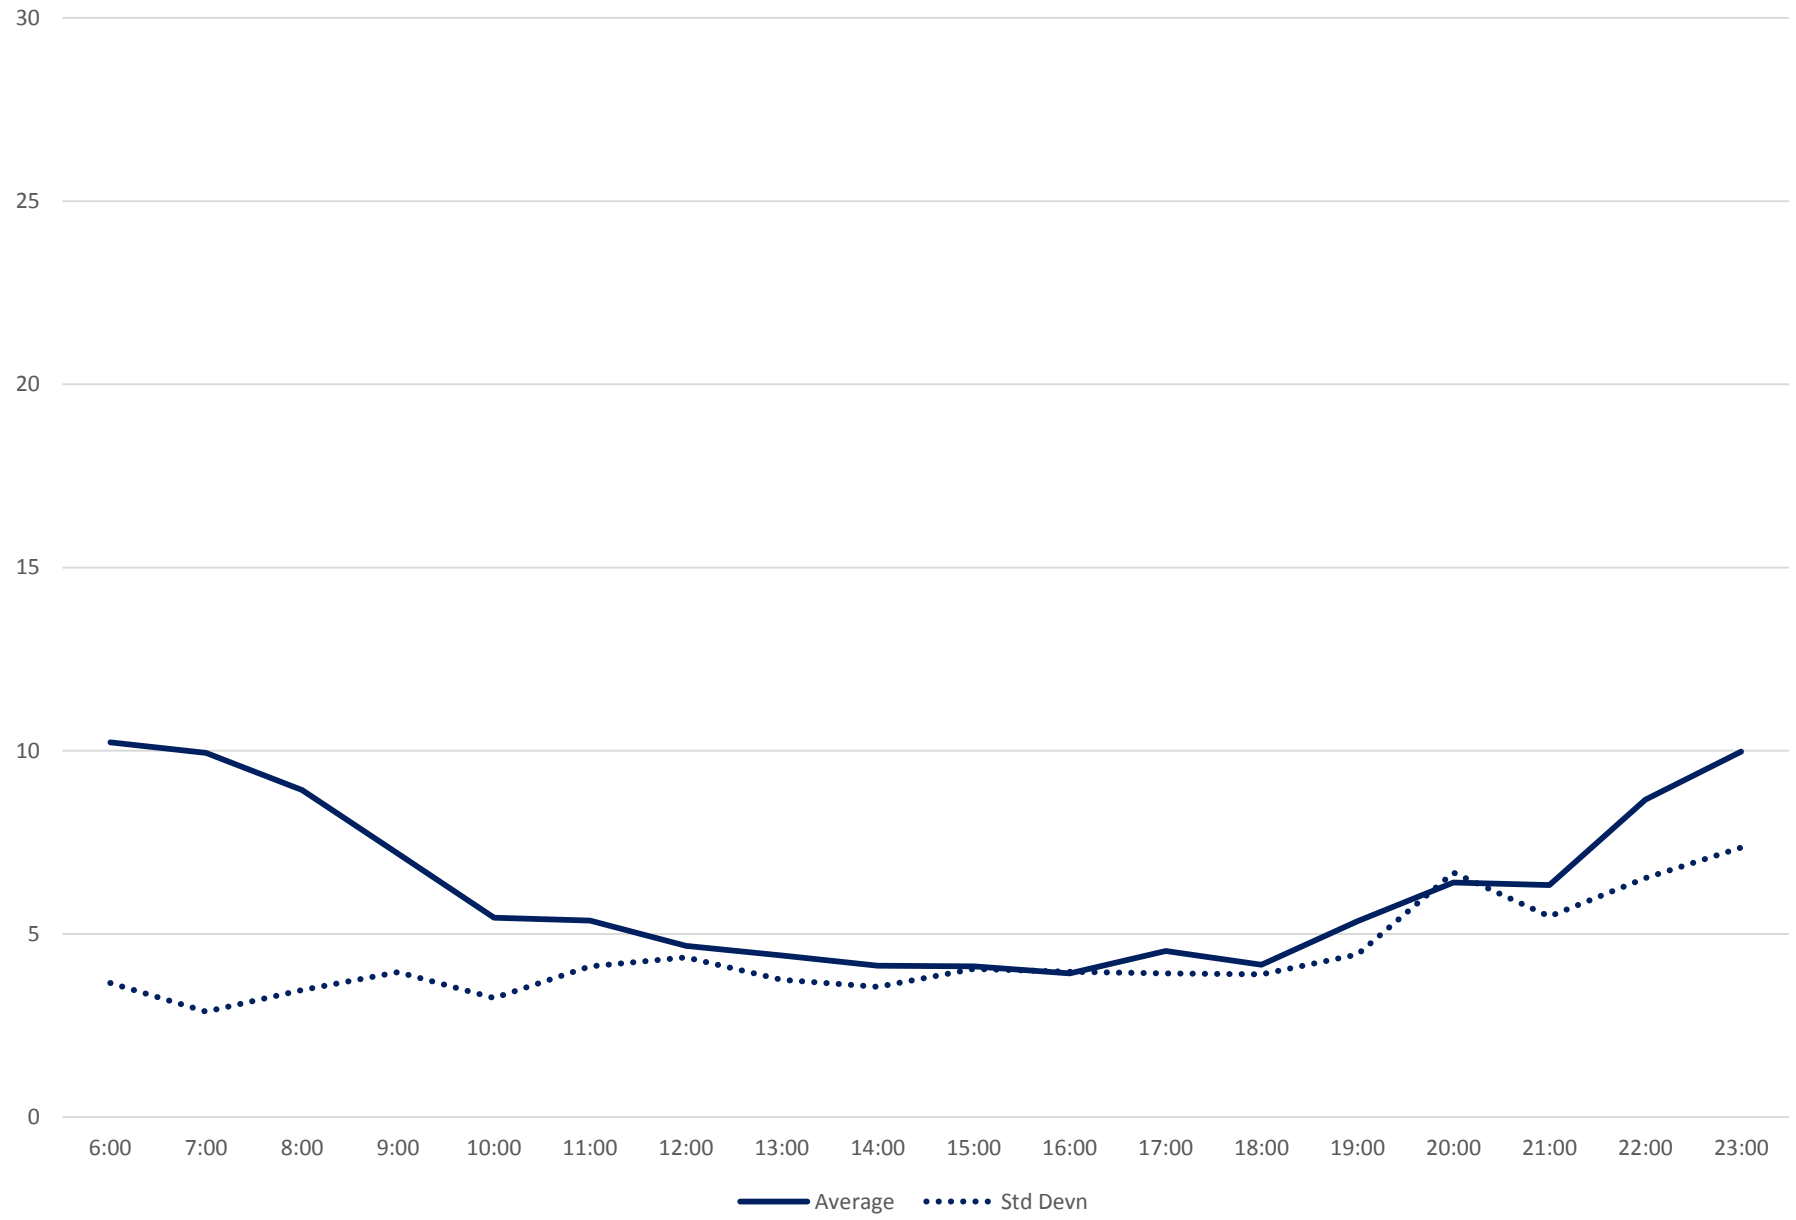

505 Dundas Headways at Yonge Westbound February 2020

505 Dundas Headways at Yonge Westbound February 2020

505 Dundas Headways at Yonge Westbound February 2020 Weekday Statistics

505 Dundas Headways at Yonge Westbound February 2020 Weekday Statistics

505 Dundas Headways at Yonge Westbound February 2020

Quartiles Weekday

505 Dundas Headways at Yonge Westbound February 2020

Quartiles Week 1

505 Dundas Headways at Yonge Westbound February 2020

Quartiles Week 2

505 Dundas Headways at Yonge Westbound February 2020

Quartiles Week 3

505 Dundas Headways at Yonge Westbound February 2020

Quartiles Week 4

505 Dundas Headways at Yonge Westbound February 2020 Saturday Statistics

505 Dundas Headways at Yonge Westbound February 2020

Quartiles Saturdays

505 Dundas Headways at Yonge Westbound February 2020 Sunday Statistics

505 Dundas Headways at Yonge Westbound February 2020

Quartiles Sundays/Holidays