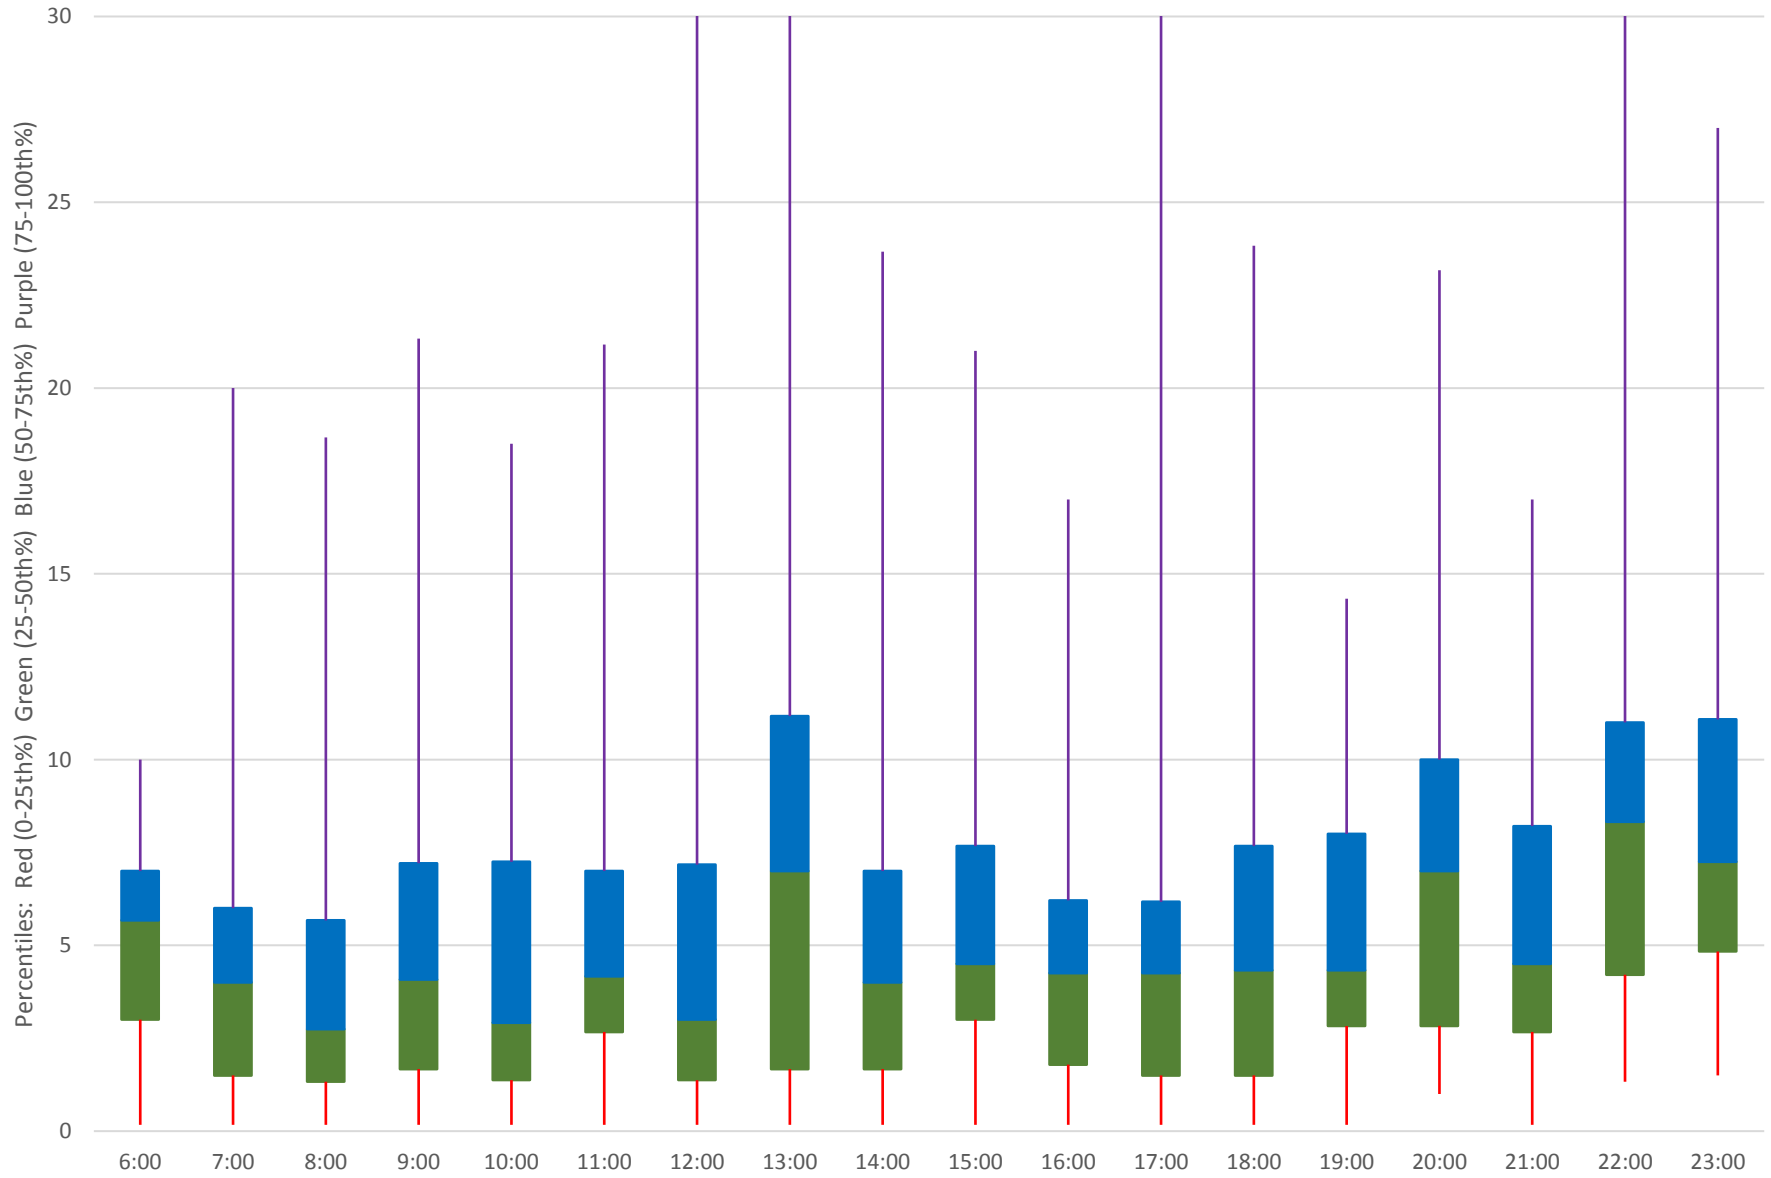

505 Dundas Headways at Yonge Westbound February 2020

Quartiles Weekday

505 Dundas Headways at Yonge Westbound February 2020

Quartiles Week 1

505 Dundas Headways at Yonge Westbound February 2020

Quartiles Week 2