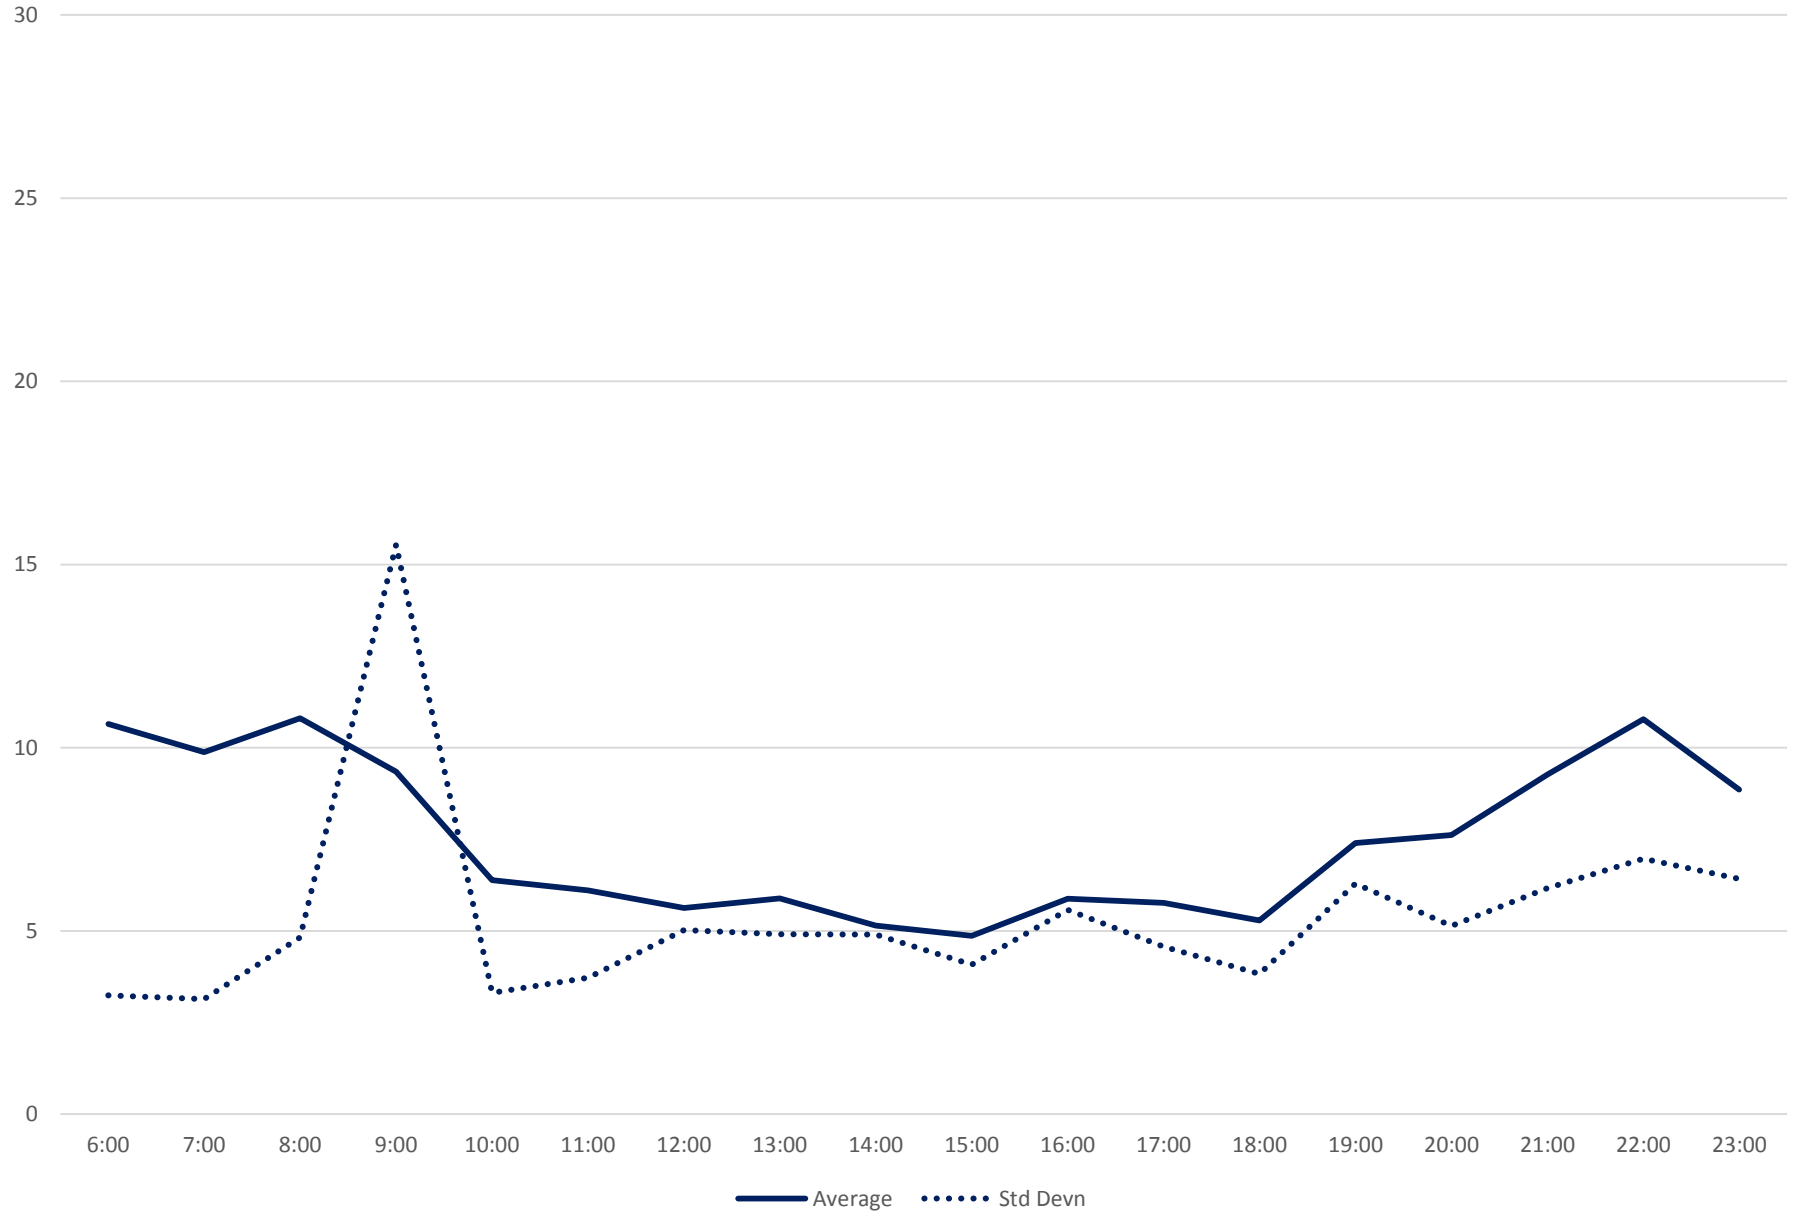

505 Dundas Headways at Yonge Westbound February 2020

505 Dundas Headways at Yonge Westbound February 2020

505 Dundas Headways at Yonge Westbound February 2020 Weekday Statistics

505 Dundas Headways at Yonge Westbound February 2020 Weekday Statistics

505 Dundas Headways at Yonge Westbound February 2020

Quartiles Week 3

505 Dundas Headways at Yonge Westbound February 2020

Quartiles Week 4

505 Dundas Headways at Yonge Westbound February 2020 Saturday Statistics

505 Dundas Headways at Yonge Westbound February 2020

Quartiles Saturdays

505 Dundas Headways at Yonge Westbound February 2020 Sunday Statistics

505 Dundas Headways at Yonge Westbound February 2020

Quartiles Sundays/Holidays