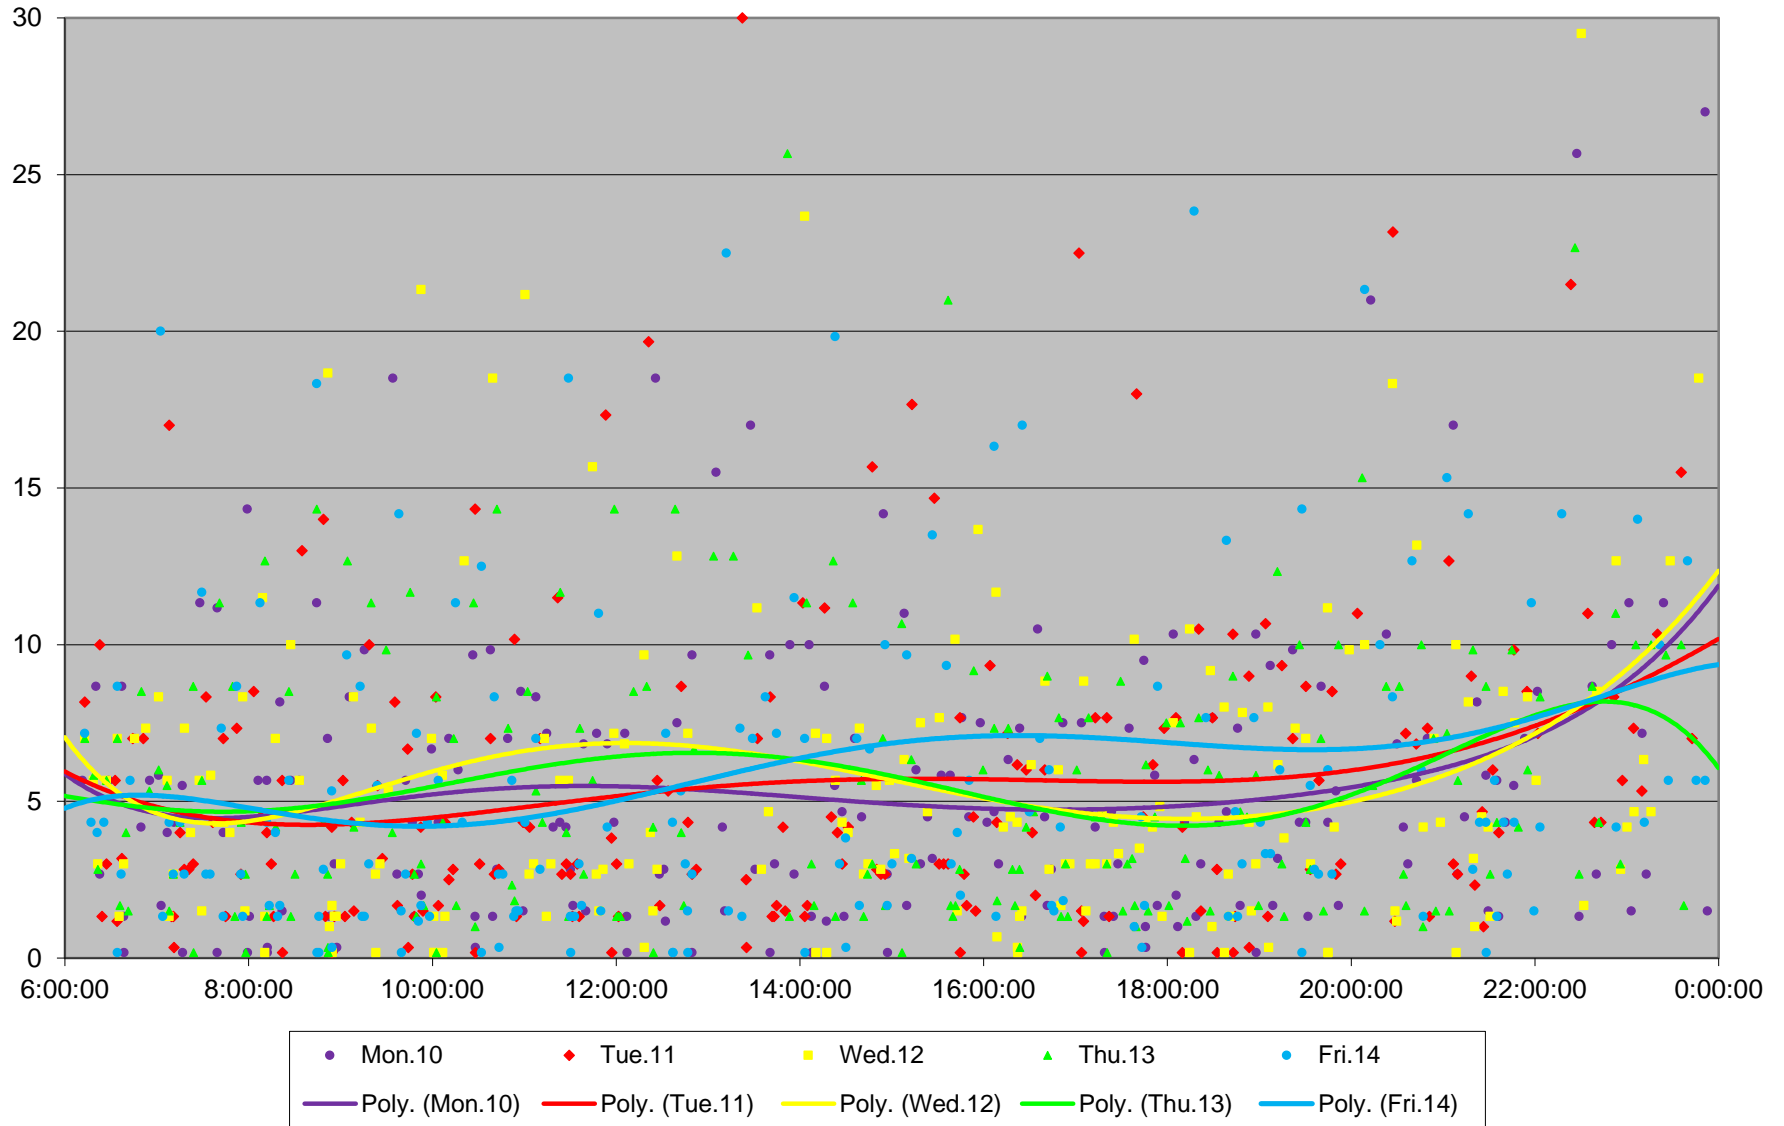

505 Dundas Headways at Yonge Westbound February 2020

505 Dundas Headways at Yonge Westbound February 2020

505 Dundas Headways at Yonge Westbound February 2020

505 Dundas Headways at Yonge Westbound February 2020

505 Dundas Headways at Yonge Westbound February 2020

505 Dundas Headways at Yonge Westbound February 2020

505 Dundas Headways at Yonge Westbound February 2020 Weekday Statistics

505 Dundas Headways at Yonge Westbound February 2020 Weekday Statistics

505 Dundas Headways at Yonge Westbound February 2020

Quartiles Weekday

505 Dundas Headways at Yonge Westbound February 2020

Quartiles Week 1

505 Dundas Headways at Yonge Westbound February 2020

Quartiles Week 2