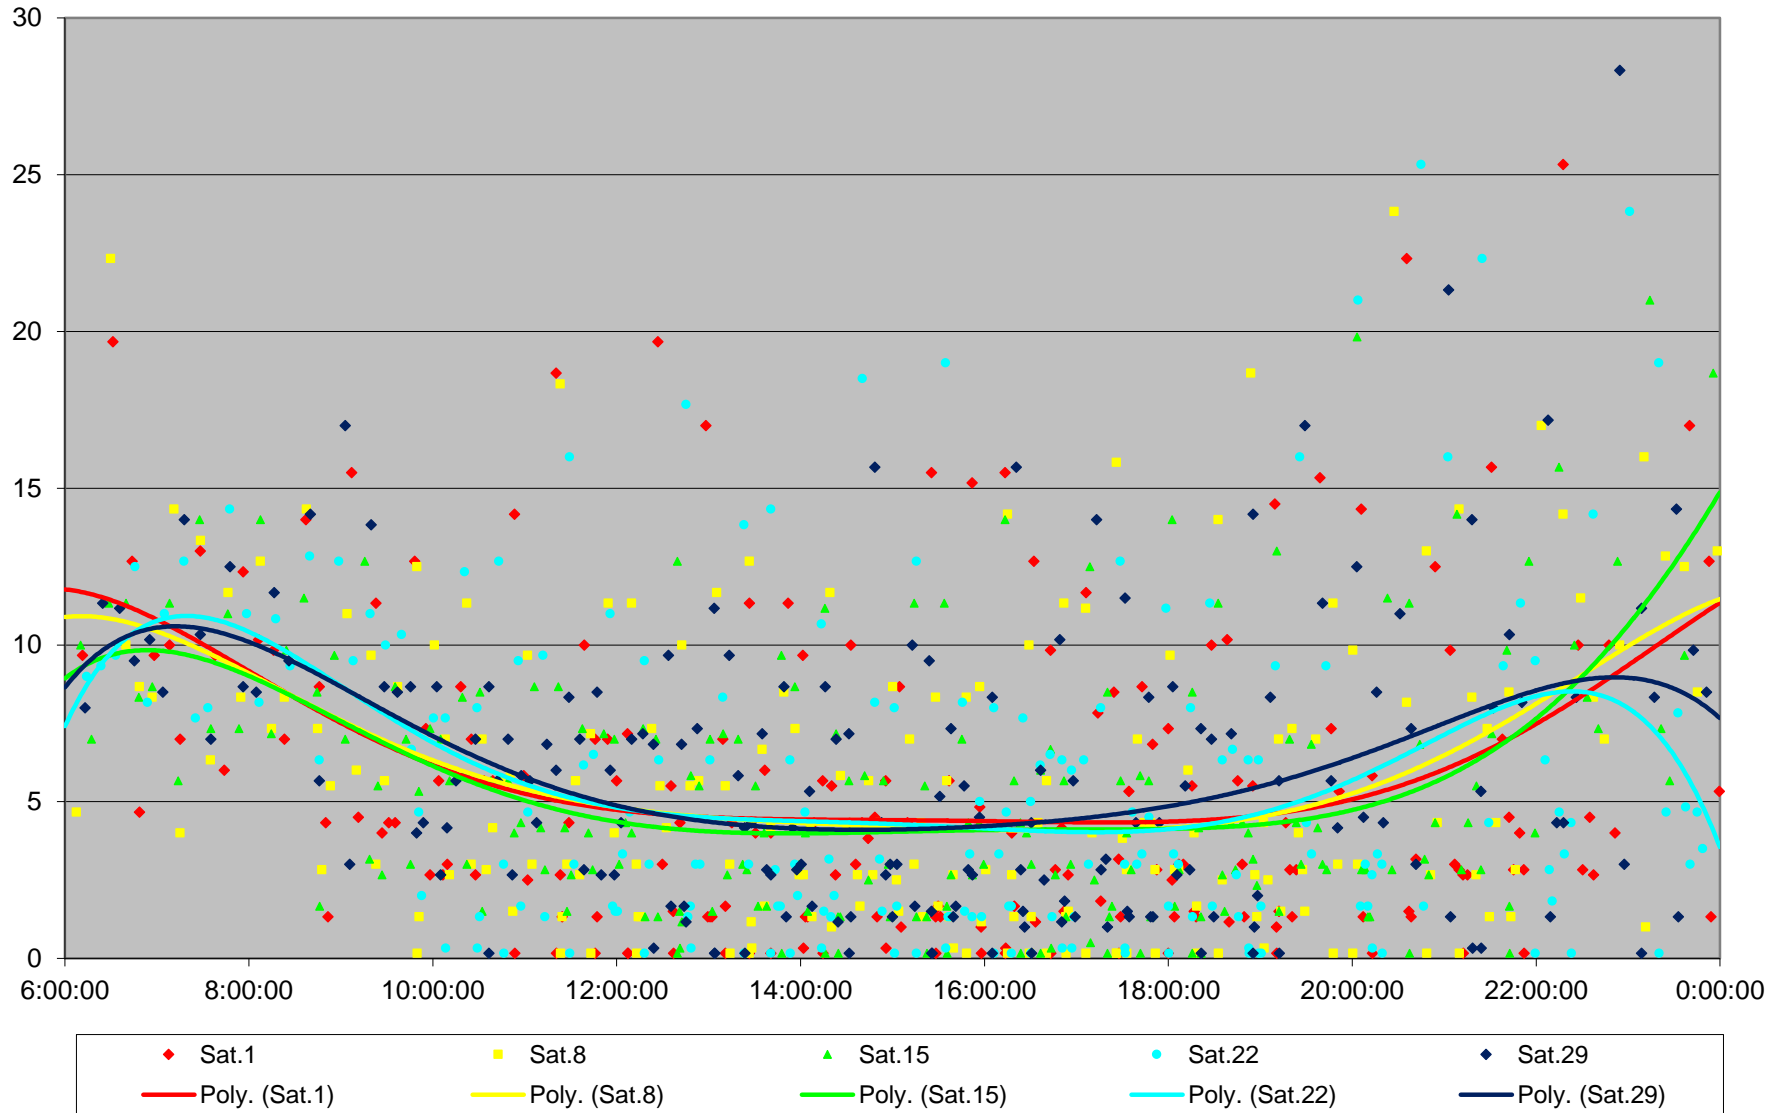

505 Dundas Headways at Yonge Westbound February 2020

505 Dundas Headways at Yonge Westbound February 2020

505 Dundas Headways at Yonge Westbound February 2020

505 Dundas Headways at Yonge Westbound February 2020

505 Dundas Headways at Yonge Westbound February 2020

505 Dundas Headways at Yonge Westbound February 2020

505 Dundas Headways at Yonge Westbound February 2020 Weekday Statistics

505 Dundas Headways at Yonge Westbound February 2020 Weekday Statistics

505 Dundas Headways at Yonge Westbound February 2020

Quartiles Weekday

505 Dundas Headways at Yonge Westbound February 2020

Quartiles Week 1

505 Dundas Headways at Yonge Westbound February 2020

Quartiles Week 2