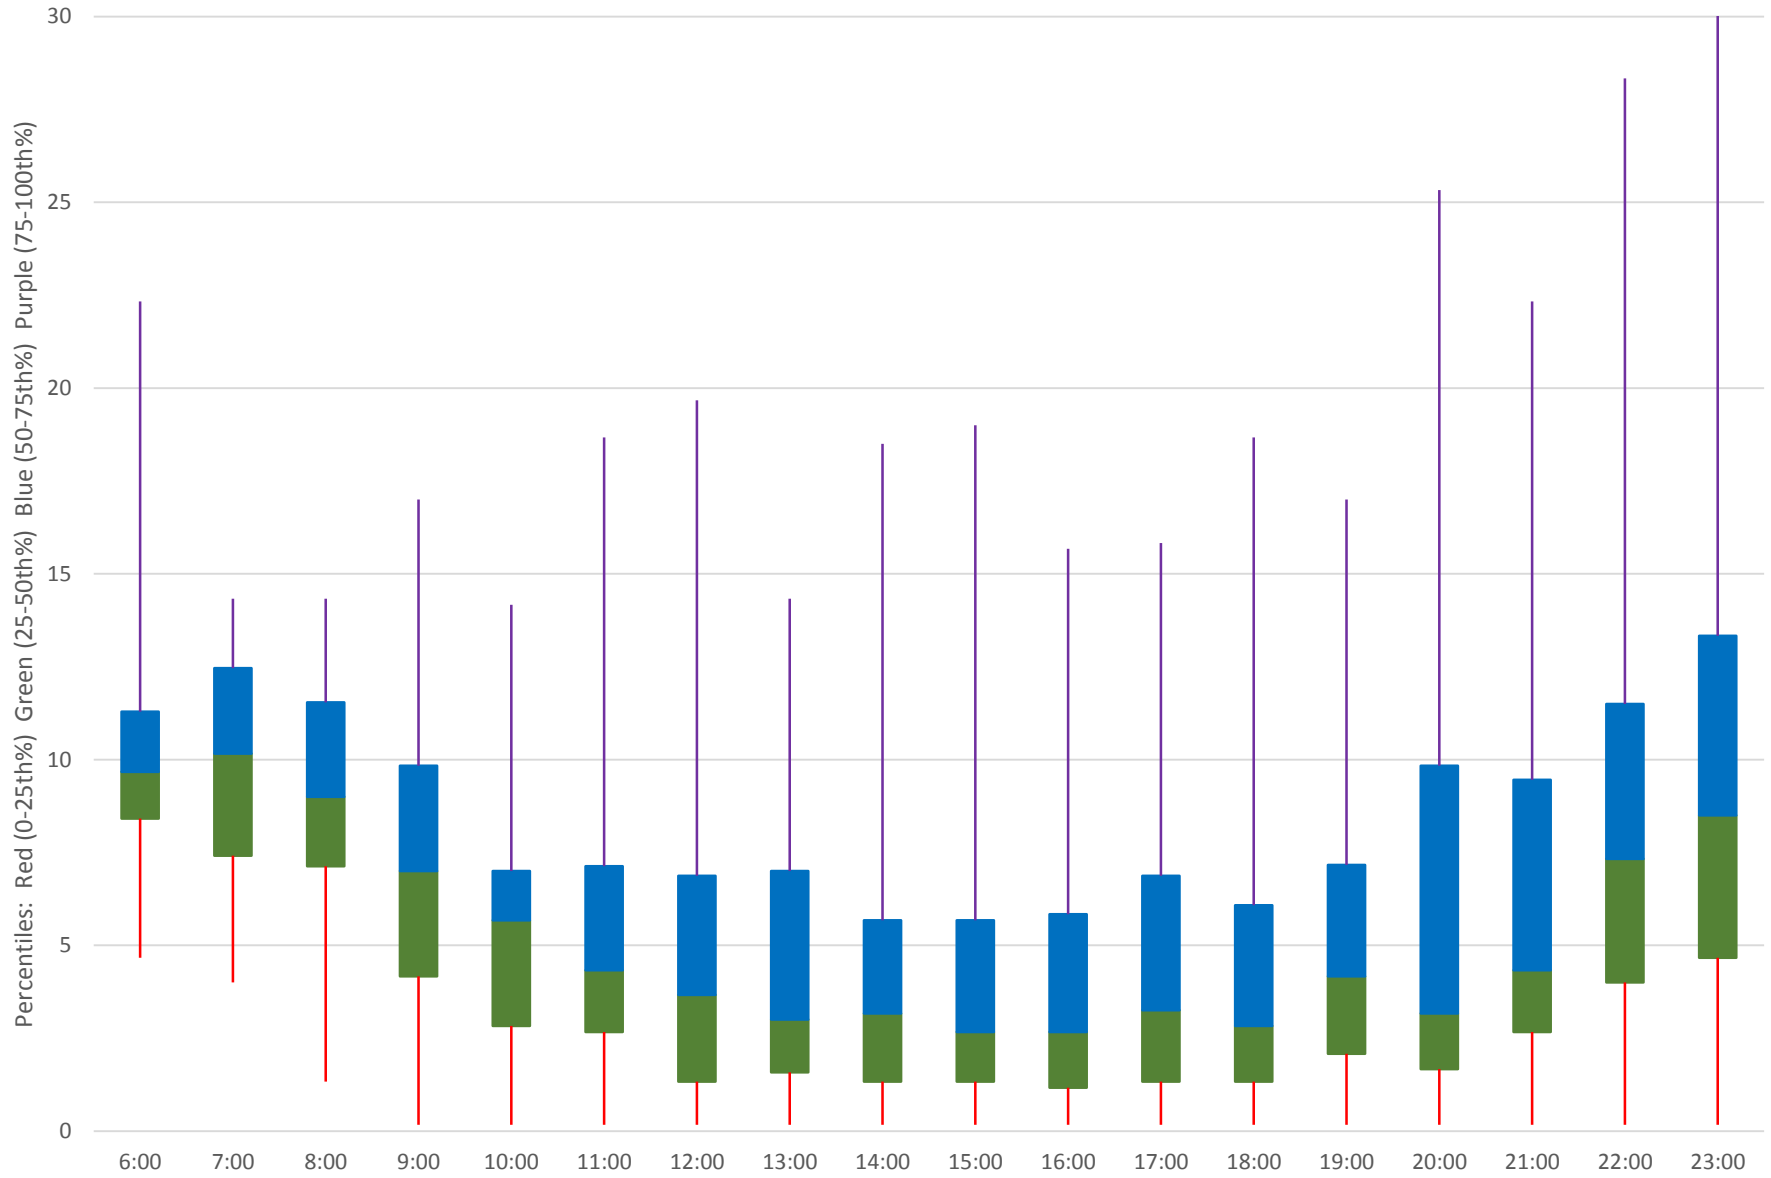

505 Dundas Headways at Yonge Westbound February 2020

Quartiles Week 3

505 Dundas Headways at Yonge Westbound February 2020

Quartiles Week 4

505 Dundas Headways at Yonge Westbound February 2020 Saturday Statistics

505 Dundas Headways at Yonge Westbound February 2020

Quartiles Saturdays

505 Dundas Headways at Yonge Westbound February 2020 Sunday Statistics

505 Dundas Headways at Yonge Westbound February 2020

Quartiles Sundays/Holidays