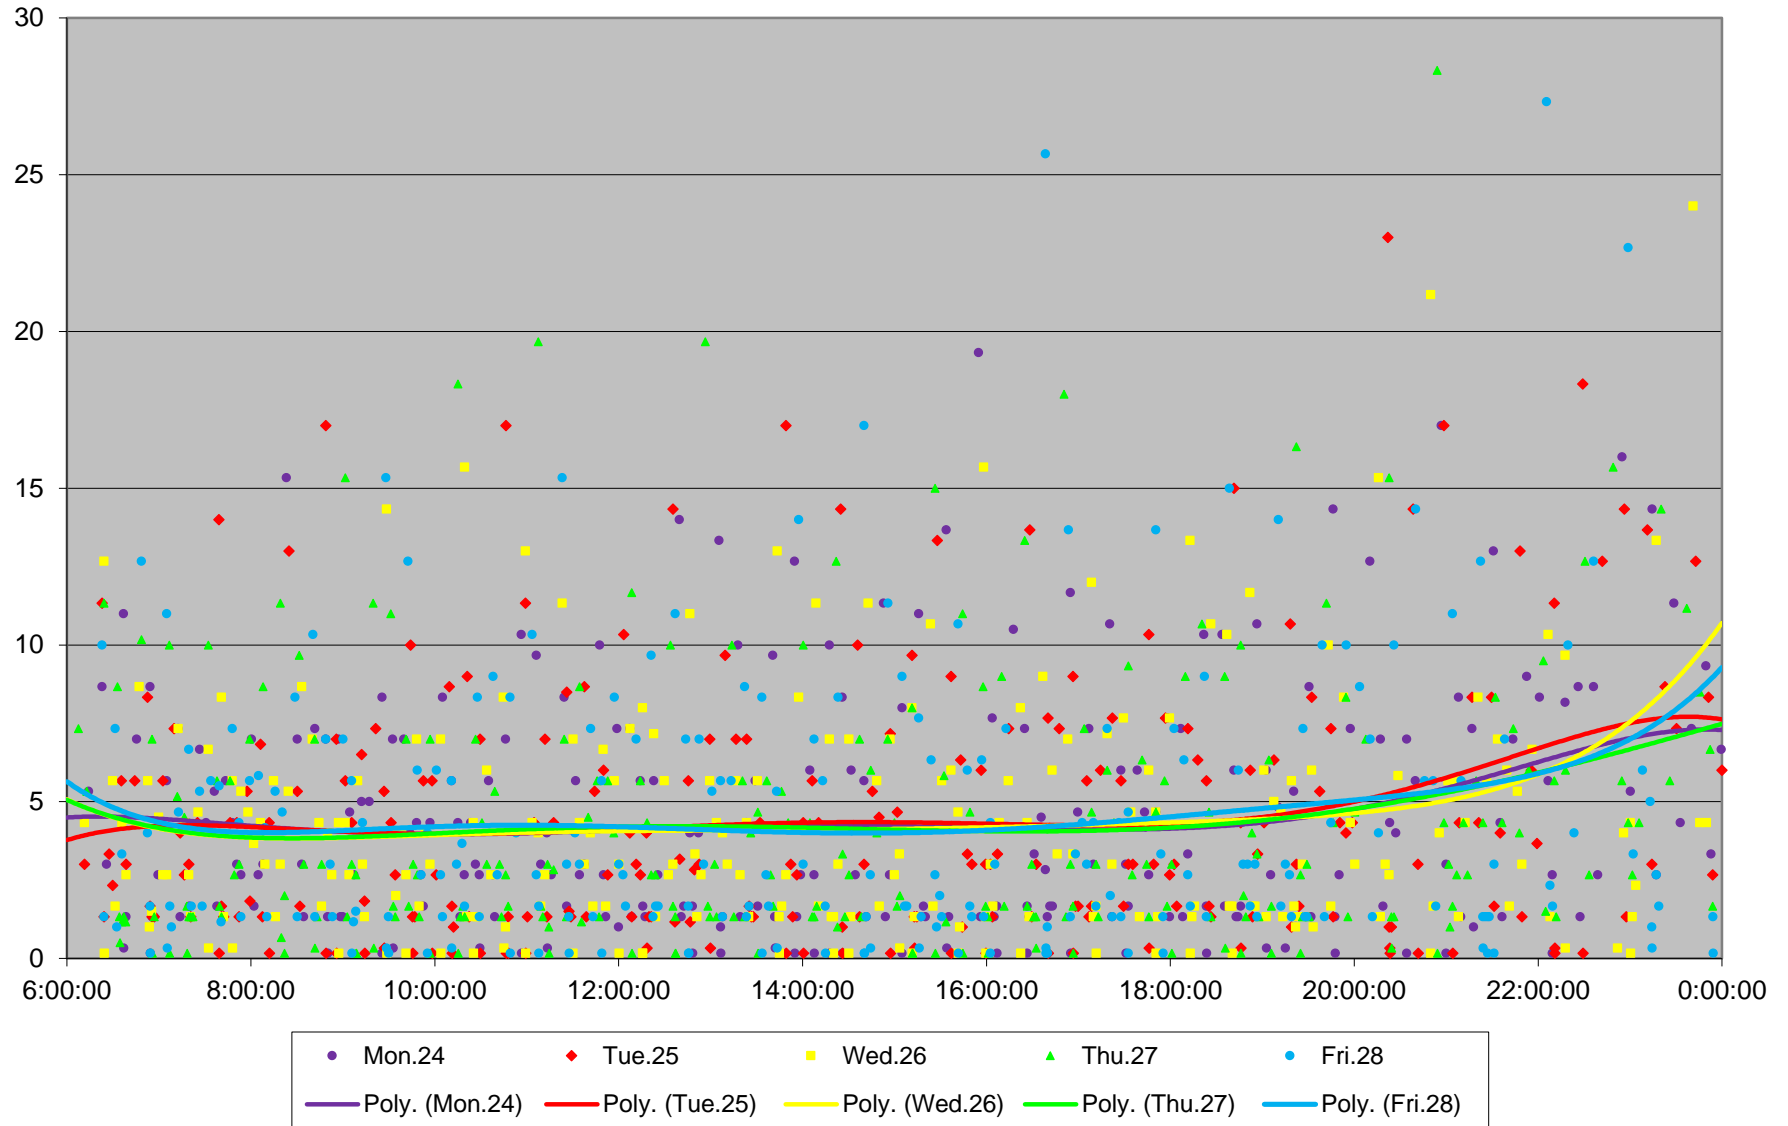

505 Dundas Headways at Yonge Eastbound February 2020

505 Dundas Headways at Yonge Eastbound February 2020

505 Dundas Headways at Yonge Eastbound February 2020

505 Dundas Headways at Yonge Eastbound February 2020

505 Dundas Headways at Yonge Eastbound February 2020

505 Dundas Headways at Yonge Eastbound February 2020

505 Dundas Headways at Yonge Eastbound February 2020 Weekday Statistics

505 Dundas Headways at Yonge Eastbound February 2020 Weekday Statistics

505 Dundas Headways at Yonge Eastbound February 2020 Quartiles Weekday

505 Dundas Headways at Yonge Eastbound February 2020 Quartiles Week 1

505 Dundas Headways at Yonge Eastbound February 2020

Quartiles Week 2

505 Dundas Headways at Yonge Eastbound February 2020 Quartiles Week 3

505 Dundas Headways at Yonge Eastbound February 2020 Quartiles Week 4

505 Dundas Headways at Yonge Eastbound February 2020 Saturday Statistics