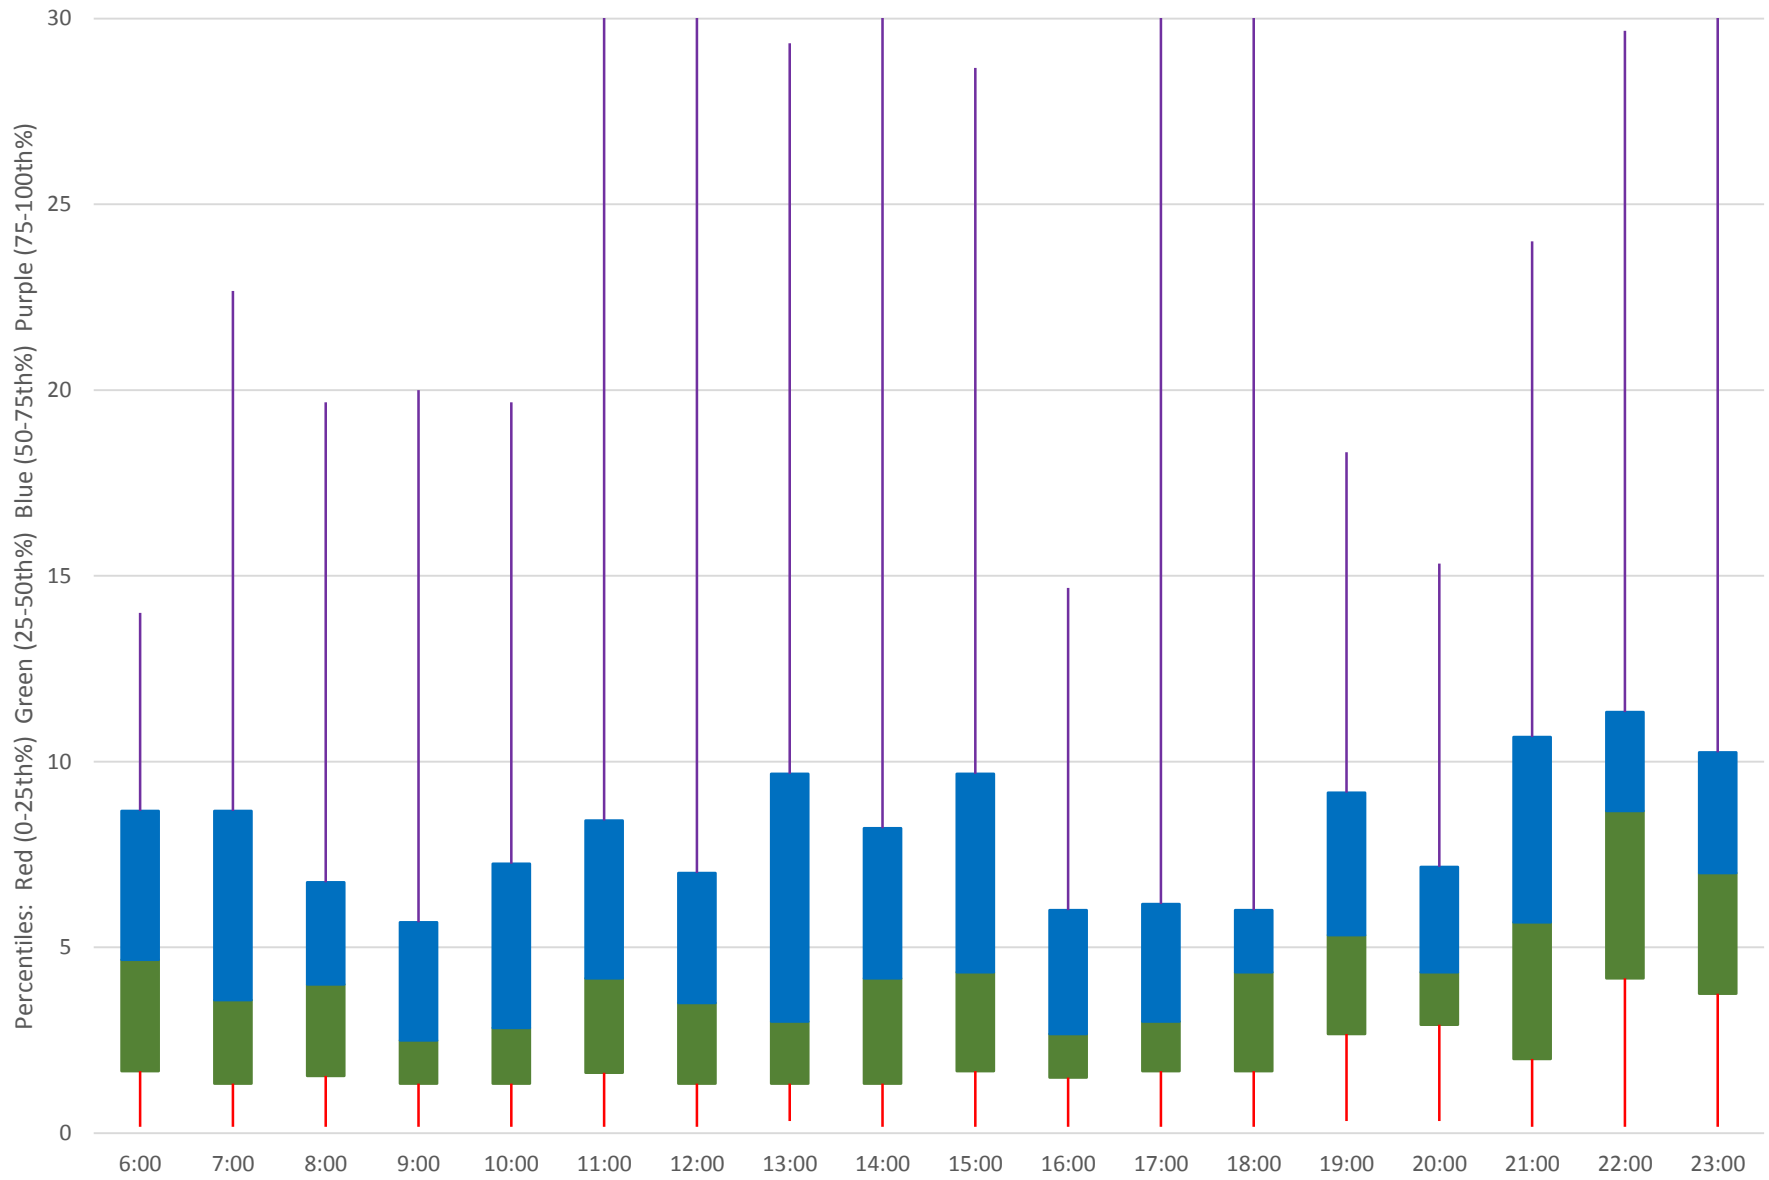

505 Dundas Headways at Yonge Eastbound February 2020 Quartiles Weekday

505 Dundas Headways at Yonge Eastbound February 2020 Quartiles Week 1

505 Dundas Headways at Yonge Eastbound February 2020

Quartiles Week 2

505 Dundas Headways at Yonge Eastbound February 2020 Quartiles Week 3

505 Dundas Headways at Yonge Eastbound February 2020 Quartiles Week 4

505 Dundas Headways at Yonge Eastbound February 2020 Saturday Statistics