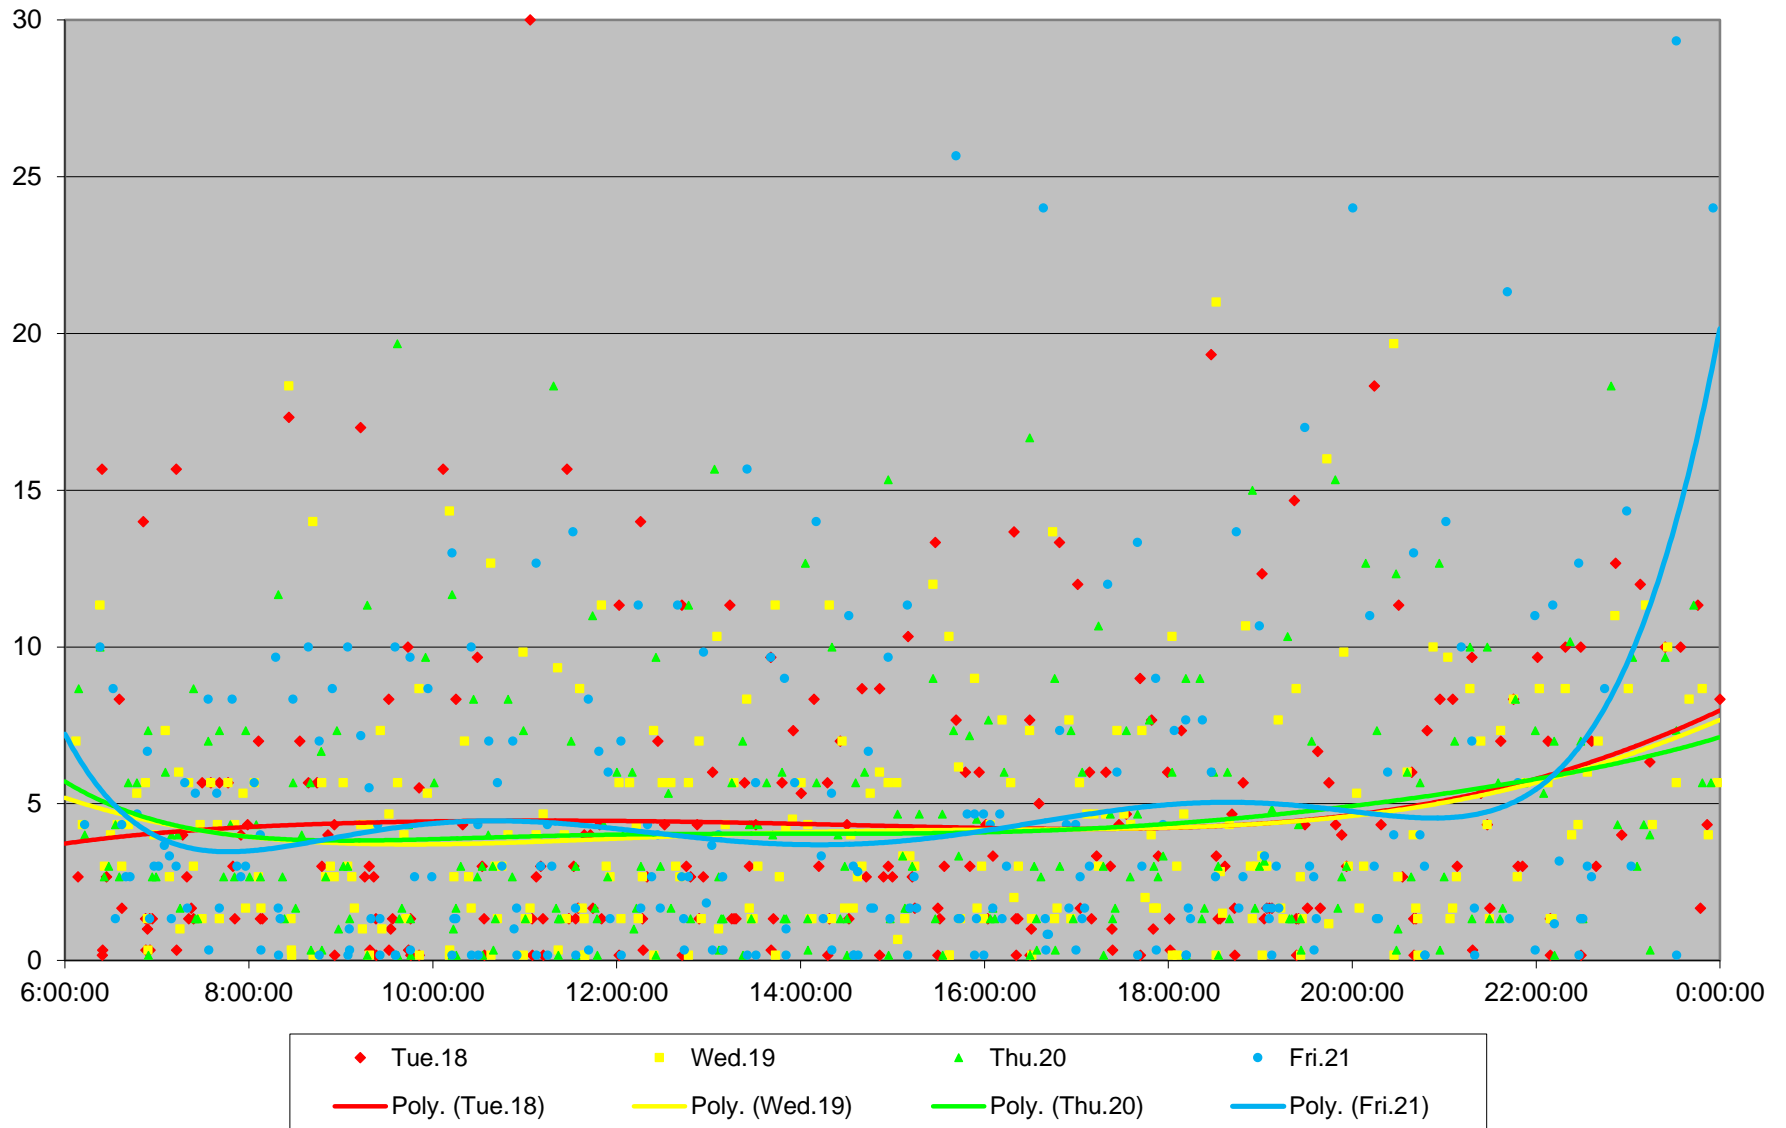

505 Dundas Headways at Yonge Eastbound February 2020

505 Dundas Headways at Yonge Eastbound February 2020

505 Dundas Headways at Yonge Eastbound February 2020

505 Dundas Headways at Yonge Eastbound February 2020

505 Dundas Headways at Yonge Eastbound February 2020

505 Dundas Headways at Yonge Eastbound February 2020

505 Dundas Headways at Yonge Eastbound February 2020 Weekday Statistics

505 Dundas Headways at Yonge Eastbound February 2020 Weekday Statistics

505 Dundas Headways at Yonge Eastbound February 2020 Quartiles Weekday

505 Dundas Headways at Yonge Eastbound February 2020 Quartiles Week 1

505 Dundas Headways at Yonge Eastbound February 2020

Quartiles Week 2

505 Dundas Headways at Yonge Eastbound February 2020 Quartiles Week 3

505 Dundas Headways at Yonge Eastbound February 2020 Quartiles Week 4

505 Dundas Headways at Yonge Eastbound February 2020 Saturday Statistics