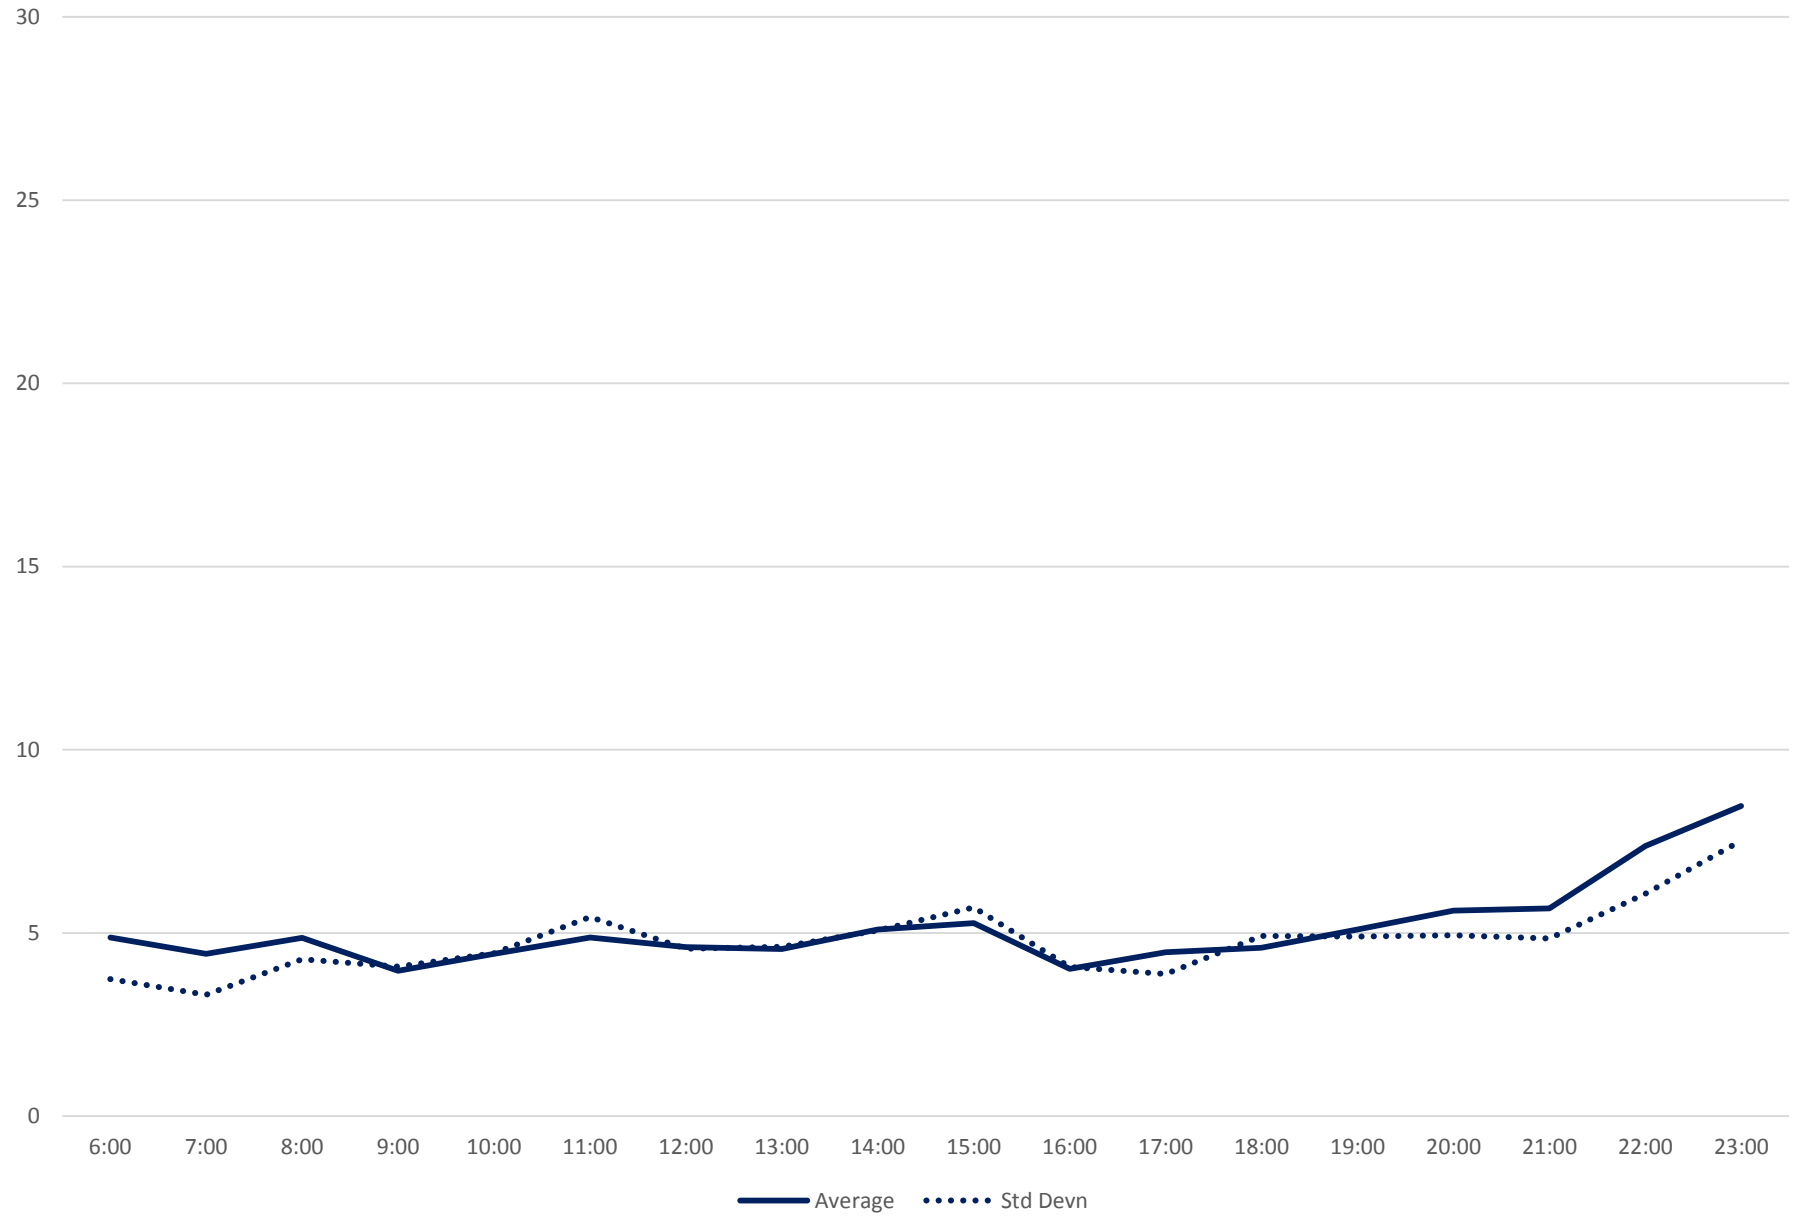

505 Dundas Headways at Yonge Eastbound February 2020

505 Dundas Headways at Yonge Eastbound February 2020

505 Dundas Headways at Yonge Eastbound February 2020

505 Dundas Headways at Yonge Eastbound February 2020

505 Dundas Headways at Yonge Eastbound February 2020

505 Dundas Headways at Yonge Eastbound February 2020

505 Dundas Headways at Yonge Eastbound February 2020 Weekday Statistics

505 Dundas Headways at Yonge Eastbound February 2020 Weekday Statistics

505 Dundas Headways at Yonge Eastbound February 2020 Quartiles Weekday

505 Dundas Headways at Yonge Eastbound February 2020 Quartiles Week 1

505 Dundas Headways at Yonge Eastbound February 2020

Quartiles Week 2

505 Dundas Headways at Yonge Eastbound February 2020 Quartiles Week 3

505 Dundas Headways at Yonge Eastbound February 2020 Quartiles Week 4

505 Dundas Headways at Yonge Eastbound February 2020 Saturday Statistics