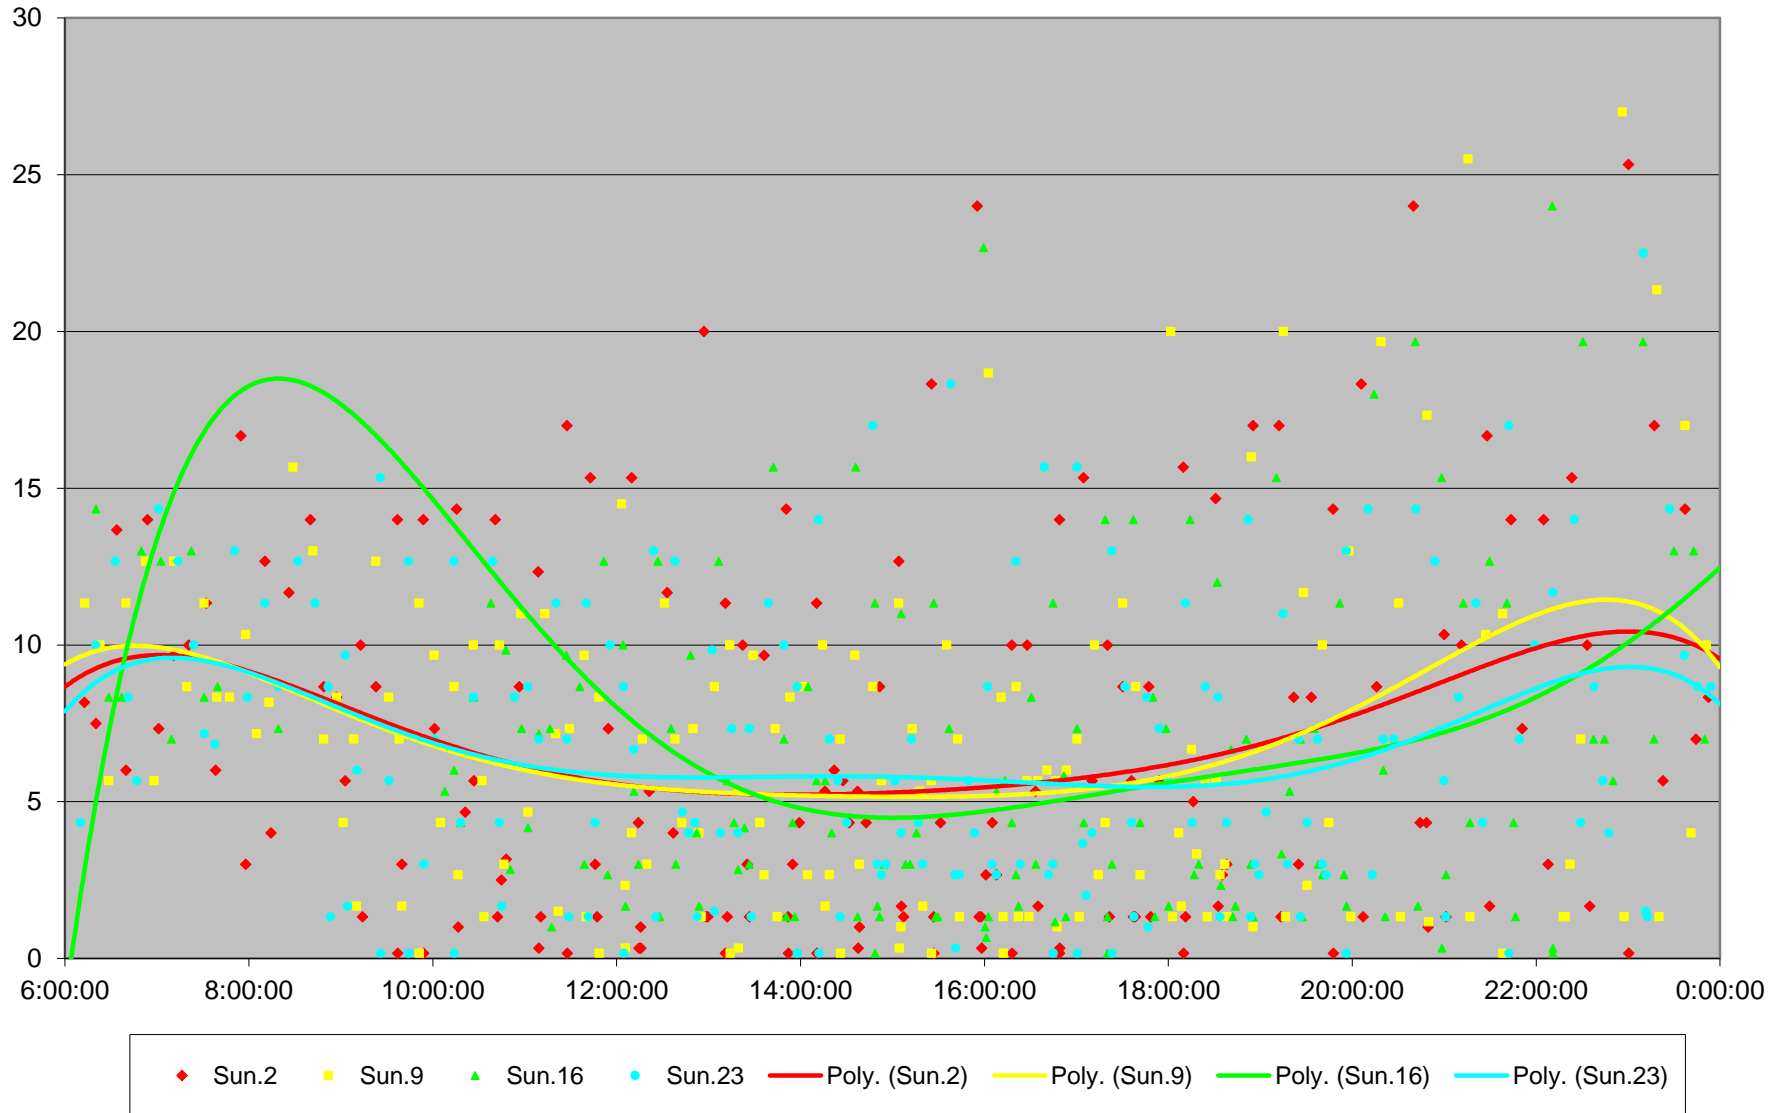

505 Dundas Headways at Yonge Eastbound February 2020

505 Dundas Headways at Yonge Eastbound February 2020

505 Dundas Headways at Yonge Eastbound February 2020

505 Dundas Headways at Yonge Eastbound February 2020

505 Dundas Headways at Yonge Eastbound February 2020

505 Dundas Headways at Yonge Eastbound February 2020

505 Dundas Headways at Yonge Eastbound February 2020 Weekday Statistics

505 Dundas Headways at Yonge Eastbound February 2020 Weekday Statistics

505 Dundas Headways at Yonge Eastbound February 2020 Quartiles Weekday

505 Dundas Headways at Yonge Eastbound February 2020 Quartiles Week 1

505 Dundas Headways at Yonge Eastbound February 2020

Quartiles Week 2

505 Dundas Headways at Yonge Eastbound February 2020 Quartiles Week 3

505 Dundas Headways at Yonge Eastbound February 2020 Quartiles Week 4

505 Dundas Headways at Yonge Eastbound February 2020 Saturday Statistics