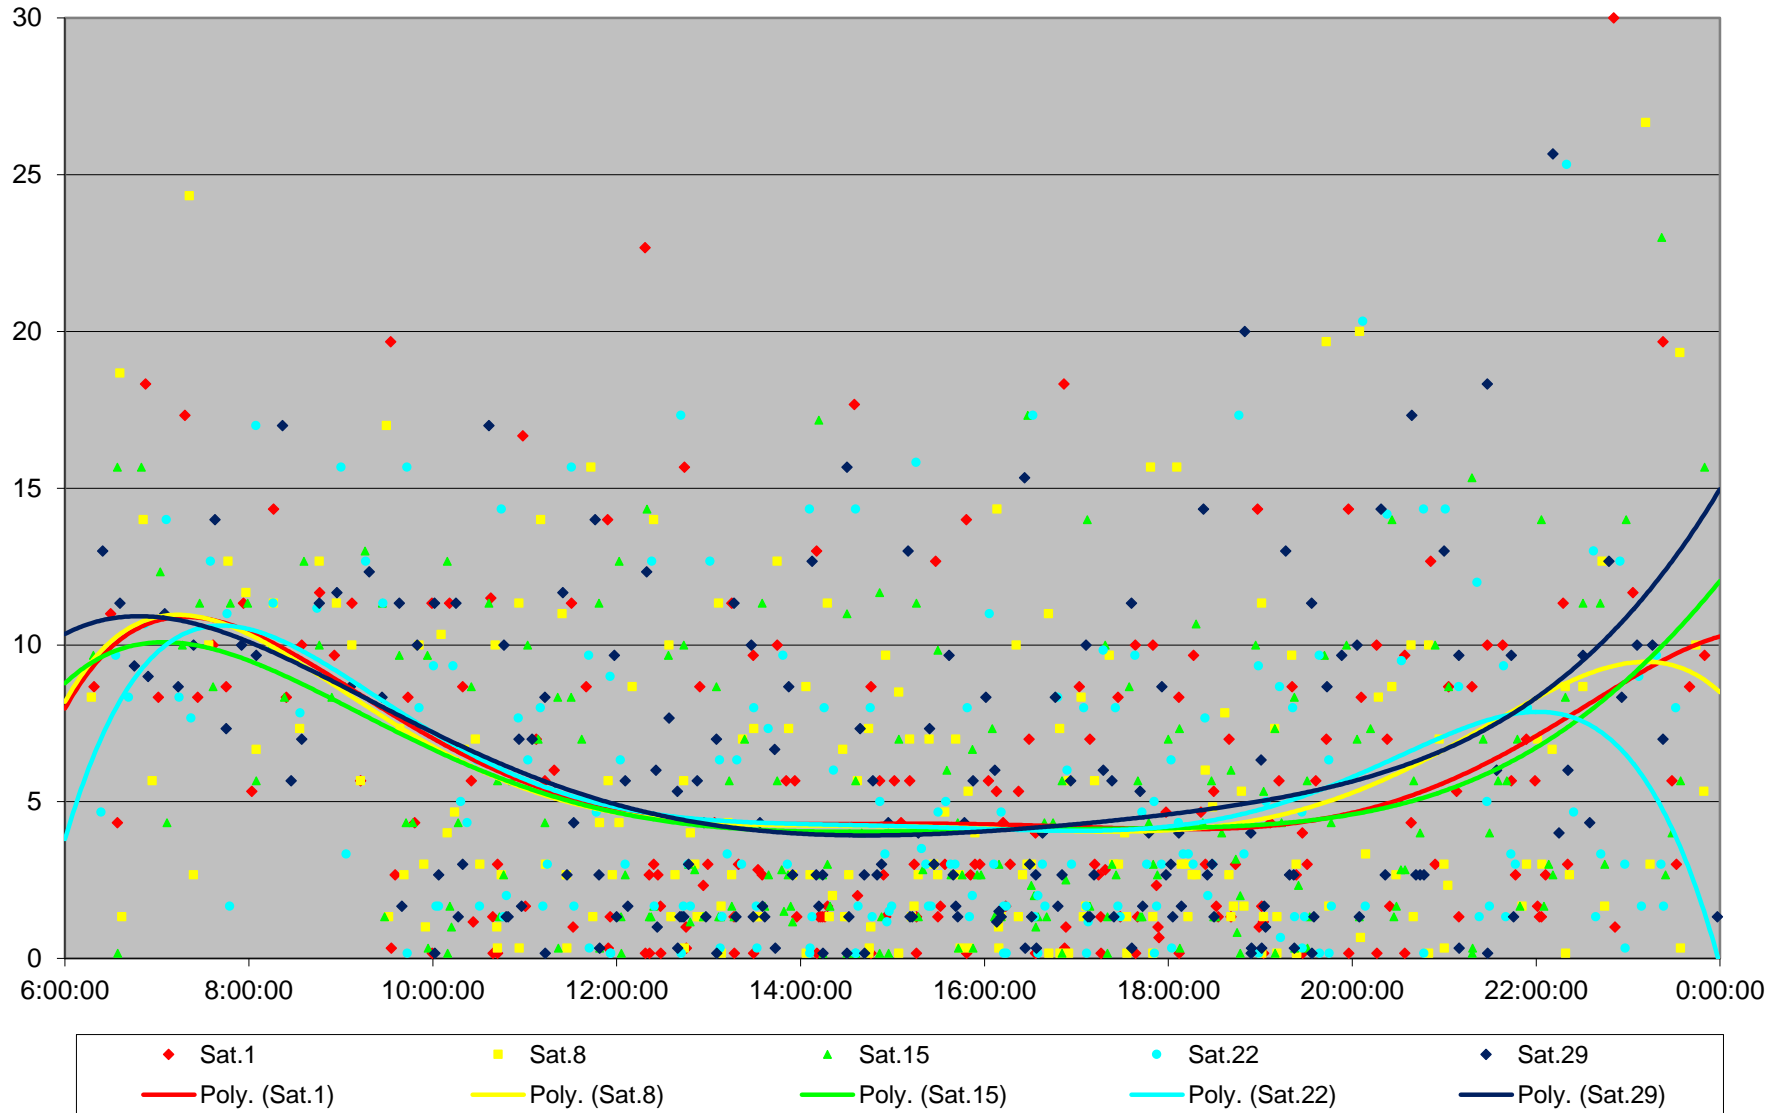

505 Dundas Headways at Yonge Eastbound February 2020

505 Dundas Headways at Yonge Eastbound February 2020

505 Dundas Headways at Yonge Eastbound February 2020

505 Dundas Headways at Yonge Eastbound February 2020

505 Dundas Headways at Yonge Eastbound February 2020

505 Dundas Headways at Yonge Eastbound February 2020

505 Dundas Headways at Yonge Eastbound February 2020 Weekday Statistics

505 Dundas Headways at Yonge Eastbound February 2020 Weekday Statistics

505 Dundas Headways at Yonge Eastbound February 2020 Quartiles Weekday

505 Dundas Headways at Yonge Eastbound February 2020 Quartiles Week 1

505 Dundas Headways at Yonge Eastbound February 2020

Quartiles Week 2

505 Dundas Headways at Yonge Eastbound February 2020 Quartiles Week 3

505 Dundas Headways at Yonge Eastbound February 2020 Quartiles Week 4

505 Dundas Headways at Yonge Eastbound February 2020 Saturday Statistics