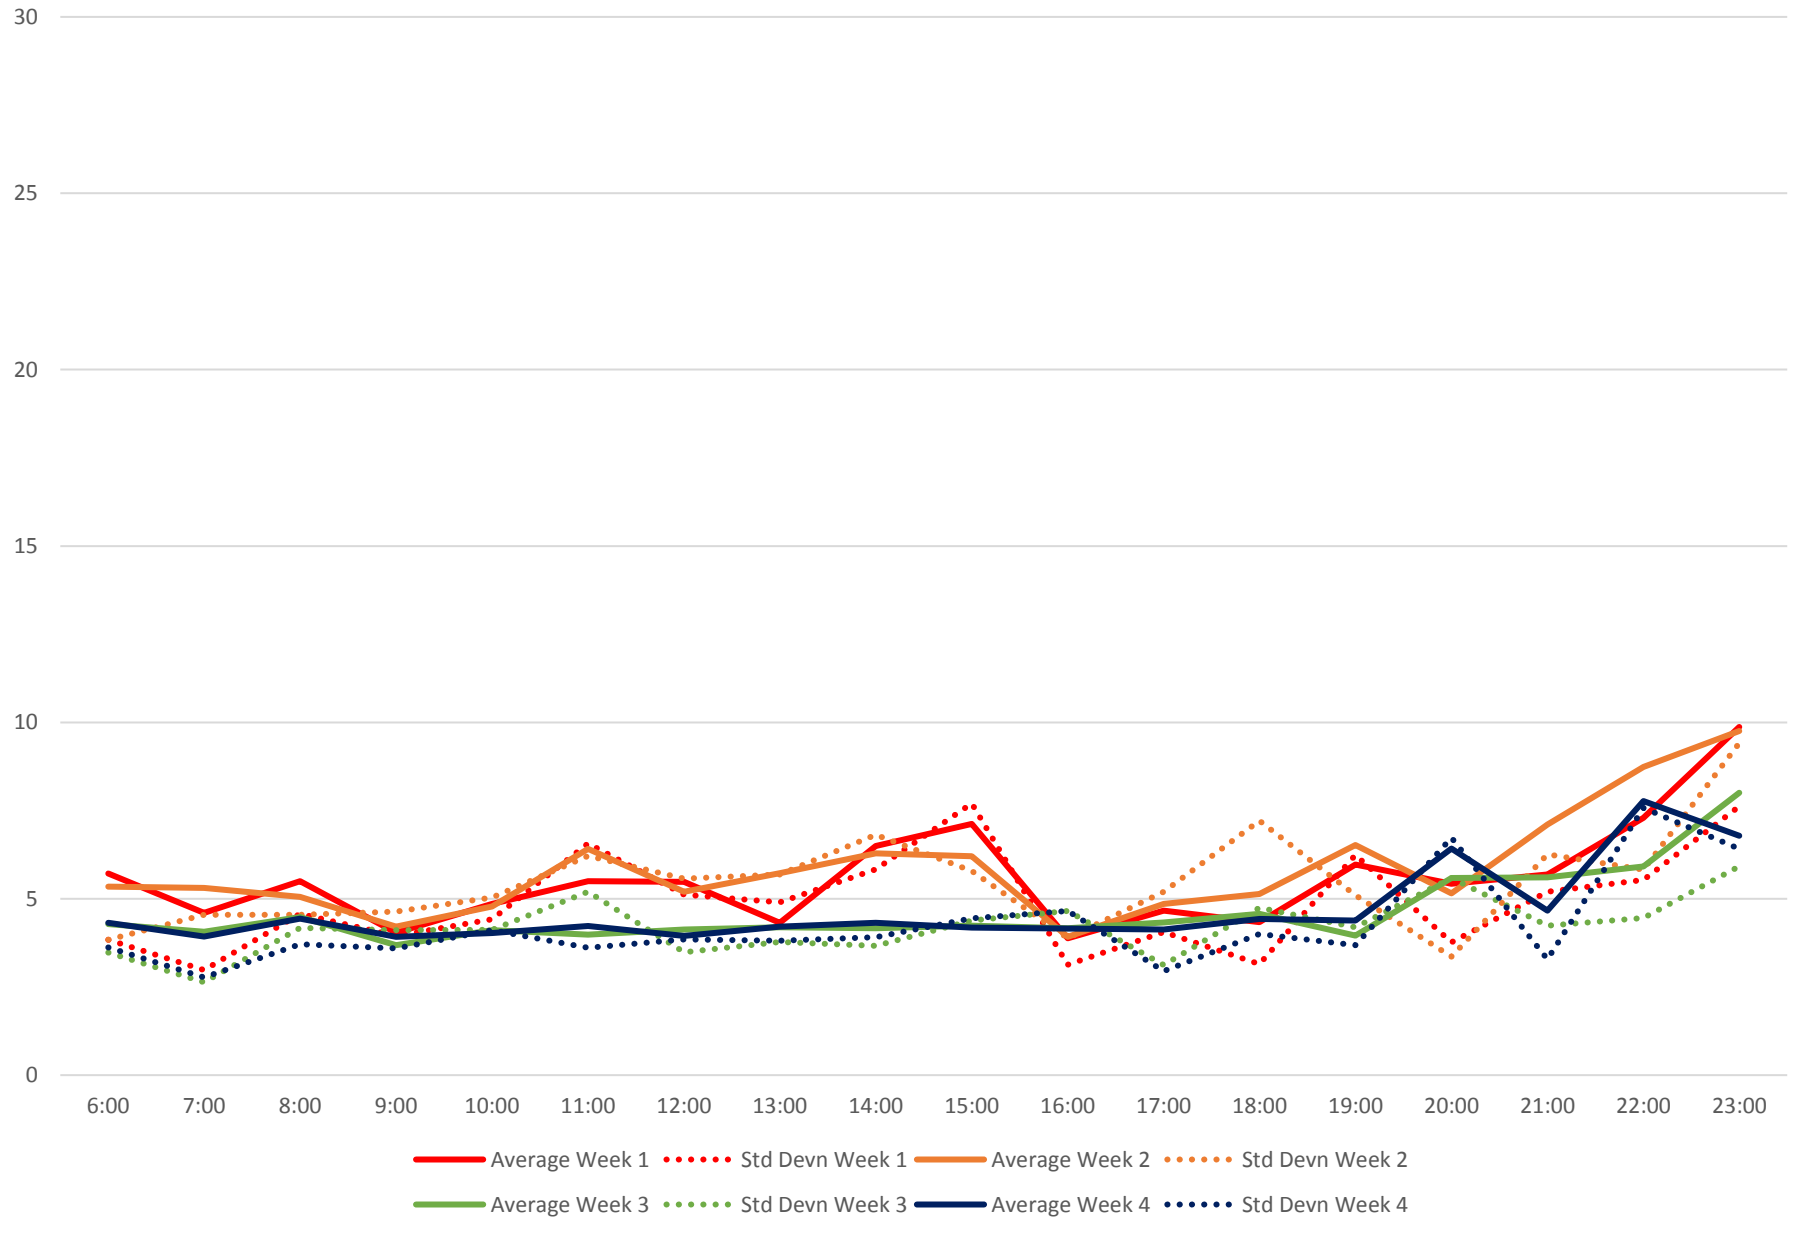

505 Dundas Headways at Yonge Eastbound February 2020

505 Dundas Headways at Yonge Eastbound February 2020

505 Dundas Headways at Yonge Eastbound February 2020

505 Dundas Headways at Yonge Eastbound February 2020

505 Dundas Headways at Yonge Eastbound February 2020

505 Dundas Headways at Yonge Eastbound February 2020

505 Dundas Headways at Yonge Eastbound February 2020 Weekday Statistics

505 Dundas Headways at Yonge Eastbound February 2020 Weekday Statistics

505 Dundas Headways at Yonge Eastbound February 2020 Quartiles Weekday

505 Dundas Headways at Yonge Eastbound February 2020 Quartiles Week 1

505 Dundas Headways at Yonge Eastbound February 2020

Quartiles Week 2

505 Dundas Headways at Yonge Eastbound February 2020 Quartiles Week 3

505 Dundas Headways at Yonge Eastbound February 2020 Quartiles Week 4

505 Dundas Headways at Yonge Eastbound February 2020 Saturday Statistics