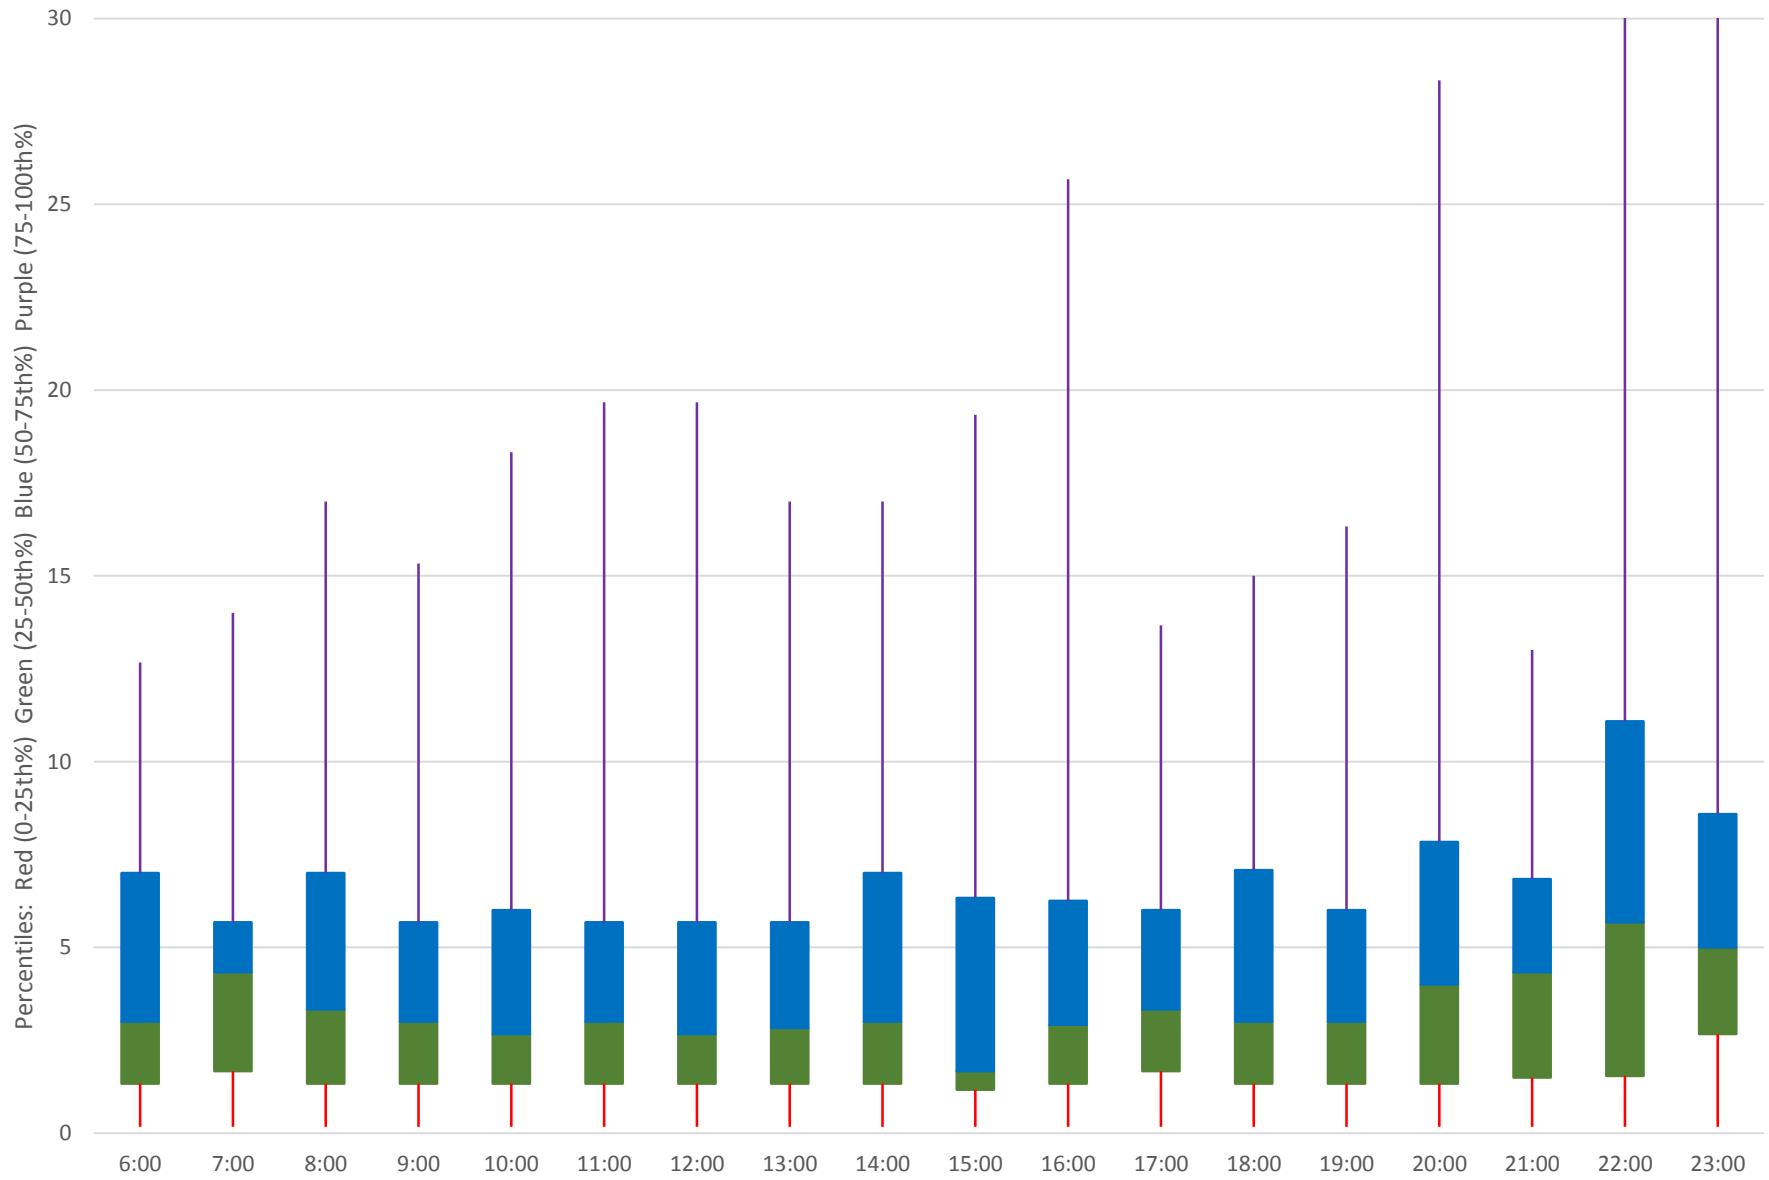

505 Dundas Headways at Yonge Eastbound February 2020 Quartiles Weekday

505 Dundas Headways at Yonge Eastbound February 2020 Quartiles Week 1

505 Dundas Headways at Yonge Eastbound February 2020

Quartiles Week 2

505 Dundas Headways at Yonge Eastbound February 2020 Quartiles Week 3

505 Dundas Headways at Yonge Eastbound February 2020 Quartiles Week 4

505 Dundas Headways at Yonge Eastbound February 2020 Saturday Statistics