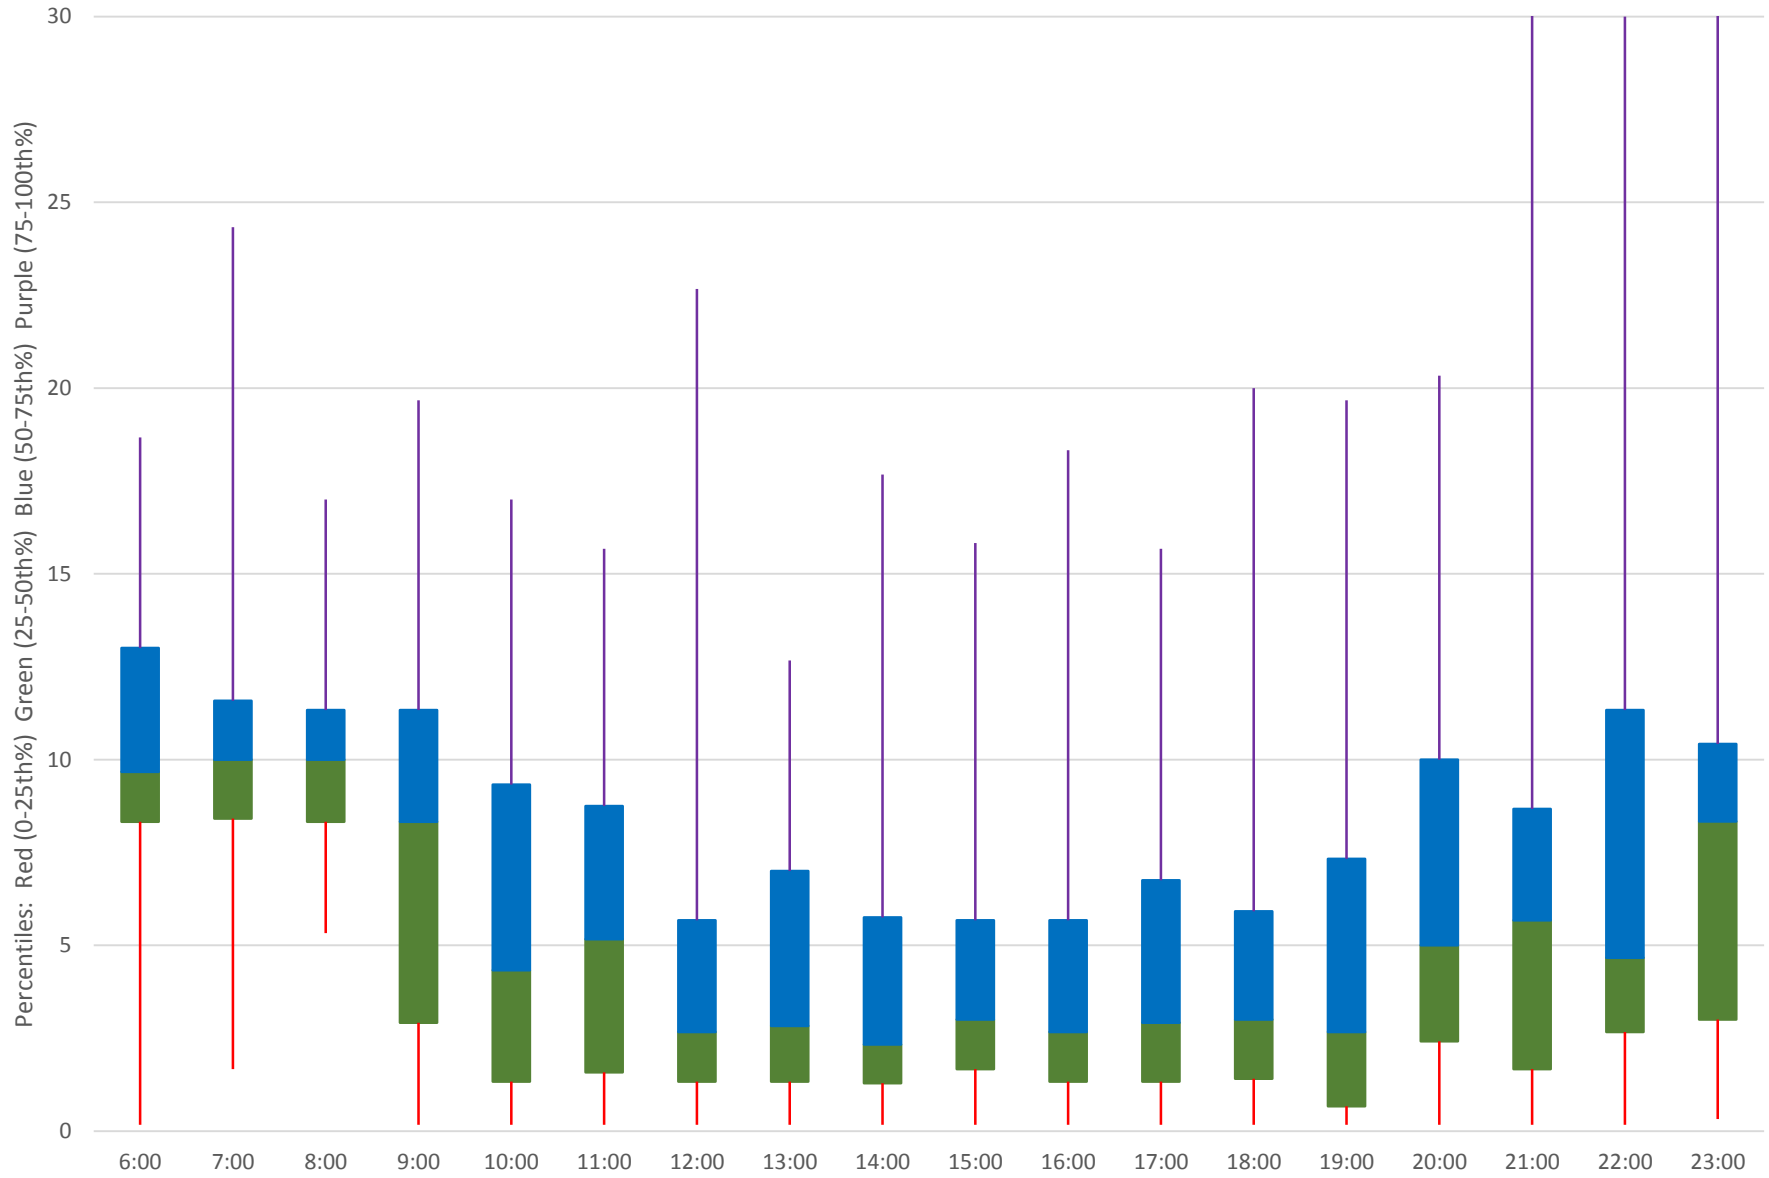

505 Dundas Headways at Yonge Eastbound February 2020 Quartiles Week 3

505 Dundas Headways at Yonge Eastbound February 2020 Quartiles Week 4

505 Dundas Headways at Yonge Eastbound February 2020 Saturday Statistics

505 Dundas Headways at Yonge Eastbound February 2020 Quartiles Saturdays

505 Dundas Headways at Yonge Eastbound February 2020 Sunday Statistics

505 Dundas Headways at Yonge Eastbound February 2020

Quartiles Sundays/Holidays