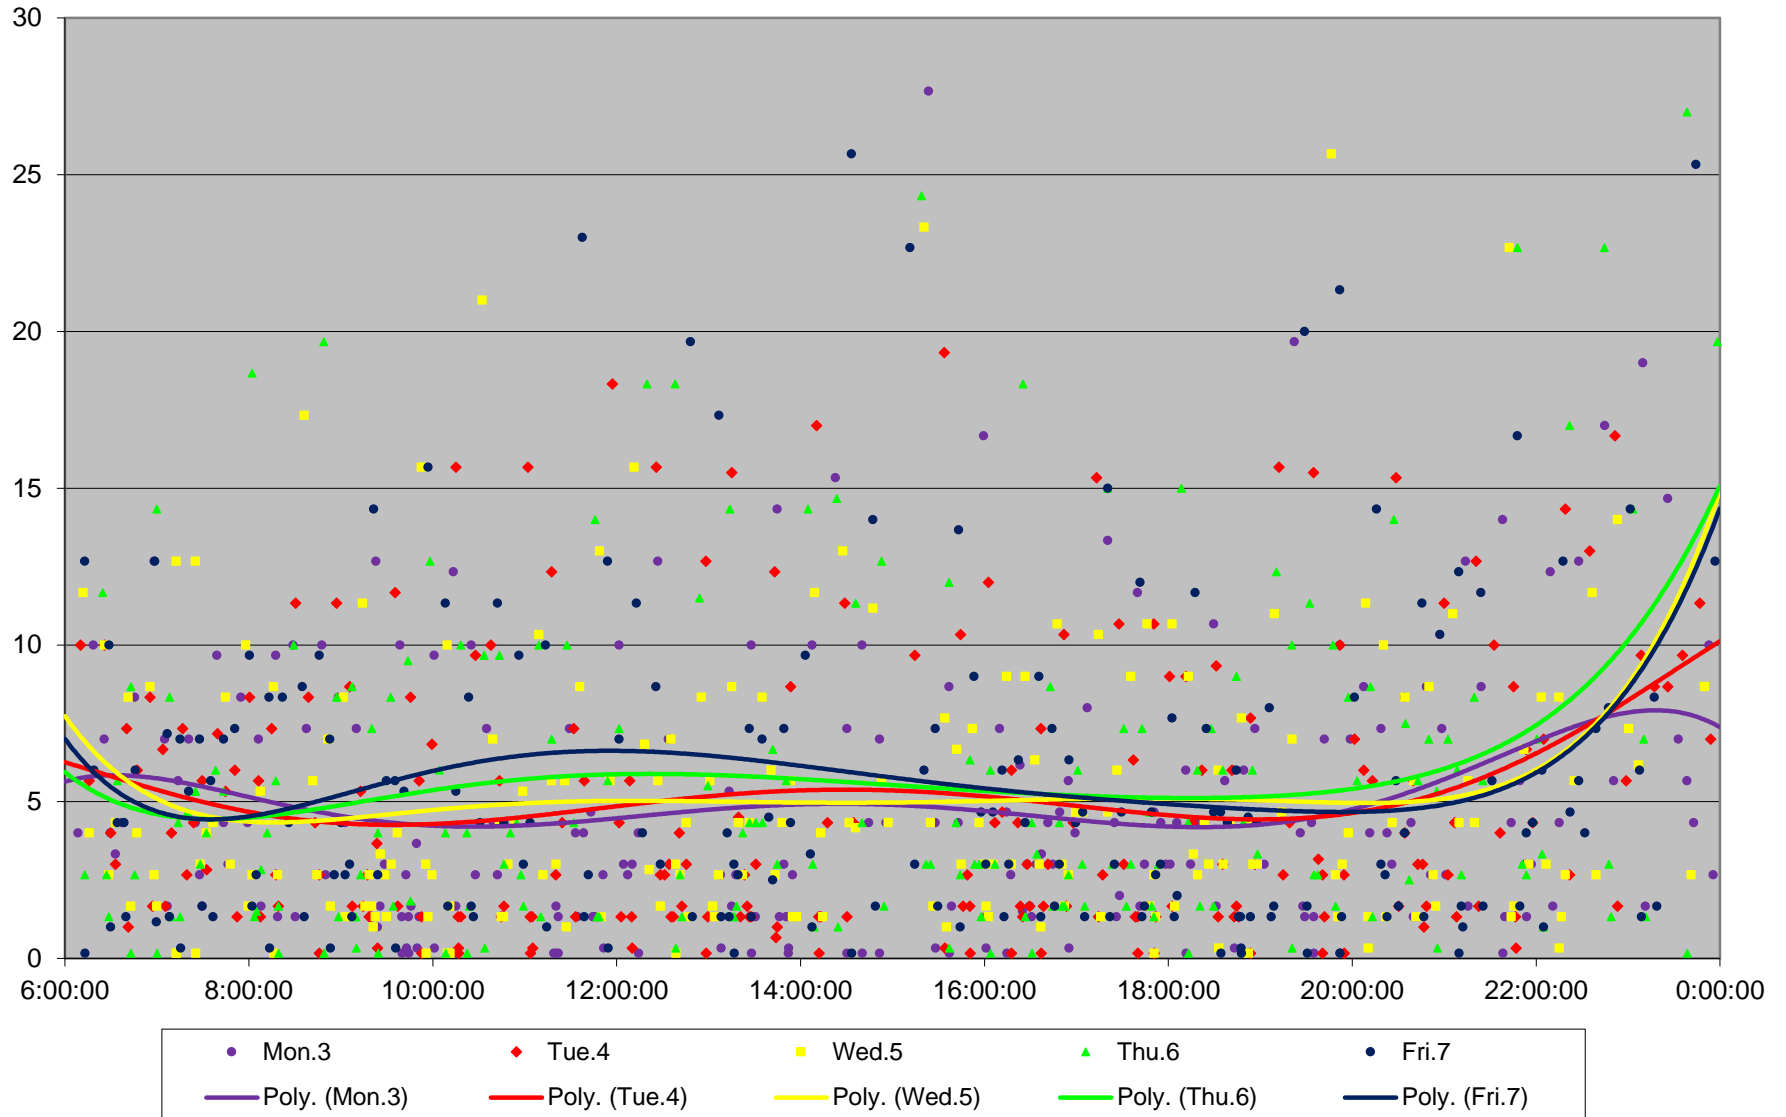

505 Dundas Headways at Yonge Eastbound February 2020

505 Dundas Headways at Yonge Eastbound February 2020

505 Dundas Headways at Yonge Eastbound February 2020

505 Dundas Headways at Yonge Eastbound February 2020

505 Dundas Headways at Yonge Eastbound February 2020

505 Dundas Headways at Yonge Eastbound February 2020

505 Dundas Headways at Yonge Eastbound February 2020 Weekday Statistics

505 Dundas Headways at Yonge Eastbound February 2020 Weekday Statistics

505 Dundas Headways at Yonge Eastbound February 2020 Quartiles Weekday

505 Dundas Headways at Yonge Eastbound February 2020 Quartiles Week 1

505 Dundas Headways at Yonge Eastbound February 2020

Quartiles Week 2