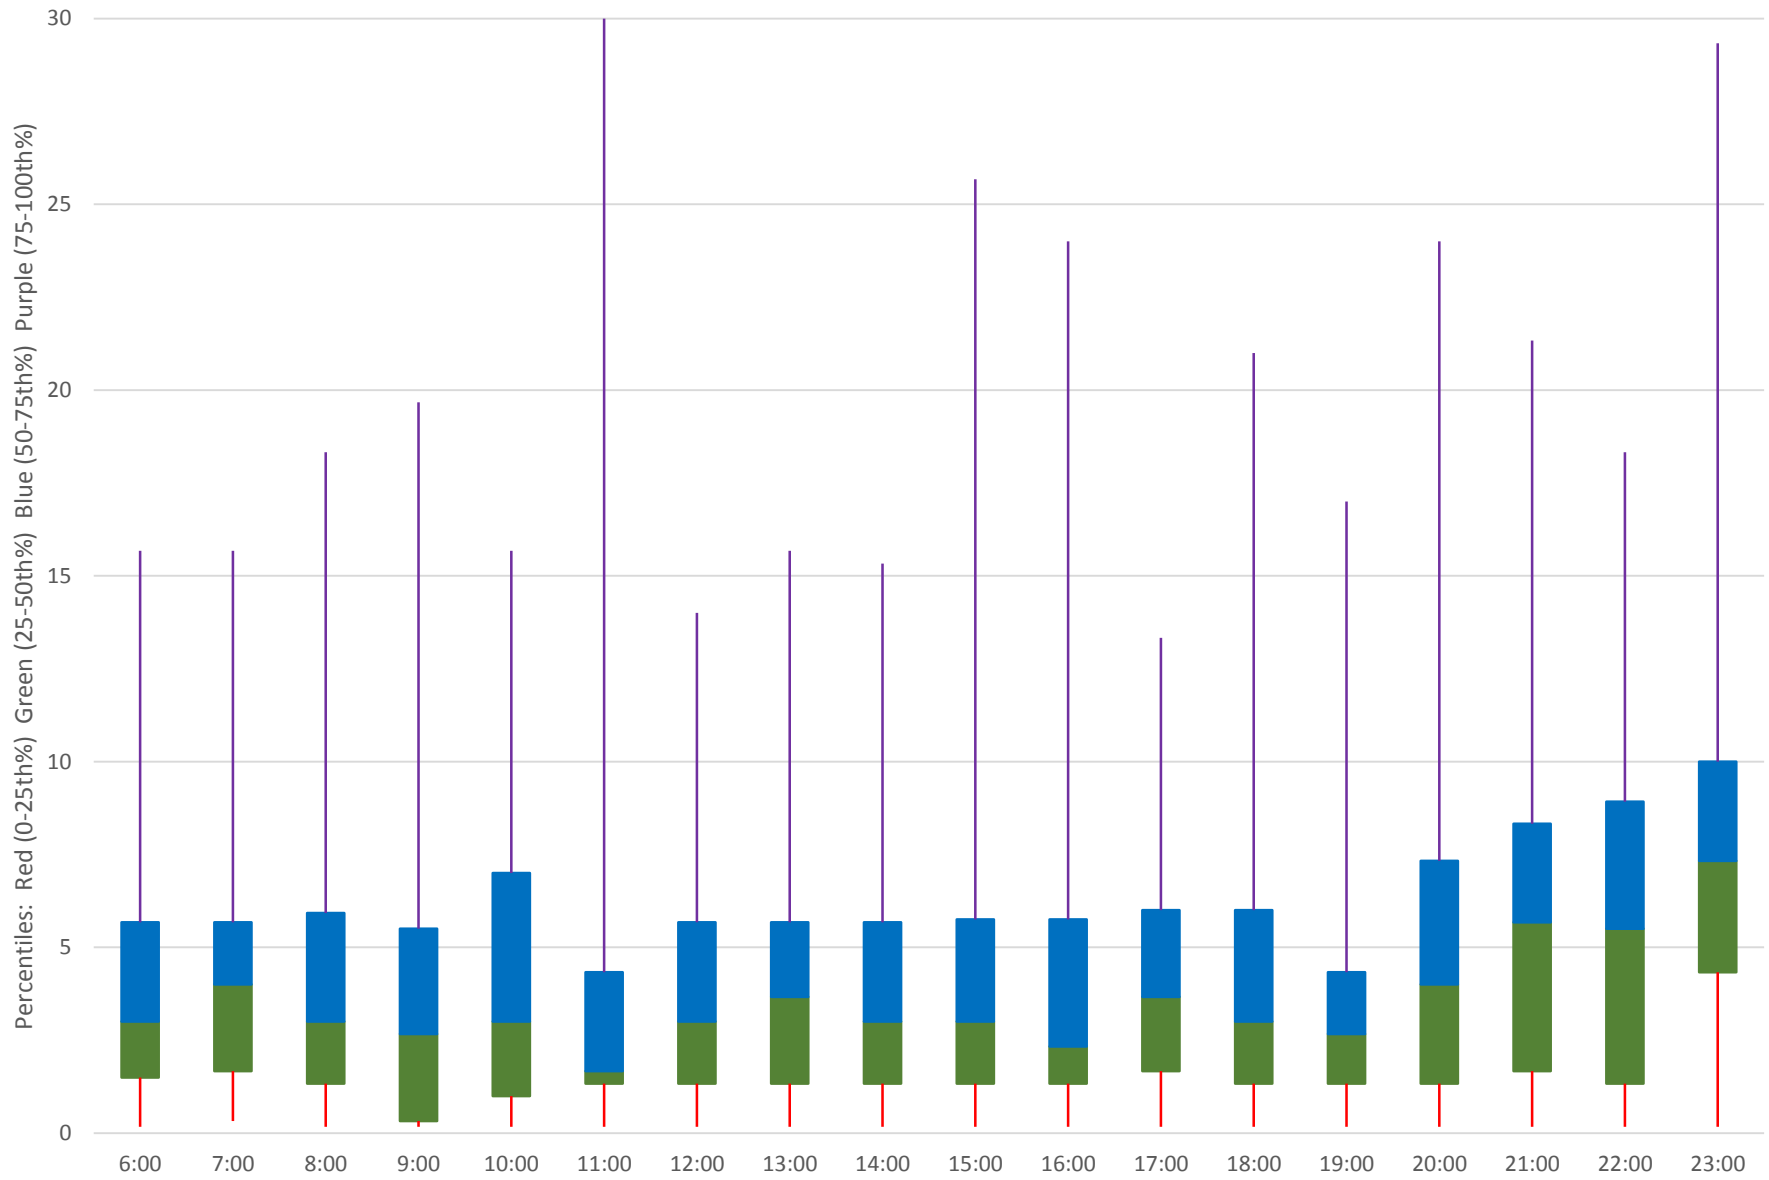

505 Dundas Headways at Yonge Eastbound February 2020 Quartiles Weekday

505 Dundas Headways at Yonge Eastbound February 2020 Quartiles Week 1

505 Dundas Headways at Yonge Eastbound February 2020

Quartiles Week 2

505 Dundas Headways at Yonge Eastbound February 2020 Quartiles Week 3

505 Dundas Headways at Yonge Eastbound February 2020 Quartiles Week 4

505 Dundas Headways at Yonge Eastbound February 2020 Saturday Statistics