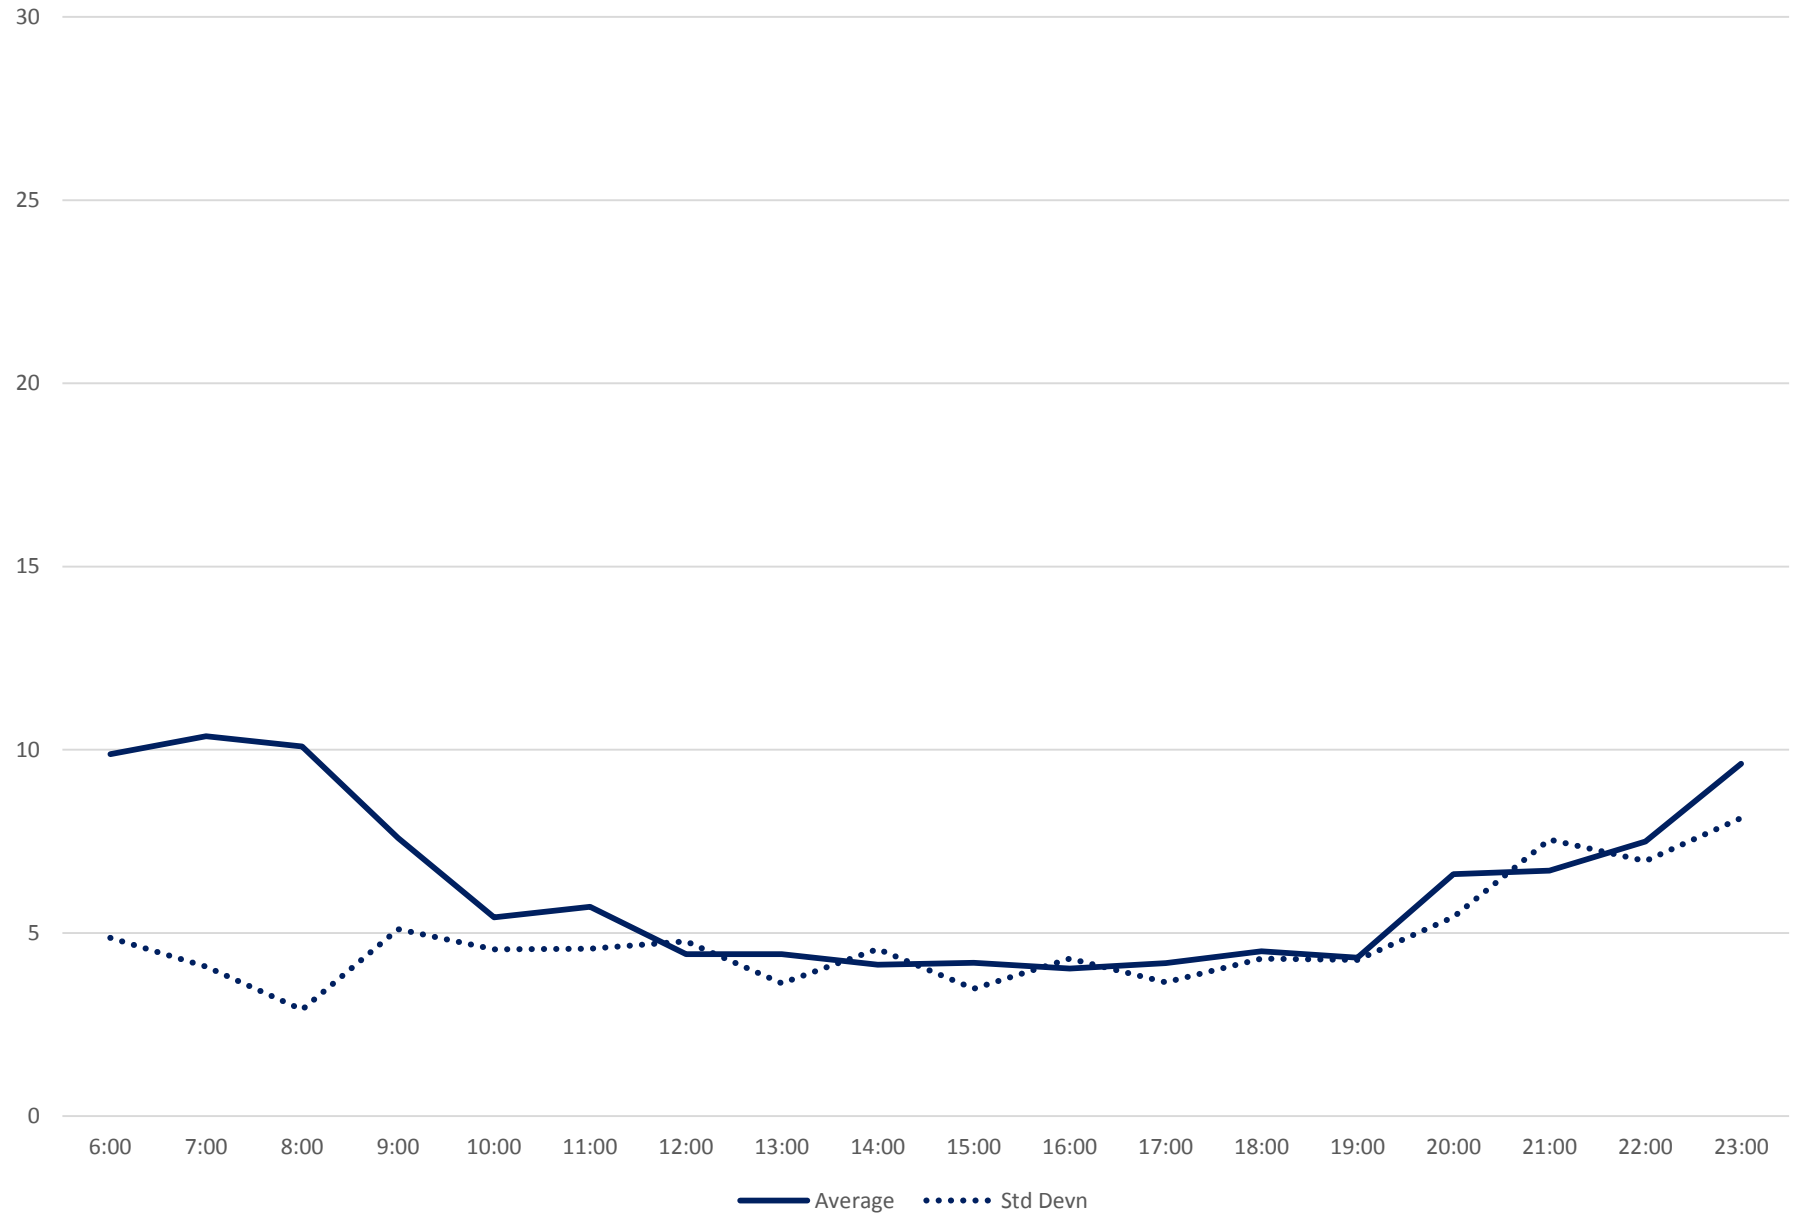

505 Dundas Headways at Yonge Eastbound February 2020

505 Dundas Headways at Yonge Eastbound February 2020

505 Dundas Headways at Yonge Eastbound February 2020 Weekday Statistics

505 Dundas Headways at Yonge Eastbound February 2020 Weekday Statistics

505 Dundas Headways at Yonge Eastbound February 2020 Quartiles Weekday

505 Dundas Headways at Yonge Eastbound February 2020 Quartiles Week 1

505 Dundas Headways at Yonge Eastbound February 2020

Quartiles Week 2

505 Dundas Headways at Yonge Eastbound February 2020 Quartiles Week 3

505 Dundas Headways at Yonge Eastbound February 2020 Quartiles Week 4

505 Dundas Headways at Yonge Eastbound February 2020 Saturday Statistics

505 Dundas Headways at Yonge Eastbound February 2020 Quartiles Saturdays

505 Dundas Headways at Yonge Eastbound February 2020 Sunday Statistics

505 Dundas Headways at Yonge Eastbound February 2020

Quartiles Sundays/Holidays