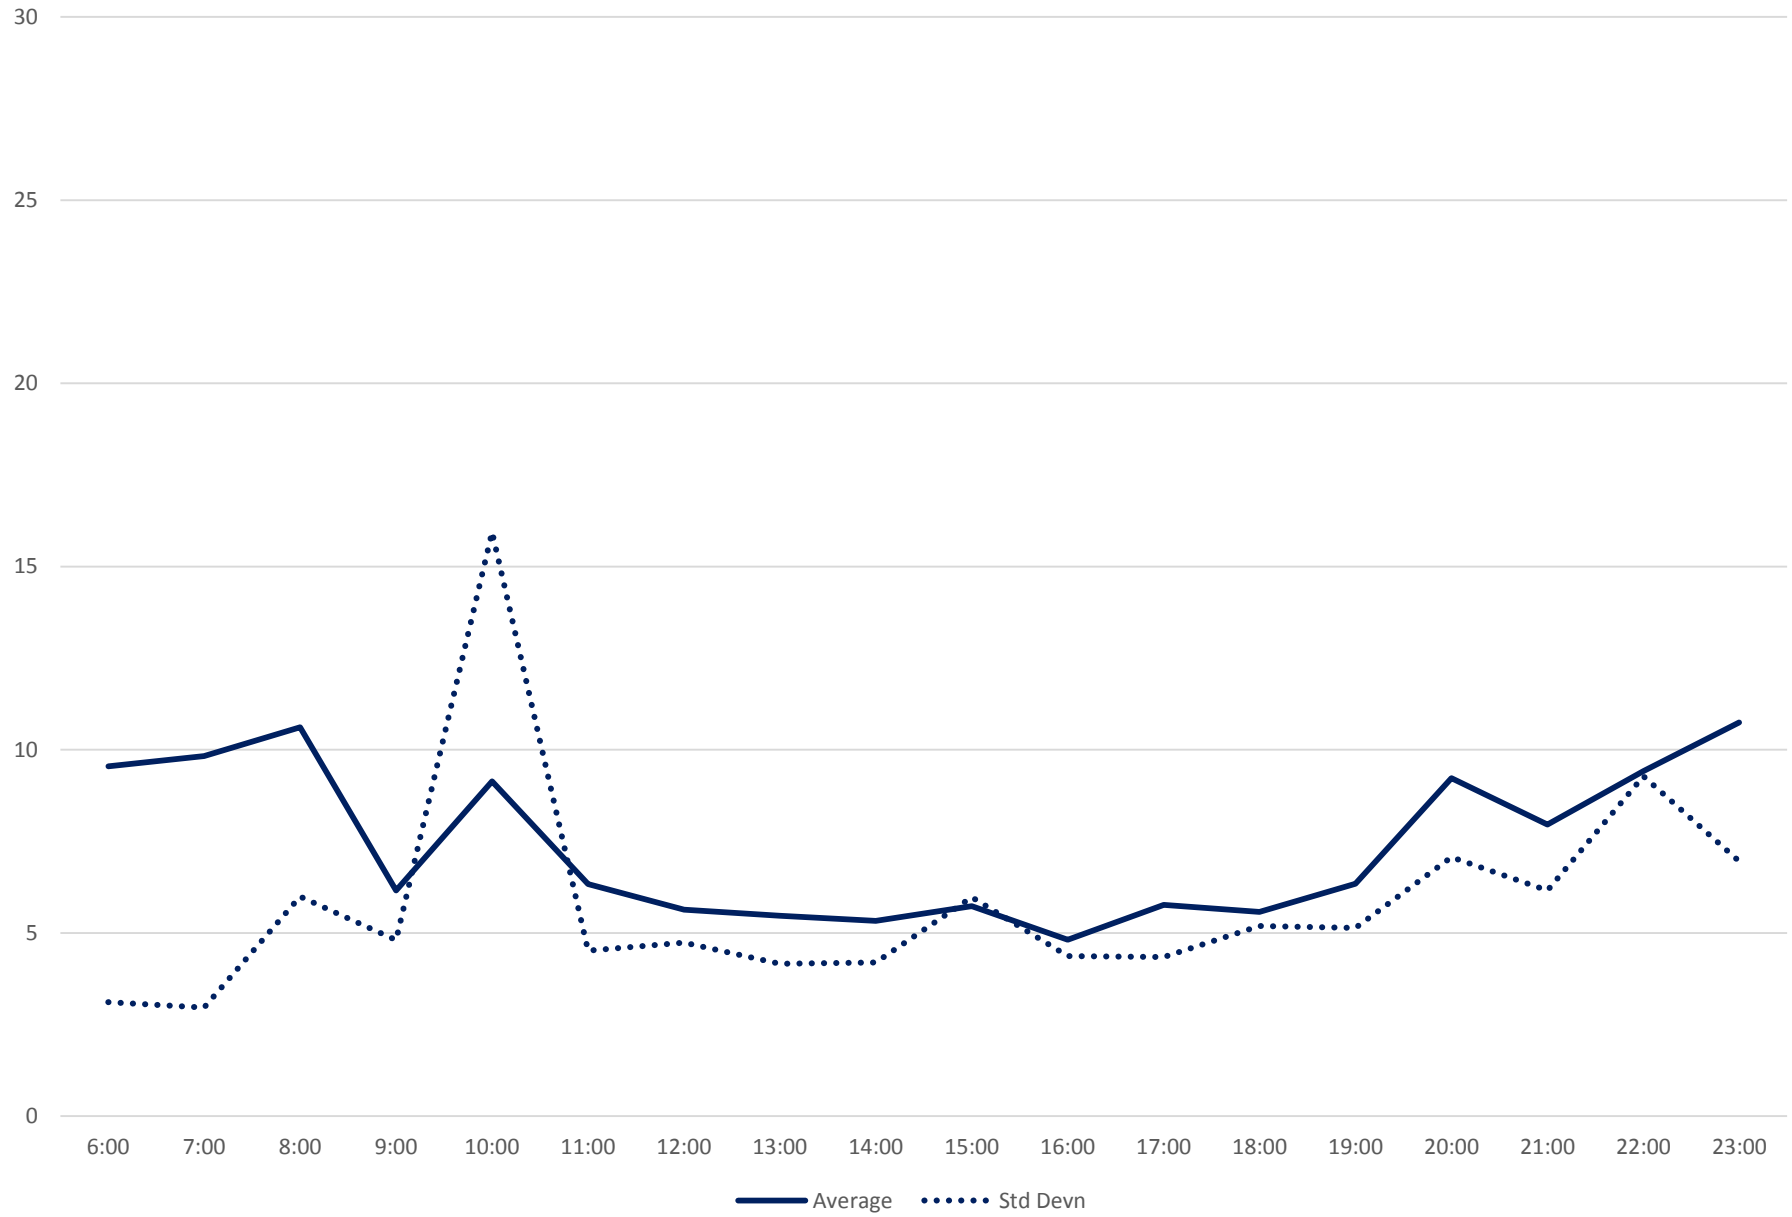

505 Dundas Headways at Yonge Eastbound February 2020

505 Dundas Headways at Yonge Eastbound February 2020

505 Dundas Headways at Yonge Eastbound February 2020 Weekday Statistics

505 Dundas Headways at Yonge Eastbound February 2020 Weekday Statistics

505 Dundas Headways at Yonge Eastbound February 2020 Quartiles Weekday

505 Dundas Headways at Yonge Eastbound February 2020 Quartiles Week 1

505 Dundas Headways at Yonge Eastbound February 2020

Quartiles Week 2

505 Dundas Headways at Yonge Eastbound February 2020 Quartiles Week 3

505 Dundas Headways at Yonge Eastbound February 2020 Quartiles Week 4

505 Dundas Headways at Yonge Eastbound February 2020 Saturday Statistics

505 Dundas Headways at Yonge Eastbound February 2020 Quartiles Saturdays

505 Dundas Headways at Yonge Eastbound February 2020 Sunday Statistics

505 Dundas Headways at Yonge Eastbound February 2020

Quartiles Sundays/Holidays