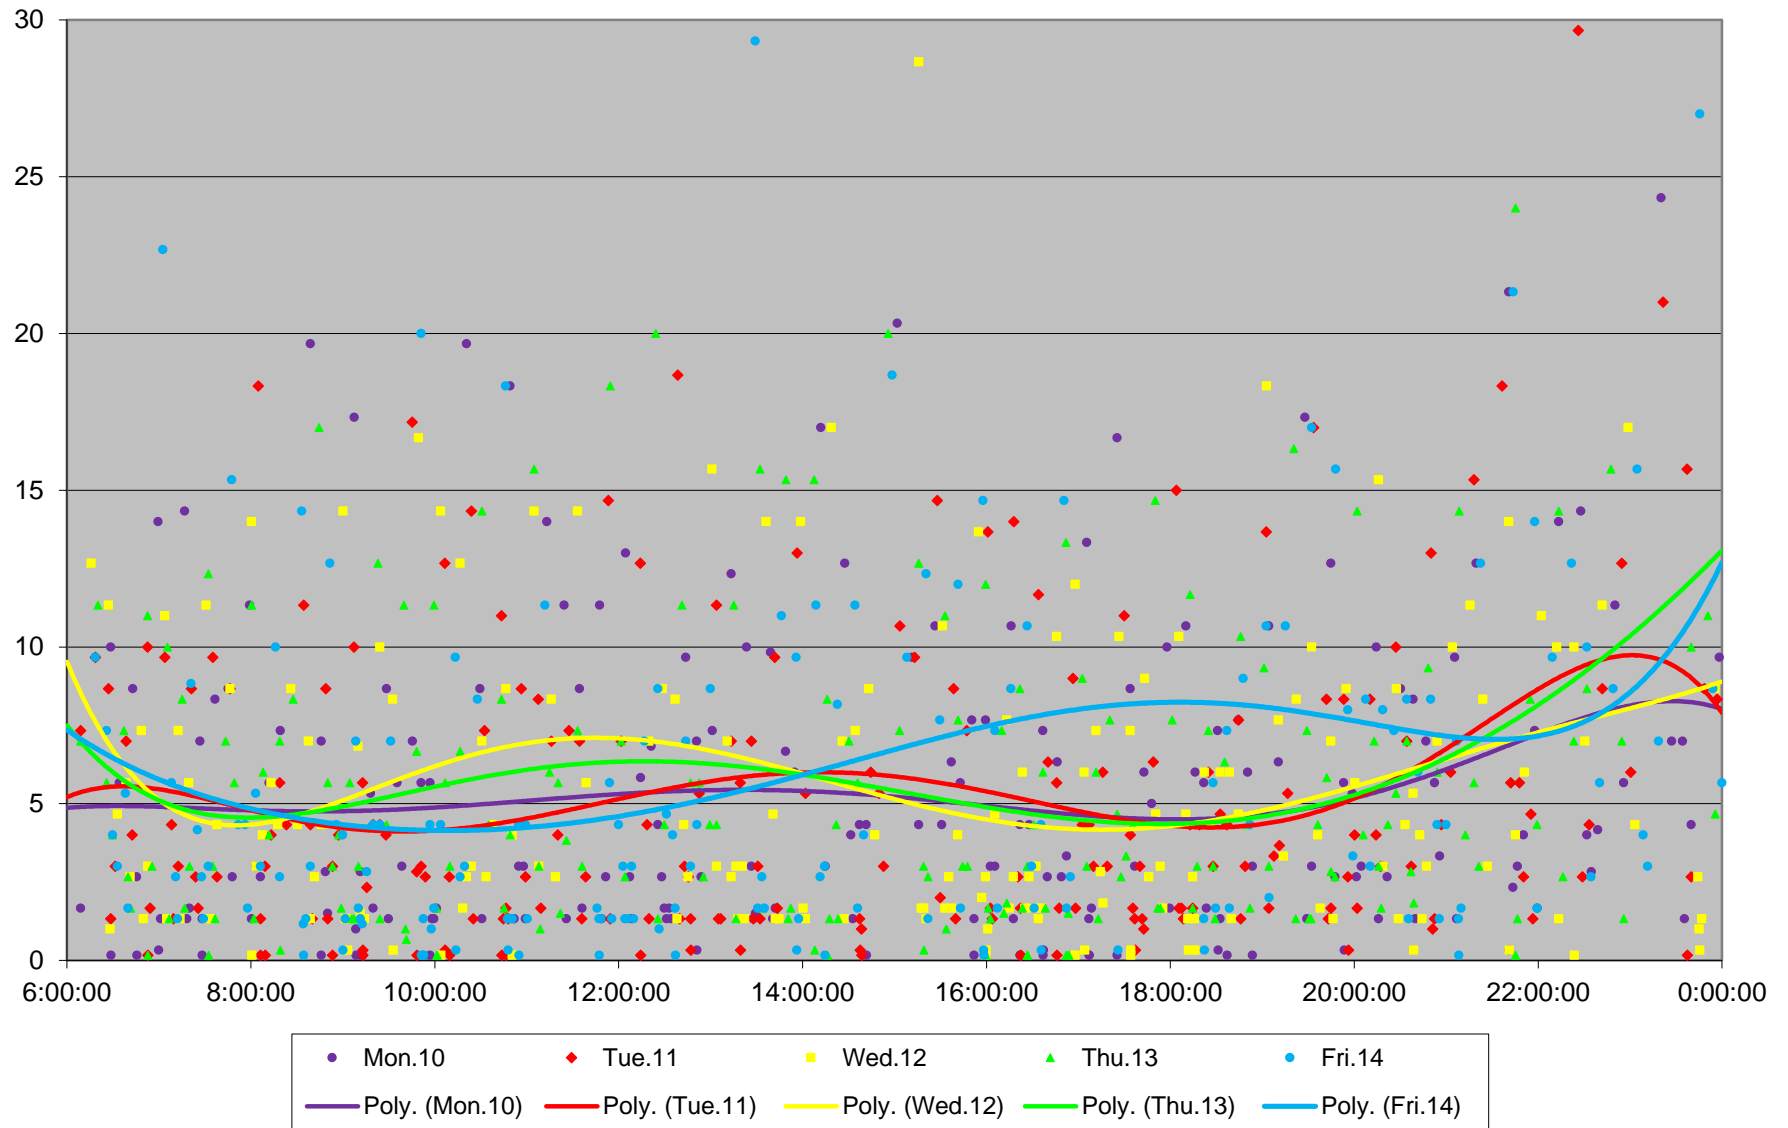

505 Dundas Headways at Yonge Eastbound February 2020

505 Dundas Headways at Yonge Eastbound February 2020

505 Dundas Headways at Yonge Eastbound February 2020

505 Dundas Headways at Yonge Eastbound February 2020

505 Dundas Headways at Yonge Eastbound February 2020

505 Dundas Headways at Yonge Eastbound February 2020

505 Dundas Headways at Yonge Eastbound February 2020 Weekday Statistics

505 Dundas Headways at Yonge Eastbound February 2020 Weekday Statistics

505 Dundas Headways at Yonge Eastbound February 2020 Quartiles Weekday

505 Dundas Headways at Yonge Eastbound February 2020 Quartiles Week 1

505 Dundas Headways at Yonge Eastbound February 2020

Quartiles Week 2

505 Dundas Headways at Yonge Eastbound February 2020 Quartiles Week 3

505 Dundas Headways at Yonge Eastbound February 2020 Quartiles Week 4

505 Dundas Headways at Yonge Eastbound February 2020 Saturday Statistics