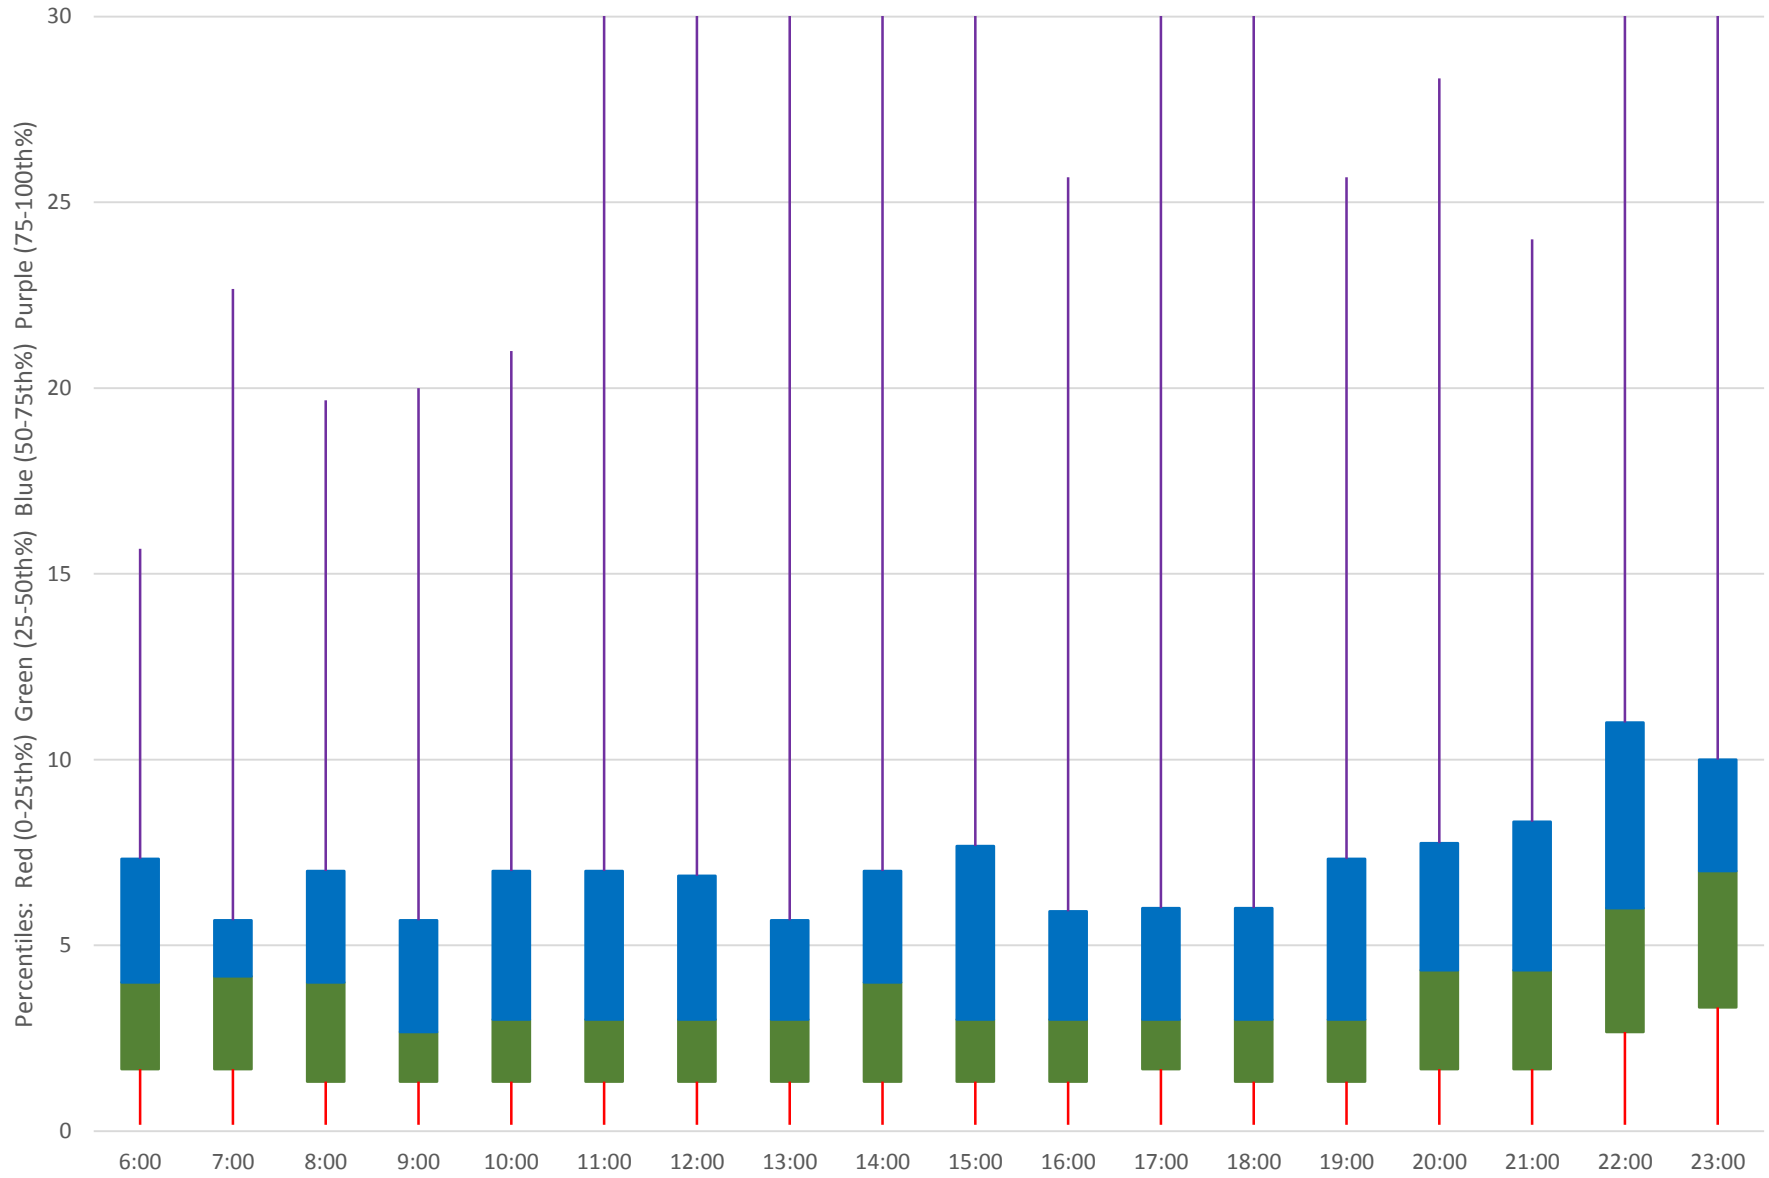

505 Dundas Headways at Yonge Eastbound February 2020

505 Dundas Headways at Yonge Eastbound February 2020

505 Dundas Headways at Yonge Eastbound February 2020 Weekday Statistics

505 Dundas Headways at Yonge Eastbound February 2020 Weekday Statistics

505 Dundas Headways at Yonge Eastbound February 2020 Quartiles Weekday

505 Dundas Headways at Yonge Eastbound February 2020 Quartiles Week 1

505 Dundas Headways at Yonge Eastbound February 2020

Quartiles Week 2