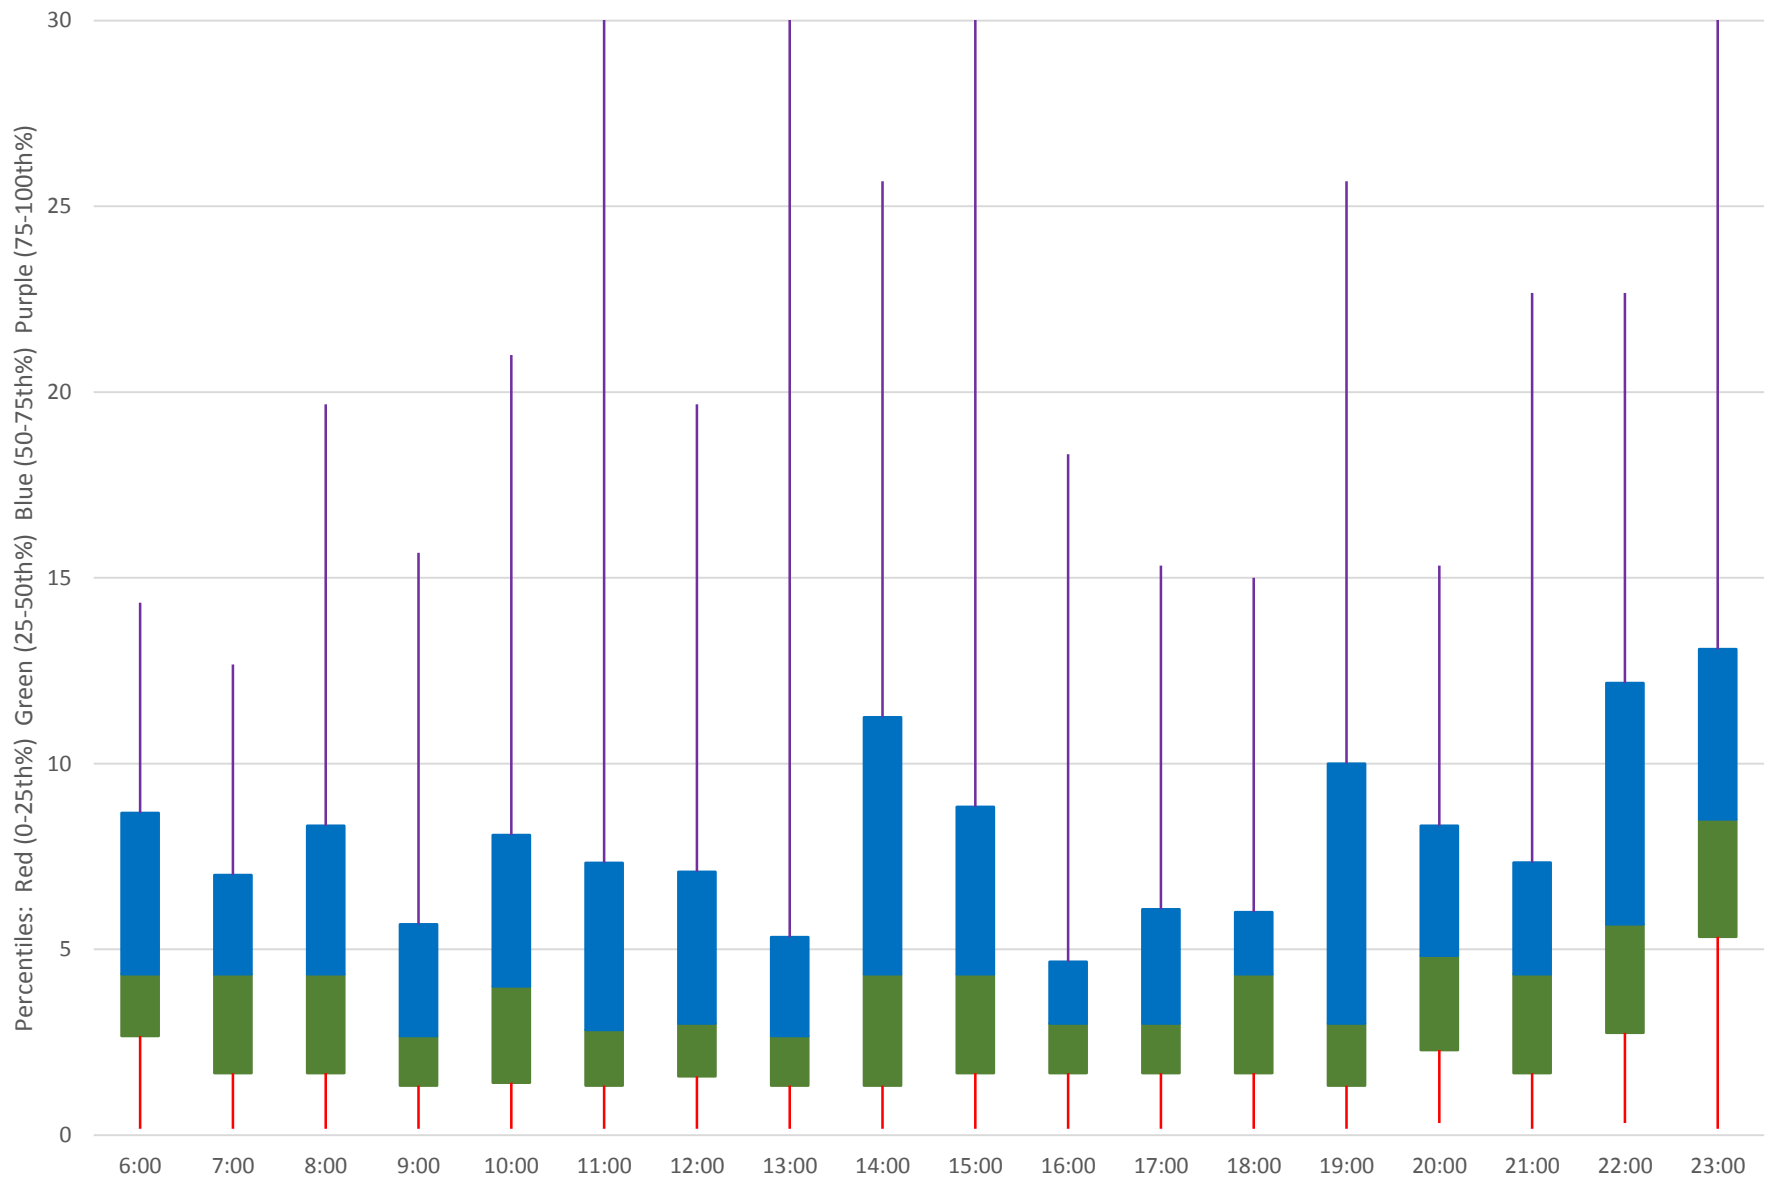

505 Dundas Headways at Yonge Eastbound February 2020

505 Dundas Headways at Yonge Eastbound February 2020

505 Dundas Headways at Yonge Eastbound February 2020 Weekday Statistics

505 Dundas Headways at Yonge Eastbound February 2020 Weekday Statistics

505 Dundas Headways at Yonge Eastbound February 2020 Quartiles Weekday

505 Dundas Headways at Yonge Eastbound February 2020 Quartiles Week 1

505 Dundas Headways at Yonge Eastbound February 2020

Quartiles Week 2