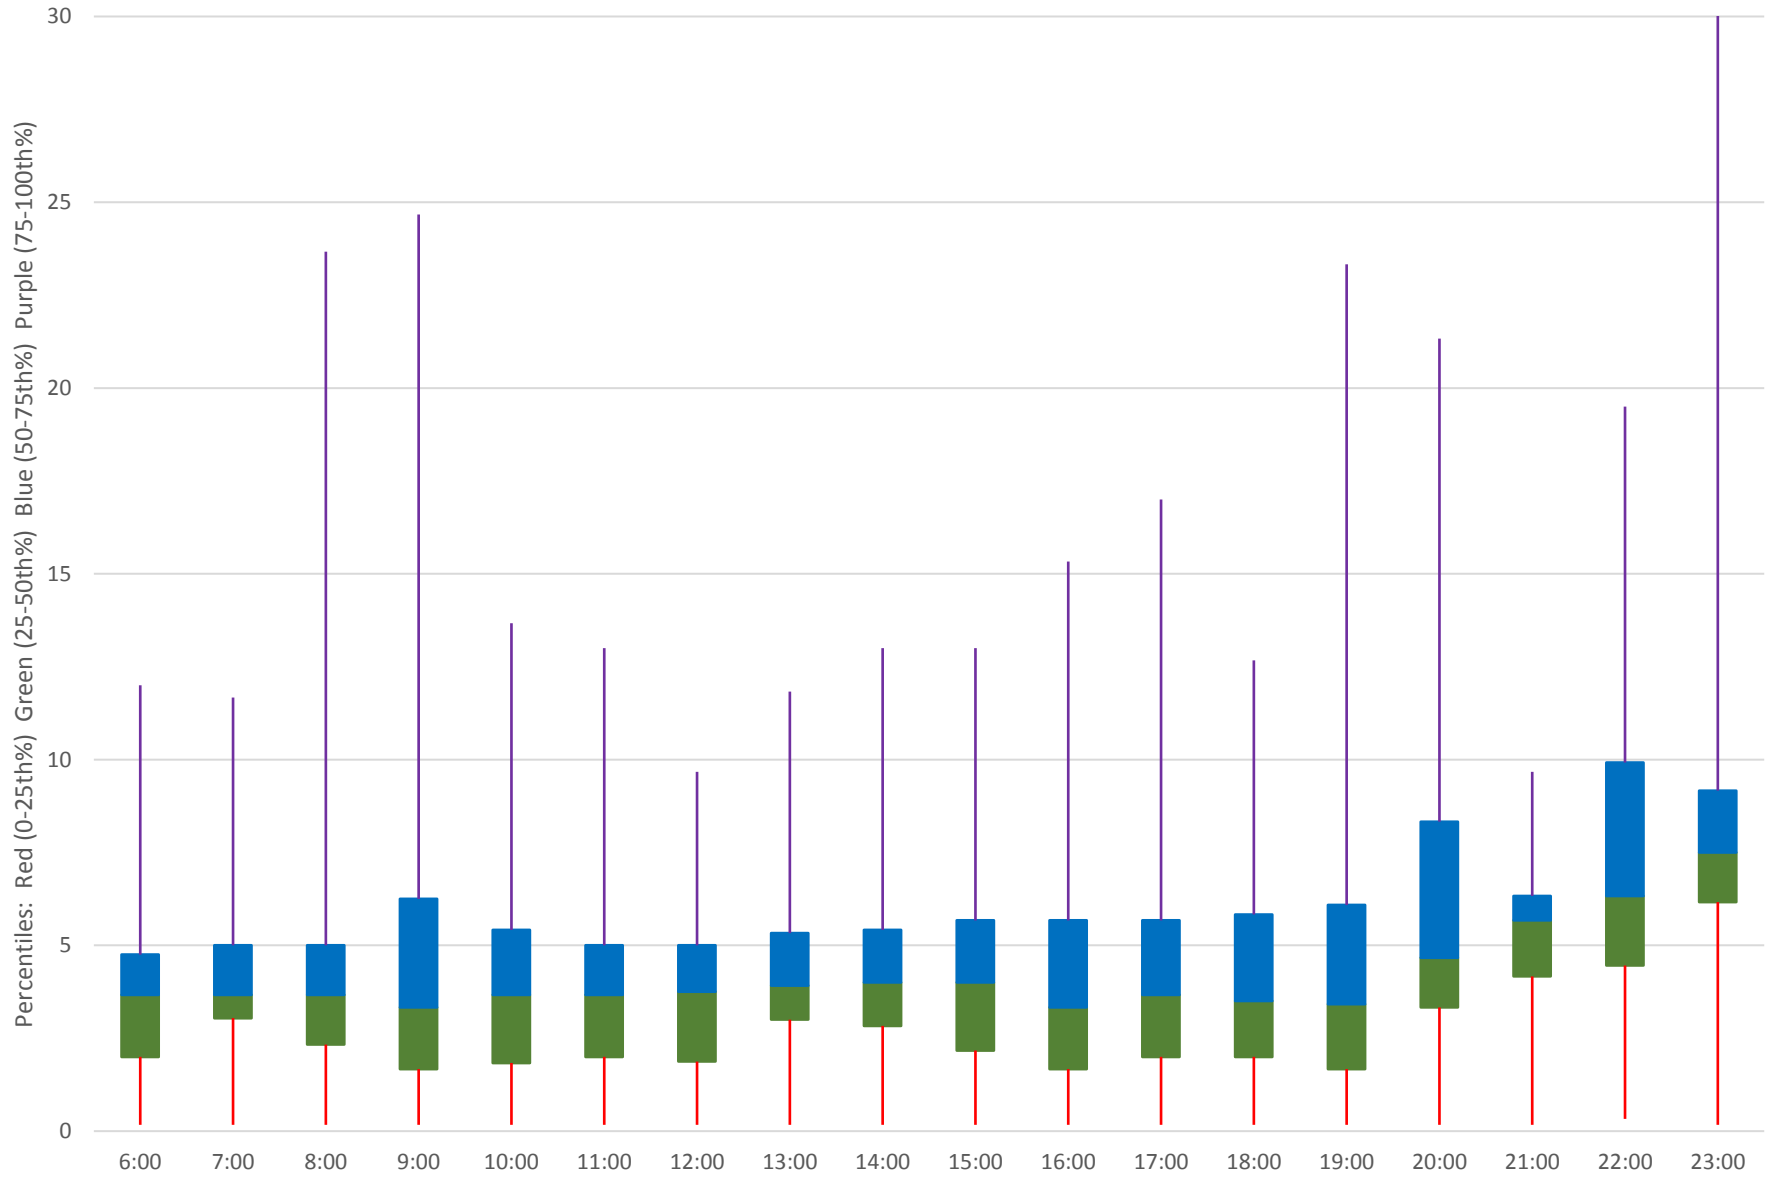

505 Dundas Headways at S of Danforth Southbound February 2020 Quartiles Week 3