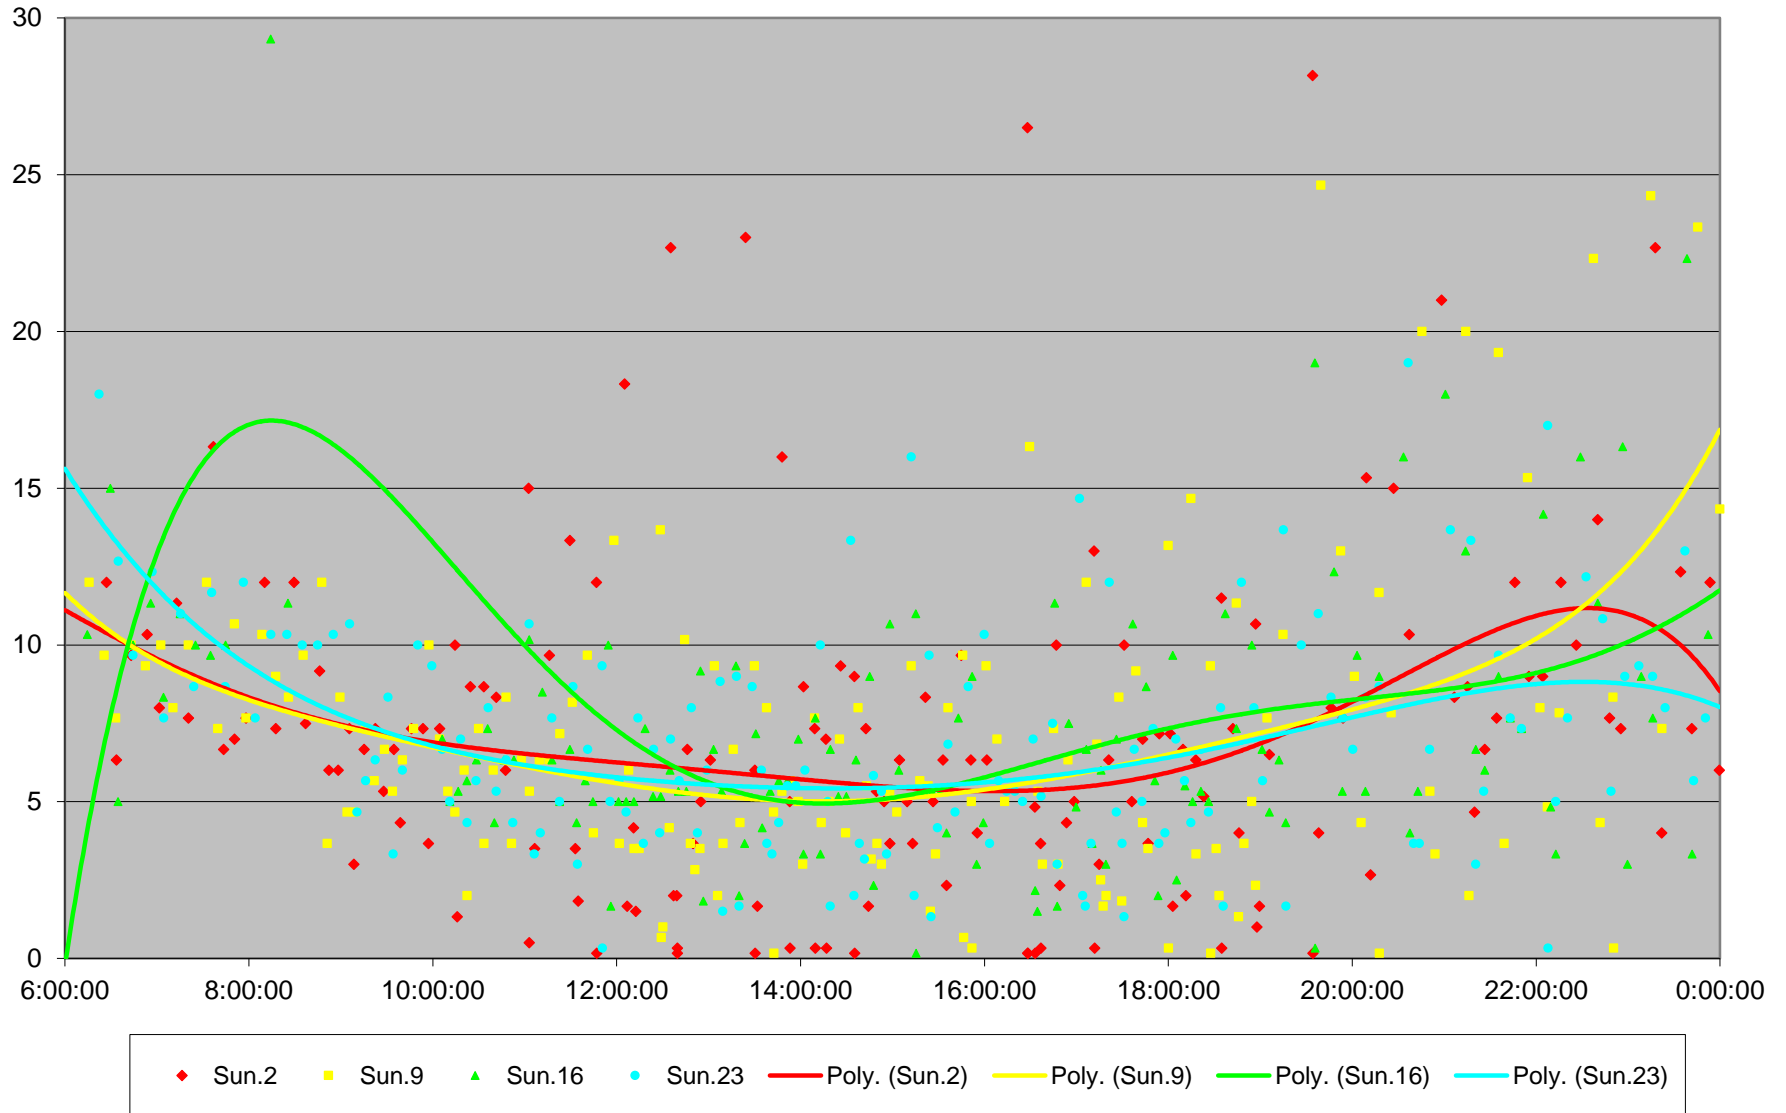

505 Dundas Headways at S of Danforth Southbound February 2020

505 Dundas Headways at S of Danforth Southbound February 2020

505 Dundas Headways at S of Danforth Southbound February 2020

505 Dundas Headways at S of Danforth Southbound February 2020

505 Dundas Headways at S of Danforth Southbound February 2020

505 Dundas Headways at S of Danforth Southbound February 2020

505 Dundas Headways at S of Danforth Southbound February 2020 Weekday Statistics

505 Dundas Headways at S of Danforth Southbound February 2020 Weekday Statistics

505 Dundas Headways at S of Danforth Southbound February 2020

Quartiles Weekday

505 Dundas Headways at S of Danforth Southbound February 2020 Quartiles Week 1

505 Dundas Headways at S of Danforth Southbound February 2020 Saturday Statistics

505 Dundas Headways at S of Danforth Southbound February 2020

Quartiles Saturdays

505 Dundas Headways at S of Danforth Southbound February 2020 Sunday Statistics