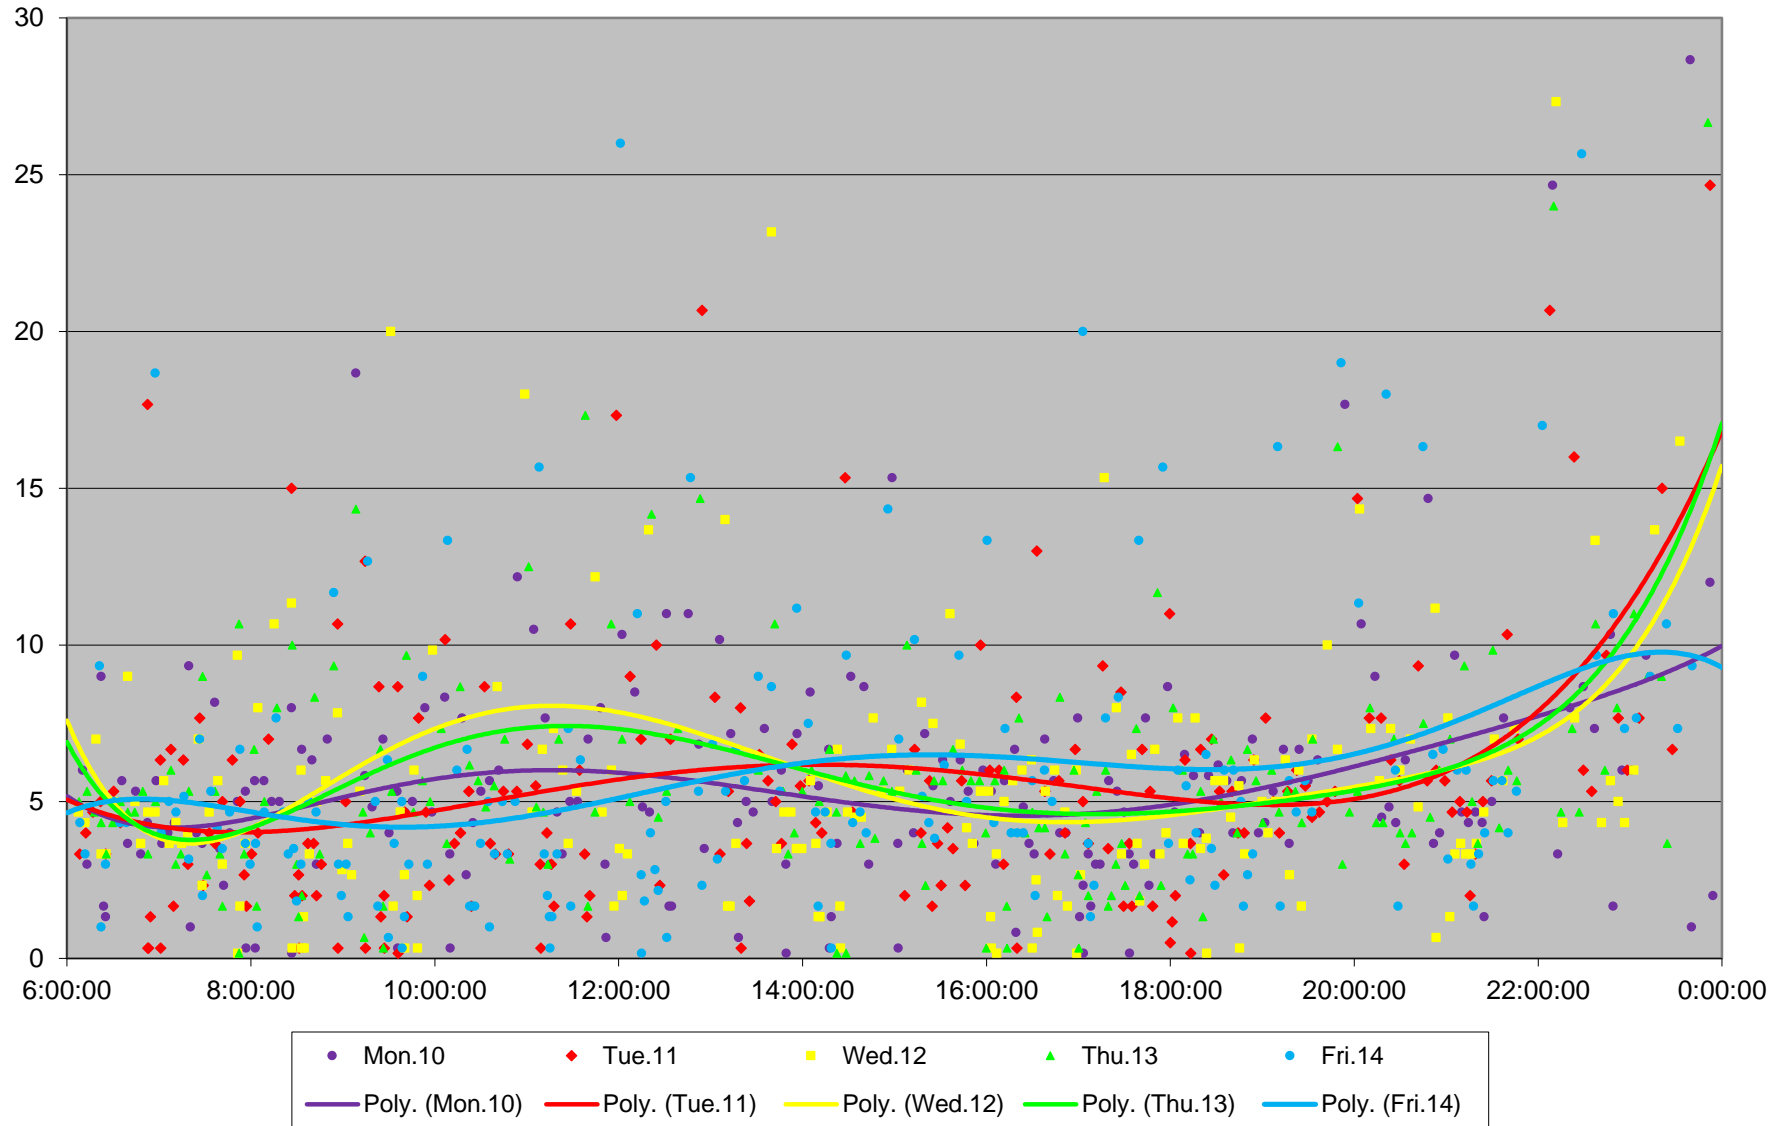

505 Dundas Headways at S of Danforth Southbound February 2020

505 Dundas Headways at S of Danforth Southbound February 2020

505 Dundas Headways at S of Danforth Southbound February 2020

505 Dundas Headways at S of Danforth Southbound February 2020

505 Dundas Headways at S of Danforth Southbound February 2020

505 Dundas Headways at S of Danforth Southbound February 2020

505 Dundas Headways at S of Danforth Southbound February 2020 Weekday Statistics

505 Dundas Headways at S of Danforth Southbound February 2020 Weekday Statistics

505 Dundas Headways at S of Danforth Southbound February 2020

Quartiles Weekday

505 Dundas Headways at S of Danforth Southbound February 2020 Quartiles Week 1

505 Dundas Headways at S of Danforth Southbound February 2020 Saturday Statistics

505 Dundas Headways at S of Danforth Southbound February 2020

Quartiles Saturdays

505 Dundas Headways at S of Danforth Southbound February 2020 Sunday Statistics