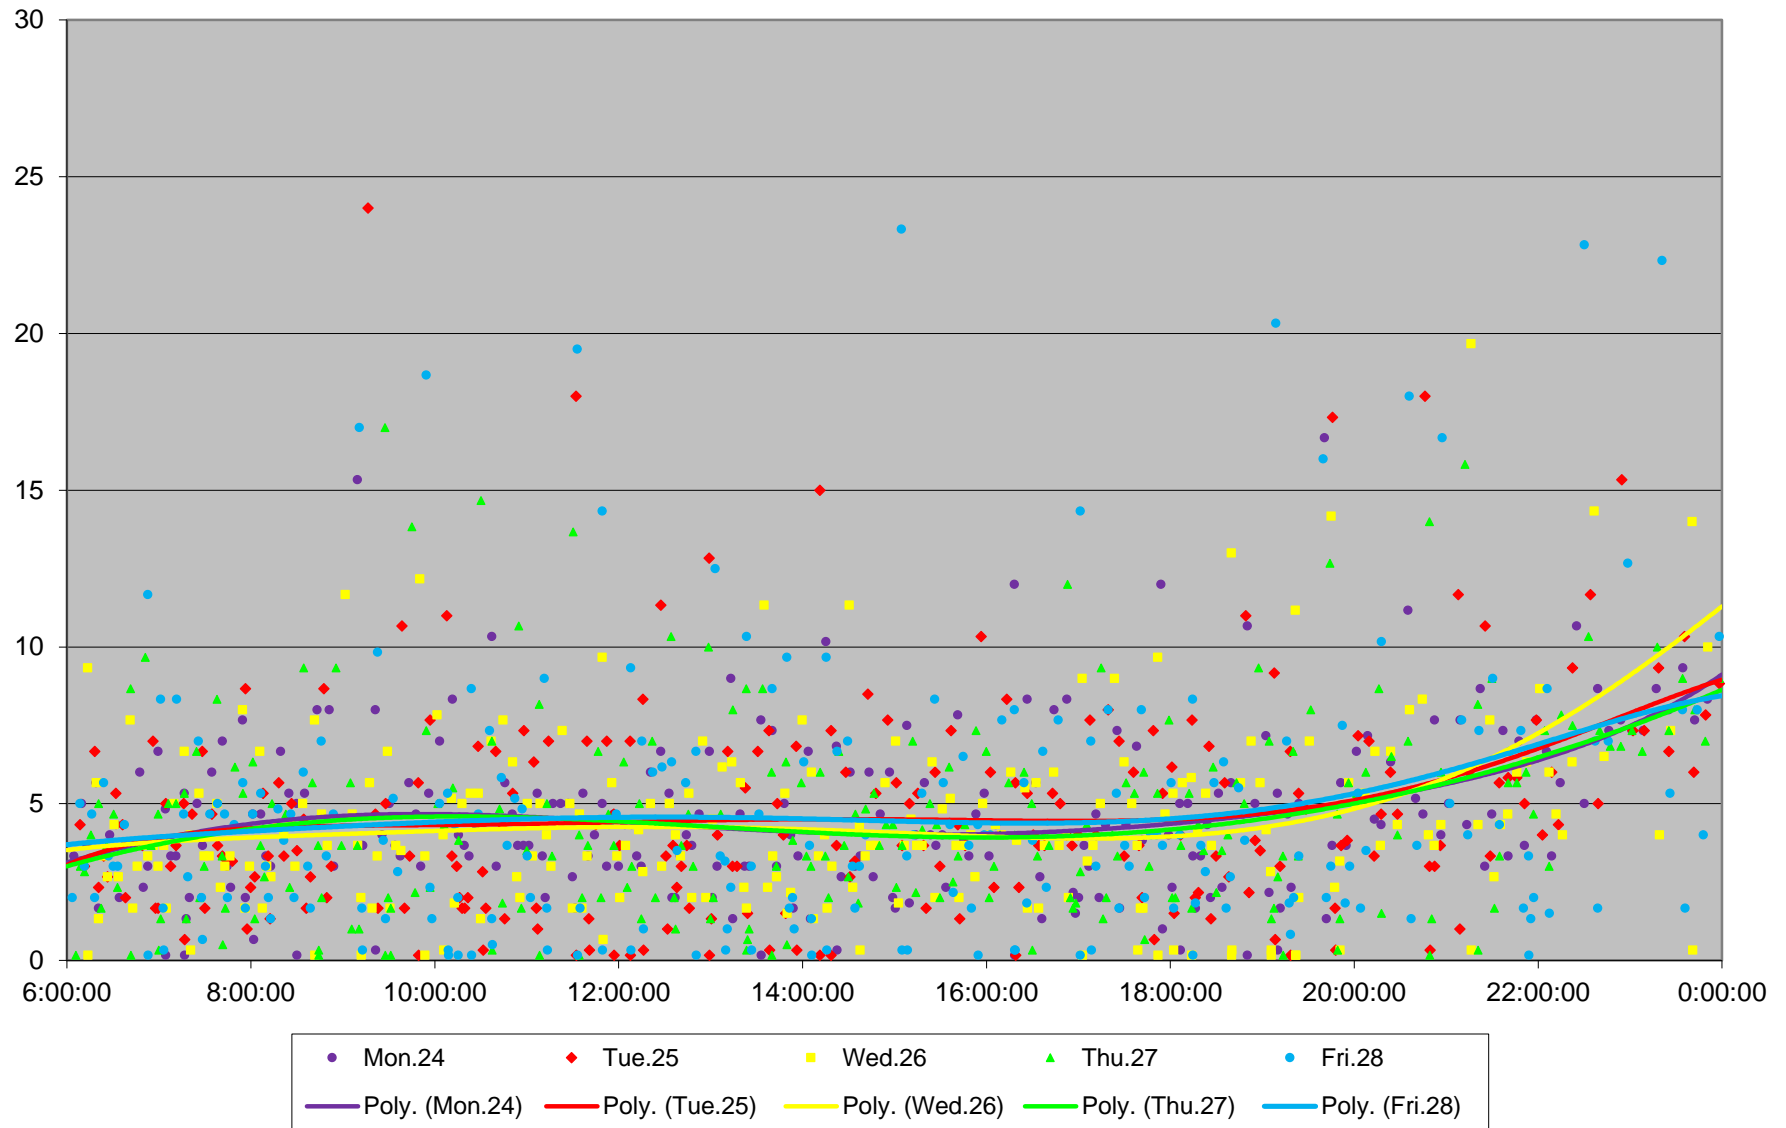

505 Dundas Headways at S of Danforth Southbound February 2020

505 Dundas Headways at S of Danforth Southbound February 2020

505 Dundas Headways at S of Danforth Southbound February 2020

505 Dundas Headways at S of Danforth Southbound February 2020

505 Dundas Headways at S of Danforth Southbound February 2020

505 Dundas Headways at S of Danforth Southbound February 2020

505 Dundas Headways at S of Danforth Southbound February 2020 Weekday Statistics

505 Dundas Headways at S of Danforth Southbound February 2020 Weekday Statistics

505 Dundas Headways at S of Danforth Southbound February 2020

Quartiles Weekday

505 Dundas Headways at S of Danforth Southbound February 2020 Quartiles Week 1

505 Dundas Headways at S of Danforth Southbound February 2020 Saturday Statistics

505 Dundas Headways at S of Danforth Southbound February 2020

Quartiles Saturdays

505 Dundas Headways at S of Danforth Southbound February 2020 Sunday Statistics