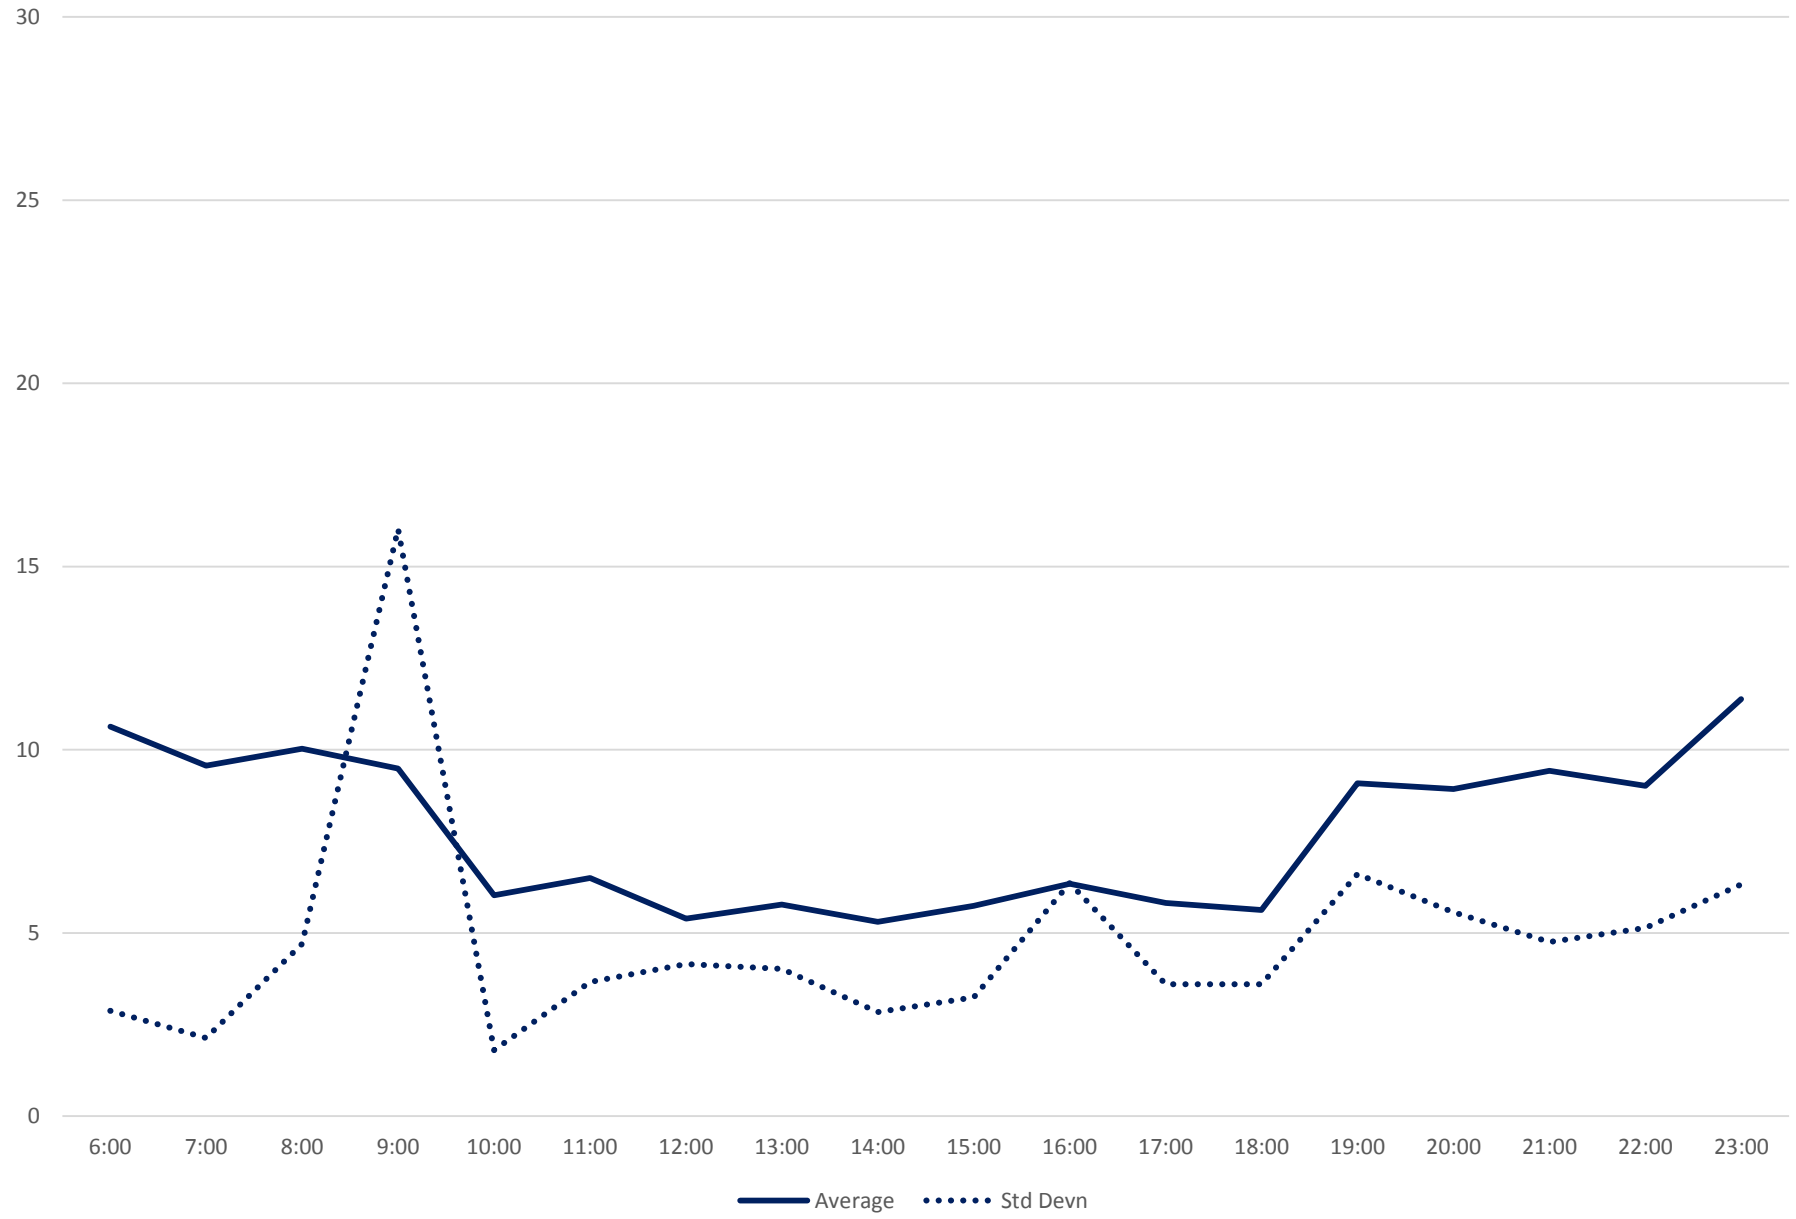

505 Dundas Headways at S of Danforth Southbound February 2020 Weekday Statistics

505 Dundas Headways at S of Danforth Southbound February 2020

Quartiles Weekday

505 Dundas Headways at S of Danforth Southbound February 2020 Quartiles Week 1

505 Dundas Headways at S of Danforth Southbound February 2020 Quartiles Week 2

505 Dundas Headways at S of Danforth Southbound February 2020 Quartiles Week 3

505 Dundas Headways at S of Danforth Southbound February 2020 Quartiles Week 4

505 Dundas Headways at S of Danforth Southbound February 2020 Saturday Statistics

505 Dundas Headways at S of Danforth Southbound February 2020

Quartiles Saturdays

505 Dundas Headways at S of Danforth Southbound February 2020 Sunday Statistics

505 Dundas Headways at S of Danforth Southbound February 2020

Quartiles Sundays/Holidays