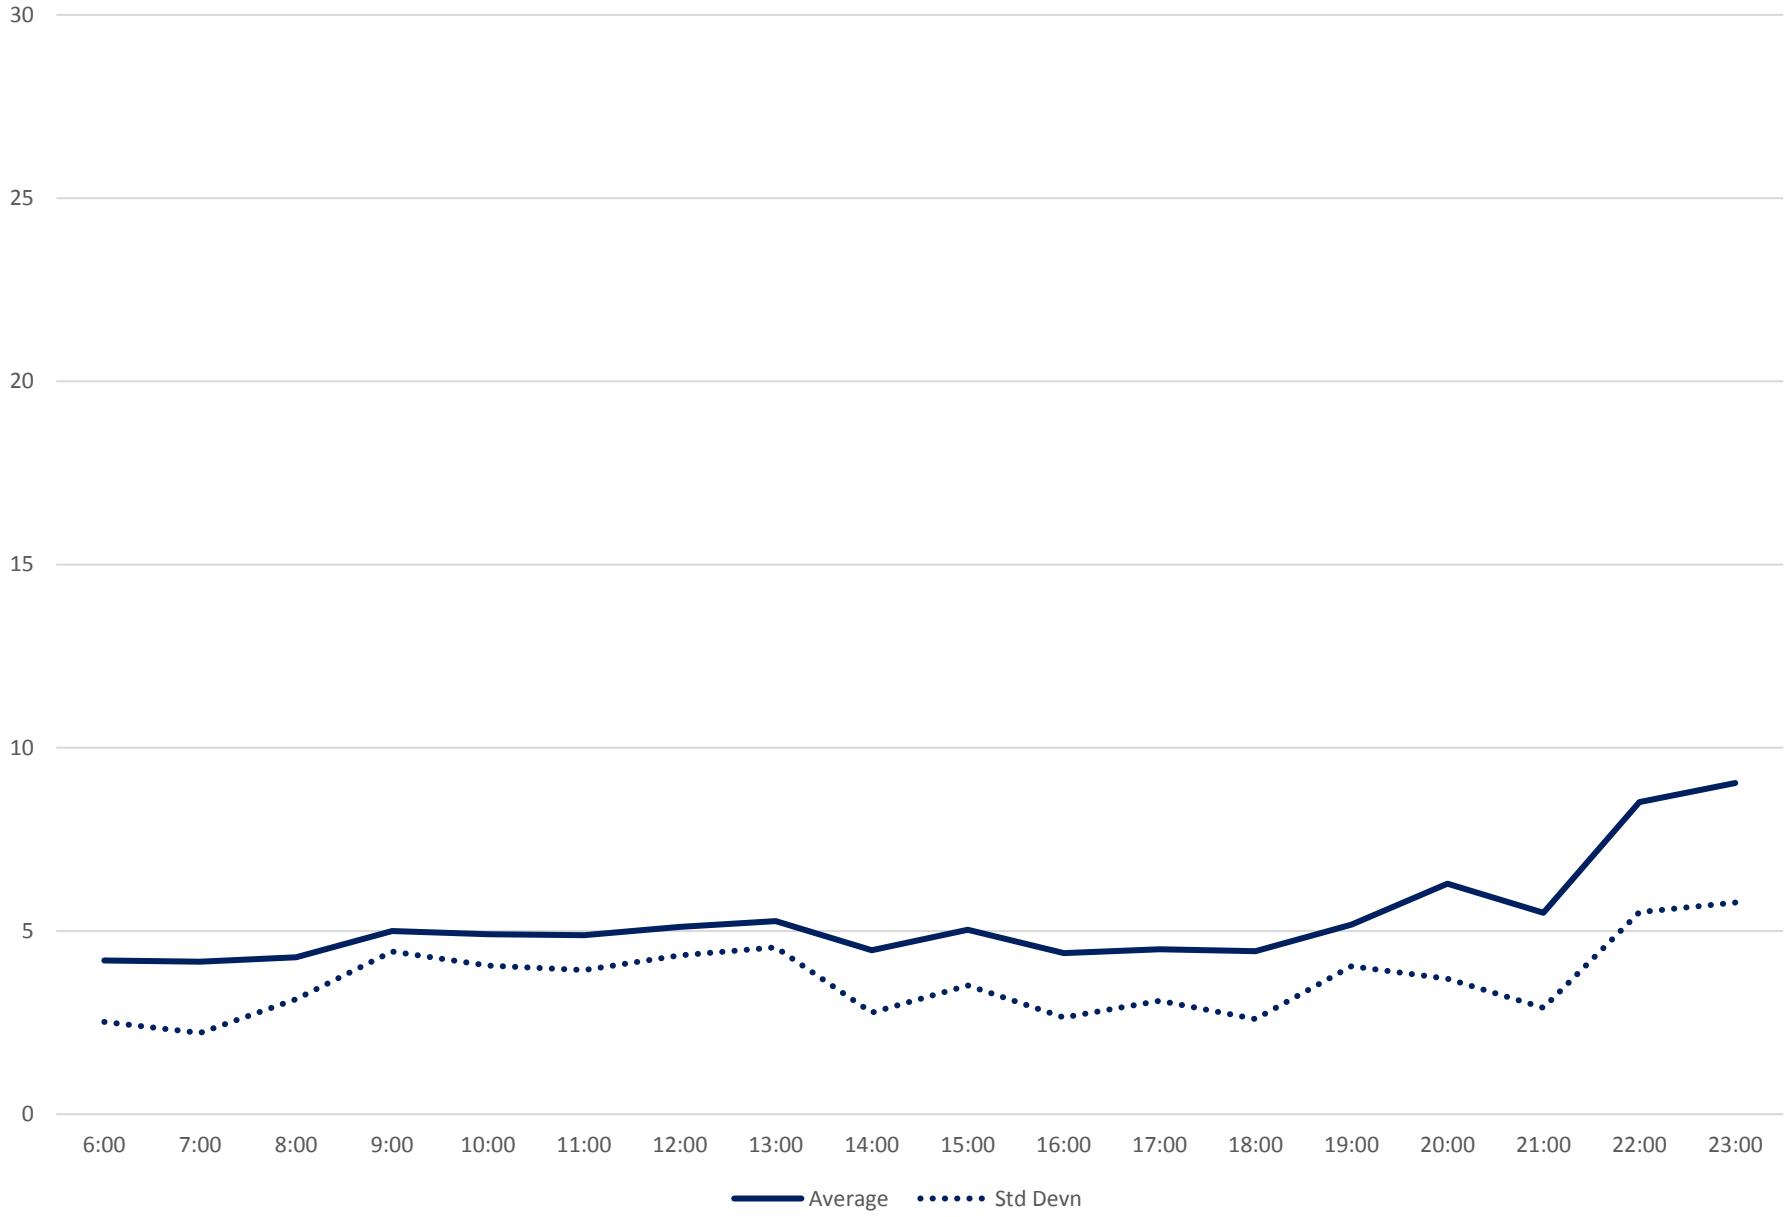

505 Dundas Headways at S of Danforth Southbound February 2020

505 Dundas Headways at S of Danforth Southbound February 2020

505 Dundas Headways at S of Danforth Southbound February 2020

505 Dundas Headways at S of Danforth Southbound February 2020

505 Dundas Headways at S of Danforth Southbound February 2020

505 Dundas Headways at S of Danforth Southbound February 2020

505 Dundas Headways at S of Danforth Southbound February 2020 Weekday Statistics

505 Dundas Headways at S of Danforth Southbound February 2020 Weekday Statistics

505 Dundas Headways at S of Danforth Southbound February 2020

Quartiles Weekday

505 Dundas Headways at S of Danforth Southbound February 2020 Quartiles Week 1

505 Dundas Headways at S of Danforth Southbound February 2020 Saturday Statistics

505 Dundas Headways at S of Danforth Southbound February 2020

Quartiles Saturdays

505 Dundas Headways at S of Danforth Southbound February 2020 Sunday Statistics