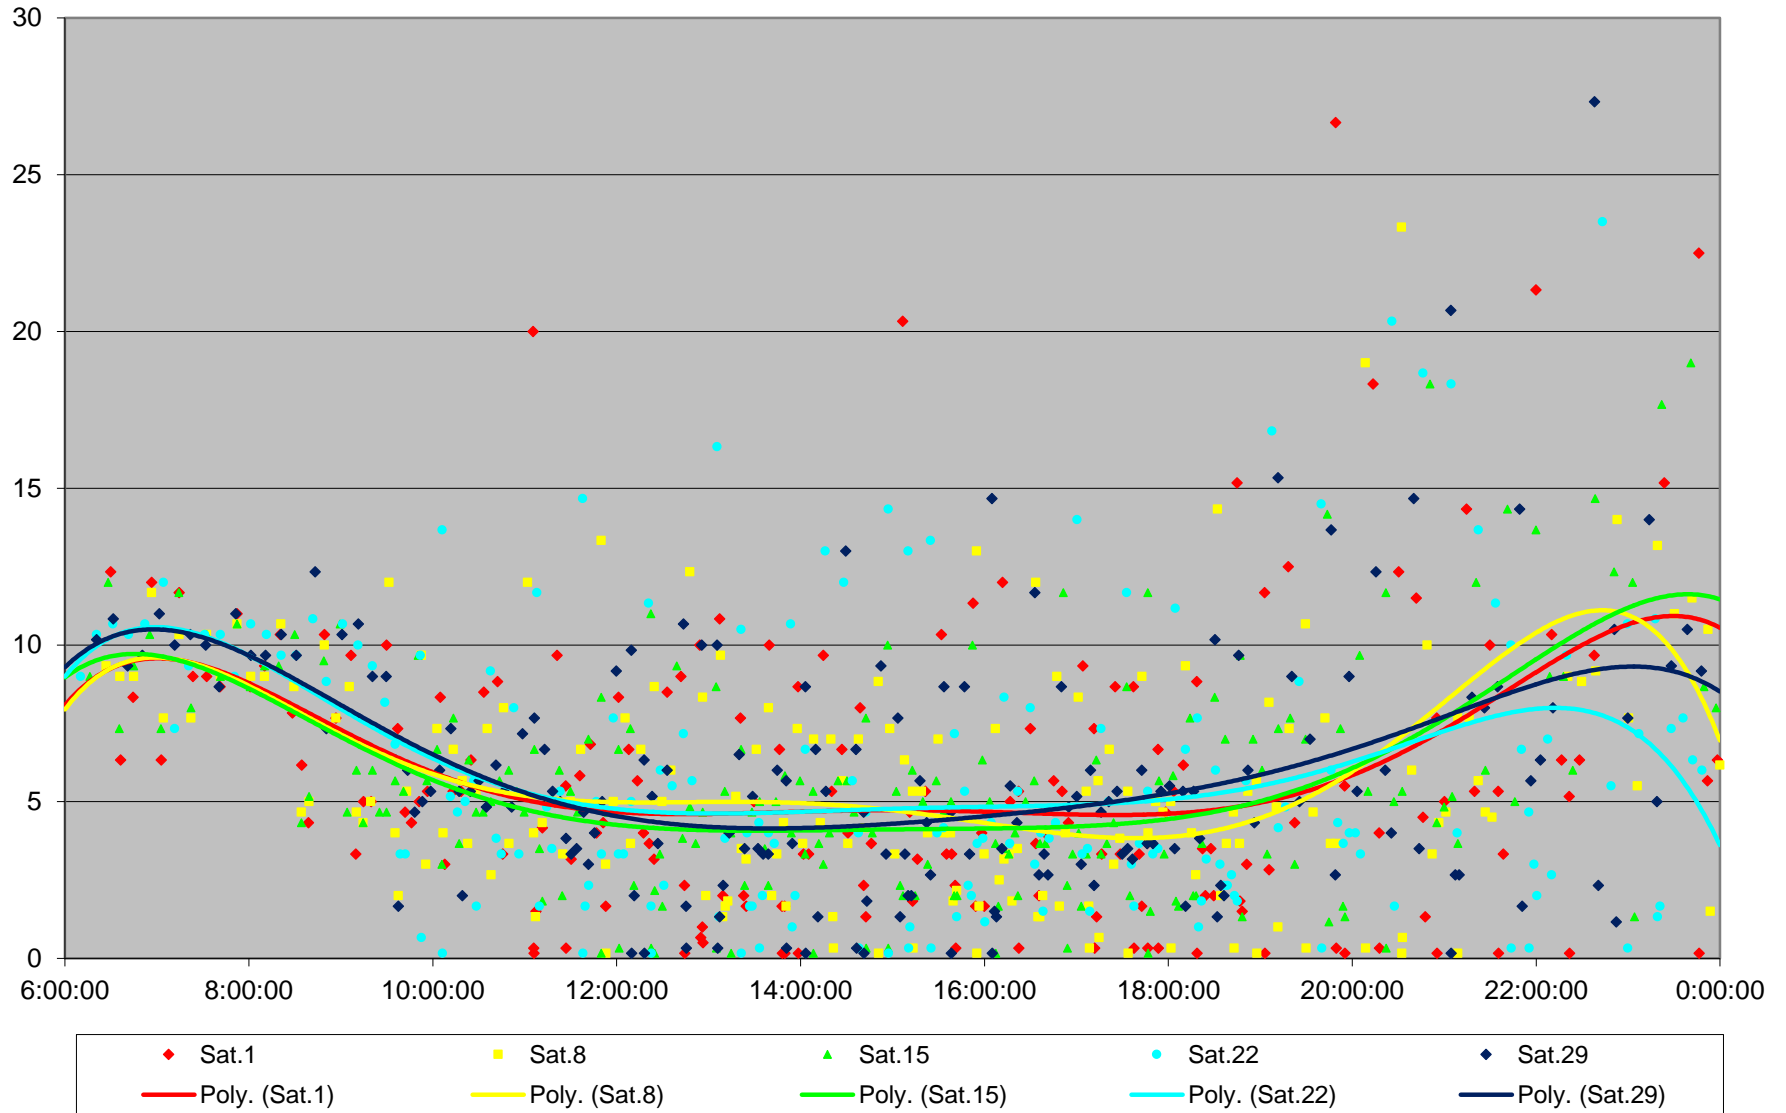

505 Dundas Headways at S of Danforth Southbound February 2020

505 Dundas Headways at S of Danforth Southbound February 2020

505 Dundas Headways at S of Danforth Southbound February 2020

505 Dundas Headways at S of Danforth Southbound February 2020

505 Dundas Headways at S of Danforth Southbound February 2020

505 Dundas Headways at S of Danforth Southbound February 2020

505 Dundas Headways at S of Danforth Southbound February 2020 Weekday Statistics

505 Dundas Headways at S of Danforth Southbound February 2020 Weekday Statistics

505 Dundas Headways at S of Danforth Southbound February 2020

Quartiles Weekday

505 Dundas Headways at S of Danforth Southbound February 2020 Quartiles Week 1

505 Dundas Headways at S of Danforth Southbound February 2020 Saturday Statistics

505 Dundas Headways at S of Danforth Southbound February 2020

Quartiles Saturdays

505 Dundas Headways at S of Danforth Southbound February 2020 Sunday Statistics