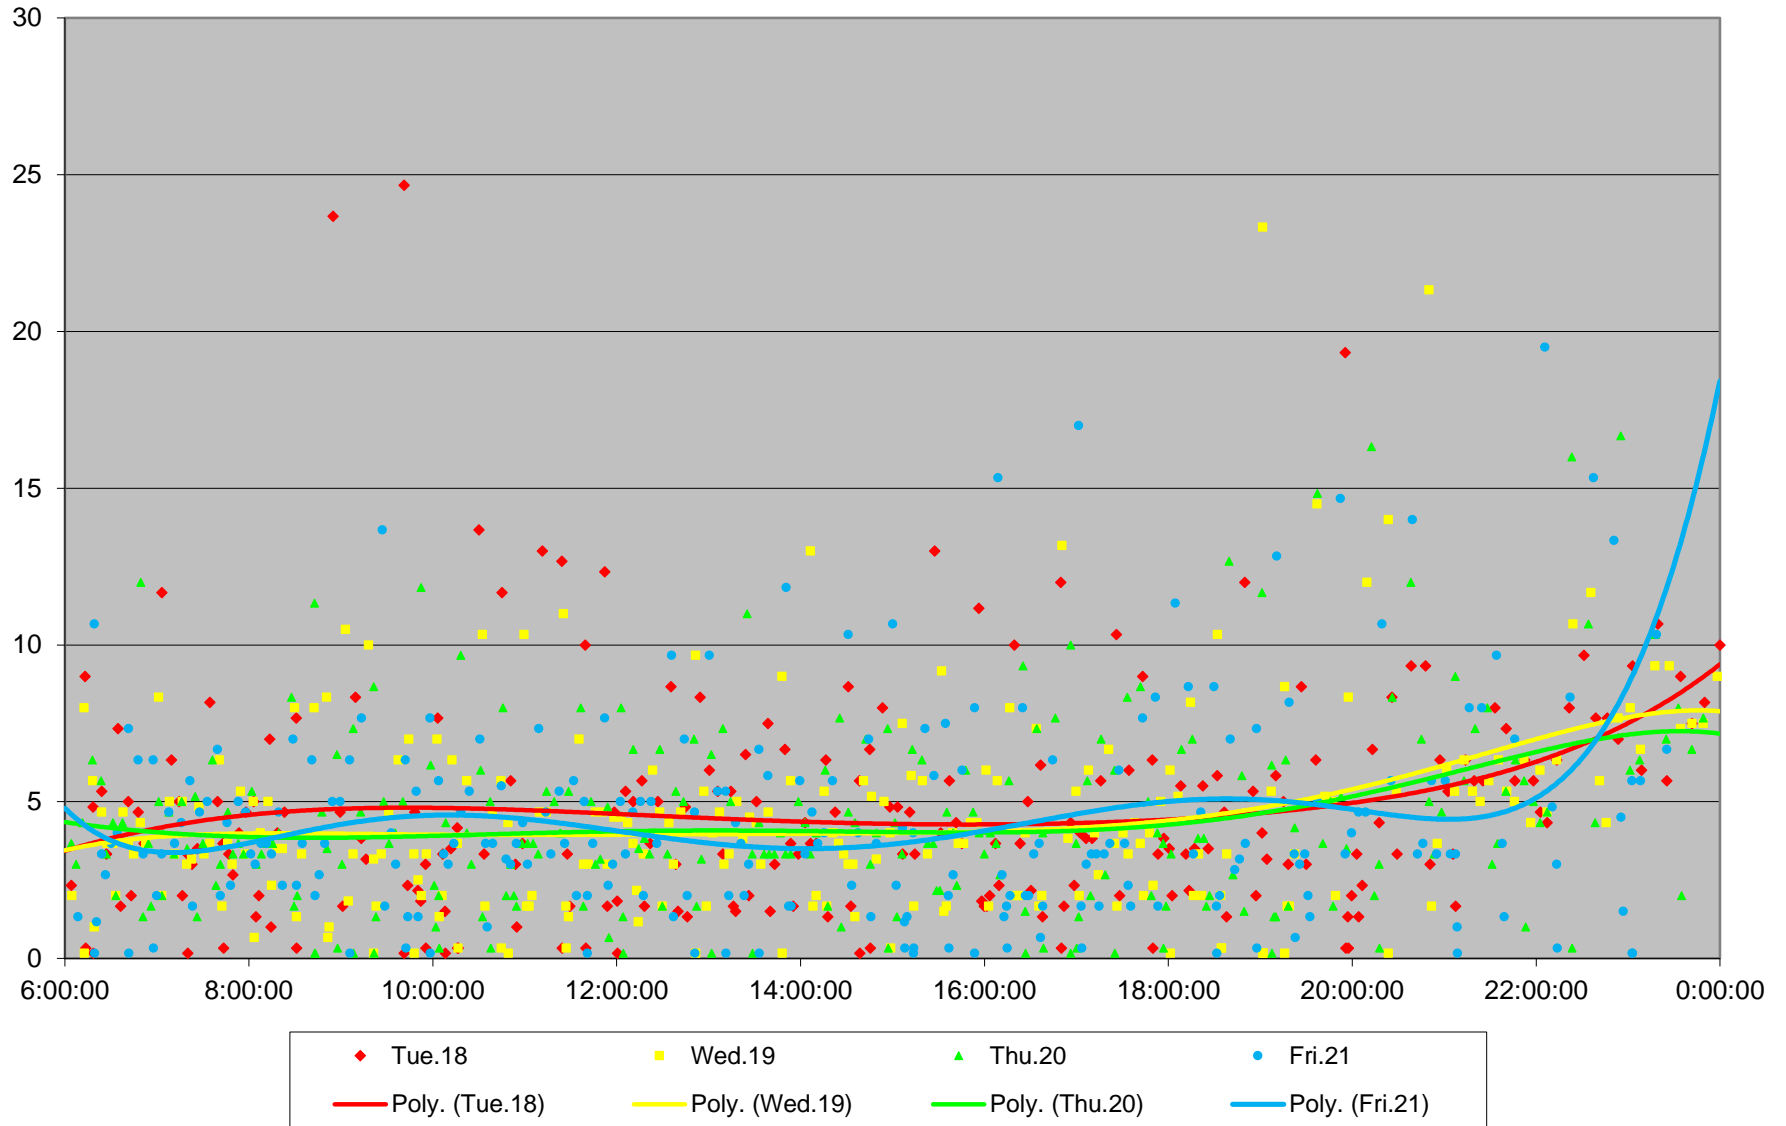

505 Dundas Headways at S of Danforth Southbound February 2020

505 Dundas Headways at S of Danforth Southbound February 2020

505 Dundas Headways at S of Danforth Southbound February 2020

505 Dundas Headways at S of Danforth Southbound February 2020

505 Dundas Headways at S of Danforth Southbound February 2020

505 Dundas Headways at S of Danforth Southbound February 2020

505 Dundas Headways at S of Danforth Southbound February 2020 Weekday Statistics

505 Dundas Headways at S of Danforth Southbound February 2020 Weekday Statistics

505 Dundas Headways at S of Danforth Southbound February 2020

Quartiles Weekday

505 Dundas Headways at S of Danforth Southbound February 2020 Quartiles Week 1

505 Dundas Headways at S of Danforth Southbound February 2020 Saturday Statistics

505 Dundas Headways at S of Danforth Southbound February 2020

Quartiles Saturdays

505 Dundas Headways at S of Danforth Southbound February 2020 Sunday Statistics