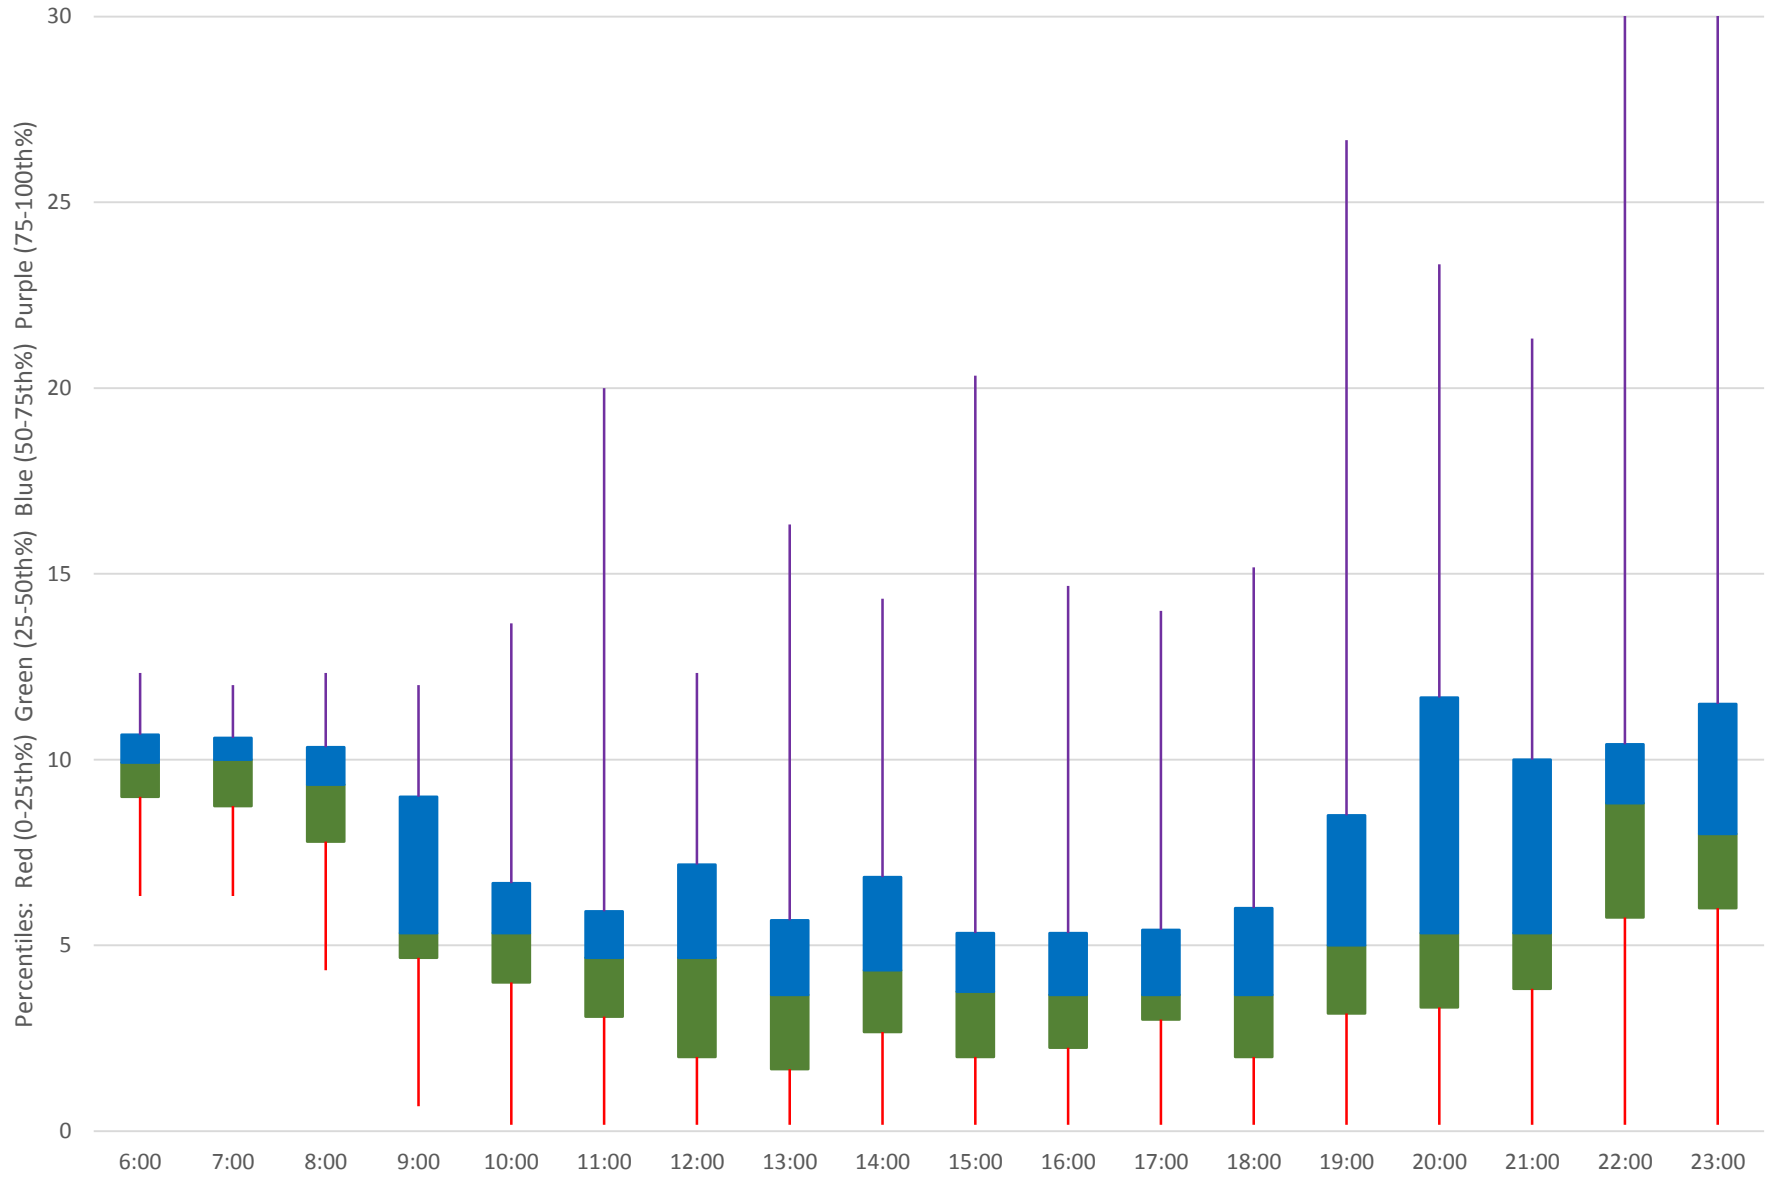

505 Dundas Headways at S of Danforth Southbound February 2020 Weekday Statistics

505 Dundas Headways at S of Danforth Southbound February 2020

Quartiles Weekday

505 Dundas Headways at S of Danforth Southbound February 2020 Quartiles Week 1

505 Dundas Headways at S of Danforth Southbound February 2020 Quartiles Week 2

505 Dundas Headways at S of Danforth Southbound February 2020 Quartiles Week 3

505 Dundas Headways at S of Danforth Southbound February 2020 Quartiles Week 4

505 Dundas Headways at S of Danforth Southbound February 2020 Saturday Statistics

505 Dundas Headways at S of Danforth Southbound February 2020

Quartiles Saturdays

505 Dundas Headways at S of Danforth Southbound February 2020 Sunday Statistics

505 Dundas Headways at S of Danforth Southbound February 2020

Quartiles Sundays/Holidays