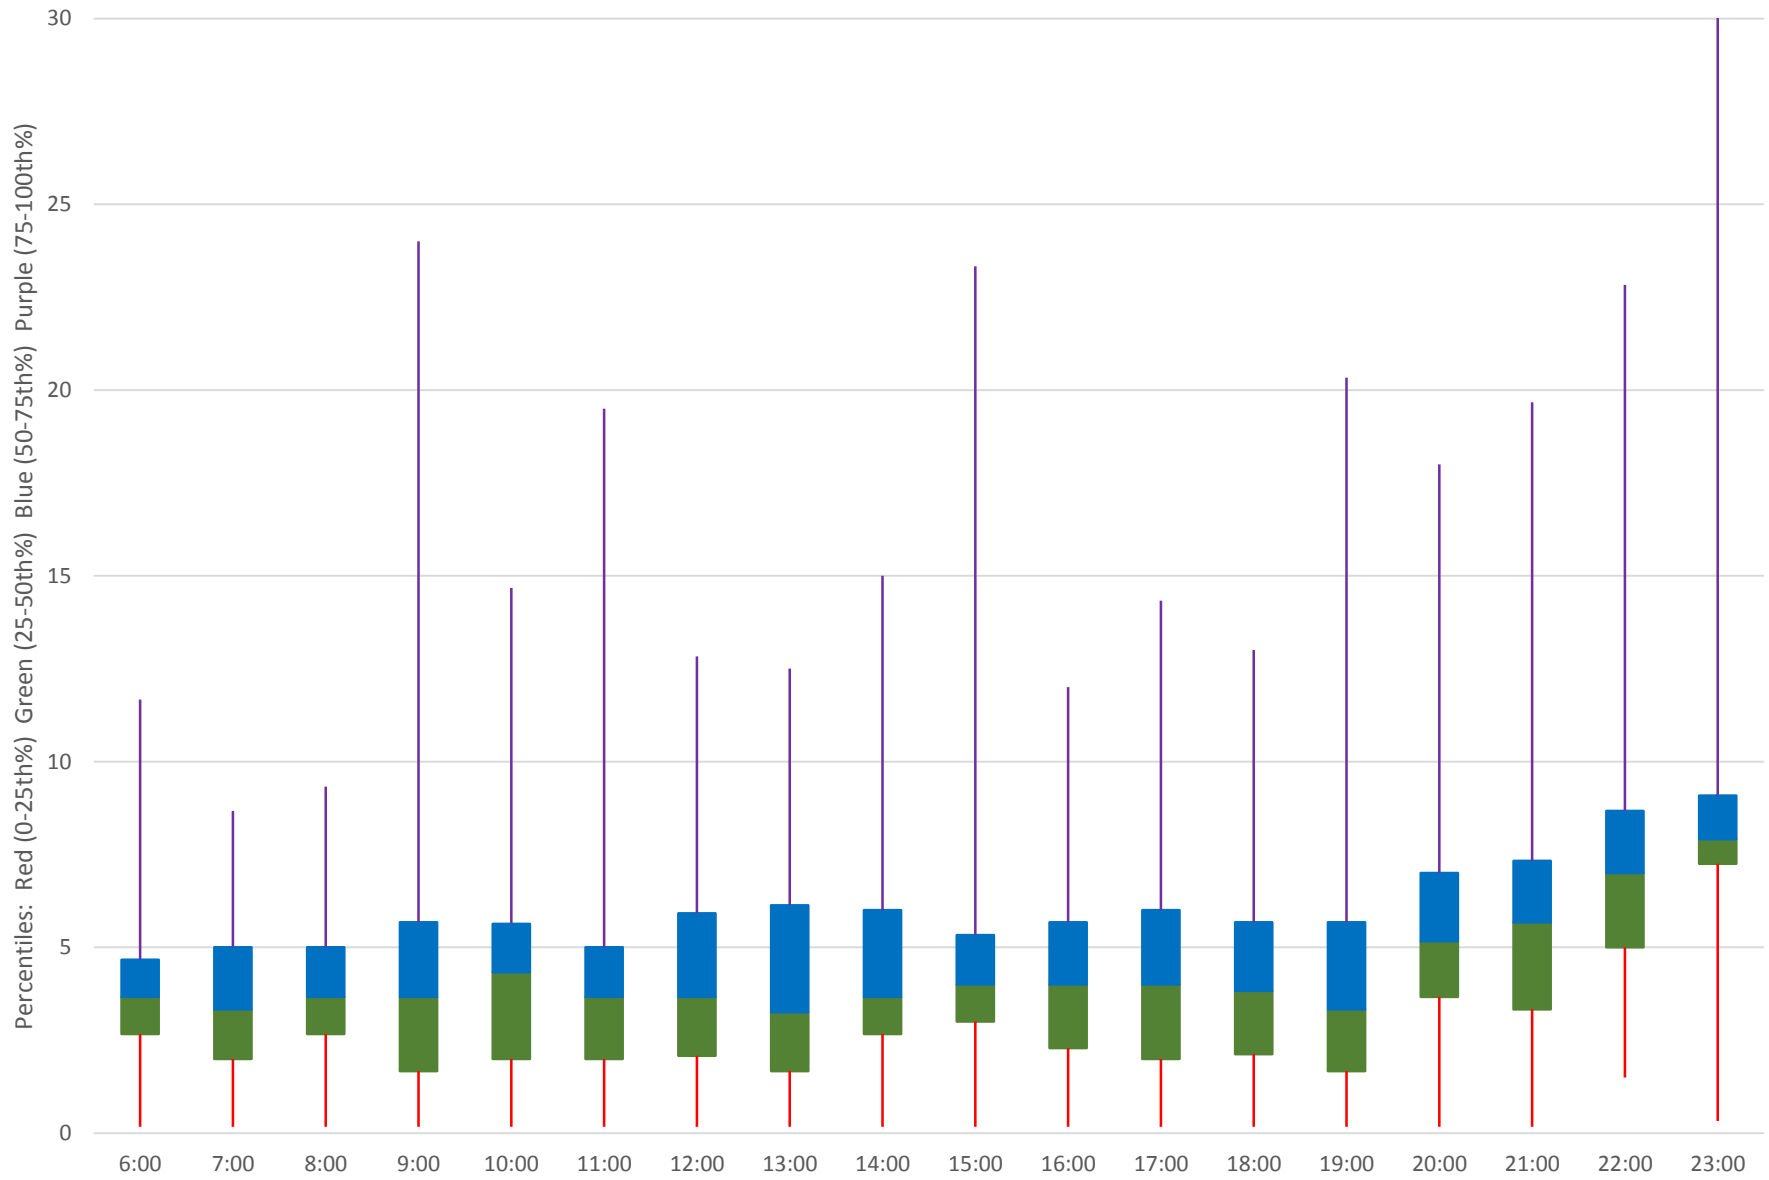

505 Dundas Headways at S of Danforth Southbound February 2020

505 Dundas Headways at S of Danforth Southbound February 2020

505 Dundas Headways at S of Danforth Southbound February 2020 Weekday Statistics

505 Dundas Headways at S of Danforth Southbound February 2020 Weekday Statistics

505 Dundas Headways at S of Danforth Southbound February 2020

Quartiles Weekday

505 Dundas Headways at S of Danforth Southbound February 2020 Quartiles Week 1

505 Dundas Headways at S of Danforth Southbound February 2020 Saturday Statistics

505 Dundas Headways at S of Danforth Southbound February 2020

Quartiles Saturdays

505 Dundas Headways at S of Danforth Southbound February 2020 Sunday Statistics

505 Dundas Headways at S of Danforth Southbound February 2020

Quartiles Sundays/Holidays