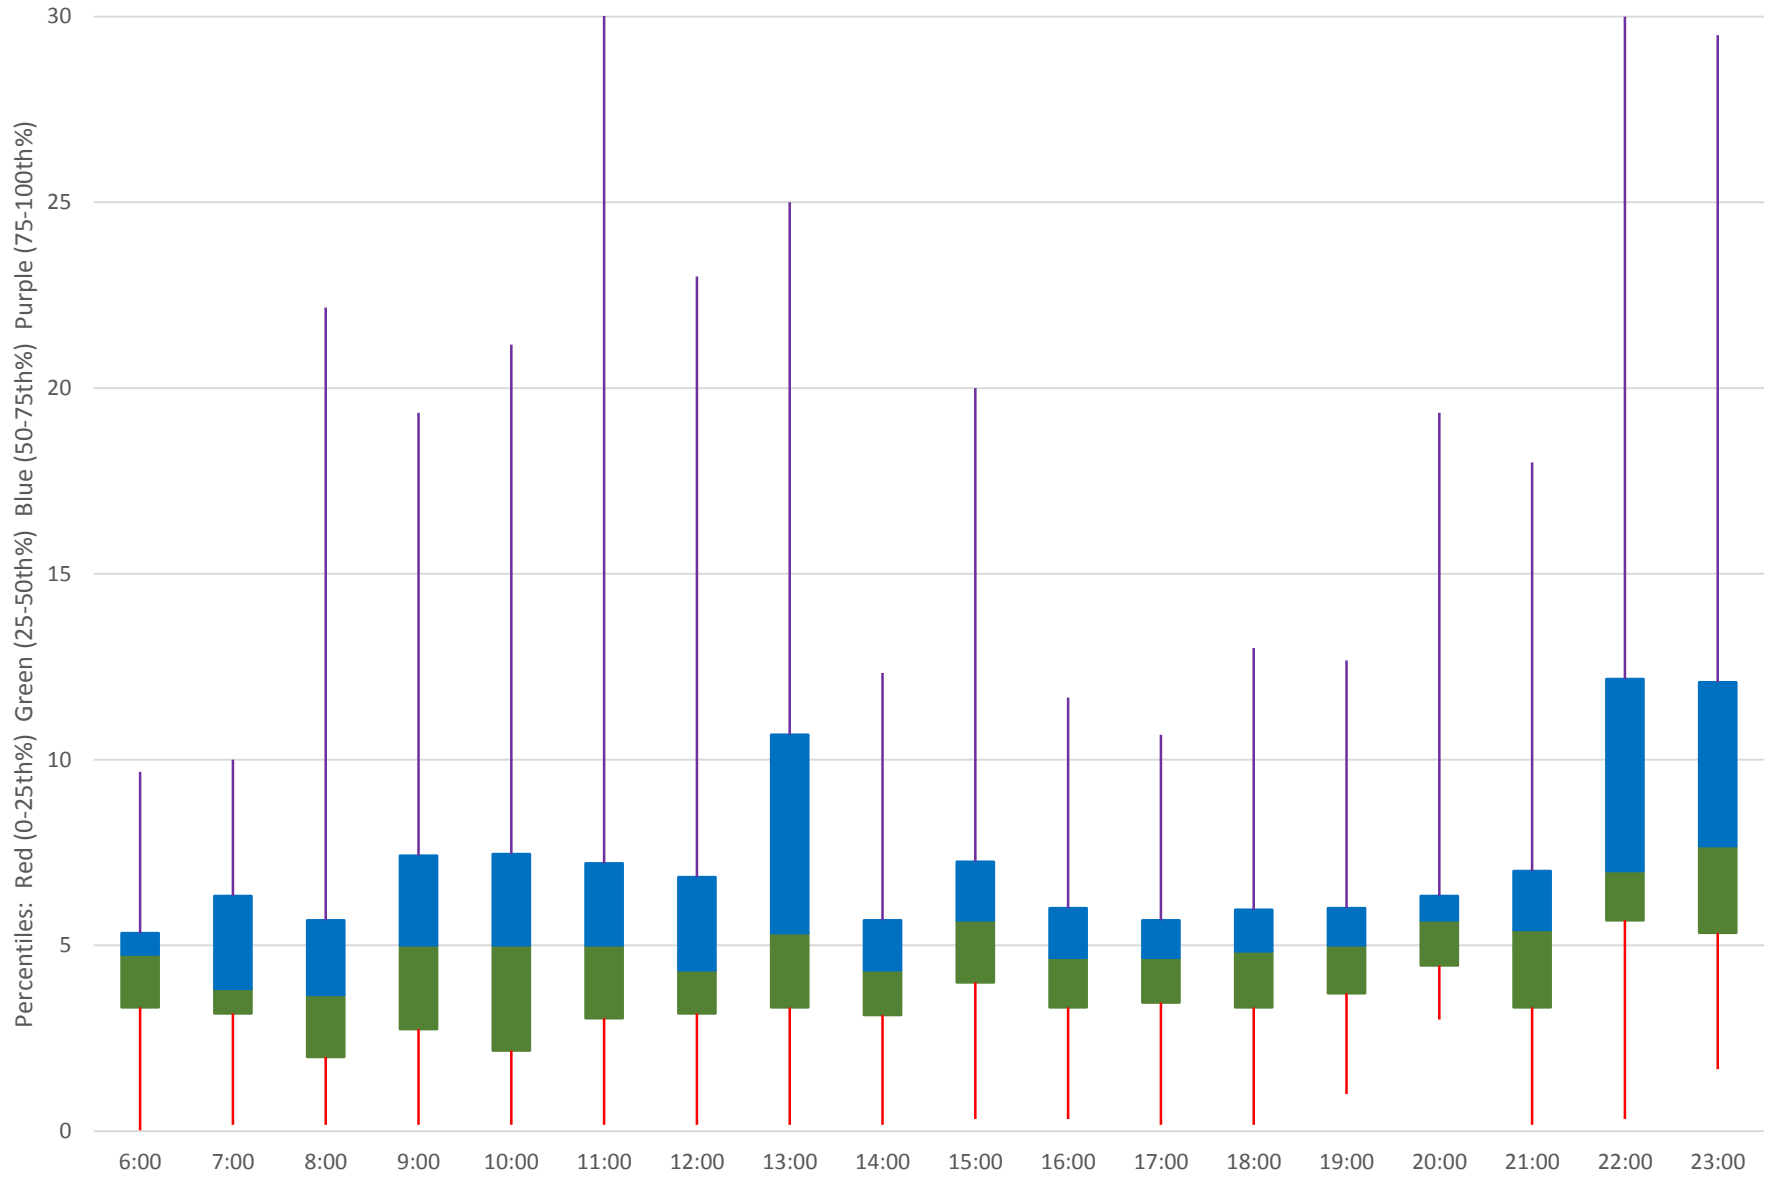

505 Dundas Headways at S of Danforth Southbound February 2020

505 Dundas Headways at S of Danforth Southbound February 2020

505 Dundas Headways at S of Danforth Southbound February 2020 Weekday Statistics

505 Dundas Headways at S of Danforth Southbound February 2020 Weekday Statistics

505 Dundas Headways at S of Danforth Southbound February 2020

Quartiles Weekday

505 Dundas Headways at S of Danforth Southbound February 2020 Quartiles Week 1

505 Dundas Headways at S of Danforth Southbound February 2020 Saturday Statistics

505 Dundas Headways at S of Danforth Southbound February 2020

Quartiles Saturdays

505 Dundas Headways at S of Danforth Southbound February 2020 Sunday Statistics

505 Dundas Headways at S of Danforth Southbound February 2020

Quartiles Sundays/Holidays