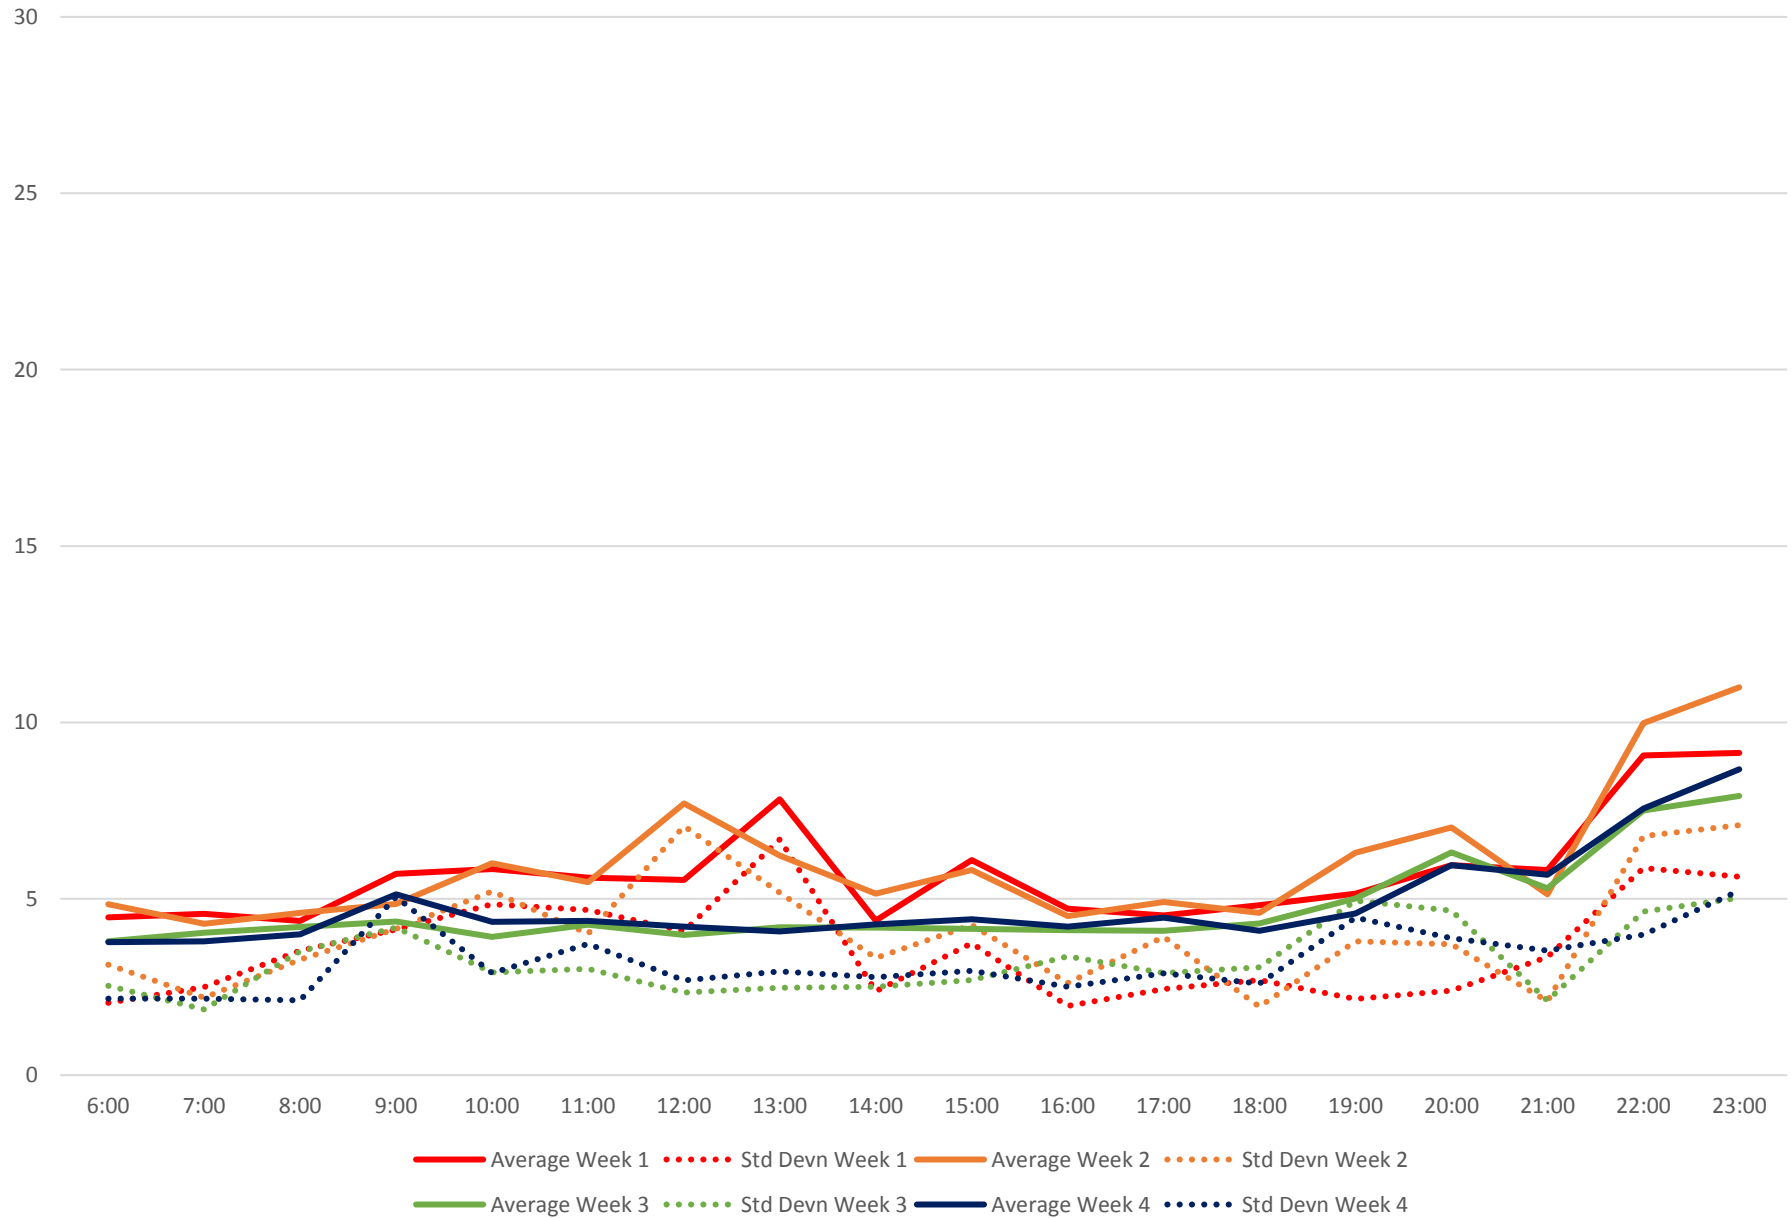

505 Dundas Headways at S of Danforth Southbound February 2020

505 Dundas Headways at S of Danforth Southbound February 2020

505 Dundas Headways at S of Danforth Southbound February 2020

505 Dundas Headways at S of Danforth Southbound February 2020

505 Dundas Headways at S of Danforth Southbound February 2020

505 Dundas Headways at S of Danforth Southbound February 2020

505 Dundas Headways at S of Danforth Southbound February 2020 Weekday Statistics

505 Dundas Headways at S of Danforth Southbound February 2020 Weekday Statistics

505 Dundas Headways at S of Danforth Southbound February 2020

Quartiles Weekday

505 Dundas Headways at S of Danforth Southbound February 2020 Quartiles Week 1

505 Dundas Headways at S of Danforth Southbound February 2020 Saturday Statistics

505 Dundas Headways at S of Danforth Southbound February 2020

Quartiles Saturdays

505 Dundas Headways at S of Danforth Southbound February 2020 Sunday Statistics