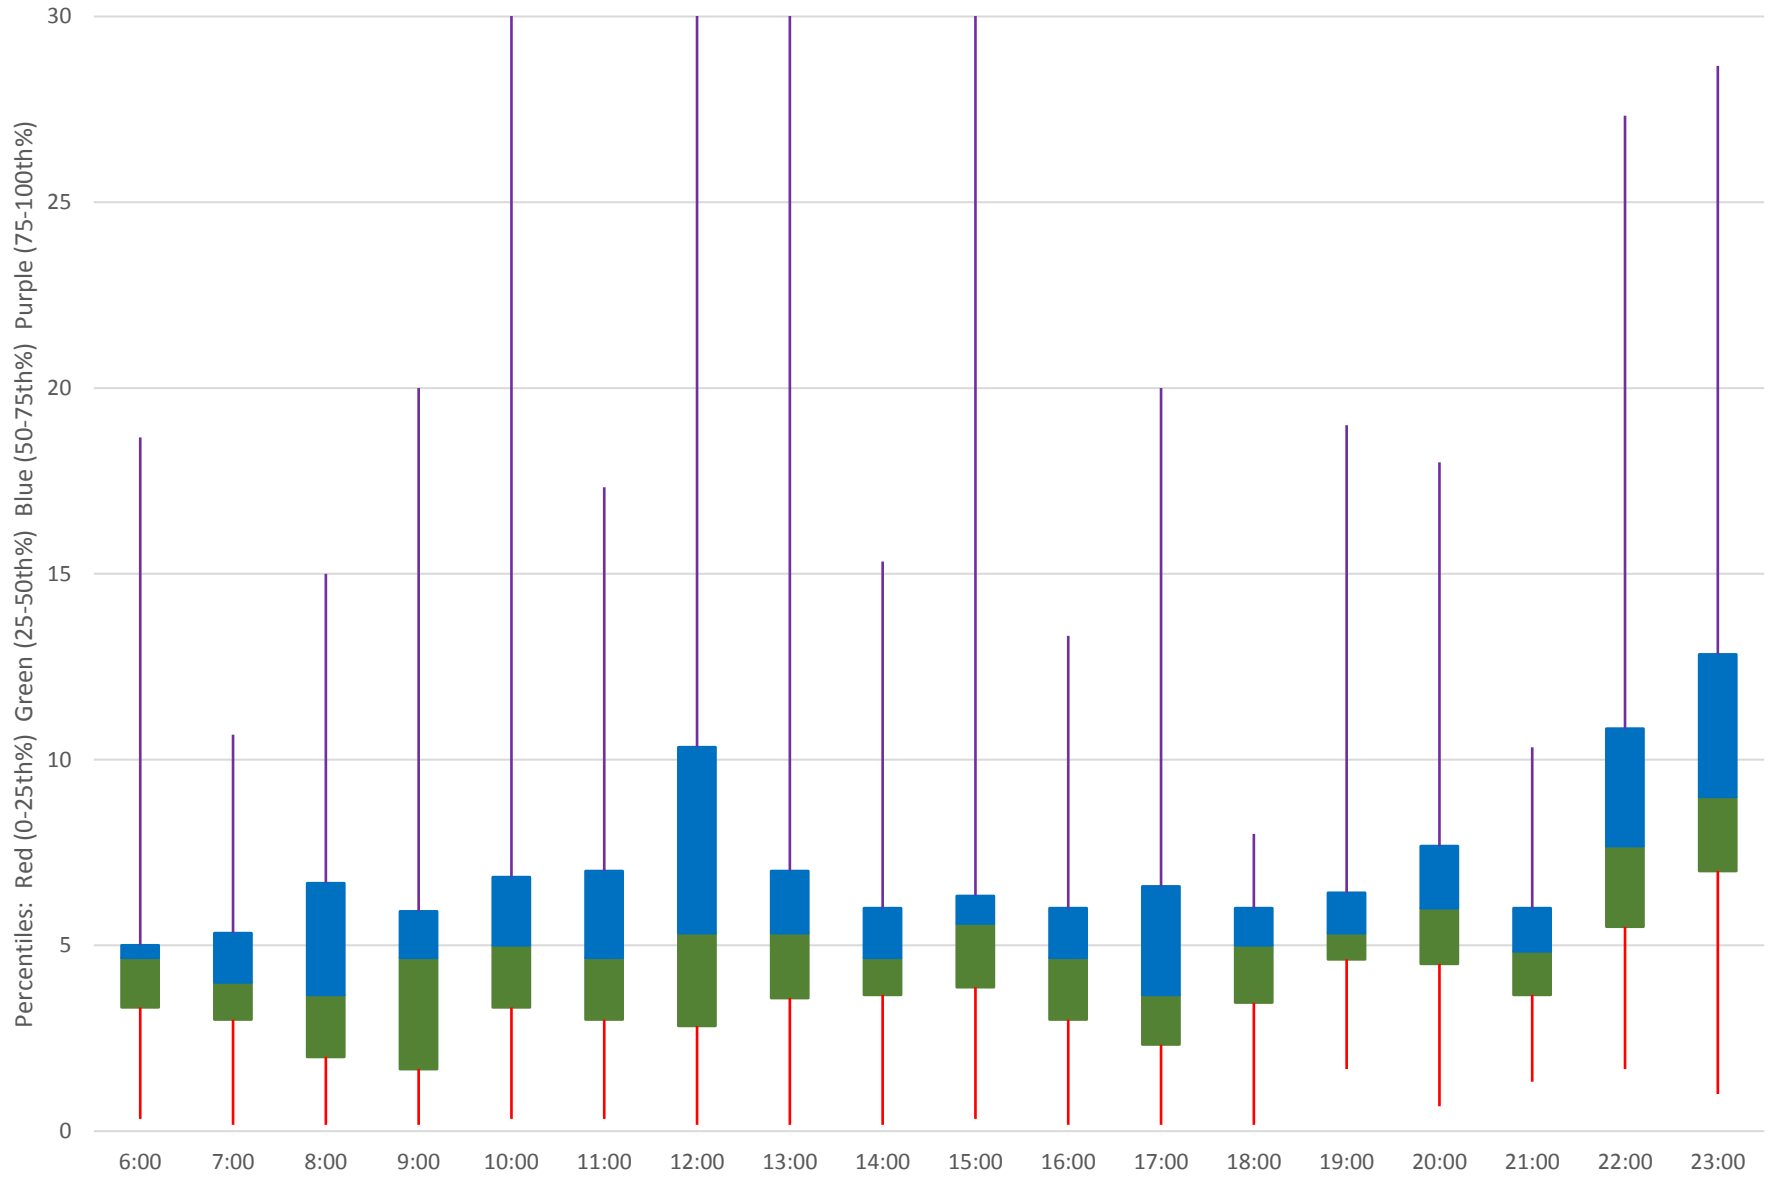

505 Dundas Headways at S of Danforth Southbound February 2020 Quartiles Week 2