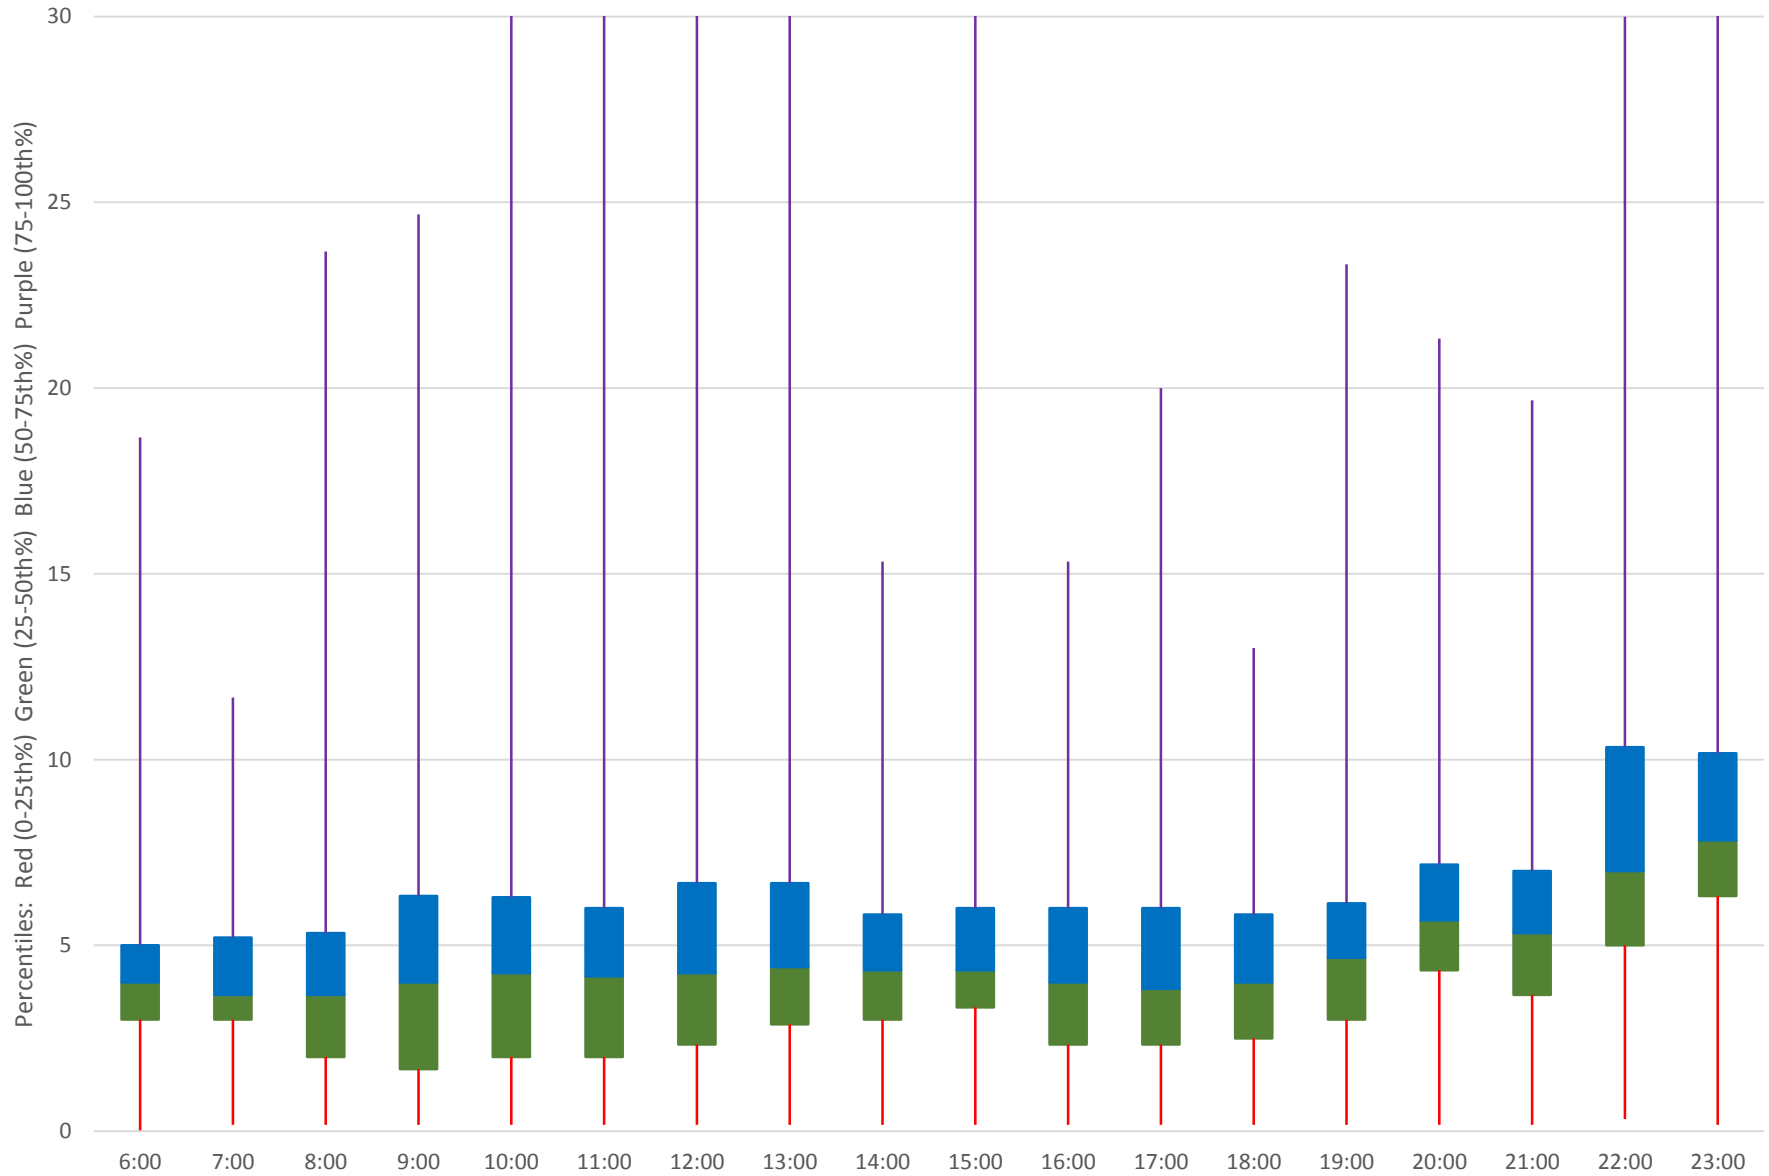

505 Dundas Headways at S of Danforth Southbound February 2020

505 Dundas Headways at S of Danforth Southbound February 2020

505 Dundas Headways at S of Danforth Southbound February 2020 Weekday Statistics

505 Dundas Headways at S of Danforth Southbound February 2020 Weekday Statistics

505 Dundas Headways at S of Danforth Southbound February 2020

Quartiles Weekday

505 Dundas Headways at S of Danforth Southbound February 2020 Quartiles Week 1

505 Dundas Headways at S of Danforth Southbound February 2020 Saturday Statistics

505 Dundas Headways at S of Danforth Southbound February 2020

Quartiles Saturdays

505 Dundas Headways at S of Danforth Southbound February 2020 Sunday Statistics

505 Dundas Headways at S of Danforth Southbound February 2020

Quartiles Sundays/Holidays