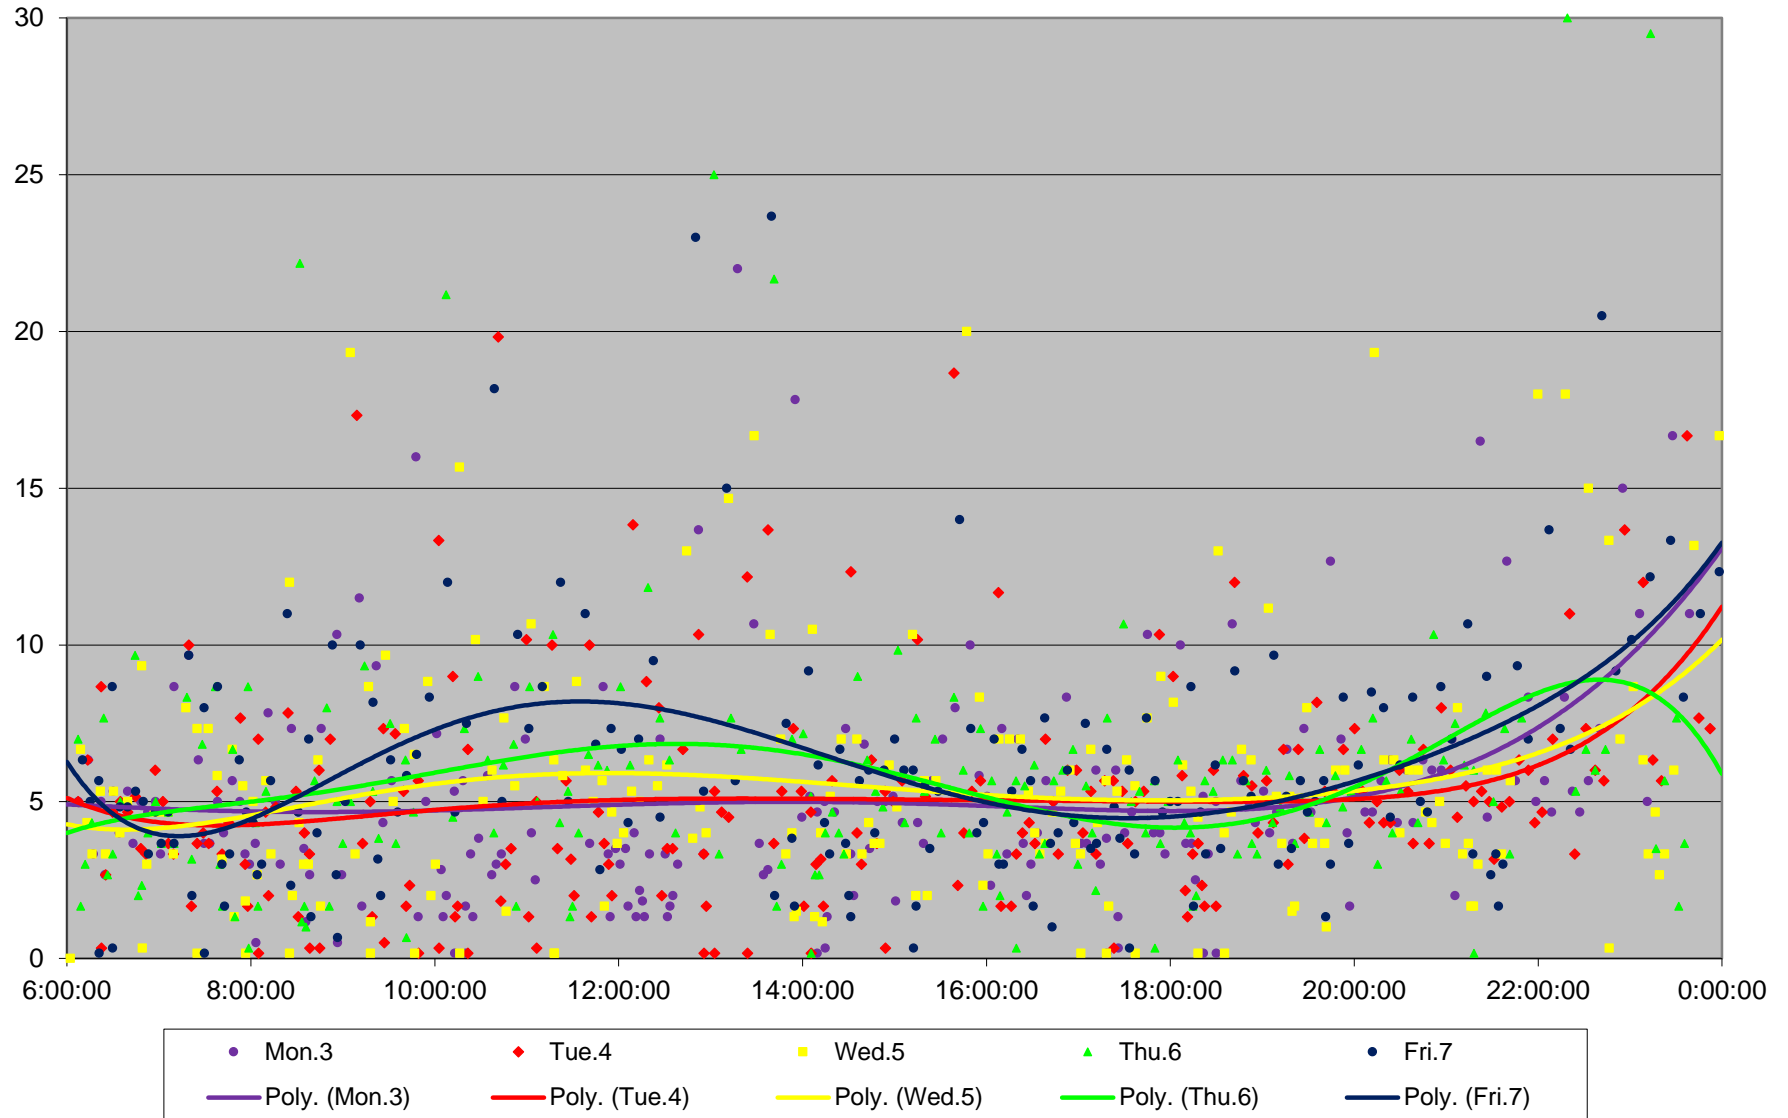

505 Dundas Headways at S of Danforth Southbound February 2020

505 Dundas Headways at S of Danforth Southbound February 2020

505 Dundas Headways at S of Danforth Southbound February 2020

505 Dundas Headways at S of Danforth Southbound February 2020

505 Dundas Headways at S of Danforth Southbound February 2020

505 Dundas Headways at S of Danforth Southbound February 2020

505 Dundas Headways at S of Danforth Southbound February 2020 Weekday Statistics

505 Dundas Headways at S of Danforth Southbound February 2020 Weekday Statistics

505 Dundas Headways at S of Danforth Southbound February 2020

Quartiles Weekday

505 Dundas Headways at S of Danforth Southbound February 2020 Quartiles Week 1

505 Dundas Headways at S of Danforth Southbound February 2020 Saturday Statistics

505 Dundas Headways at S of Danforth Southbound February 2020

Quartiles Saturdays

505 Dundas Headways at S of Danforth Southbound February 2020 Sunday Statistics