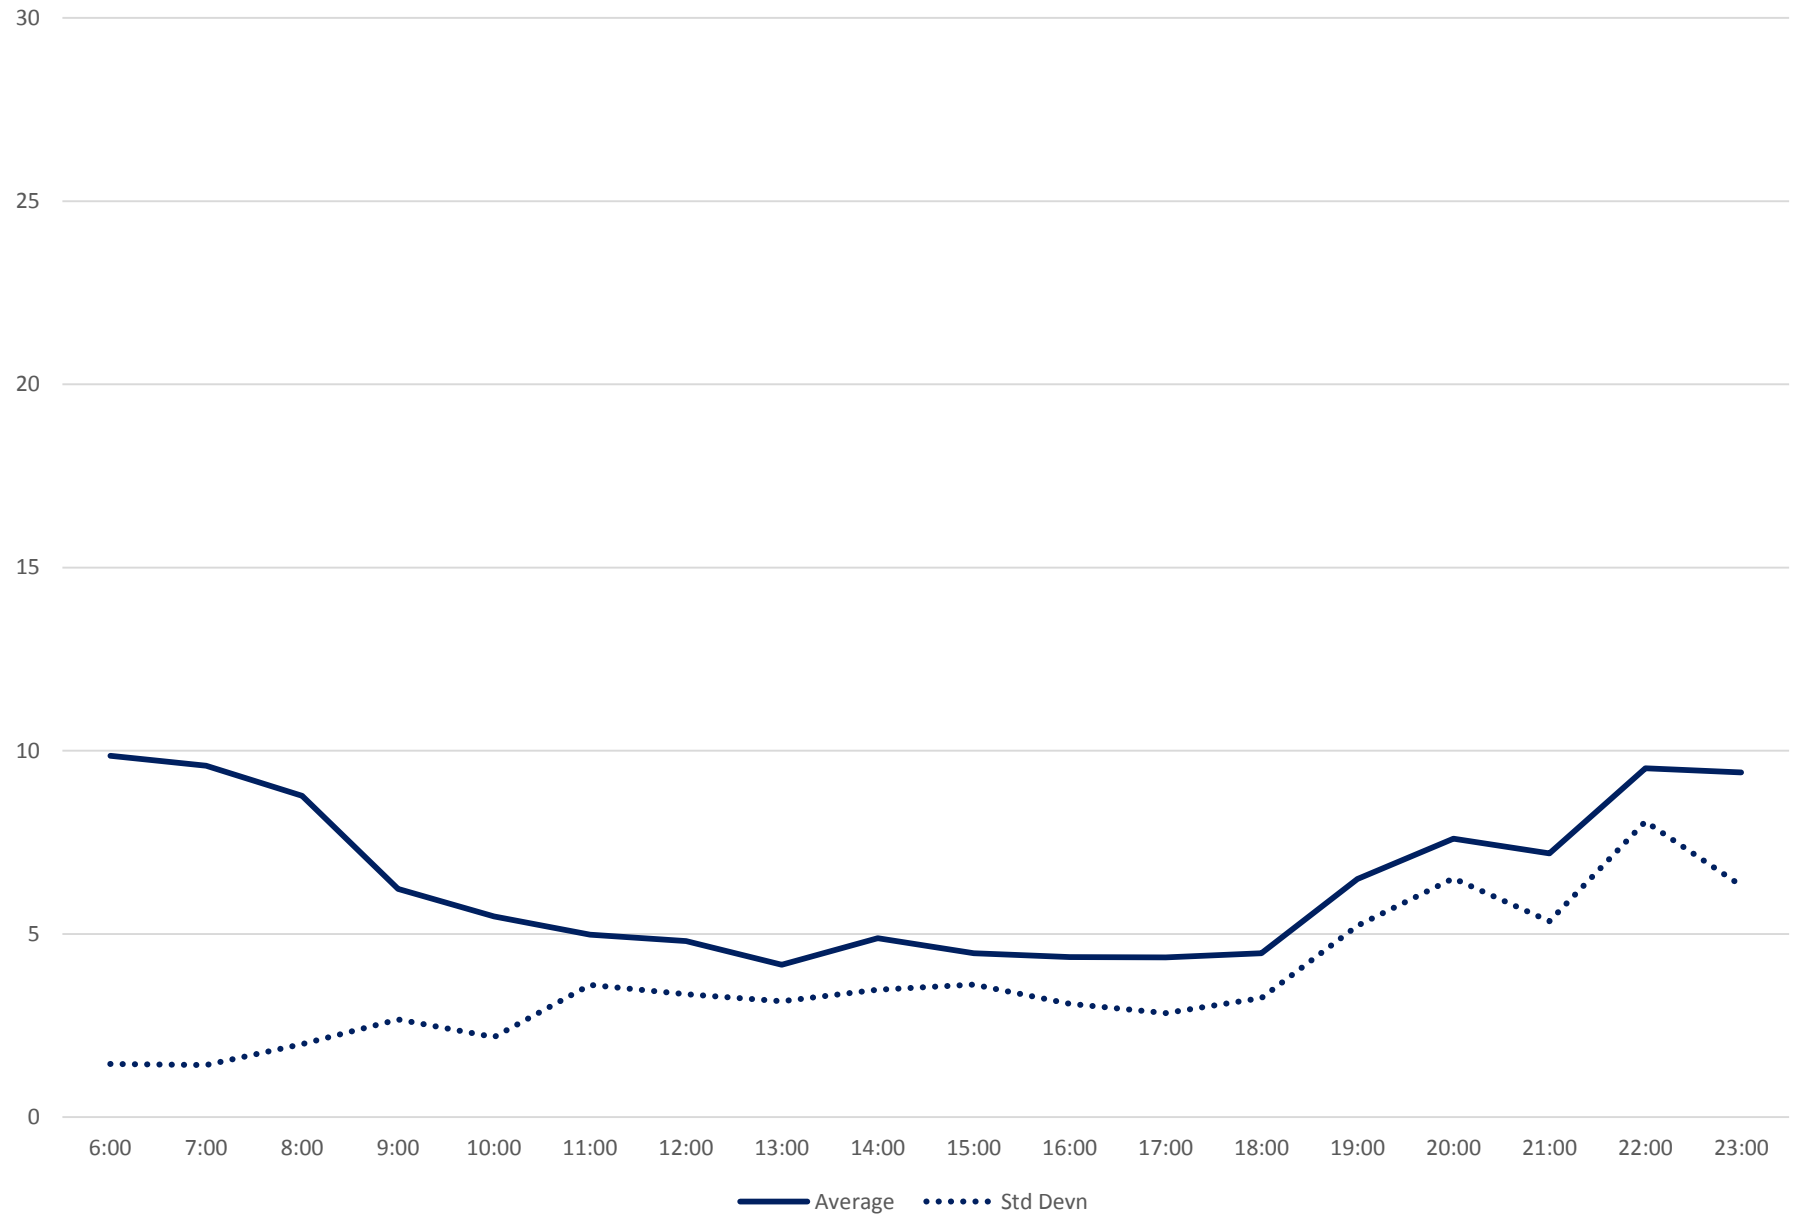

505 Dundas Headways at S of Danforth Southbound February 2020 Weekday Statistics

505 Dundas Headways at S of Danforth Southbound February 2020

Quartiles Weekday

505 Dundas Headways at S of Danforth Southbound February 2020 Quartiles Week 1

505 Dundas Headways at S of Danforth Southbound February 2020 Quartiles Week 2

505 Dundas Headways at S of Danforth Southbound February 2020 Quartiles Week 3

505 Dundas Headways at S of Danforth Southbound February 2020 Quartiles Week 4

505 Dundas Headways at S of Danforth Southbound February 2020 Saturday Statistics

505 Dundas Headways at S of Danforth Southbound February 2020

Quartiles Saturdays

505 Dundas Headways at S of Danforth Southbound February 2020 Sunday Statistics

505 Dundas Headways at S of Danforth Southbound February 2020

Quartiles Sundays/Holidays