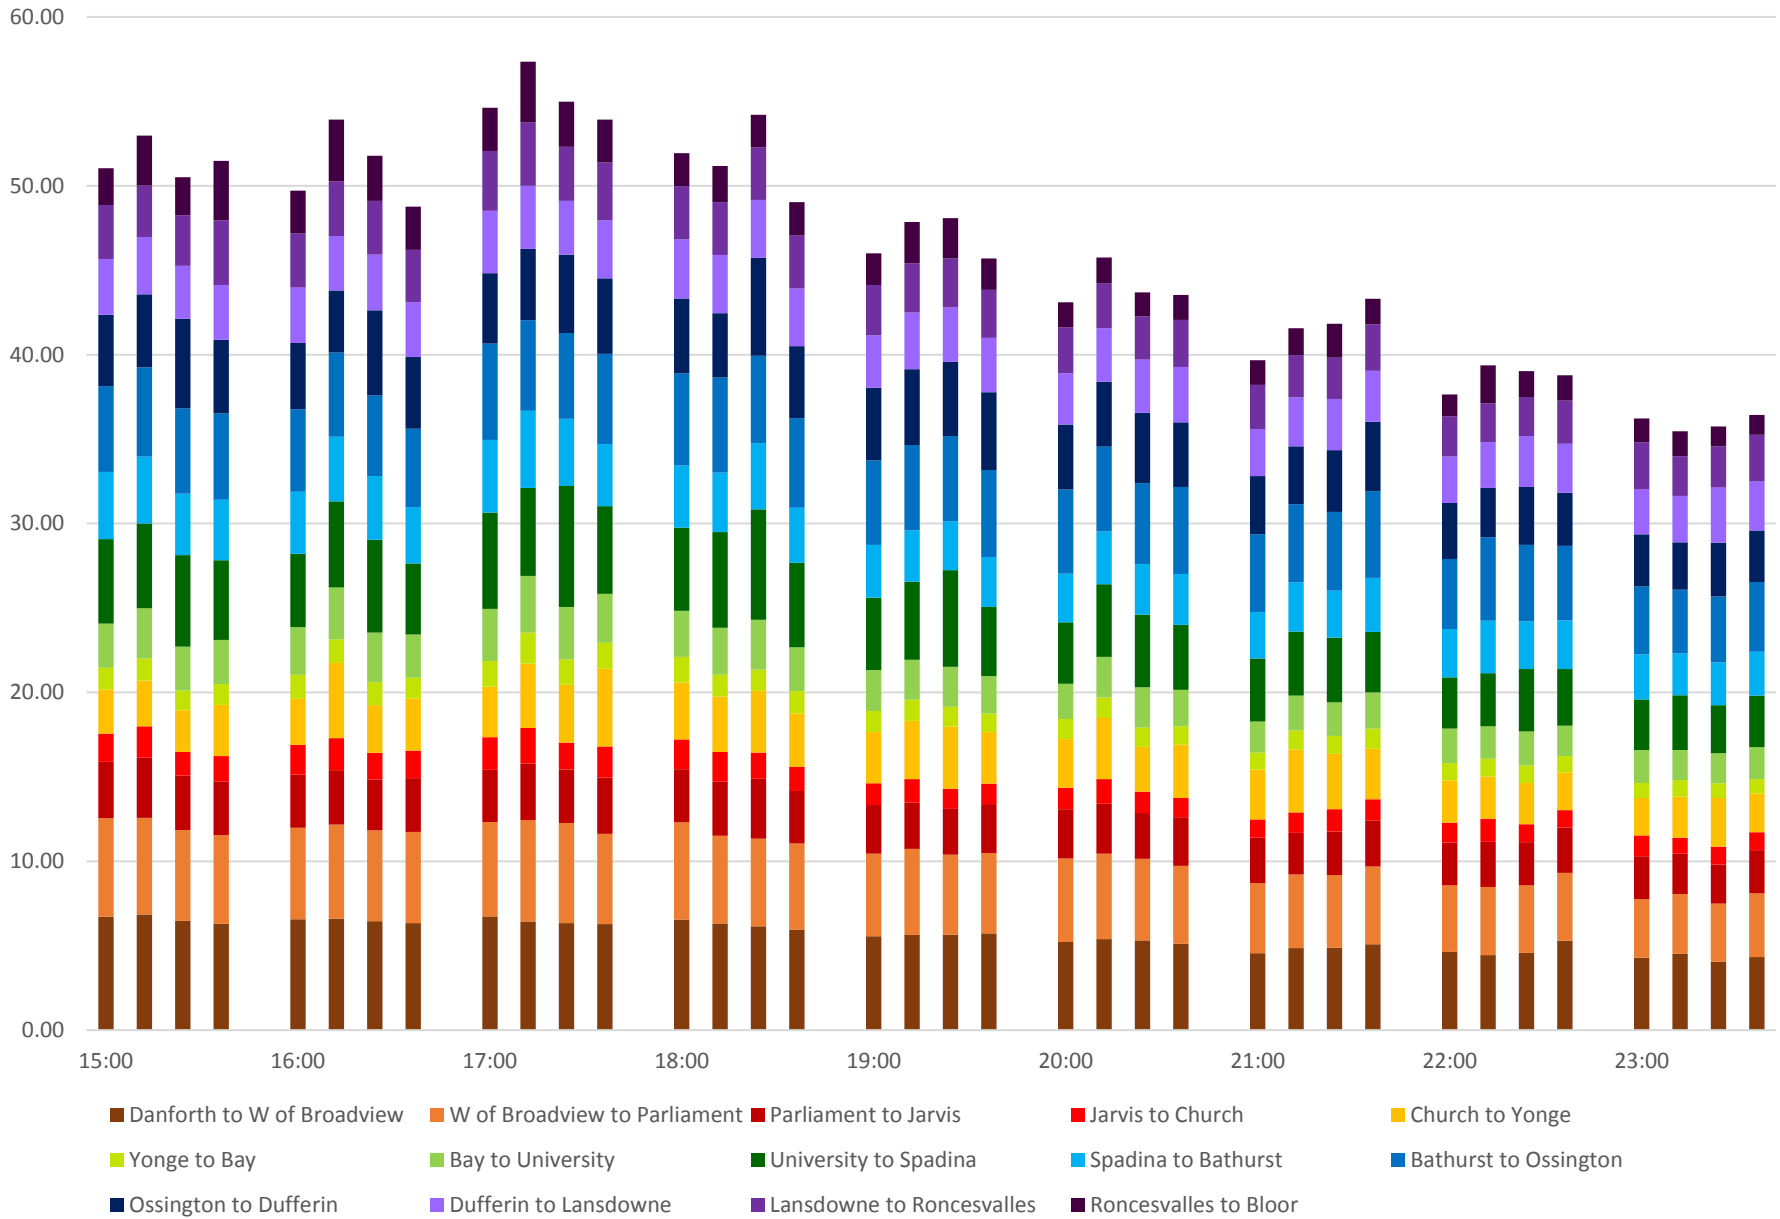

505 Dundas Travel Times By Route Segment and Hour Westbound February 2020 Weeks 1-4

505 Dundas Travel Times By Route Segment and Hour Westbound February 2020 Weeks 1-4

505 Dundas Travel Times By Route Segment and Hour Eastbound February 2020 Weeks 1-4

- Bloor to E of Roncesvalles
- E of Roncesvalles to Lansdowne
- Lansdowne to Dufferin
- Dufferin to Ossington
- Ossington to Bathurst
- Bathurst to Spadina
- Spadina to University
- University to Bay
- Bay to Yonge
- Yonge to Church
- Church to Jarvis
- Jarvis to Parliament
- Parliament to W of Broadview
- Dundas to S of Danforth

505 Dundas Travel Times By Route Segment and Hour Eastbound February 2020 Weeks 1-4

- Bloor to E of Roncesvalles
- E of Roncesvalles to Lansdowne
- Lansdowne to Dufferin
- Dufferin to Ossington
- Ossington to Bathurst
- Bathurst to Spadina
- Spadina to University
- University to Bay
- Bay to Yonge
- Yonge to Church
- Church to Jarvis
- Jarvis to Parliament
- Parliament to W of Broadview
- Dundas to S of Danforth