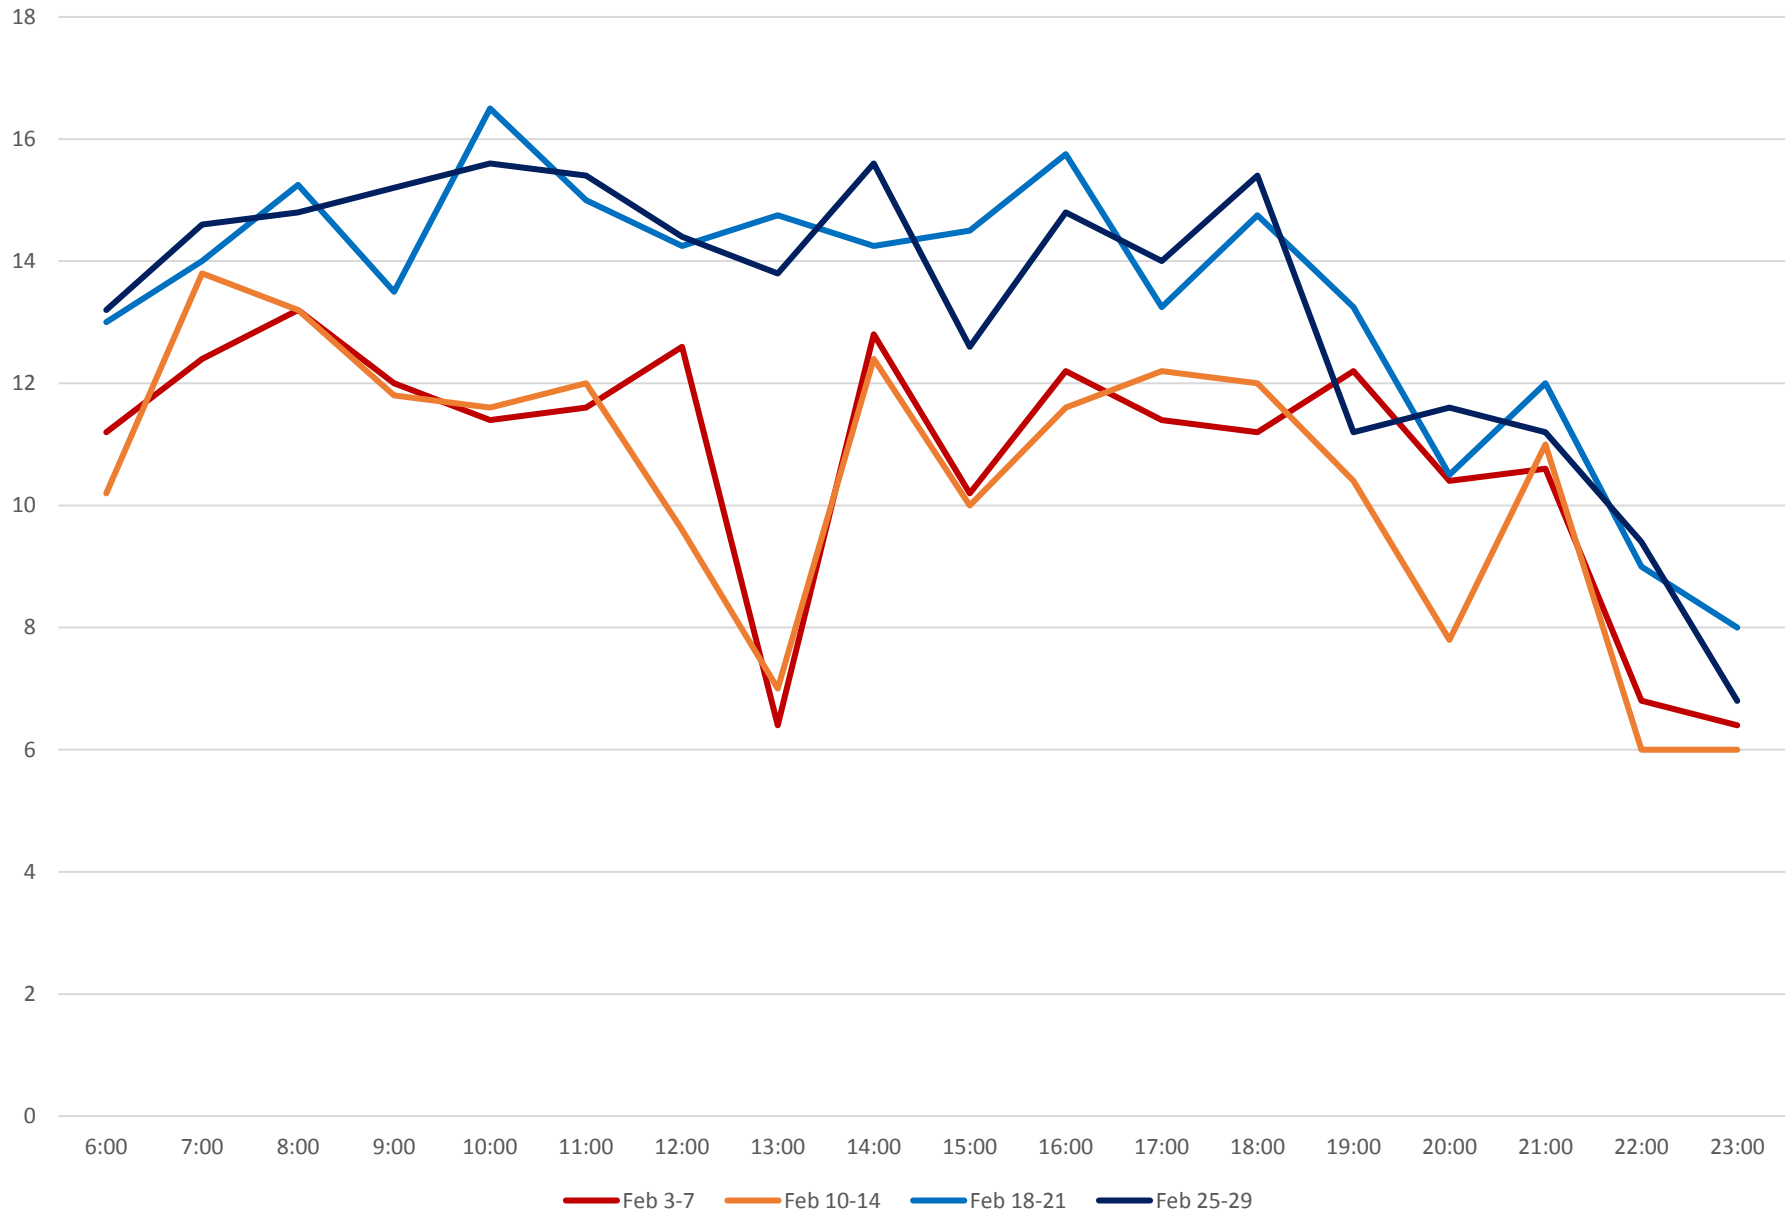

505 Dundas Travel Times By Route Segment and Hour Westbound February 2020 Weeks 1-4

505 Dundas Travel Times By Route Segment and Hour Westbound February 2020 Weeks 1-4

505 Dundas Travel Times By Route Segment and Hour Eastbound February 2020 Weeks 1-4

- Bloor to E of Roncesvalles
- E of Roncesvalles to Lansdowne
- Lansdowne to Dufferin
- Dufferin to Ossington
- Ossington to Bathurst
- Bathurst to Spadina
- Spadina to University
- University to Bay
- Bay to Yonge
- Yonge to Church
- Church to Jarvis
- Jarvis to Parliament
- Parliament to W of Broadview
- Dundas to S of Danforth

505 Dundas Travel Times By Route Segment and Hour Eastbound February 2020 Weeks 1-4

- Bloor to E of Roncesvalles
- E of Roncesvalles to Lansdowne
- Lansdowne to Dufferin
- Dufferin to Ossington
- Ossington to Bathurst
- Bathurst to Spadina
- Spadina to University
- University to Bay
- Bay to Yonge
- Yonge to Church
- Church to Jarvis
- Jarvis to Parliament
- Parliament to W of Broadview
- Dundas to S of Danforth

505 Dundas Buses/Hour By Week at Yonge Street Westbound February 2020

505 Dundas Buses/Hour By Week at Yonge Street Eastbound February 2020