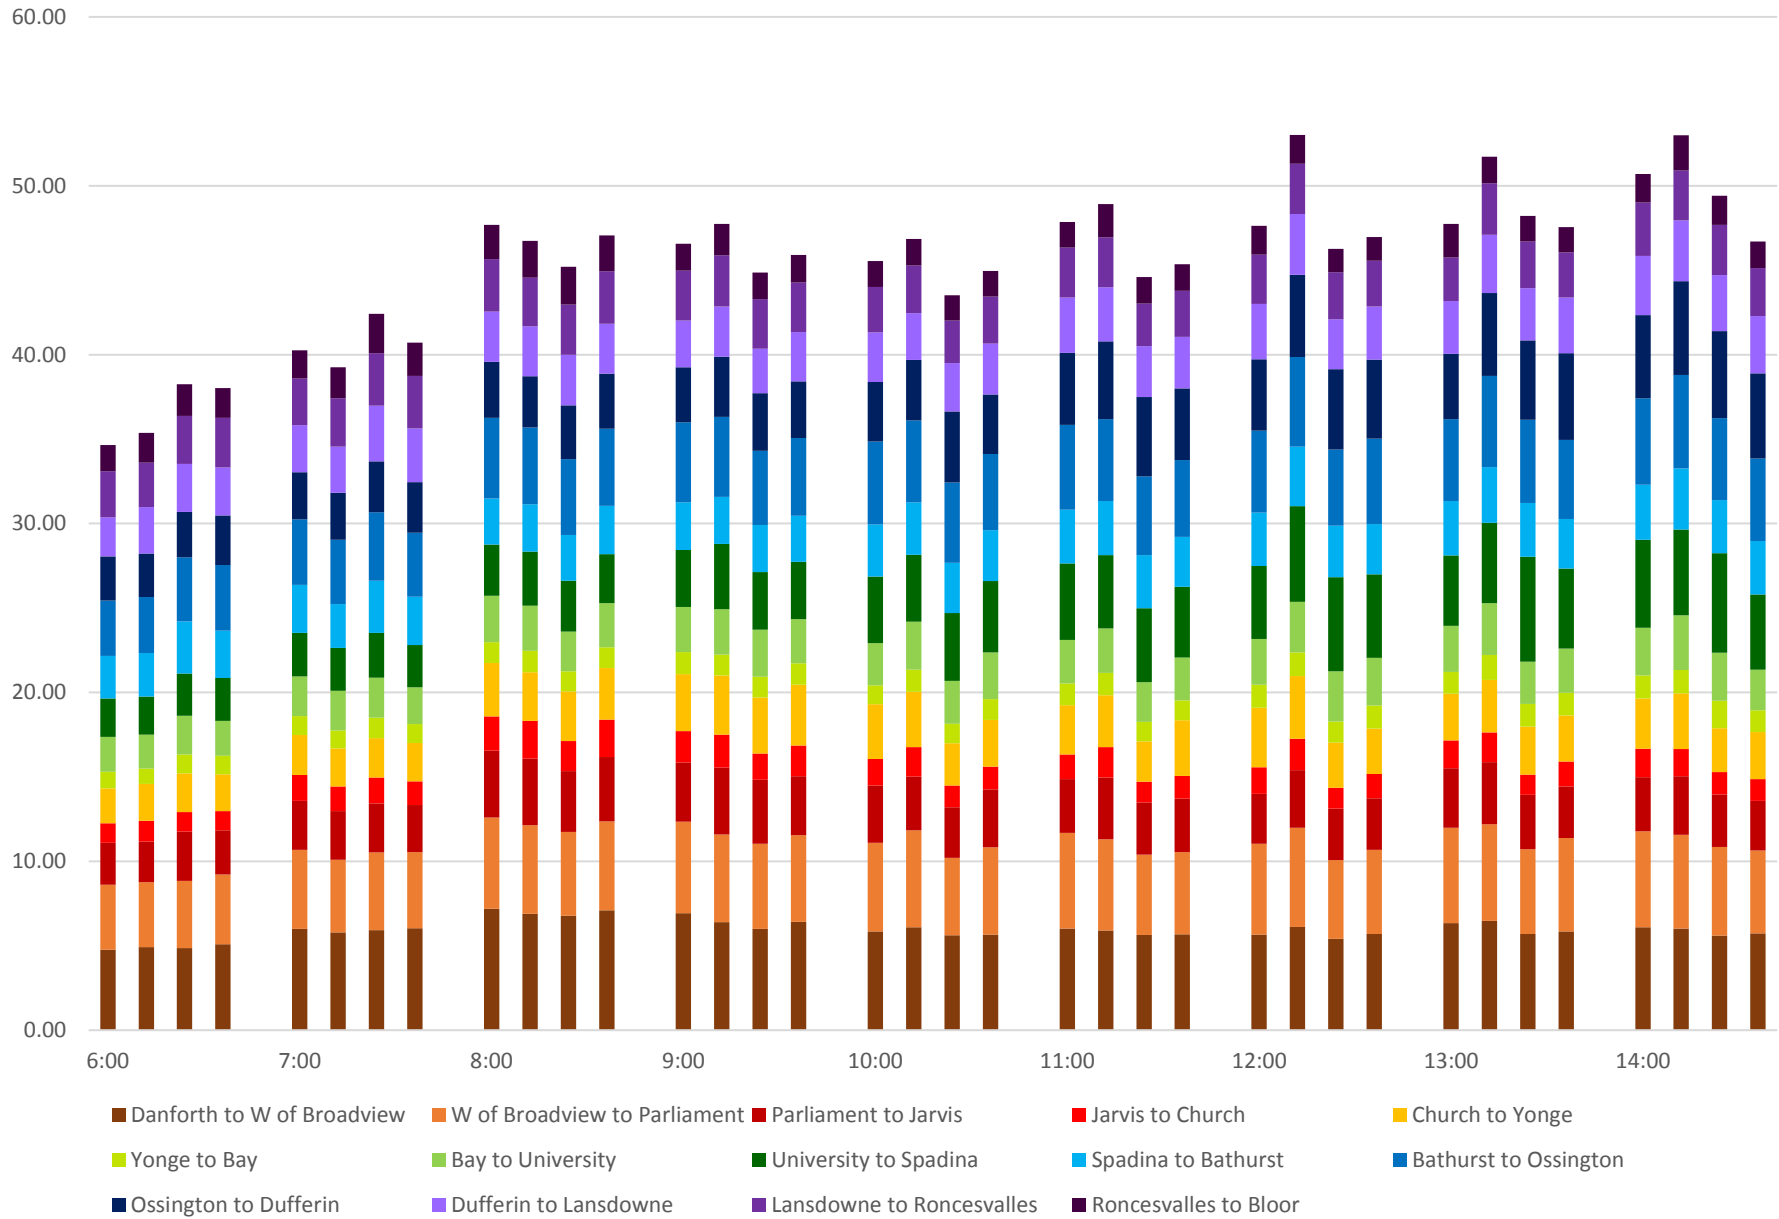

505 Dundas Travel Times By Route Segment and Hour Westbound February 2020 Weeks 1-4

505 Dundas Travel Times By Route Segment and Hour Westbound February 2020 Weeks 1-4

505 Dundas Travel Times By Route Segment and Hour Eastbound February 2020 Weeks 1-4

- Bloor to E of Roncesvalles
- E of Roncesvalles to Lansdowne
- Lansdowne to Dufferin
- Dufferin to Ossington
- Ossington to Bathurst
- Bathurst to Spadina
- Spadina to University
- University to Bay
- Bay to Yonge
- Yonge to Church
- Church to Jarvis
- Jarvis to Parliament
- Parliament to W of Broadview
- Dundas to S of Danforth

505 Dundas Travel Times By Route Segment and Hour Eastbound February 2020 Weeks 1-4

- Bloor to E of Roncesvalles
- E of Roncesvalles to Lansdowne
- Lansdowne to Dufferin
- Dufferin to Ossington
- Ossington to Bathurst
- Bathurst to Spadina
- Spadina to University
- University to Bay
- Bay to Yonge
- Yonge to Church
- Church to Jarvis
- Jarvis to Parliament
- Parliament to W of Broadview
- Dundas to S of Danforth