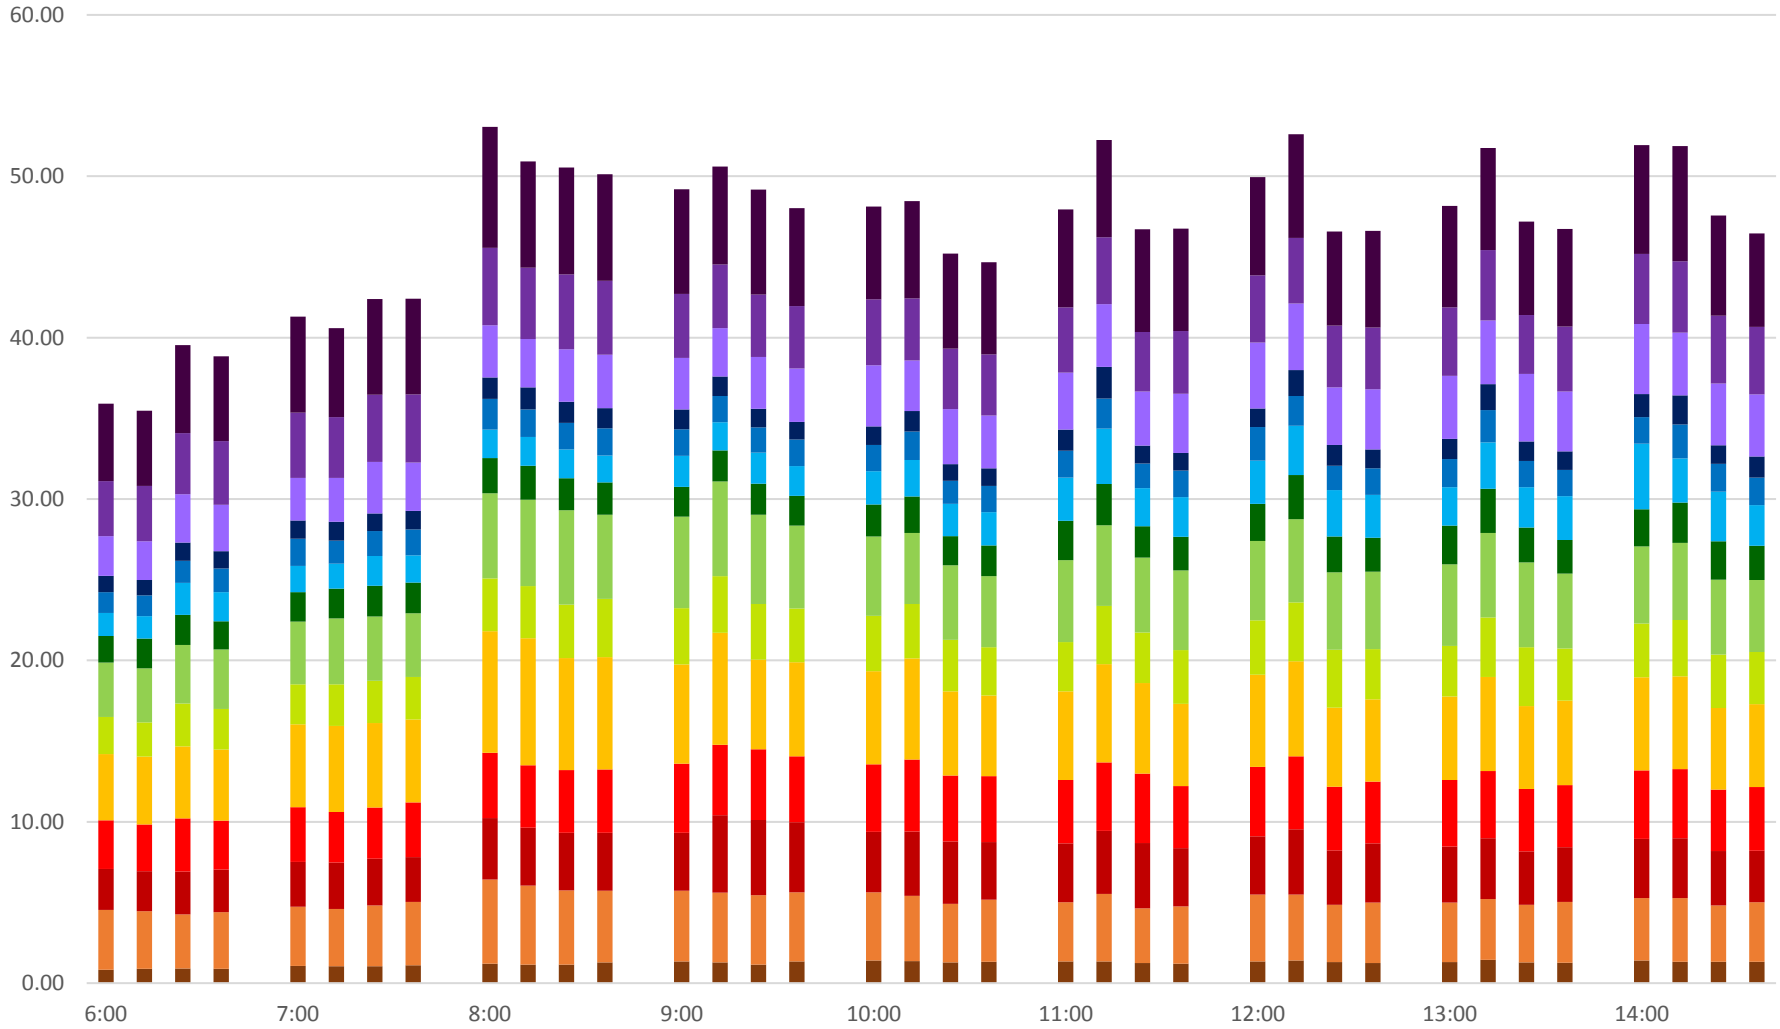

505 Dundas Travel Times By Route Segment and Hour Westbound February 2020 Weeks 1-4

505 Dundas Travel Times By Route Segment and Hour Westbound February 2020 Weeks 1-4

505 Dundas Travel Times By Route Segment and Hour Eastbound February 2020 Weeks 1-4

- Bloor to E of Roncesvalles
- E of Roncesvalles to Lansdowne
- Lansdowne to Dufferin
- Dufferin to Ossington
- Ossington to Bathurst
- Bathurst to Spadina
- Spadina to University
- University to Bay
- Bay to Yonge
- Yonge to Church
- Church to Jarvis
- Jarvis to Parliament
- Parliament to W of Broadview
- Dundas to S of Danforth

505 Dundas Travel Times By Route Segment and Hour Eastbound February 2020 Weeks 1-4

- Bloor to E of Roncesvalles
- E of Roncesvalles to Lansdowne
- Lansdowne to Dufferin
- Dufferin to Ossington
- Ossington to Bathurst
- Bathurst to Spadina
- Spadina to University
- University to Bay
- Bay to Yonge
- Yonge to Church
- Church to Jarvis
- Jarvis to Parliament
- Parliament to W of Broadview
- Dundas to S of Danforth

505 Dundas Buses/Hour By Week at Yonge Street Westbound February 2020

505 Dundas Buses/Hour By Week at Yonge Street Eastbound February 2020