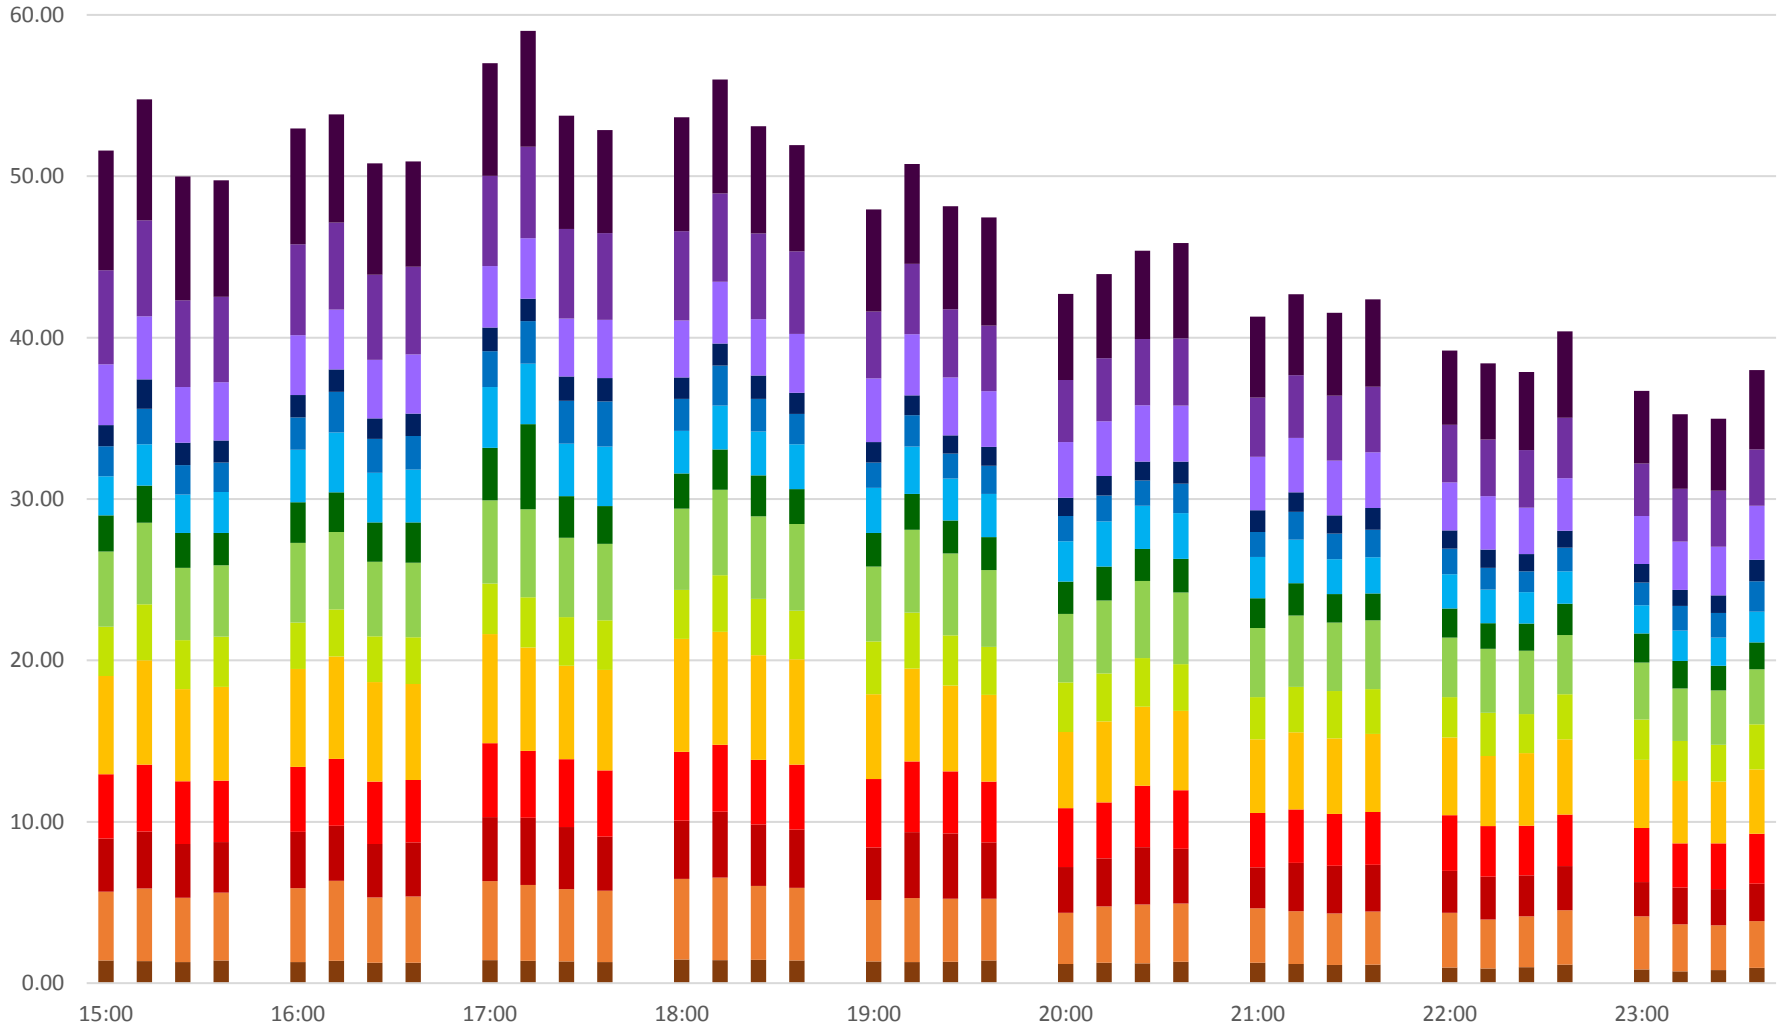

505 Dundas Travel Times By Route Segment and Hour Westbound February 2020 Weeks 1-4

505 Dundas Travel Times By Route Segment and Hour Westbound February 2020 Weeks 1-4

505 Dundas Travel Times By Route Segment and Hour Eastbound February 2020 Weeks 1-4

- Bloor to E of Roncesvalles
- E of Roncesvalles to Lansdowne
- Lansdowne to Dufferin
- Dufferin to Ossington
- Ossington to Bathurst
- Bathurst to Spadina
- Spadina to University
- University to Bay
- Bay to Yonge
- Yonge to Church
- Church to Jarvis
- Jarvis to Parliament
- Parliament to W of Broadview
- Dundas to S of Danforth

505 Dundas Travel Times By Route Segment and Hour Eastbound February 2020 Weeks 1-4

- Bloor to E of Roncesvalles
- E of Roncesvalles to Lansdowne
- Lansdowne to Dufferin
- Dufferin to Ossington
- Ossington to Bathurst
- Bathurst to Spadina
- Spadina to University
- University to Bay
- Bay to Yonge
- Yonge to Church
- Church to Jarvis
- Jarvis to Parliament
- Parliament to W of Broadview
- Dundas to S of Danforth

505 Dundas Buses/Hour By Week at Yonge Street Westbound February 2020

505 Dundas Buses/Hour By Week at Yonge Street Eastbound February 2020