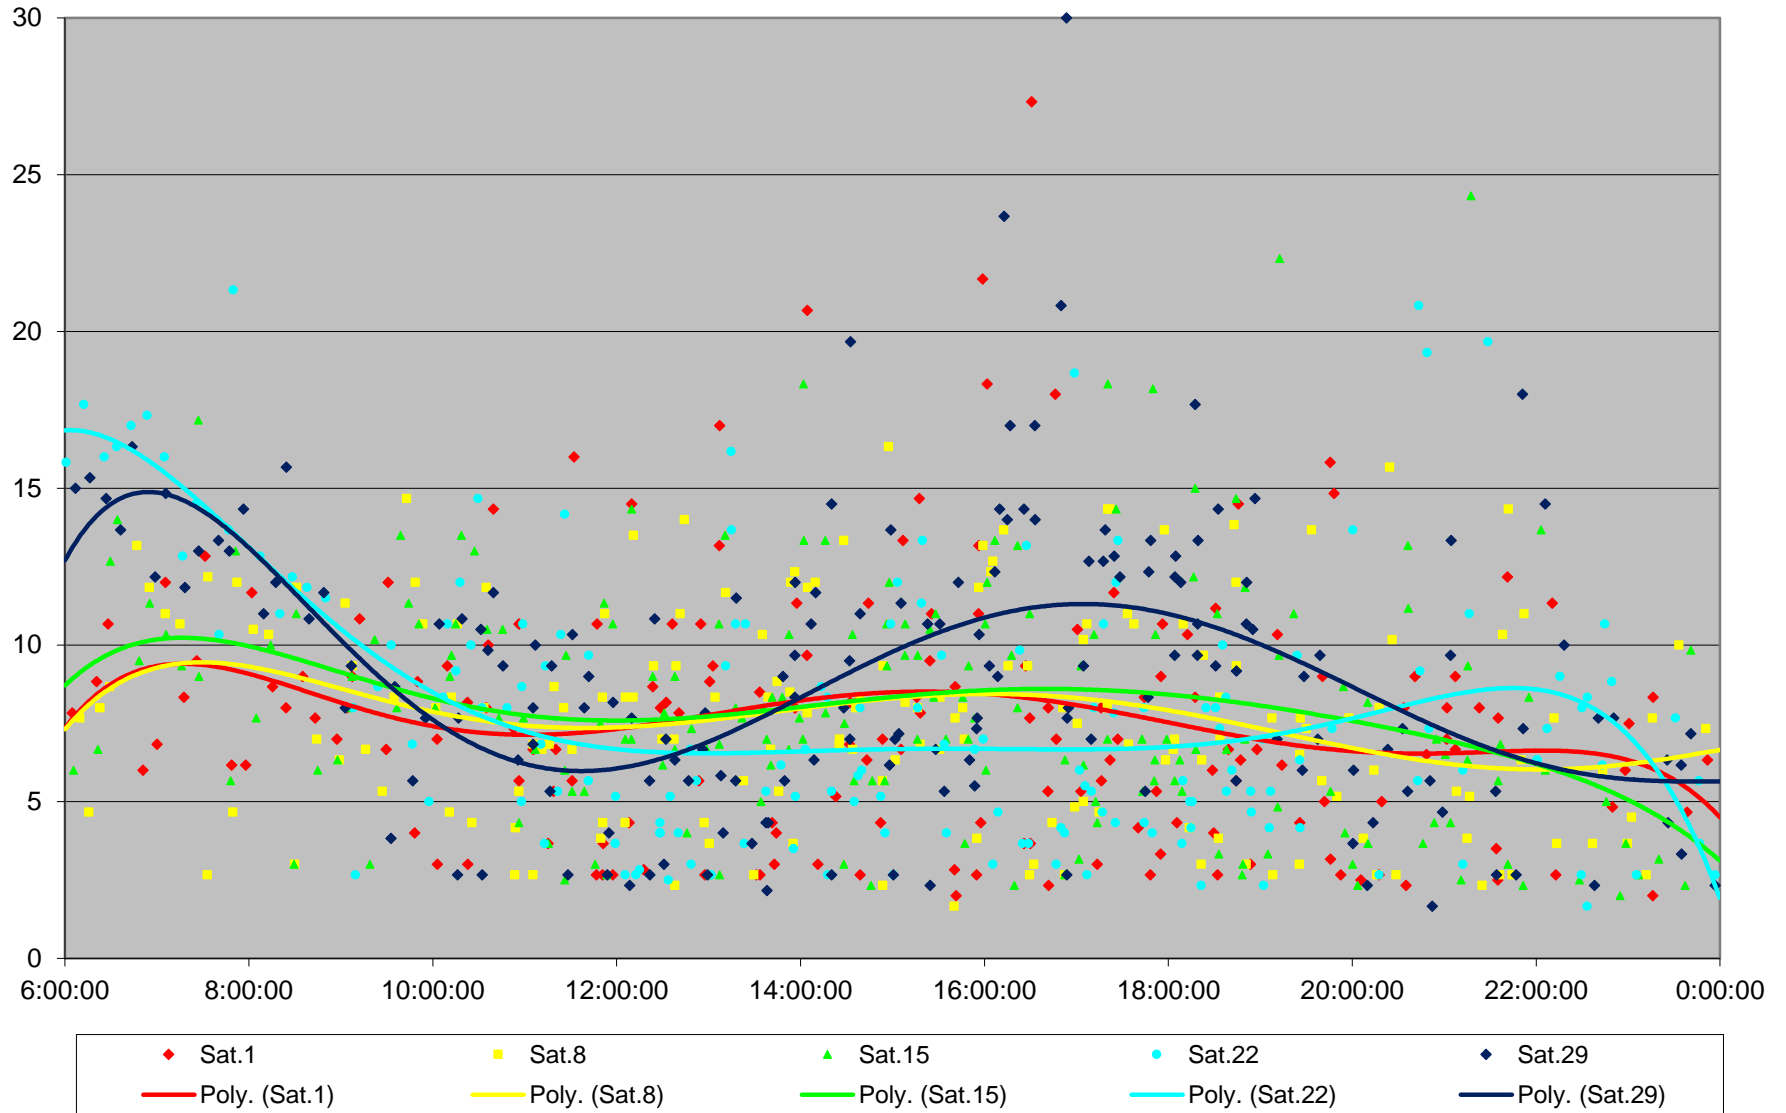

505 Dundas Terminal Round Trip From Bloor To Bloor February 2020

505 Dundas Terminal Round Trip From Bloor To Bloor February 2020

505 Dundas Terminal Round Trip From Bloor To Bloor February 2020

505 Dundas Terminal Round Trip From Bloor To Bloor February 2020

505 Dundas Terminal Round Trip From Bloor To Bloor February 2020

505 Dundas Terminal Round Trip From Bloor To Bloor February 2020

505 Dundas Terminal Round Trip From Bloor To Bloor February 2020 Weekday Statistics

505 Dundas Terminal Round Trip From Bloor To Bloor February 2020 Weekday Statistics

505 Dundas Terminal Round Trip From Bloor To Bloor February 2020 Quartiles Weekday

505 Dundas Terminal Round Trip From Bloor To Bloor February 2020

505 Dundas Terminal Round Trip From Bloor To Bloor February 2020 Saturday Statistics

505 Dundas Terminal Round Trip From Bloor To Bloor February 2020 Quartiles Saturdays

505 Dundas Terminal Round Trip From Bloor To Bloor February 2020 Sunday Statistics