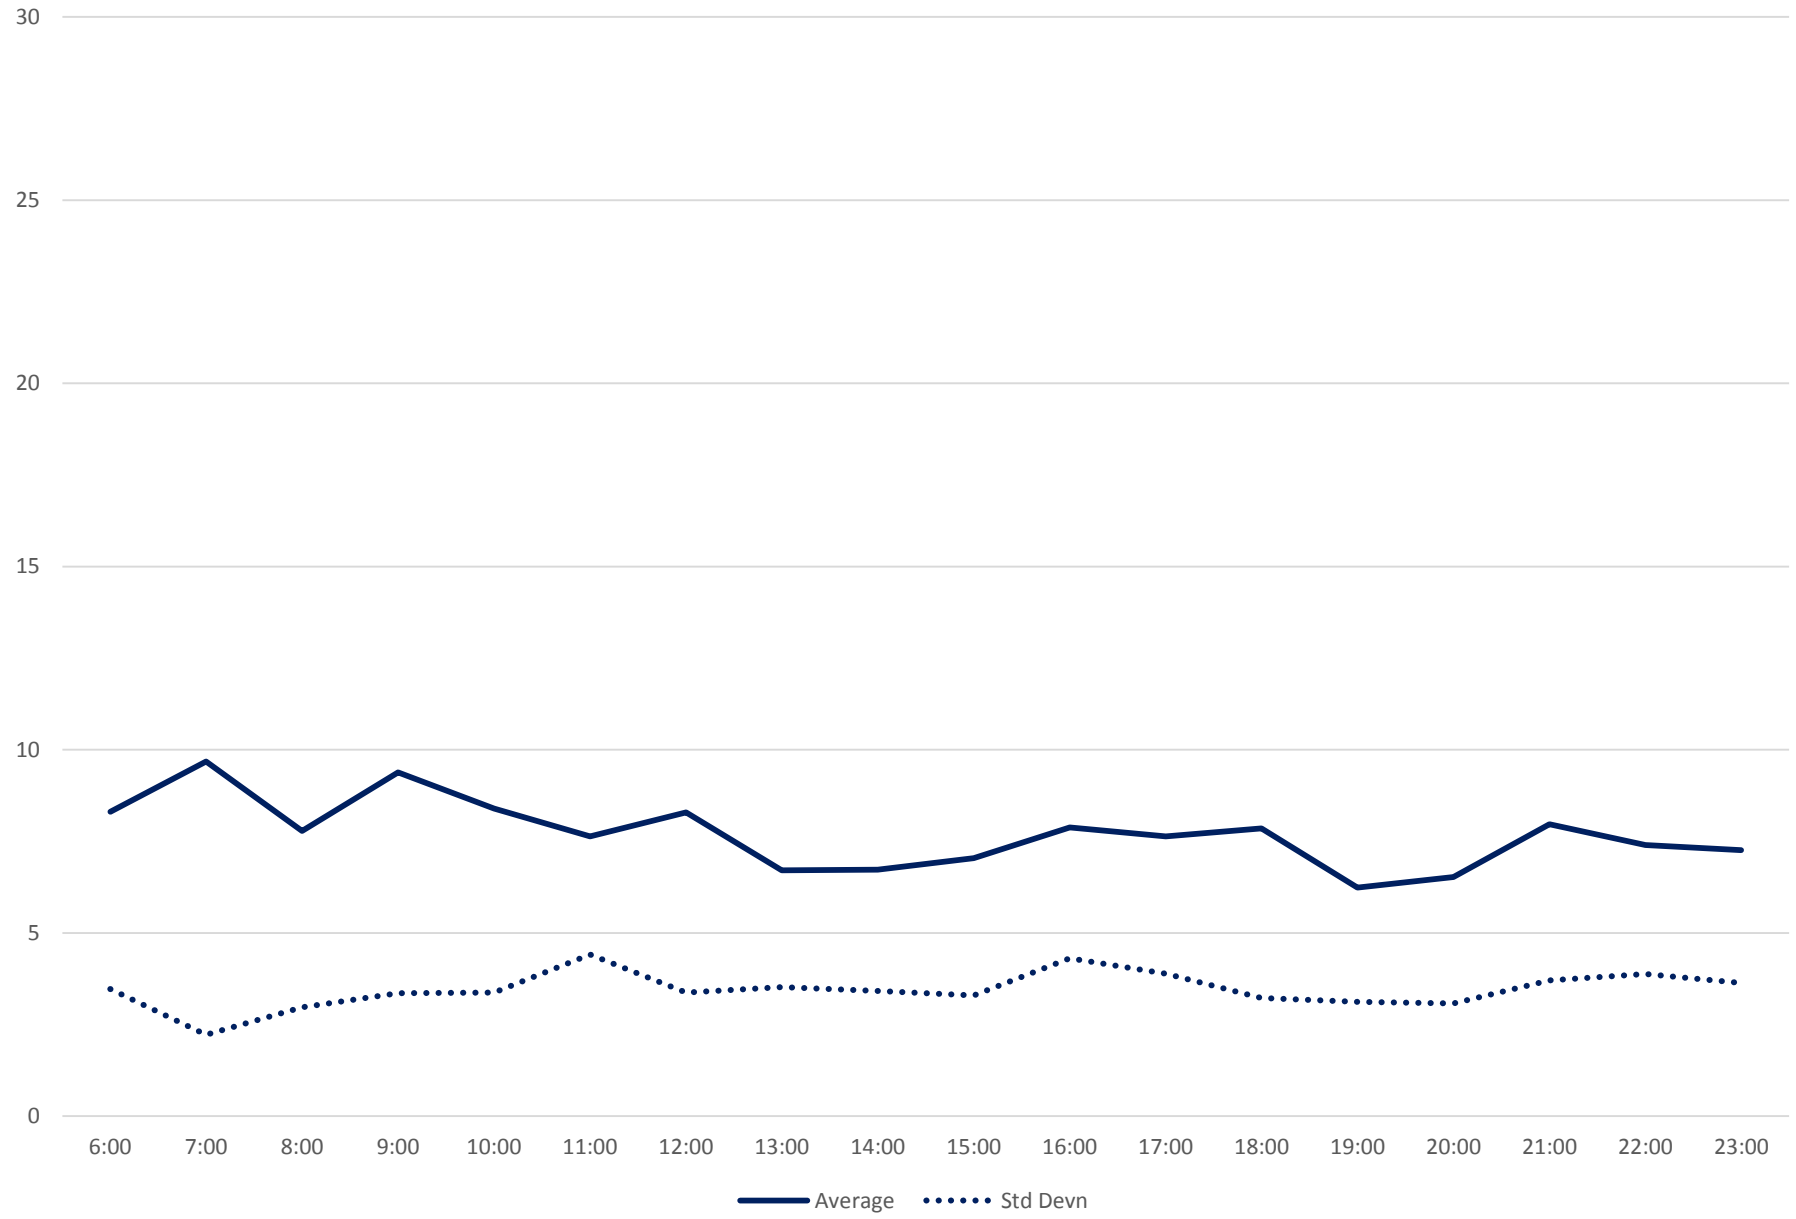

505 Dundas Terminal Round Trip From Bloor To Bloor February 2020 Weekday Statistics

505 Dundas Terminal Round Trip From Bloor To Bloor February 2020 Quartiles Weekday

505 Dundas Terminal Round Trip From Bloor To Bloor February 2020

Quartiles Week 1

505 Dundas Terminal Round Trip From Bloor To Bloor February 2020 Quartiles Week 2

505 Dundas Terminal Round Trip From Bloor To Bloor February 2020 Quartiles Week 3

505 Dundas Terminal Round Trip From Bloor To Bloor February 2020 Quartiles Week 4

505 Dundas Terminal Round Trip From Bloor To Bloor February 2020 Saturday Statistics

505 Dundas Terminal Round Trip From Bloor To Bloor February 2020 Quartiles Saturdays

505 Dundas Terminal Round Trip From Bloor To Bloor February 2020 Sunday Statistics

505 Dundas Terminal Round Trip From Bloor To Bloor February 2020 Quartiles Sundays/Holidays