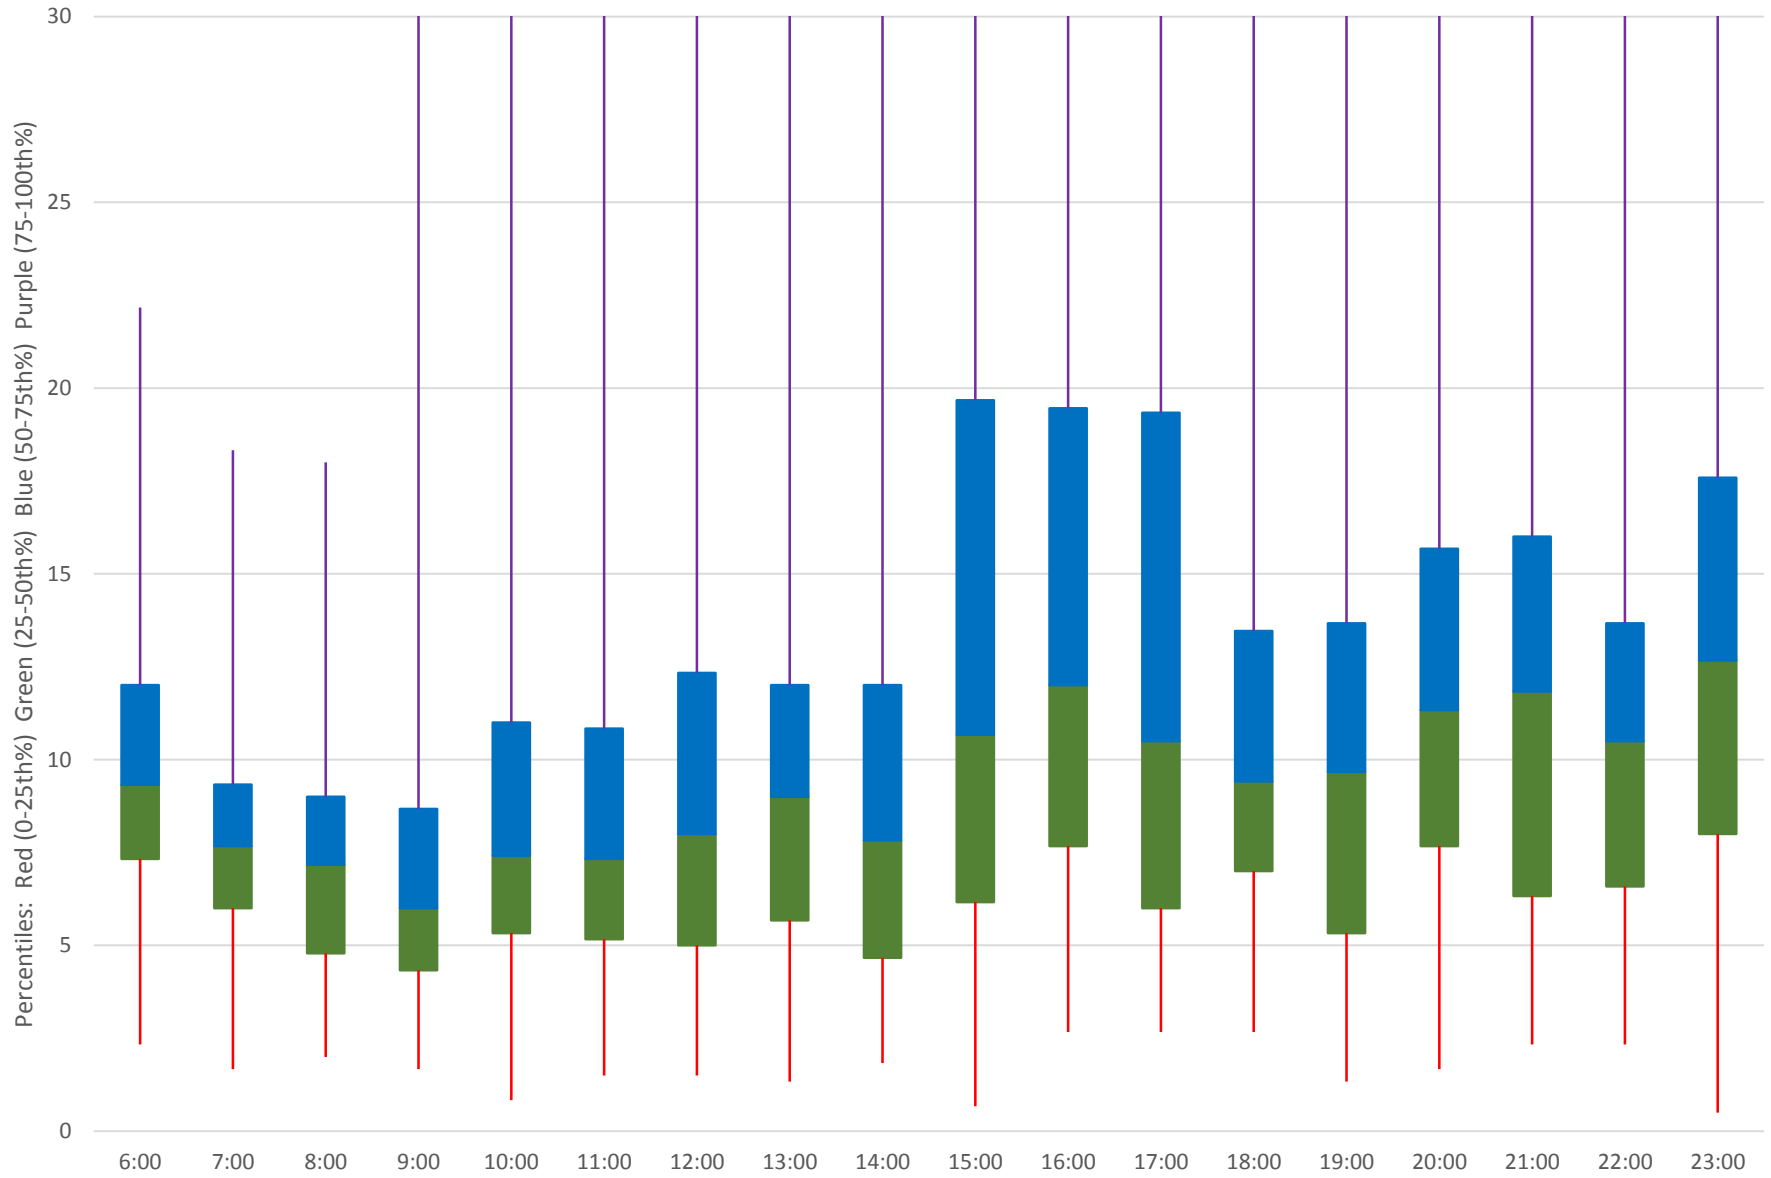

505 Dundas Terminal Round Trip From Bloor To Bloor February 2020

505 Dundas Terminal Round Trip From Bloor To Bloor February 2020

505 Dundas Terminal Round Trip From Bloor To Bloor February 2020 Weekday Statistics

505 Dundas Terminal Round Trip From Bloor To Bloor February 2020 Weekday Statistics

505 Dundas Terminal Round Trip From Bloor To Bloor February 2020 Quartiles Weekday

505 Dundas Terminal Round Trip From Bloor To Bloor February 2020

505 Dundas Terminal Round Trip From Bloor To Bloor February 2020 Saturday Statistics

505 Dundas Terminal Round Trip From Bloor To Bloor February 2020 Quartiles Saturdays

505 Dundas Terminal Round Trip From Bloor To Bloor February 2020 Sunday Statistics