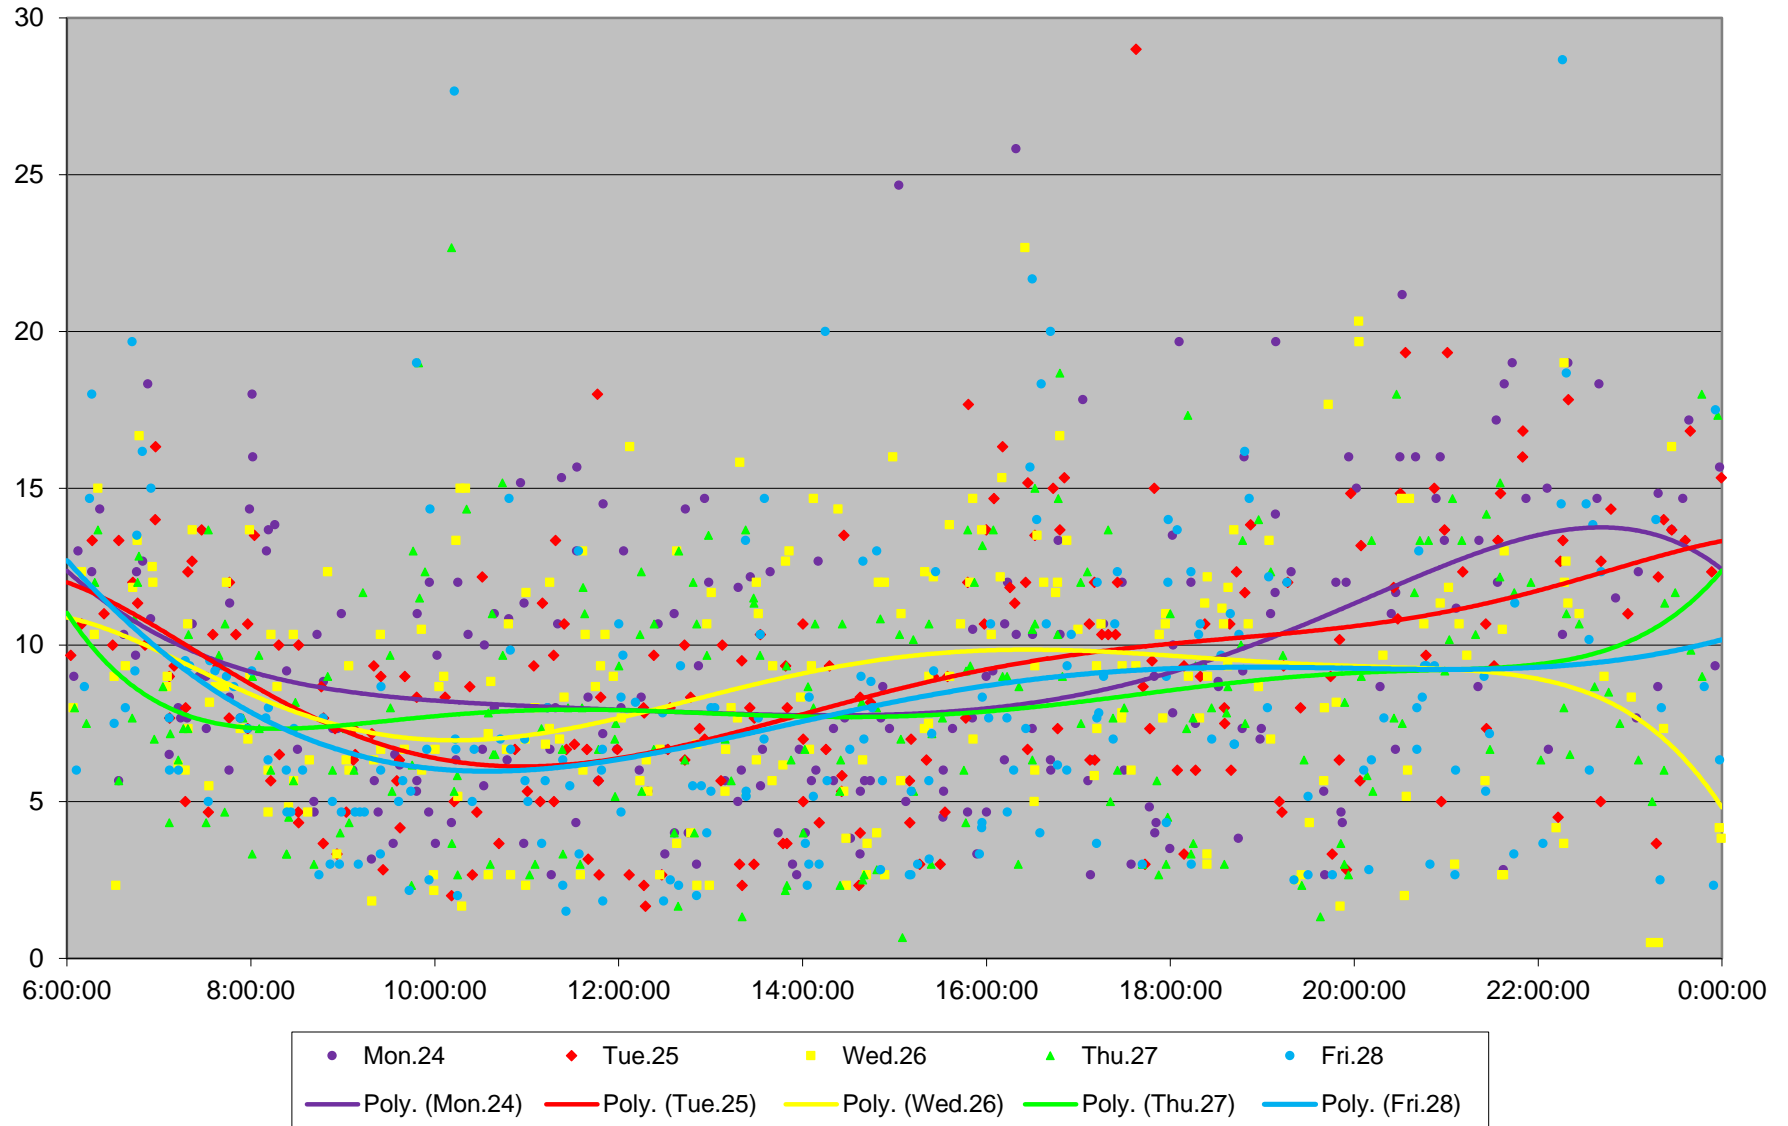

505 Dundas Terminal Round Trip From Bloor To Bloor February 2020

505 Dundas Terminal Round Trip From Bloor To Bloor February 2020

505 Dundas Terminal Round Trip From Bloor To Bloor February 2020

505 Dundas Terminal Round Trip From Bloor To Bloor February 2020

505 Dundas Terminal Round Trip From Bloor To Bloor February 2020

505 Dundas Terminal Round Trip From Bloor To Bloor February 2020

505 Dundas Terminal Round Trip From Bloor To Bloor February 2020 Weekday Statistics

505 Dundas Terminal Round Trip From Bloor To Bloor February 2020 Weekday Statistics

505 Dundas Terminal Round Trip From Bloor To Bloor February 2020 Quartiles Weekday

505 Dundas Terminal Round Trip From Bloor To Bloor February 2020

505 Dundas Terminal Round Trip From Bloor To Bloor February 2020 Saturday Statistics

505 Dundas Terminal Round Trip From Bloor To Bloor February 2020 Quartiles Saturdays

505 Dundas Terminal Round Trip From Bloor To Bloor February 2020 Sunday Statistics