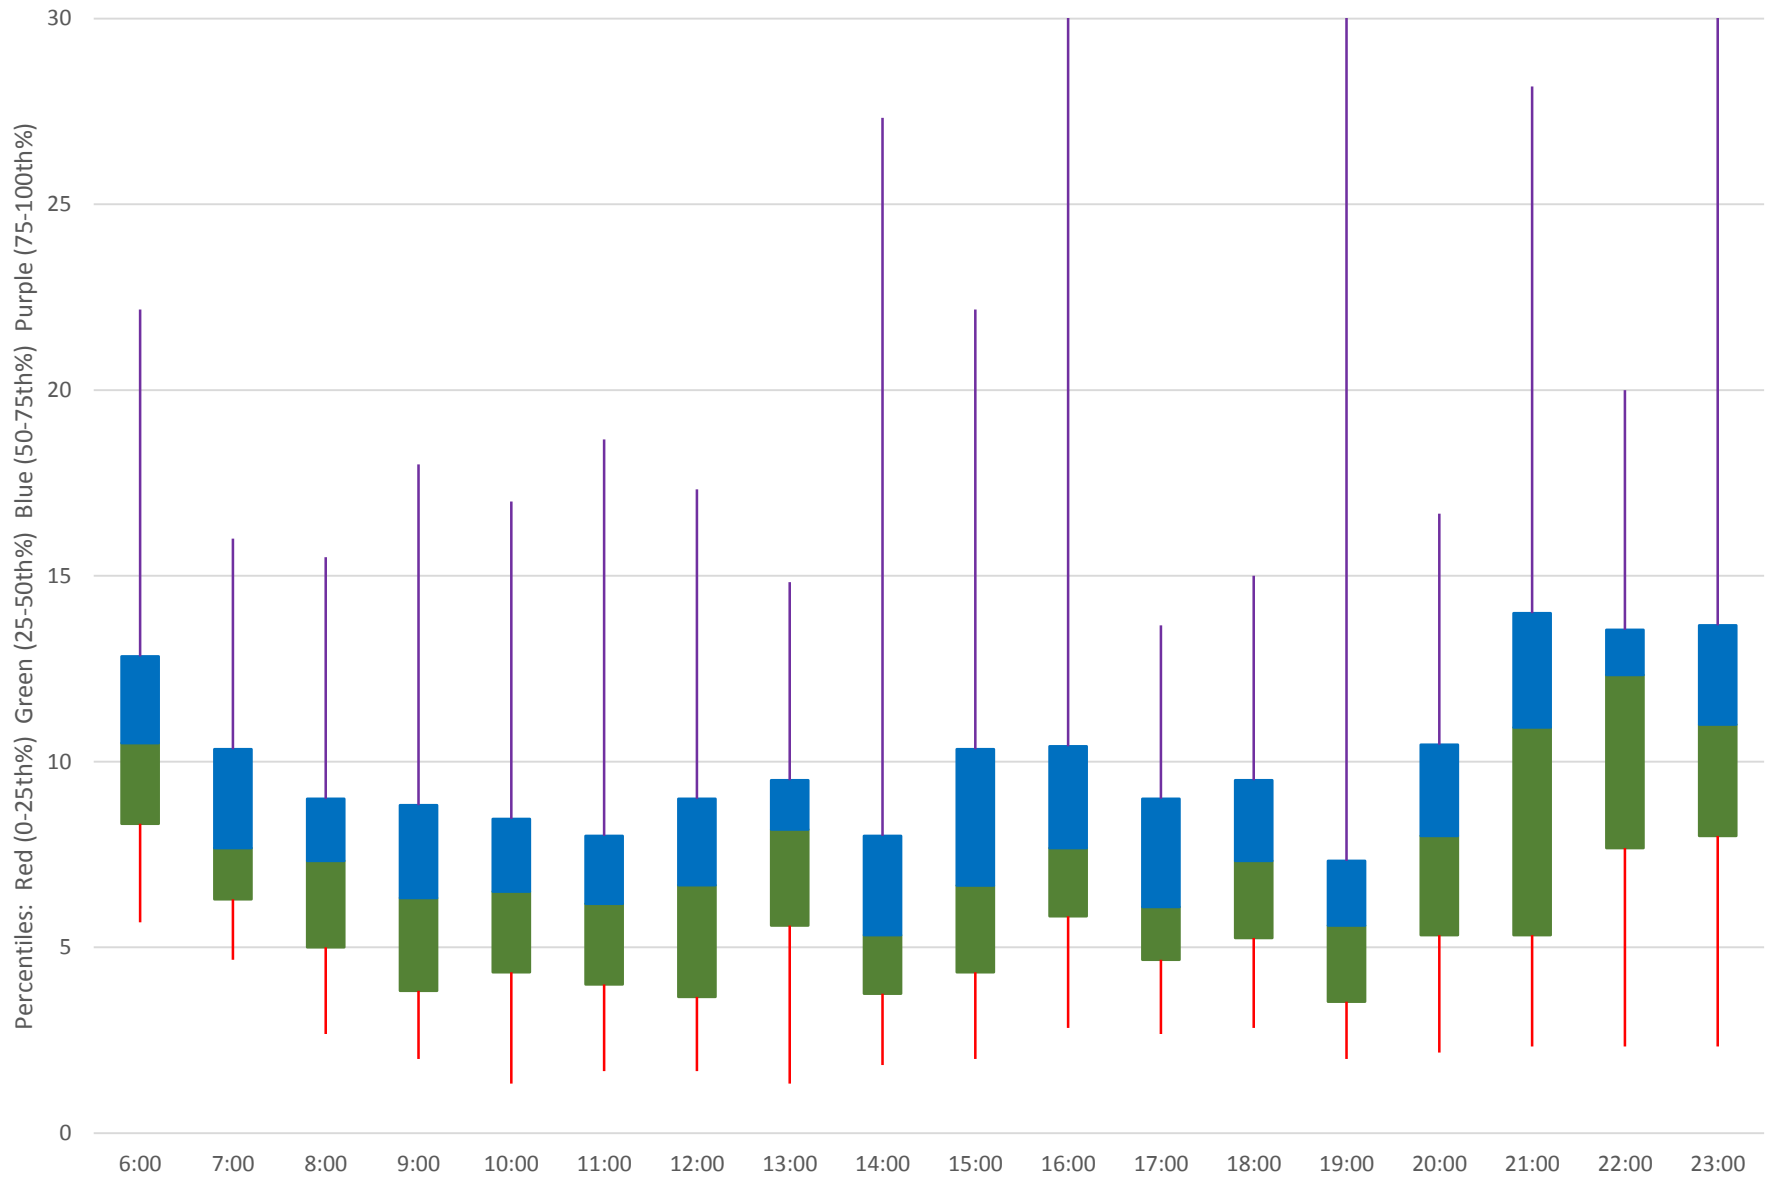

505 Dundas Terminal Round Trip From Bloor To Bloor February 2020 Quartiles Week 3