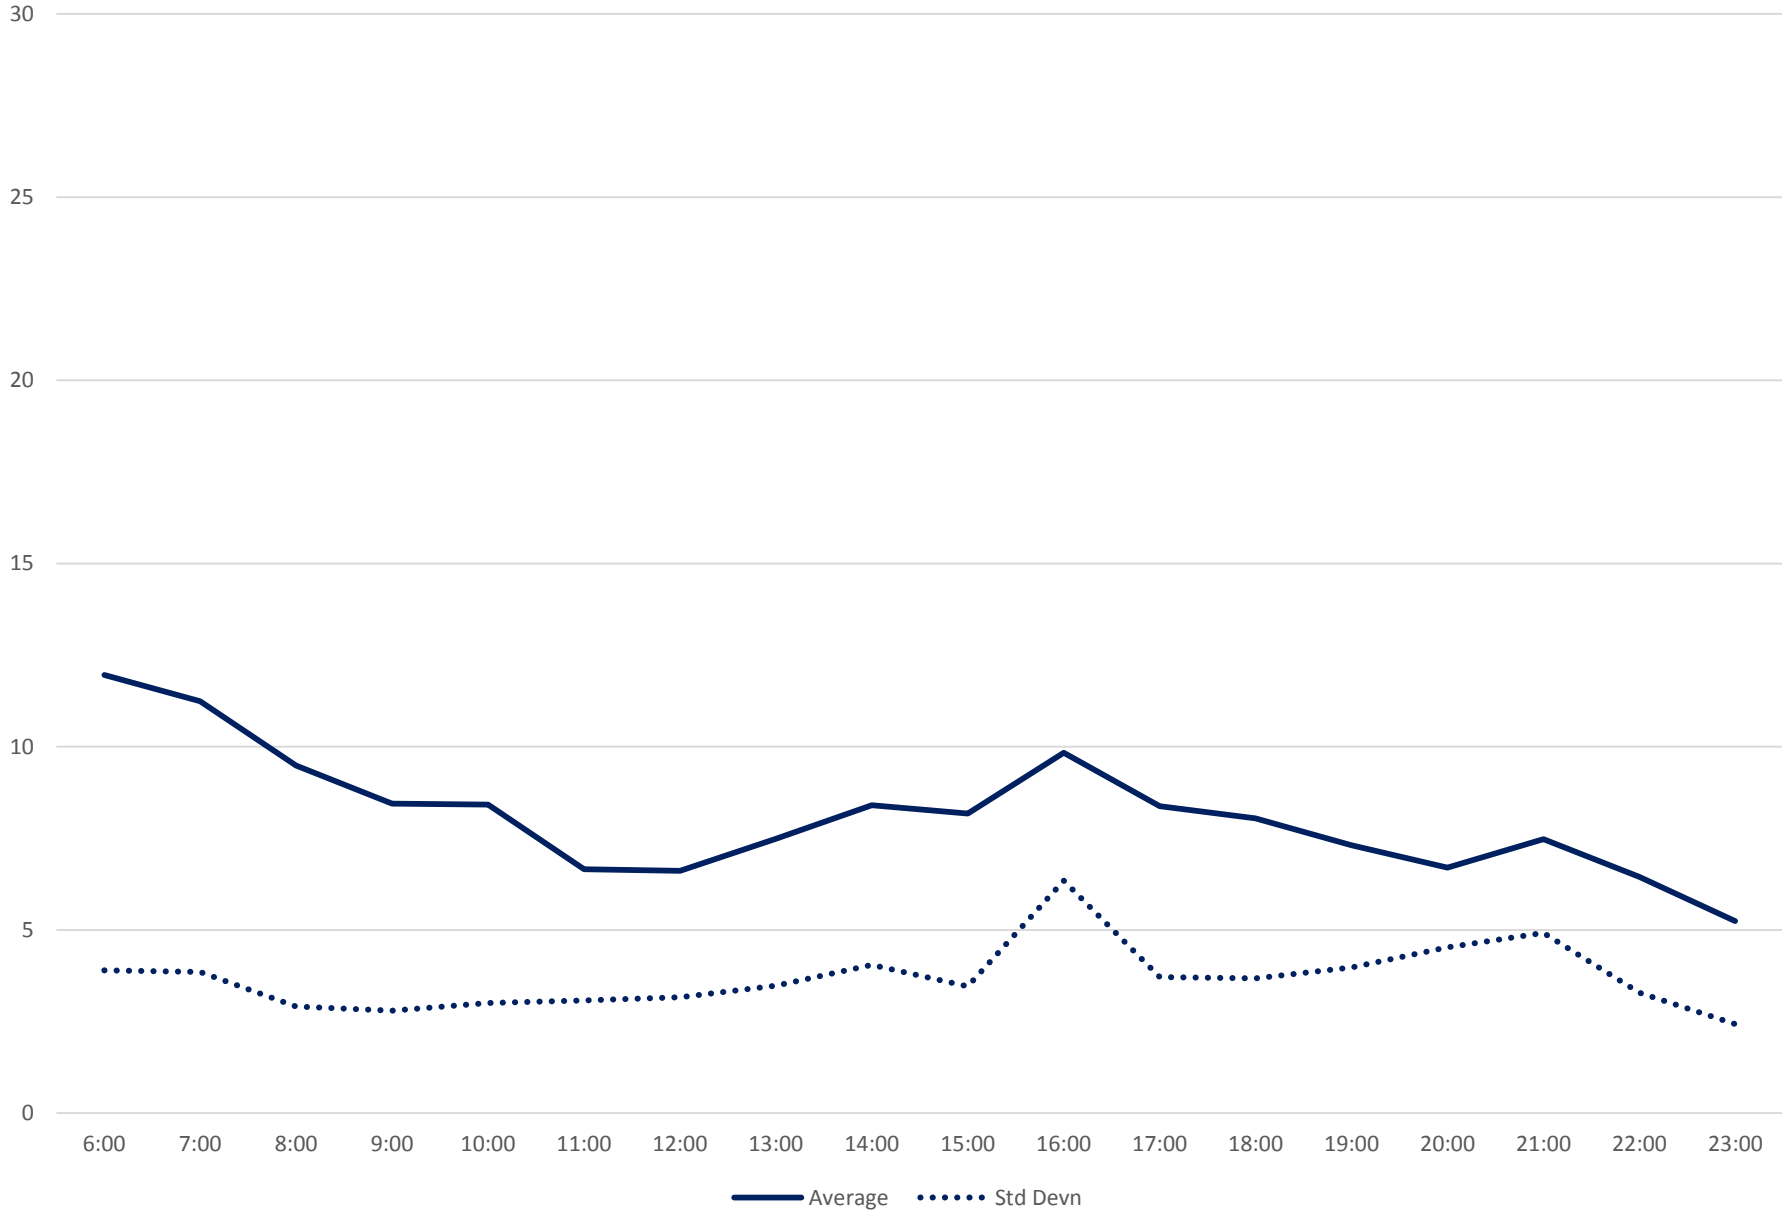

505 Dundas Terminal Round Trip From Bloor To Bloor February 2020 Weekday Statistics

505 Dundas Terminal Round Trip From Bloor To Bloor February 2020 Quartiles Weekday

505 Dundas Terminal Round Trip From Bloor To Bloor February 2020

Quartiles Week 1

505 Dundas Terminal Round Trip From Bloor To Bloor February 2020 Quartiles Week 2

505 Dundas Terminal Round Trip From Bloor To Bloor February 2020 Quartiles Week 3

505 Dundas Terminal Round Trip From Bloor To Bloor February 2020 Quartiles Week 4

505 Dundas Terminal Round Trip From Bloor To Bloor February 2020 Saturday Statistics

505 Dundas Terminal Round Trip From Bloor To Bloor February 2020 Quartiles Saturdays

505 Dundas Terminal Round Trip From Bloor To Bloor February 2020 Sunday Statistics

505 Dundas Terminal Round Trip From Bloor To Bloor February 2020 Quartiles Sundays/Holidays