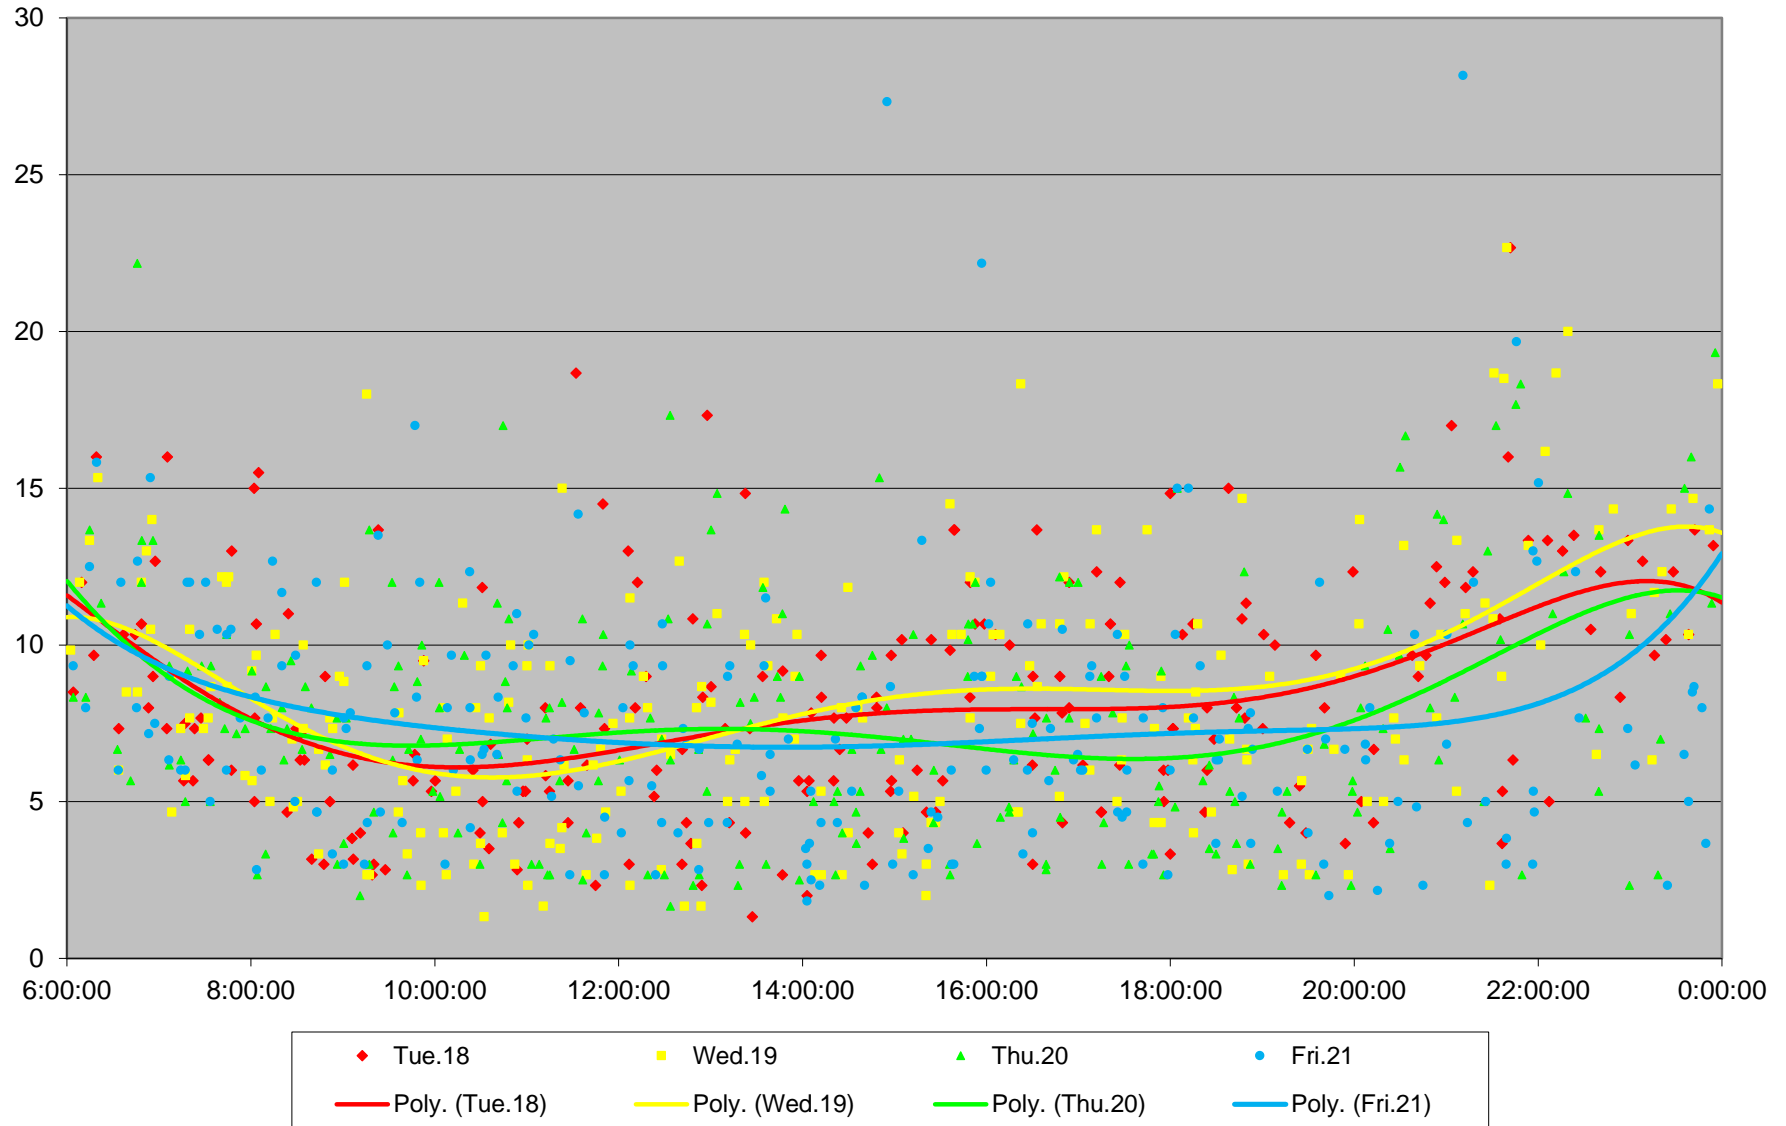

505 Dundas Terminal Round Trip From Bloor To Bloor February 2020

505 Dundas Terminal Round Trip From Bloor To Bloor February 2020

505 Dundas Terminal Round Trip From Bloor To Bloor February 2020

505 Dundas Terminal Round Trip From Bloor To Bloor February 2020

505 Dundas Terminal Round Trip From Bloor To Bloor February 2020

505 Dundas Terminal Round Trip From Bloor To Bloor February 2020

505 Dundas Terminal Round Trip From Bloor To Bloor February 2020 Weekday Statistics

505 Dundas Terminal Round Trip From Bloor To Bloor February 2020 Weekday Statistics

505 Dundas Terminal Round Trip From Bloor To Bloor February 2020 Quartiles Weekday

505 Dundas Terminal Round Trip From Bloor To Bloor February 2020

505 Dundas Terminal Round Trip From Bloor To Bloor February 2020 Saturday Statistics

505 Dundas Terminal Round Trip From Bloor To Bloor February 2020 Quartiles Saturdays

505 Dundas Terminal Round Trip From Bloor To Bloor February 2020 Sunday Statistics