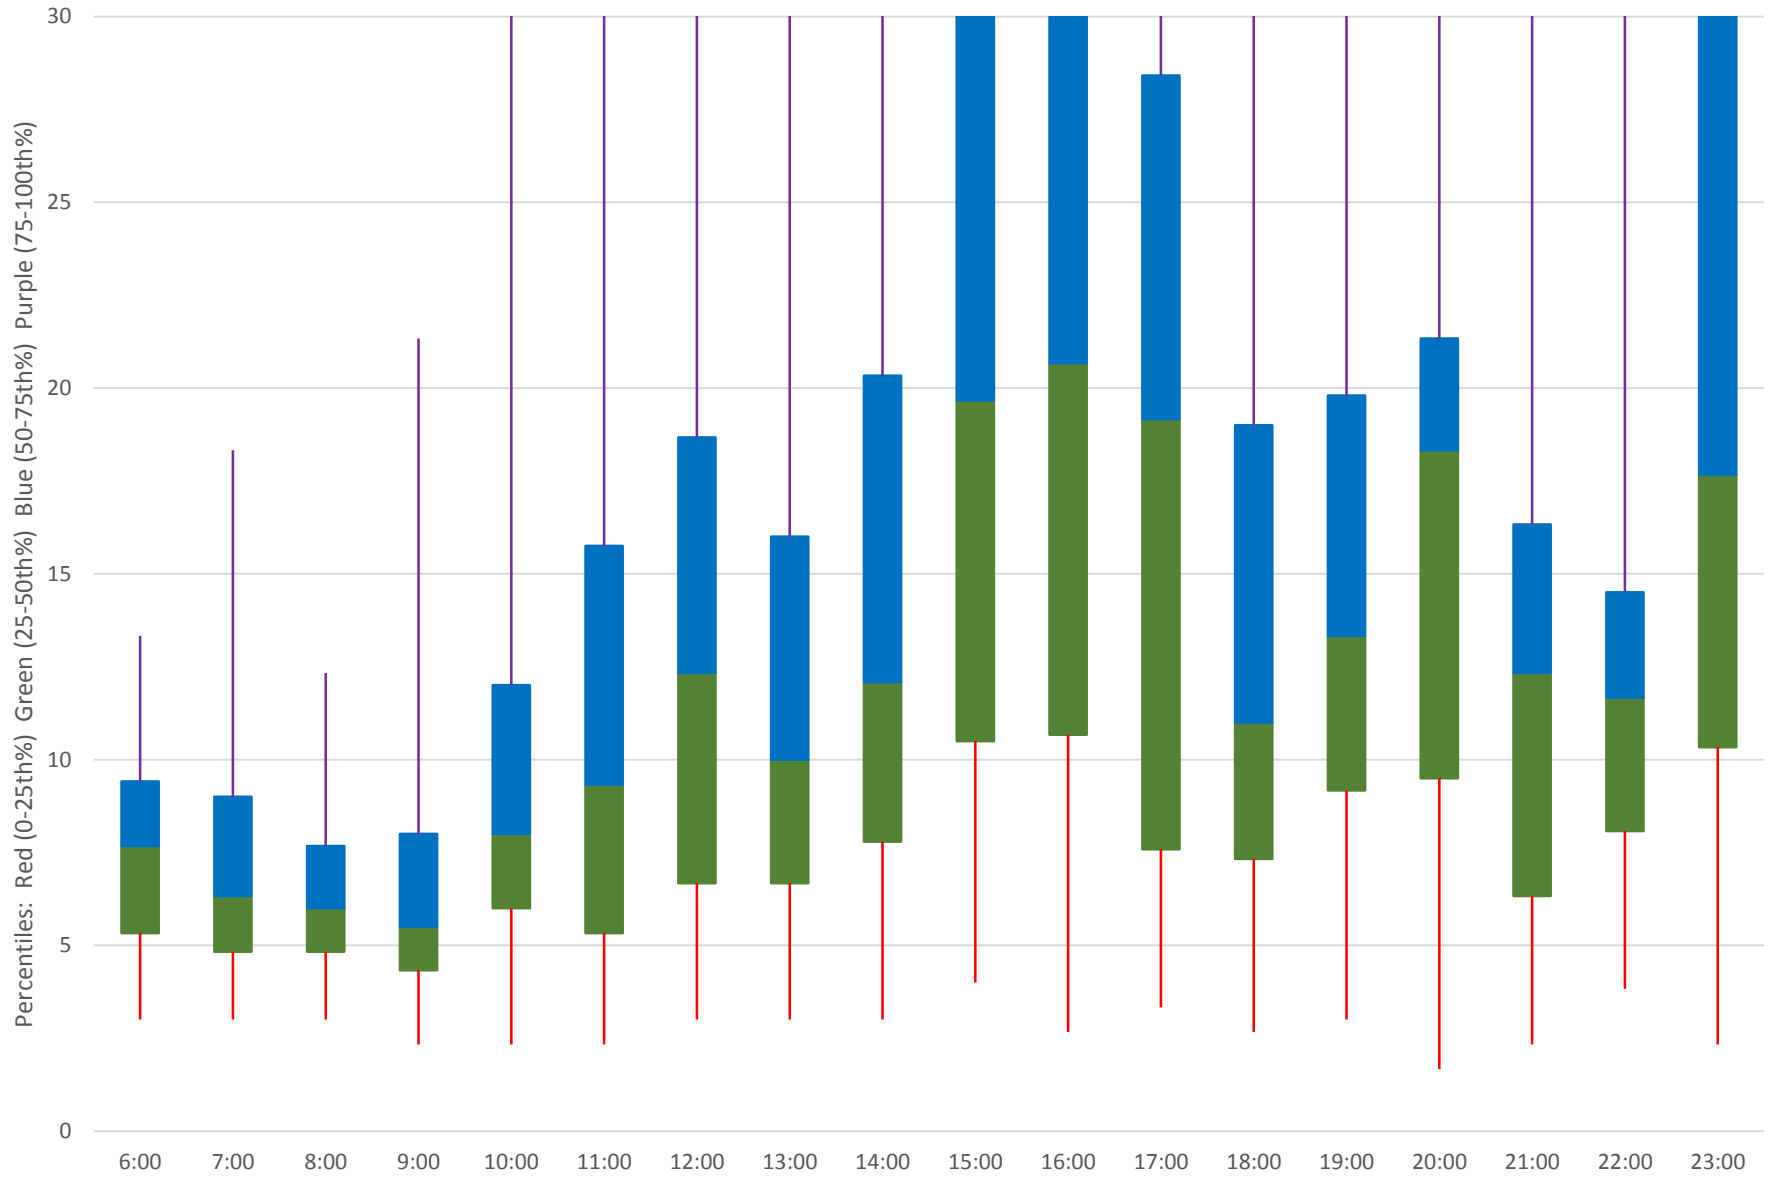

505 Dundas Terminal Round Trip From Bloor To Bloor February 2020 Quartiles Week 2