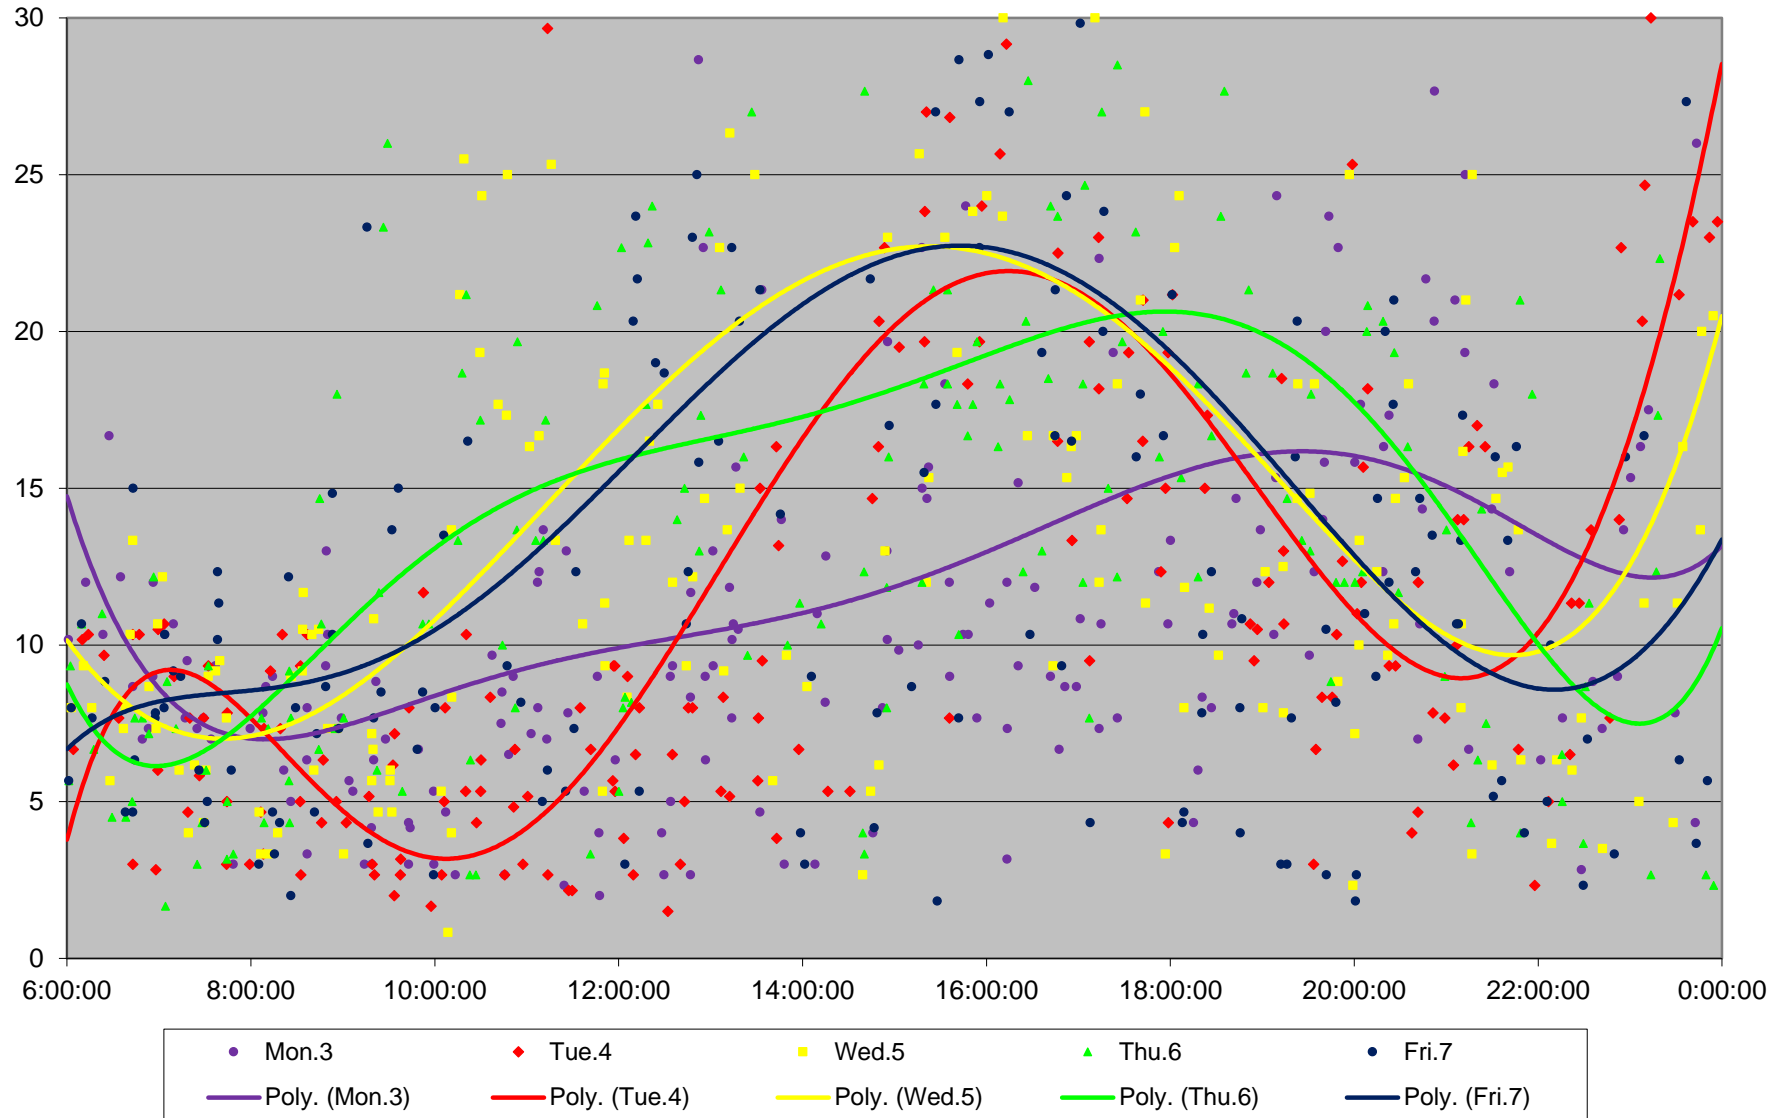

505 Dundas Terminal Round Trip From Bloor To Bloor February 2020

505 Dundas Terminal Round Trip From Bloor To Bloor February 2020

505 Dundas Terminal Round Trip From Bloor To Bloor February 2020

505 Dundas Terminal Round Trip From Bloor To Bloor February 2020

505 Dundas Terminal Round Trip From Bloor To Bloor February 2020

505 Dundas Terminal Round Trip From Bloor To Bloor February 2020

505 Dundas Terminal Round Trip From Bloor To Bloor February 2020 Weekday Statistics

505 Dundas Terminal Round Trip From Bloor To Bloor February 2020 Weekday Statistics

505 Dundas Terminal Round Trip From Bloor To Bloor February 2020 Quartiles Weekday

505 Dundas Terminal Round Trip From Bloor To Bloor February 2020

505 Dundas Terminal Round Trip From Bloor To Bloor February 2020 Saturday Statistics

505 Dundas Terminal Round Trip From Bloor To Bloor February 2020 Quartiles Saturdays

505 Dundas Terminal Round Trip From Bloor To Bloor February 2020 Sunday Statistics