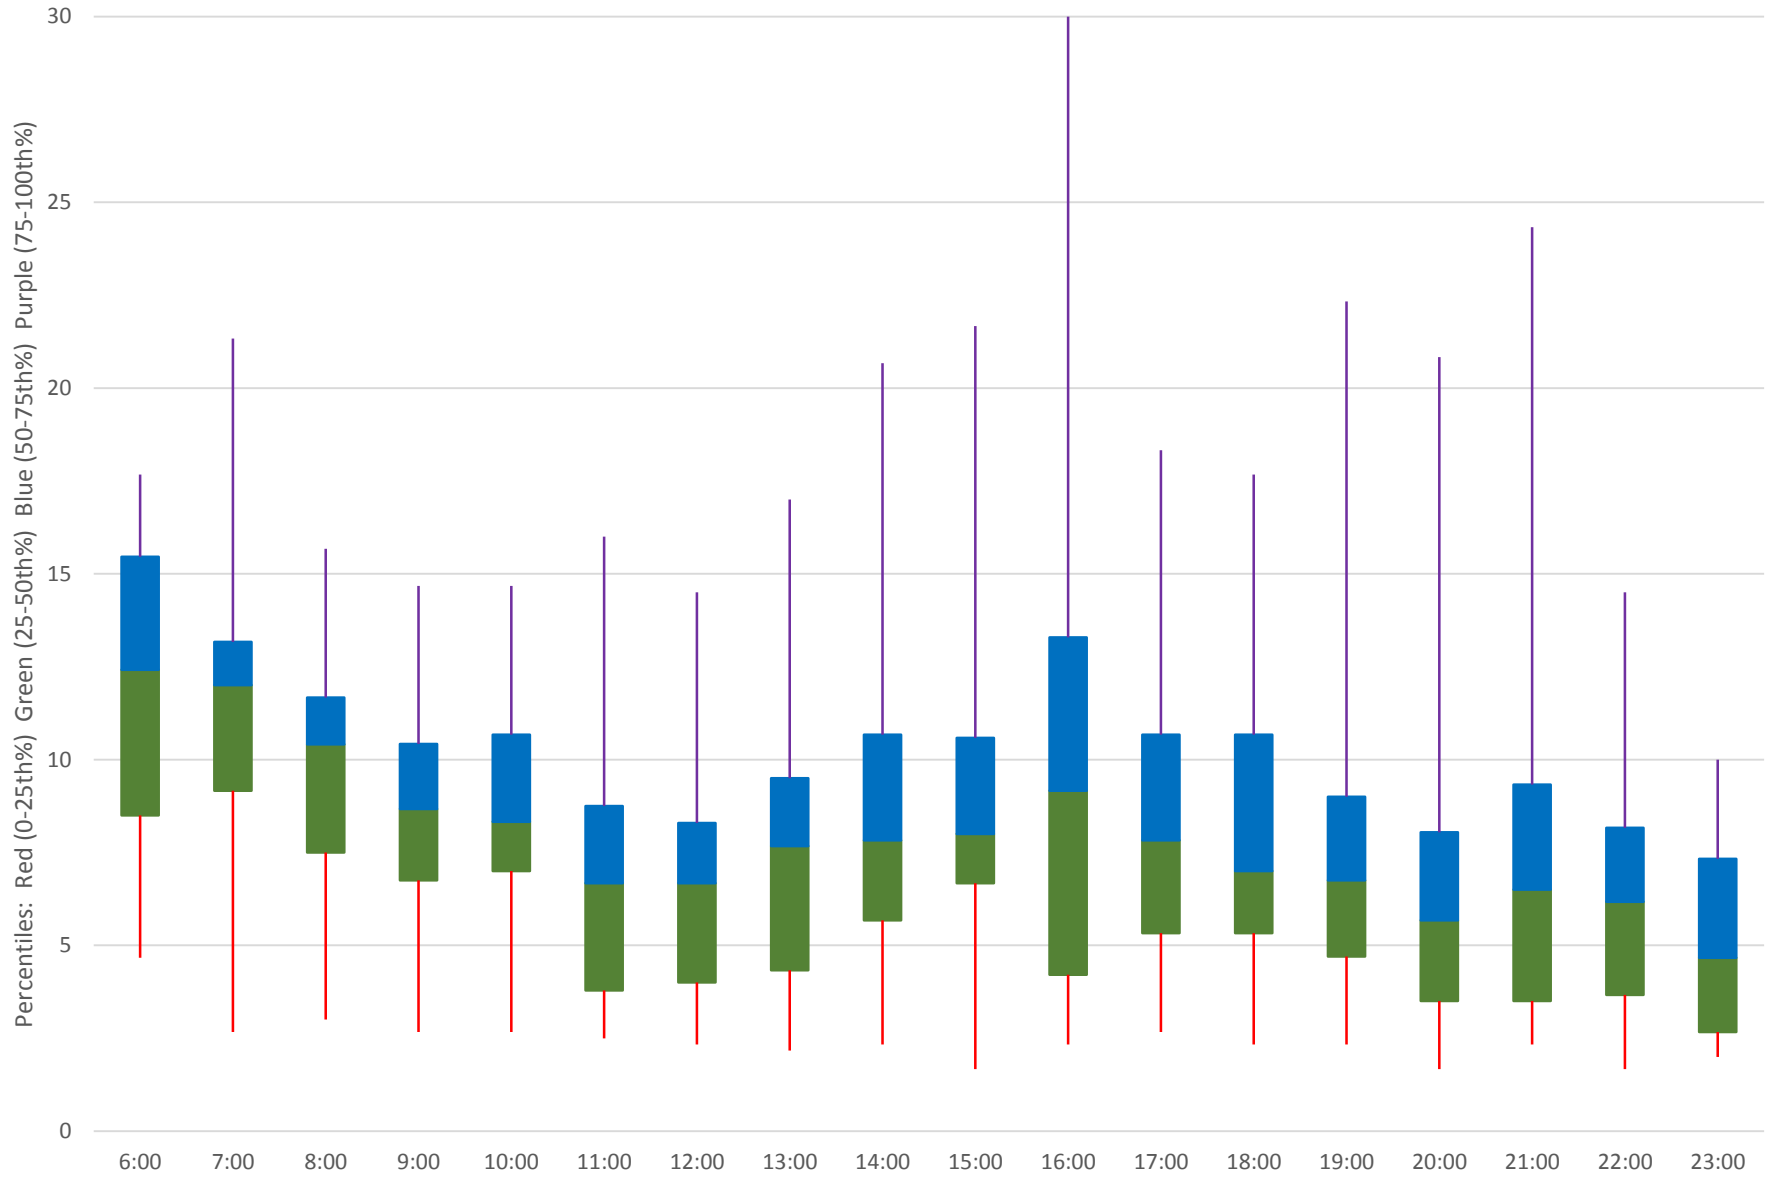

Quartiles Week 1

505 Dundas Terminal Round Trip From Bloor To Bloor February 2020 Quartiles Week 2

505 Dundas Terminal Round Trip From Bloor To Bloor February 2020 Quartiles Week 3

505 Dundas Terminal Round Trip From Bloor To Bloor February 2020 Quartiles Week 4

505 Dundas Terminal Round Trip From Bloor To Bloor February 2020 Saturday Statistics

505 Dundas Terminal Round Trip From Bloor To Bloor February 2020 Quartiles Saturdays

505 Dundas Terminal Round Trip From Bloor To Bloor February 2020 Sunday Statistics