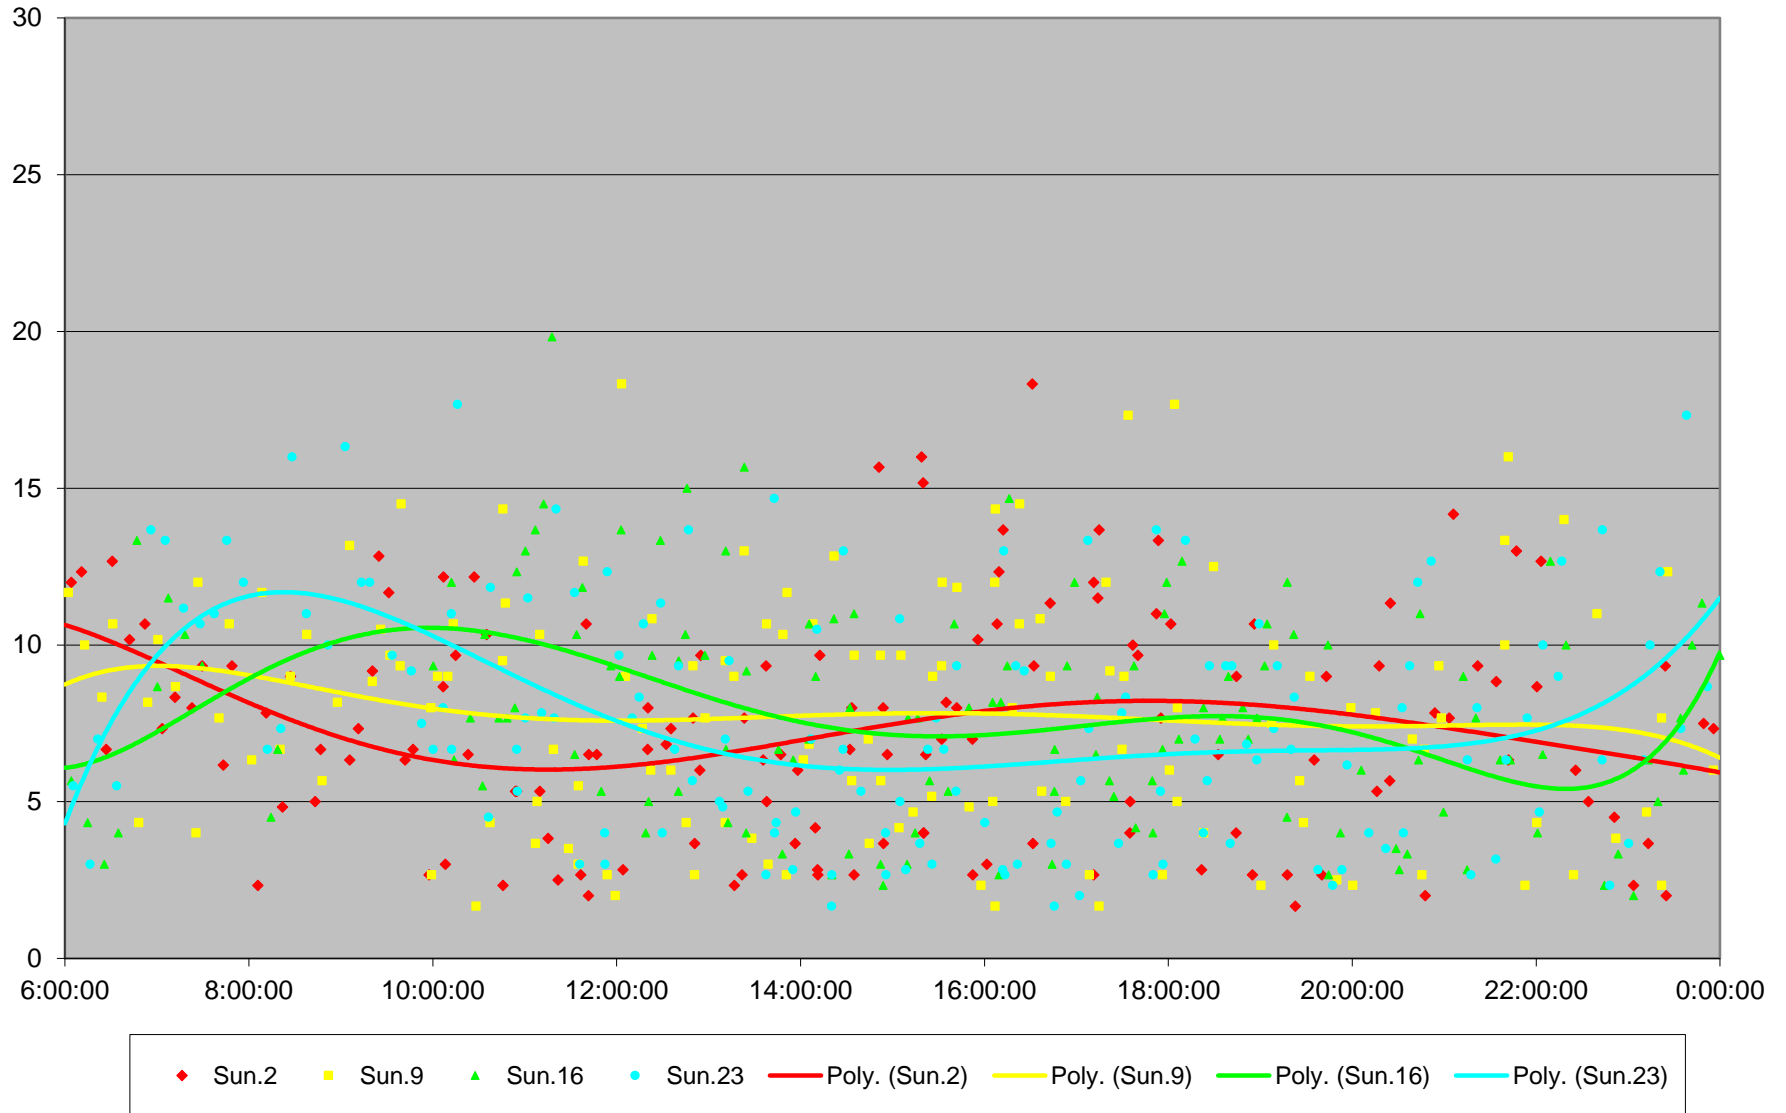

505 Dundas Terminal Round Trip From Bloor To Bloor February 2020

505 Dundas Terminal Round Trip From Bloor To Bloor February 2020

505 Dundas Terminal Round Trip From Bloor To Bloor February 2020

505 Dundas Terminal Round Trip From Bloor To Bloor February 2020

505 Dundas Terminal Round Trip From Bloor To Bloor February 2020

505 Dundas Terminal Round Trip From Bloor To Bloor February 2020

505 Dundas Terminal Round Trip From Bloor To Bloor February 2020 Weekday Statistics

505 Dundas Terminal Round Trip From Bloor To Bloor February 2020 Weekday Statistics

505 Dundas Terminal Round Trip From Bloor To Bloor February 2020 Quartiles Weekday

505 Dundas Terminal Round Trip From Bloor To Bloor February 2020

505 Dundas Terminal Round Trip From Bloor To Bloor February 2020 Saturday Statistics

505 Dundas Terminal Round Trip From Bloor To Bloor February 2020 Quartiles Saturdays

505 Dundas Terminal Round Trip From Bloor To Bloor February 2020 Sunday Statistics