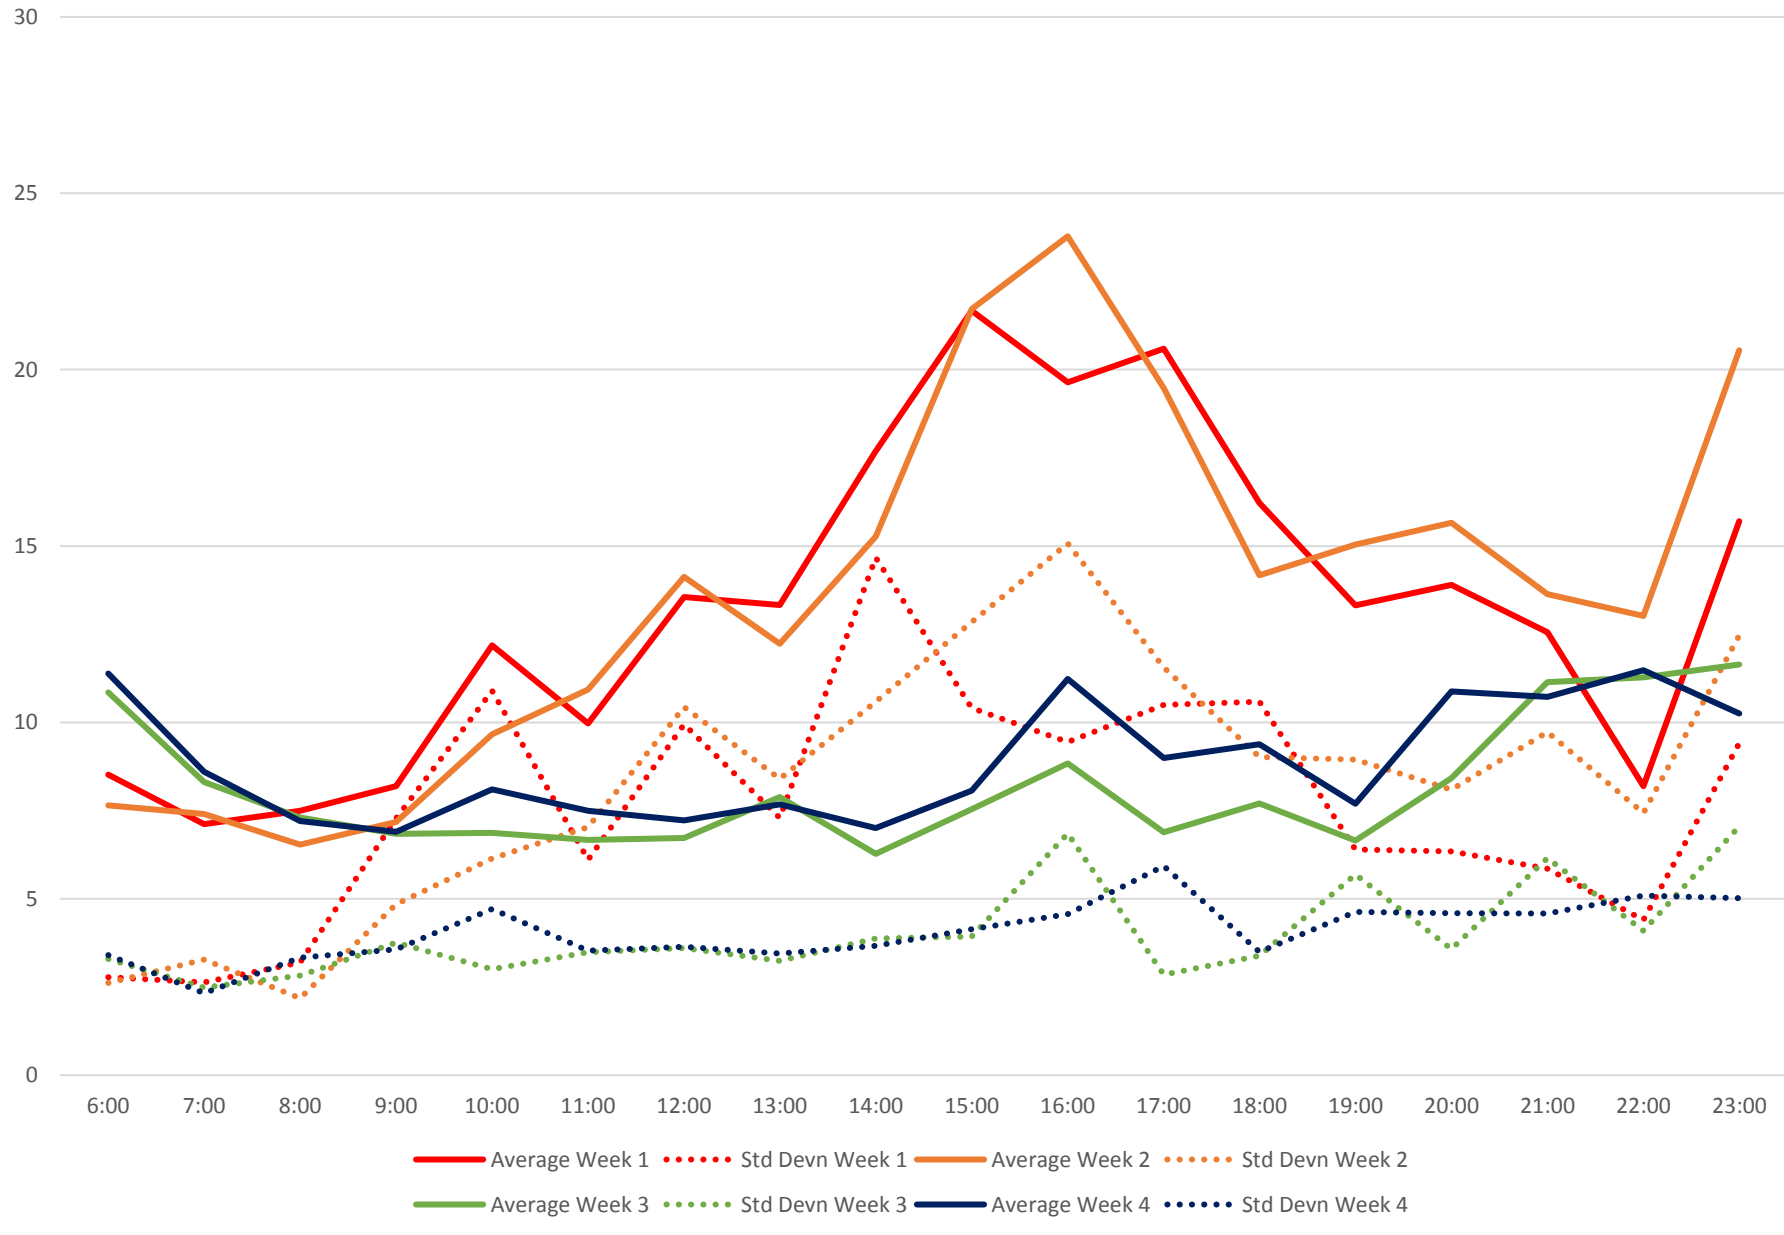

505 Dundas Terminal Round Trip From Bloor To Bloor February 2020

505 Dundas Terminal Round Trip From Bloor To Bloor February 2020

505 Dundas Terminal Round Trip From Bloor To Bloor February 2020

505 Dundas Terminal Round Trip From Bloor To Bloor February 2020

505 Dundas Terminal Round Trip From Bloor To Bloor February 2020

505 Dundas Terminal Round Trip From Bloor To Bloor February 2020

505 Dundas Terminal Round Trip From Bloor To Bloor February 2020 Weekday Statistics

505 Dundas Terminal Round Trip From Bloor To Bloor February 2020 Weekday Statistics

505 Dundas Terminal Round Trip From Bloor To Bloor February 2020 Quartiles Weekday

505 Dundas Terminal Round Trip From Bloor To Bloor February 2020

505 Dundas Terminal Round Trip From Bloor To Bloor February 2020 Saturday Statistics

505 Dundas Terminal Round Trip From Bloor To Bloor February 2020 Quartiles Saturdays

505 Dundas Terminal Round Trip From Bloor To Bloor February 2020 Sunday Statistics