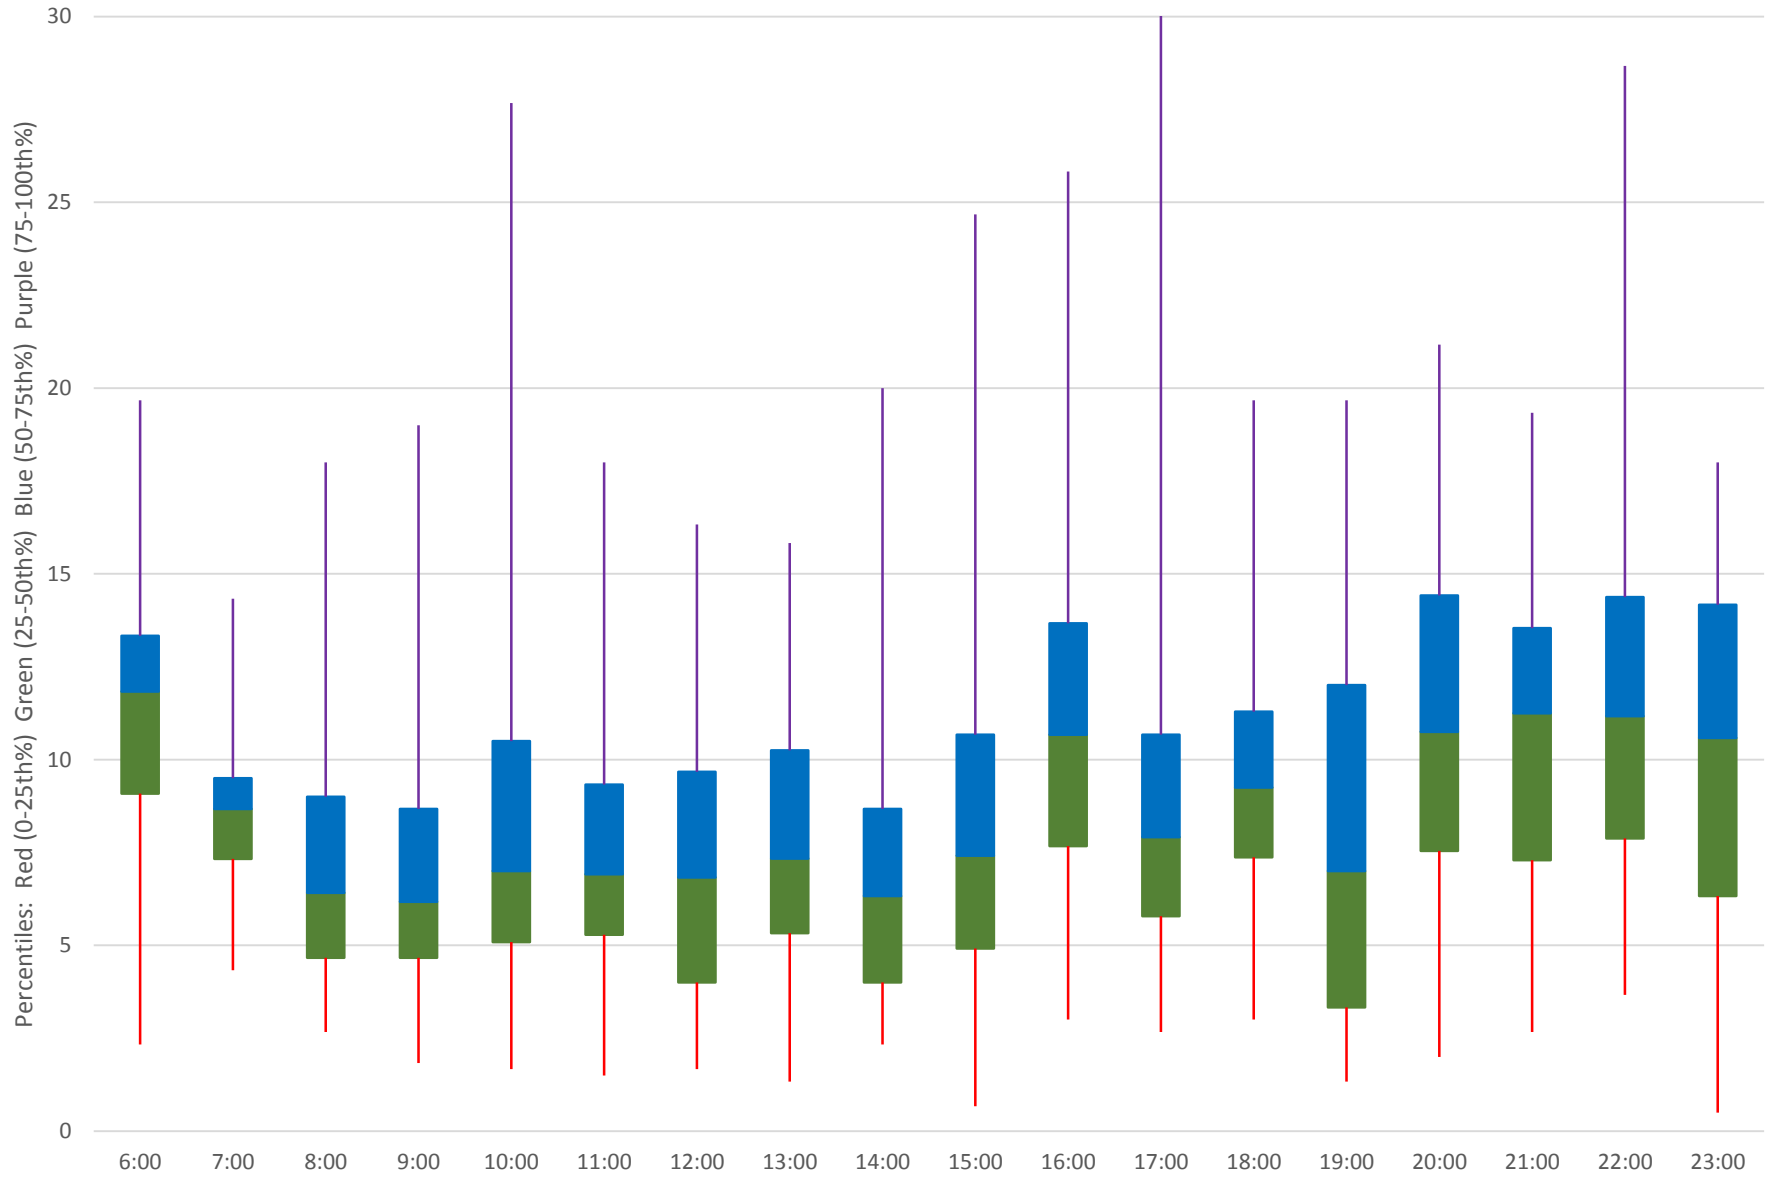

Quartiles Week 1

505 Dundas Terminal Round Trip From Bloor To Bloor February 2020 Quartiles Week 2

505 Dundas Terminal Round Trip From Bloor To Bloor February 2020 Quartiles Week 3

505 Dundas Terminal Round Trip From Bloor To Bloor February 2020 Quartiles Week 4

505 Dundas Terminal Round Trip From Bloor To Bloor February 2020 Saturday Statistics

505 Dundas Terminal Round Trip From Bloor To Bloor February 2020 Quartiles Saturdays

505 Dundas Terminal Round Trip From Bloor To Bloor February 2020 Sunday Statistics