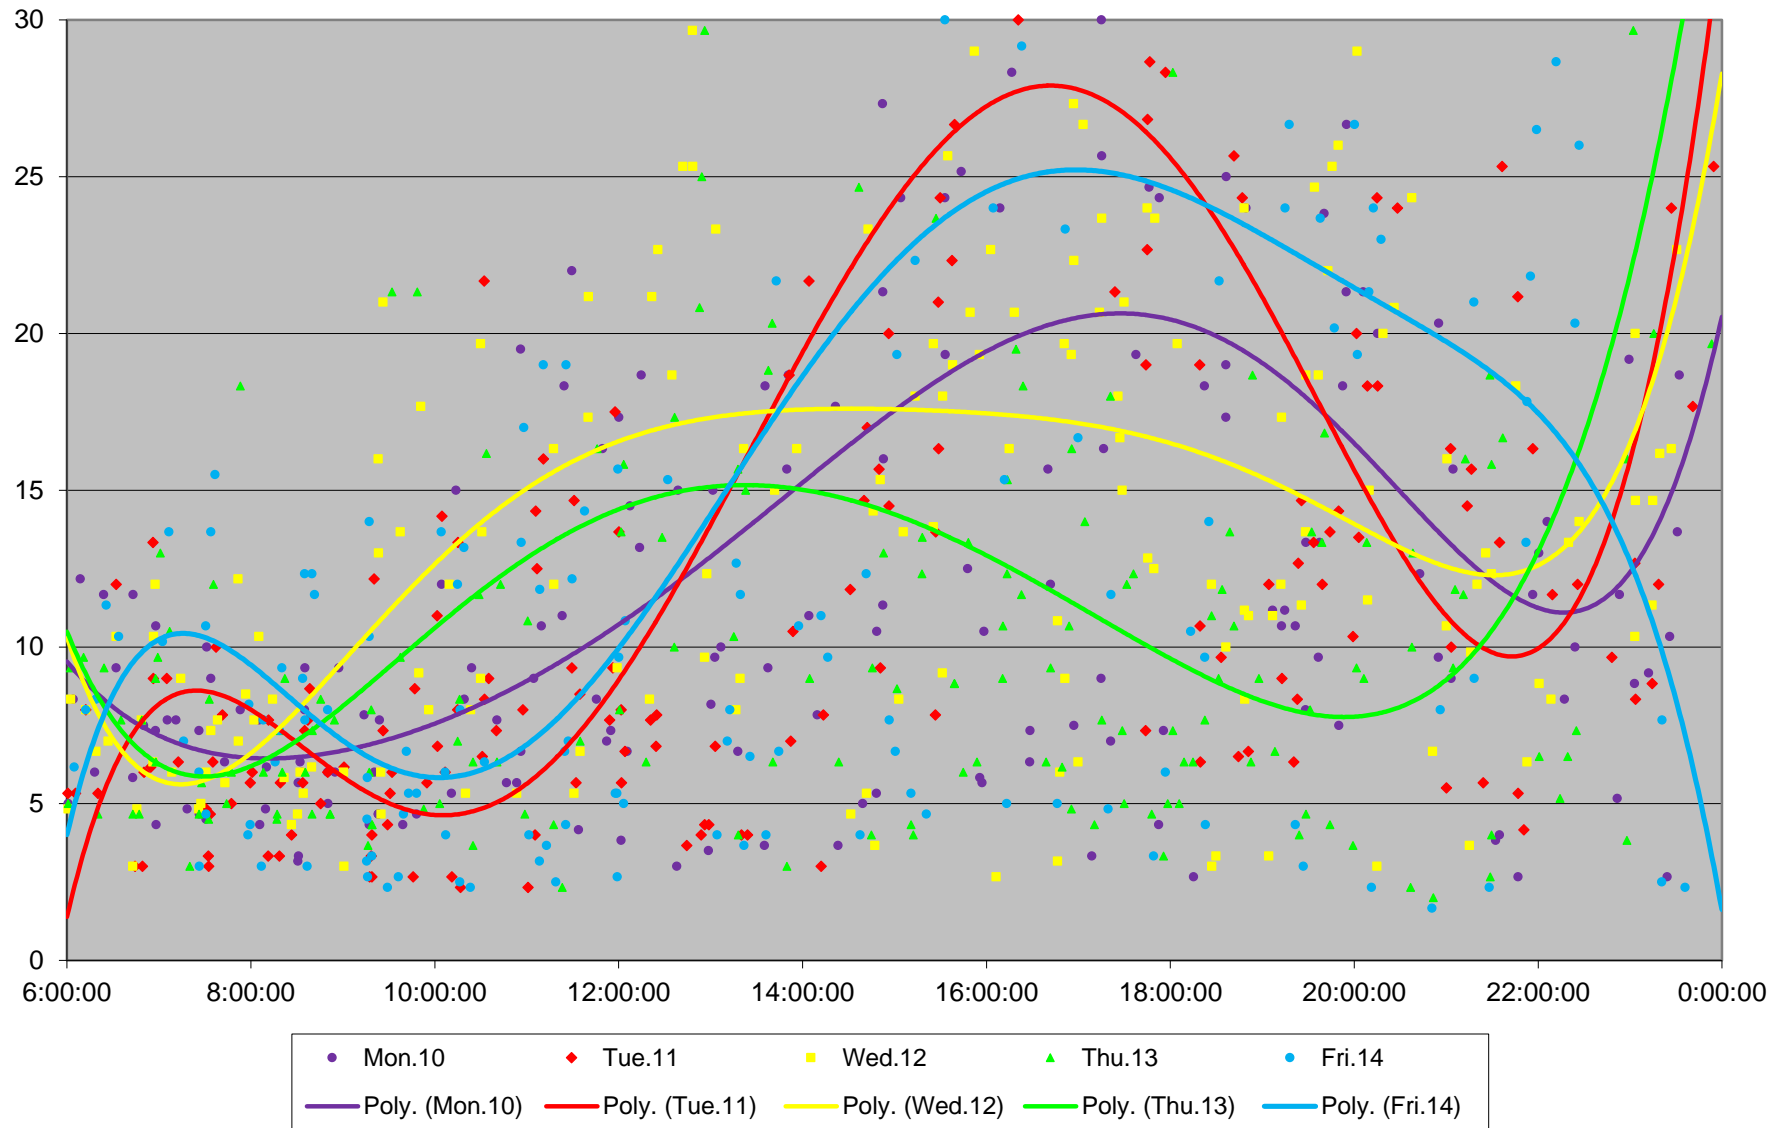

505 Dundas Terminal Round Trip From Bloor To Bloor February 2020

505 Dundas Terminal Round Trip From Bloor To Bloor February 2020

505 Dundas Terminal Round Trip From Bloor To Bloor February 2020

505 Dundas Terminal Round Trip From Bloor To Bloor February 2020

505 Dundas Terminal Round Trip From Bloor To Bloor February 2020

505 Dundas Terminal Round Trip From Bloor To Bloor February 2020

505 Dundas Terminal Round Trip From Bloor To Bloor February 2020 Weekday Statistics

505 Dundas Terminal Round Trip From Bloor To Bloor February 2020 Weekday Statistics

505 Dundas Terminal Round Trip From Bloor To Bloor February 2020 Quartiles Weekday

505 Dundas Terminal Round Trip From Bloor To Bloor February 2020

505 Dundas Terminal Round Trip From Bloor To Bloor February 2020 Saturday Statistics

505 Dundas Terminal Round Trip From Bloor To Bloor February 2020 Quartiles Saturdays

505 Dundas Terminal Round Trip From Bloor To Bloor February 2020 Sunday Statistics