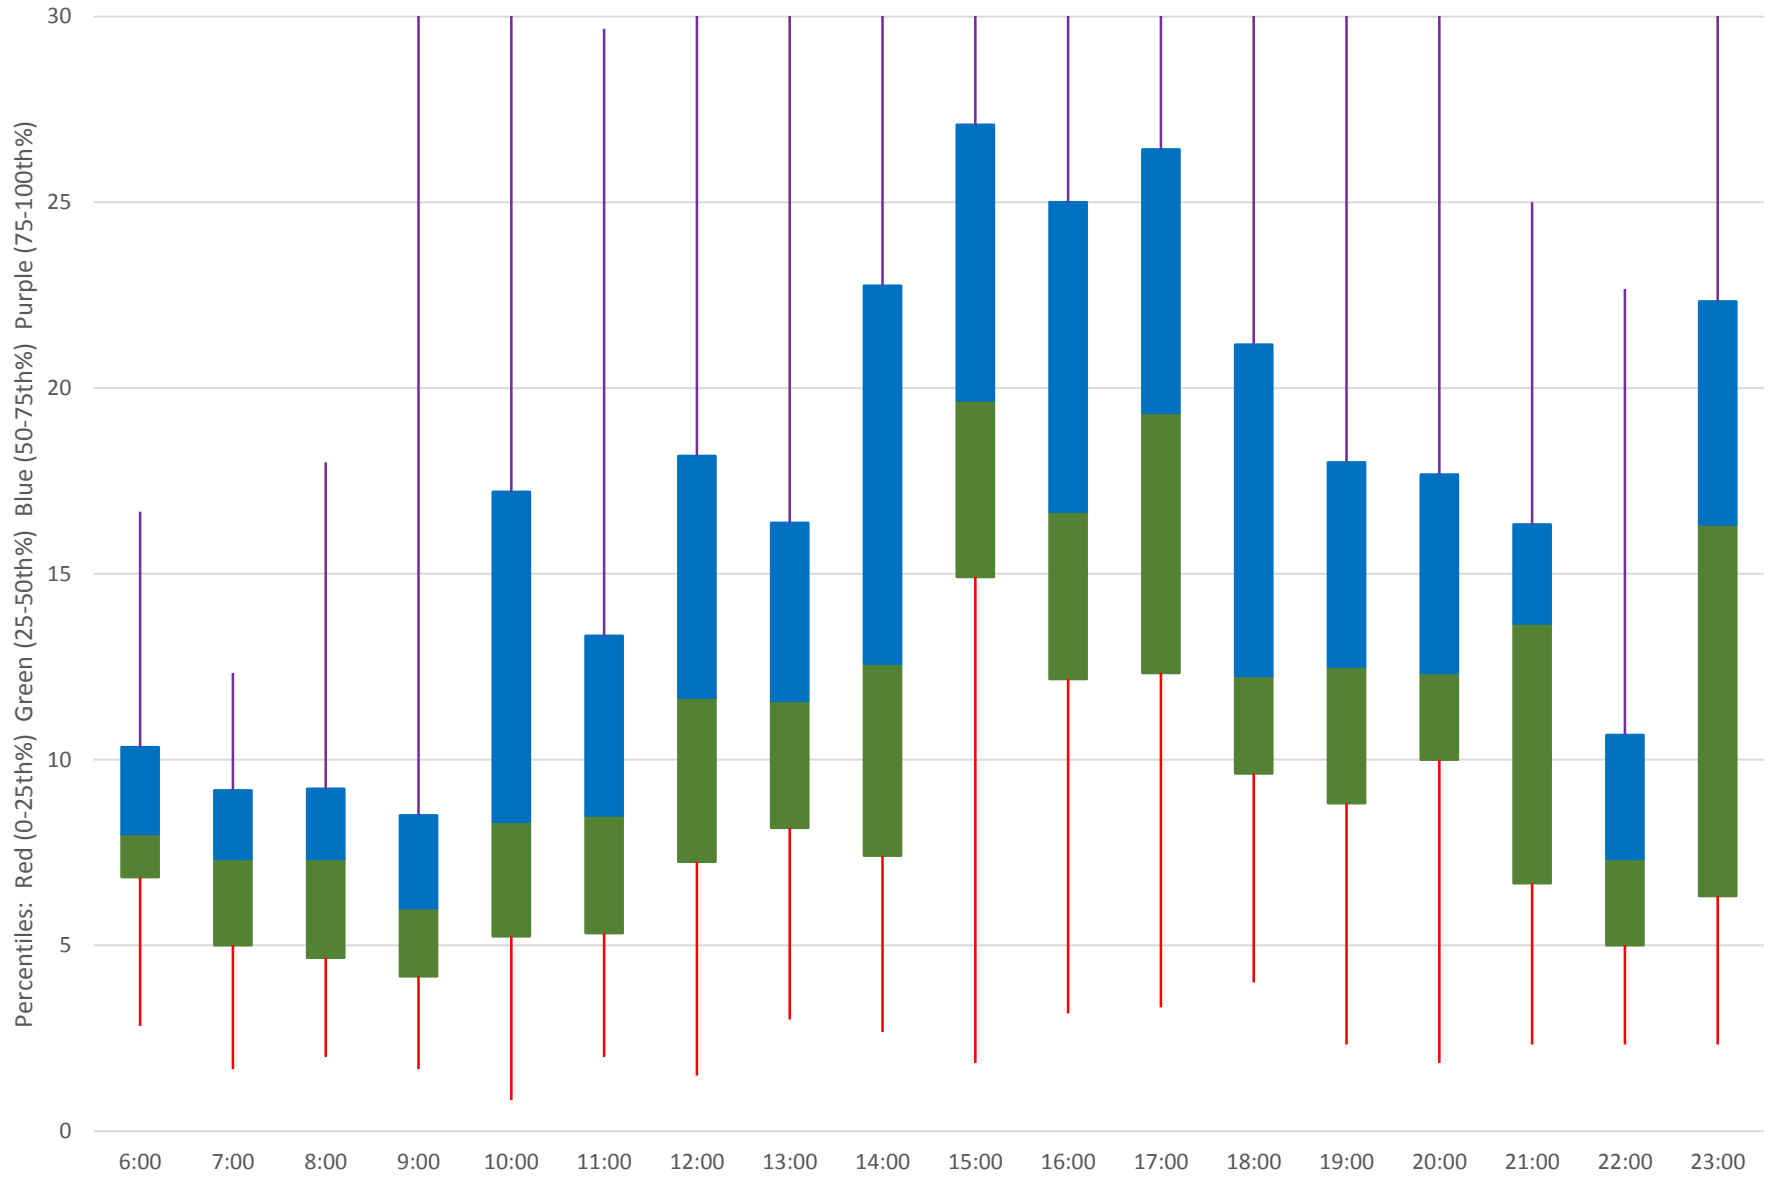

505 Dundas Terminal Round Trip From Bloor To Bloor February 2020

Quartiles Week 1