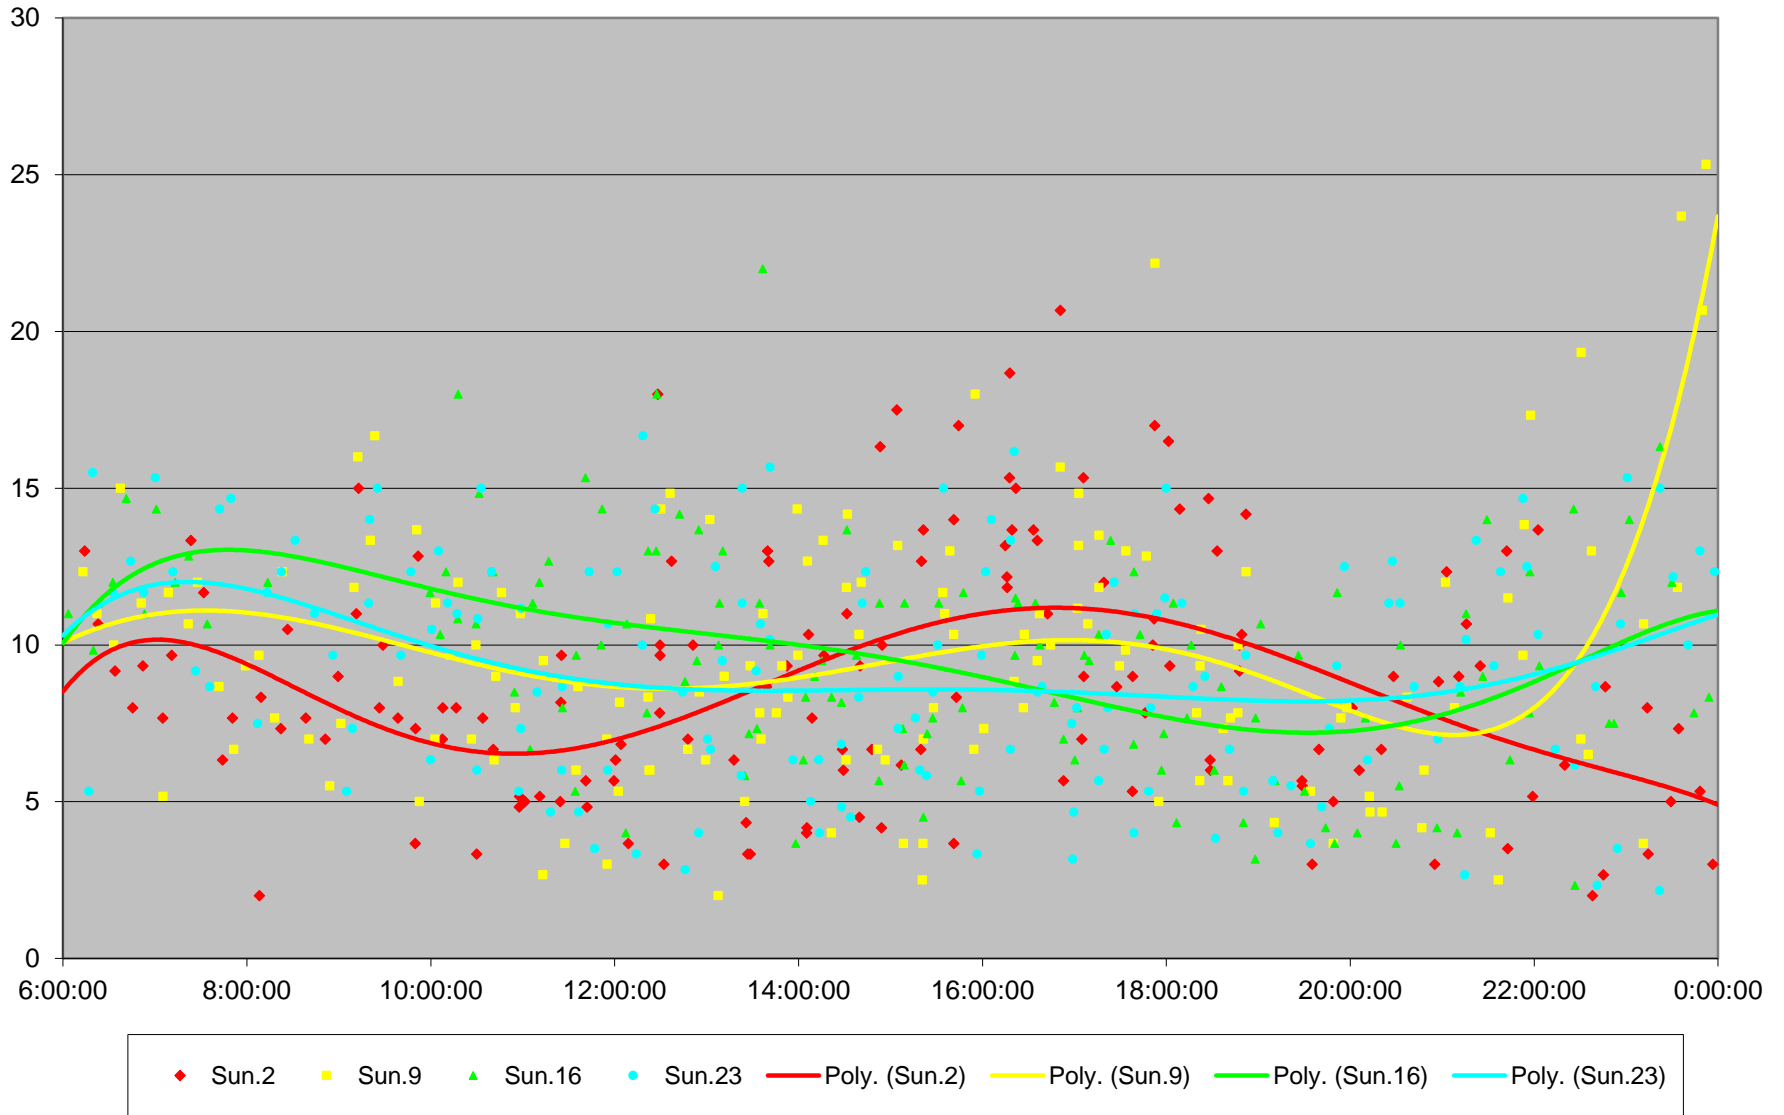

505 Dundas Terminal Round Trip From S of Danforth To S of Danforth February 2020

505 Dundas Terminal Round Trip From S of Danforth To S of Danforth February 2020

505 Dundas Terminal Round Trip From S of Danforth To S of Danforth February 2020

505 Dundas Terminal Round Trip From S of Danforth To S of Danforth February 2020 Weekday Statistics

505 Dundas Terminal Round Trip From S of Danforth To S of Danforth February 2020 Weekday Statistics

505 Dundas Terminal Round Trip From S of Danforth To S of Danforth February 2020 Quartiles Weekday

505 Dundas Terminal Round Trip From S of Danforth To S of Danforth February 2020 Quartiles Week 4

505 Dundas Terminal Round Trip From S of Danforth To S of Danforth February 2020 Saturday Statistics

505 Dundas Terminal Round Trip From S of Danforth To S of Danforth February 2020 Quartiles Saturdays