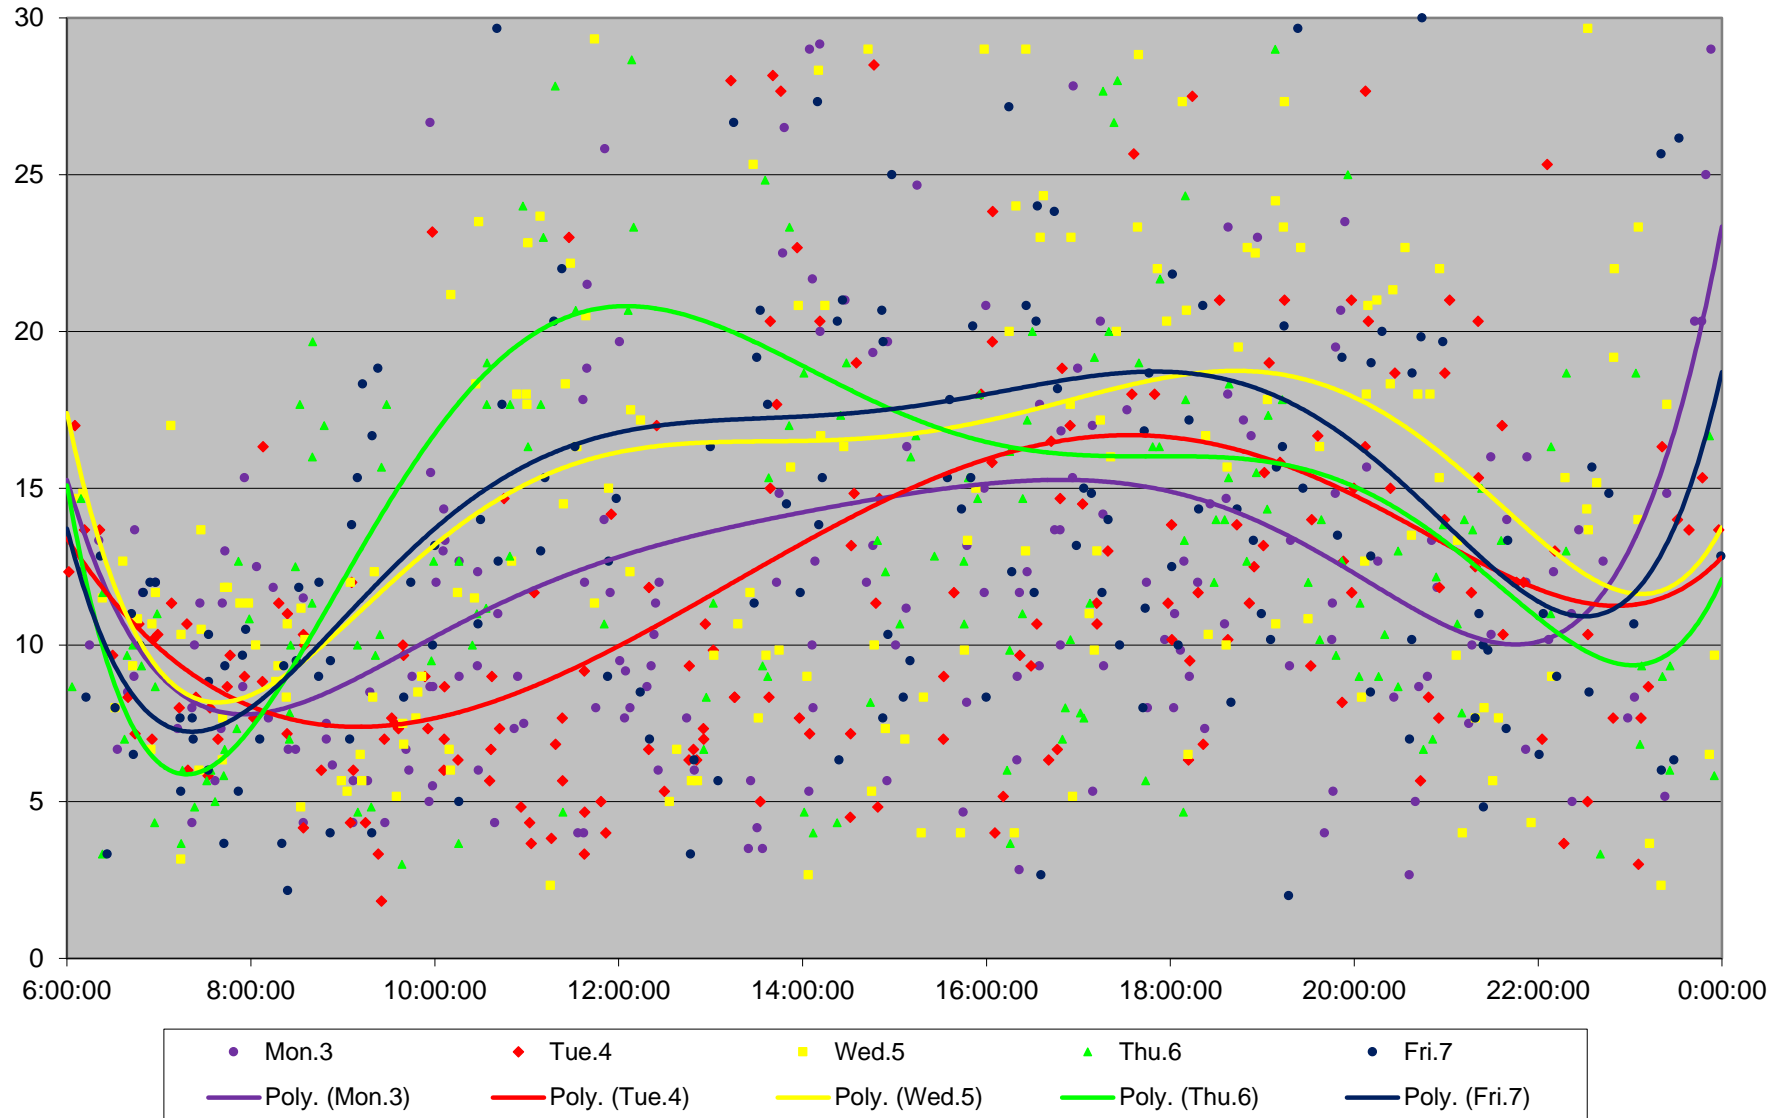

505 Dundas Terminal Round Trip From S of Danforth To S of Danforth February 2020

505 Dundas Terminal Round Trip From S of Danforth To S of Danforth February 2020

505 Dundas Terminal Round Trip From S of Danforth To S of Danforth February 2020

505 Dundas Terminal Round Trip From S of Danforth To S of Danforth February 2020 Weekday Statistics

505 Dundas Terminal Round Trip From S of Danforth To S of Danforth February 2020 Weekday Statistics

505 Dundas Terminal Round Trip From S of Danforth To S of Danforth February 2020 Quartiles Weekday

505 Dundas Terminal Round Trip From S of Danforth To S of Danforth February 2020 Sunday Statistics

505 Dundas Terminal Round Trip From S of Danforth To S of Danforth February 2020 Quartiles Sundays/Holidays