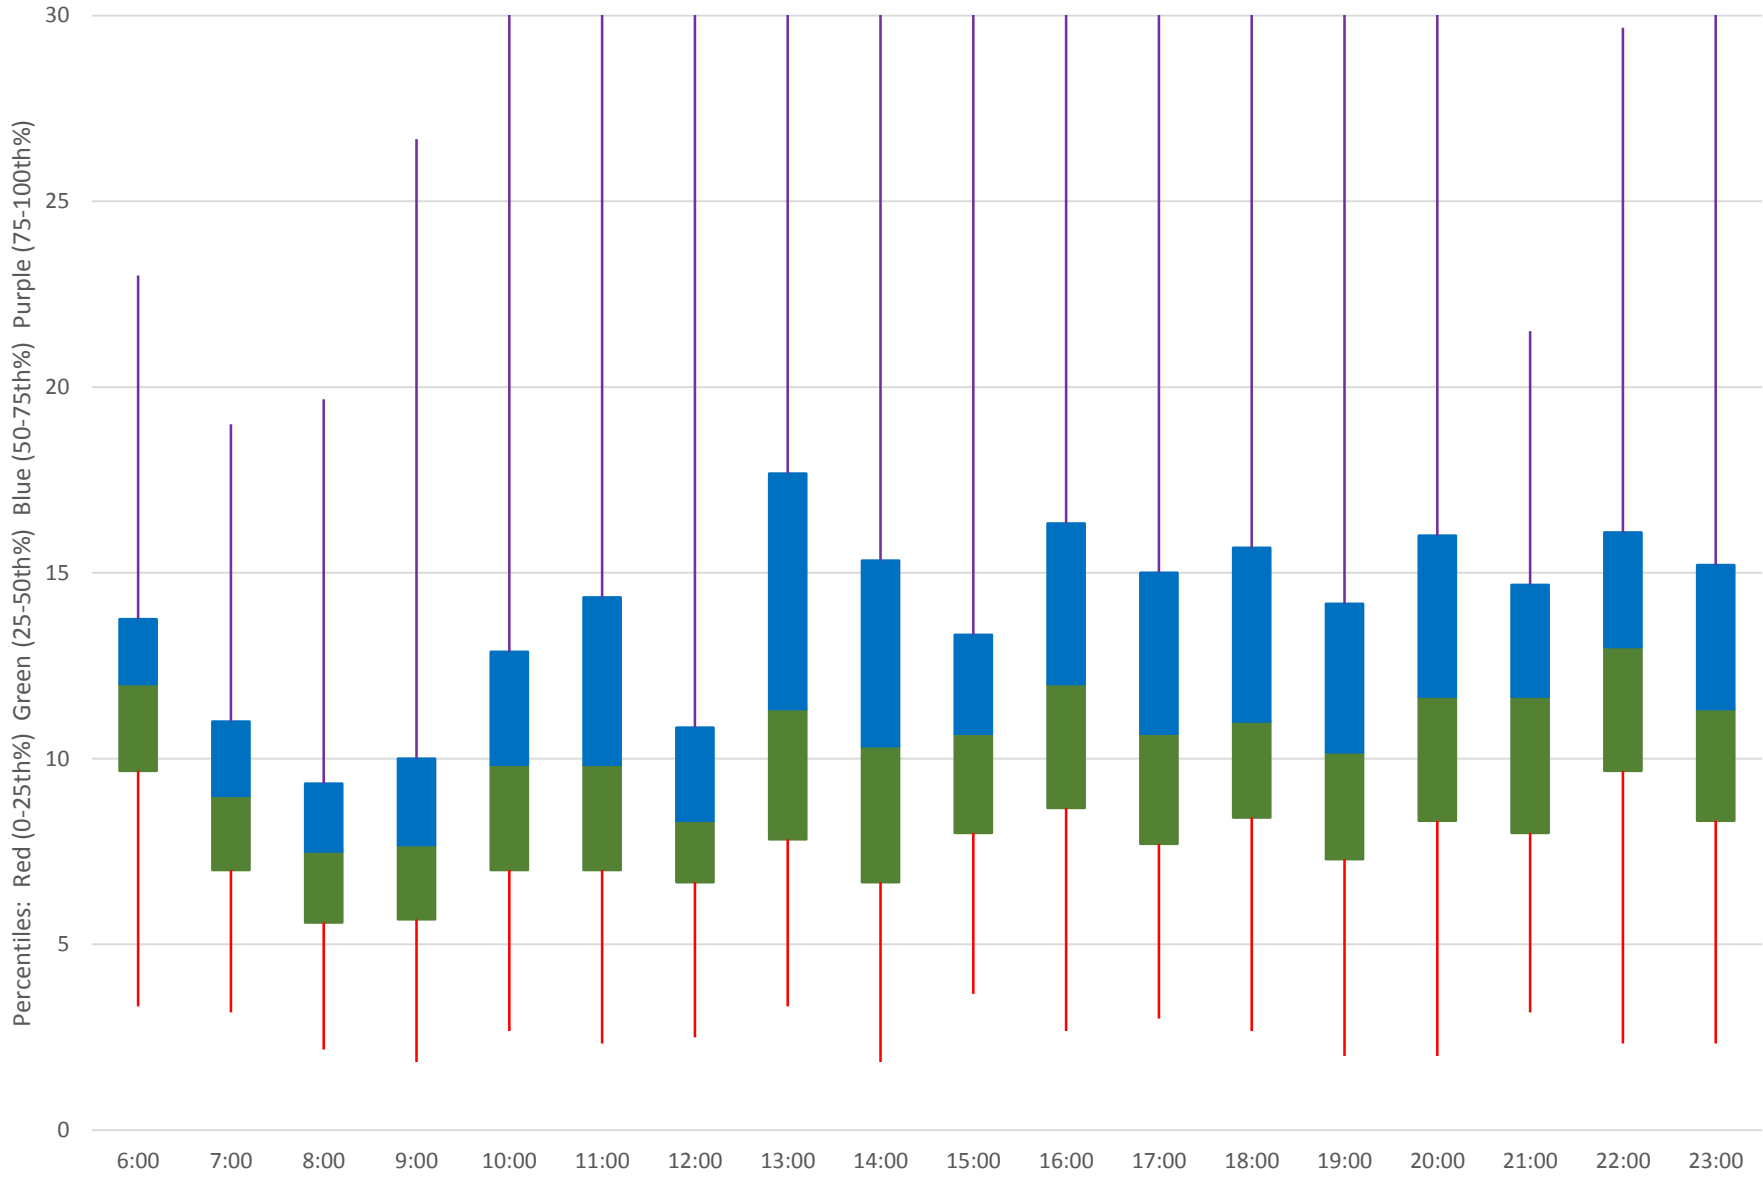

505 Dundas Terminal Round Trip From S of Danforth To S of Danforth February 2020

505 Dundas Terminal Round Trip From S of Danforth To S of Danforth February 2020

505 Dundas Terminal Round Trip From S of Danforth To S of Danforth February 2020

505 Dundas Terminal Round Trip From S of Danforth To S of Danforth February 2020 Weekday Statistics

505 Dundas Terminal Round Trip From S of Danforth To S of Danforth February 2020 Weekday Statistics

505 Dundas Terminal Round Trip From S of Danforth To S of Danforth February 2020 Quartiles Weekday