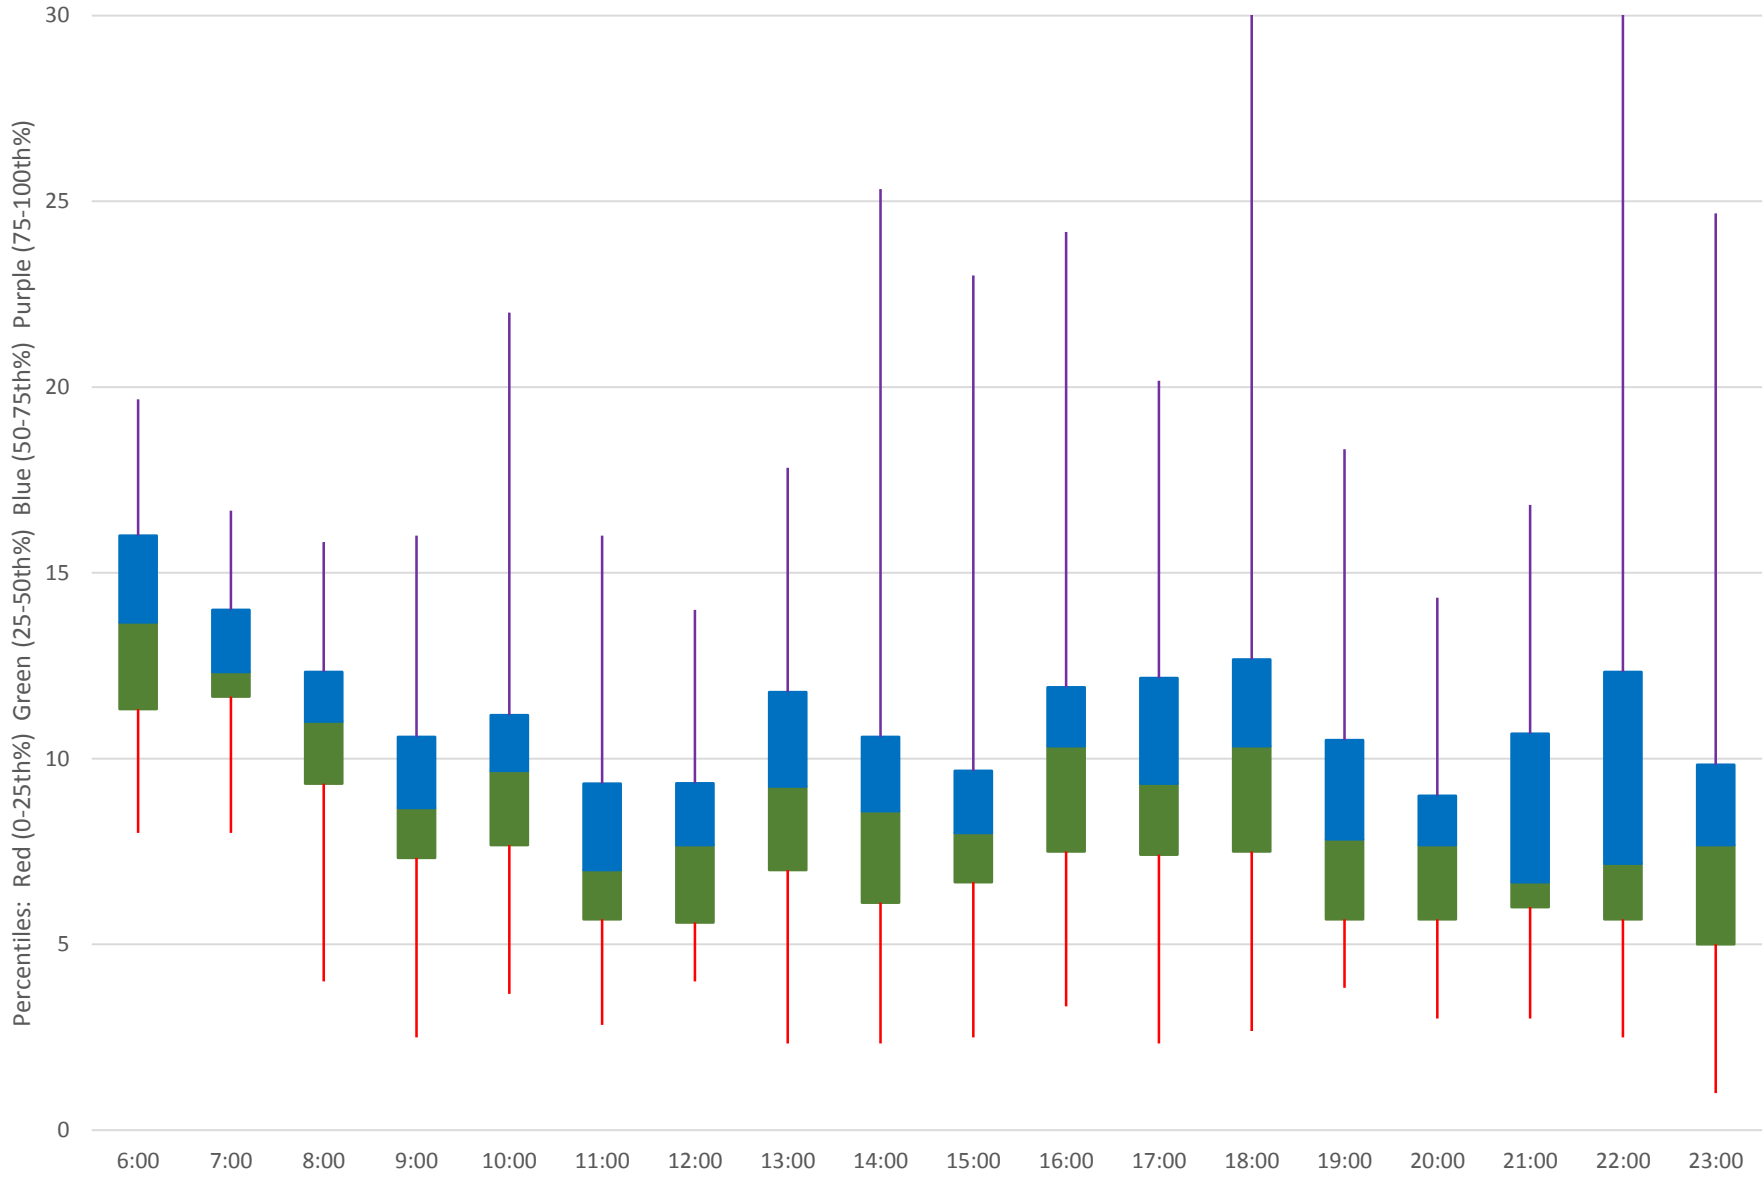

505 Dundas Terminal Round Trip From S of Danforth To S of Danforth February 2020 Quartiles Week 1

505 Dundas Terminal Round Trip From S of Danforth To S of Danforth February 2020 Quartiles Week 2

505 Dundas Terminal Round Trip From S of Danforth To S of Danforth February 2020 Quartiles Week 3

505 Dundas Terminal Round Trip From S of Danforth To S of Danforth February 2020 Quartiles Week 4

505 Dundas Terminal Round Trip From S of Danforth To S of Danforth February 2020 Saturday Statistics

505 Dundas Terminal Round Trip From S of Danforth To S of Danforth February 2020 Quartiles Saturdays

505 Dundas Terminal Round Trip From S of Danforth To S of Danforth February 2020 Sunday Statistics

505 Dundas Terminal Round Trip From S of Danforth To S of Danforth February 2020 Quartiles Sundays/Holidays