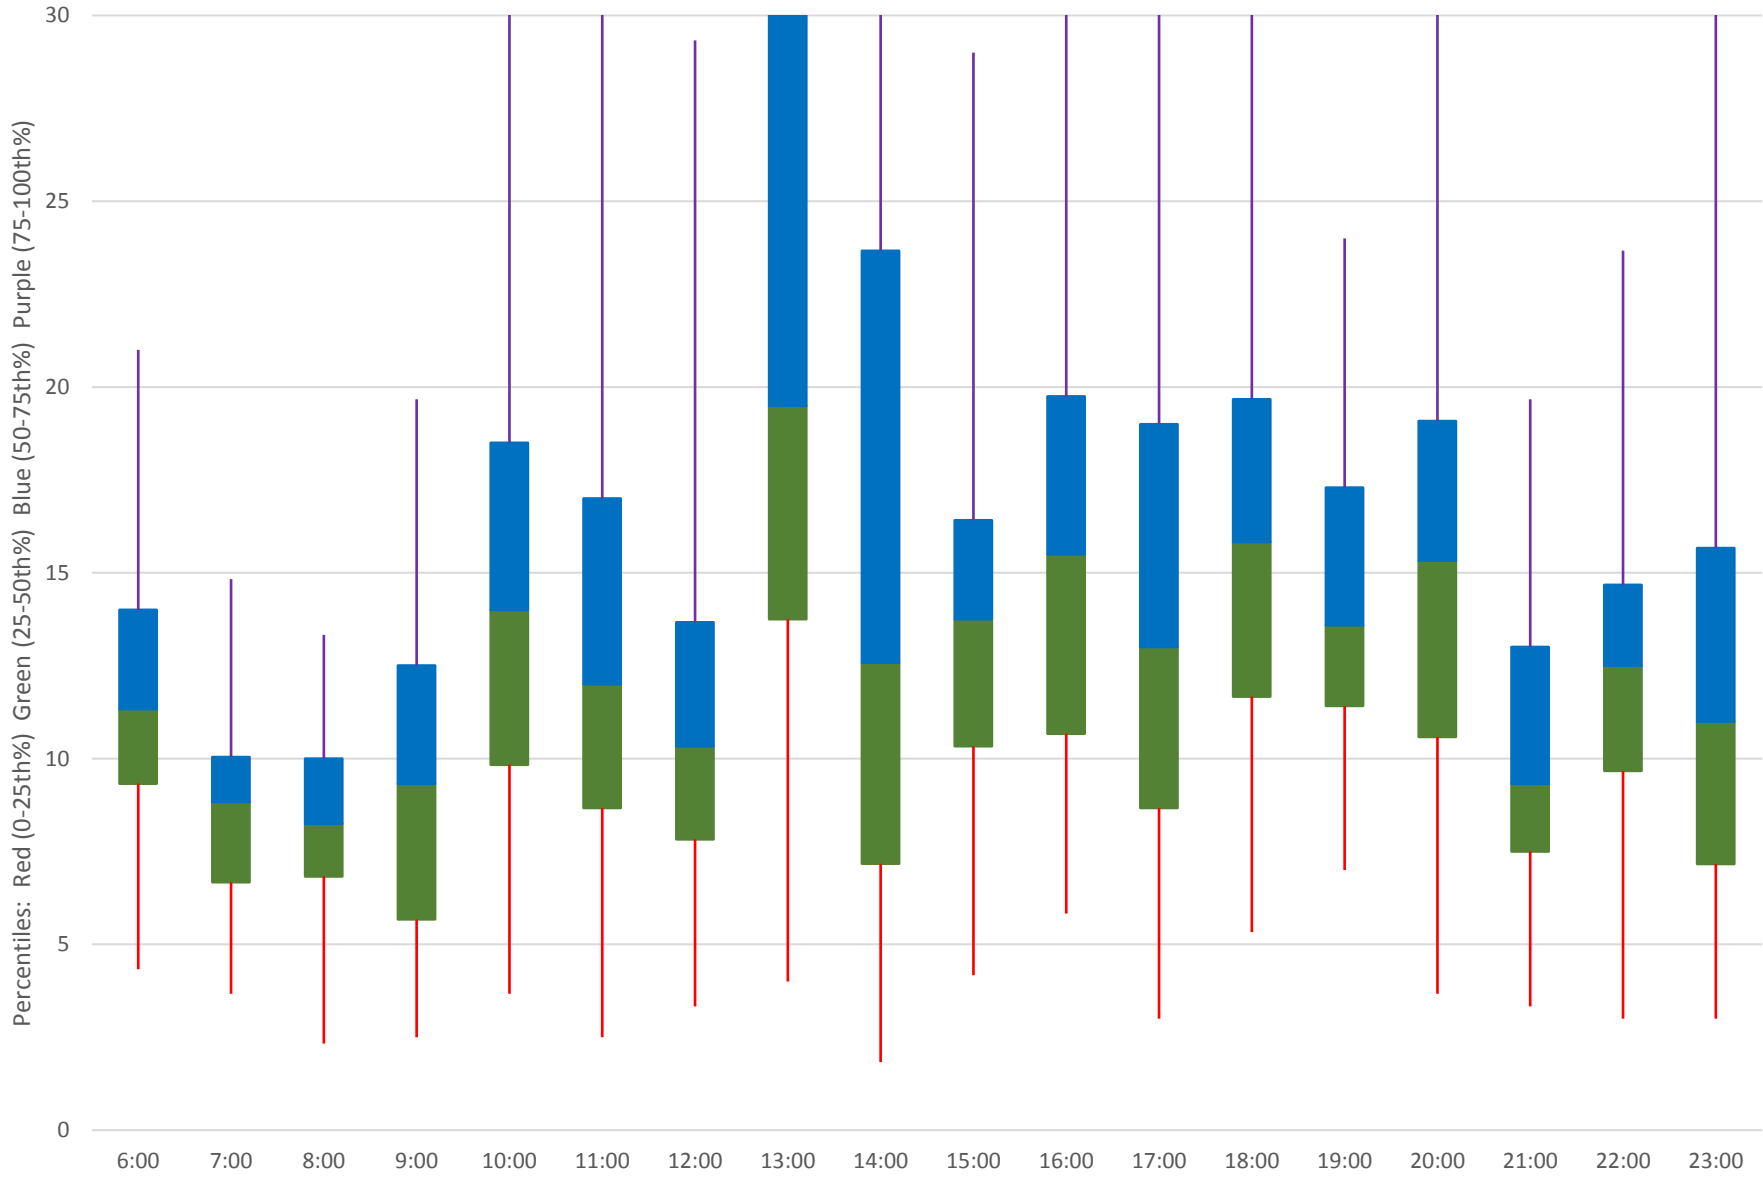

505 Dundas Terminal Round Trip From S of Danforth To S of Danforth February 2020 Quartiles Week 2