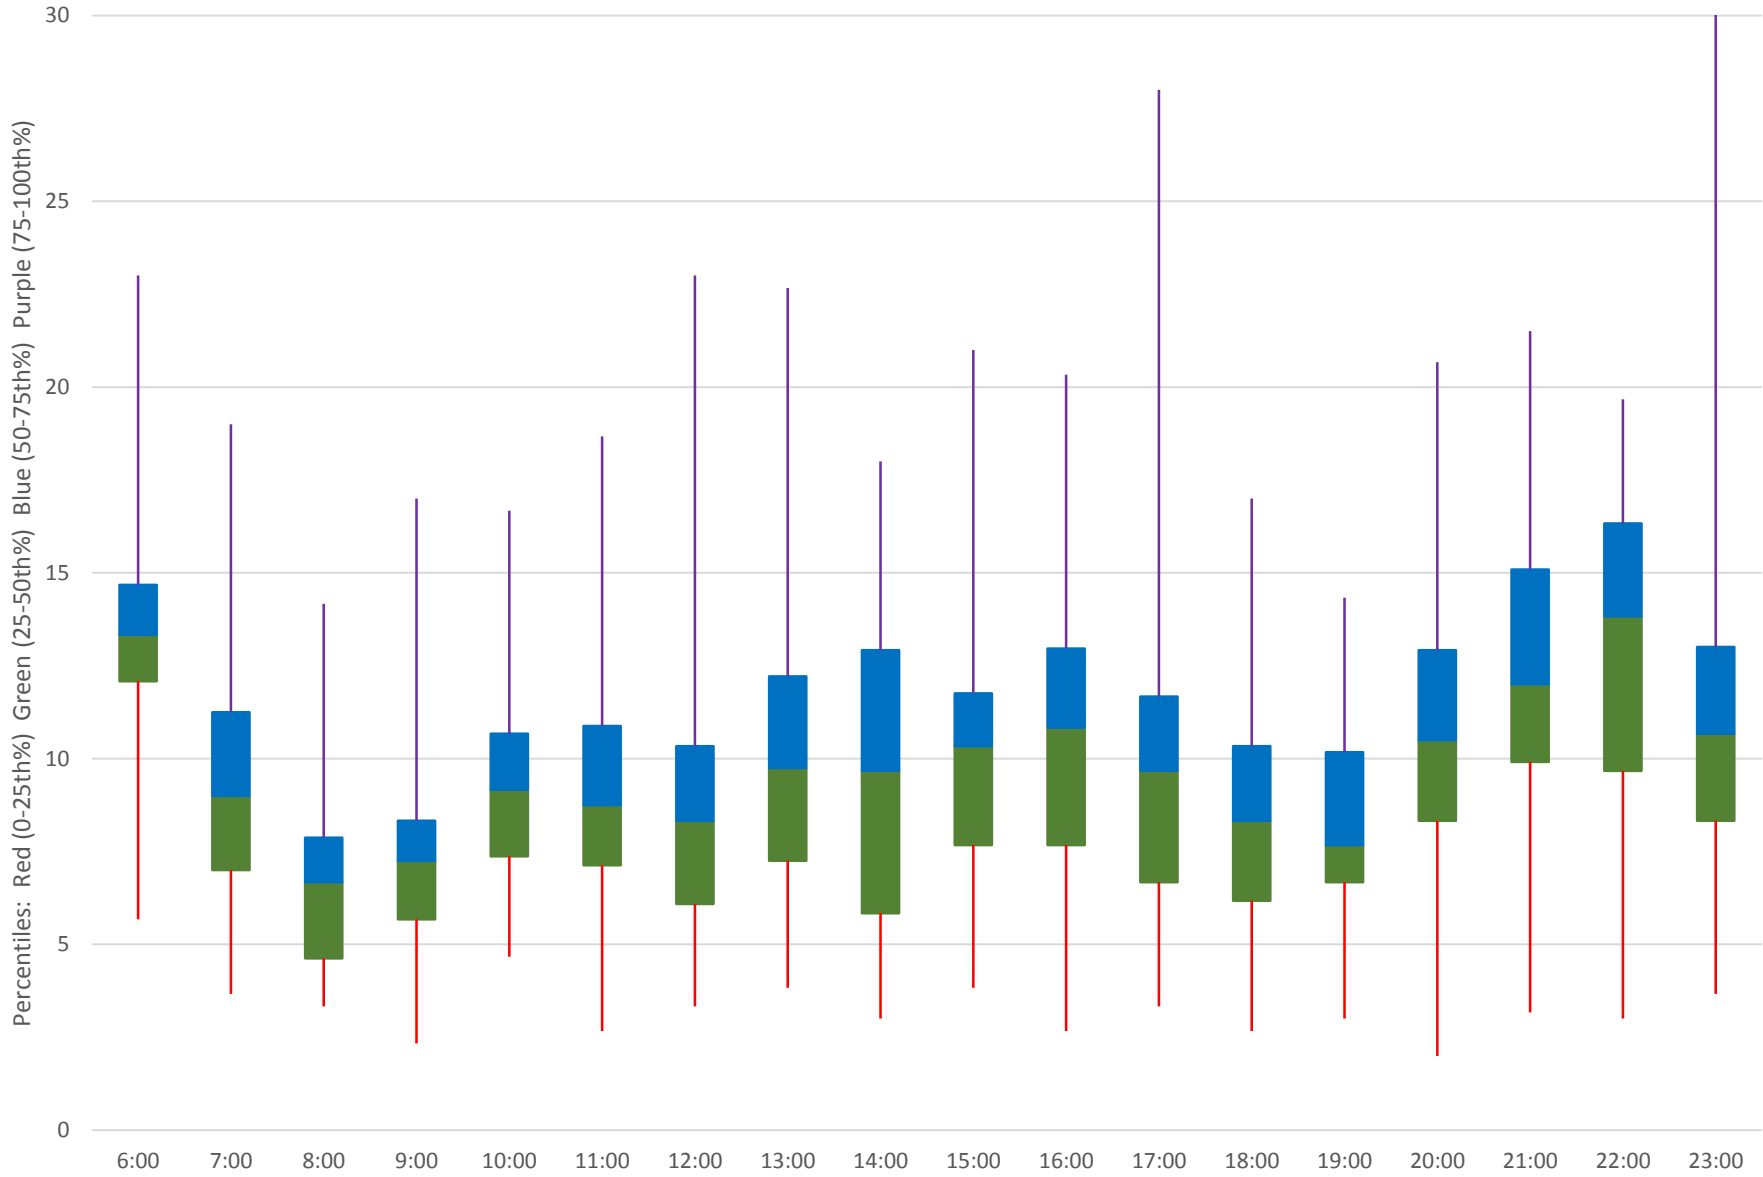

505 Dundas Terminal Round Trip From S of Danforth To S of Danforth February 2020 Quartiles Week 1

505 Dundas Terminal Round Trip From S of Danforth To S of Danforth February 2020 Quartiles Week 2

505 Dundas Terminal Round Trip From S of Danforth To S of Danforth February 2020 Quartiles Week 3

505 Dundas Terminal Round Trip From S of Danforth To S of Danforth February 2020 Quartiles Week 4

505 Dundas Terminal Round Trip From S of Danforth To S of Danforth February 2020 Saturday Statistics

505 Dundas Terminal Round Trip From S of Danforth To S of Danforth February 2020 Quartiles Saturdays

505 Dundas Terminal Round Trip From S of Danforth To S of Danforth February 2020 Sunday Statistics

505 Dundas Terminal Round Trip From S of Danforth To S of Danforth February 2020 Quartiles Sundays/Holidays