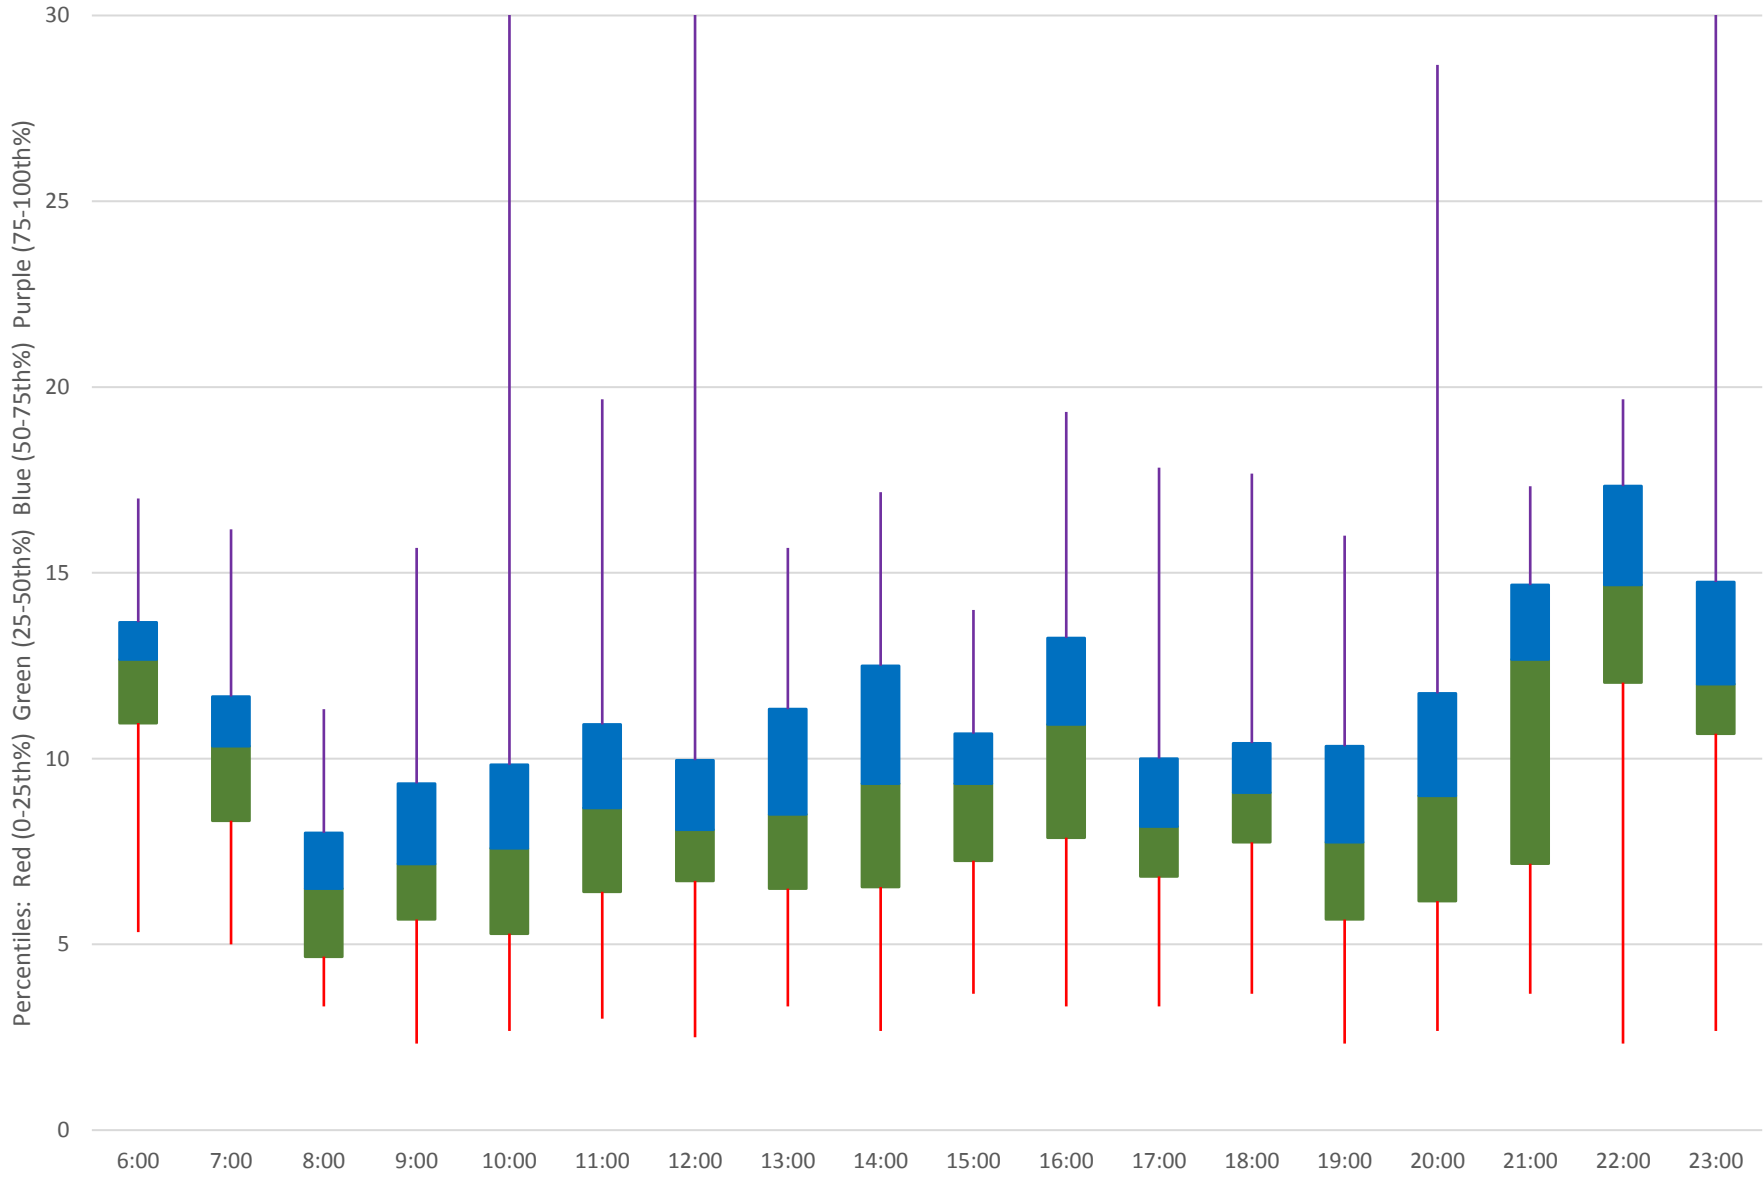

505 Dundas Terminal Round Trip From S of Danforth To S of Danforth February 2020 Quartiles Week 3