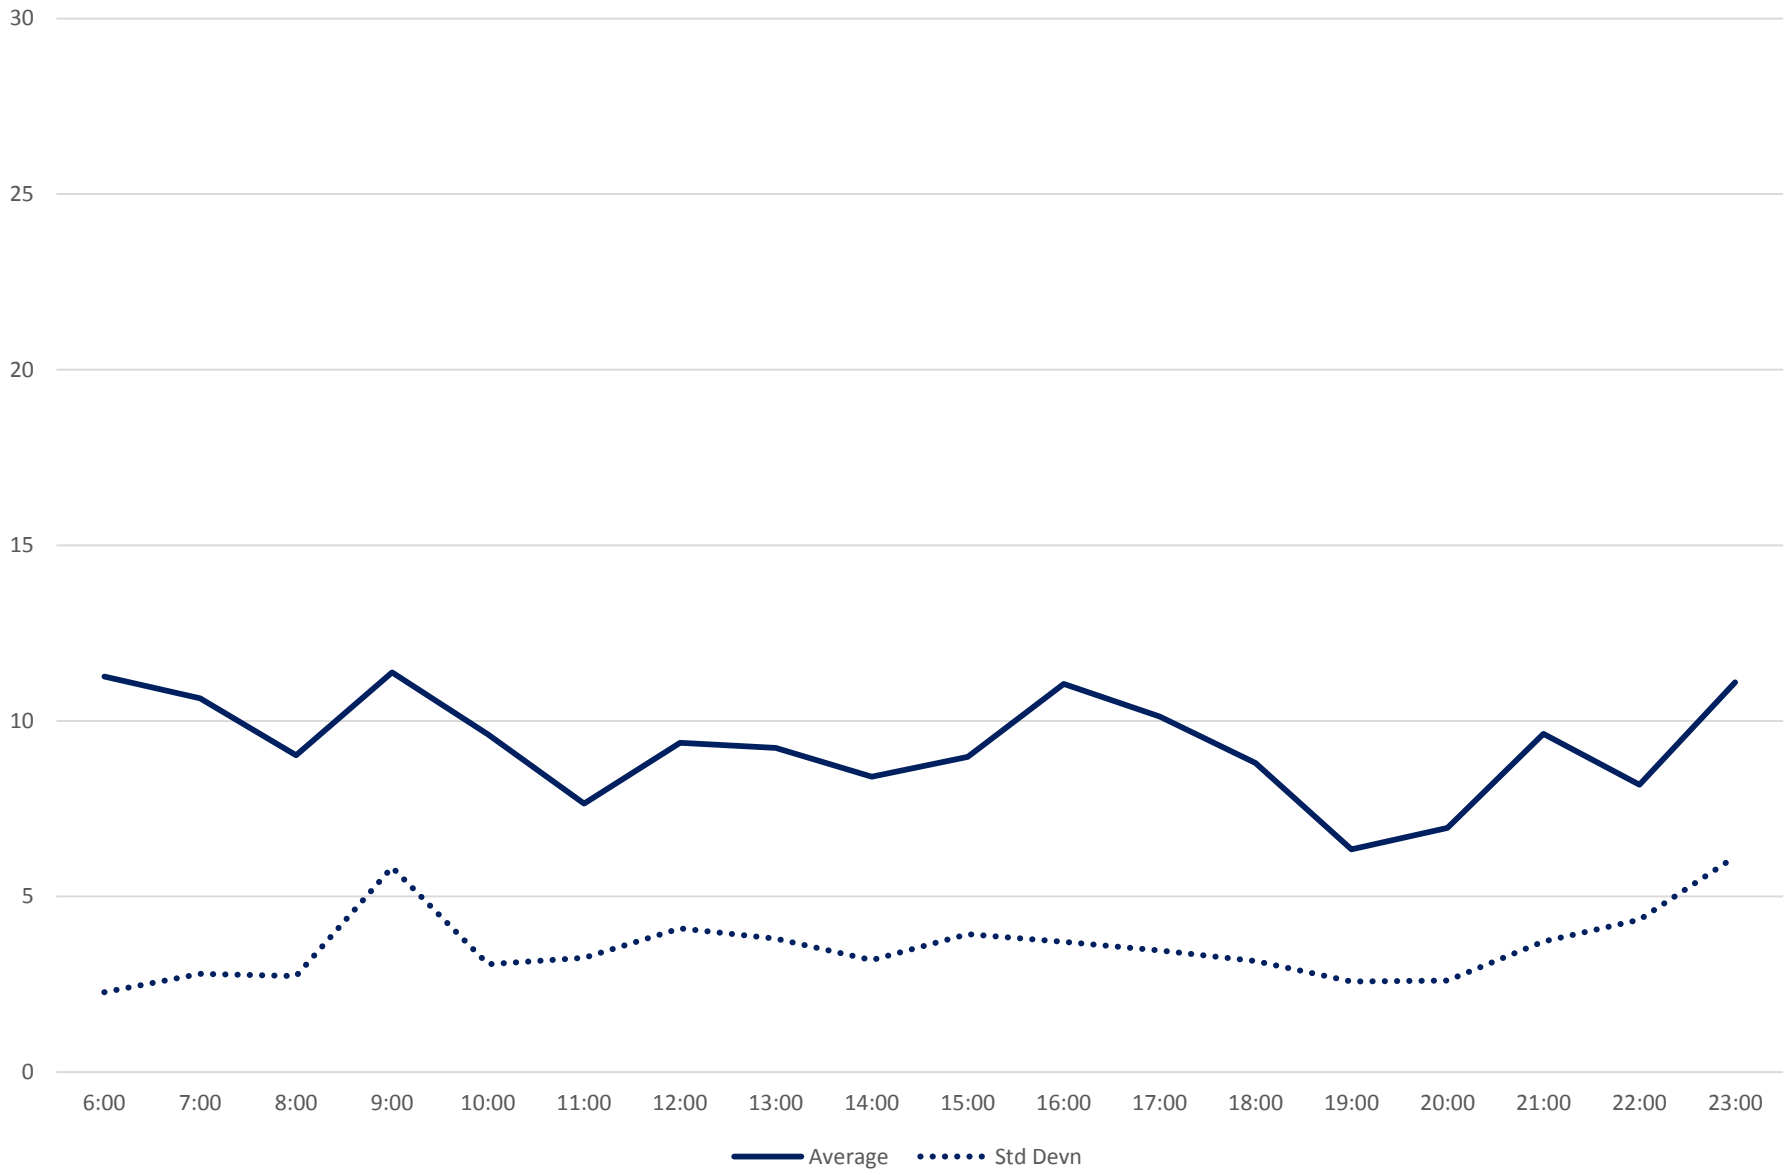

505 Dundas Terminal Round Trip From S of Danforth To S of Danforth February 2020 Weekday Statistics

505 Dundas Terminal Round Trip From S of Danforth To S of Danforth February 2020 Weekday Statistics

505 Dundas Terminal Round Trip From S of Danforth To S of Danforth February 2020 Quartiles Weekday

505 Dundas Terminal Round Trip From S of Danforth To S of Danforth February 2020 Quartiles Week 1

505 Dundas Terminal Round Trip From S of Danforth To S of Danforth February 2020 Quartiles Week 2

505 Dundas Terminal Round Trip From S of Danforth To S of Danforth February 2020 Quartiles Week 3

505 Dundas Terminal Round Trip From S of Danforth To S of Danforth February 2020 Quartiles Week 4

505 Dundas Terminal Round Trip From S of Danforth To S of Danforth February 2020 Saturday Statistics

505 Dundas Terminal Round Trip From S of Danforth To S of Danforth February 2020 Quartiles Saturdays

505 Dundas Terminal Round Trip From S of Danforth To S of Danforth February 2020 Sunday Statistics

505 Dundas Terminal Round Trip From S of Danforth To S of Danforth February 2020 Quartiles Sundays/Holidays