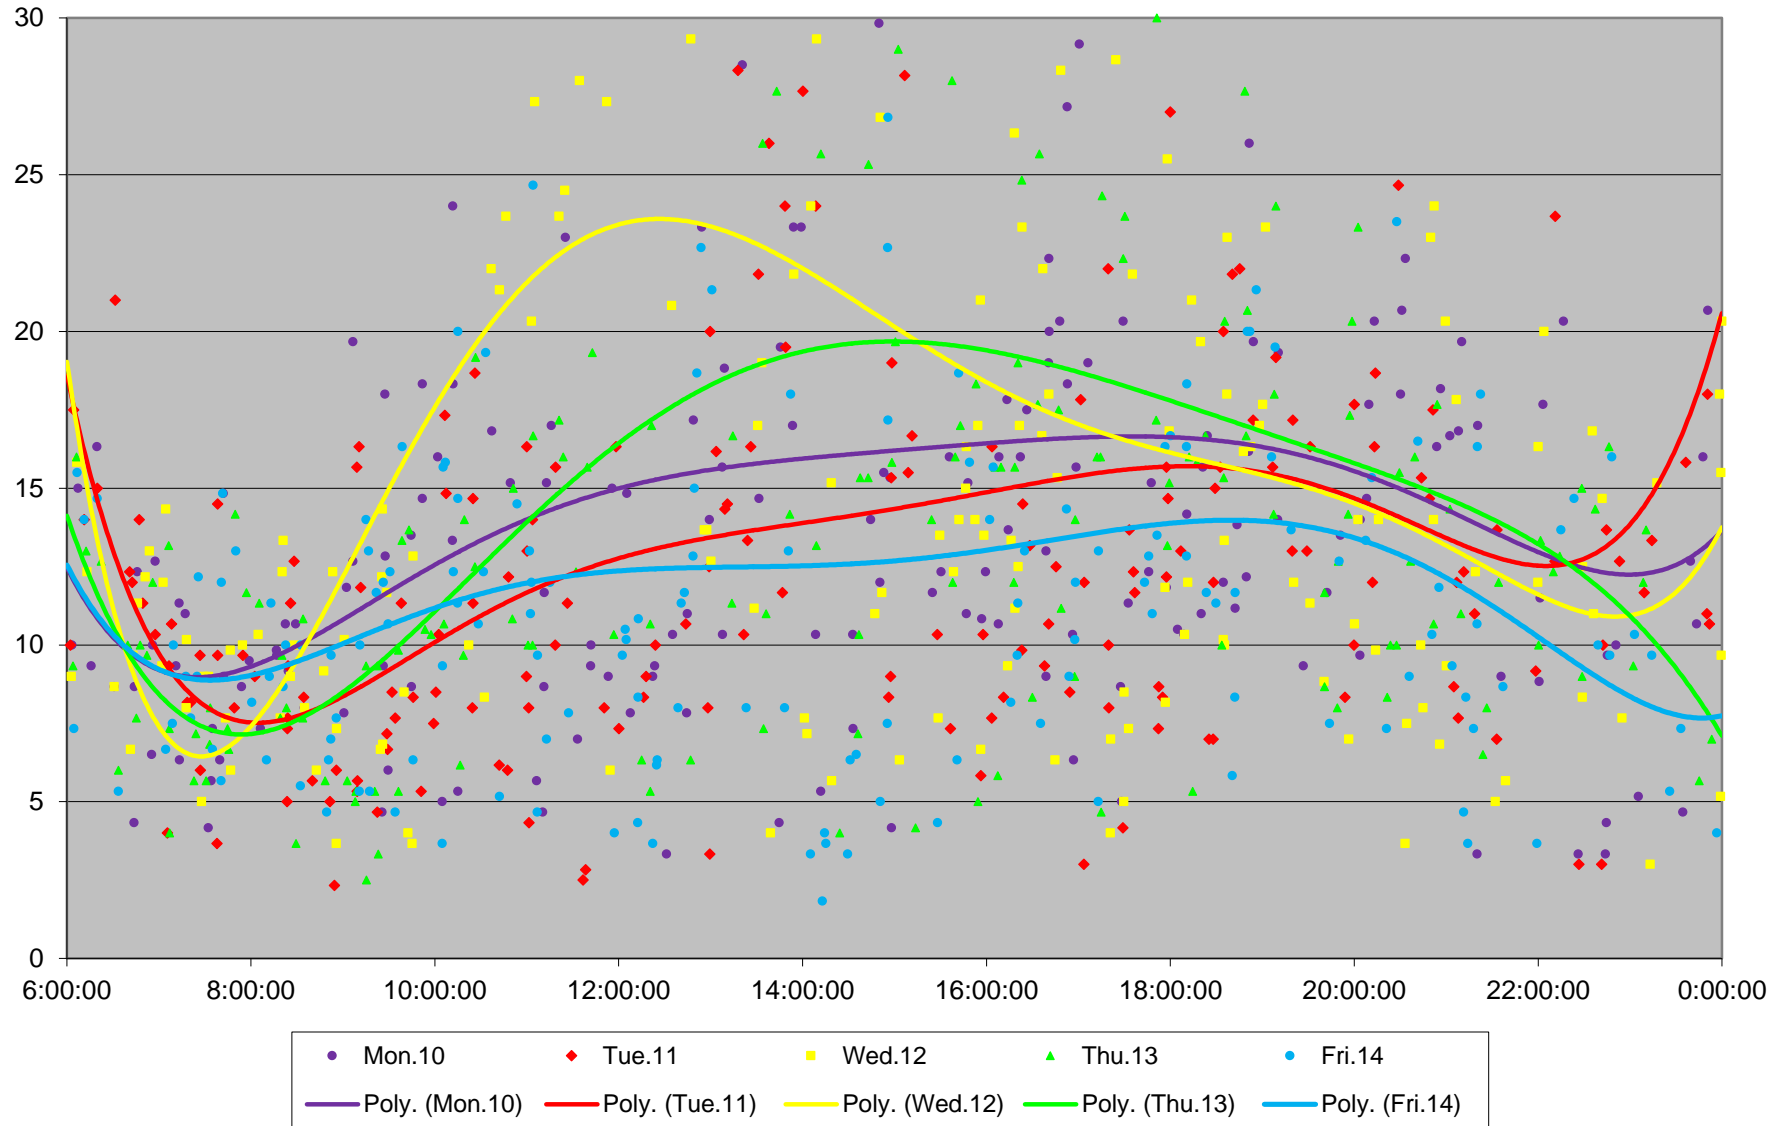

505 Dundas Terminal Round Trip From S of Danforth To S of Danforth February 2020

505 Dundas Terminal Round Trip From S of Danforth To S of Danforth February 2020

505 Dundas Terminal Round Trip From S of Danforth To S of Danforth February 2020

505 Dundas Terminal Round Trip From S of Danforth To S of Danforth February 2020 Weekday Statistics

505 Dundas Terminal Round Trip From S of Danforth To S of Danforth February 2020 Weekday Statistics

505 Dundas Terminal Round Trip From S of Danforth To S of Danforth February 2020 Quartiles Weekday

505 Dundas Terminal Round Trip From S of Danforth To S of Danforth February 2020 Quartiles Week 4

505 Dundas Terminal Round Trip From S of Danforth To S of Danforth February 2020 Saturday Statistics

505 Dundas Terminal Round Trip From S of Danforth To S of Danforth February 2020 Quartiles Saturdays