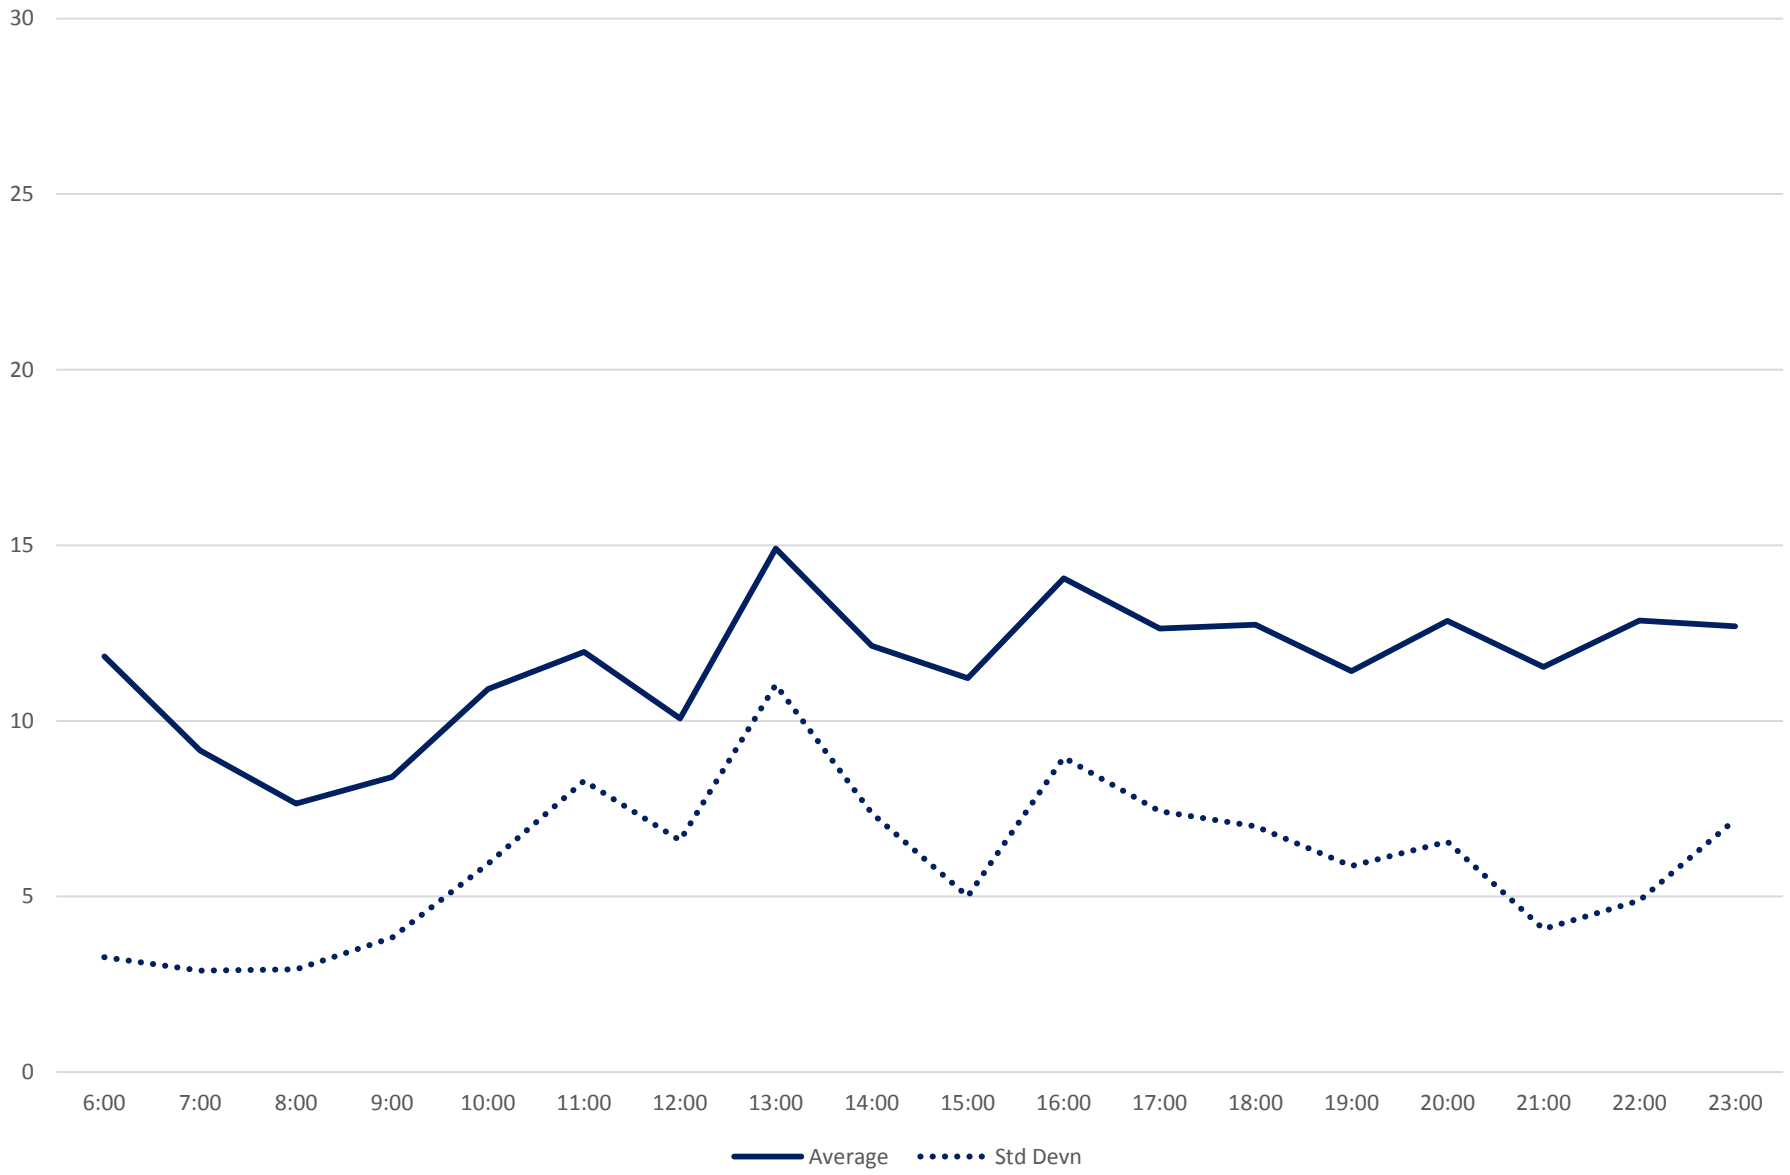

505 Dundas Terminal Round Trip From S of Danforth To S of Danforth February 2020

505 Dundas Terminal Round Trip From S of Danforth To S of Danforth February 2020

505 Dundas Terminal Round Trip From S of Danforth To S of Danforth February 2020

505 Dundas Terminal Round Trip From S of Danforth To S of Danforth February 2020 Weekday Statistics

505 Dundas Terminal Round Trip From S of Danforth To S of Danforth February 2020 Weekday Statistics

505 Dundas Terminal Round Trip From S of Danforth To S of Danforth February 2020 Quartiles Weekday

505 Dundas Terminal Round Trip From S of Danforth To S of Danforth February 2020 Quartiles Week 1

505 Dundas Terminal Round Trip From S of Danforth To S of Danforth February 2020 Quartiles Week 2

505 Dundas Terminal Round Trip From S of Danforth To S of Danforth February 2020 Quartiles Week 3