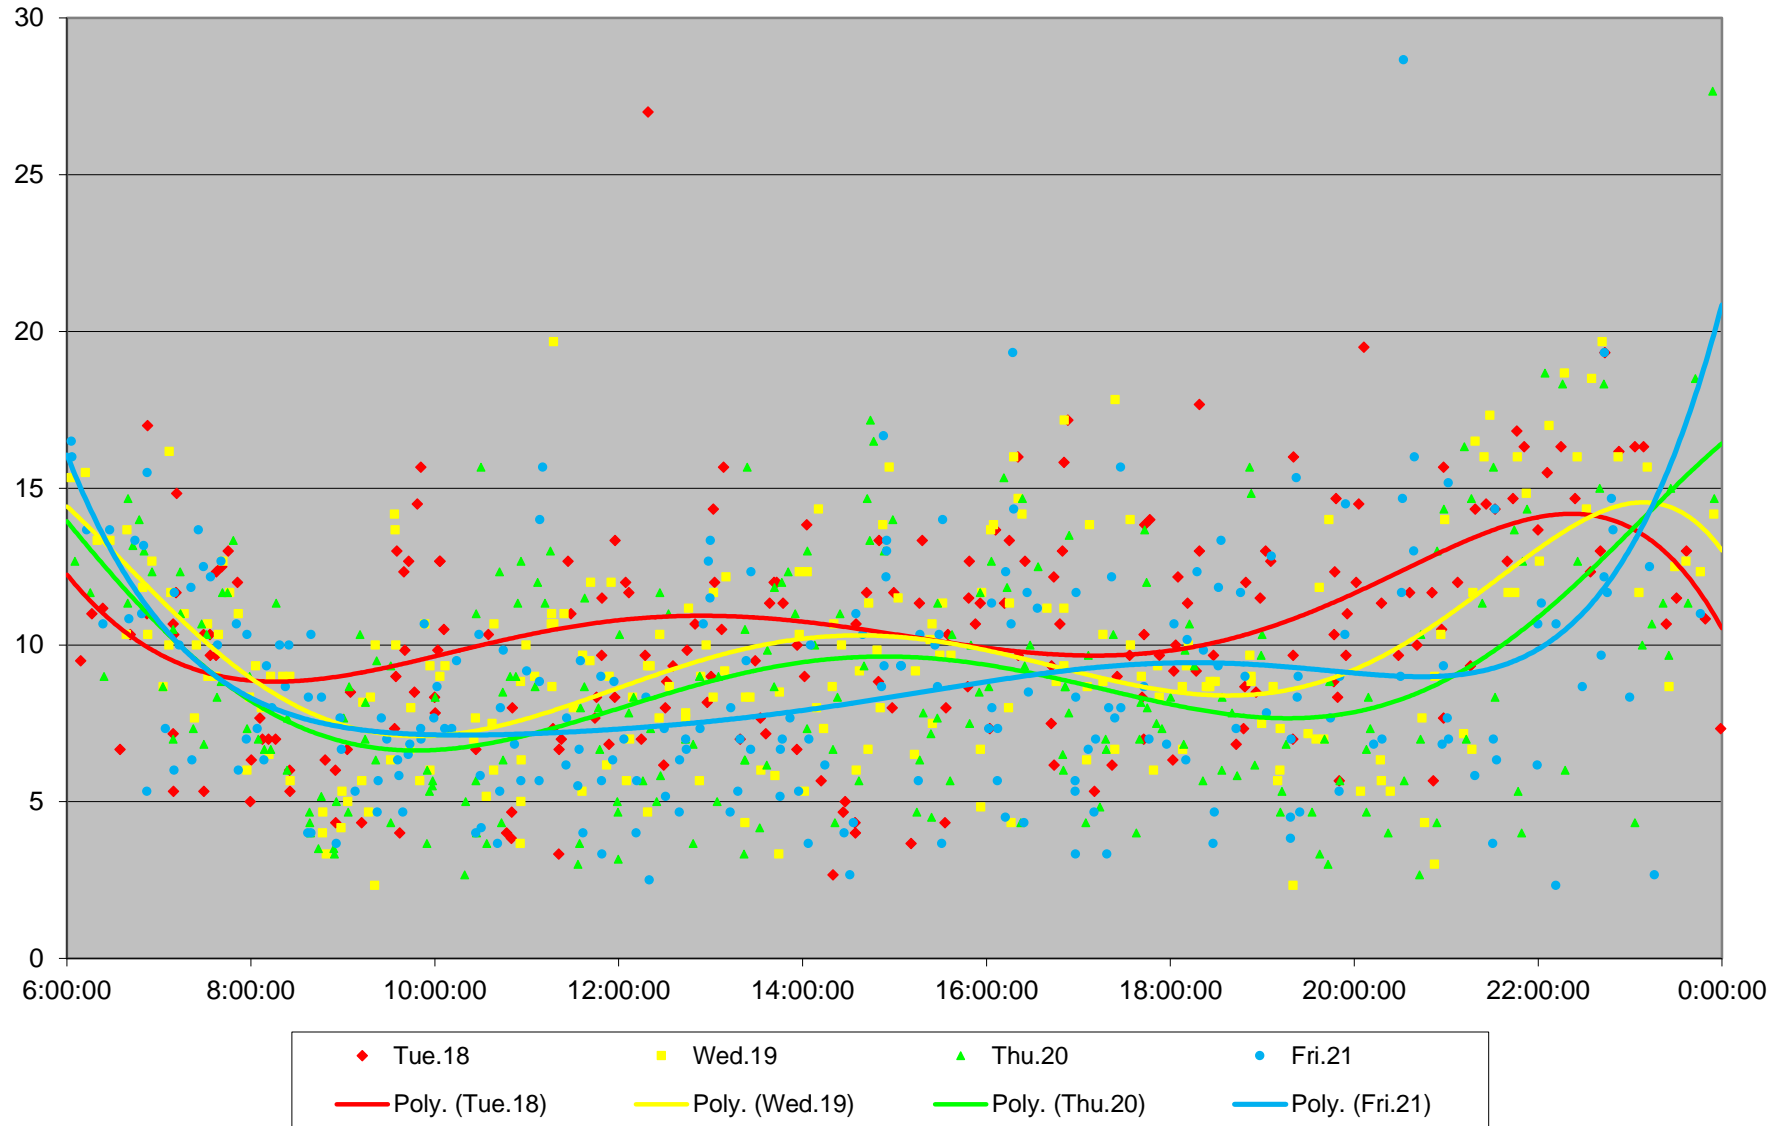

505 Dundas Terminal Round Trip From S of Danforth To S of Danforth February 2020

505 Dundas Terminal Round Trip From S of Danforth To S of Danforth February 2020

505 Dundas Terminal Round Trip From S of Danforth To S of Danforth February 2020

505 Dundas Terminal Round Trip From S of Danforth To S of Danforth February 2020 Weekday Statistics

505 Dundas Terminal Round Trip From S of Danforth To S of Danforth February 2020 Weekday Statistics

505 Dundas Terminal Round Trip From S of Danforth To S of Danforth February 2020 Quartiles Weekday

505 Dundas Terminal Round Trip From S of Danforth To S of Danforth February 2020 Quartiles Week 4

505 Dundas Terminal Round Trip From S of Danforth To S of Danforth February 2020 Saturday Statistics

505 Dundas Terminal Round Trip From S of Danforth To S of Danforth February 2020 Quartiles Saturdays