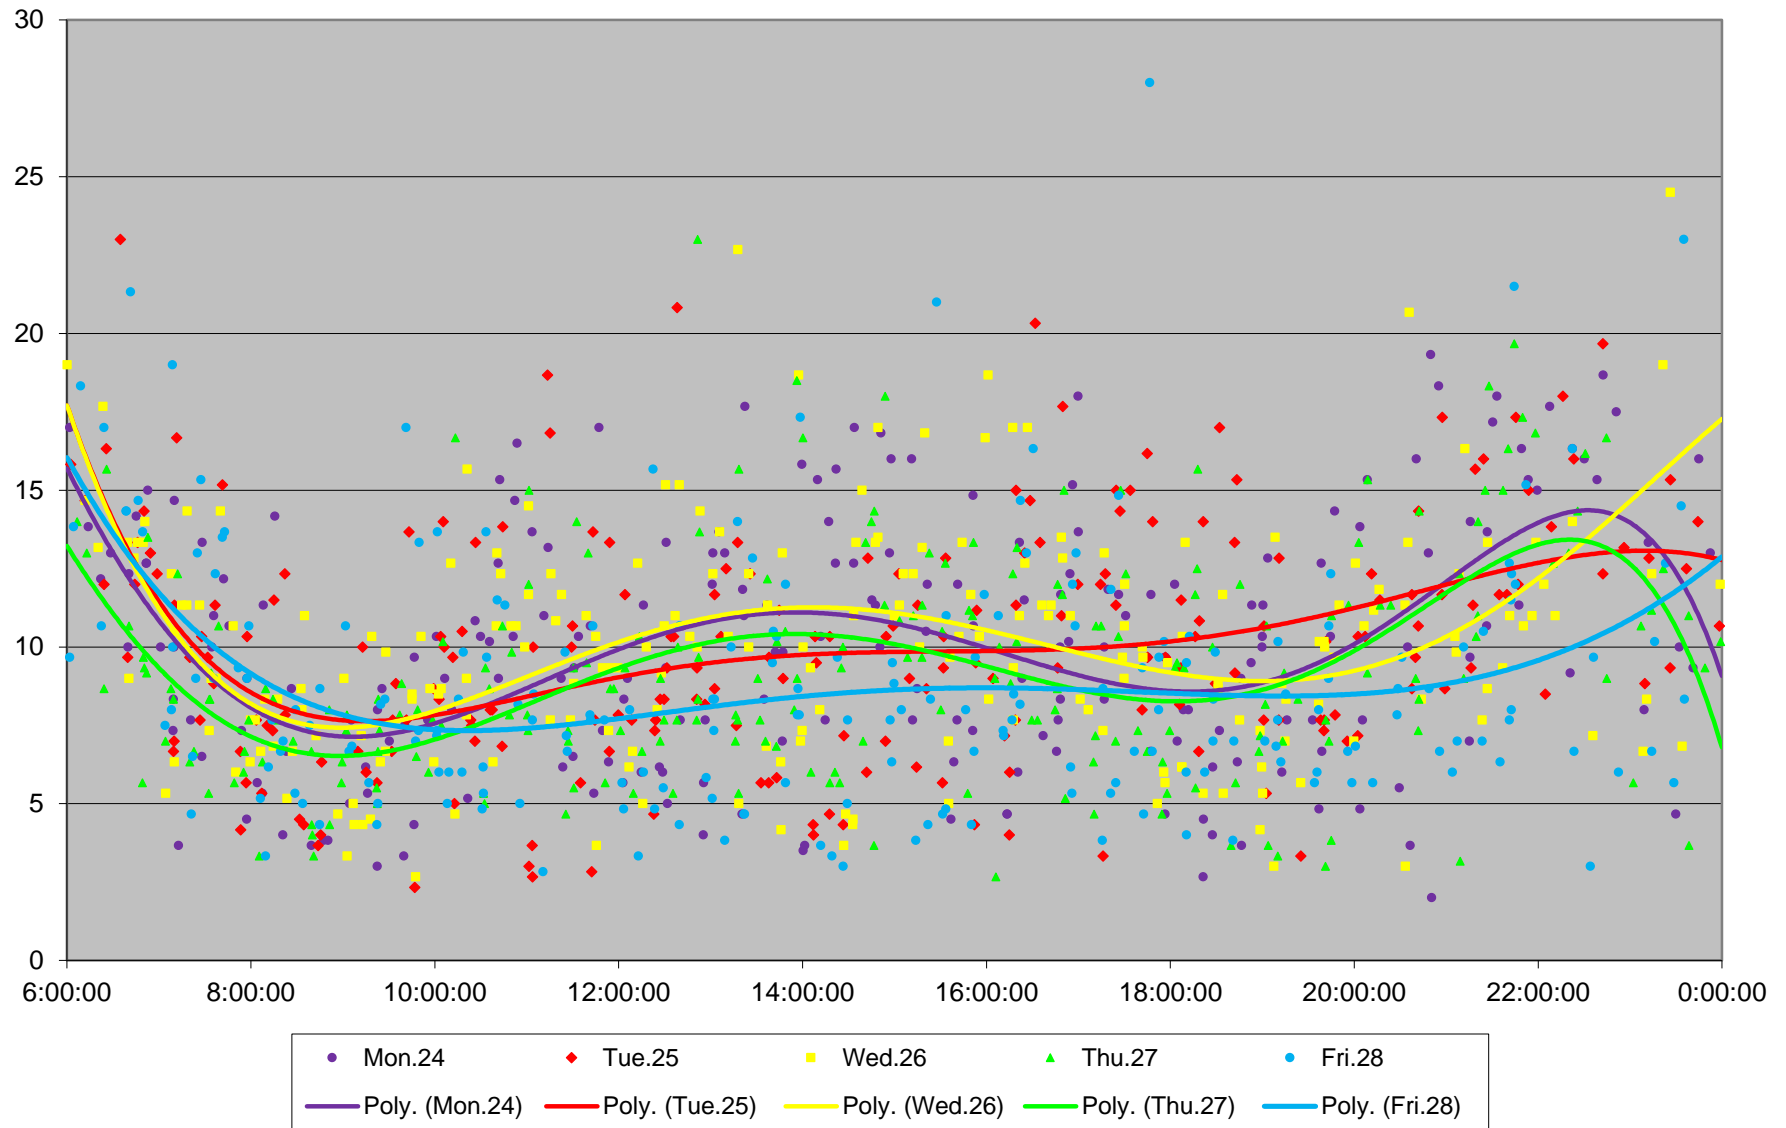

505 Dundas Terminal Round Trip From S of Danforth To S of Danforth February 2020

505 Dundas Terminal Round Trip From S of Danforth To S of Danforth February 2020

505 Dundas Terminal Round Trip From S of Danforth To S of Danforth February 2020

505 Dundas Terminal Round Trip From S of Danforth To S of Danforth February 2020 Weekday Statistics

505 Dundas Terminal Round Trip From S of Danforth To S of Danforth February 2020 Weekday Statistics

505 Dundas Terminal Round Trip From S of Danforth To S of Danforth February 2020 Quartiles Weekday

505 Dundas Terminal Round Trip From S of Danforth To S of Danforth February 2020 Quartiles Week 4

505 Dundas Terminal Round Trip From S of Danforth To S of Danforth February 2020 Saturday Statistics

505 Dundas Terminal Round Trip From S of Danforth To S of Danforth February 2020 Quartiles Saturdays