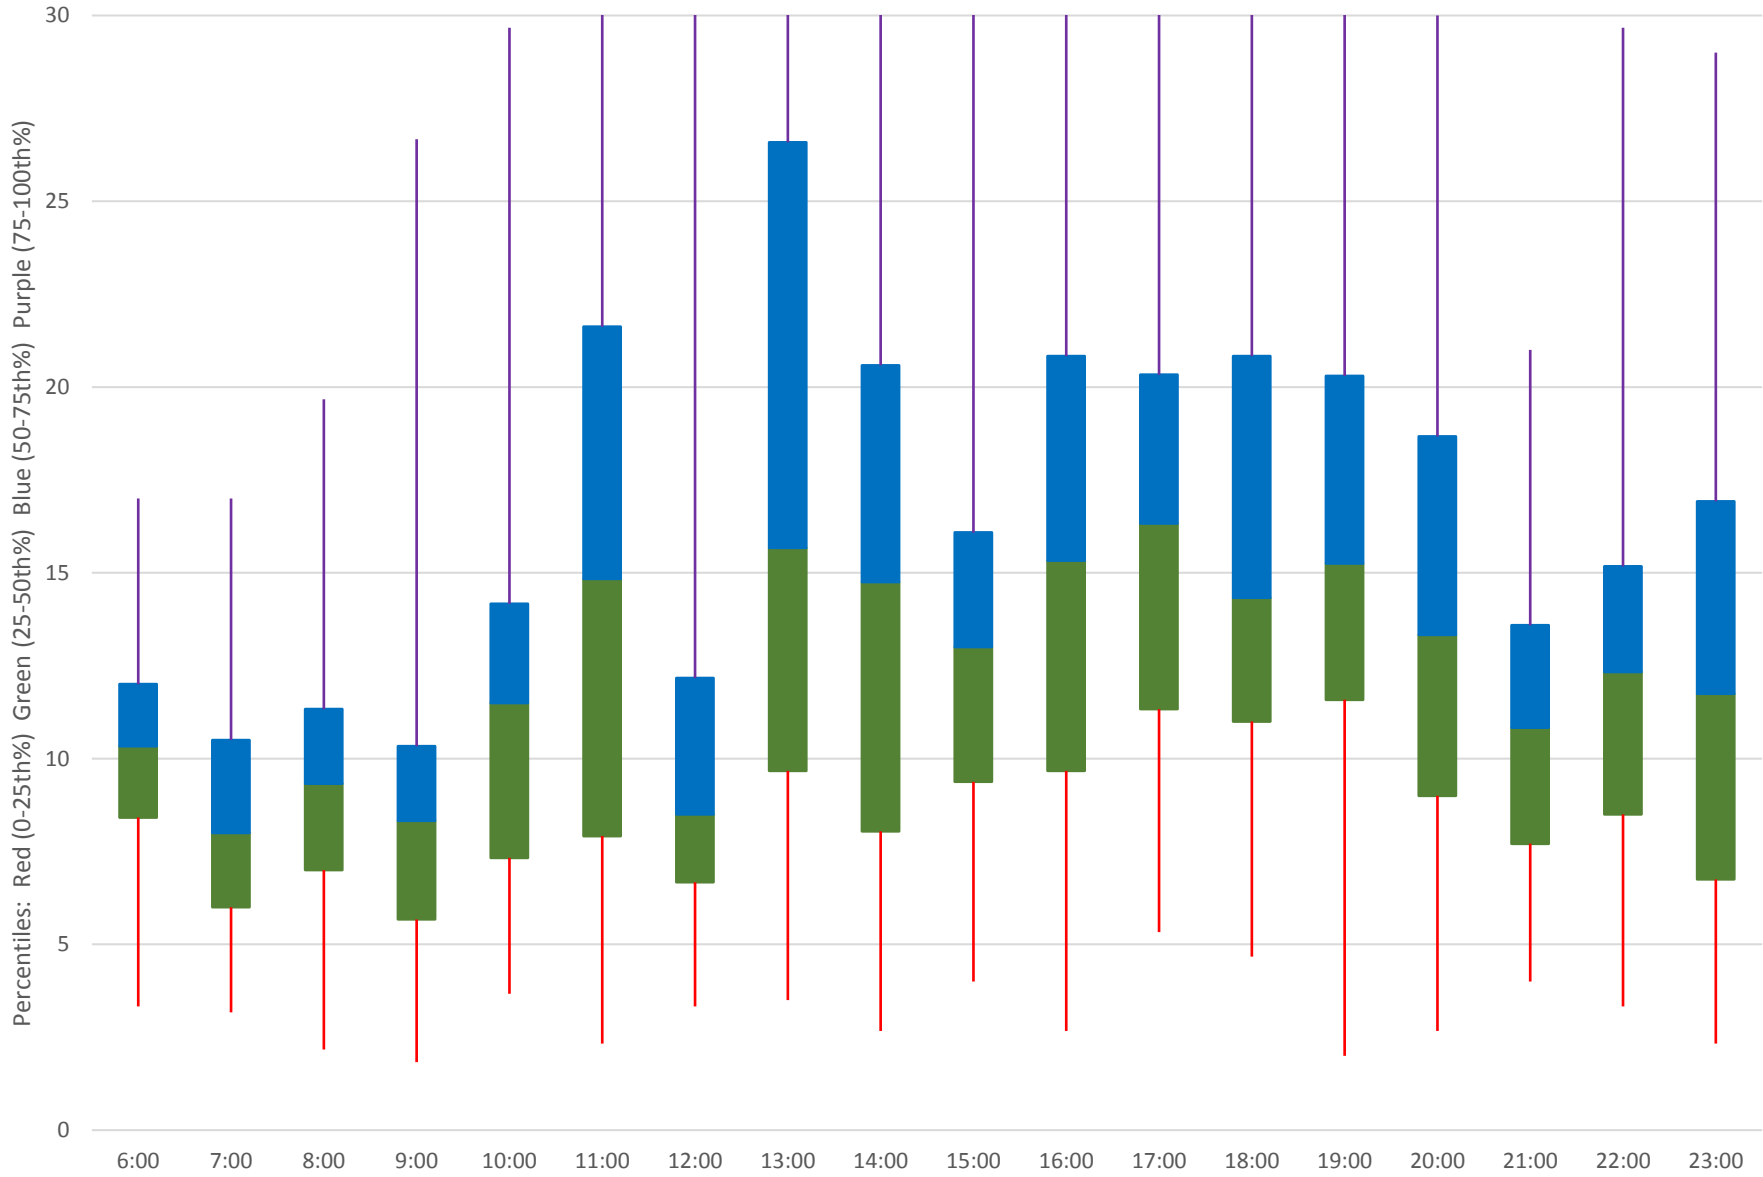

505 Dundas Terminal Round Trip From S of Danforth To S of Danforth February 2020 Quartiles Week 1