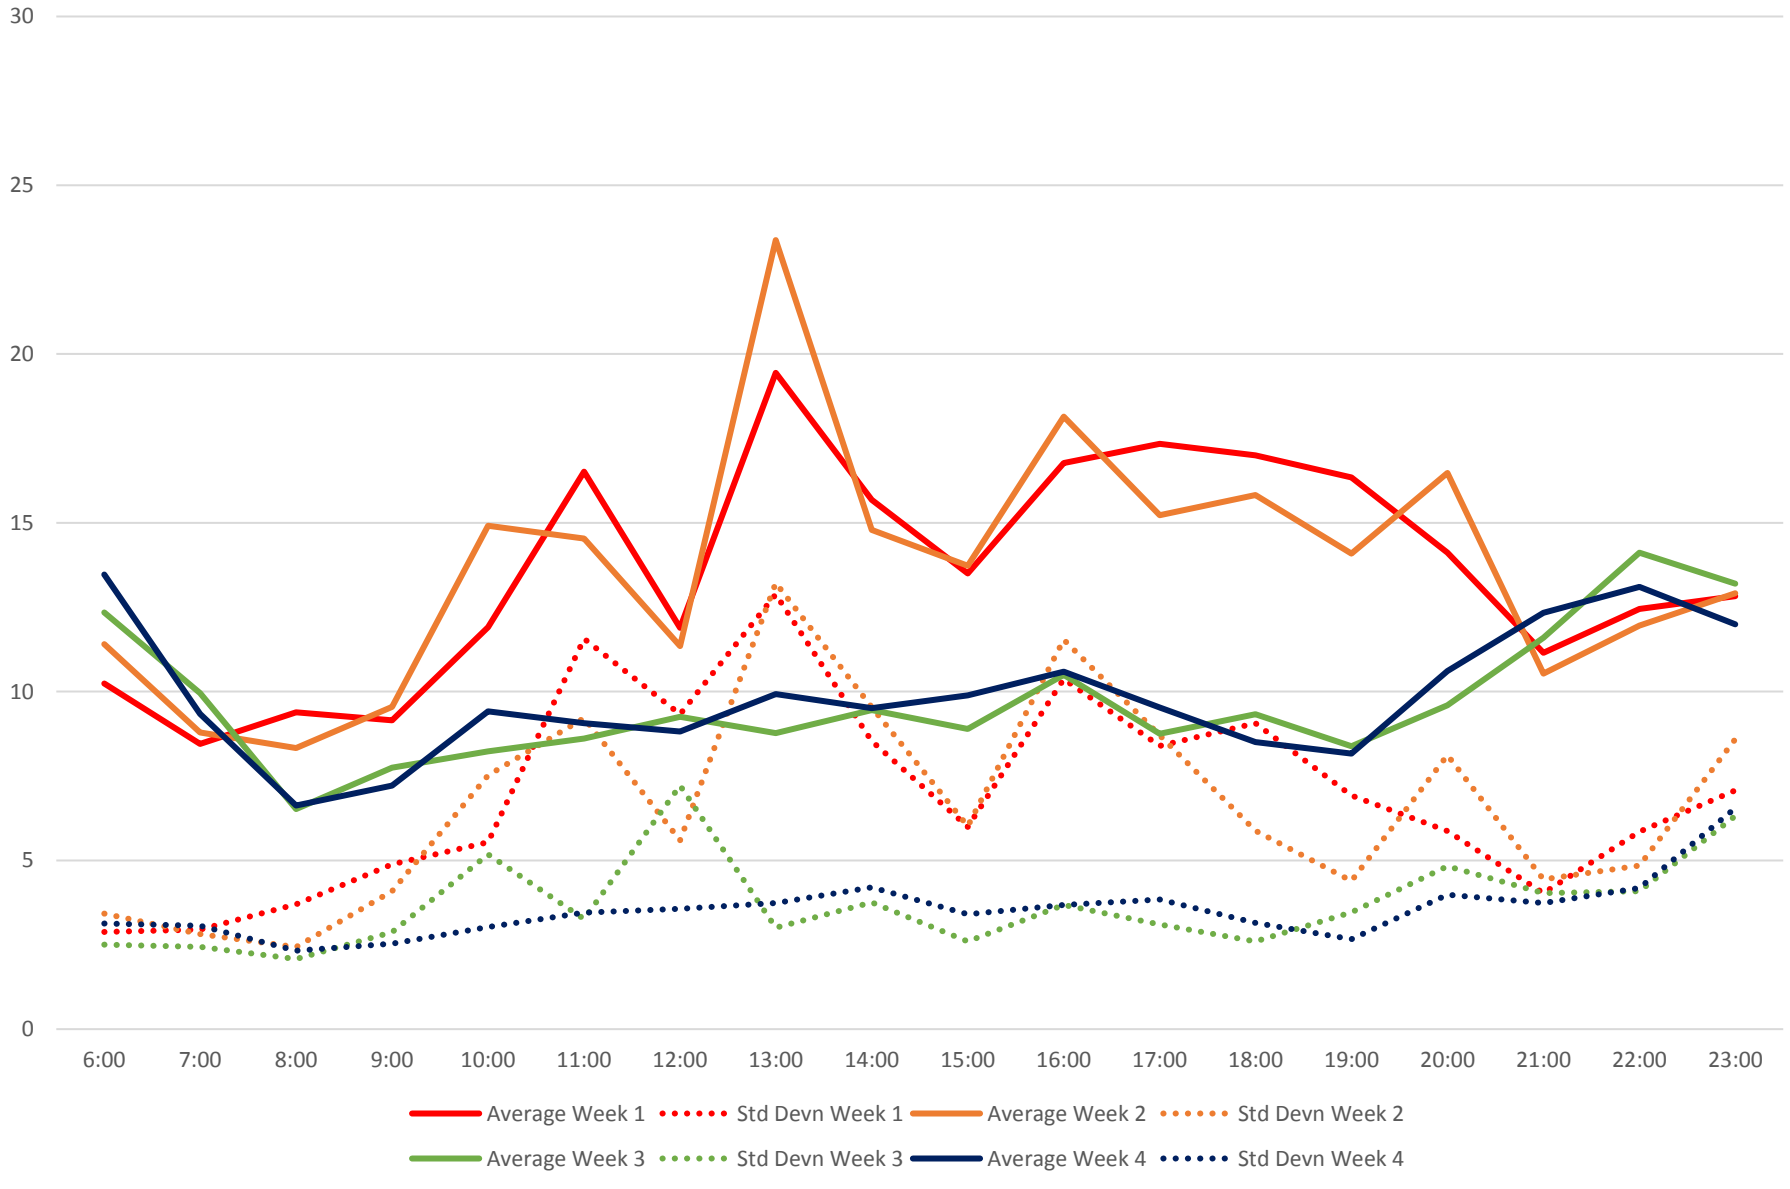

505 Dundas Terminal Round Trip From S of Danforth To S of Danforth February 2020

505 Dundas Terminal Round Trip From S of Danforth To S of Danforth February 2020

505 Dundas Terminal Round Trip From S of Danforth To S of Danforth February 2020

505 Dundas Terminal Round Trip From S of Danforth To S of Danforth February 2020 Weekday Statistics

505 Dundas Terminal Round Trip From S of Danforth To S of Danforth February 2020 Weekday Statistics

505 Dundas Terminal Round Trip From S of Danforth To S of Danforth February 2020 Quartiles Weekday

505 Dundas Terminal Round Trip From S of Danforth To S of Danforth February 2020 Quartiles Week 1

505 Dundas Terminal Round Trip From S of Danforth To S of Danforth February 2020 Quartiles Week 2

505 Dundas Terminal Round Trip From S of Danforth To S of Danforth February 2020 Quartiles Week 3

505 Dundas Terminal Round Trip From S of Danforth To S of Danforth February 2020 Quartiles Week 4

505 Dundas Terminal Round Trip From S of Danforth To S of Danforth February 2020 Saturday Statistics

505 Dundas Terminal Round Trip From S of Danforth To S of Danforth February 2020 Quartiles Saturdays