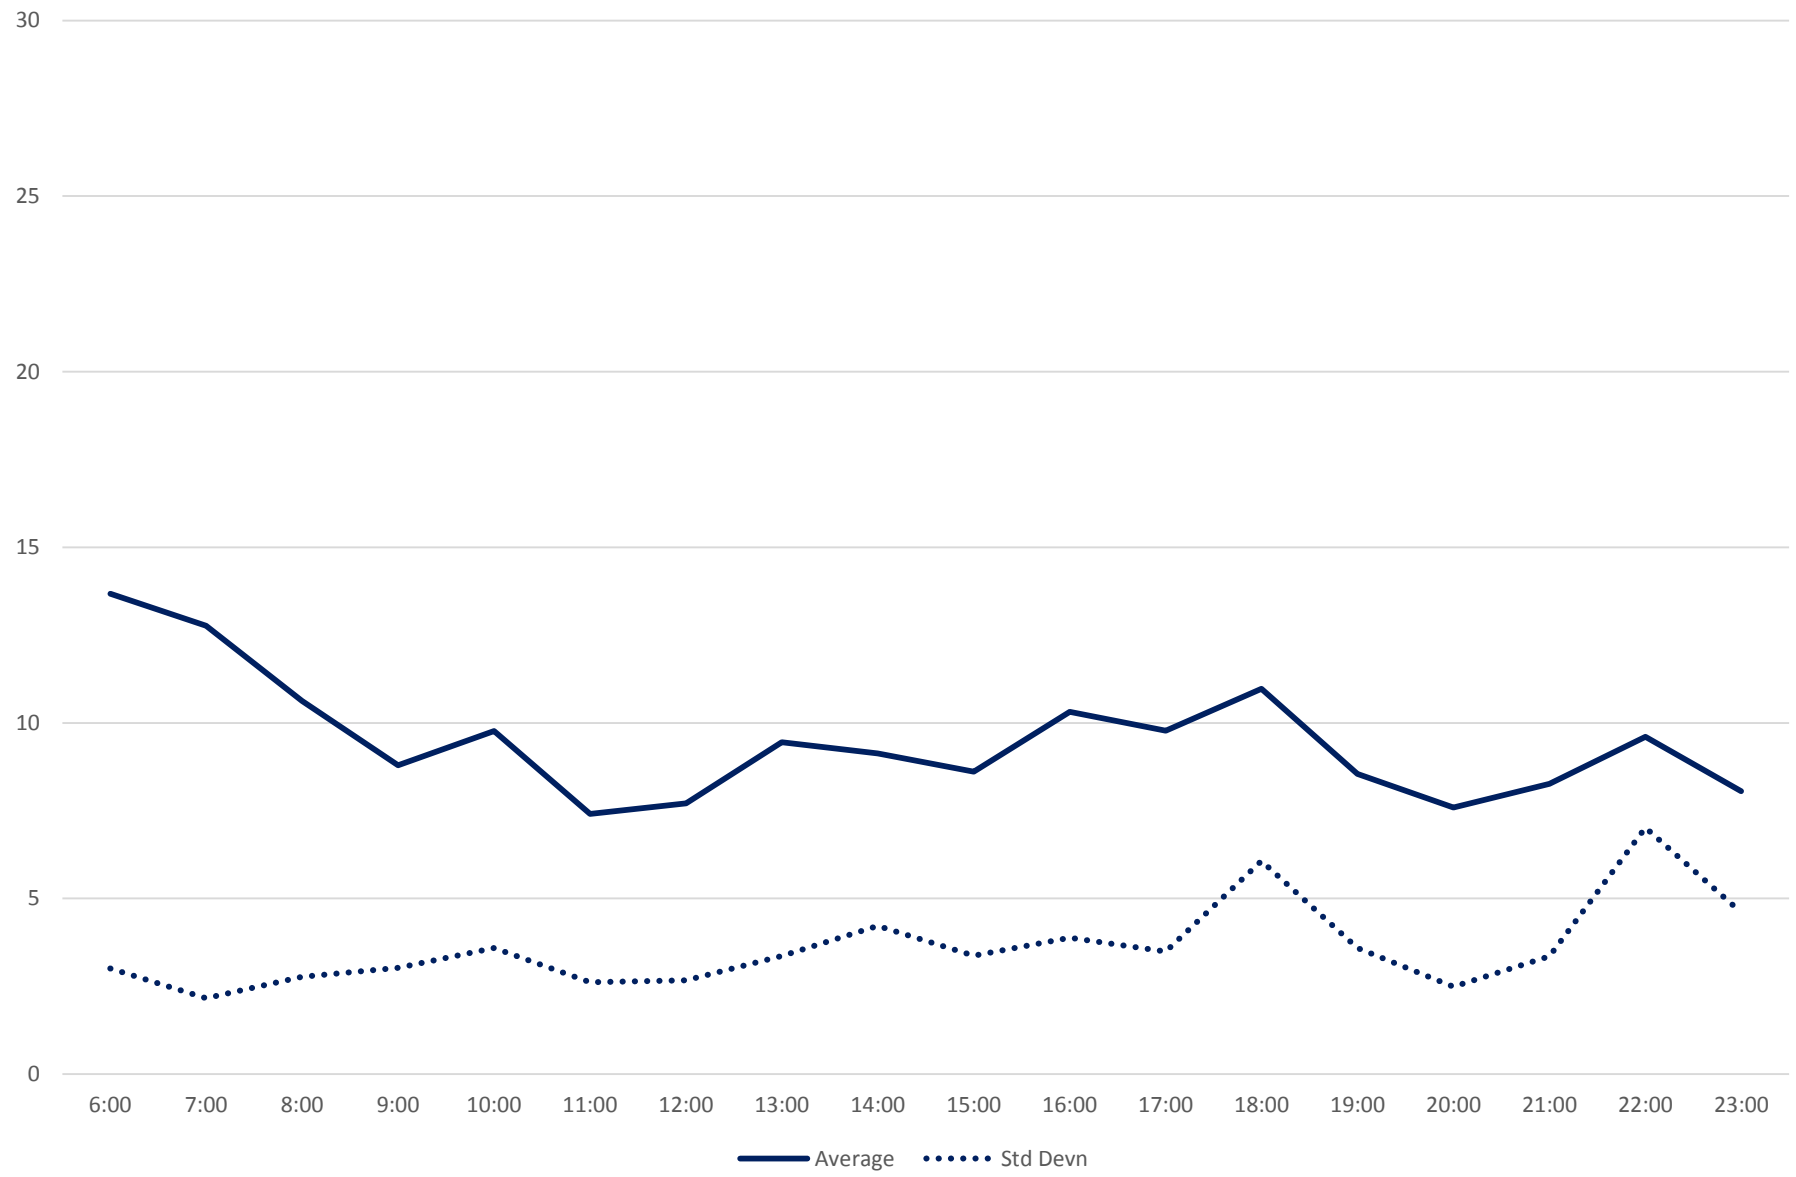

505 Dundas Terminal Round Trip From S of Danforth To S of Danforth February 2020 Weekday Statistics

505 Dundas Terminal Round Trip From S of Danforth To S of Danforth February 2020 Weekday Statistics

505 Dundas Terminal Round Trip From S of Danforth To S of Danforth February 2020 Quartiles Weekday

505 Dundas Terminal Round Trip From S of Danforth To S of Danforth February 2020 Quartiles Week 1

505 Dundas Terminal Round Trip From S of Danforth To S of Danforth February 2020 Quartiles Week 2

505 Dundas Terminal Round Trip From S of Danforth To S of Danforth February 2020 Quartiles Week 3

505 Dundas Terminal Round Trip From S of Danforth To S of Danforth February 2020 Quartiles Week 4

505 Dundas Terminal Round Trip From S of Danforth To S of Danforth February 2020 Saturday Statistics

505 Dundas Terminal Round Trip From S of Danforth To S of Danforth February 2020 Quartiles Saturdays

505 Dundas Terminal Round Trip From S of Danforth To S of Danforth February 2020 Sunday Statistics

505 Dundas Terminal Round Trip From S of Danforth To S of Danforth February 2020 Quartiles Sundays/Holidays