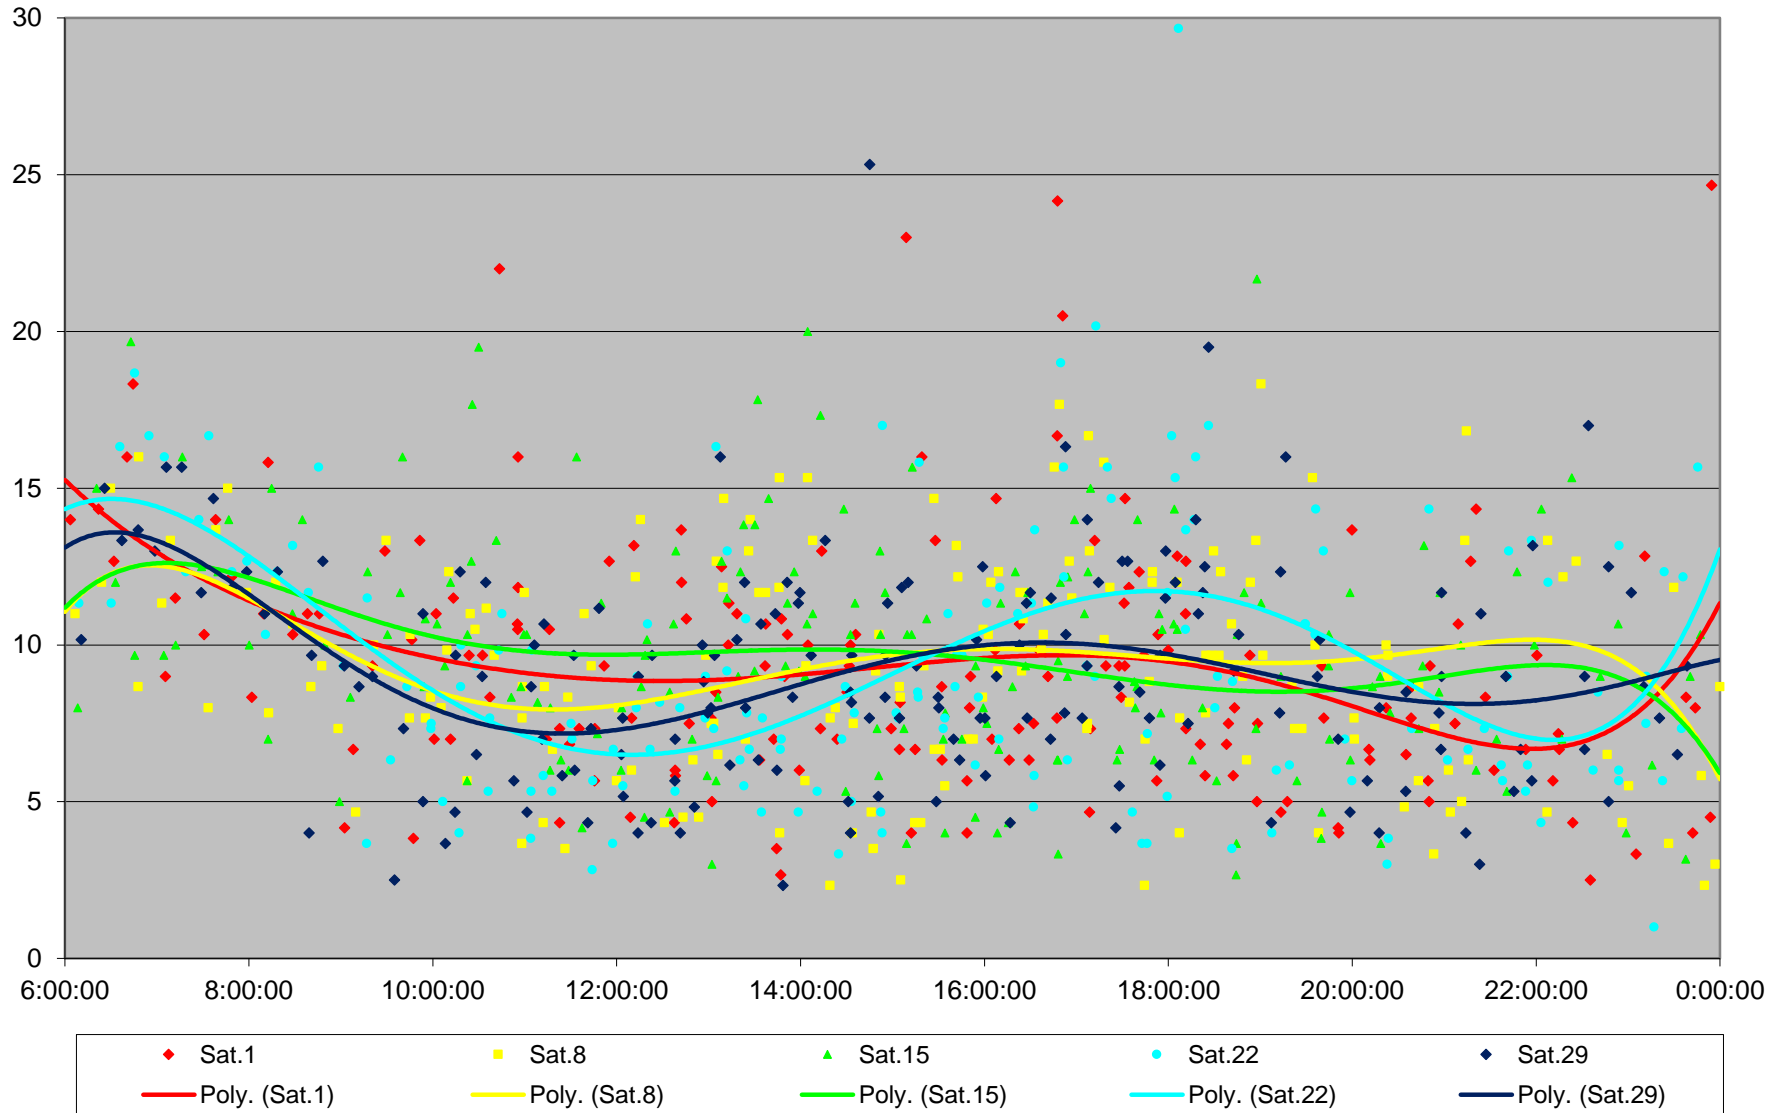

505 Dundas Terminal Round Trip From S of Danforth To S of Danforth February 2020

505 Dundas Terminal Round Trip From S of Danforth To S of Danforth February 2020

505 Dundas Terminal Round Trip From S of Danforth To S of Danforth February 2020

505 Dundas Terminal Round Trip From S of Danforth To S of Danforth February 2020 Weekday Statistics

505 Dundas Terminal Round Trip From S of Danforth To S of Danforth February 2020 Weekday Statistics

505 Dundas Terminal Round Trip From S of Danforth To S of Danforth February 2020 Quartiles Weekday

505 Dundas Terminal Round Trip From S of Danforth To S of Danforth February 2020 Quartiles Week 4

505 Dundas Terminal Round Trip From S of Danforth To S of Danforth February 2020 Saturday Statistics

505 Dundas Terminal Round Trip From S of Danforth To S of Danforth February 2020 Quartiles Saturdays