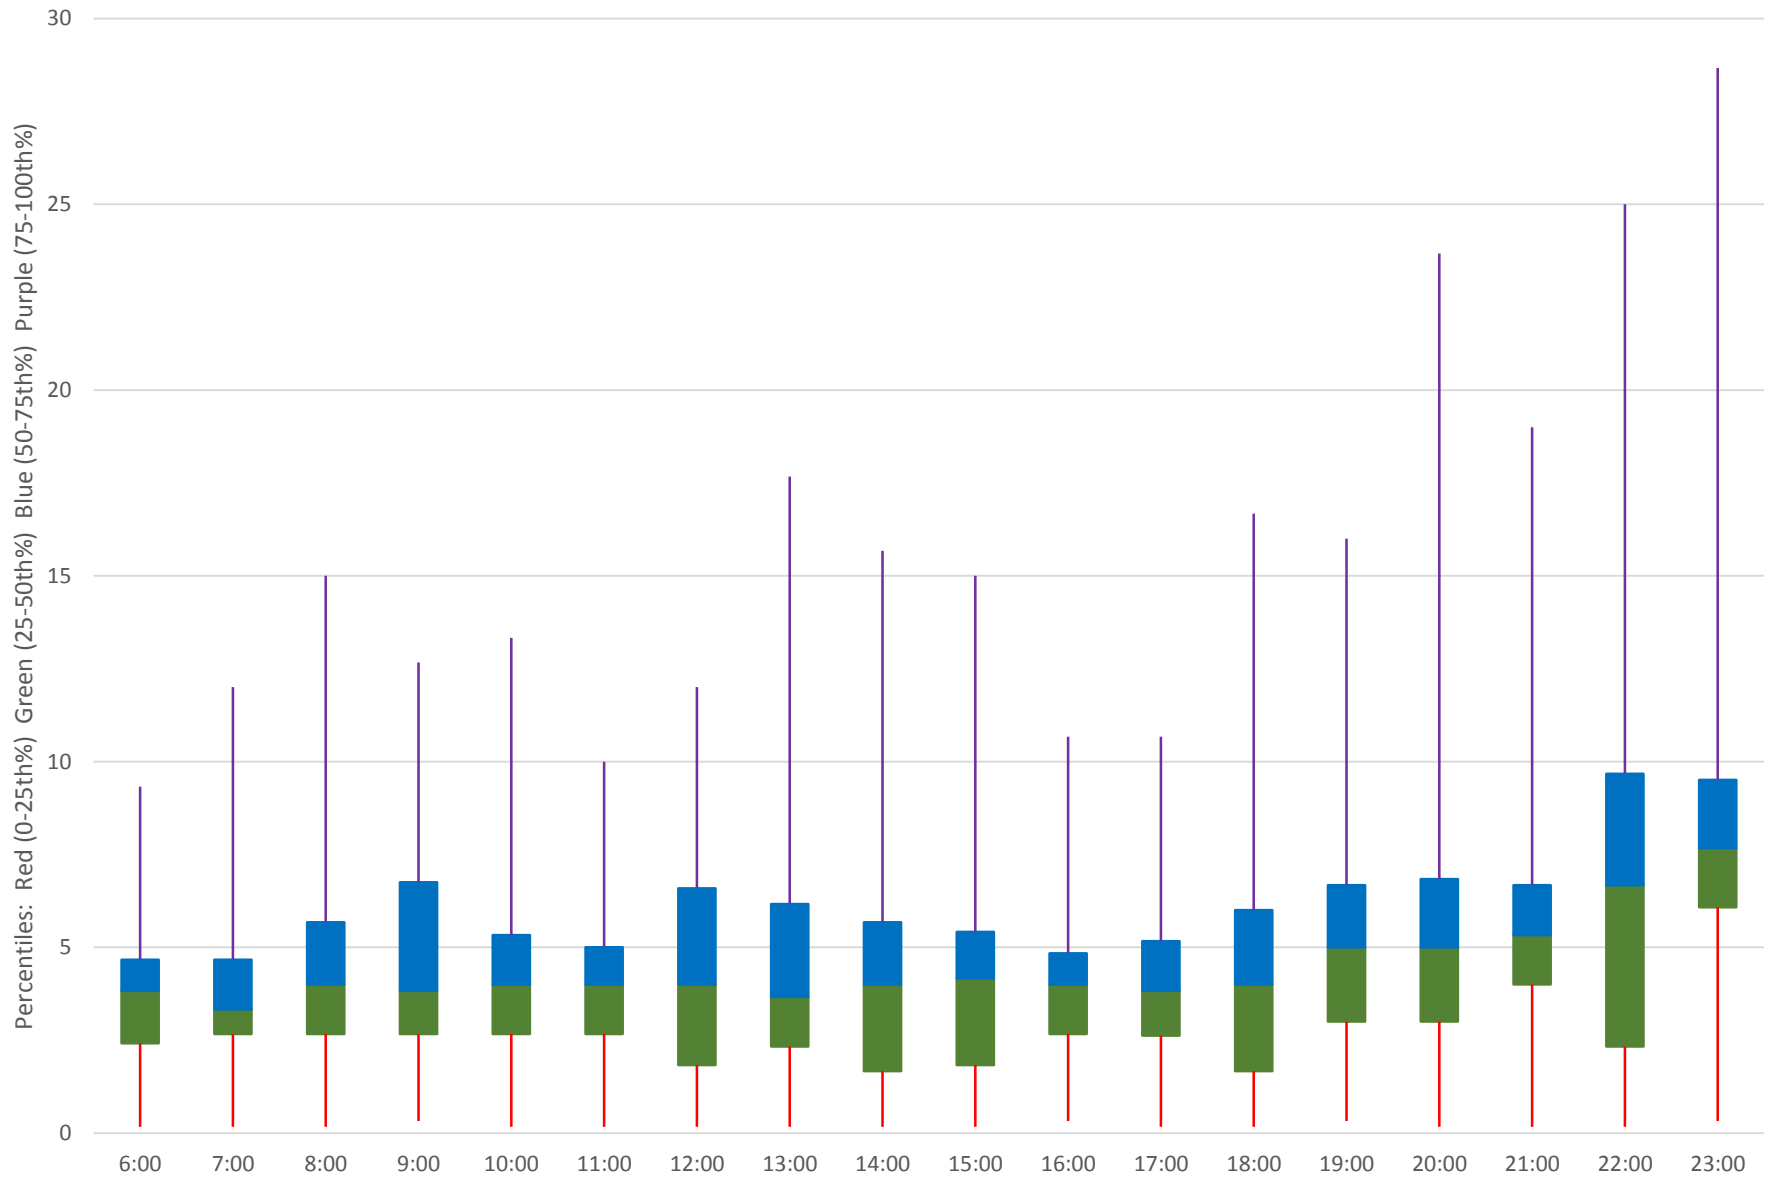

Quartiles Weekday

505 Dundas Headways at Bloor Southbound February 2020

Quartiles Week 1

505 Dundas Headways at Bloor Southbound February 2020

Quartiles Week 2

505 Dundas Headways at Bloor Southbound February 2020

Quartiles Week 3

505 Dundas Headways at Bloor Southbound February 2020

Quartiles Week 4

505 Dundas Headways at Bloor Southbound February 2020 Saturday Statistics

505 Dundas Headways at Bloor Southbound February 2020