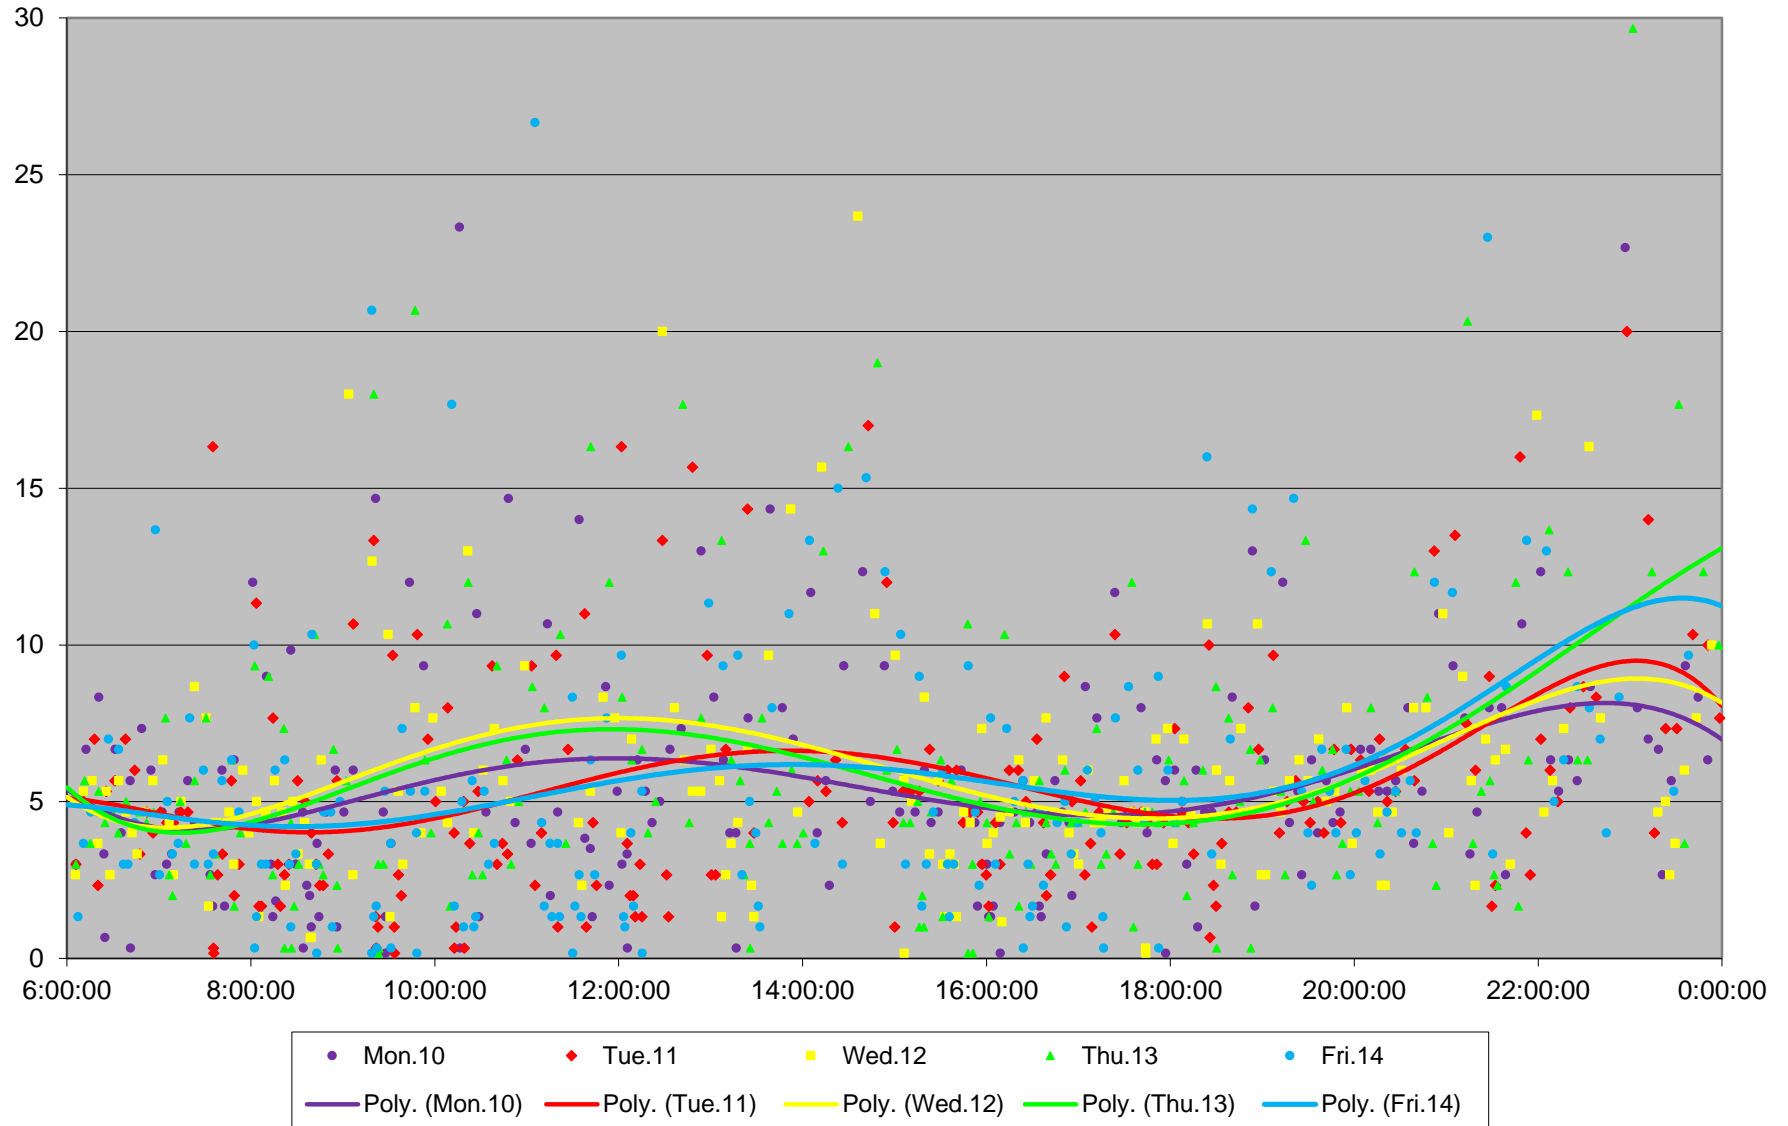

505 Dundas Headways at Bloor Southbound February 2020

505 Dundas Headways at Bloor Southbound February 2020

505 Dundas Headways at Bloor Southbound February 2020

505 Dundas Headways at Bloor Southbound February 2020

505 Dundas Headways at Bloor Southbound February 2020

505 Dundas Headways at Bloor Southbound February 2020

505 Dundas Headways at Bloor Southbound February 2020 Weekday Statistics

505 Dundas Headways at Bloor Southbound February 2020 Weekday Statistics

— Average Week 1 ···· Std Devn Week 1 — Average Week 2 ···· Std Devn Week 2
— Average Week 3 ···· Std Devn Week 3 — Average Week 4 ···· Std Devn Week 4

505 Dundas Headways at Bloor Southbound February 2020