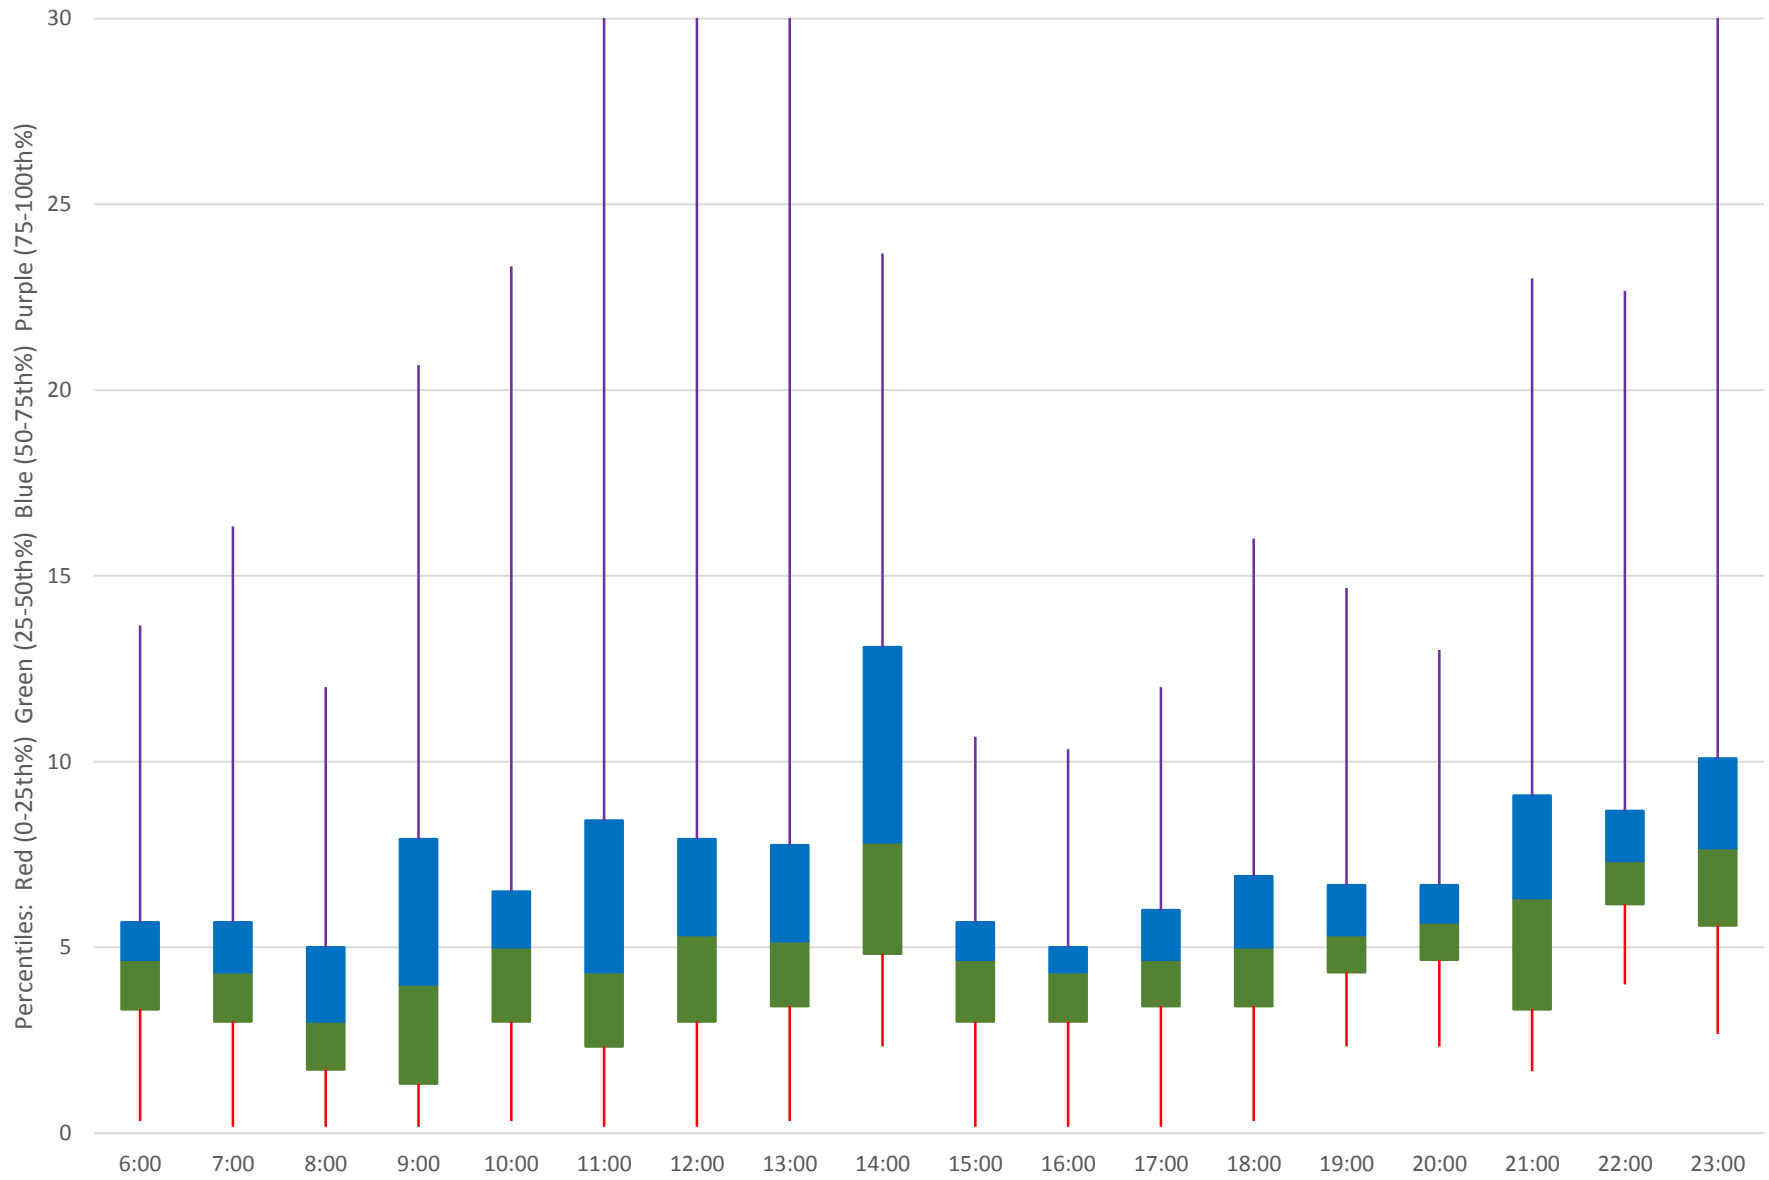

Quartiles Weekday

505 Dundas Headways at Bloor Southbound February 2020

Quartiles Week 1

505 Dundas Headways at Bloor Southbound February 2020

Quartiles Week 2

505 Dundas Headways at Bloor Southbound February 2020

Quartiles Week 3

505 Dundas Headways at Bloor Southbound February 2020

Quartiles Week 4

505 Dundas Headways at Bloor Southbound February 2020 Saturday Statistics

505 Dundas Headways at Bloor Southbound February 2020