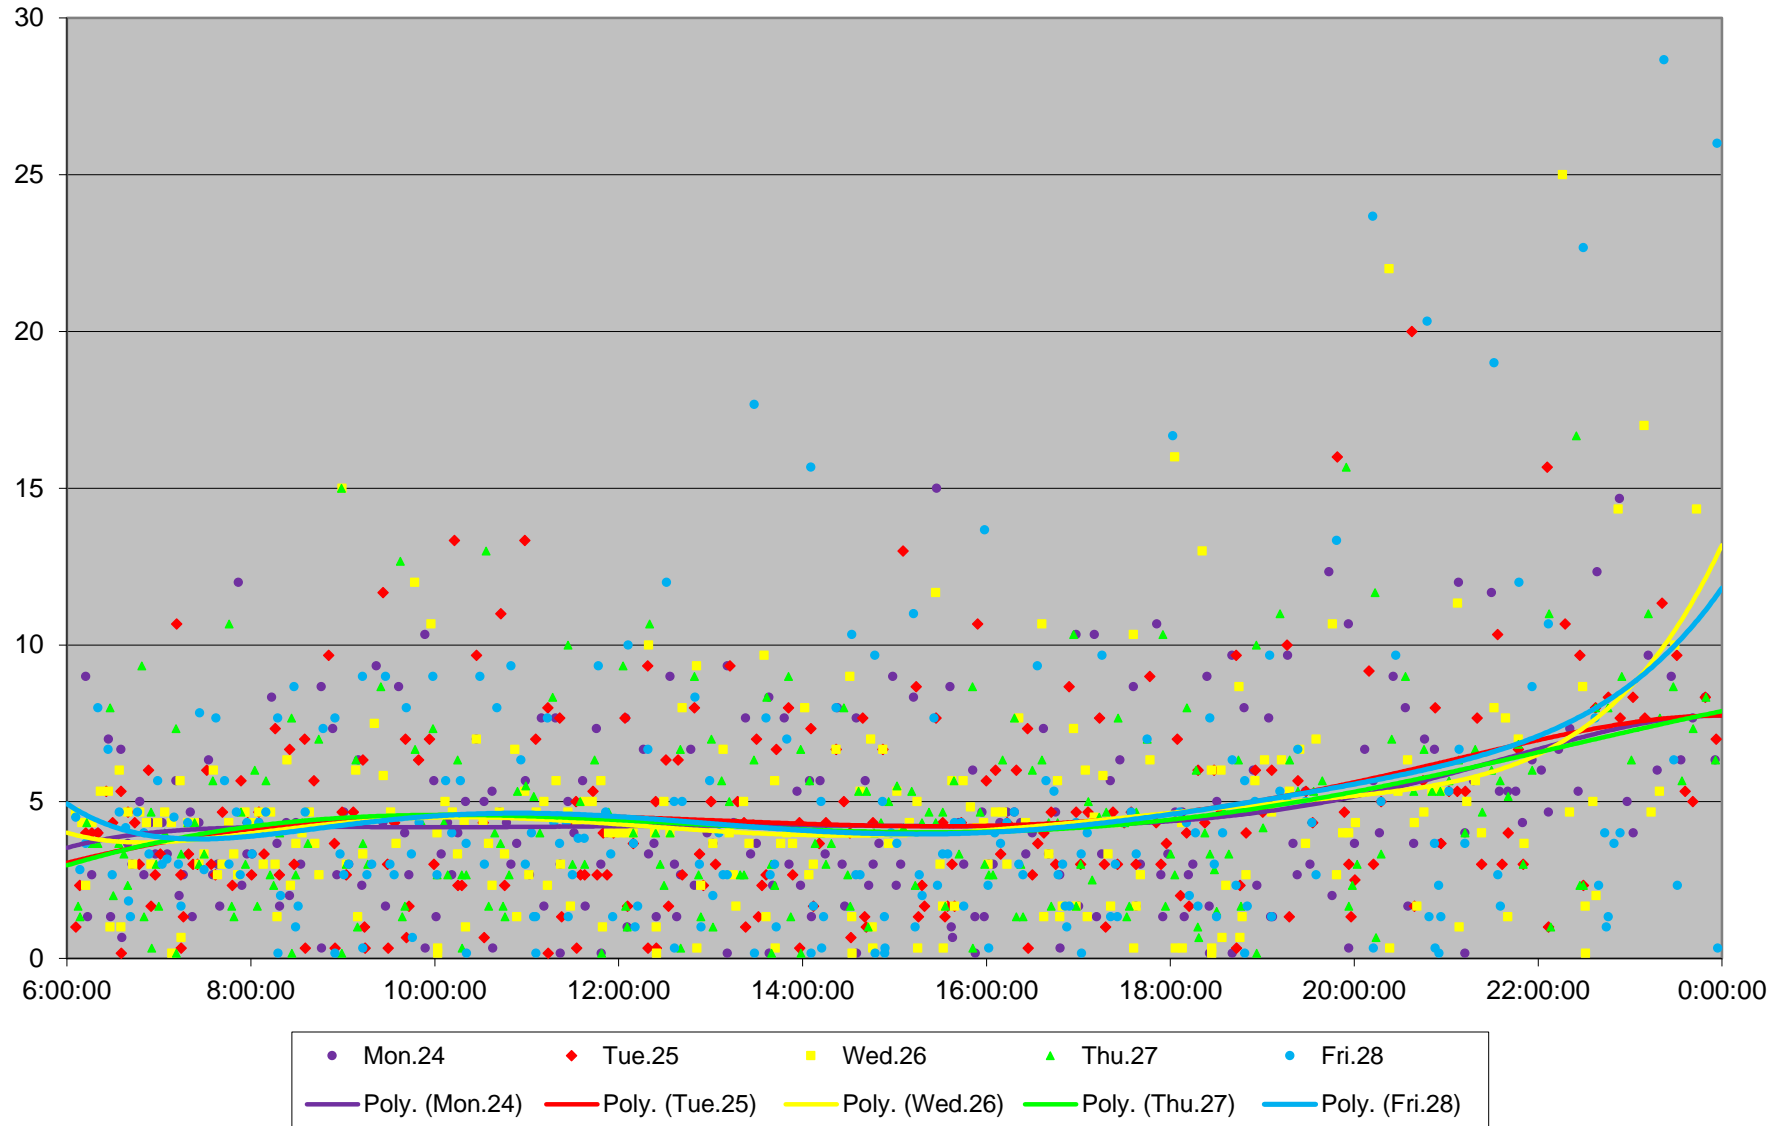

505 Dundas Headways at Bloor Southbound February 2020

505 Dundas Headways at Bloor Southbound February 2020

505 Dundas Headways at Bloor Southbound February 2020

505 Dundas Headways at Bloor Southbound February 2020

505 Dundas Headways at Bloor Southbound February 2020

505 Dundas Headways at Bloor Southbound February 2020

505 Dundas Headways at Bloor Southbound February 2020 Weekday Statistics

505 Dundas Headways at Bloor Southbound February 2020 Weekday Statistics

— Average Week 1 ···· Std Devn Week 1 — Average Week 2 ···· Std Devn Week 2
— Average Week 3 ···· Std Devn Week 3 — Average Week 4 ···· Std Devn Week 4

505 Dundas Headways at Bloor Southbound February 2020