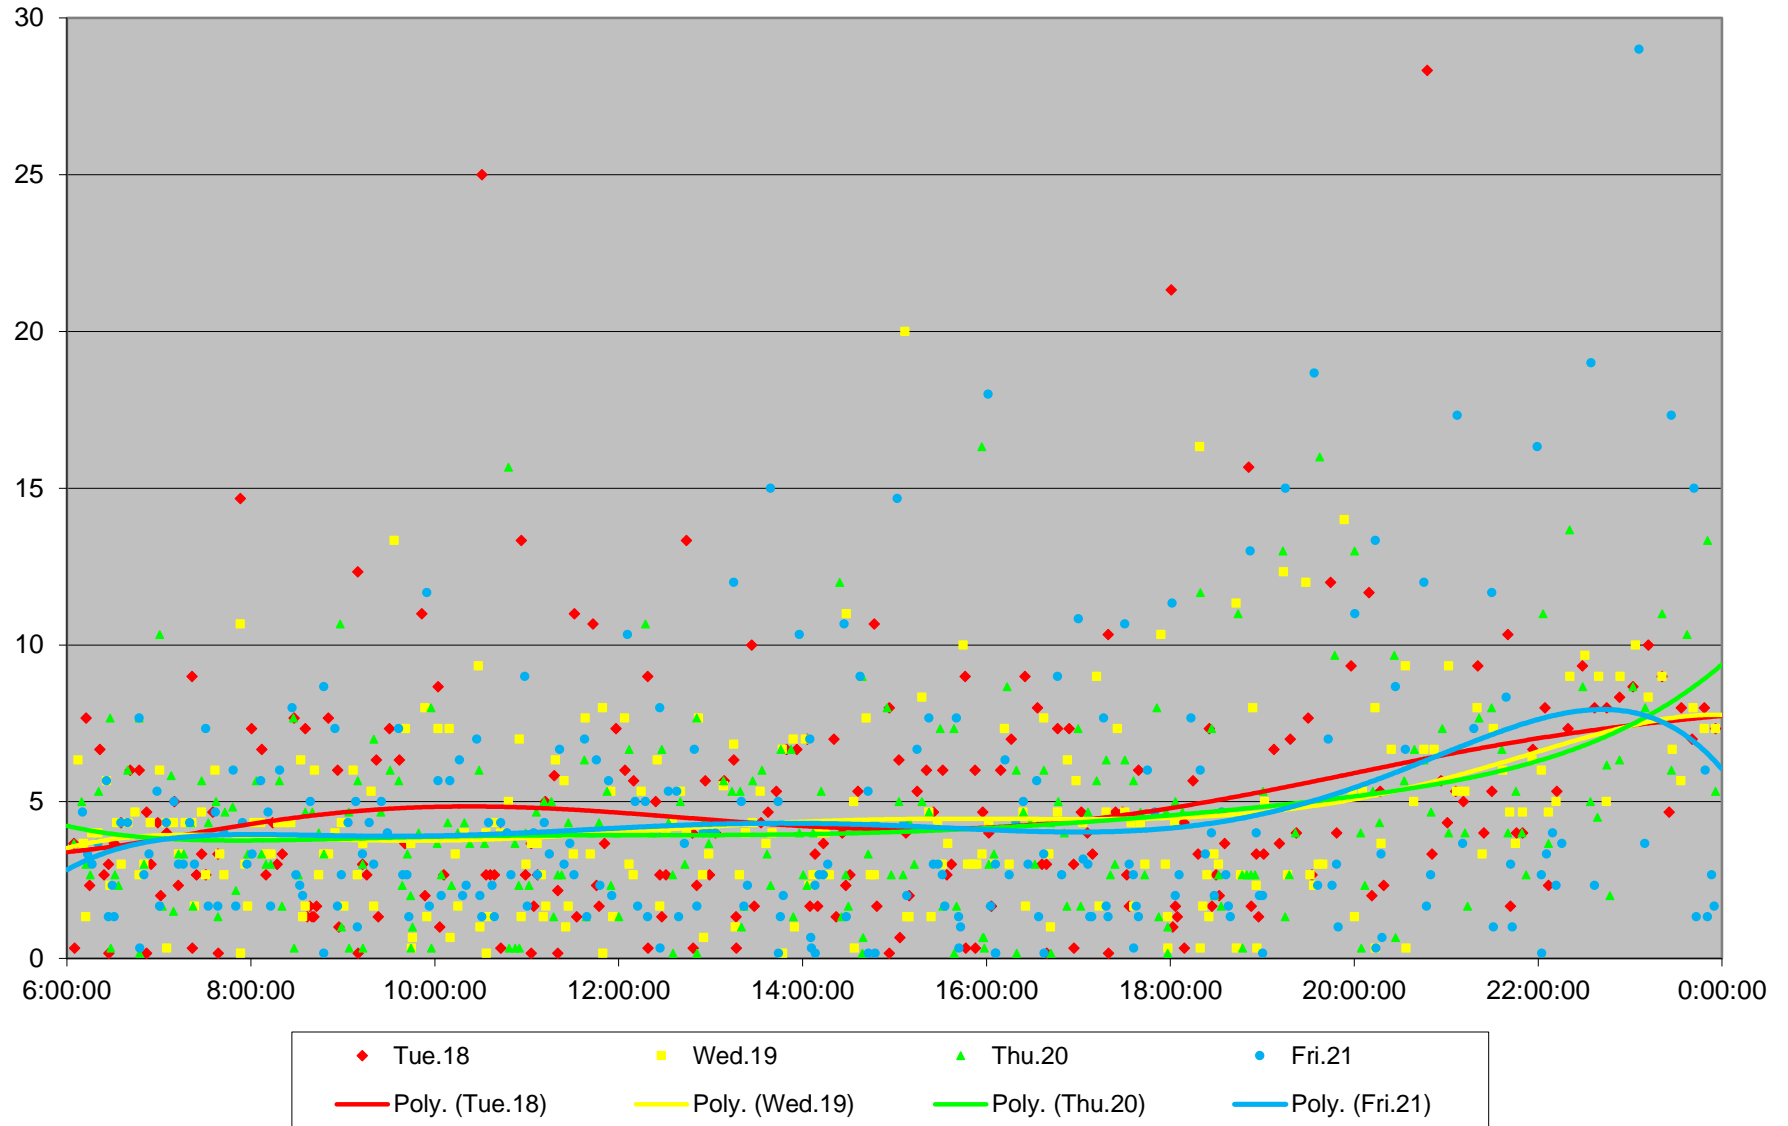

505 Dundas Headways at Bloor Southbound February 2020

505 Dundas Headways at Bloor Southbound February 2020

505 Dundas Headways at Bloor Southbound February 2020

505 Dundas Headways at Bloor Southbound February 2020

505 Dundas Headways at Bloor Southbound February 2020

505 Dundas Headways at Bloor Southbound February 2020

505 Dundas Headways at Bloor Southbound February 2020 Weekday Statistics

505 Dundas Headways at Bloor Southbound February 2020 Weekday Statistics

— Average Week 1 ···· Std Devn Week 1 — Average Week 2 ···· Std Devn Week 2
— Average Week 3 ···· Std Devn Week 3 — Average Week 4 ···· Std Devn Week 4

505 Dundas Headways at Bloor Southbound February 2020