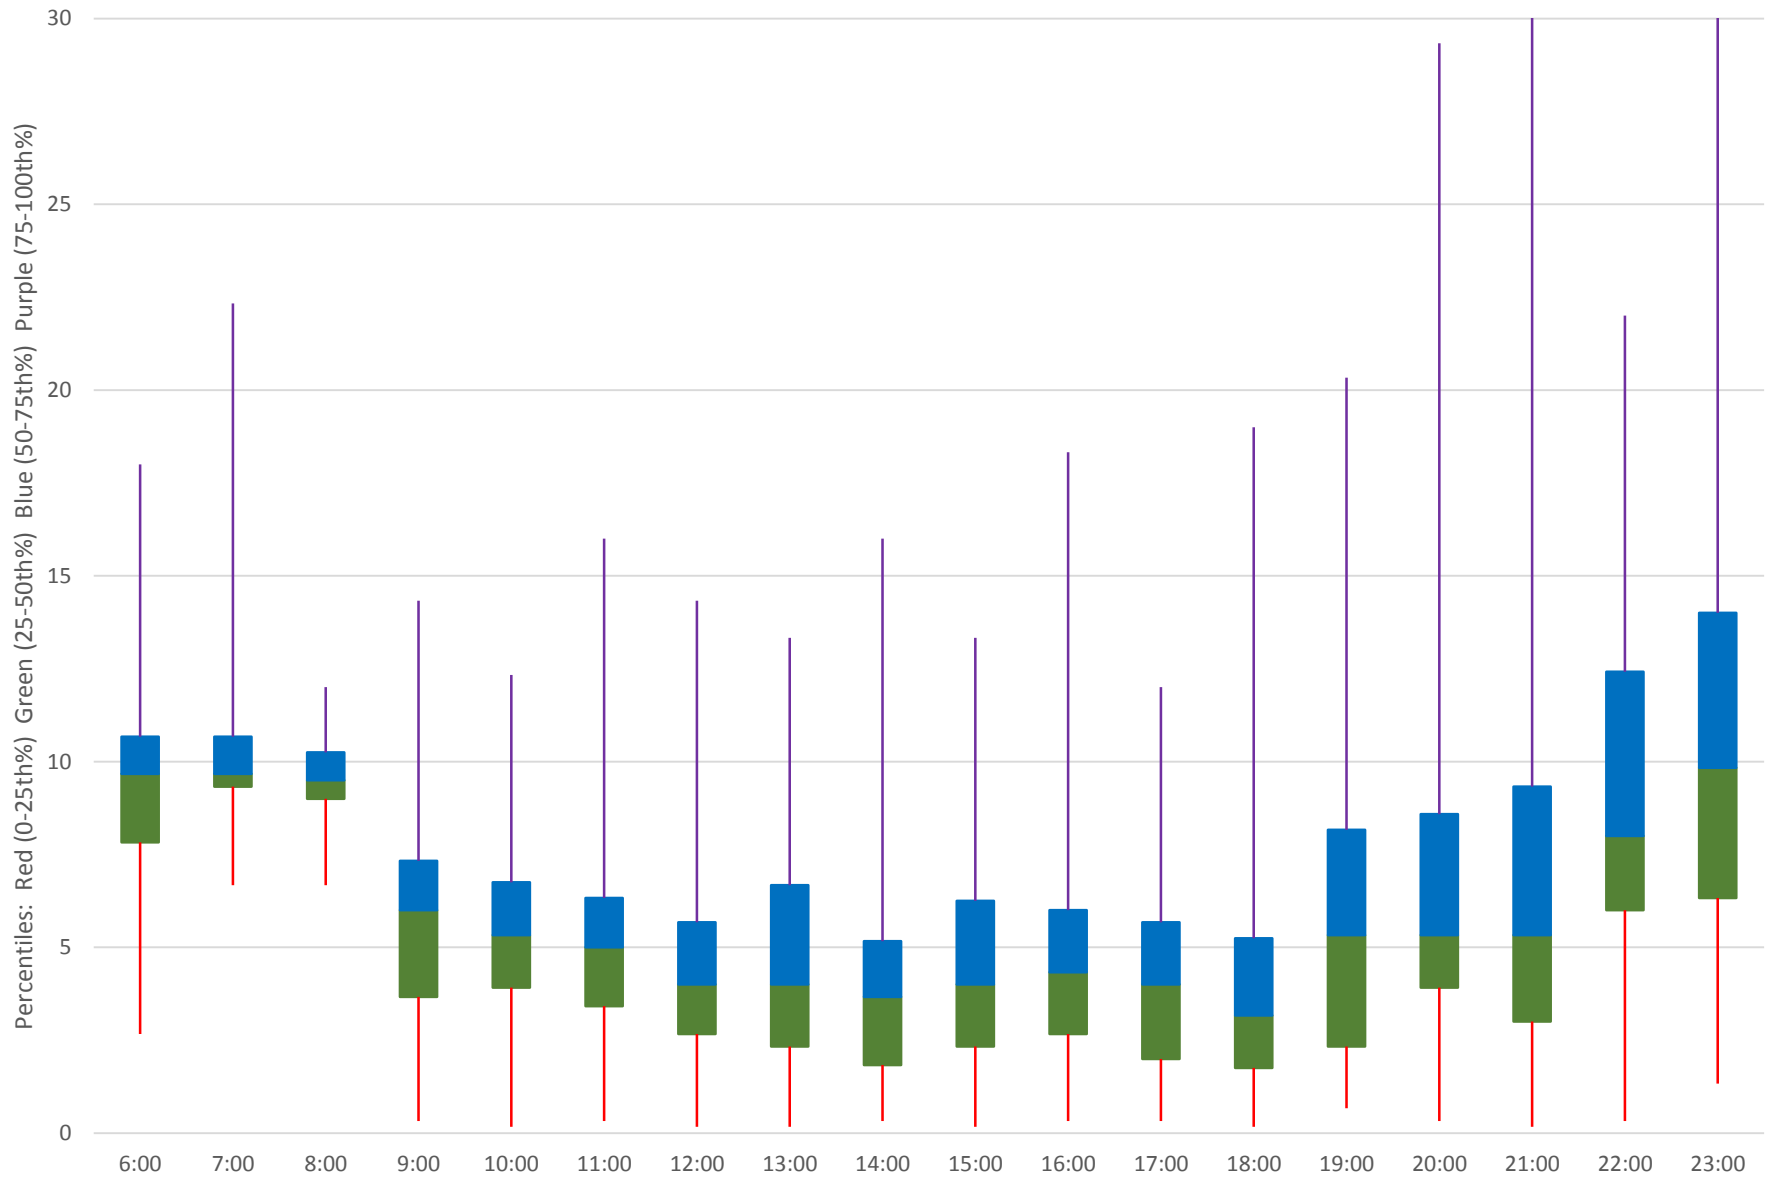

Quartiles Week 3

505 Dundas Headways at Bloor Southbound February 2020

Quartiles Week 4

505 Dundas Headways at Bloor Southbound February 2020 Saturday Statistics

505 Dundas Headways at Bloor Southbound February 2020

Quartiles Saturdays

505 Dundas Headways at Bloor Southbound February 2020 Sunday Statistics

505 Dundas Headways at Bloor Southbound February 2020

Quartiles Sundays/Holidays