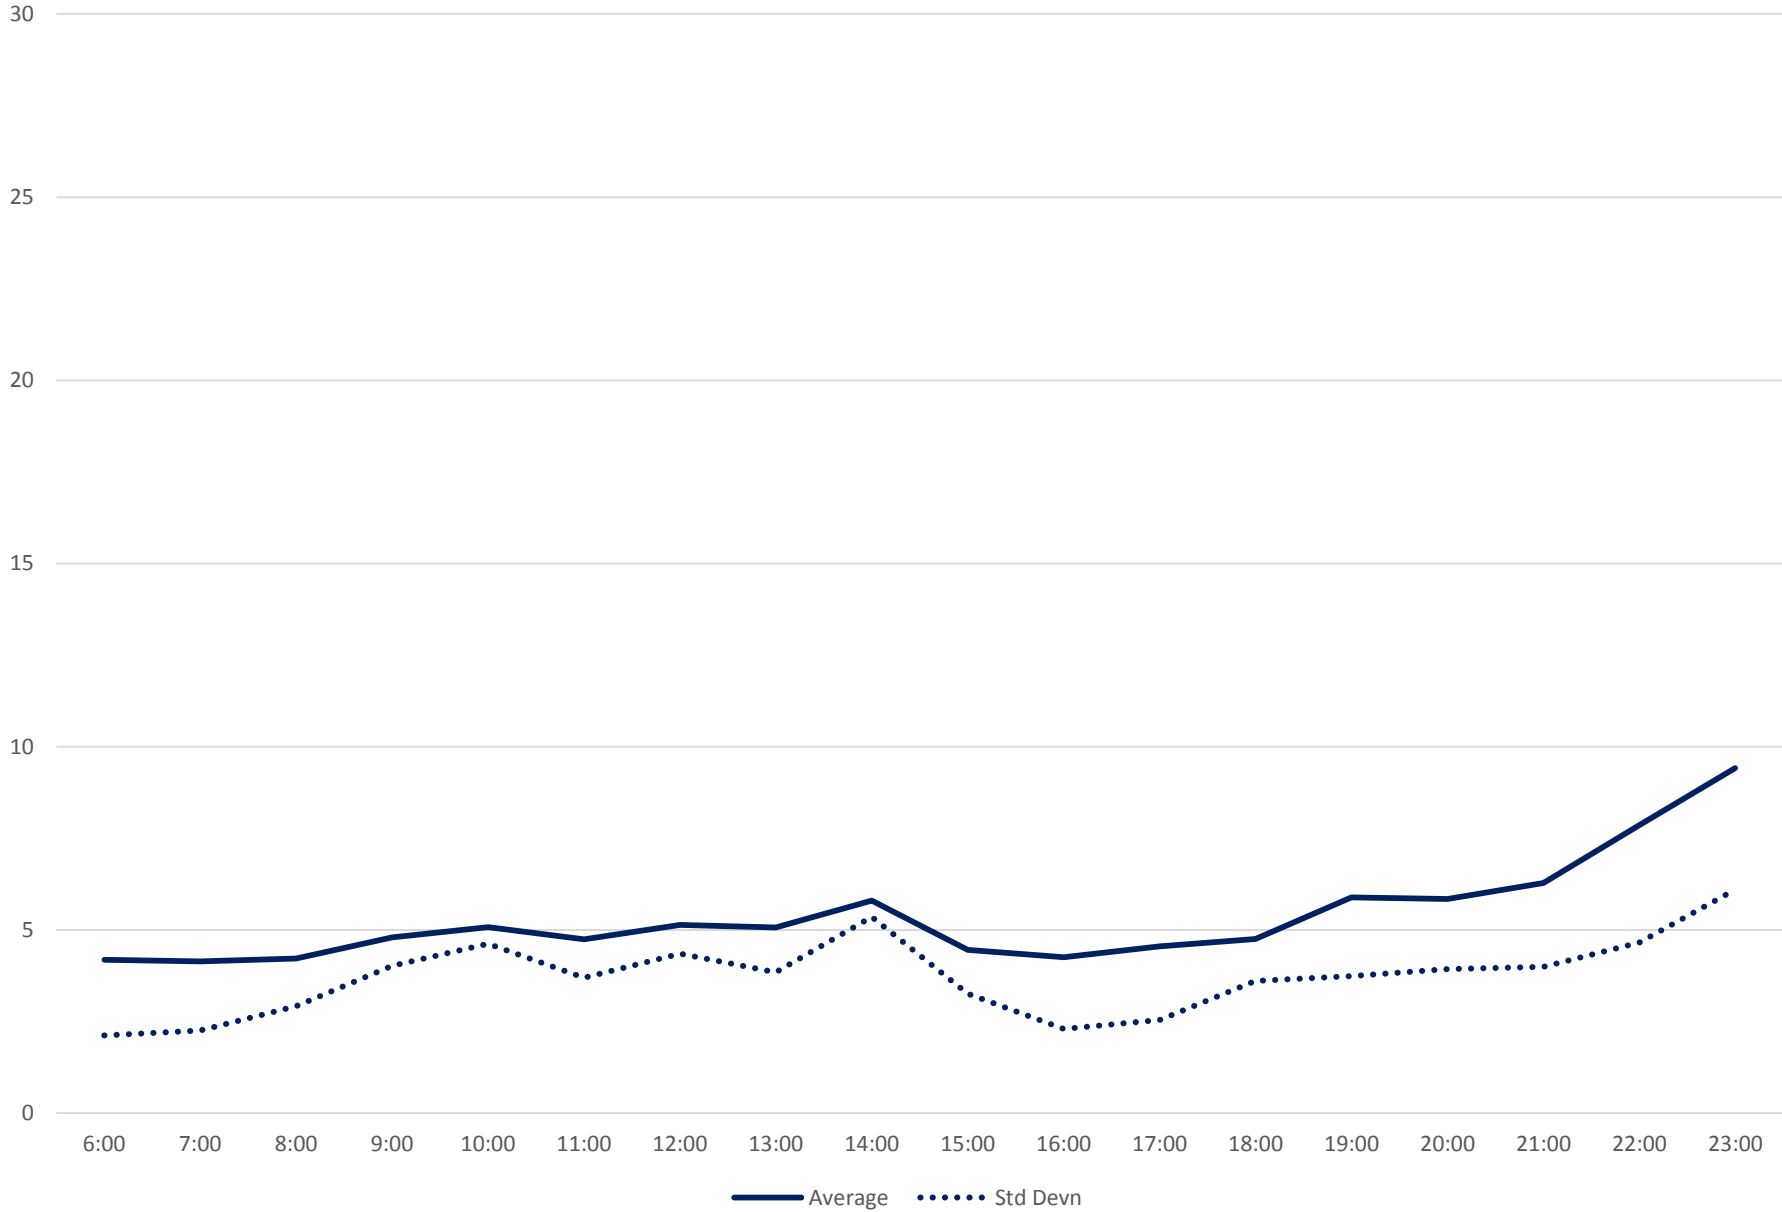

505 Dundas Headways at Bloor Southbound February 2020

505 Dundas Headways at Bloor Southbound February 2020

505 Dundas Headways at Bloor Southbound February 2020

505 Dundas Headways at Bloor Southbound February 2020

505 Dundas Headways at Bloor Southbound February 2020

505 Dundas Headways at Bloor Southbound February 2020

505 Dundas Headways at Bloor Southbound February 2020 Weekday Statistics

505 Dundas Headways at Bloor Southbound February 2020 Weekday Statistics

— Average Week 1 ···· Std Devn Week 1 — Average Week 2 ···· Std Devn Week 2
— Average Week 3 ···· Std Devn Week 3 — Average Week 4 ···· Std Devn Week 4

505 Dundas Headways at Bloor Southbound February 2020

Quartiles Weekday

505 Dundas Headways at Bloor Southbound February 2020

Quartiles Week 1

505 Dundas Headways at Bloor Southbound February 2020

Quartiles Week 2

505 Dundas Headways at Bloor Southbound February 2020