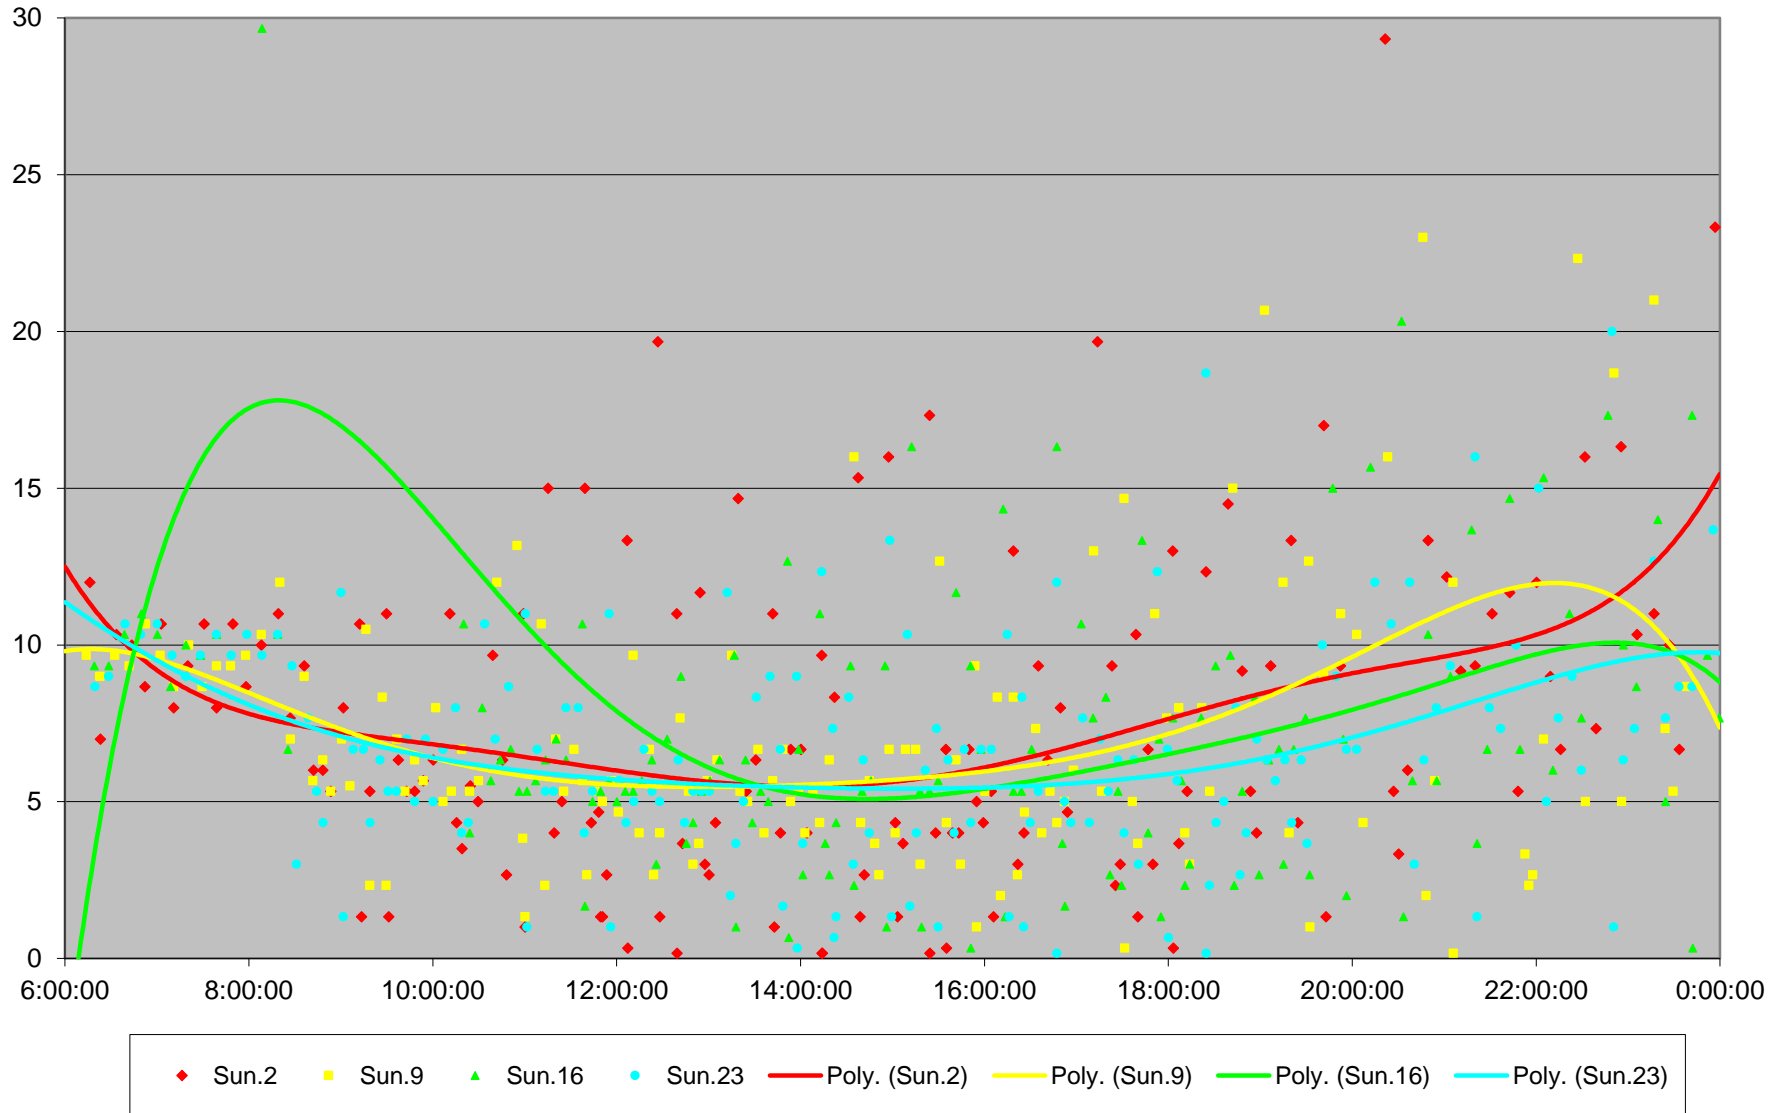

505 Dundas Headways at Bloor Southbound February 2020

505 Dundas Headways at Bloor Southbound February 2020

505 Dundas Headways at Bloor Southbound February 2020

505 Dundas Headways at Bloor Southbound February 2020

505 Dundas Headways at Bloor Southbound February 2020

505 Dundas Headways at Bloor Southbound February 2020

505 Dundas Headways at Bloor Southbound February 2020 Weekday Statistics

505 Dundas Headways at Bloor Southbound February 2020 Weekday Statistics

— Average Week 1 ···· Std Devn Week 1 — Average Week 2 ···· Std Devn Week 2
— Average Week 3 ···· Std Devn Week 3 — Average Week 4 ···· Std Devn Week 4

505 Dundas Headways at Bloor Southbound February 2020