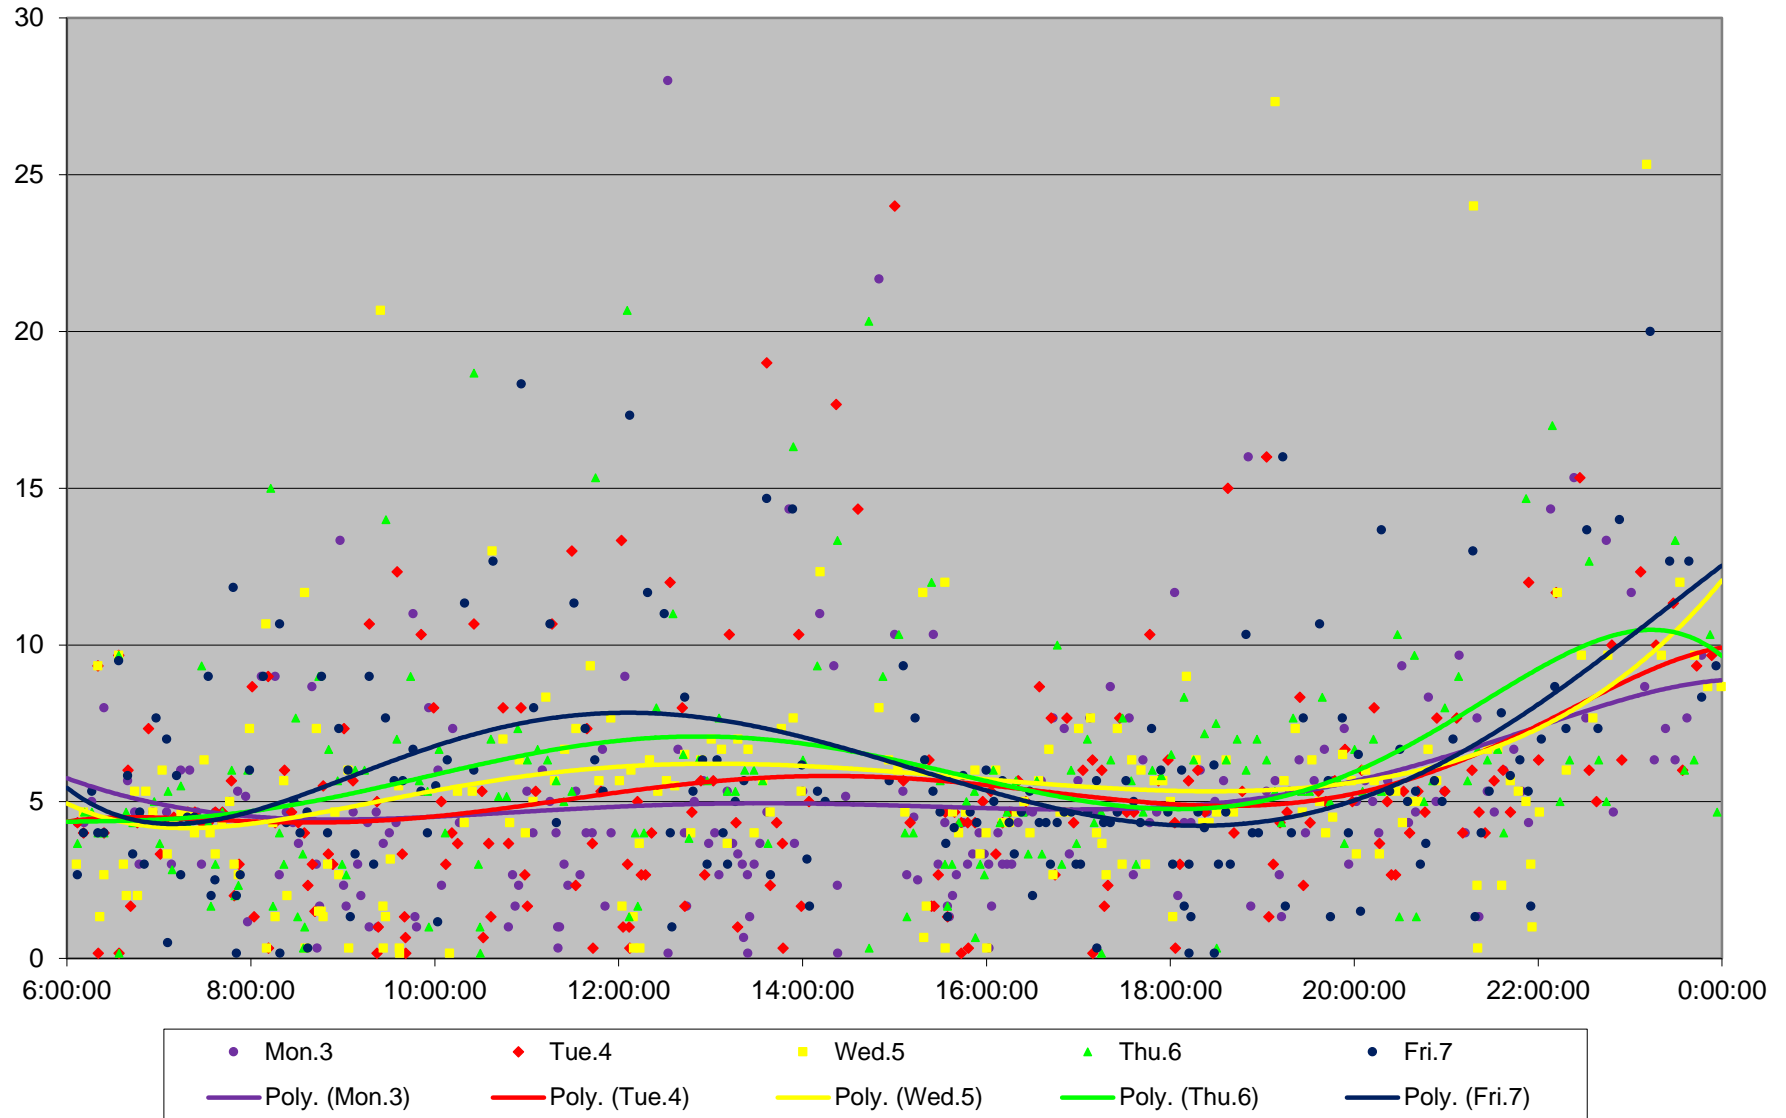

505 Dundas Headways at Bloor Southbound February 2020

505 Dundas Headways at Bloor Southbound February 2020

505 Dundas Headways at Bloor Southbound February 2020

505 Dundas Headways at Bloor Southbound February 2020

505 Dundas Headways at Bloor Southbound February 2020

505 Dundas Headways at Bloor Southbound February 2020

505 Dundas Headways at Bloor Southbound February 2020 Weekday Statistics

505 Dundas Headways at Bloor Southbound February 2020 Weekday Statistics

— Average Week 1 ···· Std Devn Week 1 — Average Week 2 ···· Std Devn Week 2
— Average Week 3 ···· Std Devn Week 3 — Average Week 4 ···· Std Devn Week 4

505 Dundas Headways at Bloor Southbound February 2020