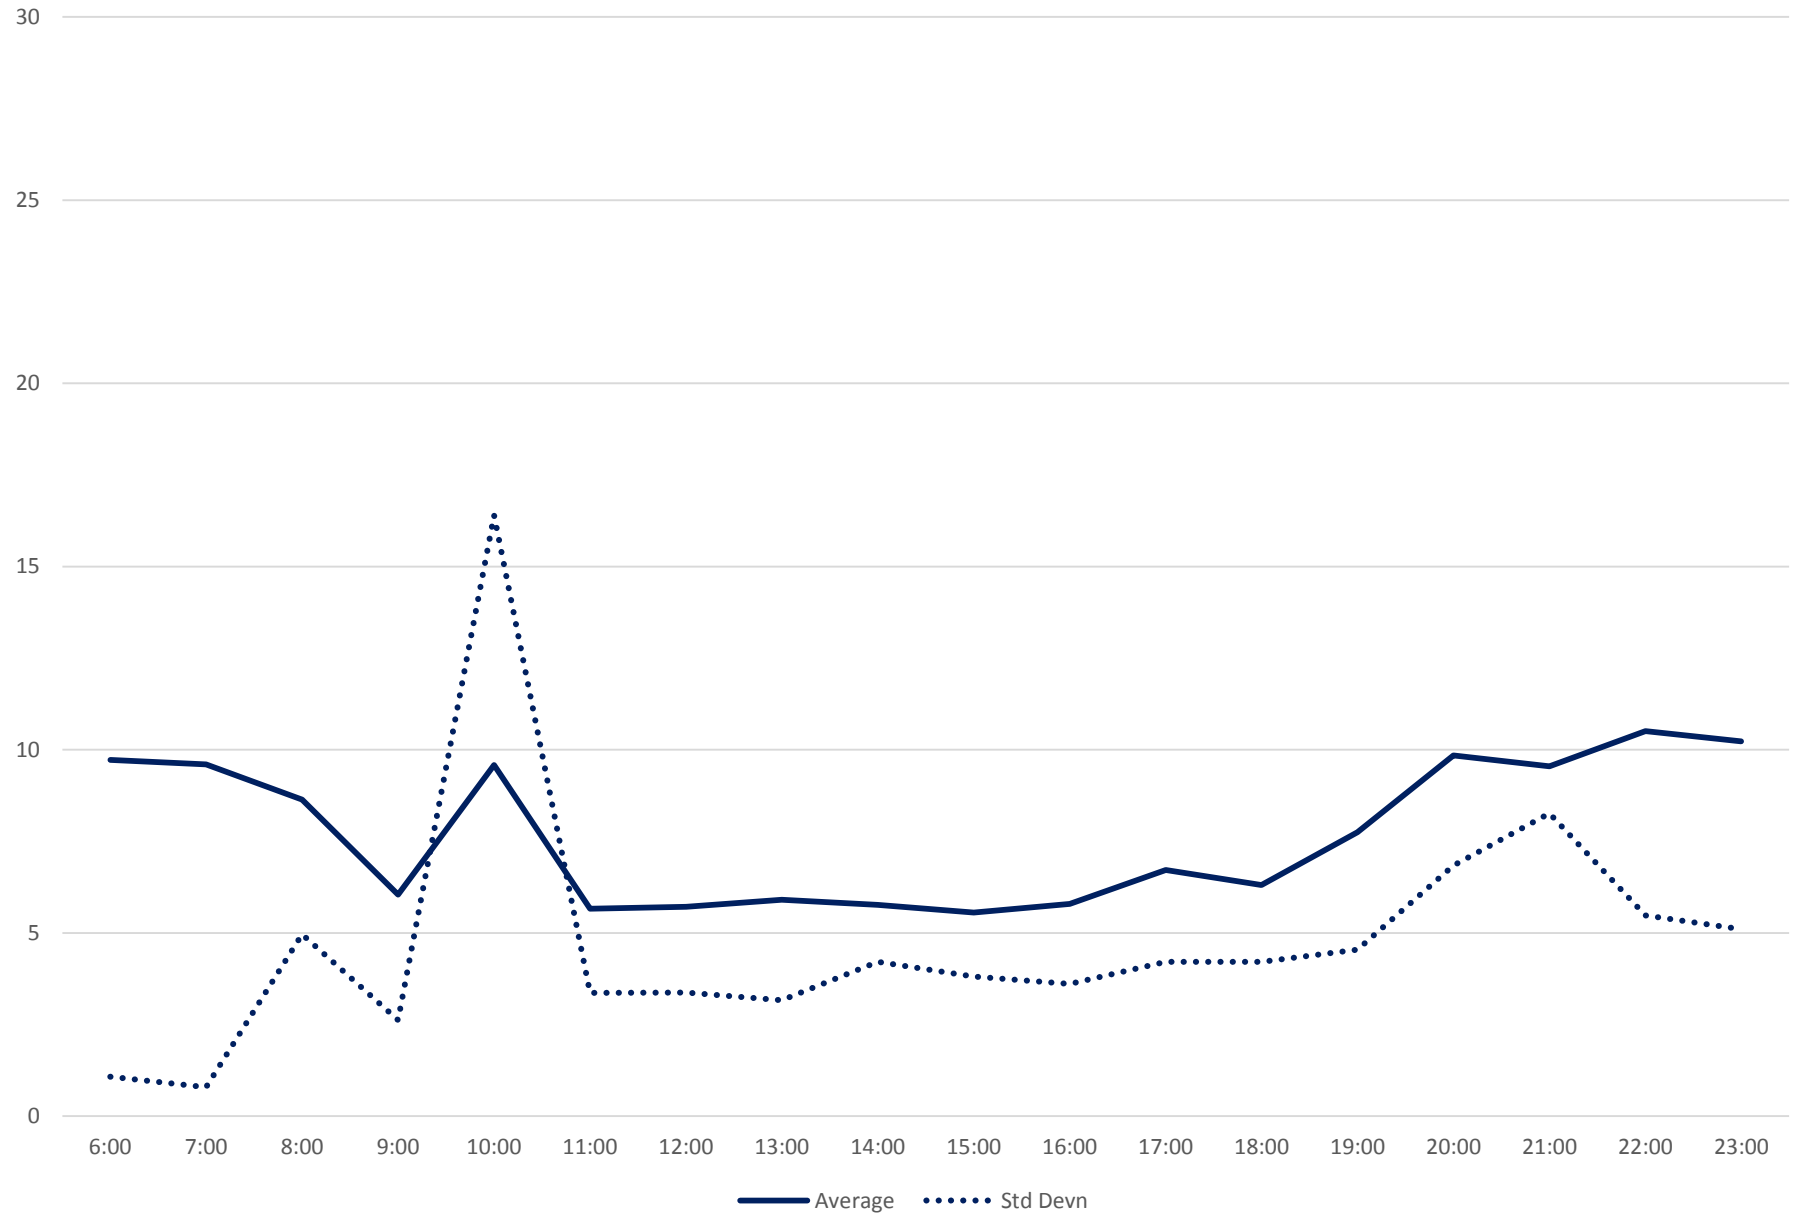

505 Dundas Headways at Bloor Southbound February 2020

505 Dundas Headways at Bloor Southbound February 2020

505 Dundas Headways at Bloor Southbound February 2020 Weekday Statistics

505 Dundas Headways at Bloor Southbound February 2020 Weekday Statistics

Quartiles Weekday

505 Dundas Headways at Bloor Southbound February 2020

Quartiles Week 1

505 Dundas Headways at Bloor Southbound February 2020

Quartiles Week 2

505 Dundas Headways at Bloor Southbound February 2020

Quartiles Week 3

505 Dundas Headways at Bloor Southbound February 2020

Quartiles Week 4

505 Dundas Headways at Bloor Southbound February 2020 Saturday Statistics

505 Dundas Headways at Bloor Southbound February 2020

Quartiles Saturdays

505 Dundas Headways at Bloor Southbound February 2020 Sunday Statistics

505 Dundas Headways at Bloor Southbound February 2020

Quartiles Sundays/Holidays