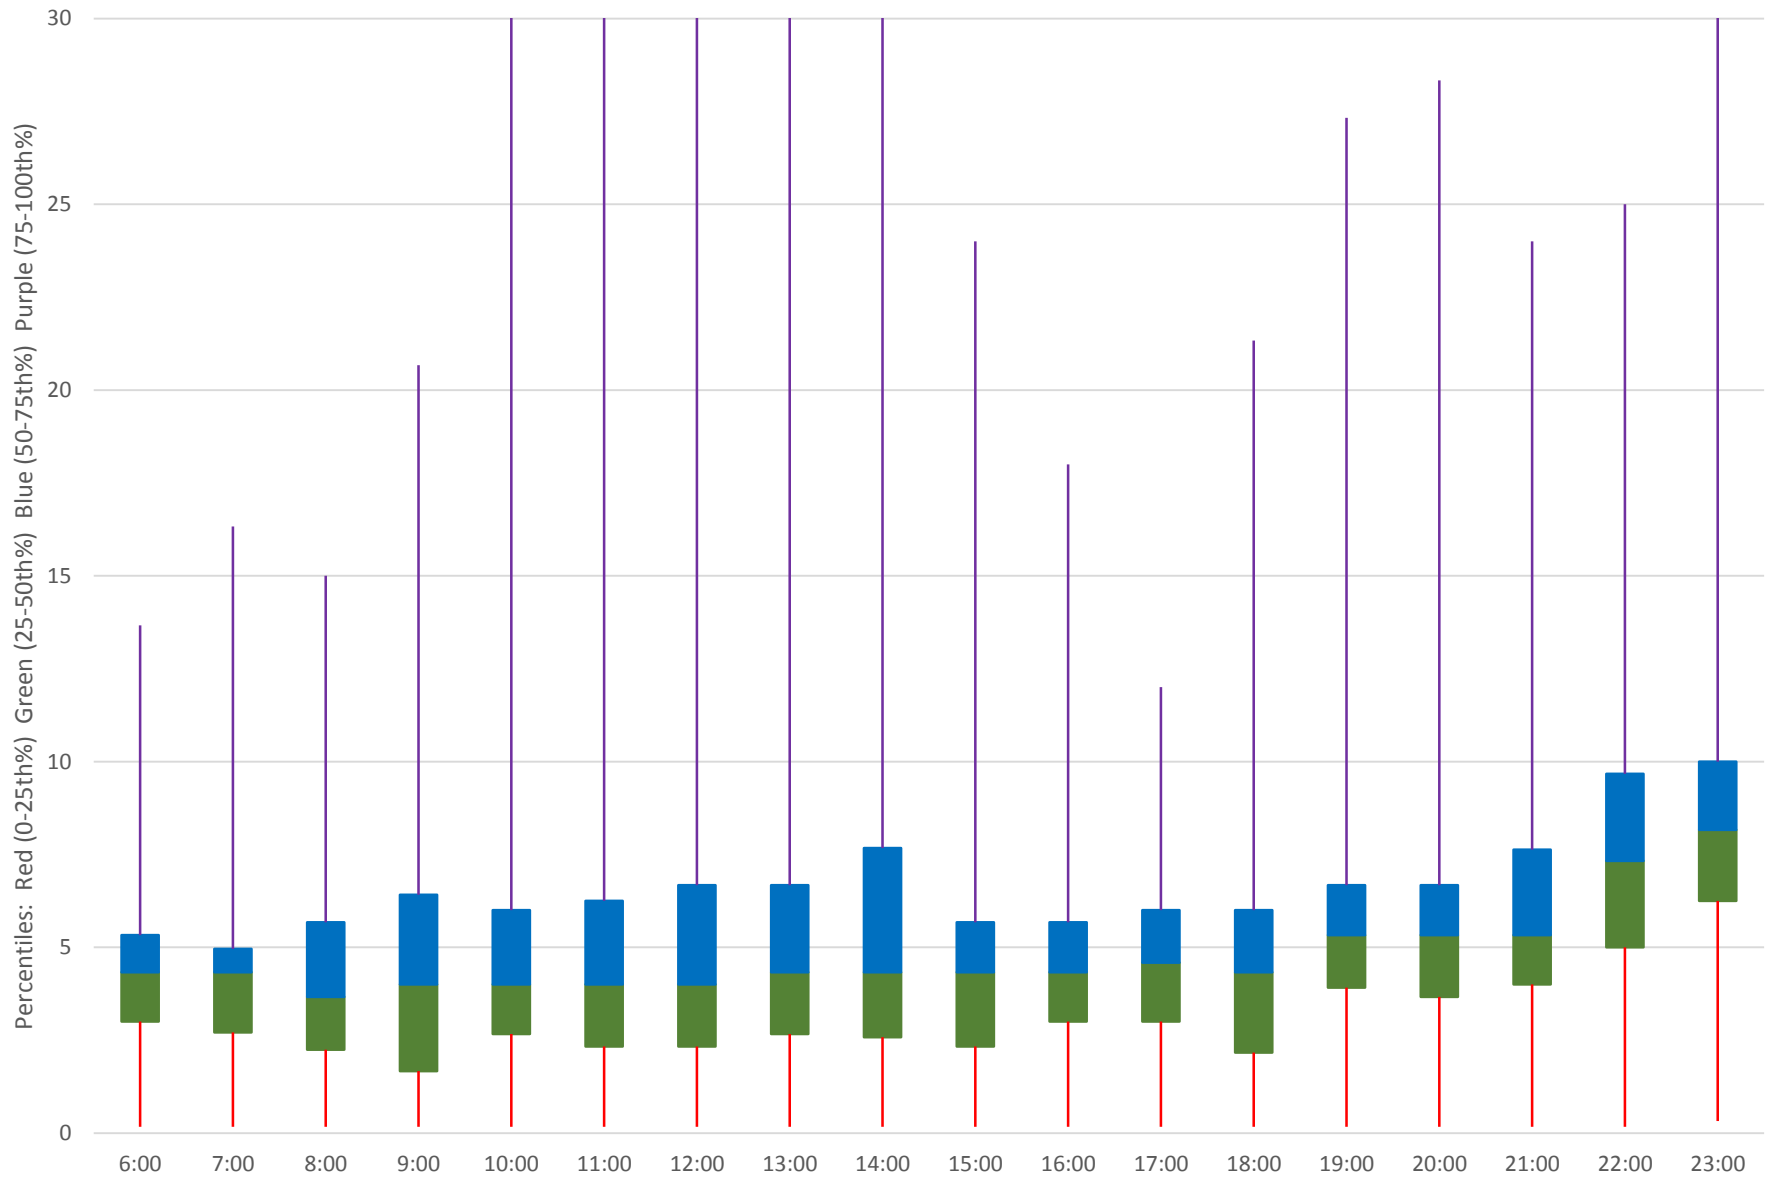

505 Dundas Headways at Bloor Southbound February 2020

Quartiles Weekday