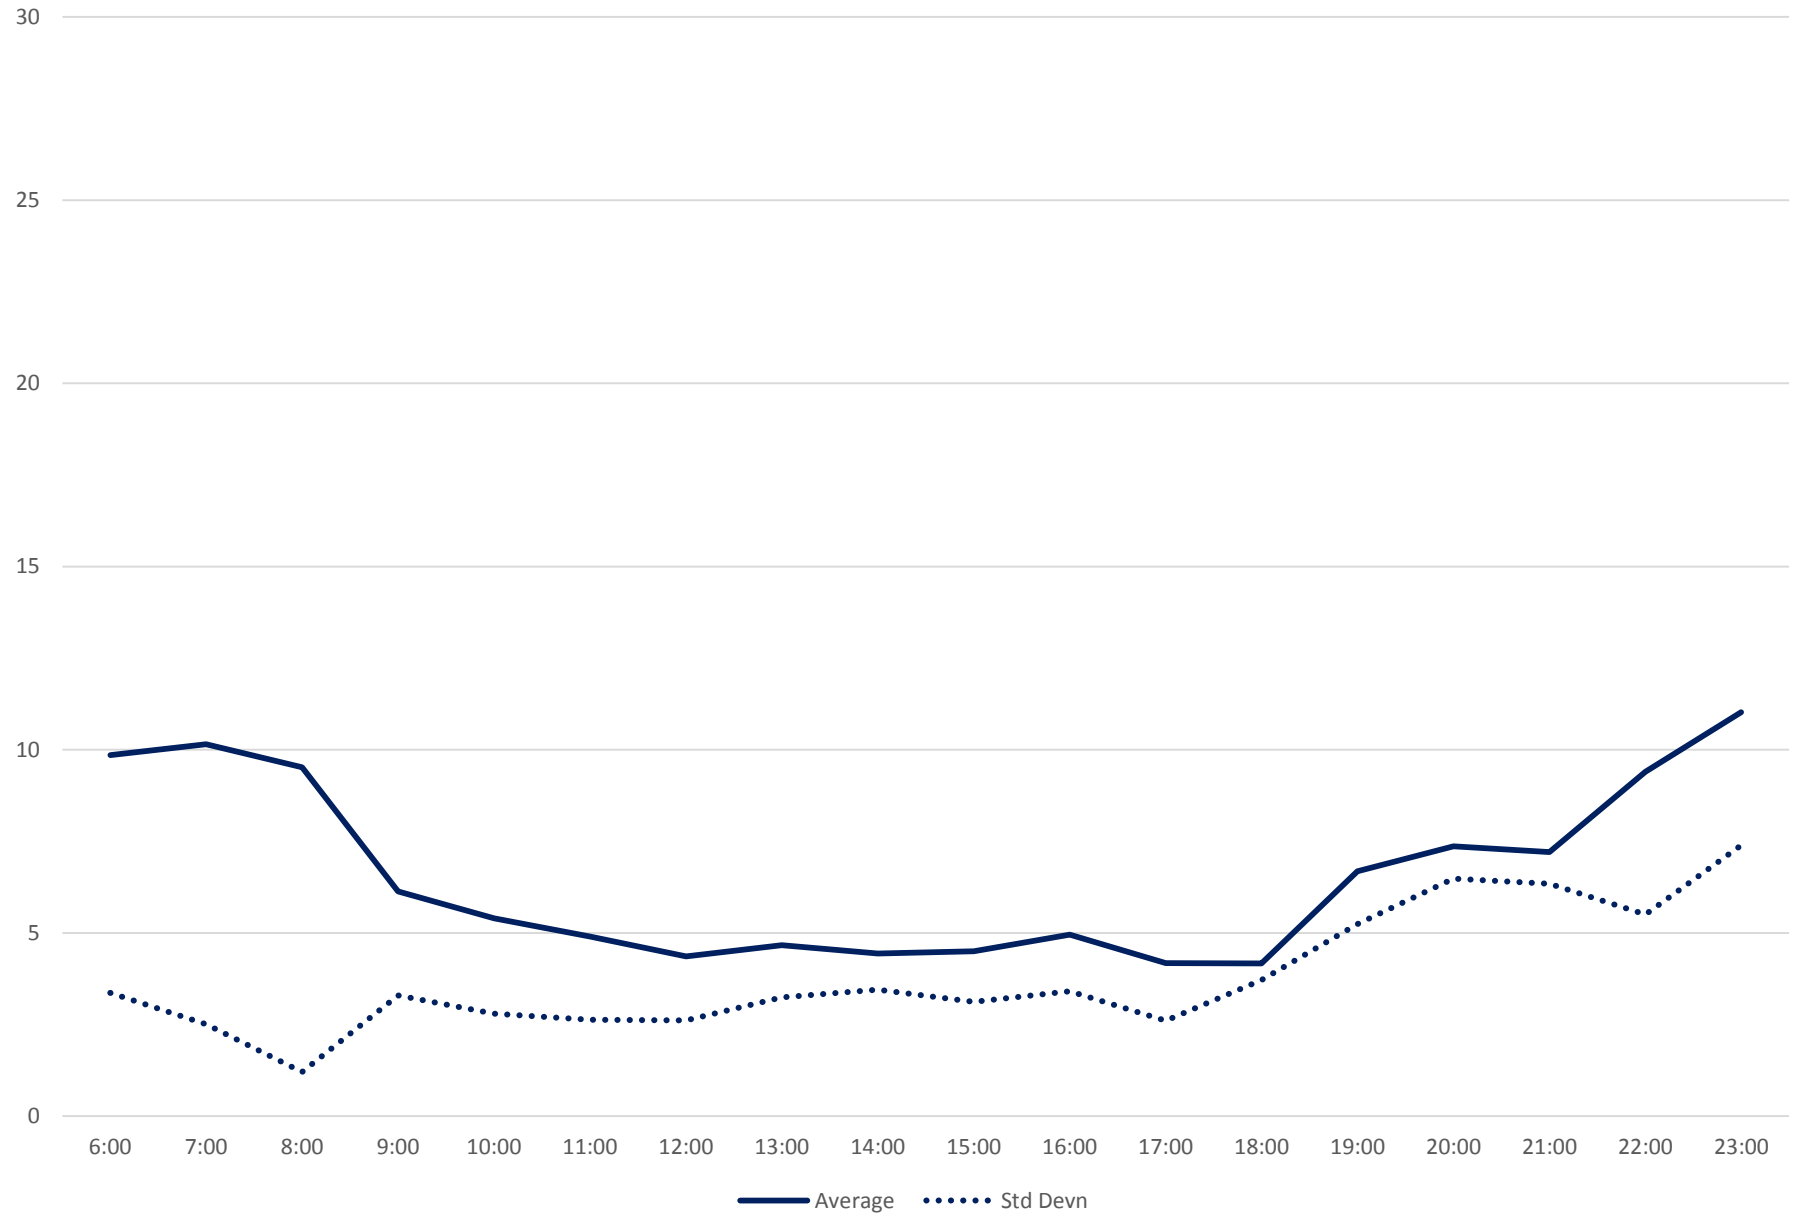

505 Dundas Headways at Bloor Southbound February 2020

505 Dundas Headways at Bloor Southbound February 2020

505 Dundas Headways at Bloor Southbound February 2020 Weekday Statistics

505 Dundas Headways at Bloor Southbound February 2020 Weekday Statistics

Quartiles Week 3

505 Dundas Headways at Bloor Southbound February 2020

Quartiles Week 4

505 Dundas Headways at Bloor Southbound February 2020 Saturday Statistics

505 Dundas Headways at Bloor Southbound February 2020

Quartiles Saturdays

505 Dundas Headways at Bloor Southbound February 2020 Sunday Statistics

505 Dundas Headways at Bloor Southbound February 2020

Quartiles Sundays/Holidays