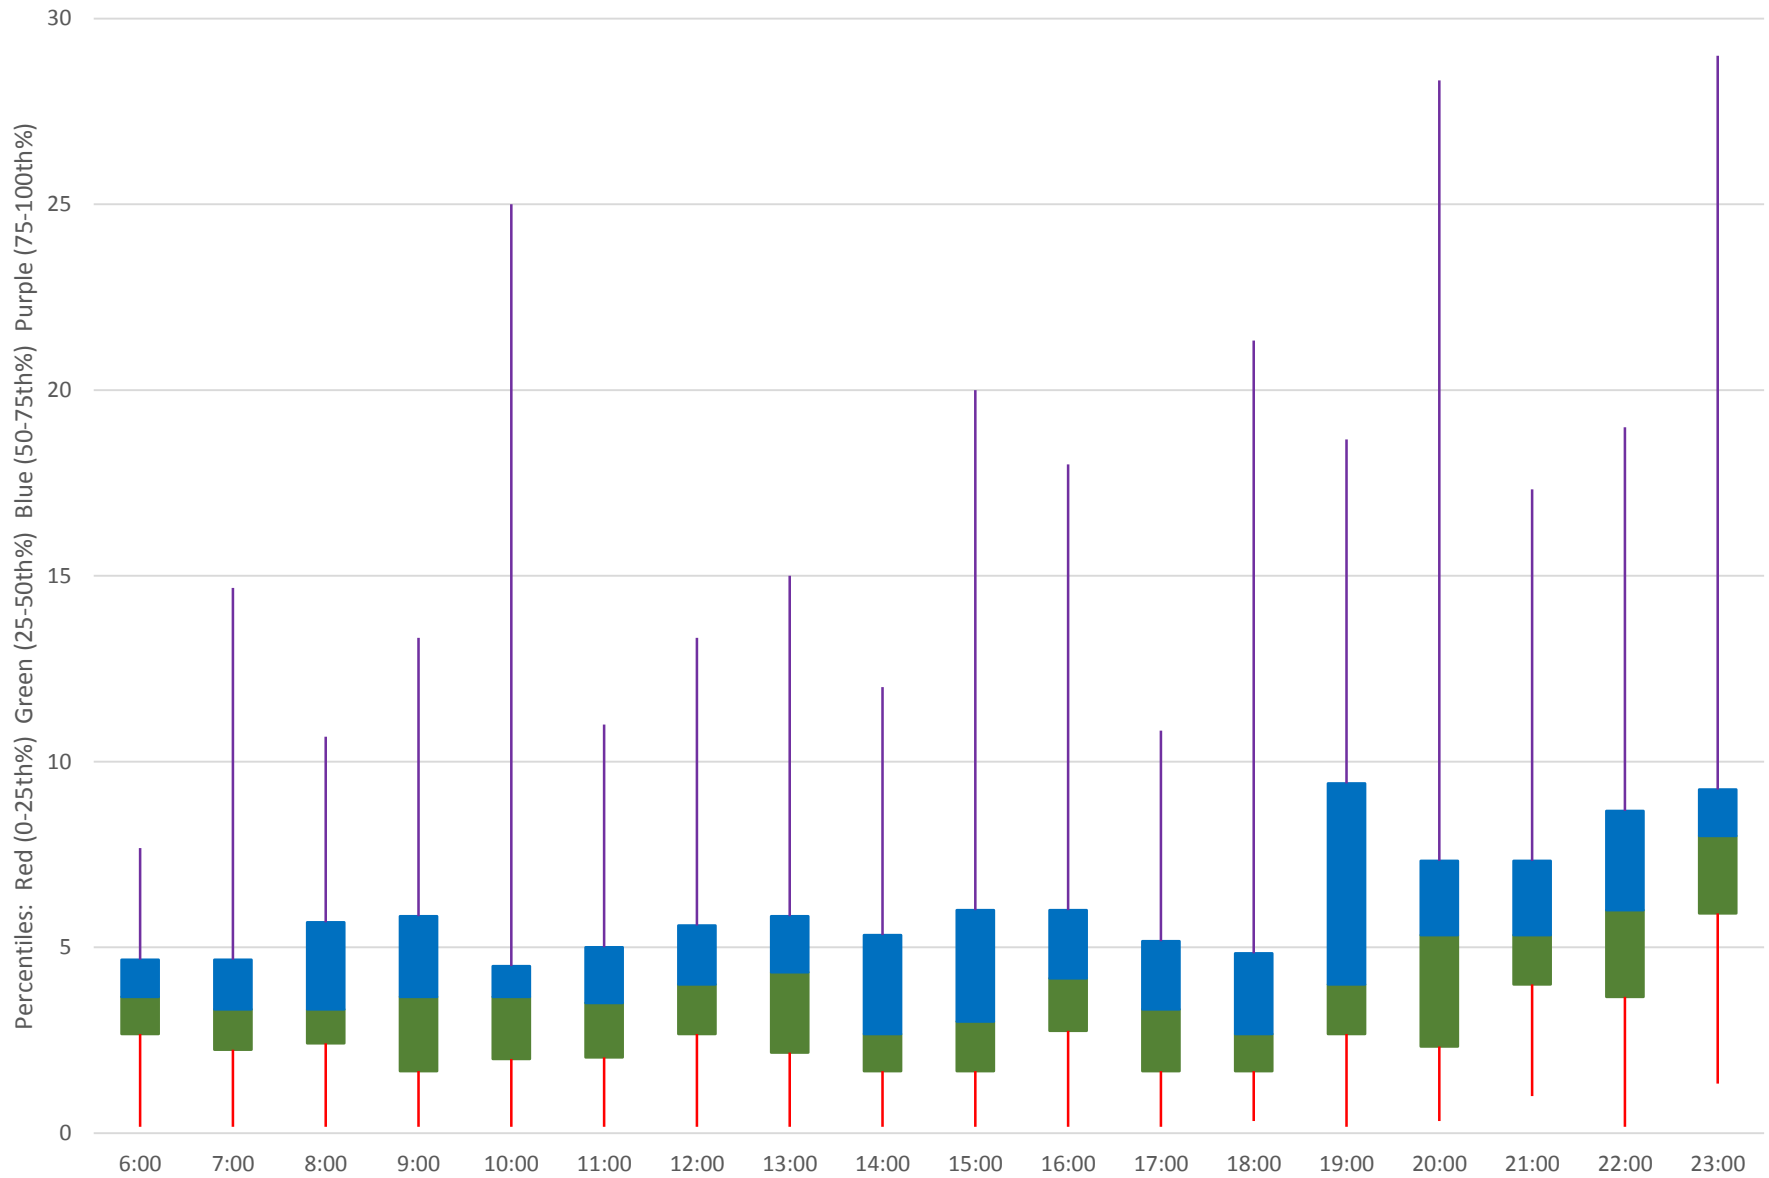

Quartiles Weekday

505 Dundas Headways at Bloor Southbound February 2020

Quartiles Week 1

505 Dundas Headways at Bloor Southbound February 2020

Quartiles Week 2

505 Dundas Headways at Bloor Southbound February 2020

Quartiles Week 3

505 Dundas Headways at Bloor Southbound February 2020

Quartiles Week 4

505 Dundas Headways at Bloor Southbound February 2020 Saturday Statistics

505 Dundas Headways at Bloor Southbound February 2020