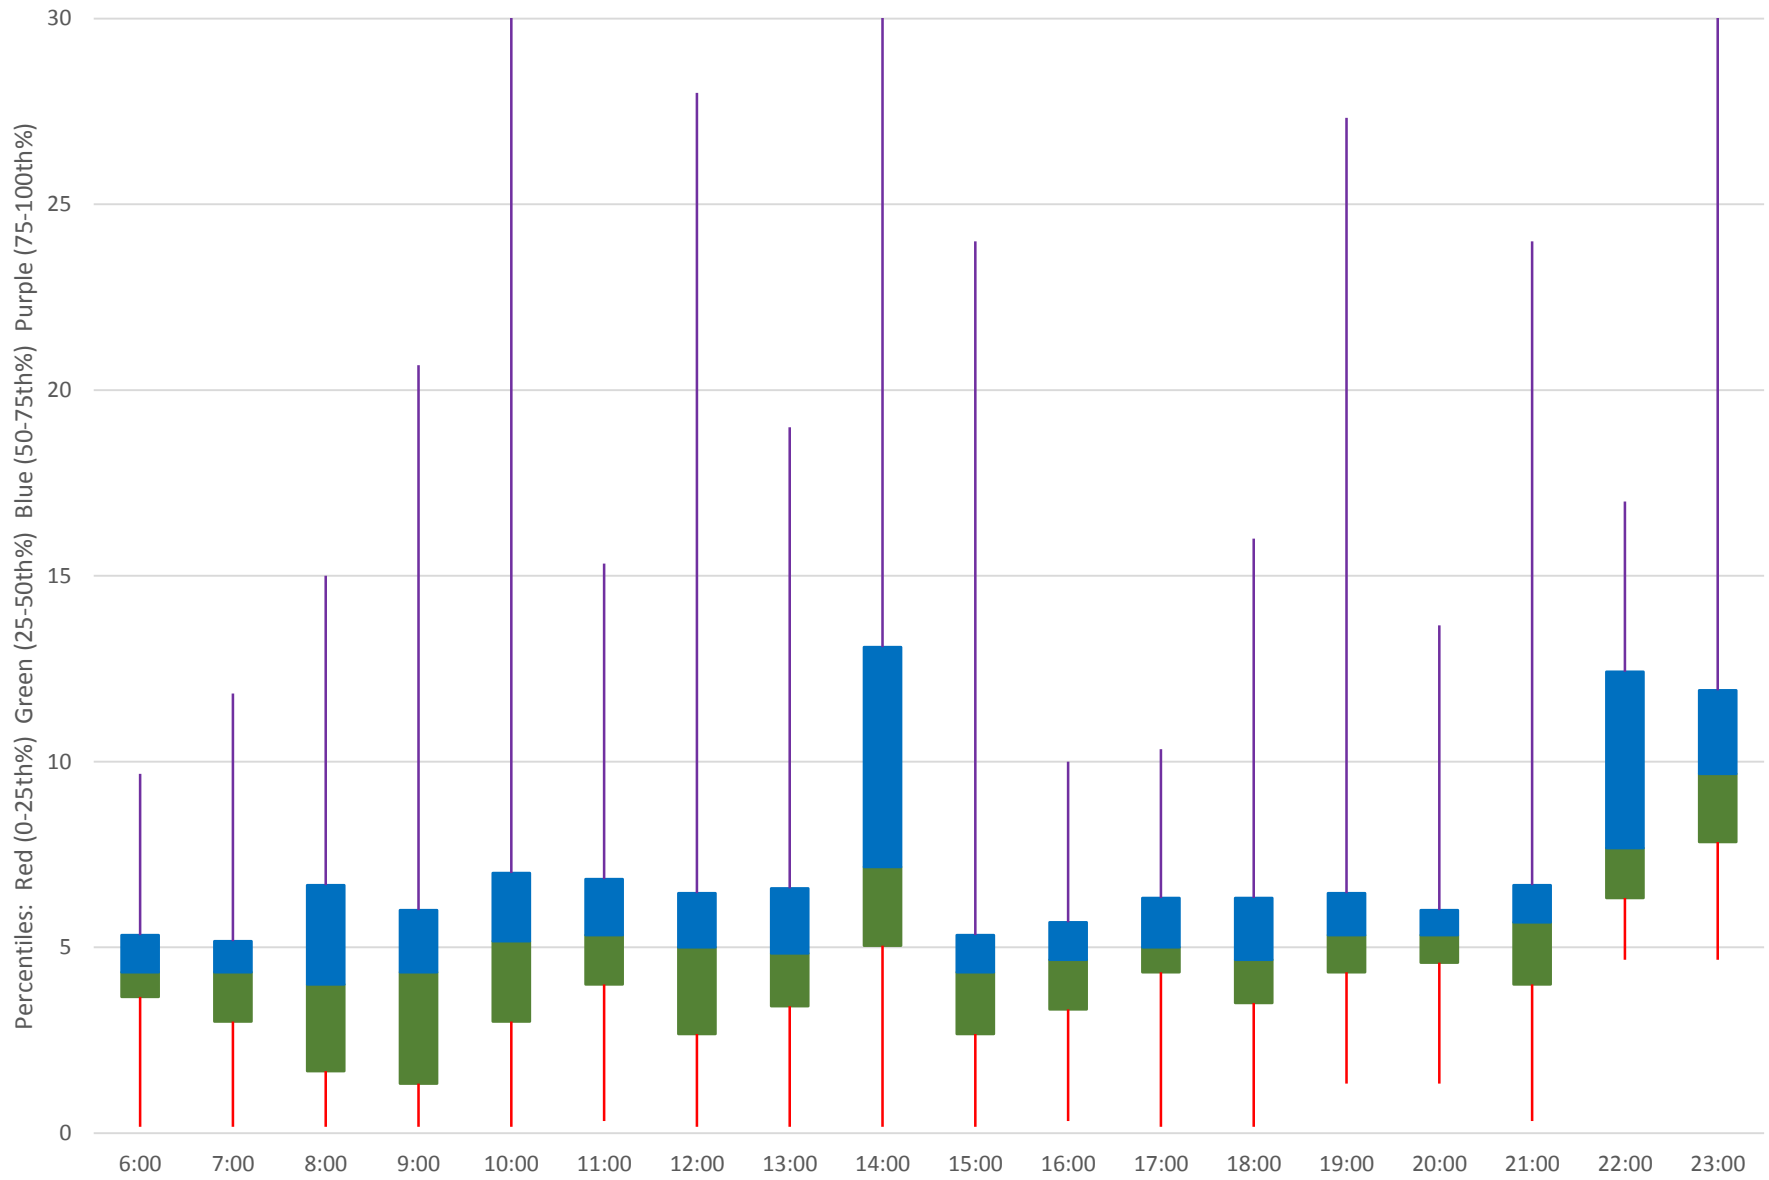

505 Dundas Headways at Bloor Southbound February 2020

Quartiles Week 1