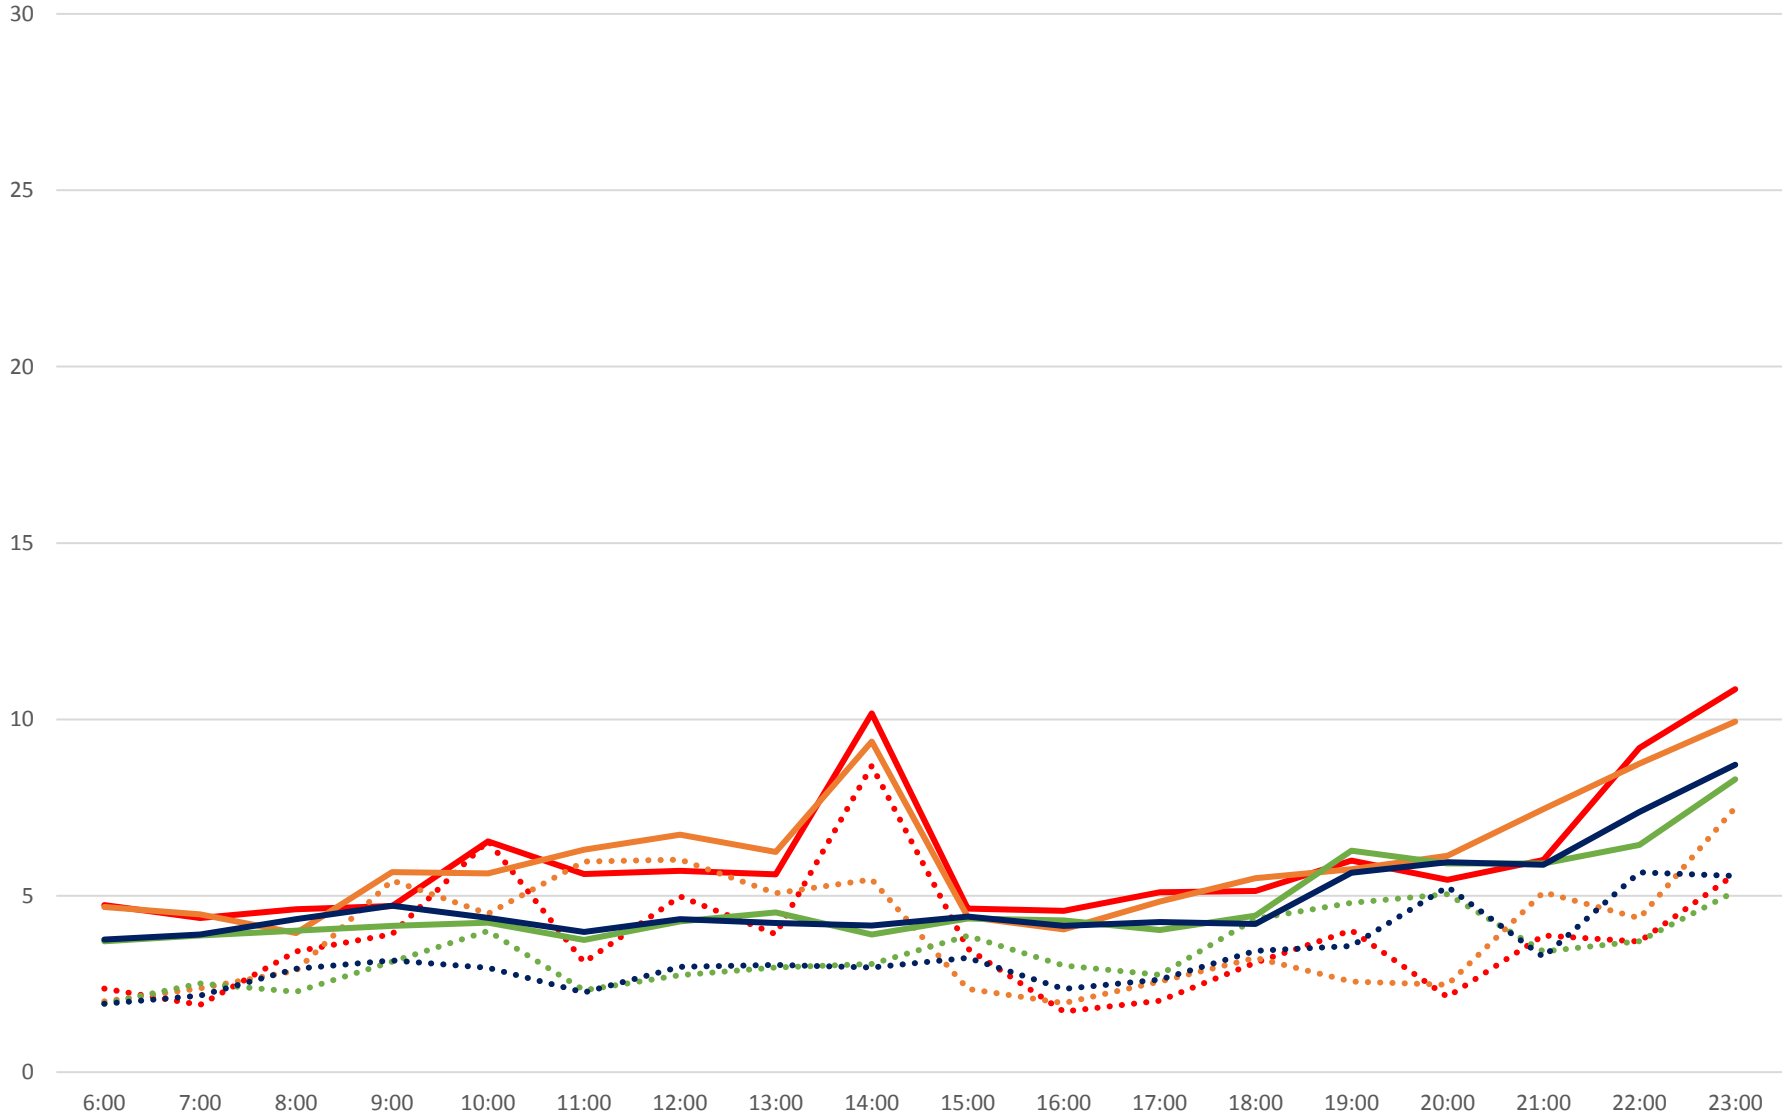

505 Dundas Headways at Bloor Southbound February 2020

505 Dundas Headways at Bloor Southbound February 2020

505 Dundas Headways at Bloor Southbound February 2020

505 Dundas Headways at Bloor Southbound February 2020

505 Dundas Headways at Bloor Southbound February 2020

505 Dundas Headways at Bloor Southbound February 2020

505 Dundas Headways at Bloor Southbound February 2020 Weekday Statistics

505 Dundas Headways at Bloor Southbound February 2020 Weekday Statistics

— Average Week 1 ···· Std Devn Week 1 — Average Week 2 ···· Std Devn Week 2
— Average Week 3 ···· Std Devn Week 3 — Average Week 4 ···· Std Devn Week 4

505 Dundas Headways at Bloor Southbound February 2020

Quartiles Weekday

505 Dundas Headways at Bloor Southbound February 2020

Quartiles Week 1

505 Dundas Headways at Bloor Southbound February 2020

Quartiles Week 2

505 Dundas Headways at Bloor Southbound February 2020