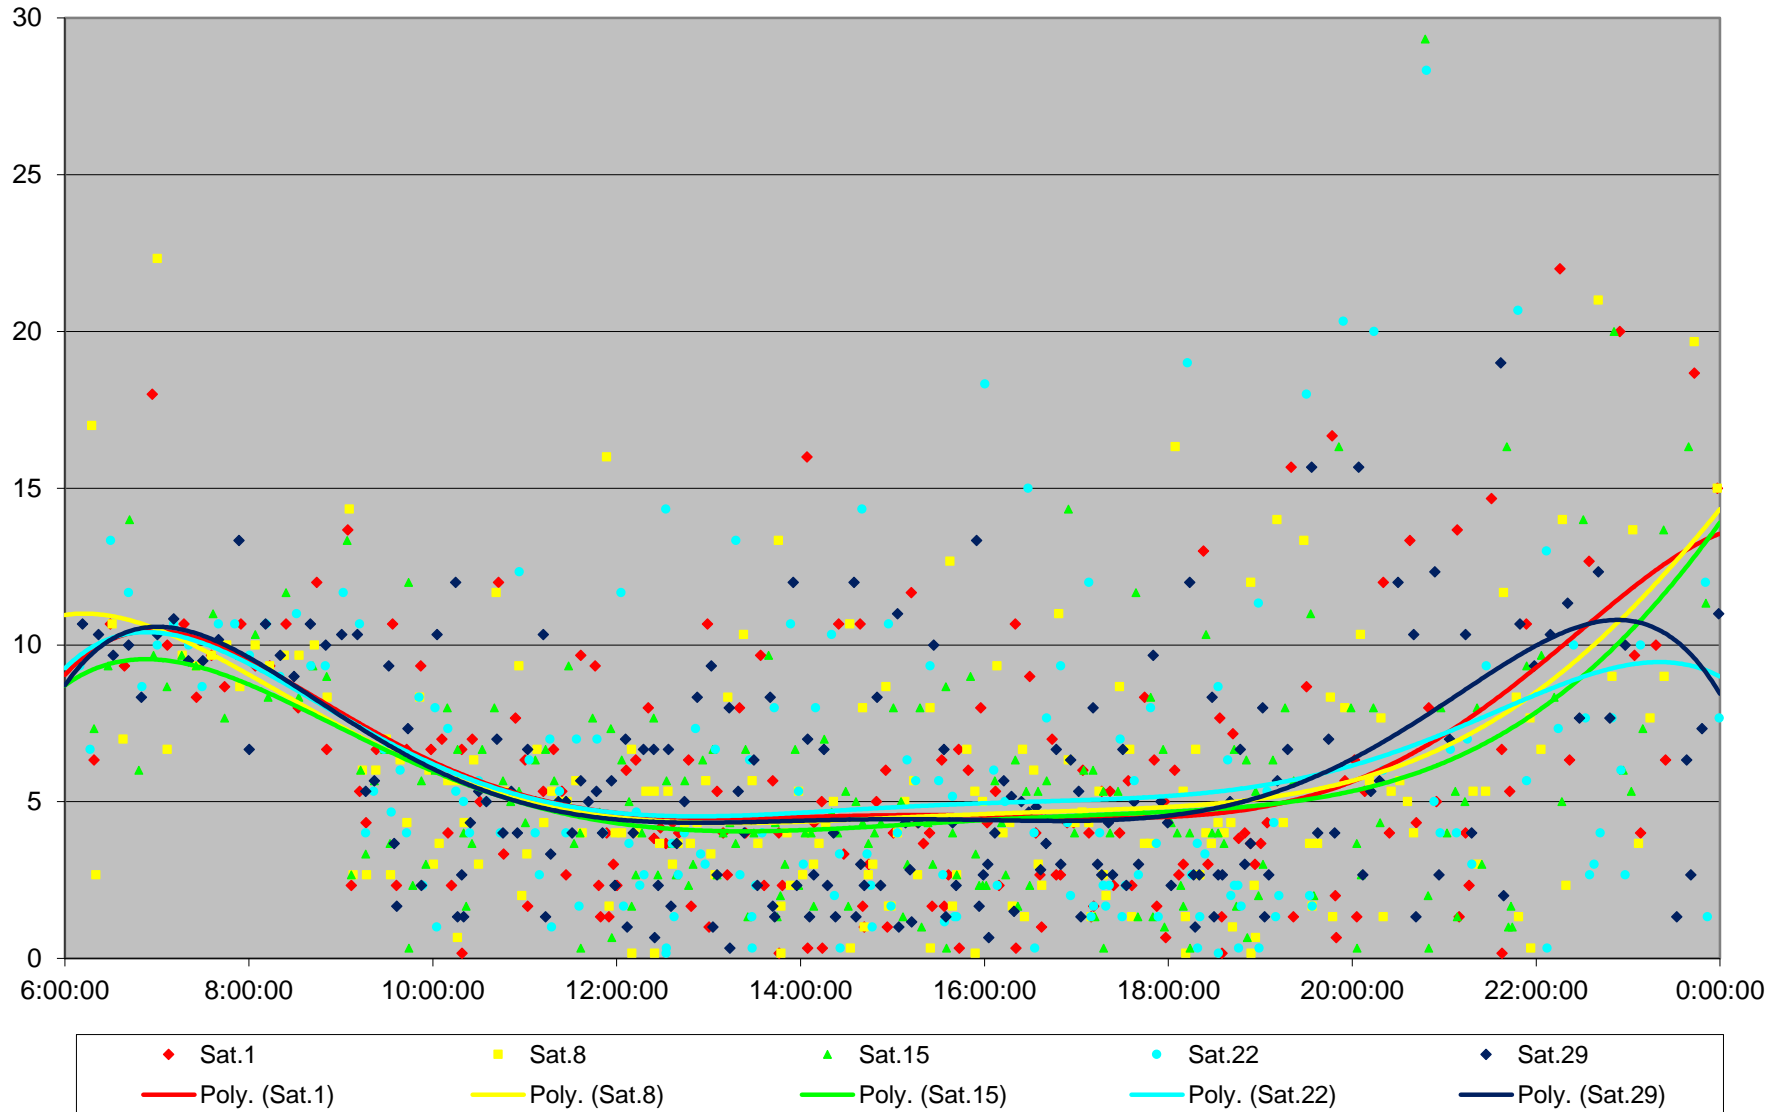

505 Dundas Headways at Bloor Southbound February 2020

505 Dundas Headways at Bloor Southbound February 2020

505 Dundas Headways at Bloor Southbound February 2020

505 Dundas Headways at Bloor Southbound February 2020

505 Dundas Headways at Bloor Southbound February 2020

505 Dundas Headways at Bloor Southbound February 2020

505 Dundas Headways at Bloor Southbound February 2020 Weekday Statistics

505 Dundas Headways at Bloor Southbound February 2020 Weekday Statistics

— Average Week 1 ···· Std Devn Week 1 — Average Week 2 ···· Std Devn Week 2
— Average Week 3 ···· Std Devn Week 3 — Average Week 4 ···· Std Devn Week 4

505 Dundas Headways at Bloor Southbound February 2020