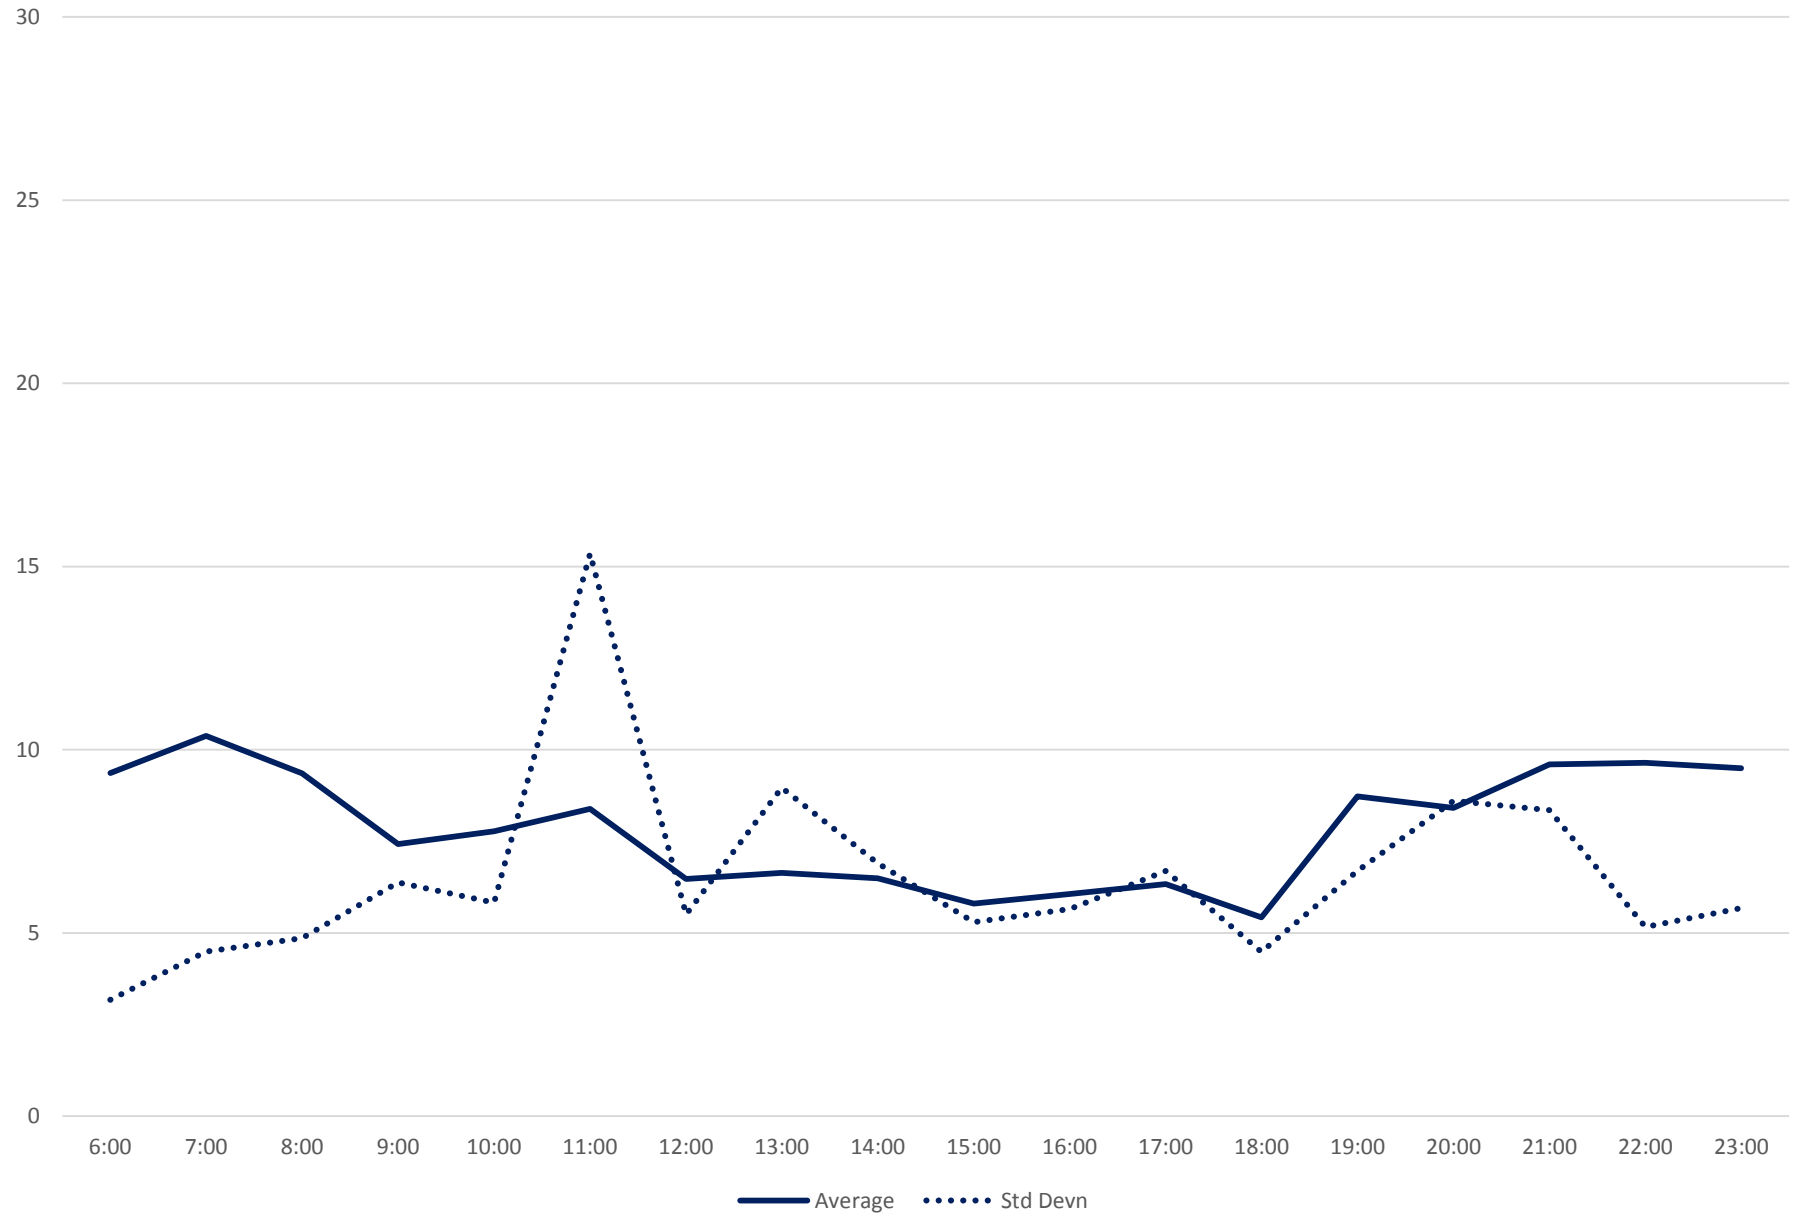

505 Dundas Headways at Yonge Eastbound October 2019

Quartiles Week 5

505 Dundas Headways at Yonge Eastbound October 2019 Saturday Statistics

505 Dundas Headways at Yonge Eastbound October 2019

Quartiles Saturdays

505 Dundas Headways at Yonge Eastbound October 2019 Sunday Statistics

505 Dundas Headways at Yonge Eastbound October 2019

Quartiles Sundays/Holidays