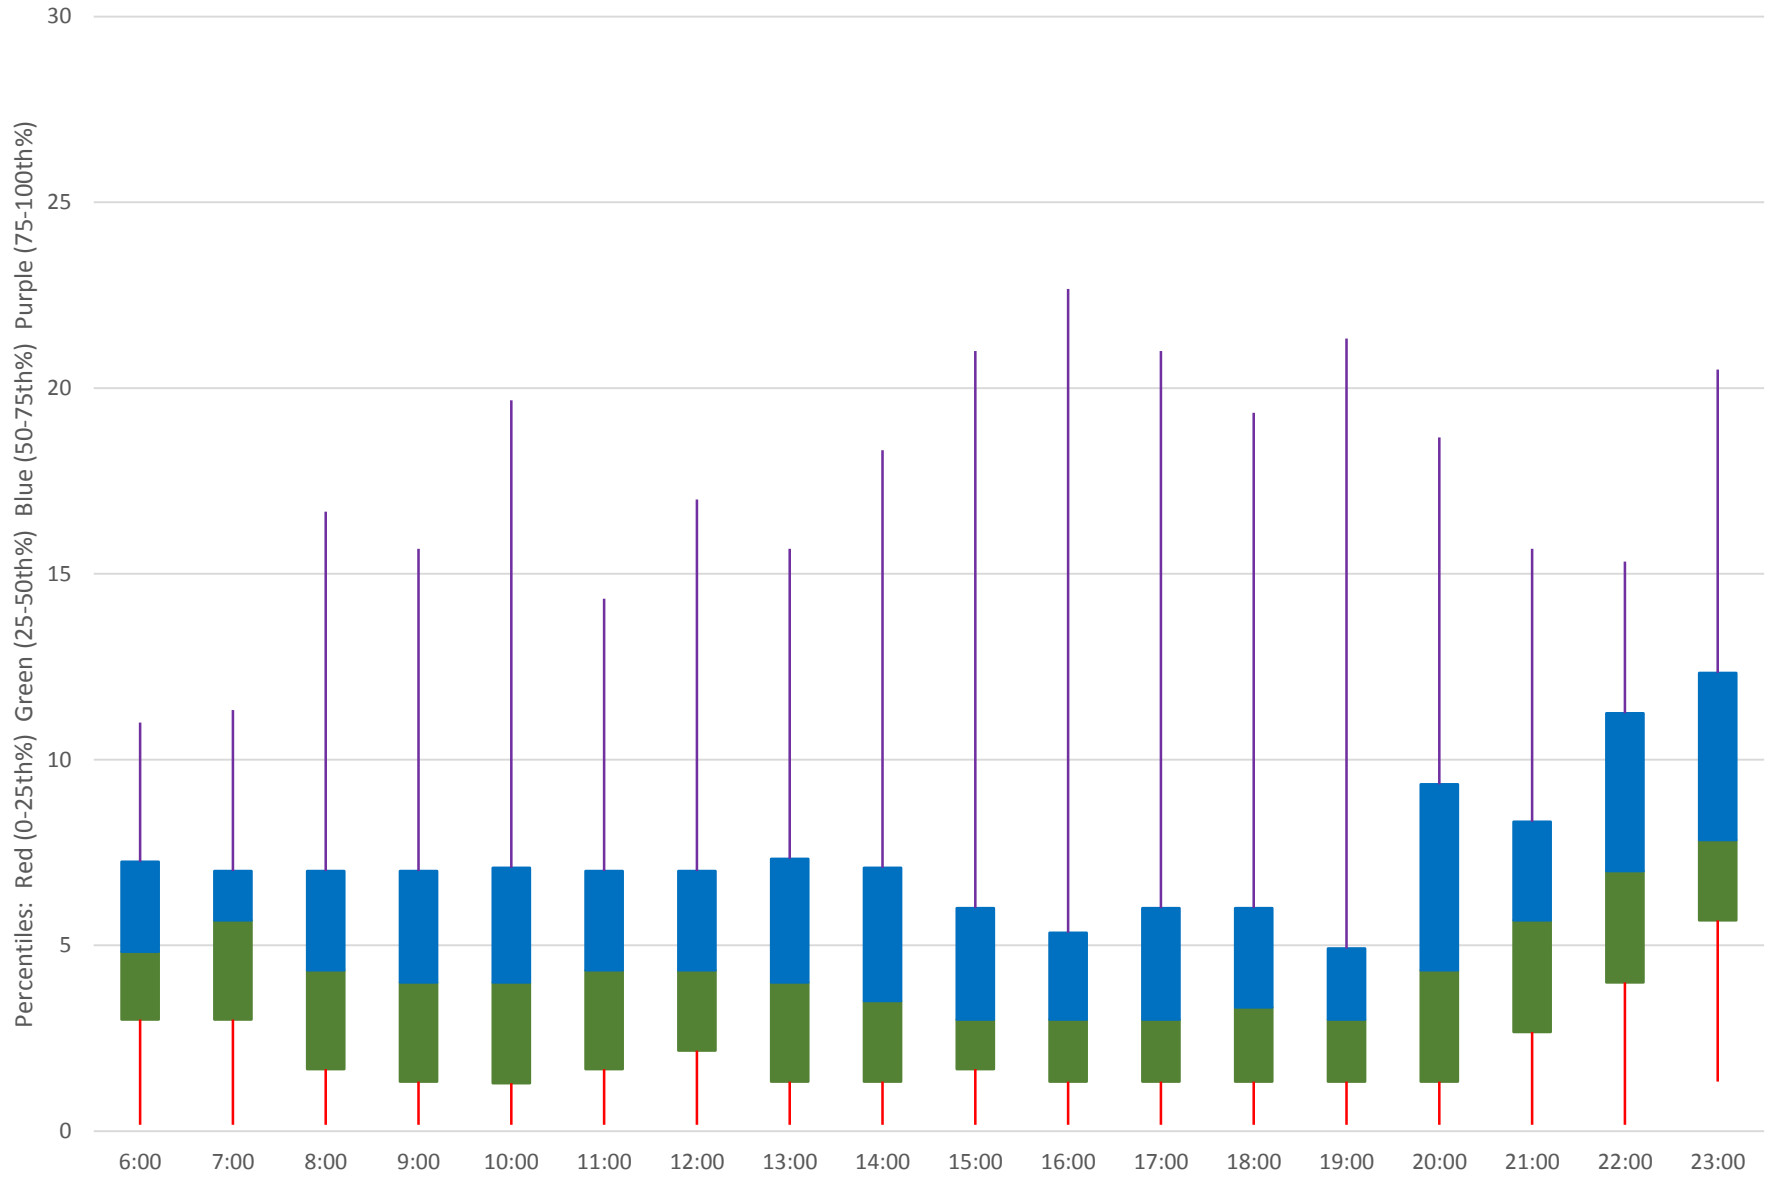

505 Dundas Headways at Yonge Eastbound October 2019

Quartiles Week 2