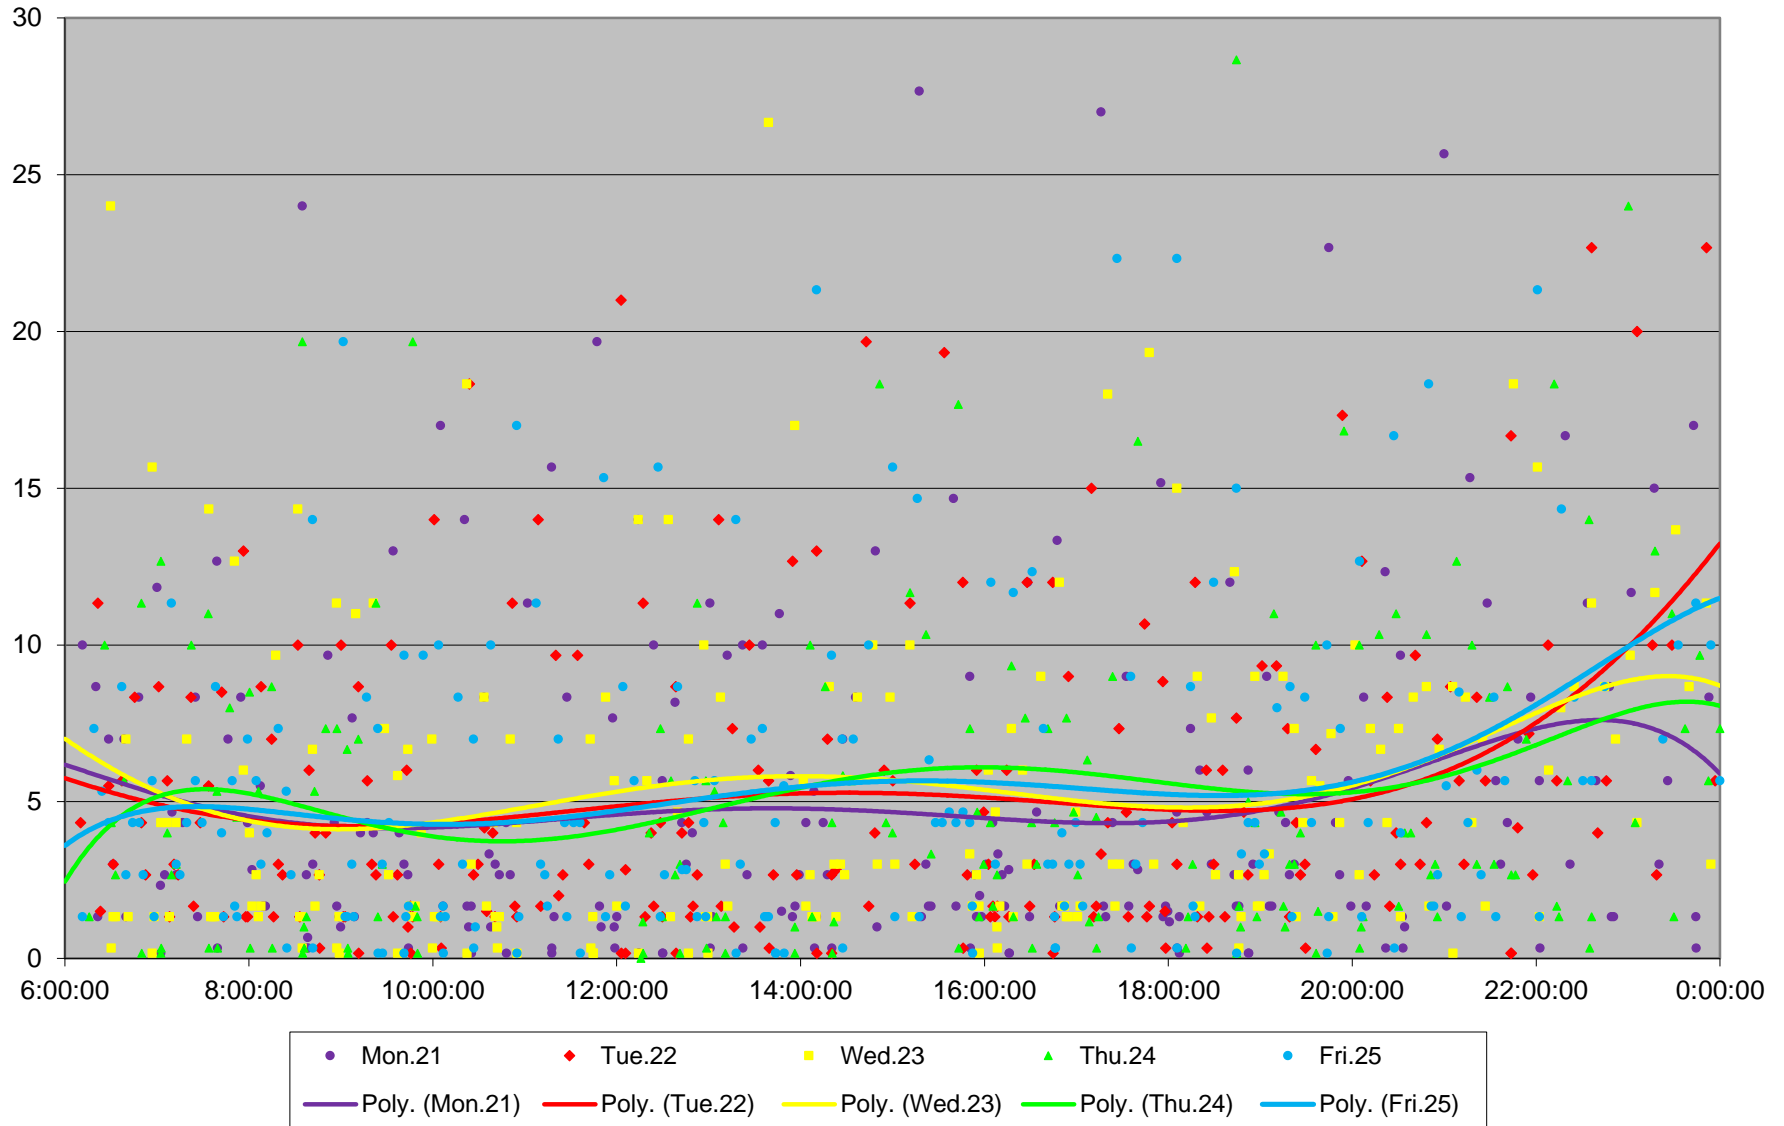

505 Dundas Headways at Yonge Eastbound October 2019

505 Dundas Headways at Yonge Eastbound October 2019

505 Dundas Headways at Yonge Eastbound October 2019

505 Dundas Headways at Yonge Eastbound October 2019

505 Dundas Headways at Yonge Eastbound October 2019

505 Dundas Headways at Yonge Eastbound October 2019

505 Dundas Headways at Yonge Eastbound October 2019

505 Dundas Headways at Yonge Eastbound October 2019 Weekday Statistics

505 Dundas Headways at Yonge Eastbound October 2019 Weekday Statistics

505 Dundas Headways at Yonge Eastbound October 2019

Quartiles Weekday

505 Dundas Headways at Yonge Eastbound October 2019

Quartiles Week 1