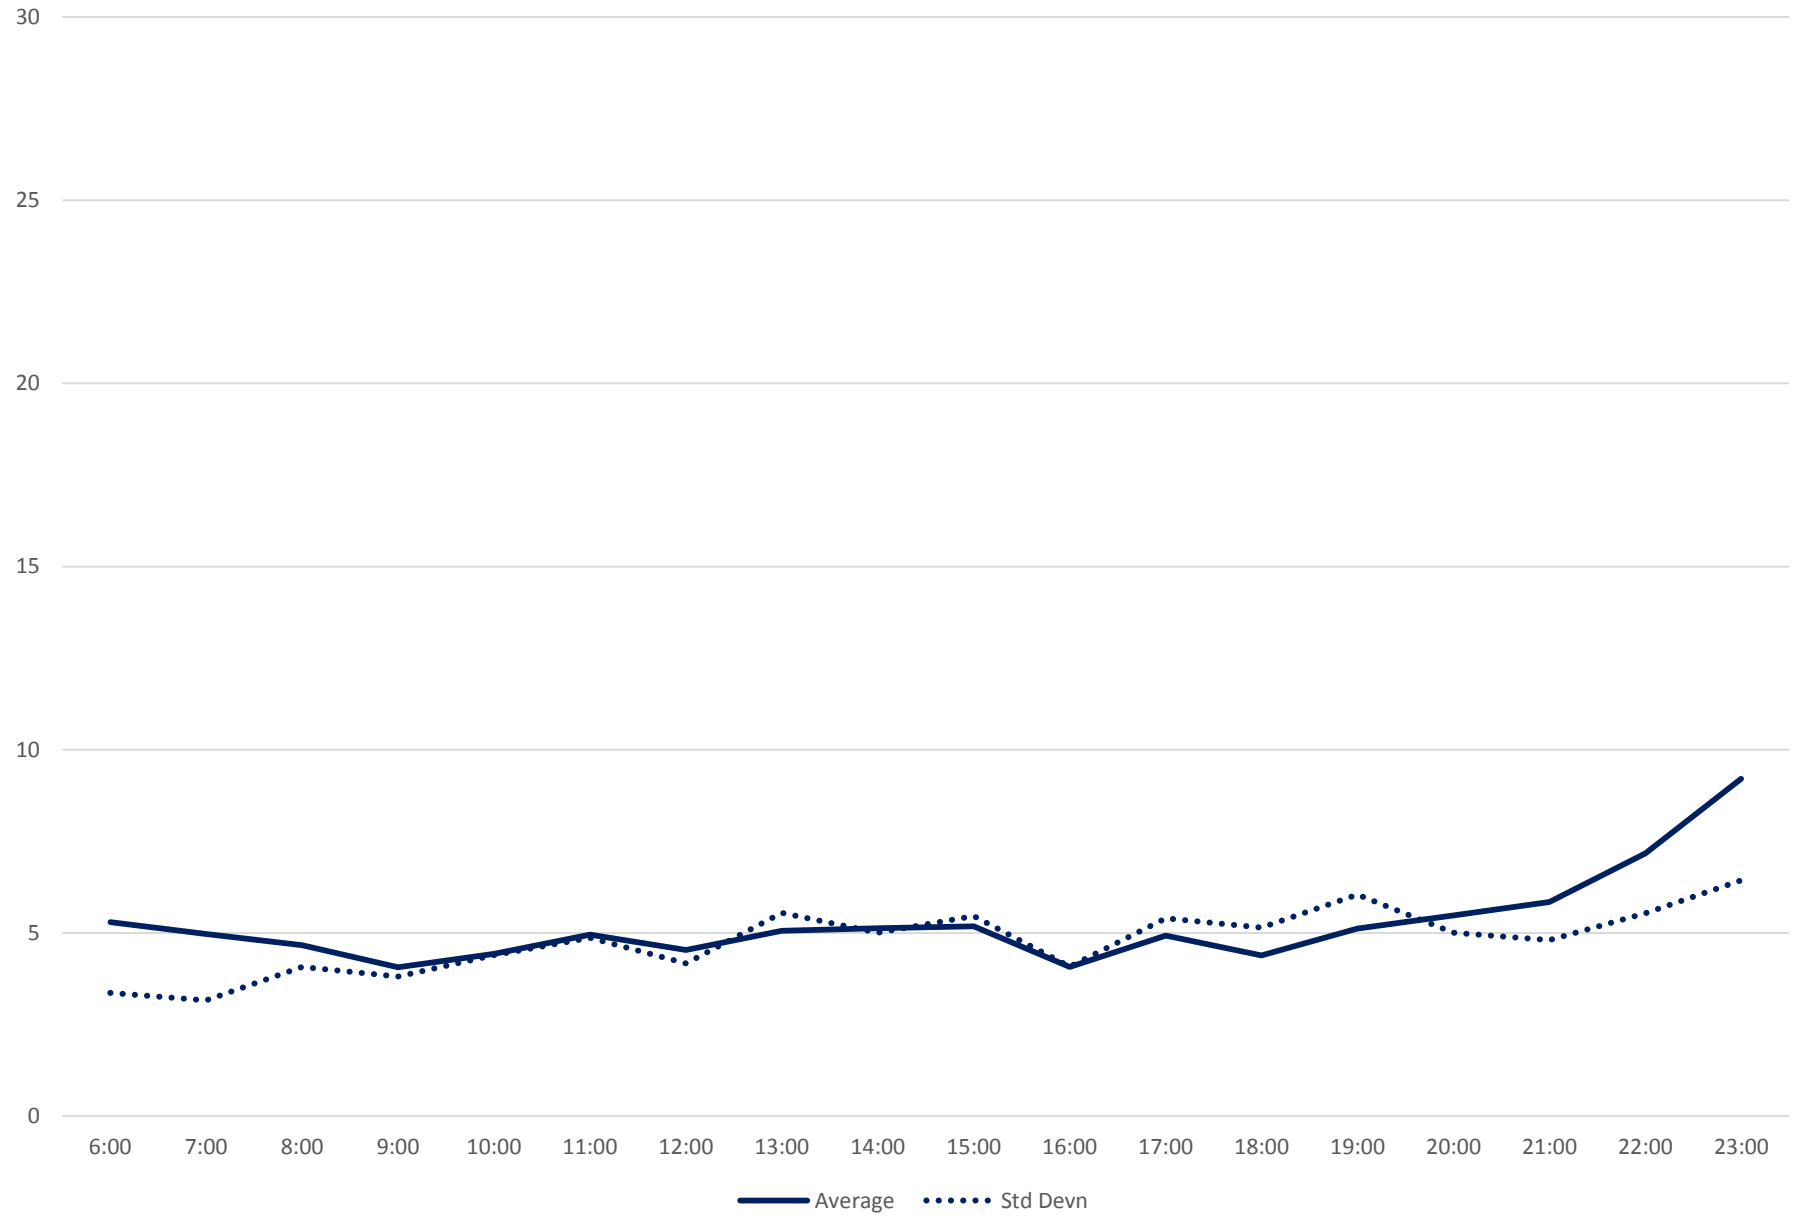

505 Dundas Headways at Yonge Eastbound October 2019

505 Dundas Headways at Yonge Eastbound October 2019

505 Dundas Headways at Yonge Eastbound October 2019

505 Dundas Headways at Yonge Eastbound October 2019

505 Dundas Headways at Yonge Eastbound October 2019

505 Dundas Headways at Yonge Eastbound October 2019

505 Dundas Headways at Yonge Eastbound October 2019

505 Dundas Headways at Yonge Eastbound October 2019 Weekday Statistics

505 Dundas Headways at Yonge Eastbound October 2019 Weekday Statistics

505 Dundas Headways at Yonge Eastbound October 2019

Quartiles Weekday

505 Dundas Headways at Yonge Eastbound October 2019

Quartiles Week 1