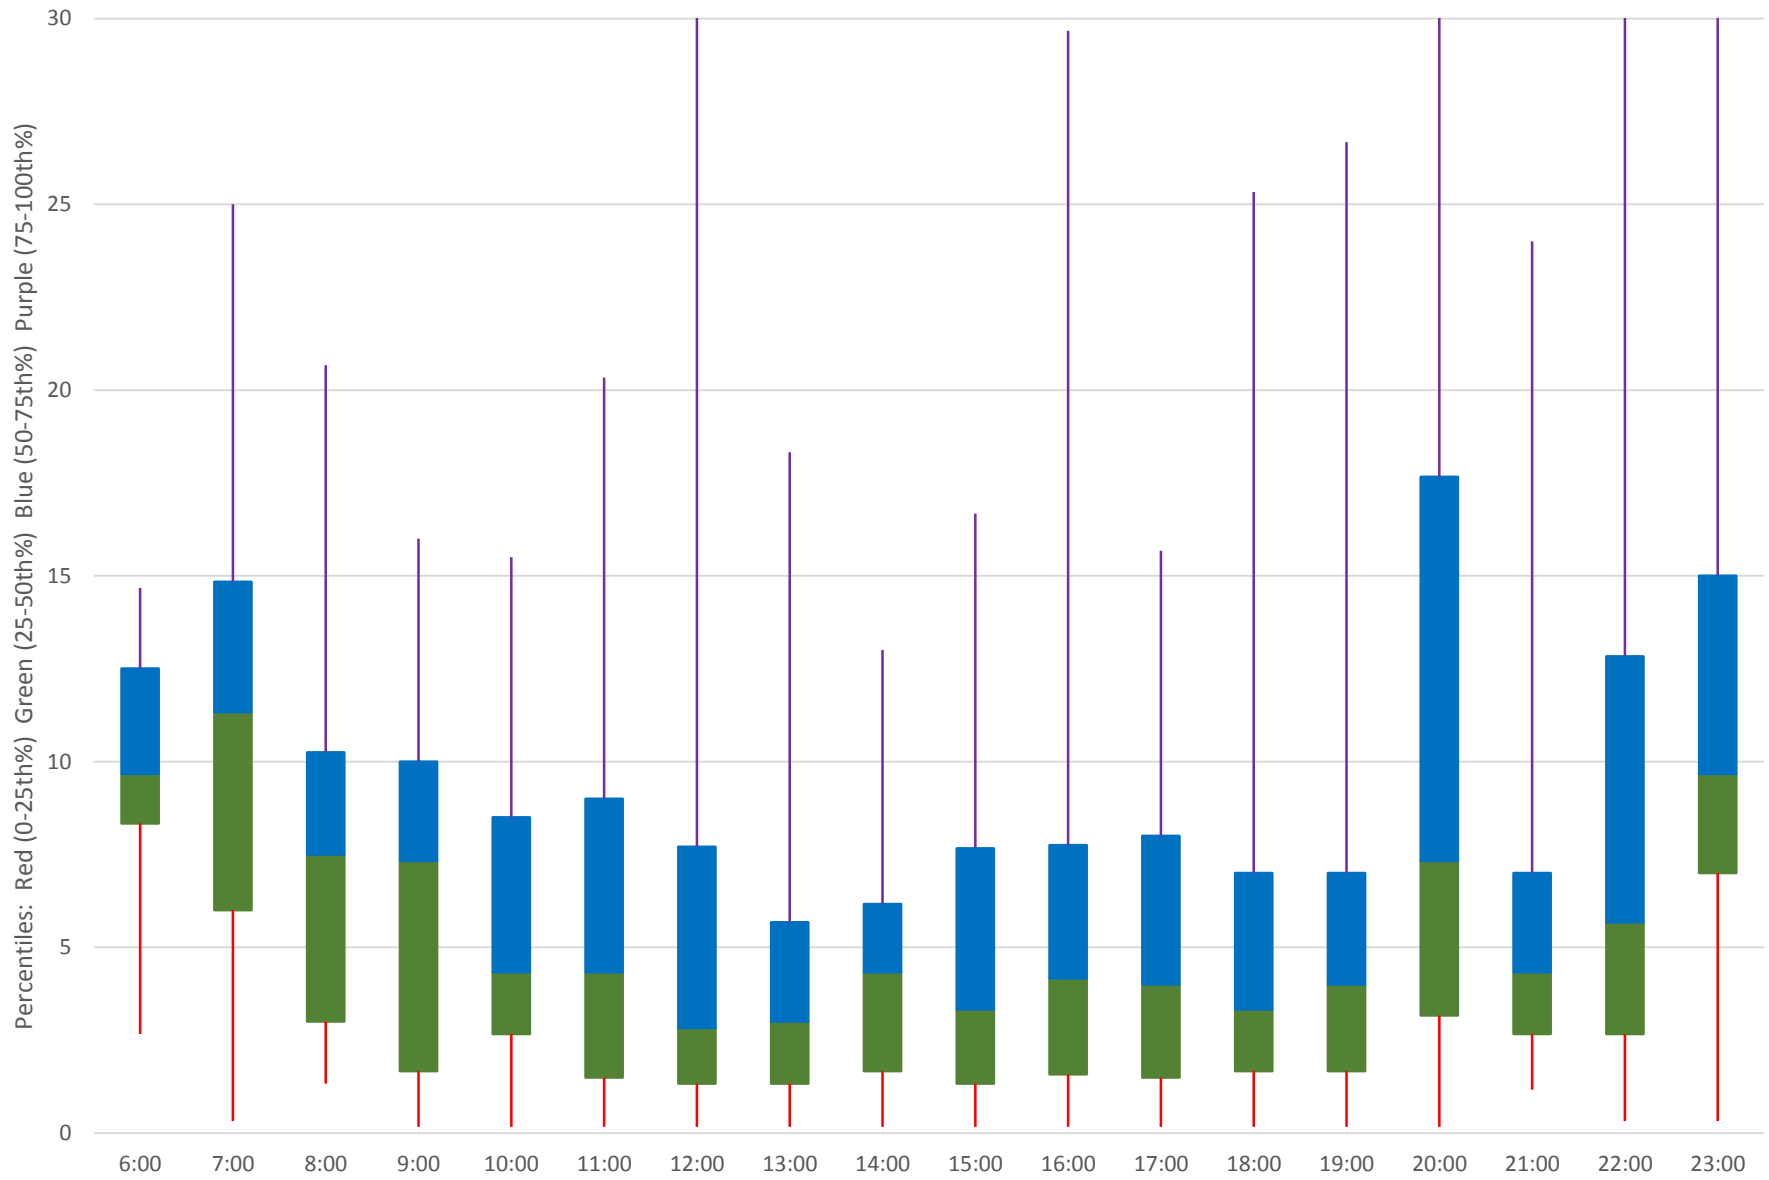

505 Dundas Headways at Yonge Eastbound October 2019

Quartiles Week 5

505 Dundas Headways at Yonge Eastbound October 2019 Saturday Statistics

505 Dundas Headways at Yonge Eastbound October 2019

Quartiles Saturdays