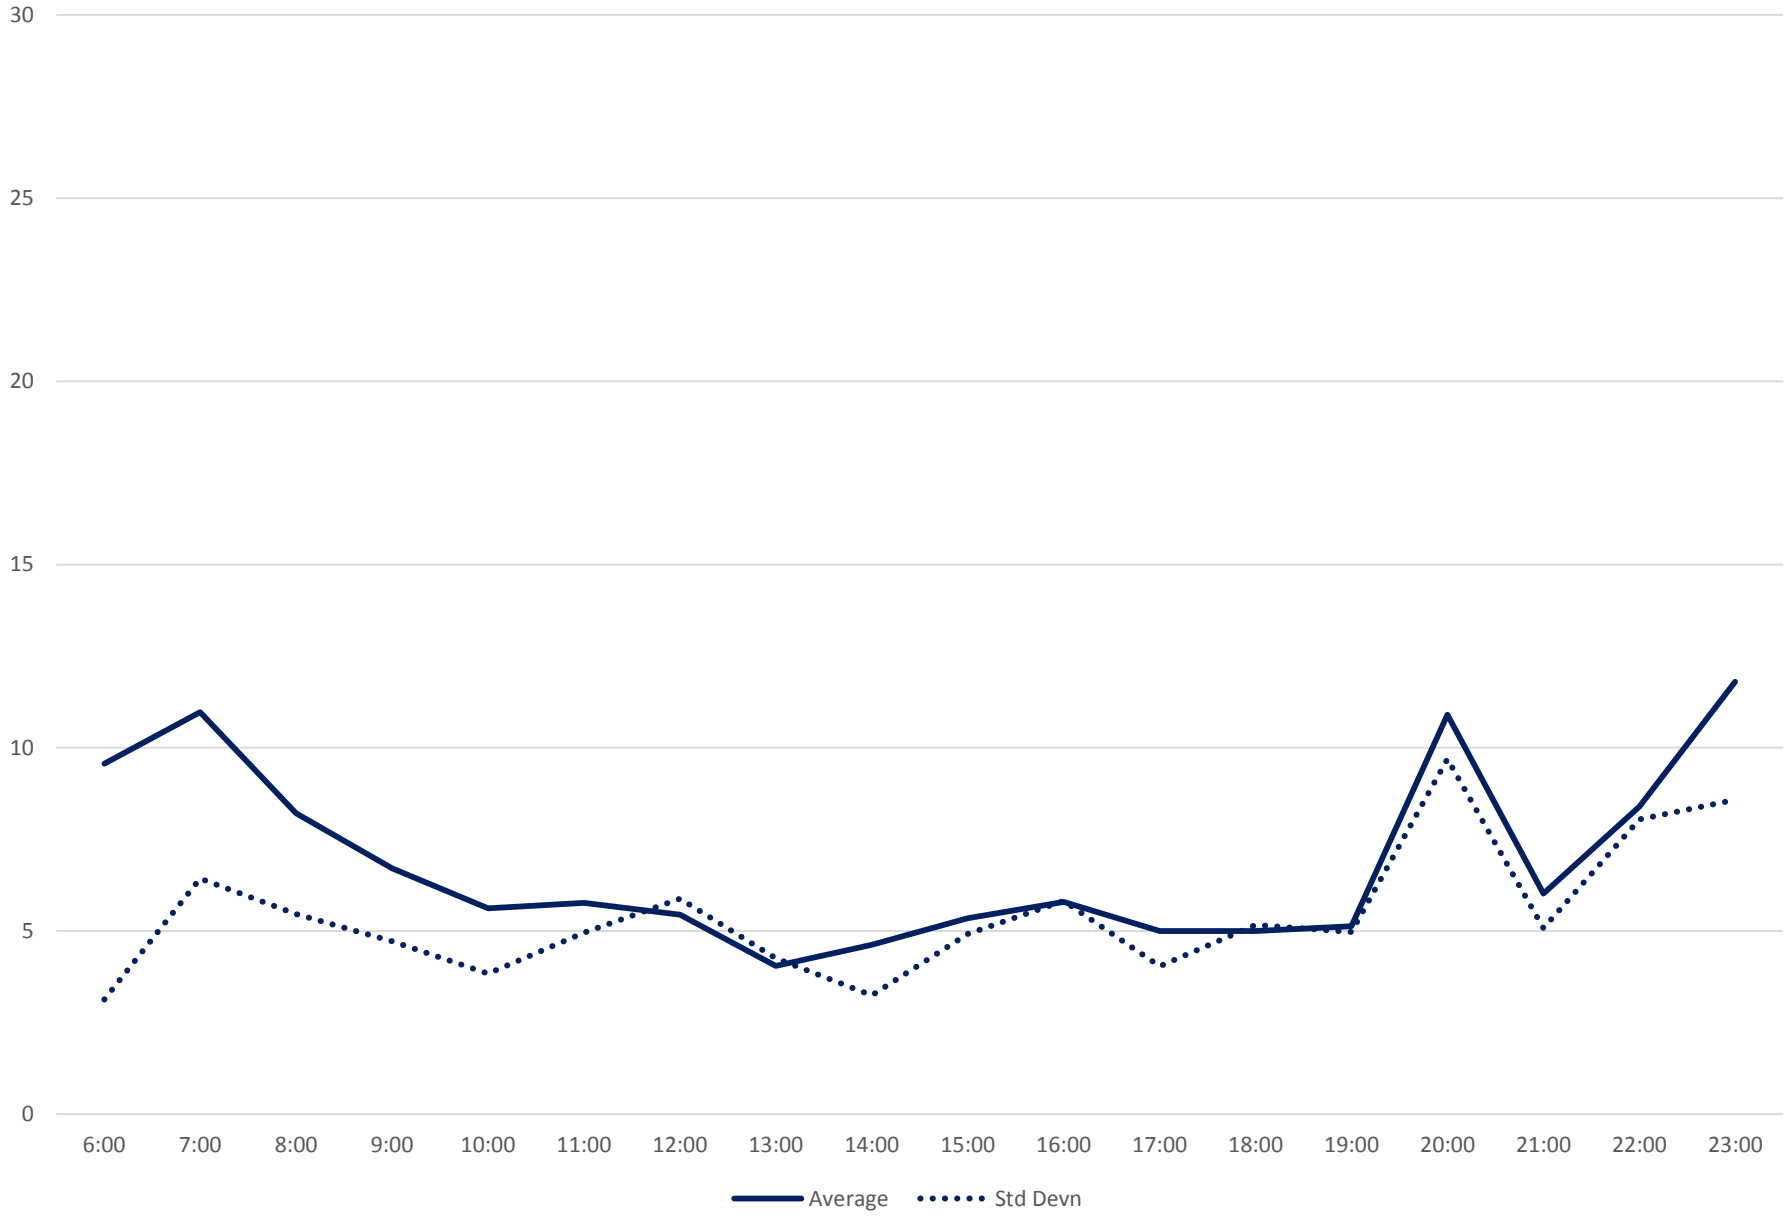

505 Dundas Headways at Yonge Eastbound October 2019 Weekday Statistics

505 Dundas Headways at Yonge Eastbound October 2019

Quartiles Weekday

505 Dundas Headways at Yonge Eastbound October 2019

Quartiles Week 1

505 Dundas Headways at Yonge Eastbound October 2019

Quartiles Week 2

505 Dundas Headways at Yonge Eastbound October 2019

Quartiles Week 3

505 Dundas Headways at Yonge Eastbound October 2019

Quartiles Week 4

505 Dundas Headways at Yonge Eastbound October 2019

Quartiles Week 5

505 Dundas Headways at Yonge Eastbound October 2019 Saturday Statistics

505 Dundas Headways at Yonge Eastbound October 2019

Quartiles Saturdays