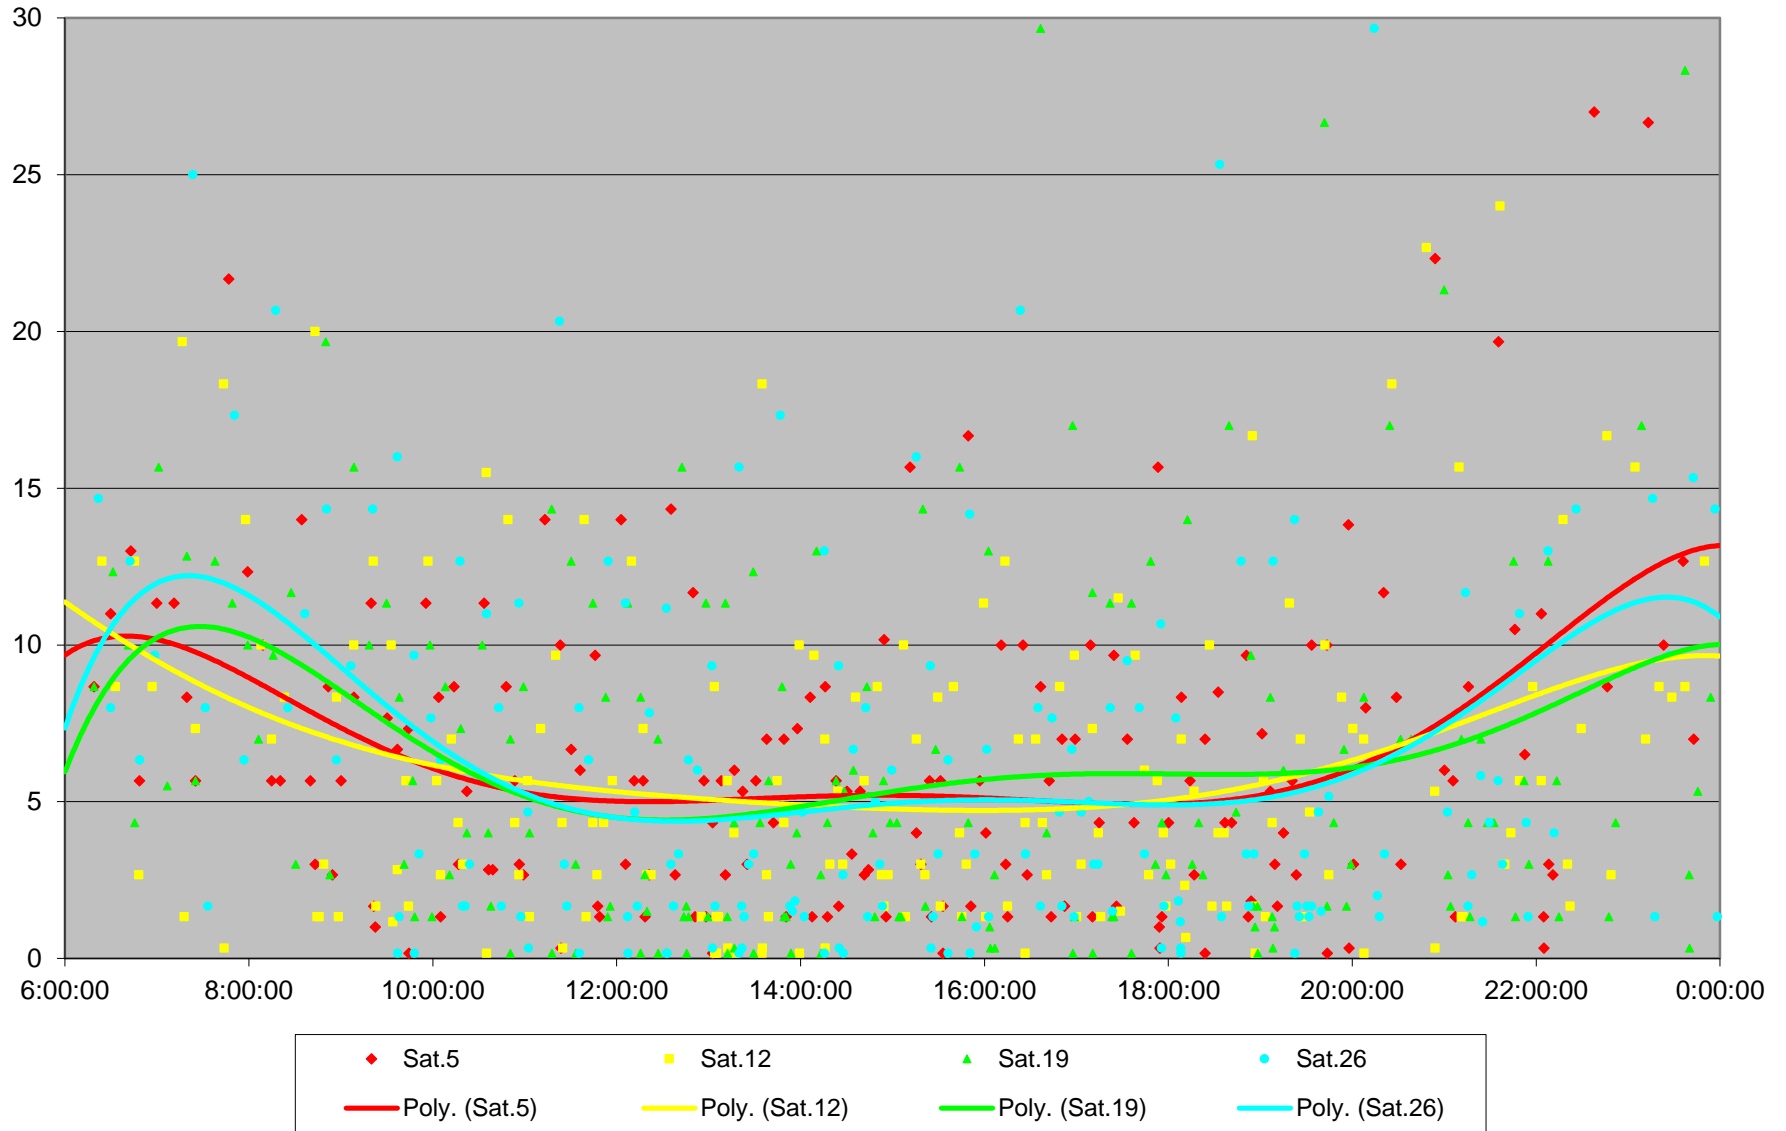

505 Dundas Headways at Yonge Eastbound October 2019

505 Dundas Headways at Yonge Eastbound October 2019

505 Dundas Headways at Yonge Eastbound October 2019

505 Dundas Headways at Yonge Eastbound October 2019

505 Dundas Headways at Yonge Eastbound October 2019

505 Dundas Headways at Yonge Eastbound October 2019

505 Dundas Headways at Yonge Eastbound October 2019

505 Dundas Headways at Yonge Eastbound October 2019 Weekday Statistics

505 Dundas Headways at Yonge Eastbound October 2019 Weekday Statistics

505 Dundas Headways at Yonge Eastbound October 2019

Quartiles Weekday

505 Dundas Headways at Yonge Eastbound October 2019

Quartiles Week 1