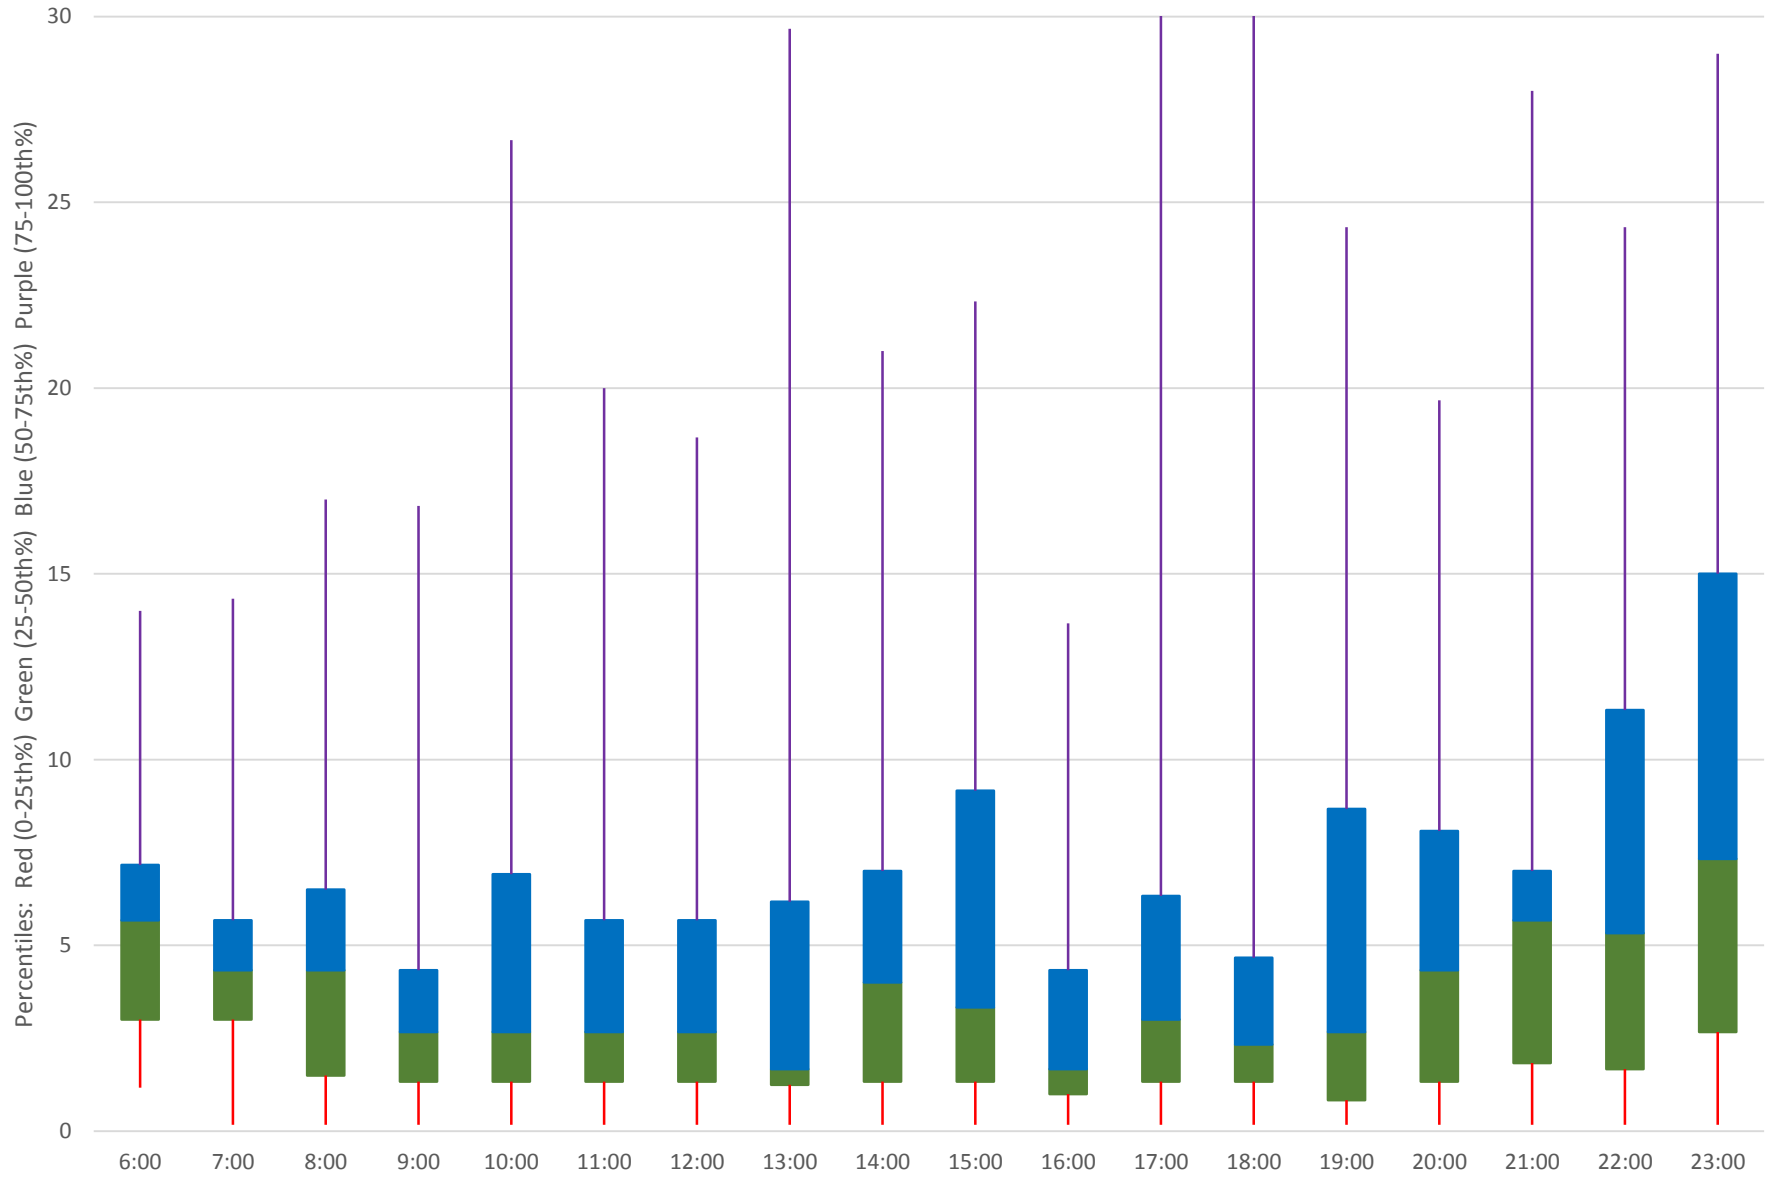

505 Dundas Headways at Yonge Eastbound October 2019

Quartiles Week 5

505 Dundas Headways at Yonge Eastbound October 2019 Saturday Statistics

505 Dundas Headways at Yonge Eastbound October 2019

Quartiles Saturdays