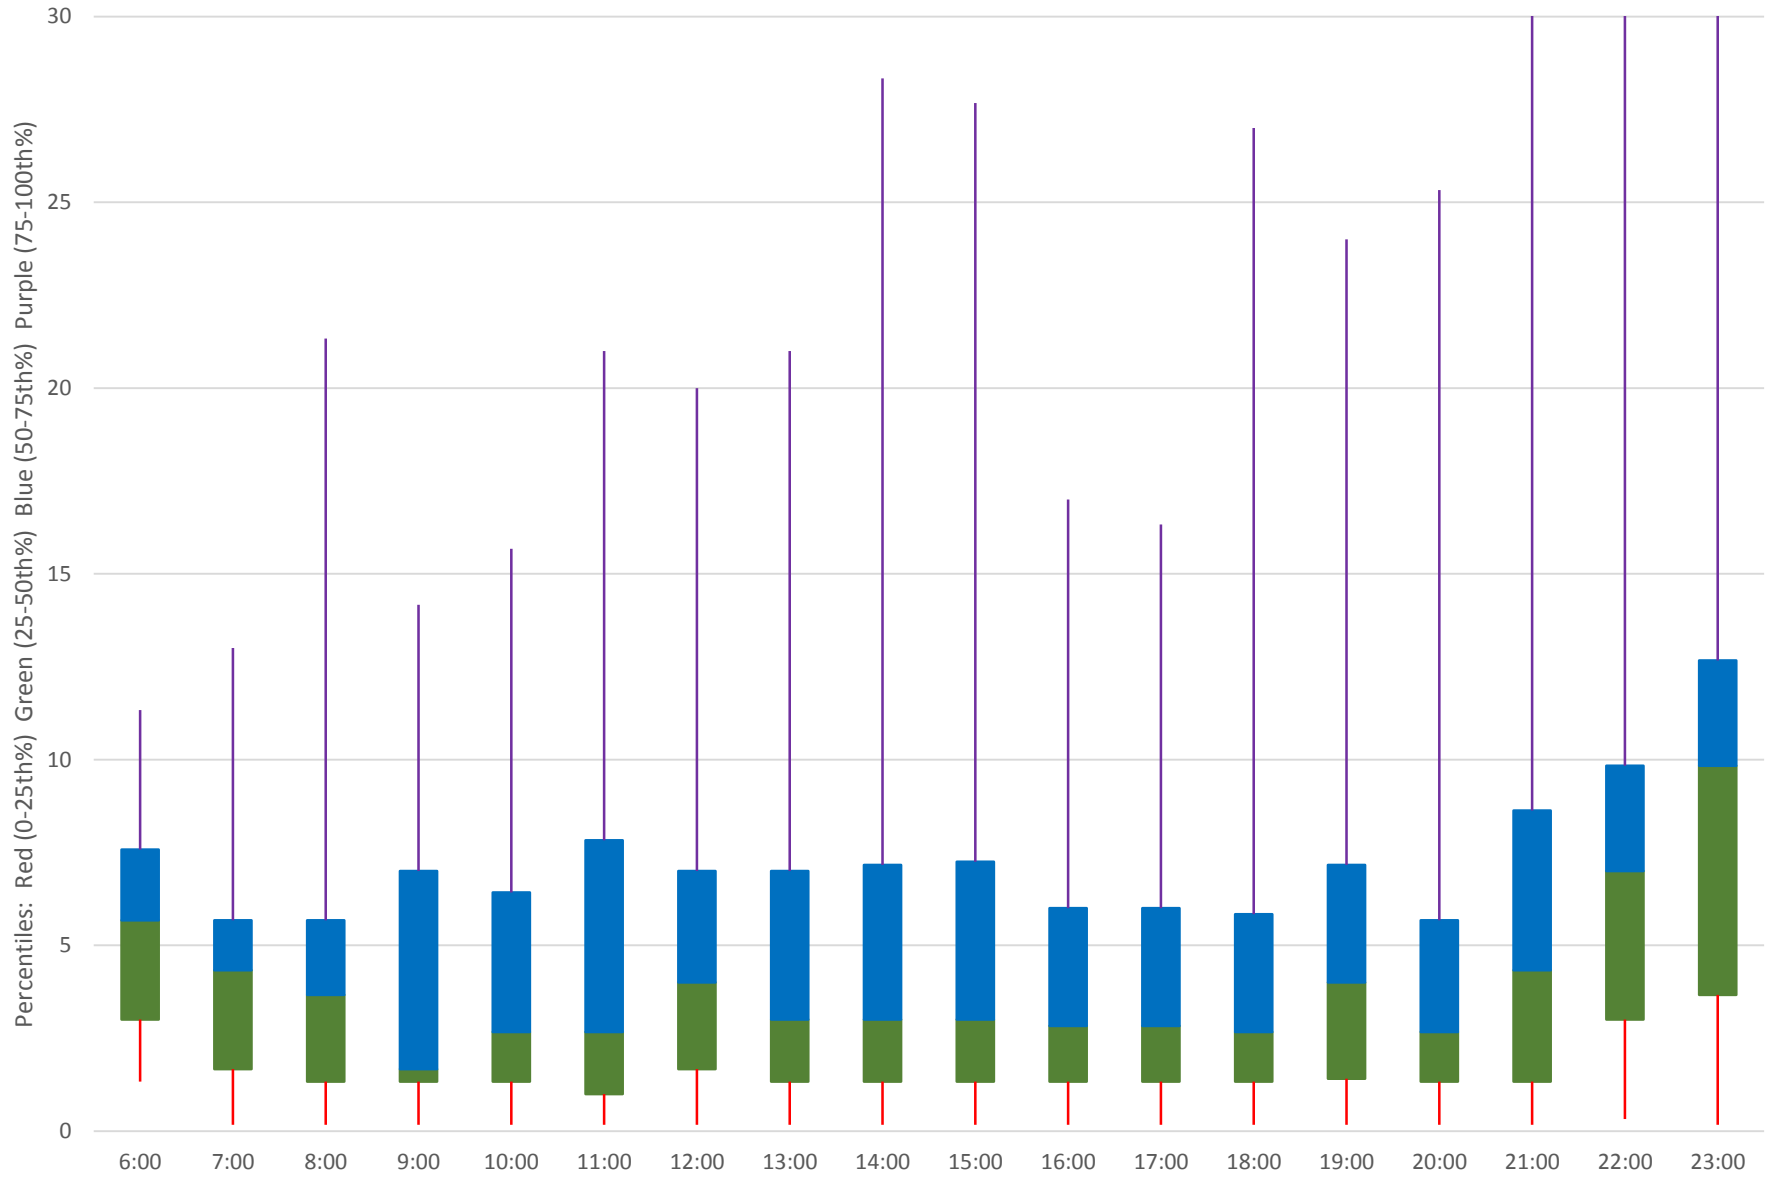

505 Dundas Headways at Yonge Eastbound October 2019

Quartiles Week 3