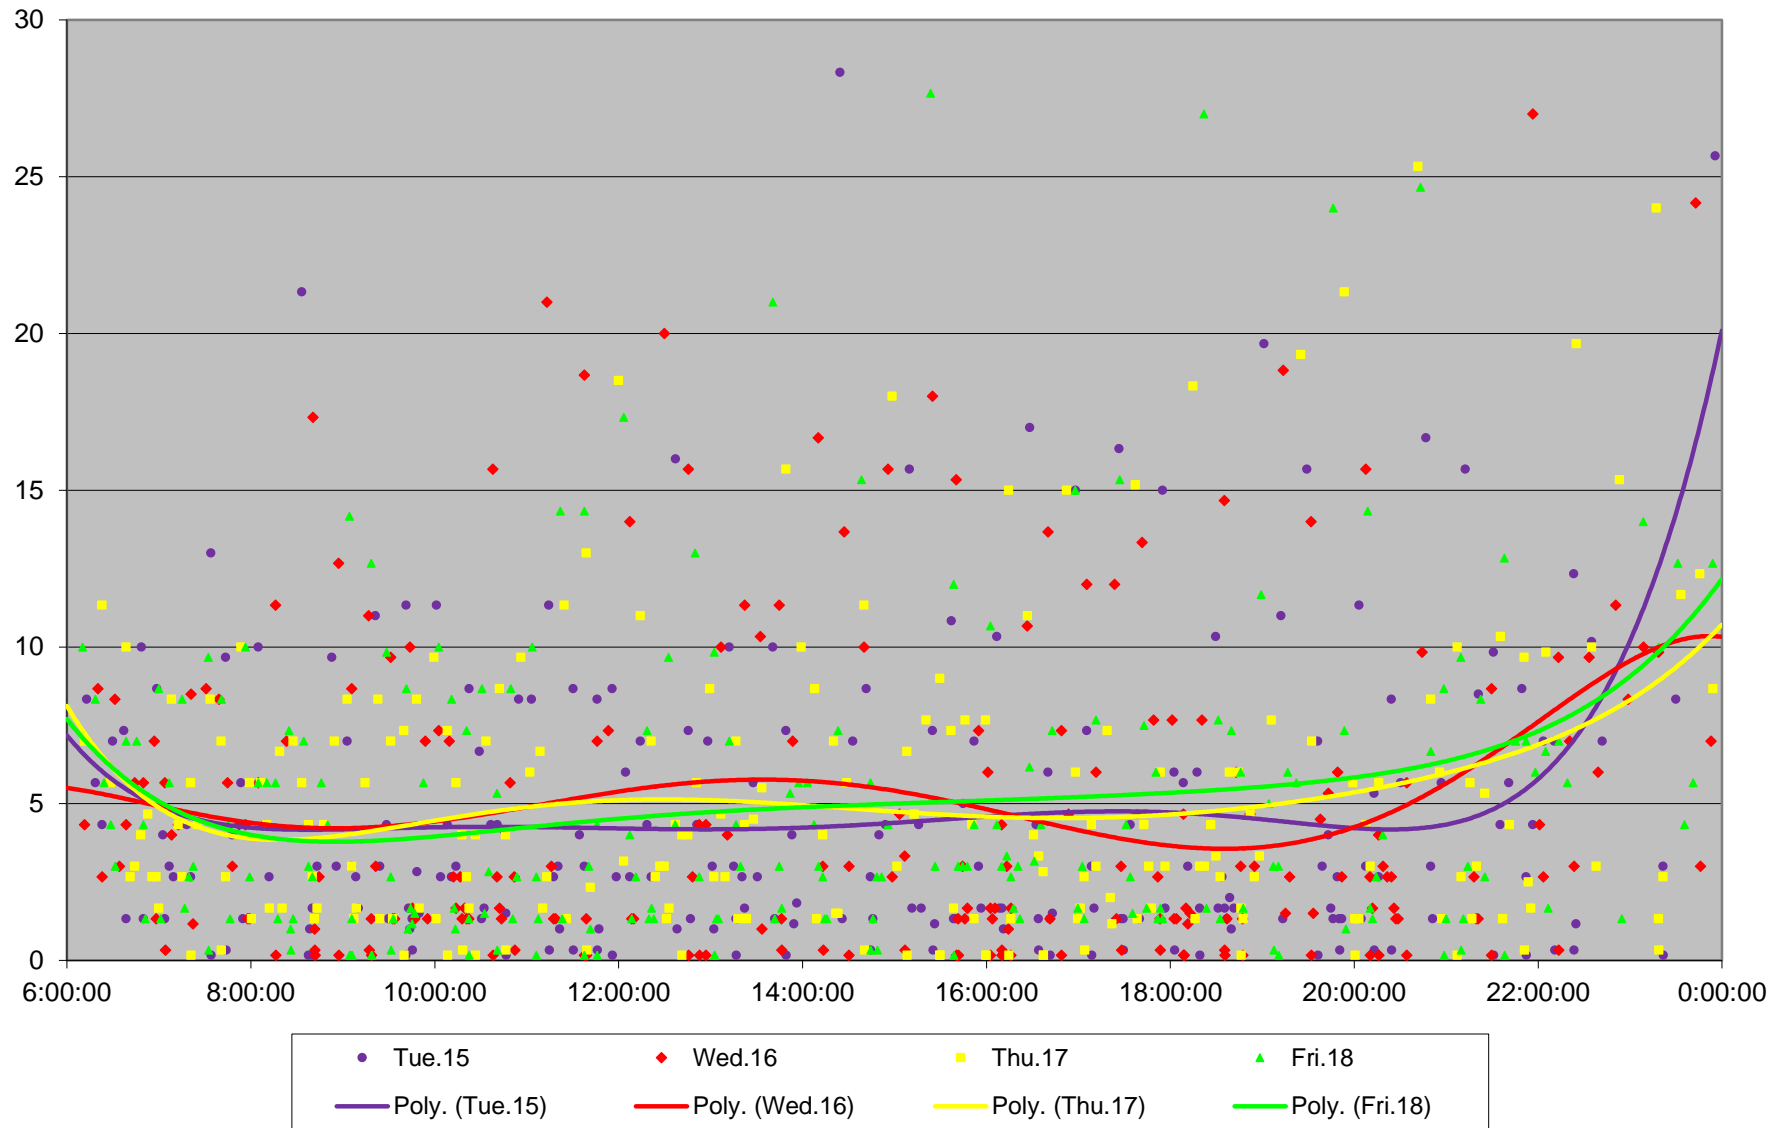

505 Dundas Headways at Yonge Eastbound October 2019

505 Dundas Headways at Yonge Eastbound October 2019

505 Dundas Headways at Yonge Eastbound October 2019

505 Dundas Headways at Yonge Eastbound October 2019

505 Dundas Headways at Yonge Eastbound October 2019

505 Dundas Headways at Yonge Eastbound October 2019

505 Dundas Headways at Yonge Eastbound October 2019

505 Dundas Headways at Yonge Eastbound October 2019 Weekday Statistics

505 Dundas Headways at Yonge Eastbound October 2019 Weekday Statistics

505 Dundas Headways at Yonge Eastbound October 2019

Quartiles Weekday

505 Dundas Headways at Yonge Eastbound October 2019

Quartiles Week 1