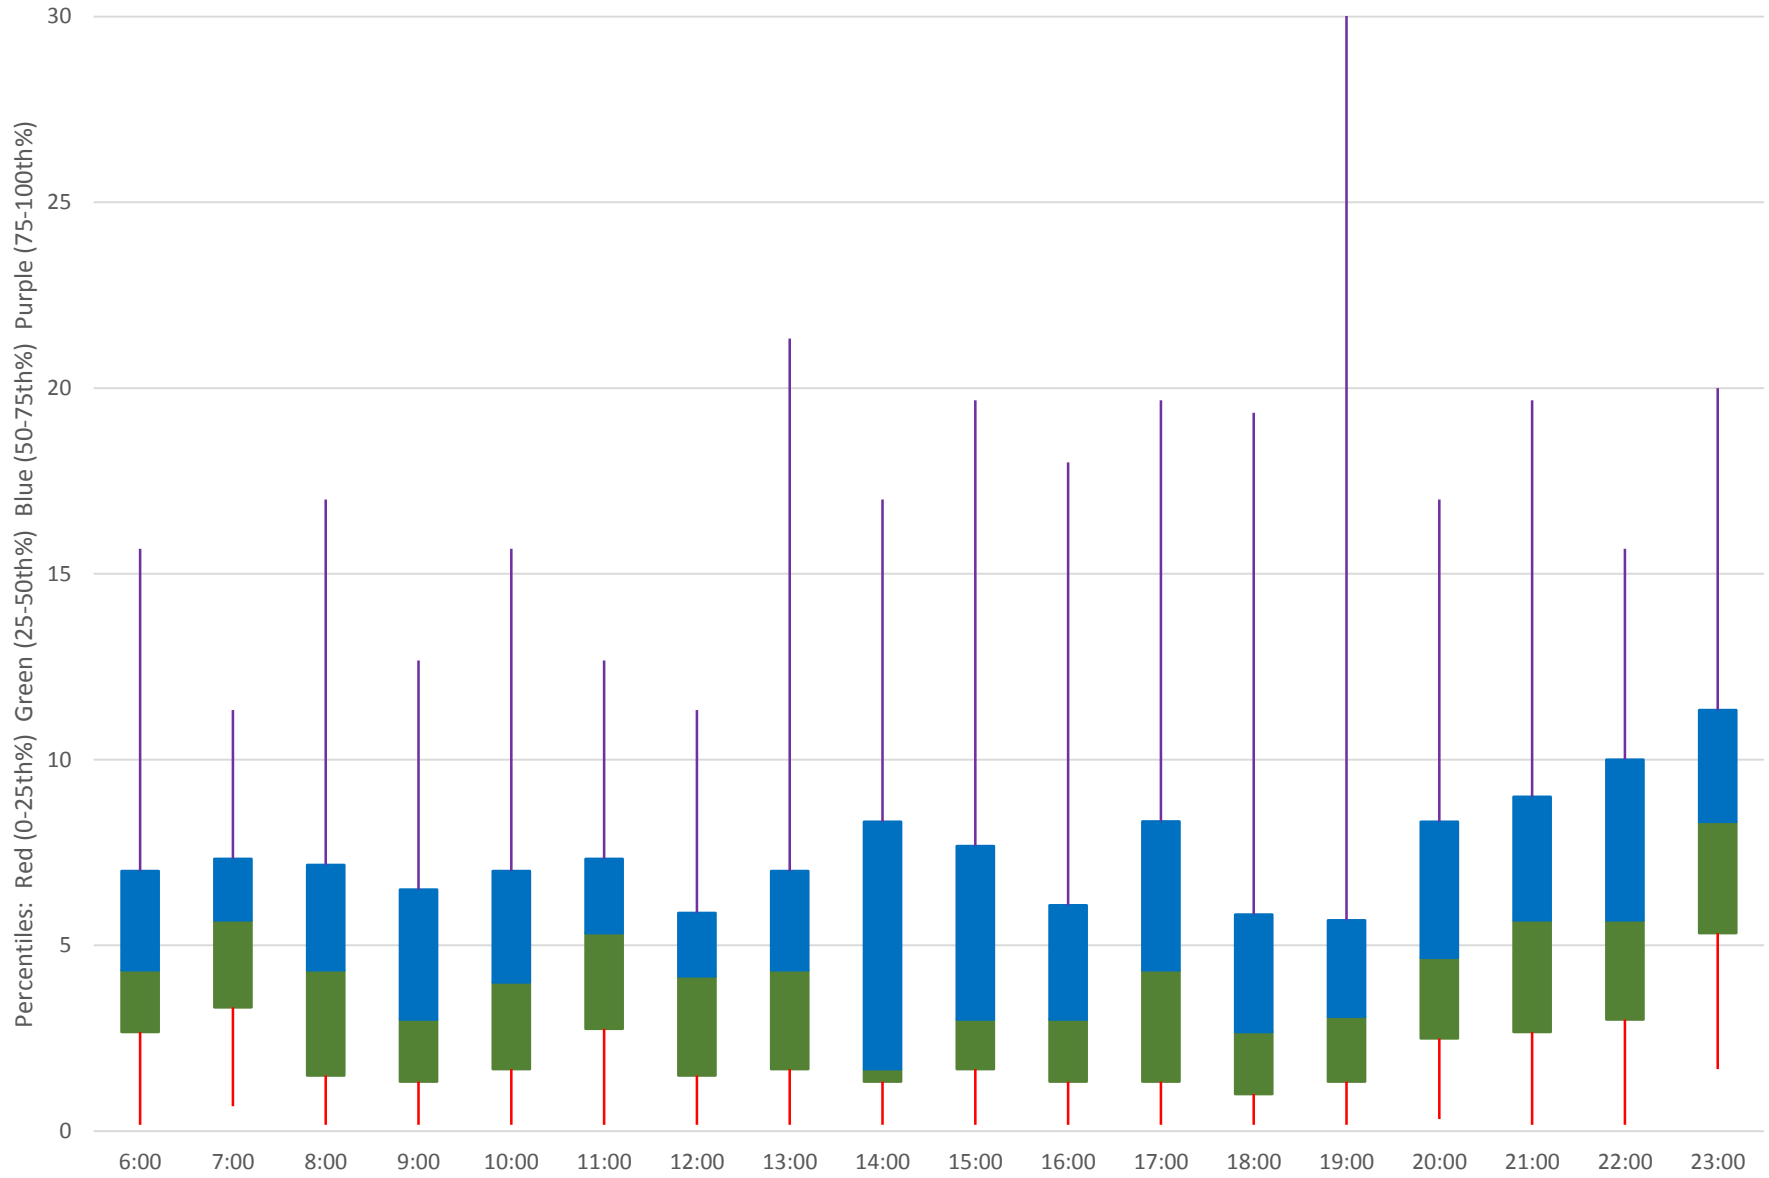

505 Dundas Headways at Yonge Eastbound October 2019 Weekday Statistics

505 Dundas Headways at Yonge Eastbound October 2019

Quartiles Weekday

505 Dundas Headways at Yonge Eastbound October 2019

Quartiles Week 1