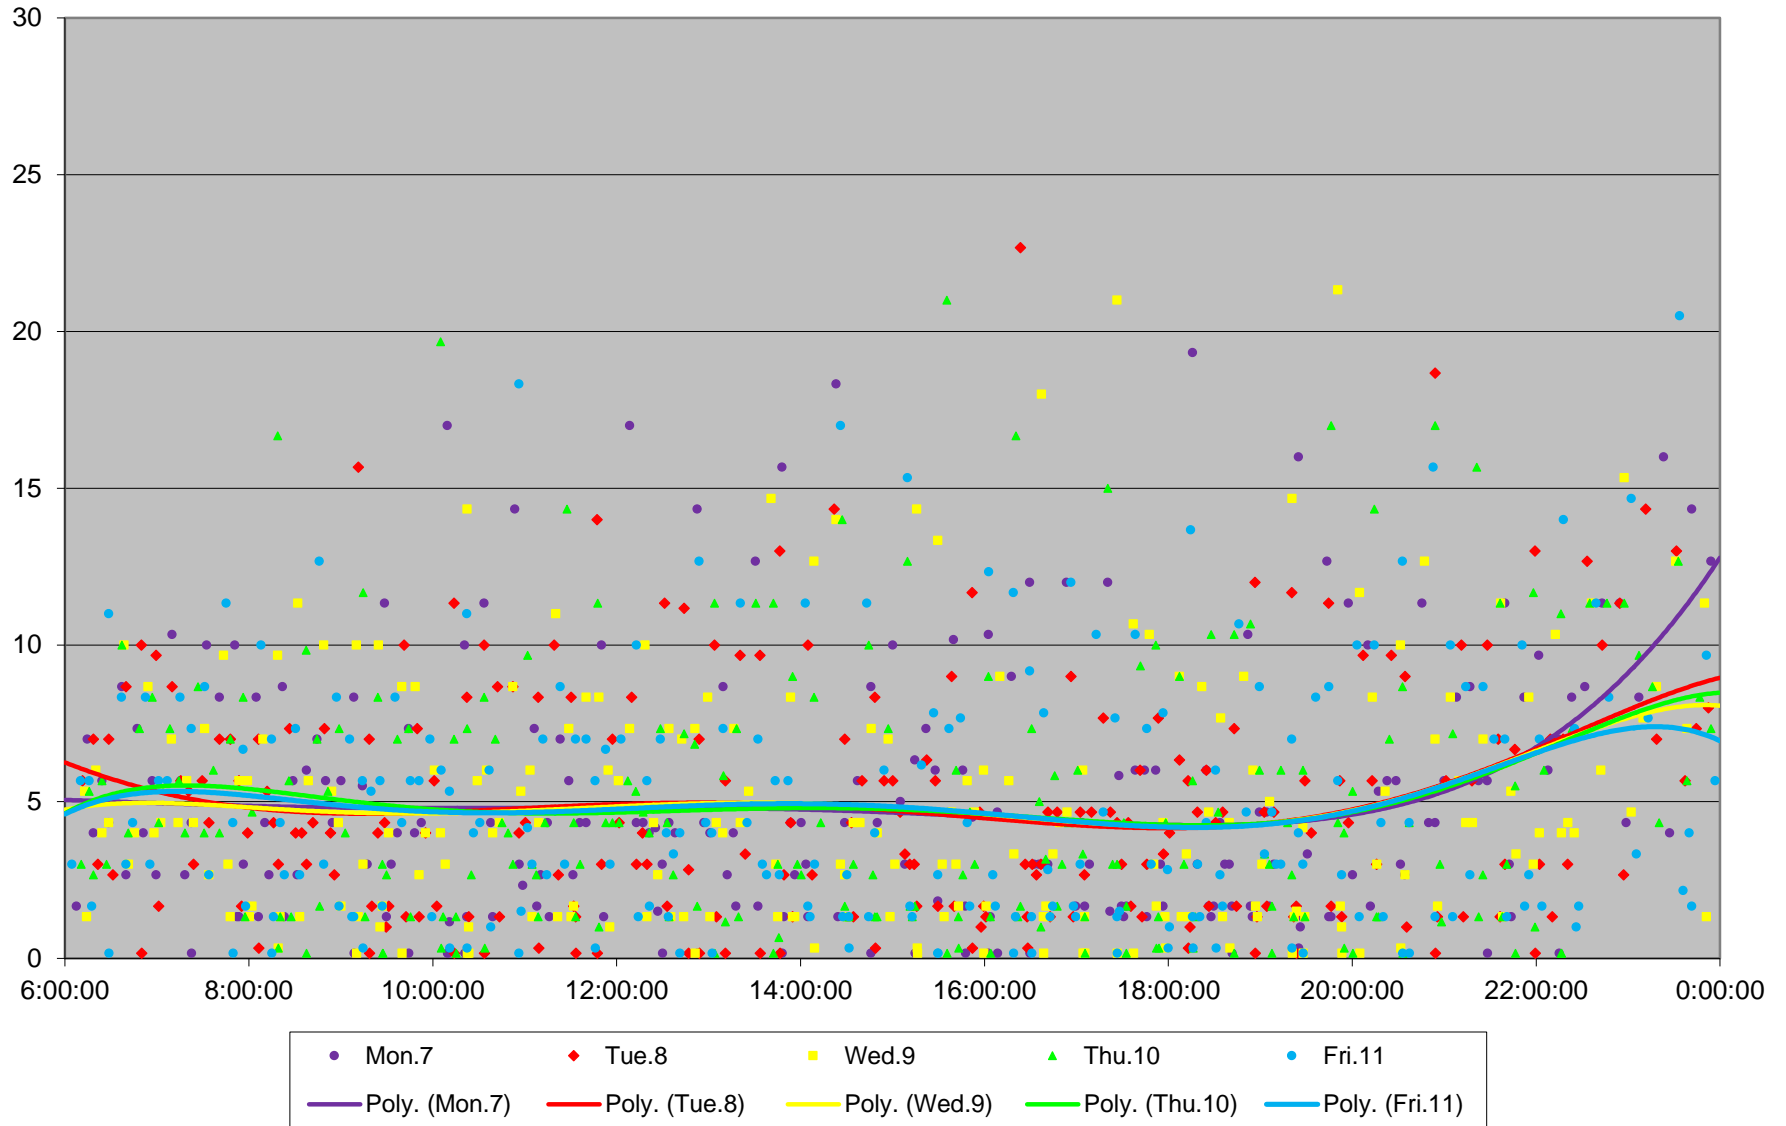

505 Dundas Headways at Yonge Eastbound October 2019

505 Dundas Headways at Yonge Eastbound October 2019

505 Dundas Headways at Yonge Eastbound October 2019

505 Dundas Headways at Yonge Eastbound October 2019

505 Dundas Headways at Yonge Eastbound October 2019

505 Dundas Headways at Yonge Eastbound October 2019

505 Dundas Headways at Yonge Eastbound October 2019

505 Dundas Headways at Yonge Eastbound October 2019 Weekday Statistics

505 Dundas Headways at Yonge Eastbound October 2019 Weekday Statistics

505 Dundas Headways at Yonge Eastbound October 2019

Quartiles Weekday

505 Dundas Headways at Yonge Eastbound October 2019

Quartiles Week 1