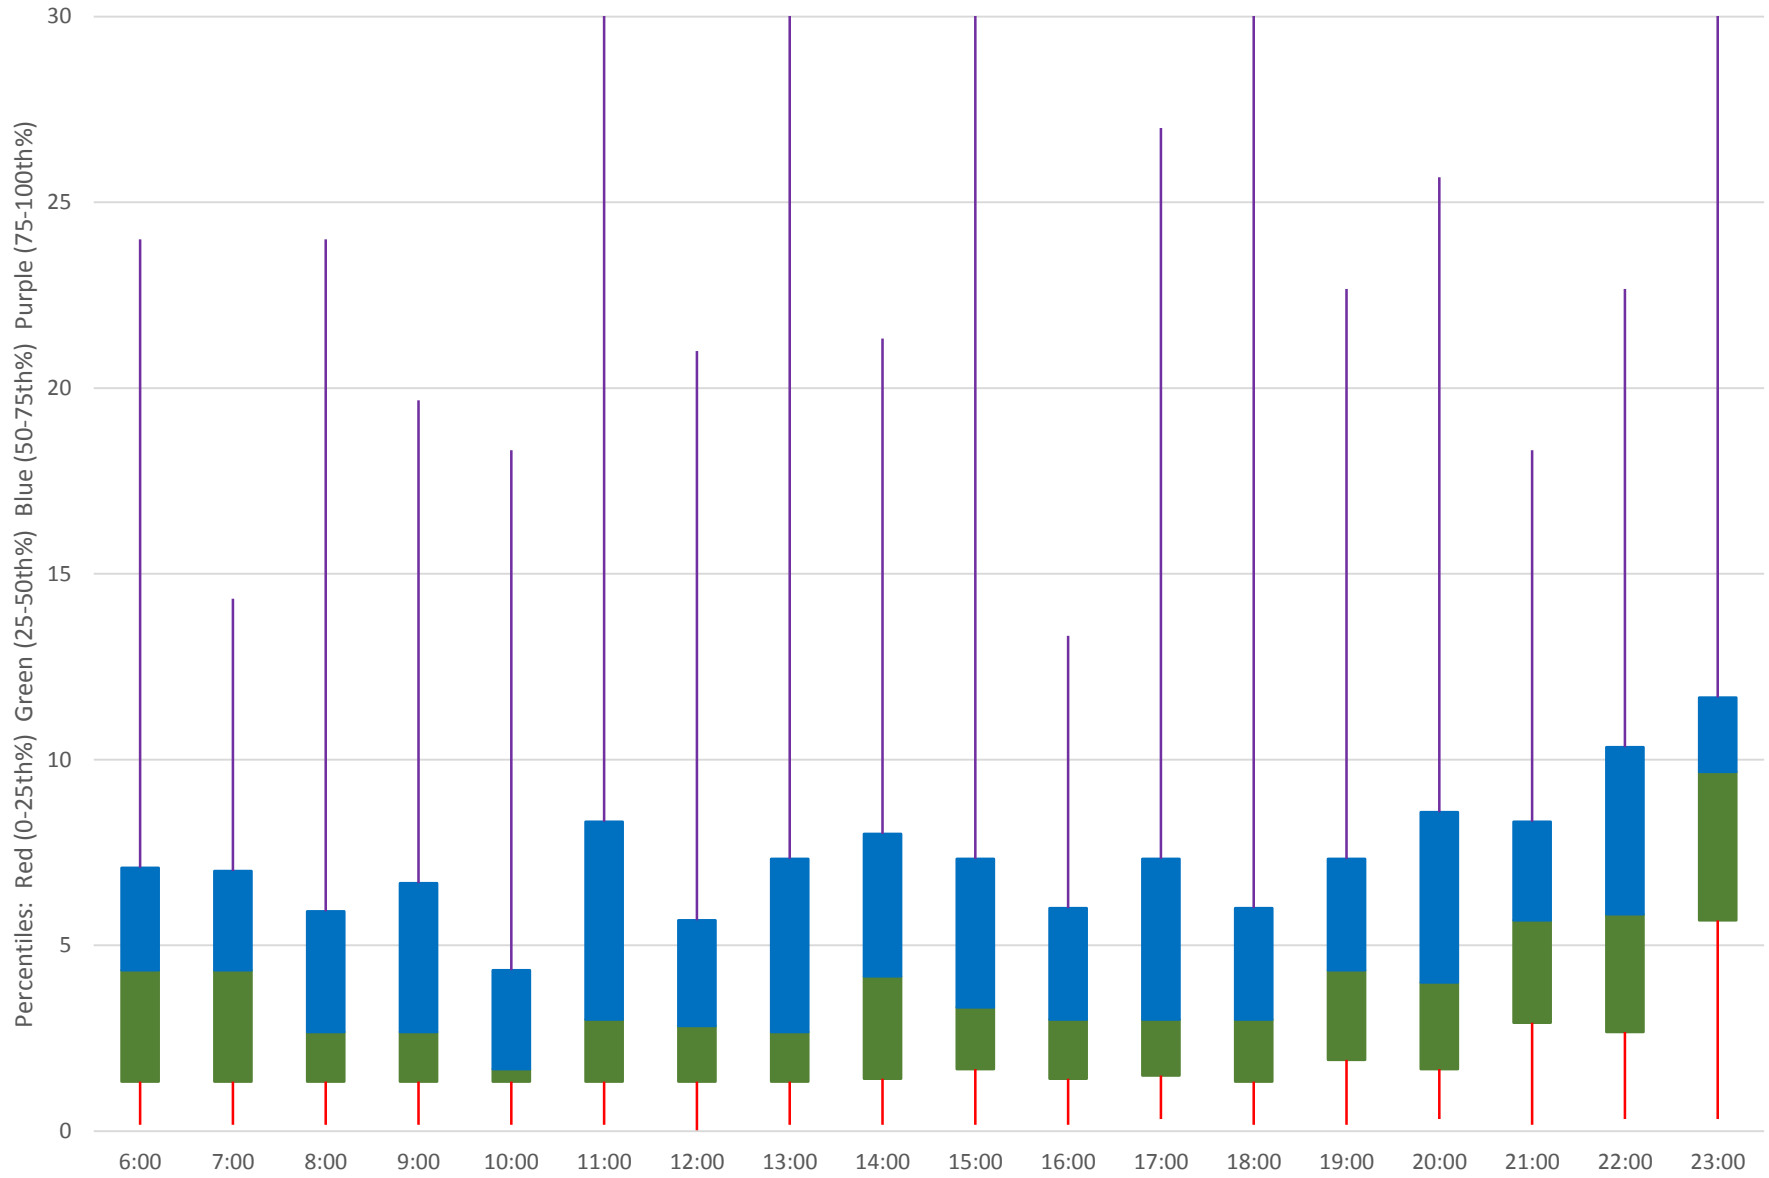

505 Dundas Headways at Yonge Eastbound October 2019

Quartiles Week 5

505 Dundas Headways at Yonge Eastbound October 2019 Saturday Statistics

505 Dundas Headways at Yonge Eastbound October 2019

Quartiles Saturdays