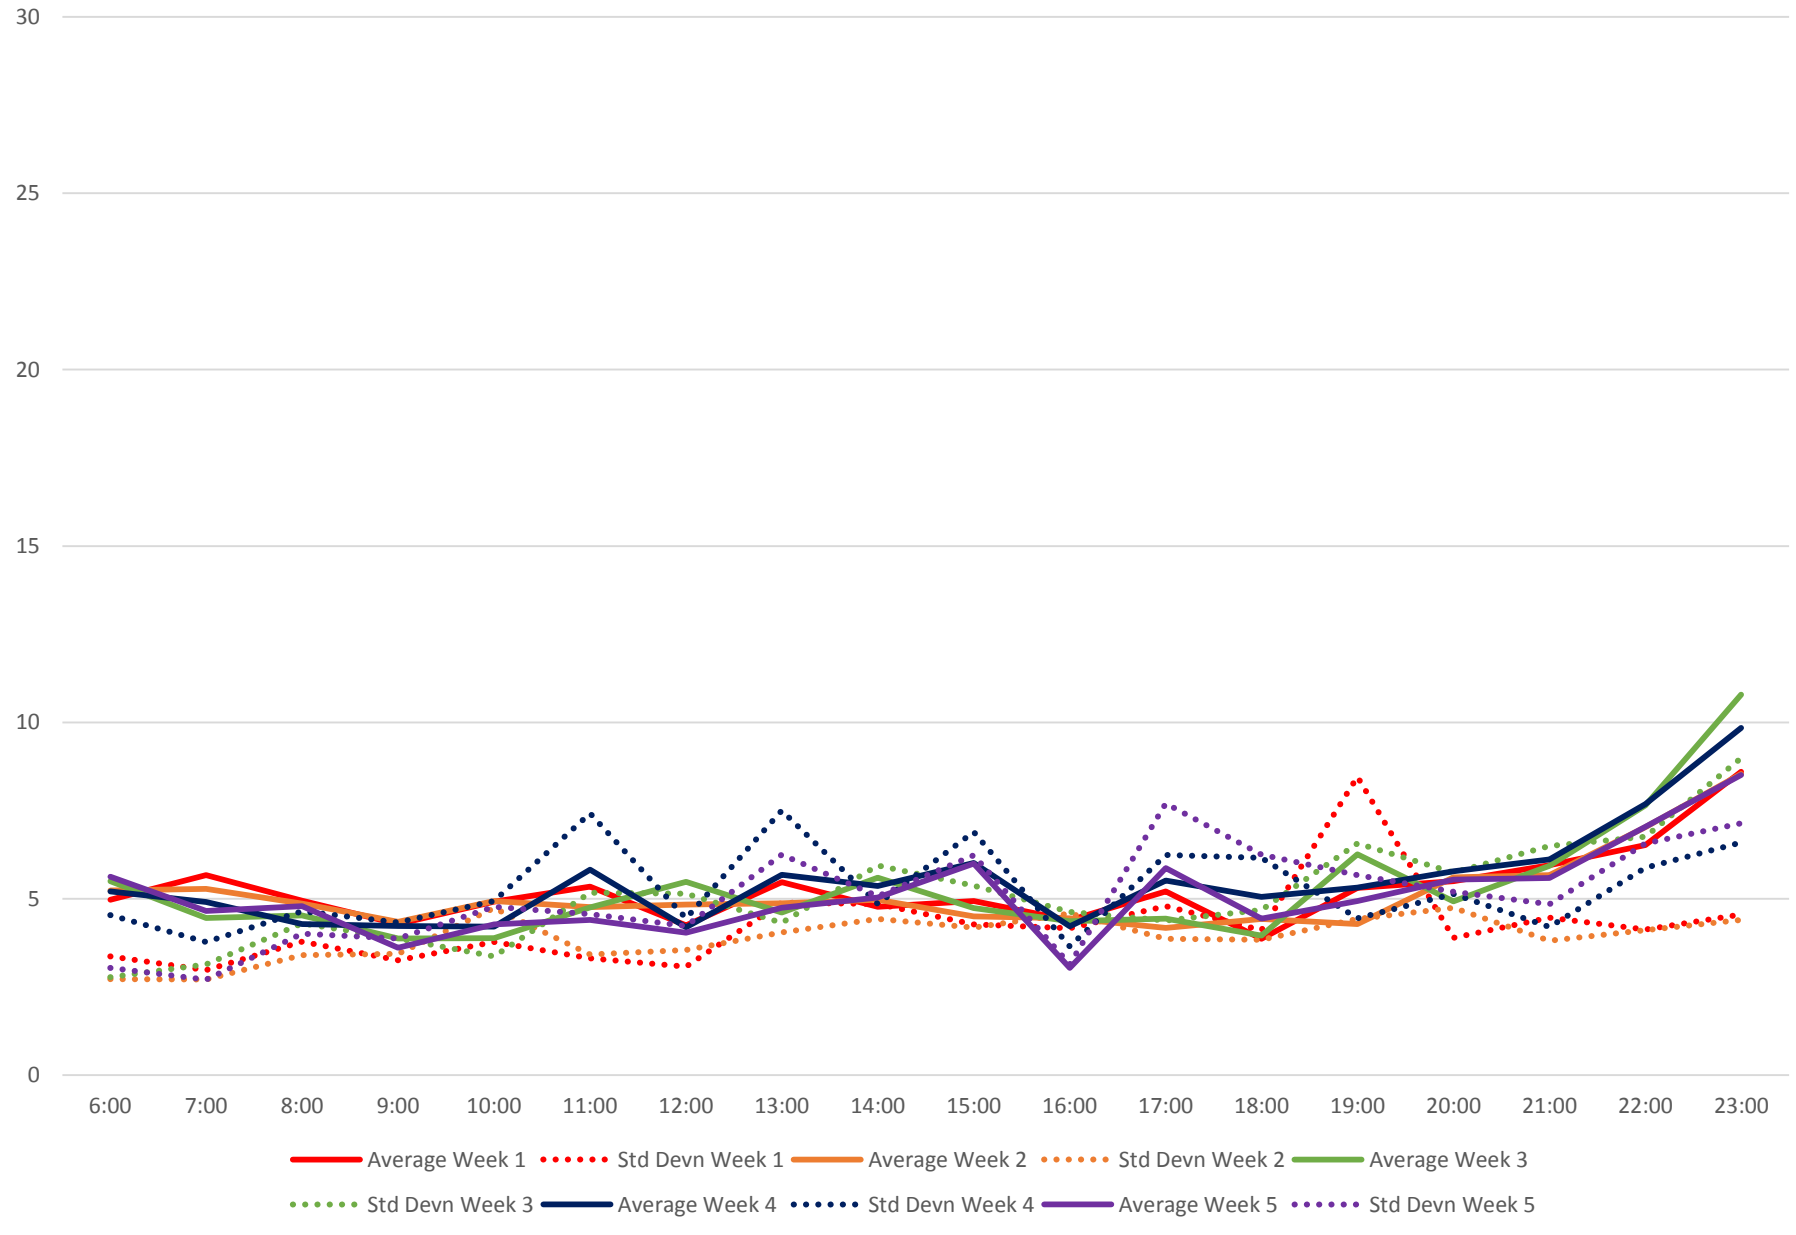

505 Dundas Headways at Yonge Eastbound October 2019

505 Dundas Headways at Yonge Eastbound October 2019

505 Dundas Headways at Yonge Eastbound October 2019

505 Dundas Headways at Yonge Eastbound October 2019

505 Dundas Headways at Yonge Eastbound October 2019

505 Dundas Headways at Yonge Eastbound October 2019

505 Dundas Headways at Yonge Eastbound October 2019

505 Dundas Headways at Yonge Eastbound October 2019 Weekday Statistics

505 Dundas Headways at Yonge Eastbound October 2019 Weekday Statistics

505 Dundas Headways at Yonge Eastbound October 2019

Quartiles Weekday

505 Dundas Headways at Yonge Eastbound October 2019

Quartiles Week 1