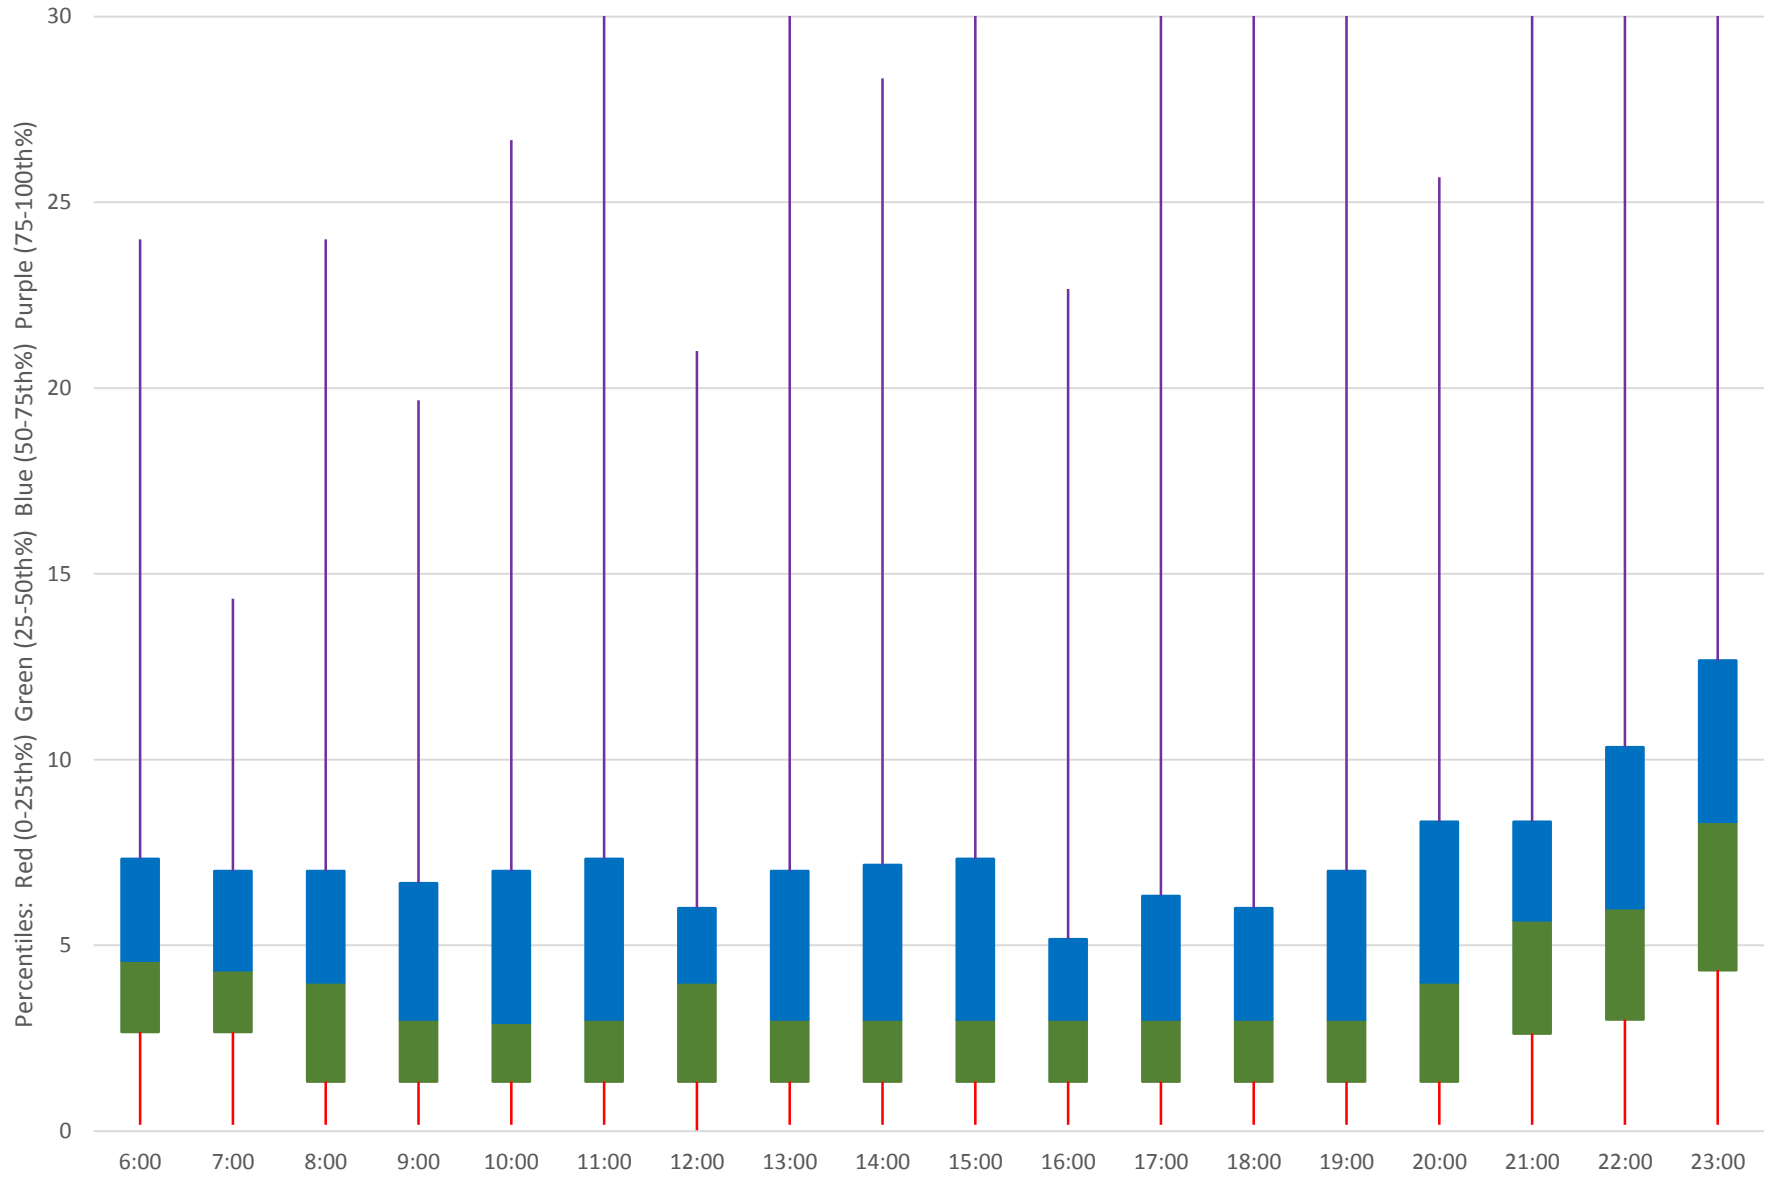

505 Dundas Headways at Yonge Eastbound October 2019

505 Dundas Headways at Yonge Eastbound October 2019

505 Dundas Headways at Yonge Eastbound October 2019

505 Dundas Headways at Yonge Eastbound October 2019 Weekday Statistics

505 Dundas Headways at Yonge Eastbound October 2019 Weekday Statistics

505 Dundas Headways at Yonge Eastbound October 2019

Quartiles Weekday

505 Dundas Headways at Yonge Eastbound October 2019

Quartiles Week 1