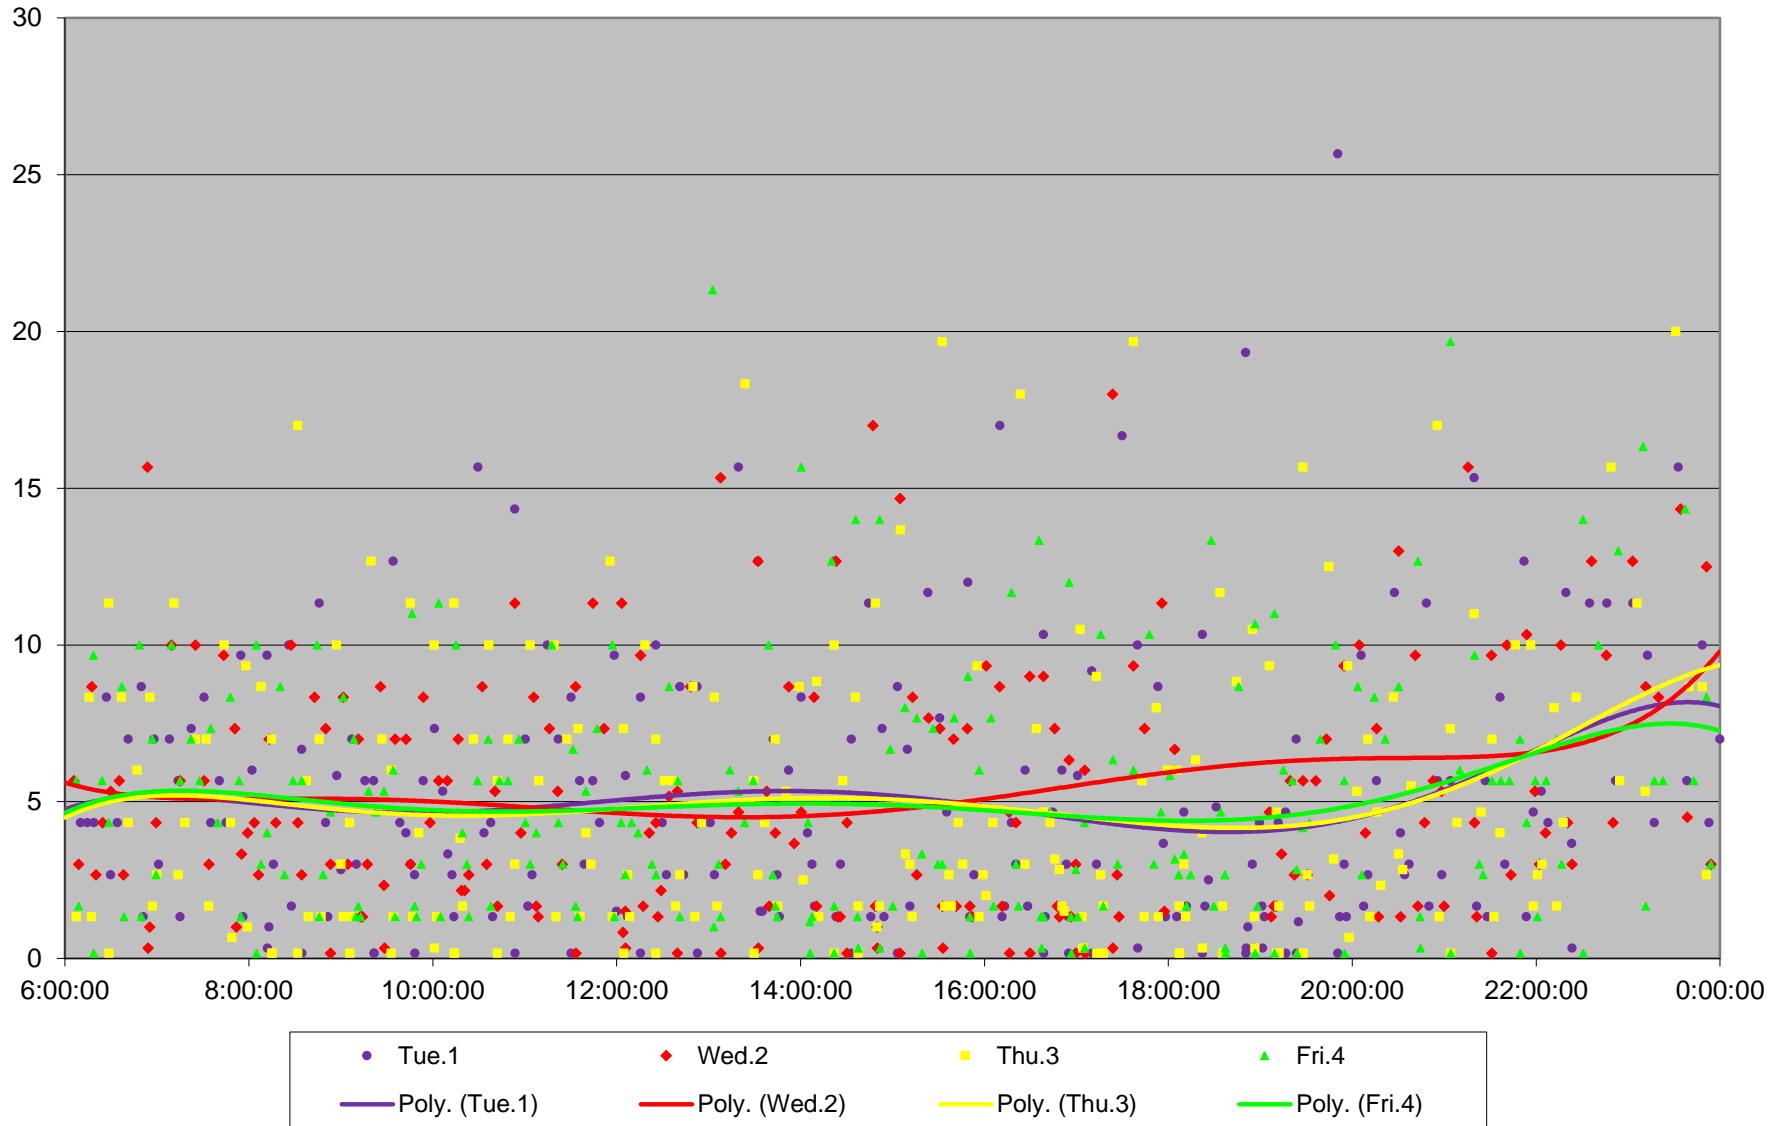

505 Dundas Headways at Yonge Eastbound October 2019

505 Dundas Headways at Yonge Eastbound October 2019

505 Dundas Headways at Yonge Eastbound October 2019

505 Dundas Headways at Yonge Eastbound October 2019

505 Dundas Headways at Yonge Eastbound October 2019

505 Dundas Headways at Yonge Eastbound October 2019

505 Dundas Headways at Yonge Eastbound October 2019

505 Dundas Headways at Yonge Eastbound October 2019 Weekday Statistics

505 Dundas Headways at Yonge Eastbound October 2019 Weekday Statistics

505 Dundas Headways at Yonge Eastbound October 2019

Quartiles Weekday

505 Dundas Headways at Yonge Eastbound October 2019

Quartiles Week 1