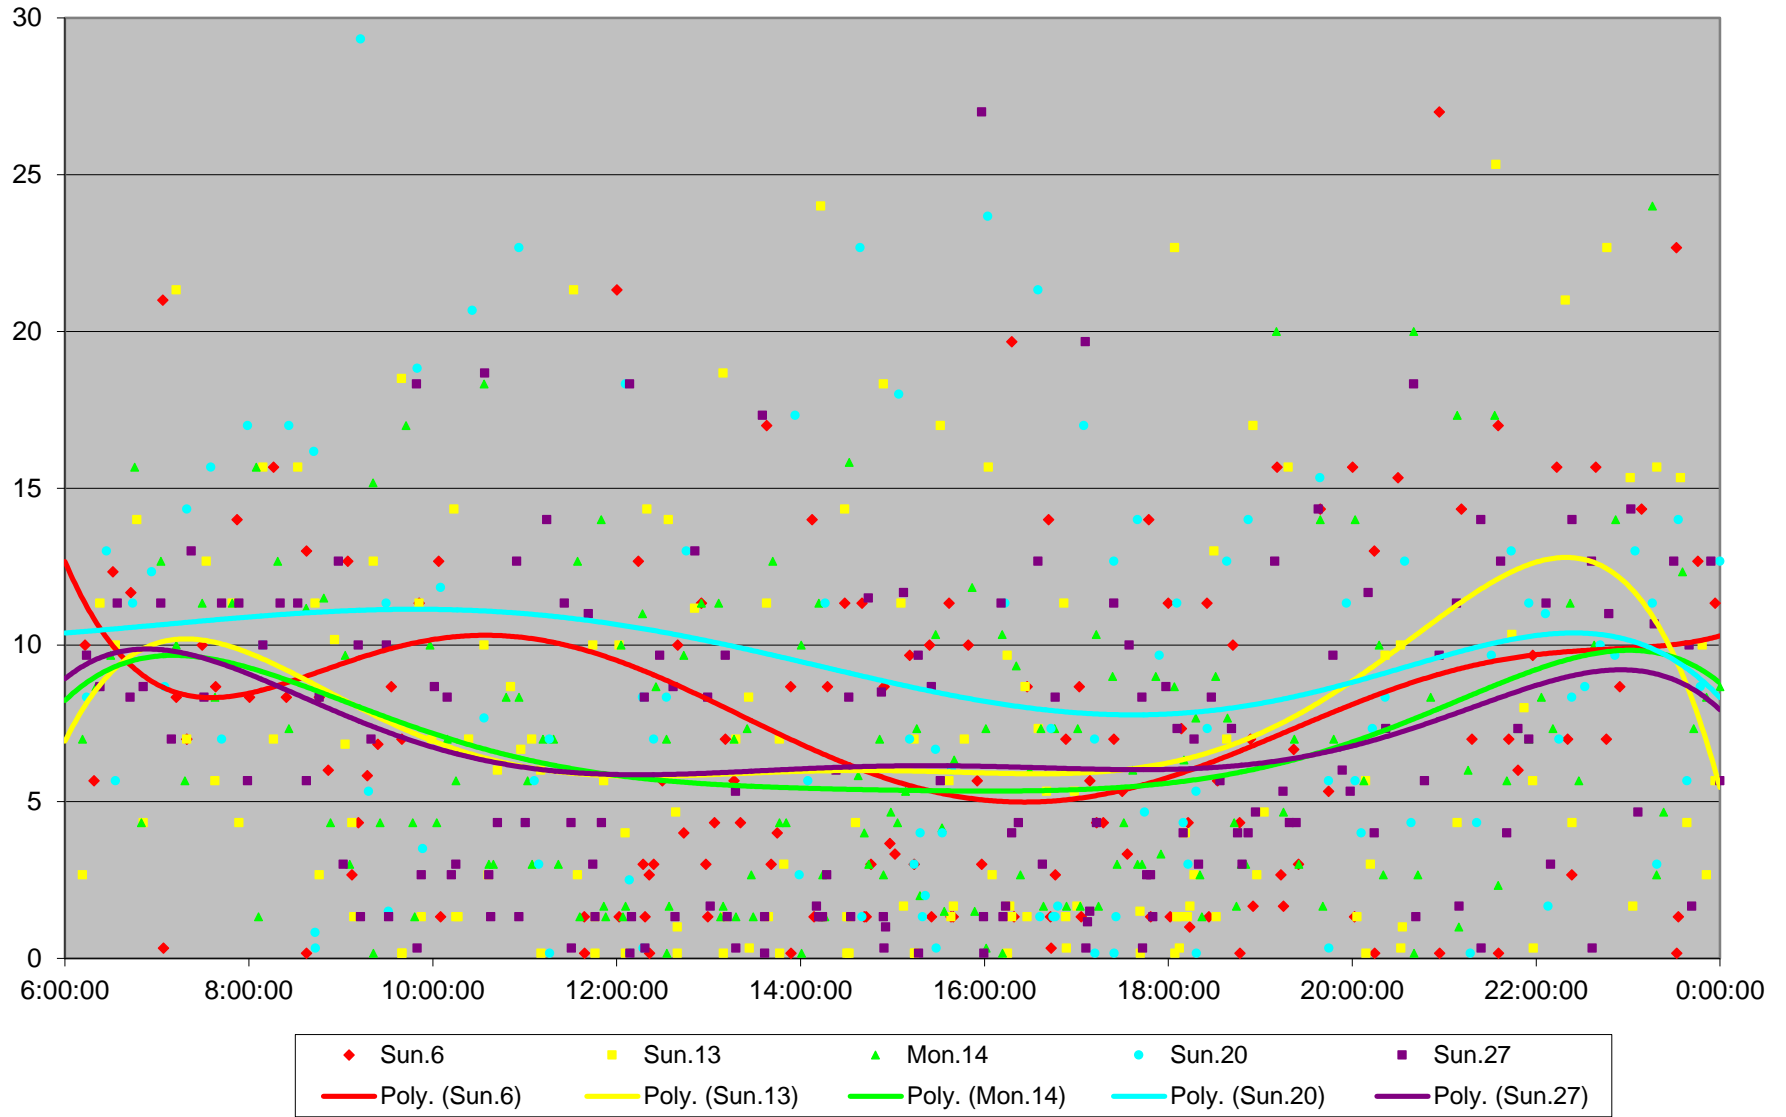

505 Dundas Headways at Yonge Eastbound October 2019

505 Dundas Headways at Yonge Eastbound October 2019

505 Dundas Headways at Yonge Eastbound October 2019

505 Dundas Headways at Yonge Eastbound October 2019

505 Dundas Headways at Yonge Eastbound October 2019

505 Dundas Headways at Yonge Eastbound October 2019

505 Dundas Headways at Yonge Eastbound October 2019

505 Dundas Headways at Yonge Eastbound October 2019 Weekday Statistics

505 Dundas Headways at Yonge Eastbound October 2019 Weekday Statistics

505 Dundas Headways at Yonge Eastbound October 2019

Quartiles Weekday

505 Dundas Headways at Yonge Eastbound October 2019

Quartiles Week 1