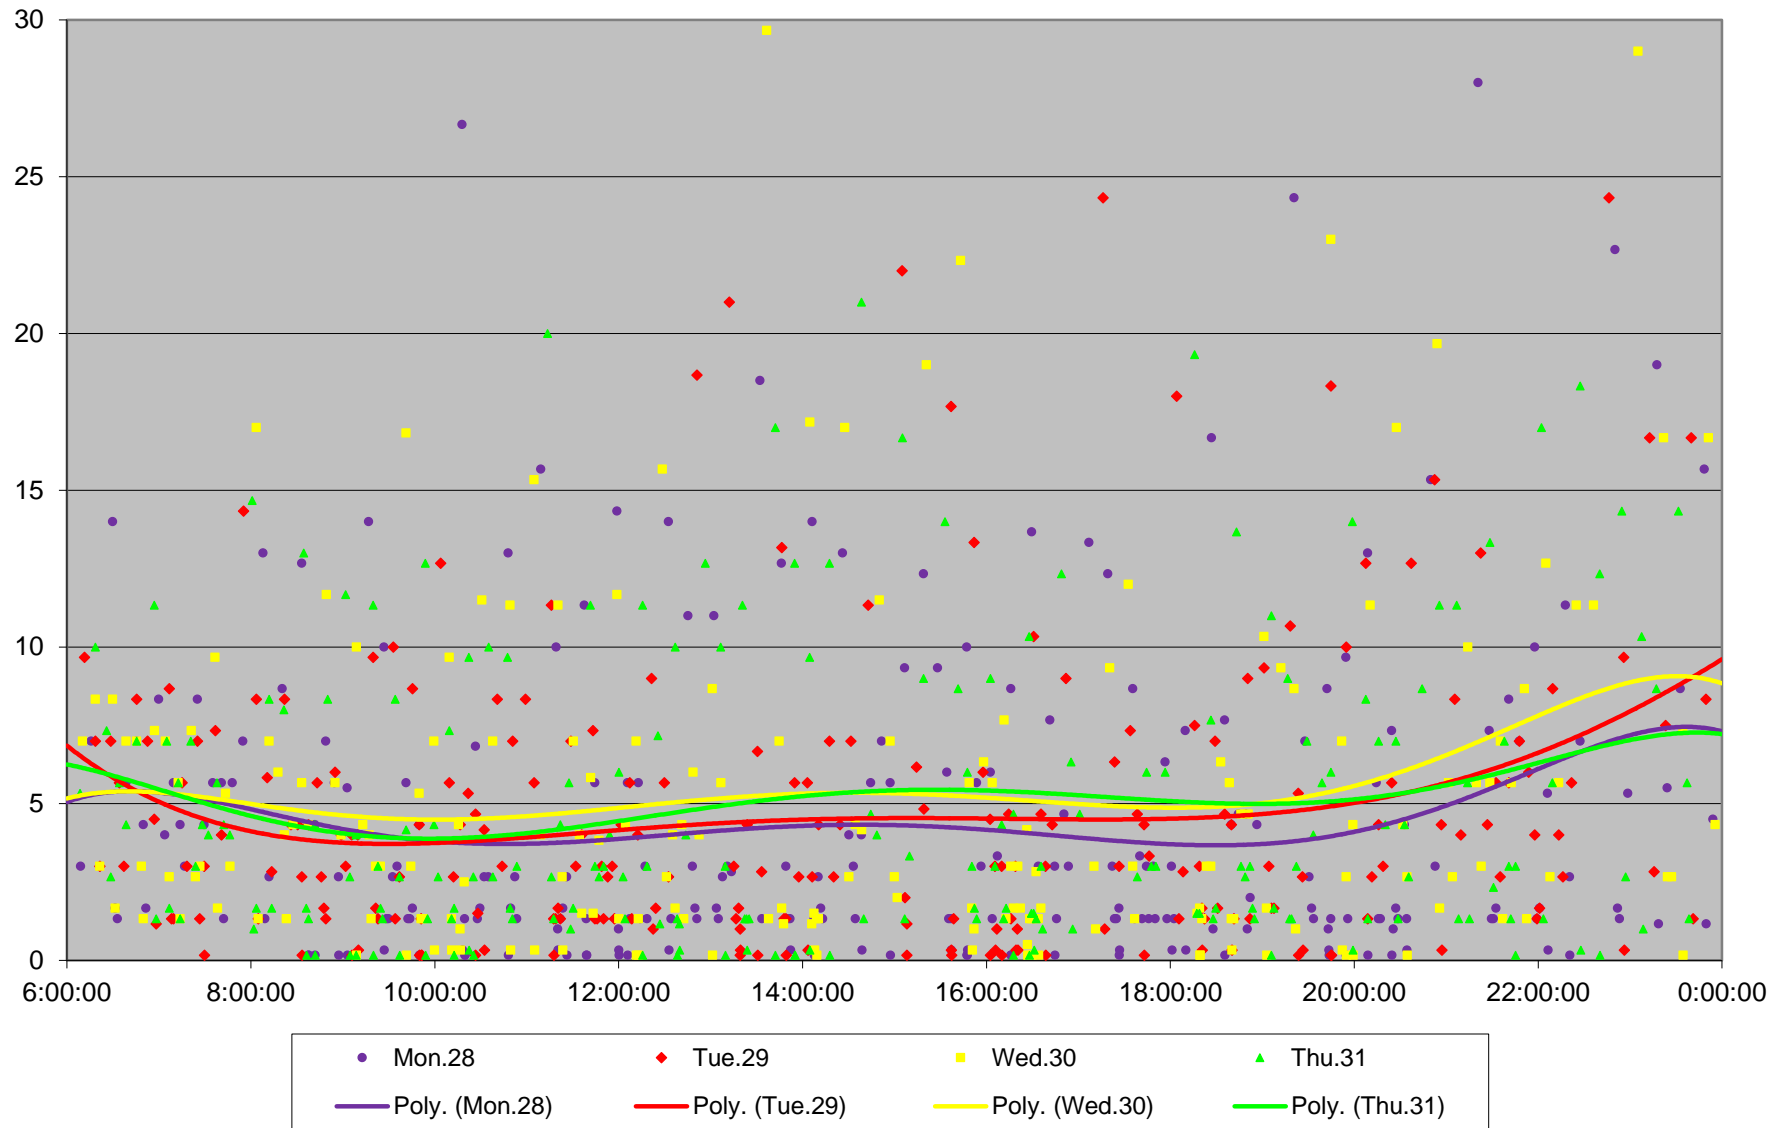

505 Dundas Headways at Yonge Eastbound October 2019

505 Dundas Headways at Yonge Eastbound October 2019

505 Dundas Headways at Yonge Eastbound October 2019

505 Dundas Headways at Yonge Eastbound October 2019

505 Dundas Headways at Yonge Eastbound October 2019

505 Dundas Headways at Yonge Eastbound October 2019

505 Dundas Headways at Yonge Eastbound October 2019

505 Dundas Headways at Yonge Eastbound October 2019 Weekday Statistics

505 Dundas Headways at Yonge Eastbound October 2019 Weekday Statistics

505 Dundas Headways at Yonge Eastbound October 2019

Quartiles Weekday

505 Dundas Headways at Yonge Eastbound October 2019

Quartiles Week 1