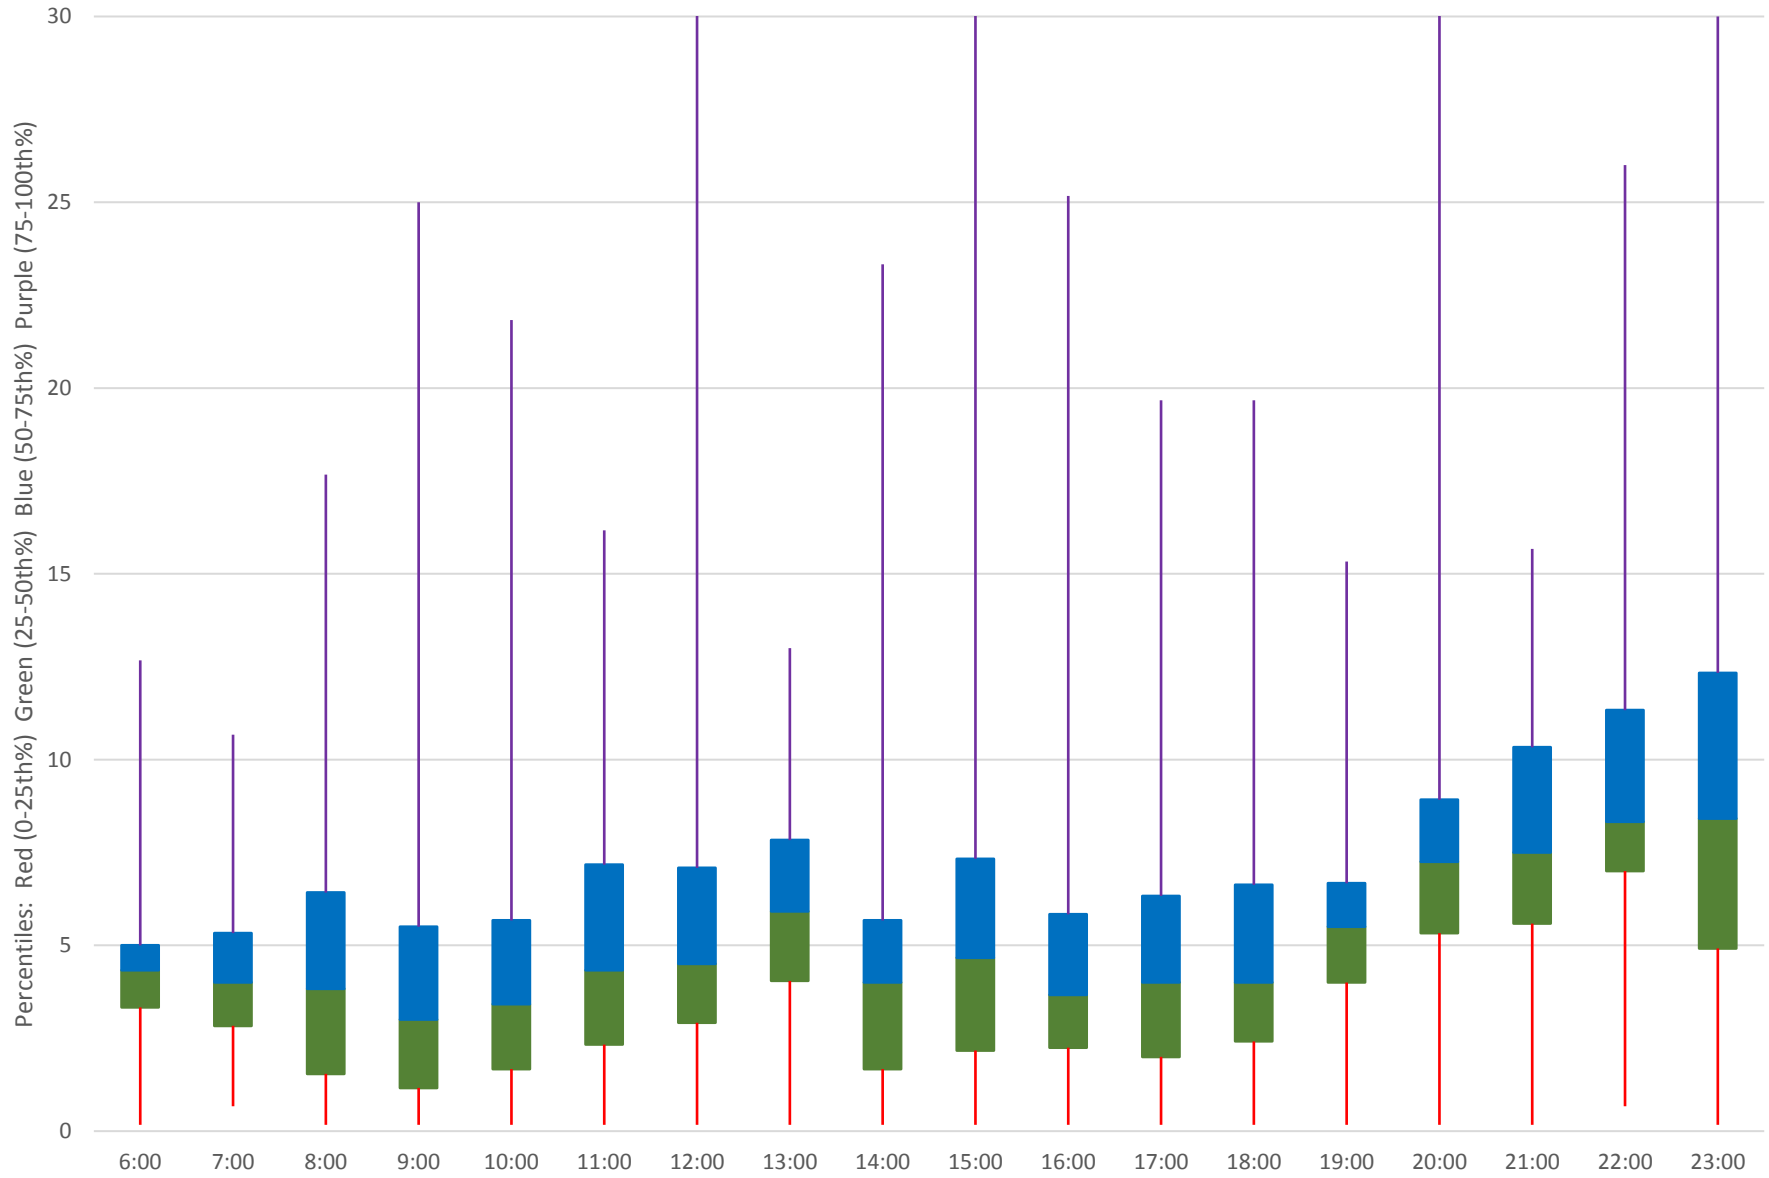

Quartiles Week 1

505 Dundas Headways at S of Danforth Southbound October 2019 Quartiles Week 2

505 Dundas Headways at S of Danforth Southbound October 2019 Quartiles Week 3

505 Dundas Headways at S of Danforth Southbound October 2019 Quartiles Week 4

505 Dundas Headways at S of Danforth Southbound October 2019 Quartiles Week 5

505 Dundas Headways at S of Danforth Southbound October 2019 Saturday Statistics

505 Dundas Headways at S of Danforth Southbound October 2019