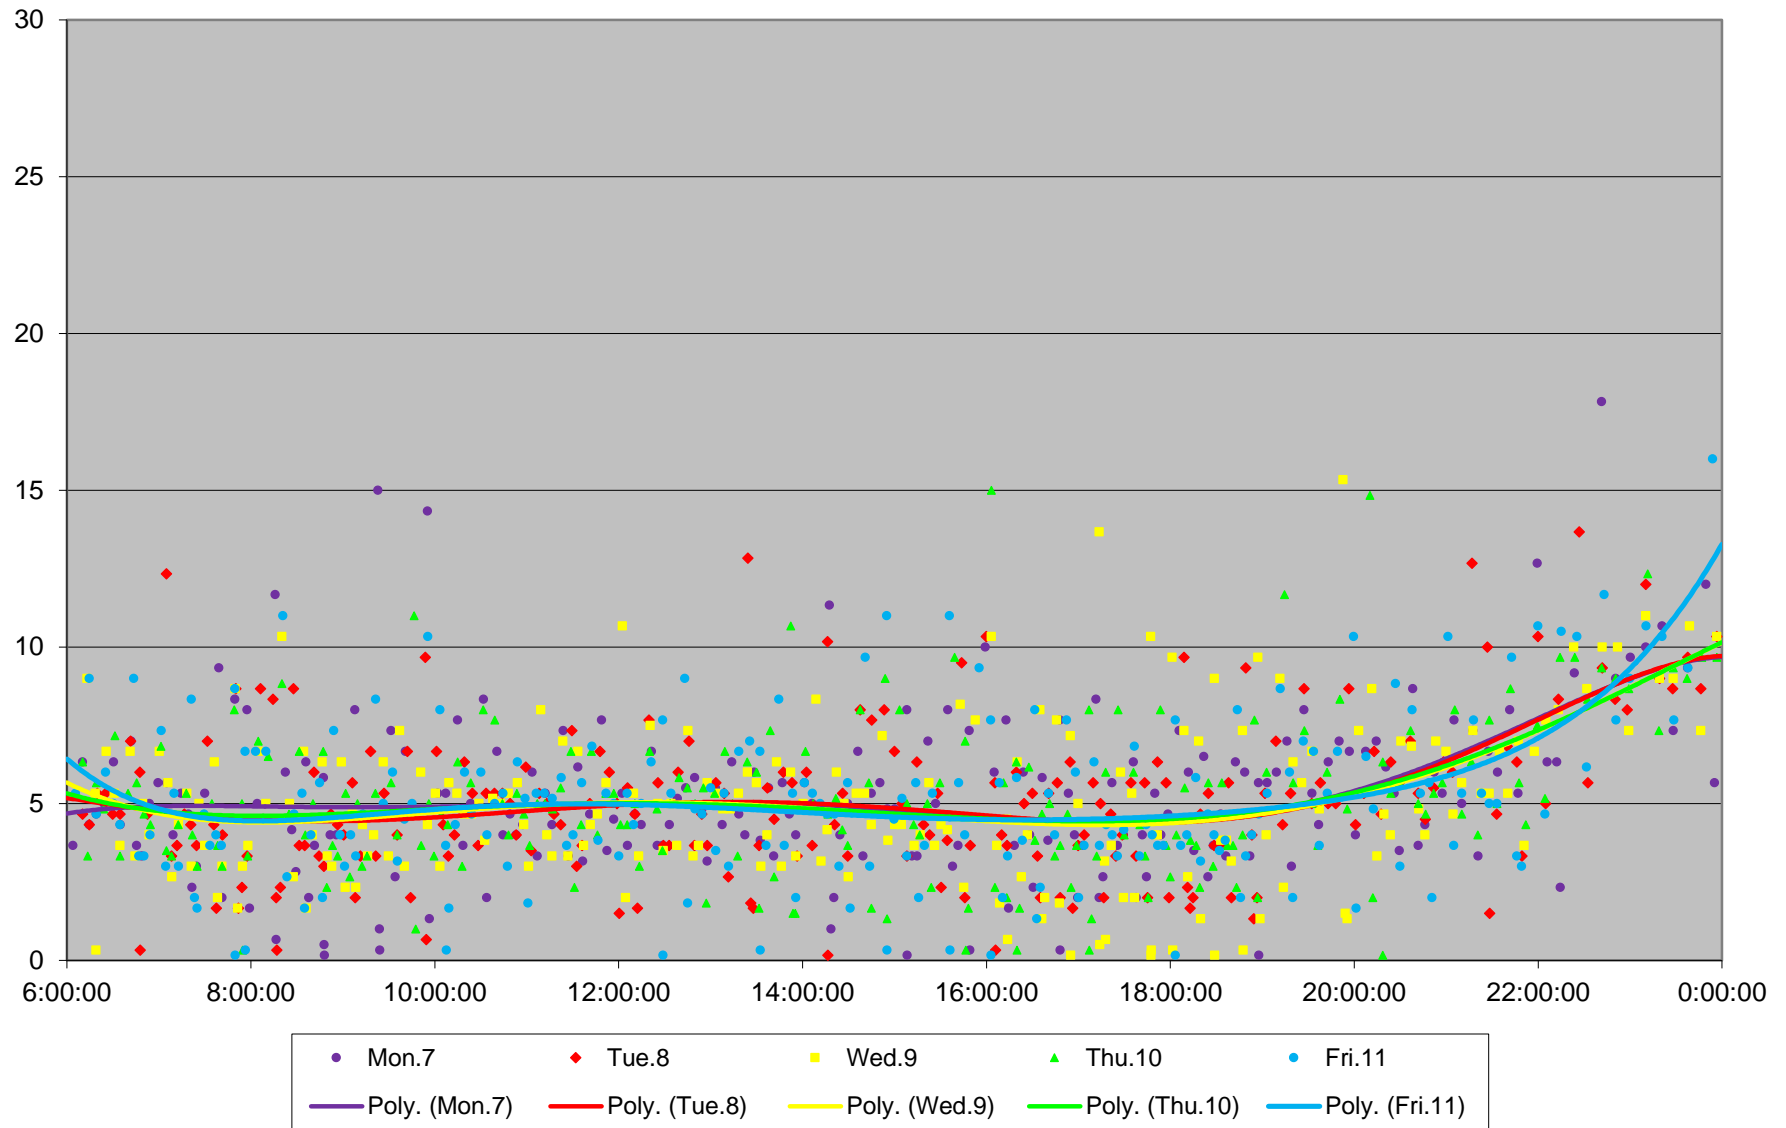

505 Dundas Headways at S of Danforth Southbound October 2019

505 Dundas Headways at S of Danforth Southbound October 2019

505 Dundas Headways at S of Danforth Southbound October 2019

505 Dundas Headways at S of Danforth Southbound October 2019

505 Dundas Headways at S of Danforth Southbound October 2019

505 Dundas Headways at S of Danforth Southbound October 2019

505 Dundas Headways at S of Danforth Southbound October 2019

505 Dundas Headways at S of Danforth Southbound October 2019 Weekday Statistics

505 Dundas Headways at S of Danforth Southbound October 2019 Weekday Statistics

505 Dundas Headways at S of Danforth Southbound October 2019

Quartiles Weekday

505 Dundas Headways at S of Danforth Southbound October 2019