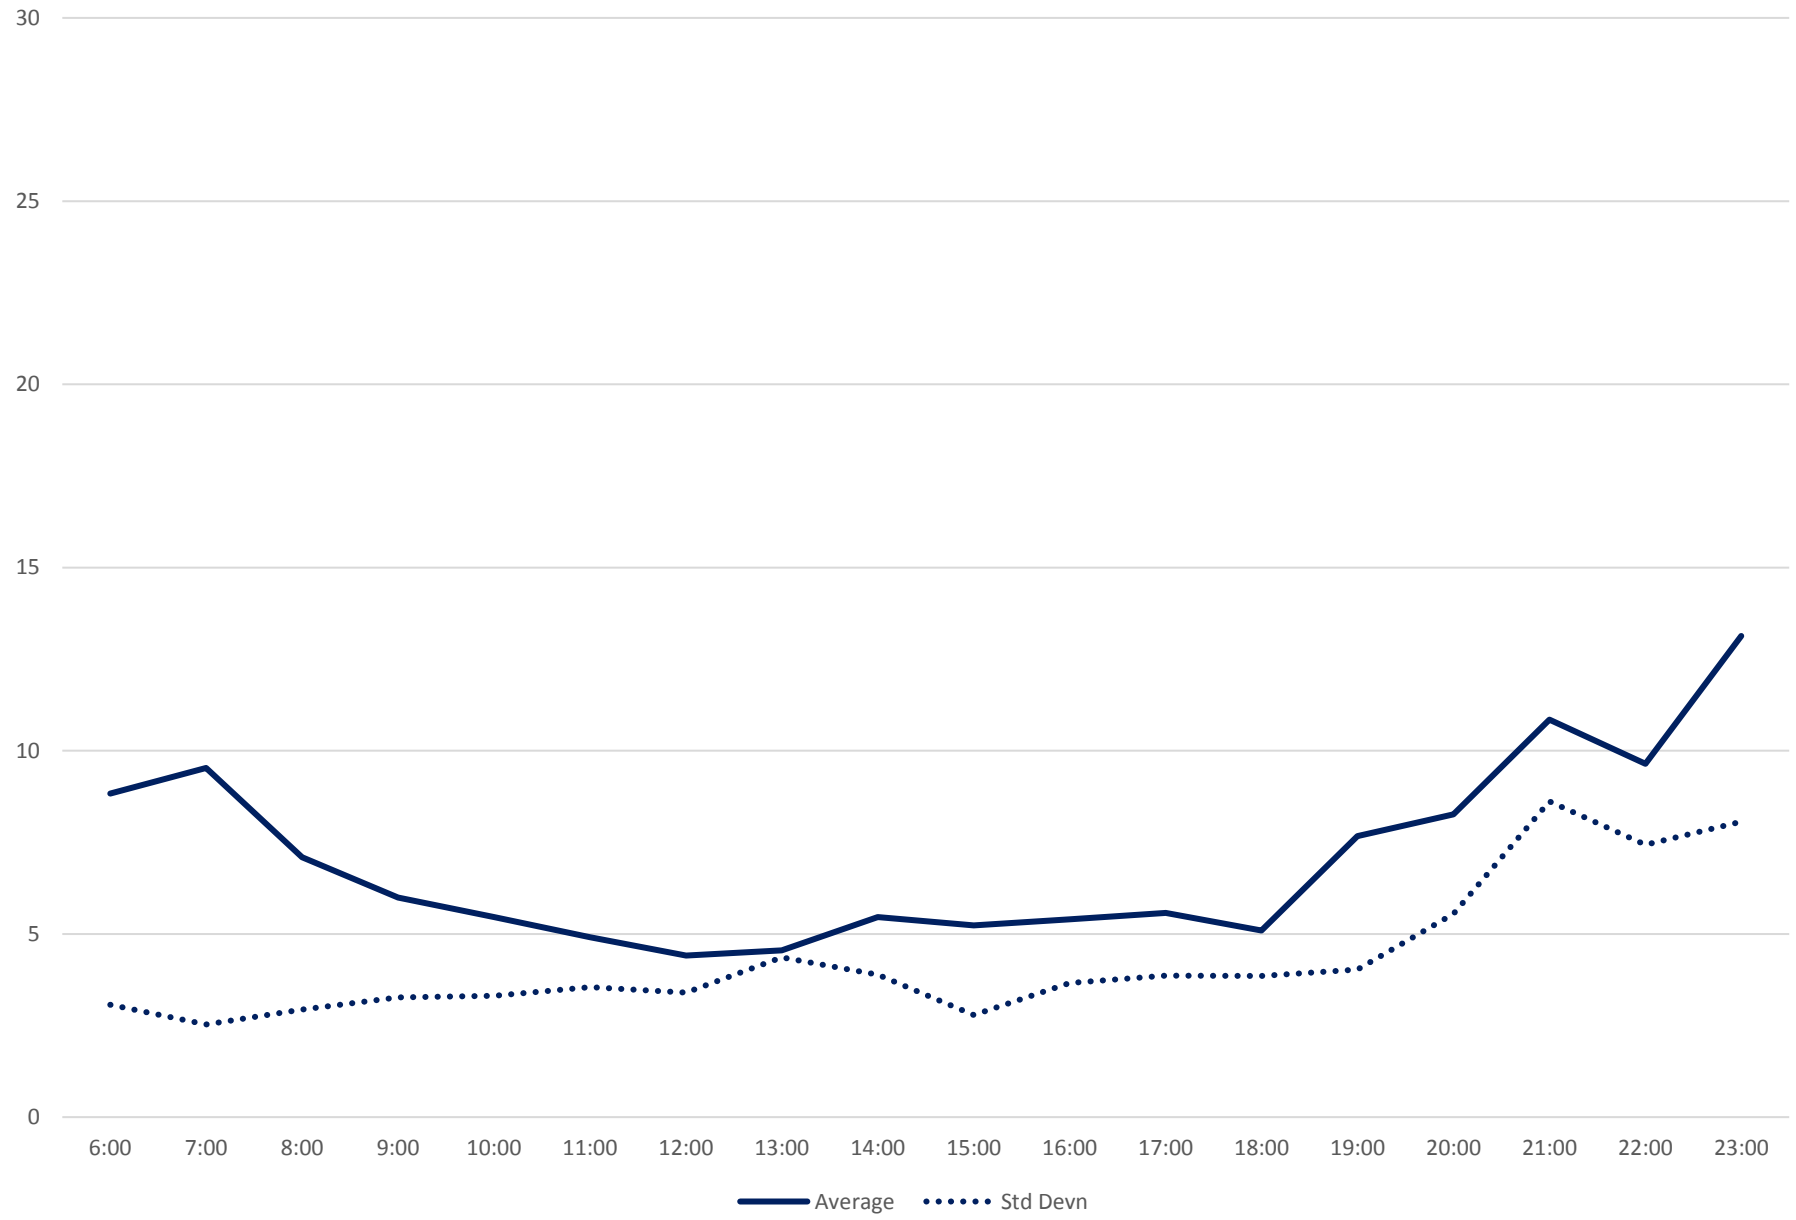

505 Dundas Headways at S of Danforth Southbound October 2019 Weekday Statistics

505 Dundas Headways at S of Danforth Southbound October 2019

Quartiles Weekday

505 Dundas Headways at S of Danforth Southbound October 2019

Quartiles Week 1

505 Dundas Headways at S of Danforth Southbound October 2019 Quartiles Week 2

505 Dundas Headways at S of Danforth Southbound October 2019 Quartiles Week 3

505 Dundas Headways at S of Danforth Southbound October 2019 Quartiles Week 4

505 Dundas Headways at S of Danforth Southbound October 2019 Quartiles Week 5

505 Dundas Headways at S of Danforth Southbound October 2019 Saturday Statistics

505 Dundas Headways at S of Danforth Southbound October 2019

Quartiles Saturdays

505 Dundas Headways at S of Danforth Southbound October 2019 Sunday Statistics

505 Dundas Headways at S of Danforth Southbound October 2019 Quartiles Sundays/Holidays