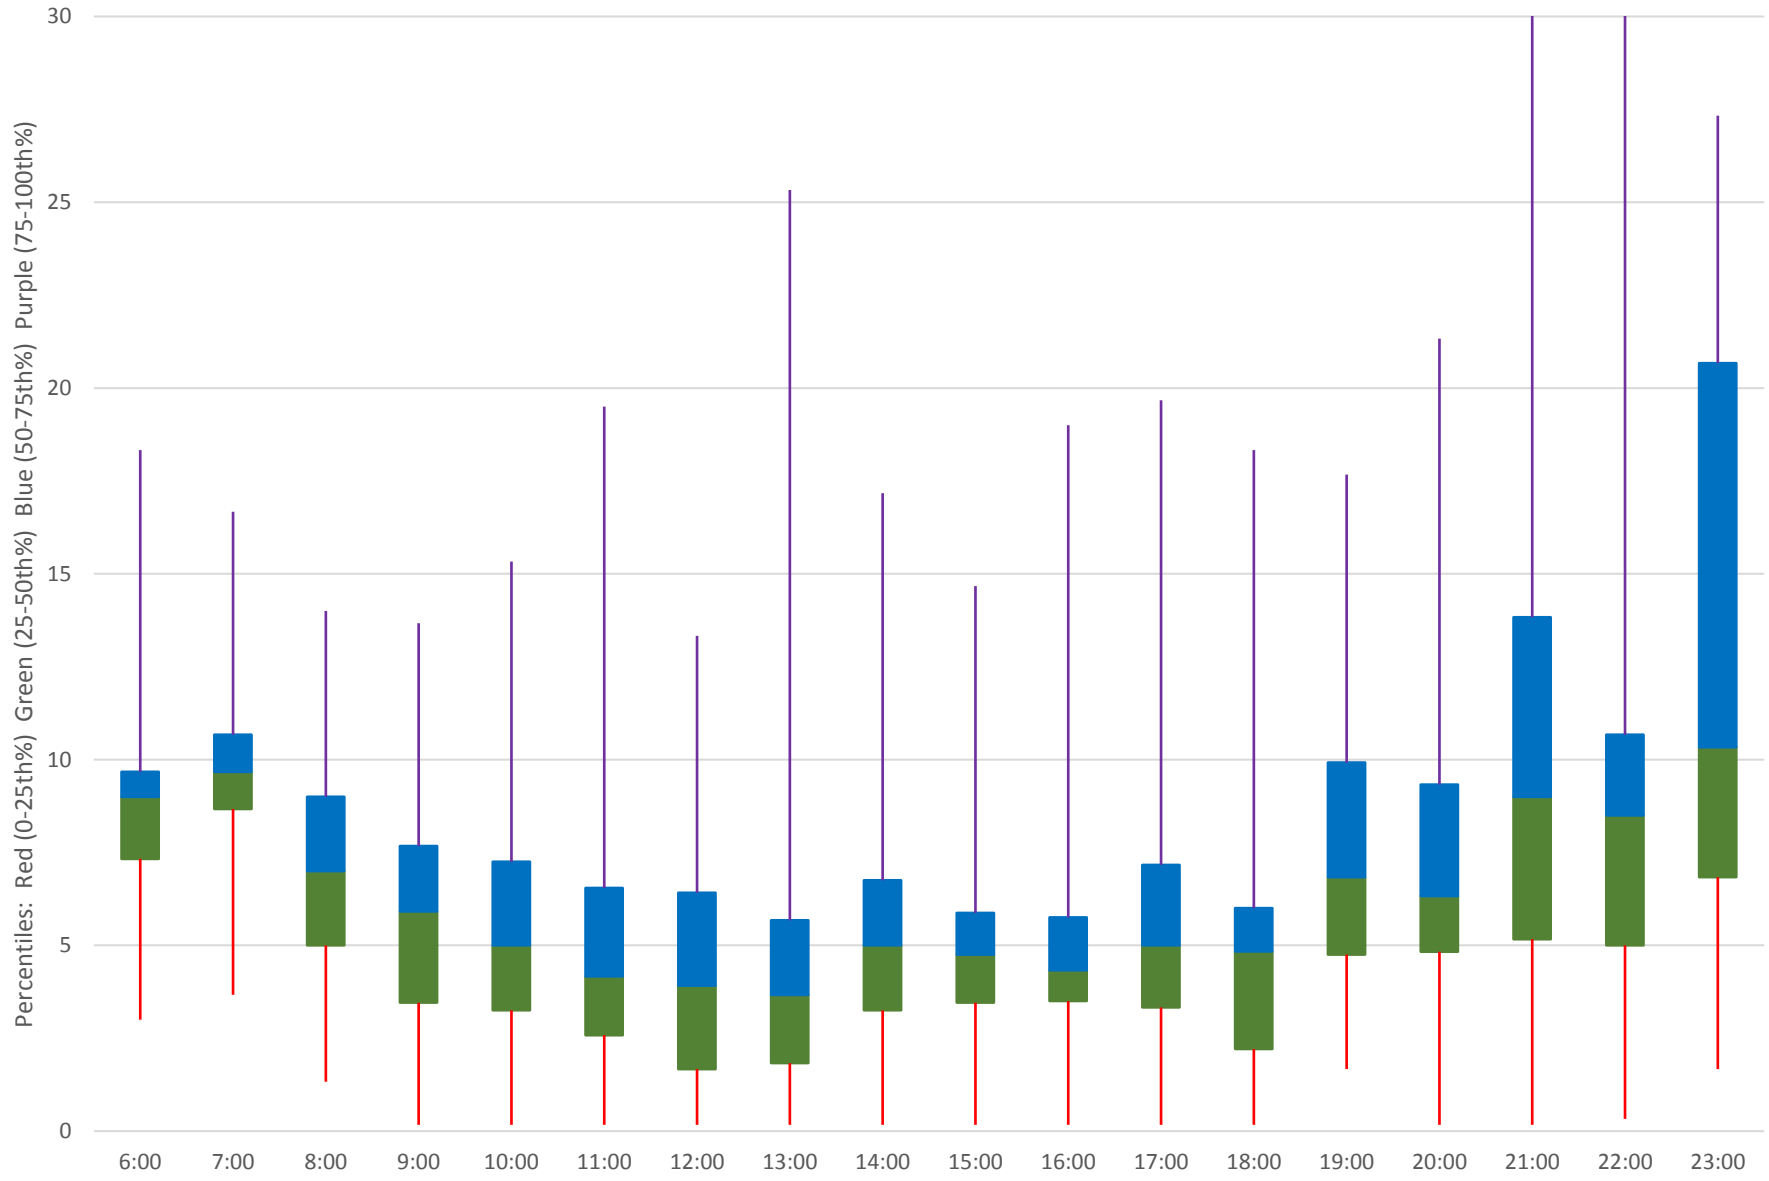

505 Dundas Headways at S of Danforth Southbound October 2019 Quartiles Week 5

505 Dundas Headways at S of Danforth Southbound October 2019 Saturday Statistics

505 Dundas Headways at S of Danforth Southbound October 2019

Quartiles Saturdays

505 Dundas Headways at S of Danforth Southbound October 2019 Sunday Statistics

505 Dundas Headways at S of Danforth Southbound October 2019 Quartiles Sundays/Holidays