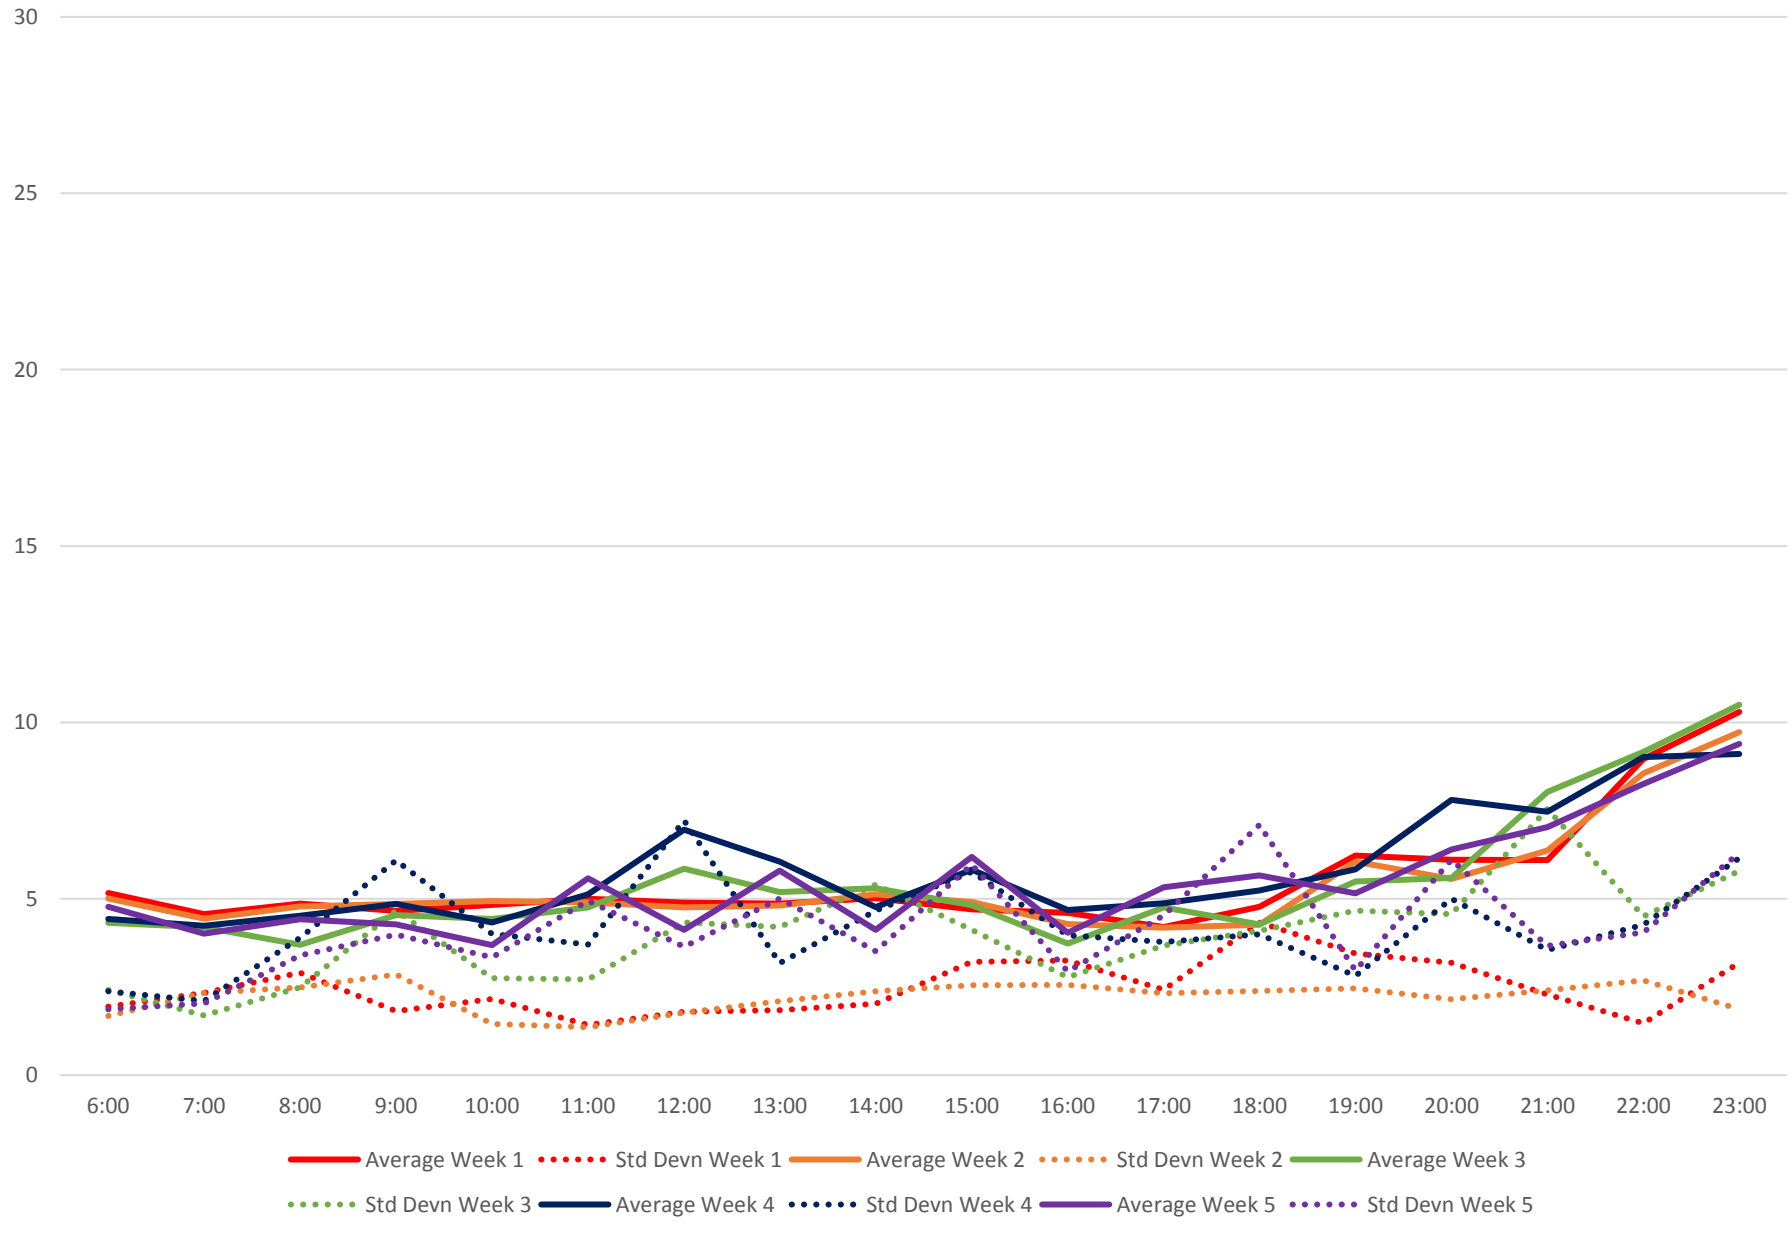

505 Dundas Headways at S of Danforth Southbound October 2019

505 Dundas Headways at S of Danforth Southbound October 2019

505 Dundas Headways at S of Danforth Southbound October 2019

505 Dundas Headways at S of Danforth Southbound October 2019

505 Dundas Headways at S of Danforth Southbound October 2019

505 Dundas Headways at S of Danforth Southbound October 2019

505 Dundas Headways at S of Danforth Southbound October 2019

505 Dundas Headways at S of Danforth Southbound October 2019 Weekday Statistics

505 Dundas Headways at S of Danforth Southbound October 2019 Weekday Statistics

505 Dundas Headways at S of Danforth Southbound October 2019

Quartiles Weekday

505 Dundas Headways at S of Danforth Southbound October 2019

505 Dundas Headways at S of Danforth Southbound October 2019 Quartiles Week 5

505 Dundas Headways at S of Danforth Southbound October 2019 Saturday Statistics

505 Dundas Headways at S of Danforth Southbound October 2019