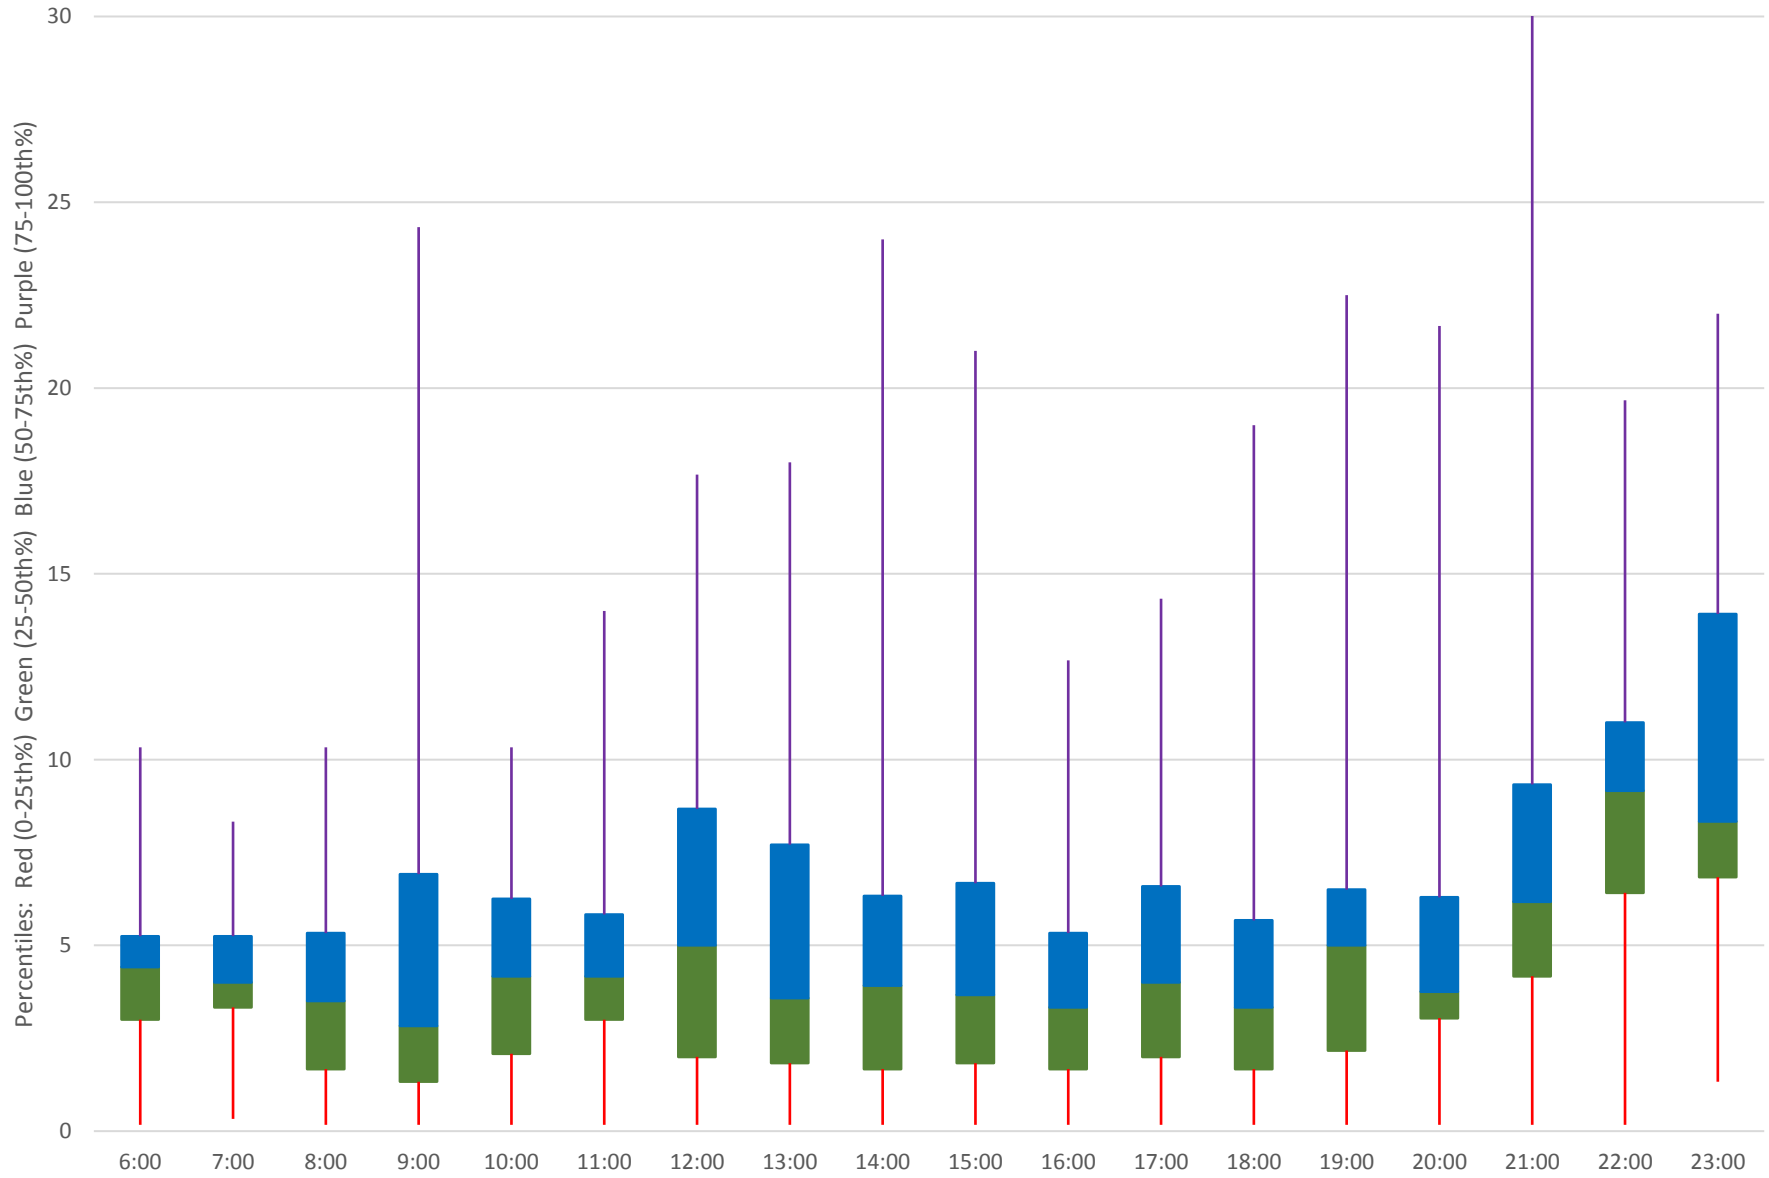

505 Dundas Headways at S of Danforth Southbound October 2019 Quartiles Week 3