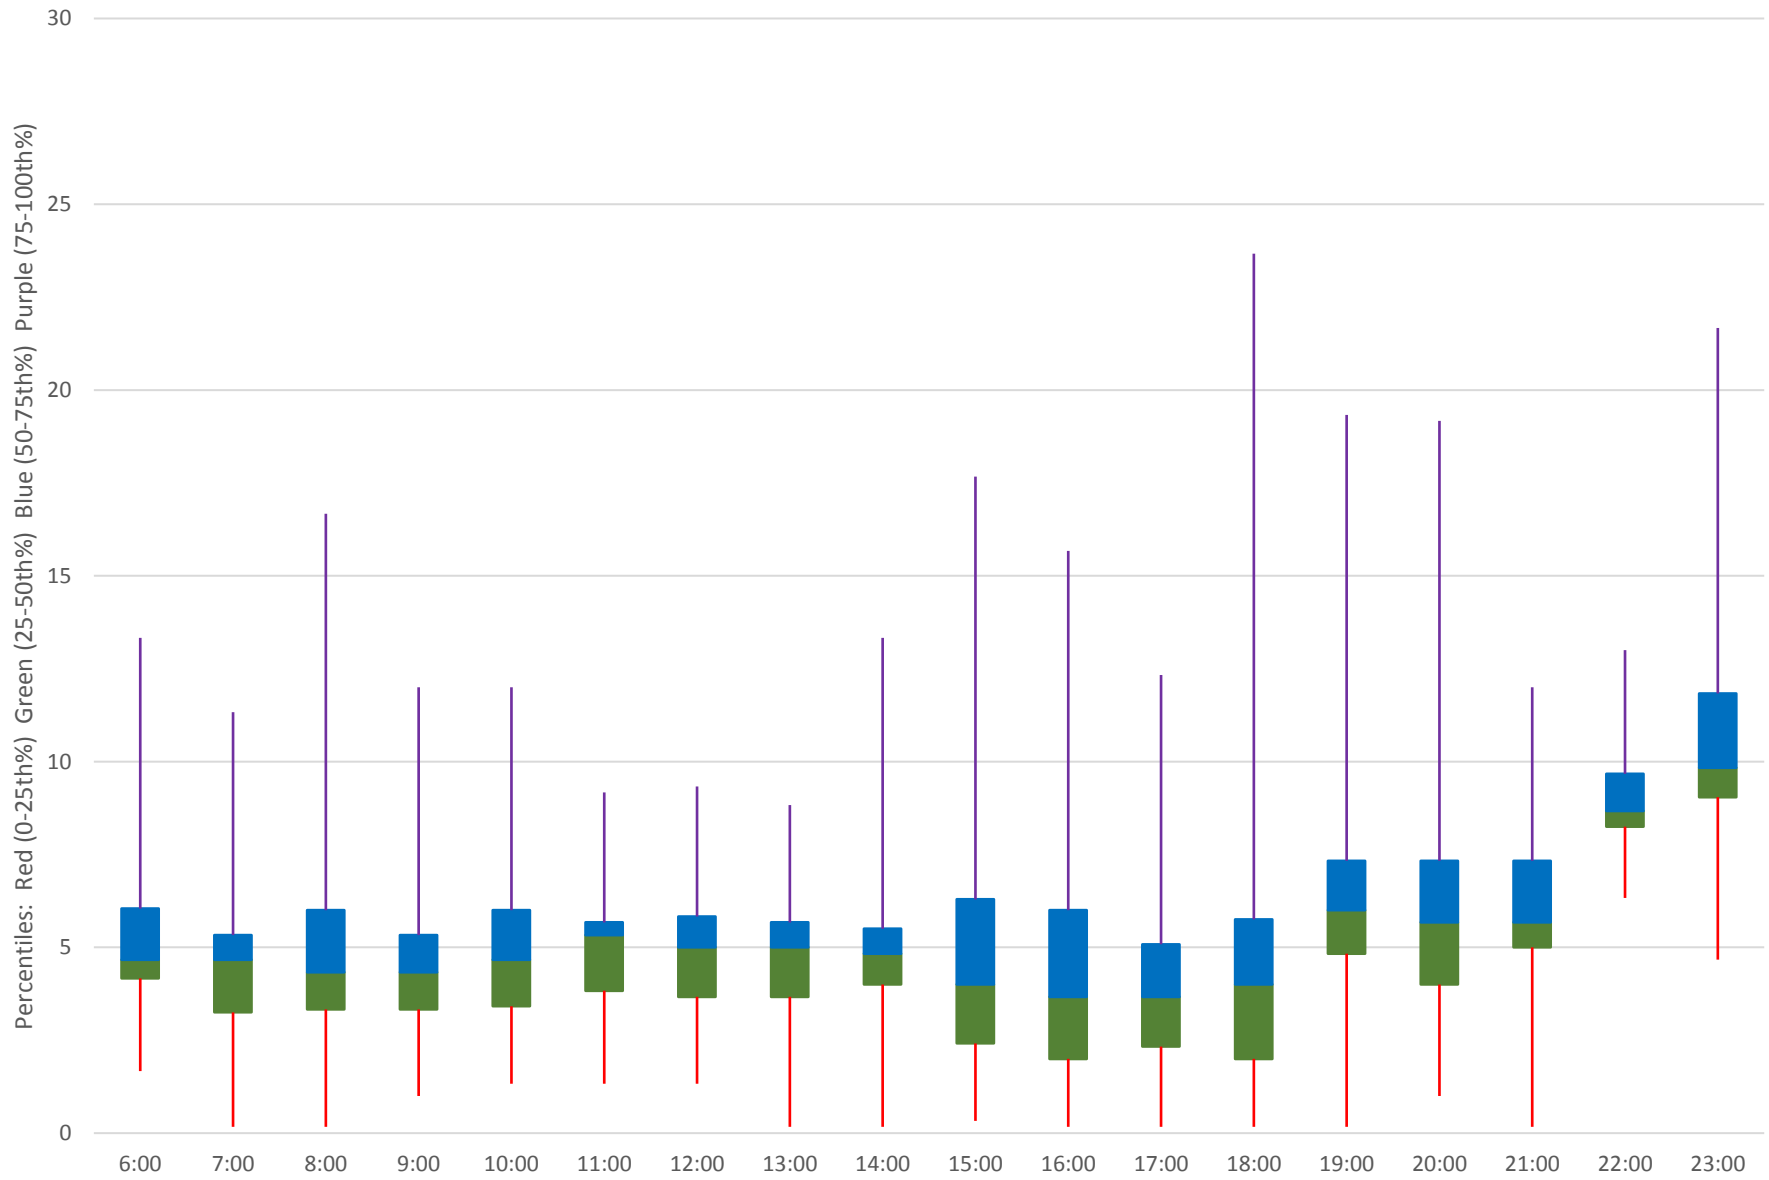

505 Dundas Headways at S of Danforth Southbound October 2019

Quartiles Week 1