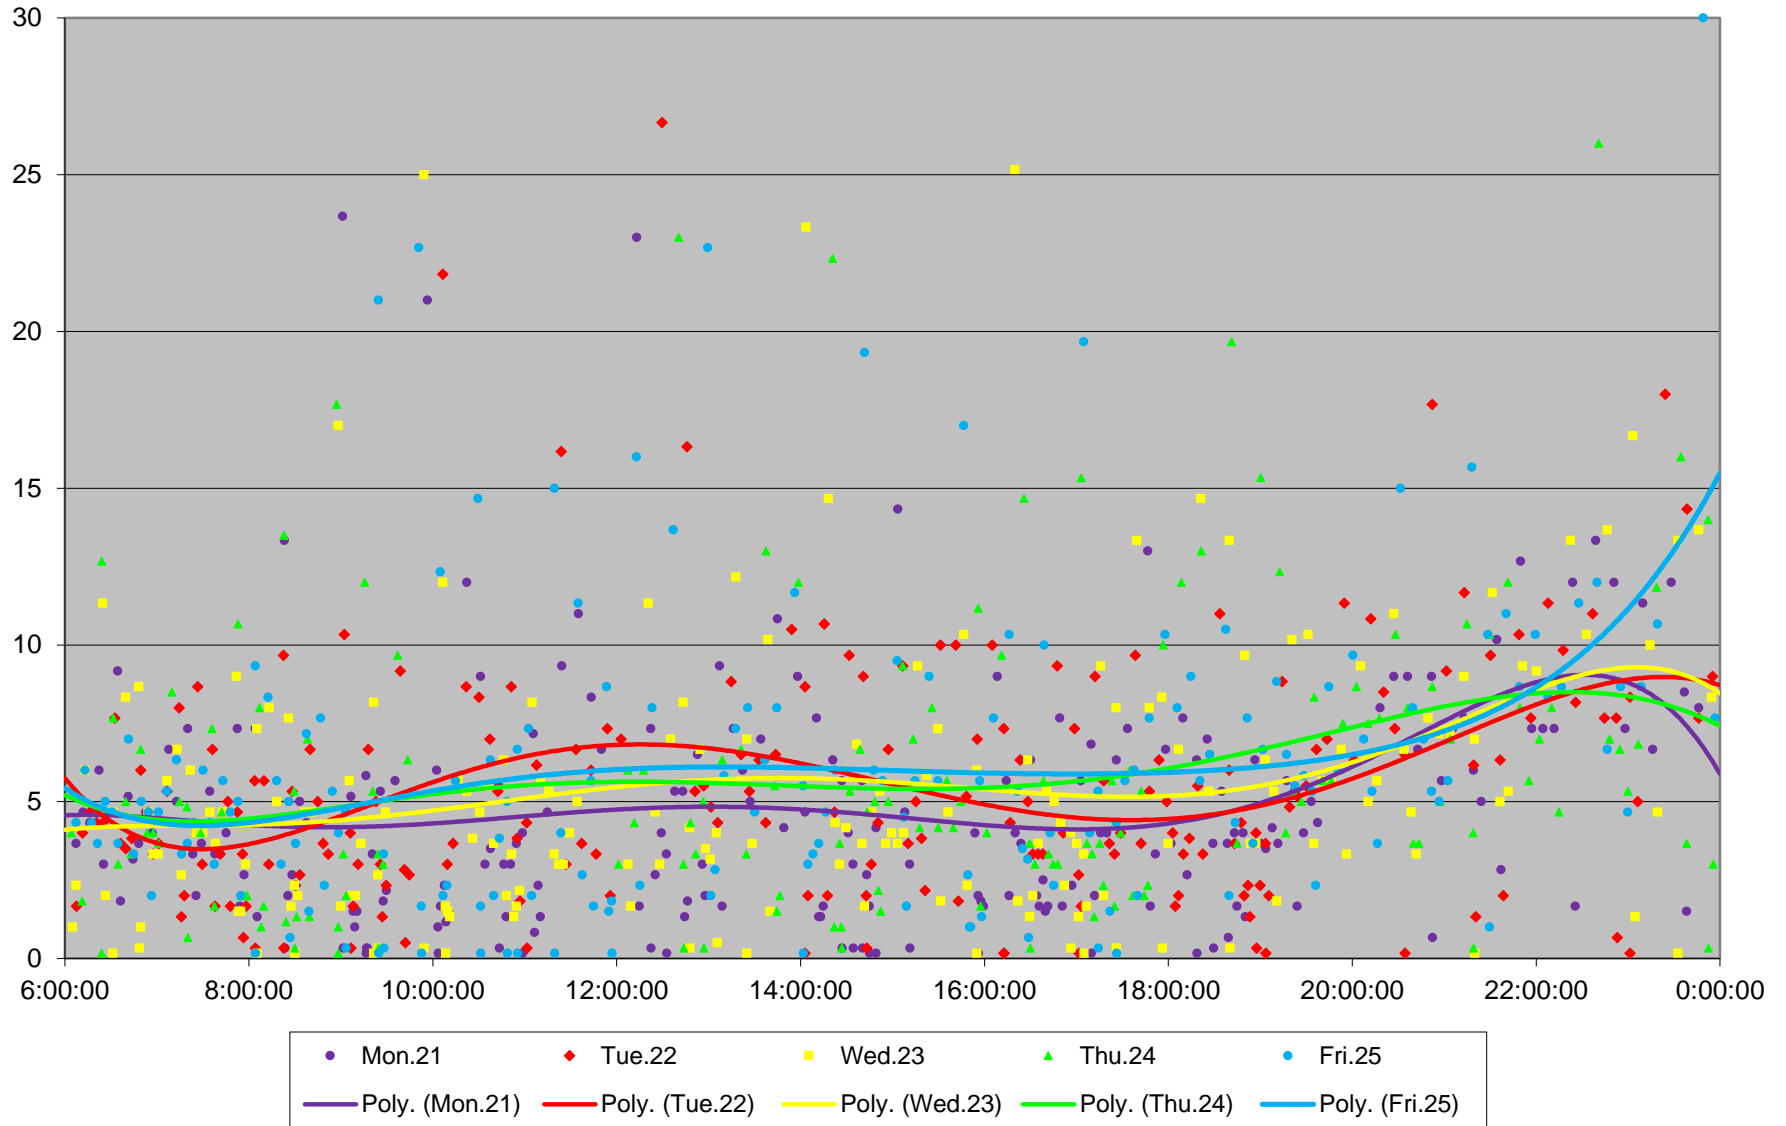

505 Dundas Headways at S of Danforth Southbound October 2019

505 Dundas Headways at S of Danforth Southbound October 2019

505 Dundas Headways at S of Danforth Southbound October 2019

505 Dundas Headways at S of Danforth Southbound October 2019

505 Dundas Headways at S of Danforth Southbound October 2019

505 Dundas Headways at S of Danforth Southbound October 2019

505 Dundas Headways at S of Danforth Southbound October 2019

505 Dundas Headways at S of Danforth Southbound October 2019 Weekday Statistics

505 Dundas Headways at S of Danforth Southbound October 2019 Weekday Statistics

505 Dundas Headways at S of Danforth Southbound October 2019

Quartiles Weekday

505 Dundas Headways at S of Danforth Southbound October 2019