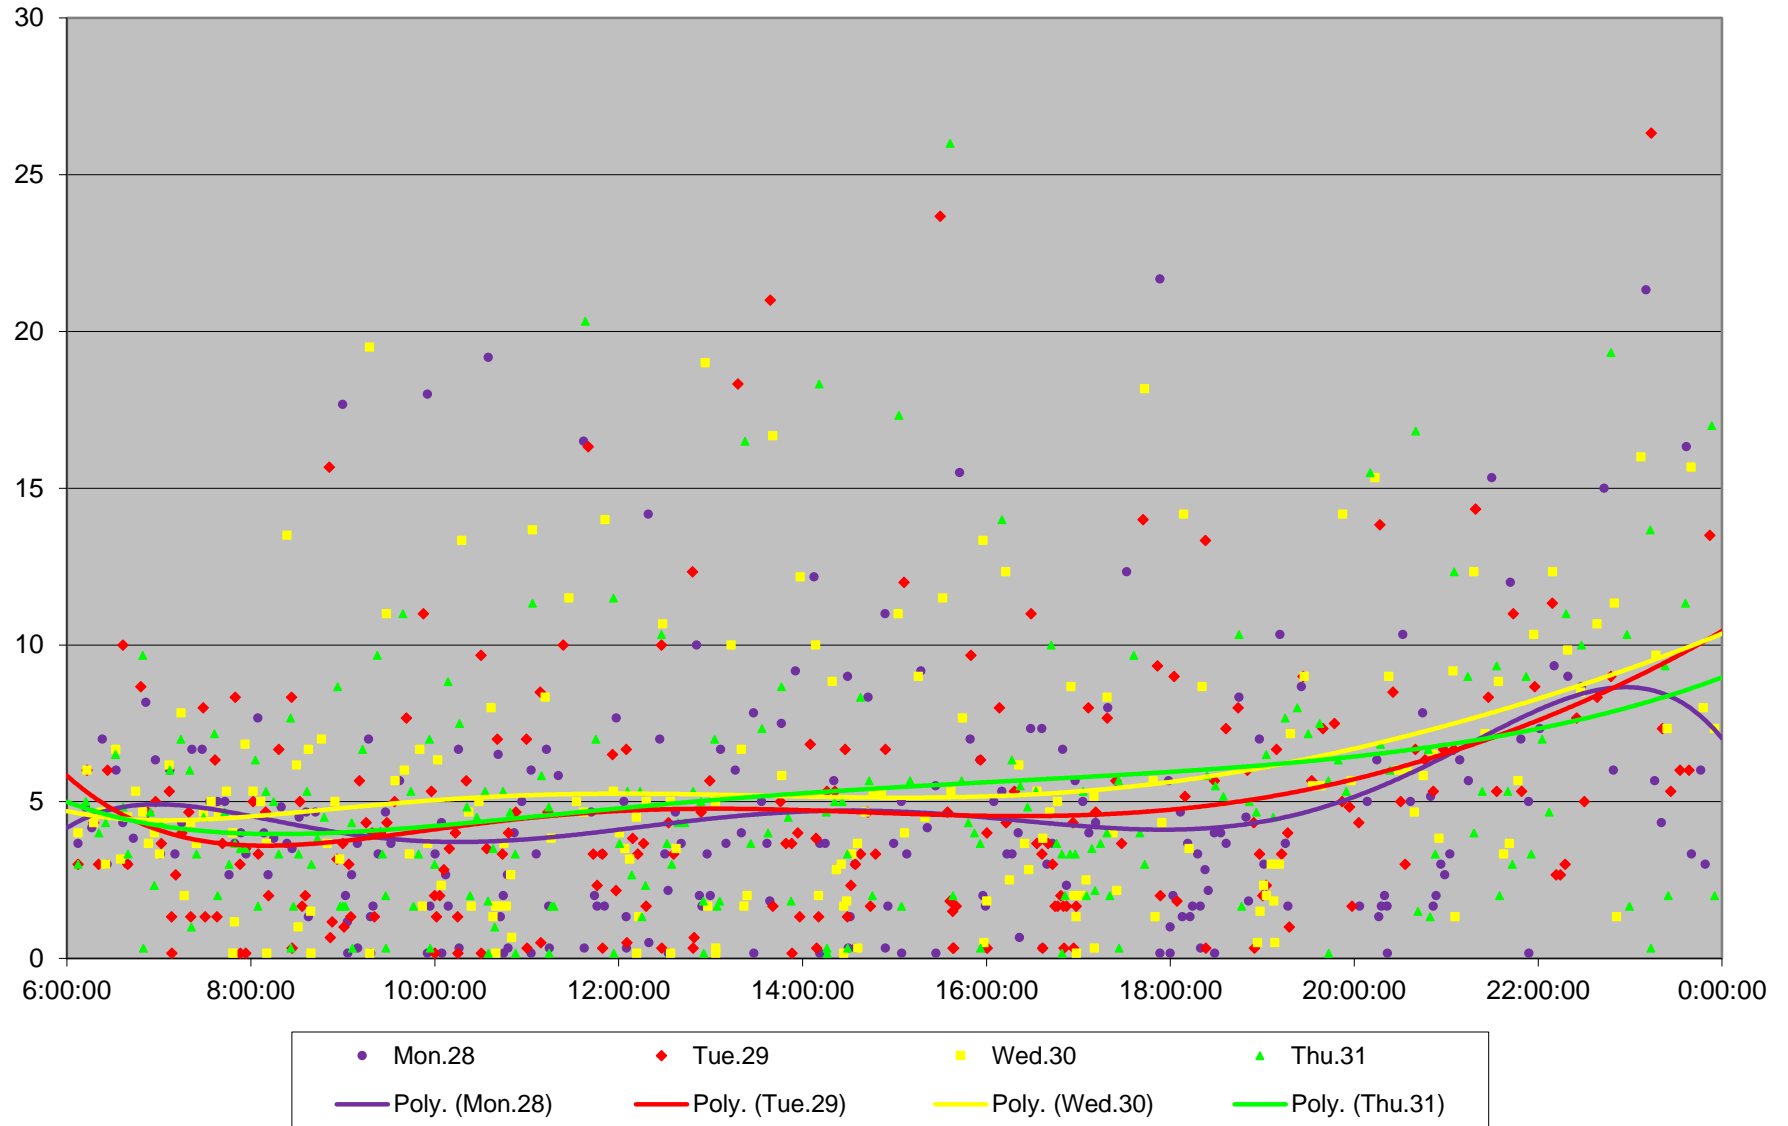

505 Dundas Headways at S of Danforth Southbound October 2019

505 Dundas Headways at S of Danforth Southbound October 2019

505 Dundas Headways at S of Danforth Southbound October 2019

505 Dundas Headways at S of Danforth Southbound October 2019

505 Dundas Headways at S of Danforth Southbound October 2019

505 Dundas Headways at S of Danforth Southbound October 2019

505 Dundas Headways at S of Danforth Southbound October 2019

505 Dundas Headways at S of Danforth Southbound October 2019 Weekday Statistics

505 Dundas Headways at S of Danforth Southbound October 2019 Weekday Statistics

505 Dundas Headways at S of Danforth Southbound October 2019

Quartiles Weekday

505 Dundas Headways at S of Danforth Southbound October 2019