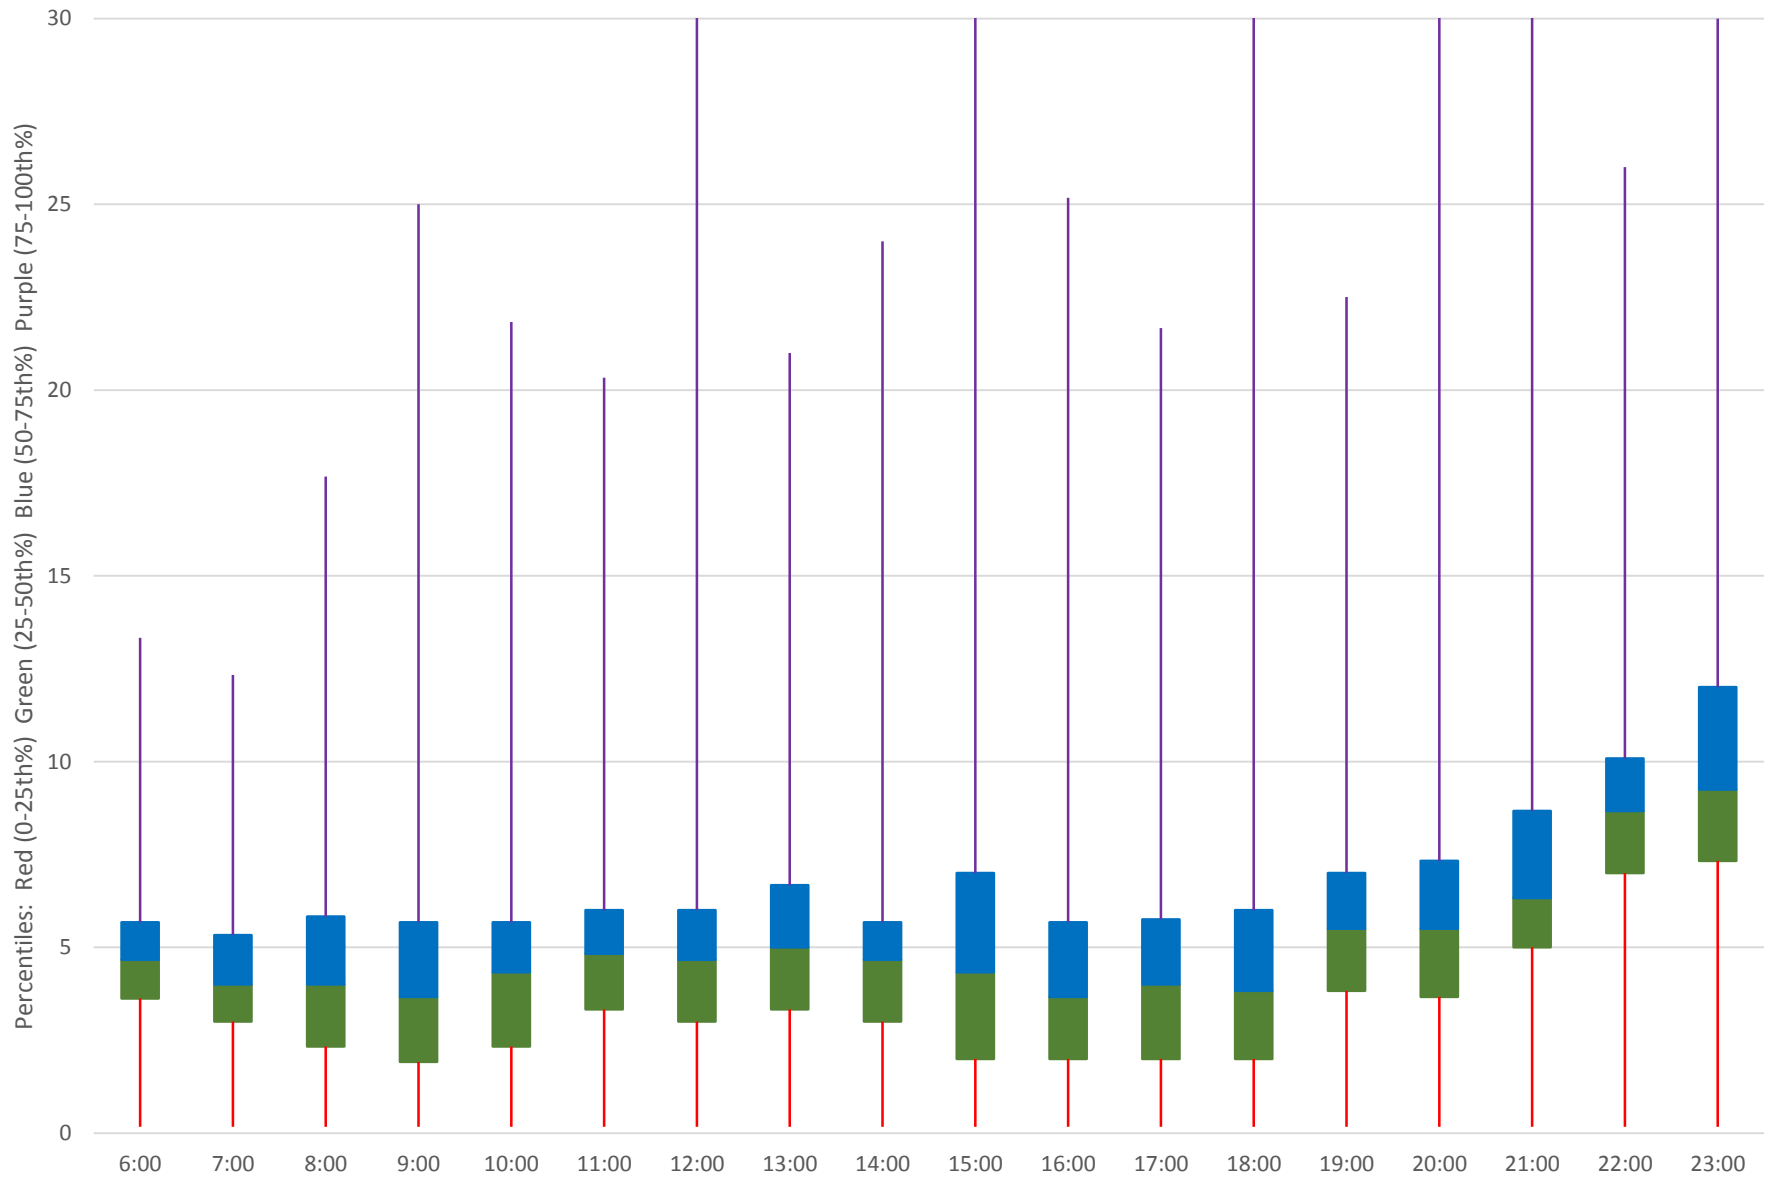

505 Dundas Headways at S of Danforth Southbound October 2019

505 Dundas Headways at S of Danforth Southbound October 2019

505 Dundas Headways at S of Danforth Southbound October 2019

505 Dundas Headways at S of Danforth Southbound October 2019 Weekday Statistics

505 Dundas Headways at S of Danforth Southbound October 2019 Weekday Statistics

505 Dundas Headways at S of Danforth Southbound October 2019

Quartiles Weekday

505 Dundas Headways at S of Danforth Southbound October 2019