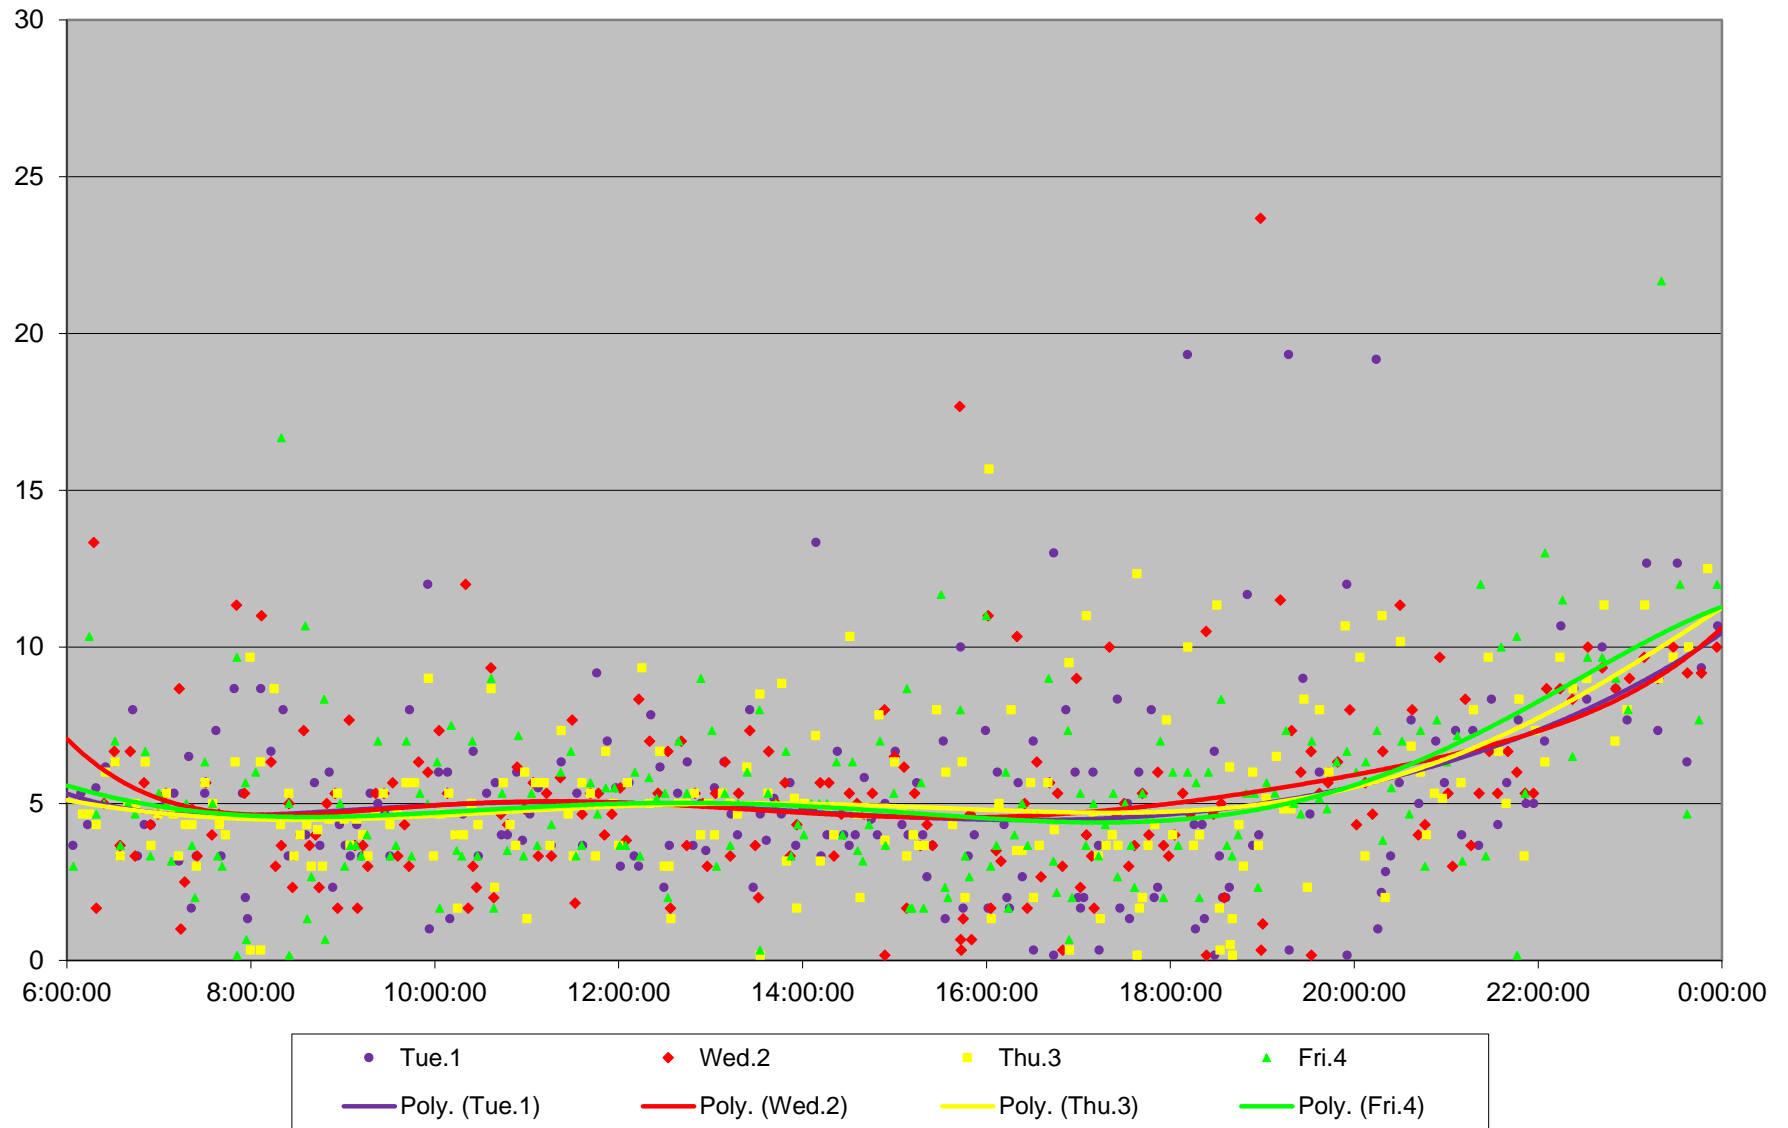

505 Dundas Headways at S of Danforth Southbound October 2019

505 Dundas Headways at S of Danforth Southbound October 2019

505 Dundas Headways at S of Danforth Southbound October 2019

505 Dundas Headways at S of Danforth Southbound October 2019

505 Dundas Headways at S of Danforth Southbound October 2019

505 Dundas Headways at S of Danforth Southbound October 2019

505 Dundas Headways at S of Danforth Southbound October 2019

505 Dundas Headways at S of Danforth Southbound October 2019 Weekday Statistics

505 Dundas Headways at S of Danforth Southbound October 2019 Weekday Statistics

505 Dundas Headways at S of Danforth Southbound October 2019

Quartiles Weekday

505 Dundas Headways at S of Danforth Southbound October 2019