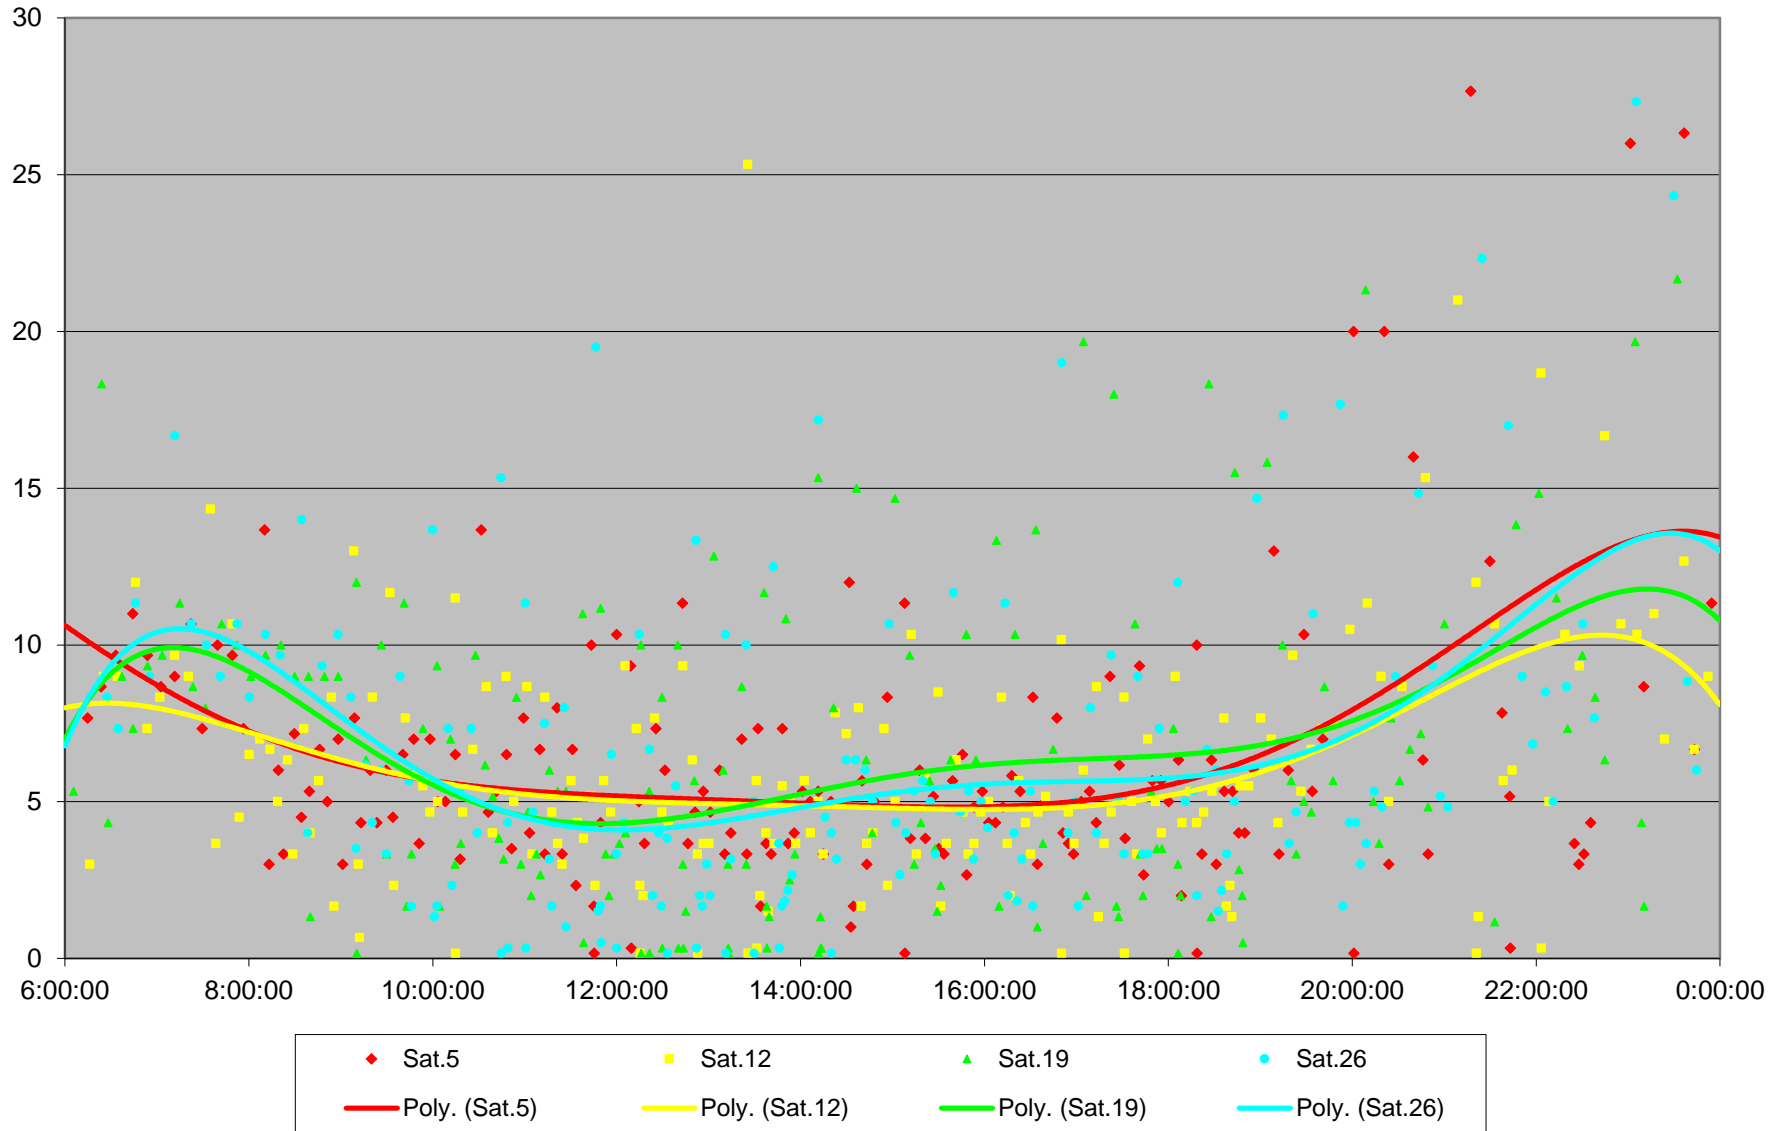

505 Dundas Headways at S of Danforth Southbound October 2019

505 Dundas Headways at S of Danforth Southbound October 2019

505 Dundas Headways at S of Danforth Southbound October 2019

505 Dundas Headways at S of Danforth Southbound October 2019

505 Dundas Headways at S of Danforth Southbound October 2019

505 Dundas Headways at S of Danforth Southbound October 2019

505 Dundas Headways at S of Danforth Southbound October 2019

505 Dundas Headways at S of Danforth Southbound October 2019 Weekday Statistics

505 Dundas Headways at S of Danforth Southbound October 2019 Weekday Statistics

505 Dundas Headways at S of Danforth Southbound October 2019

Quartiles Weekday

505 Dundas Headways at S of Danforth Southbound October 2019

505 Dundas Headways at S of Danforth Southbound October 2019 Quartiles Week 5

505 Dundas Headways at S of Danforth Southbound October 2019 Saturday Statistics

505 Dundas Headways at S of Danforth Southbound October 2019