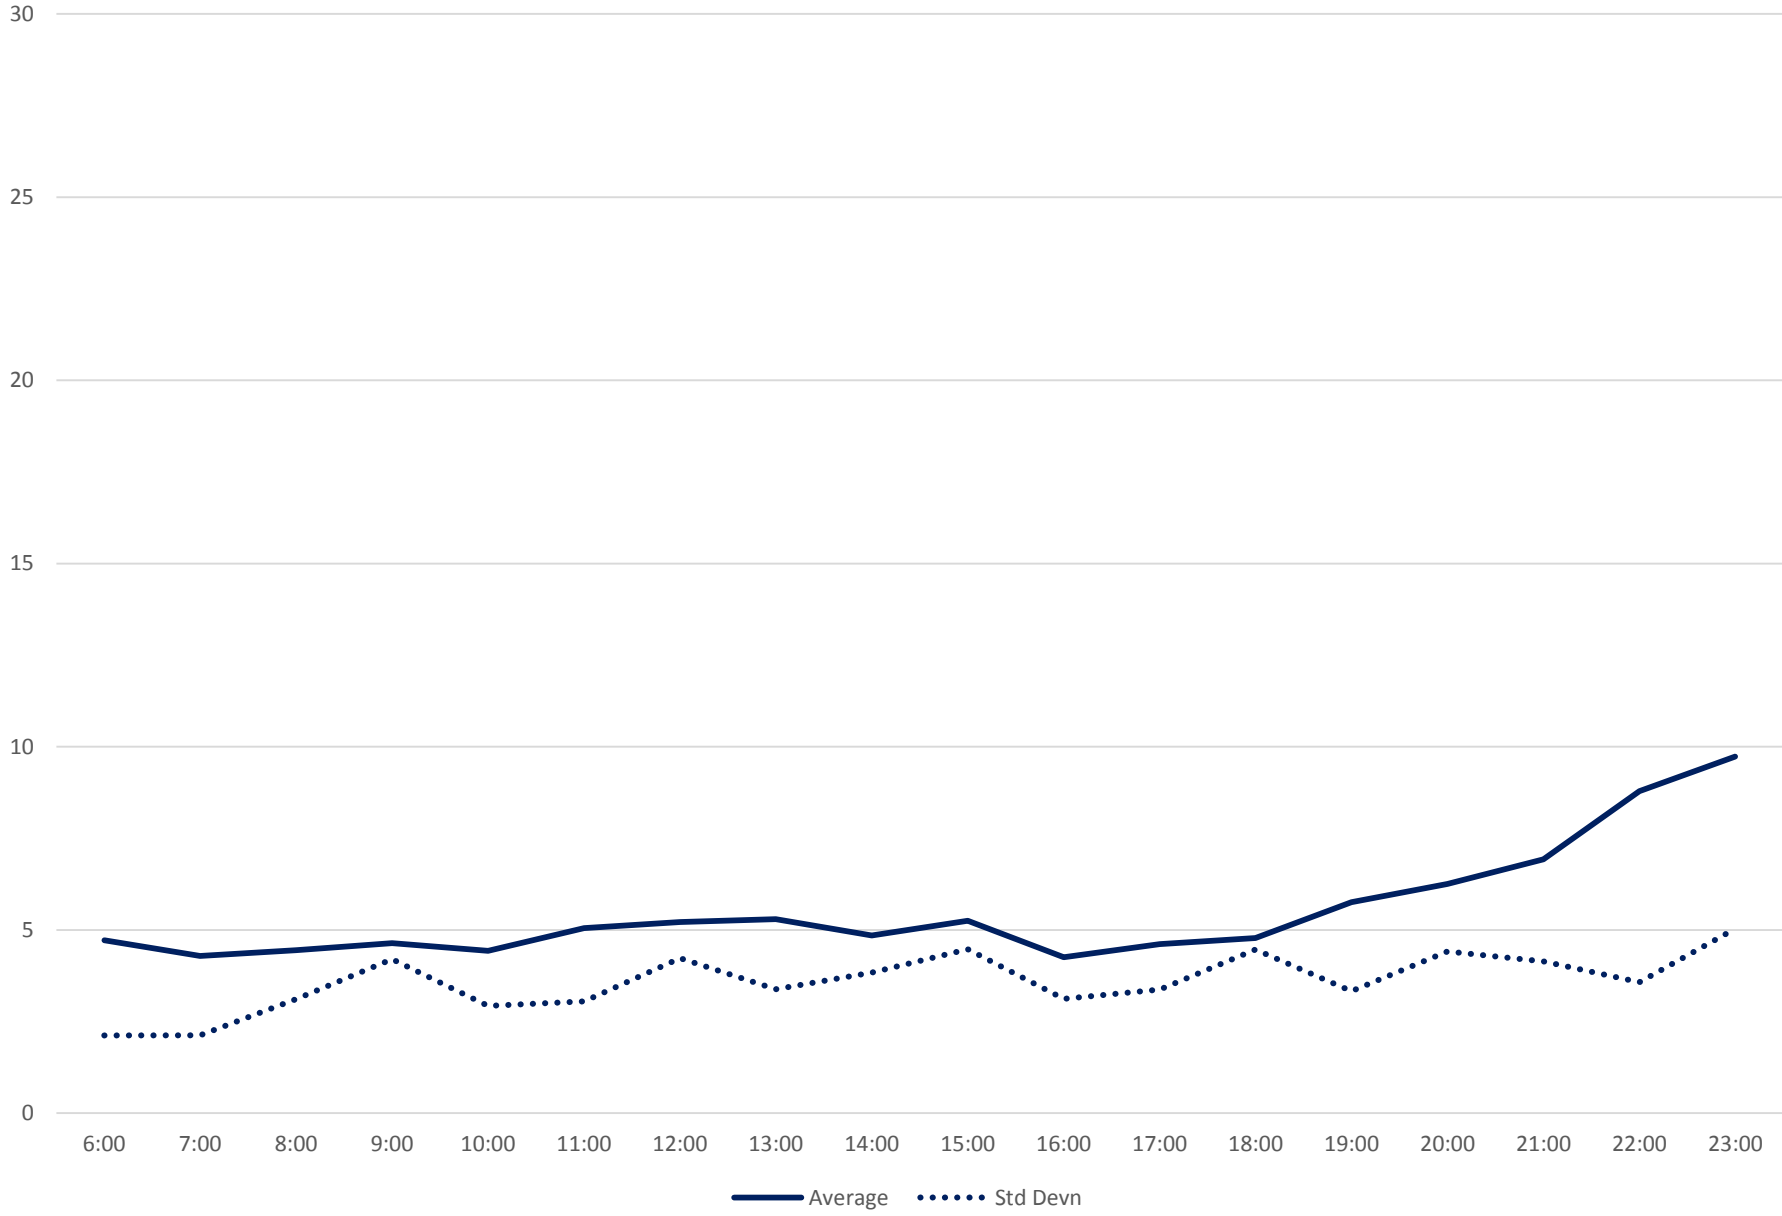

505 Dundas Headways at S of Danforth Southbound October 2019

505 Dundas Headways at S of Danforth Southbound October 2019

505 Dundas Headways at S of Danforth Southbound October 2019

505 Dundas Headways at S of Danforth Southbound October 2019

505 Dundas Headways at S of Danforth Southbound October 2019

505 Dundas Headways at S of Danforth Southbound October 2019

505 Dundas Headways at S of Danforth Southbound October 2019

505 Dundas Headways at S of Danforth Southbound October 2019 Weekday Statistics

505 Dundas Headways at S of Danforth Southbound October 2019 Weekday Statistics

505 Dundas Headways at S of Danforth Southbound October 2019

Quartiles Weekday

505 Dundas Headways at S of Danforth Southbound October 2019

505 Dundas Headways at S of Danforth Southbound October 2019 Quartiles Week 5

505 Dundas Headways at S of Danforth Southbound October 2019 Saturday Statistics

505 Dundas Headways at S of Danforth Southbound October 2019