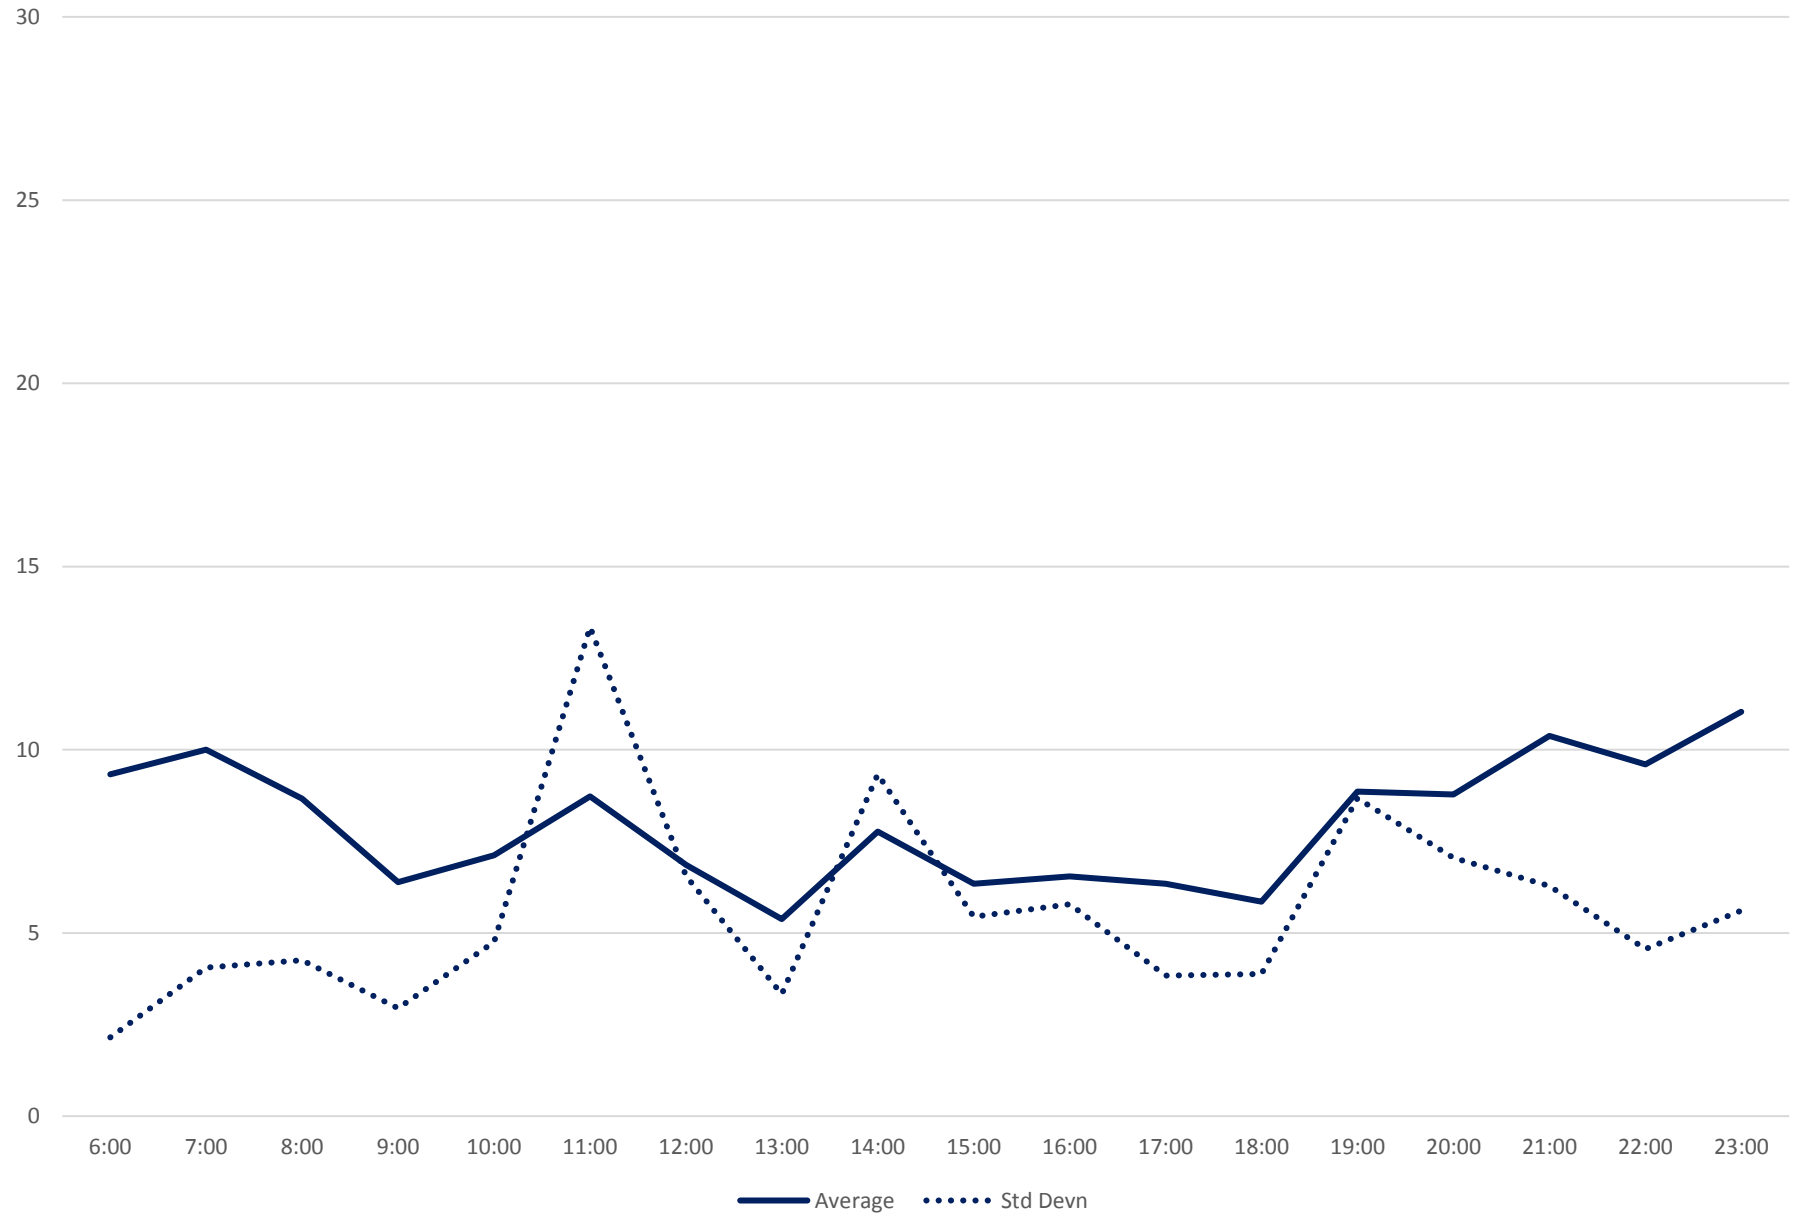

505 Dundas Headways at S of Danforth Southbound October 2019 Weekday Statistics

505 Dundas Headways at S of Danforth Southbound October 2019

Quartiles Weekday

505 Dundas Headways at S of Danforth Southbound October 2019

505 Dundas Headways at S of Danforth Southbound October 2019 Quartiles Week 5

505 Dundas Headways at S of Danforth Southbound October 2019 Saturday Statistics

505 Dundas Headways at S of Danforth Southbound October 2019

Quartiles Saturdays

505 Dundas Headways at S of Danforth Southbound October 2019 Sunday Statistics

505 Dundas Headways at S of Danforth Southbound October 2019 Quartiles Sundays/Holidays