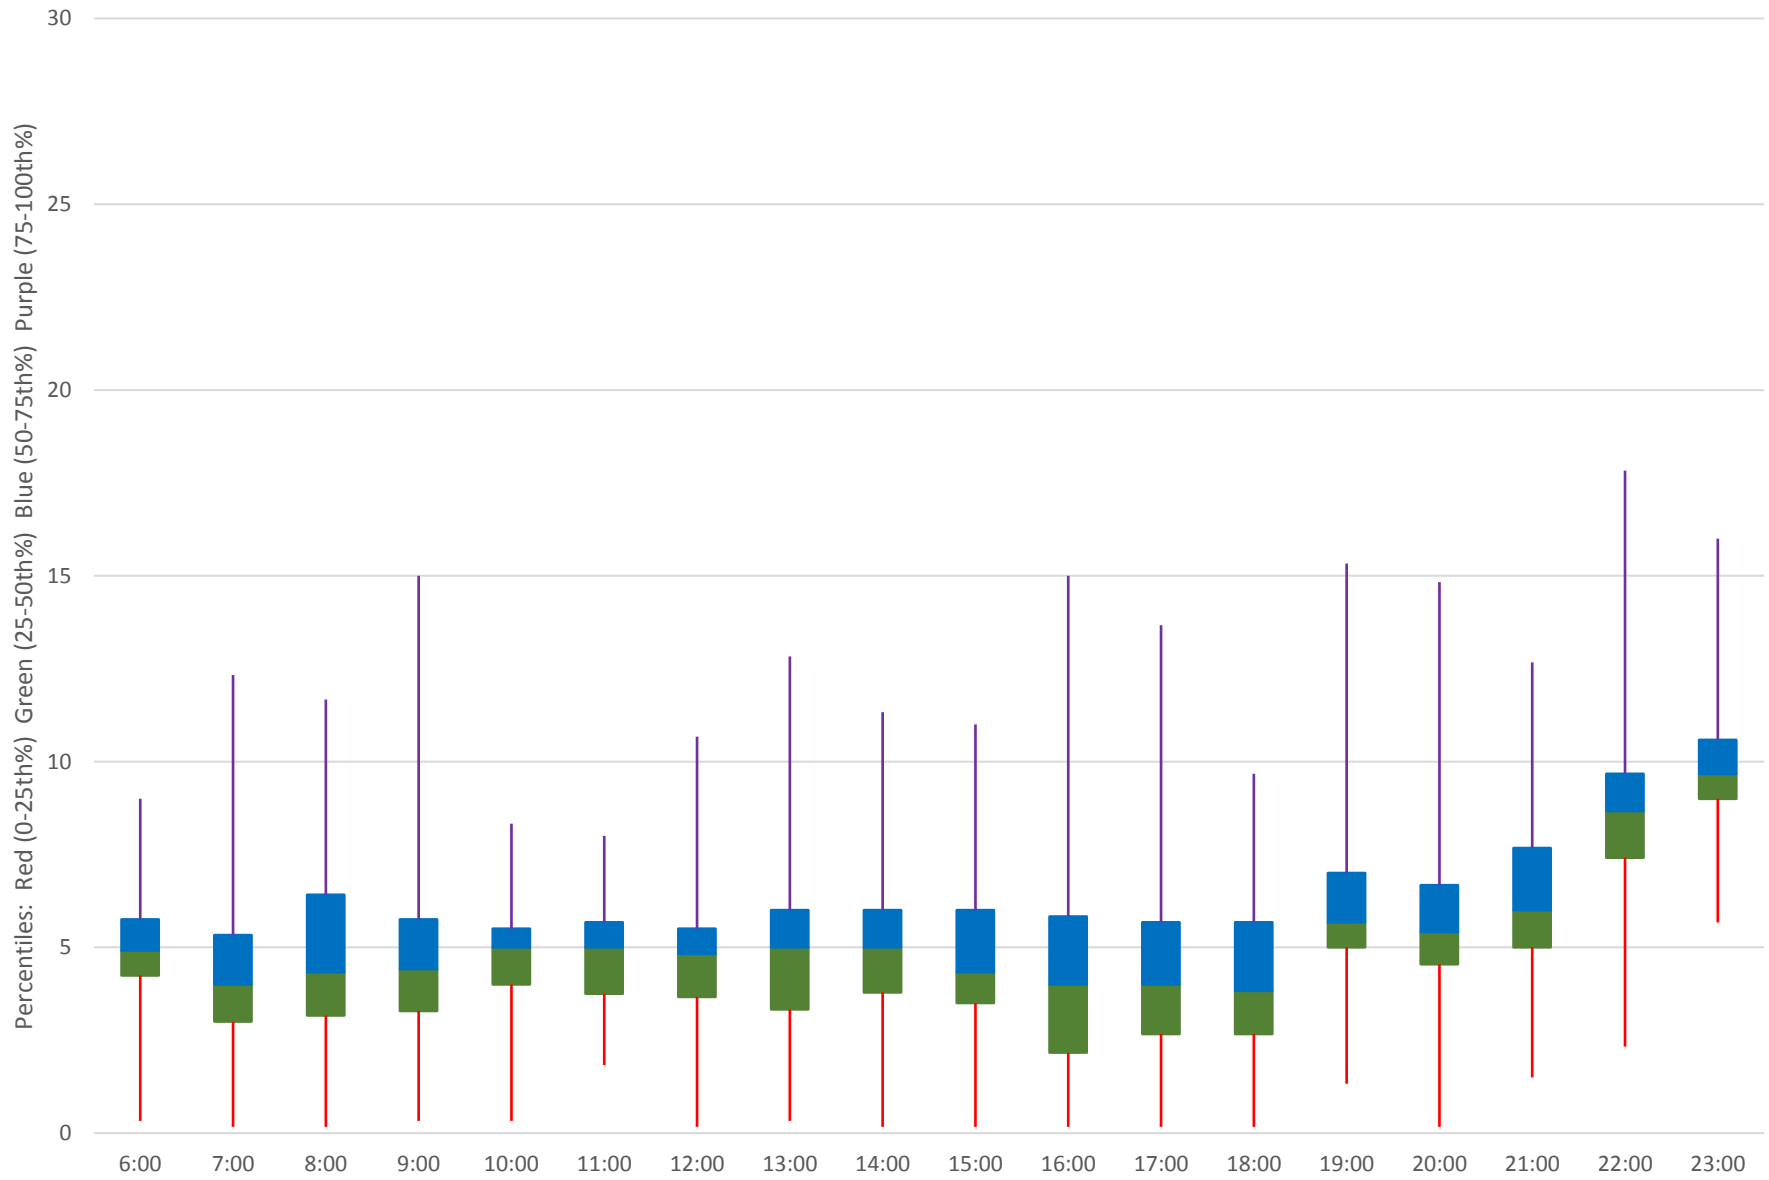

505 Dundas Headways at S of Danforth Southbound October 2019 Quartiles Week 2