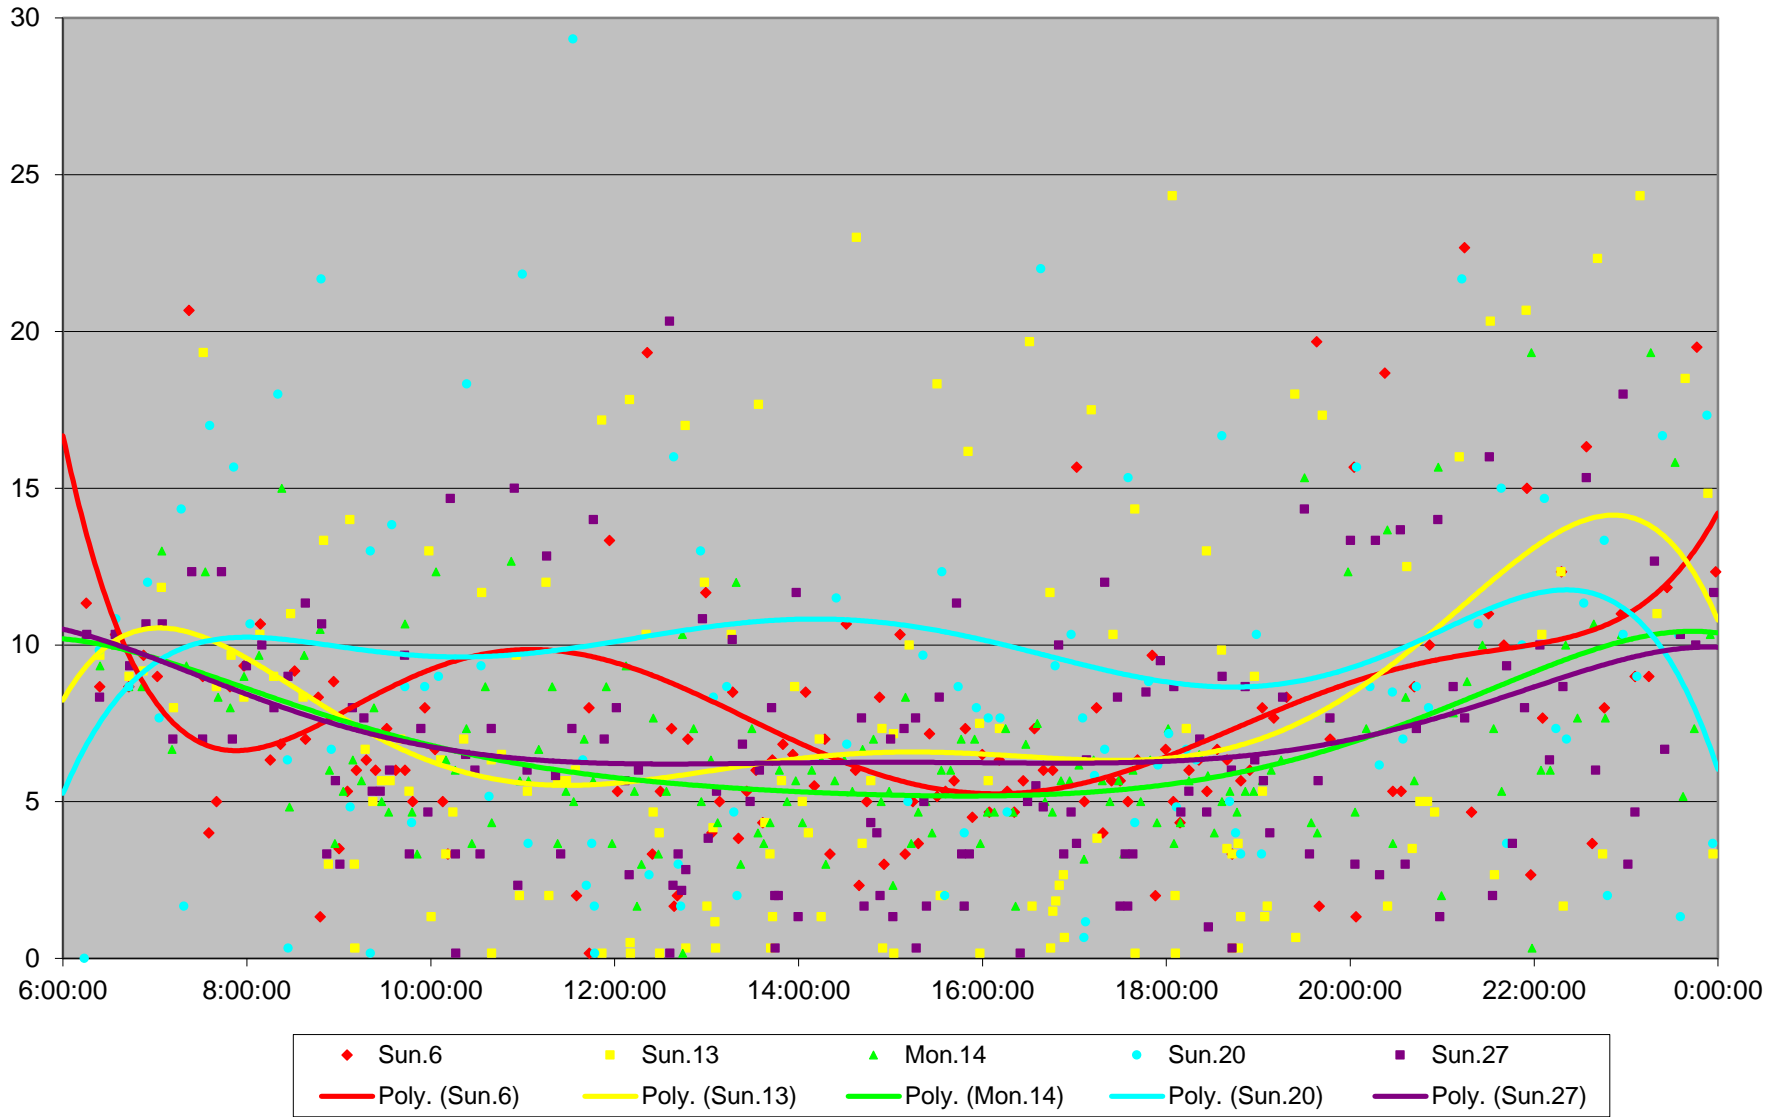

505 Dundas Headways at S of Danforth Southbound October 2019

505 Dundas Headways at S of Danforth Southbound October 2019

505 Dundas Headways at S of Danforth Southbound October 2019

505 Dundas Headways at S of Danforth Southbound October 2019

505 Dundas Headways at S of Danforth Southbound October 2019

505 Dundas Headways at S of Danforth Southbound October 2019

505 Dundas Headways at S of Danforth Southbound October 2019

505 Dundas Headways at S of Danforth Southbound October 2019 Weekday Statistics

505 Dundas Headways at S of Danforth Southbound October 2019 Weekday Statistics

505 Dundas Headways at S of Danforth Southbound October 2019

Quartiles Weekday

505 Dundas Headways at S of Danforth Southbound October 2019