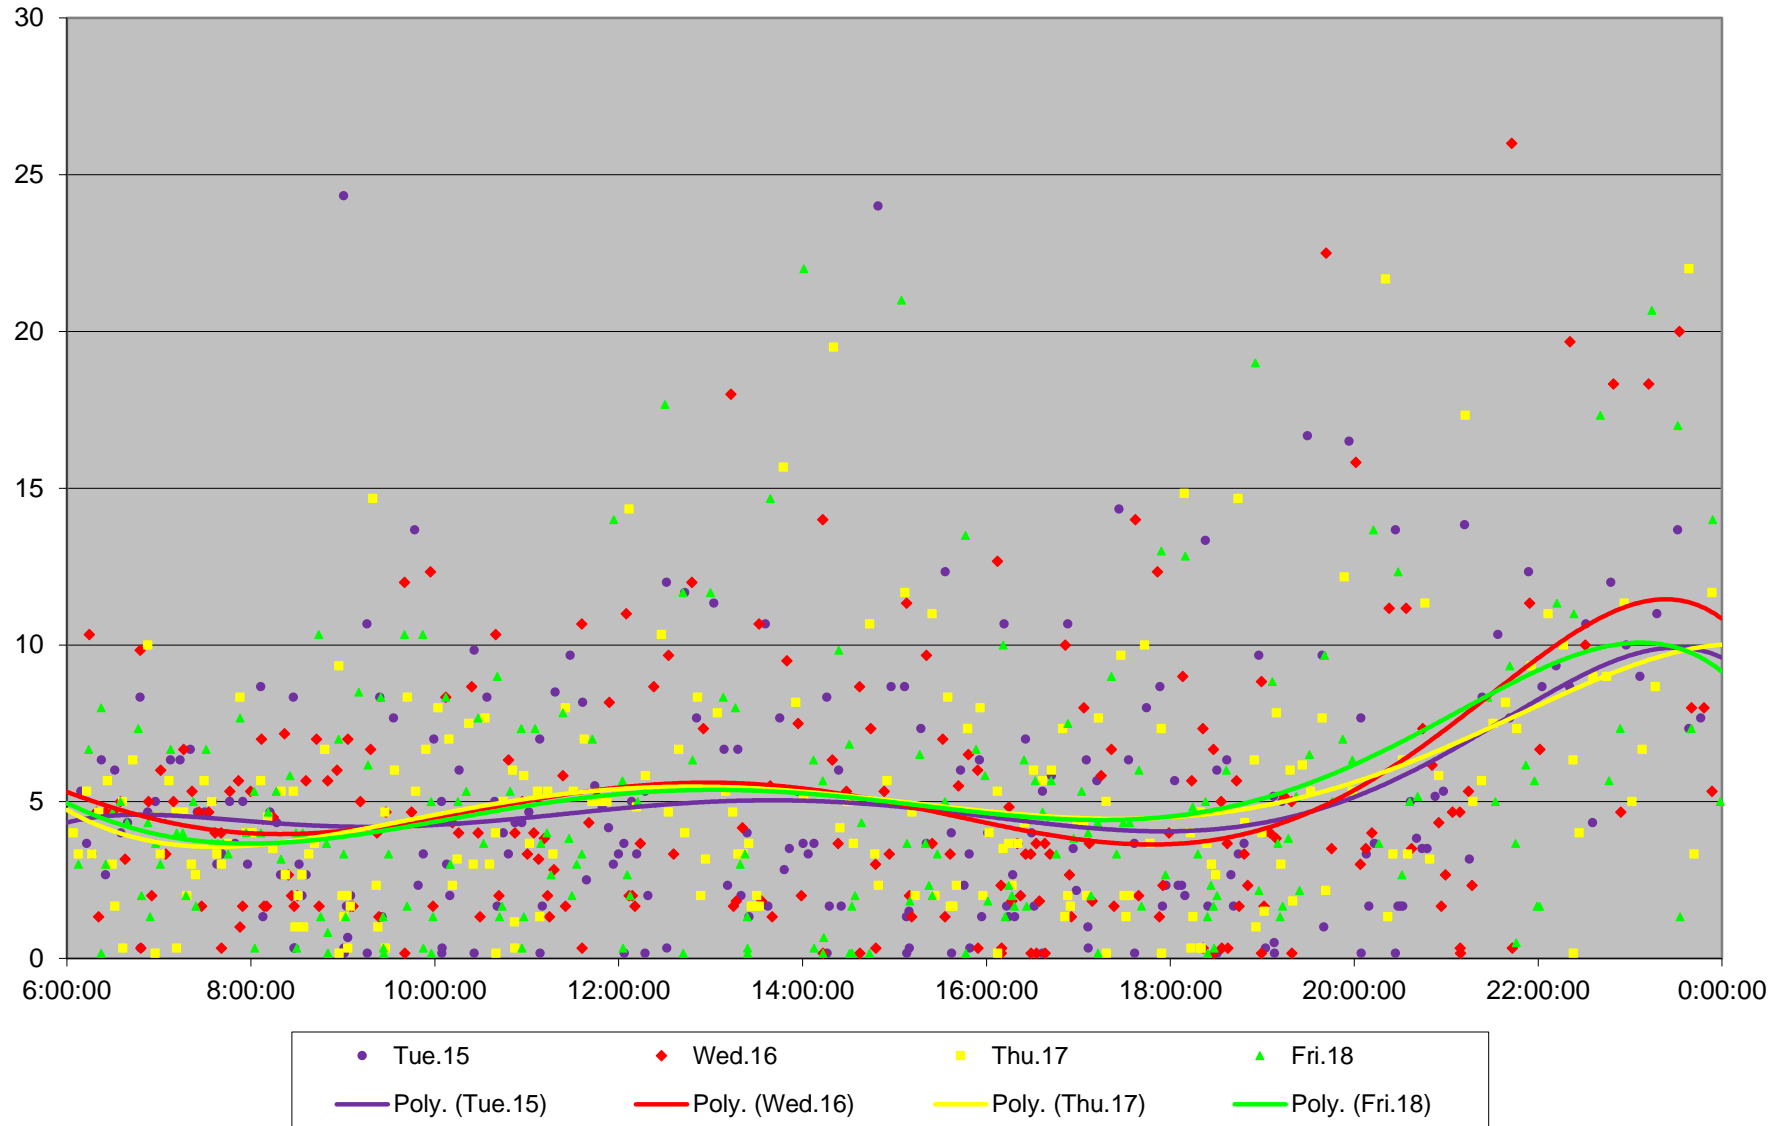

505 Dundas Headways at S of Danforth Southbound October 2019

505 Dundas Headways at S of Danforth Southbound October 2019

505 Dundas Headways at S of Danforth Southbound October 2019

505 Dundas Headways at S of Danforth Southbound October 2019

505 Dundas Headways at S of Danforth Southbound October 2019

505 Dundas Headways at S of Danforth Southbound October 2019

505 Dundas Headways at S of Danforth Southbound October 2019

505 Dundas Headways at S of Danforth Southbound October 2019 Weekday Statistics

505 Dundas Headways at S of Danforth Southbound October 2019 Weekday Statistics

505 Dundas Headways at S of Danforth Southbound October 2019

Quartiles Weekday

505 Dundas Headways at S of Danforth Southbound October 2019