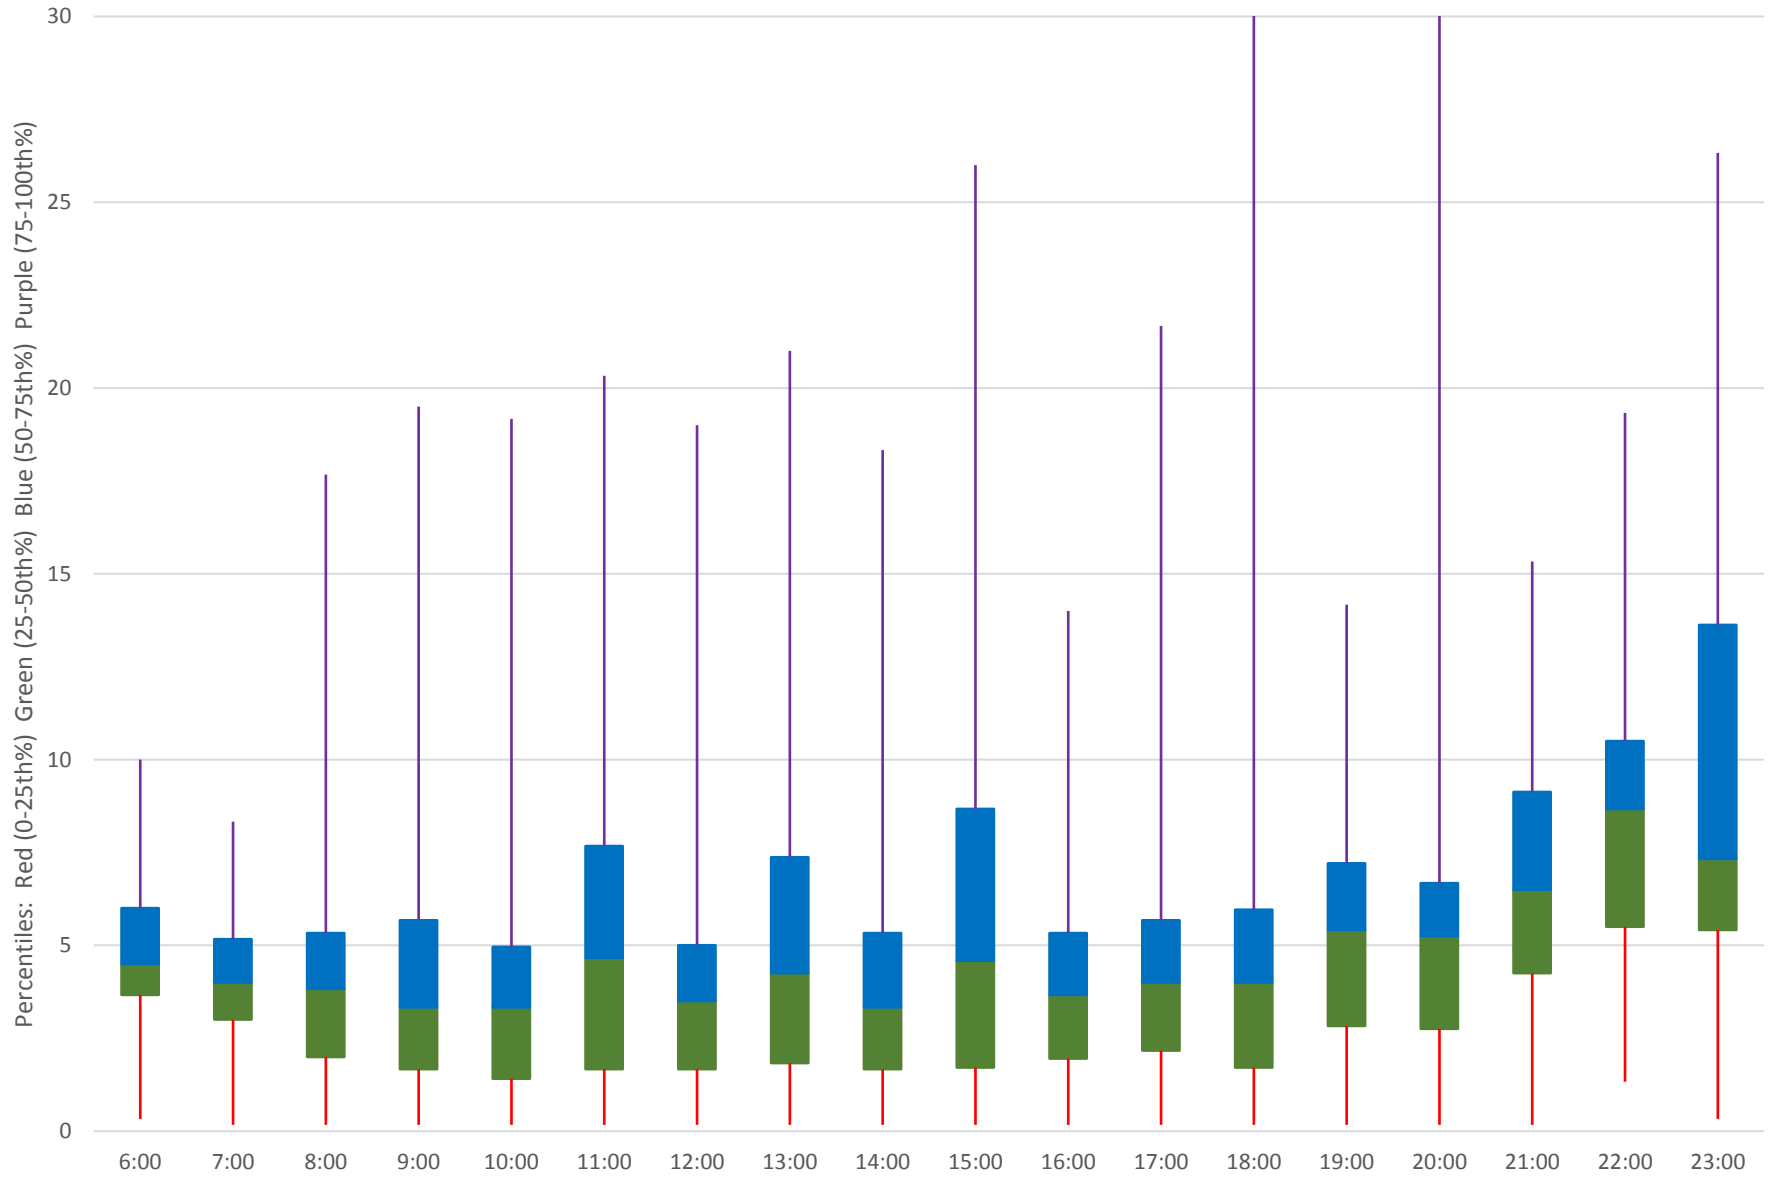

Quartiles Week 1

505 Dundas Headways at S of Danforth Southbound October 2019 Quartiles Week 2

505 Dundas Headways at S of Danforth Southbound October 2019 Quartiles Week 3

505 Dundas Headways at S of Danforth Southbound October 2019 Quartiles Week 4

505 Dundas Headways at S of Danforth Southbound October 2019 Quartiles Week 5

505 Dundas Headways at S of Danforth Southbound October 2019 Saturday Statistics

505 Dundas Headways at S of Danforth Southbound October 2019