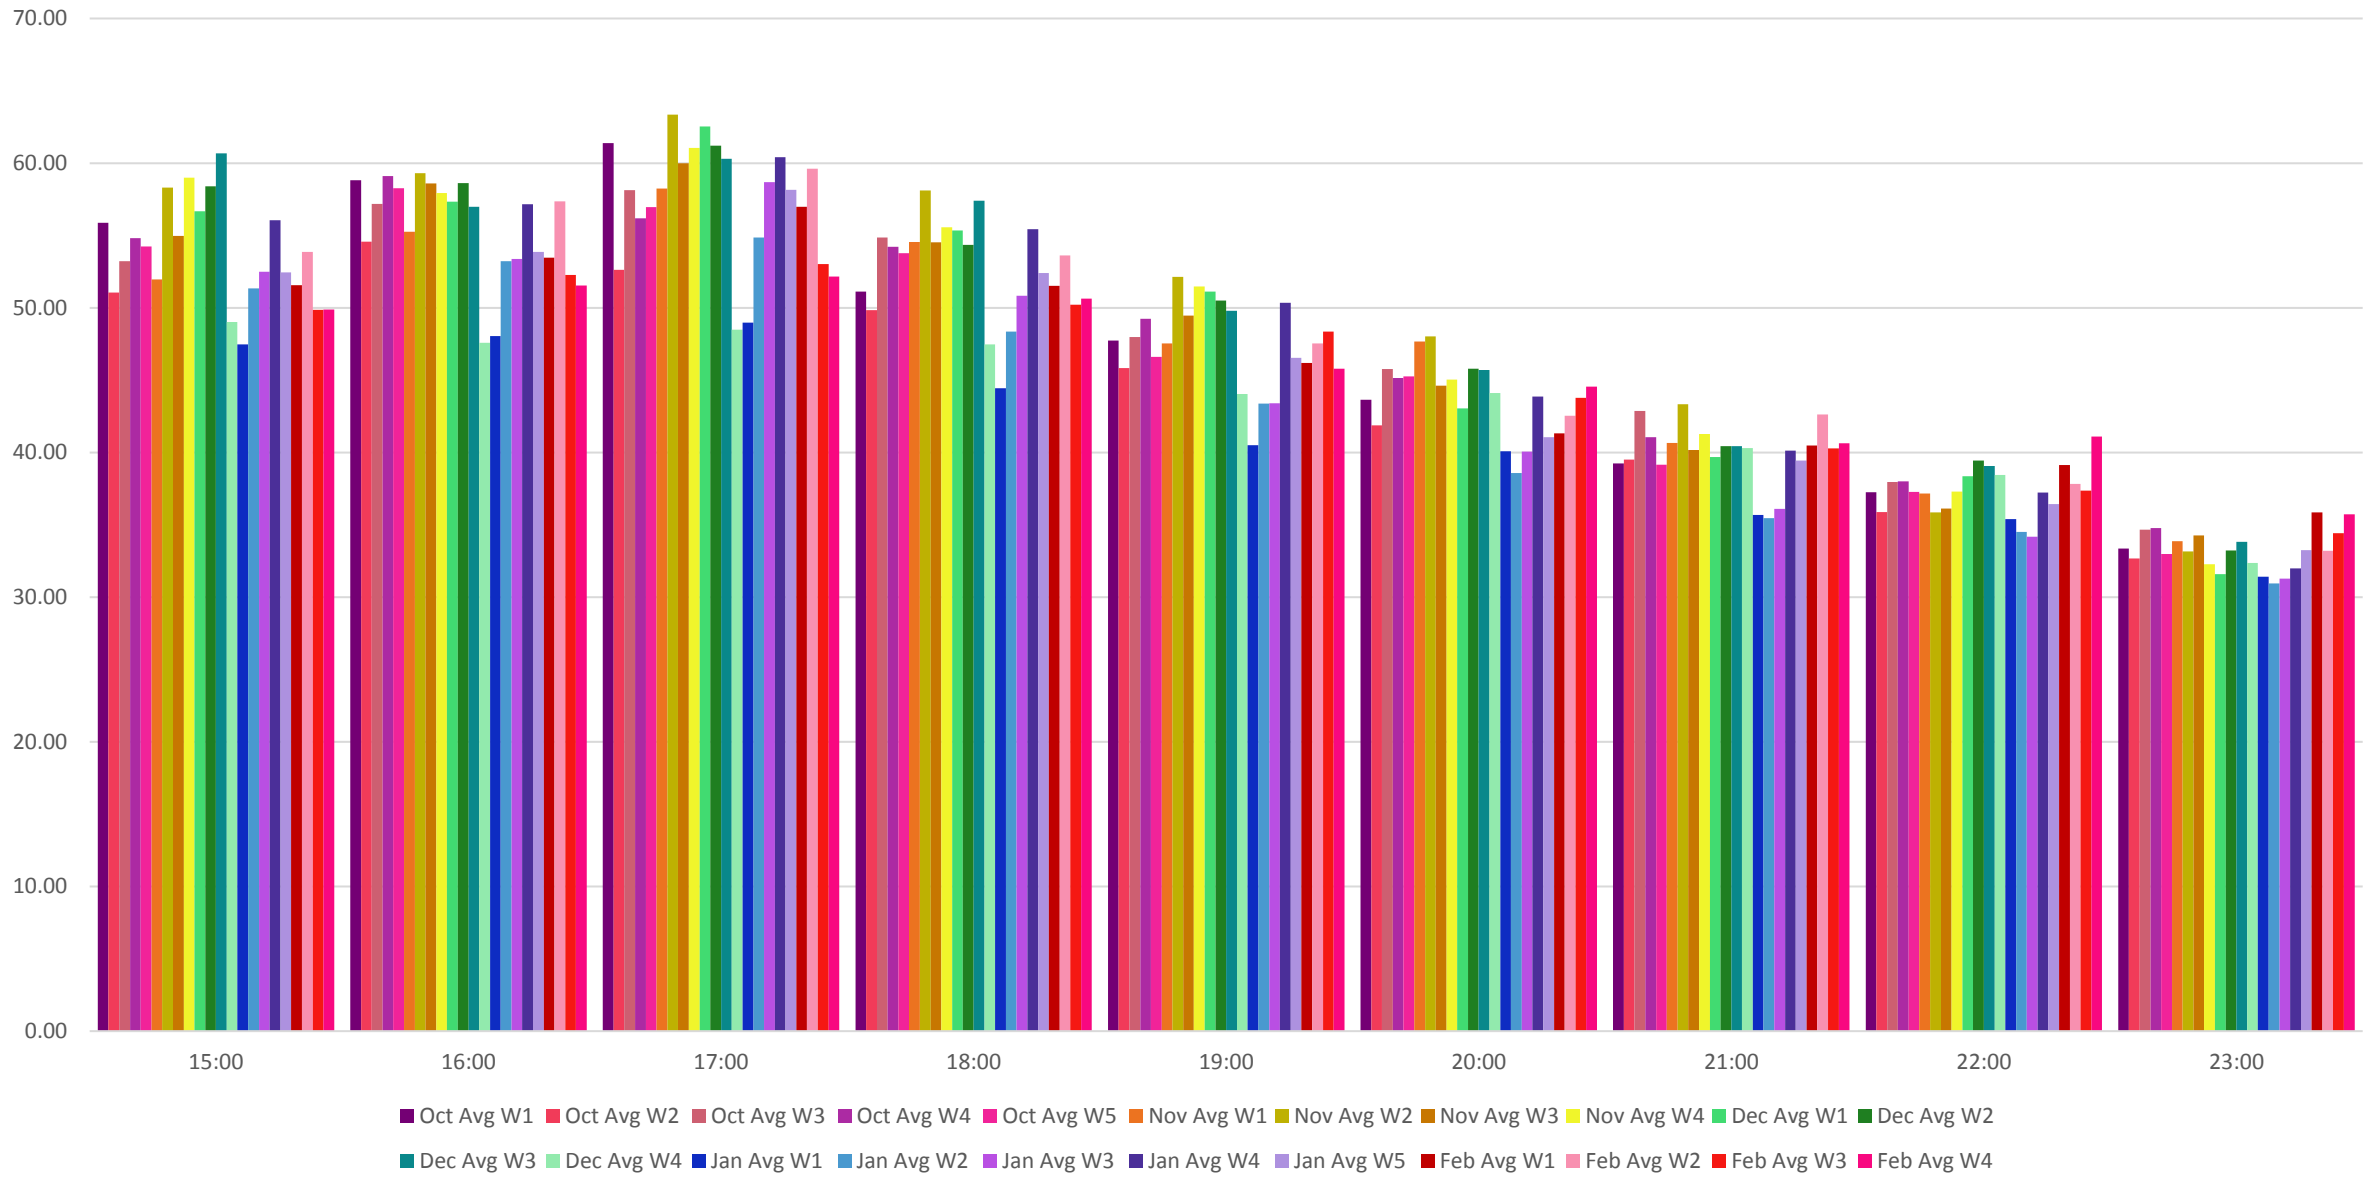

505 Dundas Average Round Trip

From Dundas S of Bloor To Dundas West Station October 2019 To February 2020

505 Dundas Average Round Trip

From Broadview S of Danforth To Broadview Station October 2019 To February 2020

505 Dundas Average Travel Times From Broadview S of Danforth To Dundas S of Bloor October 2019 To February 2020

505 Dundas Average Travel Times From Broadview S of Danforth To Dundas S of Bloor
 October 2019 To February 2020

505 Dundas Average Travel Times From Dundas S of Bloor To Broadview S of Danforth October 2019 To February 2020

505 Dundas Average Round Trip
 From Dundas S of Bloor To Dundas West Station October 2019 To February 2020