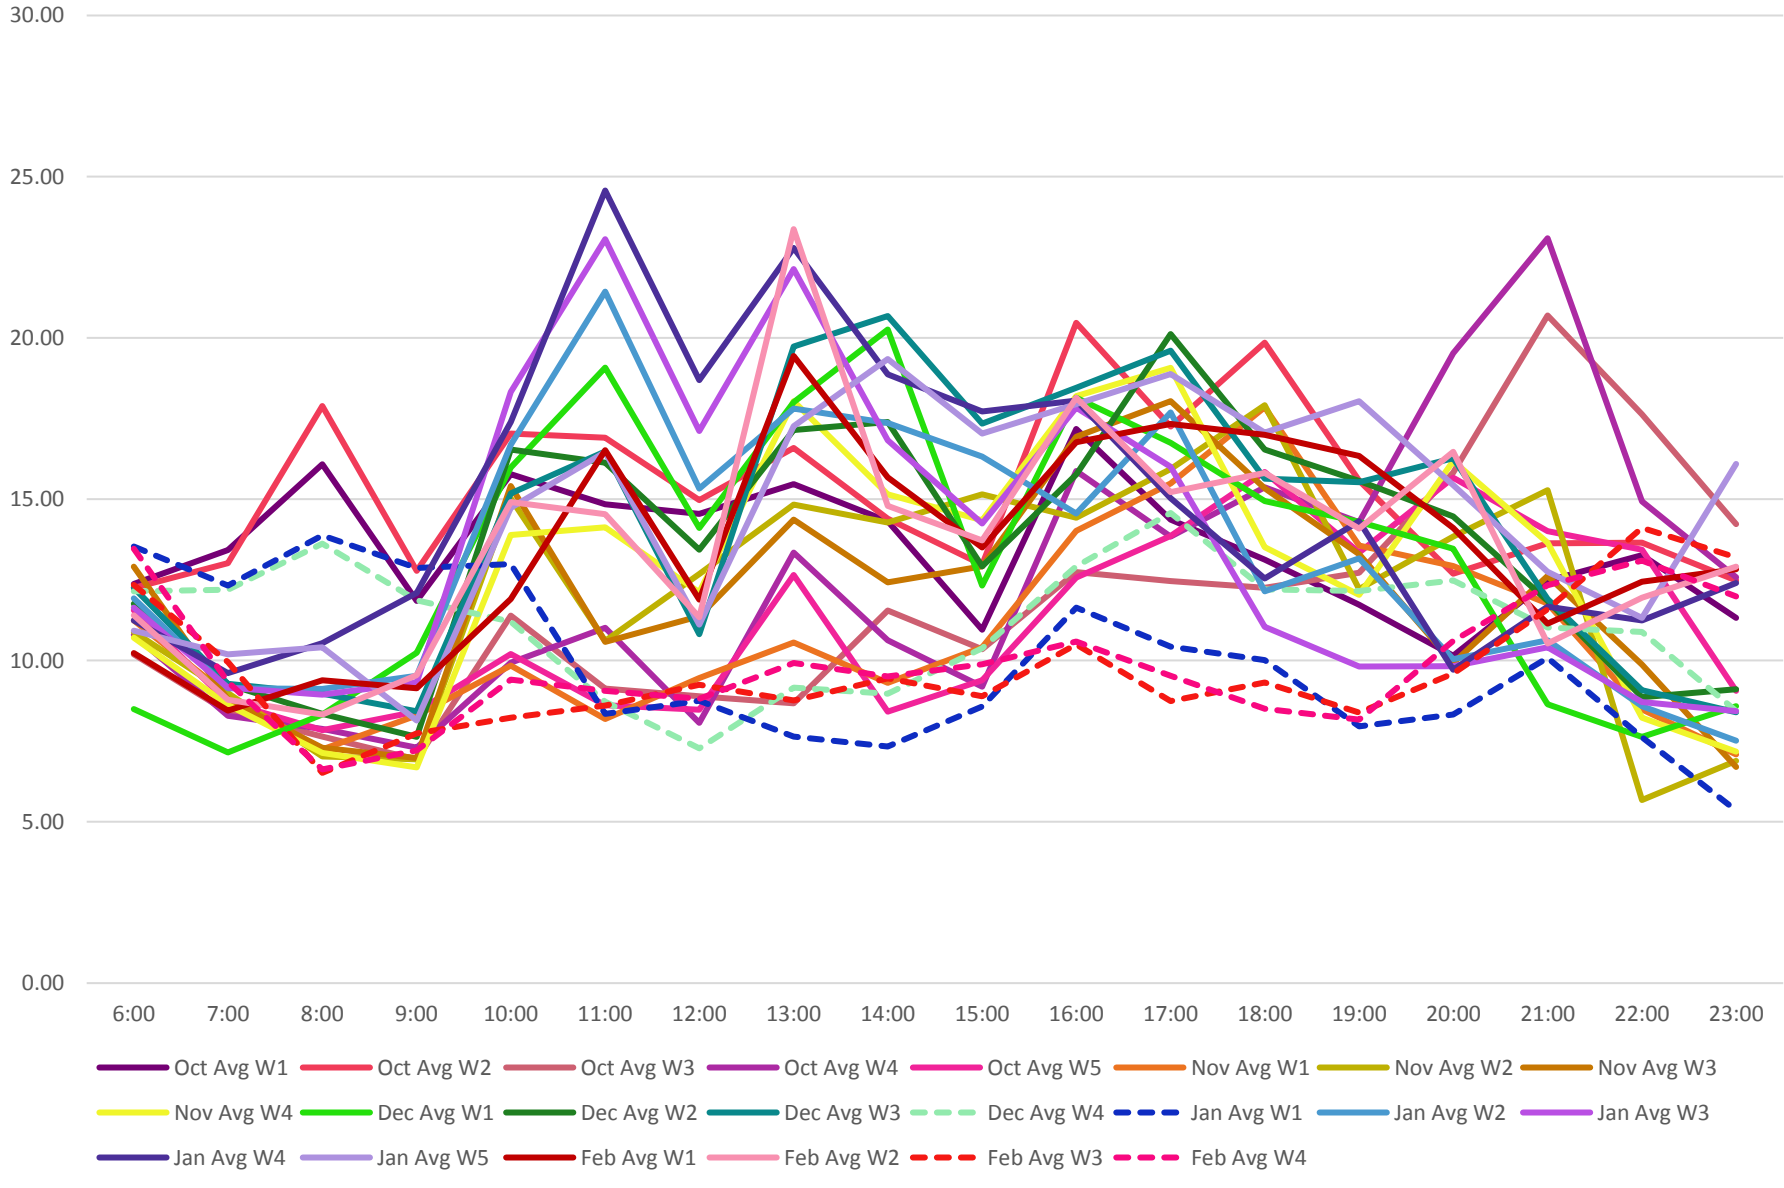

505 Dundas Average Travel Times From Broadview S of Danforth To Dundas S of Bloor
 October 2019 To February 2020

505 Dundas Average Travel Times From Dundas S of Bloor To Broadview S of Danforth
 October 2019 To February 2020

505 Dundas Average Round Trip

From Dundas S of Bloor To Dundas West Station October 2019 To February 2020

505 Dundas Average Round Trip

From Broadview S of Danforth To Broadview Station October 2019 To February 2020

505 Dundas Average Travel Times From Broadview S of Danforth To Dundas S of Bloor October 2019 To February 2020

505 Dundas Average Travel Times From Broadview S of Danforth To Dundas S of Bloor
 October 2019 To February 2020

505 Dundas Average Travel Times From Dundas S of Bloor To Broadview S of Danforth October 2019 To February 2020

505 Dundas Average Round Trip
 From Dundas S of Bloor To Dundas West Station October 2019 To February 2020