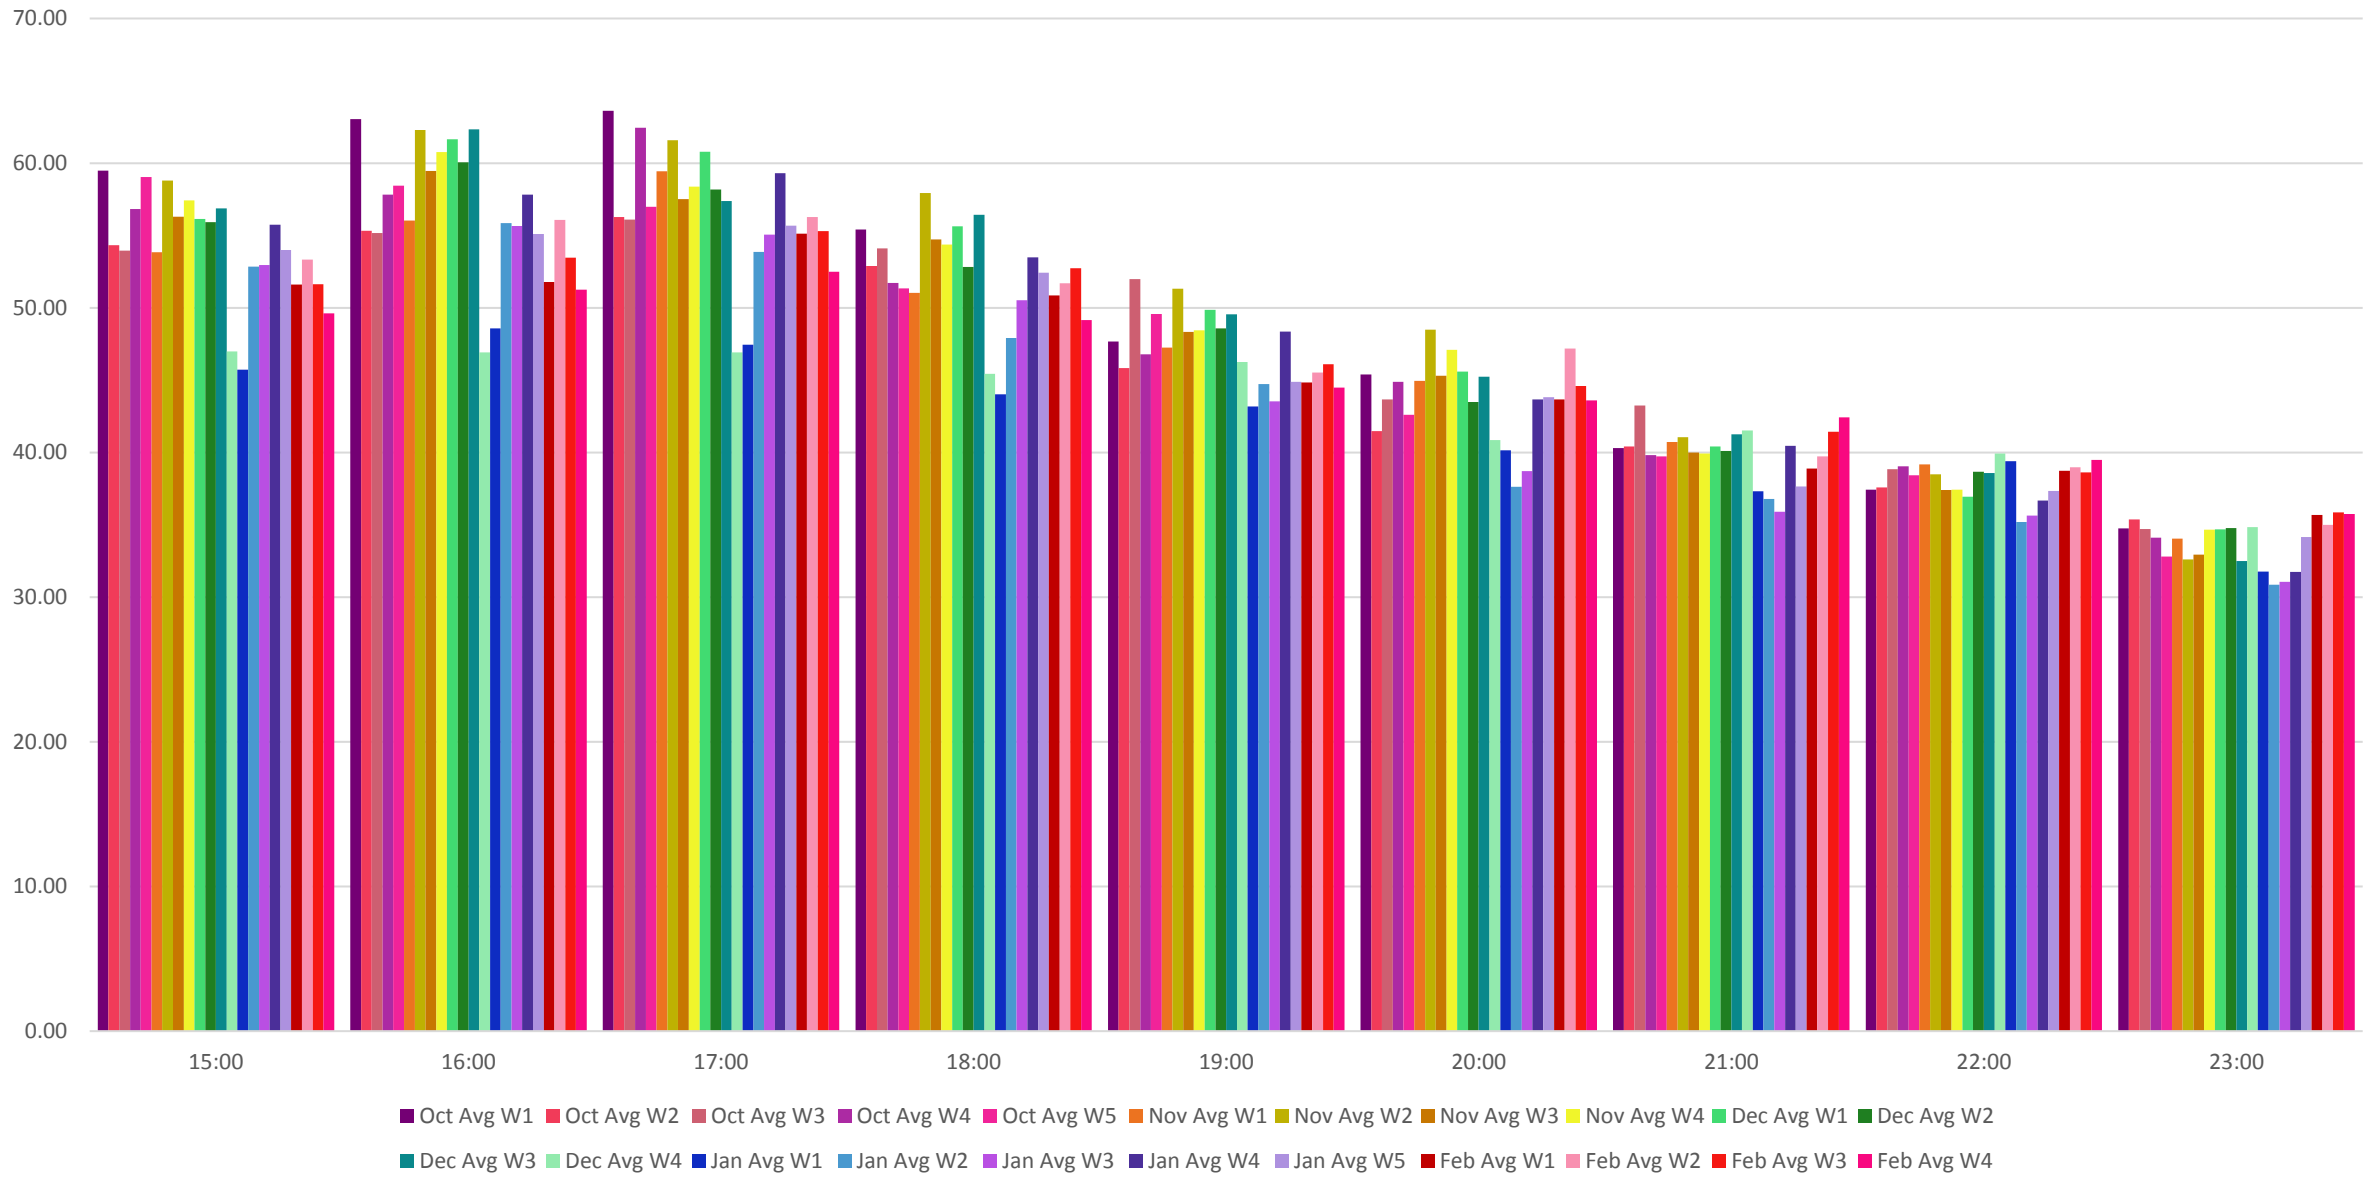

505 Dundas Average Round Trip

From Dundas S of Bloor To Dundas West Station October 2019 To February 2020

505 Dundas Average Round Trip

From Broadview S of Danforth To Broadview Station October 2019 To February 2020

505 Dundas Average Travel Times From Broadview S of Danforth To Dundas S of Bloor October 2019 To February 2020

505 Dundas Average Travel Times From Broadview S of Danforth To Dundas S of Bloor
 October 2019 To February 2020

505 Dundas Average Travel Times From Dundas S of Bloor To Broadview S of Danforth October 2019 To February 2020

505 Dundas Average Round Trip
 From Dundas S of Bloor To Dundas West Station October 2019 To February 2020