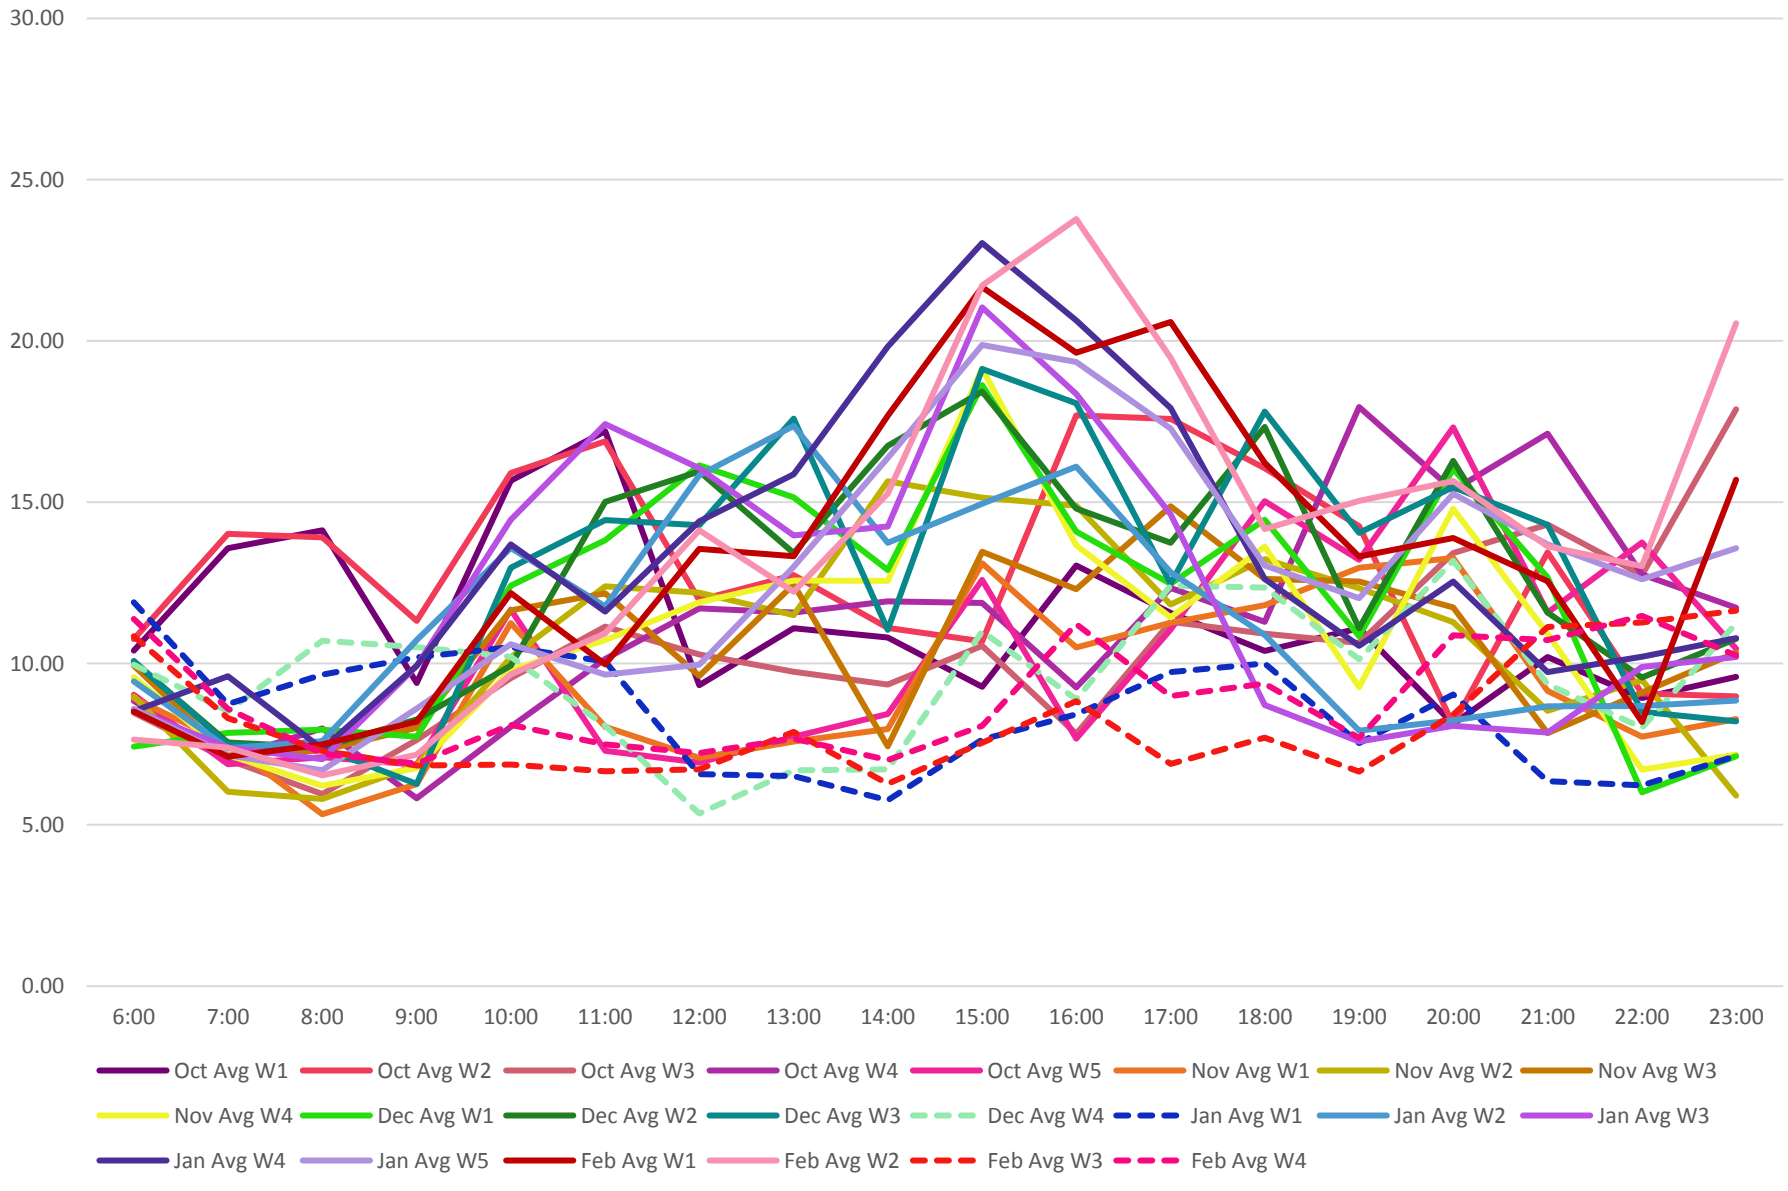

505 Dundas Average Travel Times From Broadview S of Danforth To Dundas S of Bloor
 October 2019 To February 2020

505 Dundas Average Travel Times From Dundas S of Bloor To Broadview S of Danforth
 October 2019 To February 2020

505 Dundas Average Round Trip

From Dundas S of Bloor To Dundas West Station October 2019 To February 2020

505 Dundas Average Round Trip

From Broadview S of Danforth To Broadview Station October 2019 To February 2020

505 Dundas Average Travel Times From Broadview S of Danforth To Dundas S of Bloor October 2019 To February 2020

505 Dundas Average Travel Times From Broadview S of Danforth To Dundas S of Bloor
 October 2019 To February 2020

505 Dundas Average Travel Times From Dundas S of Bloor To Broadview S of Danforth October 2019 To February 2020

505 Dundas Average Round Trip
 From Dundas S of Bloor To Dundas West Station October 2019 To February 2020