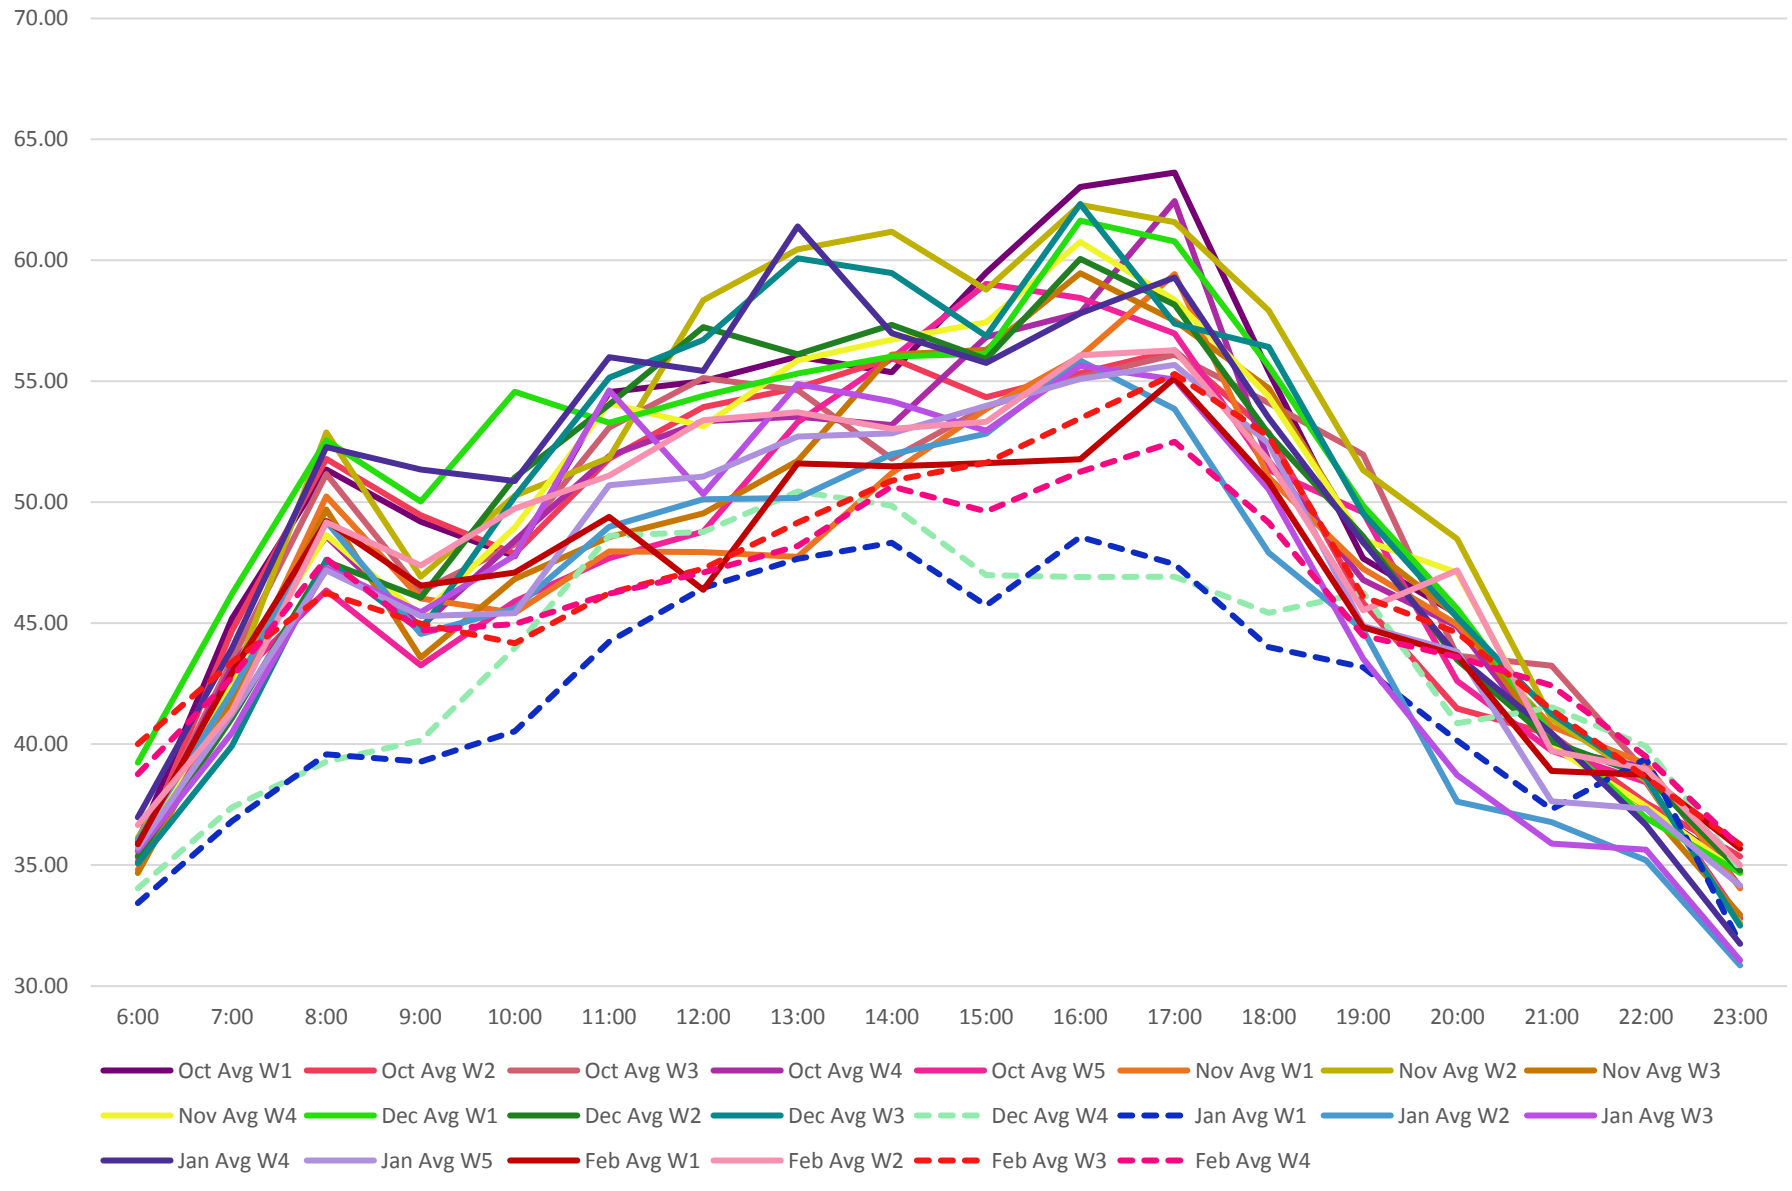

505 Dundas Average Travel Times From Broadview S of Danforth To Dundas S of Bloor
 October 2019 To February 2020

505 Dundas Average Travel Times From Dundas S of Bloor To Broadview S of Danforth
 October 2019 To February 2020

505 Dundas Average Round Trip

From Dundas S of Bloor To Dundas West Station October 2019 To February 2020

505 Dundas Average Round Trip

From Broadview S of Danforth To Broadview Station October 2019 To February 2020

505 Dundas Average Travel Times From Broadview S of Danforth To Dundas S of Bloor October 2019 To February 2020

505 Dundas Average Travel Times From Broadview S of Danforth To Dundas S of Bloor
 October 2019 To February 2020

505 Dundas Average Travel Times From Dundas S of Bloor To Broadview S of Danforth October 2019 To February 2020

505 Dundas Average Round Trip
 From Dundas S of Bloor To Dundas West Station October 2019 To February 2020