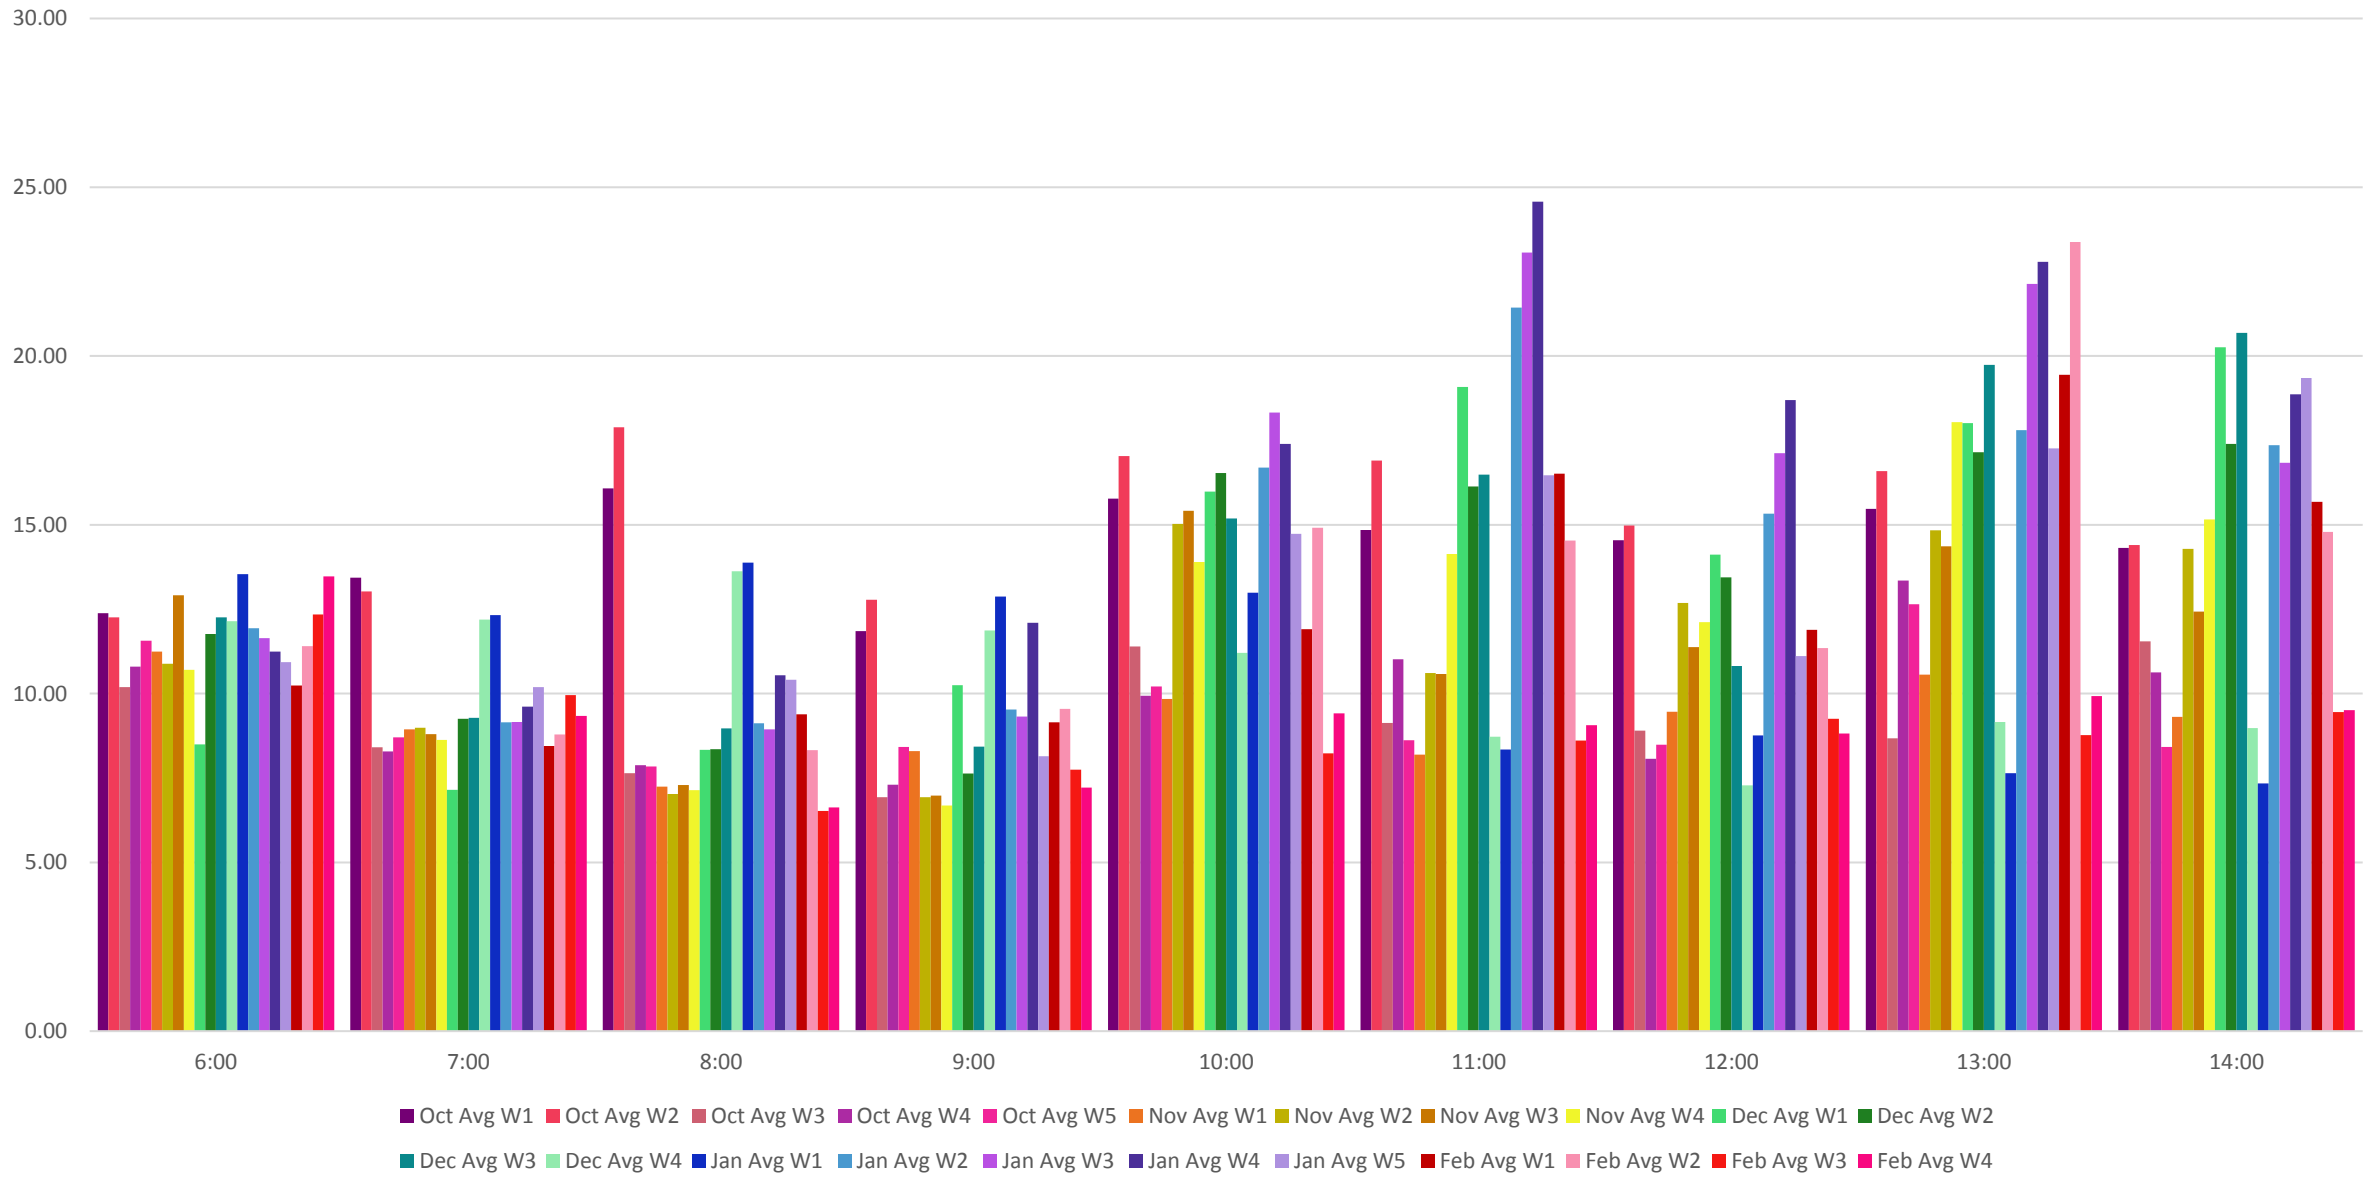

505 Dundas Average Travel Times From Dundas S of Bloor To Broadview S of Danforth October 2019 To February 2020

505 Dundas Average Round Trip
 From Dundas S of Bloor To Dundas West Station October 2019 To February 2020

505 Dundas Average Round Trip
 From Dundas S of Bloor To Dundas West Station October 2019 To February 2020

505 Dundas Average Round Trip From Broadview S of Danforth To Broadview Station October 2019 To February 2020

505 Dundas Average Round Trip From Broadview S of Danforth To Broadview Station October 2019 To February 2020