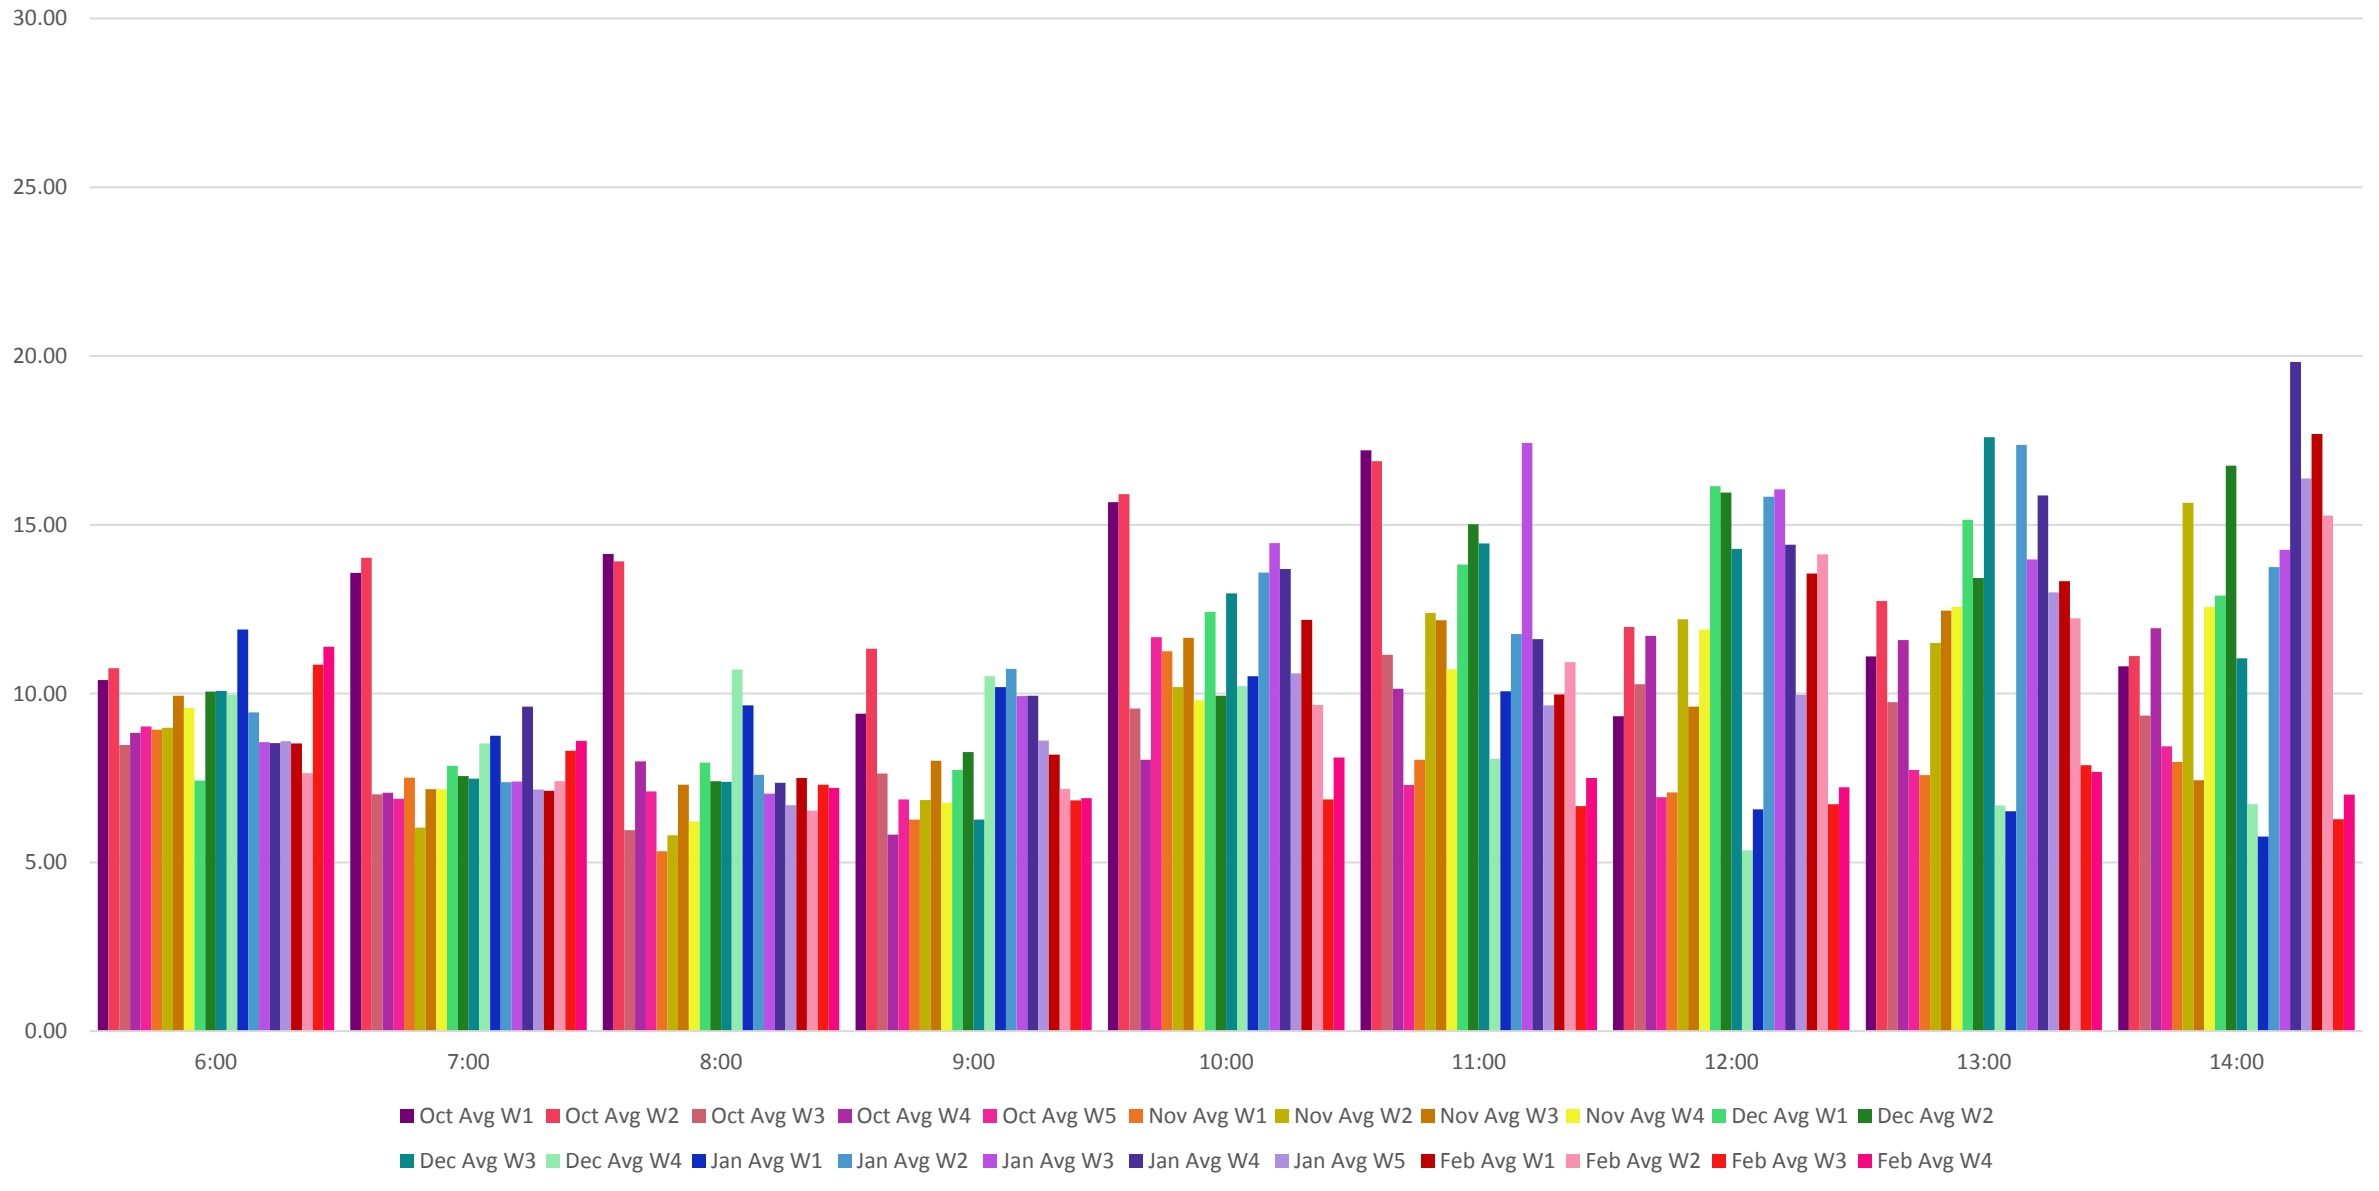

505 Dundas Average Travel Times From Broadview S of Danforth To Dundas S of Bloor October 2019 To February 2020

505 Dundas Average Travel Times From Broadview S of Danforth To Dundas S of Bloor
 October 2019 To February 2020

505 Dundas Average Travel Times From Dundas S of Bloor To Broadview S of Danforth October 2019 To February 2020

505 Dundas Average Round Trip
 From Dundas S of Bloor To Dundas West Station October 2019 To February 2020

505 Dundas Average Round Trip
 From Dundas S of Bloor To Dundas West Station October 2019 To February 2020

505 Dundas Average Round Trip From Broadview S of Danforth To Broadview Station October 2019 To February 2020

505 Dundas Average Round Trip From Broadview S of Danforth To Broadview Station October 2019 To February 2020