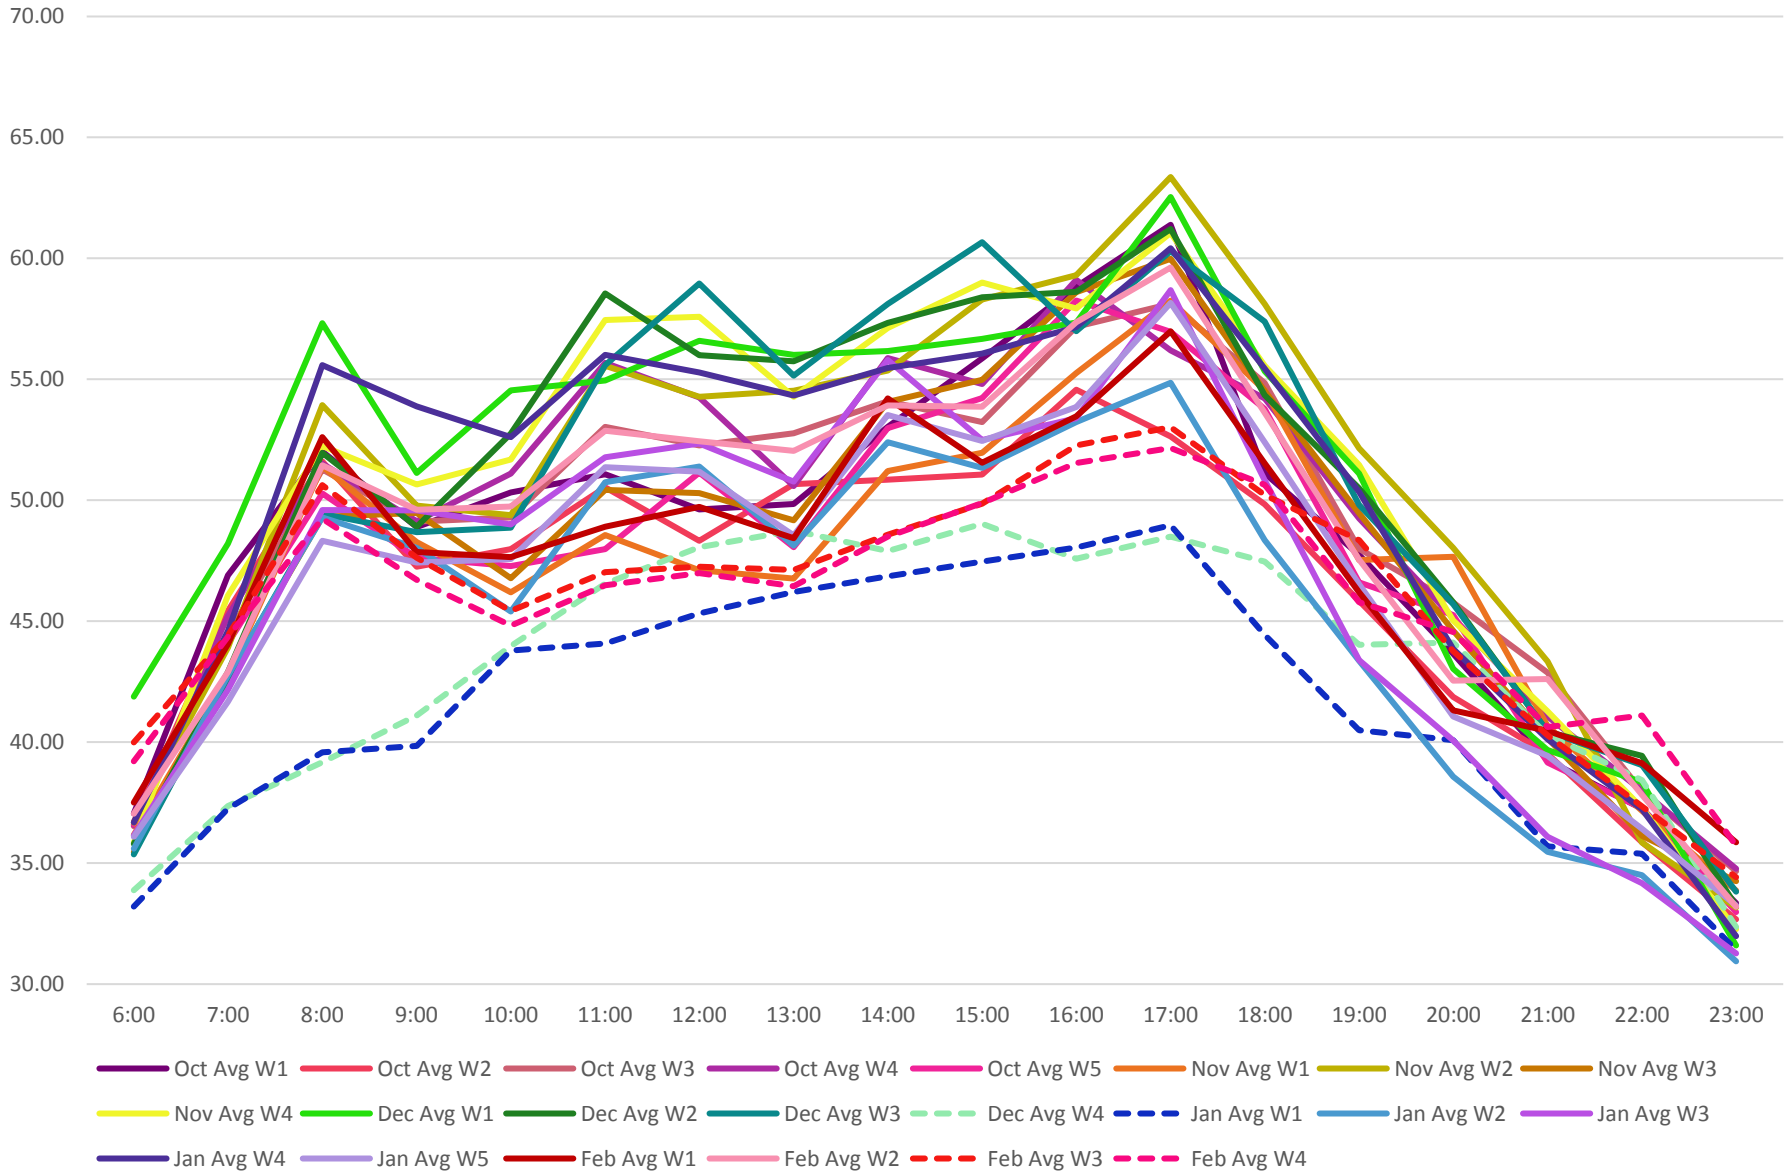

505 Dundas Average Travel Times From Broadview S of Danforth To Dundas S of Bloor
 October 2019 To February 2020

505 Dundas Average Travel Times From Dundas S of Bloor To Broadview S of Danforth
 October 2019 To February 2020

505 Dundas Average Round Trip

From Dundas S of Bloor To Dundas West Station October 2019 To February 2020

505 Dundas Average Round Trip

From Broadview S of Danforth To Broadview Station October 2019 To February 2020

505 Dundas Average Travel Times From Broadview S of Danforth To Dundas S of Bloor October 2019 To February 2020

505 Dundas Average Travel Times From Broadview S of Danforth To Dundas S of Bloor
 October 2019 To February 2020

505 Dundas Average Travel Times From Dundas S of Bloor To Broadview S of Danforth October 2019 To February 2020

505 Dundas Average Round Trip
 From Dundas S of Bloor To Dundas West Station October 2019 To February 2020