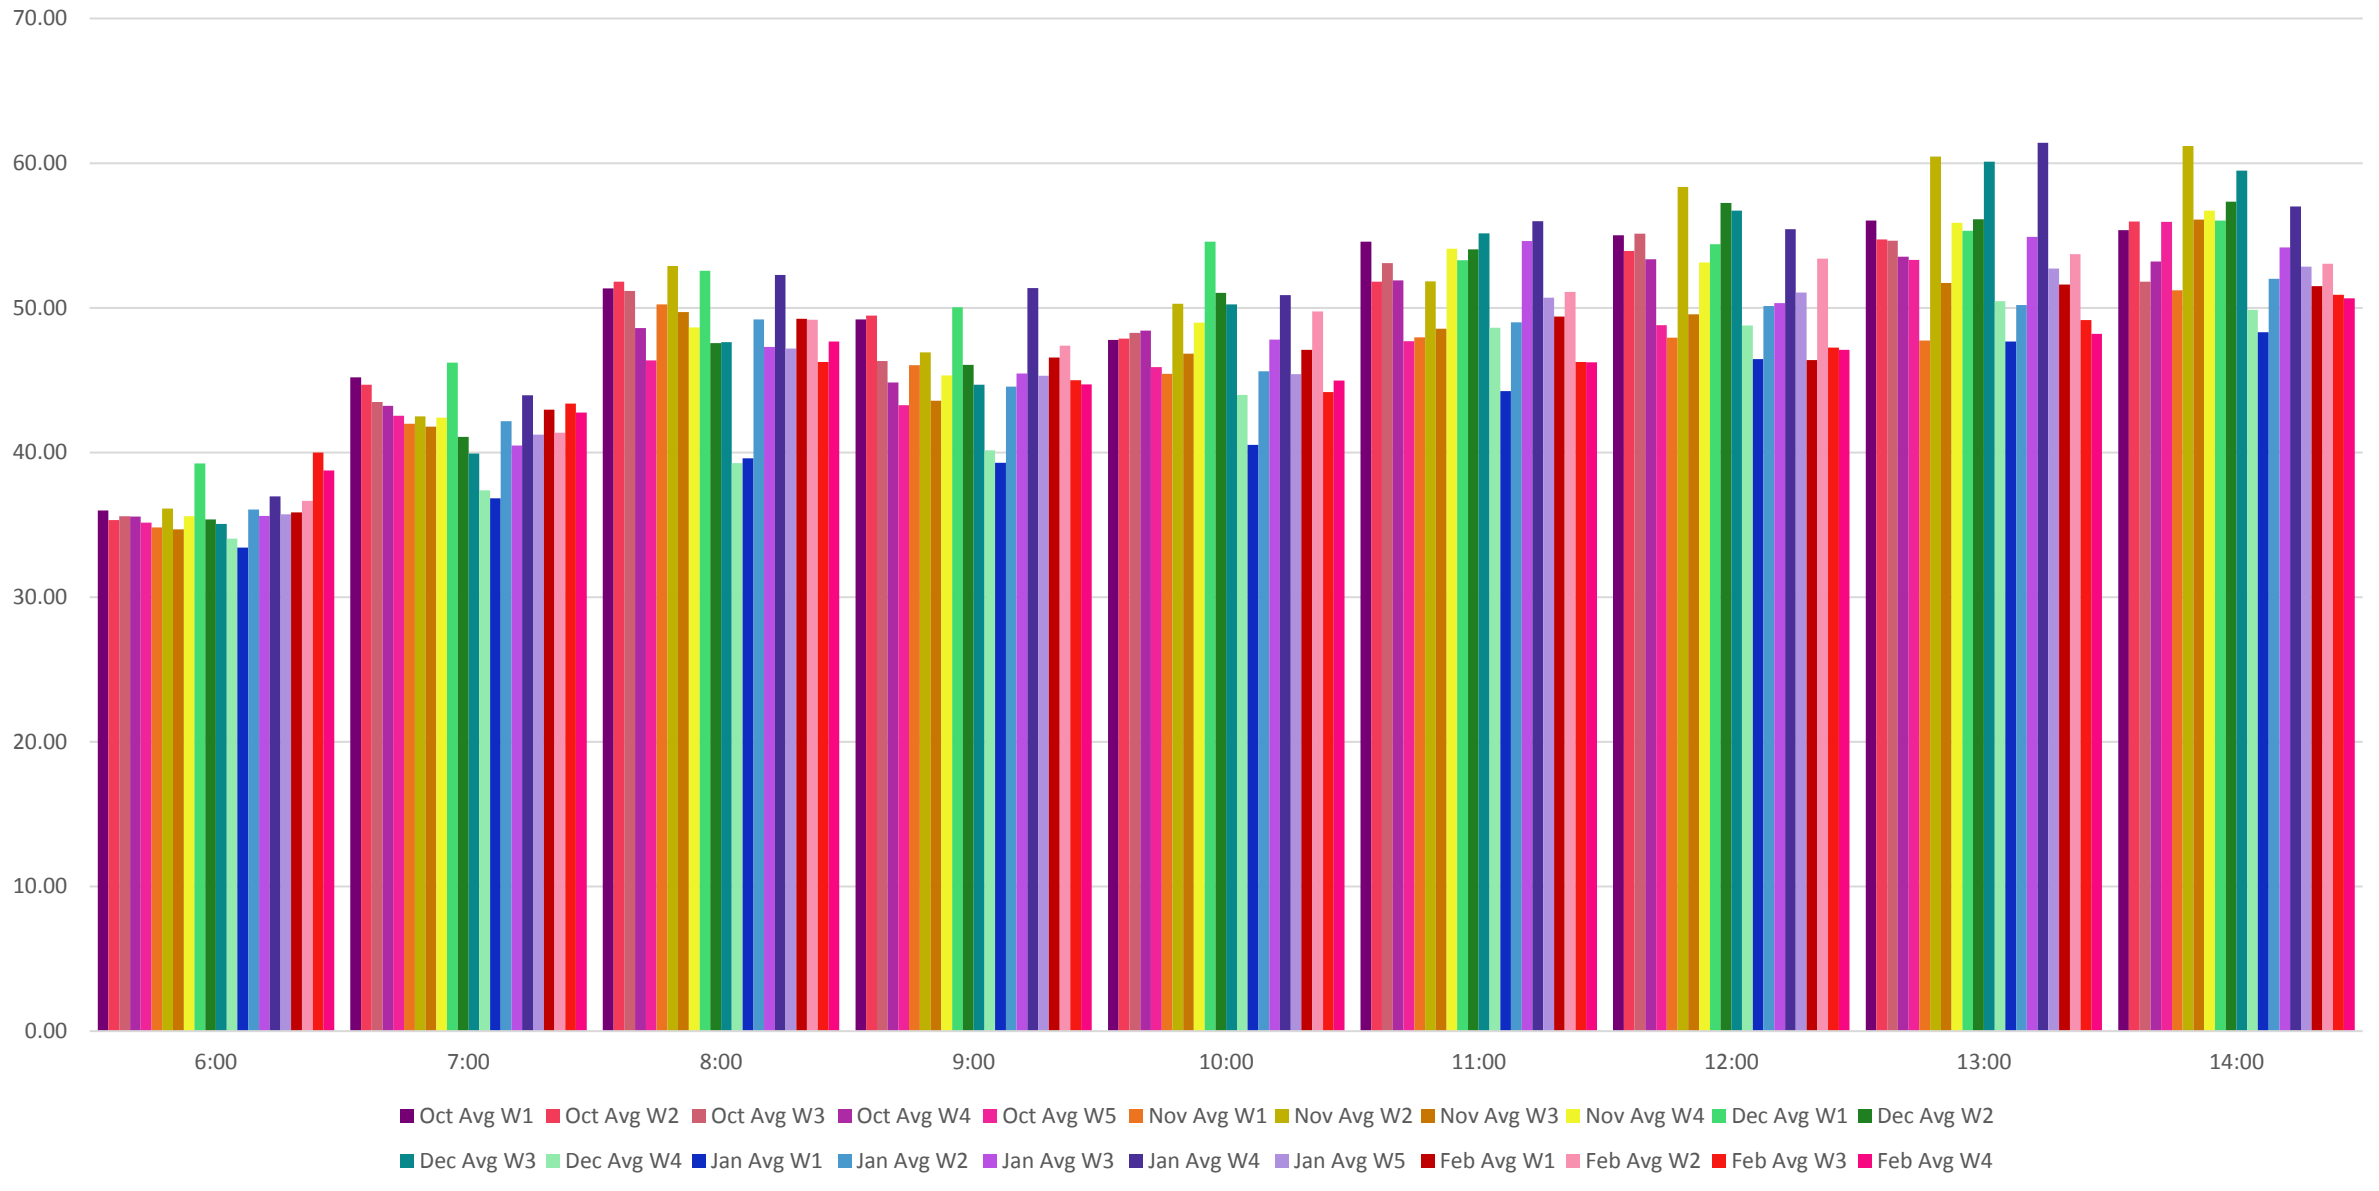

505 Dundas Average Round Trip

From Dundas S of Bloor To Dundas West Station October 2019 To February 2020

505 Dundas Average Round Trip

From Broadview S of Danforth To Broadview Station October 2019 To February 2020

505 Dundas Average Travel Times From Broadview S of Danforth To Dundas S of Bloor October 2019 To February 2020

505 Dundas Average Travel Times From Broadview S of Danforth To Dundas S of Bloor
 October 2019 To February 2020

505 Dundas Average Travel Times From Dundas S of Bloor To Broadview S of Danforth October 2019 To February 2020

505 Dundas Average Round Trip
 From Dundas S of Bloor To Dundas West Station October 2019 To February 2020