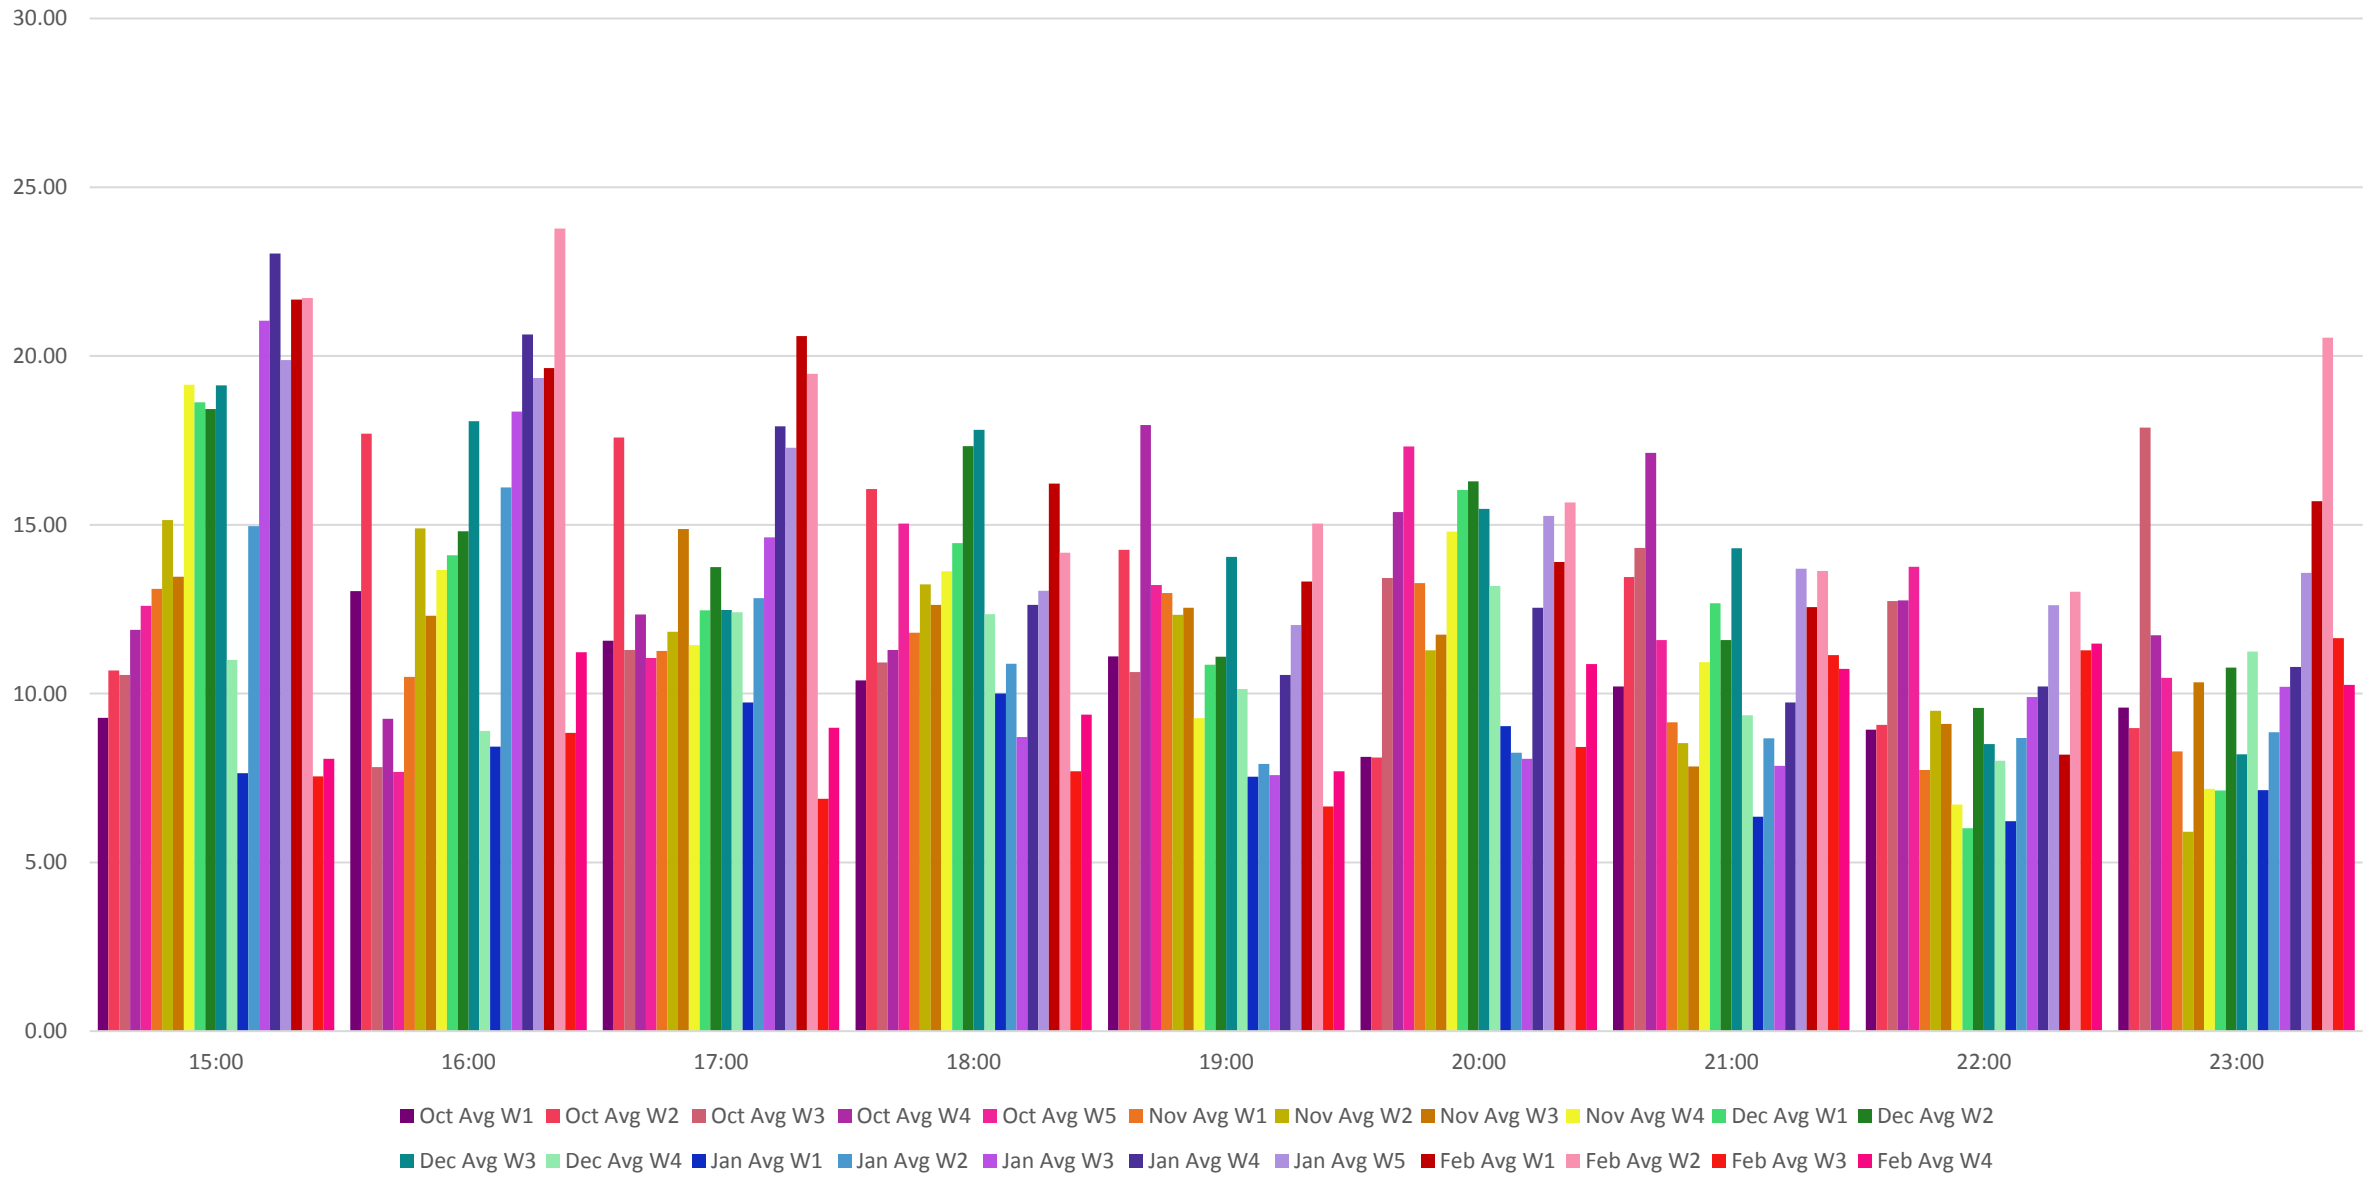

505 Dundas Average Travel Times From Broadview S of Danforth To Dundas S of Bloor October 2019 To February 2020

505 Dundas Average Travel Times From Broadview S of Danforth To Dundas S of Bloor
 October 2019 To February 2020

505 Dundas Average Travel Times From Dundas S of Bloor To Broadview S of Danforth October 2019 To February 2020

505 Dundas Average Round Trip
 From Dundas S of Bloor To Dundas West Station October 2019 To February 2020

505 Dundas Average Round Trip
 From Dundas S of Bloor To Dundas West Station October 2019 To February 2020

505 Dundas Average Round Trip From Broadview S of Danforth To Broadview Station October 2019 To February 2020

505 Dundas Average Round Trip From Broadview S of Danforth To Broadview Station October 2019 To February 2020