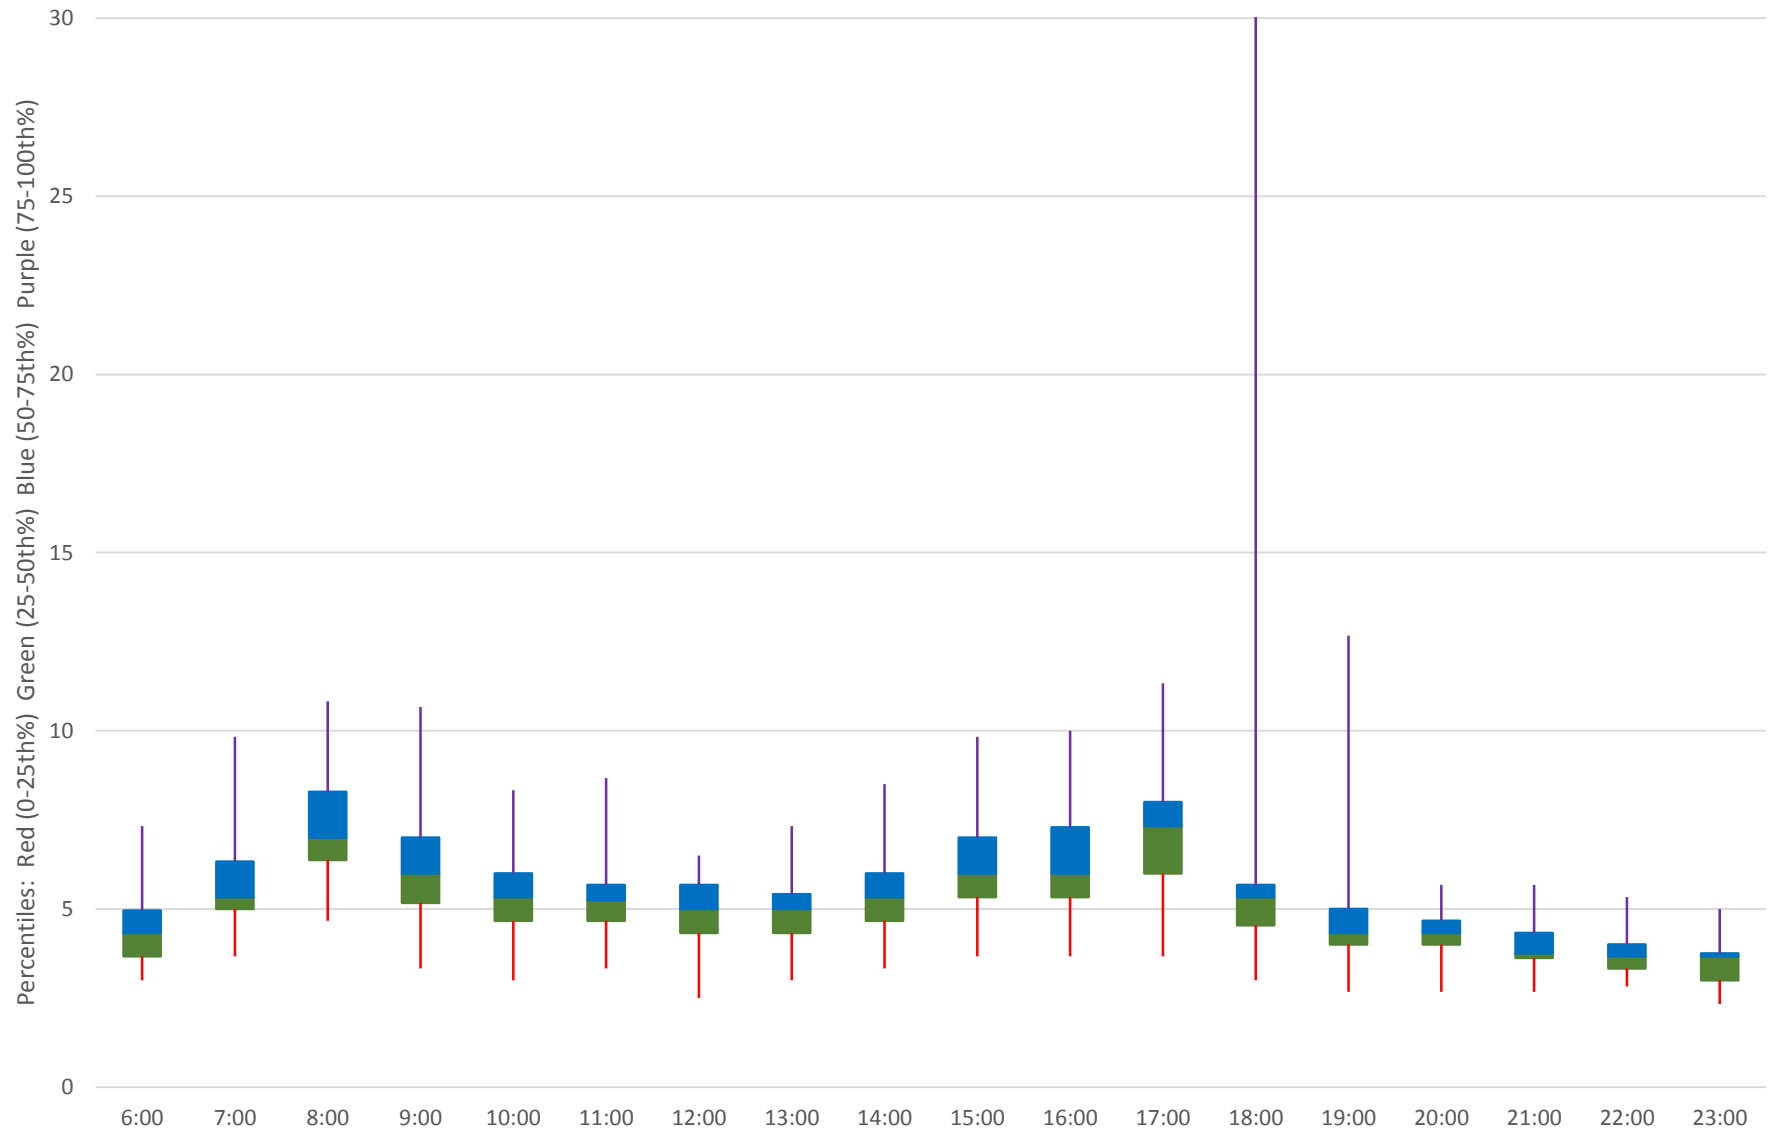

70 O'Connor Link Times From St. Clair & O'Connor To Coxwell & O'Connor Southbound
November 2019
Quartiles Weekday