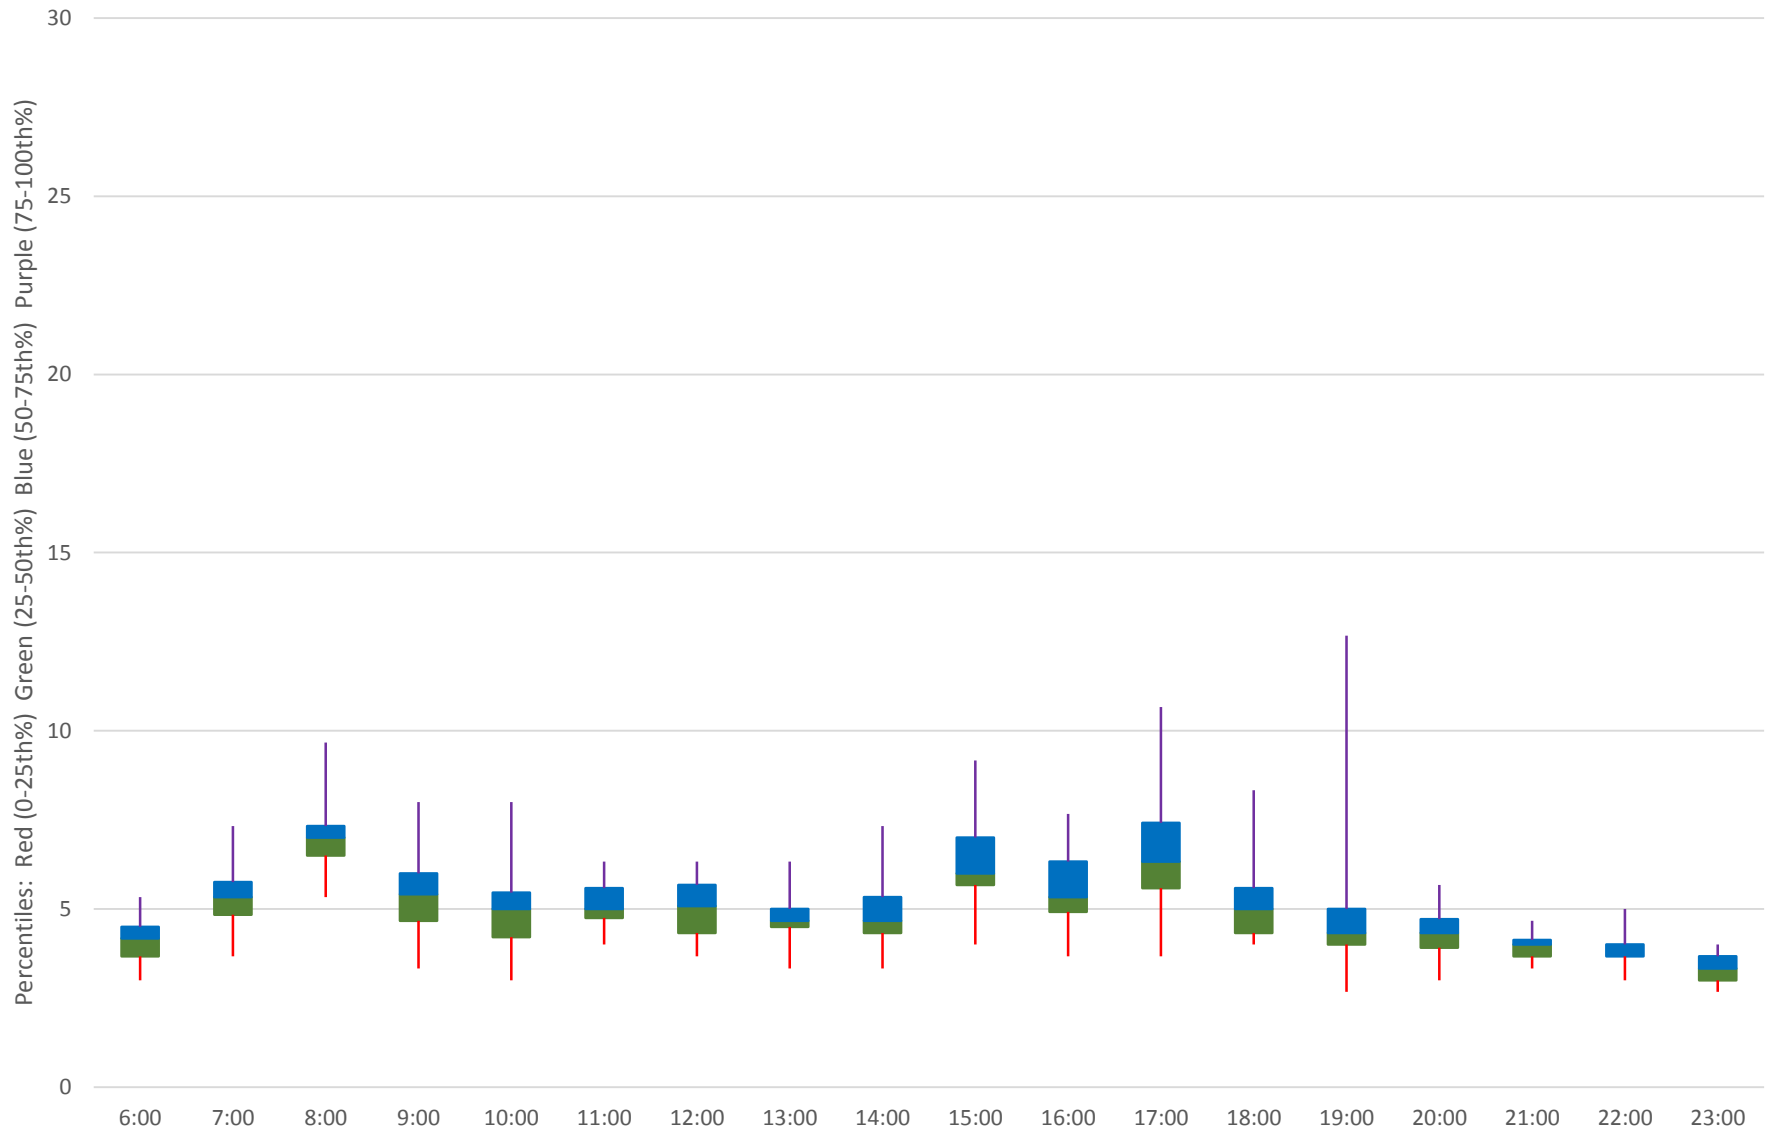

70 O'Connor Link Times From St. Clair & O'Connor To Coxwell & O'Connor Southbound
November 2019
Quartiles Week 4