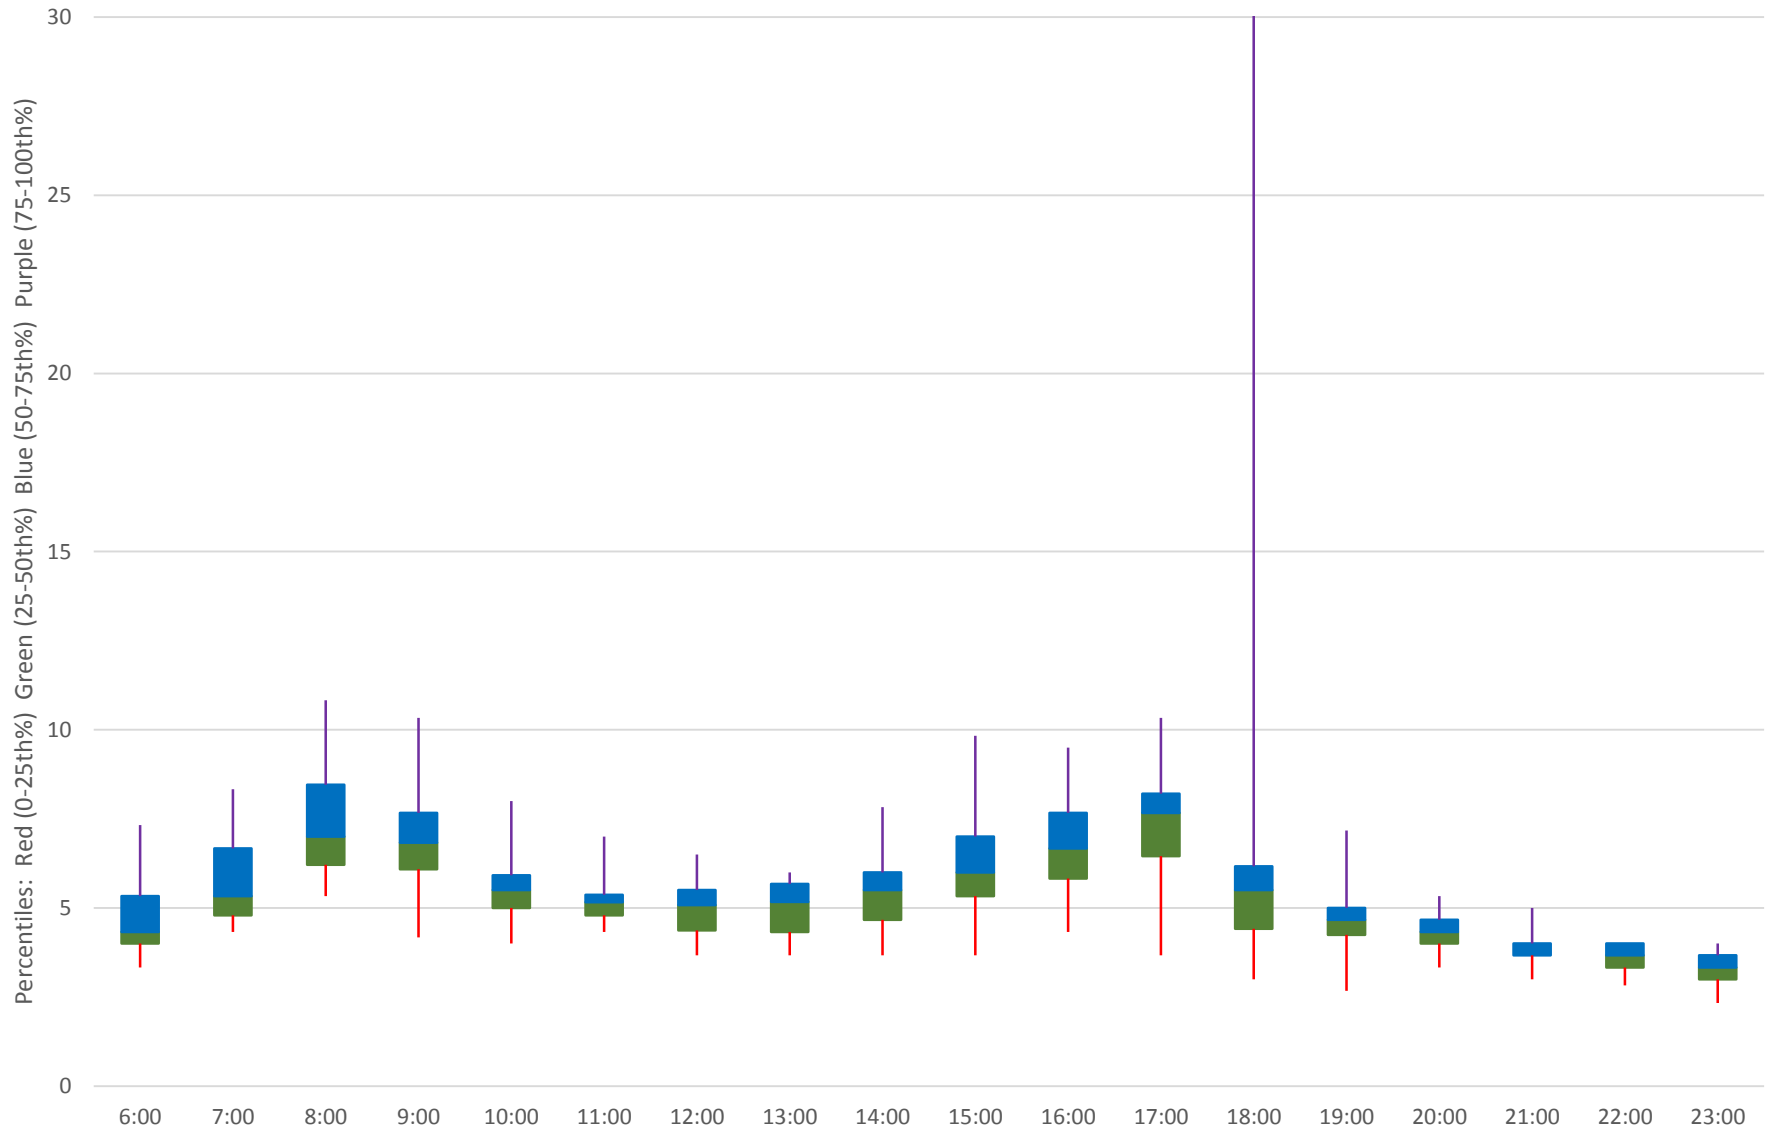

70 O'Connor Link Times From St. Clair & O'Connor To Coxwell & O'Connor Southbound
November 2019
Quartiles Week 1