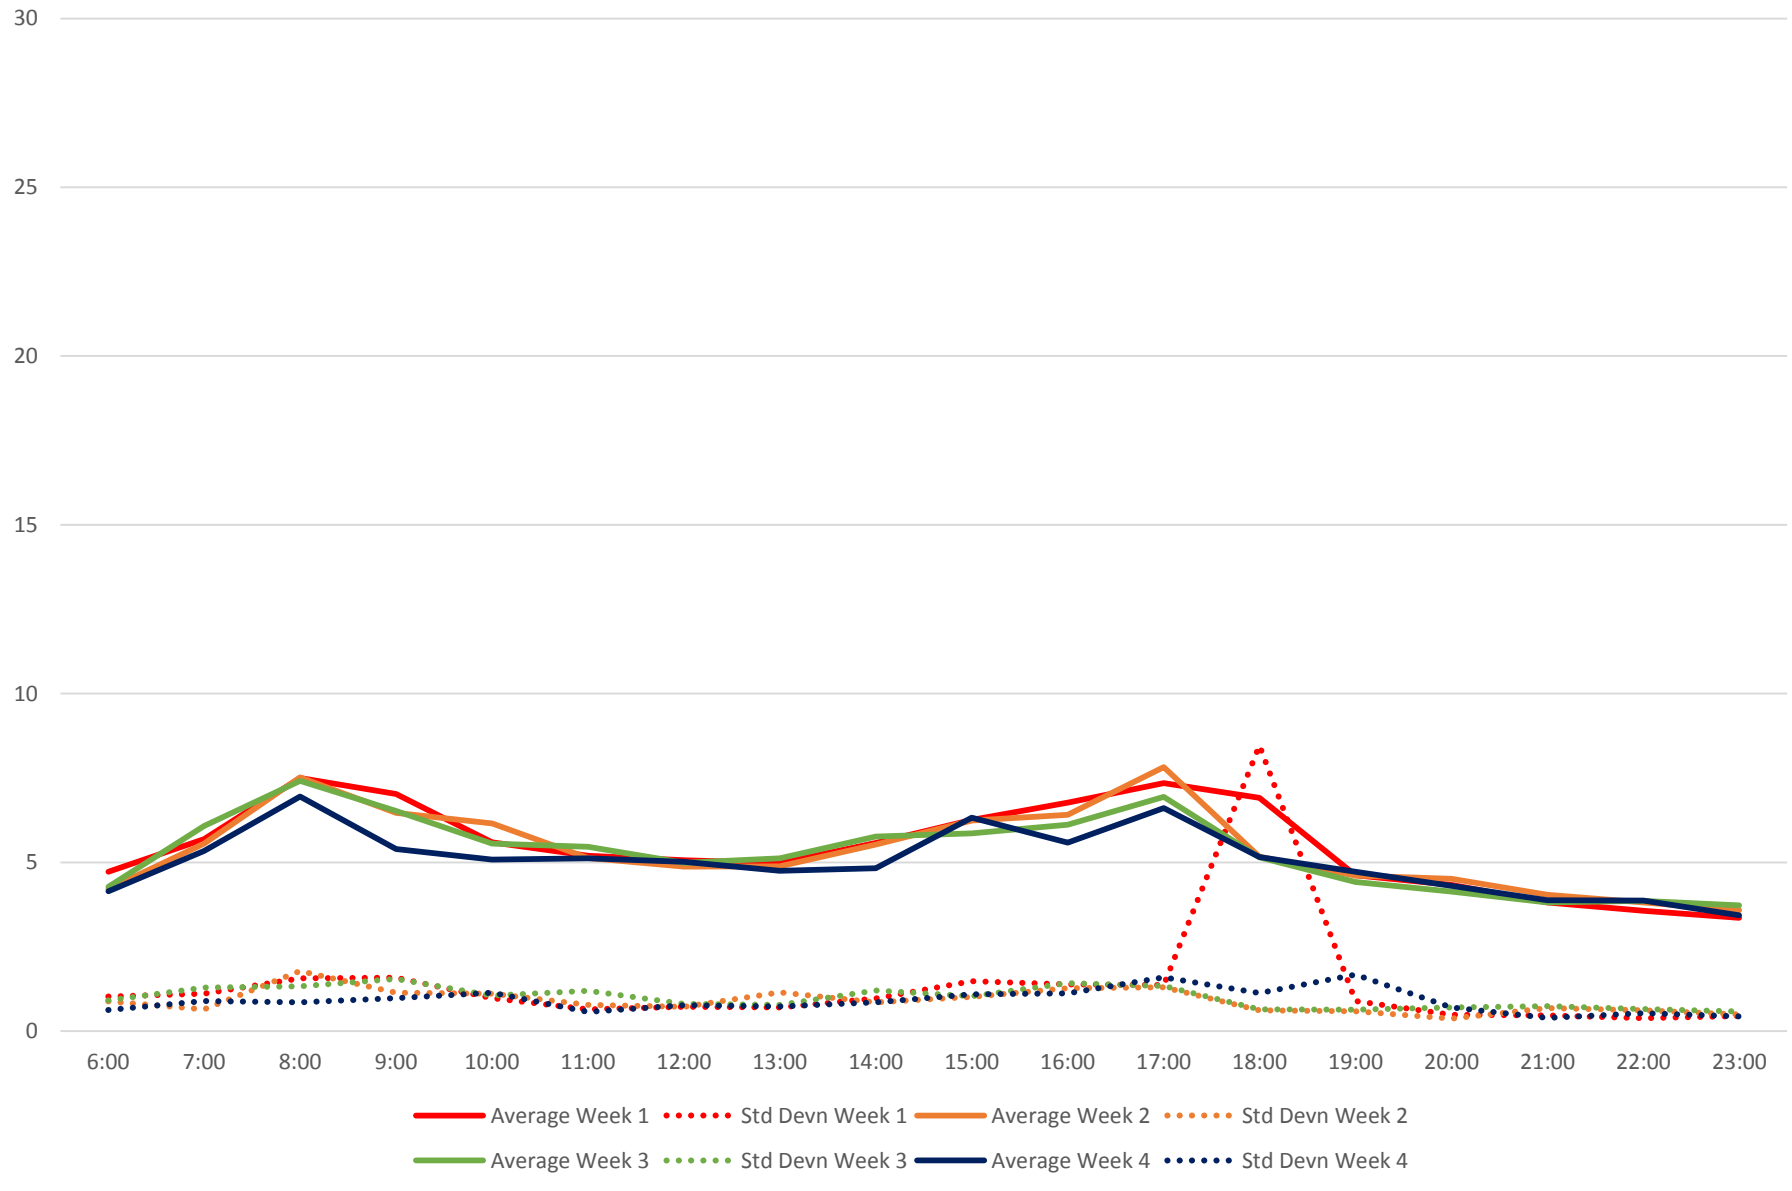

70 O'Connor Link Times From St. Clair & O'Connor To Coxwell & O'Connor Southbound November 2019

70 O'Connor Link Times From St. Clair & O'Connor To Coxwell & O'Connor Southbound November 2019

70 O'Connor Link Times From St. Clair & O'Connor To Coxwell & O'Connor Southbound November 2019

70 O'Connor Link Times From St. Clair & O'Connor To Coxwell & O'Connor Southbound November 2019 Weekday Statistics

70 O'Connor Link Times From St. Clair & O'Connor To Coxwell & O'Connor Southbound November 2019 Weekday Statistics

70 O'Connor Link Times From St. Clair & O'Connor To Coxwell & O'Connor Southbound
November 2019
Quartiles Weekday

70 O'Connor Link Times From St. Clair & O'Connor To Coxwell & O'Connor Southbound
November 2019
Quartiles Week 1