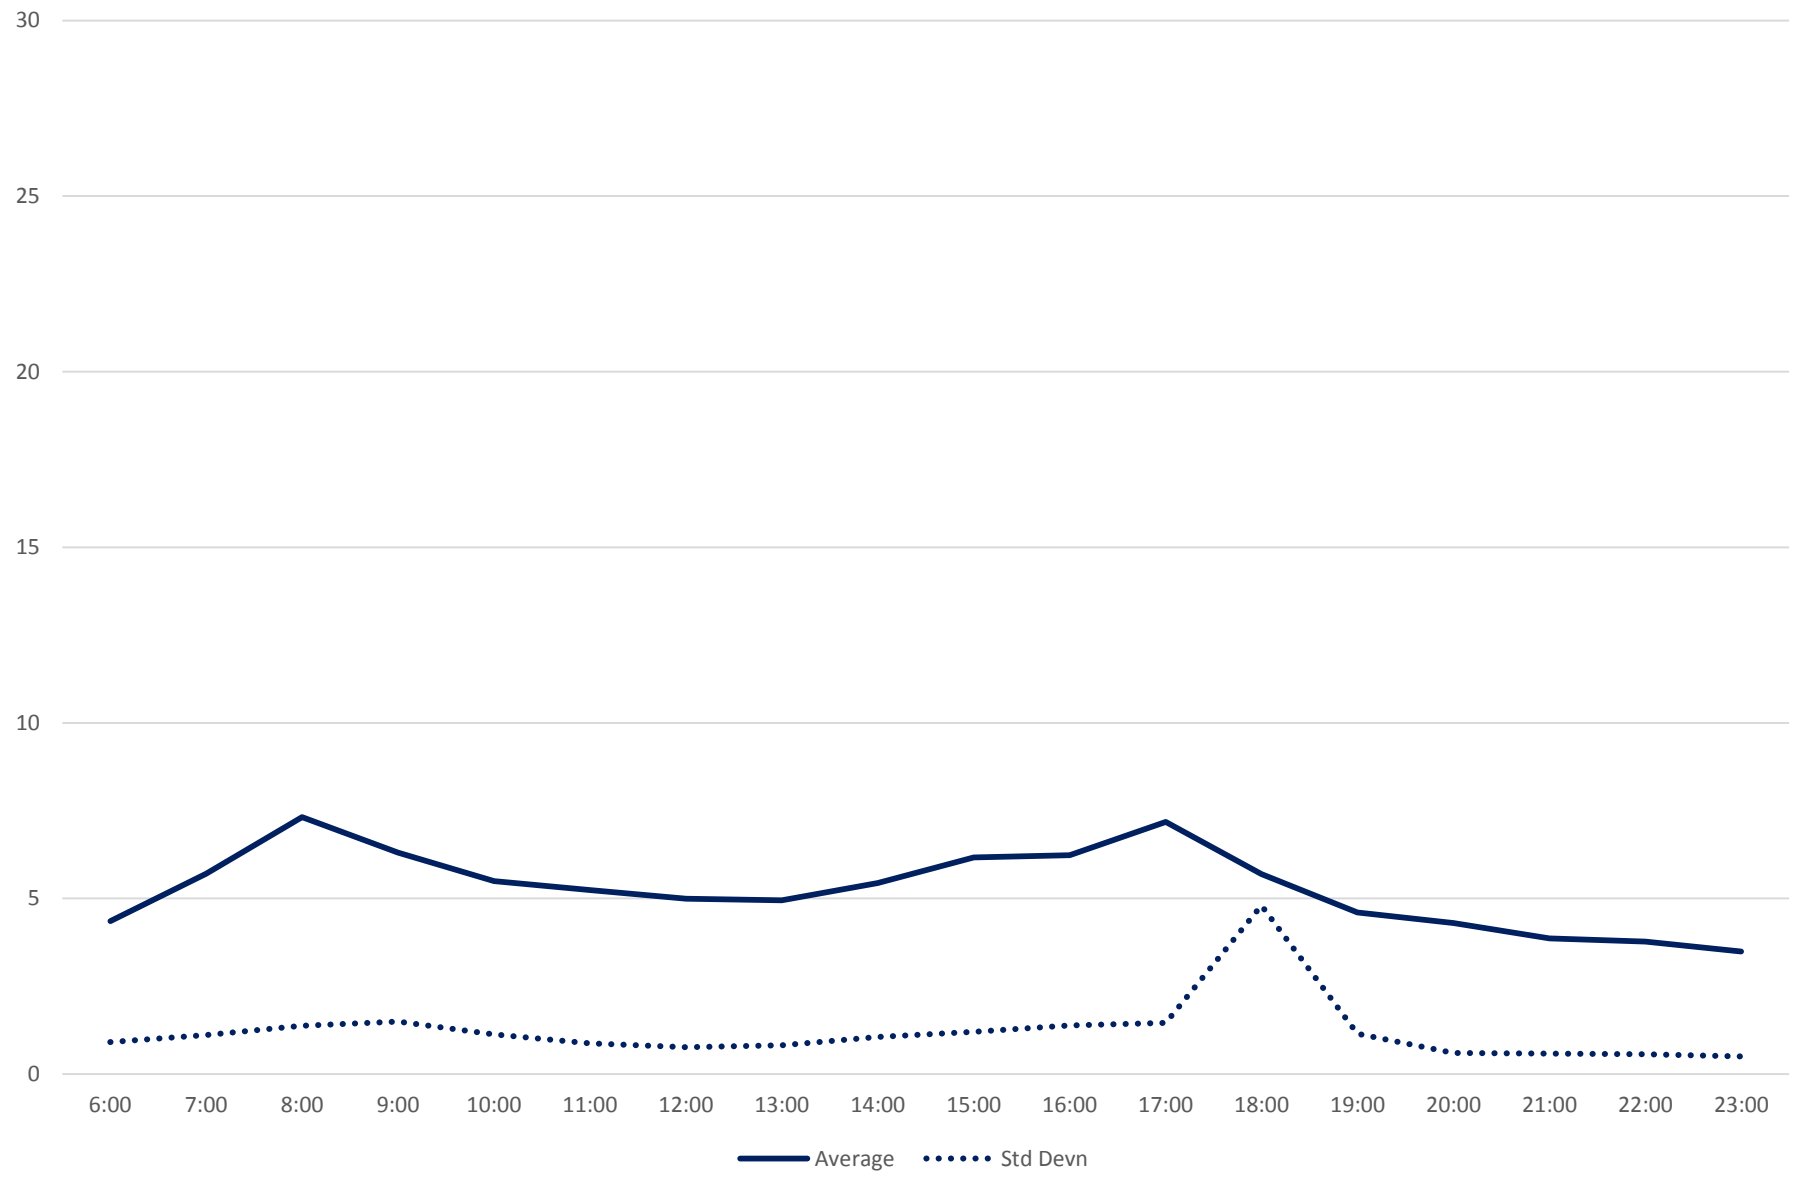

70 O'Connor Link Times From St. Clair & O'Connor To Coxwell & O'Connor Southbound November 2019

70 O'Connor Link Times From St. Clair & O'Connor To Coxwell & O'Connor Southbound November 2019

70 O'Connor Link Times From St. Clair & O'Connor To Coxwell & O'Connor Southbound November 2019

70 O'Connor Link Times From St. Clair & O'Connor To Coxwell & O'Connor Southbound November 2019 Weekday Statistics

70 O'Connor Link Times From St. Clair & O'Connor To Coxwell & O'Connor Southbound November 2019 Weekday Statistics