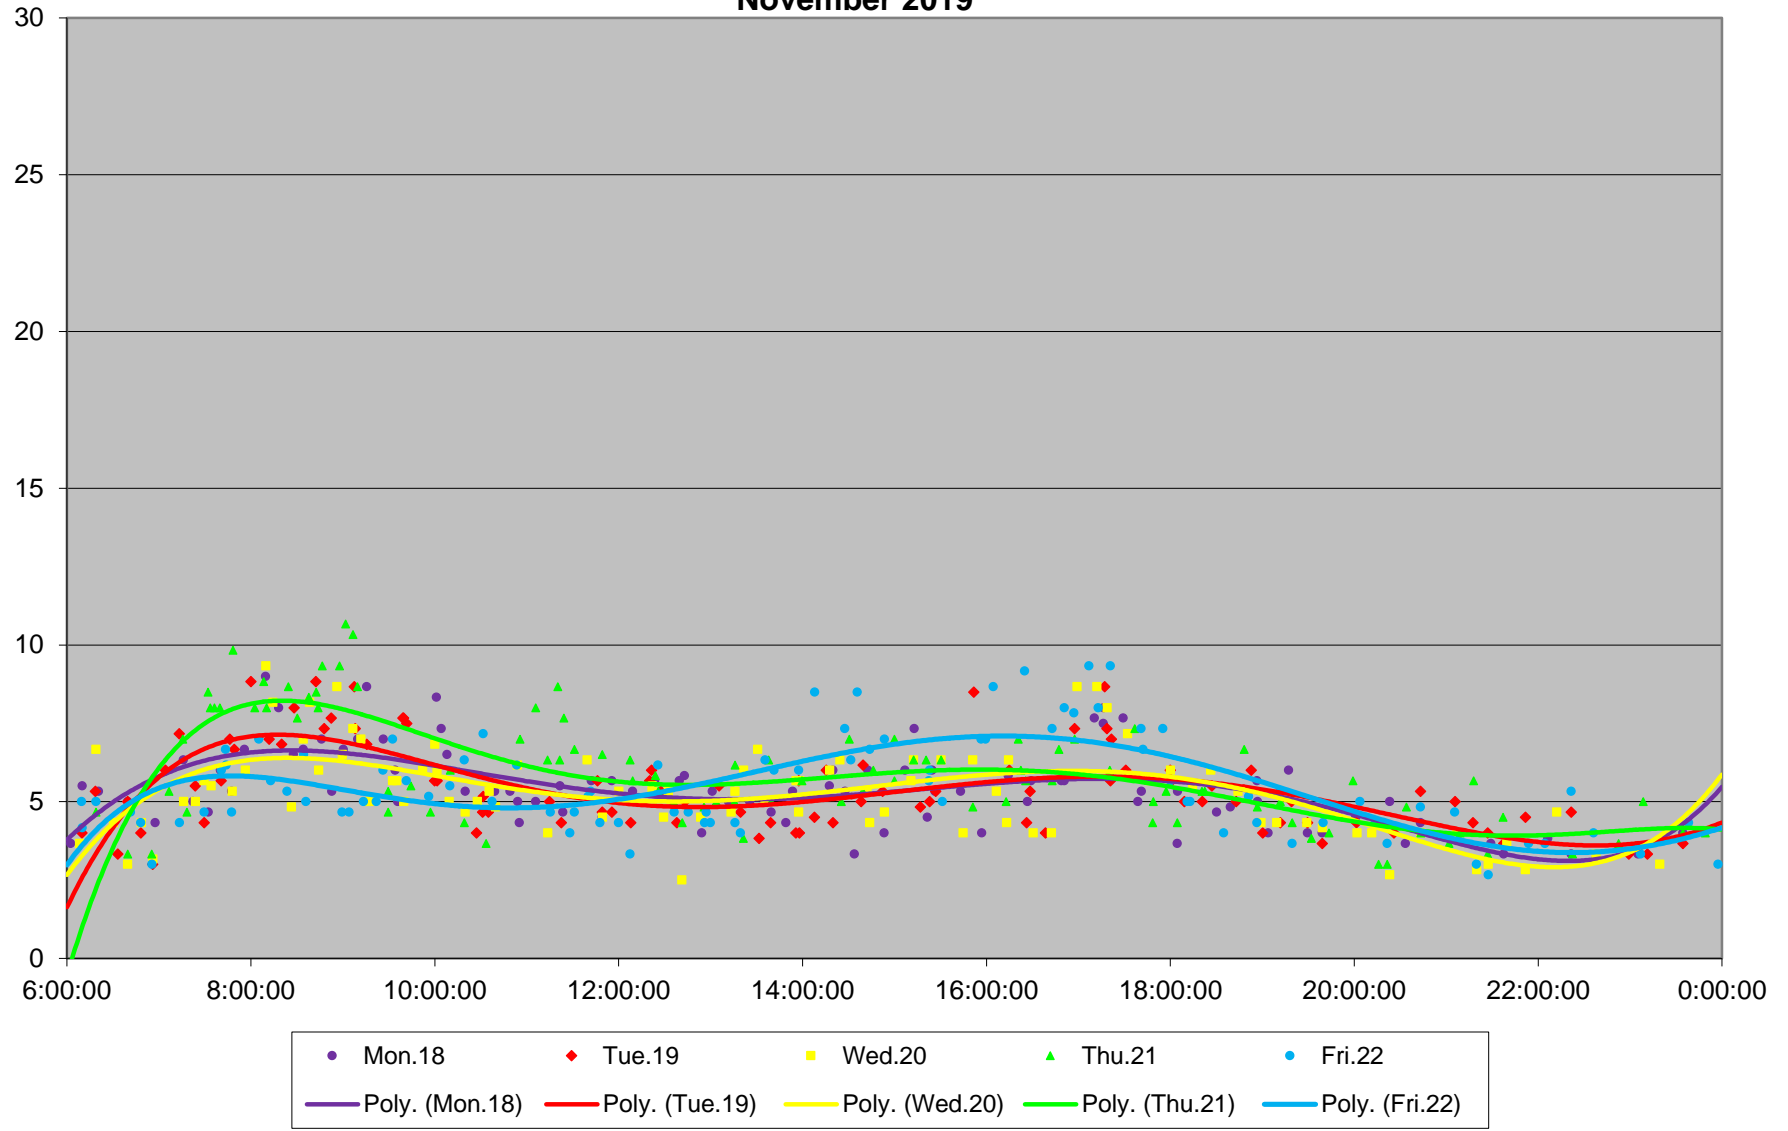

70 O'Connor Link Times From St. Clair & O'Connor To Coxwell & O'Connor Southbound November 2019

70 O'Connor Link Times From St. Clair & O'Connor To Coxwell & O'Connor Southbound November 2019

70 O'Connor Link Times From St. Clair & O'Connor To Coxwell & O'Connor Southbound November 2019