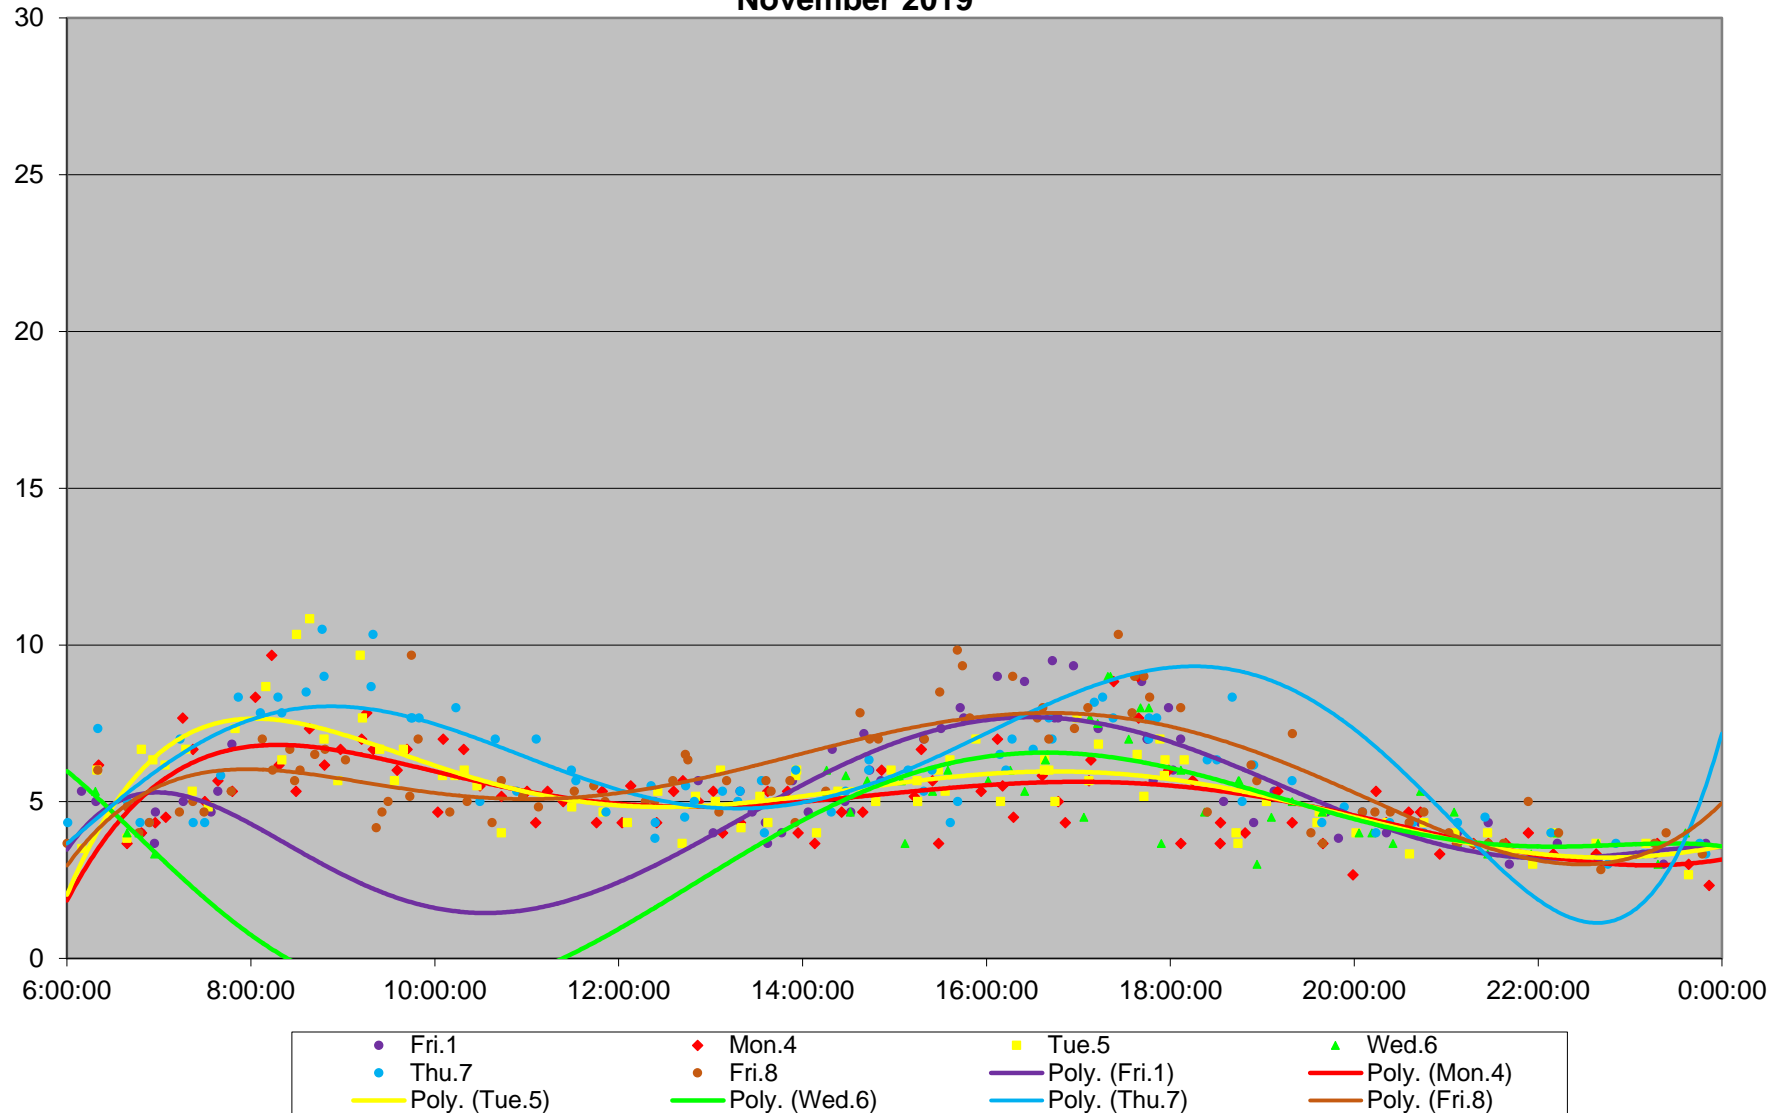

70 O'Connor Link Times From St. Clair & O'Connor To Coxwell & O'Connor Southbound November 2019

70 O'Connor Link Times From St. Clair & O'Connor To Coxwell & O'Connor Southbound November 2019

70 O'Connor Link Times From St. Clair & O'Connor To Coxwell & O'Connor Southbound November 2019