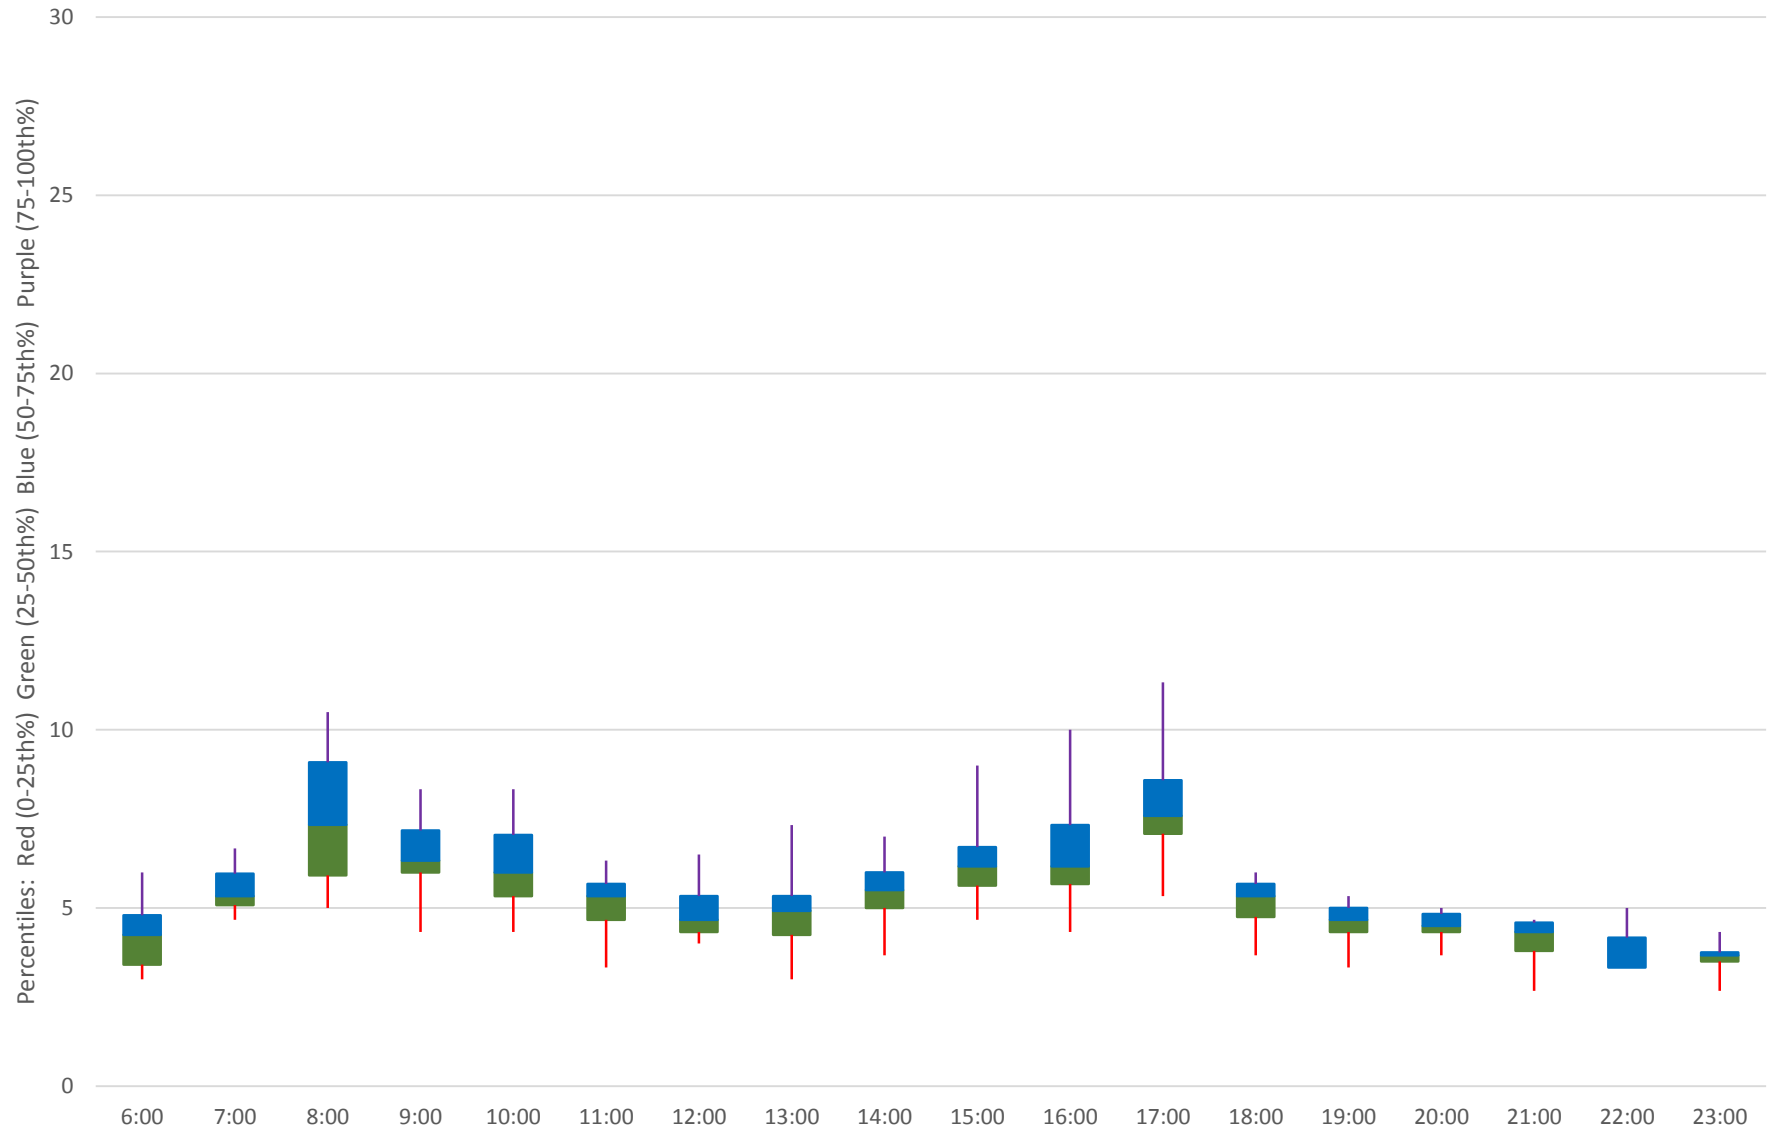

70 O'Connor Link Times From St. Clair & O'Connor To Coxwell & O'Connor Southbound
November 2019
Quartiles Week 2