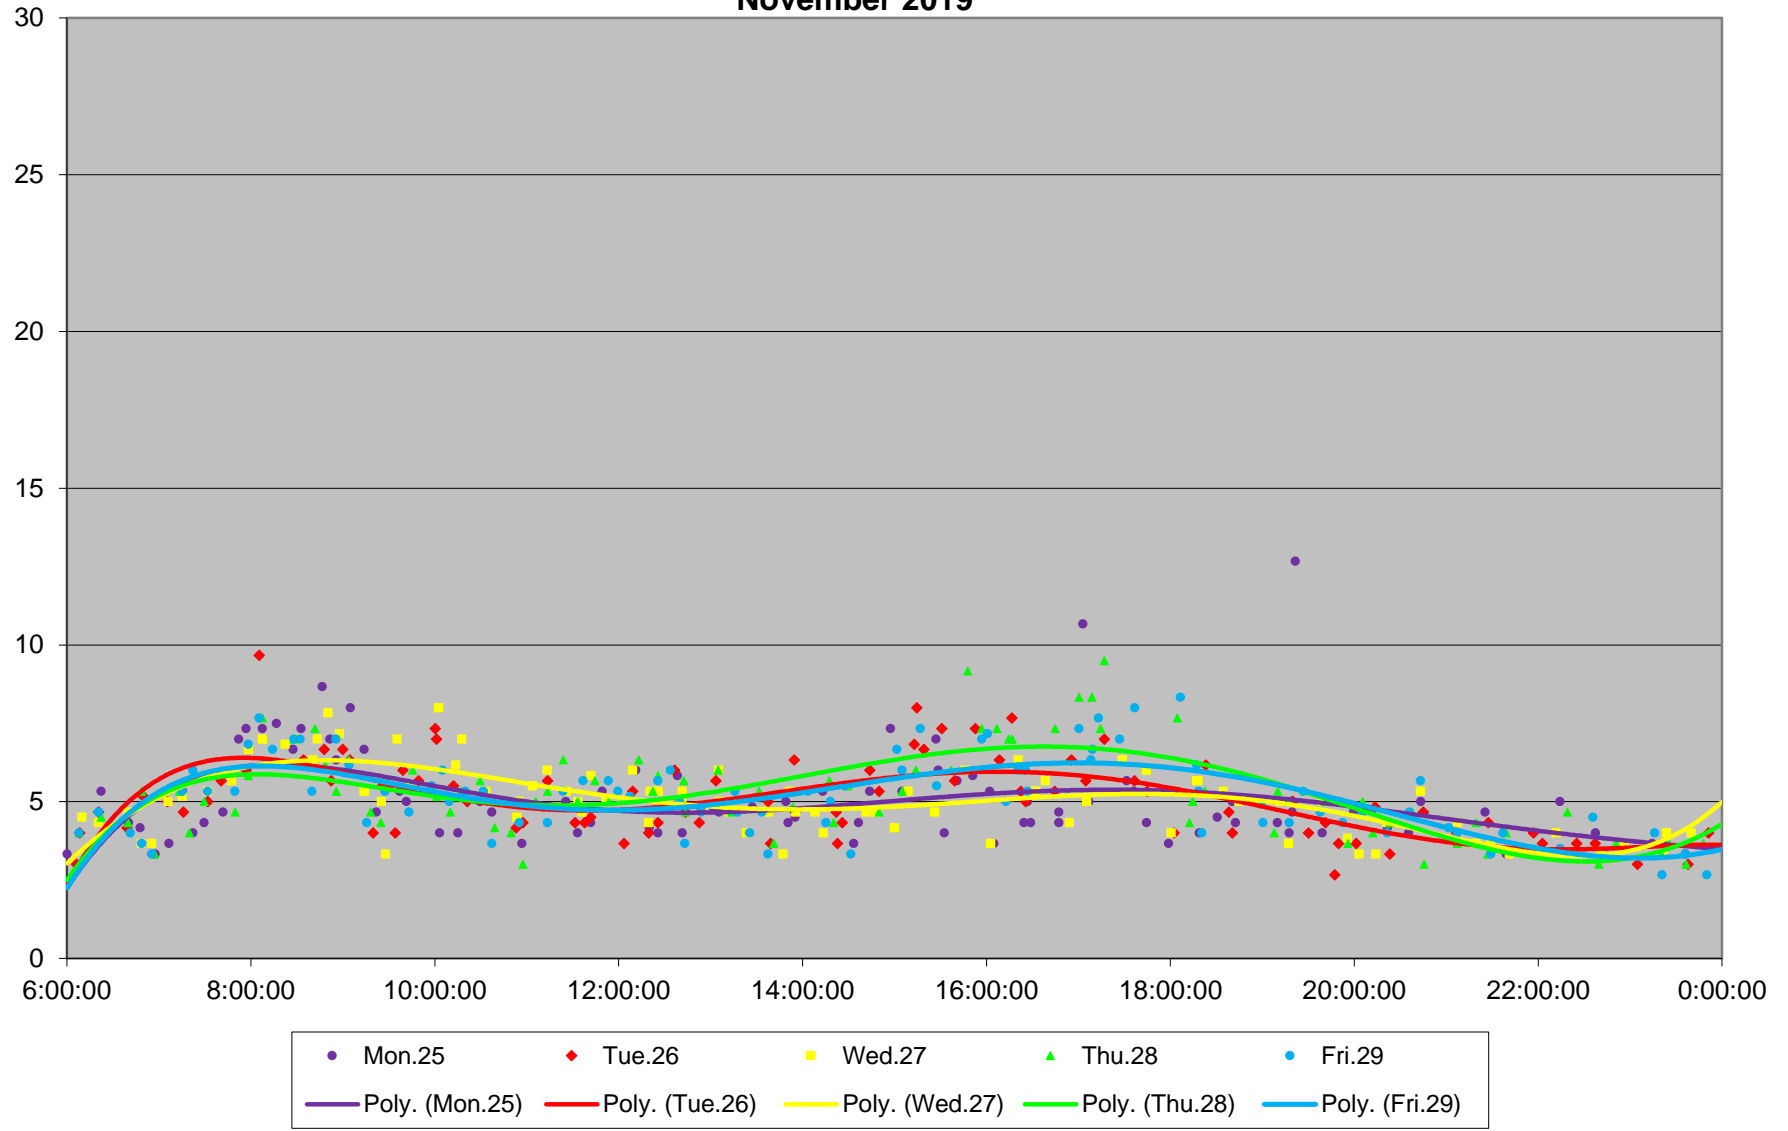

70 O'Connor Link Times From St. Clair & O'Connor To Coxwell & O'Connor Southbound November 2019