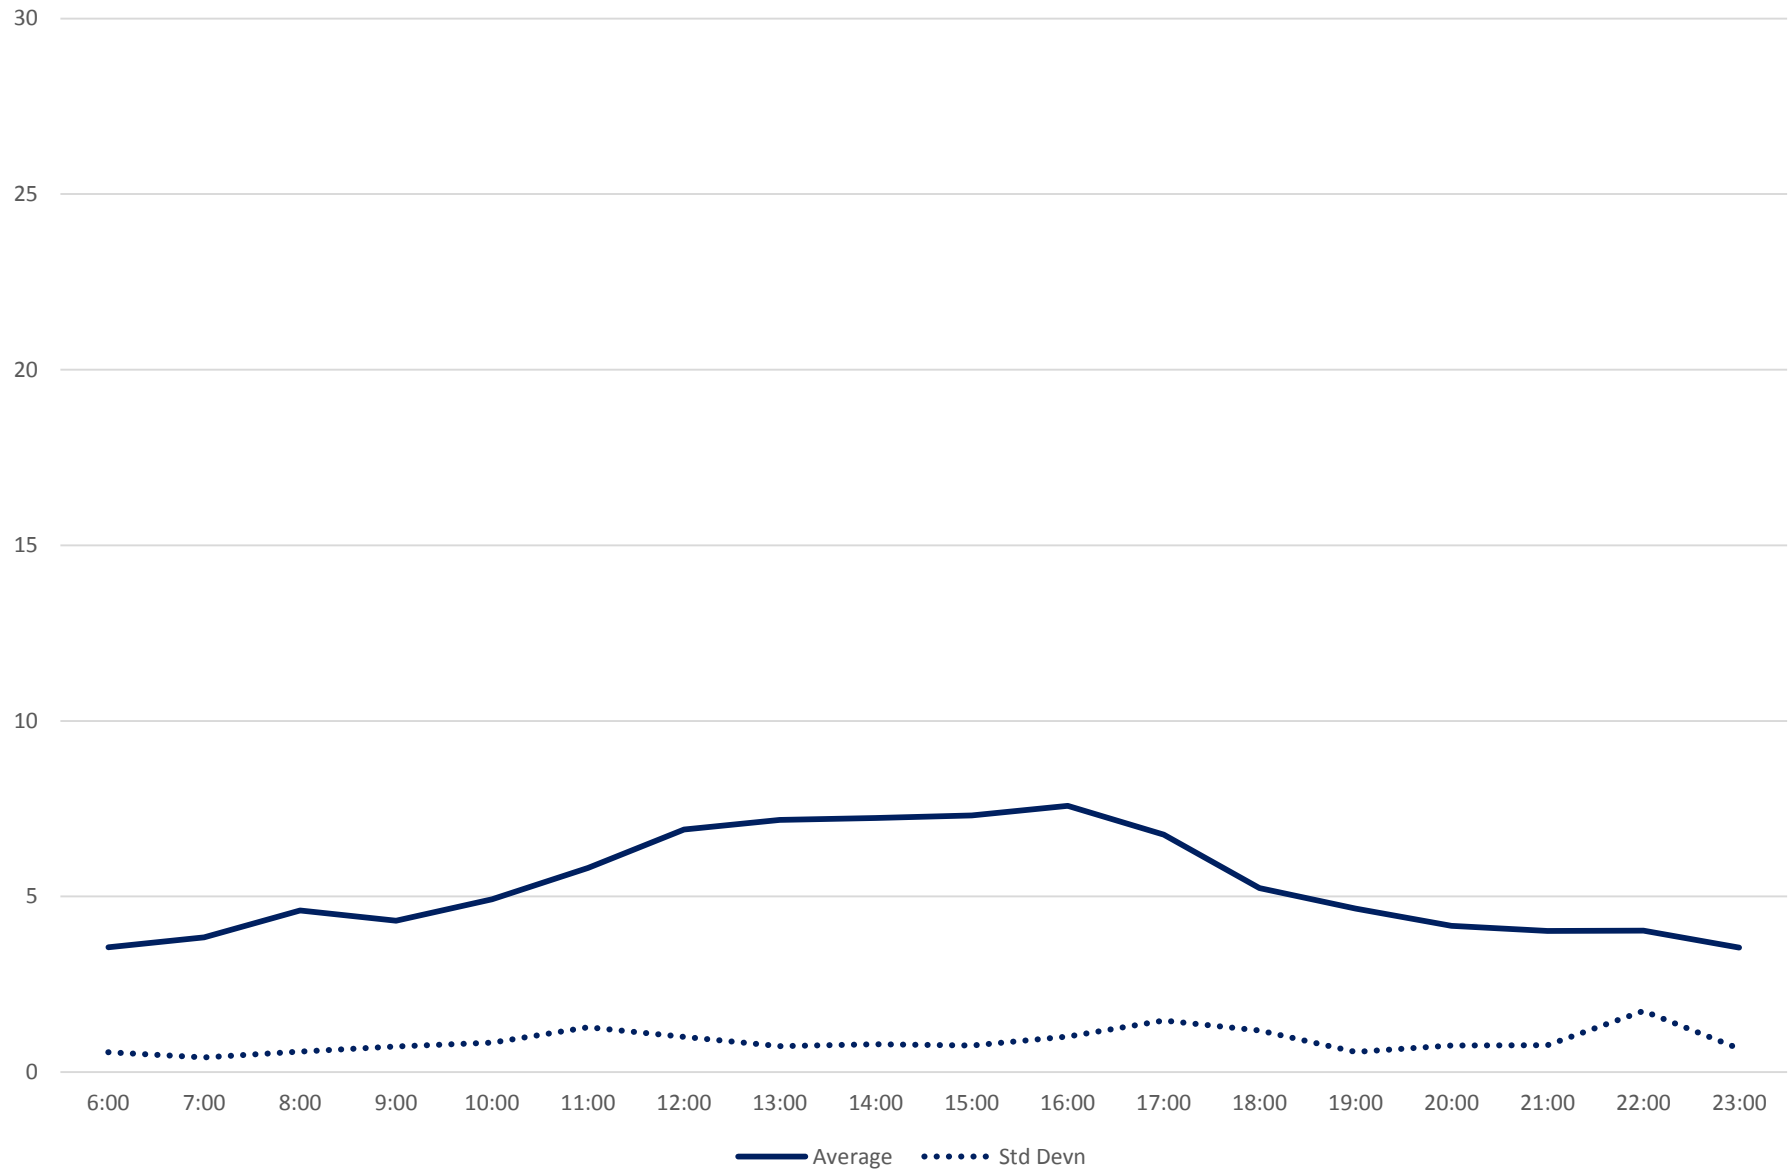

70 O'Connor Link Times From St. Clair & O'Connor To Coxwell & O'Connor Southbound
November 2019
Quartiles Week 2

70 O'Connor Link Times From St. Clair & O'Connor To Coxwell & O'Connor Southbound
November 2019
Quartiles Week 3

70 O'Connor Link Times From St. Clair & O'Connor To Coxwell & O'Connor Southbound
November 2019
Quartiles Week 4

70 O'Connor Link Times From St. Clair & O'Connor To Coxwell & O'Connor Southbound November 2019 Saturday Statistics