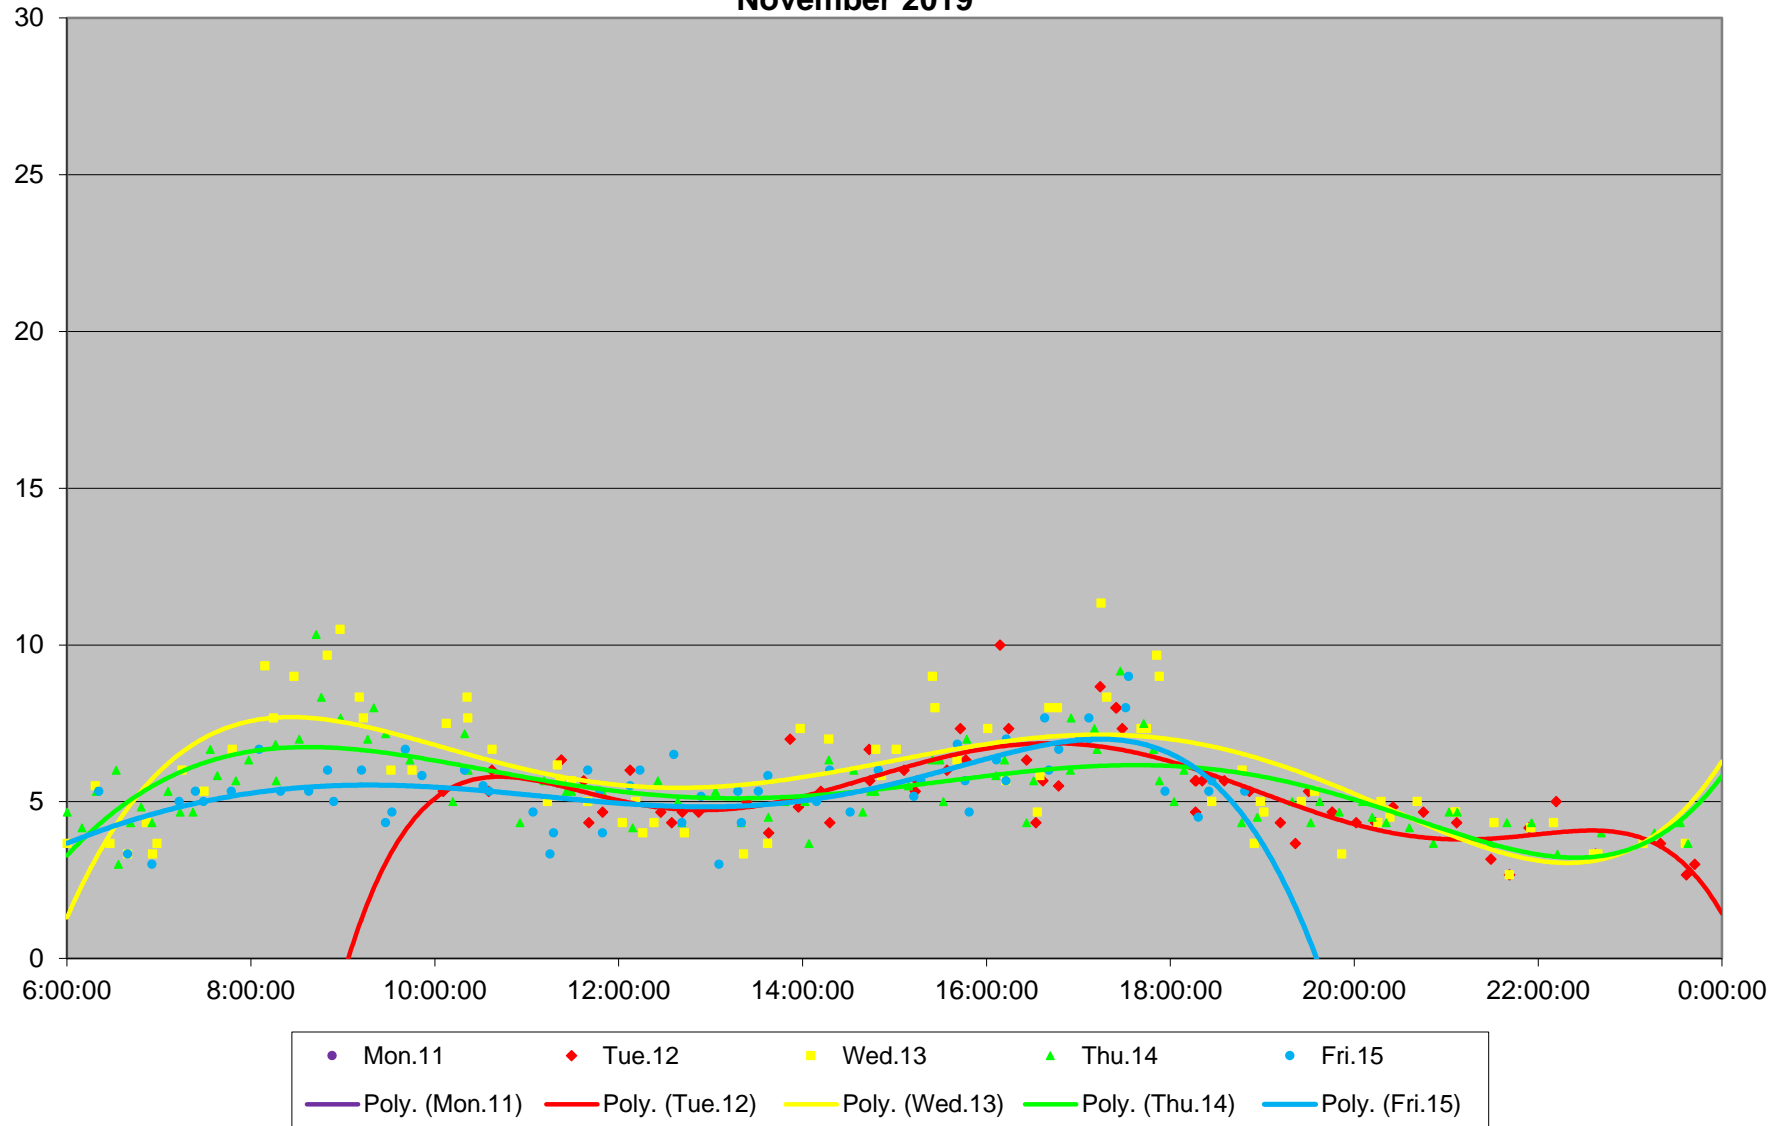

70 O'Connor Link Times From St. Clair & O'Connor To Coxwell & O'Connor Southbound November 2019

70 O'Connor Link Times From St. Clair & O'Connor To Coxwell & O'Connor Southbound November 2019

70 O'Connor Link Times From St. Clair & O'Connor To Coxwell & O'Connor Southbound November 2019