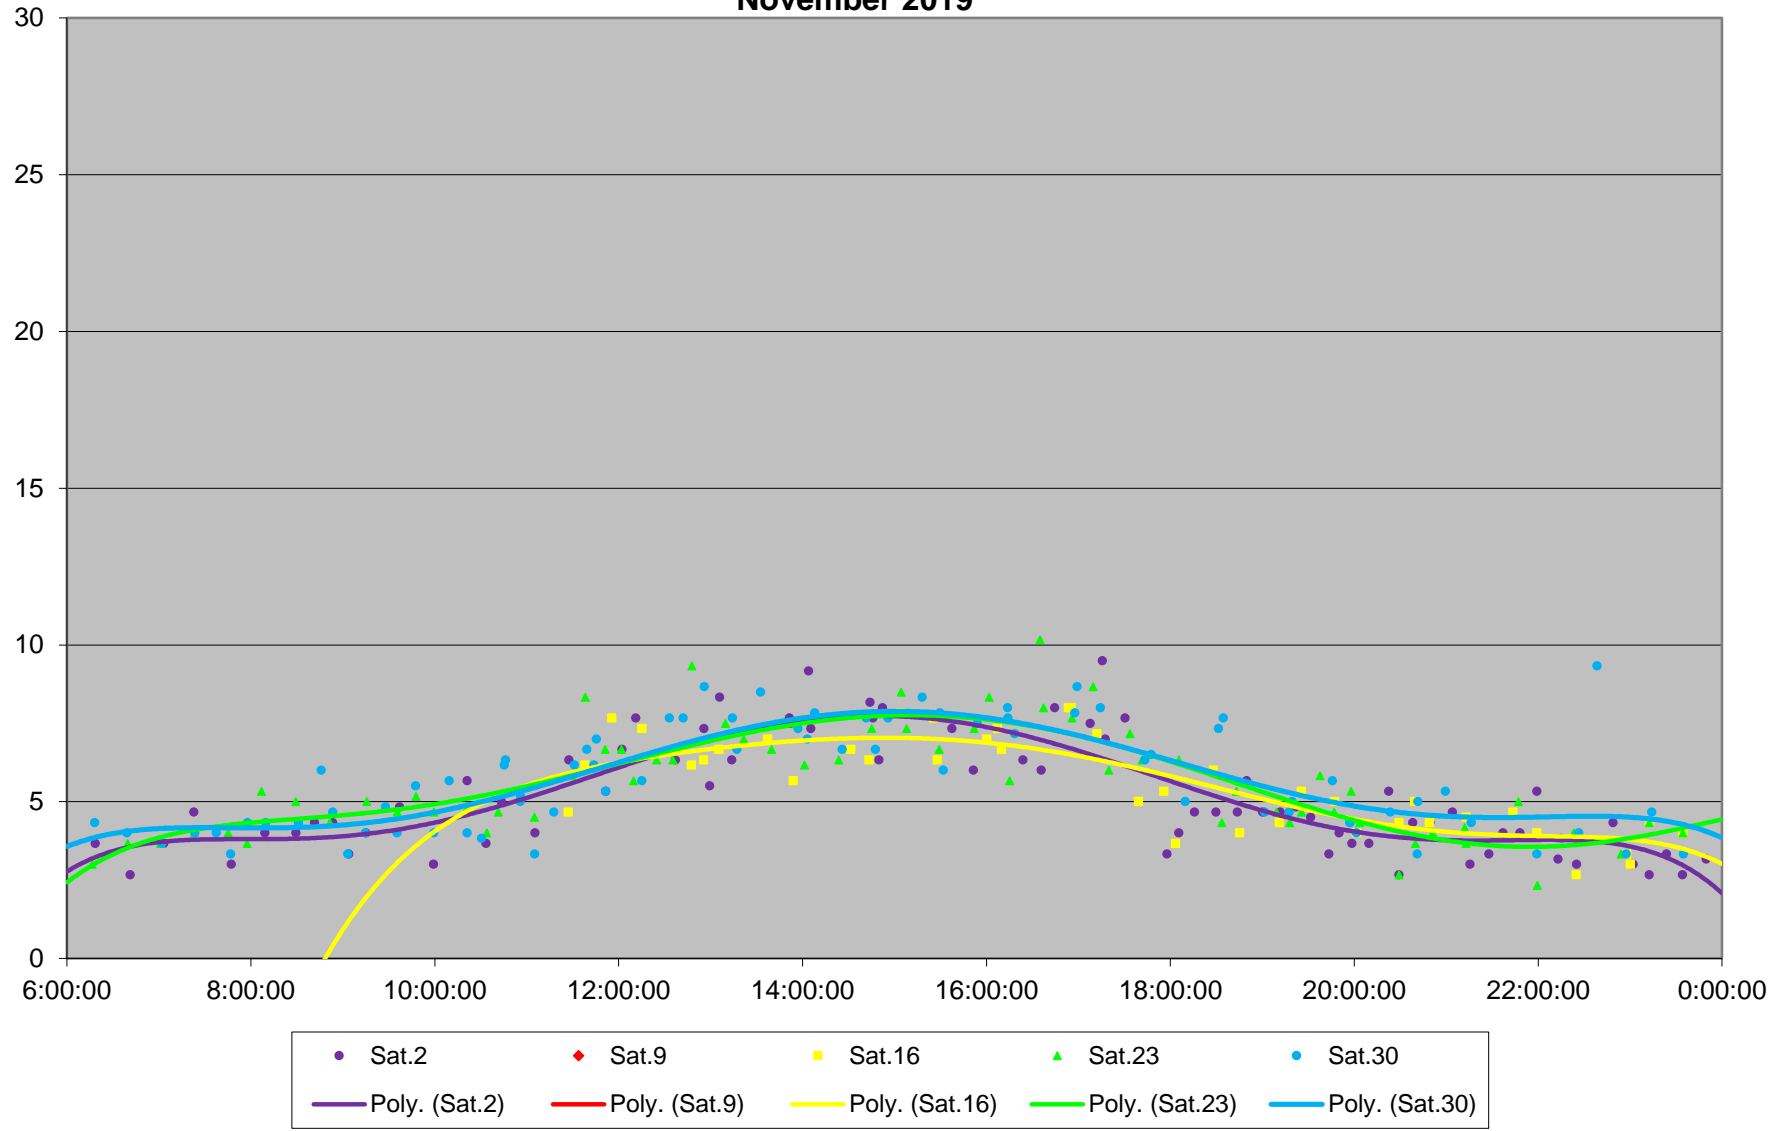

70 O'Connor Link Times From St. Clair & O'Connor To Coxwell & O'Connor Southbound November 2019