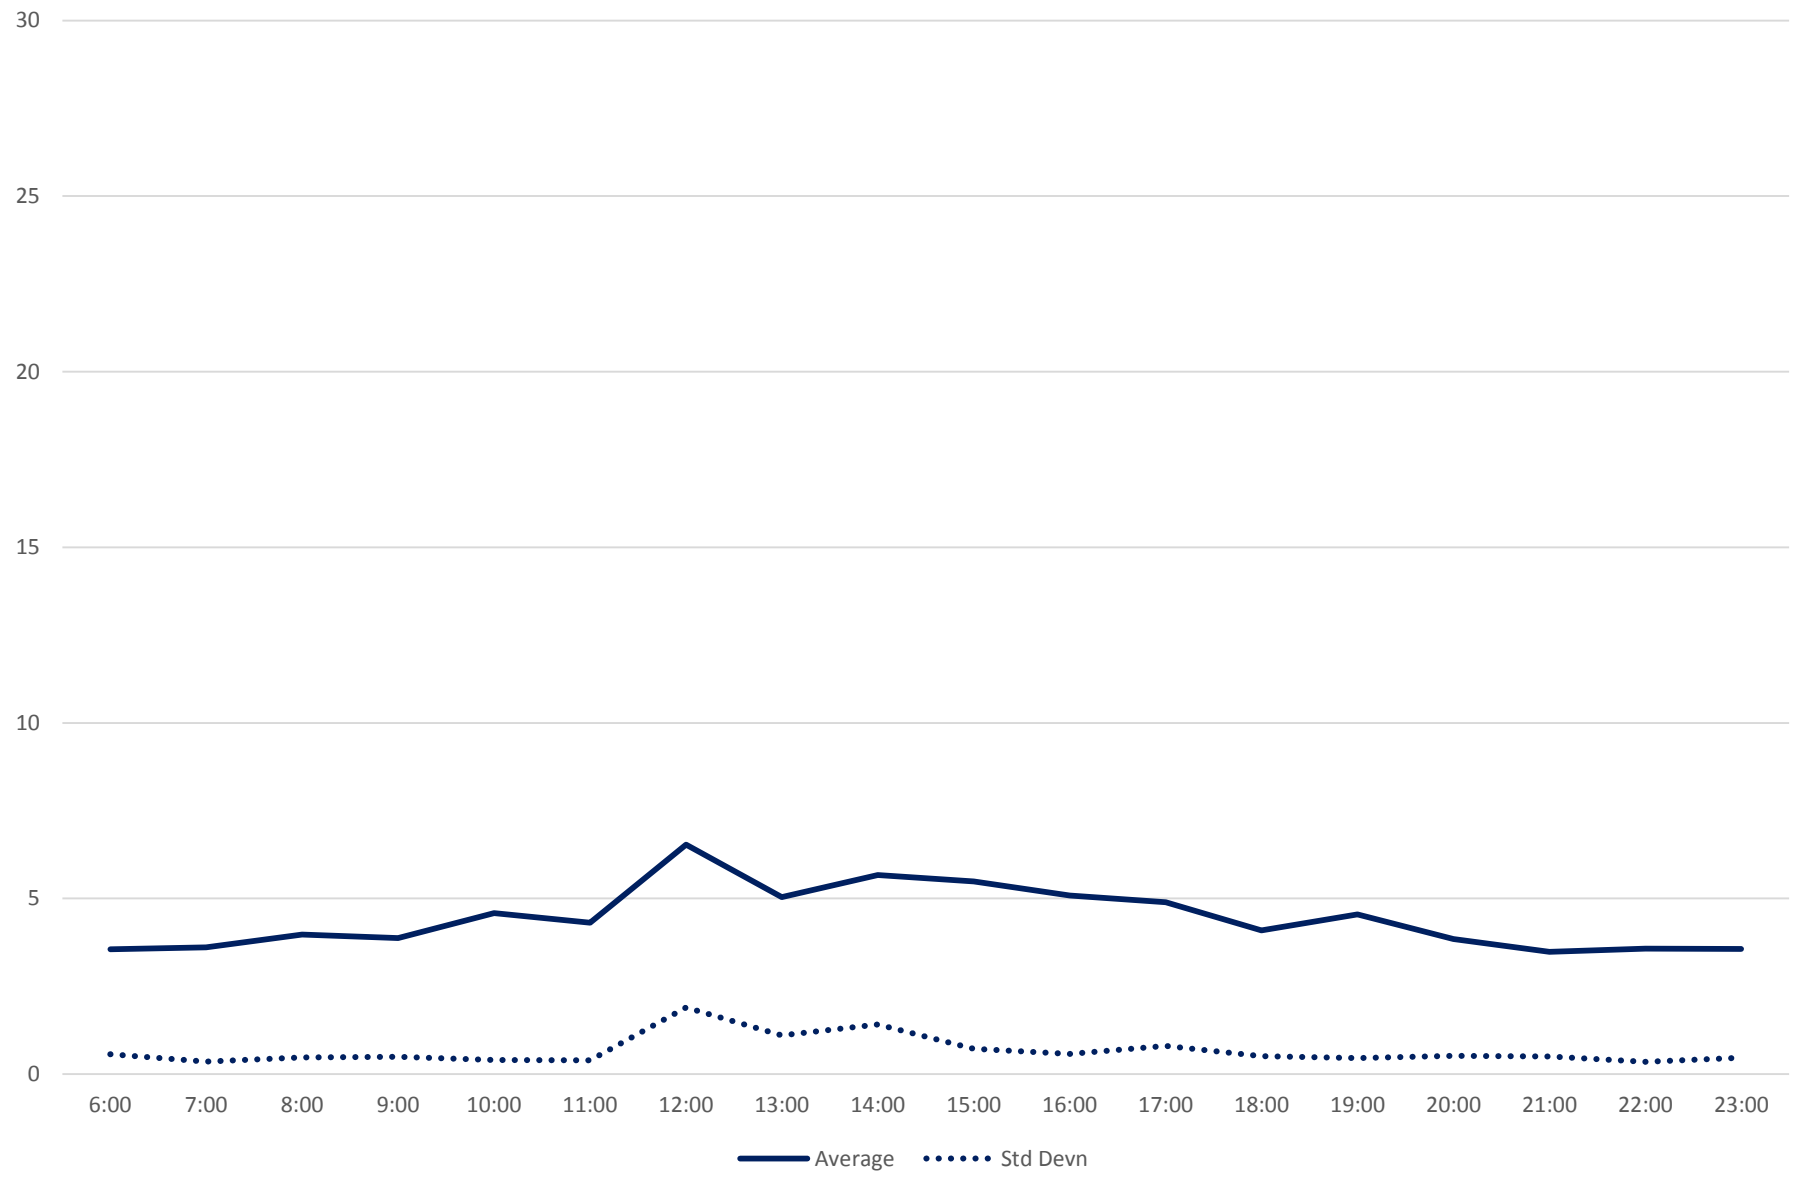

70 O'Connor Link Times From St. Clair & O'Connor To Coxwell & O'Connor Southbound
November 2019
Quartiles Week 4

70 O'Connor Link Times From St. Clair & O'Connor To Coxwell & O'Connor Southbound November 2019 Saturday Statistics

70 O'Connor Link Times From St. Clair & O'Connor To Coxwell & O'Connor Southbound
November 2019
Quartiles Saturdays

70 O'Connor Link Times From St. Clair & O'Connor To Coxwell & O'Connor Southbound November 2019 Sunday Statistics