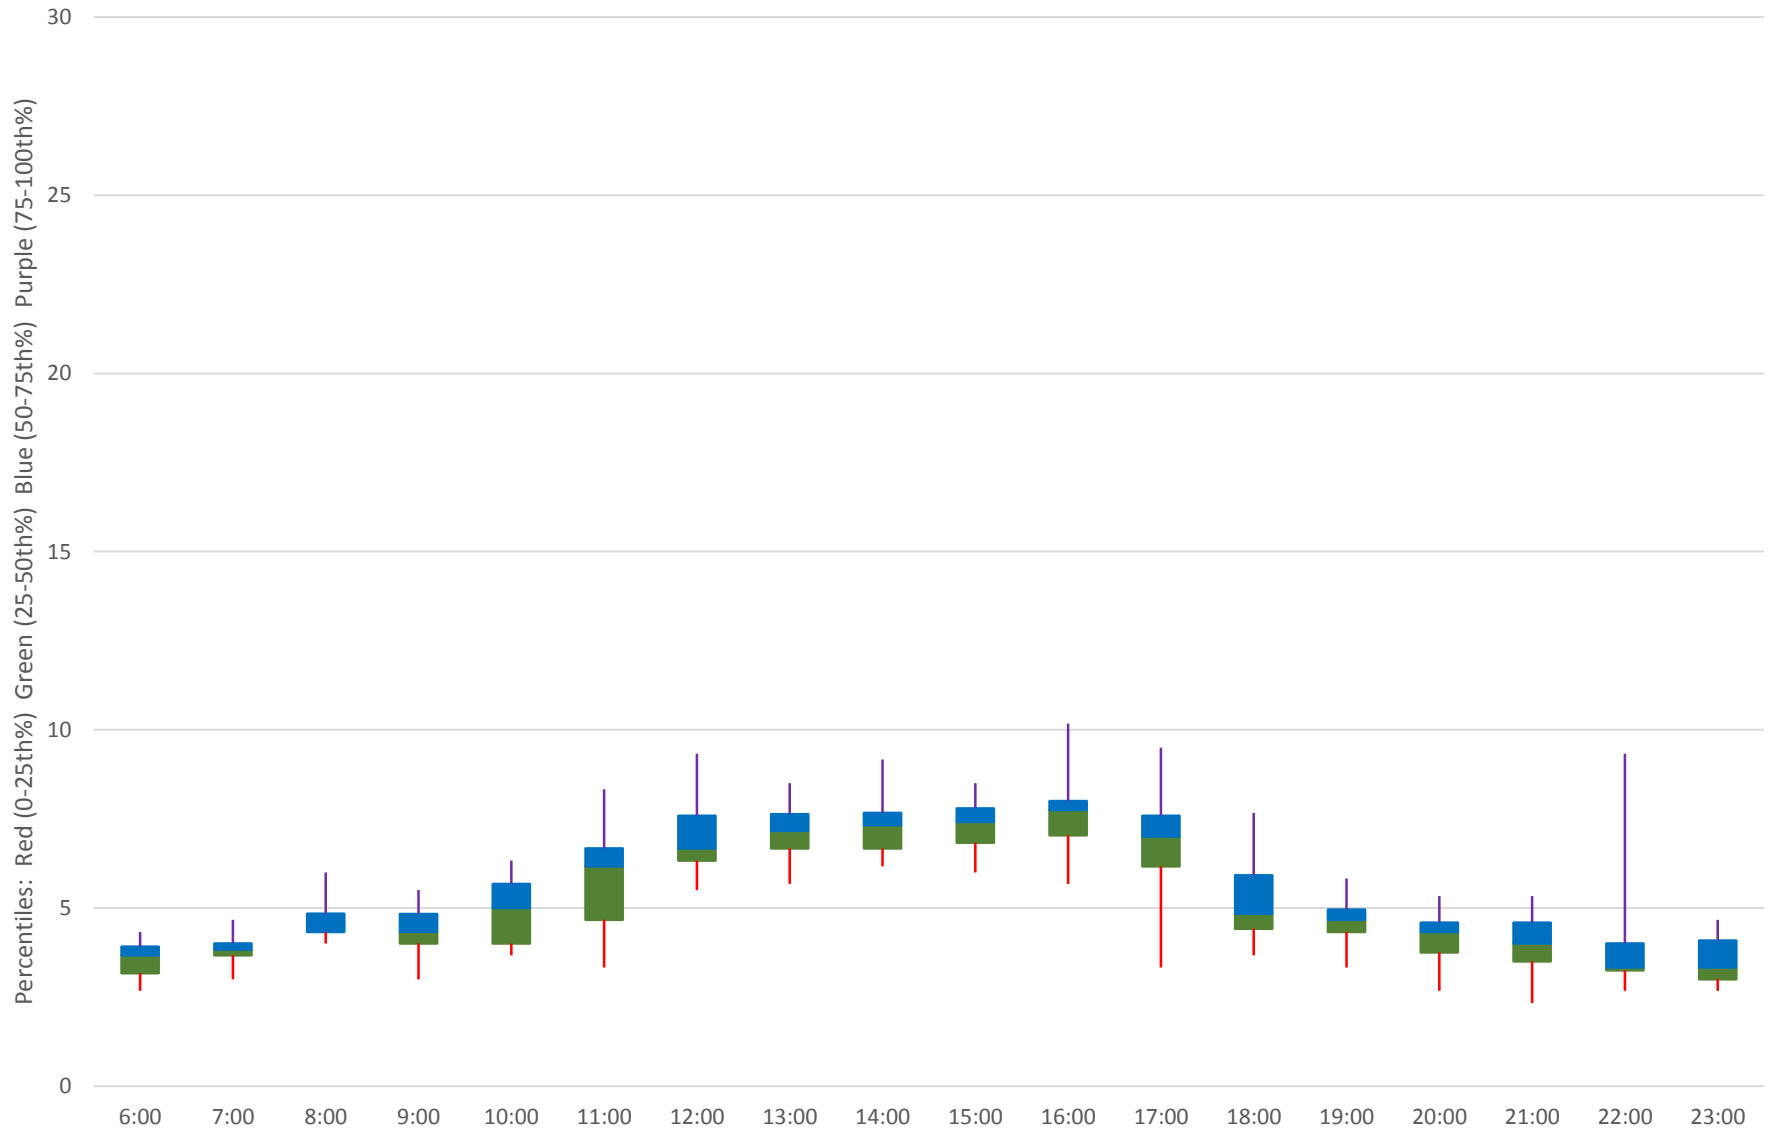

70 O'Connor Link Times From St. Clair & O'Connor To Coxwell & O'Connor Southbound
November 2019
Quartiles Saturdays