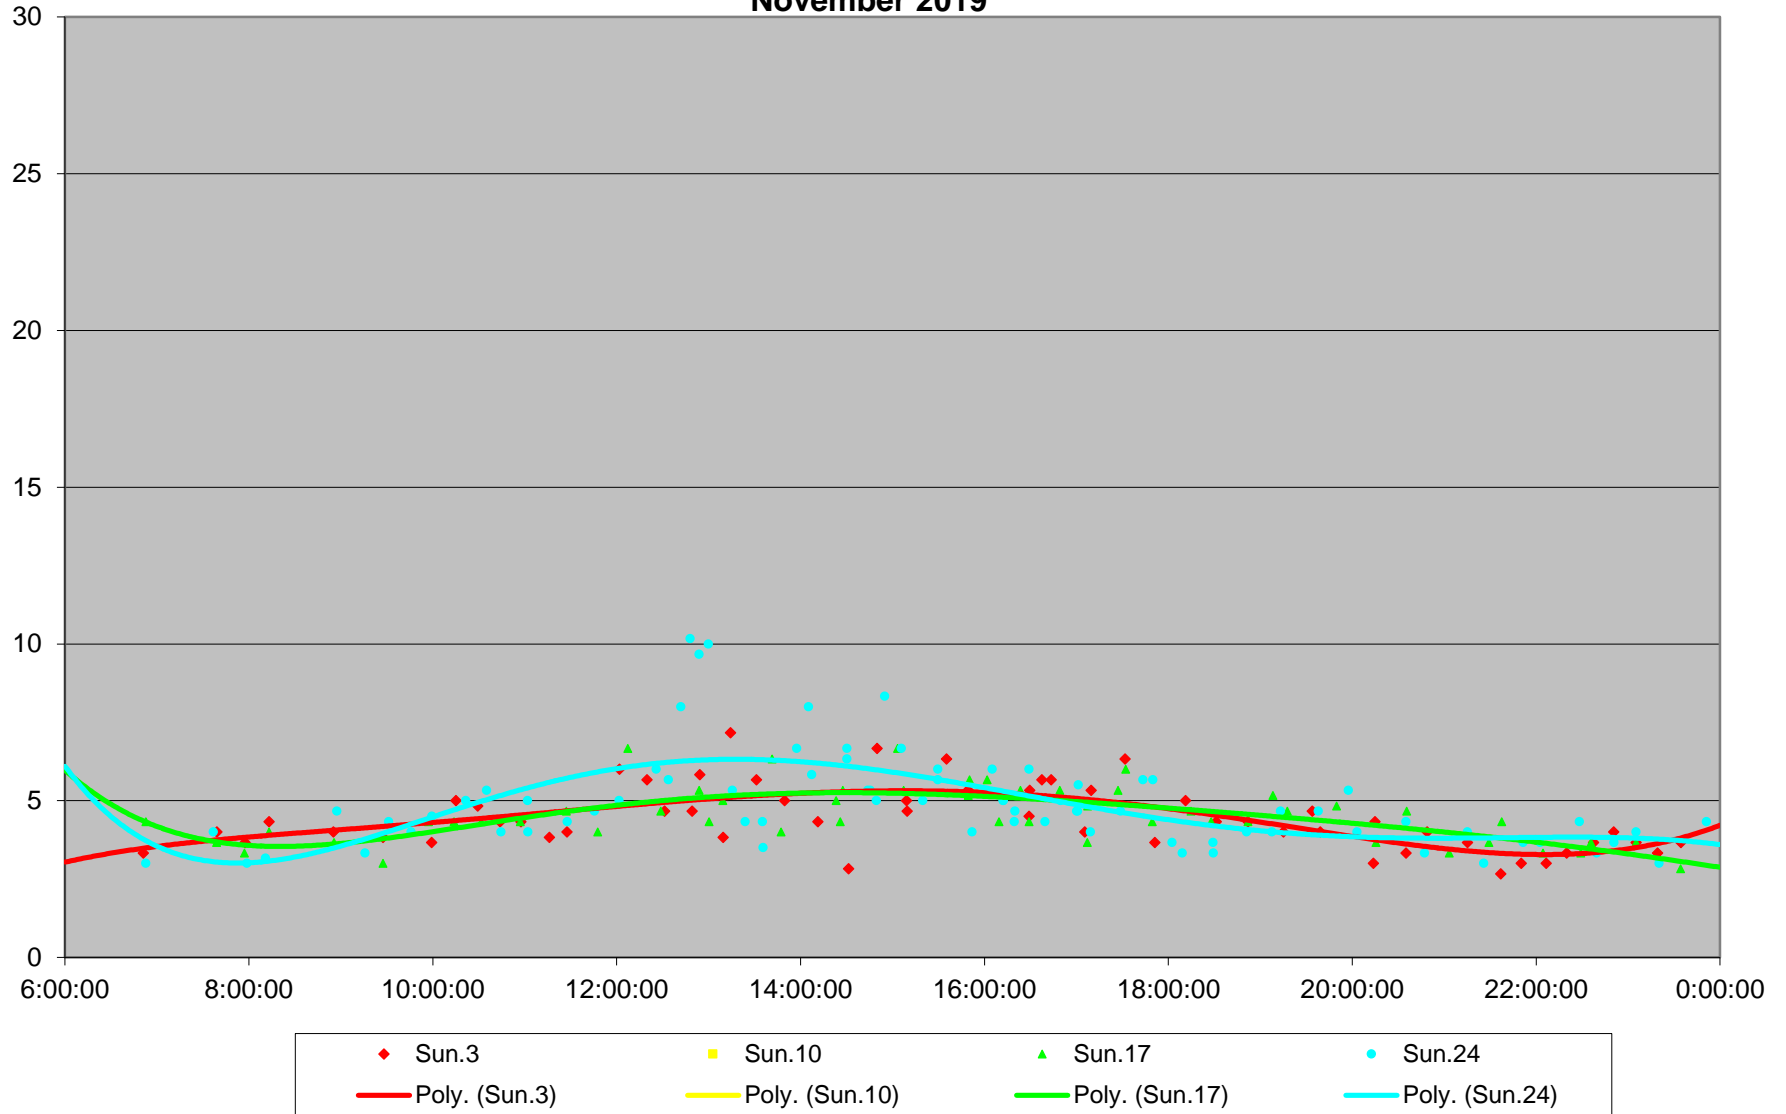

70 O'Connor Link Times From St. Clair & O'Connor To Coxwell & O'Connor Southbound November 2019