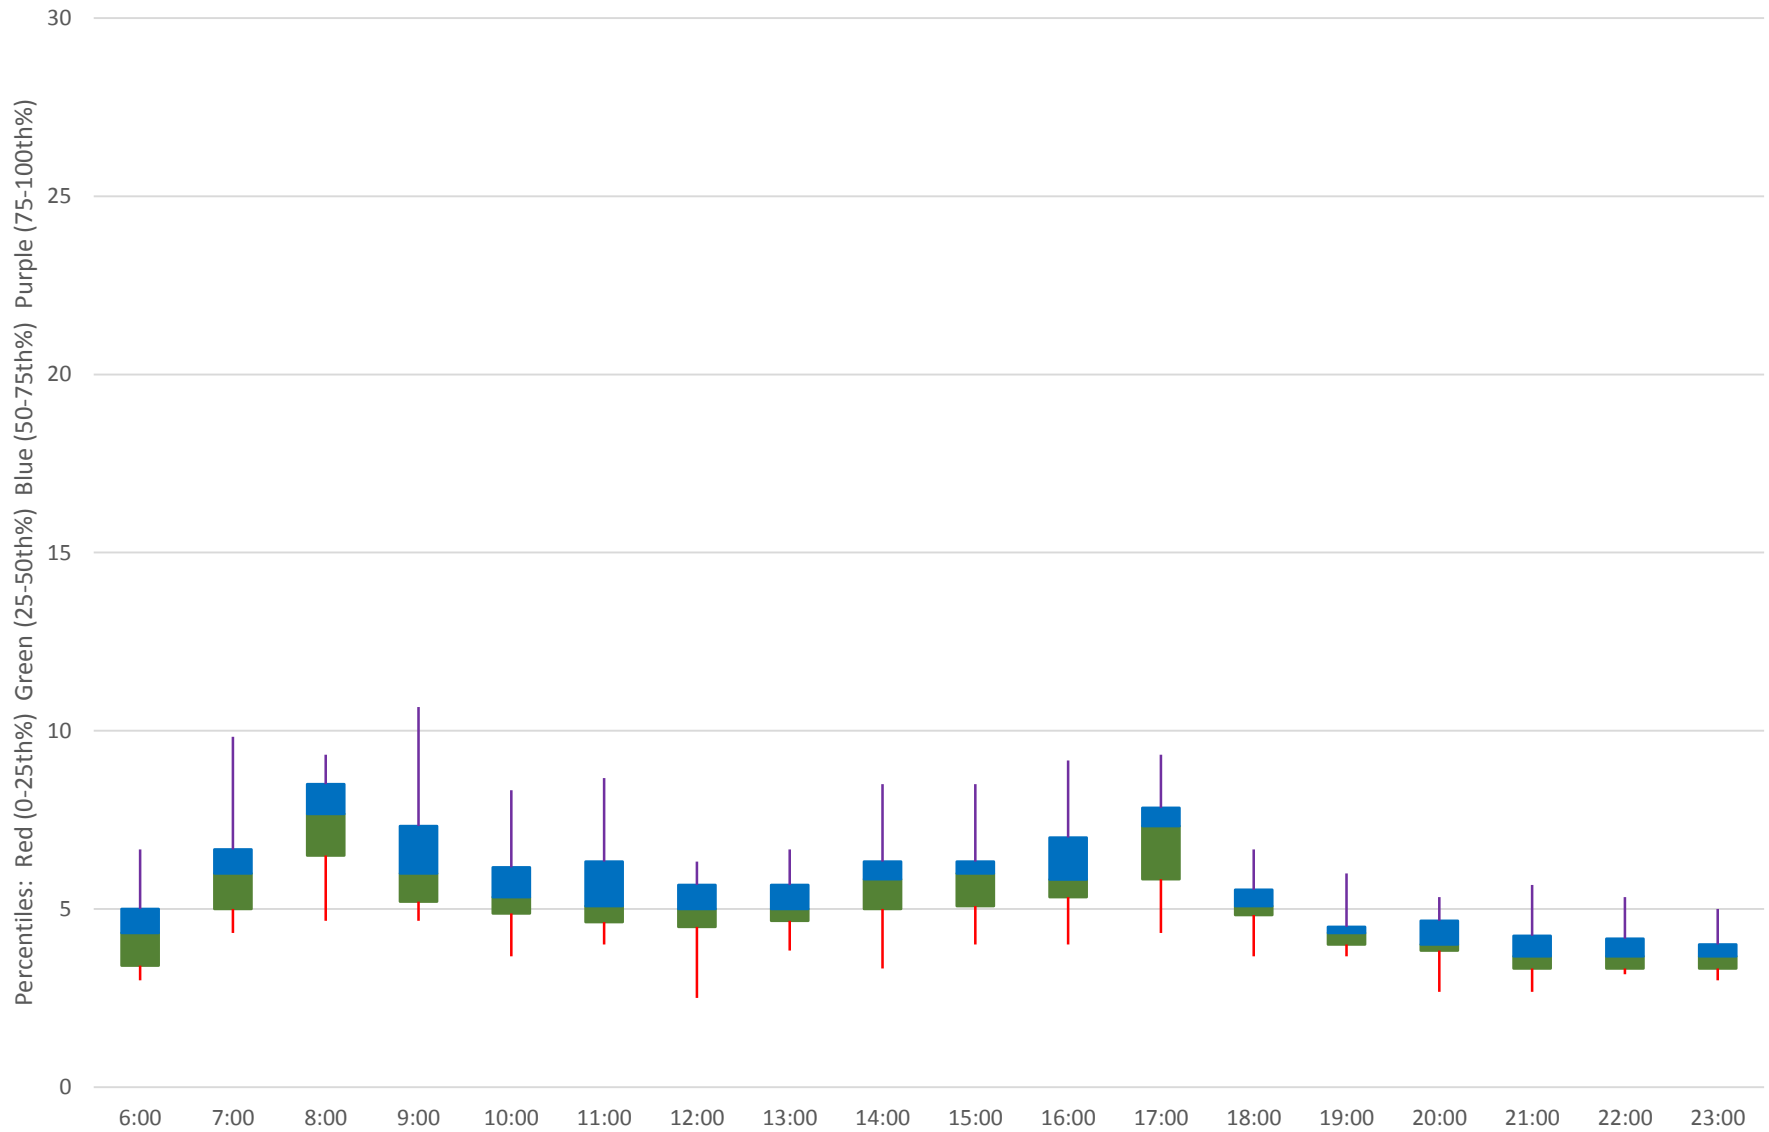

70 O'Connor Link Times From St. Clair & O'Connor To Coxwell & O'Connor Southbound
November 2019
Quartiles Week 3