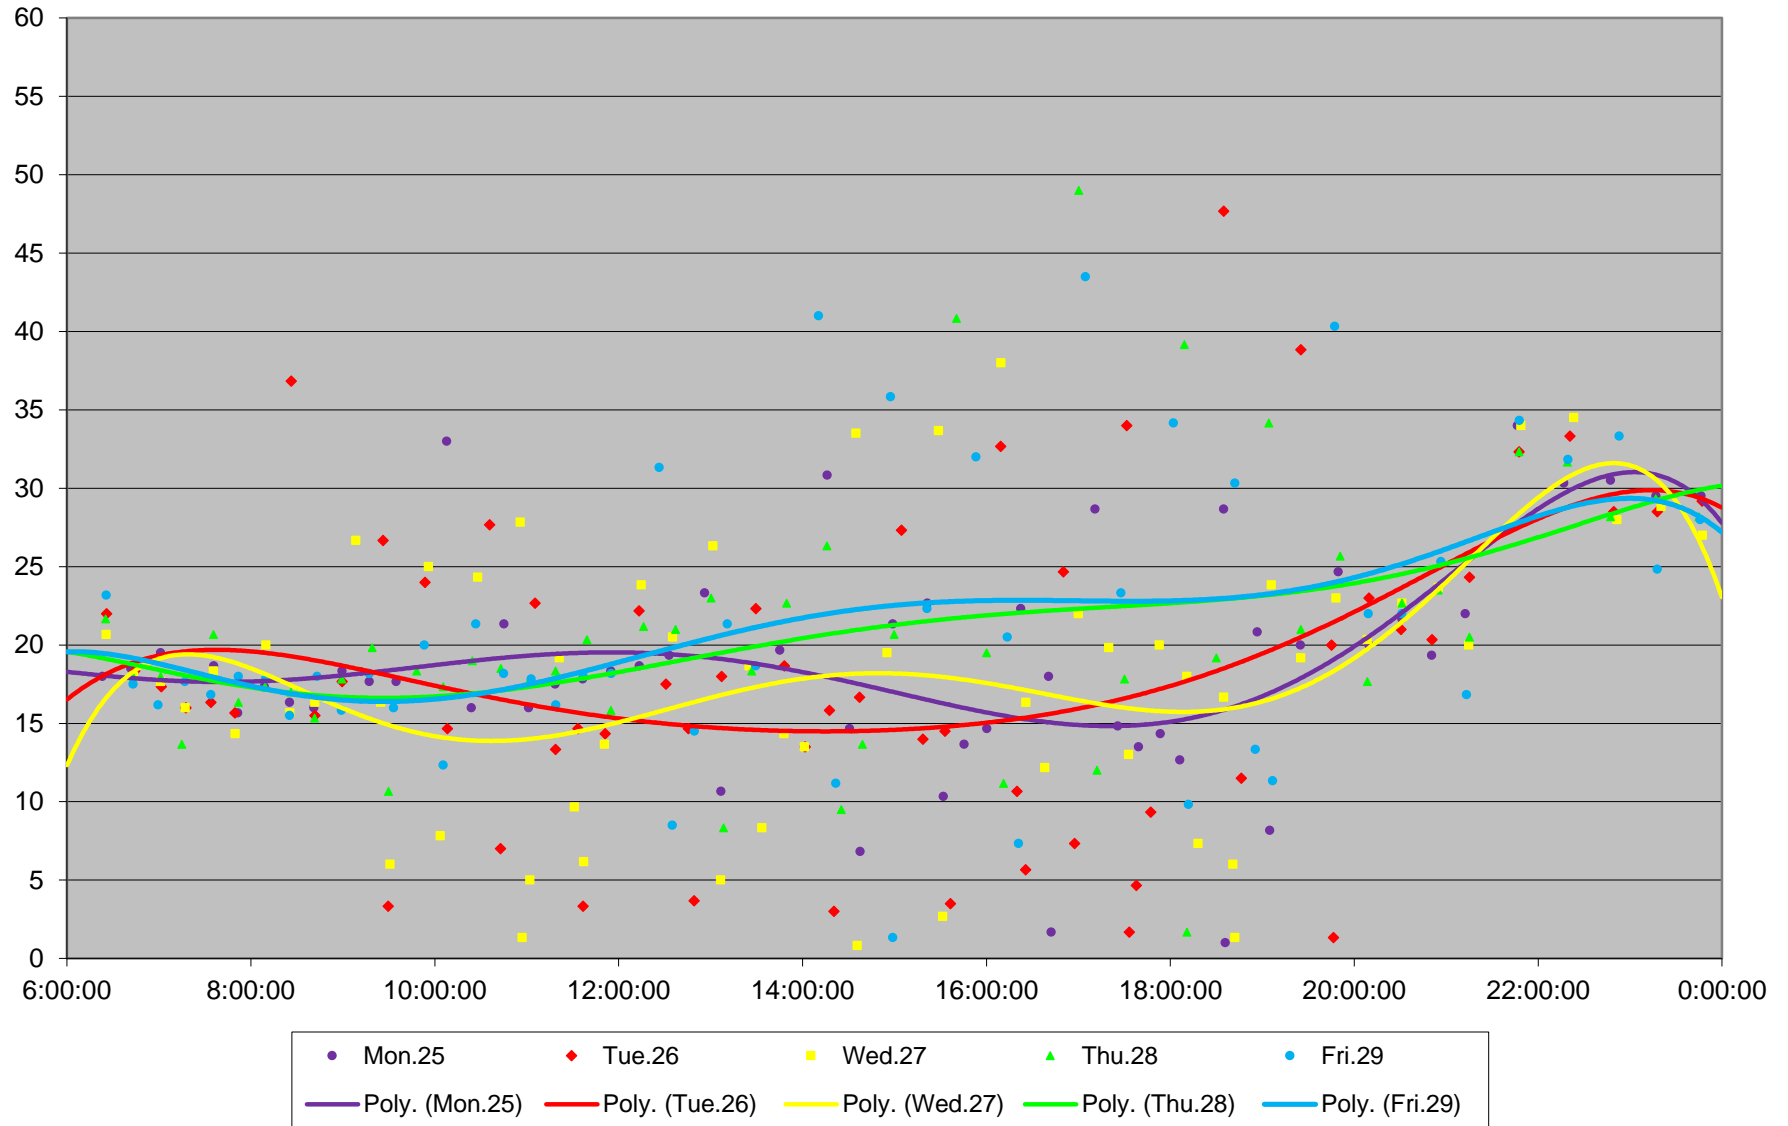

70 O'Connor Headways at Sunrise Southbound November 2019

70 O'Connor Headways at Sunrise Southbound November 2019

70 O'Connor Headways at Sunrise Southbound November 2019

70 O'Connor Headways at Sunrise Southbound November 2019

70 O'Connor Headways at Sunrise Southbound November 2019

70 O'Connor Headways at Sunrise Southbound November 2019

70 O'Connor Headways at Sunrise Southbound November 2019 Weekday Statistics

70 O'Connor Headways at Sunrise Southbound November 2019 Weekday Statistics