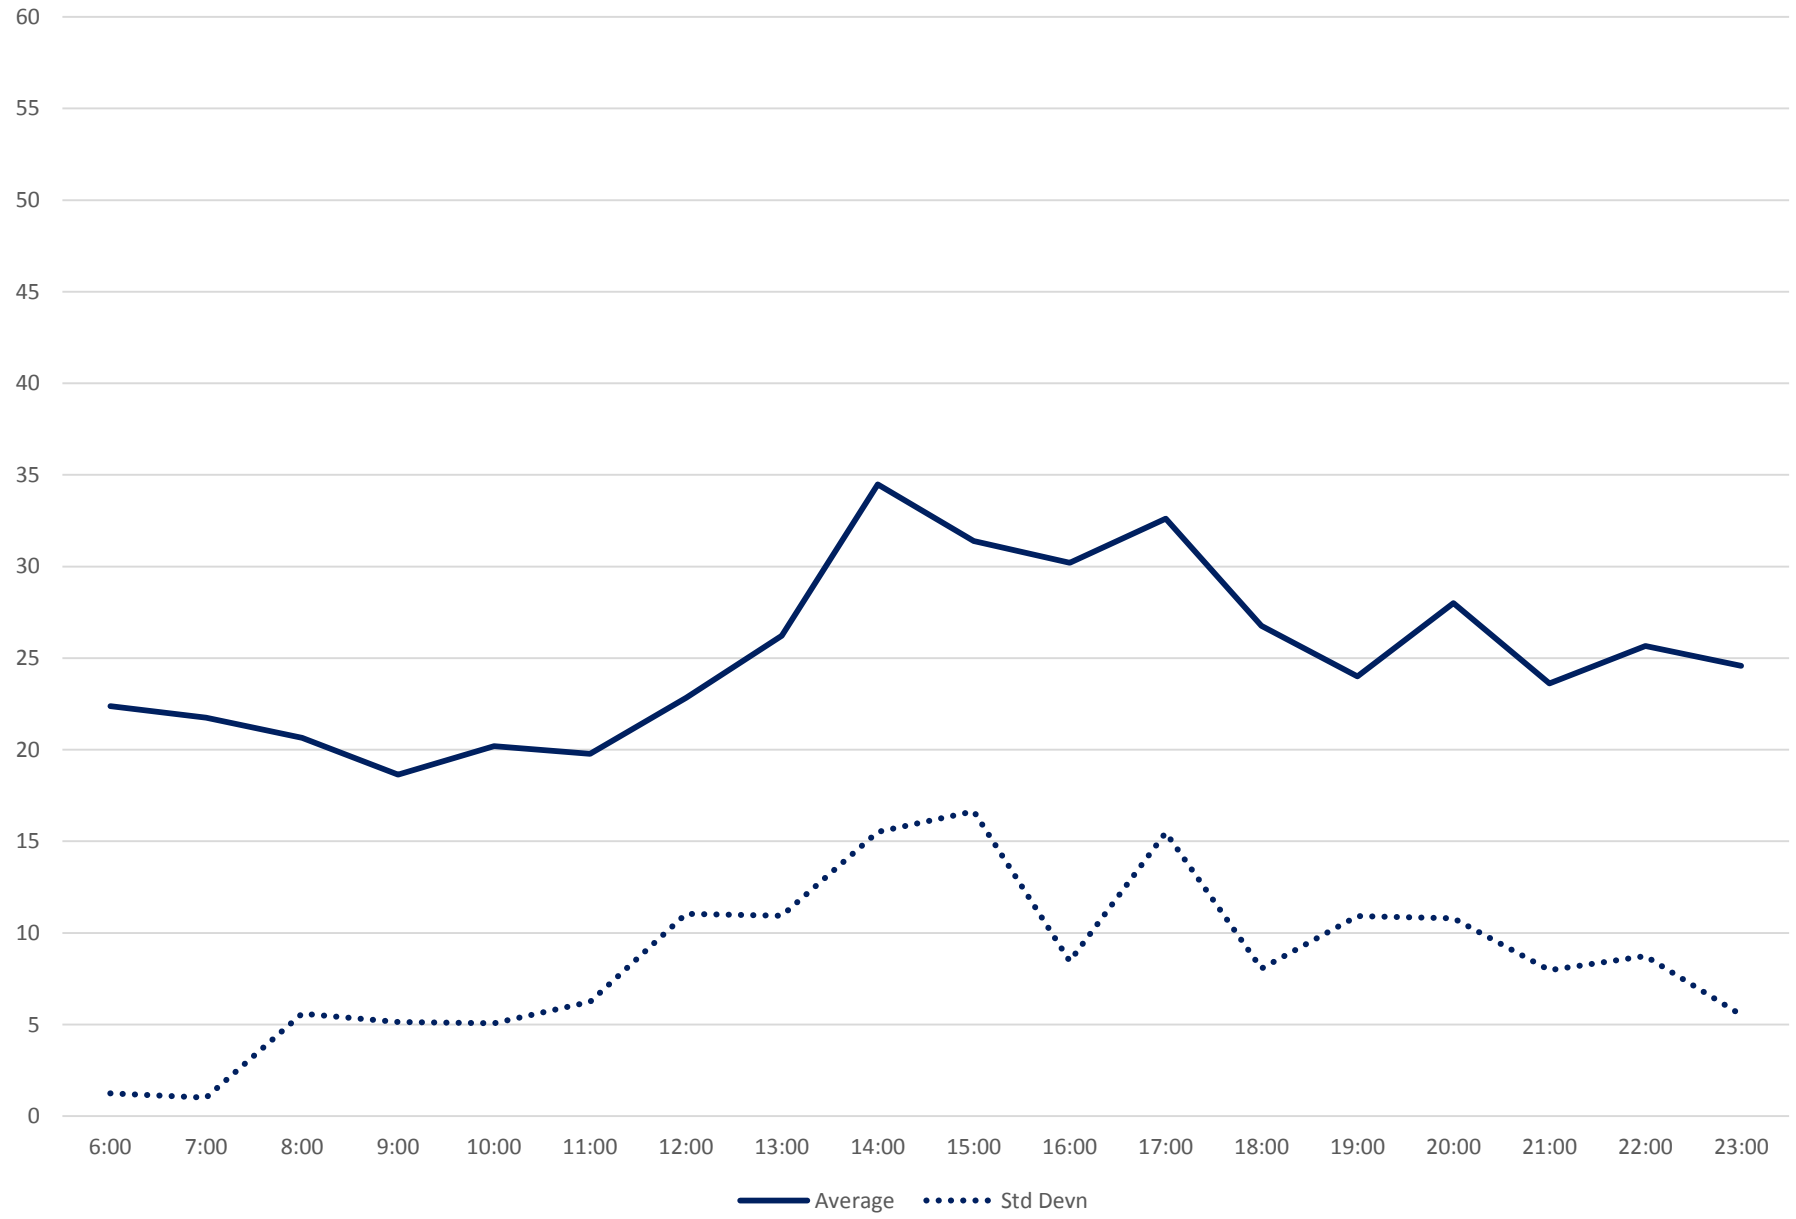

Quartiles Week 2

70 O'Connor Headways at Sunrise Southbound November 2019

Quartiles Week 3

70 O'Connor Headways at Sunrise Southbound November 2019

Quartiles Week 4

70 O'Connor Headways at Sunrise Southbound November 2019 Saturday Statistics

70 O'Connor Headways at Sunrise Southbound November 2019

Quartiles Saturdays

70 O'Connor Headways at Sunrise Southbound November 2019 Sunday Statistics

70 O'Connor Headways at Sunrise Southbound November 2019