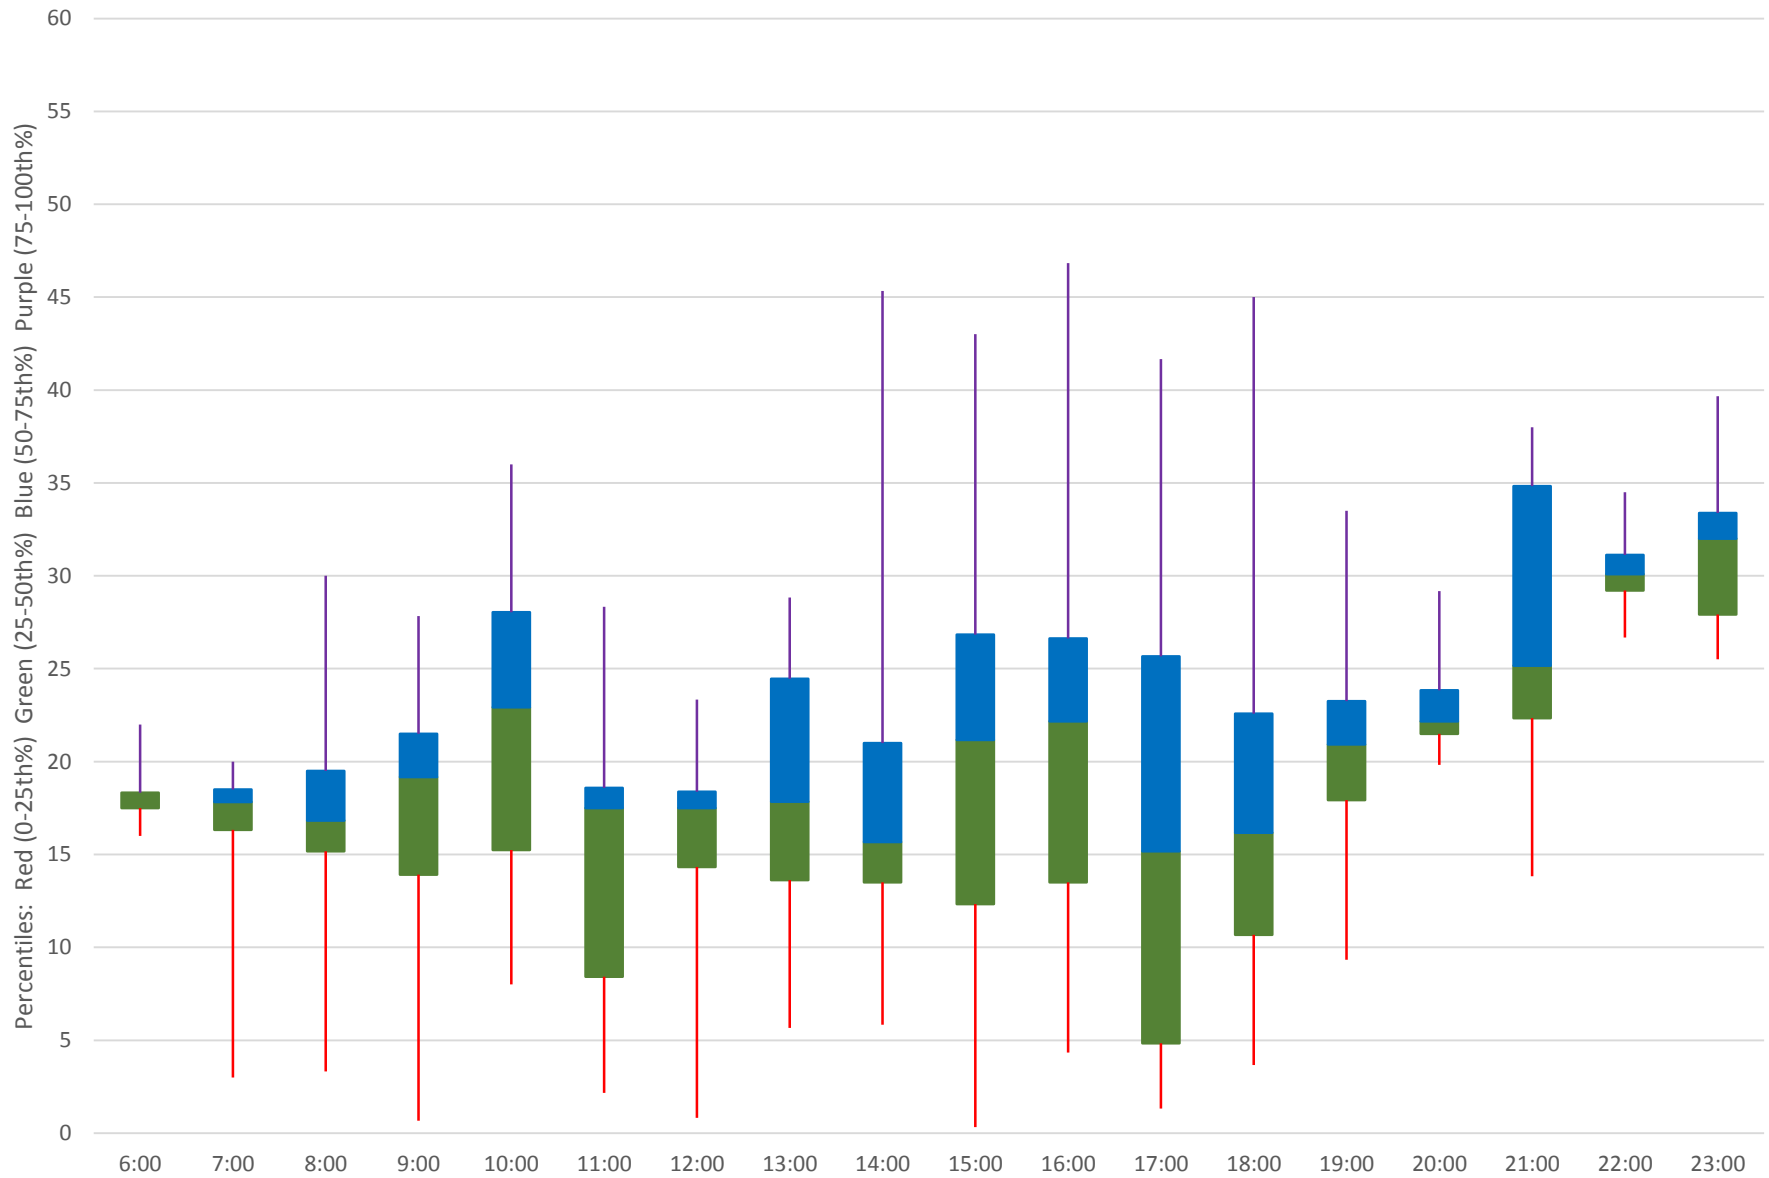

70 O'Connor Headways at Sunrise Southbound November 2019

Quartiles Week 1