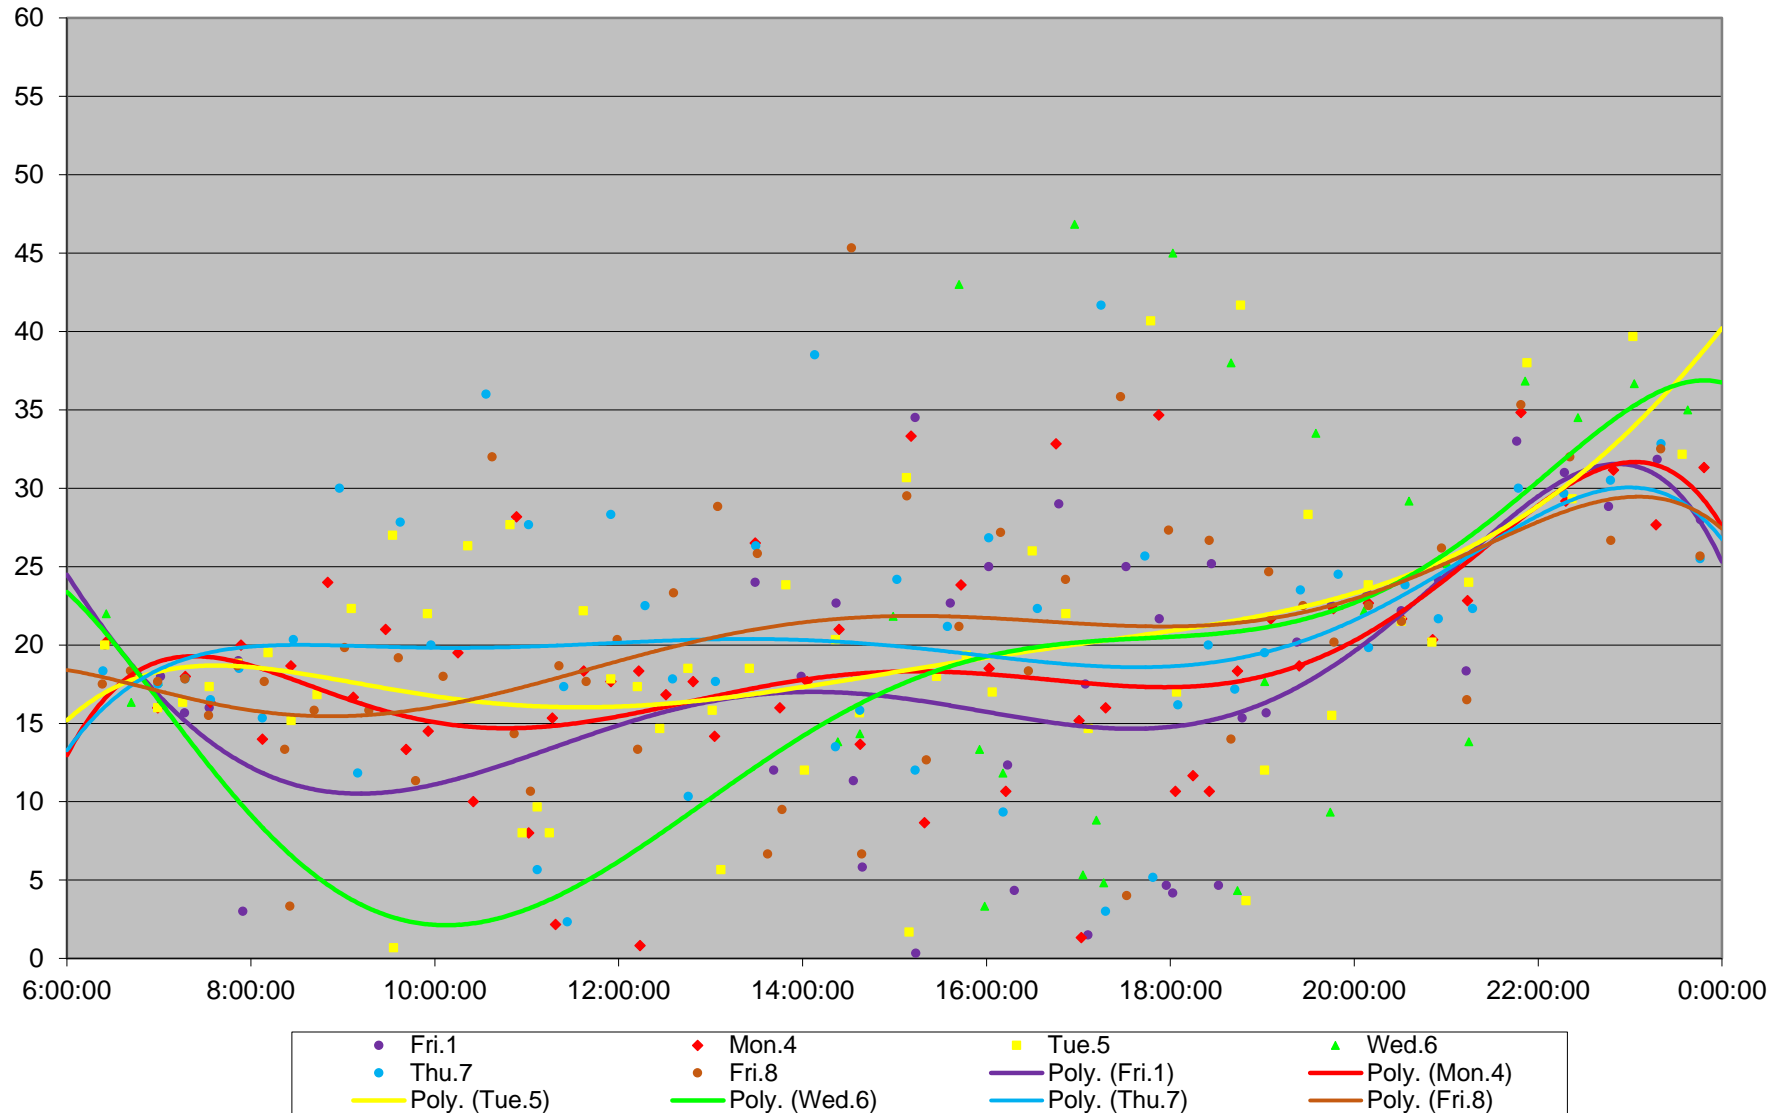

70 O'Connor Headways at Sunrise Southbound November 2019

70 O'Connor Headways at Sunrise Southbound November 2019

70 O'Connor Headways at Sunrise Southbound November 2019

70 O'Connor Headways at Sunrise Southbound November 2019

70 O'Connor Headways at Sunrise Southbound November 2019

70 O'Connor Headways at Sunrise Southbound November 2019

70 O'Connor Headways at Sunrise Southbound November 2019 Weekday Statistics

70 O'Connor Headways at Sunrise Southbound November 2019 Weekday Statistics