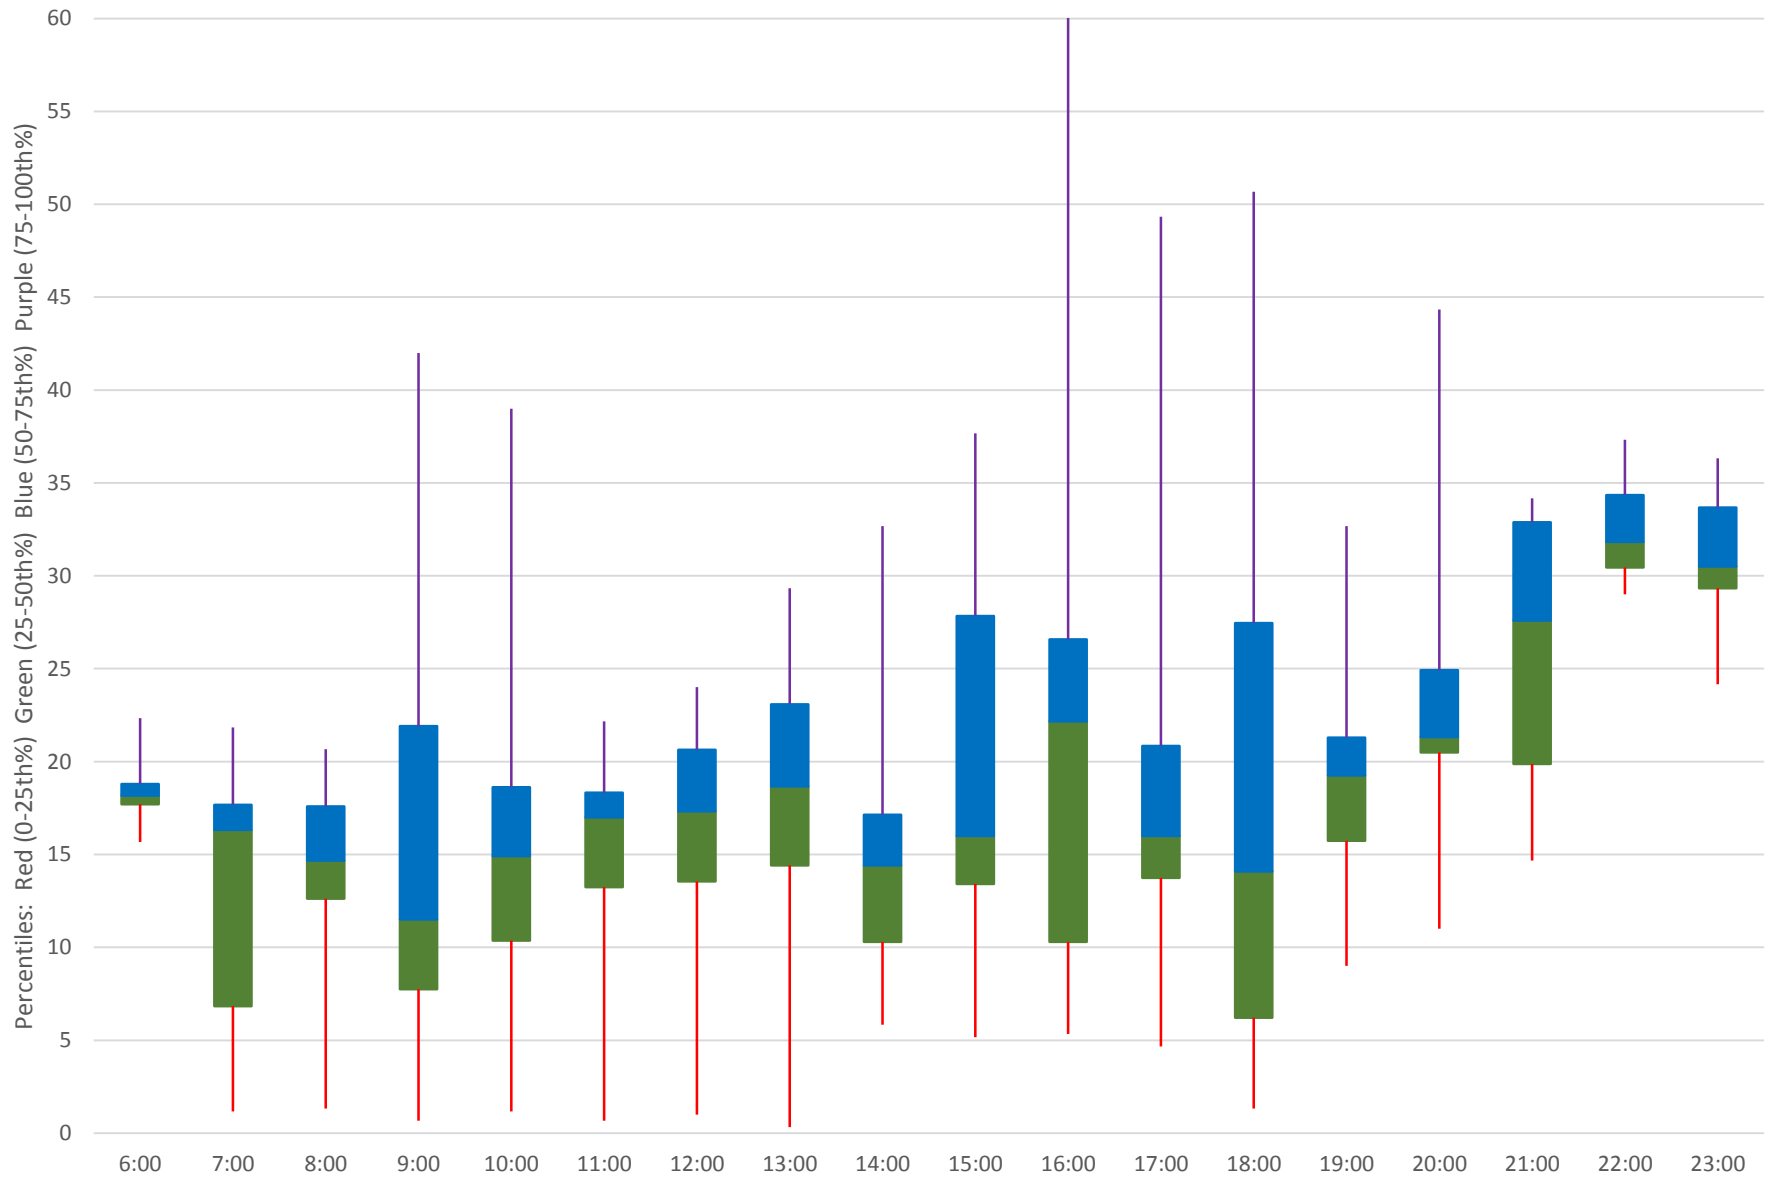

70 O'Connor Headways at Sunrise Southbound November 2019

Quartiles Weekday

70 O'Connor Headways at Sunrise Southbound November 2019

Quartiles Week 1

70 O'Connor Headways at Sunrise Southbound November 2019

Quartiles Week 2

70 O'Connor Headways at Sunrise Southbound November 2019

Quartiles Week 3

70 O'Connor Headways at Sunrise Southbound November 2019

Quartiles Week 4

70 O'Connor Headways at Sunrise Southbound November 2019 Saturday Statistics