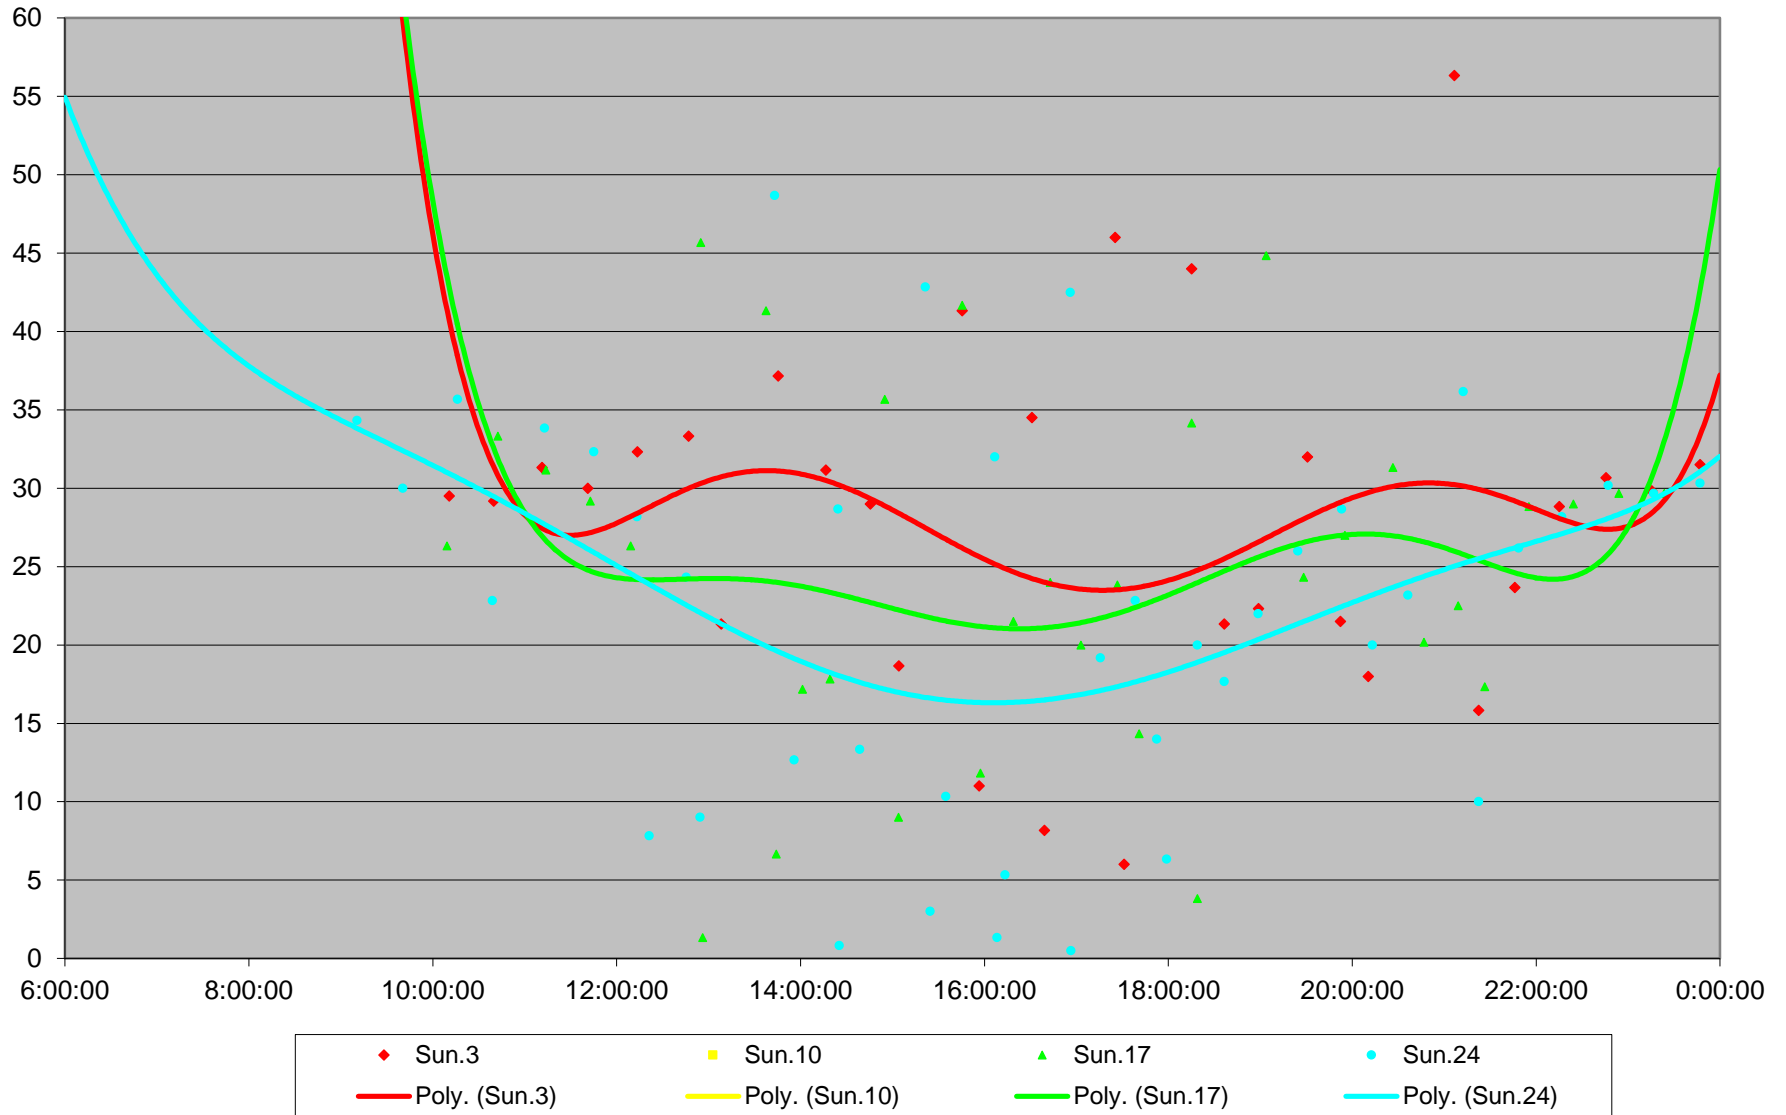

70 O'Connor Headways at Sunrise Southbound November 2019

70 O'Connor Headways at Sunrise Southbound November 2019

70 O'Connor Headways at Sunrise Southbound November 2019

70 O'Connor Headways at Sunrise Southbound November 2019

70 O'Connor Headways at Sunrise Southbound November 2019

70 O'Connor Headways at Sunrise Southbound November 2019

70 O'Connor Headways at Sunrise Southbound November 2019 Weekday Statistics

70 O'Connor Headways at Sunrise Southbound November 2019 Weekday Statistics