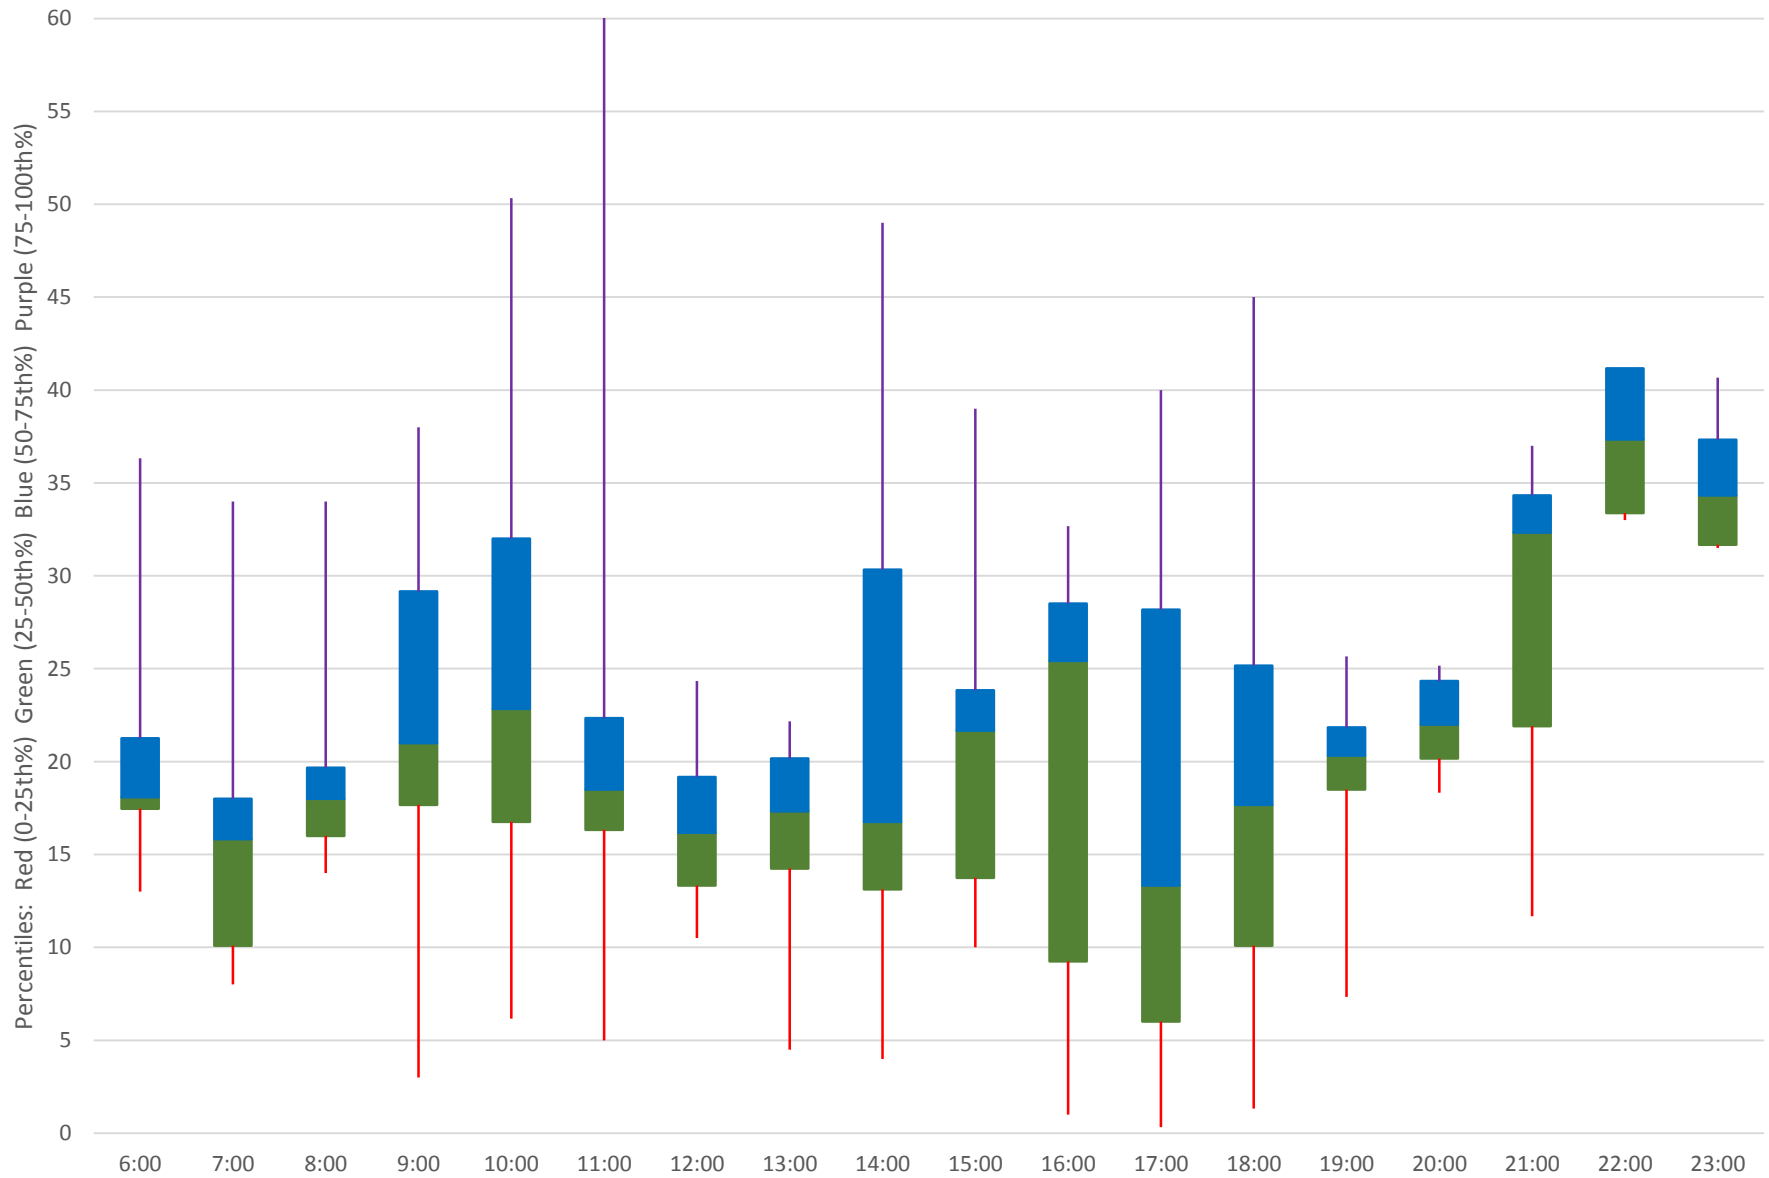

70 O'Connor Headways at Sunrise Southbound November 2019

Quartiles Week 2