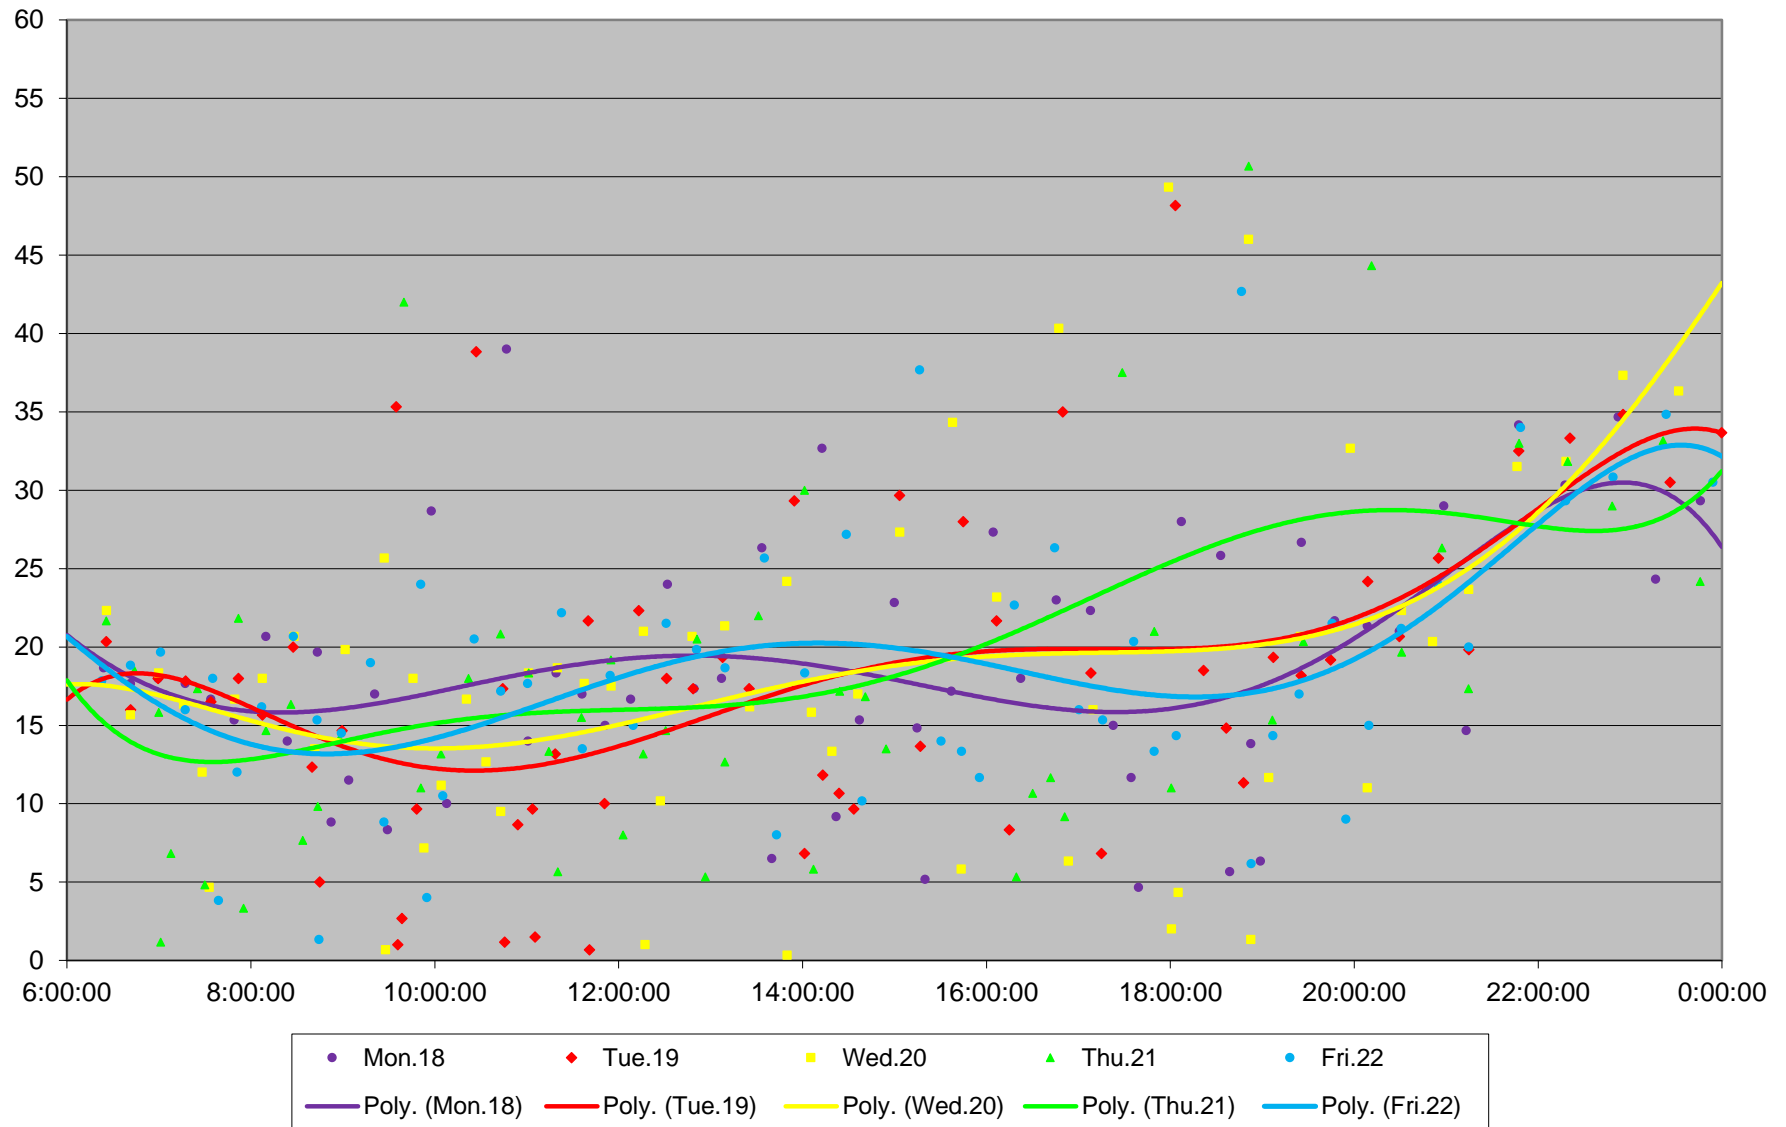

70 O'Connor Headways at Sunrise Southbound November 2019

70 O'Connor Headways at Sunrise Southbound November 2019

70 O'Connor Headways at Sunrise Southbound November 2019

70 O'Connor Headways at Sunrise Southbound November 2019

70 O'Connor Headways at Sunrise Southbound November 2019

70 O'Connor Headways at Sunrise Southbound November 2019

70 O'Connor Headways at Sunrise Southbound November 2019 Weekday Statistics

70 O'Connor Headways at Sunrise Southbound November 2019 Weekday Statistics