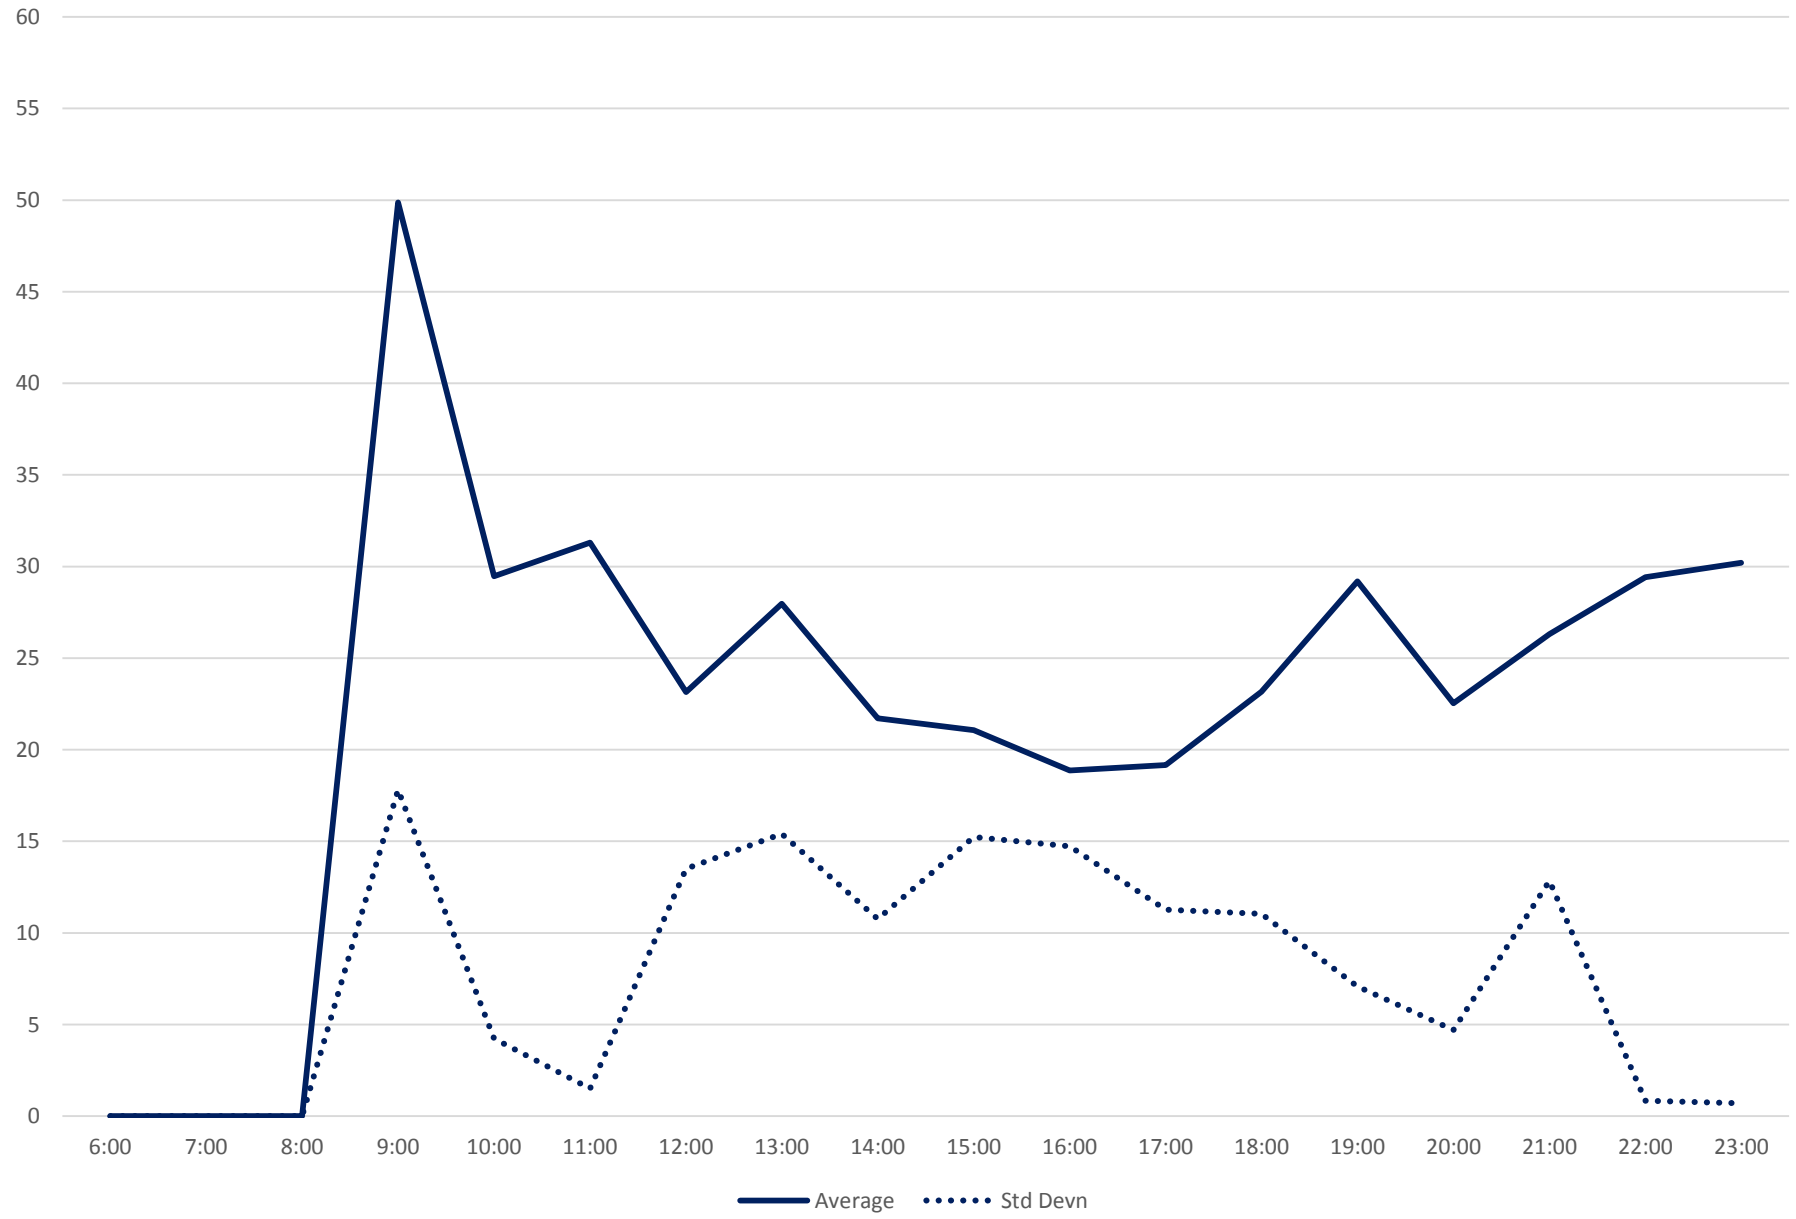

Quartiles Week 2

70 O'Connor Headways at Sunrise Southbound November 2019

Quartiles Week 3

70 O'Connor Headways at Sunrise Southbound November 2019

Quartiles Week 4

70 O'Connor Headways at Sunrise Southbound November 2019 Saturday Statistics

70 O'Connor Headways at Sunrise Southbound November 2019

Quartiles Saturdays

70 O'Connor Headways at Sunrise Southbound November 2019 Sunday Statistics

70 O'Connor Headways at Sunrise Southbound November 2019