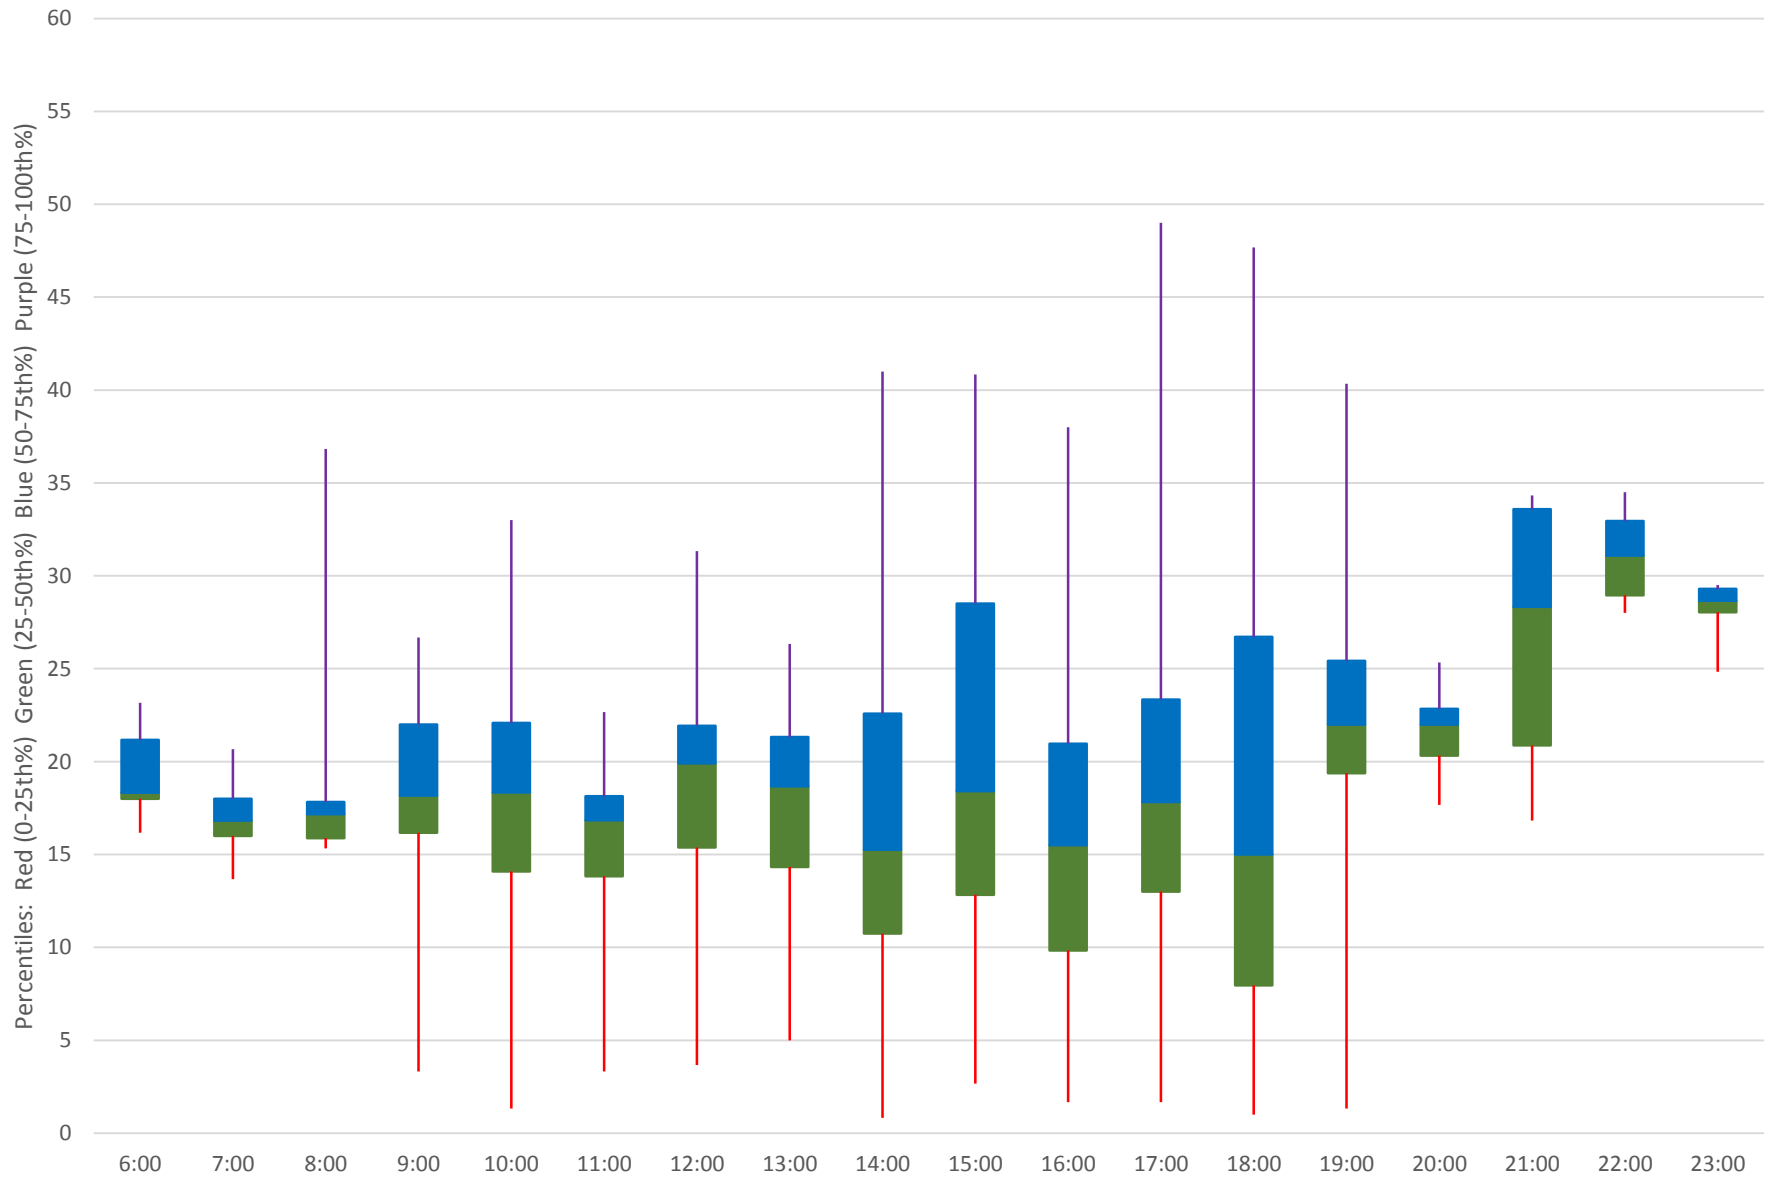

Quartiles Week 2

70 O'Connor Headways at Sunrise Southbound November 2019

Quartiles Week 3

70 O'Connor Headways at Sunrise Southbound November 2019

Quartiles Week 4

70 O'Connor Headways at Sunrise Southbound November 2019 Saturday Statistics

70 O'Connor Headways at Sunrise Southbound November 2019

Quartiles Saturdays

70 O'Connor Headways at Sunrise Southbound November 2019 Sunday Statistics

70 O'Connor Headways at Sunrise Southbound November 2019