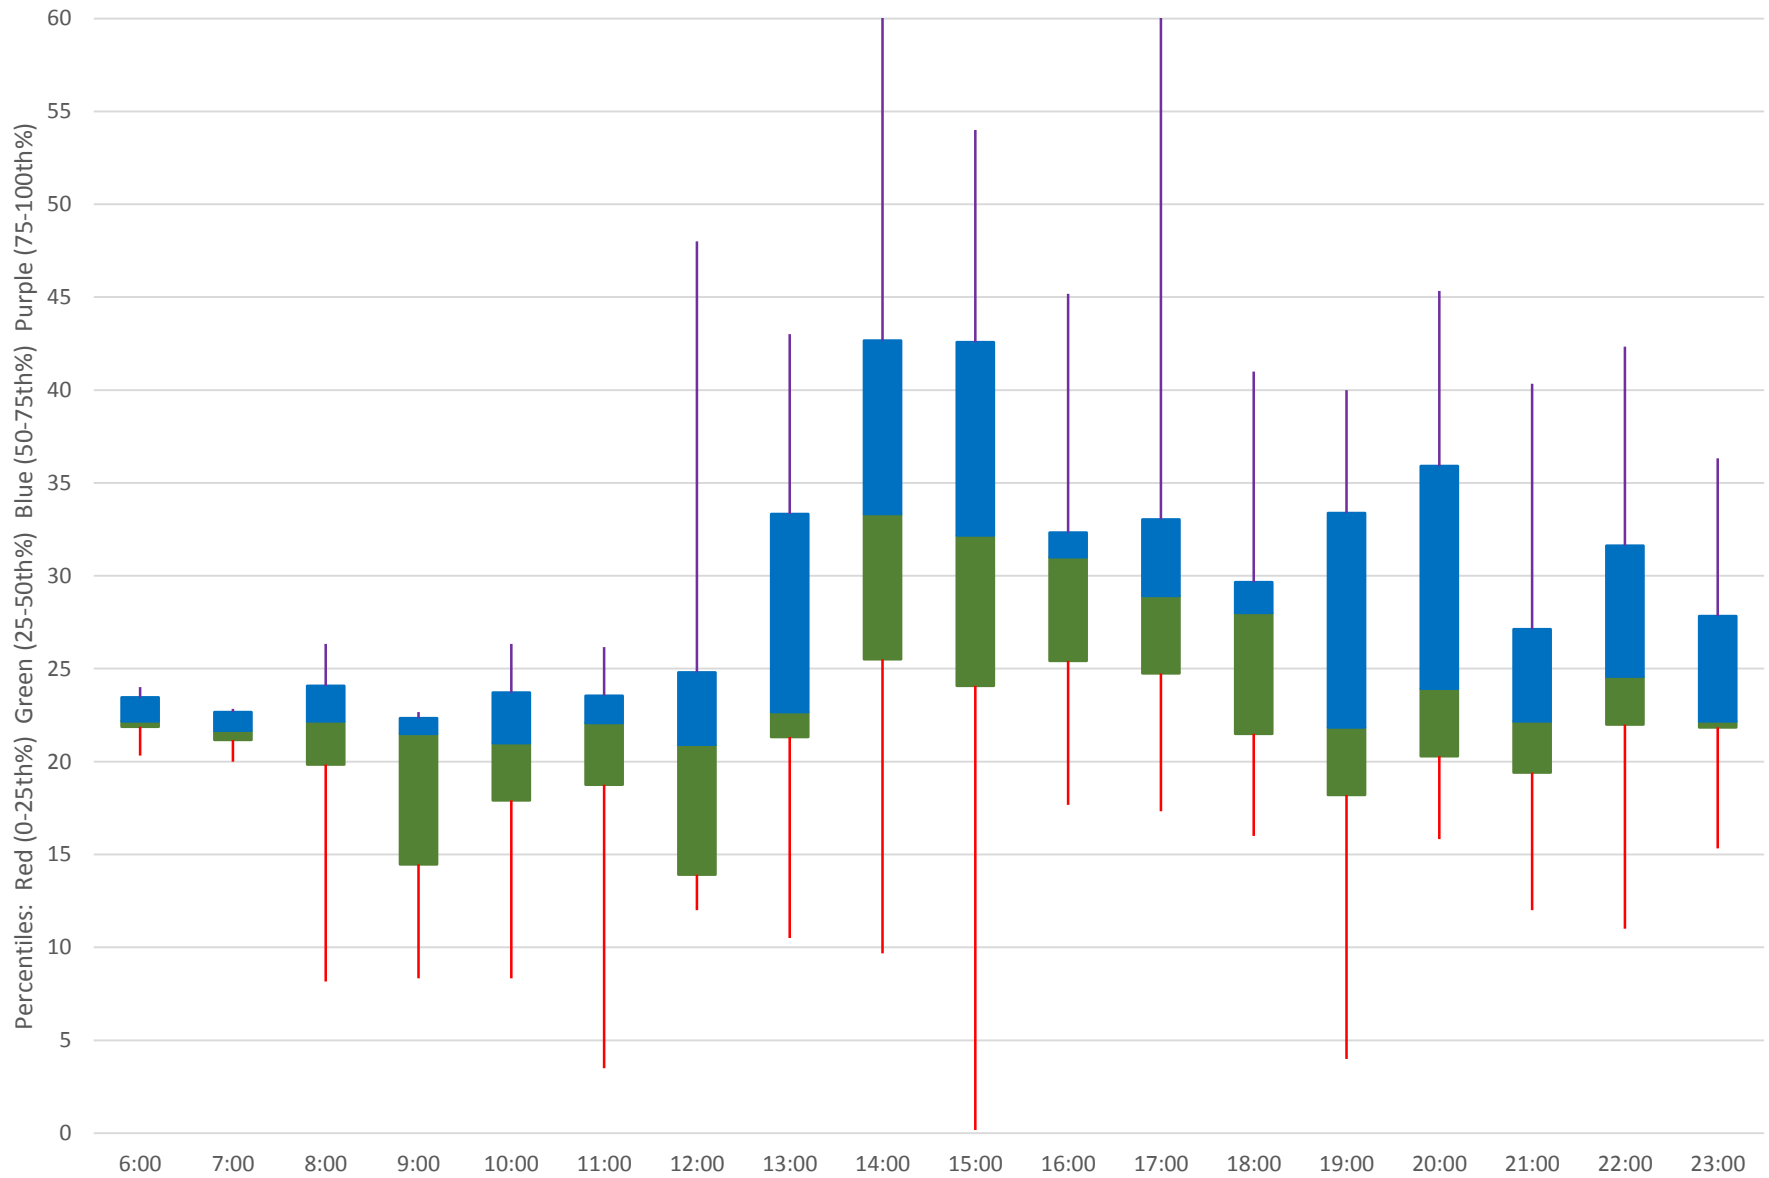

Quartiles Week 2

70 O'Connor Headways at Sunrise Southbound November 2019

Quartiles Week 3

70 O'Connor Headways at Sunrise Southbound November 2019

Quartiles Week 4

70 O'Connor Headways at Sunrise Southbound November 2019 Saturday Statistics

70 O'Connor Headways at Sunrise Southbound November 2019

Quartiles Saturdays

70 O'Connor Headways at Sunrise Southbound November 2019 Sunday Statistics

70 O'Connor Headways at Sunrise Southbound November 2019