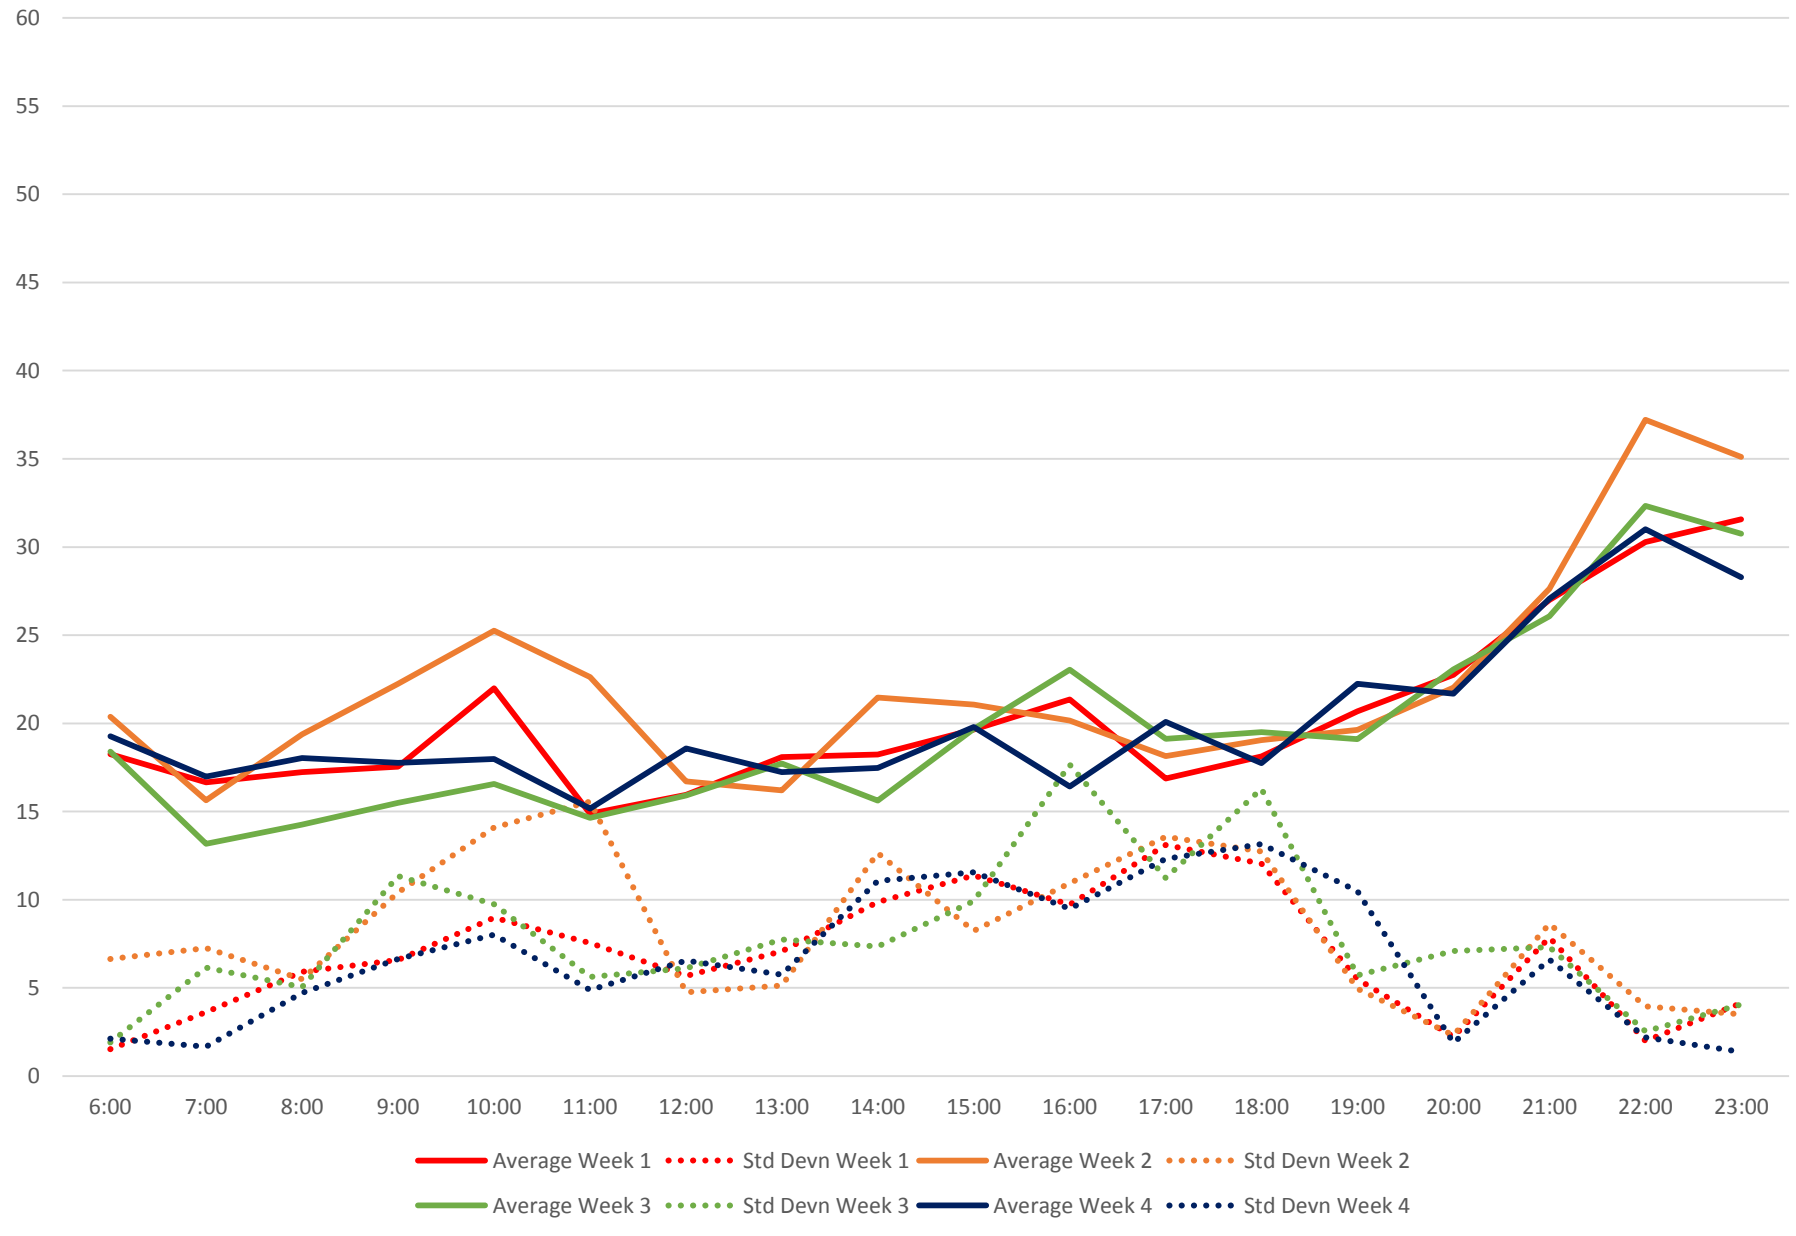

70 O'Connor Headways at Sunrise Southbound November 2019

70 O'Connor Headways at Sunrise Southbound November 2019

70 O'Connor Headways at Sunrise Southbound November 2019

70 O'Connor Headways at Sunrise Southbound November 2019

70 O'Connor Headways at Sunrise Southbound November 2019

70 O'Connor Headways at Sunrise Southbound November 2019

70 O'Connor Headways at Sunrise Southbound November 2019 Weekday Statistics

70 O'Connor Headways at Sunrise Southbound November 2019 Weekday Statistics

70 O'Connor Headways at Sunrise Southbound November 2019

Quartiles Weekday

70 O'Connor Headways at Sunrise Southbound November 2019

Quartiles Week 1

70 O'Connor Headways at Sunrise Southbound November 2019

Quartiles Week 2

70 O'Connor Headways at Sunrise Southbound November 2019

Quartiles Week 3

70 O'Connor Headways at Sunrise Southbound November 2019

Quartiles Week 4

70 O'Connor Headways at Sunrise Southbound November 2019 Saturday Statistics