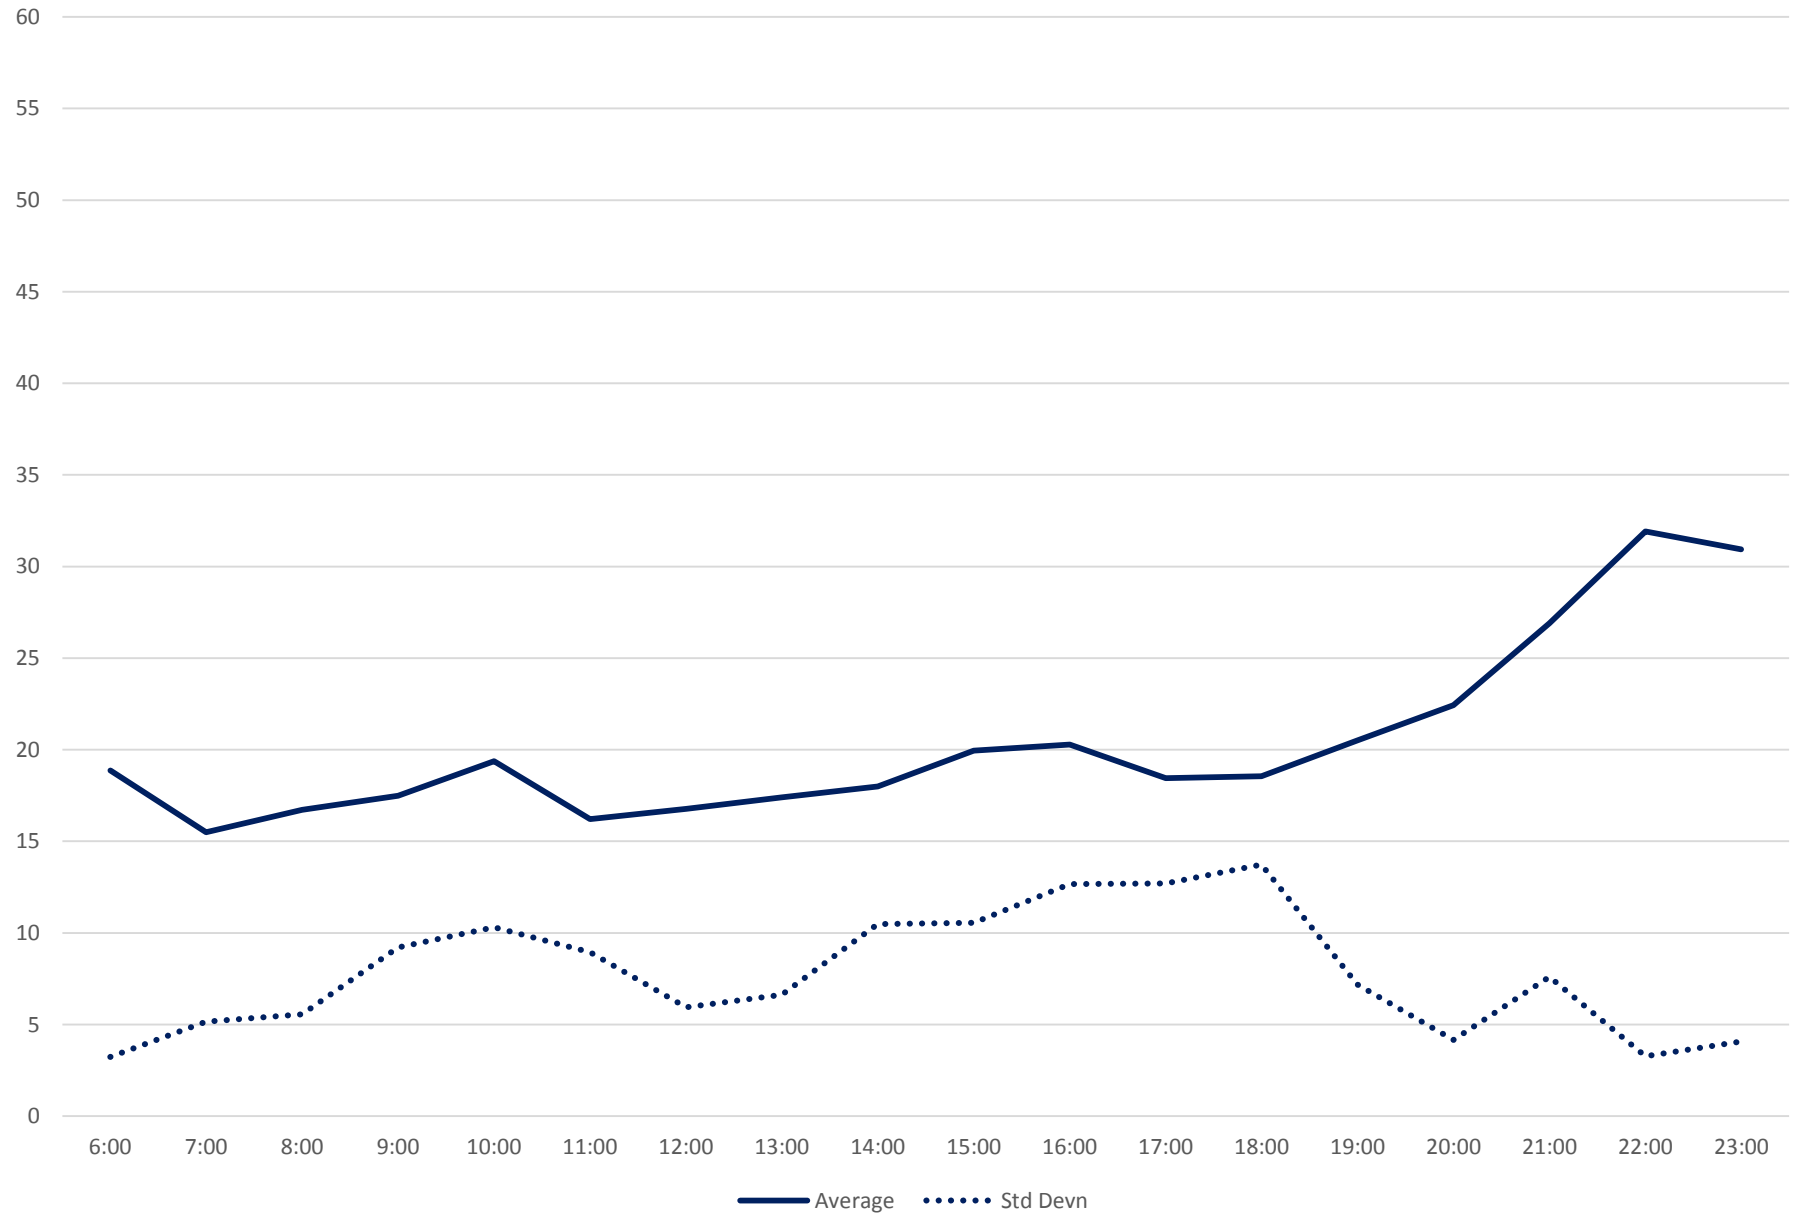

70 O'Connor Headways at Sunrise Southbound November 2019

70 O'Connor Headways at Sunrise Southbound November 2019

70 O'Connor Headways at Sunrise Southbound November 2019

70 O'Connor Headways at Sunrise Southbound November 2019

70 O'Connor Headways at Sunrise Southbound November 2019

70 O'Connor Headways at Sunrise Southbound November 2019

70 O'Connor Headways at Sunrise Southbound November 2019 Weekday Statistics

70 O'Connor Headways at Sunrise Southbound November 2019 Weekday Statistics