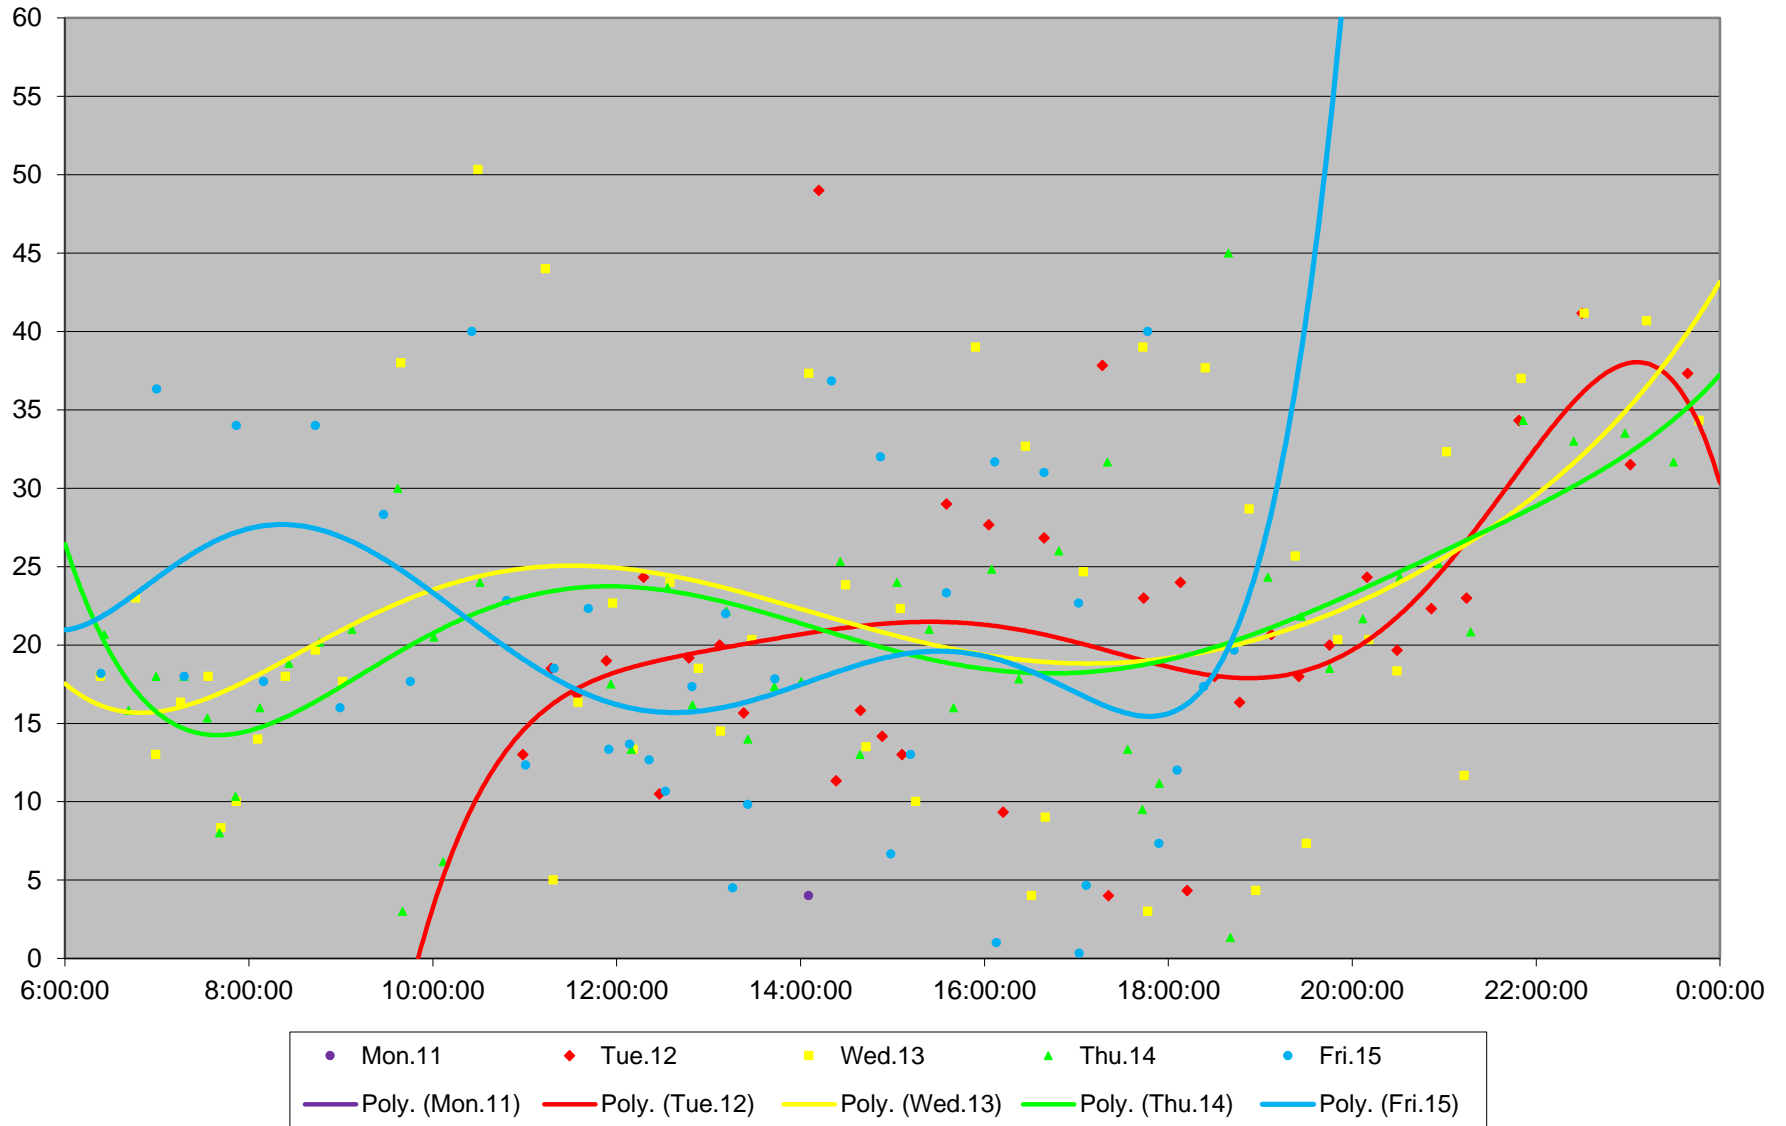

70 O'Connor Headways at Sunrise Southbound November 2019

70 O'Connor Headways at Sunrise Southbound November 2019

70 O'Connor Headways at Sunrise Southbound November 2019

70 O'Connor Headways at Sunrise Southbound November 2019

70 O'Connor Headways at Sunrise Southbound November 2019

70 O'Connor Headways at Sunrise Southbound November 2019

70 O'Connor Headways at Sunrise Southbound November 2019 Weekday Statistics

70 O'Connor Headways at Sunrise Southbound November 2019 Weekday Statistics