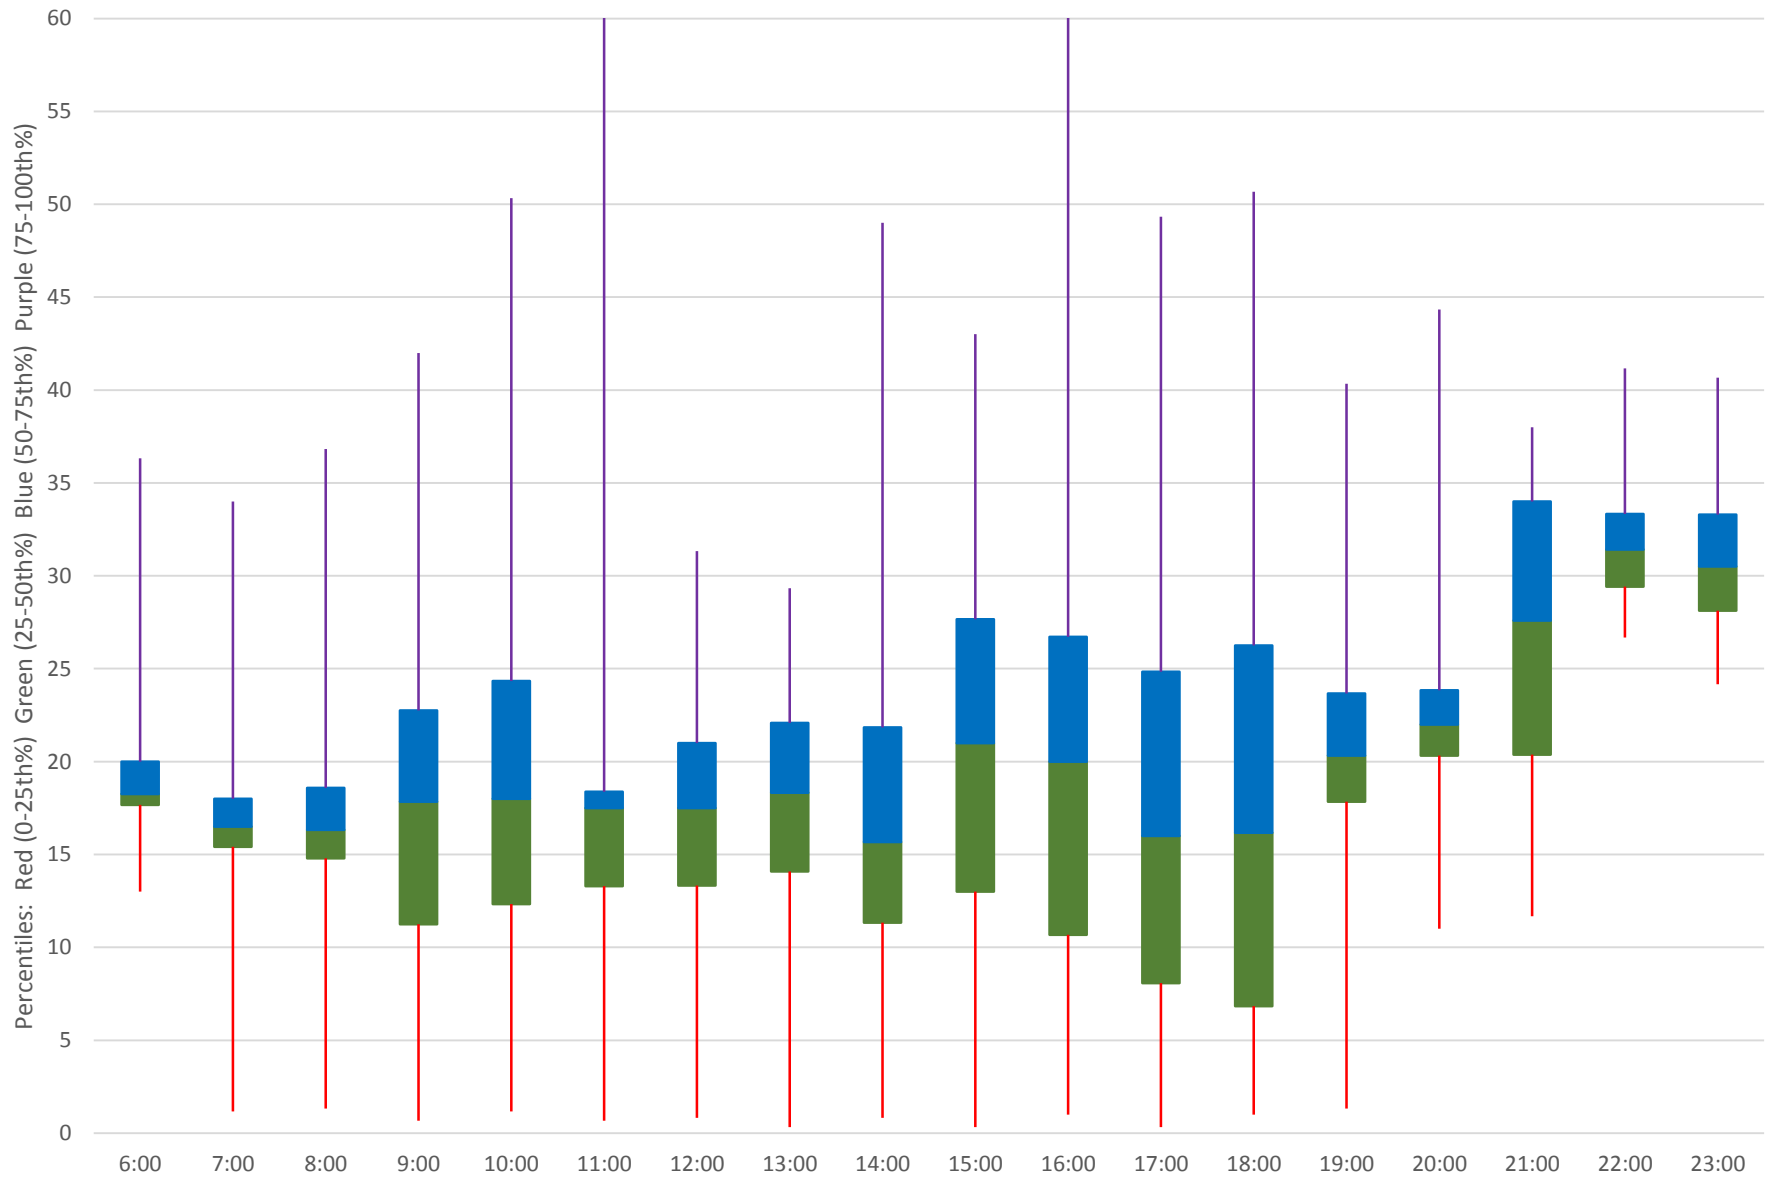

70 O'Connor Headways at Sunrise Southbound November 2019

Quartiles Weekday