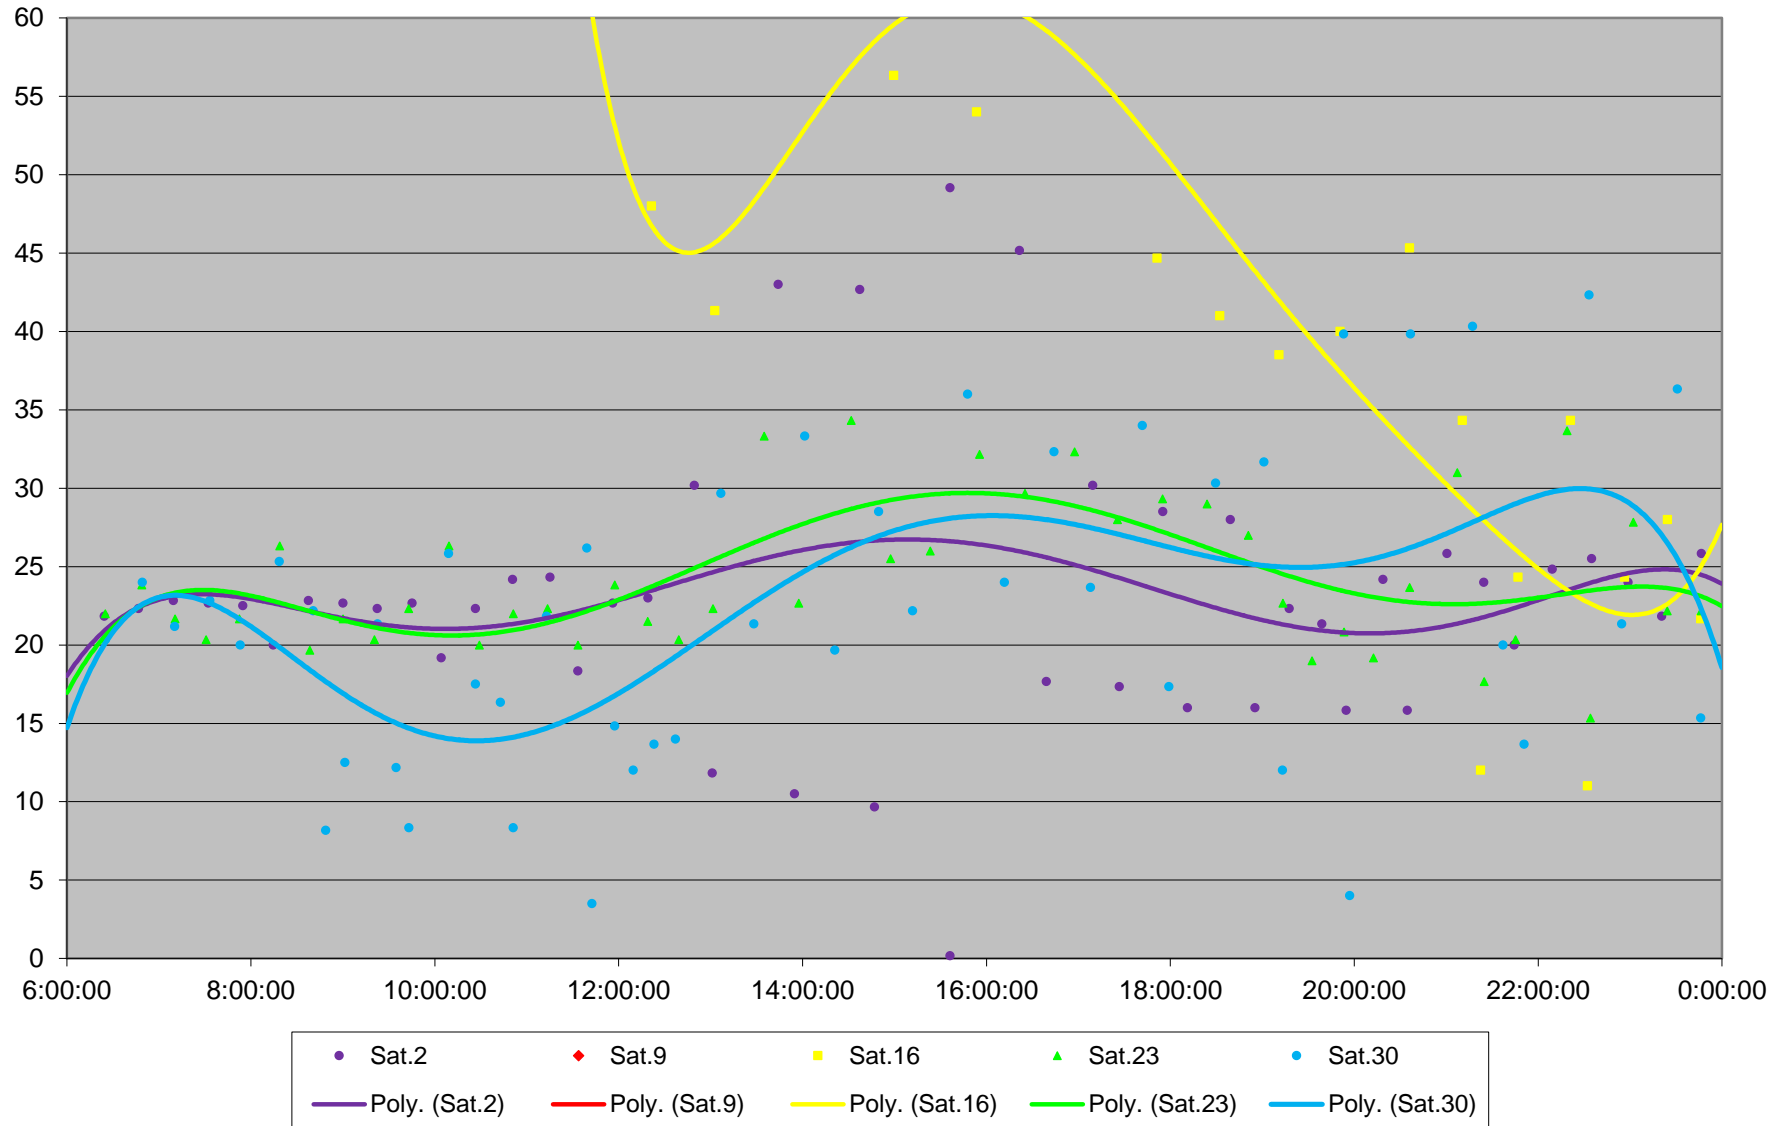

70 O'Connor Headways at Sunrise Southbound November 2019

70 O'Connor Headways at Sunrise Southbound November 2019

70 O'Connor Headways at Sunrise Southbound November 2019

70 O'Connor Headways at Sunrise Southbound November 2019

70 O'Connor Headways at Sunrise Southbound November 2019

70 O'Connor Headways at Sunrise Southbound November 2019

70 O'Connor Headways at Sunrise Southbound November 2019 Weekday Statistics

70 O'Connor Headways at Sunrise Southbound November 2019 Weekday Statistics