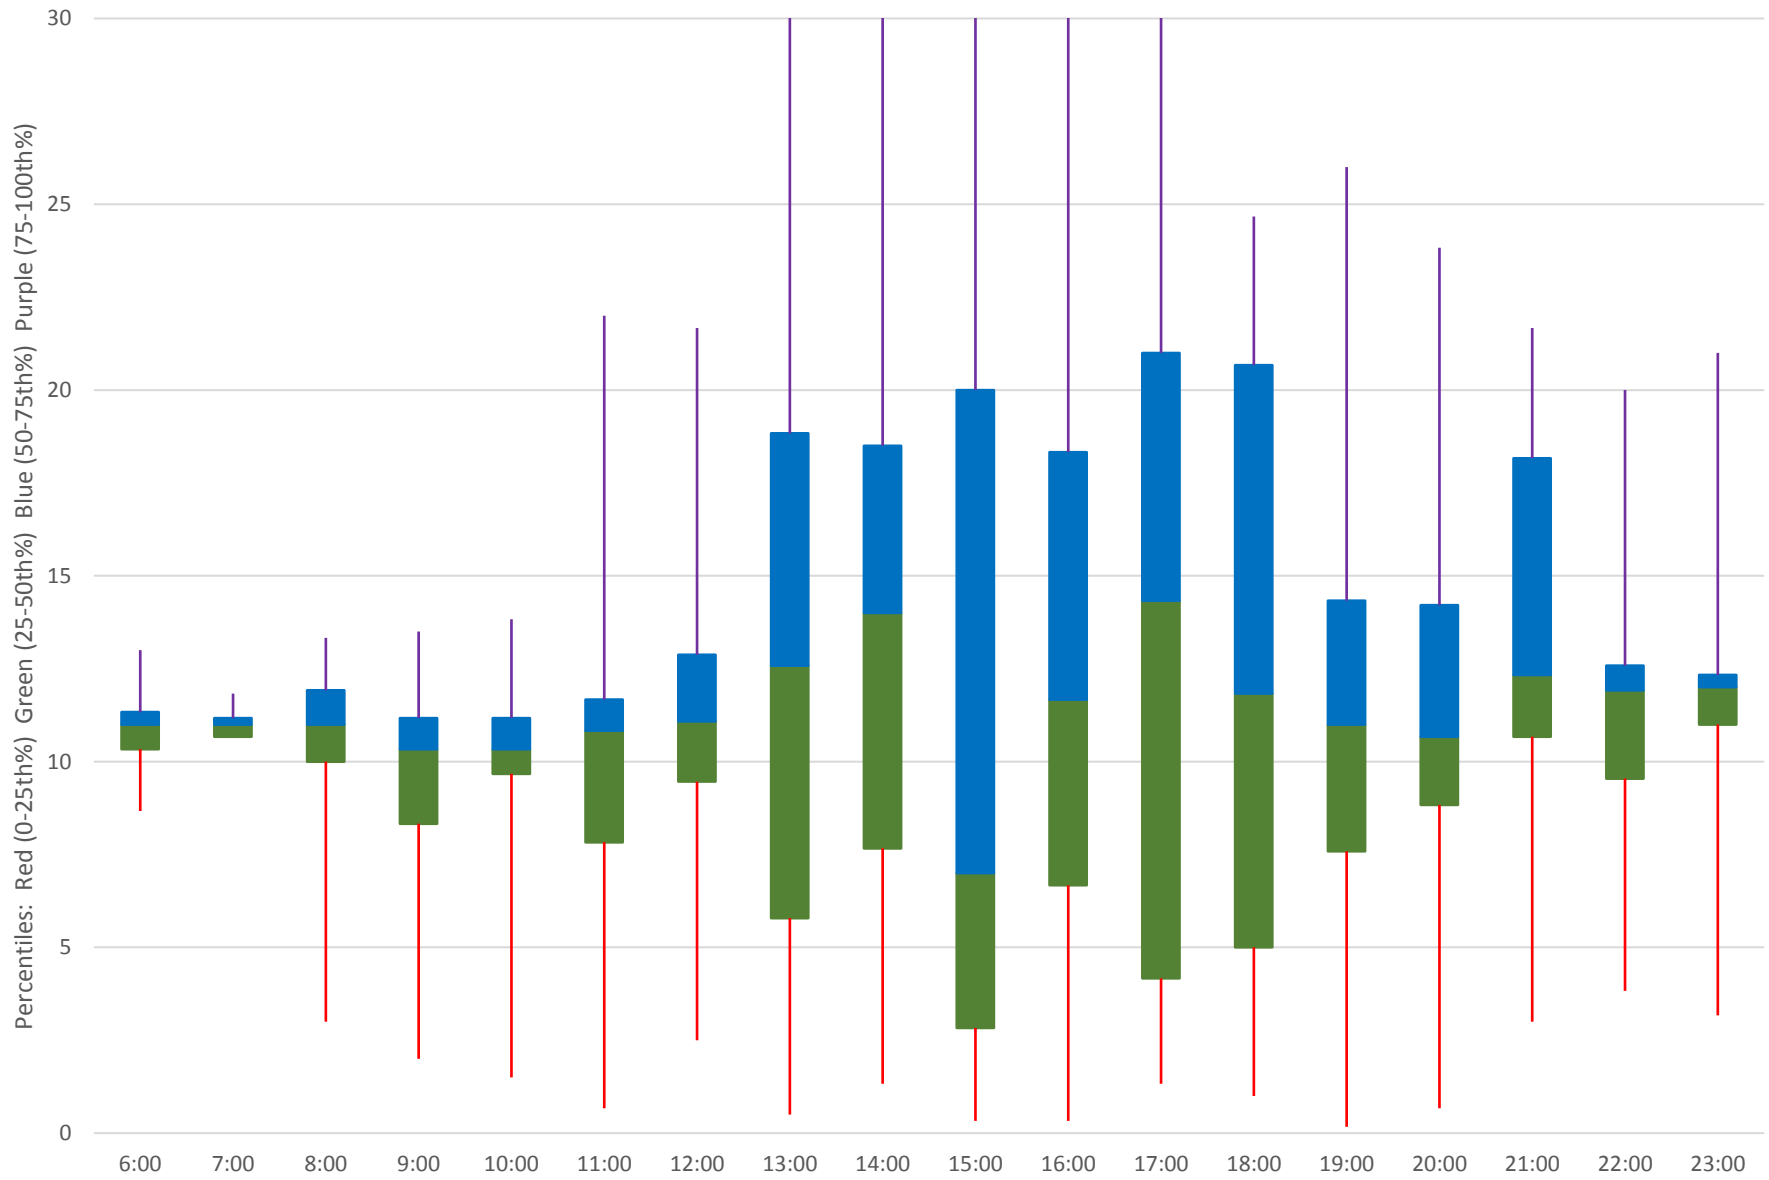

70 O'Connor Headways at Wolverleigh Northbound November 2019 Sunday Statistics

70 O'Connor Headways at Wolverleigh Northbound November 2019

Quartiles Saturdays