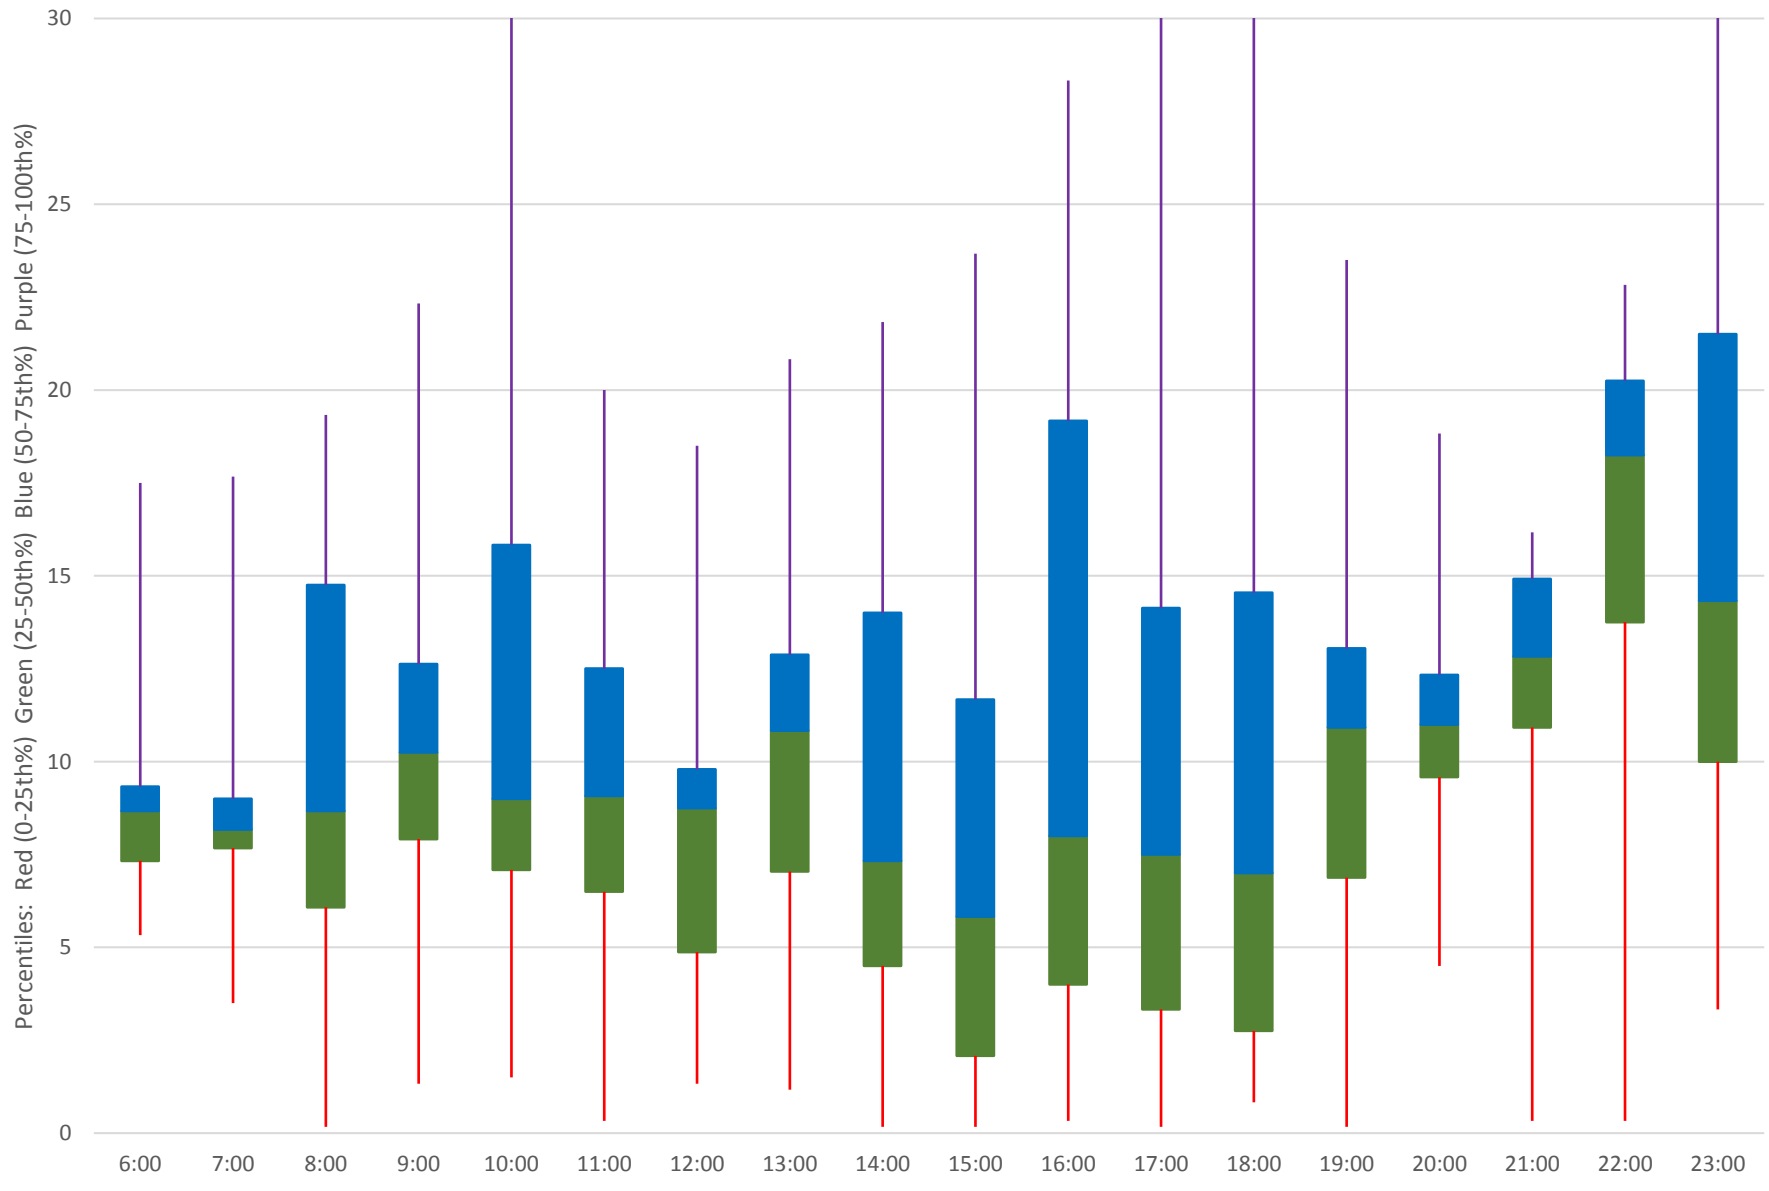

70 O'Connor Headways at Wolverleigh Northbound November 2019

Quartiles Week 2