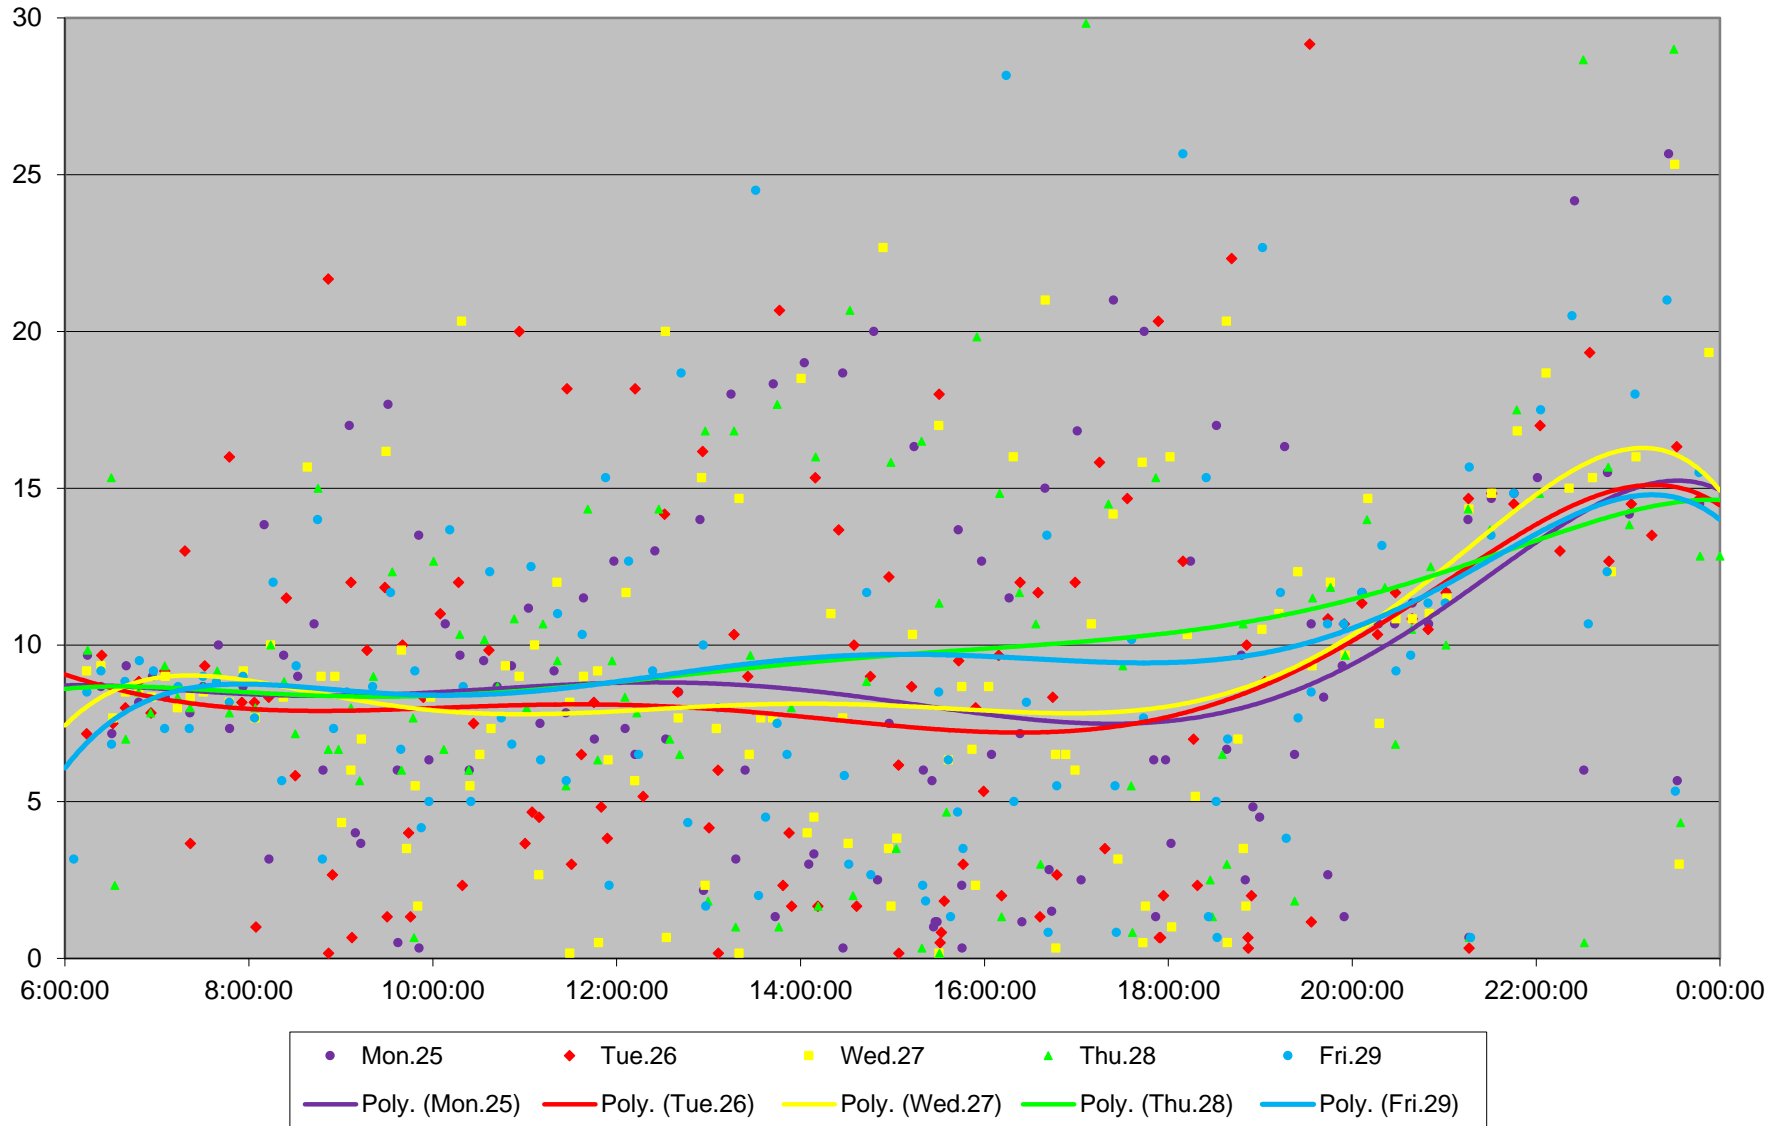

70 O'Connor Headways at Wolverleigh Northbound November 2019

70 O'Connor Headways at Wolverleigh Northbound November 2019

70 O'Connor Headways at Wolverleigh Northbound November 2019 Weekday Statistics

70 O'Connor Headways at Wolverleigh Northbound November 2019 Weekday Statistics