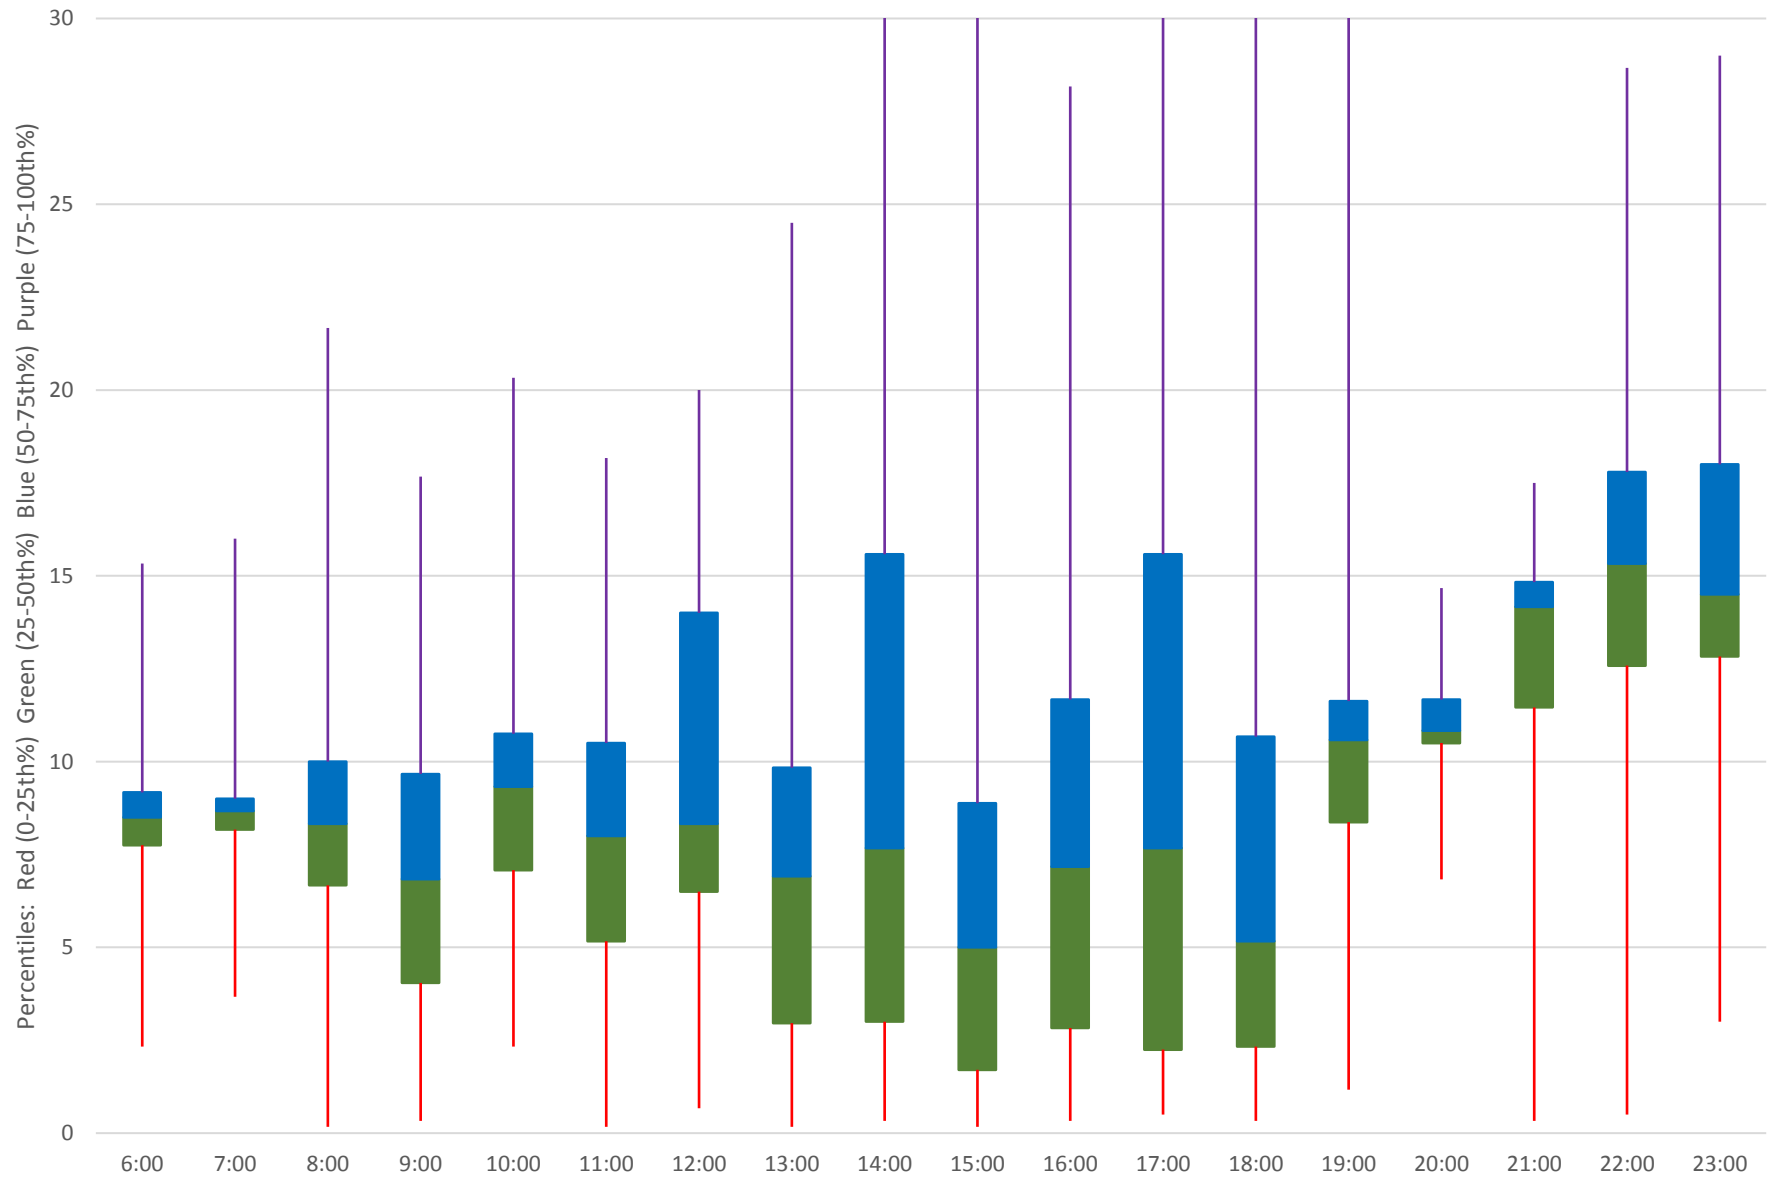

Quartiles Week 2

70 O'Connor Headways at Wolverleigh Northbound November 2019

Quartiles Week 3

70 O'Connor Headways at Wolverleigh Northbound November 2019

Quartiles Week 4

70 O'Connor Headways at Wolverleigh Northbound November 2019 Saturday Statistics