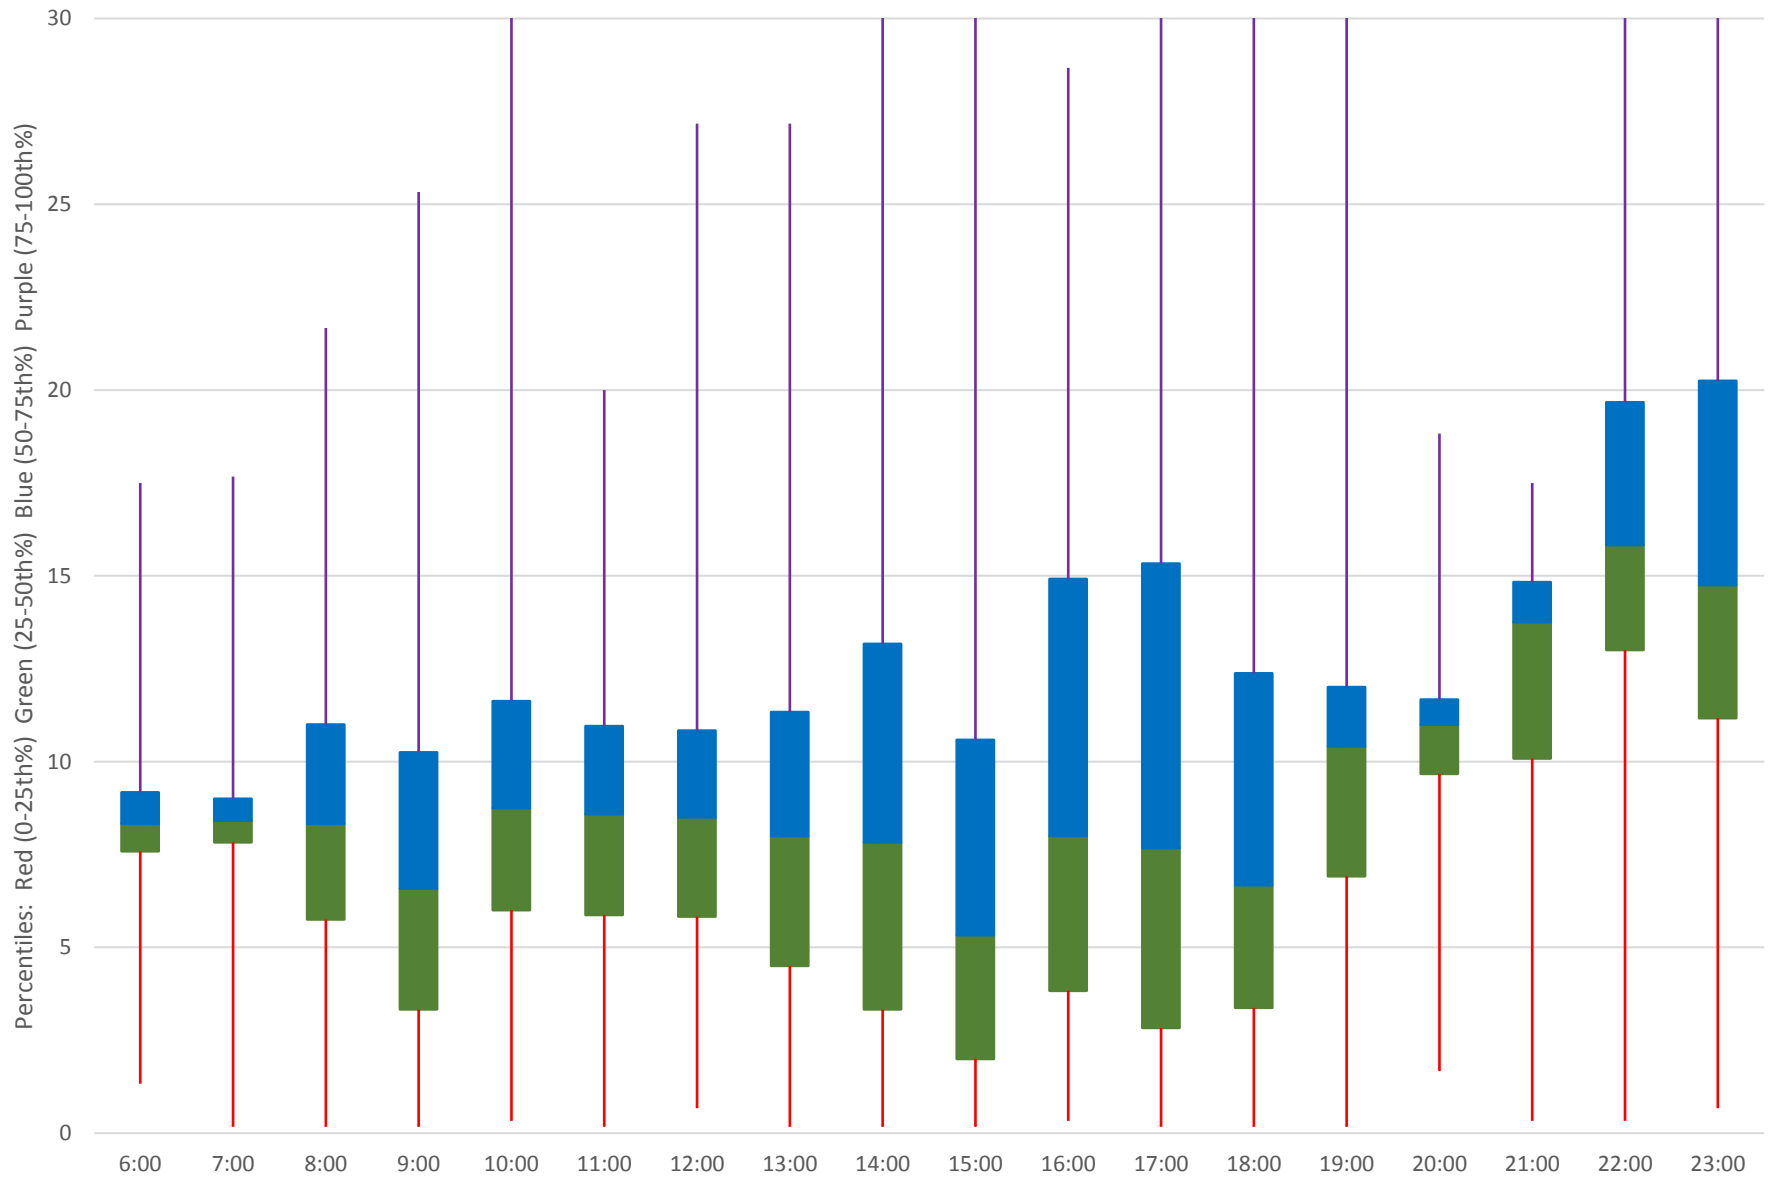

70 O'Connor Headways at Wolverleigh Northbound November 2019

Quartiles Weekday