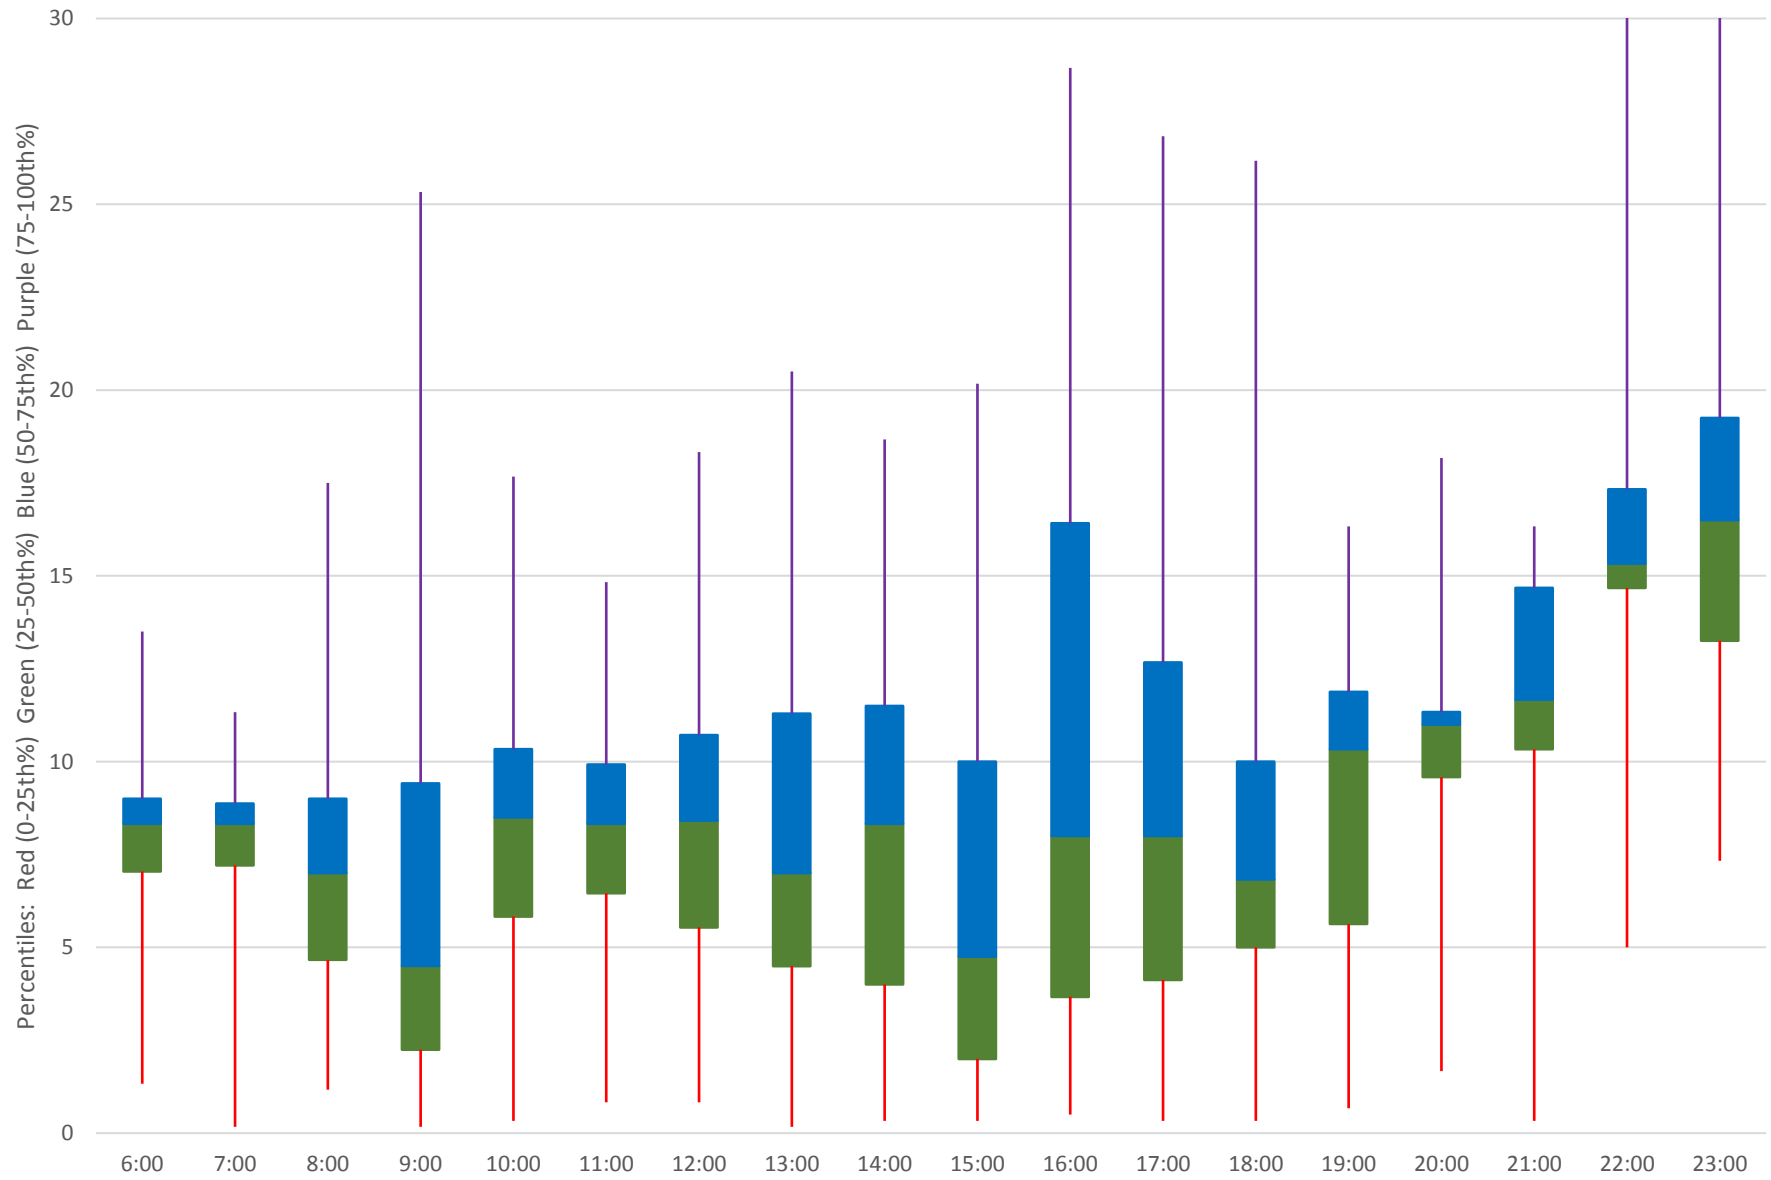

70 O'Connor Headways at Wolverleigh Northbound November 2019

Quartiles Week 3