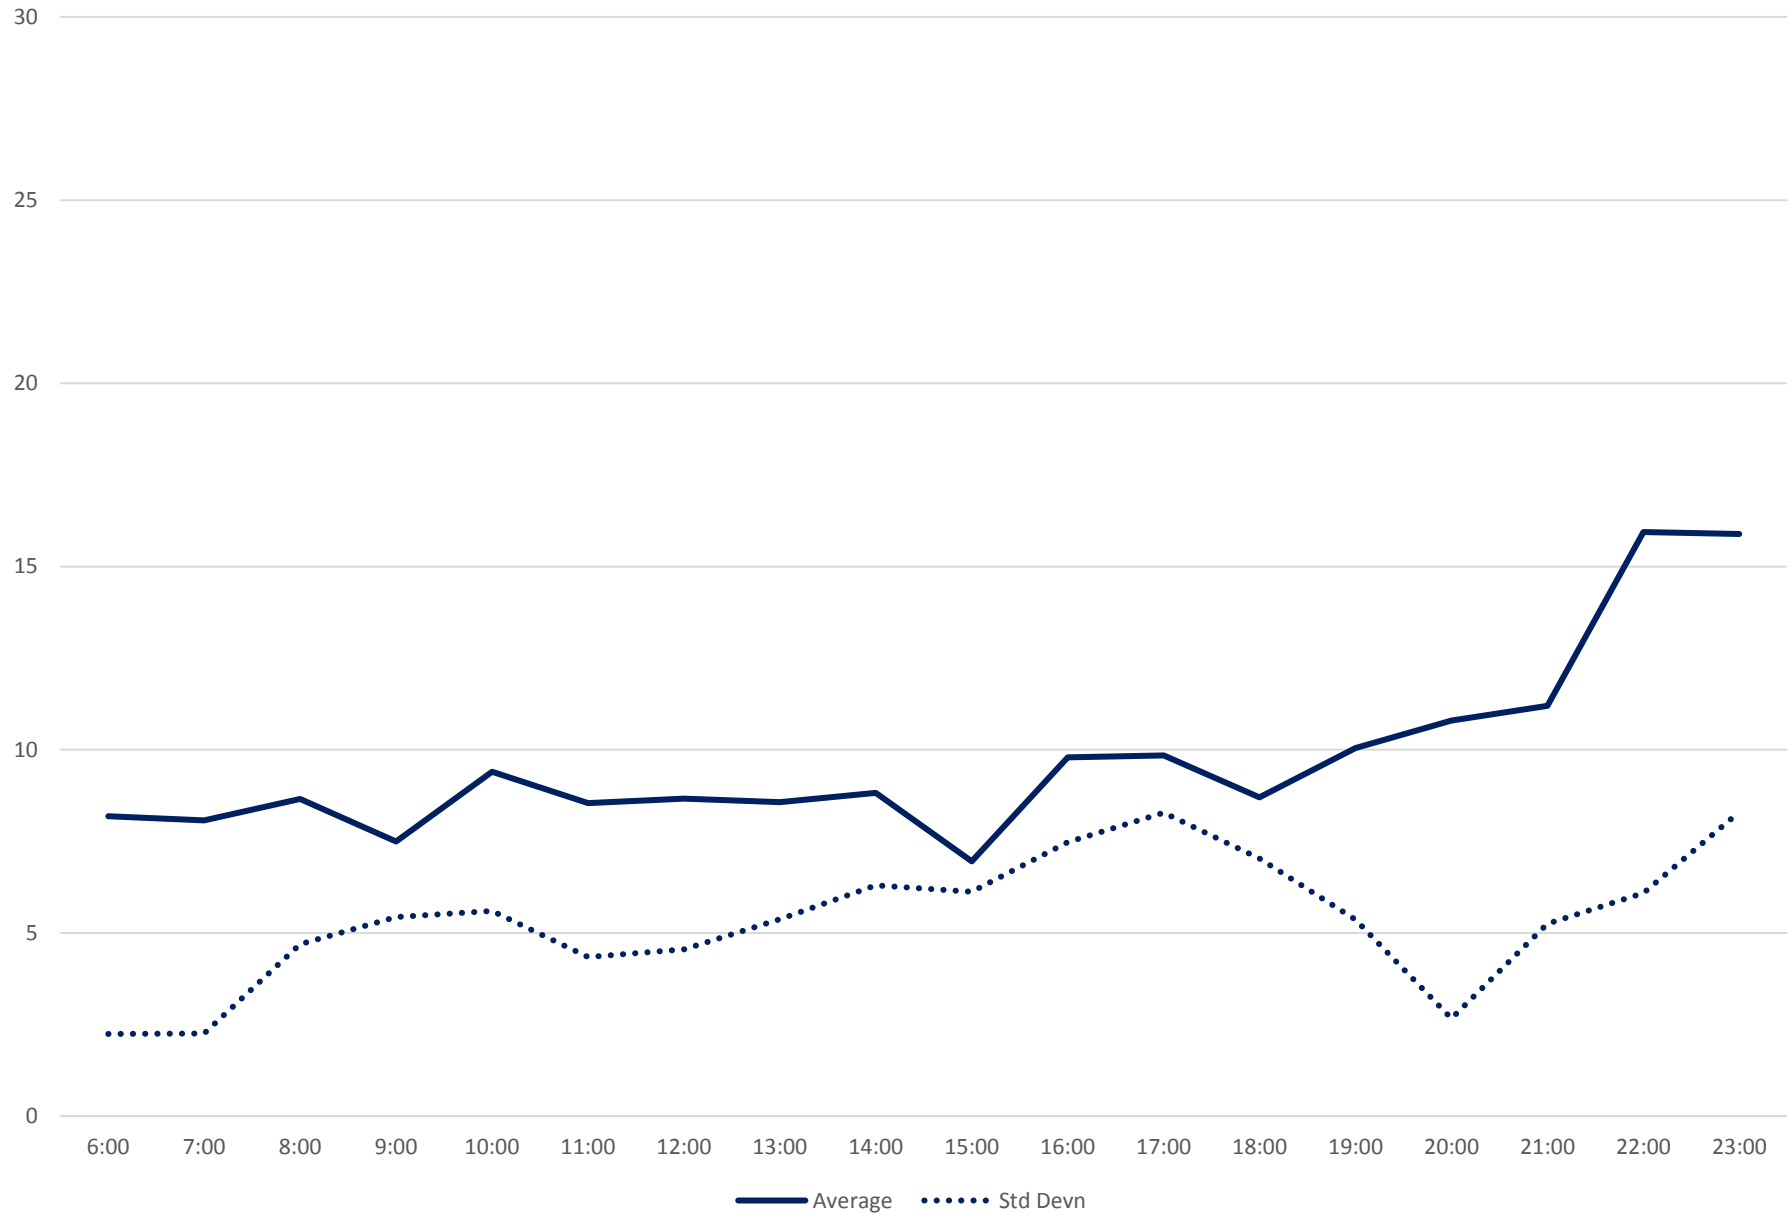

70 O'Connor Headways at Wolverleigh Northbound November 2019

70 O'Connor Headways at Wolverleigh Northbound November 2019

70 O'Connor Headways at Wolverleigh Northbound November 2019

70 O'Connor Headways at Wolverleigh Northbound November 2019

70 O'Connor Headways at Wolverleigh Northbound November 2019

70 O'Connor Headways at Wolverleigh Northbound November 2019

70 O'Connor Headways at Wolverleigh Northbound November 2019 Weekday Statistics

70 O'Connor Headways at Wolverleigh Northbound November 2019 Weekday Statistics