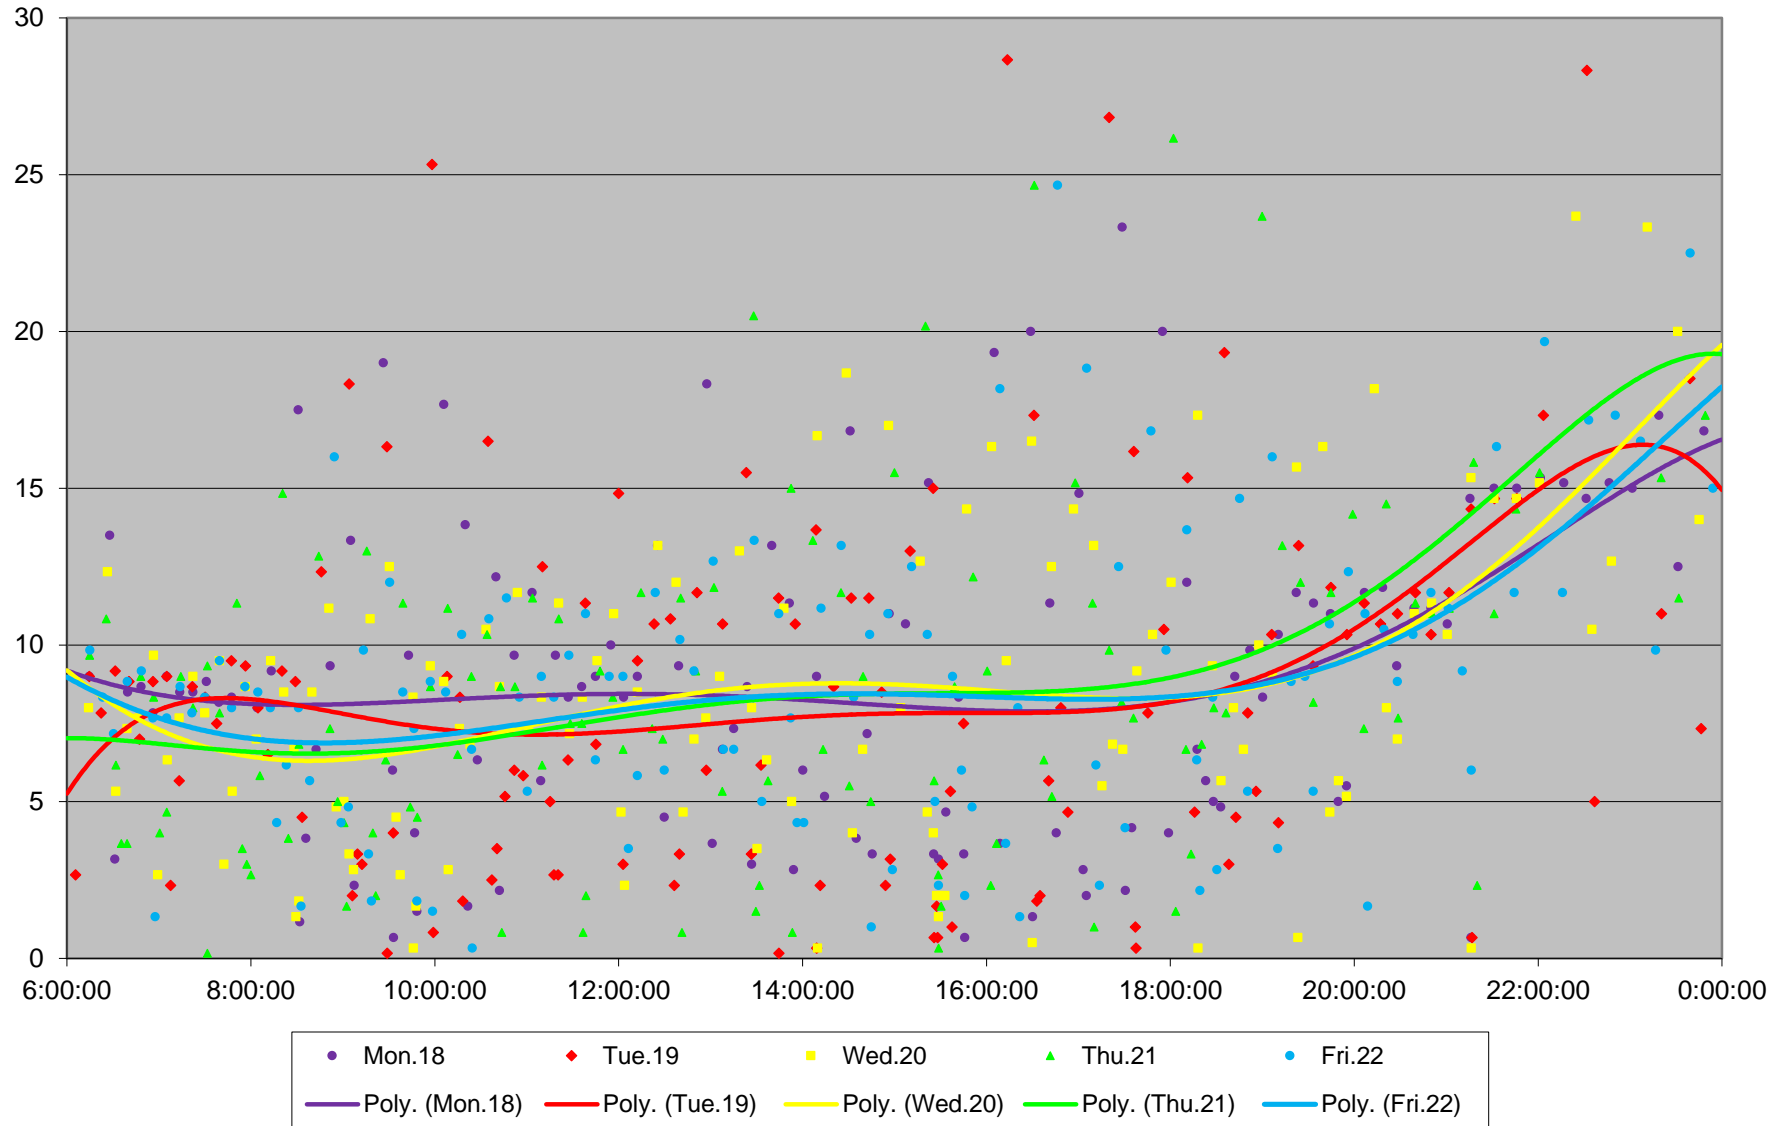

70 O'Connor Headways at Wolverleigh Northbound November 2019