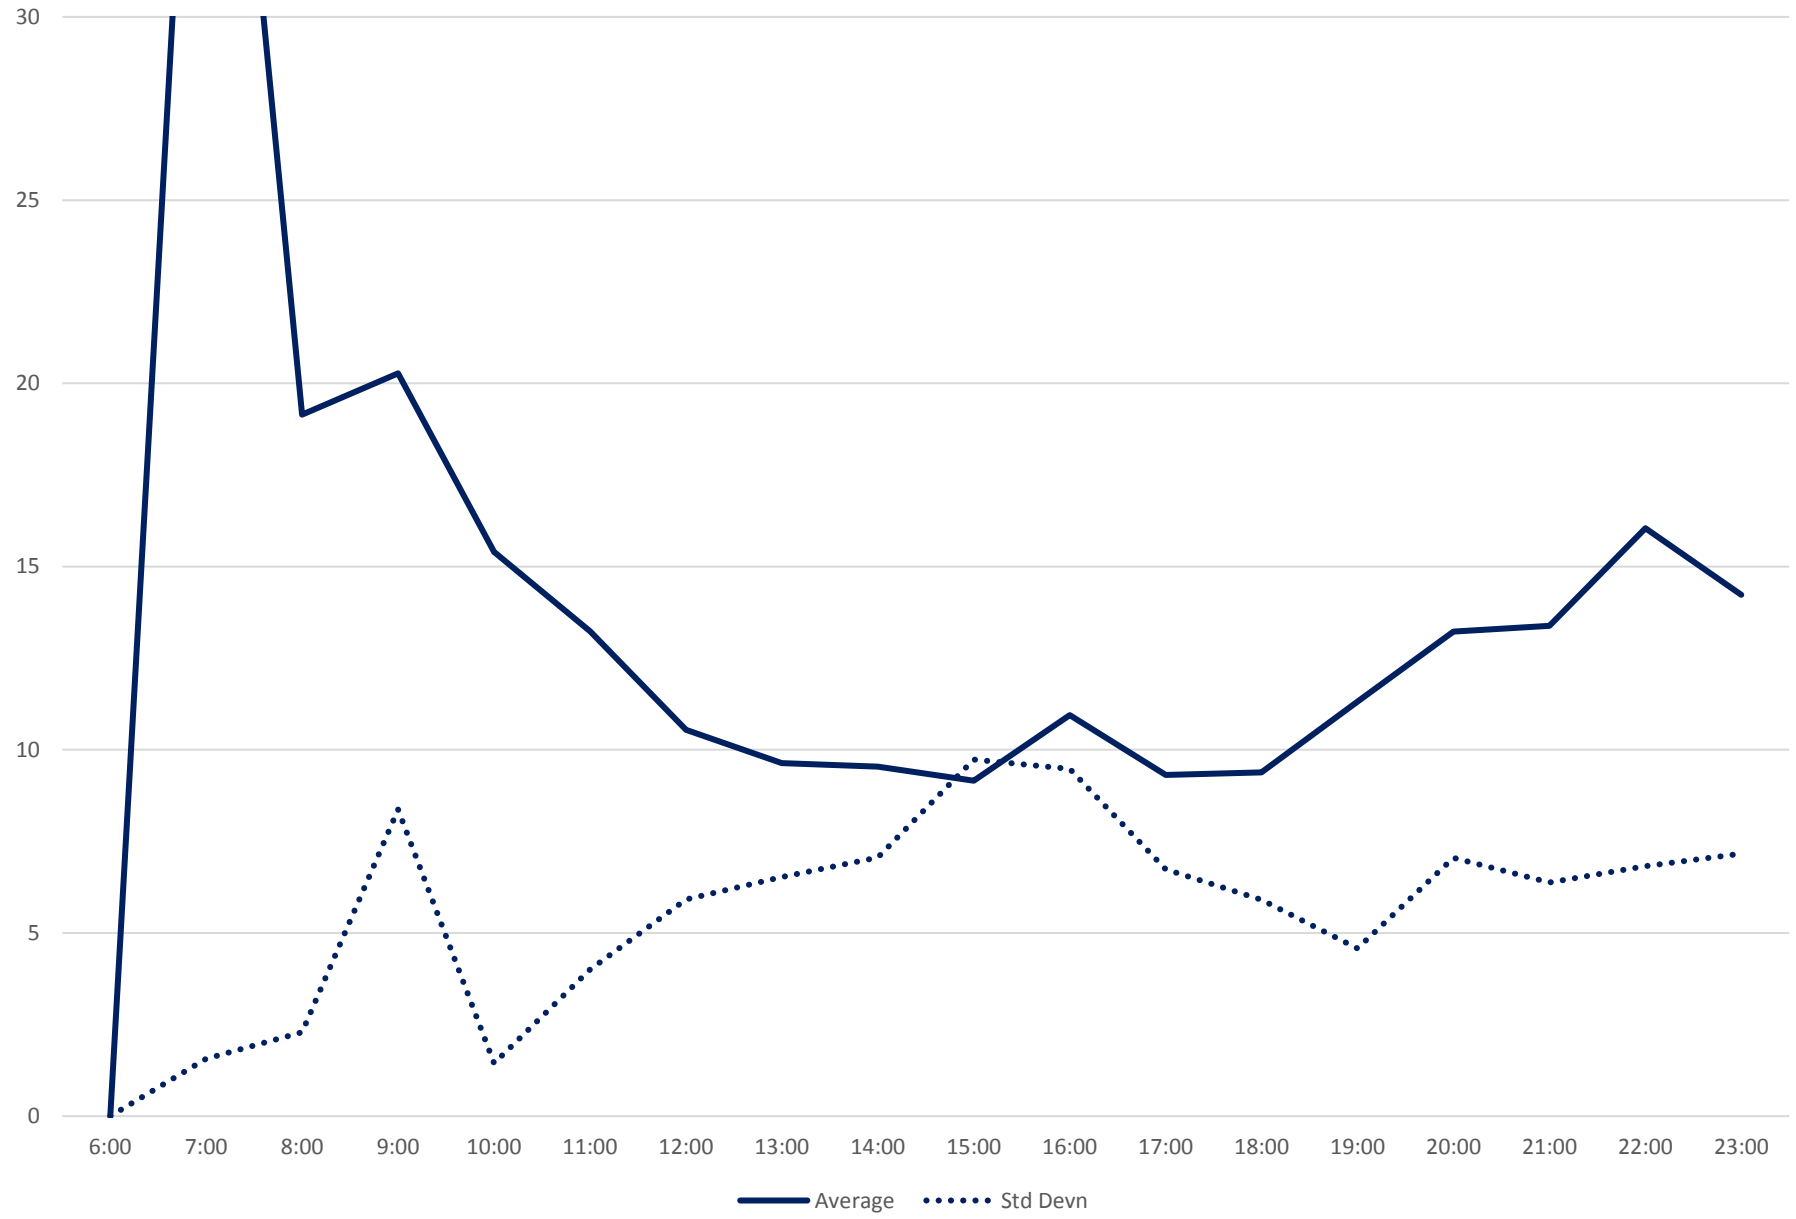

Quartiles Week 2

70 O'Connor Headways at Wolverleigh Northbound November 2019

Quartiles Week 3

70 O'Connor Headways at Wolverleigh Northbound November 2019

Quartiles Week 4

70 O'Connor Headways at Wolverleigh Northbound November 2019 Saturday Statistics

70 O'Connor Headways at Wolverleigh Northbound November 2019

Quartiles Saturdays

70 O'Connor Headways at Wolverleigh Northbound November 2019 Sunday Statistics

70 O'Connor Headways at Wolverleigh Northbound November 2019