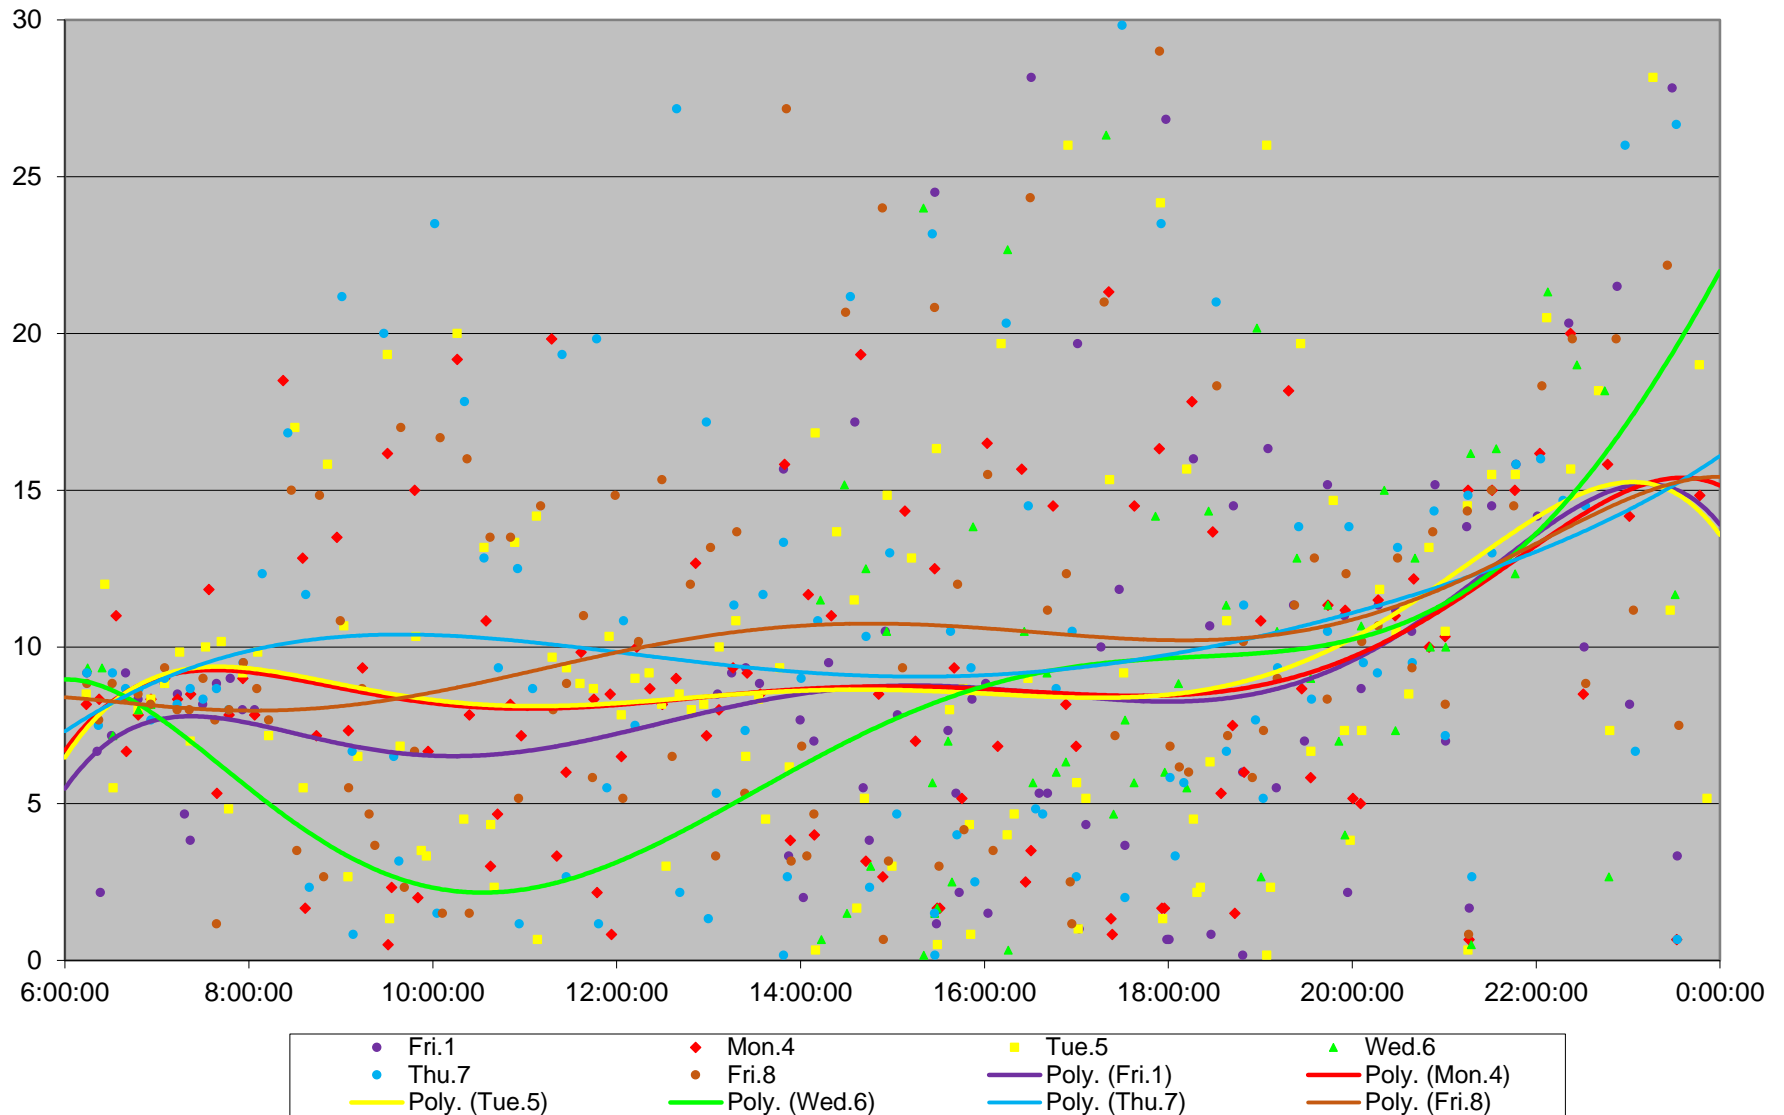

70 O'Connor Headways at Wolverleigh Northbound November 2019