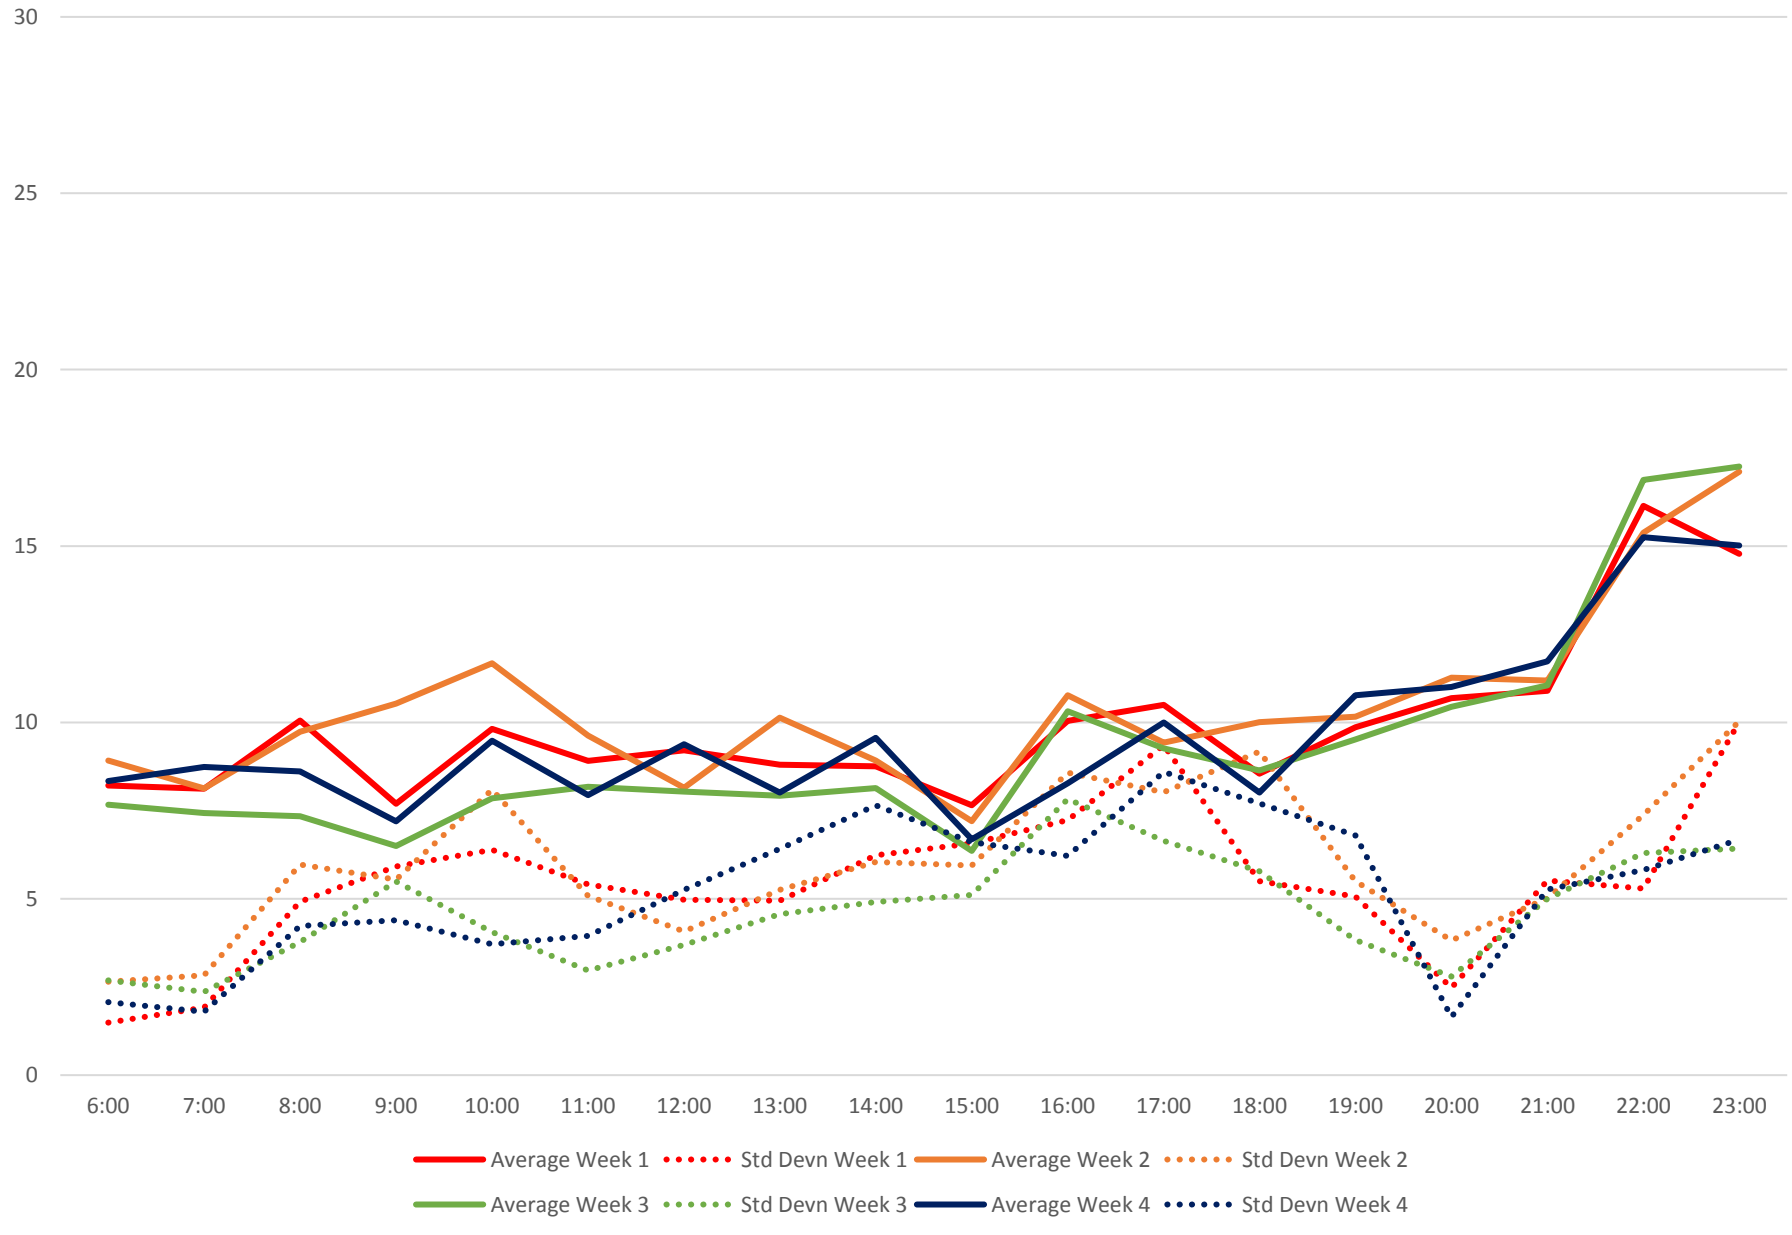

70 O'Connor Headways at Wolverleigh Northbound November 2019

70 O'Connor Headways at Wolverleigh Northbound November 2019

70 O'Connor Headways at Wolverleigh Northbound November 2019 Weekday Statistics

70 O'Connor Headways at Wolverleigh Northbound November 2019 Weekday Statistics

70 O'Connor Headways at Wolverleigh Northbound November 2019

Quartiles Weekday

70 O'Connor Headways at Wolverleigh Northbound November 2019

Quartiles Week 1

70 O'Connor Headways at Wolverleigh Northbound November 2019