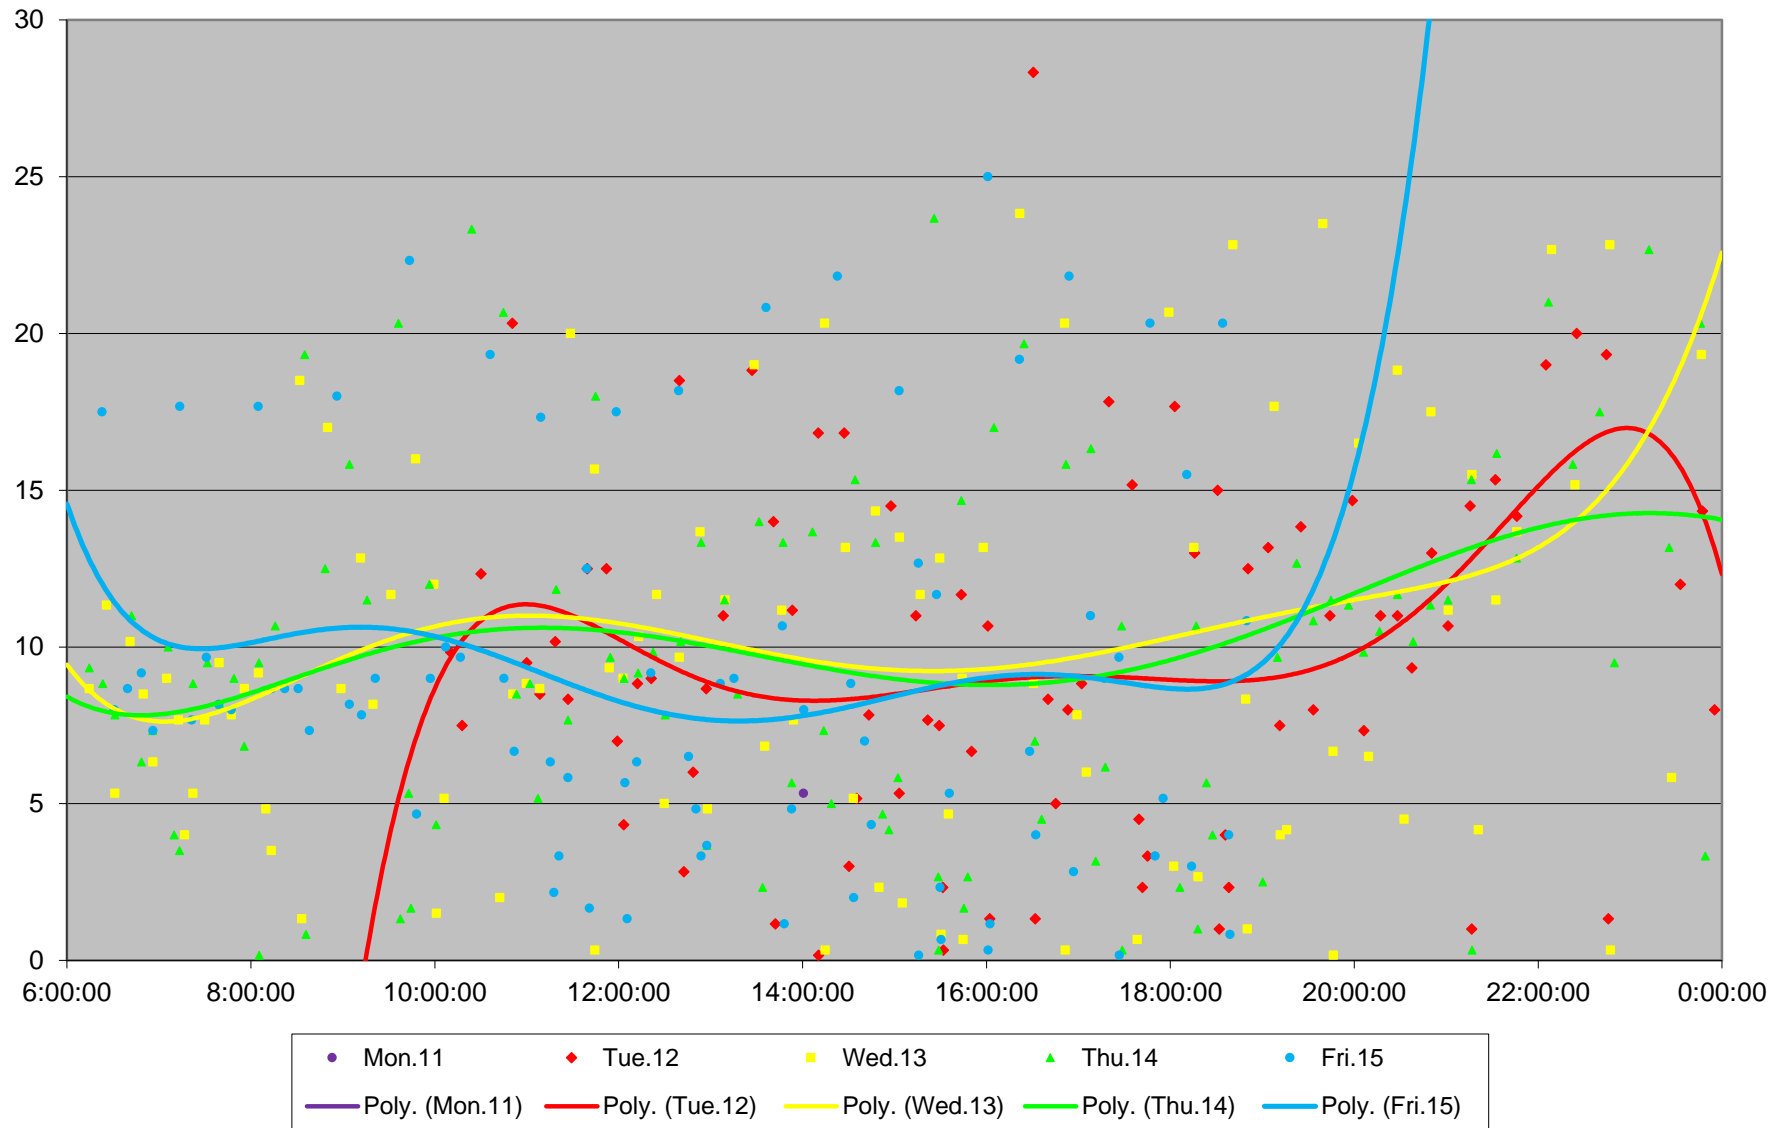

70 O'Connor Headways at Wolverleigh Northbound November 2019