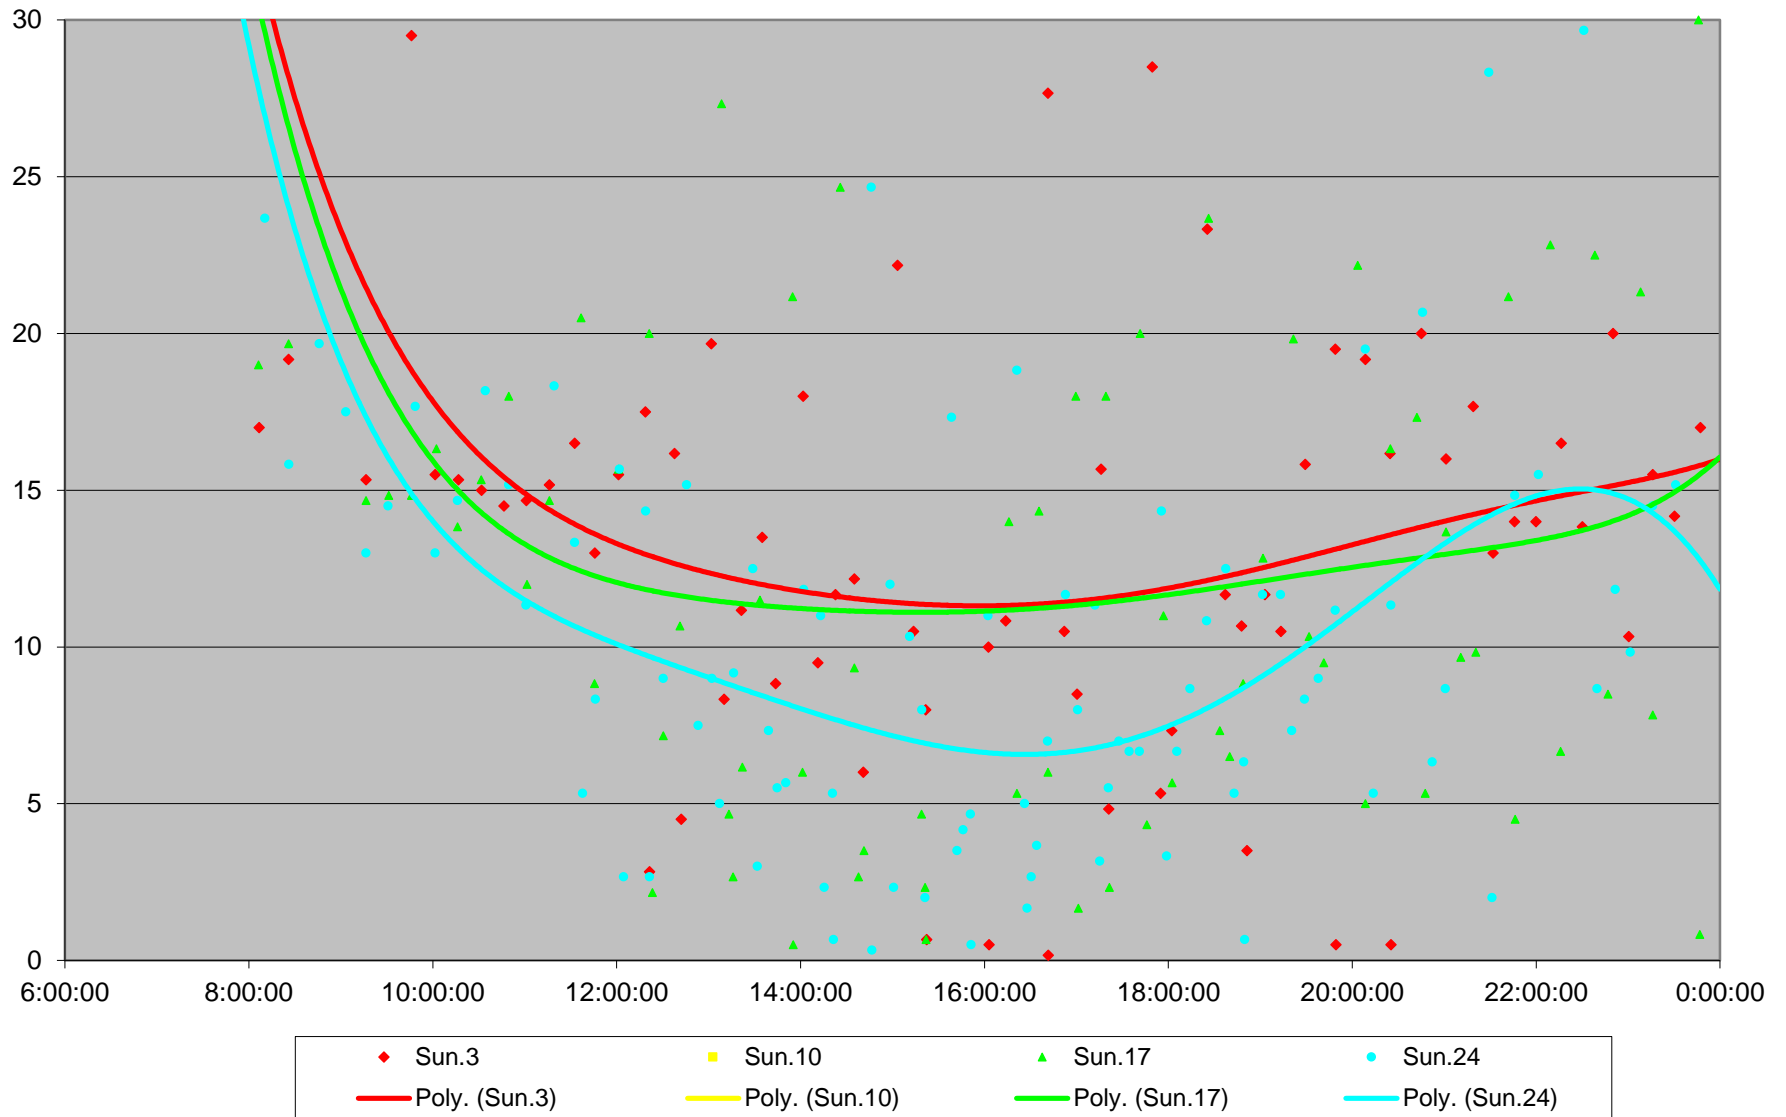

70 O'Connor Headways at Wolverleigh Northbound November 2019

70 O'Connor Headways at Wolverleigh Northbound November 2019

70 O'Connor Headways at Wolverleigh Northbound November 2019 Weekday Statistics

70 O'Connor Headways at Wolverleigh Northbound November 2019 Weekday Statistics