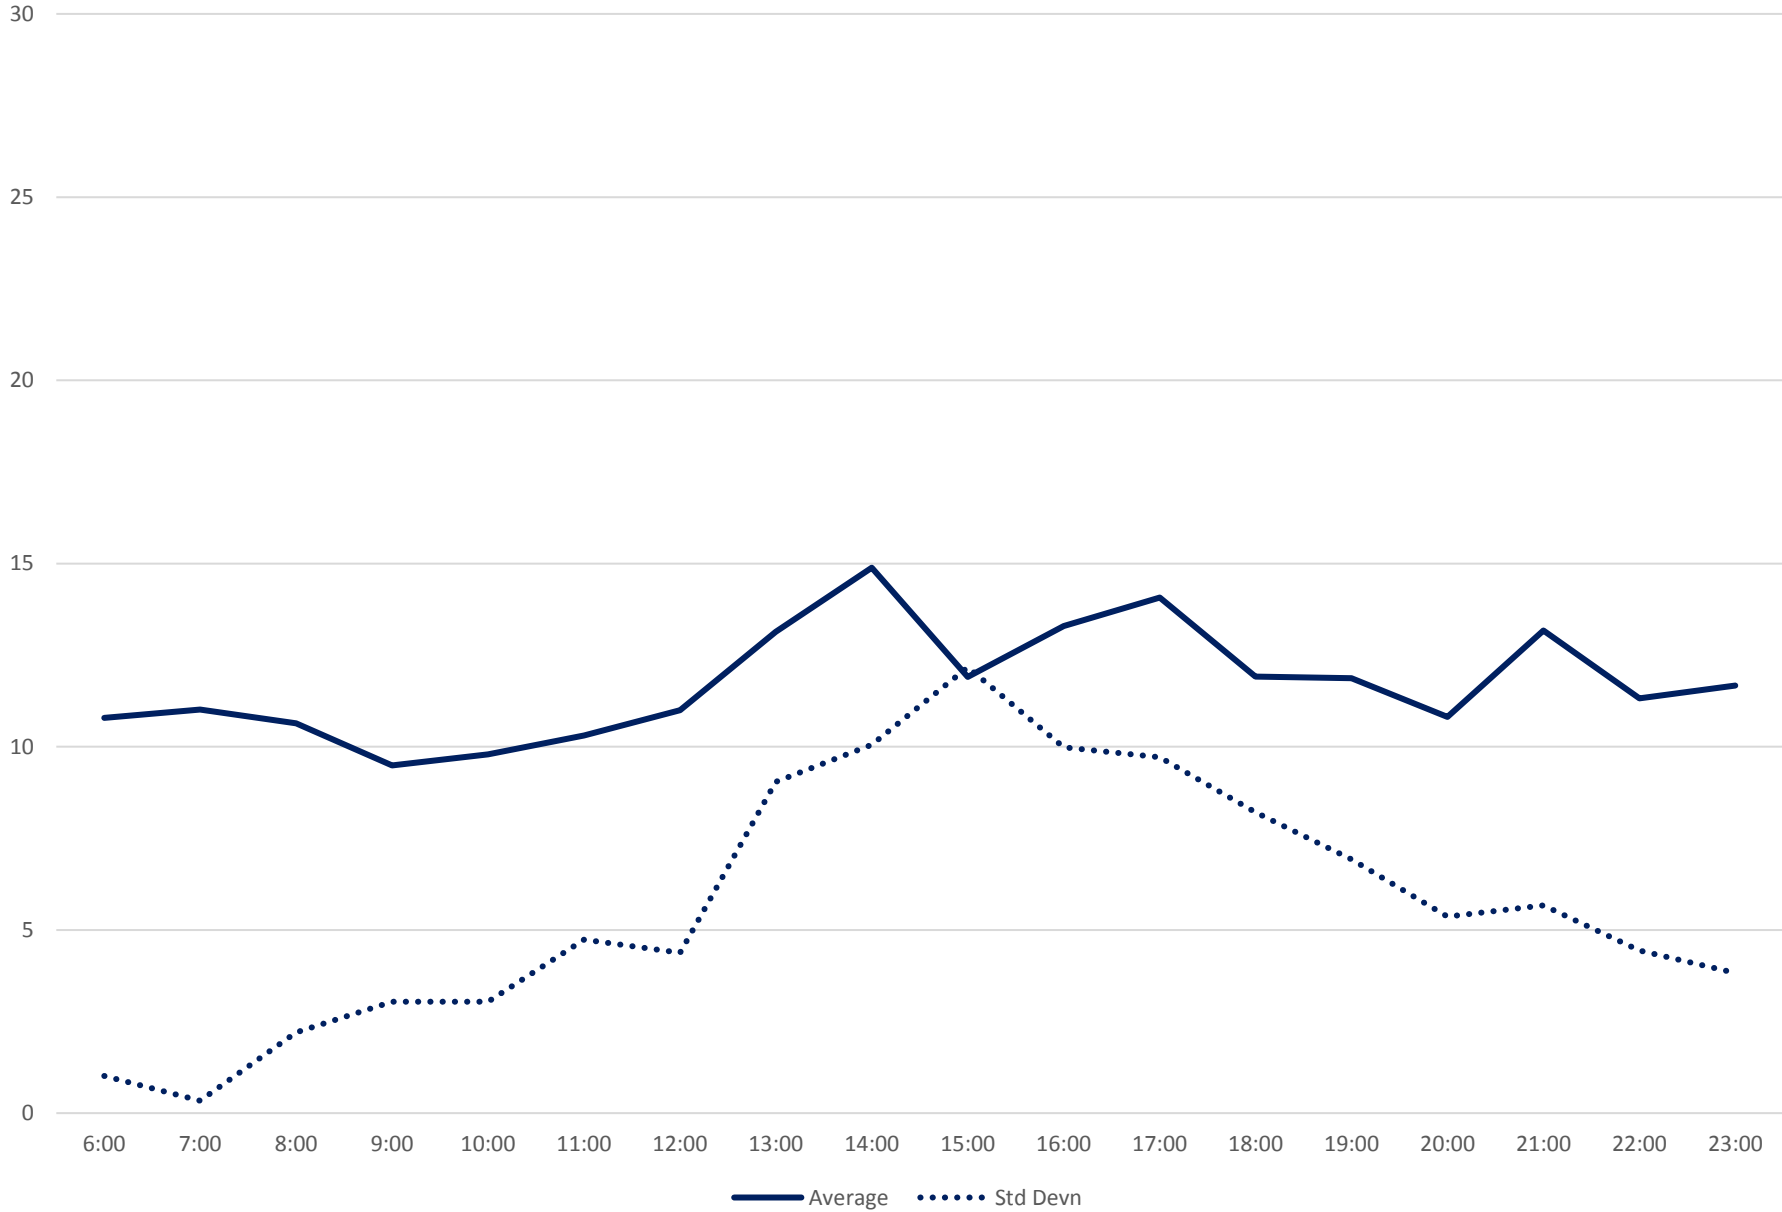

Quartiles Week 2

70 O'Connor Headways at Wolverleigh Northbound November 2019

Quartiles Week 3

70 O'Connor Headways at Wolverleigh Northbound November 2019

Quartiles Week 4

70 O'Connor Headways at Wolverleigh Northbound November 2019 Saturday Statistics

70 O'Connor Headways at Wolverleigh Northbound November 2019

Quartiles Saturdays

70 O'Connor Headways at Wolverleigh Northbound November 2019 Sunday Statistics

70 O'Connor Headways at Wolverleigh Northbound November 2019