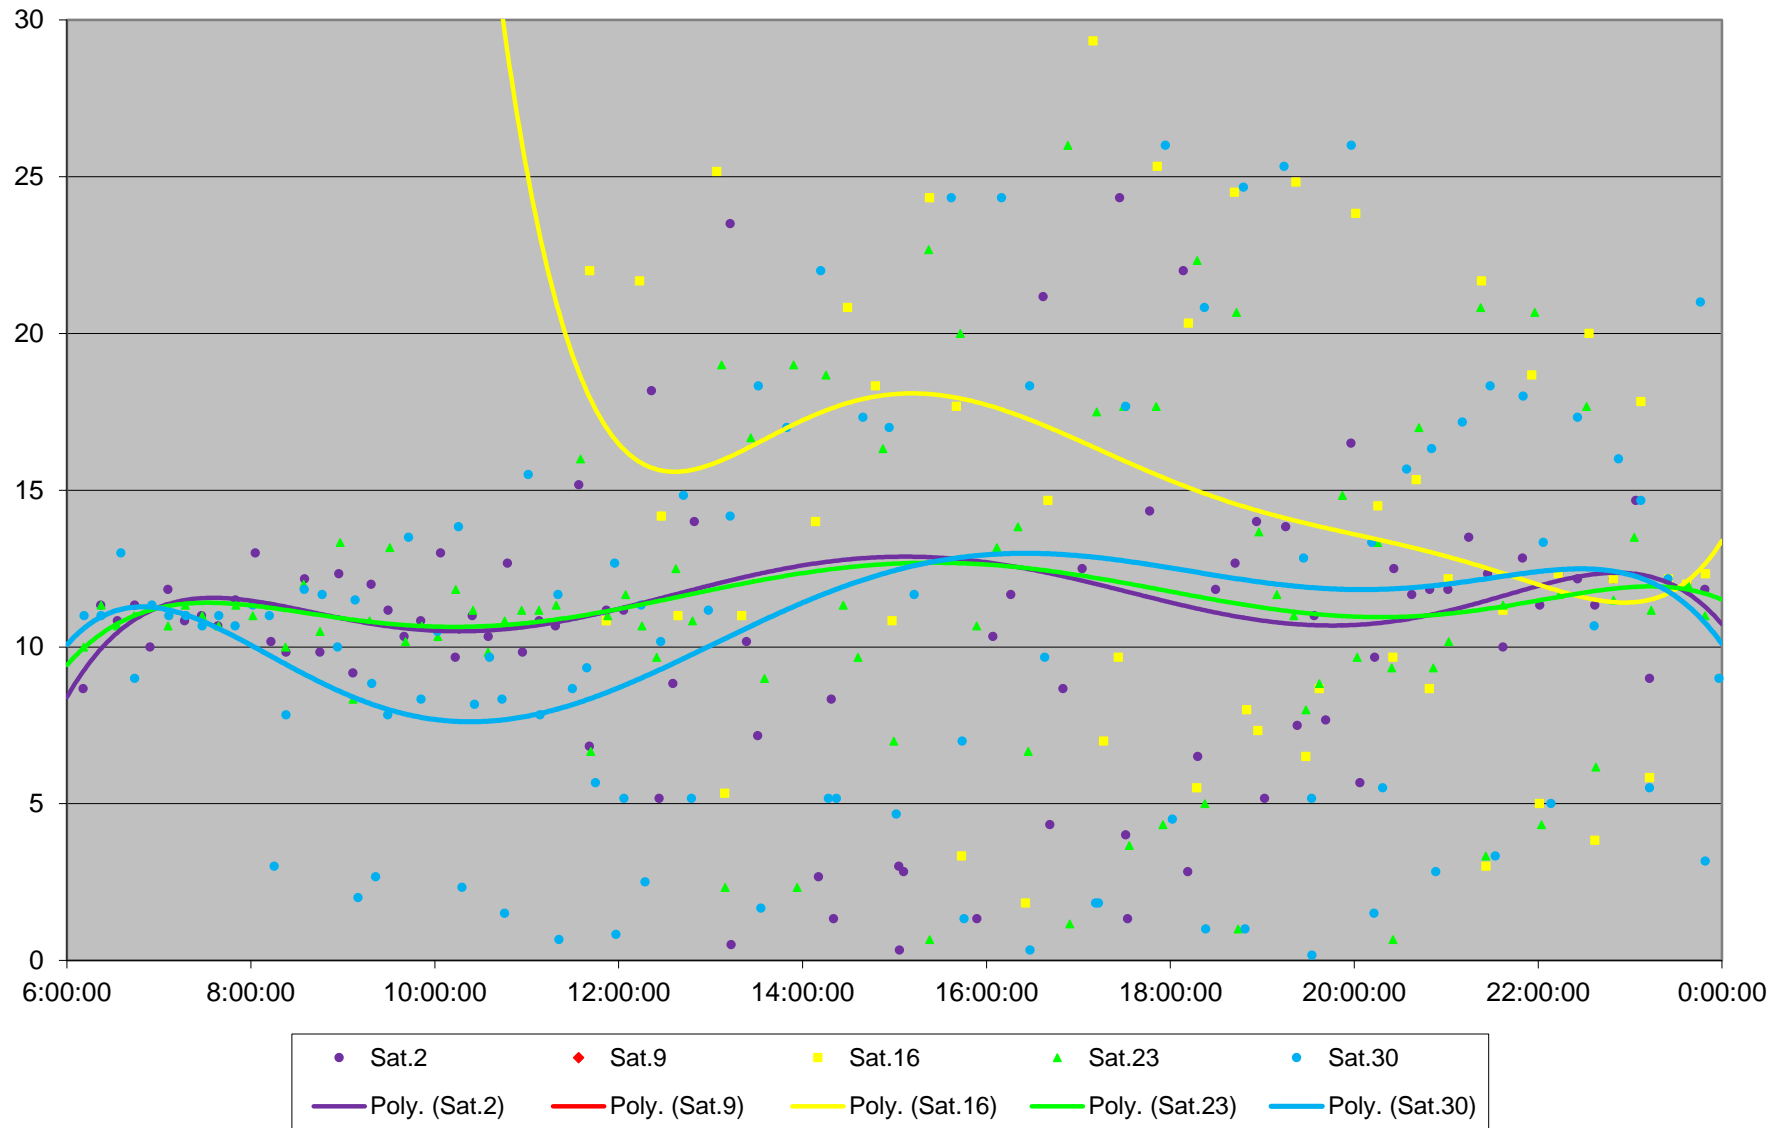

70 O'Connor Headways at Wolverleigh Northbound November 2019

70 O'Connor Headways at Wolverleigh Northbound November 2019

70 O'Connor Headways at Wolverleigh Northbound November 2019 Weekday Statistics

70 O'Connor Headways at Wolverleigh Northbound November 2019 Weekday Statistics