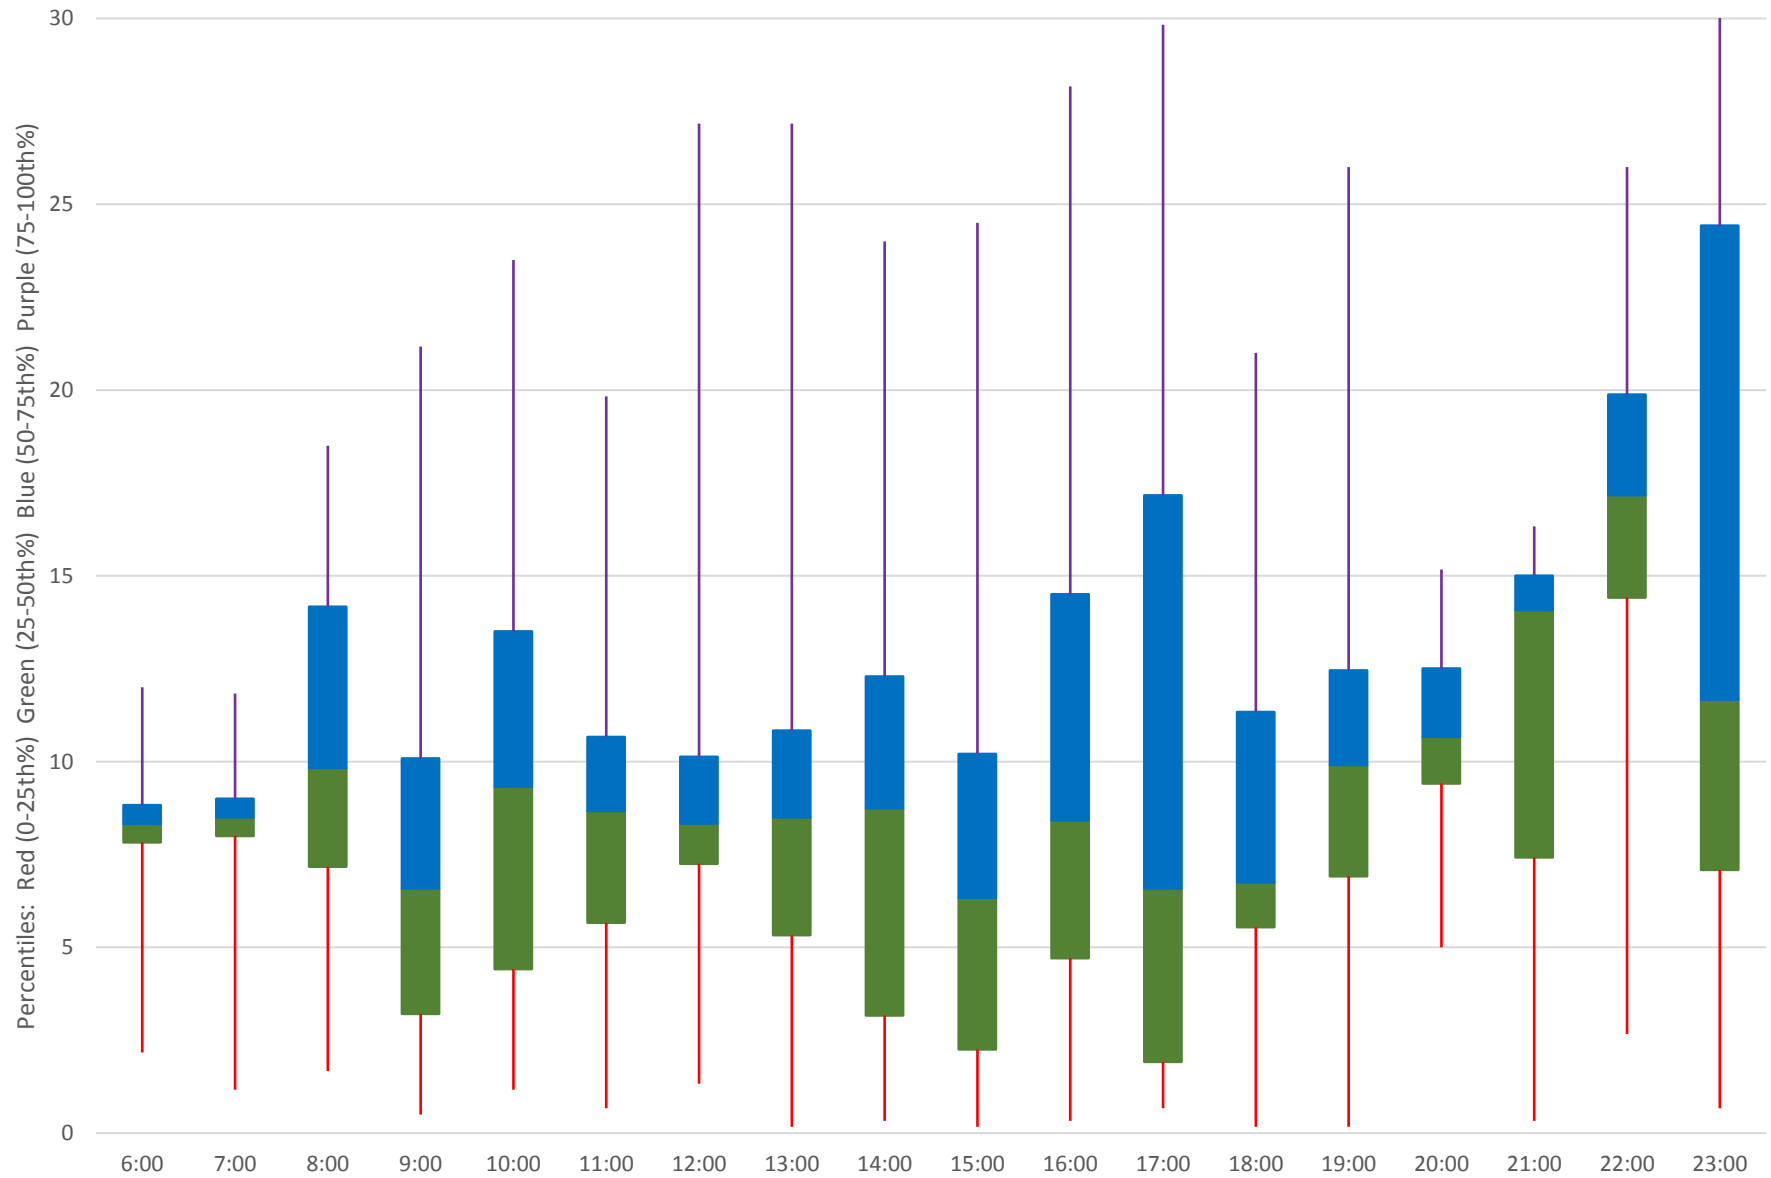

70 O'Connor Headways at Wolverleigh Northbound November 2019

Quartiles Week 1