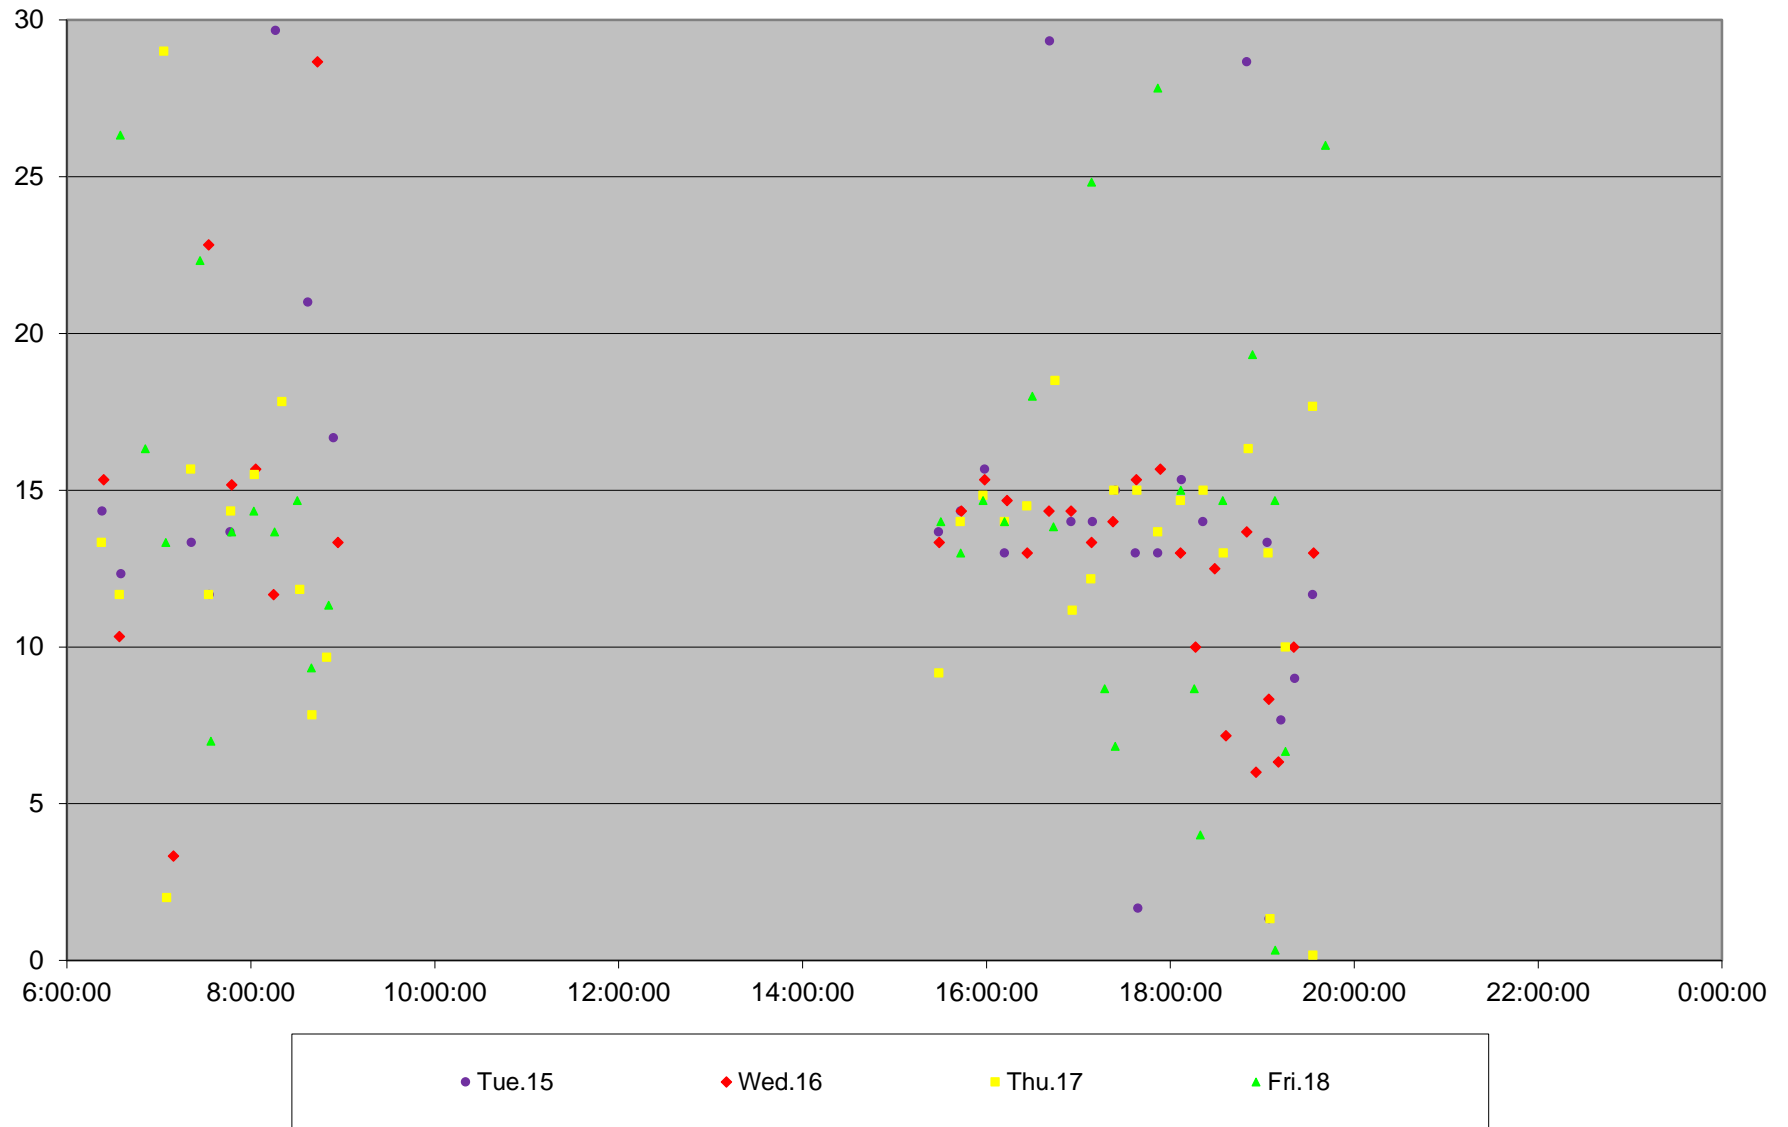

941 Keele Express Headways at N of Keele Stn Northbound October 2019