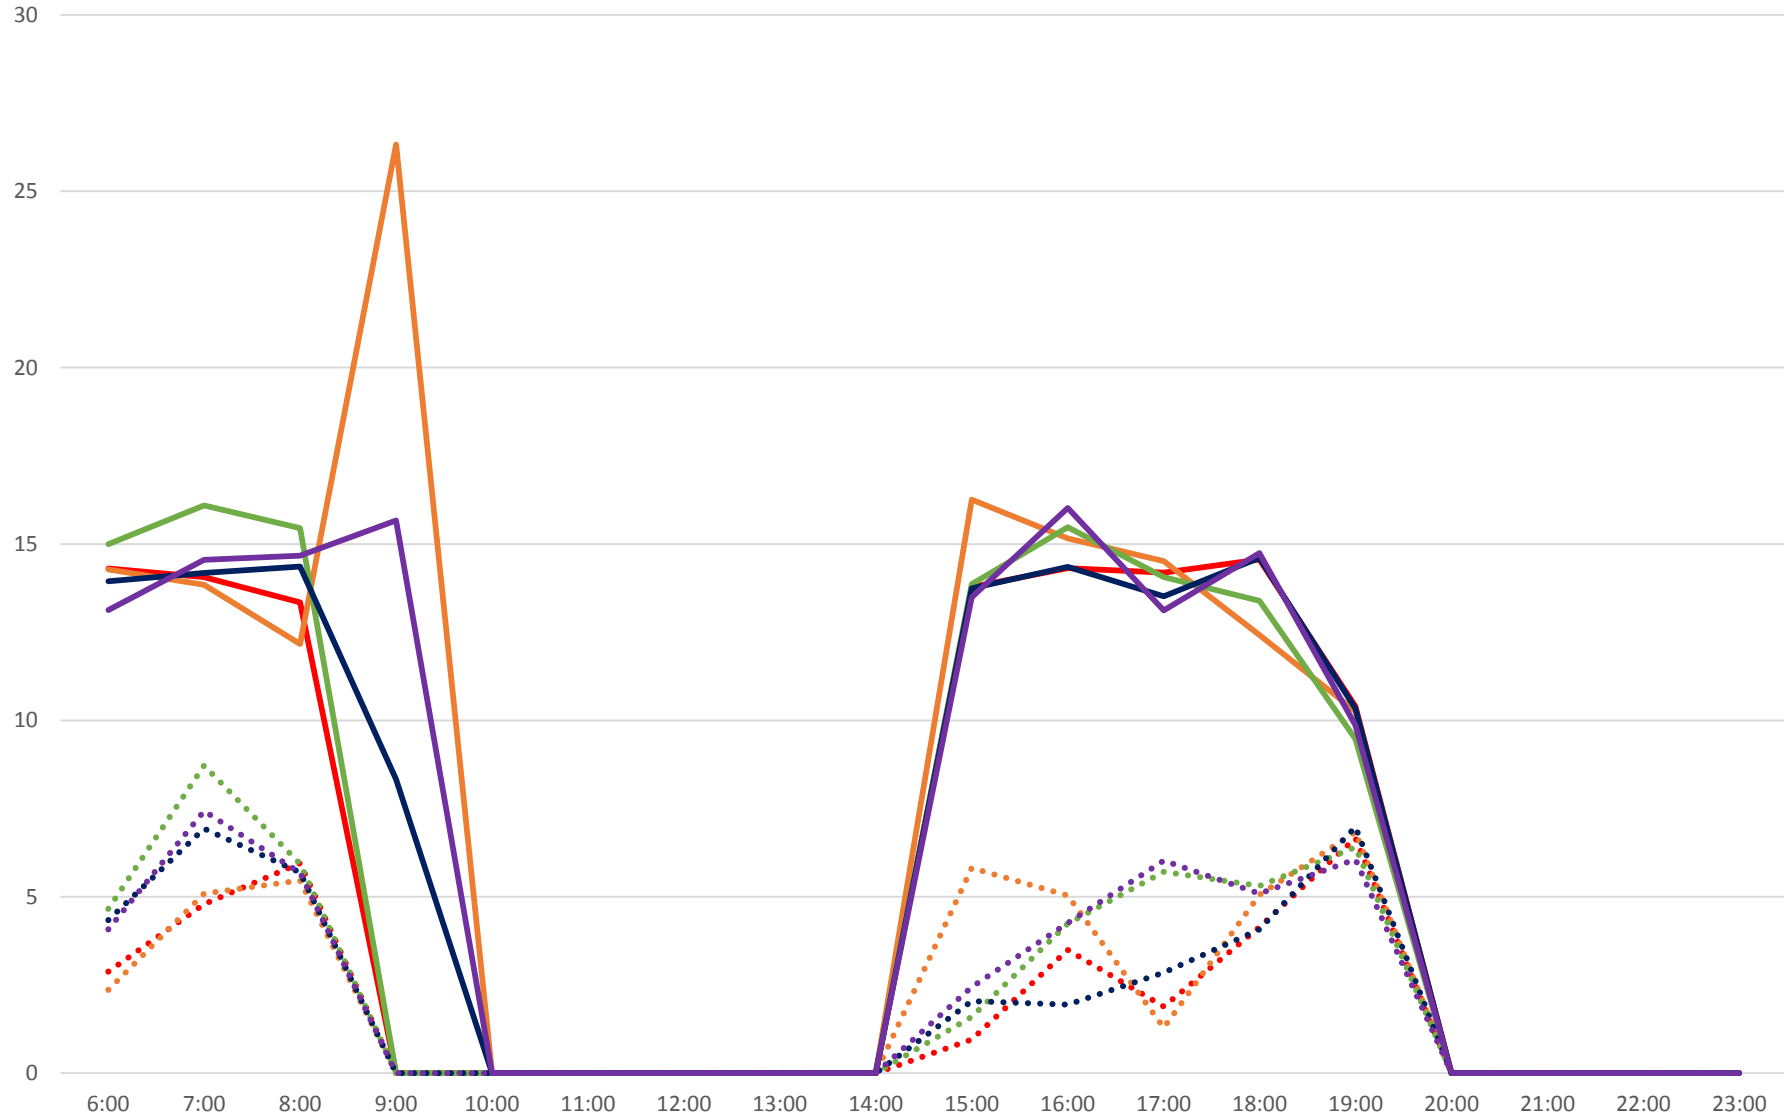

941 Keele Express Headways at N of Keele Stn Northbound October 2019 Weekday Statistics

— Average Week 1
····· Std Devn Week 1
— Average Week 2
····· Std Devn Week 2
— Average Week 3
····· Std Devn Week 3
— Average Week 4
····· Std Devn Week 4
— Average Week 5
····· Std Devn Week 5