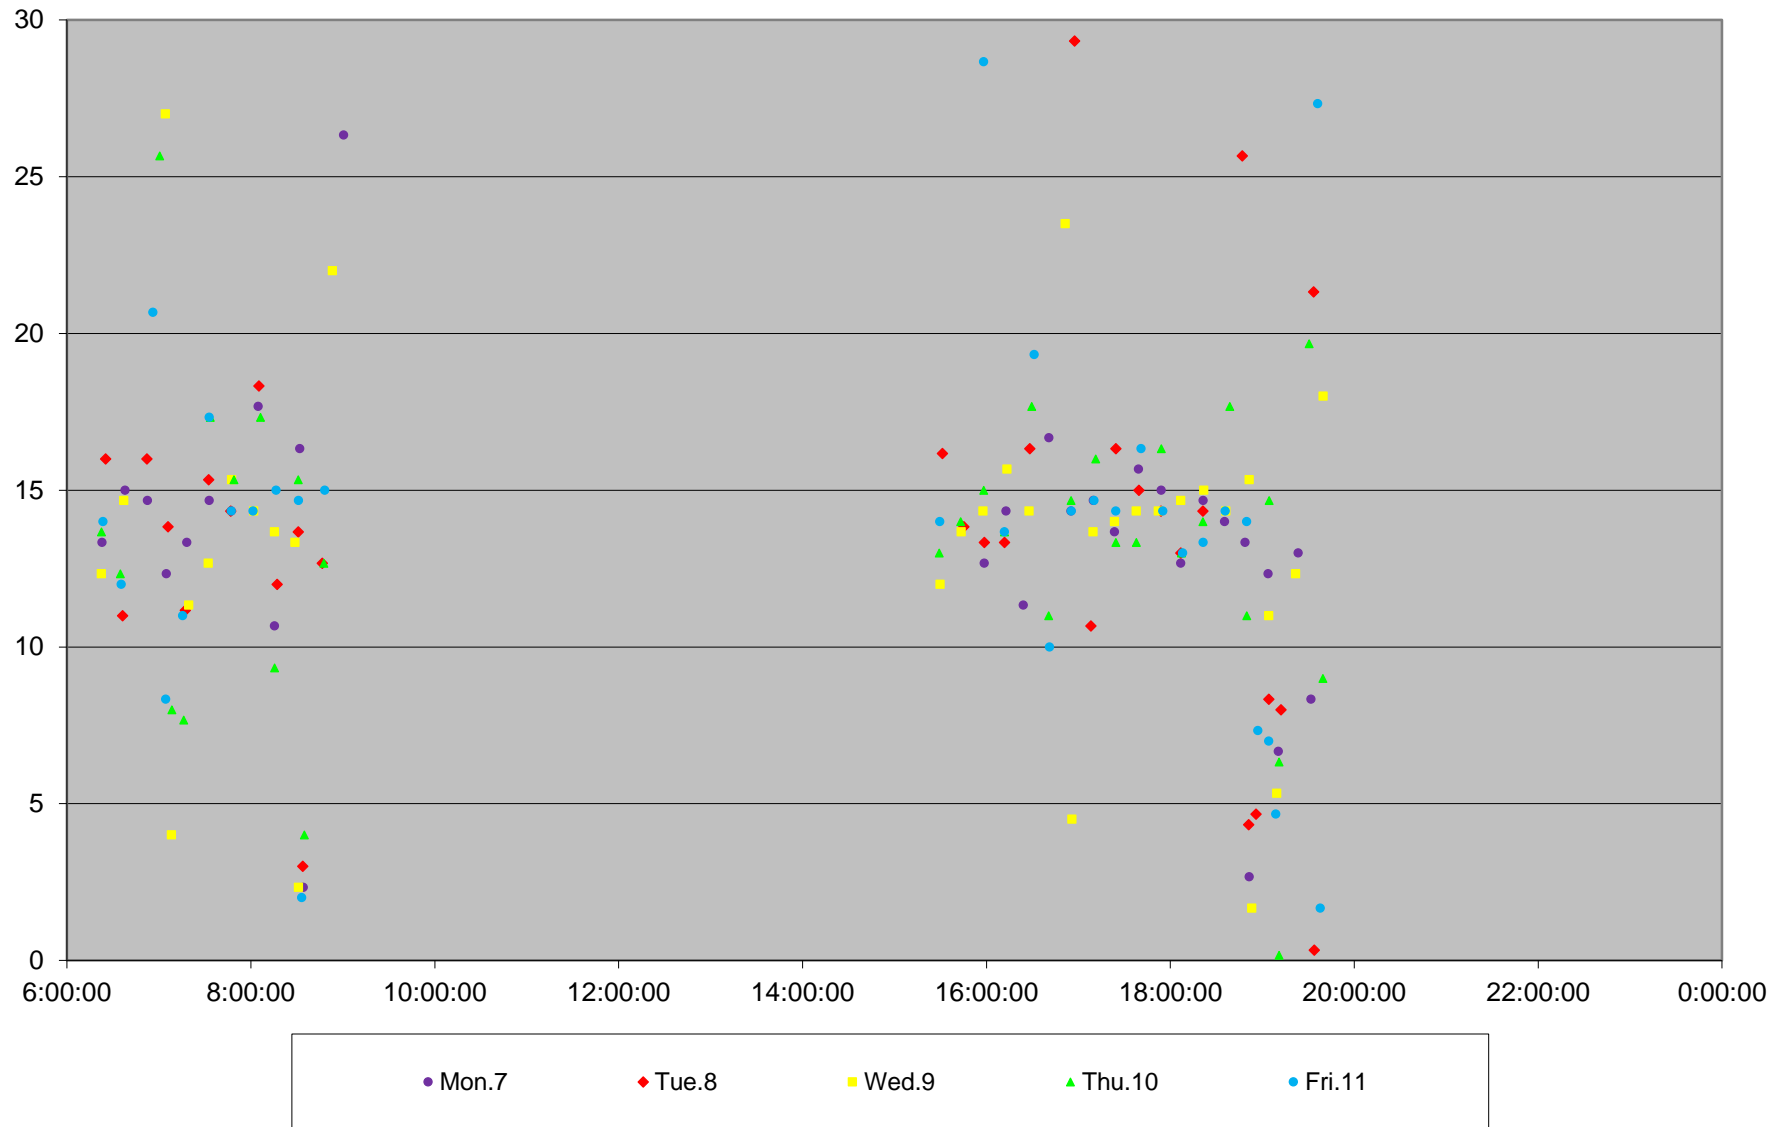

941 Keele Express Headways at N of Keele Stn Northbound October 2019