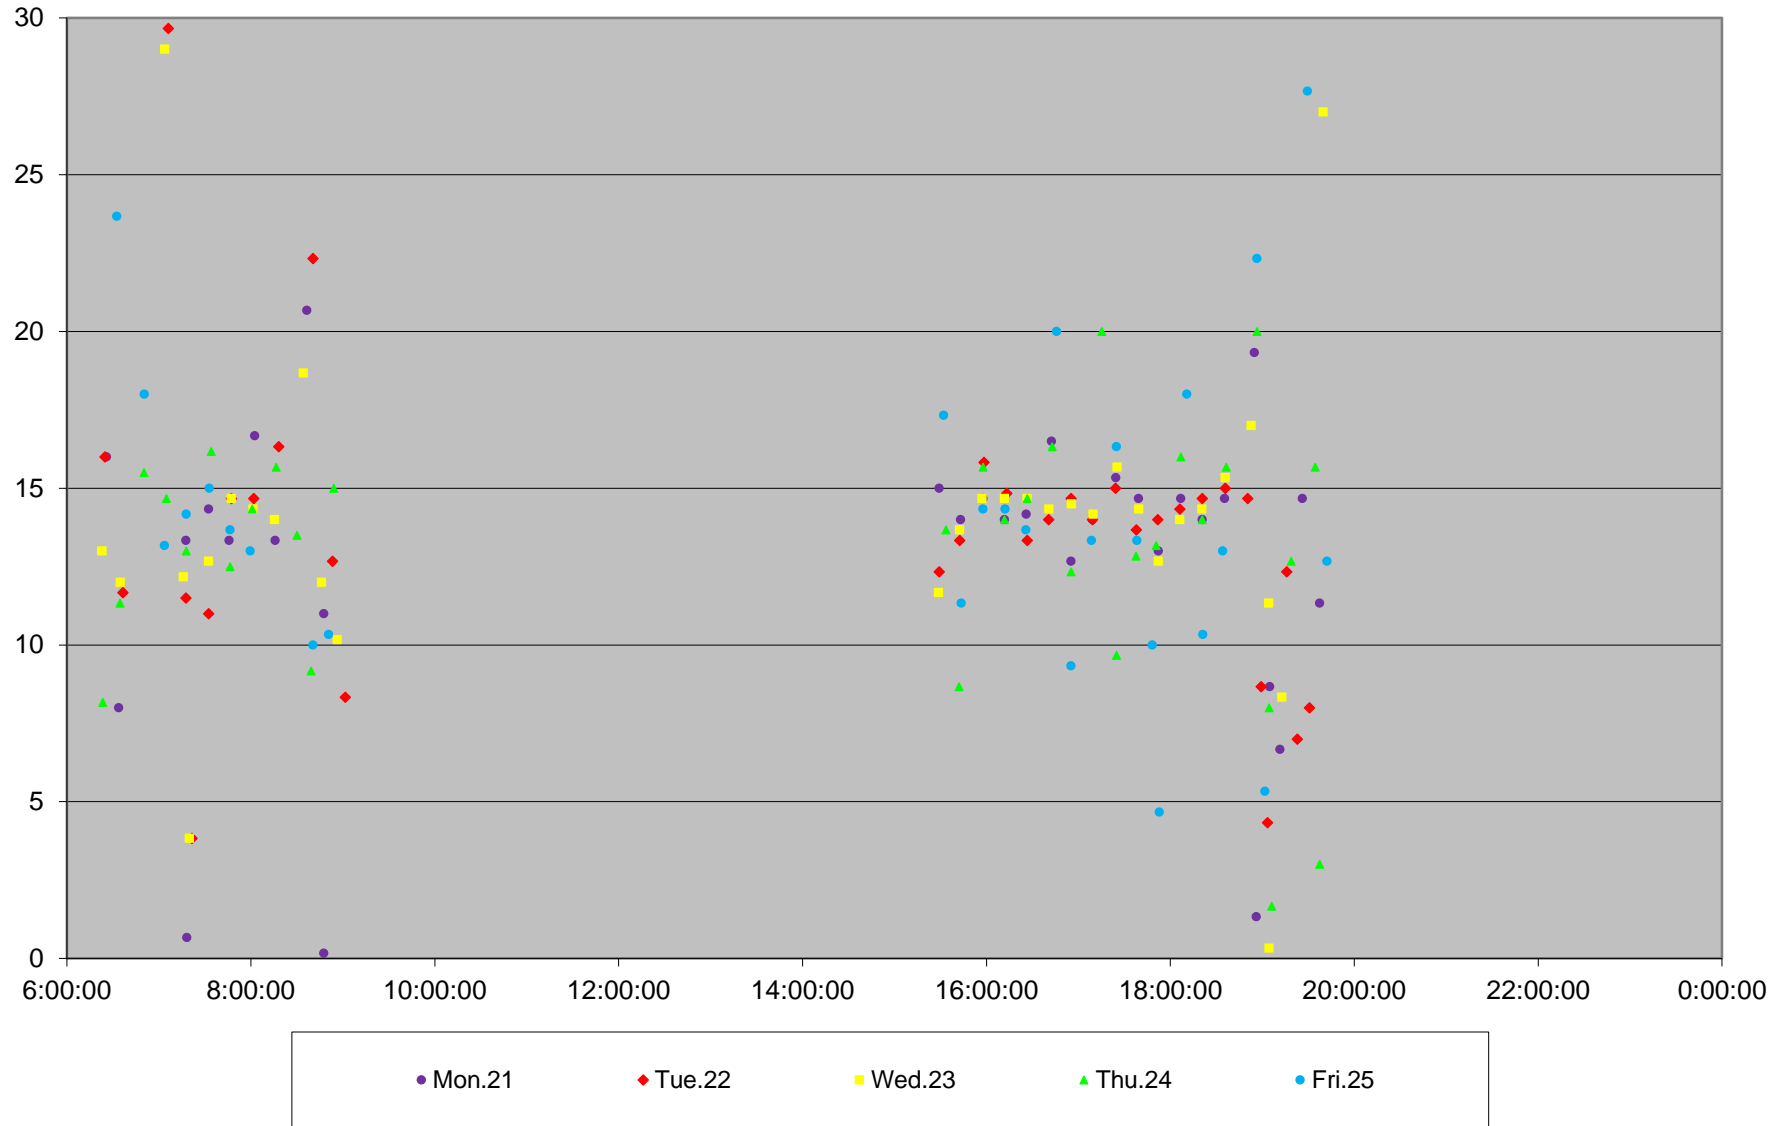

941 Keele Express Headways at N of Keele Stn Northbound October 2019