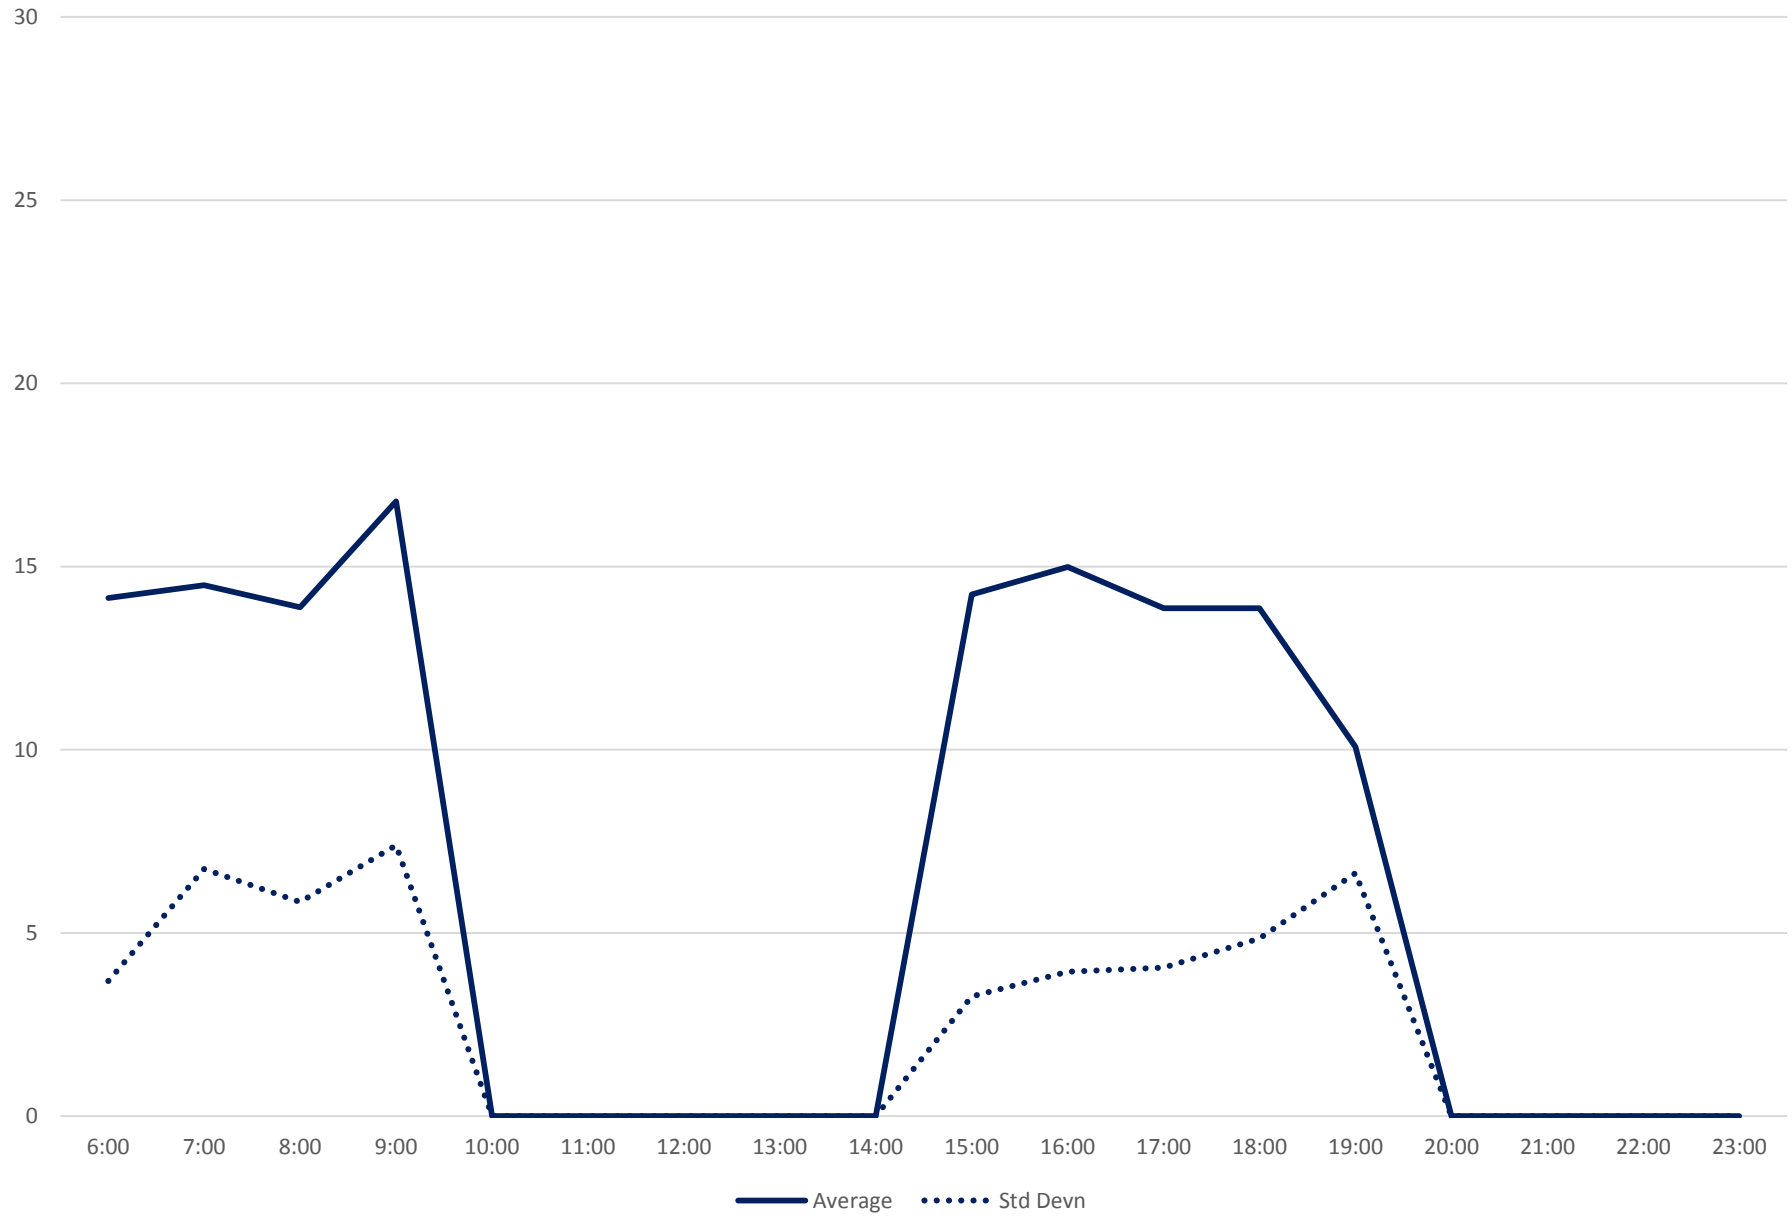

941 Keele Express Headways at N of Keele Stn Northbound October 2019 Weekday Statistics