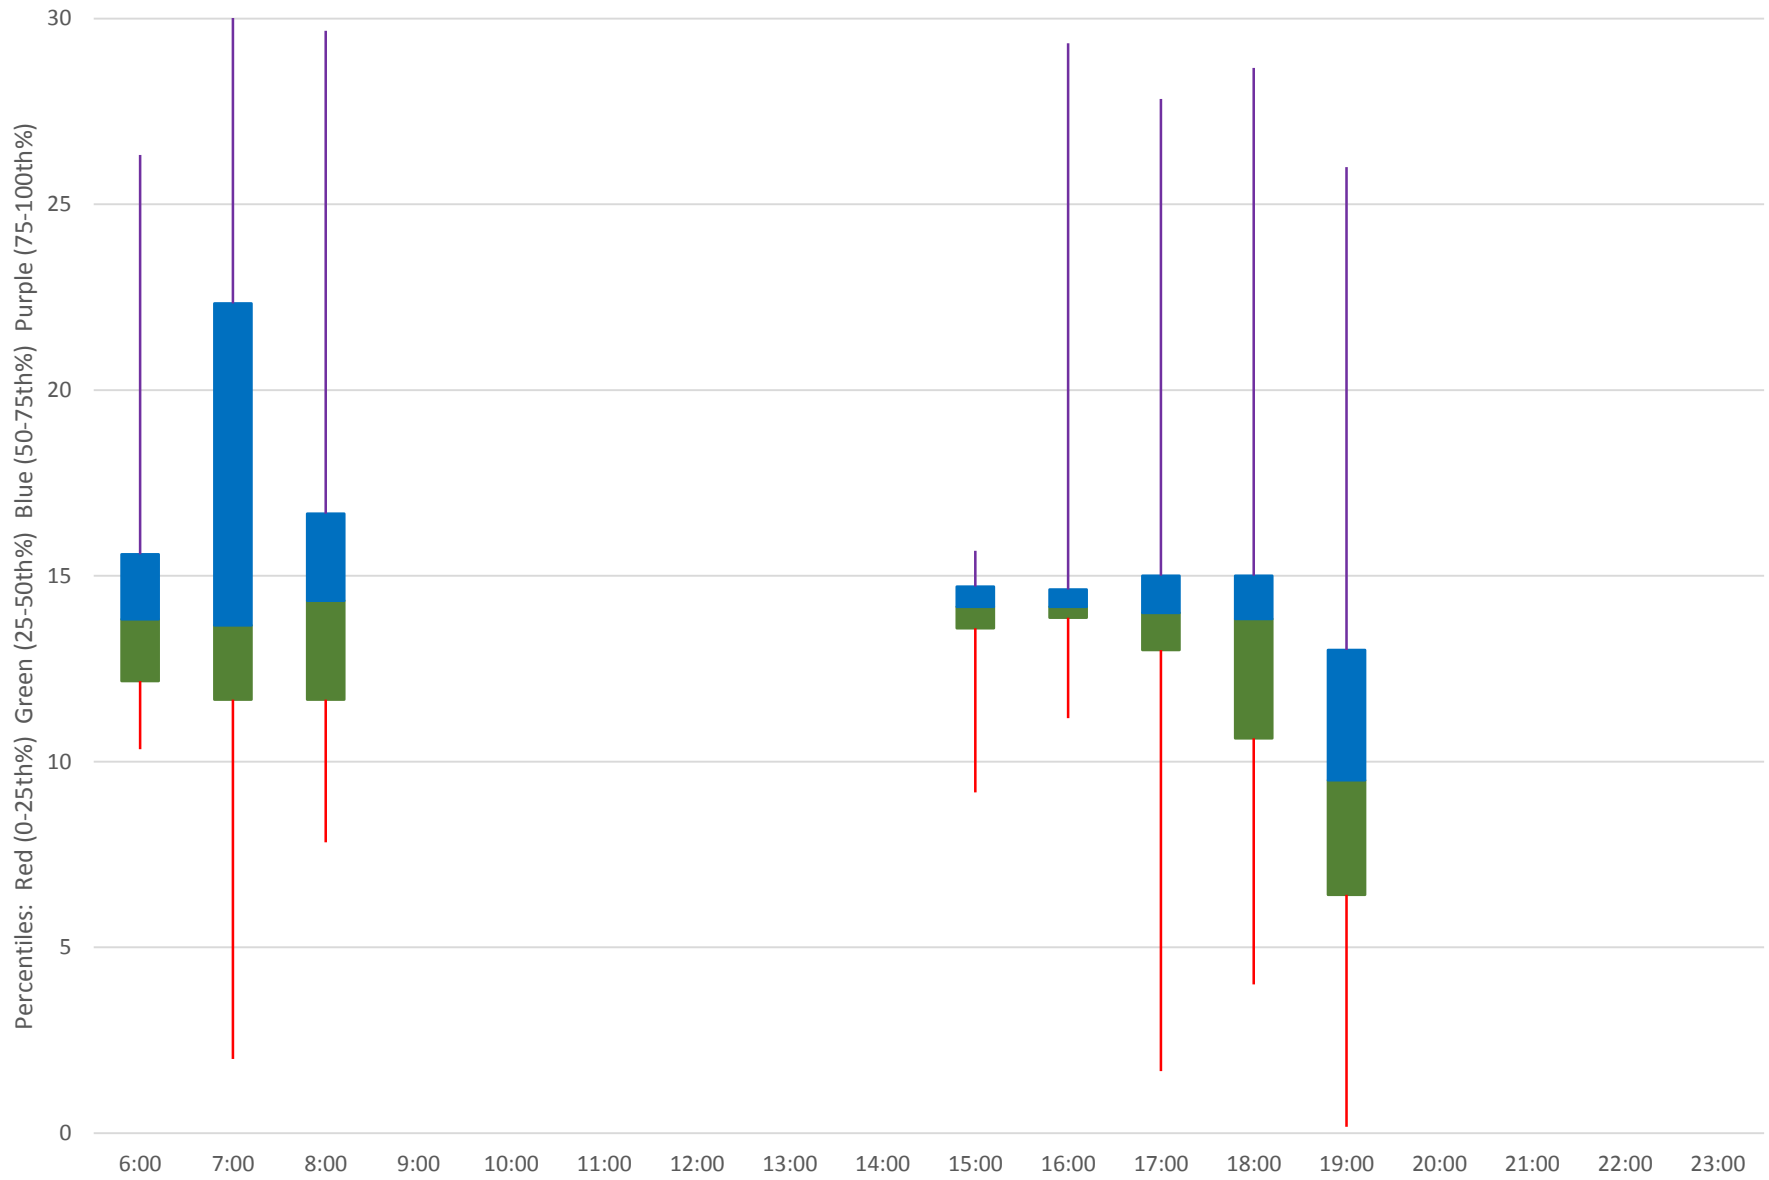

941 Keele Express Headways at N of Keele Stn Northbound October 2019

Quartiles Week 3