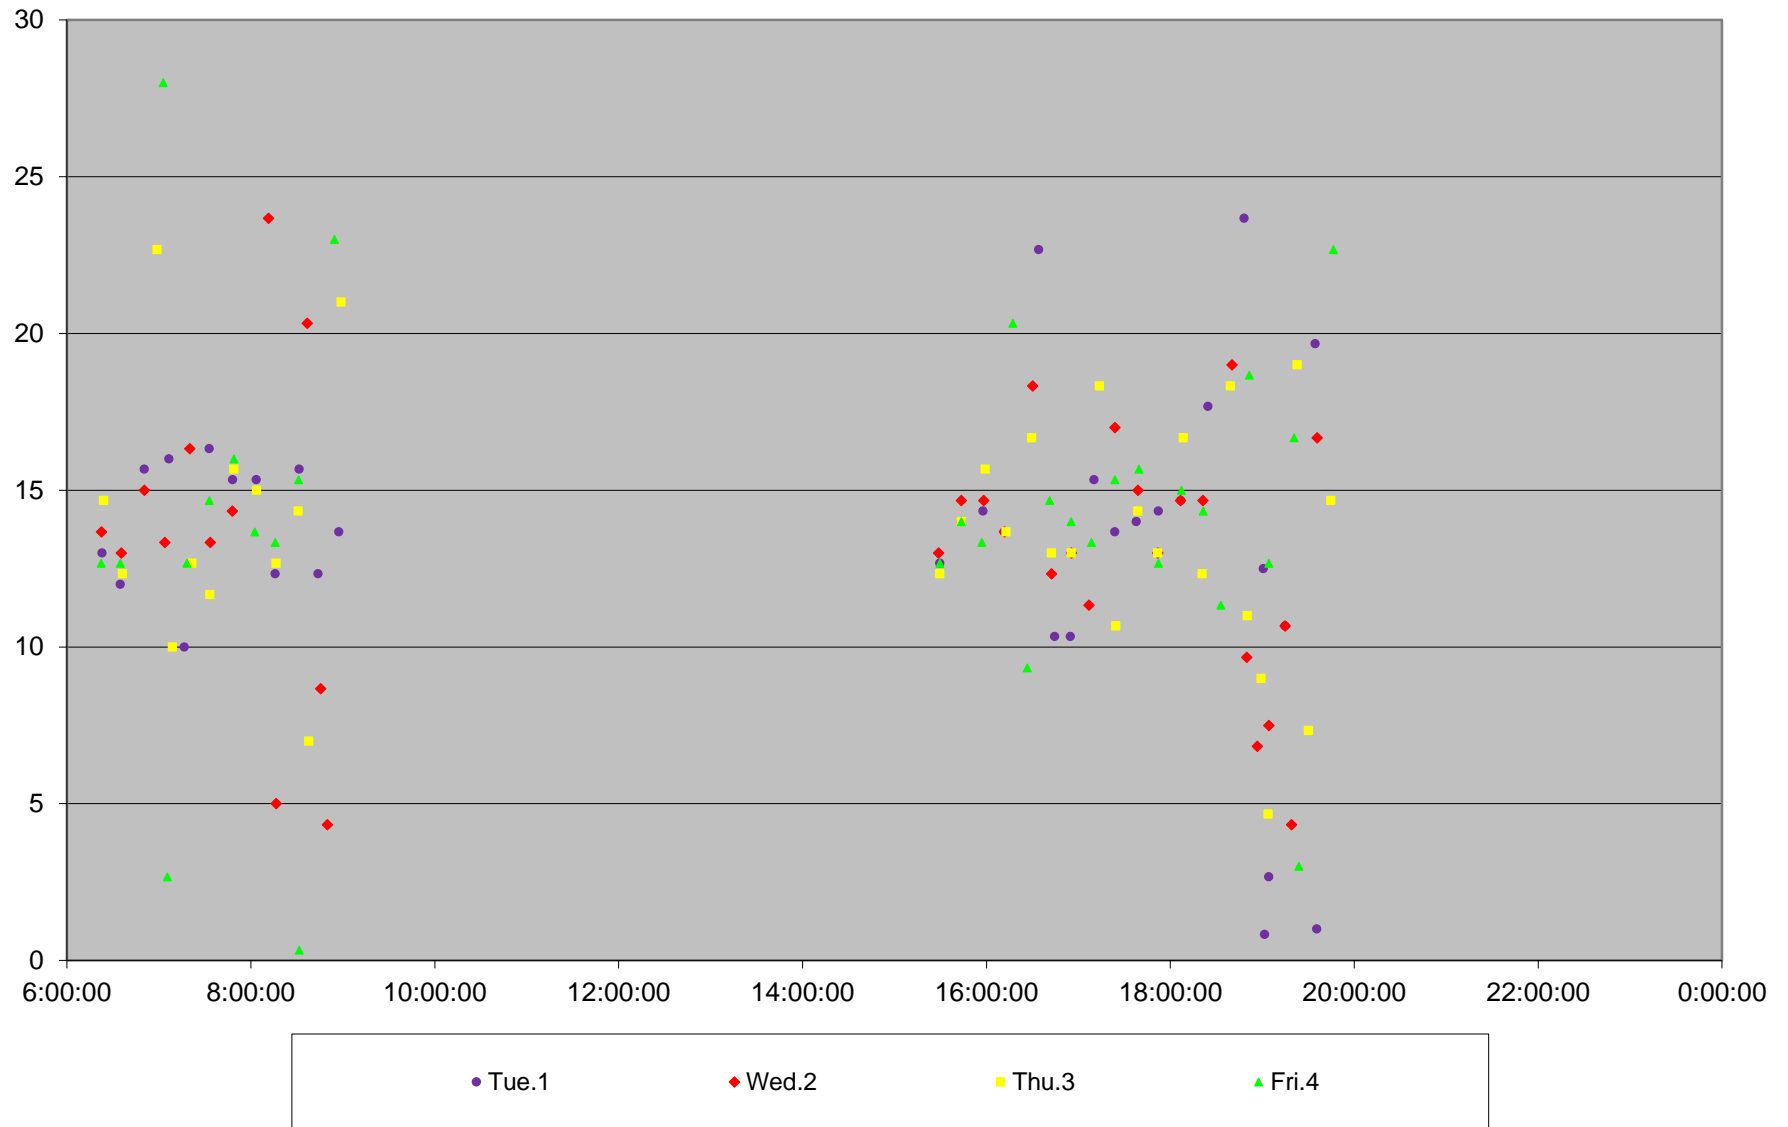

941 Keele Express Headways at N of Keele Stn Northbound October 2019