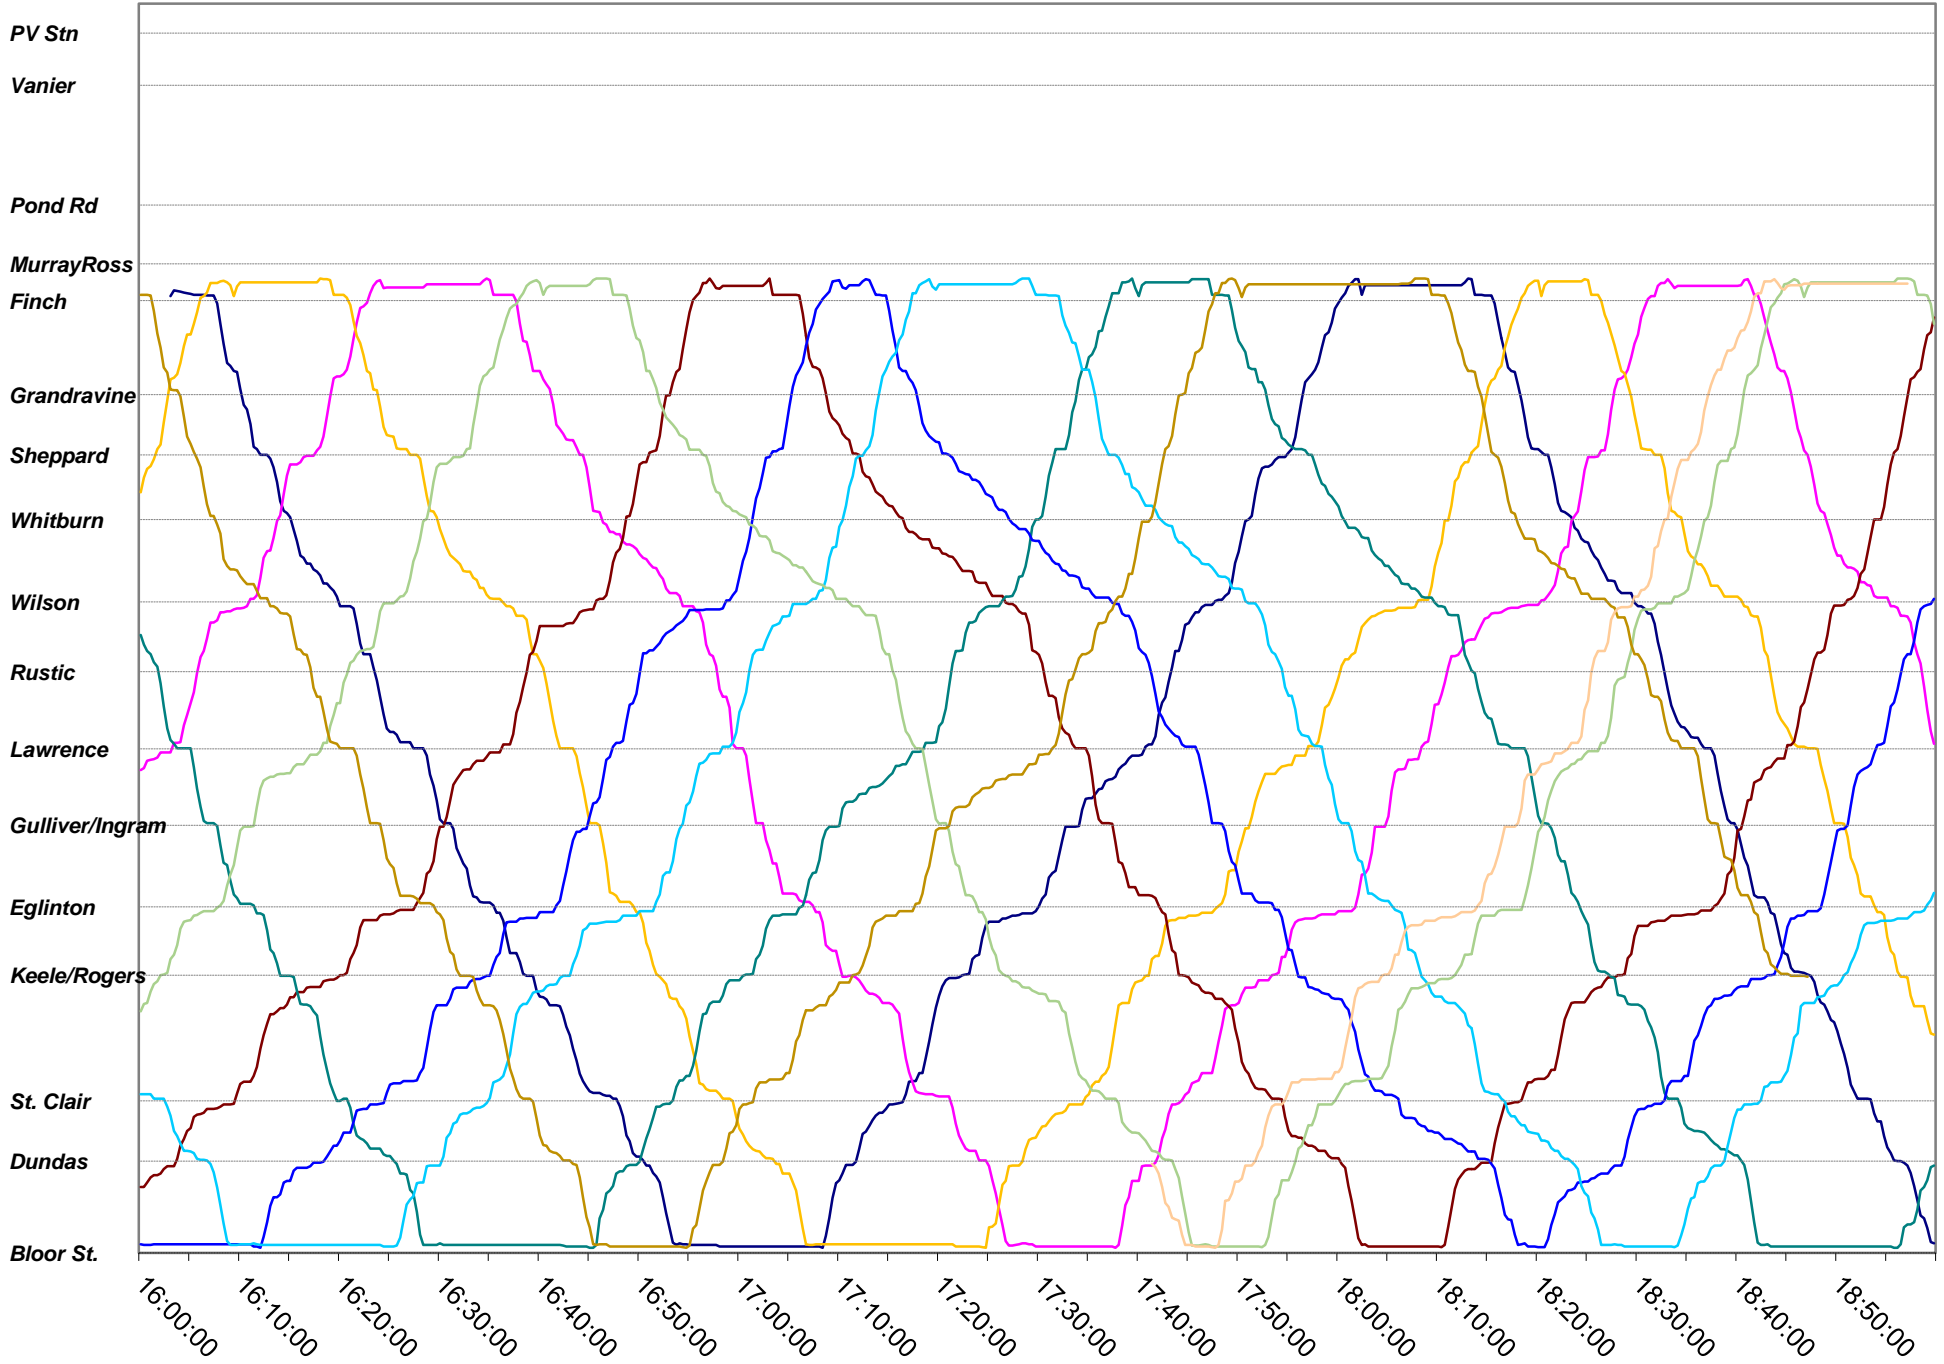

941 Keele Express Friday 25 Oct 2019

941 Keele Express Friday 25 Oct 2019

941 Keele Express Friday 25 Oct 2019