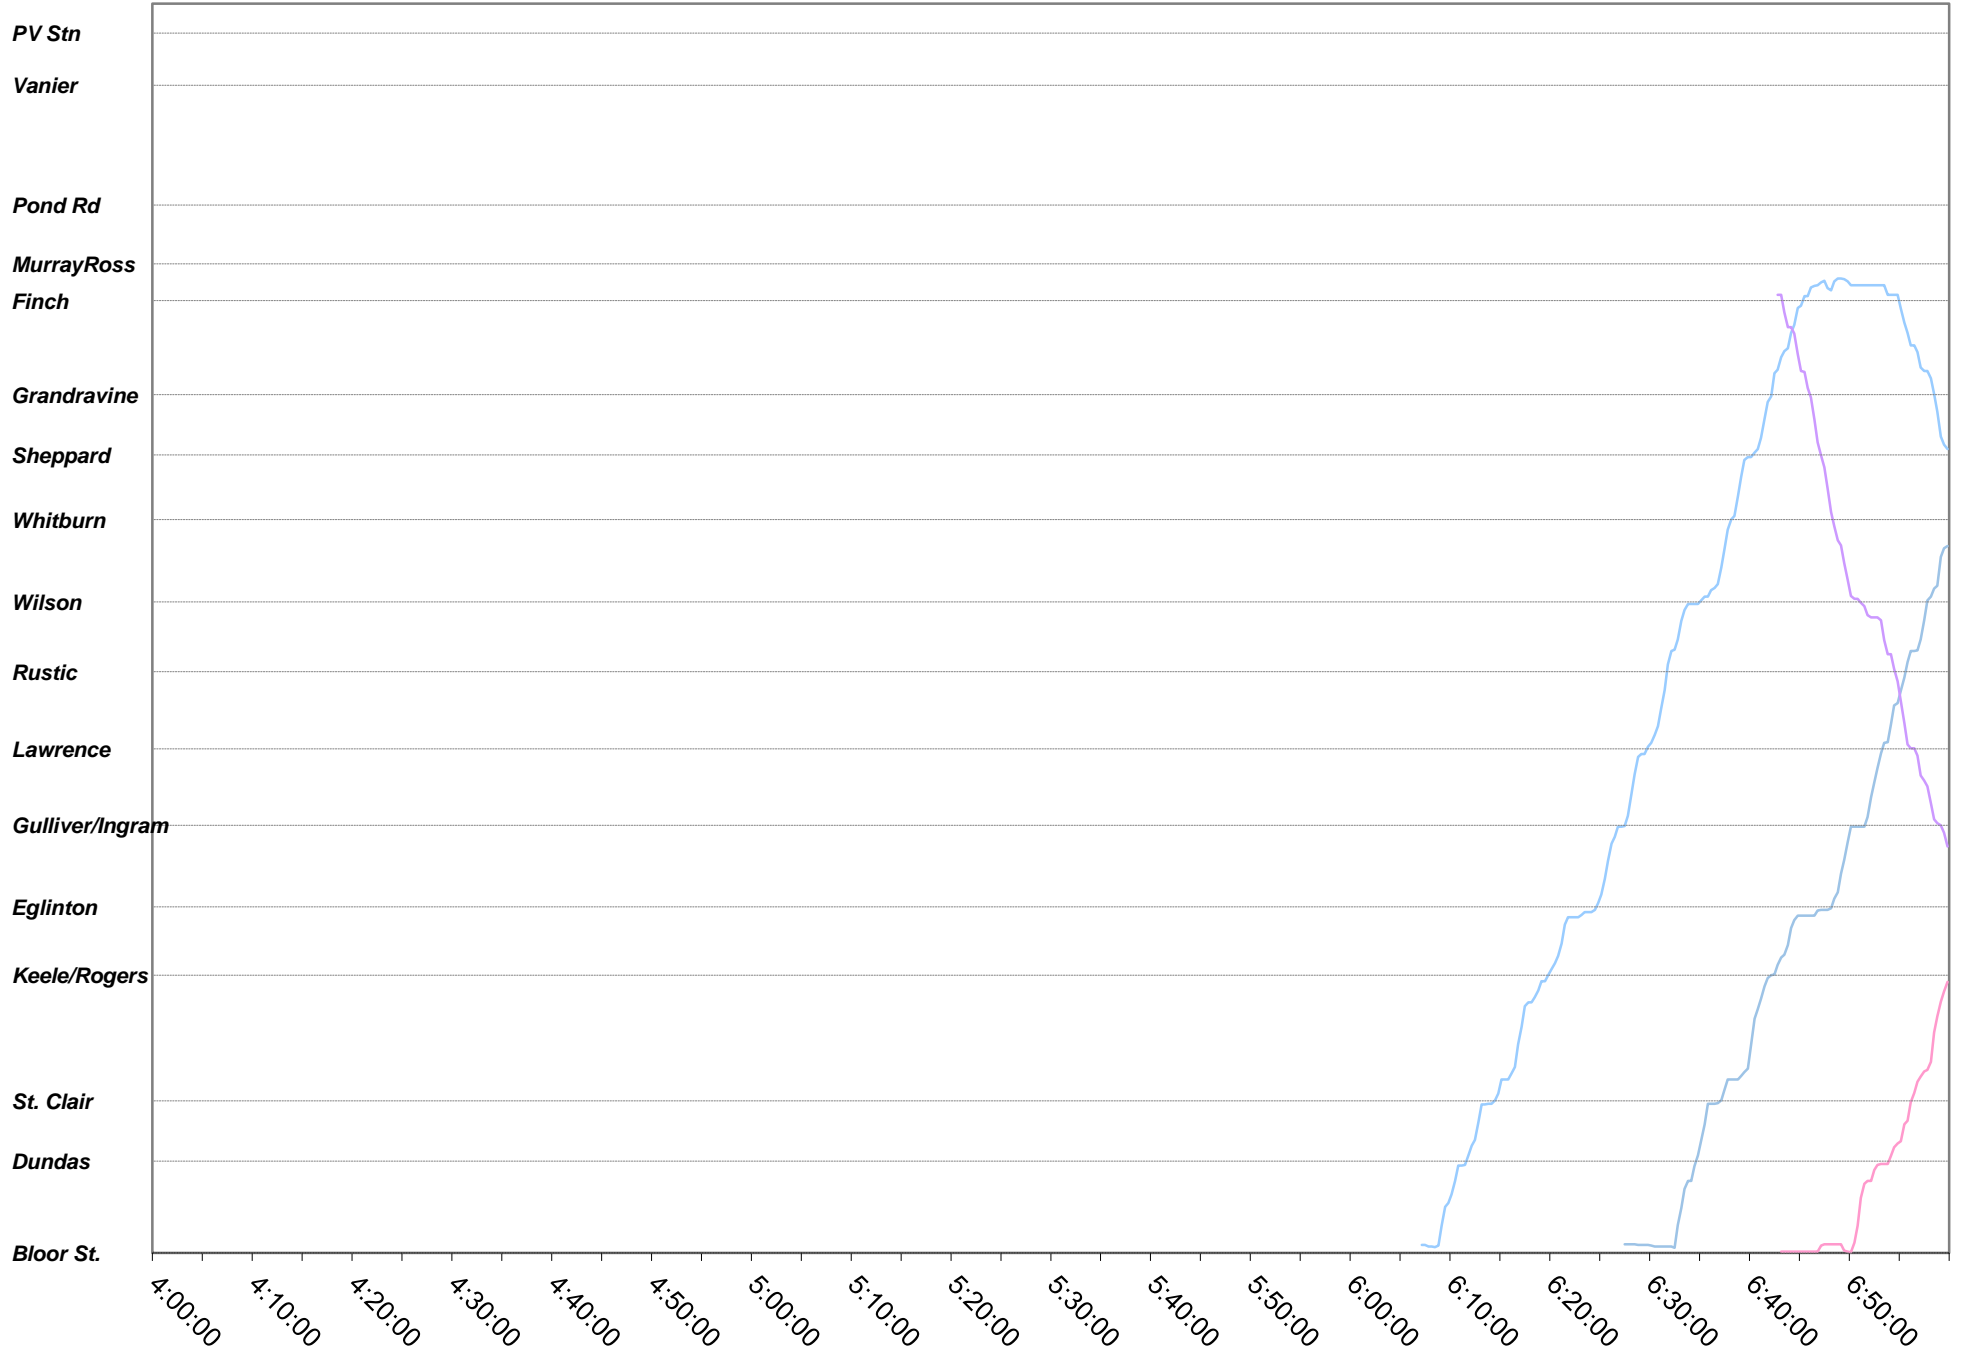

941 Keele Express Friday 25 Oct 2019

941 Keele Express Friday 25 Oct 2019

941 Keele Express Friday 25 Oct 2019