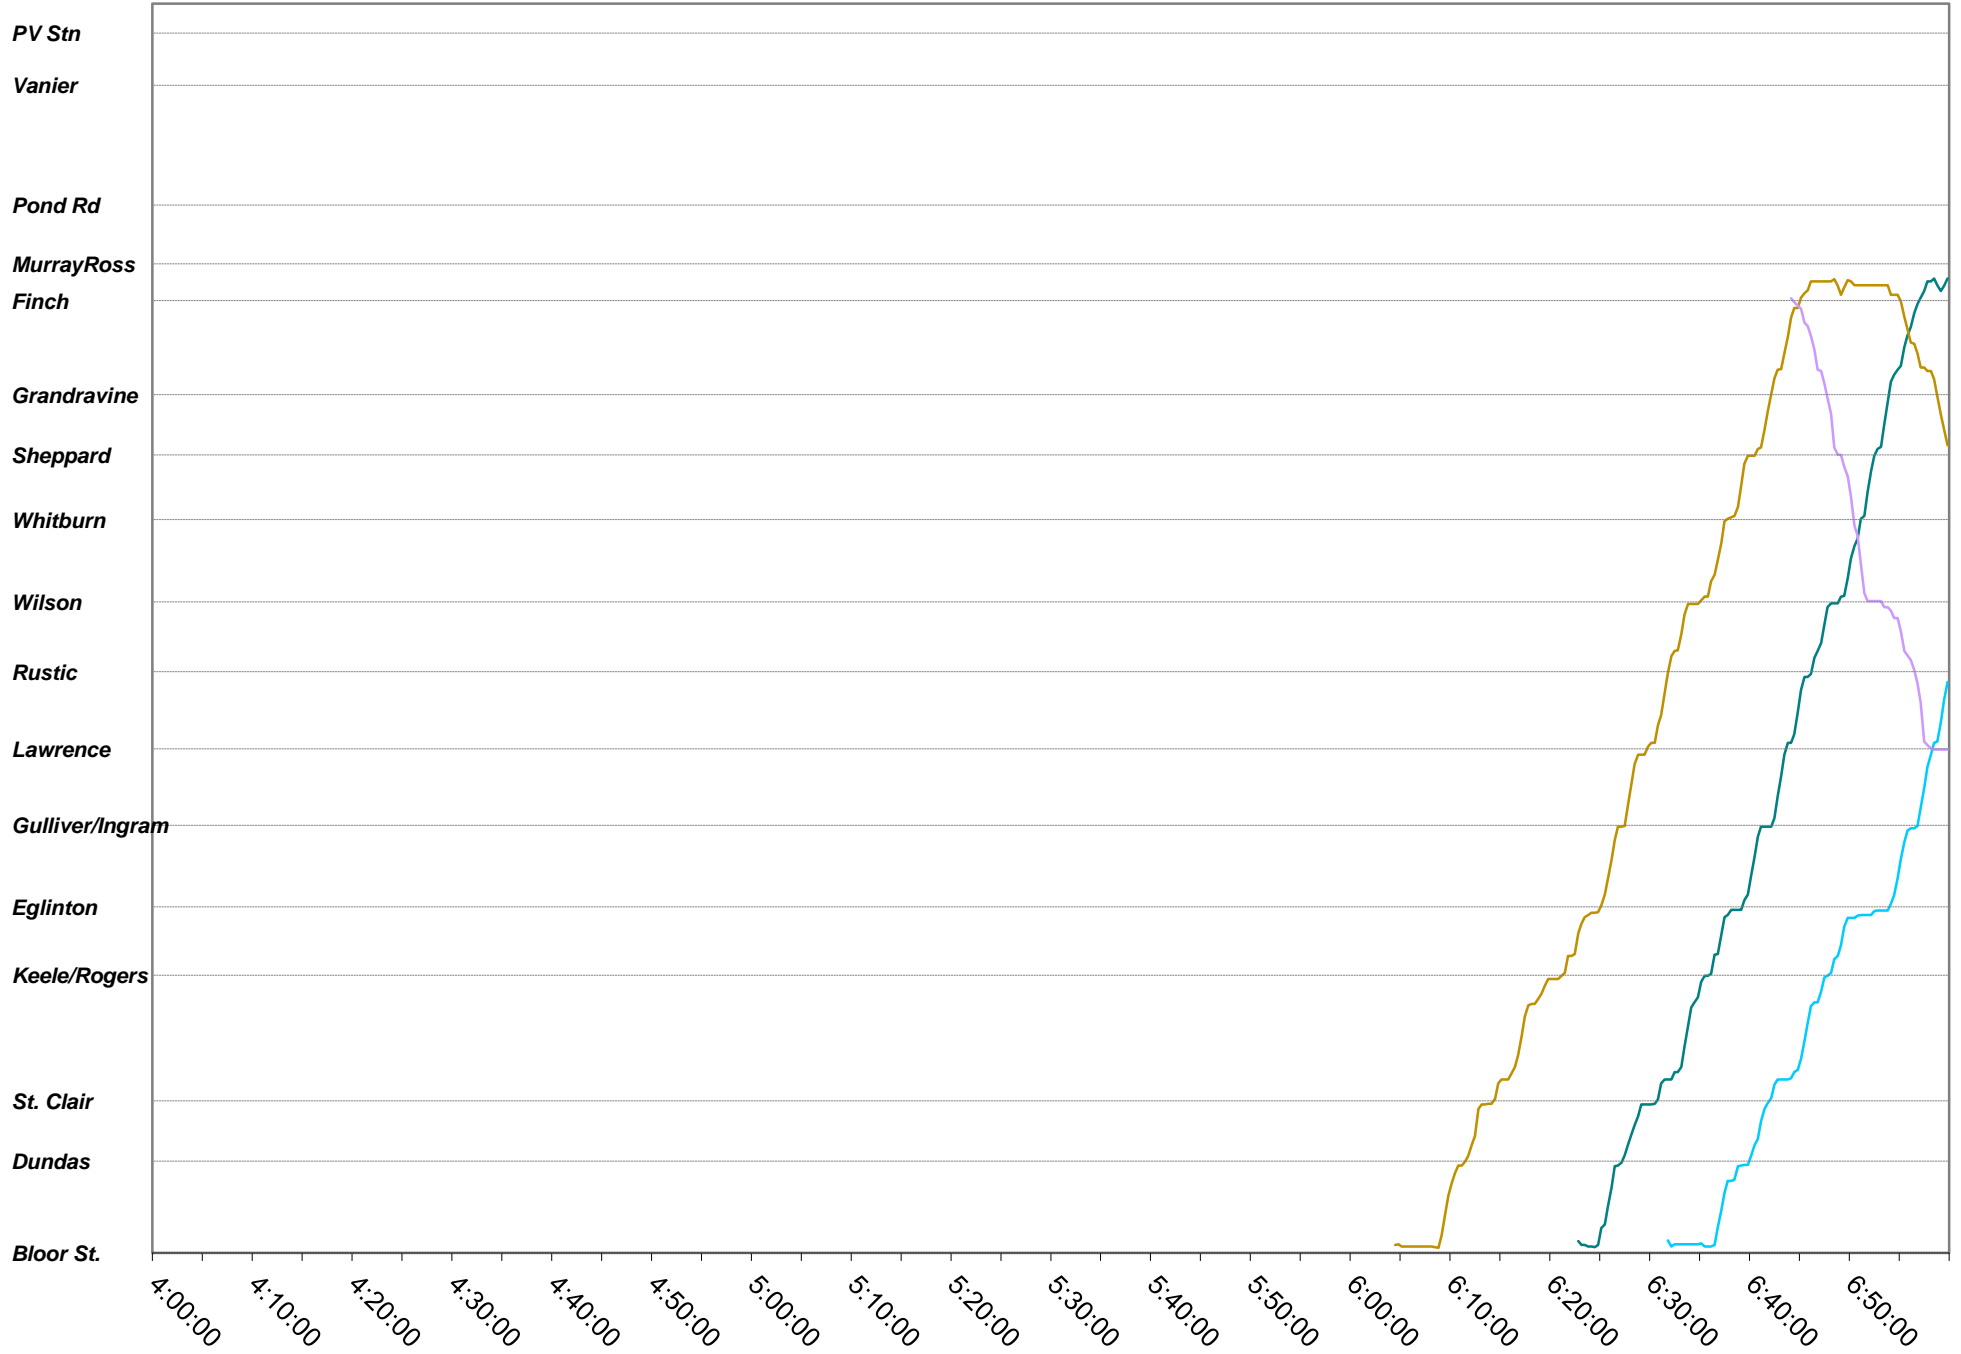

# 941 Keele Express Tuesday 22 Oct 2019