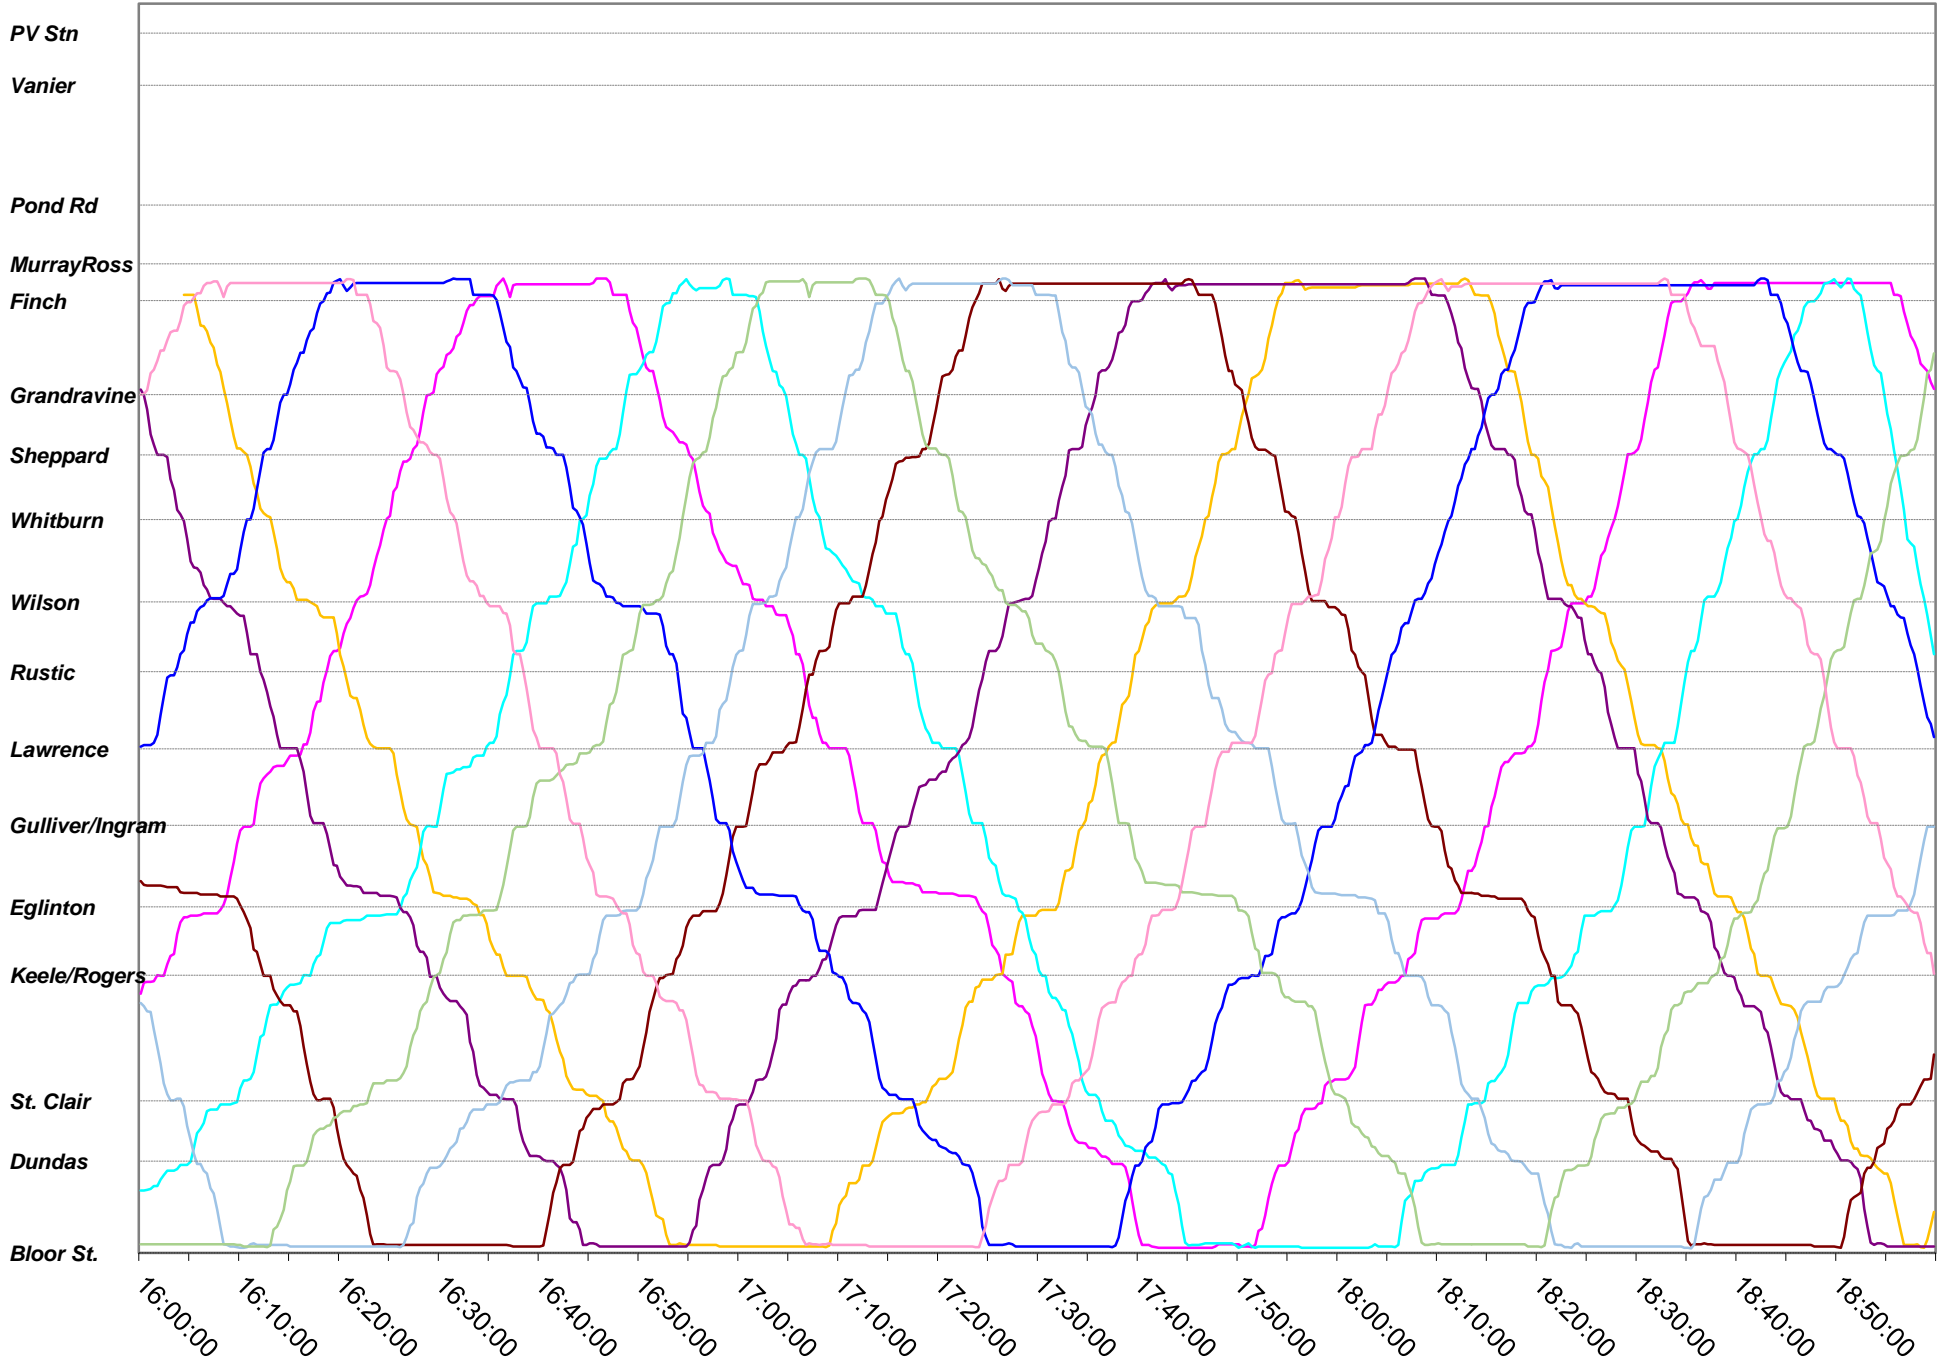

# 941 Keele Express Tuesday 22 Oct 2019