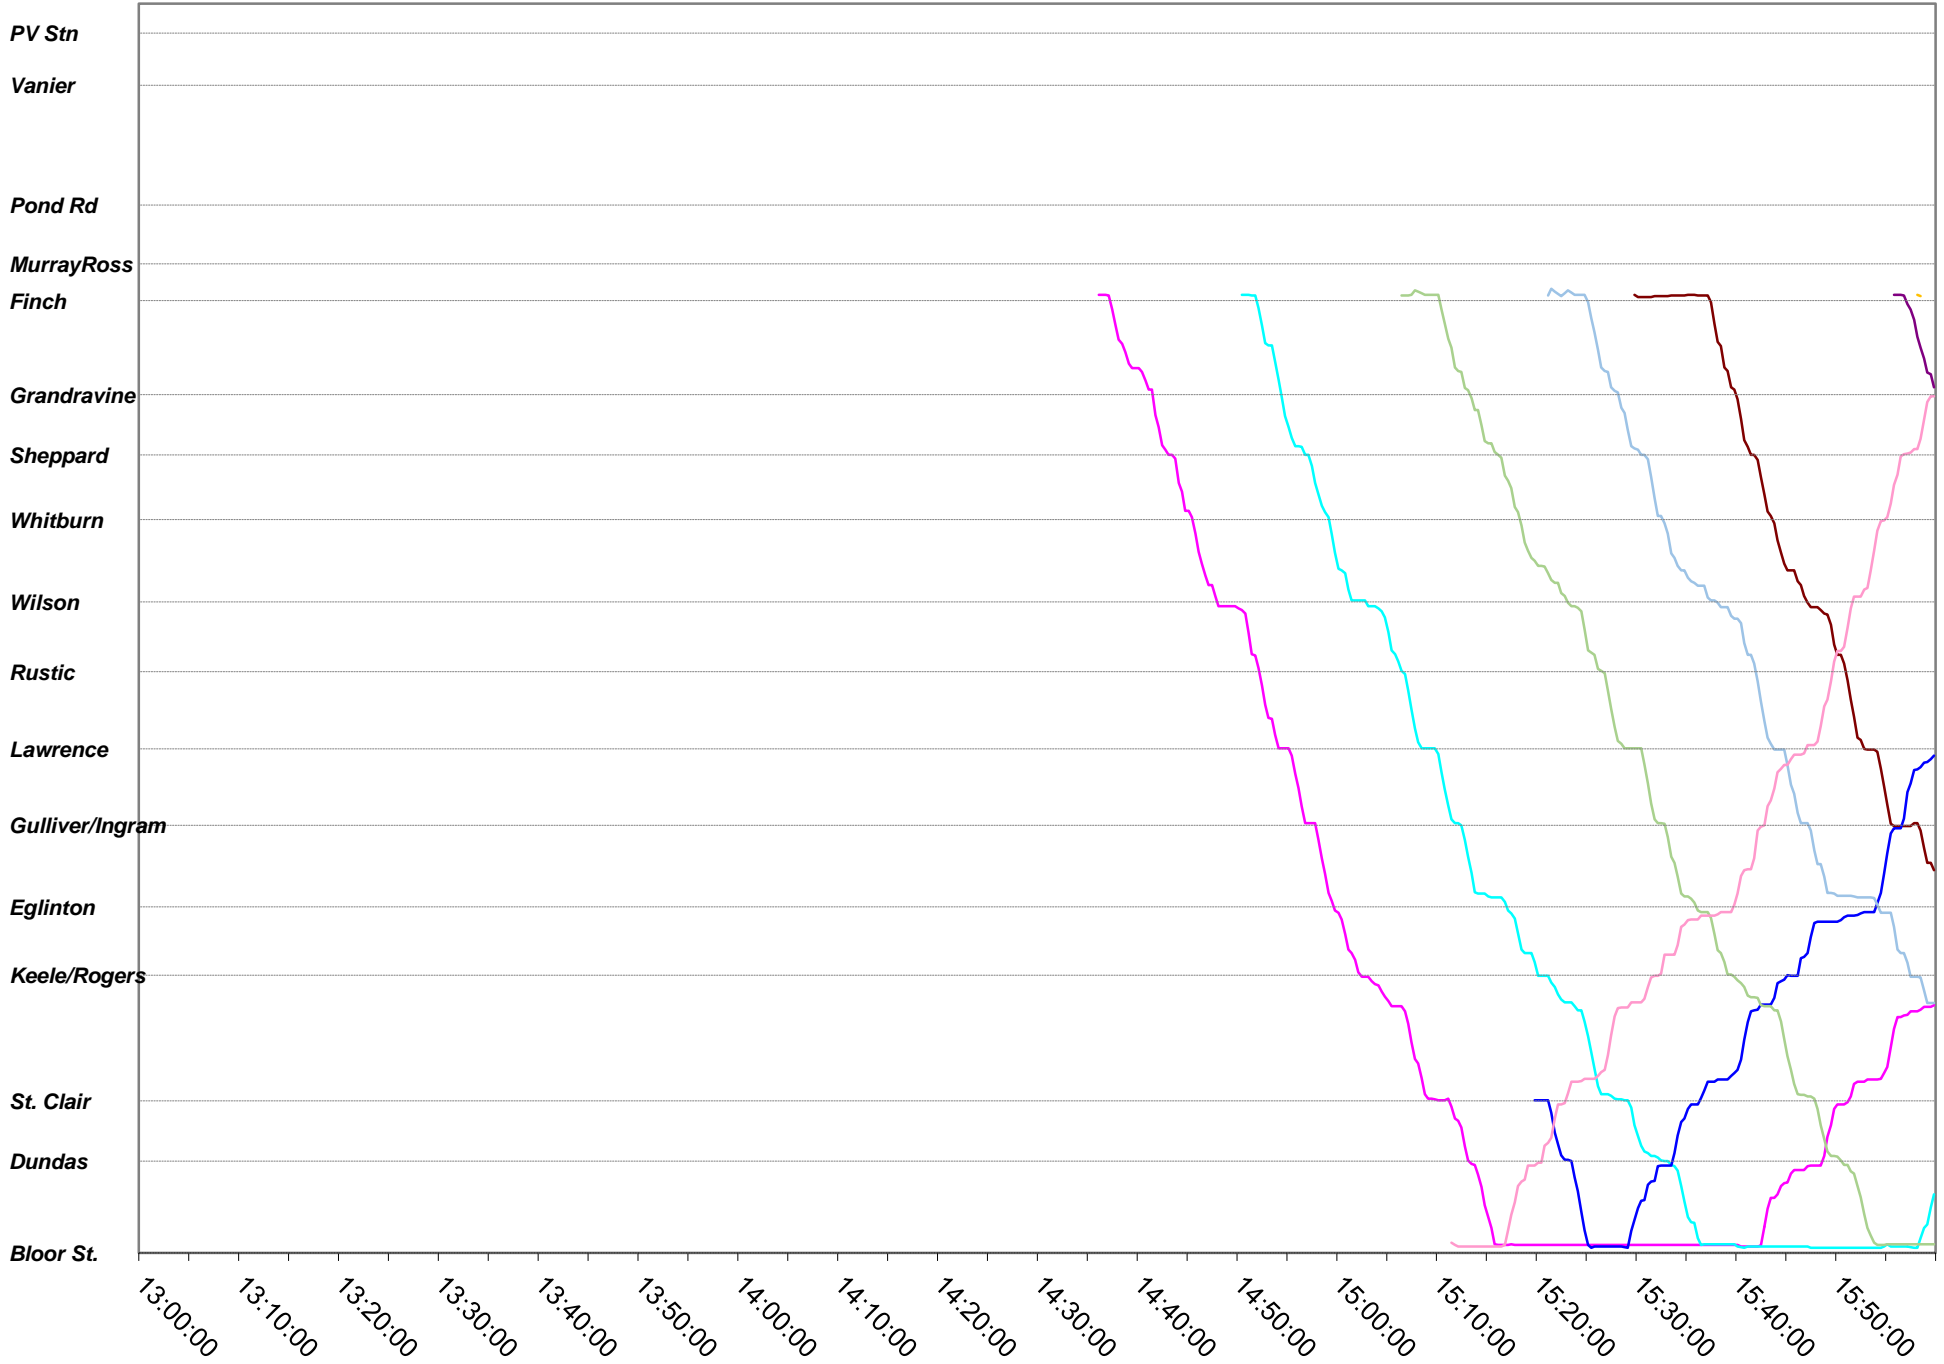

# 941 Keele Express Tuesday 22 Oct 2019