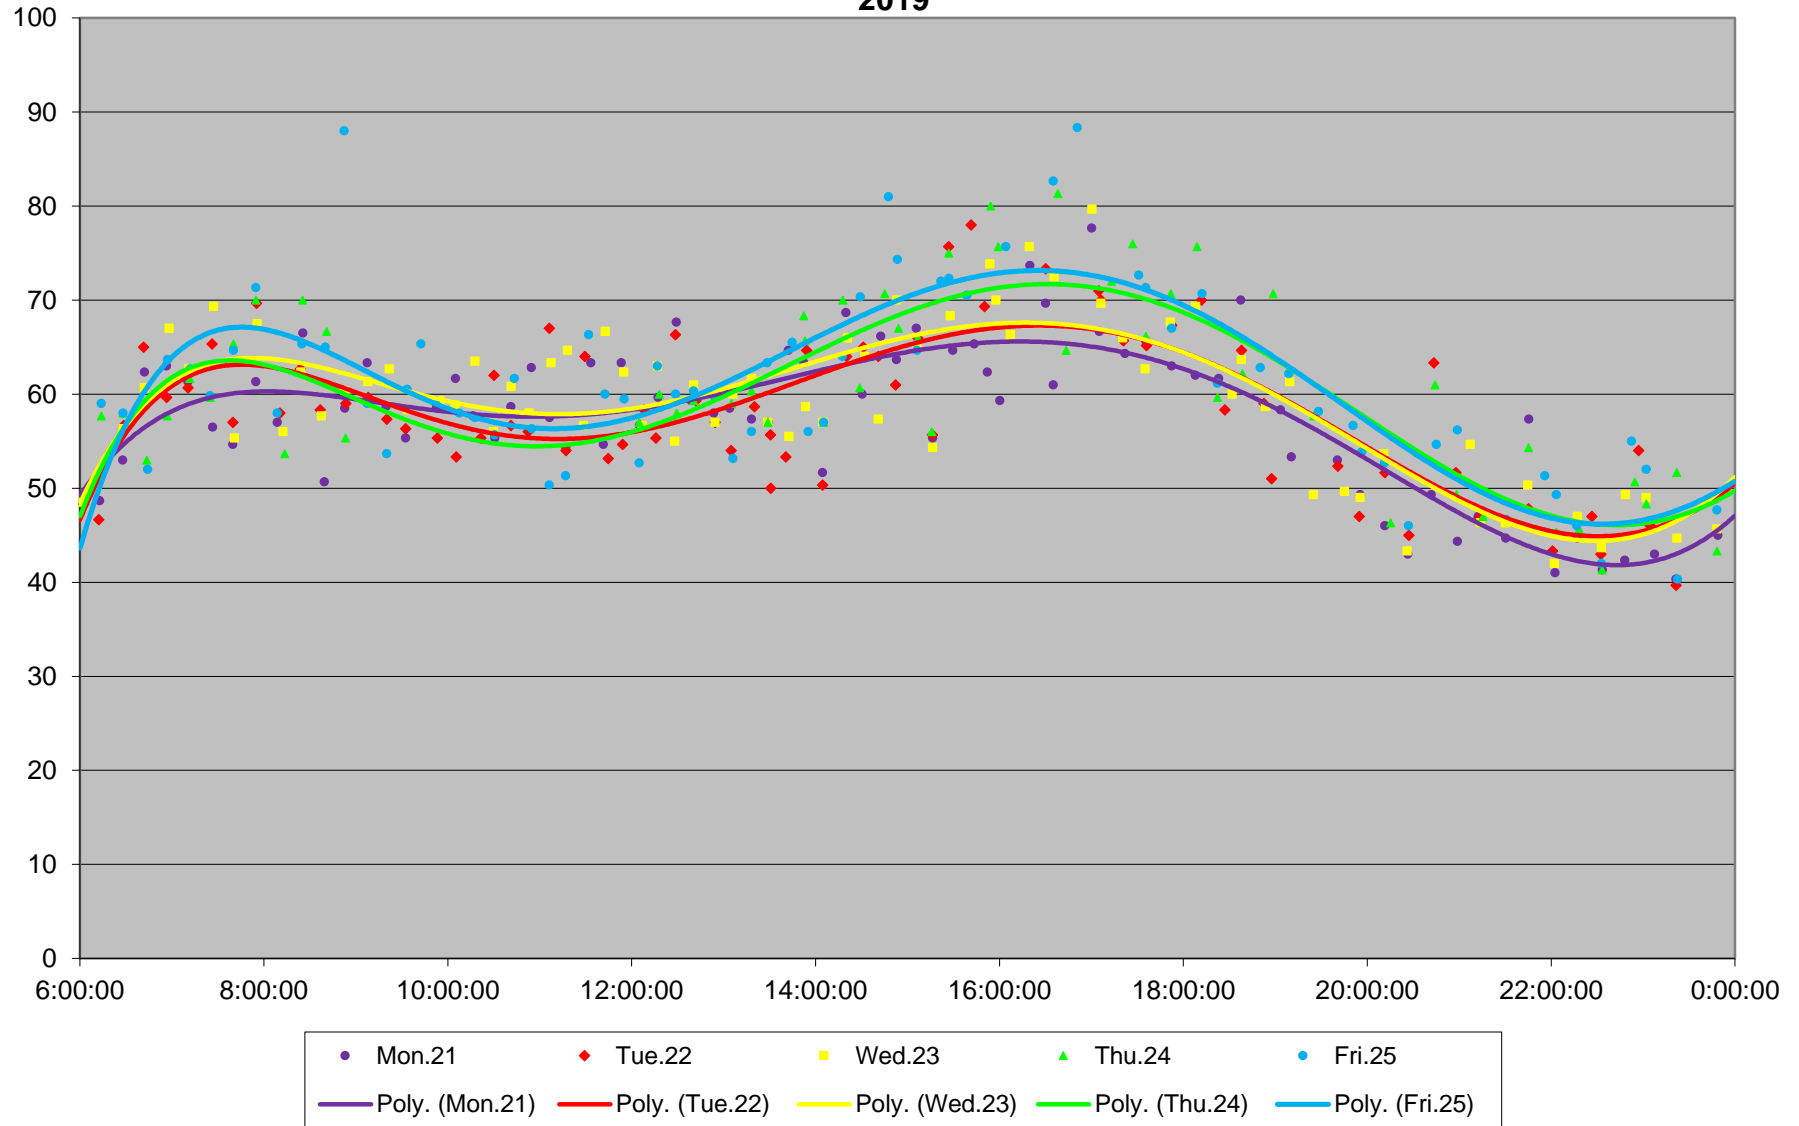

41 Keele Link Times From SE of Pioneer Village Stn To N of Keele Stn Southbound October 2019