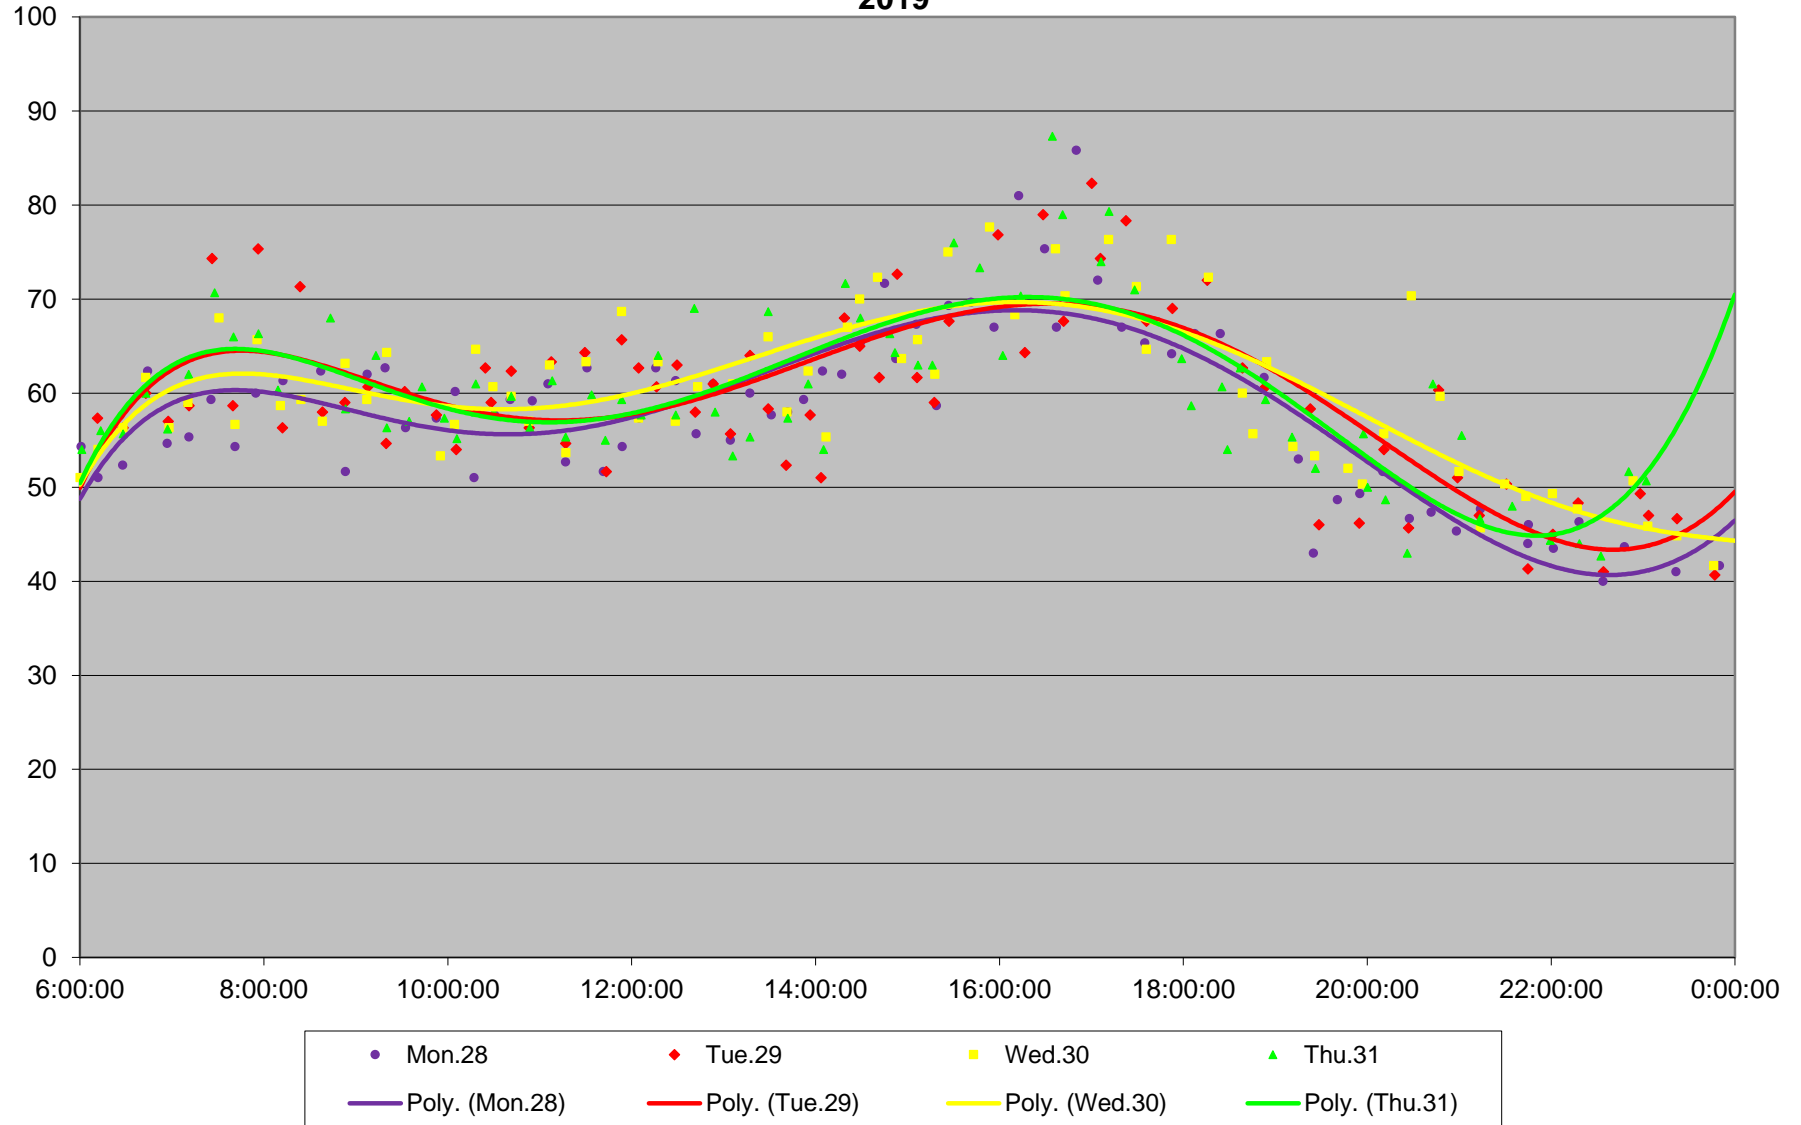

41 Keele Link Times From SE of Pioneer Village Stn To N of Keele Stn Southbound October 2019