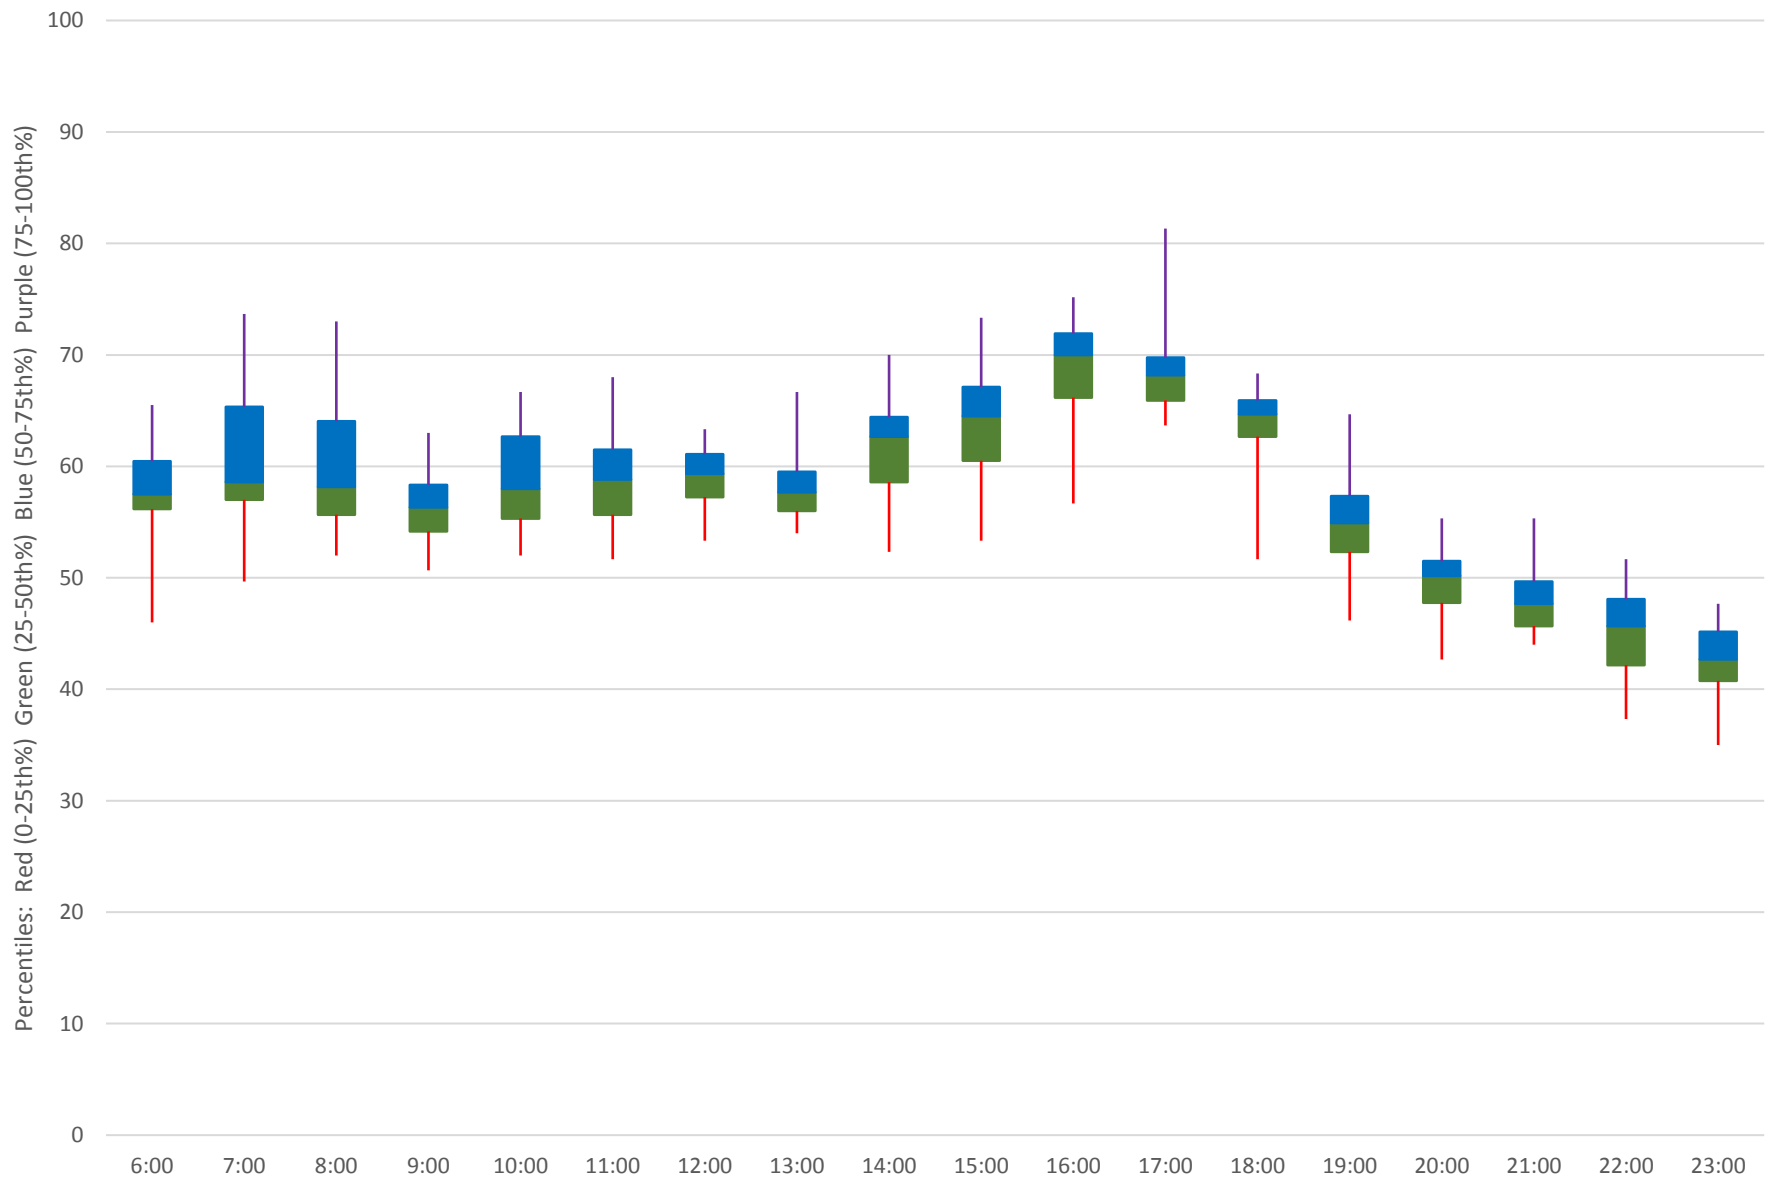

41 Keele Link Times From SE of Pioneer Village Stn To N of Keele Stn Southbound October 2019

Quartiles Week 2