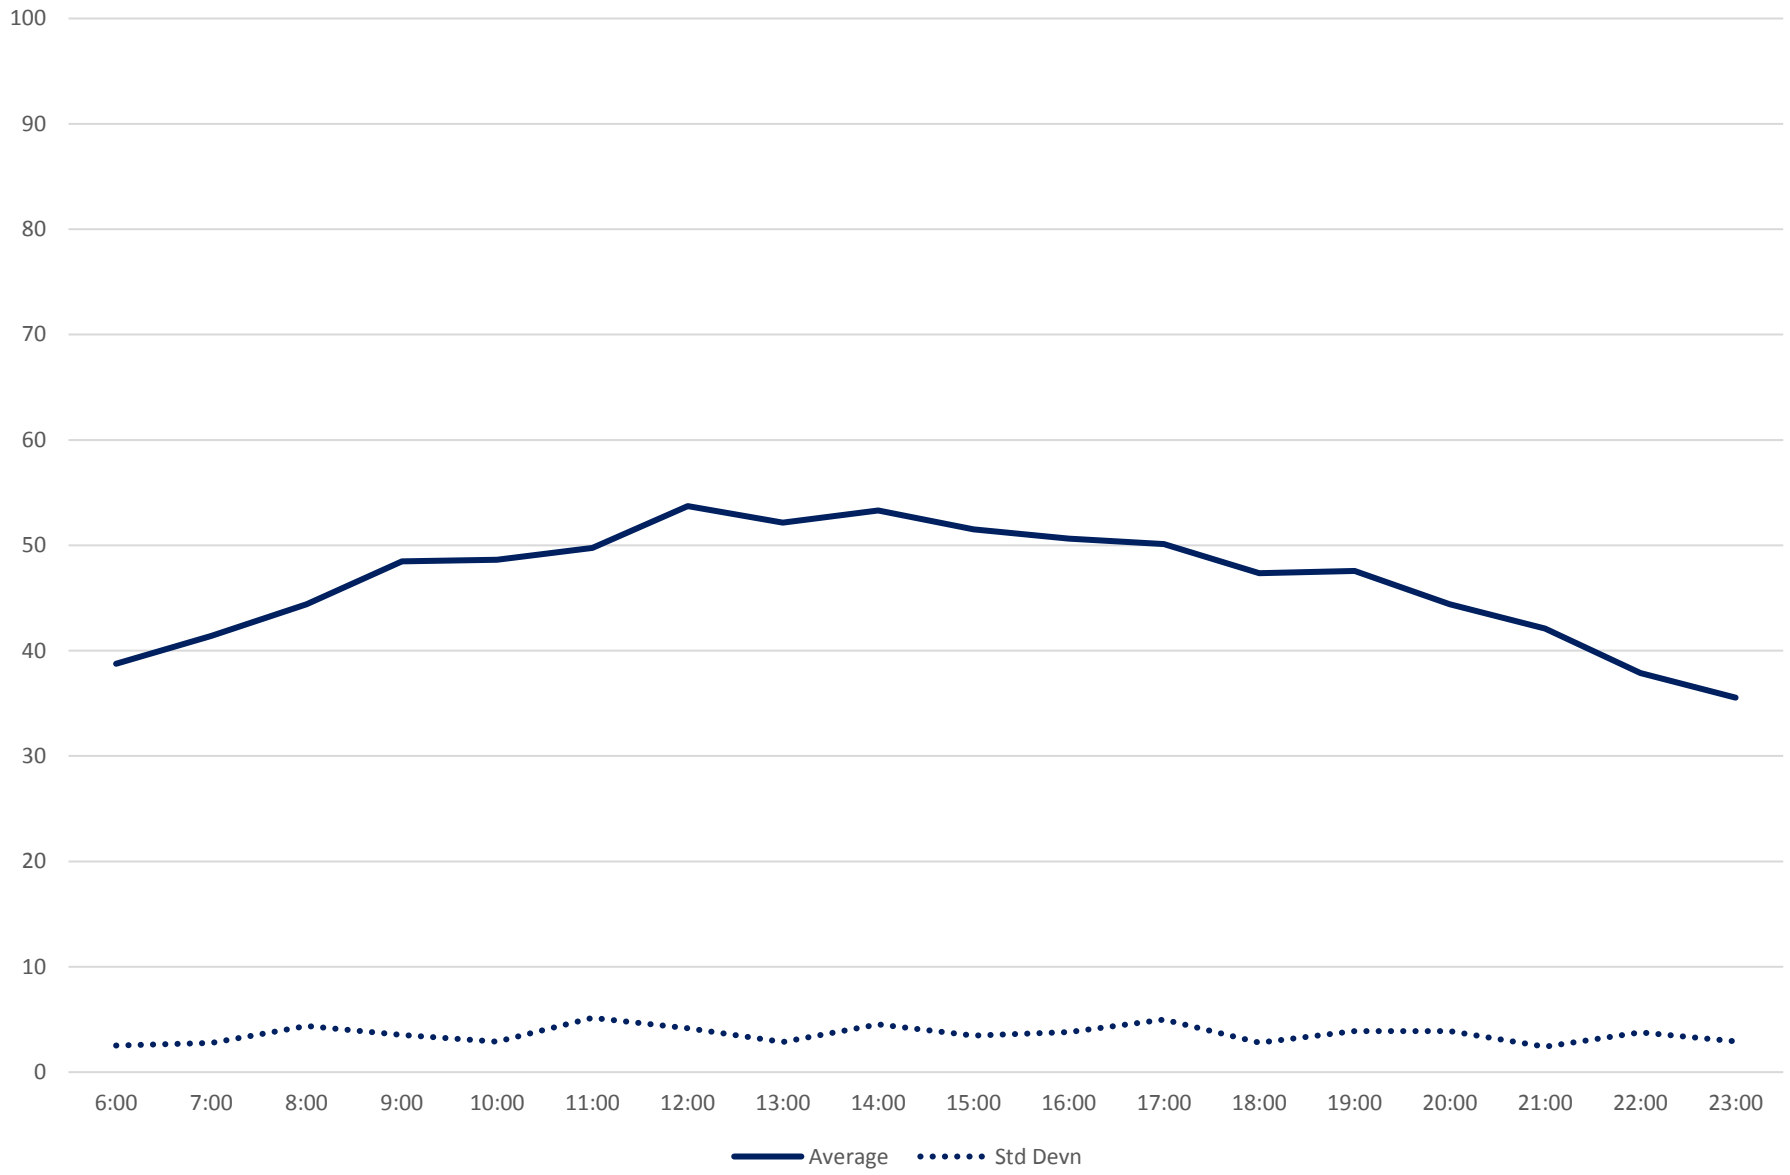

41 Keele Link Times From SE of Pioneer Village Stn To N of Keele Stn Southbound October 2019 Sunday Statistics