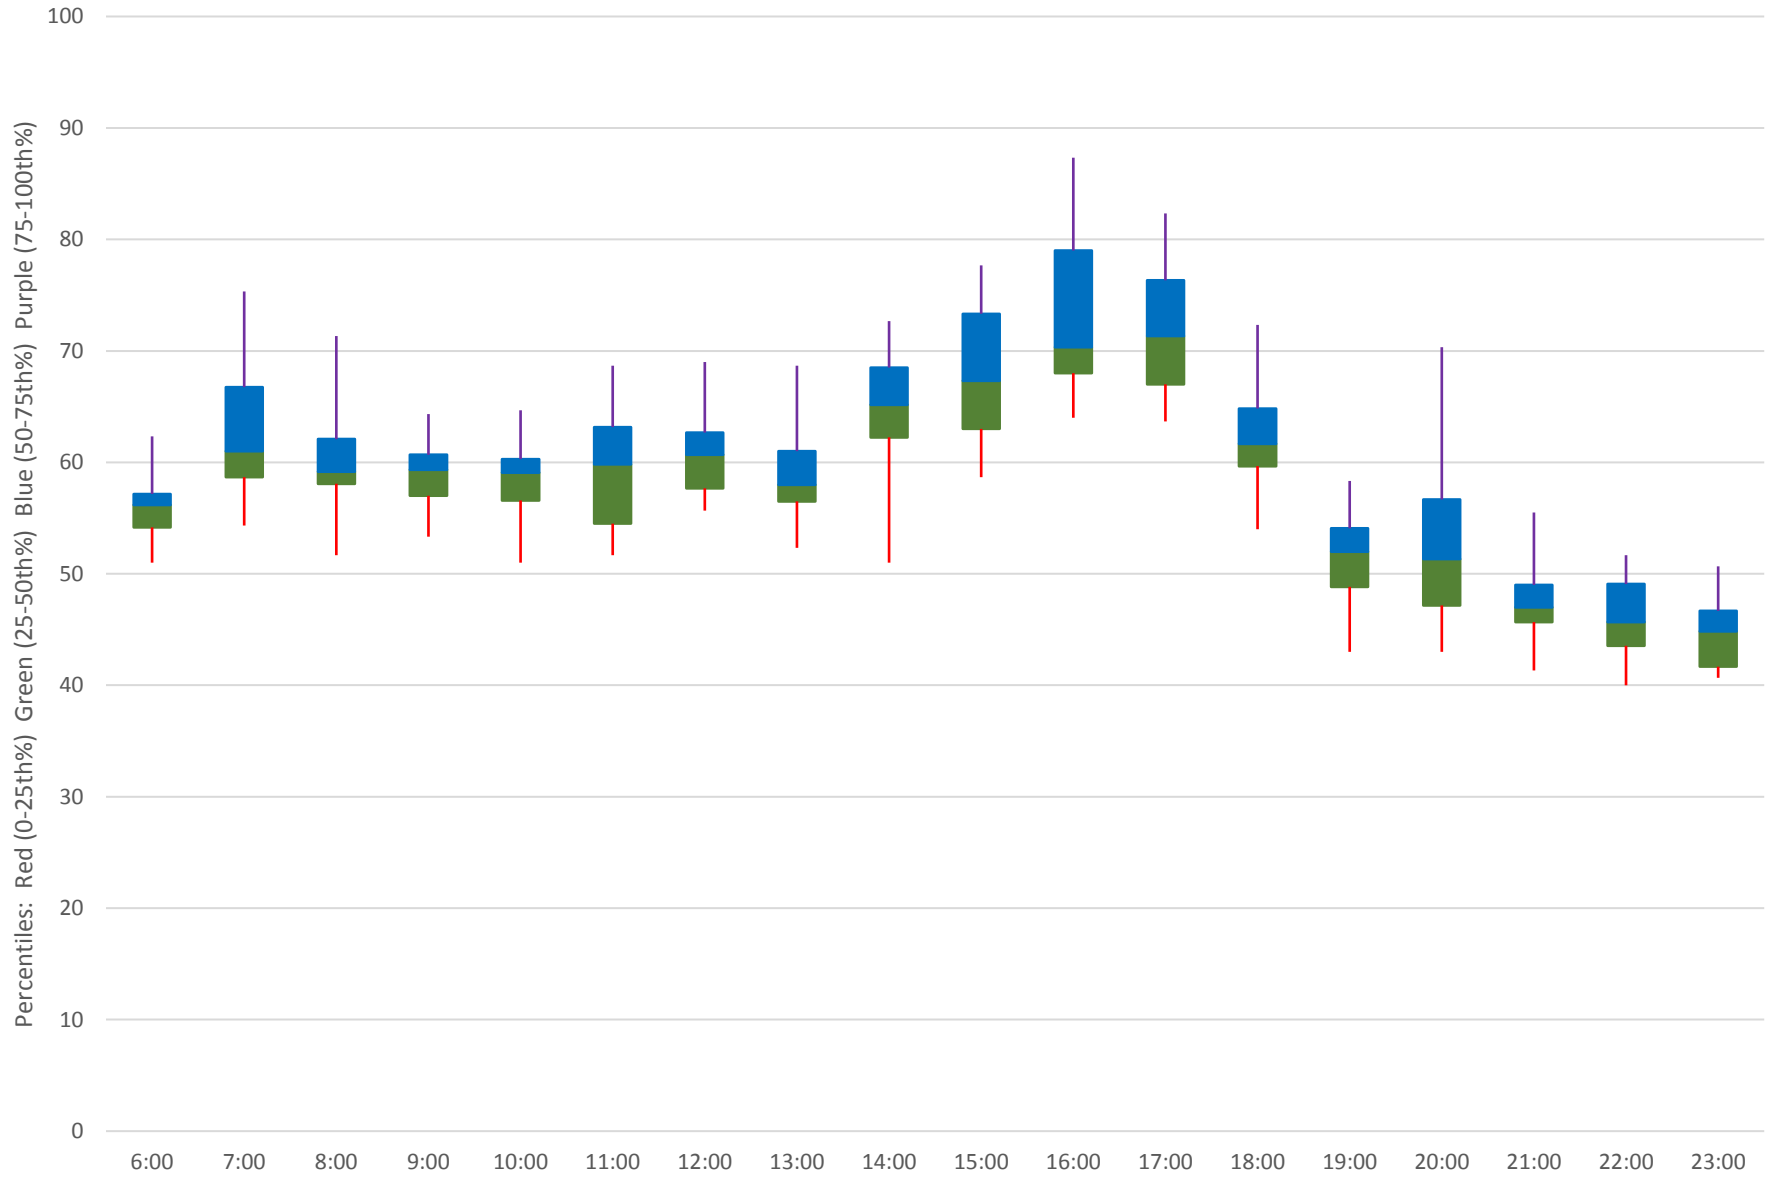

41 Keele Link Times From SE of Pioneer Village Stn To N of Keele Stn Southbound October 2019

Quartiles Week 5