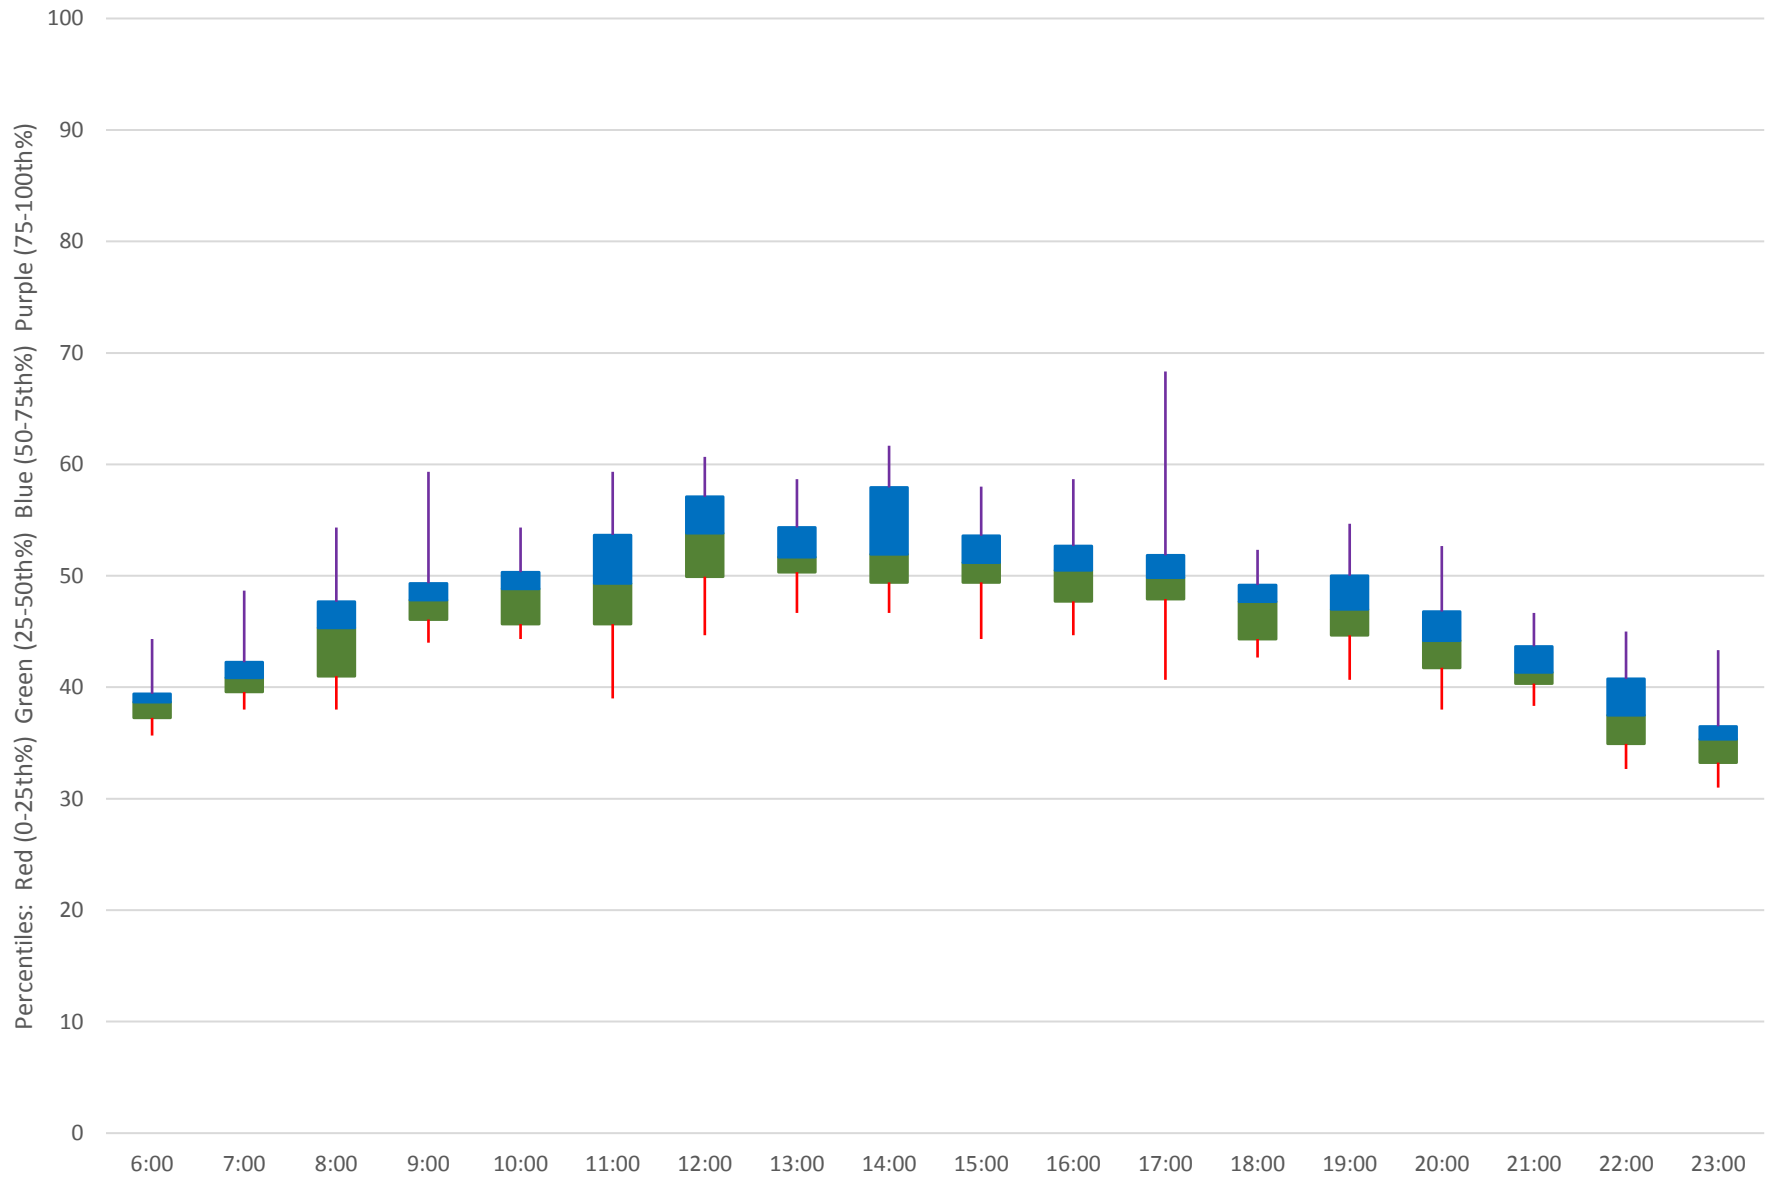

41 Keele Link Times From SE of Pioneer Village Stn To N of Keele Stn Southbound October 2019
Percentiles Weekday

41 Keele Link Times From SE of Pioneer Village Stn To N of Keele Stn Southbound October 2019 Quartiles Sundays/Holidays