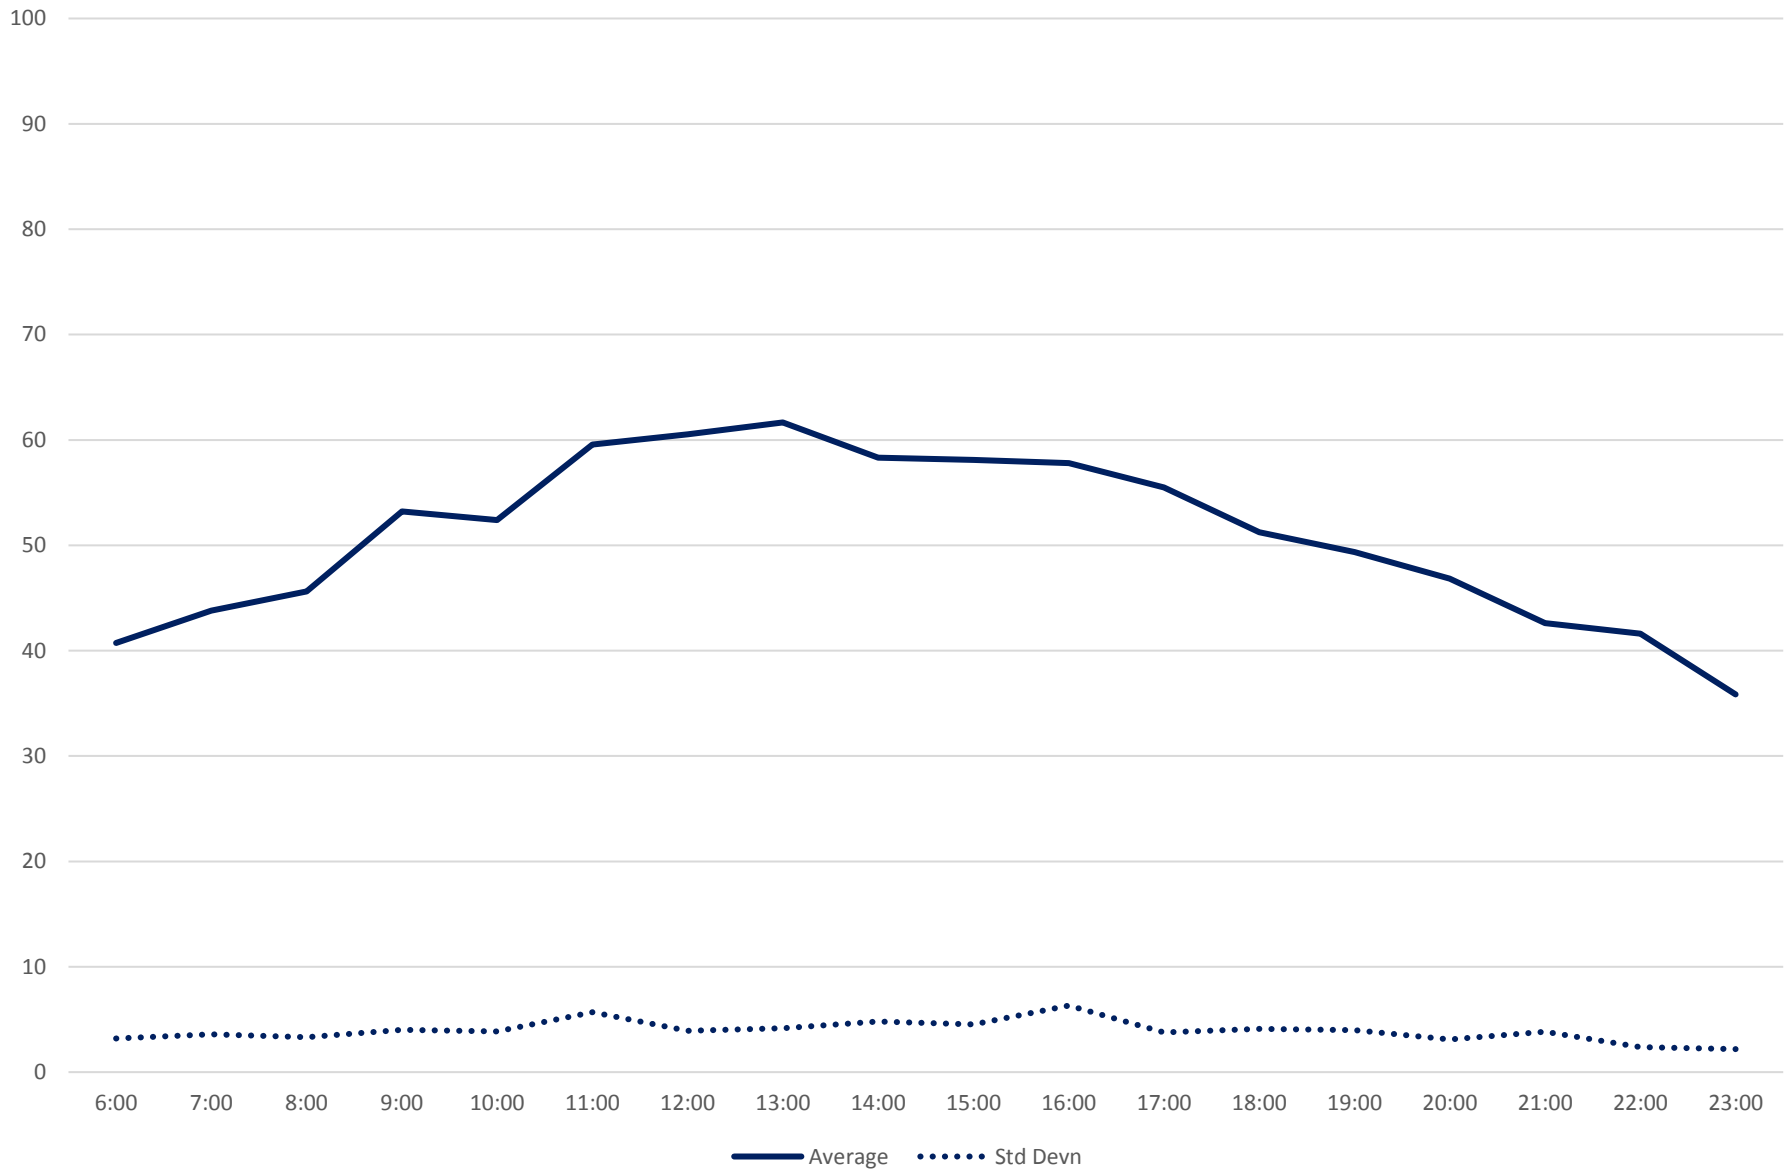

41 Keele Link Times From SE of Pioneer Village Stn To N of Keele Stn Southbound October 2019 Saturday Statistics