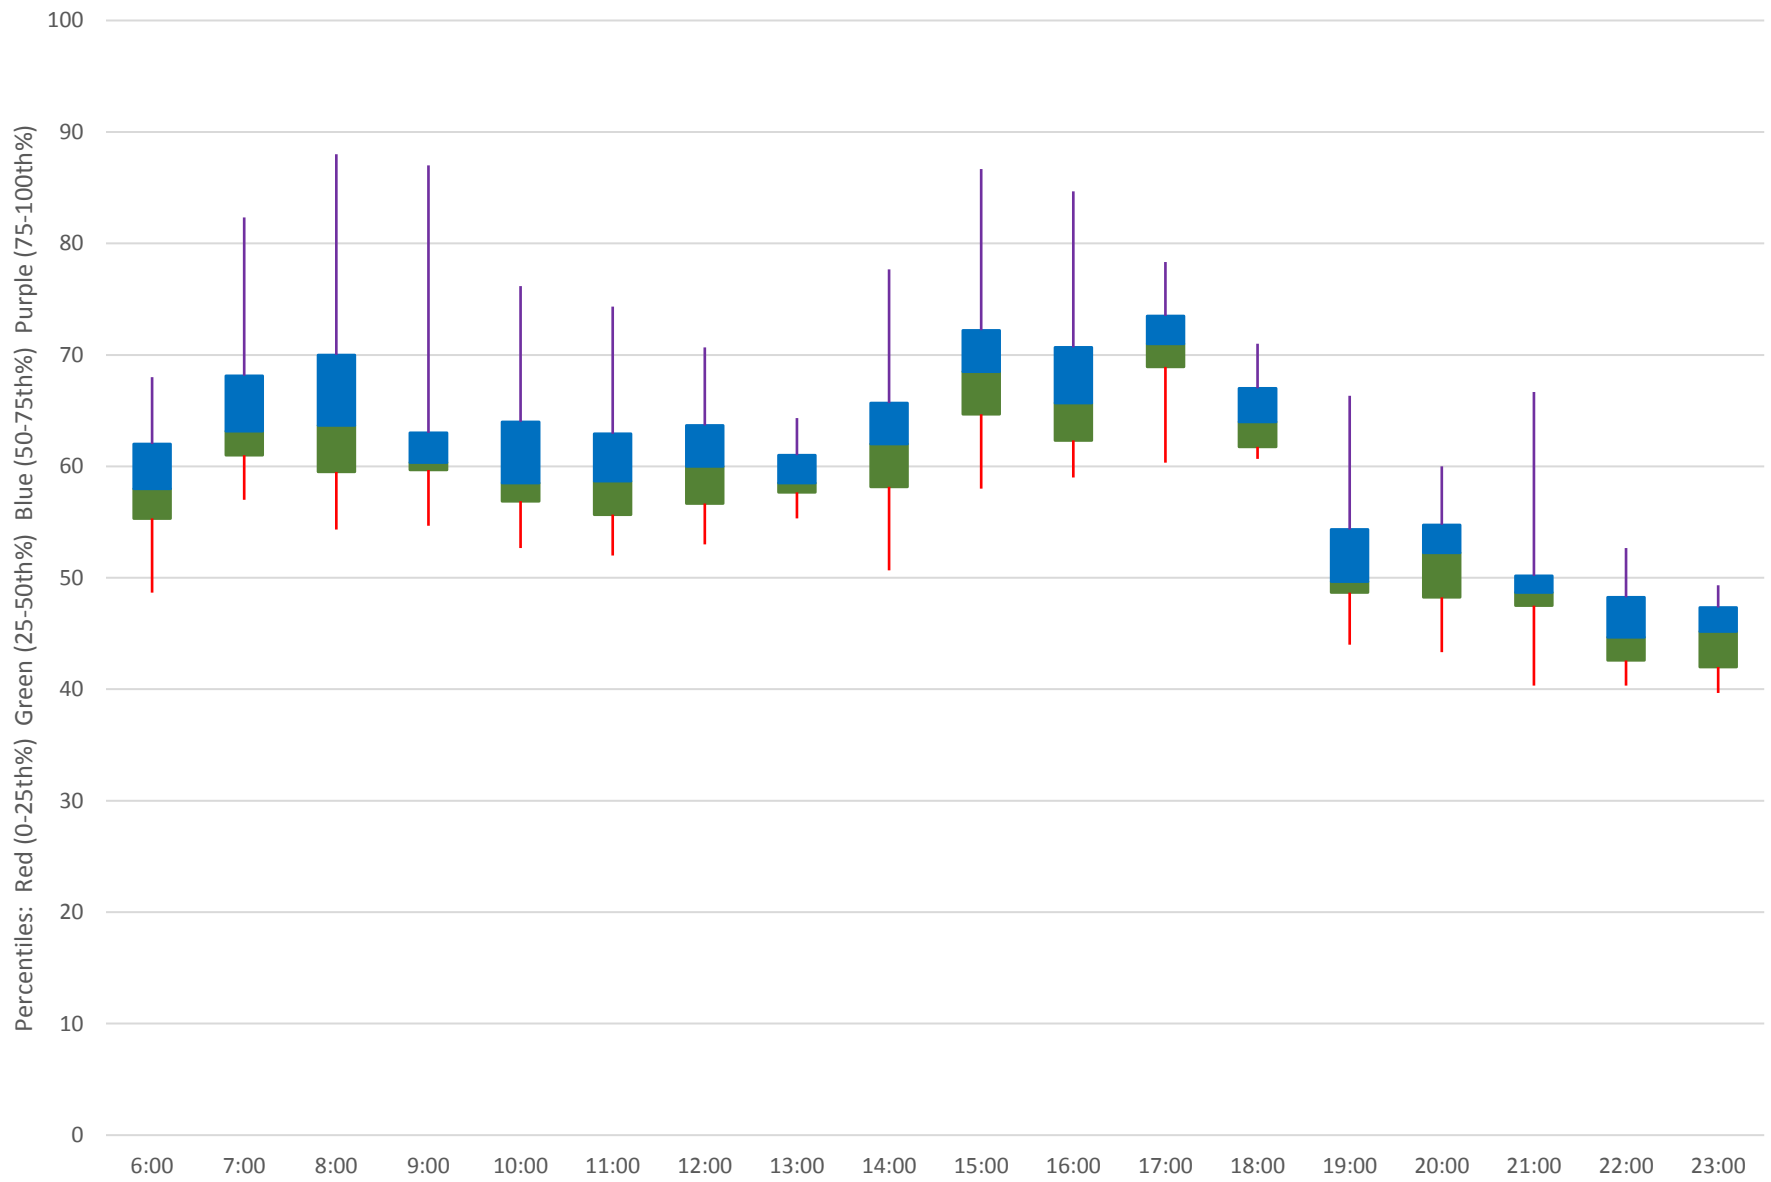

41 Keele Link Times From SE of Pioneer Village Stn To N of Keele Stn Southbound October 2019 Quartiles Week 3