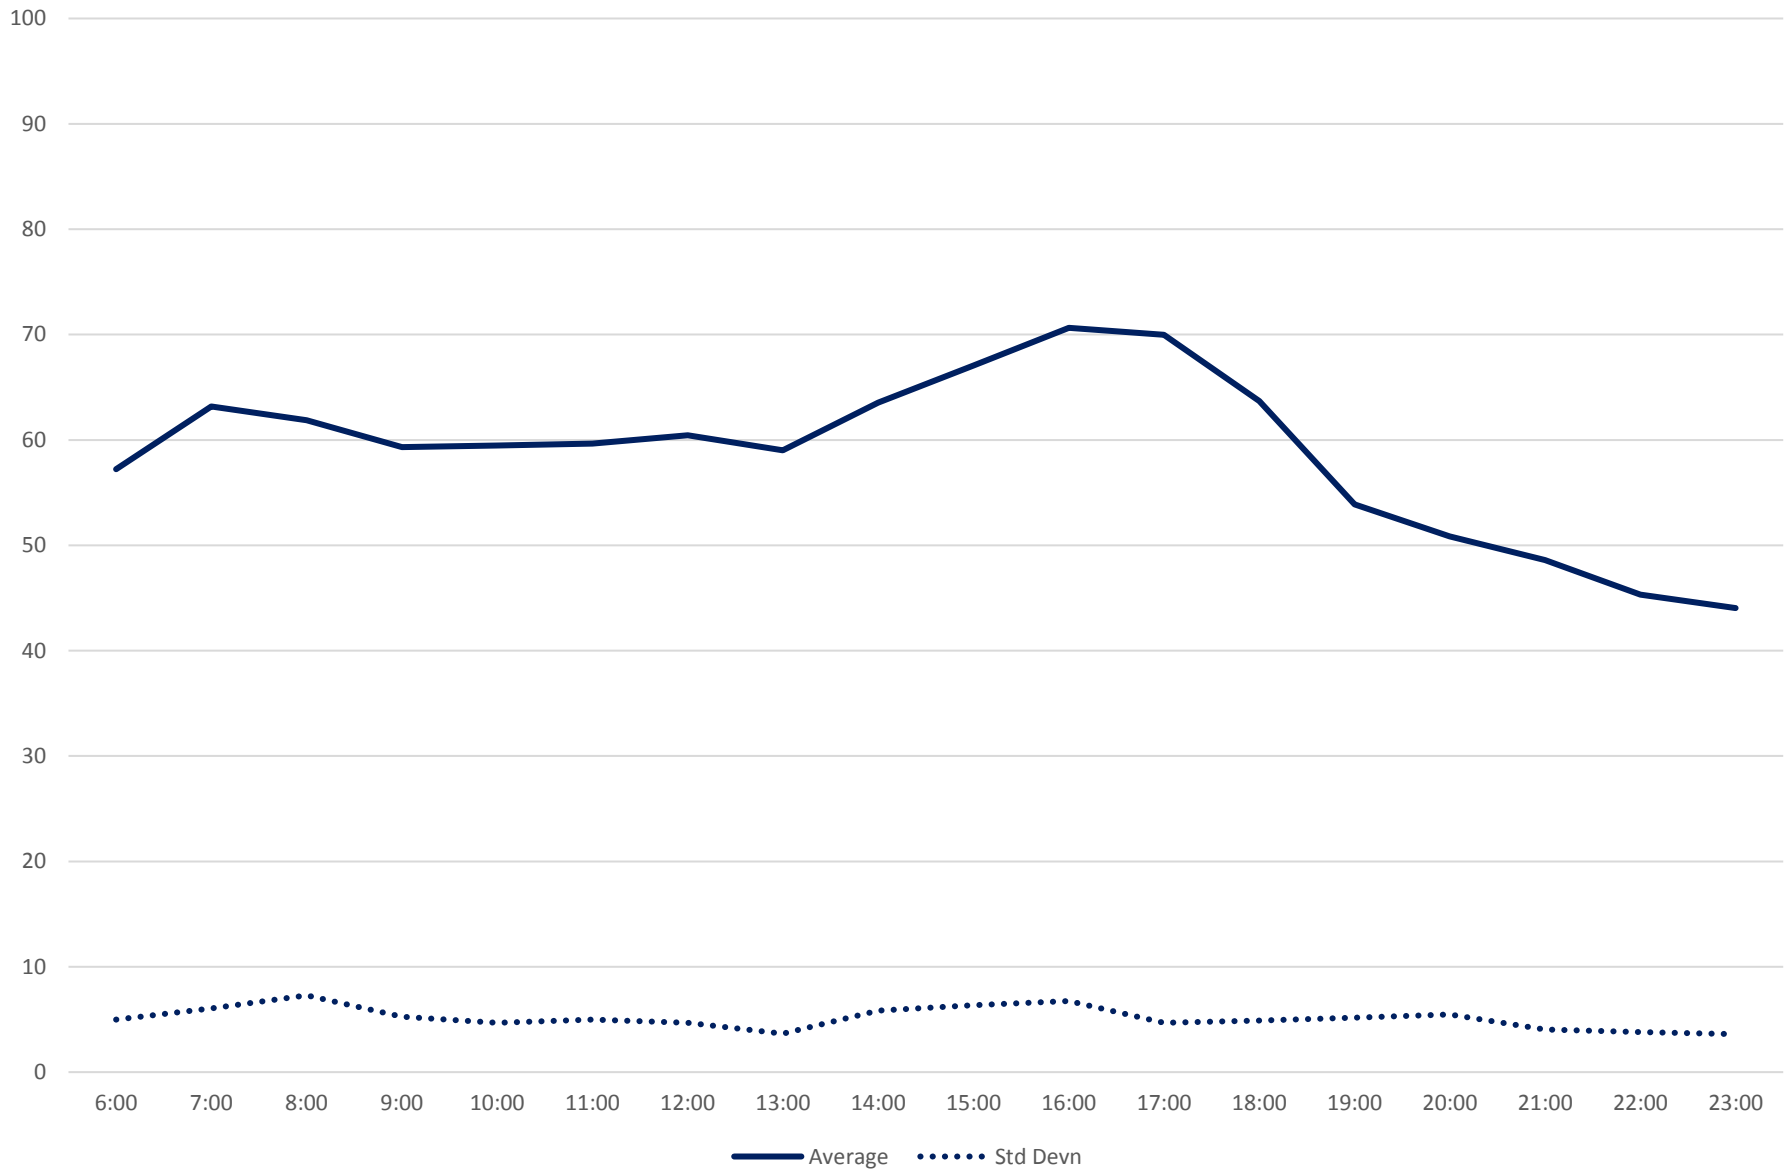

41 Keele Link Times From SE of Pioneer Village Stn To N of Keele Stn Southbound October 2019 Weekday Statistics