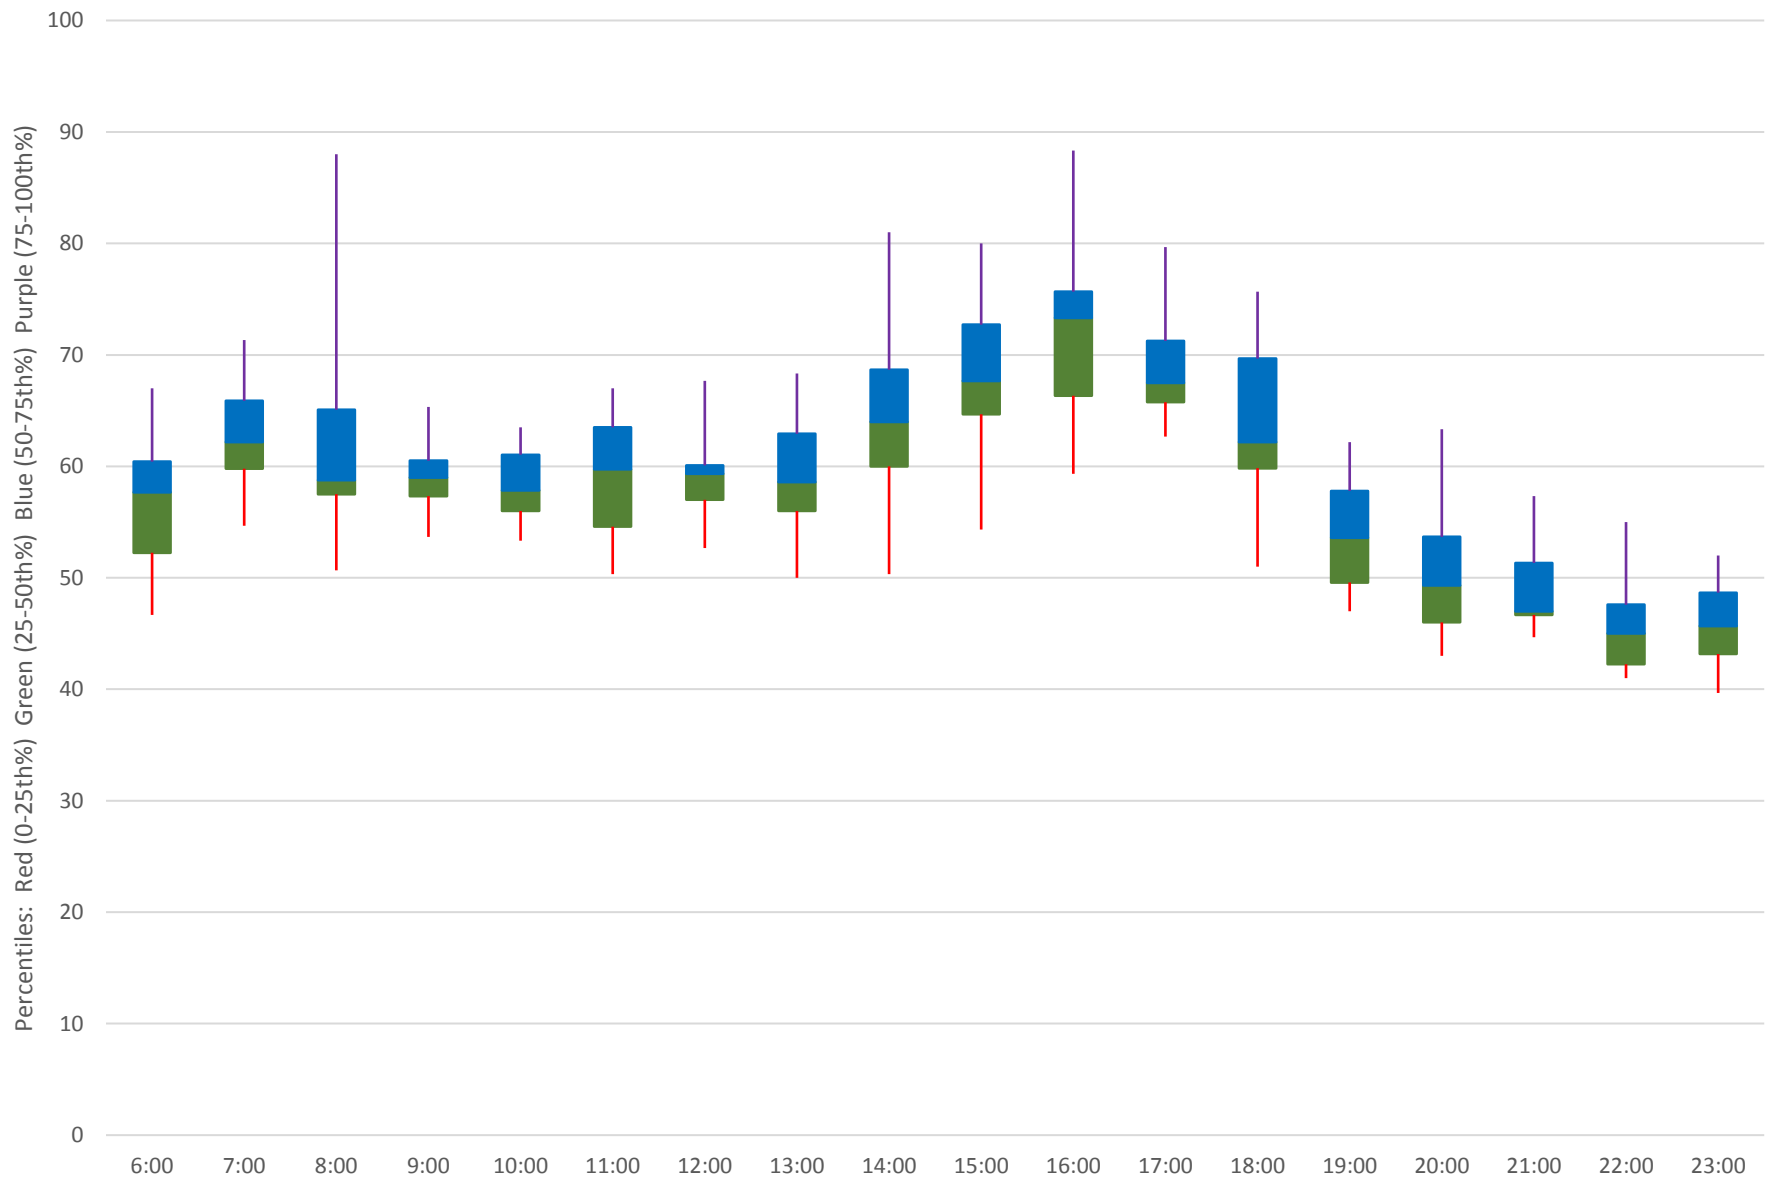

41 Keele Link Times From SE of Pioneer Village Stn To N of Keele Stn Southbound October 2019 Quartiles Week 4