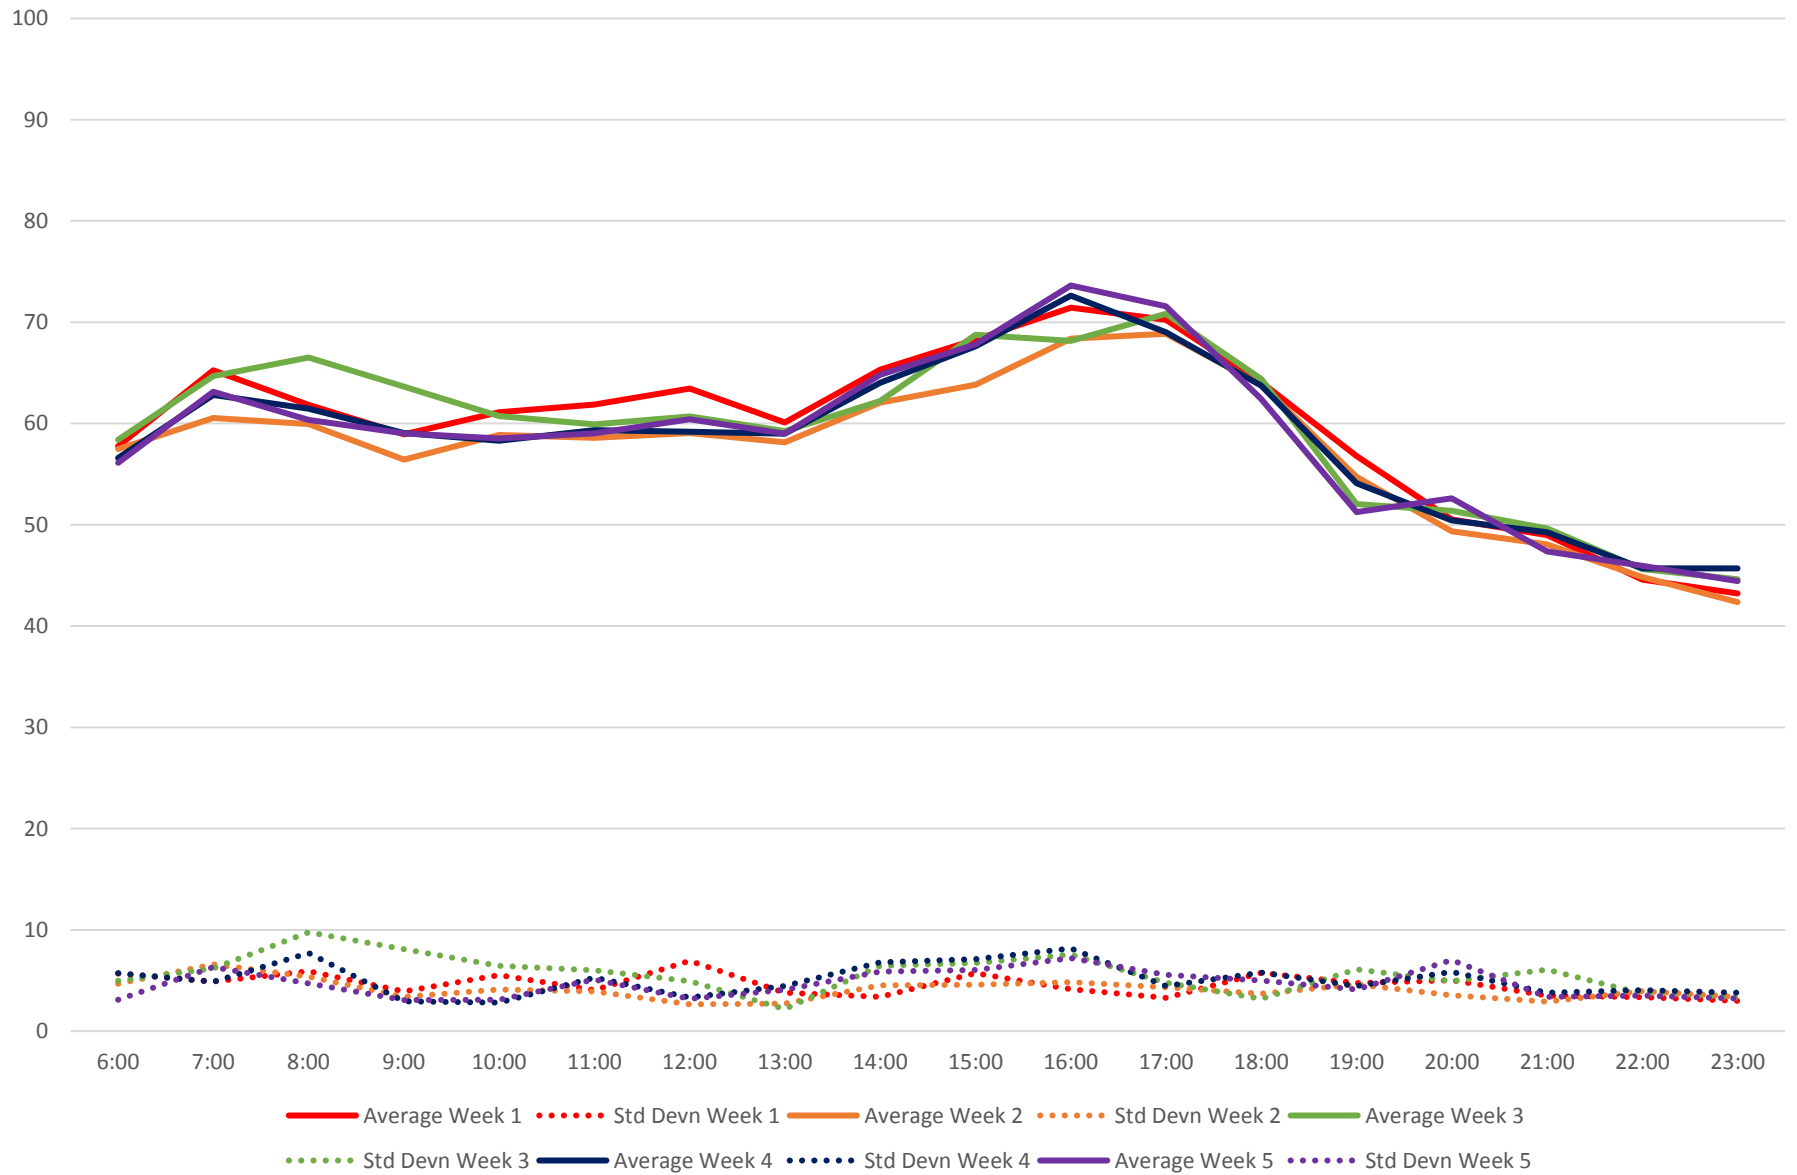

41 Keele Link Times From SE of Pioneer Village Stn To N of Keele Stn Southbound October 2019 Weekday Statistics