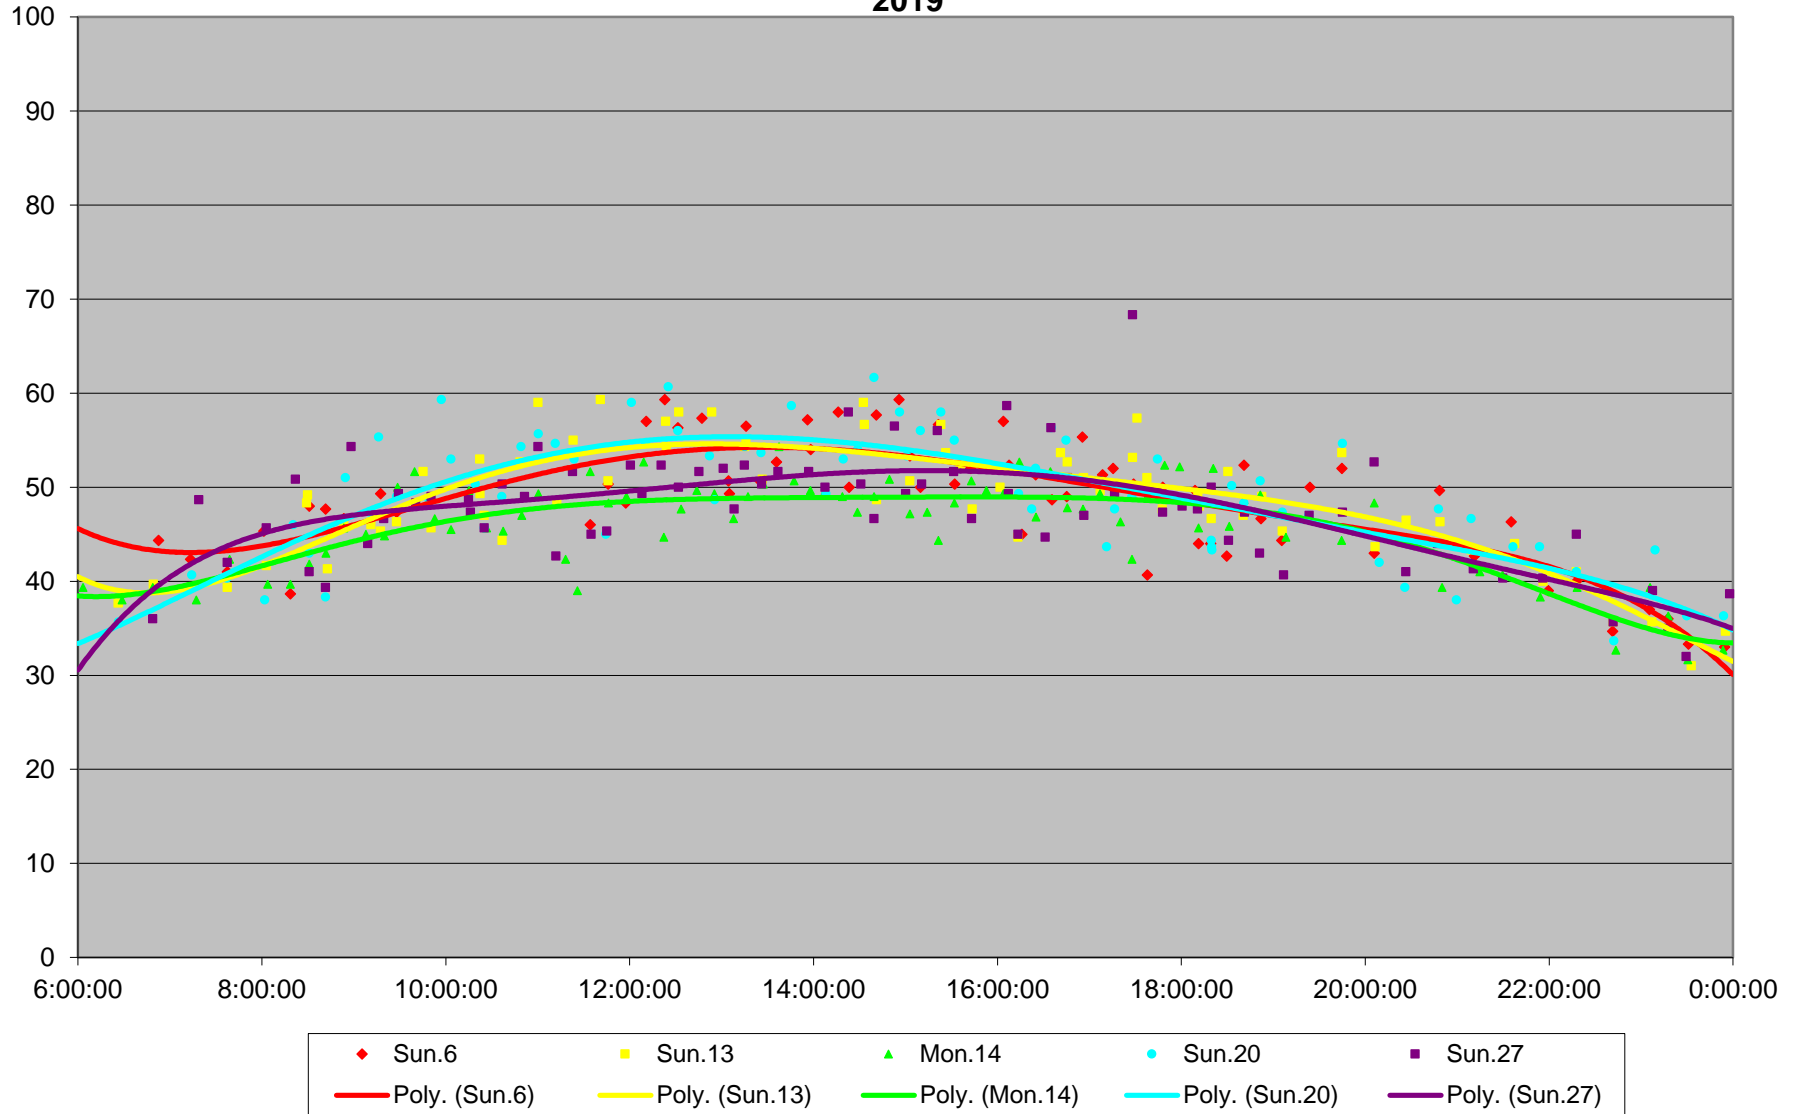

41 Keele Link Times From SE of Pioneer Village Stn To N of Keele Stn Southbound October 2019