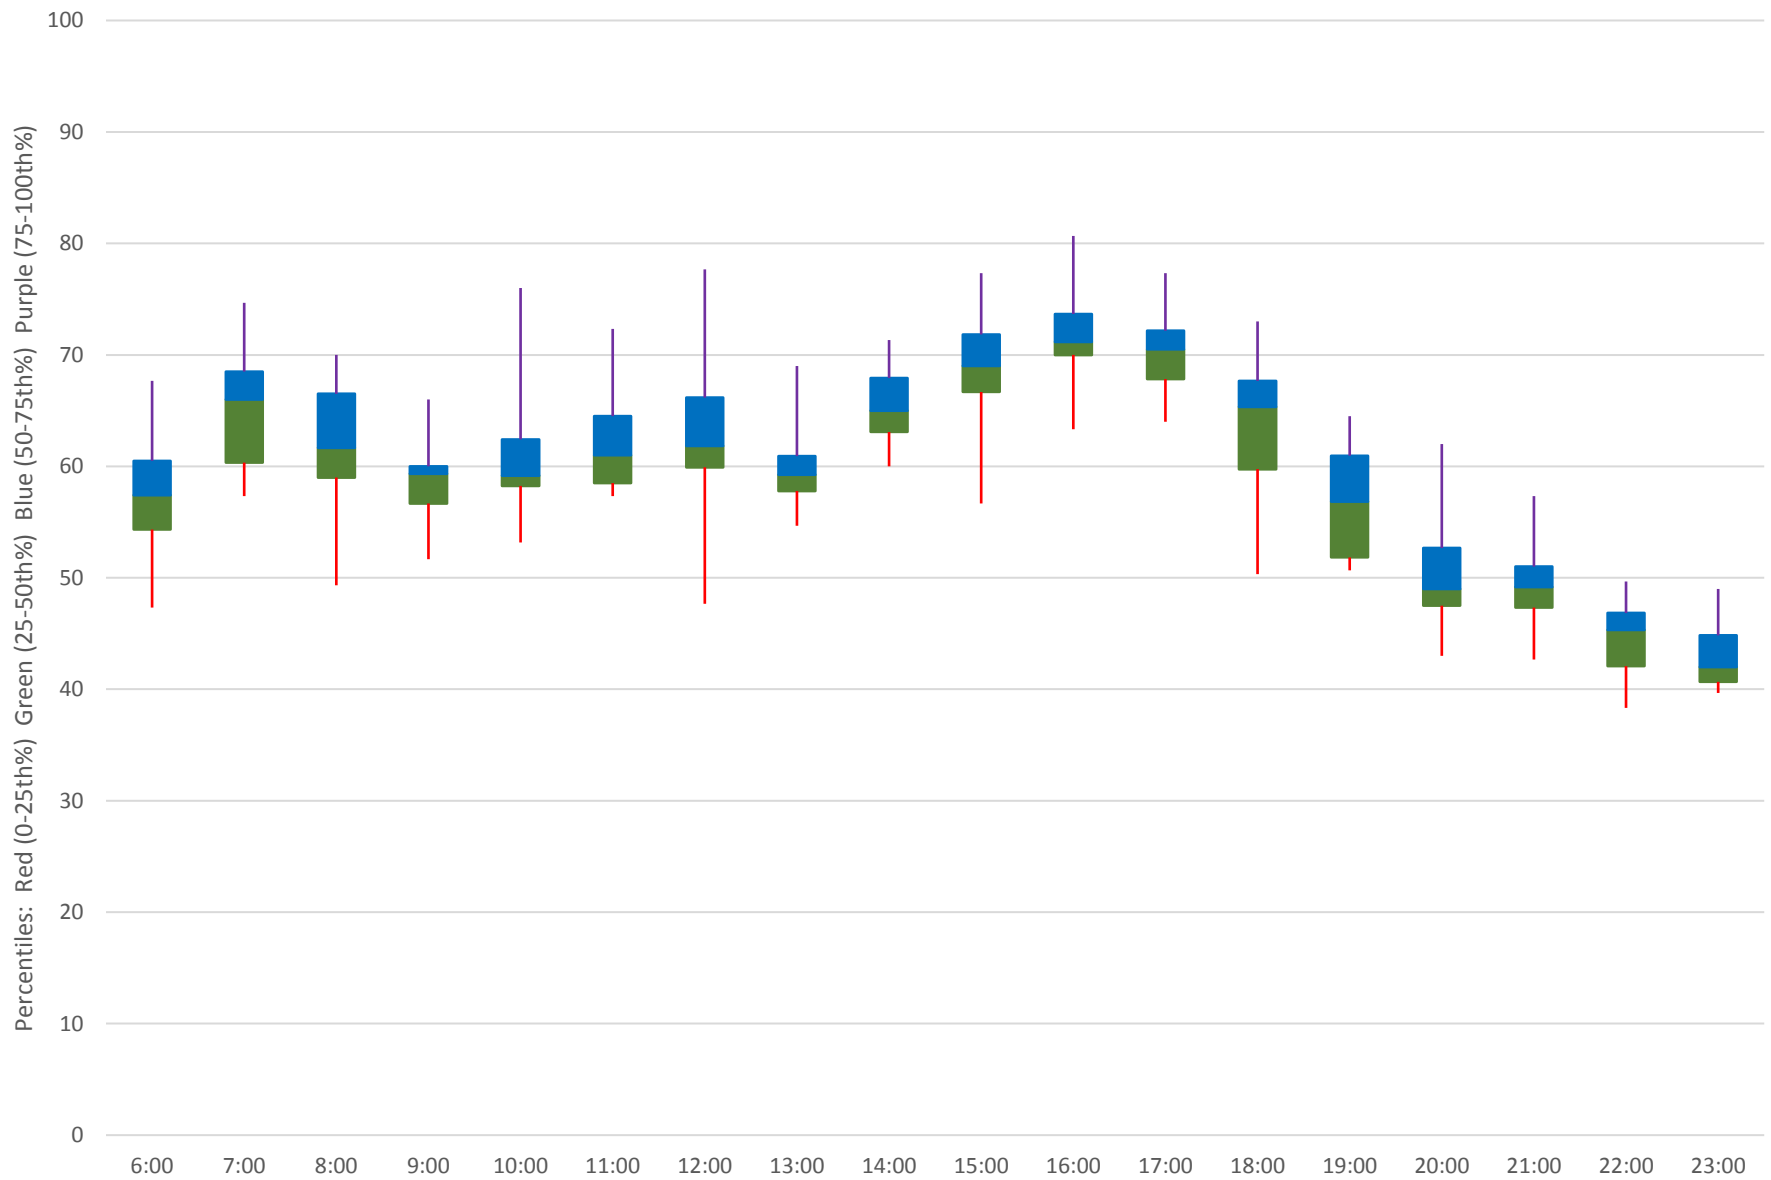

41 Keele Link Times From SE of Pioneer Village Stn To N of Keele Stn Southbound October 2019 Quartiles Week 1