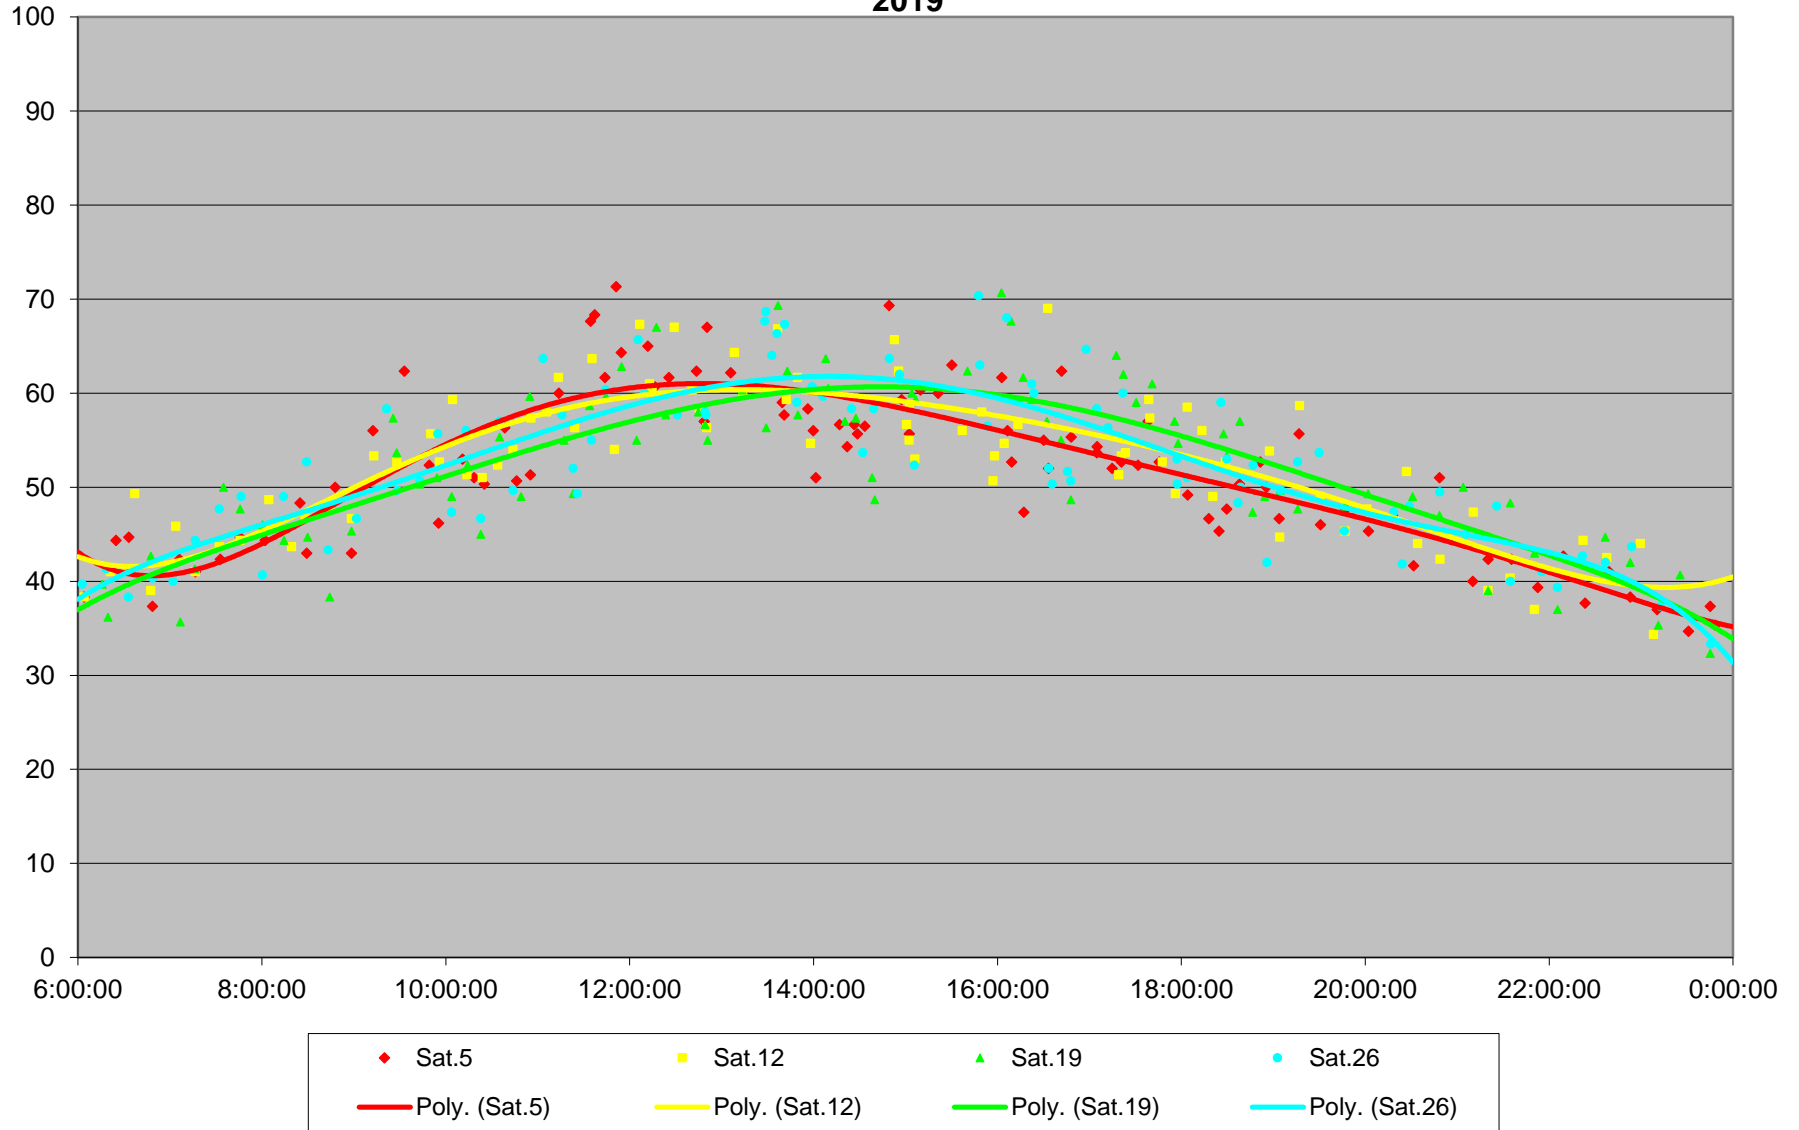

41 Keele Link Times From SE of Pioneer Village Stn To N of Keele Stn Southbound October 2019