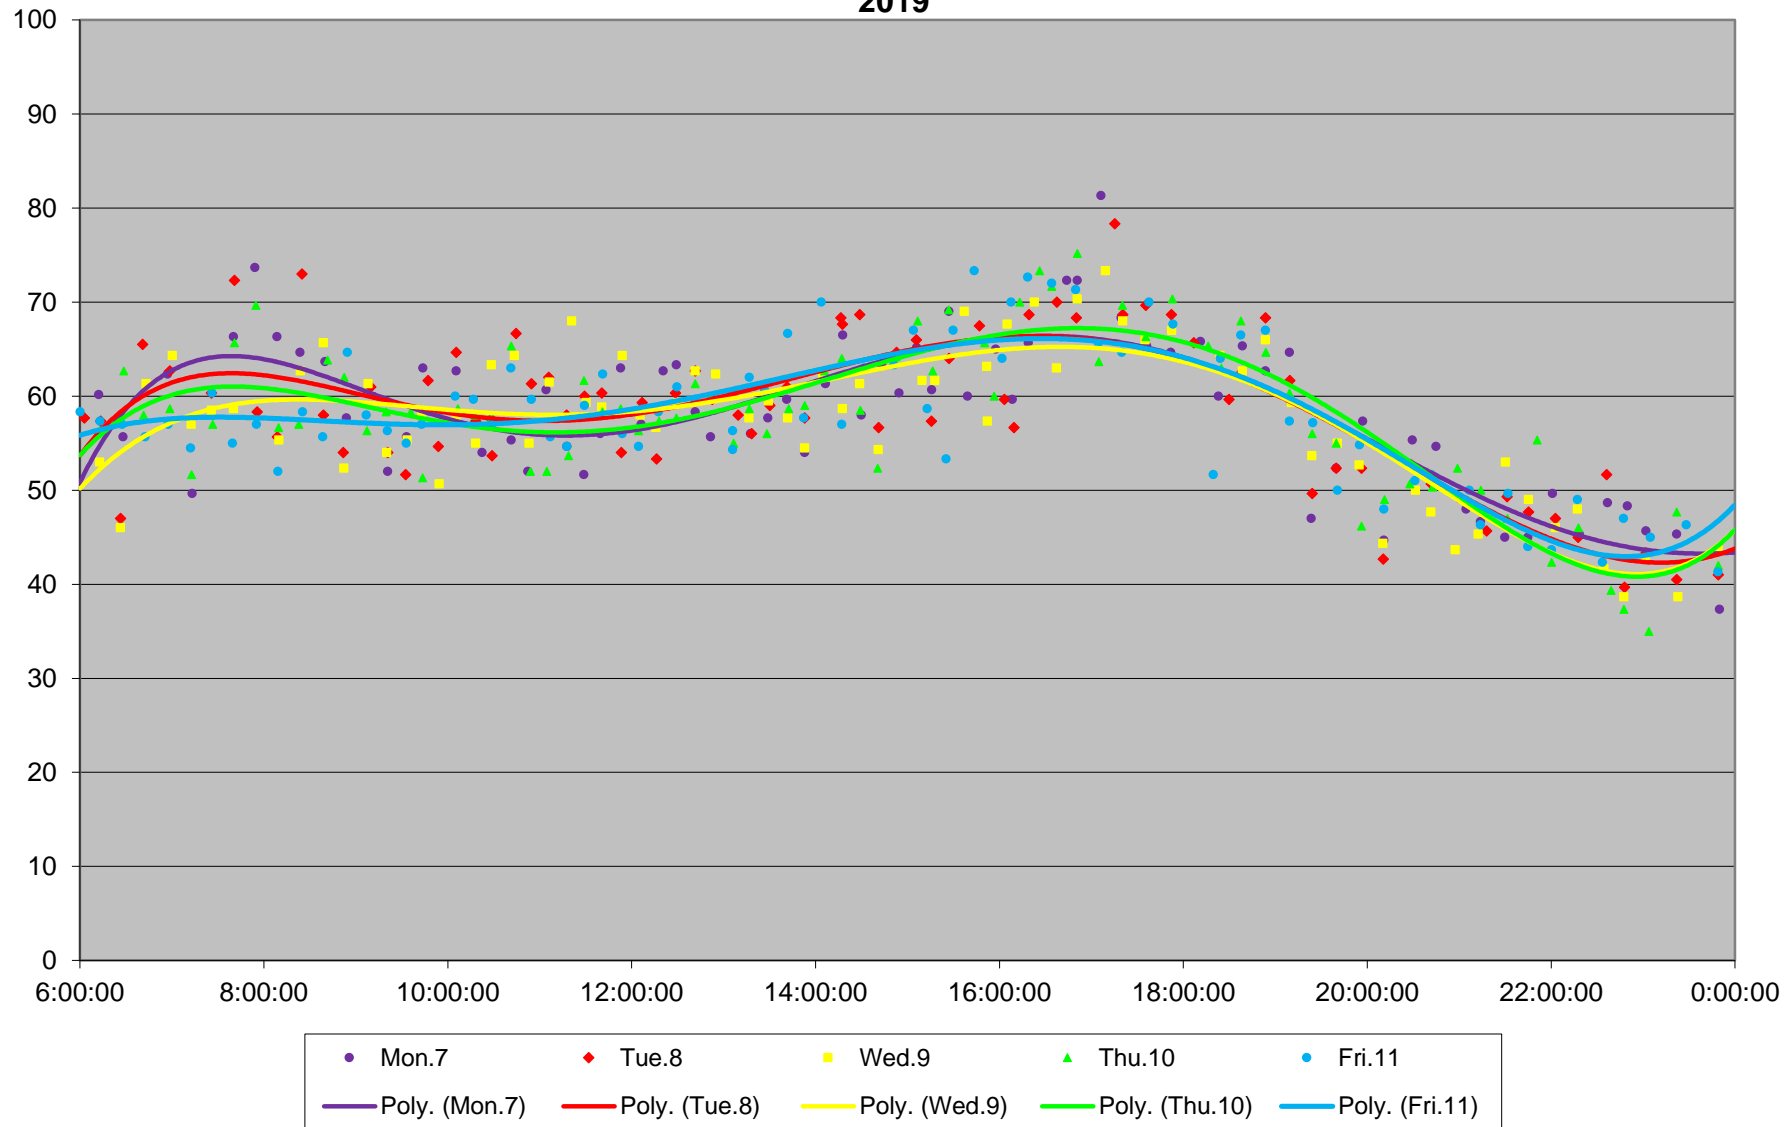

41 Keele Link Times From SE of Pioneer Village Stn To N of Keele Stn Southbound October 2019

41 Keele Link Times From SE of Pioneer Village Stn To N of Keele Stn Southbound October 2019