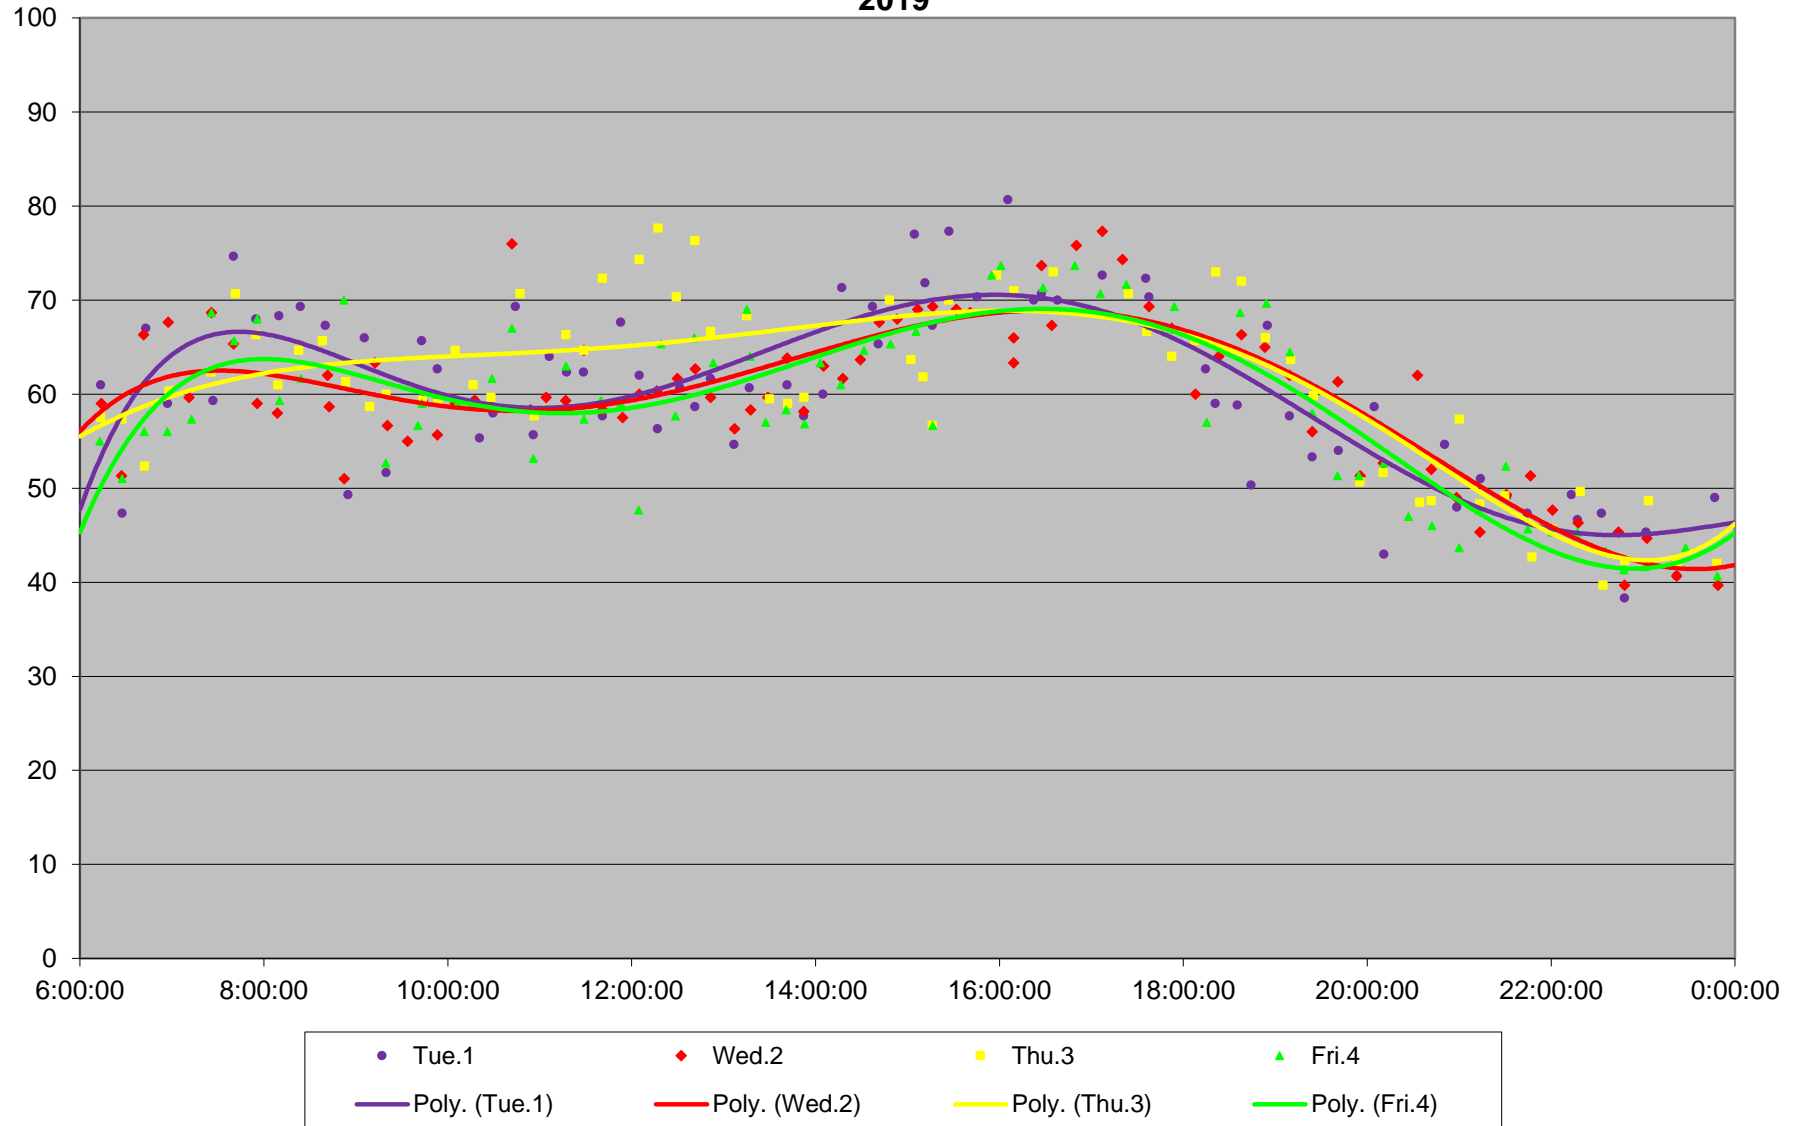

### 41 Keele Link Times From SE of Pioneer Village Stn To N of Keele Stn Southbound October 2019