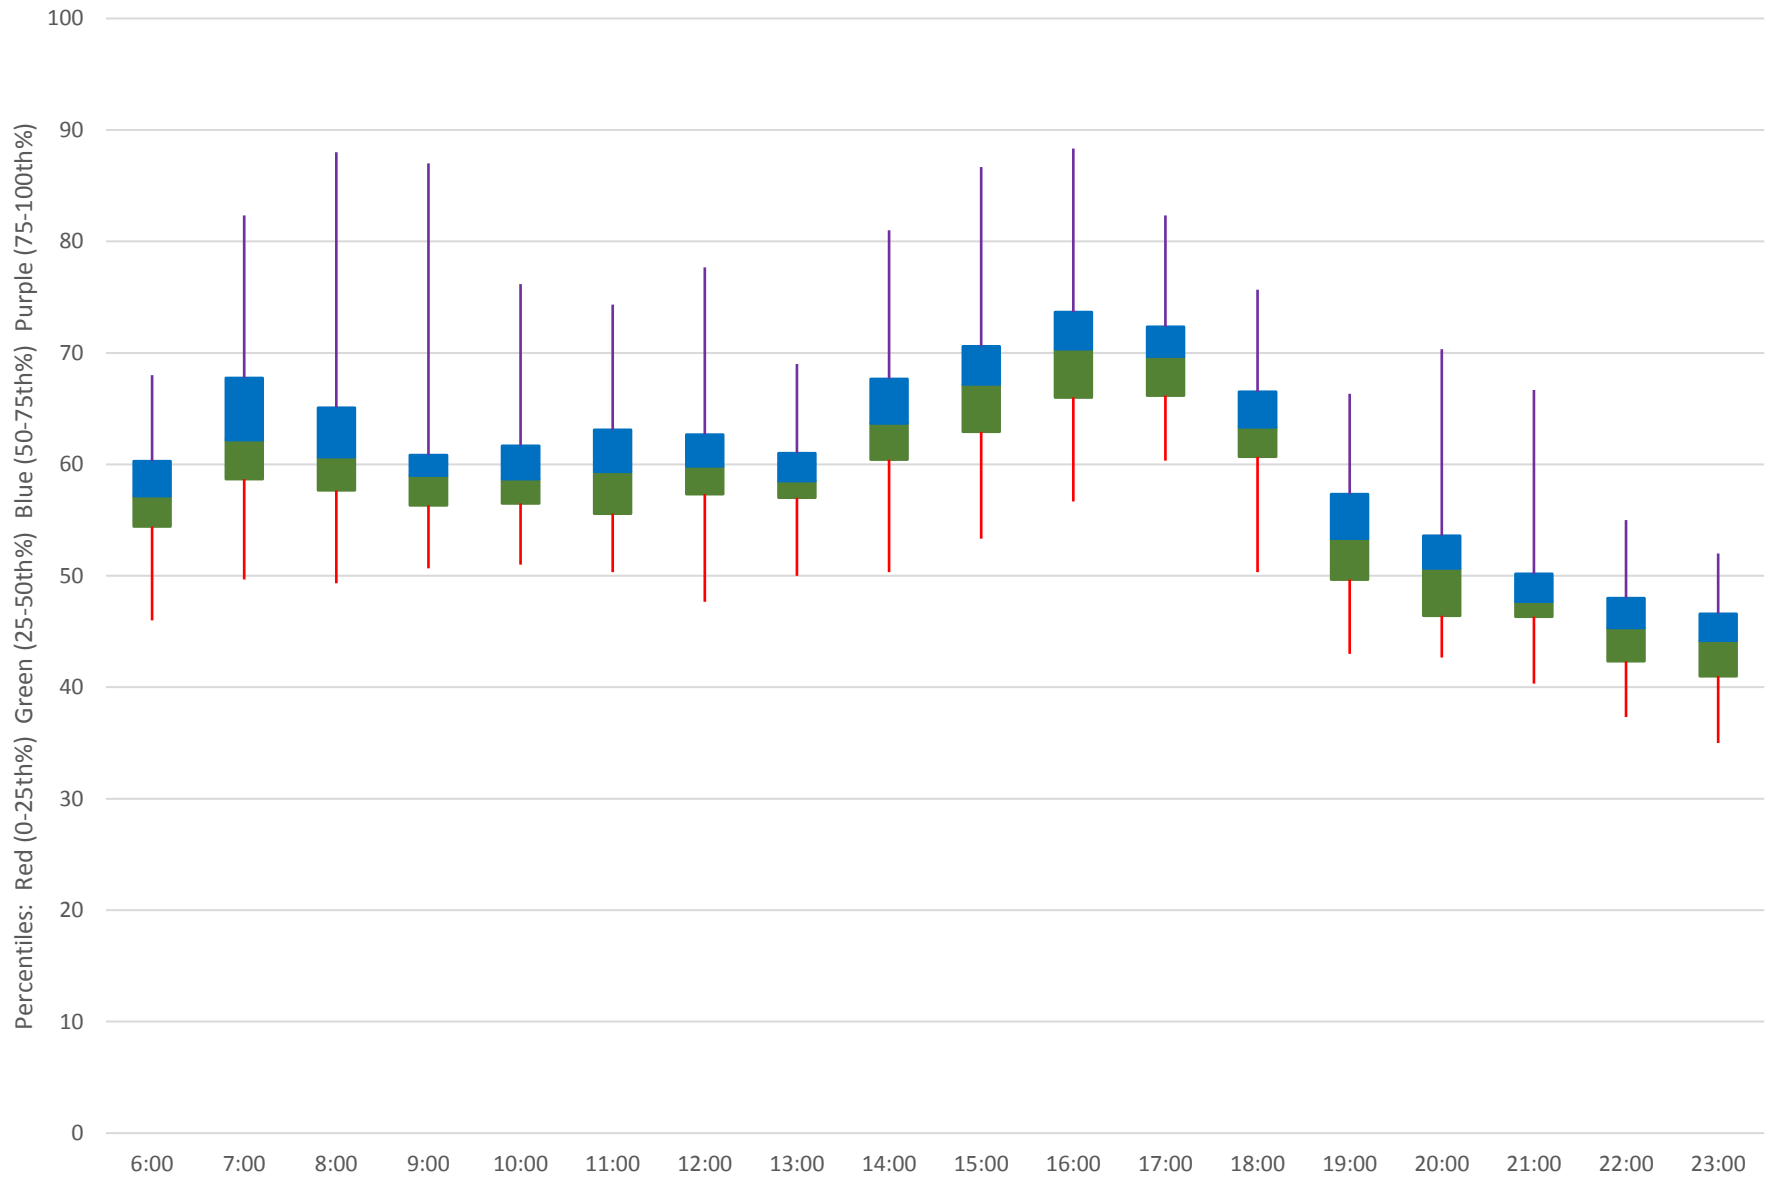

41 Keele Link Times From SE of Pioneer Village Stn To N of Keele Stn Southbound October 2019 Quartiles Weekday