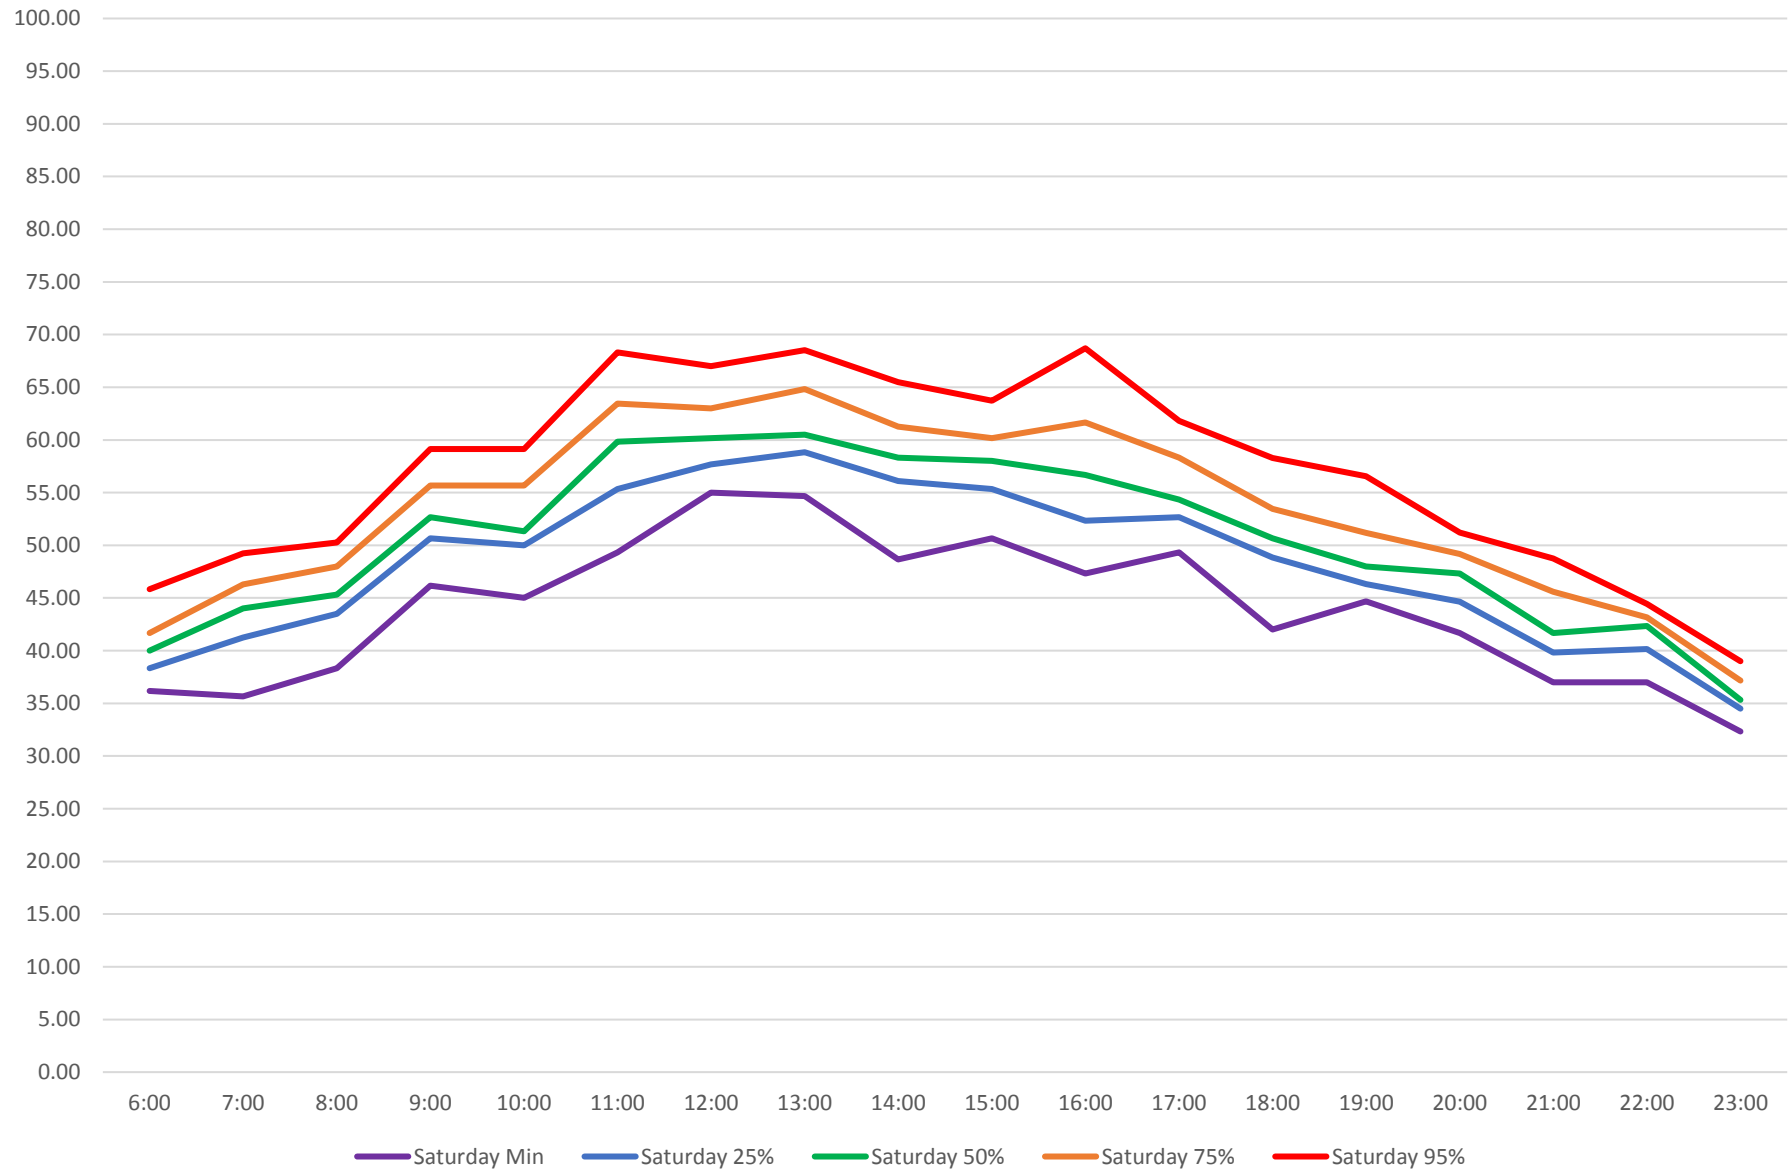

41 Keele Link Times From SE of Pioneer Village Stn To N of Keele Stn Southbound October 2019
Percentiles Sunday