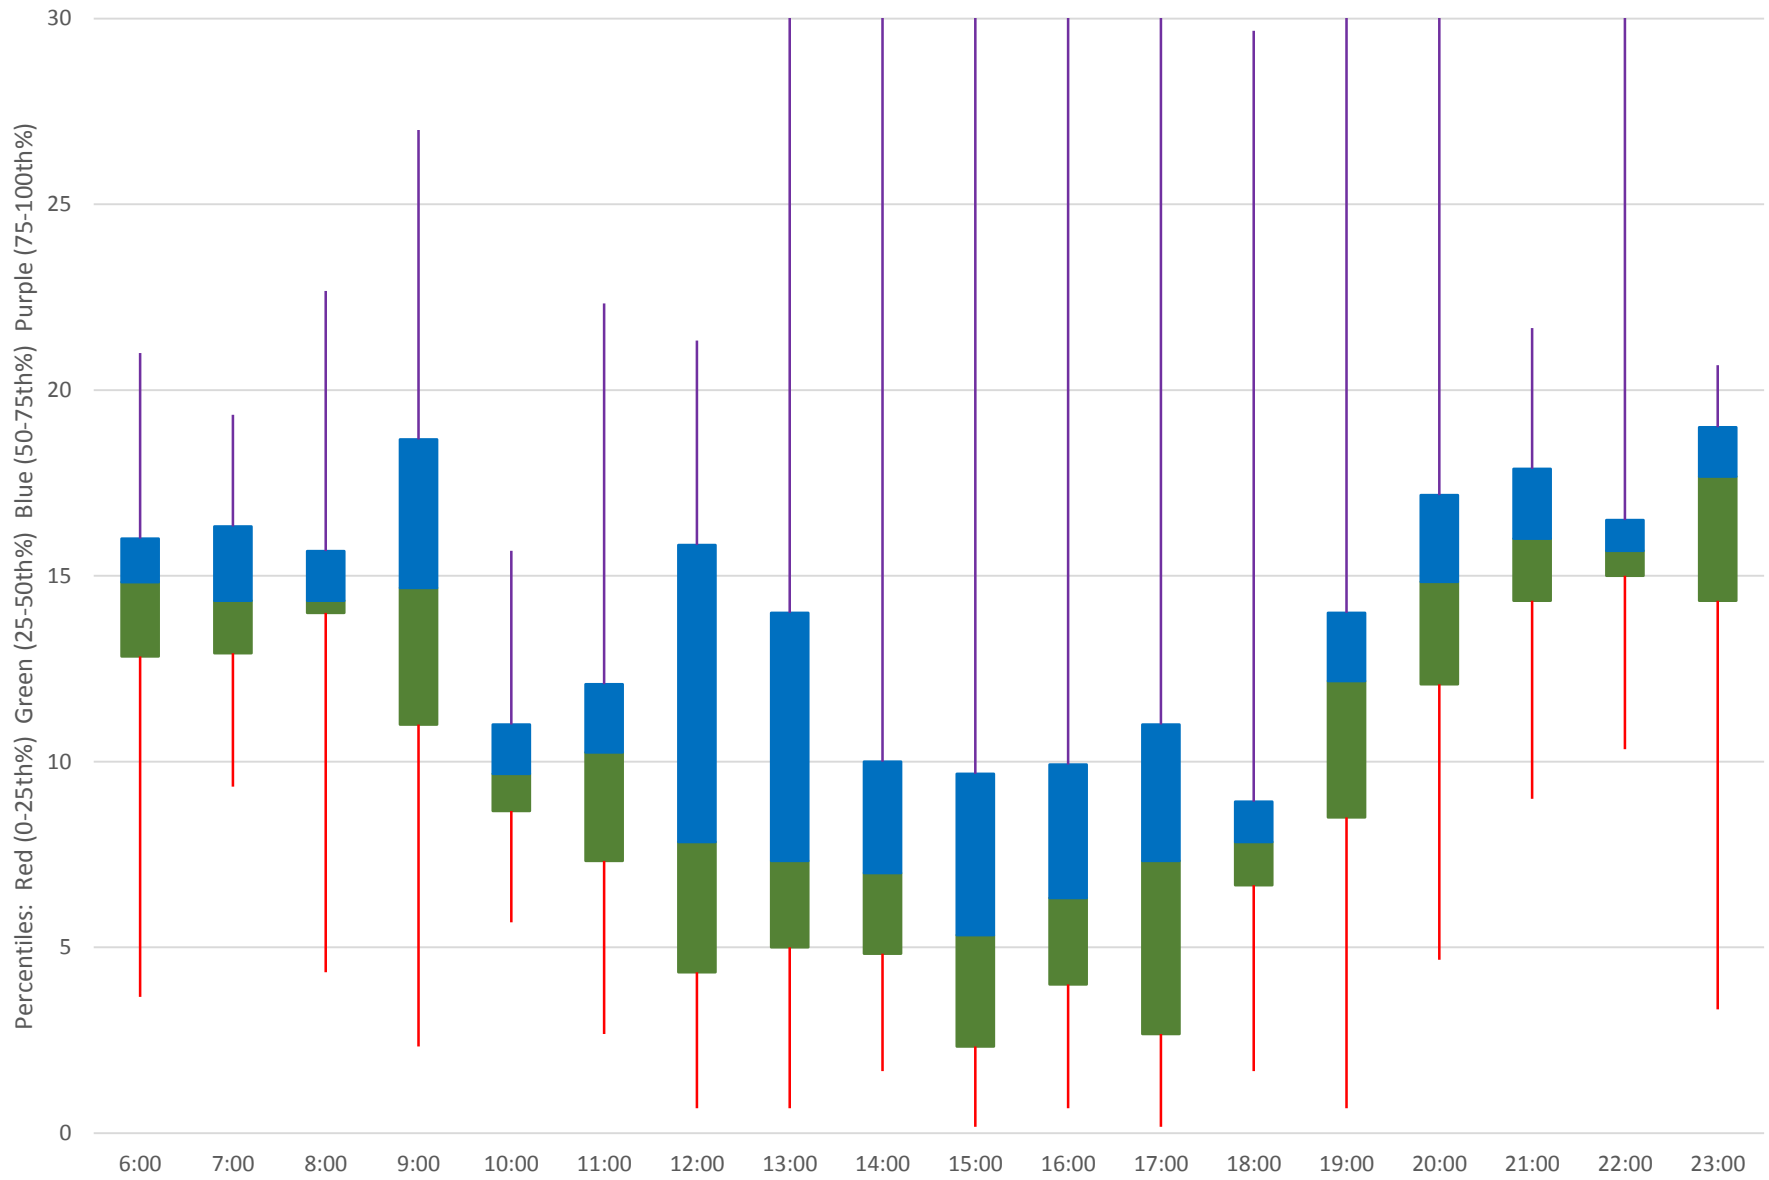

Quartiles Week 5

41 Keele Headways at SE of Pioneer Village Stn Southbound October 2019 Saturday Statistics

41 Keele Headways at SE of Pioneer Village Stn Southbound October 2019

Quartiles Saturdays

41 Keele Headways at SE of Pioneer Village Stn Southbound October 2019 Sunday Statistics