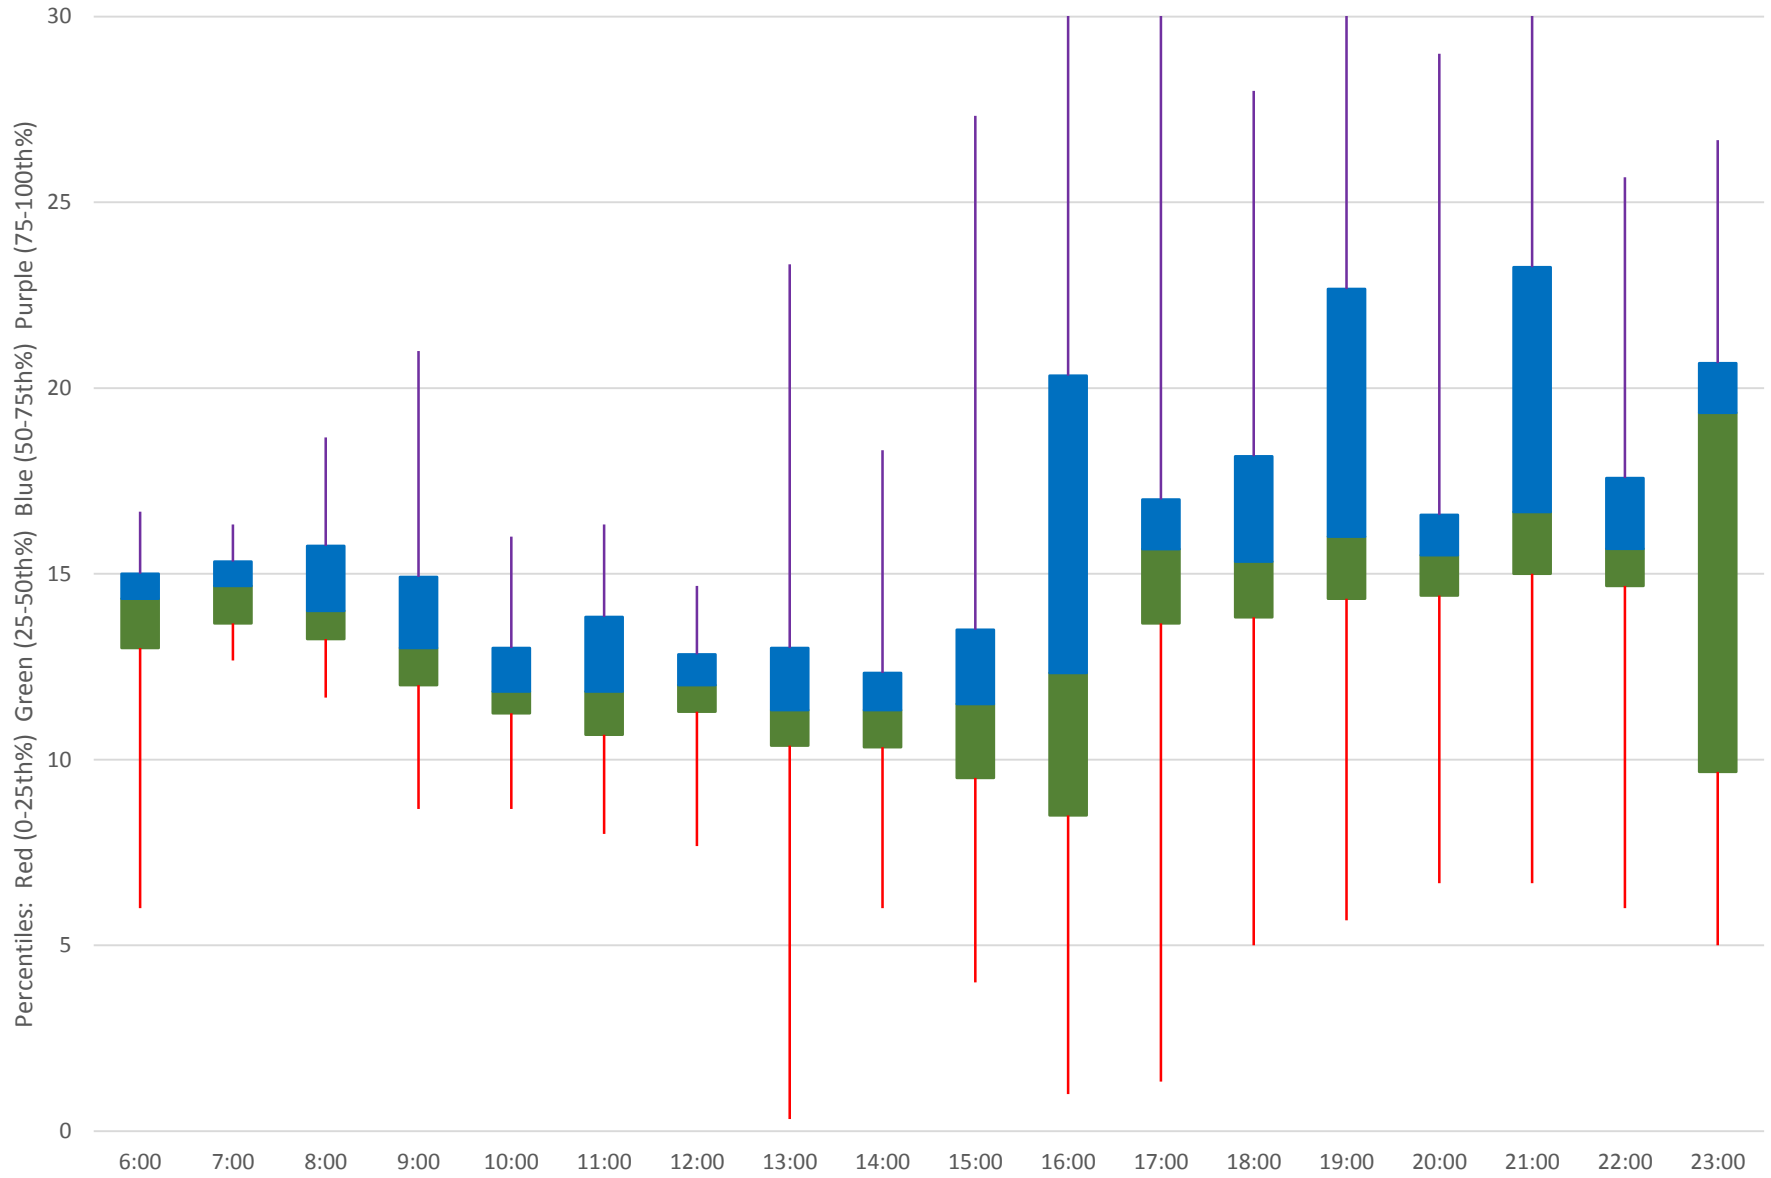

41 Keele Headways at SE of Pioneer Village Stn Southbound October 2019 Quartiles Week 4