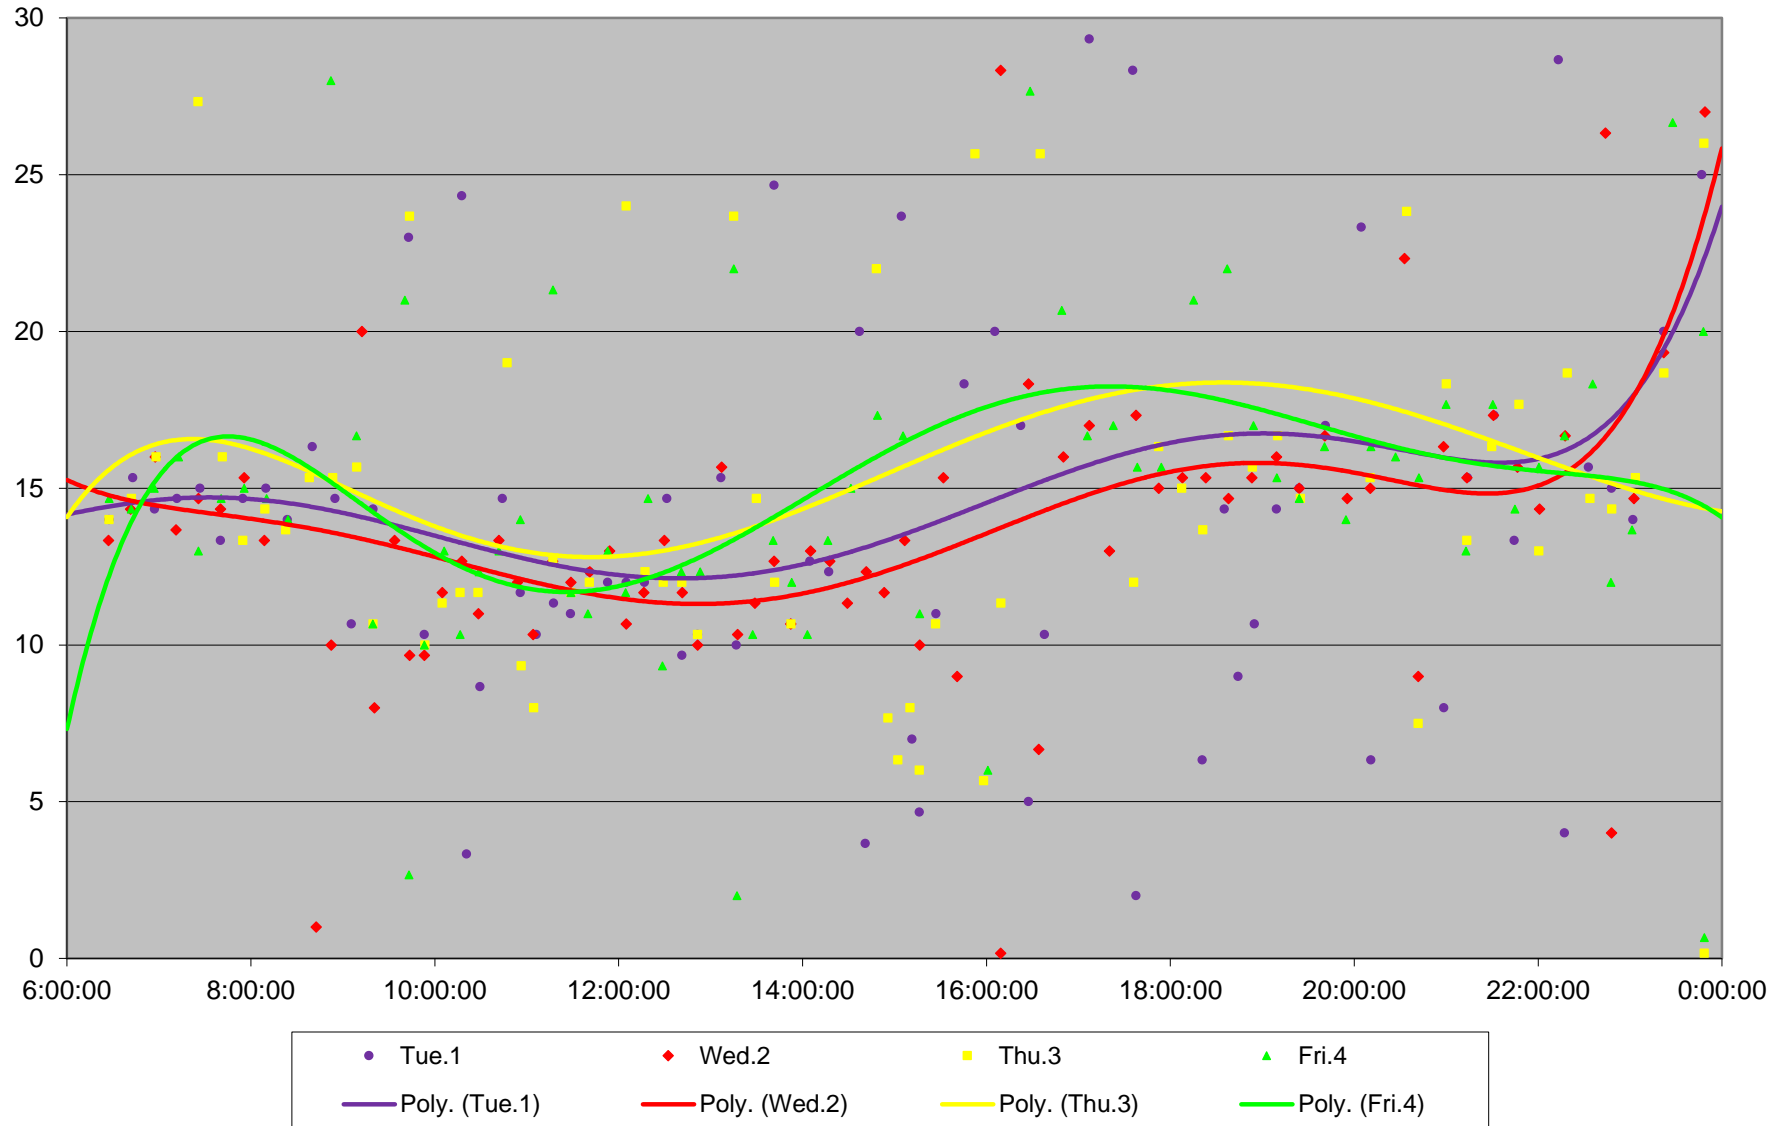

41 Keele Headways at SE of Pioneer Village Stn Southbound October 2019

41 Keele Headways at SE of Pioneer Village Stn Southbound October 2019

41 Keele Headways at SE of Pioneer Village Stn Southbound October 2019