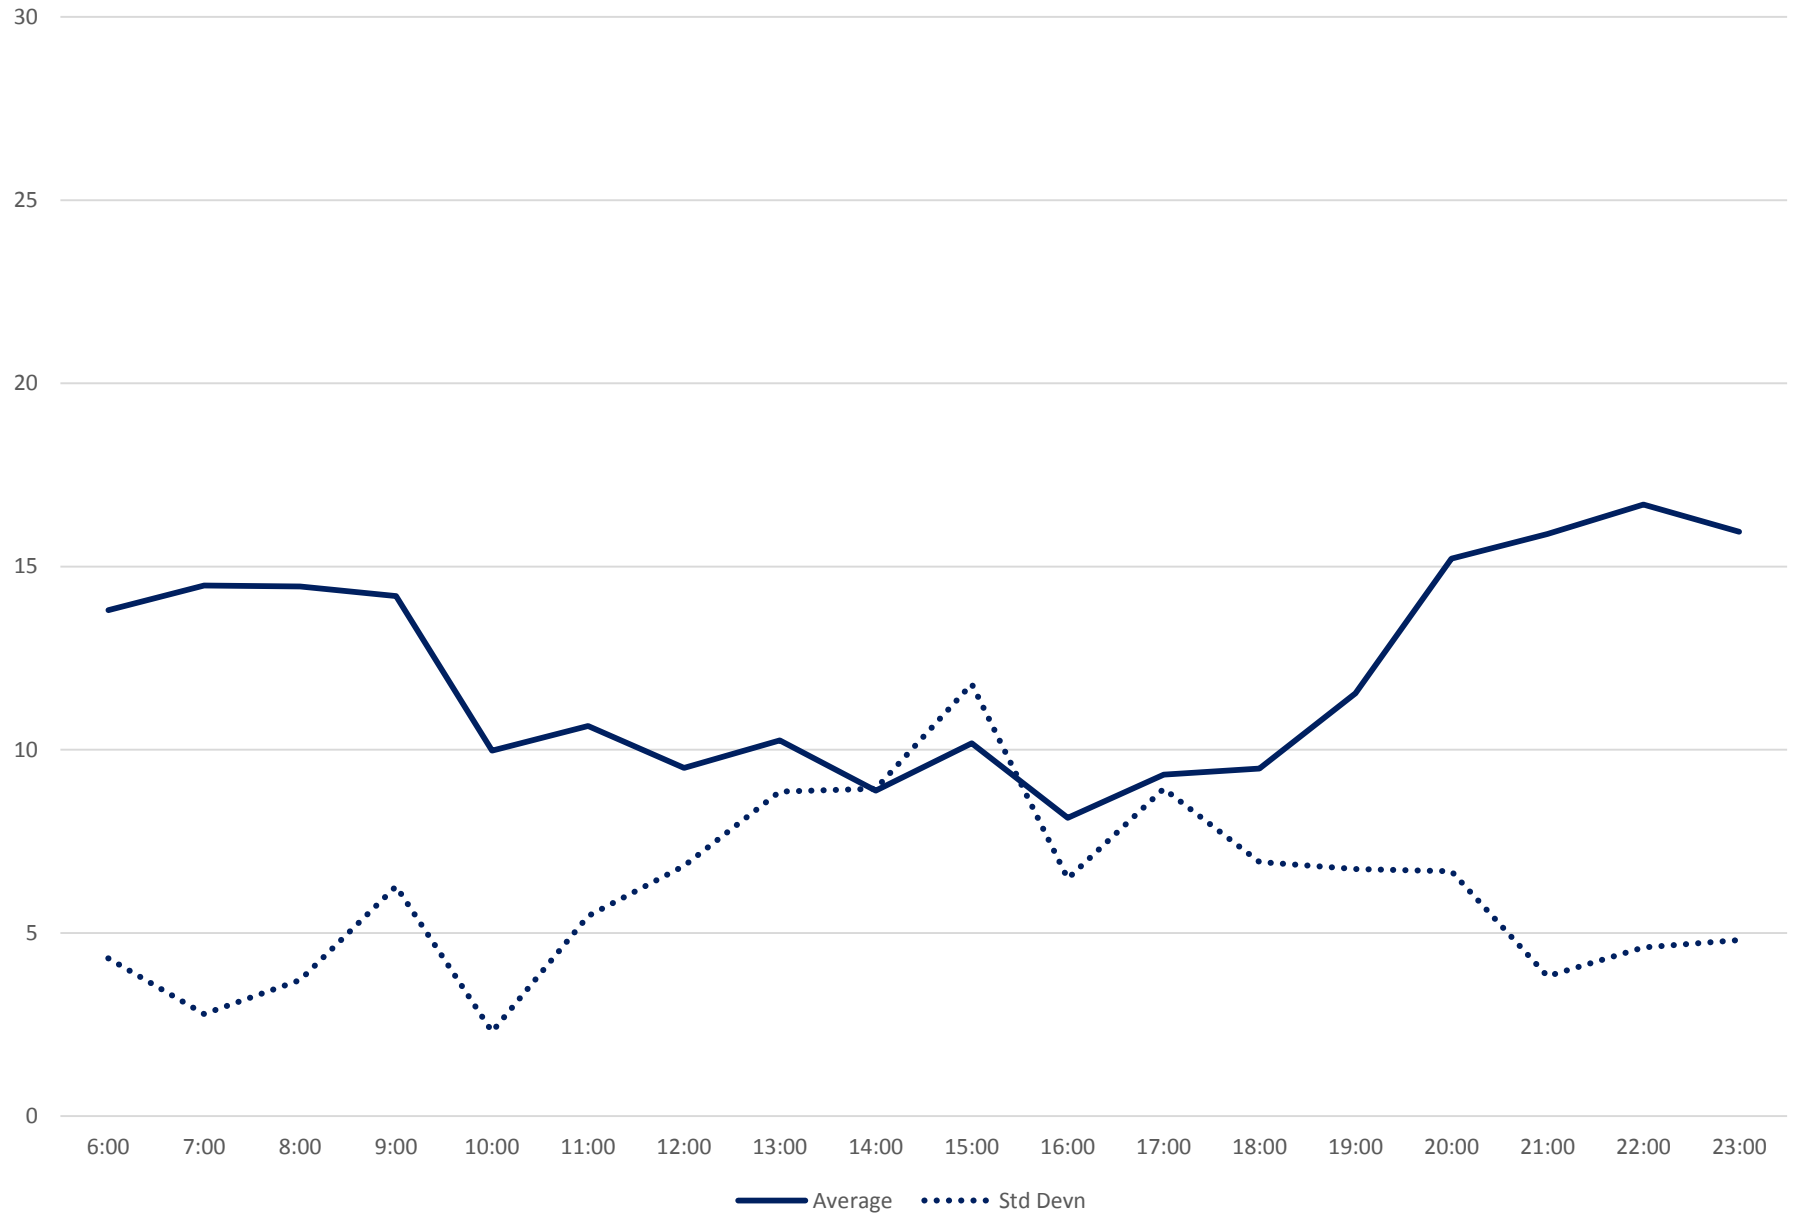

41 Keele Headways at SE of Pioneer Village Stn Southbound October 2019 Quartiles Week 3

41 Keele Headways at SE of Pioneer Village Stn Southbound October 2019 Quartiles Week 4

41 Keele Headways at SE of Pioneer Village Stn Southbound October 2019

Quartiles Week 5

41 Keele Headways at SE of Pioneer Village Stn Southbound October 2019 Saturday Statistics

41 Keele Headways at SE of Pioneer Village Stn Southbound October 2019

Quartiles Saturdays

41 Keele Headways at SE of Pioneer Village Stn Southbound October 2019 Sunday Statistics