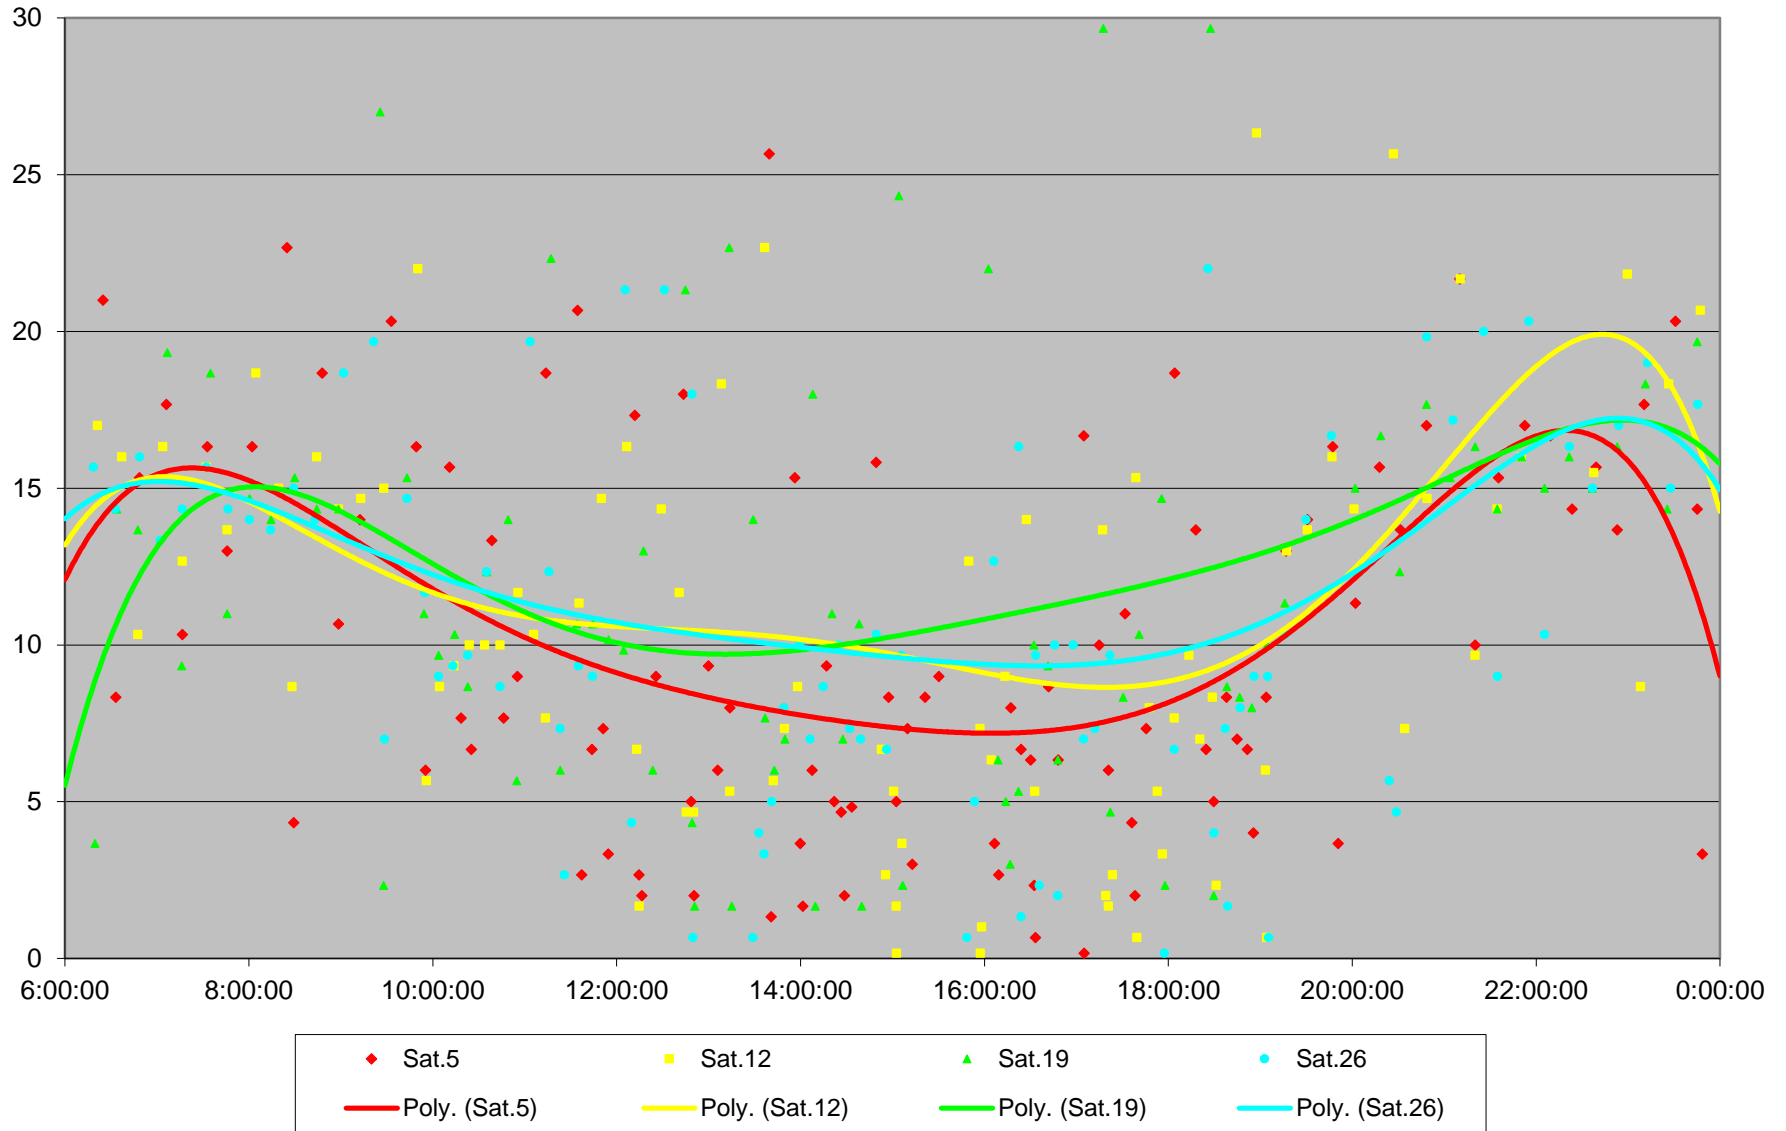

41 Keele Headways at SE of Pioneer Village Stn Southbound October 2019