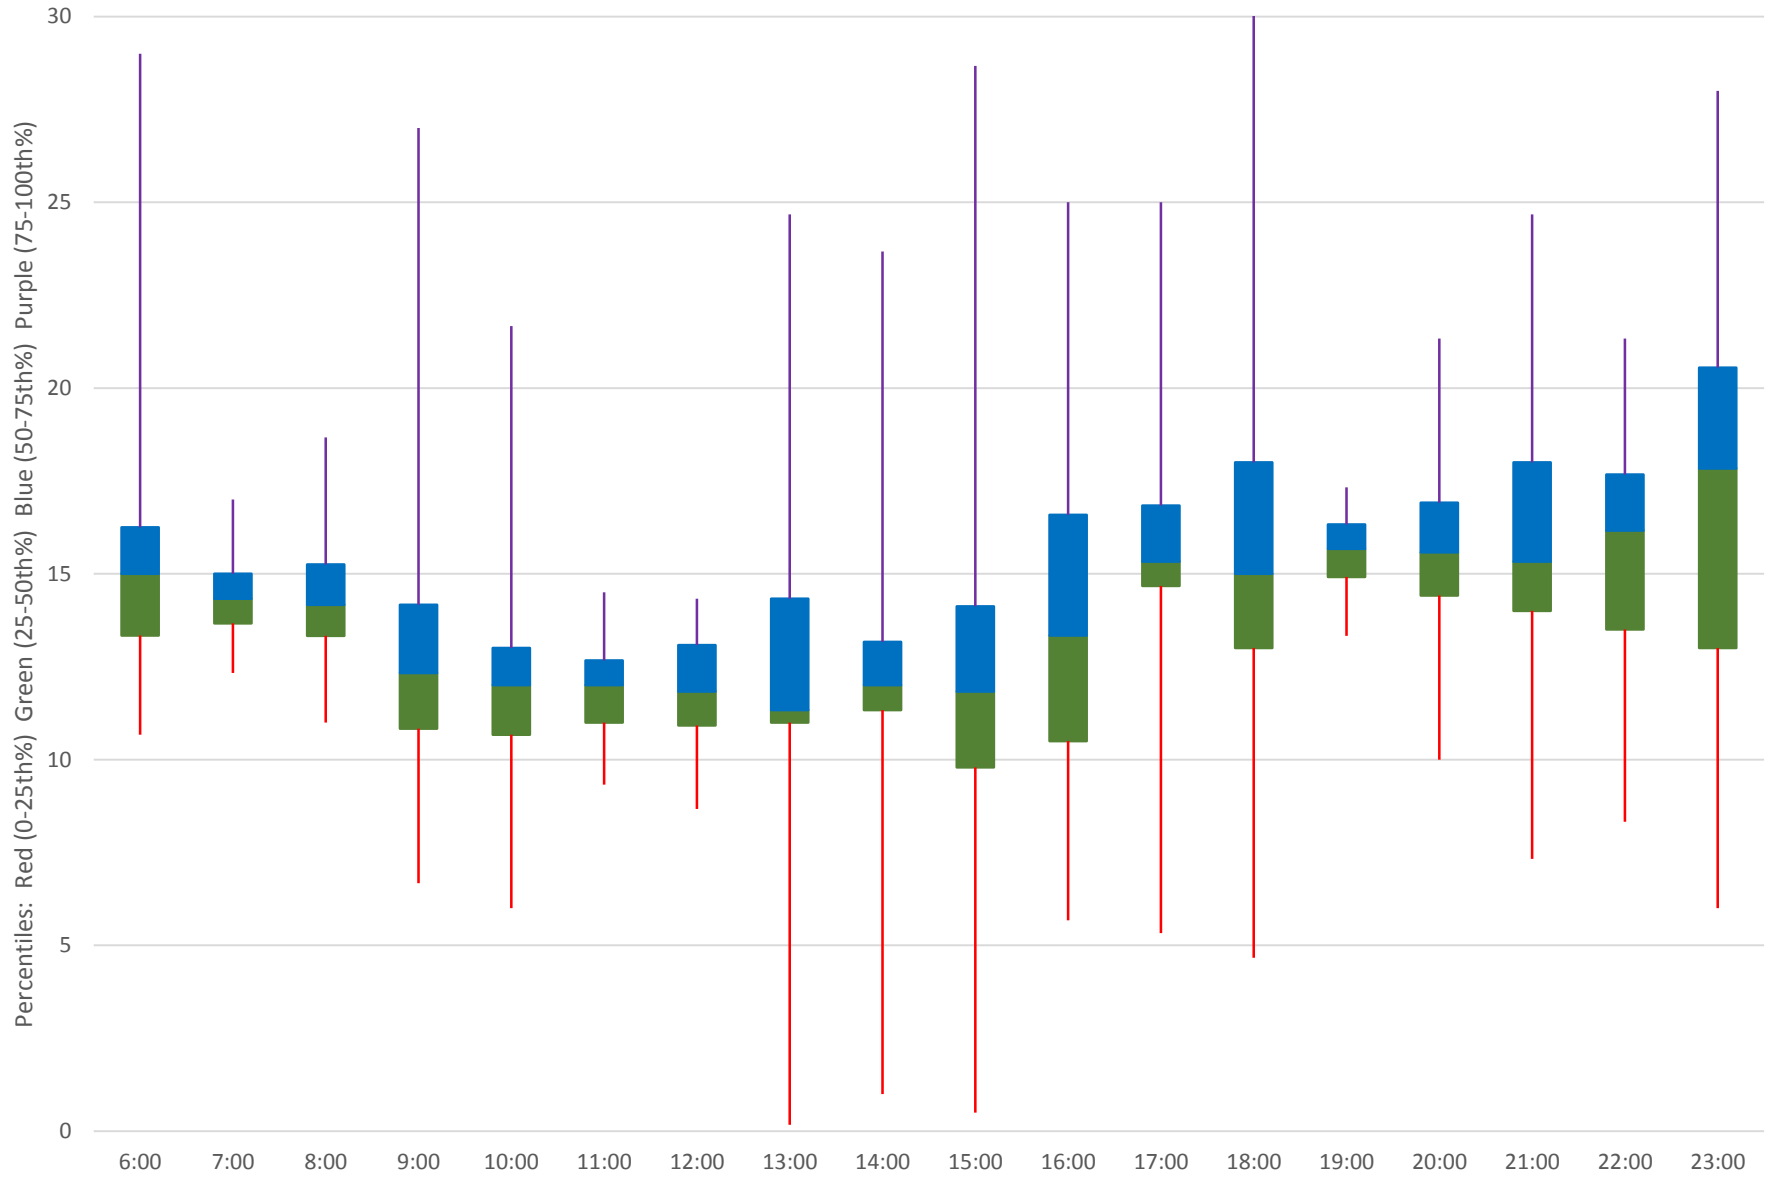

41 Keele Headways at SE of Pioneer Village Stn Southbound October 2019
Quartiles Weekday

41 Keele Headways at SE of Pioneer Village Stn Southbound October 2019

Quartiles Week 1

41 Keele Headways at SE of Pioneer Village Stn Southbound October 2019 Quartiles Week 2