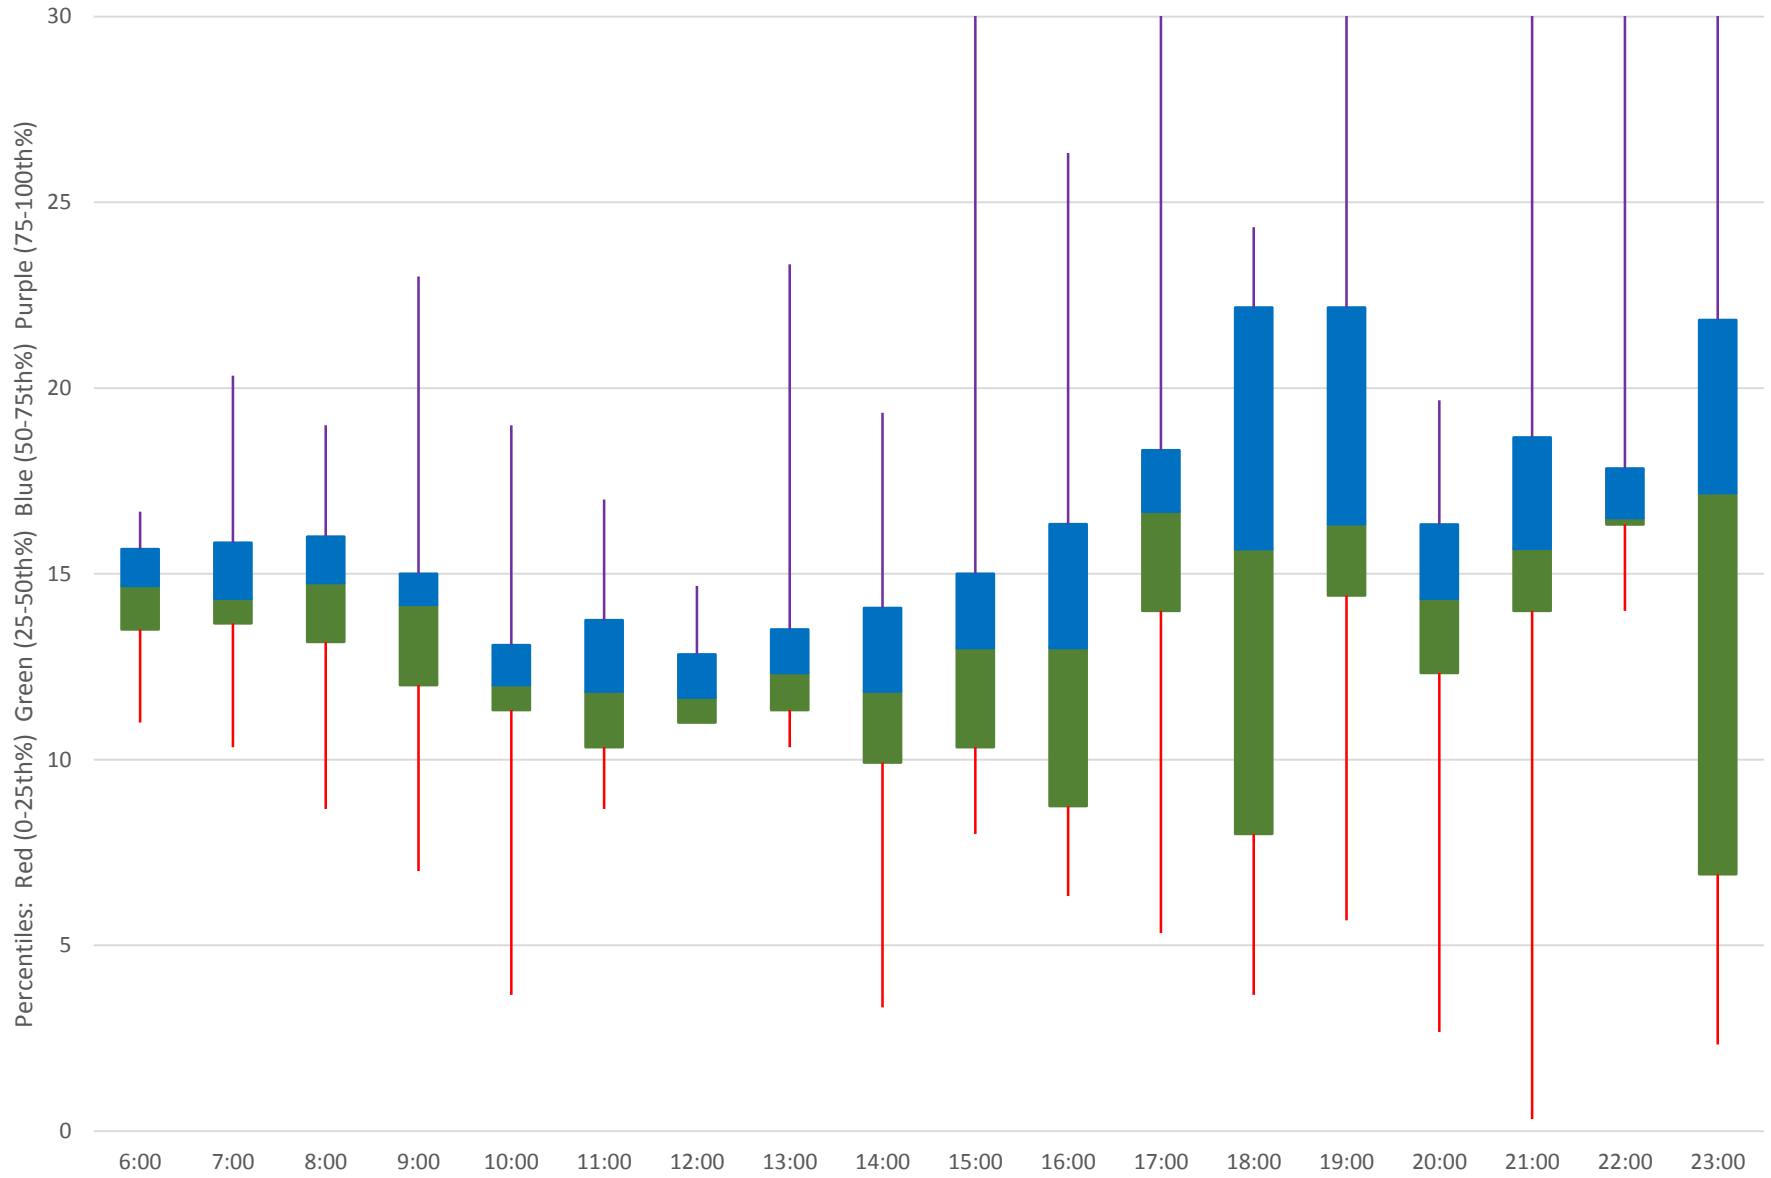

41 Keele Headways at SE of Pioneer Village Stn Southbound October 2019

Quartiles Week 5