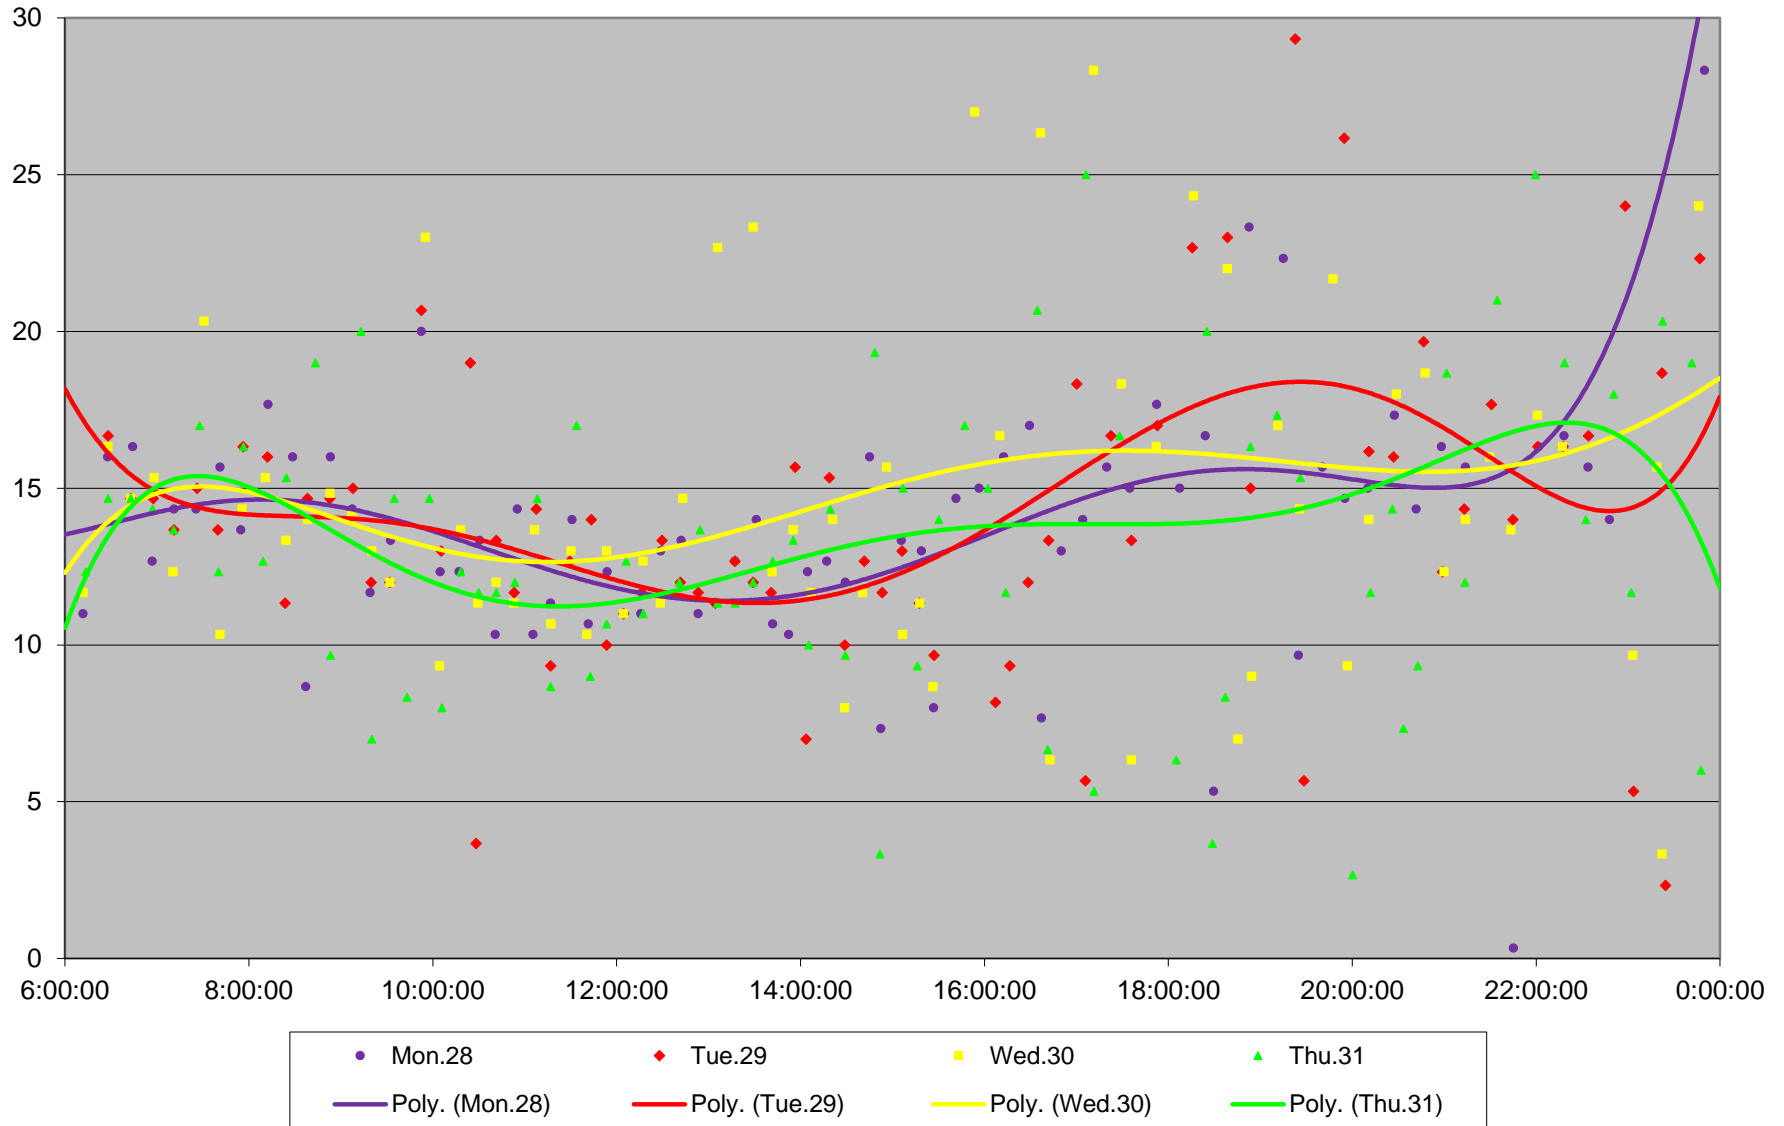

41 Keele Headways at SE of Pioneer Village Stn Southbound October 2019