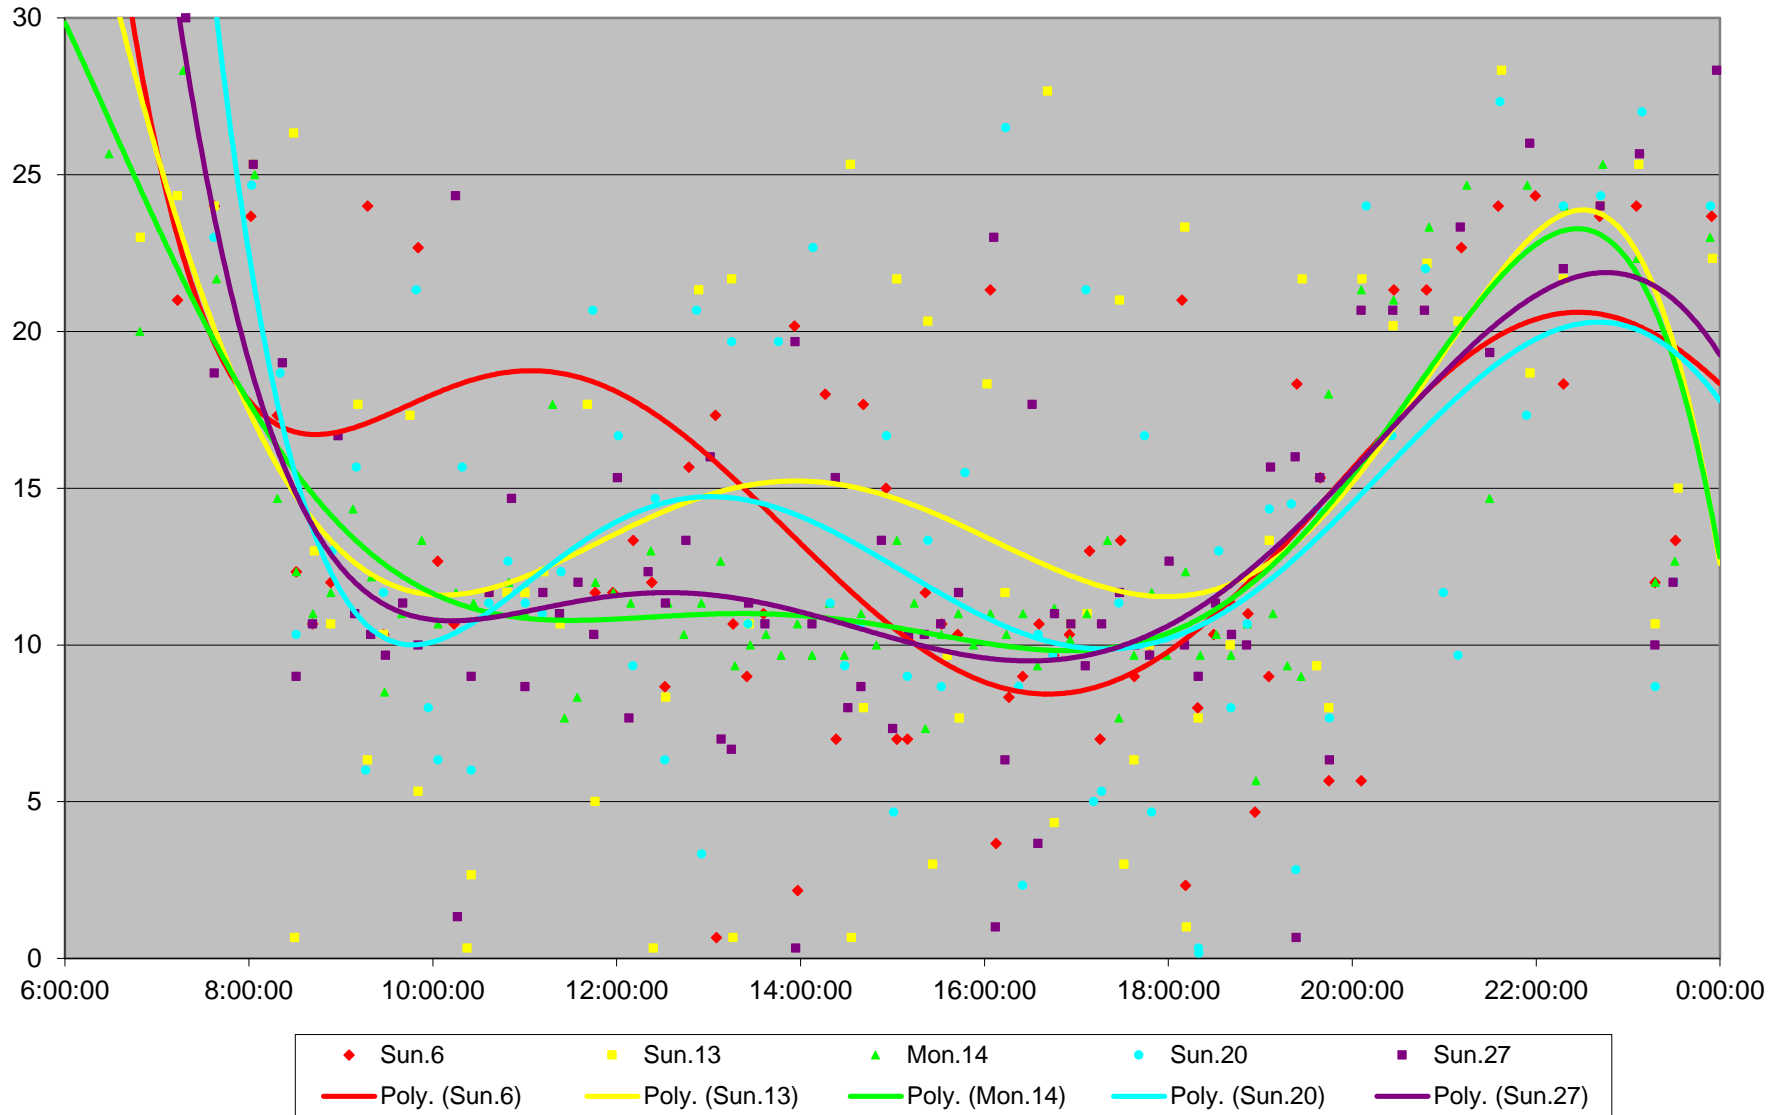

41 Keele Headways at SE of Pioneer Village Stn Southbound October 2019