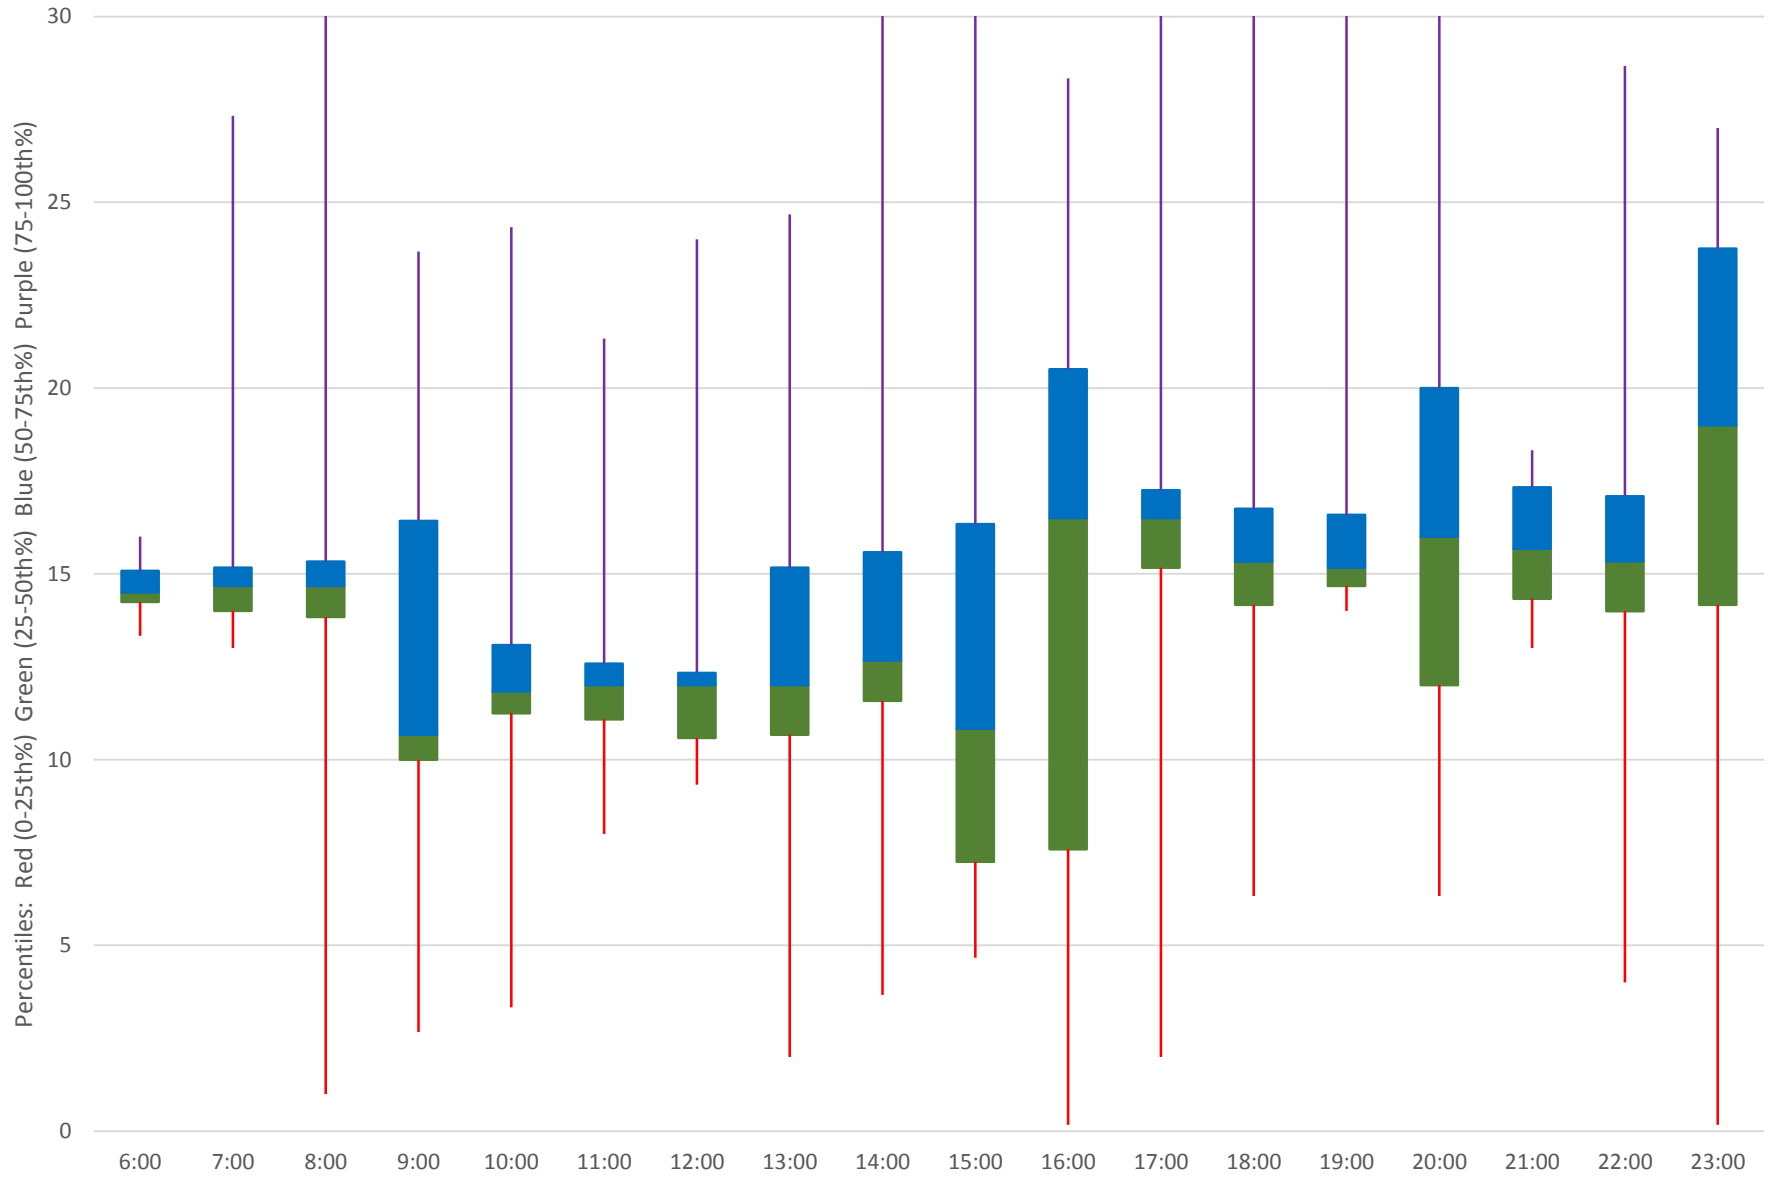

41 Keele Headways at SE of Pioneer Village Stn Southbound October 2019

Quartiles Week 1