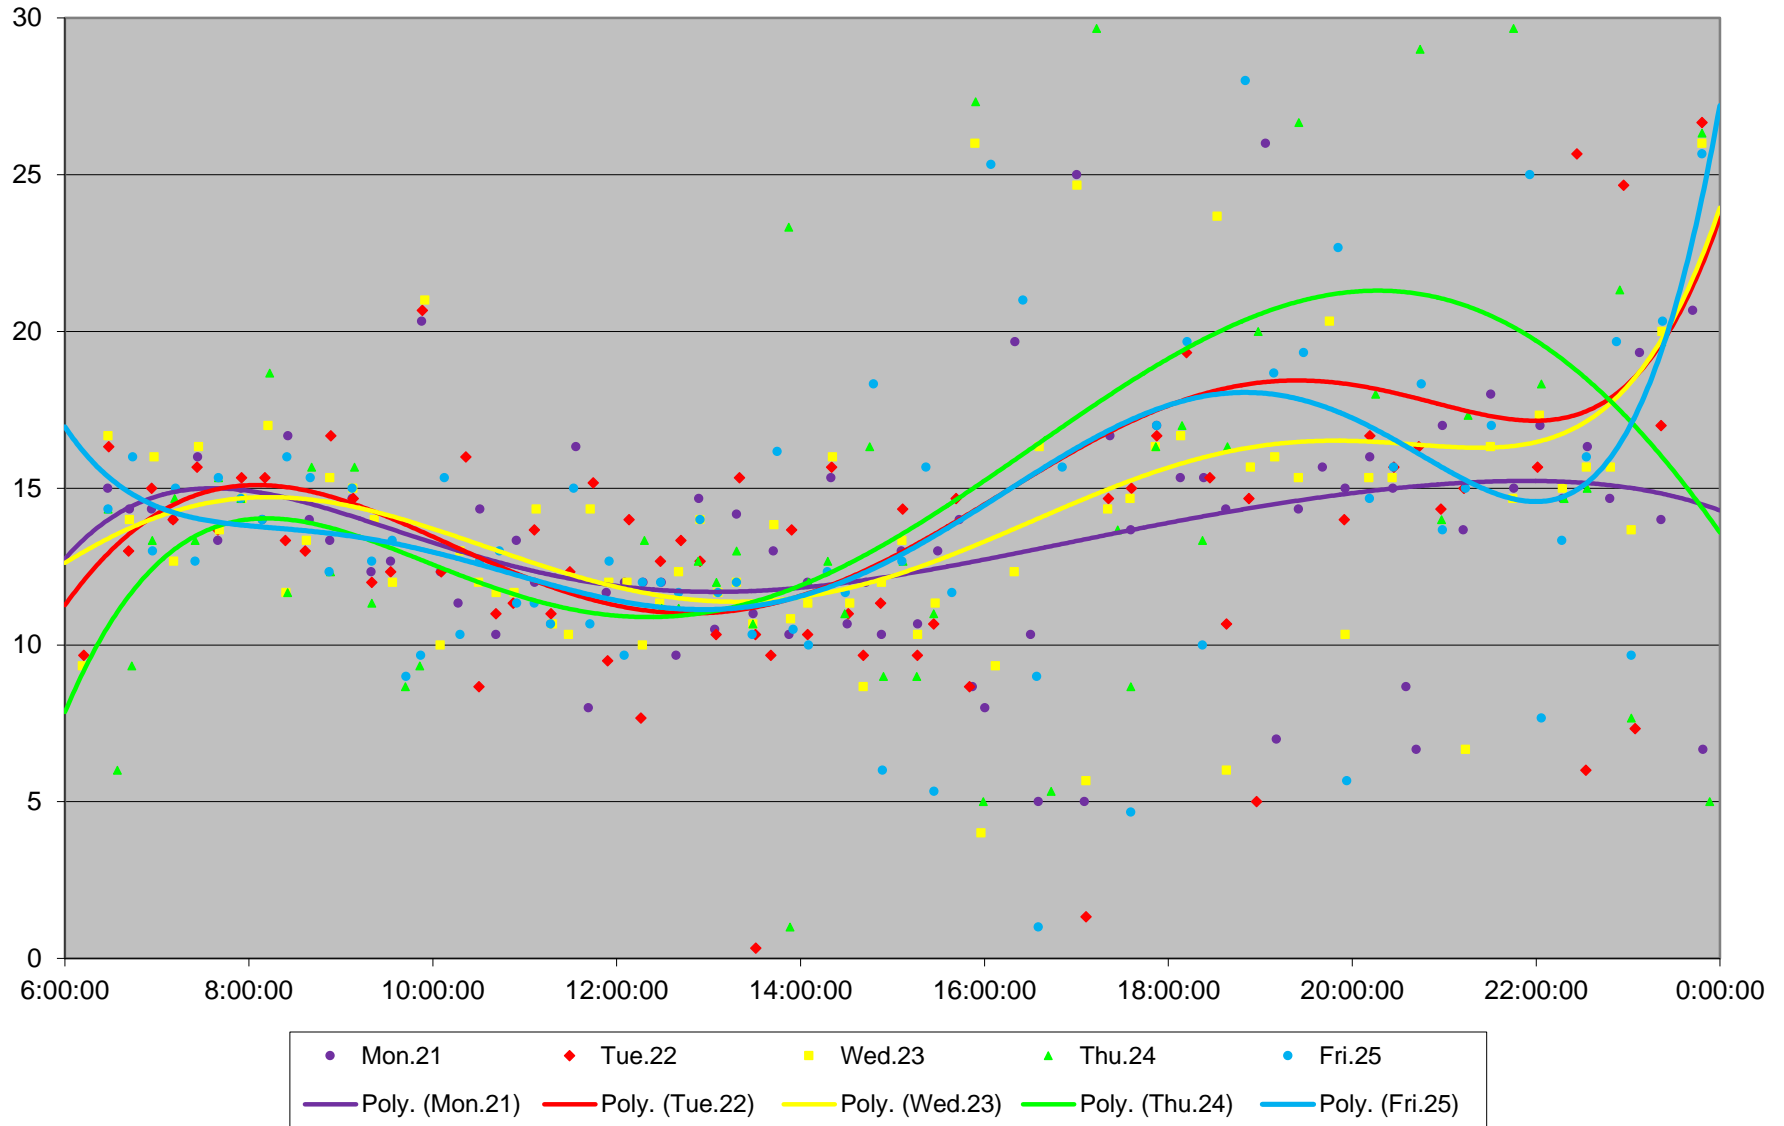

41 Keele Headways at SE of Pioneer Village Stn Southbound October 2019