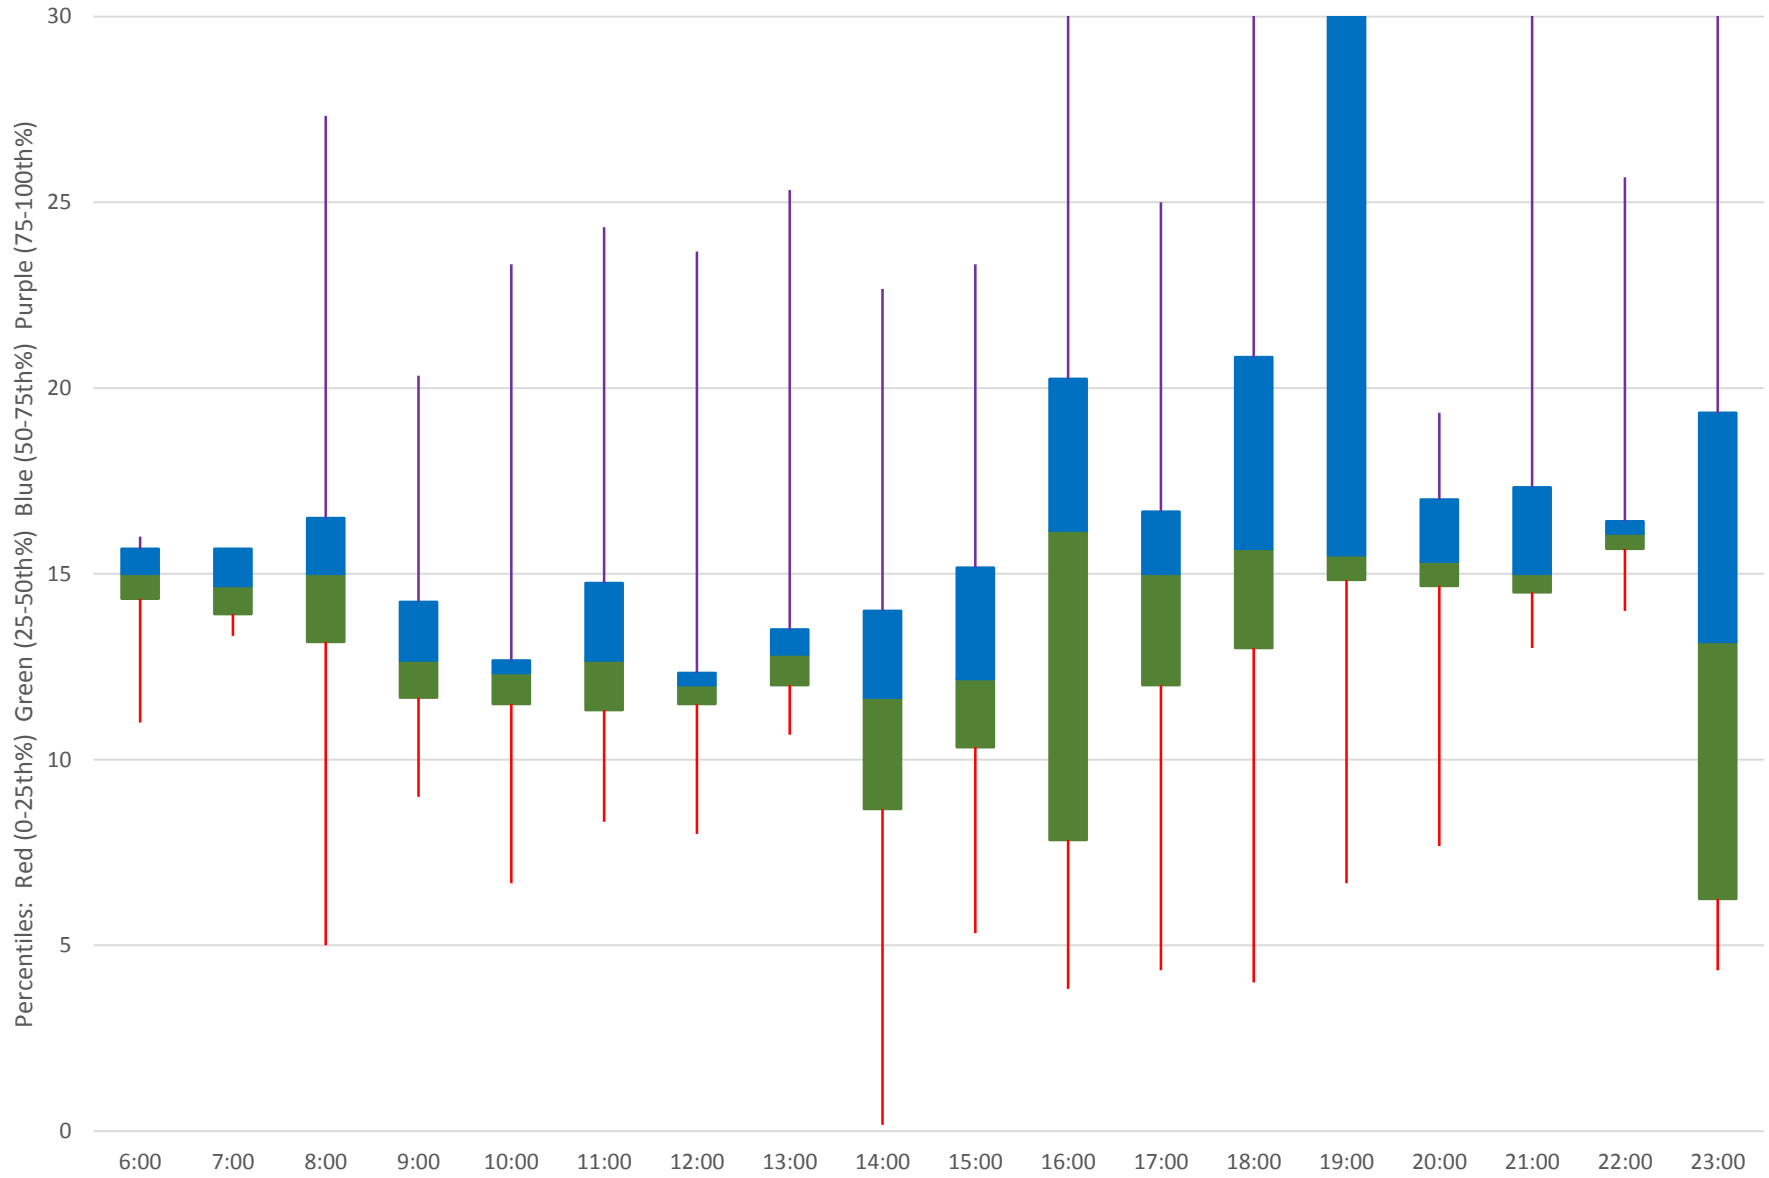

41 Keele Headways at SE of Pioneer Village Stn Southbound October 2019 Quartiles Week 3