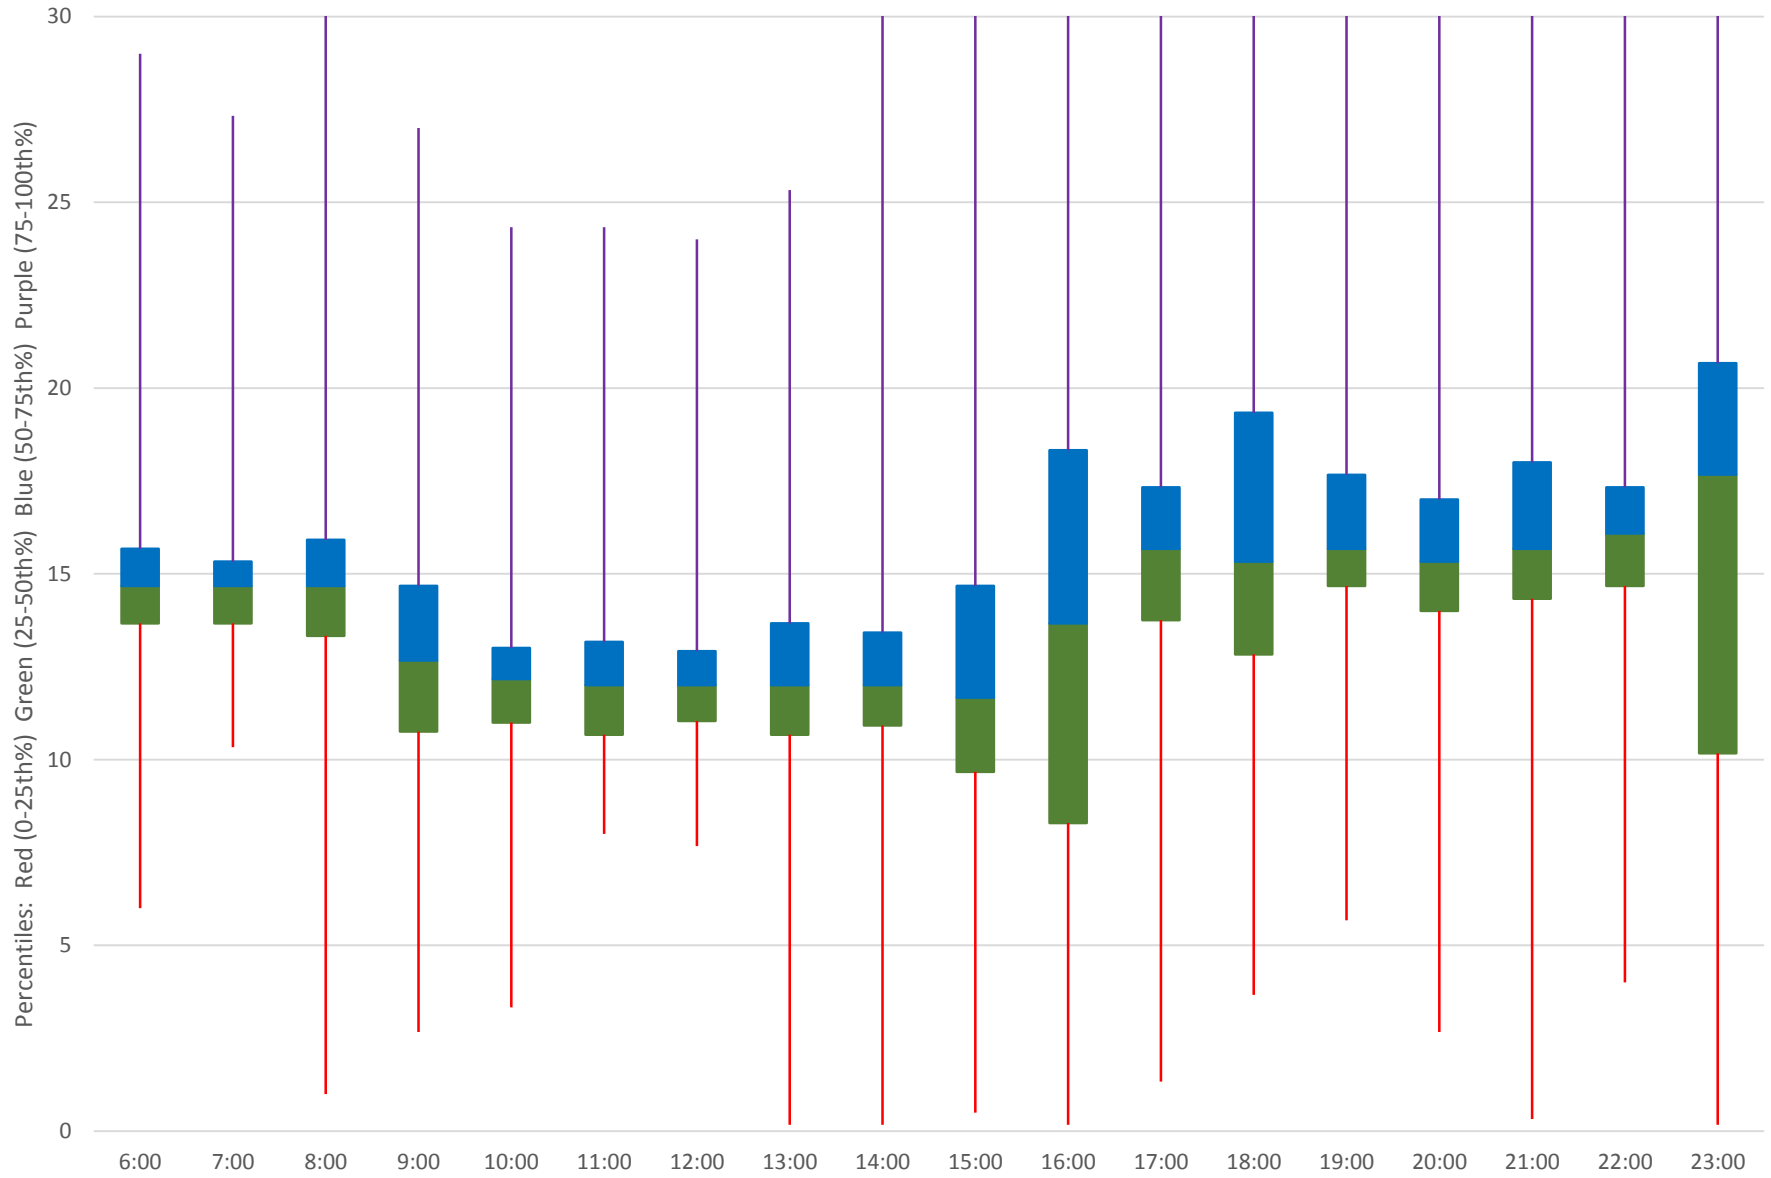

41 Keele Headways at SE of Pioneer Village Stn Southbound October 2019
Quartiles Weekday