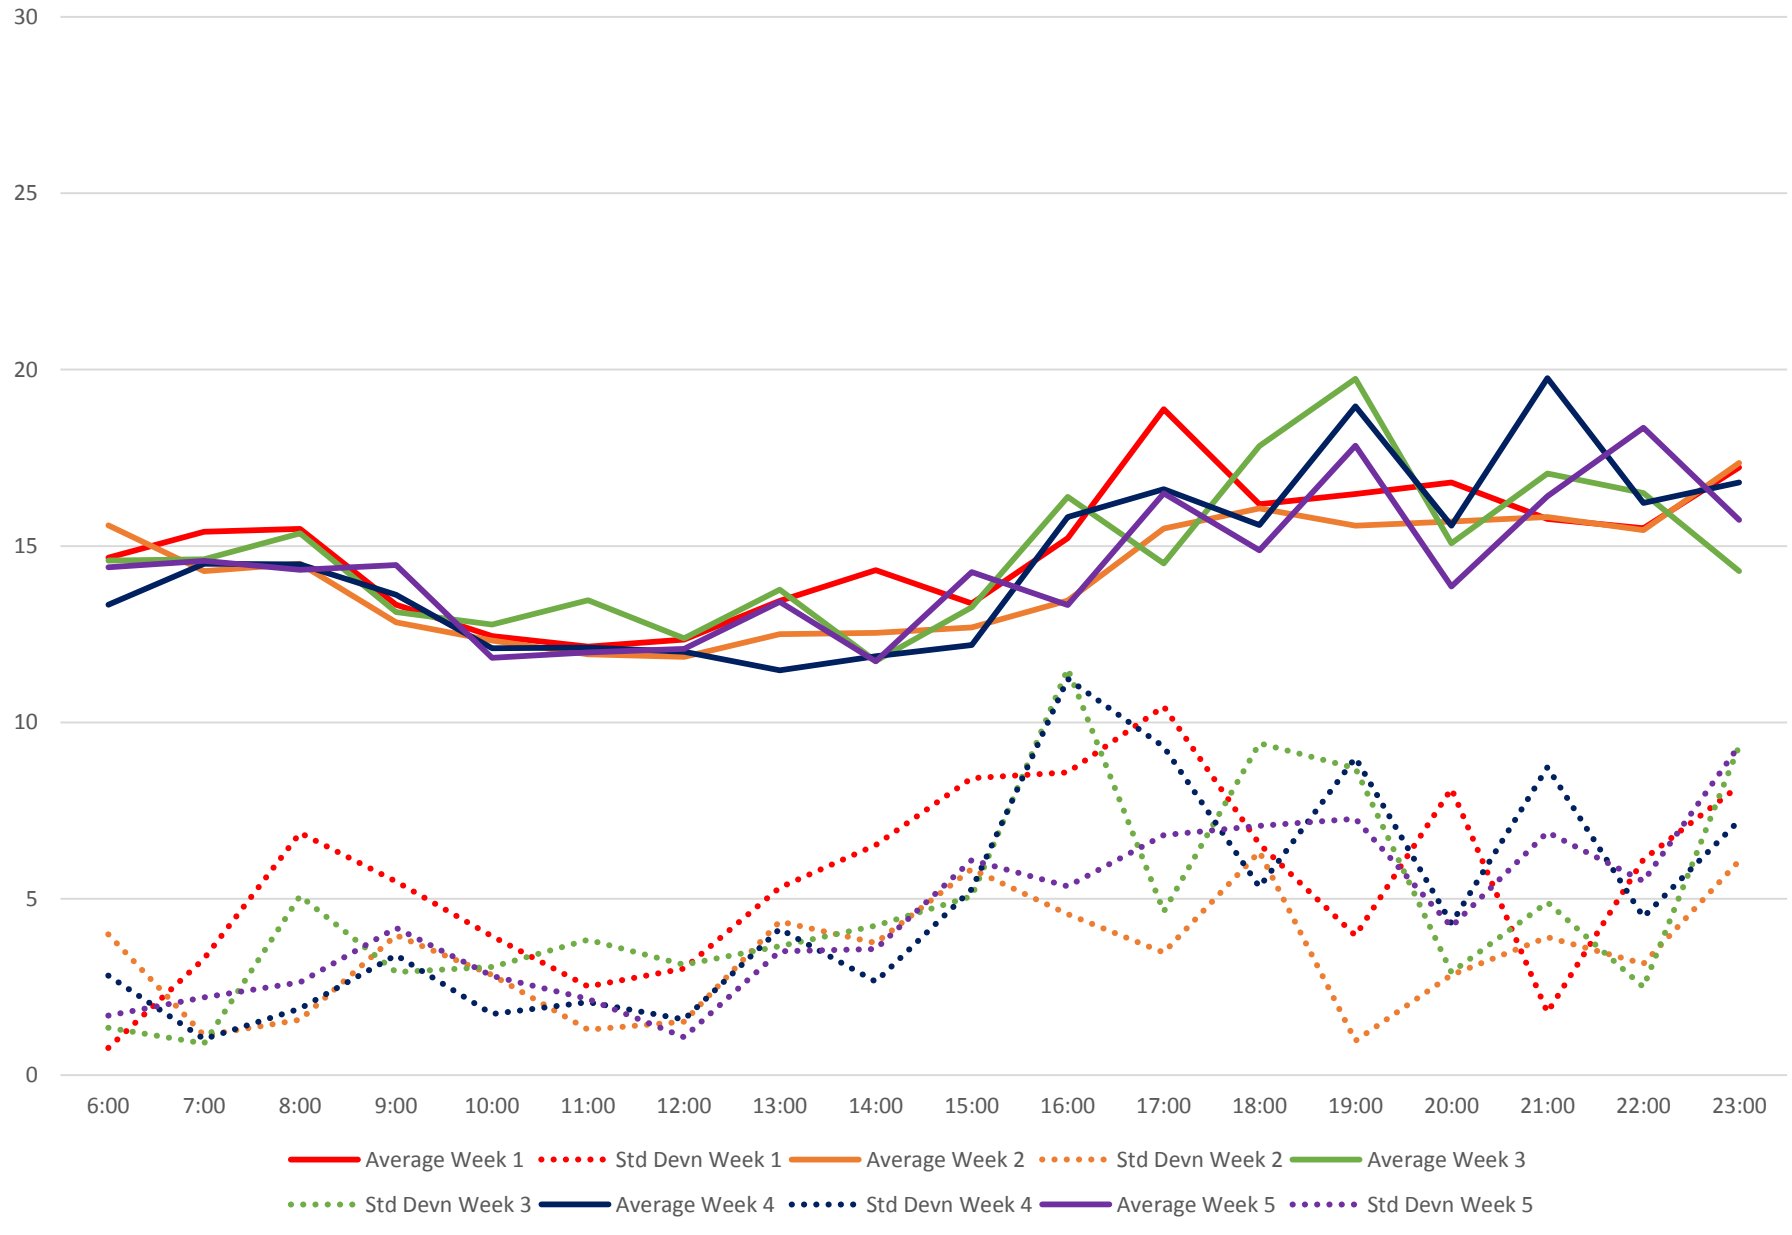

41 Keele Headways at SE of Pioneer Village Stn Southbound October 2019

41 Keele Headways at SE of Pioneer Village Stn Southbound October 2019

41 Keele Headways at SE of Pioneer Village Stn Southbound October 2019

41 Keele Headways at SE of Pioneer Village Stn Southbound October 2019

41 Keele Headways at SE of Pioneer Village Stn Southbound October 2019 Weekday Statistics

41 Keele Headways at SE of Pioneer Village Stn Southbound October 2019 Weekday Statistics