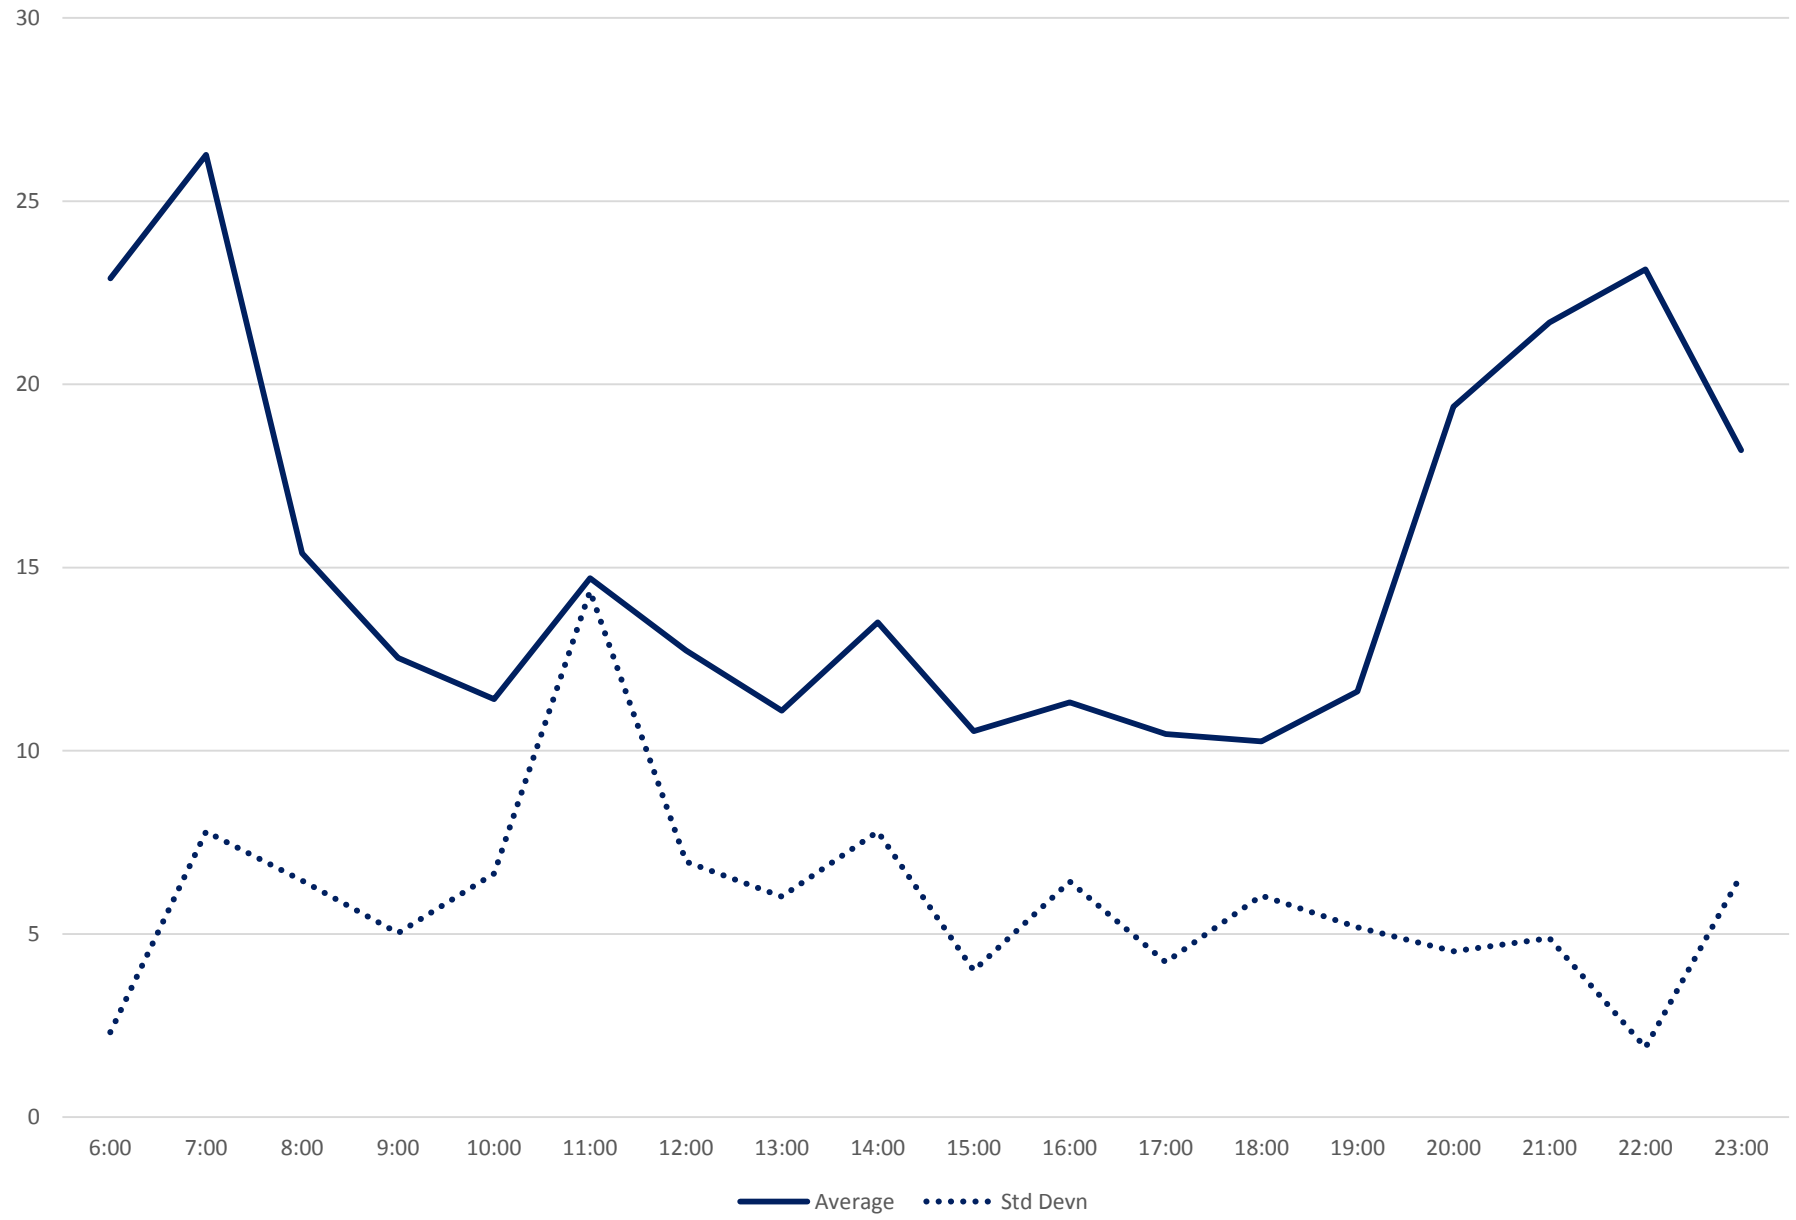

Quartiles Week 5

41 Keele Headways at SE of Pioneer Village Stn Southbound October 2019 Saturday Statistics

41 Keele Headways at SE of Pioneer Village Stn Southbound October 2019

Quartiles Saturdays

41 Keele Headways at SE of Pioneer Village Stn Southbound October 2019 Sunday Statistics