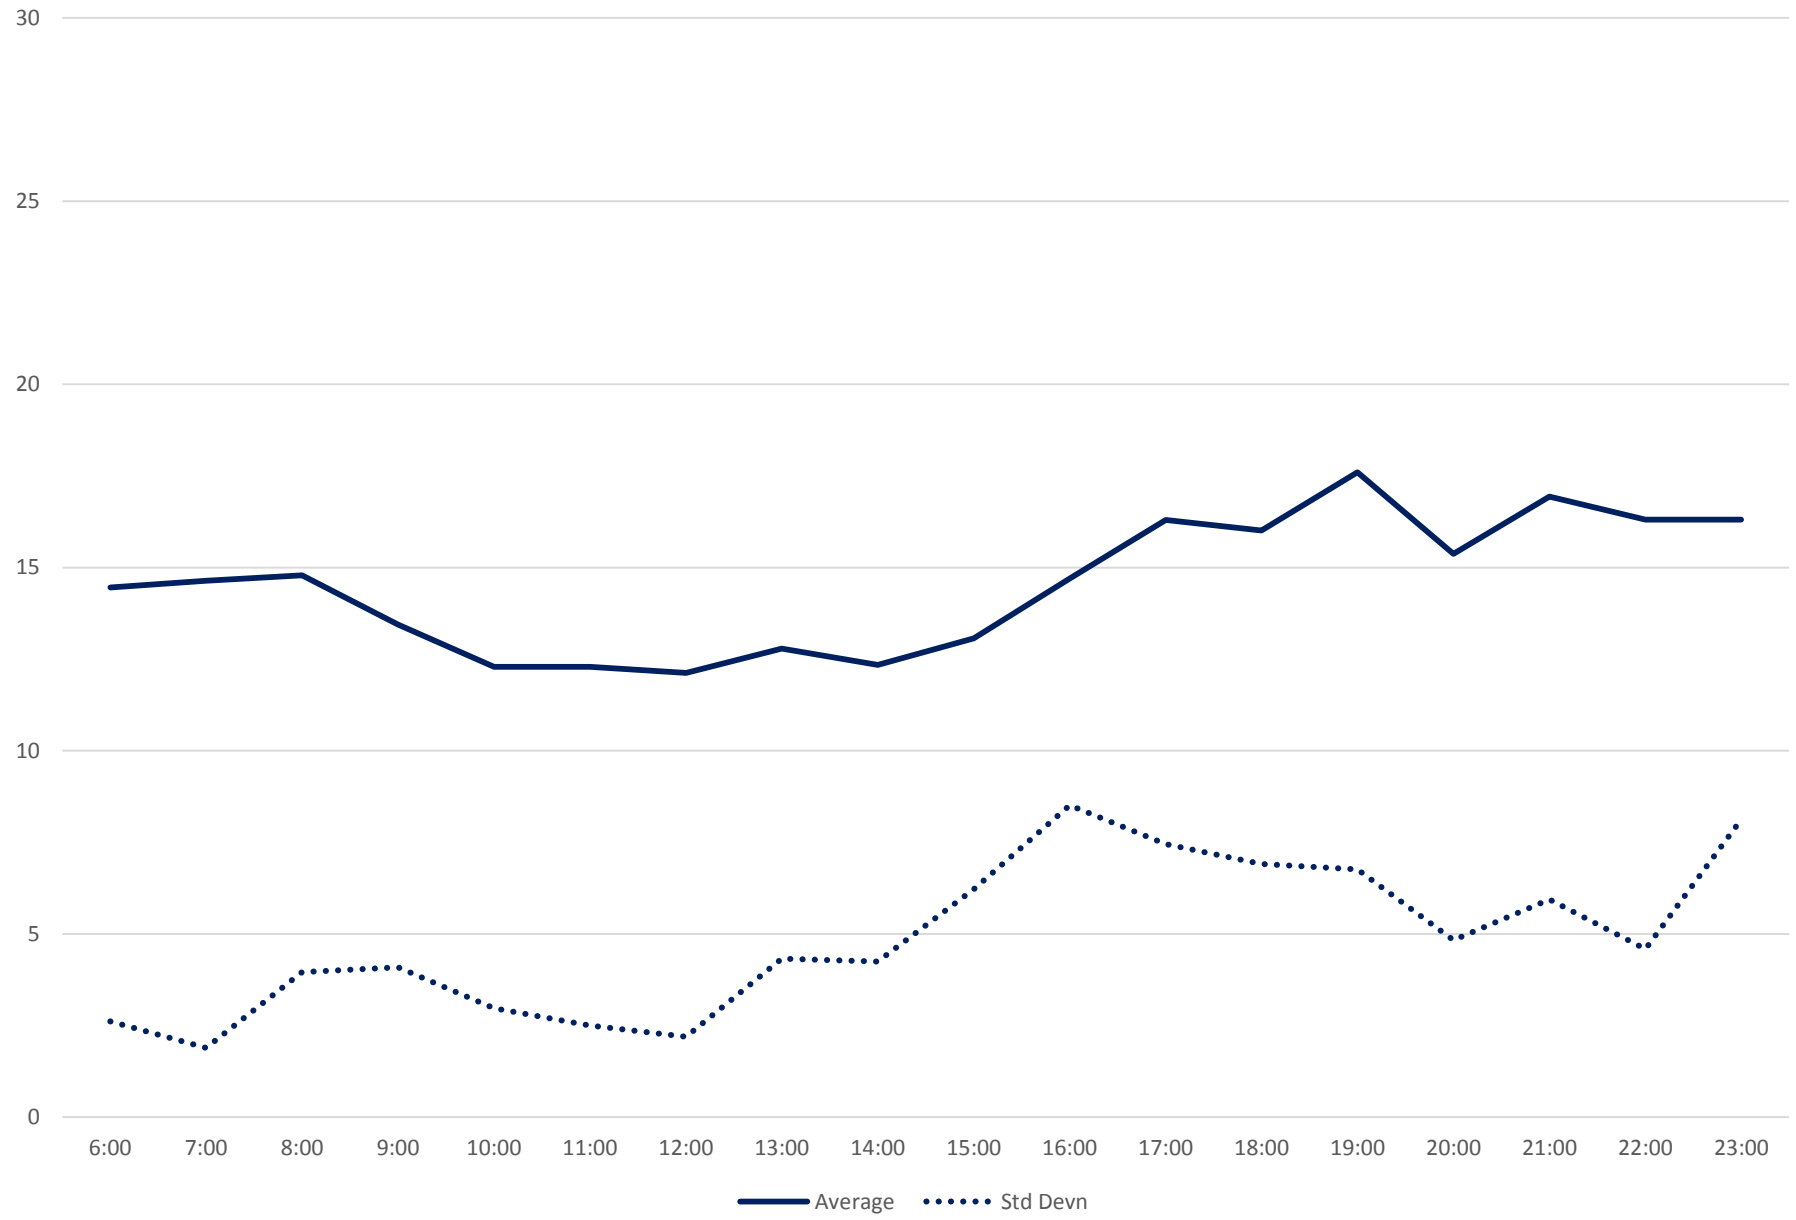

41 Keele Headways at SE of Pioneer Village Stn Southbound October 2019

41 Keele Headways at SE of Pioneer Village Stn Southbound October 2019

41 Keele Headways at SE of Pioneer Village Stn Southbound October 2019

41 Keele Headways at SE of Pioneer Village Stn Southbound October 2019

41 Keele Headways at SE of Pioneer Village Stn Southbound October 2019 Weekday Statistics

41 Keele Headways at SE of Pioneer Village Stn Southbound October 2019 Weekday Statistics