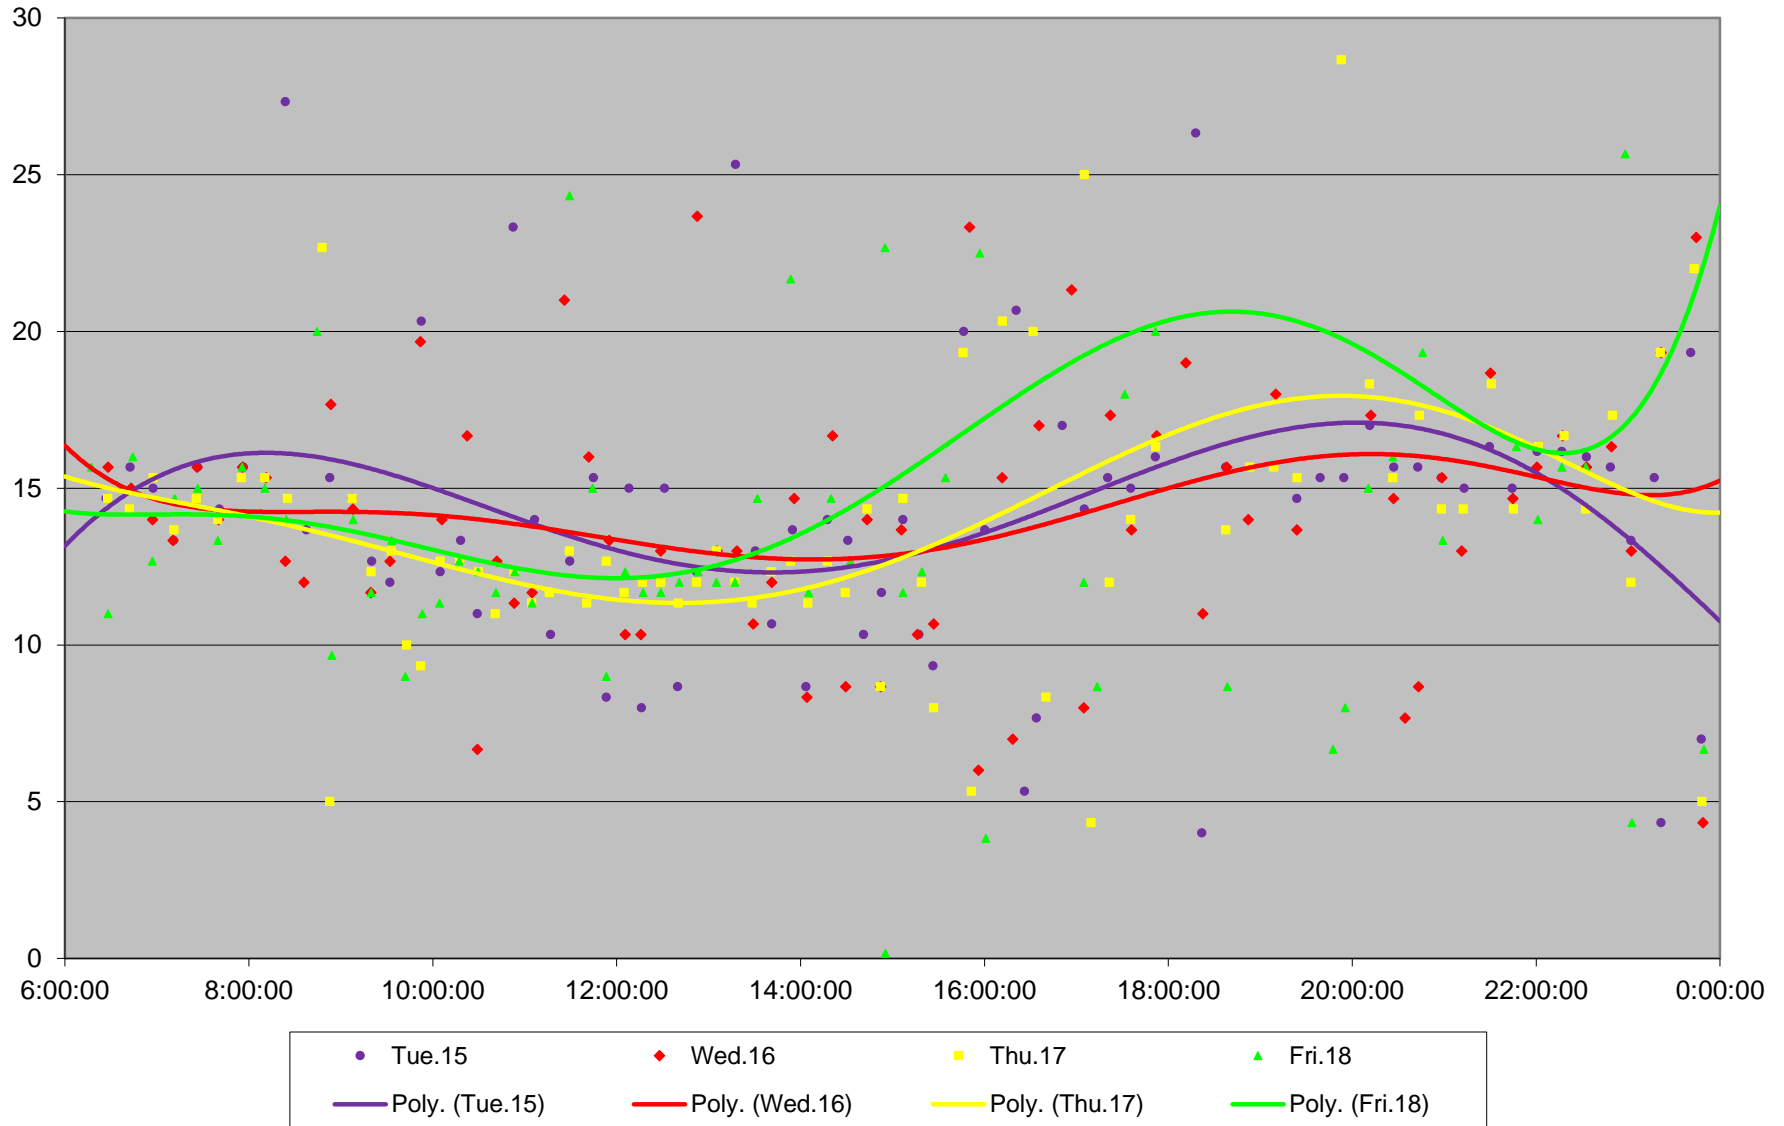

41 Keele Headways at SE of Pioneer Village Stn Southbound October 2019

41 Keele Headways at SE of Pioneer Village Stn Southbound October 2019

41 Keele Headways at SE of Pioneer Village Stn Southbound October 2019