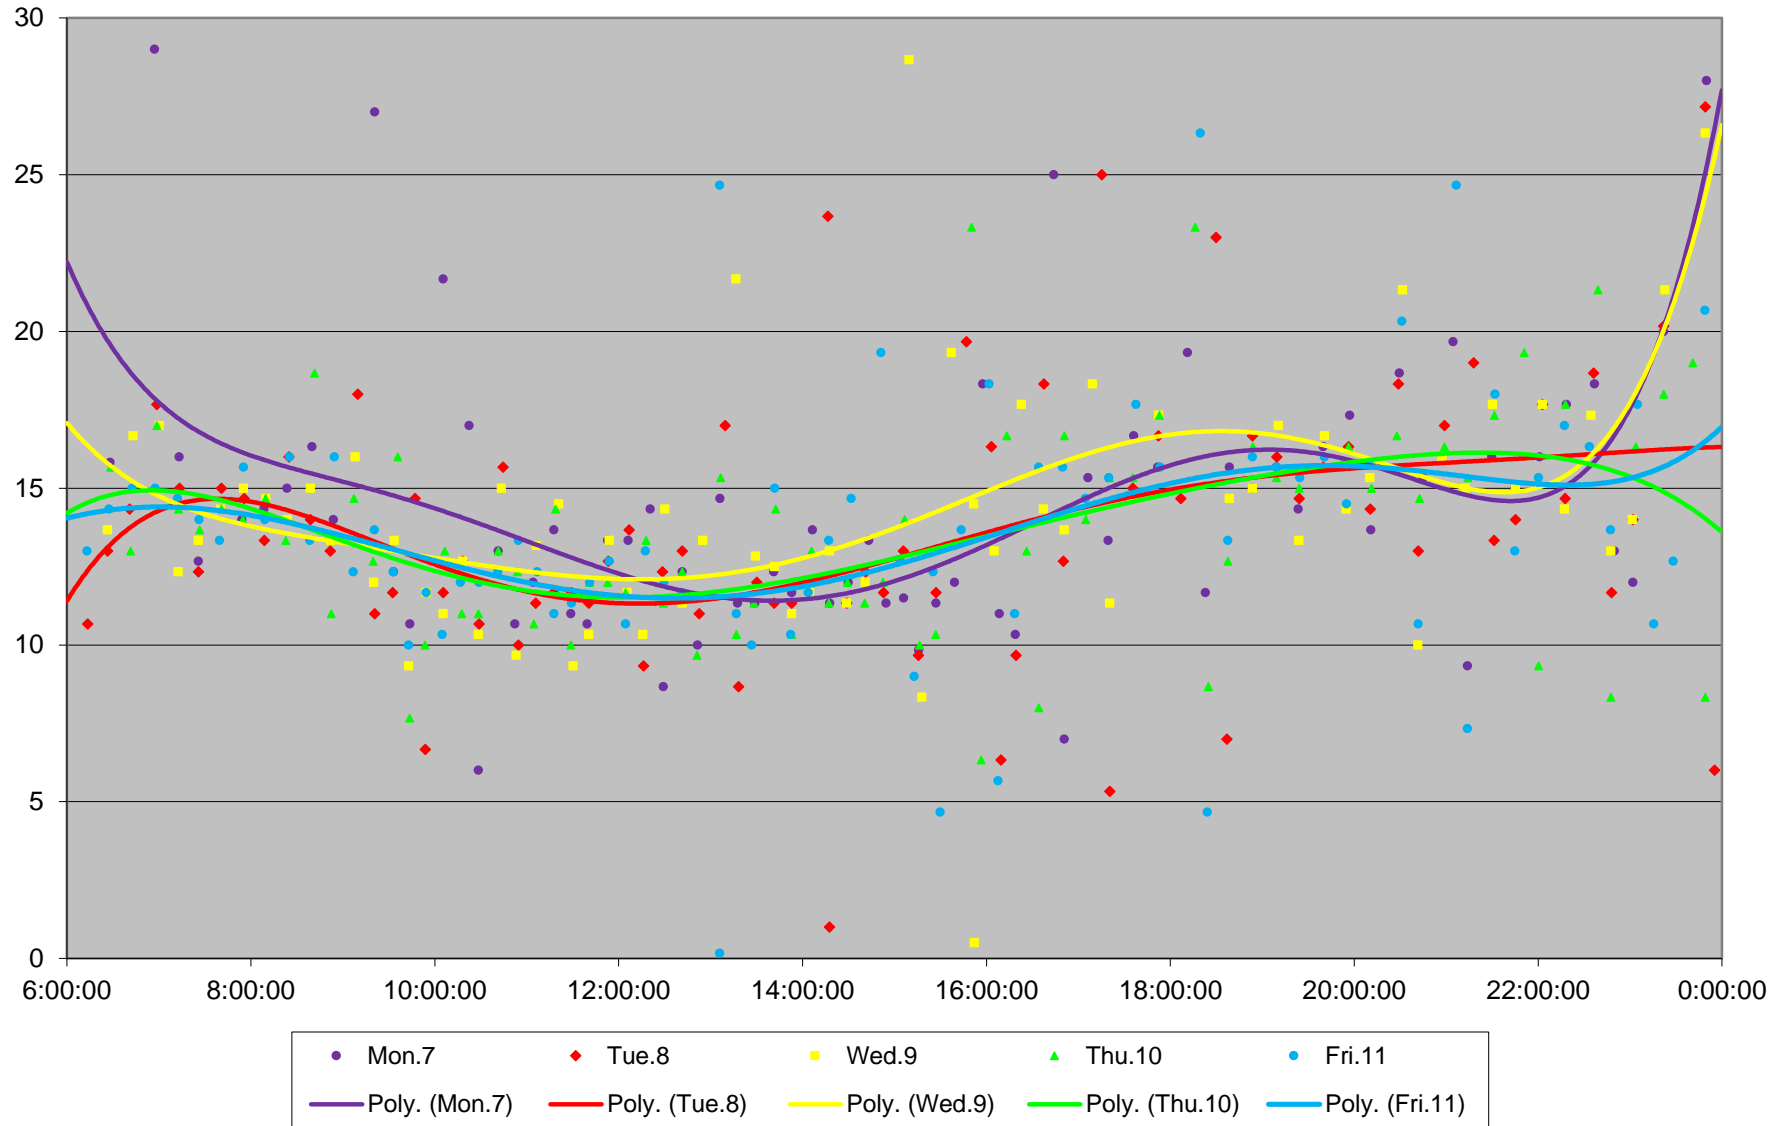

41 Keele Headways at SE of Pioneer Village Stn Southbound October 2019

41 Keele Headways at SE of Pioneer Village Stn Southbound October 2019

41 Keele Headways at SE of Pioneer Village Stn Southbound October 2019